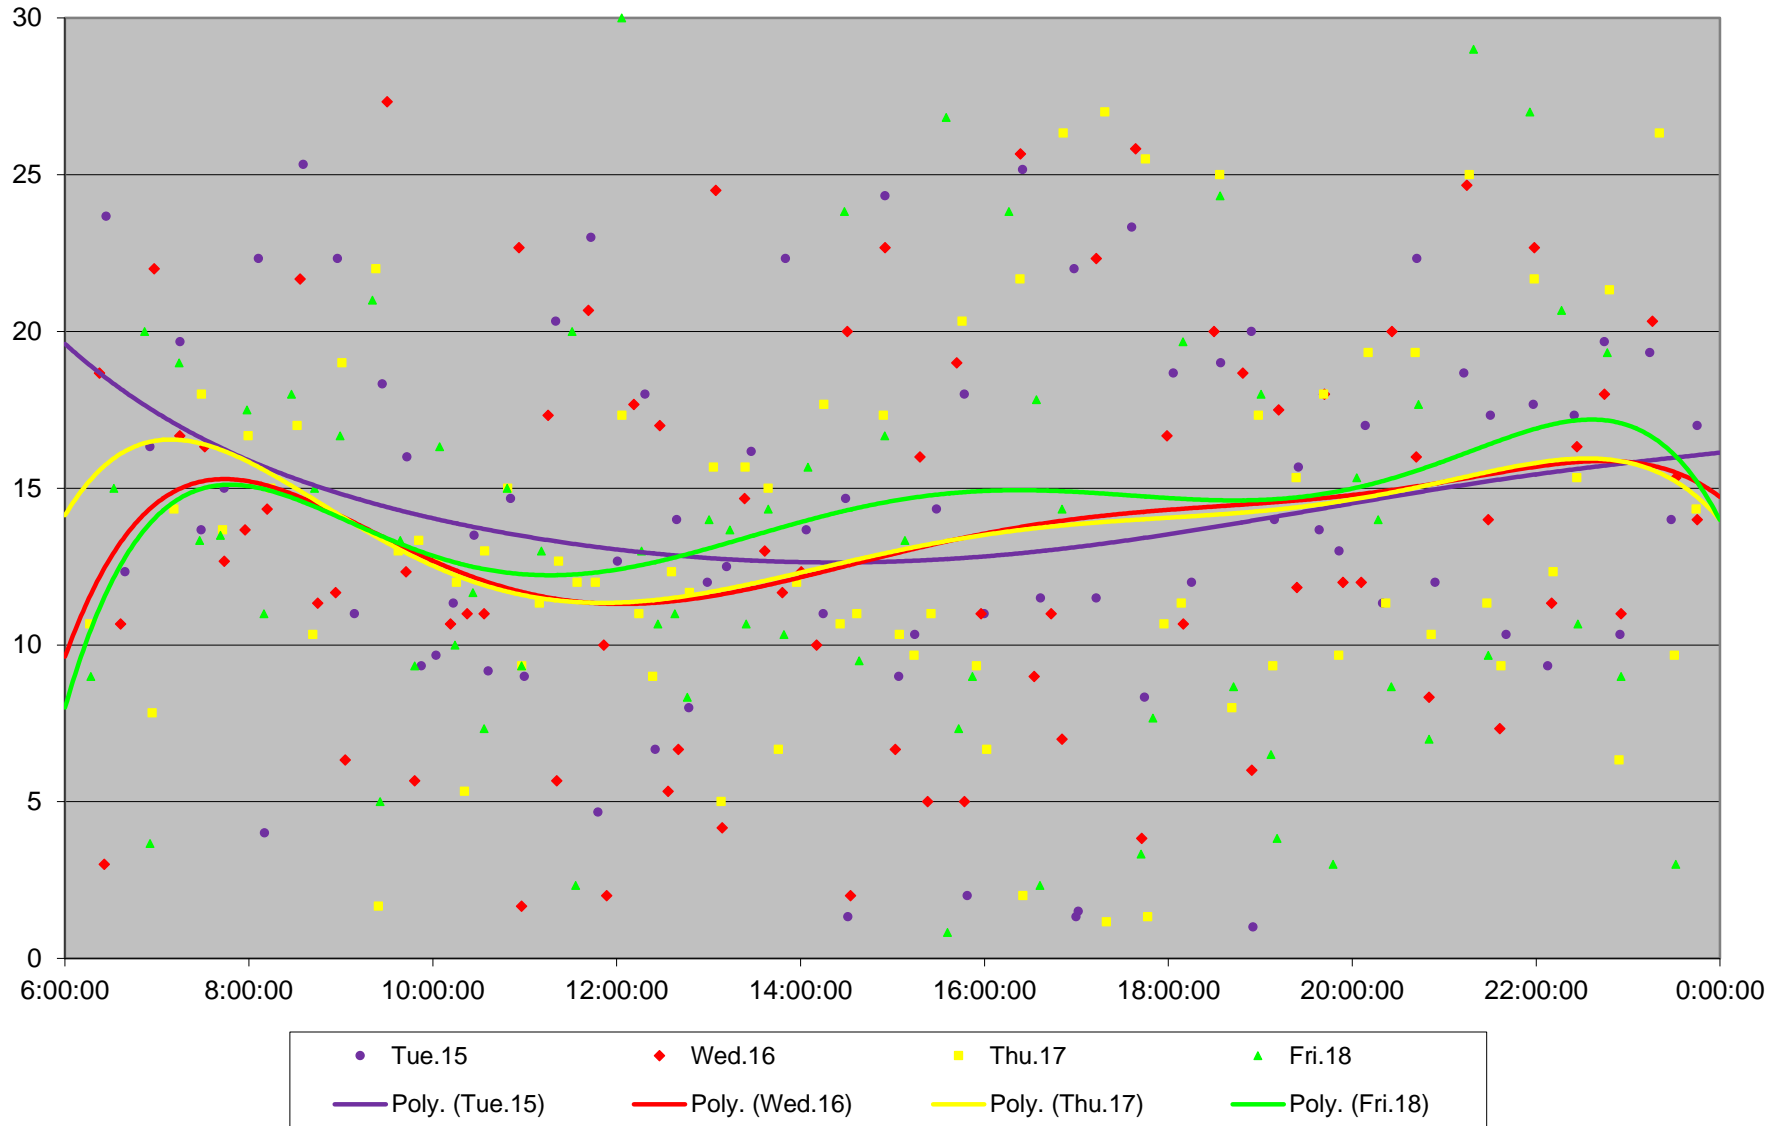

41 Keele Headways at N of Lawrence Southbound October 2019

41 Keele Headways at N of Lawrence Southbound October 2019

41 Keele Headways at N of Lawrence Southbound October 2019

41 Keele Headways at N of Lawrence Southbound October 2019

41 Keele Headways at N of Lawrence Southbound October 2019

41 Keele Headways at N of Lawrence Southbound October 2019

41 Keele Headways at N of Lawrence Southbound October 2019

41 Keele Headways at N of Lawrence Southbound October 2019 Weekday Statistics