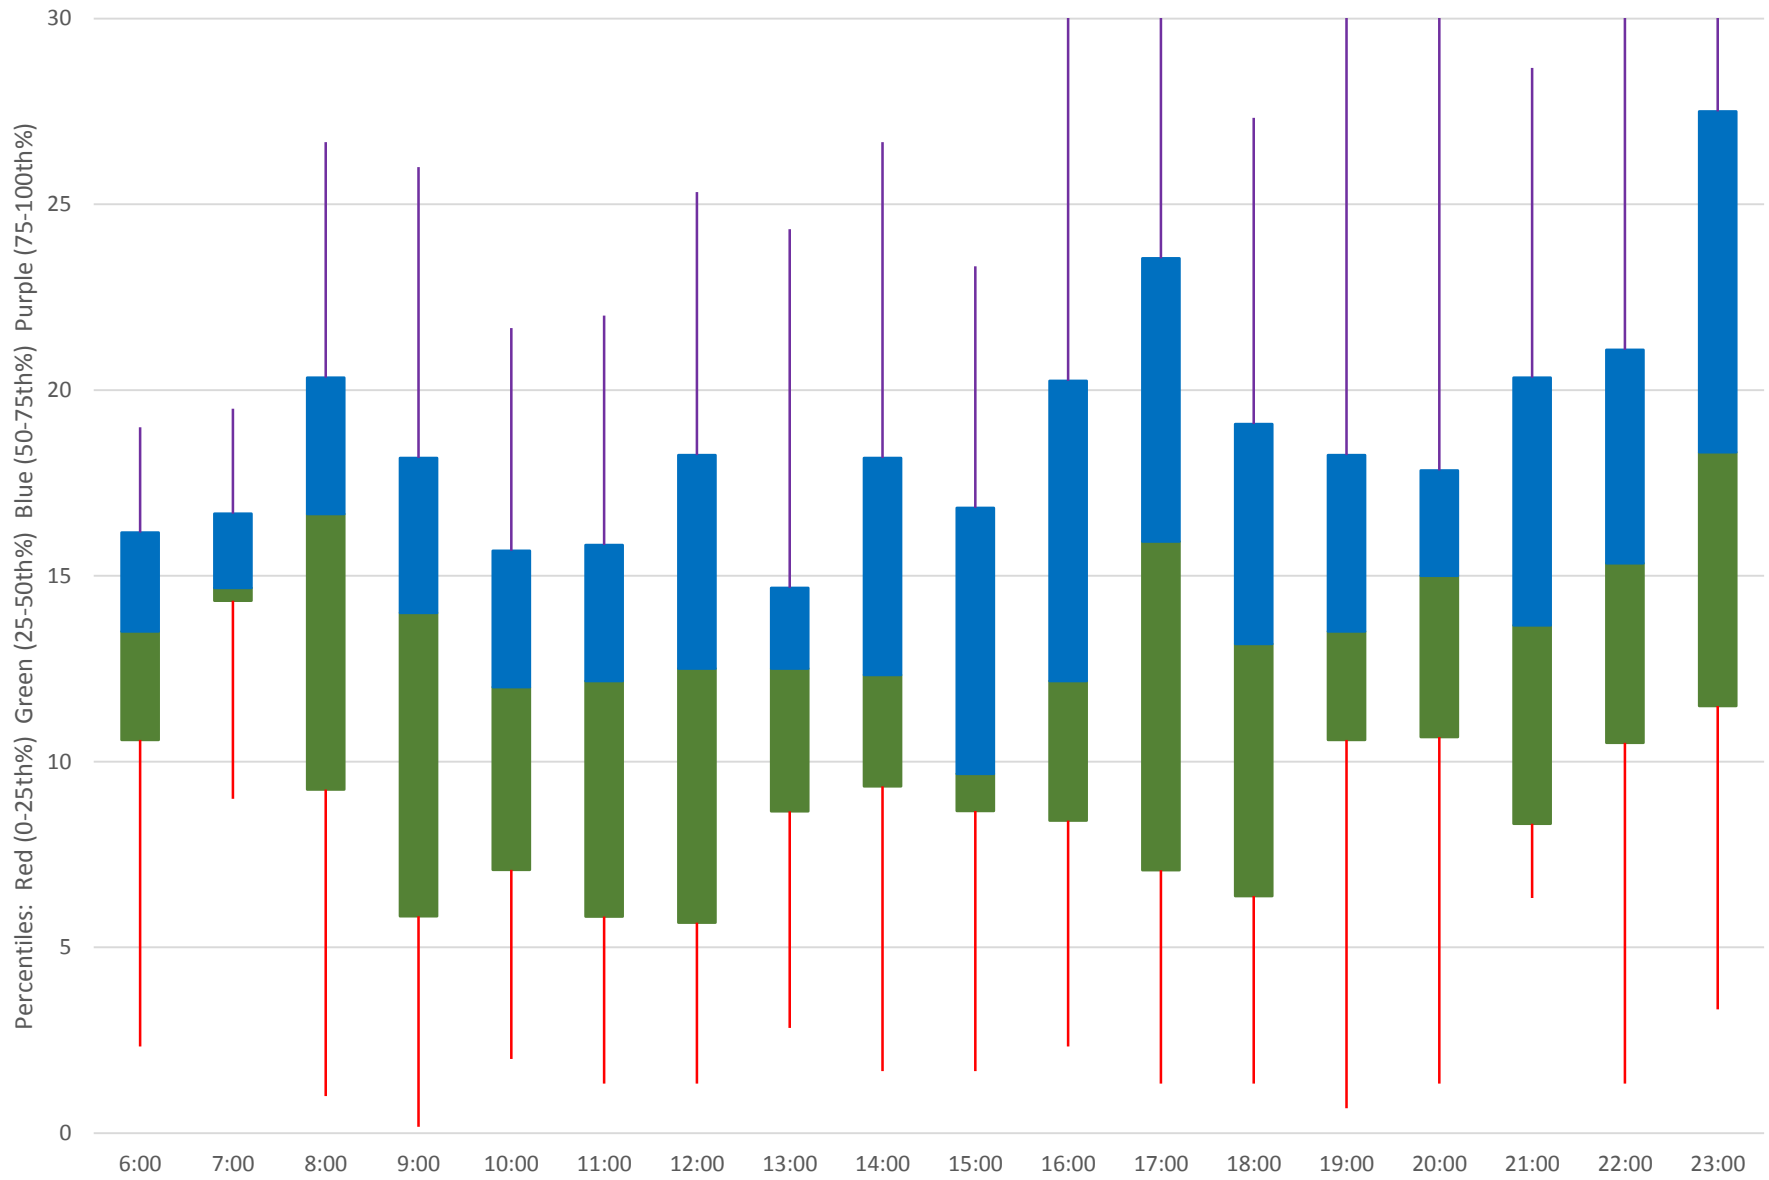

41 Keele Headways at N of Lawrence Southbound October 2019 Saturday Statistics

41 Keele Headways at N of Lawrence Southbound October 2019

Quartiles Week 5