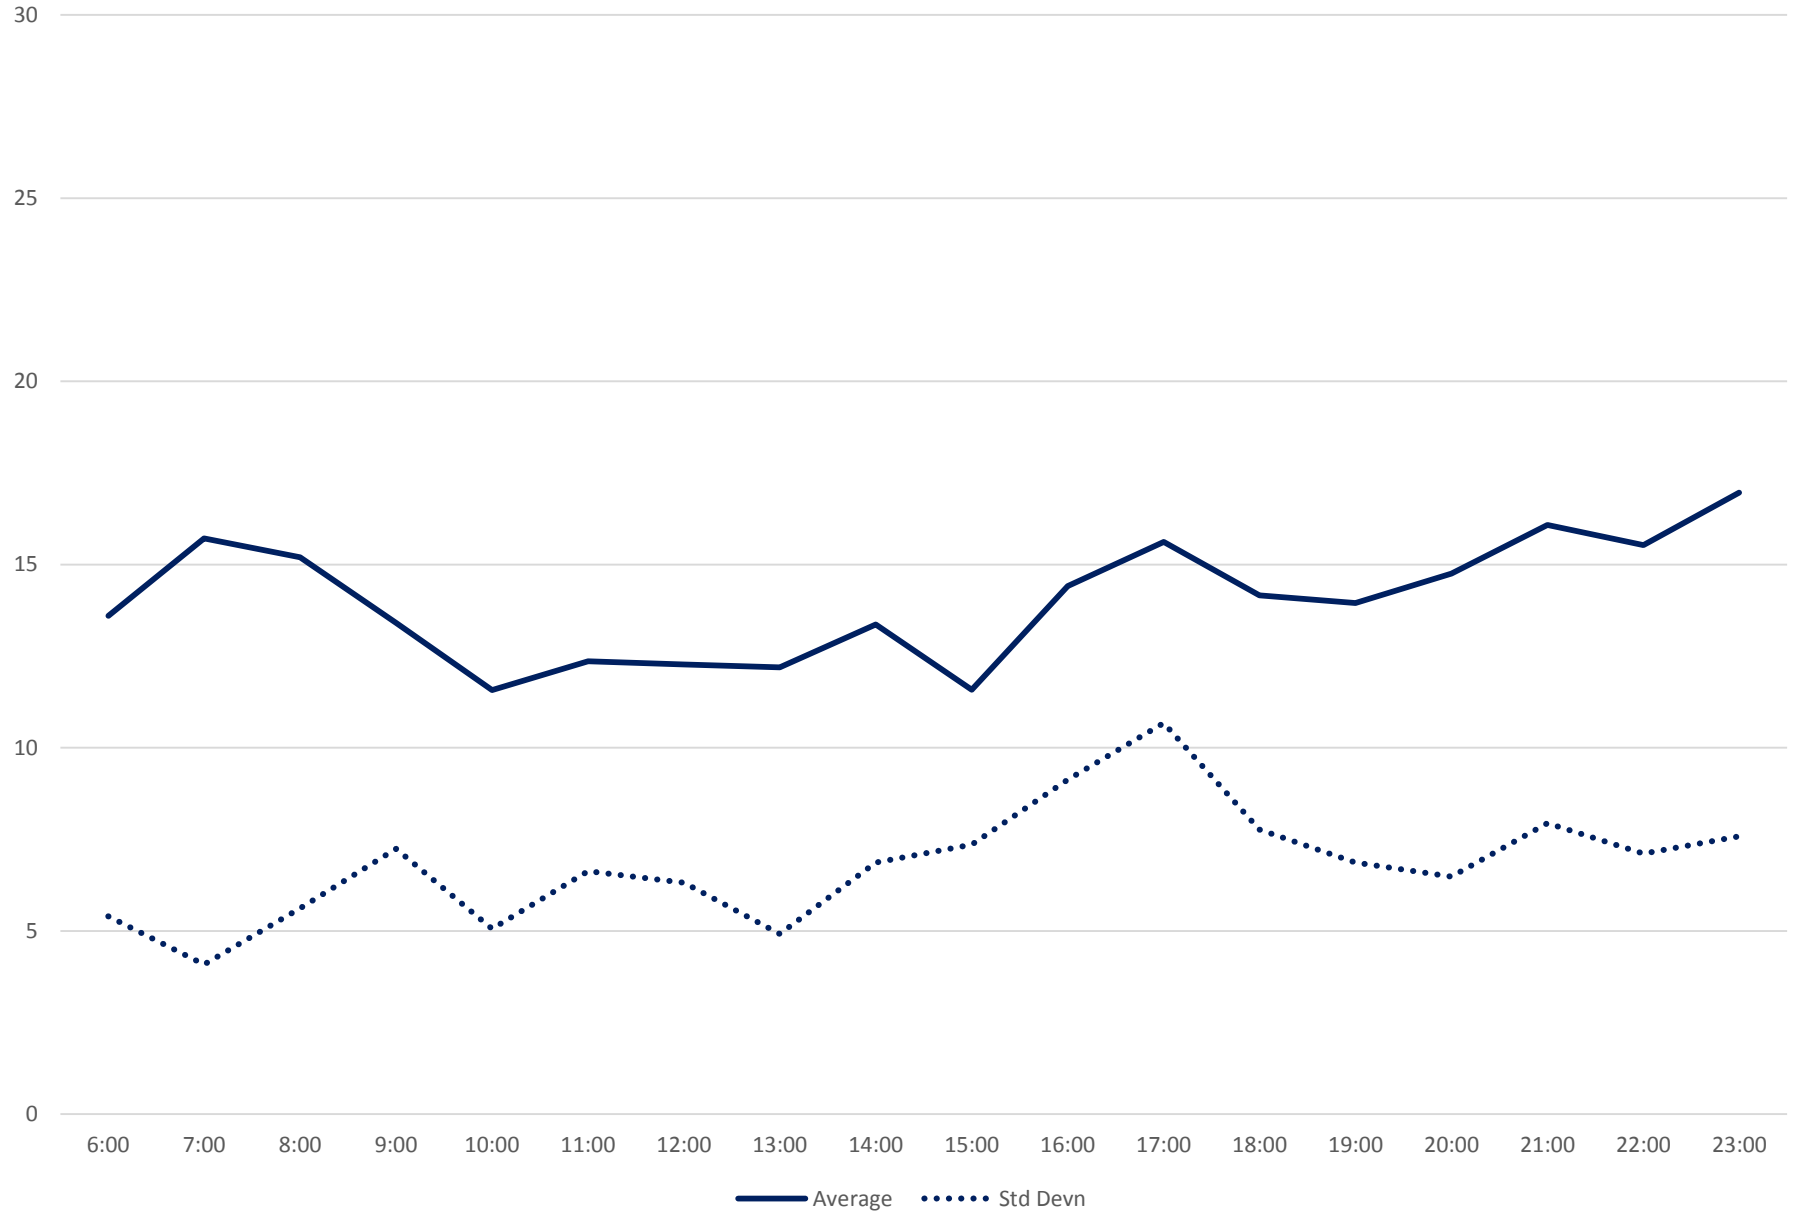

41 Keele Headways at N of Lawrence Southbound October 2019

41 Keele Headways at N of Lawrence Southbound October 2019

41 Keele Headways at N of Lawrence Southbound October 2019

41 Keele Headways at N of Lawrence Southbound October 2019 Weekday Statistics

41 Keele Headways at N of Lawrence Southbound October 2019 Weekday Statistics

41 Keele Headways at N of Lawrence Southbound October 2019

Quartiles Weekday

41 Keele Headways at N of Lawrence Southbound October 2019