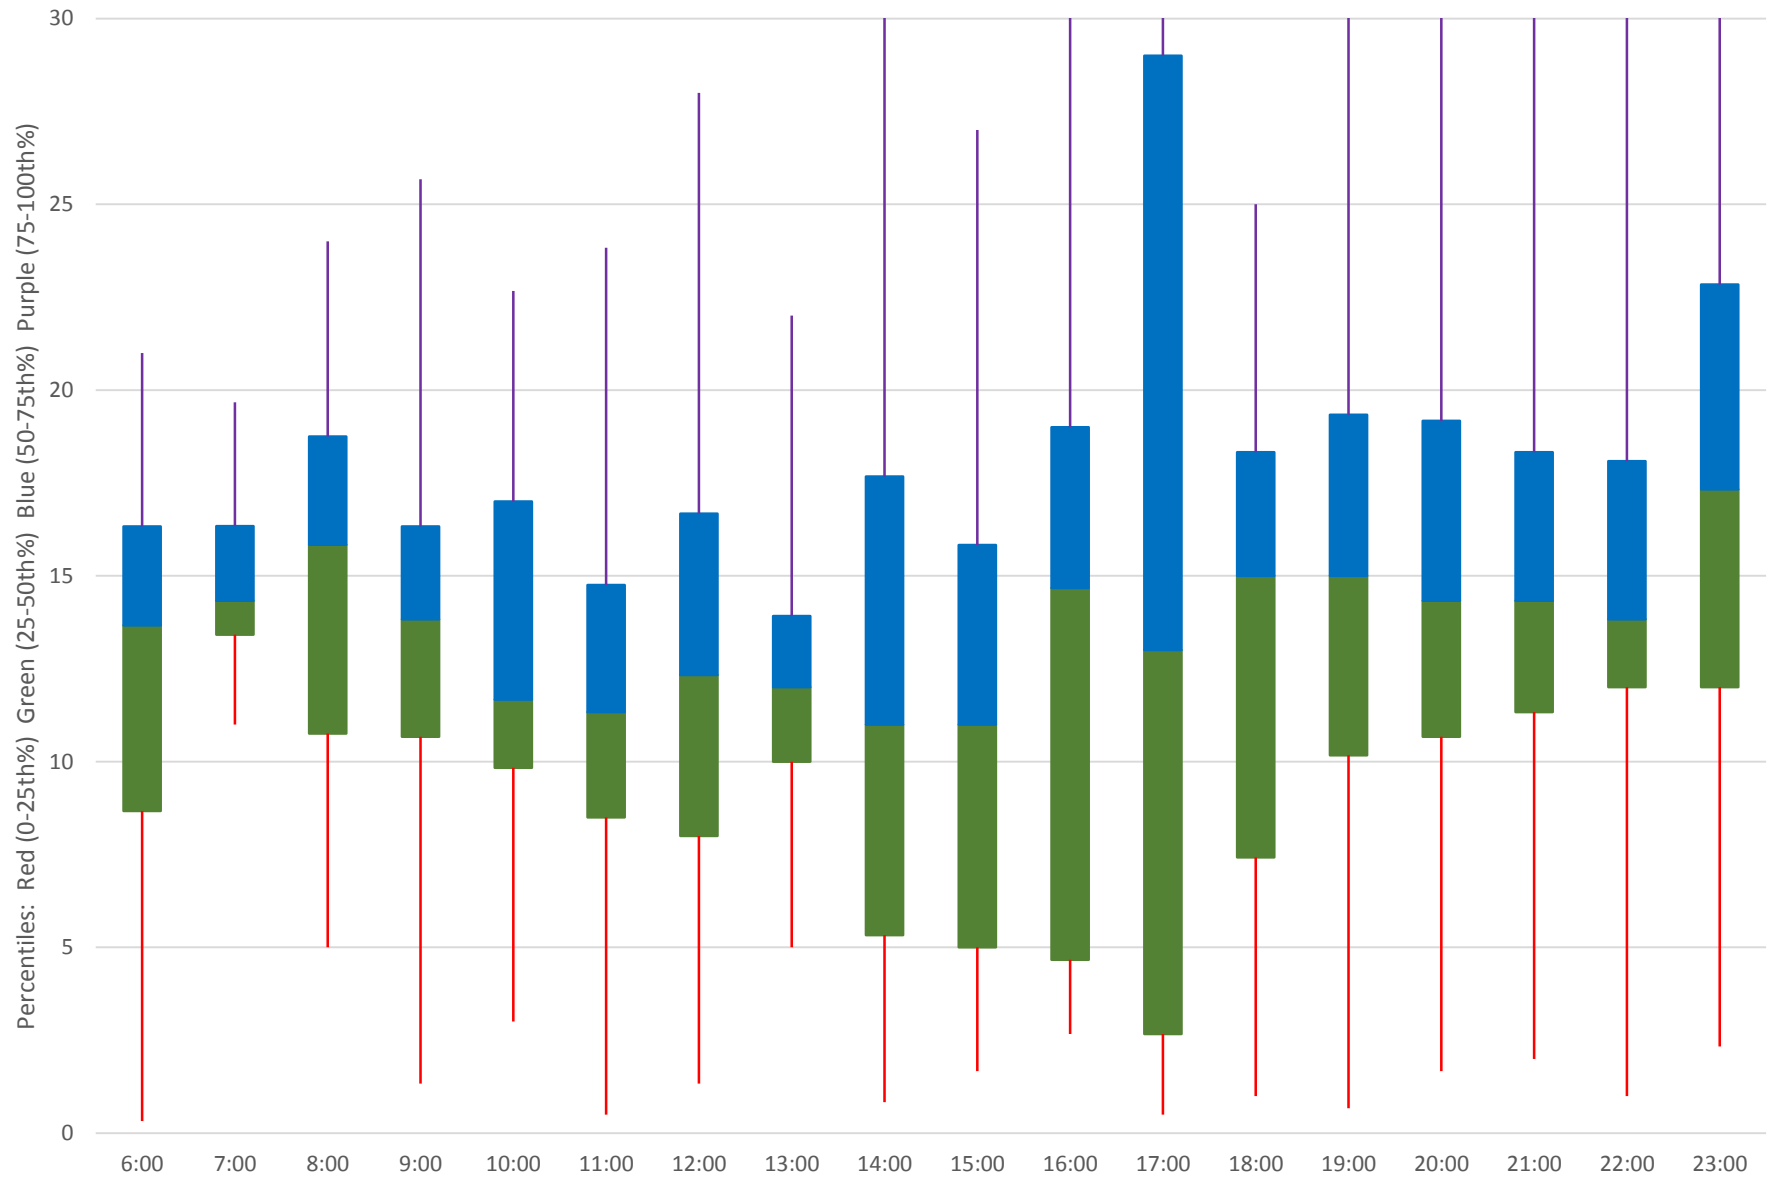

41 Keele Headways at N of Lawrence Southbound October 2019

Quartiles Week 4