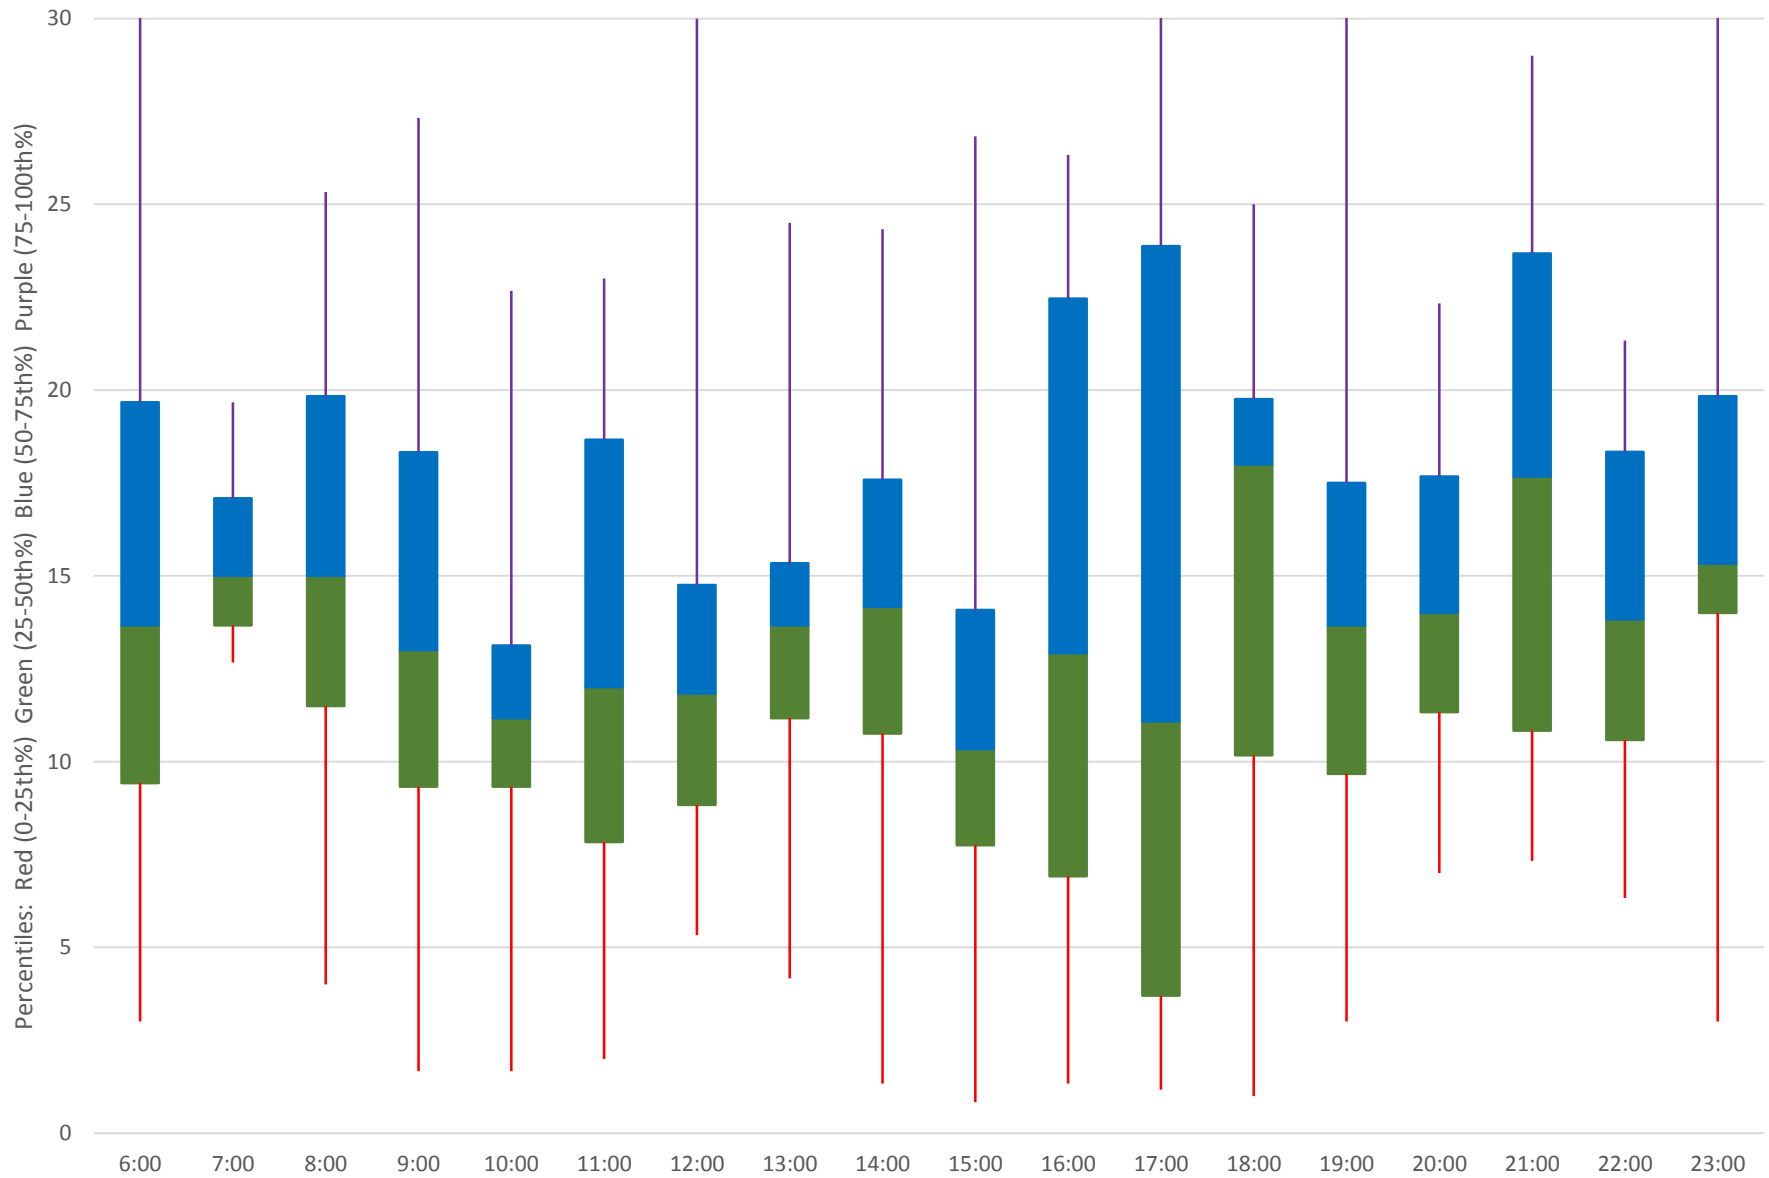

Quartiles Week 1

41 Keele Headways at N of Lawrence Southbound October 2019

Quartiles Week 2

41 Keele Headways at N of Lawrence Southbound October 2019

Quartiles Week 3

41 Keele Headways at N of Lawrence Southbound October 2019