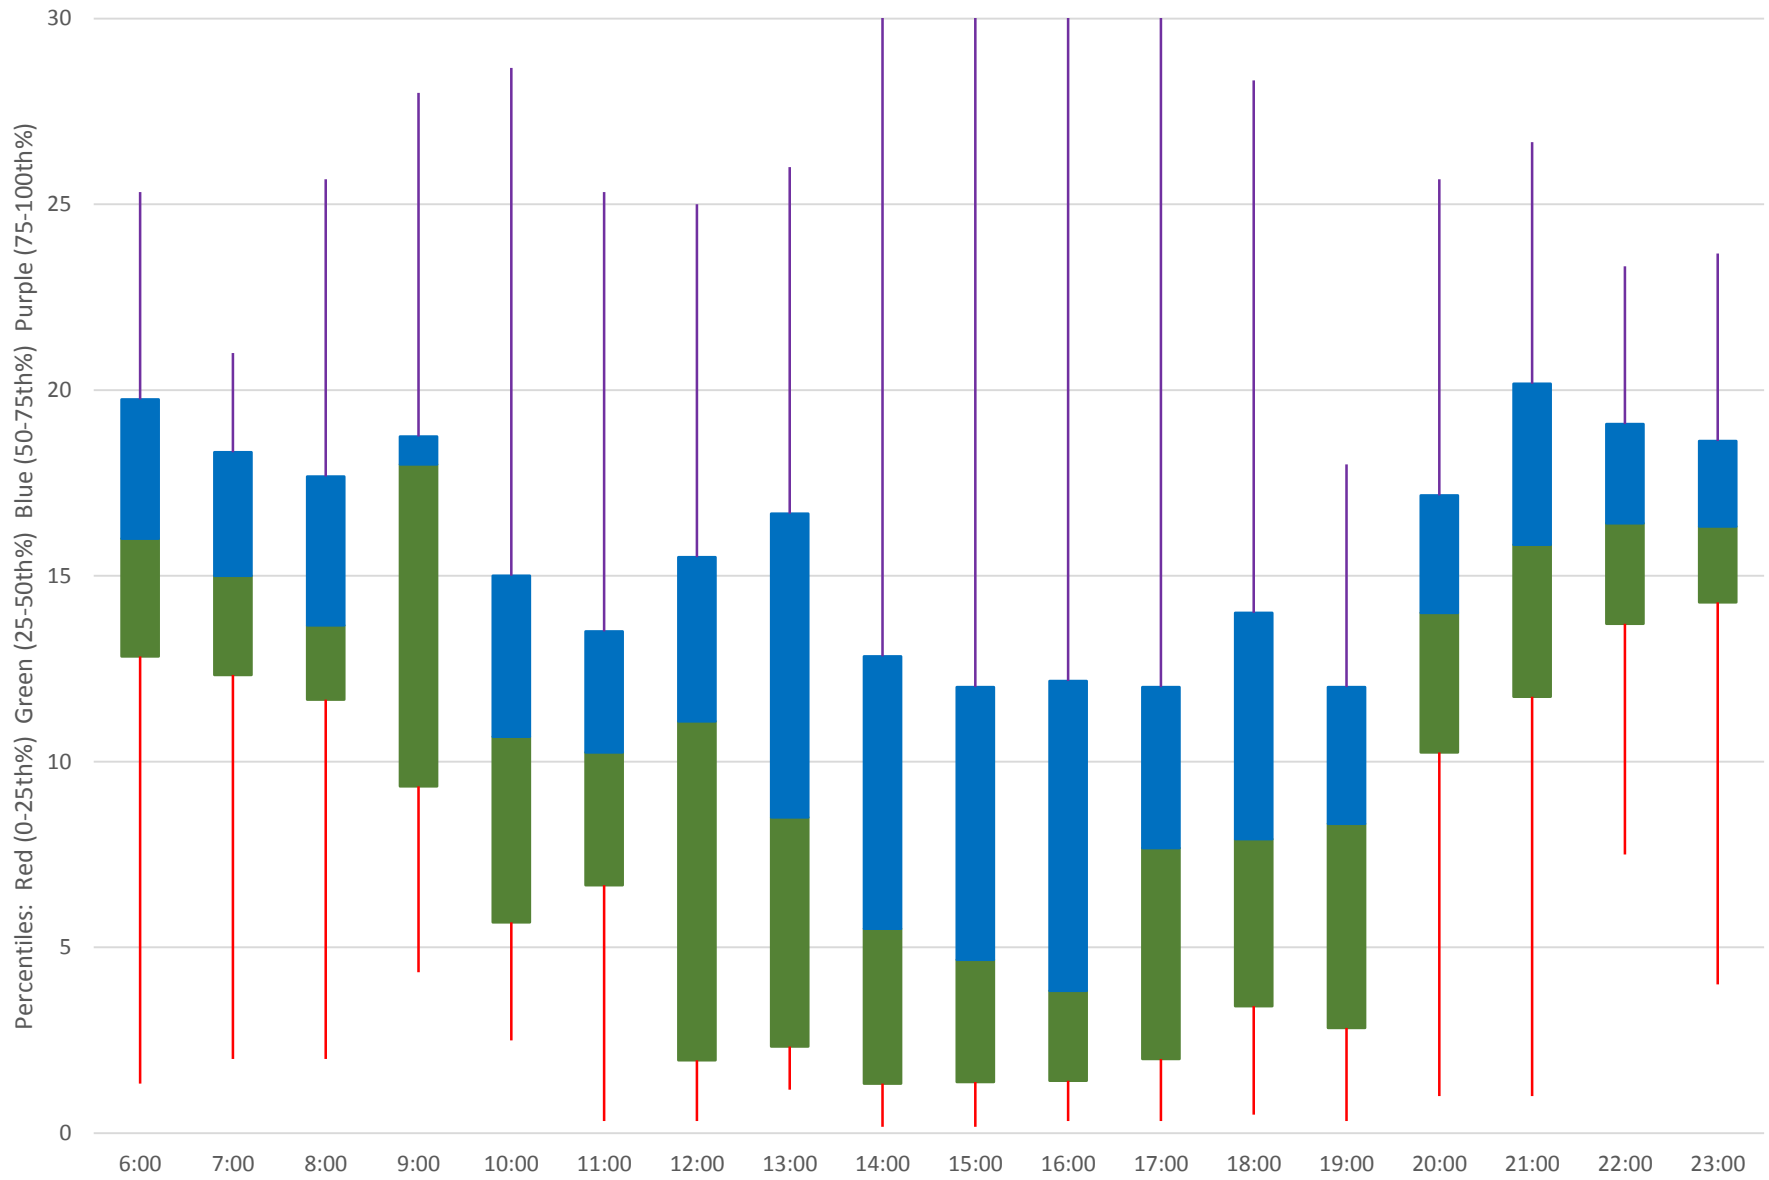

Quartiles Week 4

41 Keele Headways at N of Lawrence Southbound October 2019

Quartiles Week 5

41 Keele Headways at N of Lawrence Southbound October 2019 Saturday Statistics

41 Keele Headways at N of Lawrence Southbound October 2019

Quartiles Saturdays

41 Keele Headways at N of Lawrence Southbound October 2019 Sunday Statistics

41 Keele Headways at N of Lawrence Southbound October 2019
Quartiles Sundays/Holidays