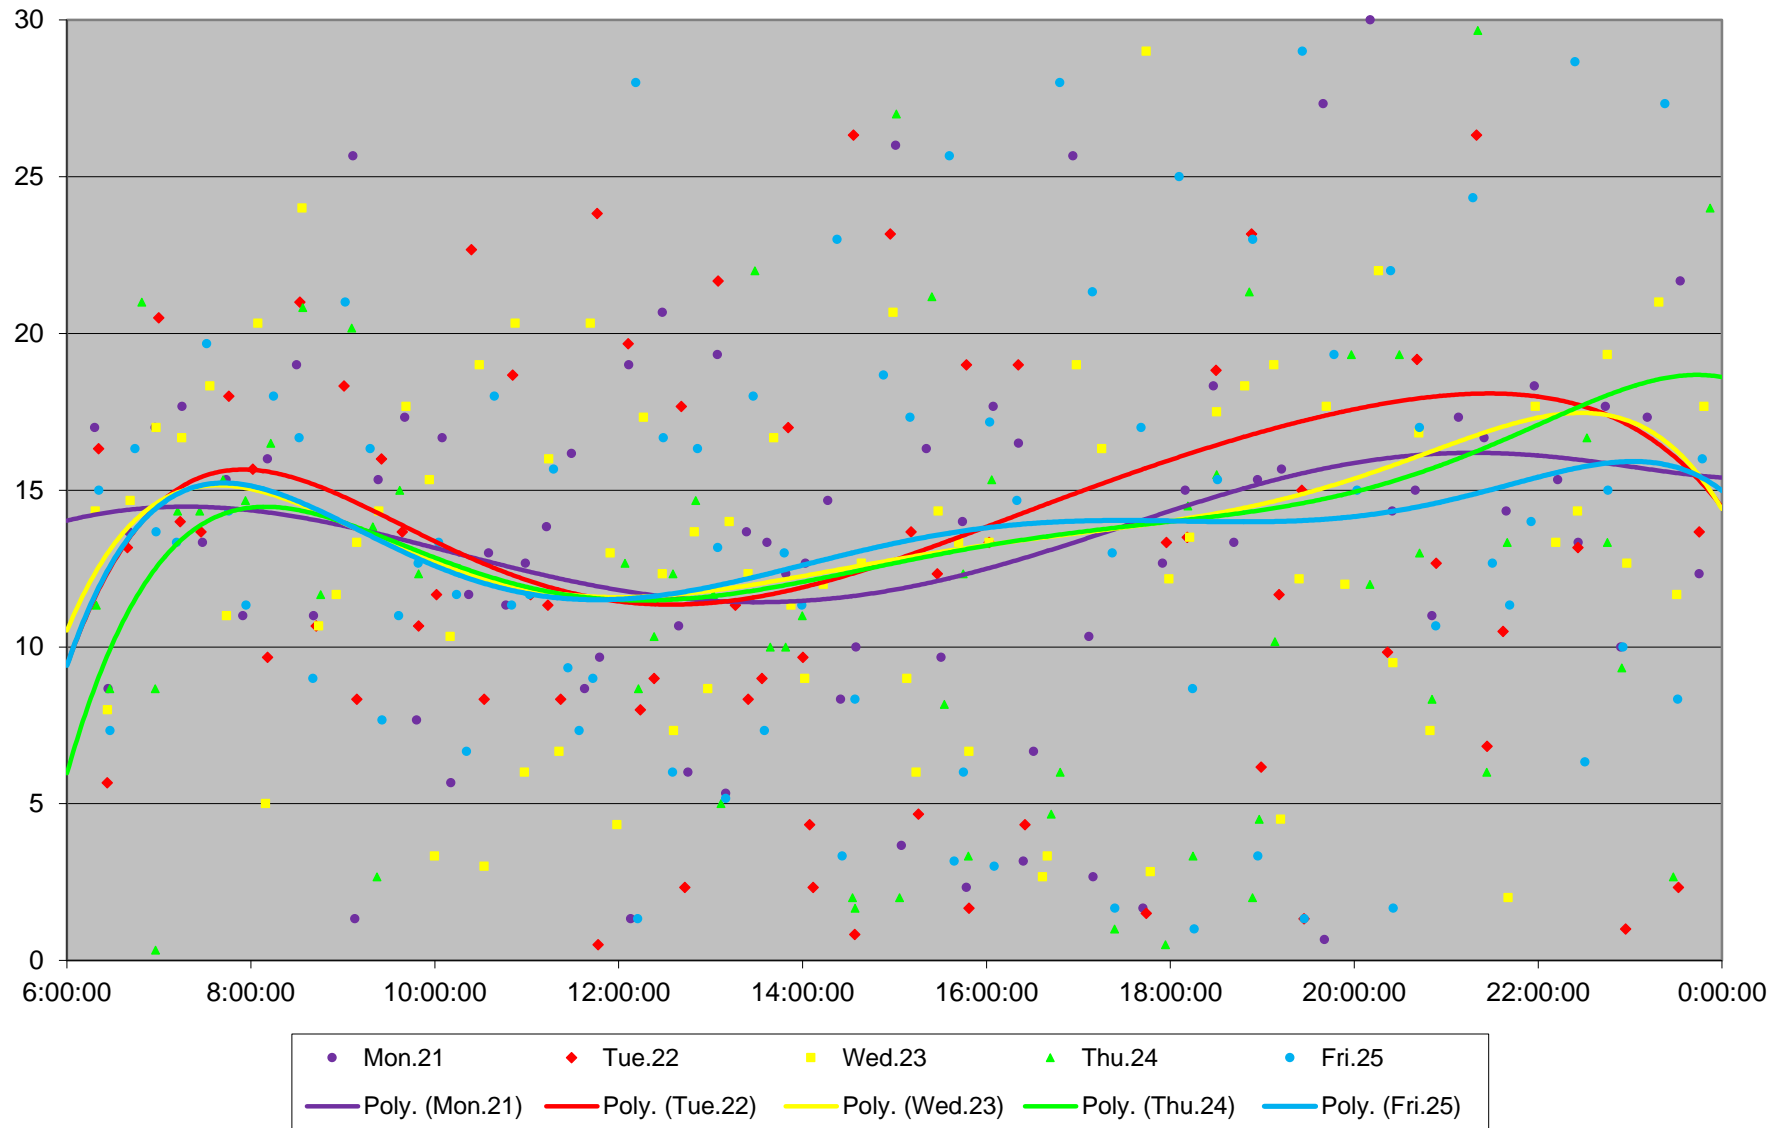

41 Keele Headways at N of Lawrence Southbound October 2019

41 Keele Headways at N of Lawrence Southbound October 2019

41 Keele Headways at N of Lawrence Southbound October 2019

41 Keele Headways at N of Lawrence Southbound October 2019

41 Keele Headways at N of Lawrence Southbound October 2019

41 Keele Headways at N of Lawrence Southbound October 2019

41 Keele Headways at N of Lawrence Southbound October 2019

41 Keele Headways at N of Lawrence Southbound October 2019 Weekday Statistics

41 Keele Headways at N of Lawrence Southbound October 2019 Weekday Statistics

41 Keele Headways at N of Lawrence Southbound October 2019

Quartiles Weekday

41 Keele Headways at N of Lawrence Southbound October 2019