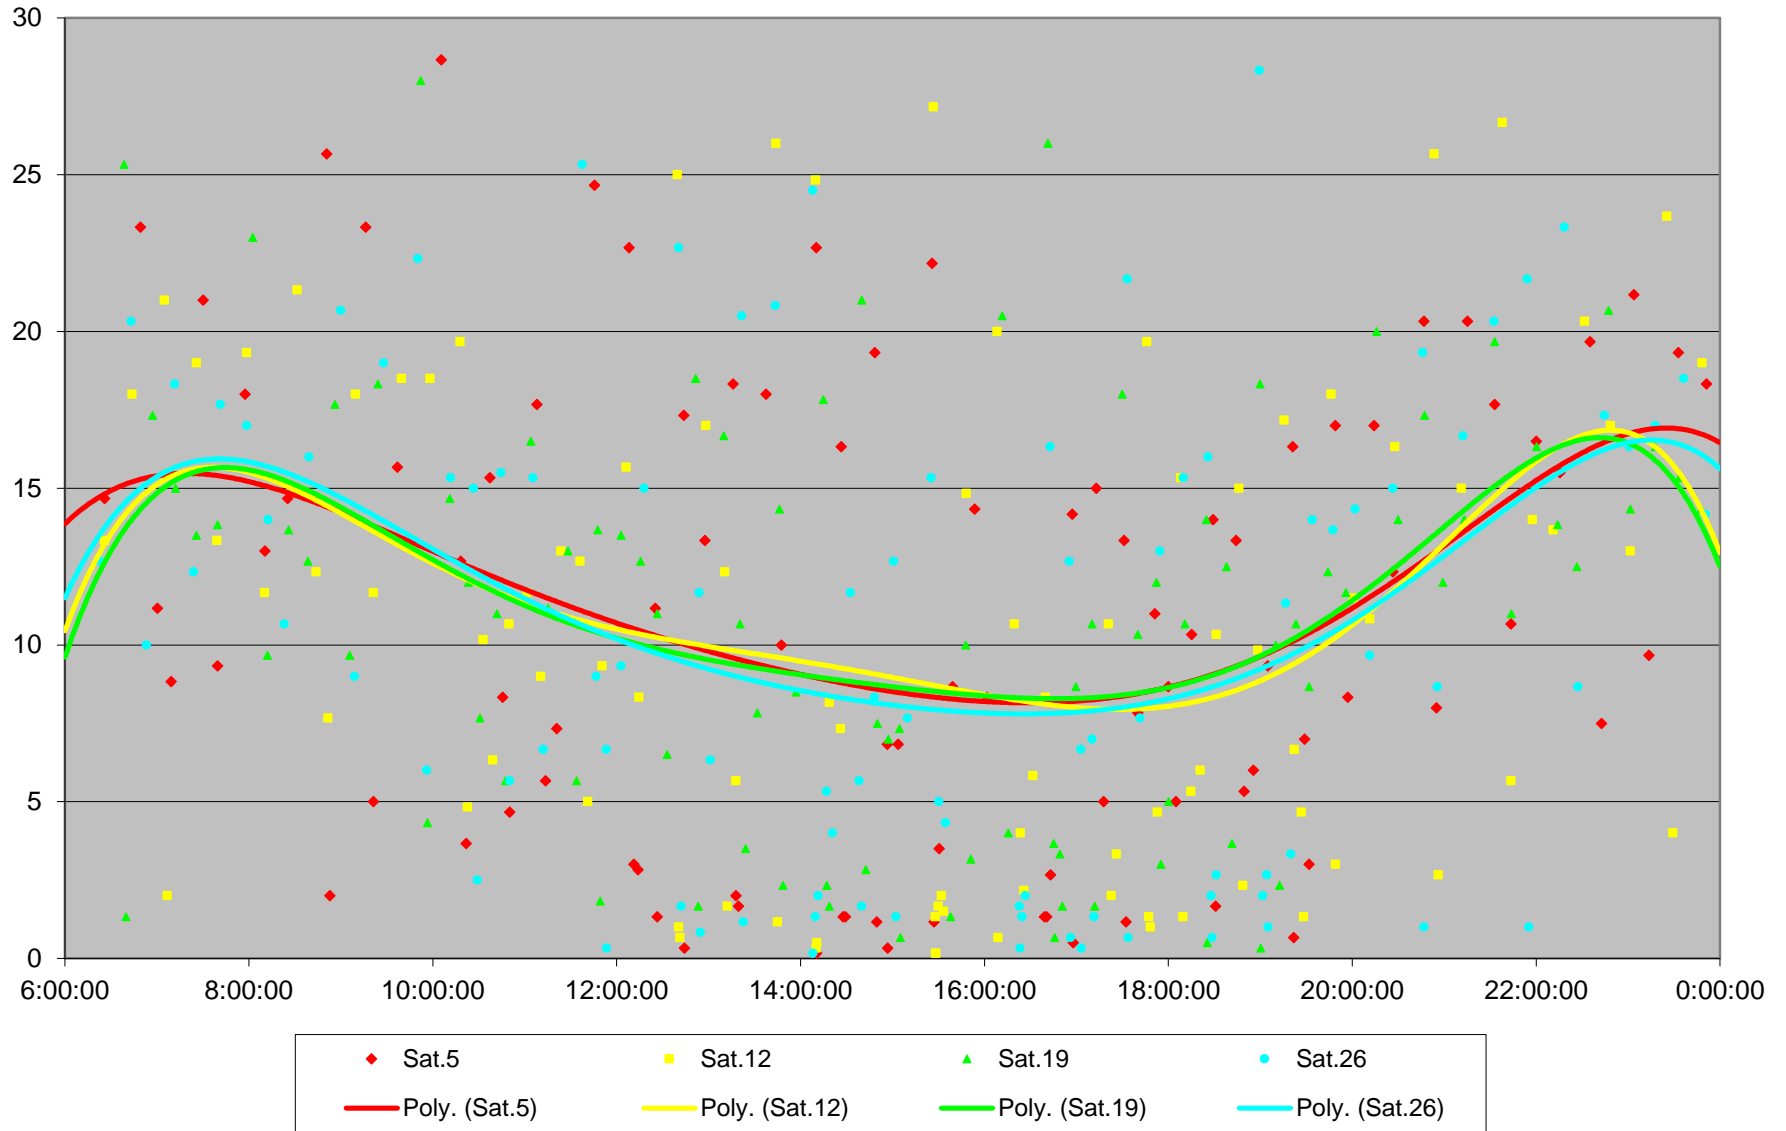

41 Keele Headways at N of Lawrence Southbound October 2019

41 Keele Headways at N of Lawrence Southbound October 2019

41 Keele Headways at N of Lawrence Southbound October 2019

41 Keele Headways at N of Lawrence Southbound October 2019

41 Keele Headways at N of Lawrence Southbound October 2019

41 Keele Headways at N of Lawrence Southbound October 2019

41 Keele Headways at N of Lawrence Southbound October 2019

41 Keele Headways at N of Lawrence Southbound October 2019 Weekday Statistics

41 Keele Headways at N of Lawrence Southbound October 2019 Weekday Statistics

41 Keele Headways at N of Lawrence Southbound October 2019

Quartiles Weekday

41 Keele Headways at N of Lawrence Southbound October 2019

Quartiles Saturdays

41 Keele Headways at N of Lawrence Southbound October 2019 Sunday Statistics

41 Keele Headways at N of Lawrence Southbound October 2019
Quartiles Sundays/Holidays