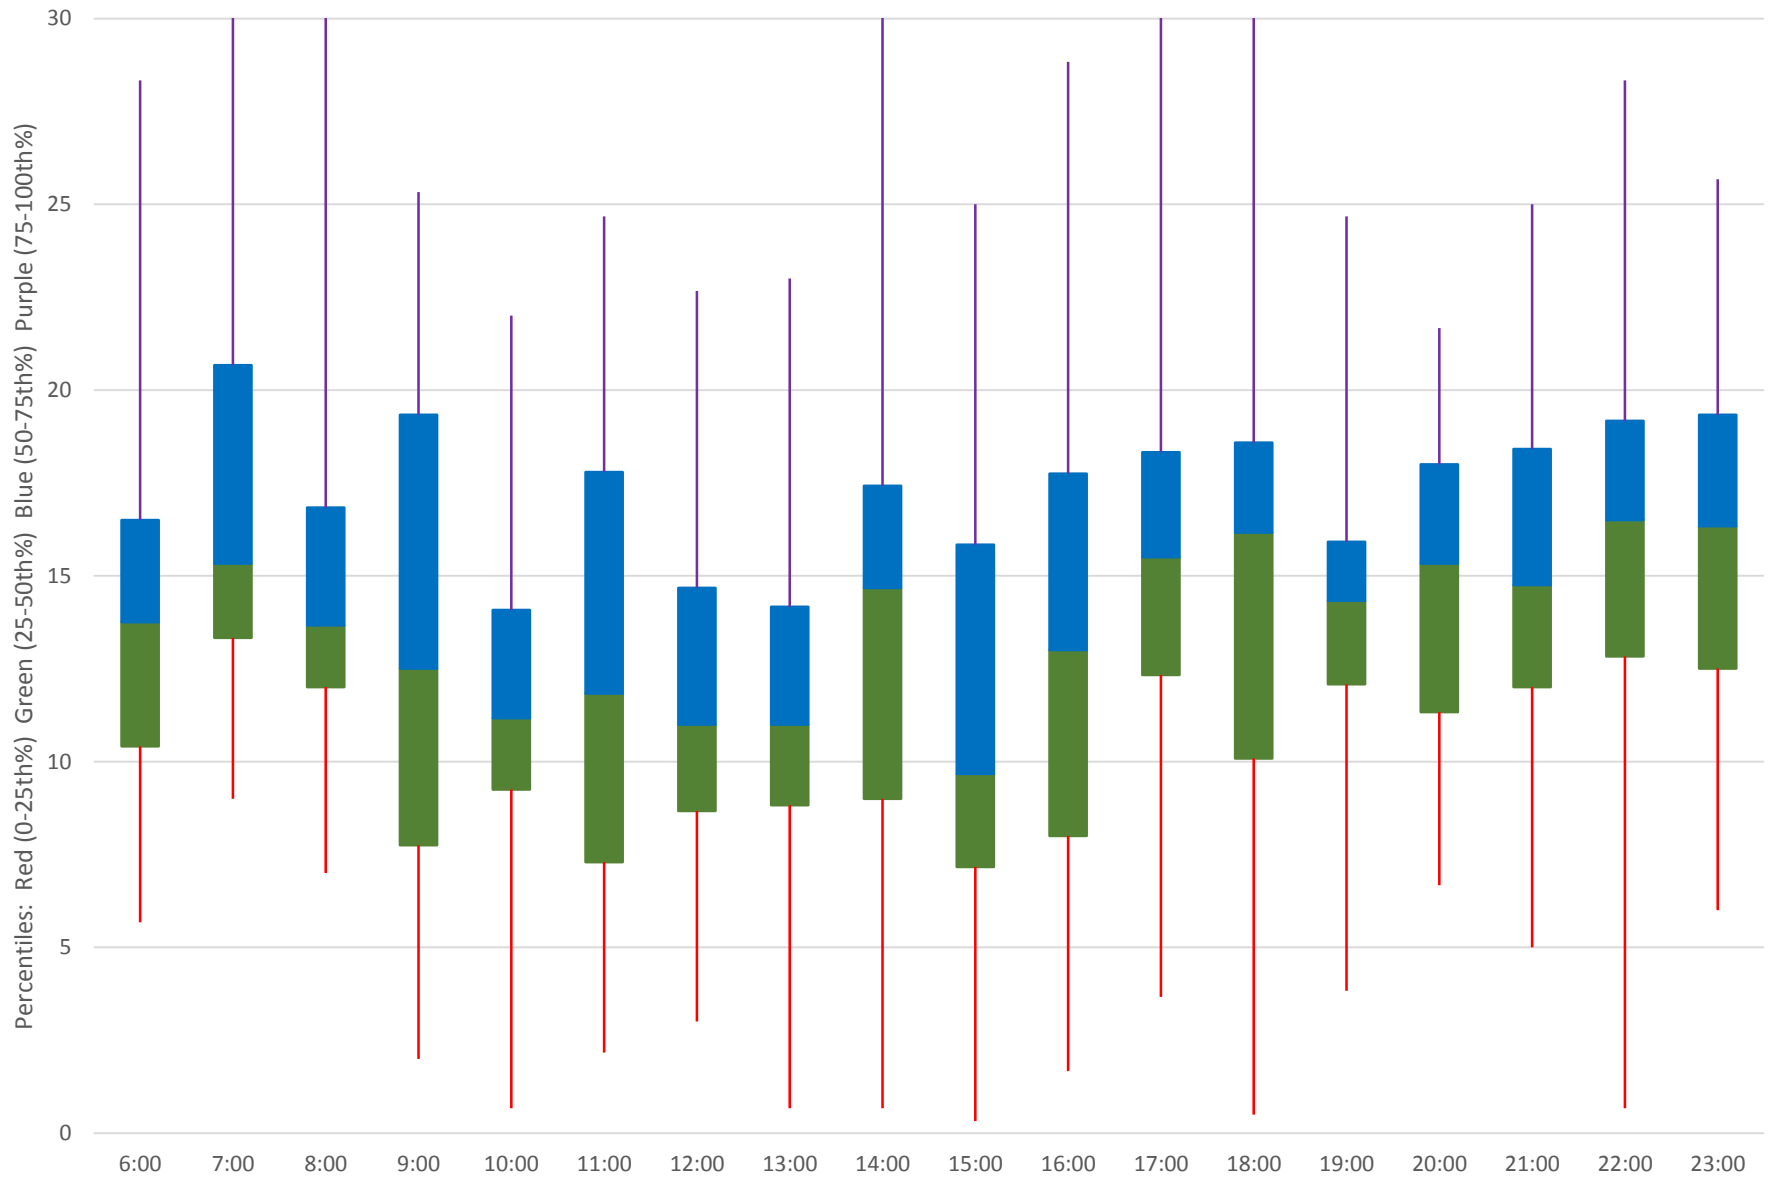

41 Keele Headways at N of Lawrence Southbound October 2019

Quartiles Week 2