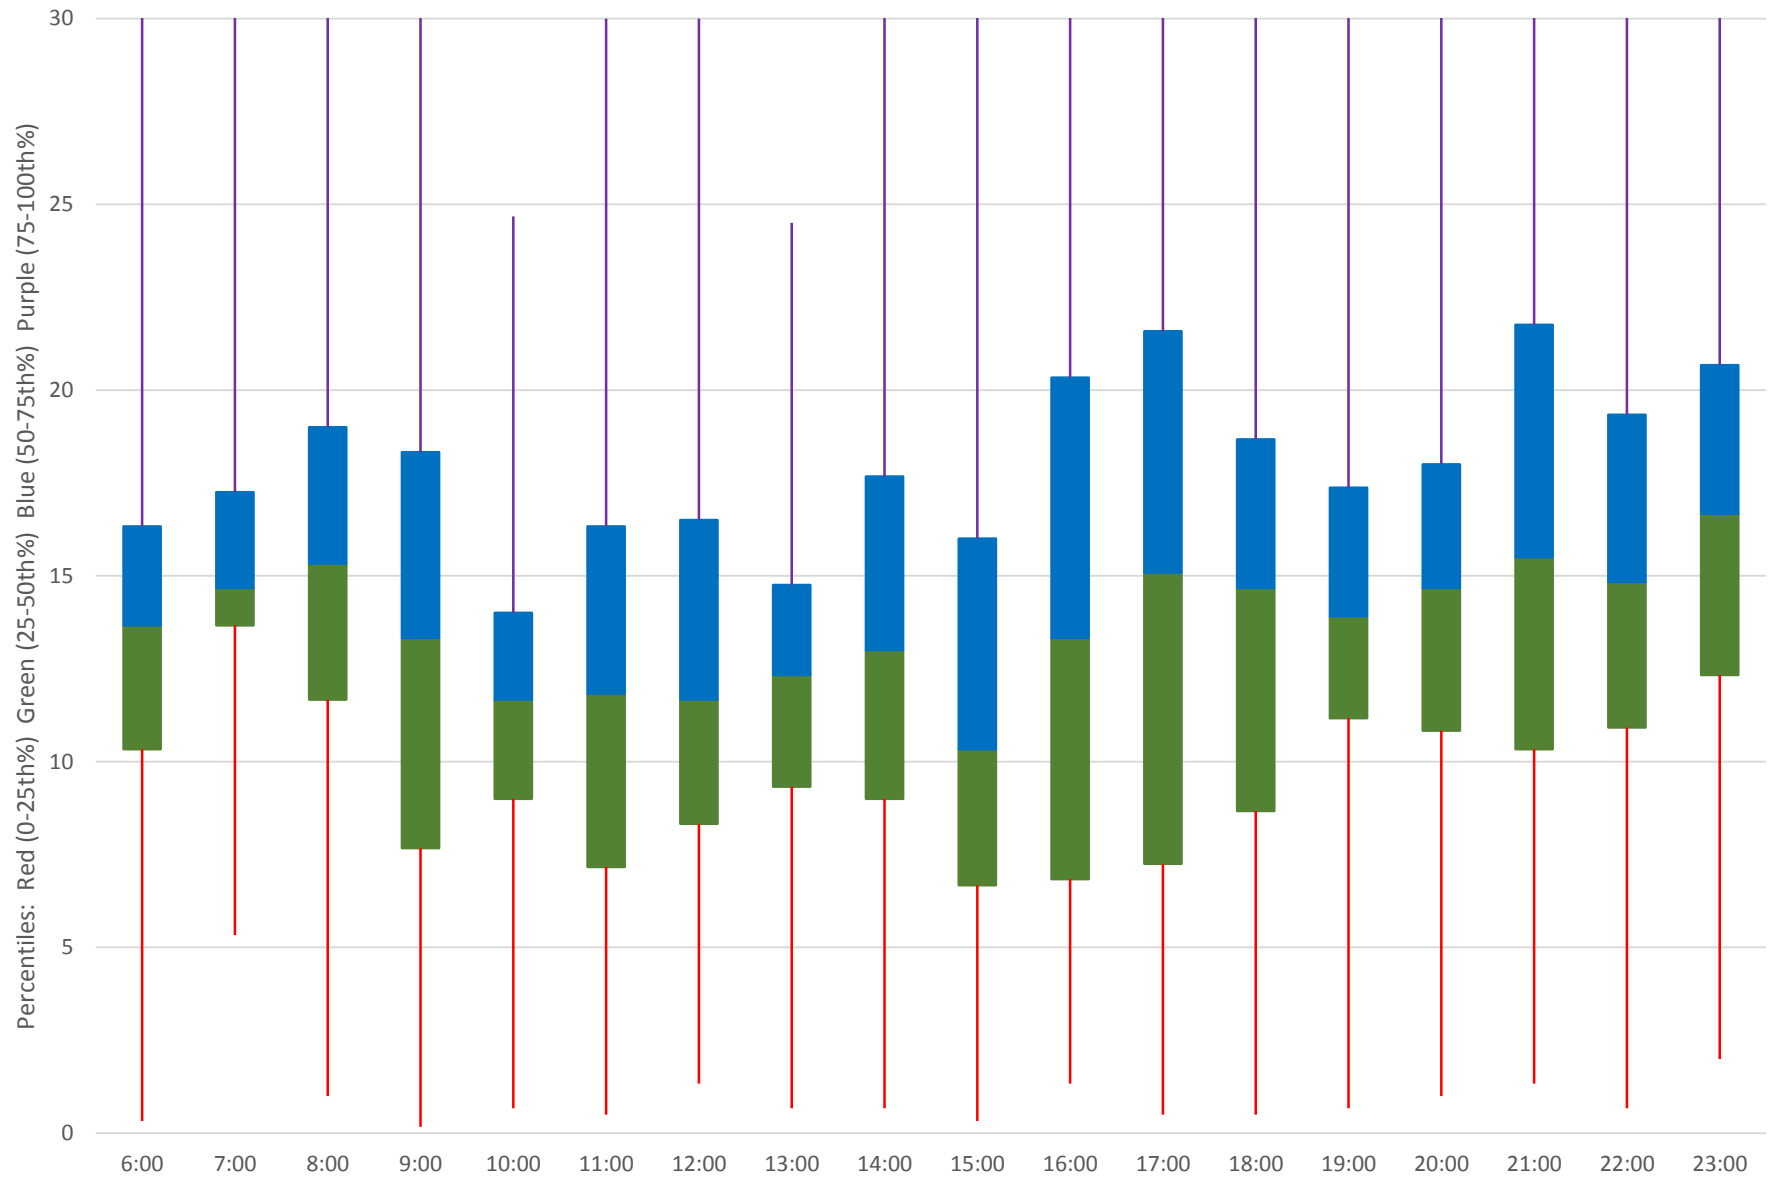

41 Keele Headways at N of Lawrence Southbound October 2019

41 Keele Headways at N of Lawrence Southbound October 2019

41 Keele Headways at N of Lawrence Southbound October 2019

41 Keele Headways at N of Lawrence Southbound October 2019 Weekday Statistics

41 Keele Headways at N of Lawrence Southbound October 2019 Weekday Statistics

41 Keele Headways at N of Lawrence Southbound October 2019

Quartiles Weekday

41 Keele Headways at N of Lawrence Southbound October 2019