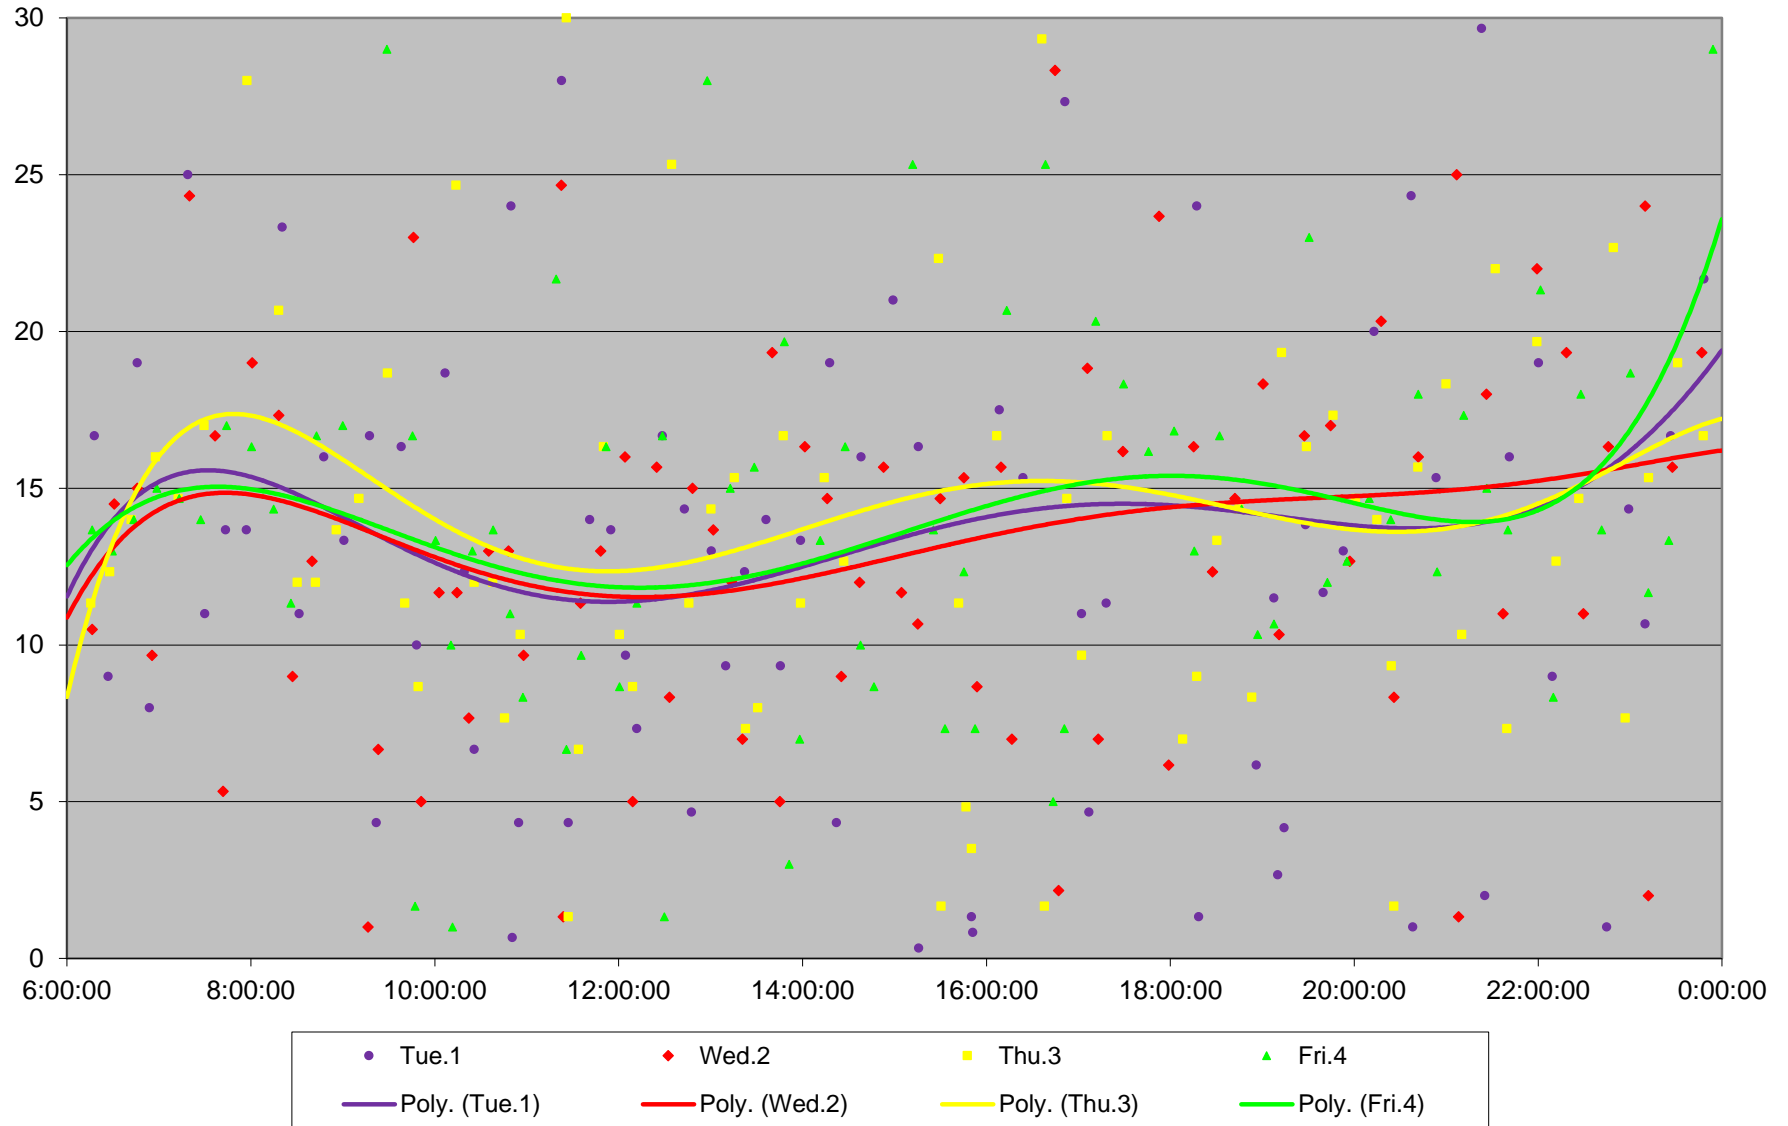

41 Keele Headways at N of Lawrence Southbound October 2019

41 Keele Headways at N of Lawrence Southbound October 2019

41 Keele Headways at N of Lawrence Southbound October 2019

41 Keele Headways at N of Lawrence Southbound October 2019

41 Keele Headways at N of Lawrence Southbound October 2019

41 Keele Headways at N of Lawrence Southbound October 2019

41 Keele Headways at N of Lawrence Southbound October 2019

41 Keele Headways at N of Lawrence Southbound October 2019 Weekday Statistics