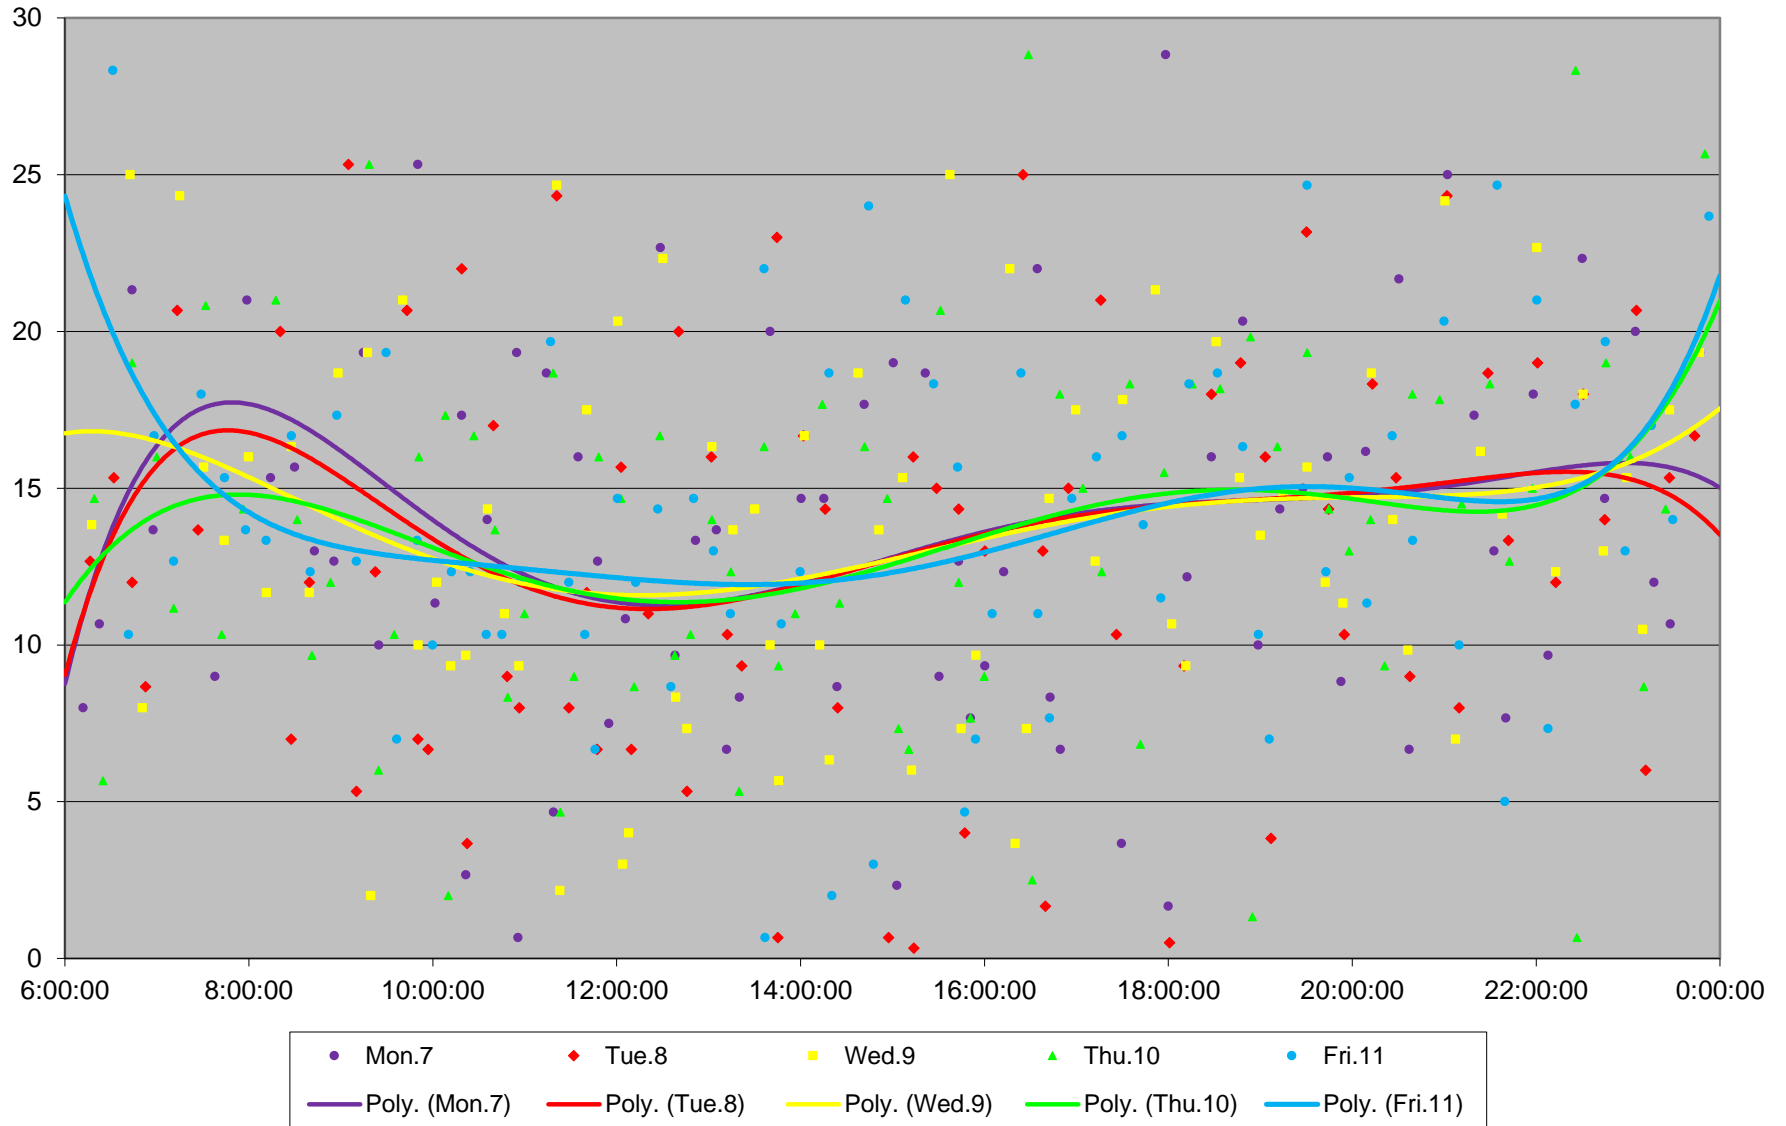

41 Keele Headways at N of Lawrence Southbound October 2019

41 Keele Headways at N of Lawrence Southbound October 2019

41 Keele Headways at N of Lawrence Southbound October 2019

41 Keele Headways at N of Lawrence Southbound October 2019

41 Keele Headways at N of Lawrence Southbound October 2019

41 Keele Headways at N of Lawrence Southbound October 2019

41 Keele Headways at N of Lawrence Southbound October 2019

41 Keele Headways at N of Lawrence Southbound October 2019 Weekday Statistics