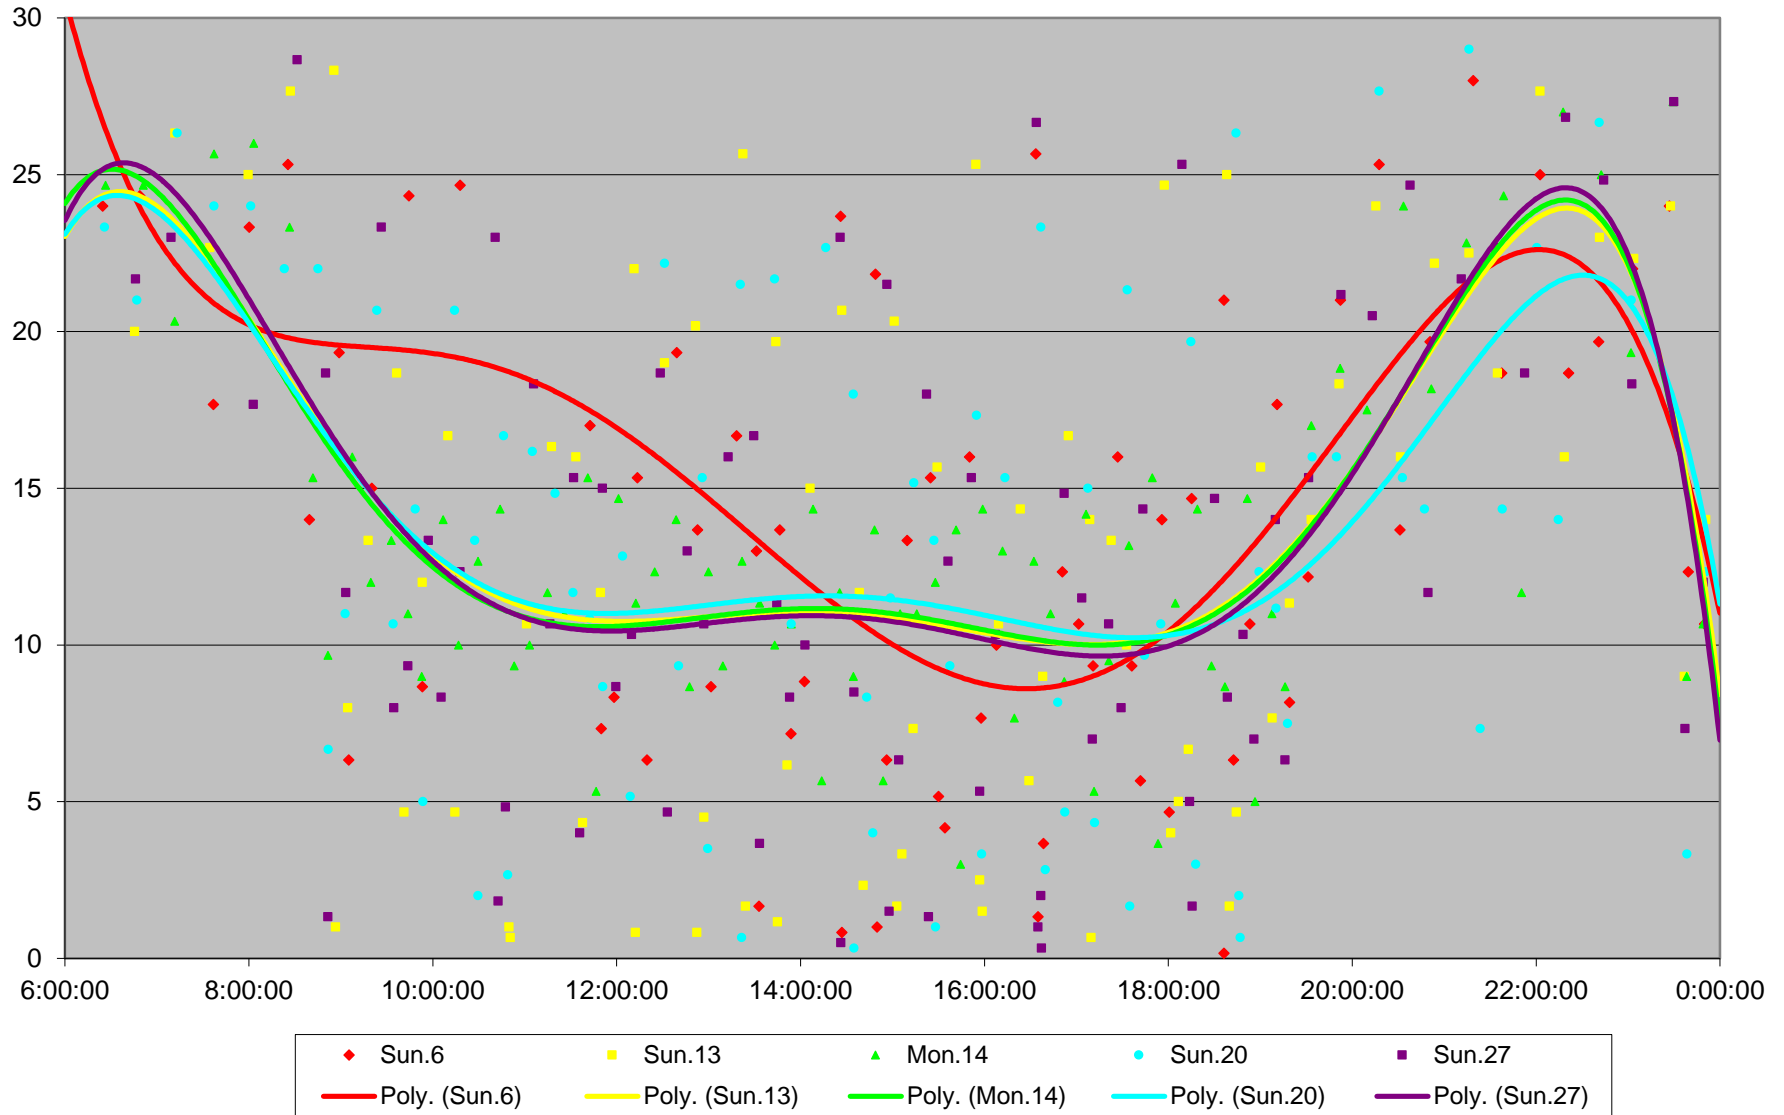

41 Keele Headways at N of Lawrence Southbound October 2019

41 Keele Headways at N of Lawrence Southbound October 2019

41 Keele Headways at N of Lawrence Southbound October 2019

41 Keele Headways at N of Lawrence Southbound October 2019

41 Keele Headways at N of Lawrence Southbound October 2019

41 Keele Headways at N of Lawrence Southbound October 2019

41 Keele Headways at N of Lawrence Southbound October 2019

41 Keele Headways at N of Lawrence Southbound October 2019 Weekday Statistics

41 Keele Headways at N of Lawrence Southbound October 2019 Weekday Statistics

41 Keele Headways at N of Lawrence Southbound October 2019

Quartiles Weekday

41 Keele Headways at N of Lawrence Southbound October 2019