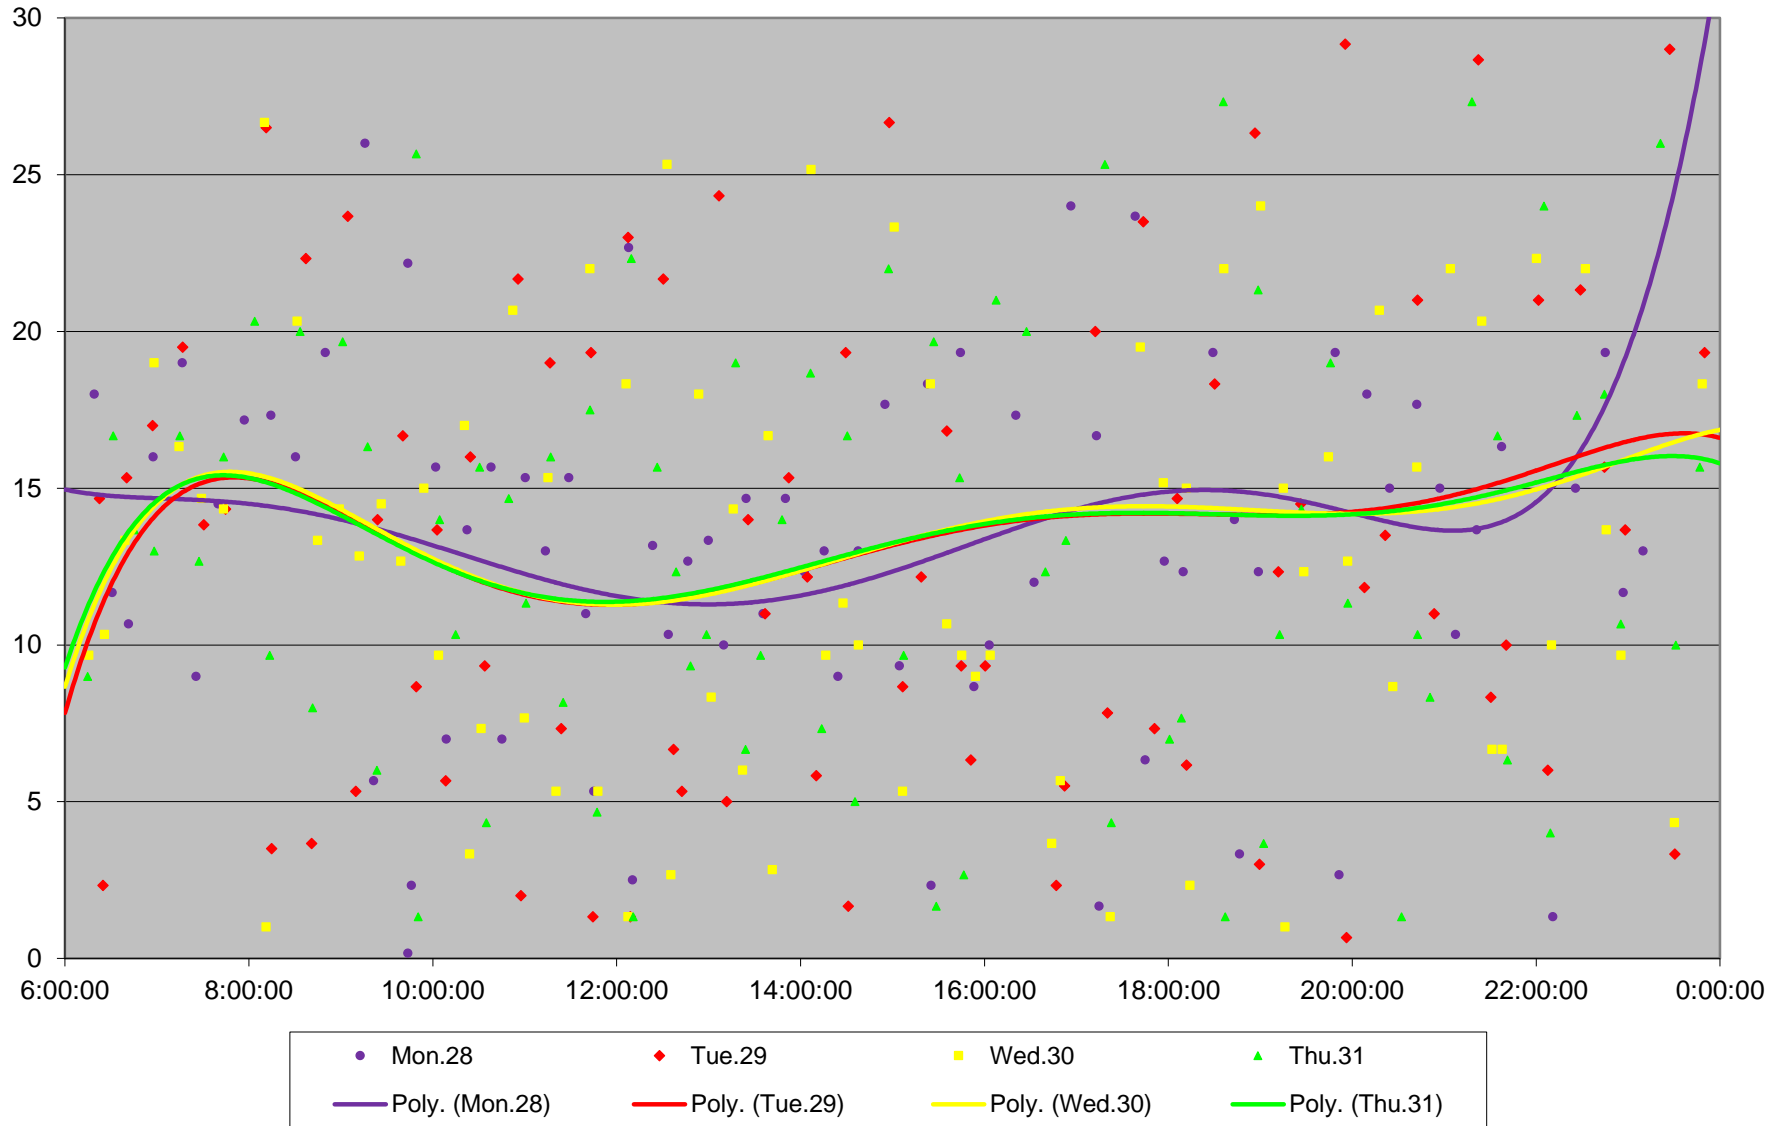

41 Keele Headways at N of Lawrence Southbound October 2019

41 Keele Headways at N of Lawrence Southbound October 2019

41 Keele Headways at N of Lawrence Southbound October 2019

41 Keele Headways at N of Lawrence Southbound October 2019

41 Keele Headways at N of Lawrence Southbound October 2019

41 Keele Headways at N of Lawrence Southbound October 2019

41 Keele Headways at N of Lawrence Southbound October 2019

41 Keele Headways at N of Lawrence Southbound October 2019 Weekday Statistics

41 Keele Headways at N of Lawrence Southbound October 2019 Weekday Statistics

41 Keele Headways at N of Lawrence Southbound October 2019

Quartiles Weekday

41 Keele Headways at N of Lawrence Southbound October 2019