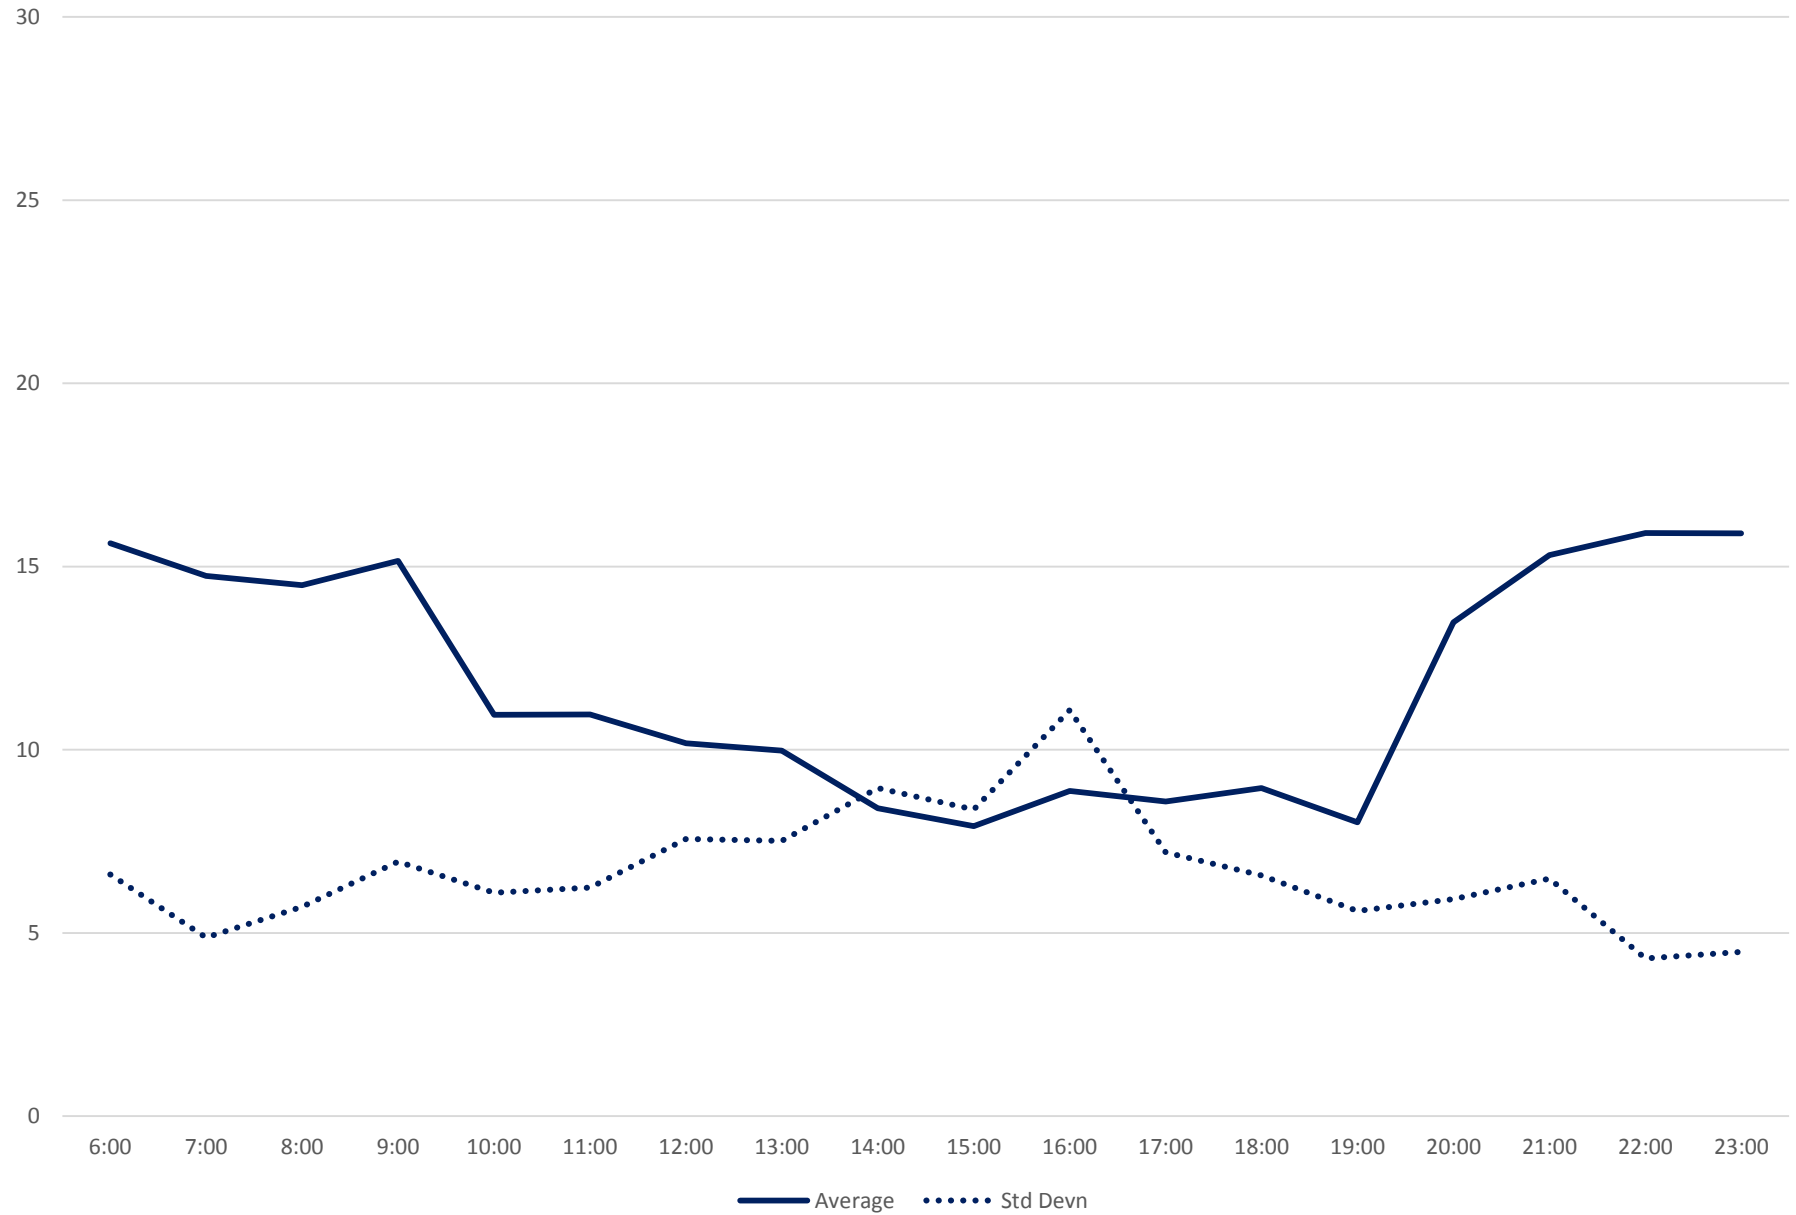

Quartiles Week 4

41 Keele Headways at N of Lawrence Southbound October 2019

Quartiles Week 5

41 Keele Headways at N of Lawrence Southbound October 2019 Saturday Statistics

41 Keele Headways at N of Lawrence Southbound October 2019

Quartiles Saturdays

41 Keele Headways at N of Lawrence Southbound October 2019 Sunday Statistics

41 Keele Headways at N of Lawrence Southbound October 2019
Quartiles Sundays/Holidays