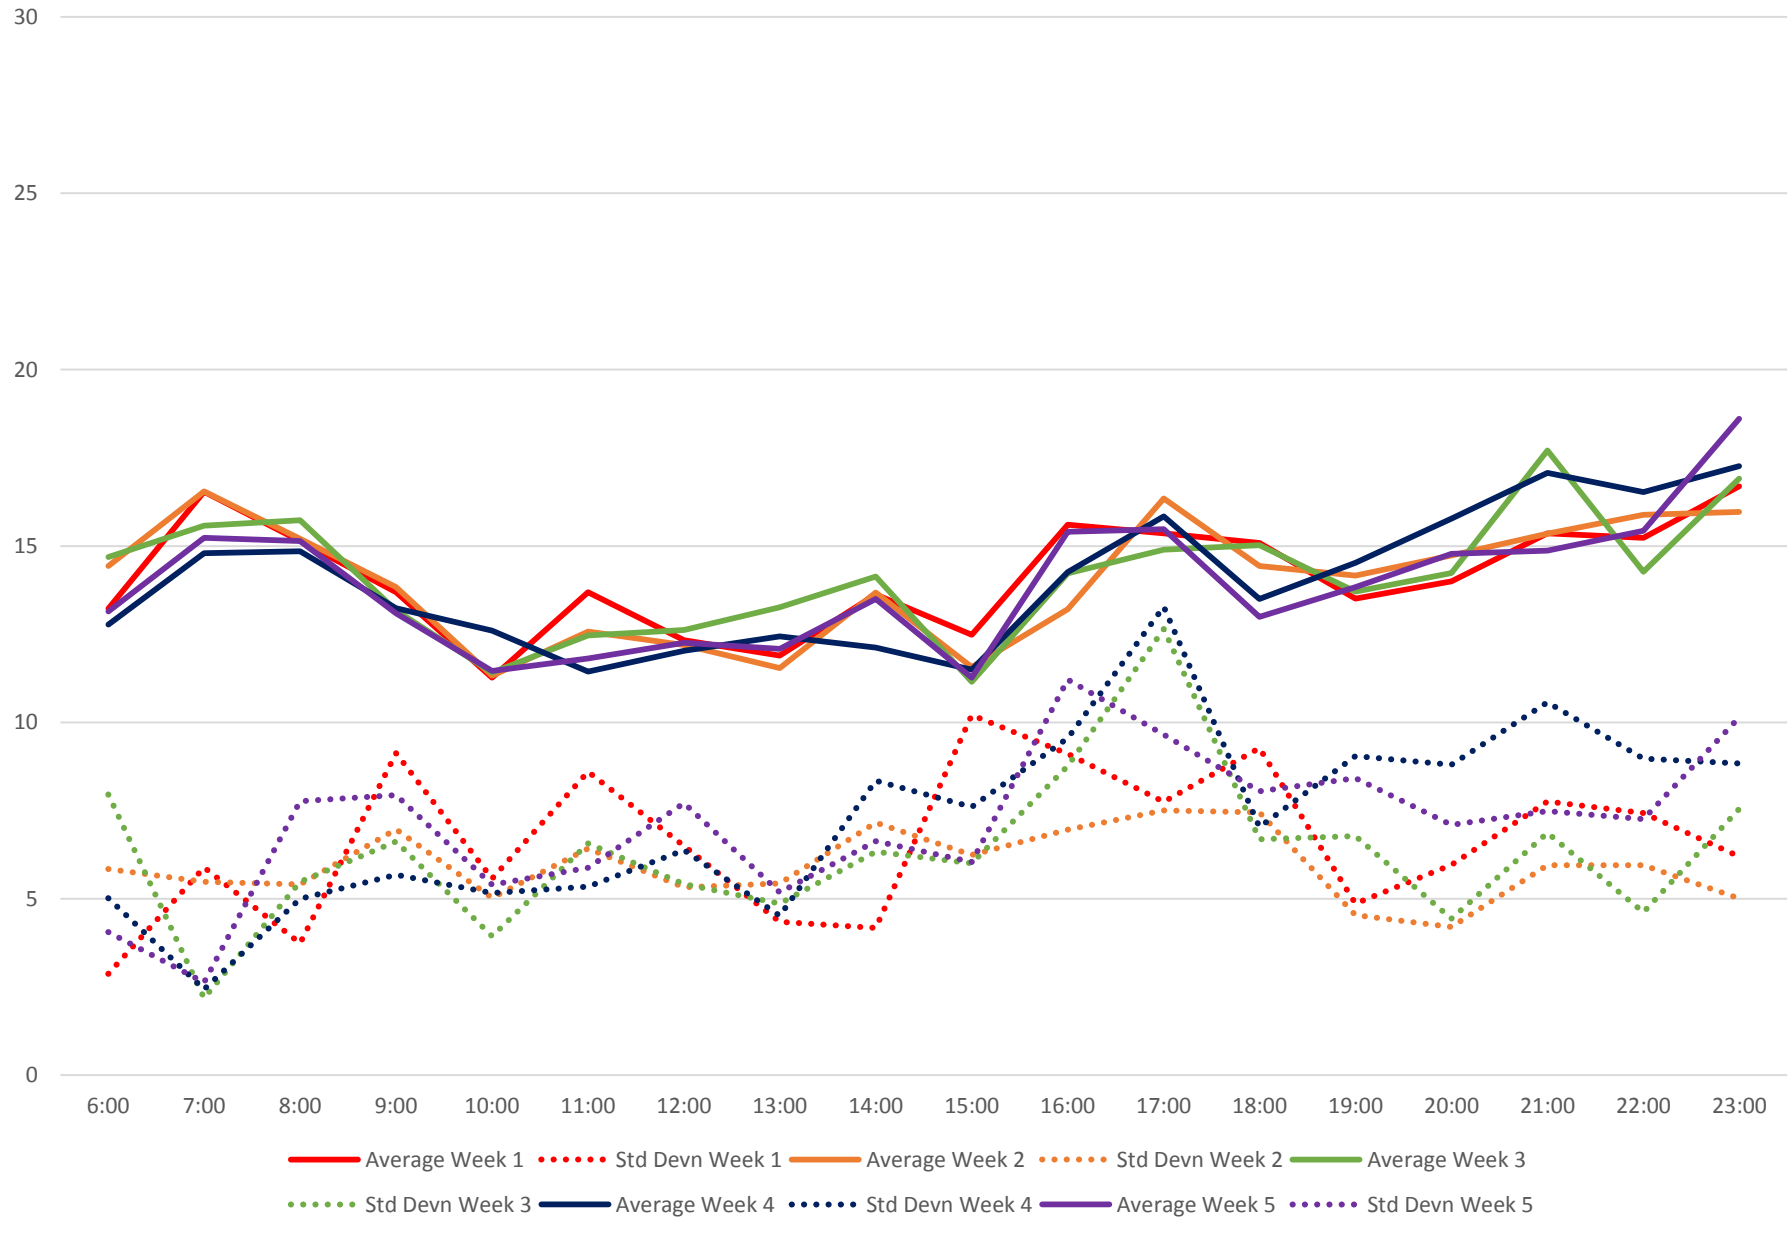

41 Keele Headways at N of Lawrence Southbound October 2019

41 Keele Headways at N of Lawrence Southbound October 2019

41 Keele Headways at N of Lawrence Southbound October 2019

41 Keele Headways at N of Lawrence Southbound October 2019

41 Keele Headways at N of Lawrence Southbound October 2019

41 Keele Headways at N of Lawrence Southbound October 2019

41 Keele Headways at N of Lawrence Southbound October 2019

41 Keele Headways at N of Lawrence Southbound October 2019 Weekday Statistics

41 Keele Headways at N of Lawrence Southbound October 2019 Weekday Statistics

41 Keele Headways at N of Lawrence Southbound October 2019

Quartiles Weekday

41 Keele Headways at N of Lawrence Southbound October 2019

Quartiles Saturdays

41 Keele Headways at N of Lawrence Southbound October 2019 Sunday Statistics

41 Keele Headways at N of Lawrence Southbound October 2019
Quartiles Sundays/Holidays