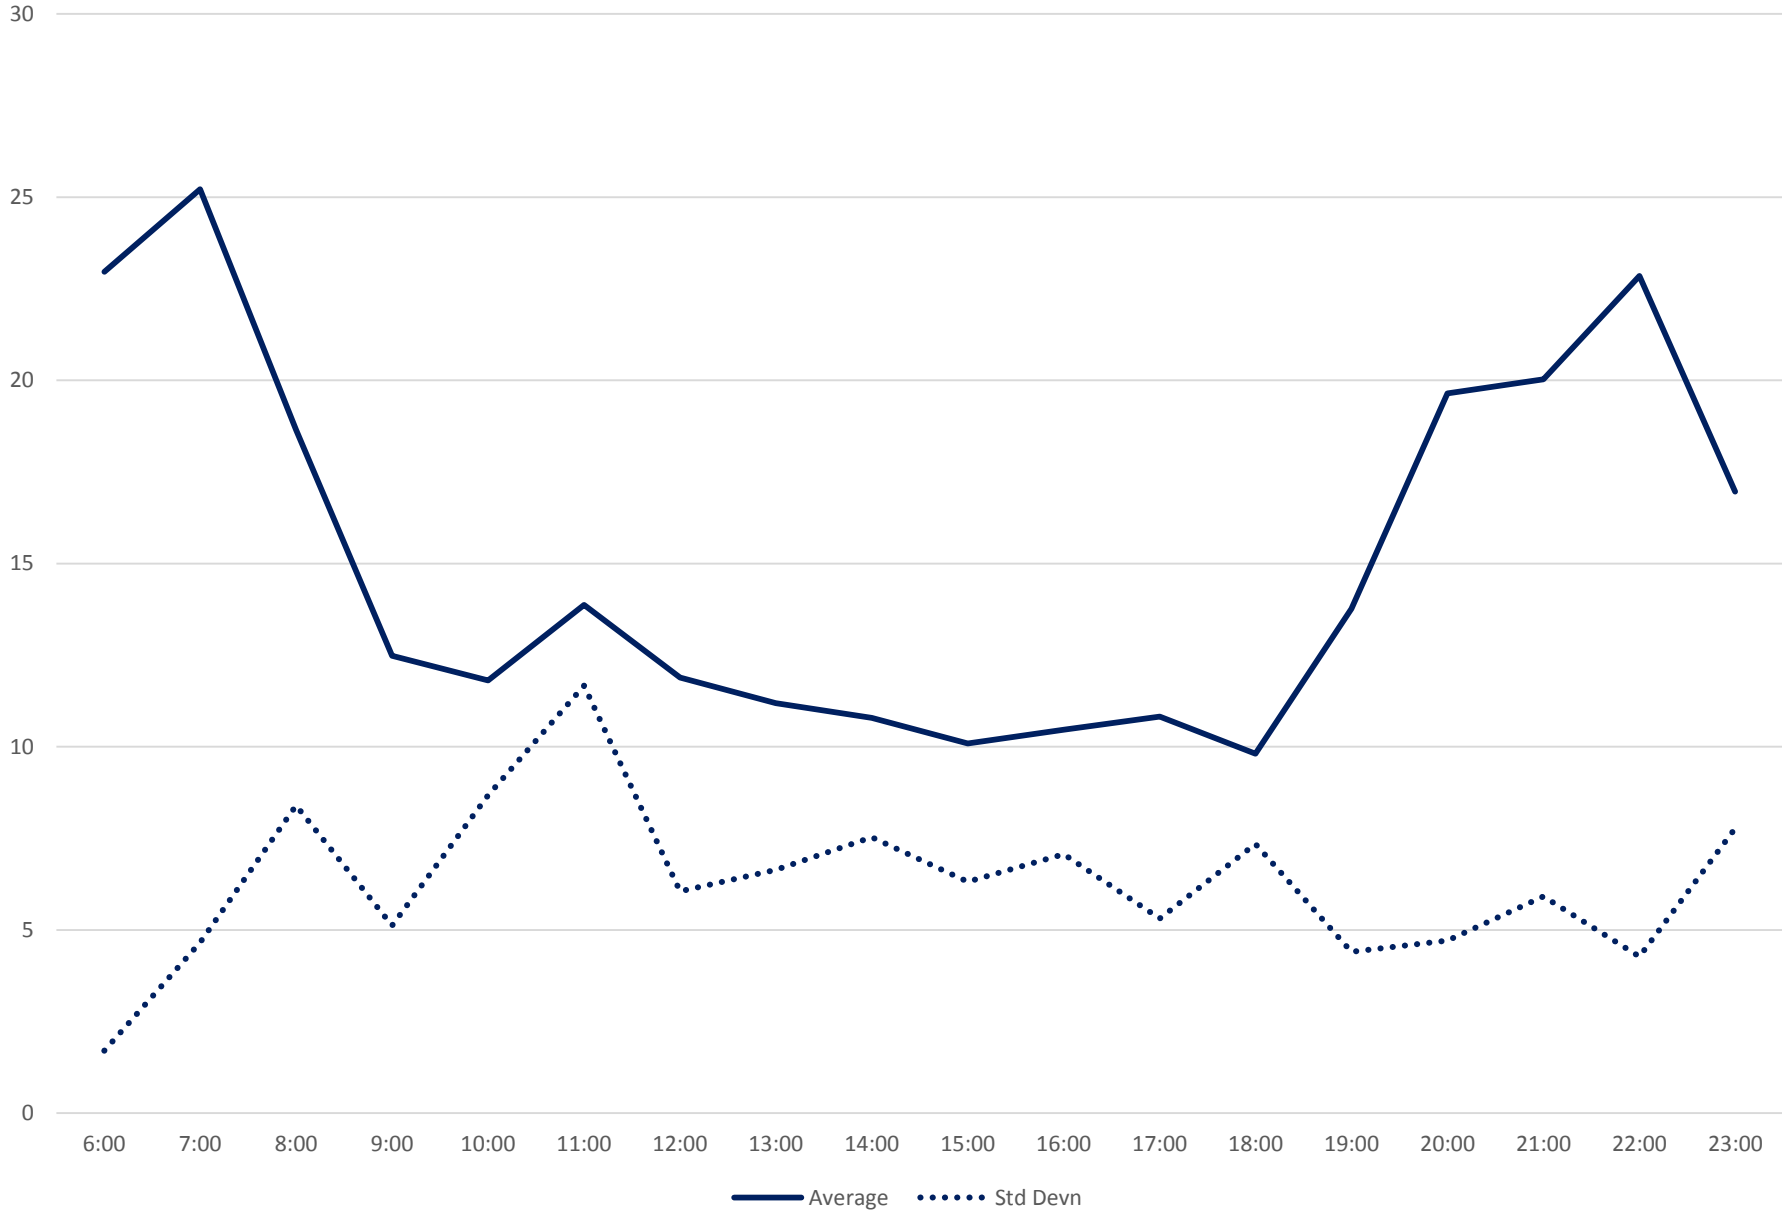

Quartiles Week 4

41 Keele Headways at N of Lawrence Southbound October 2019

Quartiles Week 5

41 Keele Headways at N of Lawrence Southbound October 2019 Saturday Statistics

41 Keele Headways at N of Lawrence Southbound October 2019

Quartiles Saturdays

41 Keele Headways at N of Lawrence Southbound October 2019 Sunday Statistics

41 Keele Headways at N of Lawrence Southbound October 2019
Quartiles Sundays/Holidays