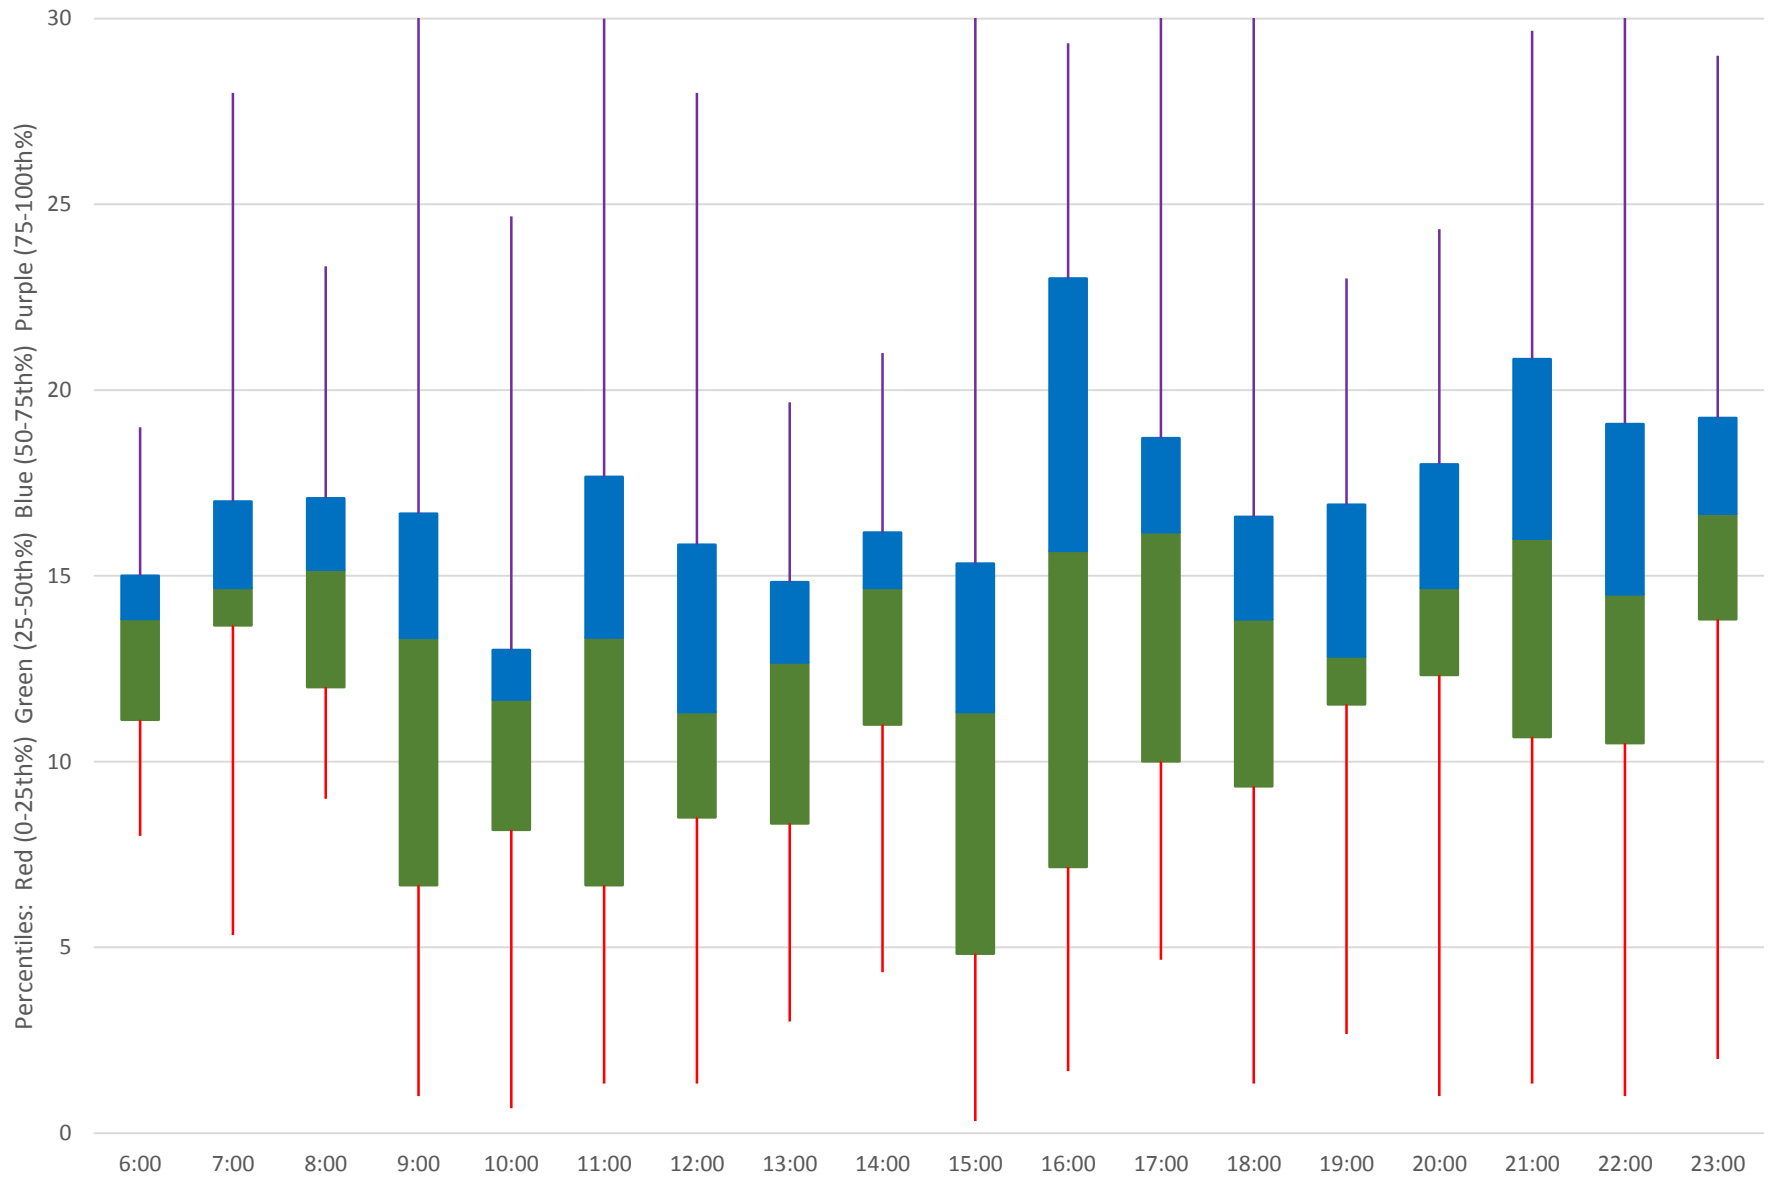

41 Keele Headways at N of Lawrence Southbound October 2019

Quartiles Week 1