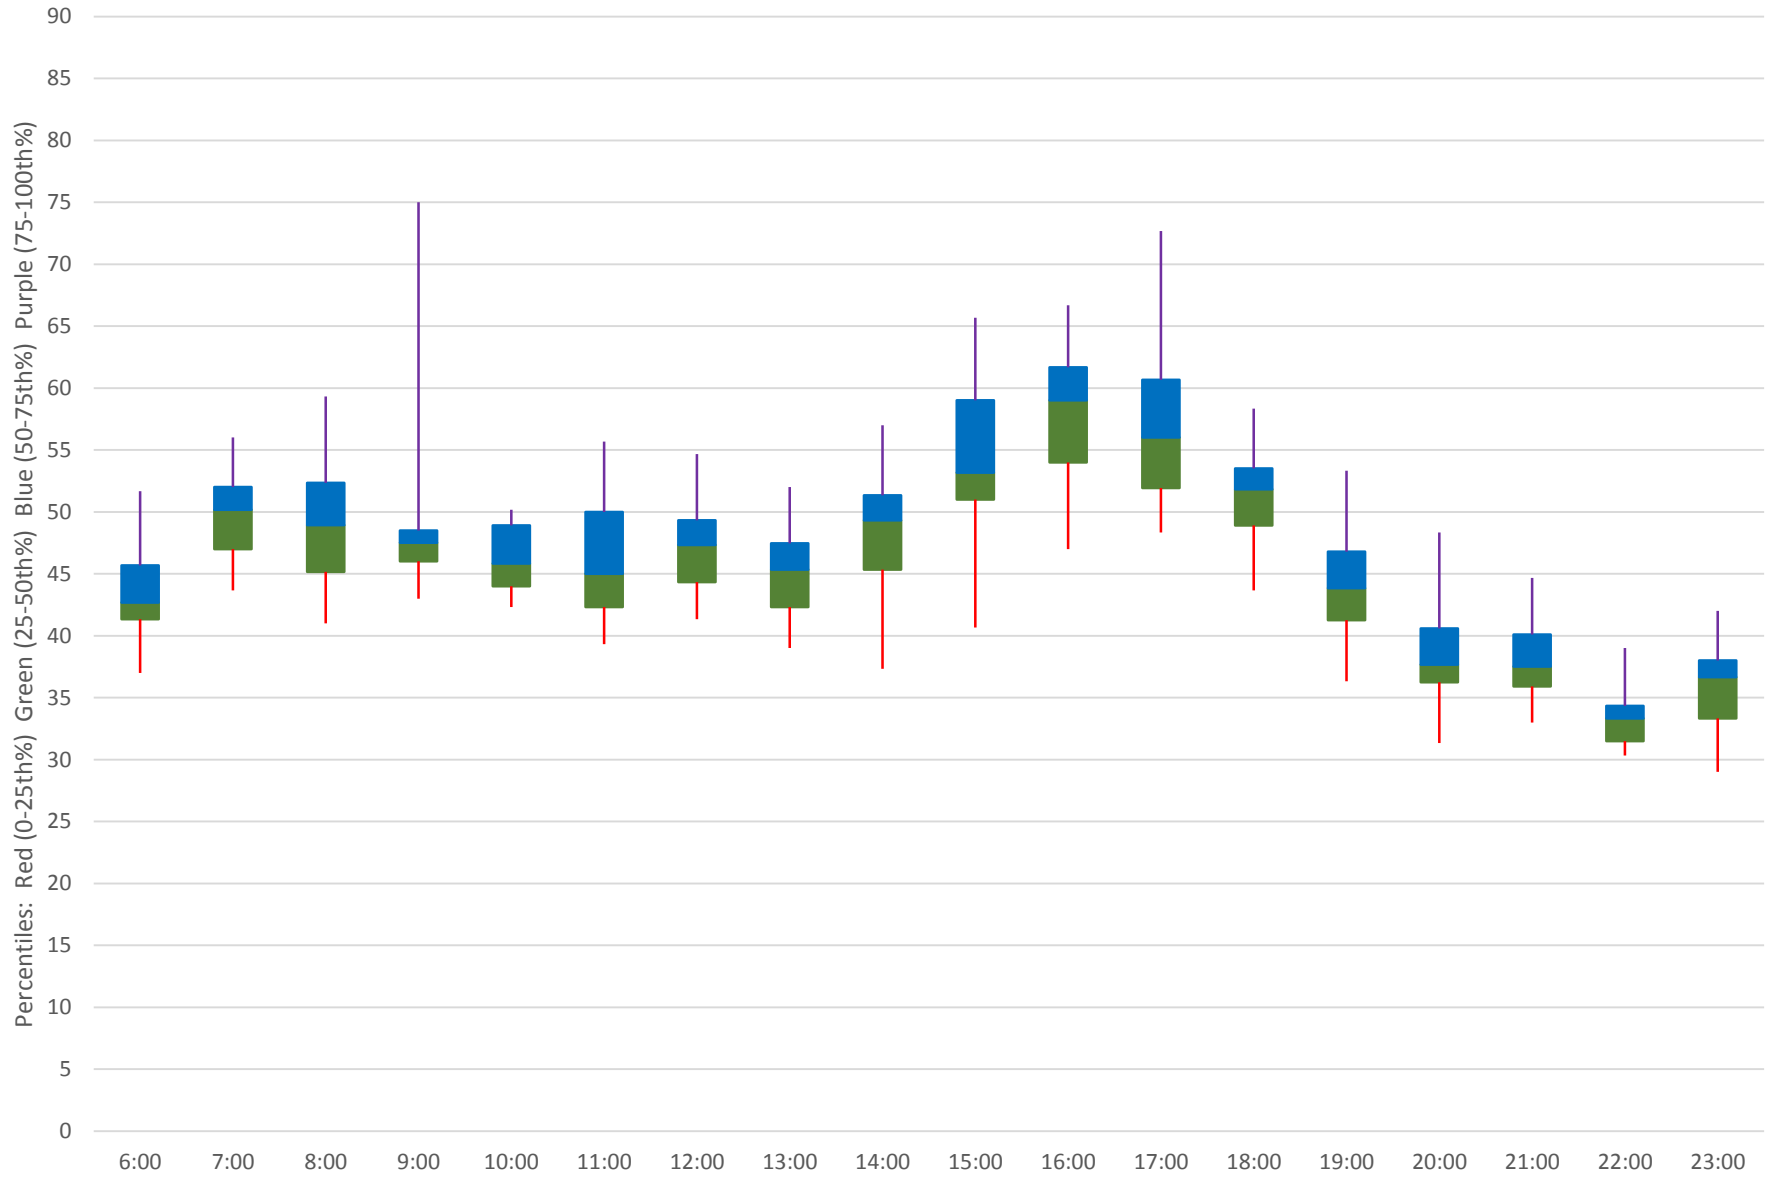

Quartiles Week 2

41 Keele Link Times From N of Finch To N of Keele Stn Southbound October 2019

Quartiles Week 3

41 Keele Link Times From N of Finch To N of Keele Stn Southbound October 2019

Quartiles Week 4