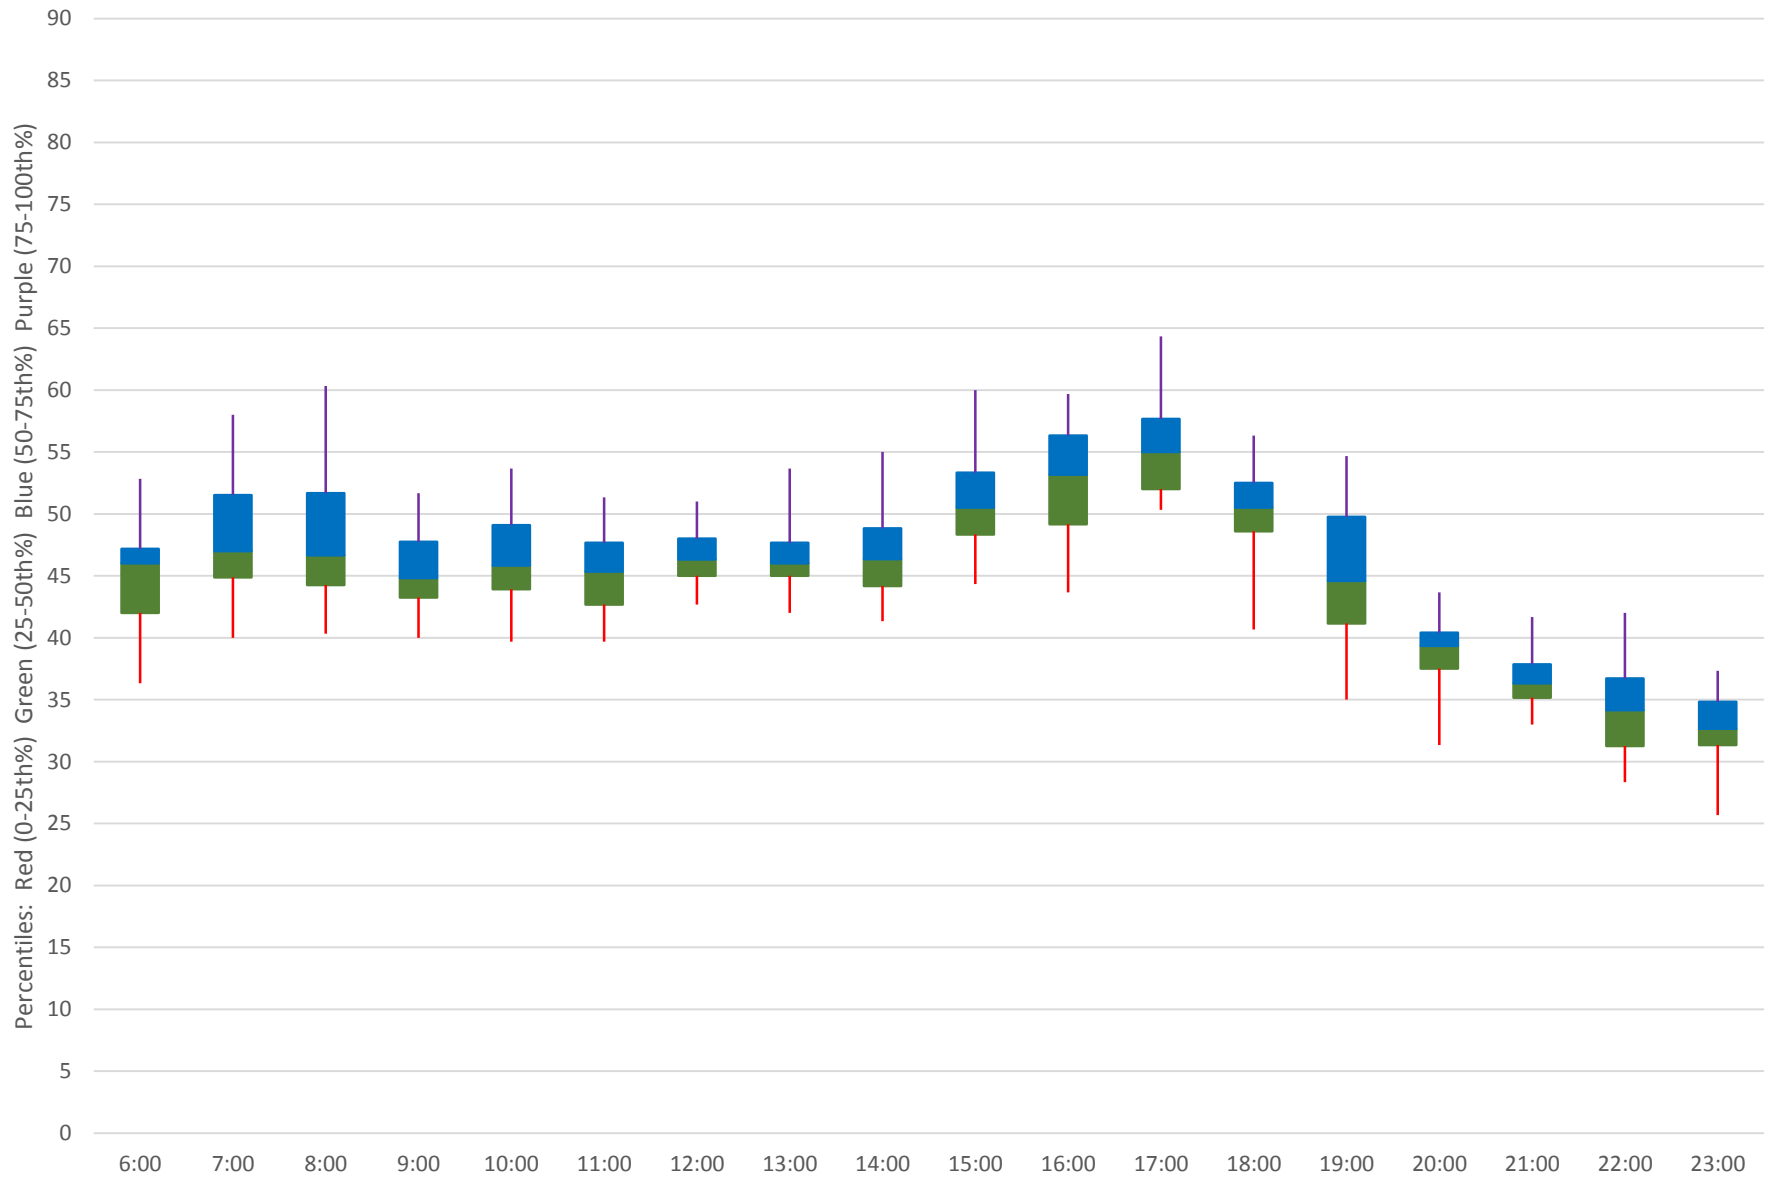

41 Keele Link Times From N of Finch To N of Keele Stn Southbound October 2019

Quartiles Week 2