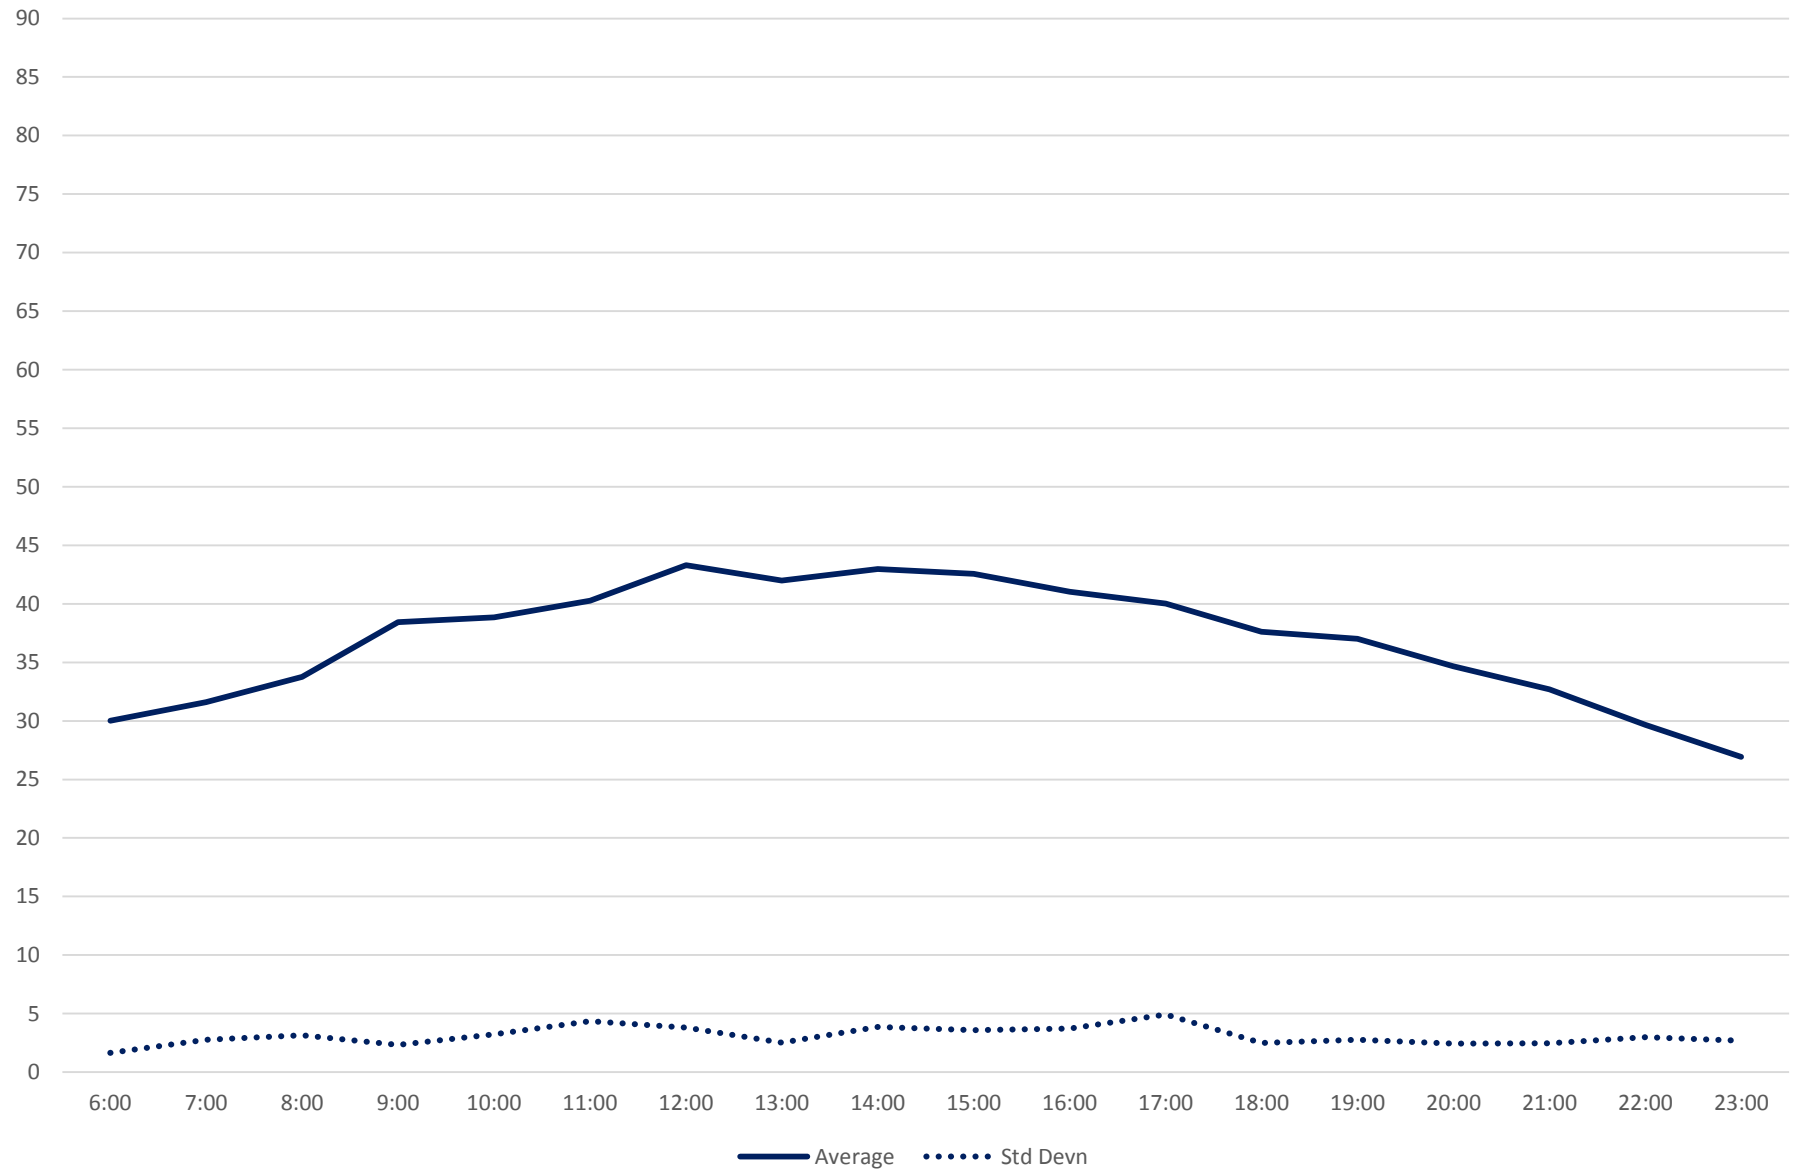

41 Keele Link Times From N of Finch To N of Keele Stn Southbound October 2019

Quartiles Week 5

41 Keele Link Times From N of Finch To N of Keele Stn Southbound October 2019 Saturday Statistics

41 Keele Link Times From N of Finch To N of Keele Stn Southbound October 2019

Quartiles Saturdays

41 Keele Link Times From N of Finch To N of Keele Stn Southbound October 2019 Sunday Statistics

41 Keele Link Times From N of Finch To N of Keele Stn Southbound October 2019 Quartiles Sundays/Holidays