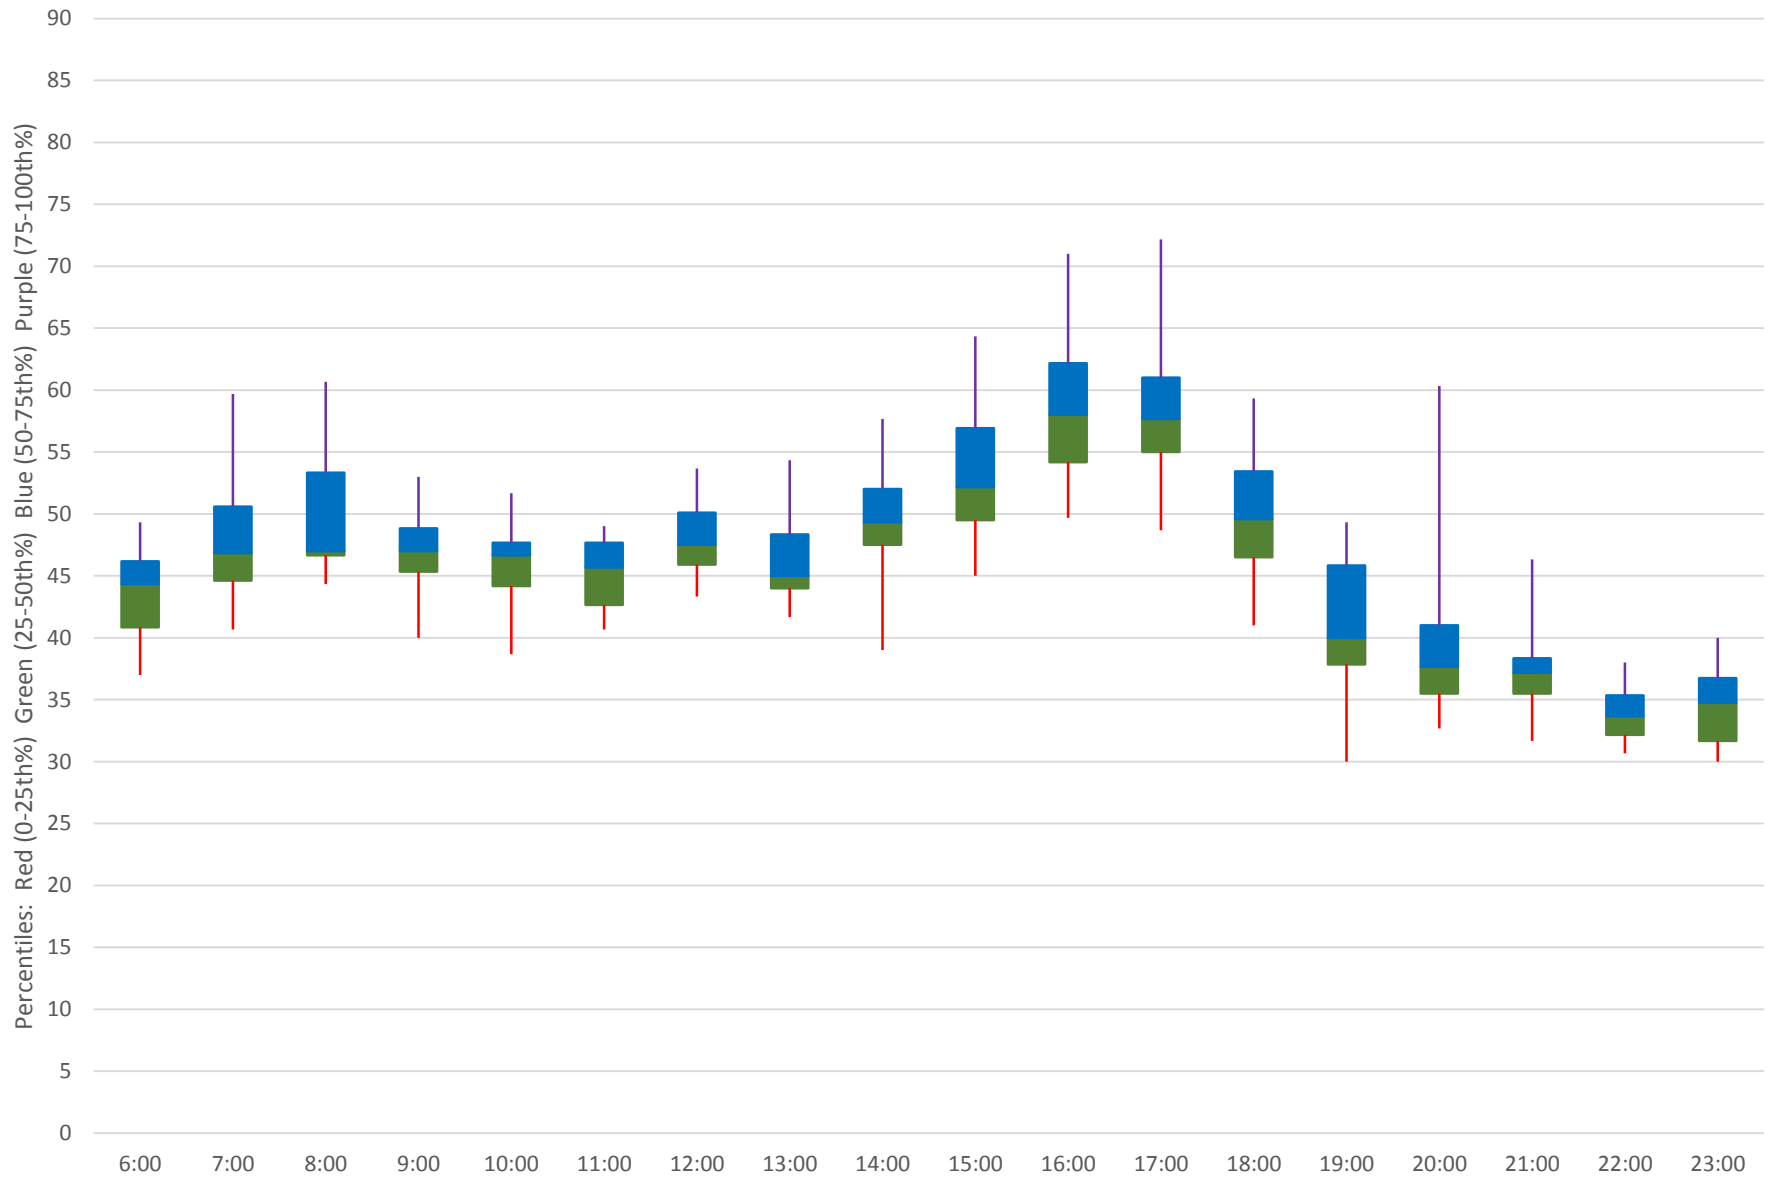

41 Keele Link Times From N of Finch To N of Keele Stn Southbound October 2019

Quartiles Week 5