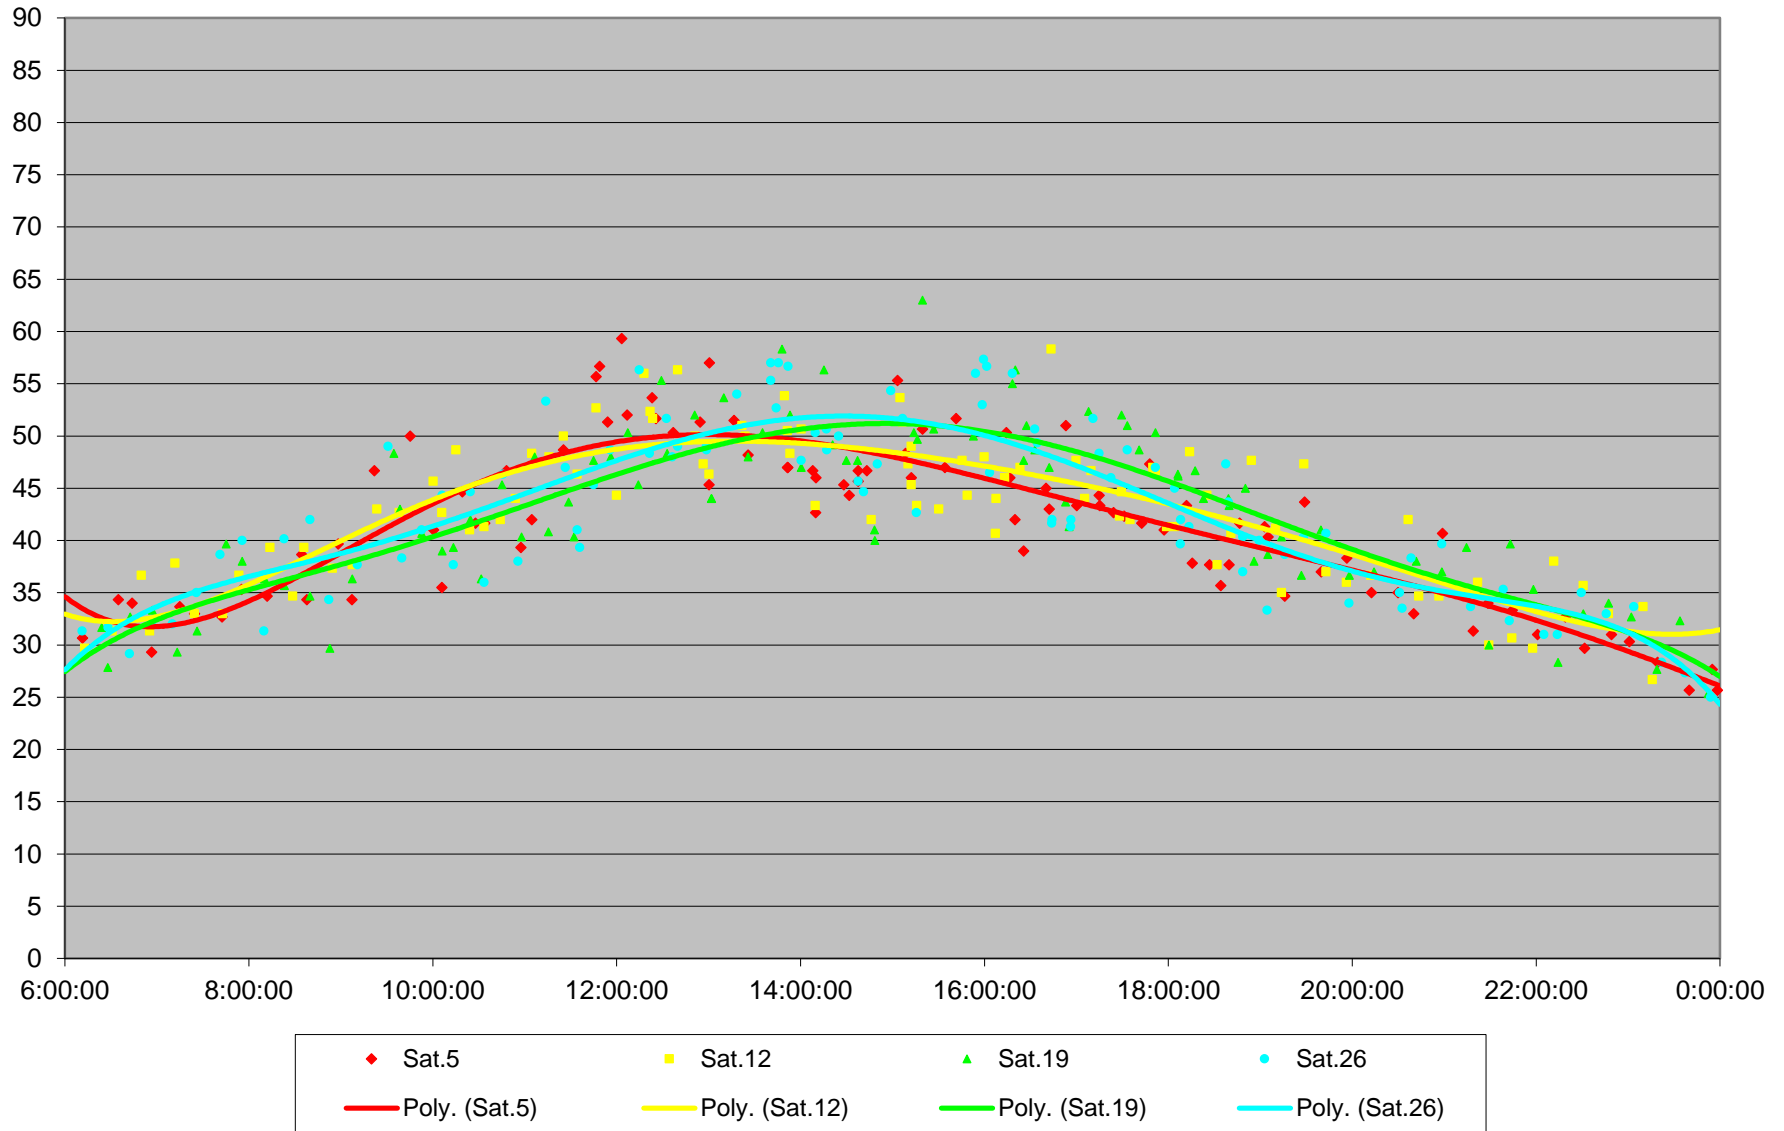

41 Keele Link Times From N of Finch To N of Keele Stn Southbound October 2019

41 Keele Link Times From N of Finch To N of Keele Stn Southbound October 2019