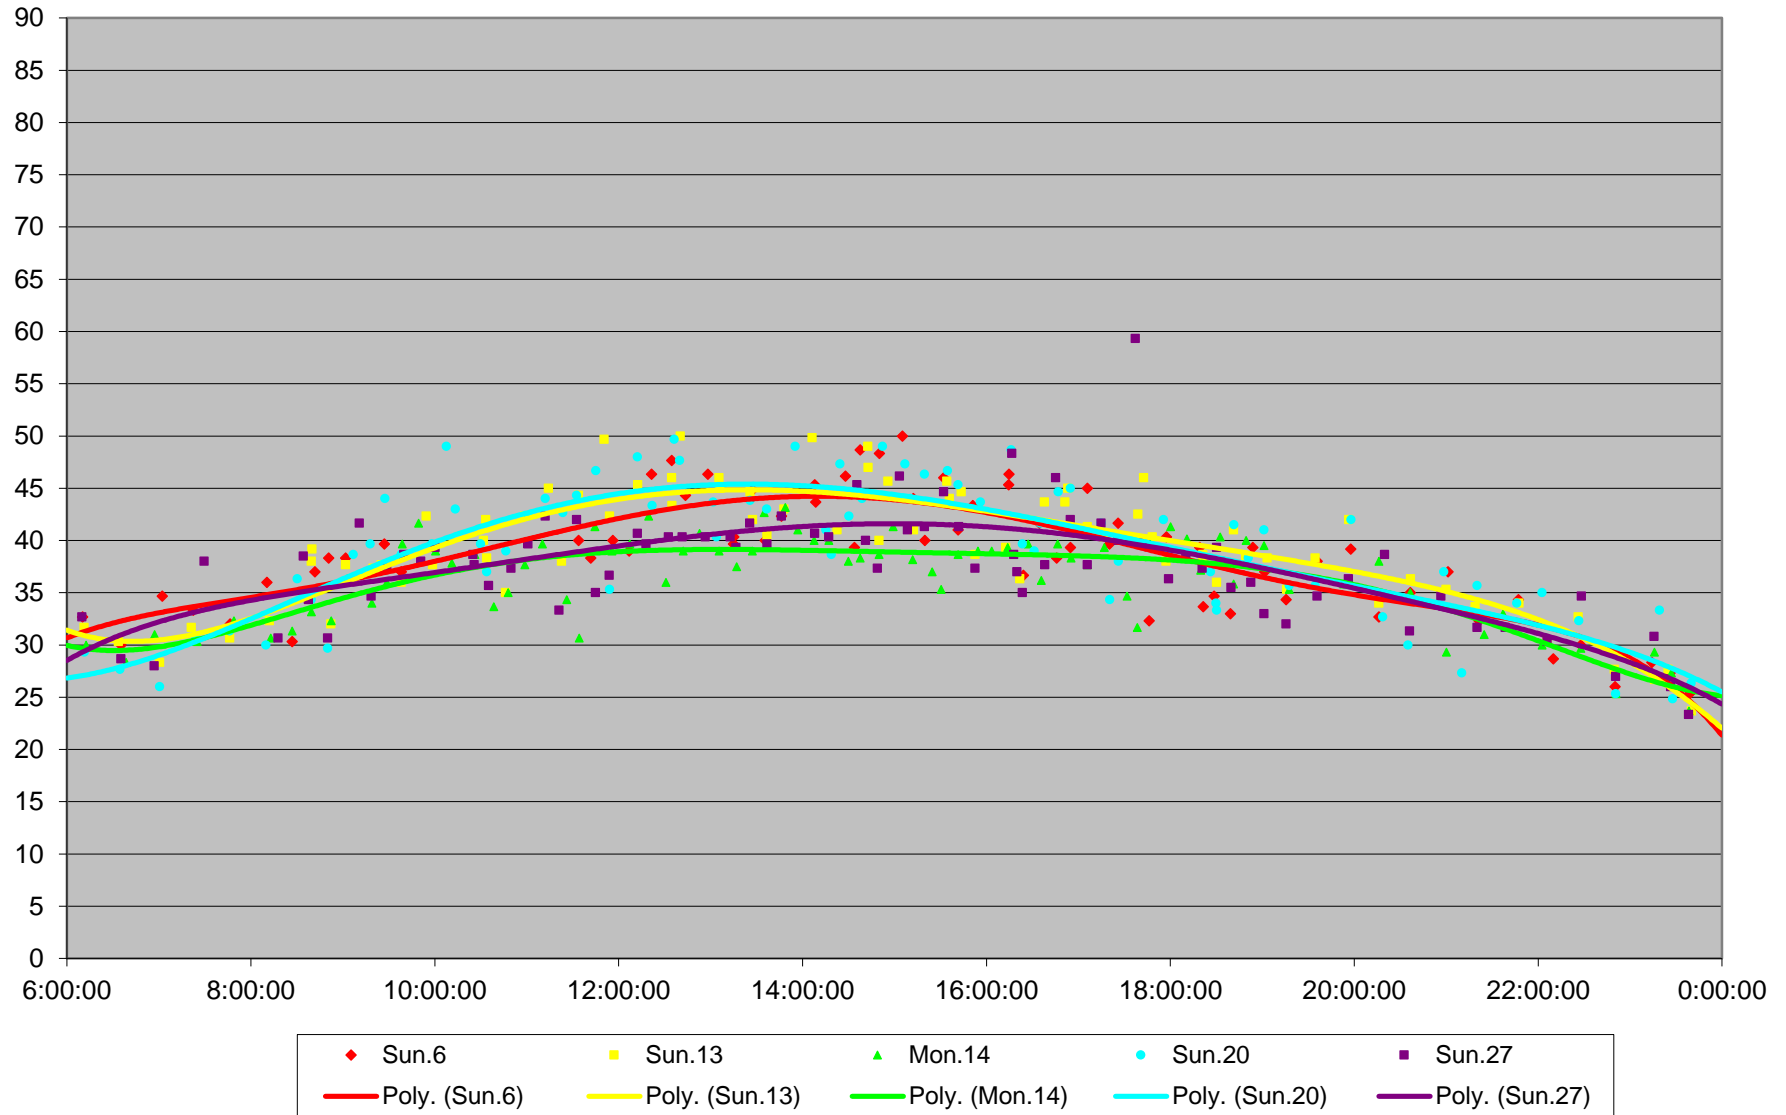

41 Keele Link Times From N of Finch To N of Keele Stn Southbound October 2019 Weekday Statistics

41 Keele Link Times From N of Finch To N of Keele Stn Southbound October 2019