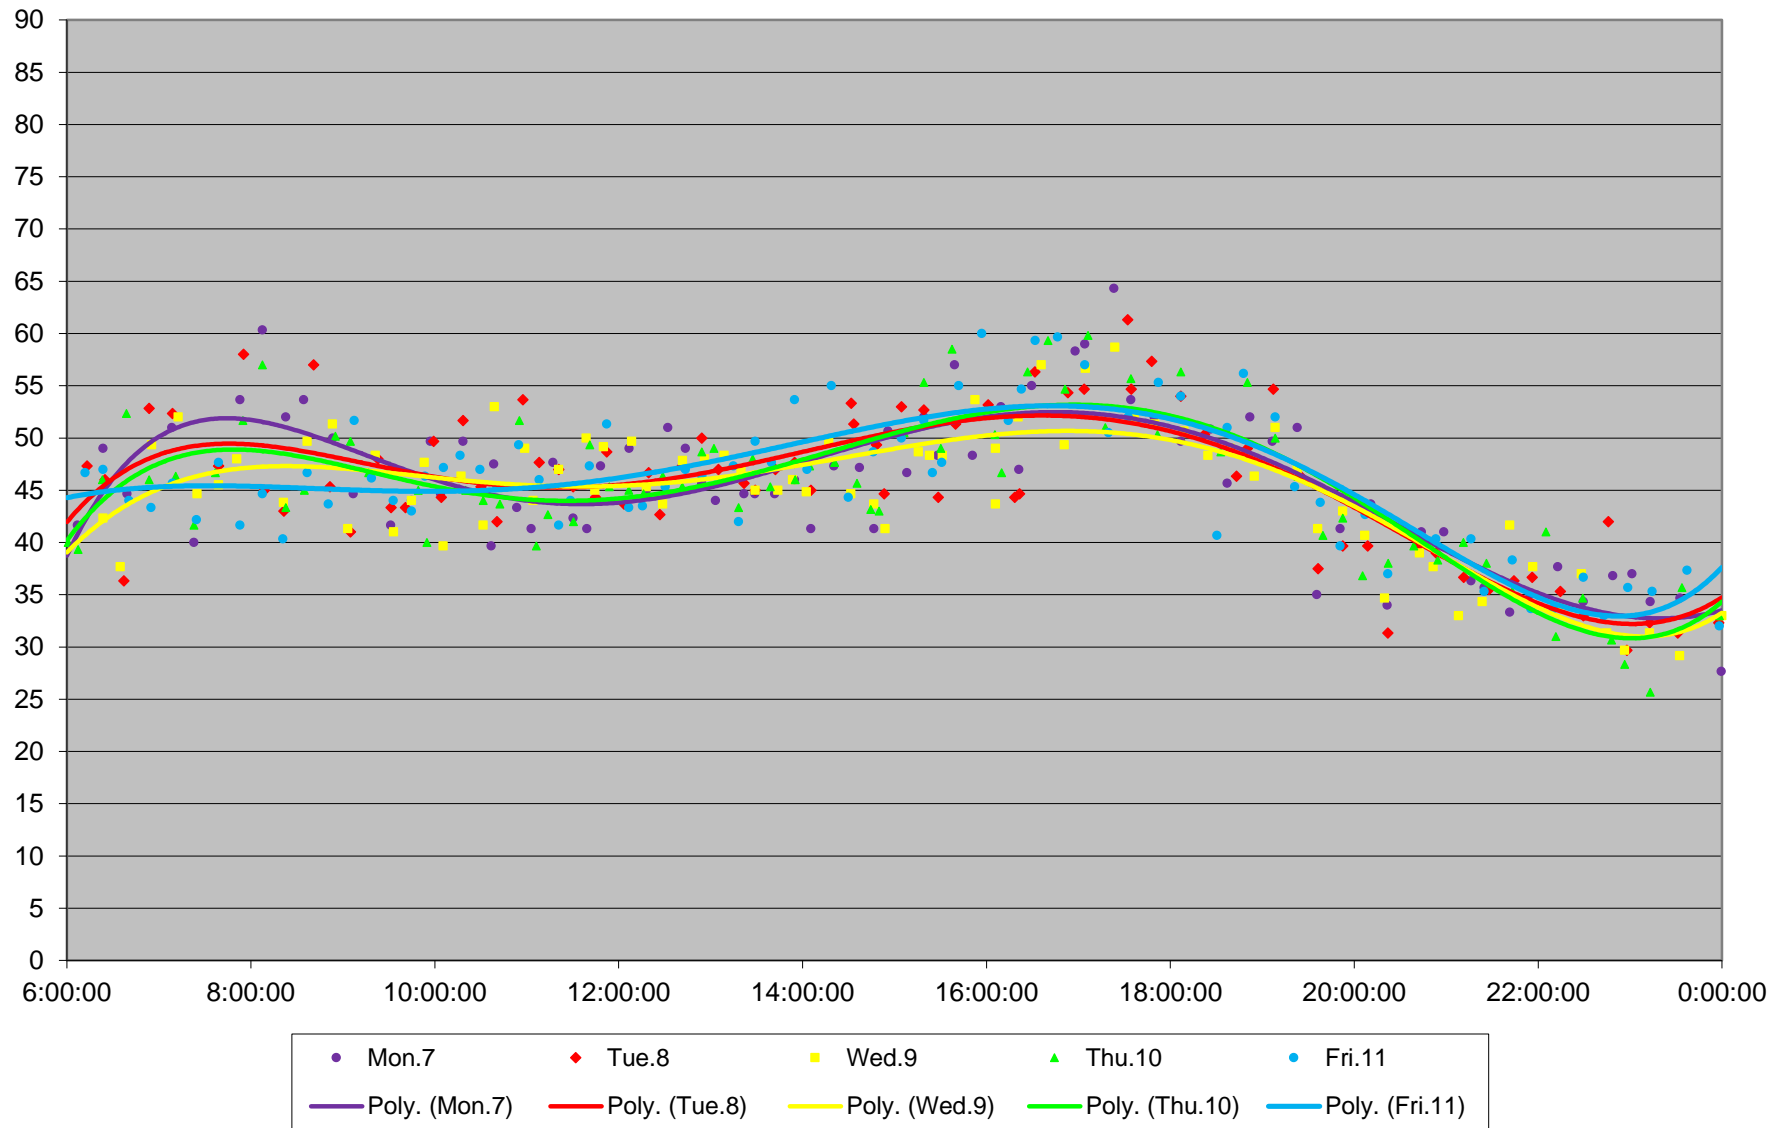

41 Keele Link Times From N of Finch To N of Keele Stn Southbound October 2019

41 Keele Link Times From N of Finch To N of Keele Stn Southbound October 2019

41 Keele Link Times From N of Finch To N of Keele Stn Southbound October 2019