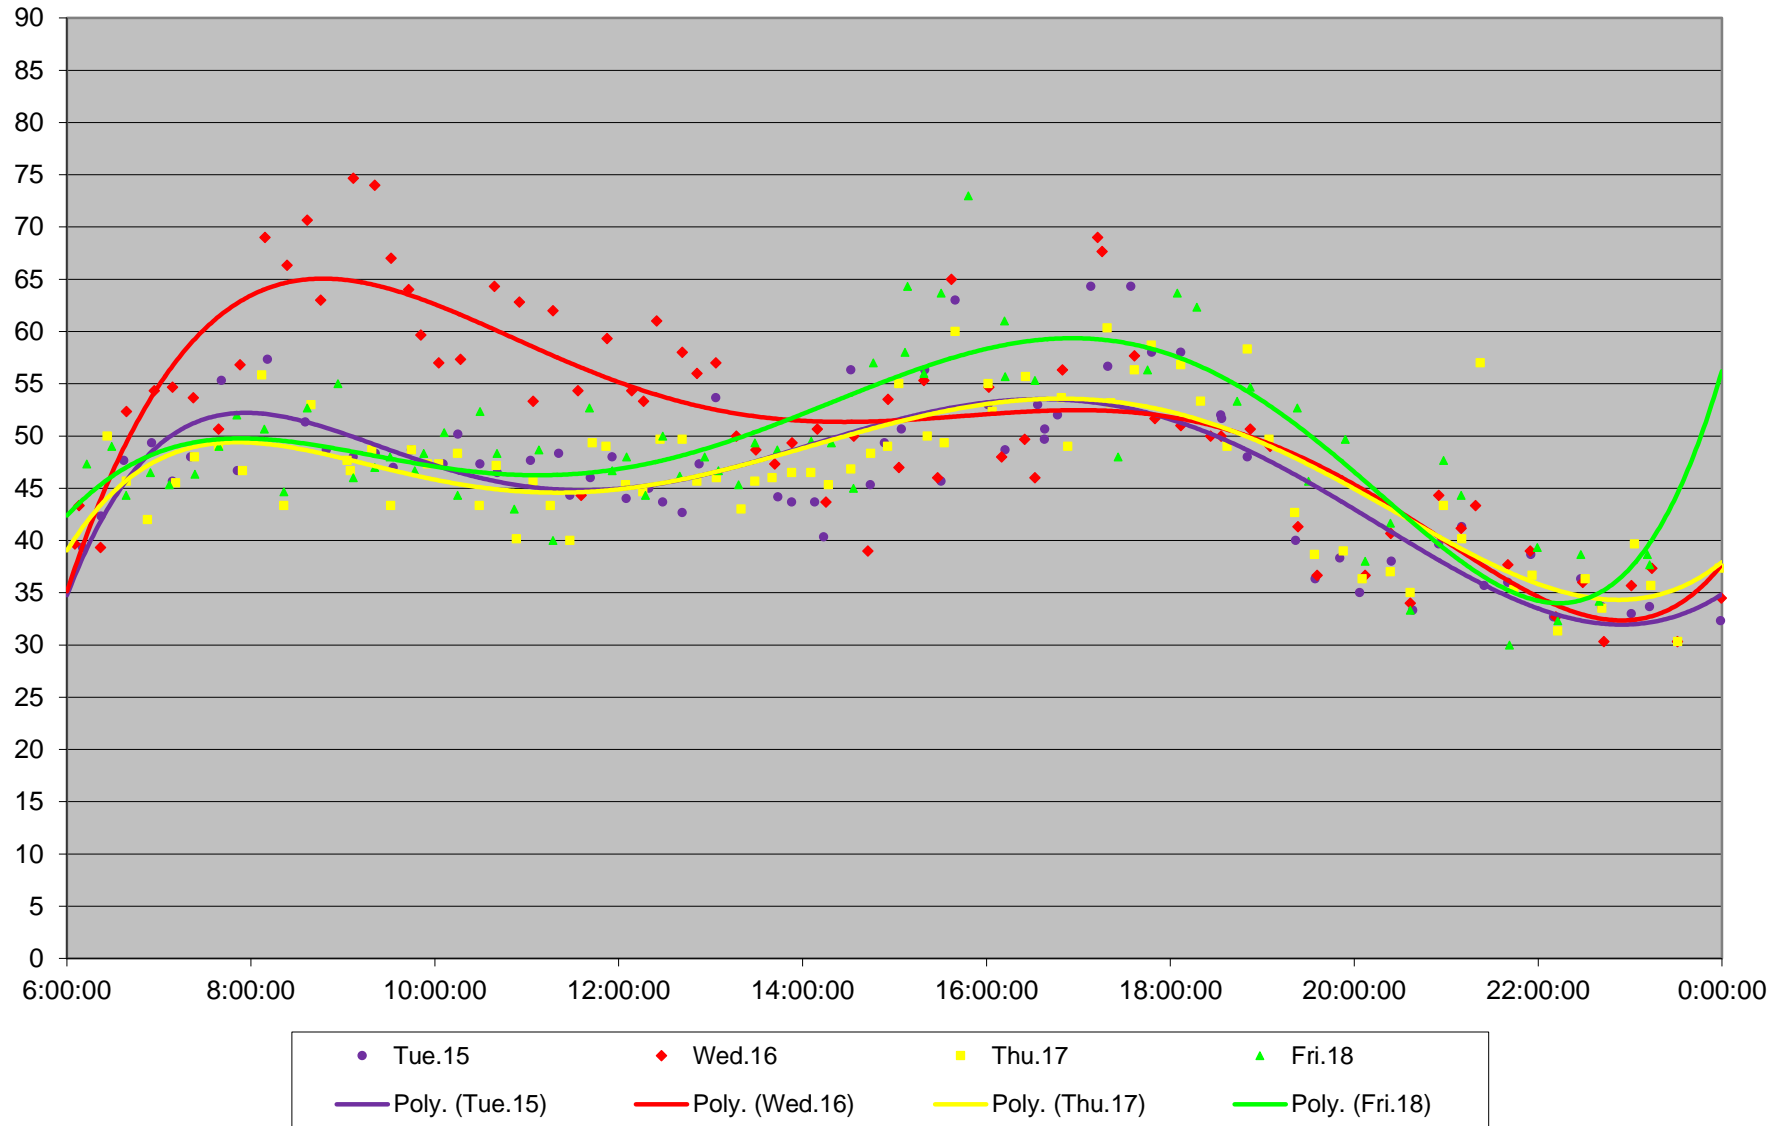

41 Keele Link Times From N of Finch To N of Keele Stn Southbound October 2019

41 Keele Link Times From N of Finch To N of Keele Stn Southbound October 2019

41 Keele Link Times From N of Finch To N of Keele Stn Southbound October 2019