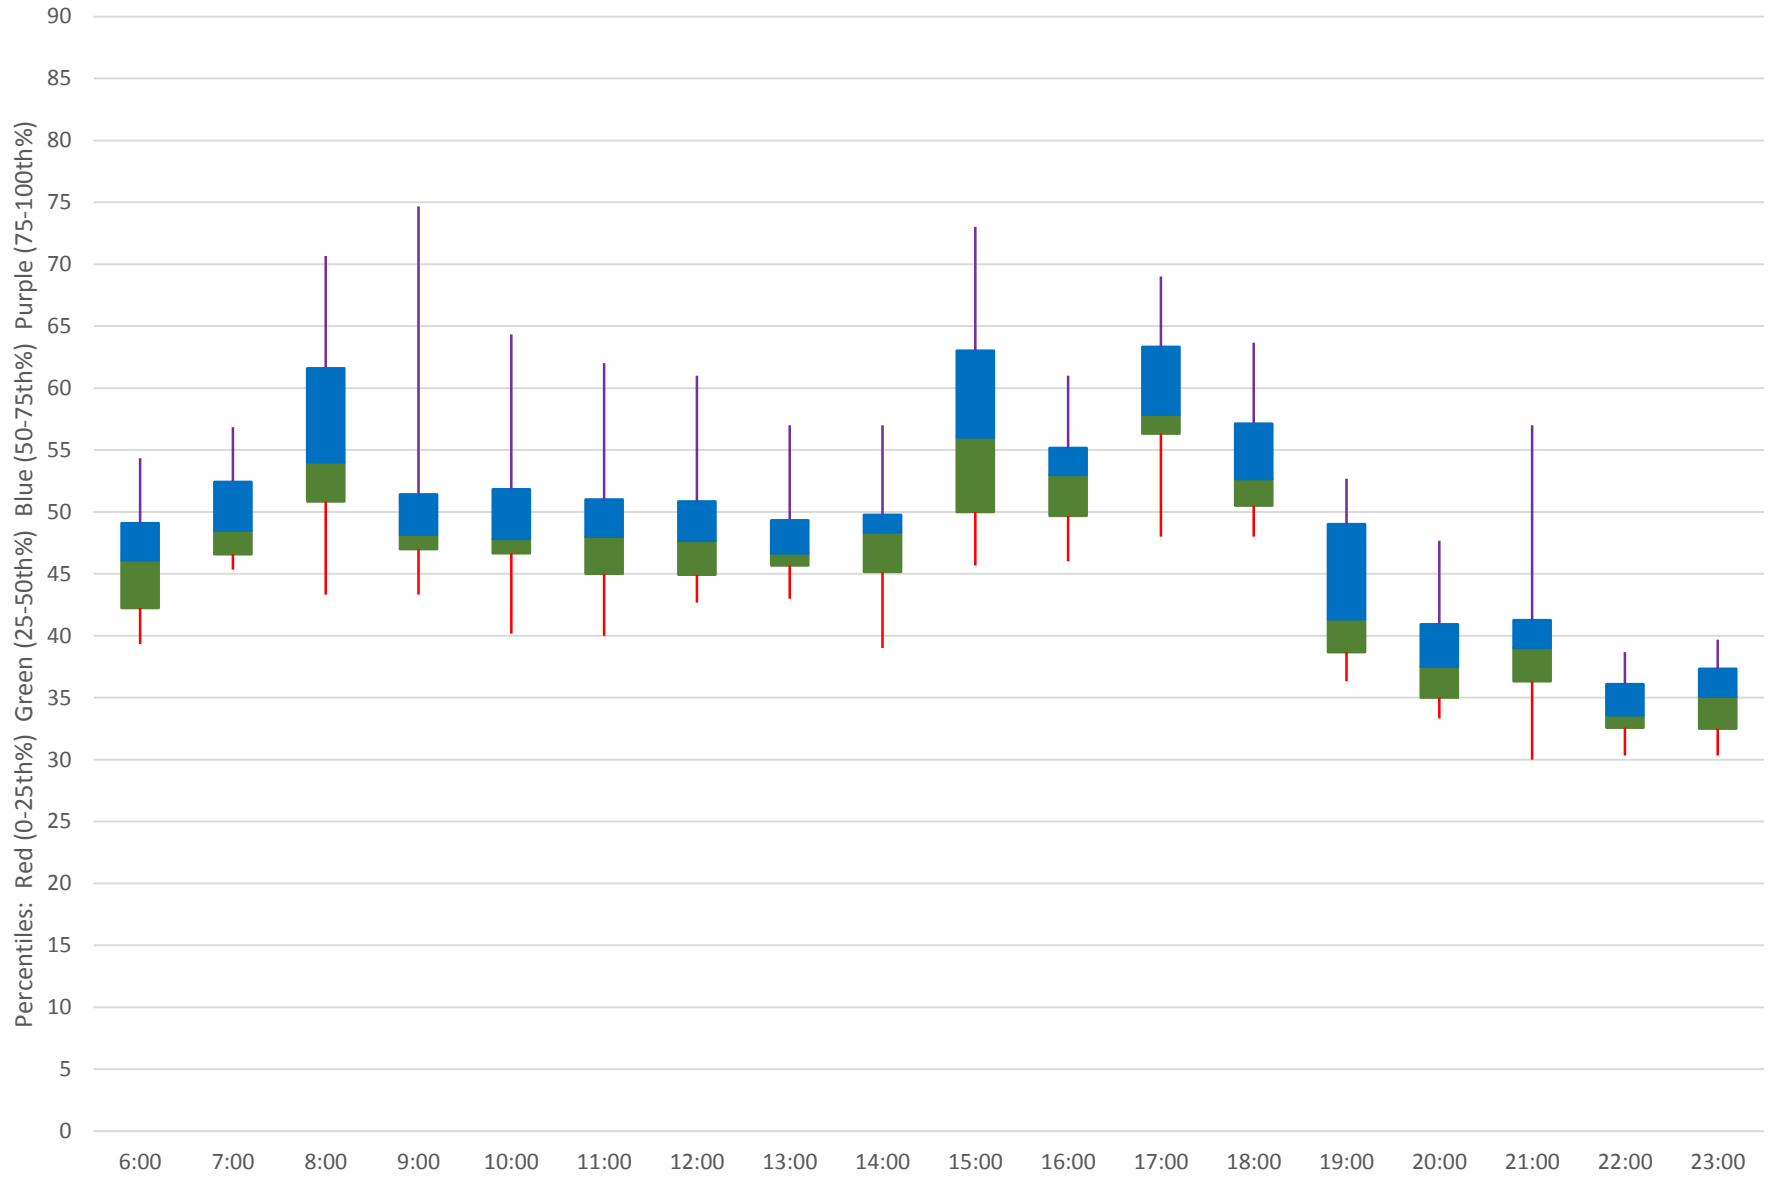

41 Keele Link Times From N of Finch To N of Keele Stn Southbound October 2019

Quartiles Week 3