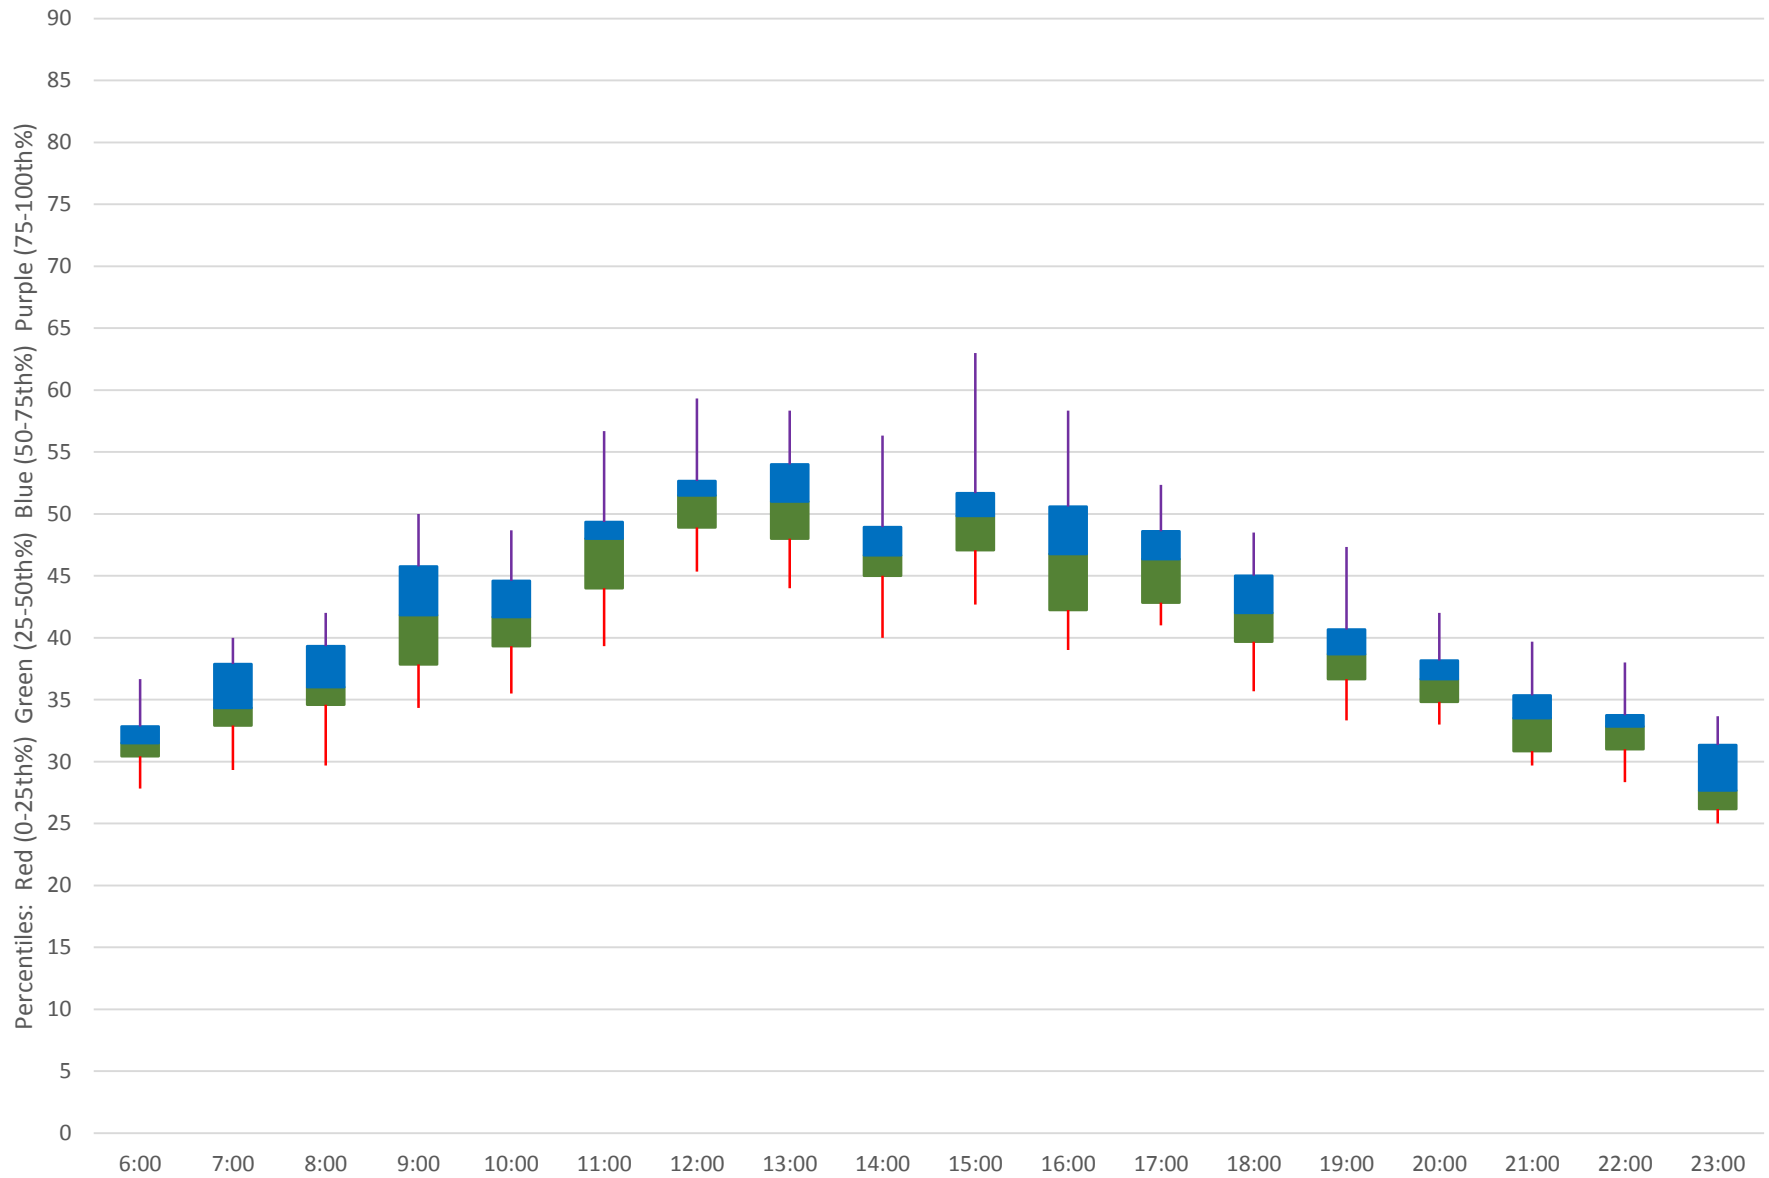

41 Keele Link Times From N of Finch To N of Keele Stn Southbound October 2019

Quartiles Week 5

41 Keele Link Times From N of Finch To N of Keele Stn Southbound October 2019 Saturday Statistics

41 Keele Link Times From N of Finch To N of Keele Stn Southbound October 2019

Quartiles Saturdays

41 Keele Link Times From N of Finch To N of Keele Stn Southbound October 2019 Sunday Statistics

41 Keele Link Times From N of Finch To N of Keele Stn Southbound October 2019 Quartiles Sundays/Holidays