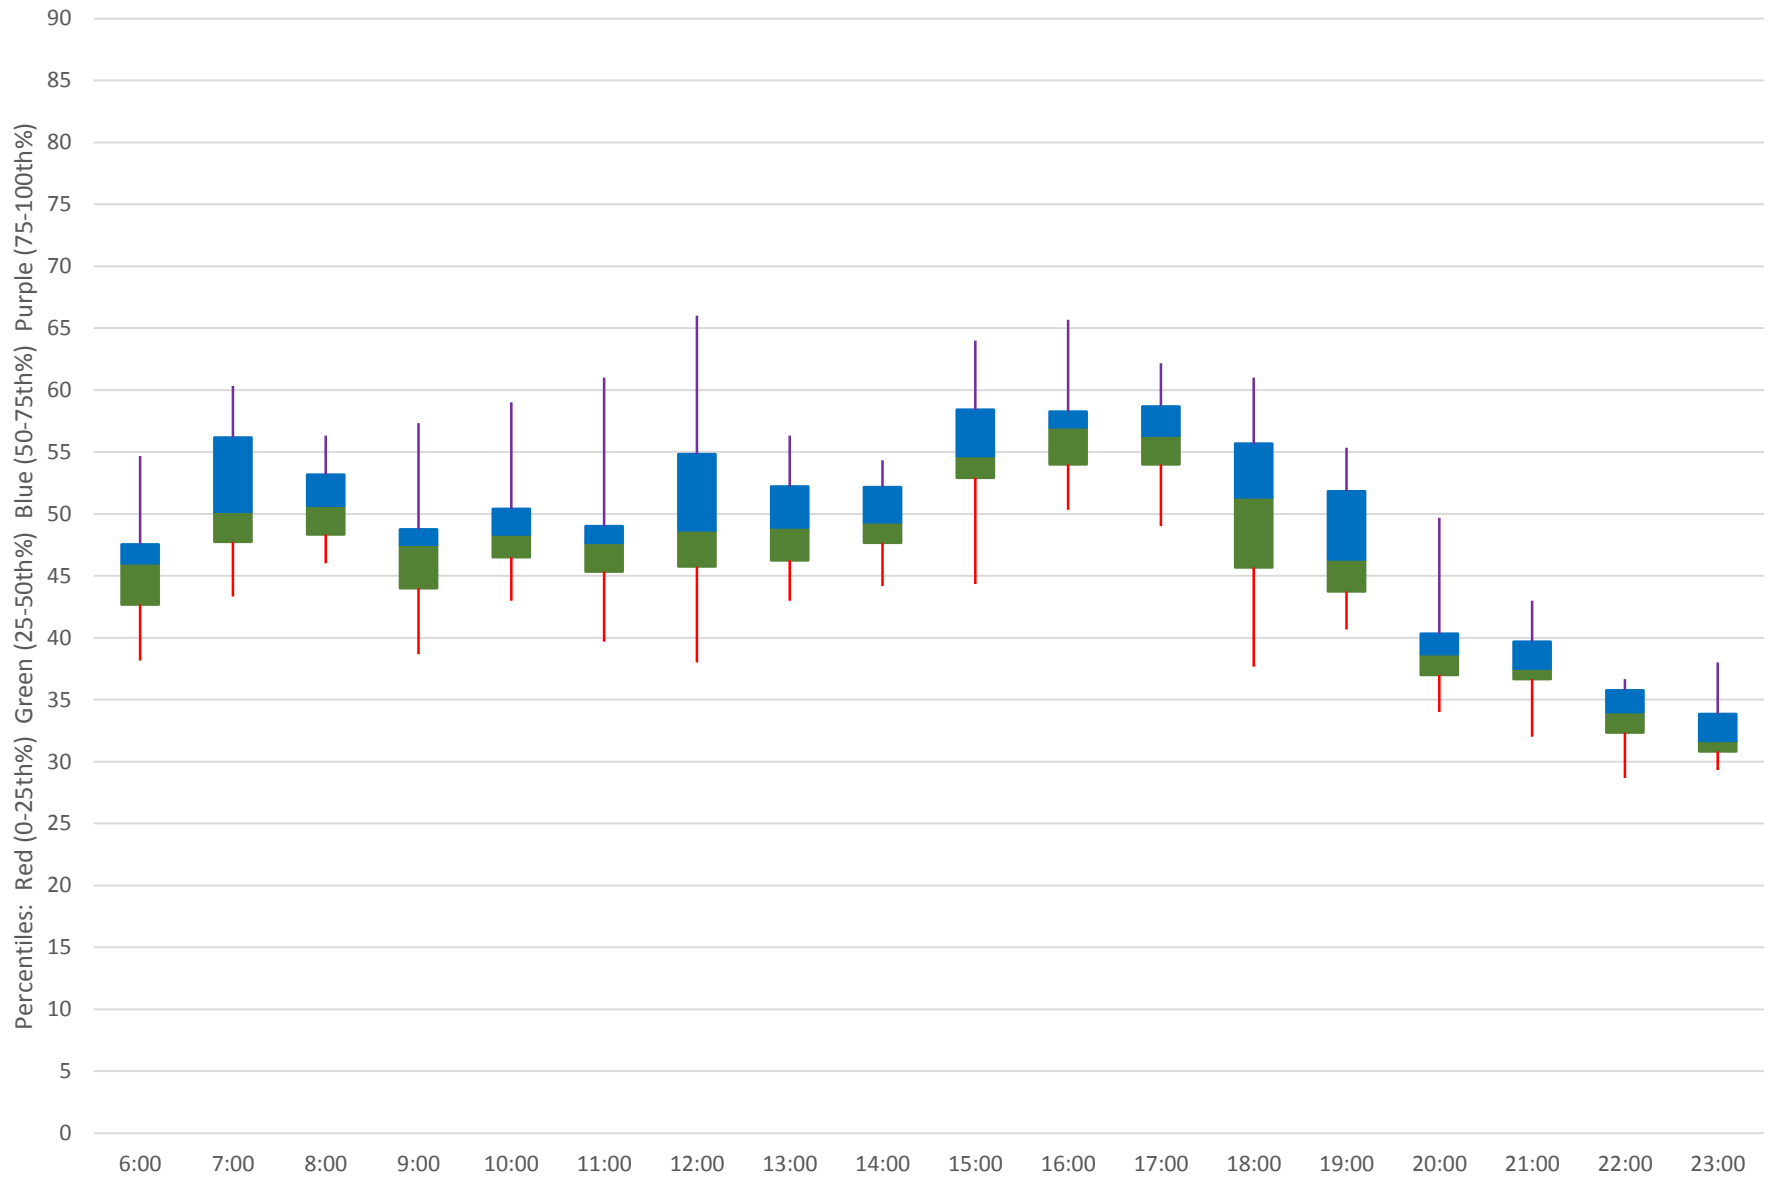

41 Keele Link Times From N of Finch To N of Keele Stn Southbound October 2019

Quartiles Week 1