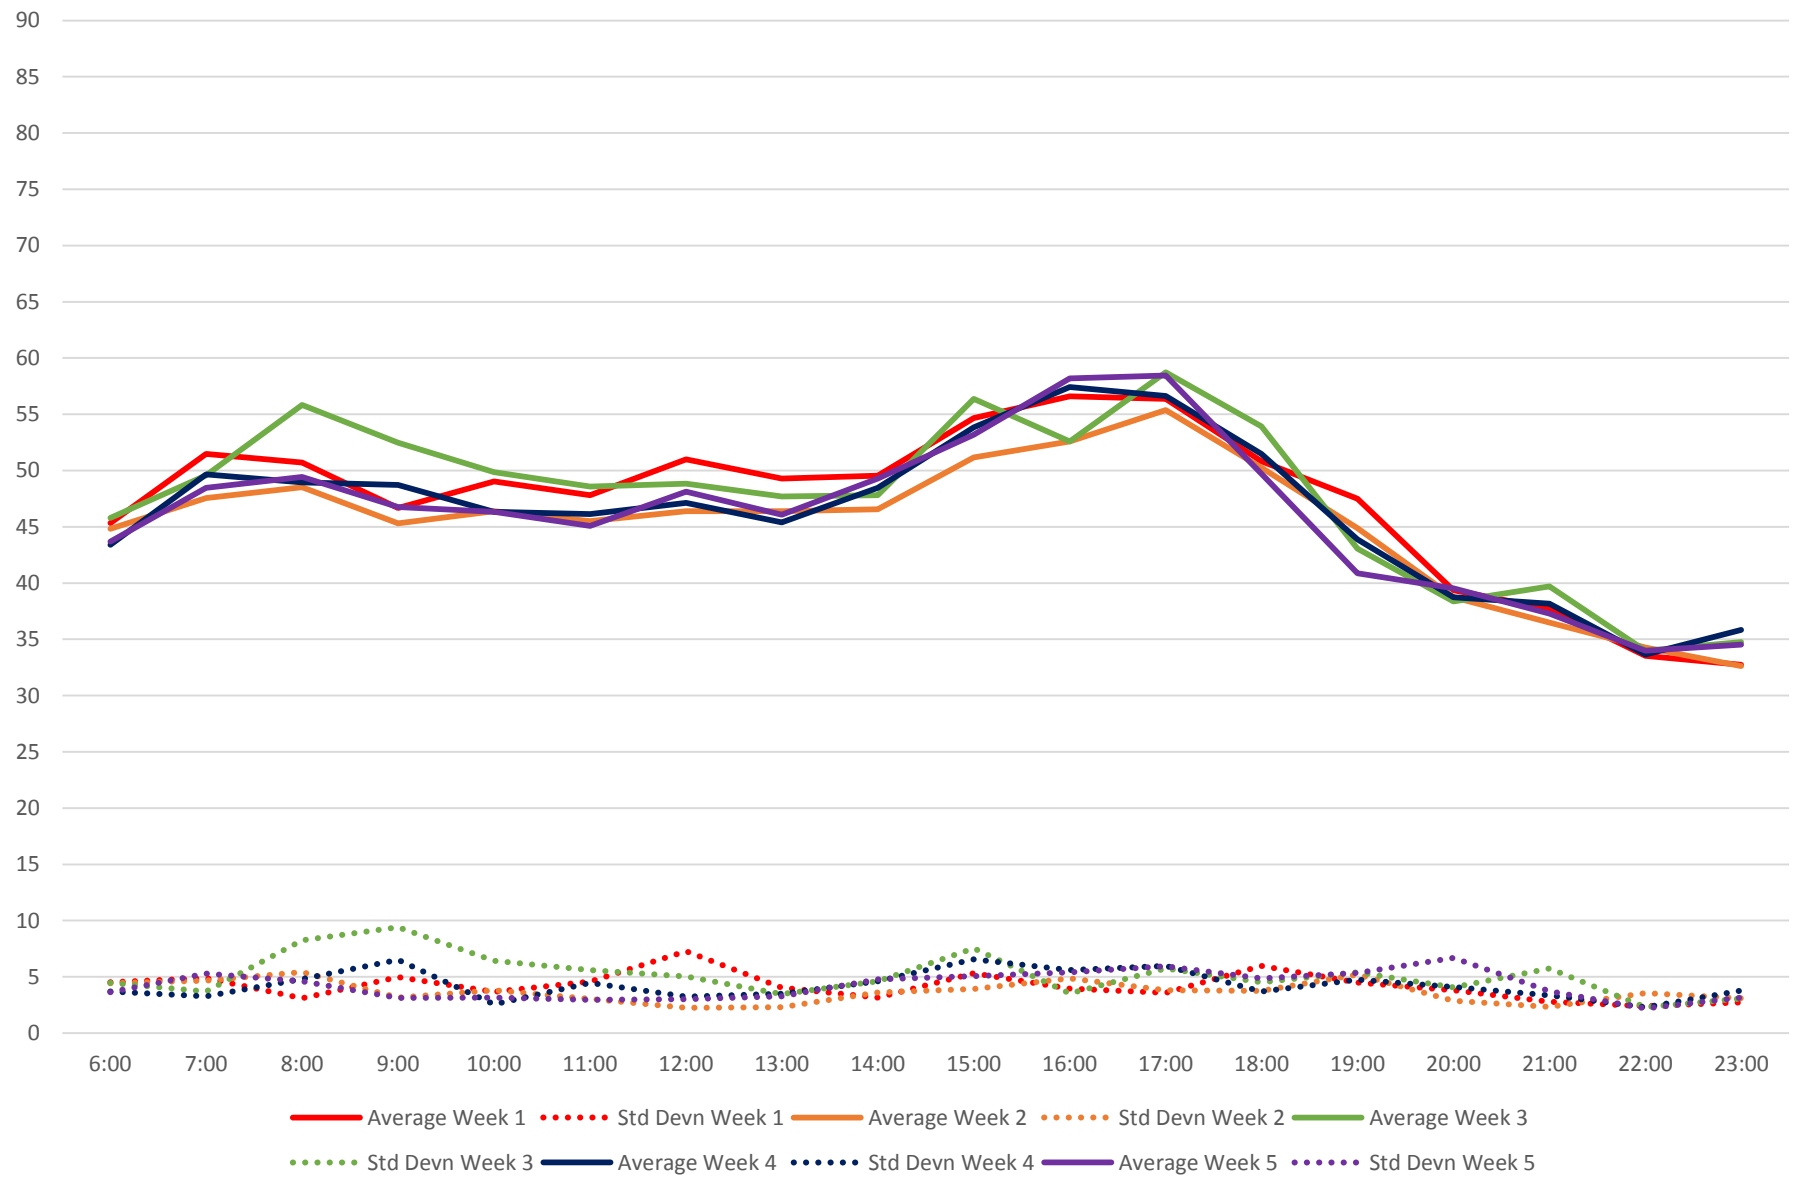

41 Keele Link Times From N of Finch To N of Keele Stn Southbound October 2019

41 Keele Link Times From N of Finch To N of Keele Stn Southbound October 2019

41 Keele Link Times From N of Finch To N of Keele Stn Southbound October 2019

41 Keele Link Times From N of Finch To N of Keele Stn Southbound October 2019

41 Keele Link Times From N of Finch To N of Keele Stn Southbound October 2019 Weekday Statistics

41 Keele Link Times From N of Finch To N of Keele Stn Southbound October 2019 Weekday Statistics