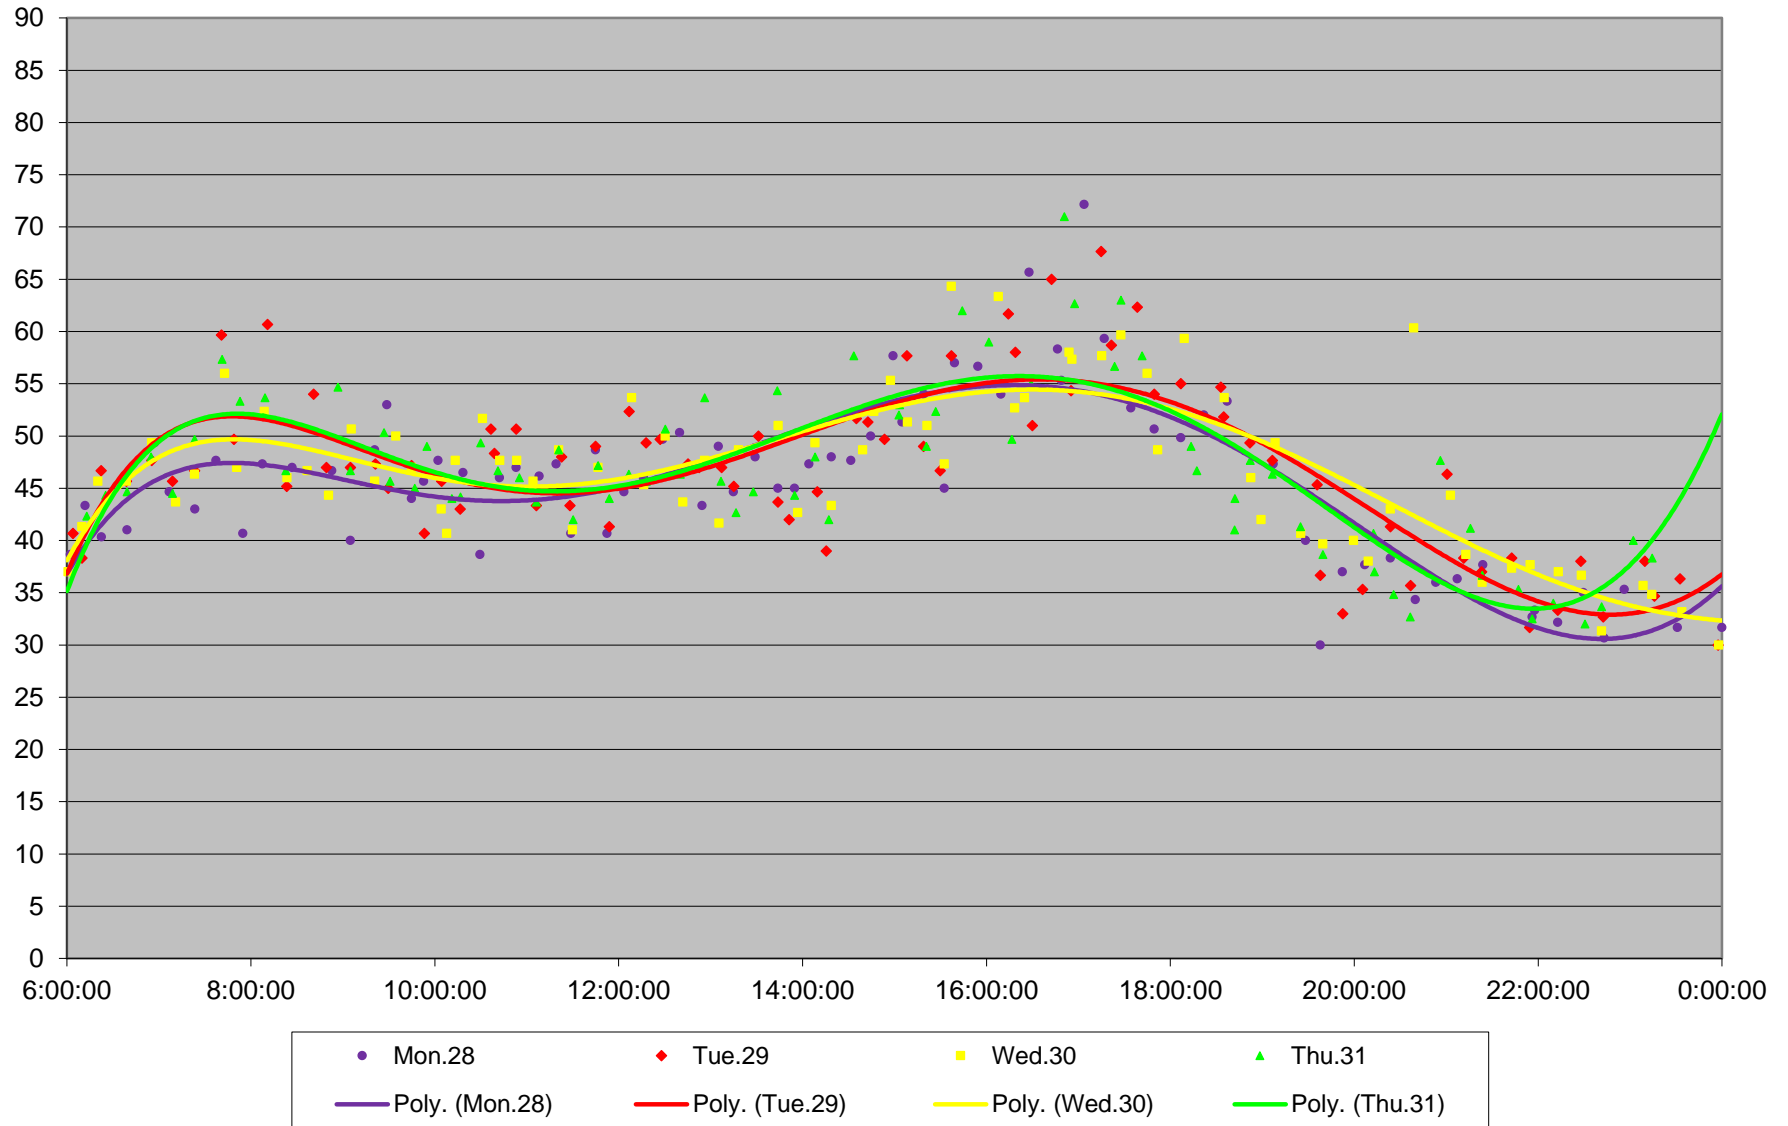

41 Keele Link Times From N of Finch To N of Keele Stn Southbound October 2019

41 Keele Link Times From N of Finch To N of Keele Stn Southbound October 2019