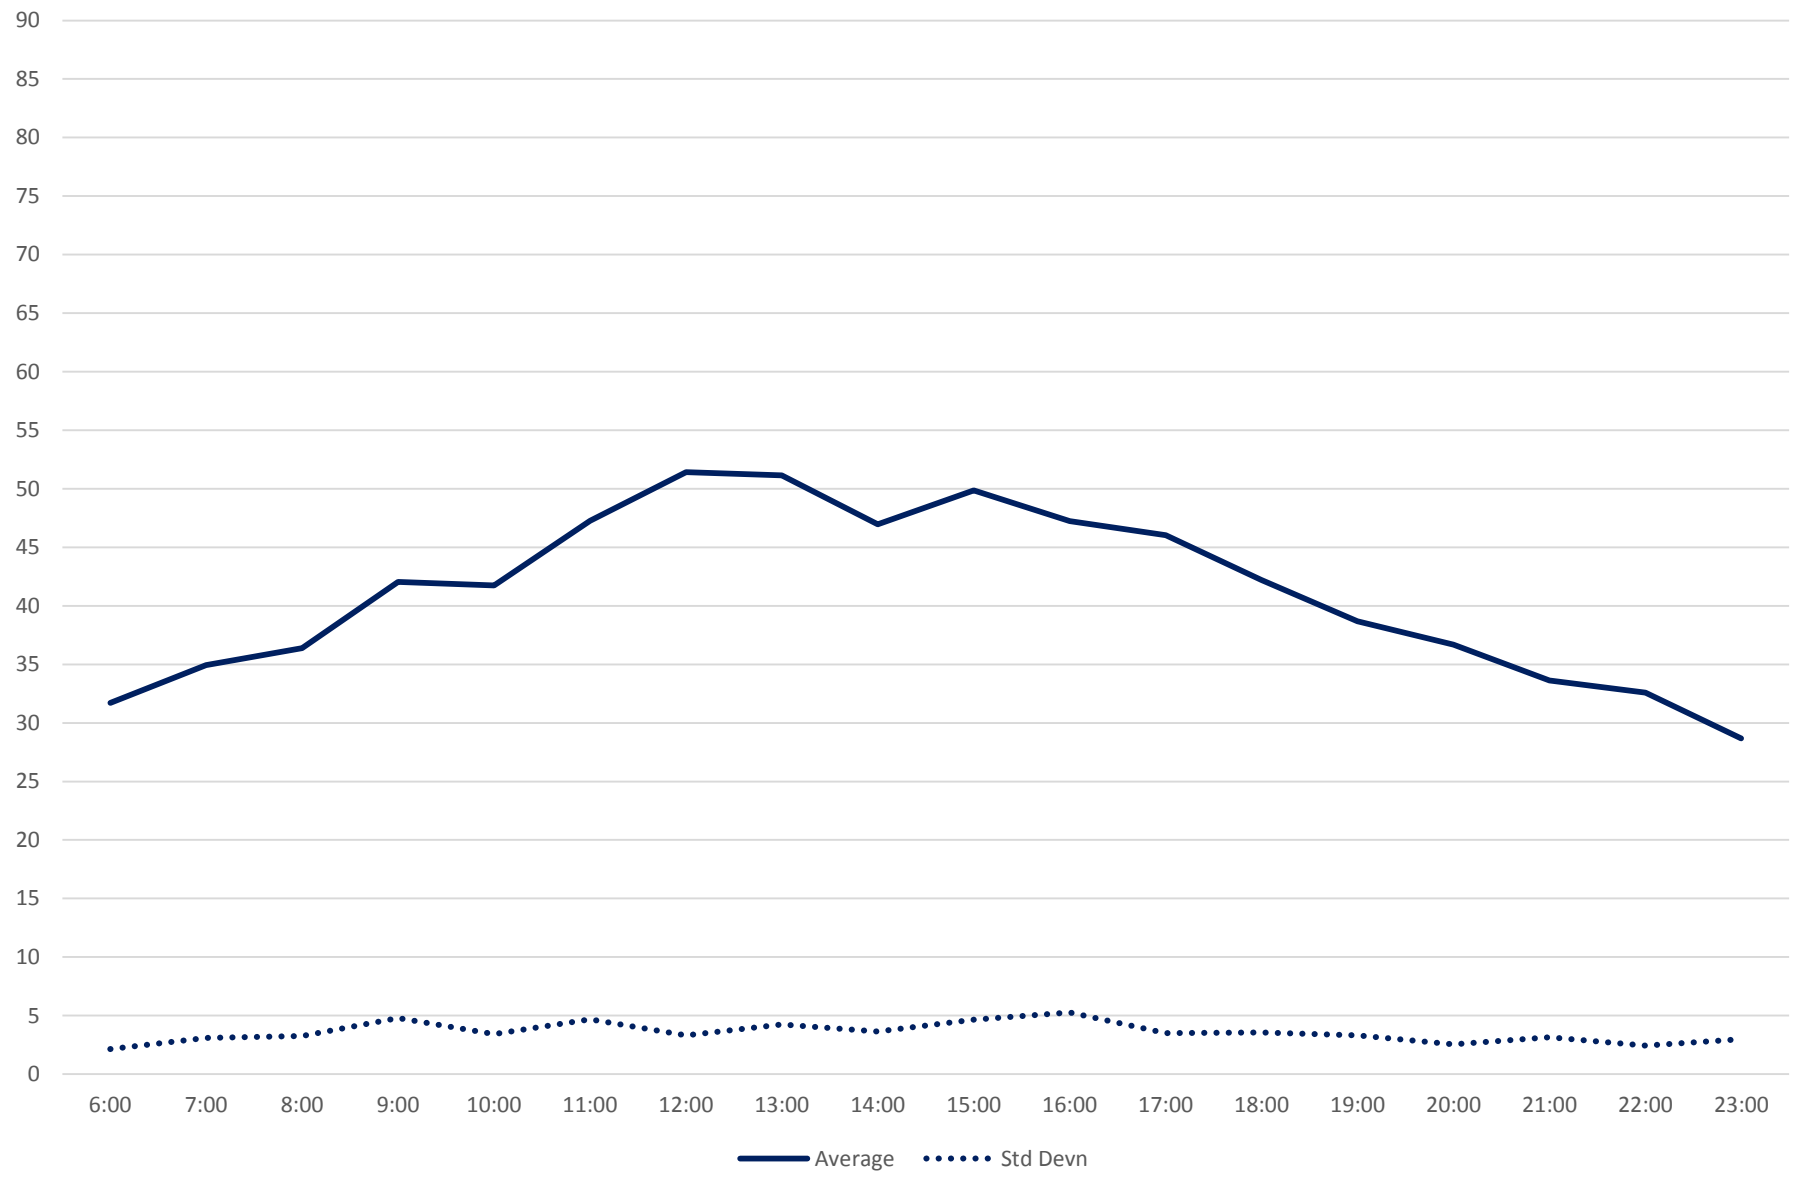

Quartiles Week 2

41 Keele Link Times From N of Finch To N of Keele Stn Southbound October 2019

Quartiles Week 3

41 Keele Link Times From N of Finch To N of Keele Stn Southbound October 2019

Quartiles Week 4

41 Keele Link Times From N of Finch To N of Keele Stn Southbound October 2019

Quartiles Week 5

41 Keele Link Times From N of Finch To N of Keele Stn Southbound October 2019 Saturday Statistics

41 Keele Link Times From N of Finch To N of Keele Stn Southbound October 2019