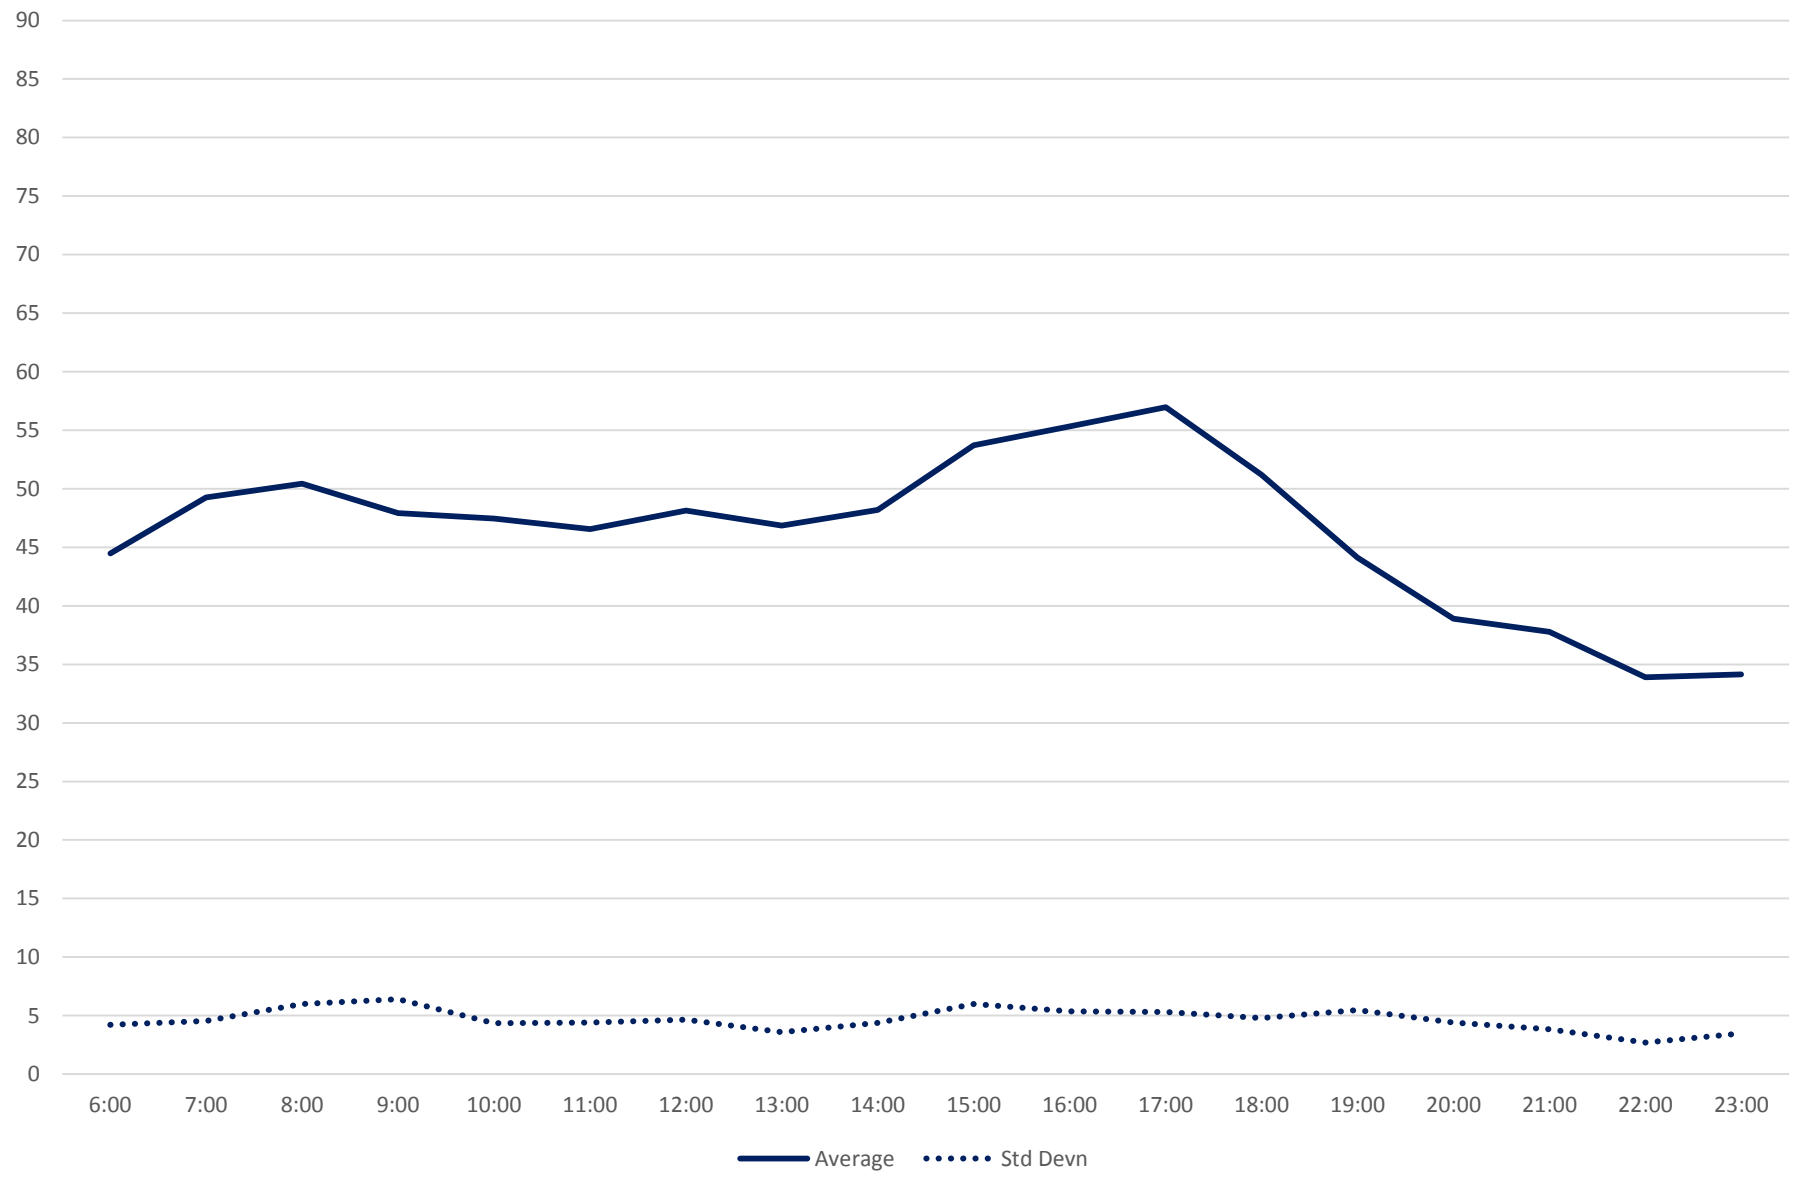

41 Keele Link Times From N of Finch To N of Keele Stn Southbound October 2019

41 Keele Link Times From N of Finch To N of Keele Stn Southbound October 2019

41 Keele Link Times From N of Finch To N of Keele Stn Southbound October 2019

41 Keele Link Times From N of Finch To N of Keele Stn Southbound October 2019

41 Keele Link Times From N of Finch To N of Keele Stn Southbound October 2019 Weekday Statistics

41 Keele Link Times From N of Finch To N of Keele Stn Southbound October 2019 Weekday Statistics