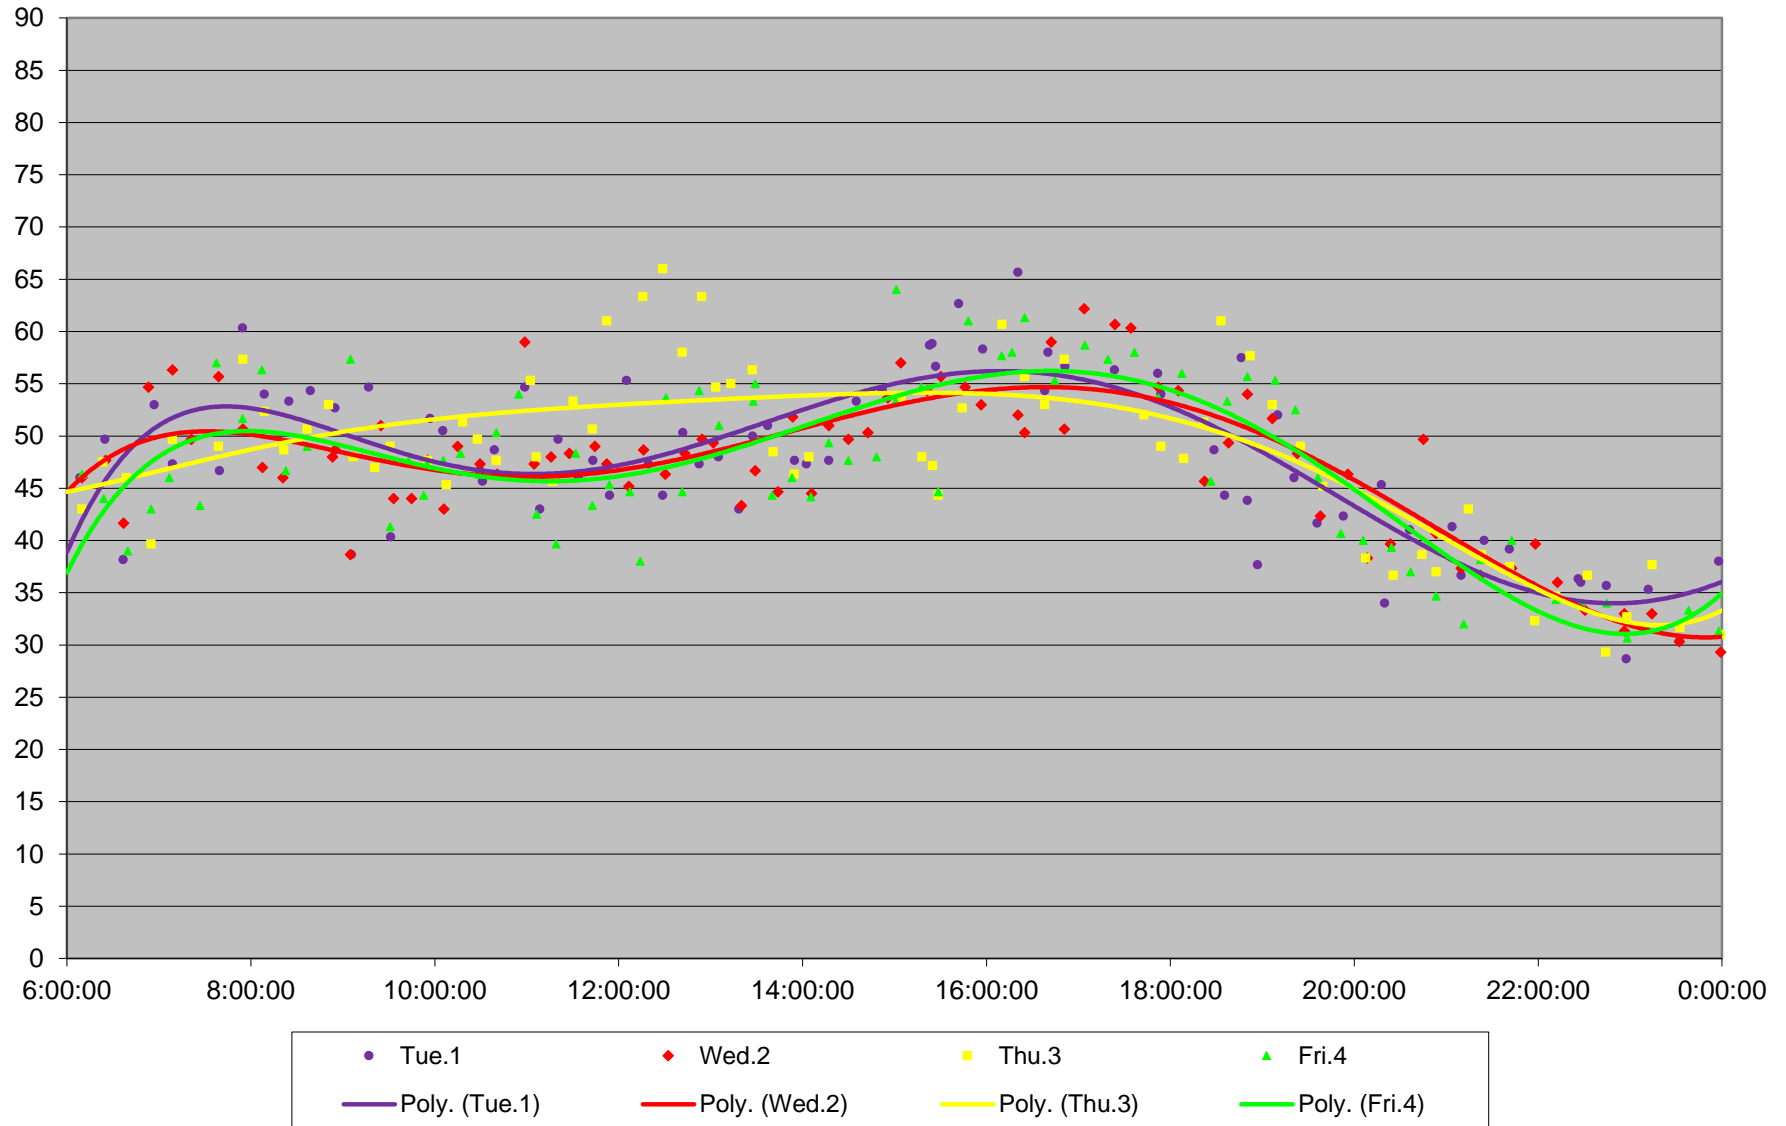

41 Keele Link Times From N of Finch To N of Keele Stn Southbound October 2019

41 Keele Link Times From N of Finch To N of Keele Stn Southbound October 2019

41 Keele Link Times From N of Finch To N of Keele Stn Southbound October 2019