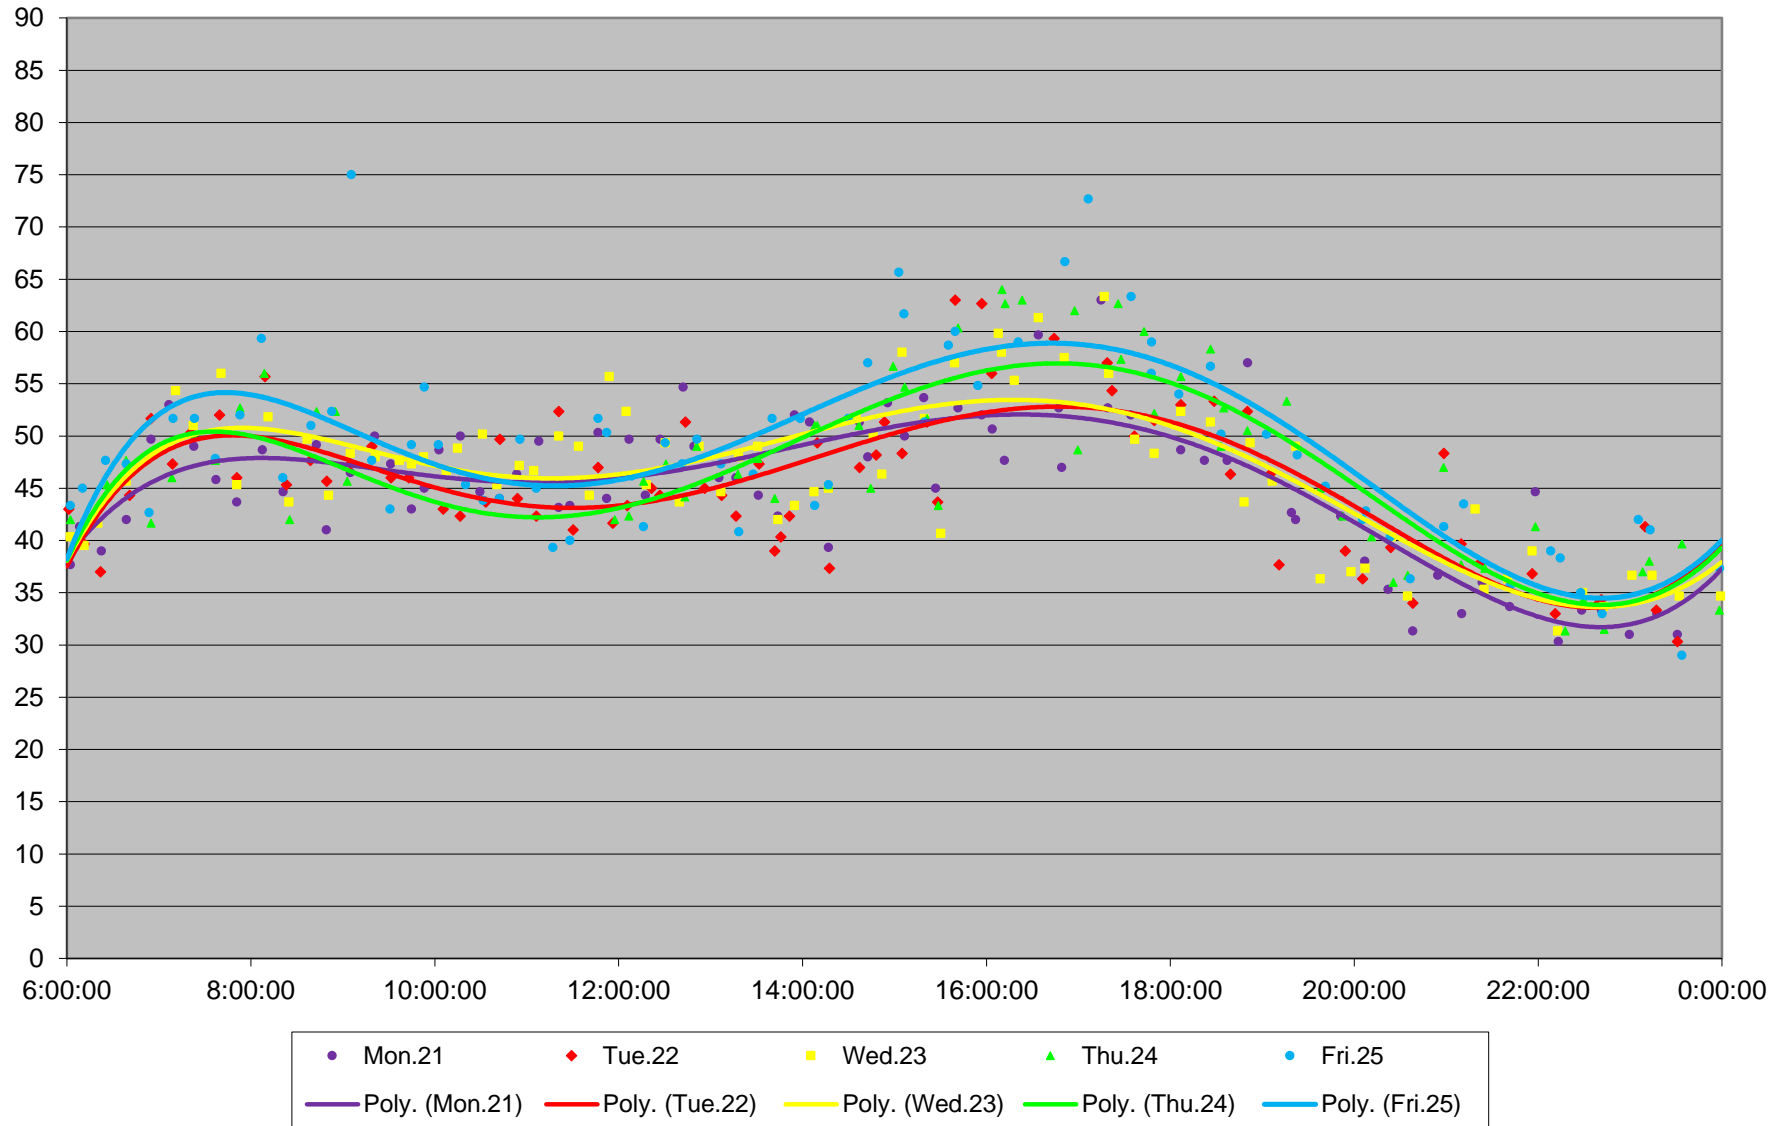

41 Keele Link Times From N of Finch To N of Keele Stn Southbound October 2019