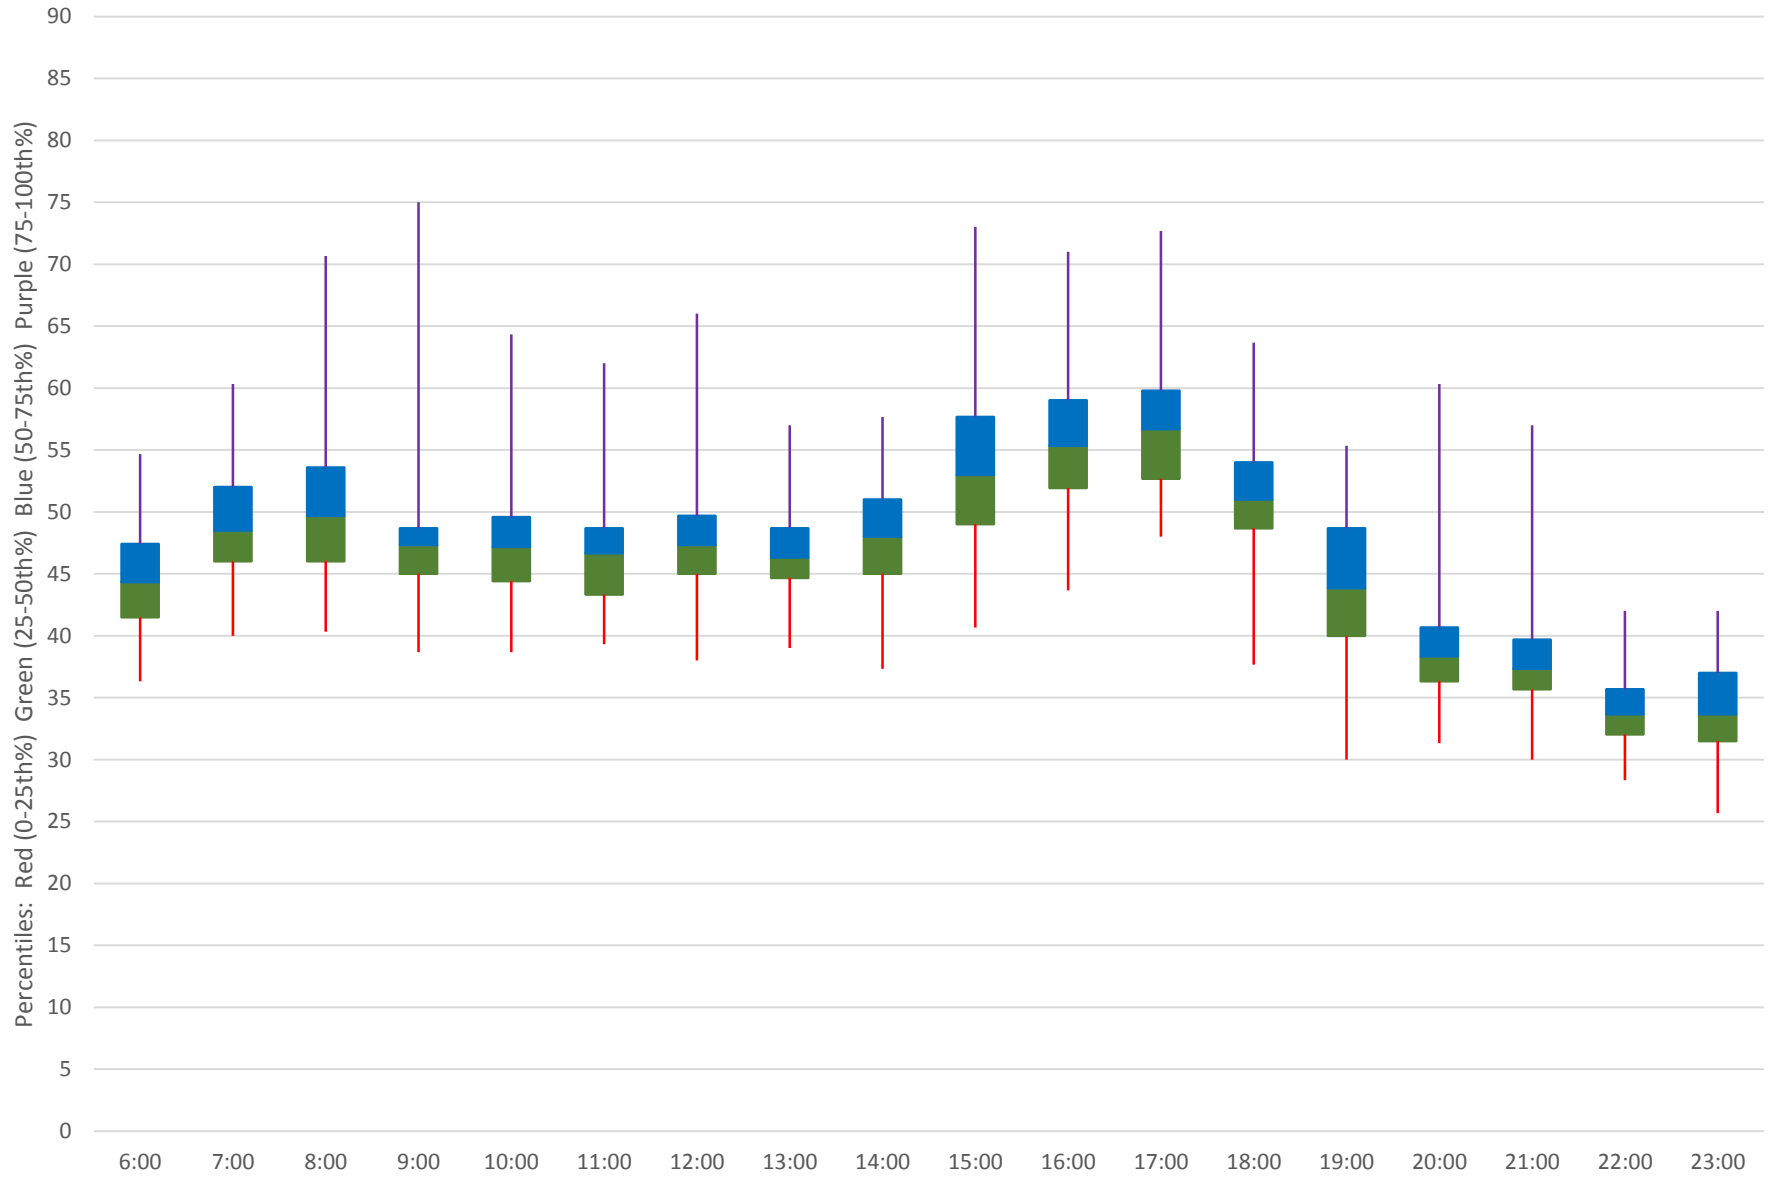

41 Keele Link Times From N of Finch To N of Keele Stn Southbound October 2019 Quartiles Weekday