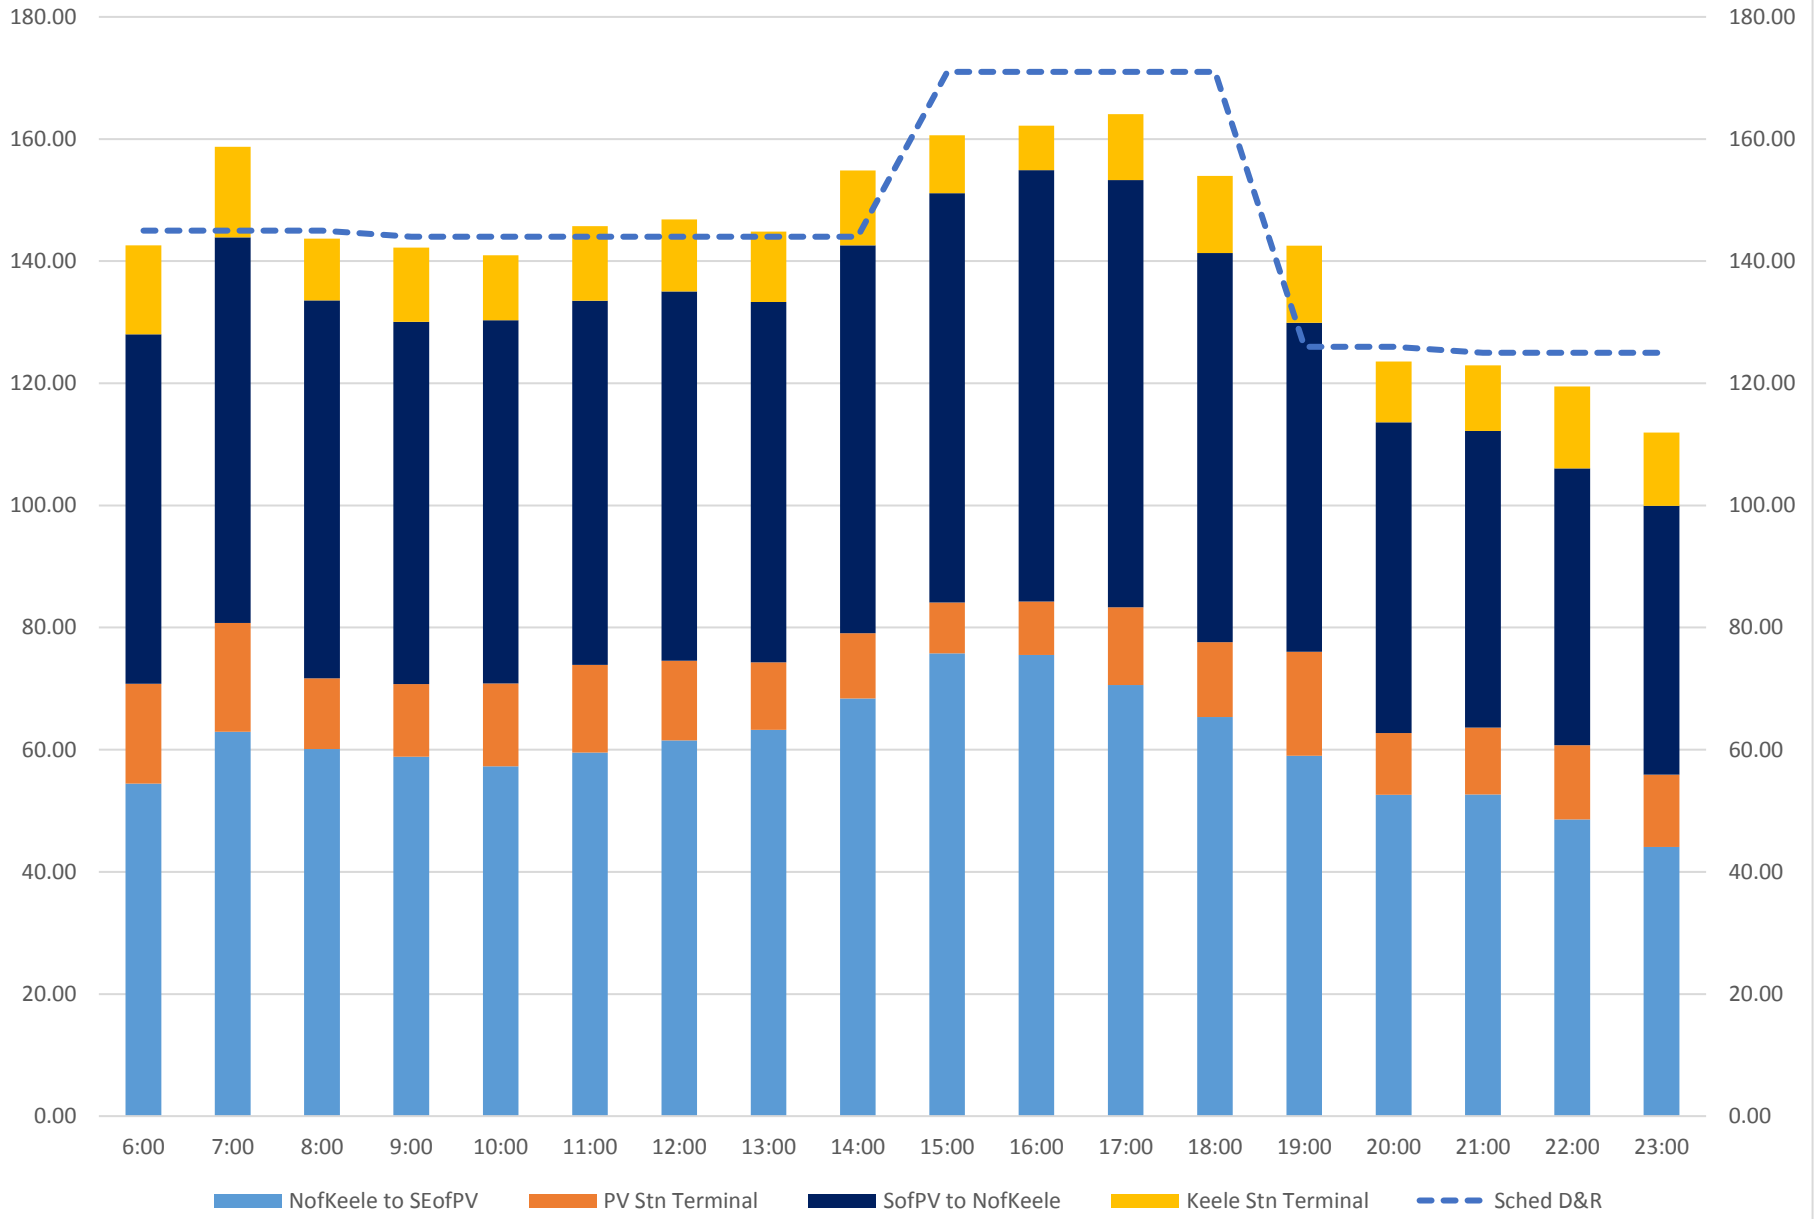

41 Keele Driving & Recovery Times Weekdays October 2019

41 Keele Driving & Recovery Times Saturdays October 2019

41 Keele Driving & Recovery Times Sundays October 2019