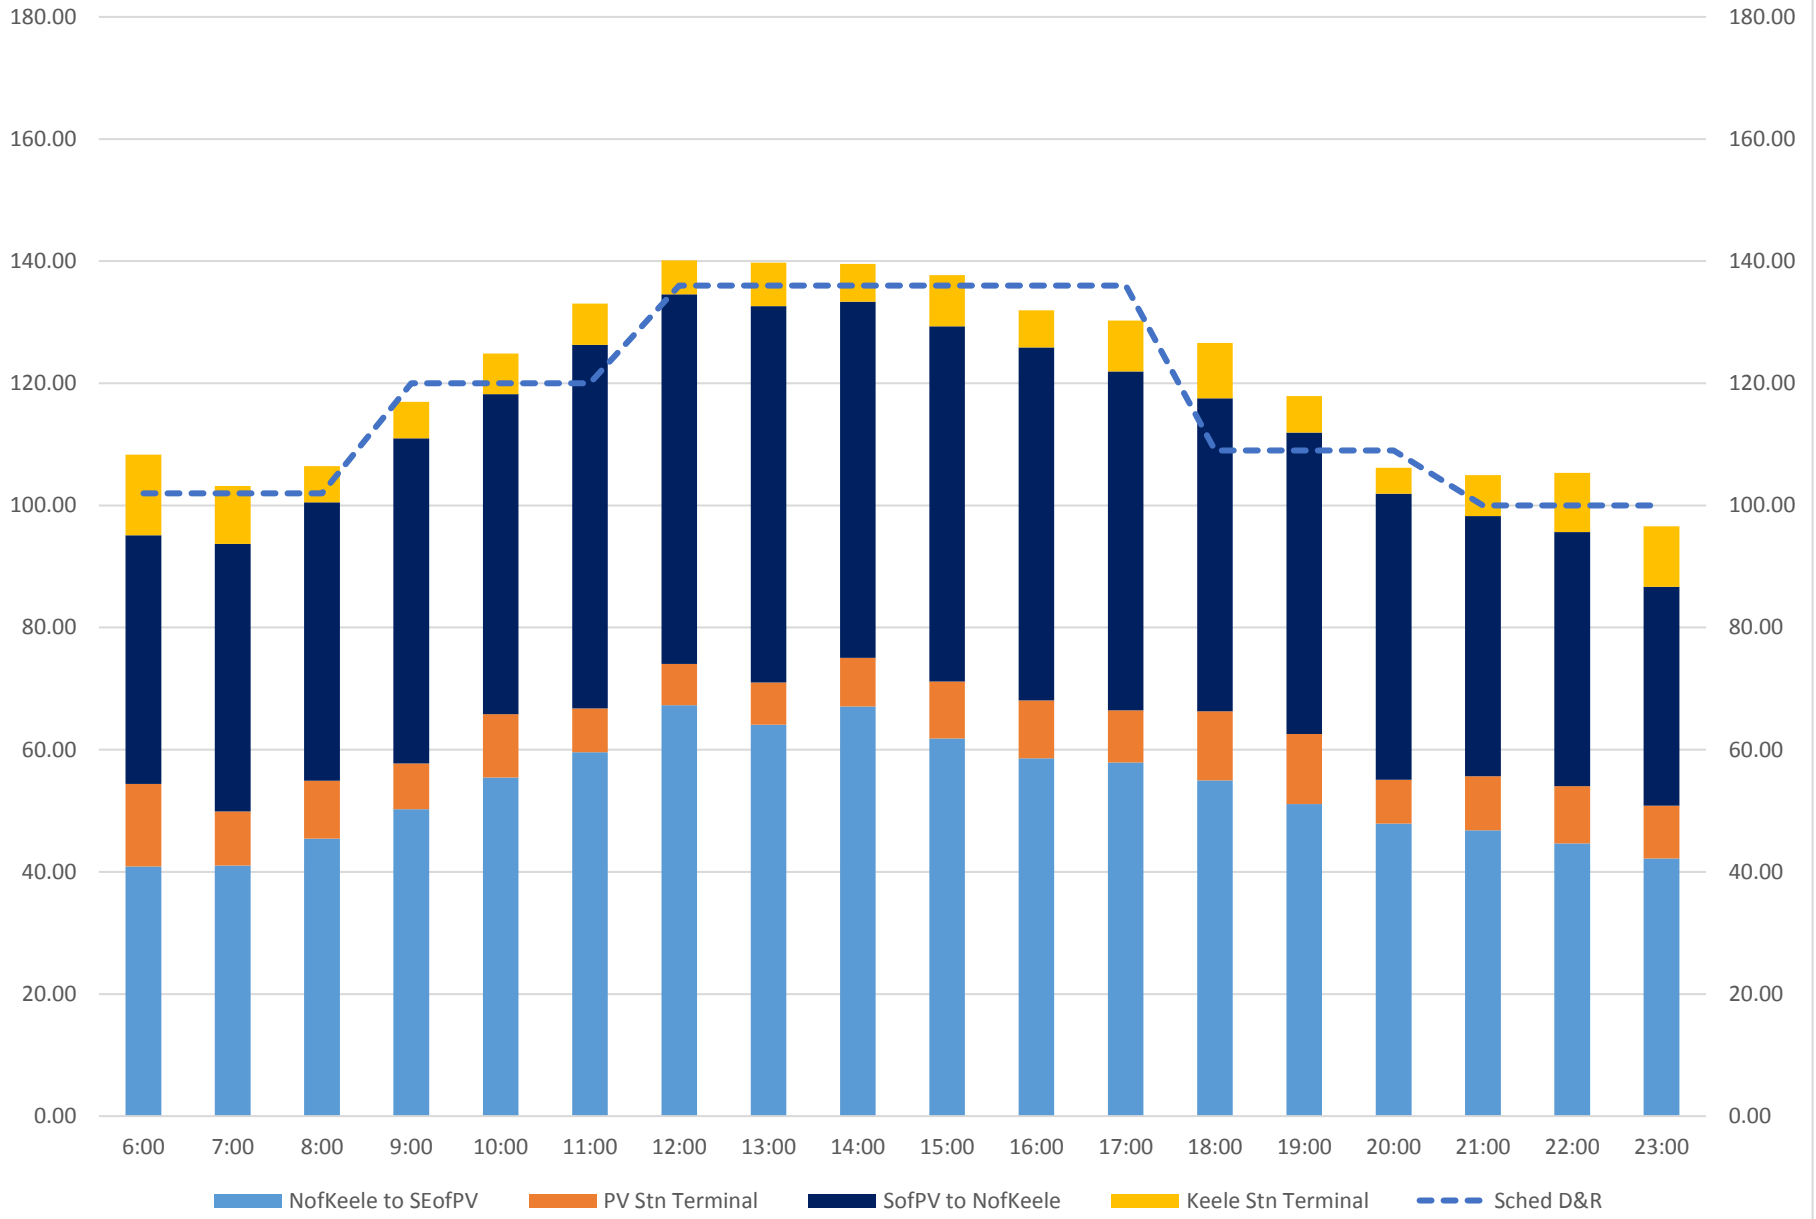

41 Keele Driving & Recovery Times Weekdays October 2019

41 Keele Driving & Recovery Times Saturdays October 2019

41 Keele Driving & Recovery Times Sundays October 2019