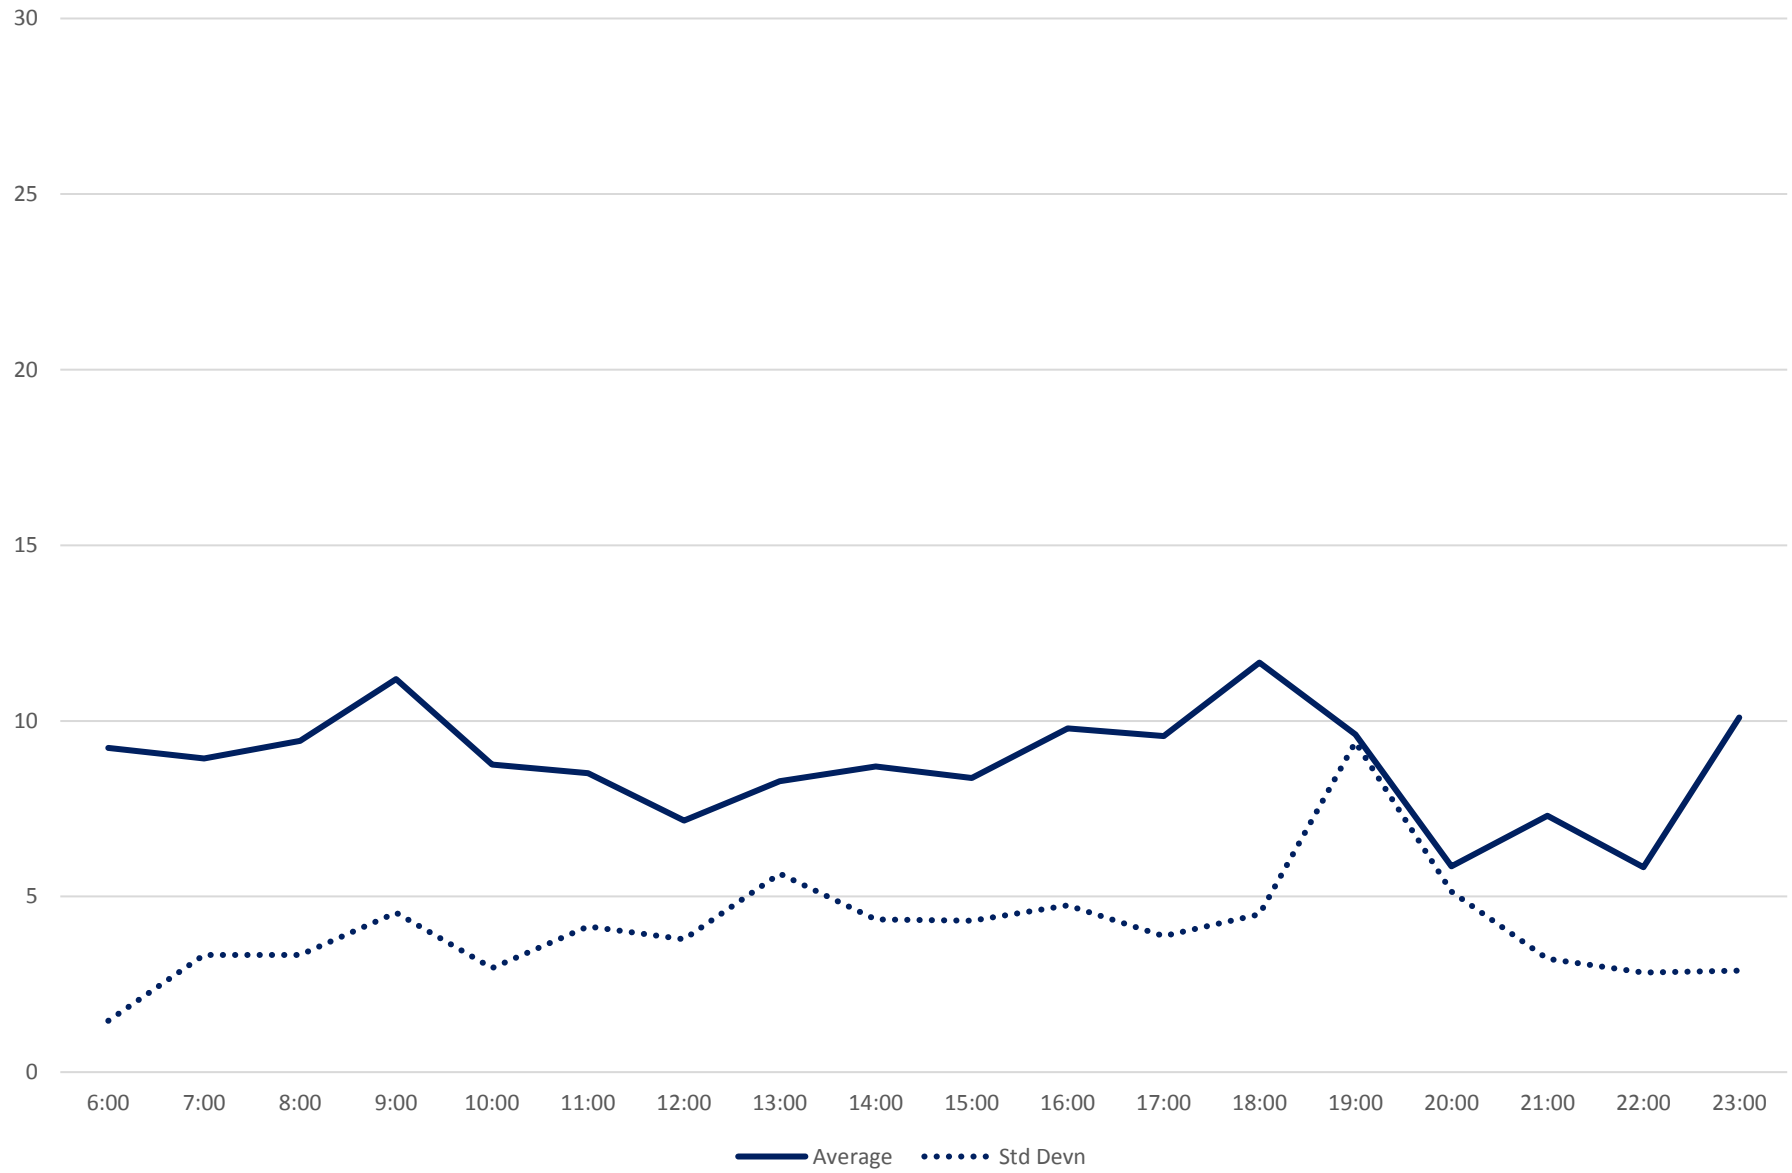

41 Keele Terminal Round Trip From N of Keele Stn To N of Keele Stn October 2019 Sunday Statistics