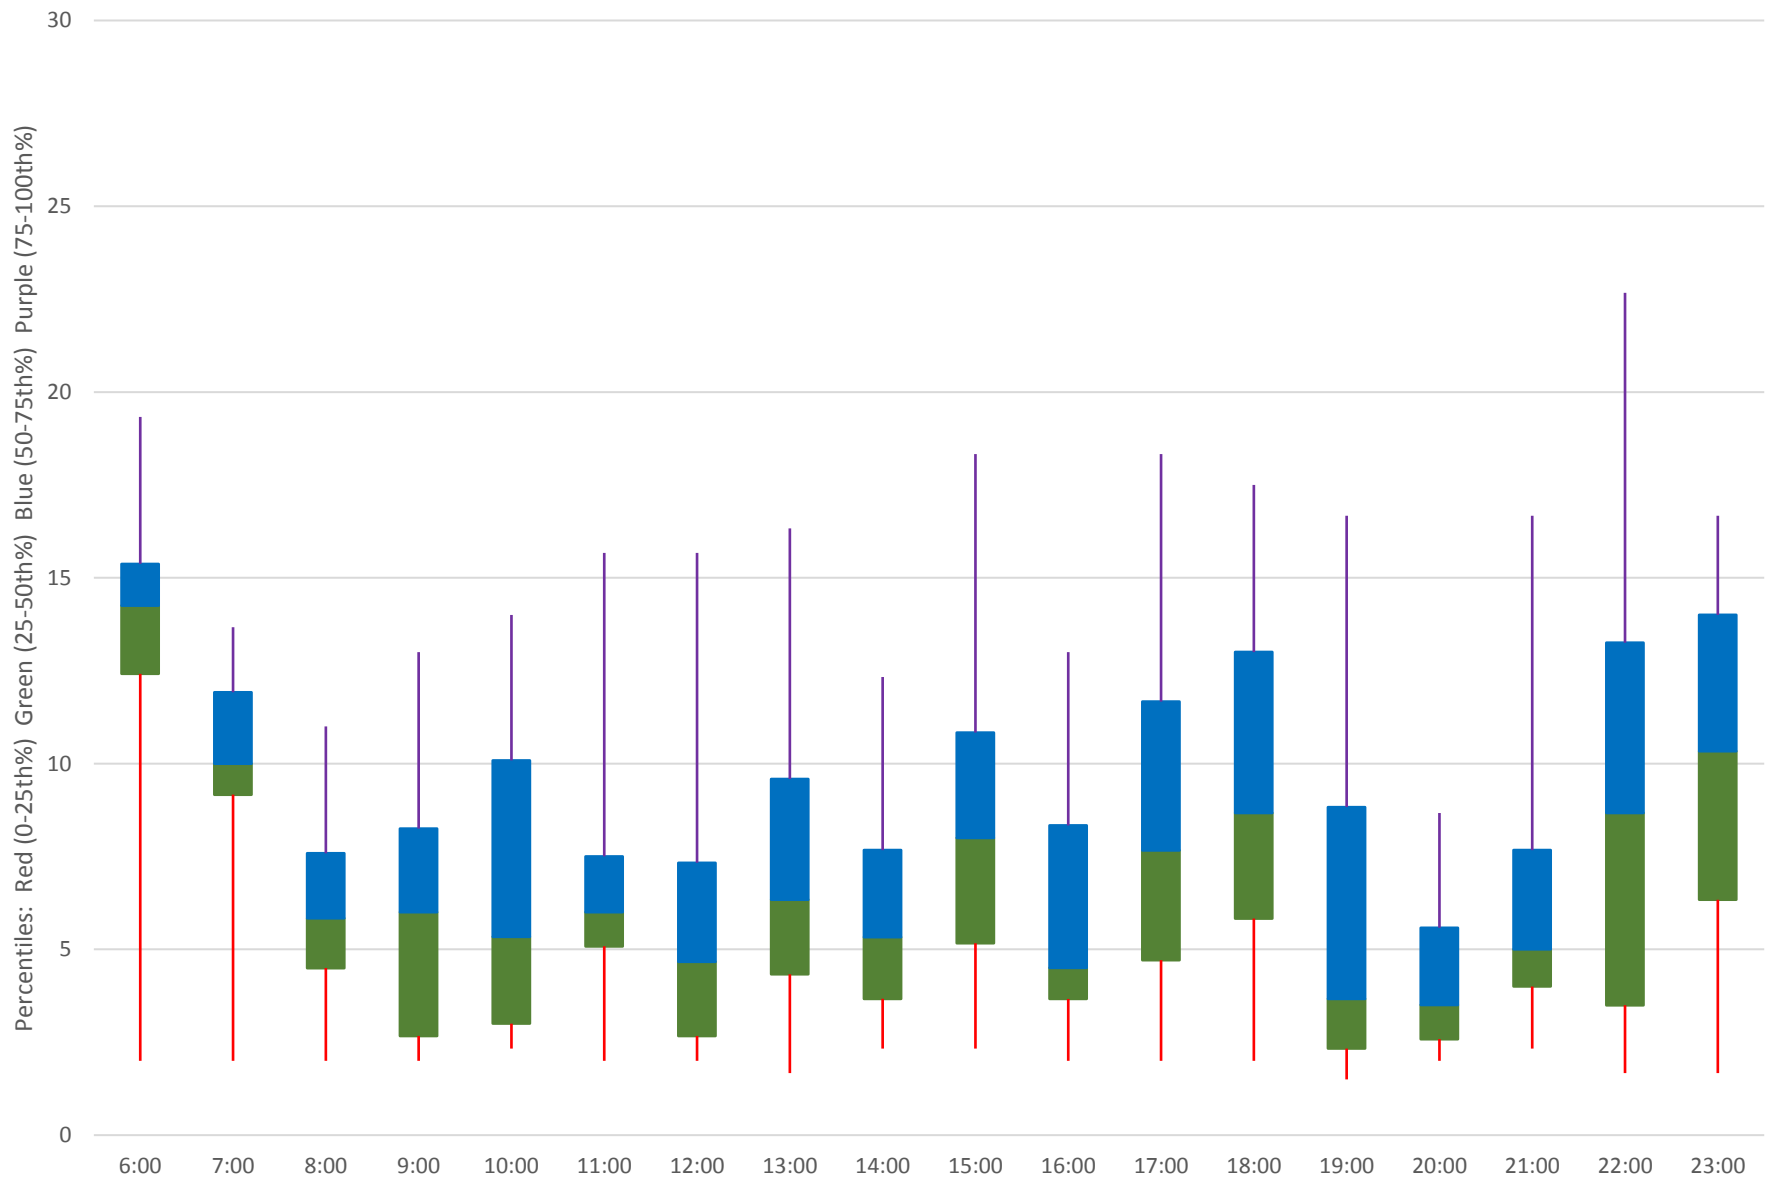

41 Keele Terminal Round Trip From N of Keele Stn To N of Keele Stn October 2019 Quartiles Saturdays