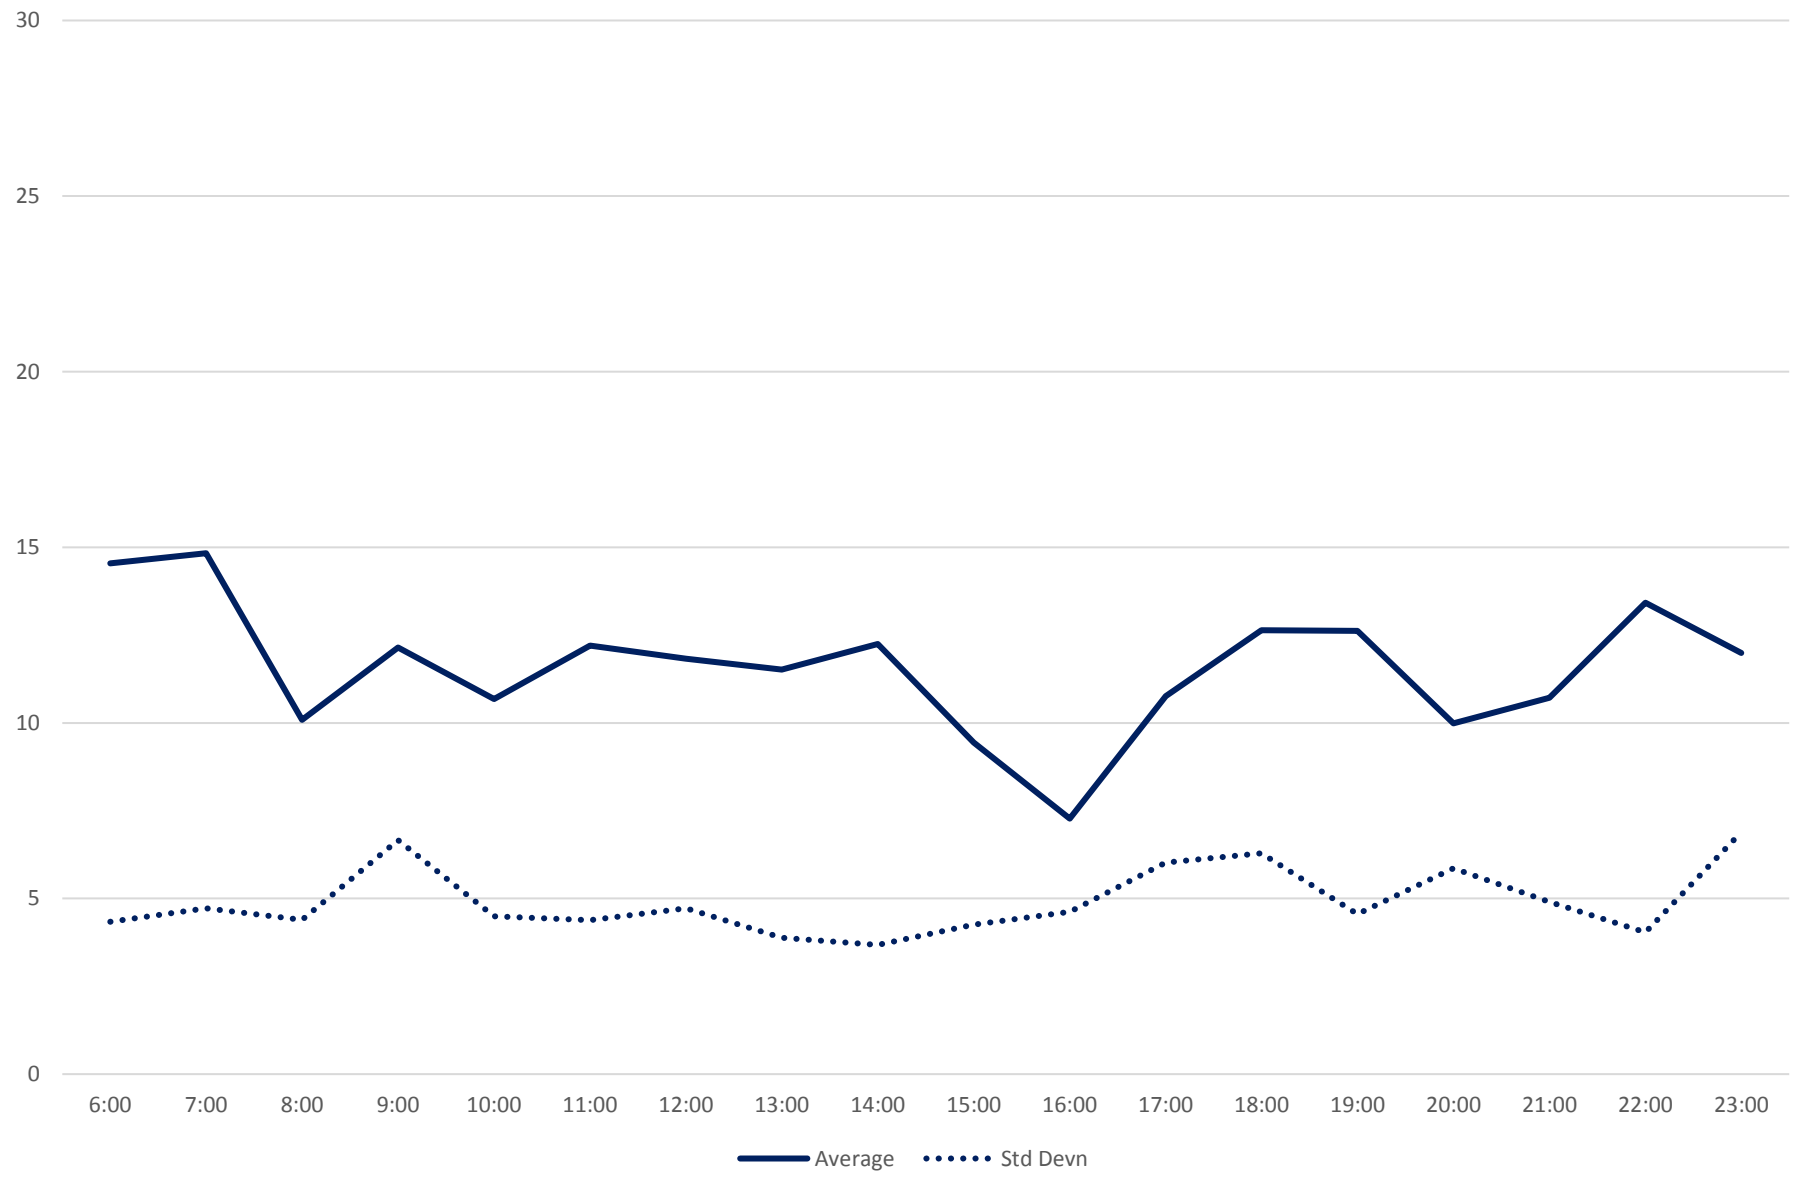

41 Keele Terminal Round Trip From N of Keele Stn To N of Keele Stn October 2019 Weekday Statistics