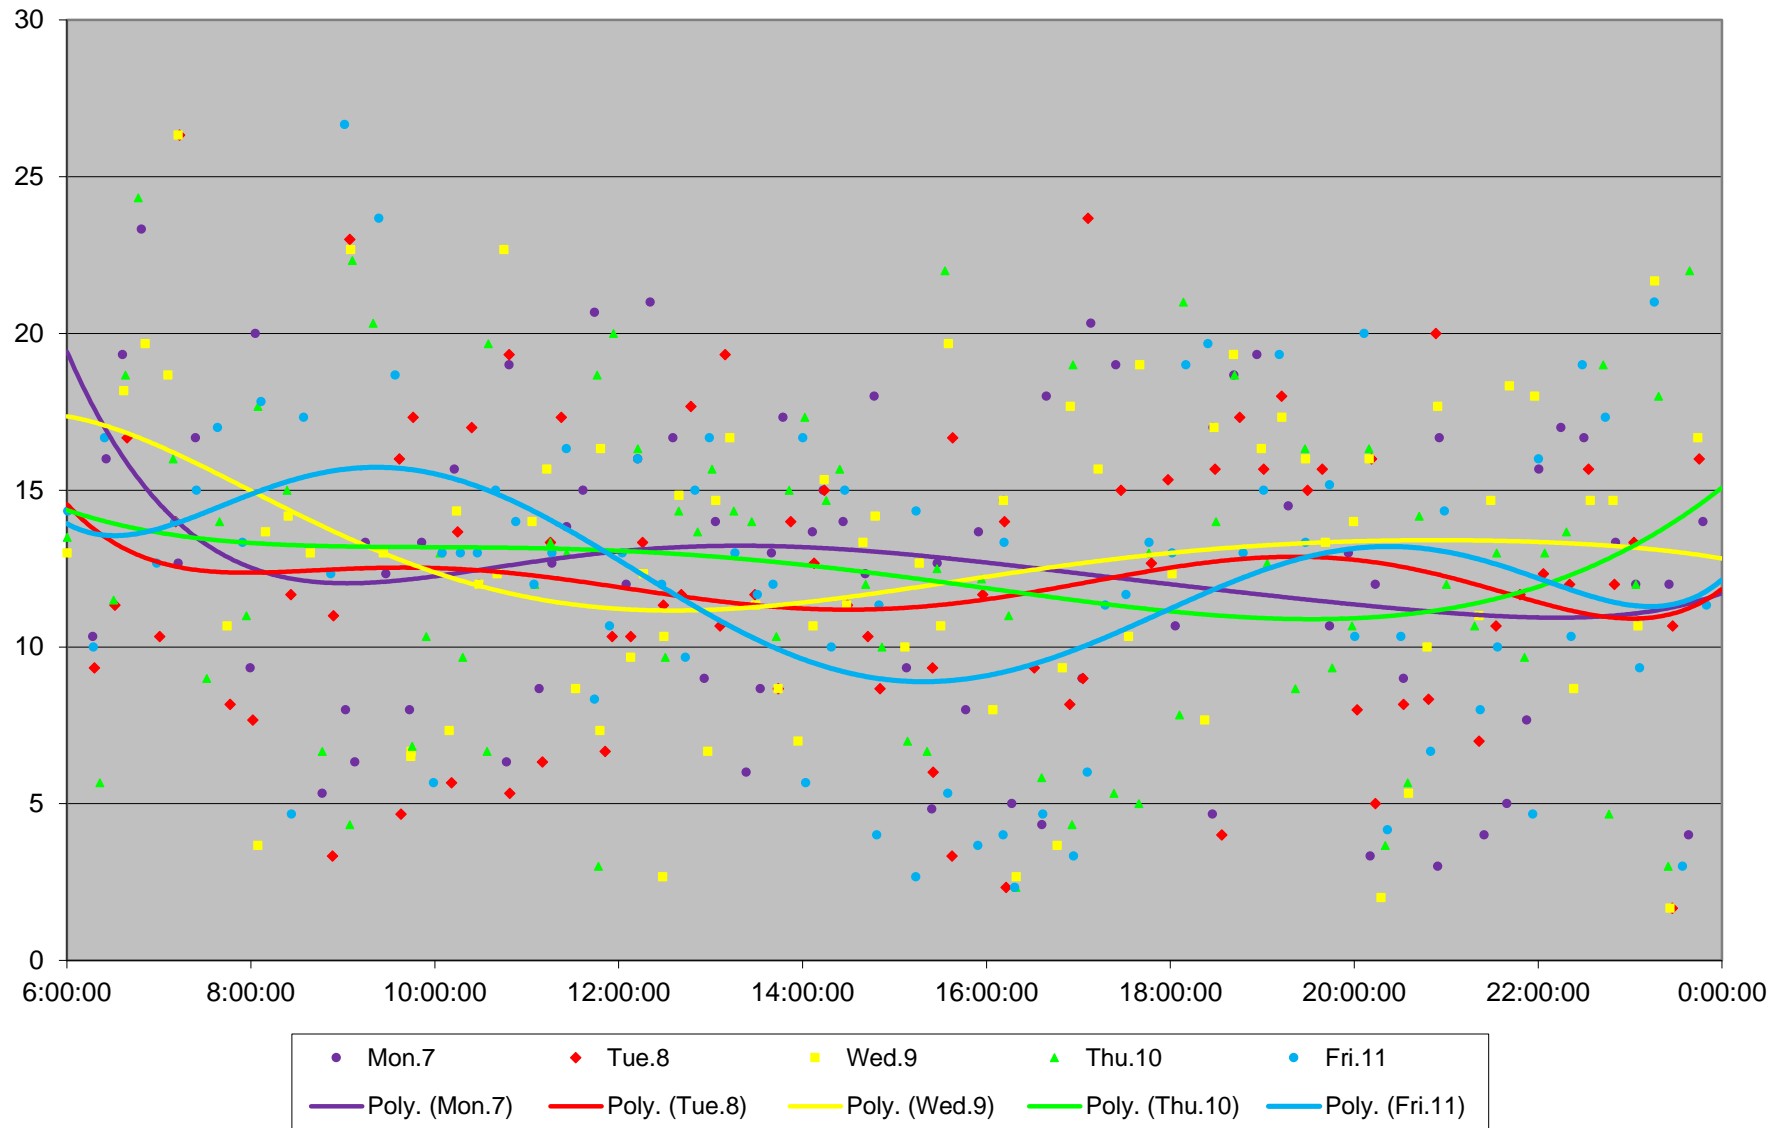

41 Keele Terminal Round Trip From N of Keele Stn To N of Keele Stn October 2019