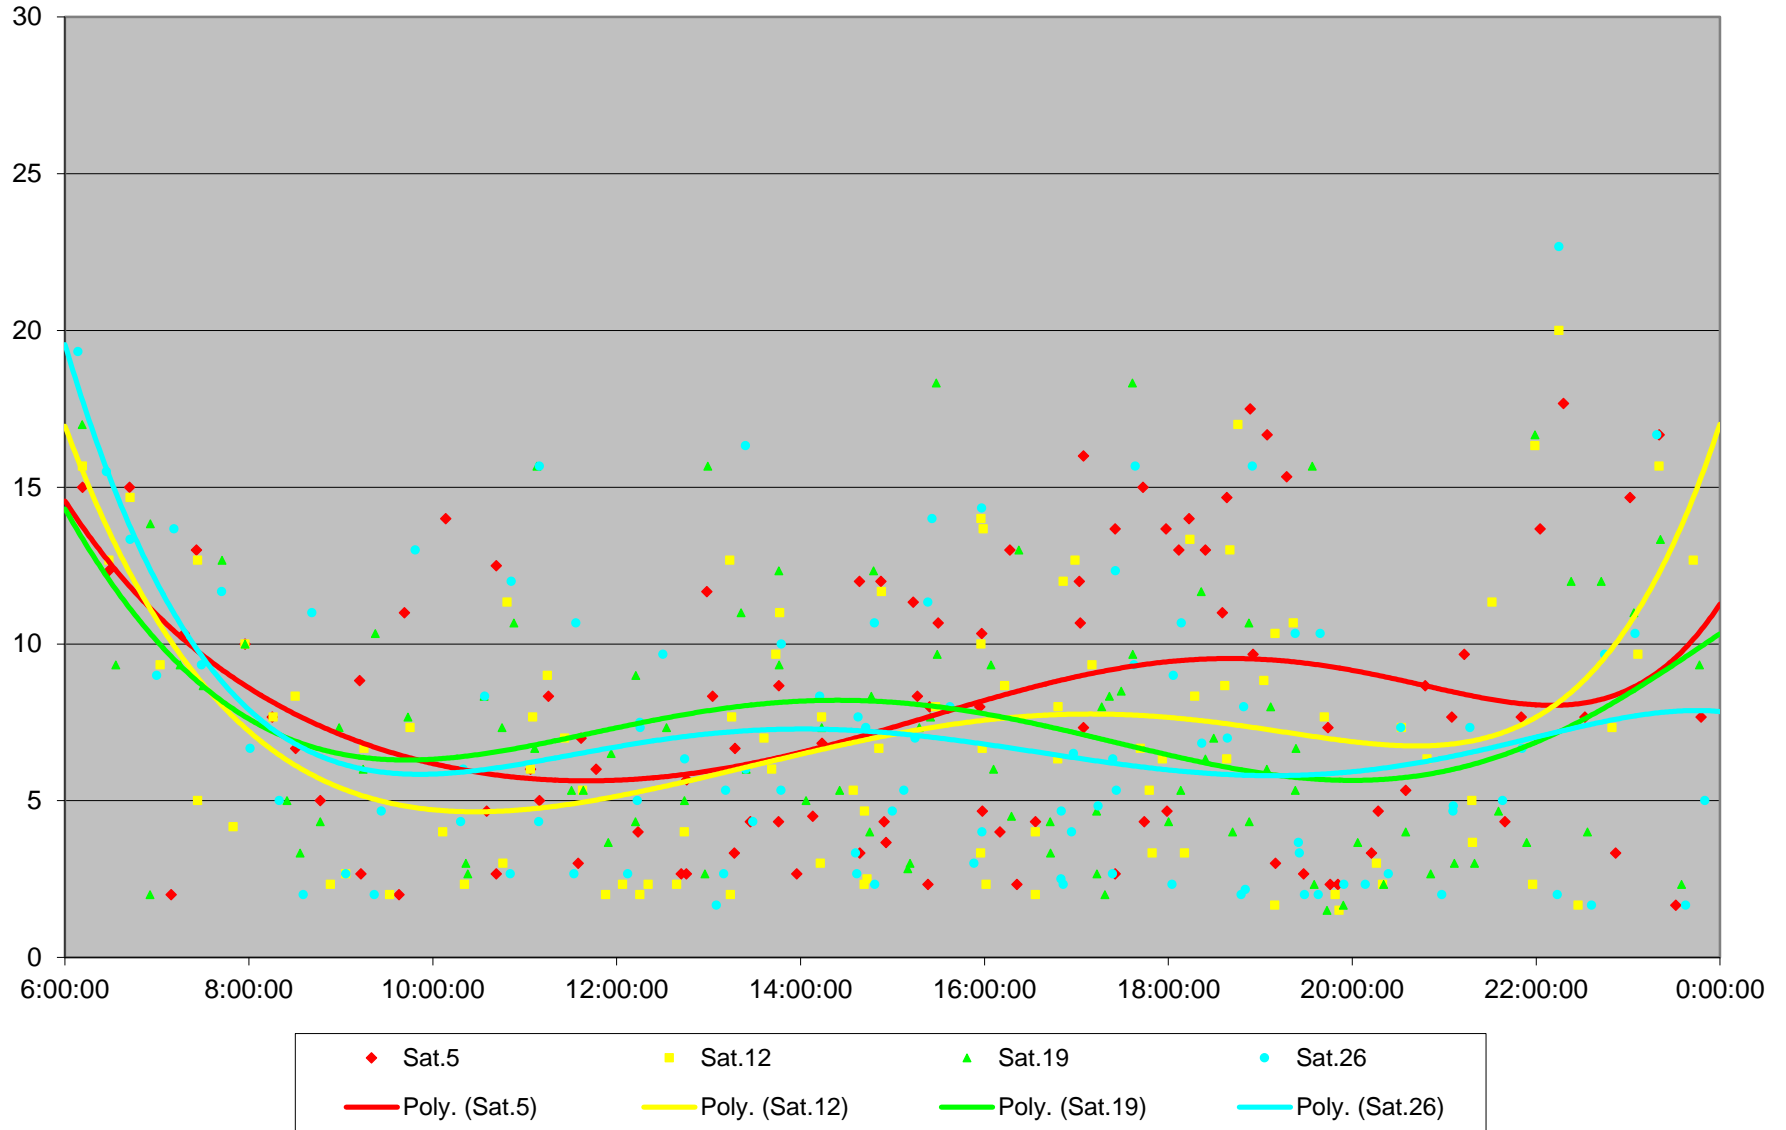

41 Keele Terminal Round Trip From N of Keele Stn To N of Keele Stn October 2019