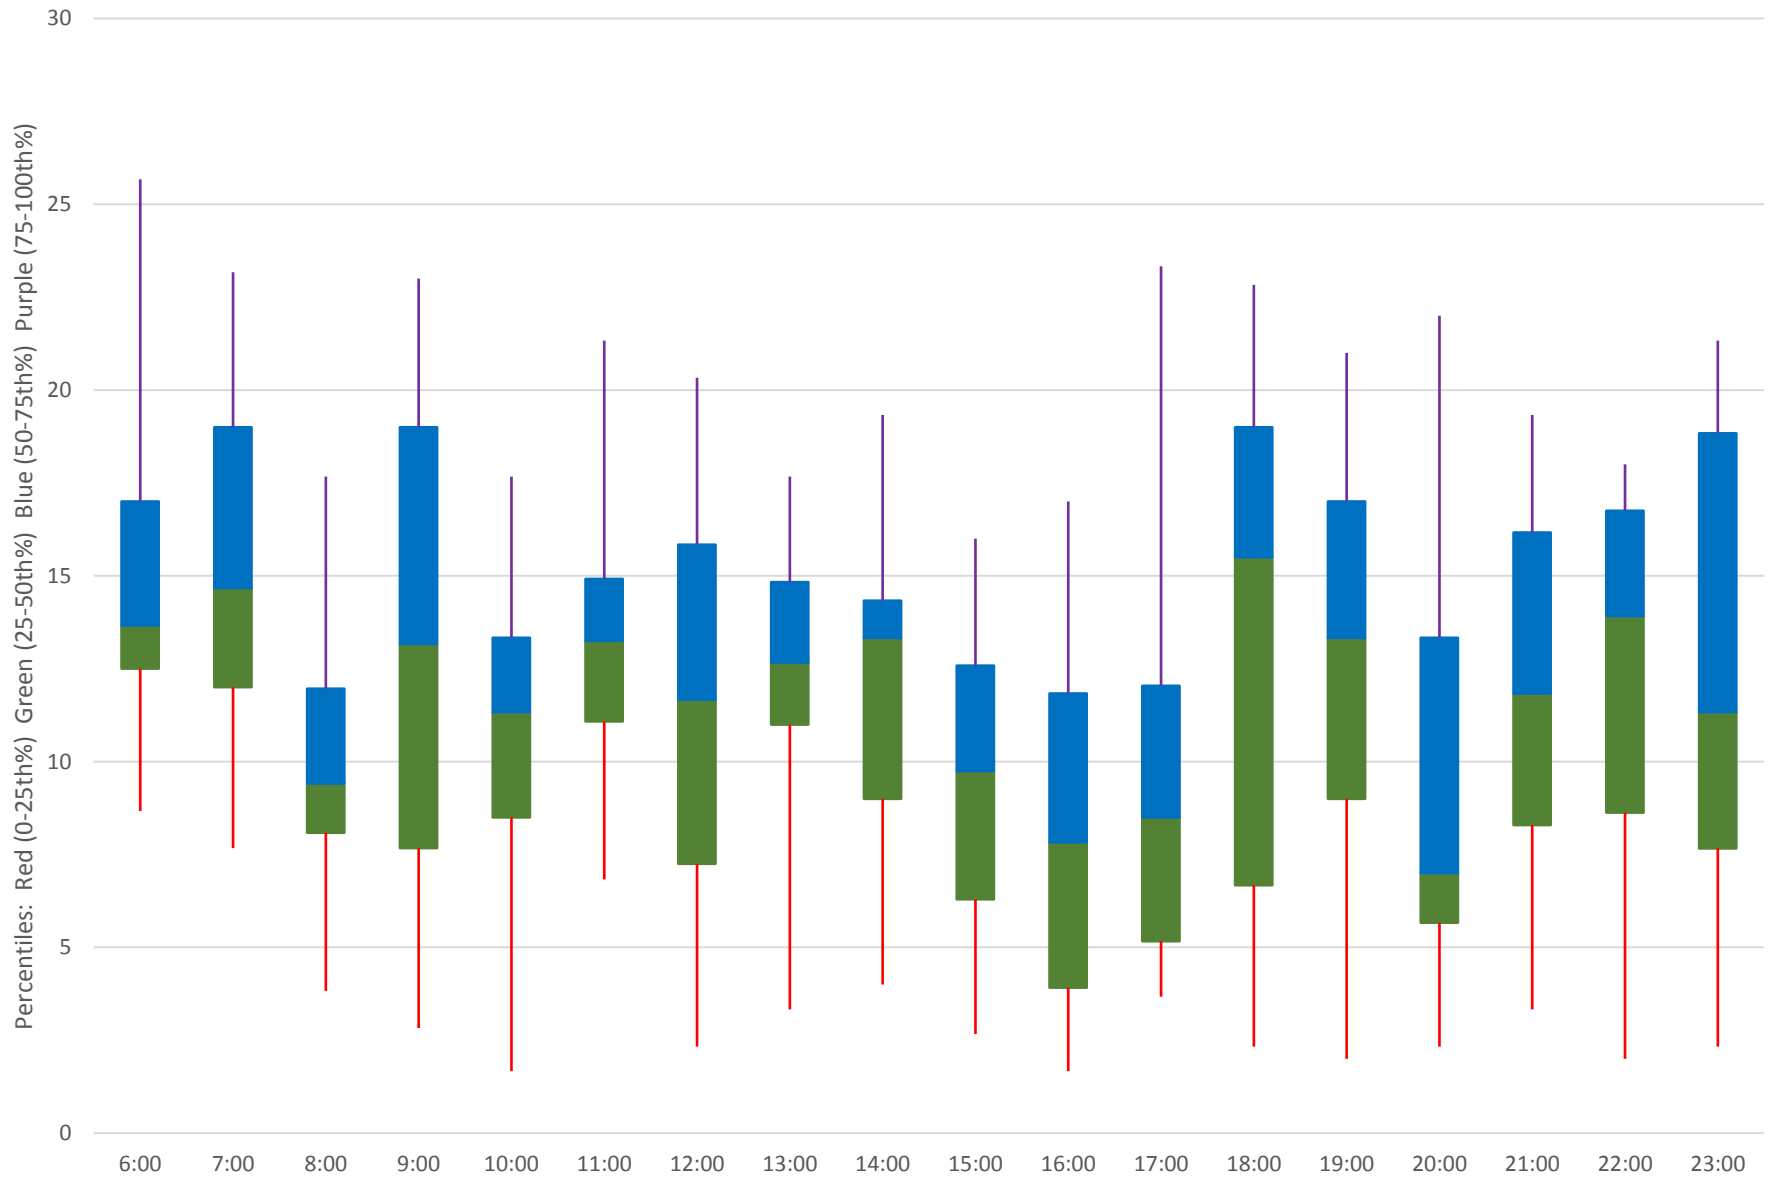

41 Keele Terminal Round Trip From N of Keele Stn To N of Keele Stn October 2019 Quartiles Week 4