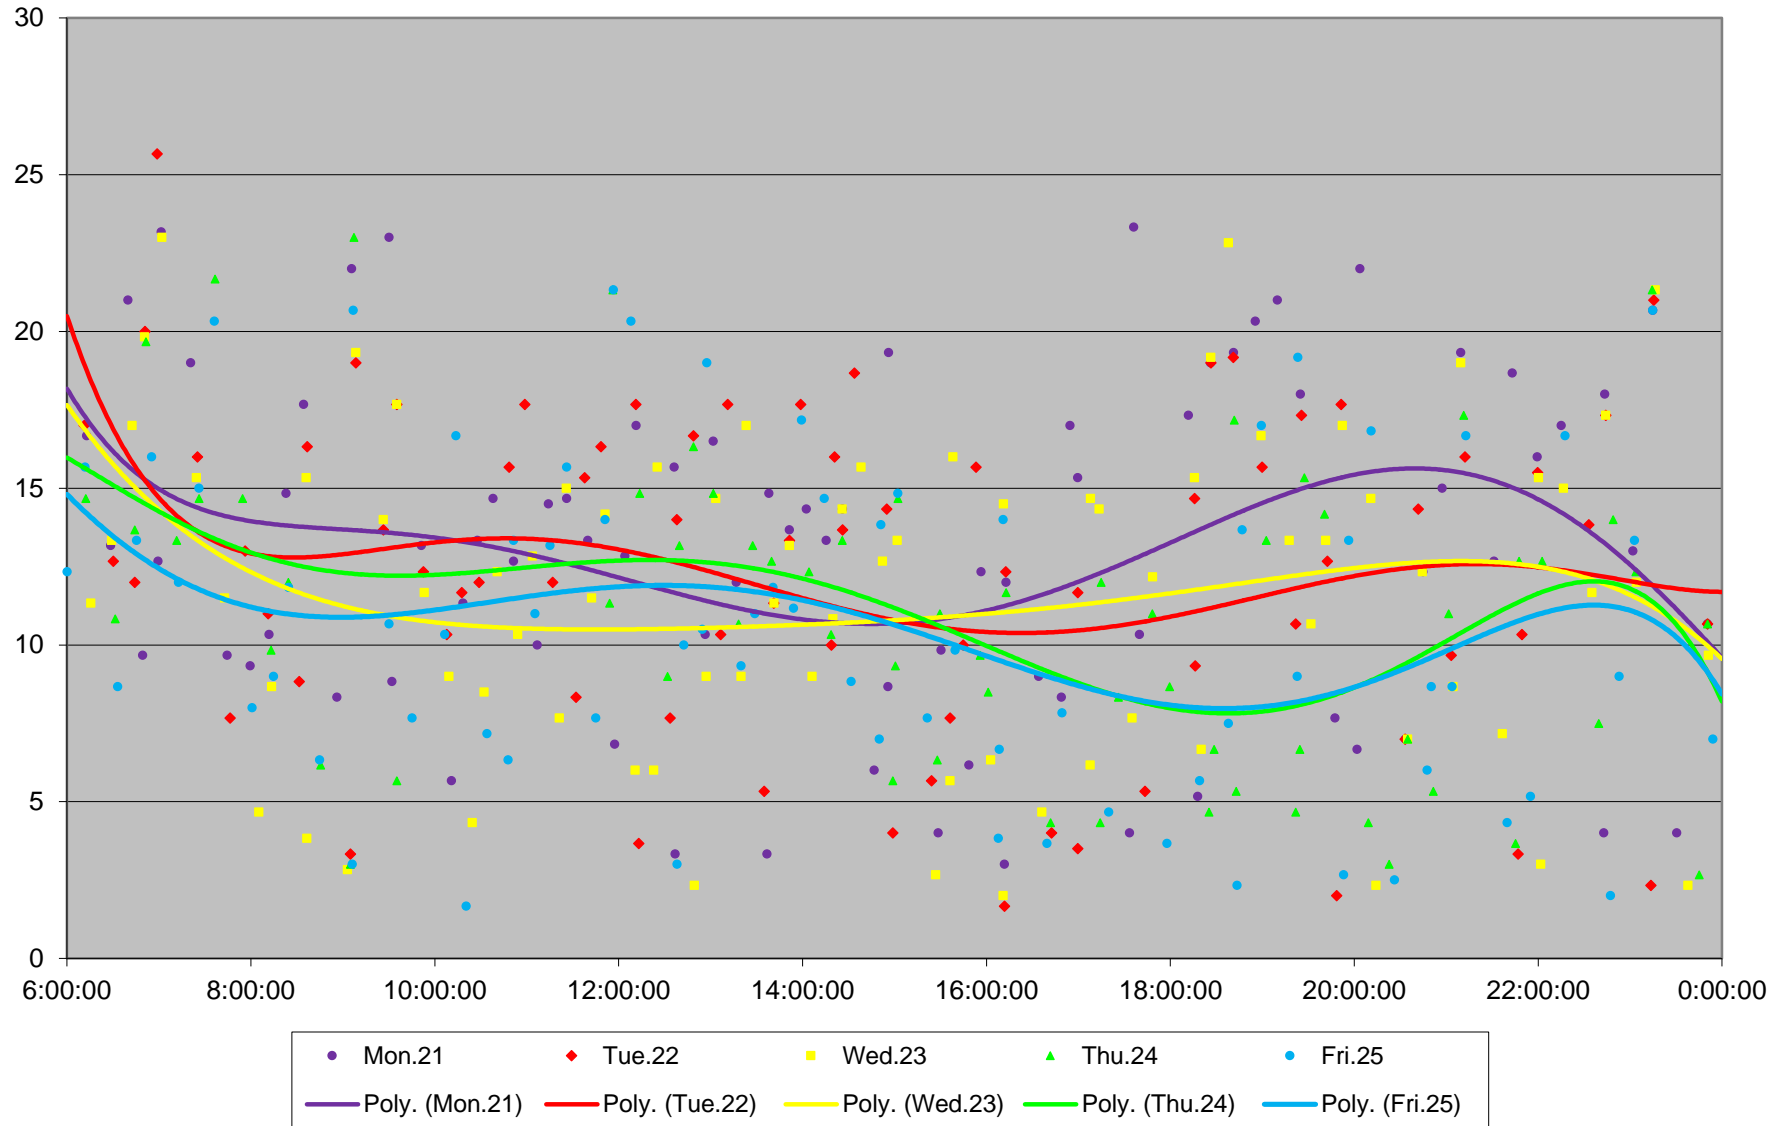

41 Keele Terminal Round Trip From N of Keele Stn To N of Keele Stn October 2019