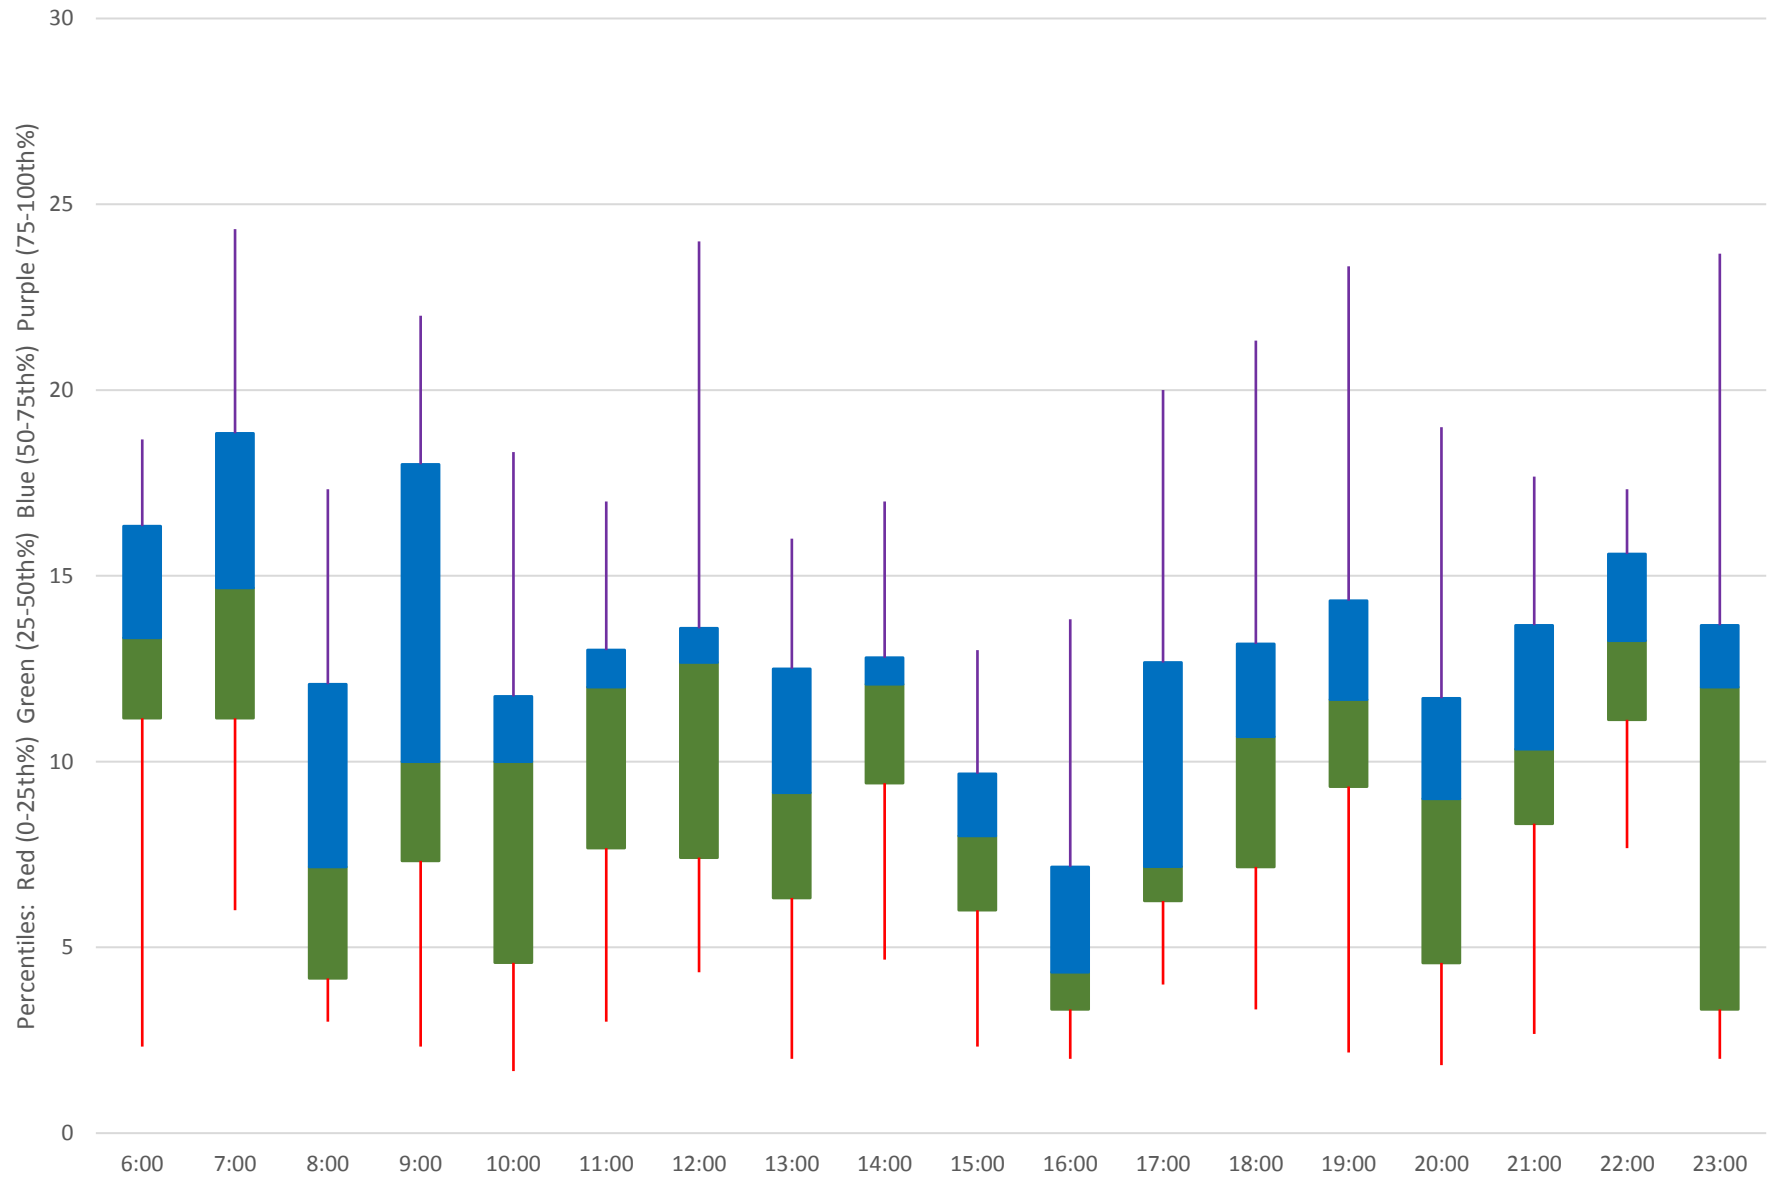

41 Keele Terminal Round Trip From N of Keele Stn To N of Keele Stn October 2019 Quartiles Week 1