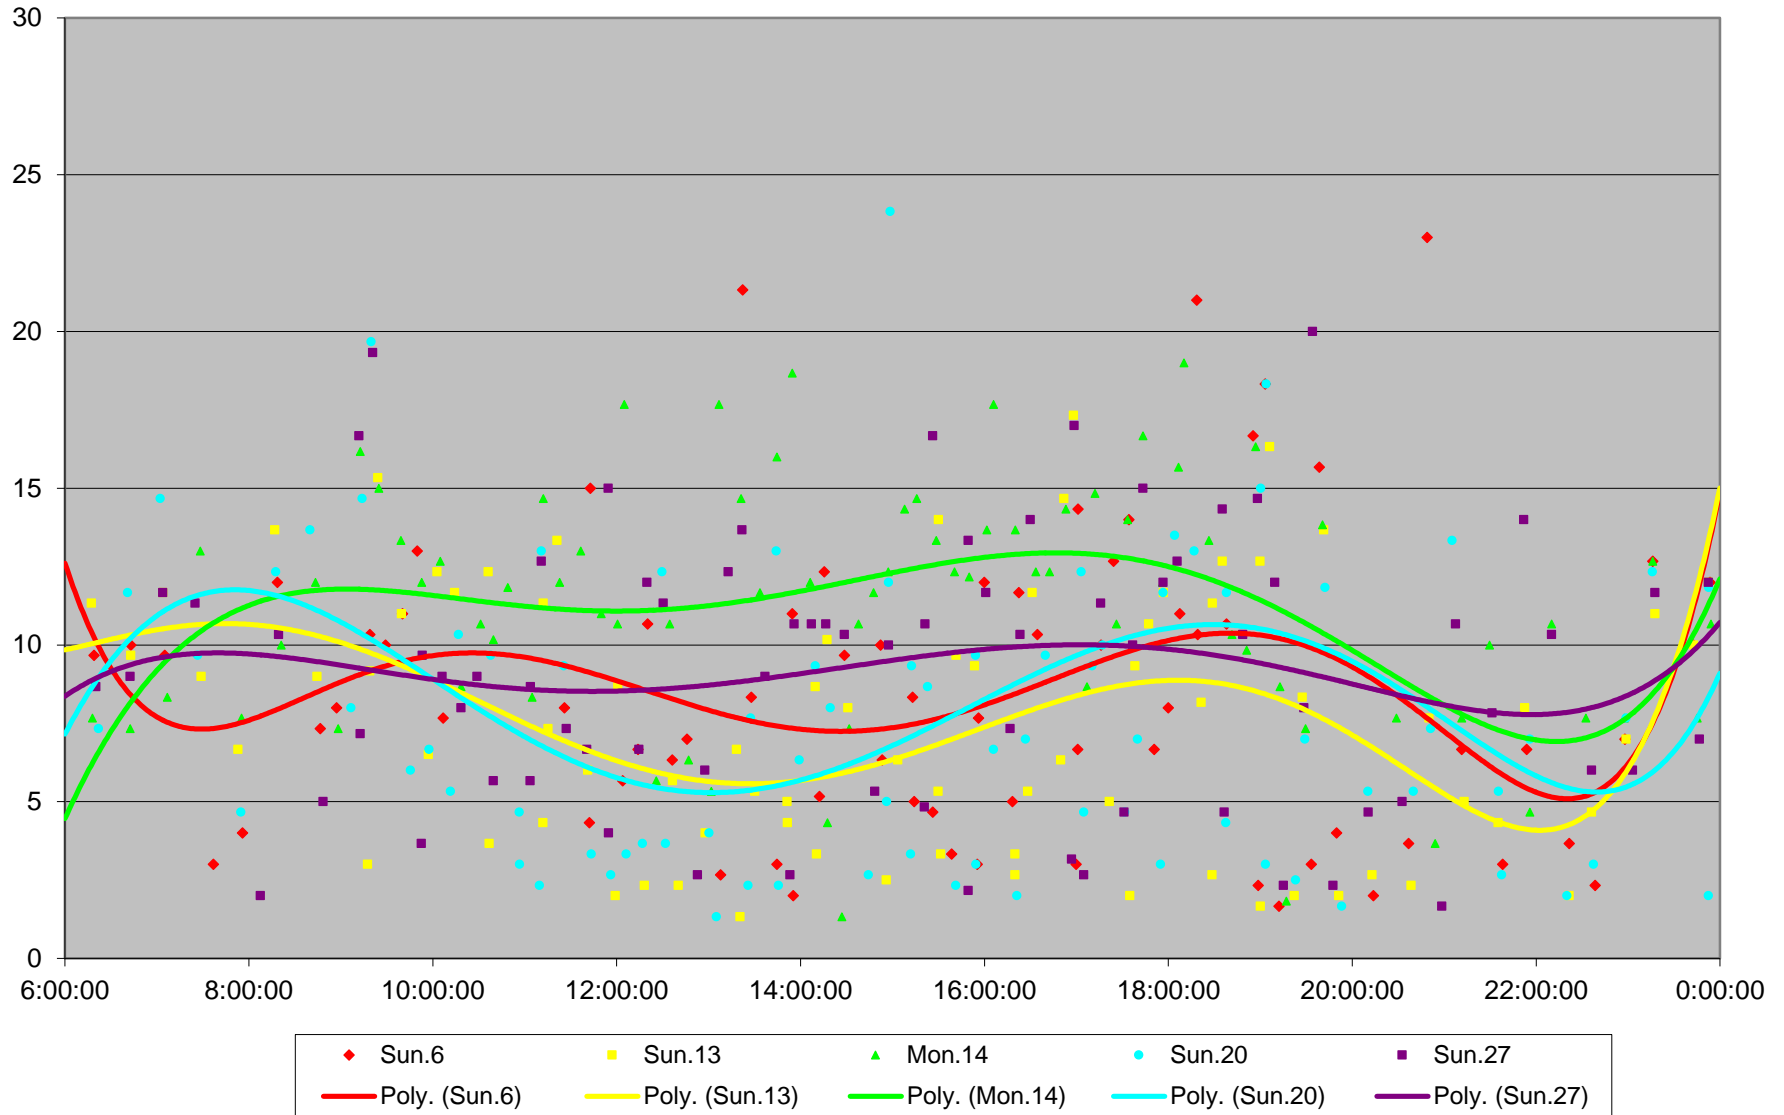

41 Keele Terminal Round Trip From N of Keele Stn To N of Keele Stn October 2019