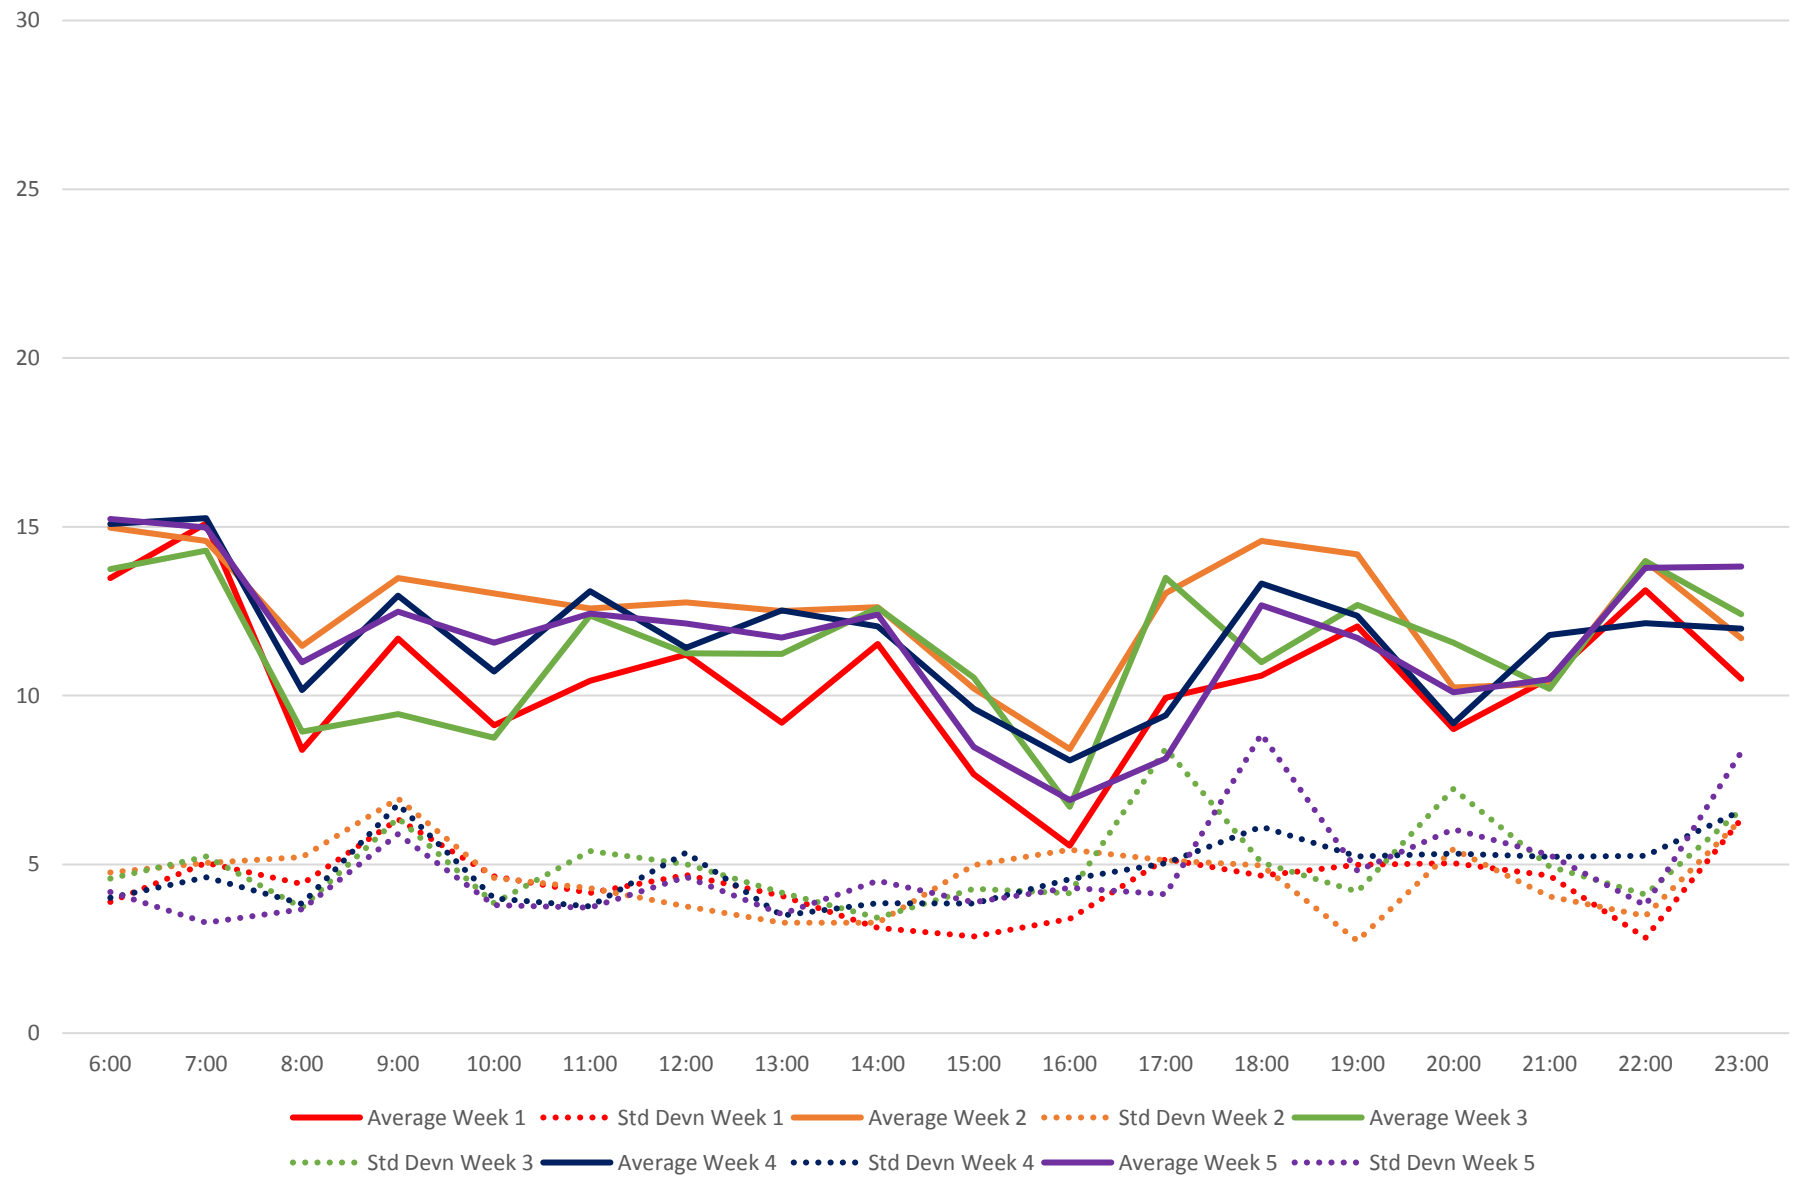

41 Keele Terminal Round Trip From N of Keele Stn To N of Keele Stn October 2019 Weekday Statistics