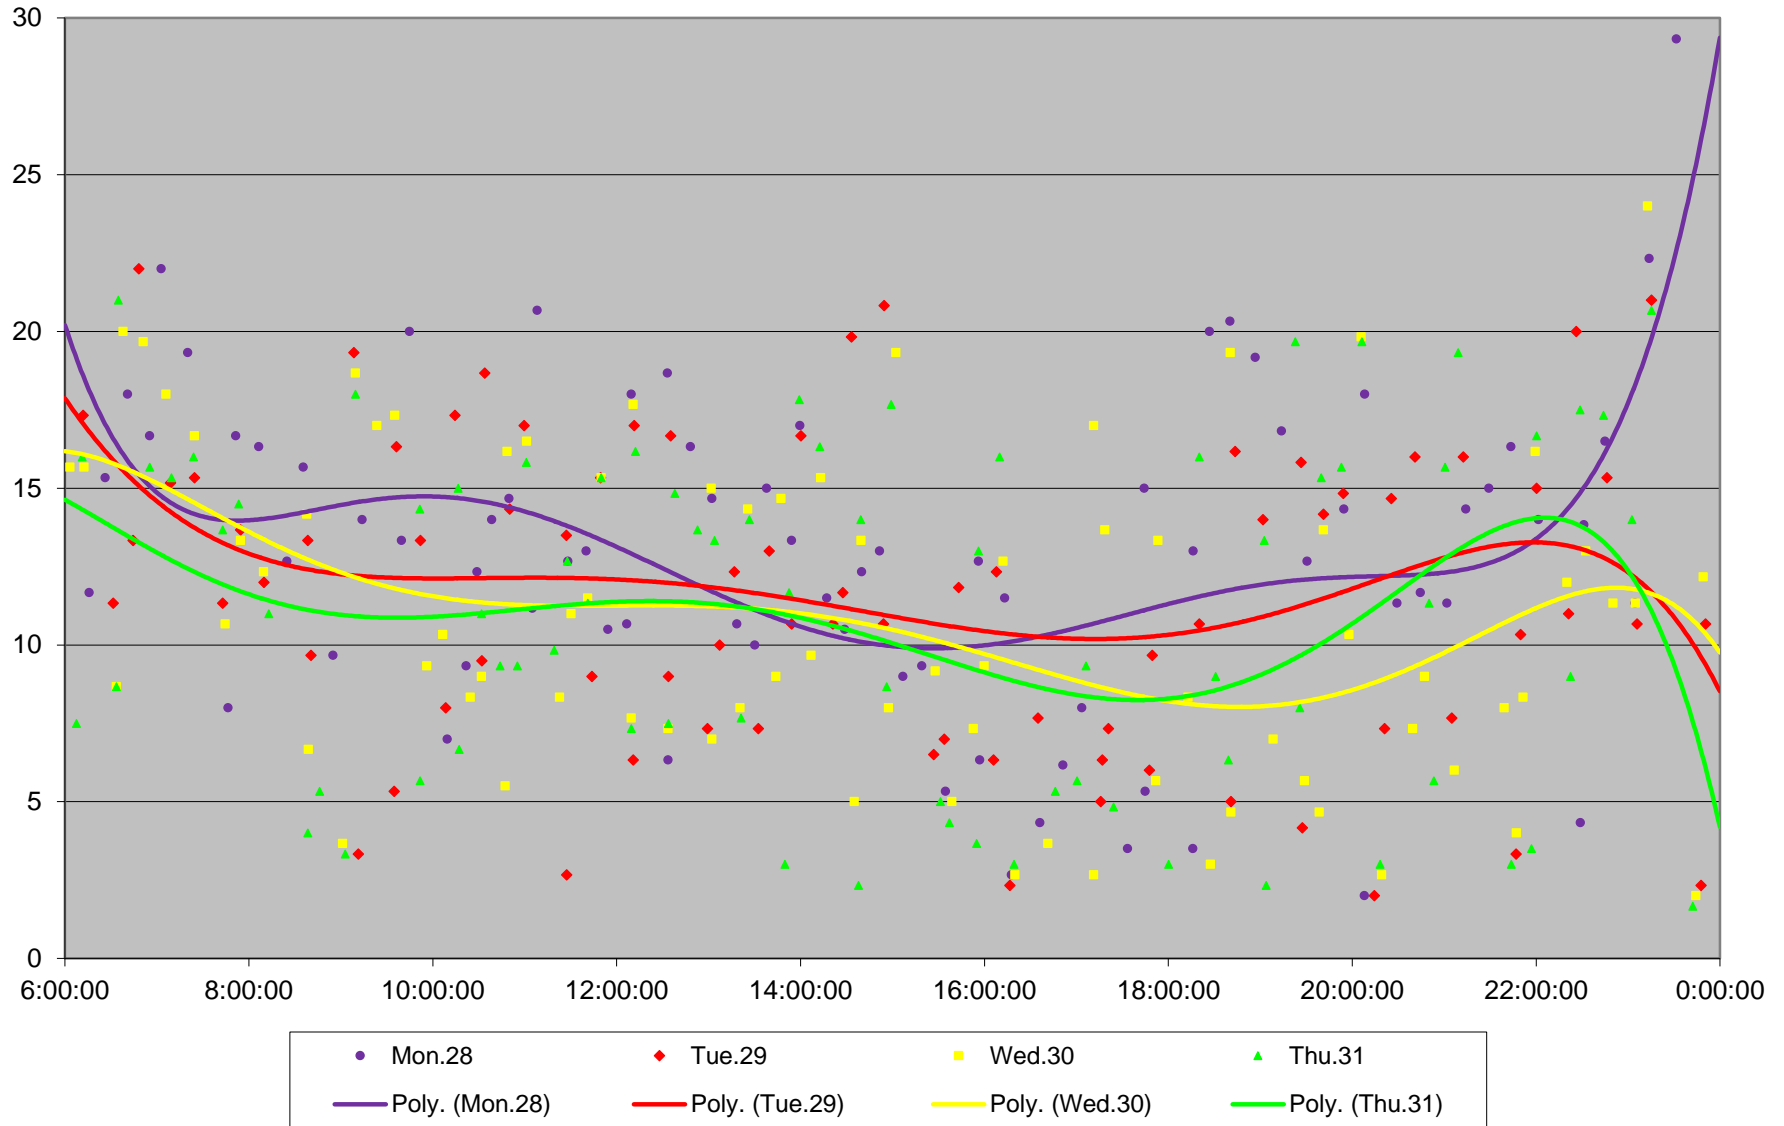

41 Keele Terminal Round Trip From N of Keele Stn To N of Keele Stn October 2019