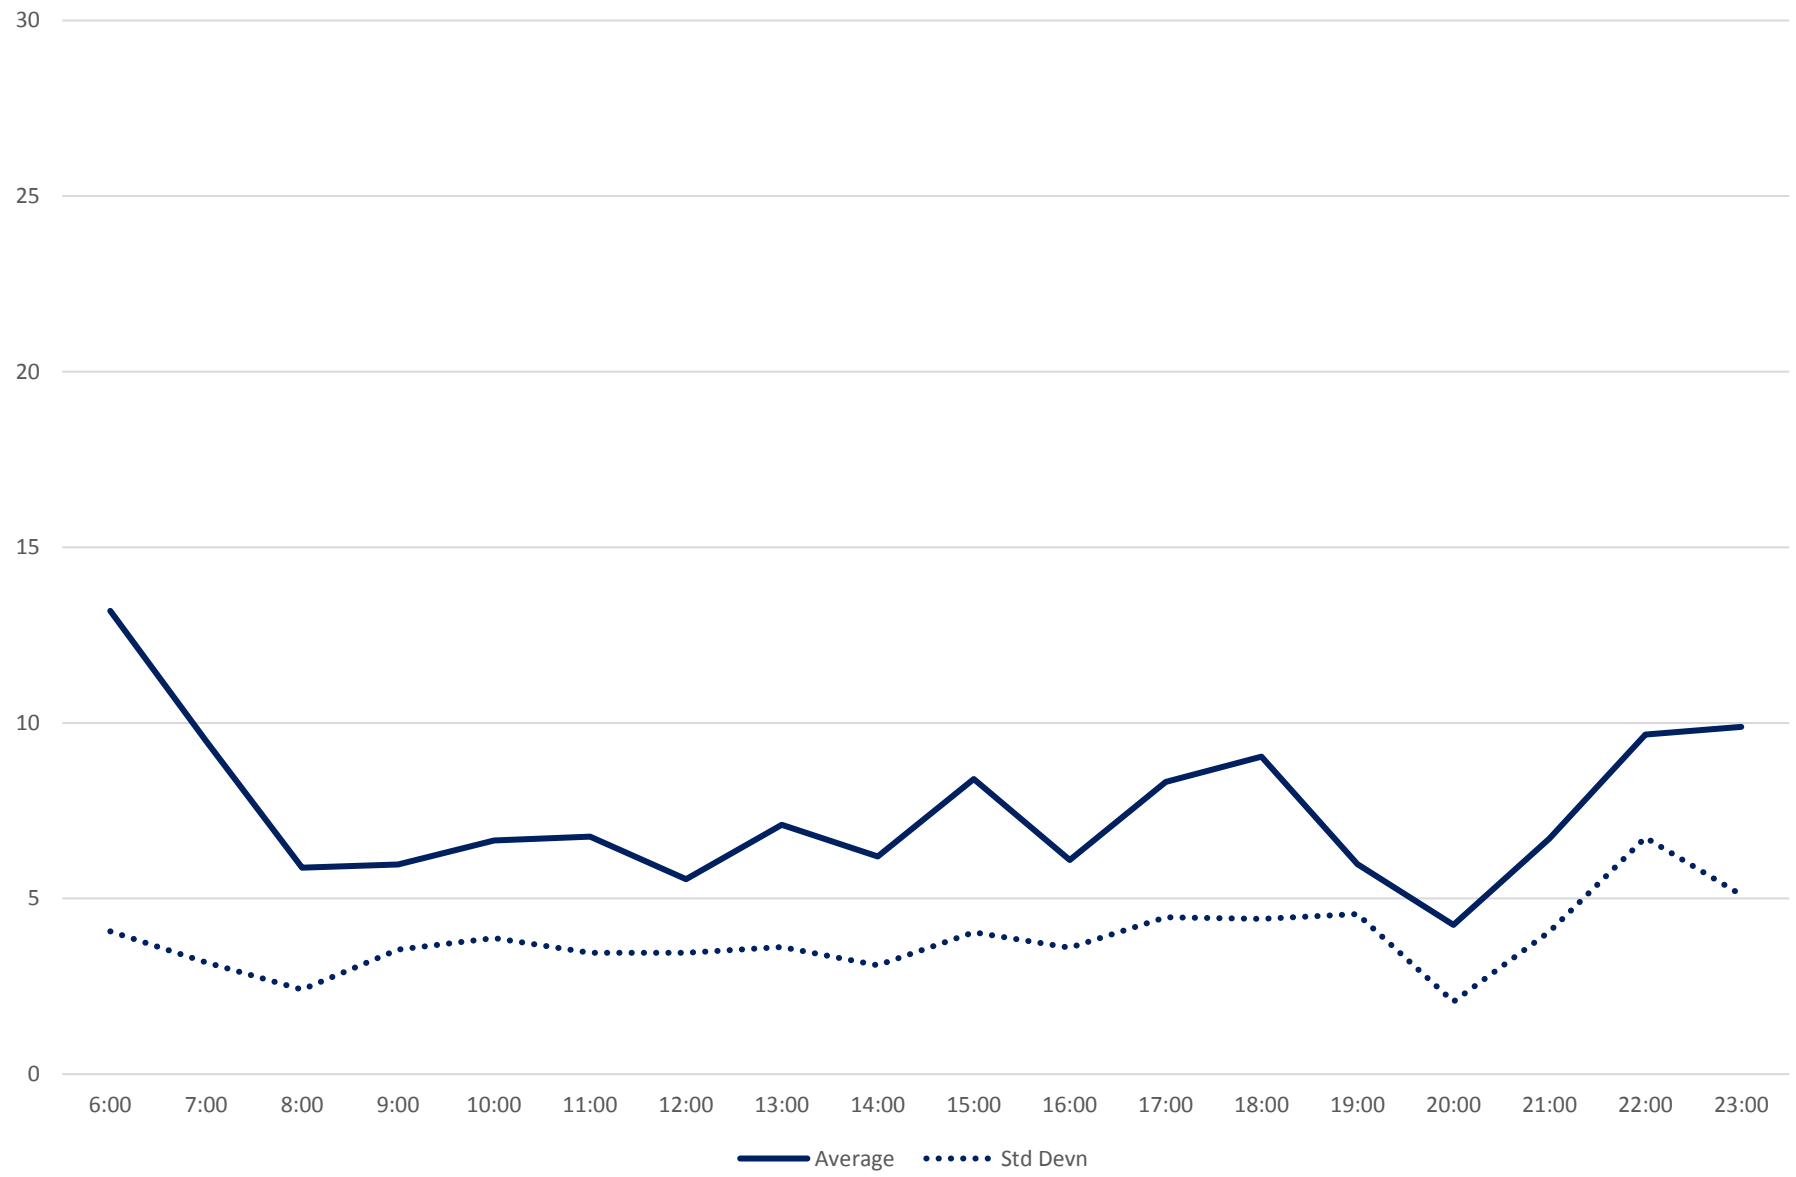

41 Keele Terminal Round Trip From N of Keele Stn To N of Keele Stn October 2019 Saturday Statistics