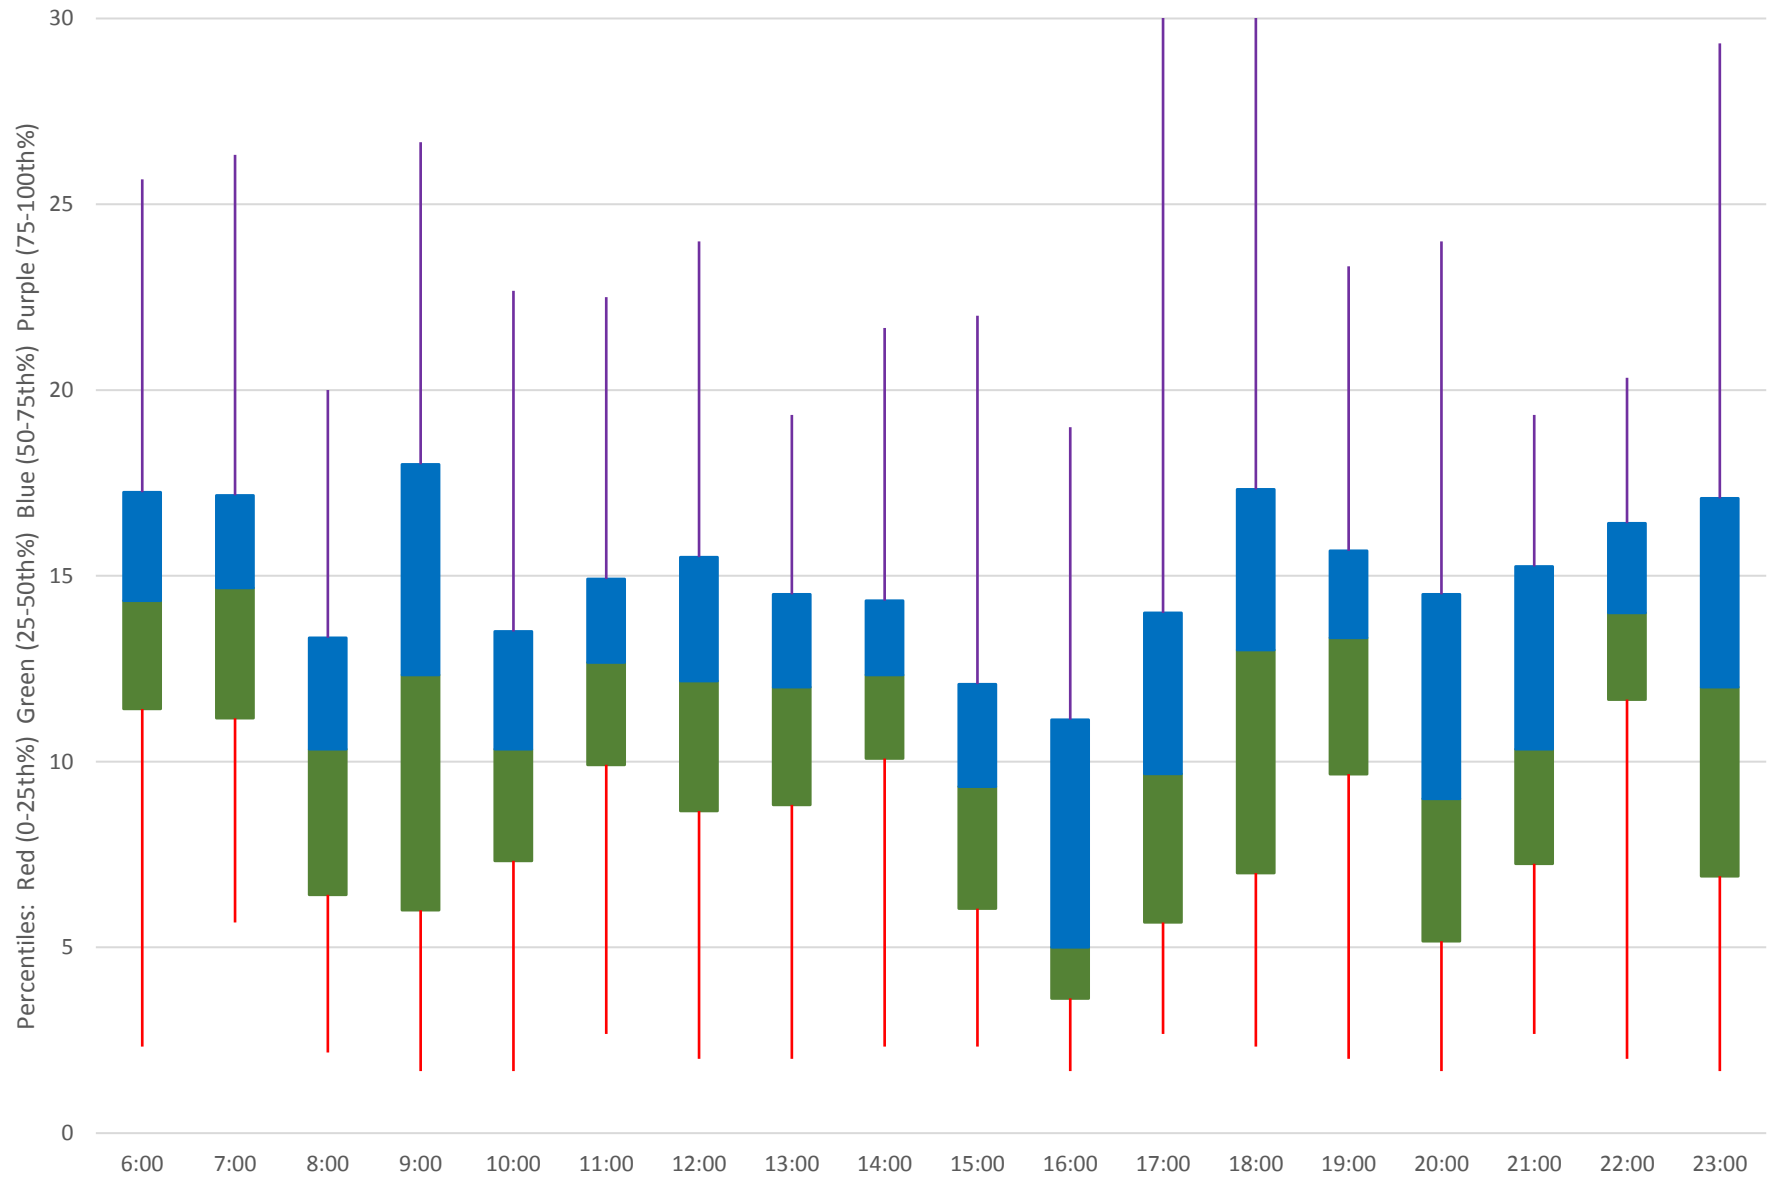

41 Keele Terminal Round Trip From N of Keele Stn To N of Keele Stn October 2019 Quartiles Weekday