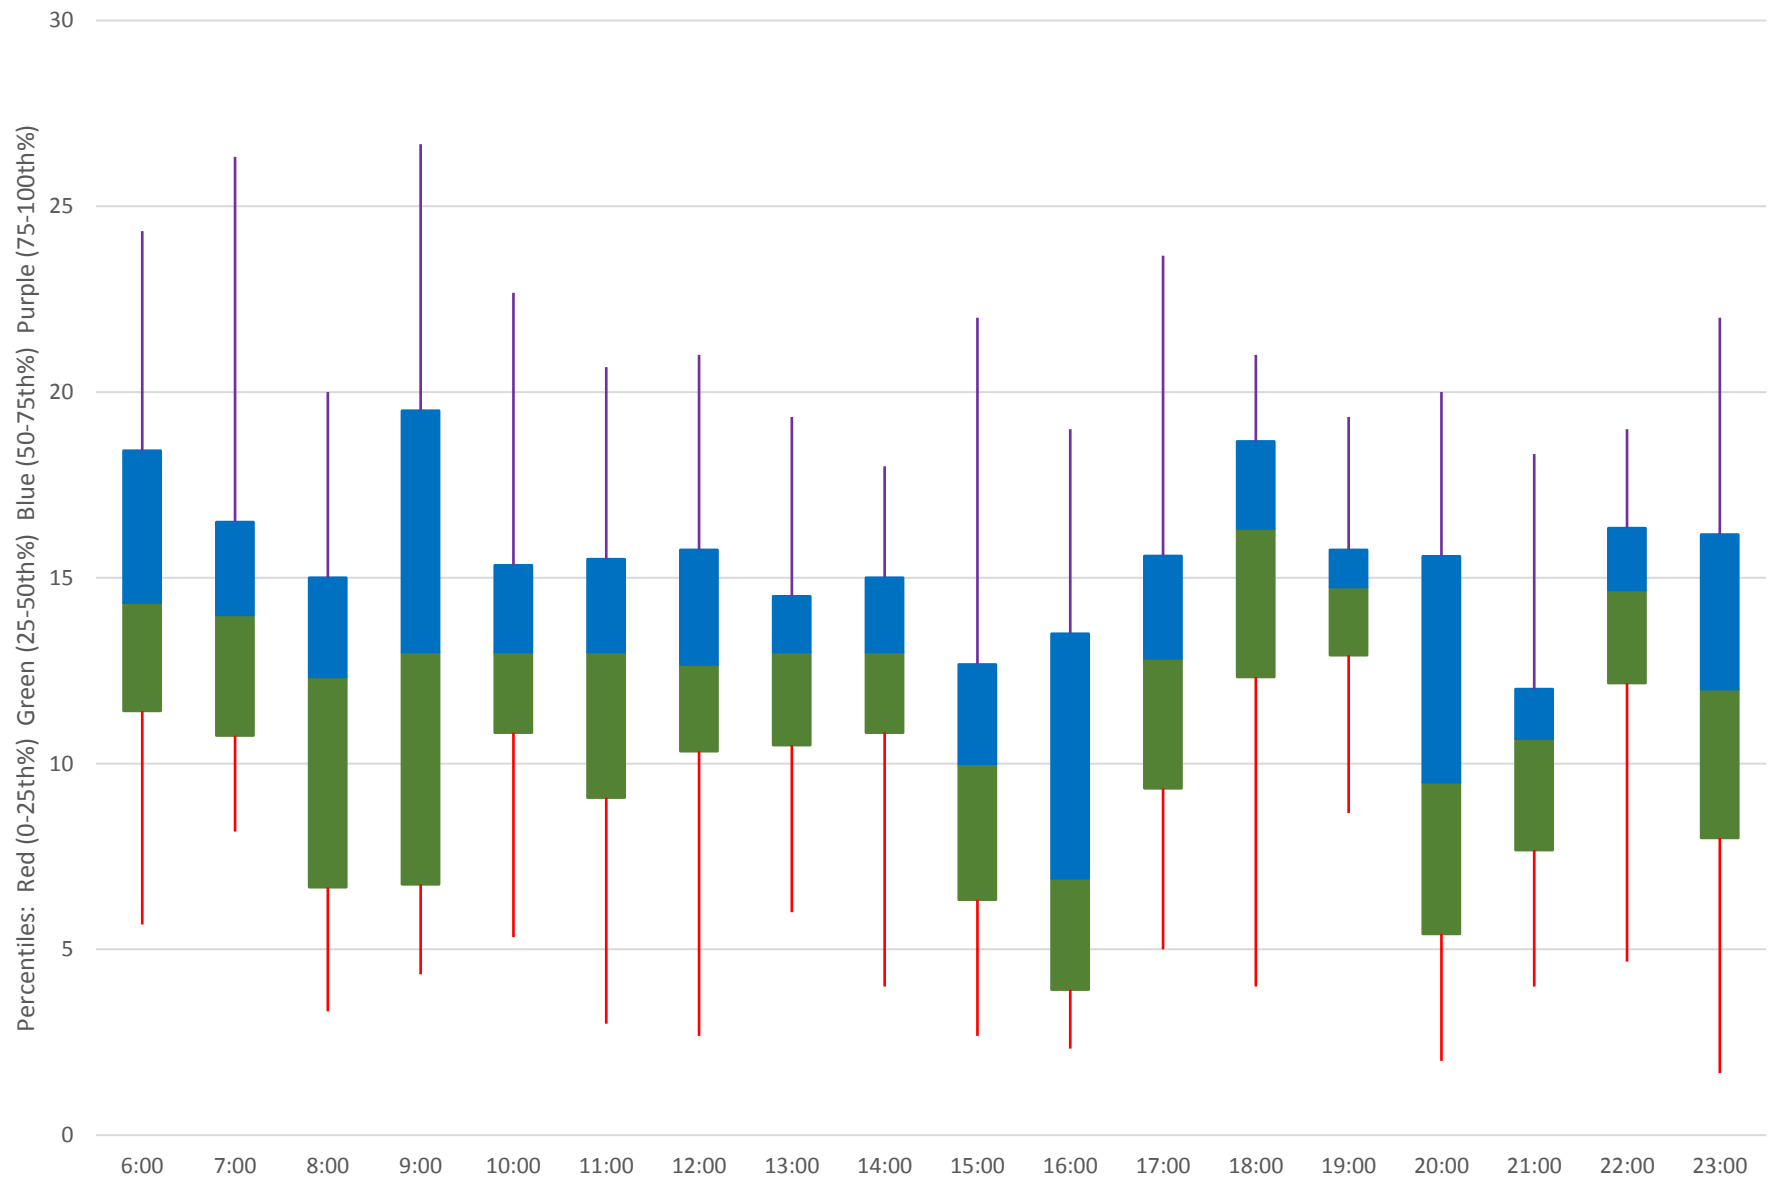

41 Keele Terminal Round Trip From N of Keele Stn To N of Keele Stn October 2019 Quartiles Week 2