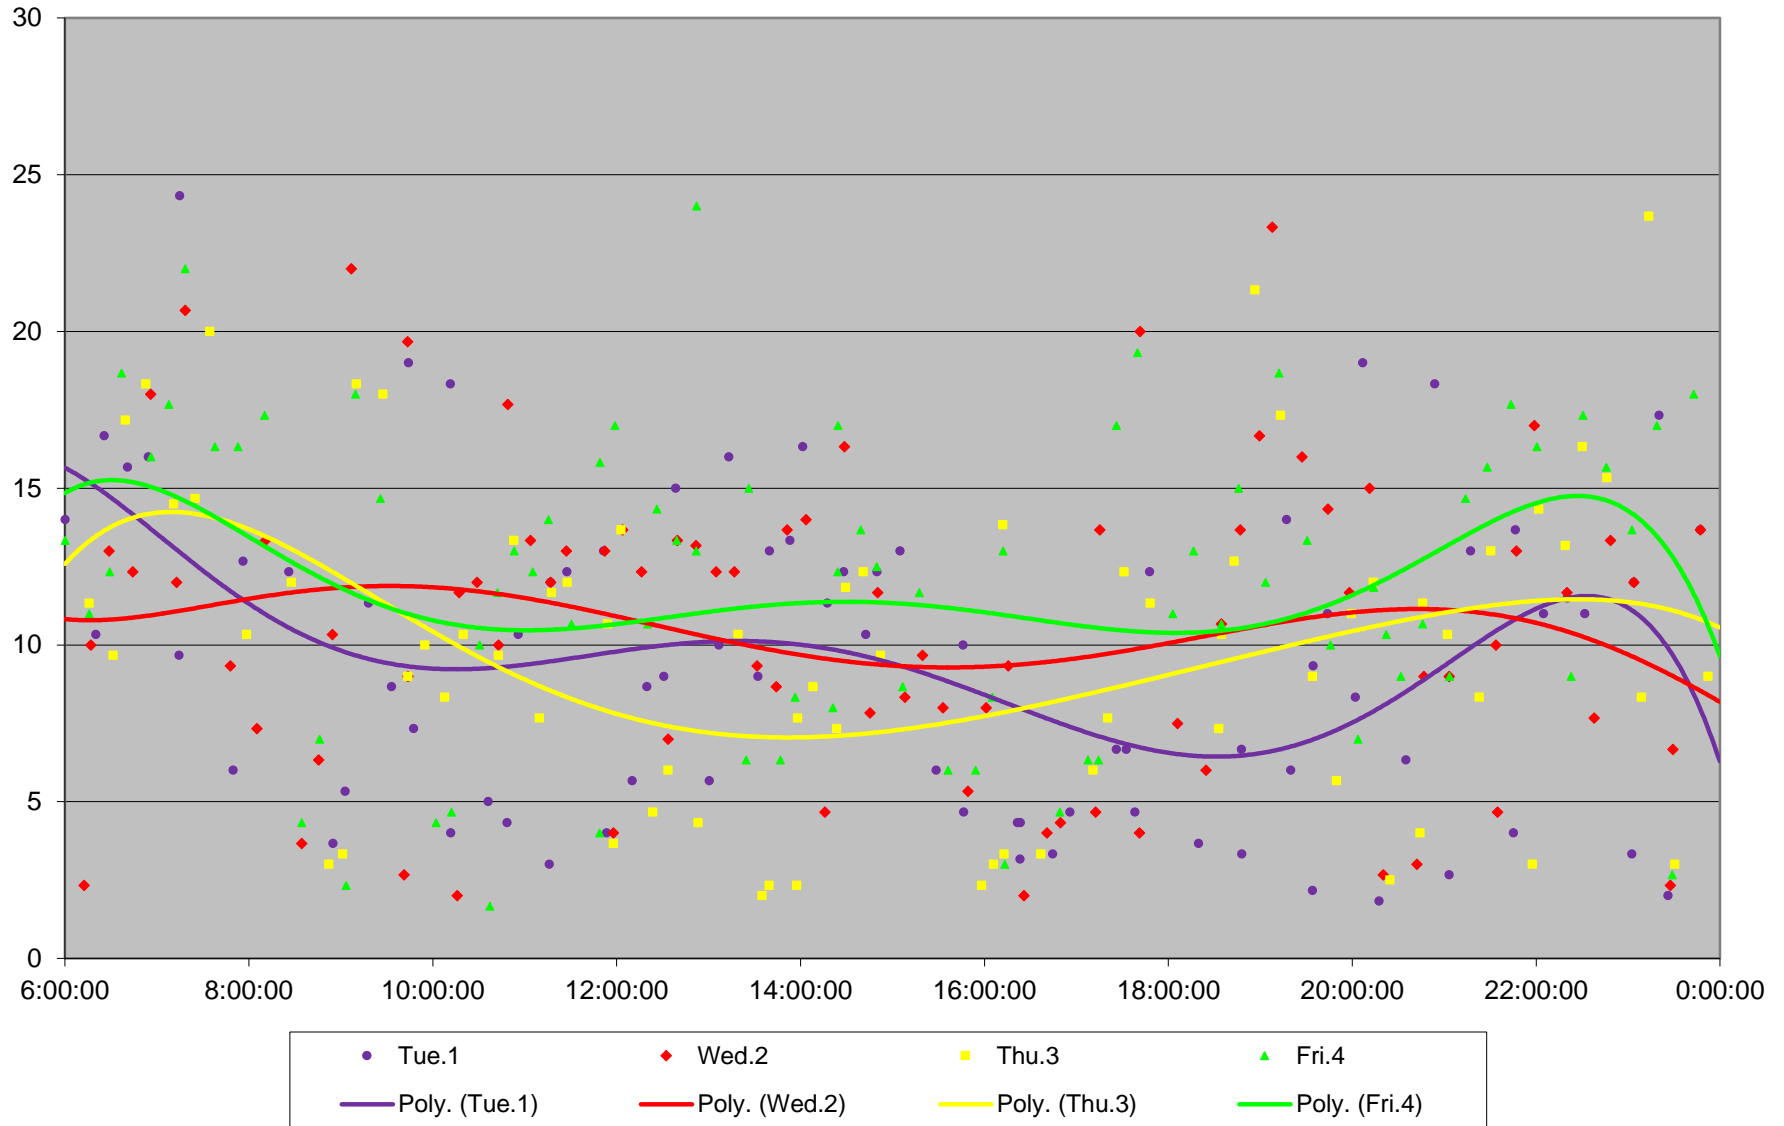

### 41 Keele Terminal Round Trip From N of Keele Stn To N of Keele Stn October 2019