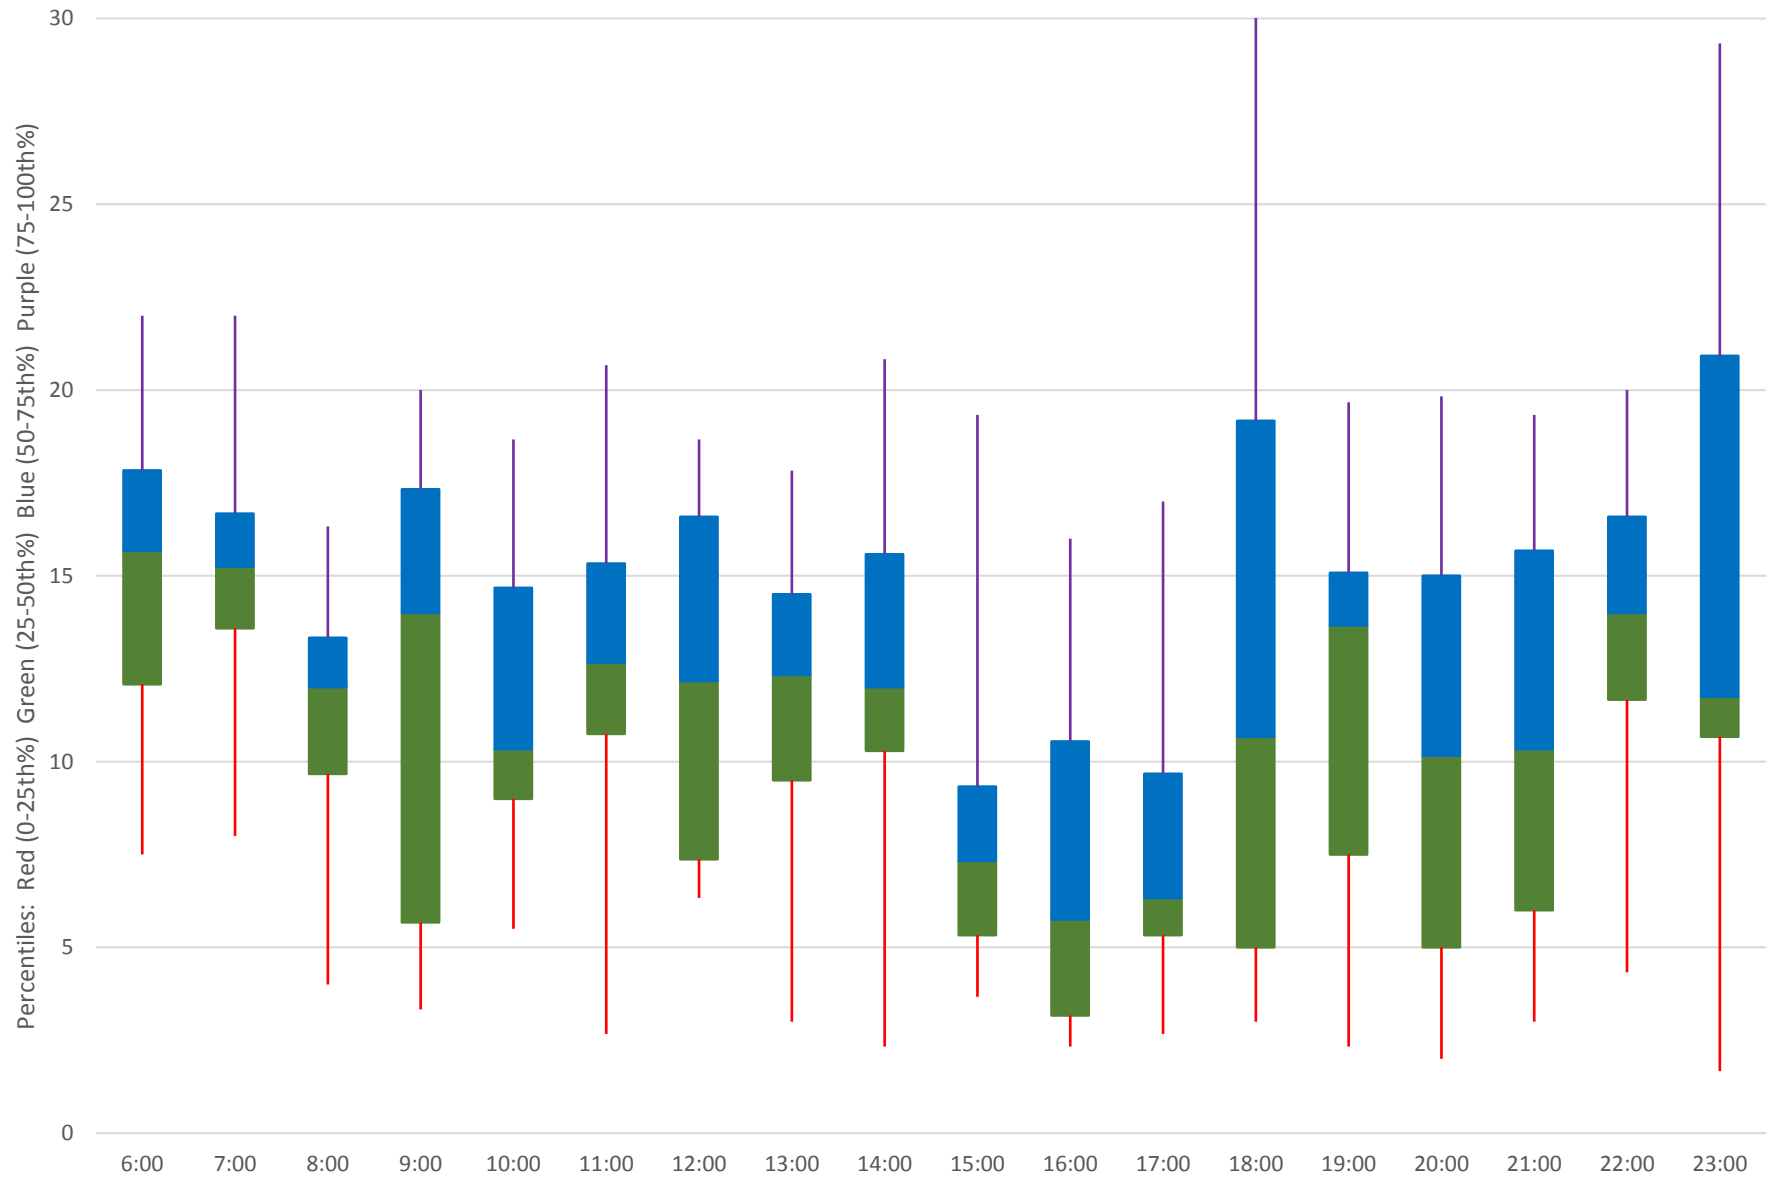

41 Keele Terminal Round Trip From N of Keele Stn To N of Keele Stn October 2019 Quartiles Week 5