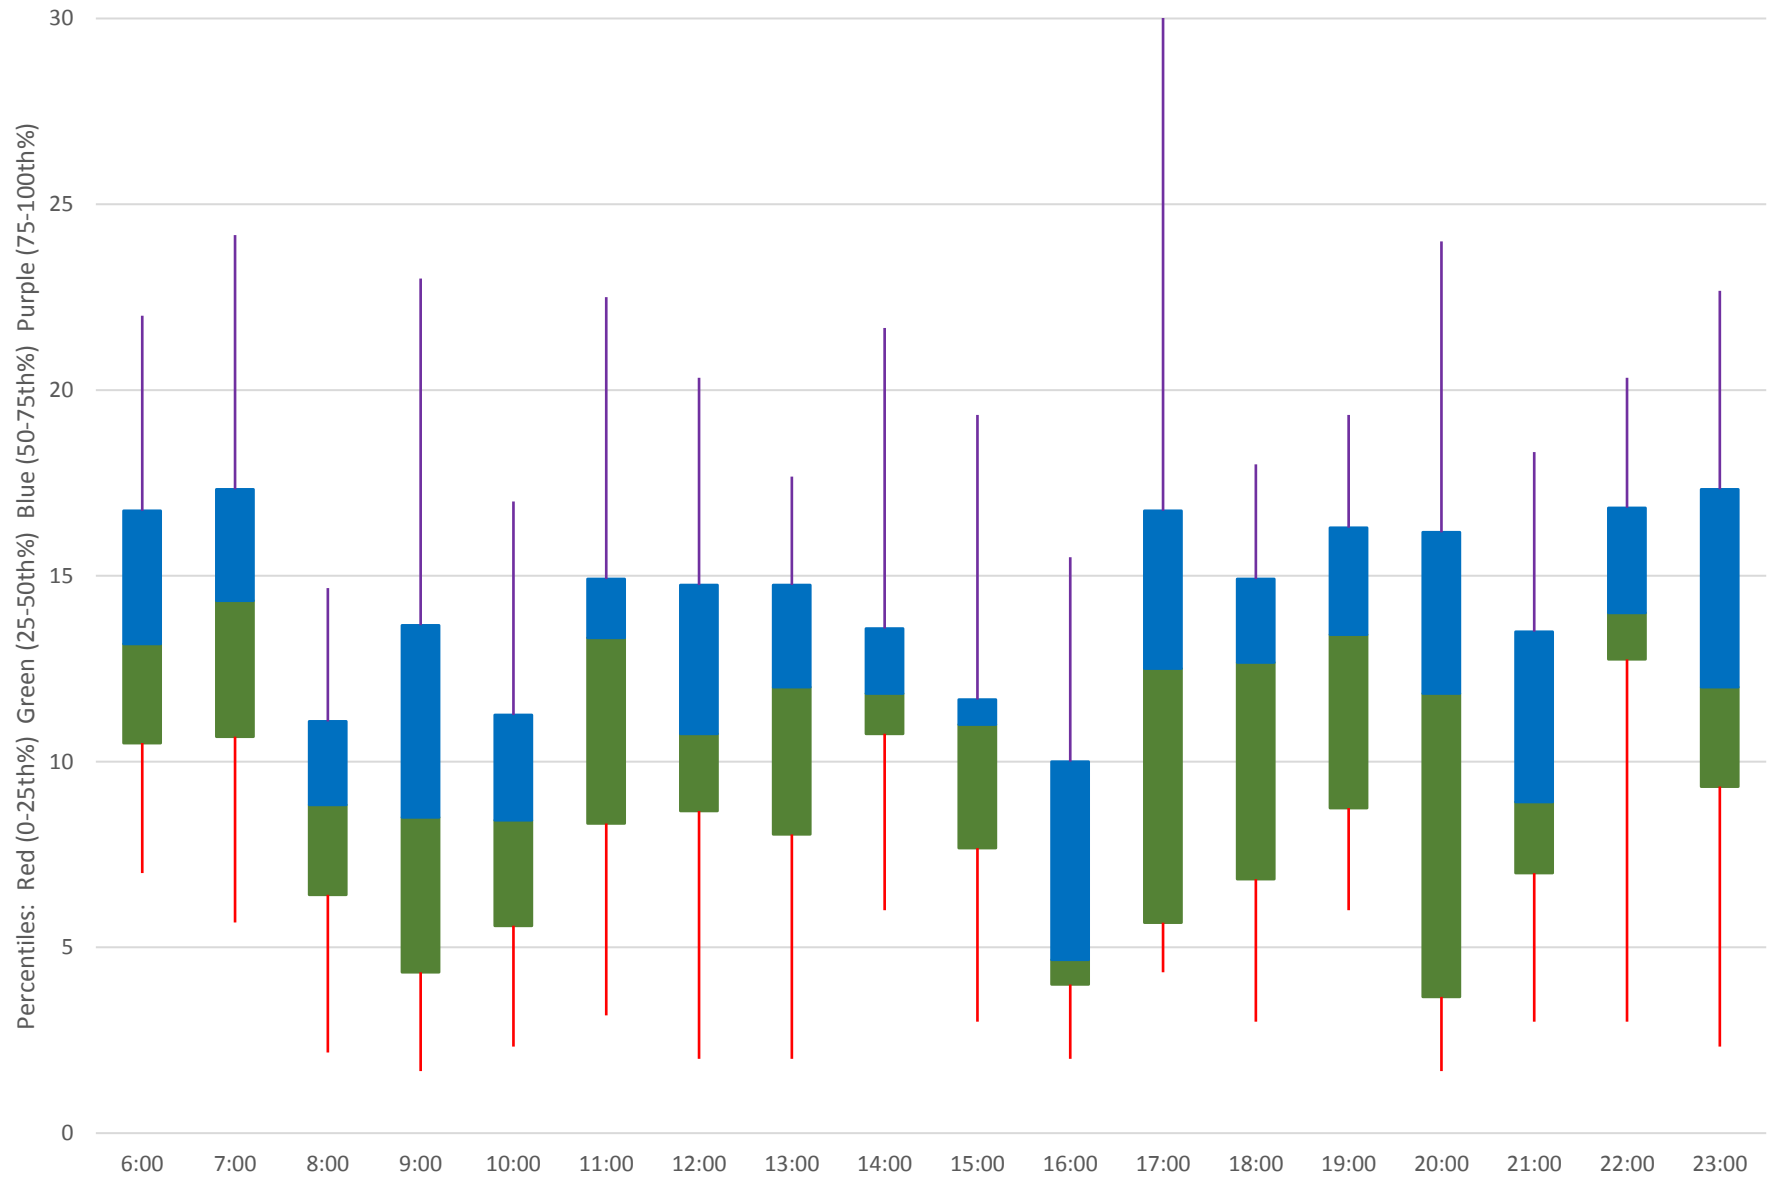

41 Keele Terminal Round Trip From N of Keele Stn To N of Keele Stn October 2019 Quartiles Week 3