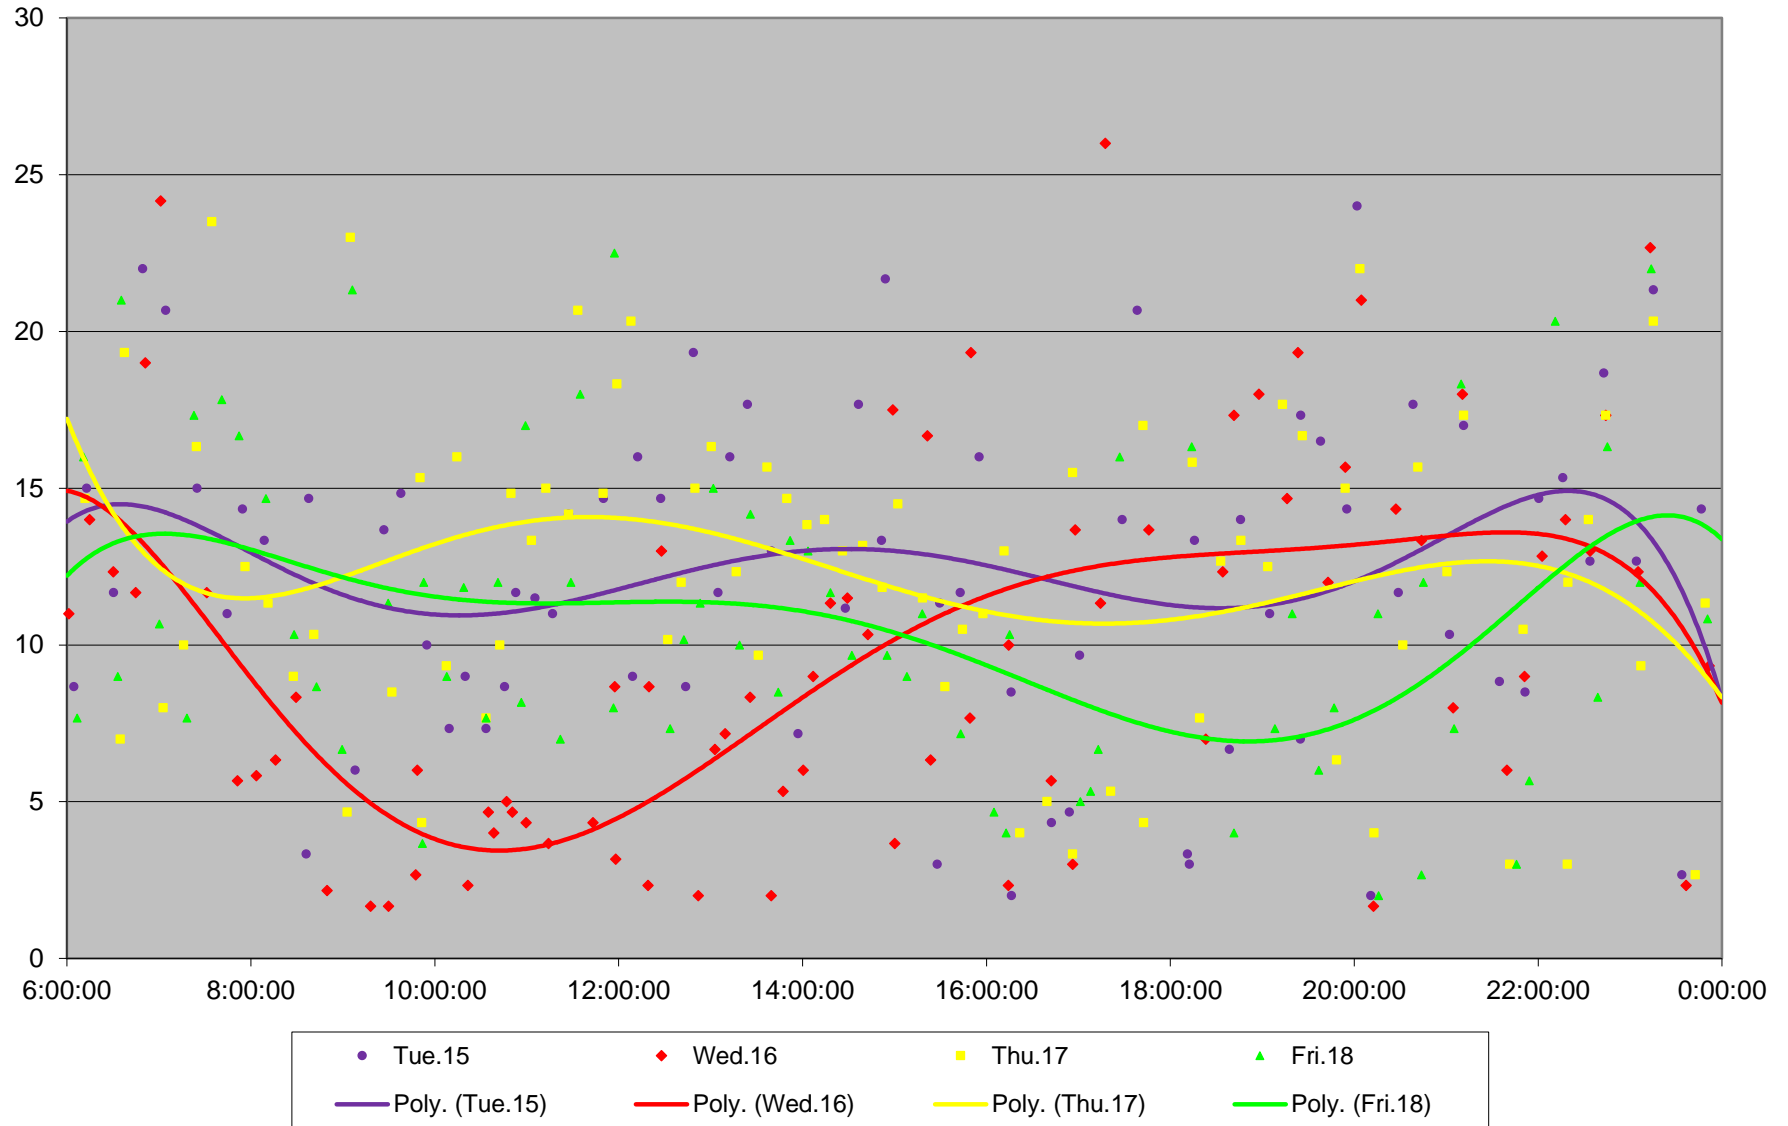

41 Keele Terminal Round Trip From N of Keele Stn To N of Keele Stn October 2019