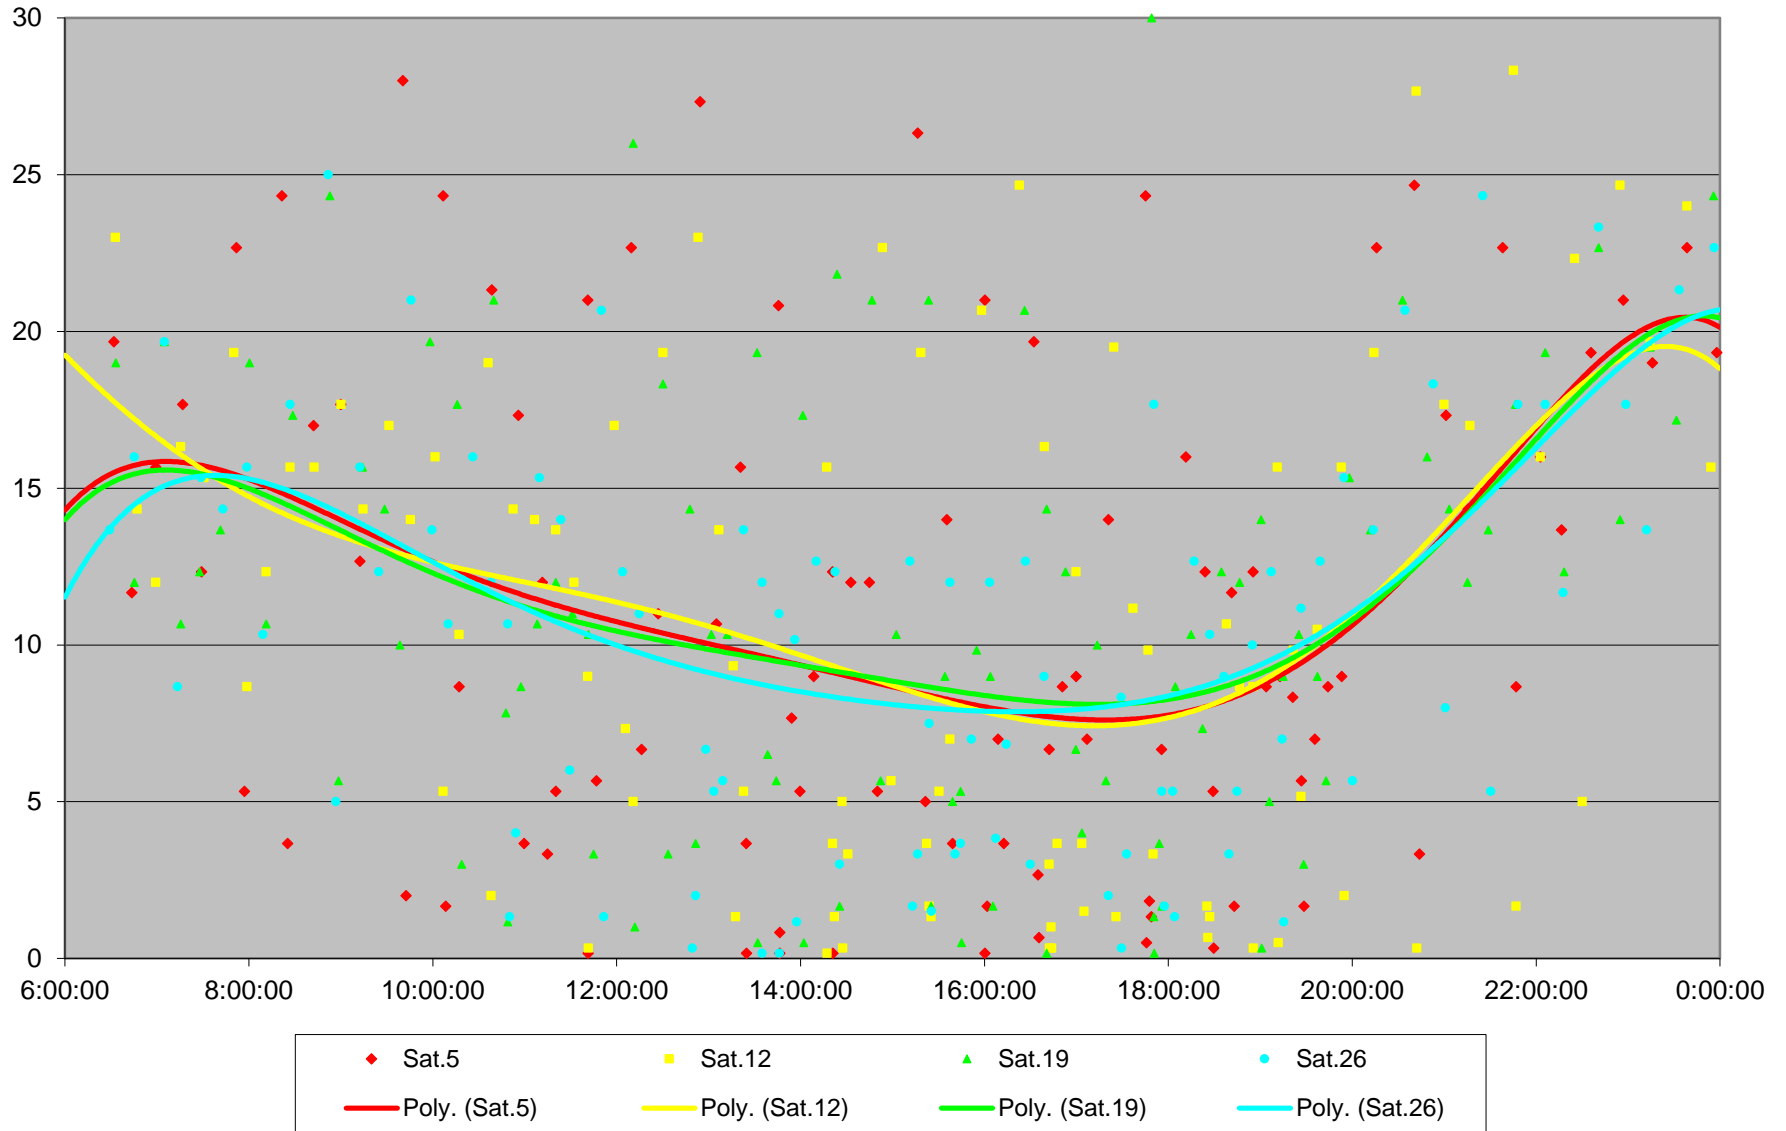

41 Keele Headways at N of Lawrence Northbound October 2019

41 Keele Headways at N of Lawrence Northbound October 2019

41 Keele Headways at N of Lawrence Northbound October 2019

41 Keele Headways at N of Lawrence Northbound October 2019

41 Keele Headways at N of Lawrence Northbound October 2019

41 Keele Headways at N of Lawrence Northbound October 2019

41 Keele Headways at N of Lawrence Northbound October 2019

41 Keele Headways at N of Lawrence Northbound October 2019 Weekday Statistics

41 Keele Headways at N of Lawrence Northbound October 2019 Weekday Statistics

— Average Week 1 Std Devn Week 1 — Average Week 2 Std Devn Week 2 — Average Week 3
..... Std Devn Week 3 — Average Week 4 Std Devn Week 4 — Average Week 5 Std Devn Week 5