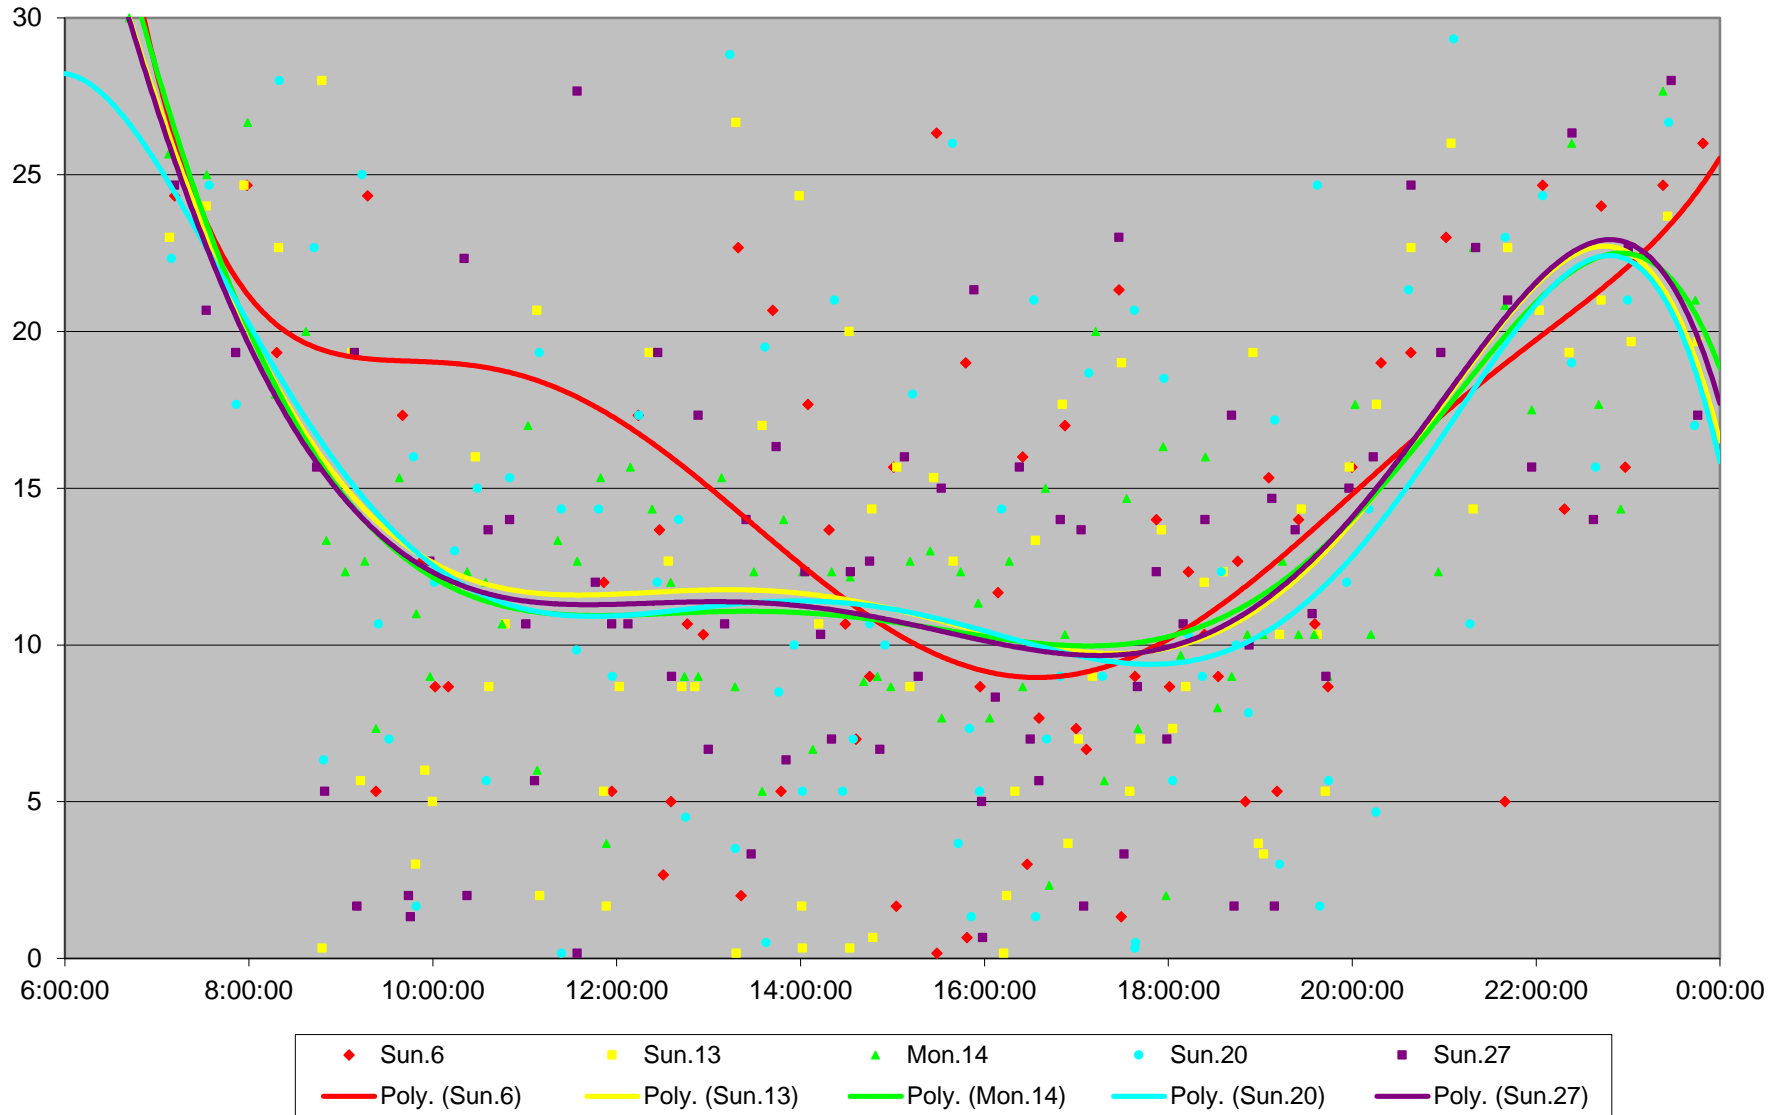

41 Keele Headways at N of Lawrence Northbound October 2019

41 Keele Headways at N of Lawrence Northbound October 2019

41 Keele Headways at N of Lawrence Northbound October 2019

41 Keele Headways at N of Lawrence Northbound October 2019

41 Keele Headways at N of Lawrence Northbound October 2019

41 Keele Headways at N of Lawrence Northbound October 2019

41 Keele Headways at N of Lawrence Northbound October 2019

41 Keele Headways at N of Lawrence Northbound October 2019 Weekday Statistics

41 Keele Headways at N of Lawrence Northbound October 2019 Weekday Statistics

— Average Week 1 Std Devn Week 1 — Average Week 2 Std Devn Week 2 — Average Week 3
..... Std Devn Week 3 — Average Week 4 Std Devn Week 4 — Average Week 5 Std Devn Week 5