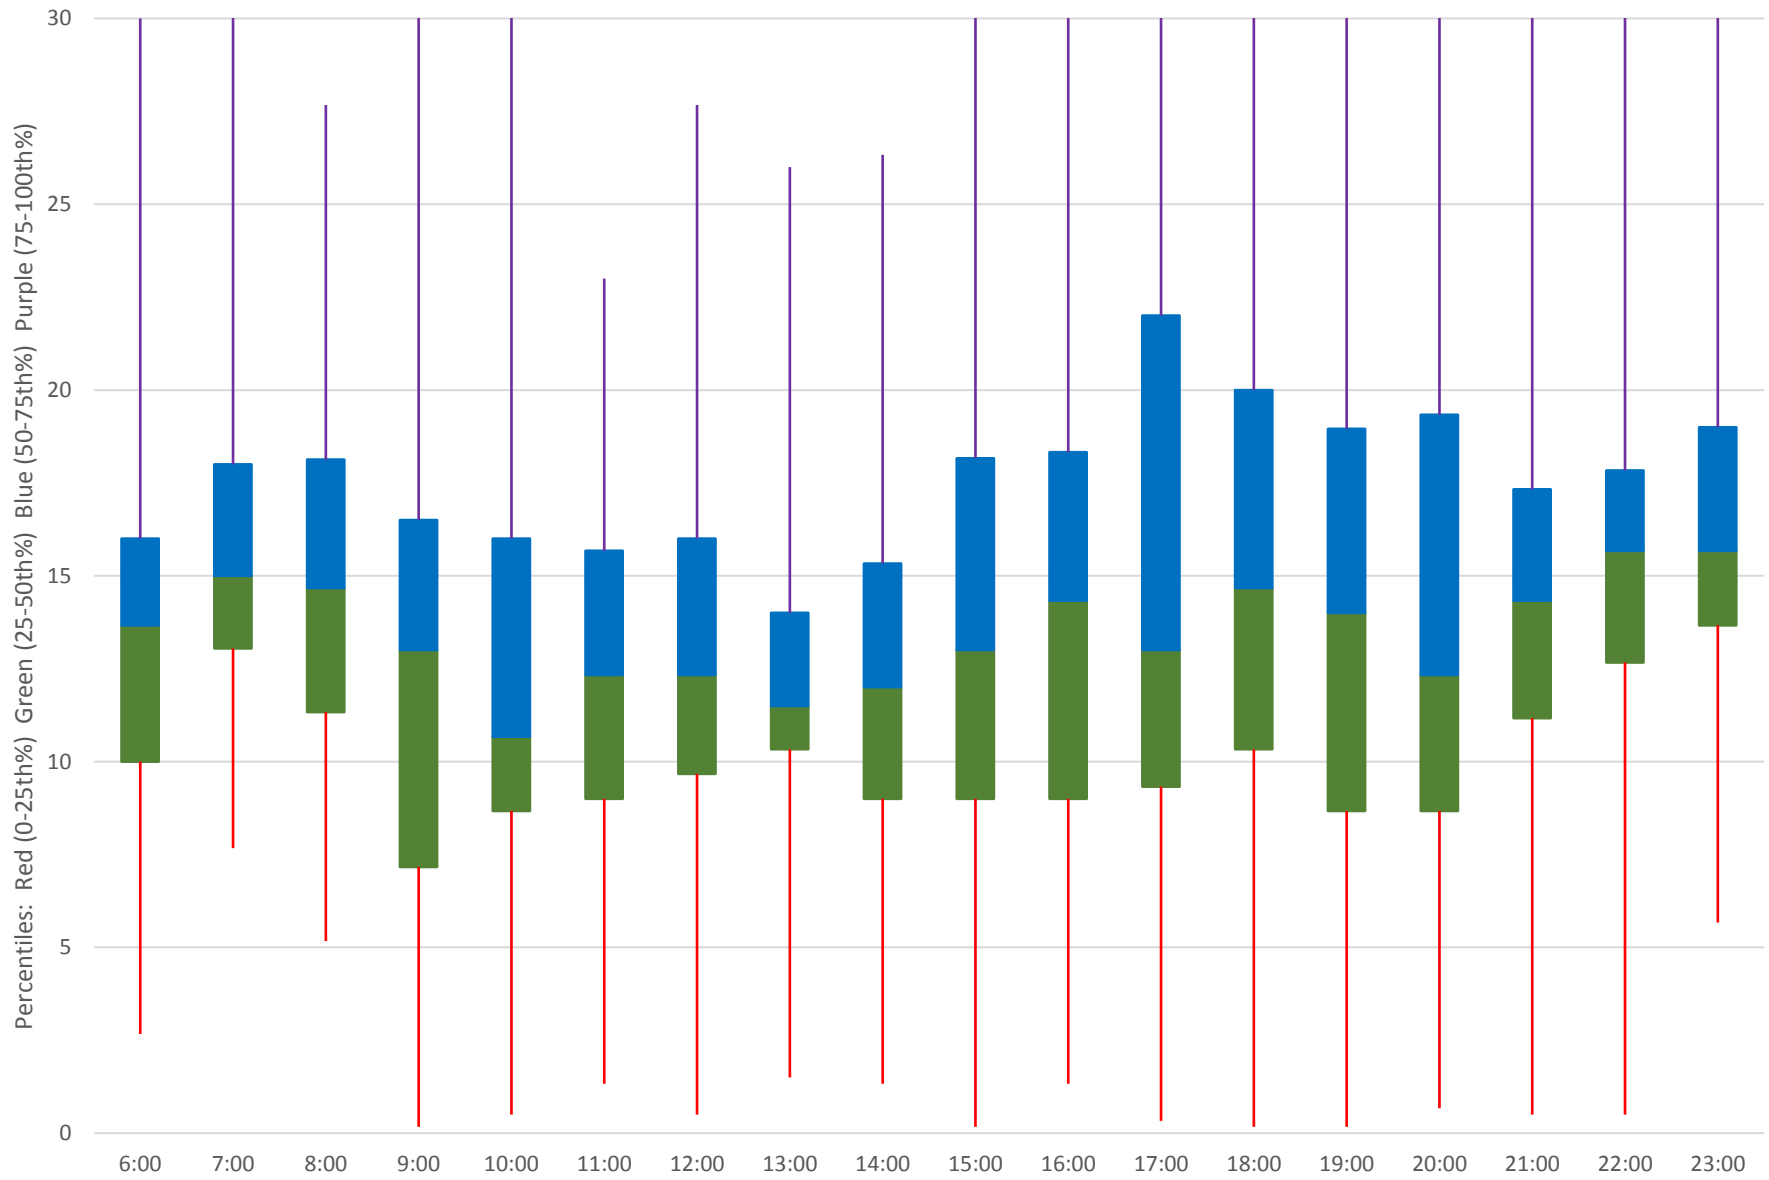

41 Keele Headways at N of Lawrence Northbound October 2019

Quartiles Weekday