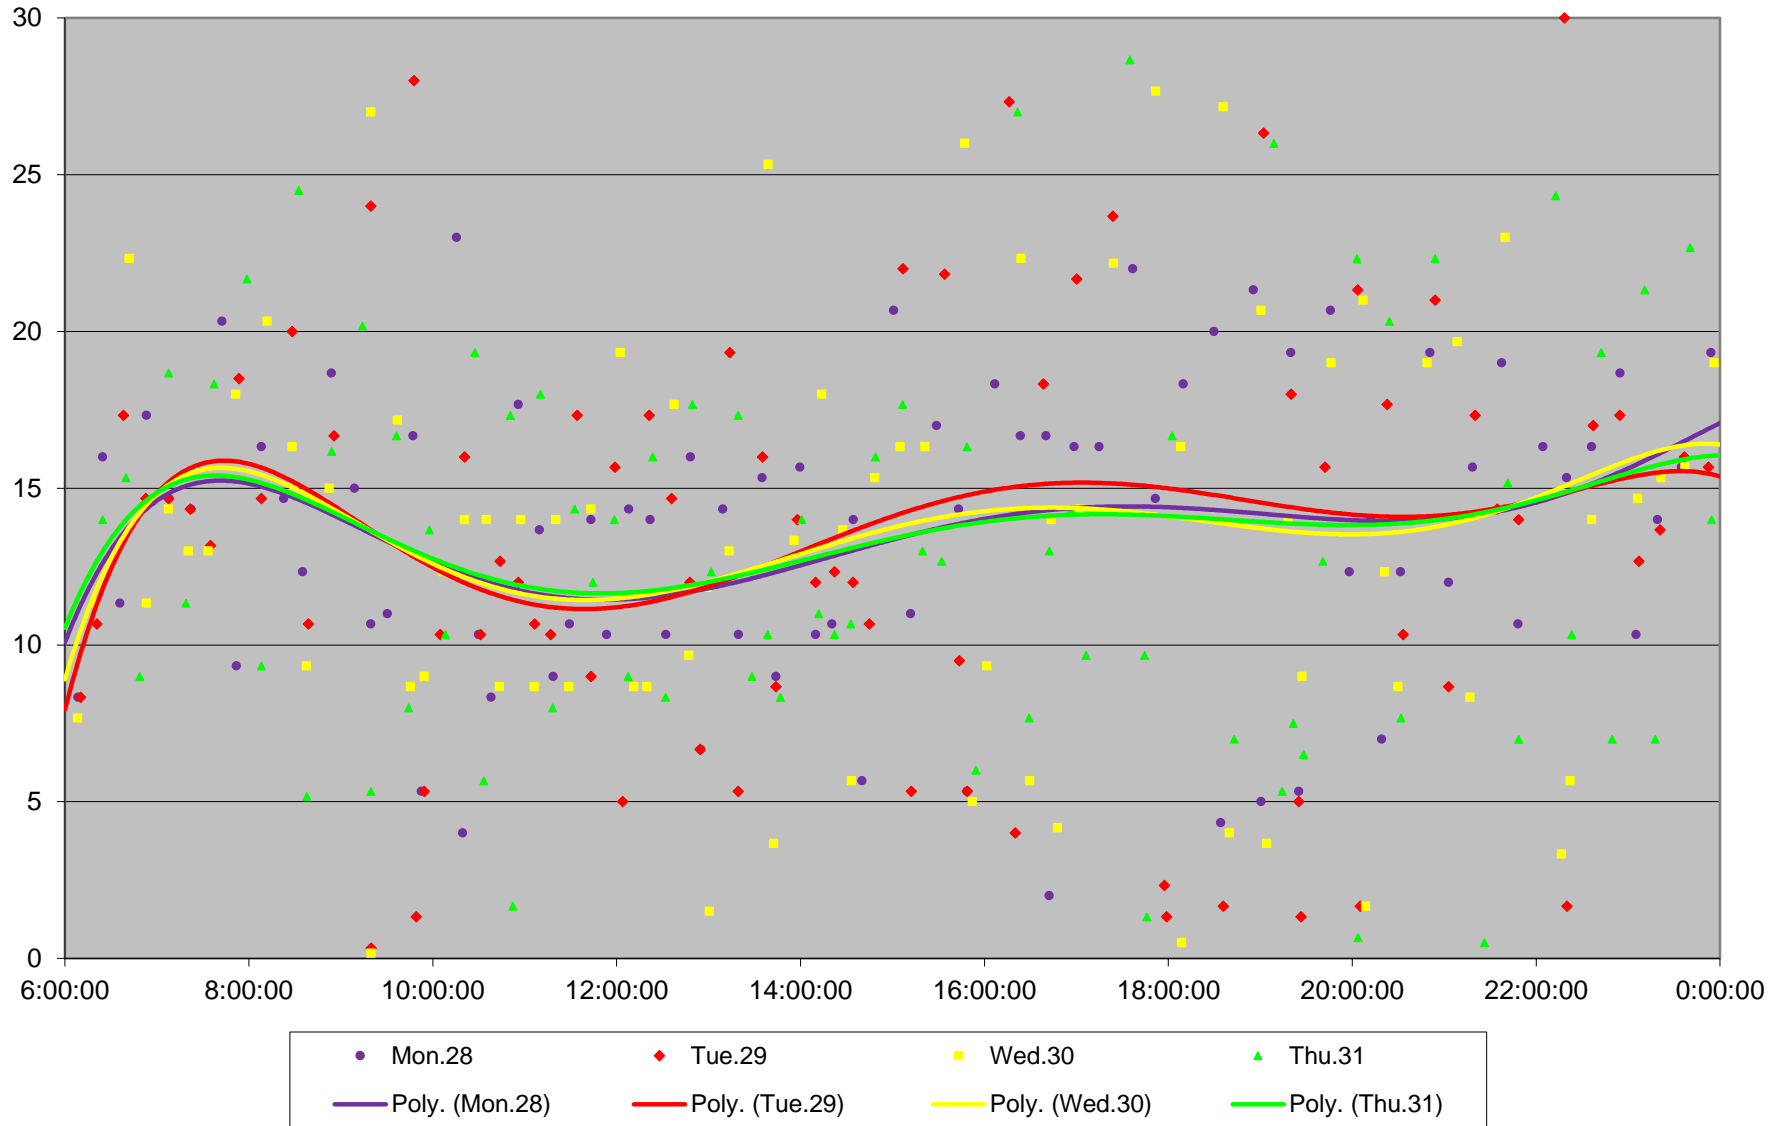

41 Keele Headways at N of Lawrence Northbound October 2019

41 Keele Headways at N of Lawrence Northbound October 2019

41 Keele Headways at N of Lawrence Northbound October 2019

41 Keele Headways at N of Lawrence Northbound October 2019

41 Keele Headways at N of Lawrence Northbound October 2019

41 Keele Headways at N of Lawrence Northbound October 2019

41 Keele Headways at N of Lawrence Northbound October 2019

41 Keele Headways at N of Lawrence Northbound October 2019 Weekday Statistics

41 Keele Headways at N of Lawrence Northbound October 2019 Weekday Statistics

— Average Week 1 Std Devn Week 1 — Average Week 2 Std Devn Week 2 — Average Week 3
..... Std Devn Week 3 — Average Week 4 Std Devn Week 4 — Average Week 5 Std Devn Week 5