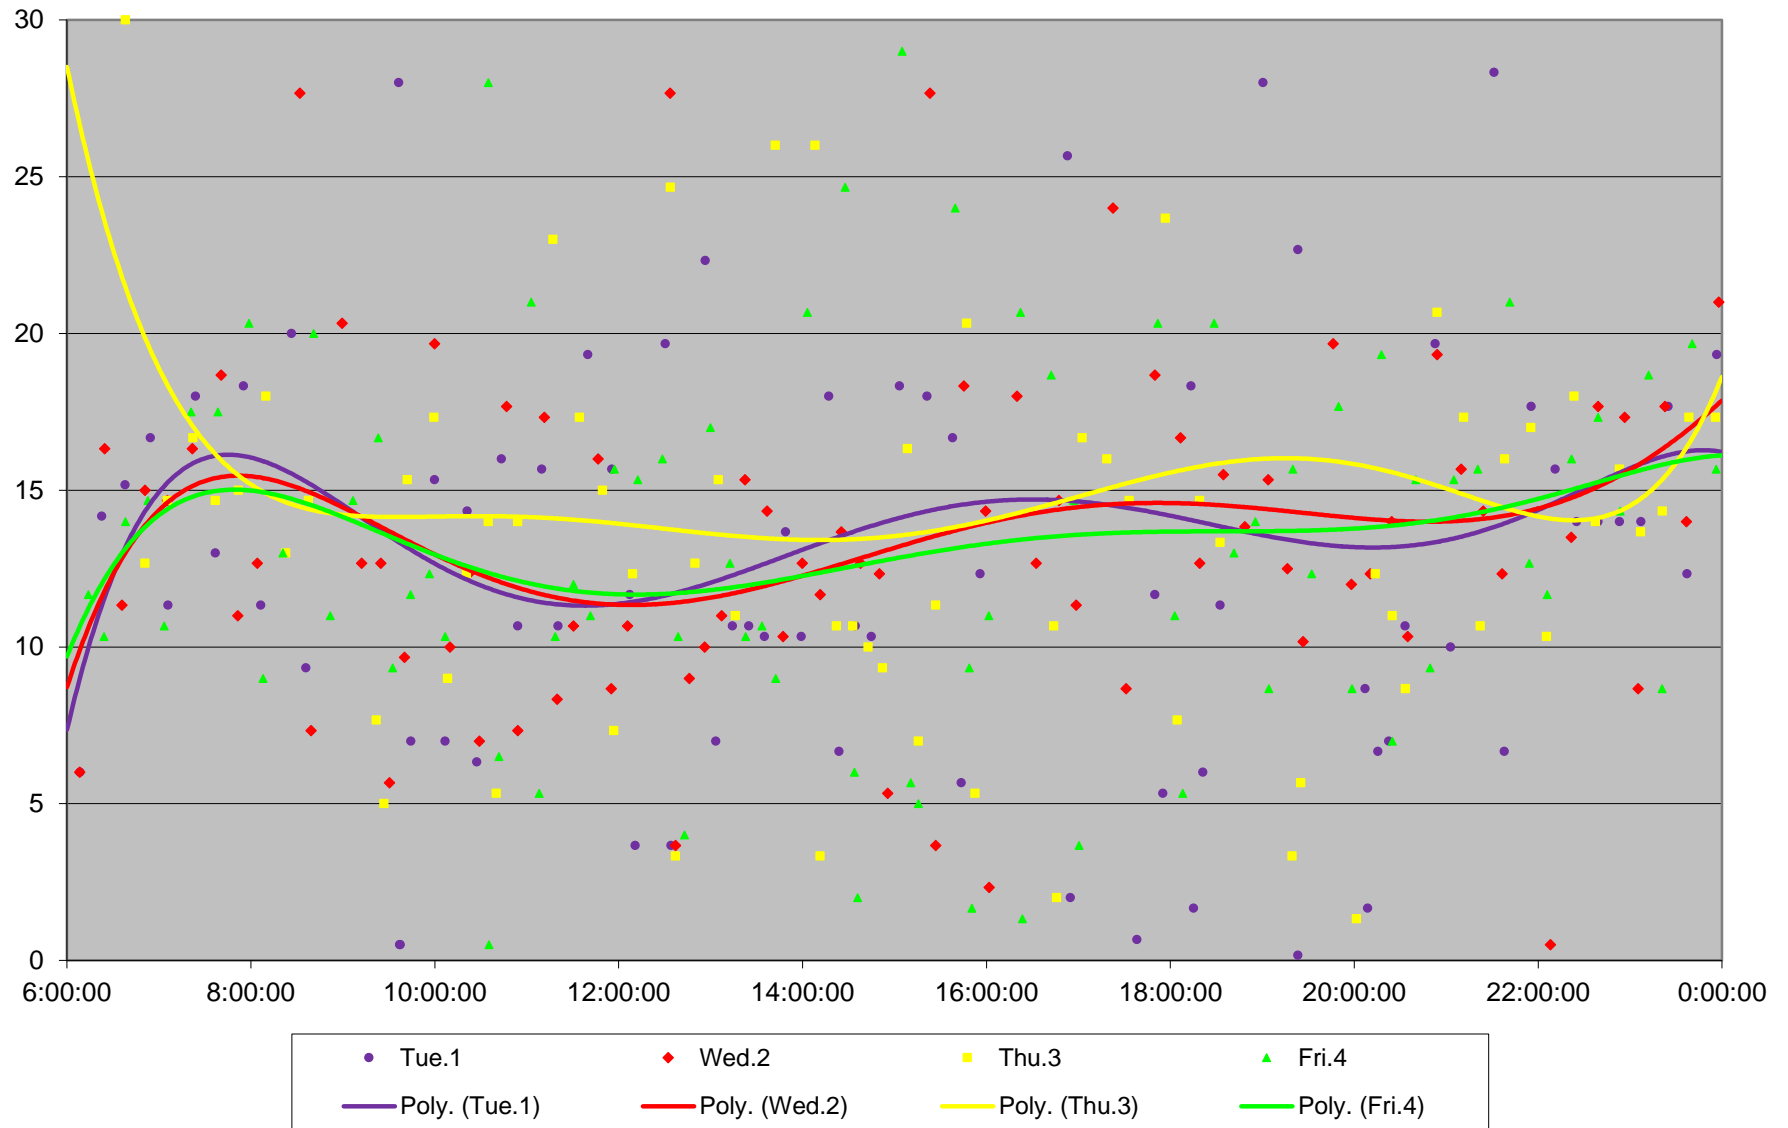

41 Keele Headways at N of Lawrence Northbound October 2019

41 Keele Headways at N of Lawrence Northbound October 2019

41 Keele Headways at N of Lawrence Northbound October 2019

41 Keele Headways at N of Lawrence Northbound October 2019

41 Keele Headways at N of Lawrence Northbound October 2019

41 Keele Headways at N of Lawrence Northbound October 2019

41 Keele Headways at N of Lawrence Northbound October 2019

41 Keele Headways at N of Lawrence Northbound October 2019 Weekday Statistics

41 Keele Headways at N of Lawrence Northbound October 2019 Weekday Statistics

— Average Week 1 Std Devn Week 1 — Average Week 2 Std Devn Week 2 — Average Week 3
..... Std Devn Week 3 — Average Week 4 Std Devn Week 4 — Average Week 5 Std Devn Week 5