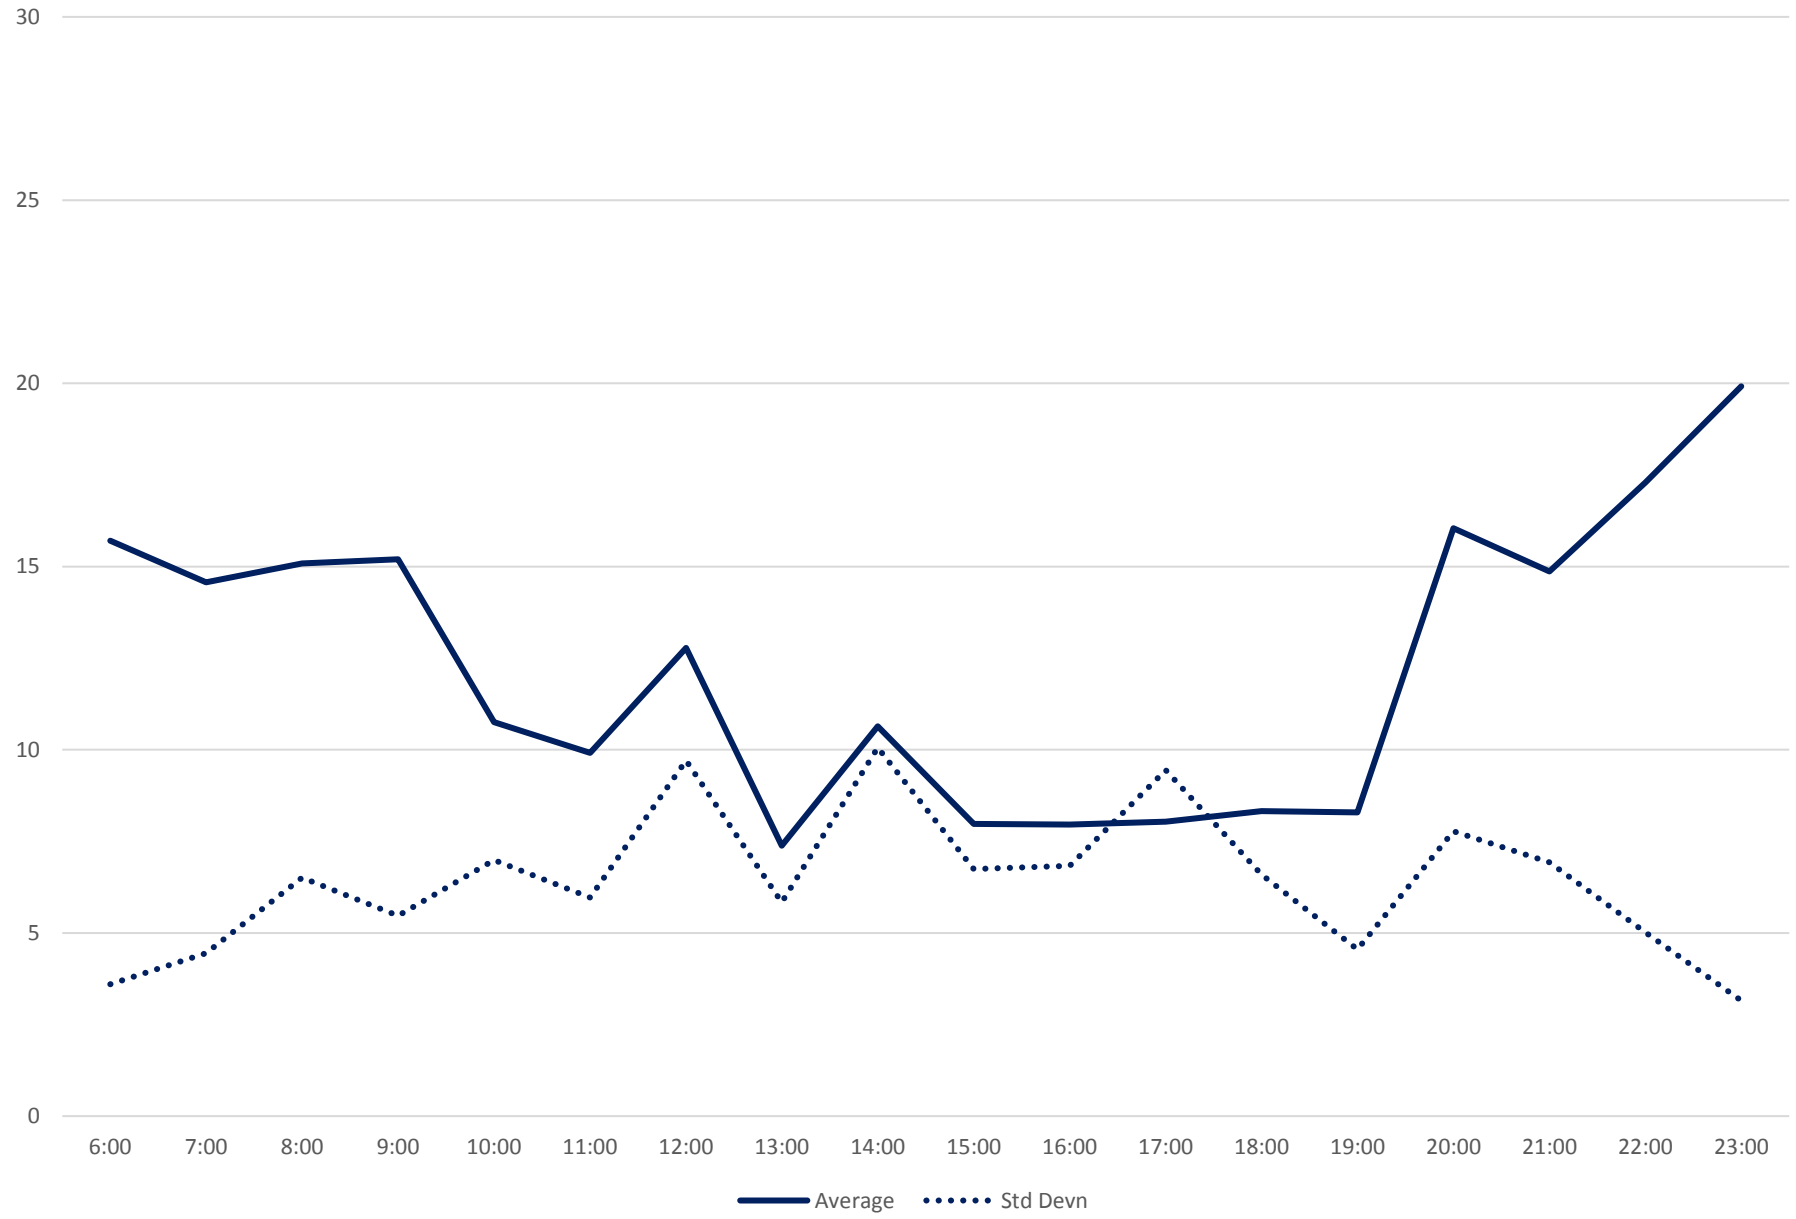

41 Keele Headways at N of Lawrence Northbound October 2019 Weekday Statistics

— Average Week 1 Std Devn Week 1 — Average Week 2 Std Devn Week 2 — Average Week 3
..... Std Devn Week 3 — Average Week 4 Std Devn Week 4 — Average Week 5 Std Devn Week 5

Quartiles Week 2

41 Keele Headways at N of Lawrence Northbound October 2019

Quartiles Week 3

41 Keele Headways at N of Lawrence Northbound October 2019

Quartiles Week 4

41 Keele Headways at N of Lawrence Northbound October 2019 Quartiles Week 5

41 Keele Headways at N of Lawrence Northbound October 2019 Saturday Statistics

41 Keele Headways at N of Lawrence Northbound October 2019

Quartiles Saturdays

41 Keele Headways at N of Lawrence Northbound October 2019 Sunday Statistics