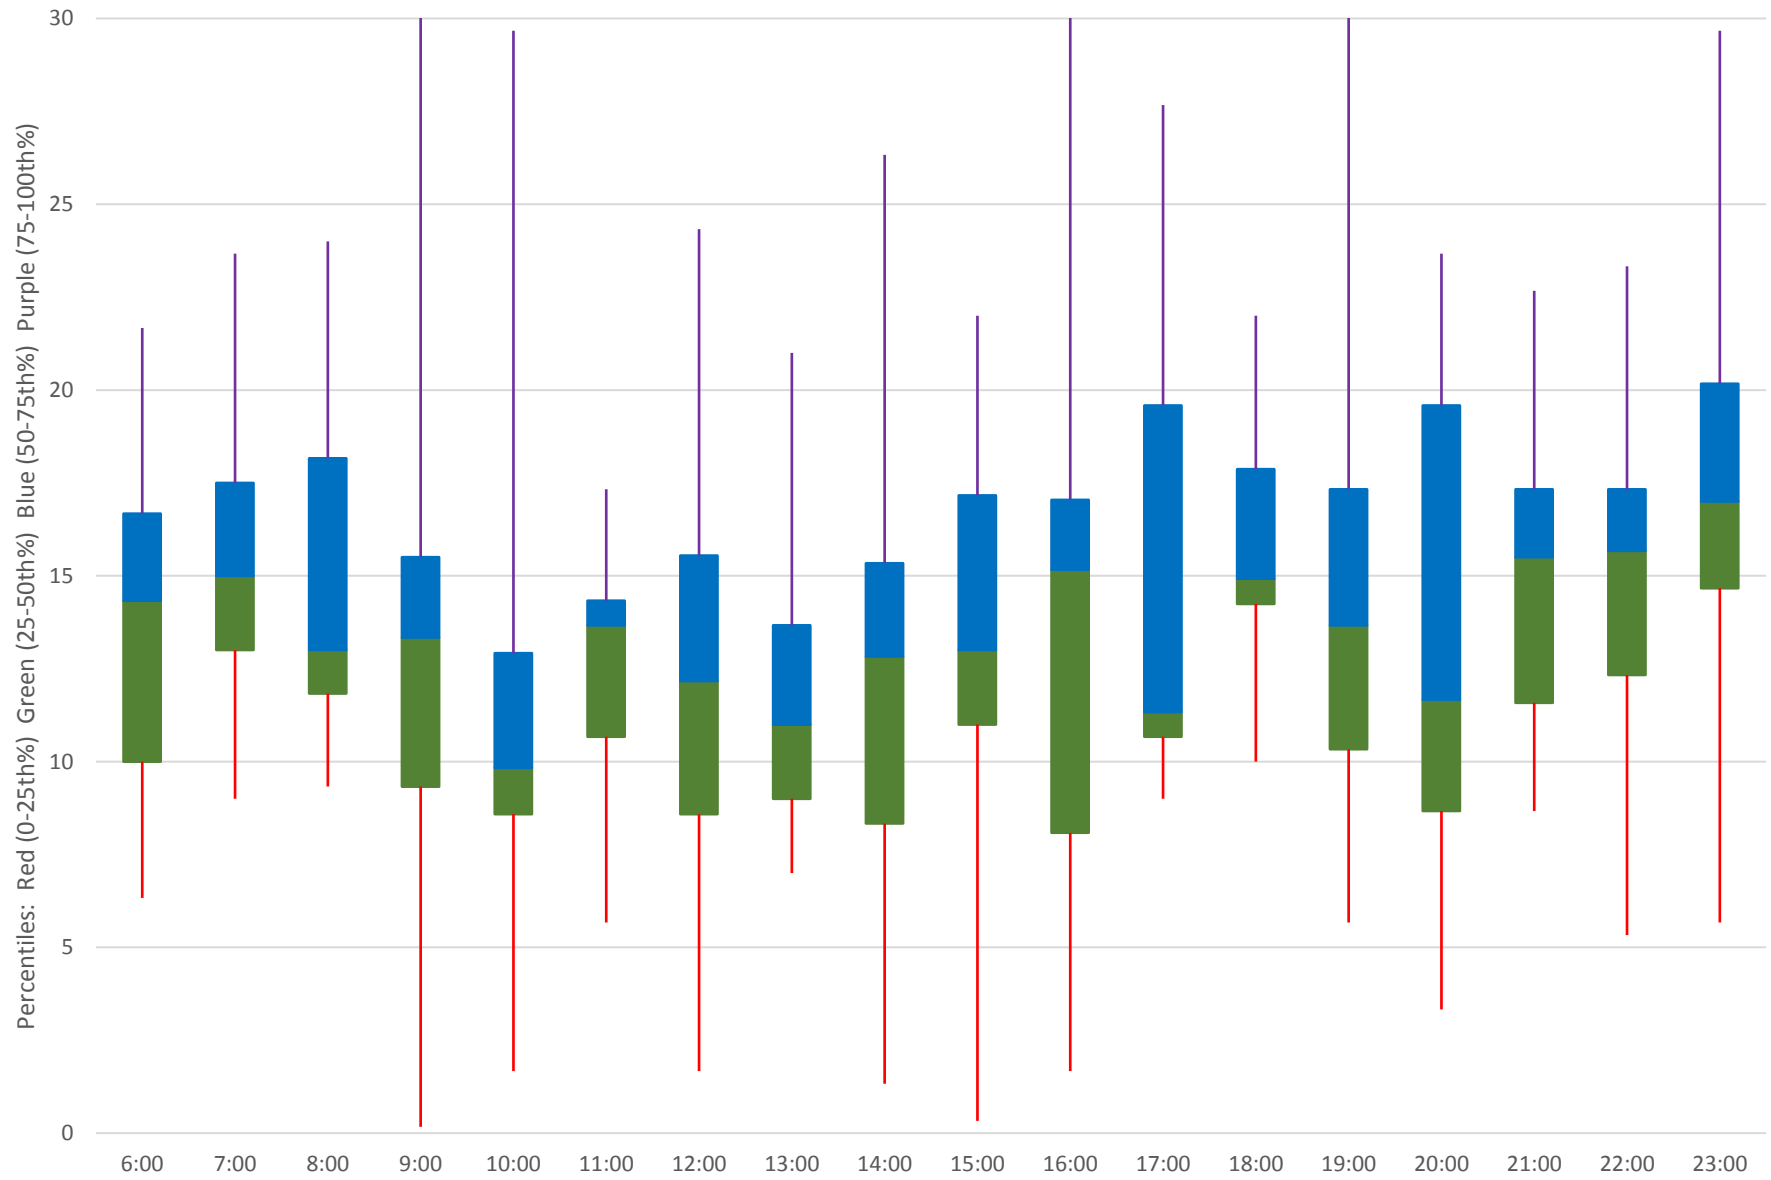

41 Keele Headways at N of Lawrence Northbound October 2019

Quartiles Week 2