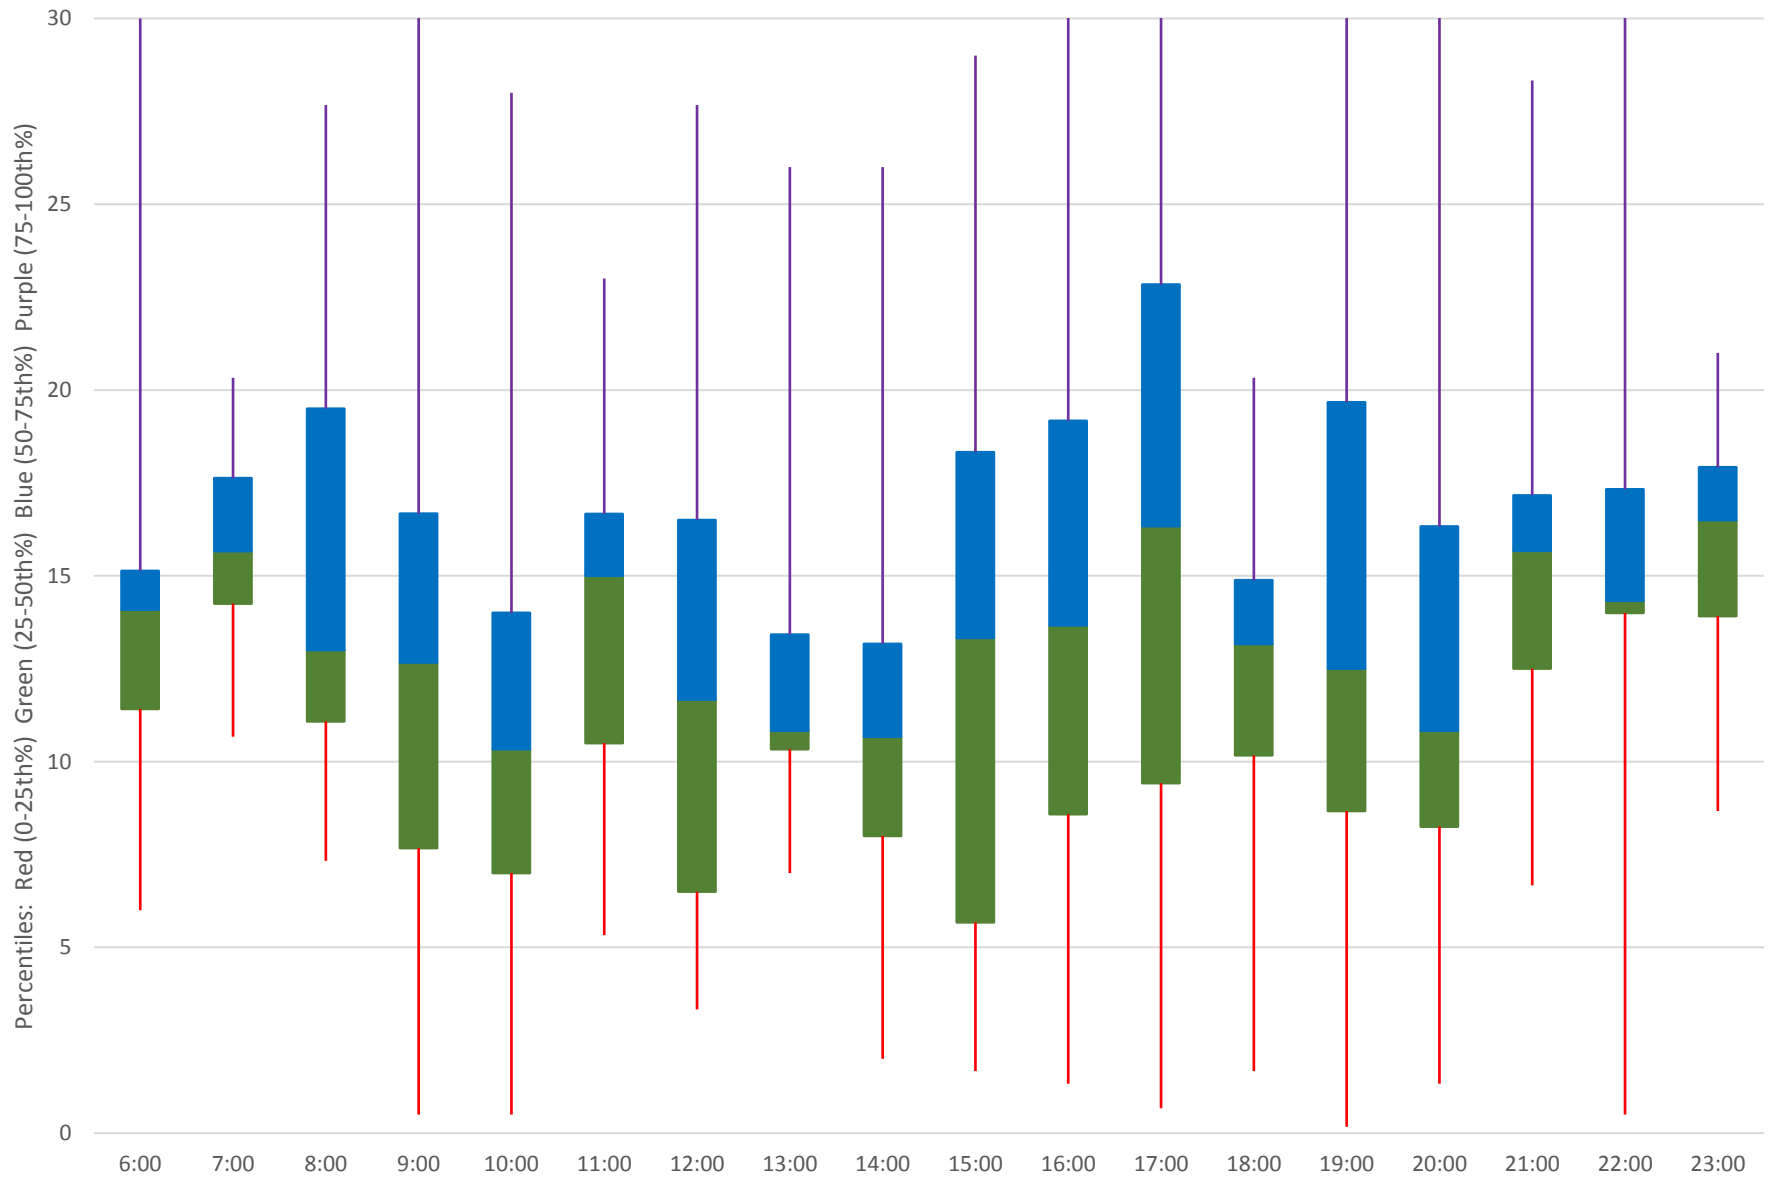

41 Keele Headways at N of Lawrence Northbound October 2019

Quartiles Week 1