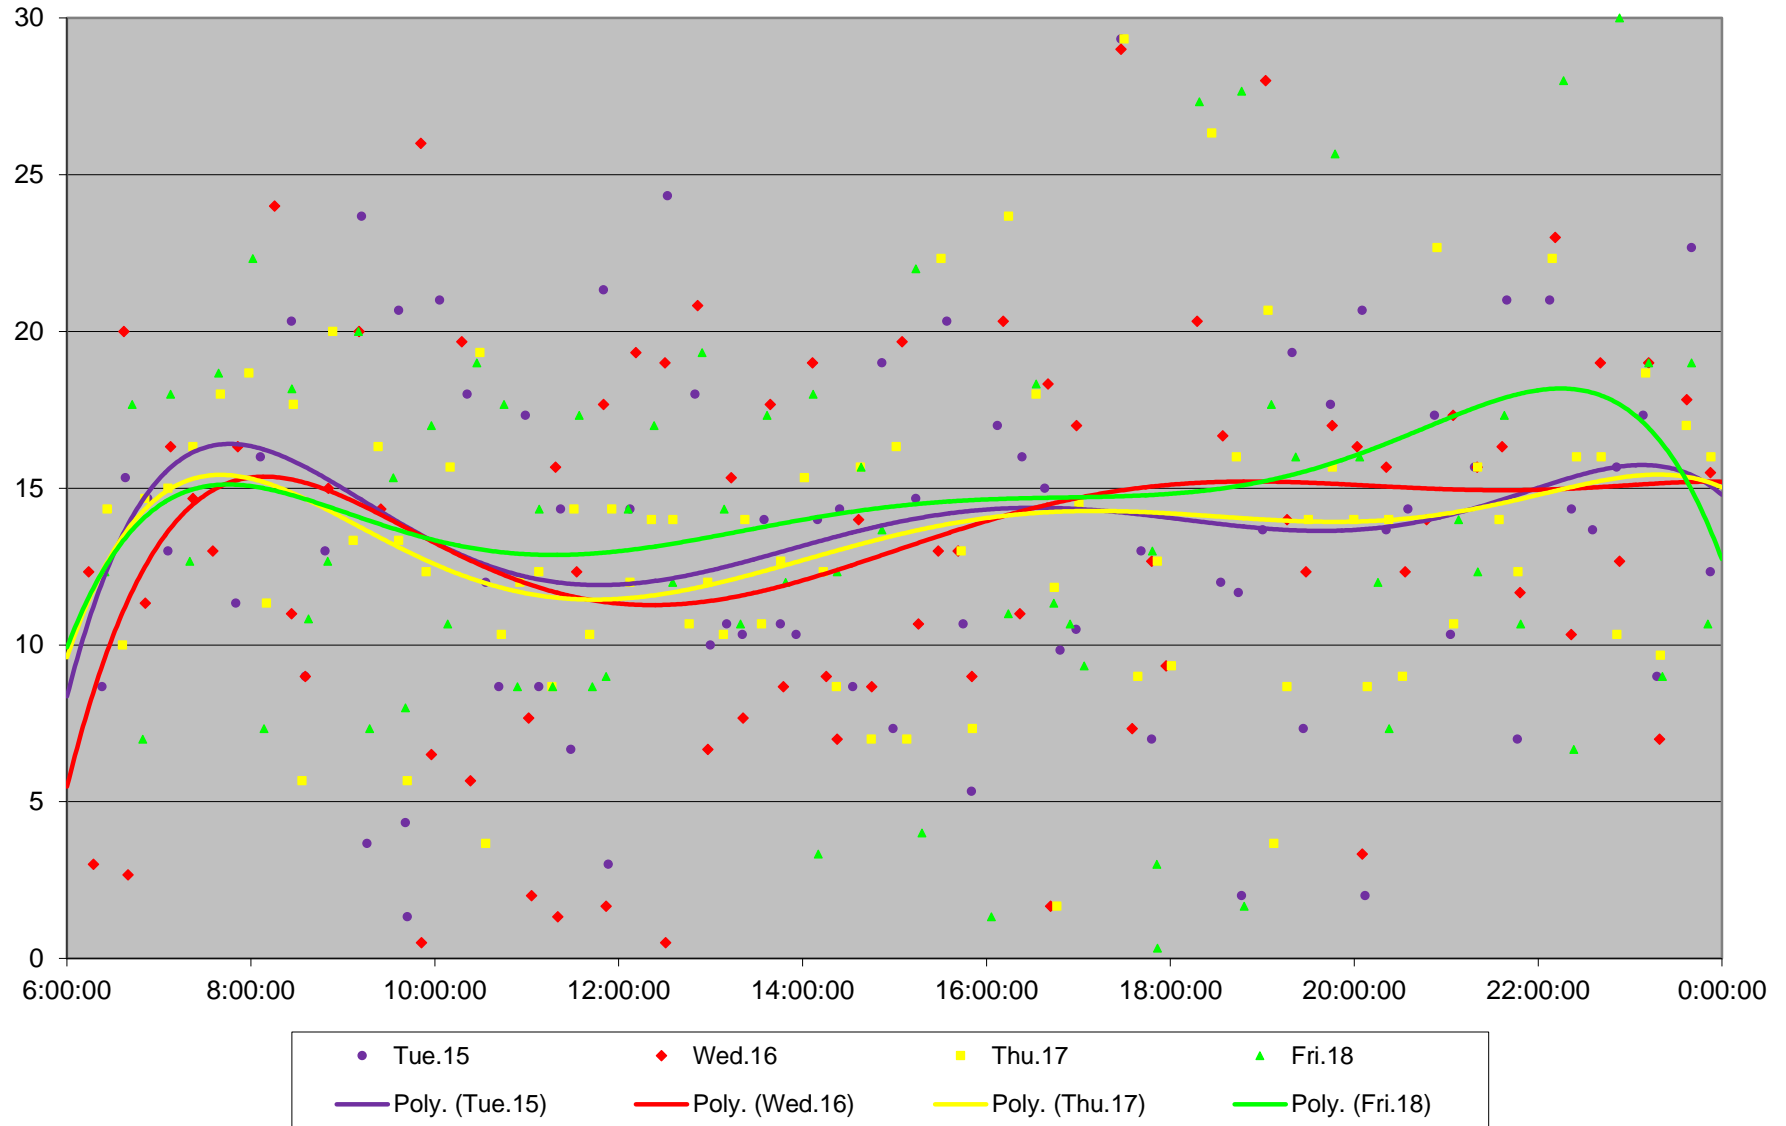

41 Keele Headways at N of Lawrence Northbound October 2019