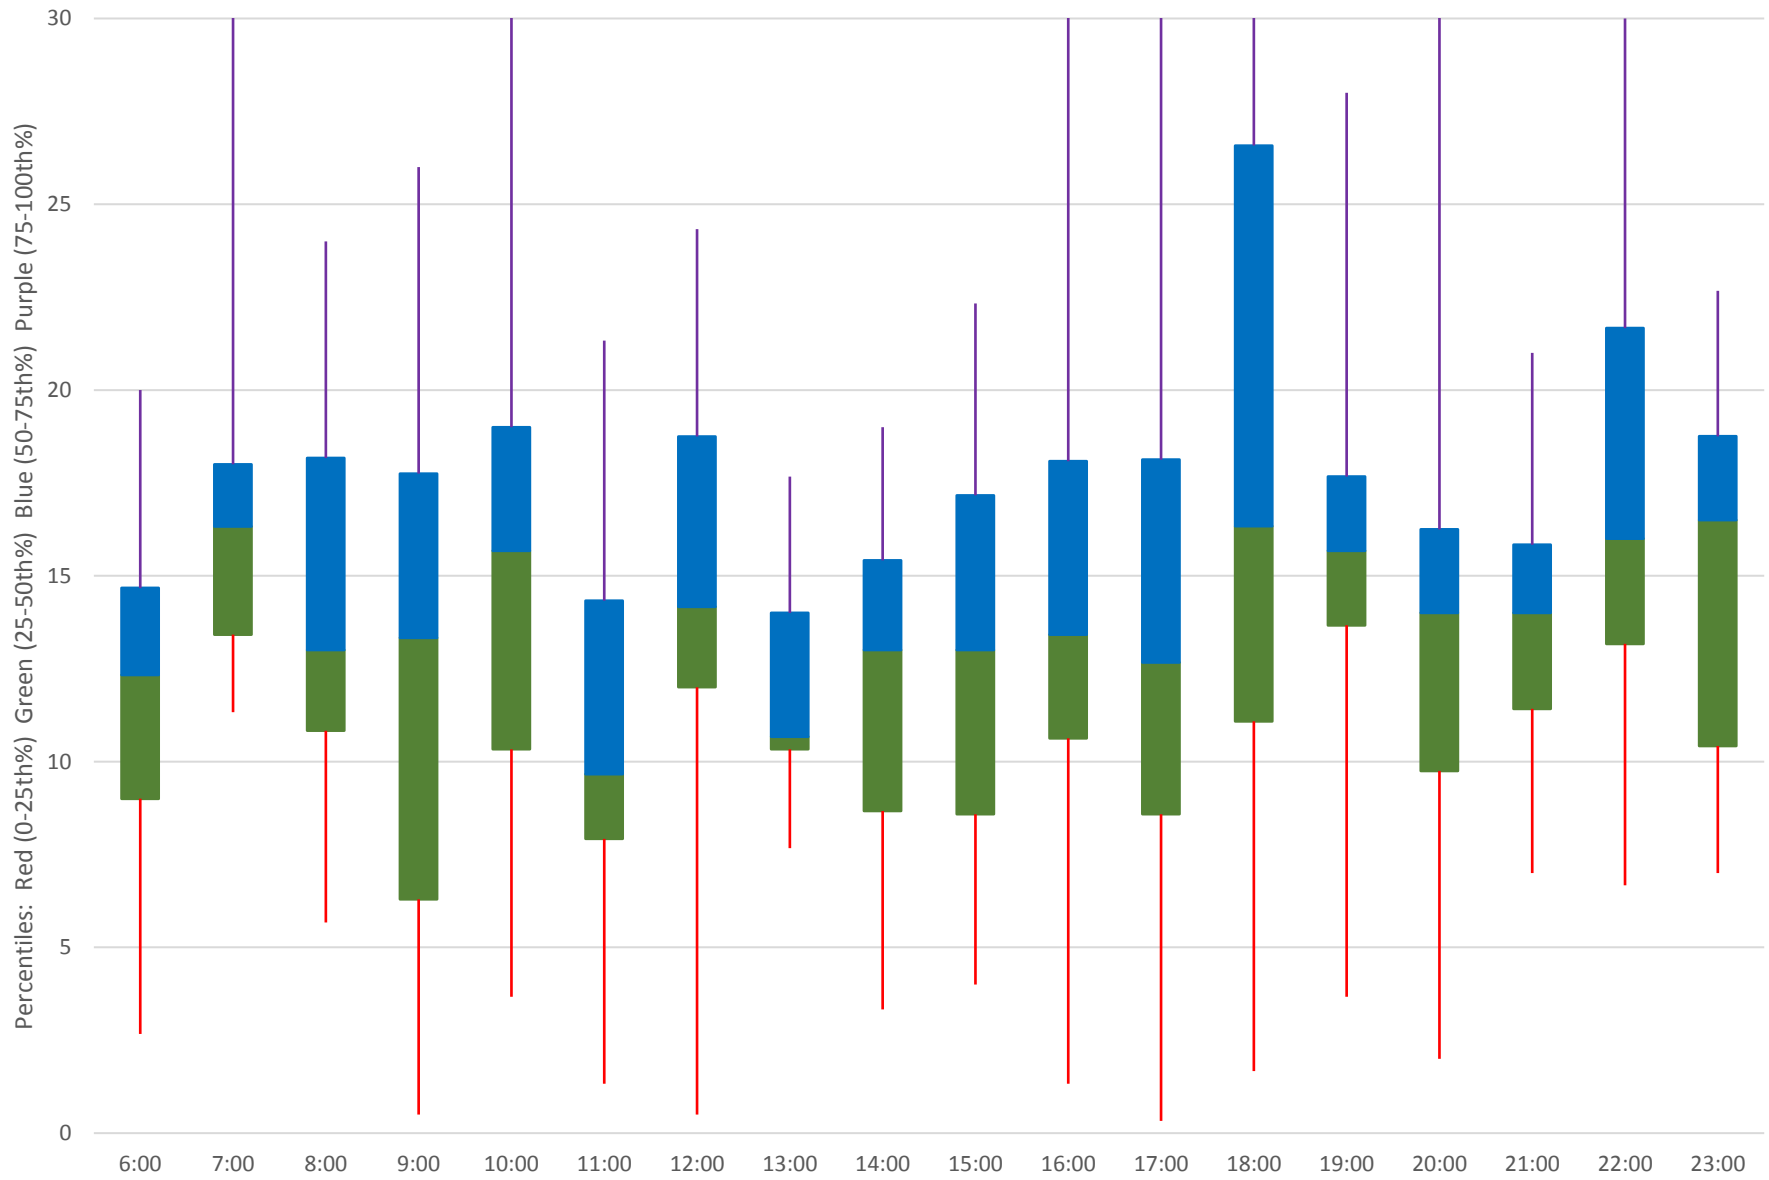

41 Keele Headways at N of Lawrence Northbound October 2019

Quartiles Week 3