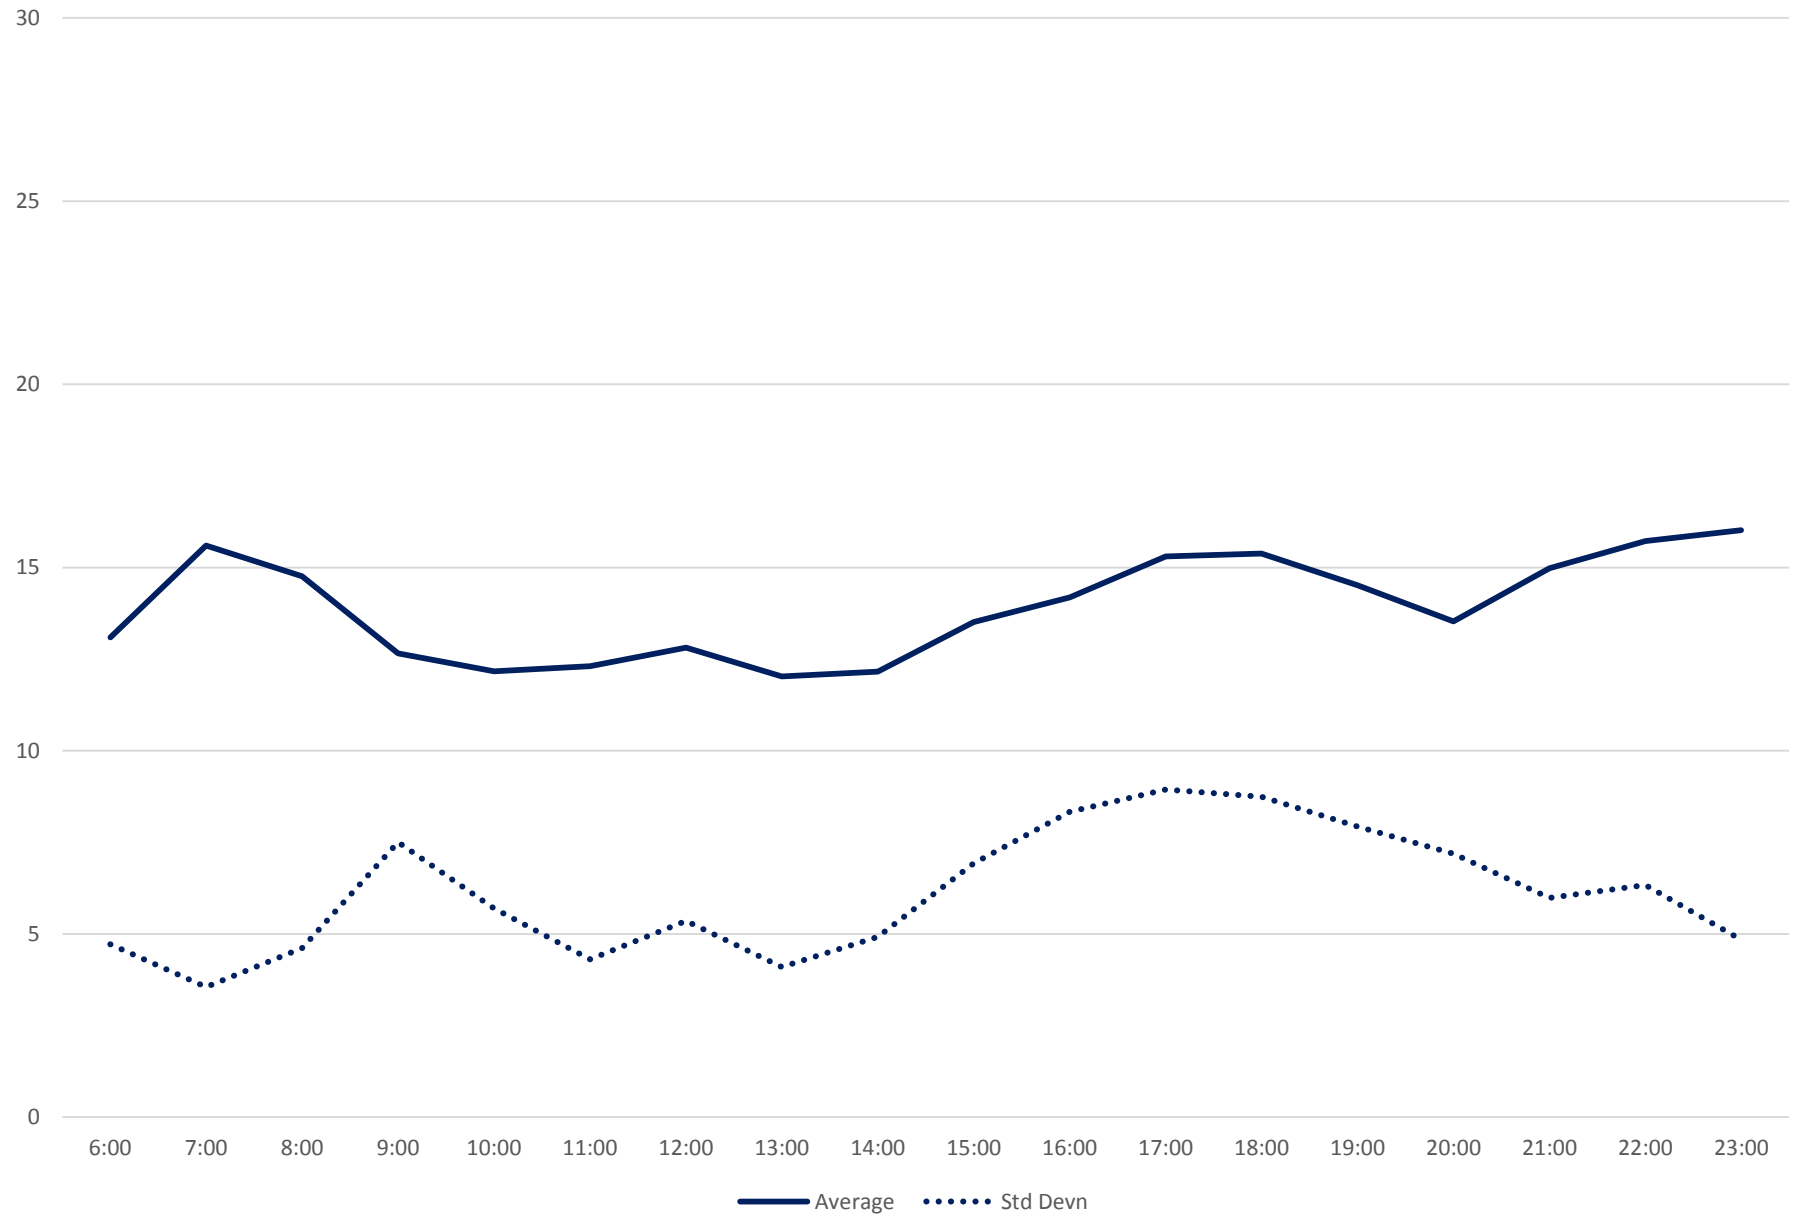

41 Keele Headways at N of Lawrence Northbound October 2019

41 Keele Headways at N of Lawrence Northbound October 2019

41 Keele Headways at N of Lawrence Northbound October 2019

41 Keele Headways at N of Lawrence Northbound October 2019 Weekday Statistics

41 Keele Headways at N of Lawrence Northbound October 2019 Weekday Statistics

— Average Week 1 Std Devn Week 1 — Average Week 2 Std Devn Week 2 — Average Week 3
..... Std Devn Week 3 — Average Week 4 Std Devn Week 4 — Average Week 5 Std Devn Week 5

41 Keele Headways at N of Lawrence Northbound October 2019 Saturday Statistics

41 Keele Headways at N of Lawrence Northbound October 2019

Quartiles Saturdays

41 Keele Headways at N of Lawrence Northbound October 2019 Sunday Statistics