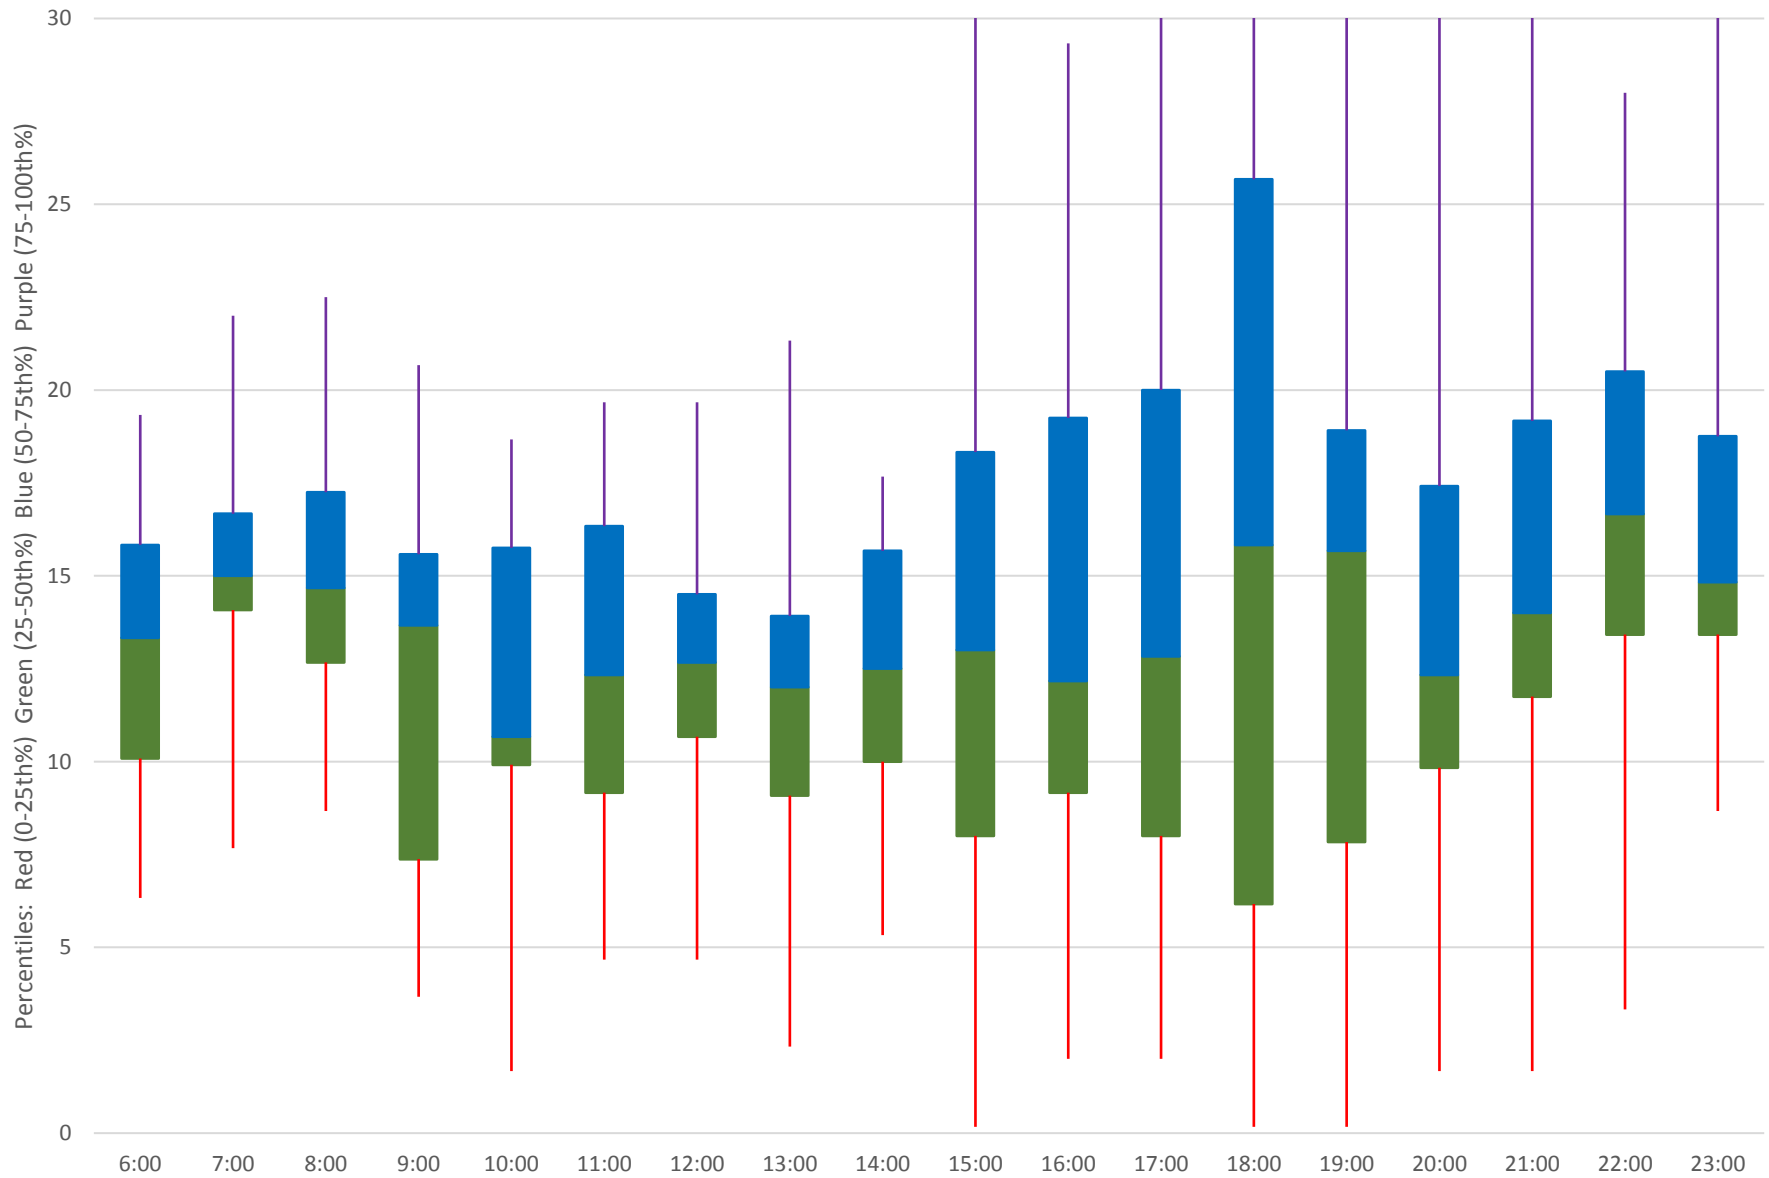

Quartiles Week 2

41 Keele Headways at N of Lawrence Northbound October 2019

Quartiles Week 3

41 Keele Headways at N of Lawrence Northbound October 2019

Quartiles Week 4

41 Keele Headways at N of Lawrence Northbound October 2019 Quartiles Week 5