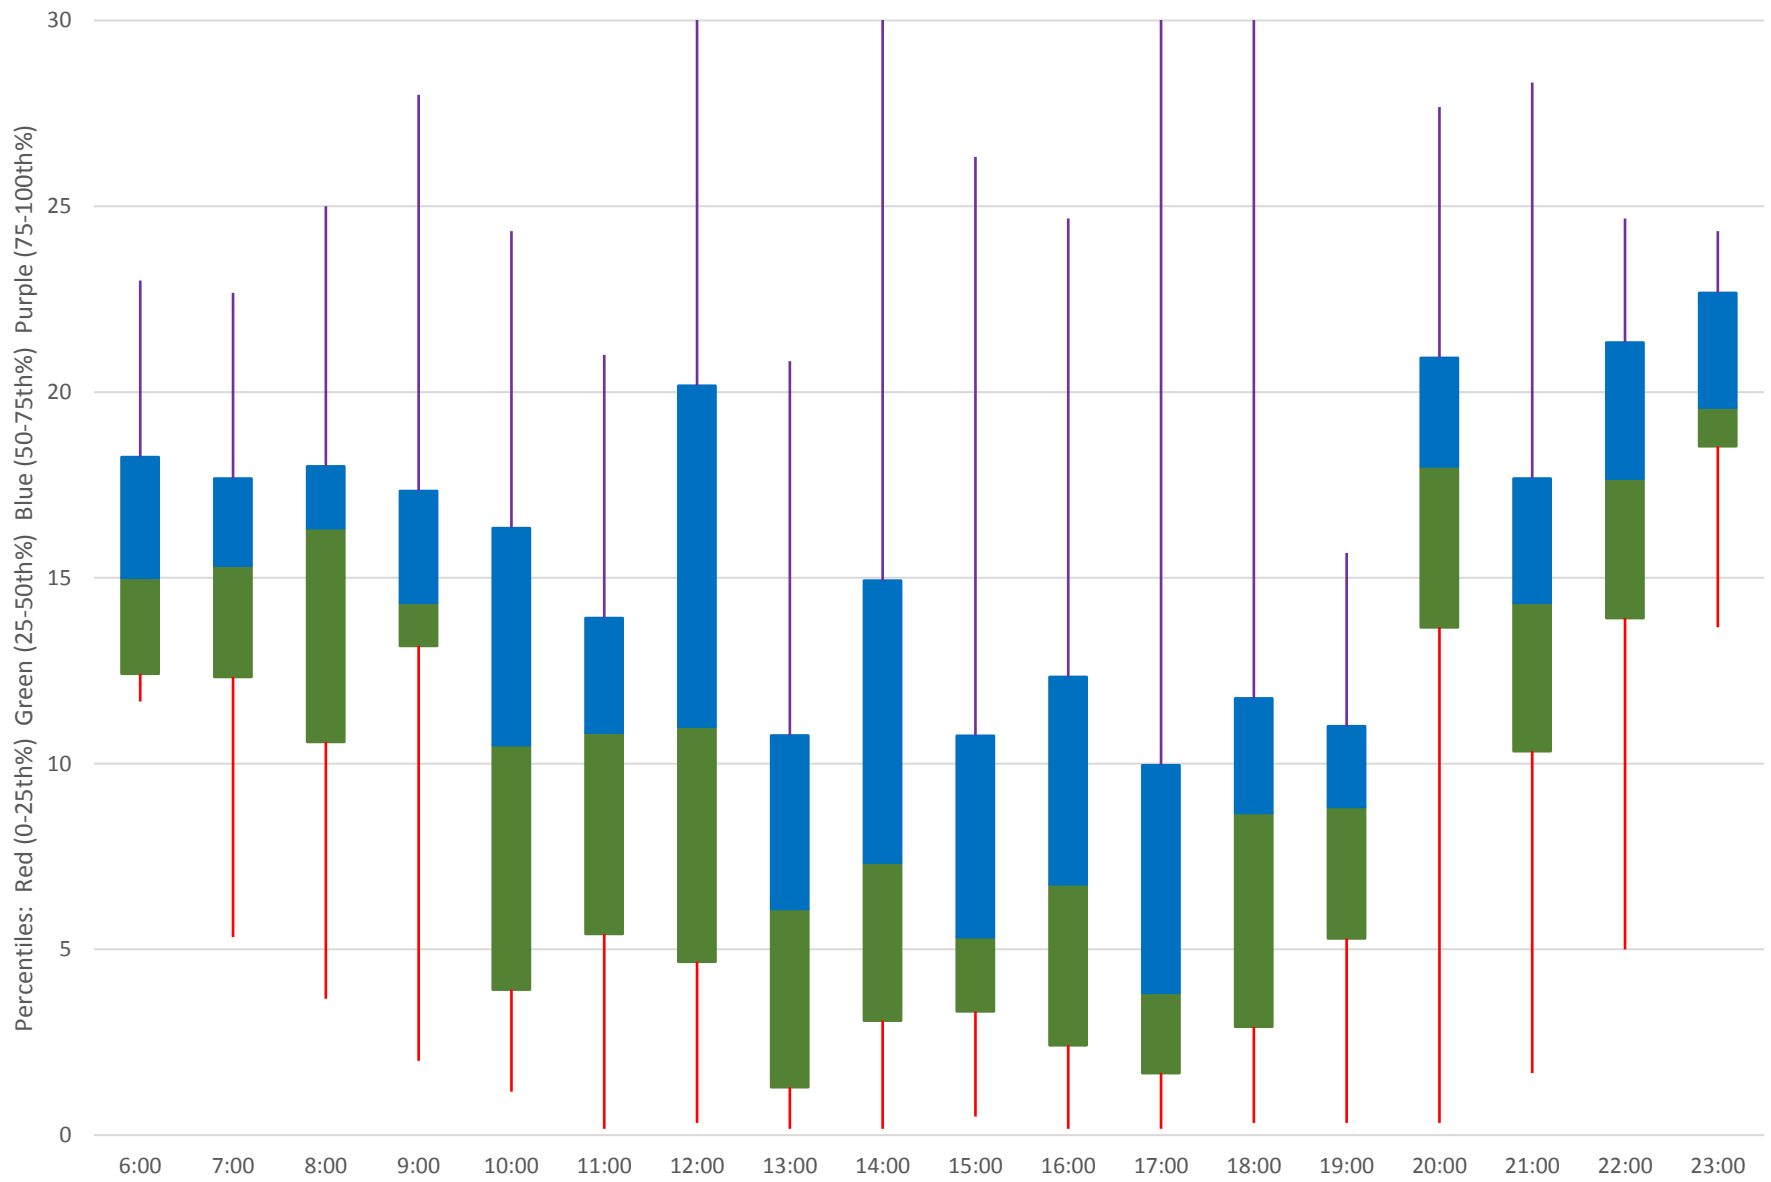

41 Keele Headways at N of Lawrence Northbound October 2019 Sunday Statistics

41 Keele Headways at N of Lawrence Northbound October 2019

Quartiles Saturdays