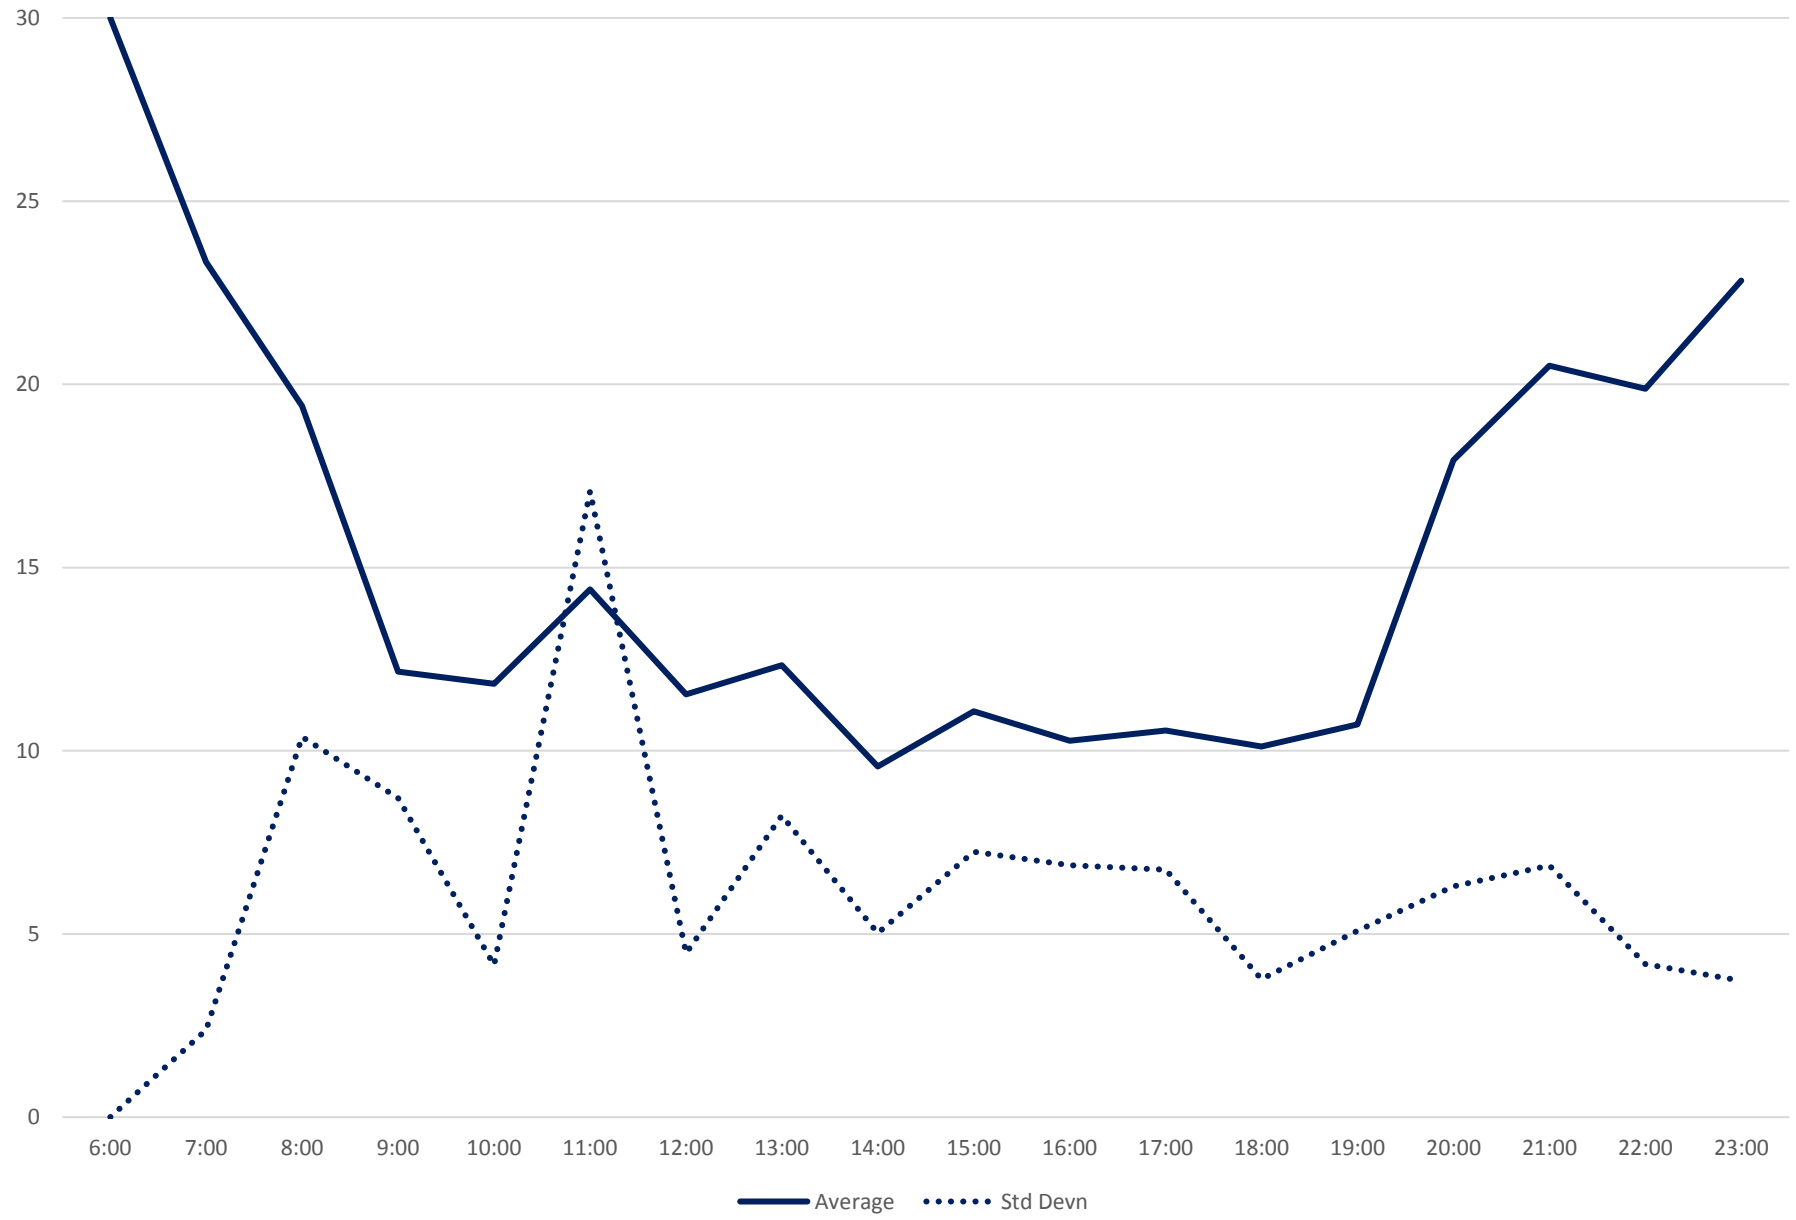

41 Keele Headways at N of Lawrence Northbound October 2019 Saturday Statistics

41 Keele Headways at N of Lawrence Northbound October 2019

Quartiles Saturdays

41 Keele Headways at N of Lawrence Northbound October 2019 Sunday Statistics

41 Keele Headways at N of Lawrence Northbound October 2019 Quartiles Sundays/Holidays