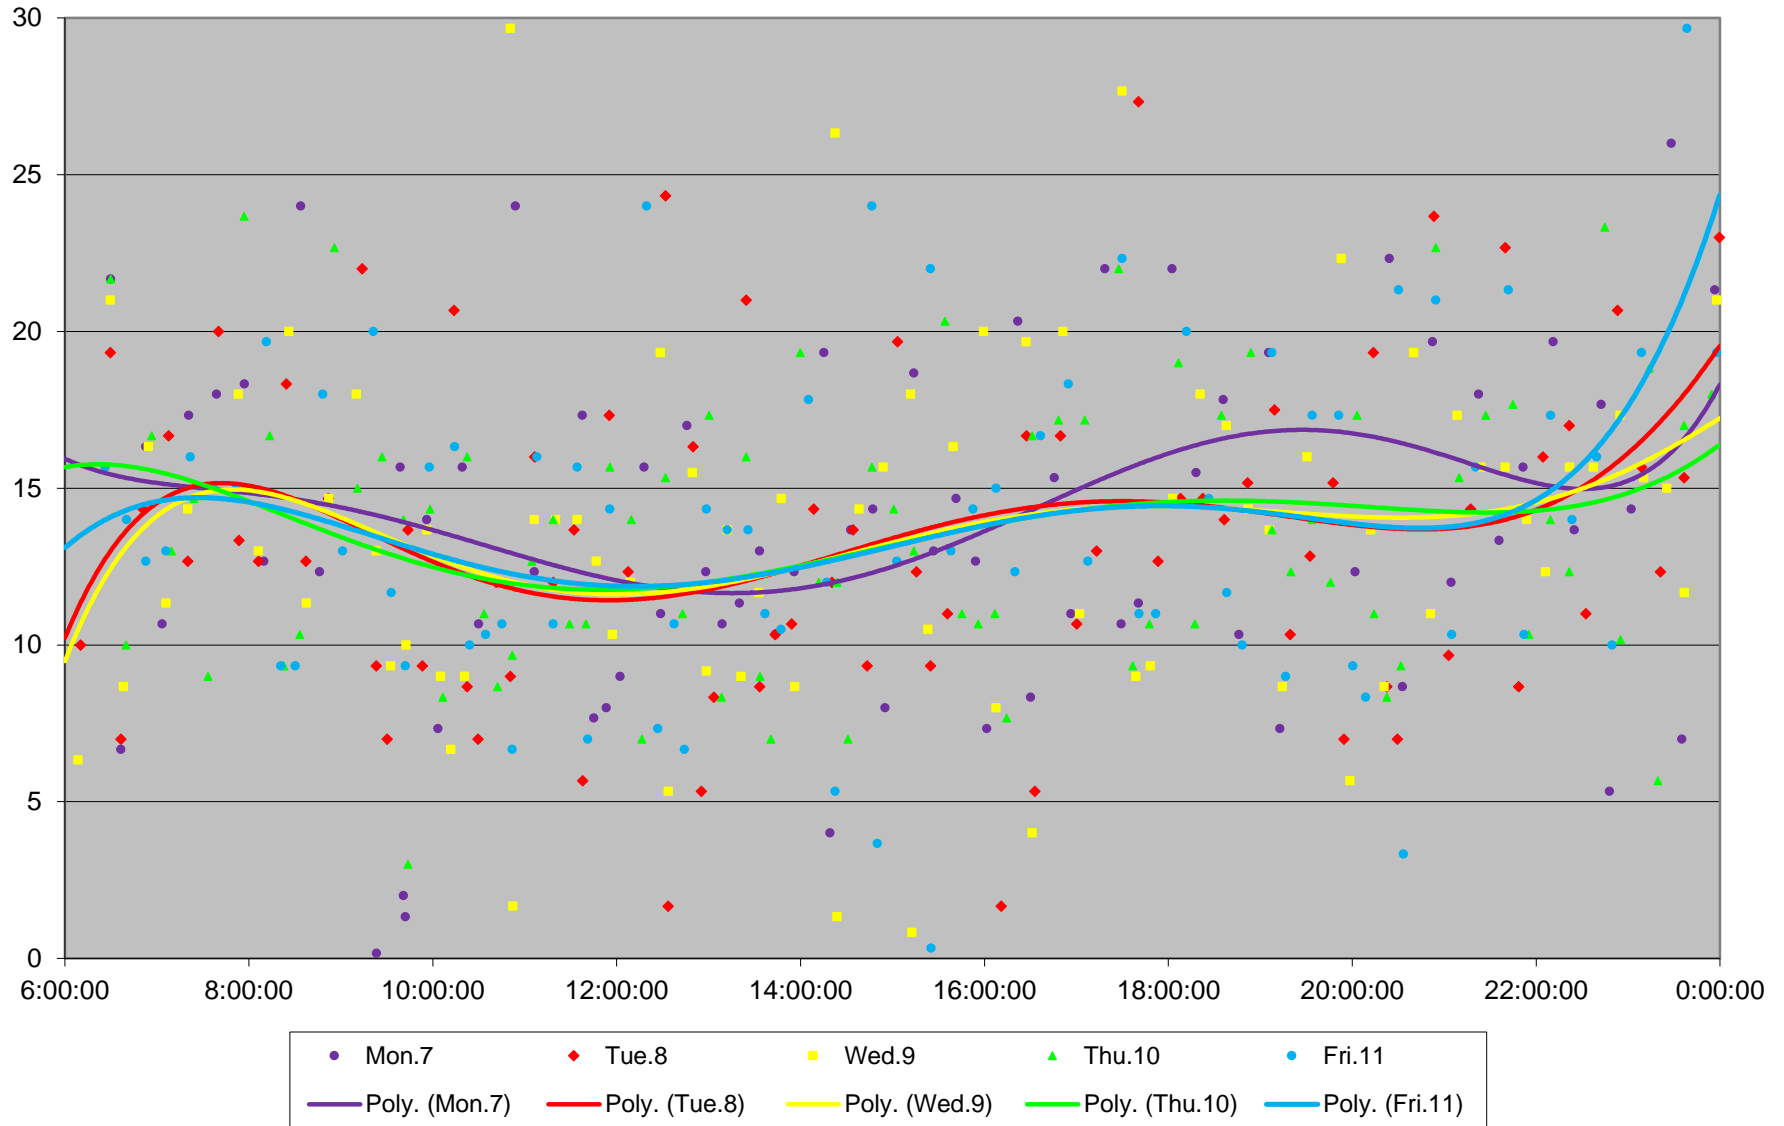

41 Keele Headways at N of Lawrence Northbound October 2019

41 Keele Headways at N of Lawrence Northbound October 2019

41 Keele Headways at N of Lawrence Northbound October 2019

41 Keele Headways at N of Lawrence Northbound October 2019

41 Keele Headways at N of Lawrence Northbound October 2019

41 Keele Headways at N of Lawrence Northbound October 2019

41 Keele Headways at N of Lawrence Northbound October 2019

41 Keele Headways at N of Lawrence Northbound October 2019 Weekday Statistics

41 Keele Headways at N of Lawrence Northbound October 2019 Weekday Statistics

— Average Week 1 Std Devn Week 1 — Average Week 2 Std Devn Week 2 — Average Week 3
..... Std Devn Week 3 — Average Week 4 Std Devn Week 4 — Average Week 5 Std Devn Week 5