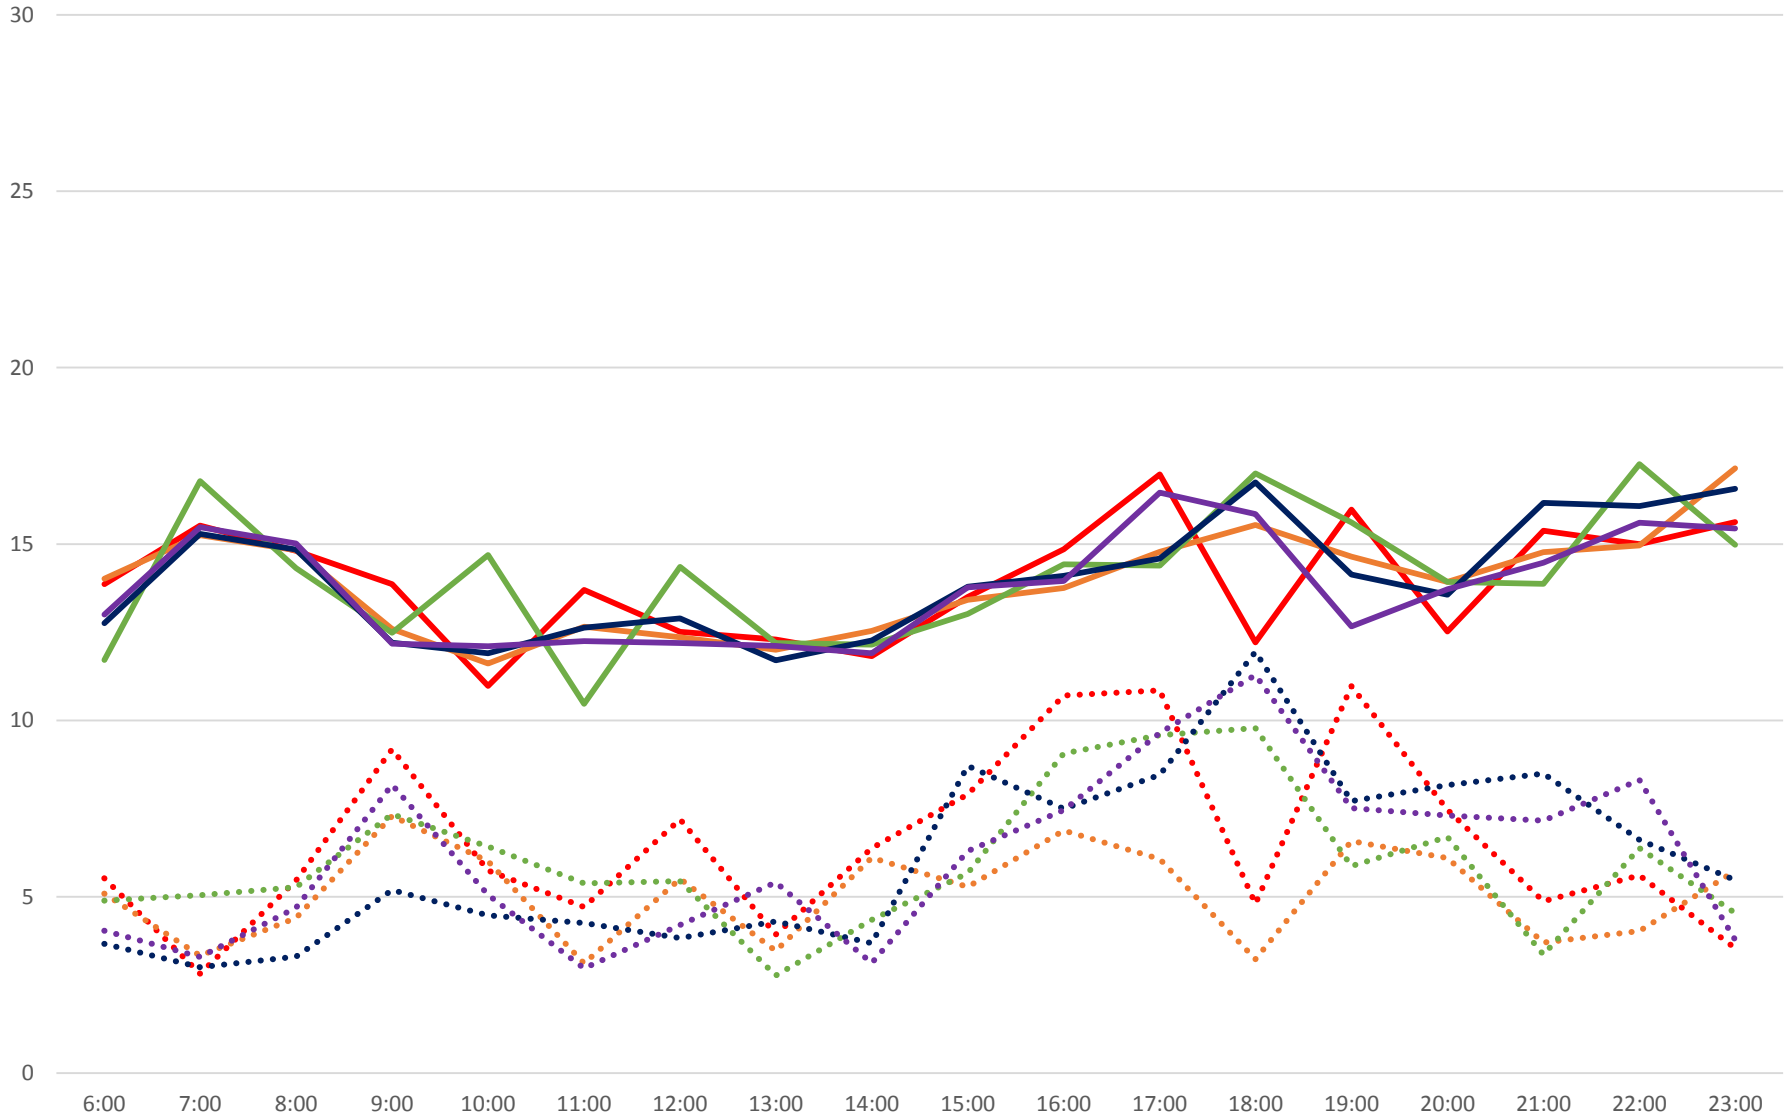

41 Keele Headways at N of Lawrence Northbound October 2019

41 Keele Headways at N of Lawrence Northbound October 2019

41 Keele Headways at N of Lawrence Northbound October 2019

41 Keele Headways at N of Lawrence Northbound October 2019 Weekday Statistics

41 Keele Headways at N of Lawrence Northbound October 2019 Weekday Statistics

— Average Week 1 Std Devn Week 1 — Average Week 2 Std Devn Week 2 — Average Week 3
..... Std Devn Week 3 — Average Week 4 Std Devn Week 4 — Average Week 5 Std Devn Week 5