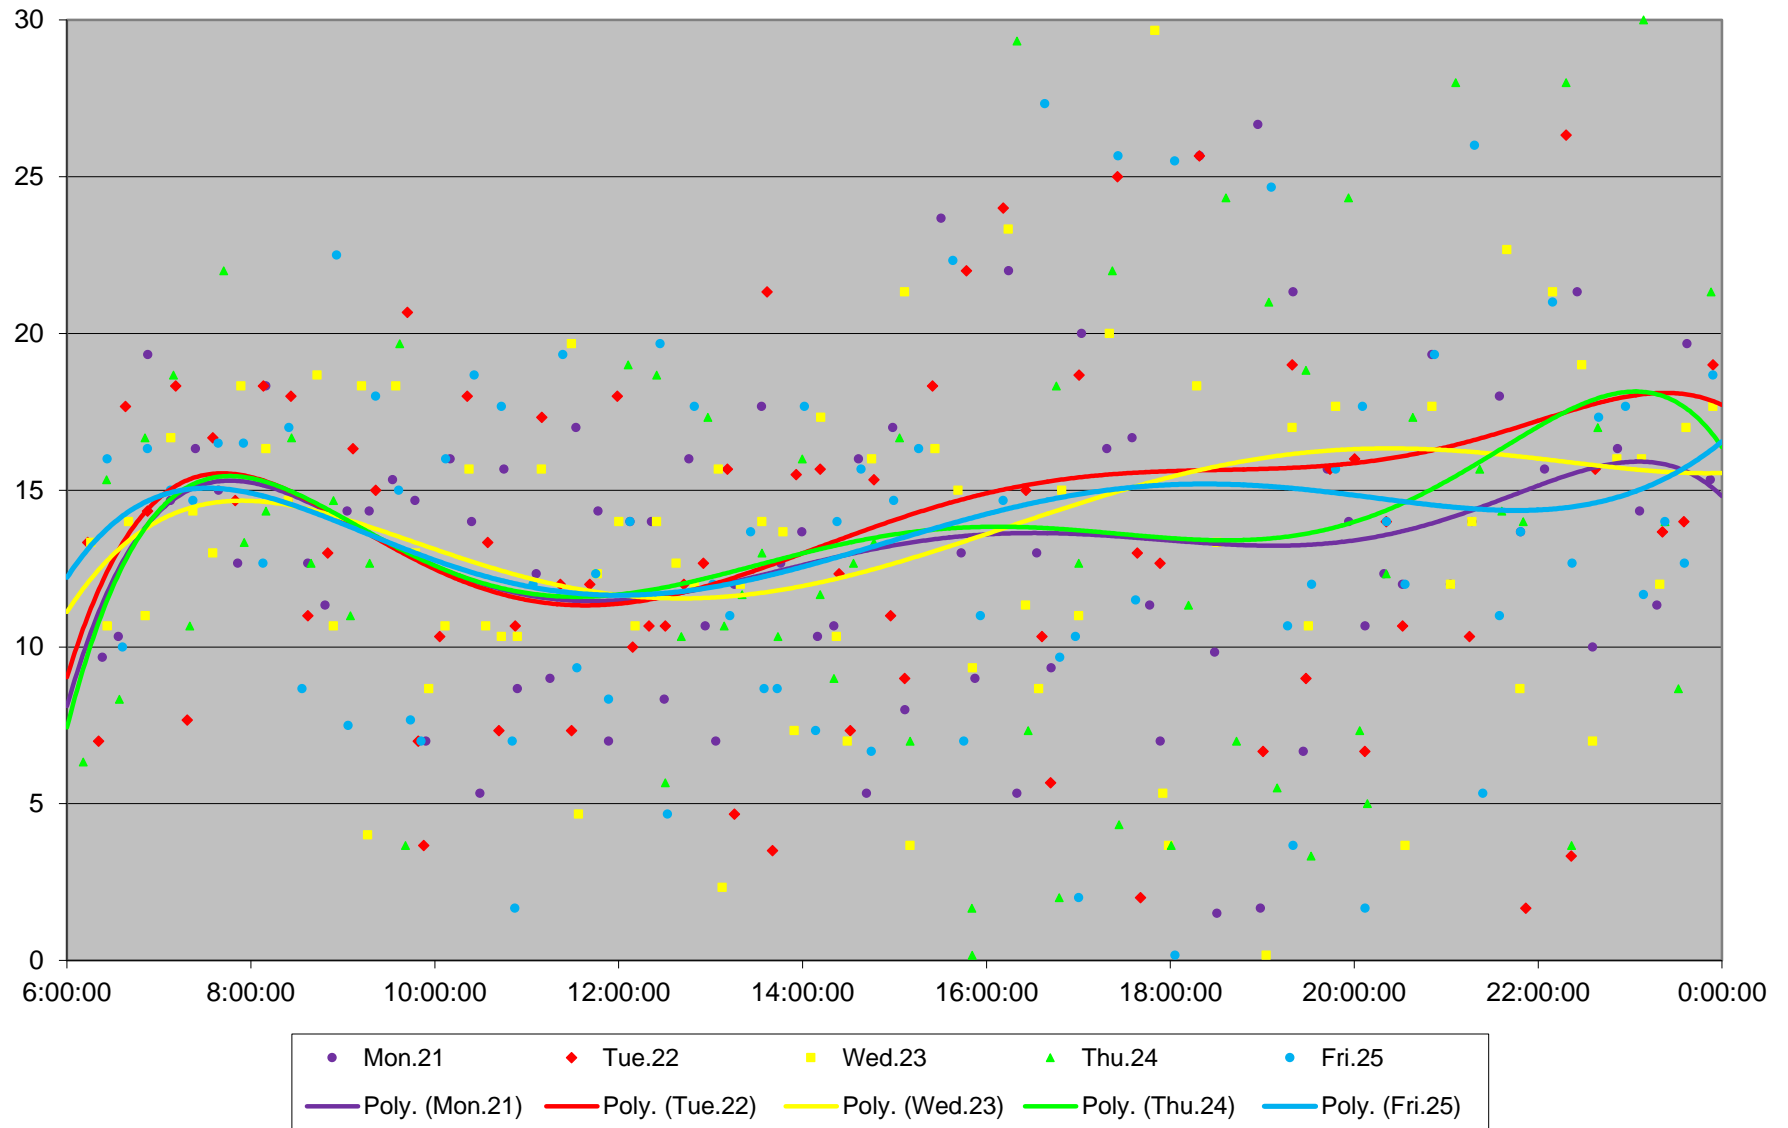

41 Keele Headways at N of Lawrence Northbound October 2019

41 Keele Headways at N of Lawrence Northbound October 2019

41 Keele Headways at N of Lawrence Northbound October 2019

41 Keele Headways at N of Lawrence Northbound October 2019

41 Keele Headways at N of Lawrence Northbound October 2019

41 Keele Headways at N of Lawrence Northbound October 2019

41 Keele Headways at N of Lawrence Northbound October 2019

41 Keele Headways at N of Lawrence Northbound October 2019 Weekday Statistics

41 Keele Headways at N of Lawrence Northbound October 2019 Weekday Statistics

— Average Week 1 Std Devn Week 1 — Average Week 2 Std Devn Week 2 — Average Week 3
..... Std Devn Week 3 — Average Week 4 Std Devn Week 4 — Average Week 5 Std Devn Week 5