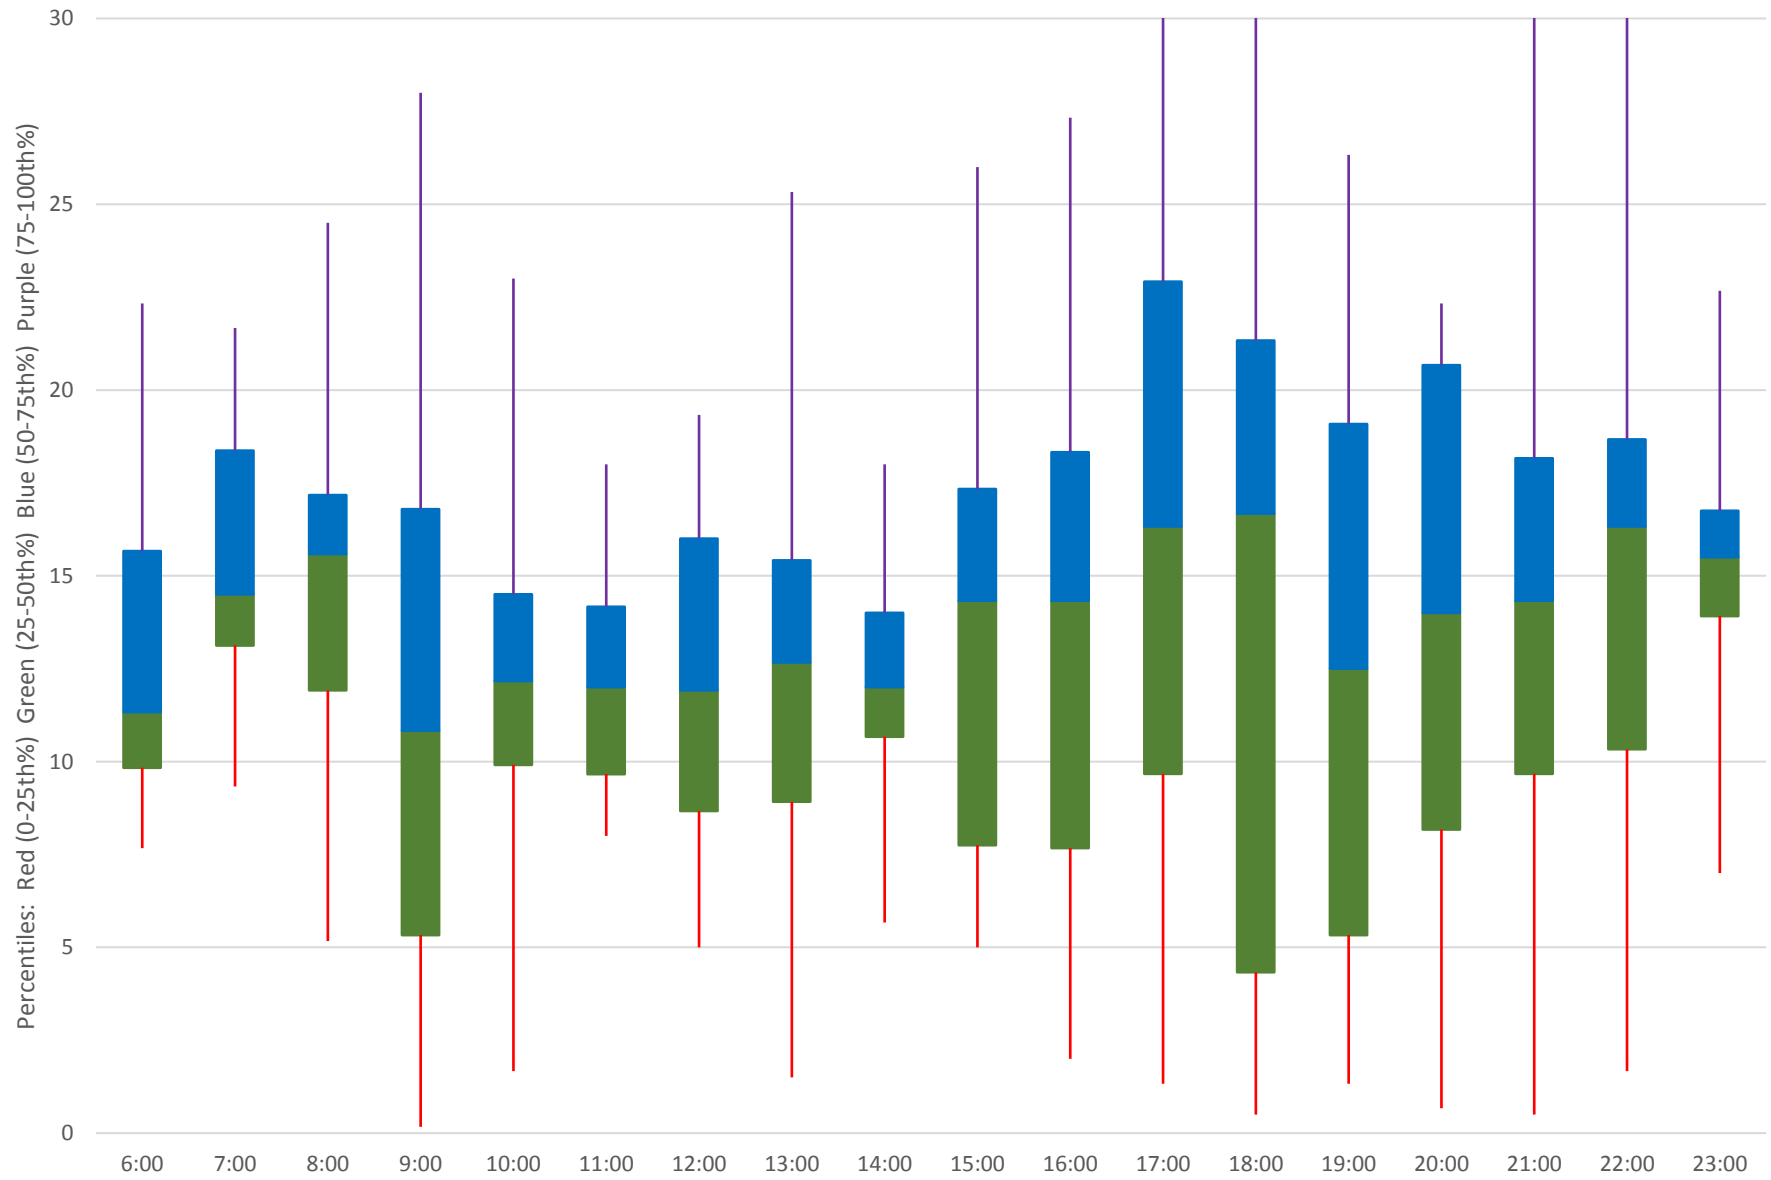

41 Keele Headways at N of Lawrence Northbound October 2019 Saturday Statistics

41 Keele Headways at N of Lawrence Northbound October 2019 Quartiles Week 5