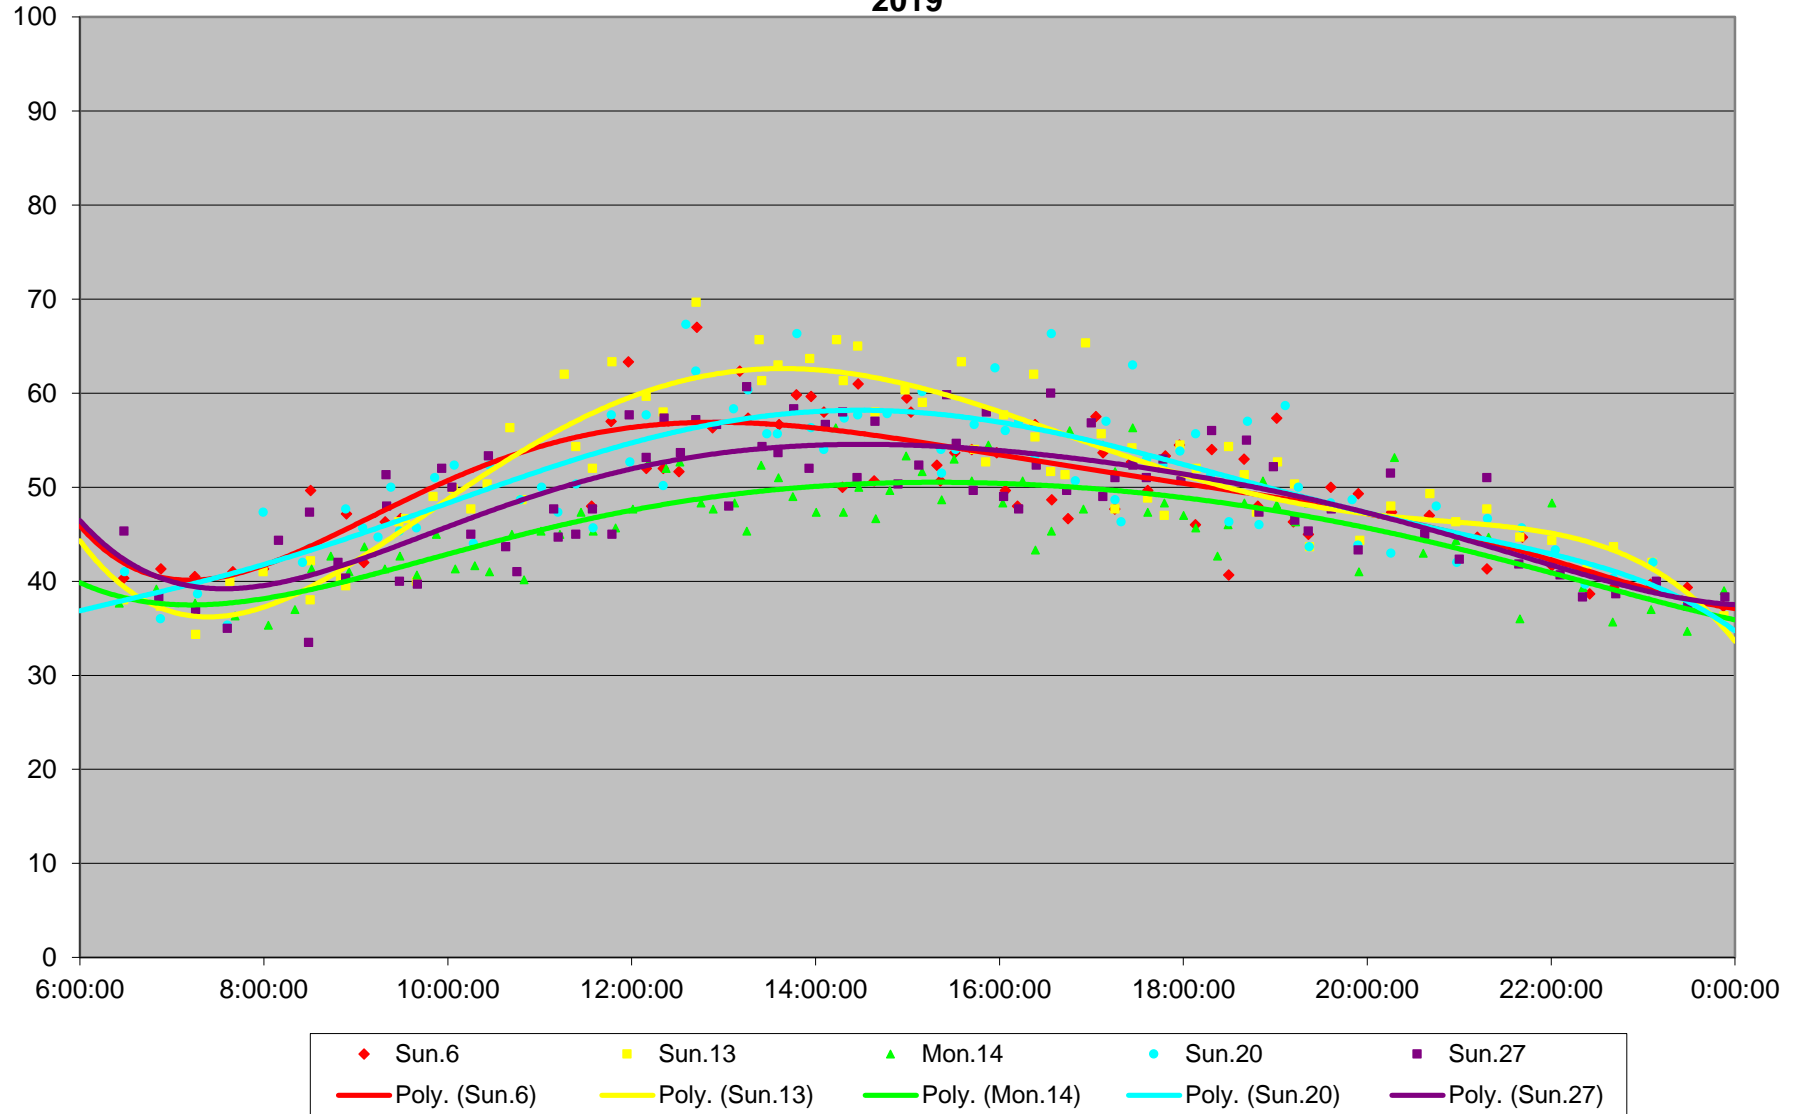

41 Keele Link Times From N of Keele Stn To SE of Pioneer Village Stn Northbound October 2019