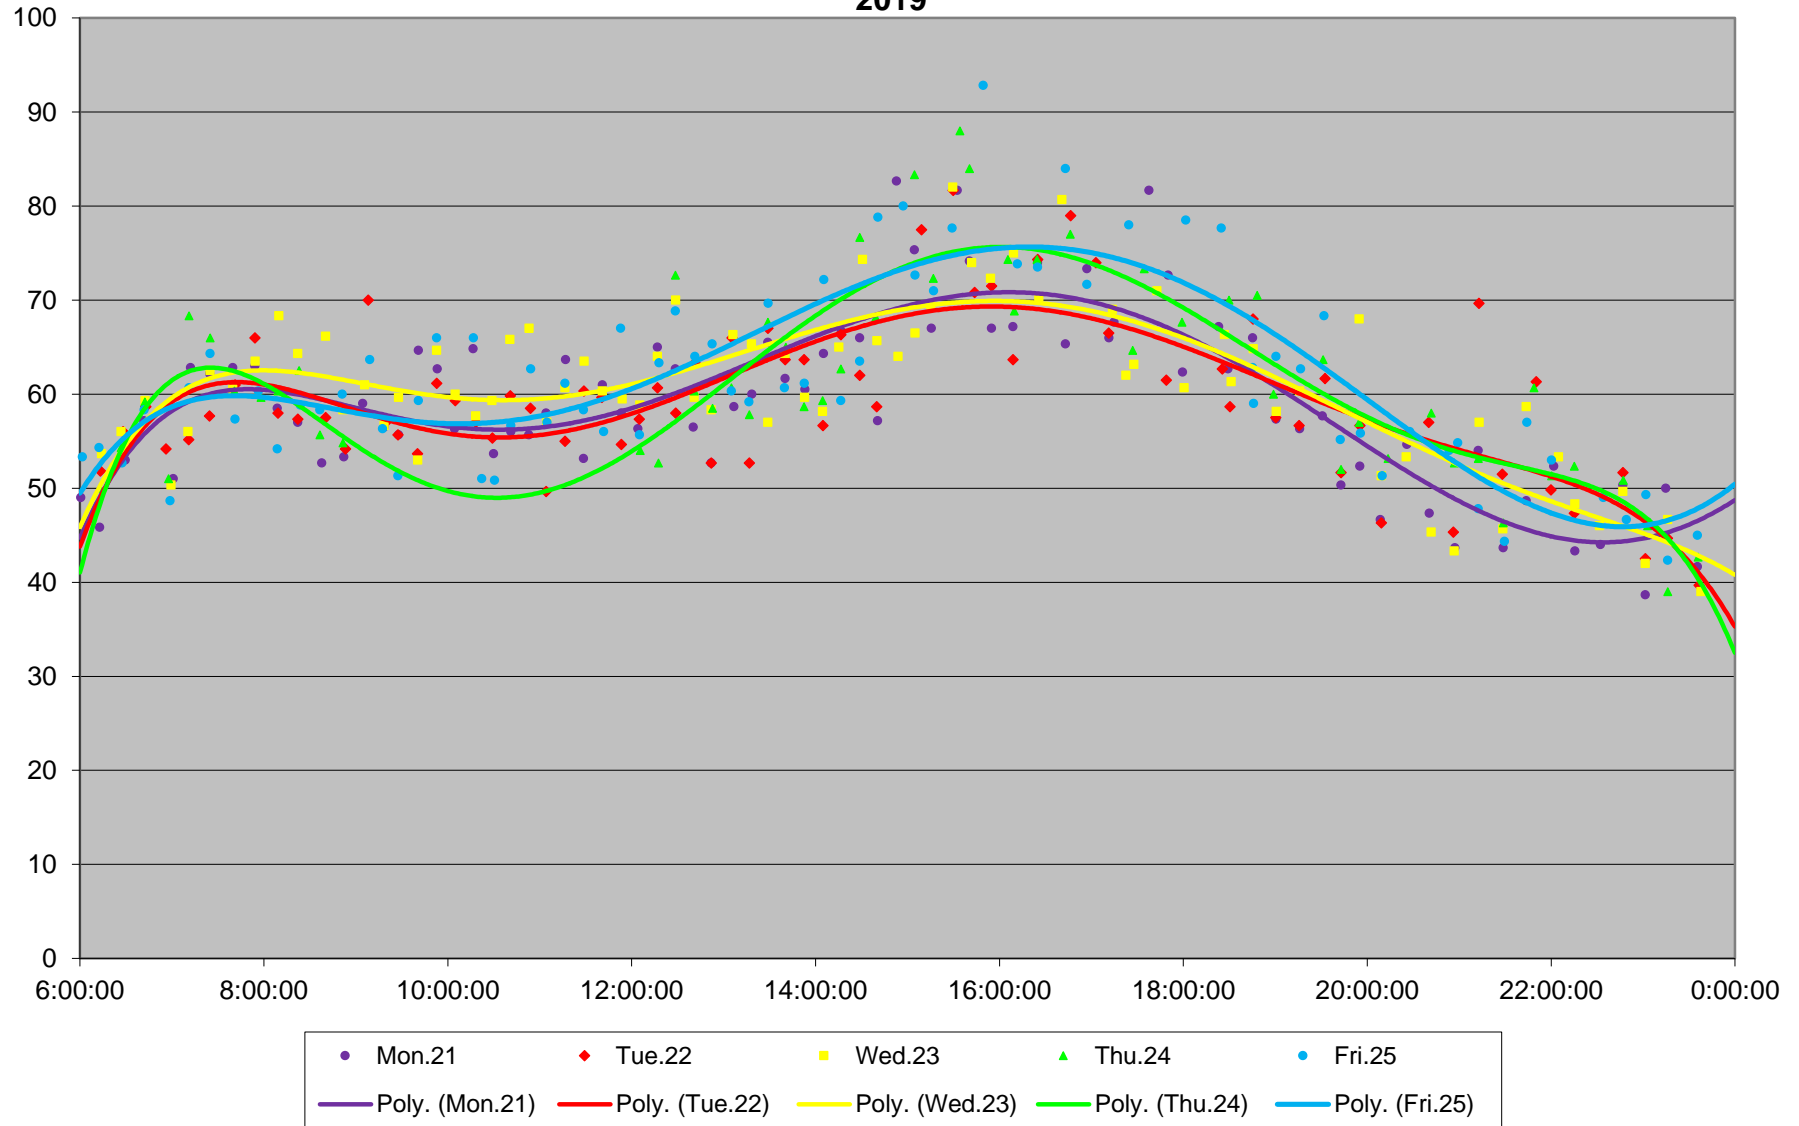

41 Keele Link Times From N of Keele Stn To SE of Pioneer Village Stn Northbound October 2019

41 Keele Link Times From N of Keele Stn To SE of Pioneer Village Stn Northbound October 2019