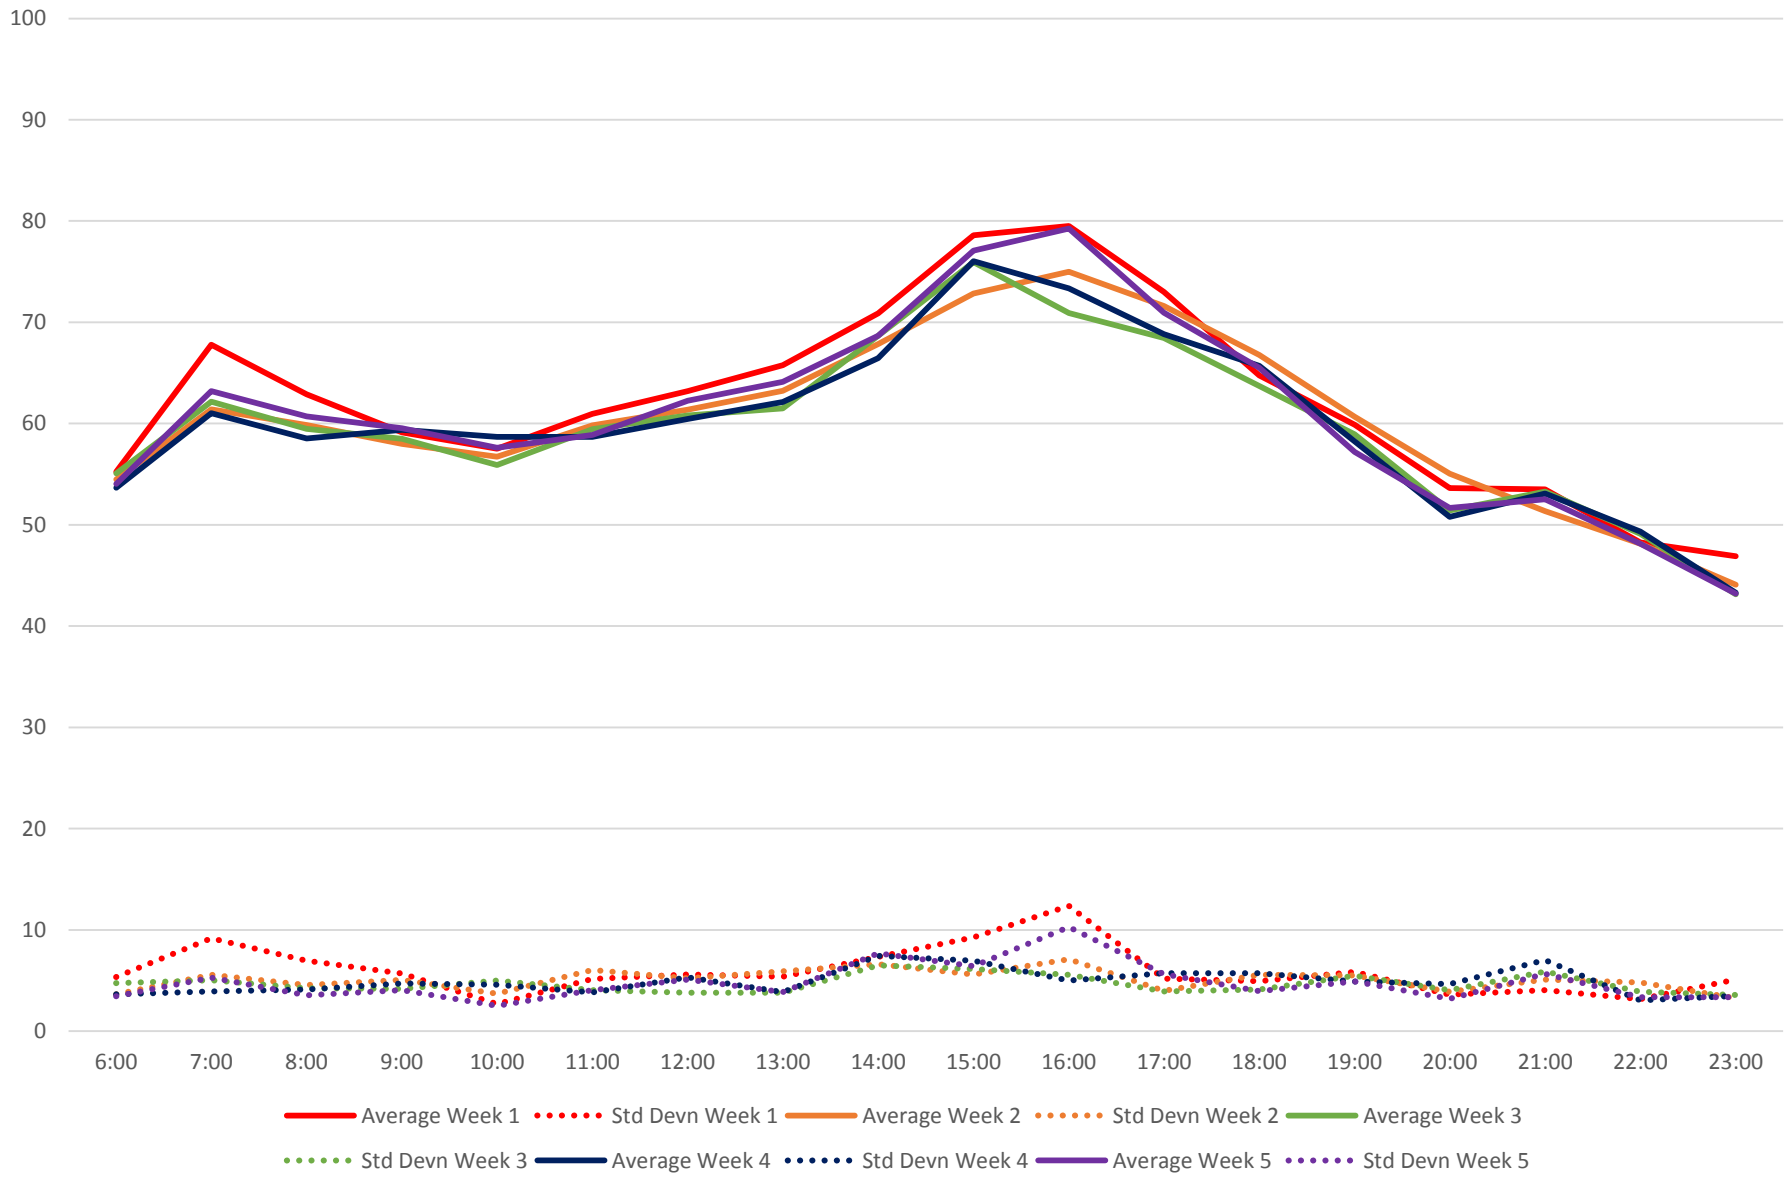

41 Keele Link Times From N of Keele Stn To SE of Pioneer Village Stn Northbound October 2019 Weekday Statistics