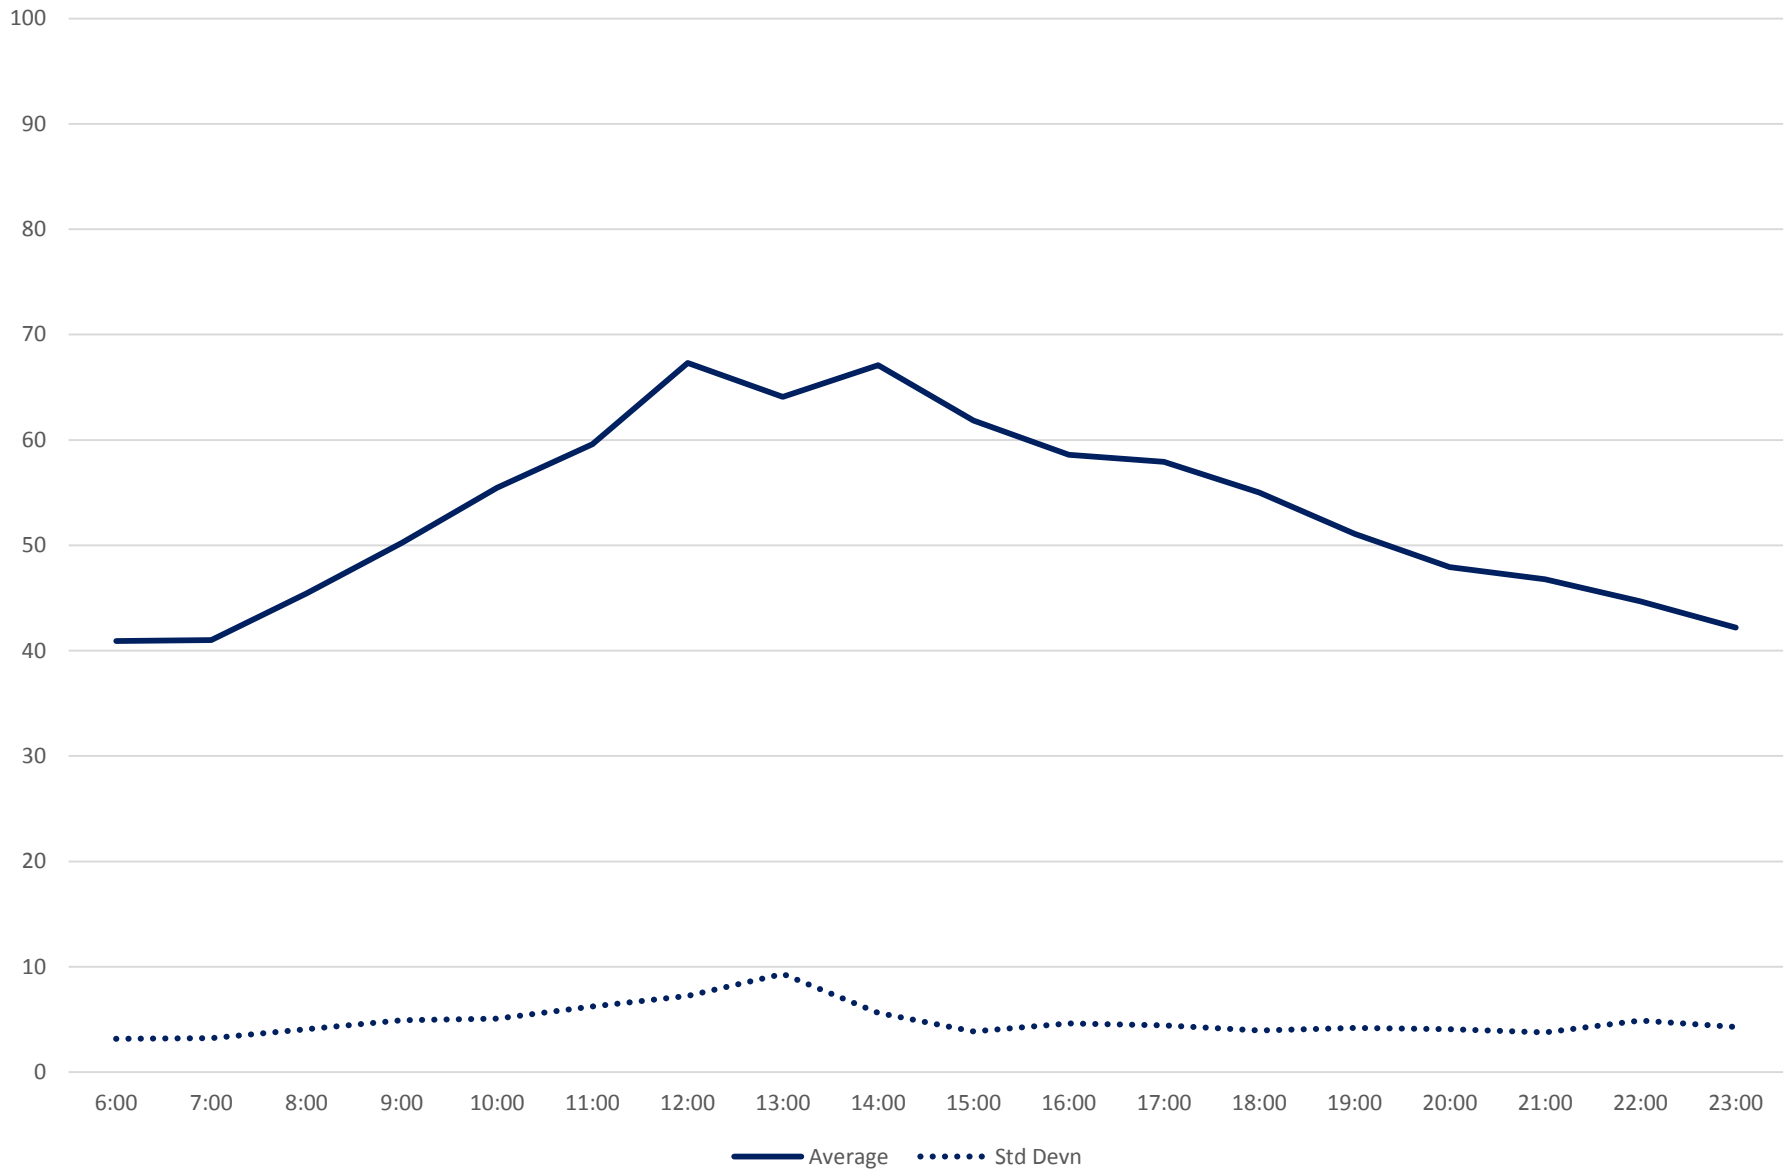

41 Keele Link Times From N of Keele Stn To SE of Pioneer Village Stn Northbound October 2019 Quartiles Week 3

41 Keele Link Times From N of Keele Stn To SE of Pioneer Village Stn Northbound October 2019 Quartiles Week 4

41 Keele Link Times From N of Keele Stn To SE of Pioneer Village Stn Northbound October 2019 Quartiles Week 5

41 Keele Link Times From N of Keele Stn To SE of Pioneer Village Stn Northbound October 2019 Saturday Statistics