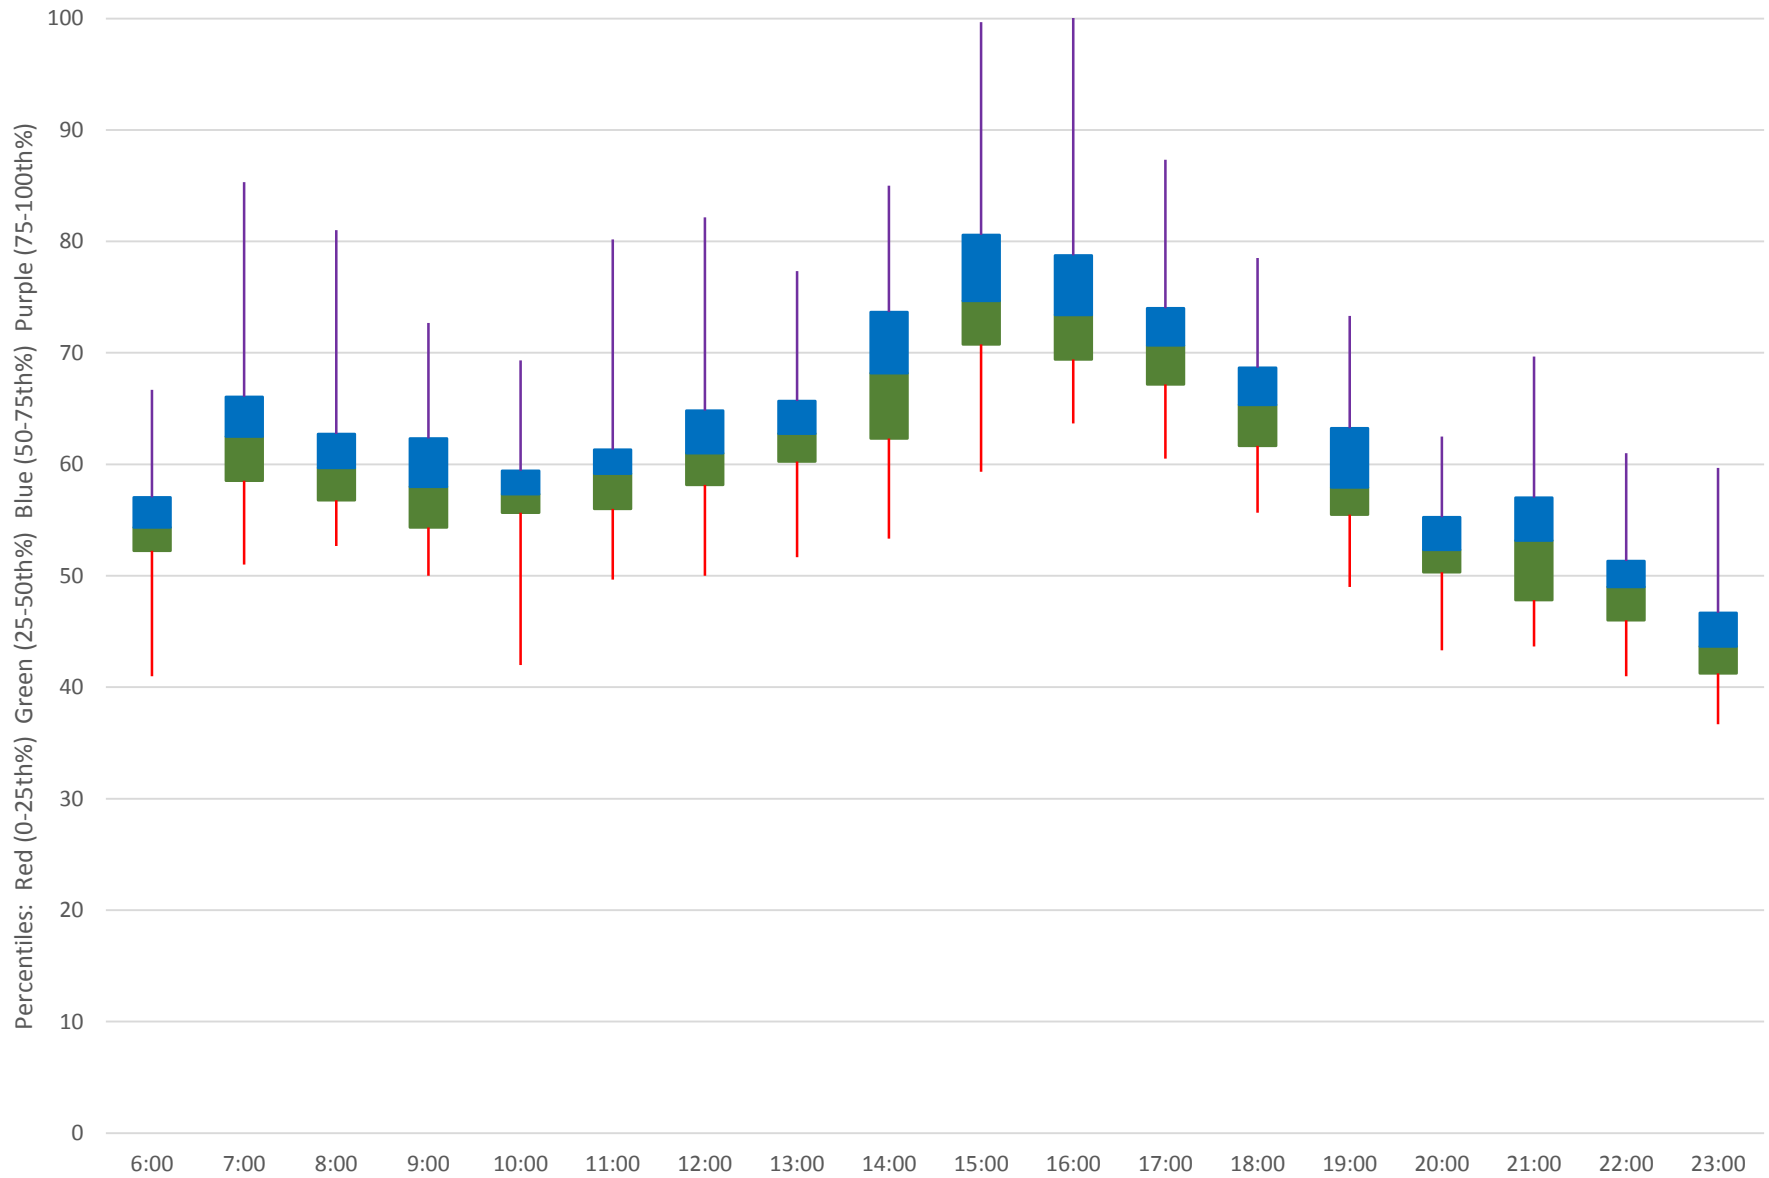

41 Keele Link Times From N of Keele Stn To SE of Pioneer Village Stn Northbound October 2019

Quartiles Weekday