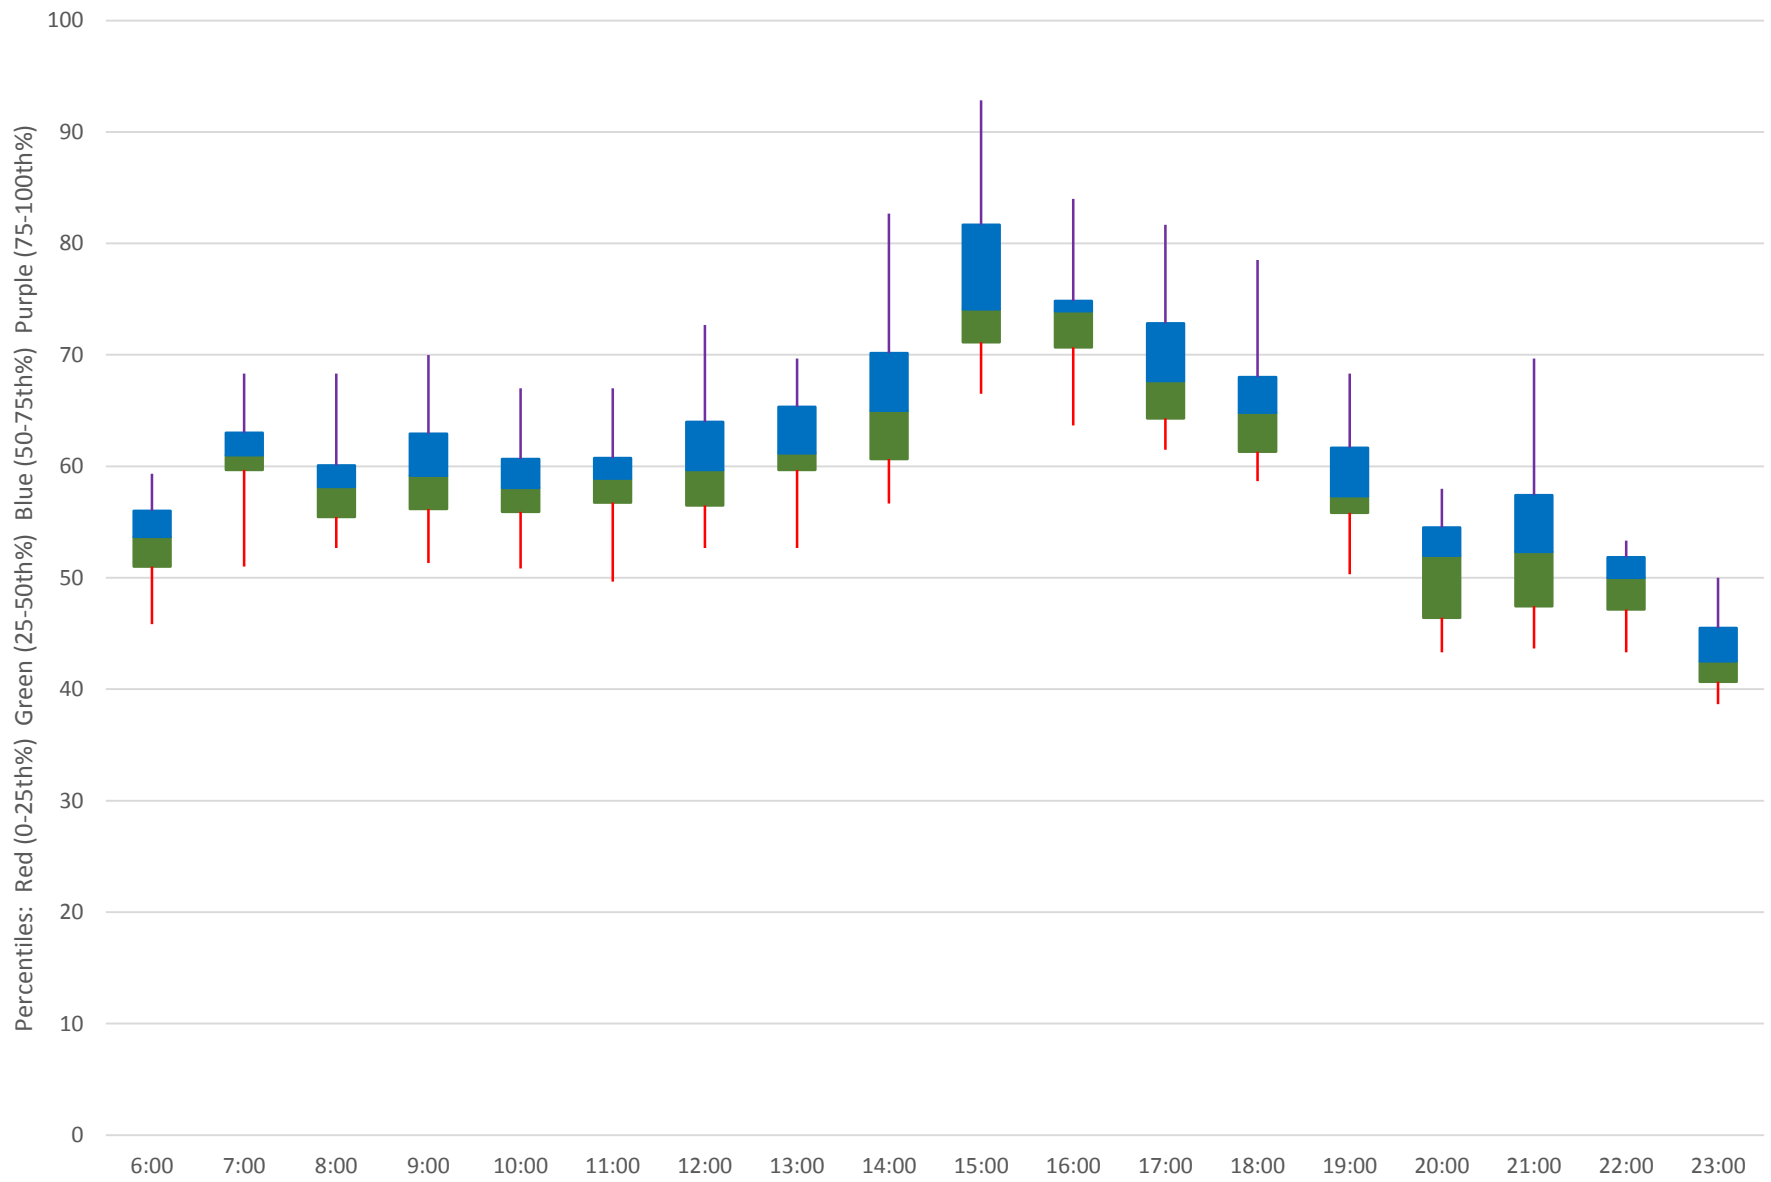

41 Keele Link Times From N of Keele Stn To SE of Pioneer Village Stn Northbound October 2019 Quartiles Week 4