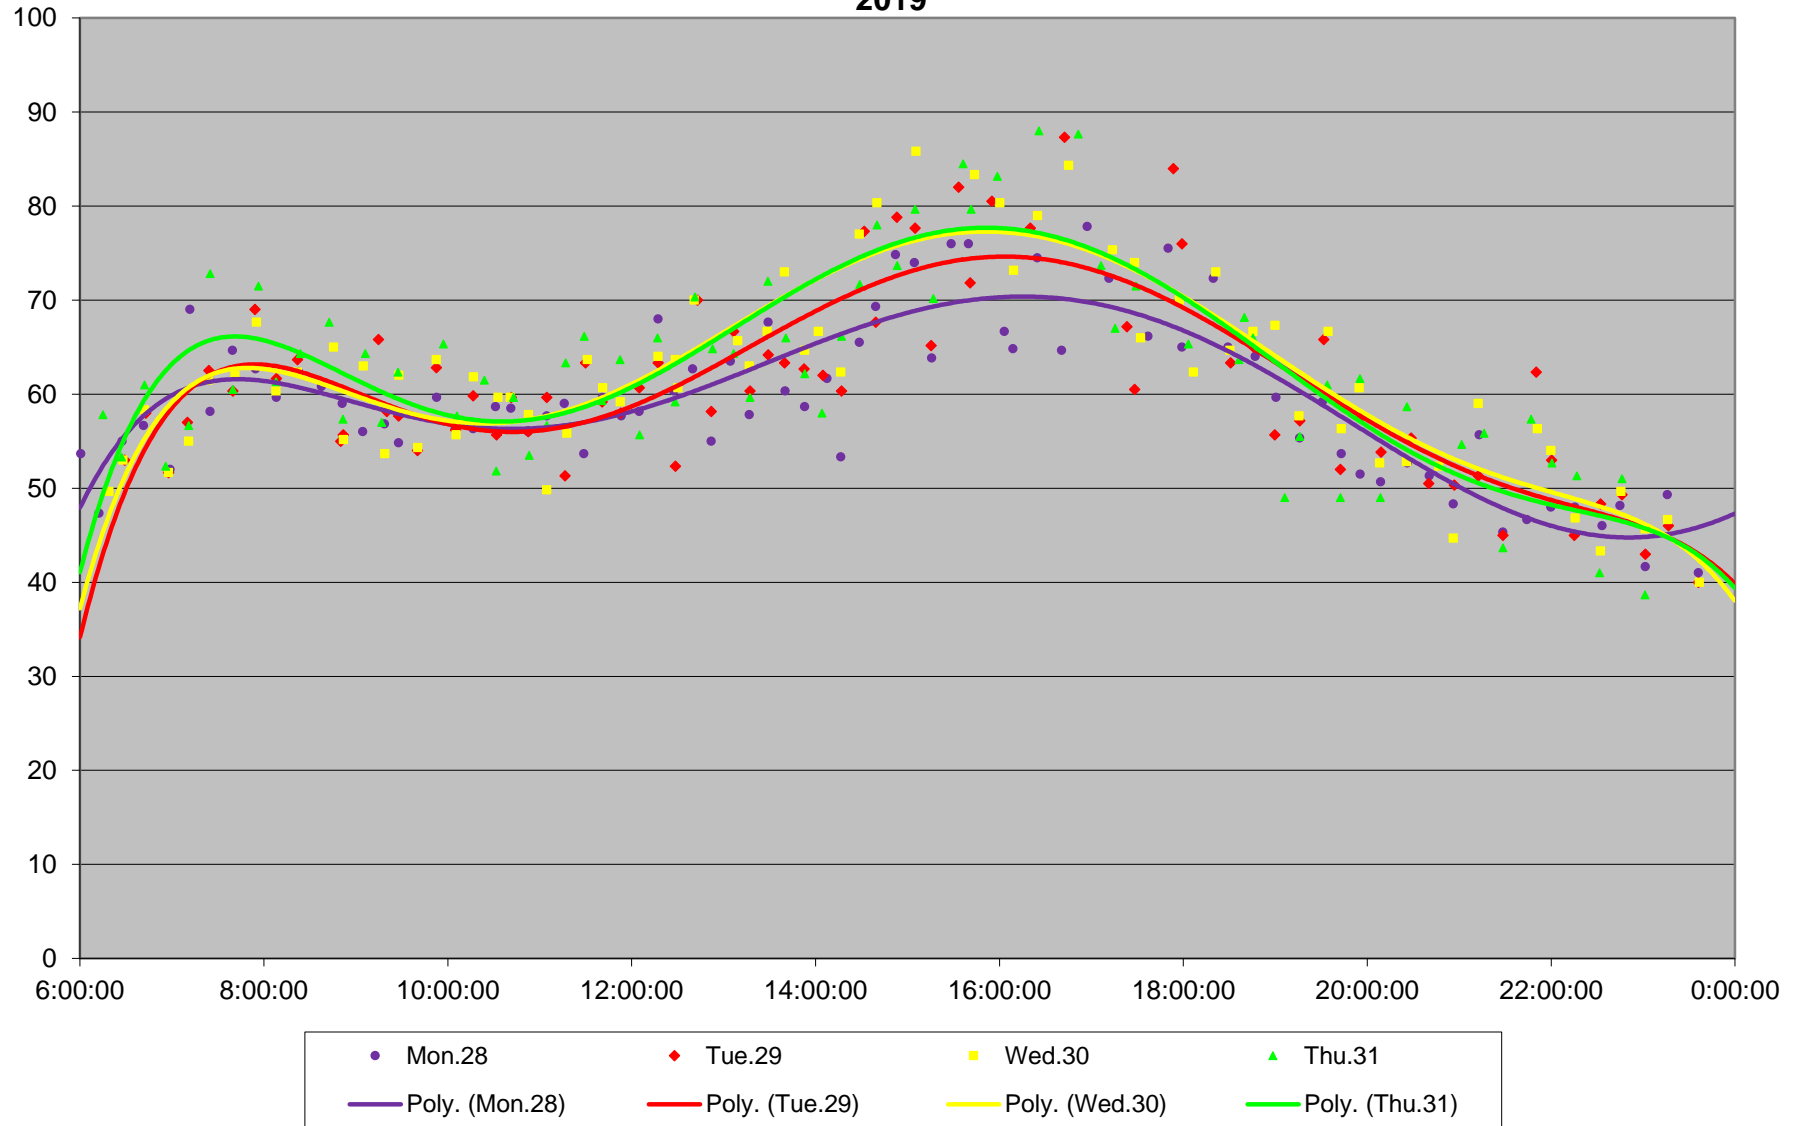

41 Keele Link Times From N of Keele Stn To SE of Pioneer Village Stn Northbound October 2019