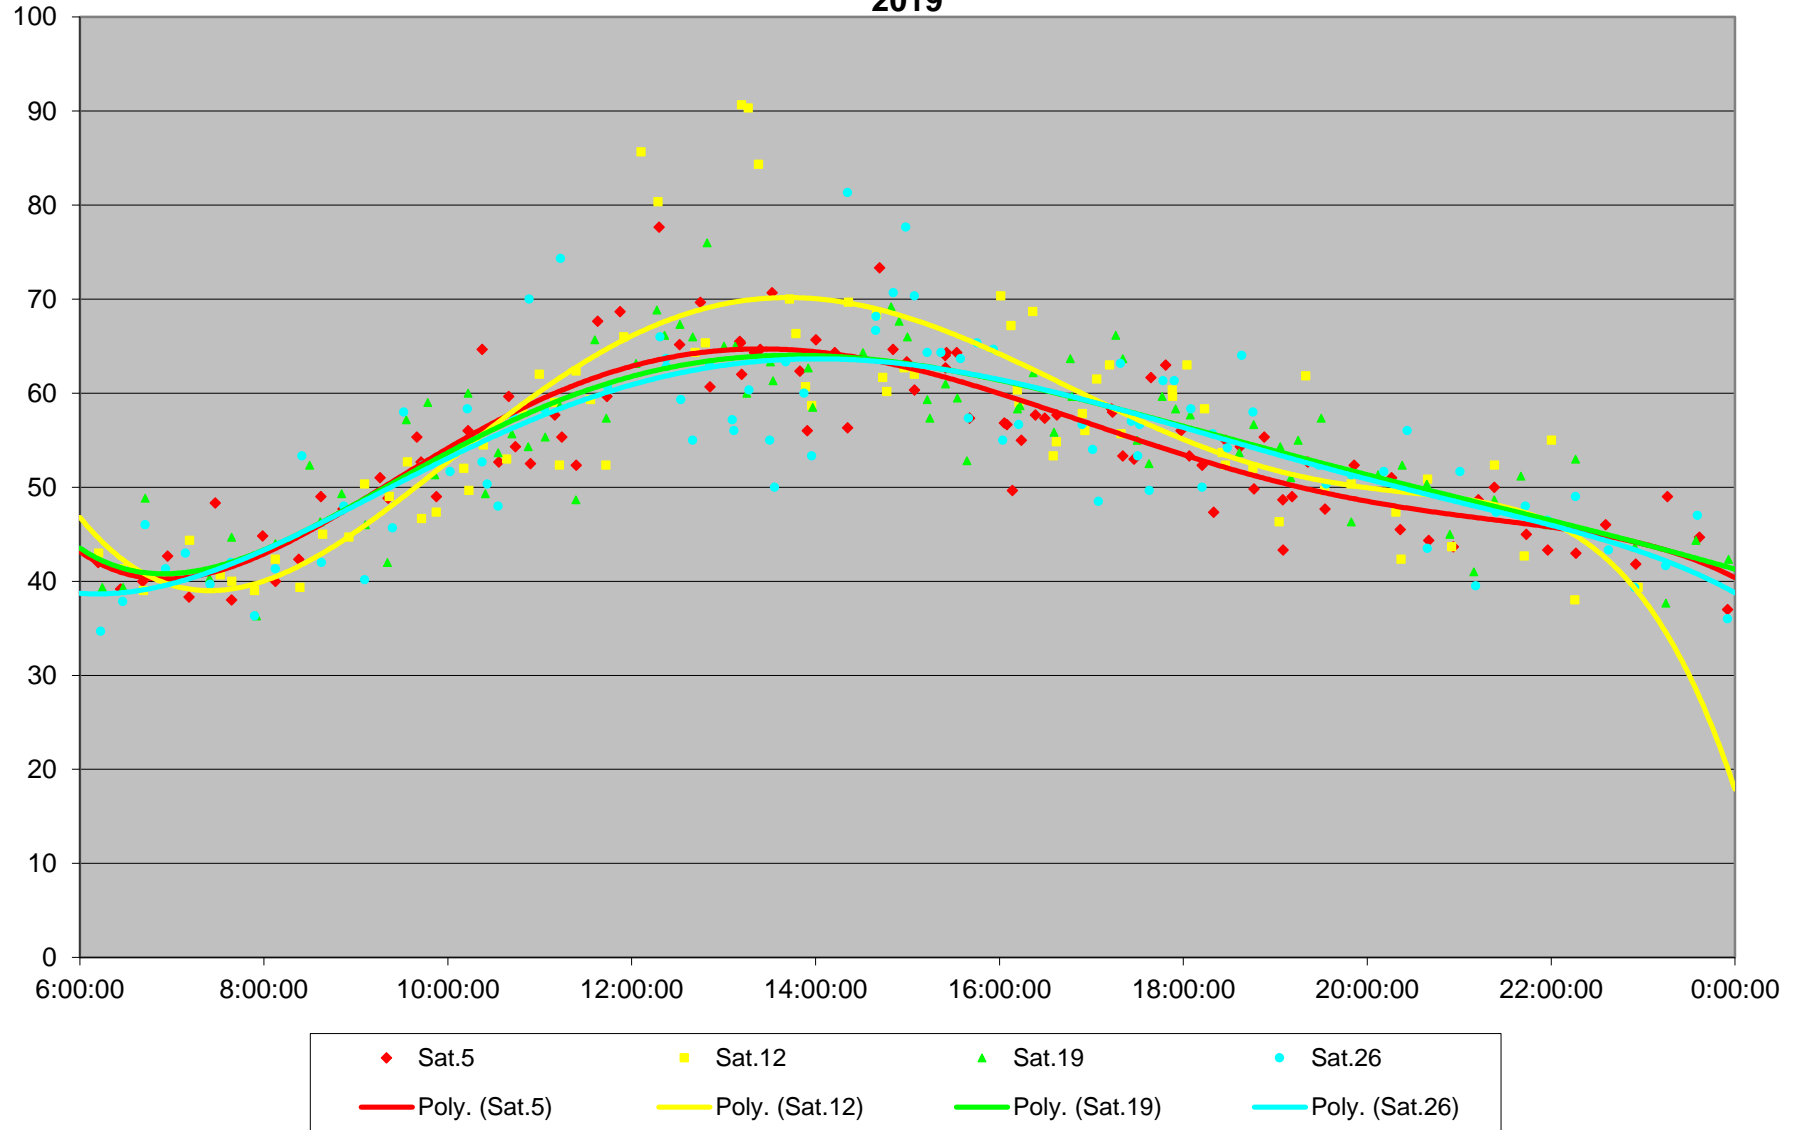

41 Keele Link Times From N of Keele Stn To SE of Pioneer Village Stn Northbound October 2019

41 Keele Link Times From N of Keele Stn To SE of Pioneer Village Stn Northbound October 2019