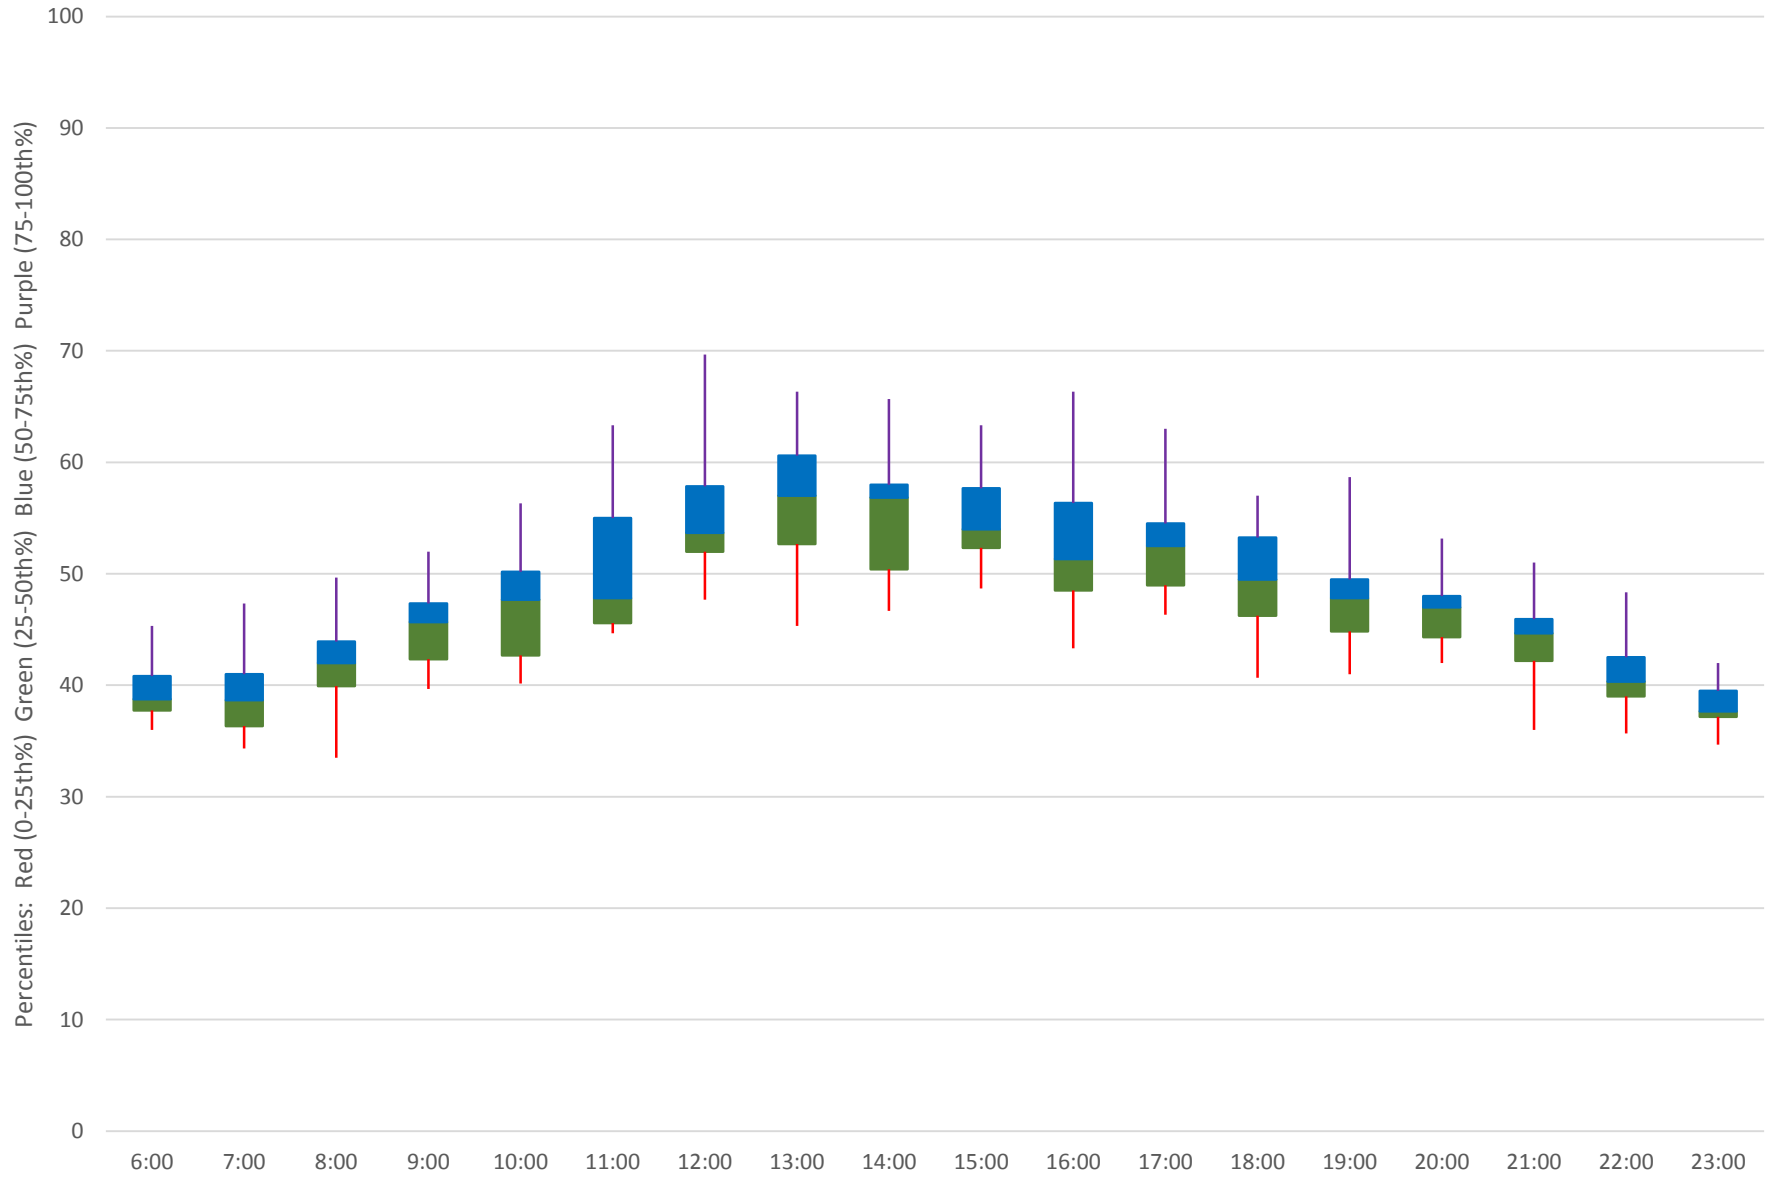

41 Keele Link Times From N of Keele Stn To SE of Pioneer Village Stn Northbound October 2019
Percentiles Weekday

41 Keele Link Times From N of Keele Stn To SE of Pioneer Village Stn Northbound October 2019 Quartiles Sundays/Holidays