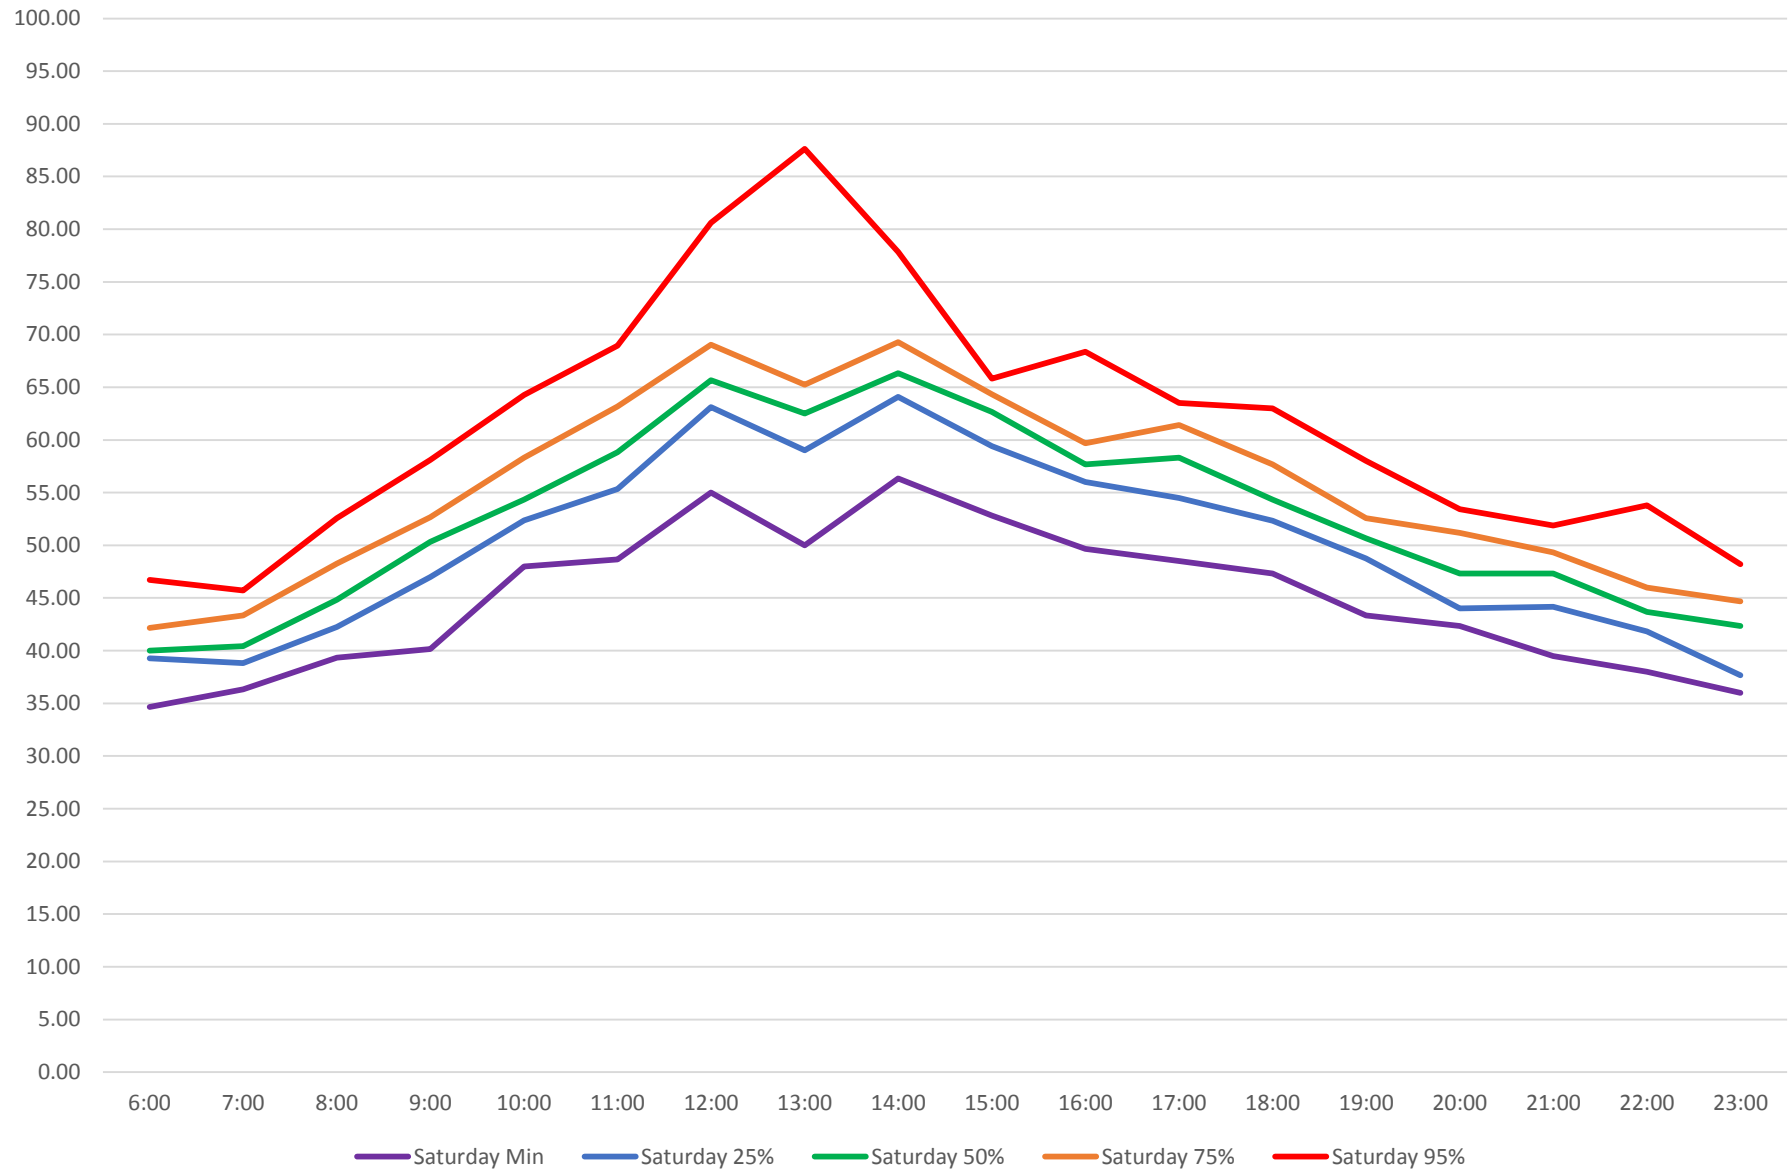

41 Keele Link Times From N of Keele Stn To SE of Pioneer Village Stn Northbound October 2019
Percentiles Sunday