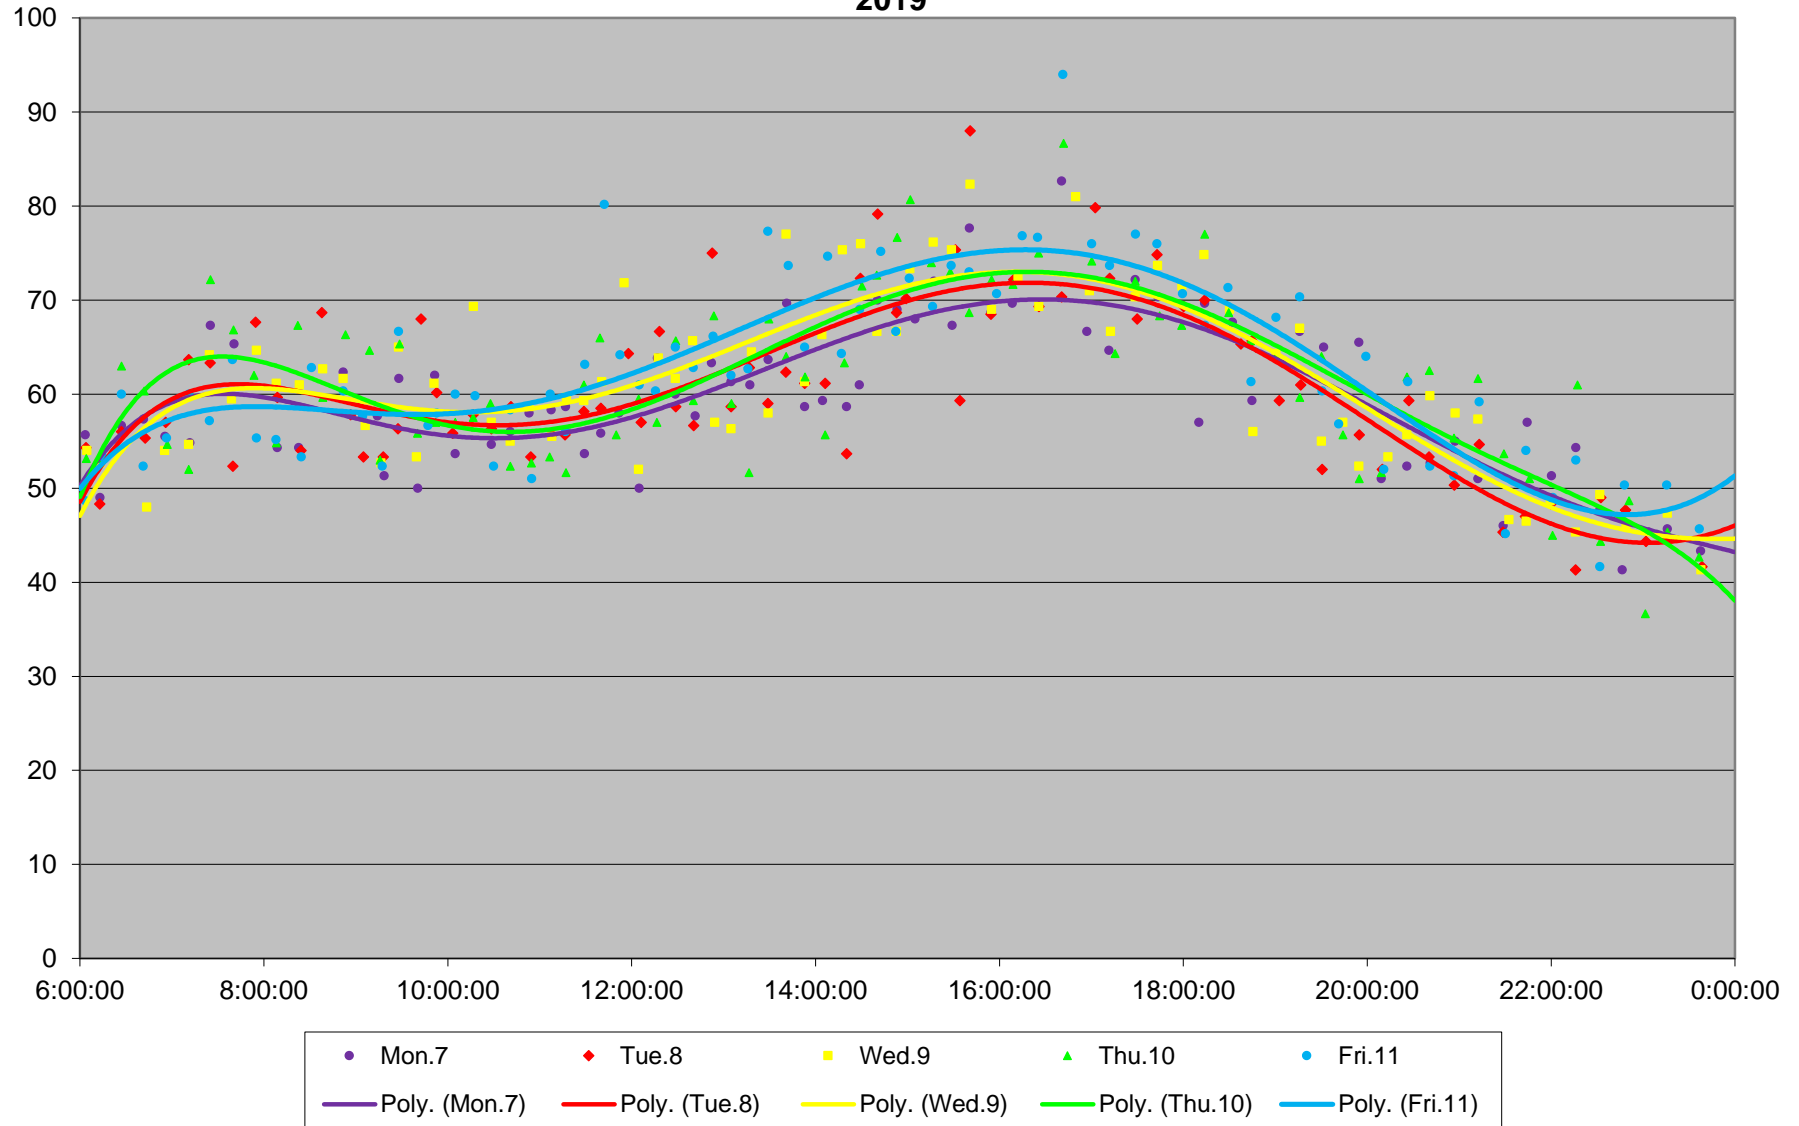

41 Keele Link Times From N of Keele Stn To SE of Pioneer Village Stn Northbound October 2019

41 Keele Link Times From N of Keele Stn To SE of Pioneer Village Stn Northbound October 2019

41 Keele Link Times From N of Keele Stn To SE of Pioneer Village Stn Northbound October 2019