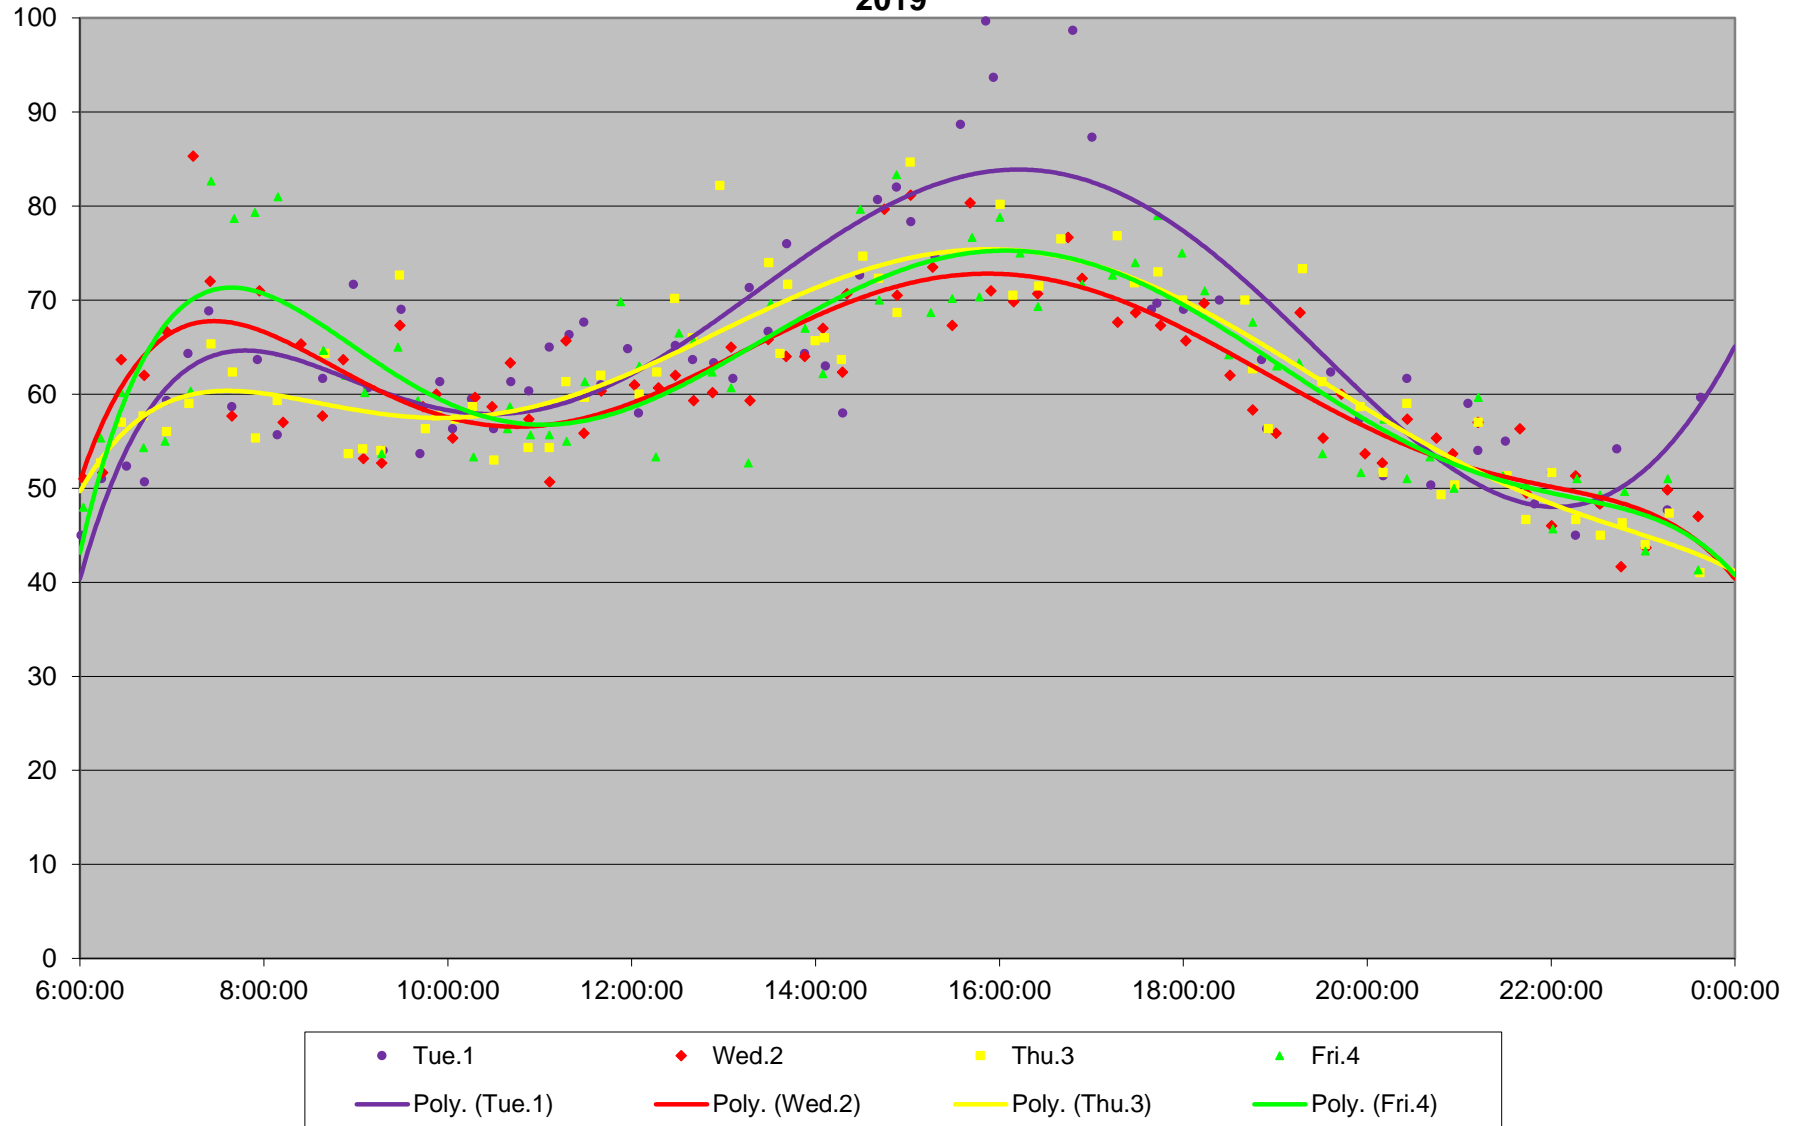

41 Keele Link Times From N of Keele Stn To SE of Pioneer Village Stn Northbound October 2019

41 Keele Link Times From N of Keele Stn To SE of Pioneer Village Stn Northbound October 2019

41 Keele Link Times From N of Keele Stn To SE of Pioneer Village Stn Northbound October 2019