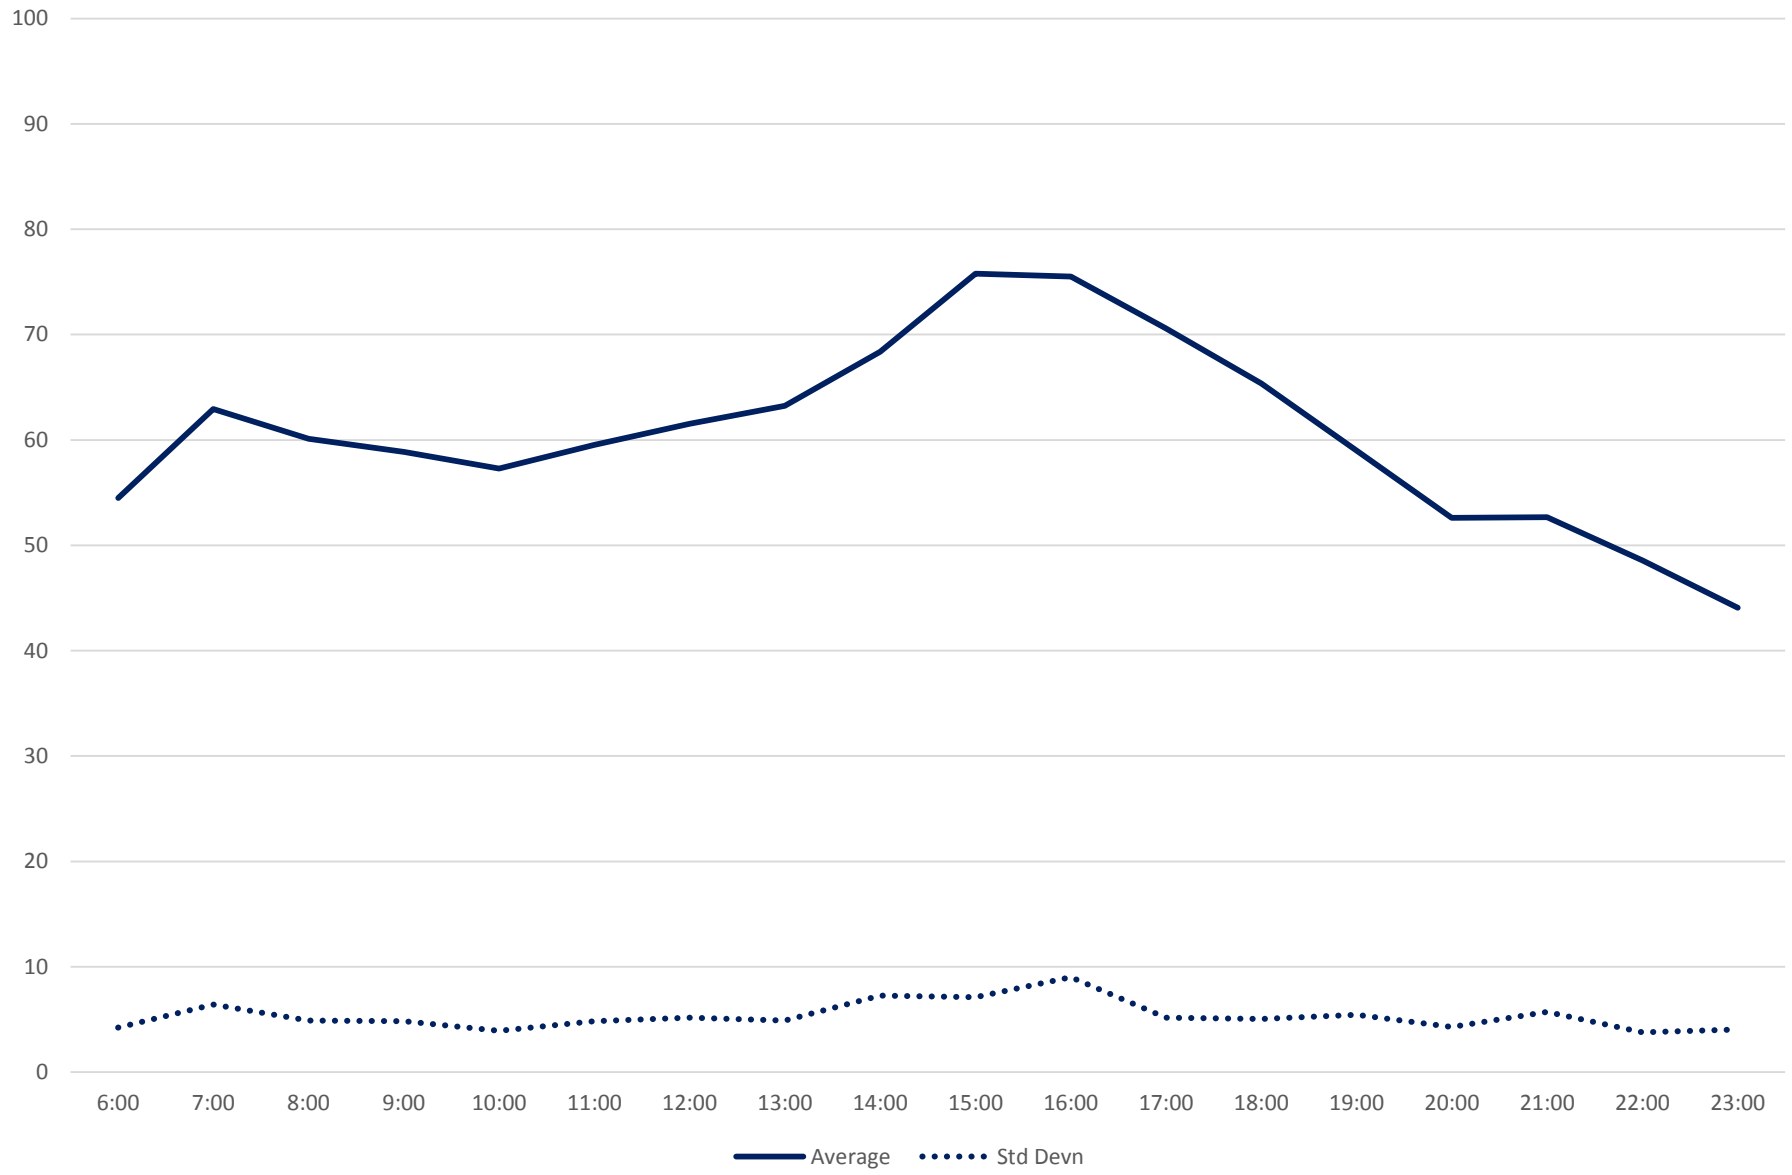

41 Keele Link Times From N of Keele Stn To SE of Pioneer Village Stn Northbound October 2019

41 Keele Link Times From N of Keele Stn To SE of Pioneer Village Stn Northbound October 2019

41 Keele Link Times From N of Keele Stn To SE of Pioneer Village Stn Northbound October 2019

41 Keele Link Times From N of Keele Stn To SE of Pioneer Village Stn Northbound October 2019

41 Keele Link Times From N of Keele Stn To SE of Pioneer Village Stn Northbound October 2019 Weekday Statistics