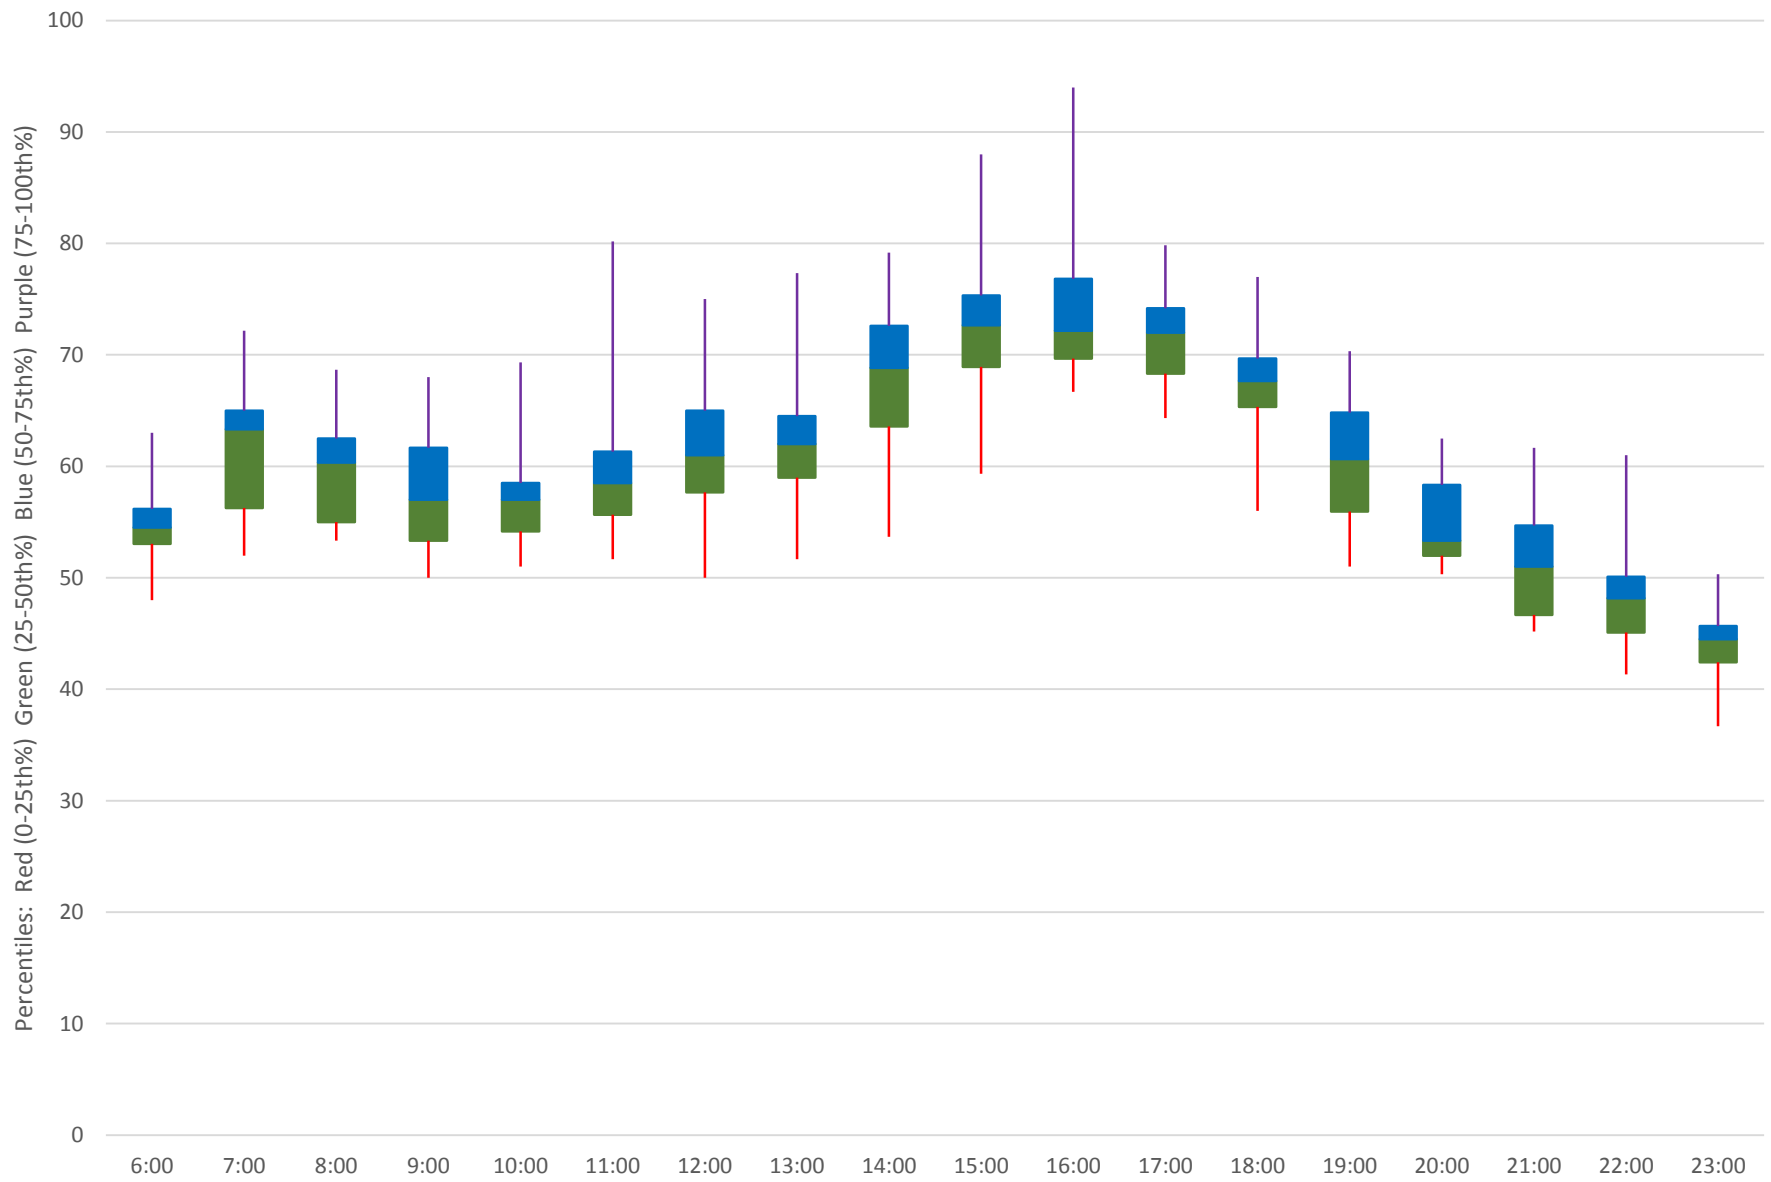

41 Keele Link Times From N of Keele Stn To SE of Pioneer Village Stn Northbound October 2019 Quartiles Week 2