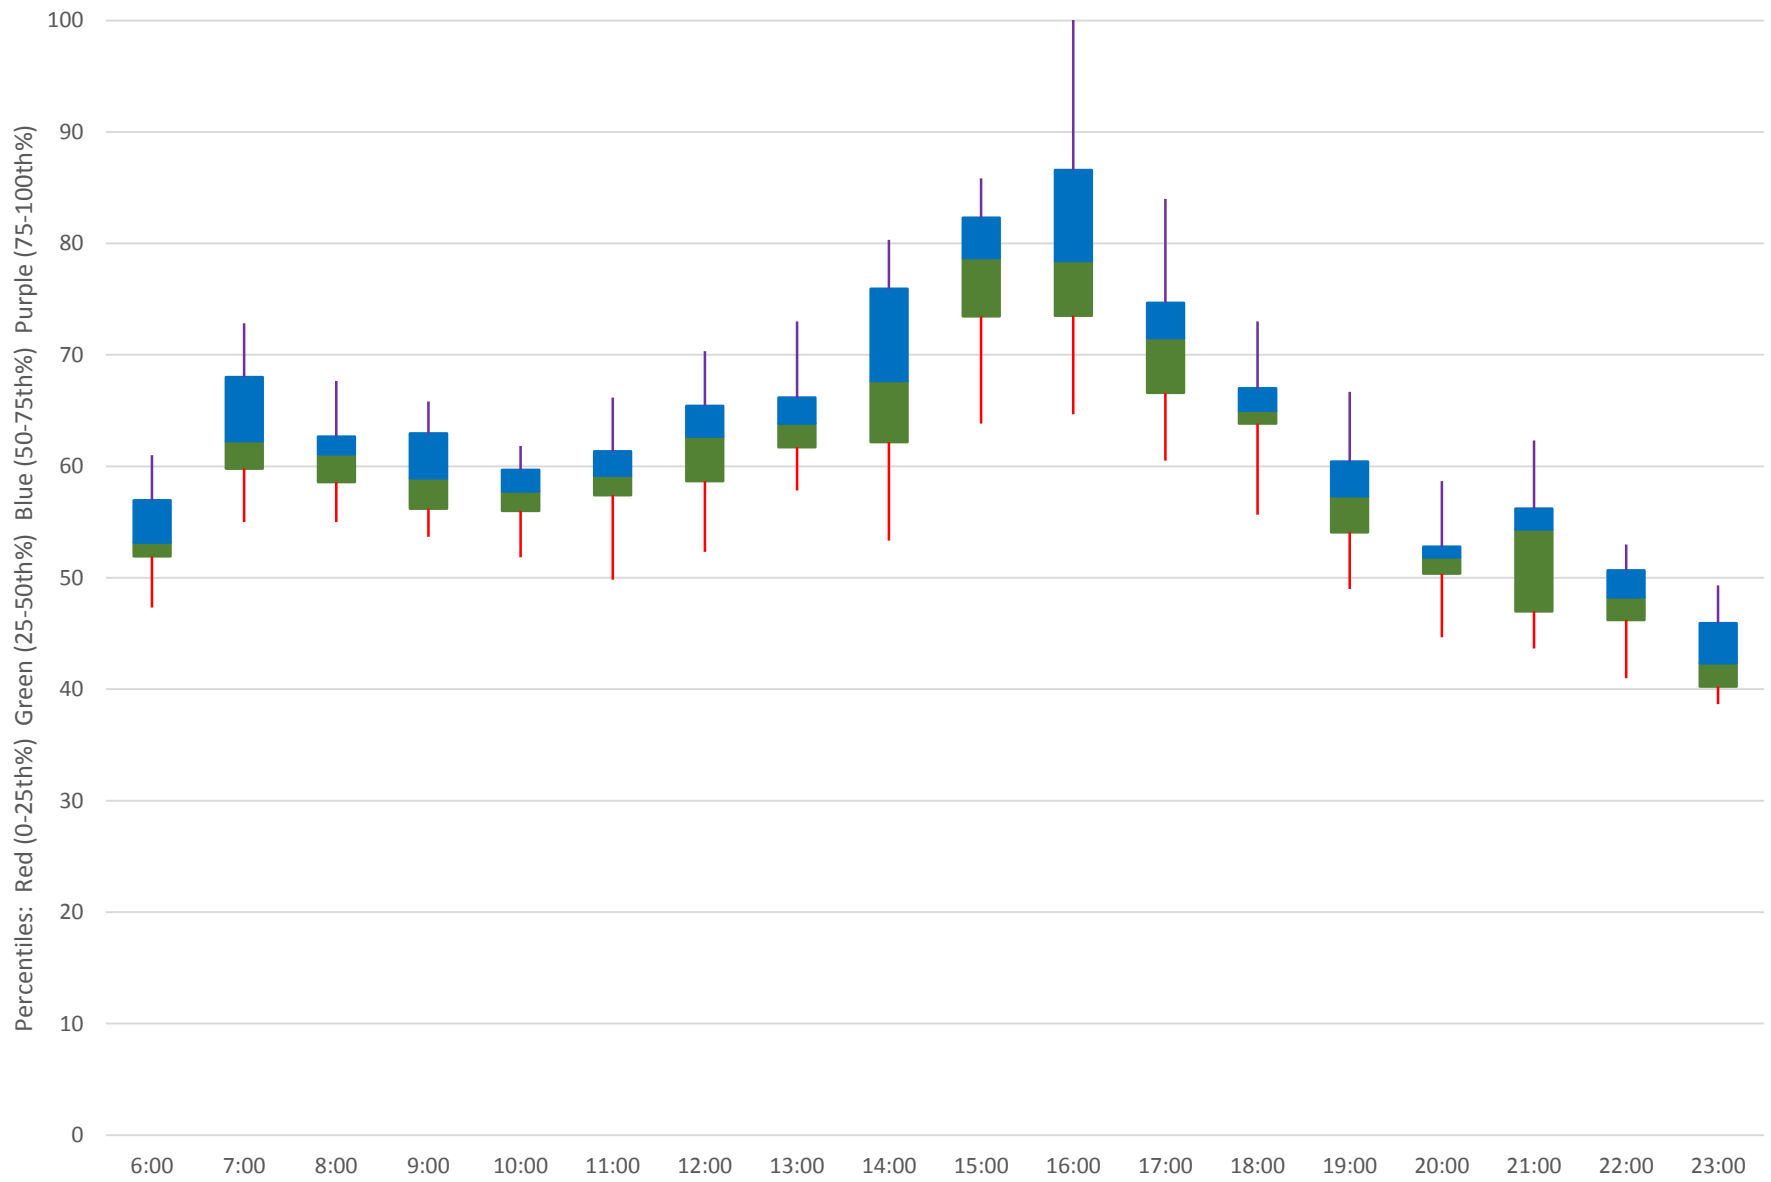

41 Keele Link Times From N of Keele Stn To SE of Pioneer Village Stn Northbound October 2019 Quartiles Week 5