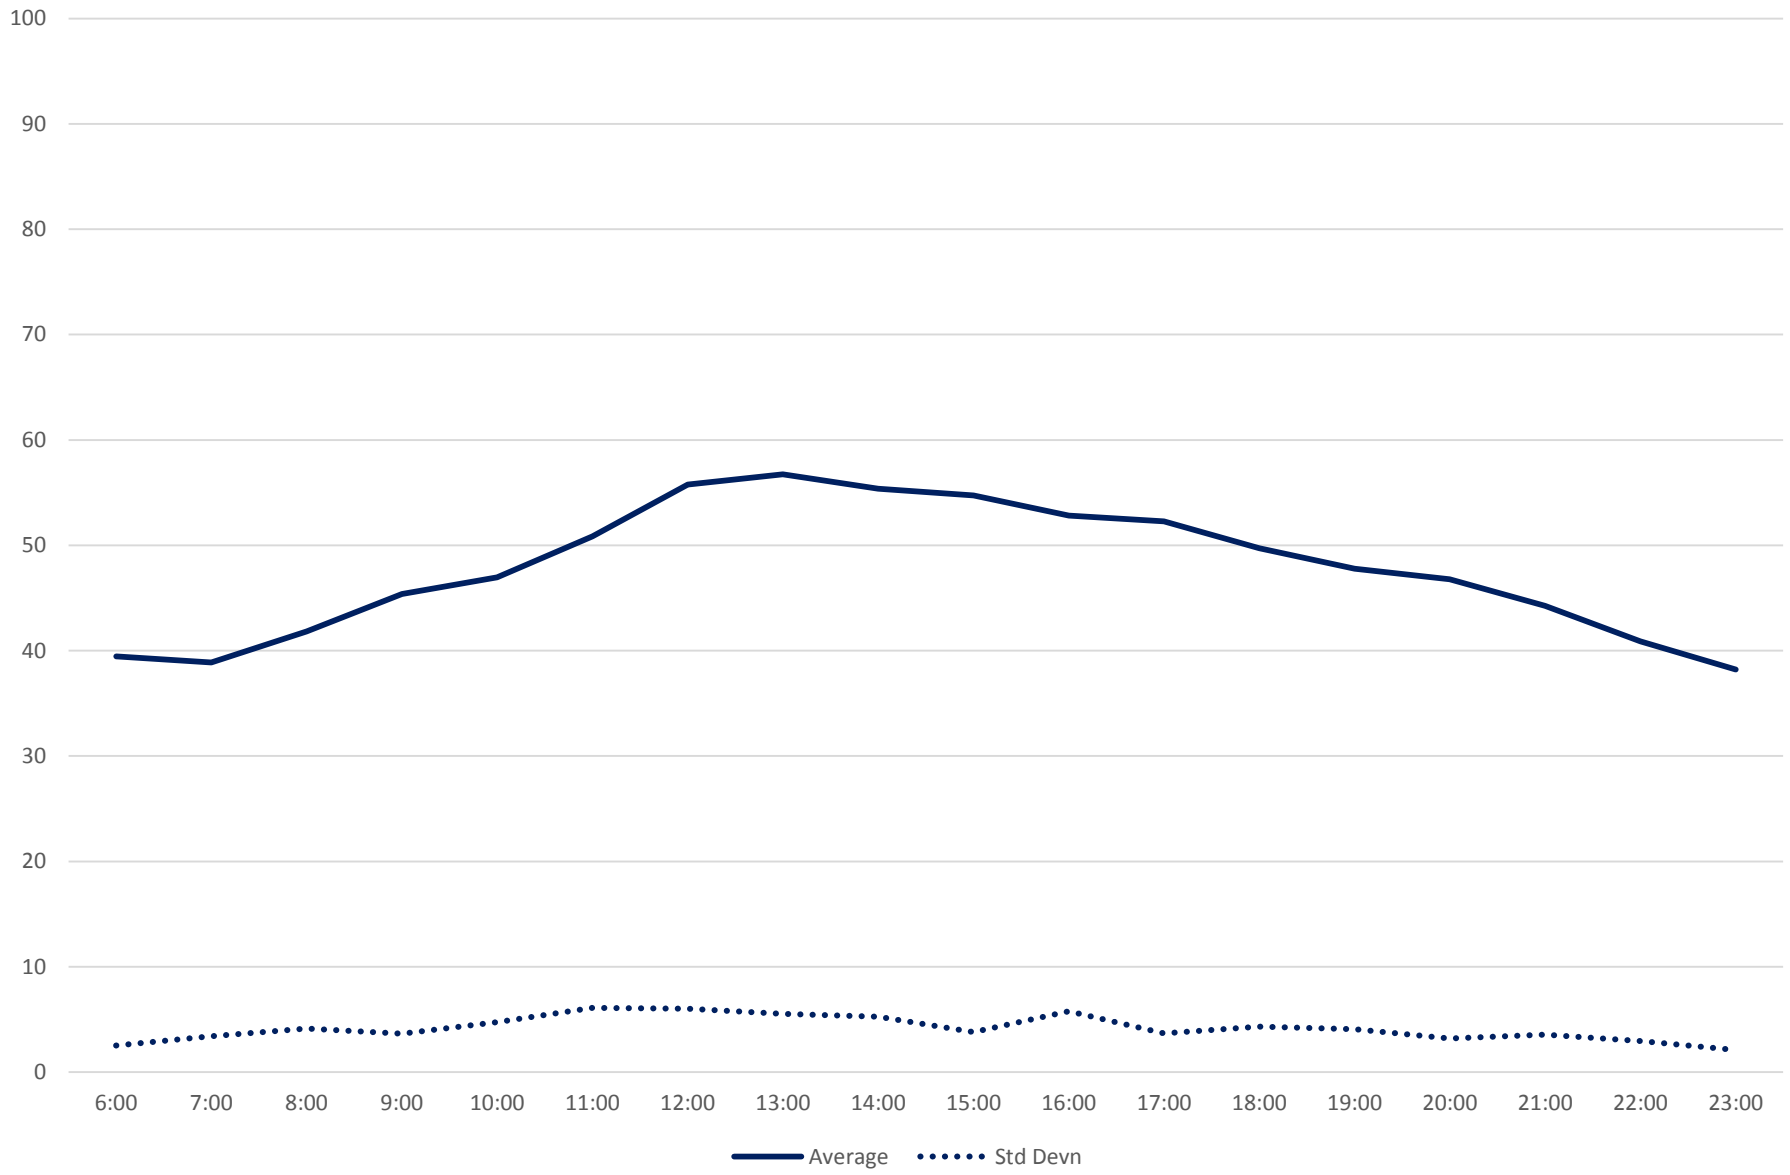

41 Keele Link Times From N of Keele Stn To SE of Pioneer Village Stn Northbound October 2019 Quartiles Week 5

41 Keele Link Times From N of Keele Stn To SE of Pioneer Village Stn Northbound October 2019 Saturday Statistics

41 Keele Link Times From N of Keele Stn To SE of Pioneer Village Stn Northbound October 2019

Quartiles Saturdays

41 Keele Link Times From N of Keele Stn To SE of Pioneer Village Stn Northbound October 2019 Sunday Statistics