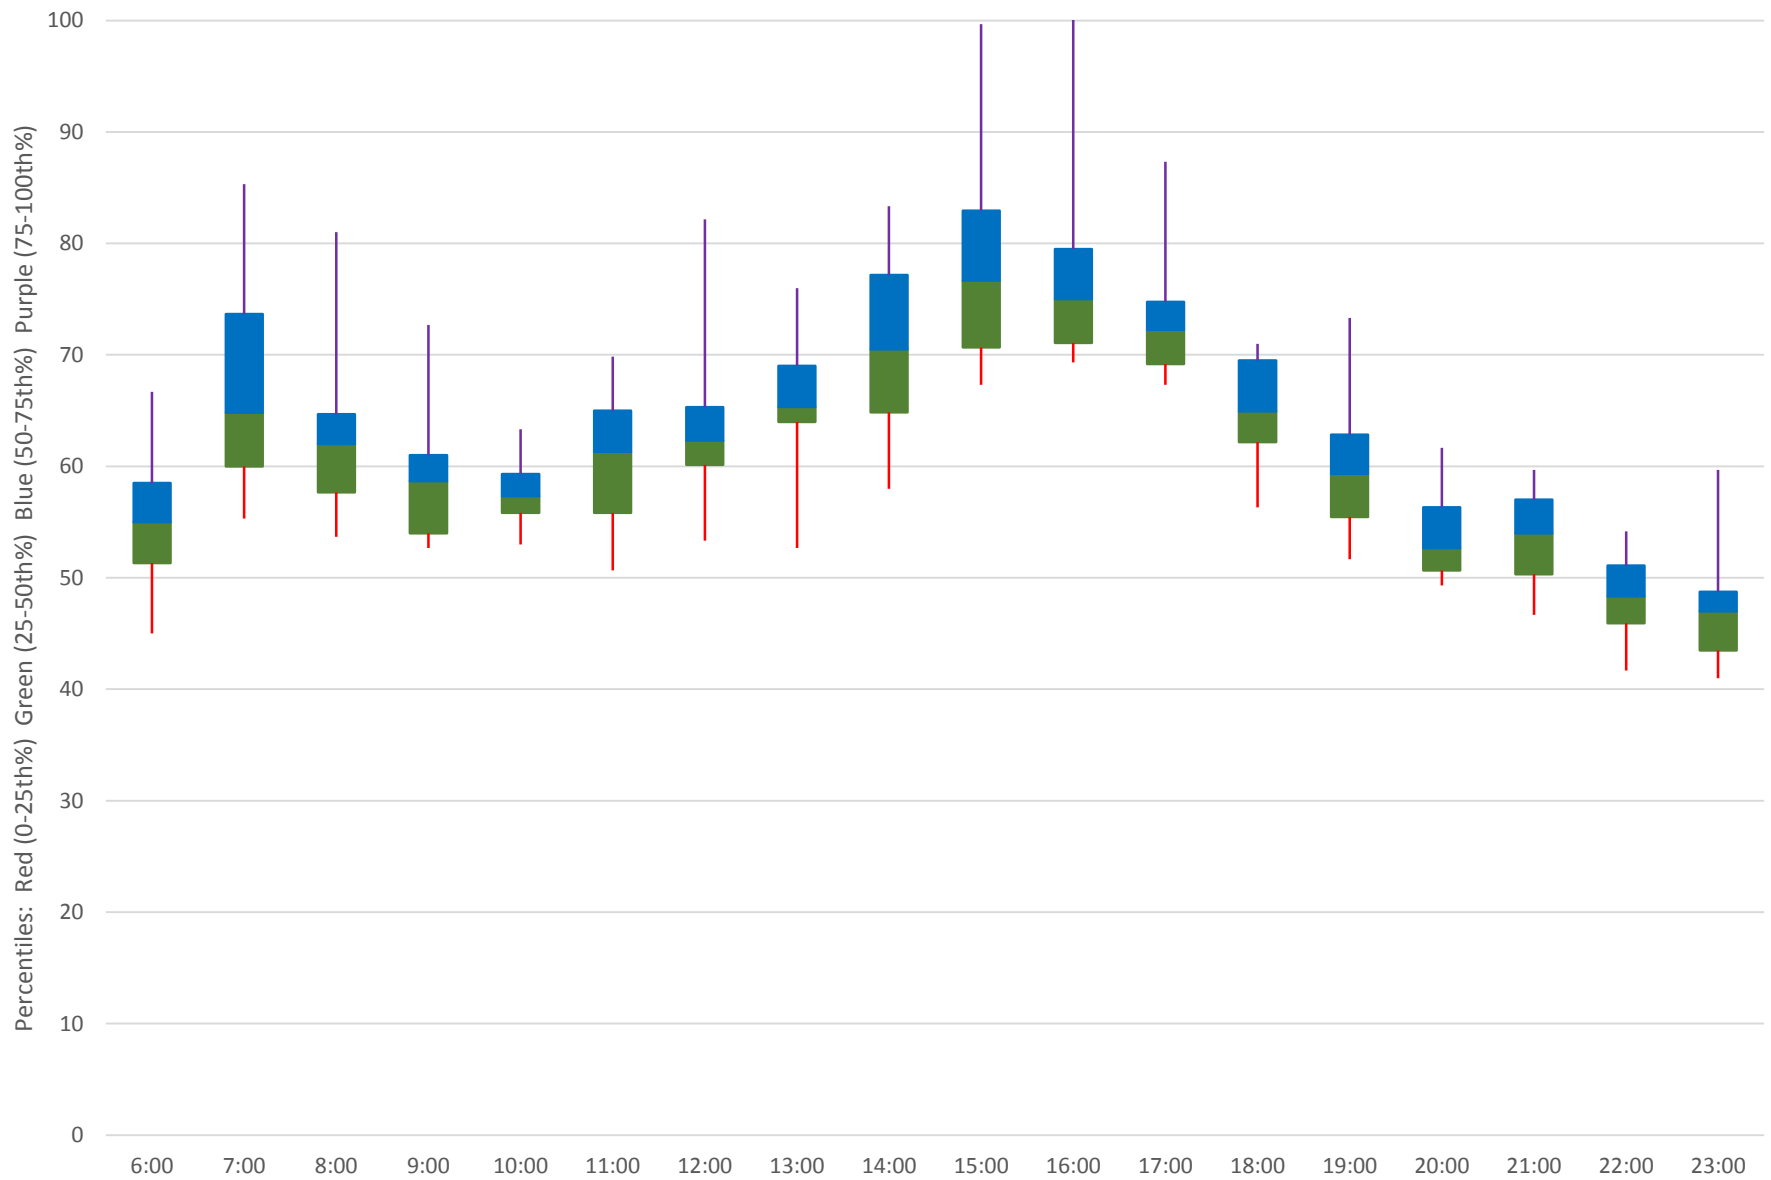

41 Keele Link Times From N of Keele Stn To SE of Pioneer Village Stn Northbound October 2019 Quartiles Week 1