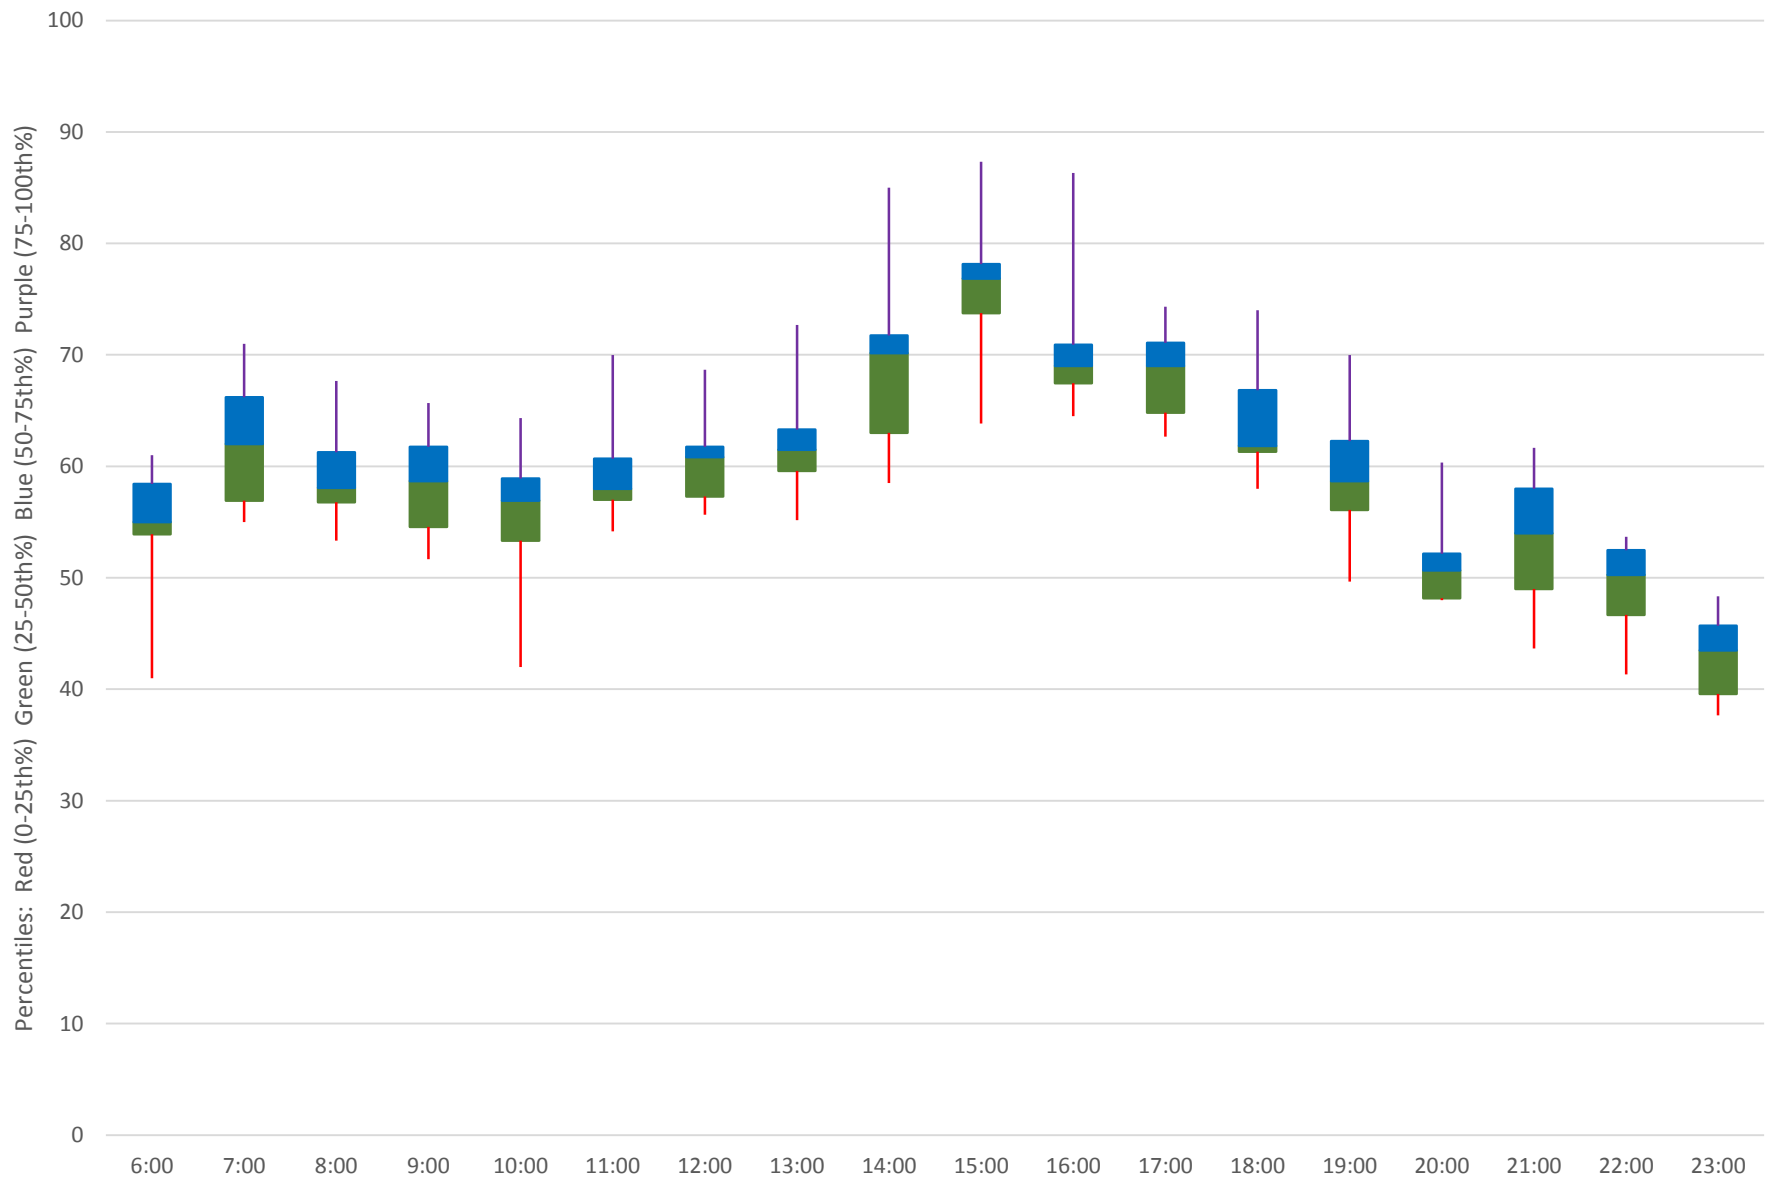

41 Keele Link Times From N of Keele Stn To SE of Pioneer Village Stn Northbound October 2019 Quartiles Week 3