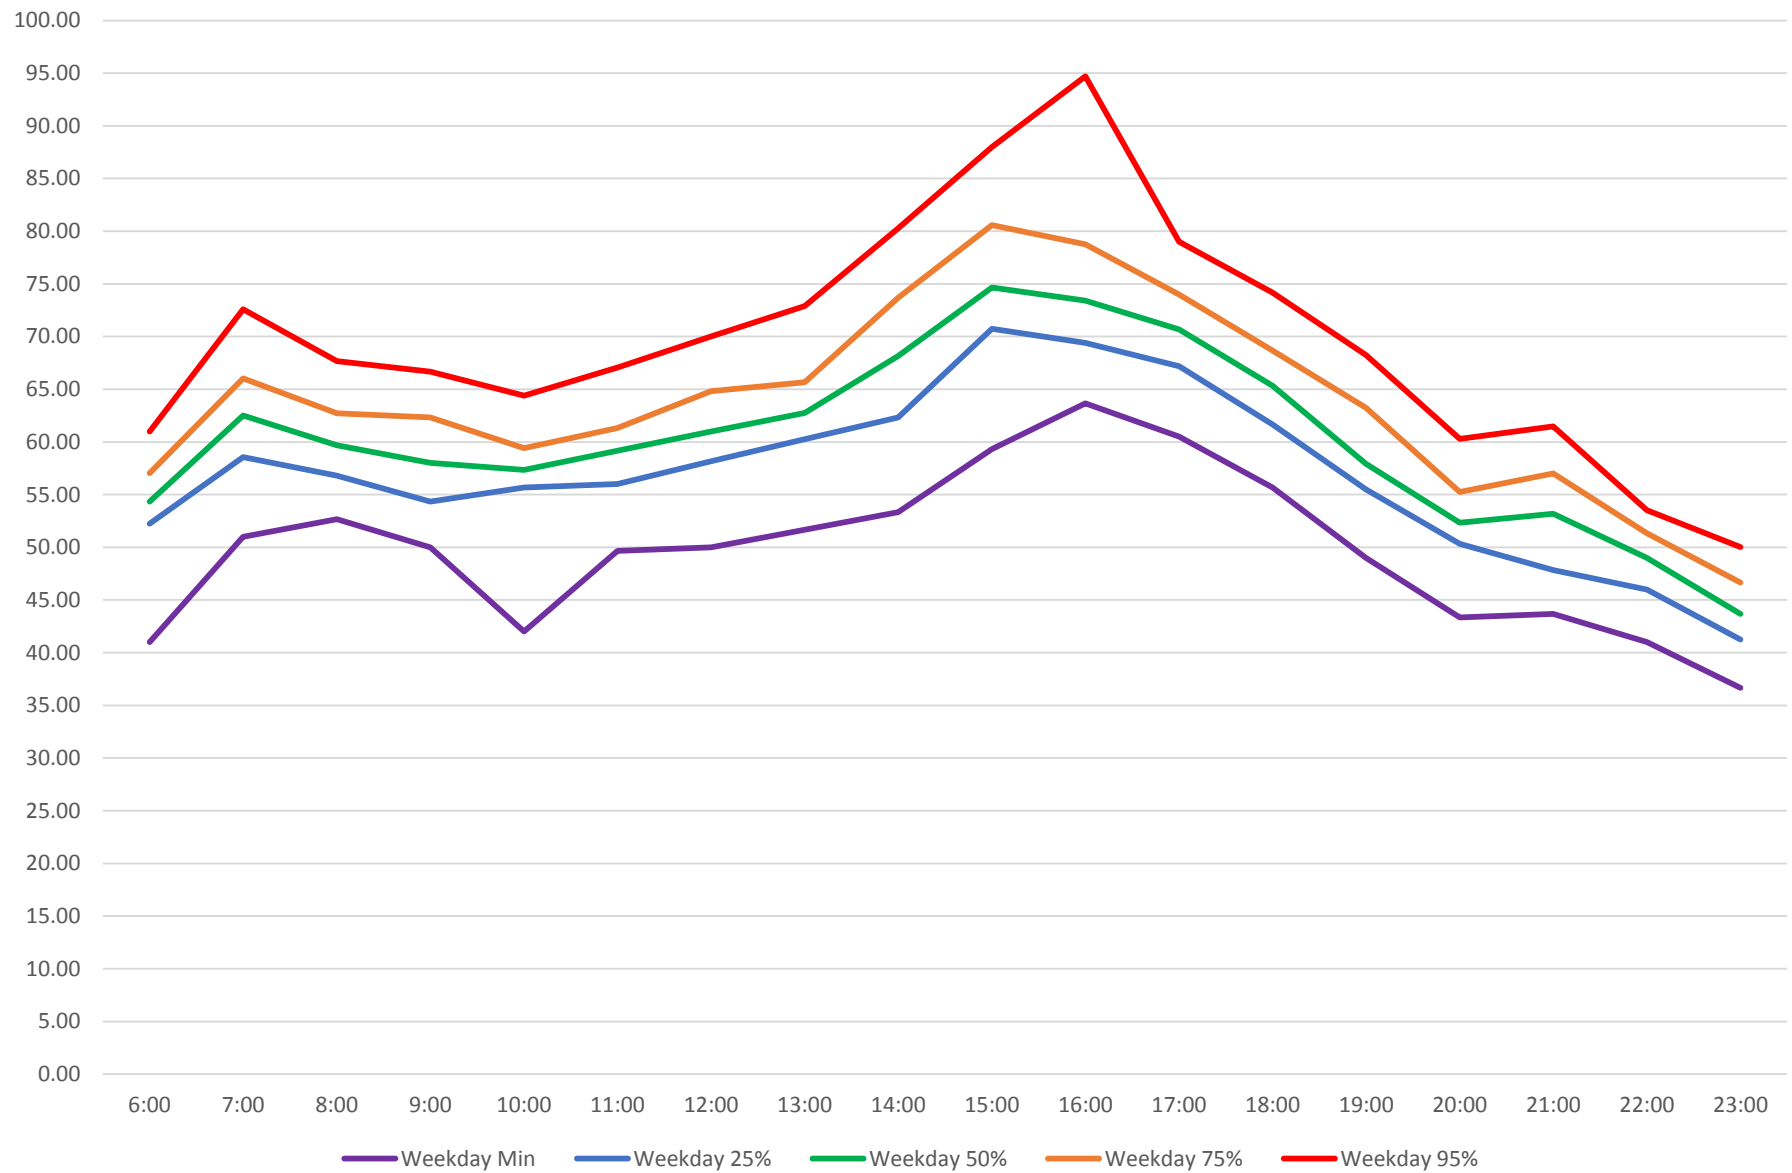

41 Keele Link Times From N of Keele Stn To SE of Pioneer Village Stn Northbound October 2019
Percentiles Saturday