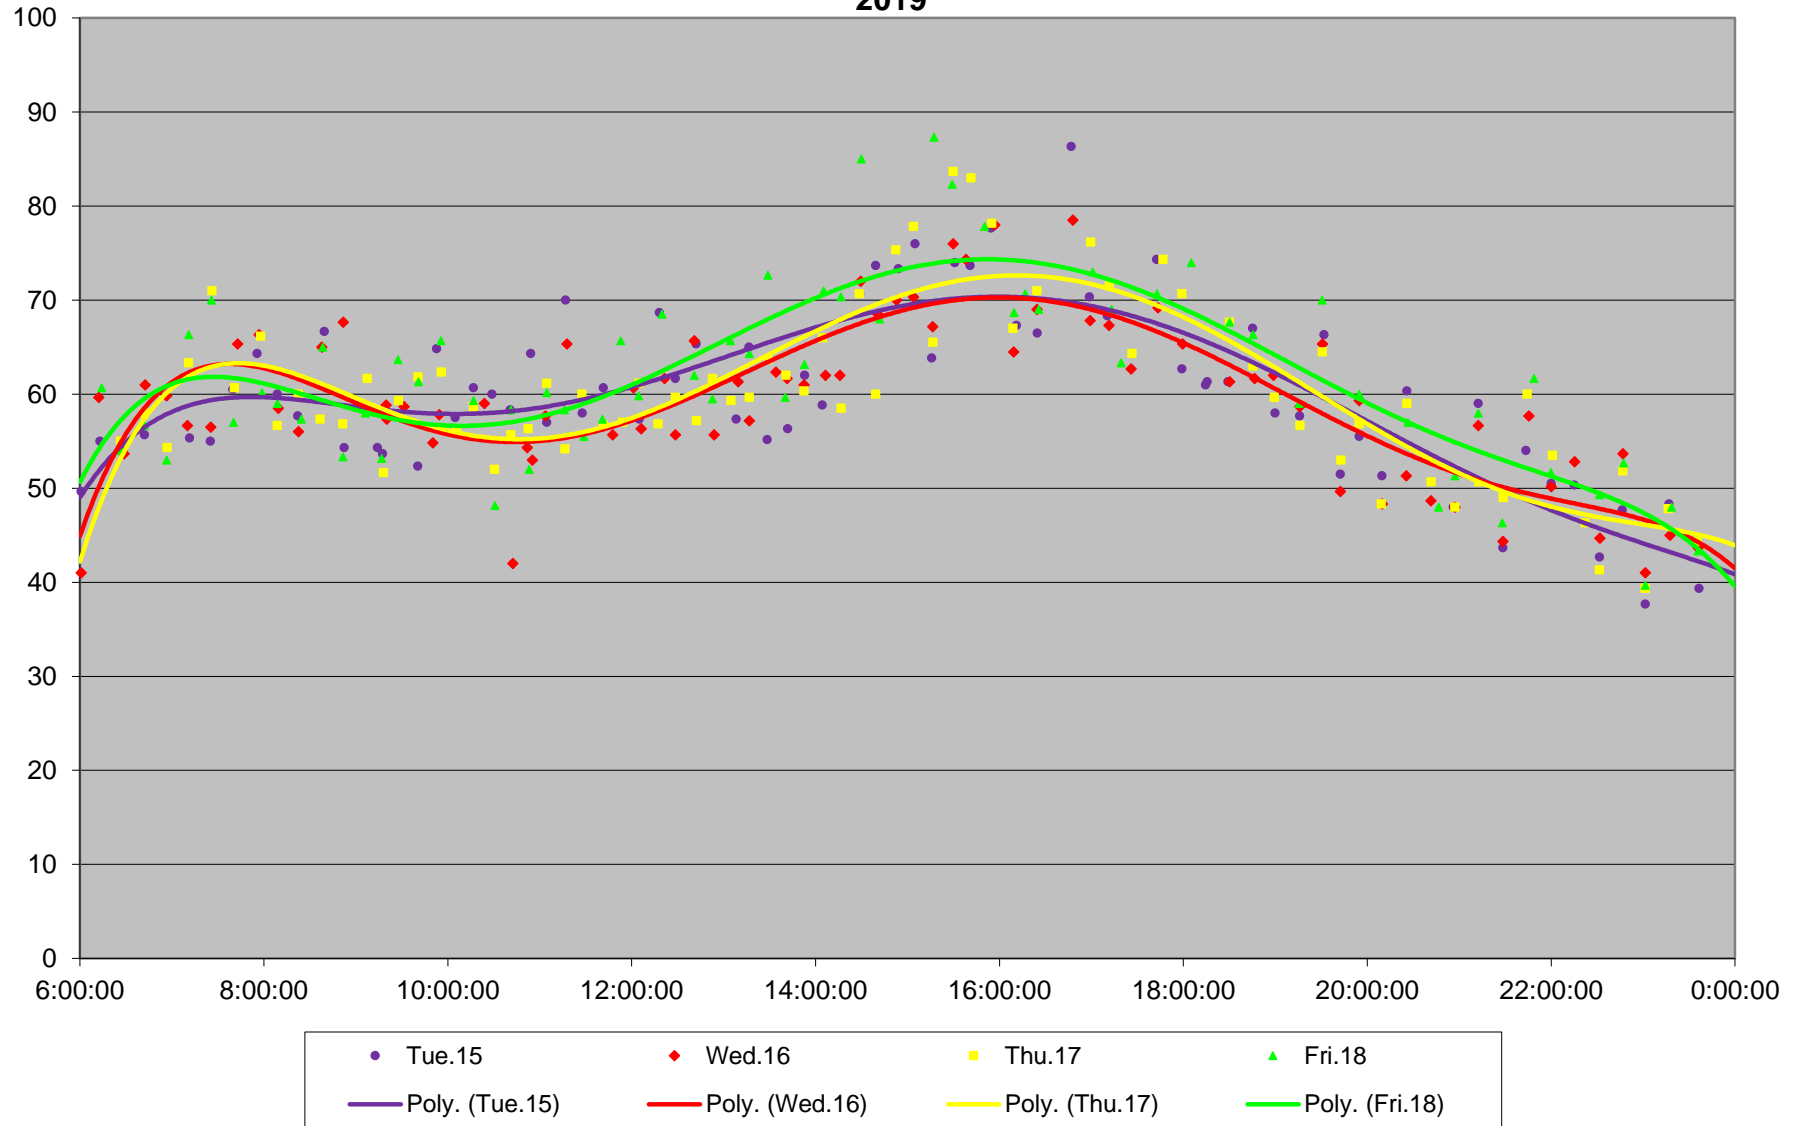

41 Keele Link Times From N of Keele Stn To SE of Pioneer Village Stn Northbound October 2019

41 Keele Link Times From N of Keele Stn To SE of Pioneer Village Stn Northbound October 2019

41 Keele Link Times From N of Keele Stn To SE of Pioneer Village Stn Northbound October 2019