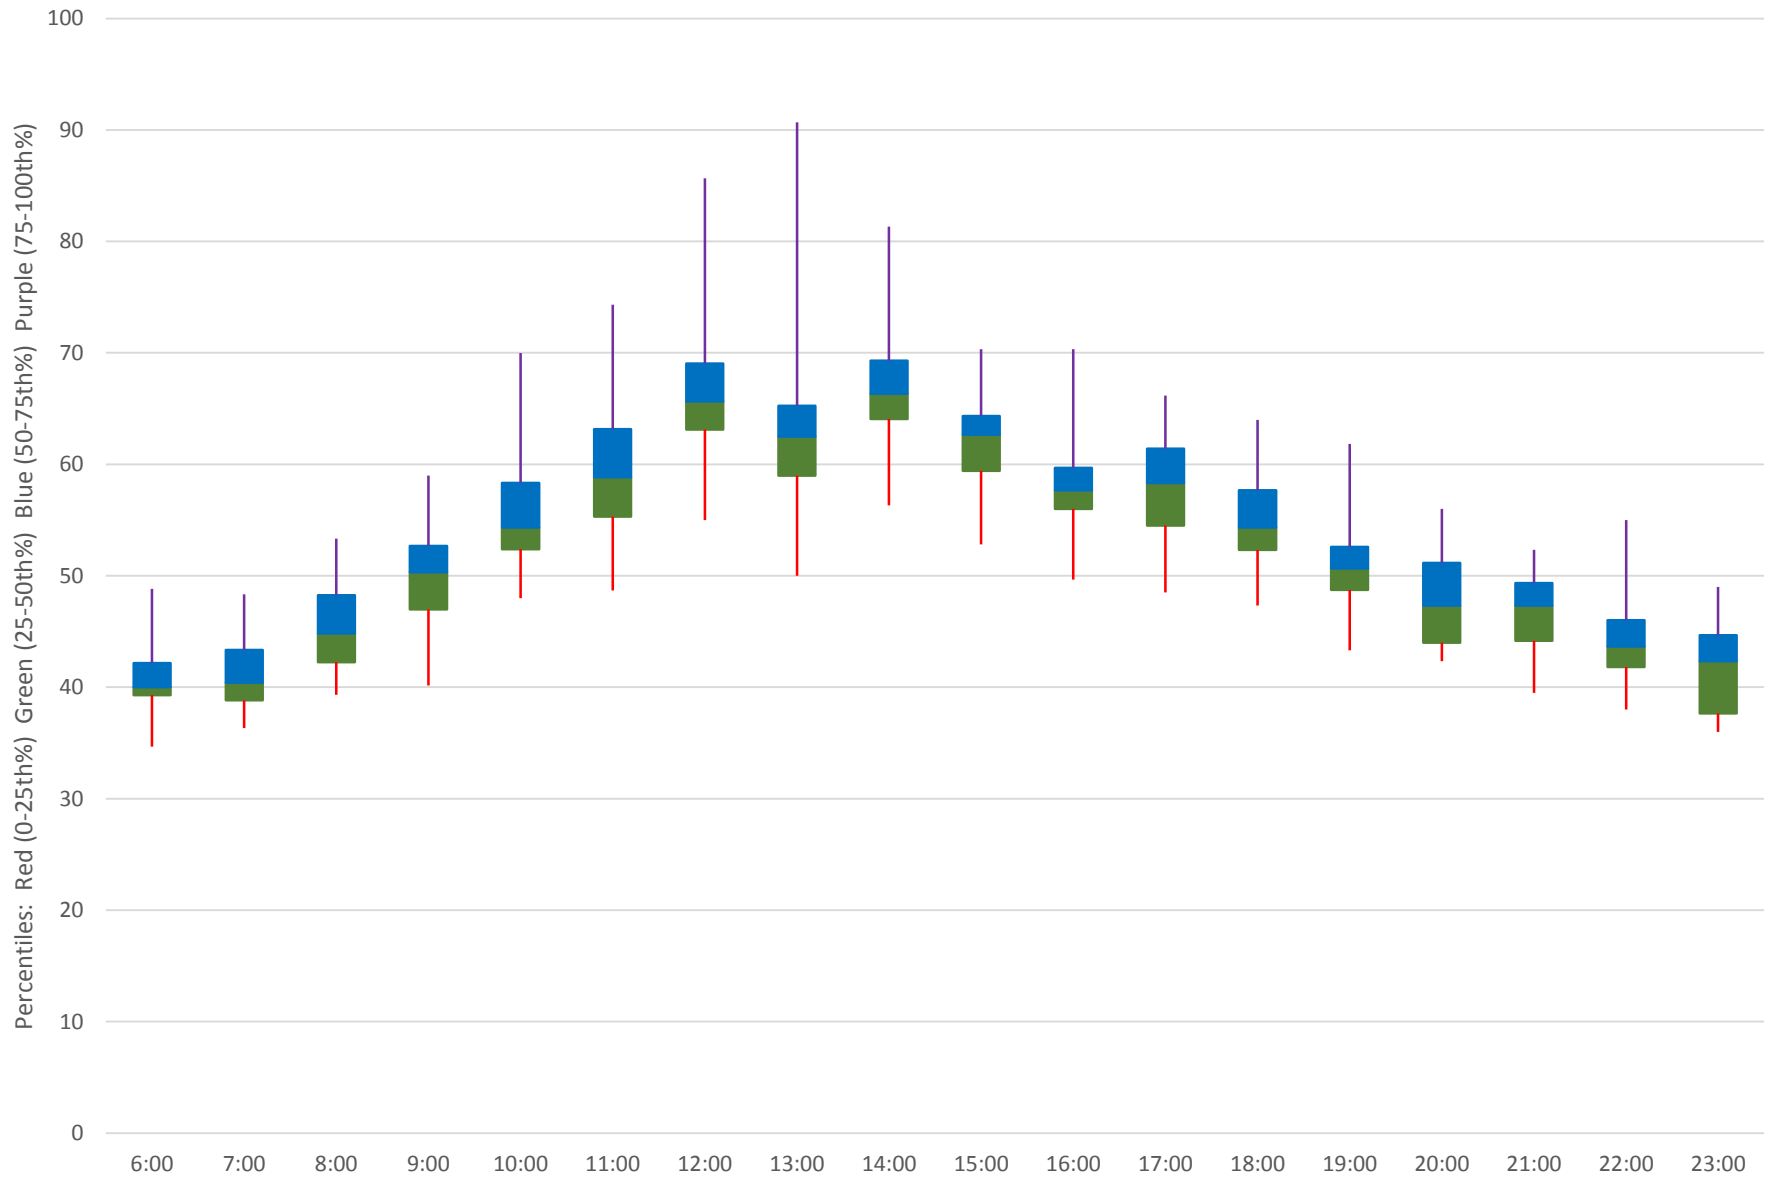

41 Keele Link Times From N of Keele Stn To SE of Pioneer Village Stn Northbound October 2019

Quartiles Saturdays