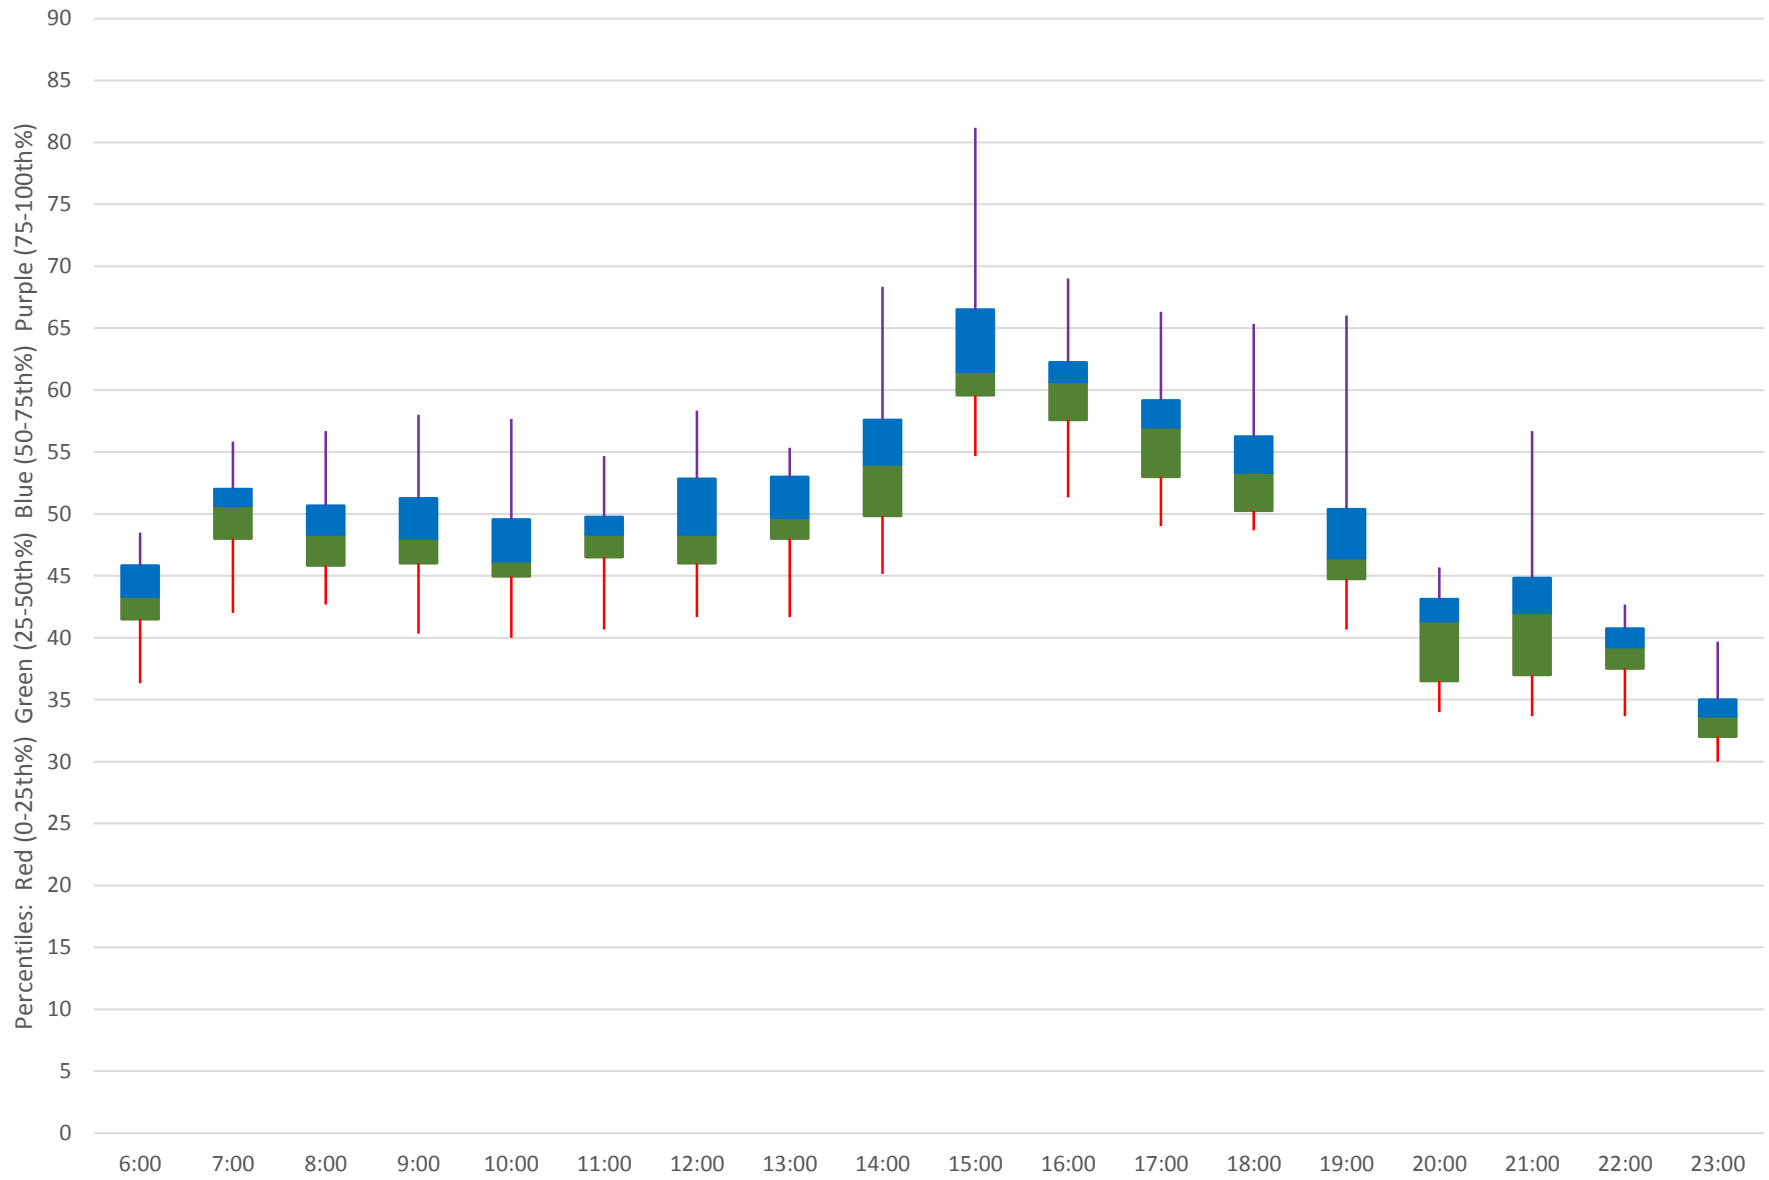

41 Keele Link Times From N of Keele Stn To N of Finch Northbound October 2019

Quartiles Week 4