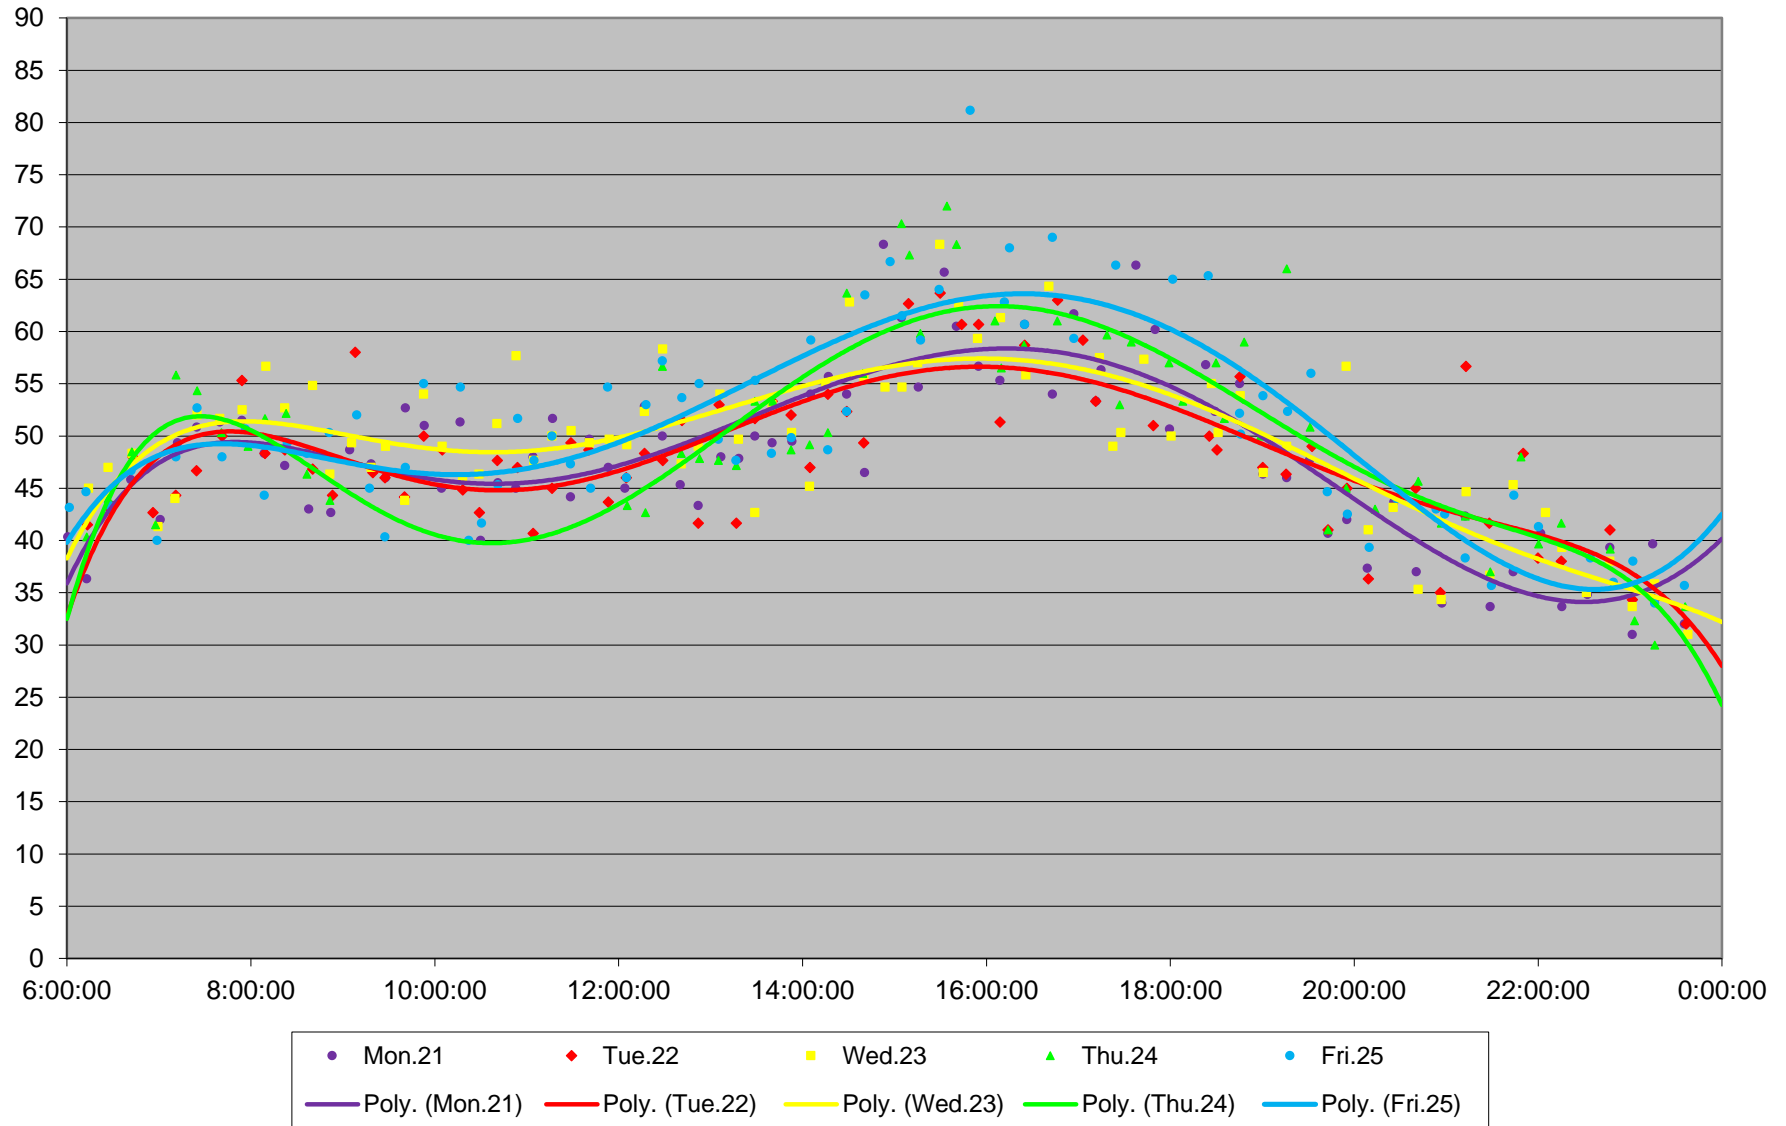

41 Keele Link Times From N of Keele Stn To N of Finch Northbound October 2019