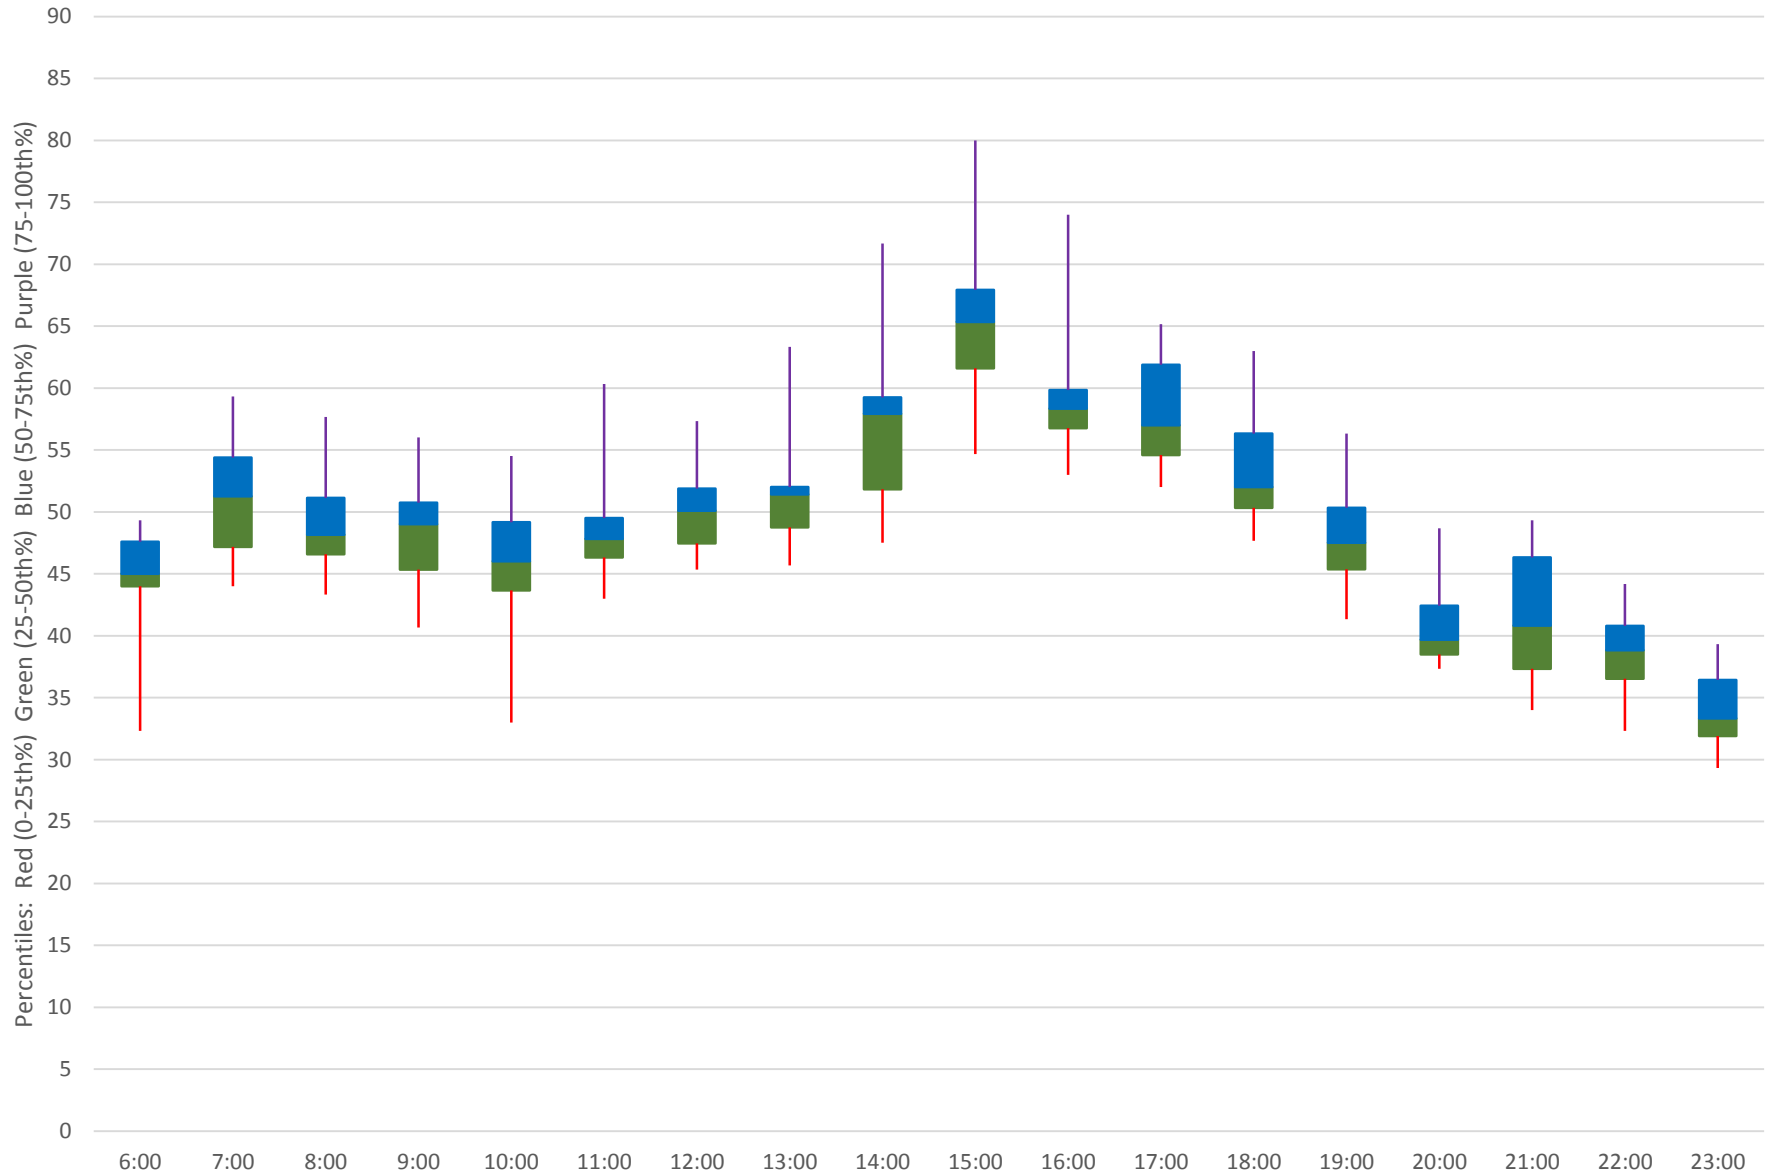

41 Keele Link Times From N of Keele Stn To N of Finch Northbound October 2019

Quartiles Week 3