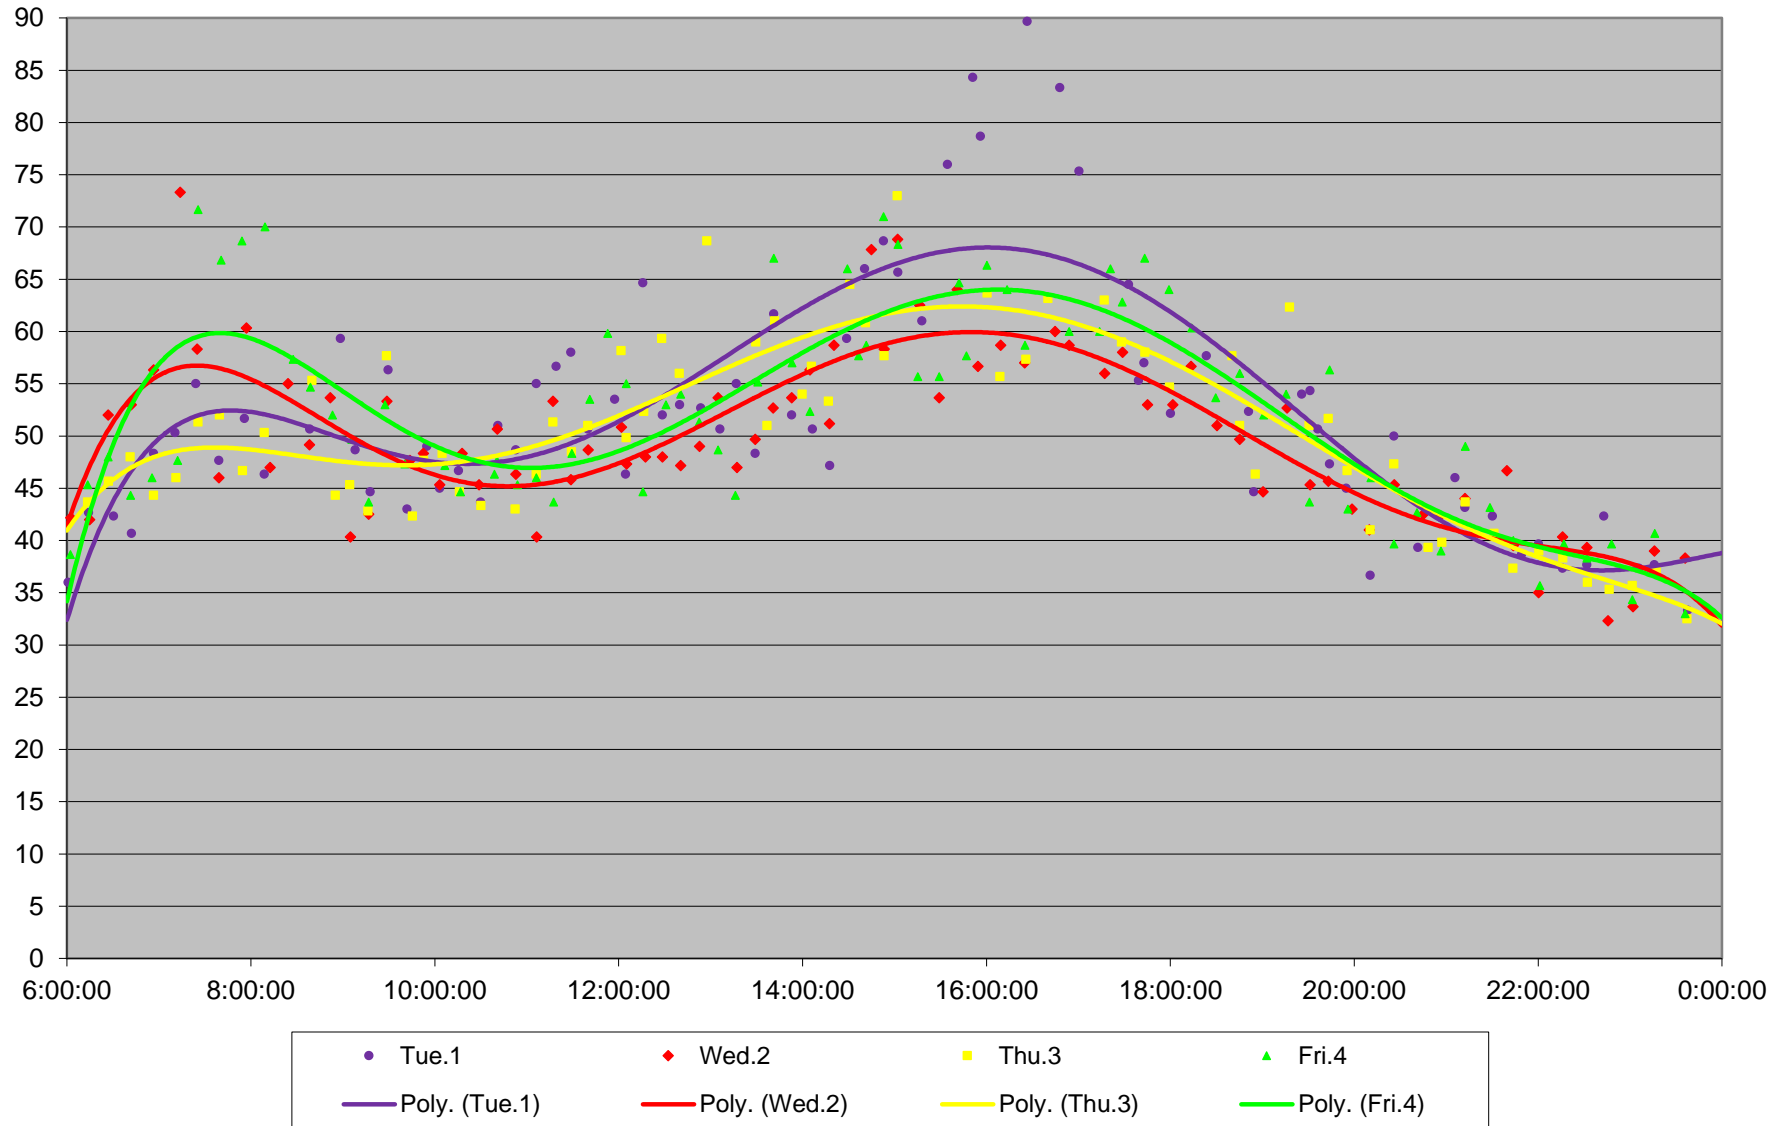

41 Keele Link Times From N of Keele Stn To N of Finch Northbound October 2019

41 Keele Link Times From N of Keele Stn To N of Finch Northbound October 2019

41 Keele Link Times From N of Keele Stn To N of Finch Northbound October 2019