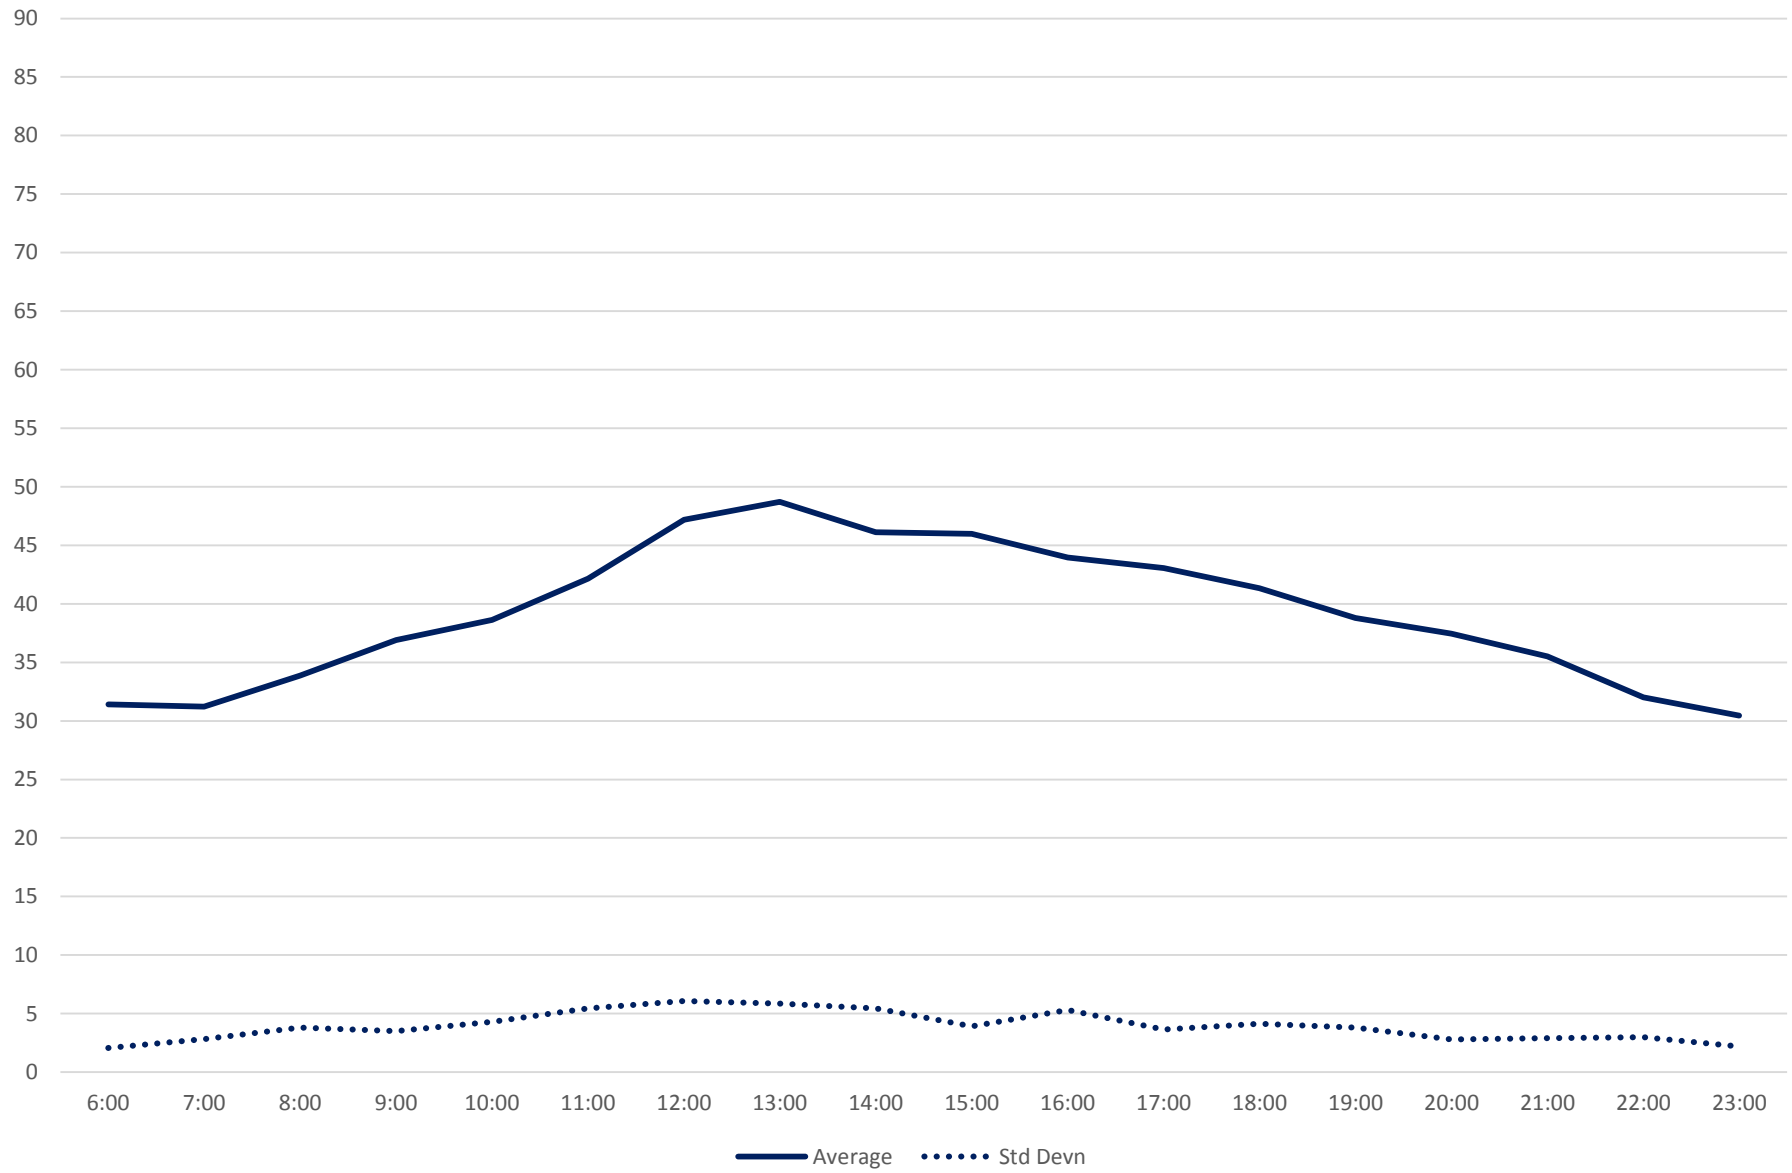

Quartiles Week 5

41 Keele Link Times From N of Keele Stn To N of Finch Northbound October 2019 Saturday Statistics

41 Keele Link Times From N of Keele Stn To N of Finch Northbound October 2019

Quartiles Saturdays

41 Keele Link Times From N of Keele Stn To N of Finch Northbound October 2019 Sunday Statistics

41 Keele Link Times From N of Keele Stn To N of Finch Northbound October 2019

Quartiles Sundays/Holidays