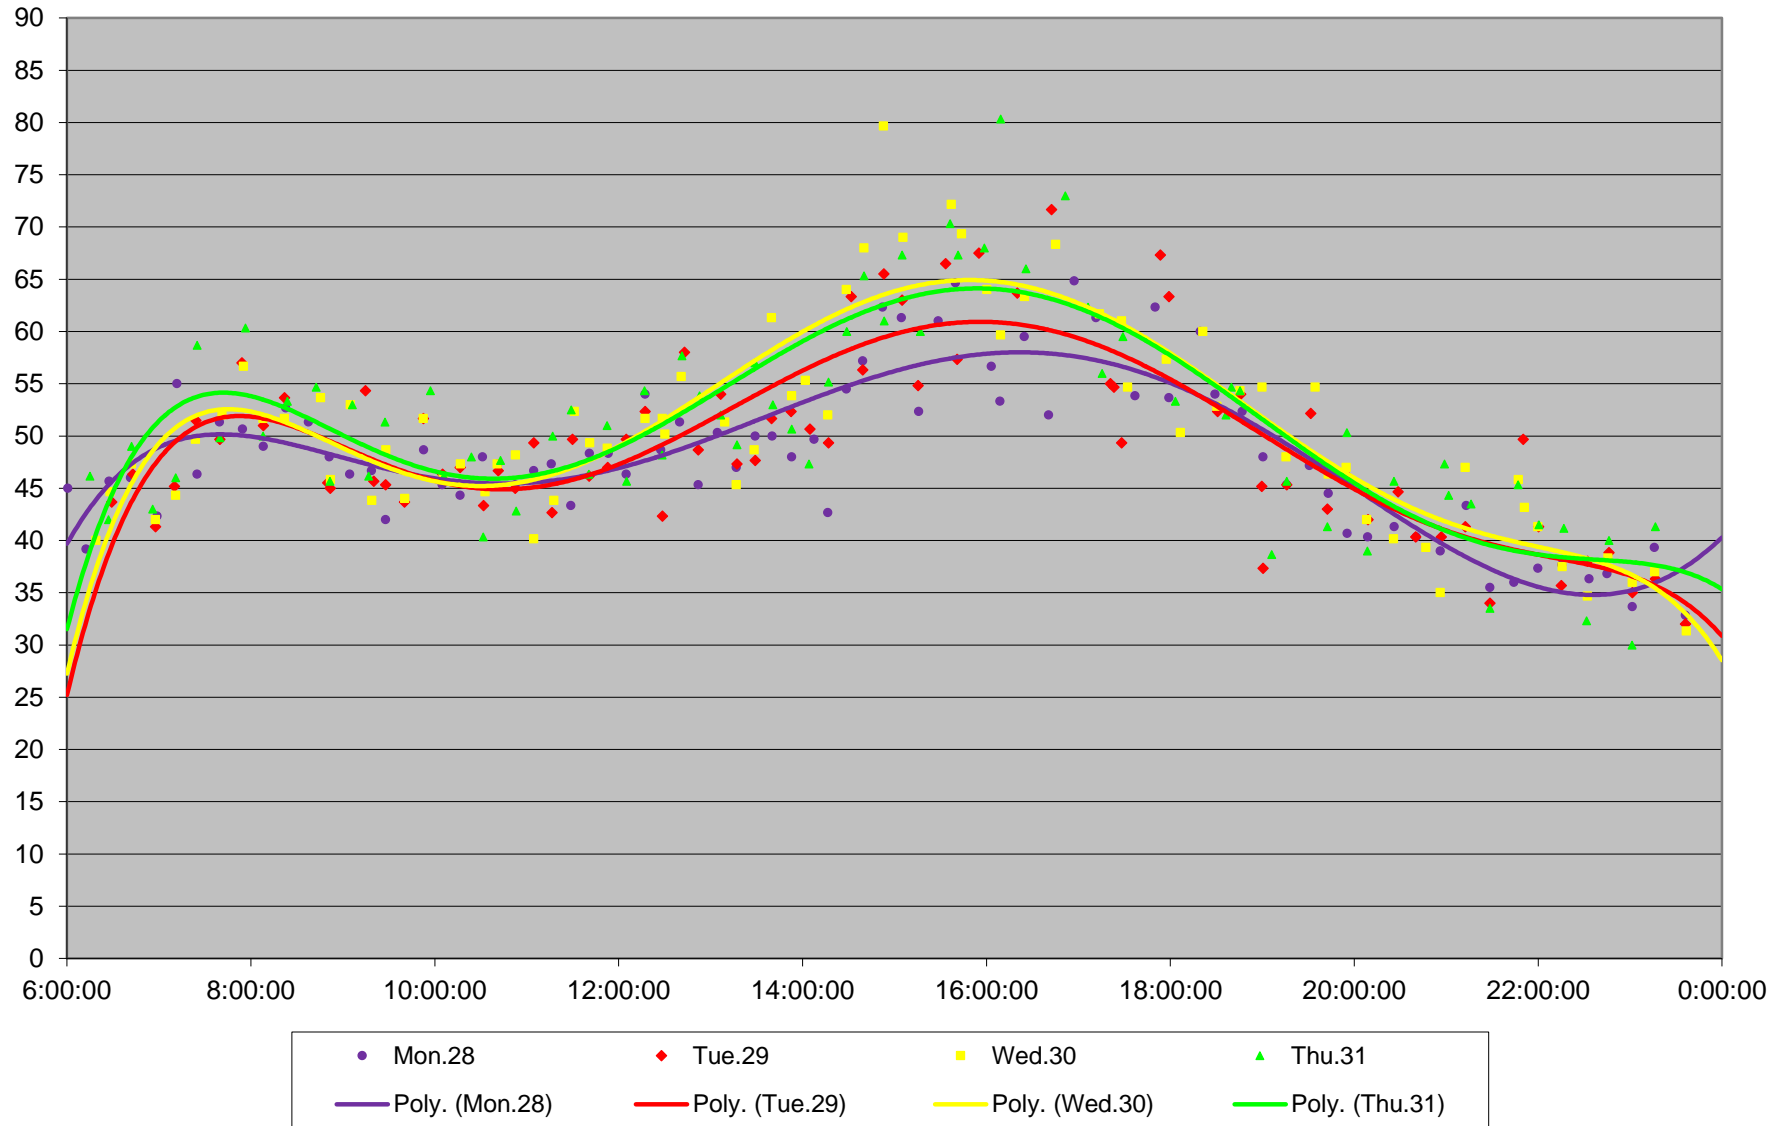

41 Keele Link Times From N of Keele Stn To N of Finch Northbound October 2019