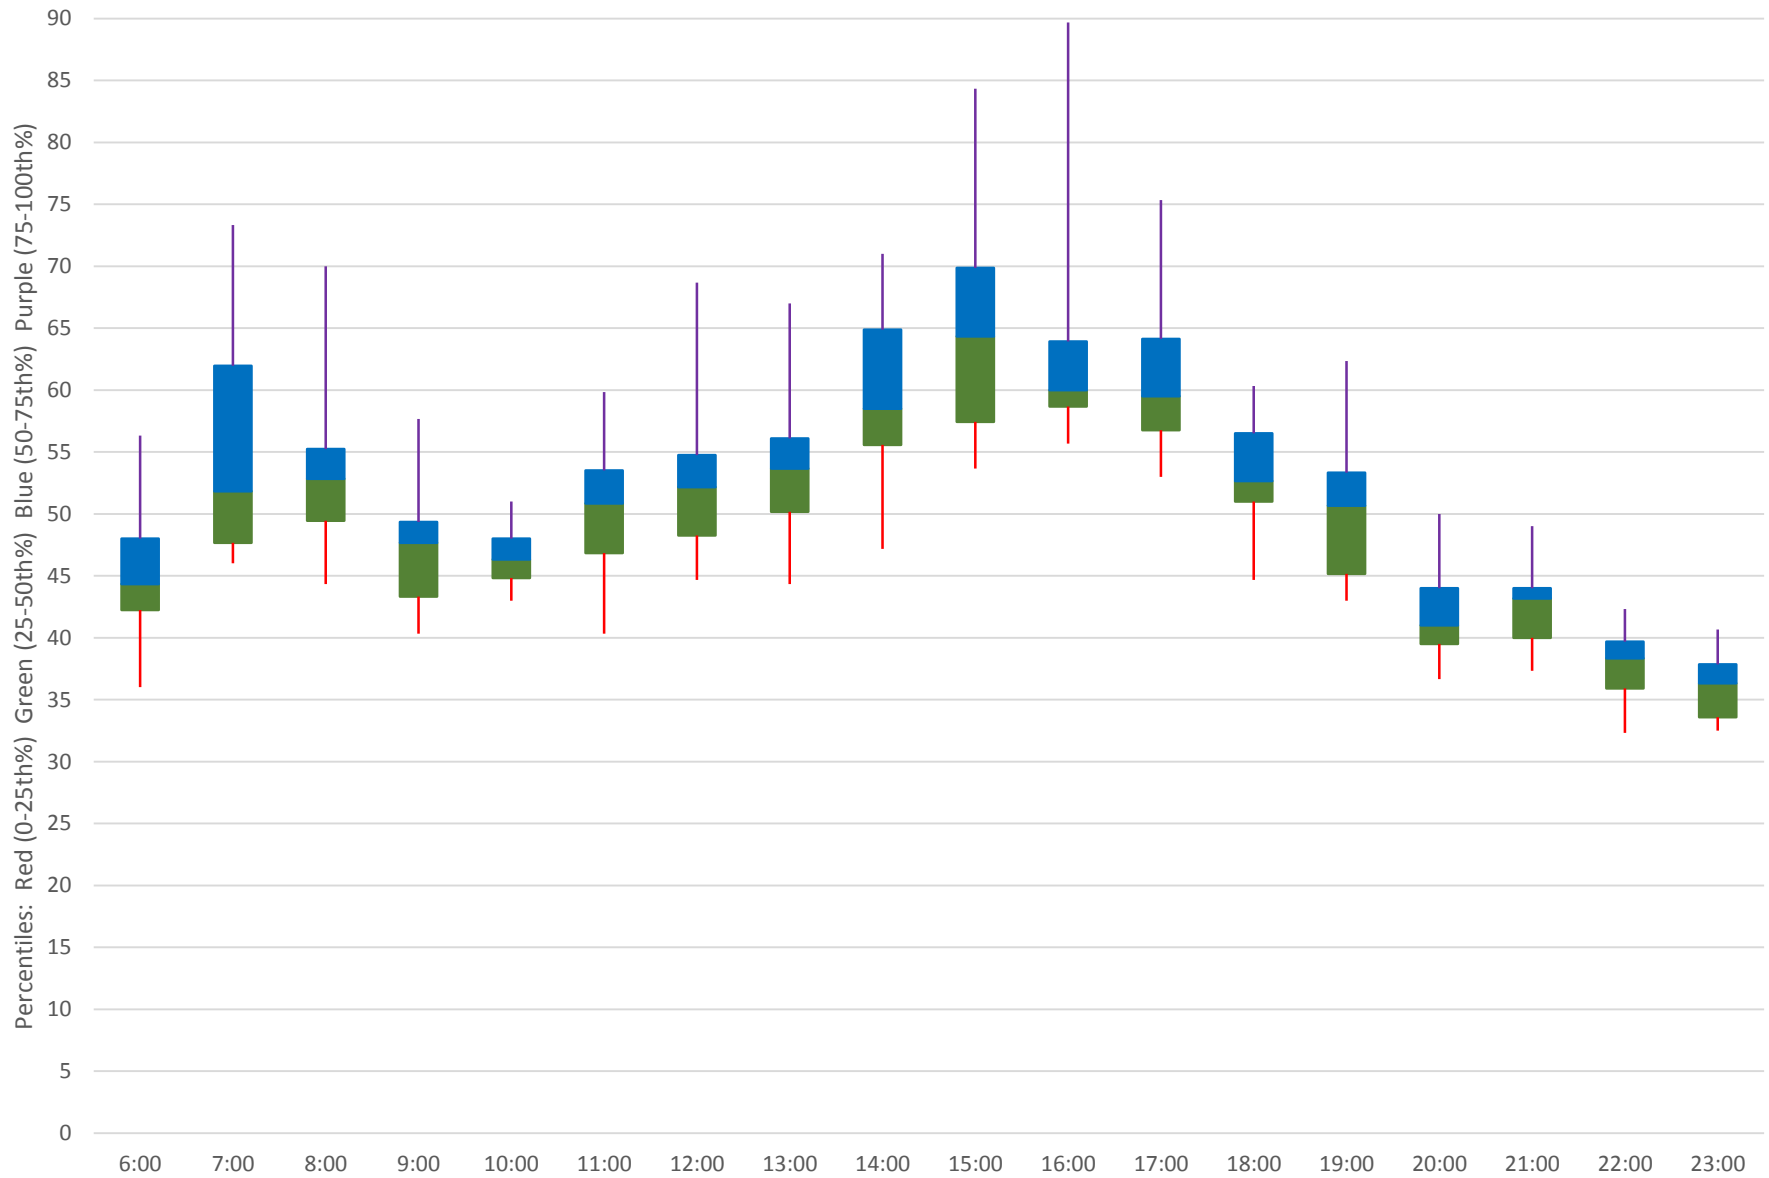

41 Keele Link Times From N of Keele Stn To N of Finch Northbound October 2019 Quartiles Week 1