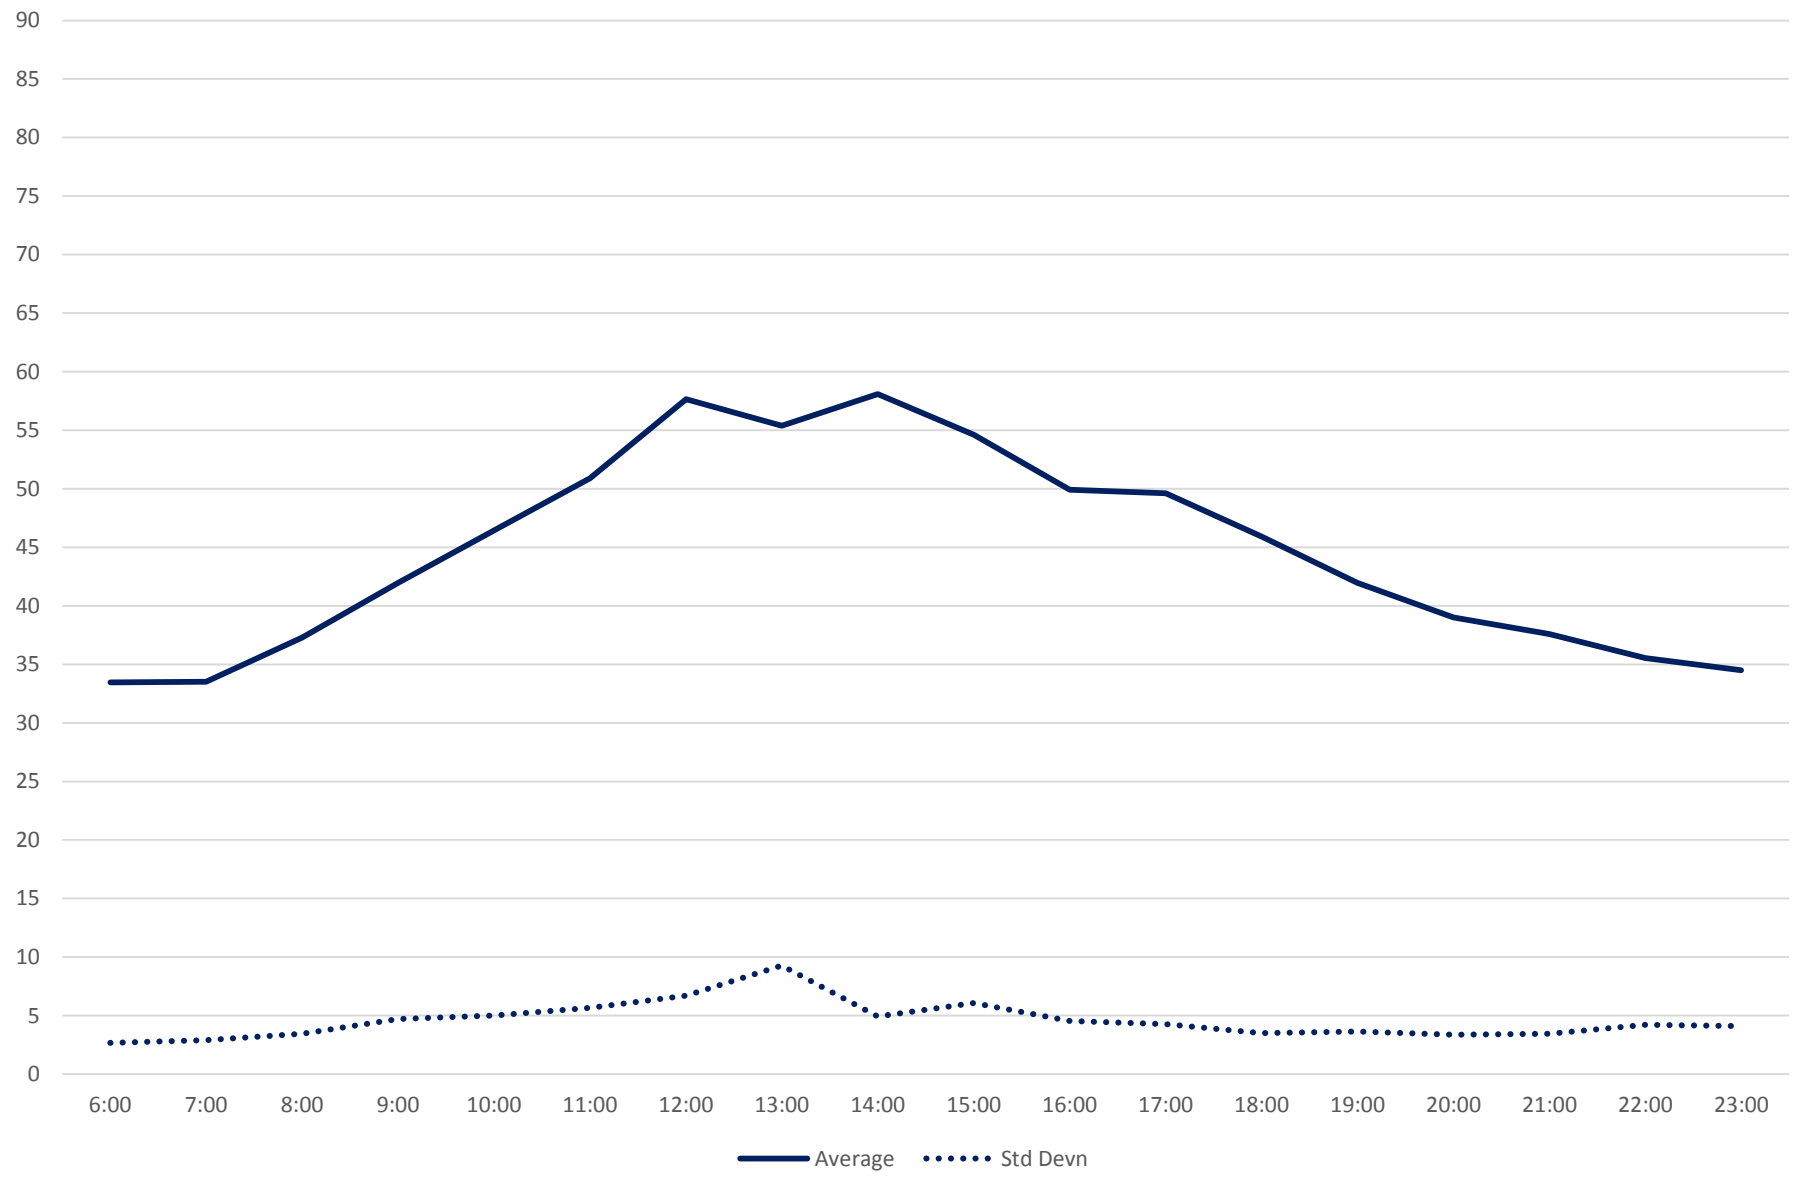

41 Keele Link Times From N of Keele Stn To N of Finch Northbound October 2019 Saturday Statistics