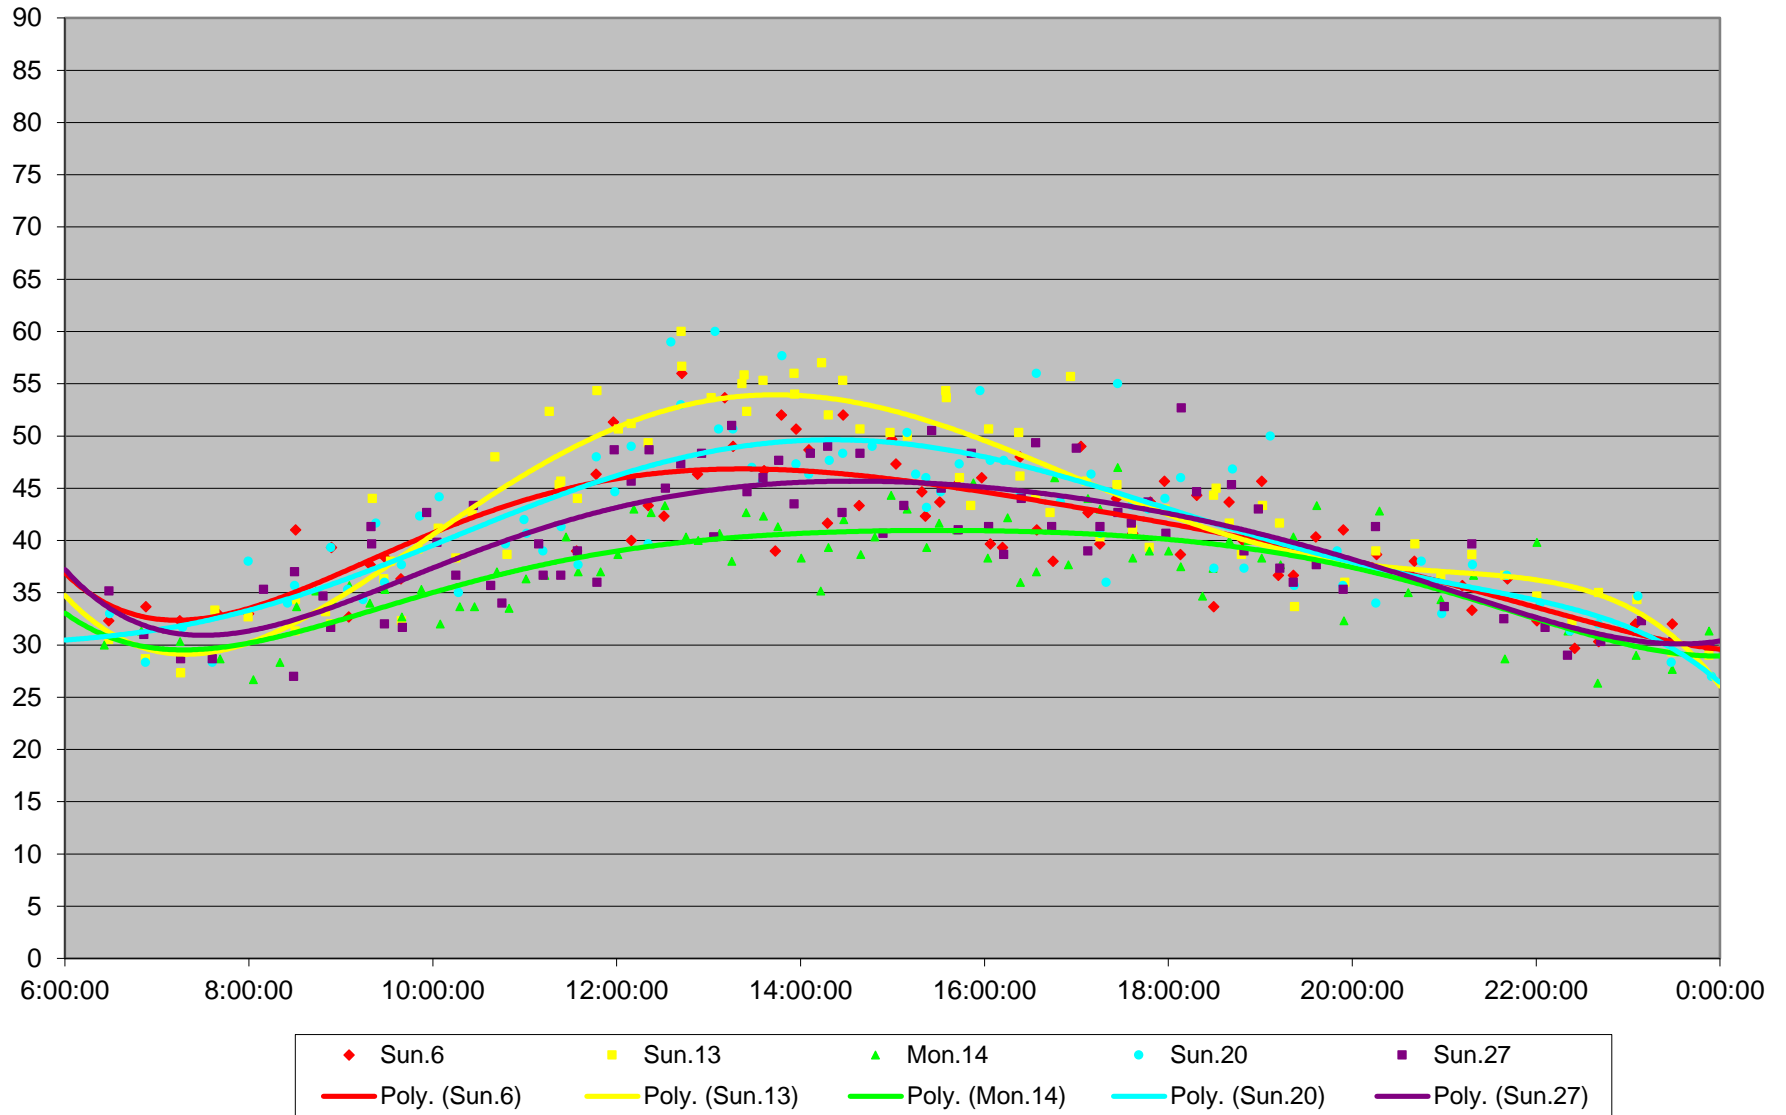

41 Keele Link Times From N of Keele Stn To N of Finch Northbound October 2019