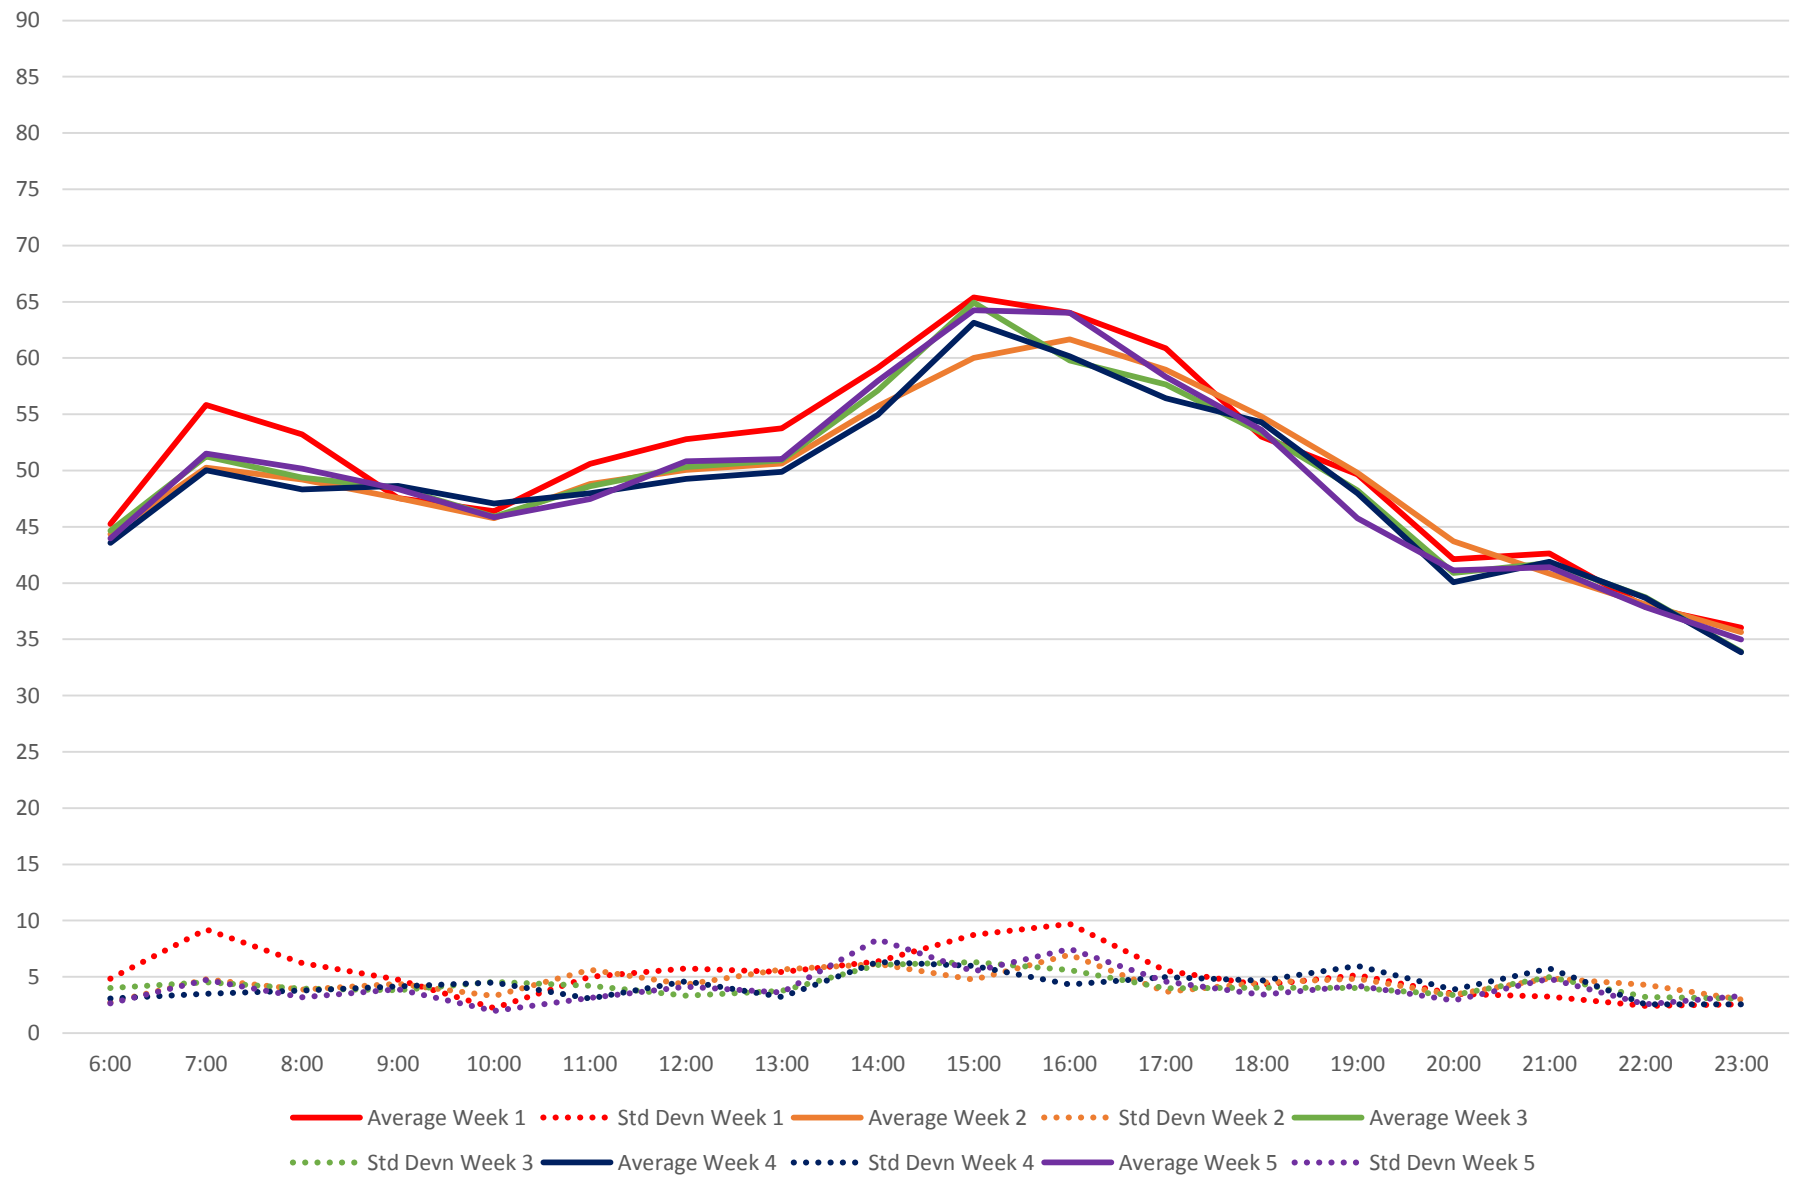

41 Keele Link Times From N of Keele Stn To N of Finch Northbound October 2019

41 Keele Link Times From N of Keele Stn To N of Finch Northbound October 2019

41 Keele Link Times From N of Keele Stn To N of Finch Northbound October 2019

41 Keele Link Times From N of Keele Stn To N of Finch Northbound October 2019

41 Keele Link Times From N of Keele Stn To N of Finch Northbound October 2019 Weekday Statistics

41 Keele Link Times From N of Keele Stn To N of Finch Northbound October 2019 Weekday Statistics