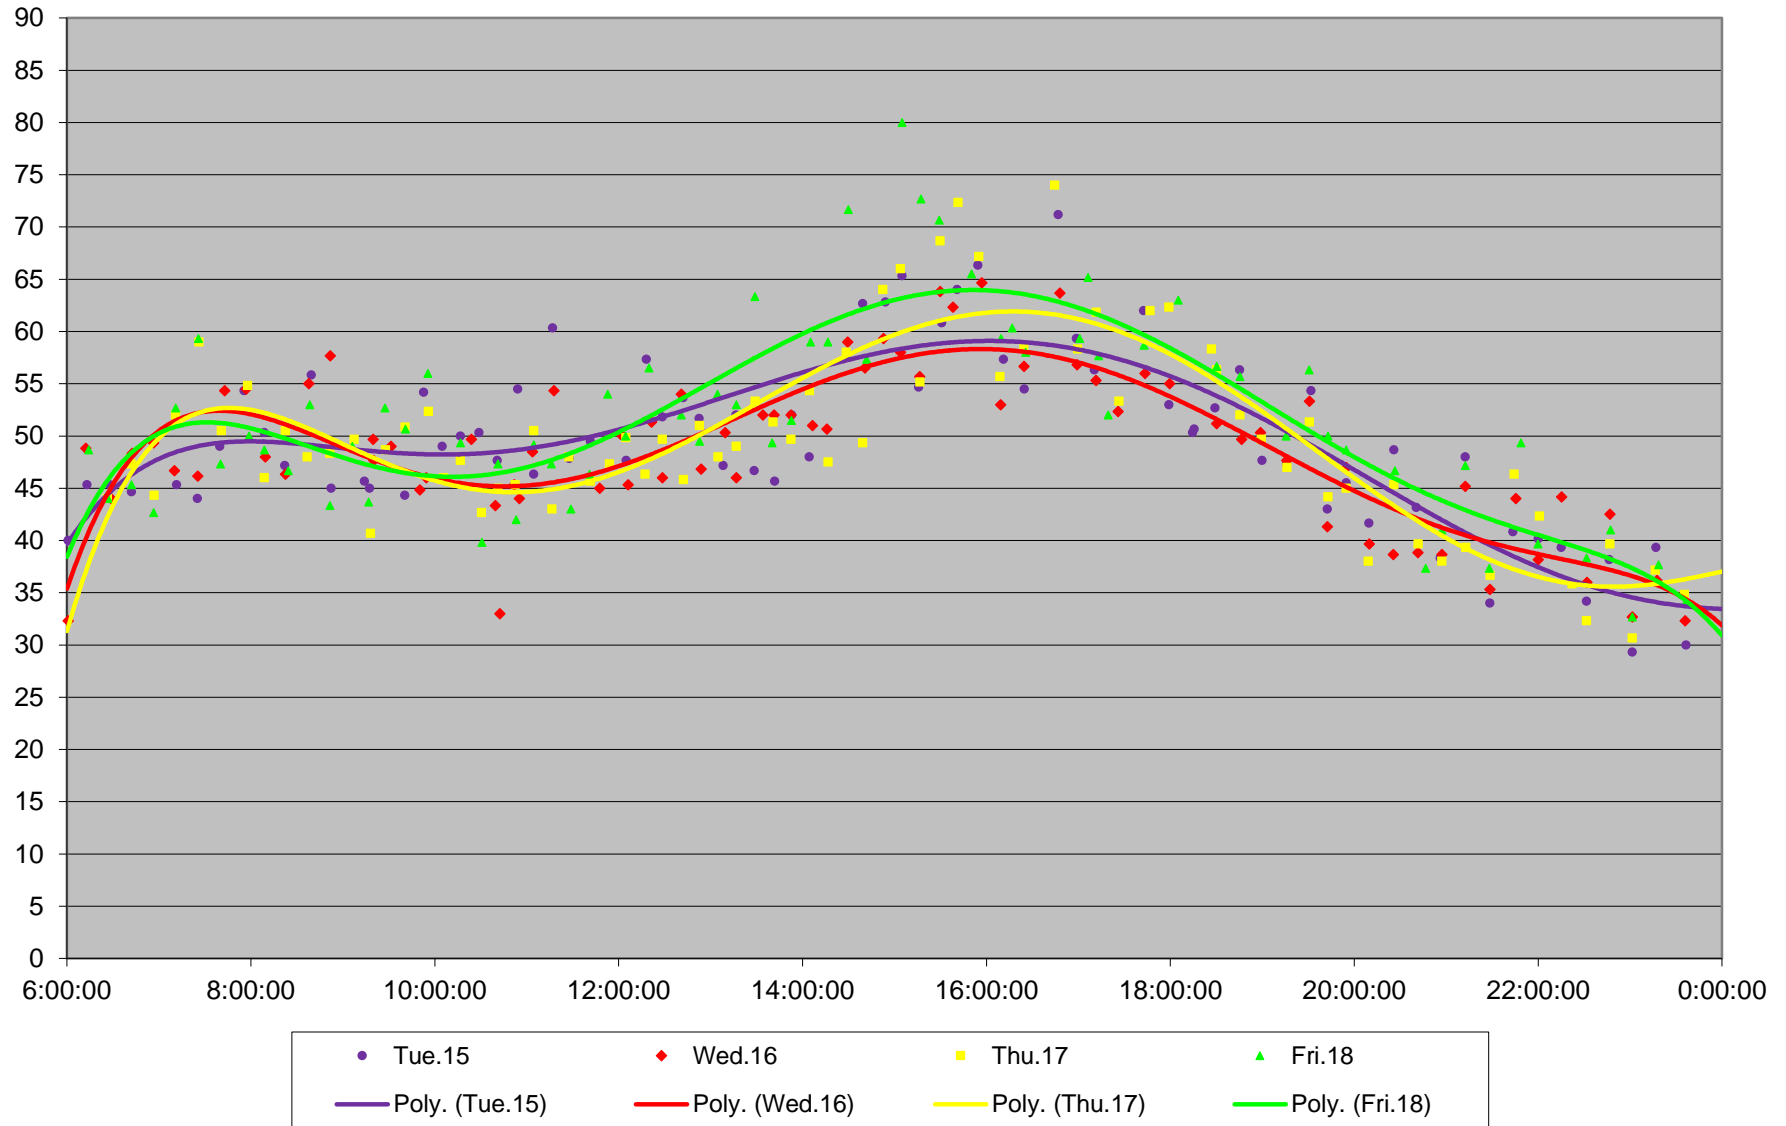

41 Keele Link Times From N of Keele Stn To N of Finch Northbound October 2019

41 Keele Link Times From N of Keele Stn To N of Finch Northbound October 2019

41 Keele Link Times From N of Keele Stn To N of Finch Northbound October 2019