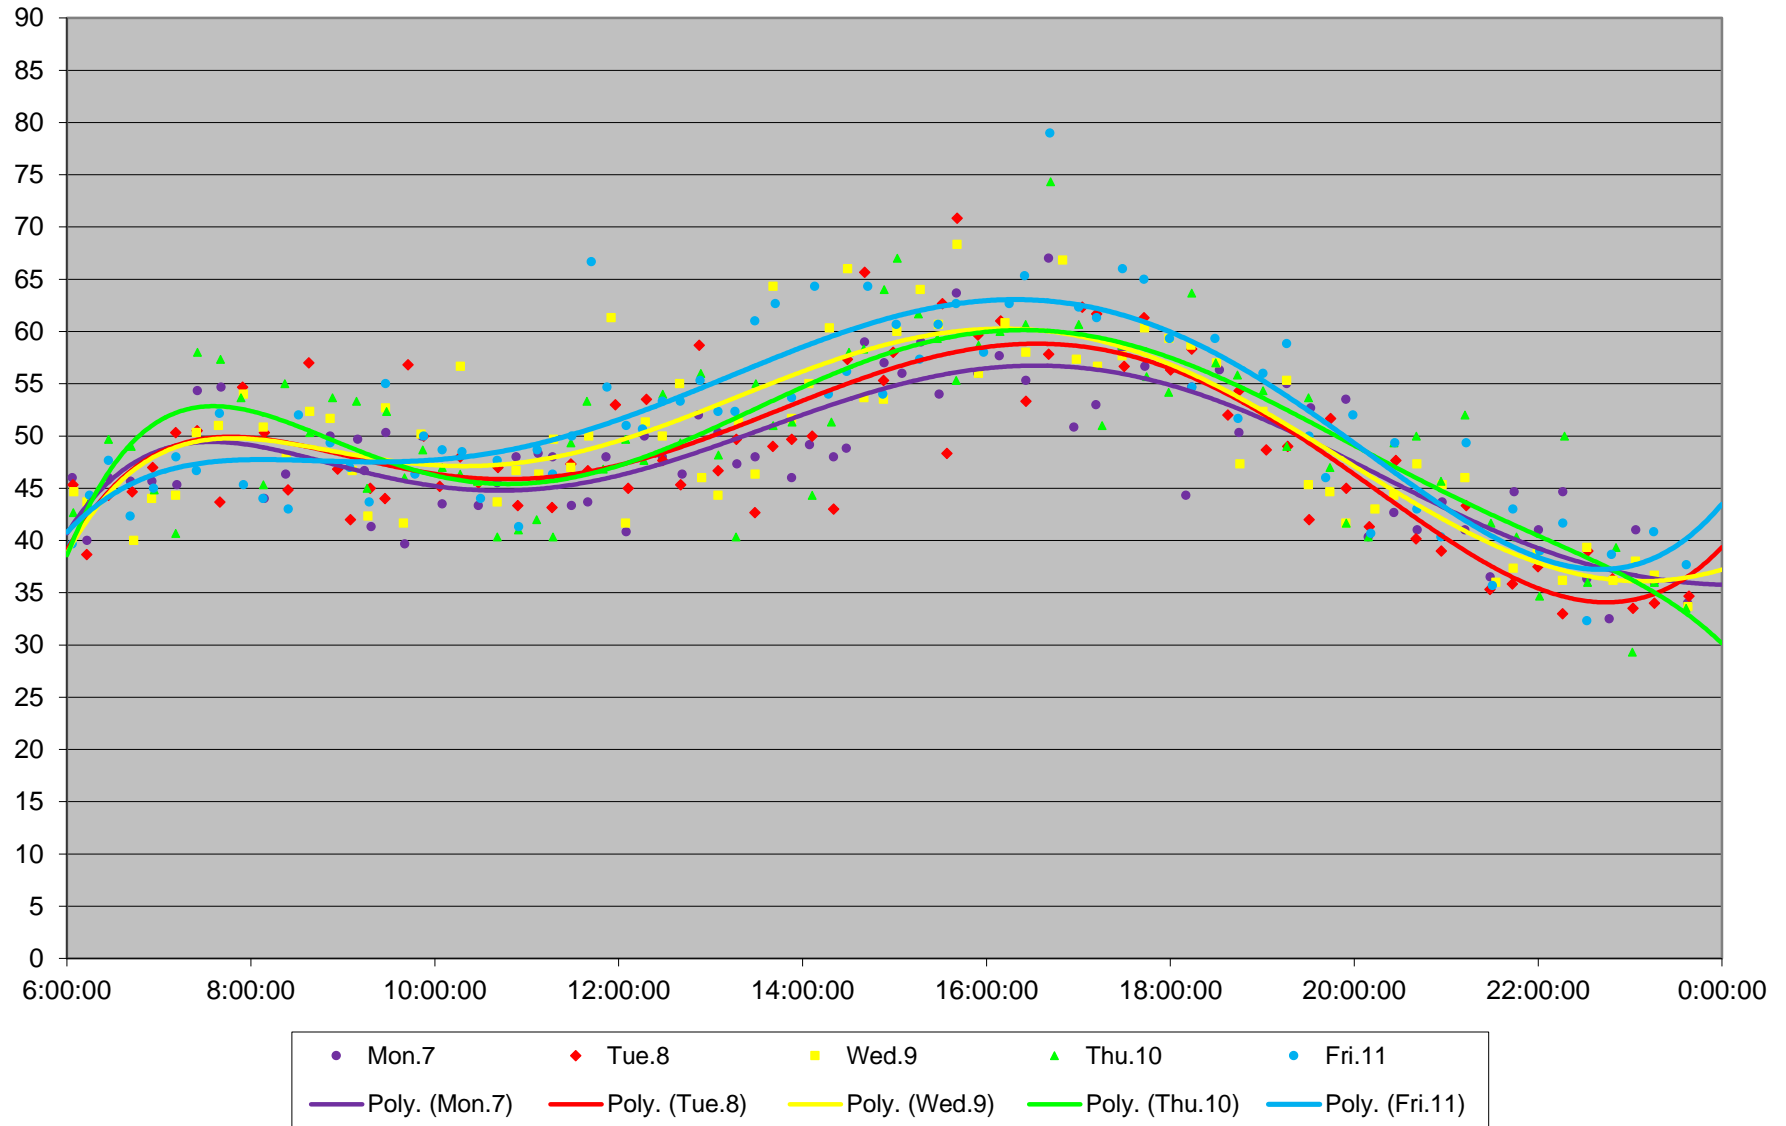

41 Keele Link Times From N of Keele Stn To N of Finch Northbound October 2019

41 Keele Link Times From N of Keele Stn To N of Finch Northbound October 2019

41 Keele Link Times From N of Keele Stn To N of Finch Northbound October 2019