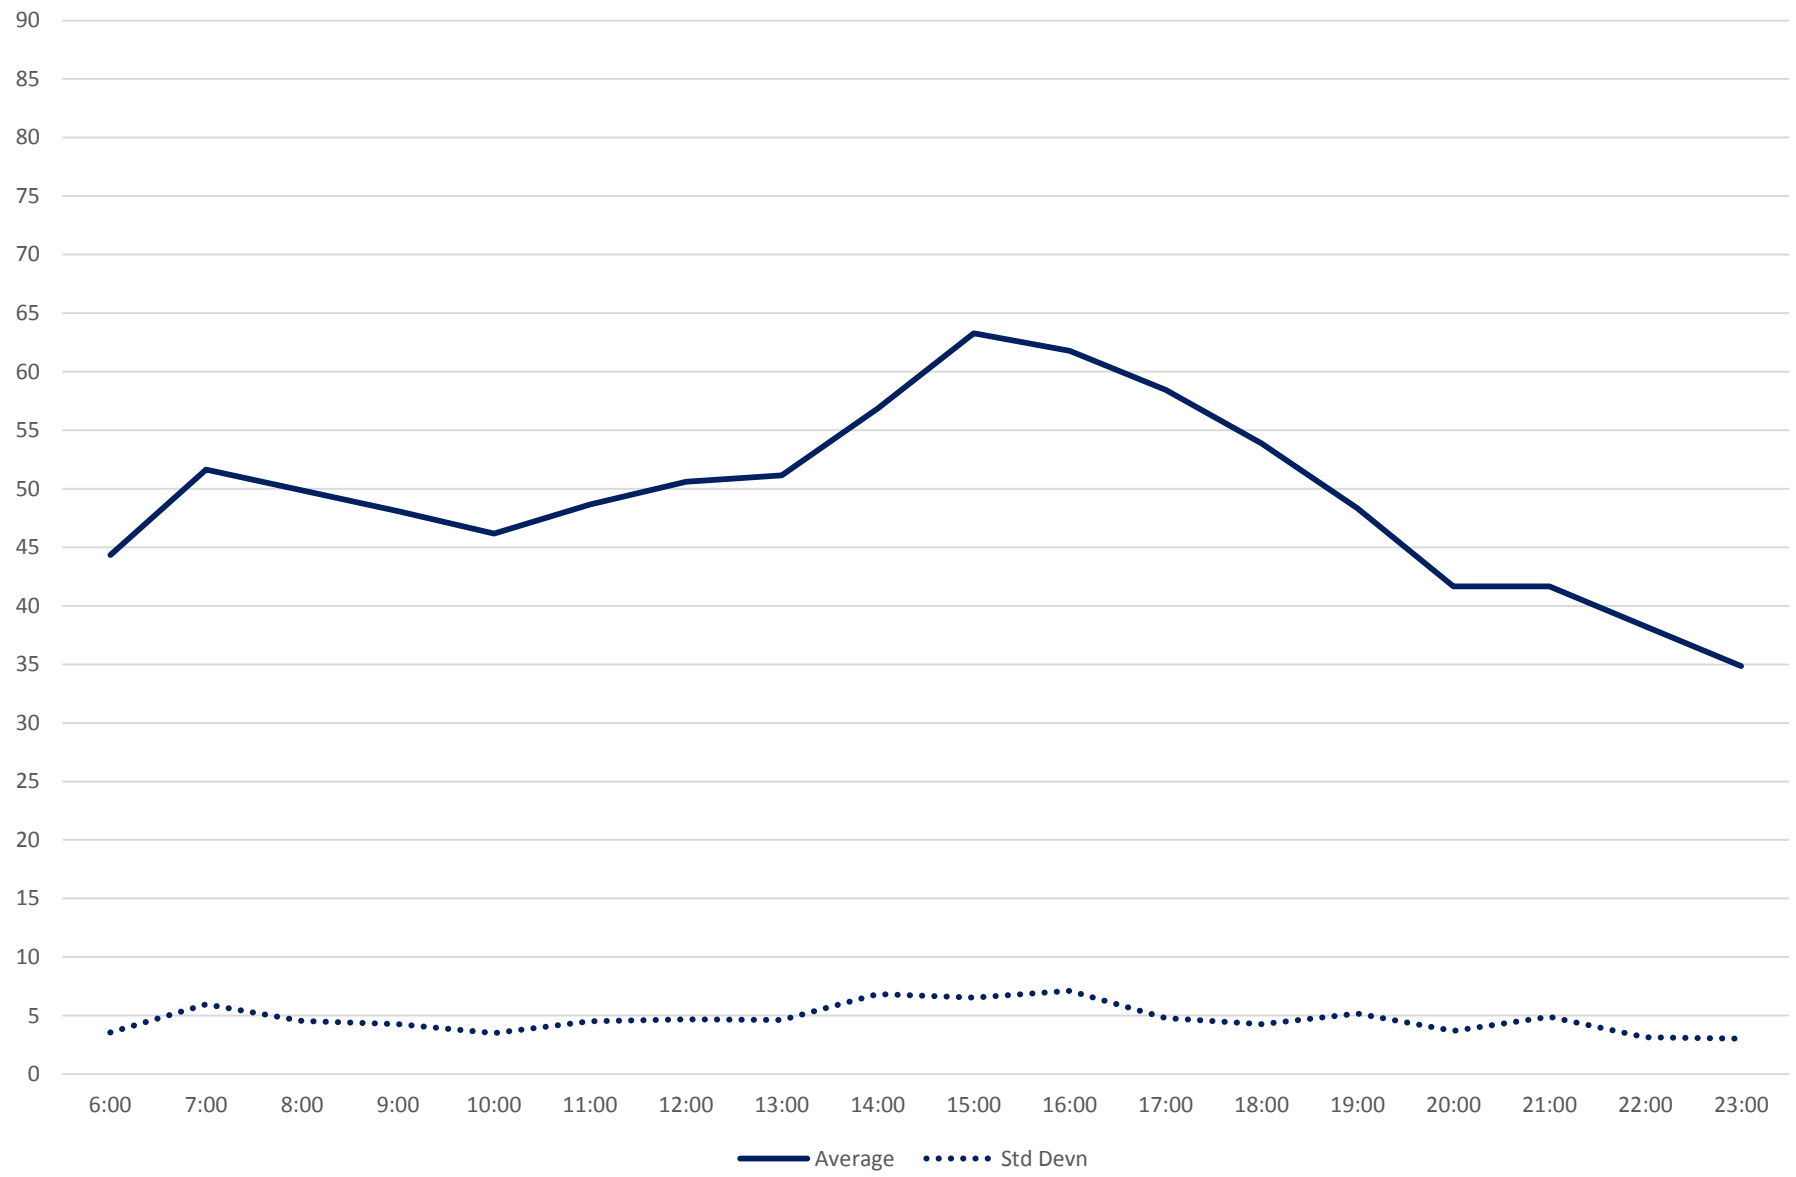

41 Keele Link Times From N of Keele Stn To N of Finch Northbound October 2019

41 Keele Link Times From N of Keele Stn To N of Finch Northbound October 2019

41 Keele Link Times From N of Keele Stn To N of Finch Northbound October 2019

41 Keele Link Times From N of Keele Stn To N of Finch Northbound October 2019

41 Keele Link Times From N of Keele Stn To N of Finch Northbound October 2019 Weekday Statistics

41 Keele Link Times From N of Keele Stn To N of Finch Northbound October 2019 Weekday Statistics