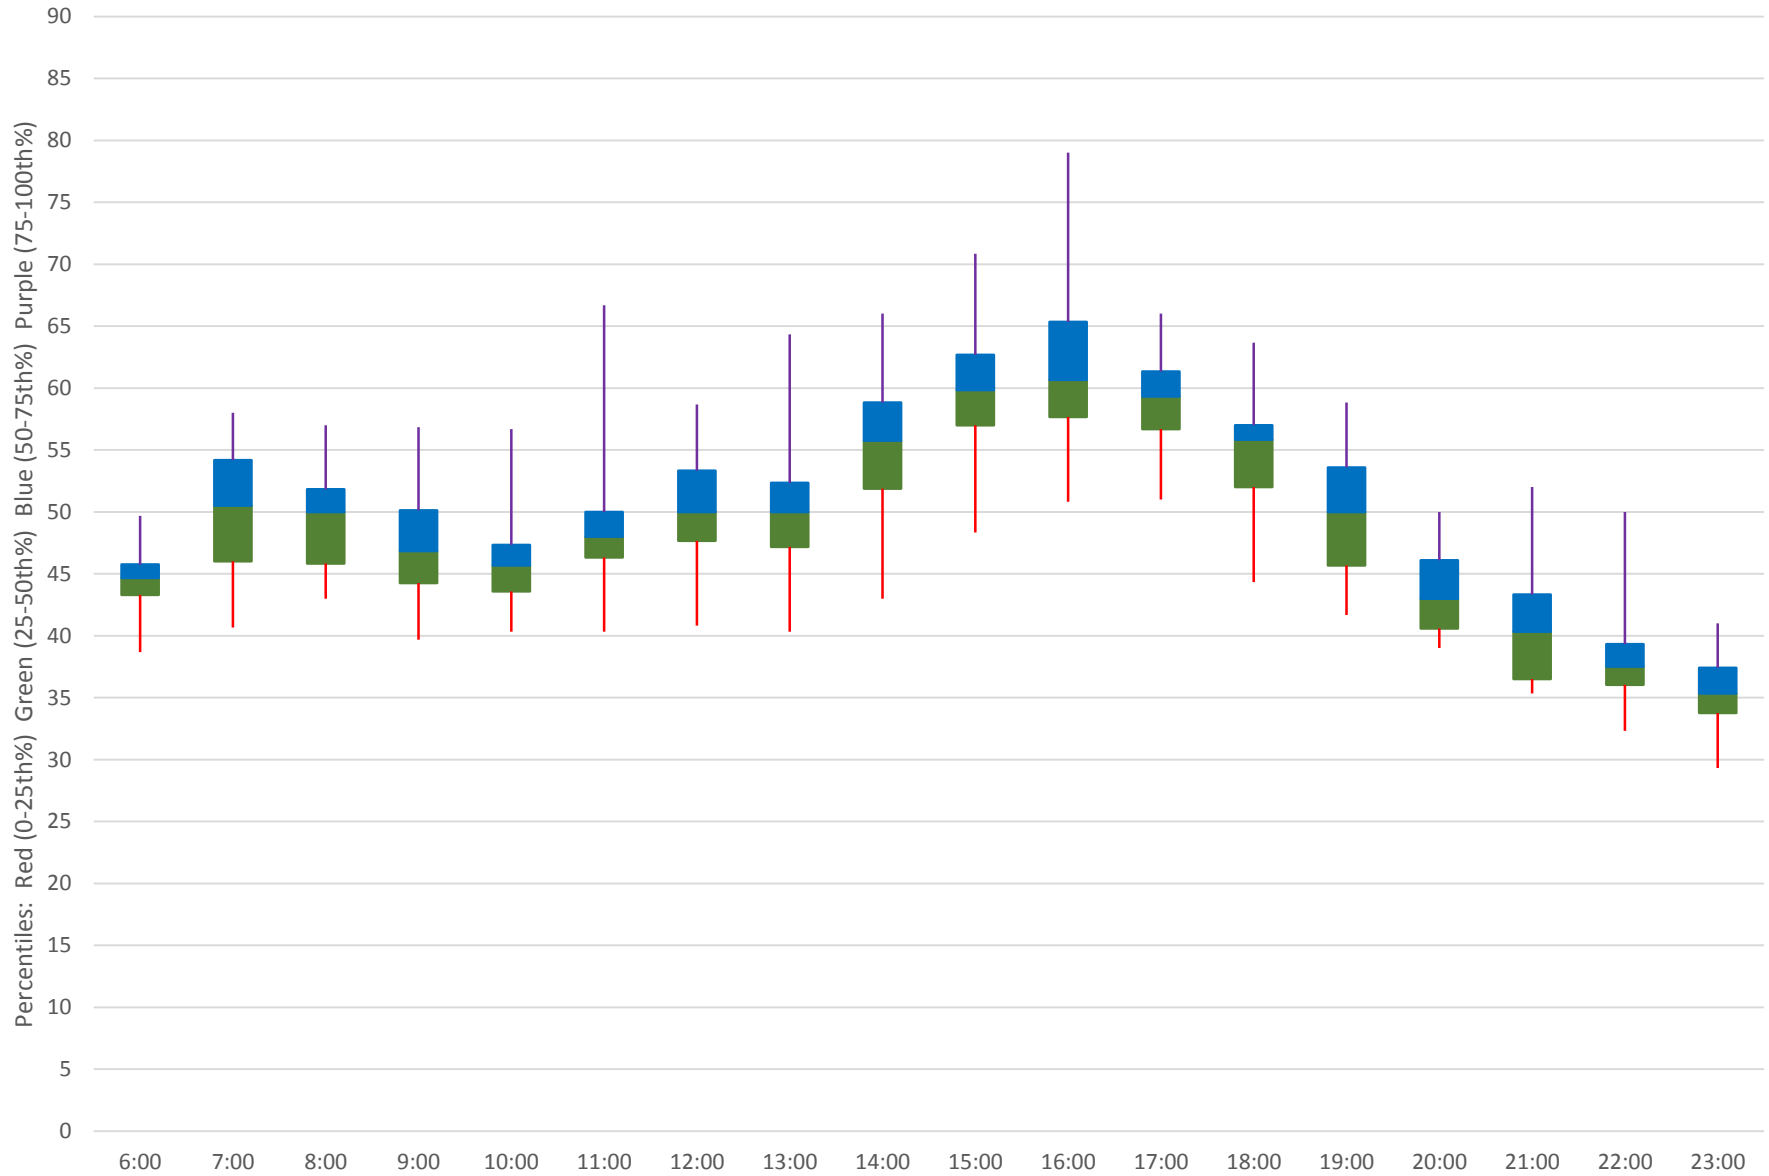

41 Keele Link Times From N of Keele Stn To N of Finch Northbound October 2019 Quartiles Week 2