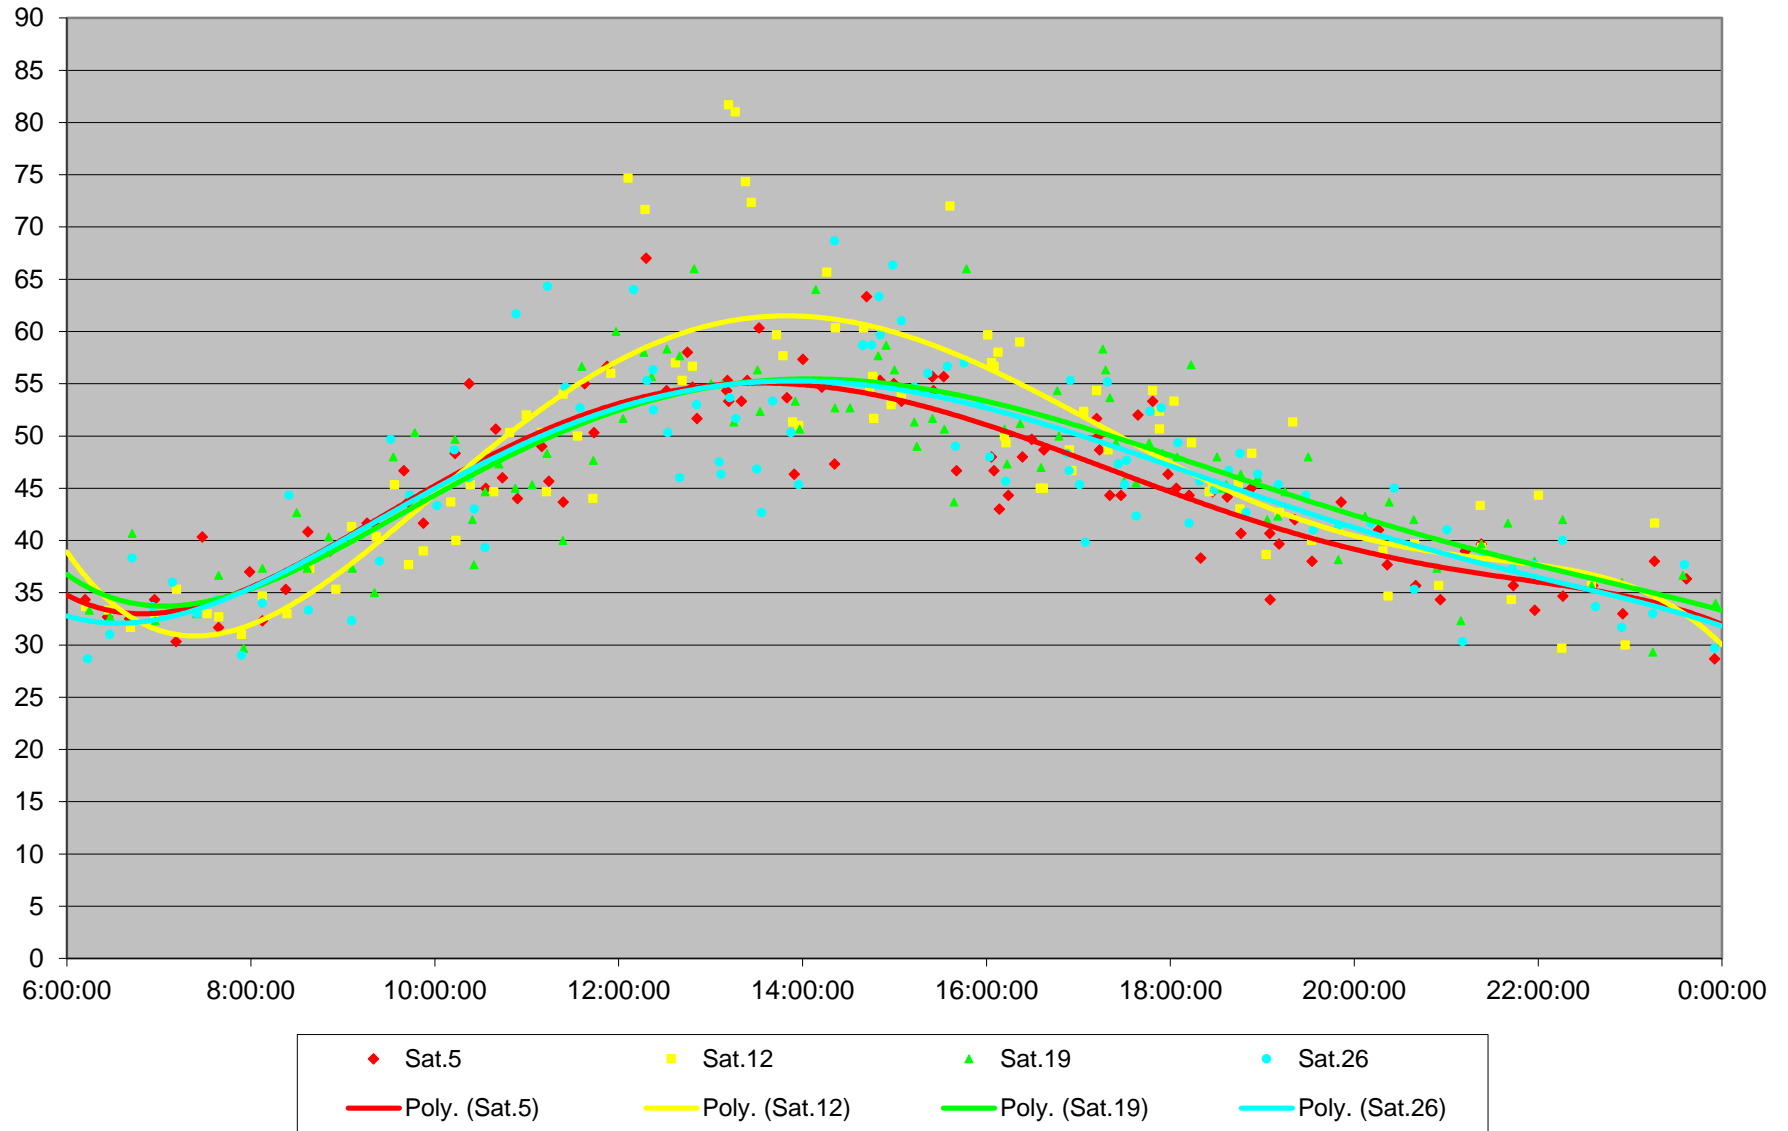

41 Keele Link Times From N of Keele Stn To N of Finch Northbound October 2019