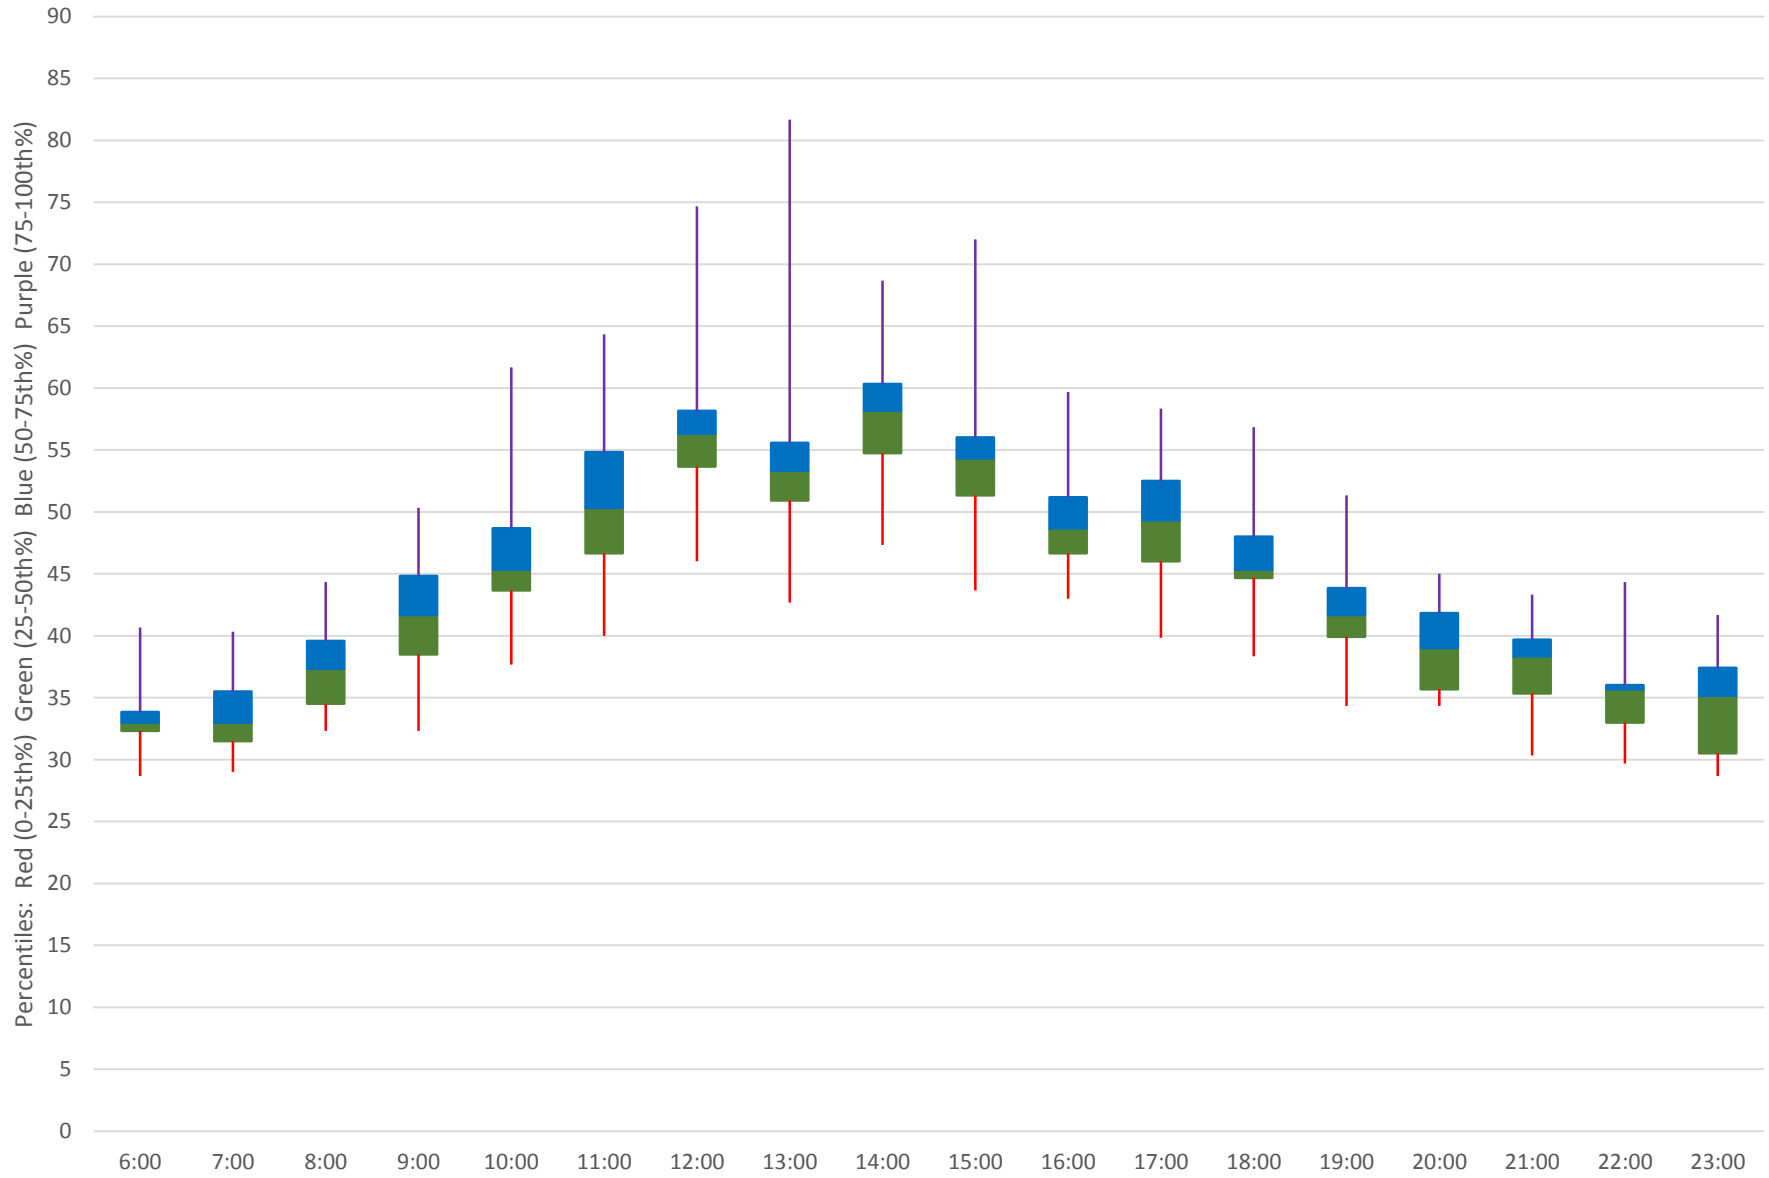

Quartiles Week 5

41 Keele Link Times From N of Keele Stn To N of Finch Northbound October 2019 Saturday Statistics

41 Keele Link Times From N of Keele Stn To N of Finch Northbound October 2019

Quartiles Saturdays