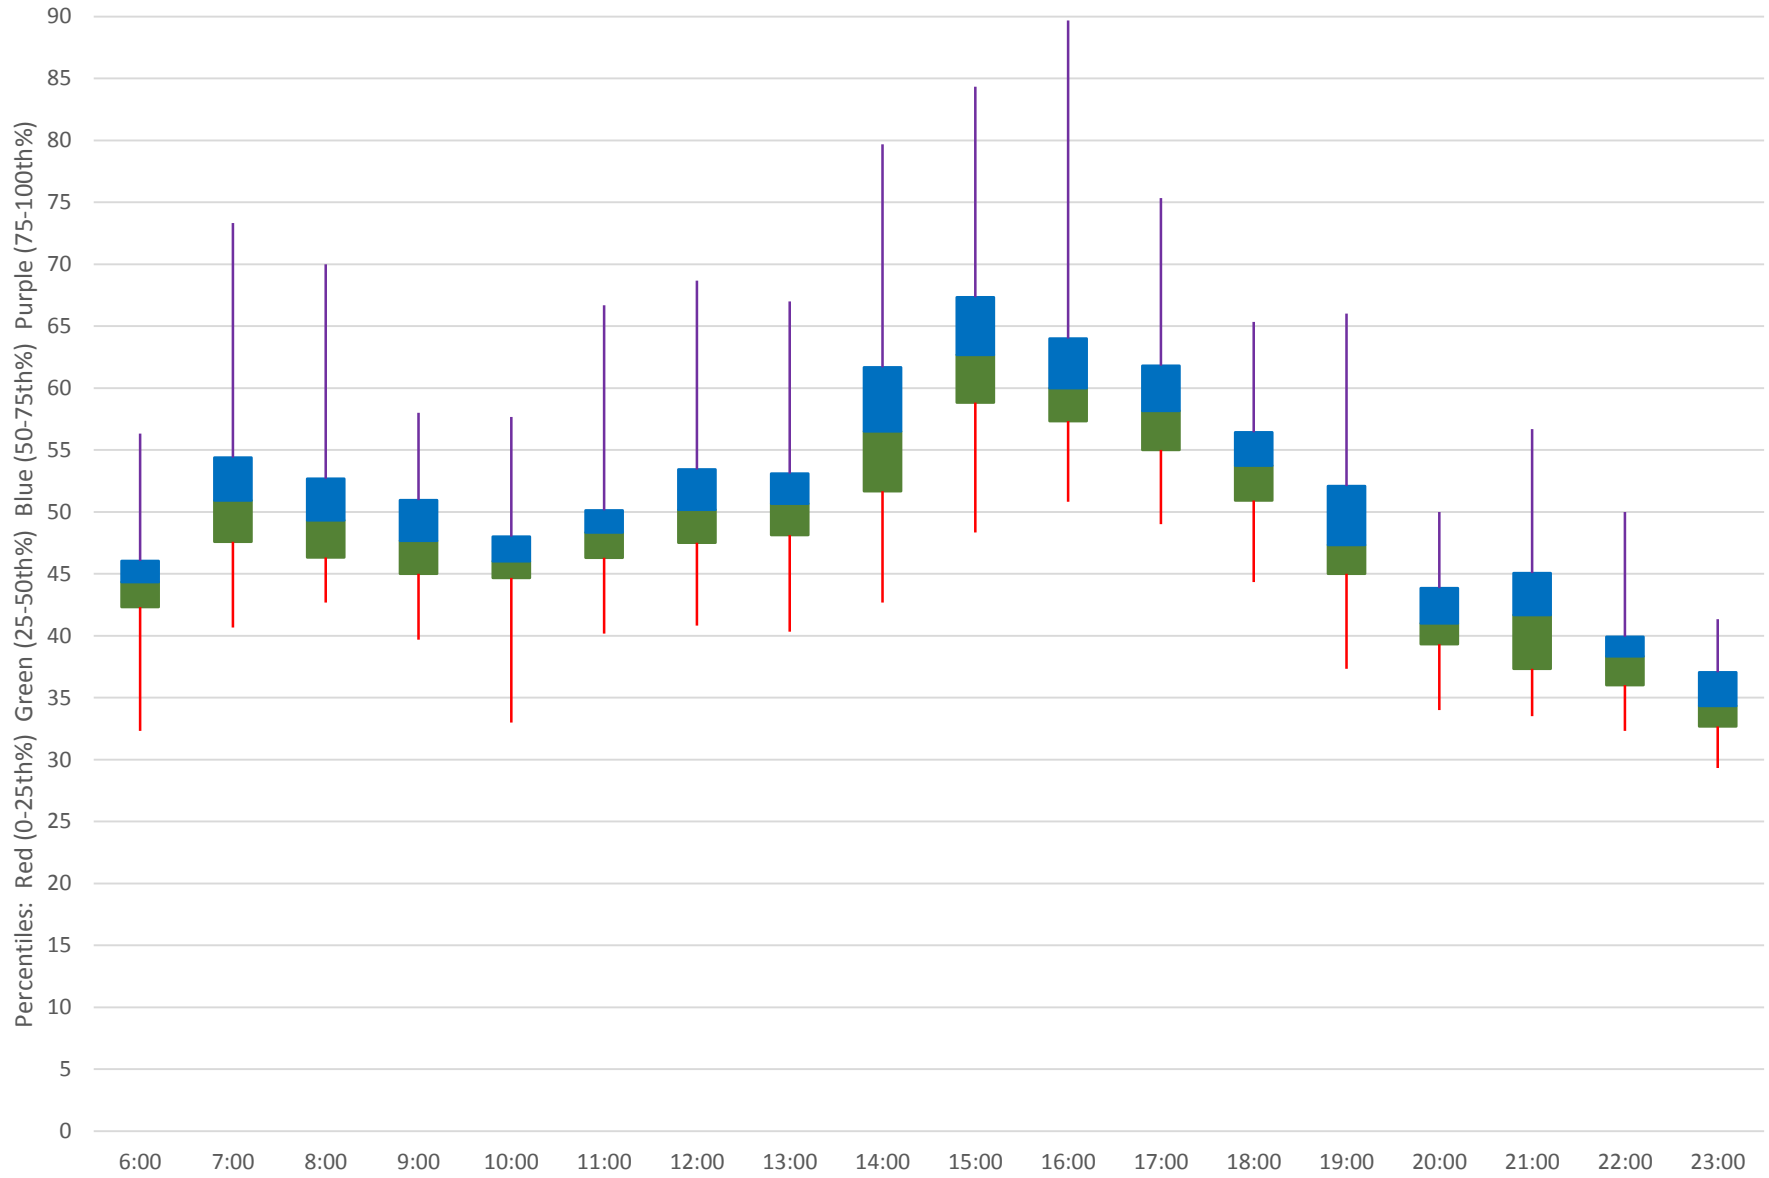

41 Keele Link Times From N of Keele Stn To N of Finch Northbound October 2019
Quartiles Weekday