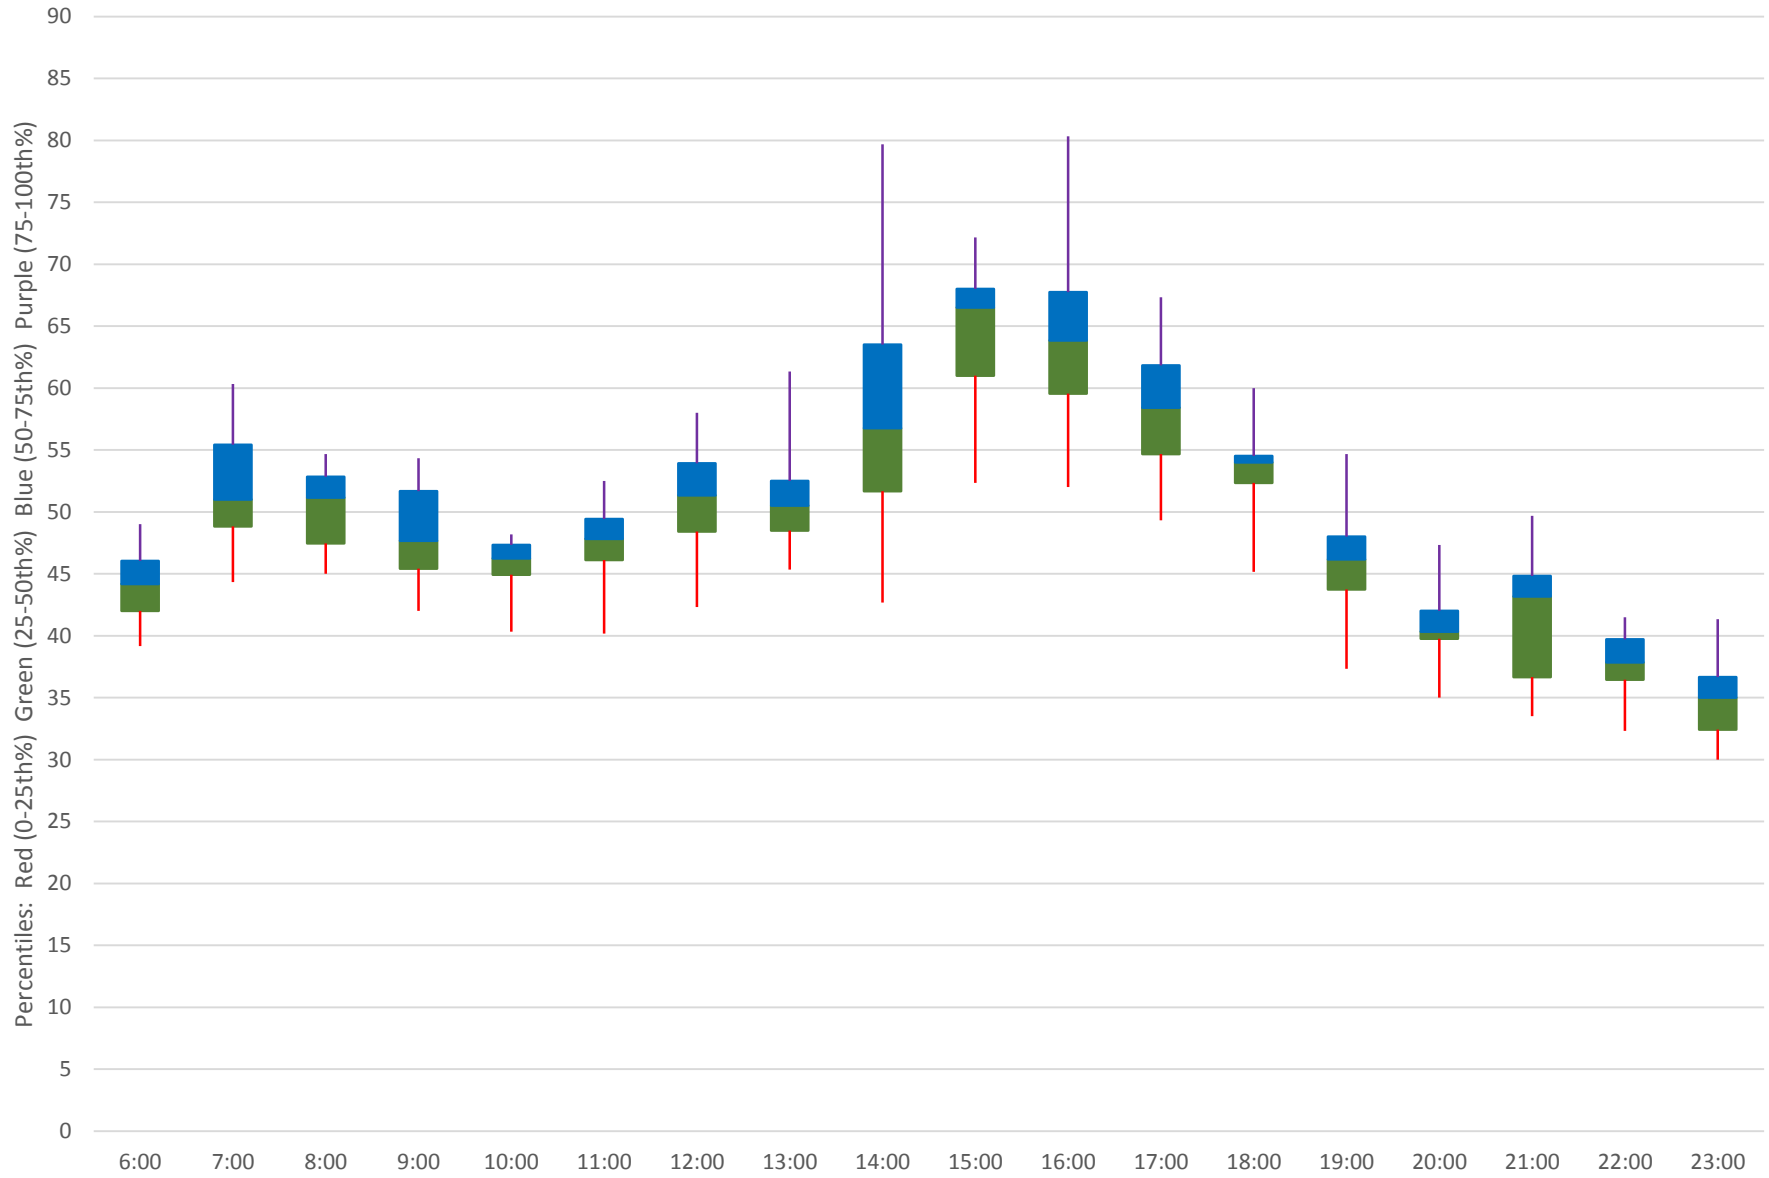

41 Keele Link Times From N of Keele Stn To N of Finch Northbound October 2019

Quartiles Week 5