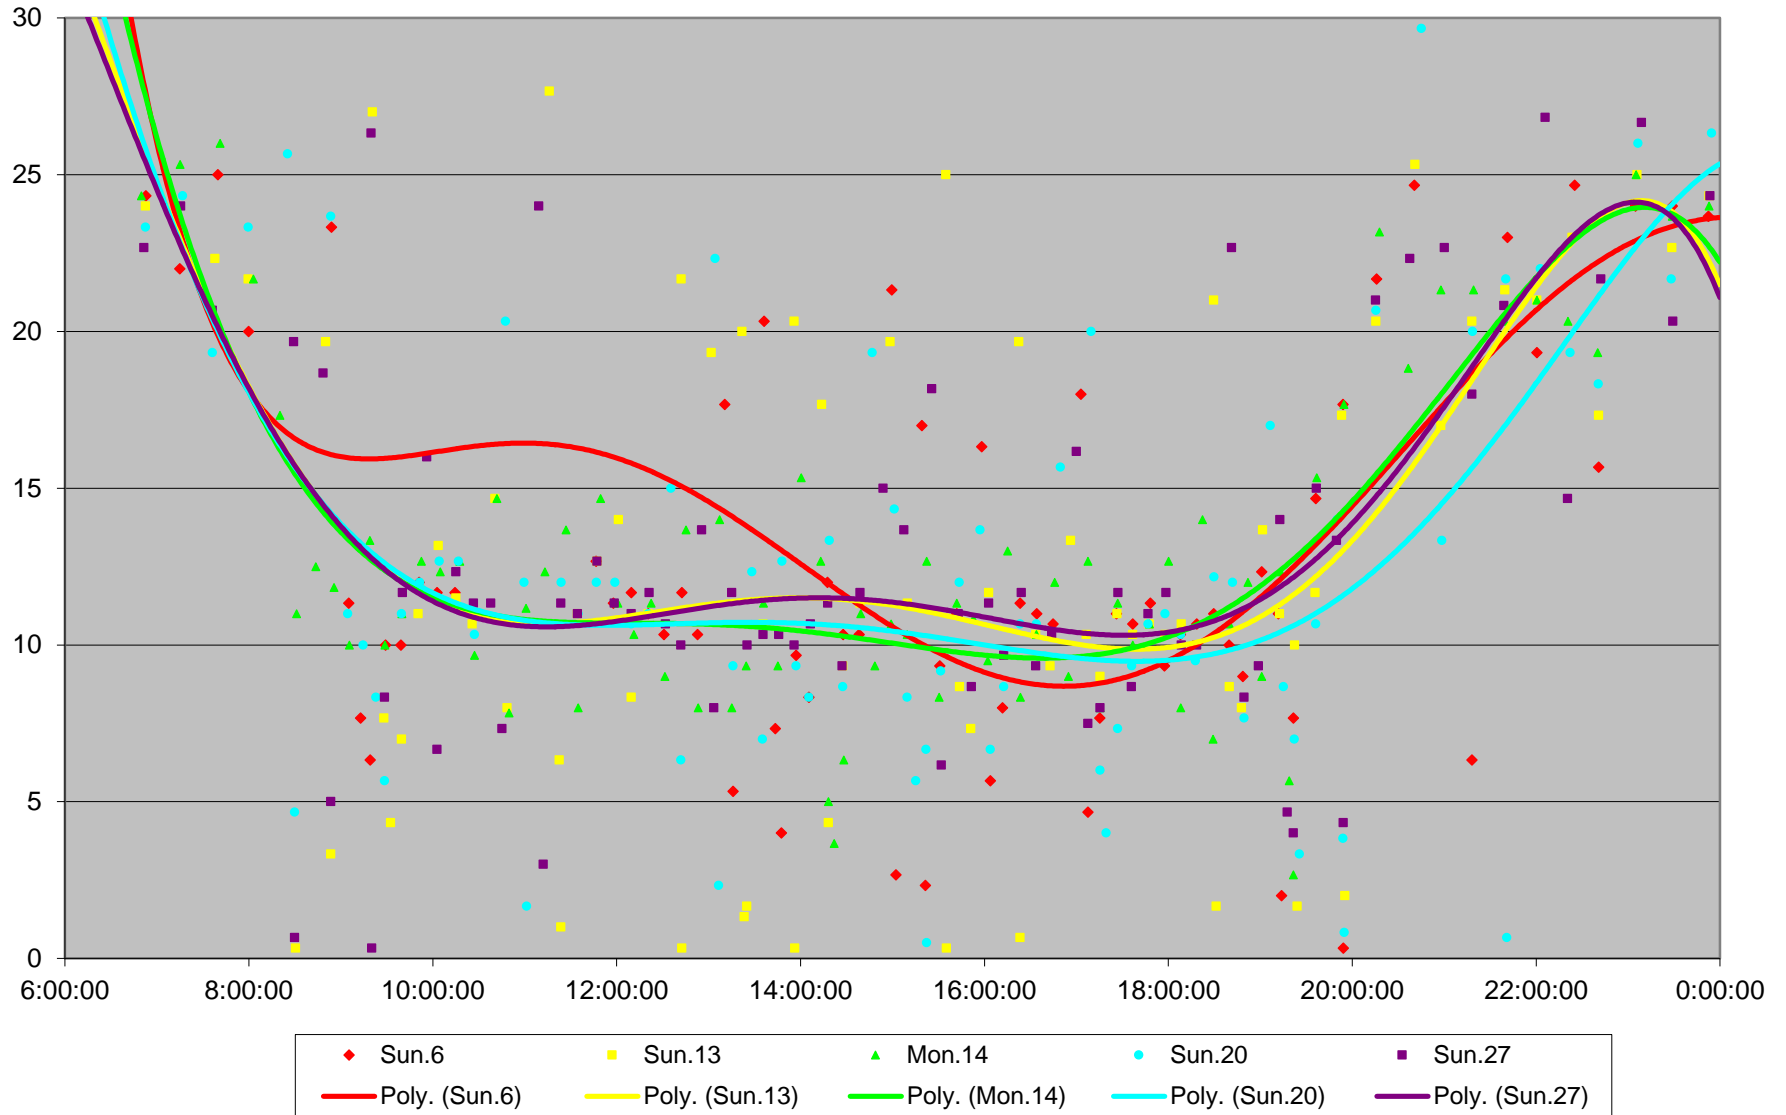

41 Keele Headways at N of Keele Stn Northbound October 2019

41 Keele Headways at N of Keele Stn Northbound October 2019

41 Keele Headways at N of Keele Stn Northbound October 2019

41 Keele Headways at N of Keele Stn Northbound October 2019 Weekday Statistics