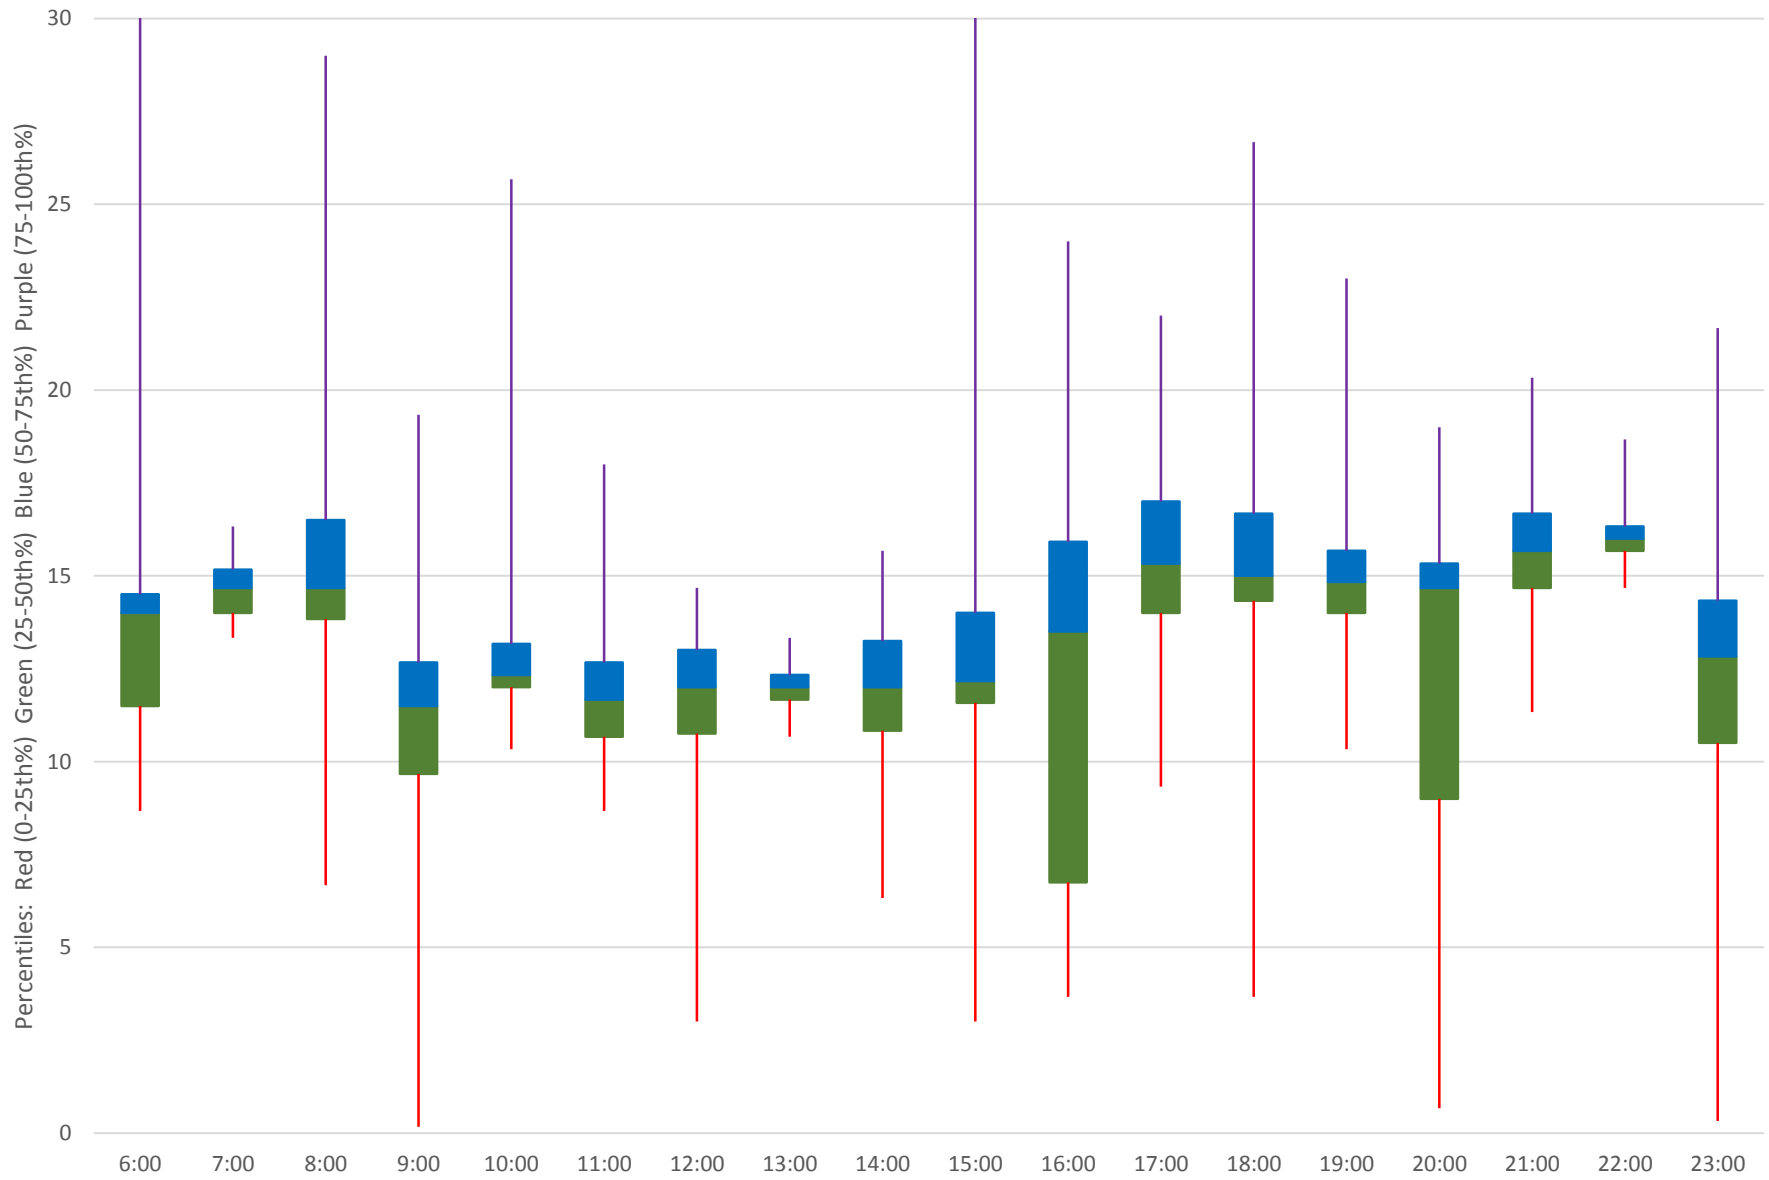

41 Keele Headways at N of Keele Stn Northbound October 2019

Quartiles Week 2