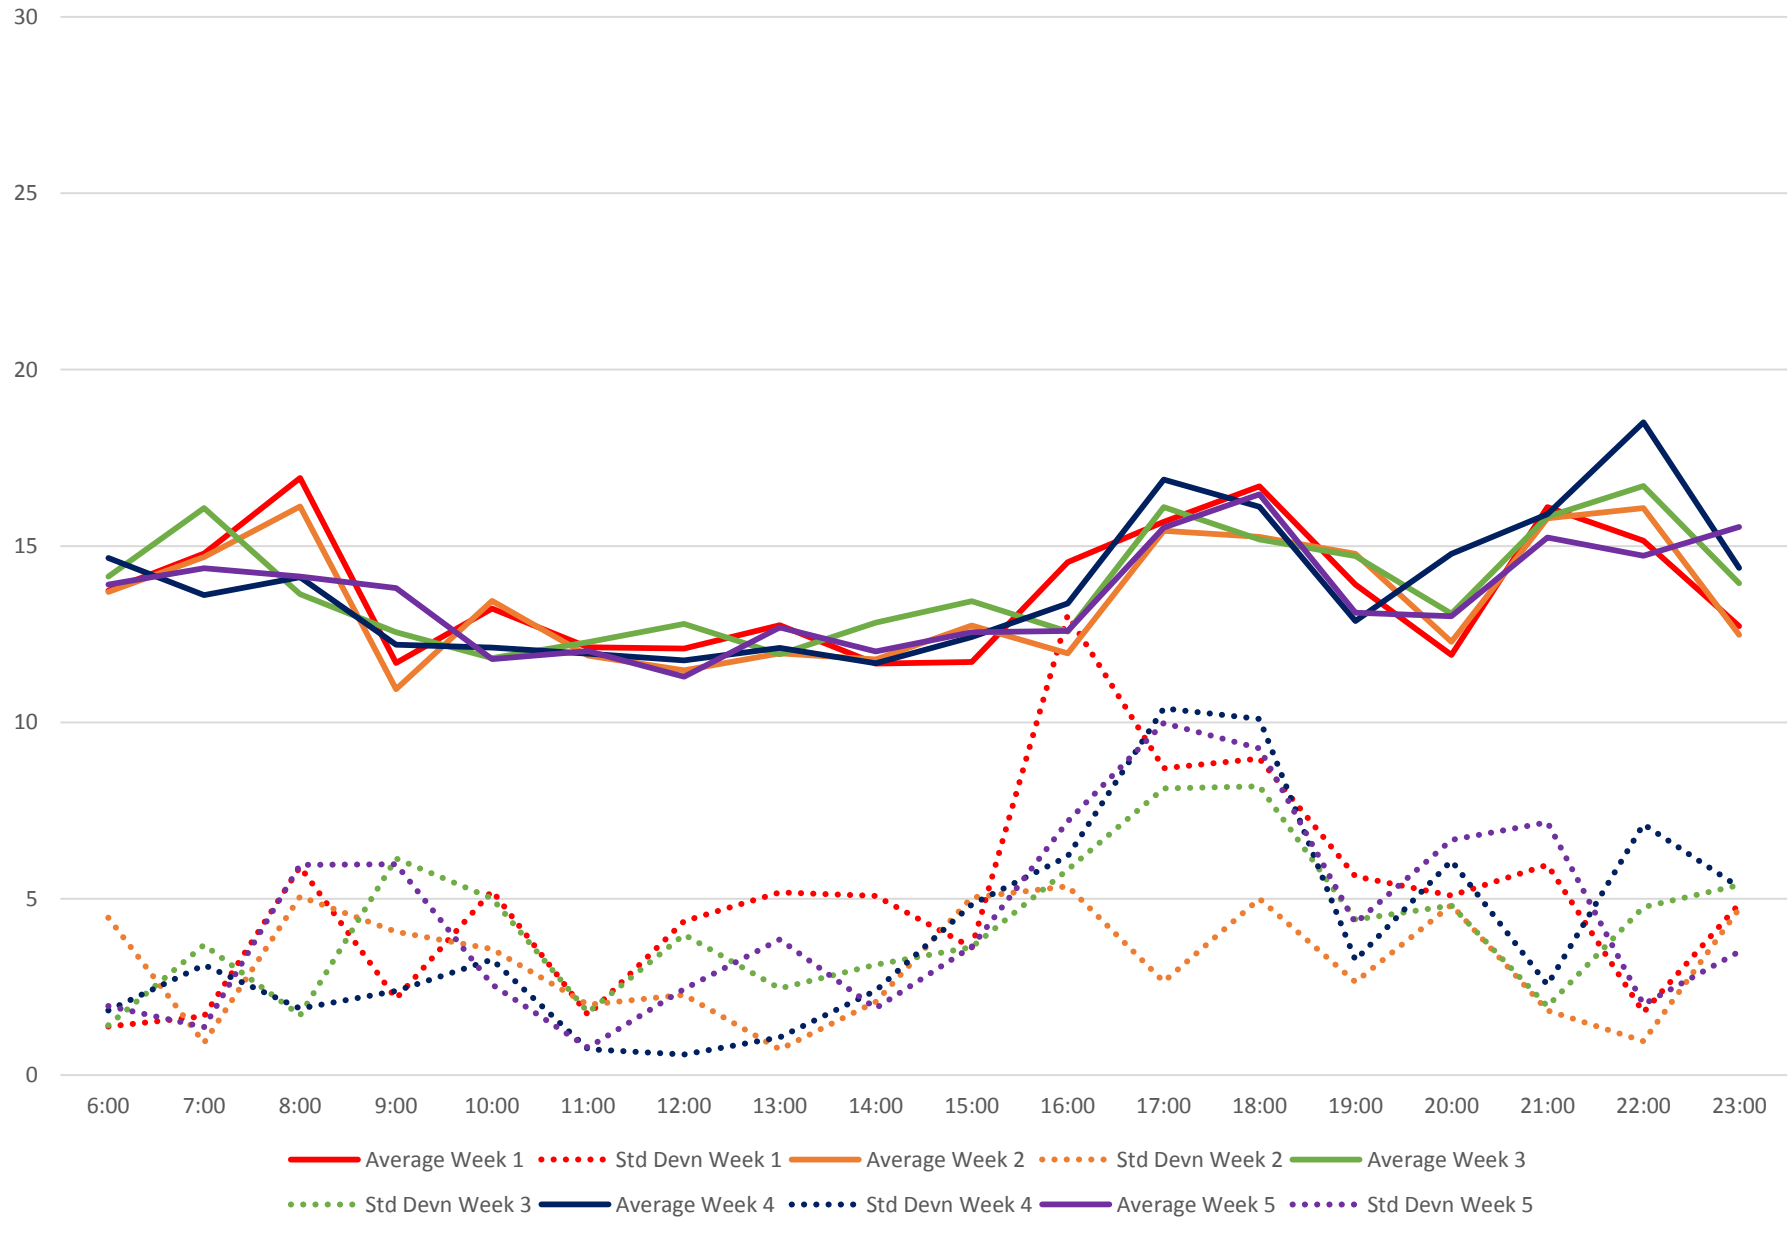

41 Keele Headways at N of Keele Stn Northbound October 2019

41 Keele Headways at N of Keele Stn Northbound October 2019

41 Keele Headways at N of Keele Stn Northbound October 2019

41 Keele Headways at N of Keele Stn Northbound October 2019 Weekday Statistics

41 Keele Headways at N of Keele Stn Northbound October 2019 Weekday Statistics

41 Keele Headways at N of Keele Stn Northbound October 2019

Quartiles Weekday

41 Keele Headways at N of Keele Stn Northbound October 2019