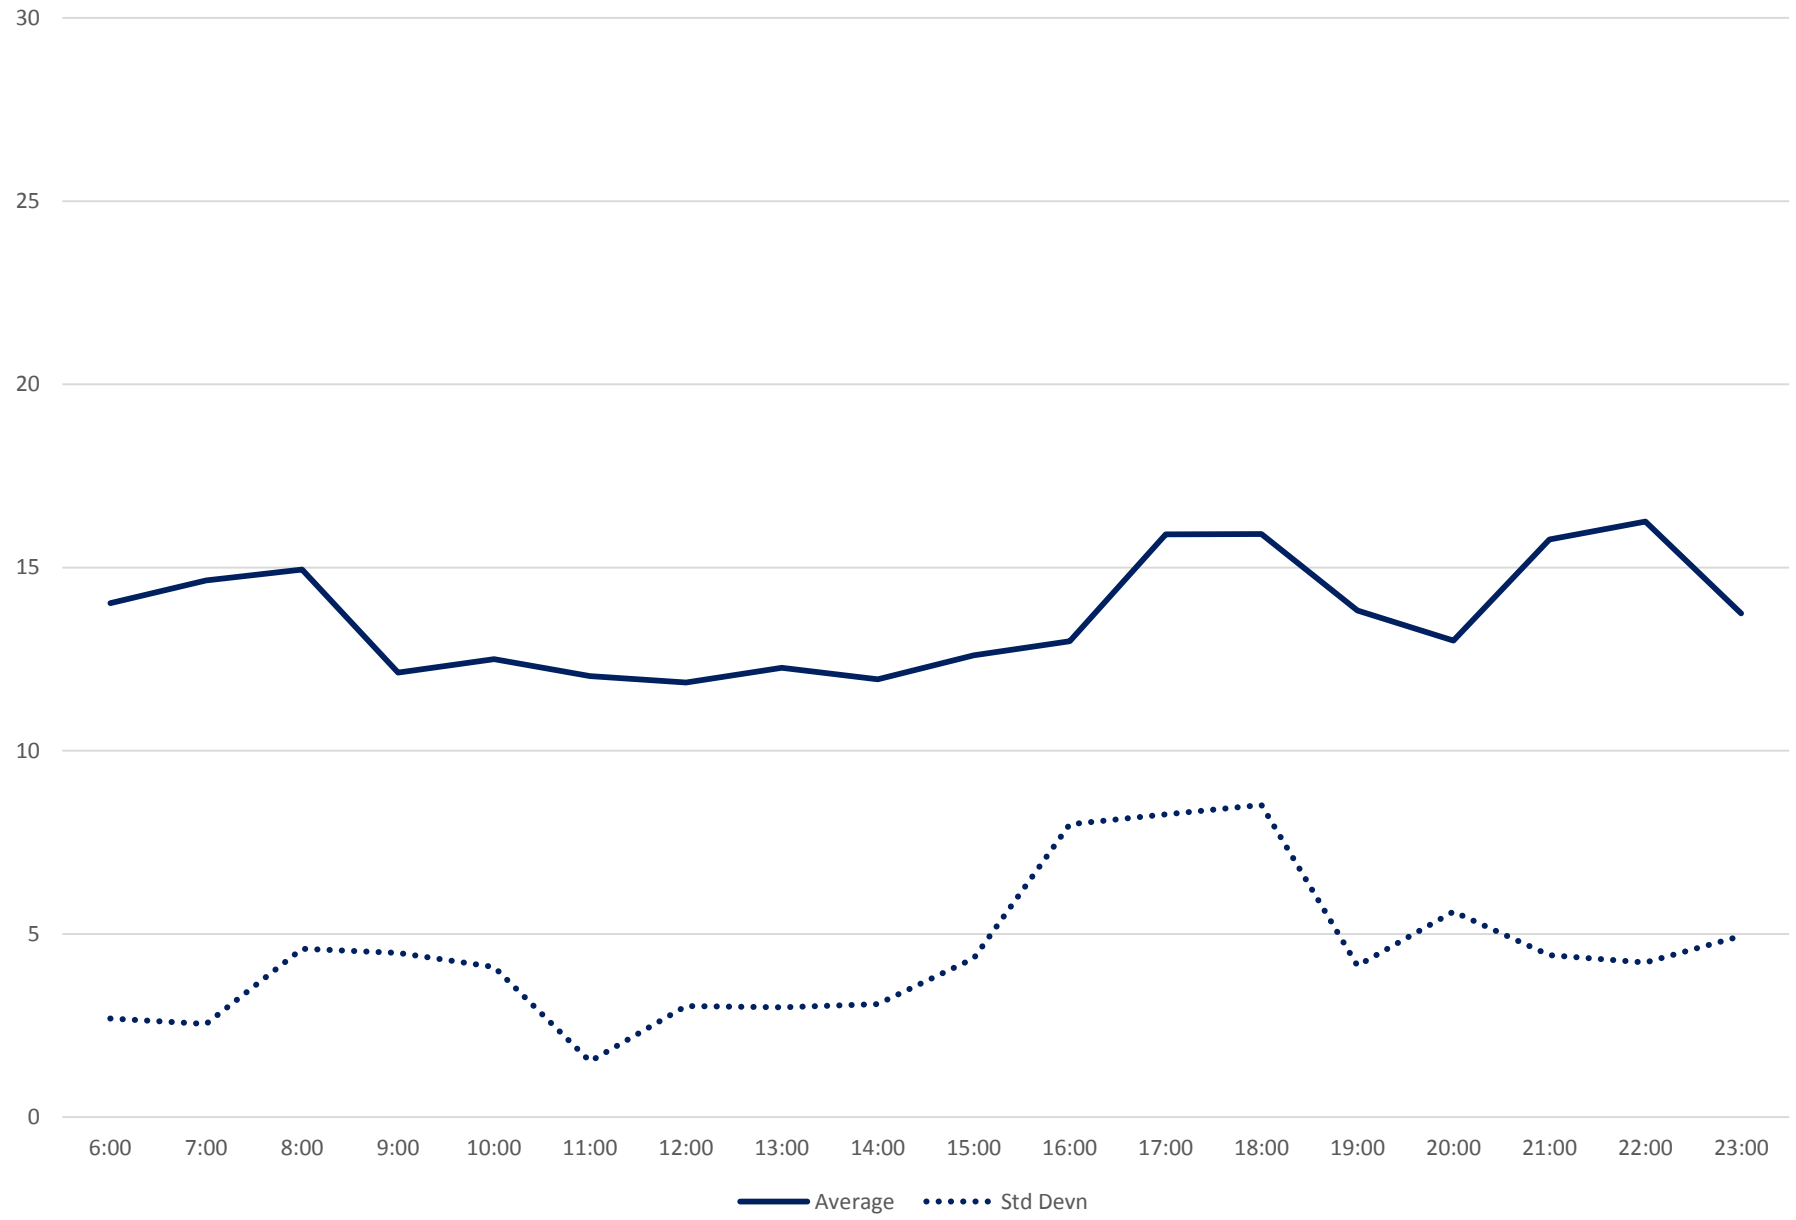

41 Keele Headways at N of Keele Stn Northbound October 2019

41 Keele Headways at N of Keele Stn Northbound October 2019

41 Keele Headways at N of Keele Stn Northbound October 2019

41 Keele Headways at N of Keele Stn Northbound October 2019 Weekday Statistics

41 Keele Headways at N of Keele Stn Northbound October 2019 Weekday Statistics

41 Keele Headways at N of Keele Stn Northbound October 2019

Quartiles Weekday

41 Keele Headways at N of Keele Stn Northbound October 2019