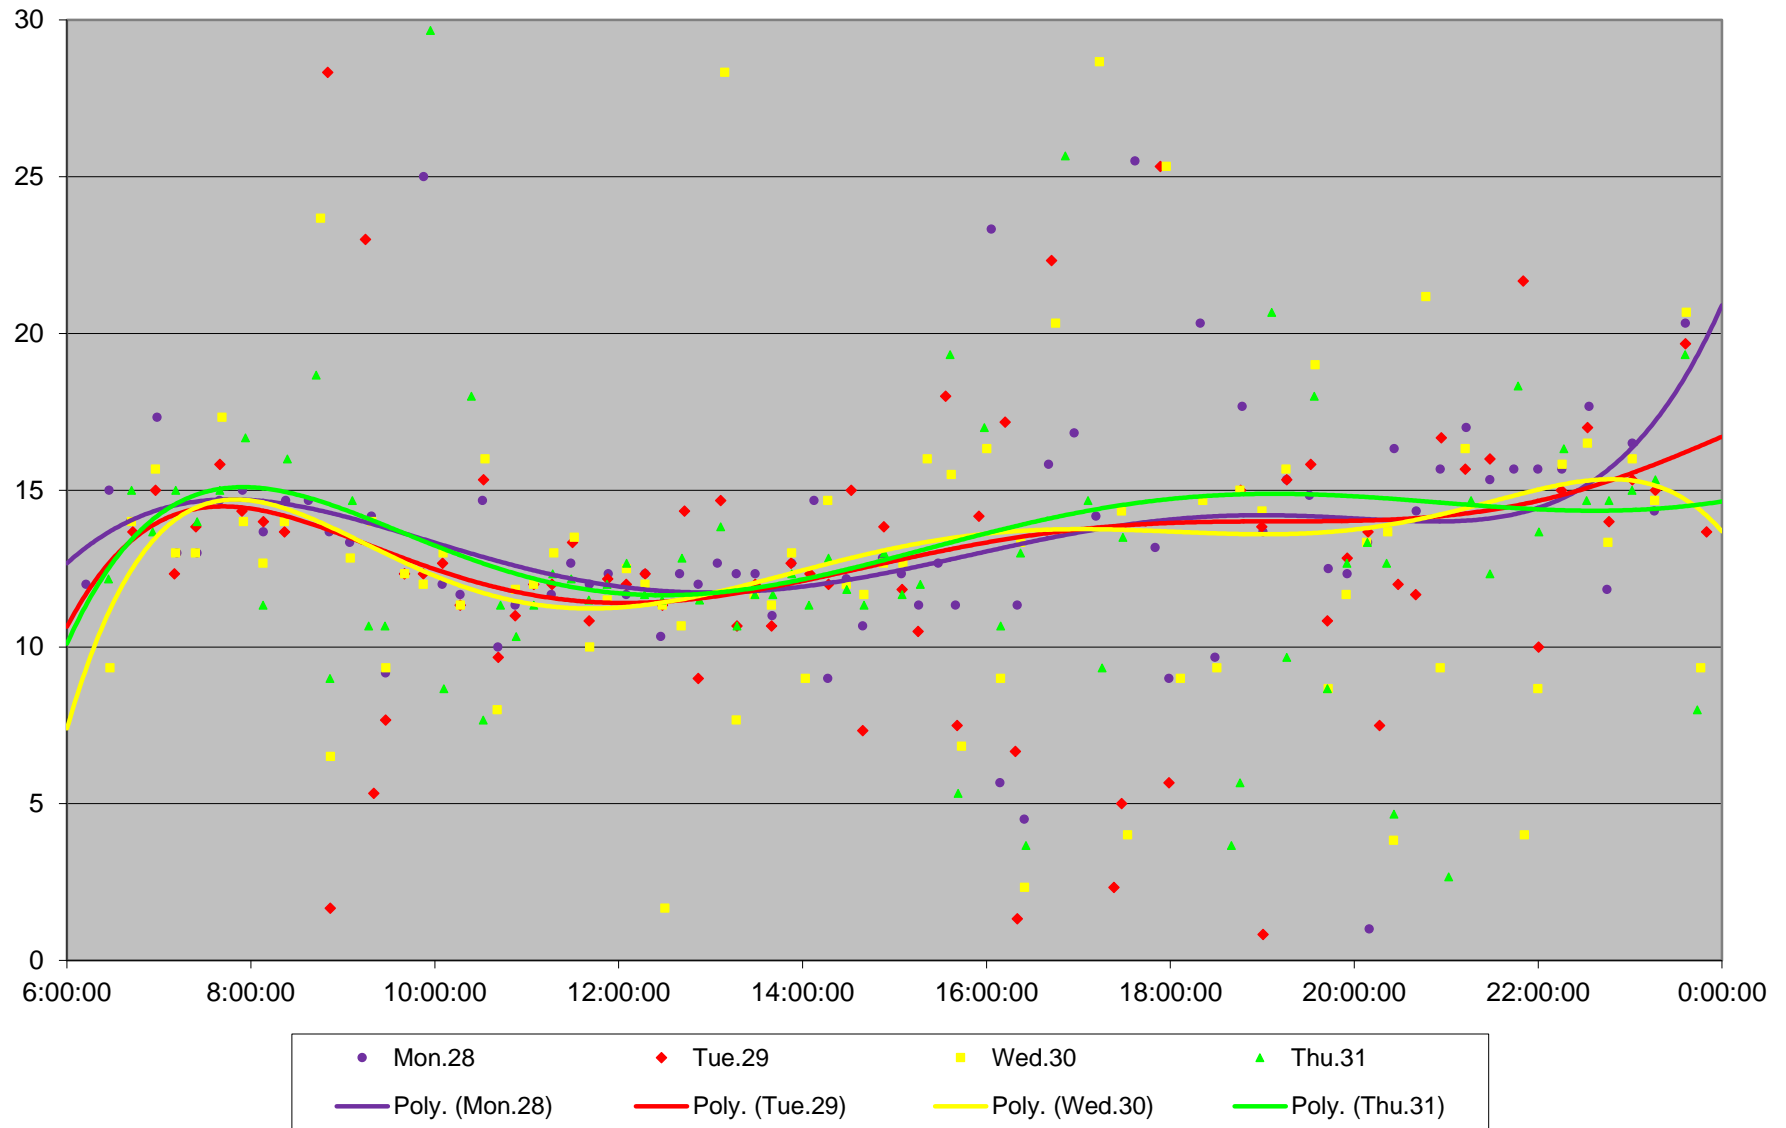

41 Keele Headways at N of Keele Stn Northbound October 2019

41 Keele Headways at N of Keele Stn Northbound October 2019

41 Keele Headways at N of Keele Stn Northbound October 2019

41 Keele Headways at N of Keele Stn Northbound October 2019 Weekday Statistics