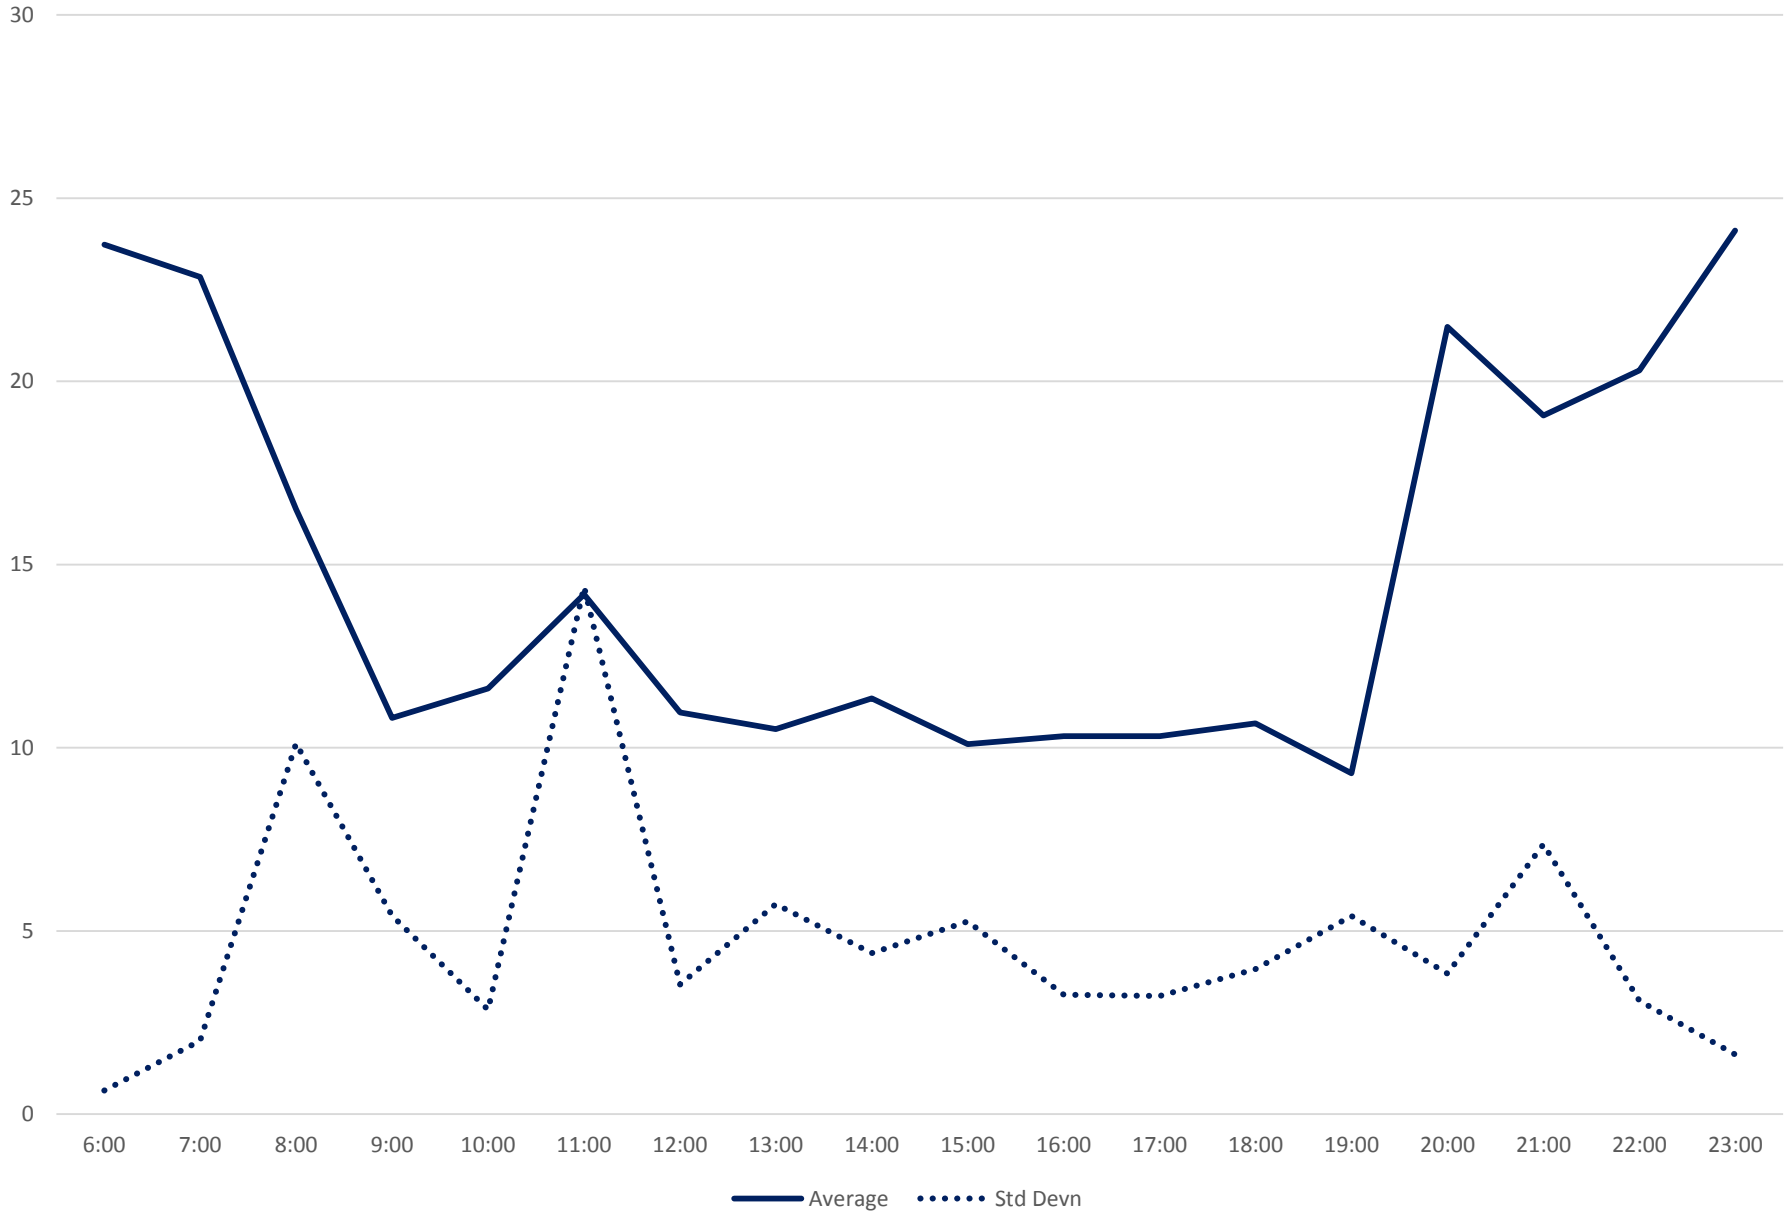

Quartiles Week 4

41 Keele Headways at N of Keele Stn Northbound October 2019 Quartiles Week 5

41 Keele Headways at N of Keele Stn Northbound October 2019 Saturday Statistics

41 Keele Headways at N of Keele Stn Northbound October 2019

Quartiles Saturdays

41 Keele Headways at N of Keele Stn Northbound October 2019 Sunday Statistics

41 Keele Headways at N of Keele Stn Northbound October 2019

Quartiles Sundays/Holidays