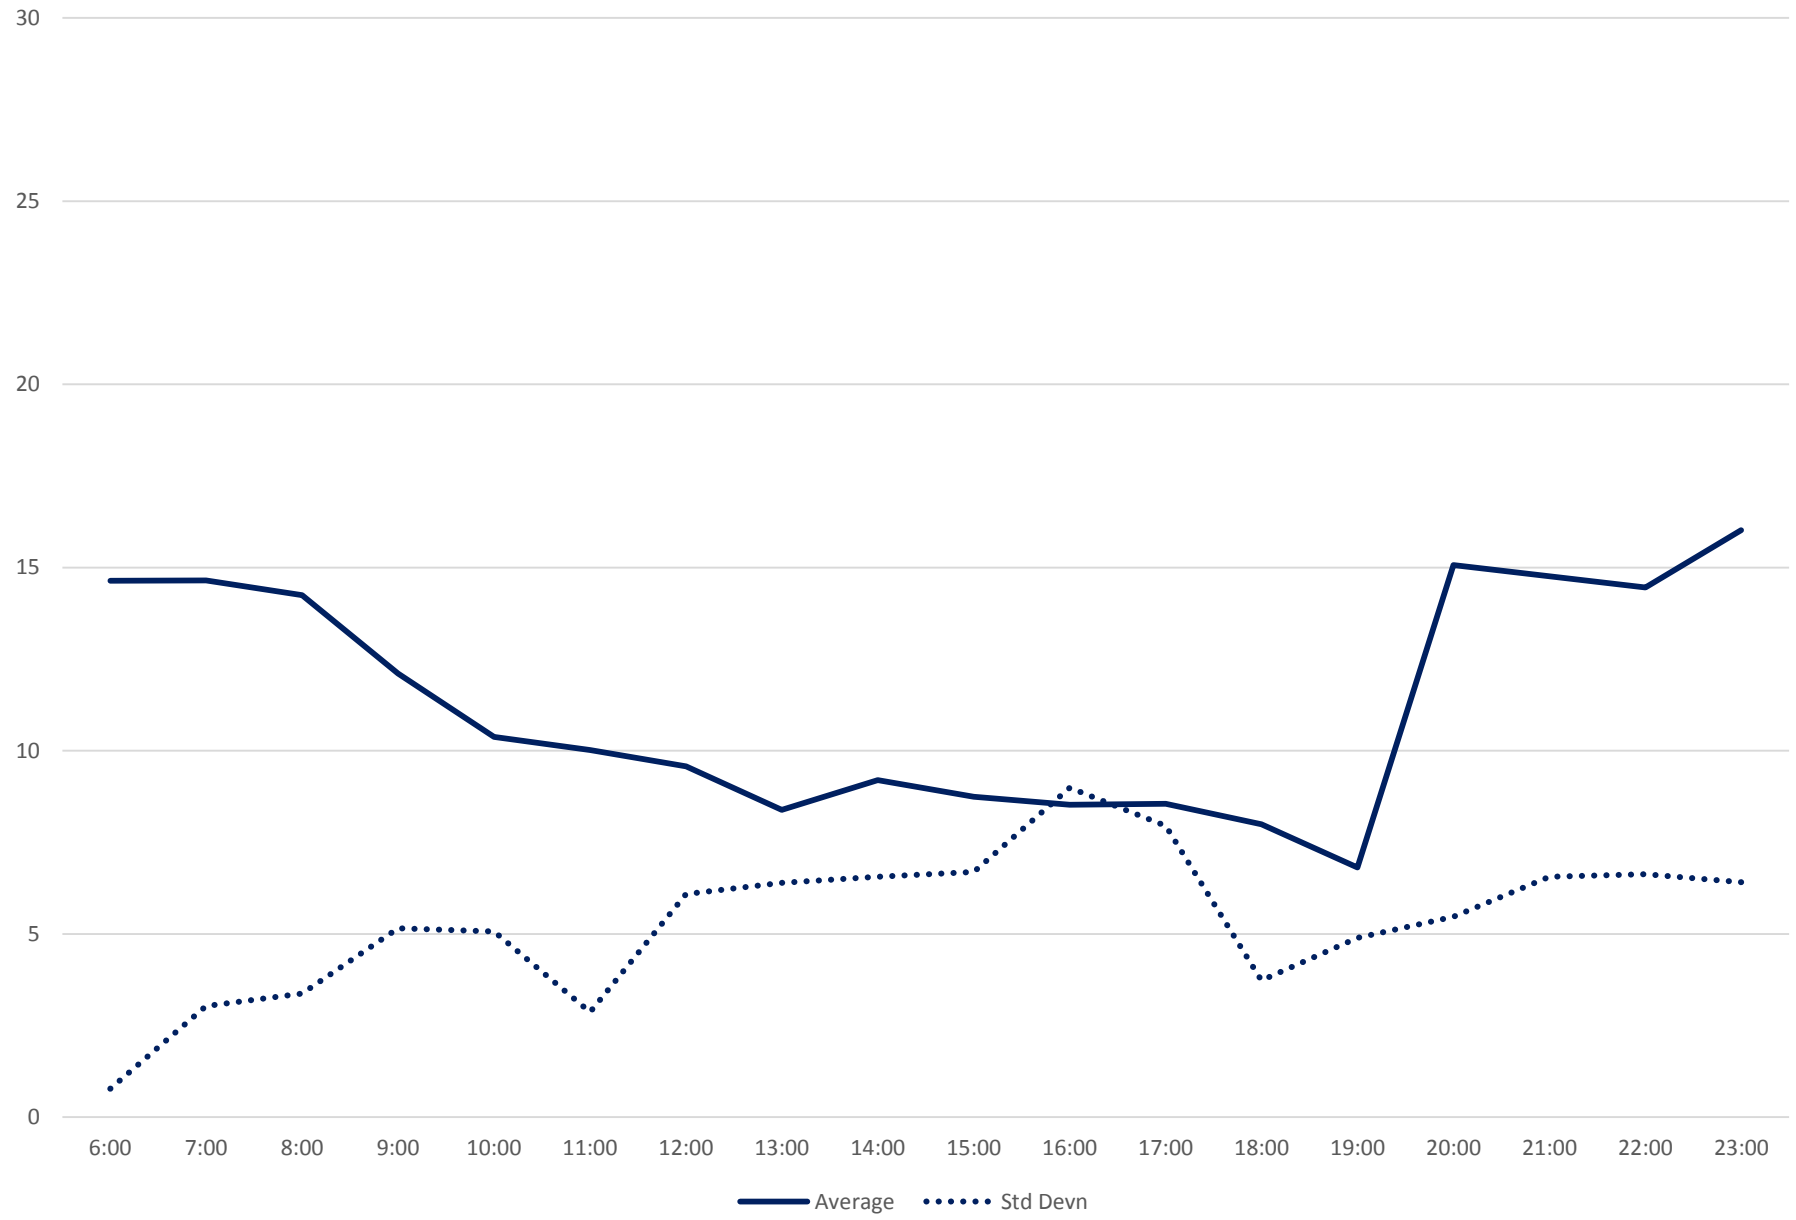

41 Keele Headways at N of Keele Stn Northbound October 2019 Saturday Statistics