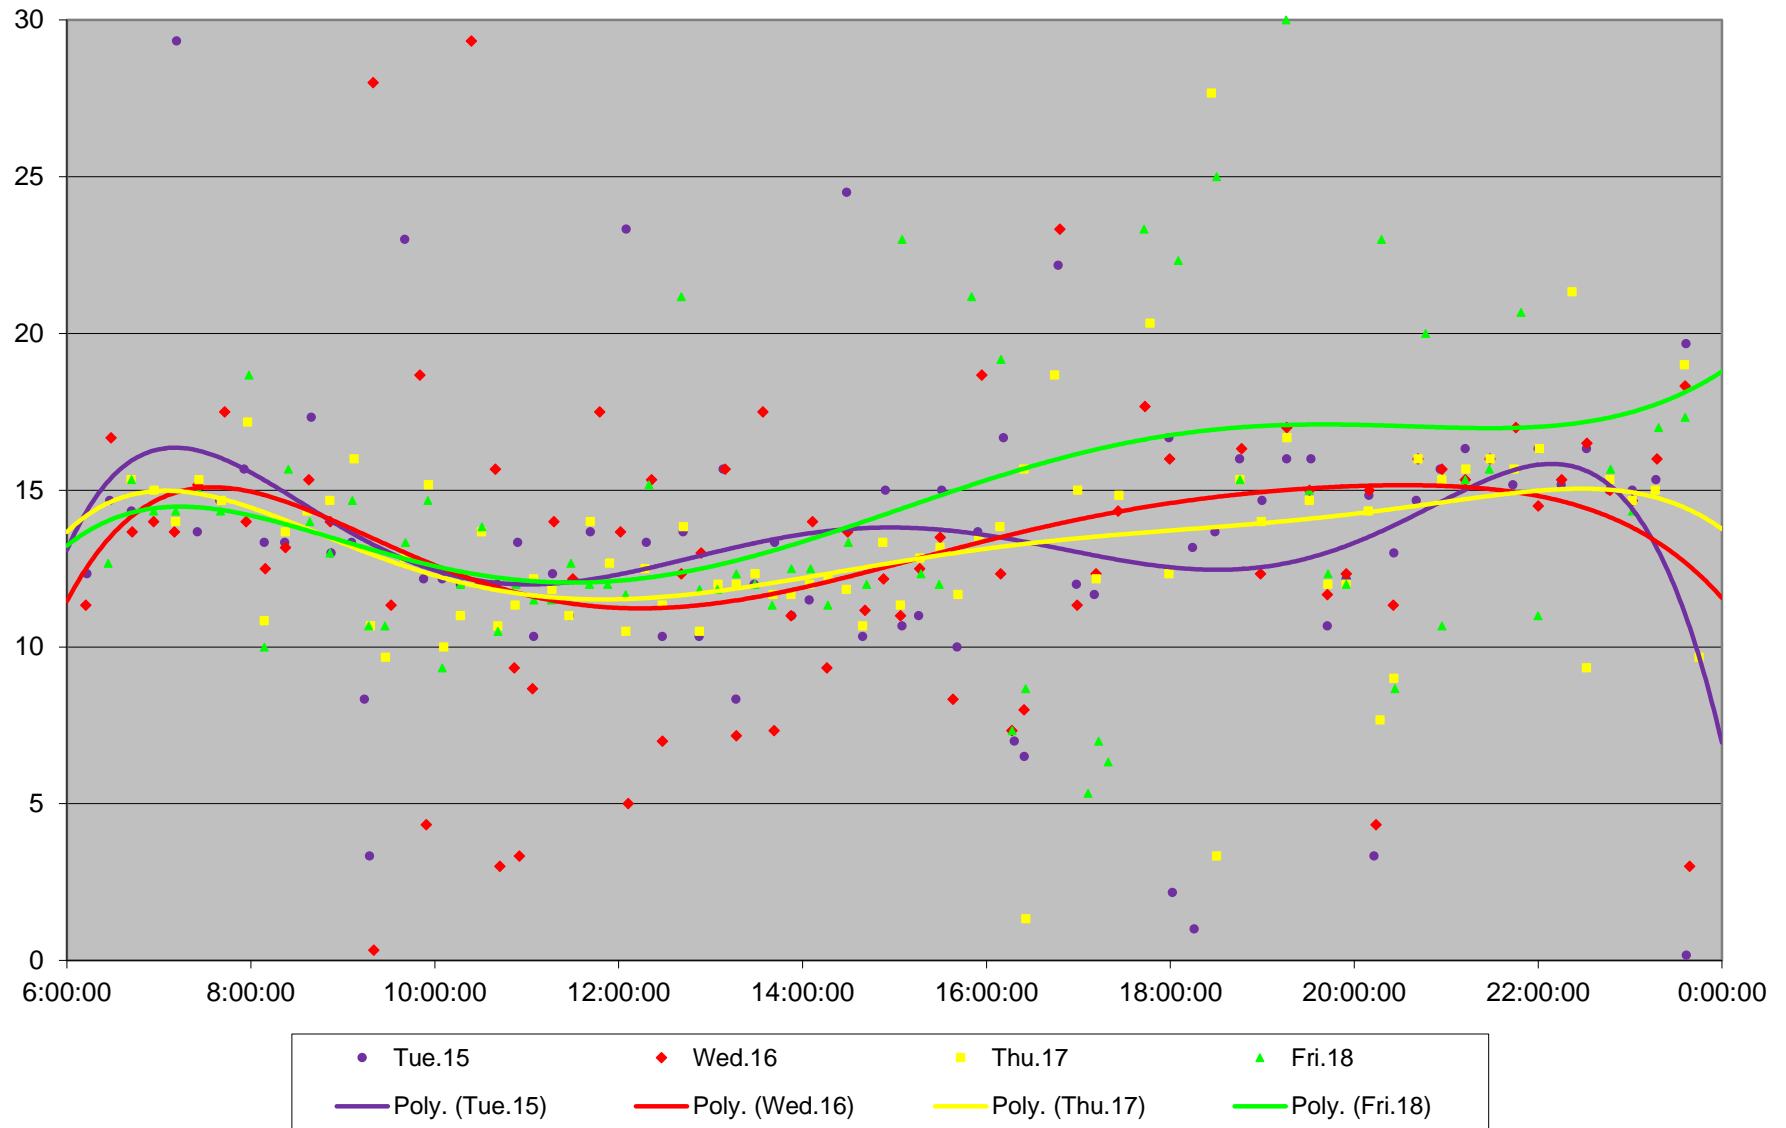

41 Keele Headways at N of Keele Stn Northbound October 2019