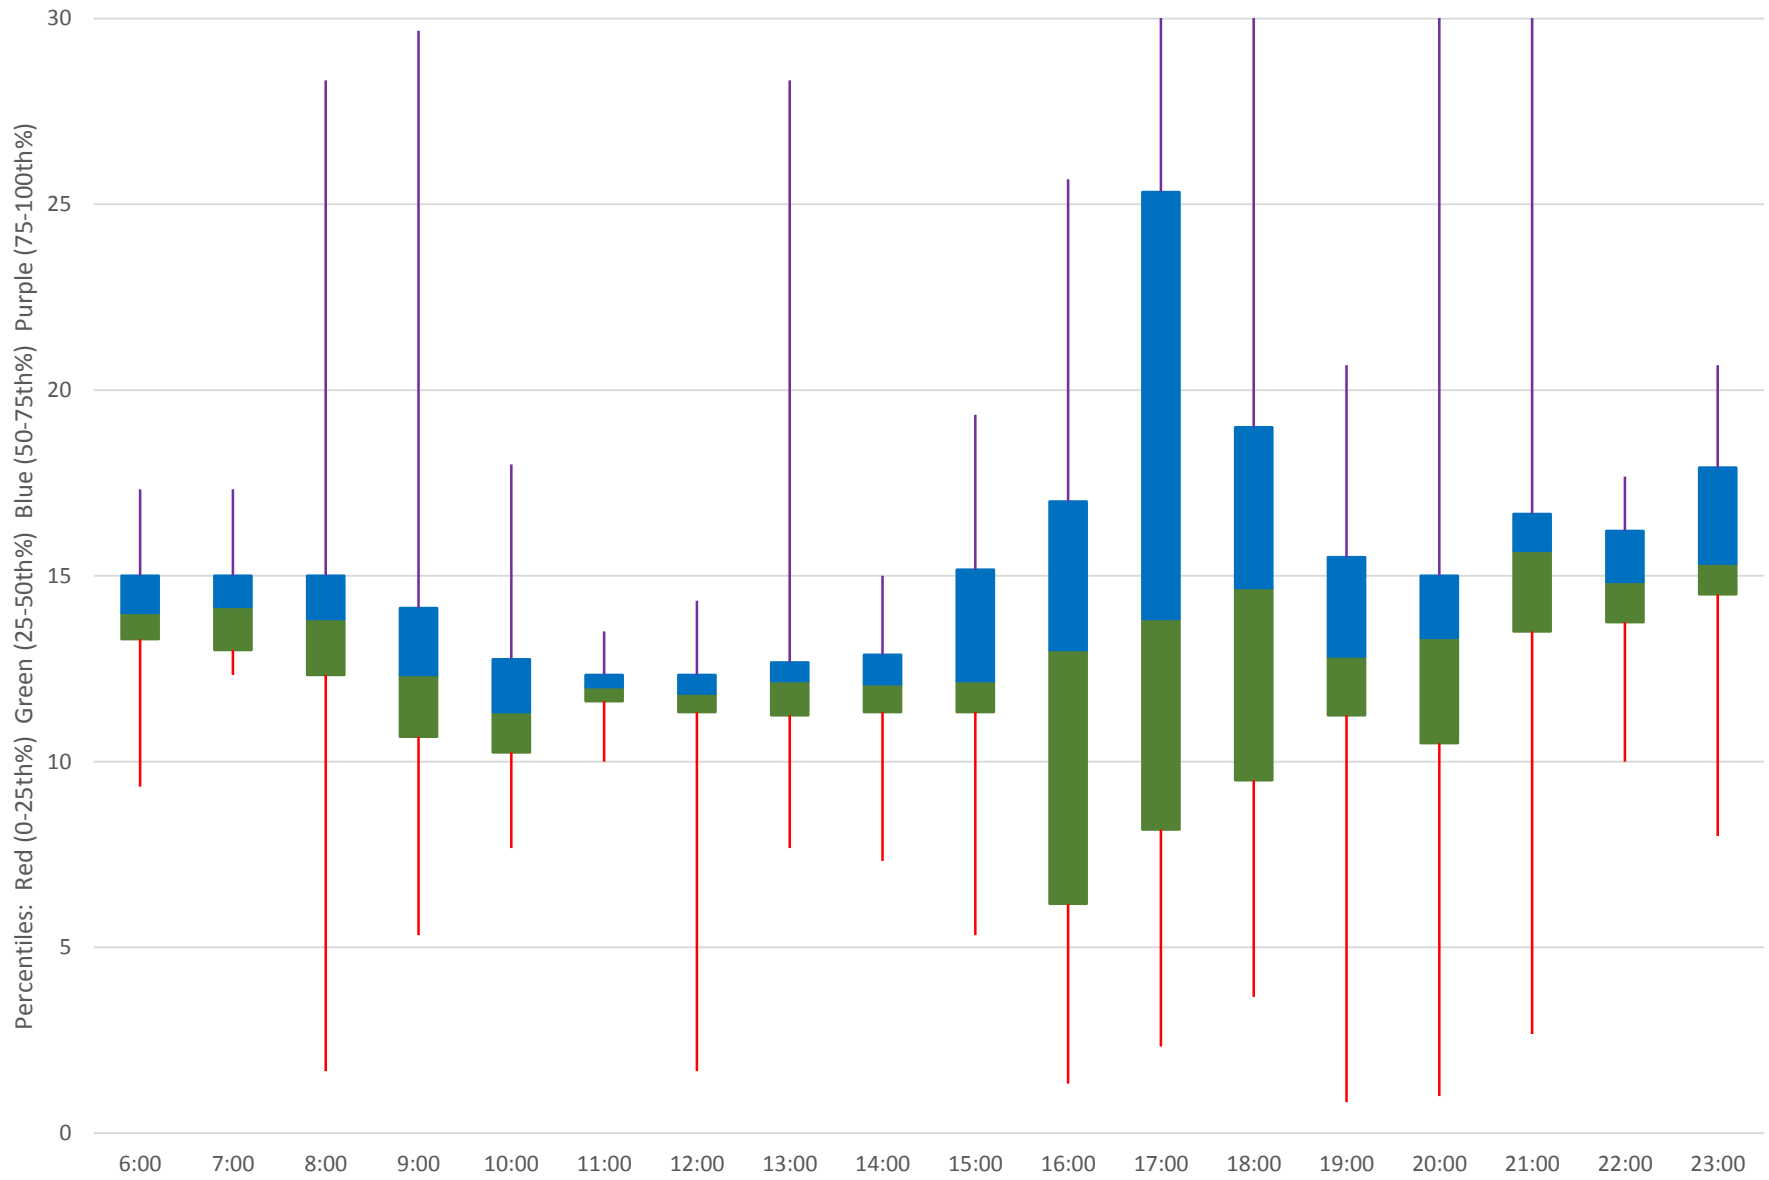

41 Keele Headways at N of Keele Stn Northbound October 2019 Quartiles Week 5