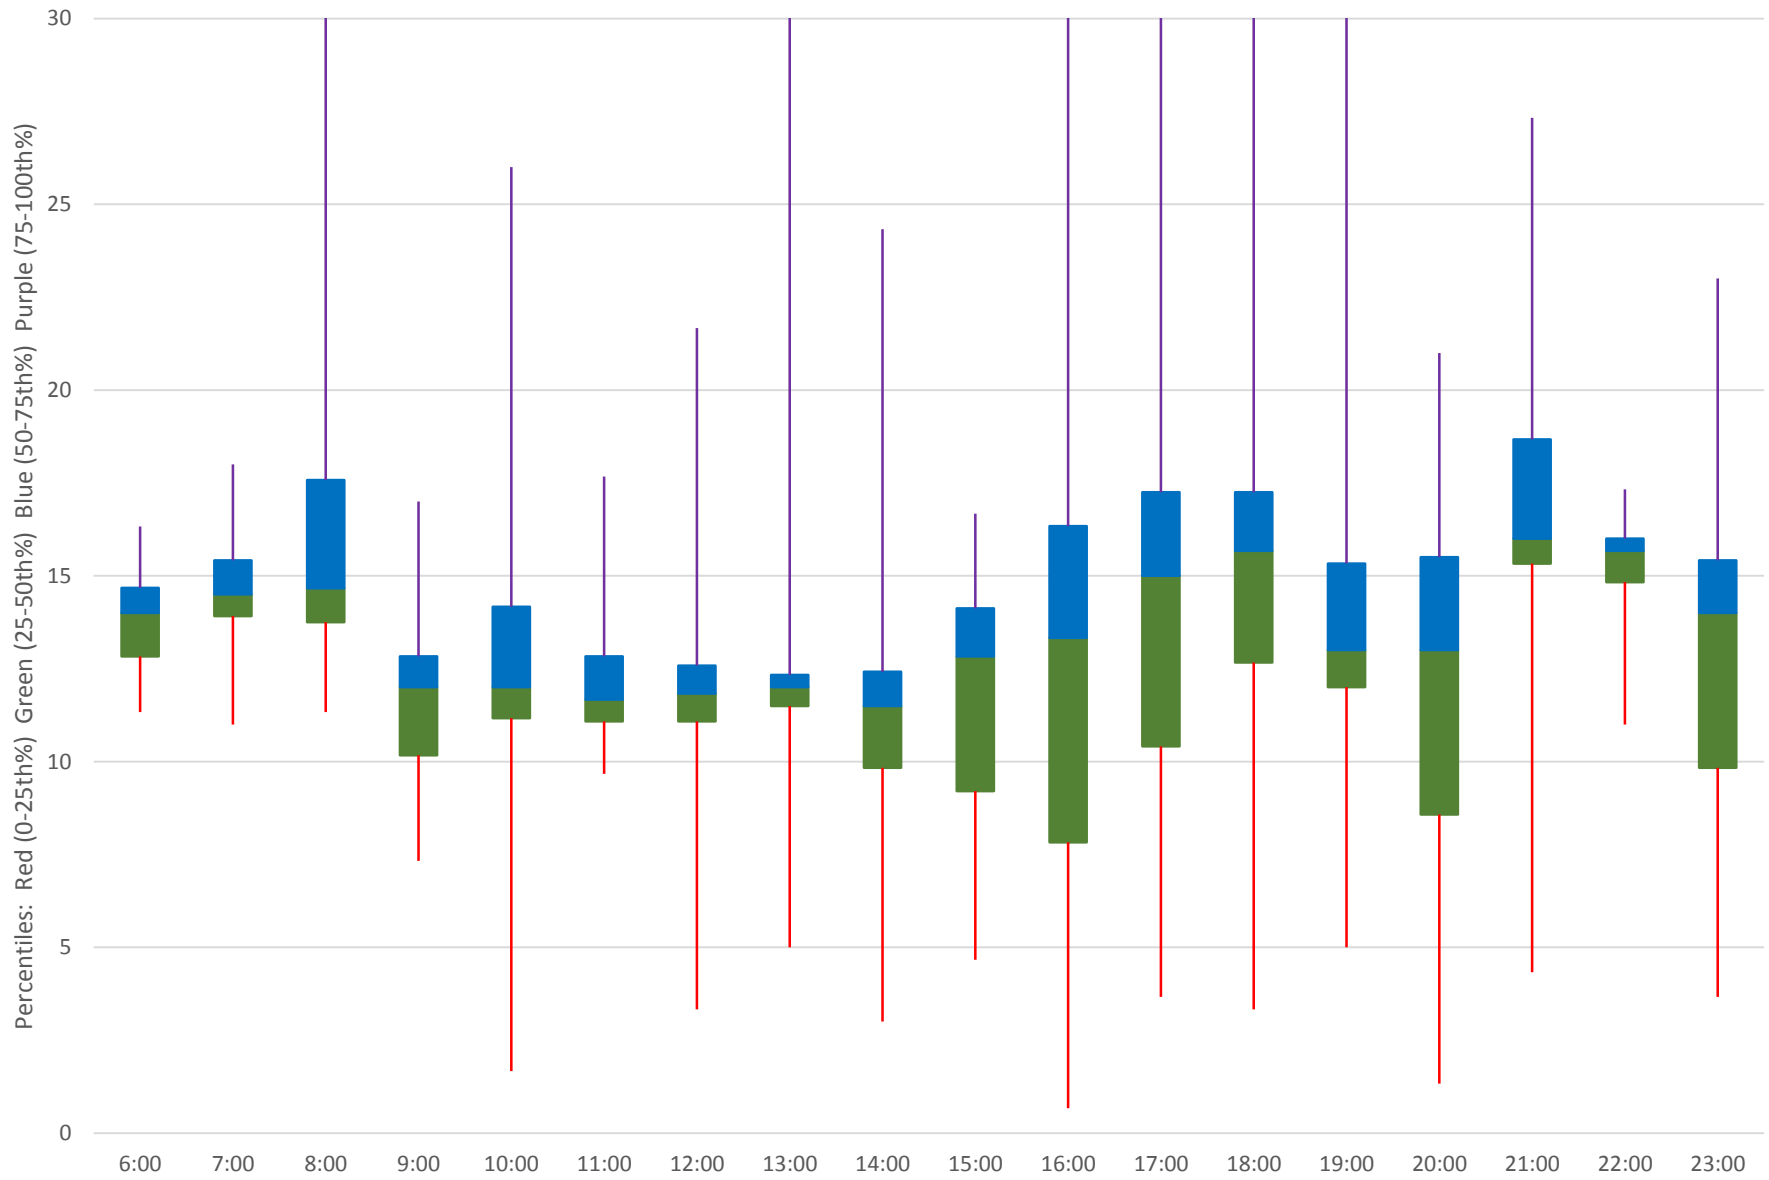

41 Keele Headways at N of Keele Stn Northbound October 2019

Quartiles Week 1