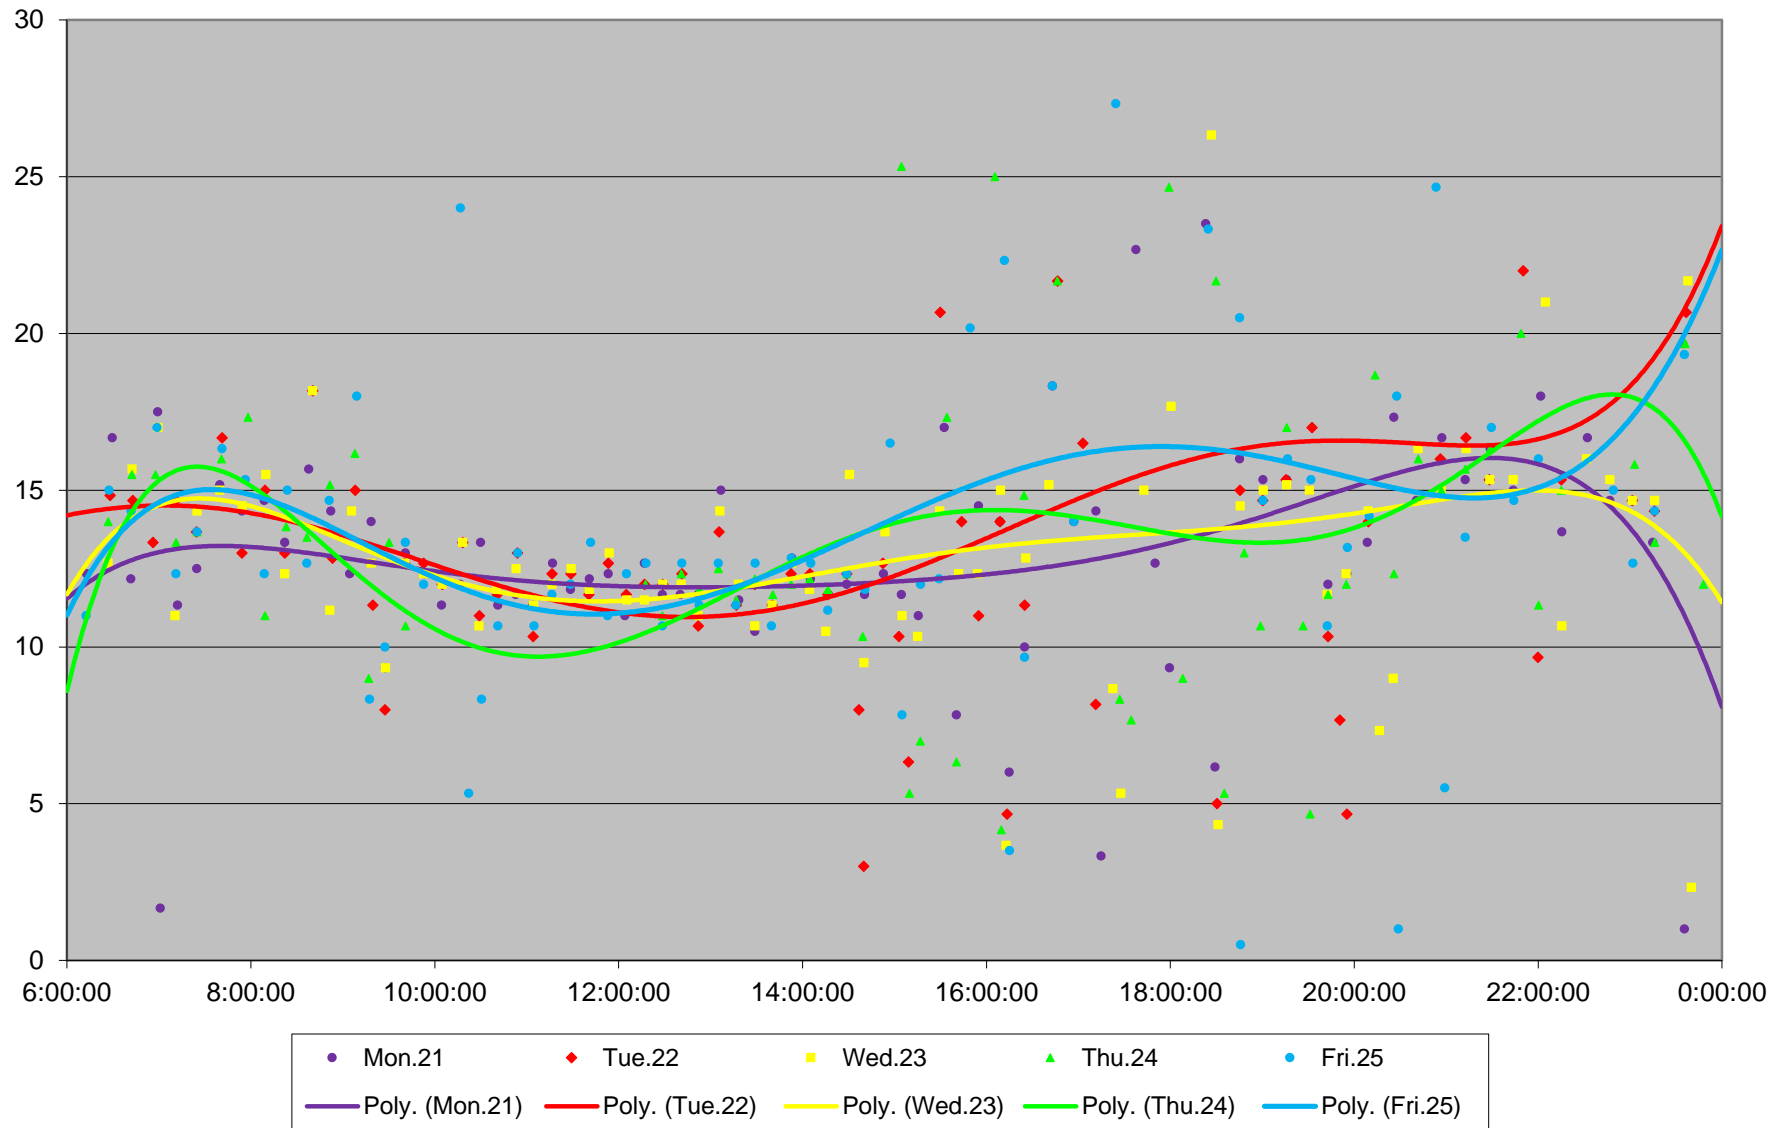

41 Keele Headways at N of Keele Stn Northbound October 2019

41 Keele Headways at N of Keele Stn Northbound October 2019

41 Keele Headways at N of Keele Stn Northbound October 2019

41 Keele Headways at N of Keele Stn Northbound October 2019 Weekday Statistics