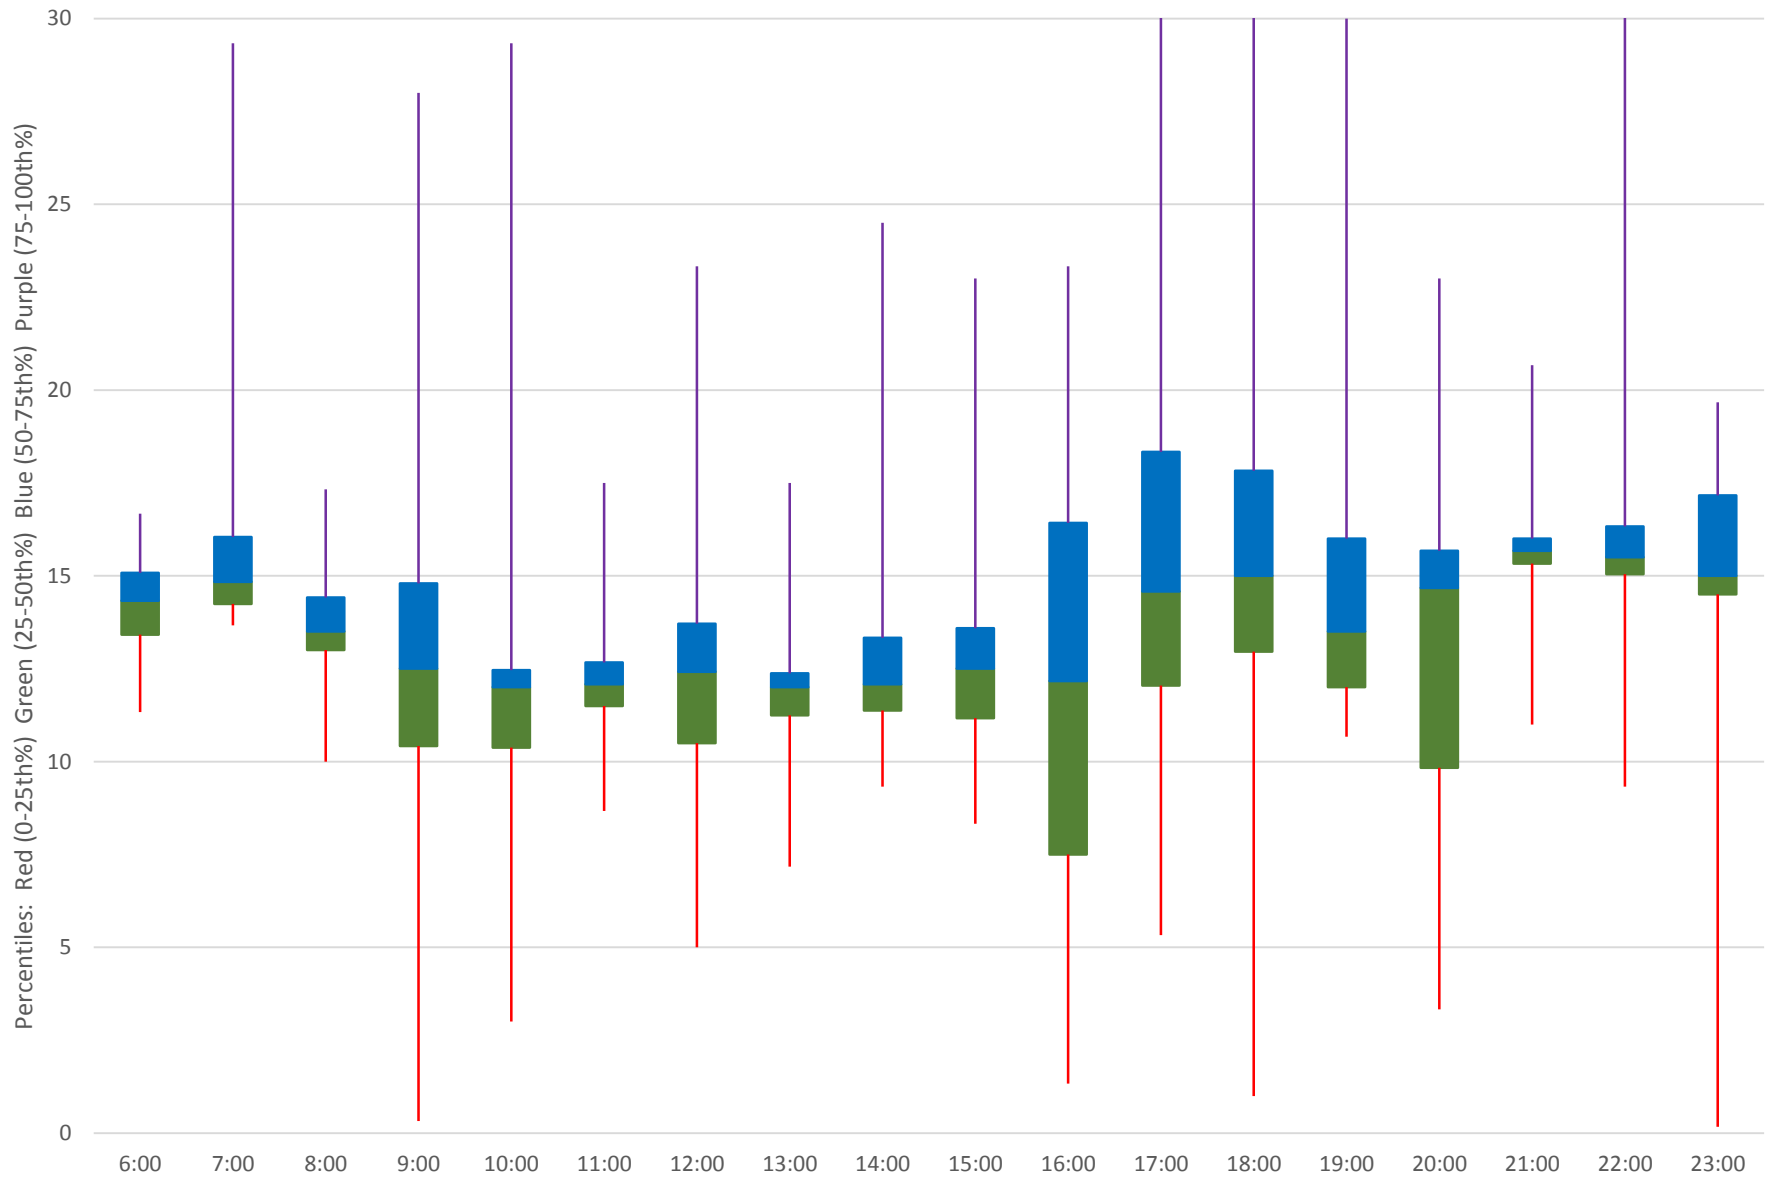

Quartiles Week 1

41 Keele Headways at N of Keele Stn Northbound October 2019

Quartiles Week 2

41 Keele Headways at N of Keele Stn Northbound October 2019

Quartiles Week 3

41 Keele Headways at N of Keele Stn Northbound October 2019