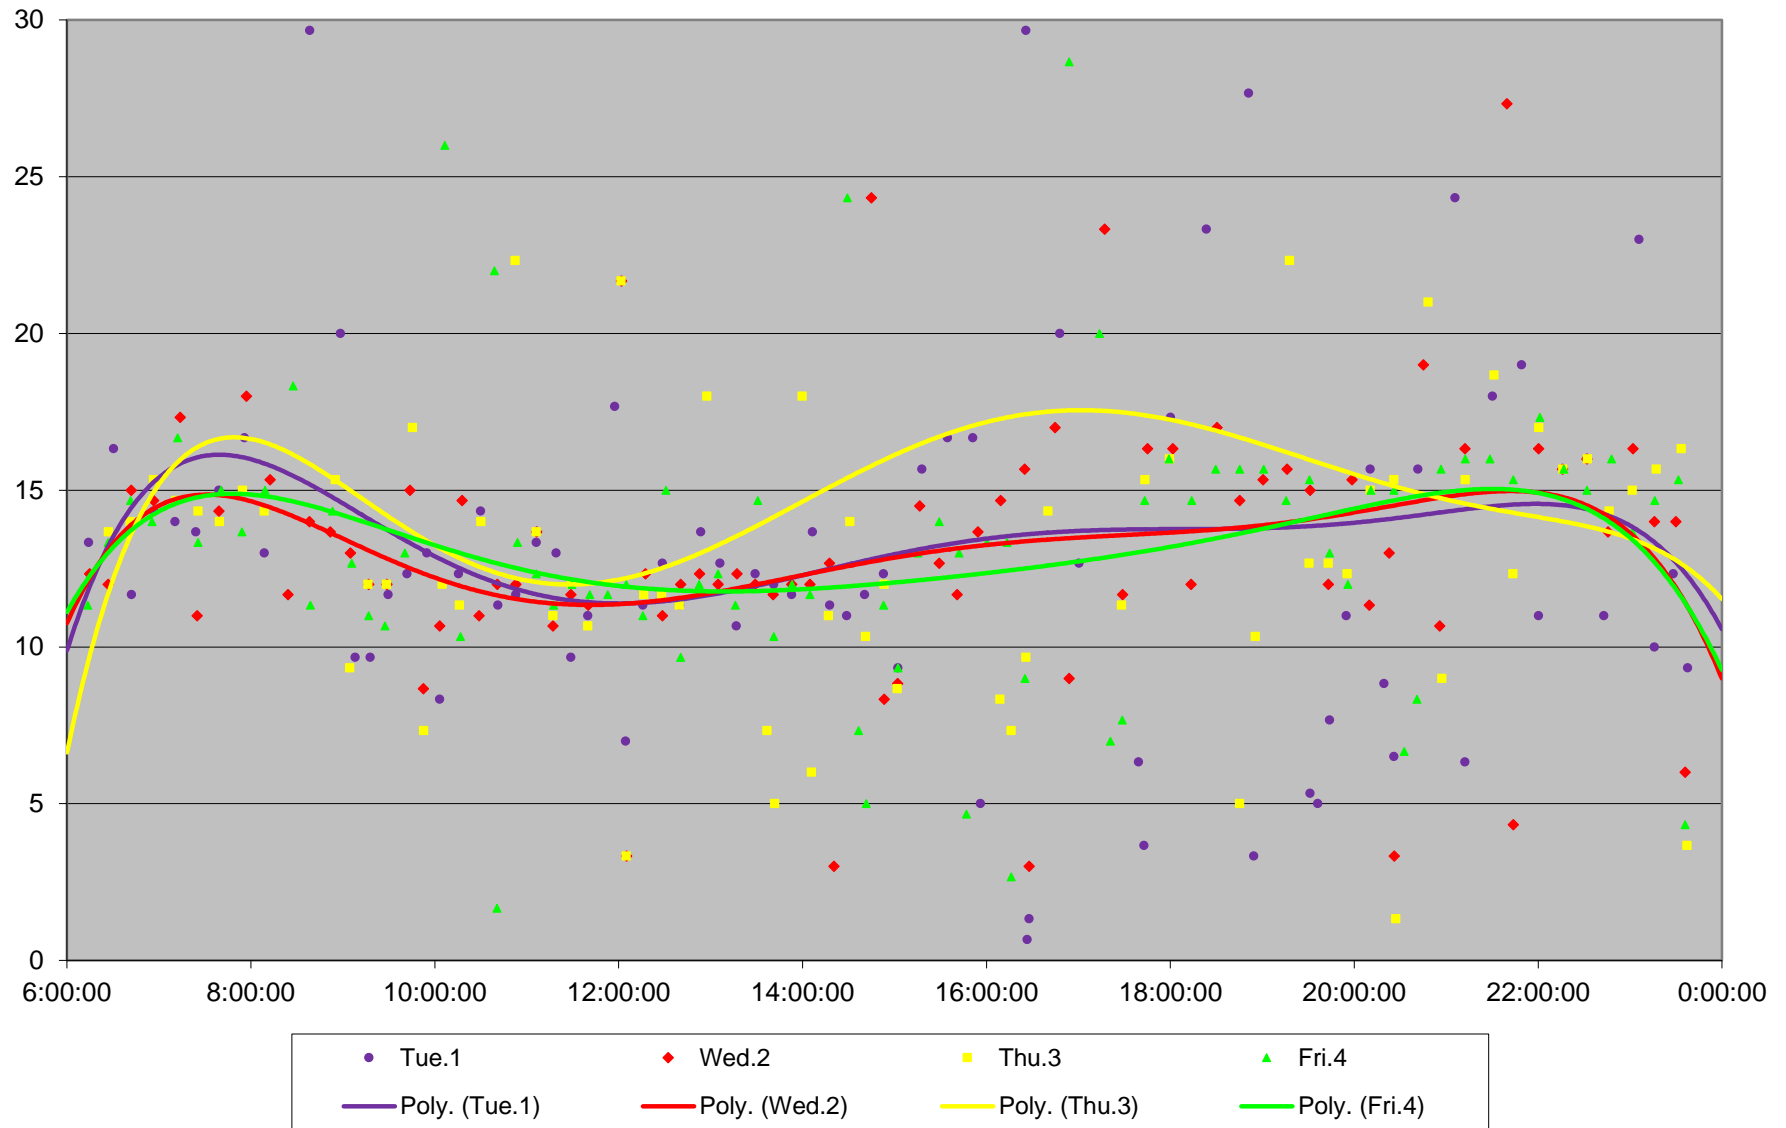

41 Keele Headways at N of Keele Stn Northbound October 2019