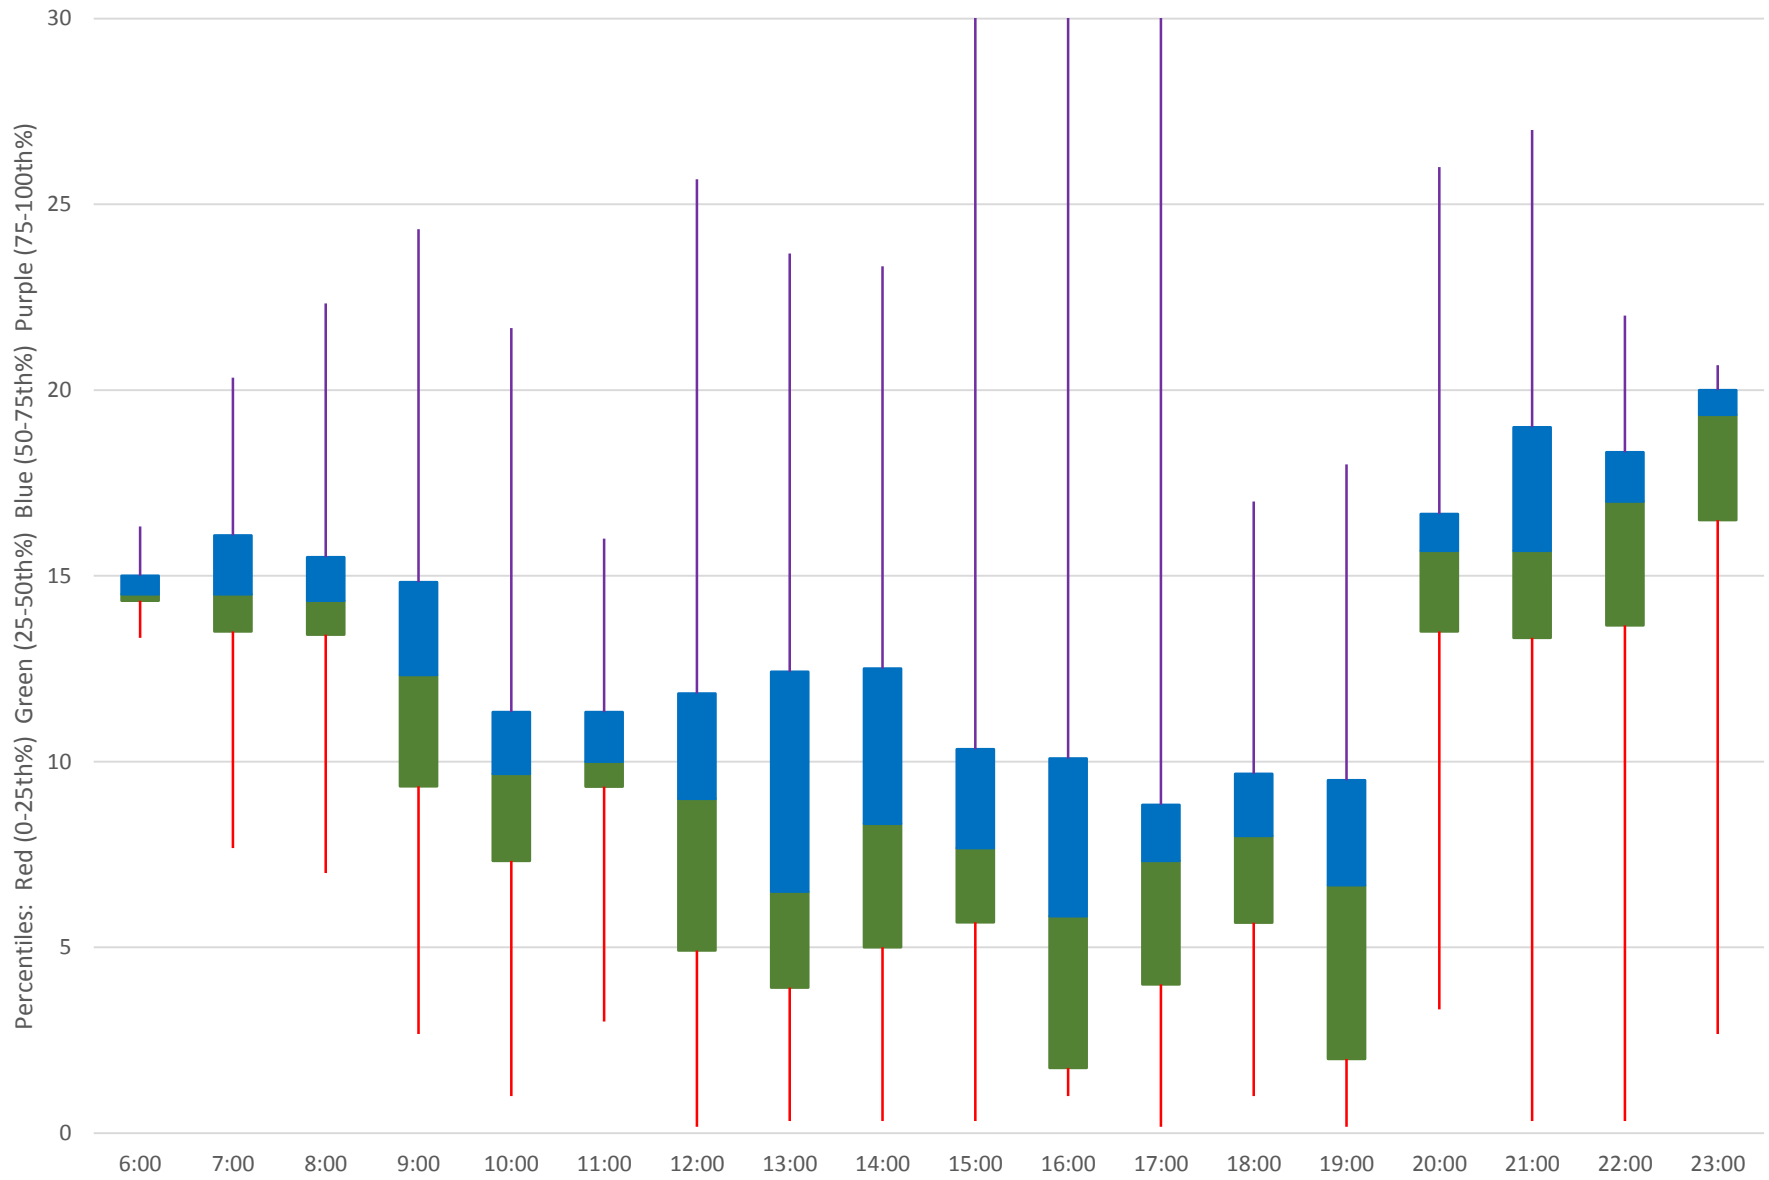

41 Keele Headways at N of Keele Stn Northbound October 2019

Quartiles Saturdays