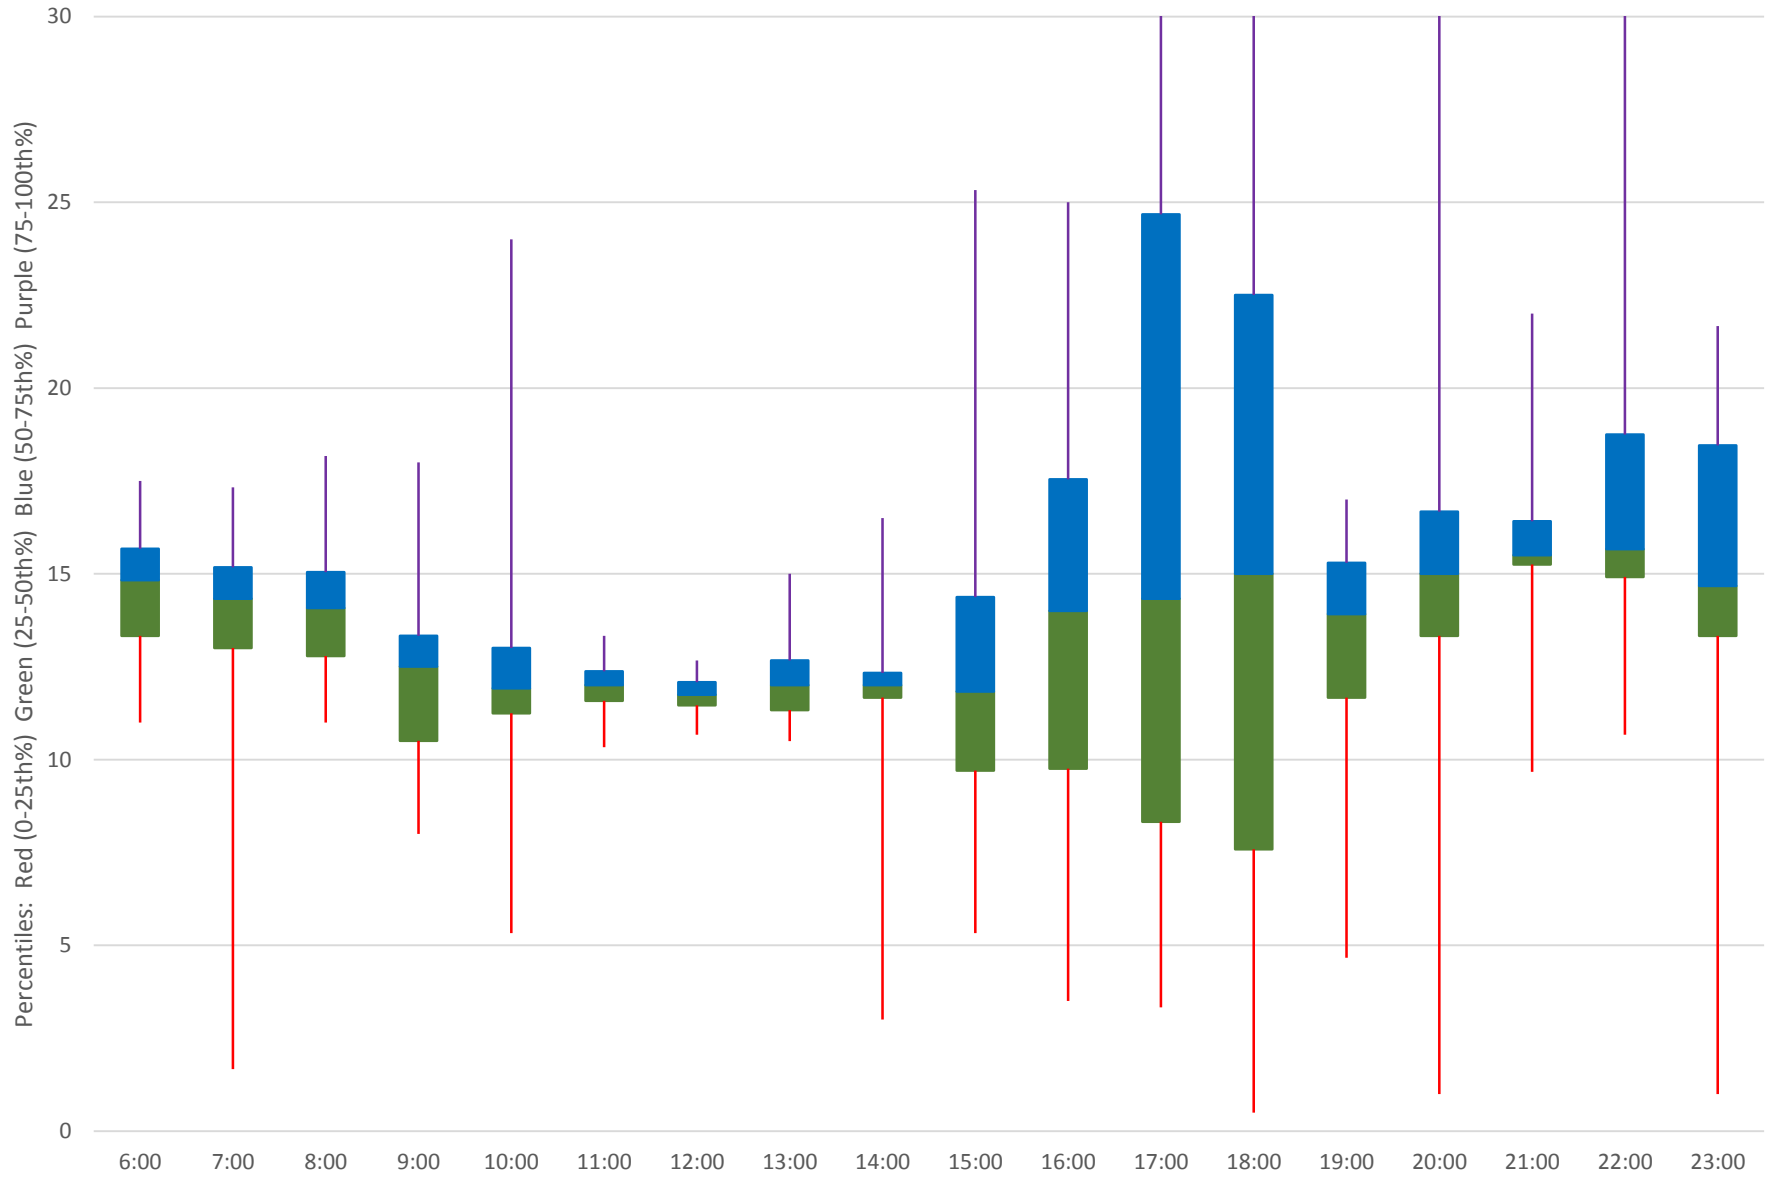

41 Keele Headways at N of Keele Stn Northbound October 2019

Quartiles Week 4