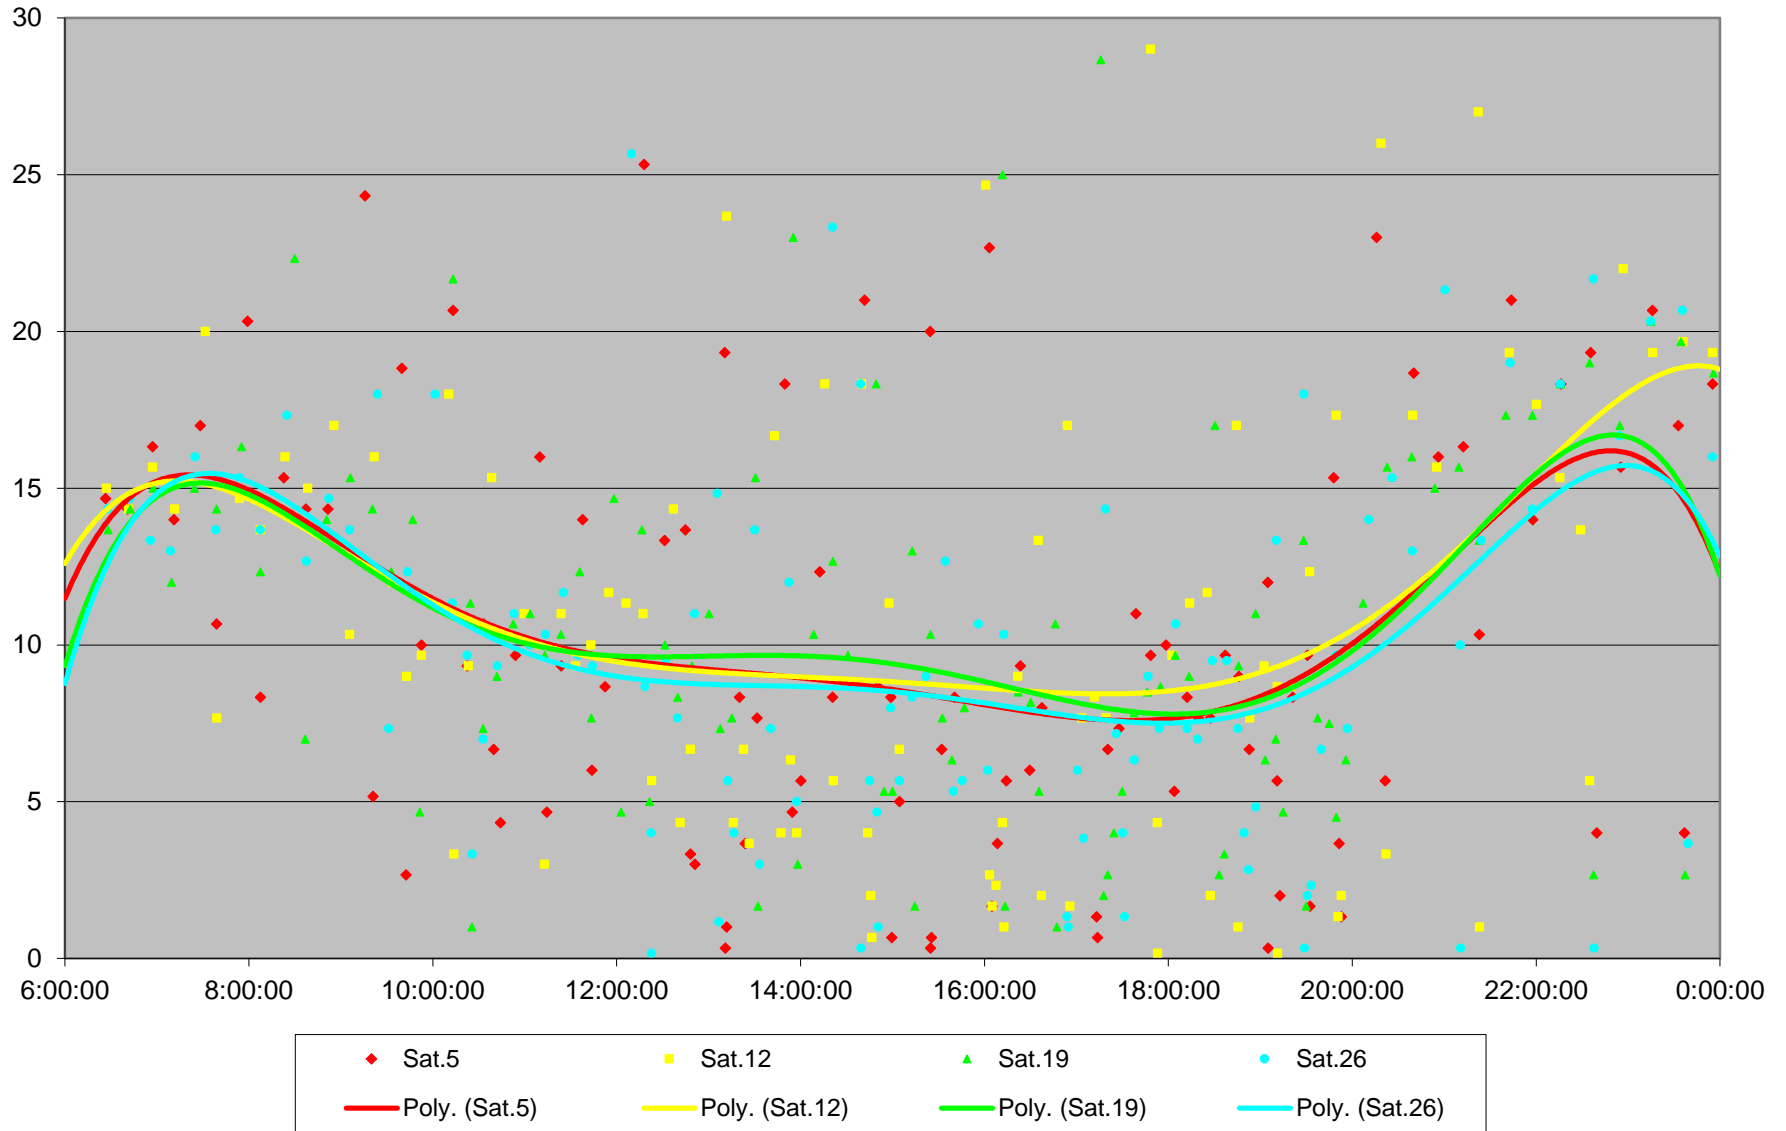

41 Keele Headways at N of Keele Stn Northbound October 2019

41 Keele Headways at N of Keele Stn Northbound October 2019

41 Keele Headways at N of Keele Stn Northbound October 2019

41 Keele Headways at N of Keele Stn Northbound October 2019 Weekday Statistics