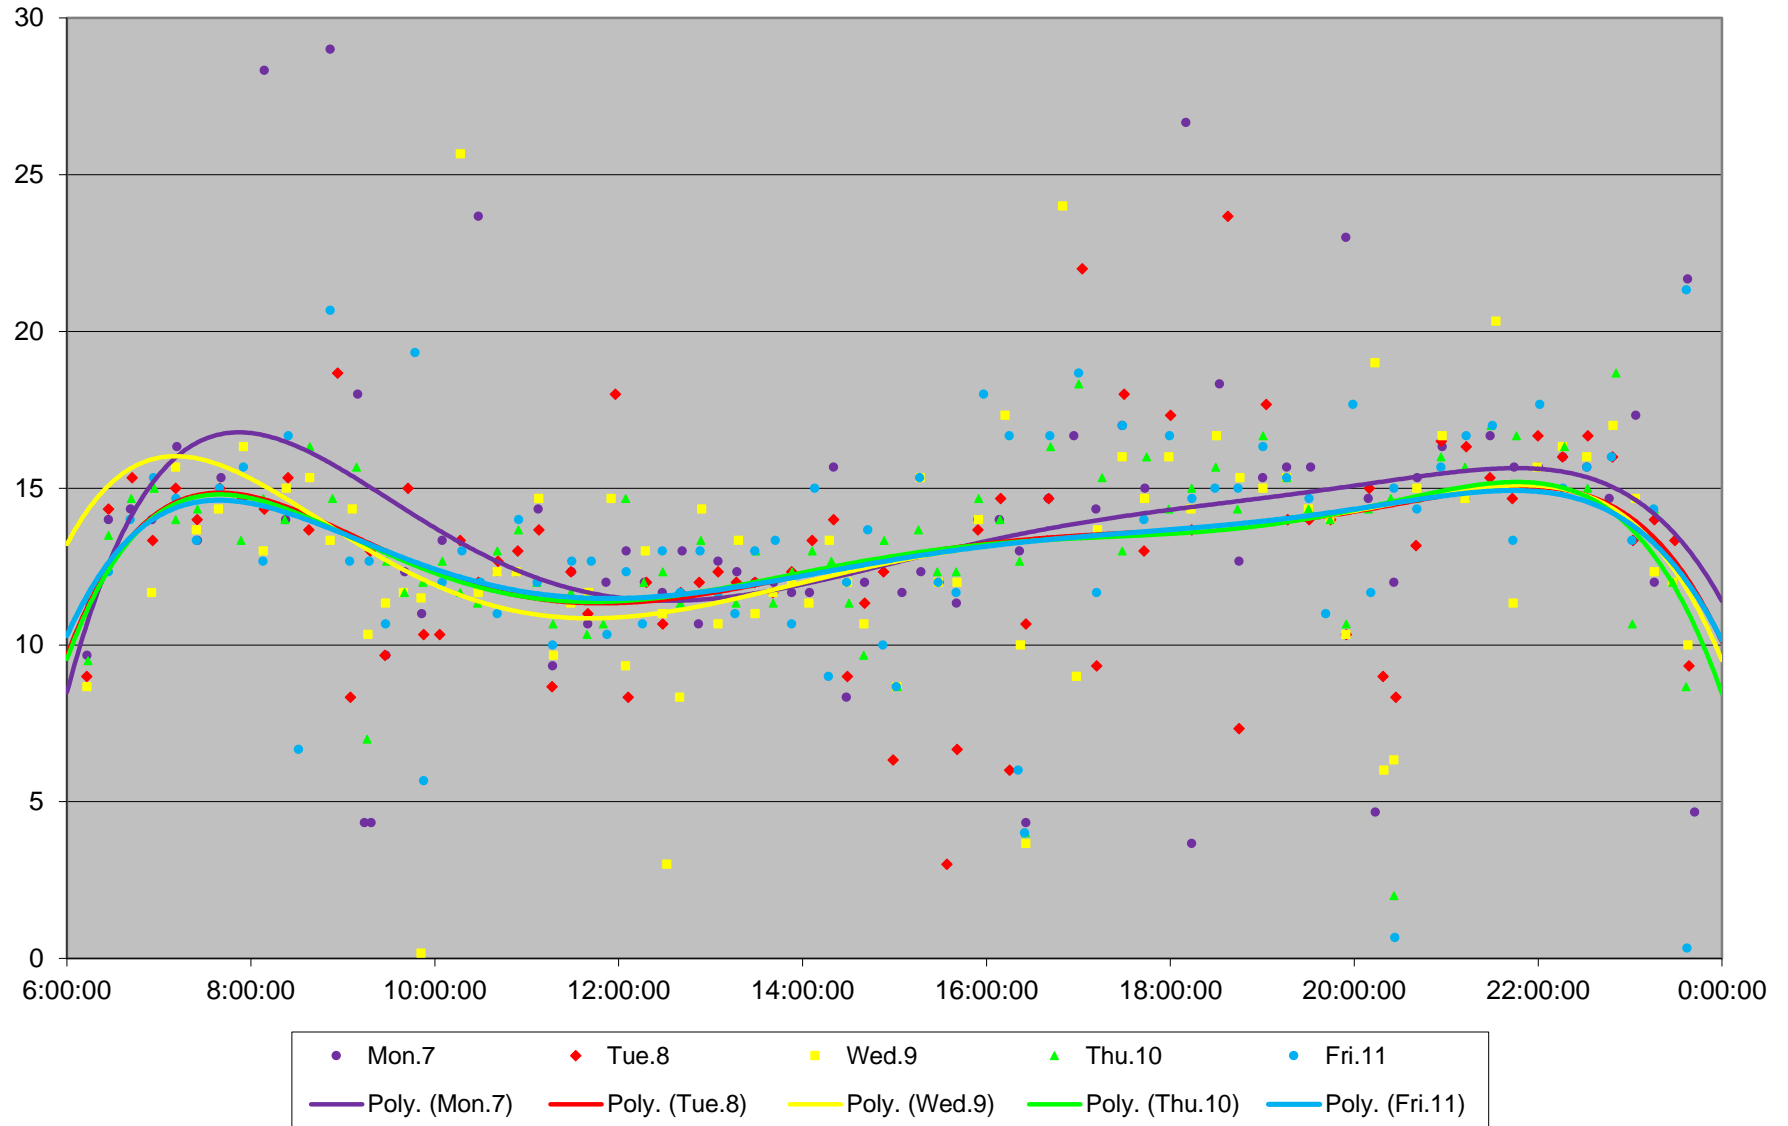

41 Keele Headways at N of Keele Stn Northbound October 2019