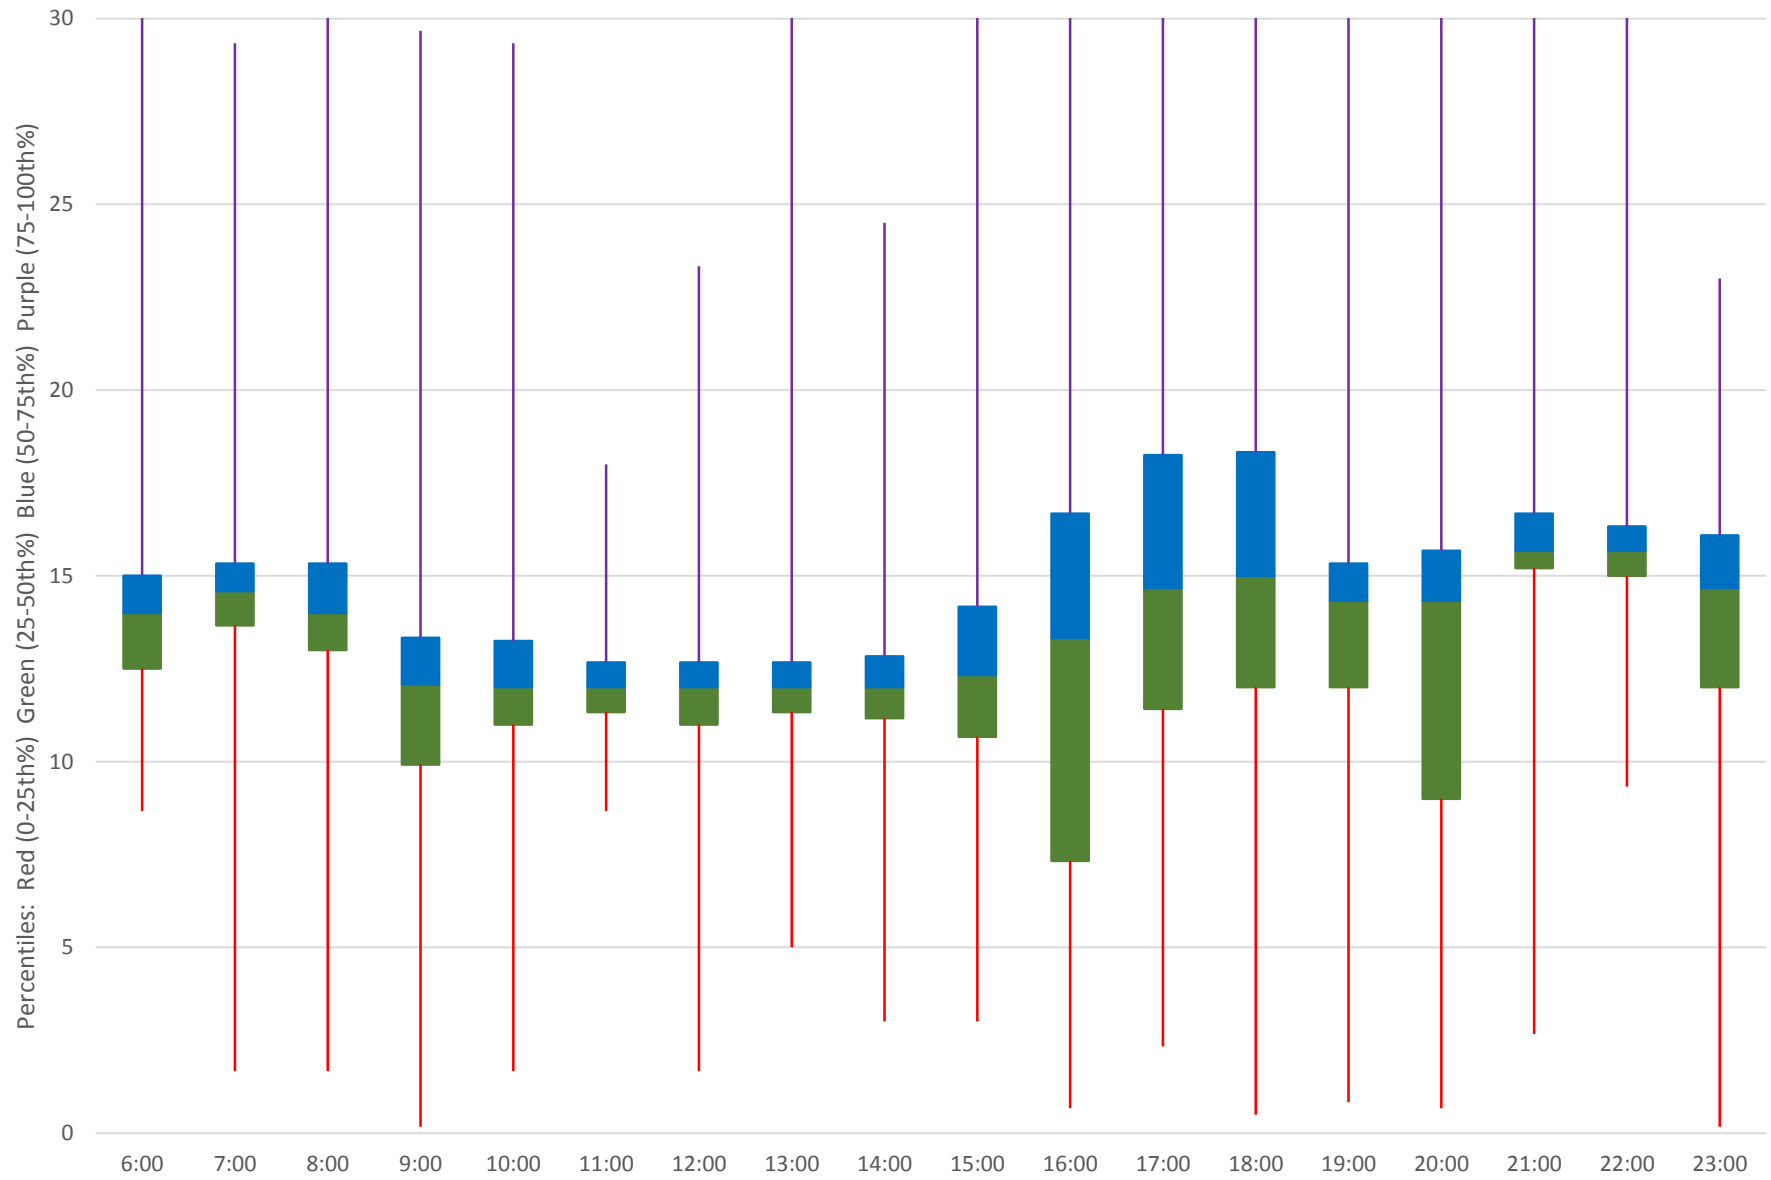

41 Keele Headways at N of Keele Stn Northbound October 2019

Quartiles Weekday