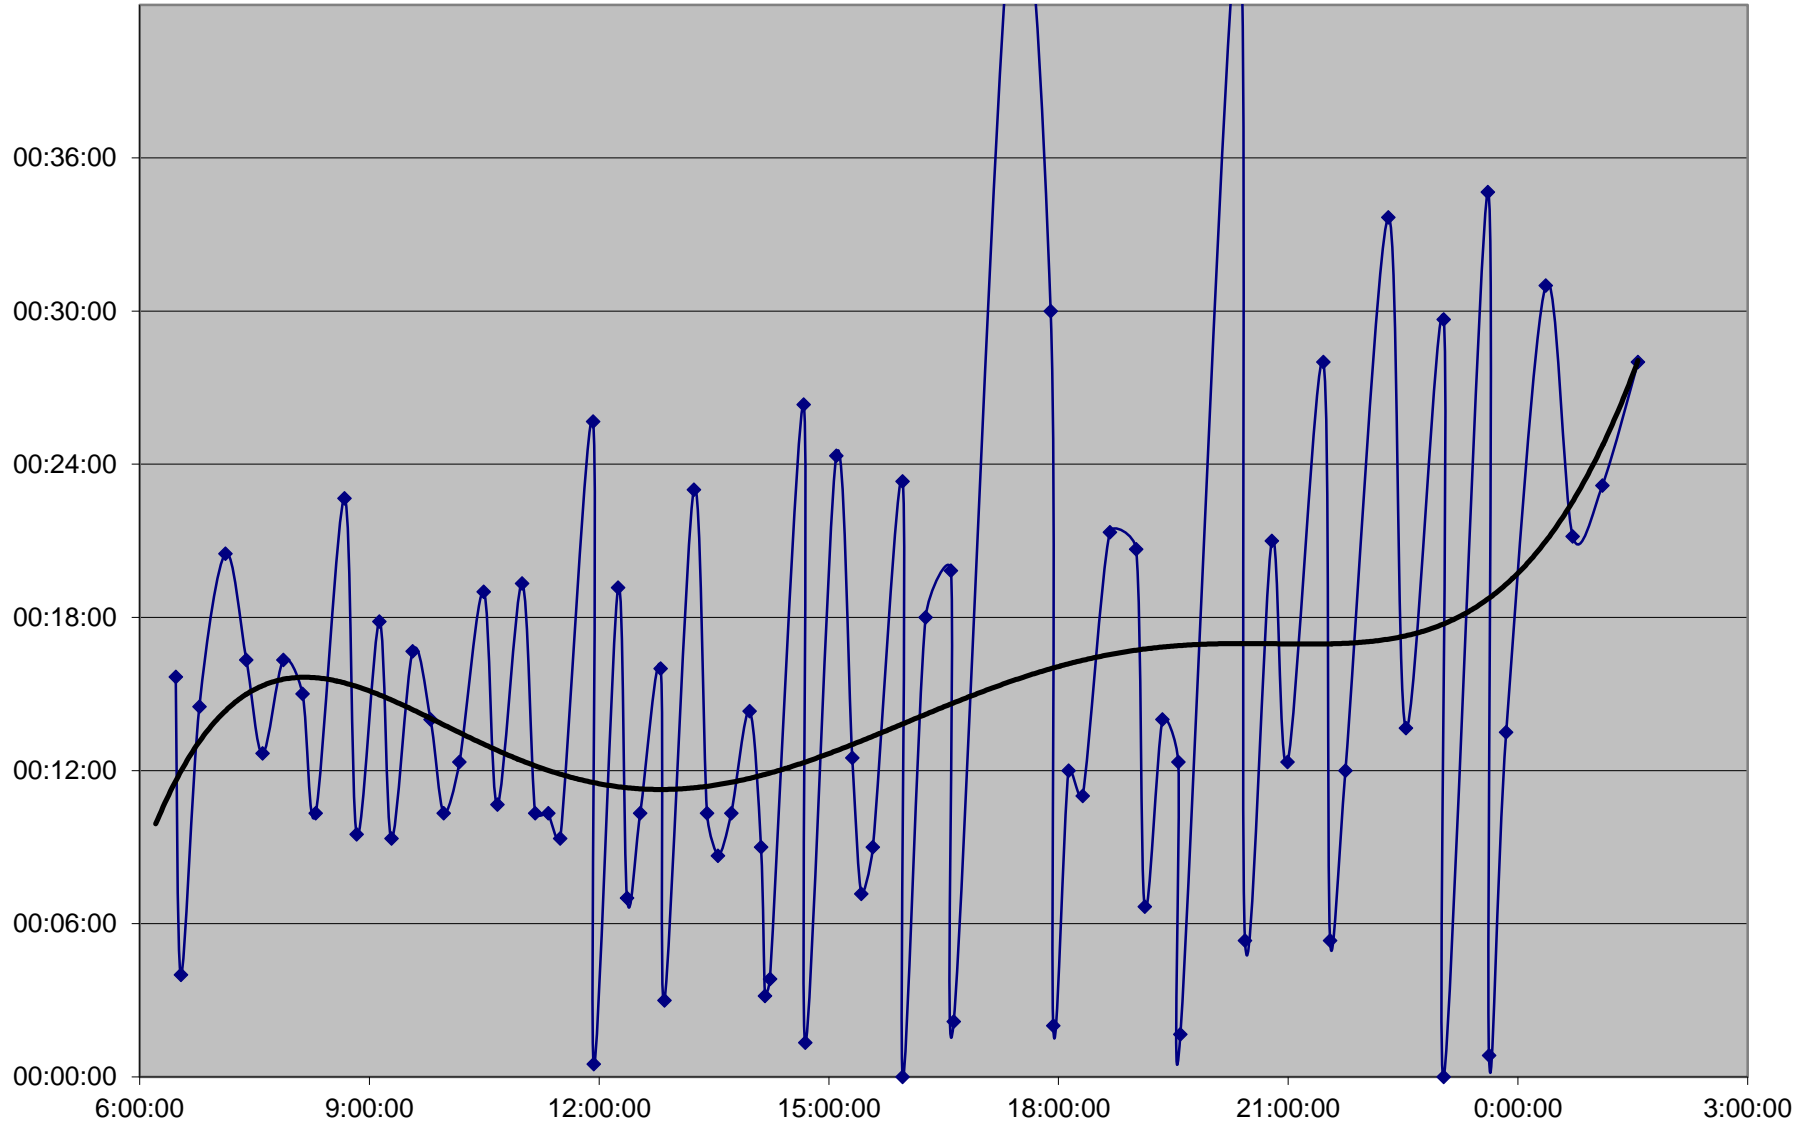

41 Keele Headways Tuesday 22 Oct 2019 at SE of Pioneer Village Stn Southbound

41 Keele Headways Tuesday 22 Oct 2019 at Vanier Southbound

41 Keele Headways Tuesday 22 Oct 2019 at N of Finch Southbound

41 Keele Headways Tuesday 22 Oct 2019 at N of Sheppard Southbound

41 Keele Headways Tuesday 22 Oct 2019 at N of Wilson Southbound

41 Keele Headways Tuesday 22 Oct 2019 at N of Lawrence Southbound

41 Keele Headways Tuesday 22 Oct 2019 at N of Eglinton Southbound

41 Keele Headways Tuesday 22 Oct 2019 at N of Rogers Rd Southbound

41 Keele Headways Tuesday 22 Oct 2019 at S of St Clair Southbound

41 Keele Headways Tuesday 22 Oct 2019 at Dundas Southbound

41 Keele Headways Tuesday 22 Oct 2019 at N of Keele Stn Southbound