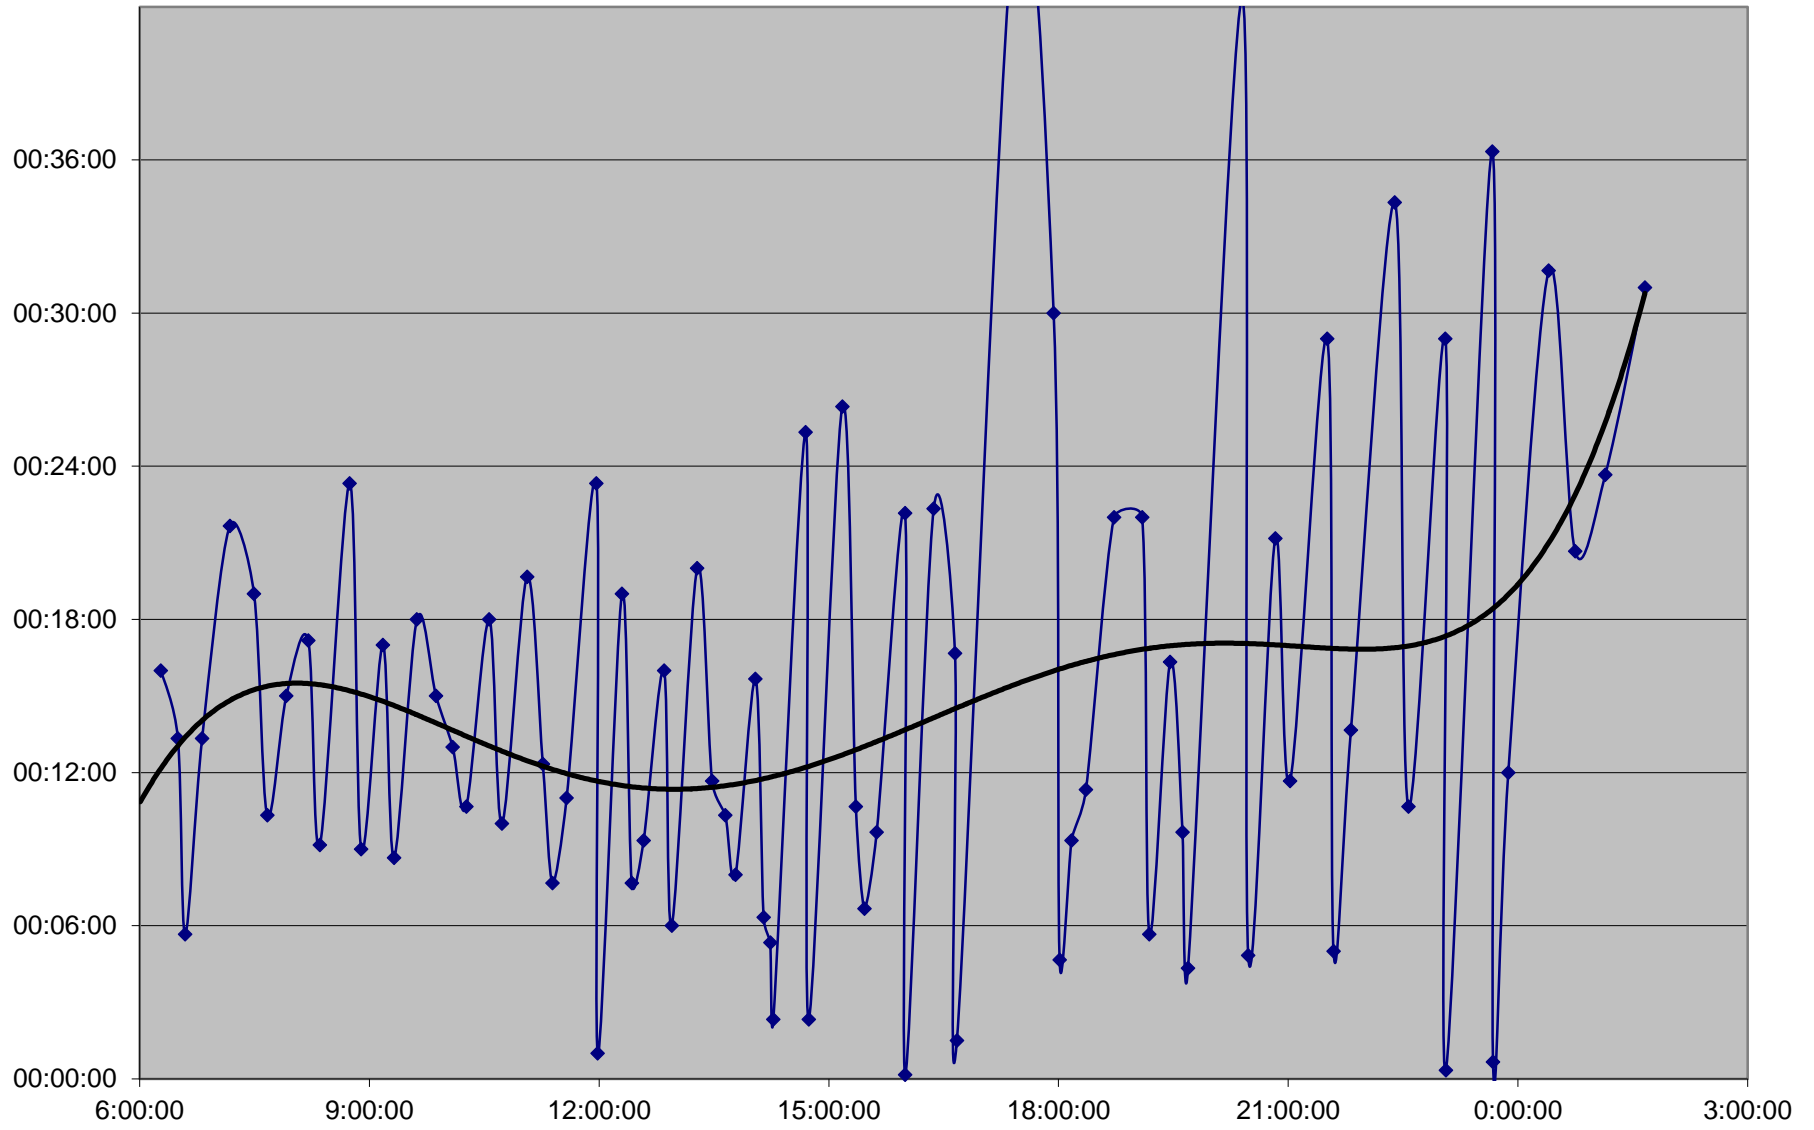

41 Keele Headways Tuesday 22 Oct 2019 at N of Wilson Southbound

41 Keele Headways Tuesday 22 Oct 2019 at N of Lawrence Southbound

41 Keele Headways Tuesday 22 Oct 2019 at N of Eglinton Southbound

41 Keele Headways Tuesday 22 Oct 2019 at N of Rogers Rd Southbound

41 Keele Headways Tuesday 22 Oct 2019 at S of St Clair Southbound

41 Keele Headways Tuesday 22 Oct 2019 at Dundas Southbound

41 Keele Headways Tuesday 22 Oct 2019 at N of Keele Stn Southbound