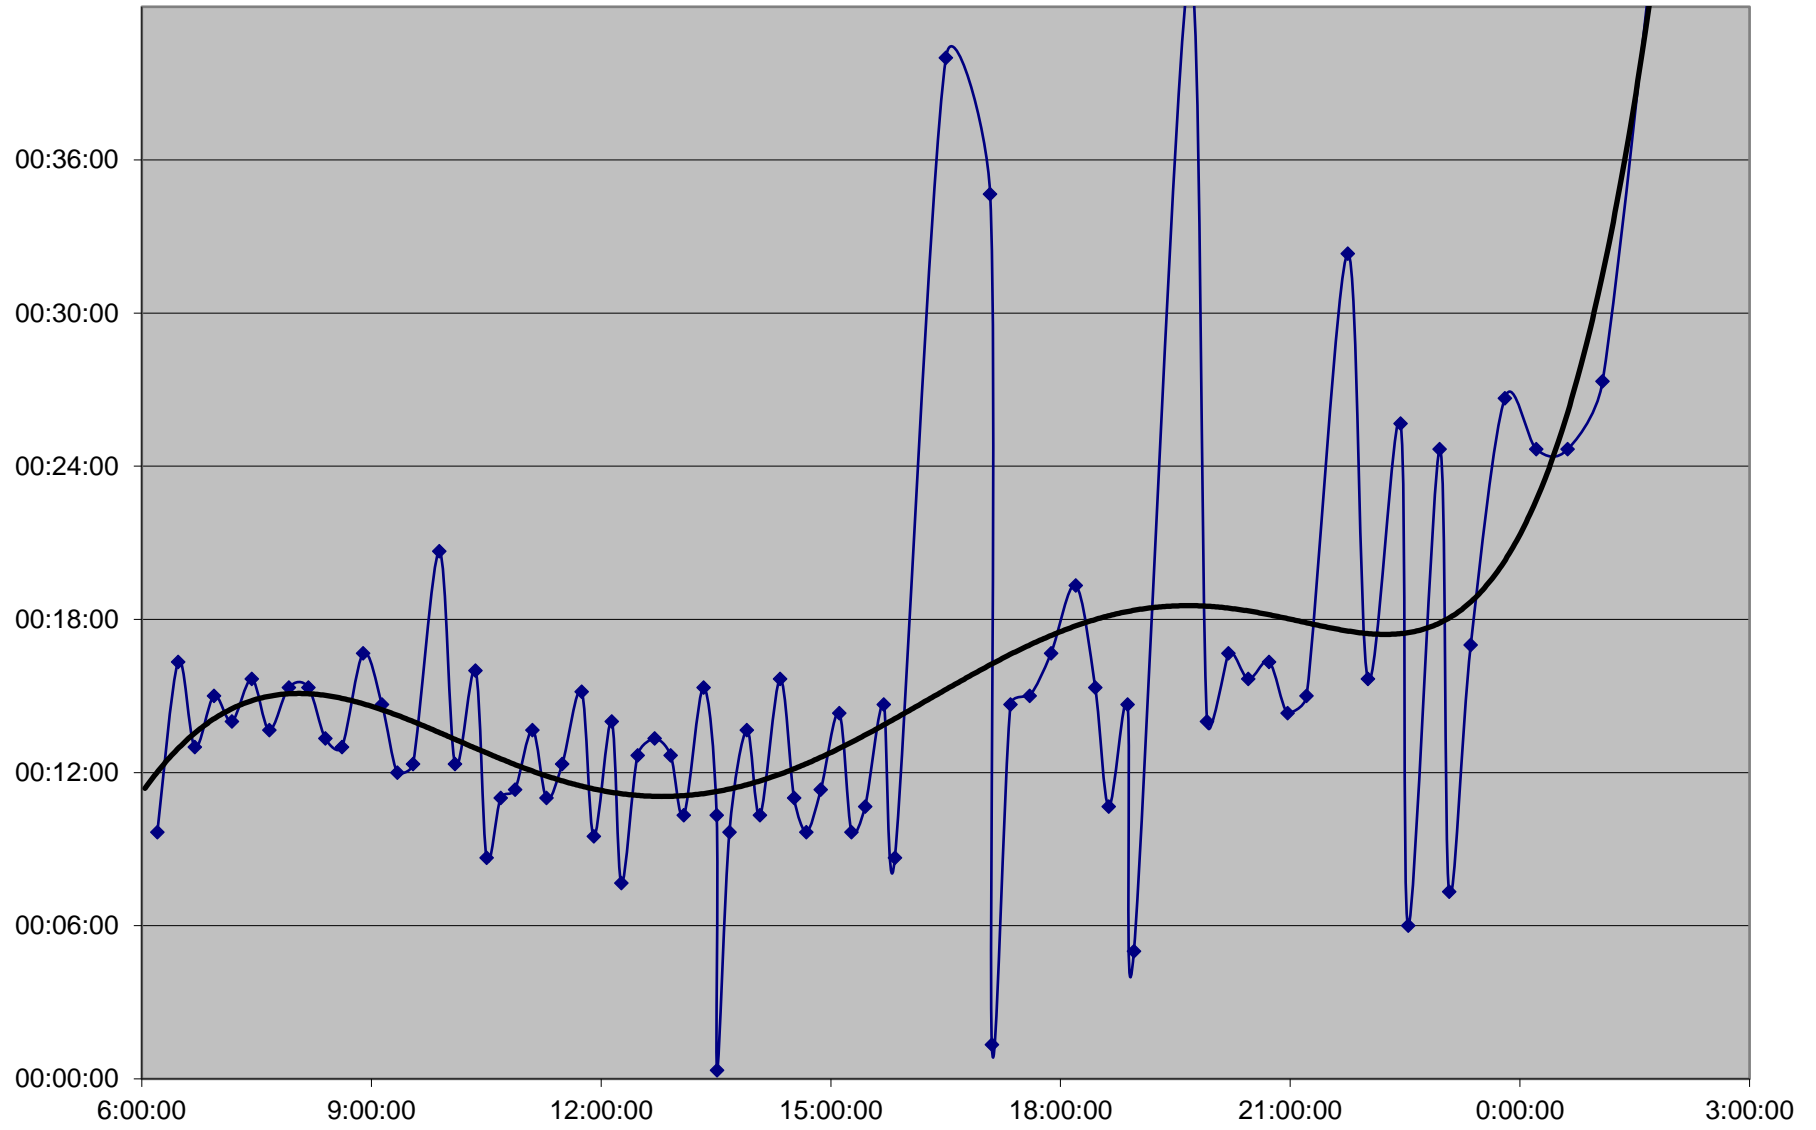

41 Keele Headways Tuesday 22 Oct 2019 at SE of Pioneer Village Stn Southbound

41 Keele Headways Tuesday 22 Oct 2019 at Vanier Southbound

41 Keele Headways Tuesday 22 Oct 2019 at N of Finch Southbound

41 Keele Headways Tuesday 22 Oct 2019 at N of Sheppard Southbound

41 Keele Headways Tuesday 22 Oct 2019 at N of Wilson Southbound

41 Keele Headways Tuesday 22 Oct 2019 at N of Lawrence Southbound

41 Keele Headways Tuesday 22 Oct 2019 at N of Eglinton Southbound

41 Keele Headways Tuesday 22 Oct 2019 at N of Rogers Rd Southbound

41 Keele Headways Tuesday 22 Oct 2019 at S of St Clair Southbound

41 Keele Headways Tuesday 22 Oct 2019 at Dundas Southbound

41 Keele Headways Tuesday 22 Oct 2019 at N of Keele Stn Southbound