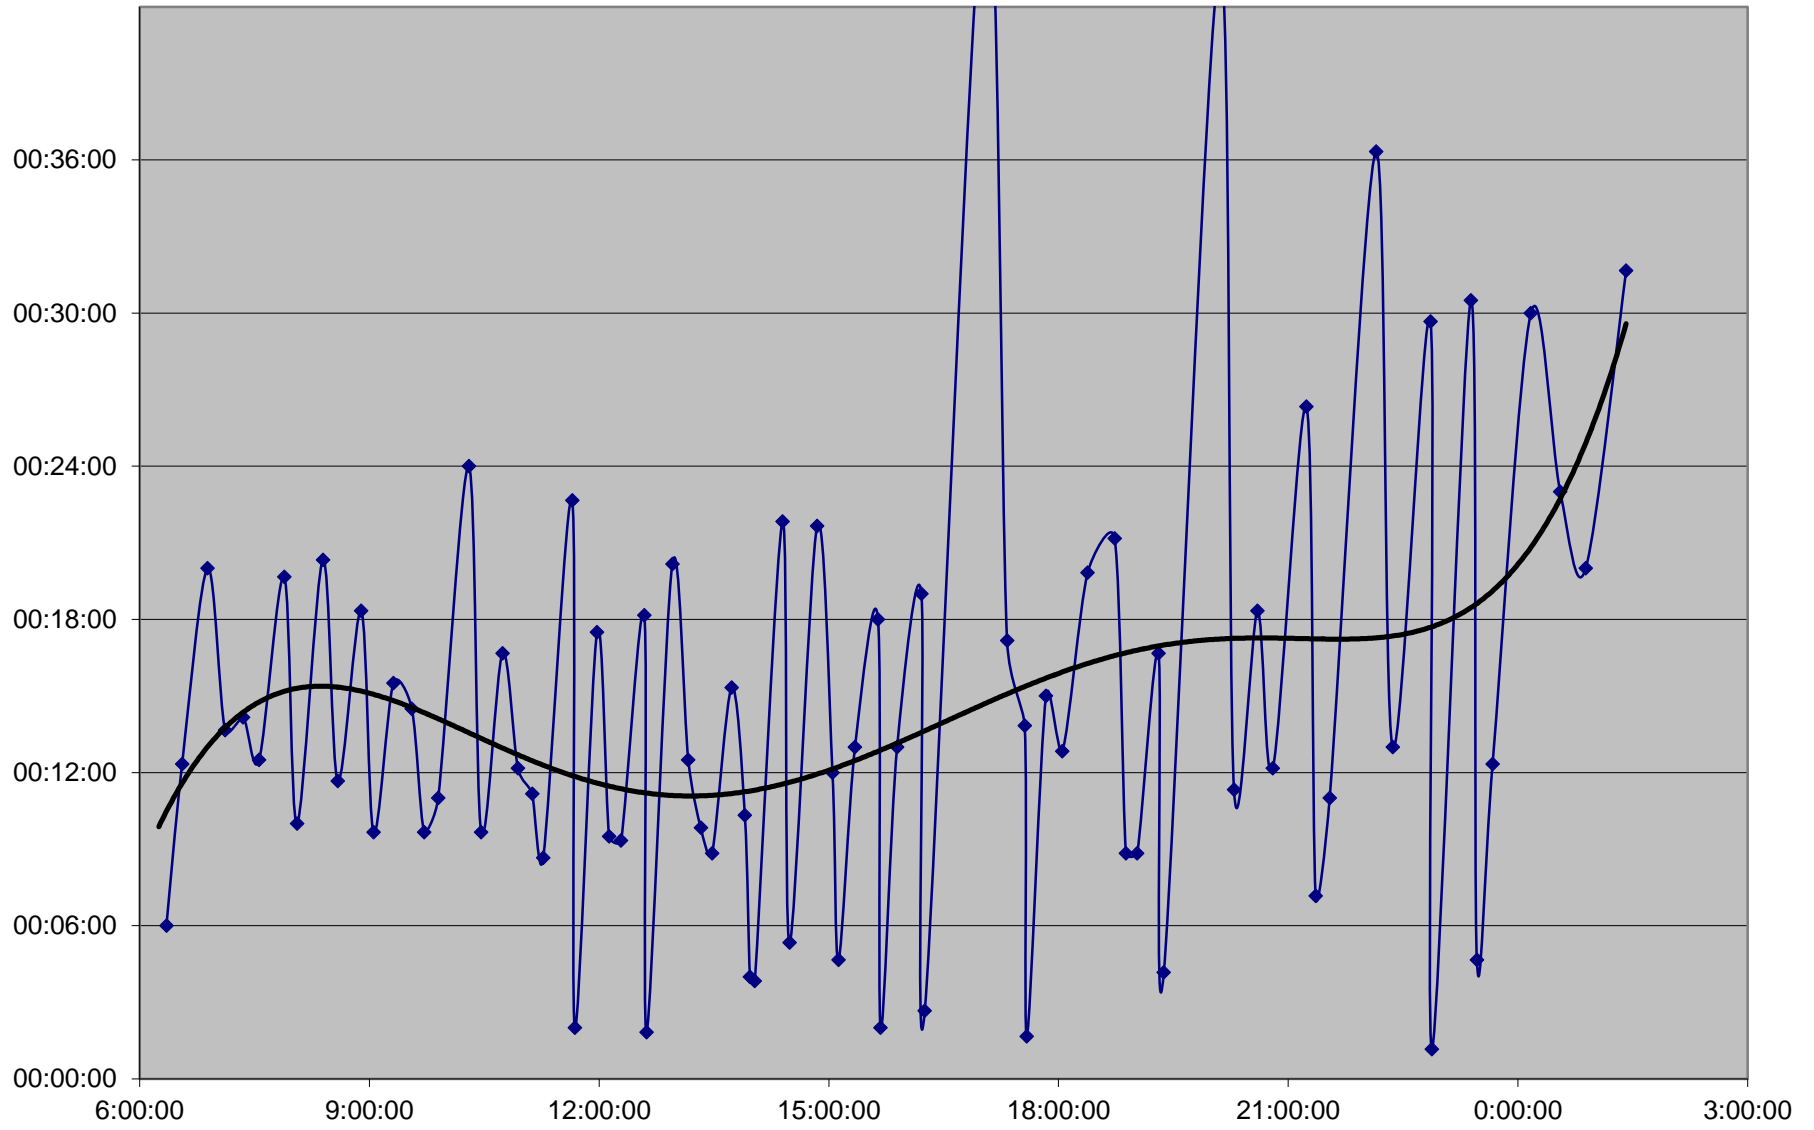

41 Keele Headways Tuesday 22 Oct 2019 at SE of Pioneer Village Stn Southbound

41 Keele Headways Tuesday 22 Oct 2019 at Vanier Southbound

41 Keele Headways Tuesday 22 Oct 2019 at N of Finch Southbound

41 Keele Headways Tuesday 22 Oct 2019 at N of Sheppard Southbound

41 Keele Headways Tuesday 22 Oct 2019 at N of Wilson Southbound

41 Keele Headways Tuesday 22 Oct 2019 at N of Lawrence Southbound

41 Keele Headways Tuesday 22 Oct 2019 at N of Eglinton Southbound

41 Keele Headways Tuesday 22 Oct 2019 at N of Rogers Rd Southbound

41 Keele Headways Tuesday 22 Oct 2019 at S of St Clair Southbound

41 Keele Headways Tuesday 22 Oct 2019 at Dundas Southbound

41 Keele Headways Tuesday 22 Oct 2019 at N of Keele Stn Southbound