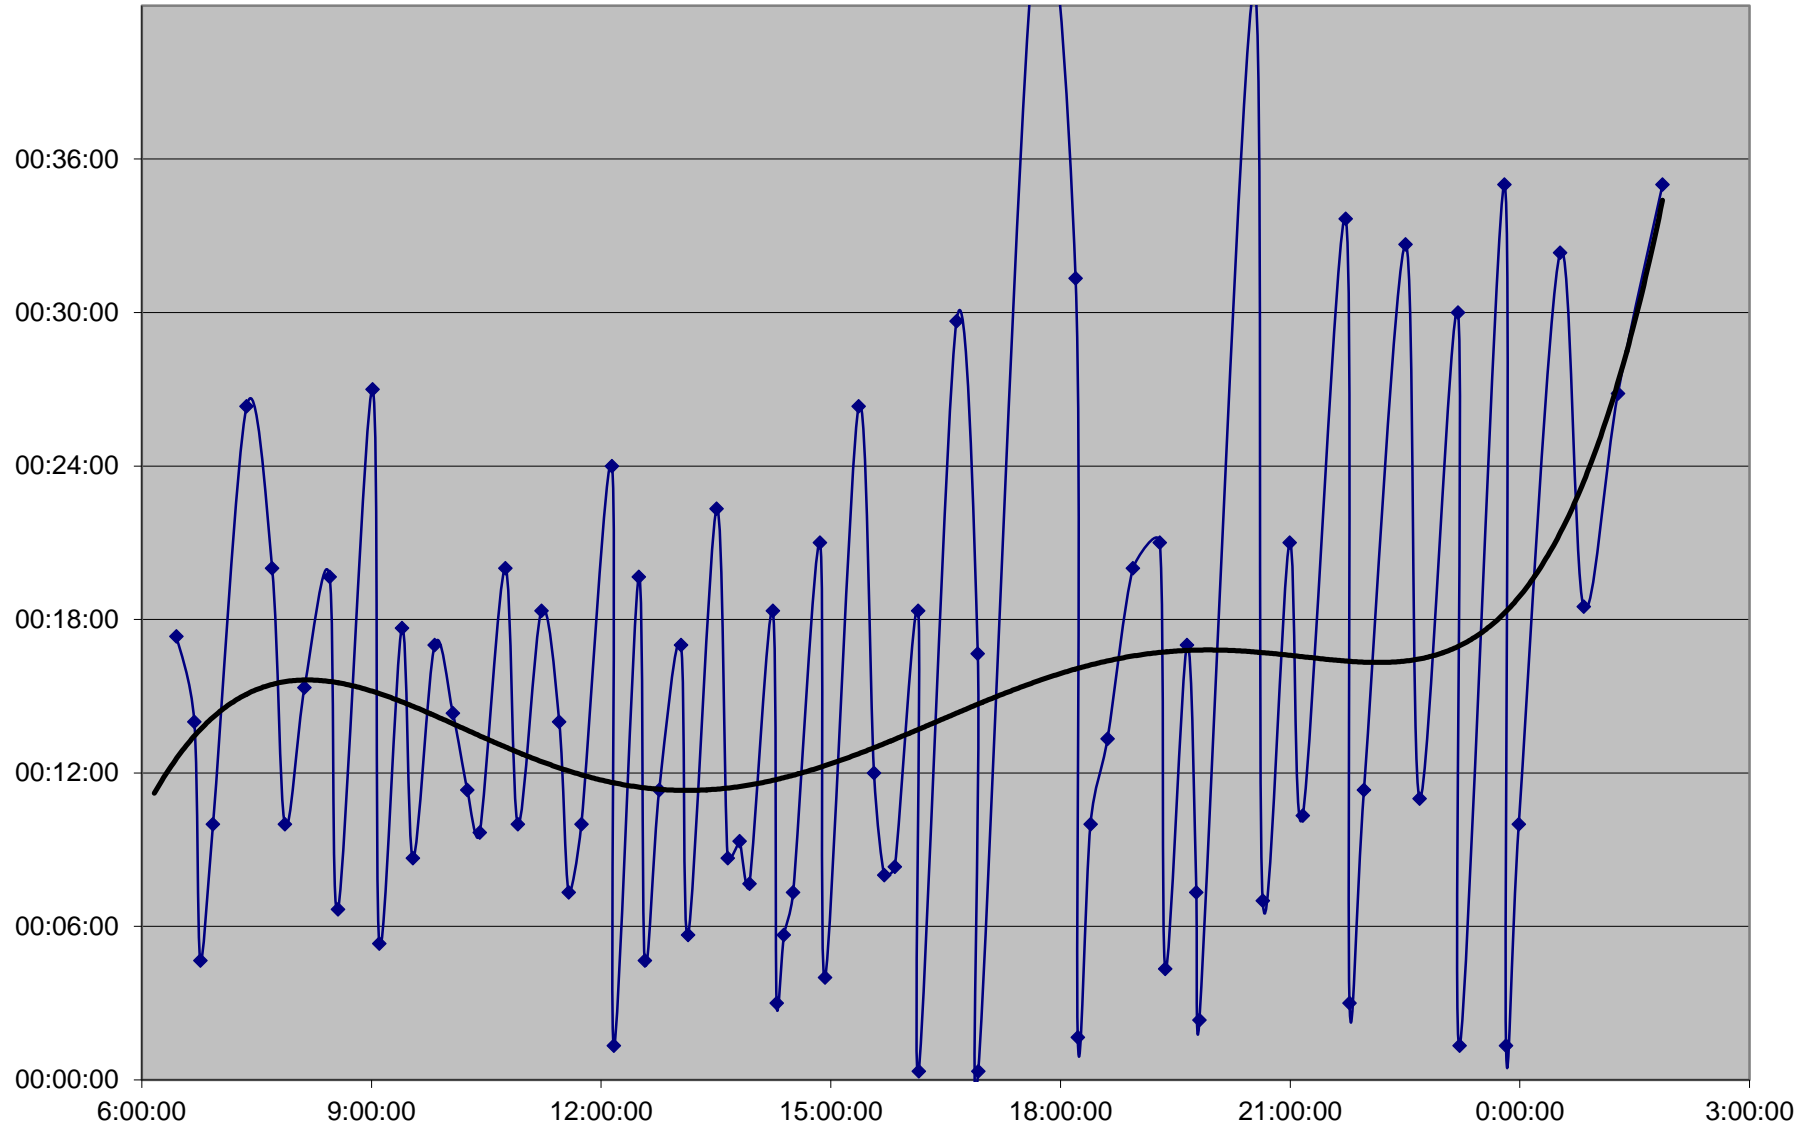

41 Keele Headways Tuesday 22 Oct 2019 at N of Wilson Southbound

41 Keele Headways Tuesday 22 Oct 2019 at N of Lawrence Southbound

41 Keele Headways Tuesday 22 Oct 2019 at N of Eglinton Southbound

41 Keele Headways Tuesday 22 Oct 2019 at N of Rogers Rd Southbound

41 Keele Headways Tuesday 22 Oct 2019 at S of St Clair Southbound

41 Keele Headways Tuesday 22 Oct 2019 at Dundas Southbound

41 Keele Headways Tuesday 22 Oct 2019 at N of Keele Stn Southbound