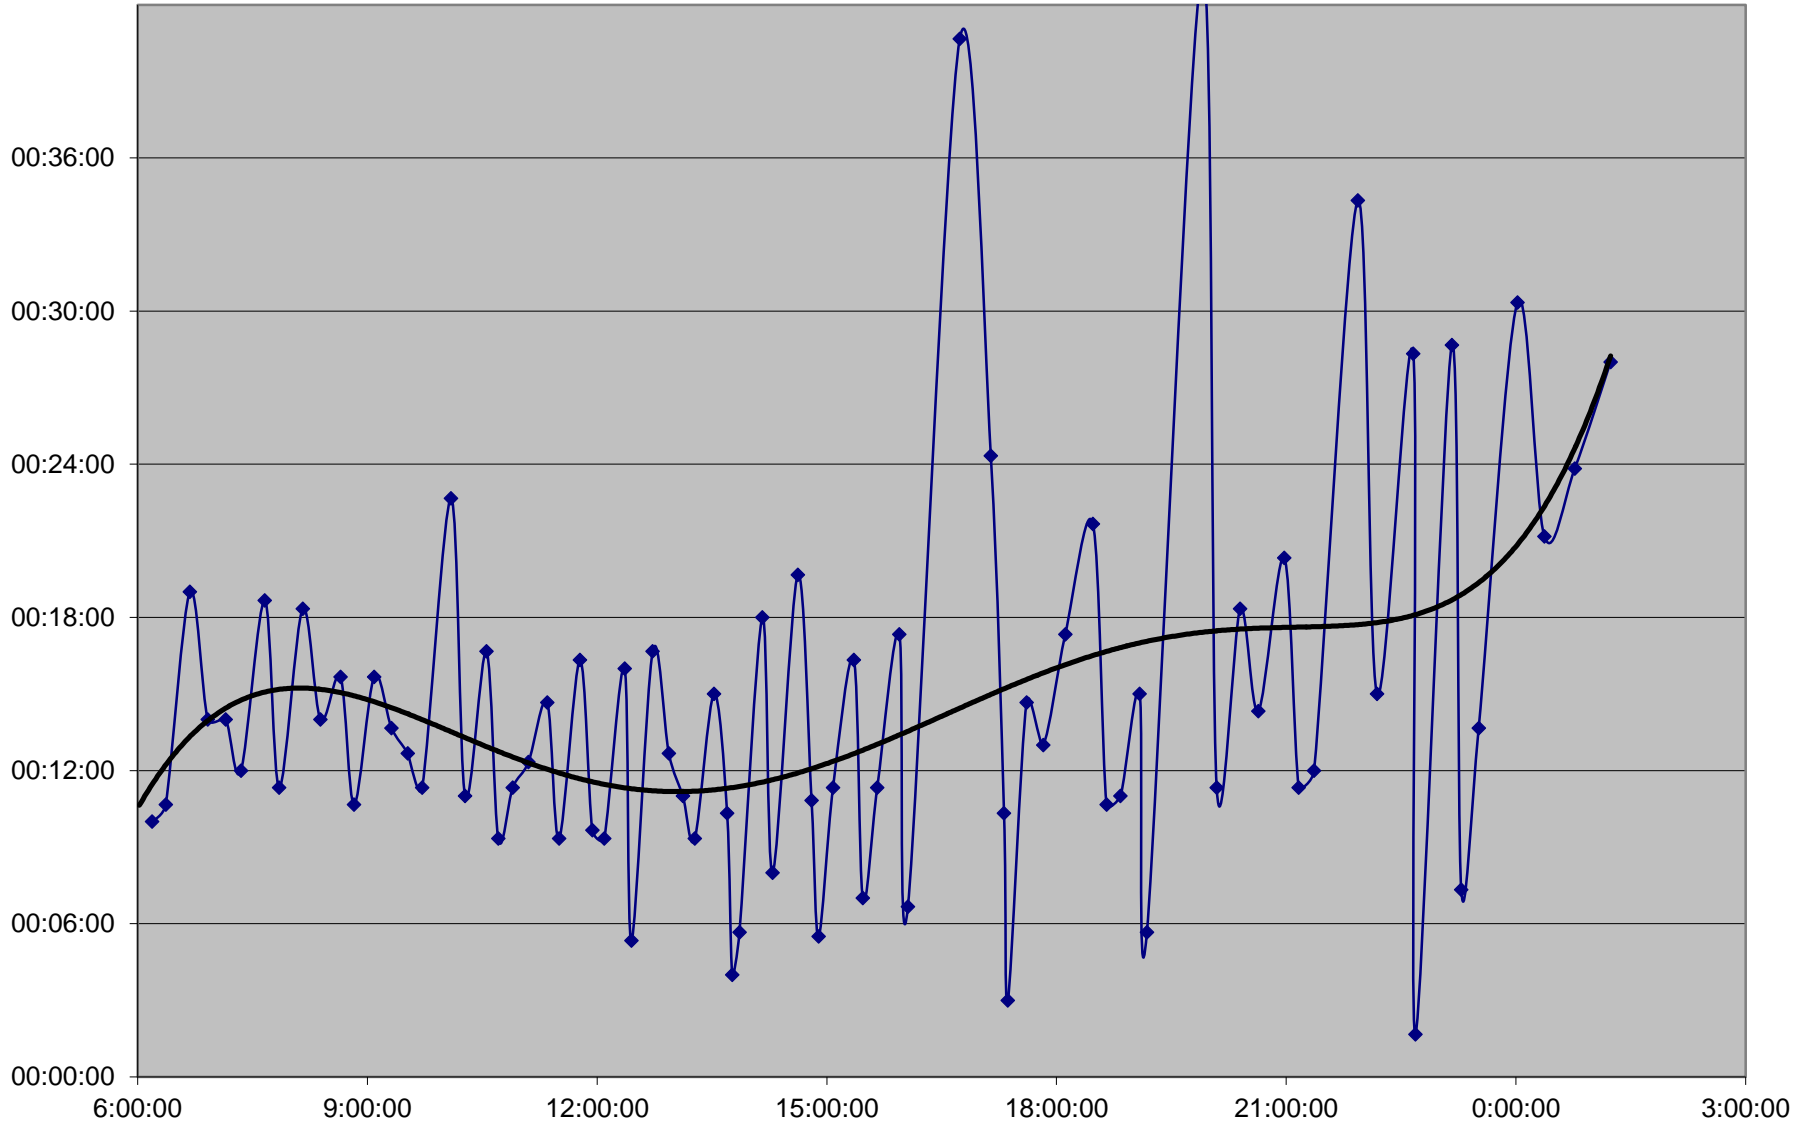

41 Keele Headways Tuesday 22 Oct 2019 at SE of Pioneer Village Stn Southbound

41 Keele Headways Tuesday 22 Oct 2019 at Vanier Southbound

41 Keele Headways Tuesday 22 Oct 2019 at N of Finch Southbound

41 Keele Headways Tuesday 22 Oct 2019 at N of Sheppard Southbound

41 Keele Headways Tuesday 22 Oct 2019 at N of Wilson Southbound

41 Keele Headways Tuesday 22 Oct 2019 at N of Lawrence Southbound

41 Keele Headways Tuesday 22 Oct 2019 at N of Eglinton Southbound

41 Keele Headways Tuesday 22 Oct 2019 at N of Rogers Rd Southbound

41 Keele Headways Tuesday 22 Oct 2019 at S of St Clair Southbound

41 Keele Headways Tuesday 22 Oct 2019 at Dundas Southbound

41 Keele Headways Tuesday 22 Oct 2019 at N of Keele Stn Southbound