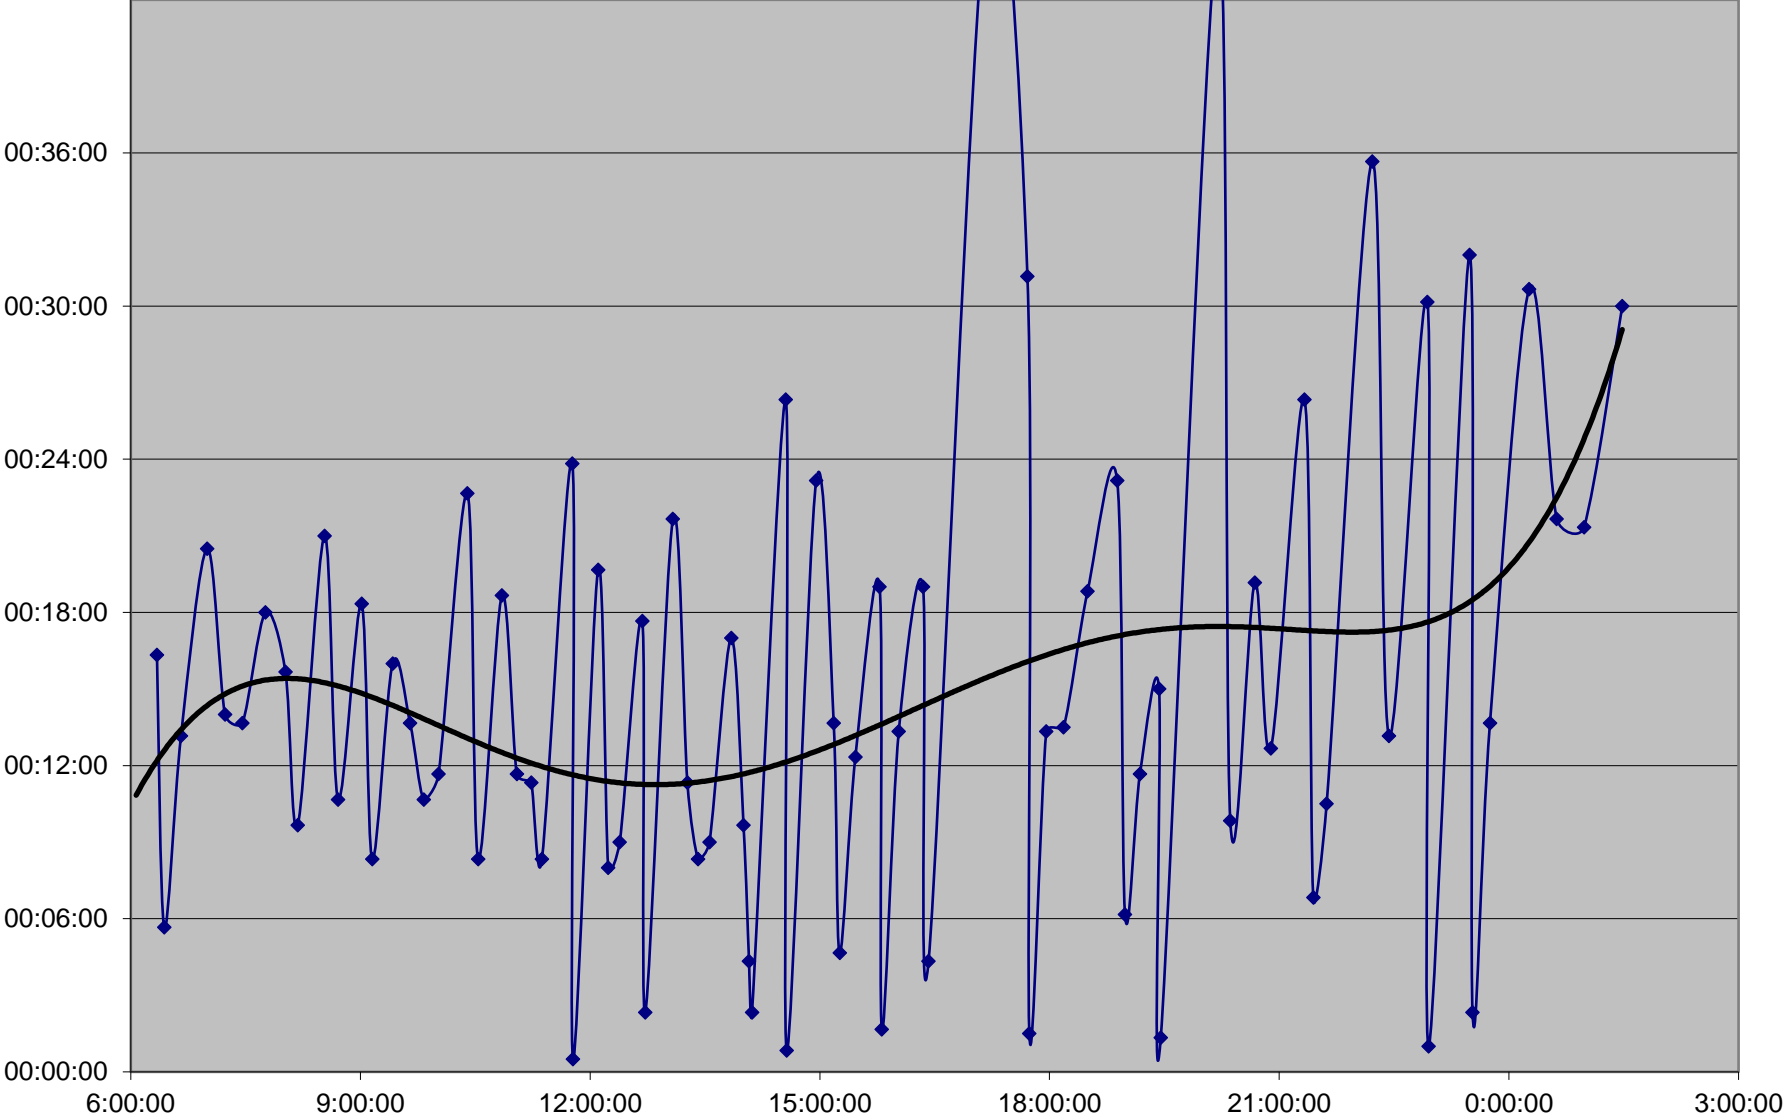

41 Keele Headways Tuesday 22 Oct 2019 at SE of Pioneer Village Stn Southbound

41 Keele Headways Tuesday 22 Oct 2019 at Vanier Southbound

41 Keele Headways Tuesday 22 Oct 2019 at N of Finch Southbound

41 Keele Headways Tuesday 22 Oct 2019 at N of Sheppard Southbound

41 Keele Headways Tuesday 22 Oct 2019 at N of Wilson Southbound

41 Keele Headways Tuesday 22 Oct 2019 at N of Lawrence Southbound

41 Keele Headways Tuesday 22 Oct 2019 at N of Eglinton Southbound

41 Keele Headways Tuesday 22 Oct 2019 at N of Rogers Rd Southbound

41 Keele Headways Tuesday 22 Oct 2019 at S of St Clair Southbound

41 Keele Headways Tuesday 22 Oct 2019 at Dundas Southbound

41 Keele Headways Tuesday 22 Oct 2019 at N of Keele Stn Southbound