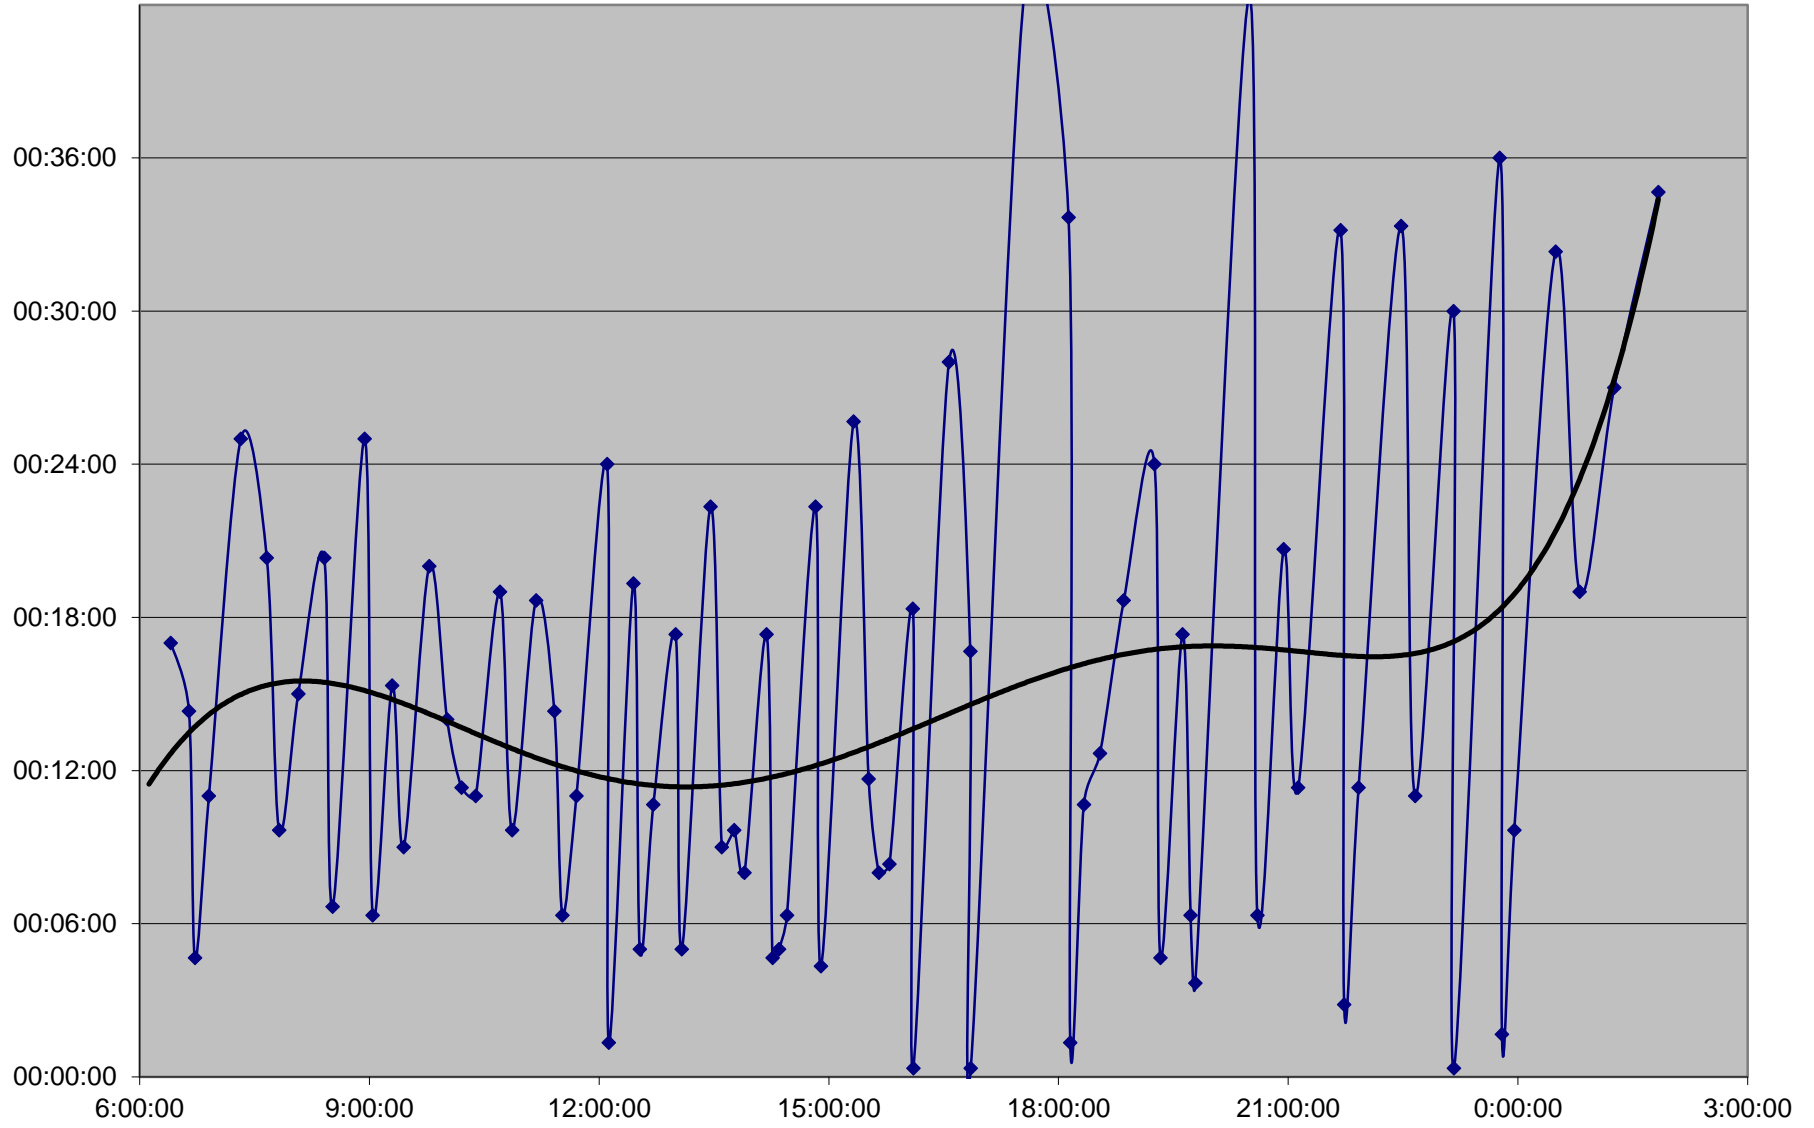

41 Keele Headways Tuesday 22 Oct 2019 at N of Wilson Southbound

41 Keele Headways Tuesday 22 Oct 2019 at N of Lawrence Southbound

41 Keele Headways Tuesday 22 Oct 2019 at N of Eglinton Southbound

41 Keele Headways Tuesday 22 Oct 2019 at N of Rogers Rd Southbound

41 Keele Headways Tuesday 22 Oct 2019 at S of St Clair Southbound

41 Keele Headways Tuesday 22 Oct 2019 at Dundas Southbound

41 Keele Headways Tuesday 22 Oct 2019 at N of Keele Stn Southbound