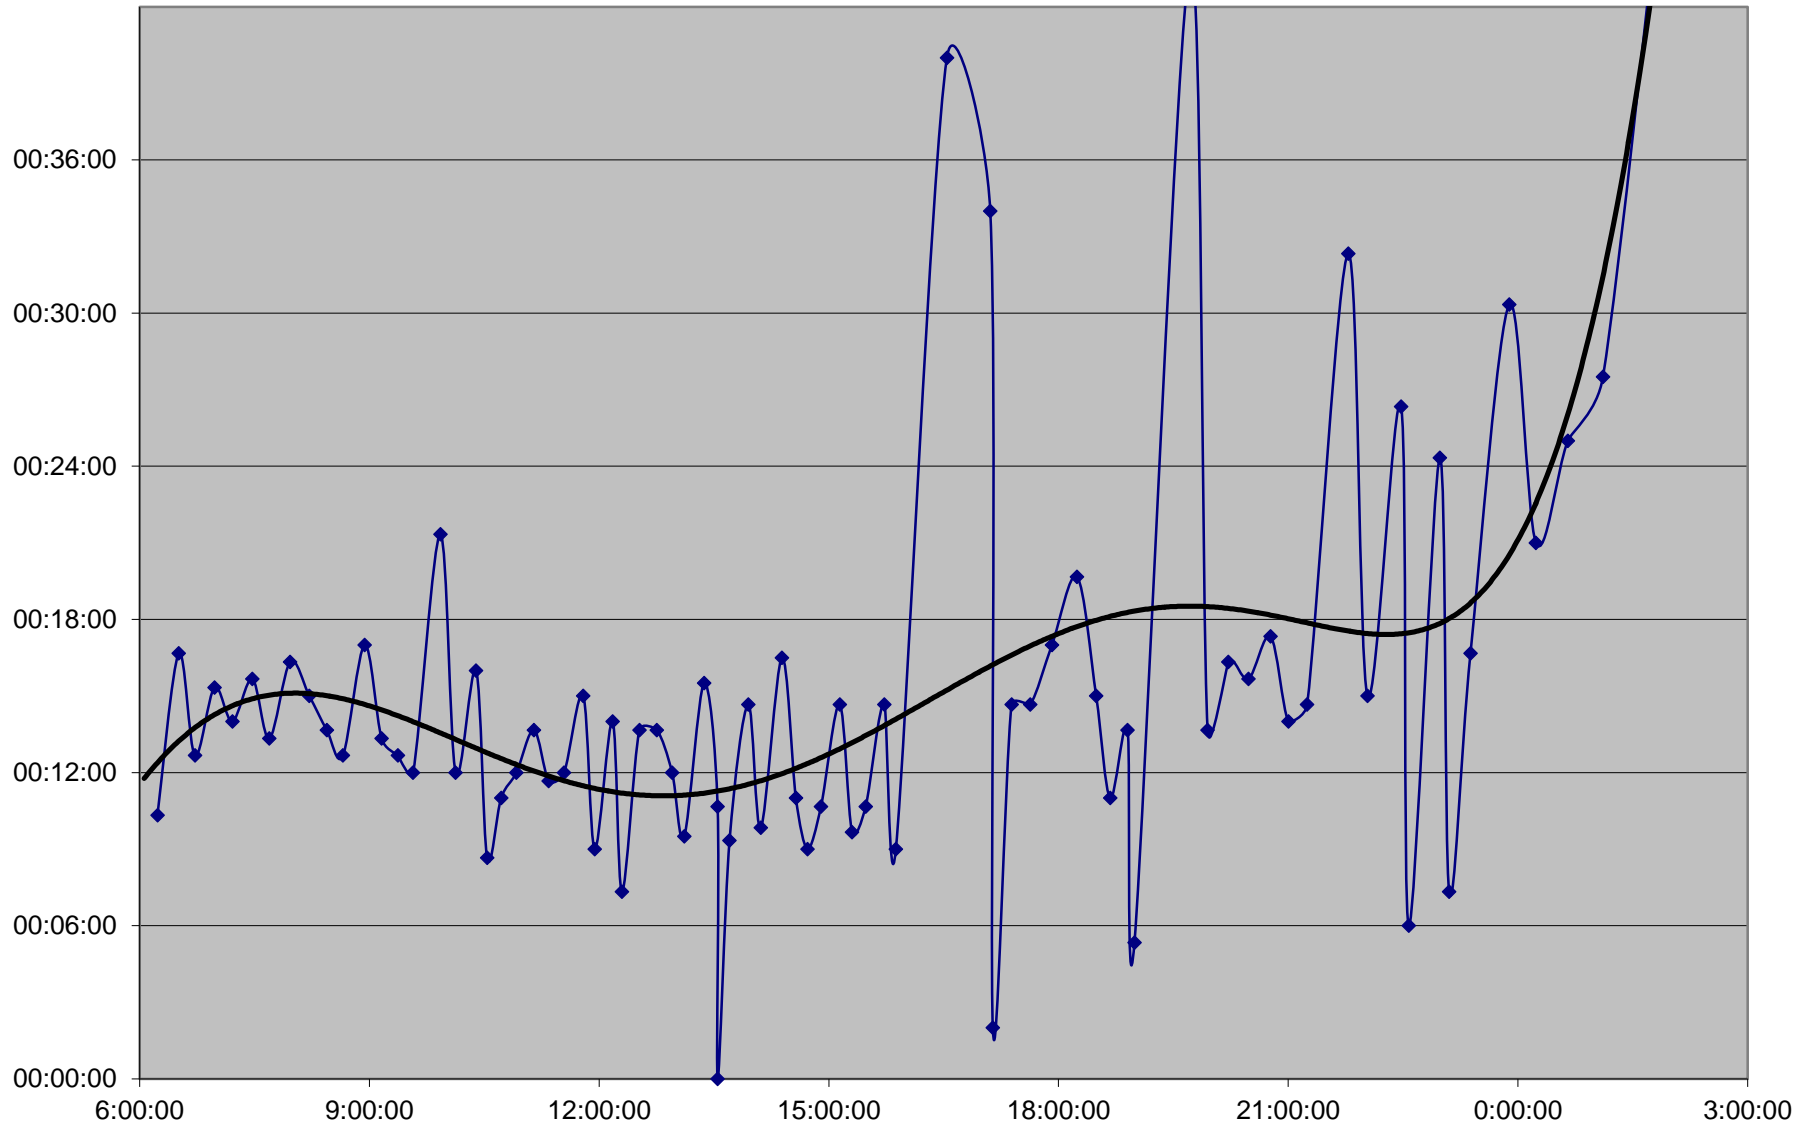

41 Keele Headways Tuesday 22 Oct 2019 at SE of Pioneer Village Stn Southbound

41 Keele Headways Tuesday 22 Oct 2019 at Vanier Southbound

41 Keele Headways Tuesday 22 Oct 2019 at N of Finch Southbound

41 Keele Headways Tuesday 22 Oct 2019 at N of Sheppard Southbound

41 Keele Headways Tuesday 22 Oct 2019 at N of Wilson Southbound

41 Keele Headways Tuesday 22 Oct 2019 at N of Lawrence Southbound

41 Keele Headways Tuesday 22 Oct 2019 at N of Eglinton Southbound

41 Keele Headways Tuesday 22 Oct 2019 at N of Rogers Rd Southbound

41 Keele Headways Tuesday 22 Oct 2019 at S of St Clair Southbound

41 Keele Headways Tuesday 22 Oct 2019 at Dundas Southbound

41 Keele Headways Tuesday 22 Oct 2019 at N of Keele Stn Southbound