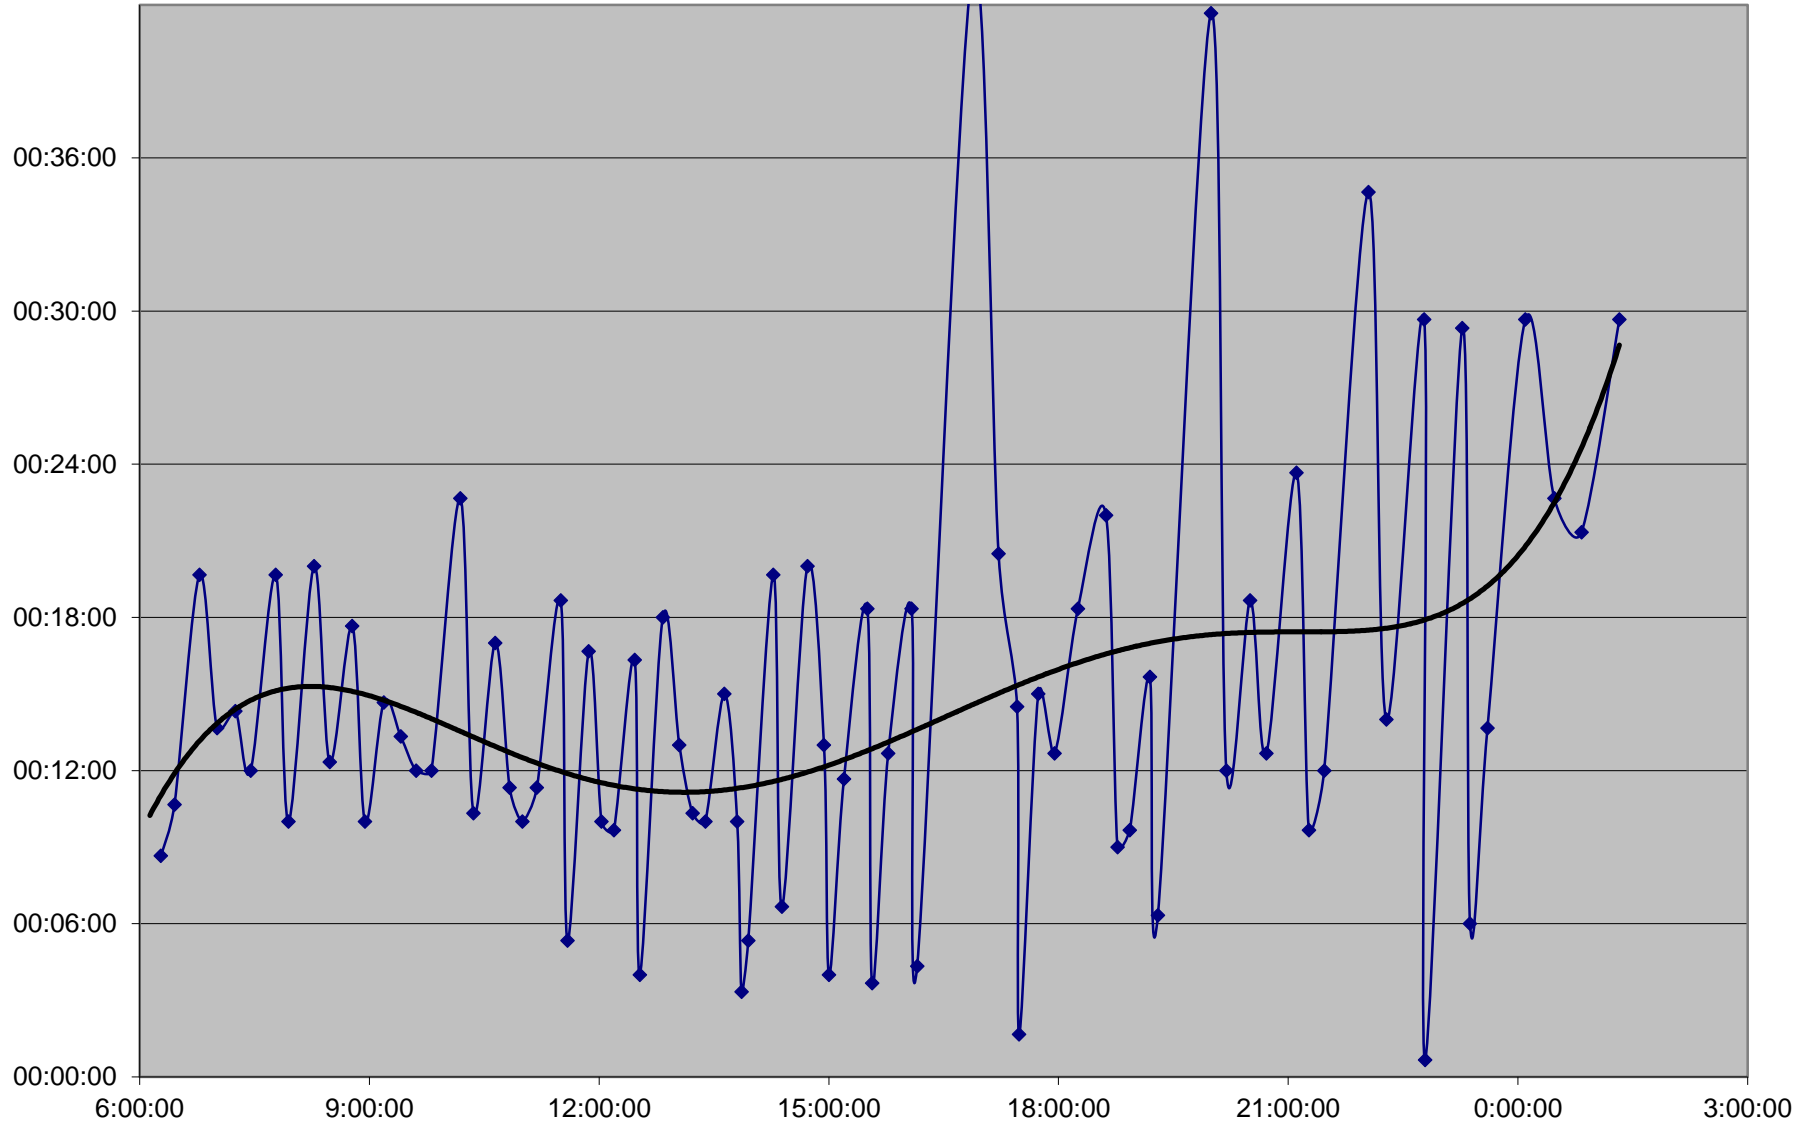

41 Keele Headways Tuesday 22 Oct 2019 at SE of Pioneer Village Stn Southbound

41 Keele Headways Tuesday 22 Oct 2019 at Vanier Southbound

41 Keele Headways Tuesday 22 Oct 2019 at N of Finch Southbound

41 Keele Headways Tuesday 22 Oct 2019 at N of Sheppard Southbound

41 Keele Headways Tuesday 22 Oct 2019 at N of Wilson Southbound

41 Keele Headways Tuesday 22 Oct 2019 at N of Lawrence Southbound

41 Keele Headways Tuesday 22 Oct 2019 at N of Eglinton Southbound

41 Keele Headways Tuesday 22 Oct 2019 at N of Rogers Rd Southbound

41 Keele Headways Tuesday 22 Oct 2019 at S of St Clair Southbound

41 Keele Headways Tuesday 22 Oct 2019 at Dundas Southbound

41 Keele Headways Tuesday 22 Oct 2019 at N of Keele Stn Southbound