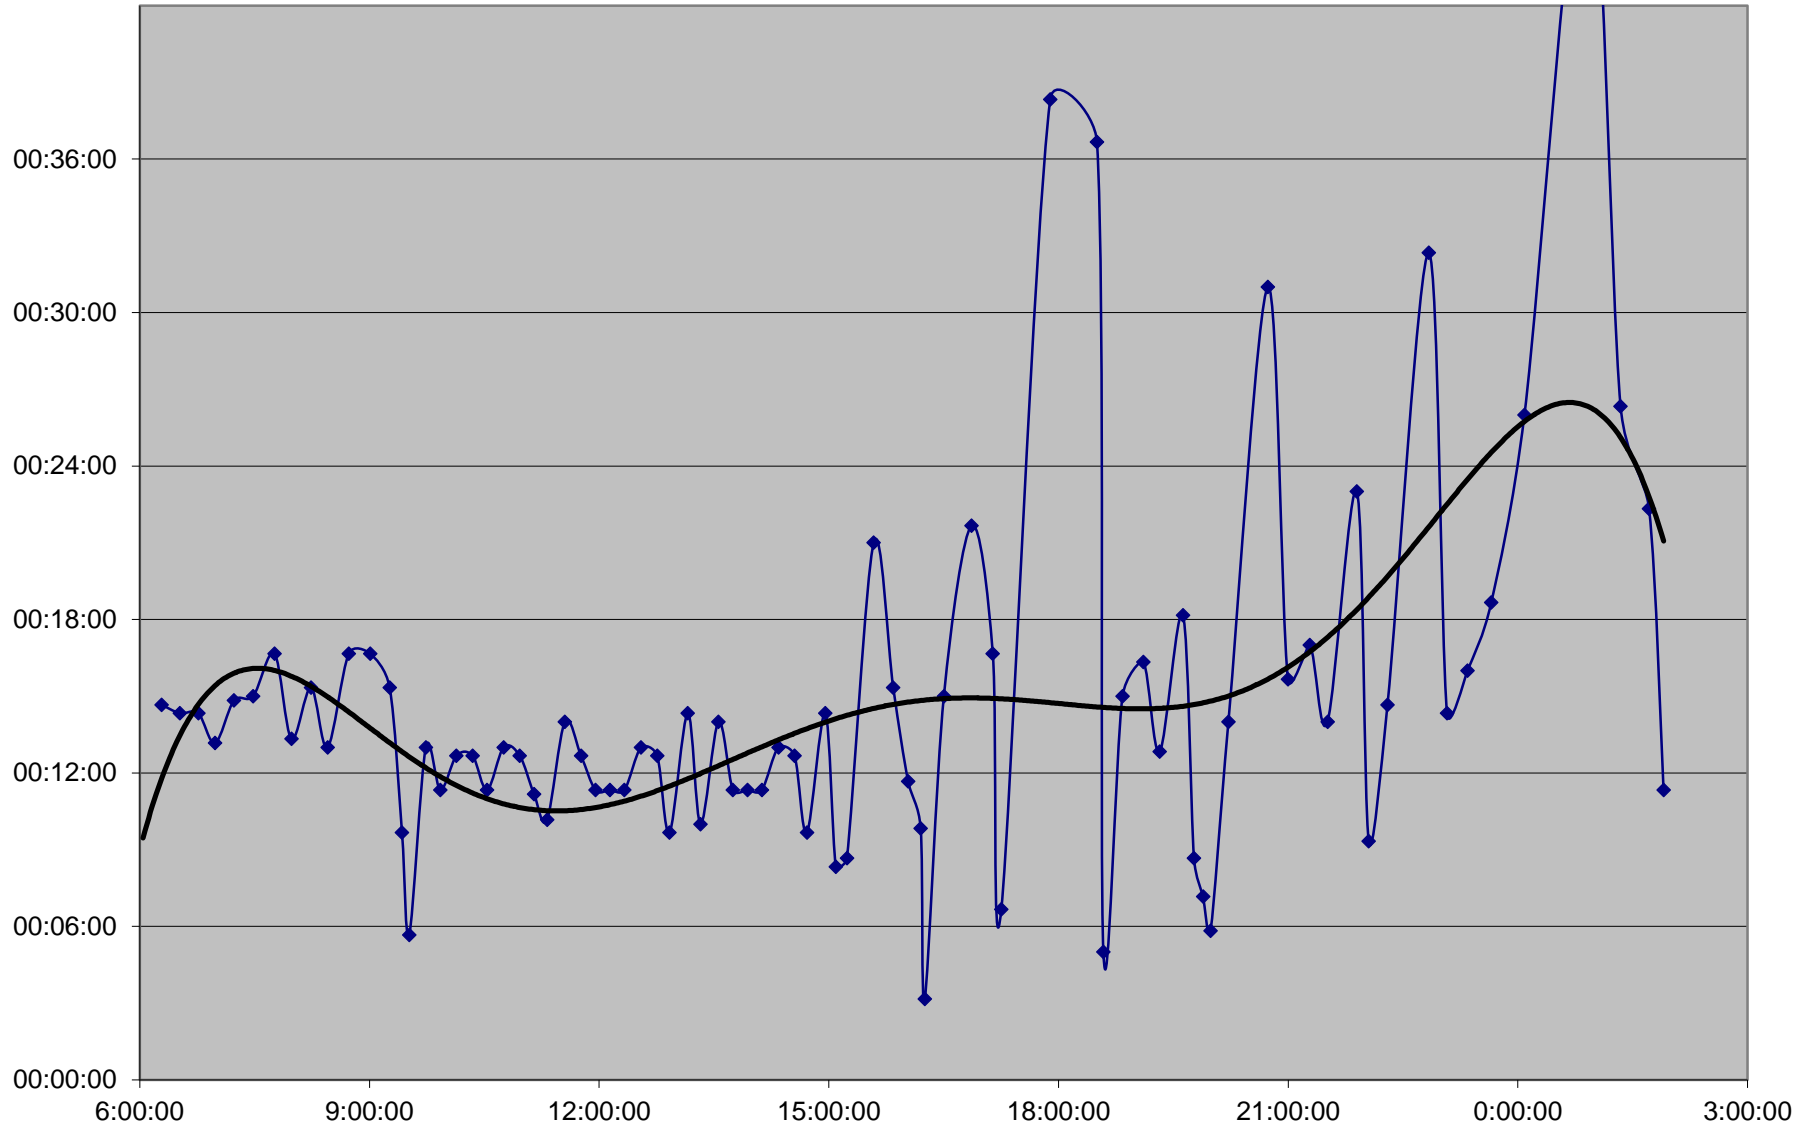

41 Keele Headways Tuesday 22 Oct 2019 at N of Keele Stn Northbound

41 Keele Headways Tuesday 22 Oct 2019 at Dundas Northbound

41 Keele Headways Tuesday 22 Oct 2019 at S of St Clair Northbound

41 Keele Headways Tuesday 22 Oct 2019 at N of Rogers Rd Northbound

# 41 Keele Headways Tuesday 22 Oct 2019 at N of Eglinton Northbound

41 Keele Headways Tuesday 22 Oct 2019 at N of Lawrence Northbound

41 Keele Headways Tuesday 22 Oct 2019 at N of Wilson Northbound

41 Keele Headways Tuesday 22 Oct 2019 at N of Sheppard Northbound