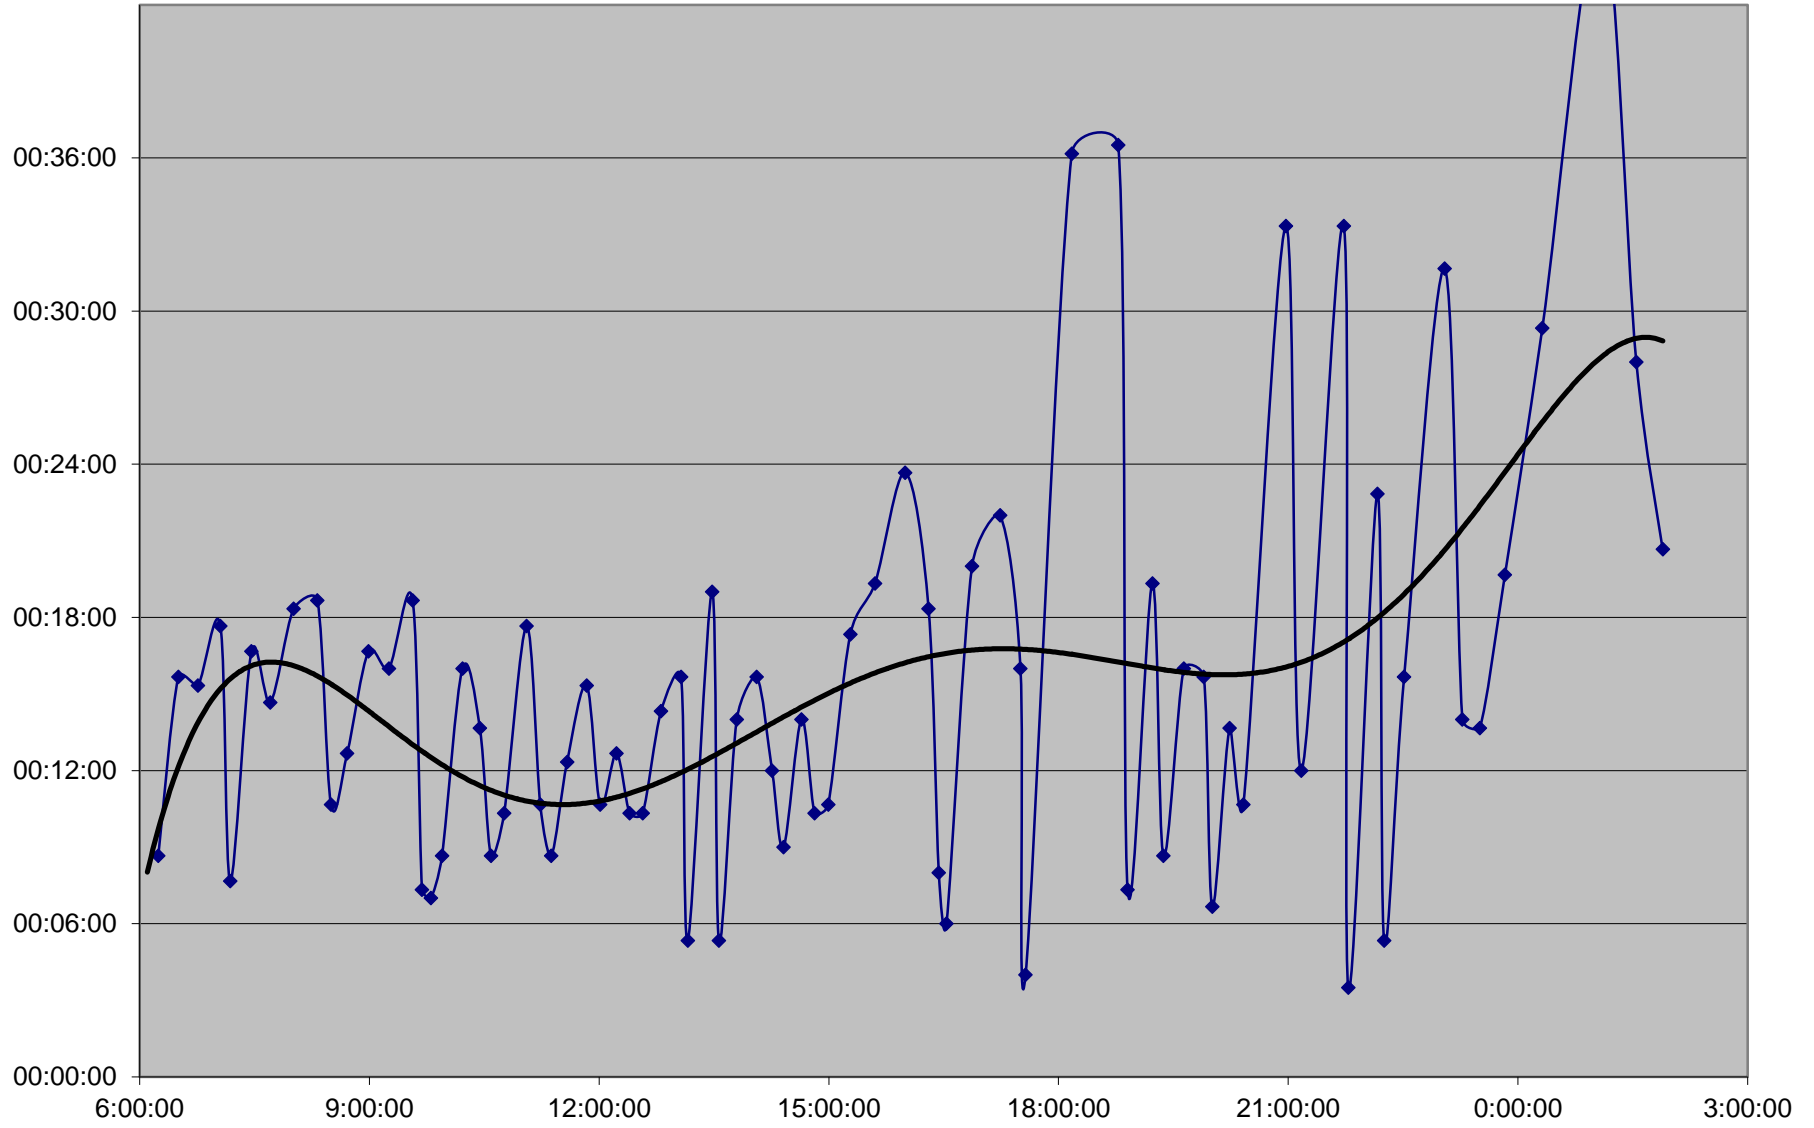

41 Keele Headways Tuesday 22 Oct 2019 at N of Keele Stn Northbound

41 Keele Headways Tuesday 22 Oct 2019 at Dundas Northbound

41 Keele Headways Tuesday 22 Oct 2019 at S of St Clair Northbound

41 Keele Headways Tuesday 22 Oct 2019 at N of Rogers Rd Northbound

# 41 Keele Headways Tuesday 22 Oct 2019 at N of Eglinton Northbound

41 Keele Headways Tuesday 22 Oct 2019 at N of Lawrence Northbound

41 Keele Headways Tuesday 22 Oct 2019 at N of Wilson Northbound

41 Keele Headways Tuesday 22 Oct 2019 at N of Sheppard Northbound