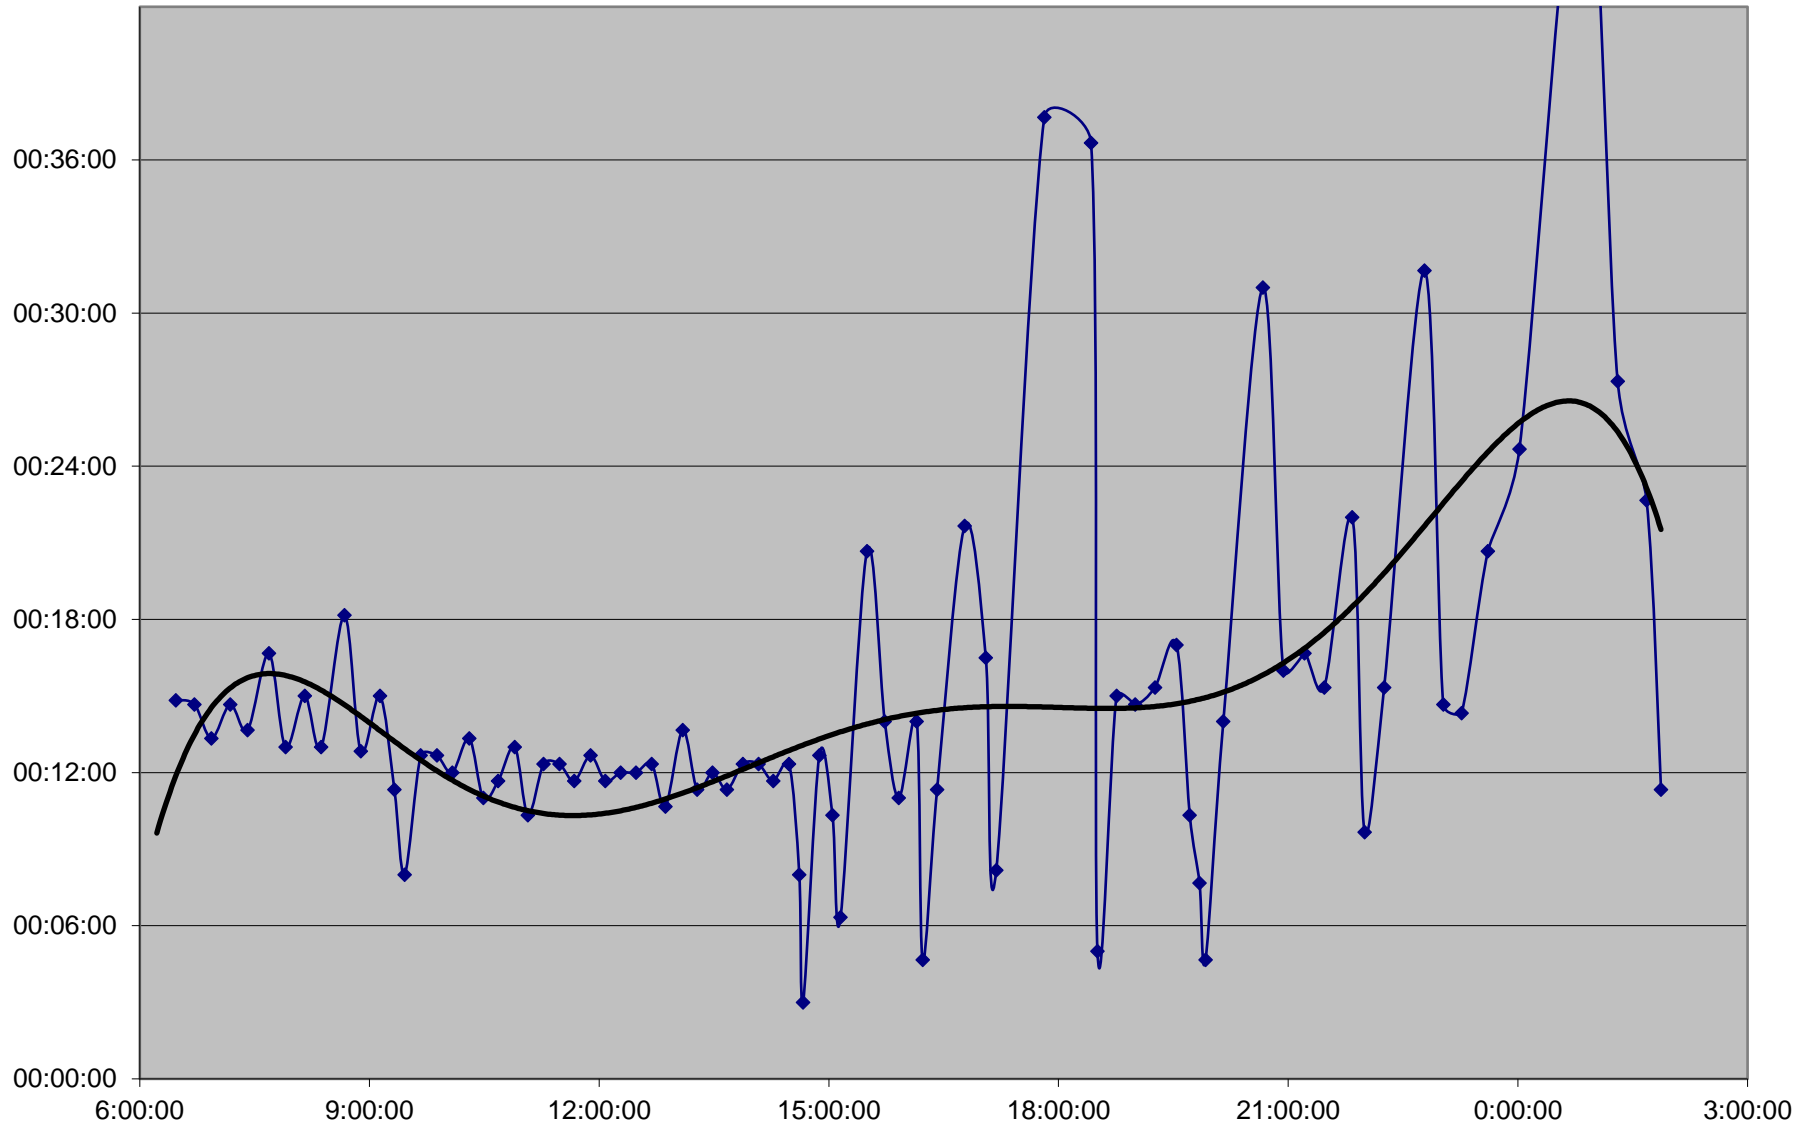

41 Keele Headways Tuesday 22 Oct 2019 at N of Keele Stn Northbound

41 Keele Headways Tuesday 22 Oct 2019 at Dundas Northbound

41 Keele Headways Tuesday 22 Oct 2019 at S of St Clair Northbound

41 Keele Headways Tuesday 22 Oct 2019 at N of Rogers Rd Northbound

# 41 Keele Headways Tuesday 22 Oct 2019 at N of Eglinton Northbound

41 Keele Headways Tuesday 22 Oct 2019 at N of Lawrence Northbound

41 Keele Headways Tuesday 22 Oct 2019 at N of Wilson Northbound

41 Keele Headways Tuesday 22 Oct 2019 at N of Sheppard Northbound