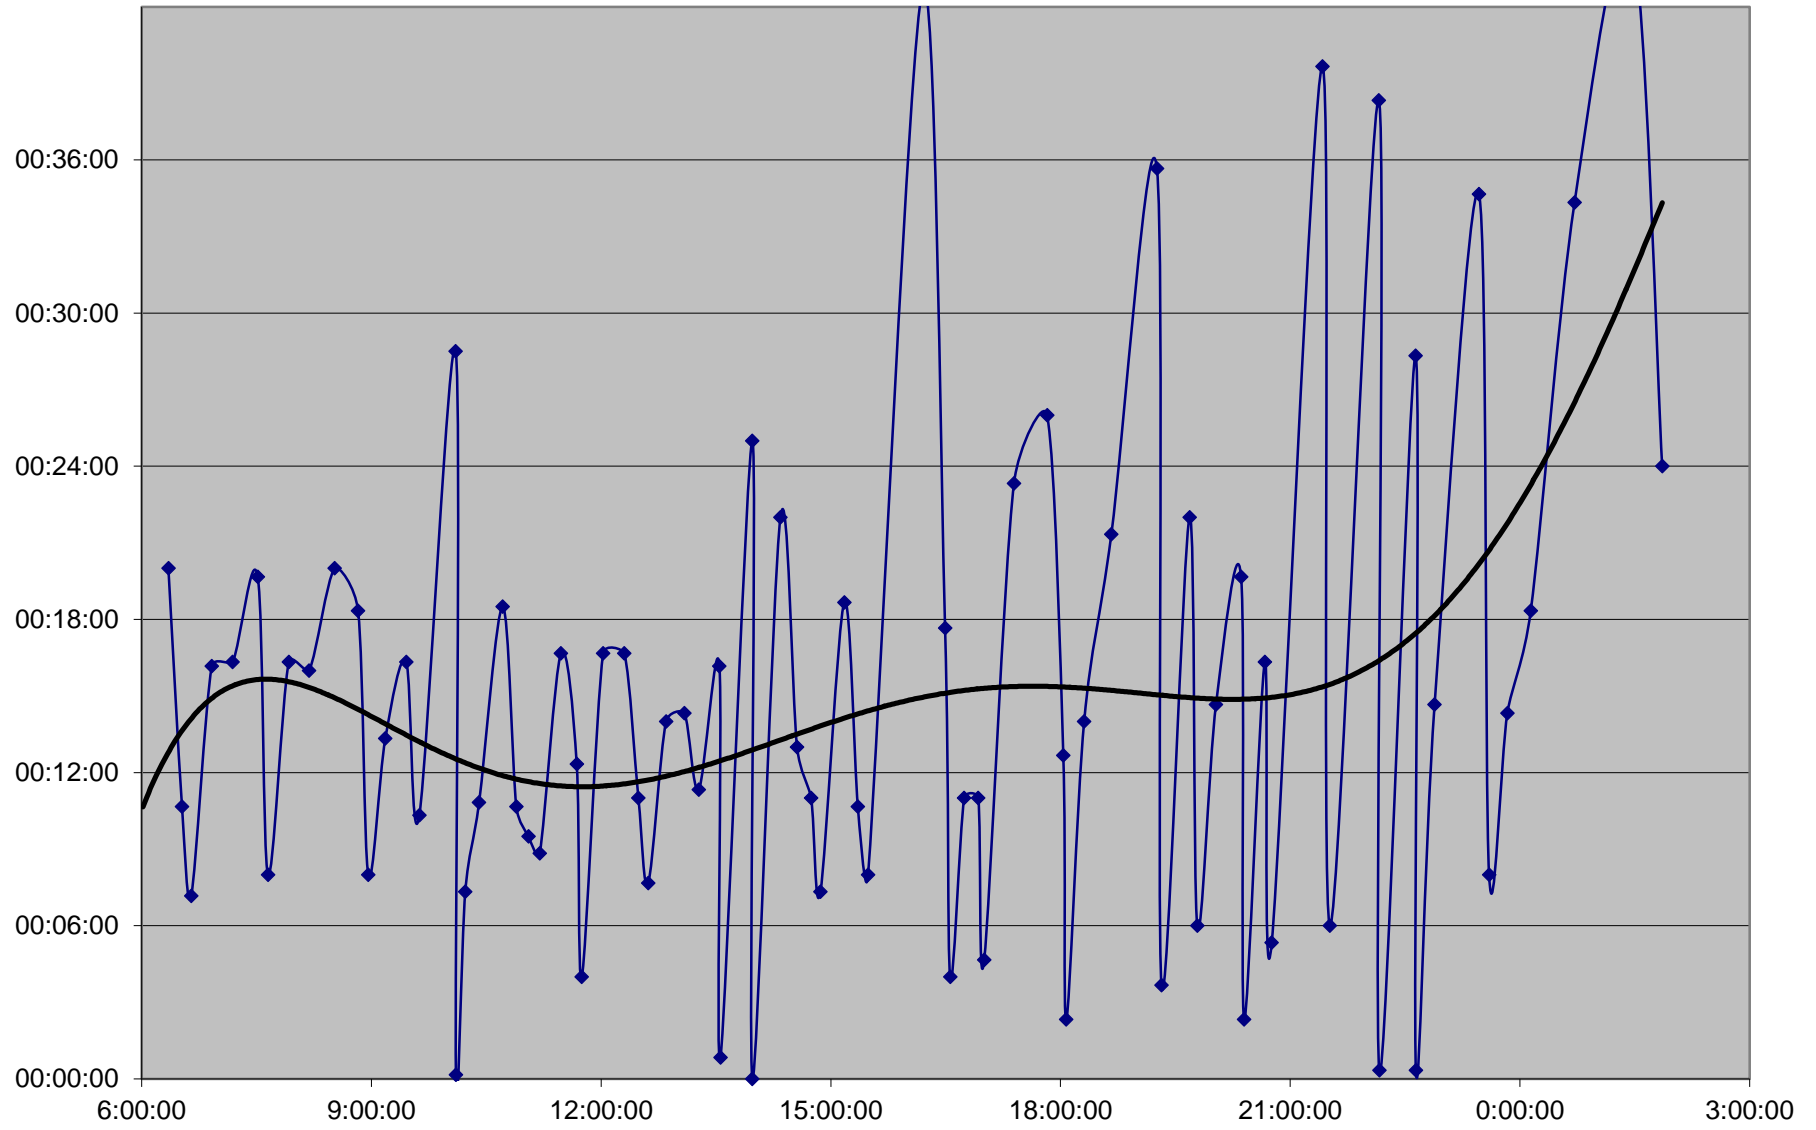

# 41 Keele Headways Tuesday 22 Oct 2019 at N of Eglinton Northbound

41 Keele Headways Tuesday 22 Oct 2019 at N of Lawrence Northbound

41 Keele Headways Tuesday 22 Oct 2019 at N of Wilson Northbound

41 Keele Headways Tuesday 22 Oct 2019 at N of Sheppard Northbound

41 Keele Headways Tuesday 22 Oct 2019 at N of Finch Northbound

41 Keele Headways Tuesday 22 Oct 2019 at Vanier Northbound

41 Keele Headways Tuesday 22 Oct 2019 at SE of Pioneer Village Stn Northbound