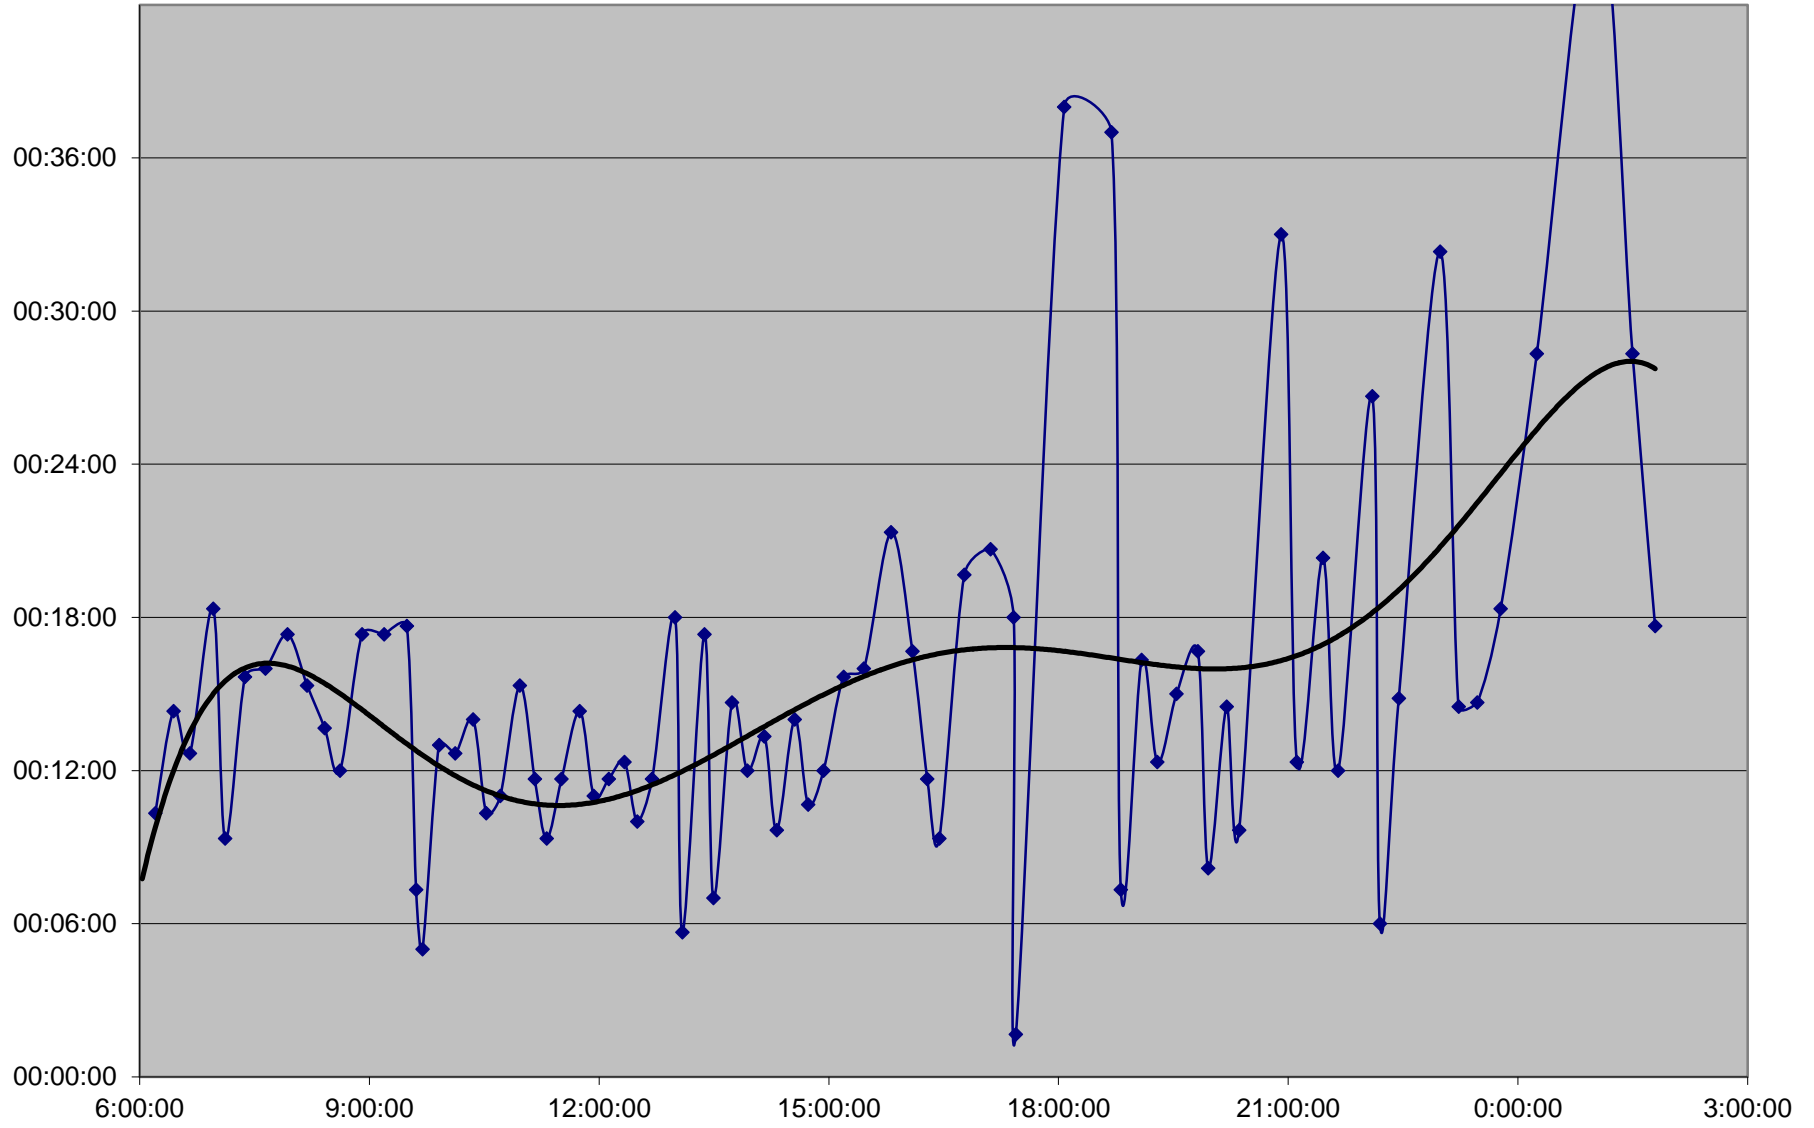

41 Keele Headways Tuesday 22 Oct 2019 at N of Keele Stn Northbound

41 Keele Headways Tuesday 22 Oct 2019 at Dundas Northbound

41 Keele Headways Tuesday 22 Oct 2019 at S of St Clair Northbound

41 Keele Headways Tuesday 22 Oct 2019 at N of Rogers Rd Northbound

# 41 Keele Headways Tuesday 22 Oct 2019 at N of Eglinton Northbound

41 Keele Headways Tuesday 22 Oct 2019 at N of Lawrence Northbound

41 Keele Headways Tuesday 22 Oct 2019 at N of Wilson Northbound

41 Keele Headways Tuesday 22 Oct 2019 at N of Sheppard Northbound