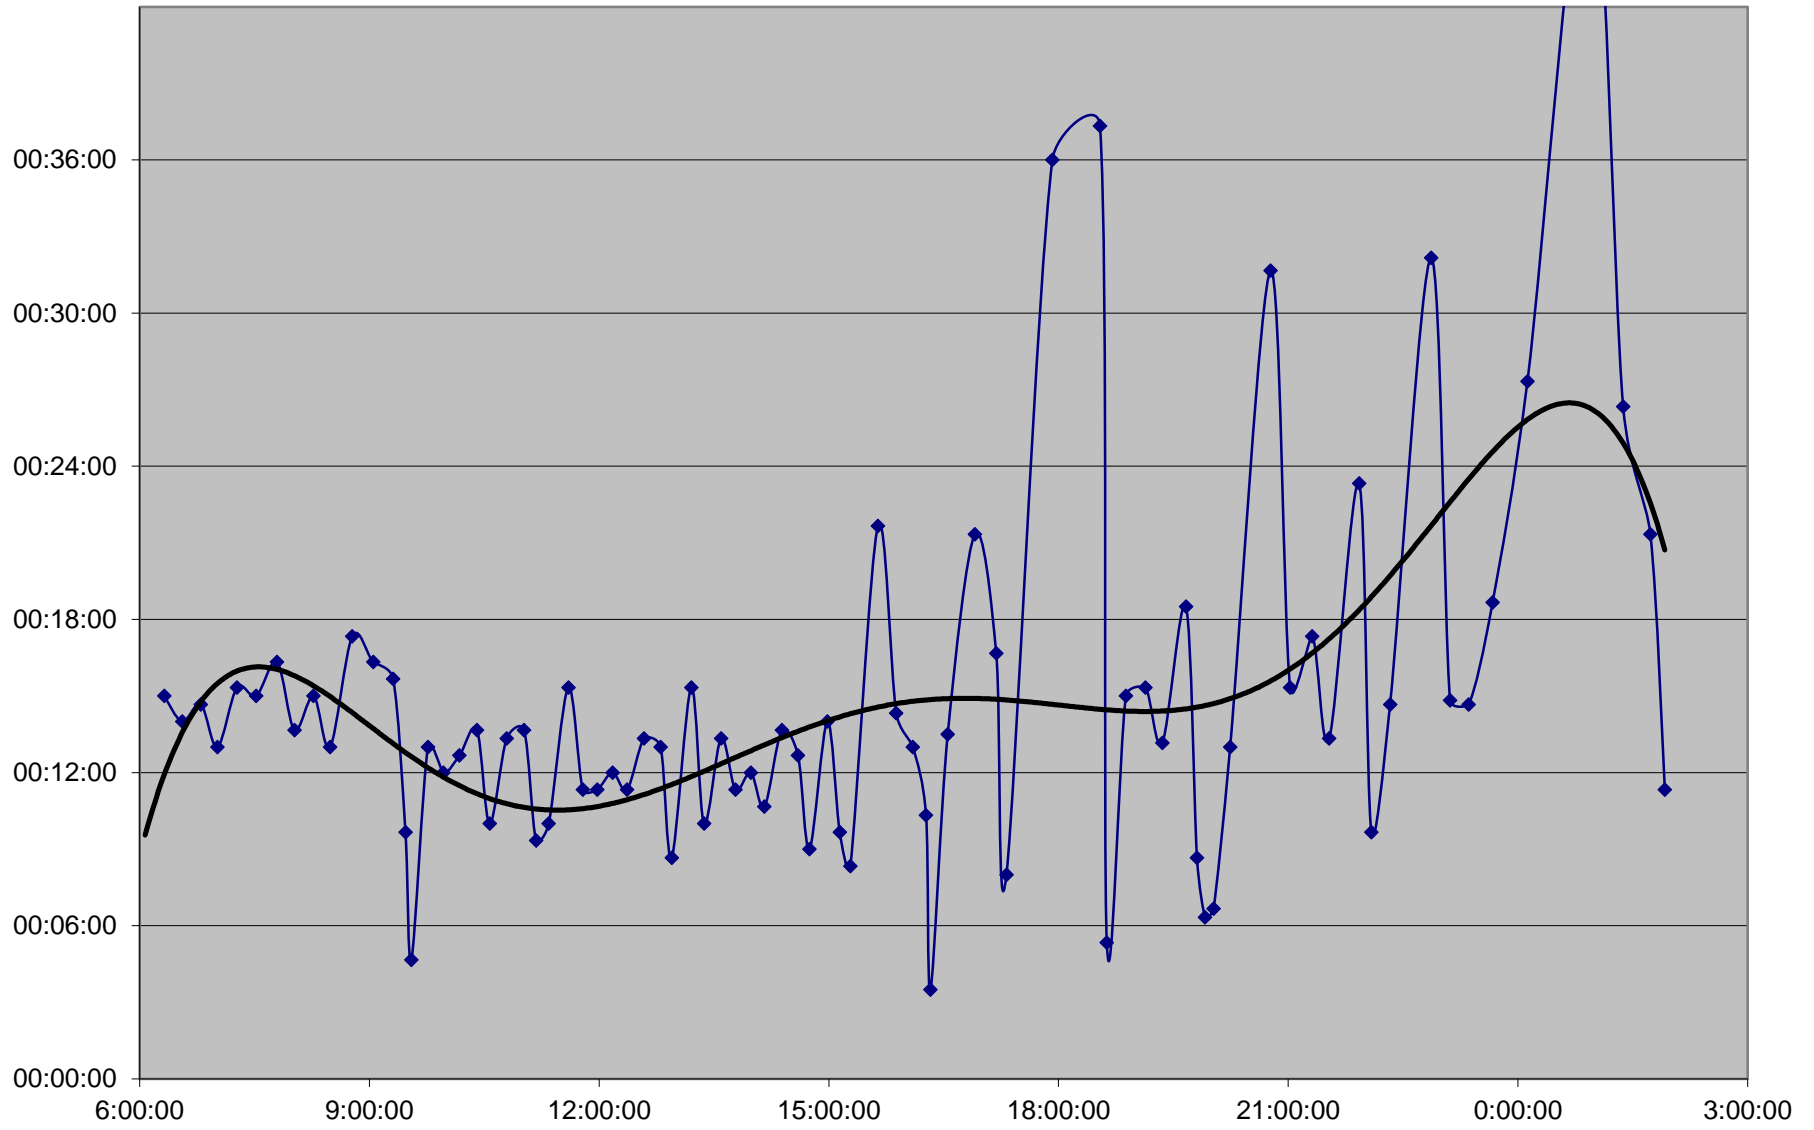

41 Keele Headways Tuesday 22 Oct 2019 at N of Keele Stn Northbound

41 Keele Headways Tuesday 22 Oct 2019 at Dundas Northbound

41 Keele Headways Tuesday 22 Oct 2019 at S of St Clair Northbound

41 Keele Headways Tuesday 22 Oct 2019 at N of Rogers Rd Northbound

# 41 Keele Headways Tuesday 22 Oct 2019 at N of Eglinton Northbound

41 Keele Headways Tuesday 22 Oct 2019 at N of Lawrence Northbound

41 Keele Headways Tuesday 22 Oct 2019 at N of Wilson Northbound

41 Keele Headways Tuesday 22 Oct 2019 at N of Sheppard Northbound