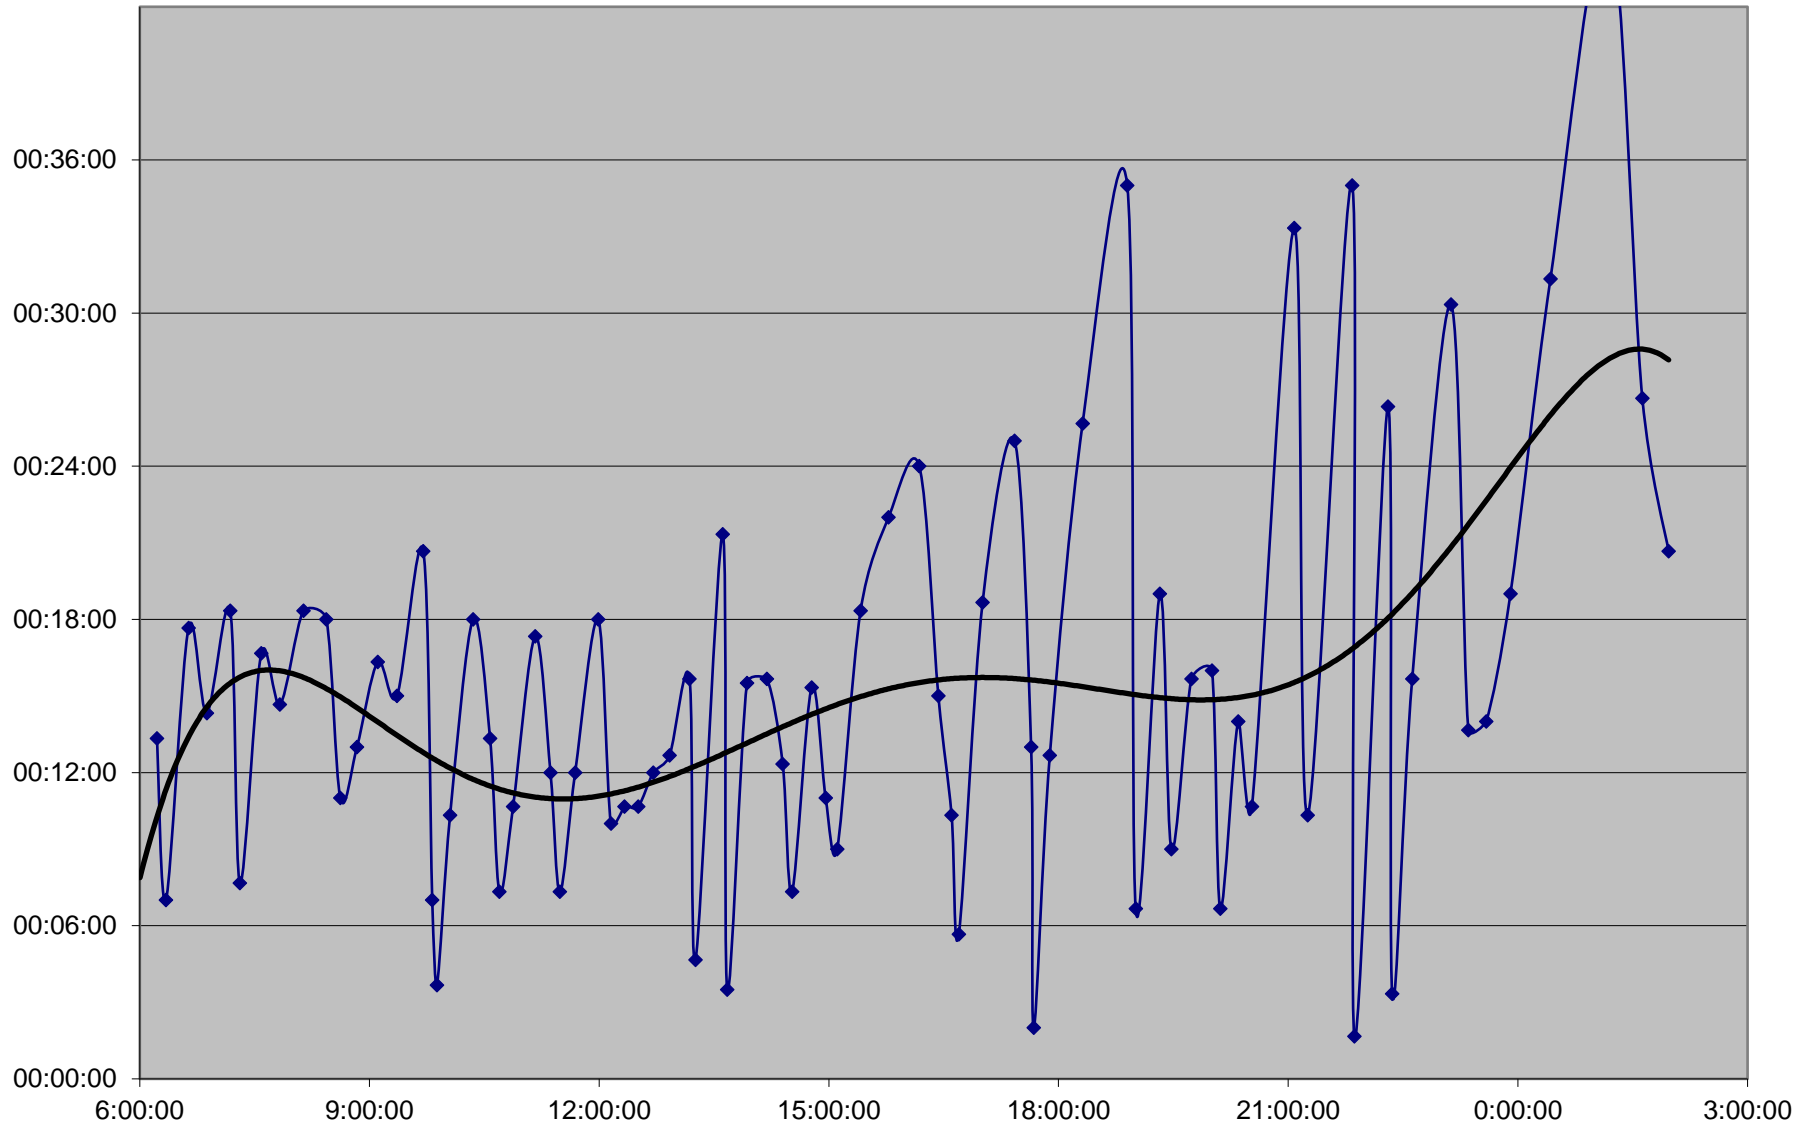

41 Keele Headways Tuesday 22 Oct 2019 at N of Keele Stn Northbound

41 Keele Headways Tuesday 22 Oct 2019 at Dundas Northbound

41 Keele Headways Tuesday 22 Oct 2019 at S of St Clair Northbound

41 Keele Headways Tuesday 22 Oct 2019 at N of Rogers Rd Northbound

# 41 Keele Headways Tuesday 22 Oct 2019 at N of Eglinton Northbound

41 Keele Headways Tuesday 22 Oct 2019 at N of Lawrence Northbound

41 Keele Headways Tuesday 22 Oct 2019 at N of Wilson Northbound

41 Keele Headways Tuesday 22 Oct 2019 at N of Sheppard Northbound