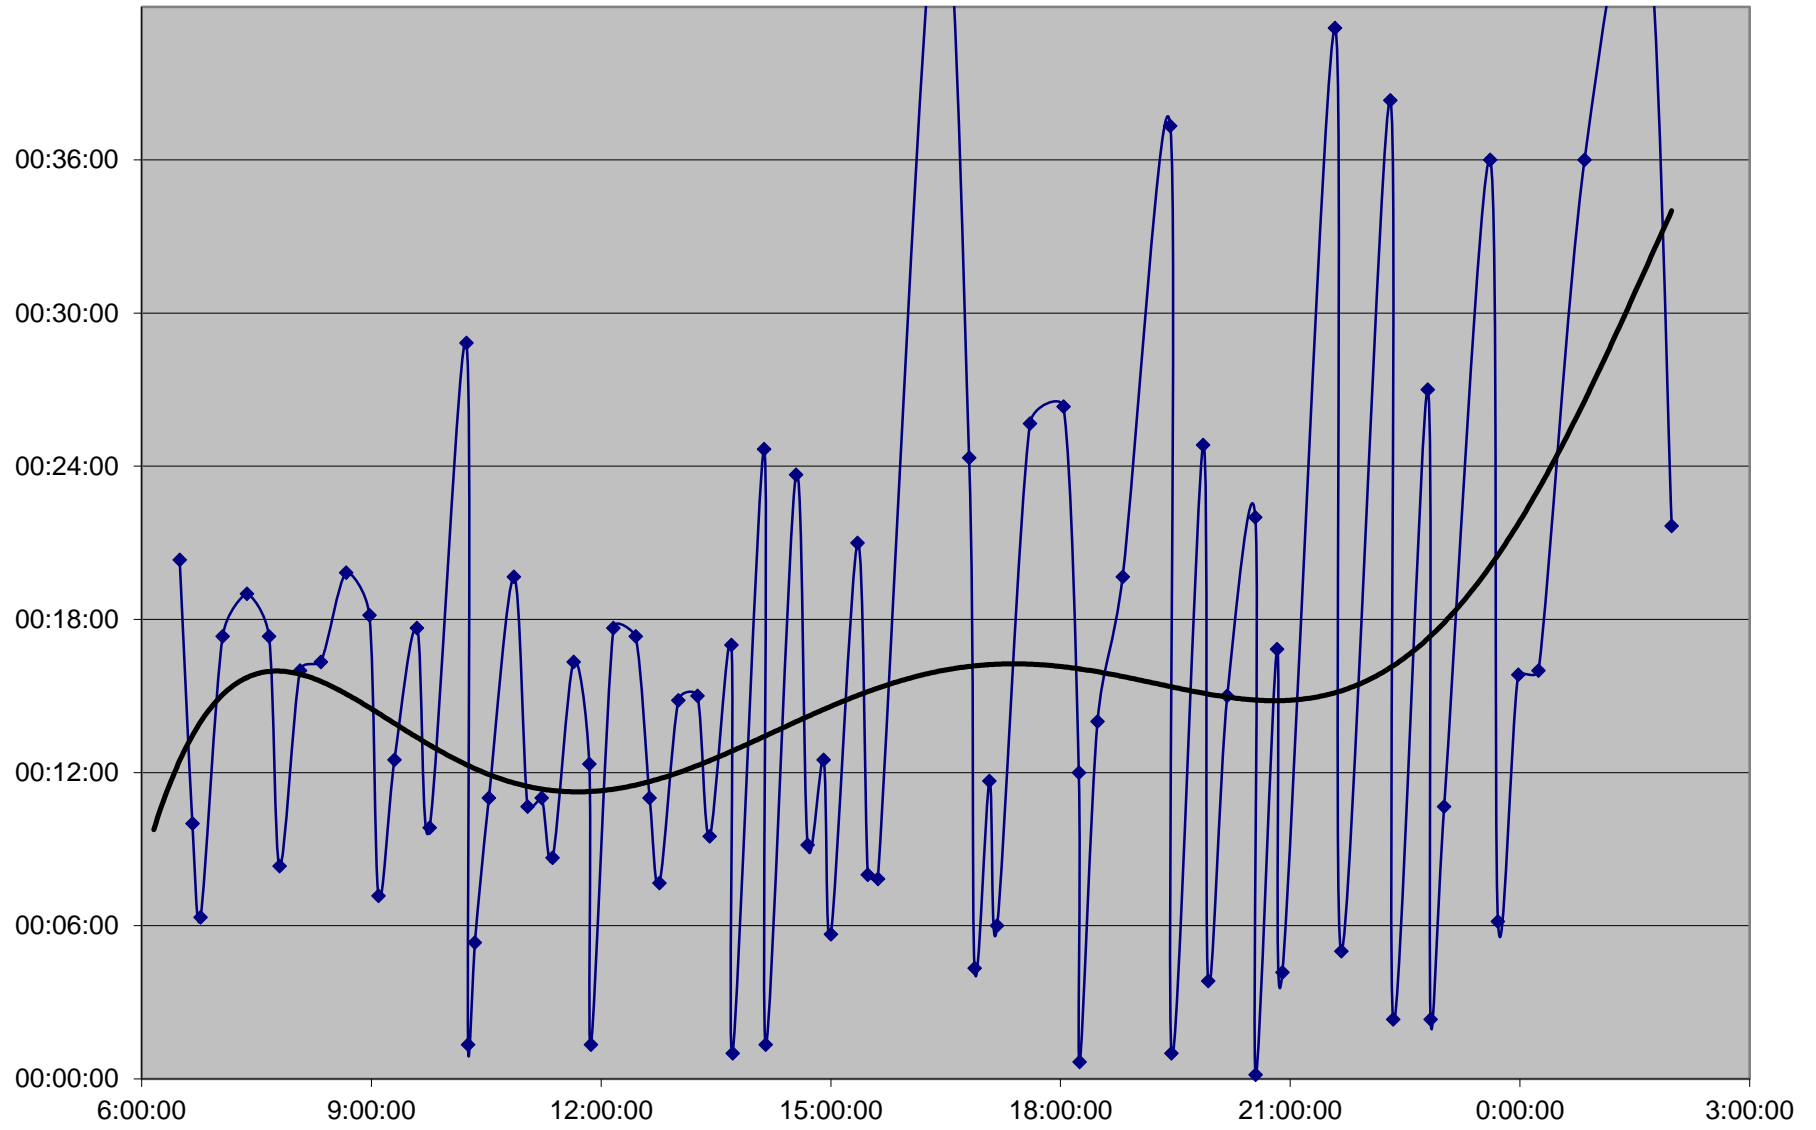

41 Keele Headways Tuesday 22 Oct 2019 at SE of Pioneer Village Stn Northbound