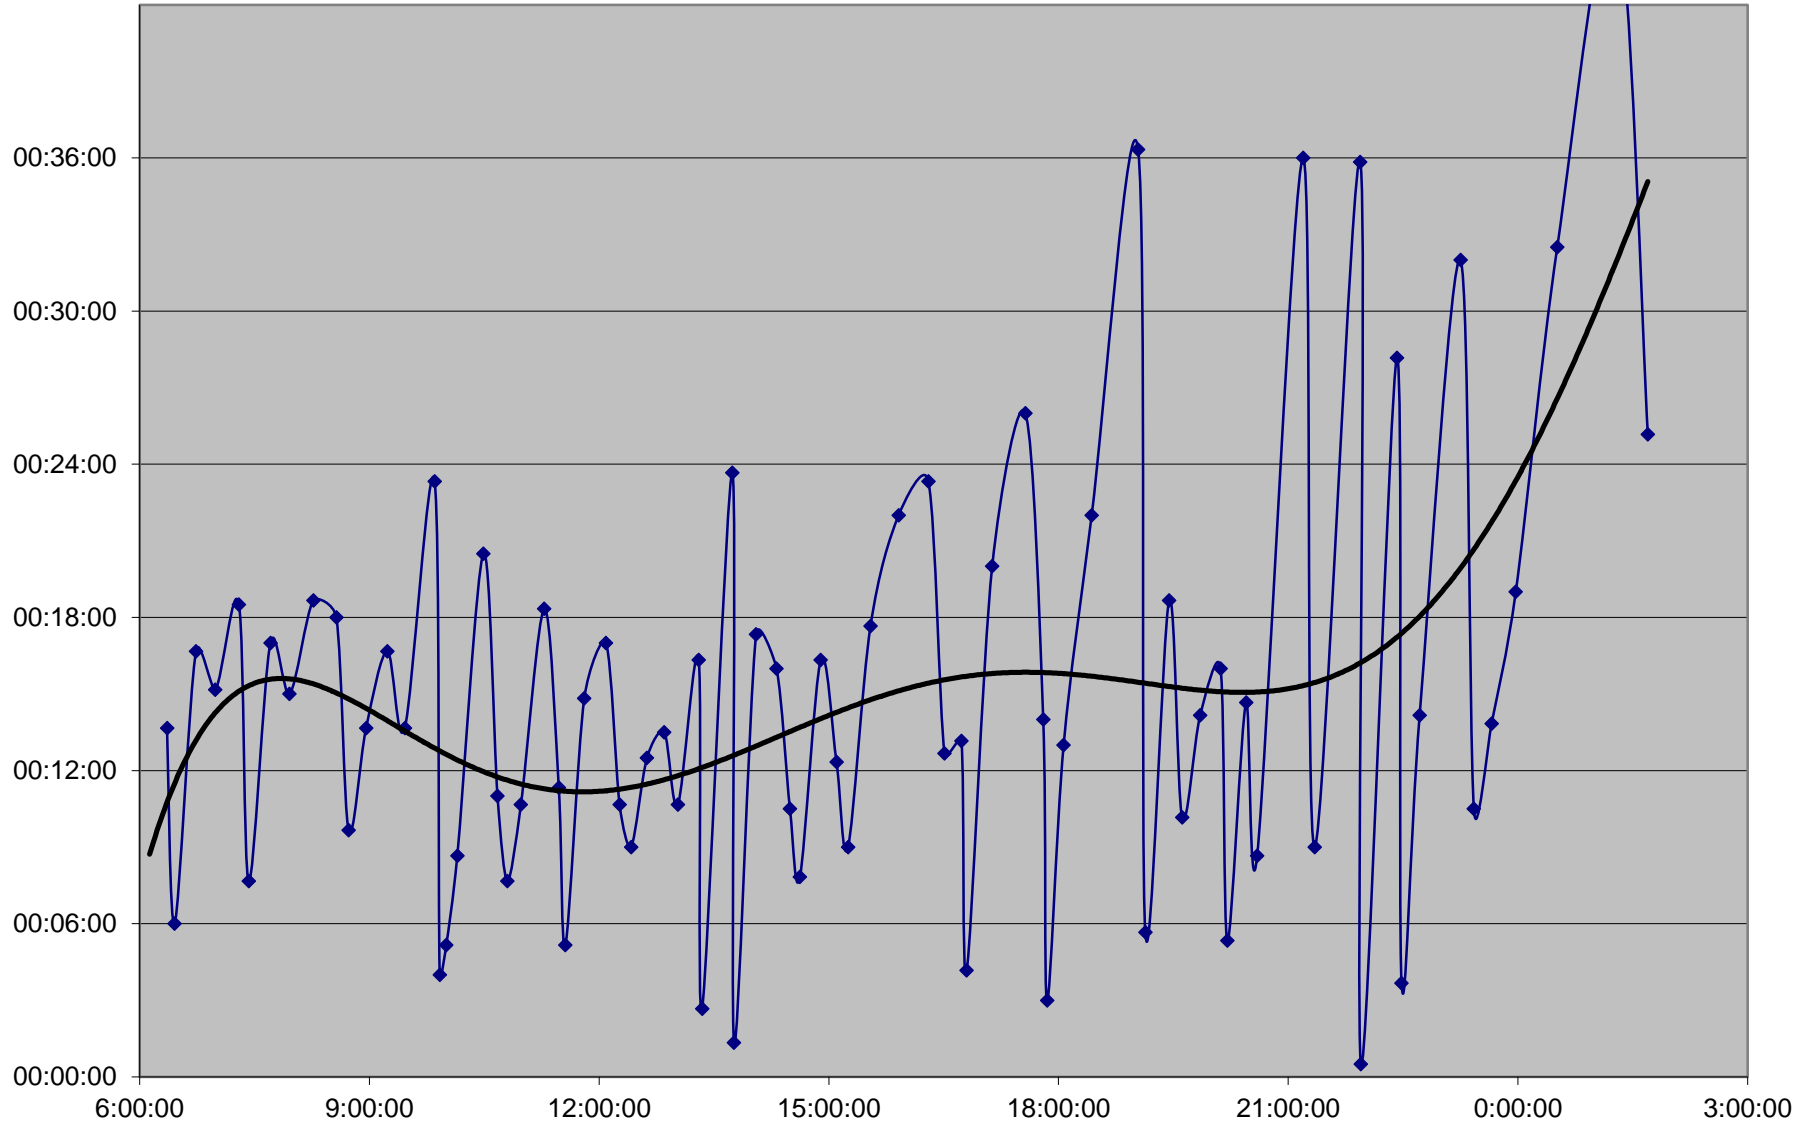

41 Keele Headways Tuesday 22 Oct 2019 at N of Keele Stn Northbound

41 Keele Headways Tuesday 22 Oct 2019 at Dundas Northbound

41 Keele Headways Tuesday 22 Oct 2019 at S of St Clair Northbound

41 Keele Headways Tuesday 22 Oct 2019 at N of Rogers Rd Northbound

# 41 Keele Headways Tuesday 22 Oct 2019 at N of Eglinton Northbound

41 Keele Headways Tuesday 22 Oct 2019 at N of Lawrence Northbound

41 Keele Headways Tuesday 22 Oct 2019 at N of Wilson Northbound

41 Keele Headways Tuesday 22 Oct 2019 at N of Sheppard Northbound