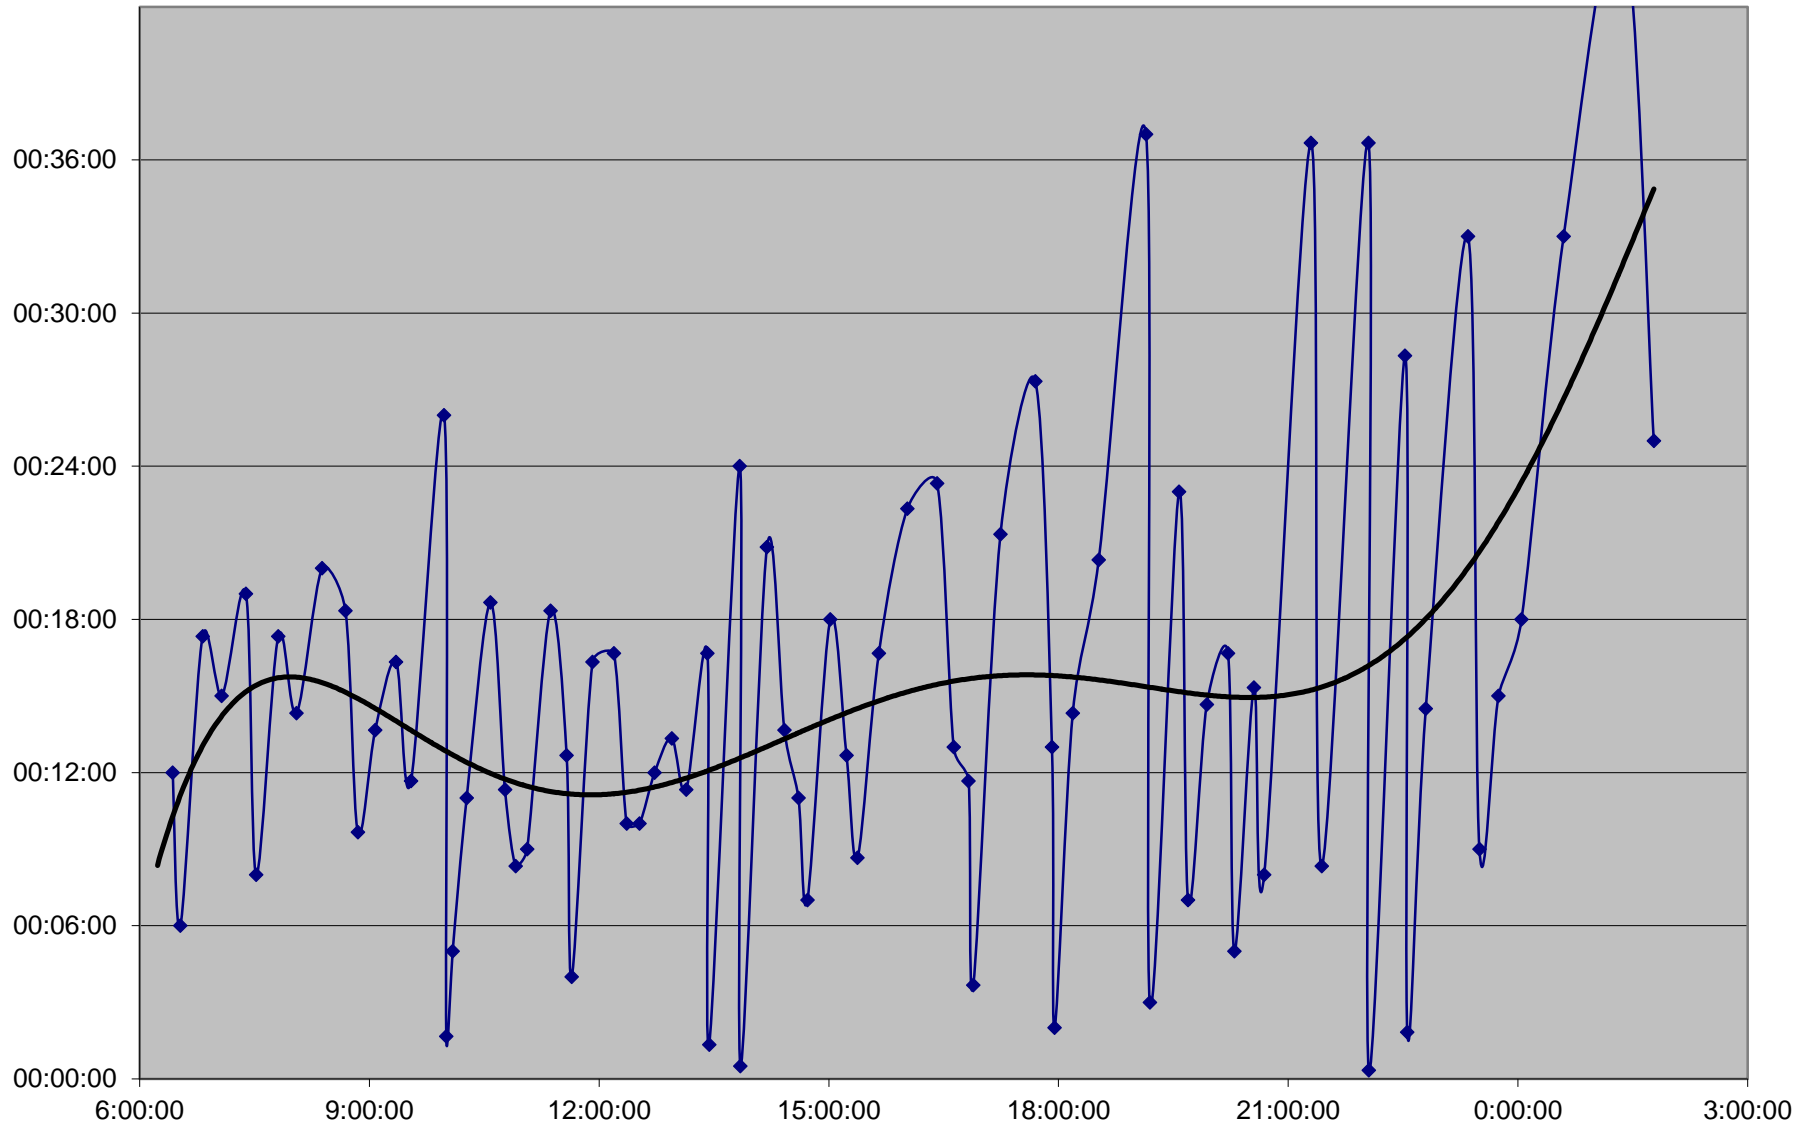

# 41 Keele Headways Tuesday 22 Oct 2019 at N of Eglinton Northbound

41 Keele Headways Tuesday 22 Oct 2019 at N of Lawrence Northbound

41 Keele Headways Tuesday 22 Oct 2019 at N of Wilson Northbound

41 Keele Headways Tuesday 22 Oct 2019 at N of Sheppard Northbound