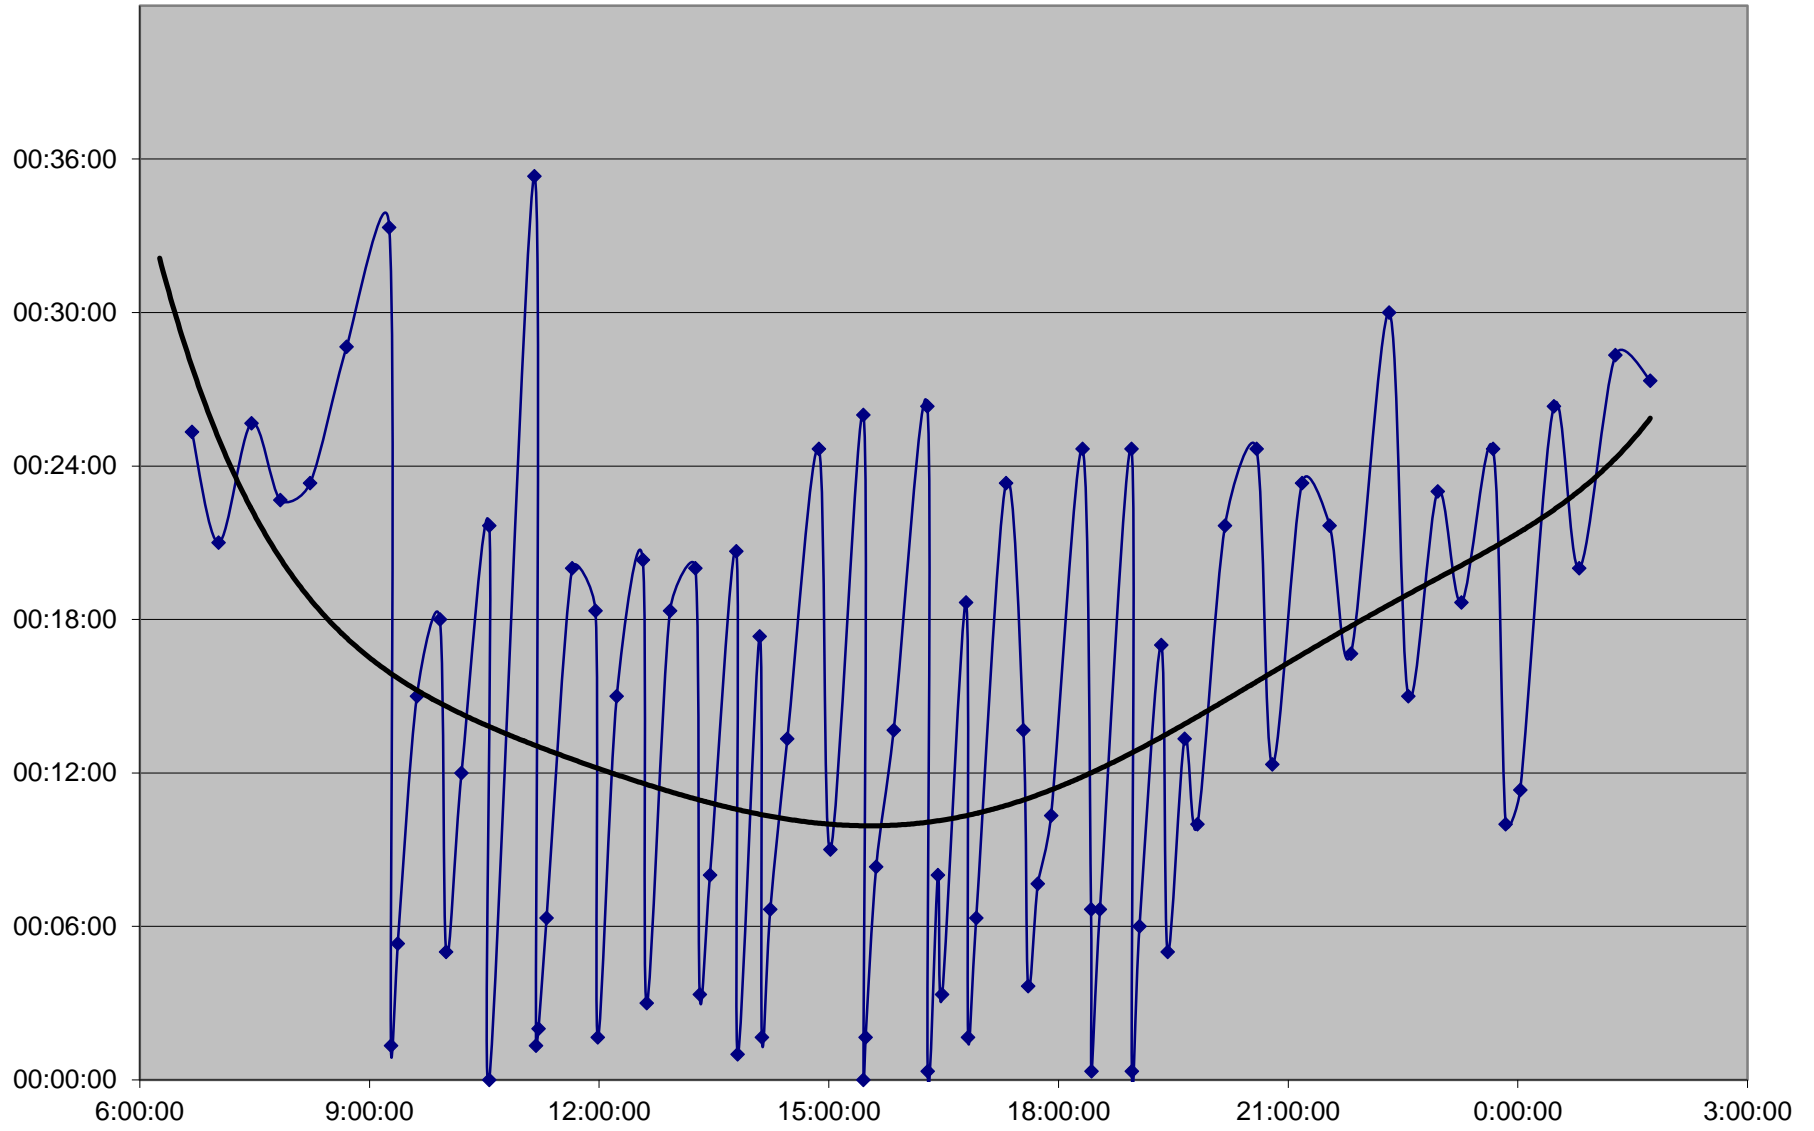

41 Keele Headways Sunday 13 Oct 2019 at N of Keele Stn Southbound

41 Keele Headways Sunday 13 Oct 2019 at Dundas Southbound