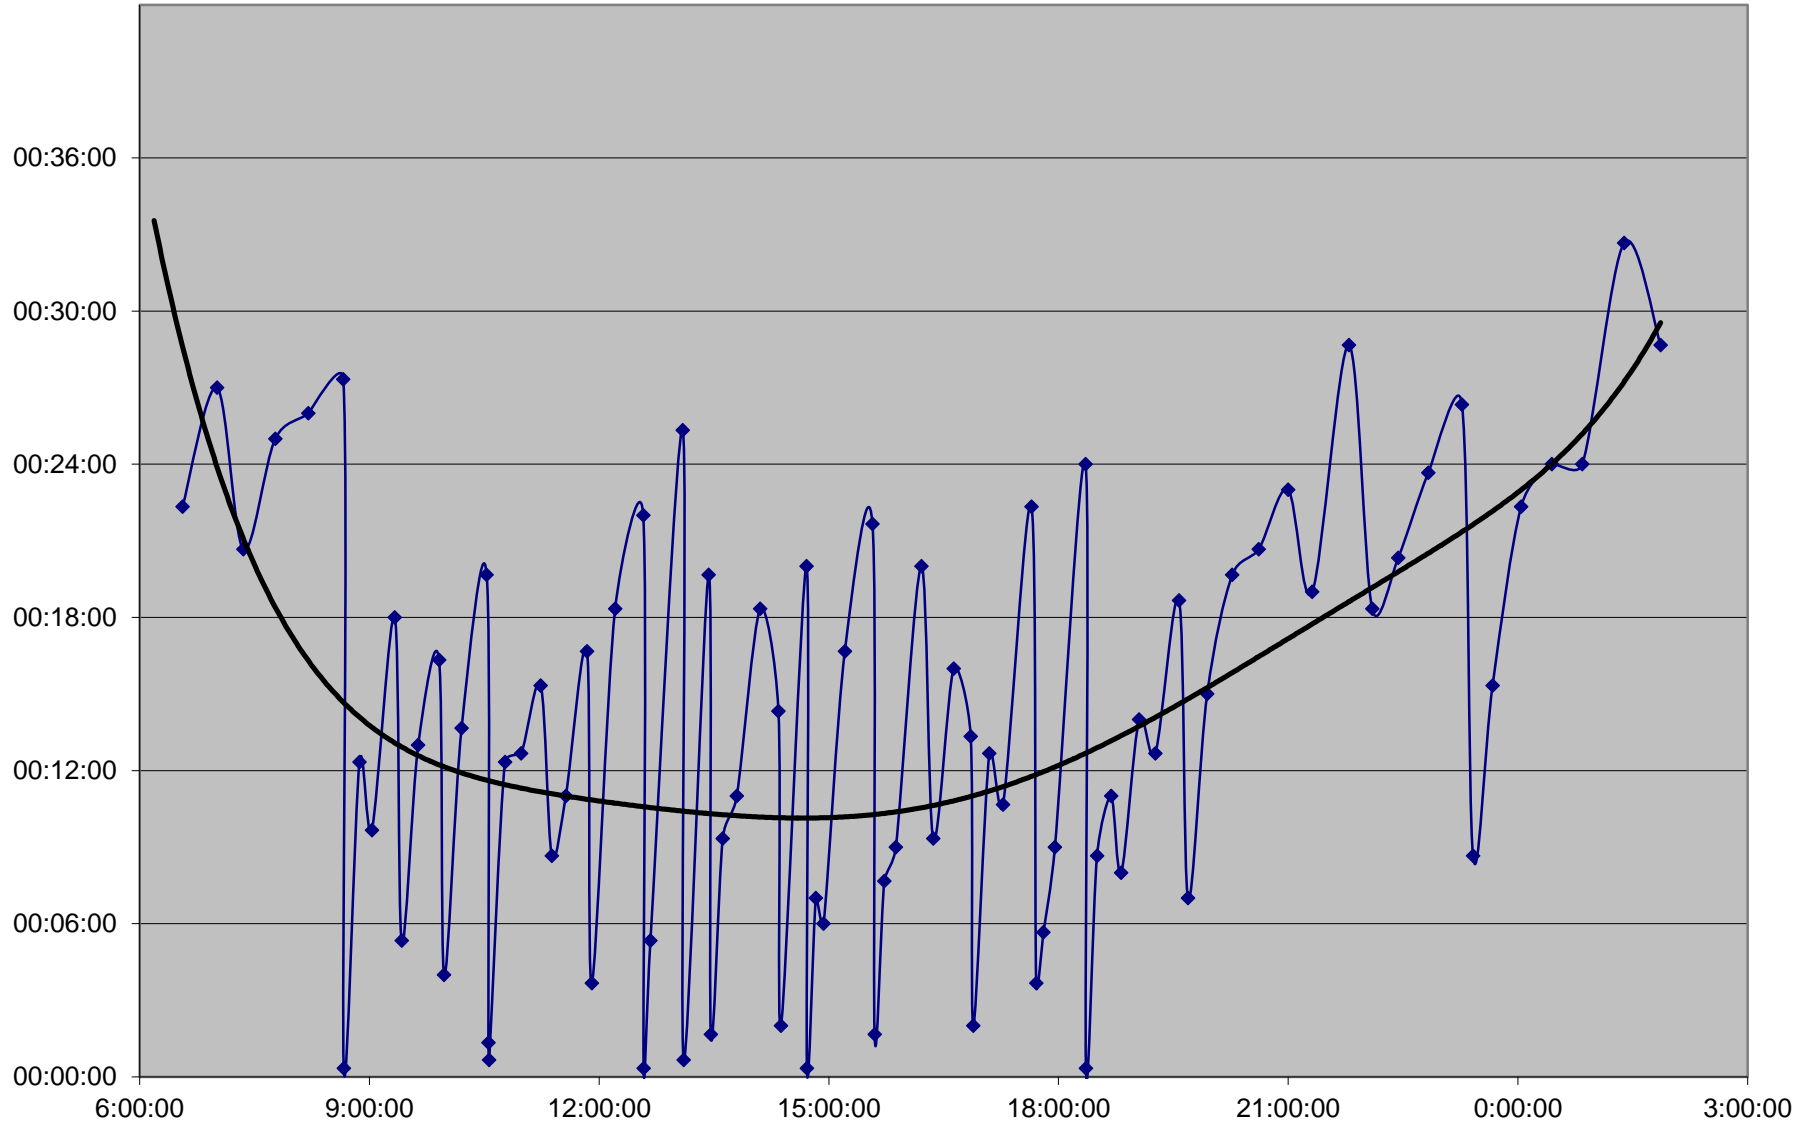

41 Keele Headways Sunday 13 Oct 2019 at SE of Pioneer Village Stn Southbound

41 Keele Headways Sunday 13 Oct 2019 at Vanier Southbound

41 Keele Headways Sunday 13 Oct 2019 at N of Finch Southbound

41 Keele Headways Sunday 13 Oct 2019 at N of Sheppard Southbound

41 Keele Headways Sunday 13 Oct 2019 at N of Wilson Southbound

41 Keele Headways Sunday 13 Oct 2019 at N of Lawrence Southbound

41 Keele Headways Sunday 13 Oct 2019 at N of Eglinton Southbound

41 Keele Headways Sunday 13 Oct 2019 at N of Rogers Rd Southbound

41 Keele Headways Sunday 13 Oct 2019 at S of St Clair Southbound

41 Keele Headways Sunday 13 Oct 2019 at Dundas Southbound

41 Keele Headways Sunday 13 Oct 2019 at N of Keele Stn Southbound