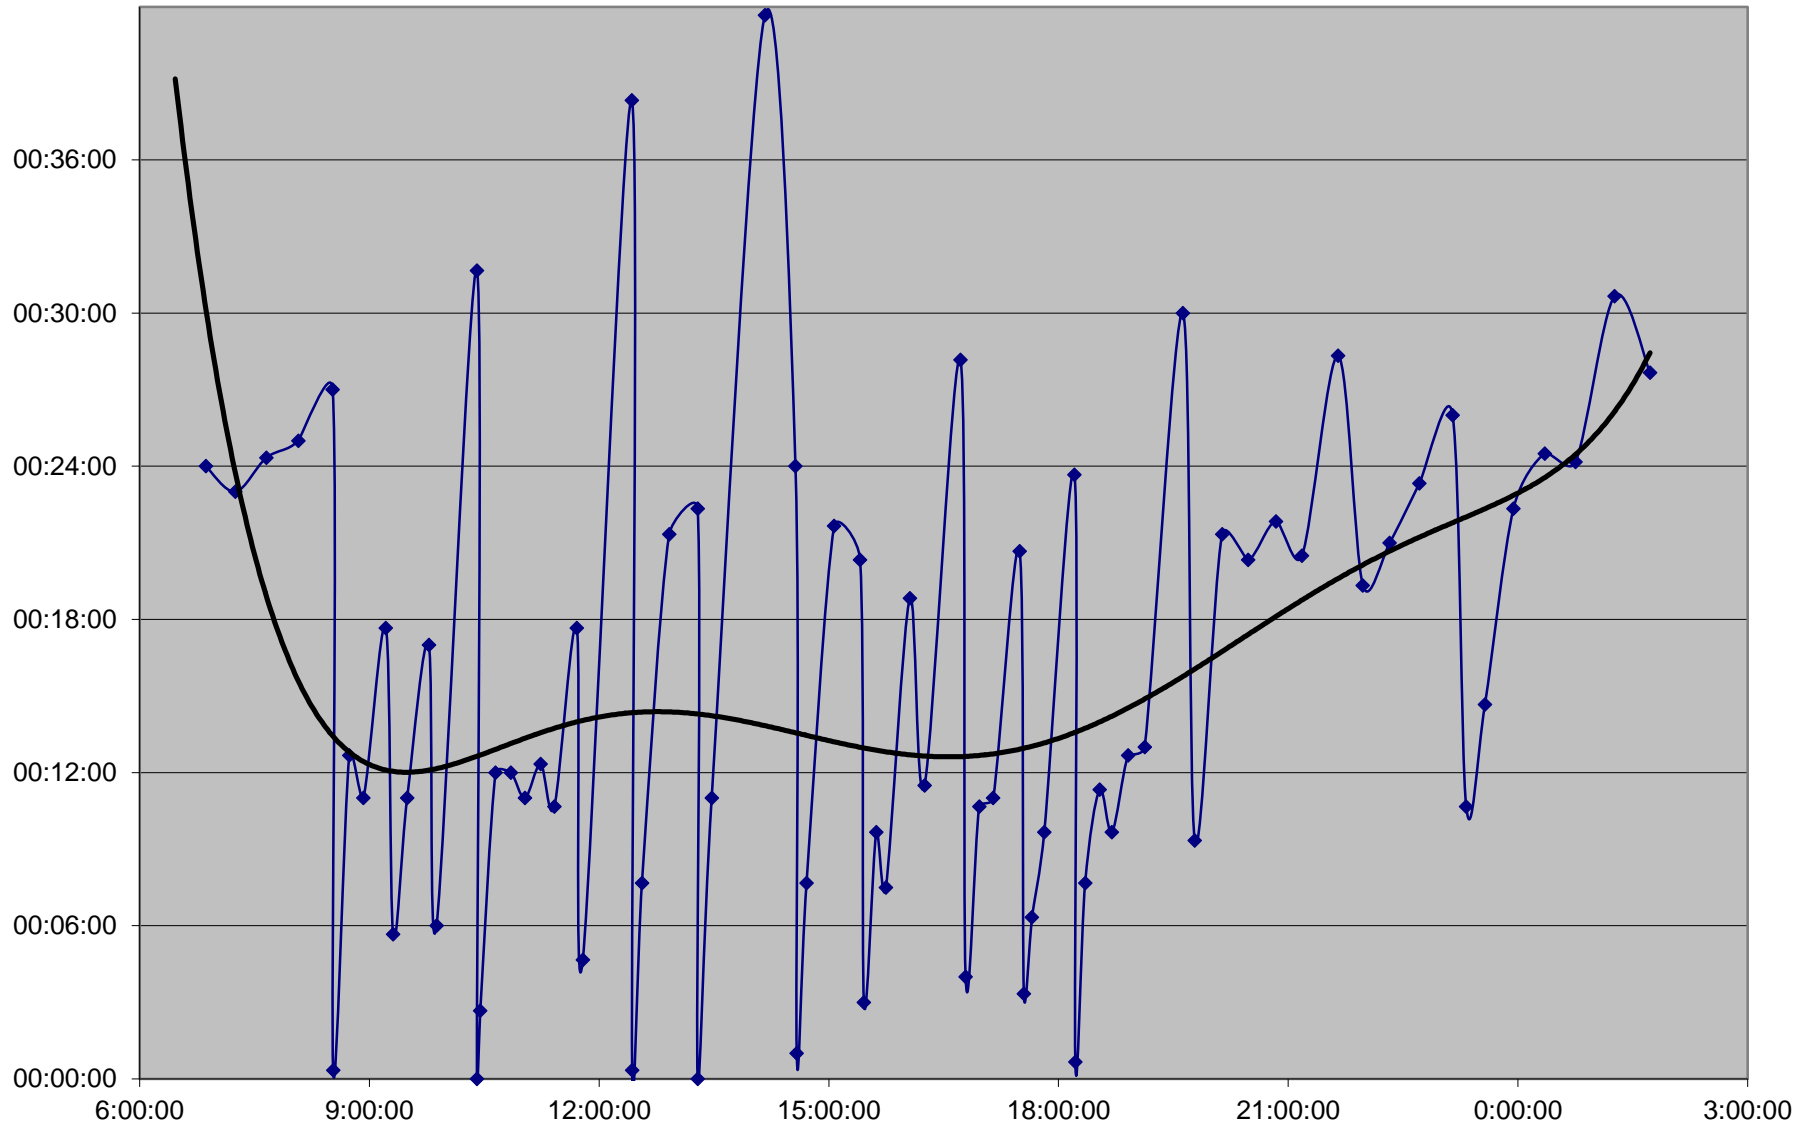

41 Keele Headways Sunday 13 Oct 2019 at SE of Pioneer Village Stn Southbound

41 Keele Headways Sunday 13 Oct 2019 at Vanier Southbound

41 Keele Headways Sunday 13 Oct 2019 at N of Finch Southbound

41 Keele Headways Sunday 13 Oct 2019 at N of Sheppard Southbound

41 Keele Headways Sunday 13 Oct 2019 at N of Wilson Southbound

41 Keele Headways Sunday 13 Oct 2019 at N of Lawrence Southbound

41 Keele Headways Sunday 13 Oct 2019 at N of Eglinton Southbound

41 Keele Headways Sunday 13 Oct 2019 at N of Rogers Rd Southbound

41 Keele Headways Sunday 13 Oct 2019 at S of St Clair Southbound

41 Keele Headways Sunday 13 Oct 2019 at Dundas Southbound

41 Keele Headways Sunday 13 Oct 2019 at N of Keele Stn Southbound