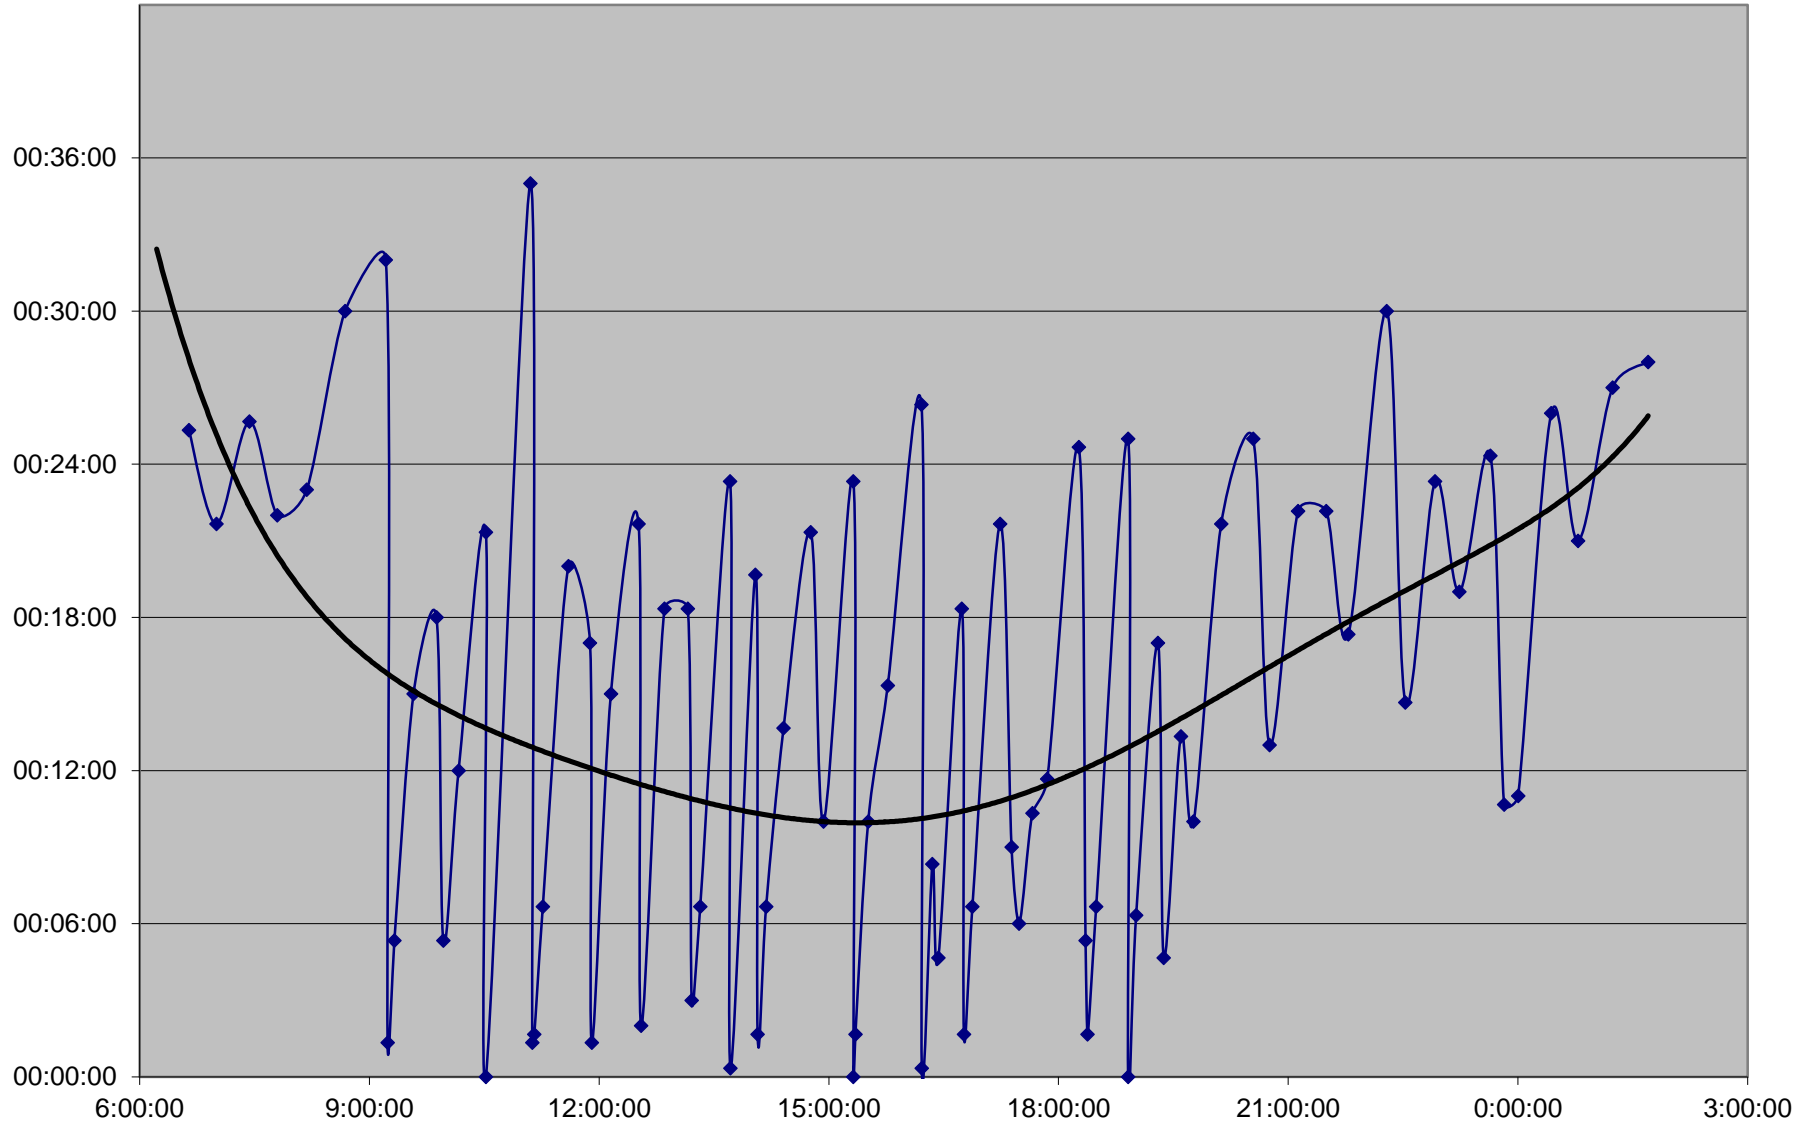

41 Keele Headways Sunday 13 Oct 2019 at S of St Clair Southbound