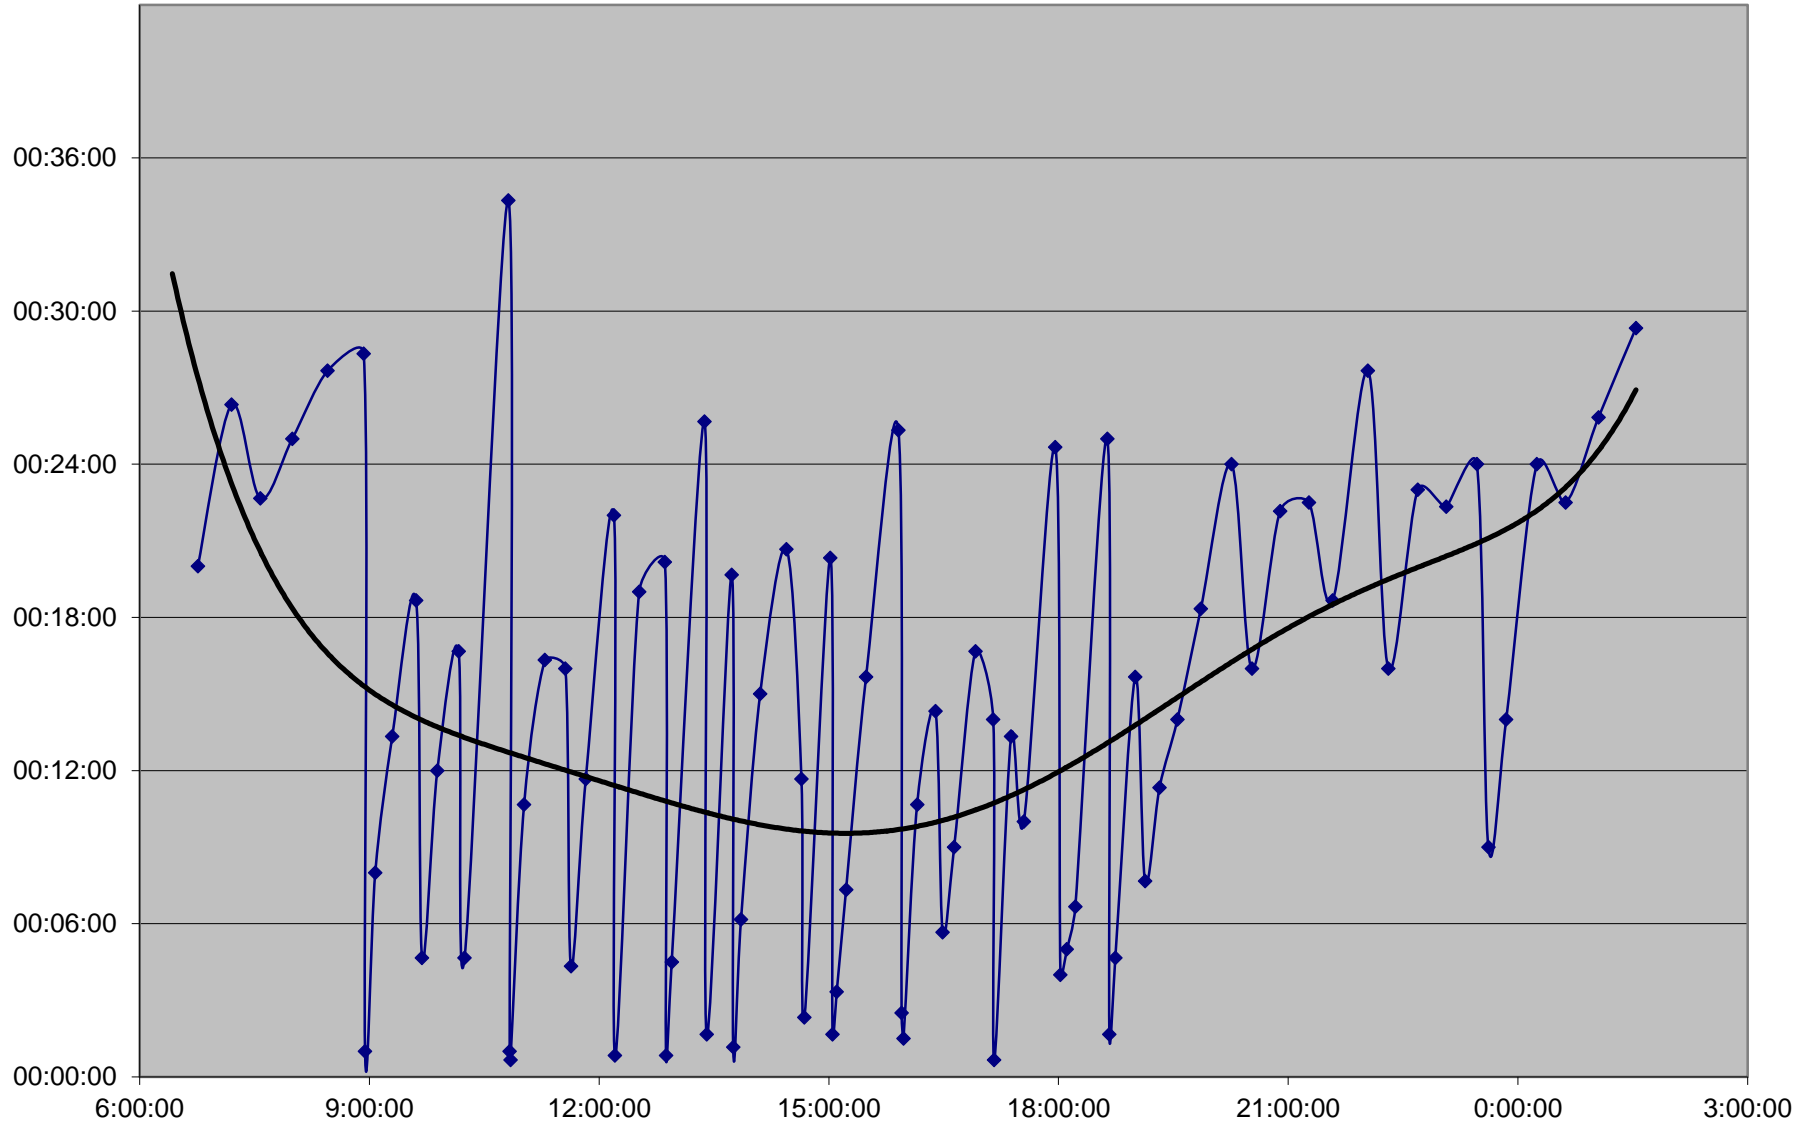

41 Keele Headways Sunday 13 Oct 2019 at SE of Pioneer Village Stn Southbound

41 Keele Headways Sunday 13 Oct 2019 at Vanier Southbound

41 Keele Headways Sunday 13 Oct 2019 at N of Finch Southbound

41 Keele Headways Sunday 13 Oct 2019 at N of Sheppard Southbound

41 Keele Headways Sunday 13 Oct 2019 at N of Wilson Southbound

41 Keele Headways Sunday 13 Oct 2019 at N of Lawrence Southbound

41 Keele Headways Sunday 13 Oct 2019 at N of Eglinton Southbound

41 Keele Headways Sunday 13 Oct 2019 at N of Rogers Rd Southbound

41 Keele Headways Sunday 13 Oct 2019 at S of St Clair Southbound

41 Keele Headways Sunday 13 Oct 2019 at Dundas Southbound

41 Keele Headways Sunday 13 Oct 2019 at N of Keele Stn Southbound