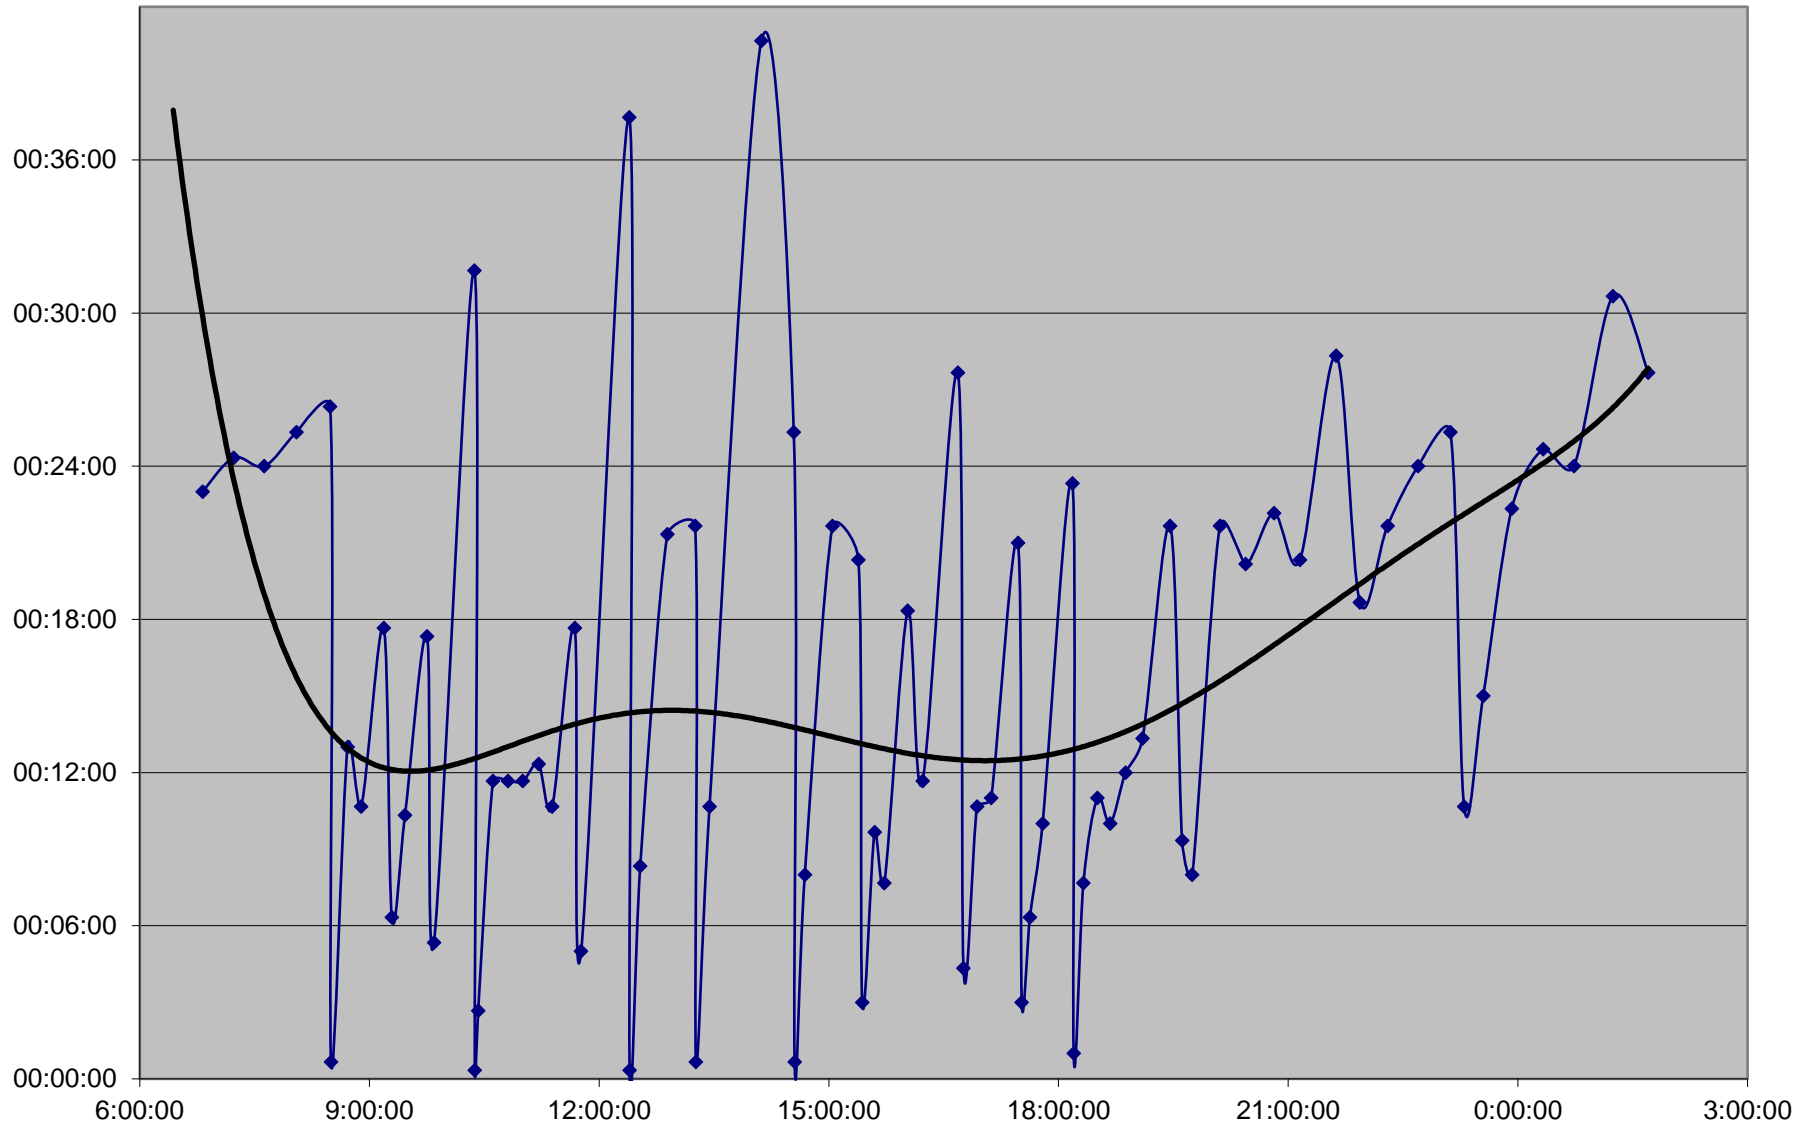

41 Keele Headways Sunday 13 Oct 2019 at SE of Pioneer Village Stn Southbound

41 Keele Headways Sunday 13 Oct 2019 at Vanier Southbound

41 Keele Headways Sunday 13 Oct 2019 at N of Finch Southbound

41 Keele Headways Sunday 13 Oct 2019 at N of Sheppard Southbound

41 Keele Headways Sunday 13 Oct 2019 at N of Wilson Southbound

41 Keele Headways Sunday 13 Oct 2019 at N of Lawrence Southbound

41 Keele Headways Sunday 13 Oct 2019 at N of Eglinton Southbound

41 Keele Headways Sunday 13 Oct 2019 at N of Rogers Rd Southbound

41 Keele Headways Sunday 13 Oct 2019 at S of St Clair Southbound

41 Keele Headways Sunday 13 Oct 2019 at Dundas Southbound

41 Keele Headways Sunday 13 Oct 2019 at N of Keele Stn Southbound