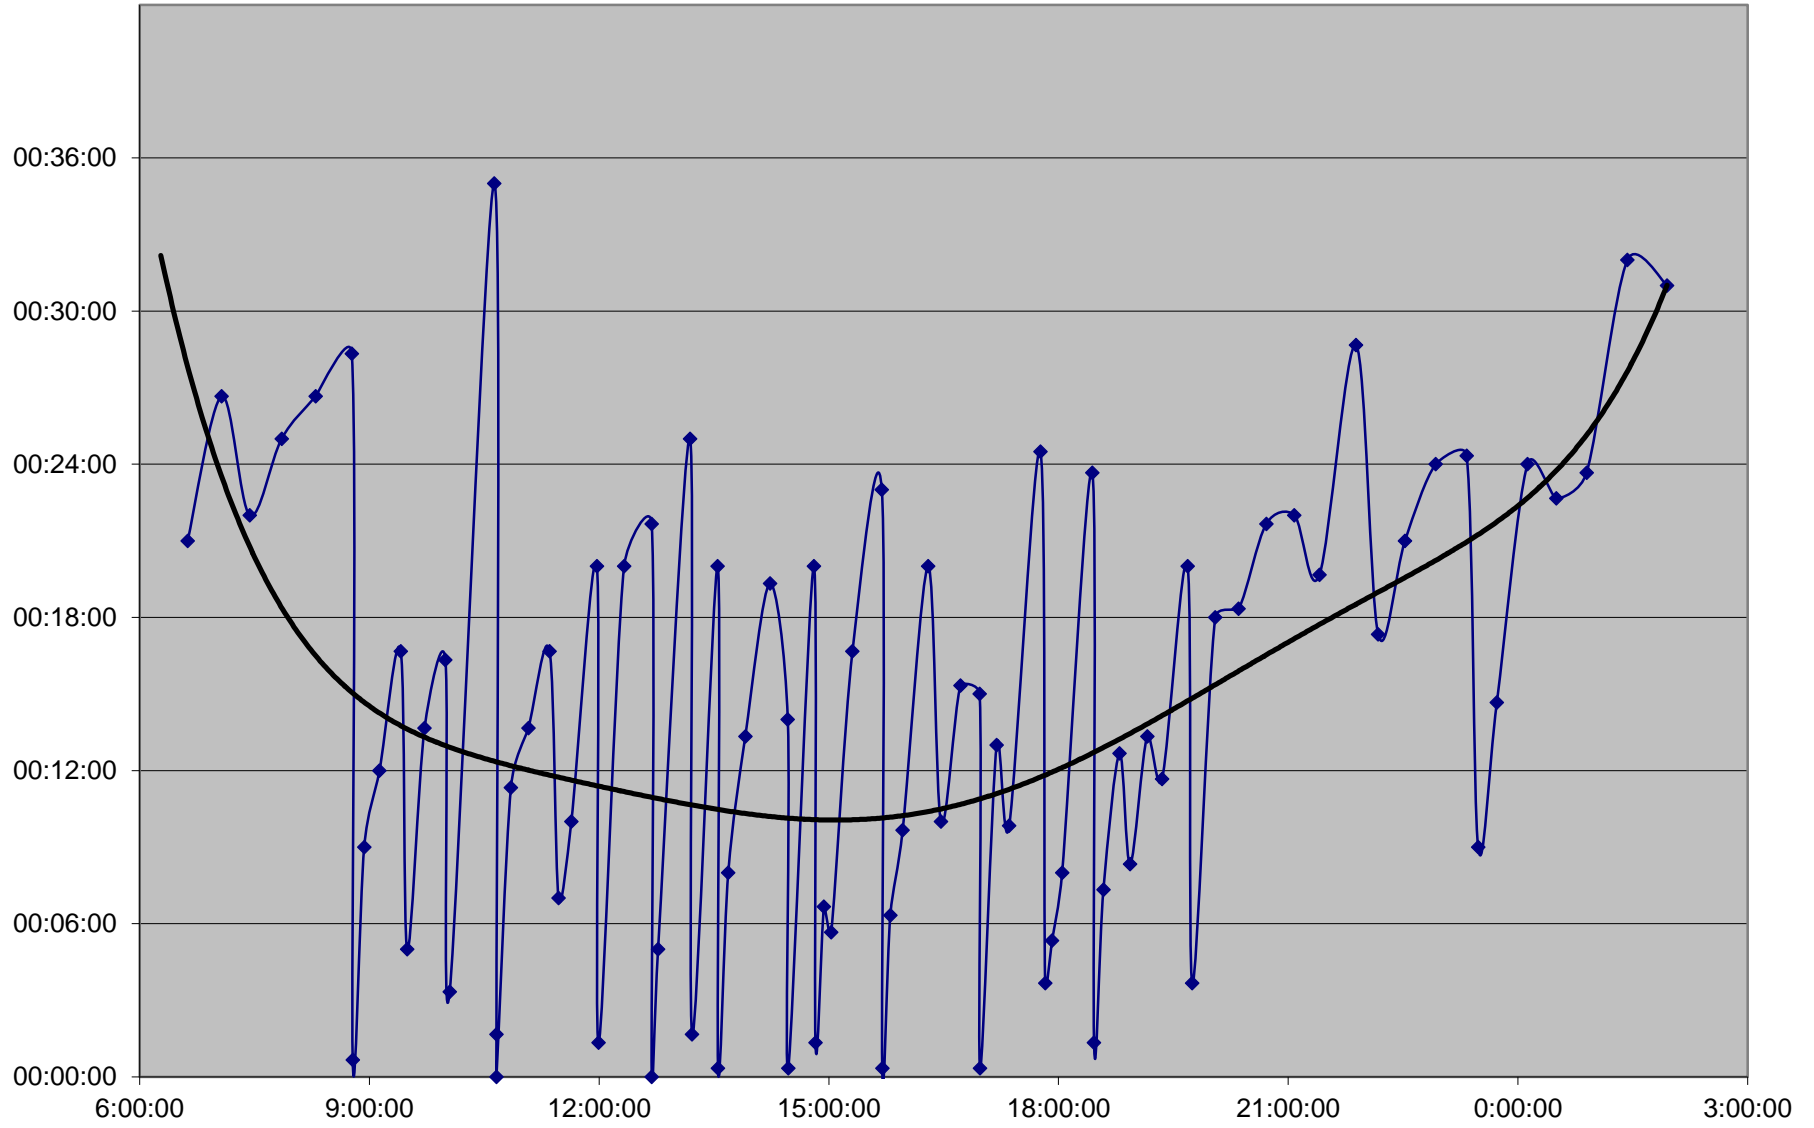

41 Keele Headways Sunday 13 Oct 2019 at SE of Pioneer Village Stn Southbound

41 Keele Headways Sunday 13 Oct 2019 at Vanier Southbound

41 Keele Headways Sunday 13 Oct 2019 at N of Finch Southbound

41 Keele Headways Sunday 13 Oct 2019 at N of Sheppard Southbound

41 Keele Headways Sunday 13 Oct 2019 at N of Wilson Southbound

41 Keele Headways Sunday 13 Oct 2019 at N of Lawrence Southbound

41 Keele Headways Sunday 13 Oct 2019 at N of Eglinton Southbound

41 Keele Headways Sunday 13 Oct 2019 at N of Rogers Rd Southbound

41 Keele Headways Sunday 13 Oct 2019 at S of St Clair Southbound

41 Keele Headways Sunday 13 Oct 2019 at Dundas Southbound

41 Keele Headways Sunday 13 Oct 2019 at N of Keele Stn Southbound