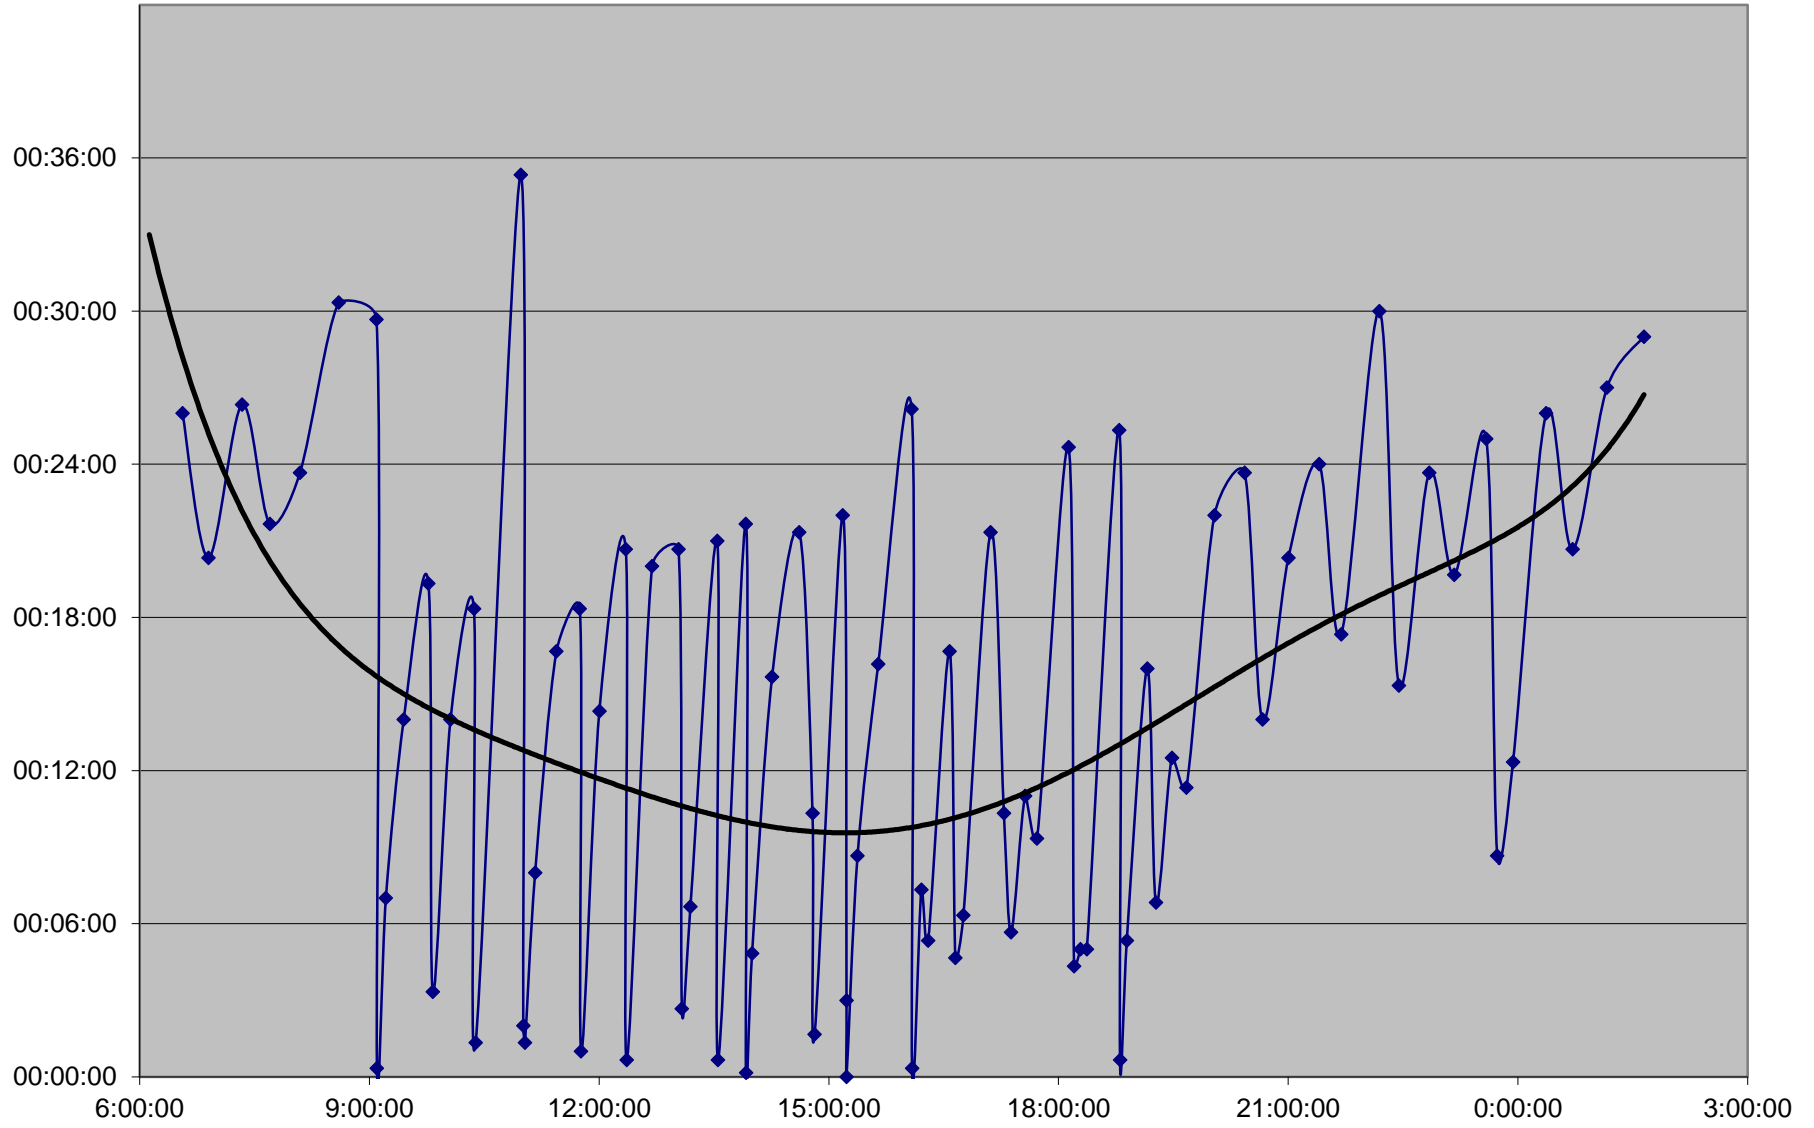

41 Keele Headways Sunday 13 Oct 2019 at N of Wilson Southbound

41 Keele Headways Sunday 13 Oct 2019 at N of Lawrence Southbound

41 Keele Headways Sunday 13 Oct 2019 at N of Eglinton Southbound

41 Keele Headways Sunday 13 Oct 2019 at N of Rogers Rd Southbound