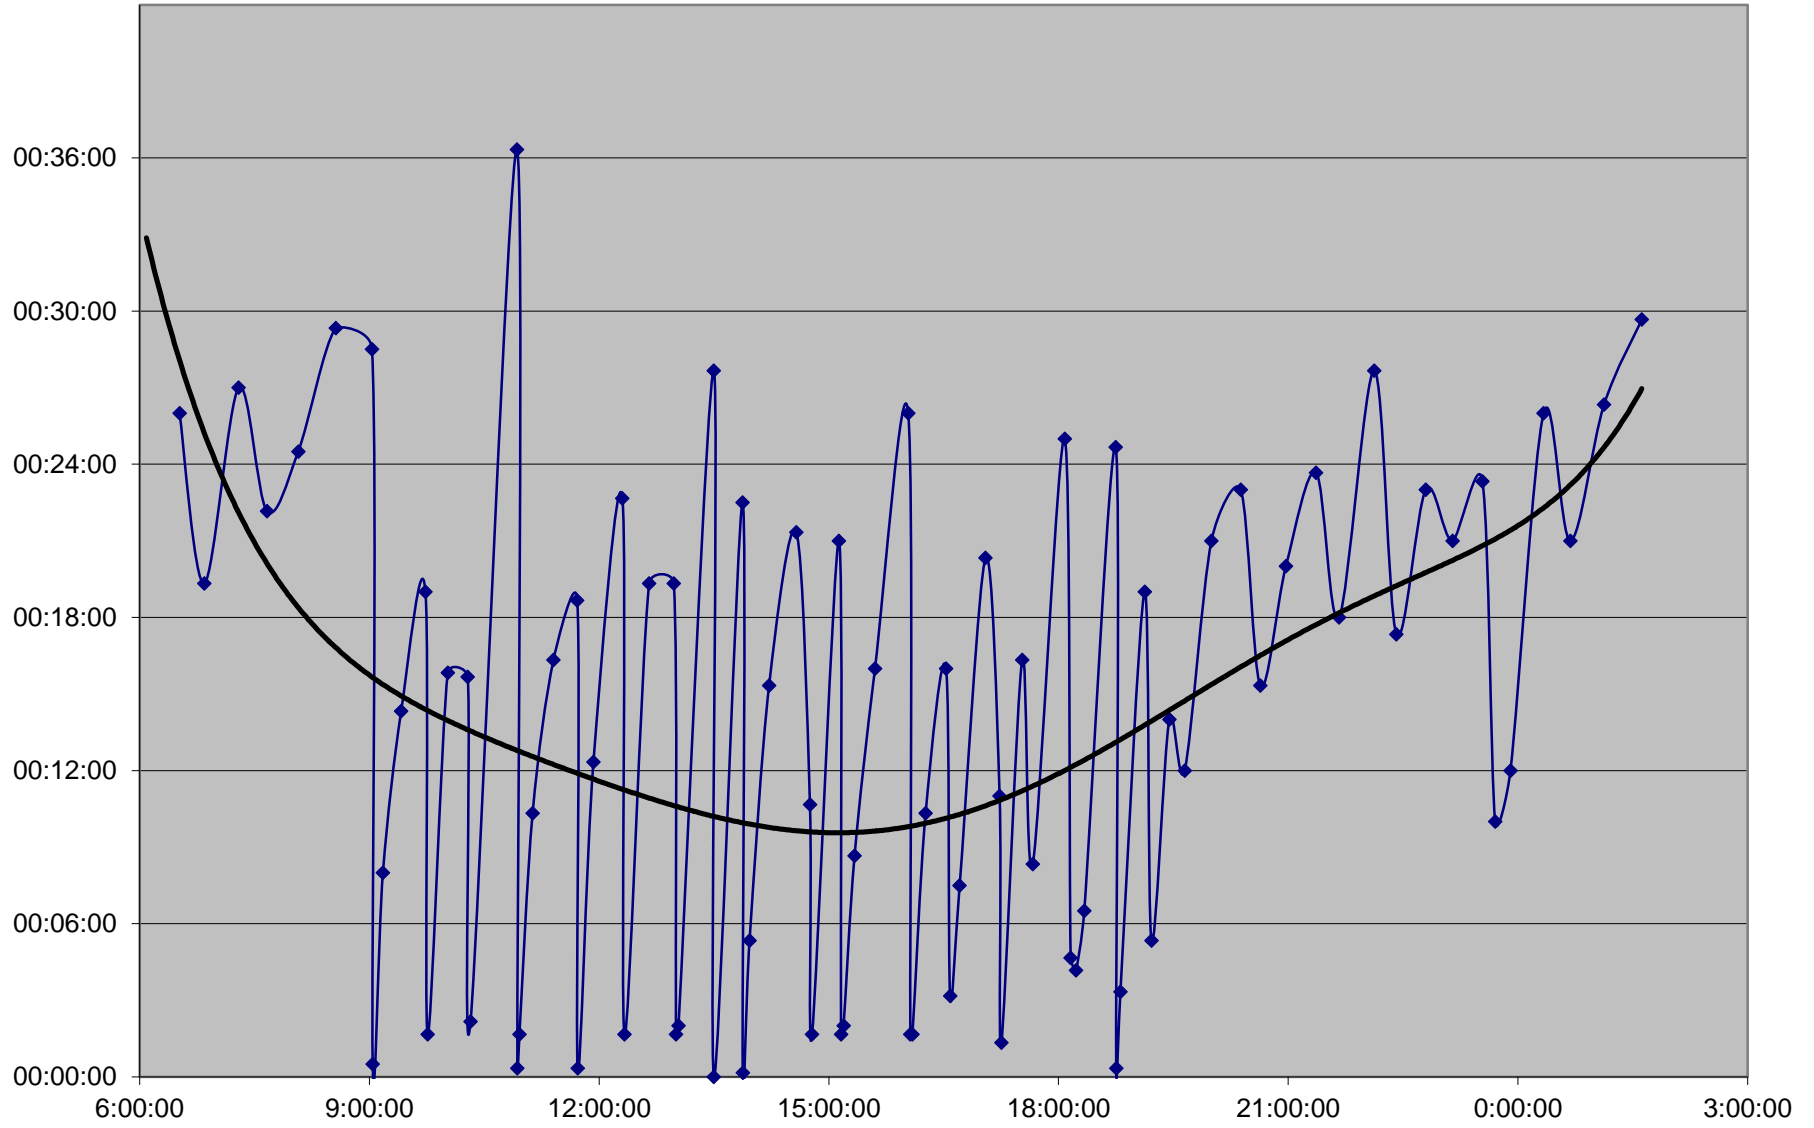

41 Keele Headways Sunday 13 Oct 2019 at SE of Pioneer Village Stn Southbound

41 Keele Headways Sunday 13 Oct 2019 at Vanier Southbound

41 Keele Headways Sunday 13 Oct 2019 at N of Finch Southbound

41 Keele Headways Sunday 13 Oct 2019 at N of Sheppard Southbound

41 Keele Headways Sunday 13 Oct 2019 at N of Wilson Southbound

41 Keele Headways Sunday 13 Oct 2019 at N of Lawrence Southbound

41 Keele Headways Sunday 13 Oct 2019 at N of Eglinton Southbound

41 Keele Headways Sunday 13 Oct 2019 at N of Rogers Rd Southbound

41 Keele Headways Sunday 13 Oct 2019 at S of St Clair Southbound

41 Keele Headways Sunday 13 Oct 2019 at Dundas Southbound

41 Keele Headways Sunday 13 Oct 2019 at N of Keele Stn Southbound