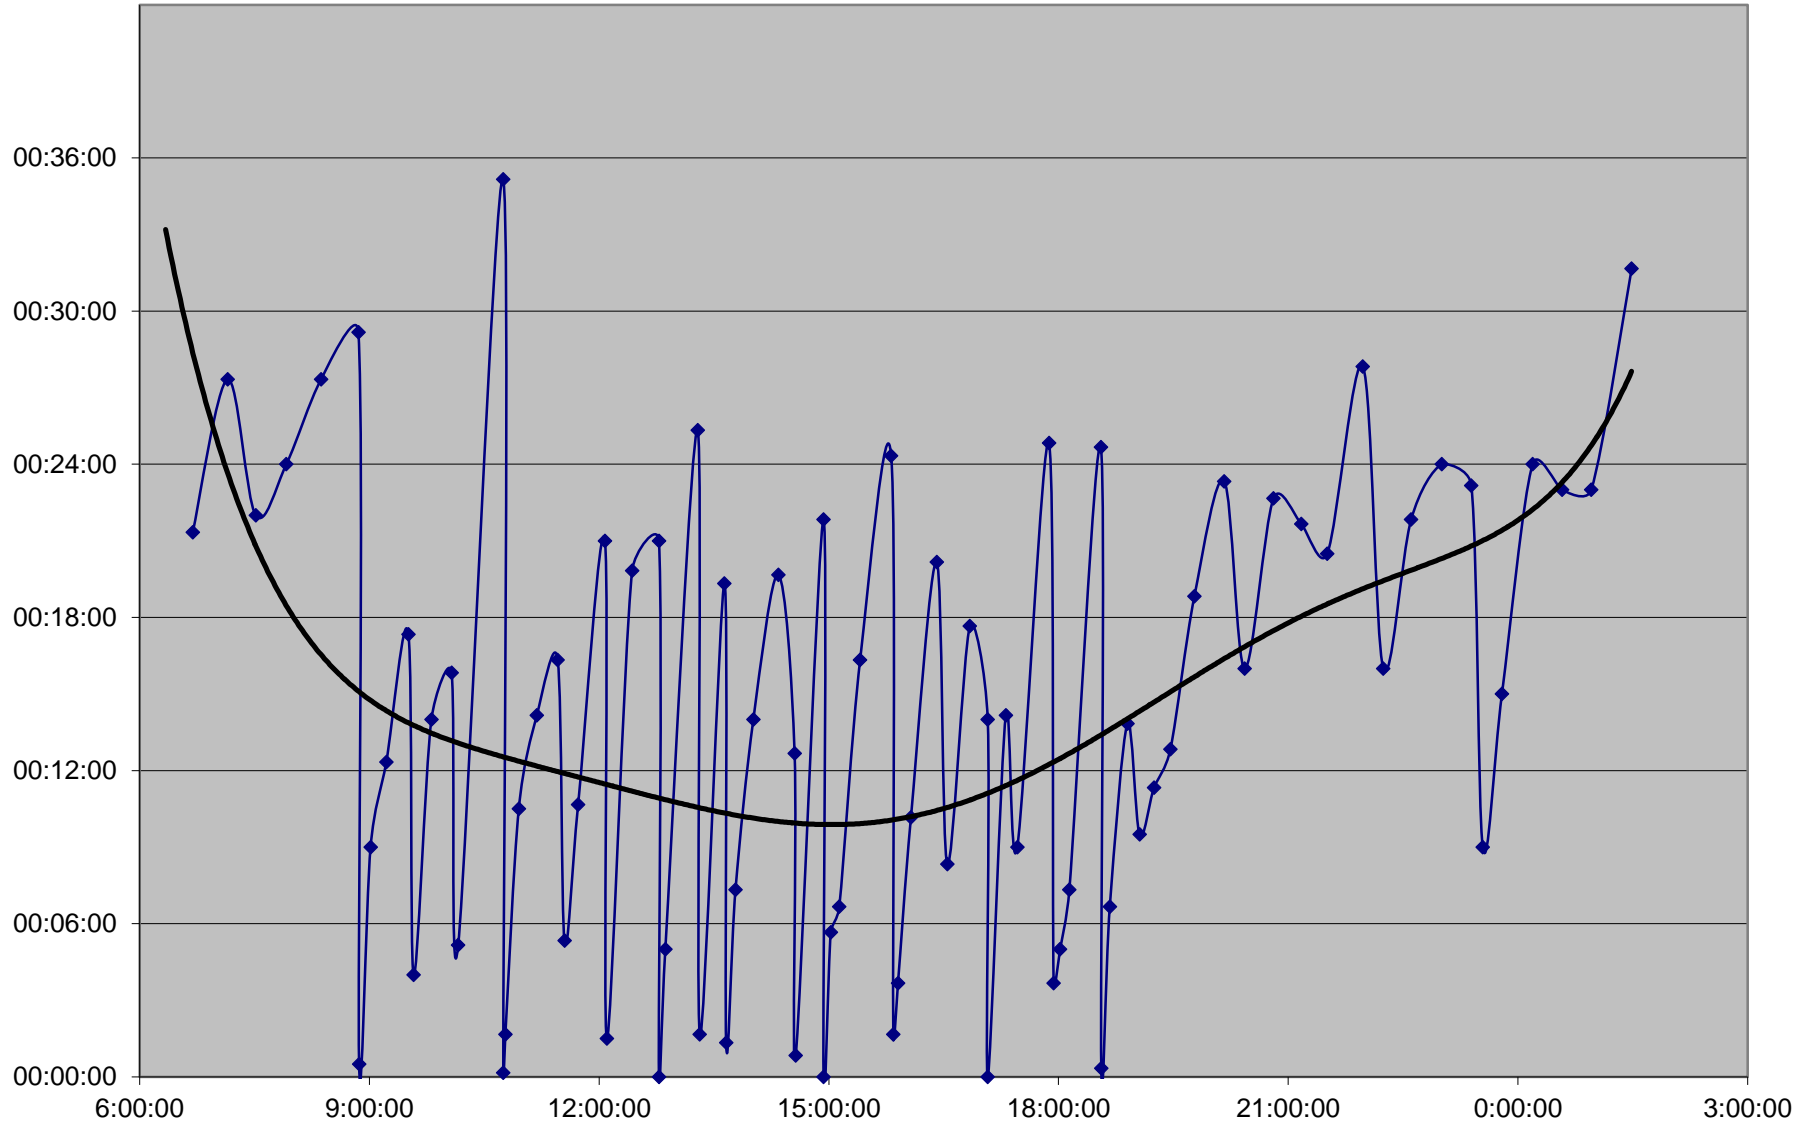

41 Keele Headways Sunday 13 Oct 2019 at SE of Pioneer Village Stn Southbound

41 Keele Headways Sunday 13 Oct 2019 at Vanier Southbound

41 Keele Headways Sunday 13 Oct 2019 at N of Finch Southbound

41 Keele Headways Sunday 13 Oct 2019 at N of Sheppard Southbound

41 Keele Headways Sunday 13 Oct 2019 at N of Wilson Southbound

41 Keele Headways Sunday 13 Oct 2019 at N of Lawrence Southbound

41 Keele Headways Sunday 13 Oct 2019 at N of Eglinton Southbound

41 Keele Headways Sunday 13 Oct 2019 at N of Rogers Rd Southbound

41 Keele Headways Sunday 13 Oct 2019 at S of St Clair Southbound

41 Keele Headways Sunday 13 Oct 2019 at Dundas Southbound

41 Keele Headways Sunday 13 Oct 2019 at N of Keele Stn Southbound