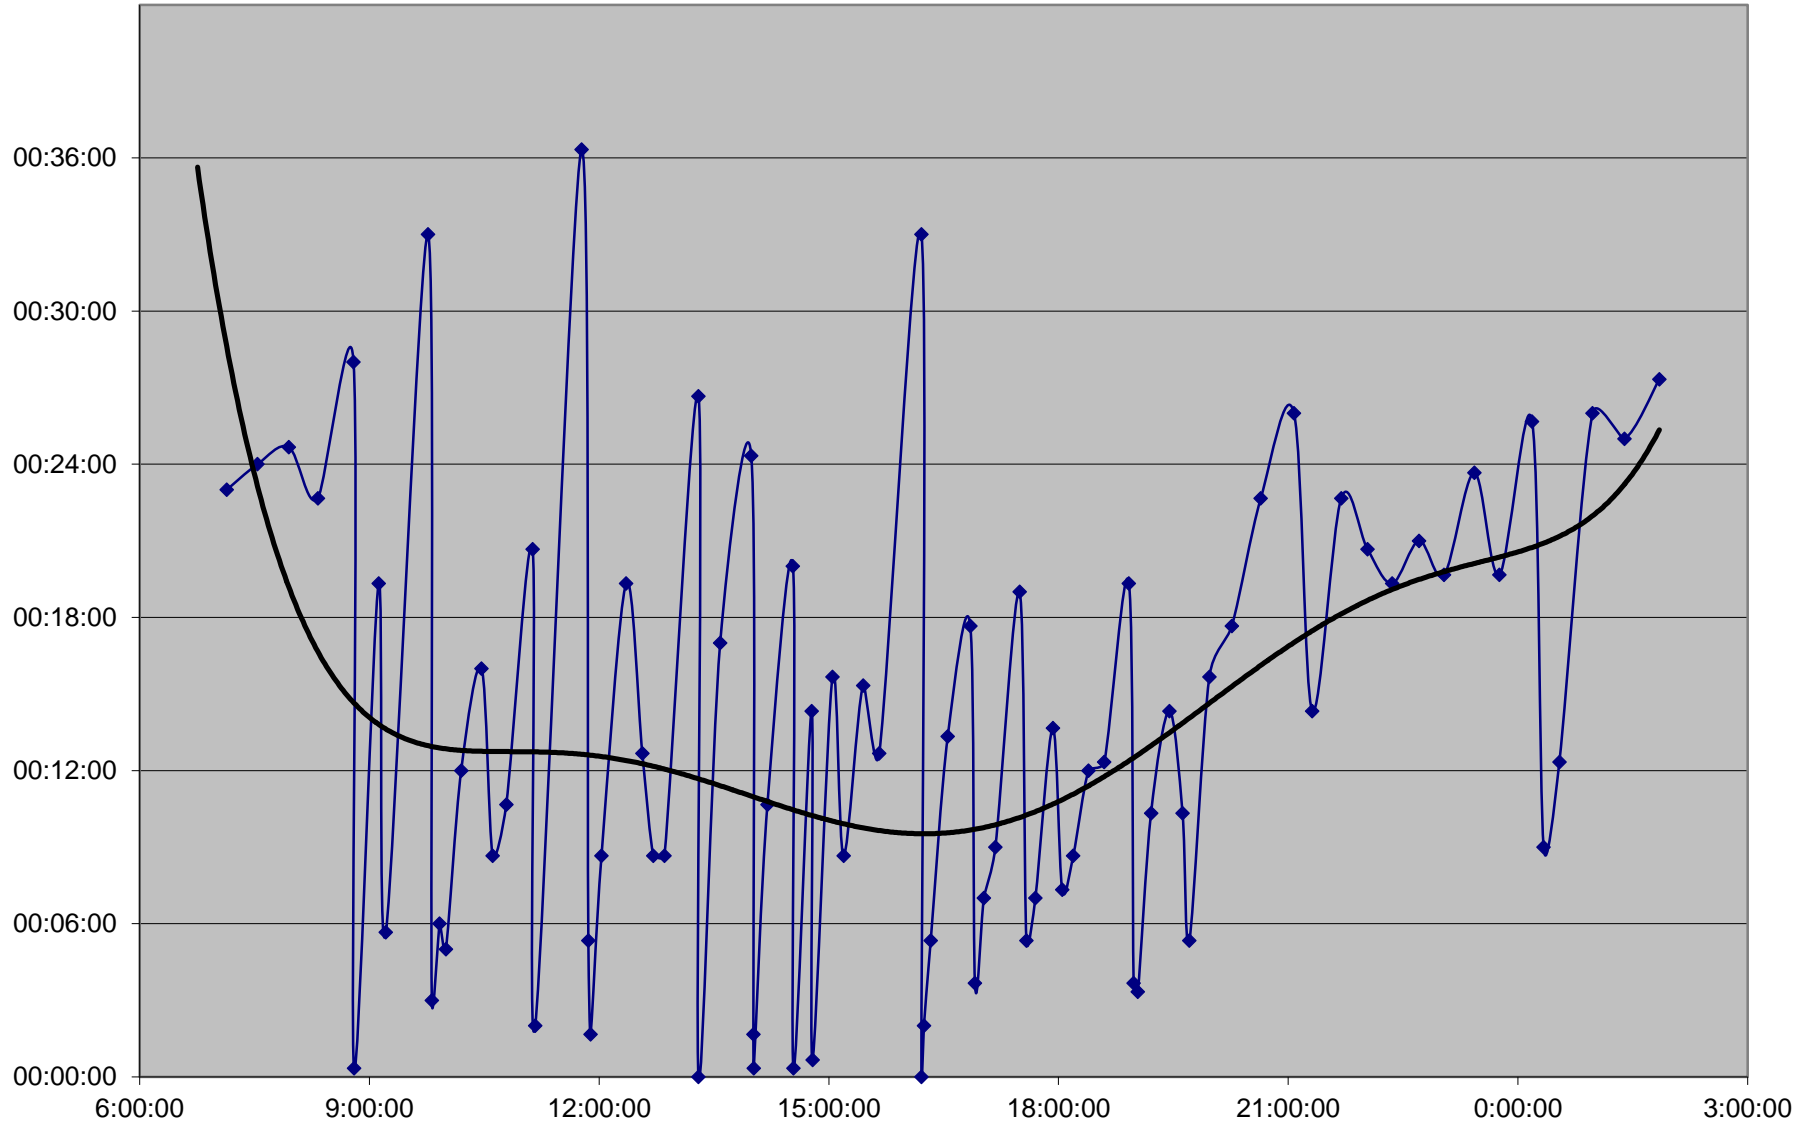

41 Keele Headways Sunday 13 Oct 2019 at N of Wilson Northbound

41 Keele Headways Sunday 13 Oct 2019 at N of Sheppard Northbound

41 Keele Headways Sunday 13 Oct 2019 at N of Finch Northbound

41 Keele Headways Sunday 13 Oct 2019 at Vanier Northbound