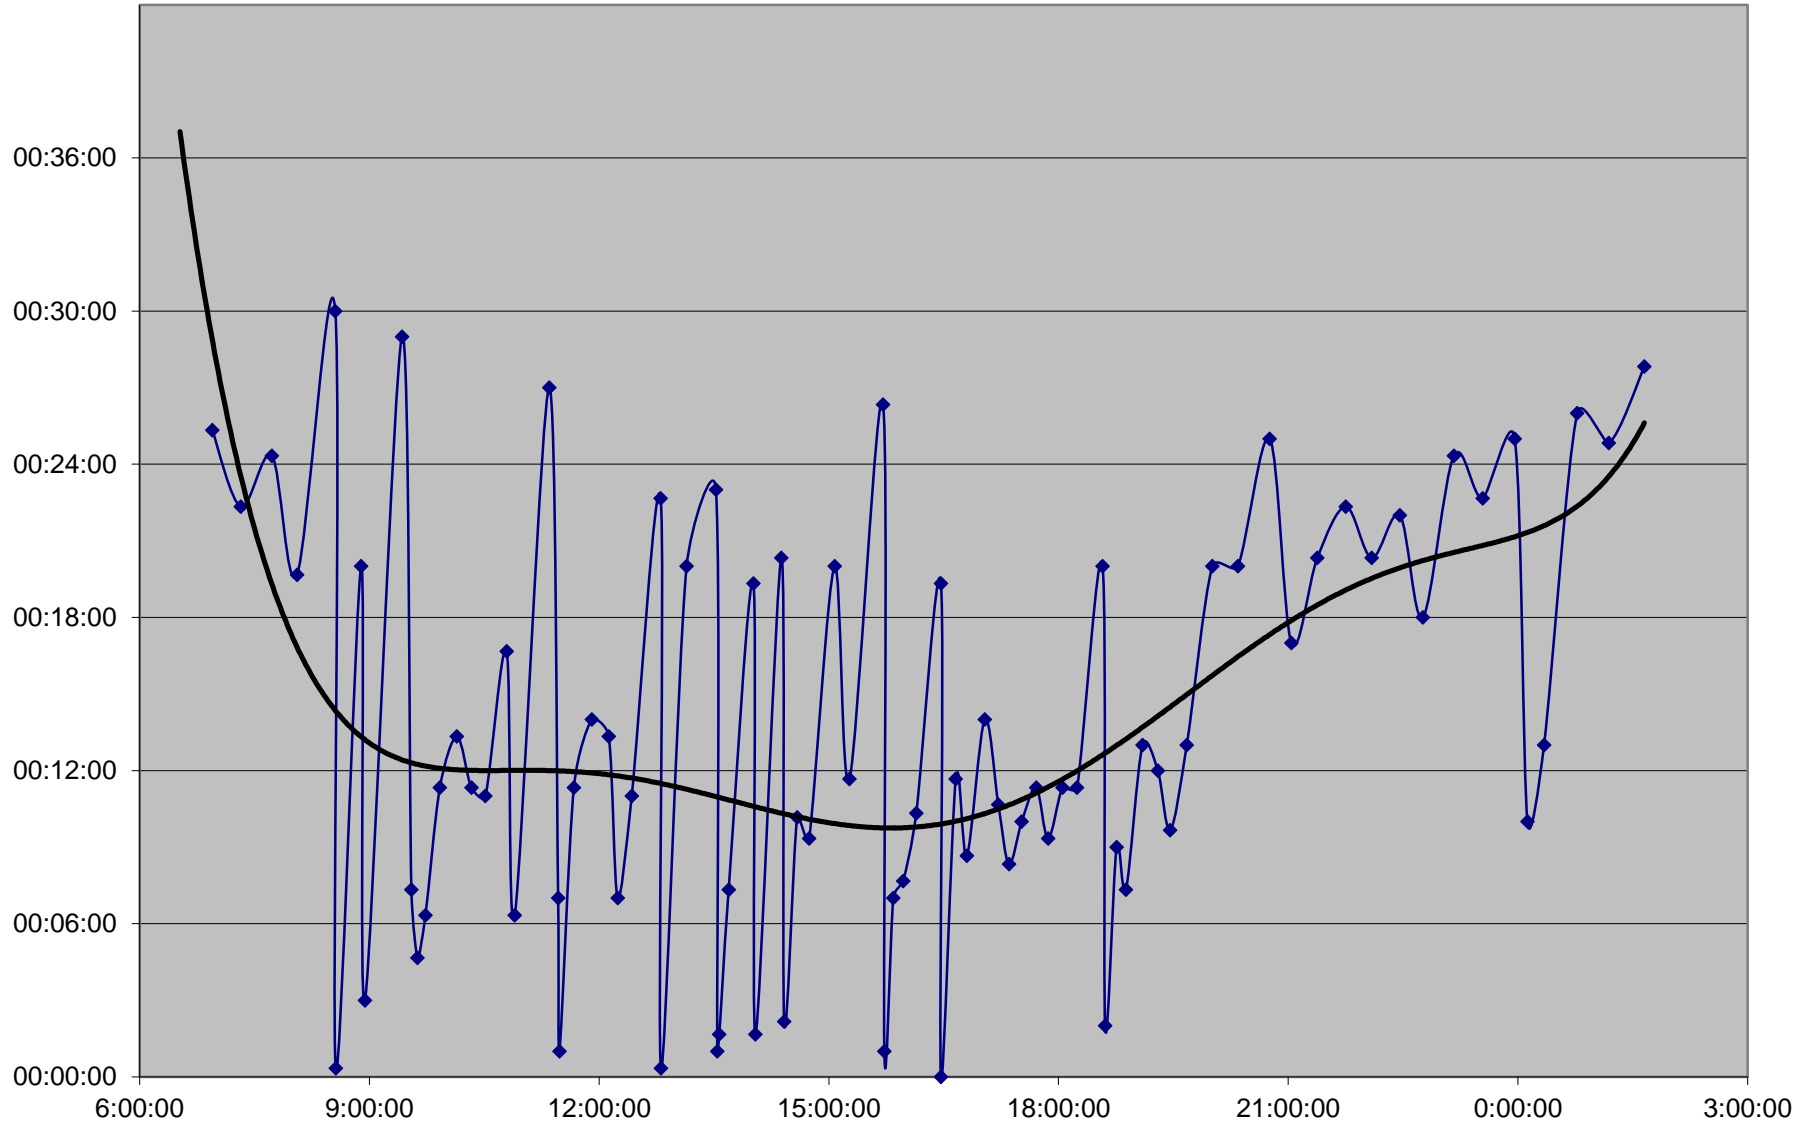

41 Keele Headways Sunday 13 Oct 2019 at N of Rogers Rd Northbound

41 Keele Headways Sunday 13 Oct 2019 at S of St Clair Northbound