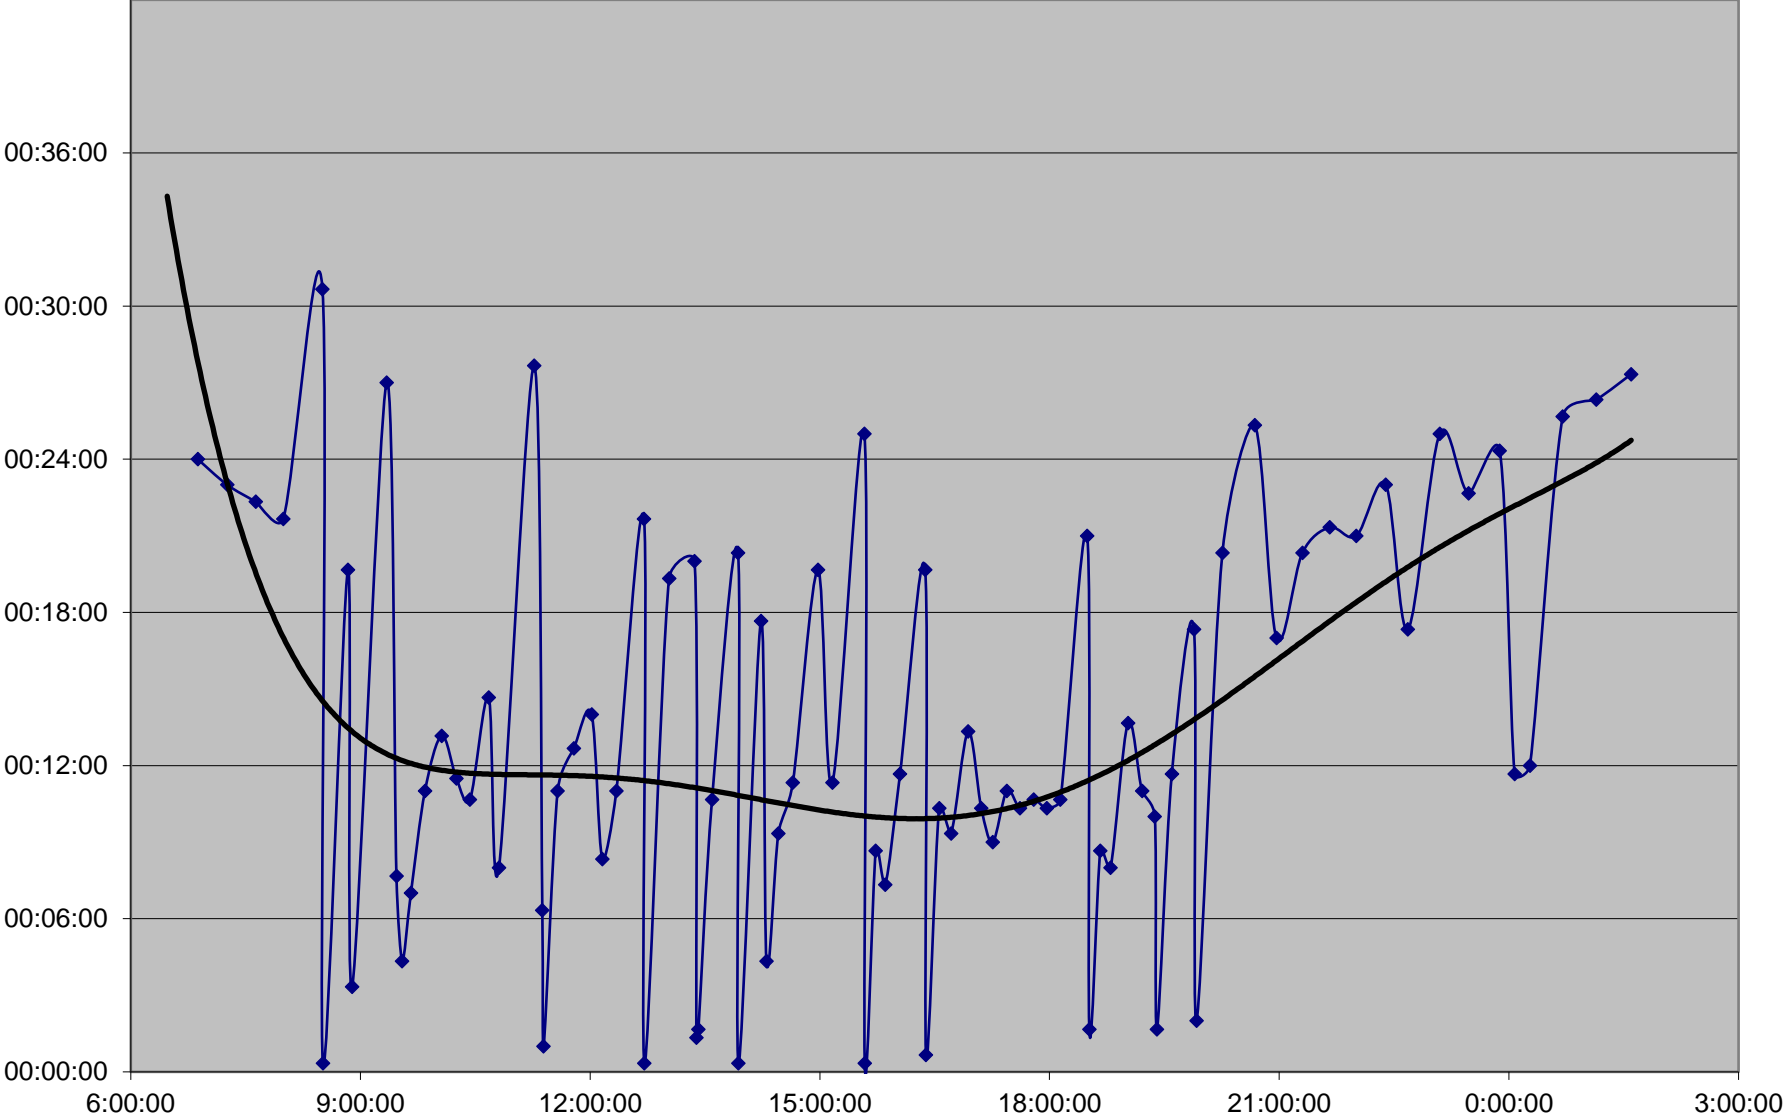

41 Keele Headways Sunday 13 Oct 2019 at N of Keele Stn Northbound

41 Keele Headways Sunday 13 Oct 2019 at Dundas Northbound

41 Keele Headways Sunday 13 Oct 2019 at N of Wilson Northbound

41 Keele Headways Sunday 13 Oct 2019 at N of Sheppard Northbound

41 Keele Headways Sunday 13 Oct 2019 at N of Finch Northbound

41 Keele Headways Sunday 13 Oct 2019 at Vanier Northbound