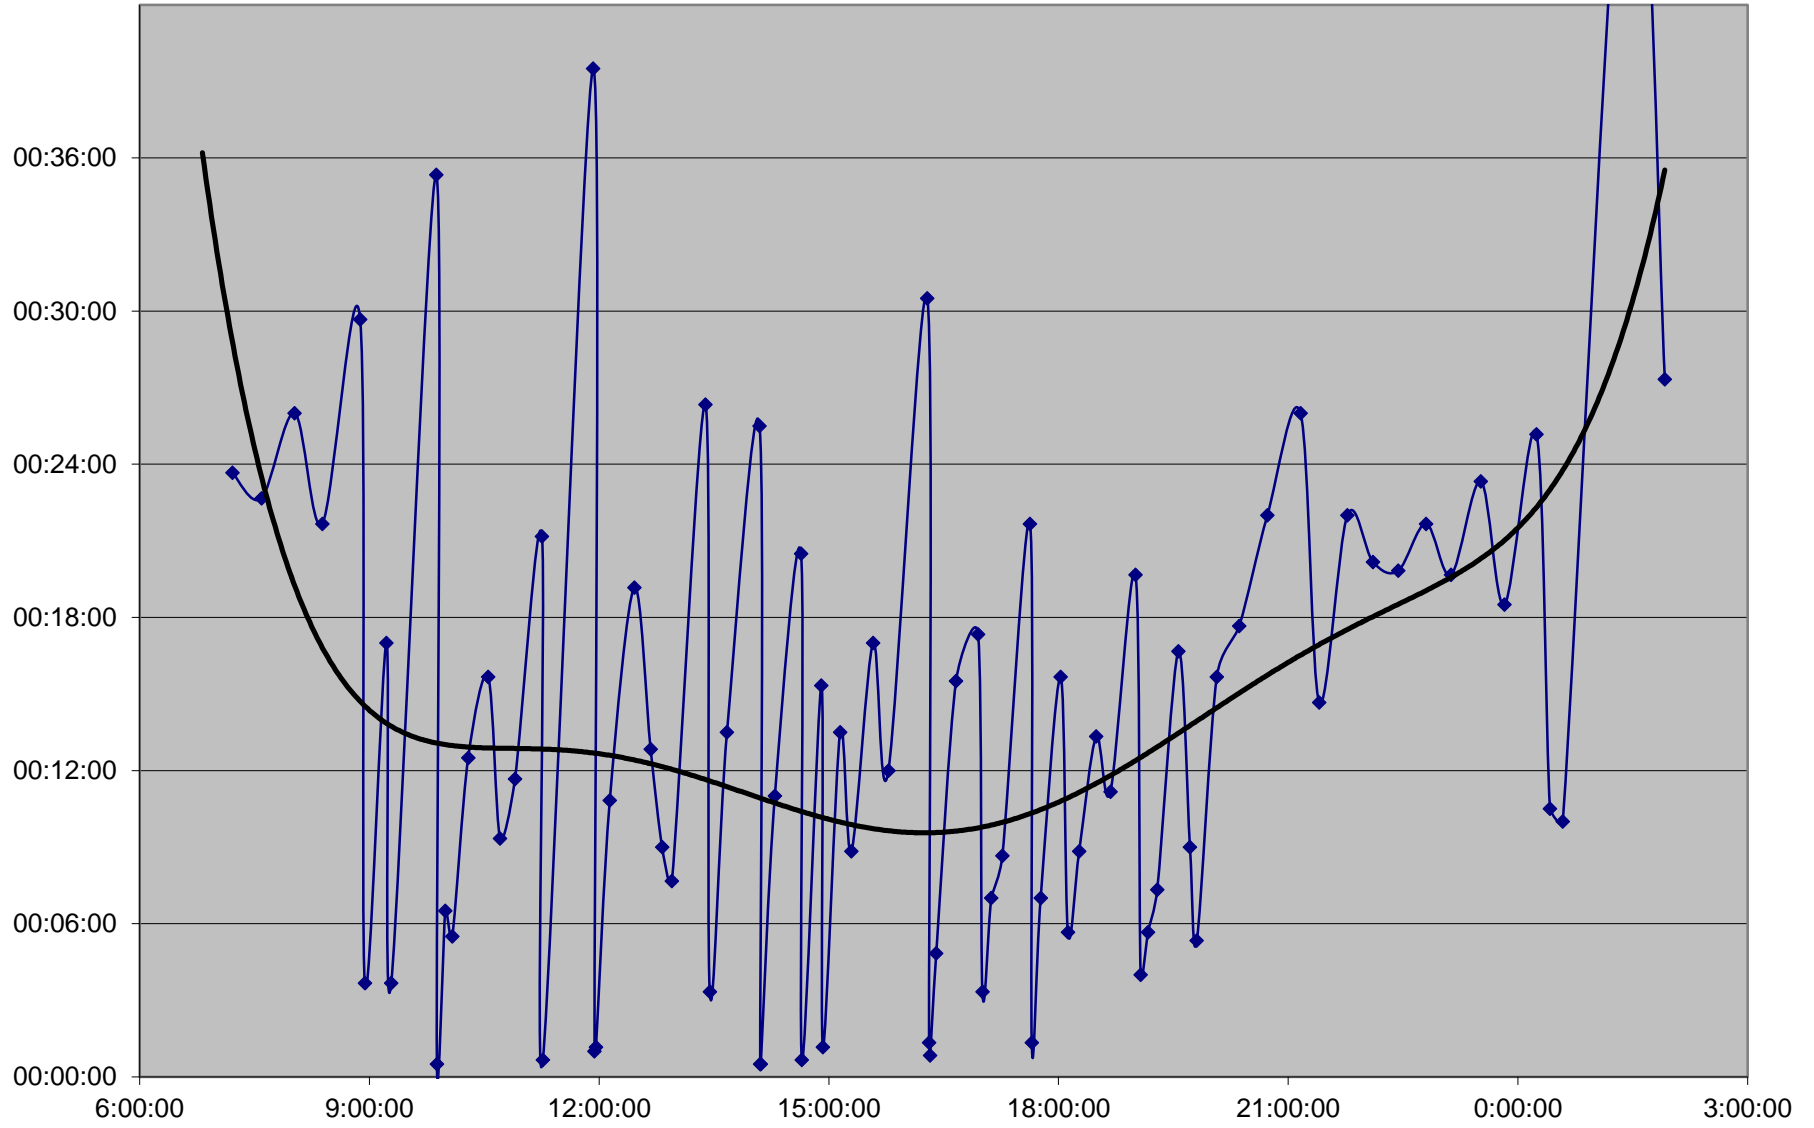

41 Keele Headways Sunday 13 Oct 2019 at N of Wilson Northbound

41 Keele Headways Sunday 13 Oct 2019 at N of Sheppard Northbound

41 Keele Headways Sunday 13 Oct 2019 at N of Finch Northbound

41 Keele Headways Sunday 13 Oct 2019 at Vanier Northbound