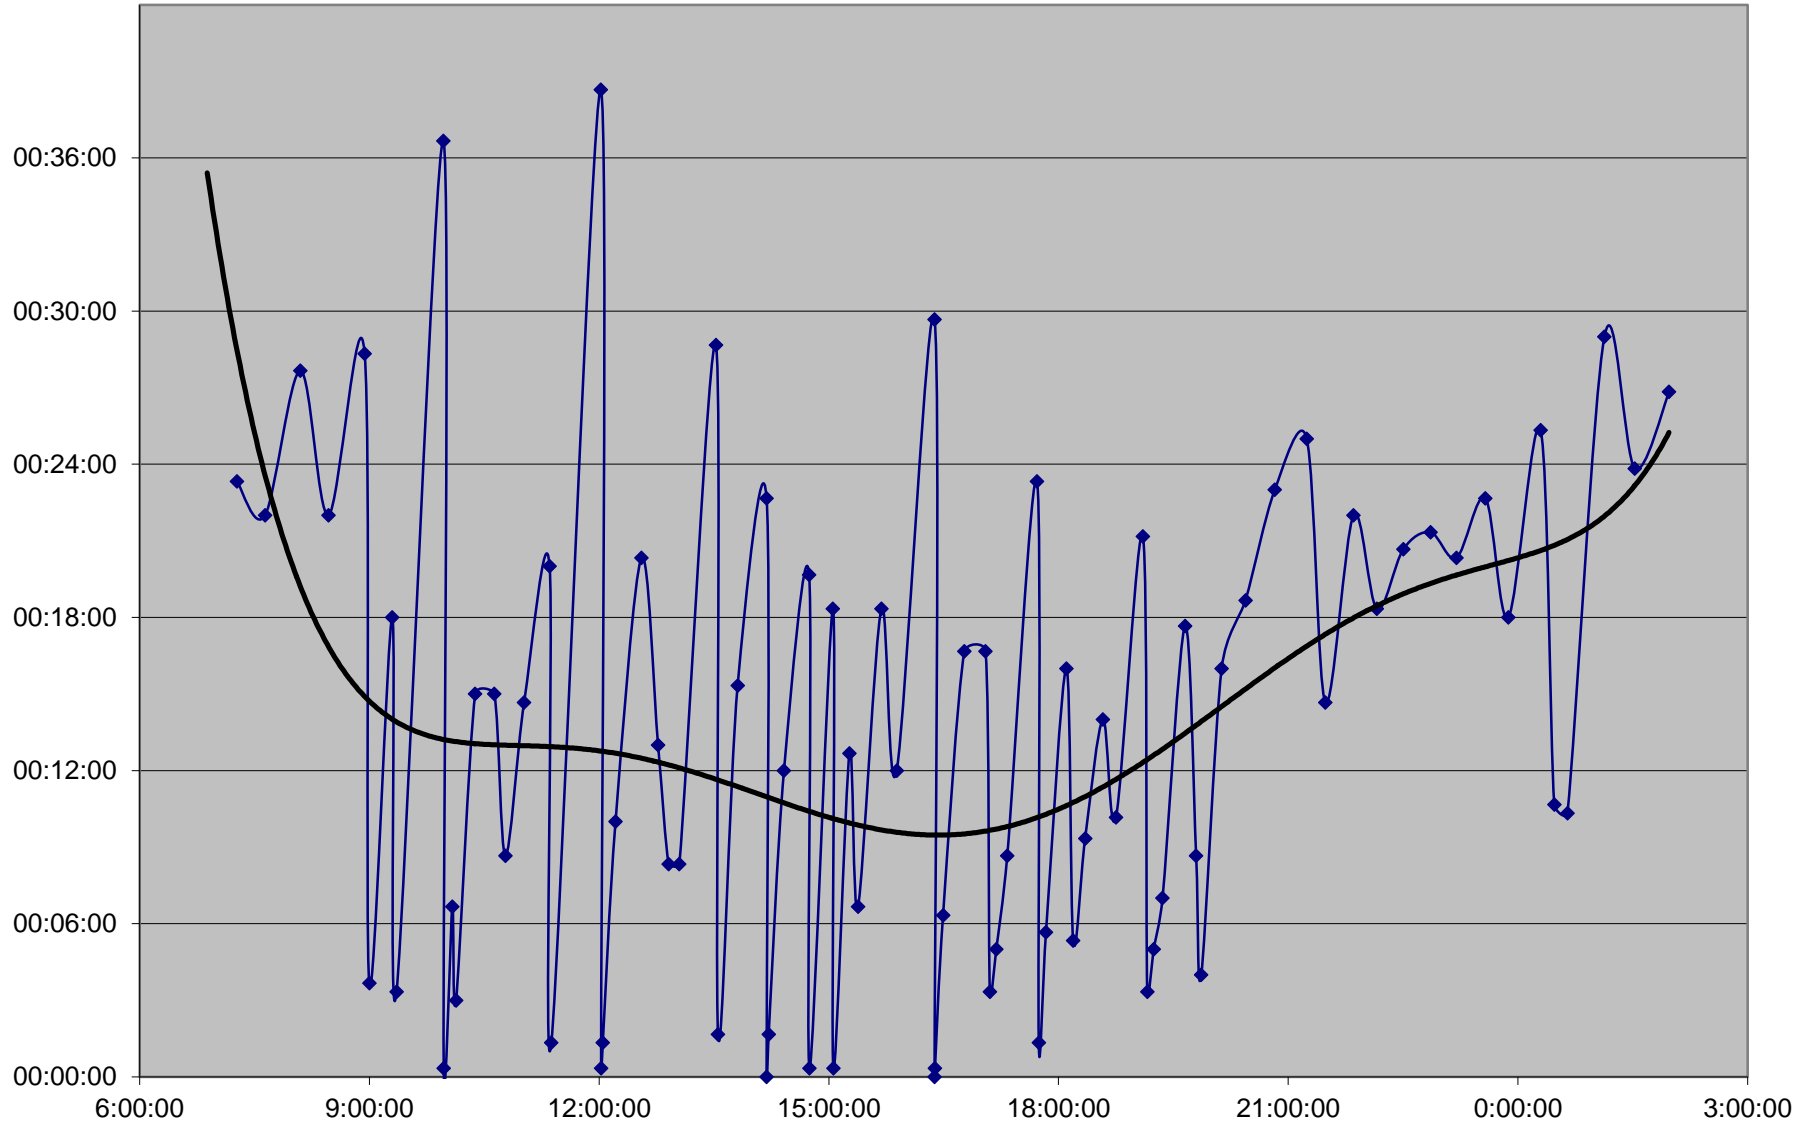

41 Keele Headways Sunday 13 Oct 2019 at N of Wilson Northbound

41 Keele Headways Sunday 13 Oct 2019 at N of Sheppard Northbound

41 Keele Headways Sunday 13 Oct 2019 at N of Finch Northbound

41 Keele Headways Sunday 13 Oct 2019 at Vanier Northbound