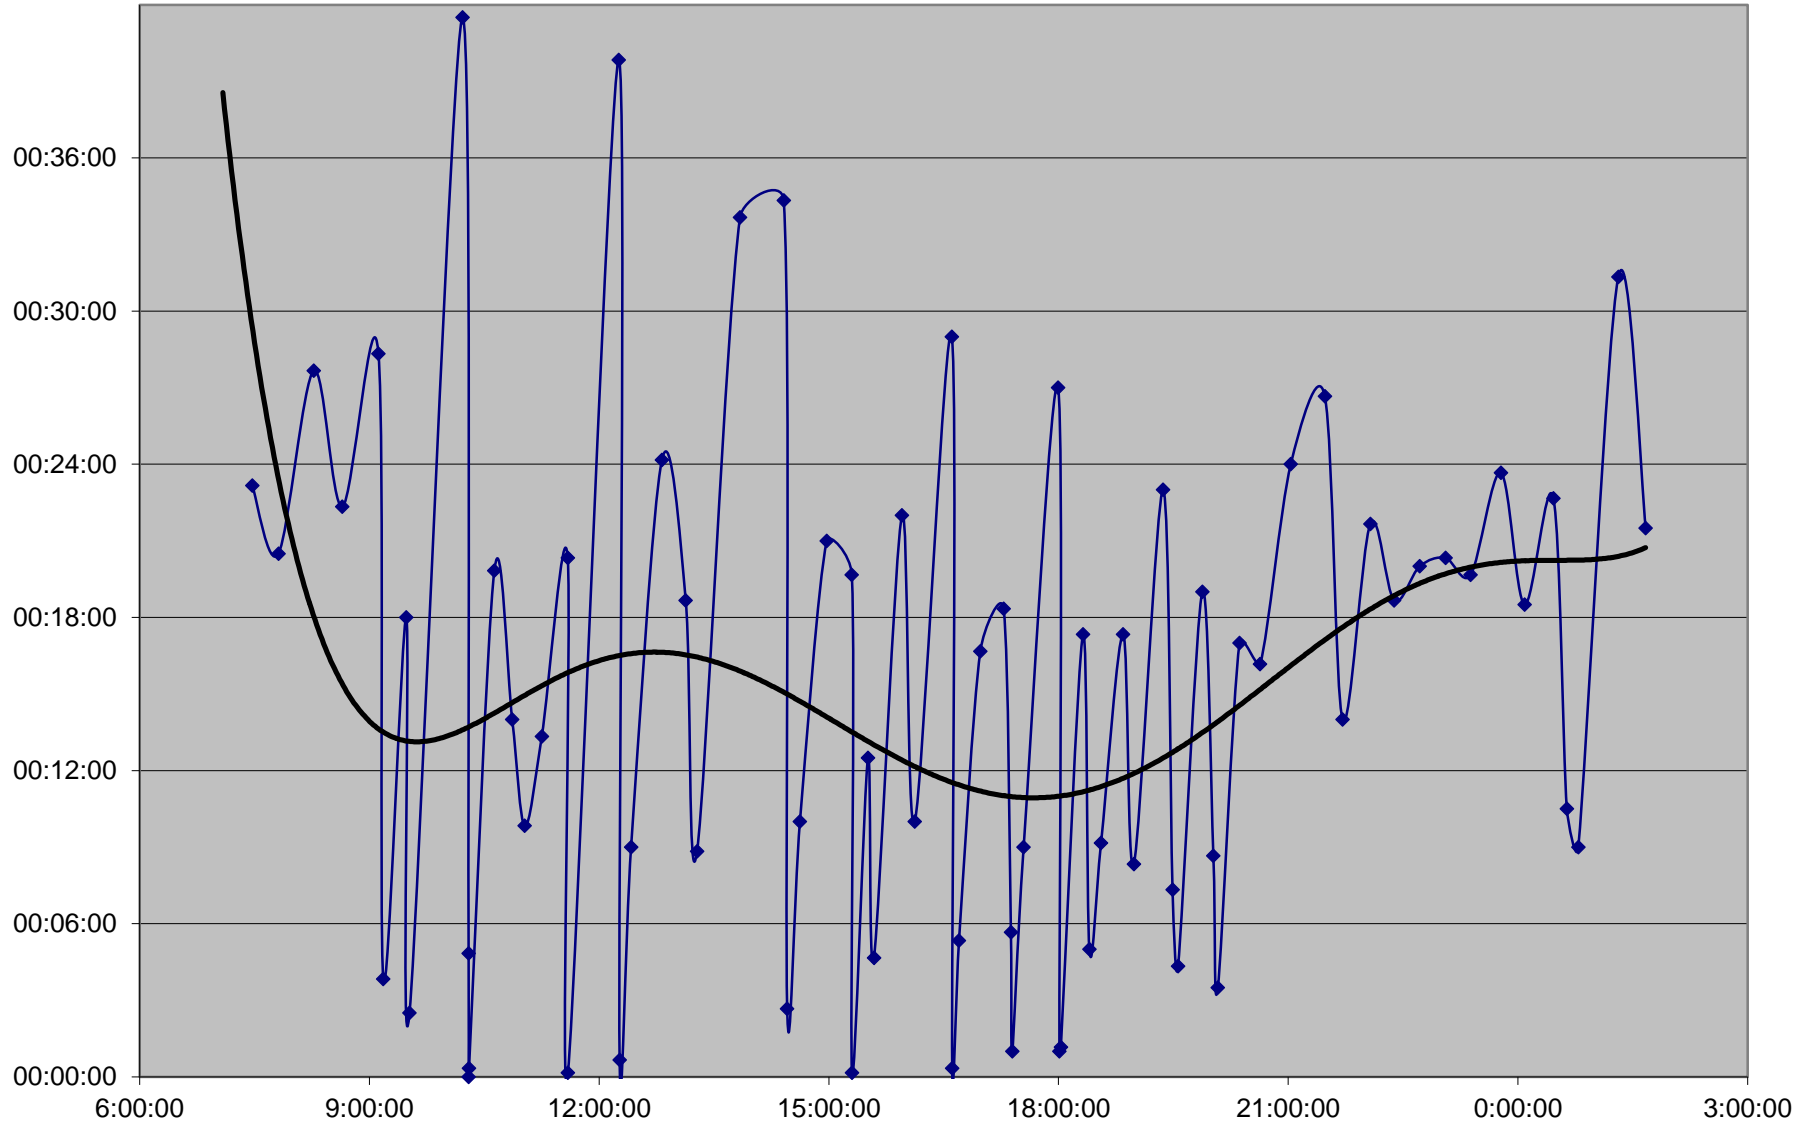

41 Keele Headways Sunday 13 Oct 2019 at N of Wilson Northbound

41 Keele Headways Sunday 13 Oct 2019 at N of Sheppard Northbound

41 Keele Headways Sunday 13 Oct 2019 at N of Finch Northbound

41 Keele Headways Sunday 13 Oct 2019 at Vanier Northbound