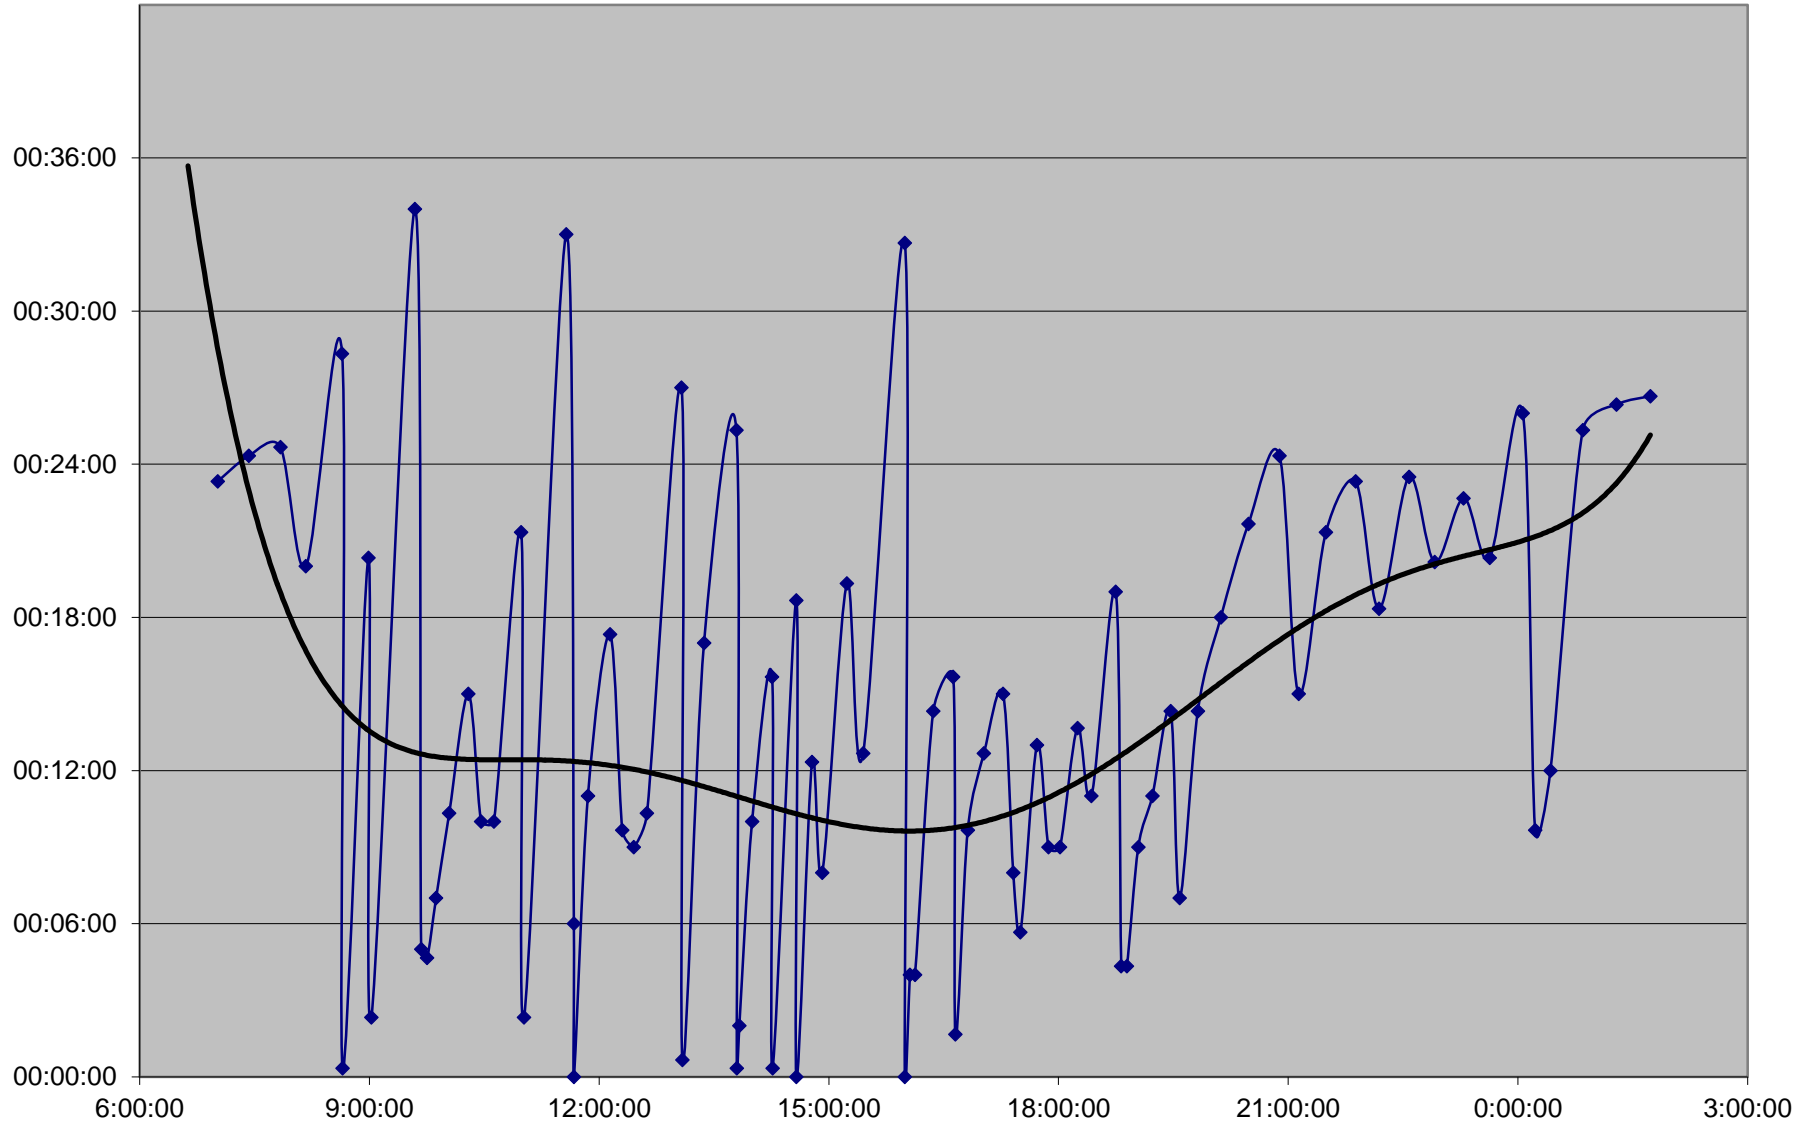

41 Keele Headways Sunday 13 Oct 2019 at N of Eglinton Northbound