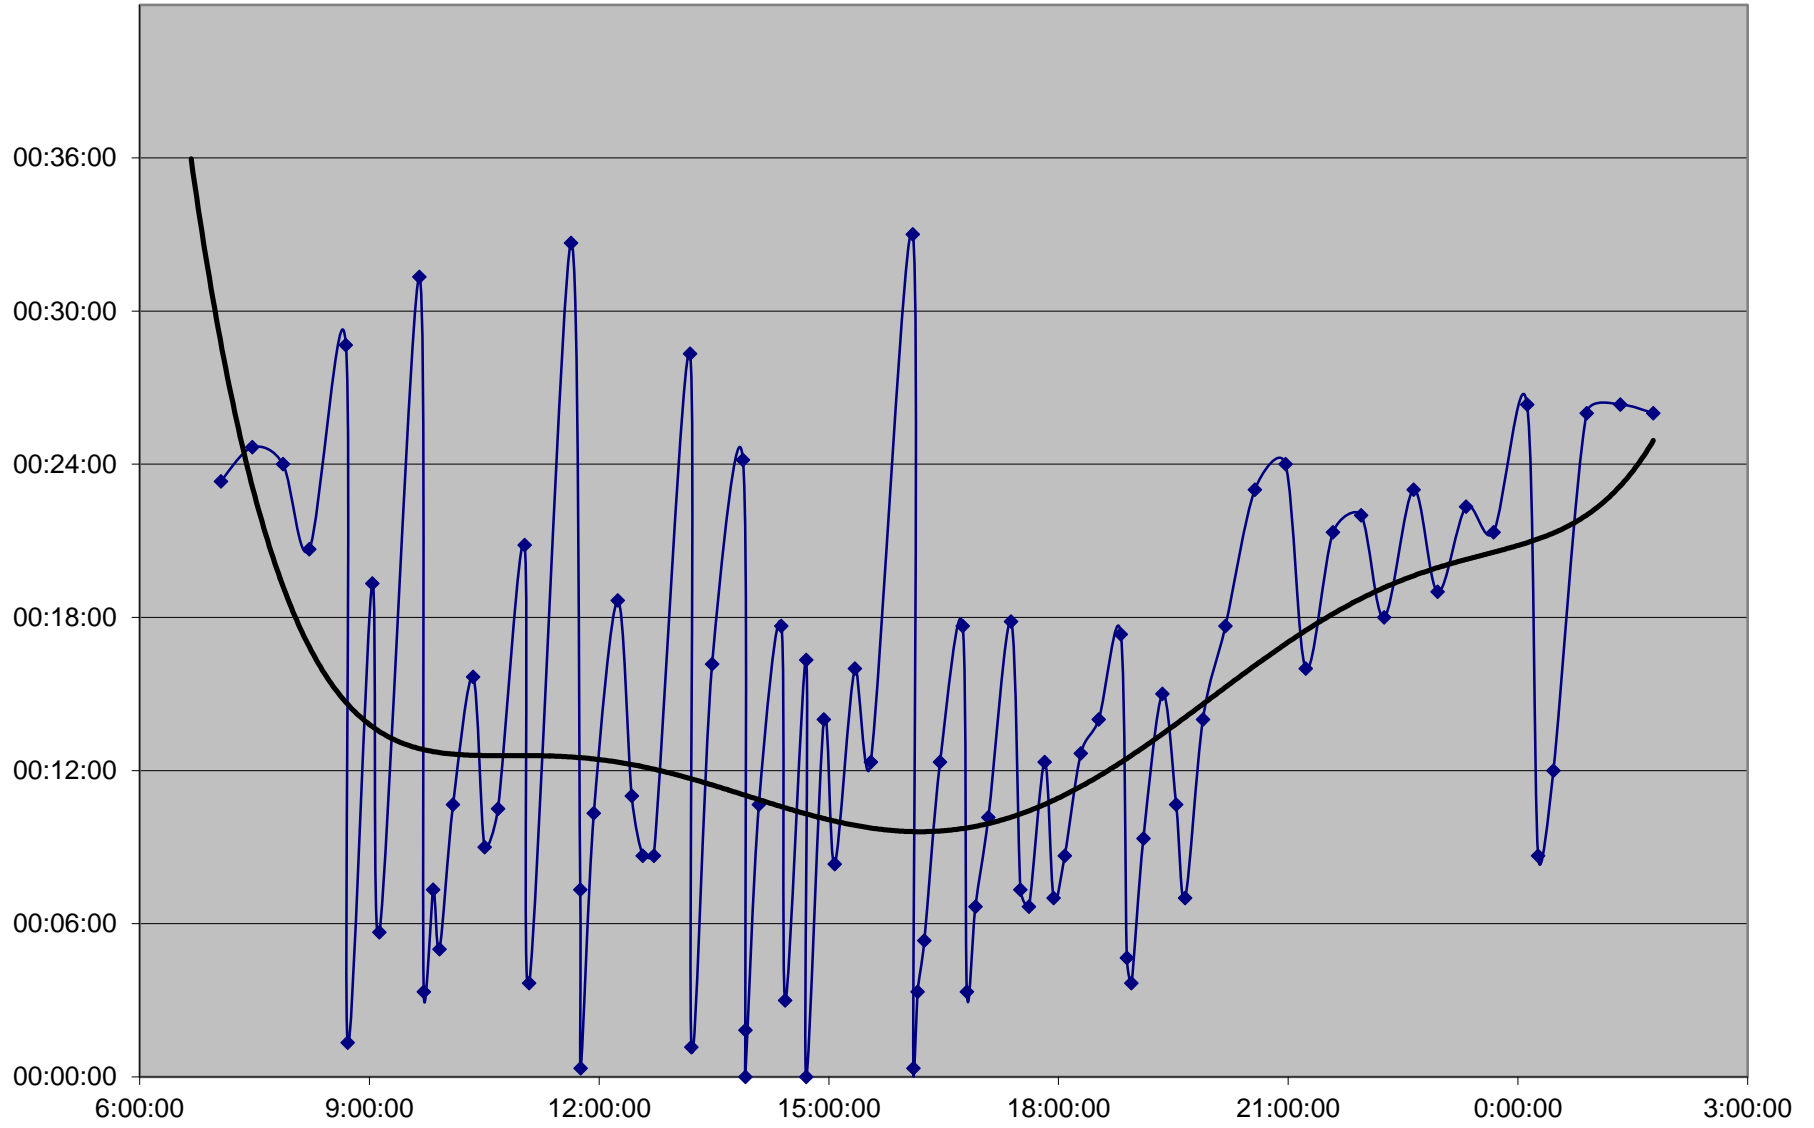

41 Keele Headways Sunday 13 Oct 2019 at N of Lawrence Northbound