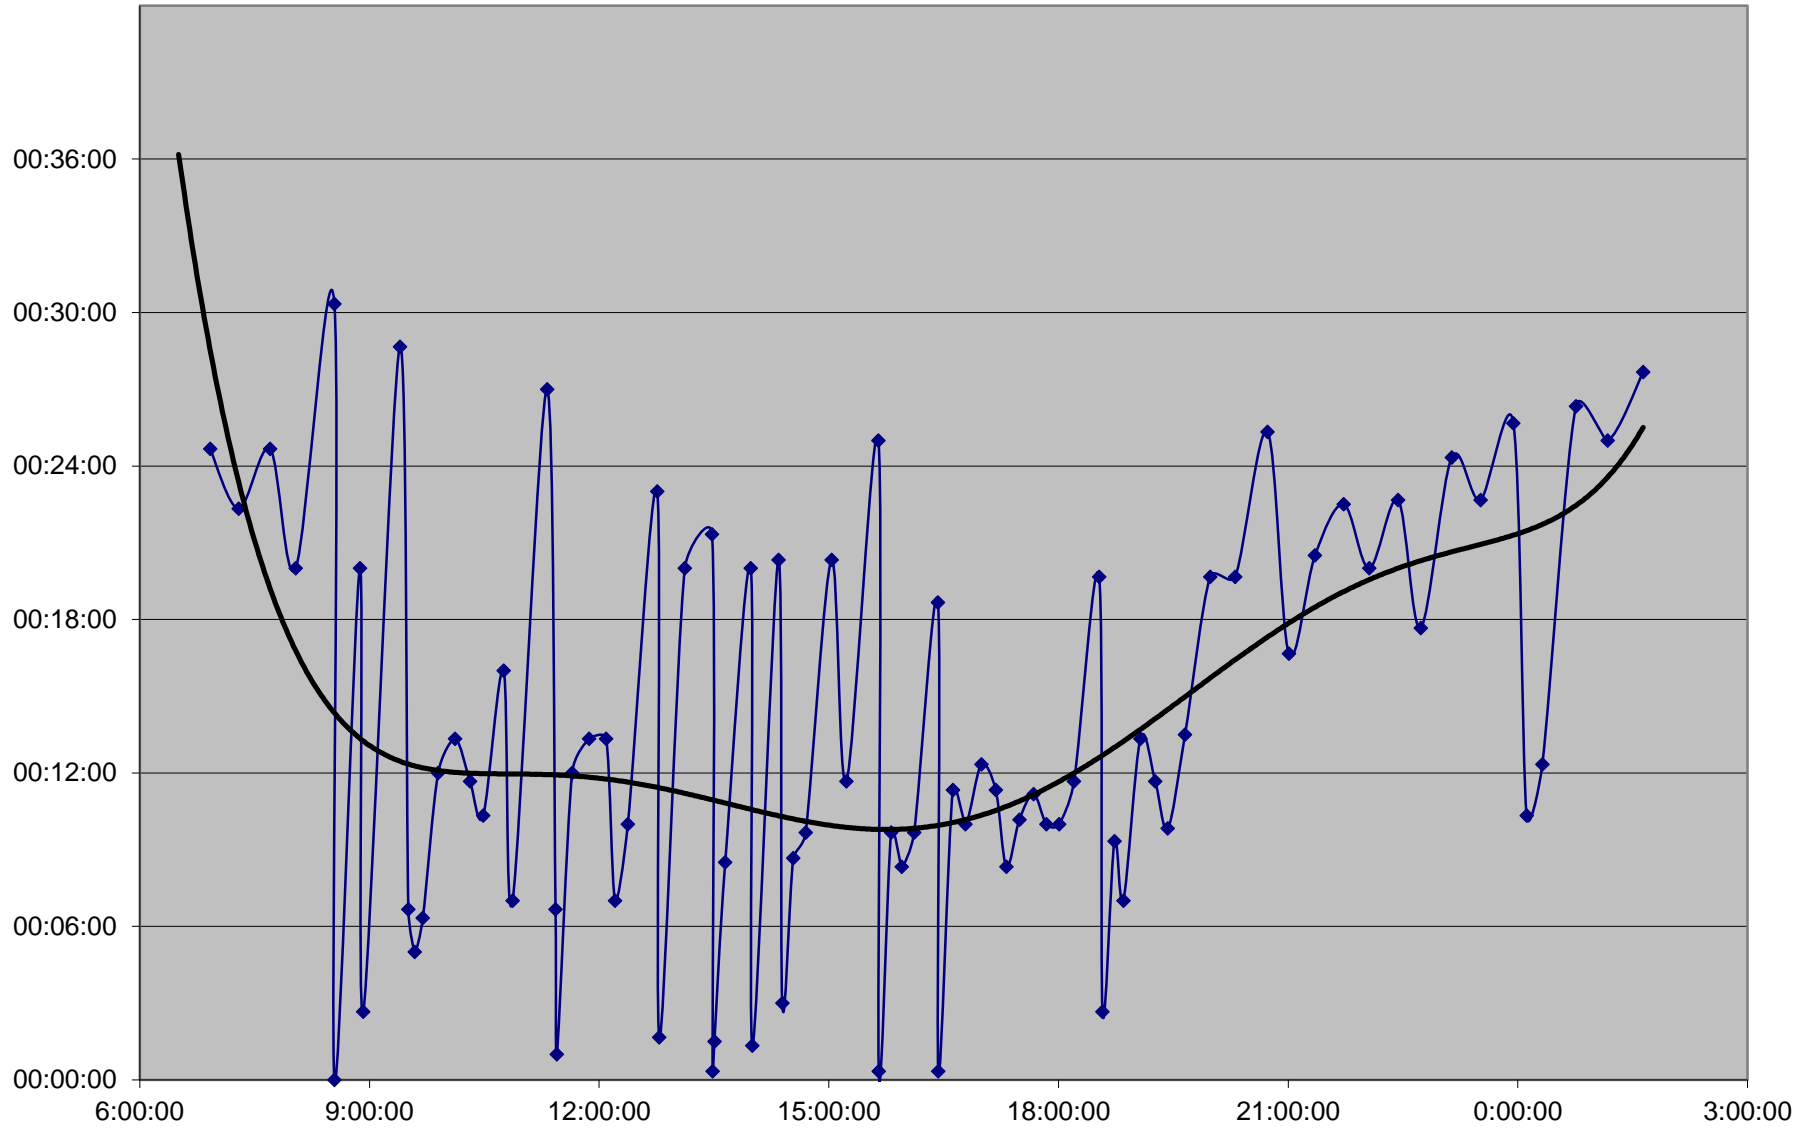

41 Keele Headways Sunday 13 Oct 2019 at N of Keele Stn Northbound

41 Keele Headways Sunday 13 Oct 2019 at Dundas Northbound