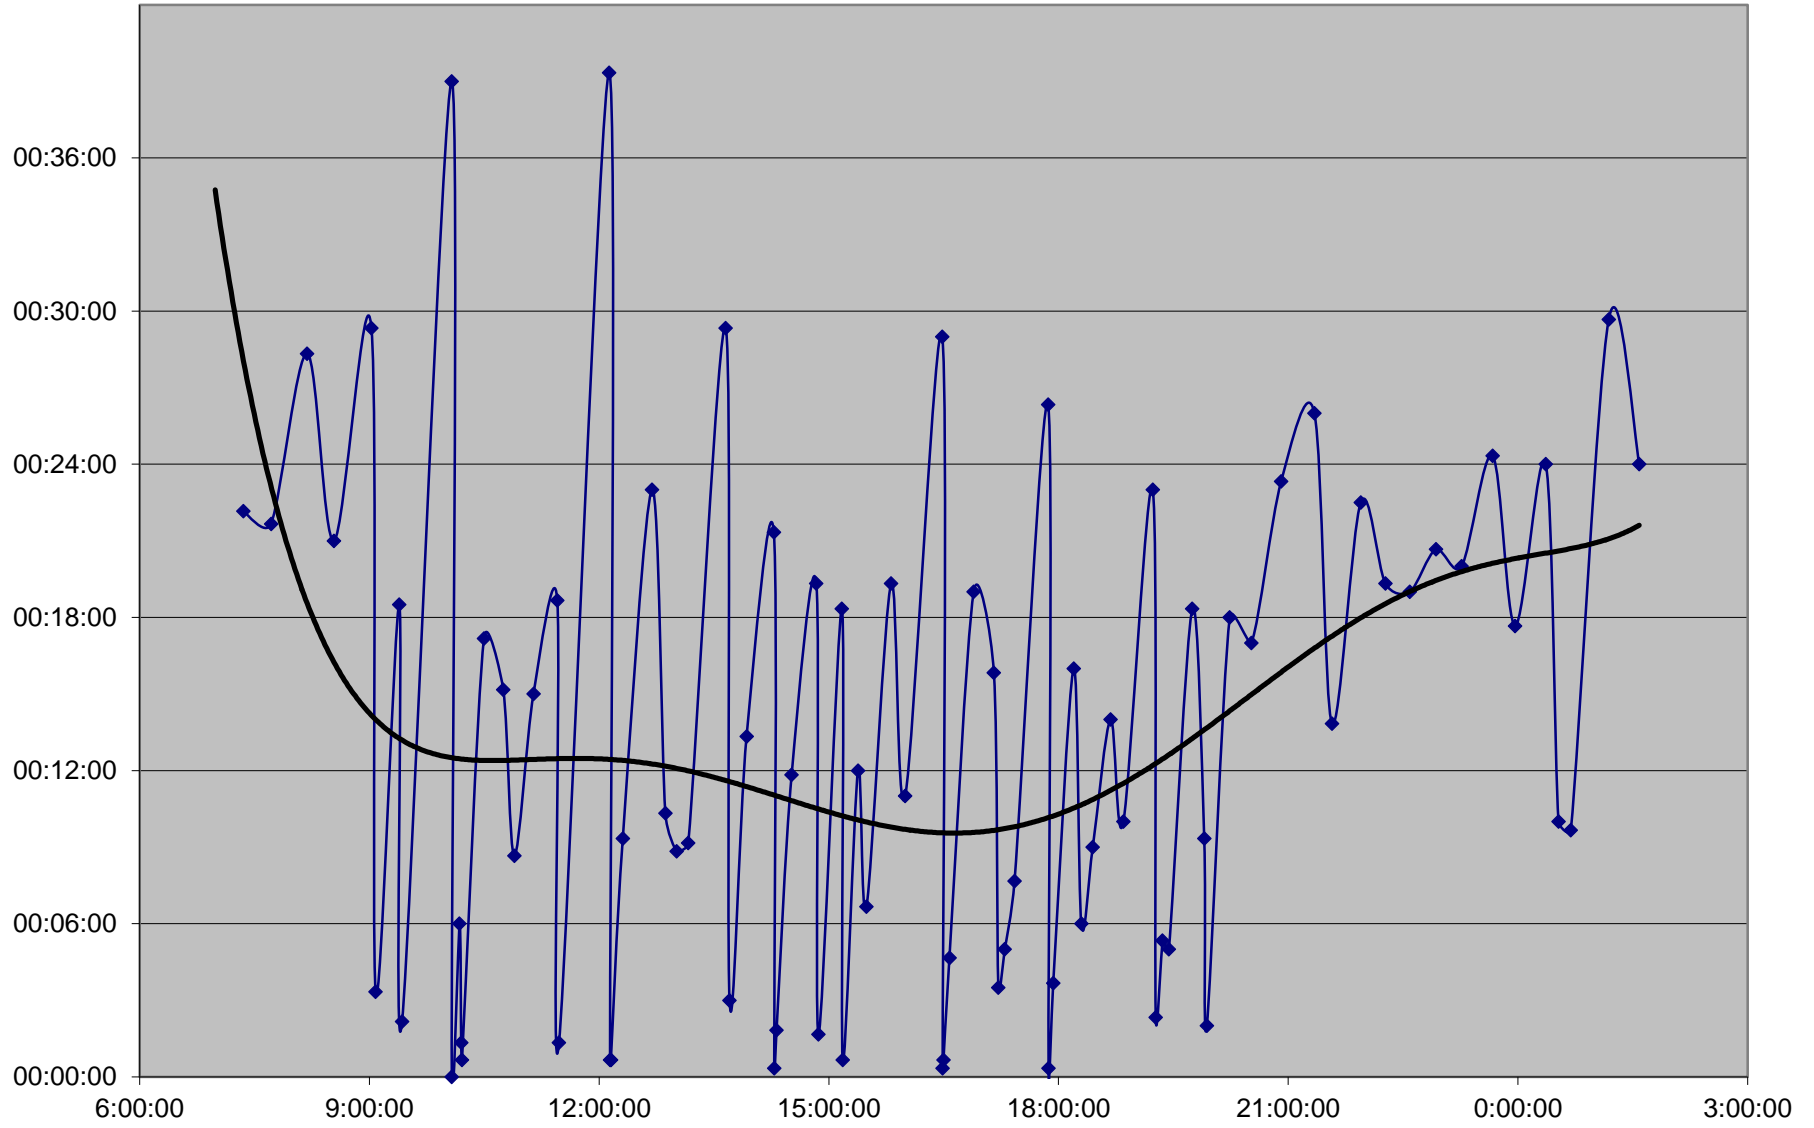

41 Keele Headways Sunday 13 Oct 2019 at N of Wilson Northbound

41 Keele Headways Sunday 13 Oct 2019 at N of Sheppard Northbound

41 Keele Headways Sunday 13 Oct 2019 at N of Finch Northbound

41 Keele Headways Sunday 13 Oct 2019 at Vanier Northbound