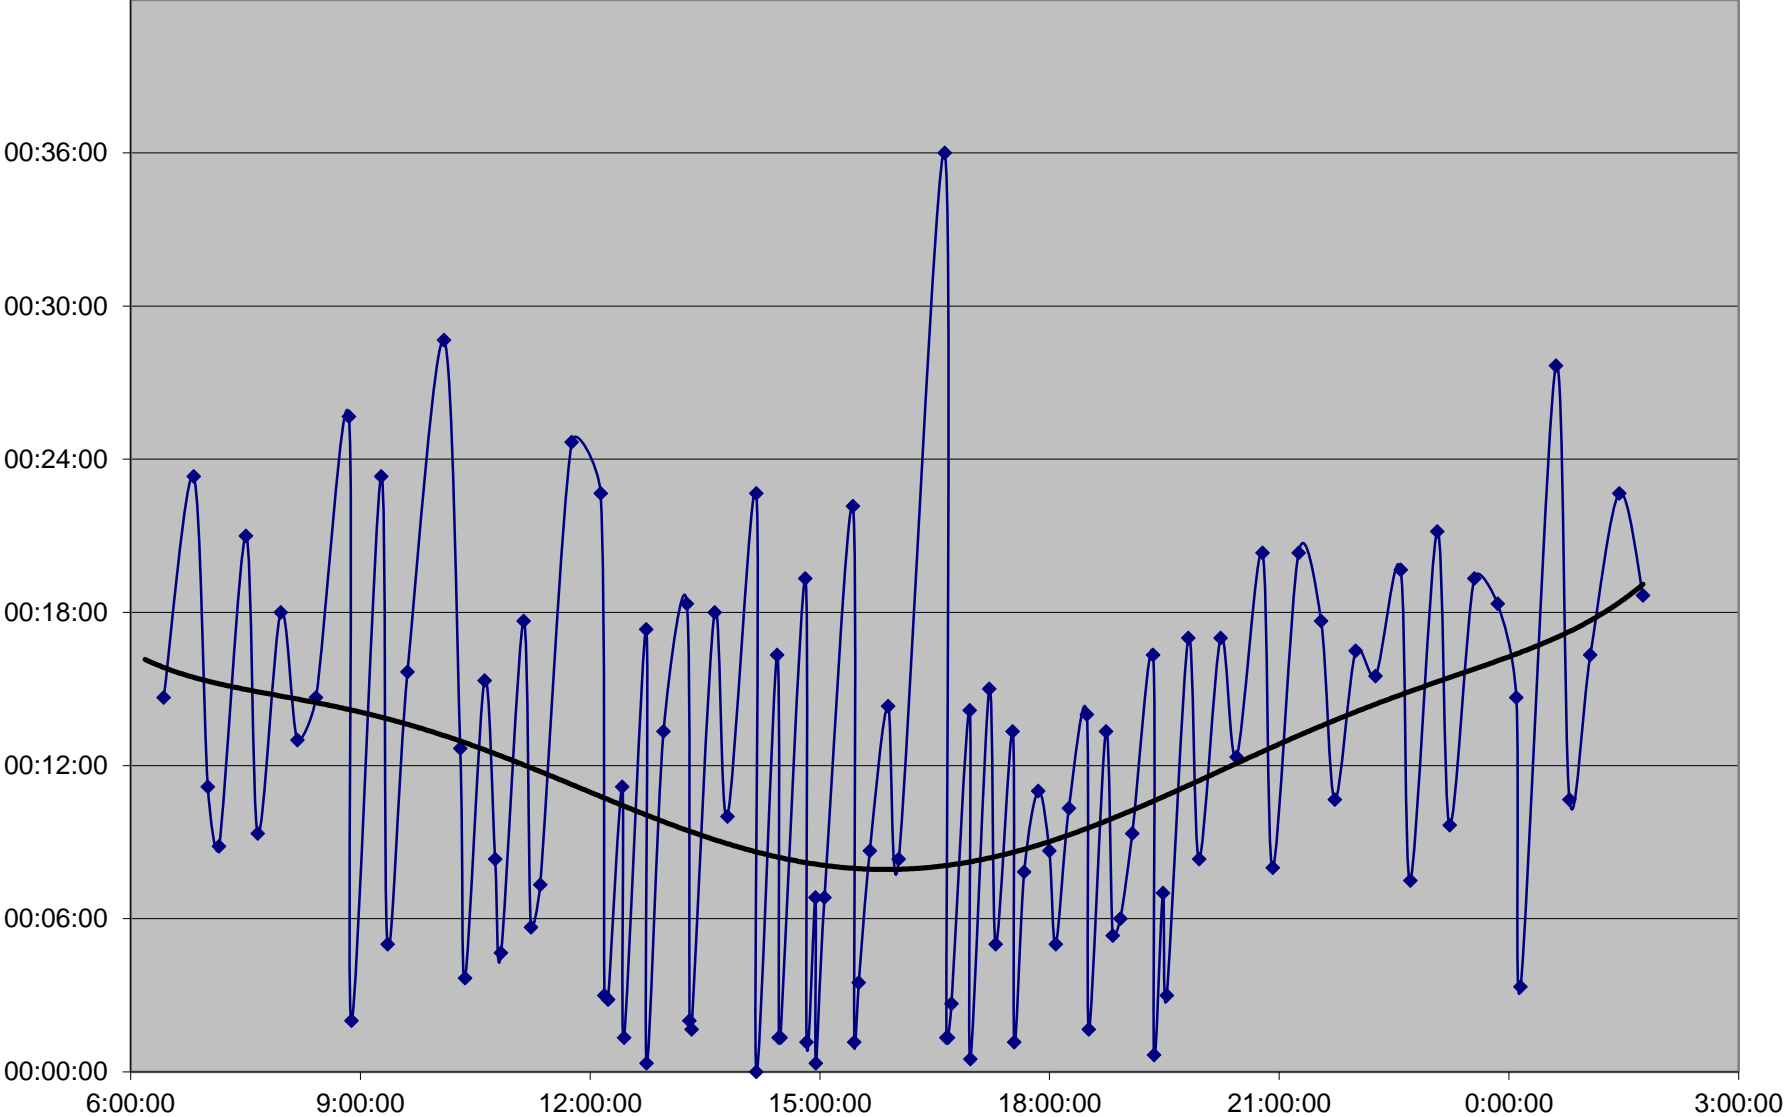

41 Keele Headways Saturday 5 Oct 2019 at SE of Pioneer Village Stn Southbound

41 Keele Headways Saturday 5 Oct 2019 at Vanier Southbound

41 Keele Headways Saturday 5 Oct 2019 at N of Finch Southbound

41 Keele Headways Saturday 5 Oct 2019 at N of Sheppard Southbound

41 Keele Headways Saturday 5 Oct 2019 at N of Wilson Southbound

41 Keele Headways Saturday 5 Oct 2019 at N of Lawrence Southbound

41 Keele Headways Saturday 5 Oct 2019 at N of Eglinton Southbound

41 Keele Headways Saturday 5 Oct 2019 at N of Rogers Rd Southbound

41 Keele Headways Saturday 5 Oct 2019 at S of St Clair Southbound

41 Keele Headways Saturday 5 Oct 2019 at Dundas Southbound

41 Keele Headways Saturday 5 Oct 2019 at N of Keele Stn Southbound