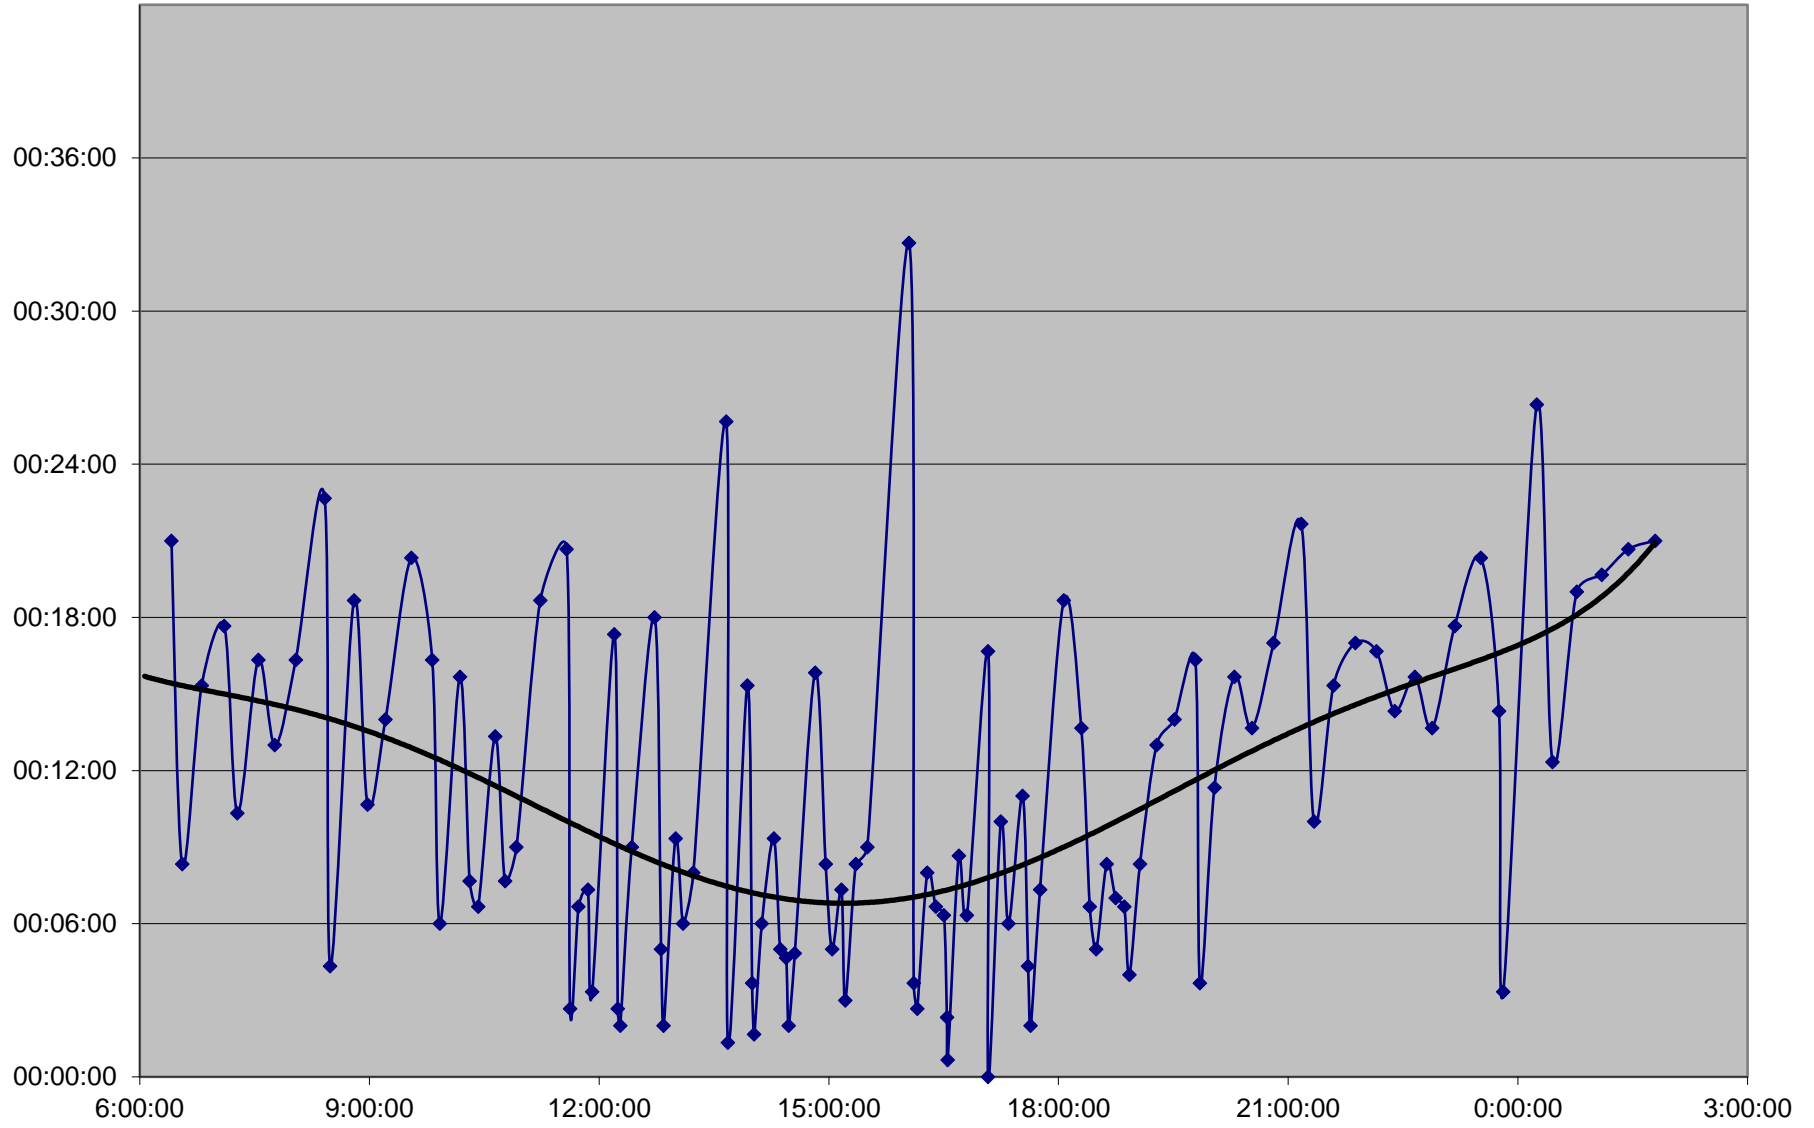

41 Keele Headways Saturday 5 Oct 2019 at SE of Pioneer Village Stn Southbound

41 Keele Headways Saturday 5 Oct 2019 at Vanier Southbound

41 Keele Headways Saturday 5 Oct 2019 at N of Finch Southbound

41 Keele Headways Saturday 5 Oct 2019 at N of Sheppard Southbound

41 Keele Headways Saturday 5 Oct 2019 at N of Wilson Southbound

41 Keele Headways Saturday 5 Oct 2019 at N of Lawrence Southbound

41 Keele Headways Saturday 5 Oct 2019 at N of Eglinton Southbound

41 Keele Headways Saturday 5 Oct 2019 at N of Rogers Rd Southbound

41 Keele Headways Saturday 5 Oct 2019 at S of St Clair Southbound

41 Keele Headways Saturday 5 Oct 2019 at Dundas Southbound

41 Keele Headways Saturday 5 Oct 2019 at N of Keele Stn Southbound