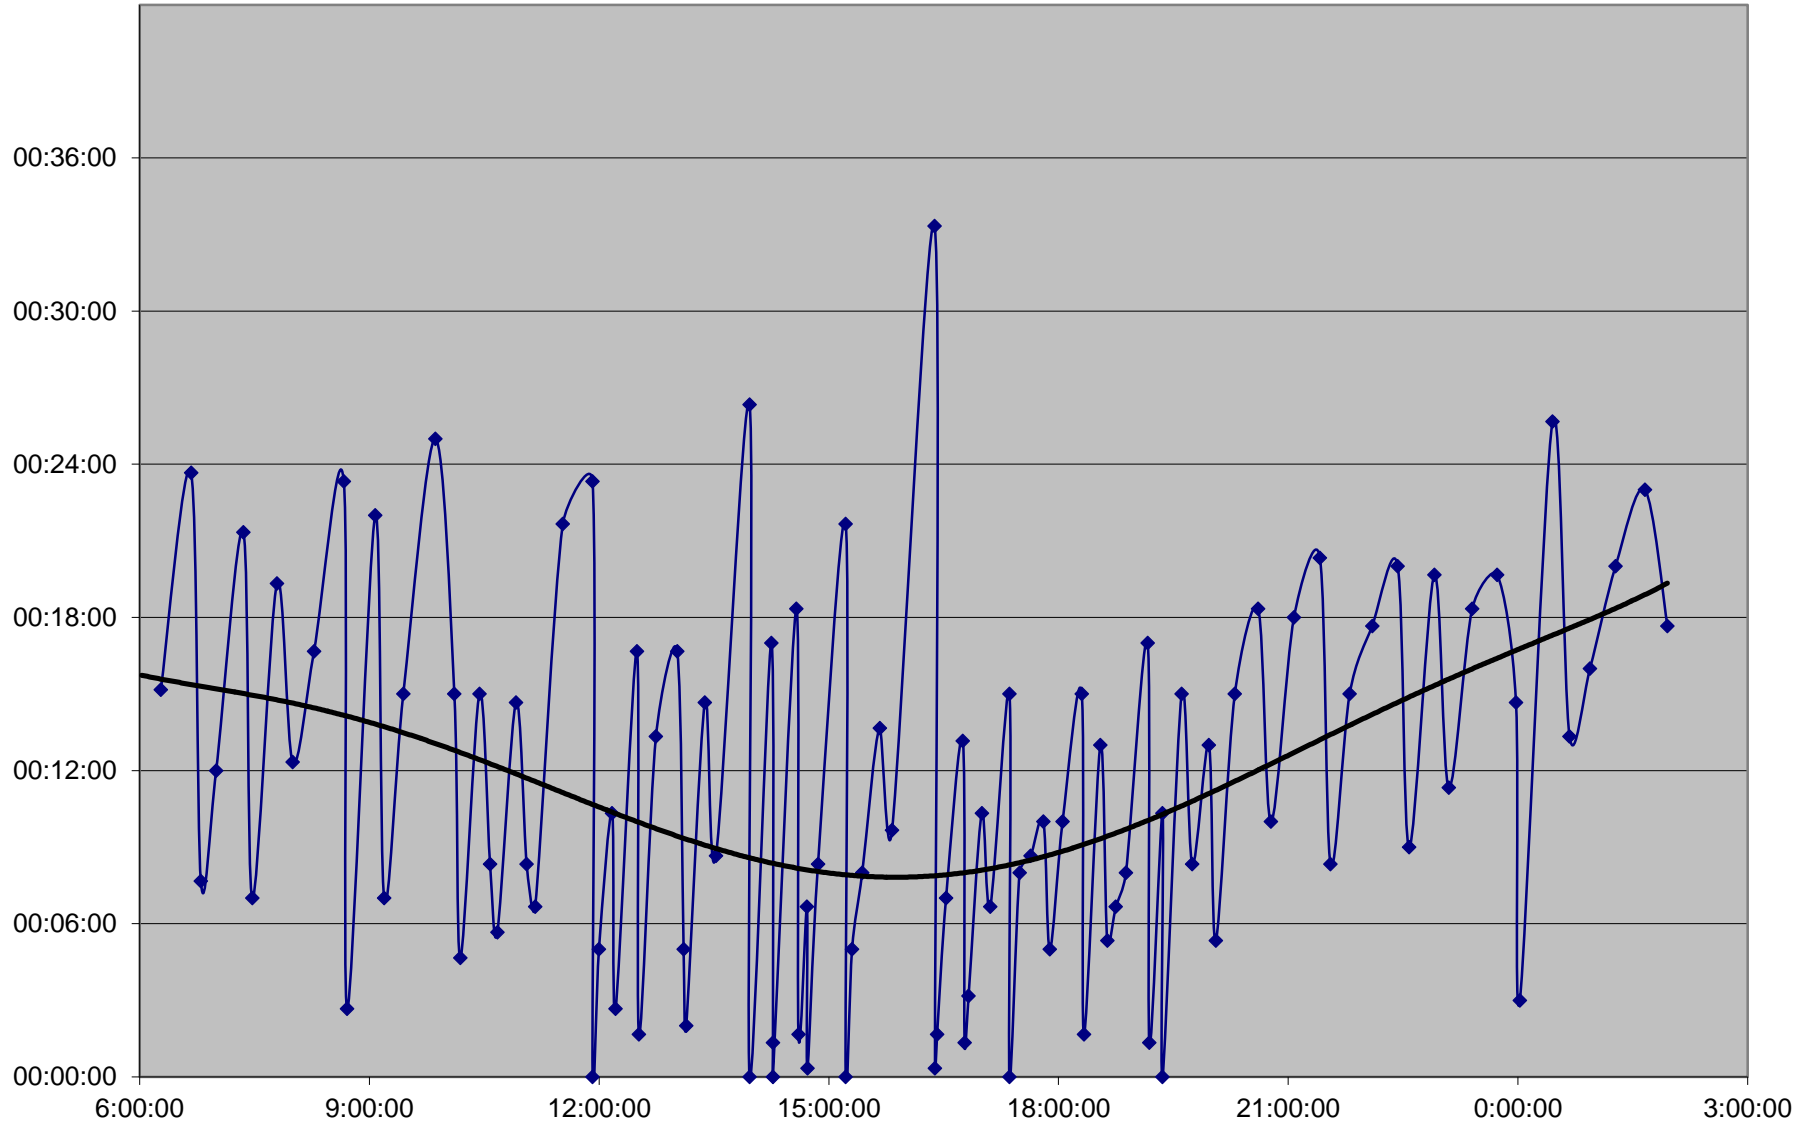

41 Keele Headways Saturday 5 Oct 2019 at SE of Pioneer Village Stn Southbound

41 Keele Headways Saturday 5 Oct 2019 at Vanier Southbound

41 Keele Headways Saturday 5 Oct 2019 at N of Finch Southbound

41 Keele Headways Saturday 5 Oct 2019 at N of Sheppard Southbound

41 Keele Headways Saturday 5 Oct 2019 at N of Wilson Southbound

41 Keele Headways Saturday 5 Oct 2019 at N of Lawrence Southbound

41 Keele Headways Saturday 5 Oct 2019 at N of Eglinton Southbound

41 Keele Headways Saturday 5 Oct 2019 at N of Rogers Rd Southbound

41 Keele Headways Saturday 5 Oct 2019 at S of St Clair Southbound

41 Keele Headways Saturday 5 Oct 2019 at Dundas Southbound

41 Keele Headways Saturday 5 Oct 2019 at N of Keele Stn Southbound