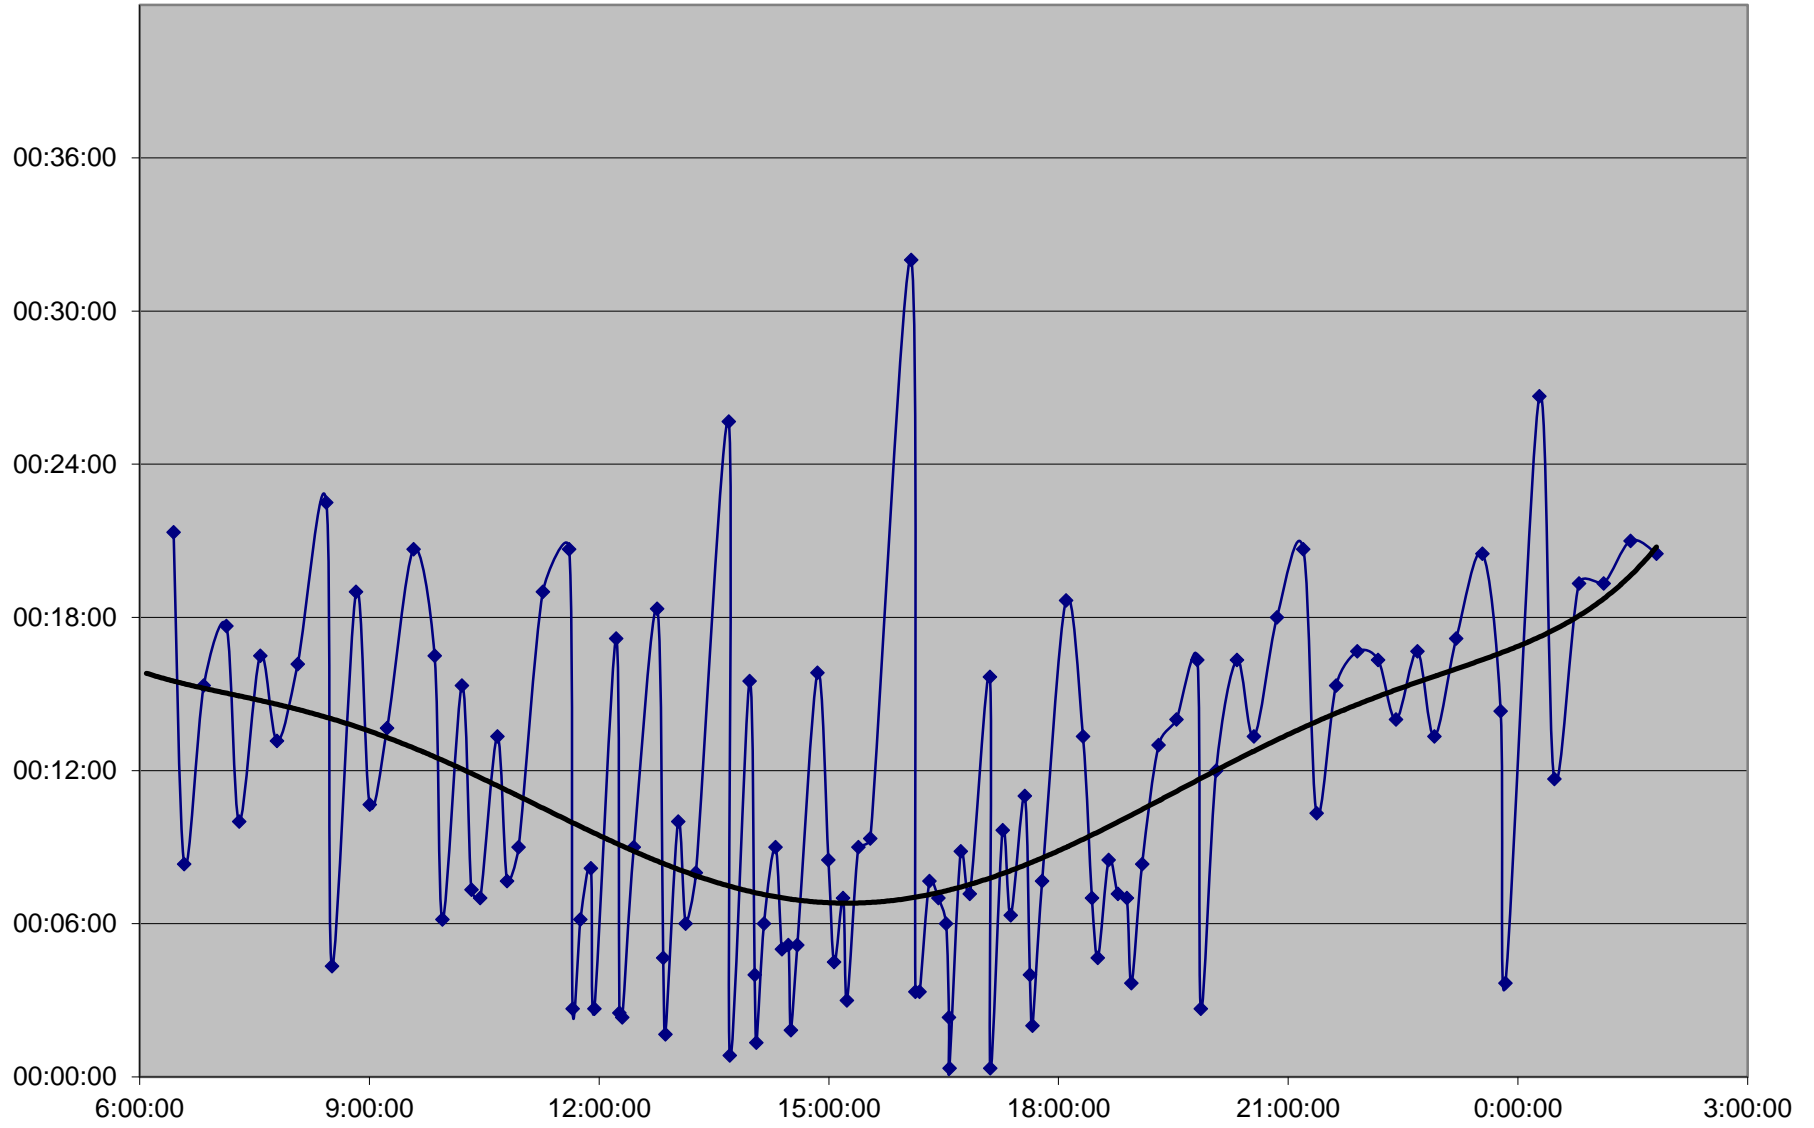

41 Keele Headways Saturday 5 Oct 2019 at SE of Pioneer Village Stn Southbound

41 Keele Headways Saturday 5 Oct 2019 at Vanier Southbound

41 Keele Headways Saturday 5 Oct 2019 at N of Finch Southbound

41 Keele Headways Saturday 5 Oct 2019 at N of Sheppard Southbound

41 Keele Headways Saturday 5 Oct 2019 at N of Wilson Southbound

41 Keele Headways Saturday 5 Oct 2019 at N of Lawrence Southbound

41 Keele Headways Saturday 5 Oct 2019 at N of Eglinton Southbound

41 Keele Headways Saturday 5 Oct 2019 at N of Rogers Rd Southbound

41 Keele Headways Saturday 5 Oct 2019 at S of St Clair Southbound

41 Keele Headways Saturday 5 Oct 2019 at Dundas Southbound

41 Keele Headways Saturday 5 Oct 2019 at N of Keele Stn Southbound