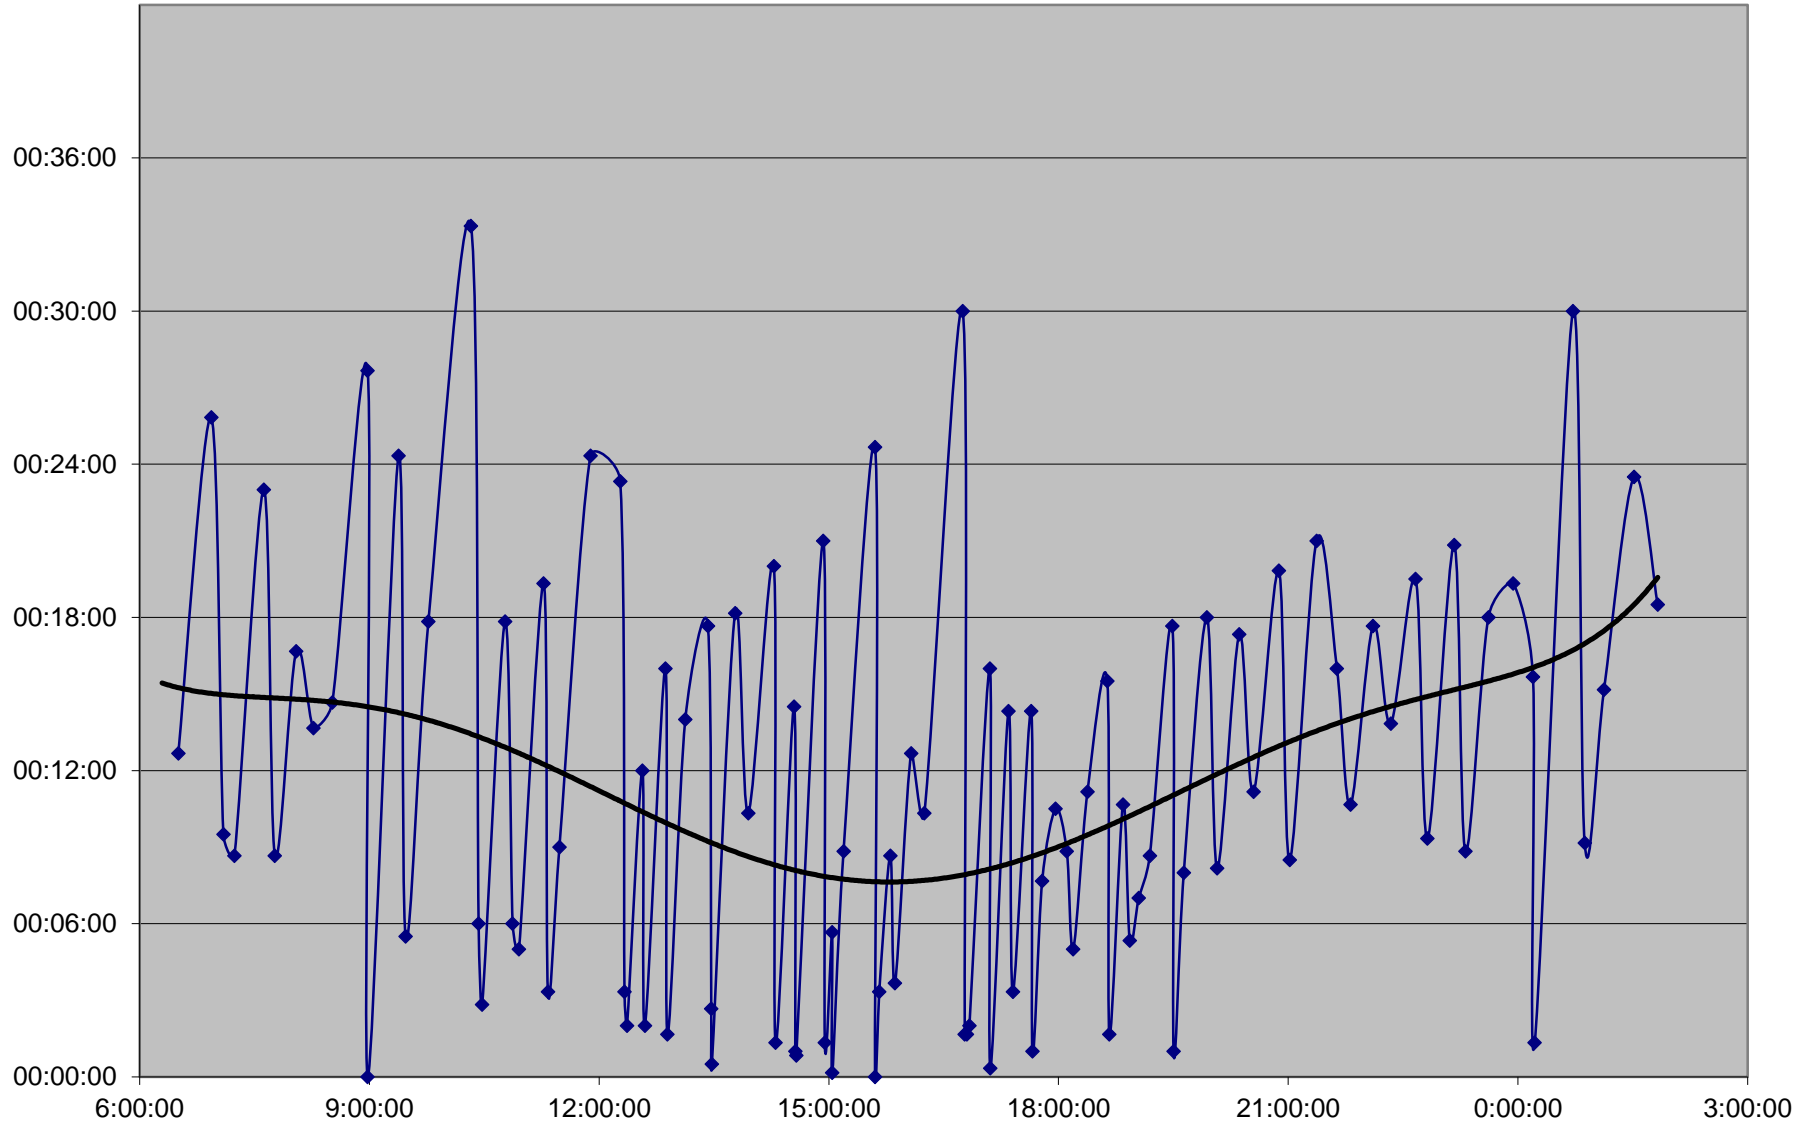

41 Keele Headways Saturday 5 Oct 2019 at SE of Pioneer Village Stn Southbound

41 Keele Headways Saturday 5 Oct 2019 at Vanier Southbound

41 Keele Headways Saturday 5 Oct 2019 at N of Finch Southbound

41 Keele Headways Saturday 5 Oct 2019 at N of Sheppard Southbound

41 Keele Headways Saturday 5 Oct 2019 at N of Wilson Southbound

41 Keele Headways Saturday 5 Oct 2019 at N of Lawrence Southbound

41 Keele Headways Saturday 5 Oct 2019 at N of Eglinton Southbound

41 Keele Headways Saturday 5 Oct 2019 at N of Rogers Rd Southbound

41 Keele Headways Saturday 5 Oct 2019 at S of St Clair Southbound

41 Keele Headways Saturday 5 Oct 2019 at Dundas Southbound

41 Keele Headways Saturday 5 Oct 2019 at N of Keele Stn Southbound