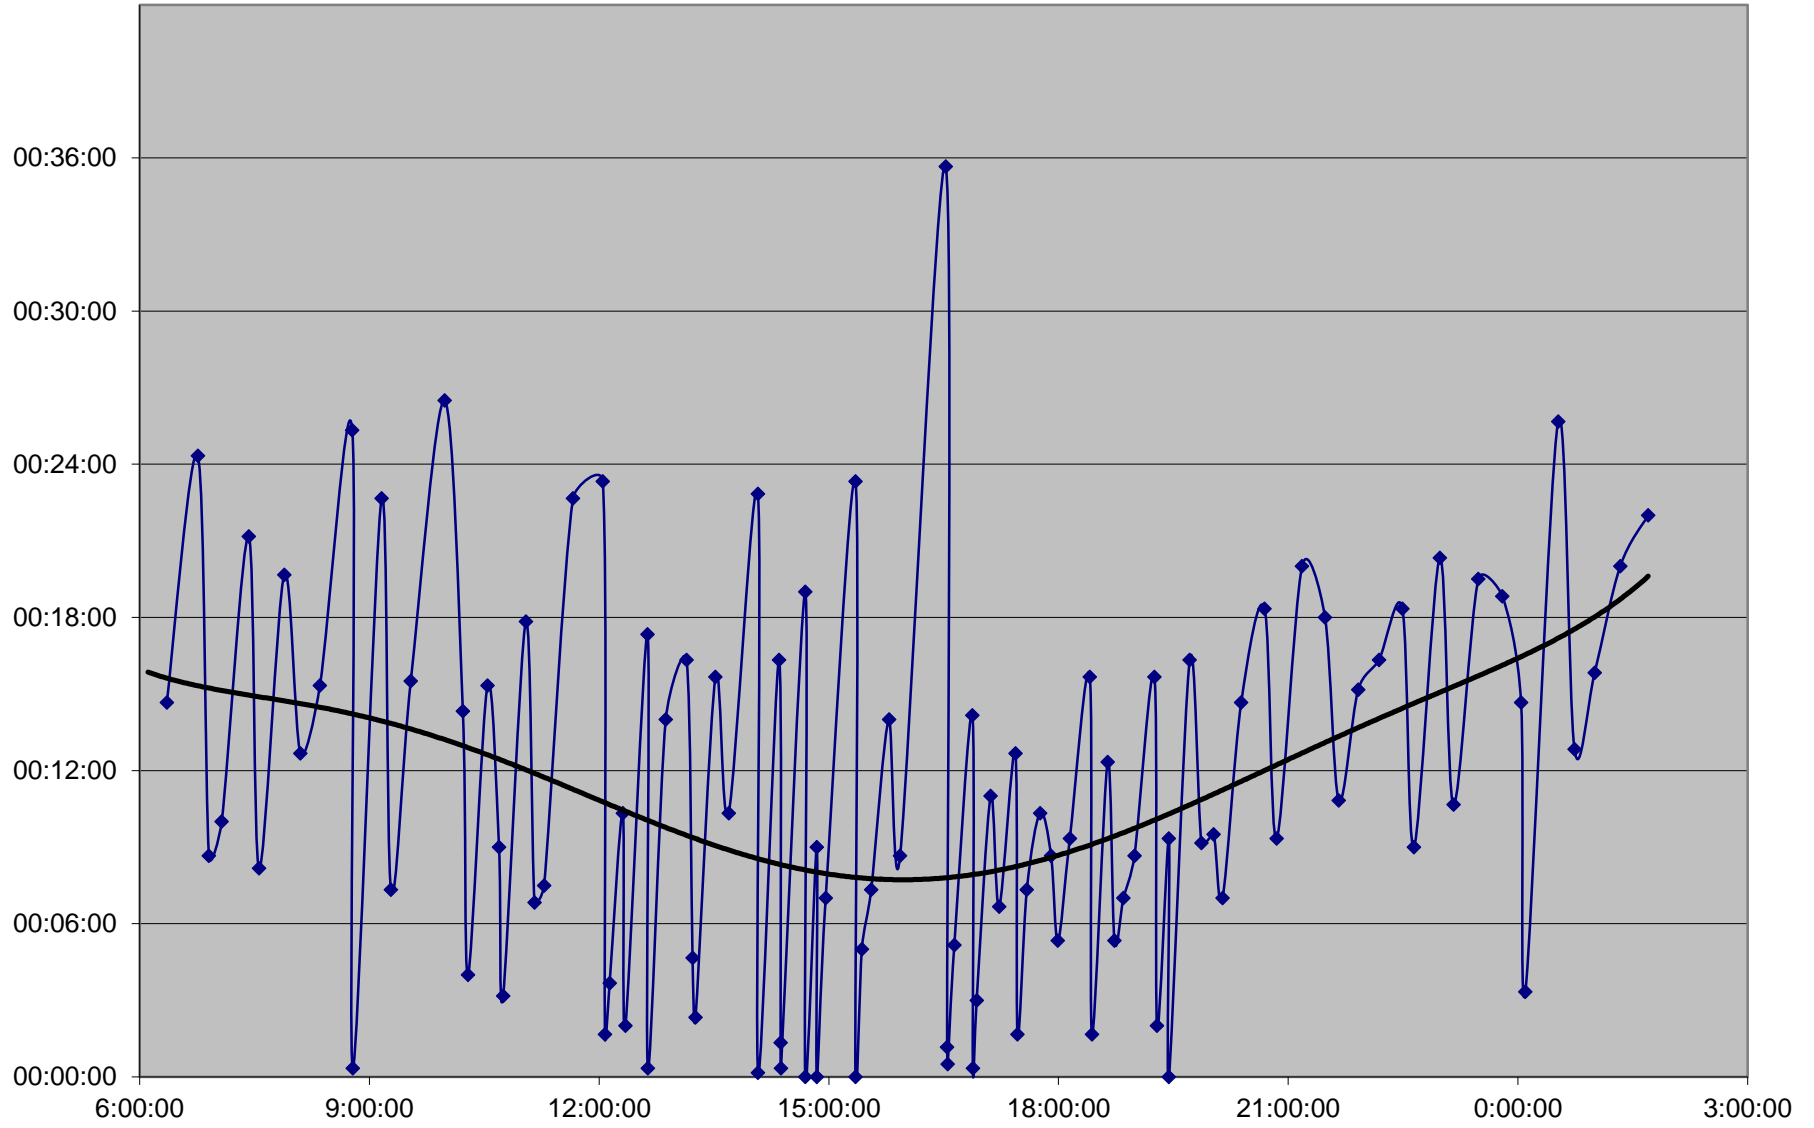

41 Keele Headways Saturday 5 Oct 2019 at SE of Pioneer Village Stn Southbound

41 Keele Headways Saturday 5 Oct 2019 at Vanier Southbound

41 Keele Headways Saturday 5 Oct 2019 at N of Finch Southbound

41 Keele Headways Saturday 5 Oct 2019 at N of Sheppard Southbound

41 Keele Headways Saturday 5 Oct 2019 at N of Wilson Southbound

41 Keele Headways Saturday 5 Oct 2019 at N of Lawrence Southbound

41 Keele Headways Saturday 5 Oct 2019 at N of Eglinton Southbound

41 Keele Headways Saturday 5 Oct 2019 at N of Rogers Rd Southbound

41 Keele Headways Saturday 5 Oct 2019 at S of St Clair Southbound

41 Keele Headways Saturday 5 Oct 2019 at Dundas Southbound

41 Keele Headways Saturday 5 Oct 2019 at N of Keele Stn Southbound