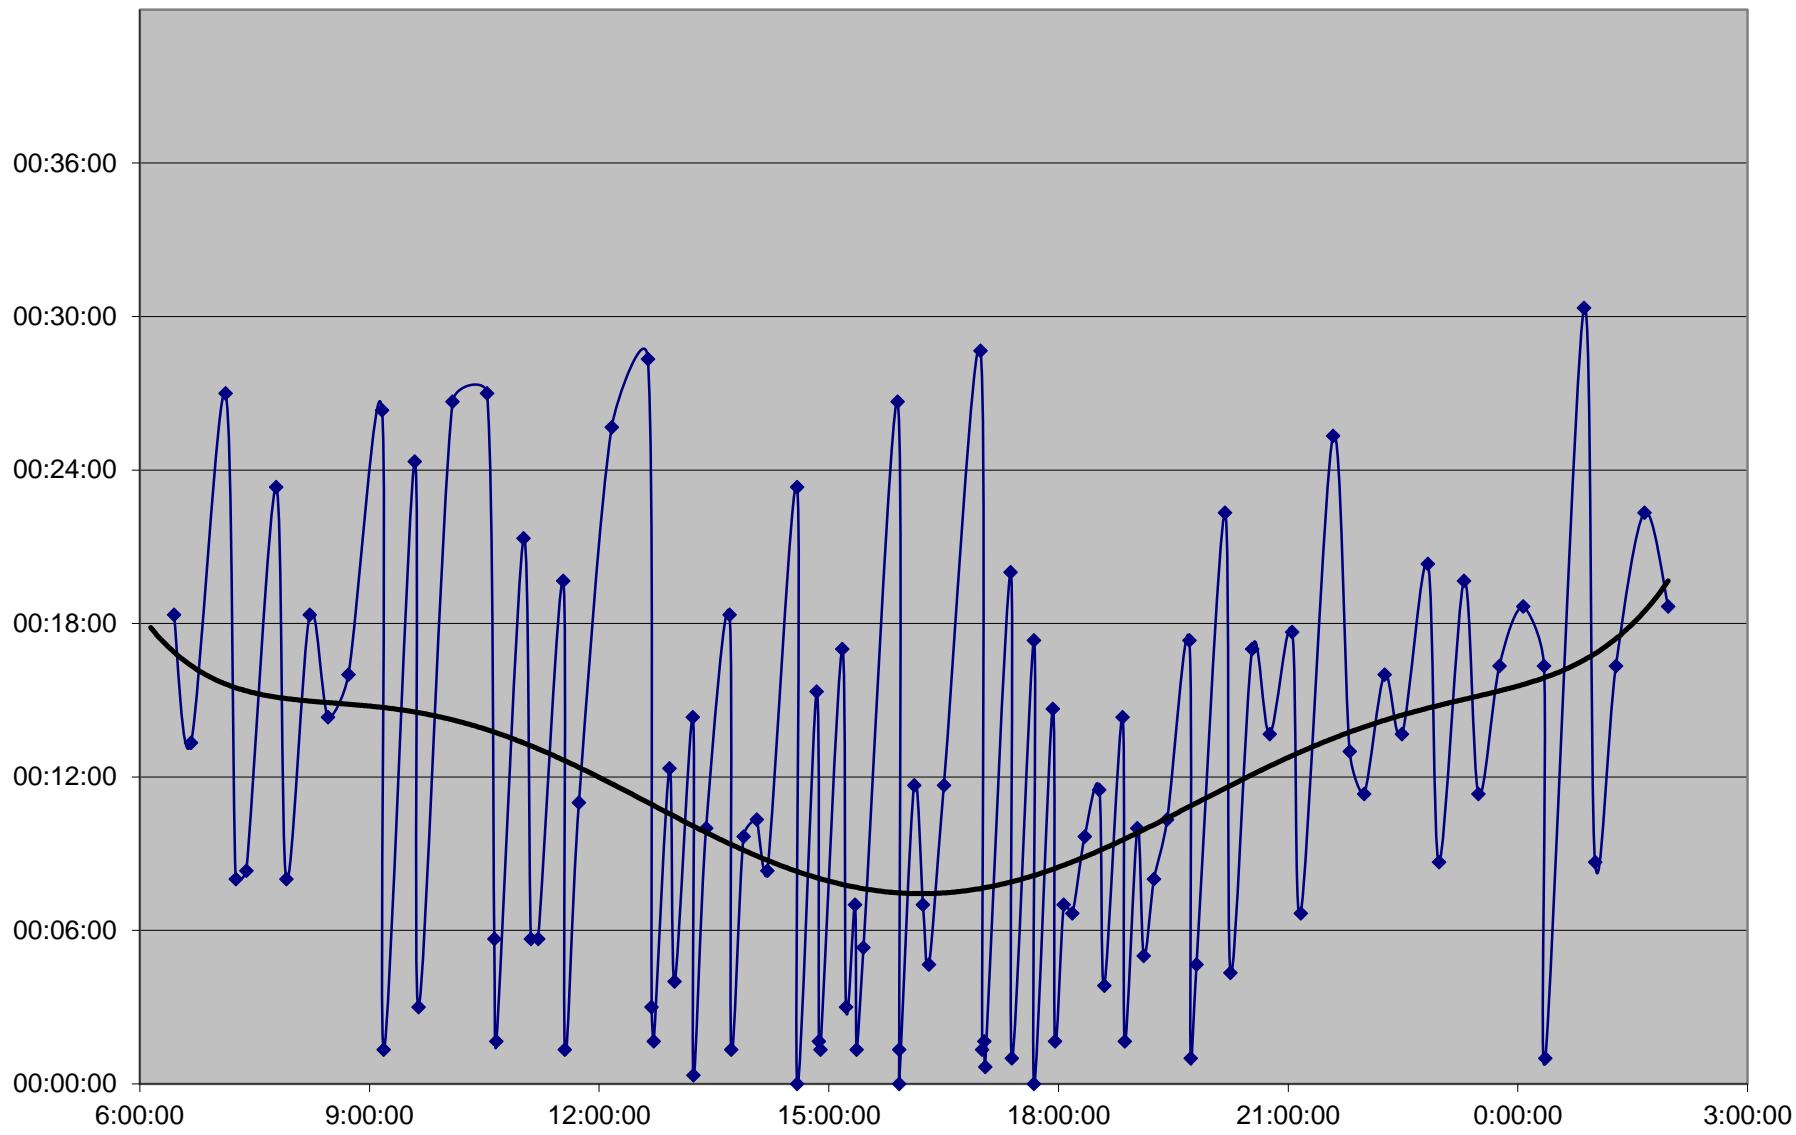

41 Keele Headways Saturday 5 Oct 2019 at N of Wilson Southbound

41 Keele Headways Saturday 5 Oct 2019 at N of Lawrence Southbound

41 Keele Headways Saturday 5 Oct 2019 at N of Eglinton Southbound

41 Keele Headways Saturday 5 Oct 2019 at N of Rogers Rd Southbound

41 Keele Headways Saturday 5 Oct 2019 at S of St Clair Southbound

41 Keele Headways Saturday 5 Oct 2019 at Dundas Southbound

41 Keele Headways Saturday 5 Oct 2019 at N of Keele Stn Southbound