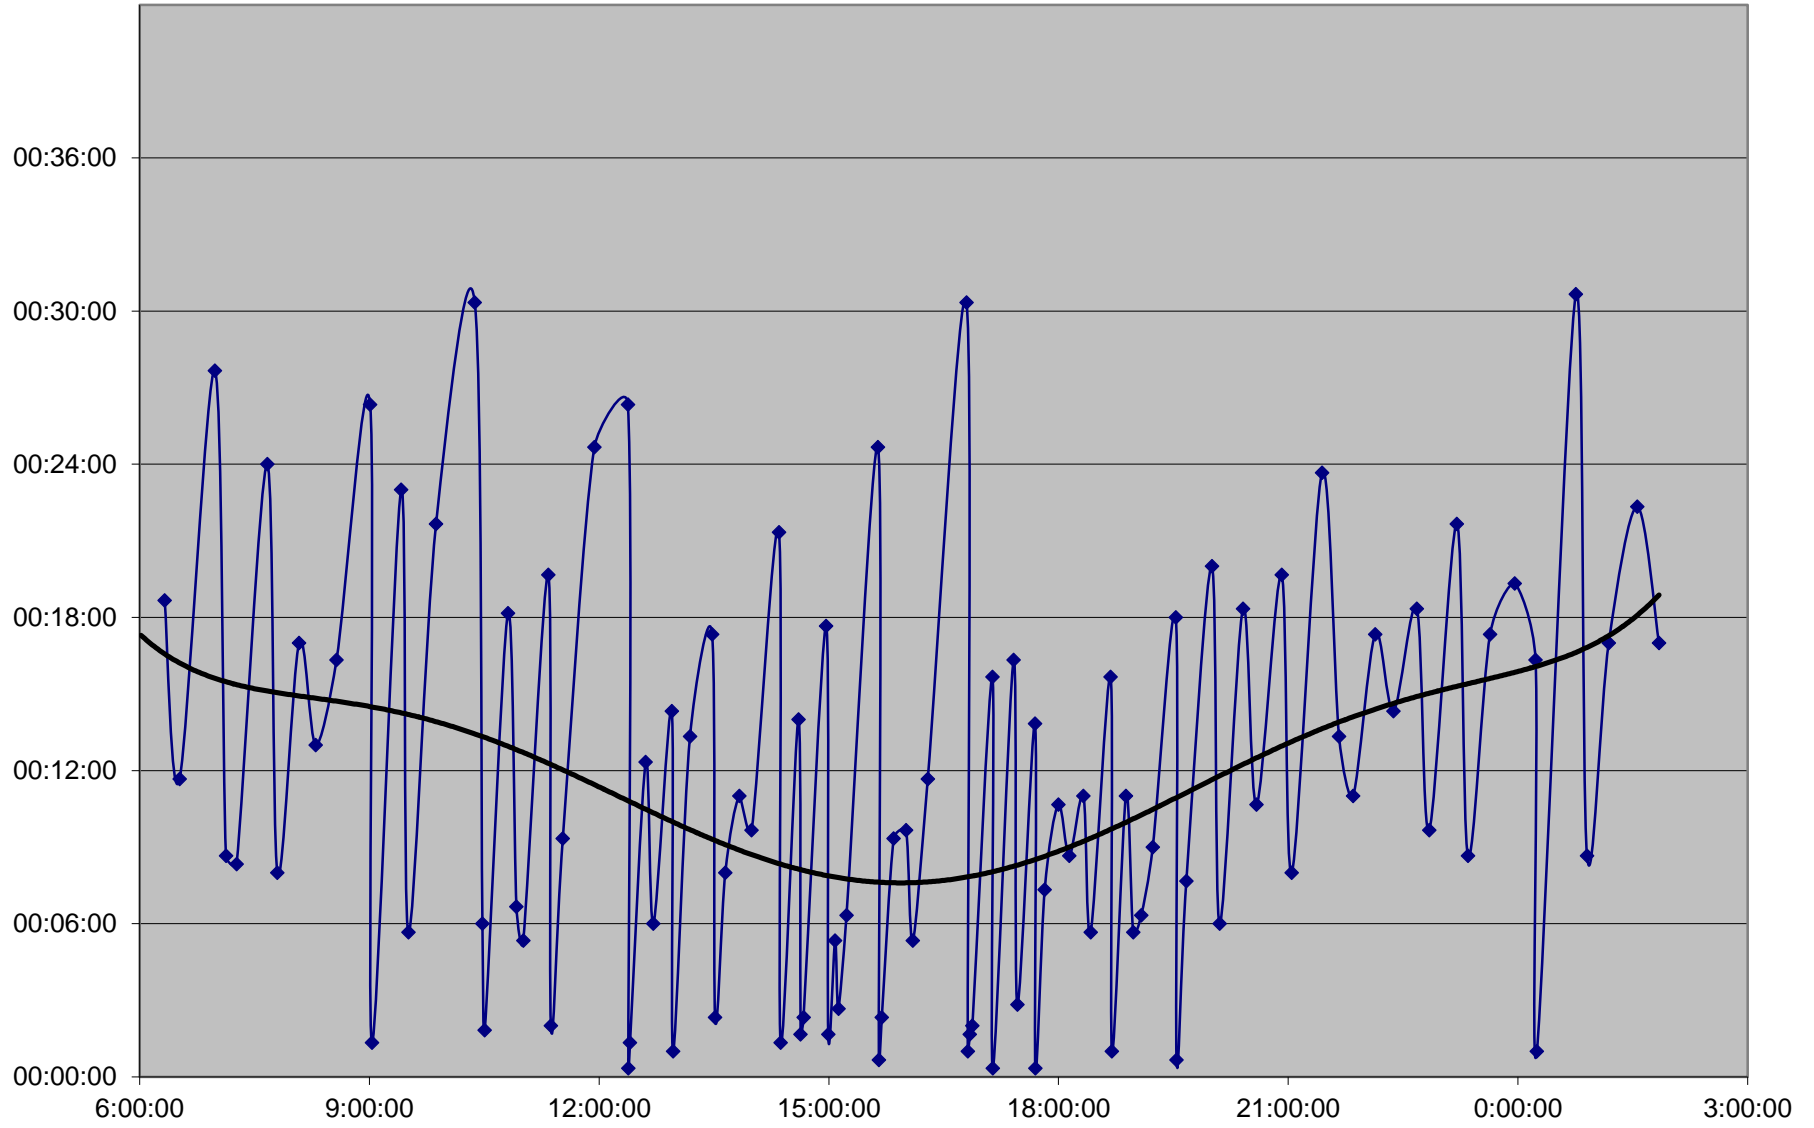

41 Keele Headways Saturday 5 Oct 2019 at N of Wilson Southbound

41 Keele Headways Saturday 5 Oct 2019 at N of Lawrence Southbound

41 Keele Headways Saturday 5 Oct 2019 at N of Eglinton Southbound

41 Keele Headways Saturday 5 Oct 2019 at N of Rogers Rd Southbound

41 Keele Headways Saturday 5 Oct 2019 at S of St Clair Southbound

41 Keele Headways Saturday 5 Oct 2019 at Dundas Southbound

41 Keele Headways Saturday 5 Oct 2019 at N of Keele Stn Southbound