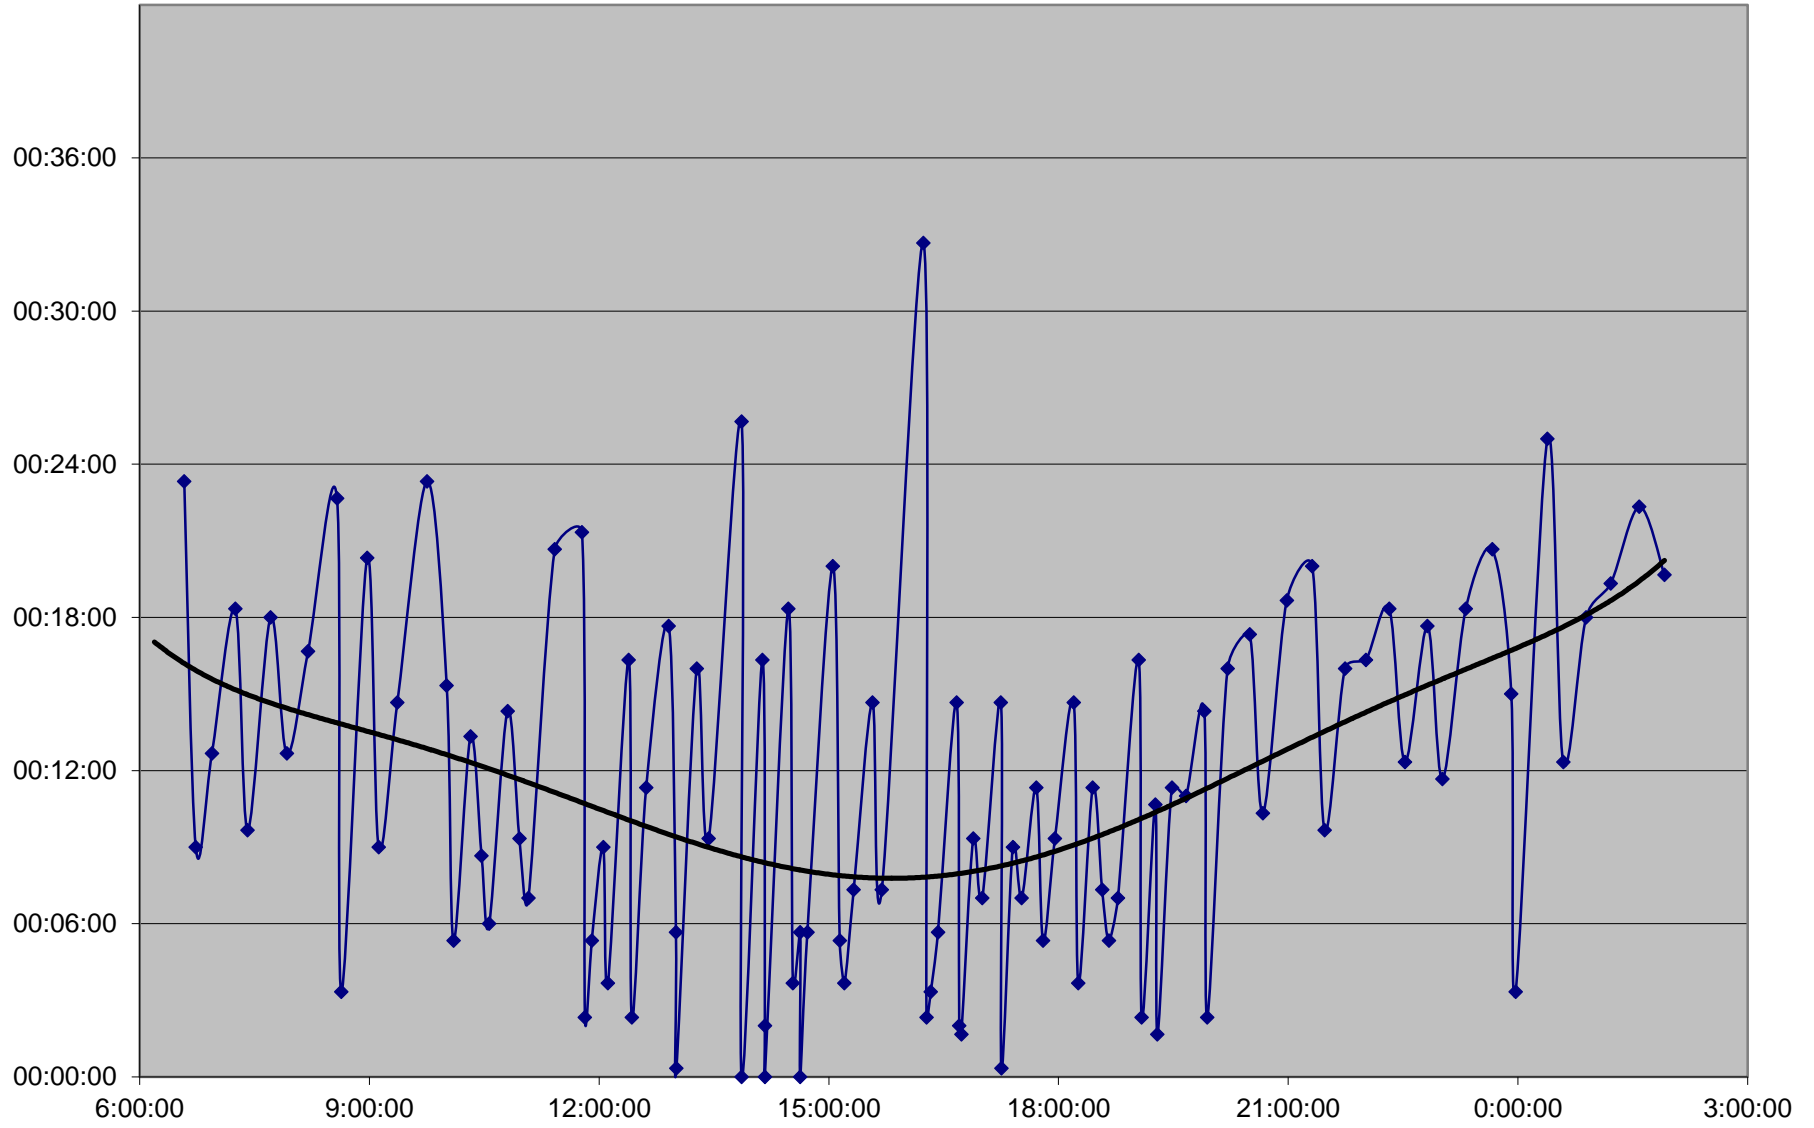

41 Keele Headways Saturday 5 Oct 2019 at SE of Pioneer Village Stn Southbound

41 Keele Headways Saturday 5 Oct 2019 at Vanier Southbound

41 Keele Headways Saturday 5 Oct 2019 at N of Finch Southbound

41 Keele Headways Saturday 5 Oct 2019 at N of Sheppard Southbound

41 Keele Headways Saturday 5 Oct 2019 at N of Wilson Southbound

41 Keele Headways Saturday 5 Oct 2019 at N of Lawrence Southbound

41 Keele Headways Saturday 5 Oct 2019 at N of Eglinton Southbound

41 Keele Headways Saturday 5 Oct 2019 at N of Rogers Rd Southbound

41 Keele Headways Saturday 5 Oct 2019 at S of St Clair Southbound

41 Keele Headways Saturday 5 Oct 2019 at Dundas Southbound

41 Keele Headways Saturday 5 Oct 2019 at N of Keele Stn Southbound