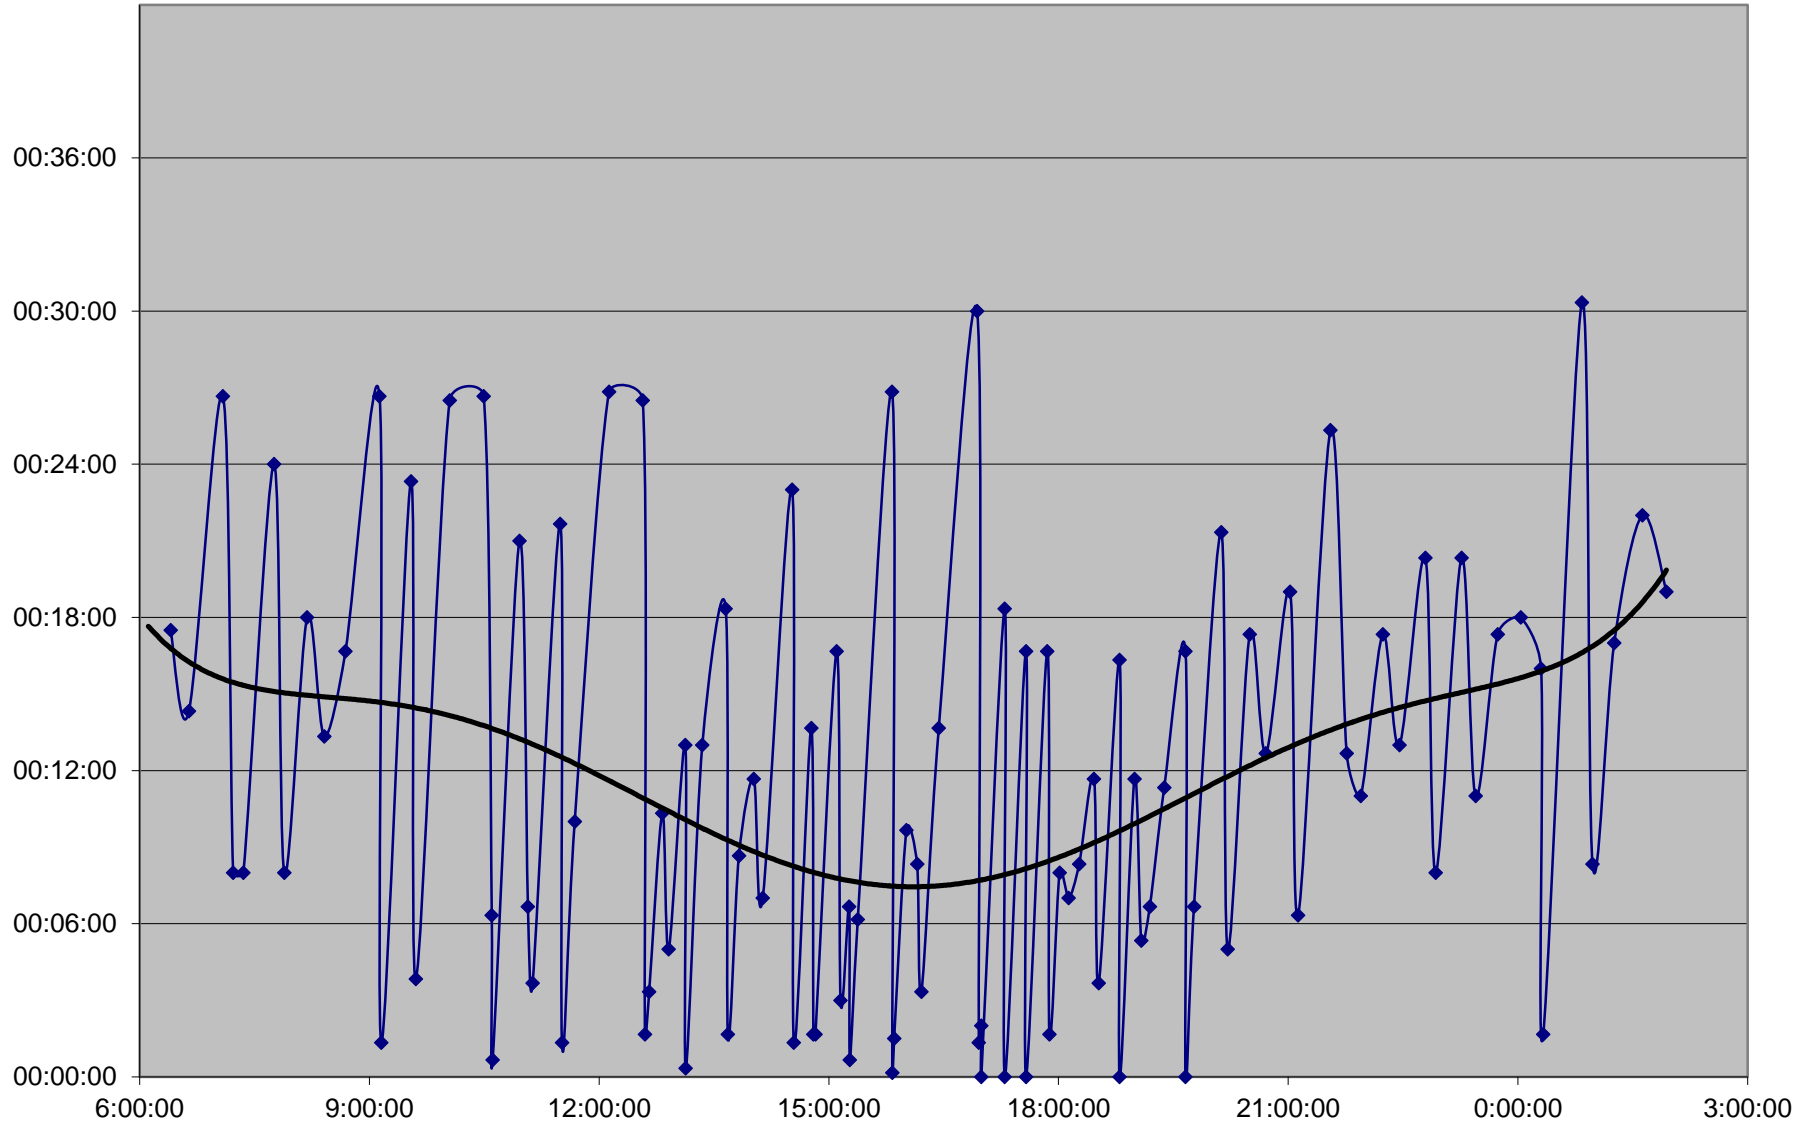

41 Keele Headways Saturday 5 Oct 2019 at N of Wilson Southbound

41 Keele Headways Saturday 5 Oct 2019 at N of Lawrence Southbound

41 Keele Headways Saturday 5 Oct 2019 at N of Eglinton Southbound

41 Keele Headways Saturday 5 Oct 2019 at N of Rogers Rd Southbound

41 Keele Headways Saturday 5 Oct 2019 at S of St Clair Southbound

41 Keele Headways Saturday 5 Oct 2019 at Dundas Southbound

41 Keele Headways Saturday 5 Oct 2019 at N of Keele Stn Southbound