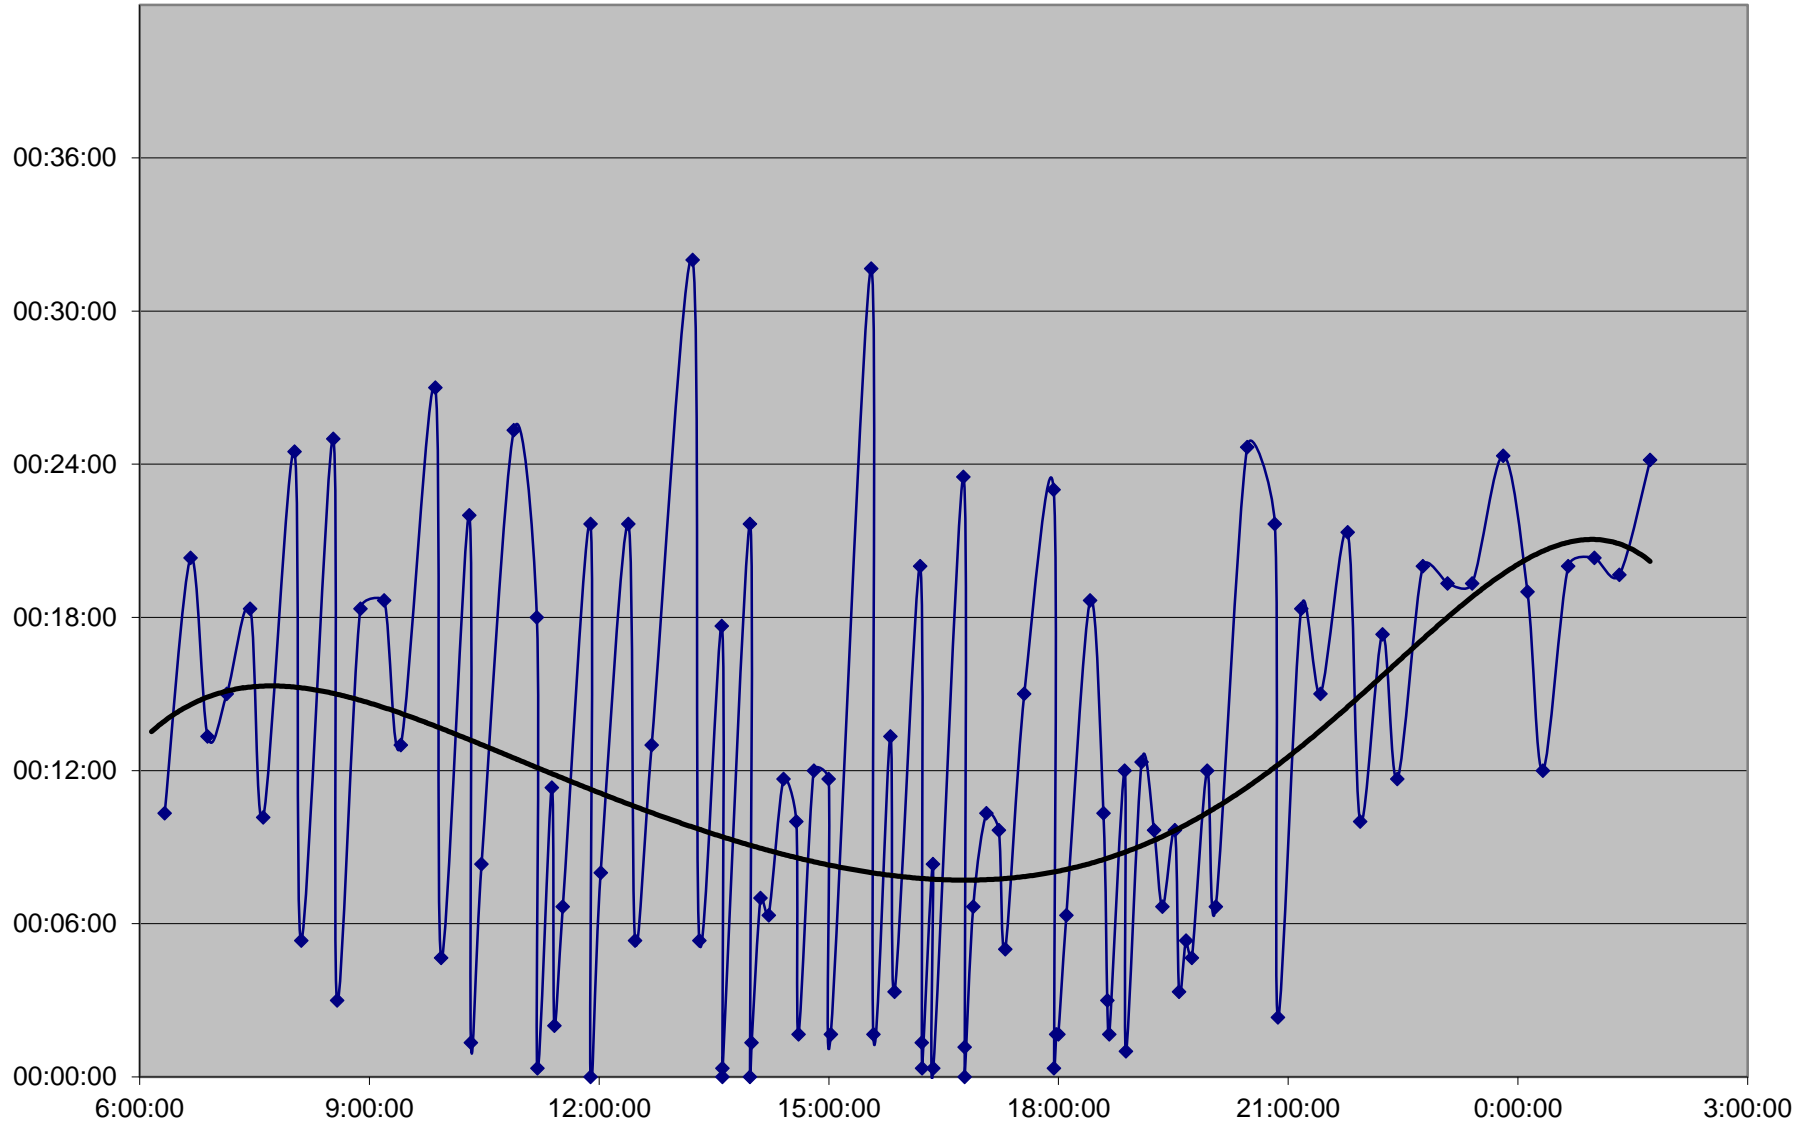

41 Keele Headways Saturday 5 Oct 2019 at N of Eglinton Northbound

41 Keele Headways Saturday 5 Oct 2019 at N of Lawrence Northbound

41 Keele Headways Saturday 5 Oct 2019 at N of Wilson Northbound

41 Keele Headways Saturday 5 Oct 2019 at N of Sheppard Northbound

41 Keele Headways Saturday 5 Oct 2019 at N of Finch Northbound

41 Keele Headways Saturday 5 Oct 2019 at Vanier Northbound

41 Keele Headways Saturday 5 Oct 2019 at SE of Pioneer Village Stn Northbound