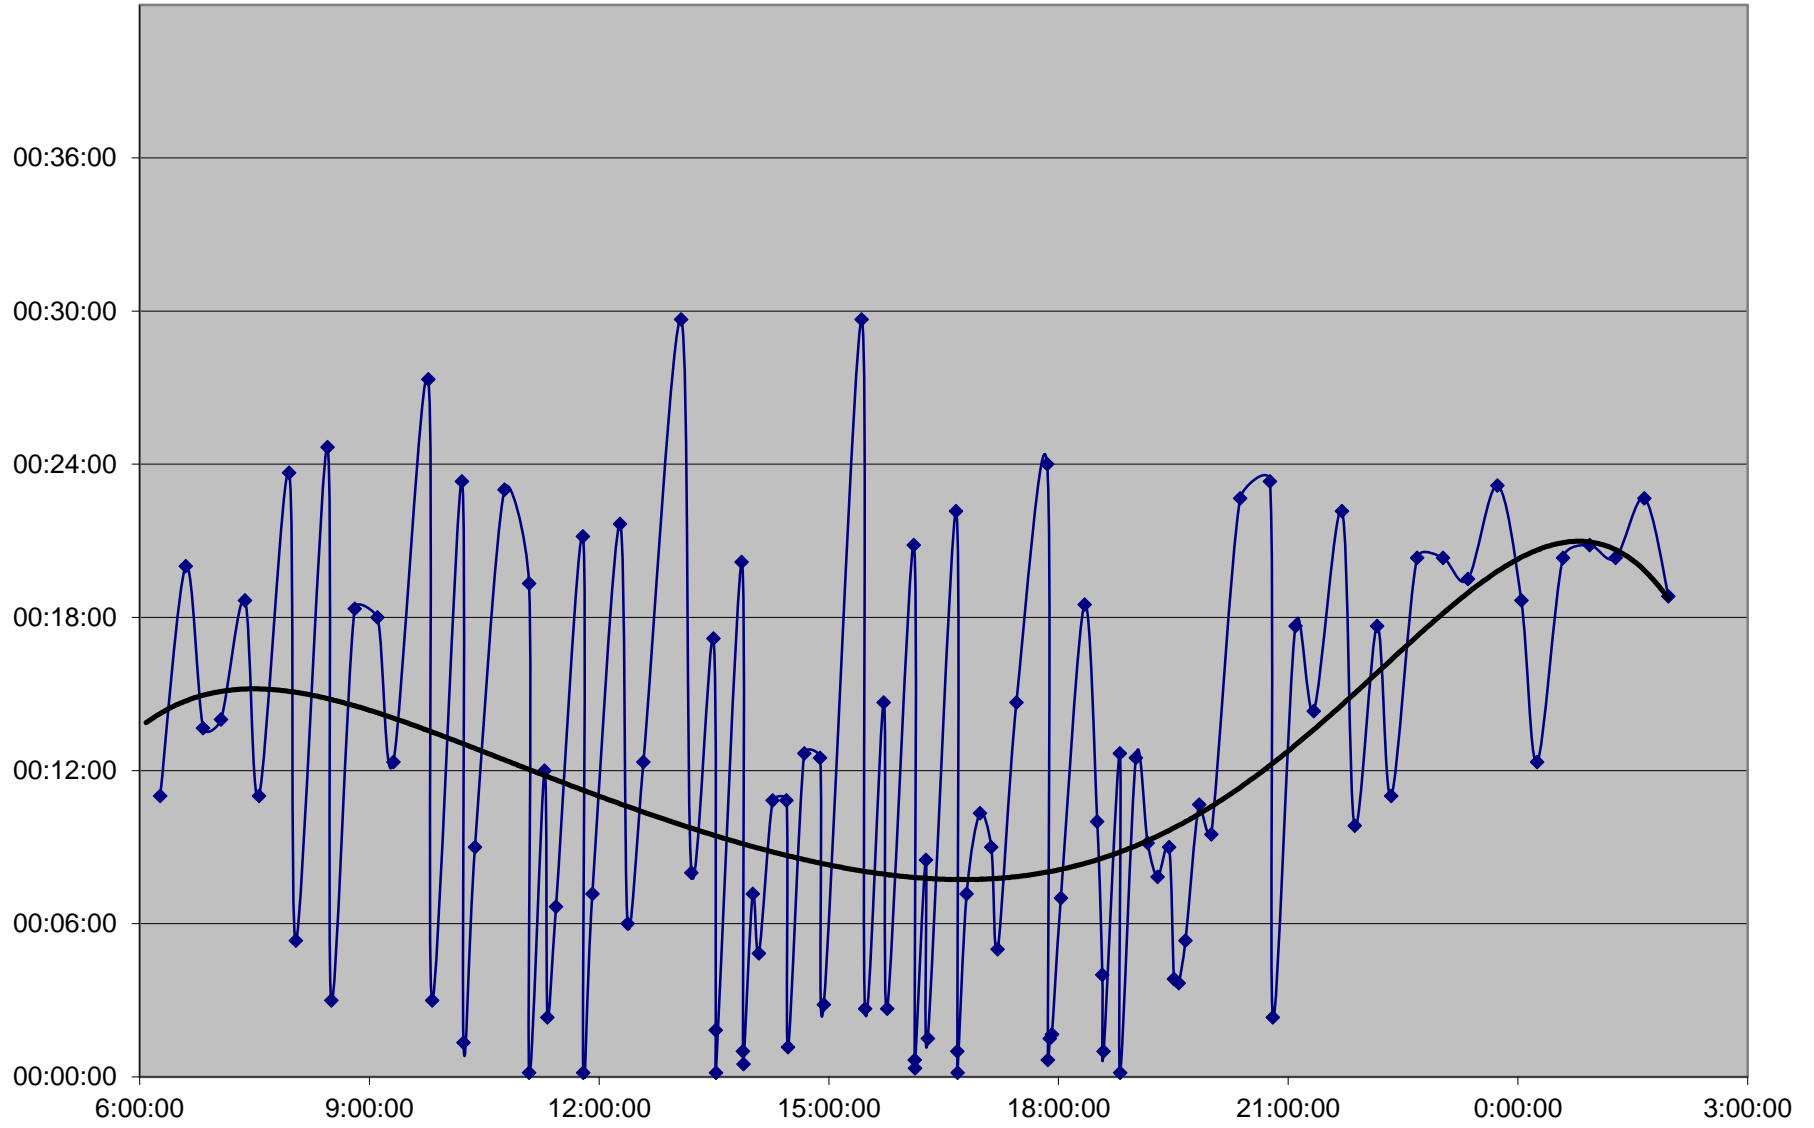

41 Keele Headways Saturday 5 Oct 2019 at N of Eglinton Northbound

41 Keele Headways Saturday 5 Oct 2019 at N of Lawrence Northbound

41 Keele Headways Saturday 5 Oct 2019 at N of Wilson Northbound

41 Keele Headways Saturday 5 Oct 2019 at N of Sheppard Northbound

41 Keele Headways Saturday 5 Oct 2019 at N of Finch Northbound

41 Keele Headways Saturday 5 Oct 2019 at Vanier Northbound

41 Keele Headways Saturday 5 Oct 2019 at SE of Pioneer Village Stn Northbound