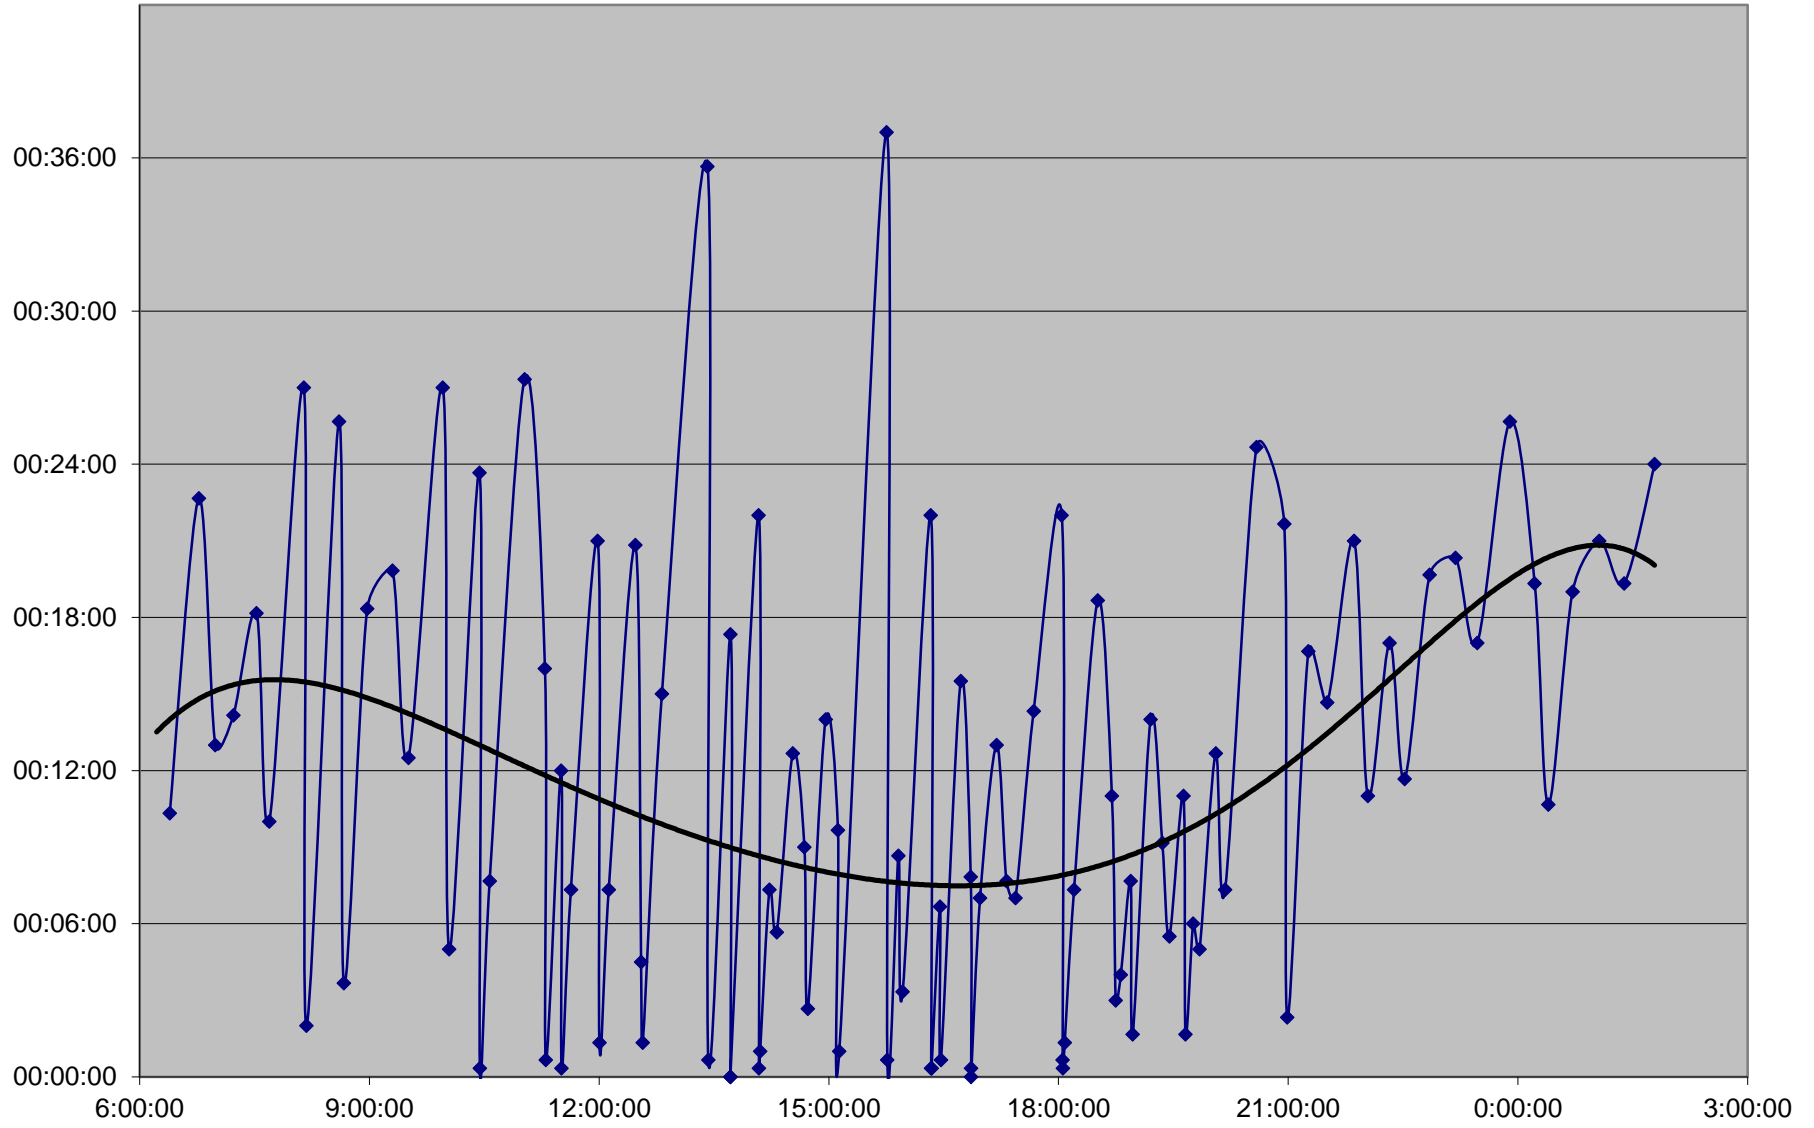

41 Keele Headways Saturday 5 Oct 2019 at Vanier Northbound