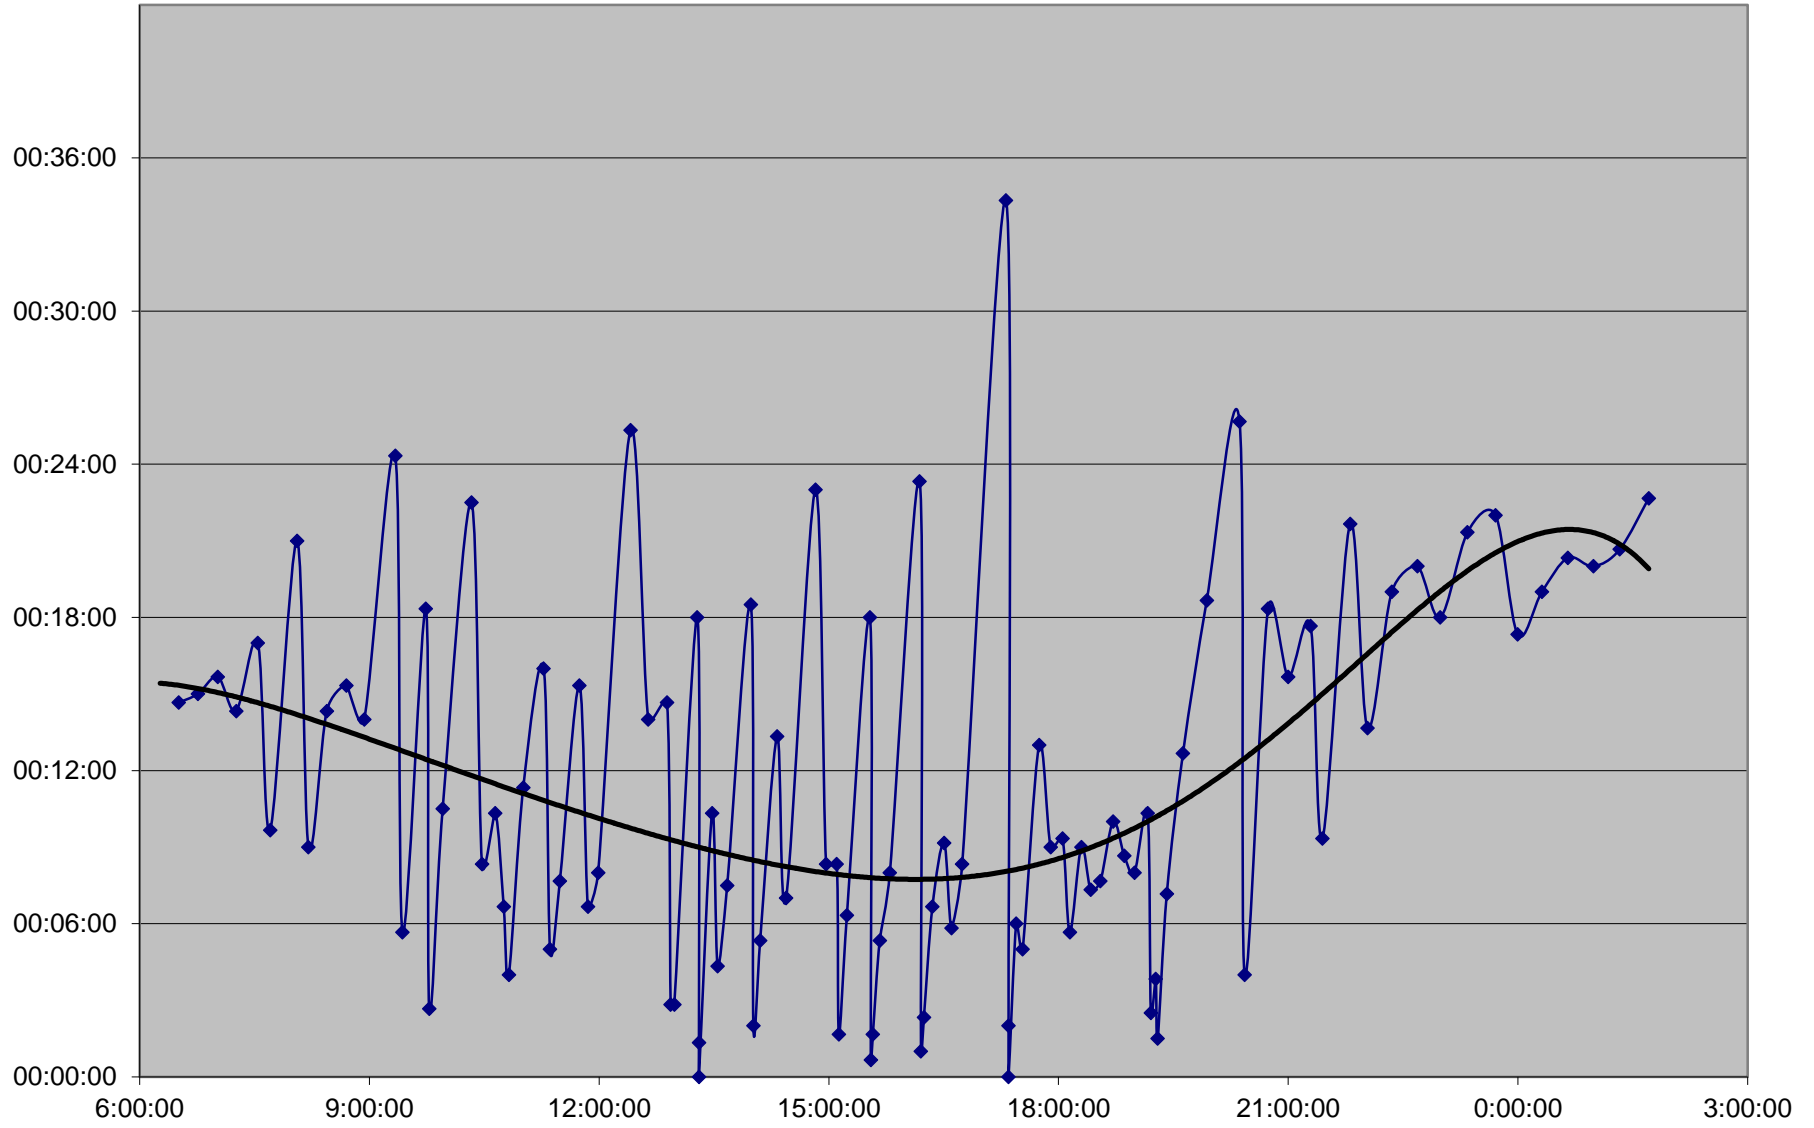

41 Keele Headways Saturday 5 Oct 2019 at N of Rogers Rd Northbound

41 Keele Headways Saturday 5 Oct 2019 at S of St Clair Northbound