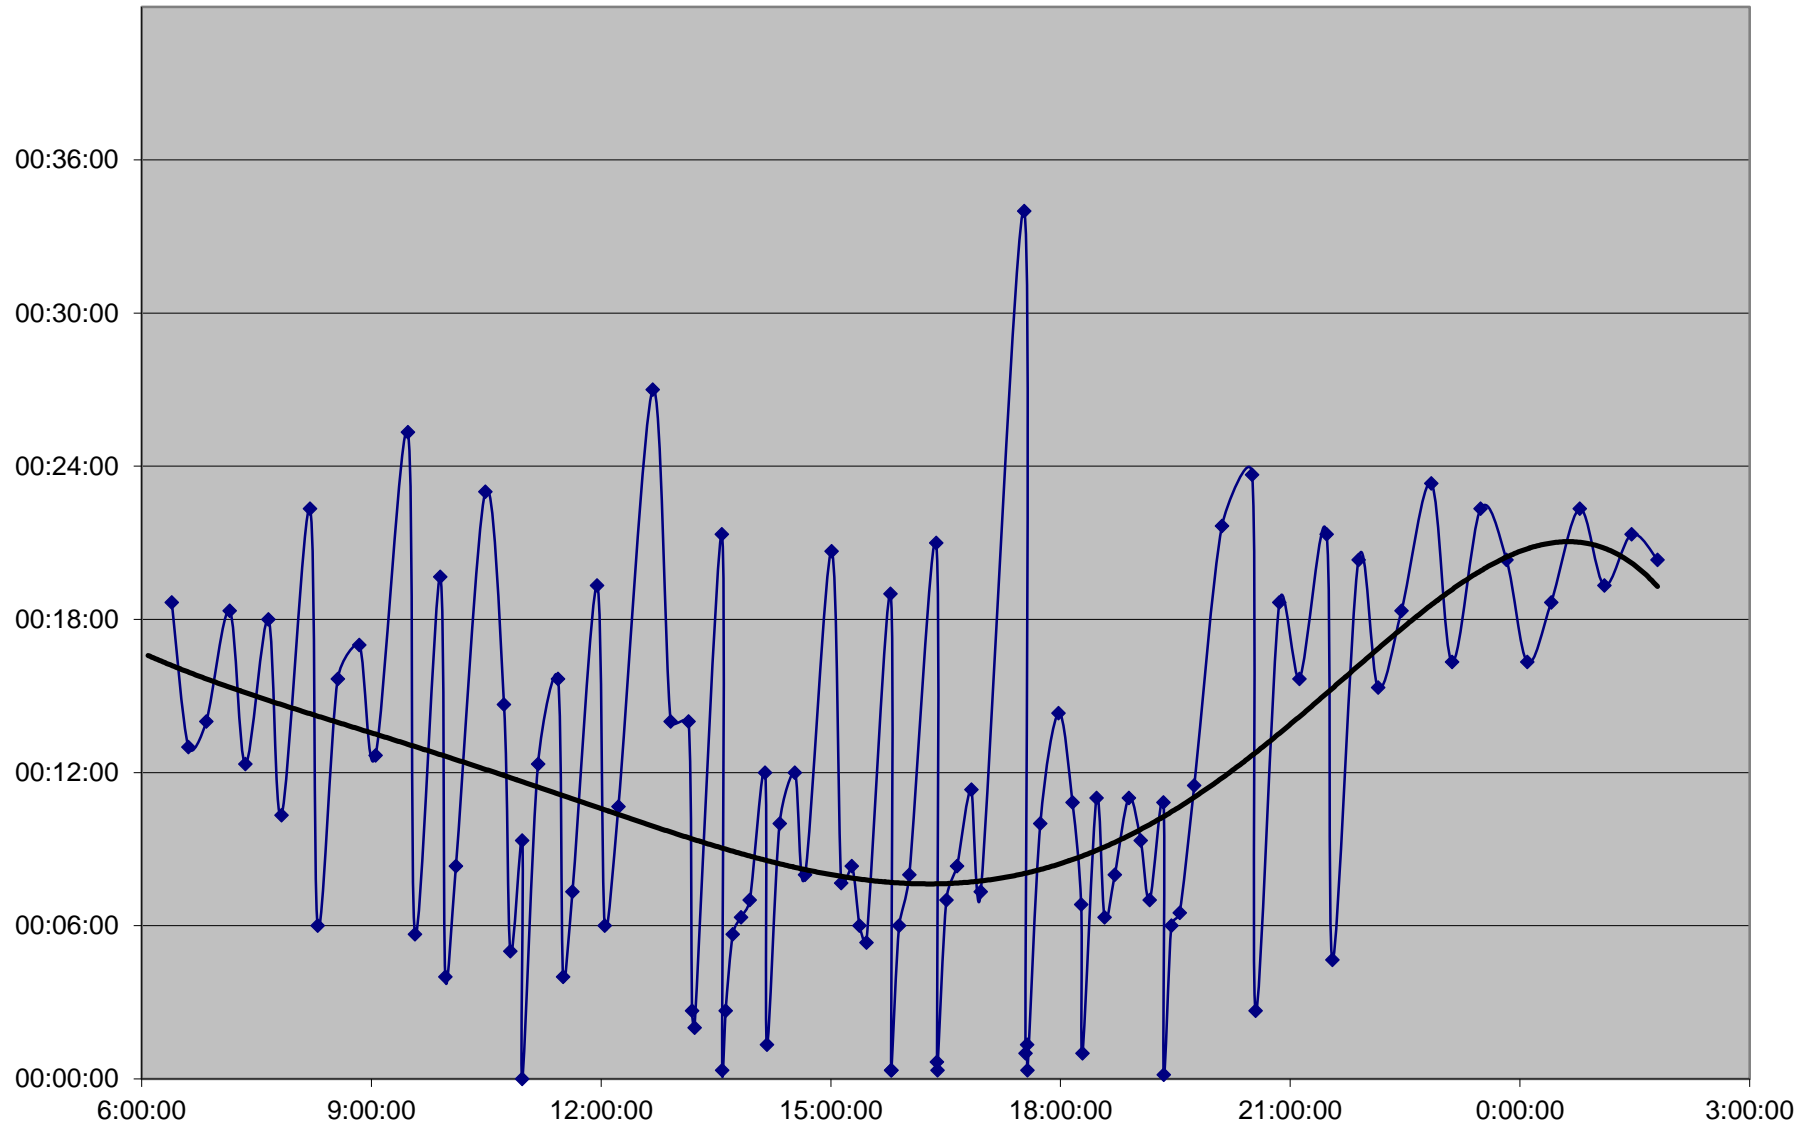

41 Keele Headways Saturday 5 Oct 2019 at N of Eglinton Northbound

41 Keele Headways Saturday 5 Oct 2019 at N of Lawrence Northbound

41 Keele Headways Saturday 5 Oct 2019 at N of Wilson Northbound

41 Keele Headways Saturday 5 Oct 2019 at N of Sheppard Northbound

41 Keele Headways Saturday 5 Oct 2019 at N of Finch Northbound

41 Keele Headways Saturday 5 Oct 2019 at Vanier Northbound

41 Keele Headways Saturday 5 Oct 2019 at SE of Pioneer Village Stn Northbound