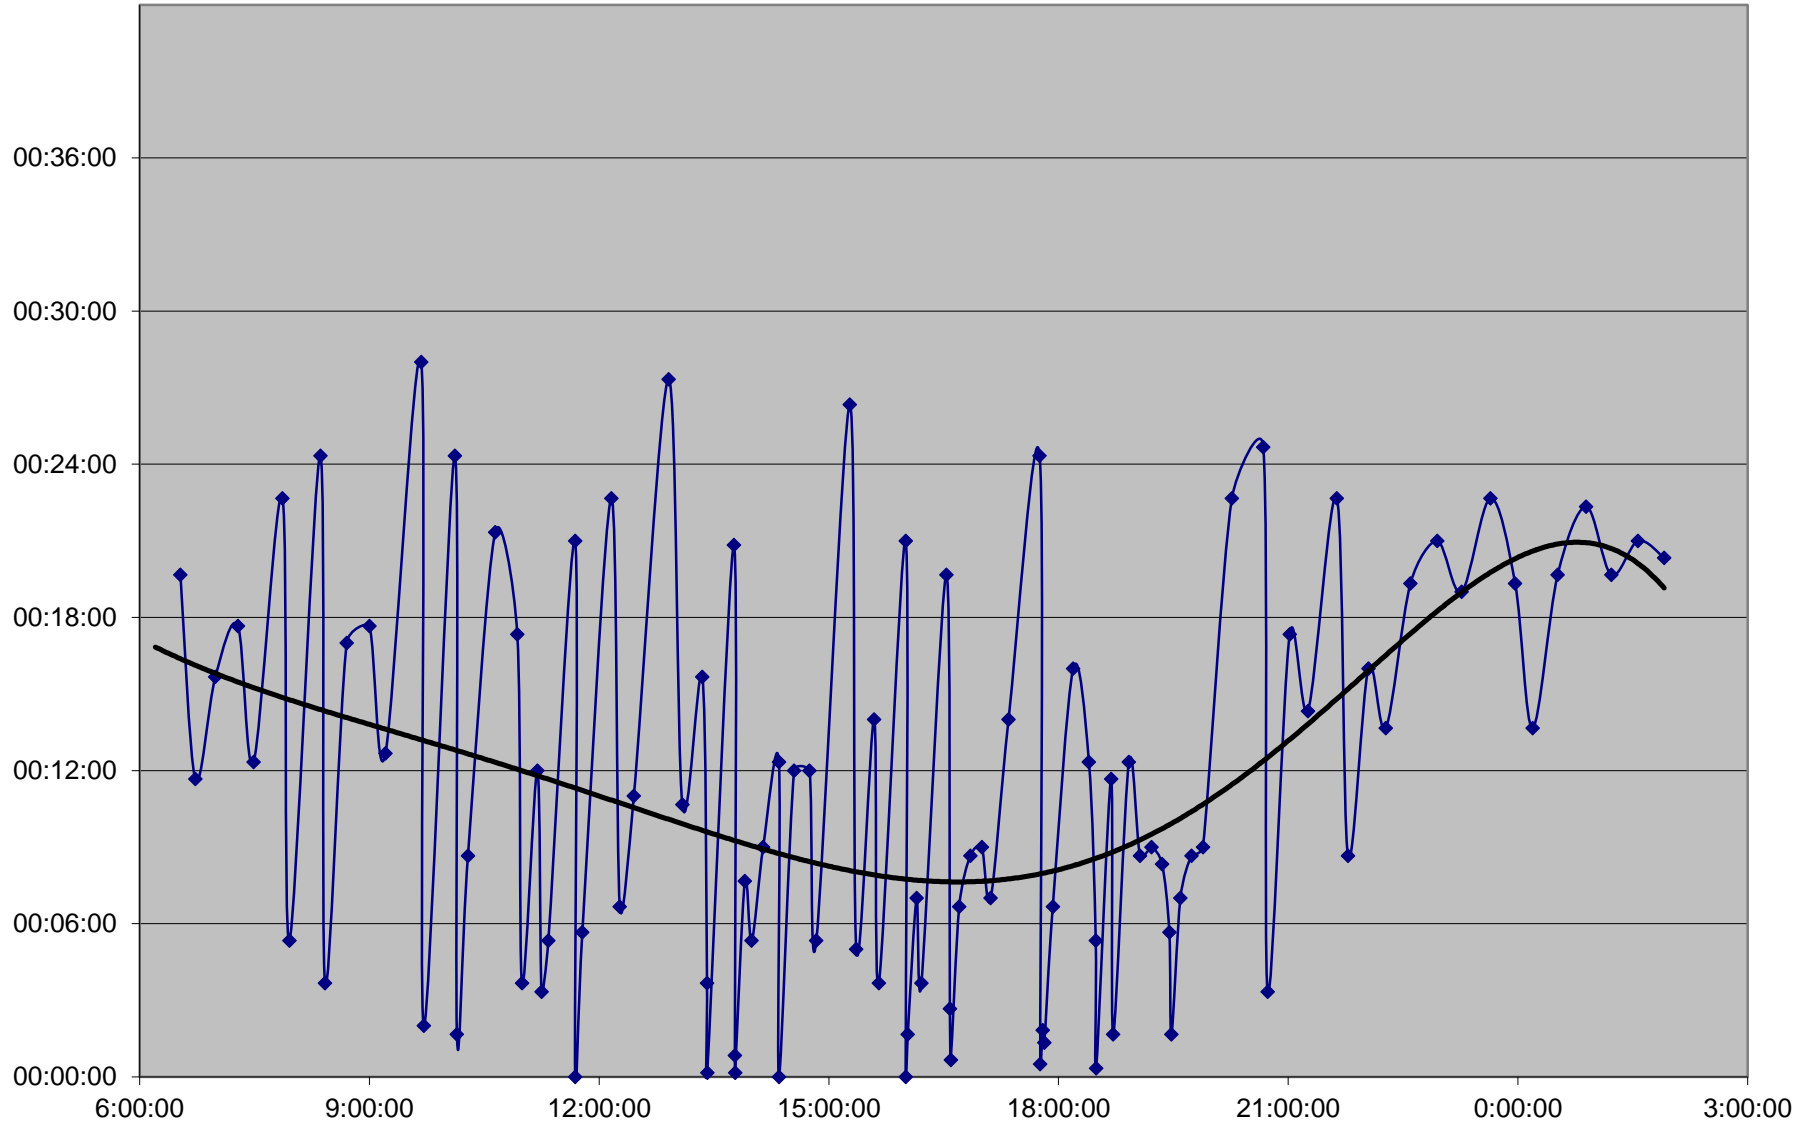

41 Keele Headways Saturday 5 Oct 2019 at N of Keele Stn Northbound

41 Keele Headways Saturday 5 Oct 2019 at Dundas Northbound

41 Keele Headways Saturday 5 Oct 2019 at S of St Clair Northbound

41 Keele Headways Saturday 5 Oct 2019 at N of Rogers Rd Northbound

41 Keele Headways Saturday 5 Oct 2019 at N of Eglinton Northbound

41 Keele Headways Saturday 5 Oct 2019 at N of Lawrence Northbound

41 Keele Headways Saturday 5 Oct 2019 at N of Wilson Northbound

41 Keele Headways Saturday 5 Oct 2019 at N of Sheppard Northbound

41 Keele Headways Saturday 5 Oct 2019 at N of Finch Northbound

41 Keele Headways Saturday 5 Oct 2019 at Vanier Northbound

41 Keele Headways Saturday 5 Oct 2019 at SE of Pioneer Village Stn Northbound