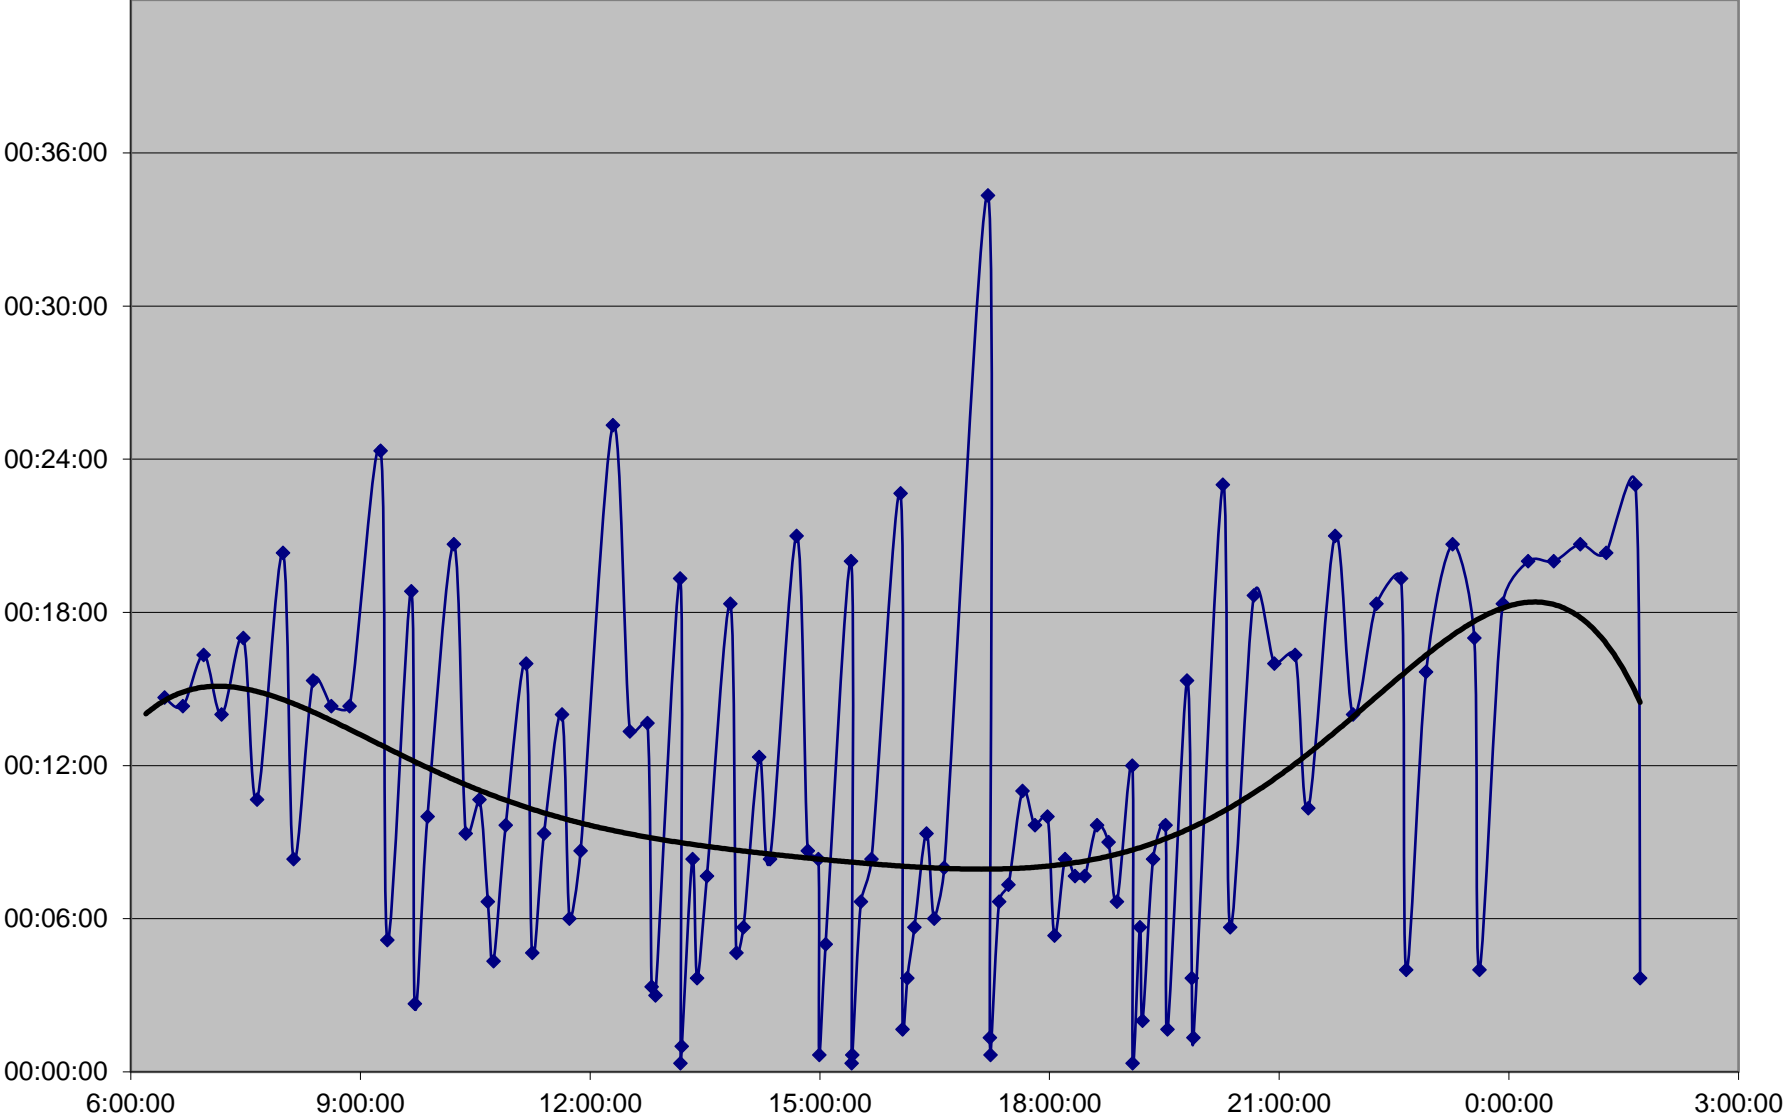

41 Keele Headways Saturday 5 Oct 2019 at N of Keele Stn Northbound

41 Keele Headways Saturday 5 Oct 2019 at Dundas Northbound

41 Keele Headways Saturday 5 Oct 2019 at S of St Clair Northbound

41 Keele Headways Saturday 5 Oct 2019 at N of Rogers Rd Northbound

41 Keele Headways Saturday 5 Oct 2019 at N of Eglinton Northbound

41 Keele Headways Saturday 5 Oct 2019 at N of Lawrence Northbound

41 Keele Headways Saturday 5 Oct 2019 at N of Wilson Northbound

41 Keele Headways Saturday 5 Oct 2019 at N of Sheppard Northbound

41 Keele Headways Saturday 5 Oct 2019 at N of Finch Northbound

41 Keele Headways Saturday 5 Oct 2019 at Vanier Northbound

41 Keele Headways Saturday 5 Oct 2019 at SE of Pioneer Village Stn Northbound