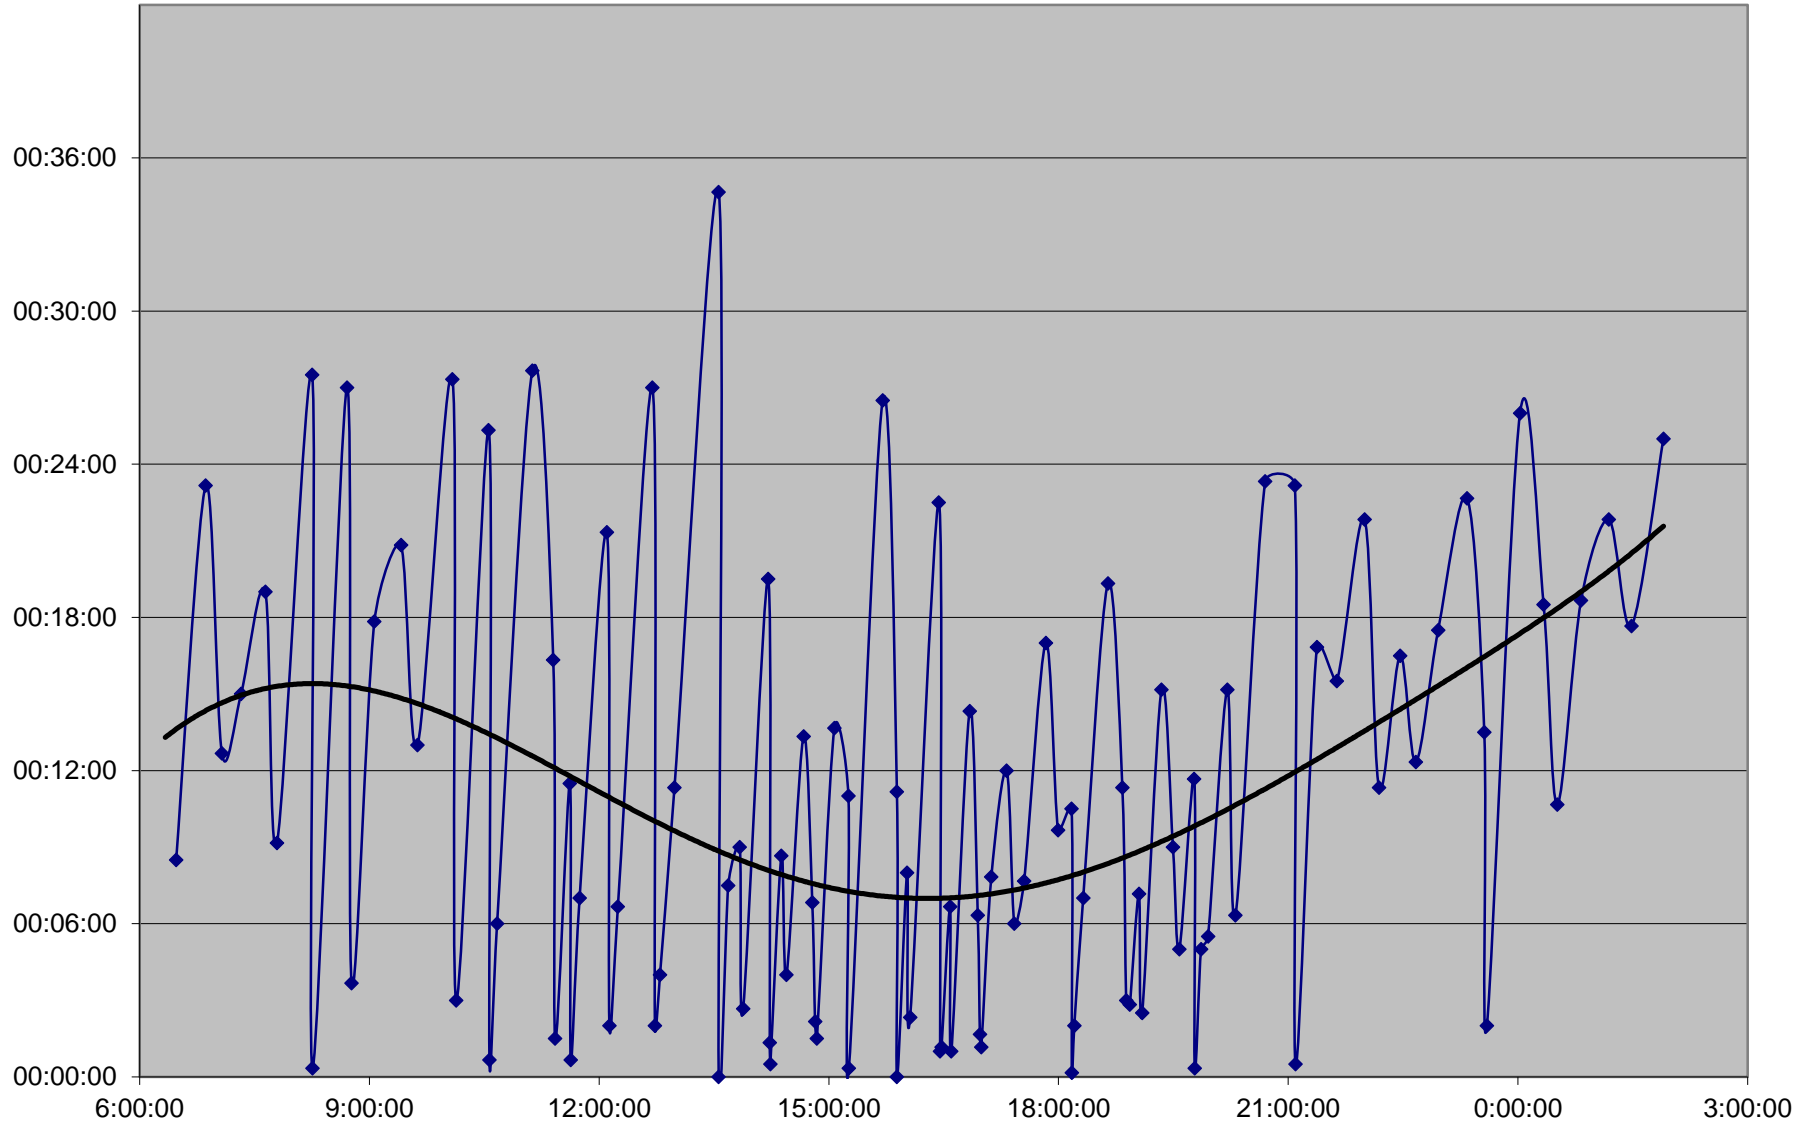

41 Keele Headways Saturday 5 Oct 2019 at SE of Pioneer Village Stn Northbound