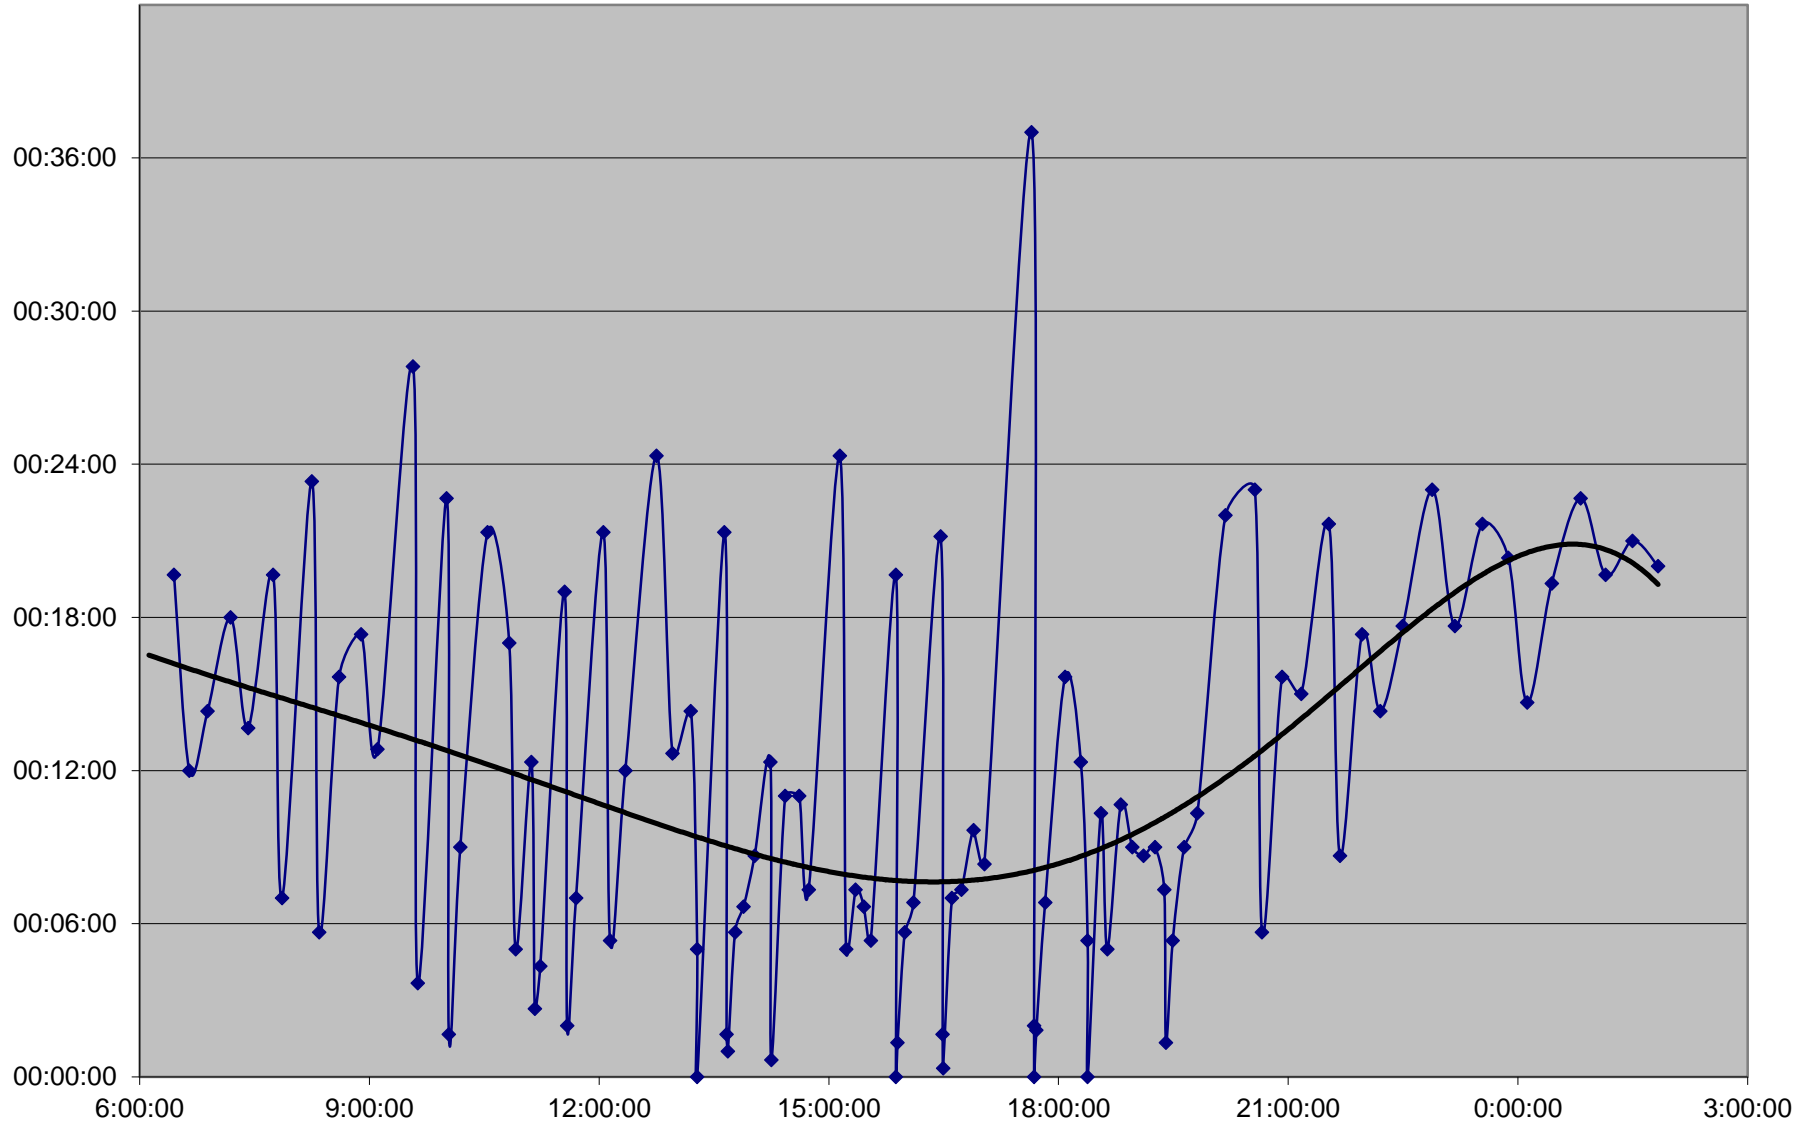

41 Keele Headways Saturday 5 Oct 2019 at N of Keele Stn Northbound

41 Keele Headways Saturday 5 Oct 2019 at Dundas Northbound

41 Keele Headways Saturday 5 Oct 2019 at S of St Clair Northbound

41 Keele Headways Saturday 5 Oct 2019 at N of Rogers Rd Northbound

41 Keele Headways Saturday 5 Oct 2019 at N of Eglinton Northbound

41 Keele Headways Saturday 5 Oct 2019 at N of Lawrence Northbound

41 Keele Headways Saturday 5 Oct 2019 at N of Wilson Northbound

41 Keele Headways Saturday 5 Oct 2019 at N of Sheppard Northbound

41 Keele Headways Saturday 5 Oct 2019 at N of Finch Northbound

41 Keele Headways Saturday 5 Oct 2019 at Vanier Northbound

41 Keele Headways Saturday 5 Oct 2019 at SE of Pioneer Village Stn Northbound