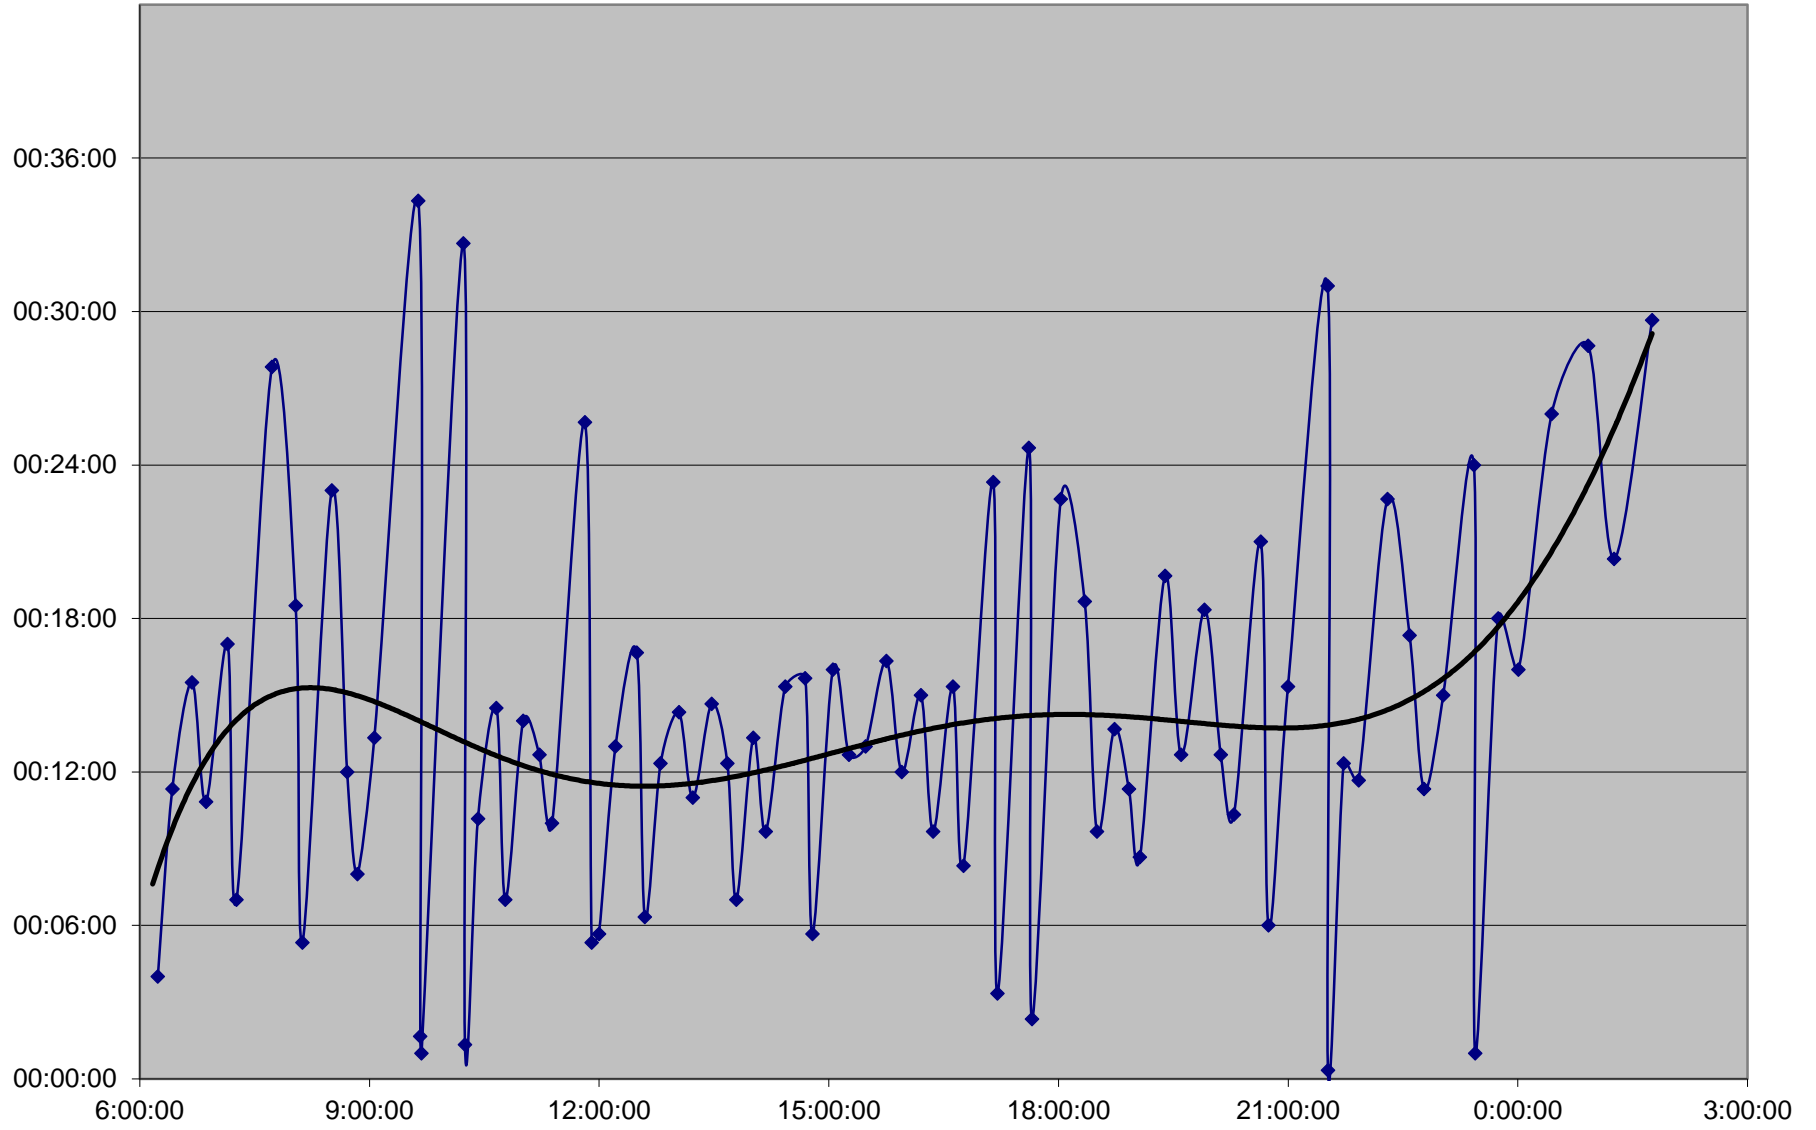

41 Keele Headways Wednesday 2 Oct 2019 at N of Keele Stn Southbound

41 Keele Headways Wednesday 2 Oct 2019 at Dundas Southbound