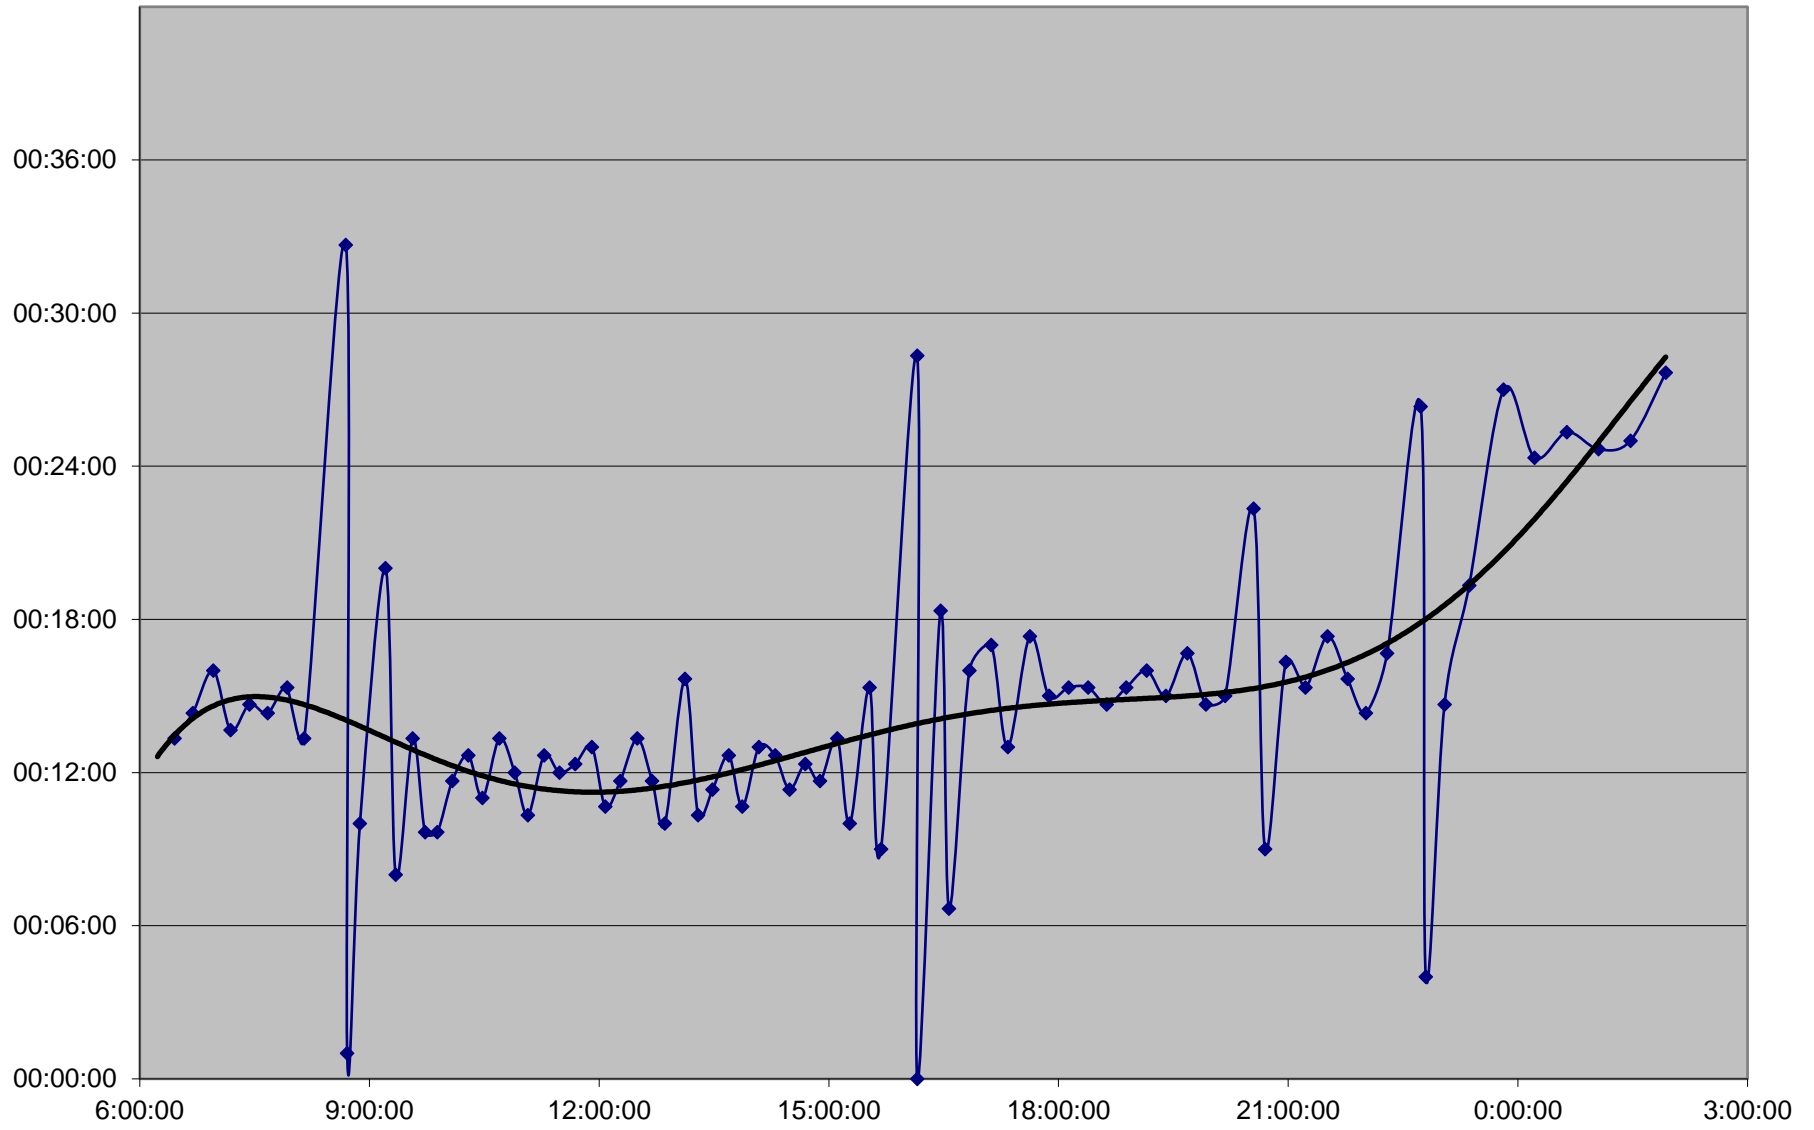

### 41 Keele Headways Wednesday 2 Oct 2019 at SE of Pioneer Village Stn Southbound