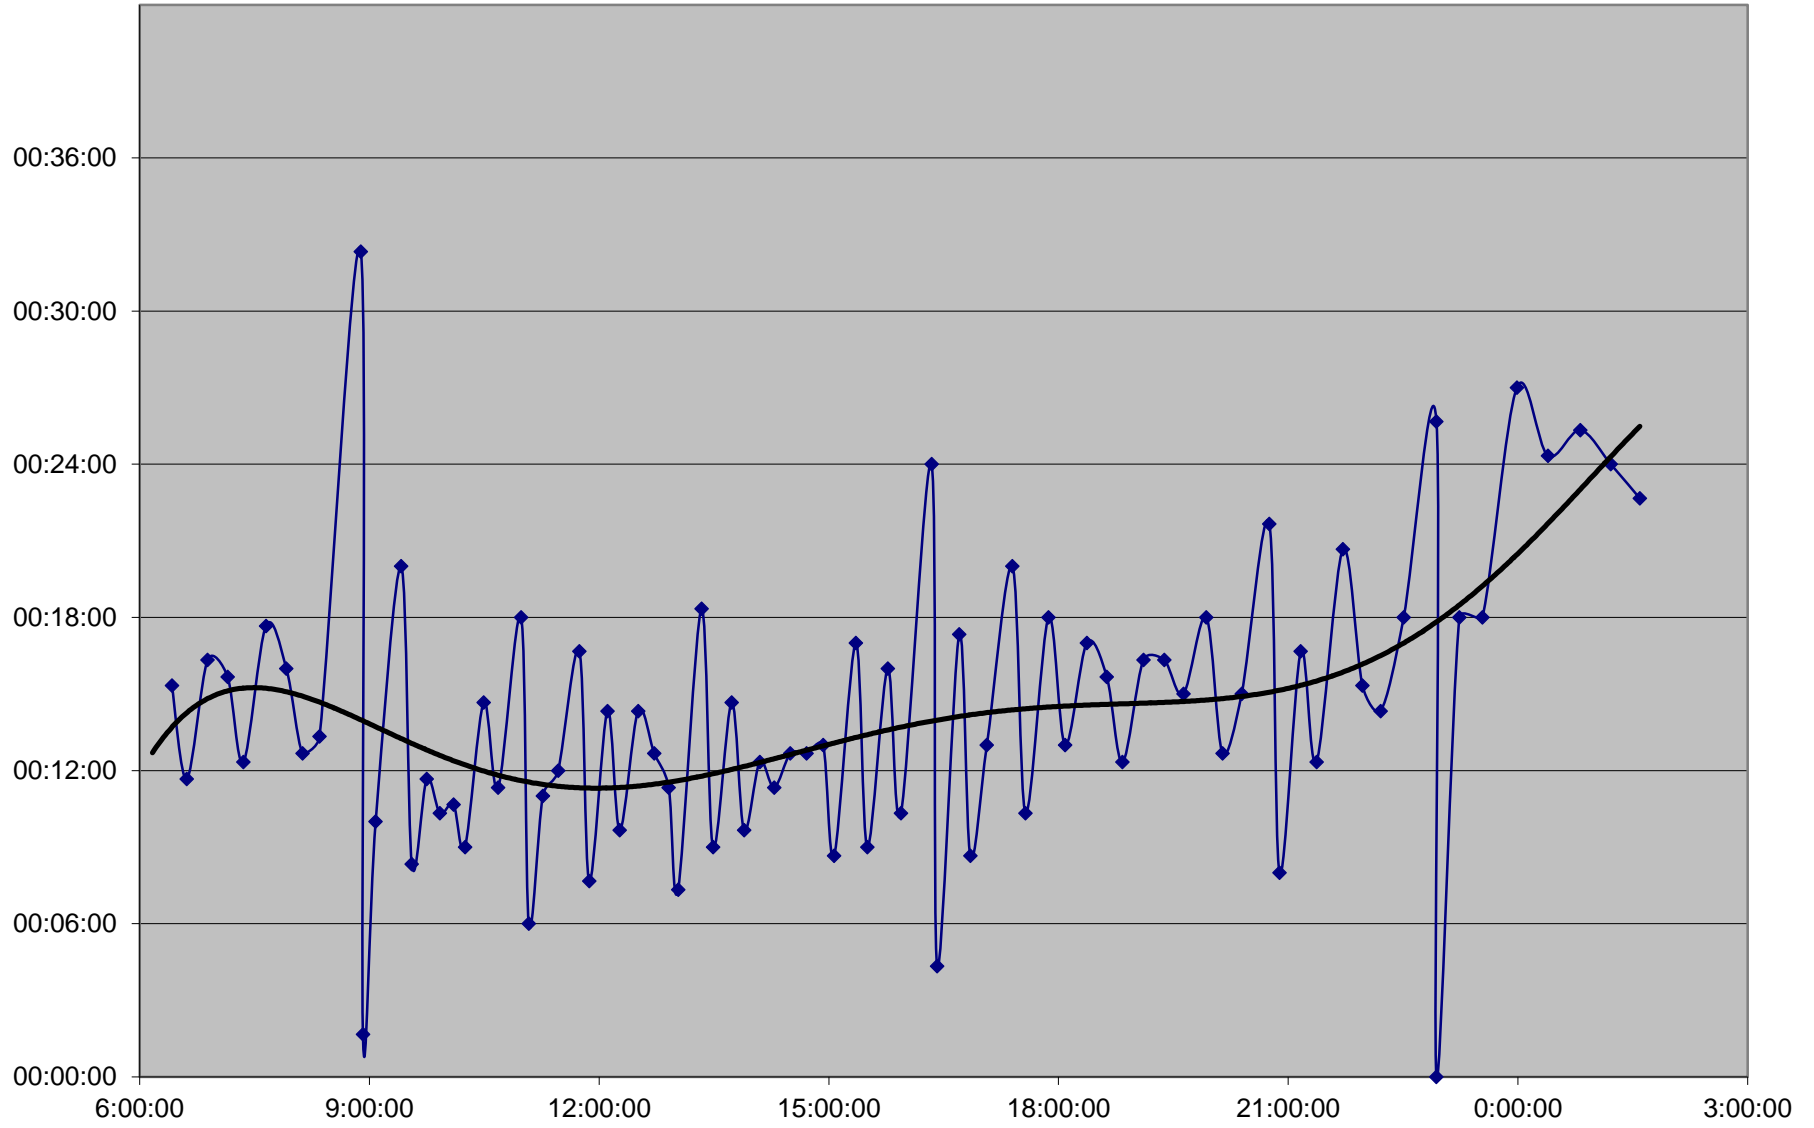

41 Keele Headways Wednesday 2 Oct 2019 at N of Sheppard Southbound