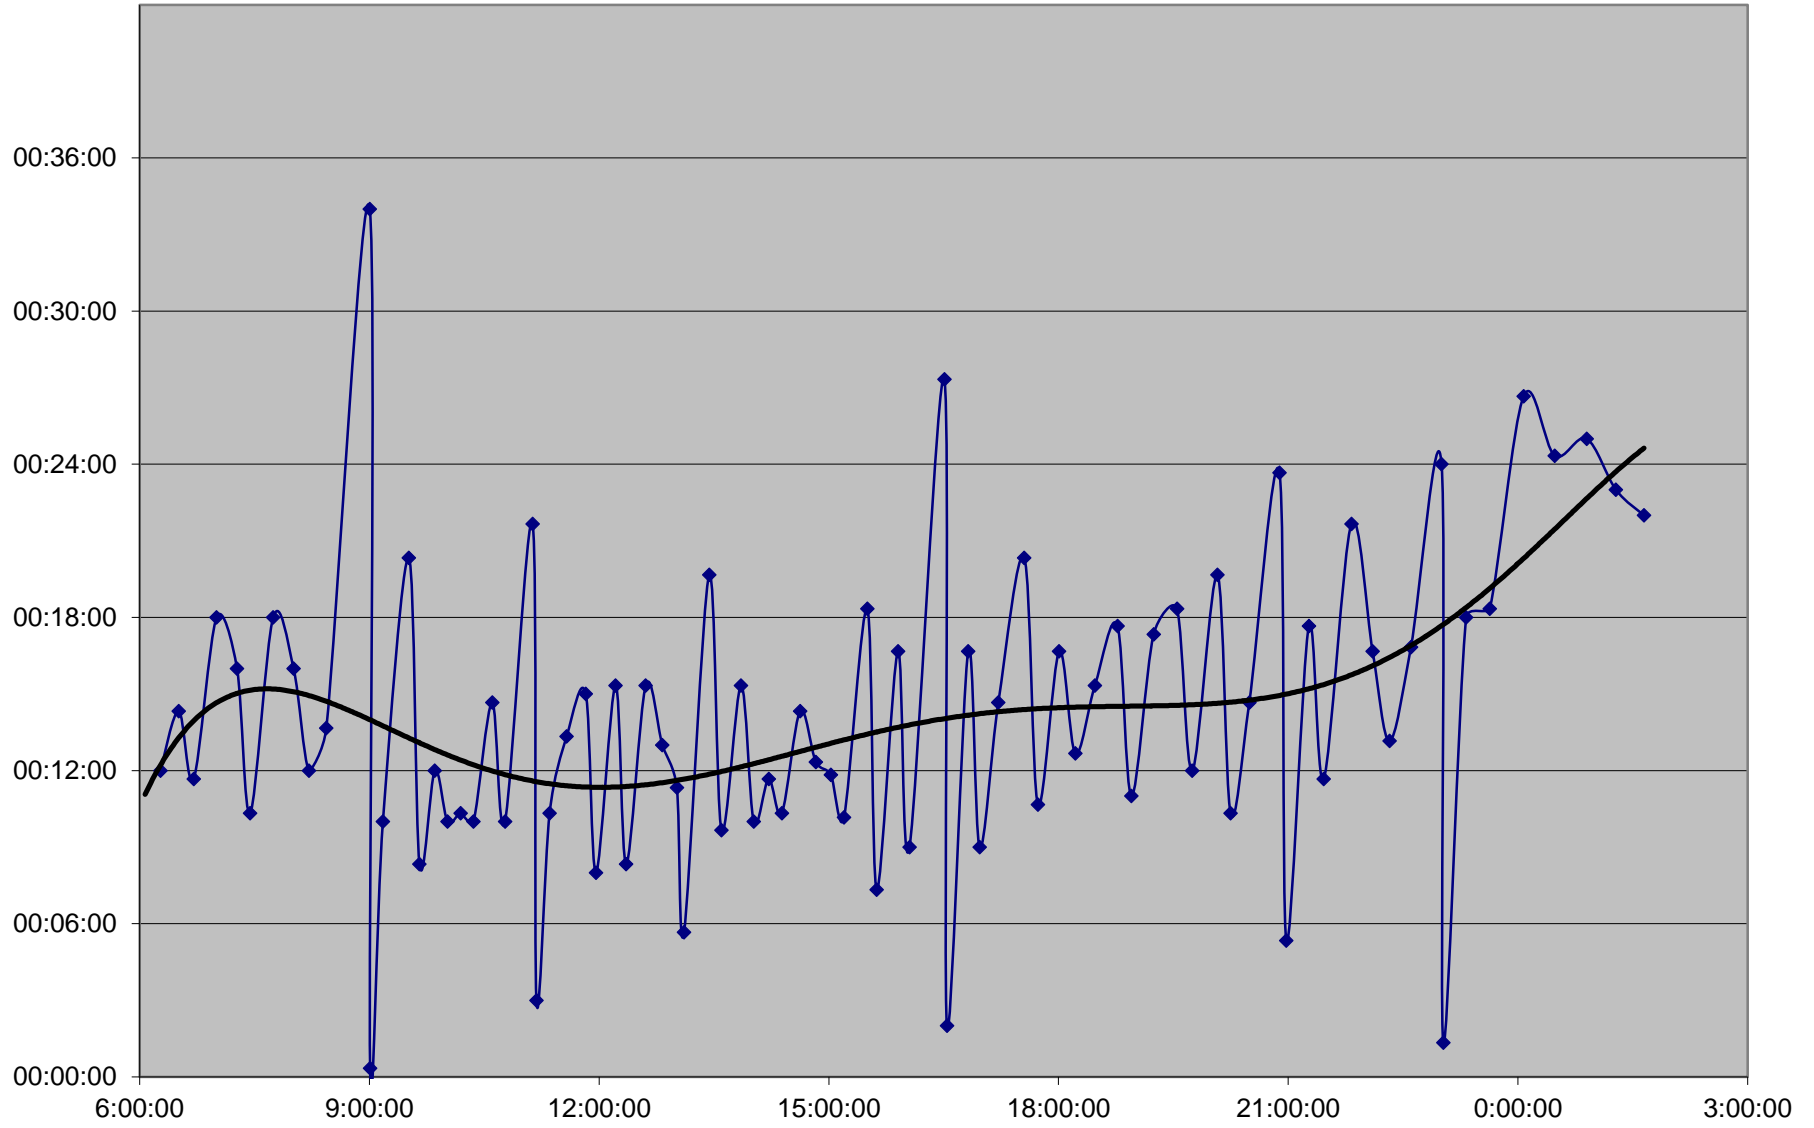

41 Keele Headways Wednesday 2 Oct 2019 at N of Wilson Southbound