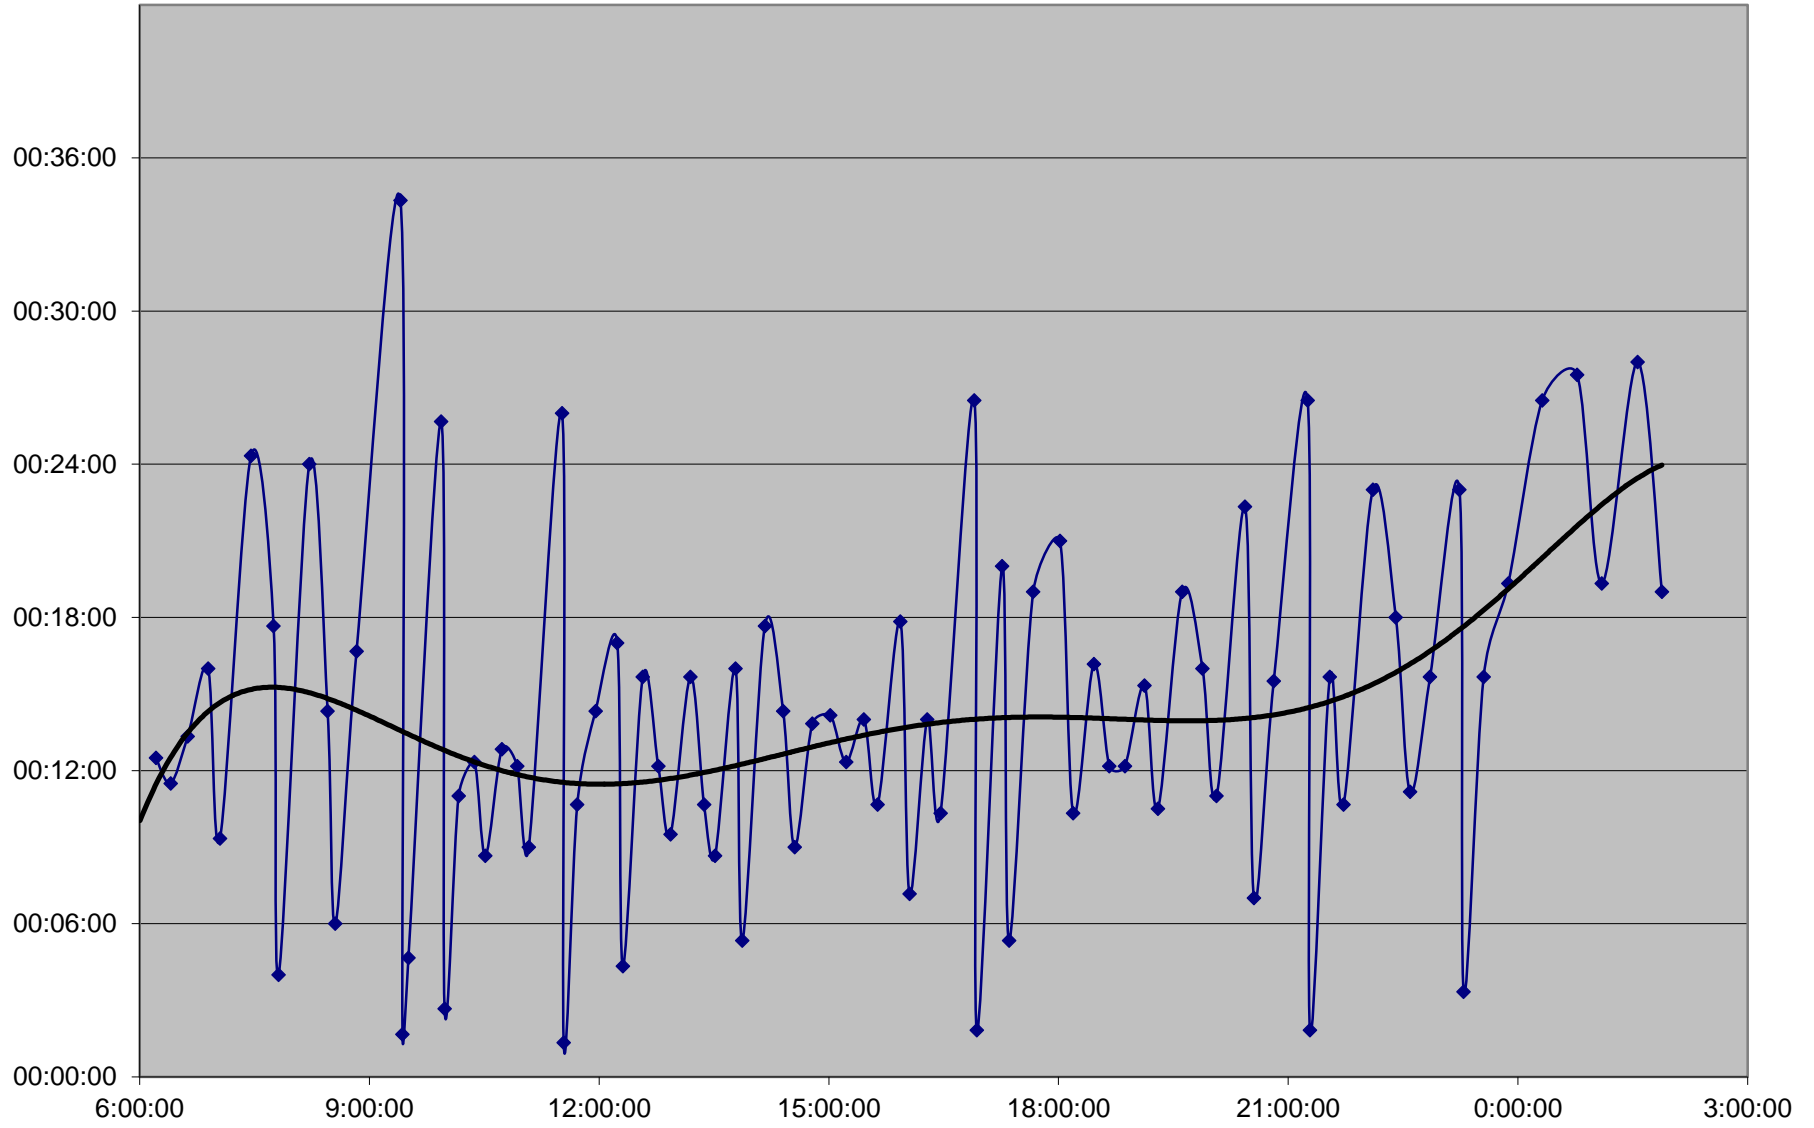

41 Keele Headways Wednesday 2 Oct 2019 at N of Rogers Rd Southbound

41 Keele Headways Wednesday 2 Oct 2019 at N of Eglinton Southbound