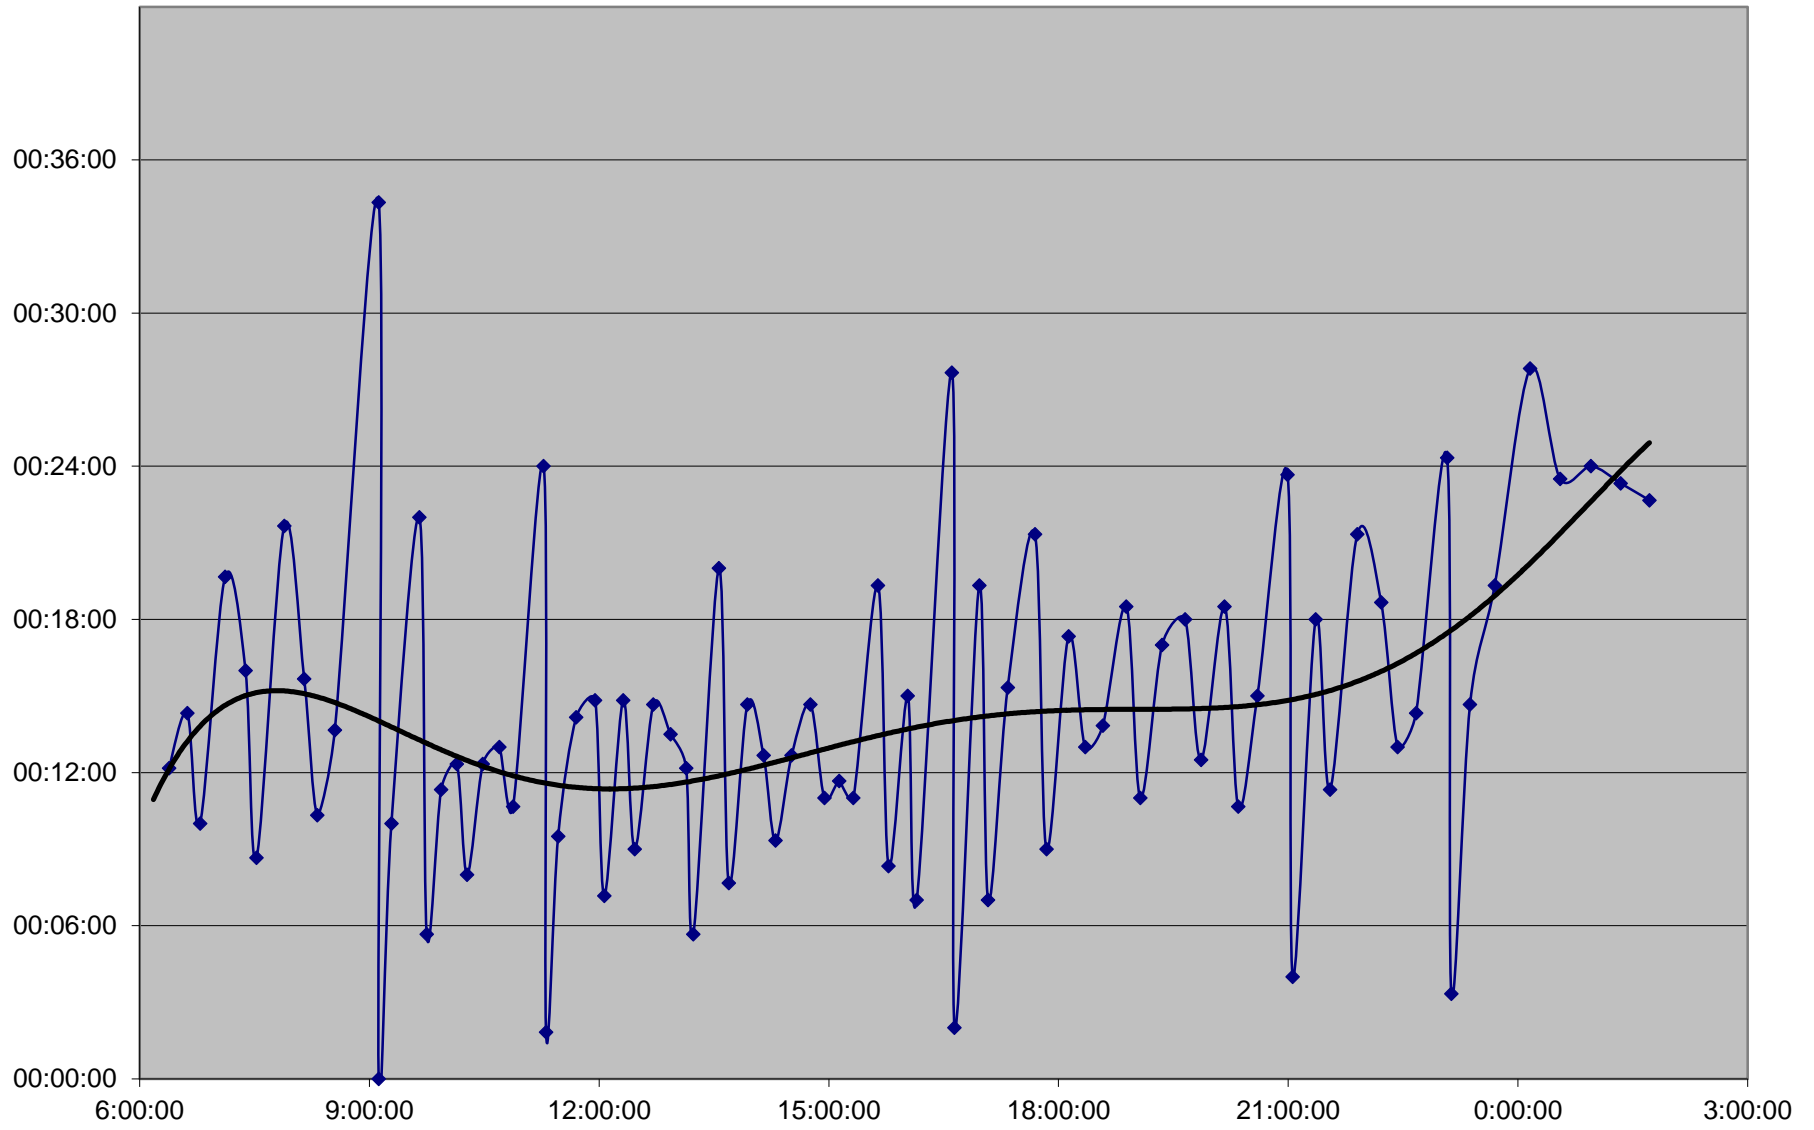

### 41 Keele Headways Wednesday 2 Oct 2019 at Vanier Southbound

41 Keele Headways Wednesday 2 Oct 2019 at N of Finch Southbound

41 Keele Headways Wednesday 2 Oct 2019 at N of Sheppard Southbound

41 Keele Headways Wednesday 2 Oct 2019 at N of Wilson Southbound