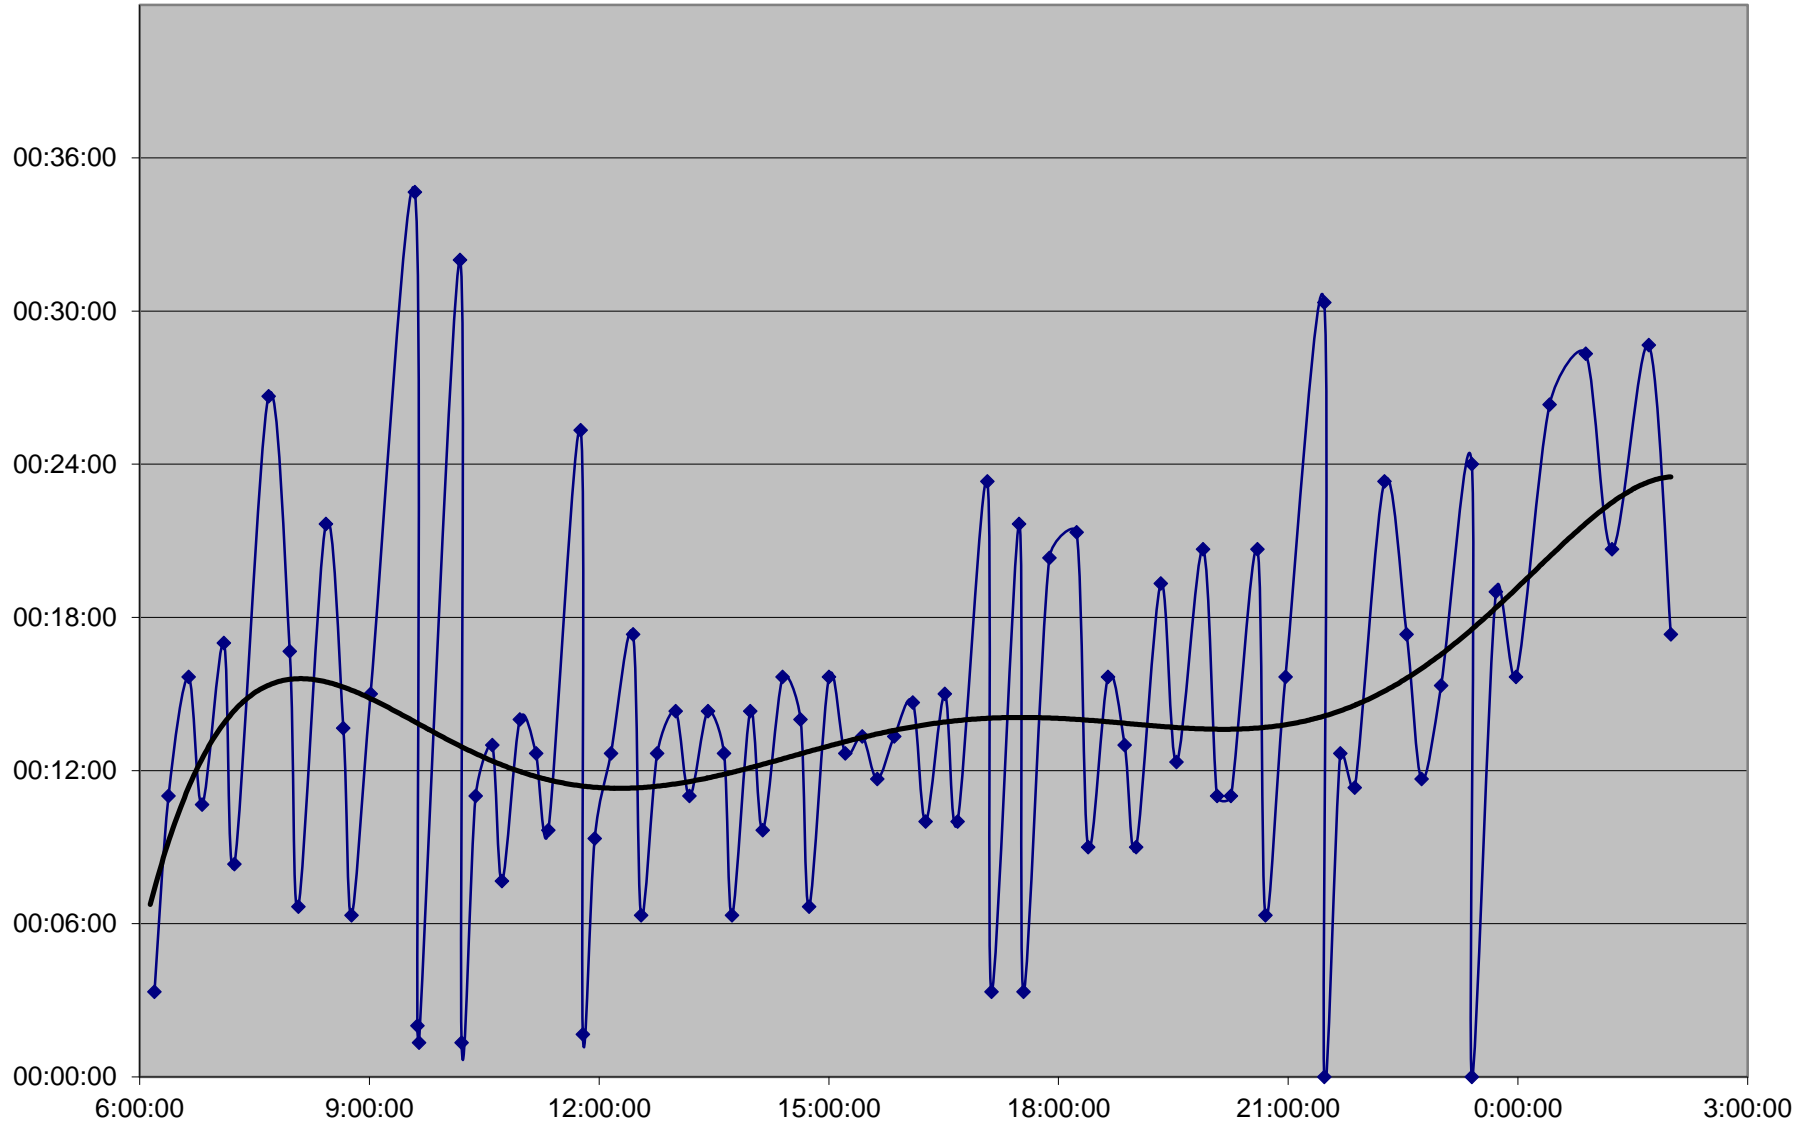

41 Keele Headways Wednesday 2 Oct 2019 at S of St Clair Southbound