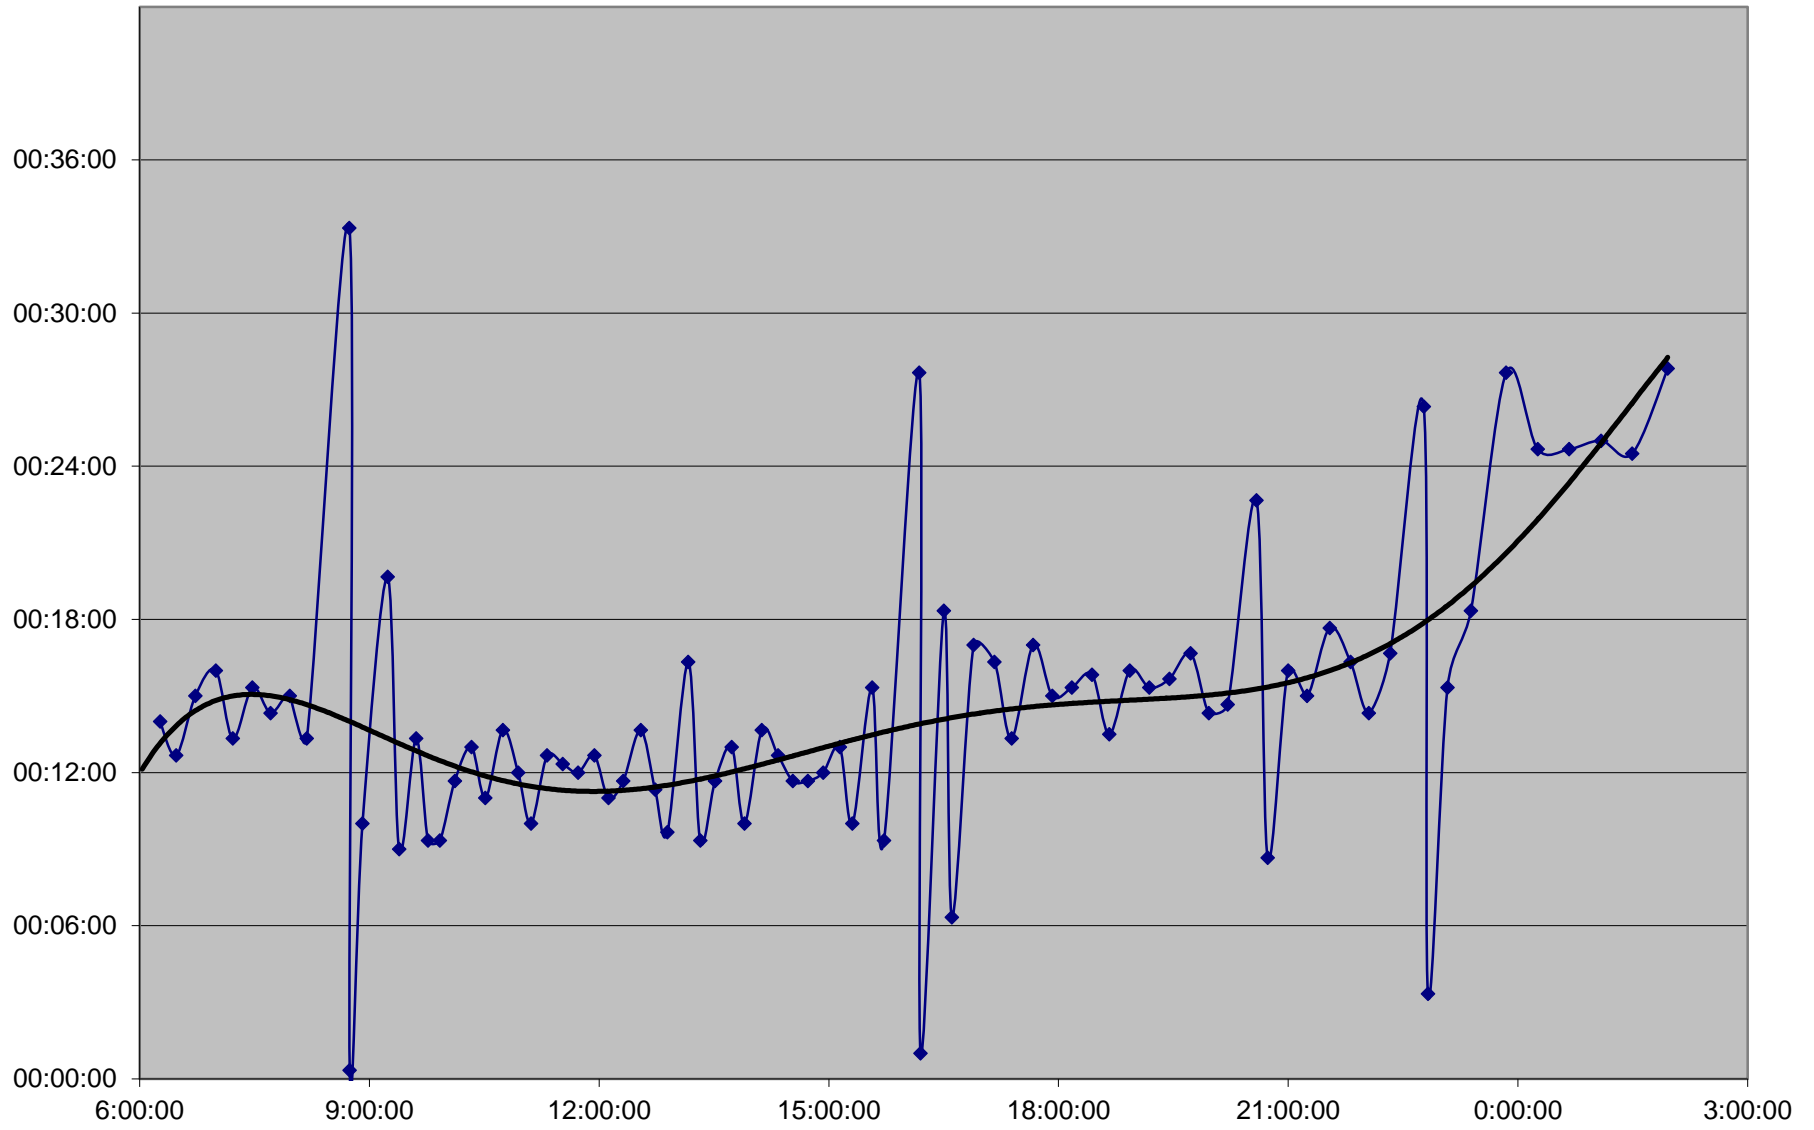

41 Keele Headways Wednesday 2 Oct 2019 at N of Finch Southbound

41 Keele Headways Wednesday 2 Oct 2019 at Vanier Southbound