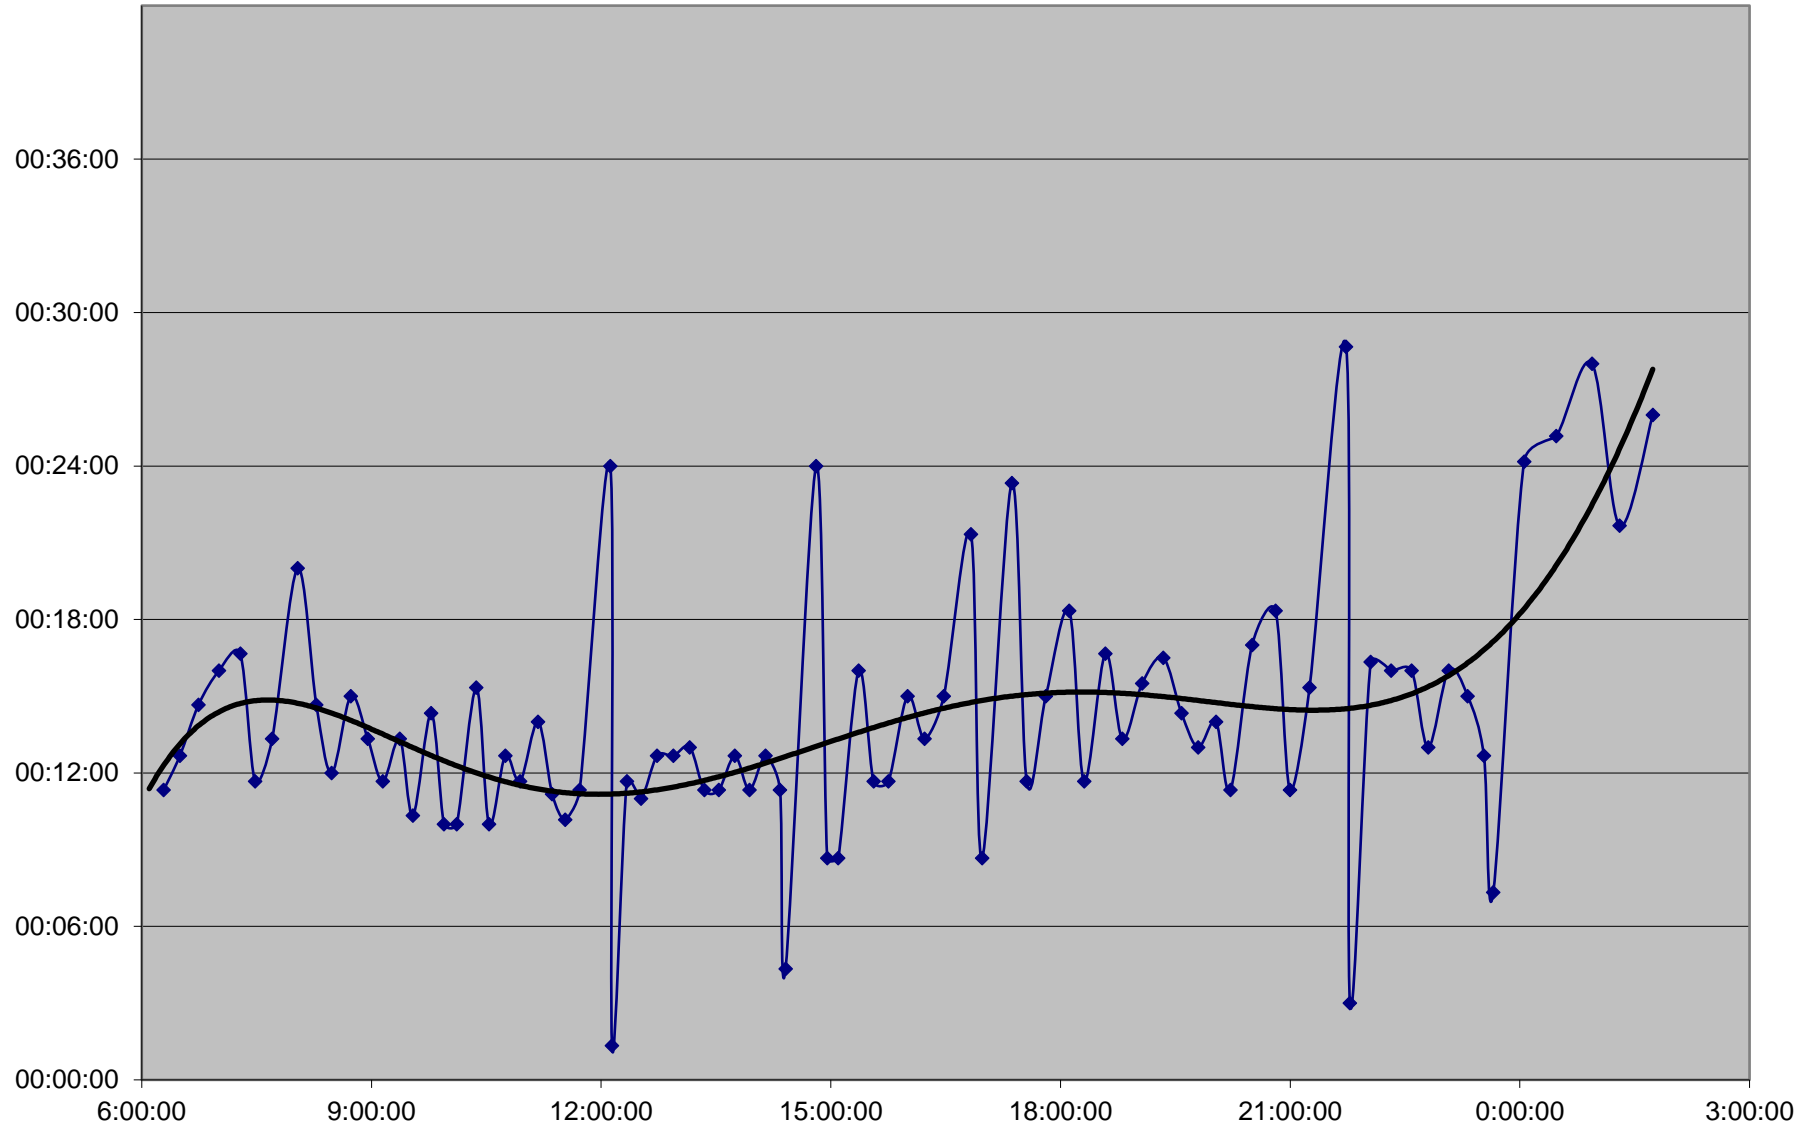

41 Keele Headways Wednesday 2 Oct 2019 at N of Keele Stn Northbound

41 Keele Headways Wednesday 2 Oct 2019 at Dundas Northbound

41 Keele Headways Wednesday 2 Oct 2019 at S of St Clair Northbound

41 Keele Headways Wednesday 2 Oct 2019 at N of Rogers Rd Northbound

41 Keele Headways Wednesday 2 Oct 2019 at N of Eglinton Northbound

41 Keele Headways Wednesday 2 Oct 2019 at N of Lawrence Northbound

41 Keele Headways Wednesday 2 Oct 2019 at N of Wilson Northbound

41 Keele Headways Wednesday 2 Oct 2019 at N of Sheppard Northbound