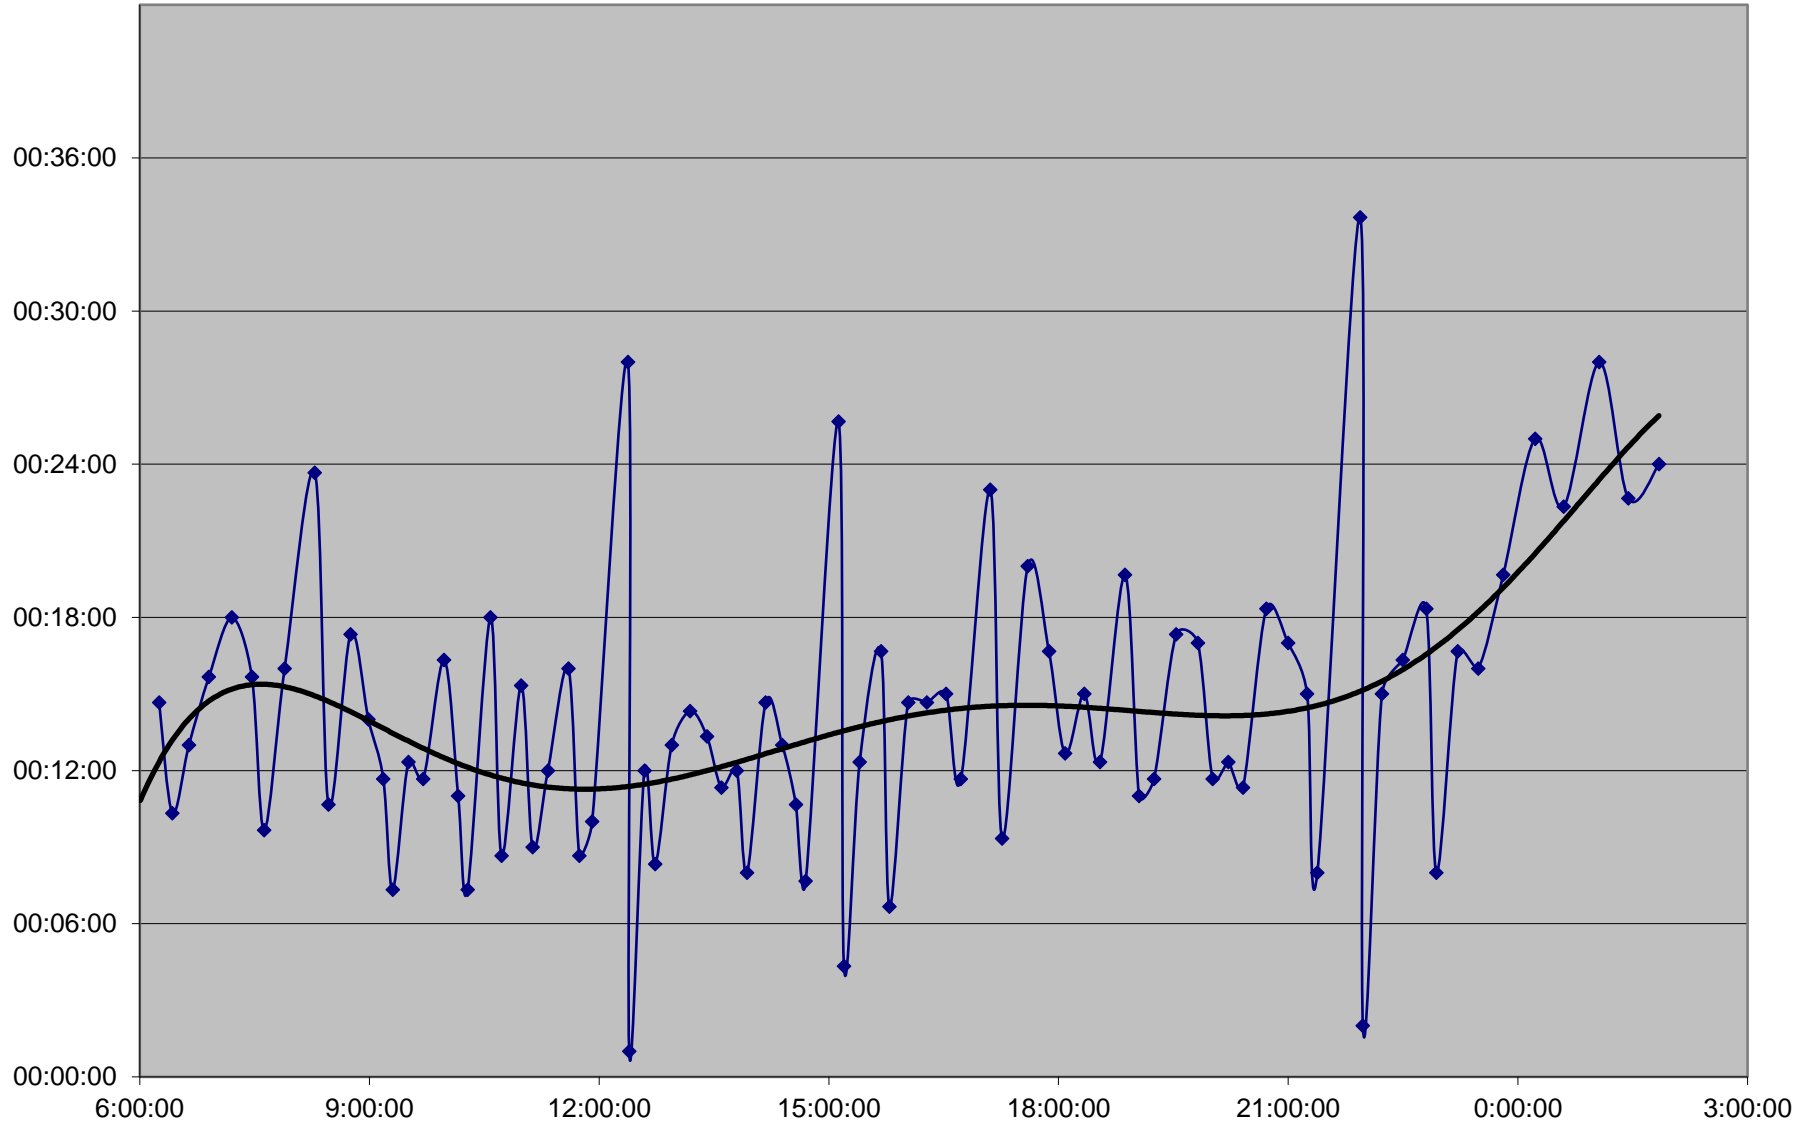

41 Keele Headways Wednesday 2 Oct 2019 at N of Keele Stn Northbound

41 Keele Headways Wednesday 2 Oct 2019 at Dundas Northbound

41 Keele Headways Wednesday 2 Oct 2019 at S of St Clair Northbound

41 Keele Headways Wednesday 2 Oct 2019 at N of Rogers Rd Northbound

41 Keele Headways Wednesday 2 Oct 2019 at N of Eglinton Northbound

41 Keele Headways Wednesday 2 Oct 2019 at N of Lawrence Northbound

41 Keele Headways Wednesday 2 Oct 2019 at N of Wilson Northbound

41 Keele Headways Wednesday 2 Oct 2019 at N of Sheppard Northbound