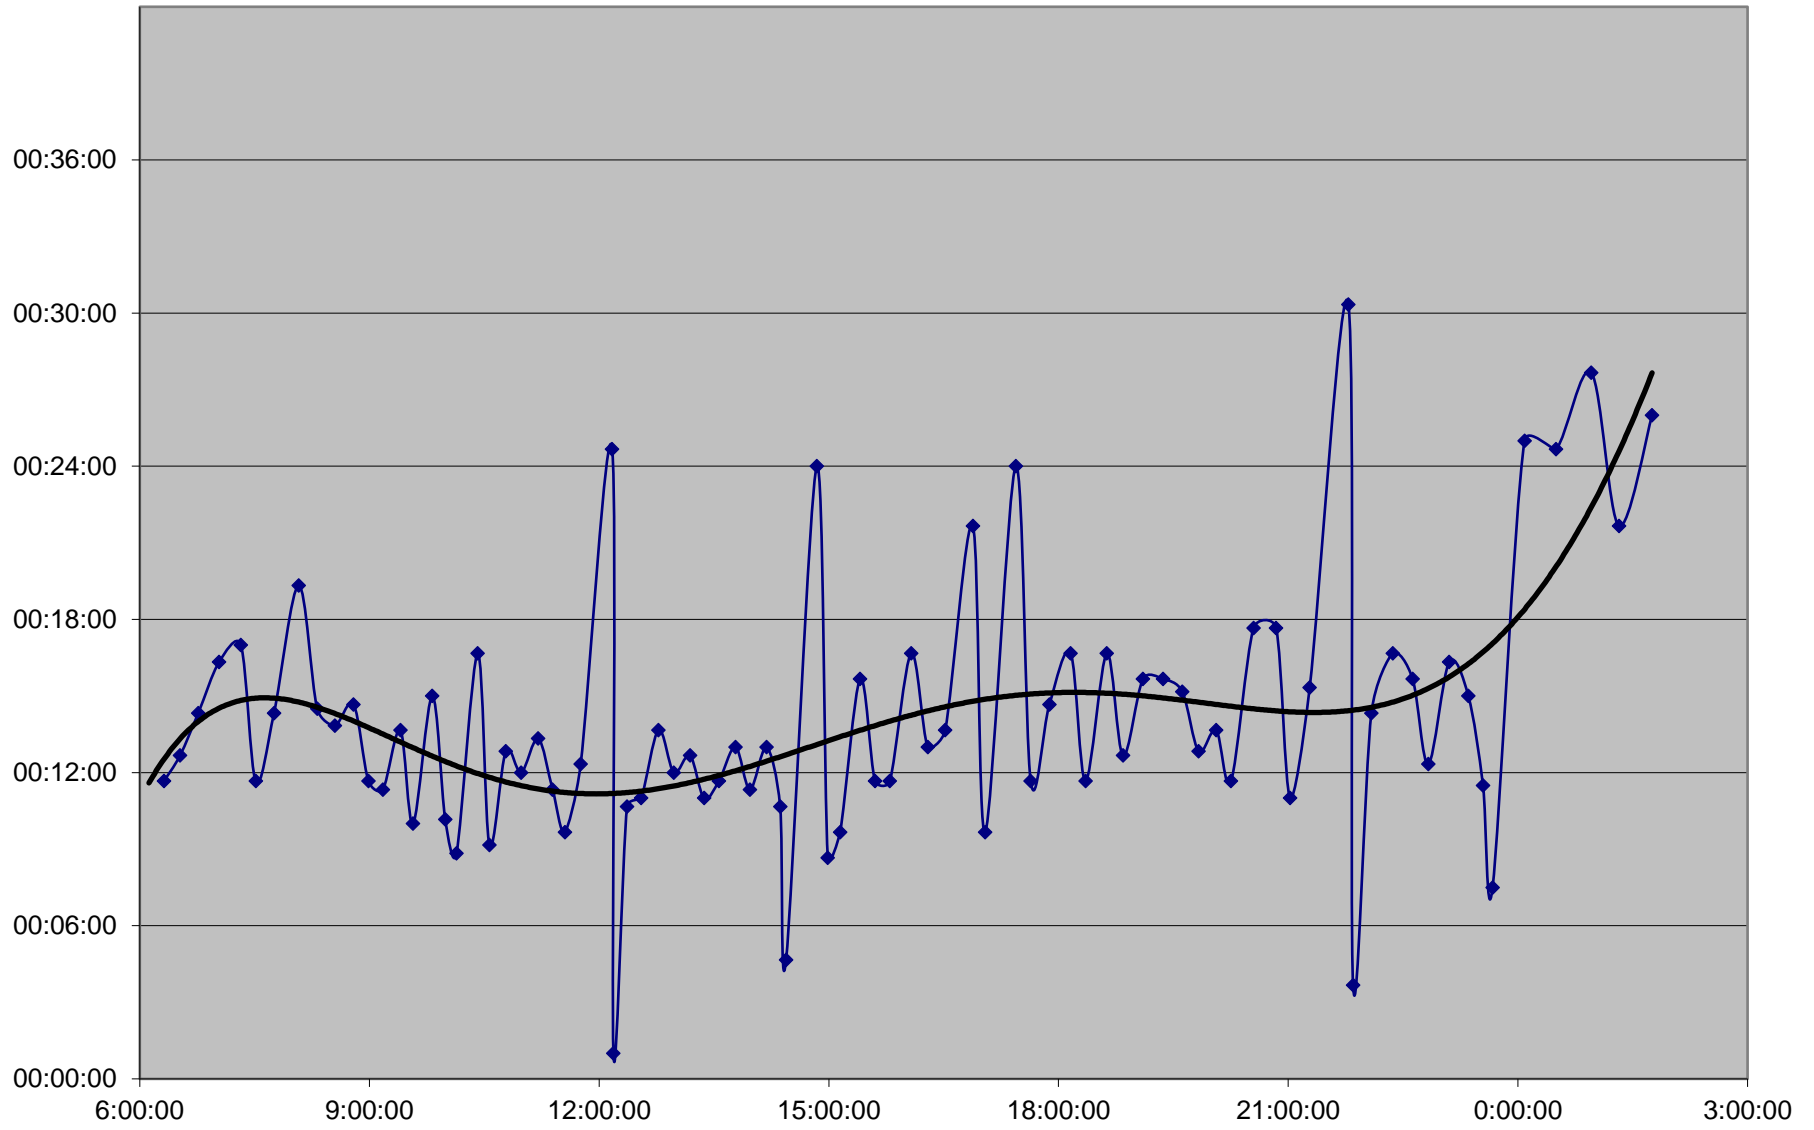

41 Keele Headways Wednesday 2 Oct 2019 at N of Keele Stn Northbound

41 Keele Headways Wednesday 2 Oct 2019 at Dundas Northbound

41 Keele Headways Wednesday 2 Oct 2019 at S of St Clair Northbound

41 Keele Headways Wednesday 2 Oct 2019 at N of Rogers Rd Northbound

41 Keele Headways Wednesday 2 Oct 2019 at N of Eglinton Northbound

41 Keele Headways Wednesday 2 Oct 2019 at N of Lawrence Northbound

41 Keele Headways Wednesday 2 Oct 2019 at N of Wilson Northbound

41 Keele Headways Wednesday 2 Oct 2019 at N of Sheppard Northbound