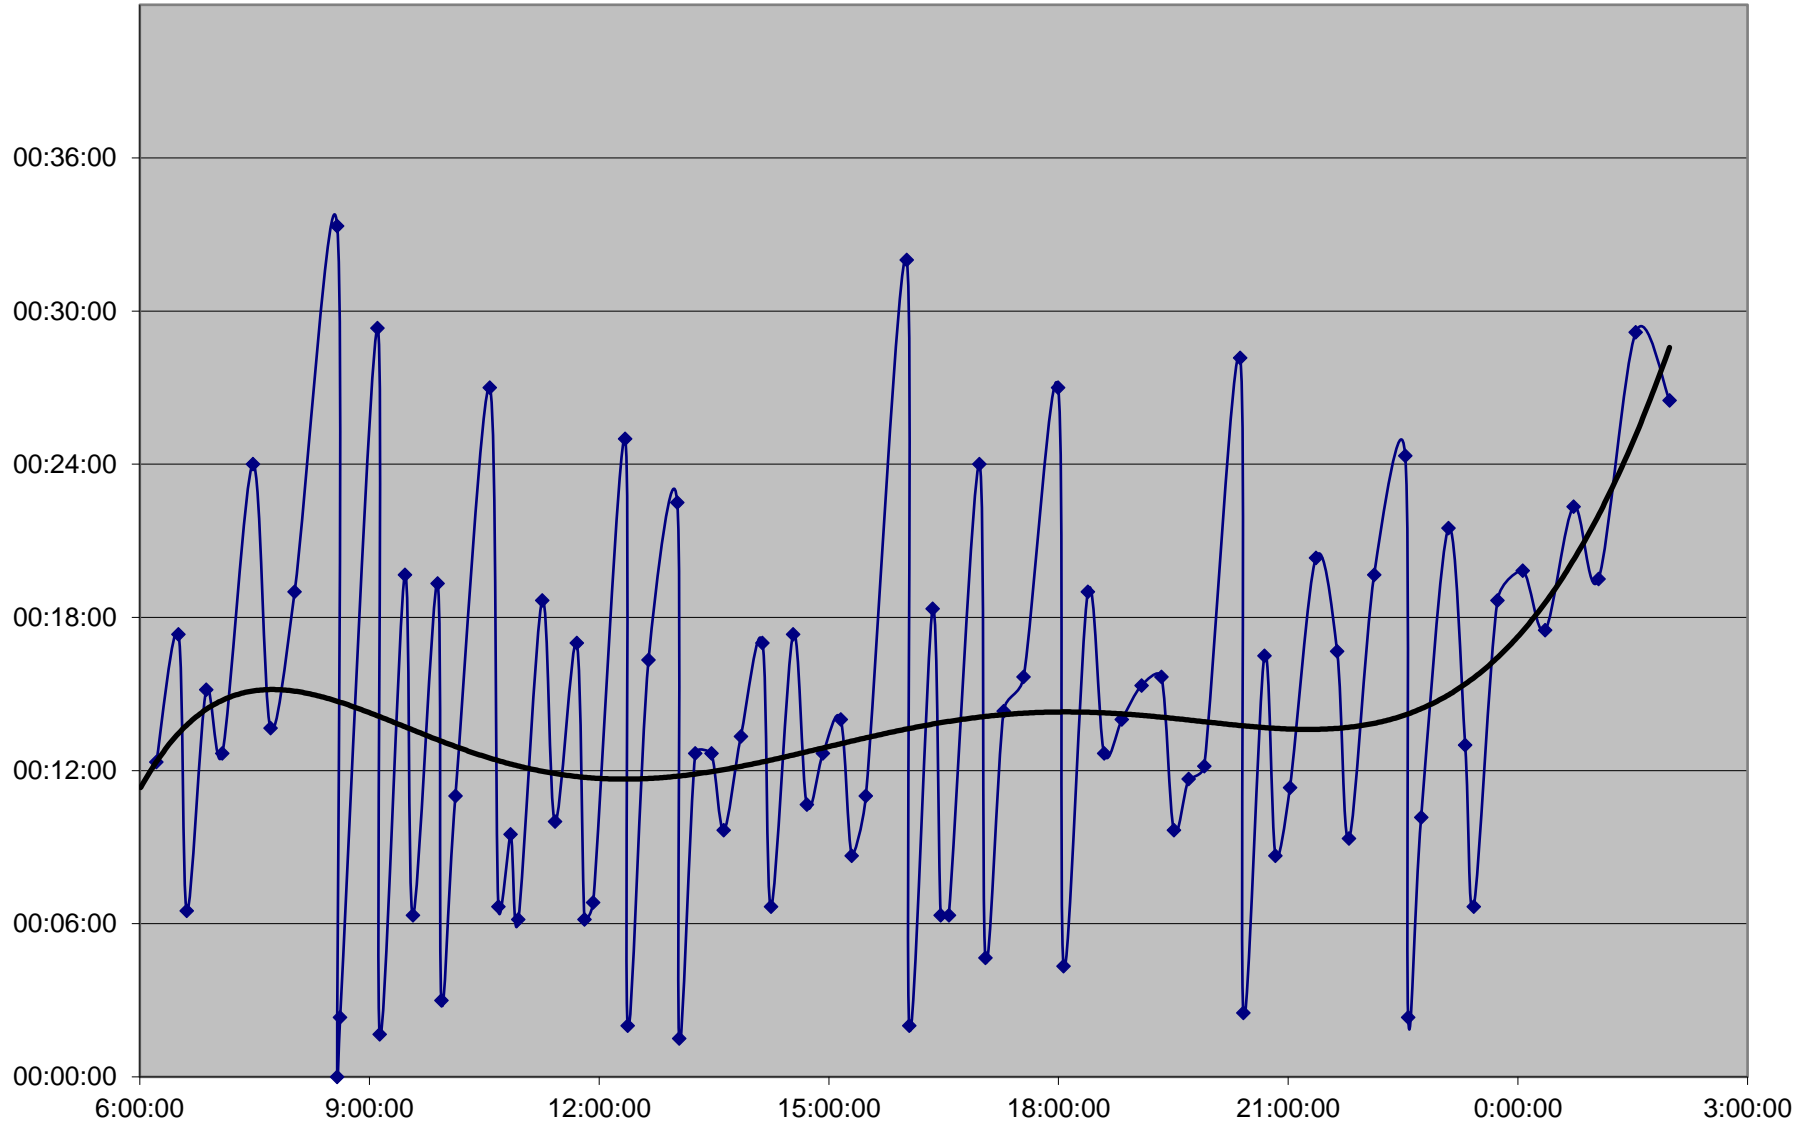

41 Keele Headways Wednesday 2 Oct 2019 at N of Eglinton Northbound

41 Keele Headways Wednesday 2 Oct 2019 at N of Lawrence Northbound

41 Keele Headways Wednesday 2 Oct 2019 at N of Wilson Northbound

41 Keele Headways Wednesday 2 Oct 2019 at N of Sheppard Northbound

41 Keele Headways Wednesday 2 Oct 2019 at N of Finch Northbound

41 Keele Headways Wednesday 2 Oct 2019 at Vanier Northbound

41 Keele Headways Wednesday 2 Oct 2019 at SE of Pioneer Village Stn Northbound