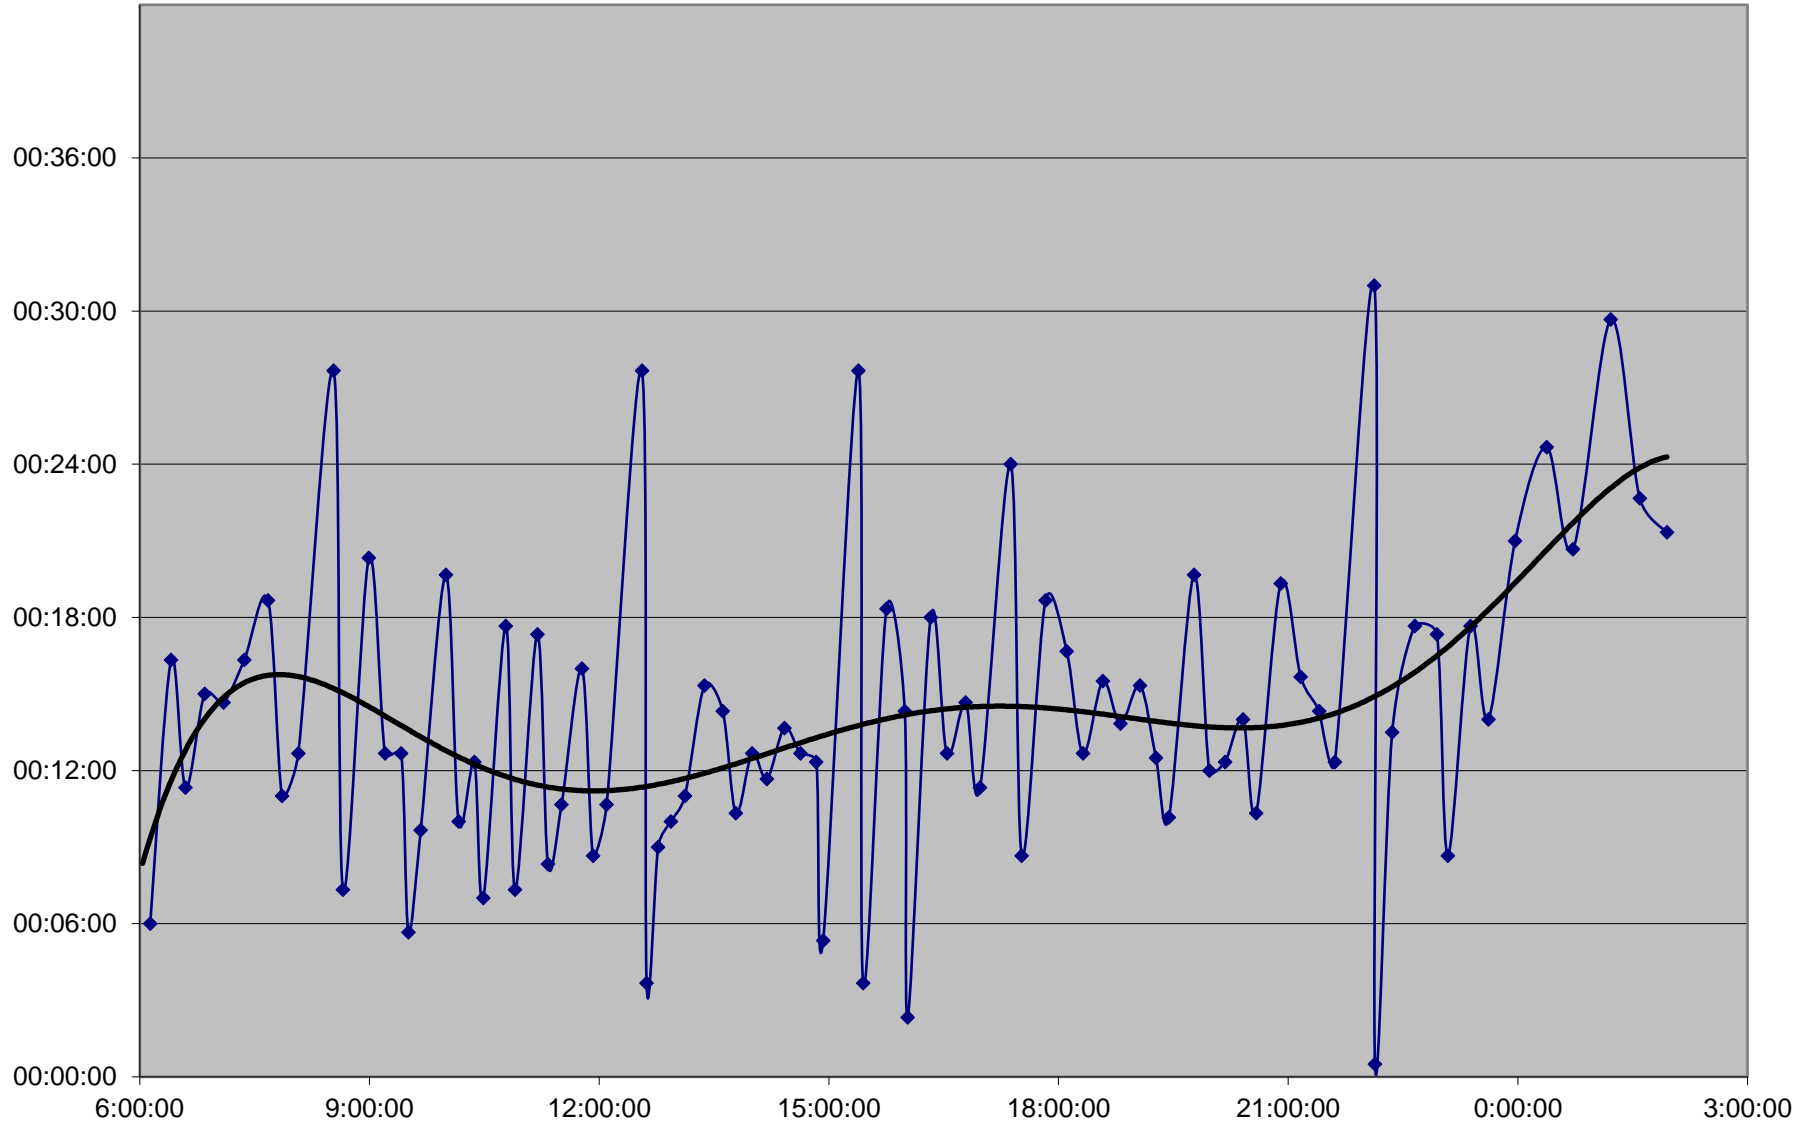

41 Keele Headways Wednesday 2 Oct 2019 at N of Keele Stn Northbound

41 Keele Headways Wednesday 2 Oct 2019 at Dundas Northbound

41 Keele Headways Wednesday 2 Oct 2019 at S of St Clair Northbound

41 Keele Headways Wednesday 2 Oct 2019 at N of Rogers Rd Northbound

41 Keele Headways Wednesday 2 Oct 2019 at N of Eglinton Northbound

41 Keele Headways Wednesday 2 Oct 2019 at N of Lawrence Northbound

41 Keele Headways Wednesday 2 Oct 2019 at N of Wilson Northbound

41 Keele Headways Wednesday 2 Oct 2019 at N of Sheppard Northbound