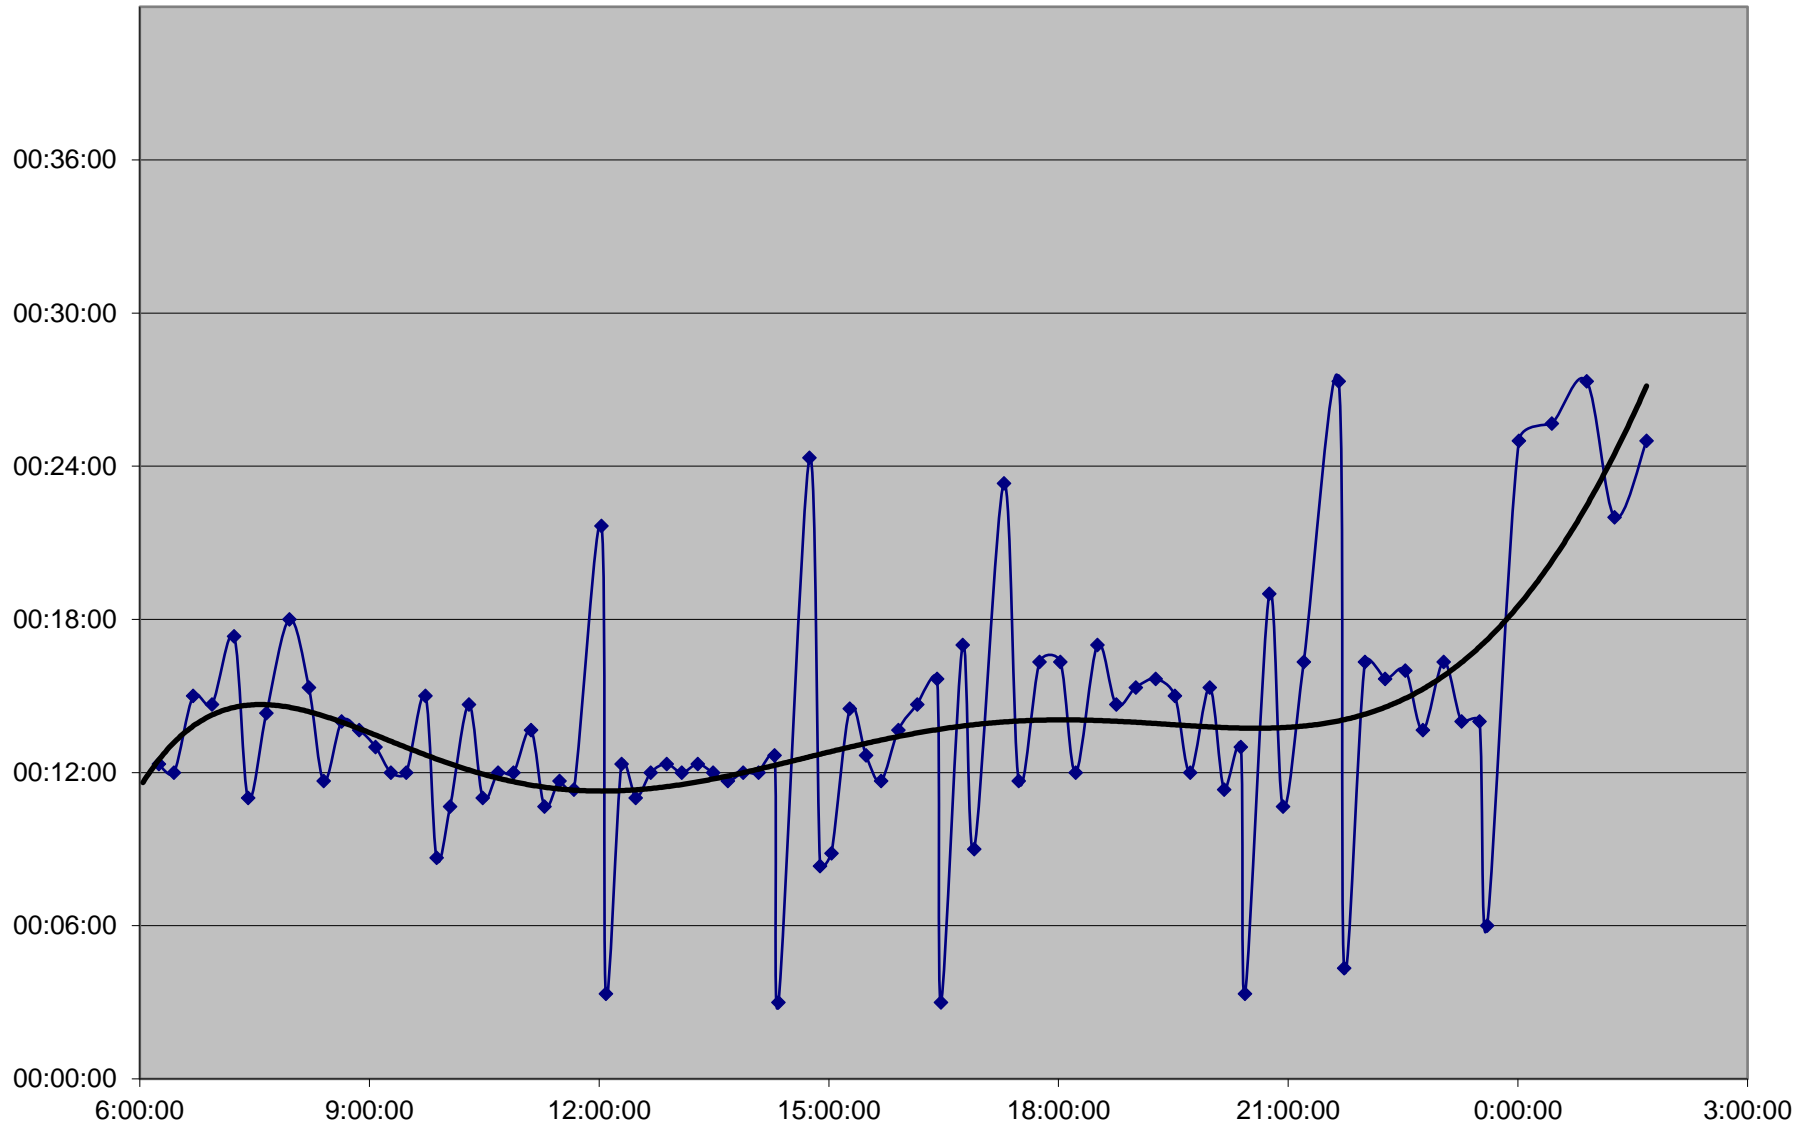

41 Keele Headways Wednesday 2 Oct 2019 at N of Keele Stn Northbound

41 Keele Headways Wednesday 2 Oct 2019 at Dundas Northbound

41 Keele Headways Wednesday 2 Oct 2019 at S of St Clair Northbound

41 Keele Headways Wednesday 2 Oct 2019 at N of Rogers Rd Northbound

41 Keele Headways Wednesday 2 Oct 2019 at N of Eglinton Northbound

41 Keele Headways Wednesday 2 Oct 2019 at N of Lawrence Northbound

41 Keele Headways Wednesday 2 Oct 2019 at N of Wilson Northbound

41 Keele Headways Wednesday 2 Oct 2019 at N of Sheppard Northbound