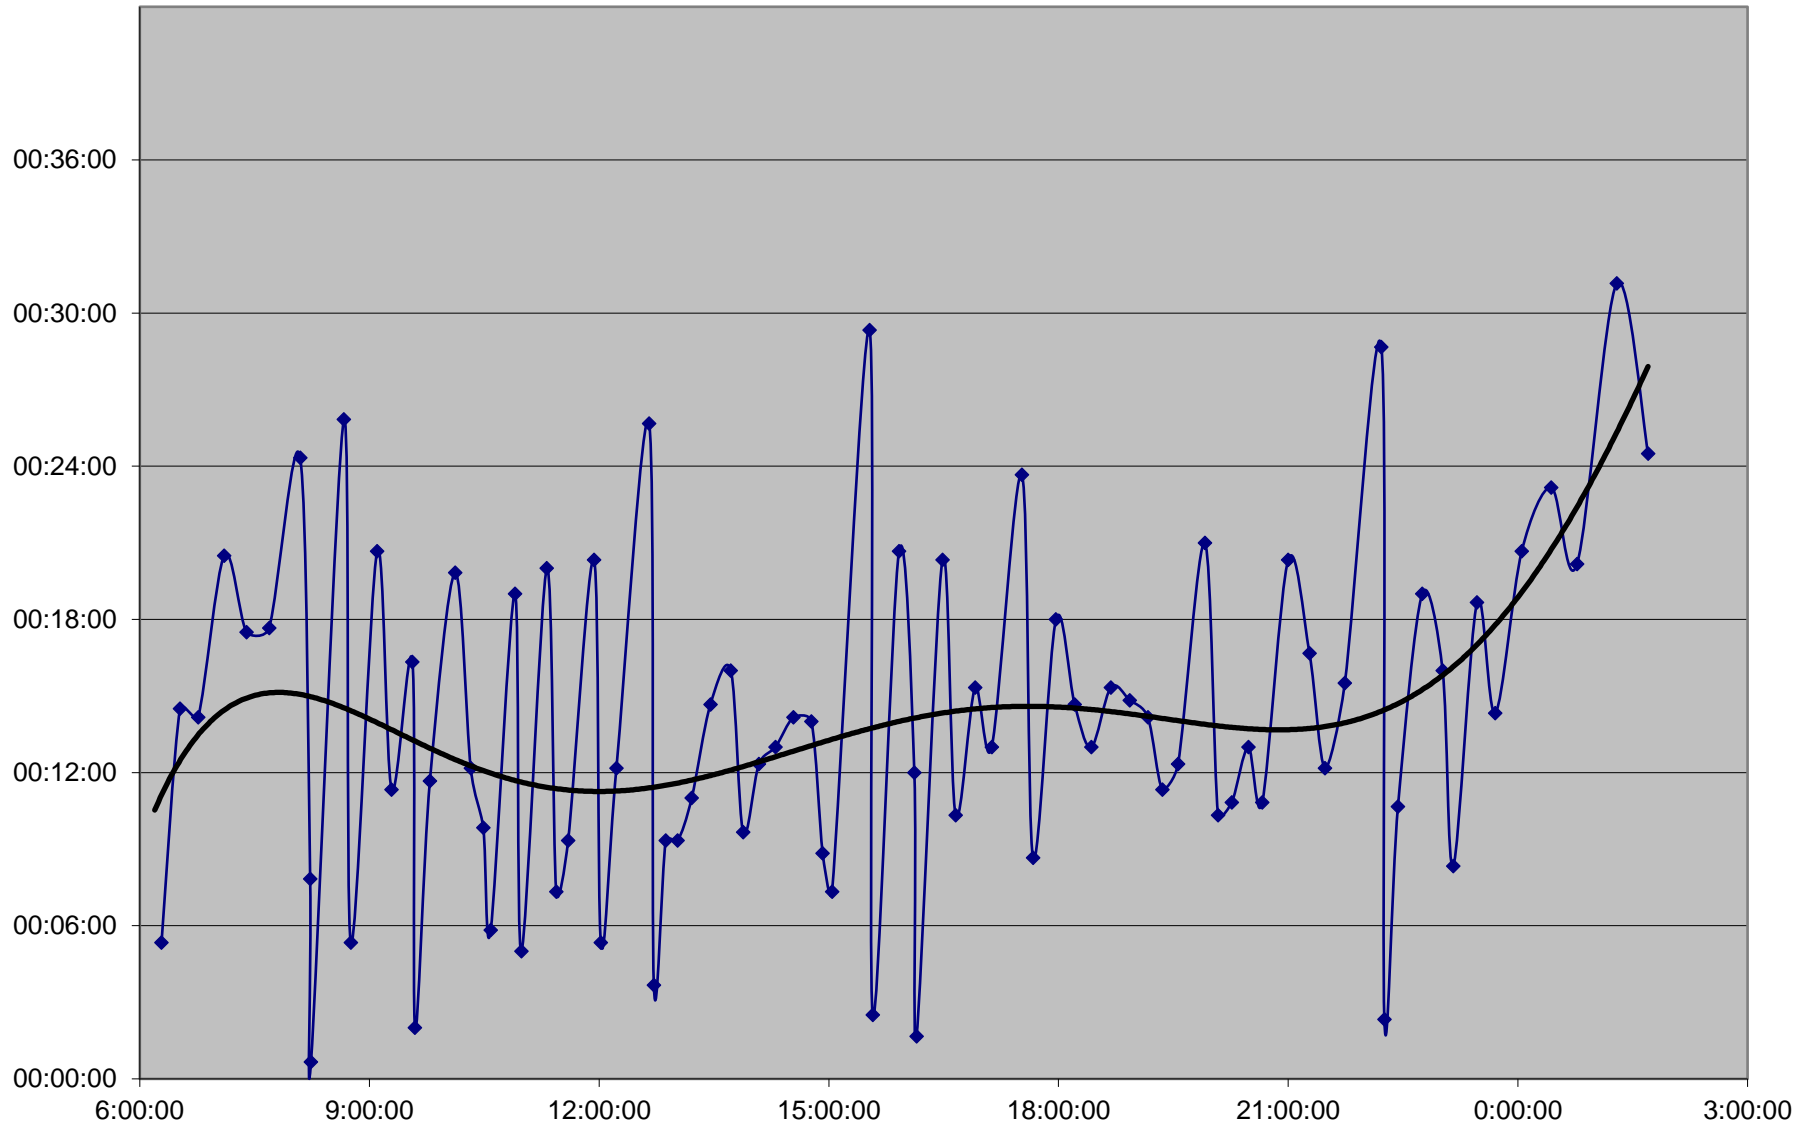

41 Keele Headways Wednesday 2 Oct 2019 at N of Keele Stn Northbound

41 Keele Headways Wednesday 2 Oct 2019 at Dundas Northbound

41 Keele Headways Wednesday 2 Oct 2019 at S of St Clair Northbound

41 Keele Headways Wednesday 2 Oct 2019 at N of Rogers Rd Northbound

41 Keele Headways Wednesday 2 Oct 2019 at N of Eglinton Northbound

41 Keele Headways Wednesday 2 Oct 2019 at N of Lawrence Northbound

41 Keele Headways Wednesday 2 Oct 2019 at N of Wilson Northbound

41 Keele Headways Wednesday 2 Oct 2019 at N of Sheppard Northbound

41 Keele Headways Wednesday 2 Oct 2019 at N of Finch Northbound

41 Keele Headways Wednesday 2 Oct 2019 at Vanier Northbound

41 Keele Headways Wednesday 2 Oct 2019 at SE of Pioneer Village Stn Northbound