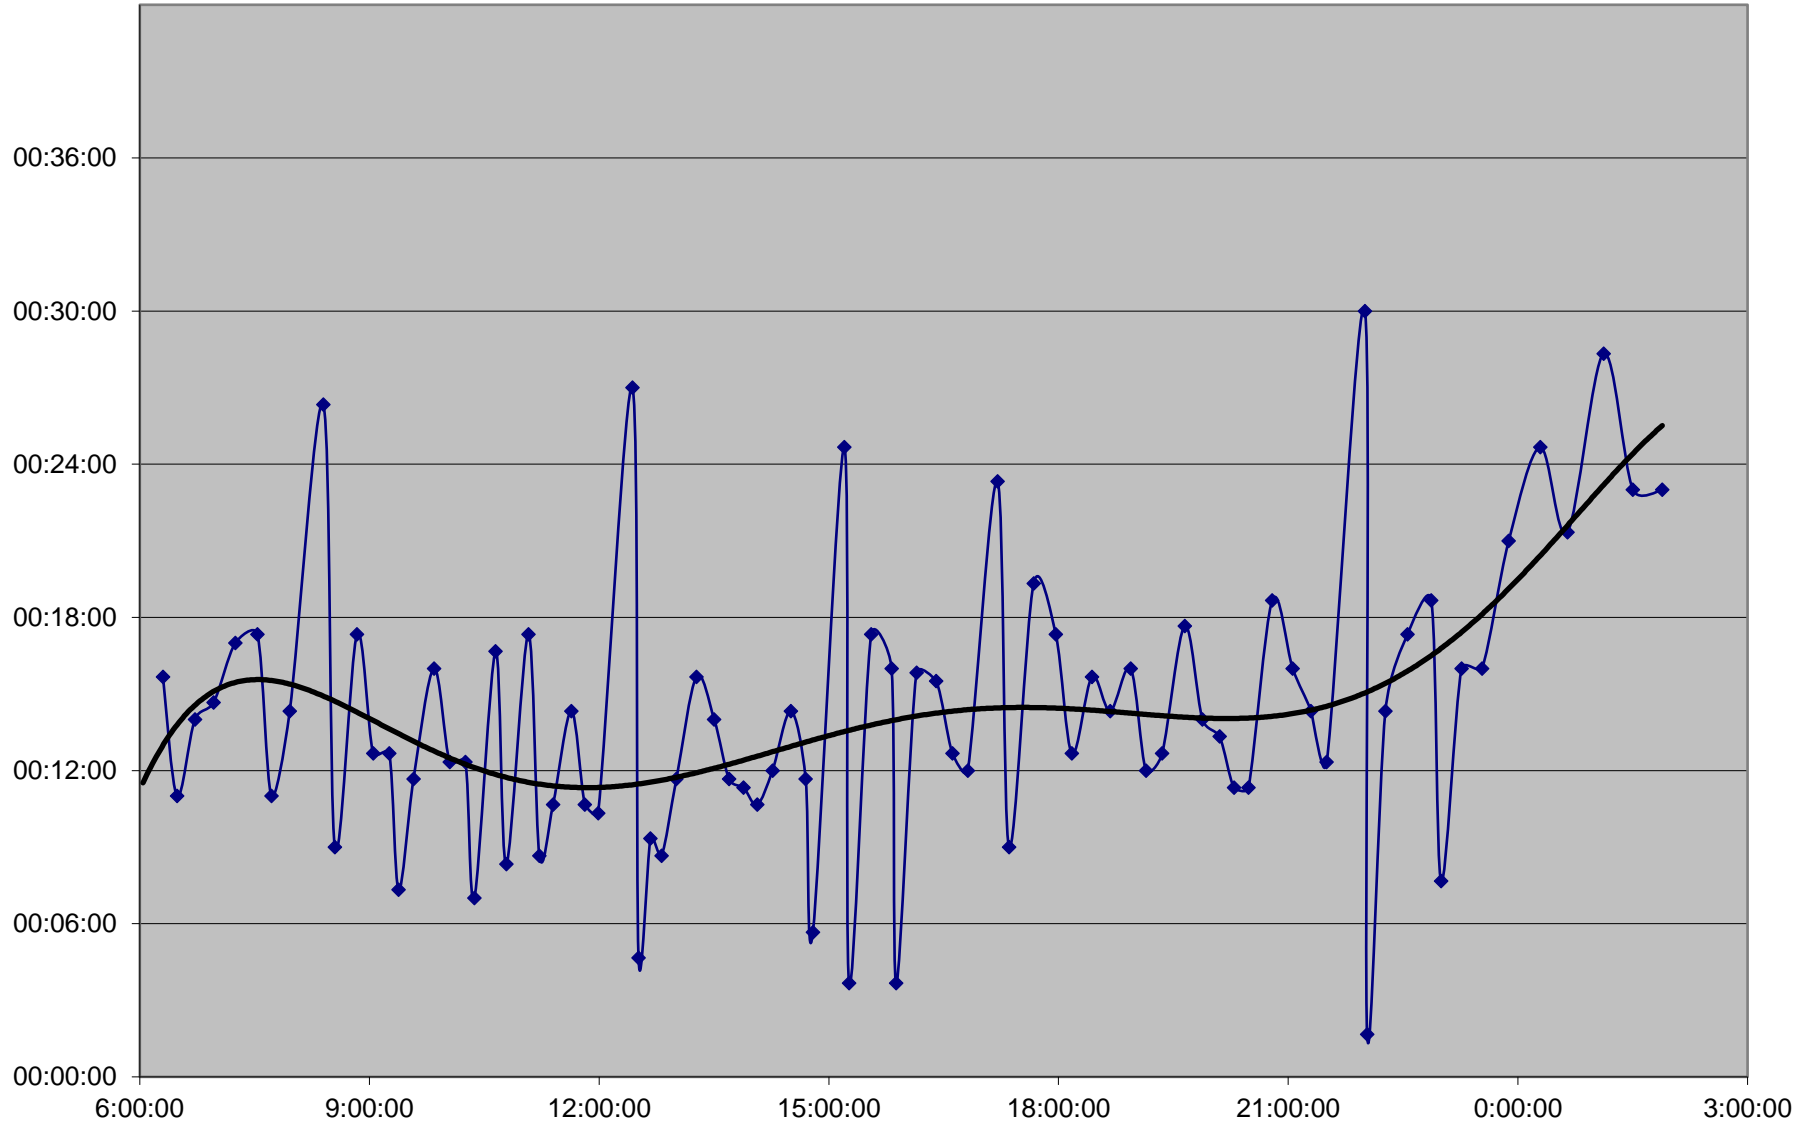

41 Keele Headways Wednesday 2 Oct 2019 at N of Keele Stn Northbound

41 Keele Headways Wednesday 2 Oct 2019 at Dundas Northbound

41 Keele Headways Wednesday 2 Oct 2019 at S of St Clair Northbound

41 Keele Headways Wednesday 2 Oct 2019 at N of Rogers Rd Northbound

41 Keele Headways Wednesday 2 Oct 2019 at N of Eglinton Northbound

41 Keele Headways Wednesday 2 Oct 2019 at N of Lawrence Northbound

41 Keele Headways Wednesday 2 Oct 2019 at N of Wilson Northbound

41 Keele Headways Wednesday 2 Oct 2019 at N of Sheppard Northbound