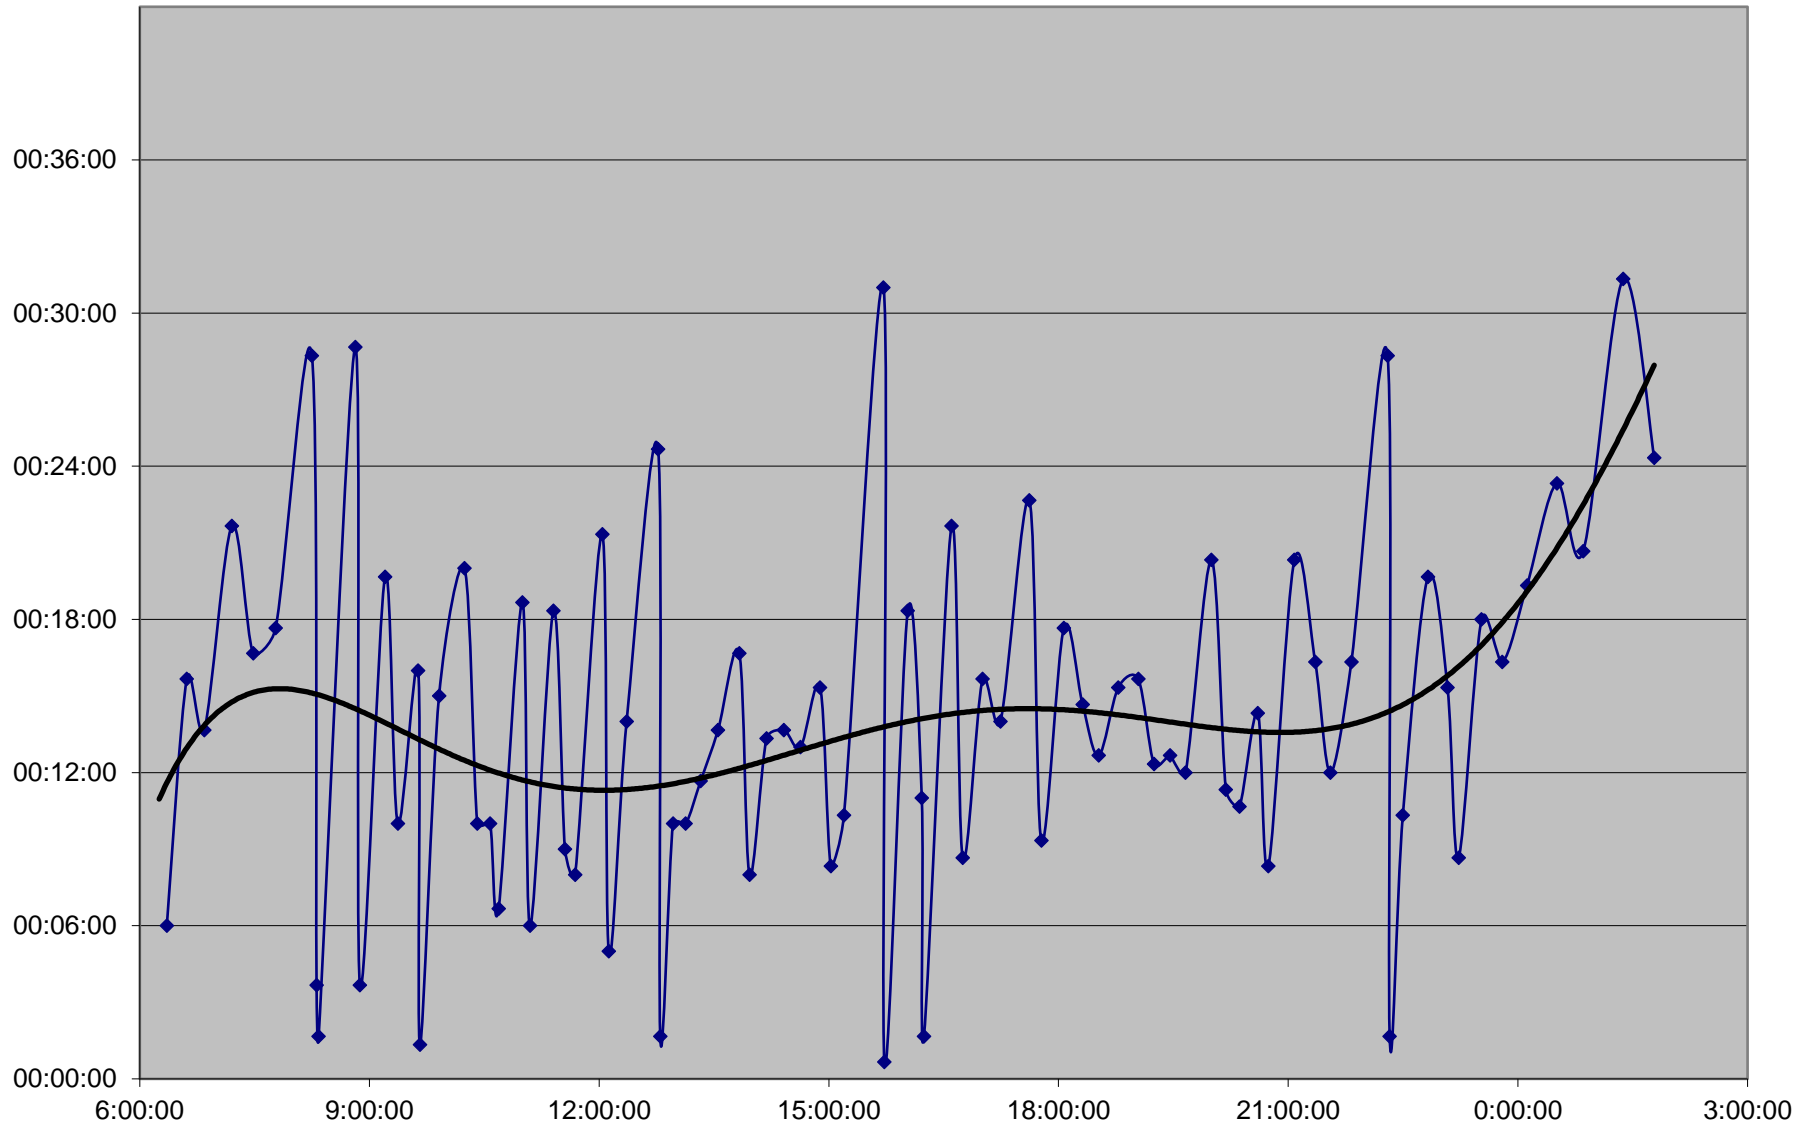

41 Keele Headways Wednesday 2 Oct 2019 at N of Eglinton Northbound

41 Keele Headways Wednesday 2 Oct 2019 at N of Lawrence Northbound

41 Keele Headways Wednesday 2 Oct 2019 at N of Wilson Northbound

41 Keele Headways Wednesday 2 Oct 2019 at N of Sheppard Northbound

41 Keele Headways Wednesday 2 Oct 2019 at N of Finch Northbound

41 Keele Headways Wednesday 2 Oct 2019 at Vanier Northbound

41 Keele Headways Wednesday 2 Oct 2019 at SE of Pioneer Village Stn Northbound