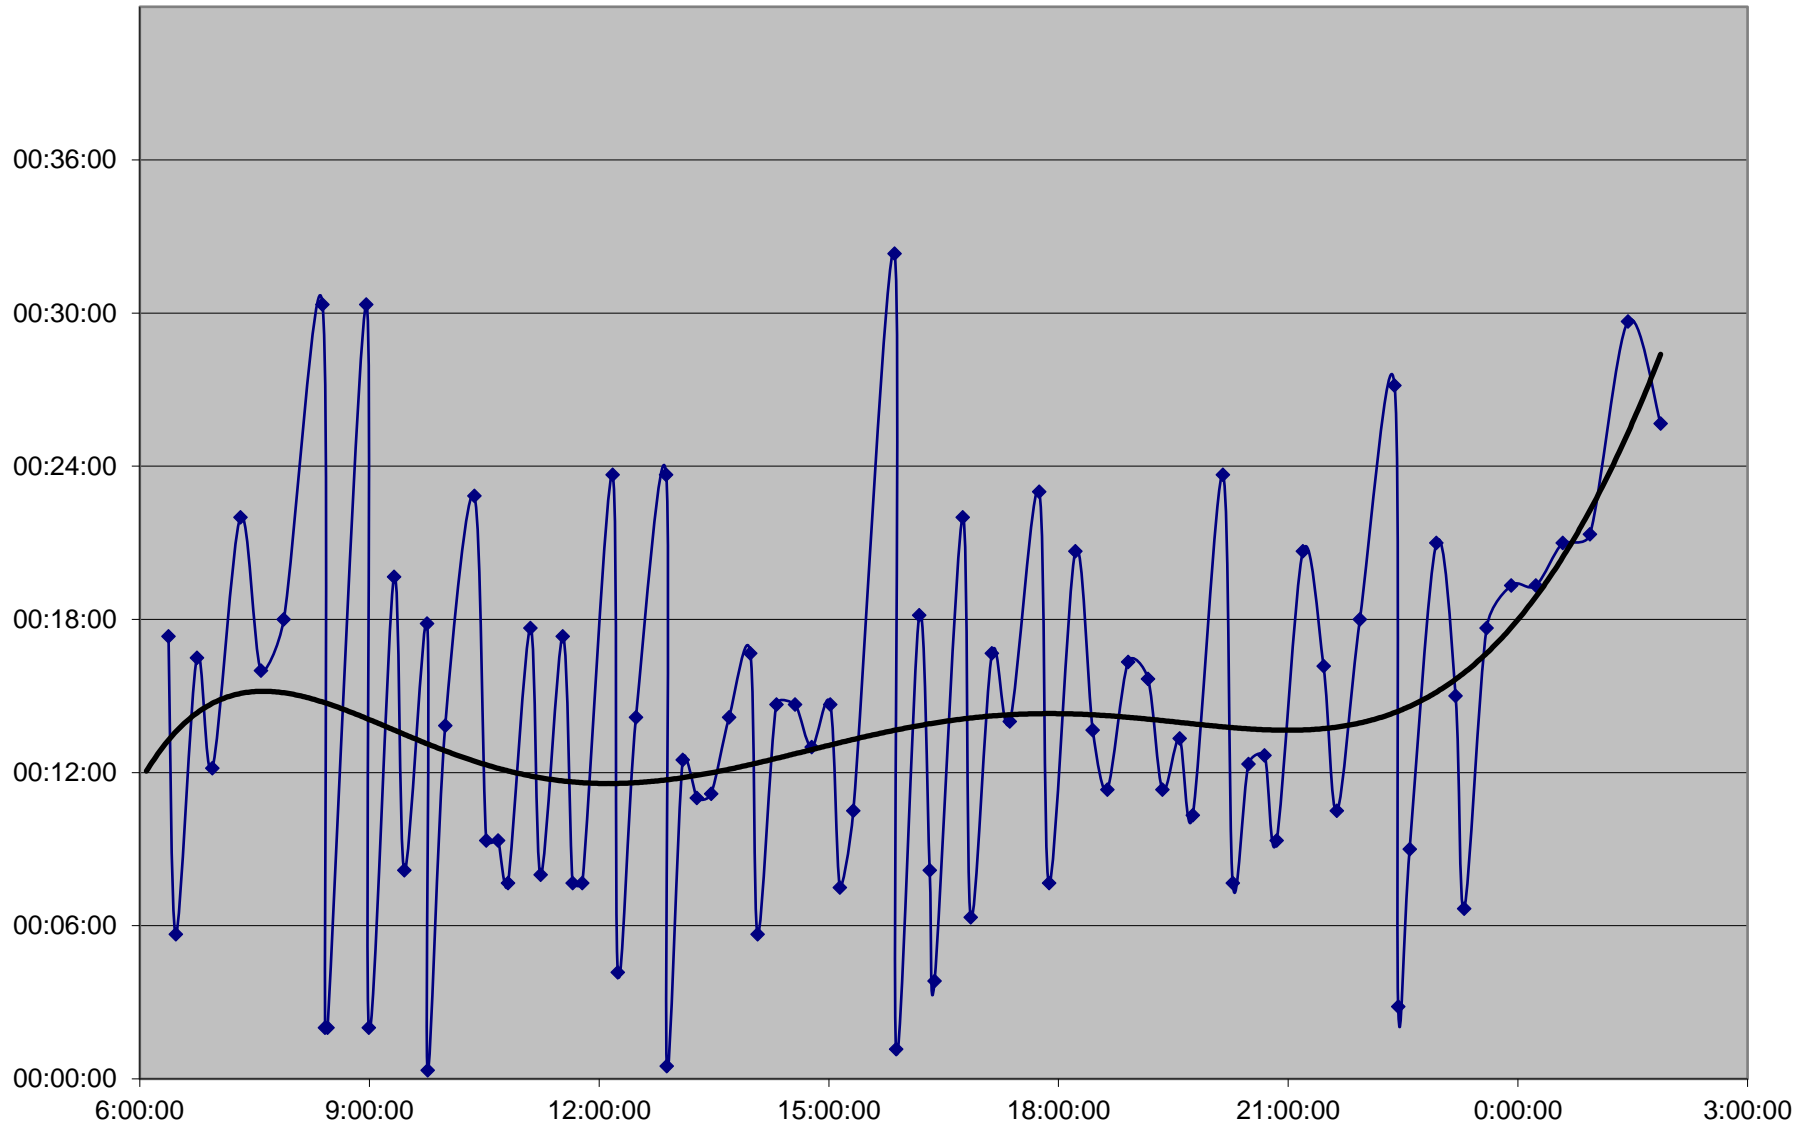

41 Keele Headways Wednesday 2 Oct 2019 at N of Eglinton Northbound

41 Keele Headways Wednesday 2 Oct 2019 at N of Lawrence Northbound

41 Keele Headways Wednesday 2 Oct 2019 at N of Wilson Northbound

41 Keele Headways Wednesday 2 Oct 2019 at N of Sheppard Northbound

41 Keele Headways Wednesday 2 Oct 2019 at N of Finch Northbound

41 Keele Headways Wednesday 2 Oct 2019 at Vanier Northbound

41 Keele Headways Wednesday 2 Oct 2019 at SE of Pioneer Village Stn Northbound