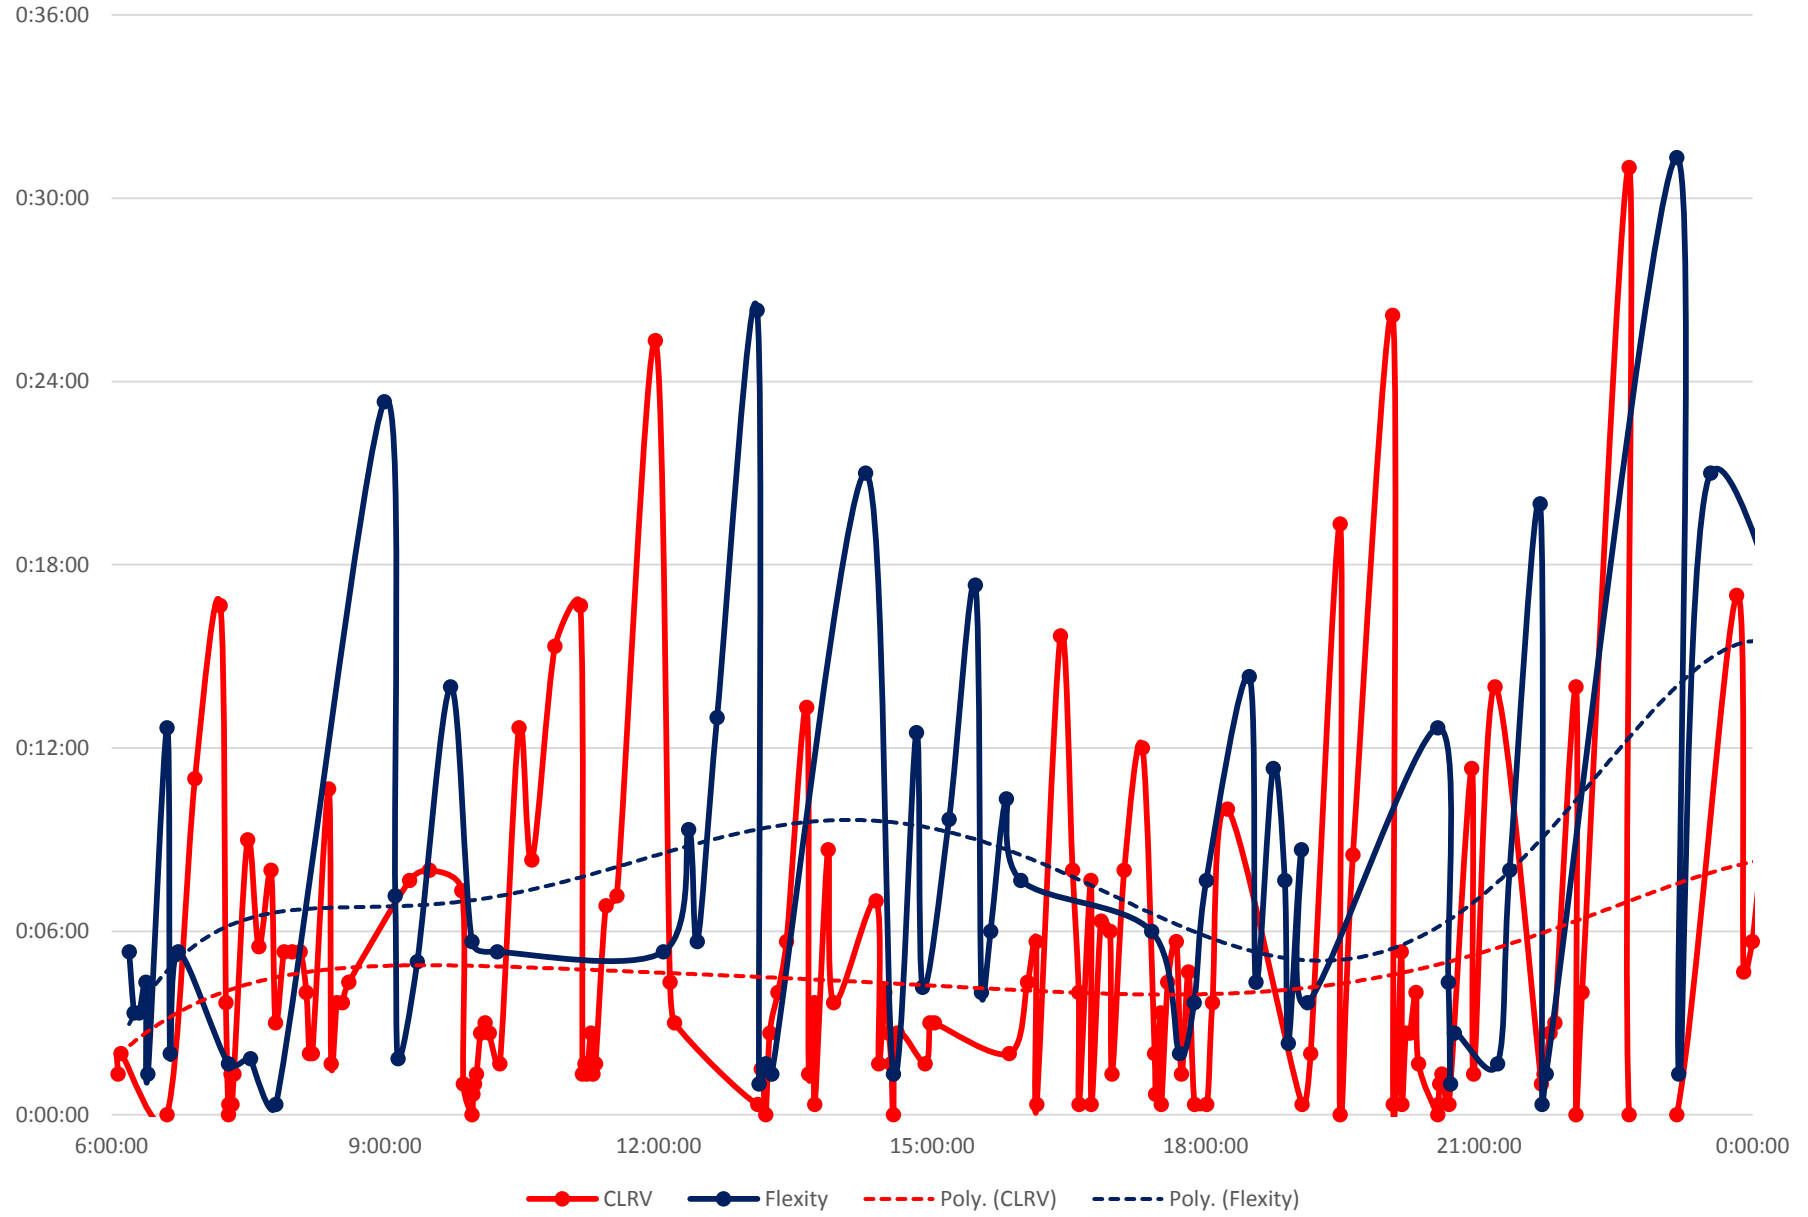

501 Queen Headways at Woodbine Ave. Eastbound Tuesday 16 Apr 2019