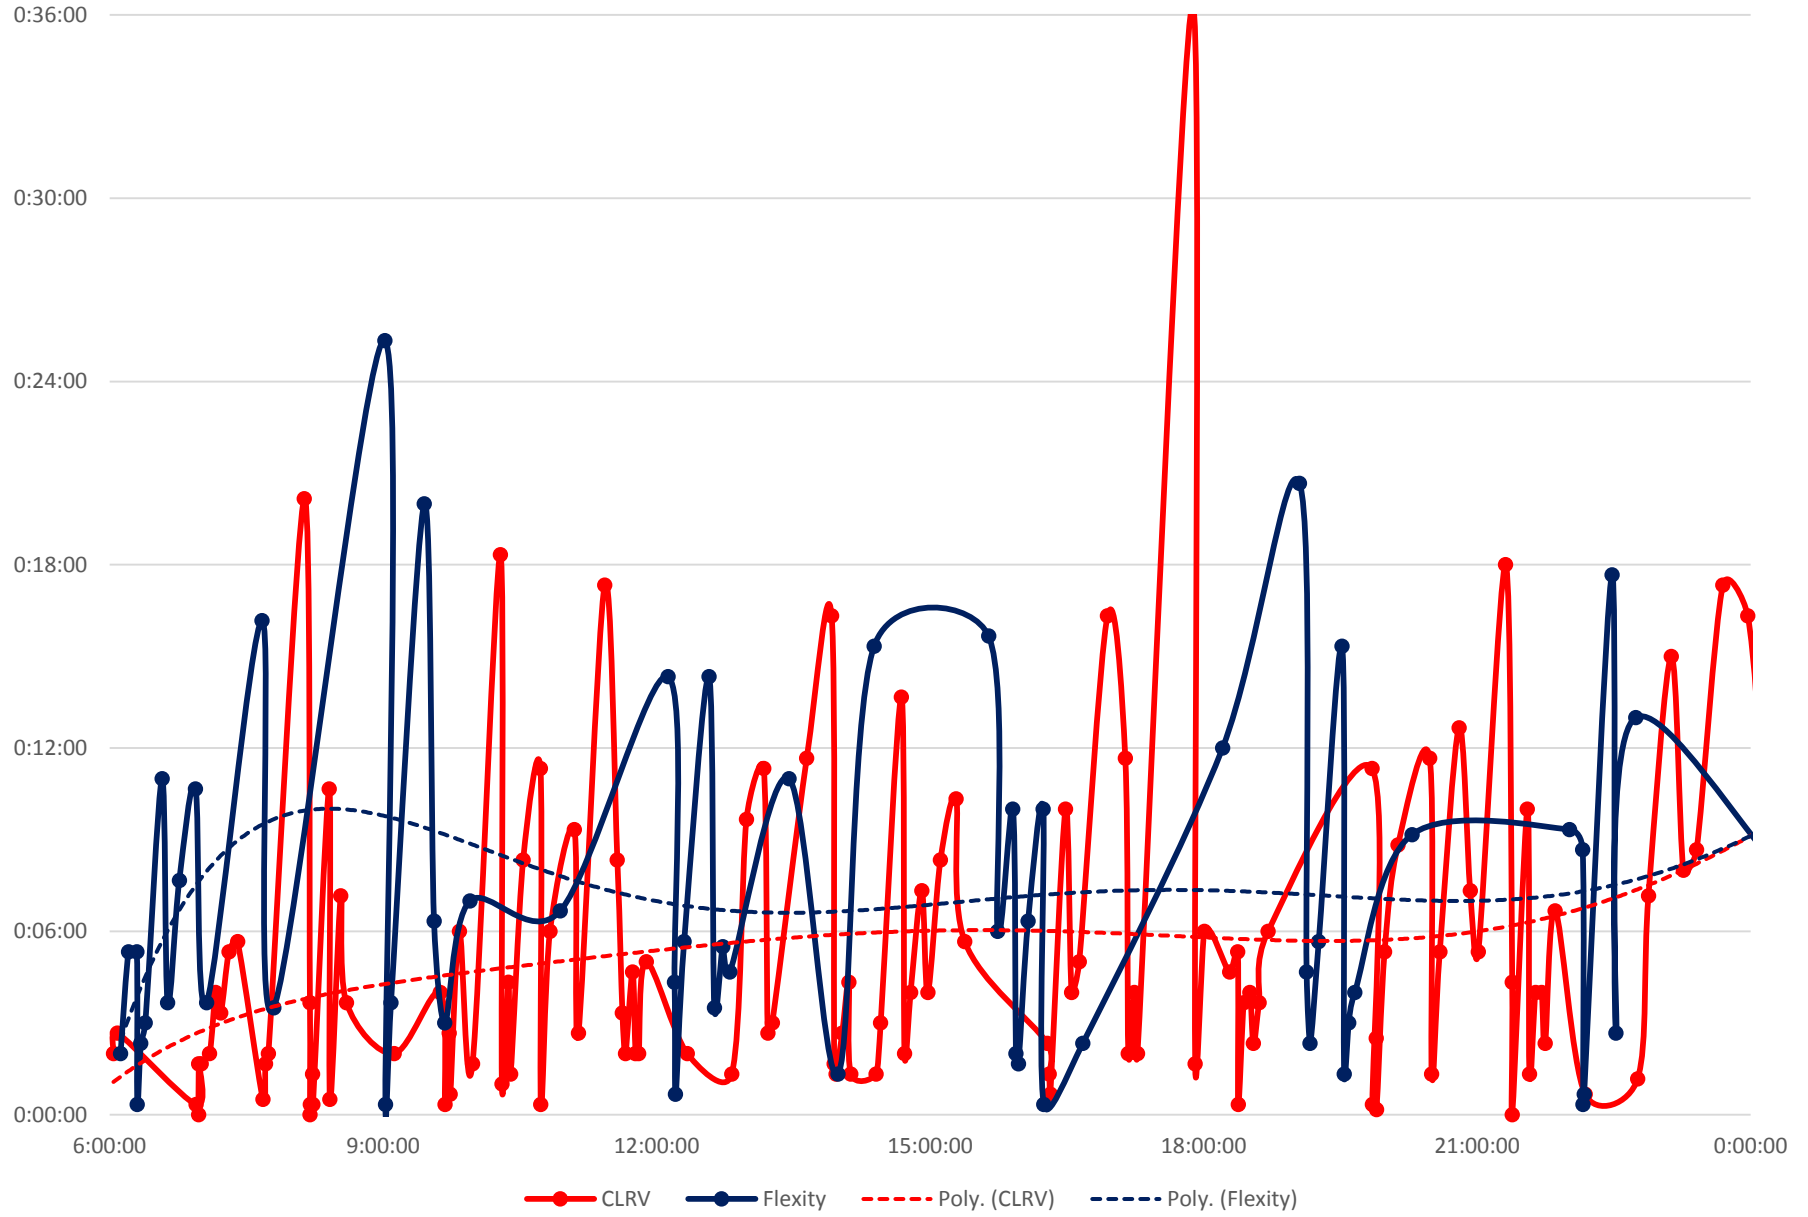

501 Queen Headways at Woodbine Ave. Eastbound Thursday 18 Apr 2019