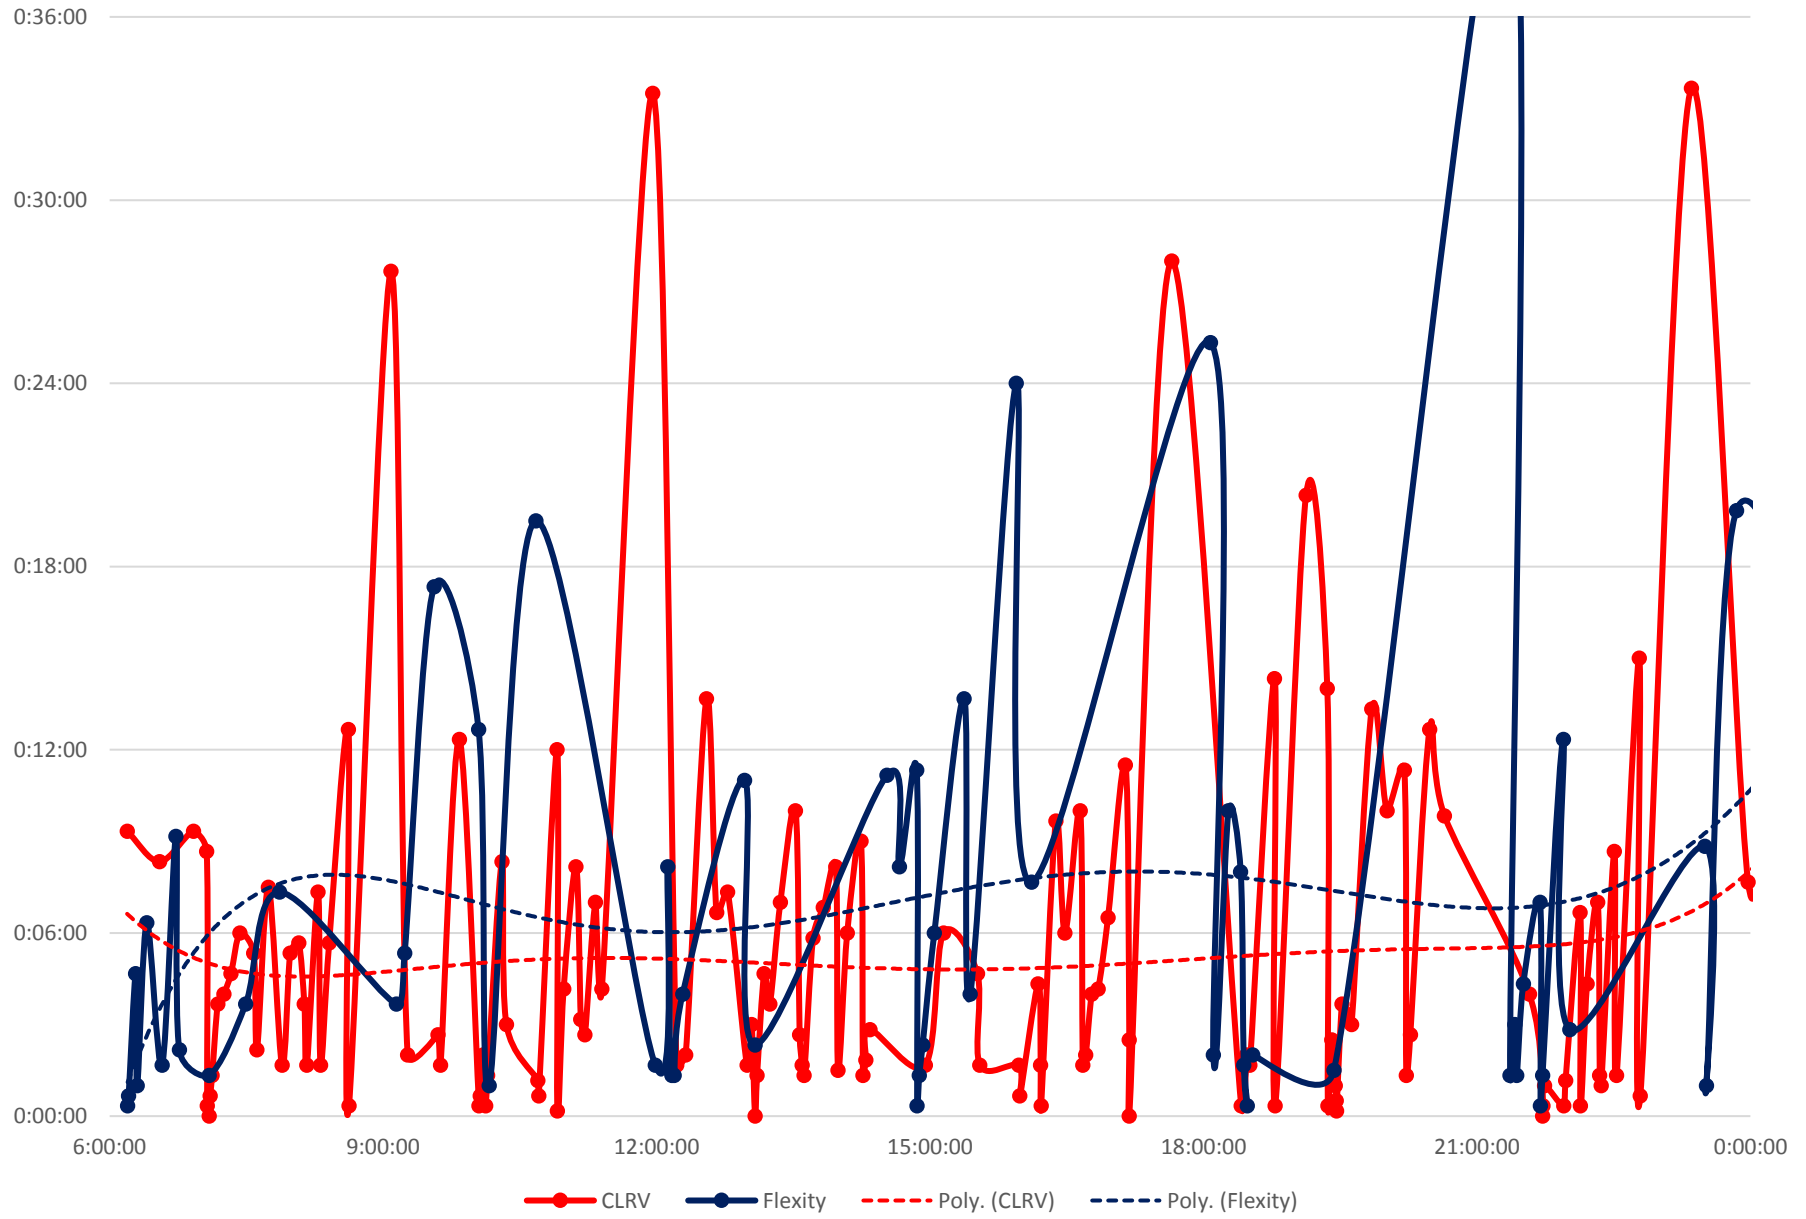

501 Queen Headways at Woodbine Ave. Eastbound Monday 15 Apr 2019