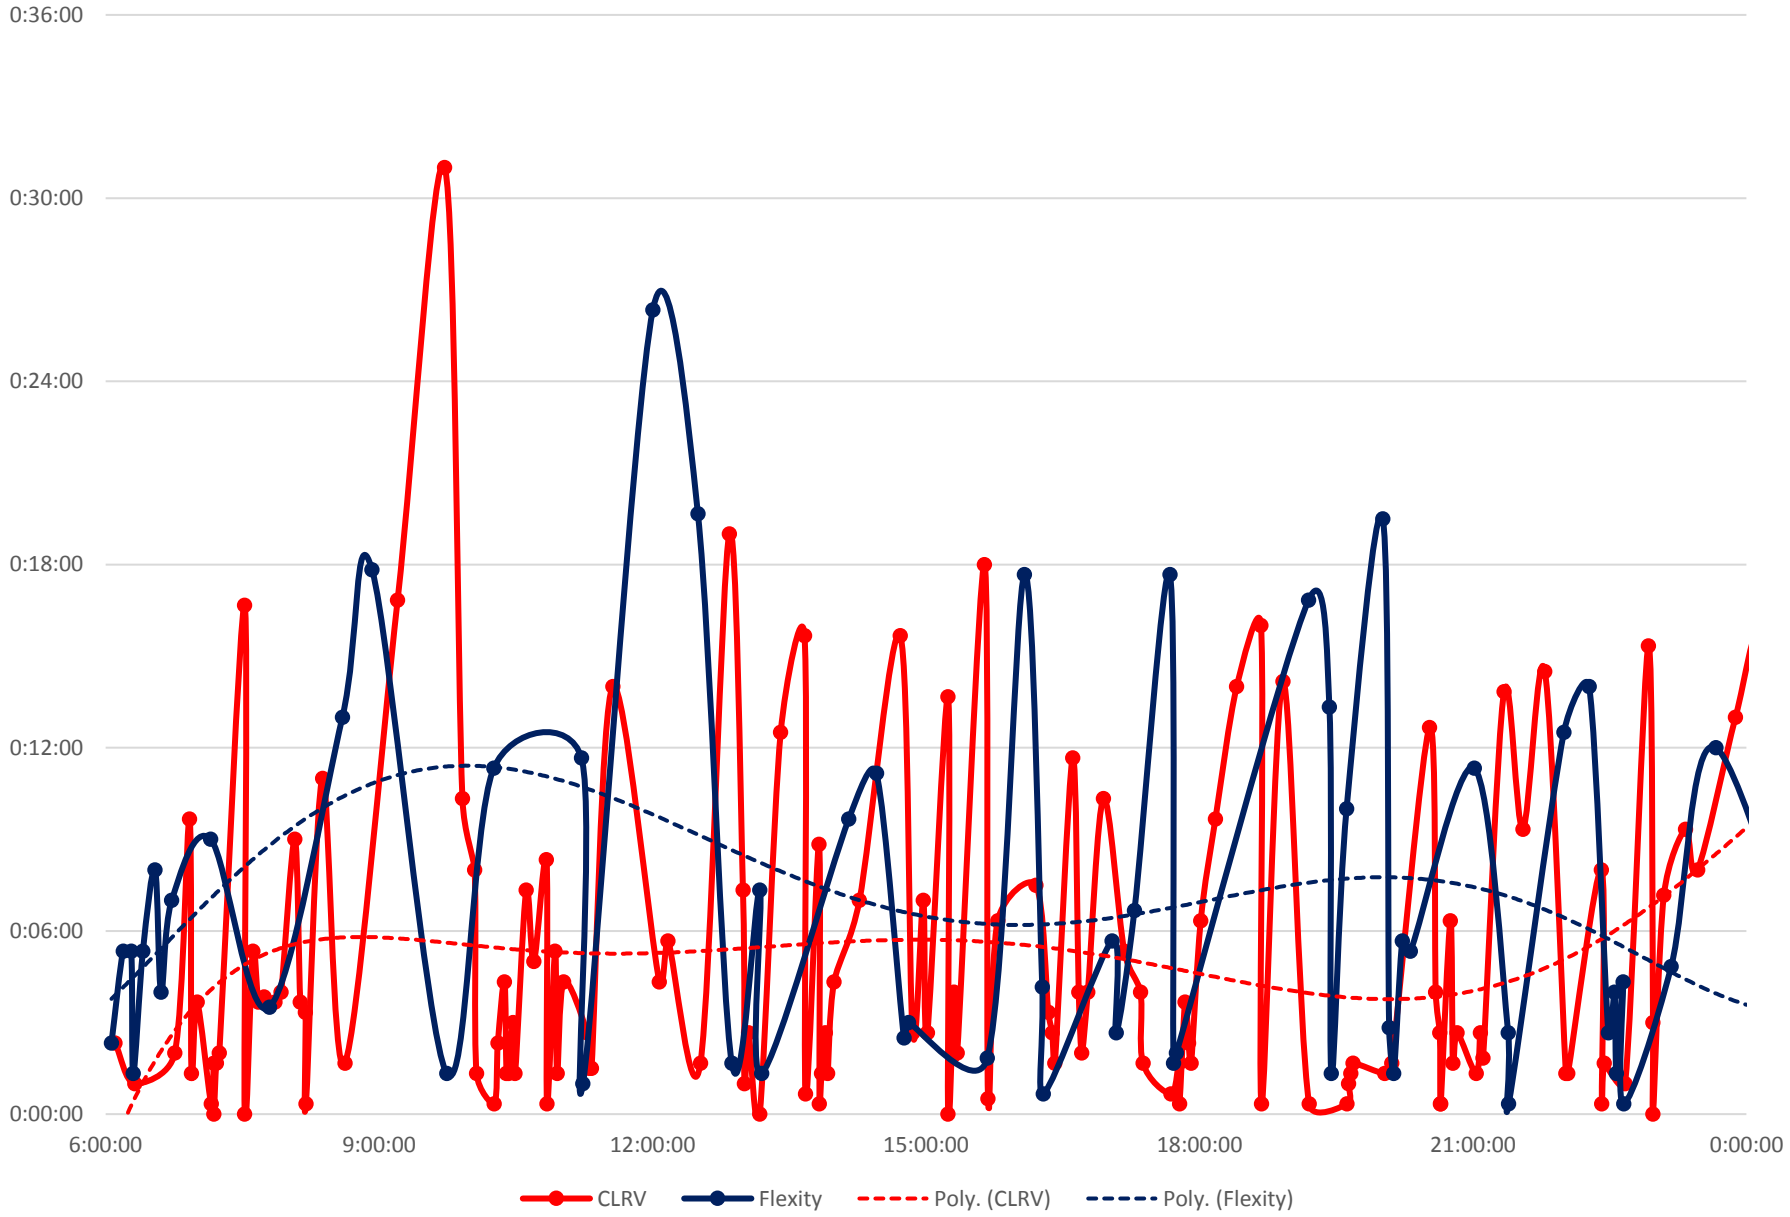

501 Queen Headways at Woodbine Ave. Eastbound Monday 1 Apr 2019

501 Queen Headways at Woodbine Ave. Eastbound Tuesday 2 Apr 2019

# 501 Queen Headways at Woodbine Ave. Eastbound Wednesday 3 Apr 2019