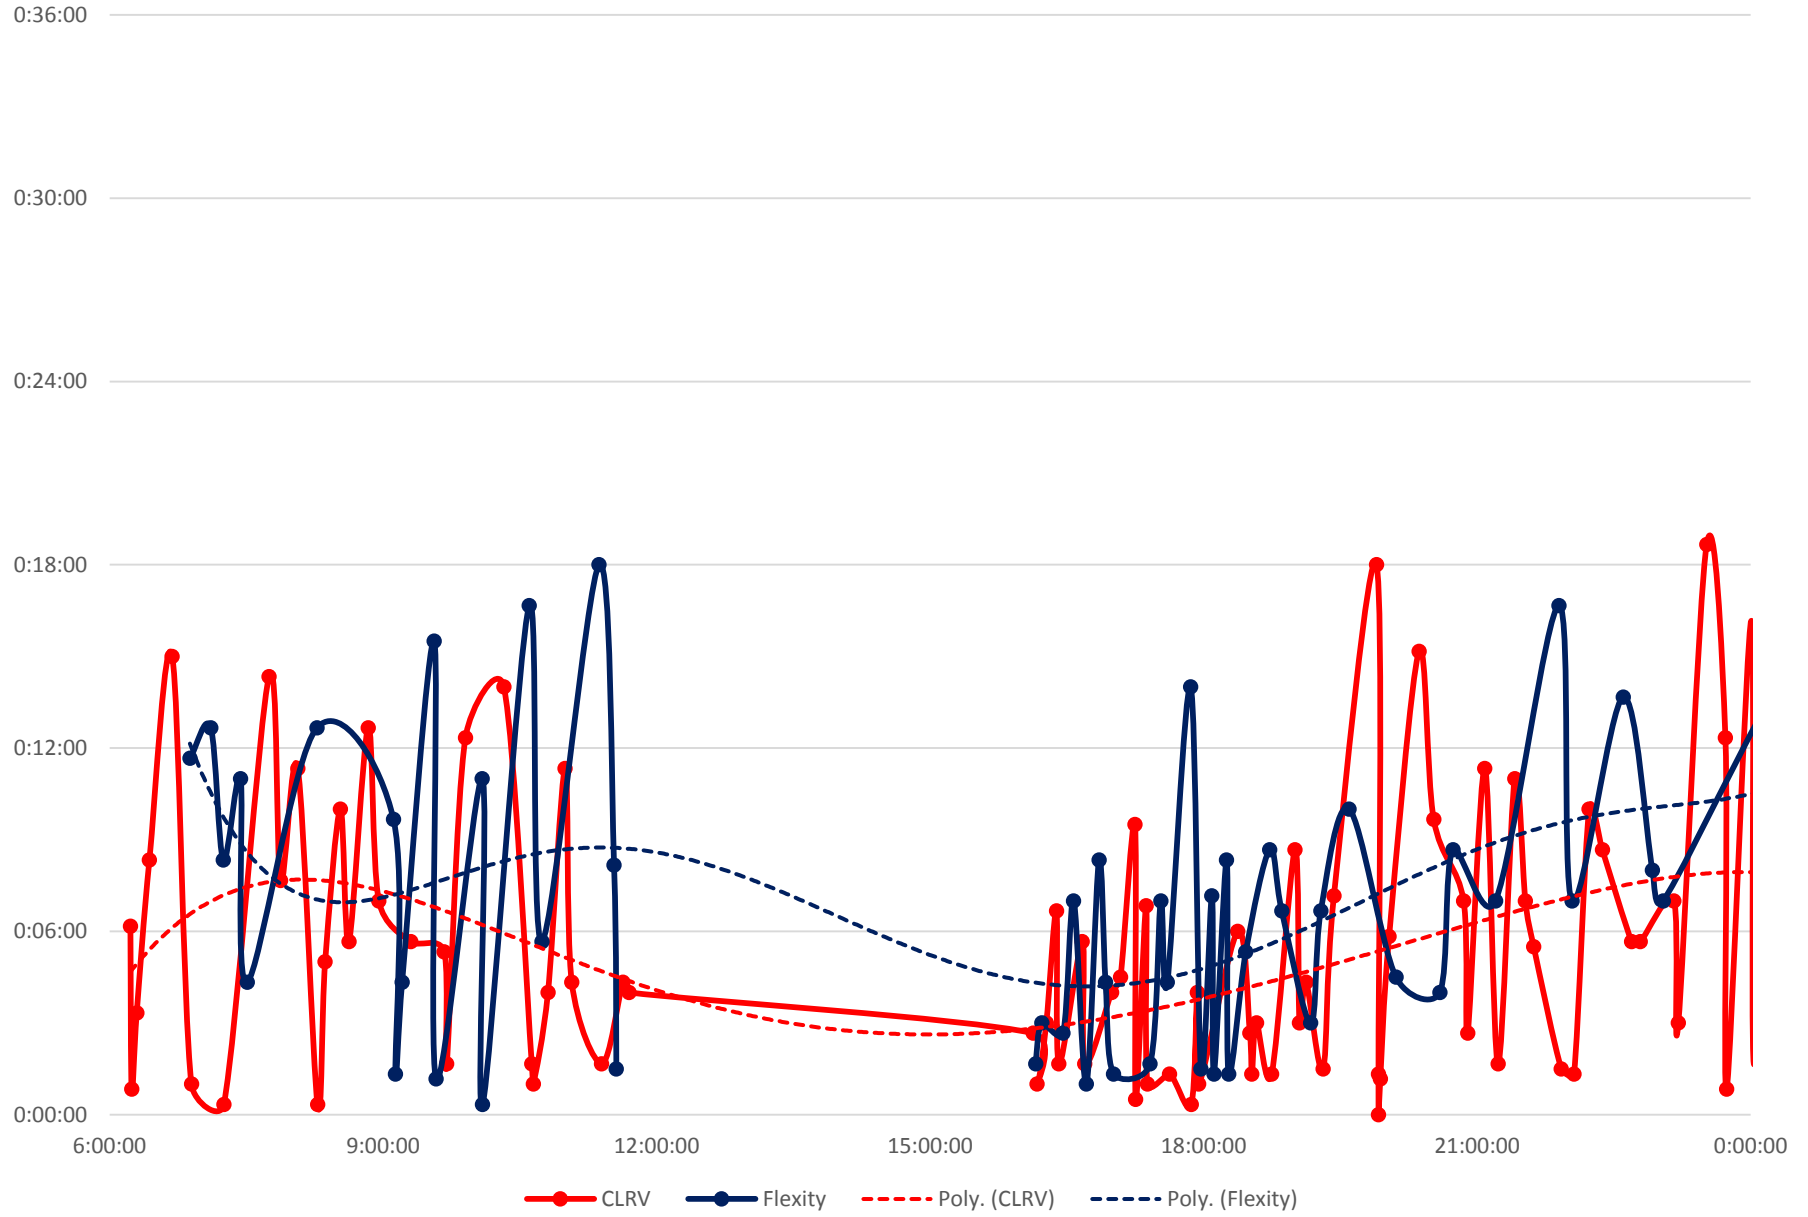

501 Queen Headways at Woodbine Ave. Eastbound Sunday 21 Apr 2019