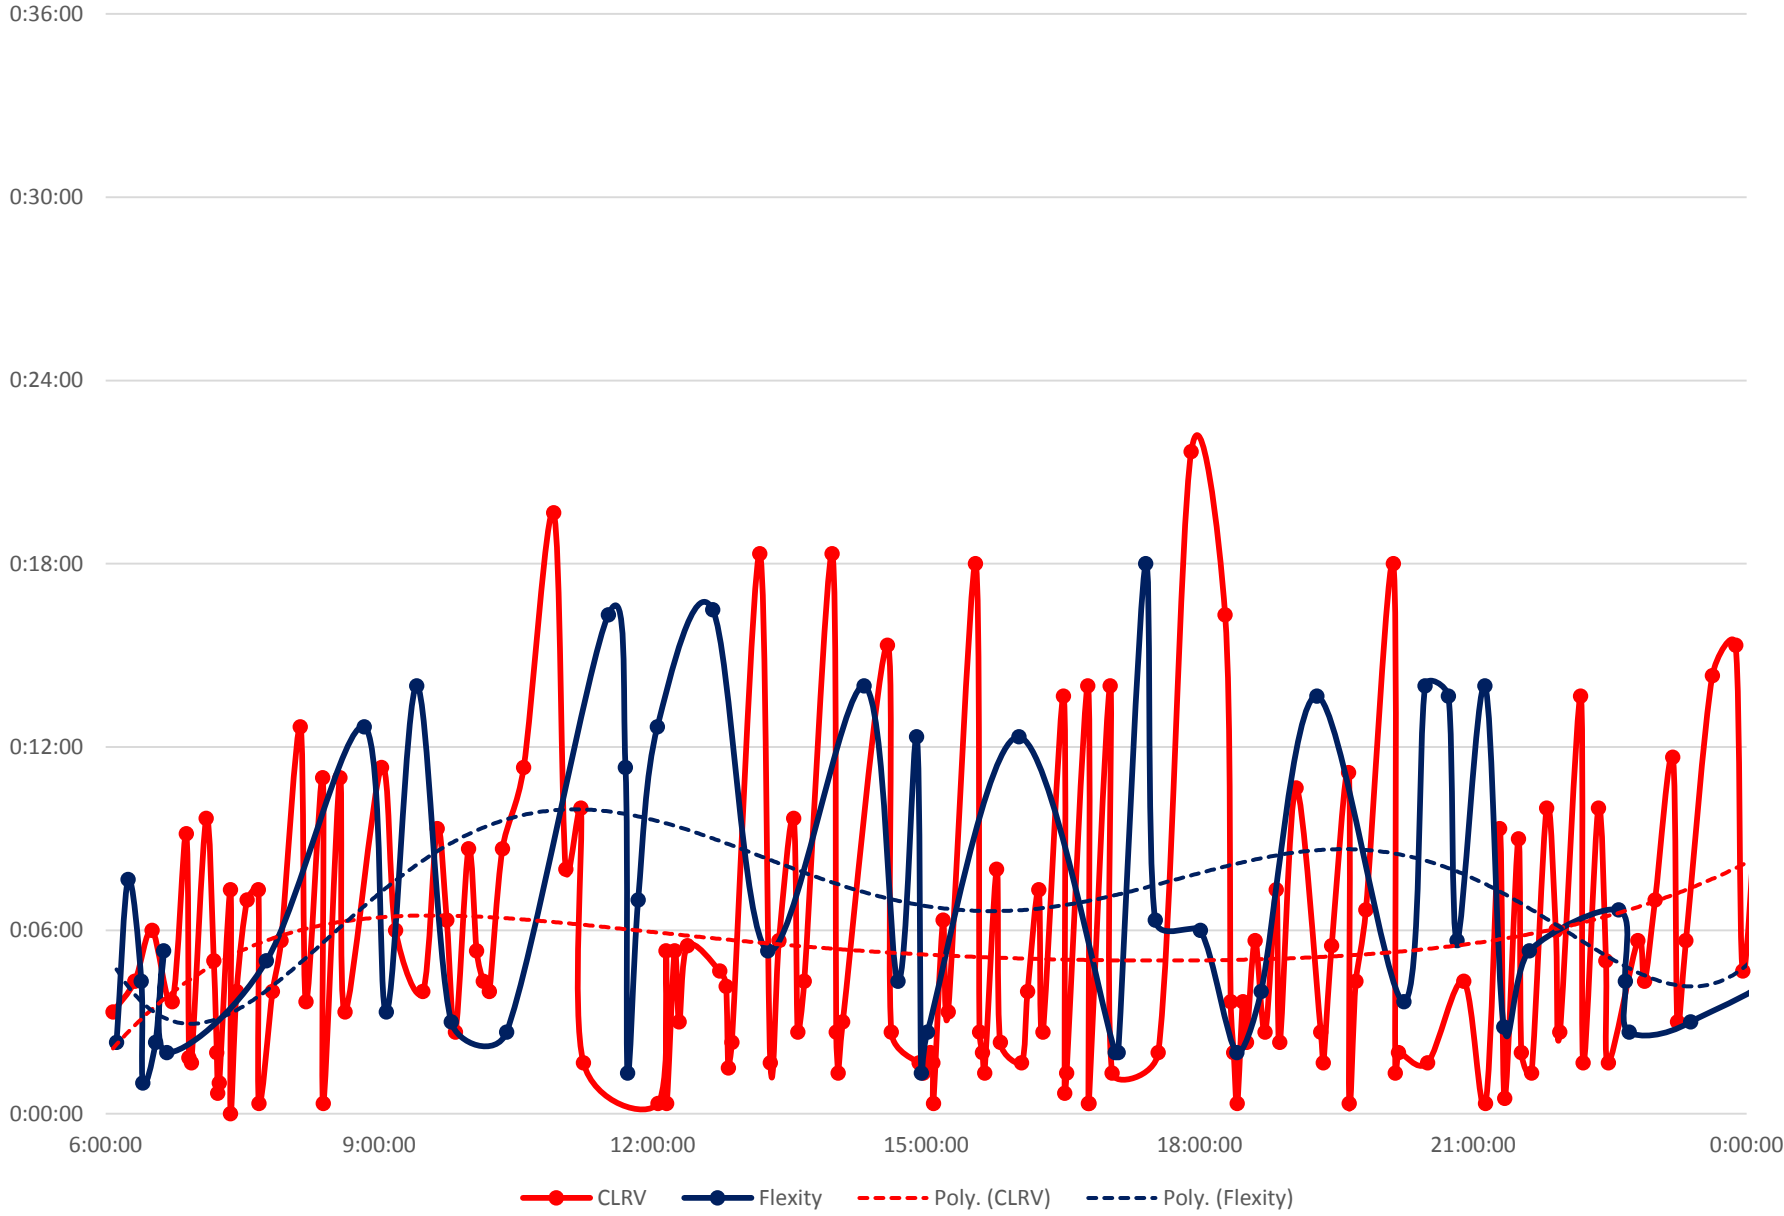

501 Queen Headways at Woodbine Ave. Eastbound Monday 8 Apr 2019