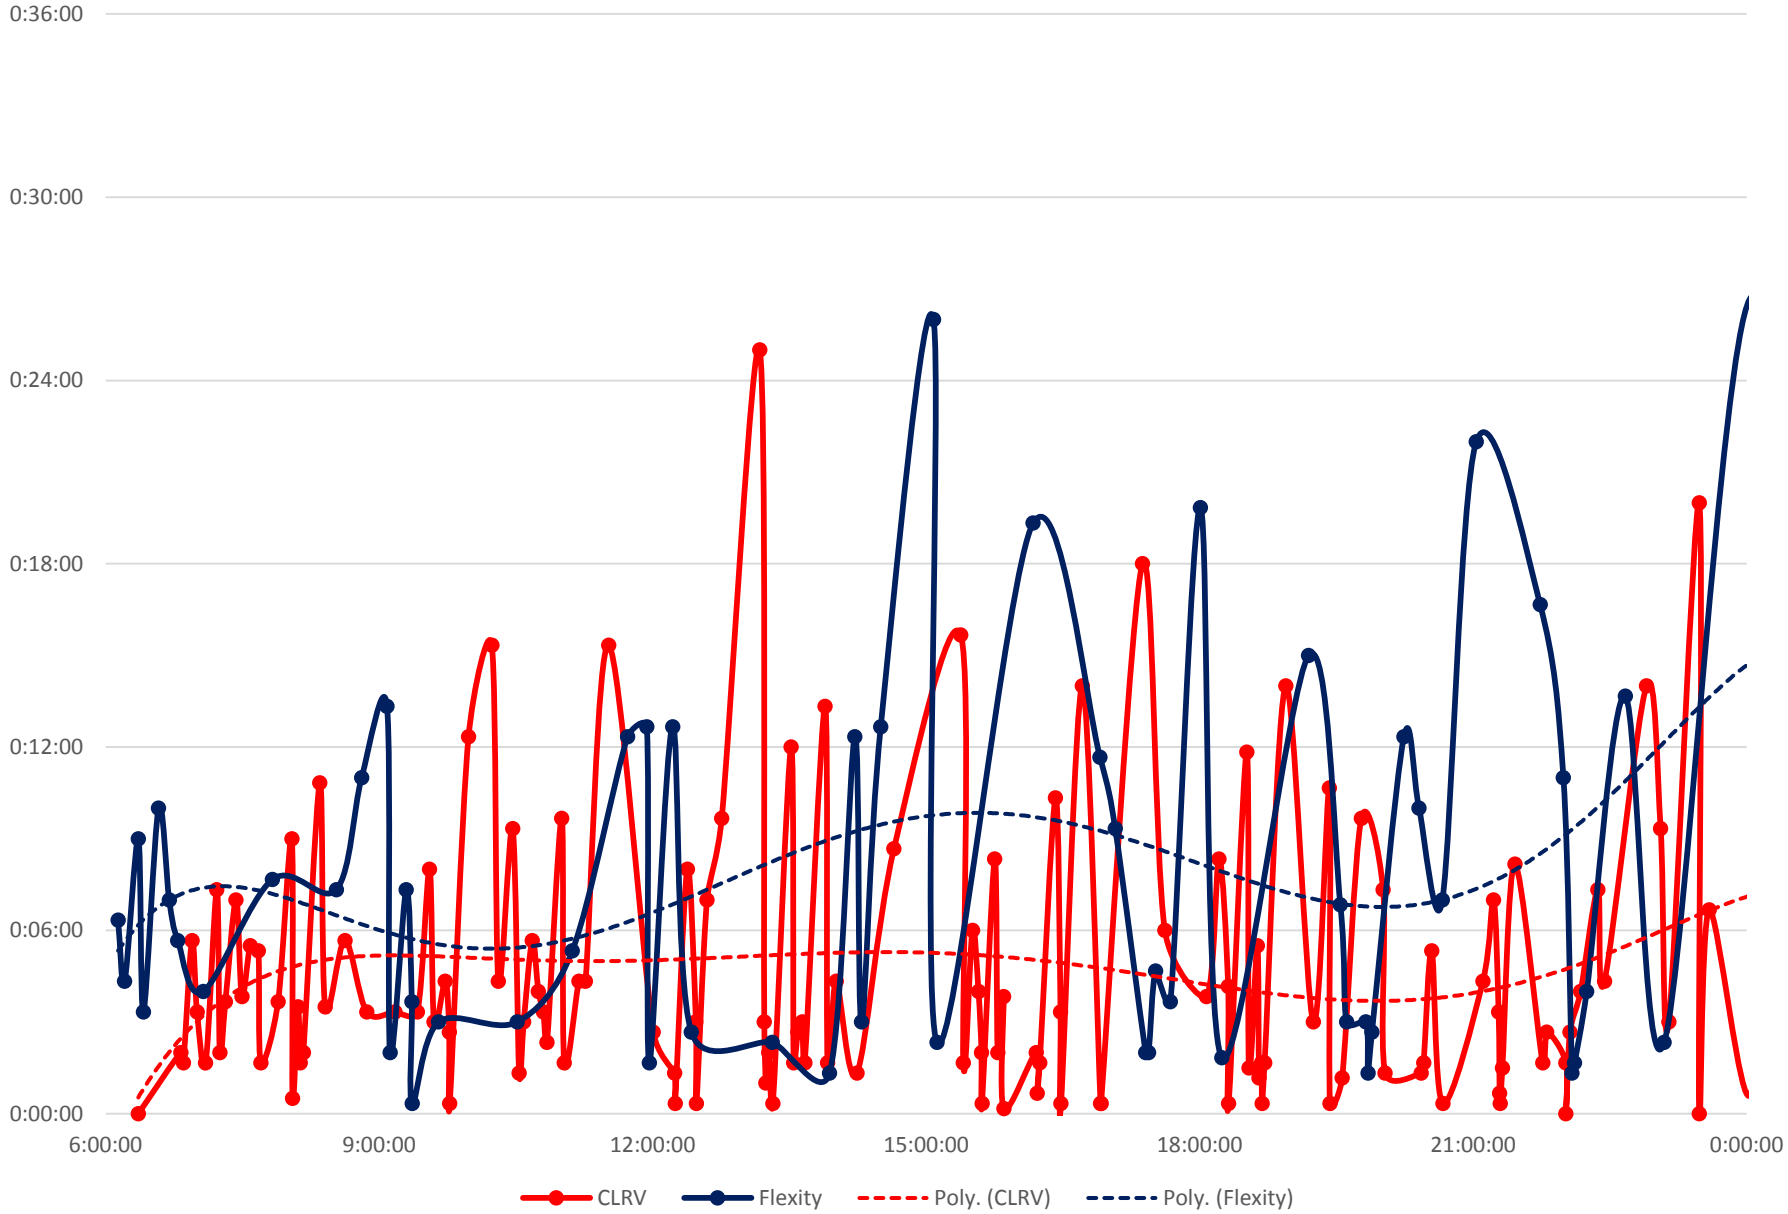

501 Queen Headways at Woodbine Ave. Eastbound Monday 1 Apr 2019

501 Queen Headways at Woodbine Ave. Eastbound Tuesday 2 Apr 2019

# 501 Queen Headways at Woodbine Ave. Eastbound Wednesday 3 Apr 2019