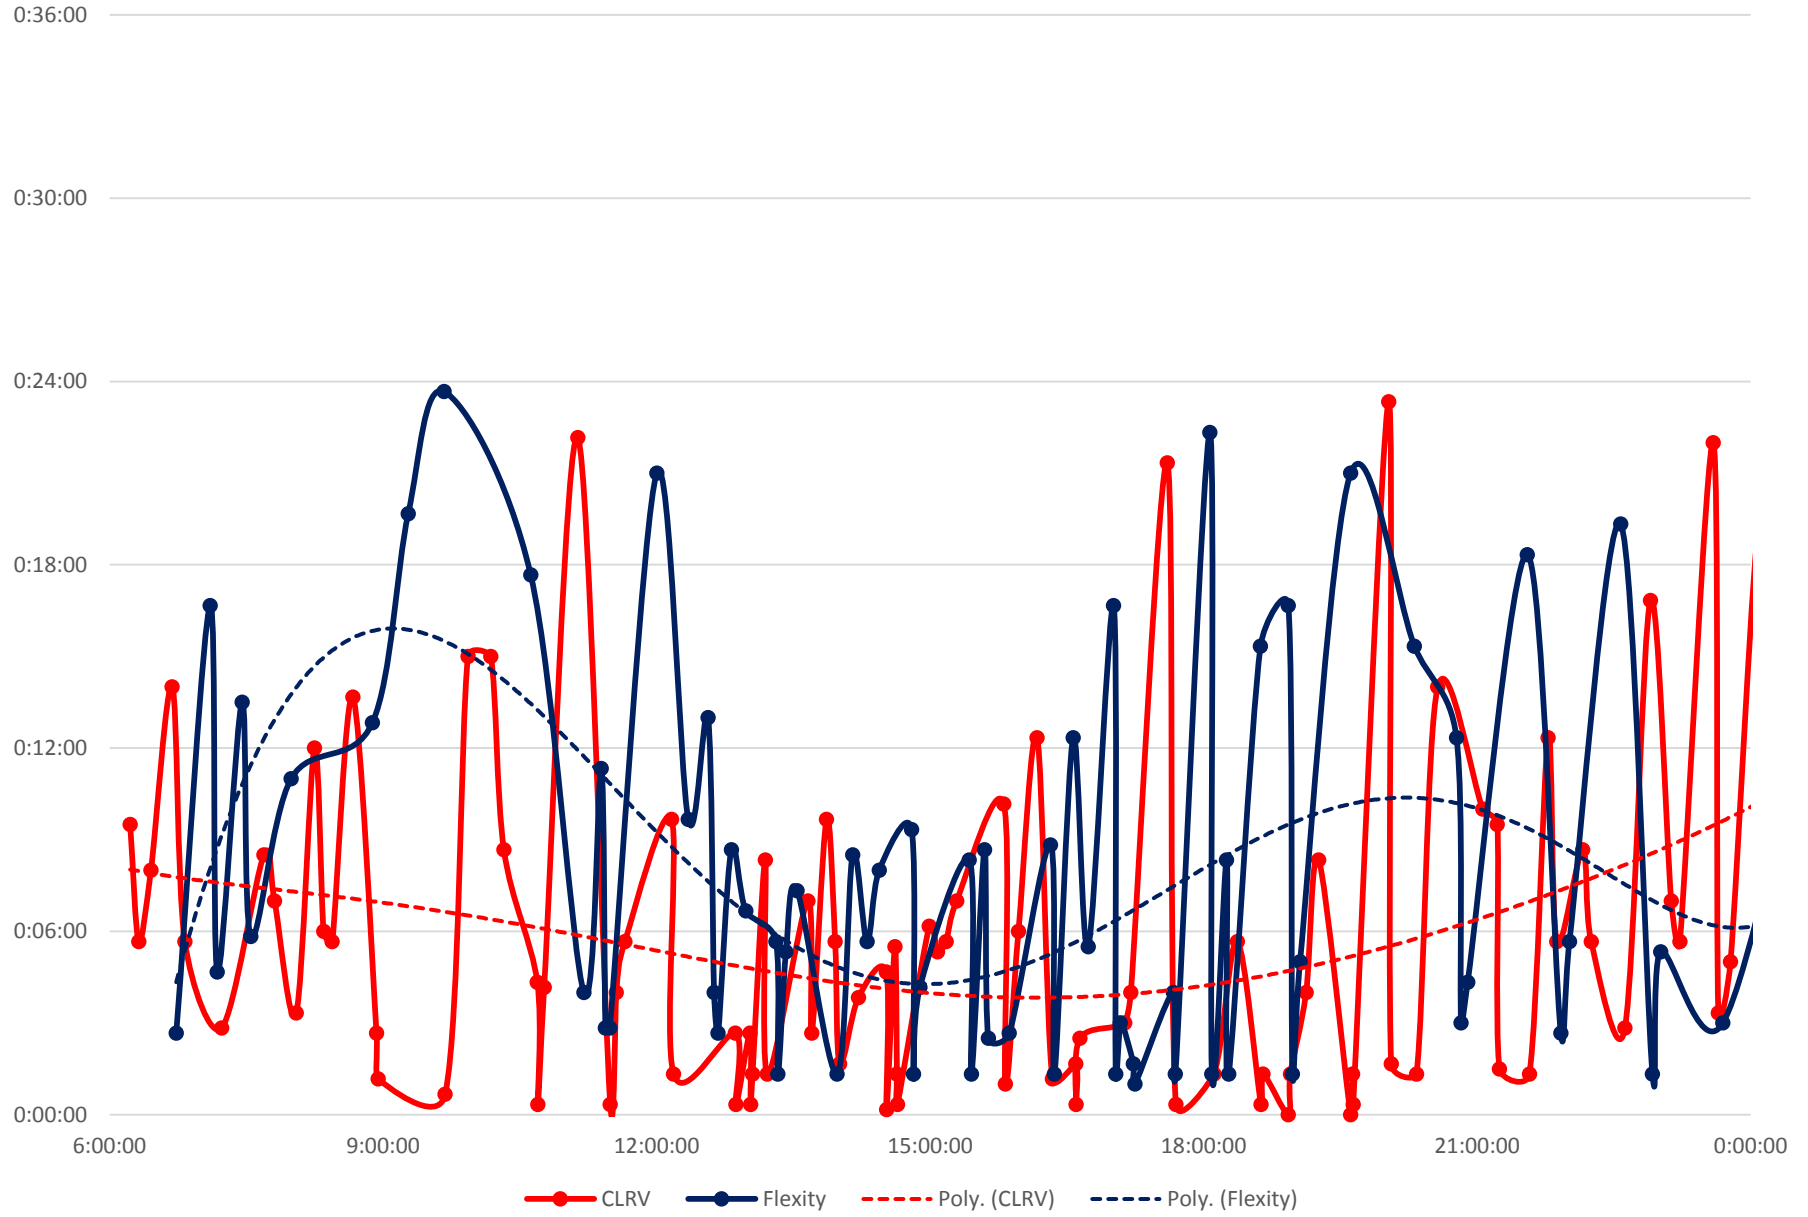

501 Queen Headways at Woodbine Ave. Eastbound Sunday 7 Apr 2019