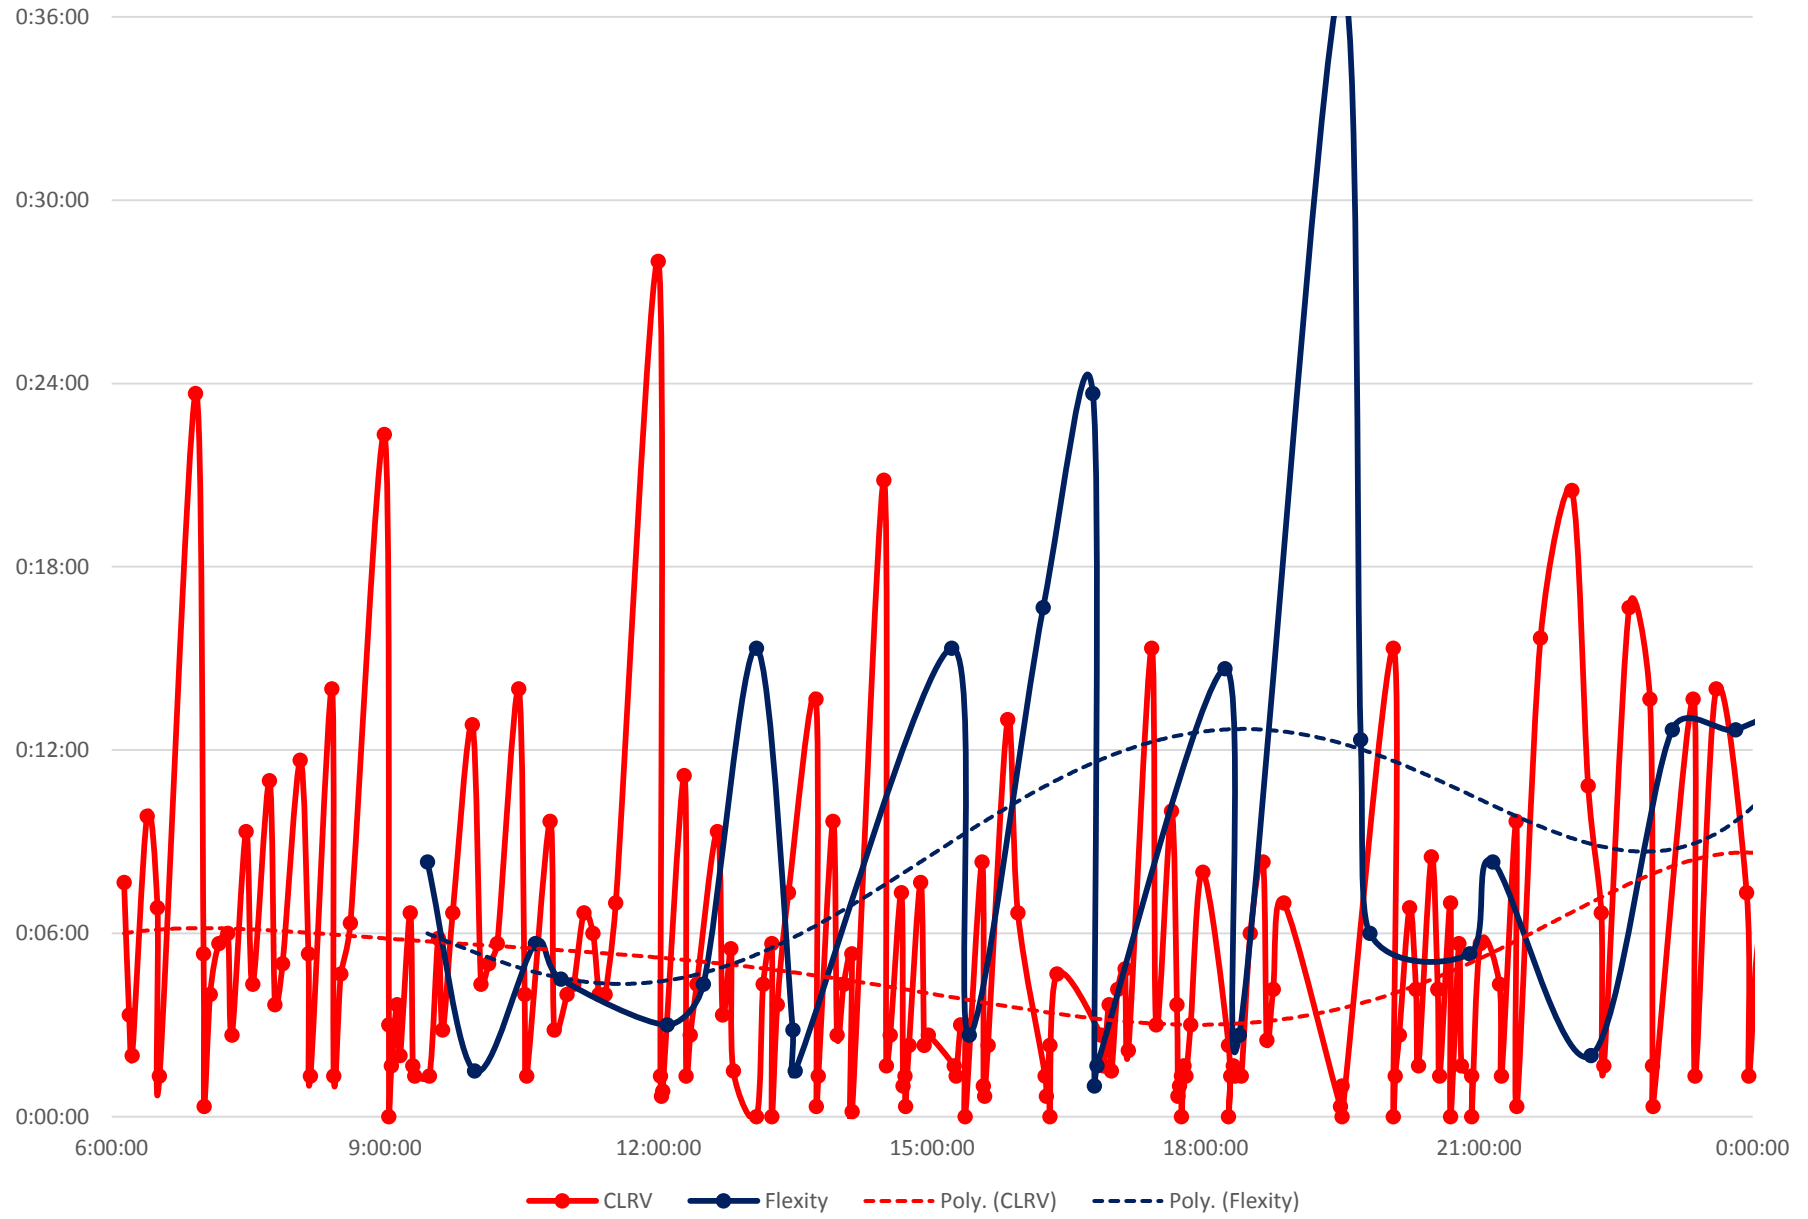

# 501 Queen Headways at Woodbine Ave. Eastbound Wednesday 17 Apr 2019

# 501 Queen Headways at Woodbine Ave. Eastbound Thursday 18 Apr 2019

501 Queen Headways at Woodbine Ave. Eastbound Friday 19 Apr 2019

501 Queen Headways at Woodbine Ave. Eastbound Saturday 20 Apr 2019