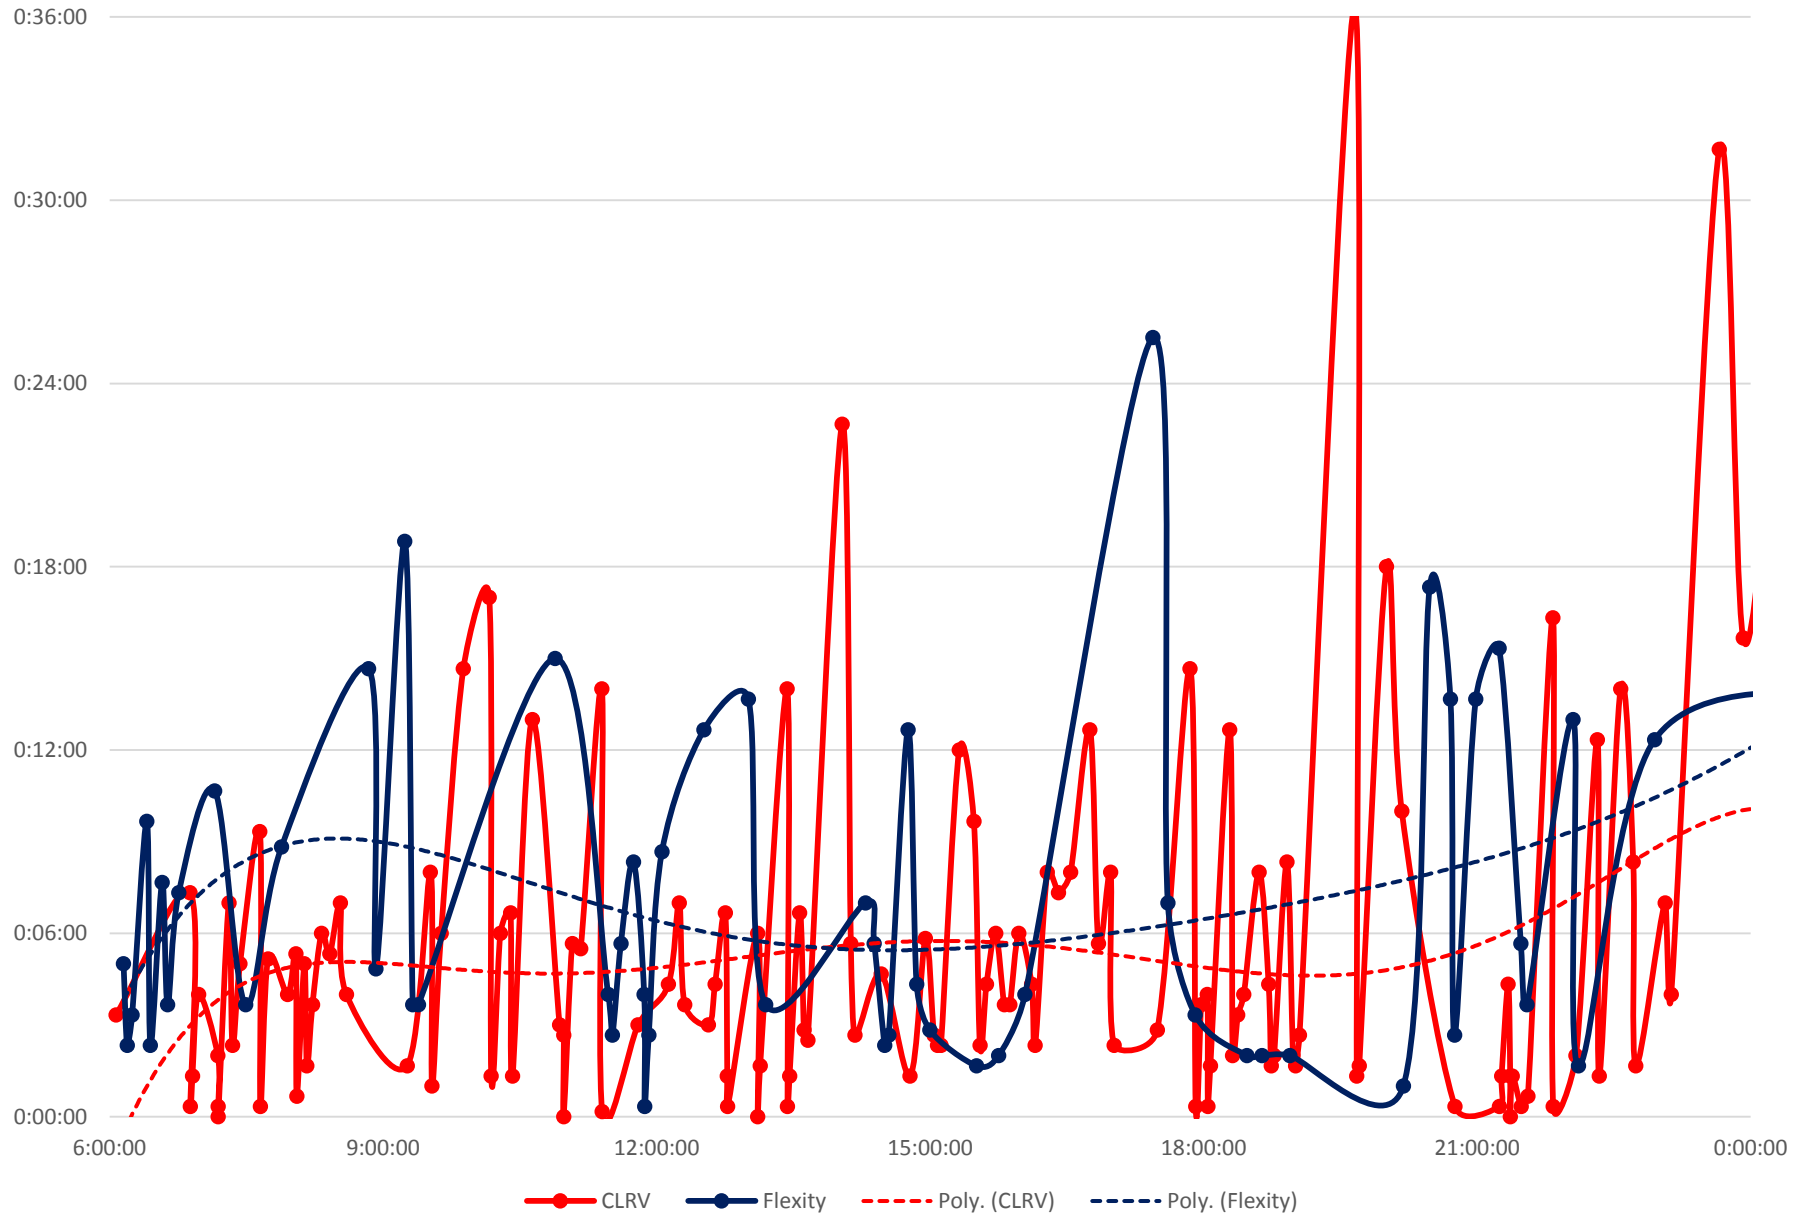

501 Queen Headways at Woodbine Ave. Eastbound Friday 12 Apr 2019