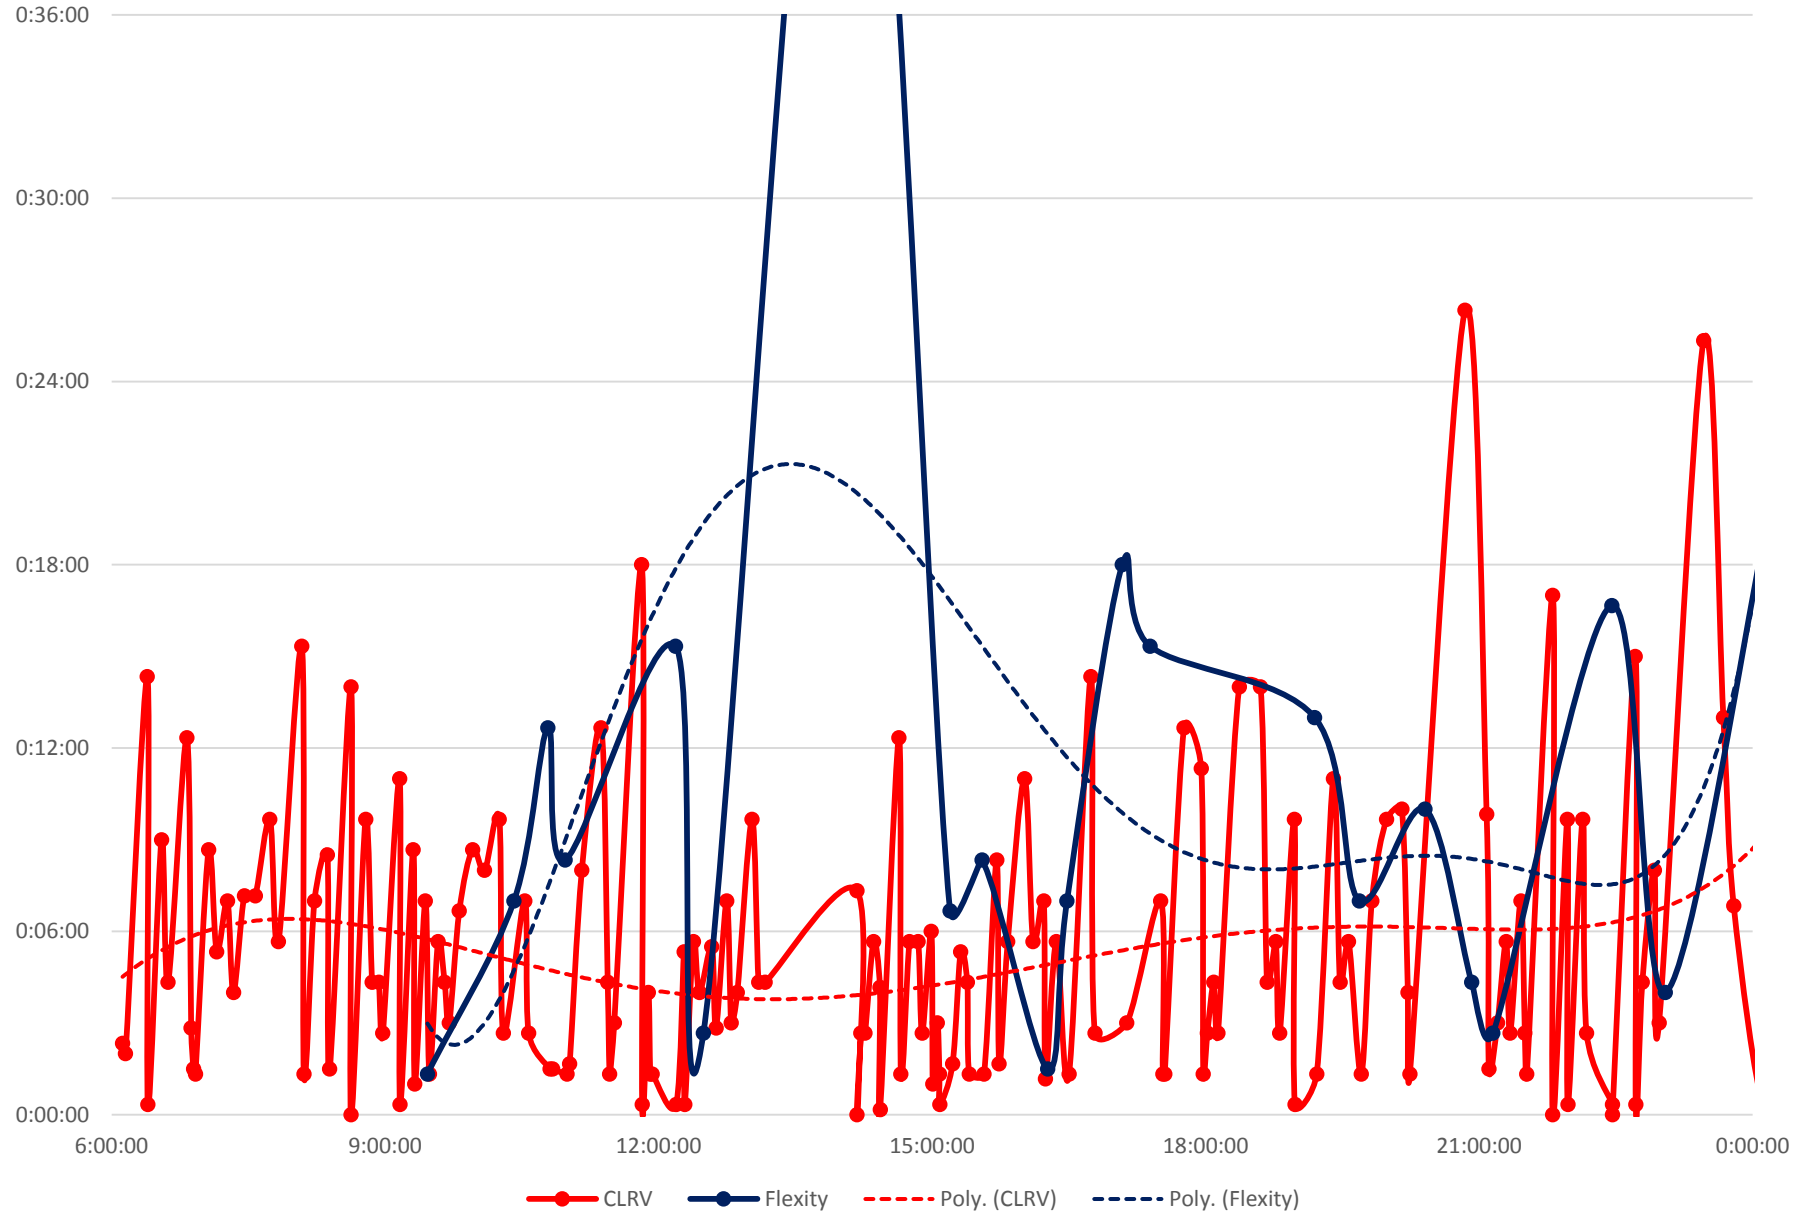

501 Queen Headways at Woodbine Ave. Eastbound Saturday 27 Apr 2019