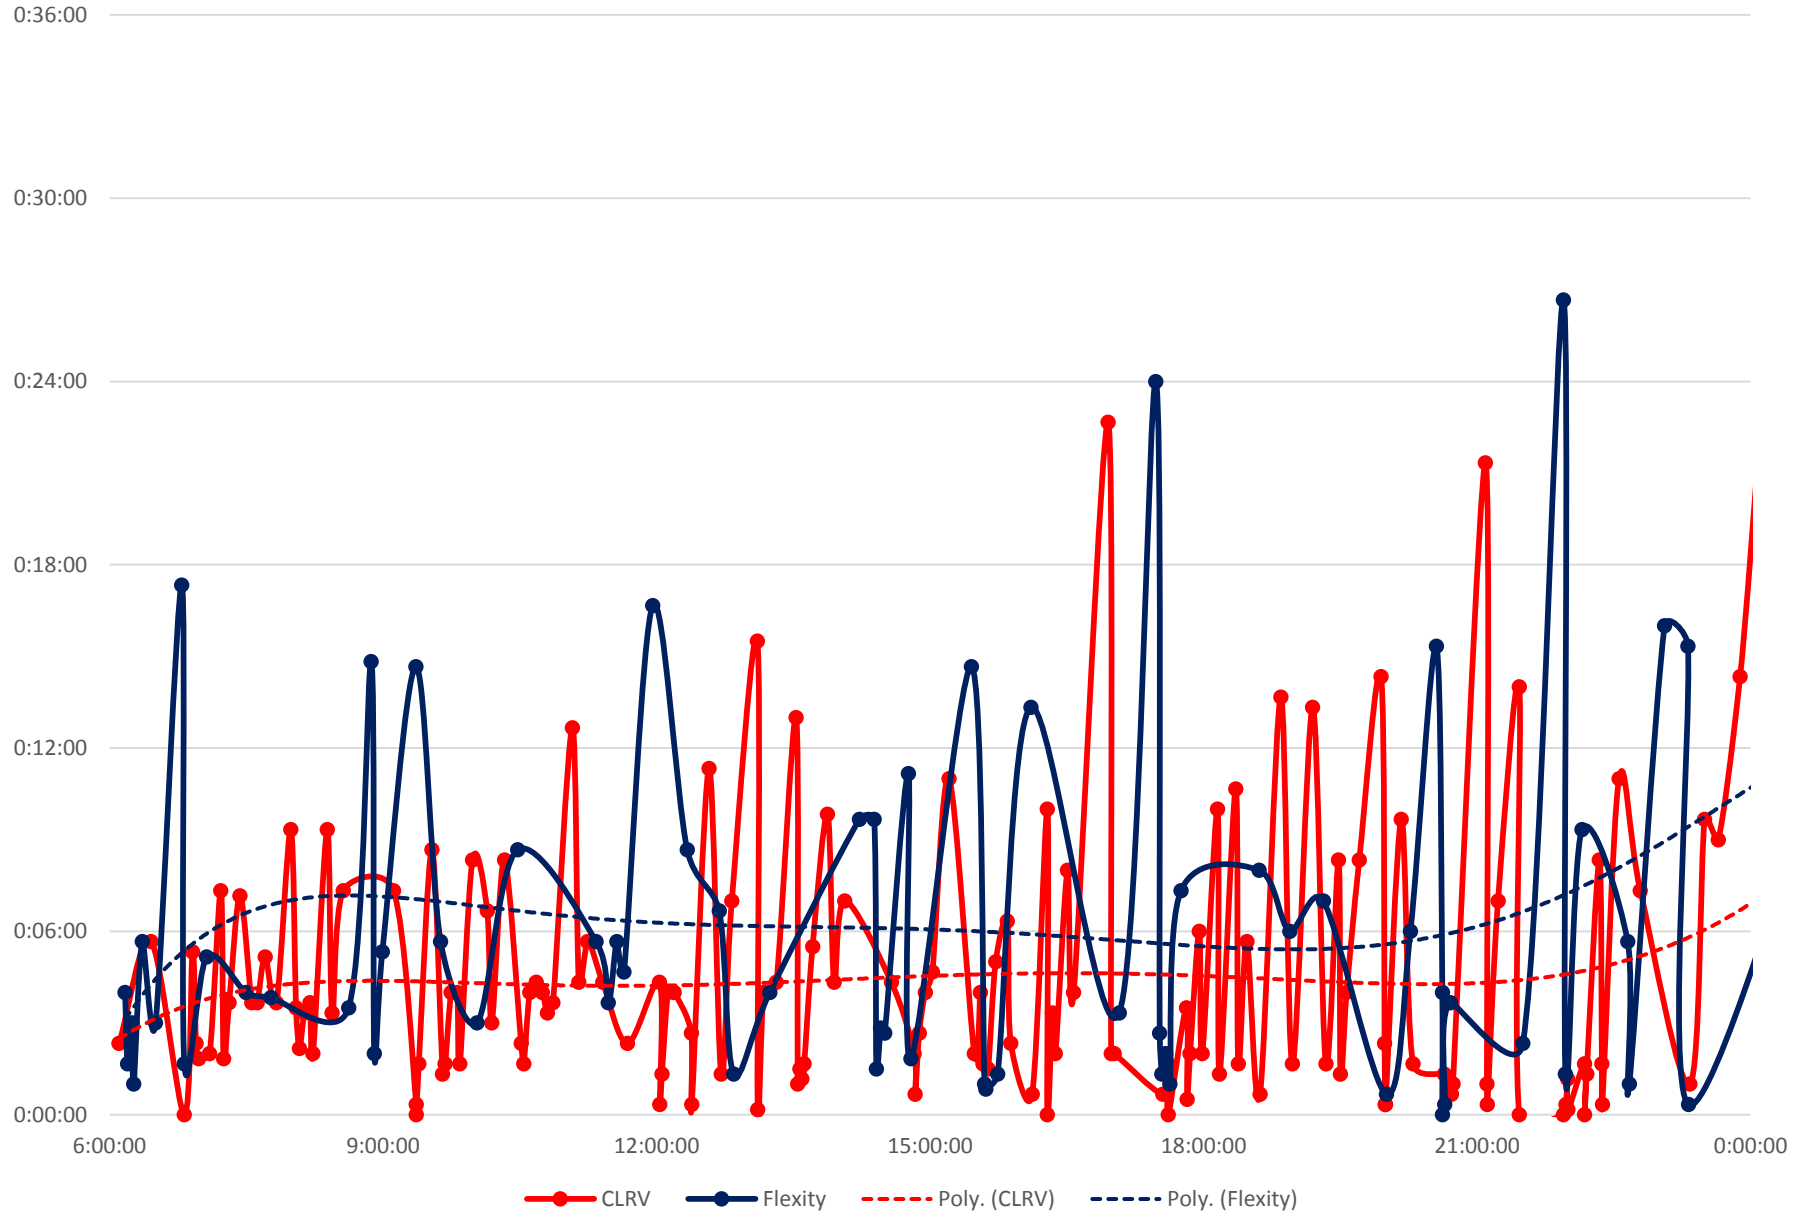

501 Queen Headways at Woodbine Ave. Eastbound Monday 22 Apr 2019