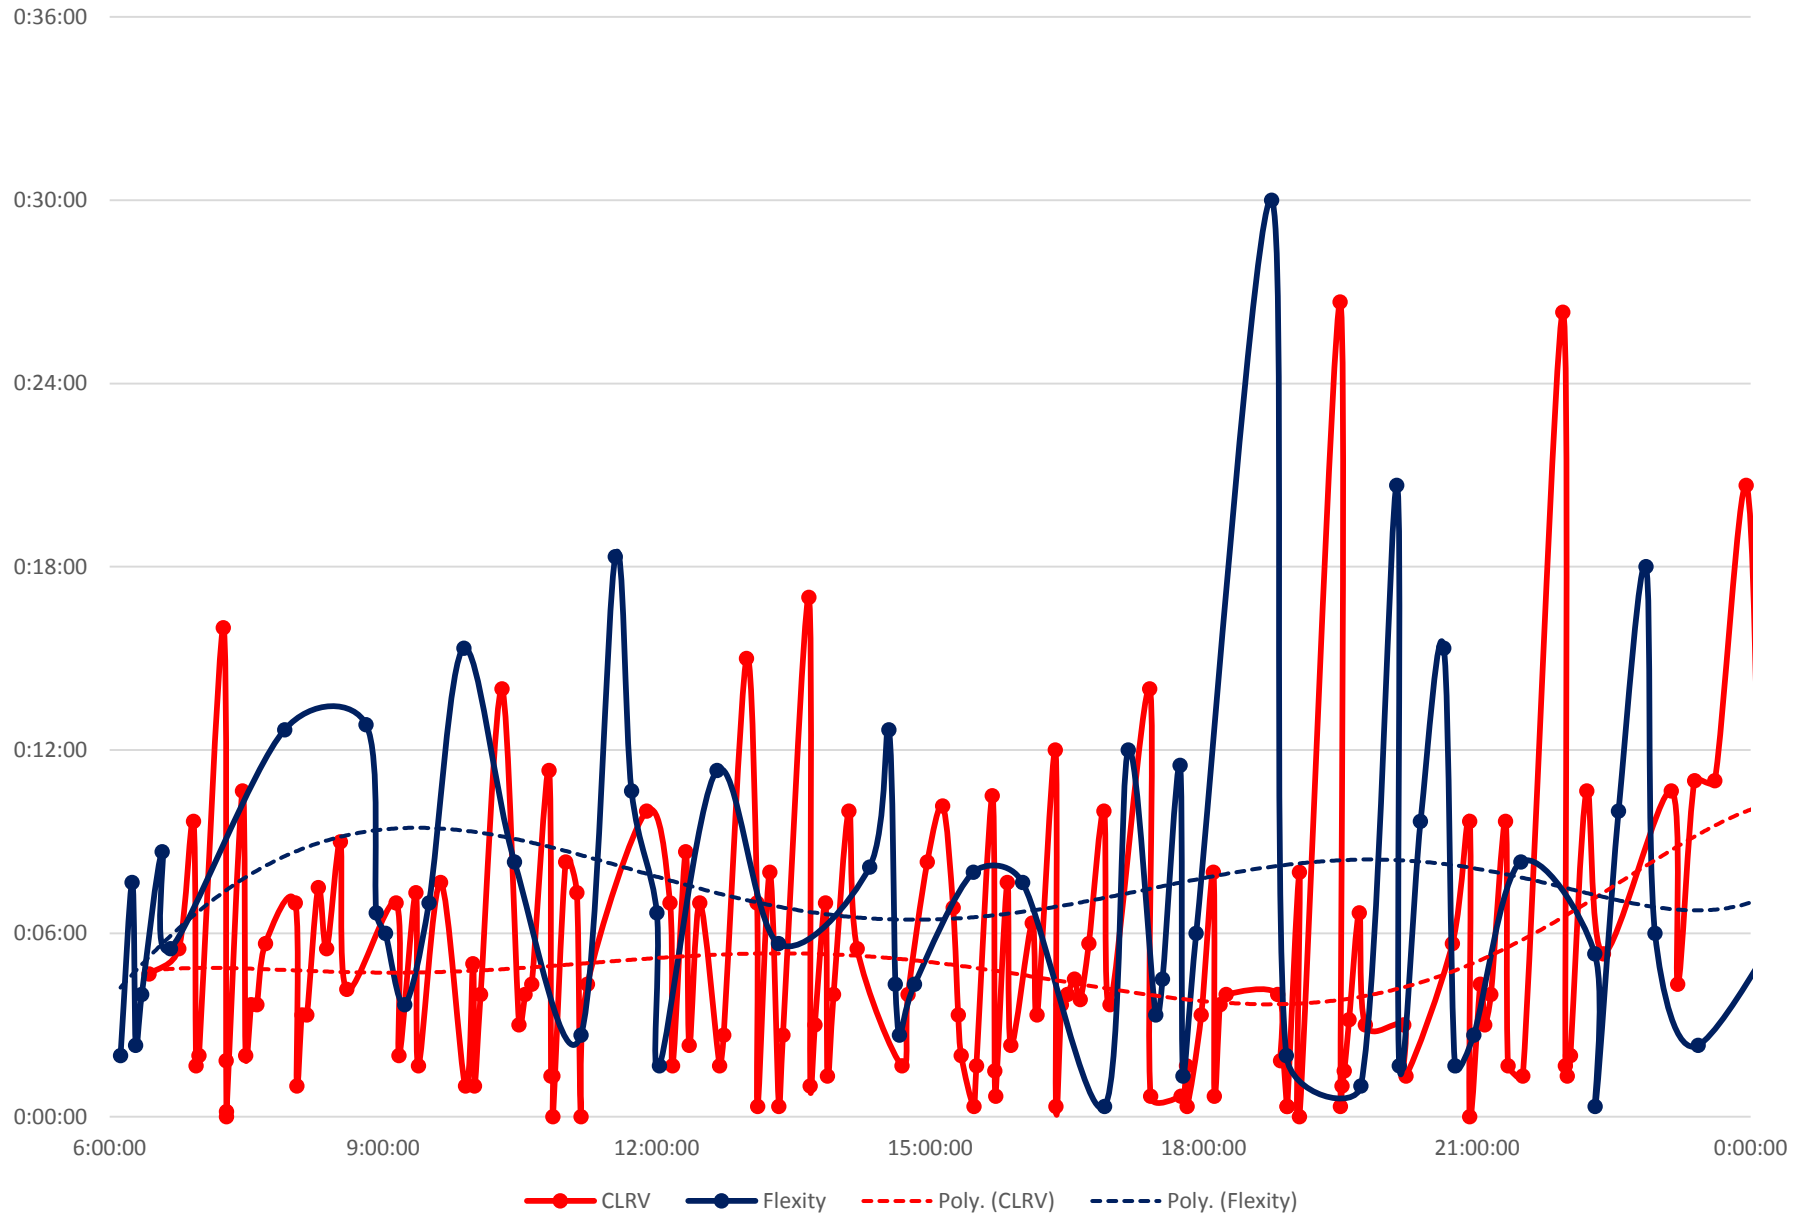

# 501 Queen Headways at Woodbine Ave. Eastbound Sunday 7 Apr 2019

501 Queen Headways at Woodbine Ave. Eastbound Monday 8 Apr 2019

501 Queen Headways at Woodbine Ave. Eastbound Tuesday 9 Apr 2019

# 501 Queen Headways at Woodbine Ave. Eastbound Wednesday 10 Apr 2019