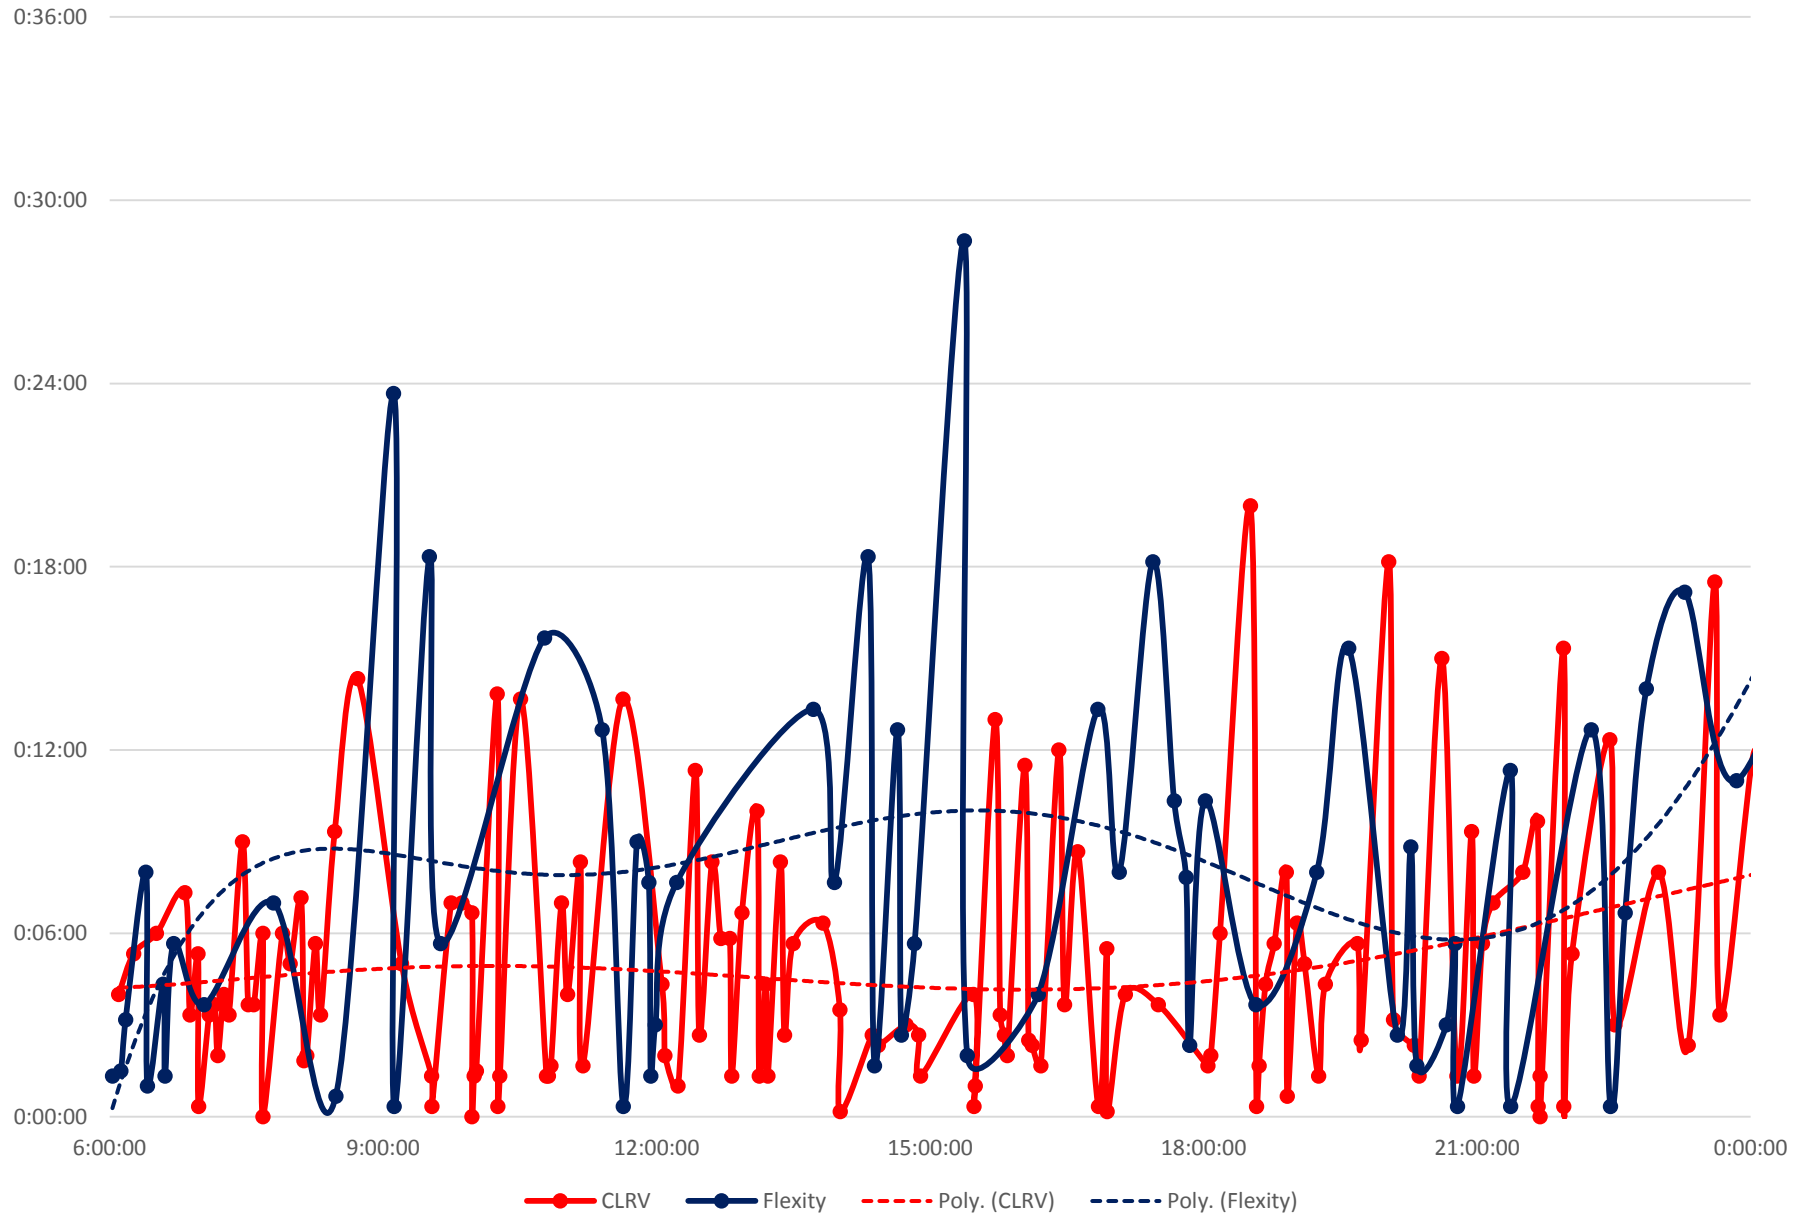

501 Queen Headways at Woodbine Ave. Eastbound Friday 5 Apr 2019