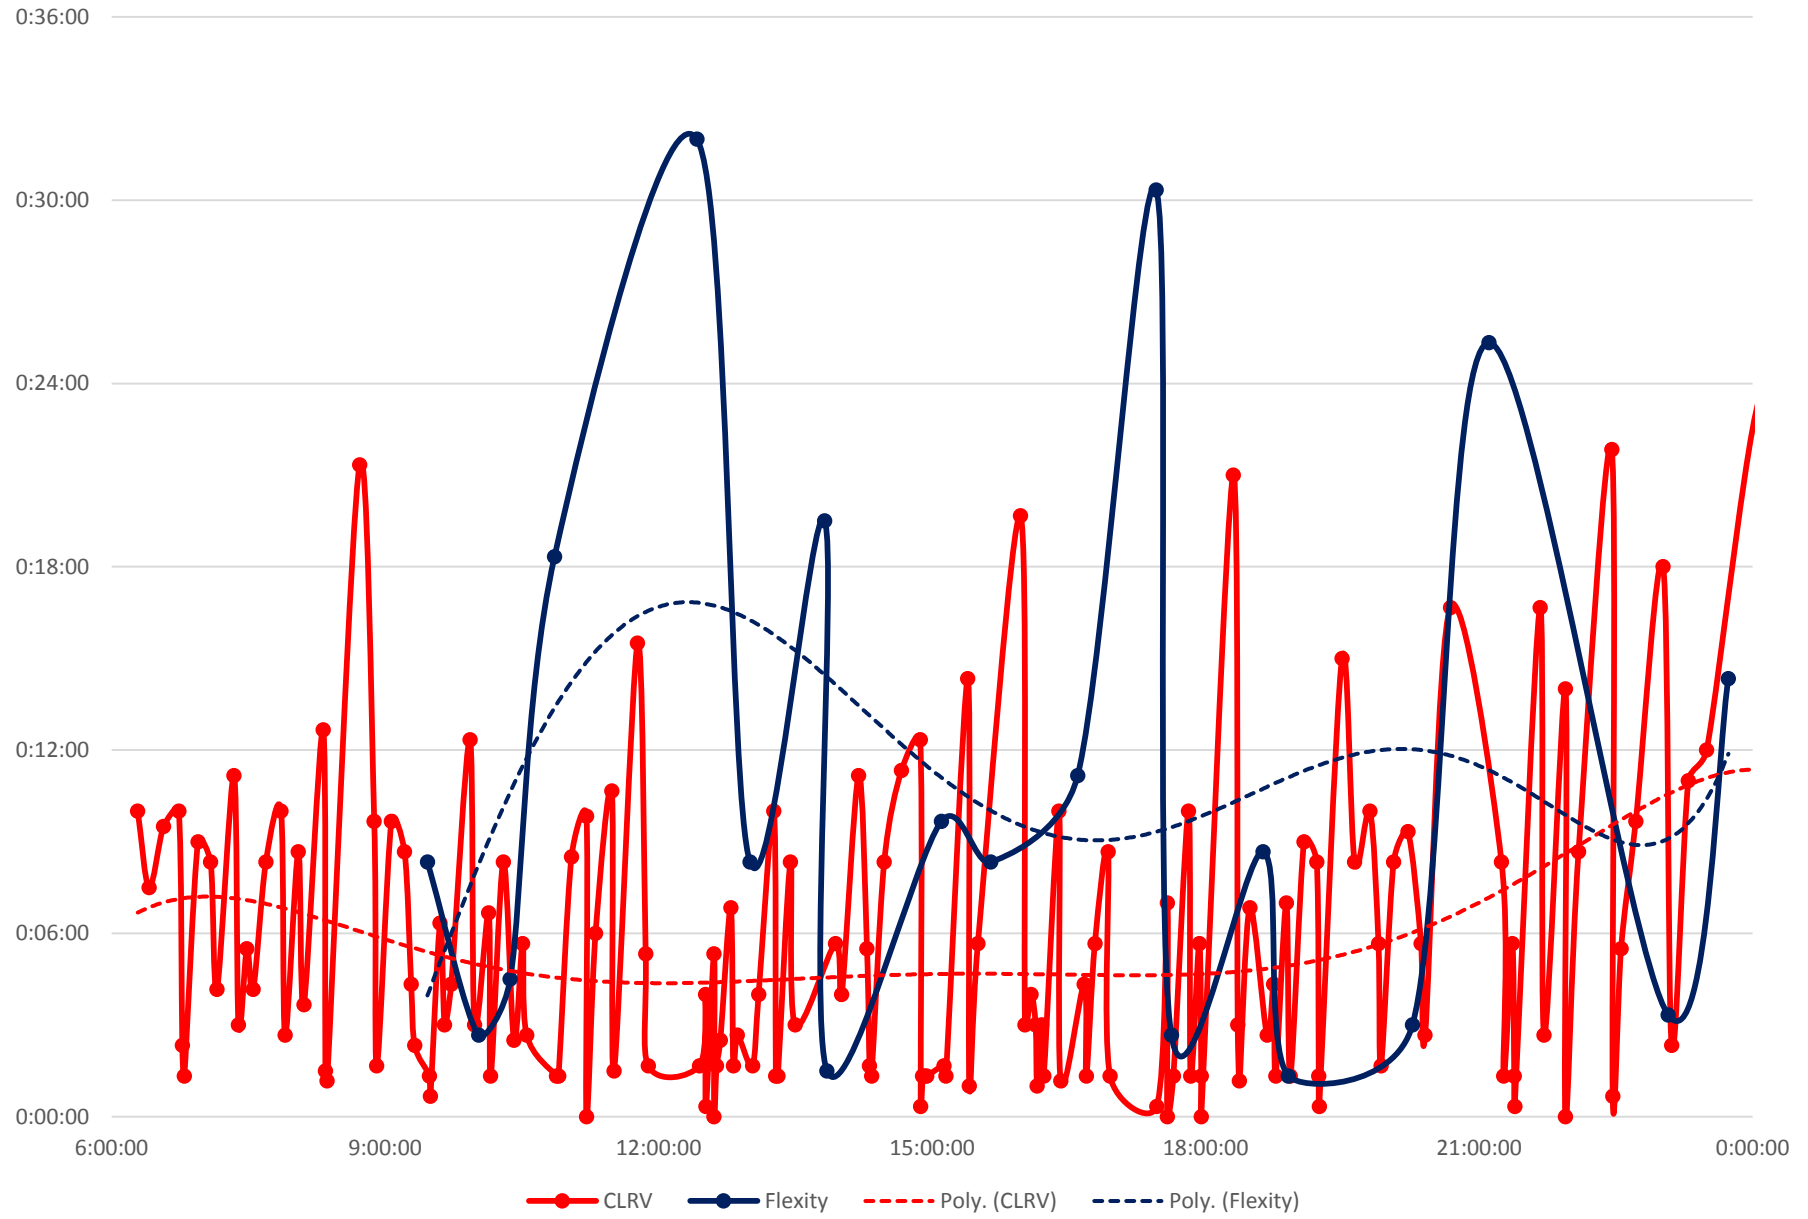

501 Queen Headways at Woodbine Ave. Eastbound Saturday 6 Apr 2019