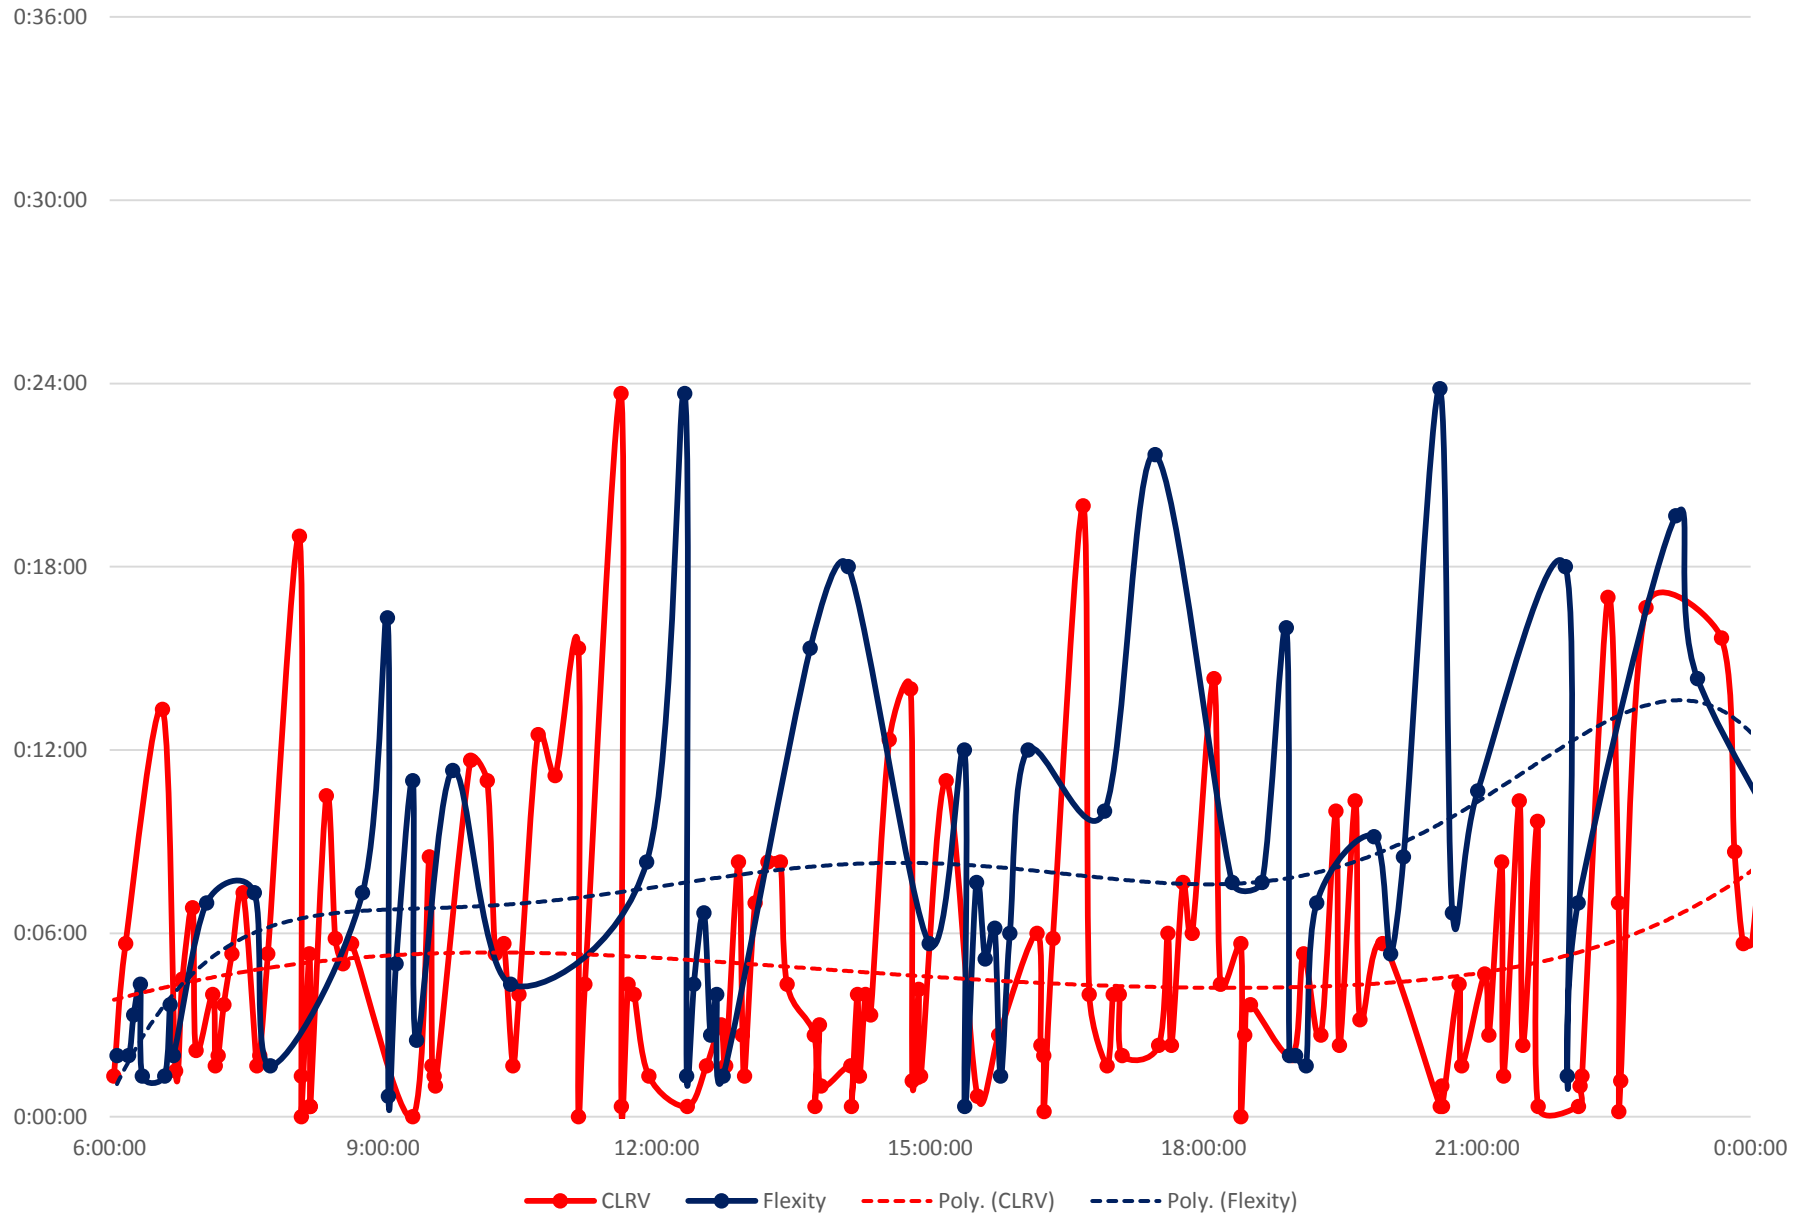

# 501 Queen Headways at Woodbine Ave. Eastbound Monday 22 Apr 2019

501 Queen Headways at Woodbine Ave. Eastbound Tuesday 23 Apr 2019

501 Queen Headways at Woodbine Ave. Eastbound Wednesday 24 Apr 2019

# 501 Queen Headways at Woodbine Ave. Eastbound Thursday 25 Apr 2019