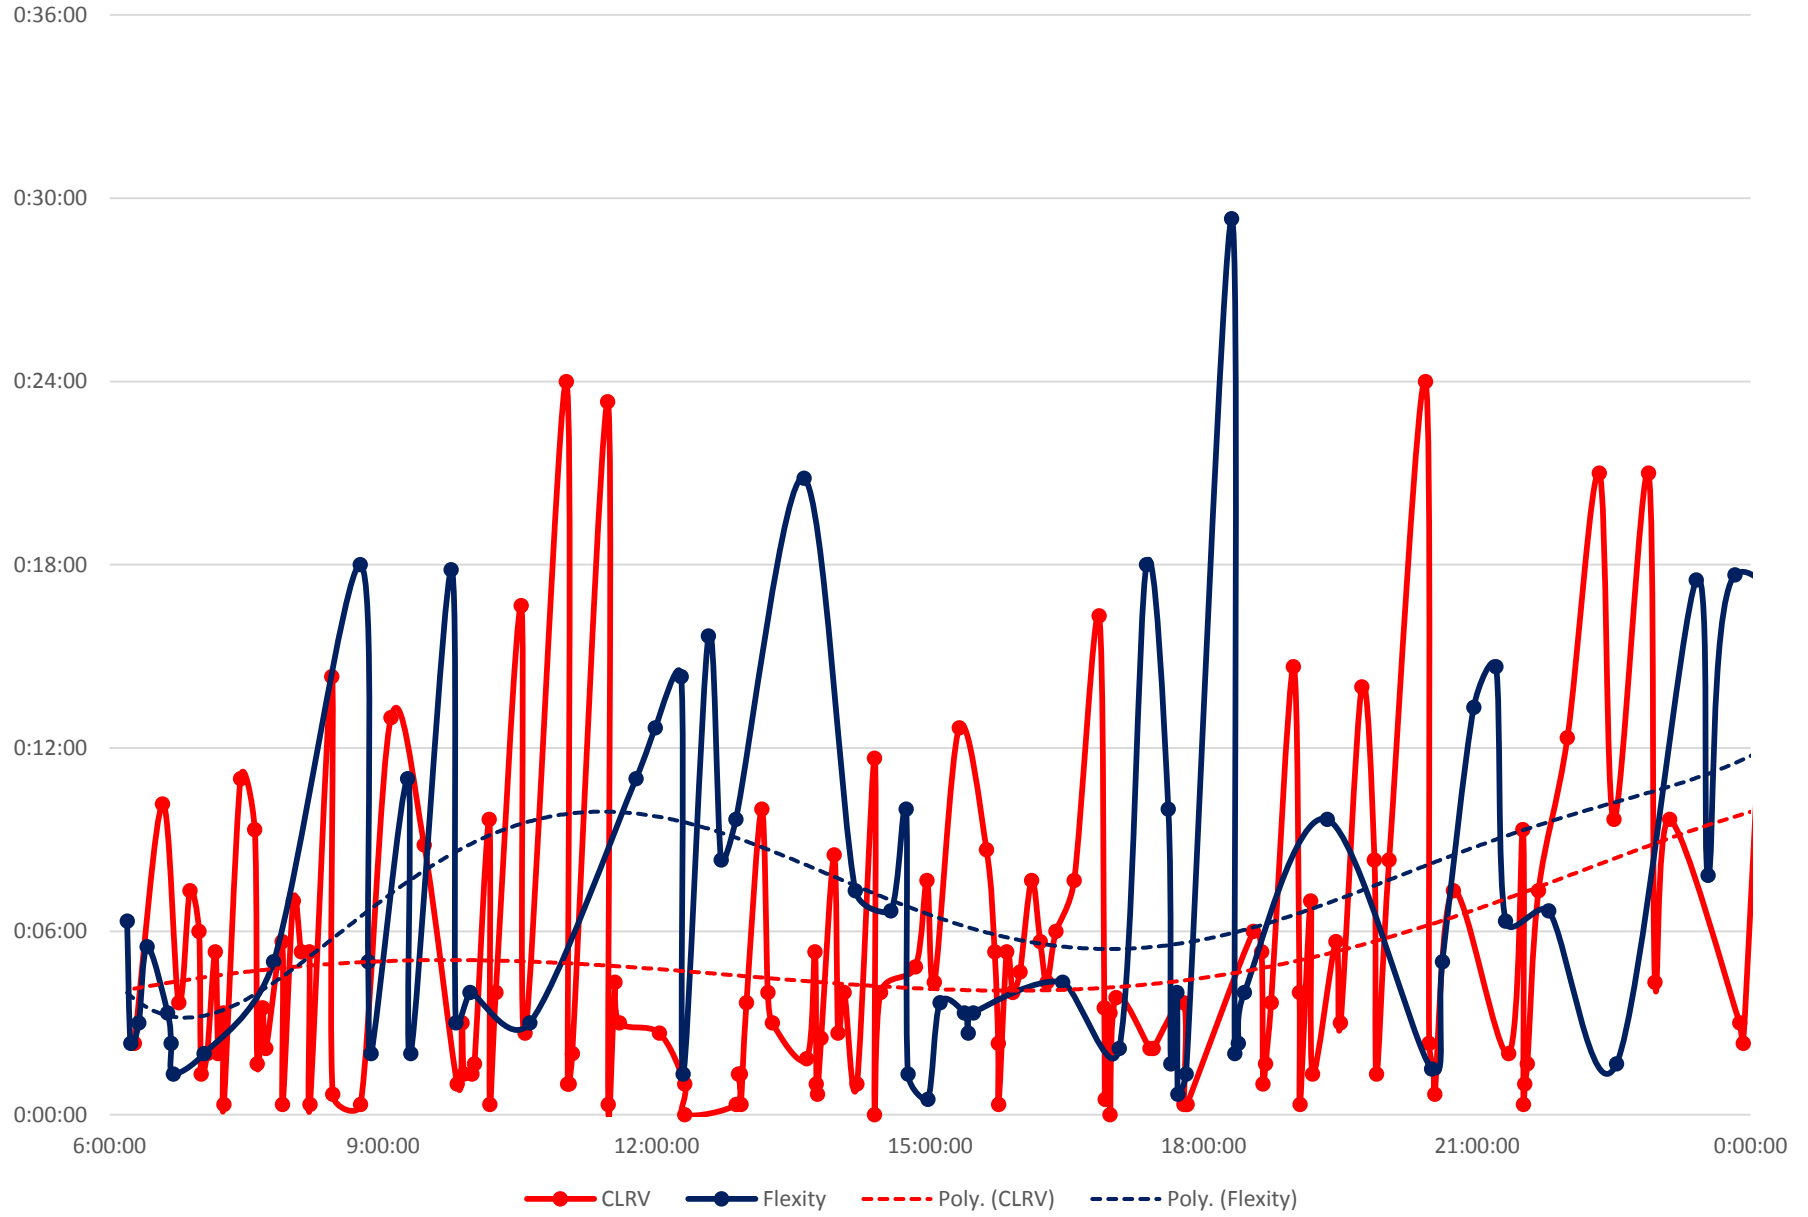

501 Queen Headways at Woodbine Ave. Eastbound Monday 1 Apr 2019

501 Queen Headways at Woodbine Ave. Eastbound Tuesday 2 Apr 2019

# 501 Queen Headways at Woodbine Ave. Eastbound Wednesday 3 Apr 2019

# 501 Queen Headways at Woodbine Ave. Eastbound Thursday 4 Apr 2019