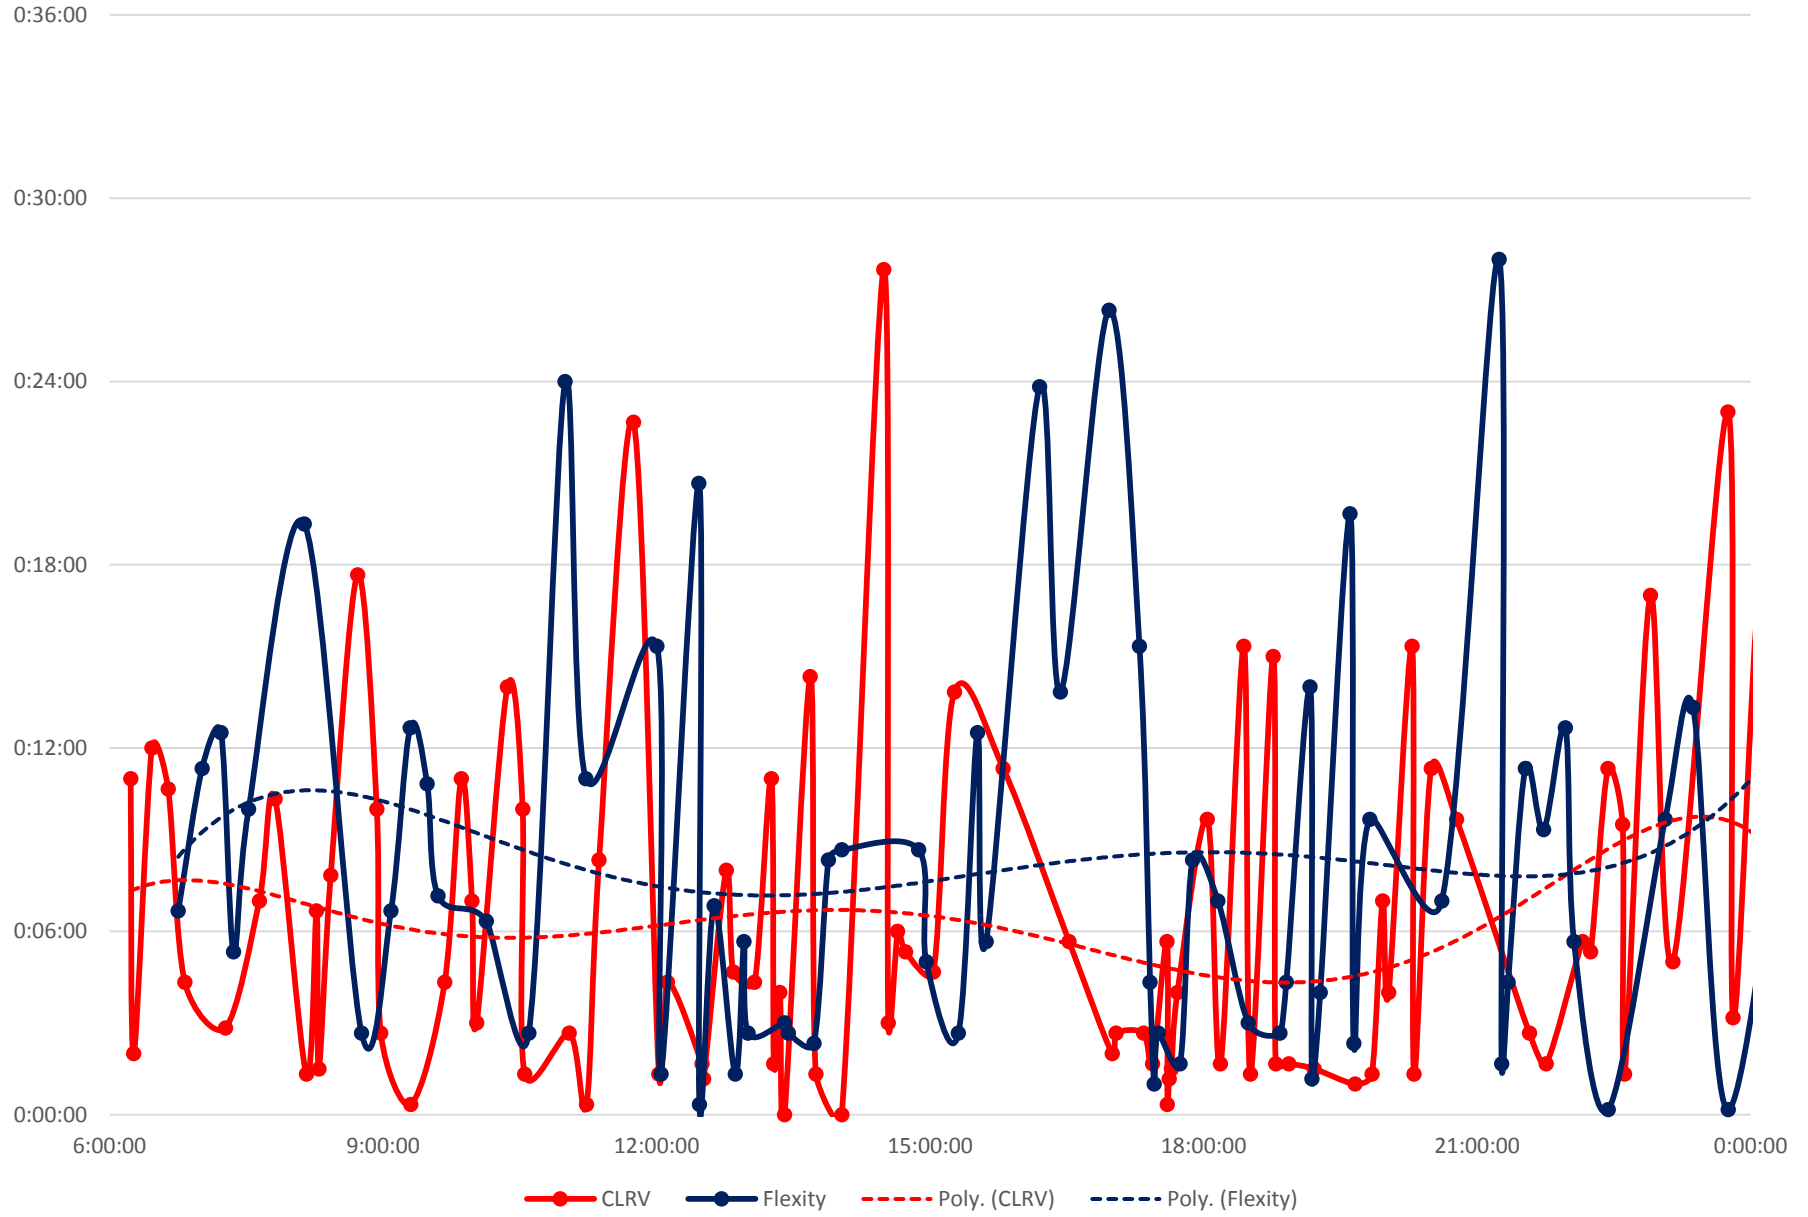

501 Queen Headways at Woodbine Ave. Eastbound Sunday 28 Apr 2019