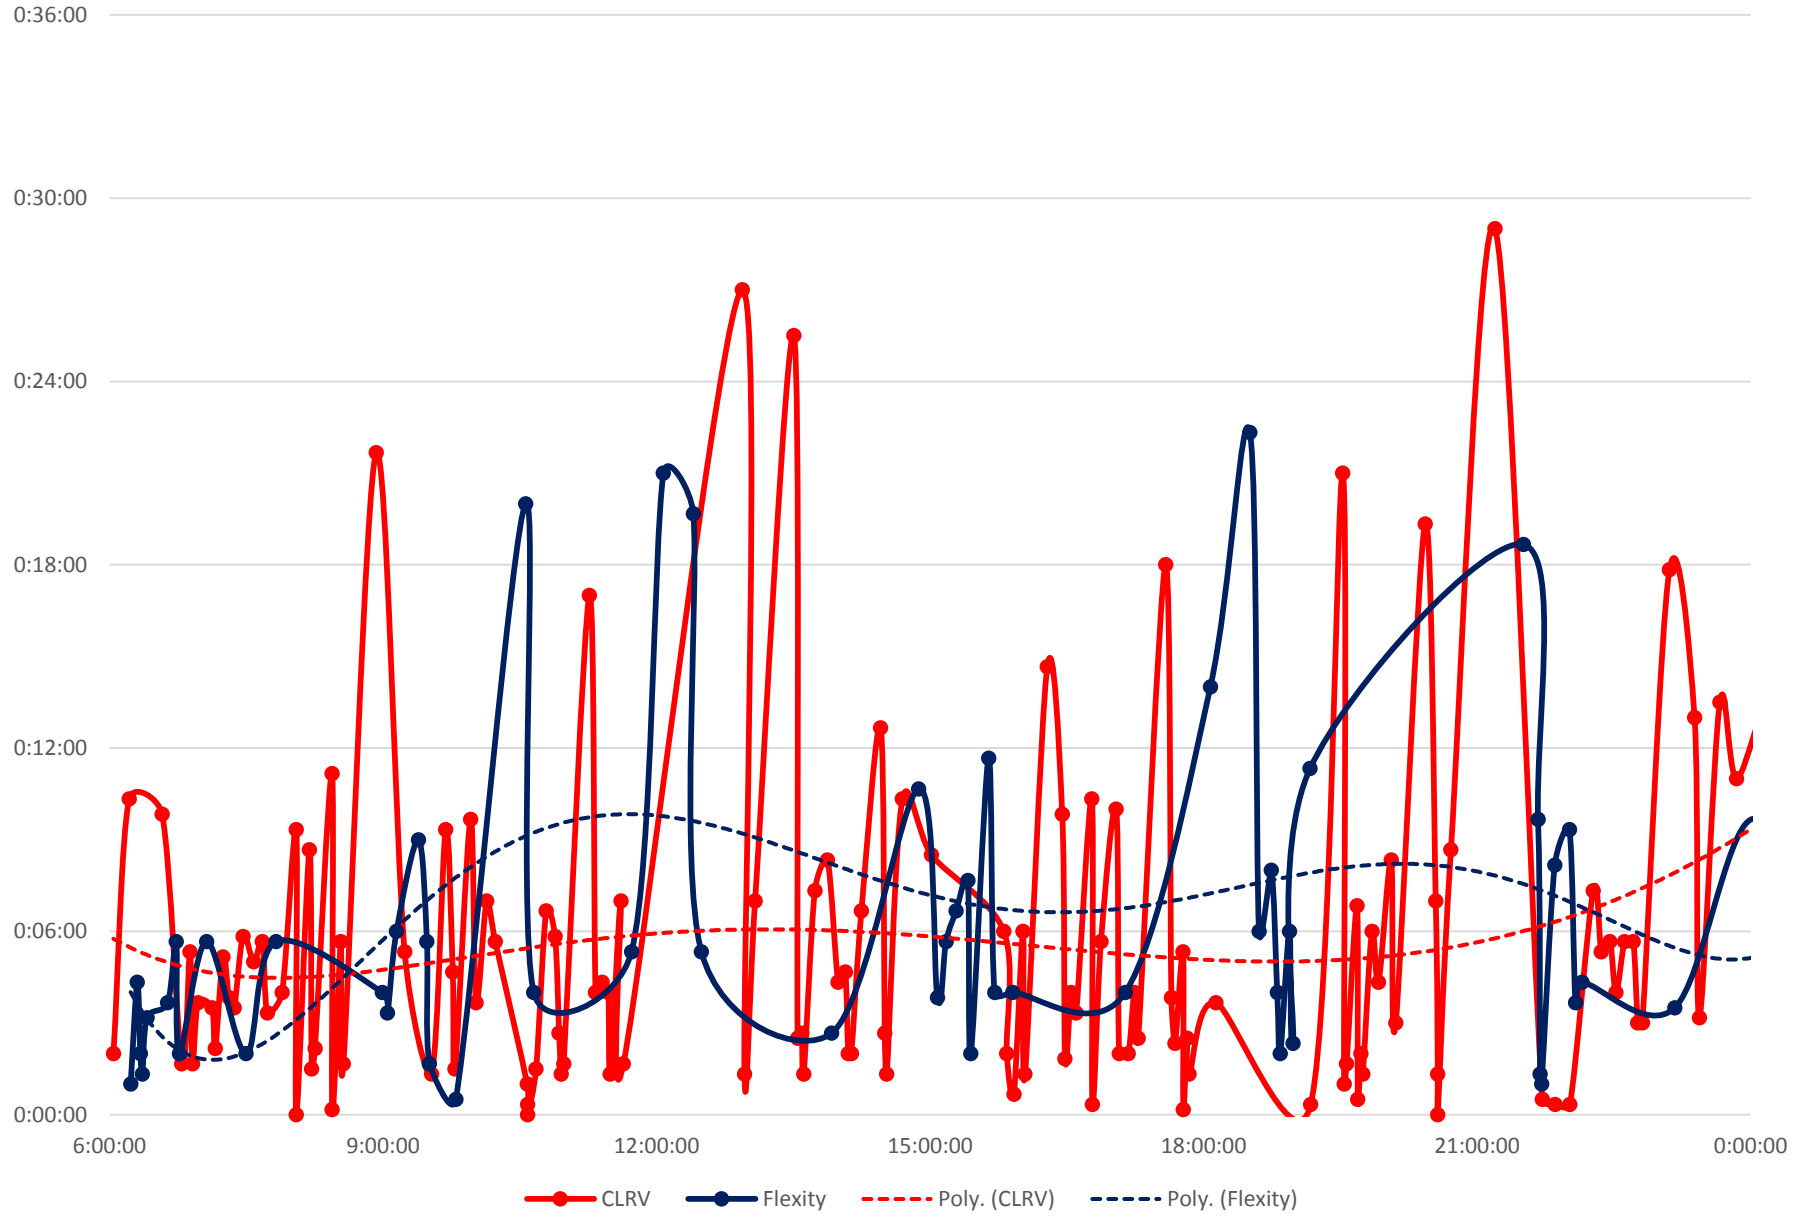

501 Queen Headways at Woodbine Ave. Eastbound Wednesday 17 Apr 2019