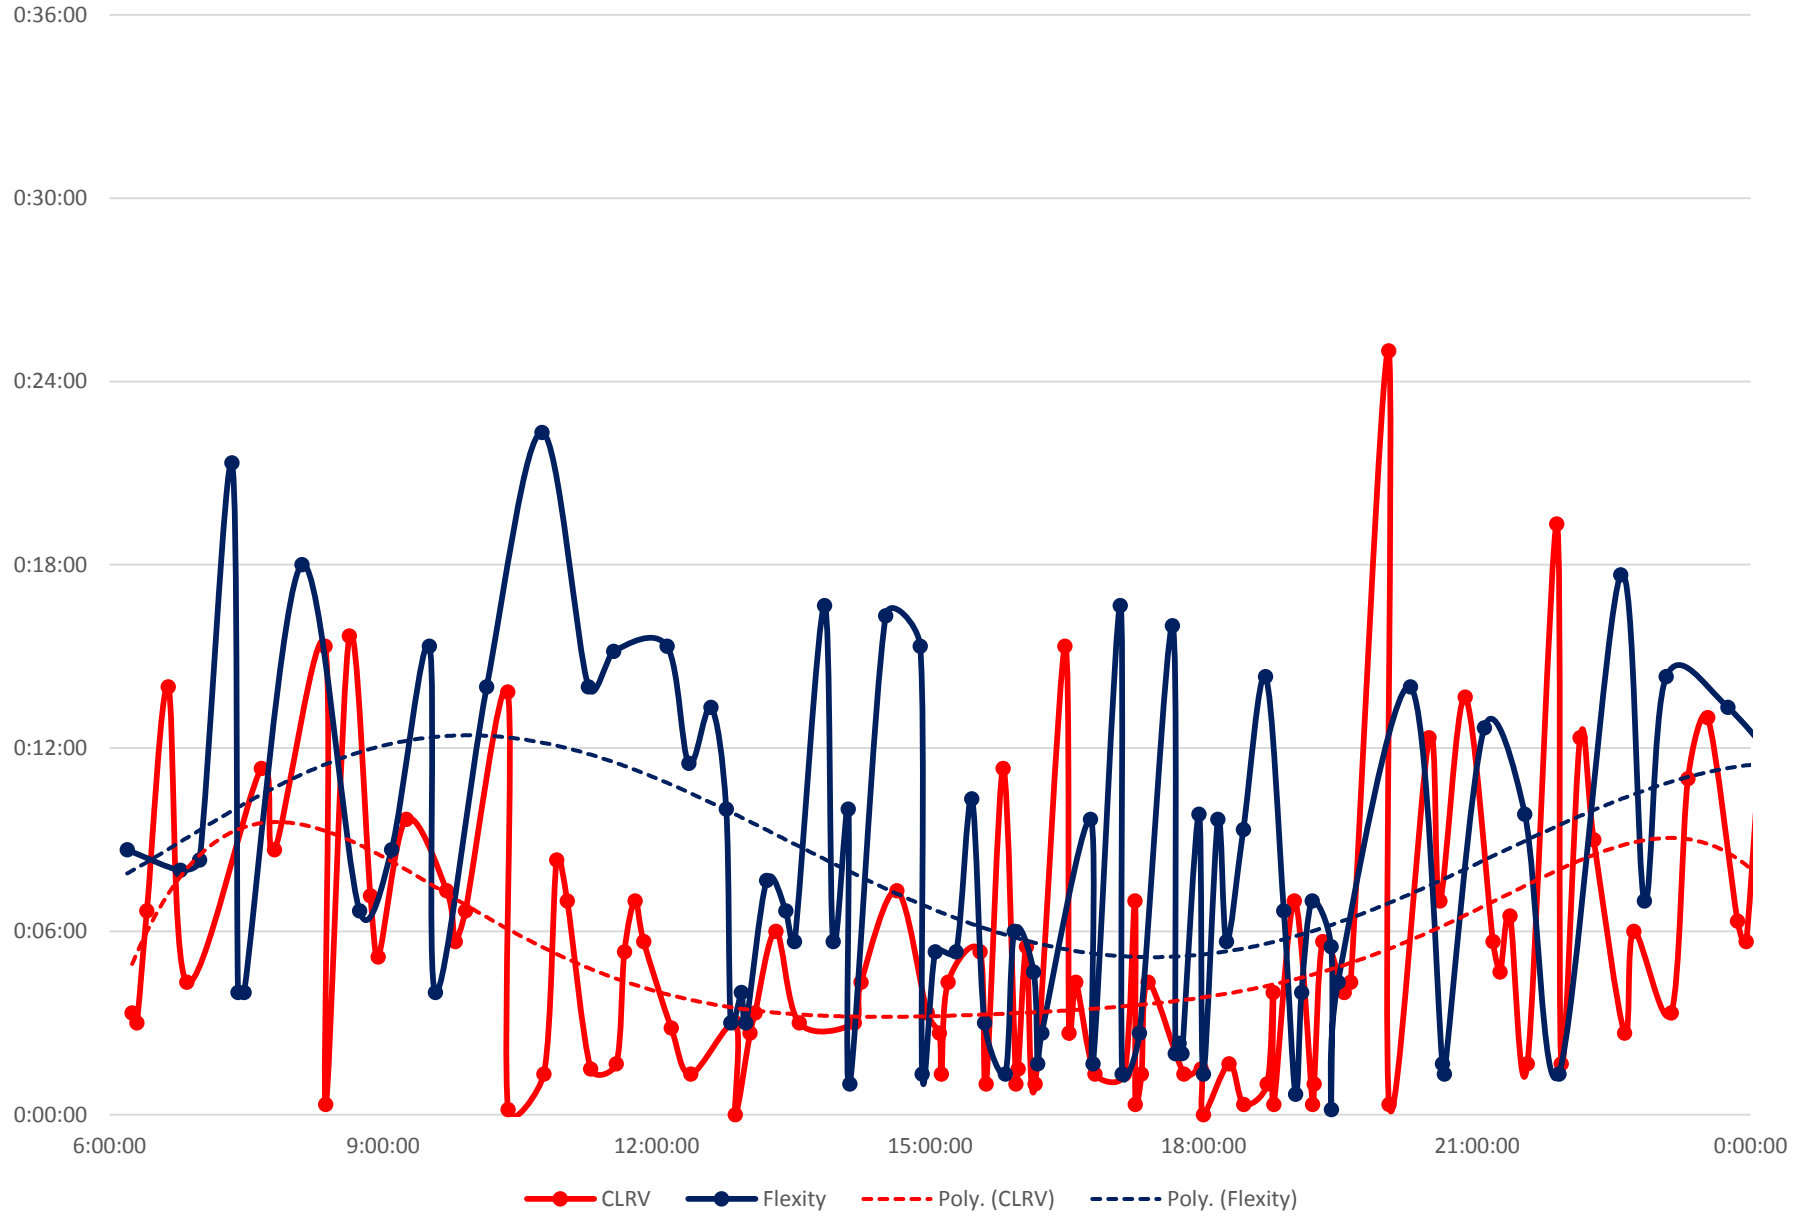

501 Queen Headways at Woodbine Ave. Eastbound Sunday 14 Apr 2019