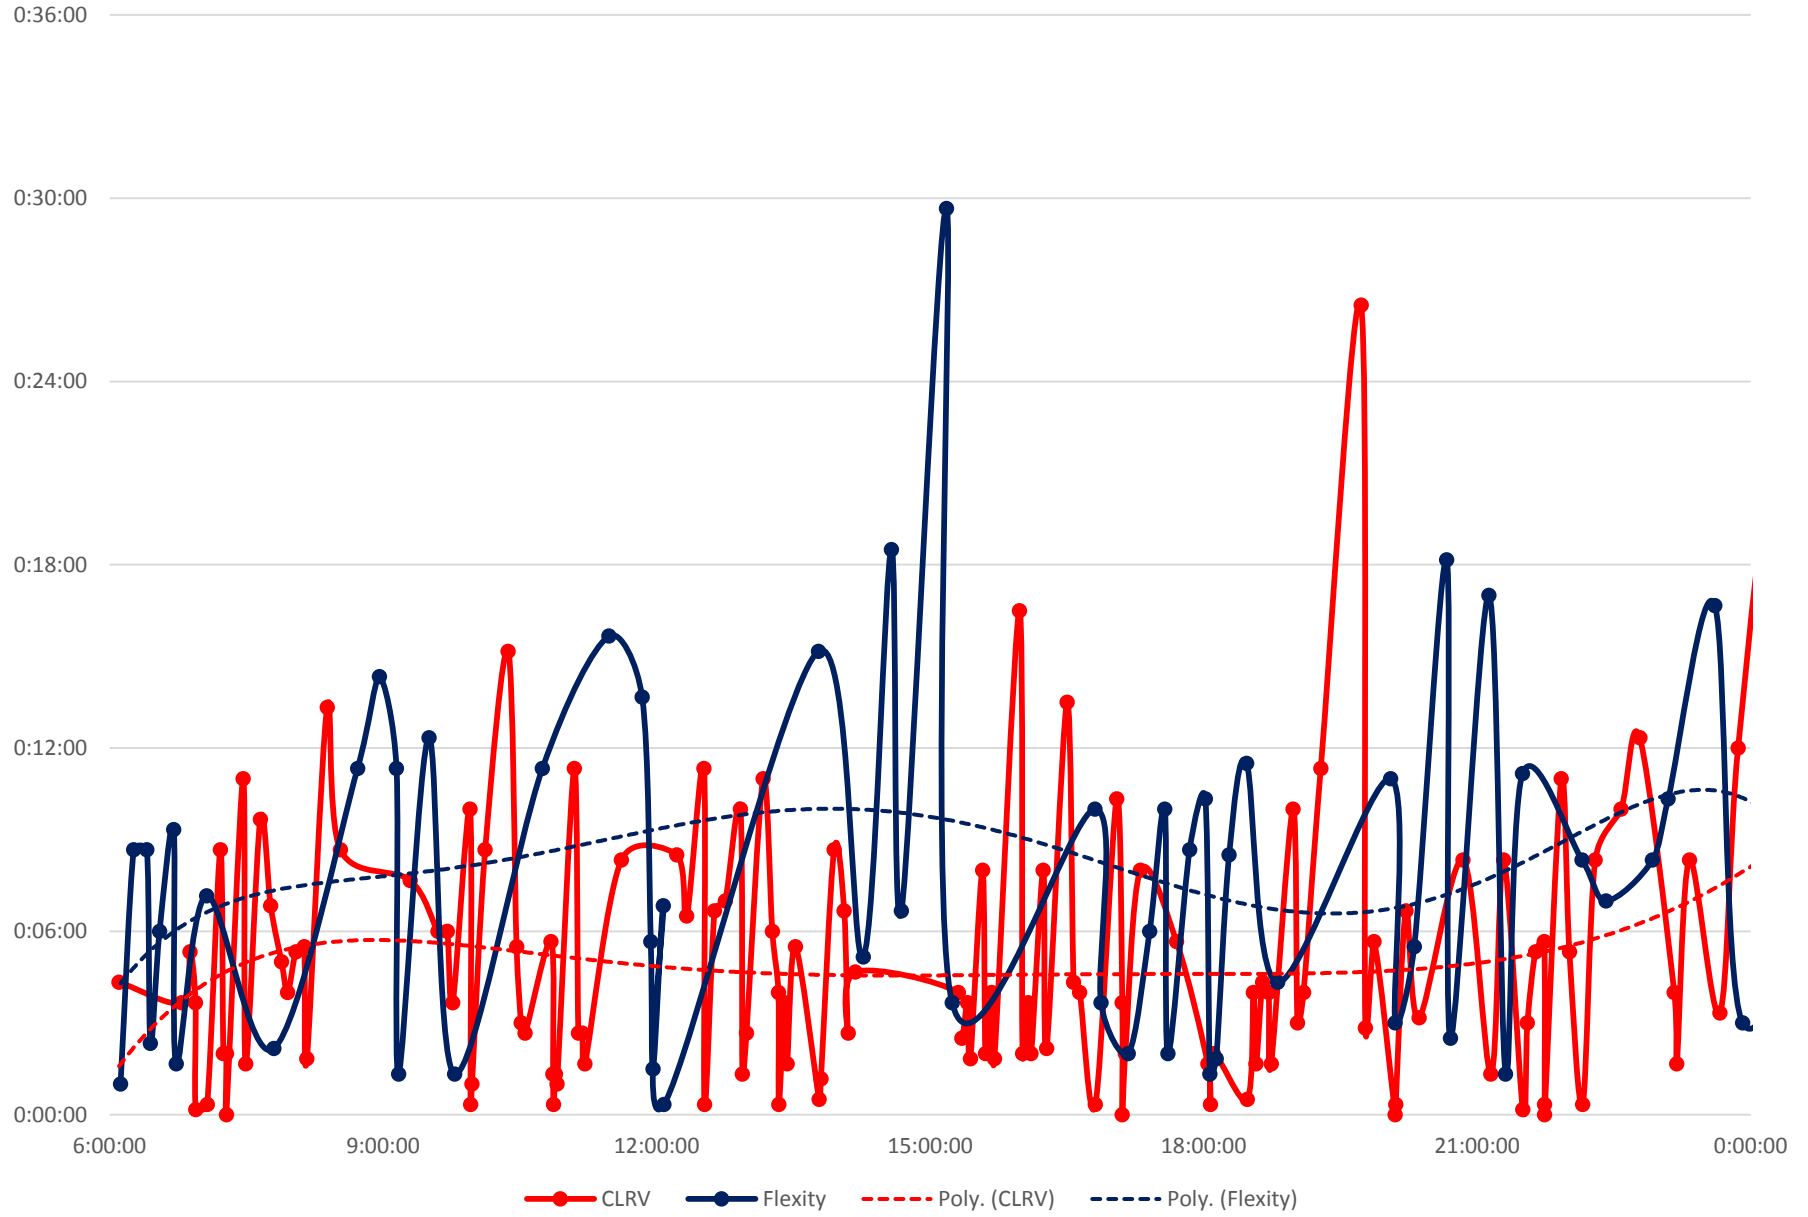

501 Queen Headways at Woodbine Ave. Eastbound Monday 1 Apr 2019

501 Queen Headways at Woodbine Ave. Eastbound Tuesday 2 Apr 2019

# 501 Queen Headways at Woodbine Ave. Eastbound Wednesday 3 Apr 2019