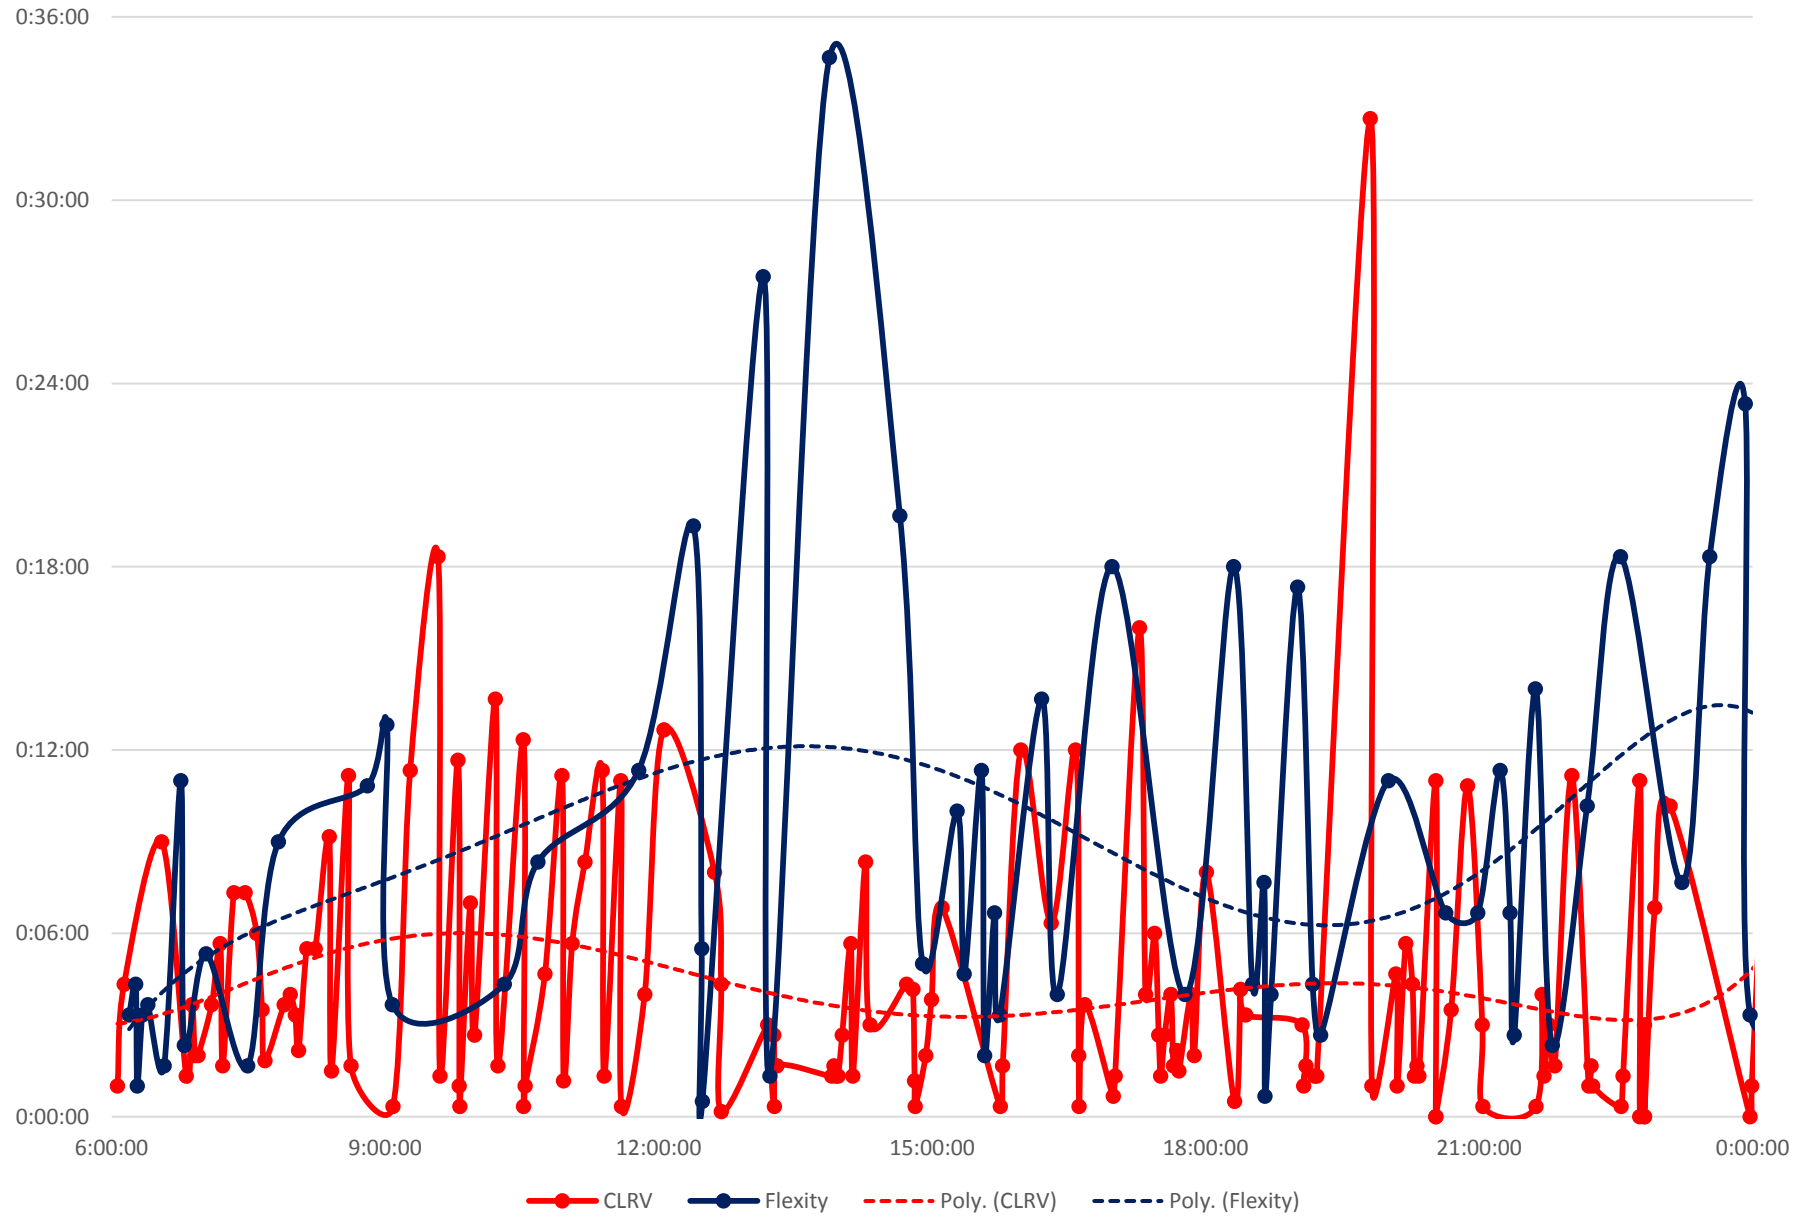

501 Queen Headways at Woodbine Ave. Eastbound Tuesday 23 Apr 2019