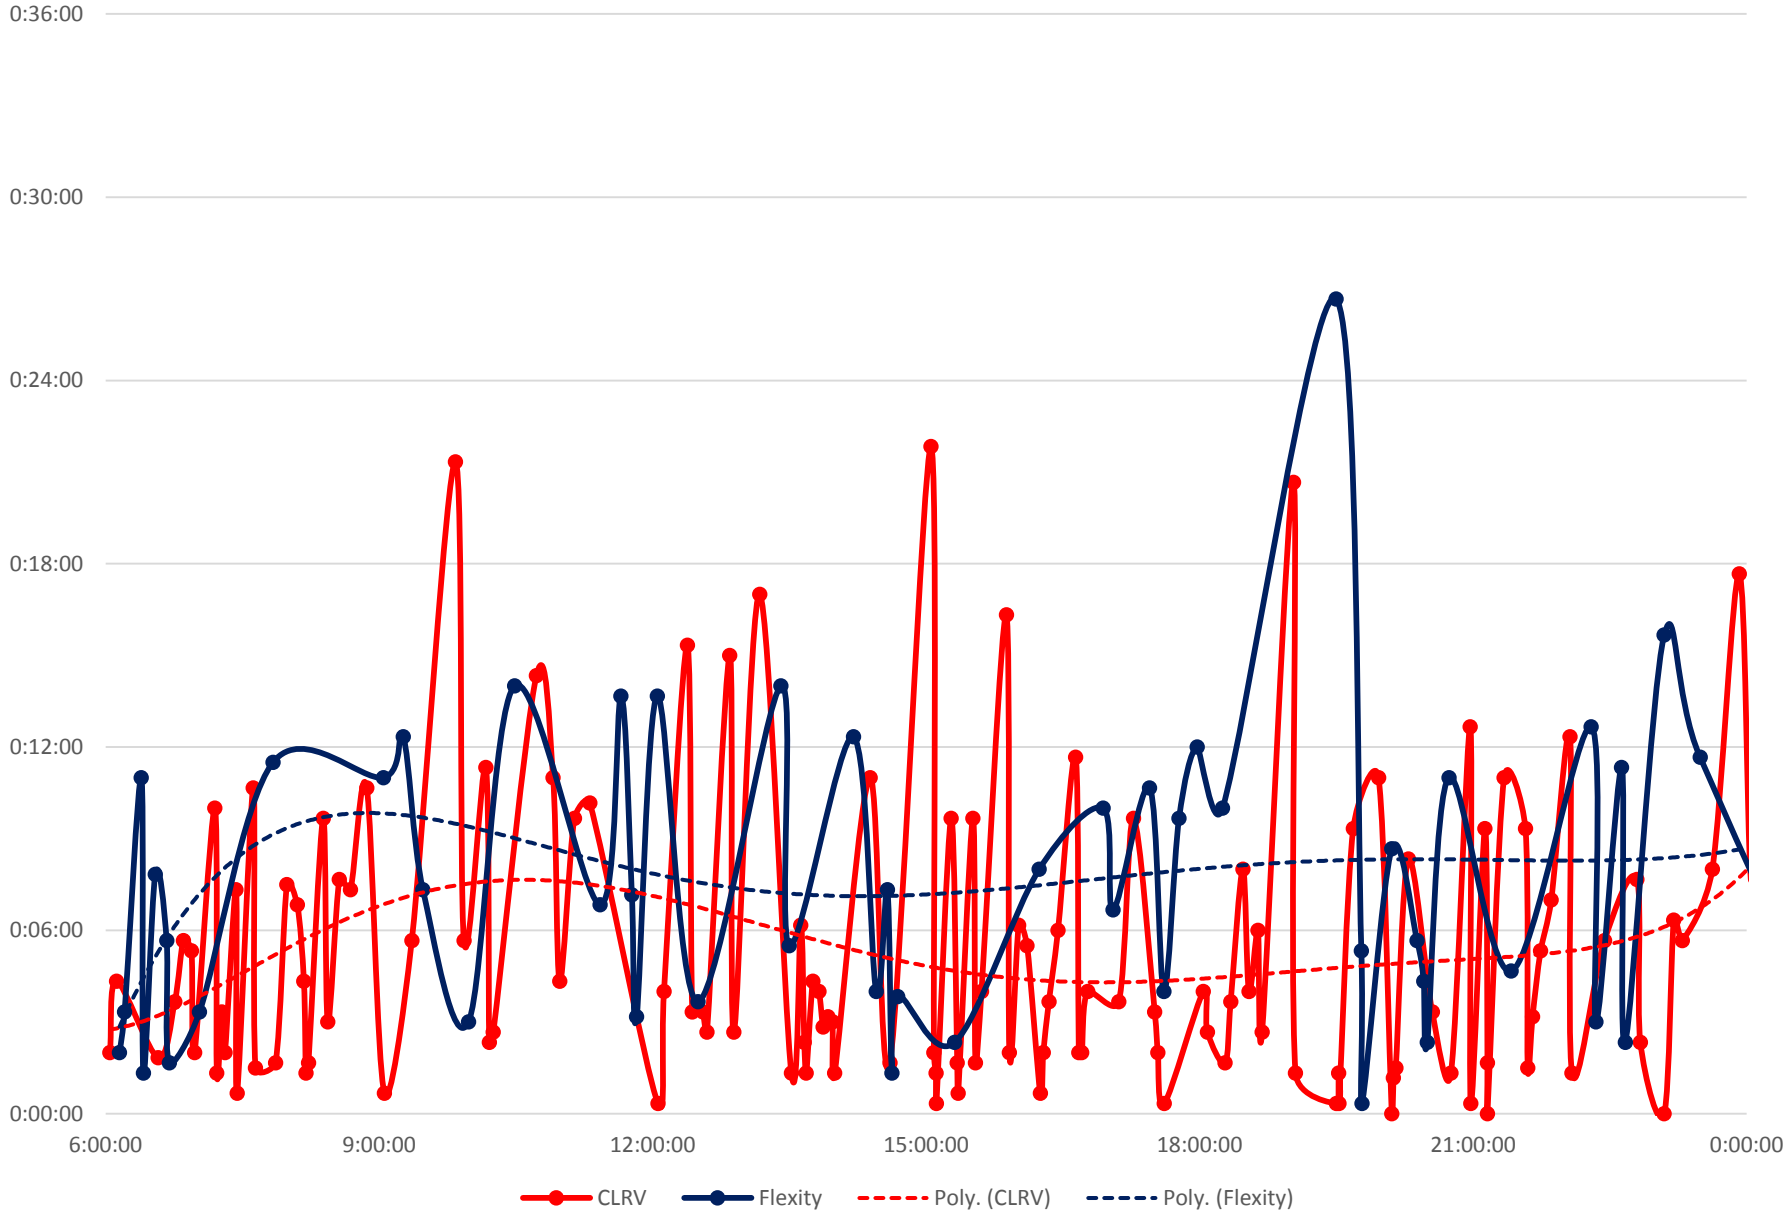

# 501 Queen Headways at Woodbine Ave. Eastbound Sunday 7 Apr 2019

501 Queen Headways at Woodbine Ave. Eastbound Monday 8 Apr 2019

501 Queen Headways at Woodbine Ave. Eastbound Tuesday 9 Apr 2019