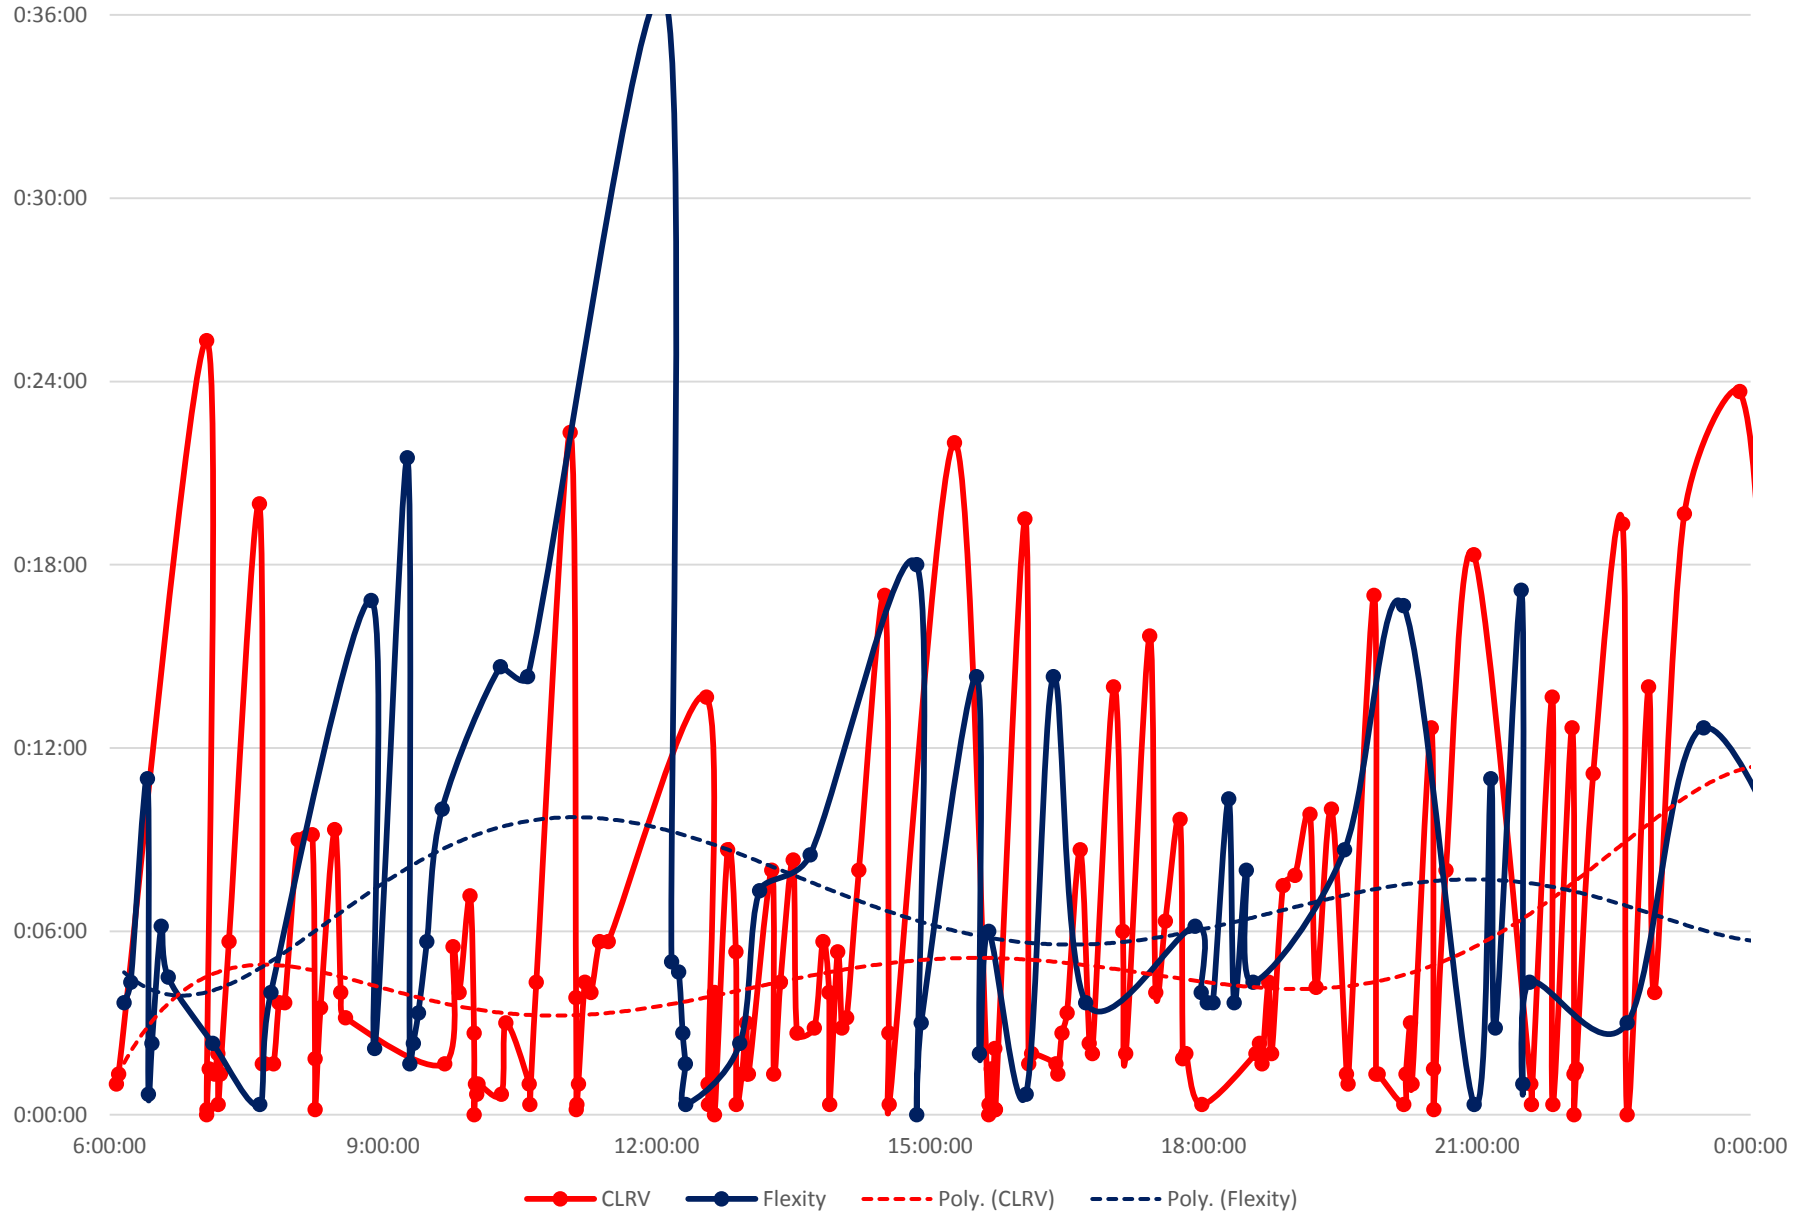

501 Queen Headways at Woodbine Ave. Eastbound Monday 29 Apr 2019