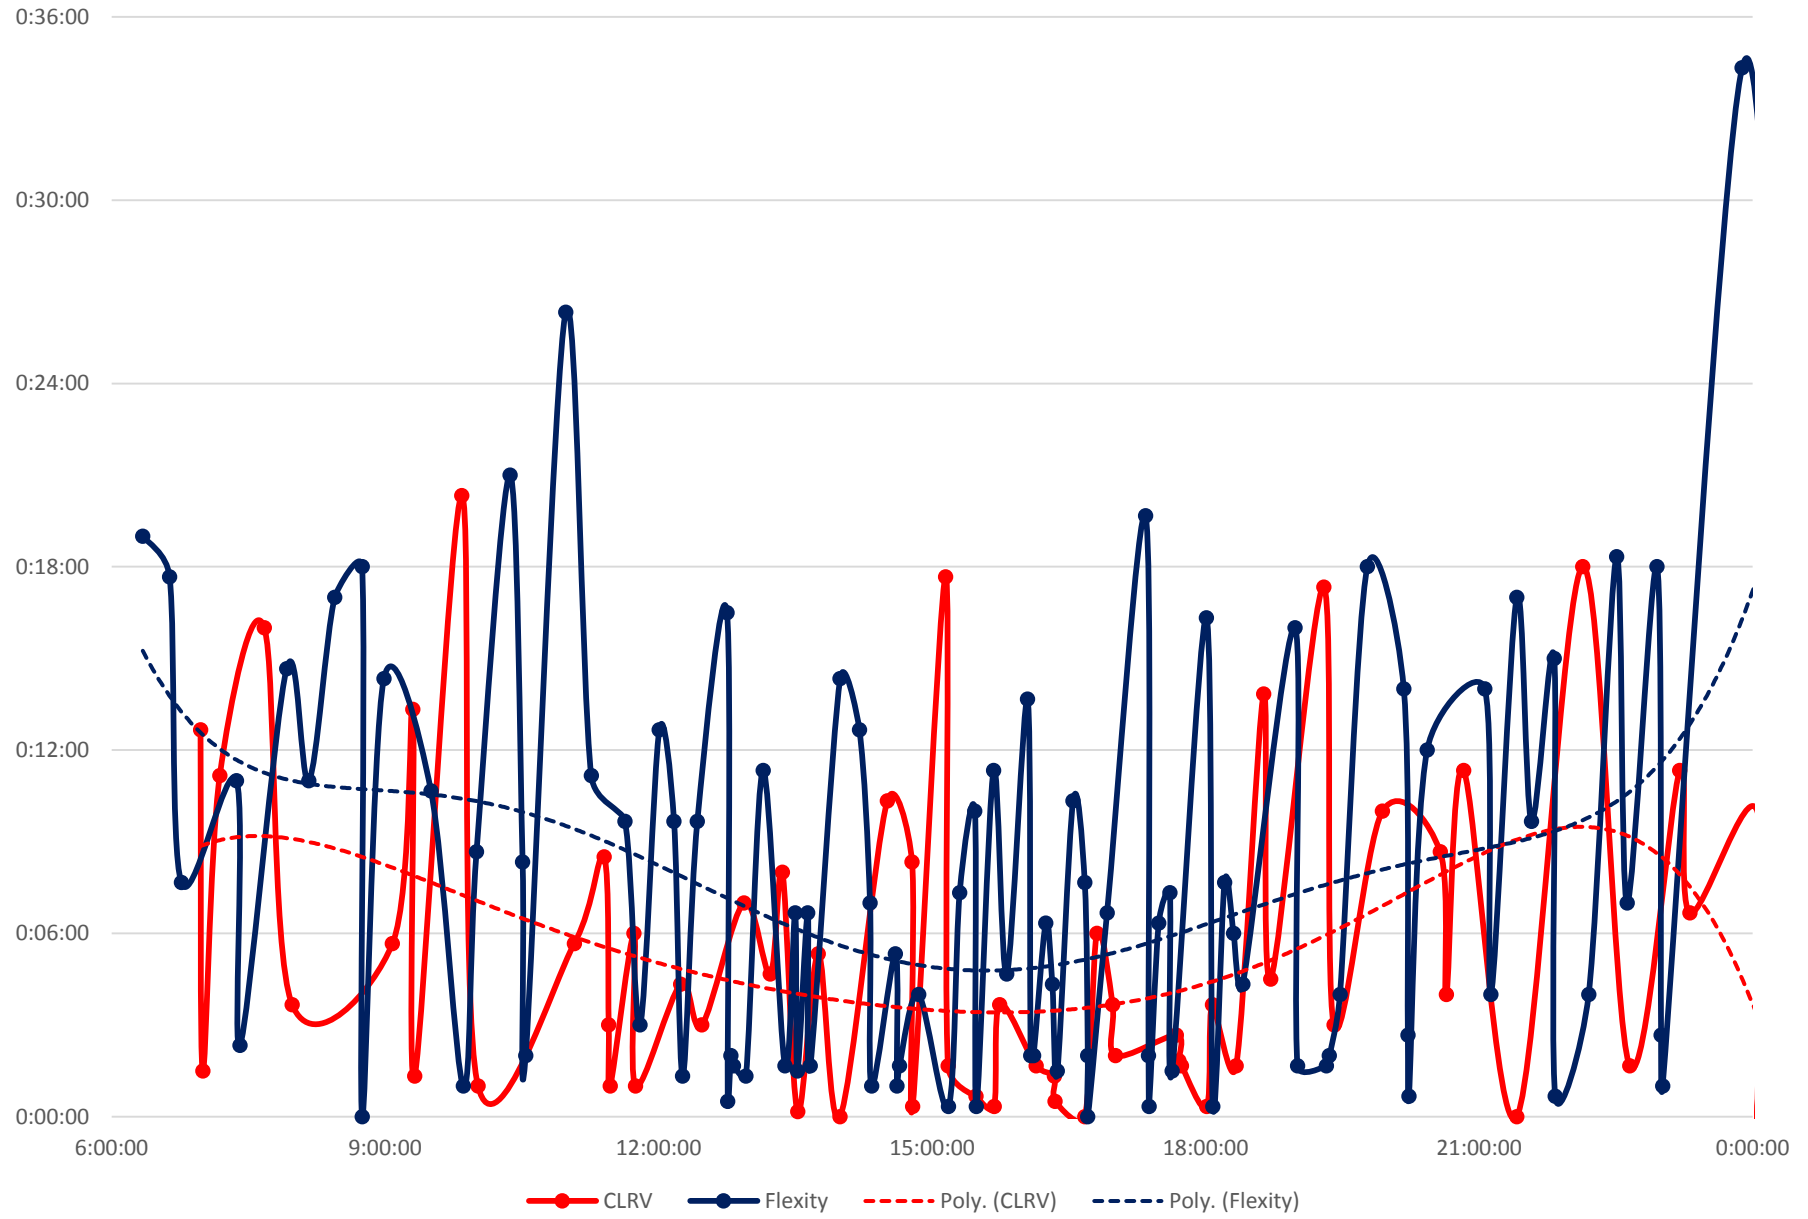

501 Queen Headways at Woodbine Ave. Eastbound Friday 19 Apr 2019