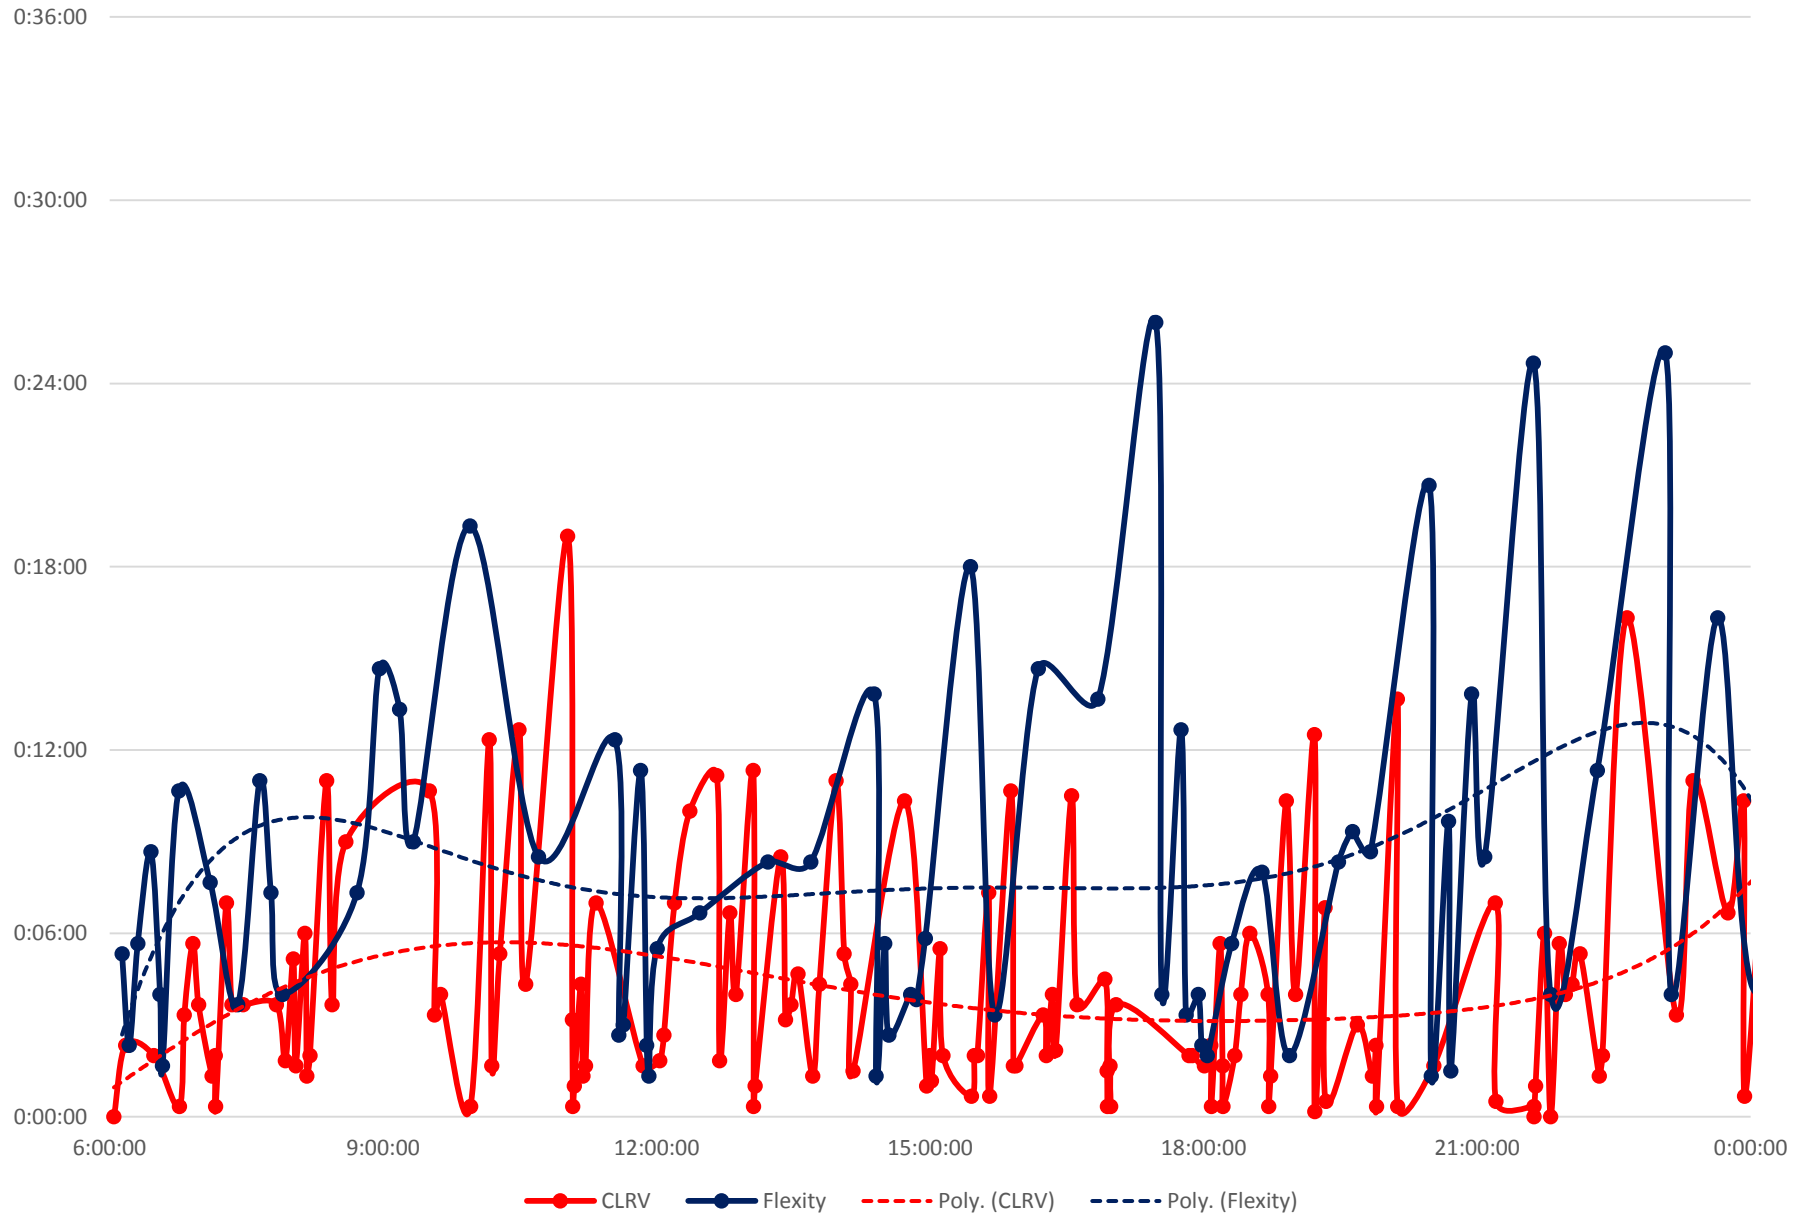

501 Queen Headways at Woodbine Ave. Eastbound Thursday 11 Apr 2019