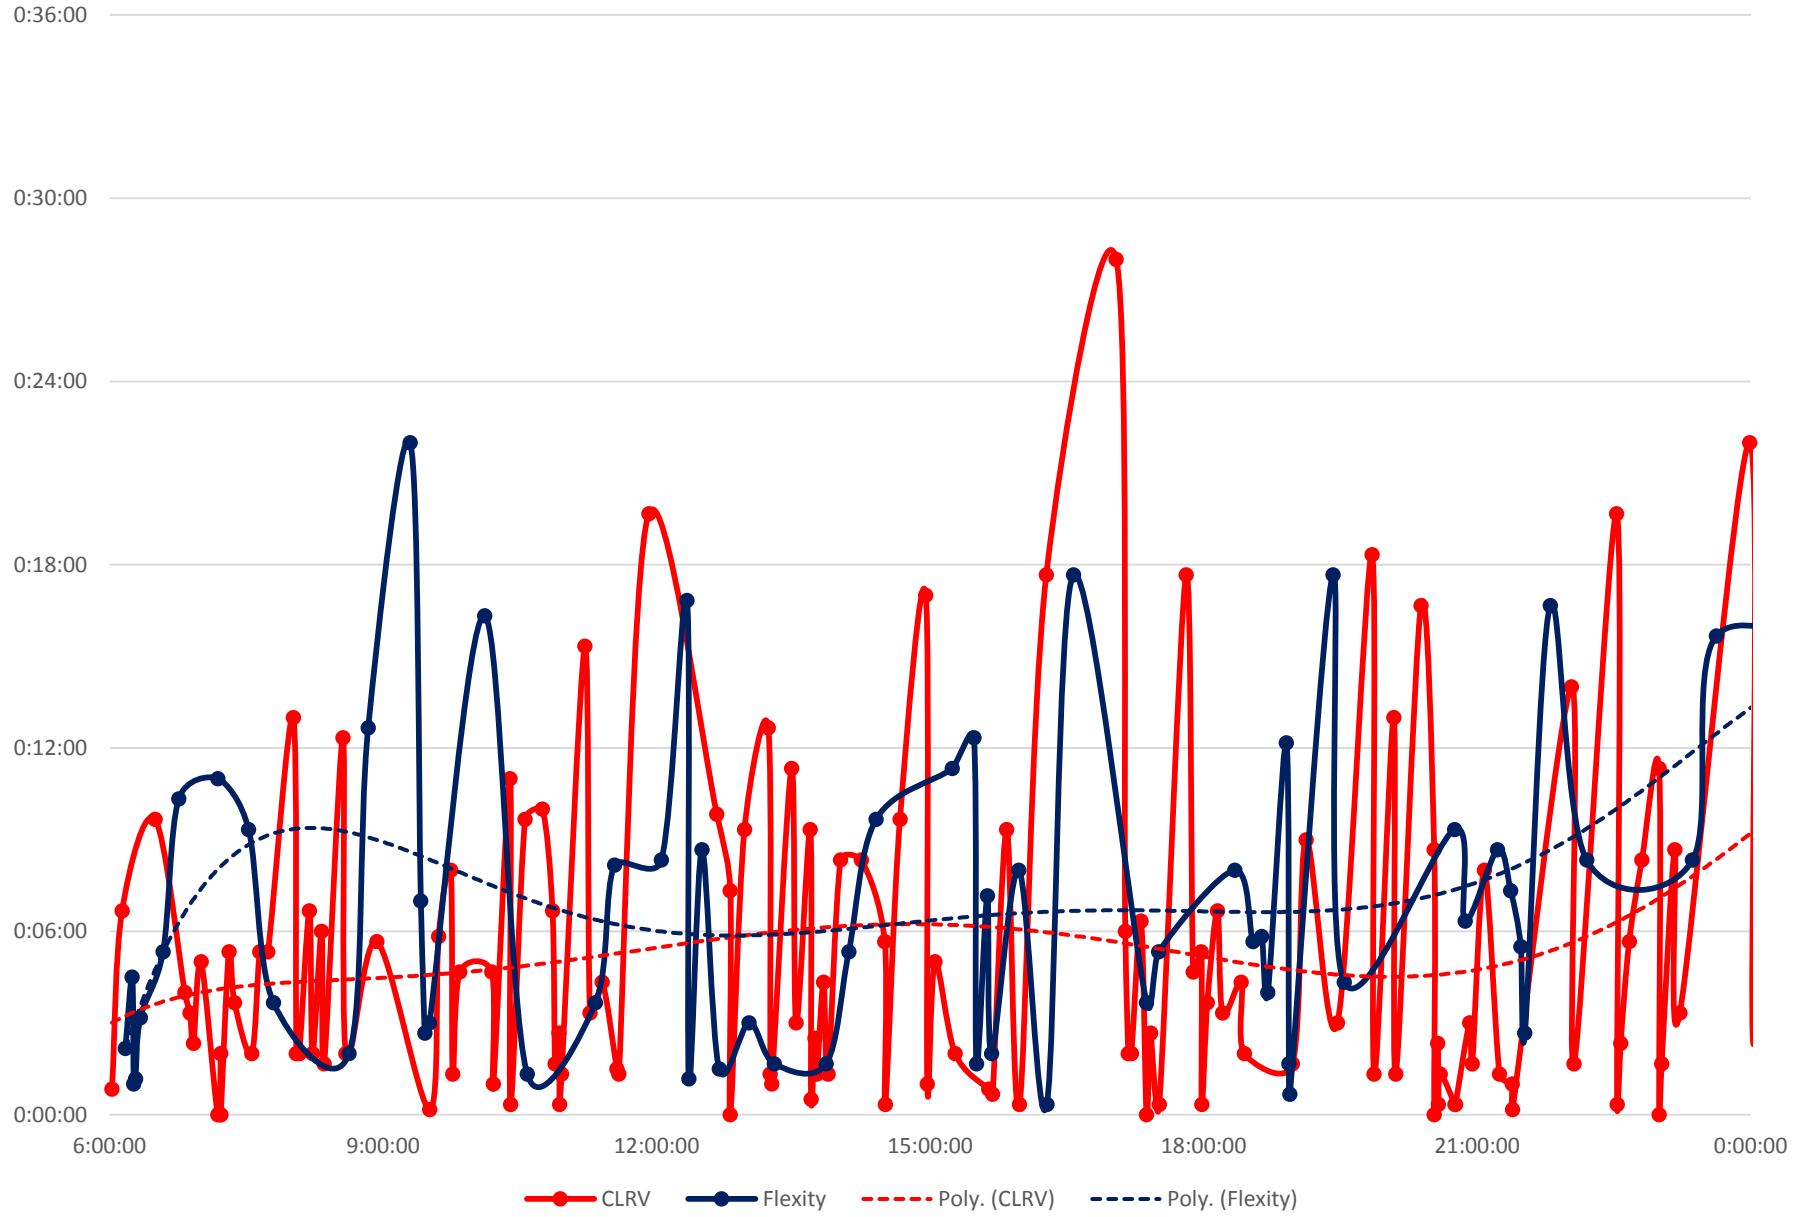

501 Queen Headways at Woodbine Ave. Eastbound Friday 26 Apr 2019