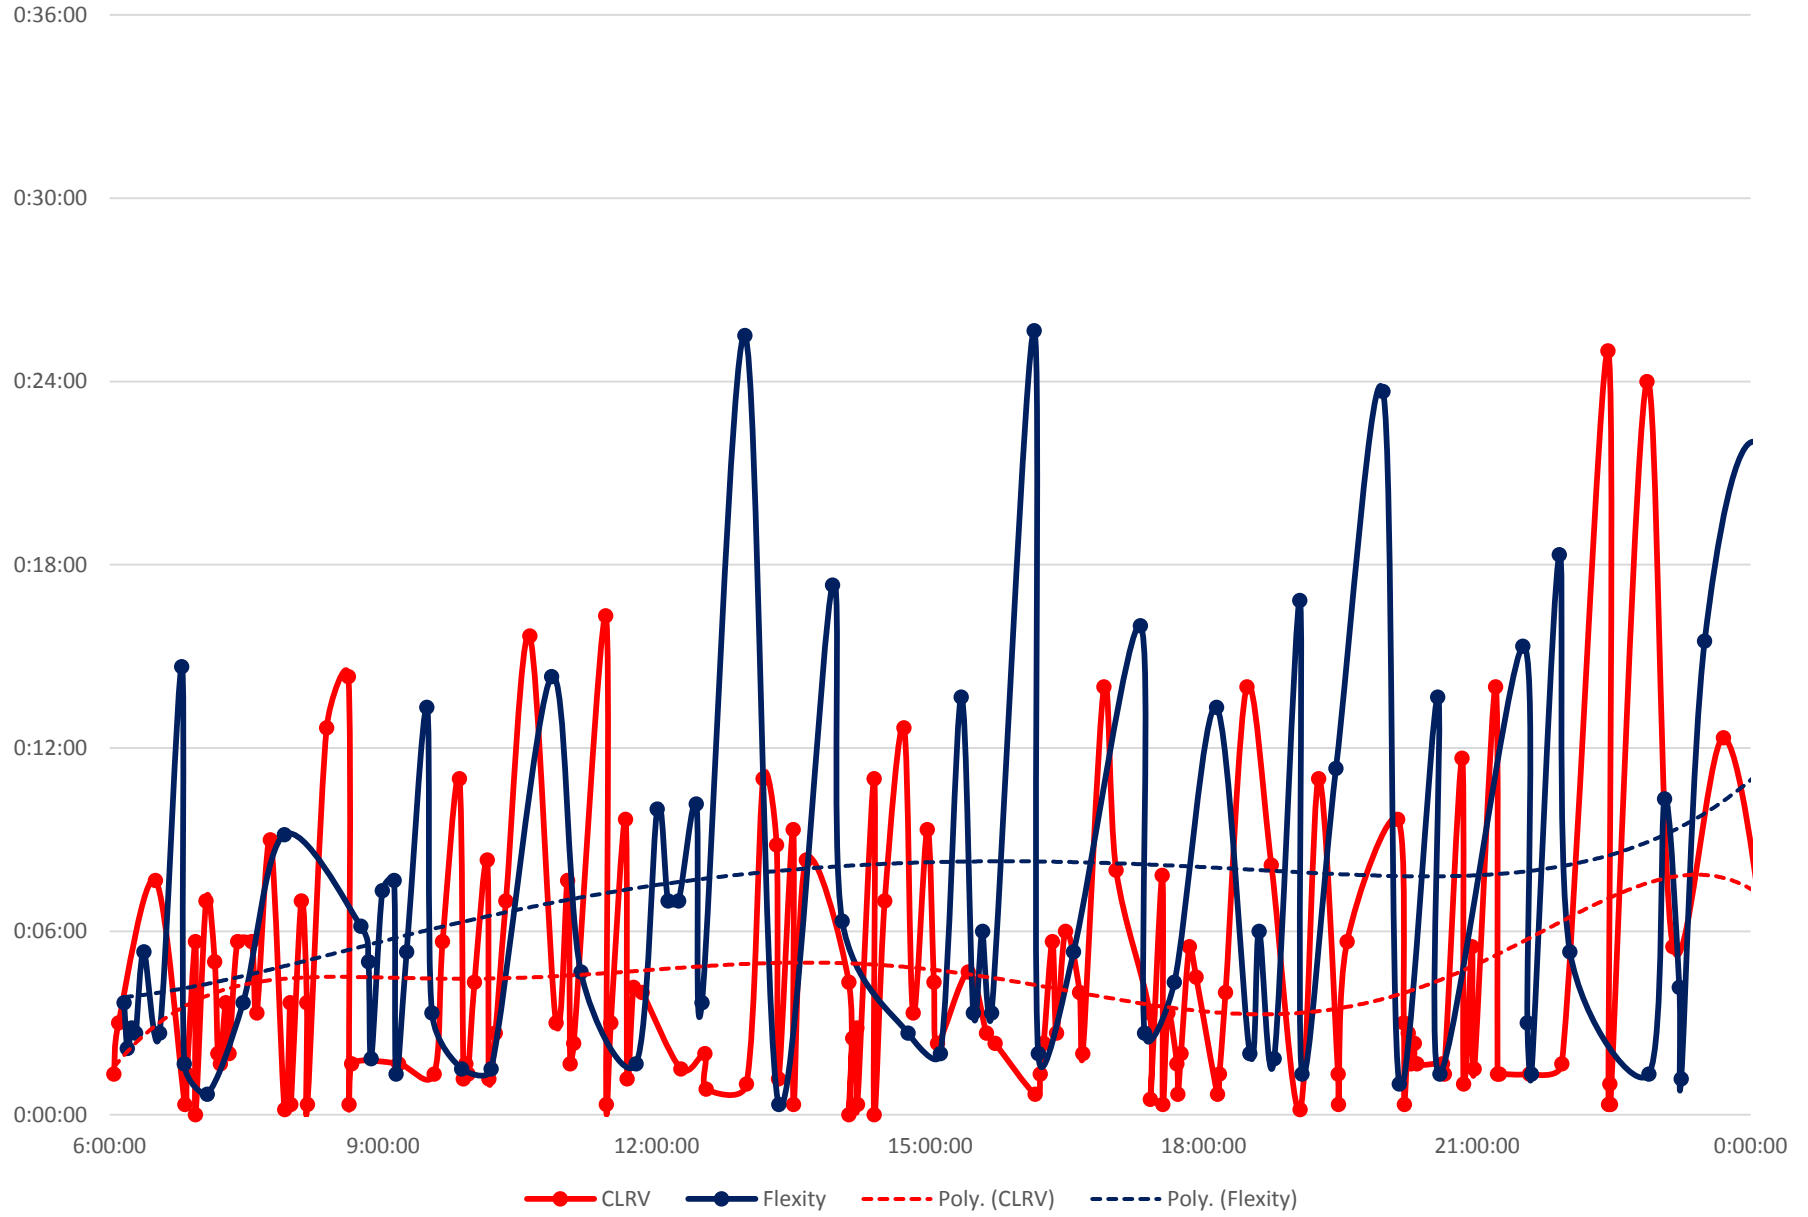

# 501 Queen Headways at Woodbine Ave. Eastbound Sunday 21 Apr 2019

# 501 Queen Headways at Woodbine Ave. Eastbound Monday 22 Apr 2019

501 Queen Headways at Woodbine Ave. Eastbound Tuesday 23 Apr 2019

501 Queen Headways at Woodbine Ave. Eastbound Wednesday 24 Apr 2019