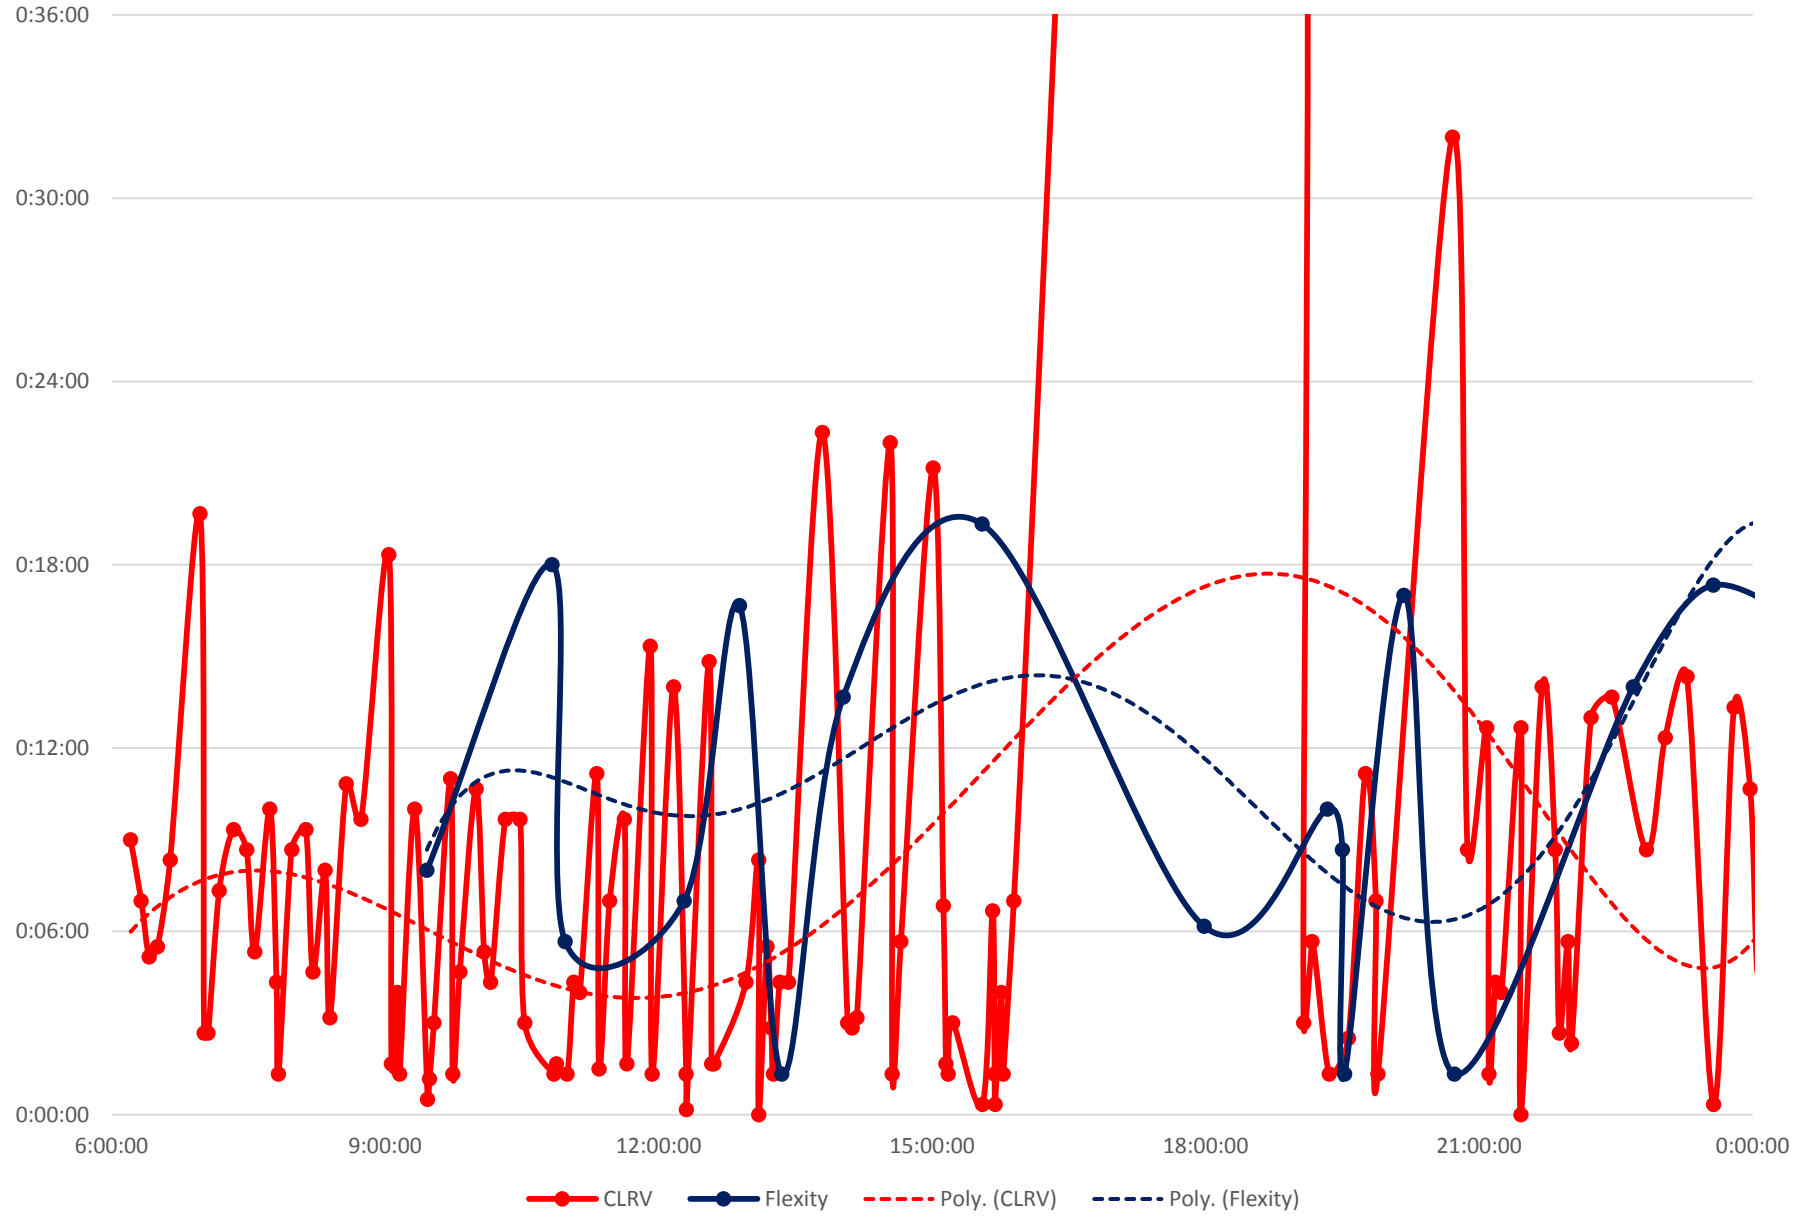

501 Queen Headways at Woodbine Ave. Eastbound Saturday 13 Apr 2019