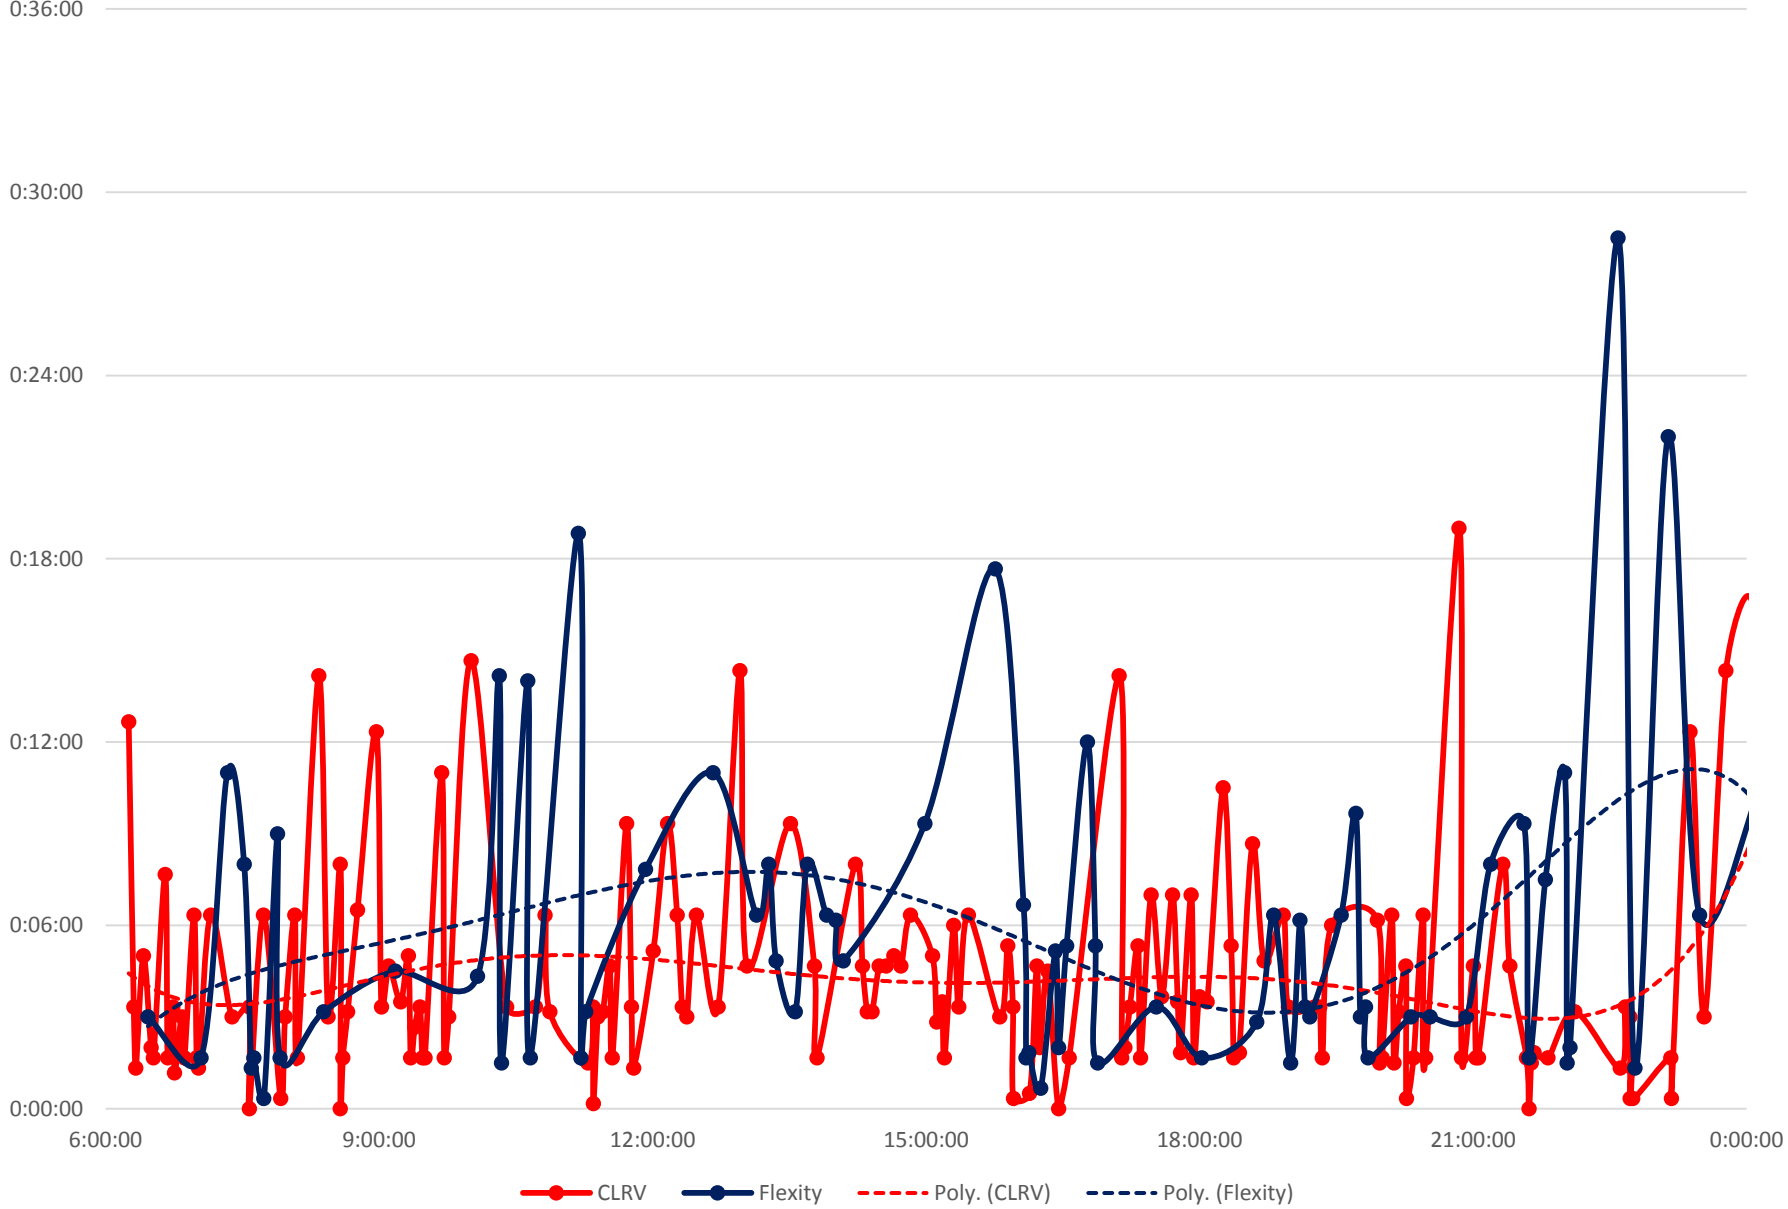

501 Queen Headways at Lansdowne Ave. Westbound Monday 1 Apr 2019

501 Queen Headways at Lansdowne Ave. Westbound Tuesday 2 Apr 2019

501 Queen Headways at Lansdowne Ave. Westbound Wednesday 3 Apr 2019

501 Queen Headways at Lansdowne Ave. Westbound Thursday 4 Apr 2019

501 Queen Headways at Lansdowne Ave. Westbound Friday 5 Apr 2019

501 Queen Headways at Lansdowne Ave. Westbound Saturday 6 Apr 2019

501 Queen Headways at Lansdowne Ave. Westbound Sunday 7 Apr 2019

501 Queen Headways at Lansdowne Ave. Westbound Monday 8 Apr 2019

501 Queen Headways at Lansdowne Ave. Westbound Tuesday 9 Apr 2019

501 Queen Headways at Lansdowne Ave. Westbound Wednesday 10 Apr 2019

501 Queen Headways at Lansdowne Ave. Westbound Thursday 11 Apr 2019

501 Queen Headways at Lansdowne Ave. Westbound Tuesday 16 Apr 2019

501 Queen Headways at Lansdowne Ave. Westbound Wednesday 17 Apr 2019

501 Queen Headways at Lansdowne Ave. Westbound Thursday 18 Apr 2019