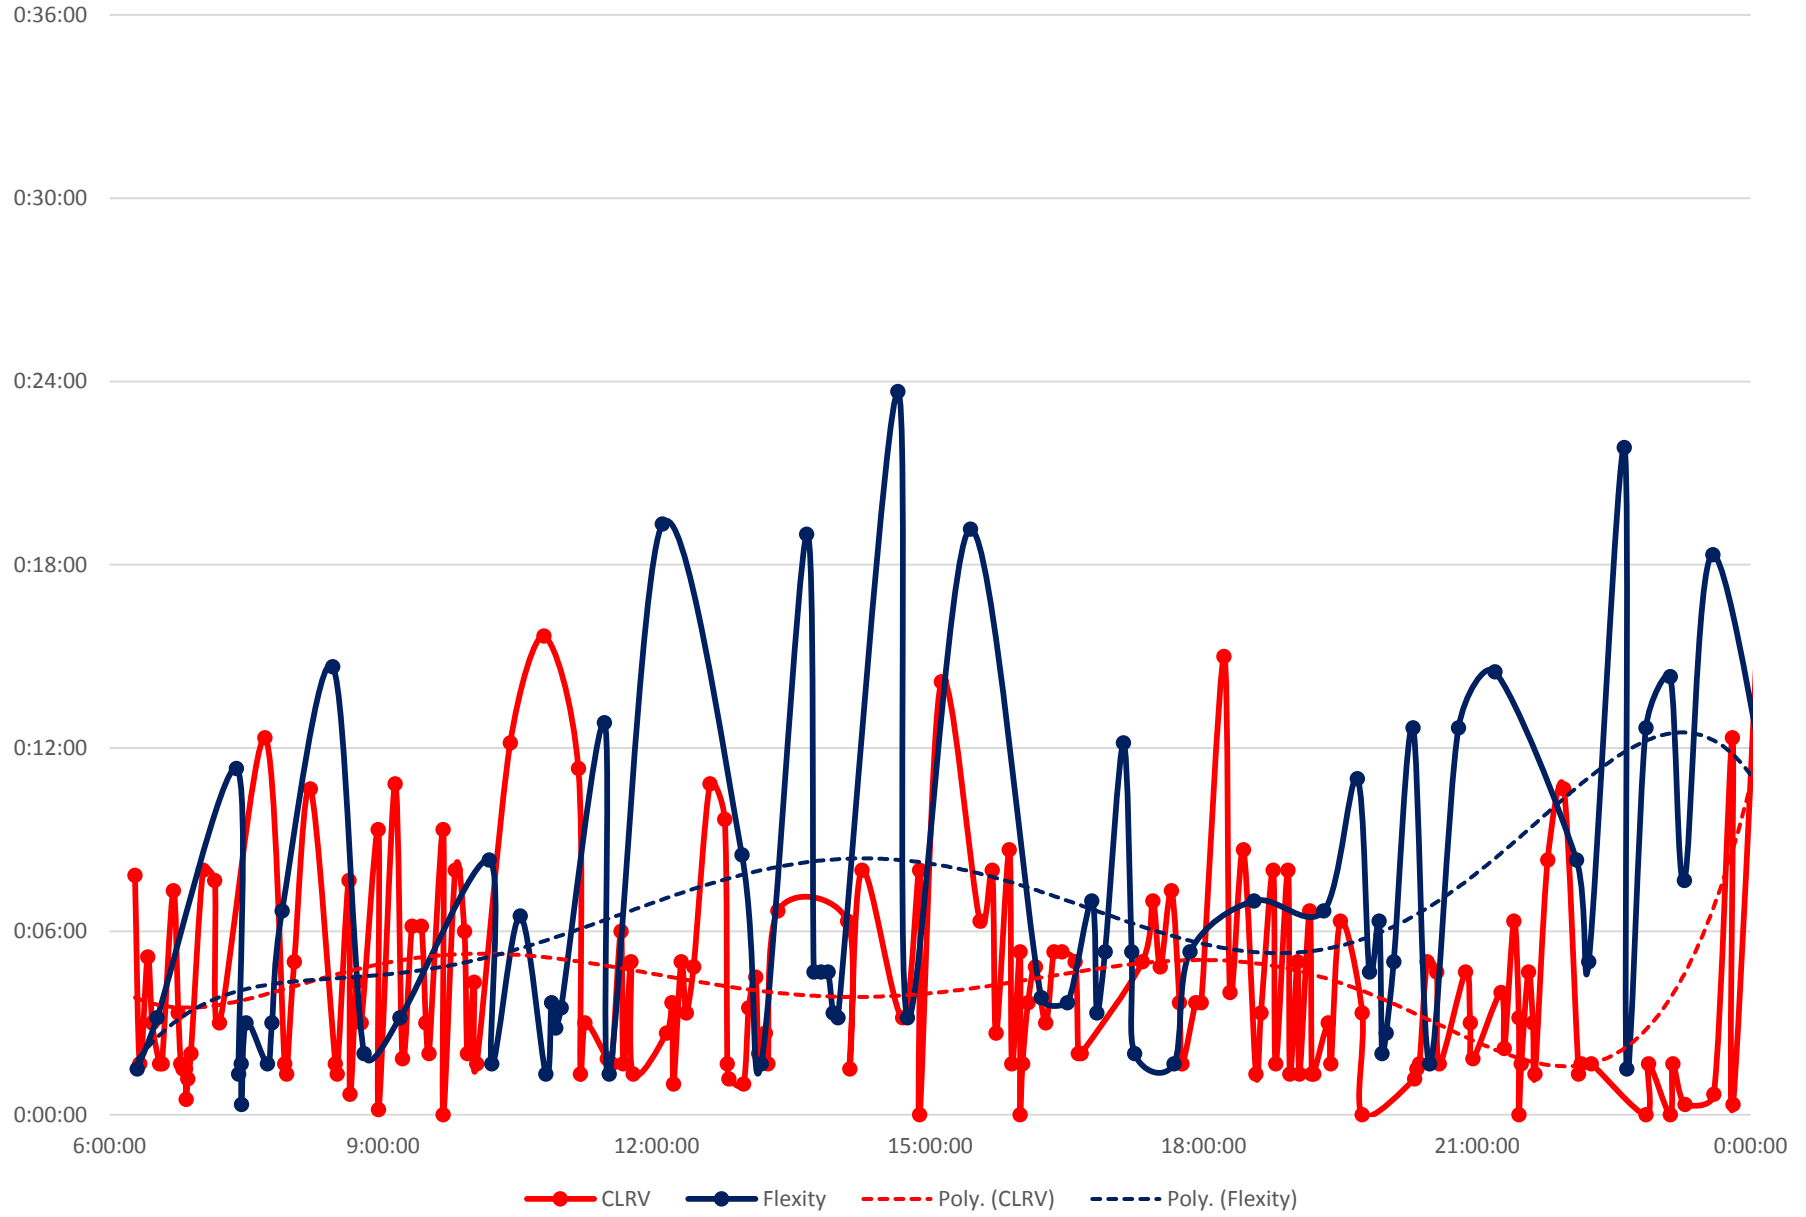

501 Queen Headways at Lansdowne Ave. Westbound Friday 19 Apr 2019

501 Queen Headways at Lansdowne Ave. Westbound Saturday 20 Apr 2019

501 Queen Headways at Lansdowne Ave. Westbound Sunday 21 Apr 2019

501 Queen Headways at Lansdowne Ave. Westbound Monday 22 Apr 2019

501 Queen Headways at Lansdowne Ave. Westbound Tuesday 23 Apr 2019

501 Queen Headways at Lansdowne Ave. Westbound Wednesday 24 Apr 2019

501 Queen Headways at Lansdowne Ave. Westbound Thursday 25 Apr 2019

501 Queen Headways at Lansdowne Ave. Westbound Friday 26 Apr 2019

501 Queen Headways at Lansdowne Ave. Westbound Saturday 27 Apr 2019

501 Queen Headways at Lansdowne Ave. Westbound Sunday 28 Apr 2019

501 Queen Headways at Lansdowne Ave. Westbound Monday 29 Apr 2019