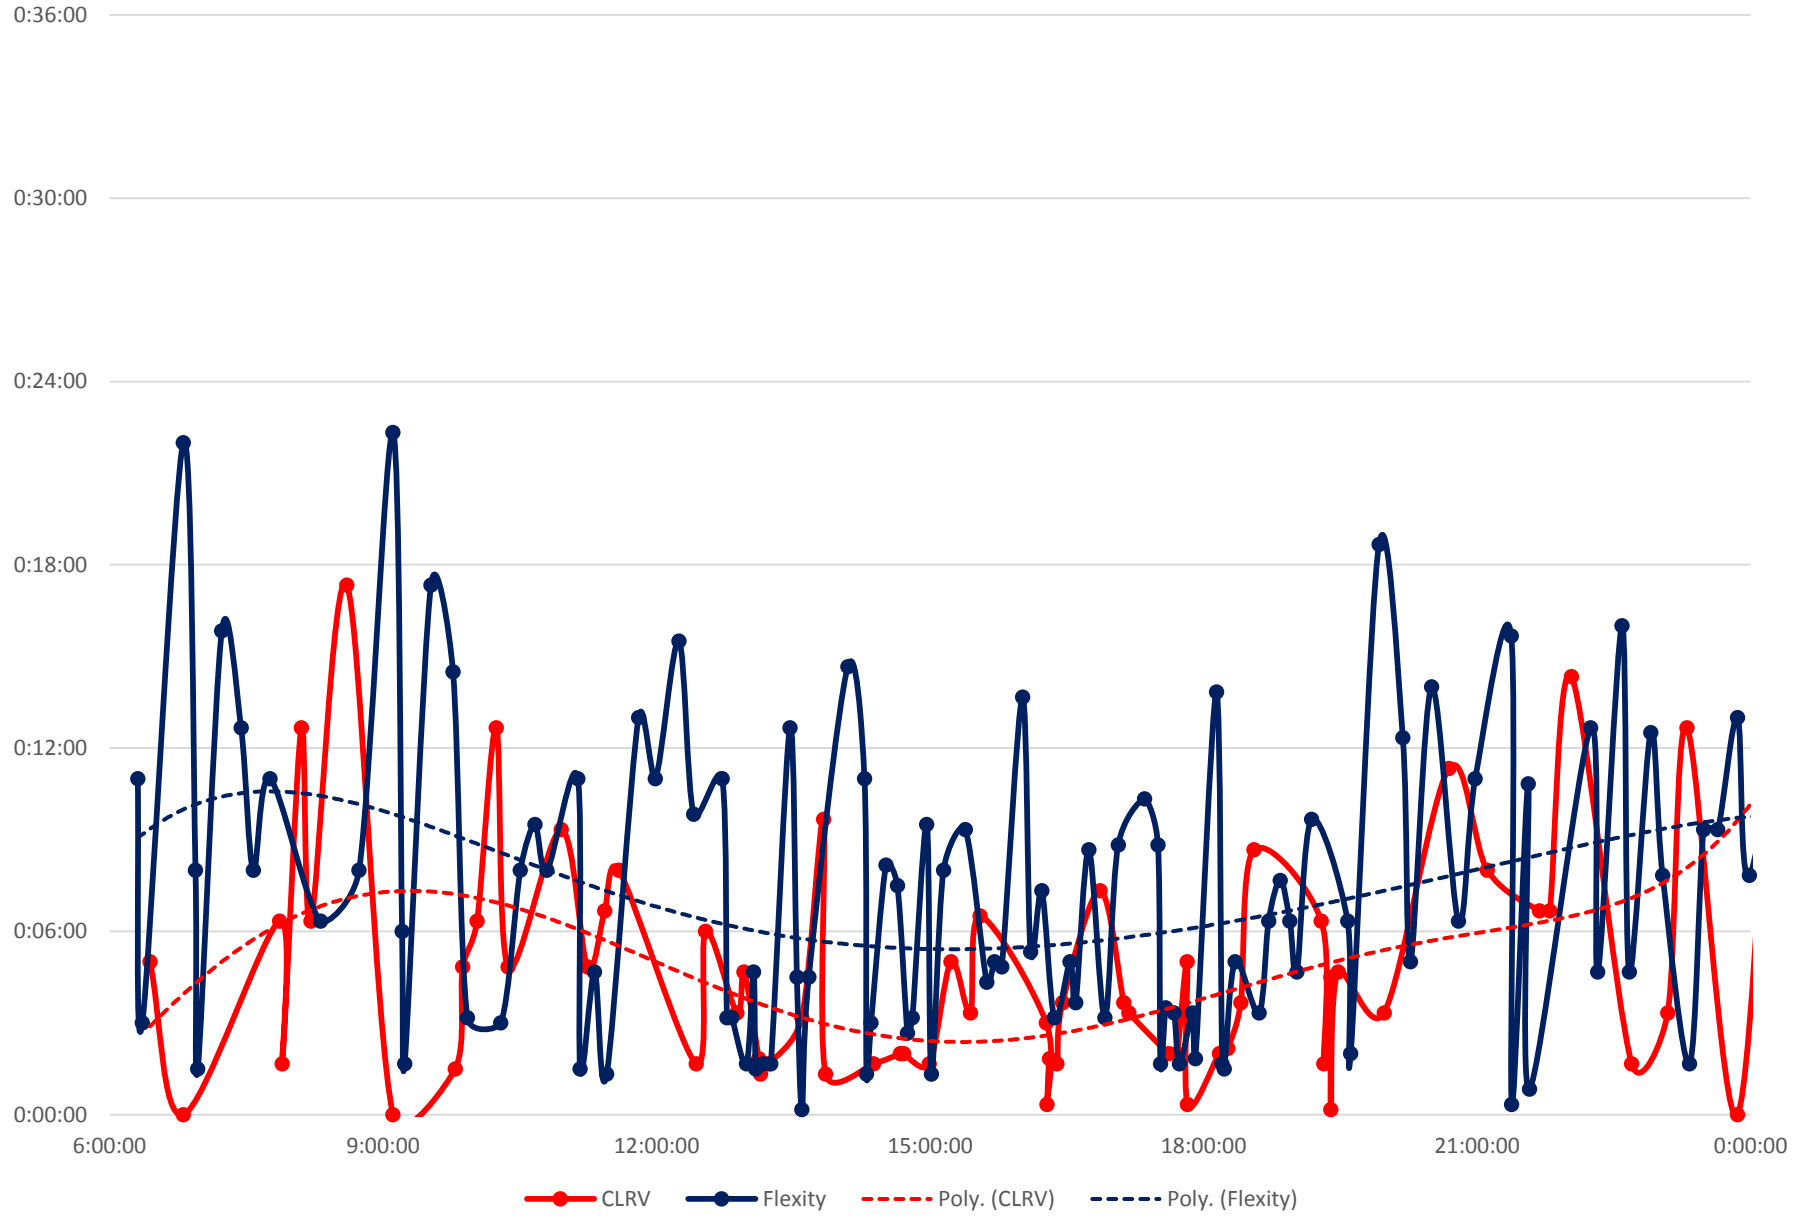

501 Queen Headways at Lansdowne Ave. Westbound Tuesday 16 Apr 2019

501 Queen Headways at Lansdowne Ave. Westbound Wednesday 17 Apr 2019

501 Queen Headways at Lansdowne Ave. Westbound Thursday 18 Apr 2019

501 Queen Headways at Lansdowne Ave. Westbound Friday 19 Apr 2019

501 Queen Headways at Lansdowne Ave. Westbound Saturday 20 Apr 2019

501 Queen Headways at Lansdowne Ave. Westbound Sunday 21 Apr 2019

501 Queen Headways at Lansdowne Ave. Westbound Monday 22 Apr 2019

501 Queen Headways at Lansdowne Ave. Westbound Tuesday 23 Apr 2019

501 Queen Headways at Lansdowne Ave. Westbound Wednesday 24 Apr 2019

501 Queen Headways at Lansdowne Ave. Westbound Thursday 25 Apr 2019