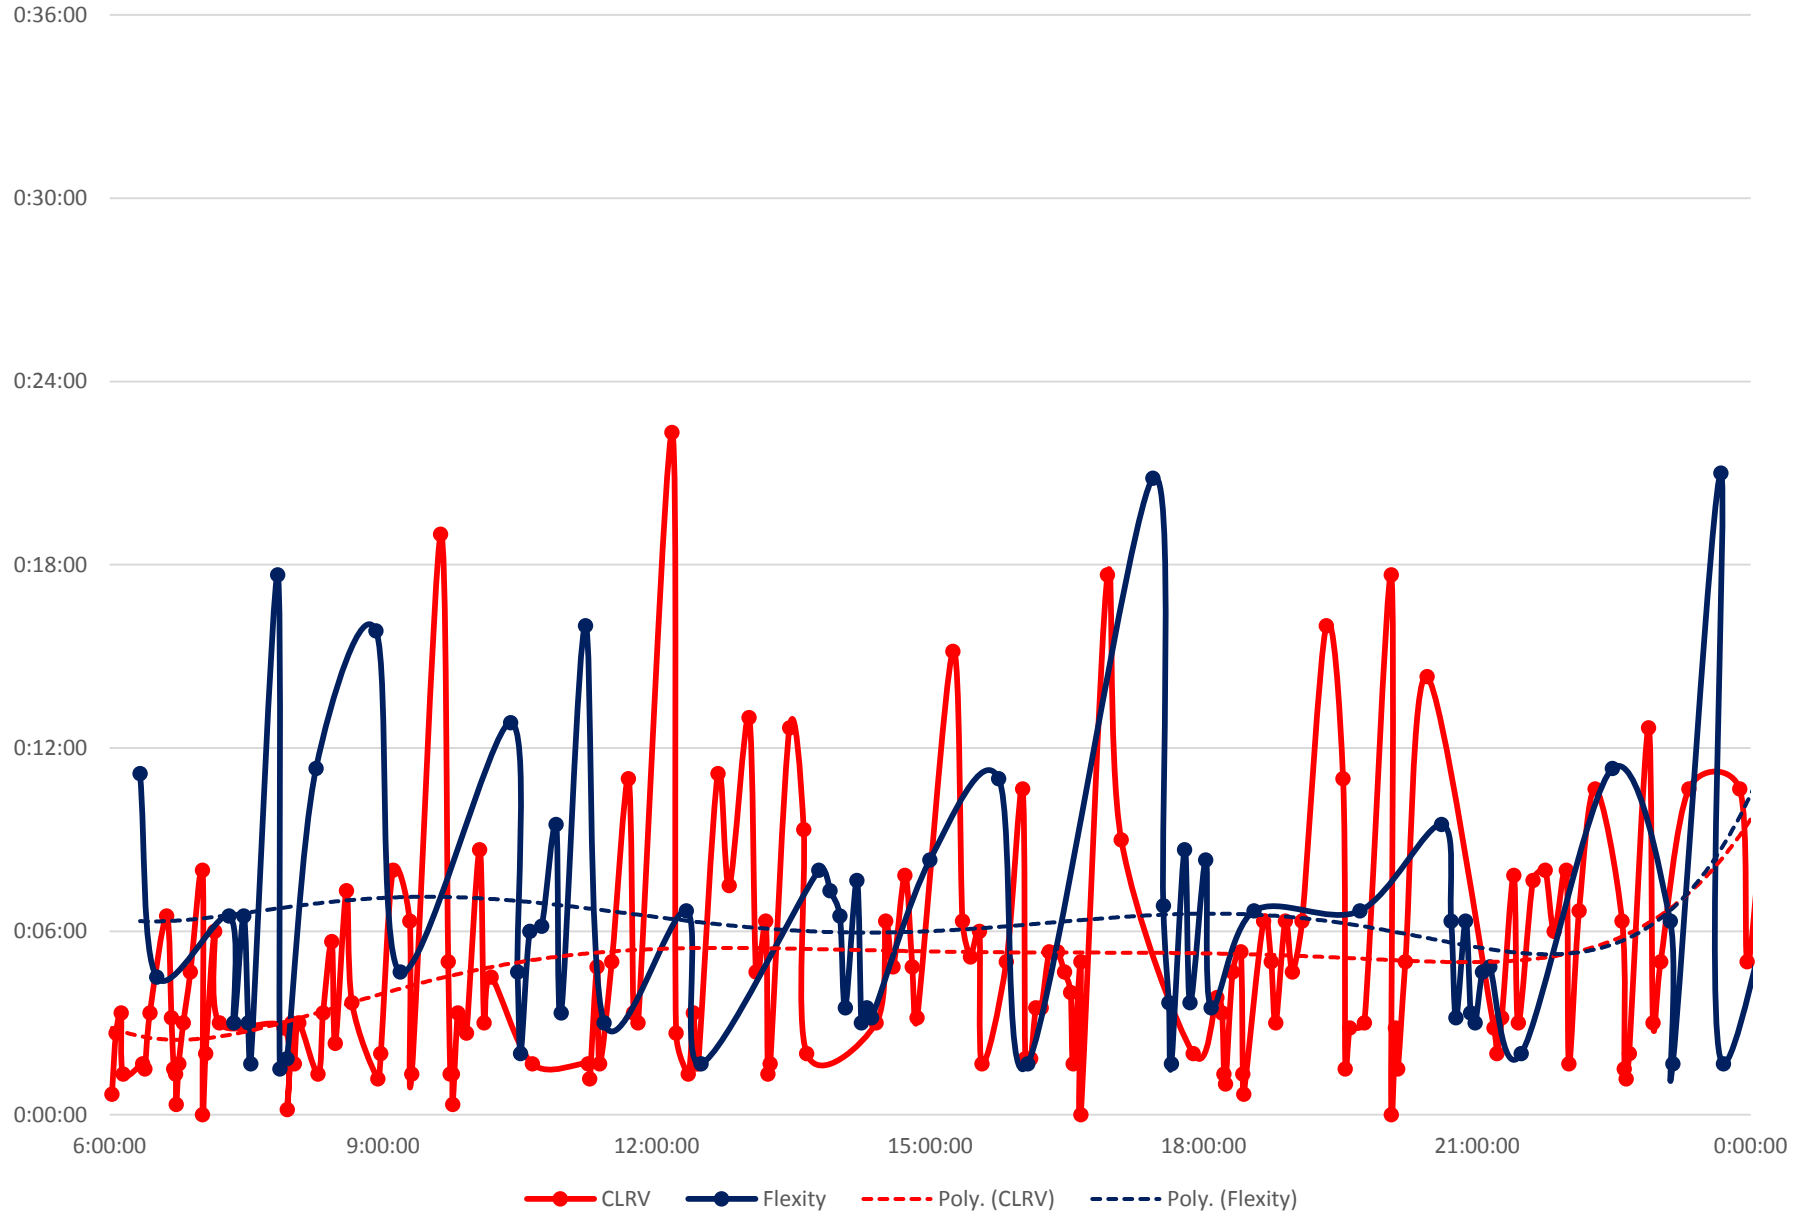

501 Queen Headways at Lansdowne Ave. Westbound Friday 12 Apr 2019

501 Queen Headways at Lansdowne Ave. Westbound Saturday 13 Apr 2019

501 Queen Headways at Lansdowne Ave. Westbound Sunday 14 Apr 2019

501 Queen Headways at Lansdowne Ave. Westbound Monday 15 Apr 2019

501 Queen Headways at Lansdowne Ave. Westbound Tuesday 16 Apr 2019

501 Queen Headways at Lansdowne Ave. Westbound Wednesday 17 Apr 2019

501 Queen Headways at Lansdowne Ave. Westbound Thursday 18 Apr 2019

501 Queen Headways at Lansdowne Ave. Westbound Friday 19 Apr 2019

501 Queen Headways at Lansdowne Ave. Westbound Saturday 20 Apr 2019

501 Queen Headways at Lansdowne Ave. Westbound Sunday 21 Apr 2019

501 Queen Headways at Lansdowne Ave. Westbound Monday 22 Apr 2019