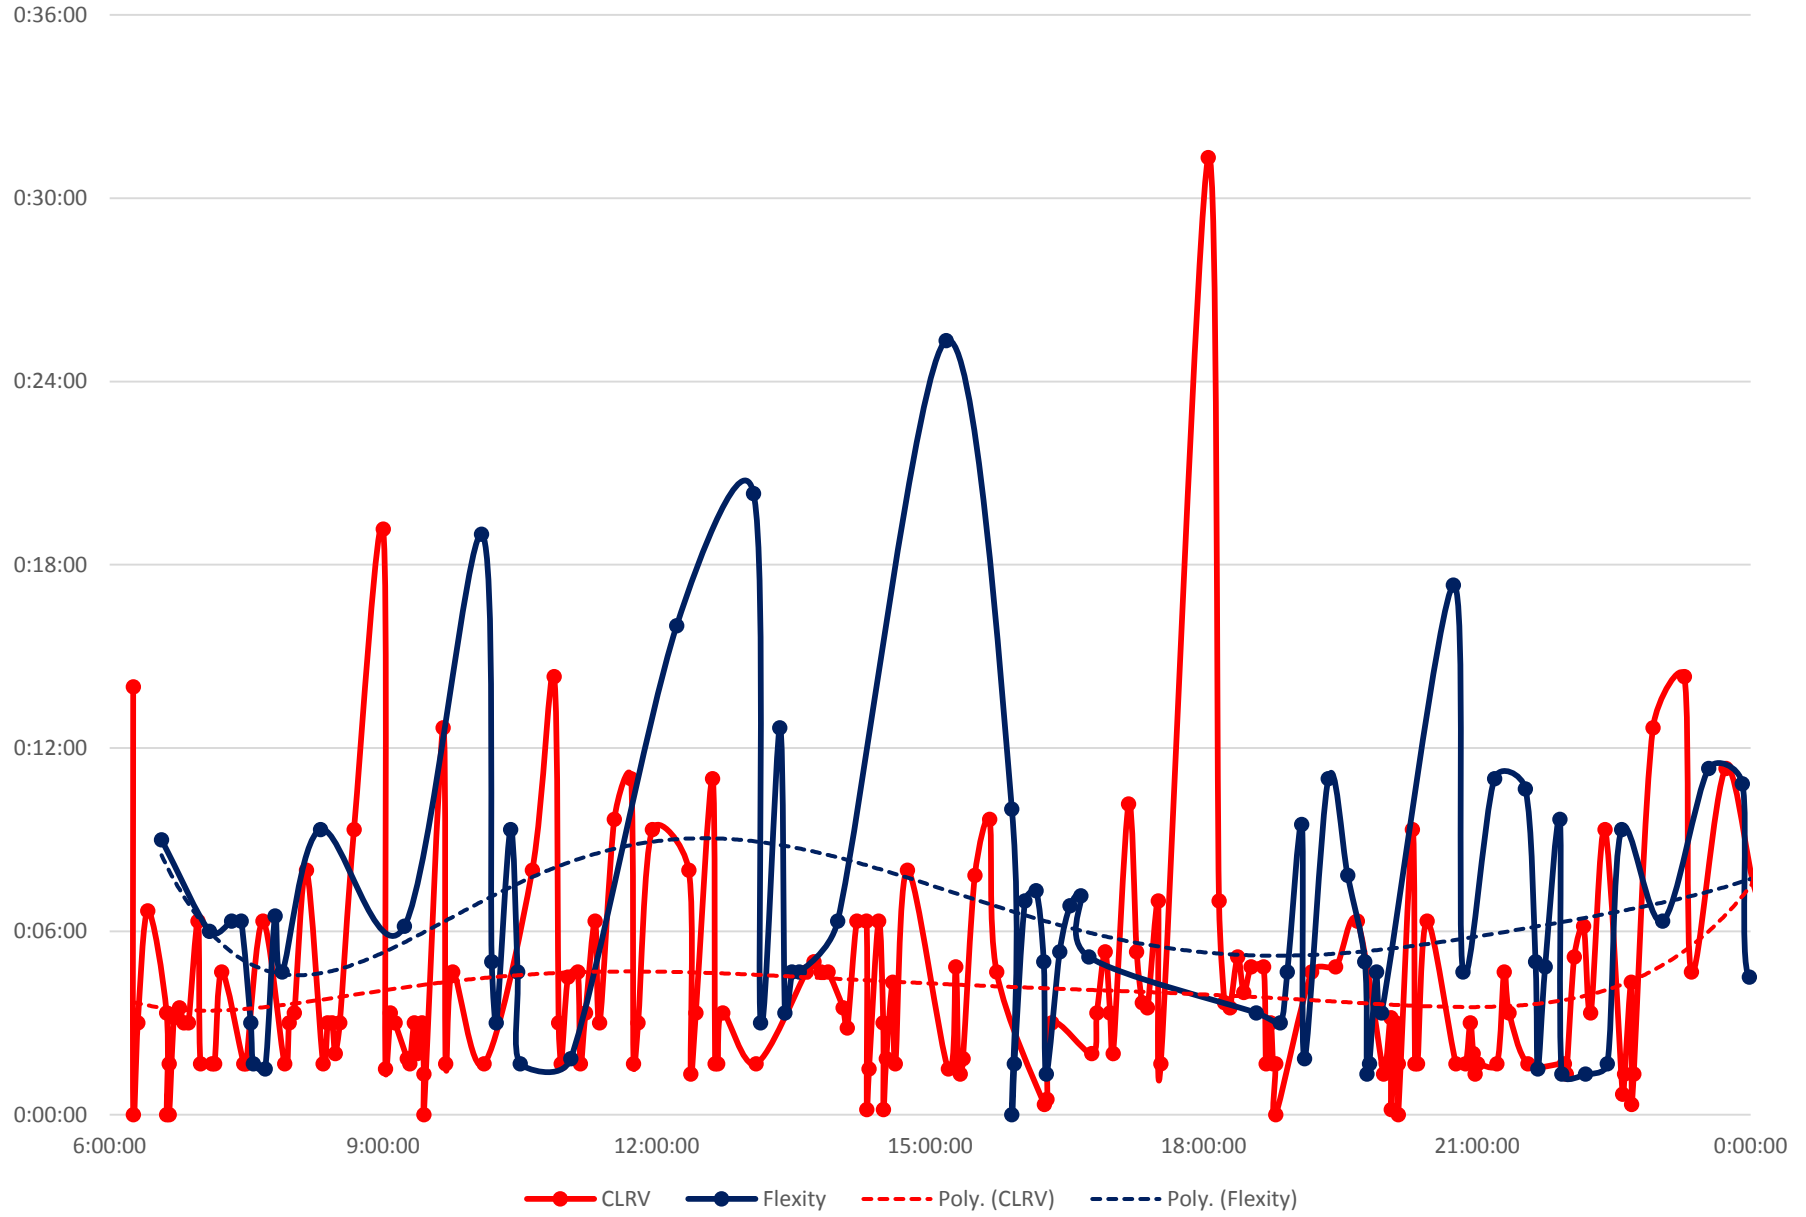

501 Queen Headways at Lansdowne Ave. Westbound Monday 1 Apr 2019

501 Queen Headways at Lansdowne Ave. Westbound Tuesday 2 Apr 2019

501 Queen Headways at Lansdowne Ave. Westbound Wednesday 3 Apr 2019

501 Queen Headways at Lansdowne Ave. Westbound Thursday 4 Apr 2019

501 Queen Headways at Lansdowne Ave. Westbound Friday 5 Apr 2019

501 Queen Headways at Lansdowne Ave. Westbound Saturday 6 Apr 2019

501 Queen Headways at Lansdowne Ave. Westbound Sunday 7 Apr 2019

501 Queen Headways at Lansdowne Ave. Westbound Monday 8 Apr 2019

501 Queen Headways at Lansdowne Ave. Westbound Tuesday 9 Apr 2019

501 Queen Headways at Lansdowne Ave. Westbound Wednesday 10 Apr 2019

501 Queen Headways at Lansdowne Ave. Westbound Thursday 11 Apr 2019

501 Queen Headways at Lansdowne Ave. Westbound Tuesday 16 Apr 2019

501 Queen Headways at Lansdowne Ave. Westbound Wednesday 17 Apr 2019

501 Queen Headways at Lansdowne Ave. Westbound Thursday 18 Apr 2019