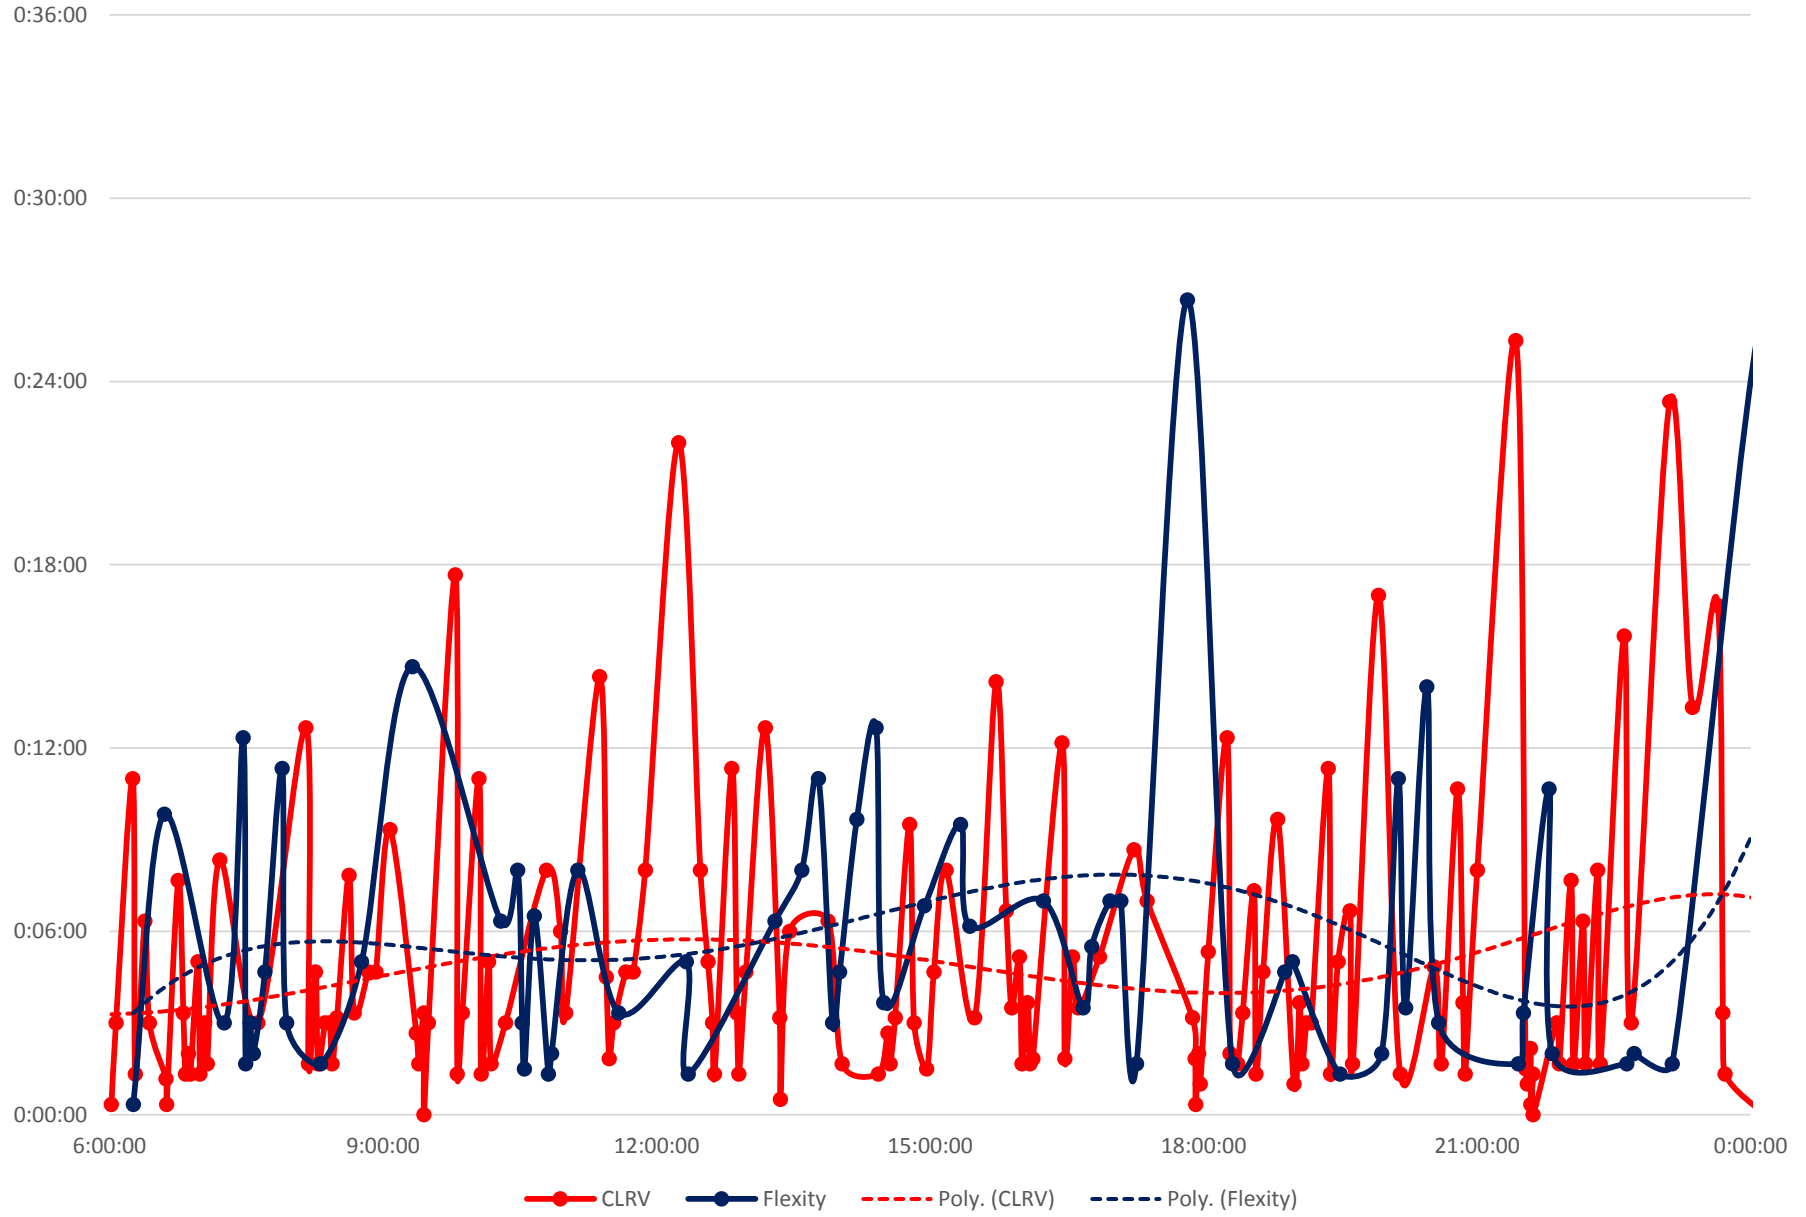

501 Queen Headways at Lansdowne Ave. Westbound Friday 19 Apr 2019

501 Queen Headways at Lansdowne Ave. Westbound Saturday 20 Apr 2019

501 Queen Headways at Lansdowne Ave. Westbound Sunday 21 Apr 2019

501 Queen Headways at Lansdowne Ave. Westbound Monday 22 Apr 2019

501 Queen Headways at Lansdowne Ave. Westbound Tuesday 23 Apr 2019

501 Queen Headways at Lansdowne Ave. Westbound Wednesday 24 Apr 2019

501 Queen Headways at Lansdowne Ave. Westbound Thursday 25 Apr 2019

501 Queen Headways at Lansdowne Ave. Westbound Friday 26 Apr 2019

501 Queen Headways at Lansdowne Ave. Westbound Saturday 27 Apr 2019

501 Queen Headways at Lansdowne Ave. Westbound Sunday 28 Apr 2019

501 Queen Headways at Lansdowne Ave. Westbound Monday 29 Apr 2019