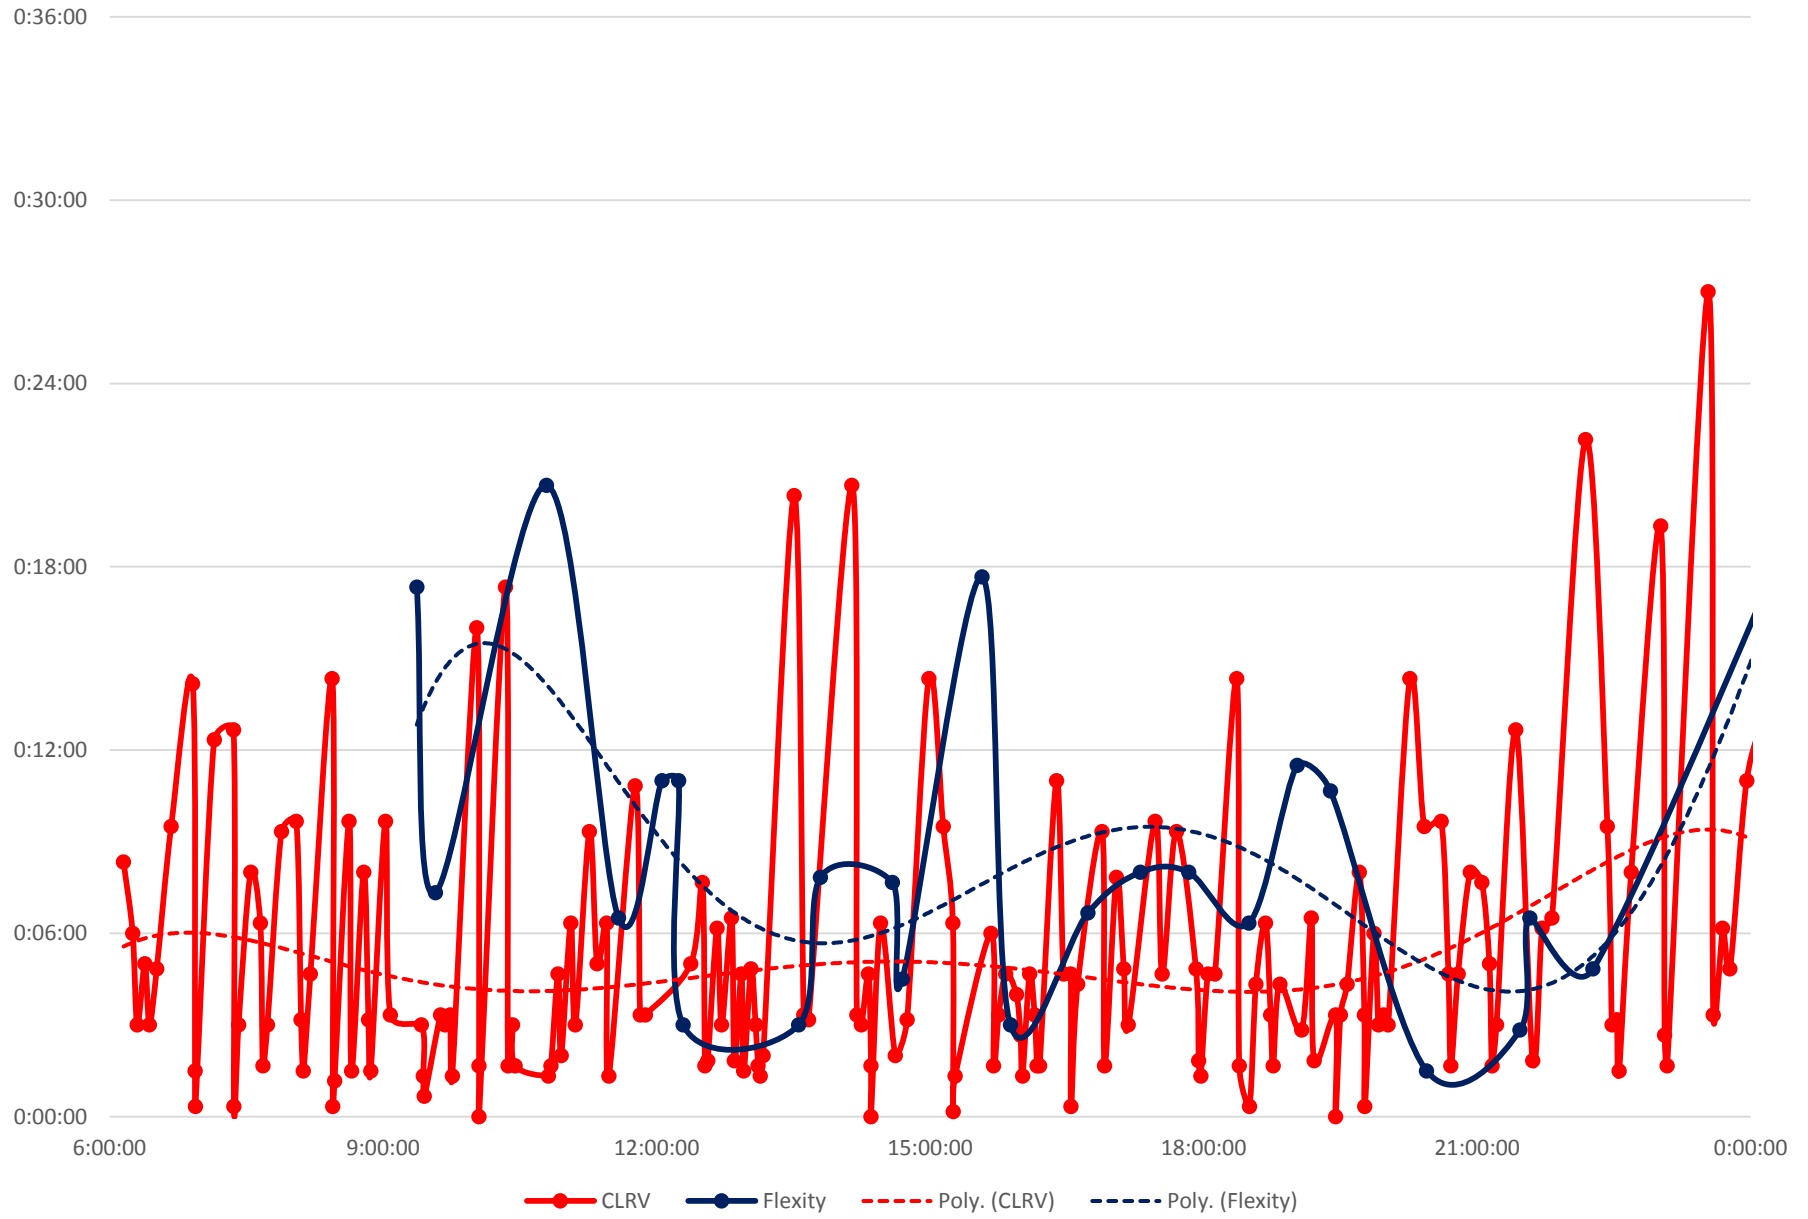

501 Queen Headways at Lansdowne Ave. Westbound Monday 1 Apr 2019

501 Queen Headways at Lansdowne Ave. Westbound Tuesday 2 Apr 2019

501 Queen Headways at Lansdowne Ave. Westbound Wednesday 3 Apr 2019

501 Queen Headways at Lansdowne Ave. Westbound Thursday 4 Apr 2019

501 Queen Headways at Lansdowne Ave. Westbound Friday 5 Apr 2019

501 Queen Headways at Lansdowne Ave. Westbound Saturday 6 Apr 2019

501 Queen Headways at Lansdowne Ave. Westbound Sunday 7 Apr 2019

501 Queen Headways at Lansdowne Ave. Westbound Monday 8 Apr 2019

501 Queen Headways at Lansdowne Ave. Westbound Tuesday 9 Apr 2019

501 Queen Headways at Lansdowne Ave. Westbound Wednesday 10 Apr 2019

501 Queen Headways at Lansdowne Ave. Westbound Thursday 11 Apr 2019

501 Queen Headways at Lansdowne Ave. Westbound Tuesday 16 Apr 2019

501 Queen Headways at Lansdowne Ave. Westbound Wednesday 17 Apr 2019

501 Queen Headways at Lansdowne Ave. Westbound Thursday 18 Apr 2019