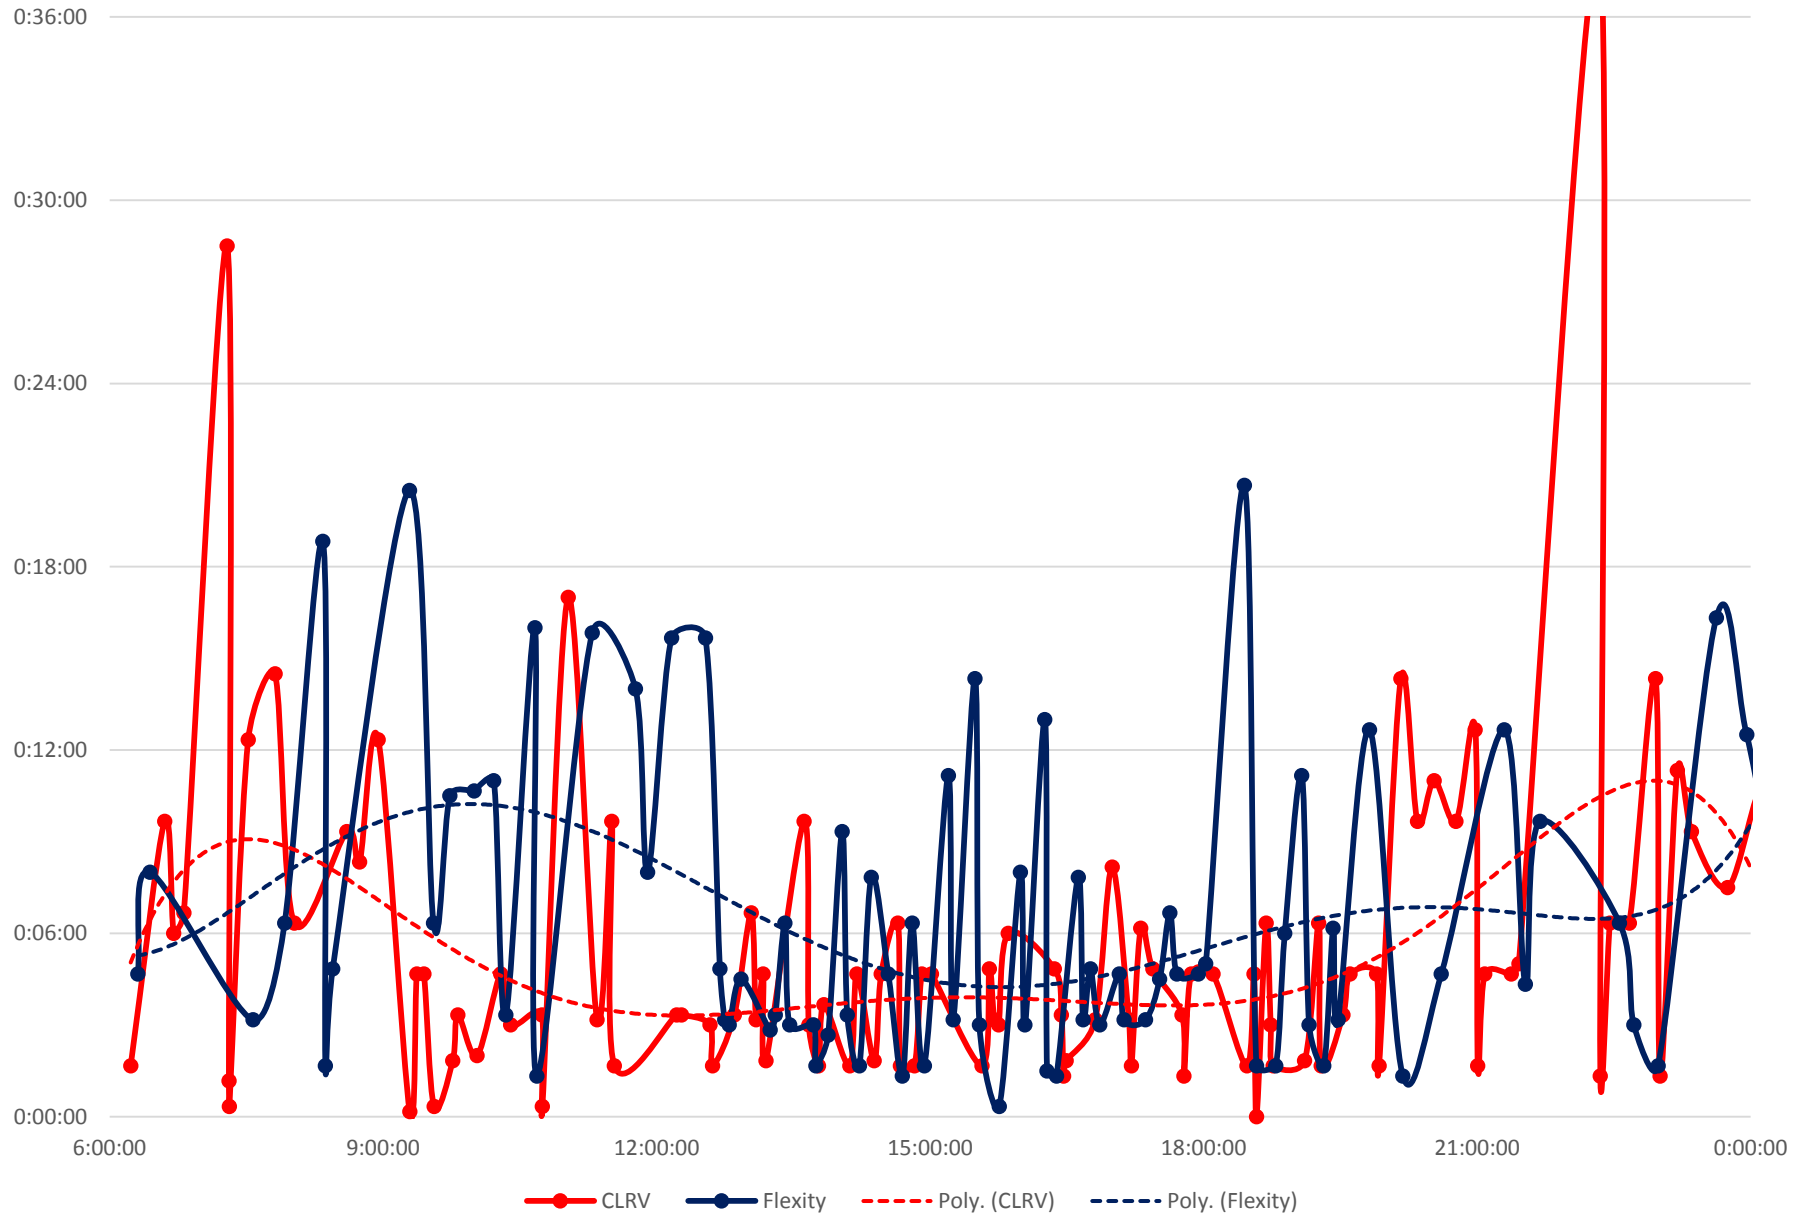

501 Queen Headways at Lansdowne Ave. Westbound Tuesday 9 Apr 2019

501 Queen Headways at Lansdowne Ave. Westbound Wednesday 10 Apr 2019

501 Queen Headways at Lansdowne Ave. Westbound Thursday 11 Apr 2019

501 Queen Headways at Lansdowne Ave. Westbound Friday 12 Apr 2019

501 Queen Headways at Lansdowne Ave. Westbound Saturday 13 Apr 2019

501 Queen Headways at Lansdowne Ave. Westbound Sunday 14 Apr 2019

501 Queen Headways at Lansdowne Ave. Westbound Monday 15 Apr 2019

501 Queen Headways at Lansdowne Ave. Westbound Tuesday 16 Apr 2019

501 Queen Headways at Lansdowne Ave. Westbound Wednesday 17 Apr 2019

501 Queen Headways at Lansdowne Ave. Westbound Thursday 18 Apr 2019