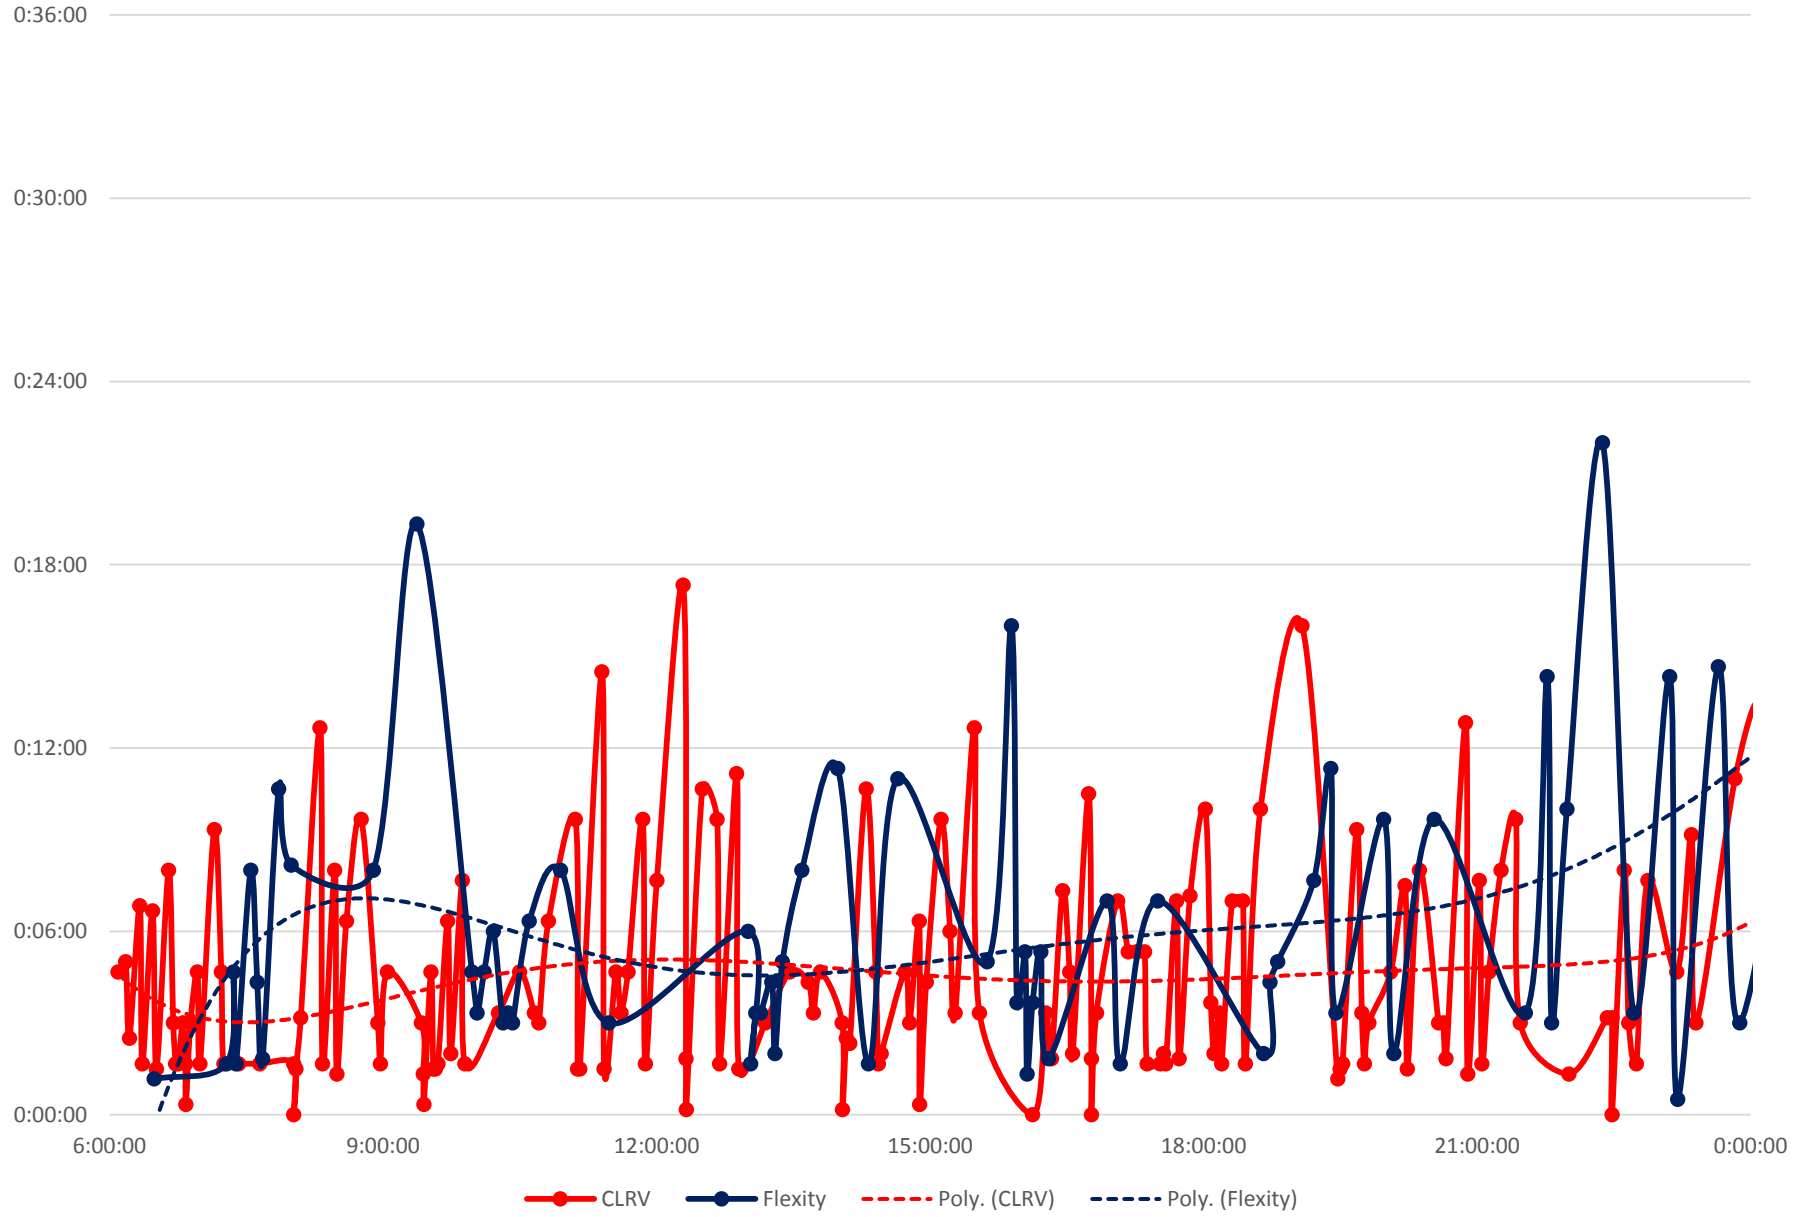

501 Queen Headways at Lansdowne Ave. Westbound Tuesday 9 Apr 2019

501 Queen Headways at Lansdowne Ave. Westbound Wednesday 10 Apr 2019

501 Queen Headways at Lansdowne Ave. Westbound Thursday 11 Apr 2019

501 Queen Headways at Lansdowne Ave. Westbound Friday 12 Apr 2019

501 Queen Headways at Lansdowne Ave. Westbound Saturday 13 Apr 2019

501 Queen Headways at Lansdowne Ave. Westbound Sunday 14 Apr 2019

501 Queen Headways at Lansdowne Ave. Westbound Monday 15 Apr 2019

501 Queen Headways at Lansdowne Ave. Westbound Tuesday 16 Apr 2019

501 Queen Headways at Lansdowne Ave. Westbound Wednesday 17 Apr 2019

501 Queen Headways at Lansdowne Ave. Westbound Thursday 18 Apr 2019