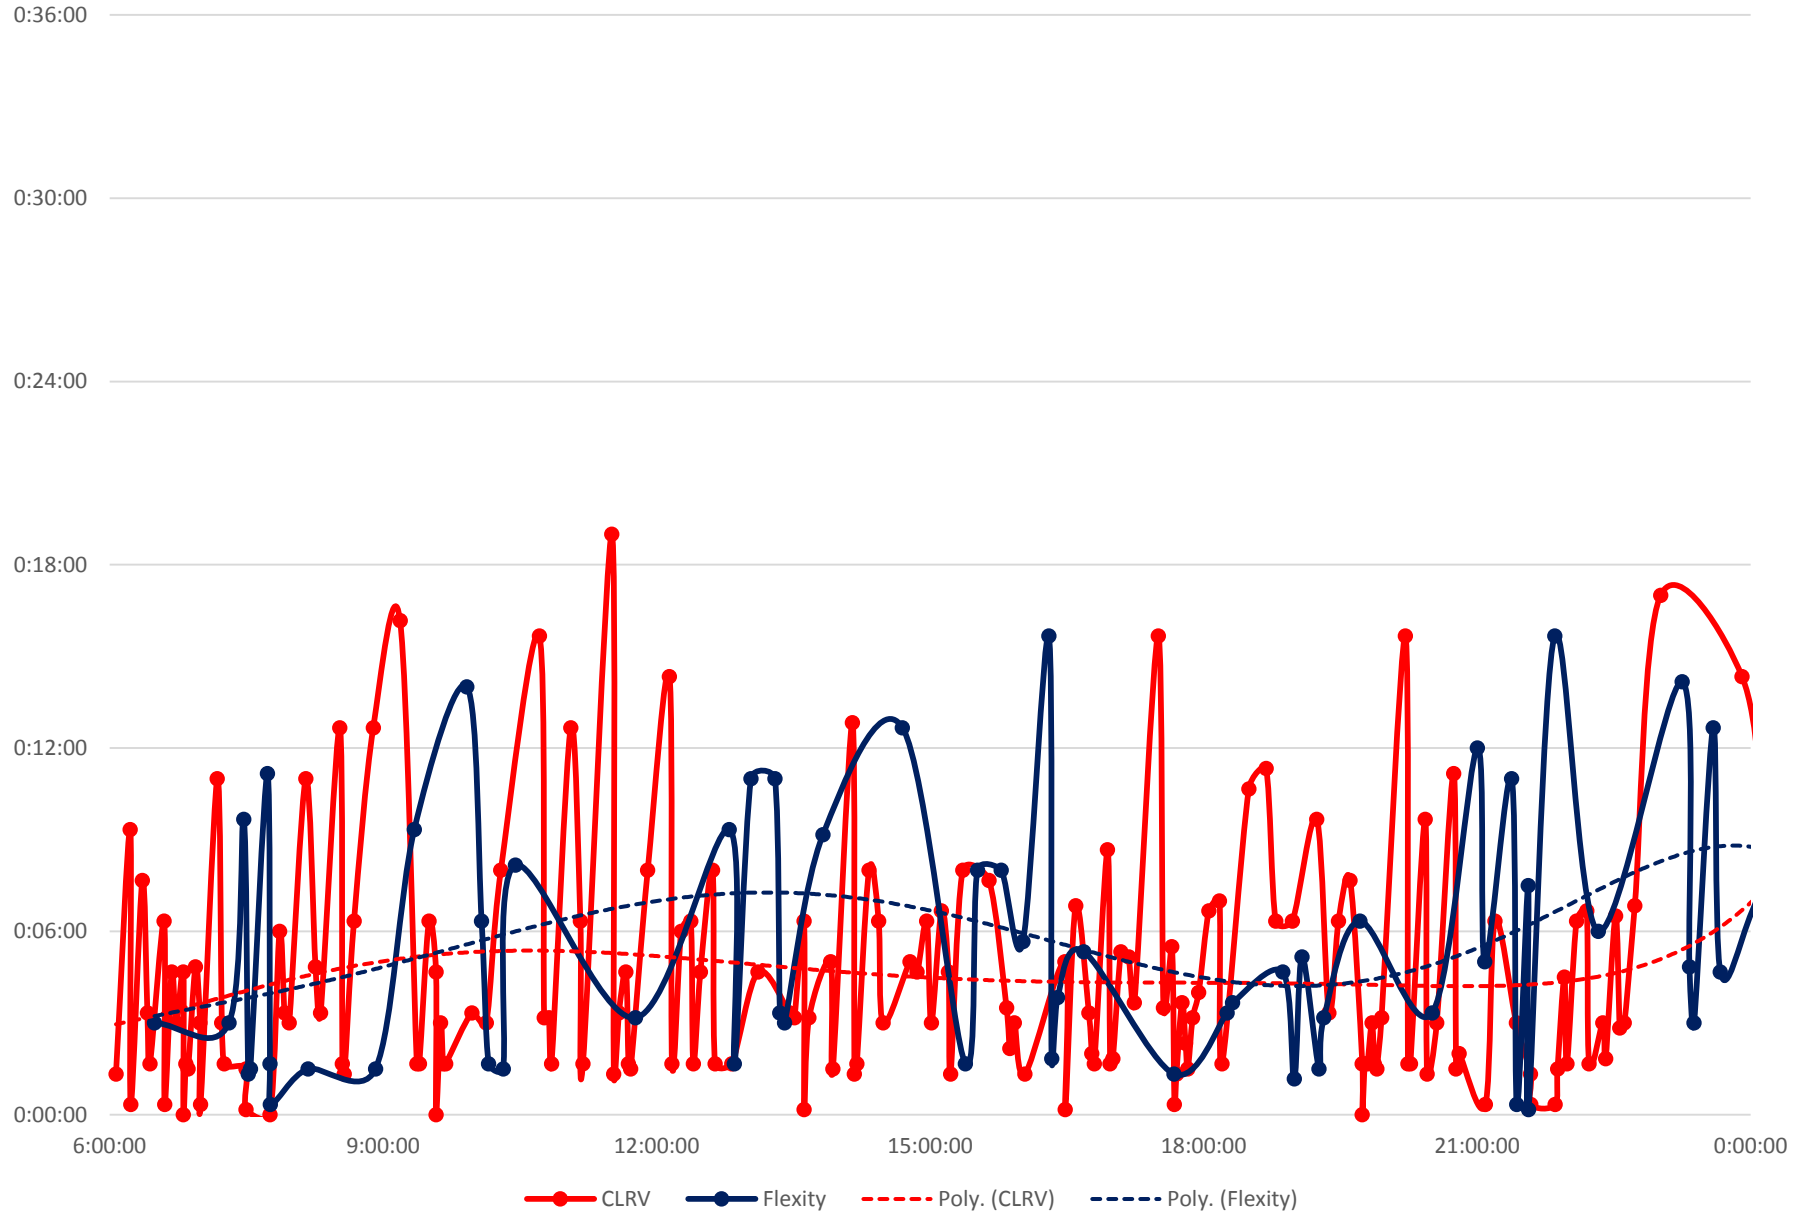

501 Queen Headways at Lansdowne Ave. Westbound Friday 5 Apr 2019

501 Queen Headways at Lansdowne Ave. Westbound Saturday 6 Apr 2019

501 Queen Headways at Lansdowne Ave. Westbound Sunday 7 Apr 2019

501 Queen Headways at Lansdowne Ave. Westbound Monday 8 Apr 2019

501 Queen Headways at Lansdowne Ave. Westbound Tuesday 9 Apr 2019

501 Queen Headways at Lansdowne Ave. Westbound Wednesday 10 Apr 2019

501 Queen Headways at Lansdowne Ave. Westbound Thursday 11 Apr 2019

501 Queen Headways at Lansdowne Ave. Westbound Friday 12 Apr 2019

501 Queen Headways at Lansdowne Ave. Westbound Saturday 13 Apr 2019

501 Queen Headways at Lansdowne Ave. Westbound Sunday 14 Apr 2019

501 Queen Headways at Lansdowne Ave. Westbound Monday 15 Apr 2019

501 Queen Headways at Lansdowne Ave. Westbound Tuesday 16 Apr 2019

501 Queen Headways at Lansdowne Ave. Westbound Wednesday 17 Apr 2019

501 Queen Headways at Lansdowne Ave. Westbound Thursday 18 Apr 2019