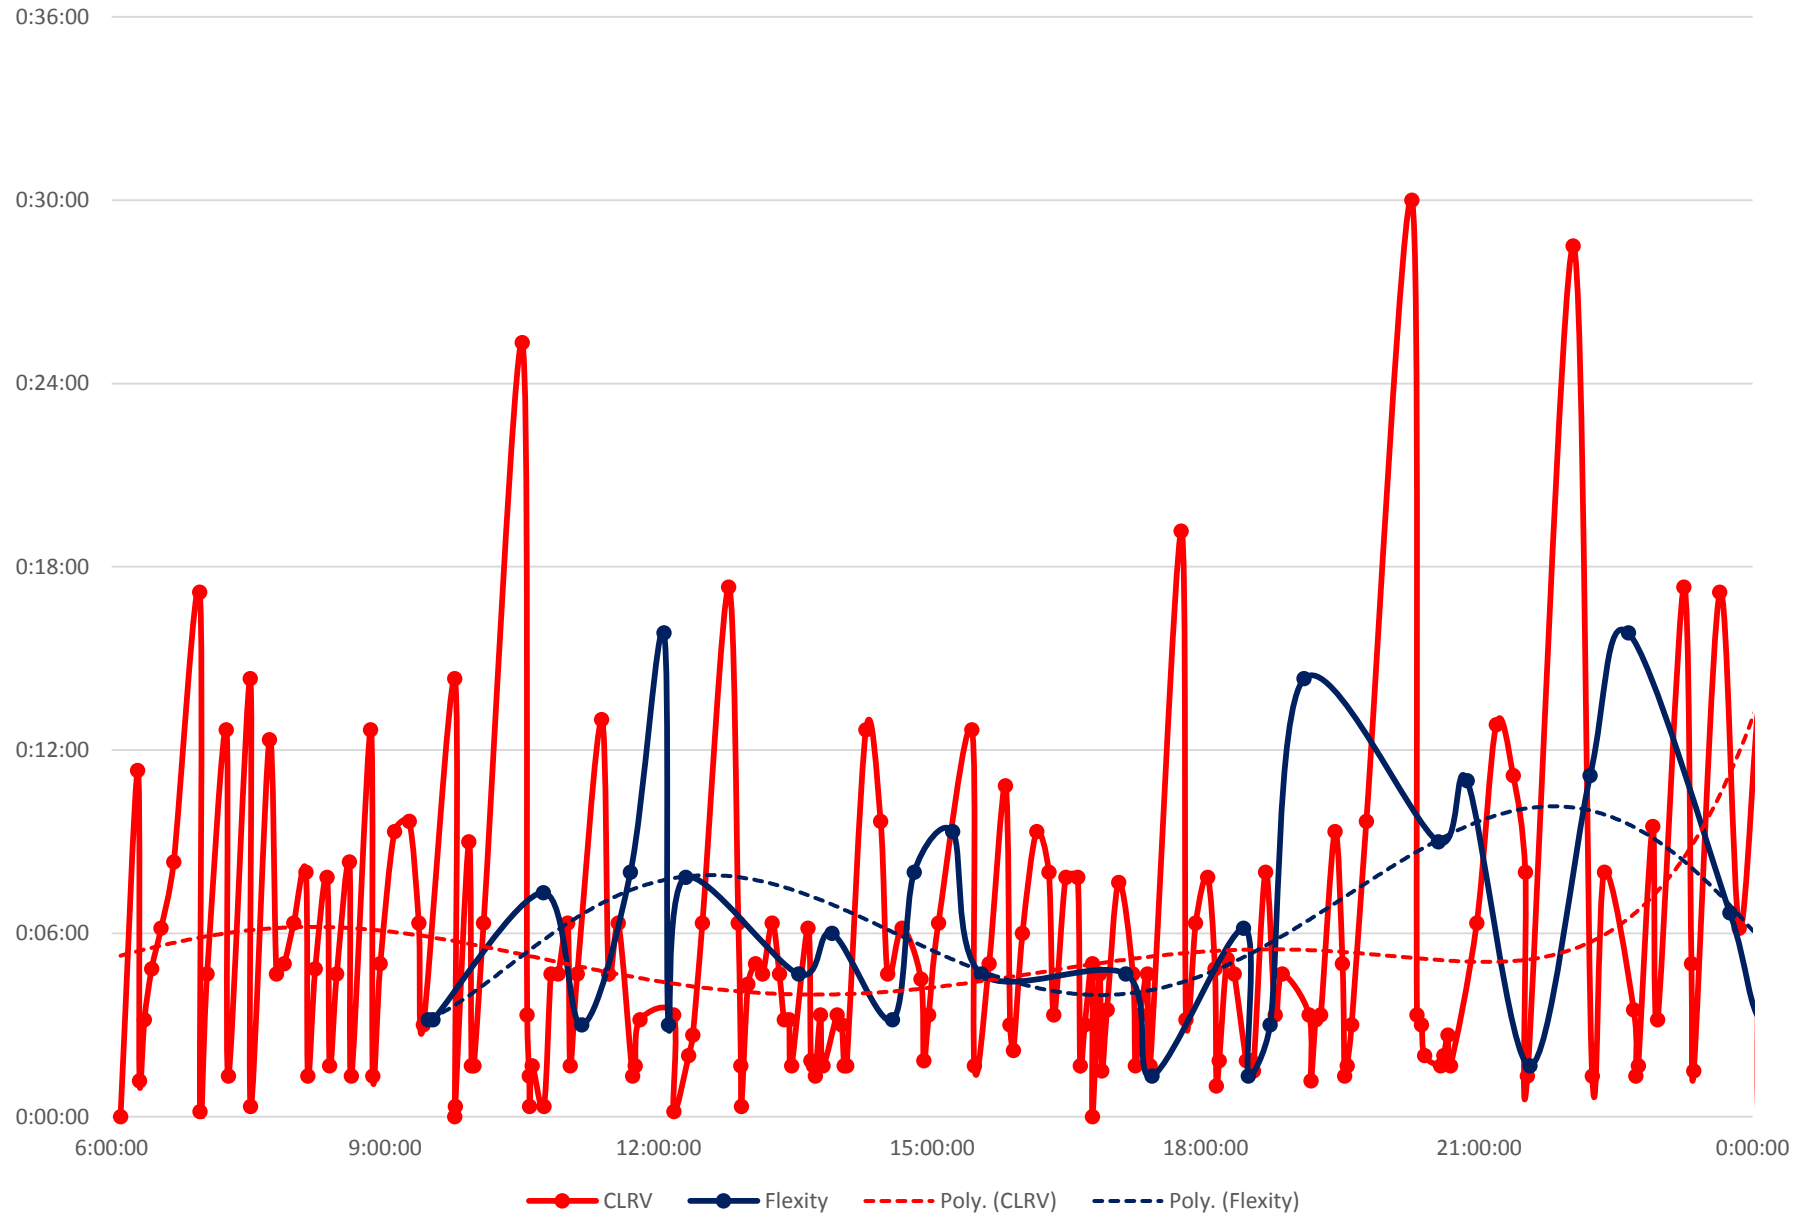

501 Queen Headways at Lansdowne Ave. Westbound Friday 19 Apr 2019

501 Queen Headways at Lansdowne Ave. Westbound Saturday 20 Apr 2019

501 Queen Headways at Lansdowne Ave. Westbound Sunday 21 Apr 2019

501 Queen Headways at Lansdowne Ave. Westbound Monday 22 Apr 2019

501 Queen Headways at Lansdowne Ave. Westbound Tuesday 23 Apr 2019

501 Queen Headways at Lansdowne Ave. Westbound Wednesday 24 Apr 2019

501 Queen Headways at Lansdowne Ave. Westbound Thursday 25 Apr 2019

501 Queen Headways at Lansdowne Ave. Westbound Friday 26 Apr 2019

501 Queen Headways at Lansdowne Ave. Westbound Saturday 27 Apr 2019

501 Queen Headways at Lansdowne Ave. Westbound Sunday 28 Apr 2019

501 Queen Headways at Lansdowne Ave. Westbound Monday 29 Apr 2019