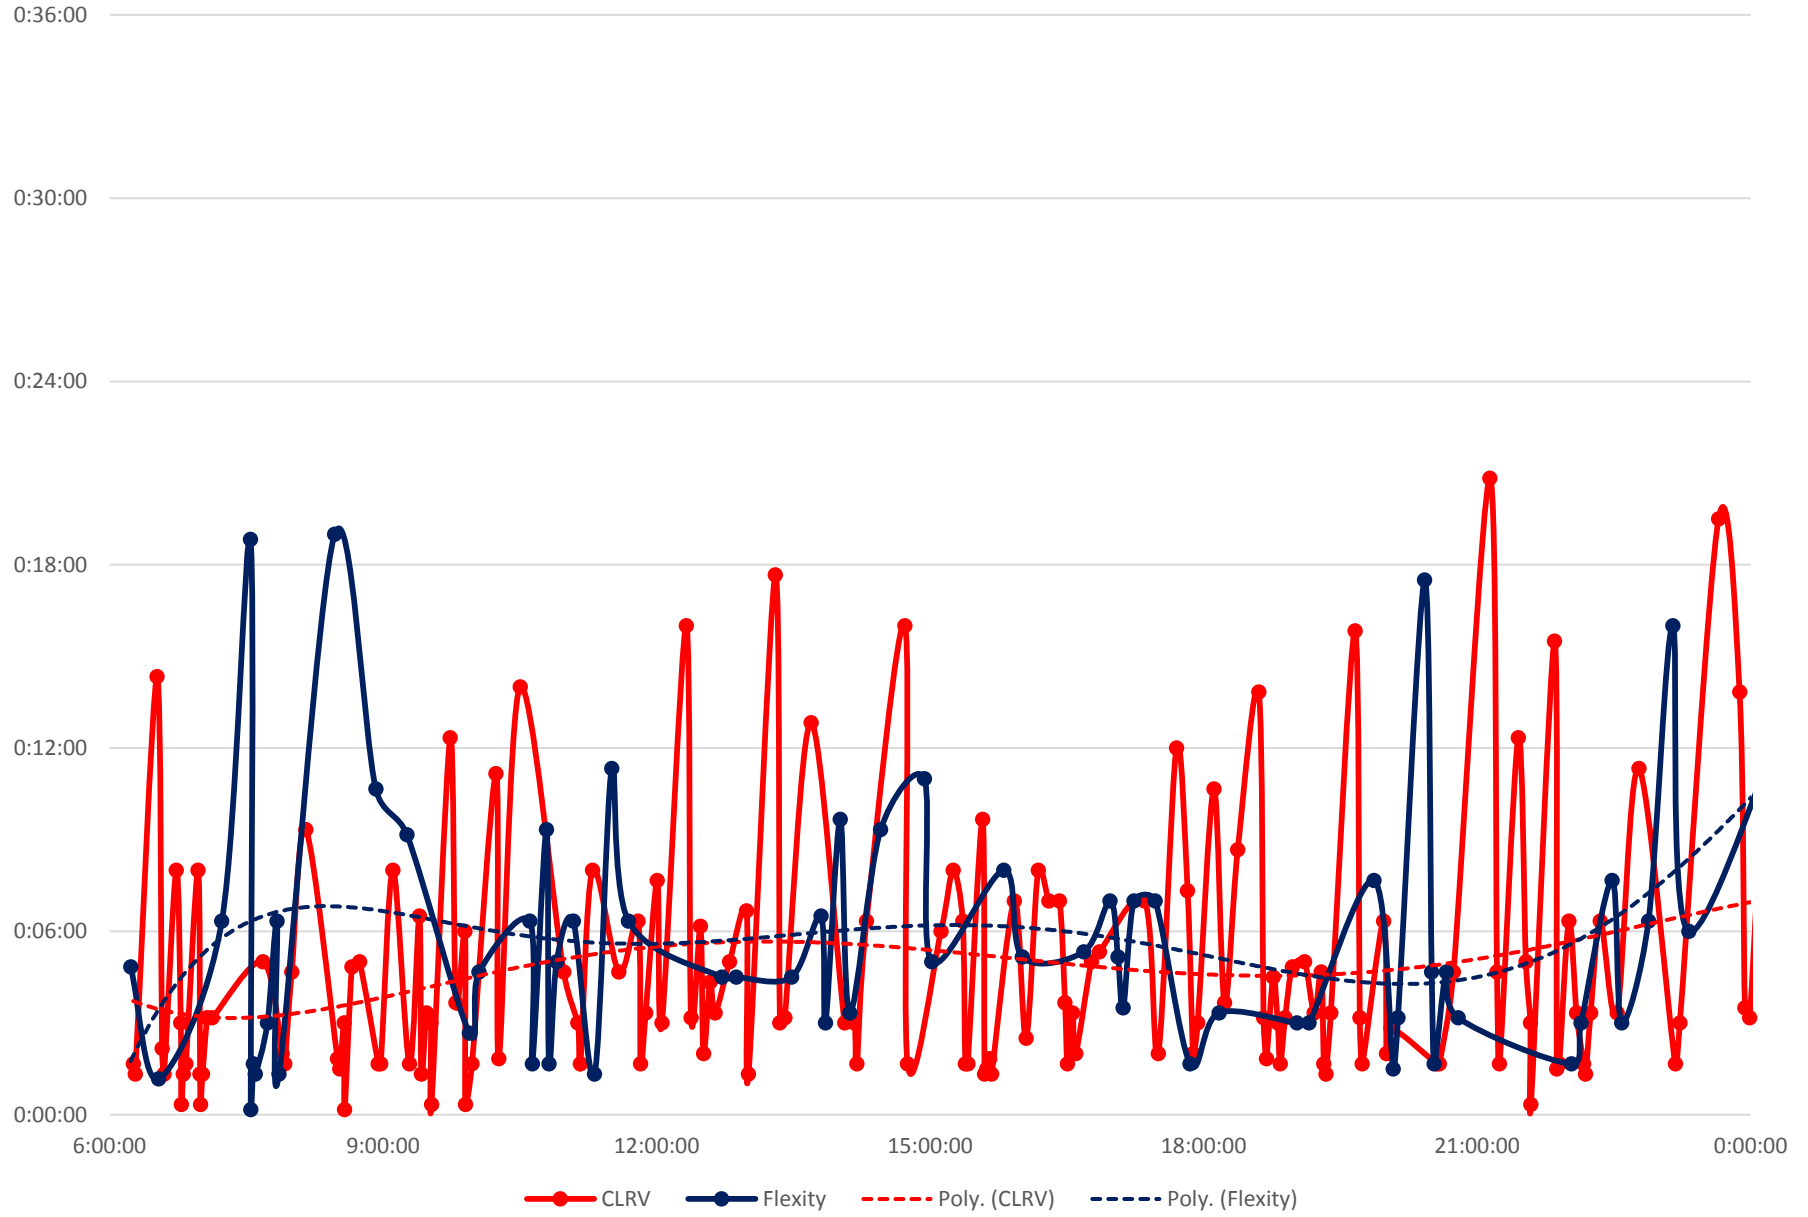

501 Queen Headways at Lansdowne Ave. Westbound Tuesday 23 Apr 2019

501 Queen Headways at Lansdowne Ave. Westbound Wednesday 24 Apr 2019

501 Queen Headways at Lansdowne Ave. Westbound Thursday 25 Apr 2019

501 Queen Headways at Lansdowne Ave. Westbound Friday 26 Apr 2019

501 Queen Headways at Lansdowne Ave. Westbound Saturday 27 Apr 2019

501 Queen Headways at Lansdowne Ave. Westbound Sunday 28 Apr 2019

501 Queen Headways at Lansdowne Ave. Westbound Monday 29 Apr 2019