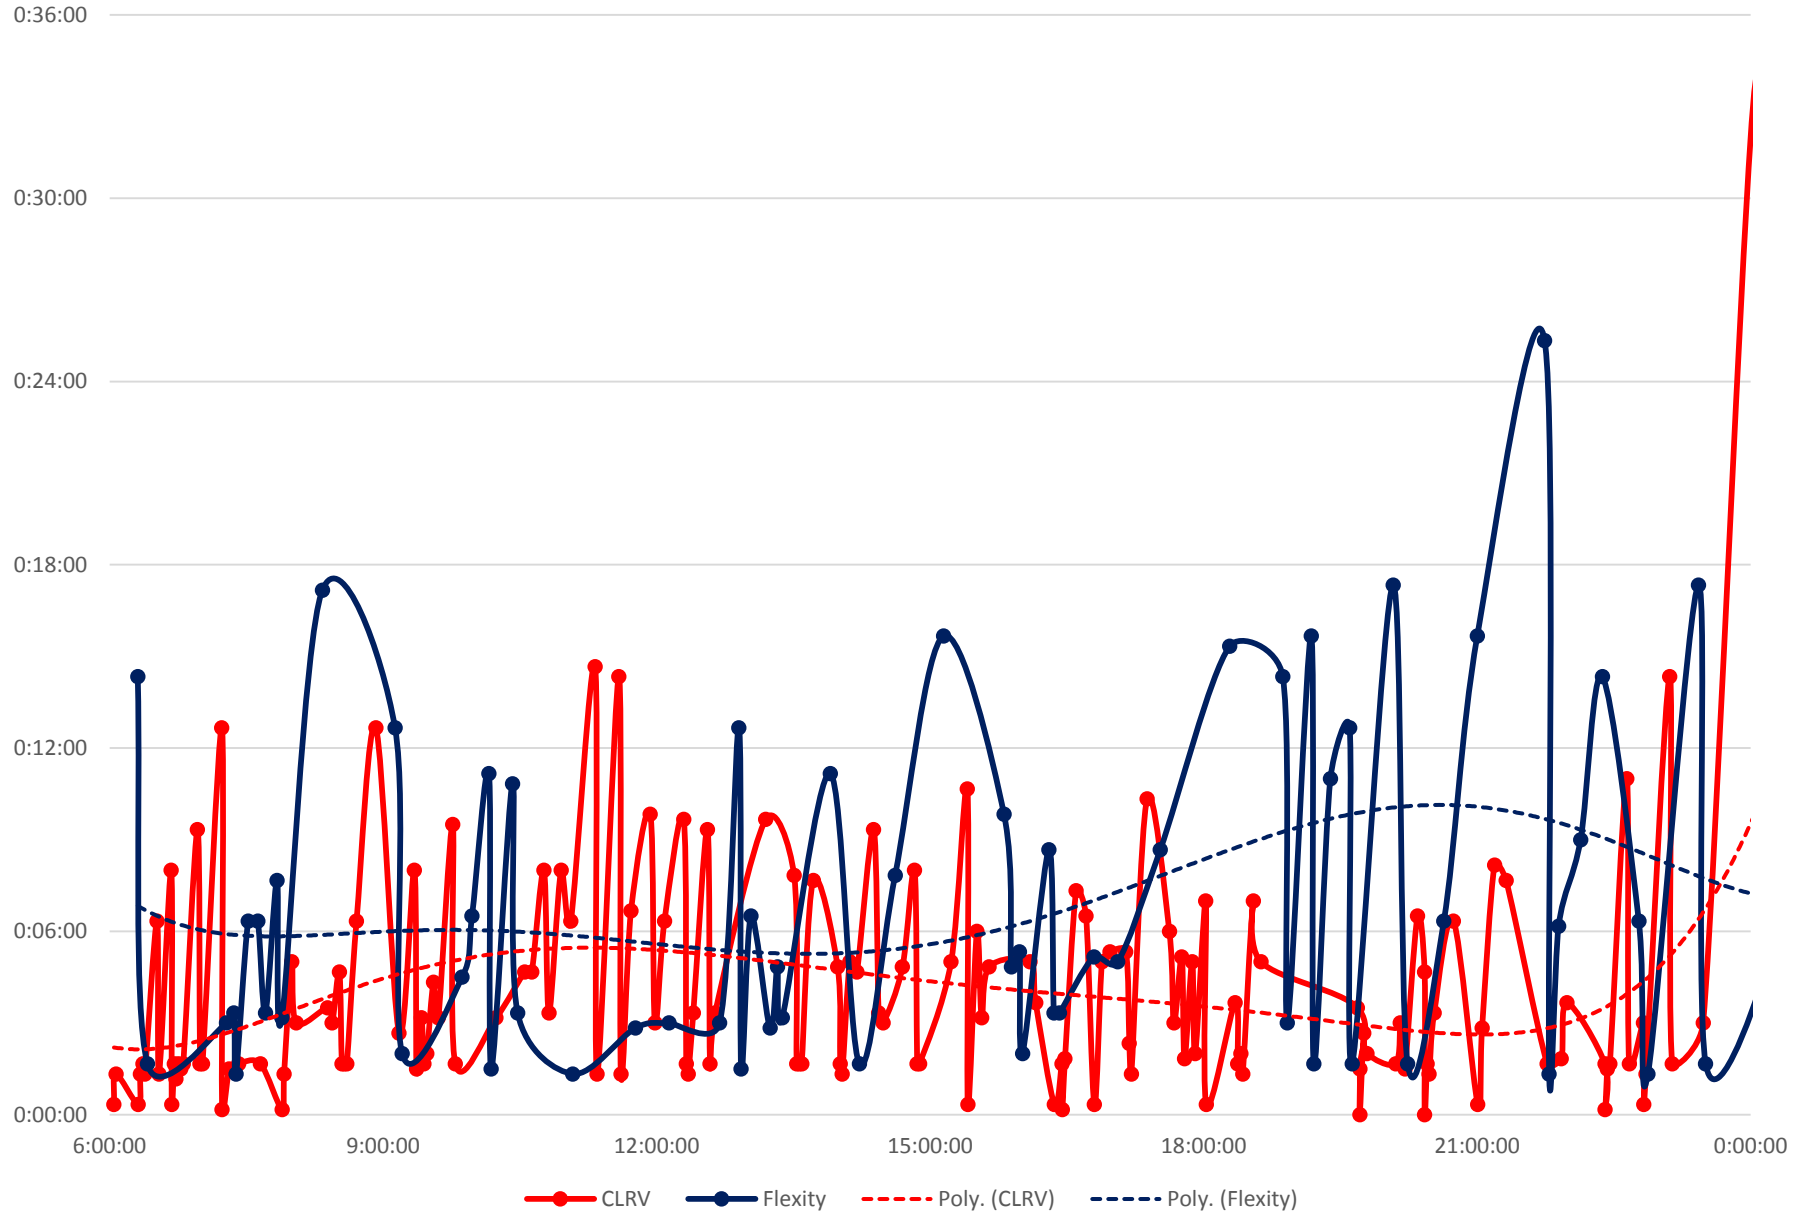

501 Queen Headways at Lansdowne Ave. Westbound Friday 5 Apr 2019

501 Queen Headways at Lansdowne Ave. Westbound Saturday 6 Apr 2019

501 Queen Headways at Lansdowne Ave. Westbound Sunday 7 Apr 2019

501 Queen Headways at Lansdowne Ave. Westbound Monday 8 Apr 2019

501 Queen Headways at Lansdowne Ave. Westbound Tuesday 9 Apr 2019

501 Queen Headways at Lansdowne Ave. Westbound Wednesday 10 Apr 2019

501 Queen Headways at Lansdowne Ave. Westbound Thursday 11 Apr 2019

501 Queen Headways at Lansdowne Ave. Westbound Friday 12 Apr 2019

501 Queen Headways at Lansdowne Ave. Westbound Saturday 13 Apr 2019

501 Queen Headways at Lansdowne Ave. Westbound Sunday 14 Apr 2019

501 Queen Headways at Lansdowne Ave. Westbound Monday 15 Apr 2019

501 Queen Headways at Lansdowne Ave. Westbound Tuesday 16 Apr 2019

501 Queen Headways at Lansdowne Ave. Westbound Wednesday 17 Apr 2019

501 Queen Headways at Lansdowne Ave. Westbound Thursday 18 Apr 2019