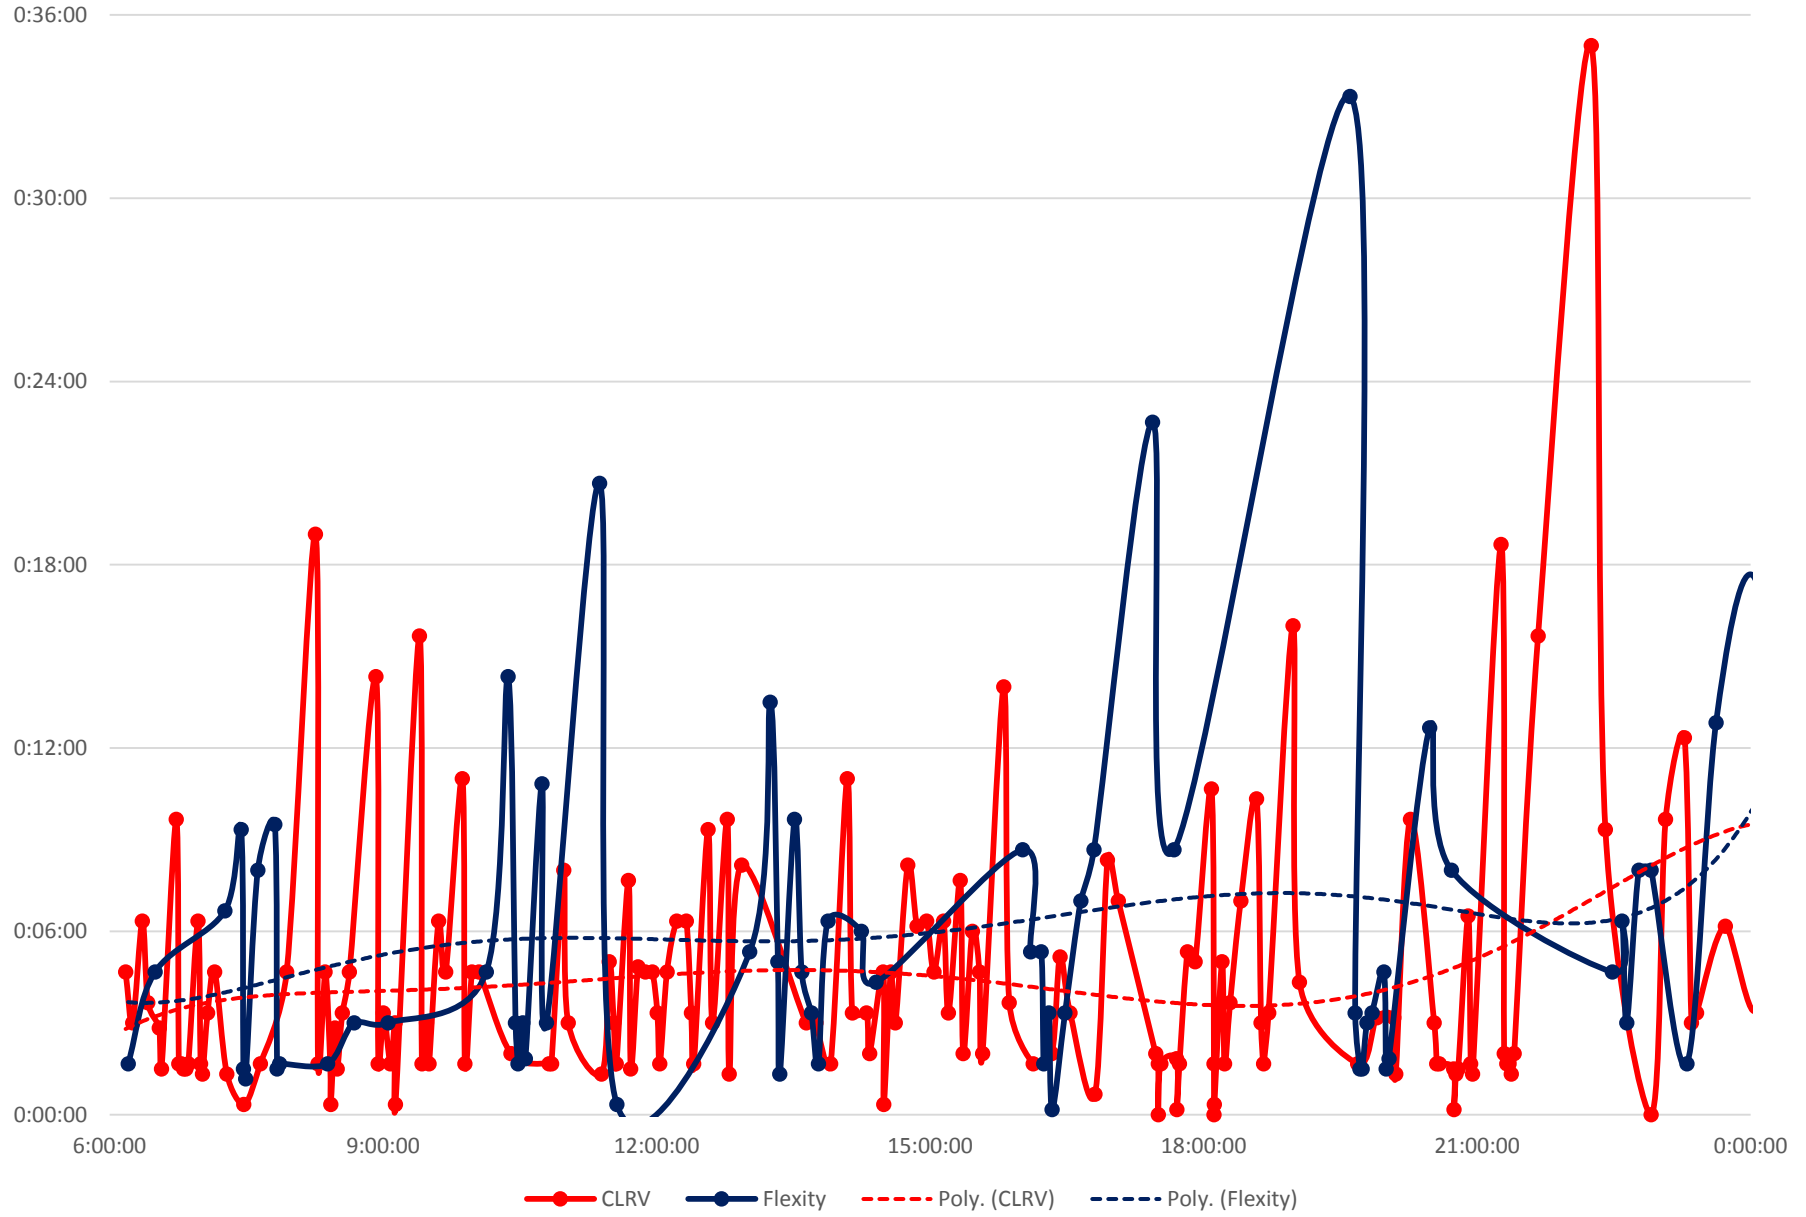

501 Queen Headways at Lansdowne Ave. Westbound Friday 12 Apr 2019

501 Queen Headways at Lansdowne Ave. Westbound Saturday 13 Apr 2019

501 Queen Headways at Lansdowne Ave. Westbound Sunday 14 Apr 2019

501 Queen Headways at Lansdowne Ave. Westbound Monday 15 Apr 2019

501 Queen Headways at Lansdowne Ave. Westbound Tuesday 16 Apr 2019

501 Queen Headways at Lansdowne Ave. Westbound Wednesday 17 Apr 2019

501 Queen Headways at Lansdowne Ave. Westbound Thursday 18 Apr 2019

501 Queen Headways at Lansdowne Ave. Westbound Friday 19 Apr 2019

501 Queen Headways at Lansdowne Ave. Westbound Saturday 20 Apr 2019

501 Queen Headways at Lansdowne Ave. Westbound Sunday 21 Apr 2019

501 Queen Headways at Lansdowne Ave. Westbound Monday 22 Apr 2019

501 Queen Headways at Lansdowne Ave. Westbound Tuesday 23 Apr 2019

501 Queen Headways at Lansdowne Ave. Westbound Wednesday 24 Apr 2019

501 Queen Headways at Lansdowne Ave. Westbound Thursday 25 Apr 2019