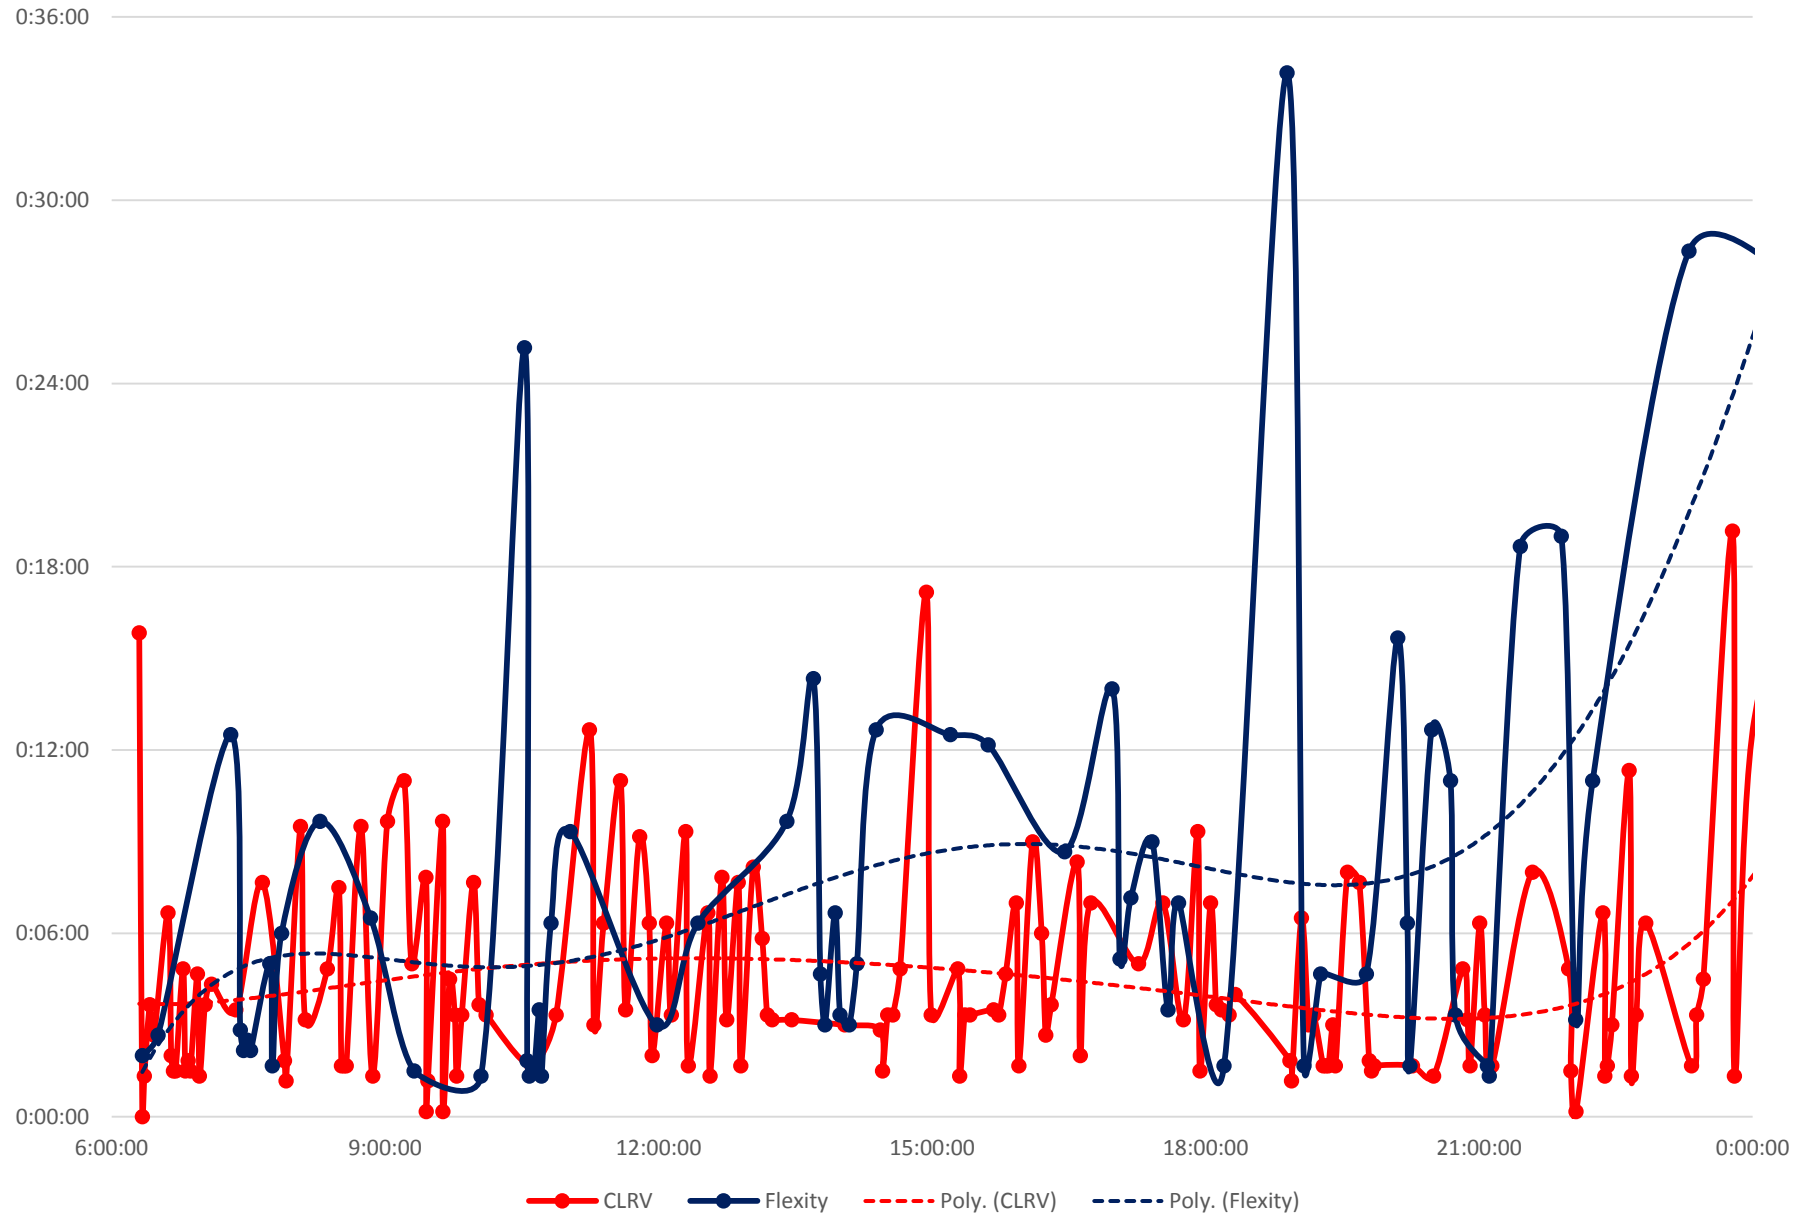

501 Queen Headways at Lansdowne Ave. Westbound Friday 19 Apr 2019

501 Queen Headways at Lansdowne Ave. Westbound Saturday 20 Apr 2019

501 Queen Headways at Lansdowne Ave. Westbound Sunday 21 Apr 2019

501 Queen Headways at Lansdowne Ave. Westbound Monday 22 Apr 2019

501 Queen Headways at Lansdowne Ave. Westbound Tuesday 23 Apr 2019

501 Queen Headways at Lansdowne Ave. Westbound Wednesday 24 Apr 2019

501 Queen Headways at Lansdowne Ave. Westbound Thursday 25 Apr 2019

501 Queen Headways at Lansdowne Ave. Westbound Friday 26 Apr 2019

501 Queen Headways at Lansdowne Ave. Westbound Saturday 27 Apr 2019

501 Queen Headways at Lansdowne Ave. Westbound Sunday 28 Apr 2019

501 Queen Headways at Lansdowne Ave. Westbound Monday 29 Apr 2019