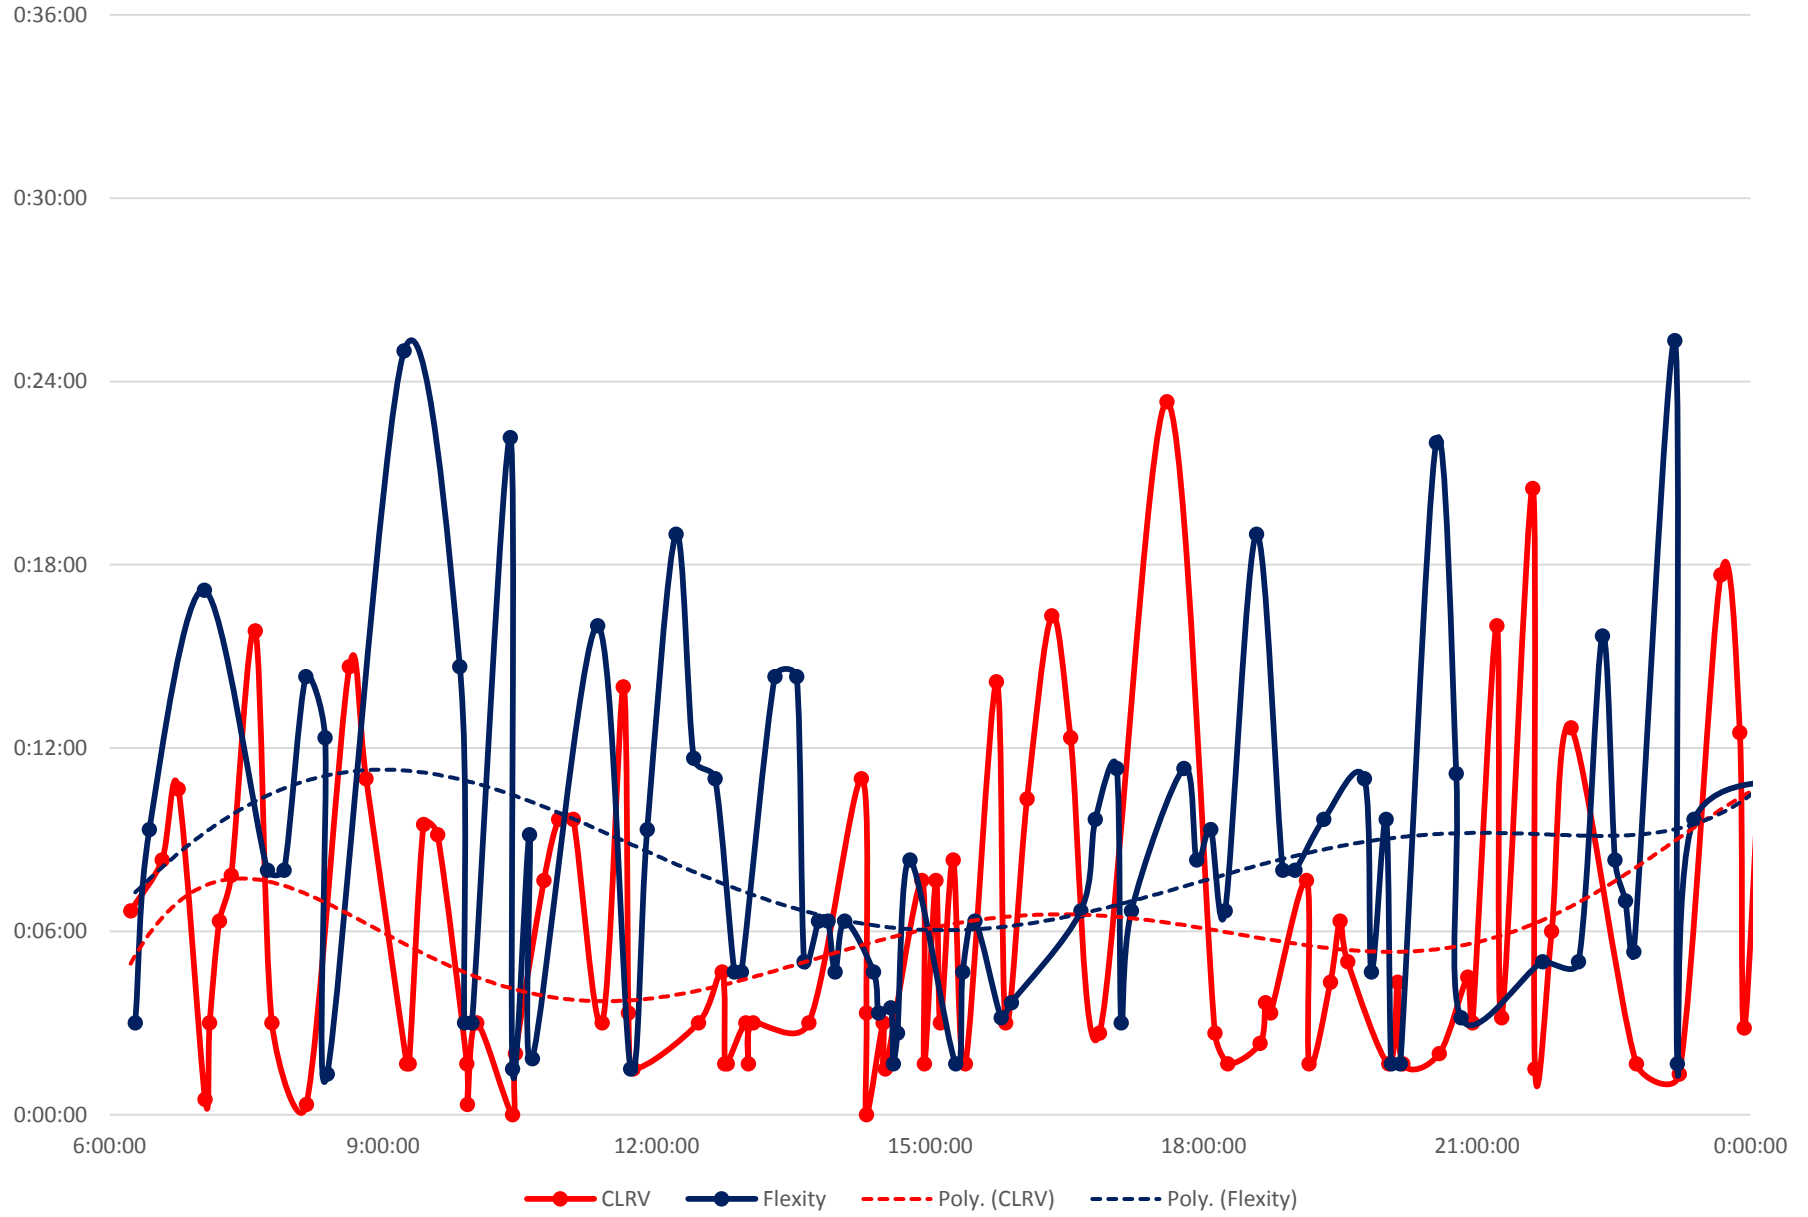

501 Queen Headways at Lansdowne Ave. Westbound Tuesday 23 Apr 2019

501 Queen Headways at Lansdowne Ave. Westbound Wednesday 24 Apr 2019

501 Queen Headways at Lansdowne Ave. Westbound Thursday 25 Apr 2019

501 Queen Headways at Lansdowne Ave. Westbound Friday 26 Apr 2019

501 Queen Headways at Lansdowne Ave. Westbound Saturday 27 Apr 2019

501 Queen Headways at Lansdowne Ave. Westbound Sunday 28 Apr 2019

501 Queen Headways at Lansdowne Ave. Westbound Monday 29 Apr 2019