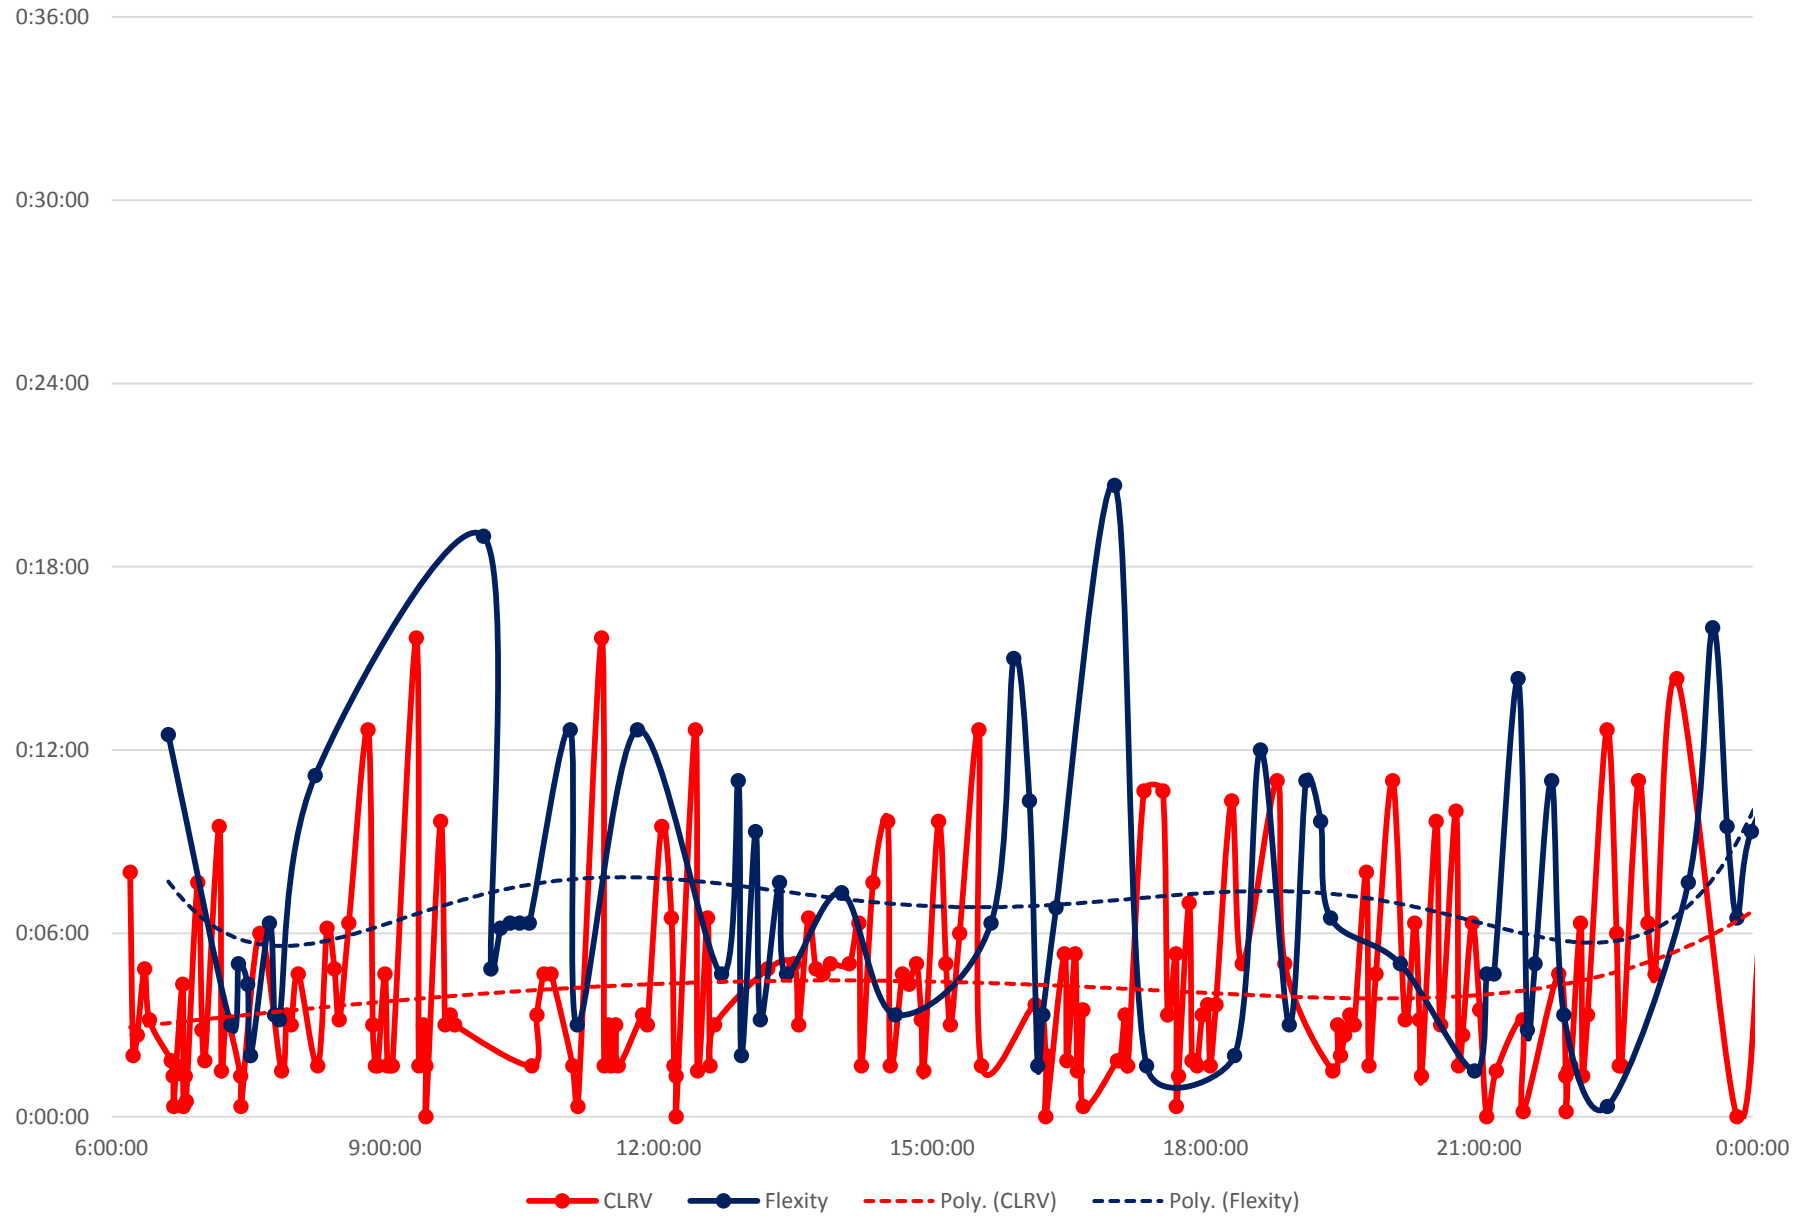

501 Queen Headways at Lansdowne Ave. Westbound Friday 5 Apr 2019

501 Queen Headways at Lansdowne Ave. Westbound Saturday 6 Apr 2019

501 Queen Headways at Lansdowne Ave. Westbound Sunday 7 Apr 2019

501 Queen Headways at Lansdowne Ave. Westbound Monday 8 Apr 2019

501 Queen Headways at Lansdowne Ave. Westbound Tuesday 9 Apr 2019

501 Queen Headways at Lansdowne Ave. Westbound Wednesday 10 Apr 2019

501 Queen Headways at Lansdowne Ave. Westbound Thursday 11 Apr 2019

501 Queen Headways at Lansdowne Ave. Westbound Friday 12 Apr 2019

501 Queen Headways at Lansdowne Ave. Westbound Saturday 13 Apr 2019

501 Queen Headways at Lansdowne Ave. Westbound Sunday 14 Apr 2019

501 Queen Headways at Lansdowne Ave. Westbound Monday 15 Apr 2019

501 Queen Headways at Lansdowne Ave. Westbound Tuesday 16 Apr 2019

501 Queen Headways at Lansdowne Ave. Westbound Wednesday 17 Apr 2019

501 Queen Headways at Lansdowne Ave. Westbound Thursday 18 Apr 2019