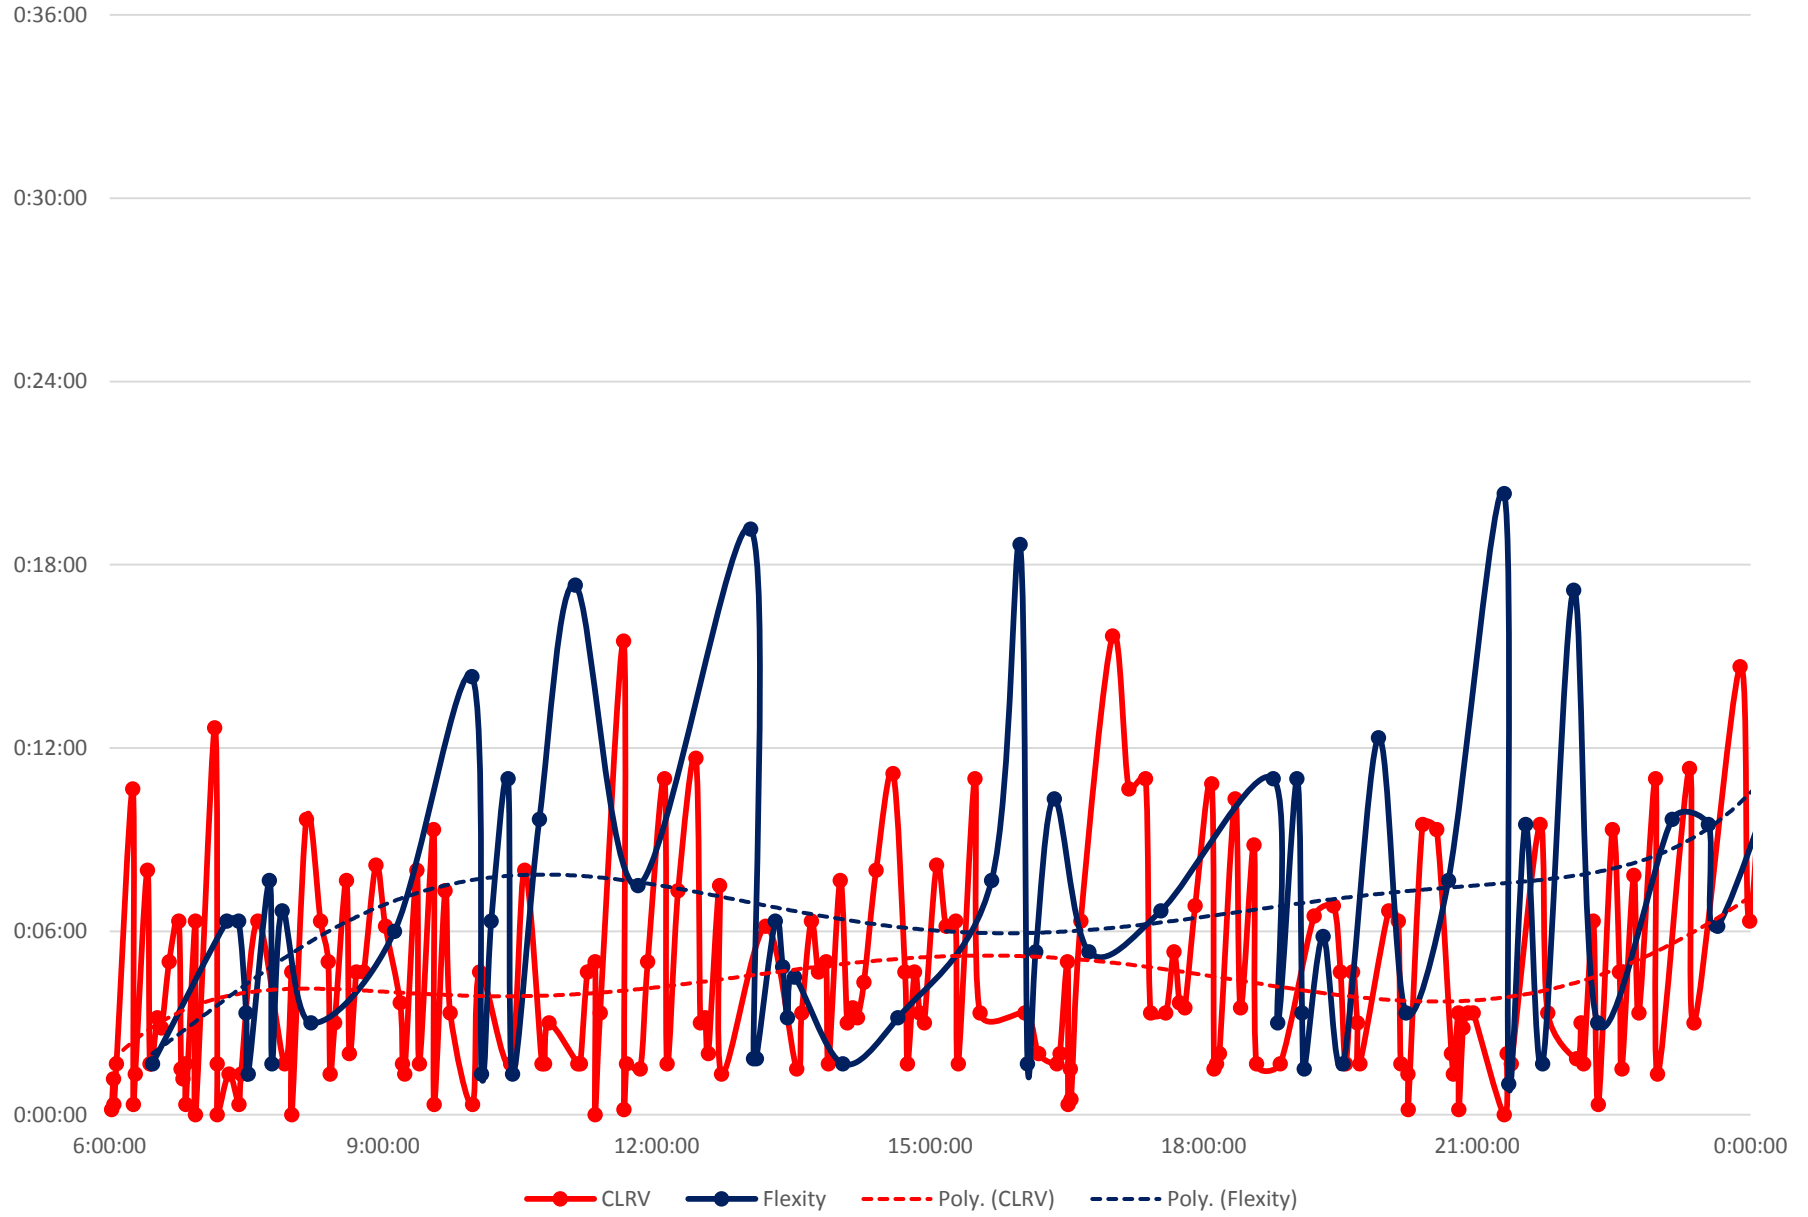

501 Queen Headways at Lansdowne Ave. Westbound Friday 5 Apr 2019

501 Queen Headways at Lansdowne Ave. Westbound Saturday 6 Apr 2019

501 Queen Headways at Lansdowne Ave. Westbound Sunday 7 Apr 2019

501 Queen Headways at Lansdowne Ave. Westbound Monday 8 Apr 2019

501 Queen Headways at Lansdowne Ave. Westbound Tuesday 9 Apr 2019

501 Queen Headways at Lansdowne Ave. Westbound Wednesday 10 Apr 2019

501 Queen Headways at Lansdowne Ave. Westbound Thursday 11 Apr 2019

501 Queen Headways at Lansdowne Ave. Westbound Friday 12 Apr 2019

501 Queen Headways at Lansdowne Ave. Westbound Saturday 13 Apr 2019

501 Queen Headways at Lansdowne Ave. Westbound Sunday 14 Apr 2019

501 Queen Headways at Lansdowne Ave. Westbound Monday 15 Apr 2019

501 Queen Headways at Lansdowne Ave. Westbound Tuesday 16 Apr 2019

501 Queen Headways at Lansdowne Ave. Westbound Wednesday 17 Apr 2019

501 Queen Headways at Lansdowne Ave. Westbound Thursday 18 Apr 2019