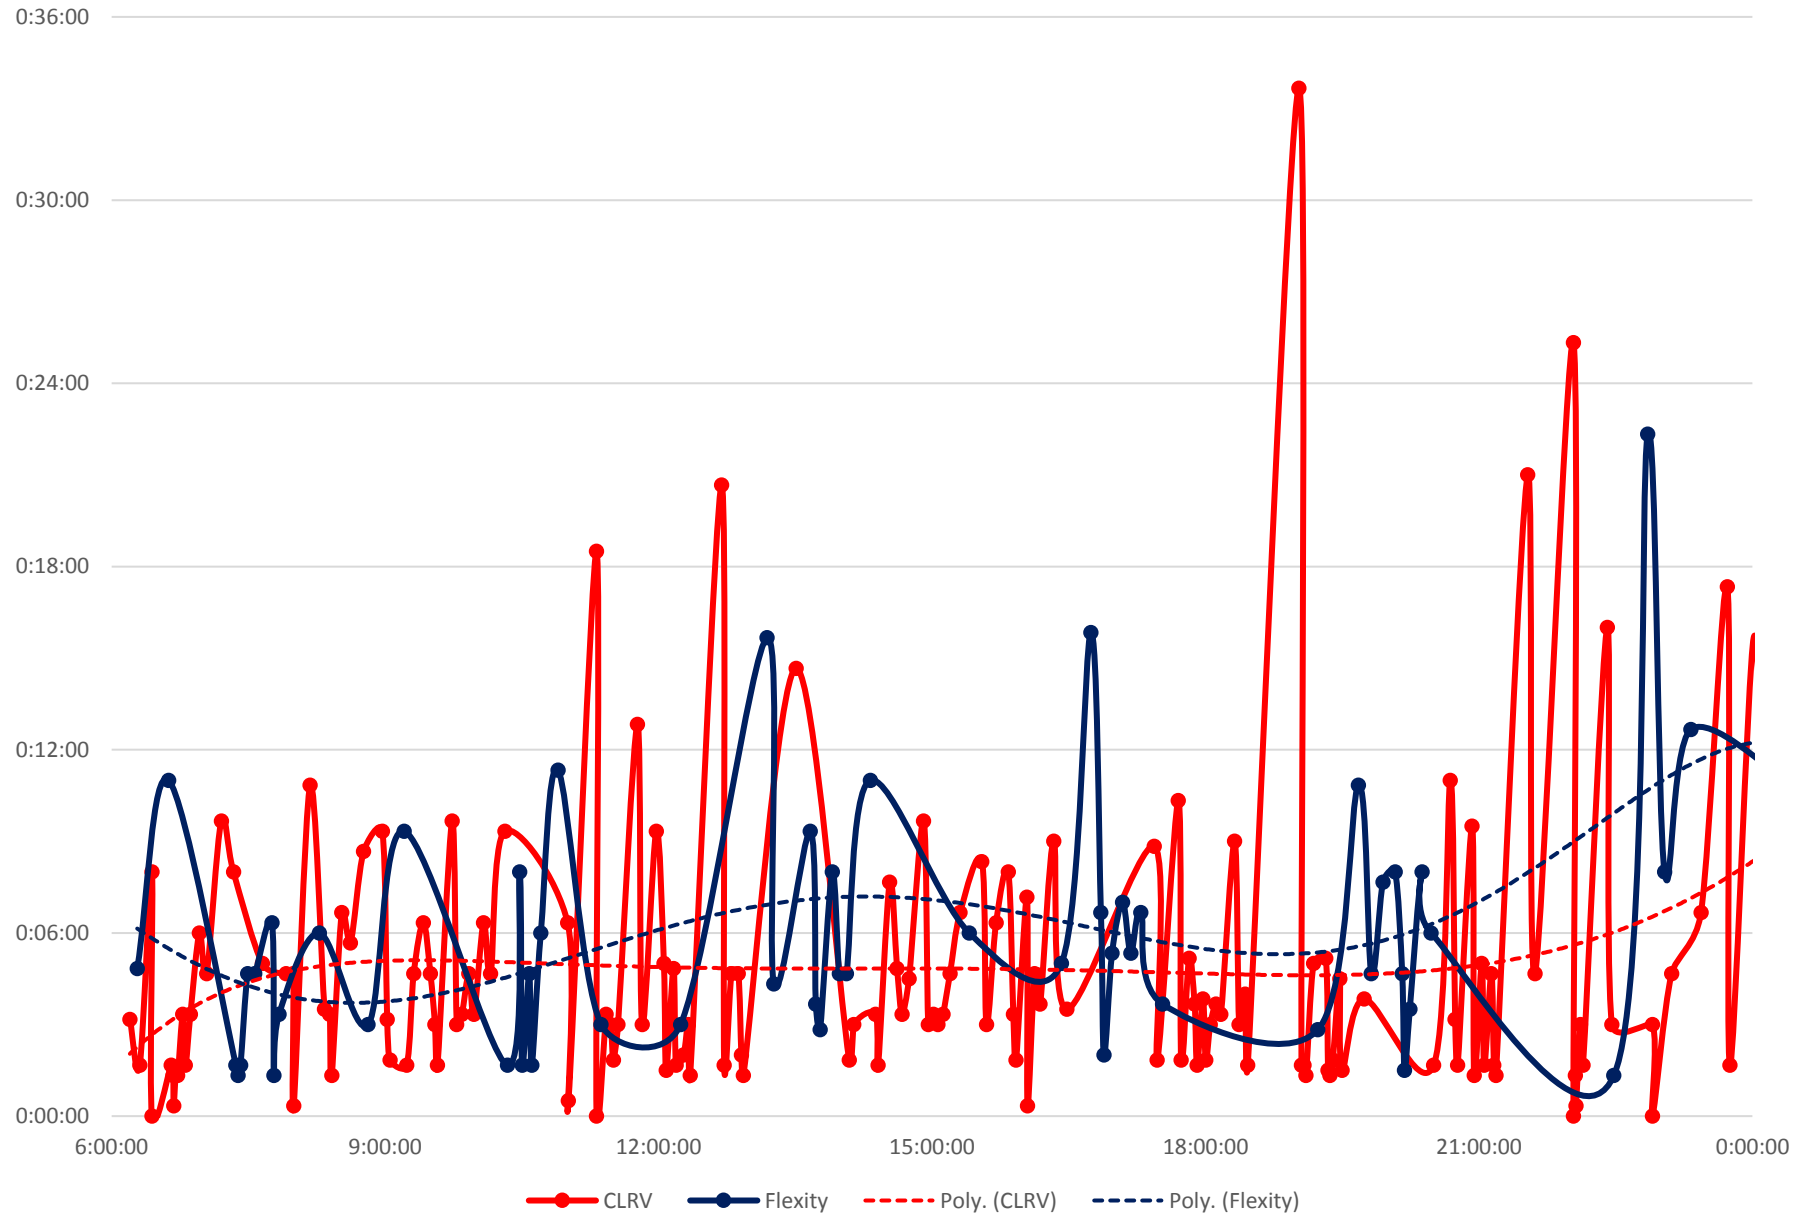

501 Queen Headways at Lansdowne Ave. Westbound Friday 12 Apr 2019

501 Queen Headways at Lansdowne Ave. Westbound Saturday 13 Apr 2019

501 Queen Headways at Lansdowne Ave. Westbound Sunday 14 Apr 2019

501 Queen Headways at Lansdowne Ave. Westbound Monday 15 Apr 2019

501 Queen Headways at Lansdowne Ave. Westbound Tuesday 16 Apr 2019

501 Queen Headways at Lansdowne Ave. Westbound Wednesday 17 Apr 2019

501 Queen Headways at Lansdowne Ave. Westbound Thursday 18 Apr 2019

501 Queen Headways at Lansdowne Ave. Westbound Friday 19 Apr 2019

501 Queen Headways at Lansdowne Ave. Westbound Saturday 20 Apr 2019

501 Queen Headways at Lansdowne Ave. Westbound Sunday 21 Apr 2019

501 Queen Headways at Lansdowne Ave. Westbound Monday 22 Apr 2019