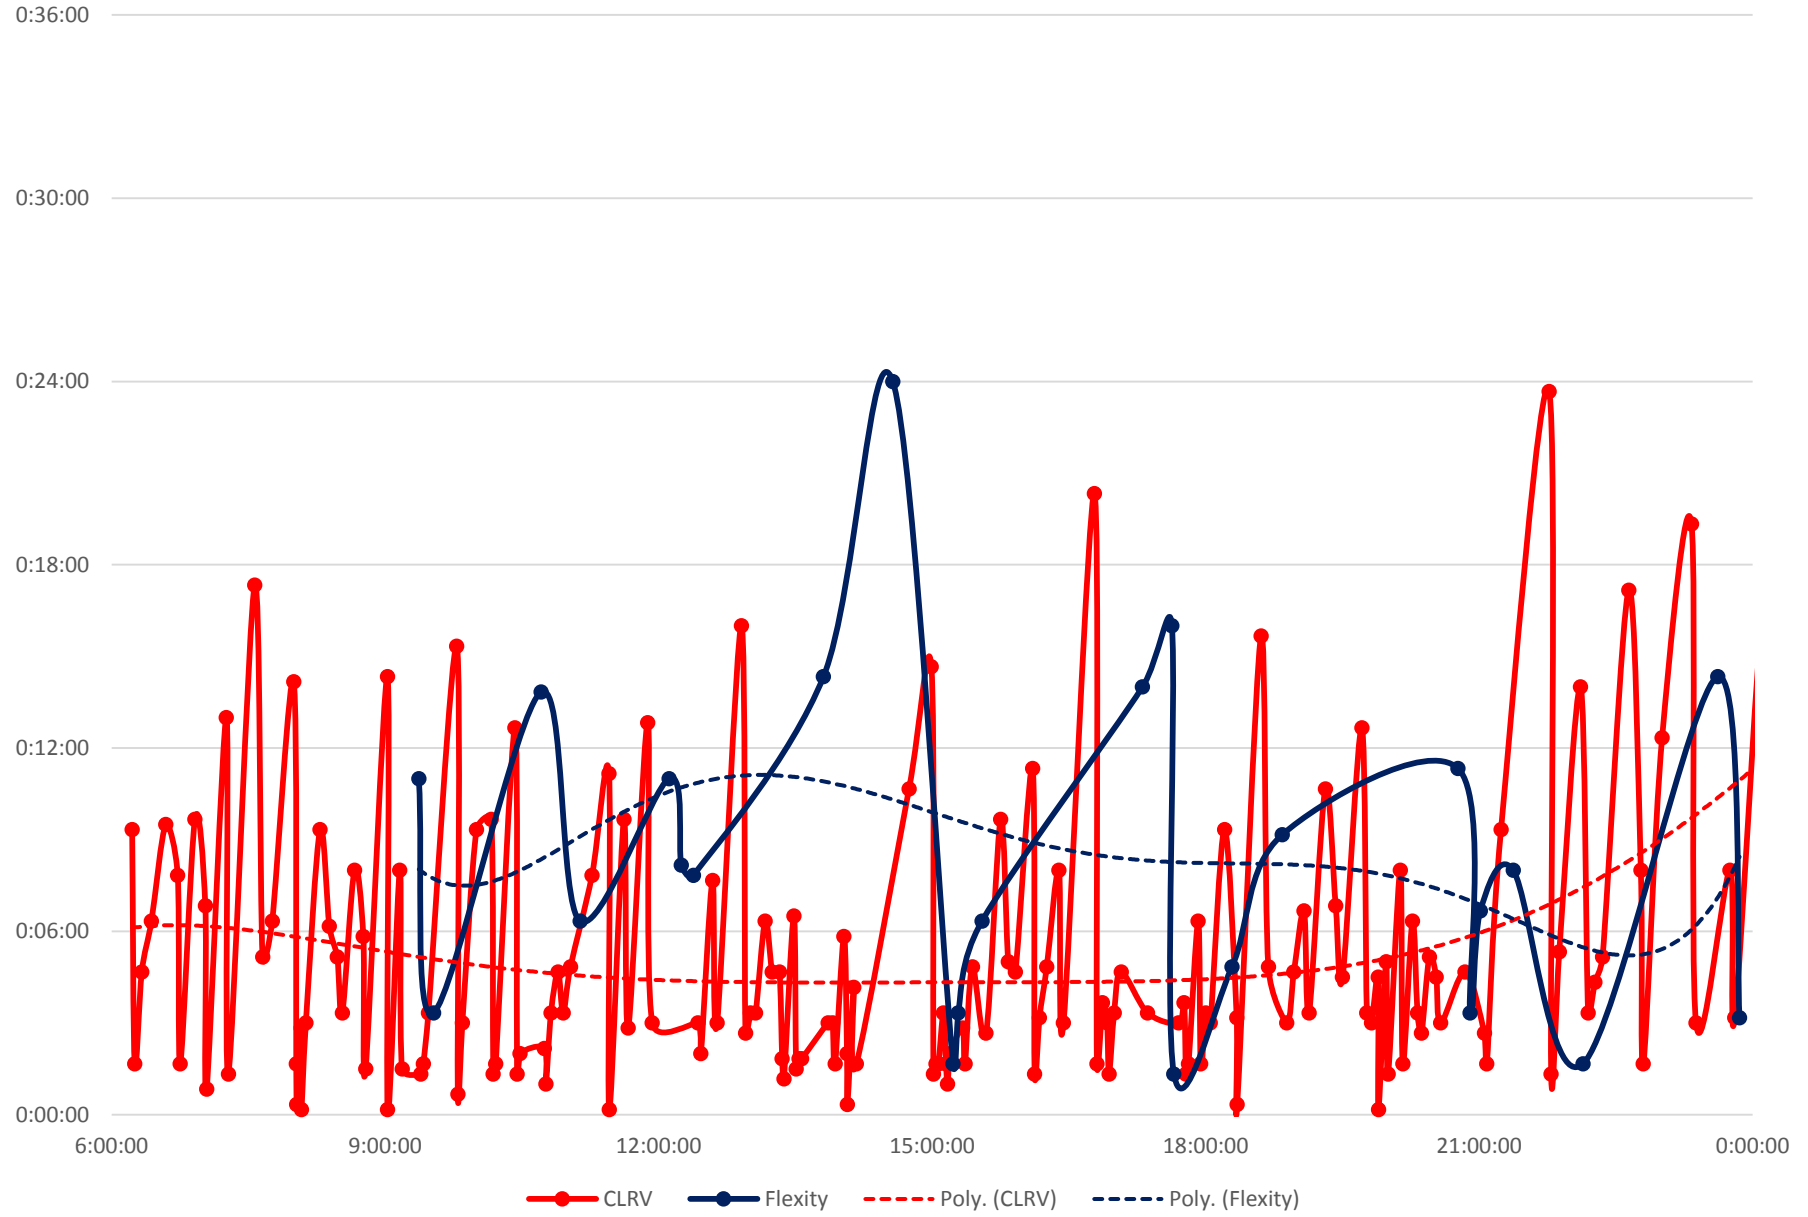

501 Queen Headways at Lansdowne Ave. Westbound Tuesday 9 Apr 2019

501 Queen Headways at Lansdowne Ave. Westbound Wednesday 10 Apr 2019

501 Queen Headways at Lansdowne Ave. Westbound Thursday 11 Apr 2019

501 Queen Headways at Lansdowne Ave. Westbound Friday 12 Apr 2019

501 Queen Headways at Lansdowne Ave. Westbound Saturday 13 Apr 2019

501 Queen Headways at Lansdowne Ave. Westbound Sunday 14 Apr 2019

501 Queen Headways at Lansdowne Ave. Westbound Monday 15 Apr 2019

501 Queen Headways at Lansdowne Ave. Westbound Tuesday 16 Apr 2019

501 Queen Headways at Lansdowne Ave. Westbound Wednesday 17 Apr 2019

501 Queen Headways at Lansdowne Ave. Westbound Thursday 18 Apr 2019