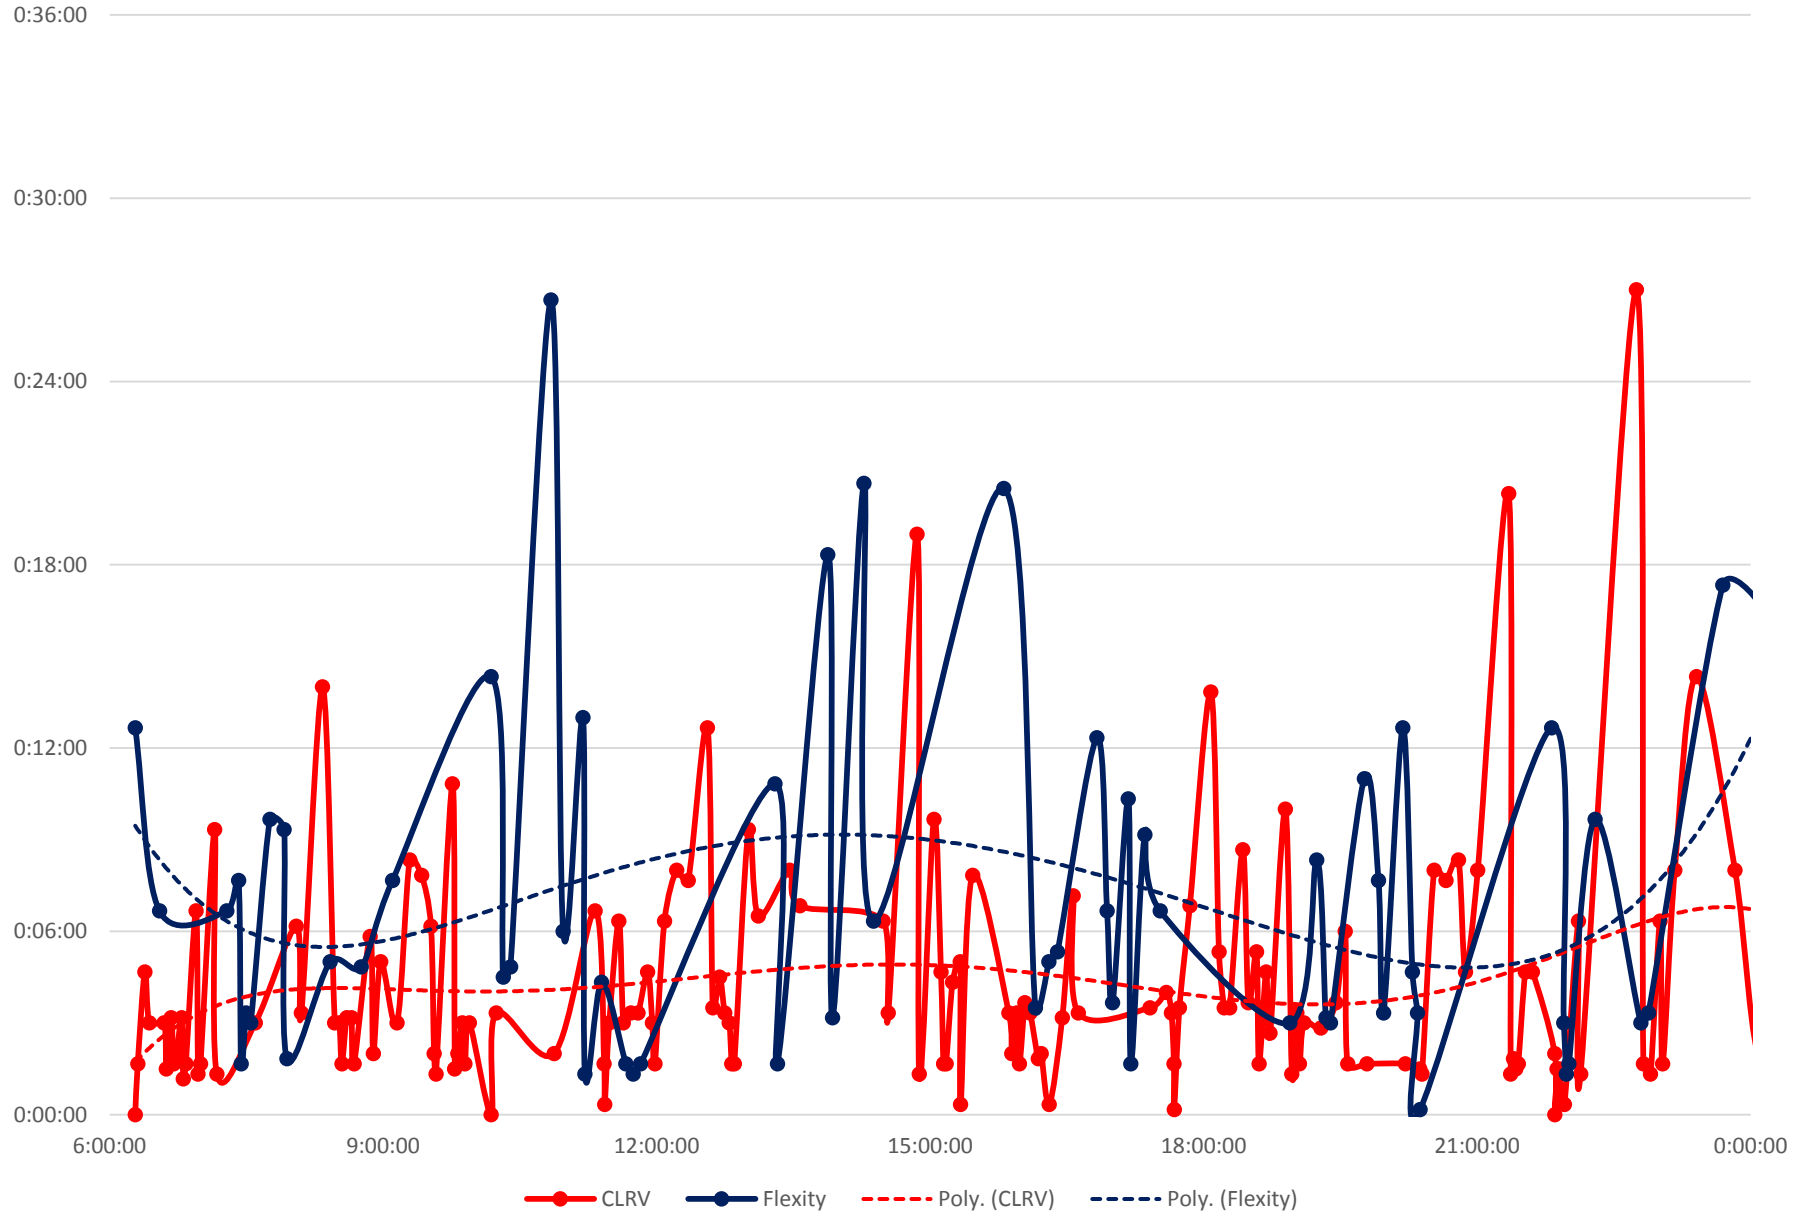

501 Queen Headways at Lansdowne Ave. Westbound Friday 12 Apr 2019

501 Queen Headways at Lansdowne Ave. Westbound Saturday 13 Apr 2019

501 Queen Headways at Lansdowne Ave. Westbound Sunday 14 Apr 2019

501 Queen Headways at Lansdowne Ave. Westbound Monday 15 Apr 2019

501 Queen Headways at Lansdowne Ave. Westbound Tuesday 16 Apr 2019

501 Queen Headways at Lansdowne Ave. Westbound Wednesday 17 Apr 2019

501 Queen Headways at Lansdowne Ave. Westbound Thursday 18 Apr 2019

501 Queen Headways at Lansdowne Ave. Westbound Friday 19 Apr 2019

501 Queen Headways at Lansdowne Ave. Westbound Saturday 20 Apr 2019

501 Queen Headways at Lansdowne Ave. Westbound Sunday 21 Apr 2019

501 Queen Headways at Lansdowne Ave. Westbound Monday 22 Apr 2019