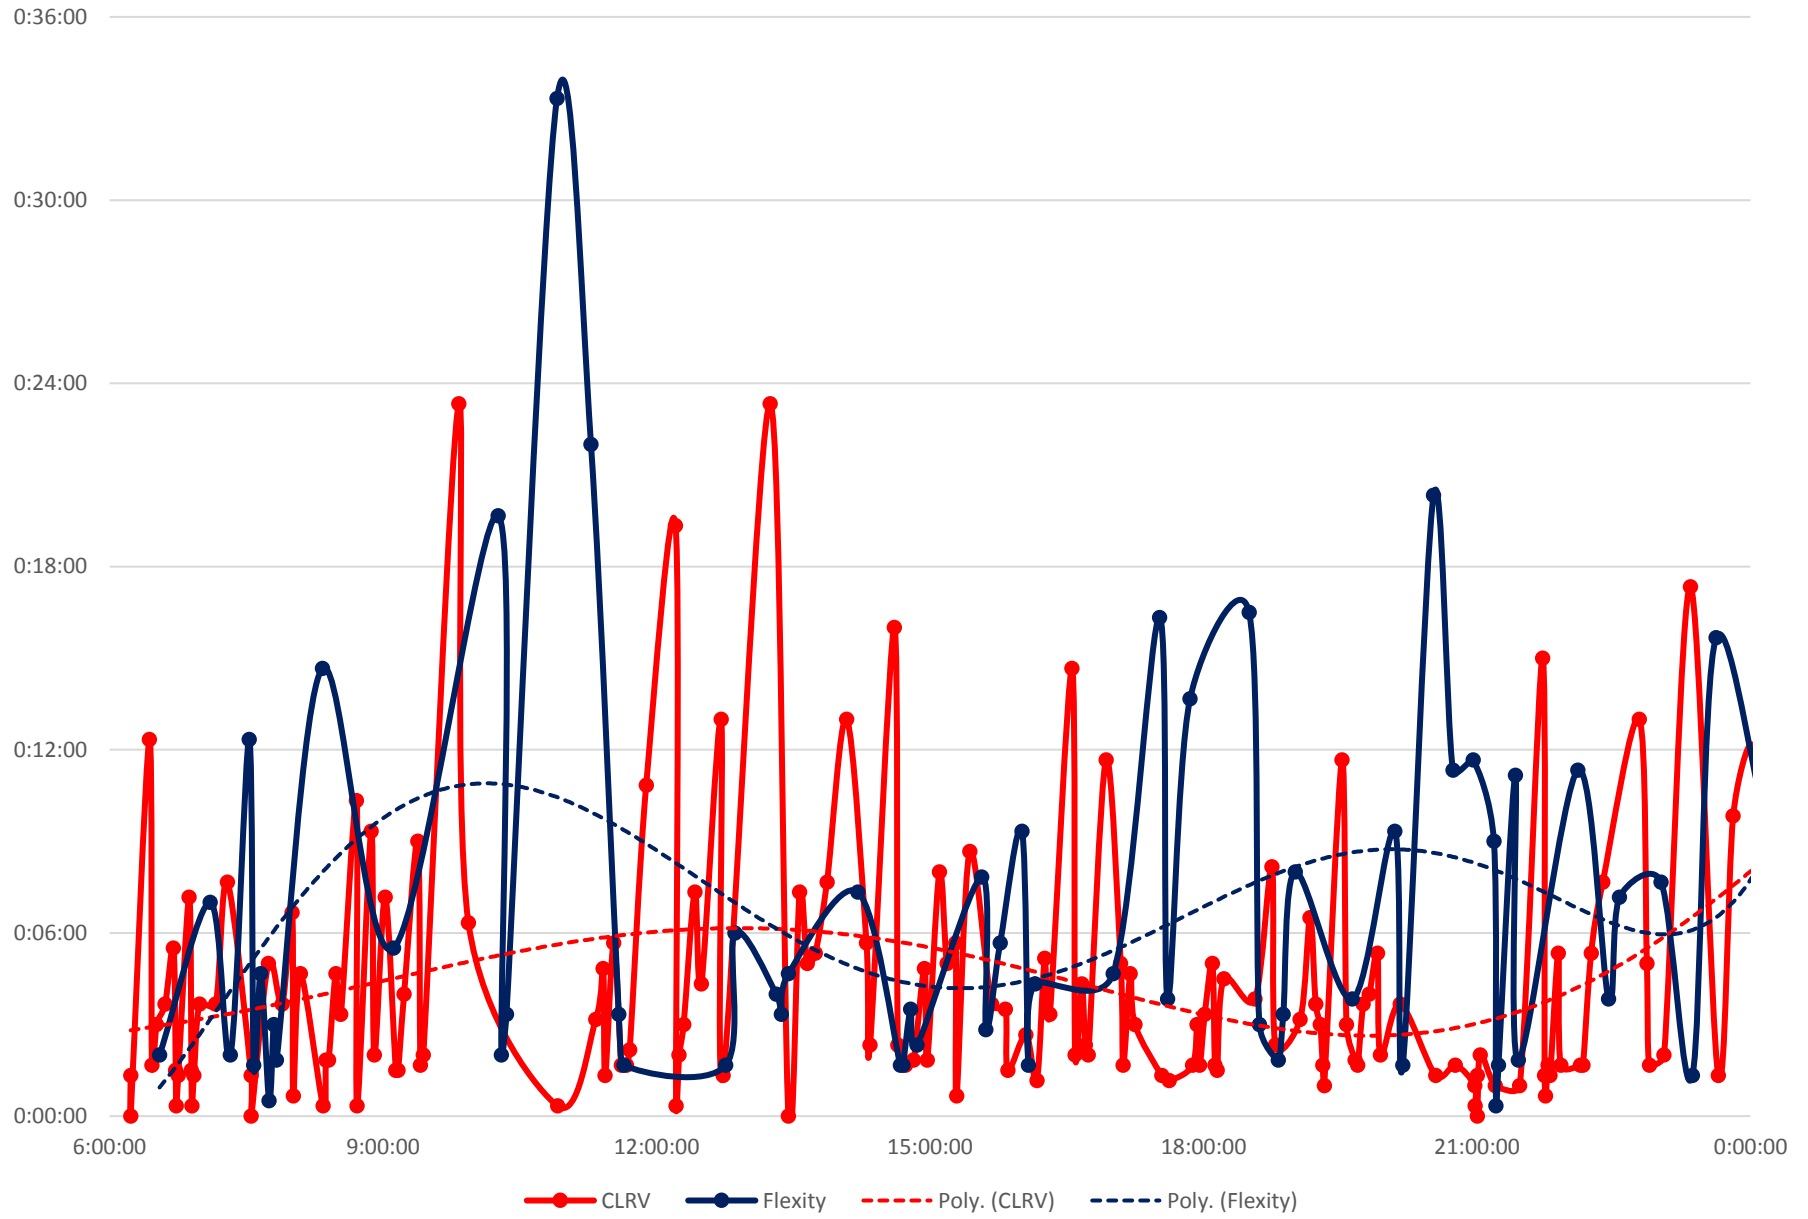

501 Queen Headways at Lansdowne Ave. Westbound Monday 1 Apr 2019

501 Queen Headways at Lansdowne Ave. Westbound Tuesday 2 Apr 2019

501 Queen Headways at Lansdowne Ave. Westbound Wednesday 3 Apr 2019

501 Queen Headways at Lansdowne Ave. Westbound Thursday 4 Apr 2019

501 Queen Headways at Lansdowne Ave. Westbound Friday 5 Apr 2019

501 Queen Headways at Lansdowne Ave. Westbound Saturday 6 Apr 2019

501 Queen Headways at Lansdowne Ave. Westbound Sunday 7 Apr 2019

501 Queen Headways at Lansdowne Ave. Westbound Monday 8 Apr 2019

501 Queen Headways at Lansdowne Ave. Westbound Tuesday 9 Apr 2019

501 Queen Headways at Lansdowne Ave. Westbound Wednesday 10 Apr 2019

501 Queen Headways at Lansdowne Ave. Westbound Thursday 11 Apr 2019

501 Queen Headways at Lansdowne Ave. Westbound Tuesday 16 Apr 2019

501 Queen Headways at Lansdowne Ave. Westbound Wednesday 17 Apr 2019

501 Queen Headways at Lansdowne Ave. Westbound Thursday 18 Apr 2019