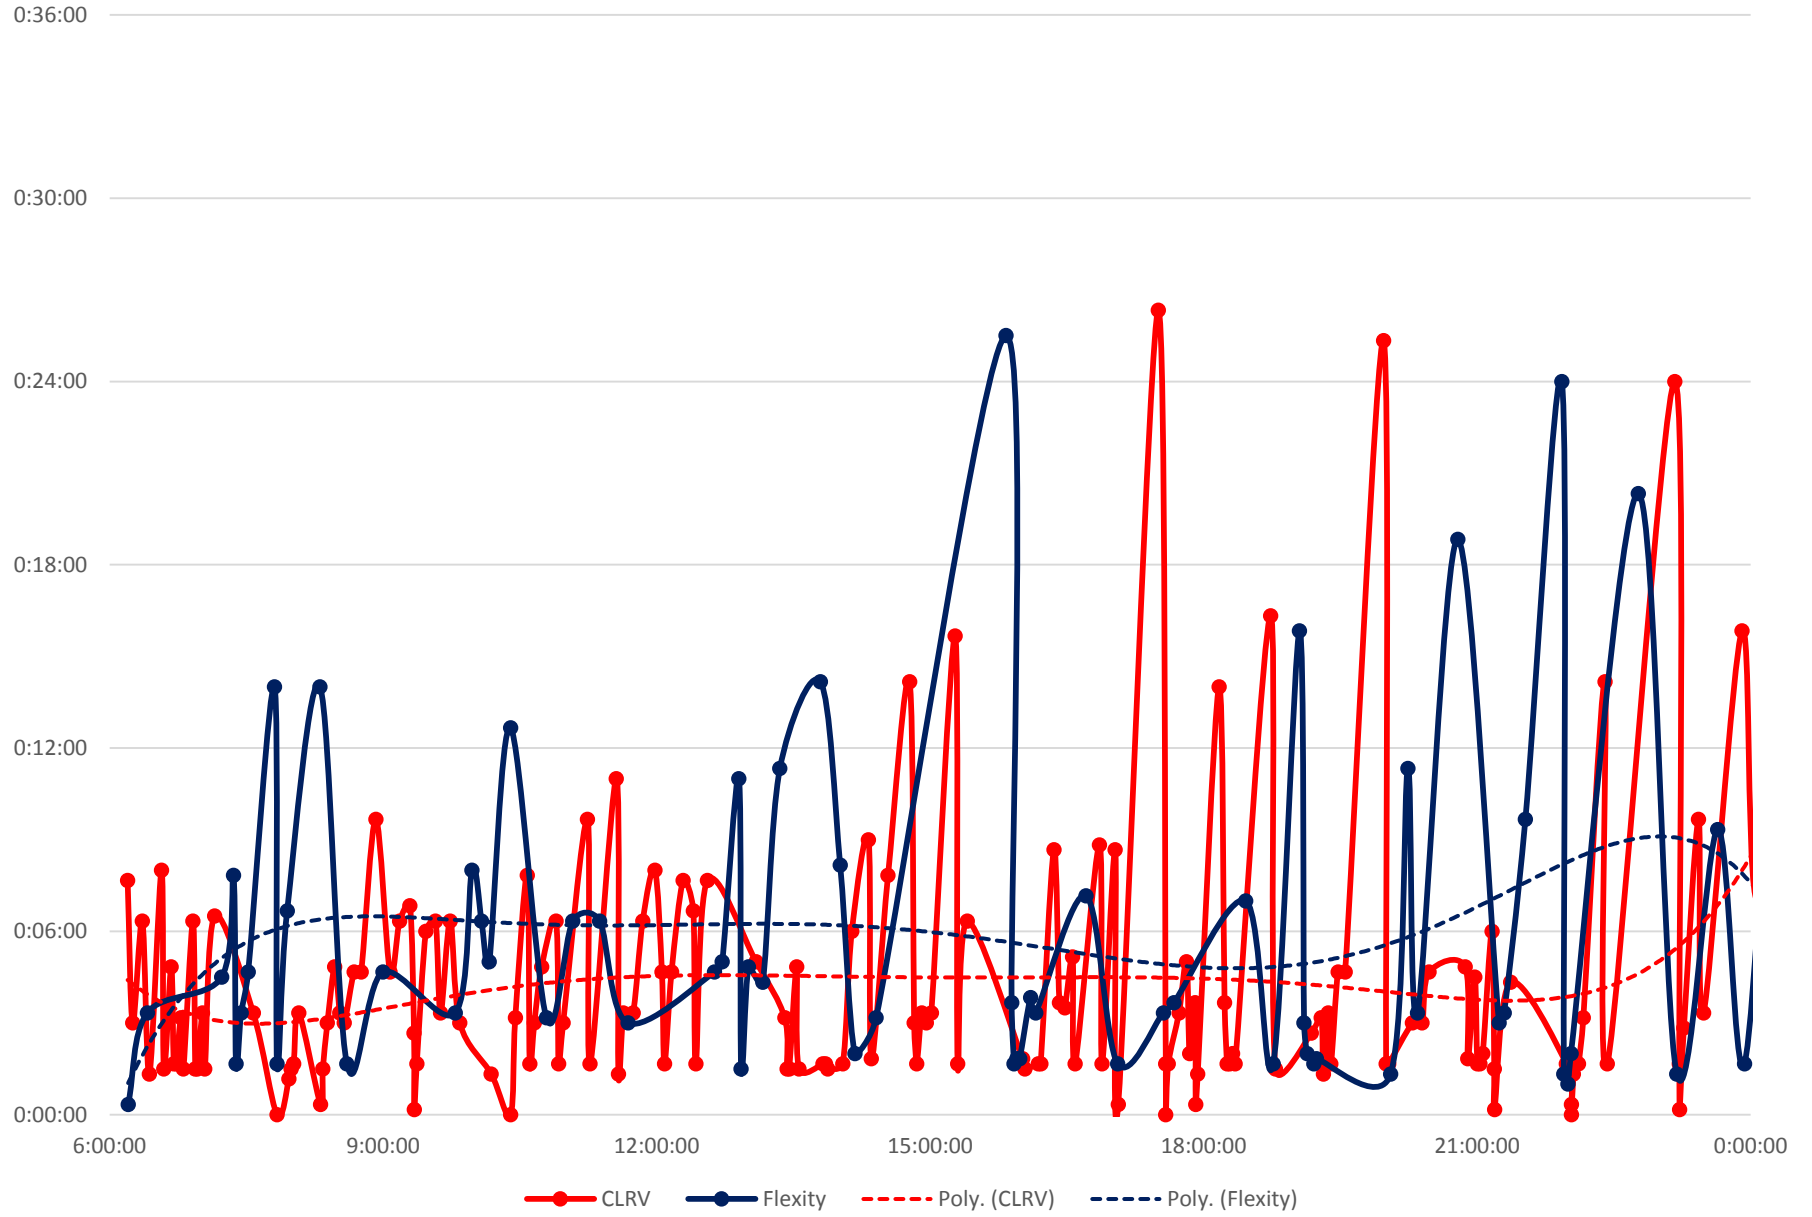

501 Queen Headways at Lansdowne Ave. Westbound Friday 19 Apr 2019

501 Queen Headways at Lansdowne Ave. Westbound Saturday 20 Apr 2019

501 Queen Headways at Lansdowne Ave. Westbound Sunday 21 Apr 2019

501 Queen Headways at Lansdowne Ave. Westbound Monday 22 Apr 2019

501 Queen Headways at Lansdowne Ave. Westbound Tuesday 23 Apr 2019

501 Queen Headways at Lansdowne Ave. Westbound Wednesday 24 Apr 2019

501 Queen Headways at Lansdowne Ave. Westbound Thursday 25 Apr 2019

501 Queen Headways at Lansdowne Ave. Westbound Friday 26 Apr 2019

501 Queen Headways at Lansdowne Ave. Westbound Saturday 27 Apr 2019

501 Queen Headways at Lansdowne Ave. Westbound Sunday 28 Apr 2019

501 Queen Headways at Lansdowne Ave. Westbound Monday 29 Apr 2019