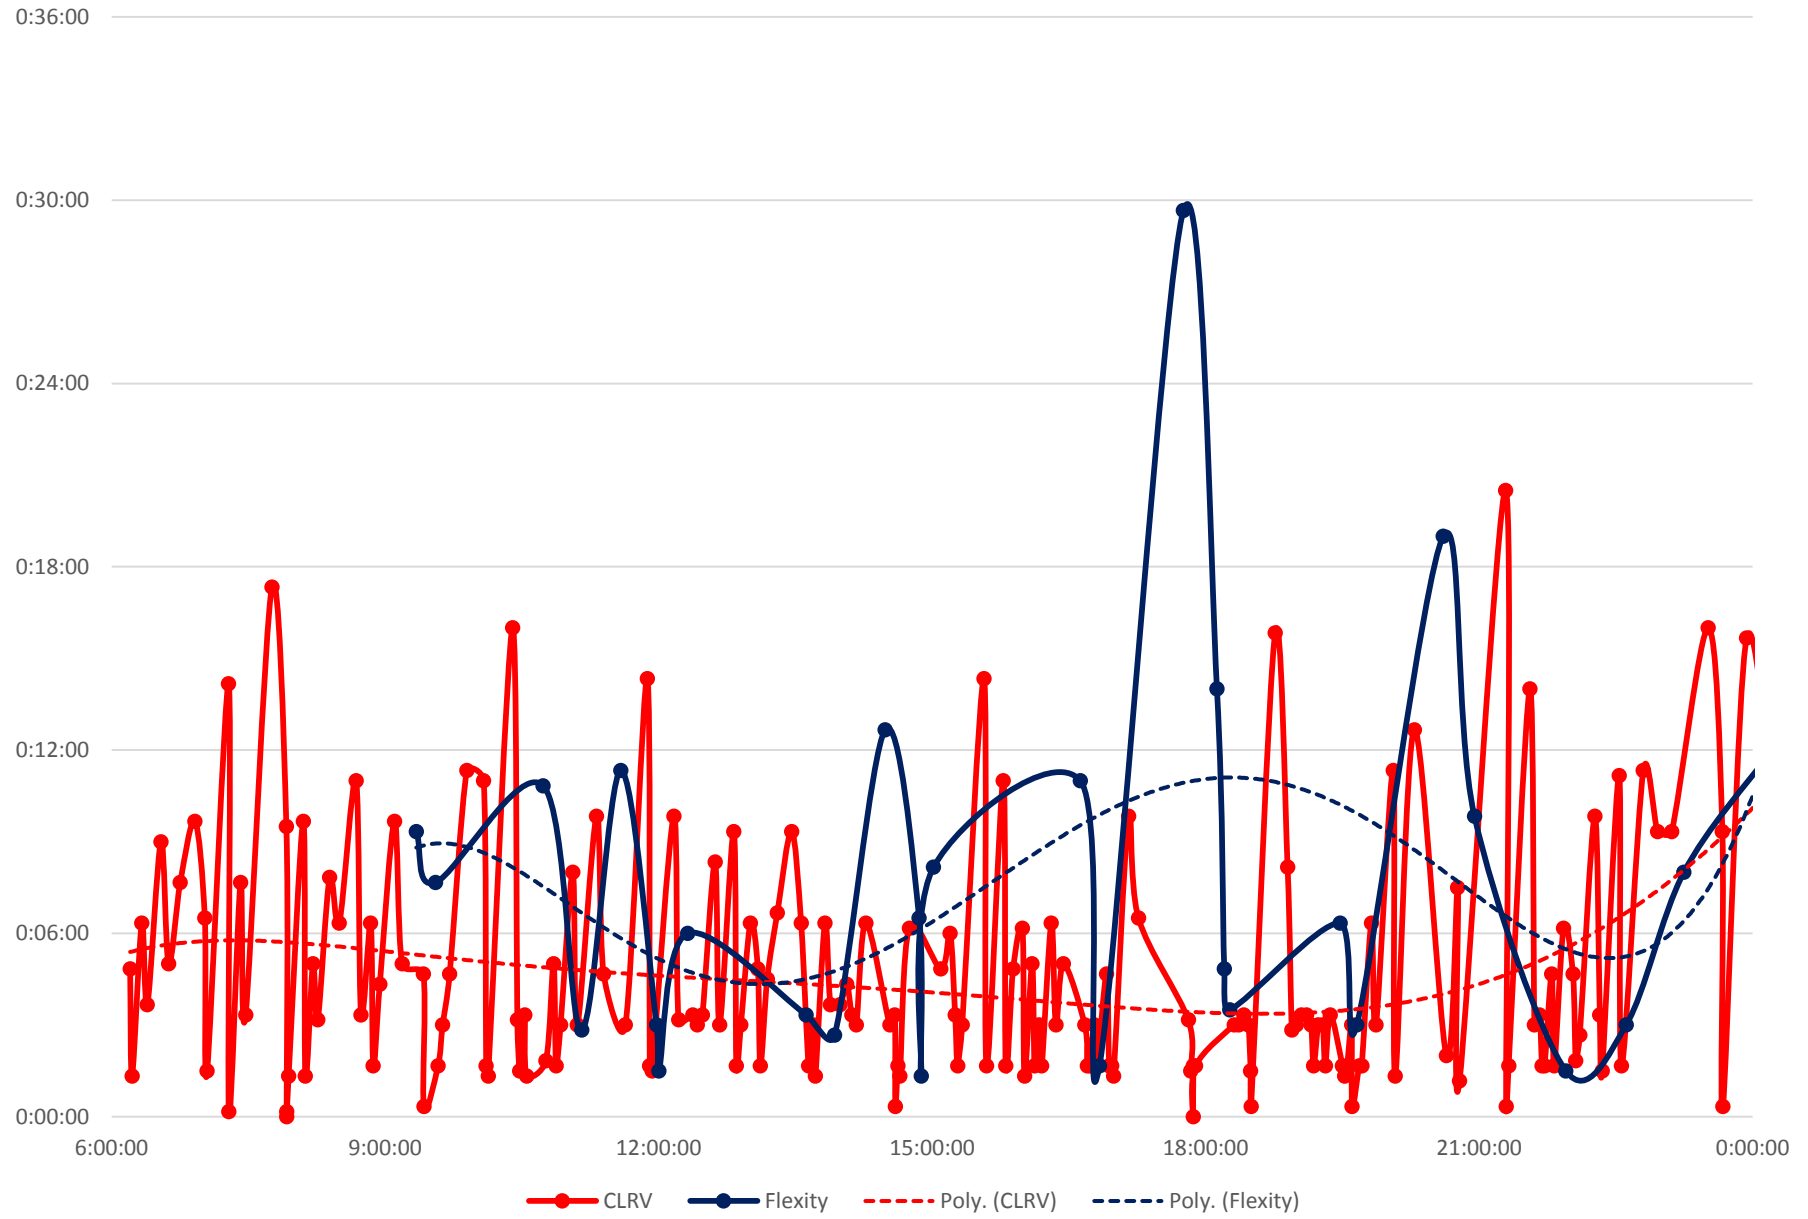

501 Queen Headways at Lansdowne Ave. Westbound Tuesday 16 Apr 2019

501 Queen Headways at Lansdowne Ave. Westbound Wednesday 17 Apr 2019

501 Queen Headways at Lansdowne Ave. Westbound Thursday 18 Apr 2019

501 Queen Headways at Lansdowne Ave. Westbound Friday 19 Apr 2019

501 Queen Headways at Lansdowne Ave. Westbound Saturday 20 Apr 2019

501 Queen Headways at Lansdowne Ave. Westbound Sunday 21 Apr 2019

501 Queen Headways at Lansdowne Ave. Westbound Monday 22 Apr 2019

501 Queen Headways at Lansdowne Ave. Westbound Tuesday 23 Apr 2019

501 Queen Headways at Lansdowne Ave. Westbound Wednesday 24 Apr 2019

501 Queen Headways at Lansdowne Ave. Westbound Thursday 25 Apr 2019