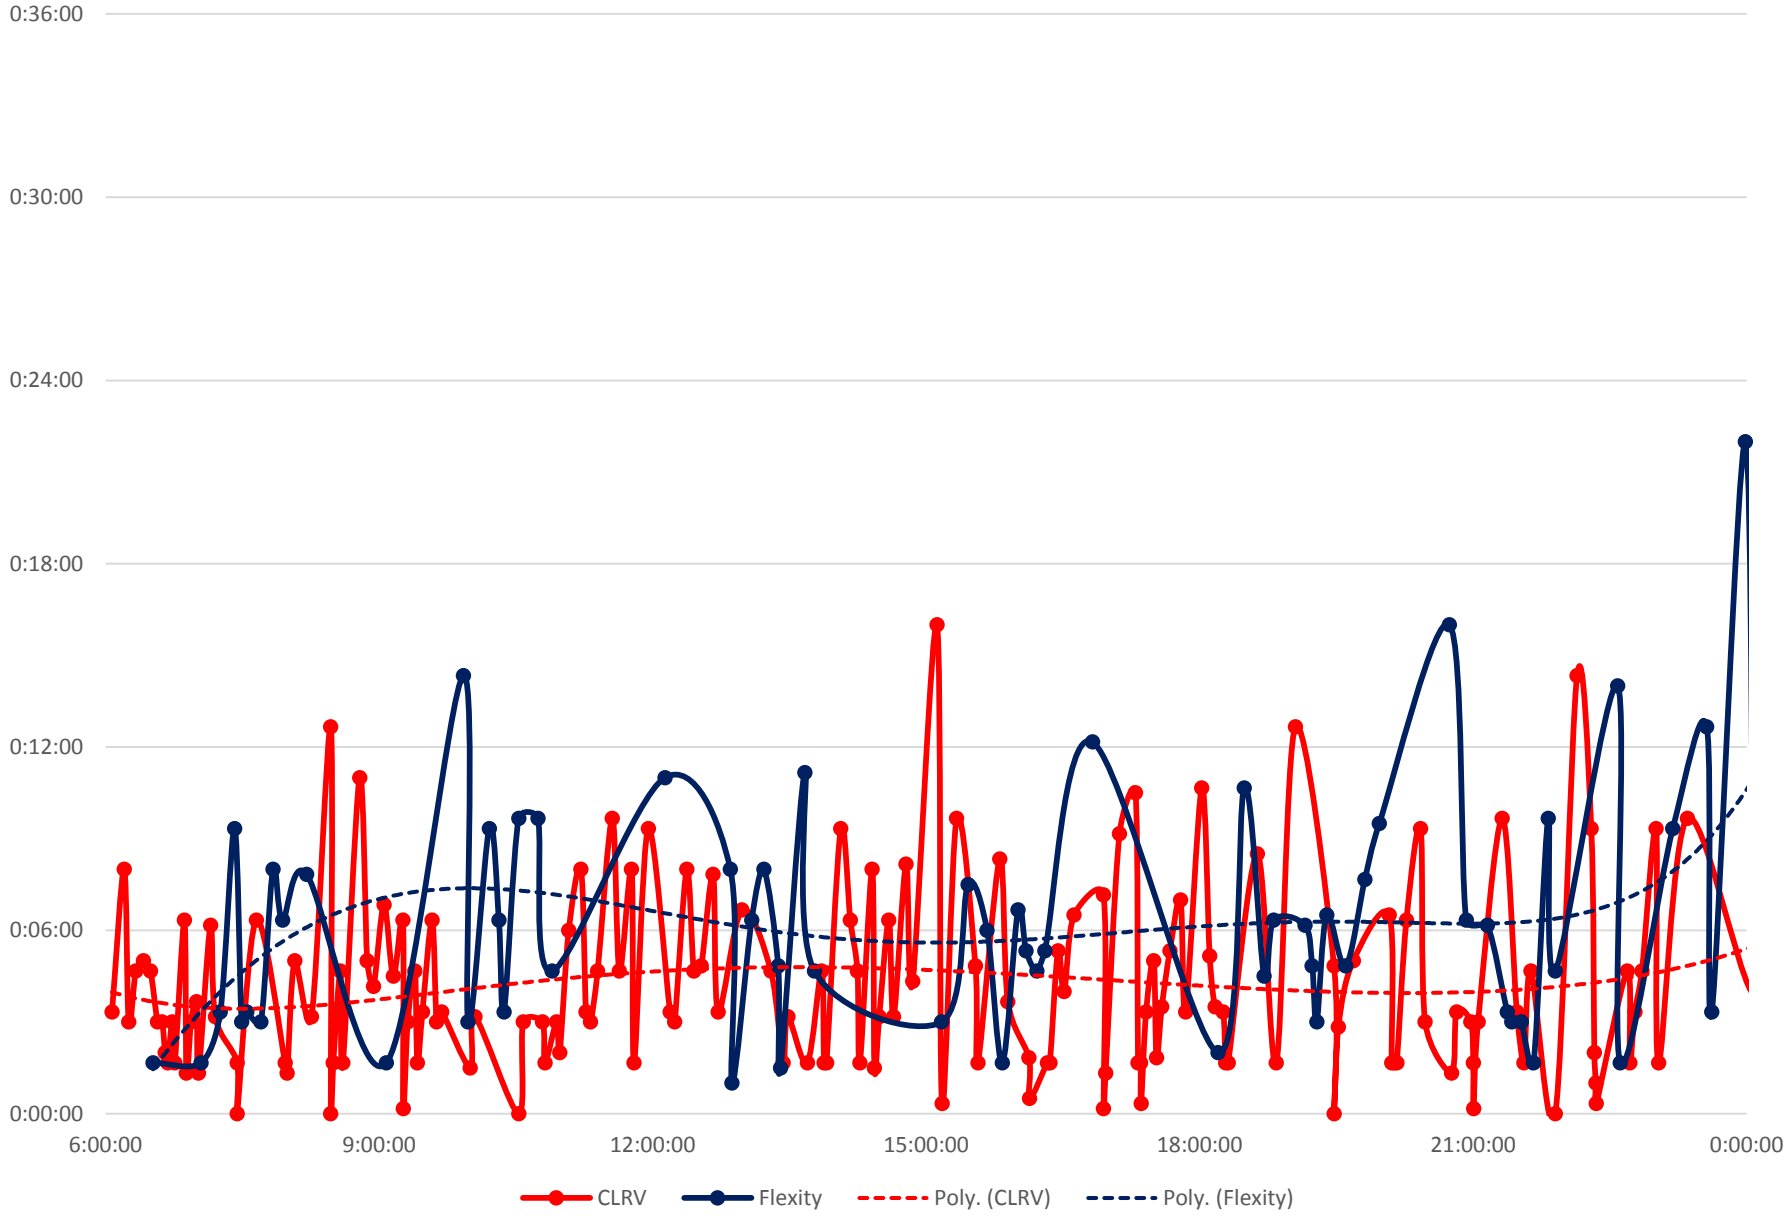

501 Queen Headways at Lansdowne Ave. Westbound Monday 1 Apr 2019

501 Queen Headways at Lansdowne Ave. Westbound Tuesday 2 Apr 2019

501 Queen Headways at Lansdowne Ave. Westbound Wednesday 3 Apr 2019

501 Queen Headways at Lansdowne Ave. Westbound Thursday 4 Apr 2019

501 Queen Headways at Lansdowne Ave. Westbound Friday 5 Apr 2019

501 Queen Headways at Lansdowne Ave. Westbound Saturday 6 Apr 2019

501 Queen Headways at Lansdowne Ave. Westbound Sunday 7 Apr 2019

501 Queen Headways at Lansdowne Ave. Westbound Monday 8 Apr 2019

501 Queen Headways at Lansdowne Ave. Westbound Tuesday 9 Apr 2019

501 Queen Headways at Lansdowne Ave. Westbound Wednesday 10 Apr 2019

501 Queen Headways at Lansdowne Ave. Westbound Thursday 11 Apr 2019

501 Queen Headways at Lansdowne Ave. Westbound Tuesday 16 Apr 2019

501 Queen Headways at Lansdowne Ave. Westbound Wednesday 17 Apr 2019

501 Queen Headways at Lansdowne Ave. Westbound Thursday 18 Apr 2019