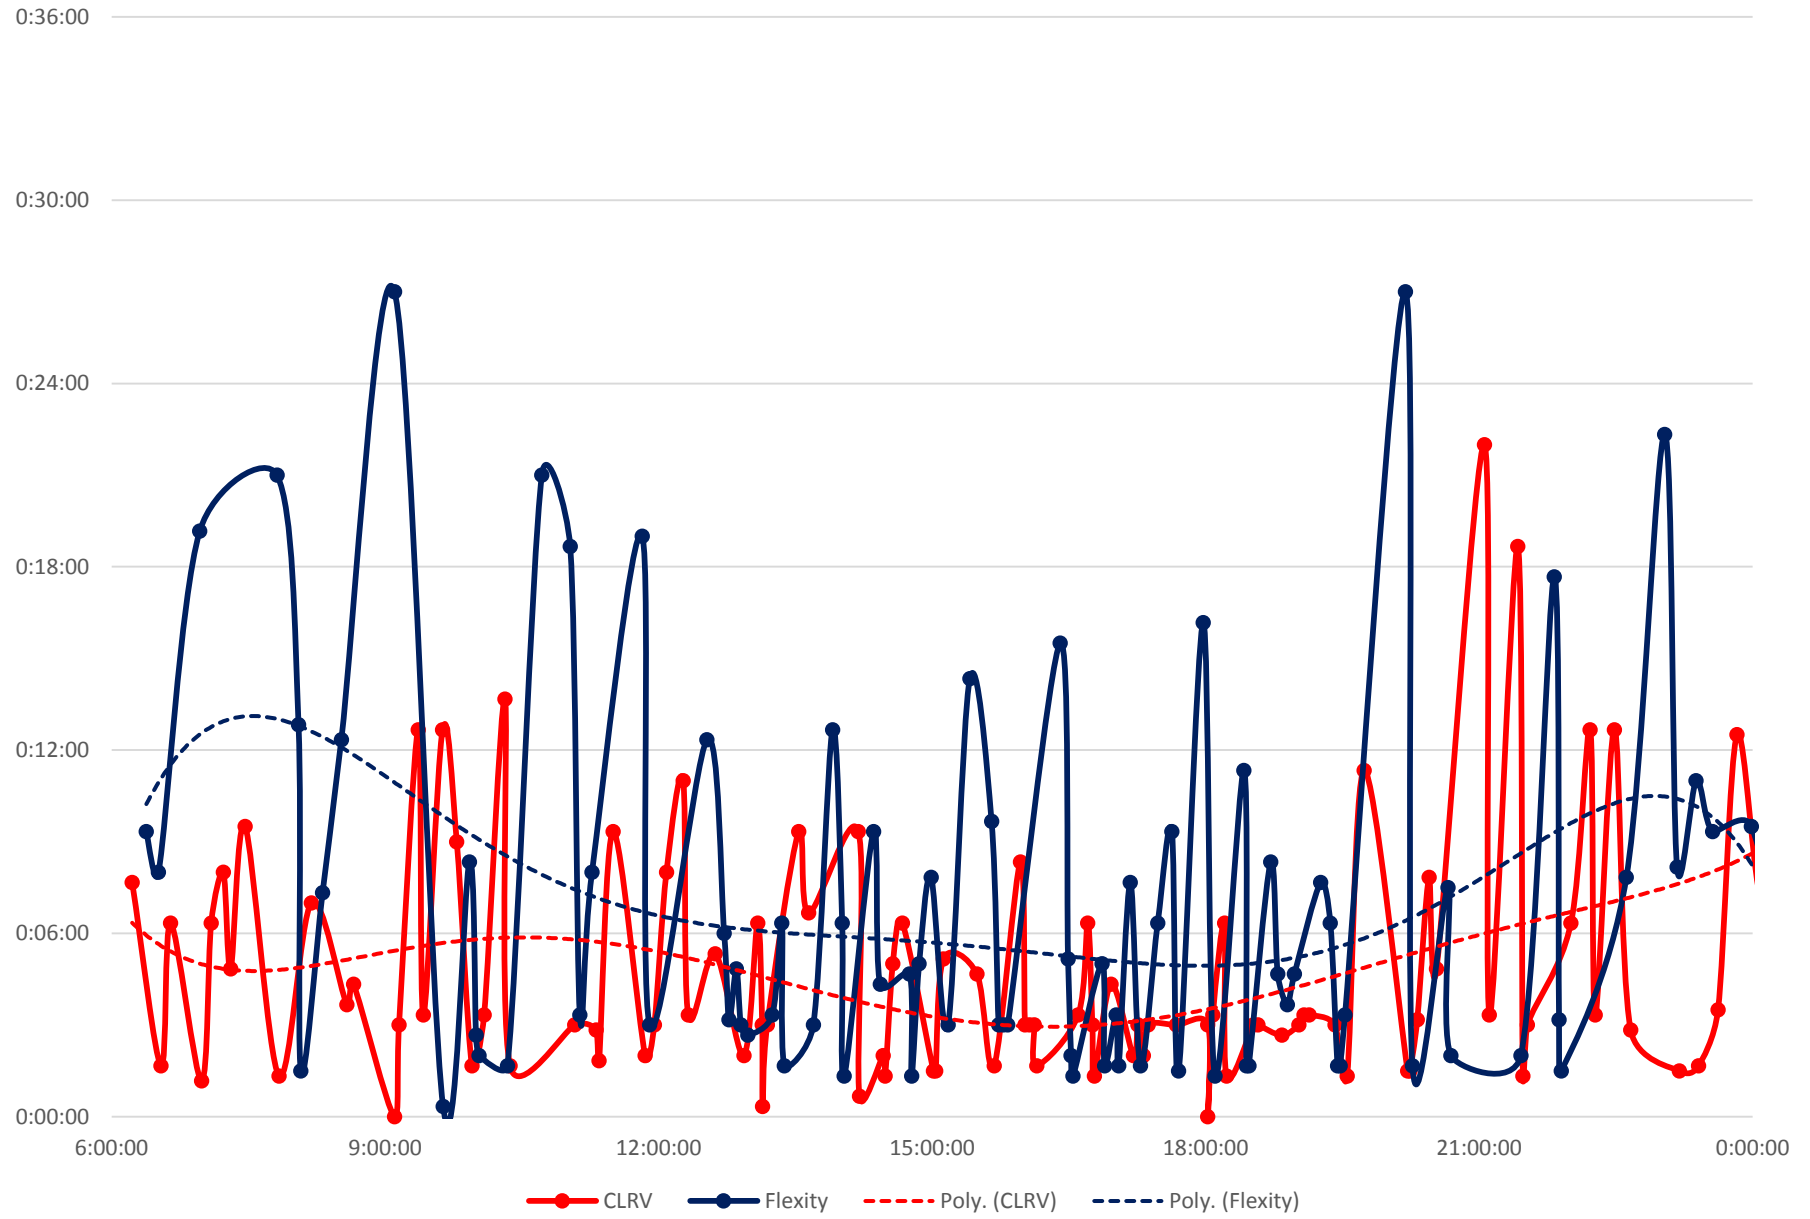

501 Queen Headways at Lansdowne Ave. Westbound Monday 1 Apr 2019

501 Queen Headways at Lansdowne Ave. Westbound Tuesday 2 Apr 2019

501 Queen Headways at Lansdowne Ave. Westbound Wednesday 3 Apr 2019

501 Queen Headways at Lansdowne Ave. Westbound Thursday 4 Apr 2019

501 Queen Headways at Lansdowne Ave. Westbound Friday 5 Apr 2019

501 Queen Headways at Lansdowne Ave. Westbound Saturday 6 Apr 2019

501 Queen Headways at Lansdowne Ave. Westbound Sunday 7 Apr 2019

501 Queen Headways at Lansdowne Ave. Westbound Monday 8 Apr 2019

501 Queen Headways at Lansdowne Ave. Westbound Tuesday 9 Apr 2019

501 Queen Headways at Lansdowne Ave. Westbound Wednesday 10 Apr 2019

501 Queen Headways at Lansdowne Ave. Westbound Thursday 11 Apr 2019

501 Queen Headways at Lansdowne Ave. Westbound Tuesday 16 Apr 2019

501 Queen Headways at Lansdowne Ave. Westbound Wednesday 17 Apr 2019

501 Queen Headways at Lansdowne Ave. Westbound Thursday 18 Apr 2019