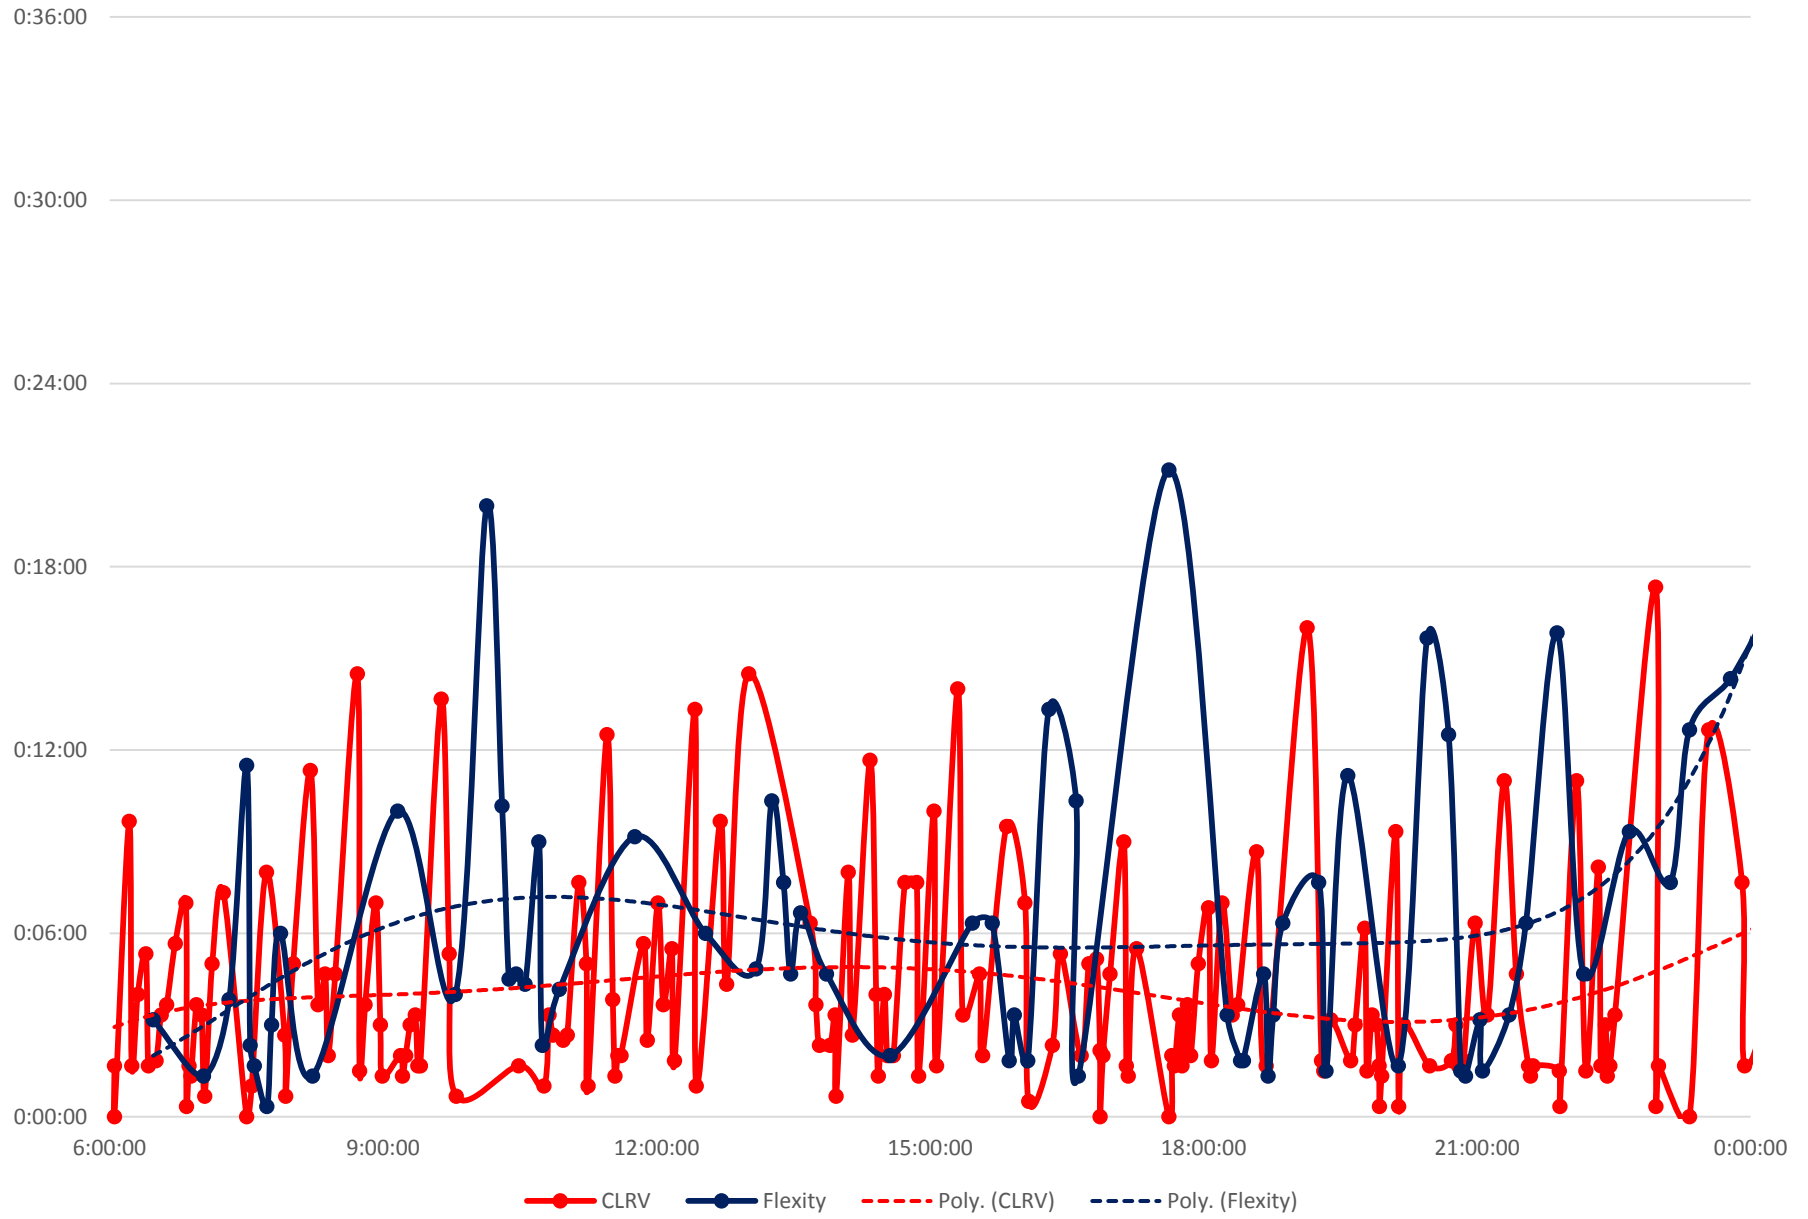

501 Queen Headways at Lansdowne Ave. Westbound Monday 1 Apr 2019

501 Queen Headways at Lansdowne Ave. Westbound Tuesday 2 Apr 2019

501 Queen Headways at Lansdowne Ave. Westbound Wednesday 3 Apr 2019

501 Queen Headways at Lansdowne Ave. Westbound Thursday 4 Apr 2019

501 Queen Headways at Lansdowne Ave. Westbound Friday 5 Apr 2019

501 Queen Headways at Lansdowne Ave. Westbound Saturday 6 Apr 2019

501 Queen Headways at Lansdowne Ave. Westbound Sunday 7 Apr 2019

501 Queen Headways at Lansdowne Ave. Westbound Monday 8 Apr 2019

501 Queen Headways at Lansdowne Ave. Westbound Tuesday 9 Apr 2019

501 Queen Headways at Lansdowne Ave. Westbound Wednesday 10 Apr 2019

501 Queen Headways at Lansdowne Ave. Westbound Thursday 11 Apr 2019

501 Queen Headways at Lansdowne Ave. Westbound Tuesday 16 Apr 2019

501 Queen Headways at Lansdowne Ave. Westbound Wednesday 17 Apr 2019

501 Queen Headways at Lansdowne Ave. Westbound Thursday 18 Apr 2019