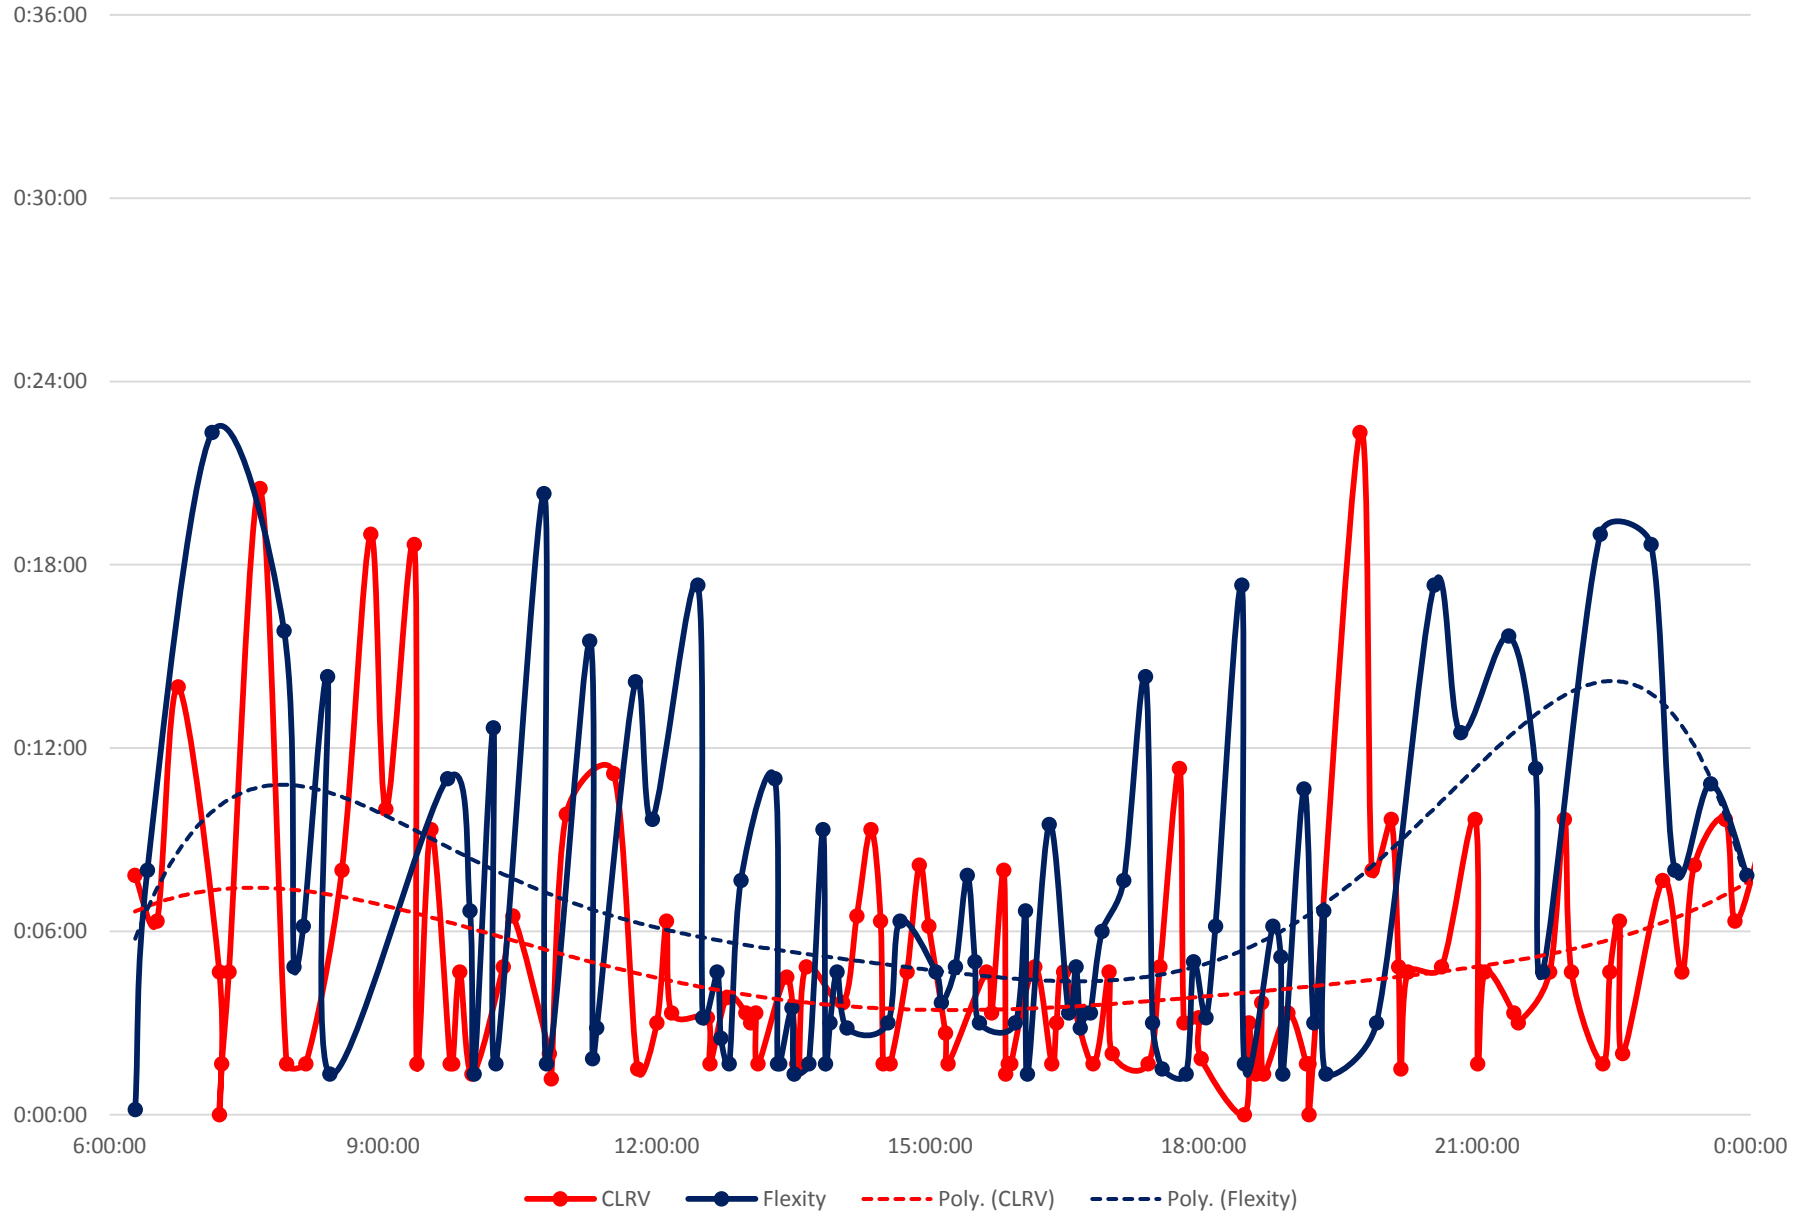

501 Queen Headways at Lansdowne Ave. Westbound Tuesday 16 Apr 2019

501 Queen Headways at Lansdowne Ave. Westbound Wednesday 17 Apr 2019

501 Queen Headways at Lansdowne Ave. Westbound Thursday 18 Apr 2019

501 Queen Headways at Lansdowne Ave. Westbound Friday 19 Apr 2019

501 Queen Headways at Lansdowne Ave. Westbound Saturday 20 Apr 2019

501 Queen Headways at Lansdowne Ave. Westbound Sunday 21 Apr 2019

501 Queen Headways at Lansdowne Ave. Westbound Monday 22 Apr 2019

501 Queen Headways at Lansdowne Ave. Westbound Tuesday 23 Apr 2019

501 Queen Headways at Lansdowne Ave. Westbound Wednesday 24 Apr 2019

501 Queen Headways at Lansdowne Ave. Westbound Thursday 25 Apr 2019