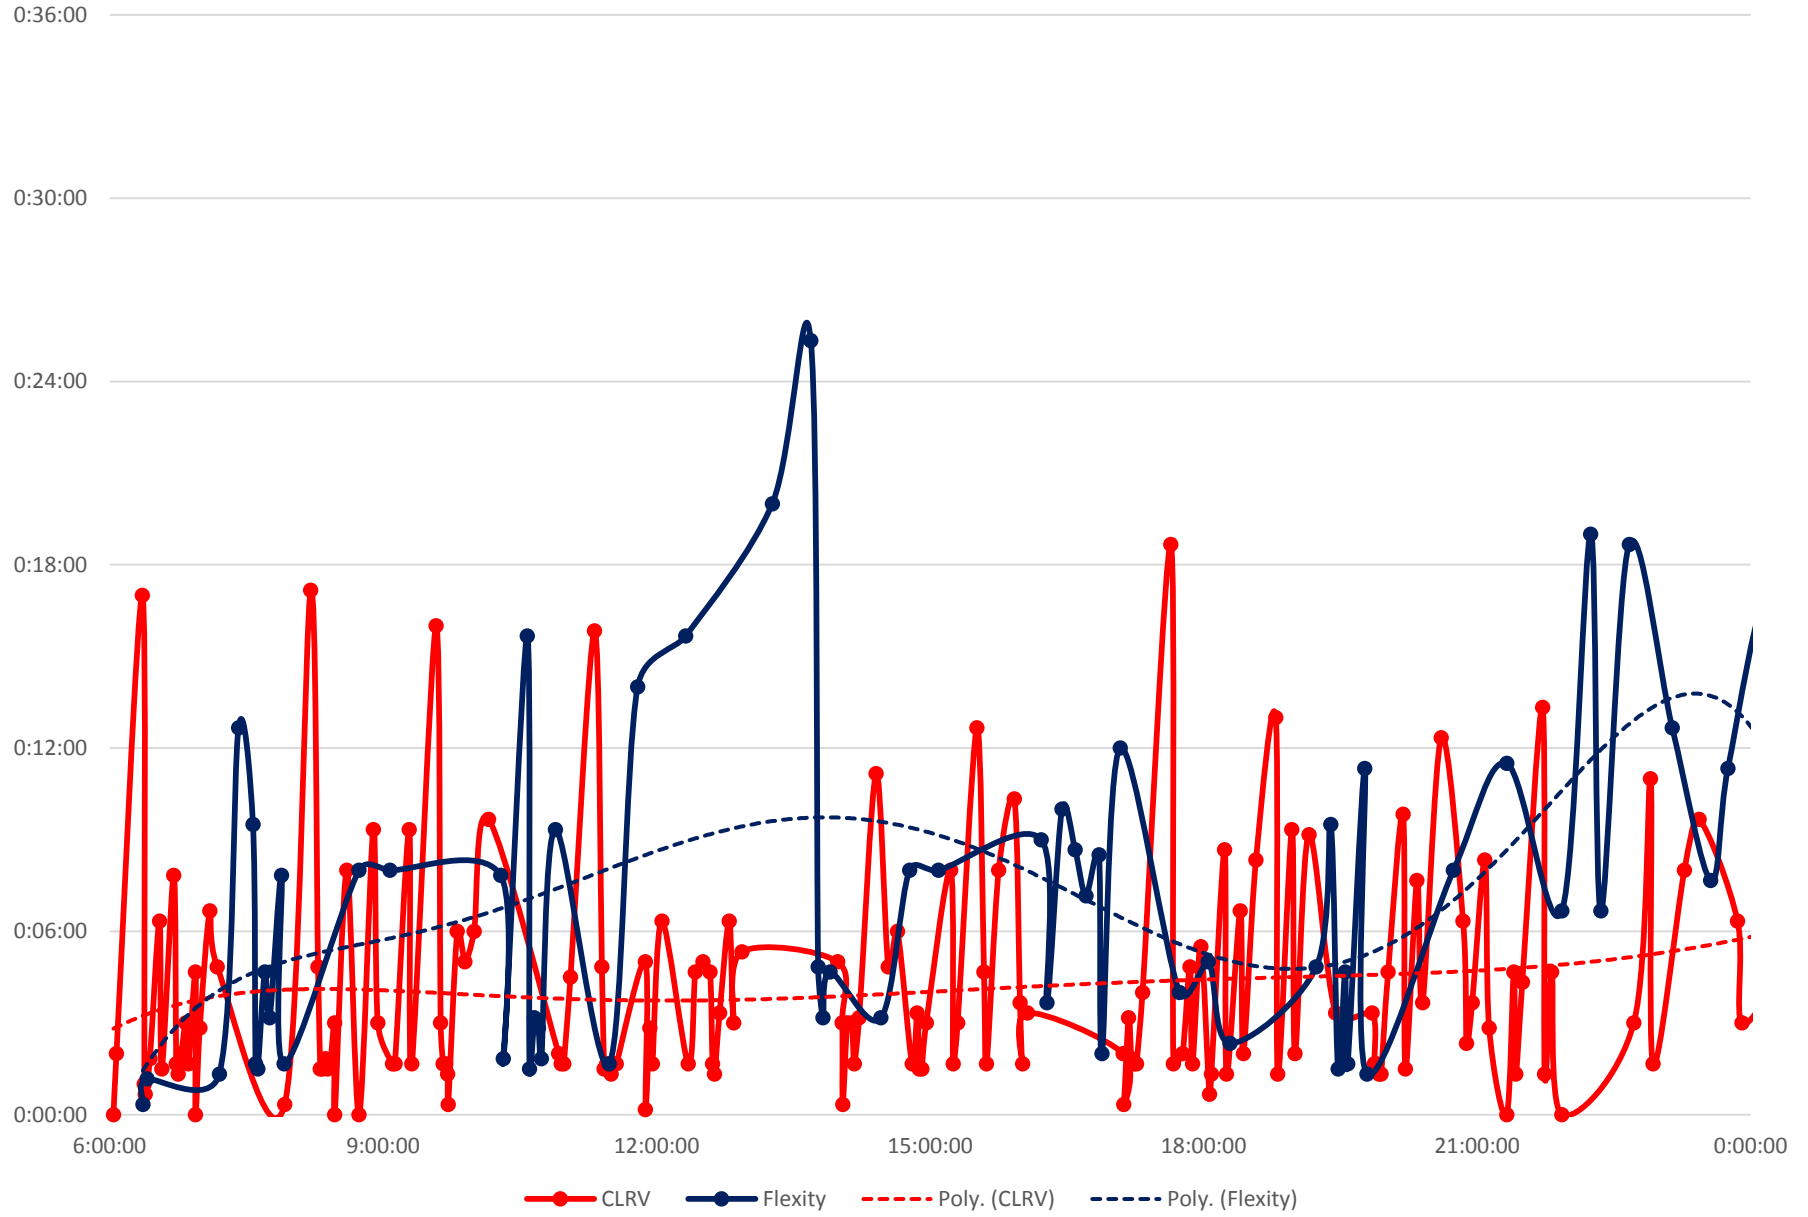

501 Queen Headways at Lansdowne Ave. Westbound Tuesday 23 Apr 2019

501 Queen Headways at Lansdowne Ave. Westbound Wednesday 24 Apr 2019

501 Queen Headways at Lansdowne Ave. Westbound Thursday 25 Apr 2019

501 Queen Headways at Lansdowne Ave. Westbound Friday 26 Apr 2019

501 Queen Headways at Lansdowne Ave. Westbound Saturday 27 Apr 2019

501 Queen Headways at Lansdowne Ave. Westbound Sunday 28 Apr 2019

501 Queen Headways at Lansdowne Ave. Westbound Monday 29 Apr 2019

501 Queen Headways at Lansdowne Ave. Westbound Tuesday 30 Apr 2019