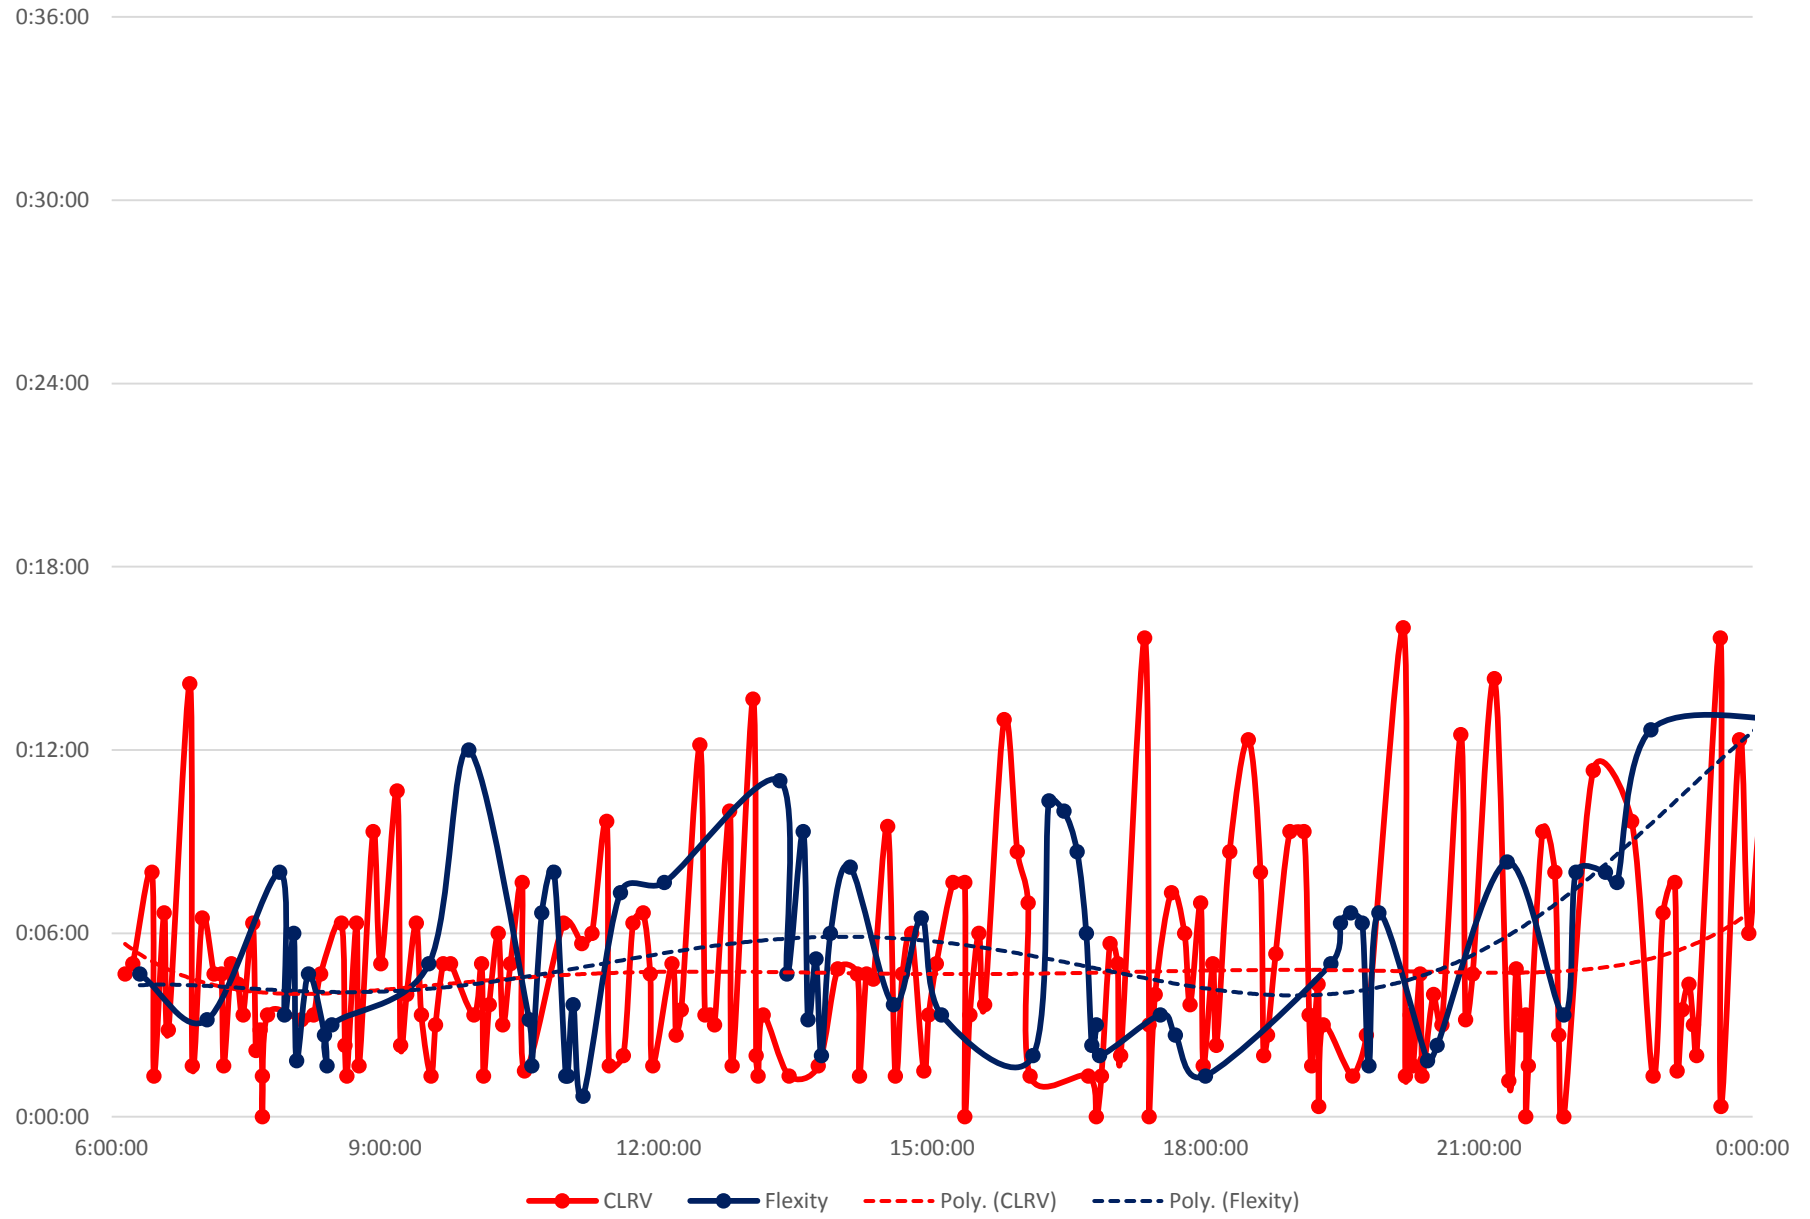

501 Queen Headways at Lansdowne Ave. Eastbound Tuesday 9 Apr 2019

501 Queen Headways at Lansdowne Ave. Eastbound Wednesday 10 Apr 2019

501 Queen Headways at Lansdowne Ave. Eastbound Thursday 11 Apr 2019

501 Queen Headways at Lansdowne Ave. Eastbound Friday 12 Apr 2019

501 Queen Headways at Lansdowne Ave. Eastbound Saturday 13 Apr 2019

501 Queen Headways at Lansdowne Ave. Eastbound Sunday 14 Apr 2019

501 Queen Headways at Lansdowne Ave. Eastbound Monday 15 Apr 2019

501 Queen Headways at Lansdowne Ave. Eastbound Tuesday 16 Apr 2019

501 Queen Headways at Lansdowne Ave. Eastbound Wednesday 17 Apr 2019

501 Queen Headways at Lansdowne Ave. Eastbound Thursday 18 Apr 2019

501 Queen Headways at Lansdowne Ave. Eastbound Friday 19 Apr 2019

501 Queen Headways at Lansdowne Ave. Eastbound Saturday 20 Apr 2019

501 Queen Headways at Lansdowne Ave. Eastbound Sunday 21 Apr 2019

501 Queen Headways at Lansdowne Ave. Eastbound Monday 22 Apr 2019