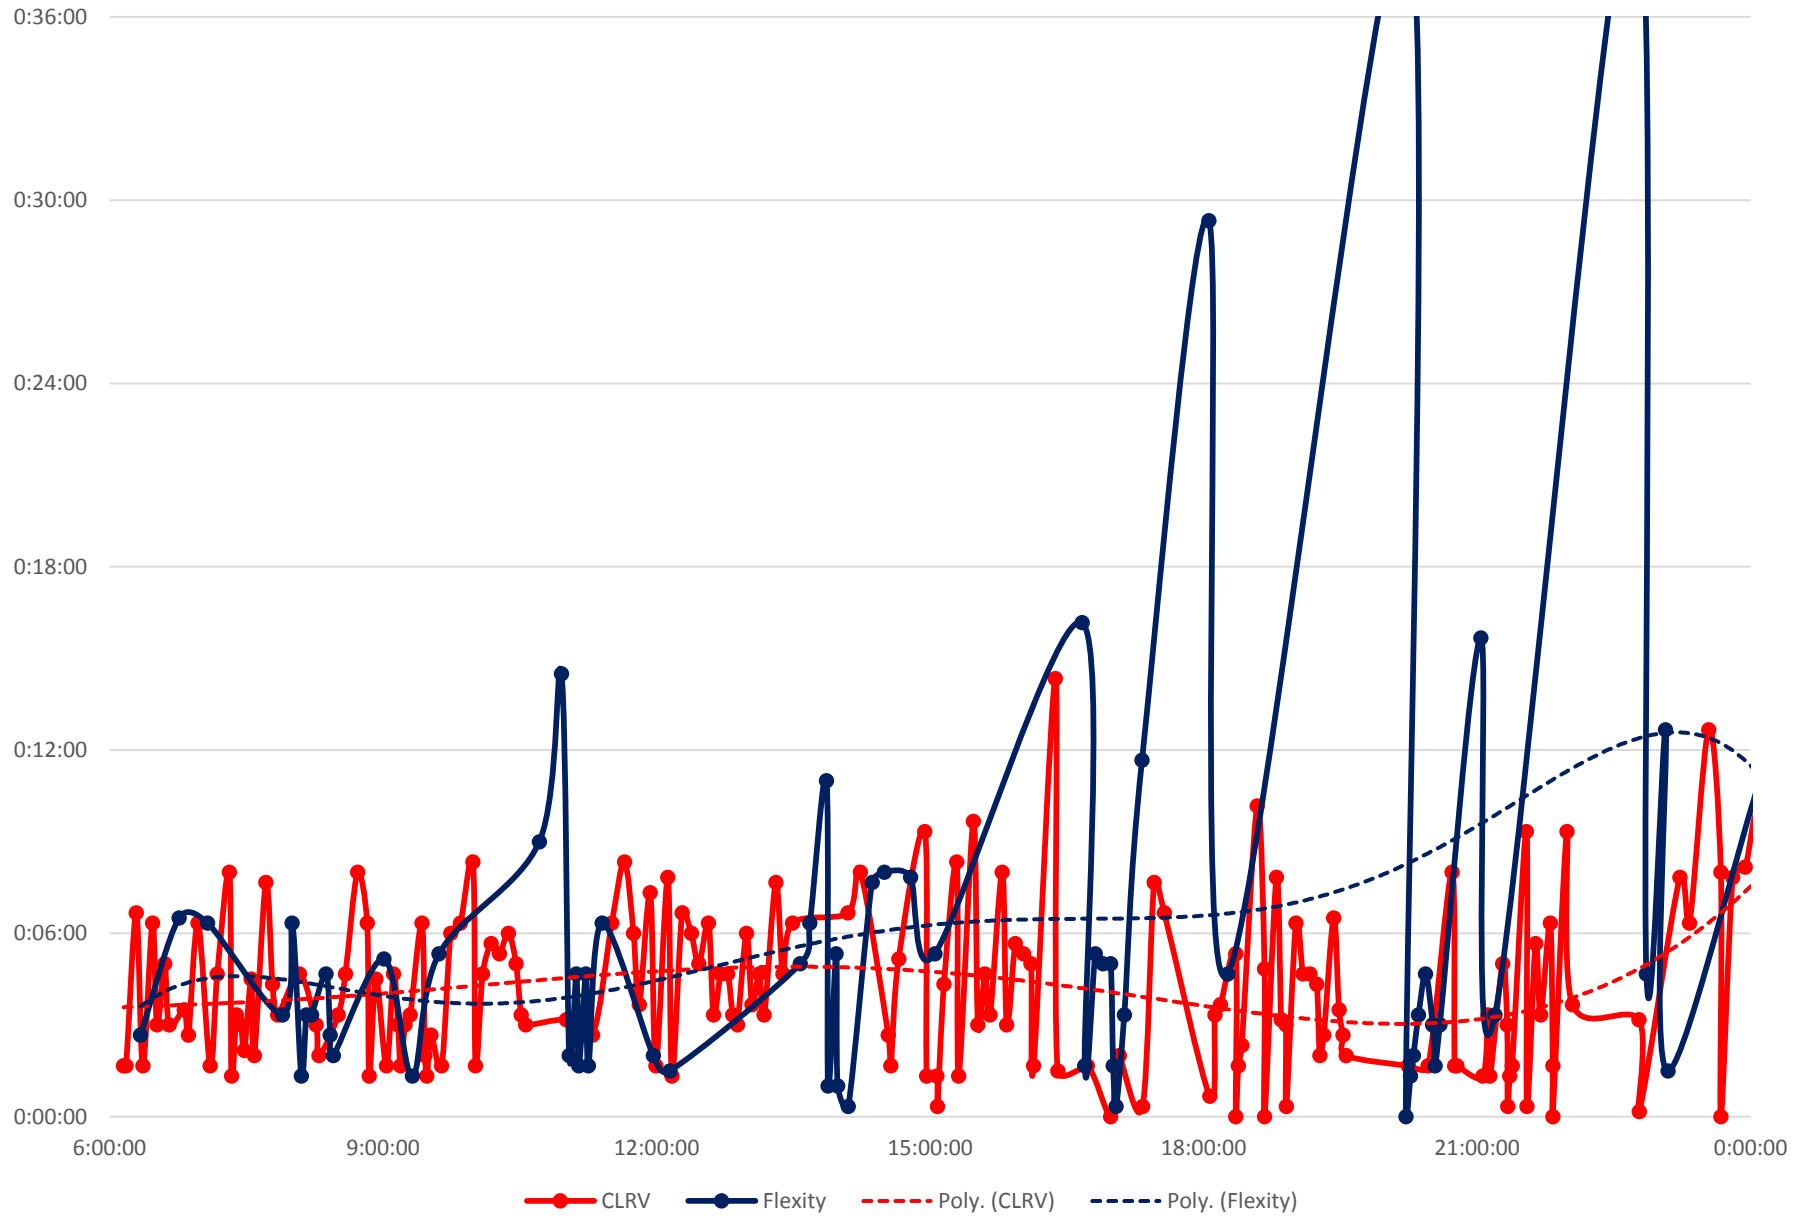

501 Queen Headways at Lansdowne Ave. Eastbound Friday 12 Apr 2019

501 Queen Headways at Lansdowne Ave. Eastbound Saturday 13 Apr 2019

501 Queen Headways at Lansdowne Ave. Eastbound Sunday 14 Apr 2019

501 Queen Headways at Lansdowne Ave. Eastbound Monday 15 Apr 2019

501 Queen Headways at Lansdowne Ave. Eastbound Tuesday 16 Apr 2019

501 Queen Headways at Lansdowne Ave. Eastbound Wednesday 17 Apr 2019

501 Queen Headways at Lansdowne Ave. Eastbound Thursday 18 Apr 2019

501 Queen Headways at Lansdowne Ave. Eastbound Friday 19 Apr 2019

501 Queen Headways at Lansdowne Ave. Eastbound Saturday 20 Apr 2019

501 Queen Headways at Lansdowne Ave. Eastbound Sunday 21 Apr 2019

501 Queen Headways at Lansdowne Ave. Eastbound Monday 22 Apr 2019

501 Queen Headways at Lansdowne Ave. Eastbound Tuesday 23 Apr 2019

501 Queen Headways at Lansdowne Ave. Eastbound Wednesday 24 Apr 2019

501 Queen Headways at Lansdowne Ave. Eastbound Thursday 25 Apr 2019