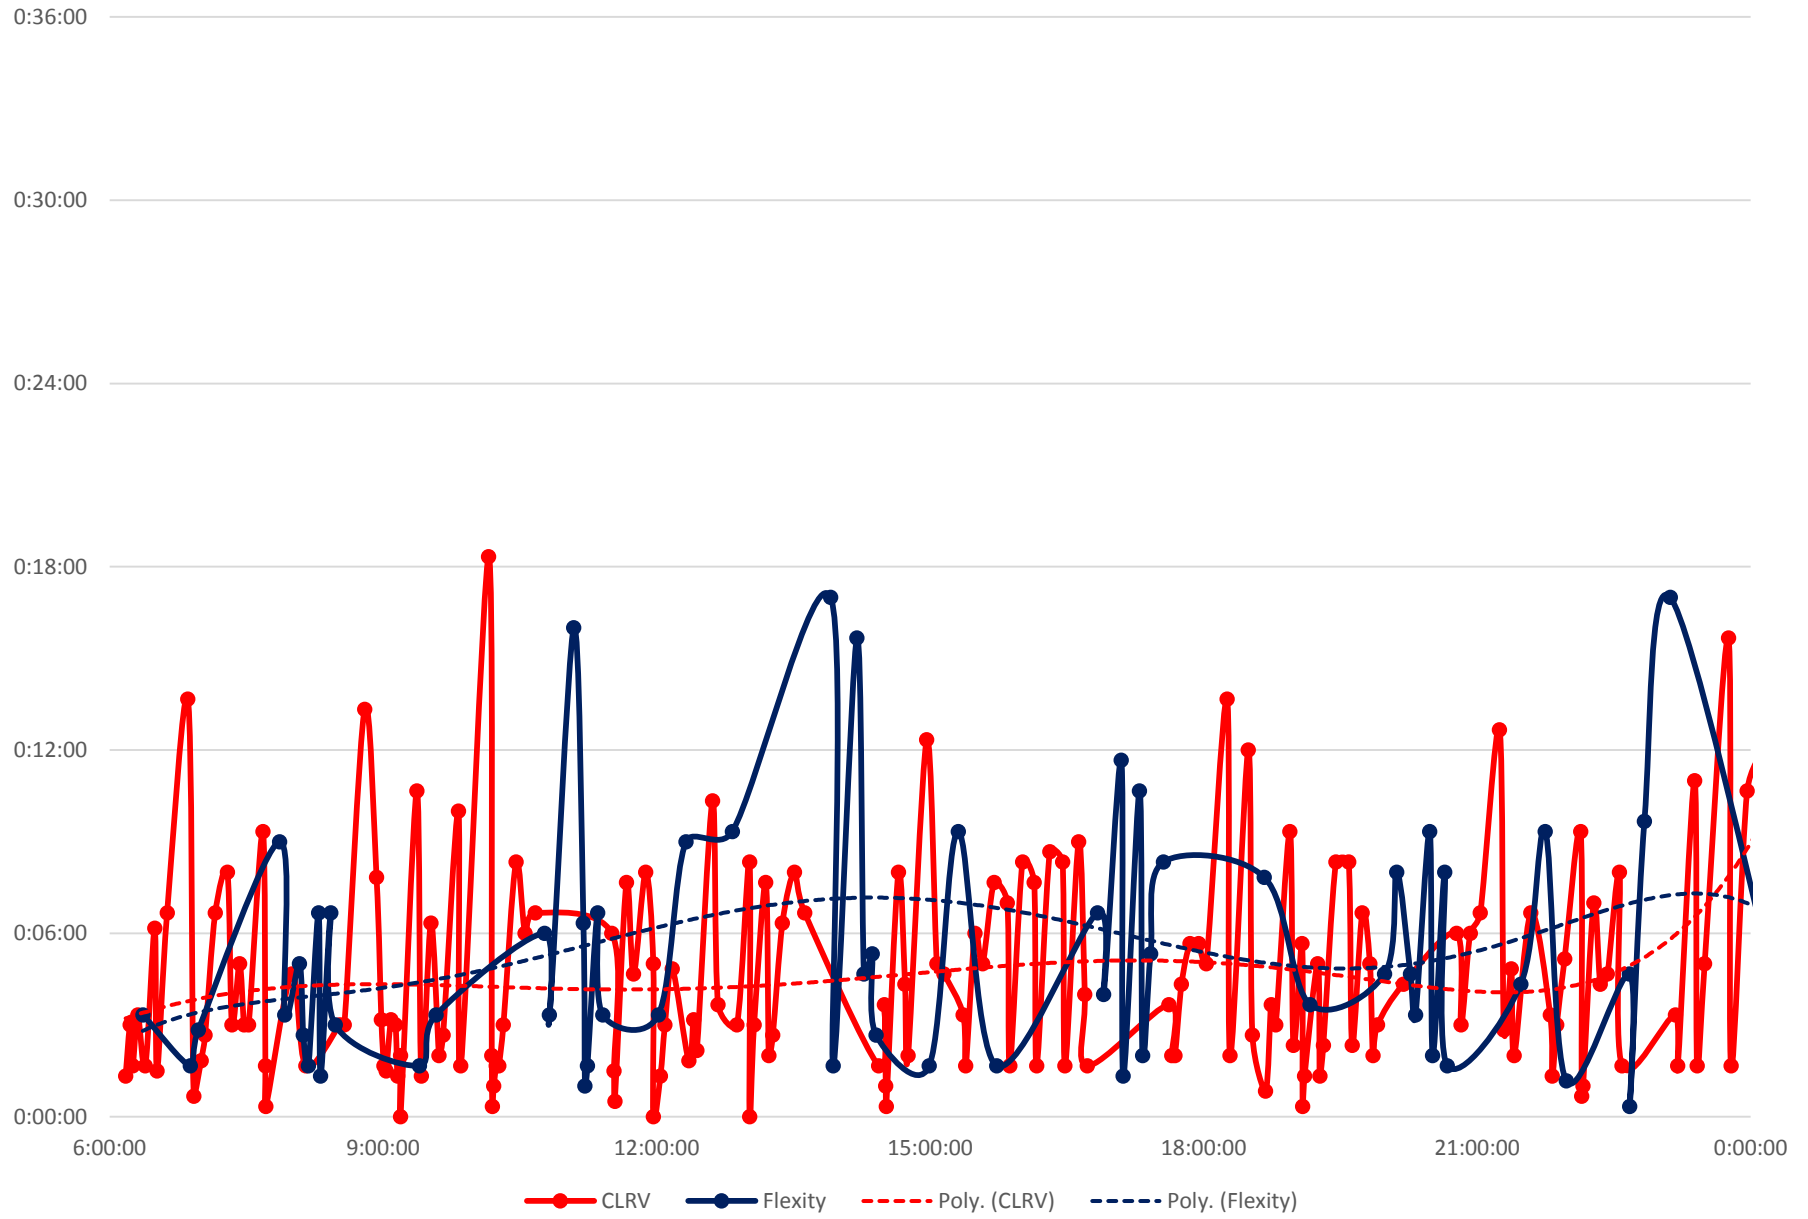

501 Queen Headways at Lansdowne Ave. Eastbound Tuesday 23 Apr 2019

501 Queen Headways at Lansdowne Ave. Eastbound Wednesday 24 Apr 2019

501 Queen Headways at Lansdowne Ave. Eastbound Thursday 25 Apr 2019

501 Queen Headways at Lansdowne Ave. Eastbound Friday 26 Apr 2019

501 Queen Headways at Lansdowne Ave. Eastbound Saturday 27 Apr 2019

501 Queen Headways at Lansdowne Ave. Eastbound Sunday 28 Apr 2019

501 Queen Headways at Lansdowne Ave. Eastbound Monday 29 Apr 2019

501 Queen Headways at Lansdowne Ave. Eastbound Tuesday 30 Apr 2019