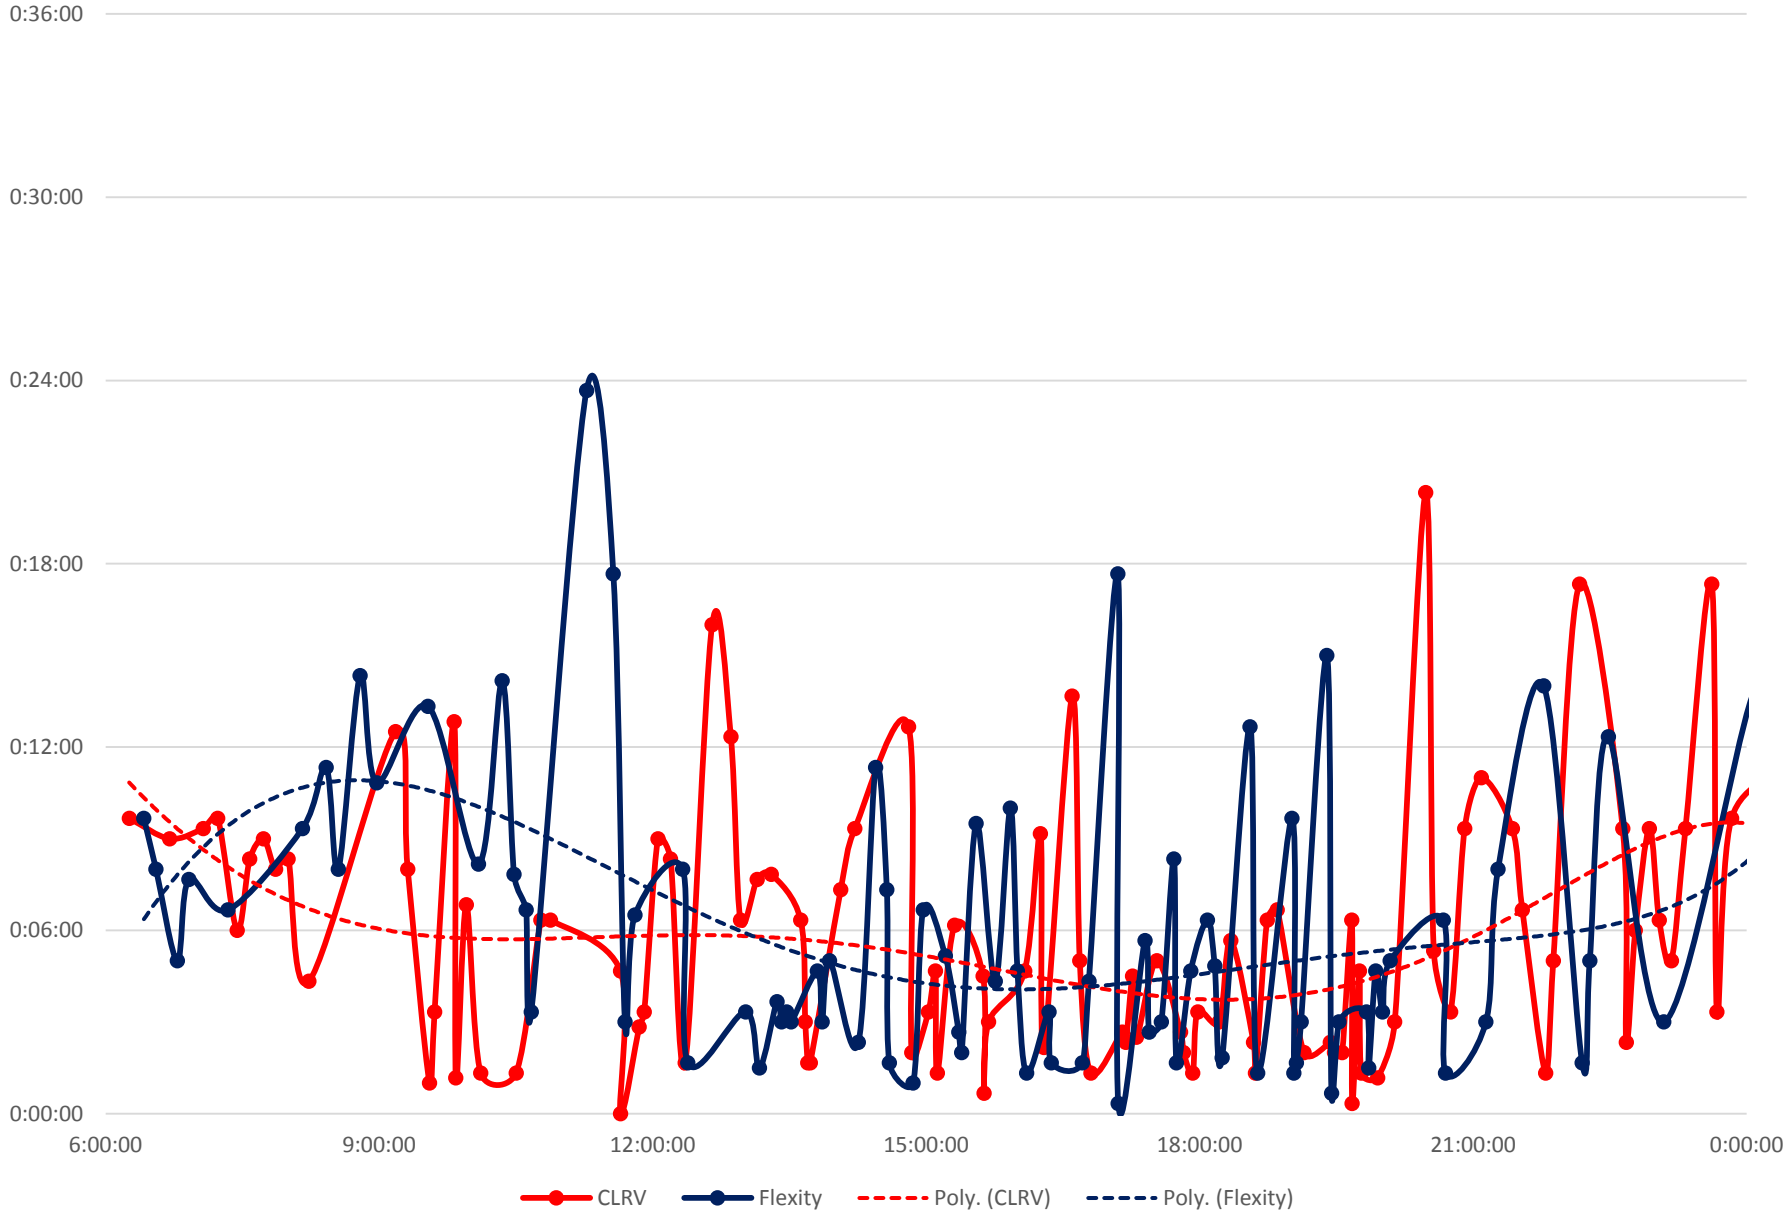

501 Queen Headways at Lansdowne Ave. Eastbound Monday 1 Apr 2019

501 Queen Headways at Lansdowne Ave. Eastbound Tuesday 2 Apr 2019

501 Queen Headways at Lansdowne Ave. Eastbound Wednesday 3 Apr 2019

501 Queen Headways at Lansdowne Ave. Eastbound Thursday 4 Apr 2019

501 Queen Headways at Lansdowne Ave. Eastbound Friday 5 Apr 2019

501 Queen Headways at Lansdowne Ave. Eastbound Saturday 6 Apr 2019

501 Queen Headways at Lansdowne Ave. Eastbound Sunday 7 Apr 2019

501 Queen Headways at Lansdowne Ave. Eastbound Monday 8 Apr 2019

501 Queen Headways at Lansdowne Ave. Eastbound Tuesday 9 Apr 2019

501 Queen Headways at Lansdowne Ave. Eastbound Wednesday 10 Apr 2019

501 Queen Headways at Lansdowne Ave. Eastbound Thursday 11 Apr 2019

501 Queen Headways at Lansdowne Ave. Eastbound Friday 12 Apr 2019

501 Queen Headways at Lansdowne Ave. Eastbound Saturday 13 Apr 2019

501 Queen Headways at Lansdowne Ave. Eastbound Sunday 14 Apr 2019

501 Queen Headways at Lansdowne Ave. Eastbound Monday 15 Apr 2019