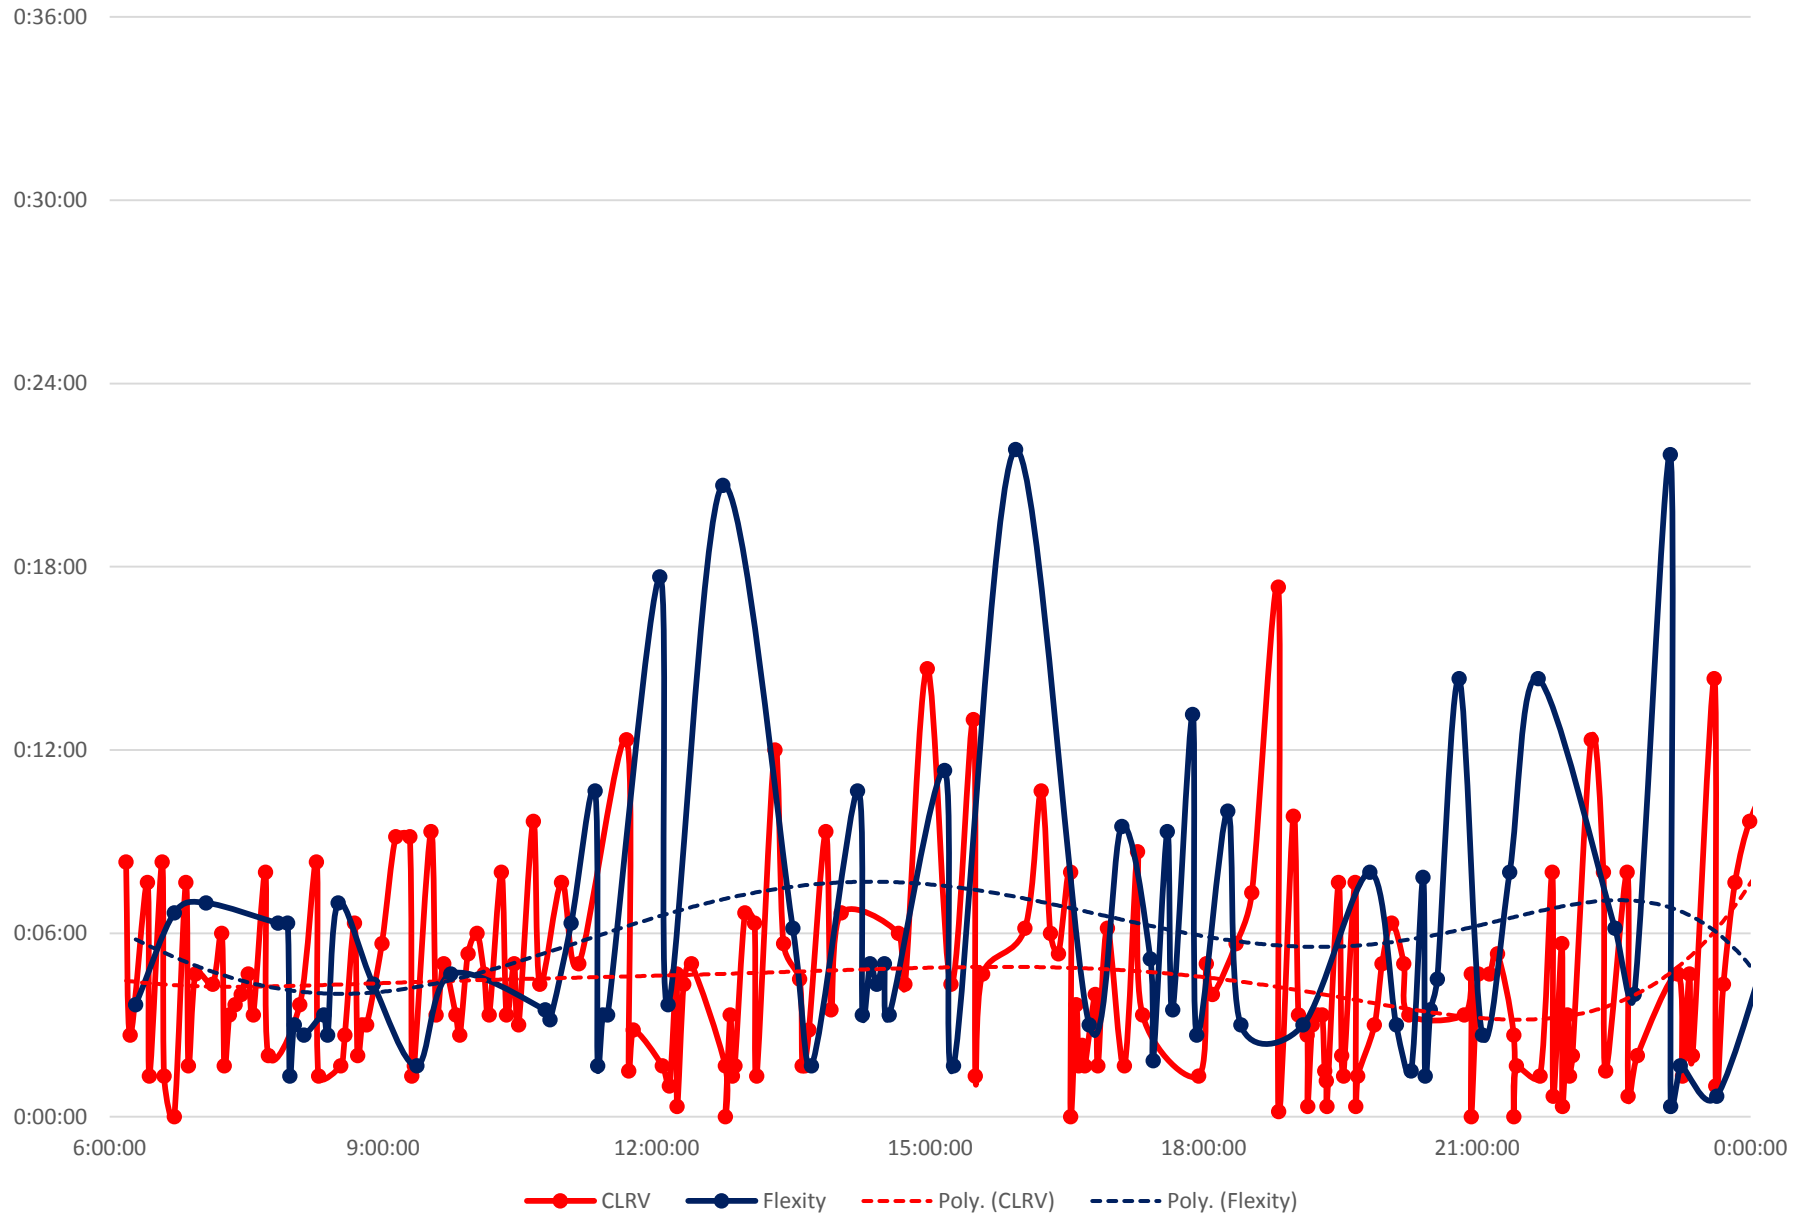

501 Queen Headways at Lansdowne Ave. Eastbound Tuesday 16 Apr 2019

501 Queen Headways at Lansdowne Ave. Eastbound Wednesday 17 Apr 2019

501 Queen Headways at Lansdowne Ave. Eastbound Thursday 18 Apr 2019

501 Queen Headways at Lansdowne Ave. Eastbound Friday 19 Apr 2019

501 Queen Headways at Lansdowne Ave. Eastbound Saturday 20 Apr 2019

501 Queen Headways at Lansdowne Ave. Eastbound Sunday 21 Apr 2019

501 Queen Headways at Lansdowne Ave. Eastbound Monday 22 Apr 2019

501 Queen Headways at Lansdowne Ave. Eastbound Tuesday 23 Apr 2019

501 Queen Headways at Lansdowne Ave. Eastbound Wednesday 24 Apr 2019

501 Queen Headways at Lansdowne Ave. Eastbound Thursday 25 Apr 2019

501 Queen Headways at Lansdowne Ave. Eastbound Friday 26 Apr 2019

501 Queen Headways at Lansdowne Ave. Eastbound Saturday 27 Apr 2019

501 Queen Headways at Lansdowne Ave. Eastbound Sunday 28 Apr 2019

501 Queen Headways at Lansdowne Ave. Eastbound Monday 29 Apr 2019