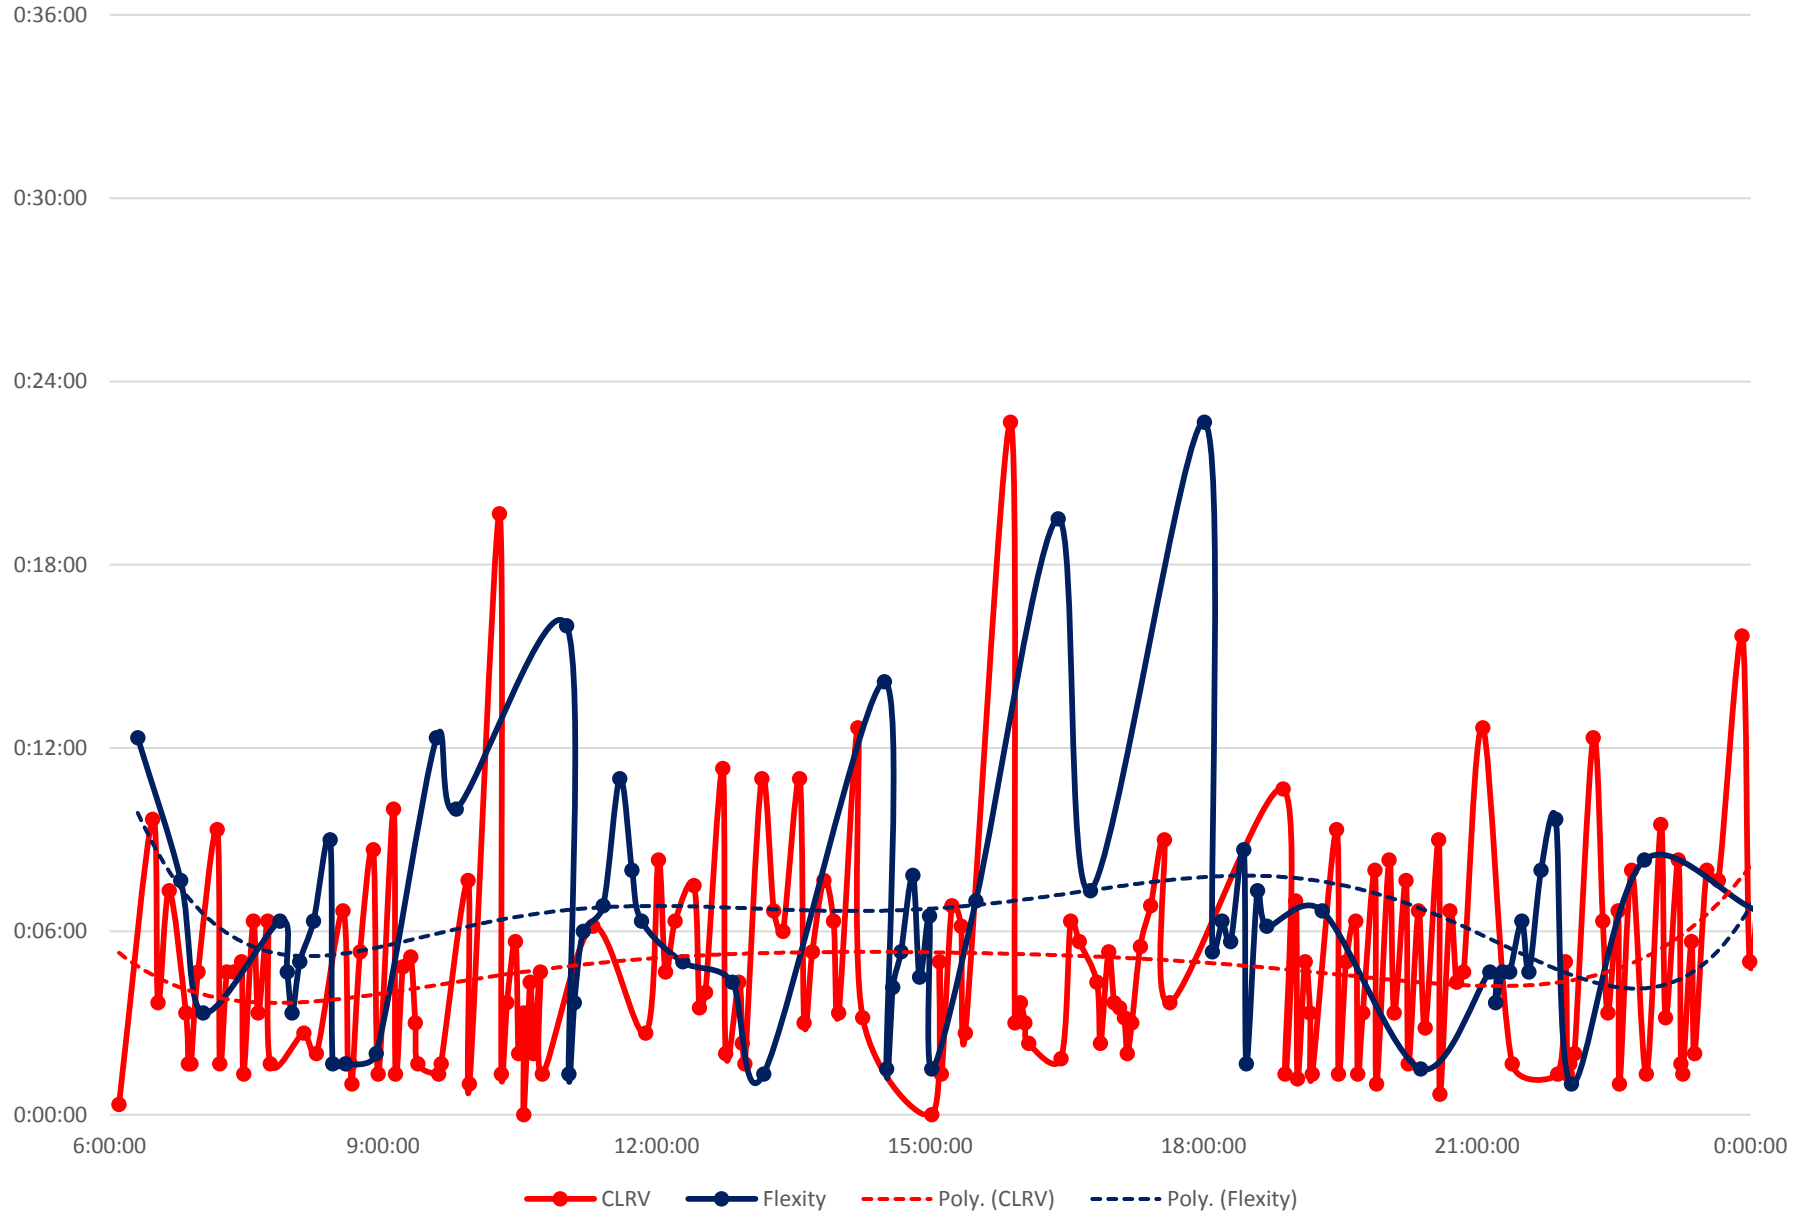

501 Queen Headways at Lansdowne Ave. Eastbound Friday 12 Apr 2019

501 Queen Headways at Lansdowne Ave. Eastbound Saturday 13 Apr 2019

501 Queen Headways at Lansdowne Ave. Eastbound Sunday 14 Apr 2019

501 Queen Headways at Lansdowne Ave. Eastbound Monday 15 Apr 2019

501 Queen Headways at Lansdowne Ave. Eastbound Tuesday 16 Apr 2019

501 Queen Headways at Lansdowne Ave. Eastbound Wednesday 17 Apr 2019

501 Queen Headways at Lansdowne Ave. Eastbound Thursday 18 Apr 2019

501 Queen Headways at Lansdowne Ave. Eastbound Friday 19 Apr 2019

501 Queen Headways at Lansdowne Ave. Eastbound Saturday 20 Apr 2019

501 Queen Headways at Lansdowne Ave. Eastbound Sunday 21 Apr 2019

501 Queen Headways at Lansdowne Ave. Eastbound Monday 22 Apr 2019

501 Queen Headways at Lansdowne Ave. Eastbound Tuesday 23 Apr 2019

501 Queen Headways at Lansdowne Ave. Eastbound Wednesday 24 Apr 2019

501 Queen Headways at Lansdowne Ave. Eastbound Thursday 25 Apr 2019