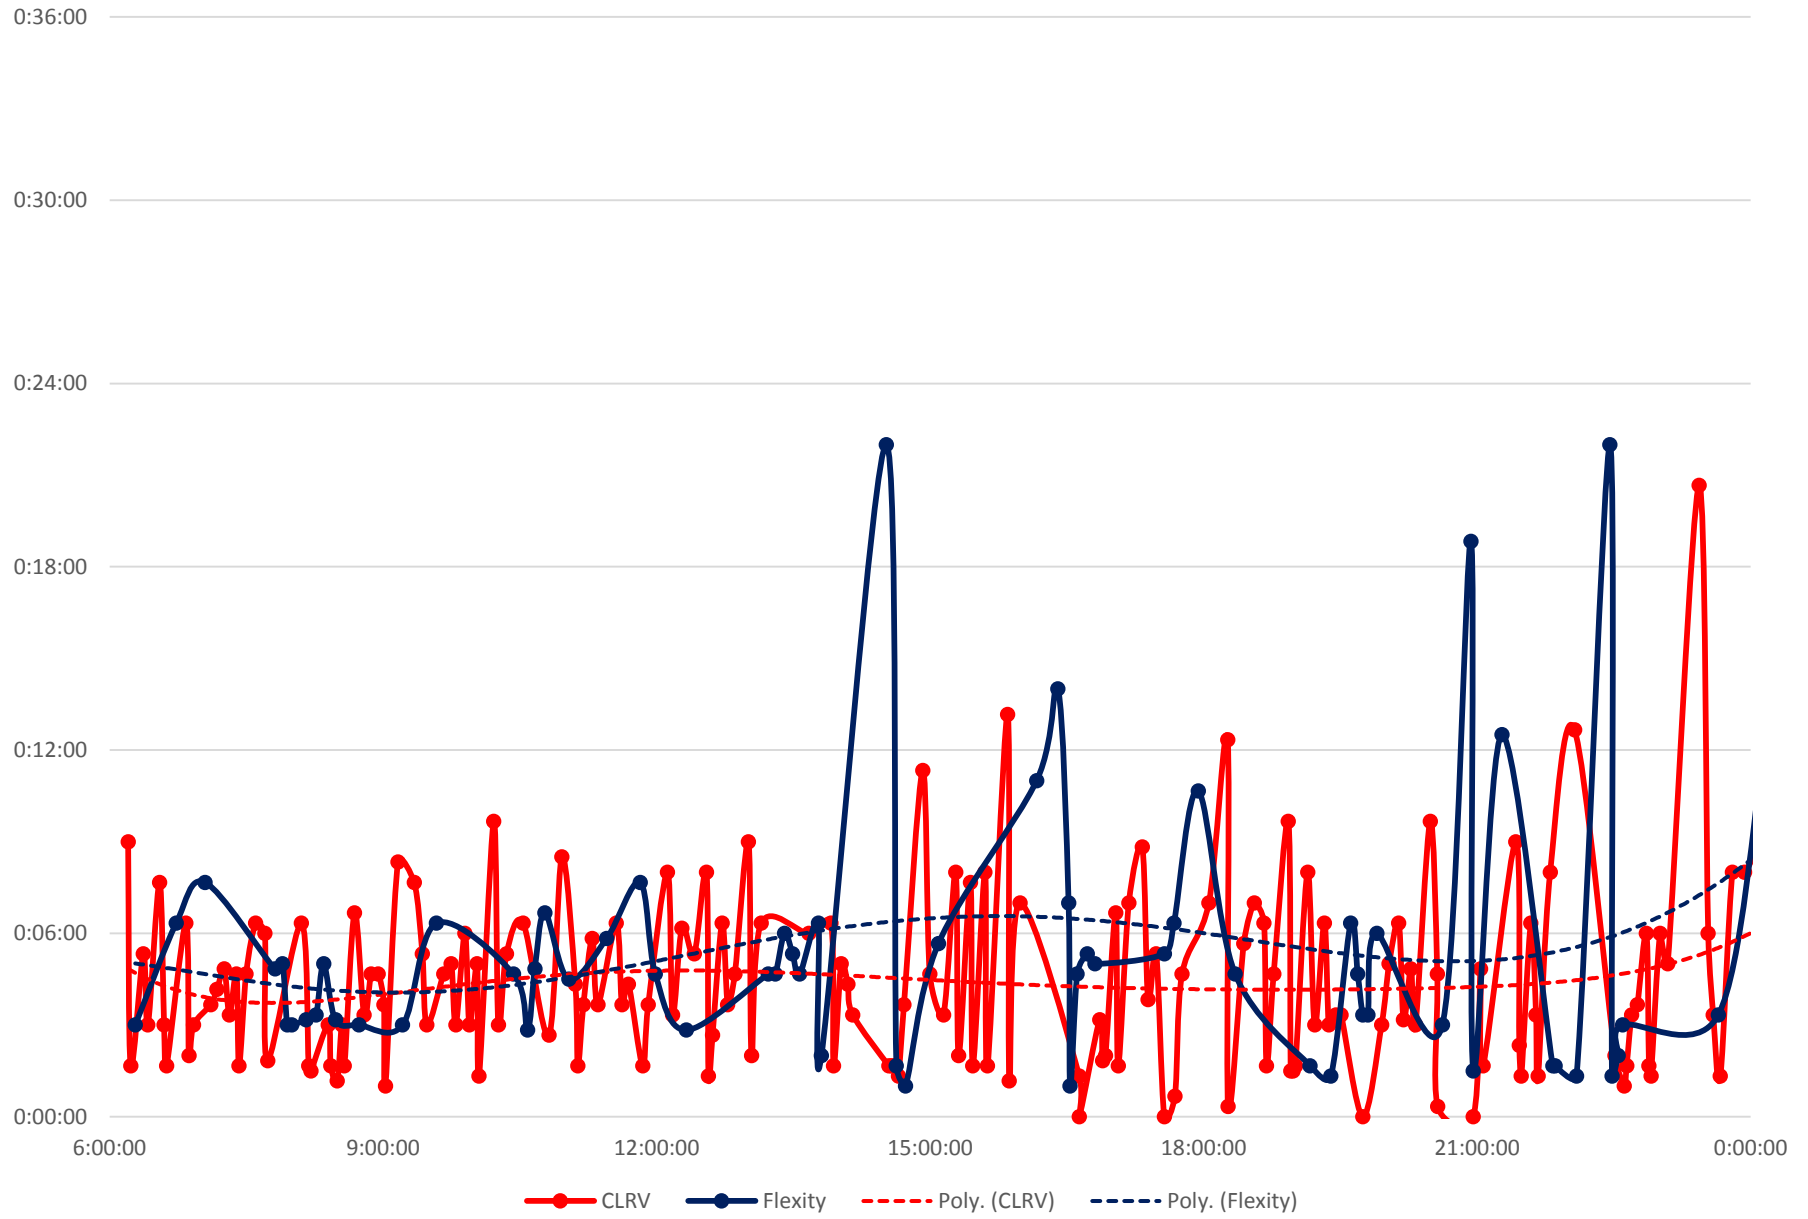

501 Queen Headways at Lansdowne Ave. Eastbound Tuesday 16 Apr 2019

501 Queen Headways at Lansdowne Ave. Eastbound Wednesday 17 Apr 2019

501 Queen Headways at Lansdowne Ave. Eastbound Thursday 18 Apr 2019

501 Queen Headways at Lansdowne Ave. Eastbound Friday 19 Apr 2019

501 Queen Headways at Lansdowne Ave. Eastbound Saturday 20 Apr 2019

501 Queen Headways at Lansdowne Ave. Eastbound Sunday 21 Apr 2019

501 Queen Headways at Lansdowne Ave. Eastbound Monday 22 Apr 2019

501 Queen Headways at Lansdowne Ave. Eastbound Tuesday 23 Apr 2019

501 Queen Headways at Lansdowne Ave. Eastbound Wednesday 24 Apr 2019

501 Queen Headways at Lansdowne Ave. Eastbound Thursday 25 Apr 2019

501 Queen Headways at Lansdowne Ave. Eastbound Friday 26 Apr 2019

501 Queen Headways at Lansdowne Ave. Eastbound Saturday 27 Apr 2019

501 Queen Headways at Lansdowne Ave. Eastbound Sunday 28 Apr 2019

501 Queen Headways at Lansdowne Ave. Eastbound Monday 29 Apr 2019