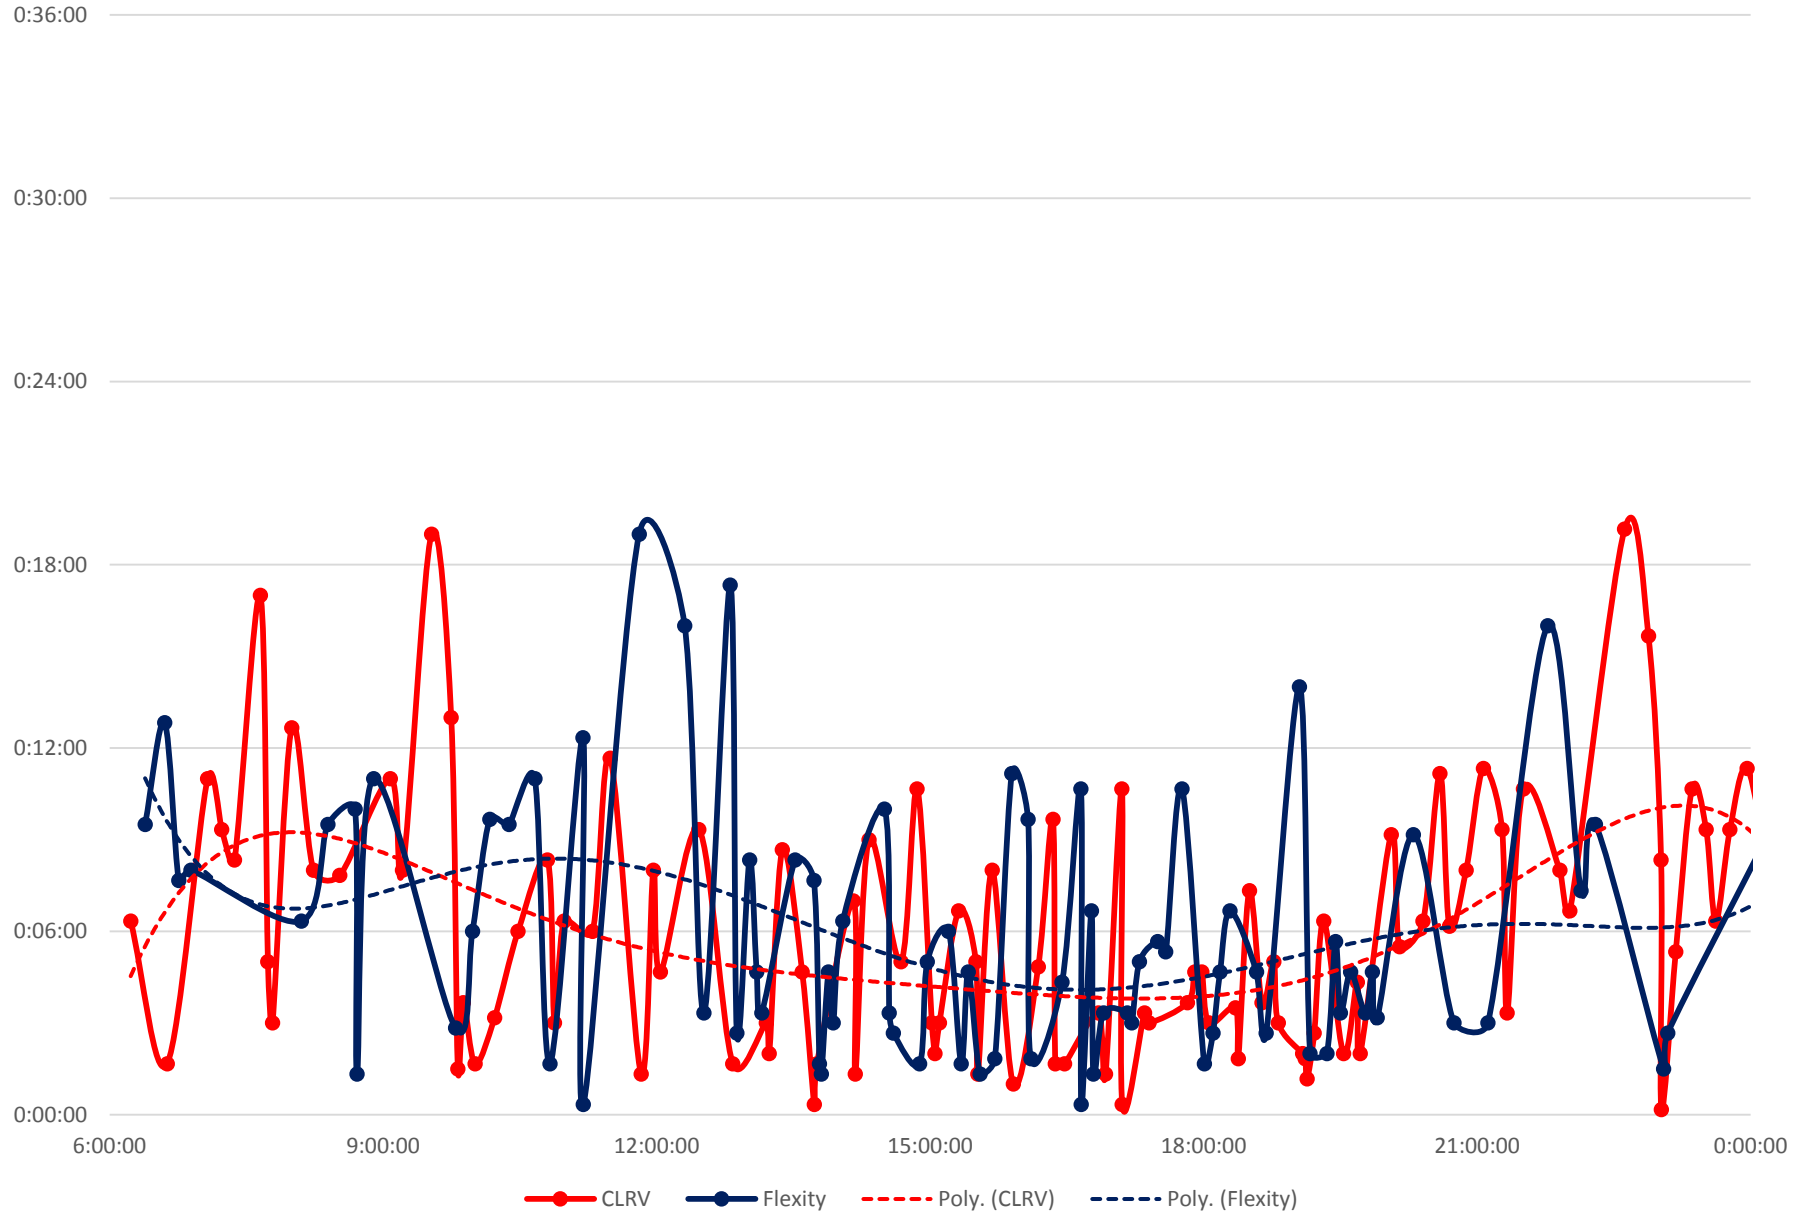

501 Queen Headways at Lansdowne Ave. Eastbound Tuesday 9 Apr 2019

501 Queen Headways at Lansdowne Ave. Eastbound Wednesday 10 Apr 2019

501 Queen Headways at Lansdowne Ave. Eastbound Thursday 11 Apr 2019

501 Queen Headways at Lansdowne Ave. Eastbound Friday 12 Apr 2019

501 Queen Headways at Lansdowne Ave. Eastbound Saturday 13 Apr 2019

501 Queen Headways at Lansdowne Ave. Eastbound Sunday 14 Apr 2019

501 Queen Headways at Lansdowne Ave. Eastbound Monday 15 Apr 2019

501 Queen Headways at Lansdowne Ave. Eastbound Tuesday 16 Apr 2019

501 Queen Headways at Lansdowne Ave. Eastbound Wednesday 17 Apr 2019

501 Queen Headways at Lansdowne Ave. Eastbound Thursday 18 Apr 2019