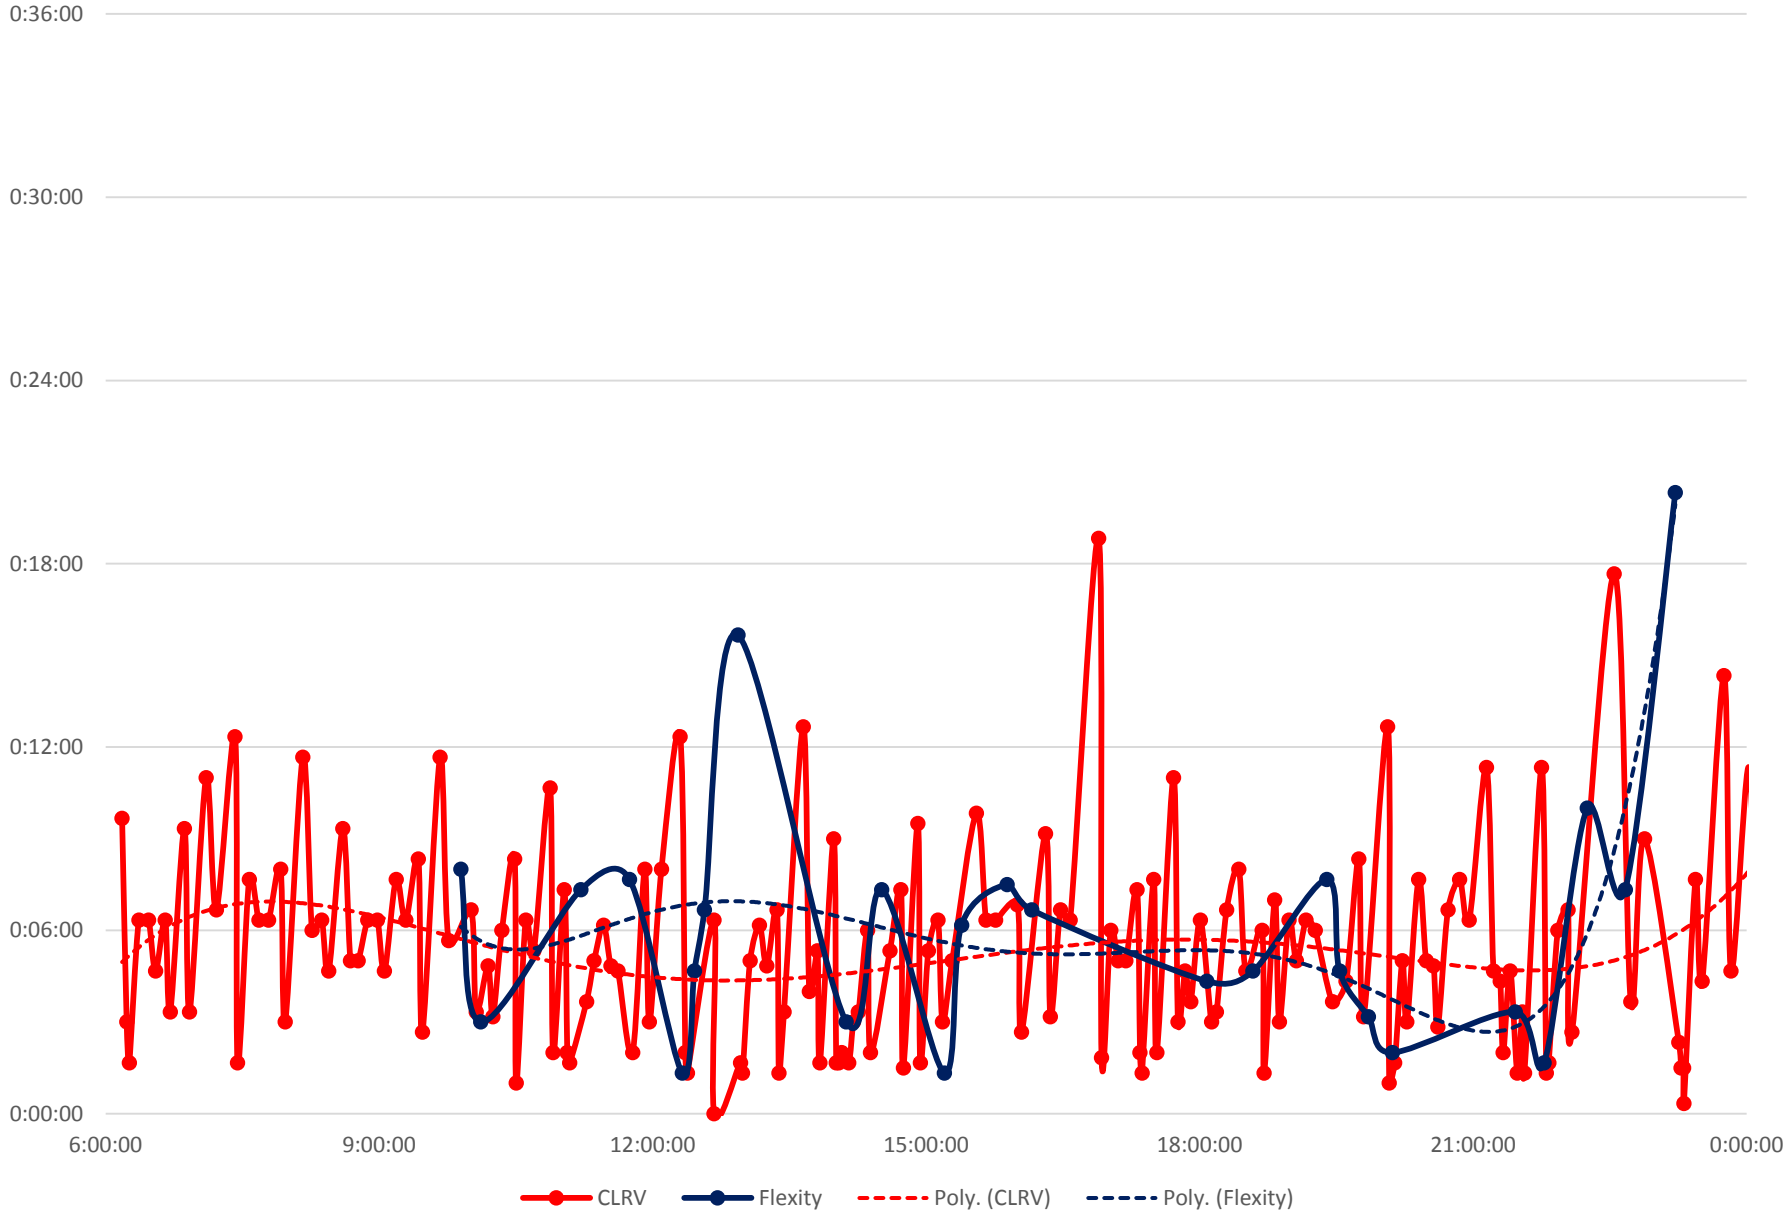

501 Queen Headways at Lansdowne Ave. Eastbound Tuesday 23 Apr 2019

501 Queen Headways at Lansdowne Ave. Eastbound Wednesday 24 Apr 2019

501 Queen Headways at Lansdowne Ave. Eastbound Thursday 25 Apr 2019

501 Queen Headways at Lansdowne Ave. Eastbound Friday 26 Apr 2019

501 Queen Headways at Lansdowne Ave. Eastbound Saturday 27 Apr 2019

501 Queen Headways at Lansdowne Ave. Eastbound Sunday 28 Apr 2019

501 Queen Headways at Lansdowne Ave. Eastbound Monday 29 Apr 2019