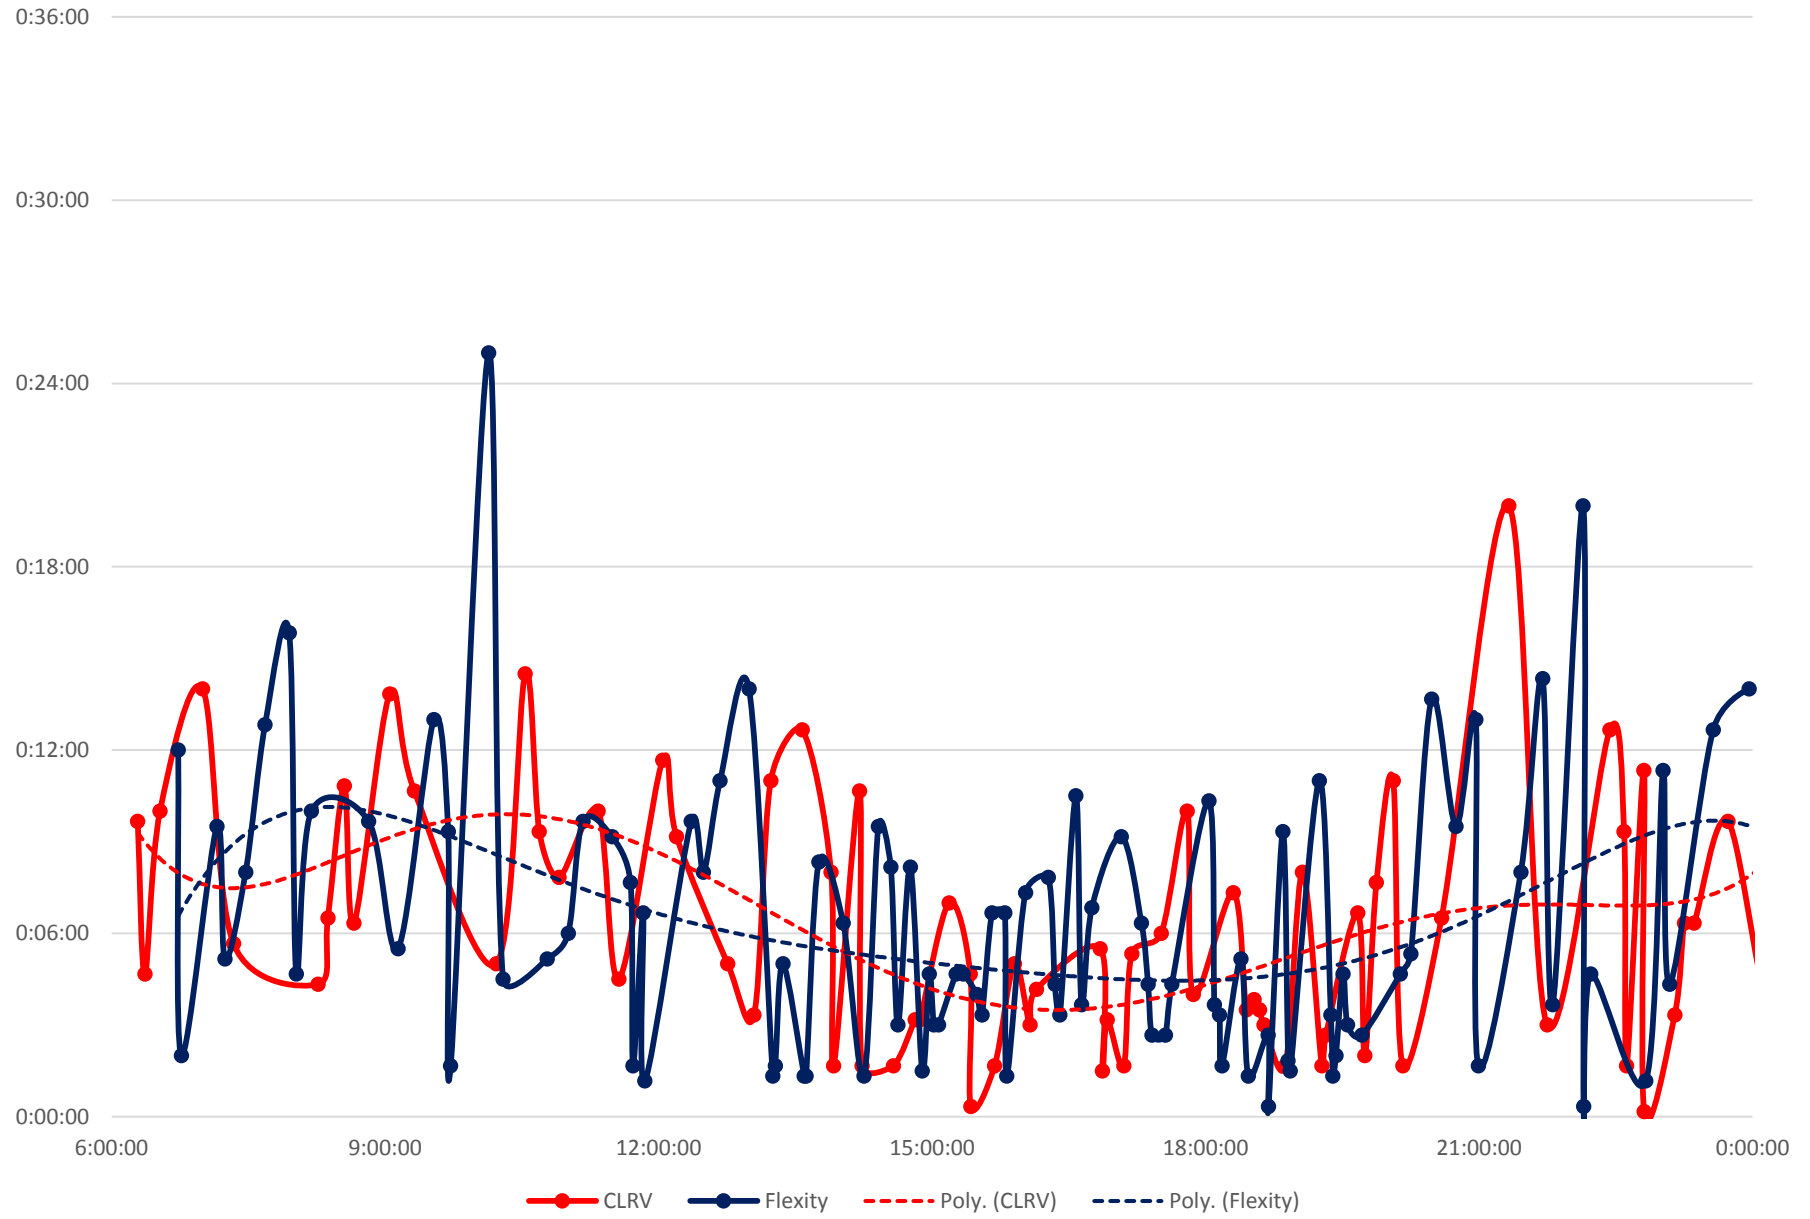

501 Queen Headways at Lansdowne Ave. Eastbound Tuesday 16 Apr 2019

501 Queen Headways at Lansdowne Ave. Eastbound Wednesday 17 Apr 2019

501 Queen Headways at Lansdowne Ave. Eastbound Thursday 18 Apr 2019

501 Queen Headways at Lansdowne Ave. Eastbound Friday 19 Apr 2019

501 Queen Headways at Lansdowne Ave. Eastbound Saturday 20 Apr 2019

501 Queen Headways at Lansdowne Ave. Eastbound Sunday 21 Apr 2019

501 Queen Headways at Lansdowne Ave. Eastbound Monday 22 Apr 2019

501 Queen Headways at Lansdowne Ave. Eastbound Tuesday 23 Apr 2019

501 Queen Headways at Lansdowne Ave. Eastbound Wednesday 24 Apr 2019

501 Queen Headways at Lansdowne Ave. Eastbound Thursday 25 Apr 2019