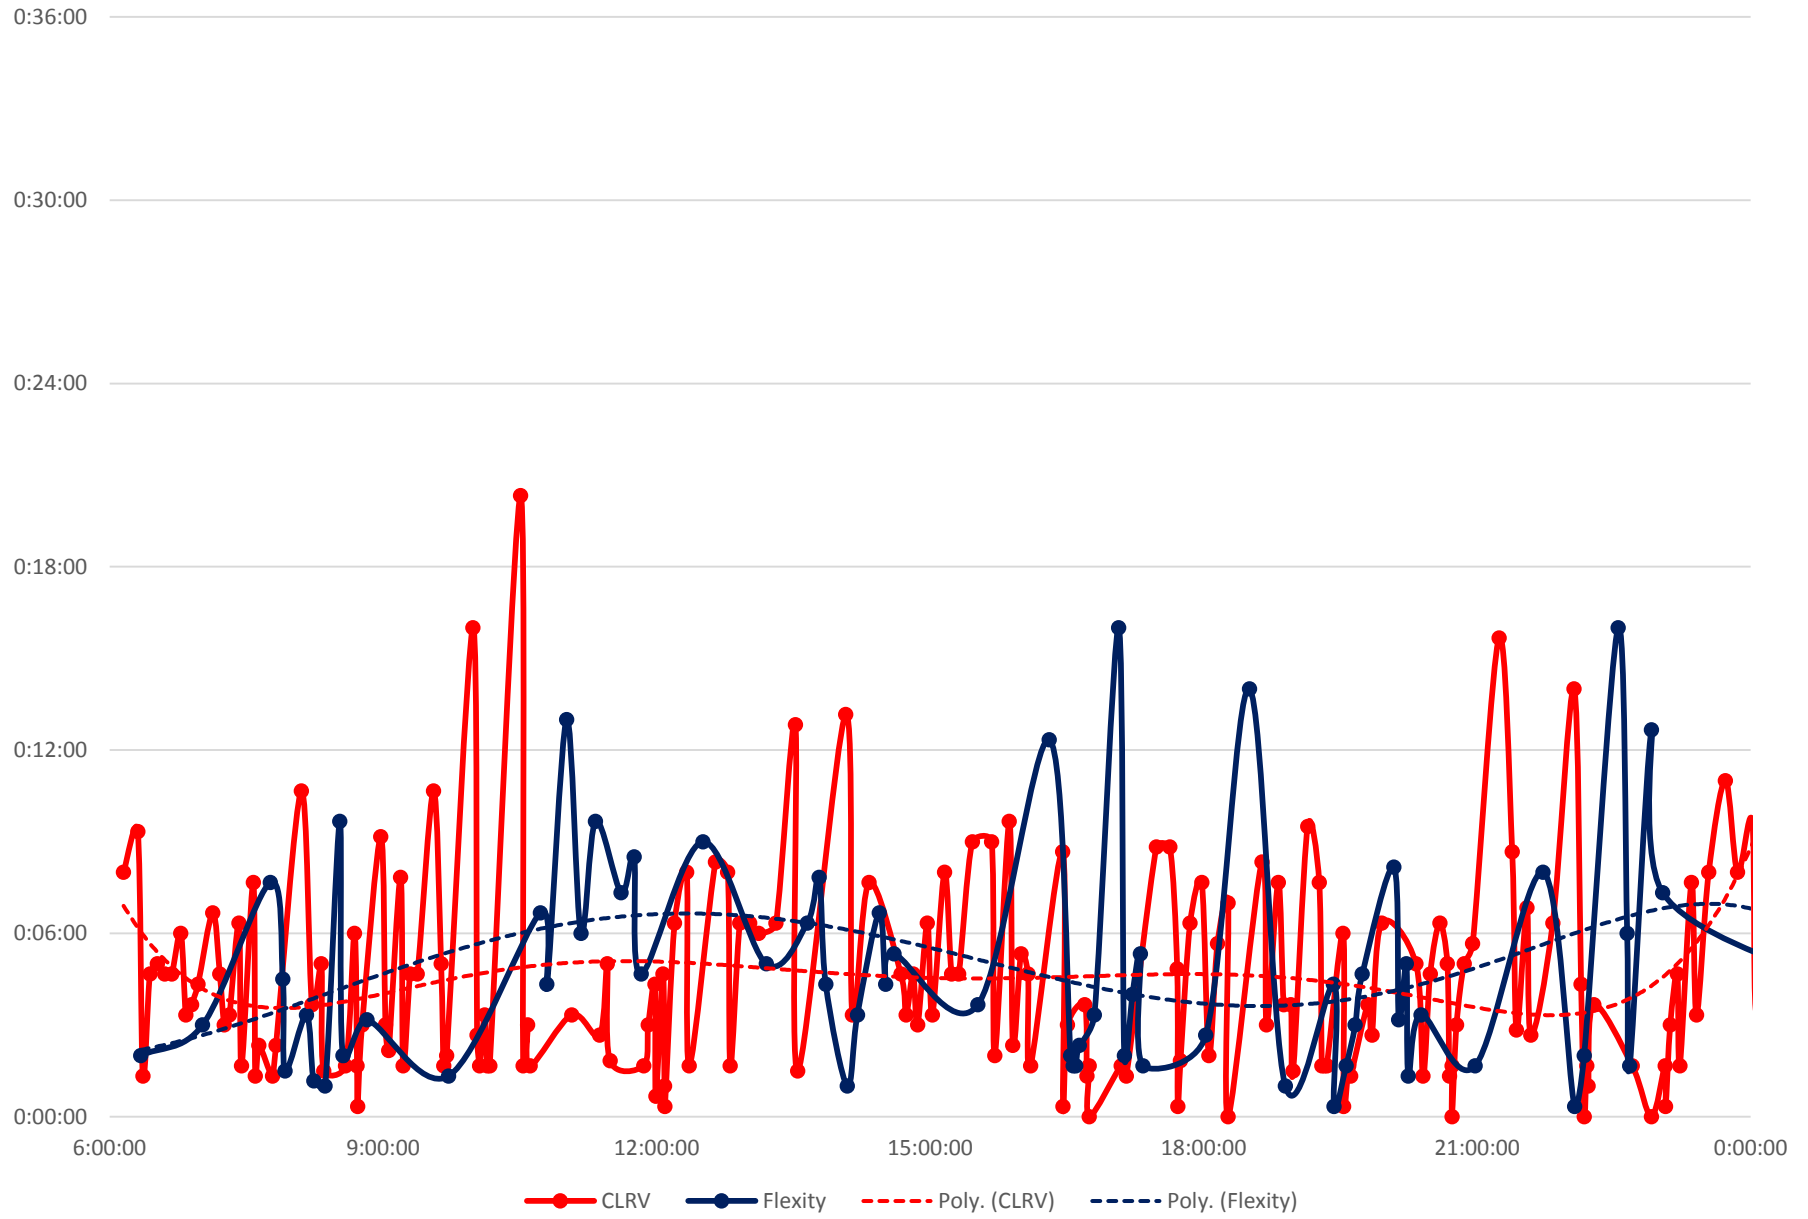

501 Queen Headways at Lansdowne Ave. Eastbound Monday 1 Apr 2019

501 Queen Headways at Lansdowne Ave. Eastbound Tuesday 2 Apr 2019

501 Queen Headways at Lansdowne Ave. Eastbound Wednesday 3 Apr 2019

501 Queen Headways at Lansdowne Ave. Eastbound Thursday 4 Apr 2019

501 Queen Headways at Lansdowne Ave. Eastbound Friday 5 Apr 2019

501 Queen Headways at Lansdowne Ave. Eastbound Saturday 6 Apr 2019

501 Queen Headways at Lansdowne Ave. Eastbound Sunday 7 Apr 2019

501 Queen Headways at Lansdowne Ave. Eastbound Monday 8 Apr 2019

501 Queen Headways at Lansdowne Ave. Eastbound Tuesday 9 Apr 2019

501 Queen Headways at Lansdowne Ave. Eastbound Wednesday 10 Apr 2019

501 Queen Headways at Lansdowne Ave. Eastbound Thursday 11 Apr 2019

501 Queen Headways at Lansdowne Ave. Eastbound Tuesday 16 Apr 2019

501 Queen Headways at Lansdowne Ave. Eastbound Wednesday 17 Apr 2019

501 Queen Headways at Lansdowne Ave. Eastbound Thursday 18 Apr 2019