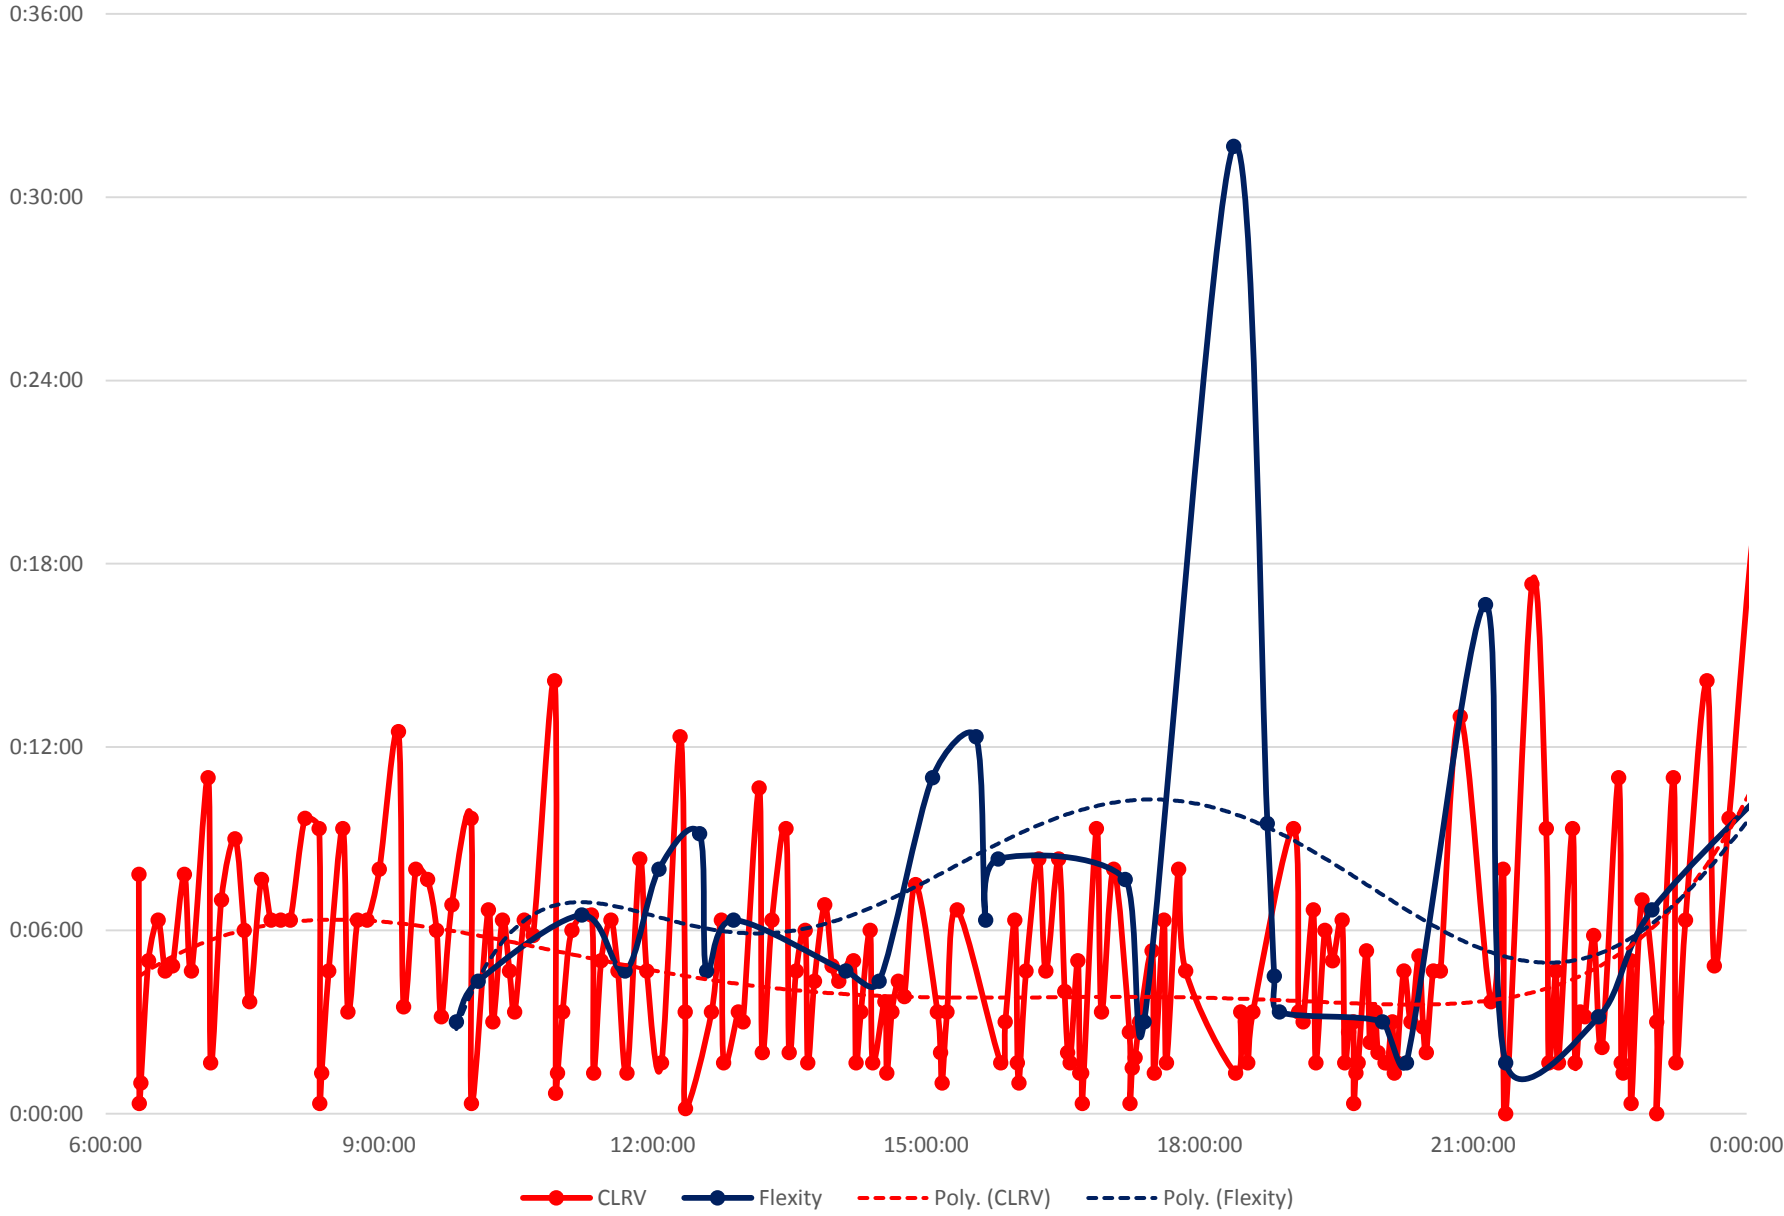

501 Queen Headways at Lansdowne Ave. Eastbound Tuesday 16 Apr 2019

501 Queen Headways at Lansdowne Ave. Eastbound Wednesday 17 Apr 2019

501 Queen Headways at Lansdowne Ave. Eastbound Thursday 18 Apr 2019

501 Queen Headways at Lansdowne Ave. Eastbound Friday 19 Apr 2019

501 Queen Headways at Lansdowne Ave. Eastbound Saturday 20 Apr 2019

501 Queen Headways at Lansdowne Ave. Eastbound Sunday 21 Apr 2019

501 Queen Headways at Lansdowne Ave. Eastbound Monday 22 Apr 2019

501 Queen Headways at Lansdowne Ave. Eastbound Tuesday 23 Apr 2019

501 Queen Headways at Lansdowne Ave. Eastbound Wednesday 24 Apr 2019

501 Queen Headways at Lansdowne Ave. Eastbound Thursday 25 Apr 2019