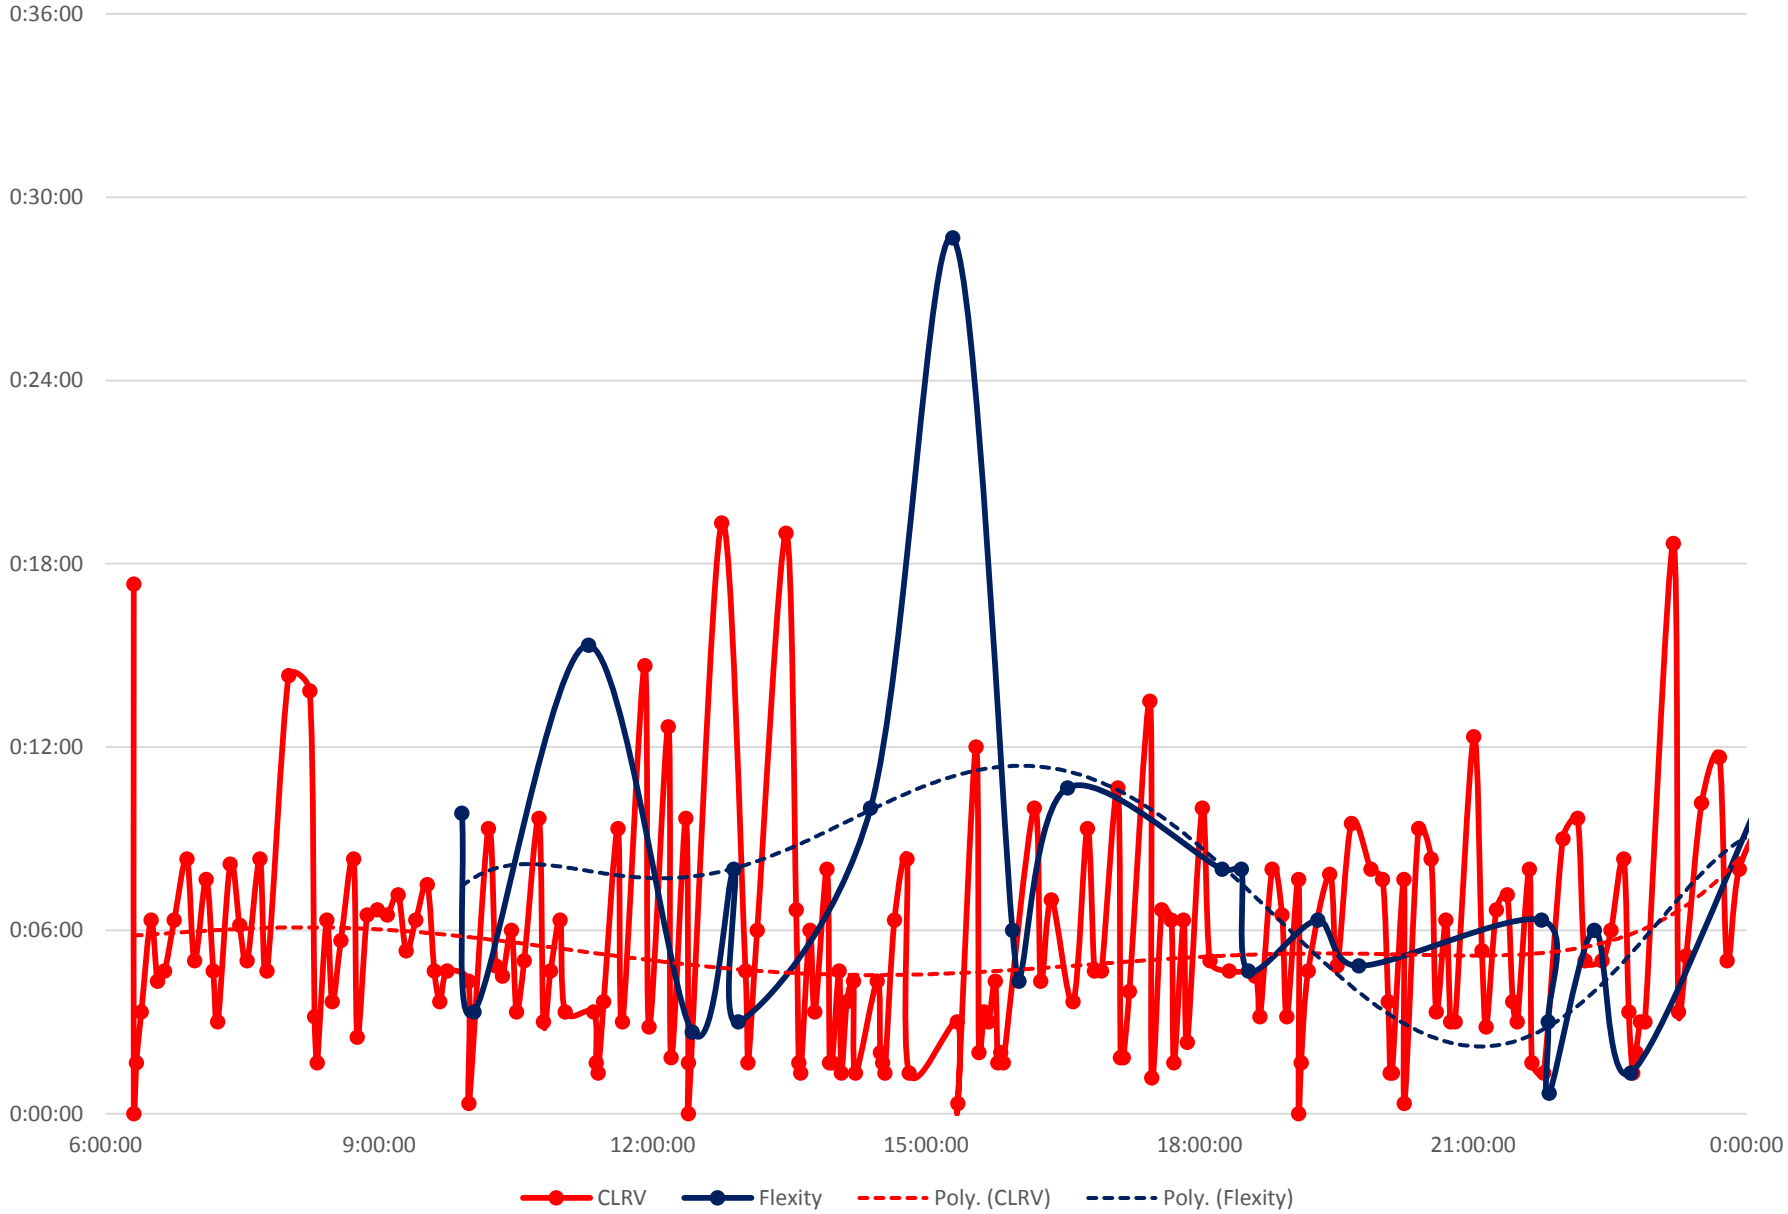

501 Queen Headways at Lansdowne Ave. Eastbound Tuesday 9 Apr 2019

501 Queen Headways at Lansdowne Ave. Eastbound Wednesday 10 Apr 2019

501 Queen Headways at Lansdowne Ave. Eastbound Thursday 11 Apr 2019

501 Queen Headways at Lansdowne Ave. Eastbound Friday 12 Apr 2019

501 Queen Headways at Lansdowne Ave. Eastbound Saturday 13 Apr 2019

501 Queen Headways at Lansdowne Ave. Eastbound Sunday 14 Apr 2019

501 Queen Headways at Lansdowne Ave. Eastbound Monday 15 Apr 2019

501 Queen Headways at Lansdowne Ave. Eastbound Tuesday 16 Apr 2019

501 Queen Headways at Lansdowne Ave. Eastbound Wednesday 17 Apr 2019

501 Queen Headways at Lansdowne Ave. Eastbound Thursday 18 Apr 2019