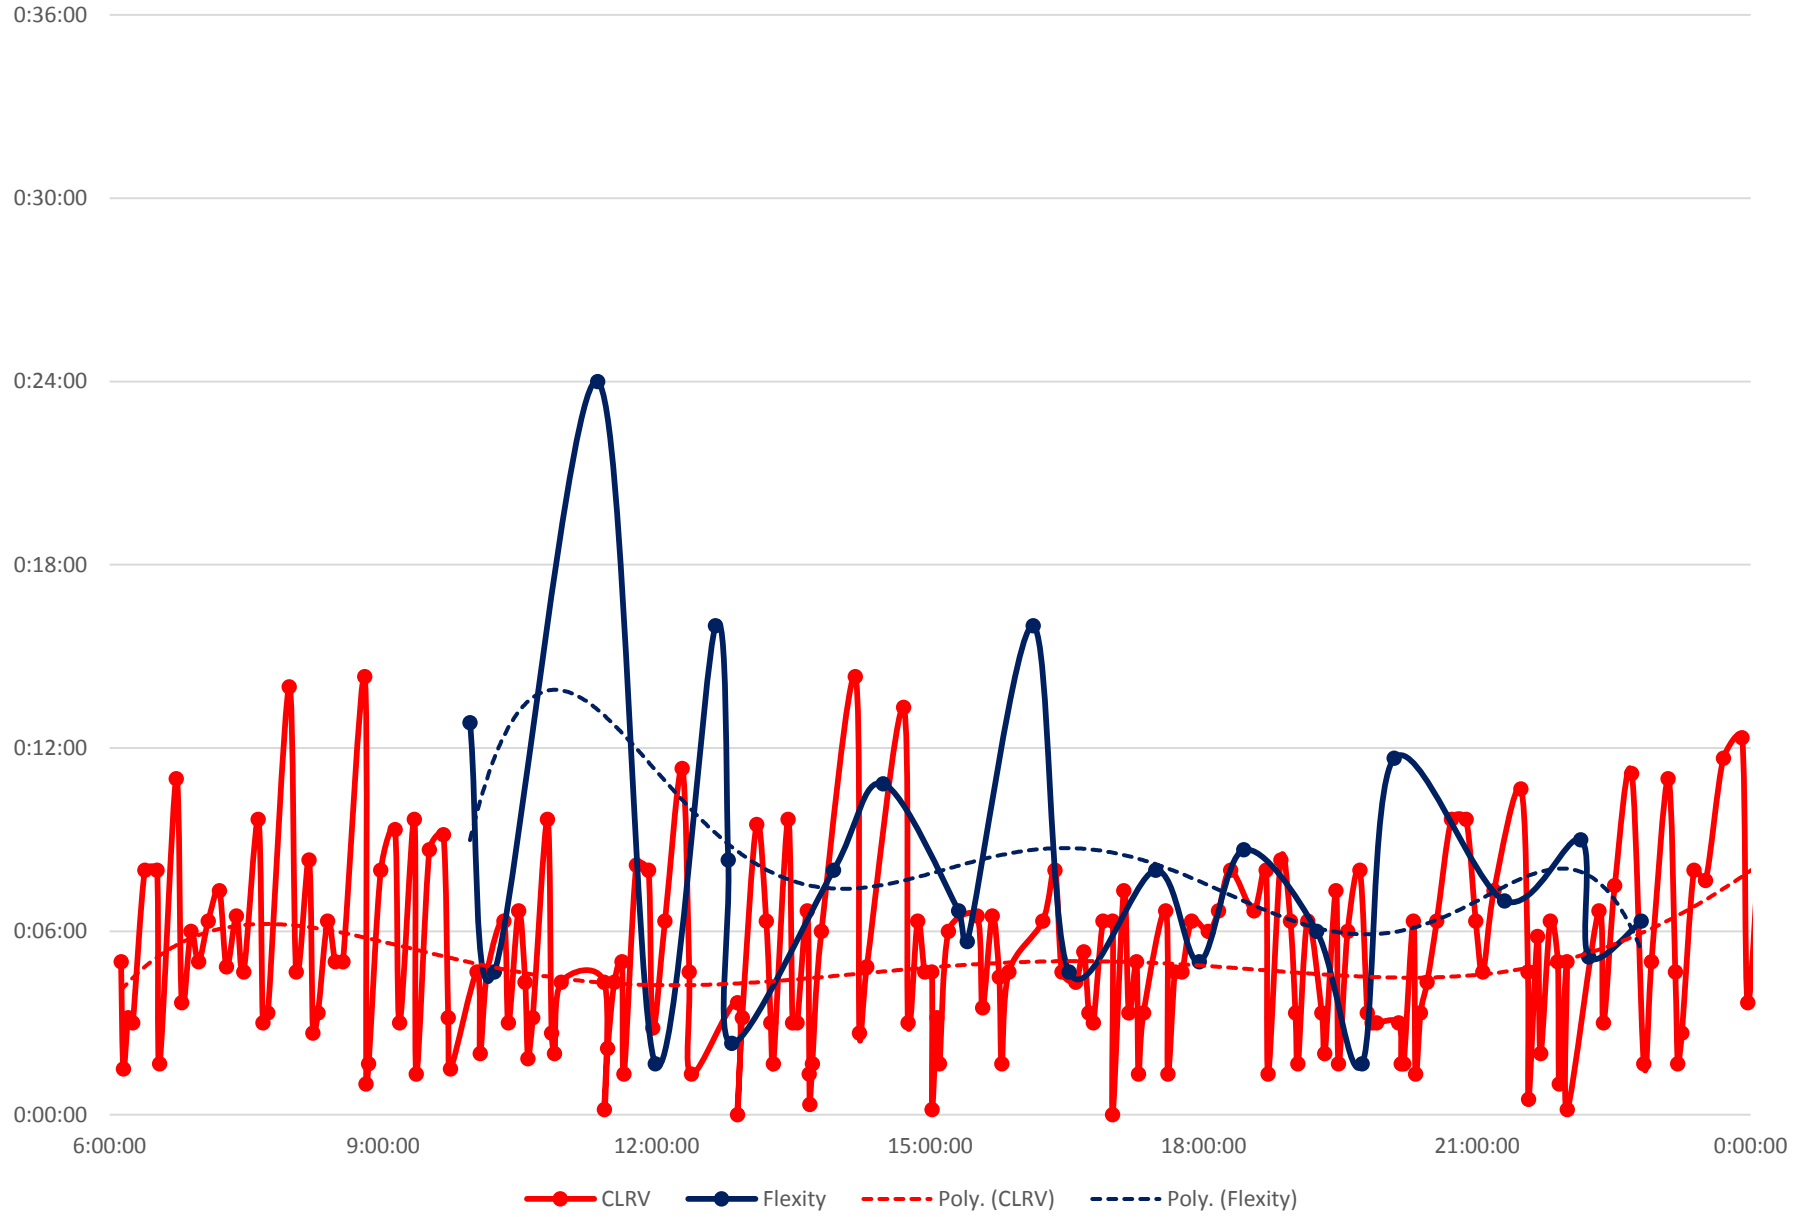

501 Queen Headways at Lansdowne Ave. Eastbound Monday 1 Apr 2019

501 Queen Headways at Lansdowne Ave. Eastbound Tuesday 2 Apr 2019

501 Queen Headways at Lansdowne Ave. Eastbound Wednesday 3 Apr 2019

501 Queen Headways at Lansdowne Ave. Eastbound Thursday 4 Apr 2019

501 Queen Headways at Lansdowne Ave. Eastbound Friday 5 Apr 2019

501 Queen Headways at Lansdowne Ave. Eastbound Saturday 6 Apr 2019

501 Queen Headways at Lansdowne Ave. Eastbound Sunday 7 Apr 2019

501 Queen Headways at Lansdowne Ave. Eastbound Monday 8 Apr 2019

501 Queen Headways at Lansdowne Ave. Eastbound Tuesday 9 Apr 2019

501 Queen Headways at Lansdowne Ave. Eastbound Wednesday 10 Apr 2019

501 Queen Headways at Lansdowne Ave. Eastbound Thursday 11 Apr 2019

501 Queen Headways at Lansdowne Ave. Eastbound Tuesday 16 Apr 2019

501 Queen Headways at Lansdowne Ave. Eastbound Wednesday 17 Apr 2019

501 Queen Headways at Lansdowne Ave. Eastbound Thursday 18 Apr 2019