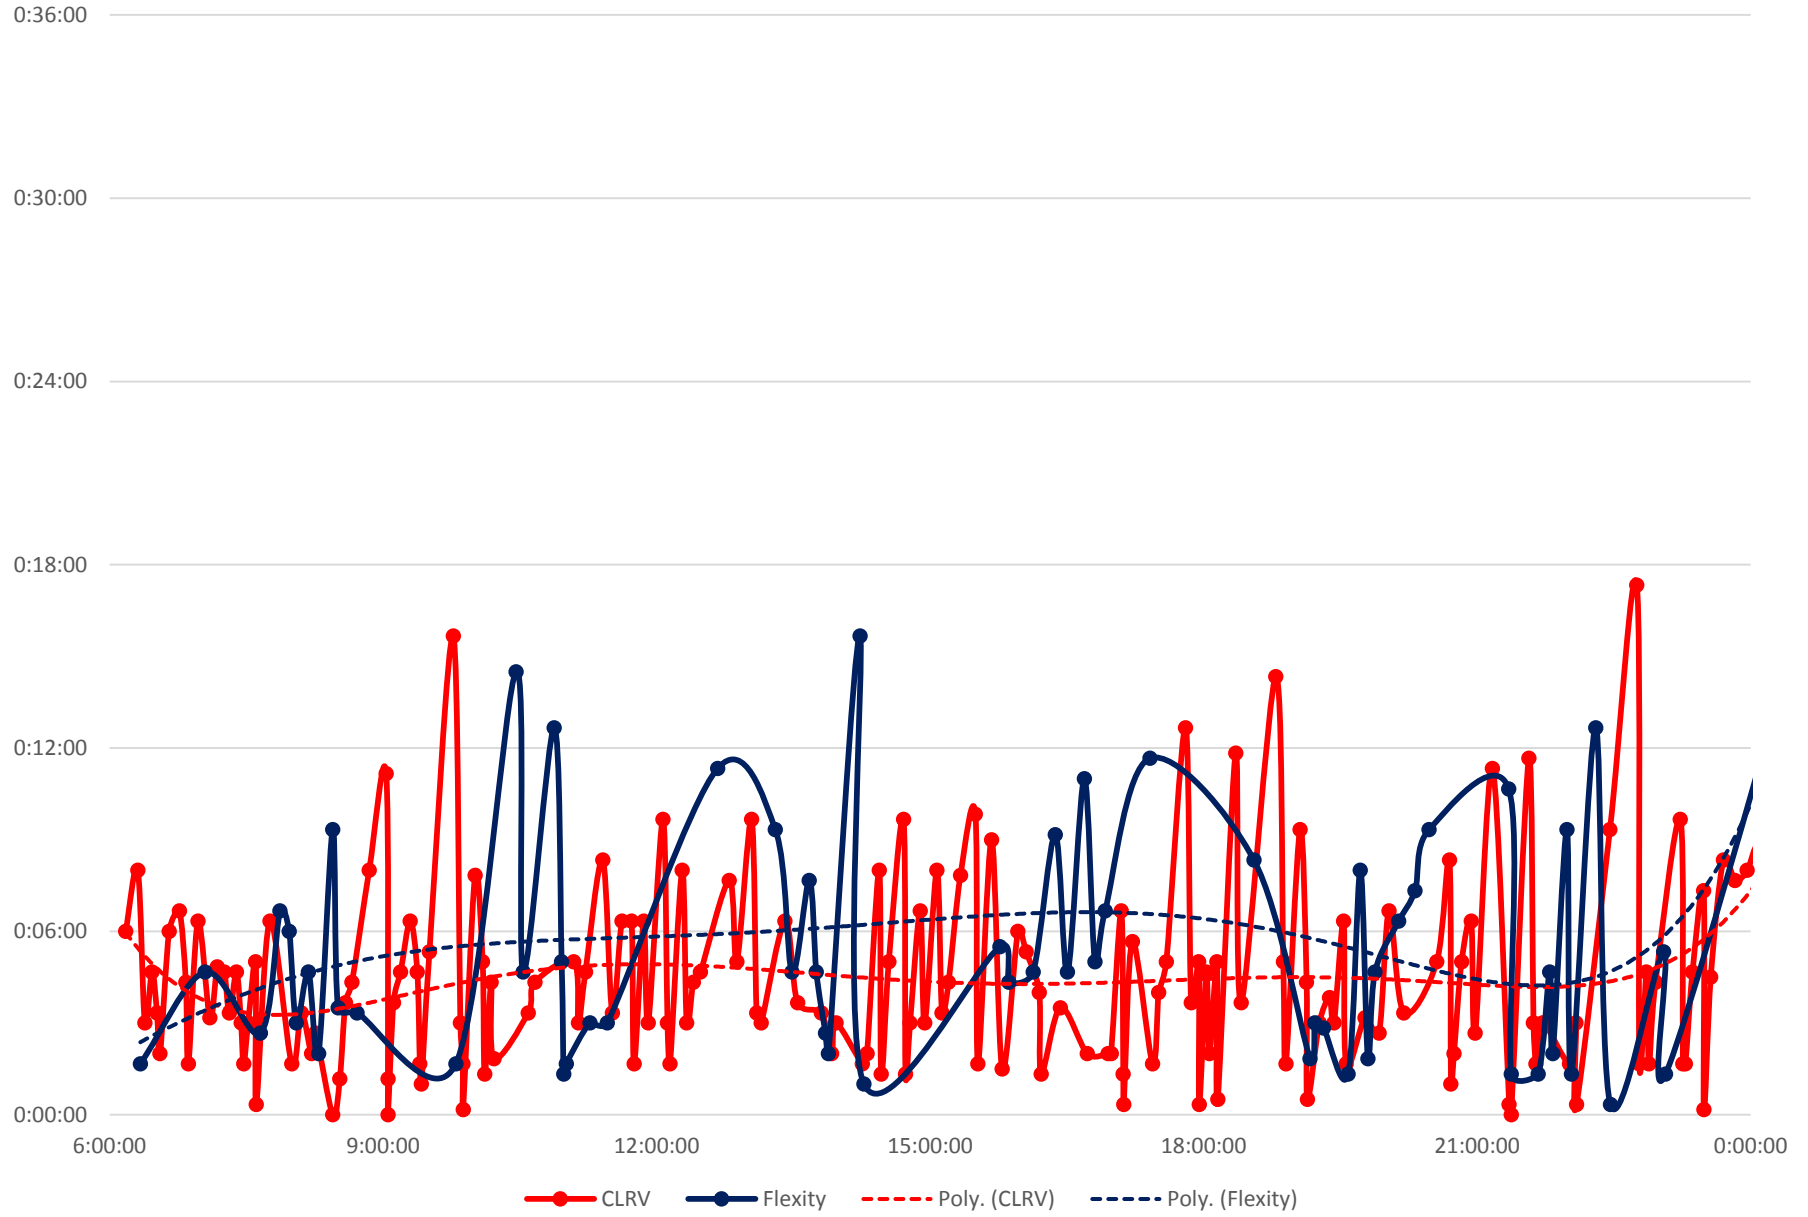

501 Queen Headways at Lansdowne Ave. Eastbound Monday 1 Apr 2019

501 Queen Headways at Lansdowne Ave. Eastbound Tuesday 2 Apr 2019

501 Queen Headways at Lansdowne Ave. Eastbound Wednesday 3 Apr 2019

501 Queen Headways at Lansdowne Ave. Eastbound Thursday 4 Apr 2019

501 Queen Headways at Lansdowne Ave. Eastbound Friday 5 Apr 2019

501 Queen Headways at Lansdowne Ave. Eastbound Saturday 6 Apr 2019

501 Queen Headways at Lansdowne Ave. Eastbound Sunday 7 Apr 2019

501 Queen Headways at Lansdowne Ave. Eastbound Monday 8 Apr 2019

501 Queen Headways at Lansdowne Ave. Eastbound Tuesday 9 Apr 2019

501 Queen Headways at Lansdowne Ave. Eastbound Wednesday 10 Apr 2019

501 Queen Headways at Lansdowne Ave. Eastbound Thursday 11 Apr 2019

501 Queen Headways at Lansdowne Ave. Eastbound Tuesday 16 Apr 2019

501 Queen Headways at Lansdowne Ave. Eastbound Wednesday 17 Apr 2019

501 Queen Headways at Lansdowne Ave. Eastbound Thursday 18 Apr 2019