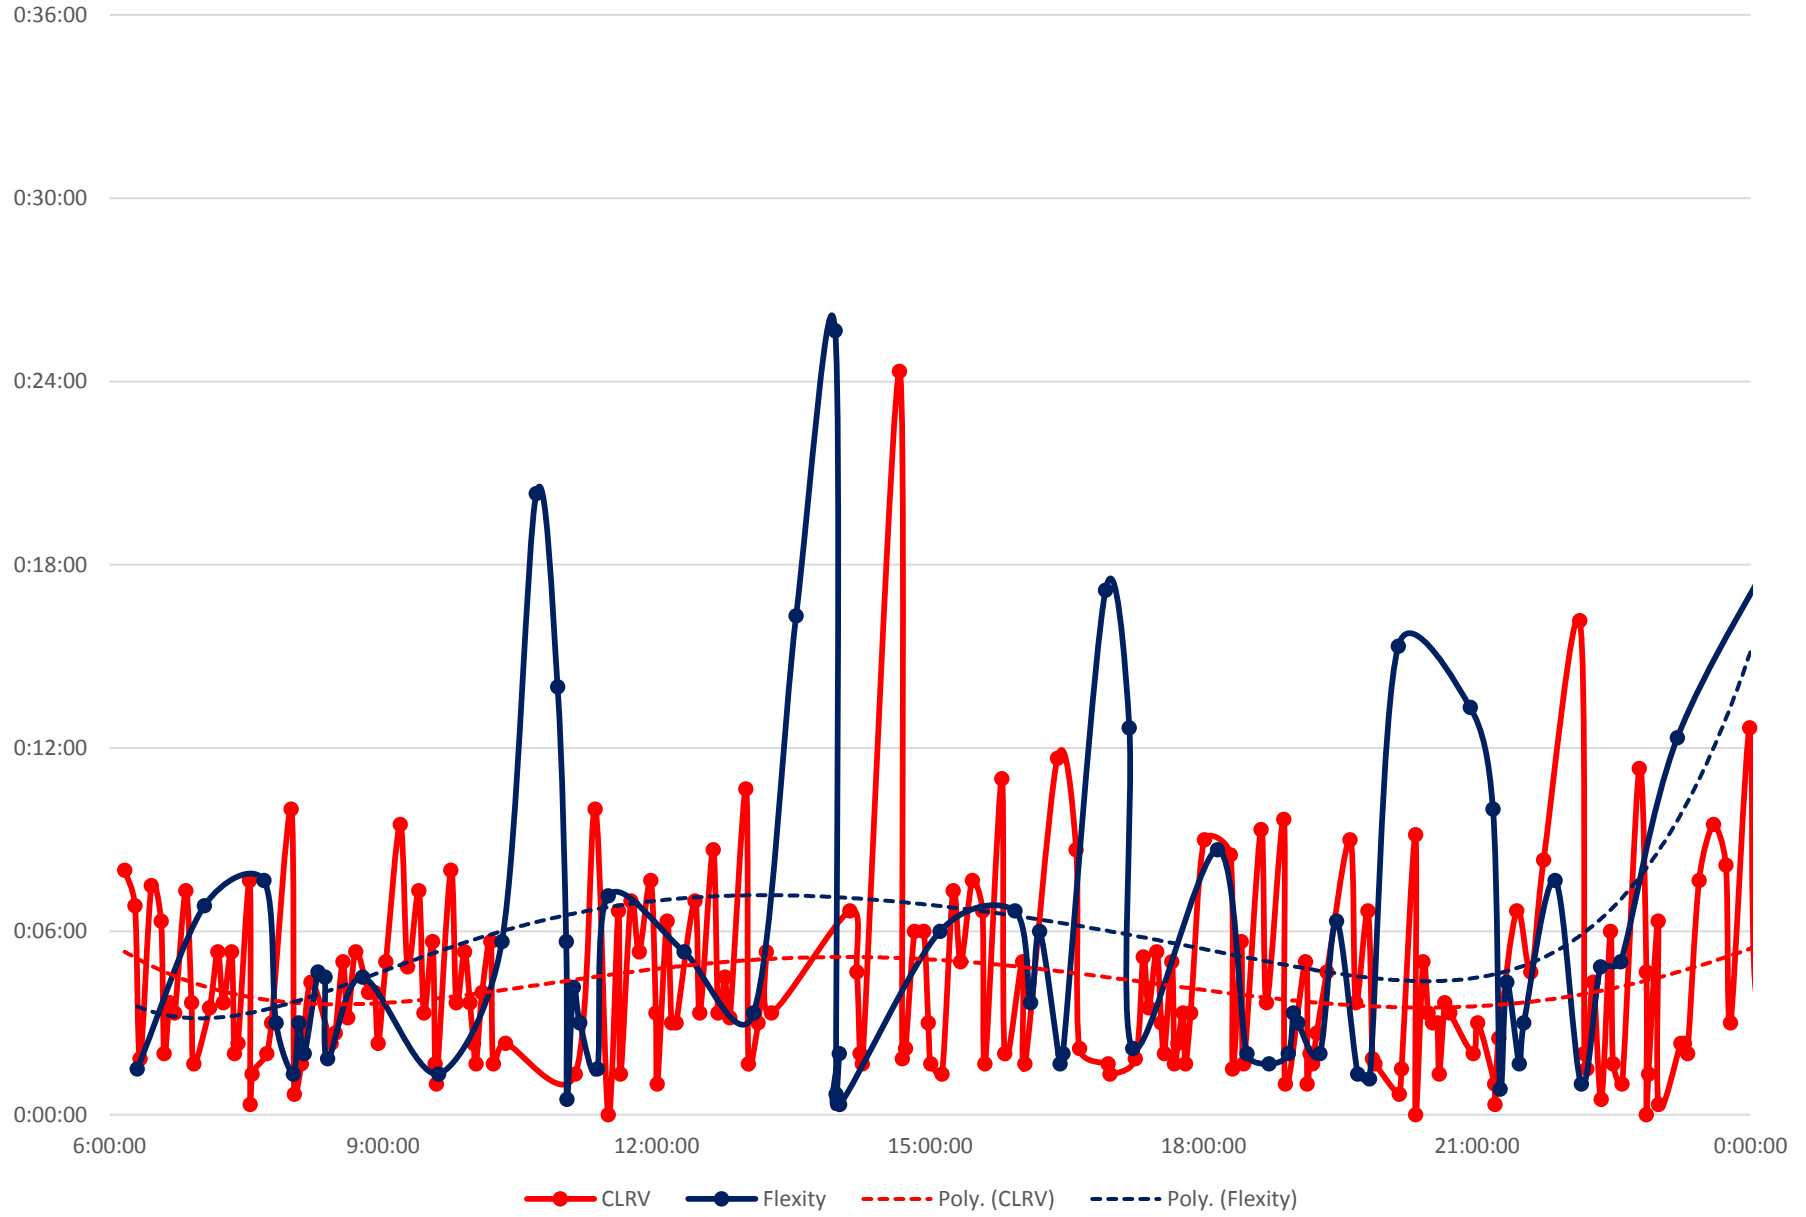

501 Queen Headways at Lansdowne Ave. Eastbound Monday 1 Apr 2019

501 Queen Headways at Lansdowne Ave. Eastbound Tuesday 2 Apr 2019

501 Queen Headways at Lansdowne Ave. Eastbound Wednesday 3 Apr 2019

501 Queen Headways at Lansdowne Ave. Eastbound Thursday 4 Apr 2019

501 Queen Headways at Lansdowne Ave. Eastbound Friday 5 Apr 2019

501 Queen Headways at Lansdowne Ave. Eastbound Saturday 6 Apr 2019

501 Queen Headways at Lansdowne Ave. Eastbound Sunday 7 Apr 2019

501 Queen Headways at Lansdowne Ave. Eastbound Monday 8 Apr 2019

501 Queen Headways at Lansdowne Ave. Eastbound Tuesday 9 Apr 2019

501 Queen Headways at Lansdowne Ave. Eastbound Wednesday 10 Apr 2019

501 Queen Headways at Lansdowne Ave. Eastbound Thursday 11 Apr 2019

501 Queen Headways at Lansdowne Ave. Eastbound Tuesday 16 Apr 2019

501 Queen Headways at Lansdowne Ave. Eastbound Wednesday 17 Apr 2019

501 Queen Headways at Lansdowne Ave. Eastbound Thursday 18 Apr 2019