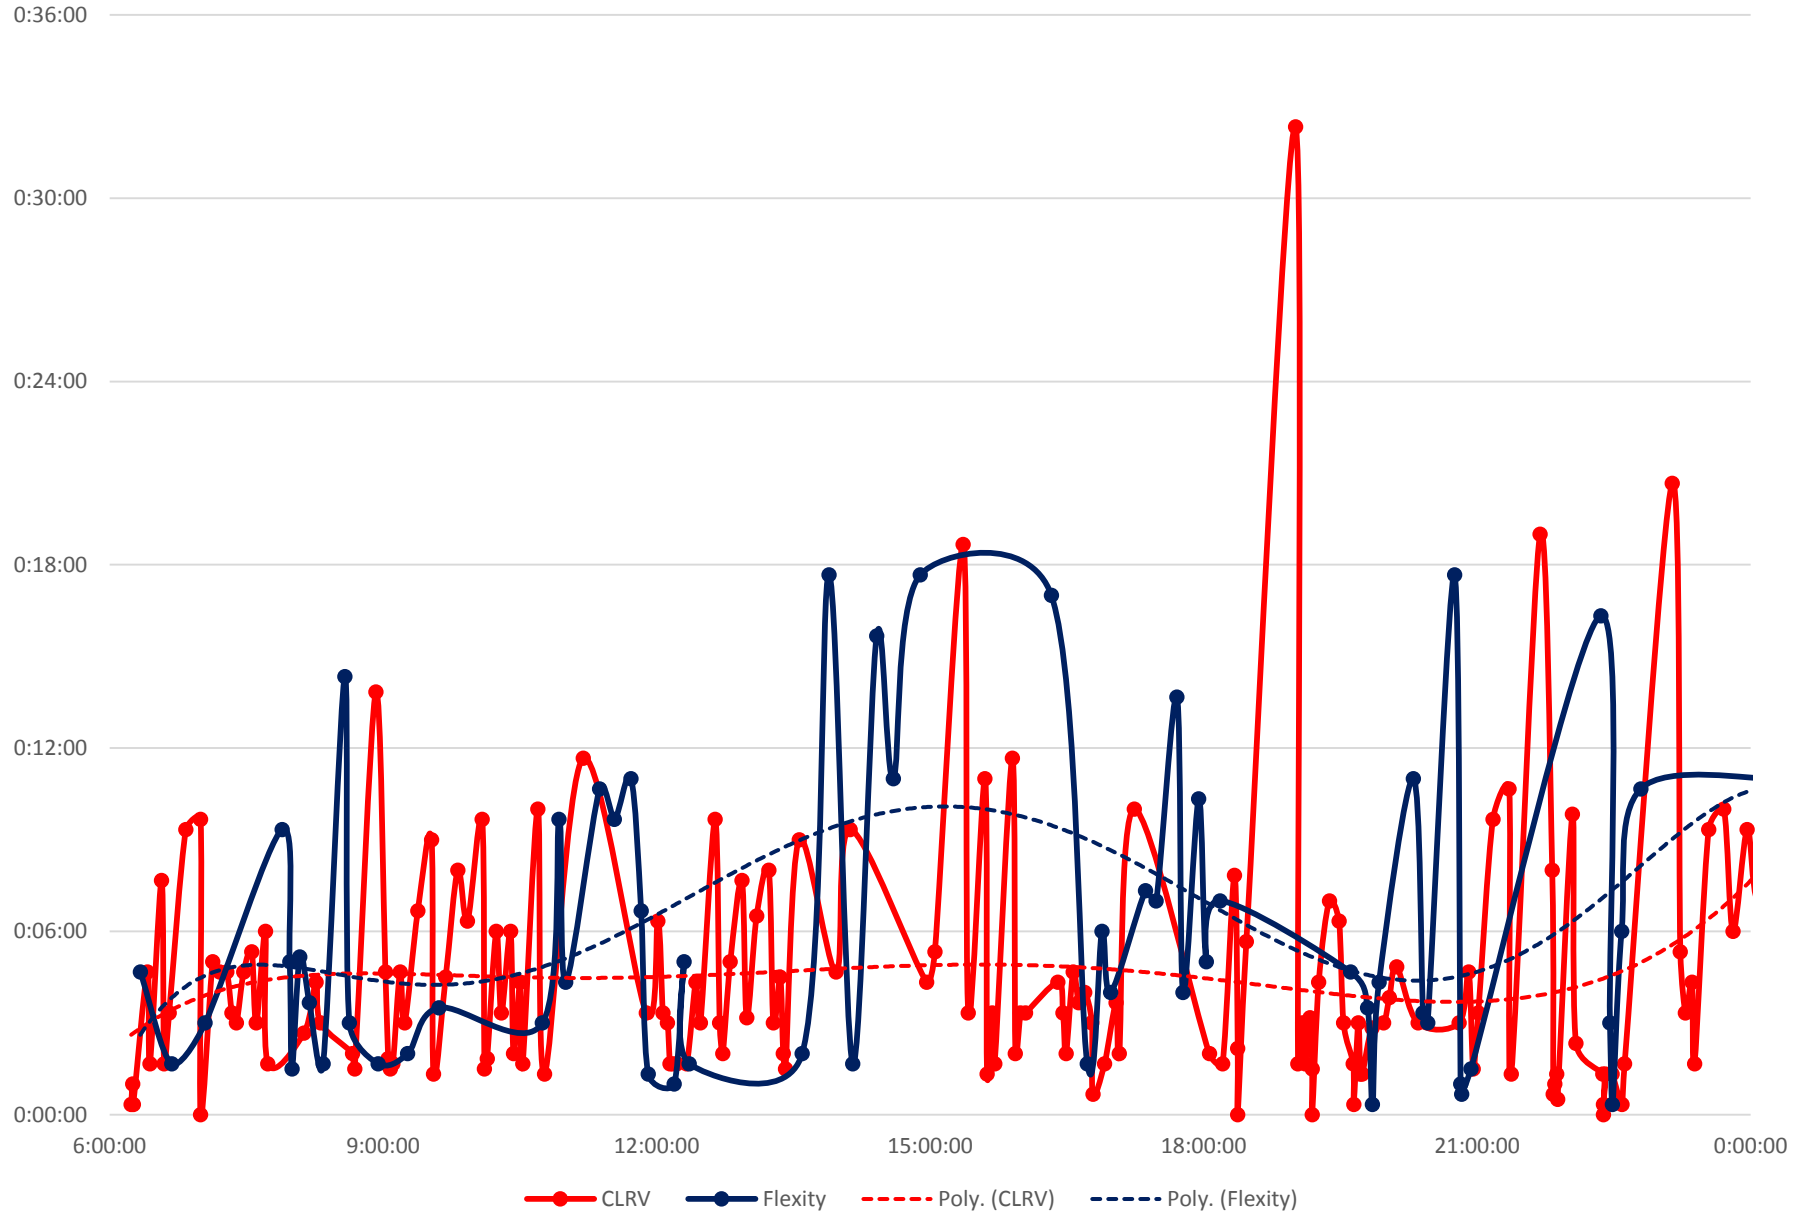

501 Queen Headways at Lansdowne Ave. Eastbound Friday 12 Apr 2019

501 Queen Headways at Lansdowne Ave. Eastbound Saturday 13 Apr 2019

501 Queen Headways at Lansdowne Ave. Eastbound Sunday 14 Apr 2019

501 Queen Headways at Lansdowne Ave. Eastbound Monday 15 Apr 2019

501 Queen Headways at Lansdowne Ave. Eastbound Tuesday 16 Apr 2019

501 Queen Headways at Lansdowne Ave. Eastbound Wednesday 17 Apr 2019

501 Queen Headways at Lansdowne Ave. Eastbound Thursday 18 Apr 2019

501 Queen Headways at Lansdowne Ave. Eastbound Friday 19 Apr 2019

501 Queen Headways at Lansdowne Ave. Eastbound Saturday 20 Apr 2019

501 Queen Headways at Lansdowne Ave. Eastbound Sunday 21 Apr 2019

501 Queen Headways at Lansdowne Ave. Eastbound Monday 22 Apr 2019

501 Queen Headways at Lansdowne Ave. Eastbound Tuesday 23 Apr 2019

501 Queen Headways at Lansdowne Ave. Eastbound Wednesday 24 Apr 2019

501 Queen Headways at Lansdowne Ave. Eastbound Thursday 25 Apr 2019