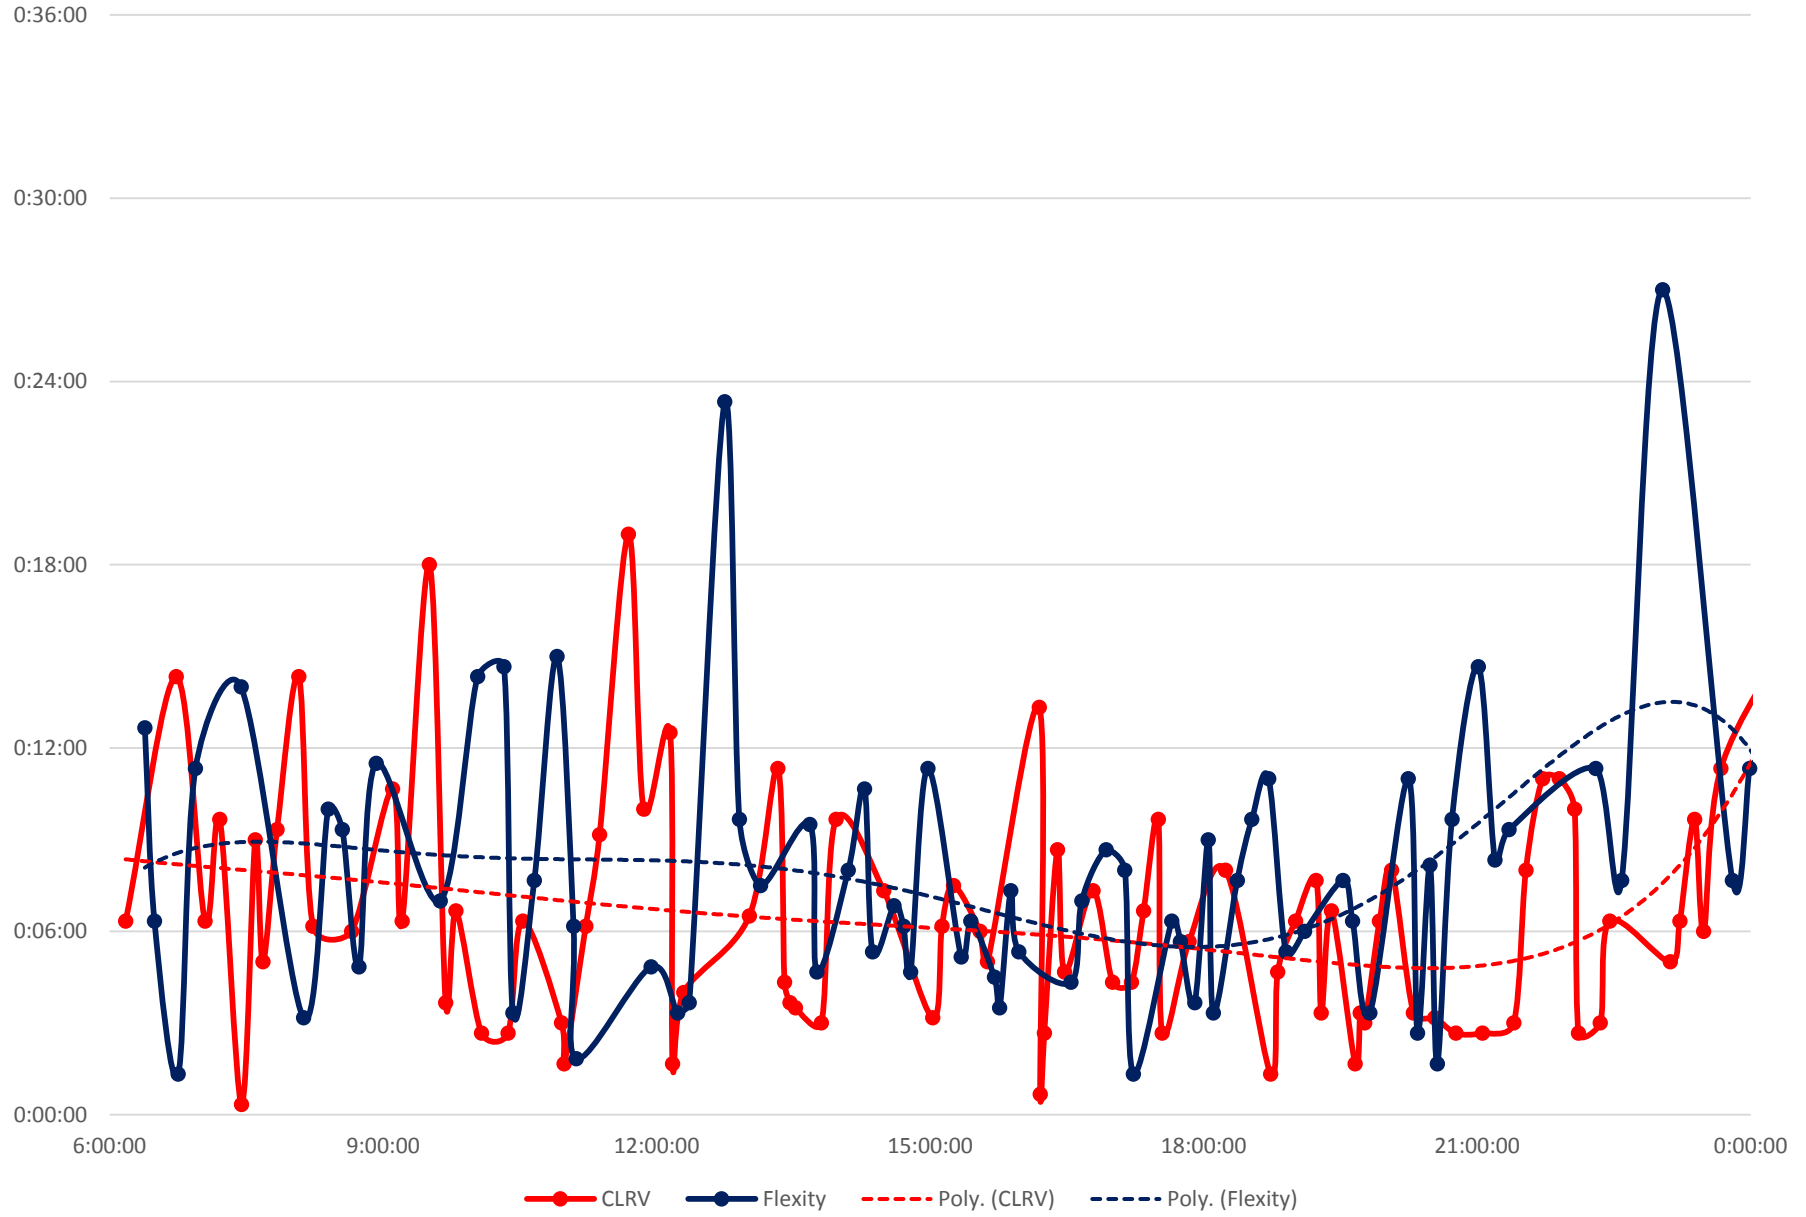

501 Queen Headways at Lansdowne Ave. Eastbound Friday 19 Apr 2019

501 Queen Headways at Lansdowne Ave. Eastbound Saturday 20 Apr 2019

501 Queen Headways at Lansdowne Ave. Eastbound Sunday 21 Apr 2019

501 Queen Headways at Lansdowne Ave. Eastbound Monday 22 Apr 2019

501 Queen Headways at Lansdowne Ave. Eastbound Tuesday 23 Apr 2019

501 Queen Headways at Lansdowne Ave. Eastbound Wednesday 24 Apr 2019

501 Queen Headways at Lansdowne Ave. Eastbound Thursday 25 Apr 2019

501 Queen Headways at Lansdowne Ave. Eastbound Friday 26 Apr 2019

501 Queen Headways at Lansdowne Ave. Eastbound Saturday 27 Apr 2019

501 Queen Headways at Lansdowne Ave. Eastbound Sunday 28 Apr 2019

501 Queen Headways at Lansdowne Ave. Eastbound Monday 29 Apr 2019