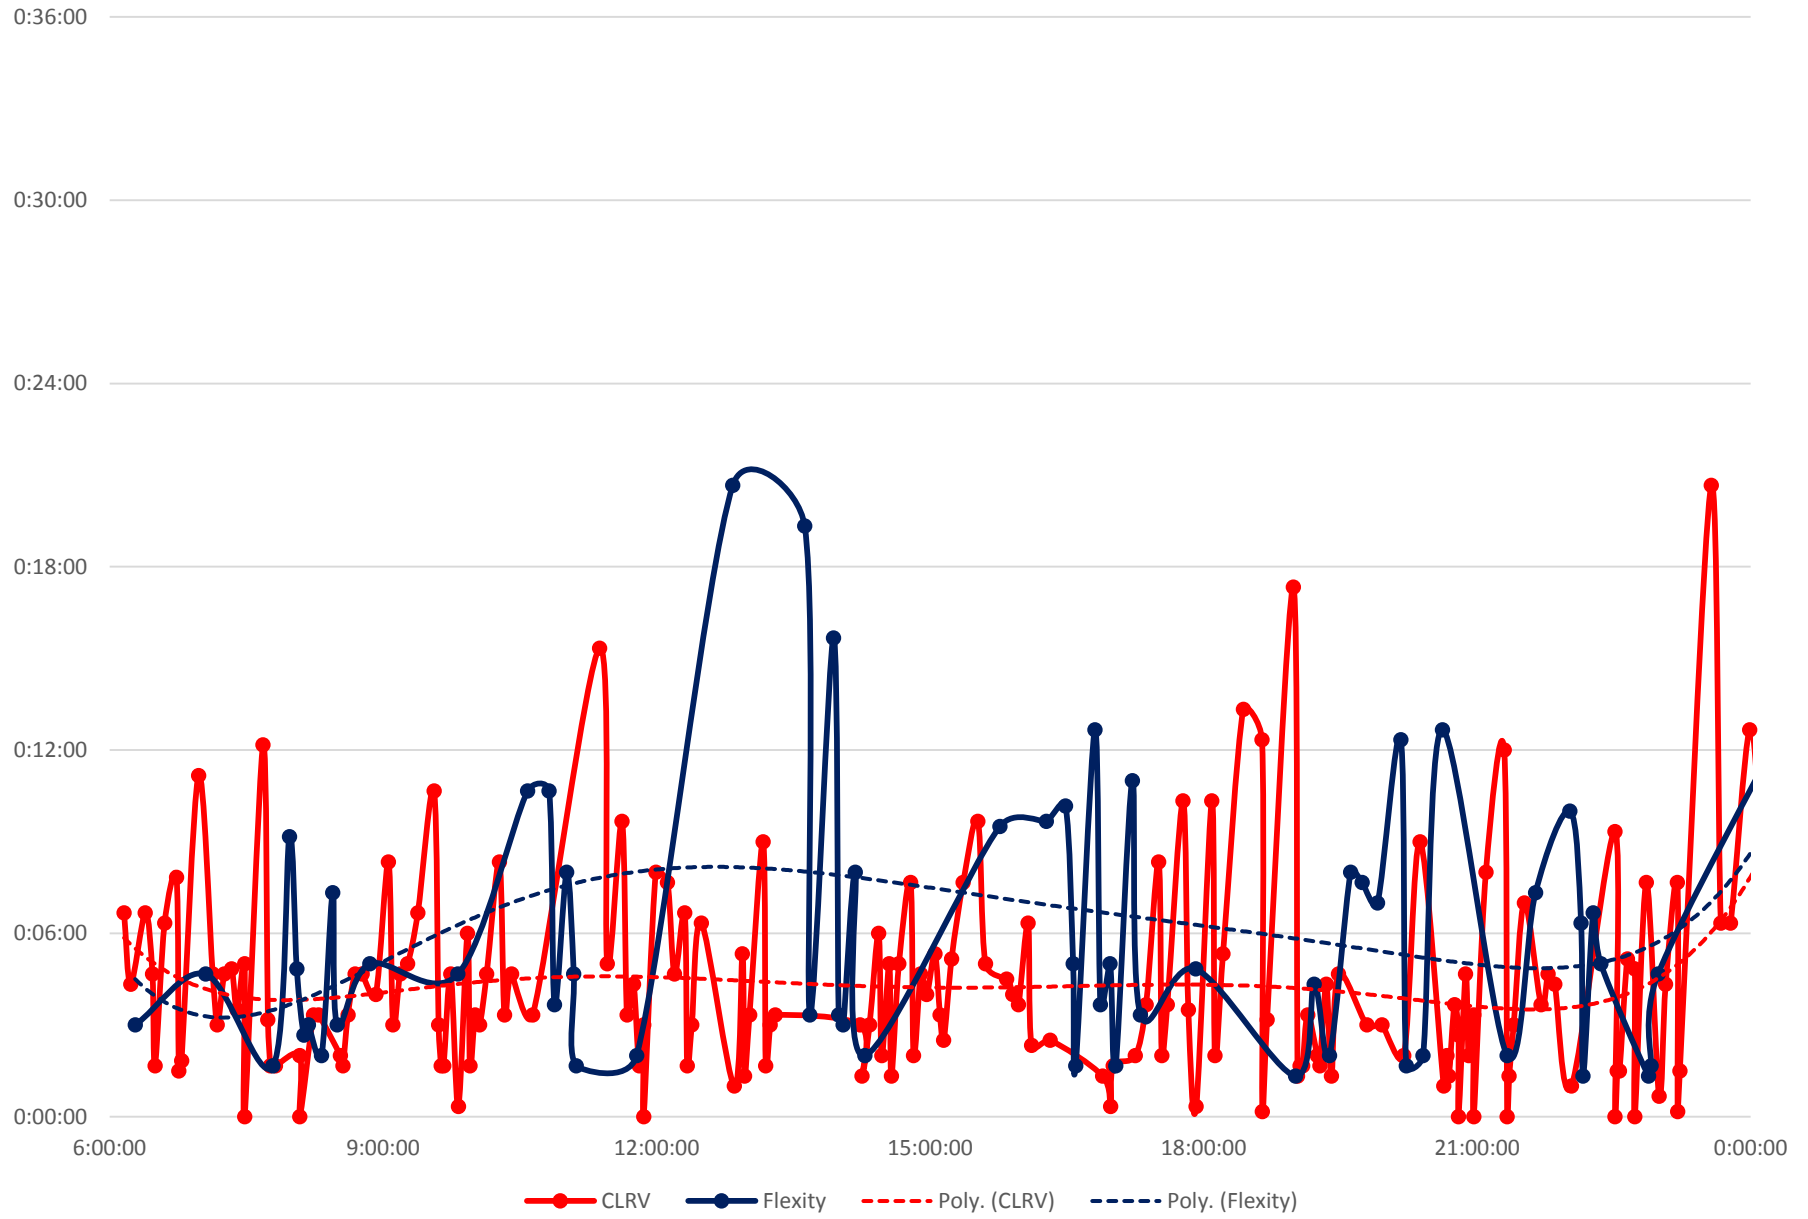

501 Queen Headways at Lansdowne Ave. Eastbound Monday 1 Apr 2019

501 Queen Headways at Lansdowne Ave. Eastbound Tuesday 2 Apr 2019

501 Queen Headways at Lansdowne Ave. Eastbound Wednesday 3 Apr 2019

501 Queen Headways at Lansdowne Ave. Eastbound Thursday 4 Apr 2019

501 Queen Headways at Lansdowne Ave. Eastbound Friday 5 Apr 2019

501 Queen Headways at Lansdowne Ave. Eastbound Saturday 6 Apr 2019

501 Queen Headways at Lansdowne Ave. Eastbound Sunday 7 Apr 2019

501 Queen Headways at Lansdowne Ave. Eastbound Monday 8 Apr 2019

501 Queen Headways at Lansdowne Ave. Eastbound Tuesday 9 Apr 2019

501 Queen Headways at Lansdowne Ave. Eastbound Wednesday 10 Apr 2019

501 Queen Headways at Lansdowne Ave. Eastbound Thursday 11 Apr 2019

501 Queen Headways at Lansdowne Ave. Eastbound Tuesday 16 Apr 2019

501 Queen Headways at Lansdowne Ave. Eastbound Wednesday 17 Apr 2019

501 Queen Headways at Lansdowne Ave. Eastbound Thursday 18 Apr 2019