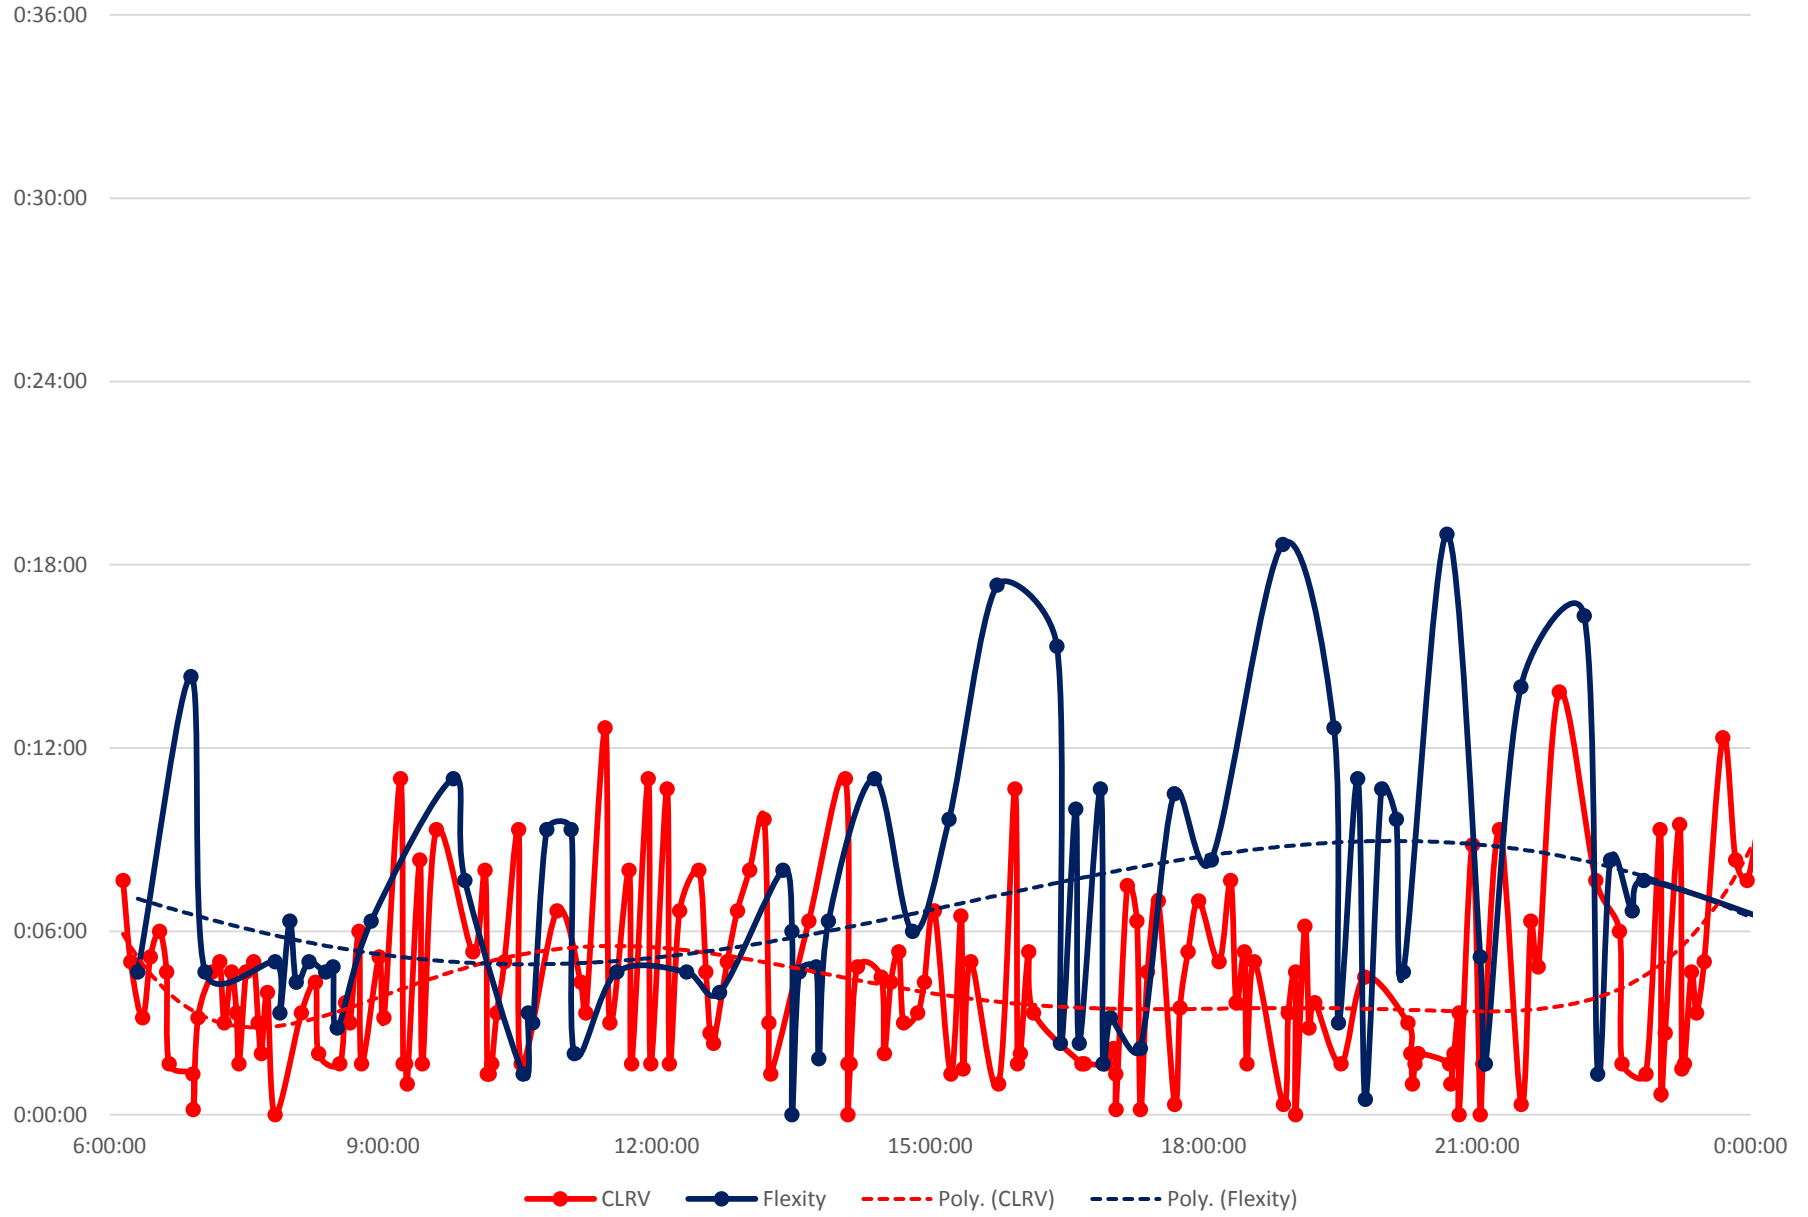

501 Queen Headways at Lansdowne Ave. Eastbound Friday 5 Apr 2019

501 Queen Headways at Lansdowne Ave. Eastbound Saturday 6 Apr 2019

501 Queen Headways at Lansdowne Ave. Eastbound Sunday 7 Apr 2019

501 Queen Headways at Lansdowne Ave. Eastbound Monday 8 Apr 2019

501 Queen Headways at Lansdowne Ave. Eastbound Tuesday 9 Apr 2019

501 Queen Headways at Lansdowne Ave. Eastbound Wednesday 10 Apr 2019

501 Queen Headways at Lansdowne Ave. Eastbound Thursday 11 Apr 2019

501 Queen Headways at Lansdowne Ave. Eastbound Friday 12 Apr 2019

501 Queen Headways at Lansdowne Ave. Eastbound Saturday 13 Apr 2019

501 Queen Headways at Lansdowne Ave. Eastbound Sunday 14 Apr 2019

501 Queen Headways at Lansdowne Ave. Eastbound Monday 15 Apr 2019

501 Queen Headways at Lansdowne Ave. Eastbound Tuesday 16 Apr 2019

501 Queen Headways at Lansdowne Ave. Eastbound Wednesday 17 Apr 2019

501 Queen Headways at Lansdowne Ave. Eastbound Thursday 18 Apr 2019