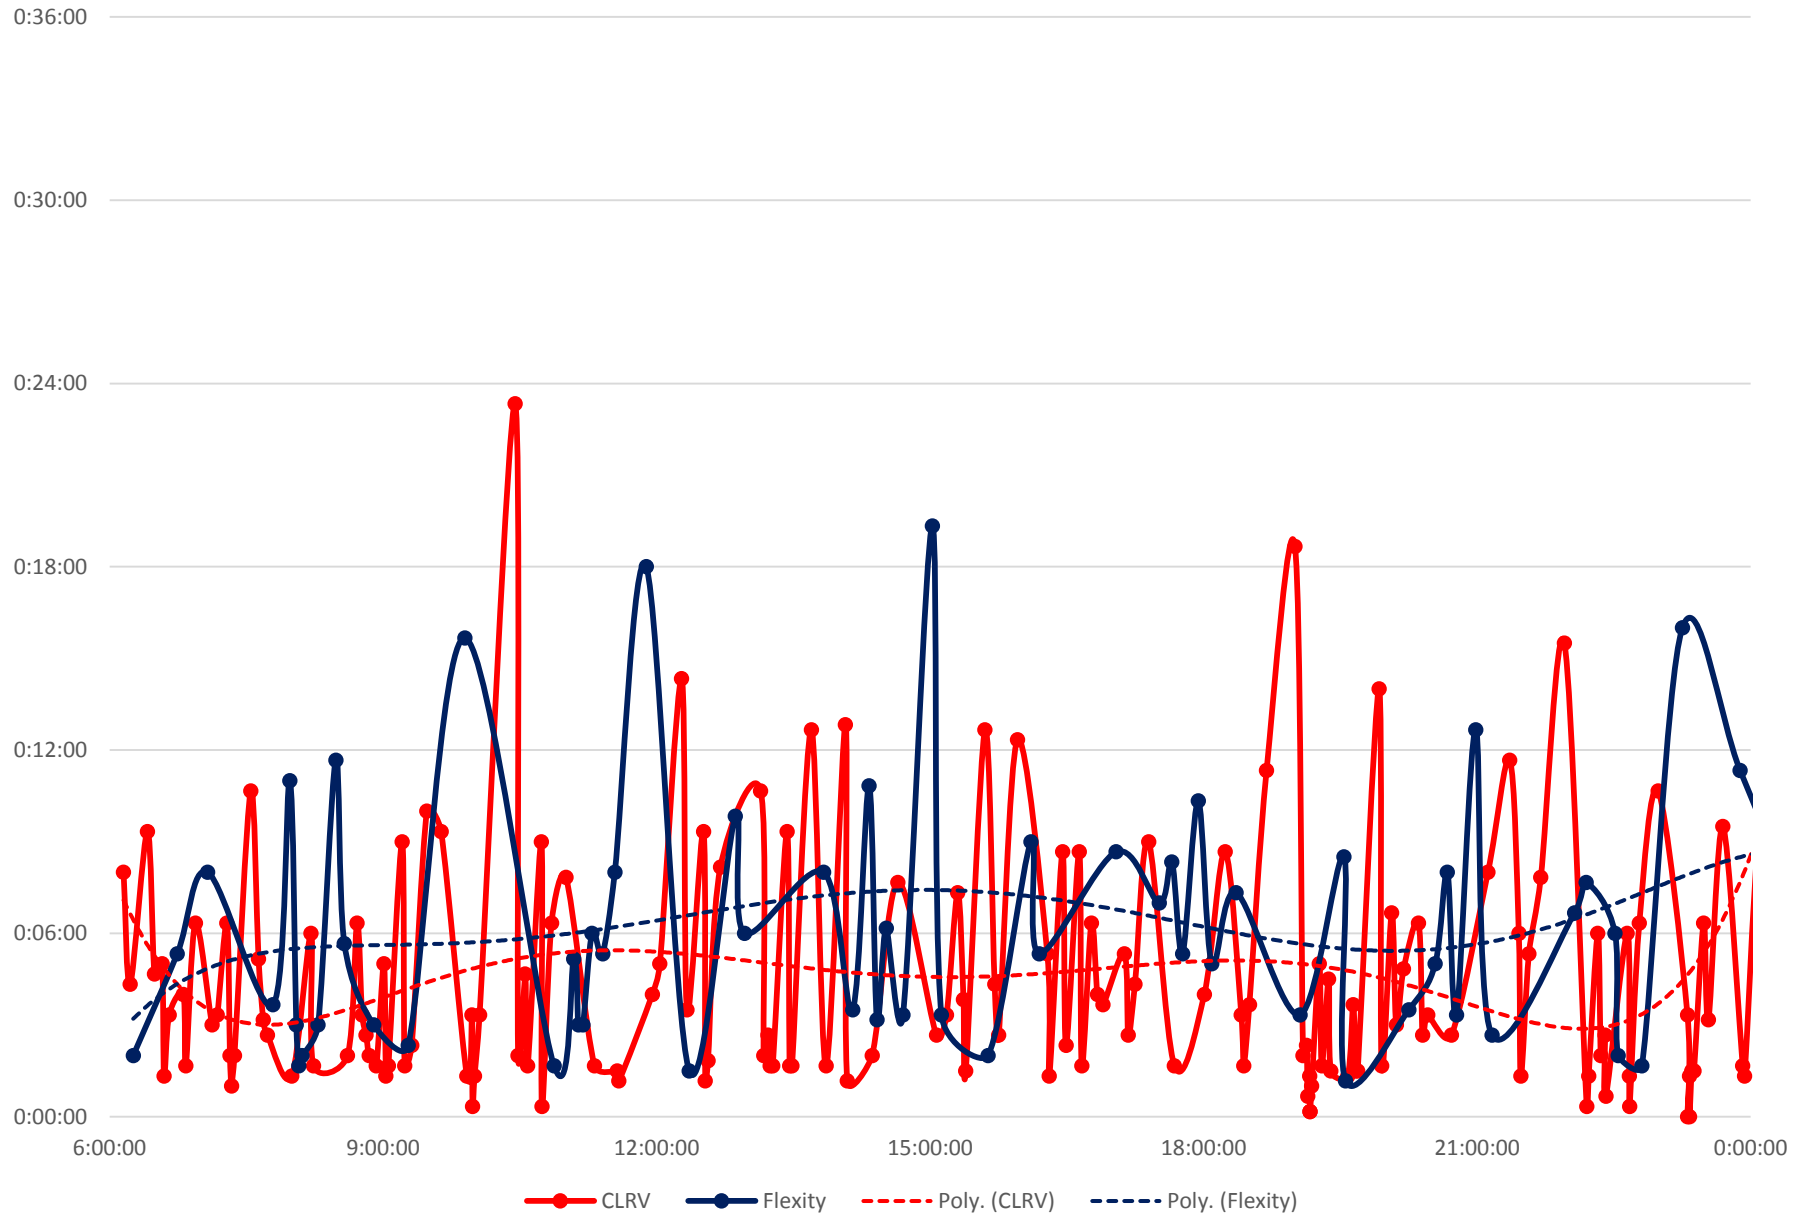

501 Queen Headways at Lansdowne Ave. Eastbound Tuesday 16 Apr 2019

501 Queen Headways at Lansdowne Ave. Eastbound Wednesday 17 Apr 2019

501 Queen Headways at Lansdowne Ave. Eastbound Thursday 18 Apr 2019

501 Queen Headways at Lansdowne Ave. Eastbound Friday 19 Apr 2019

501 Queen Headways at Lansdowne Ave. Eastbound Saturday 20 Apr 2019

501 Queen Headways at Lansdowne Ave. Eastbound Sunday 21 Apr 2019

501 Queen Headways at Lansdowne Ave. Eastbound Monday 22 Apr 2019

501 Queen Headways at Lansdowne Ave. Eastbound Tuesday 23 Apr 2019

501 Queen Headways at Lansdowne Ave. Eastbound Wednesday 24 Apr 2019

501 Queen Headways at Lansdowne Ave. Eastbound Thursday 25 Apr 2019

501 Queen Headways at Lansdowne Ave. Eastbound Friday 26 Apr 2019

501 Queen Headways at Lansdowne Ave. Eastbound Saturday 27 Apr 2019

501 Queen Headways at Lansdowne Ave. Eastbound Sunday 28 Apr 2019

501 Queen Headways at Lansdowne Ave. Eastbound Monday 29 Apr 2019