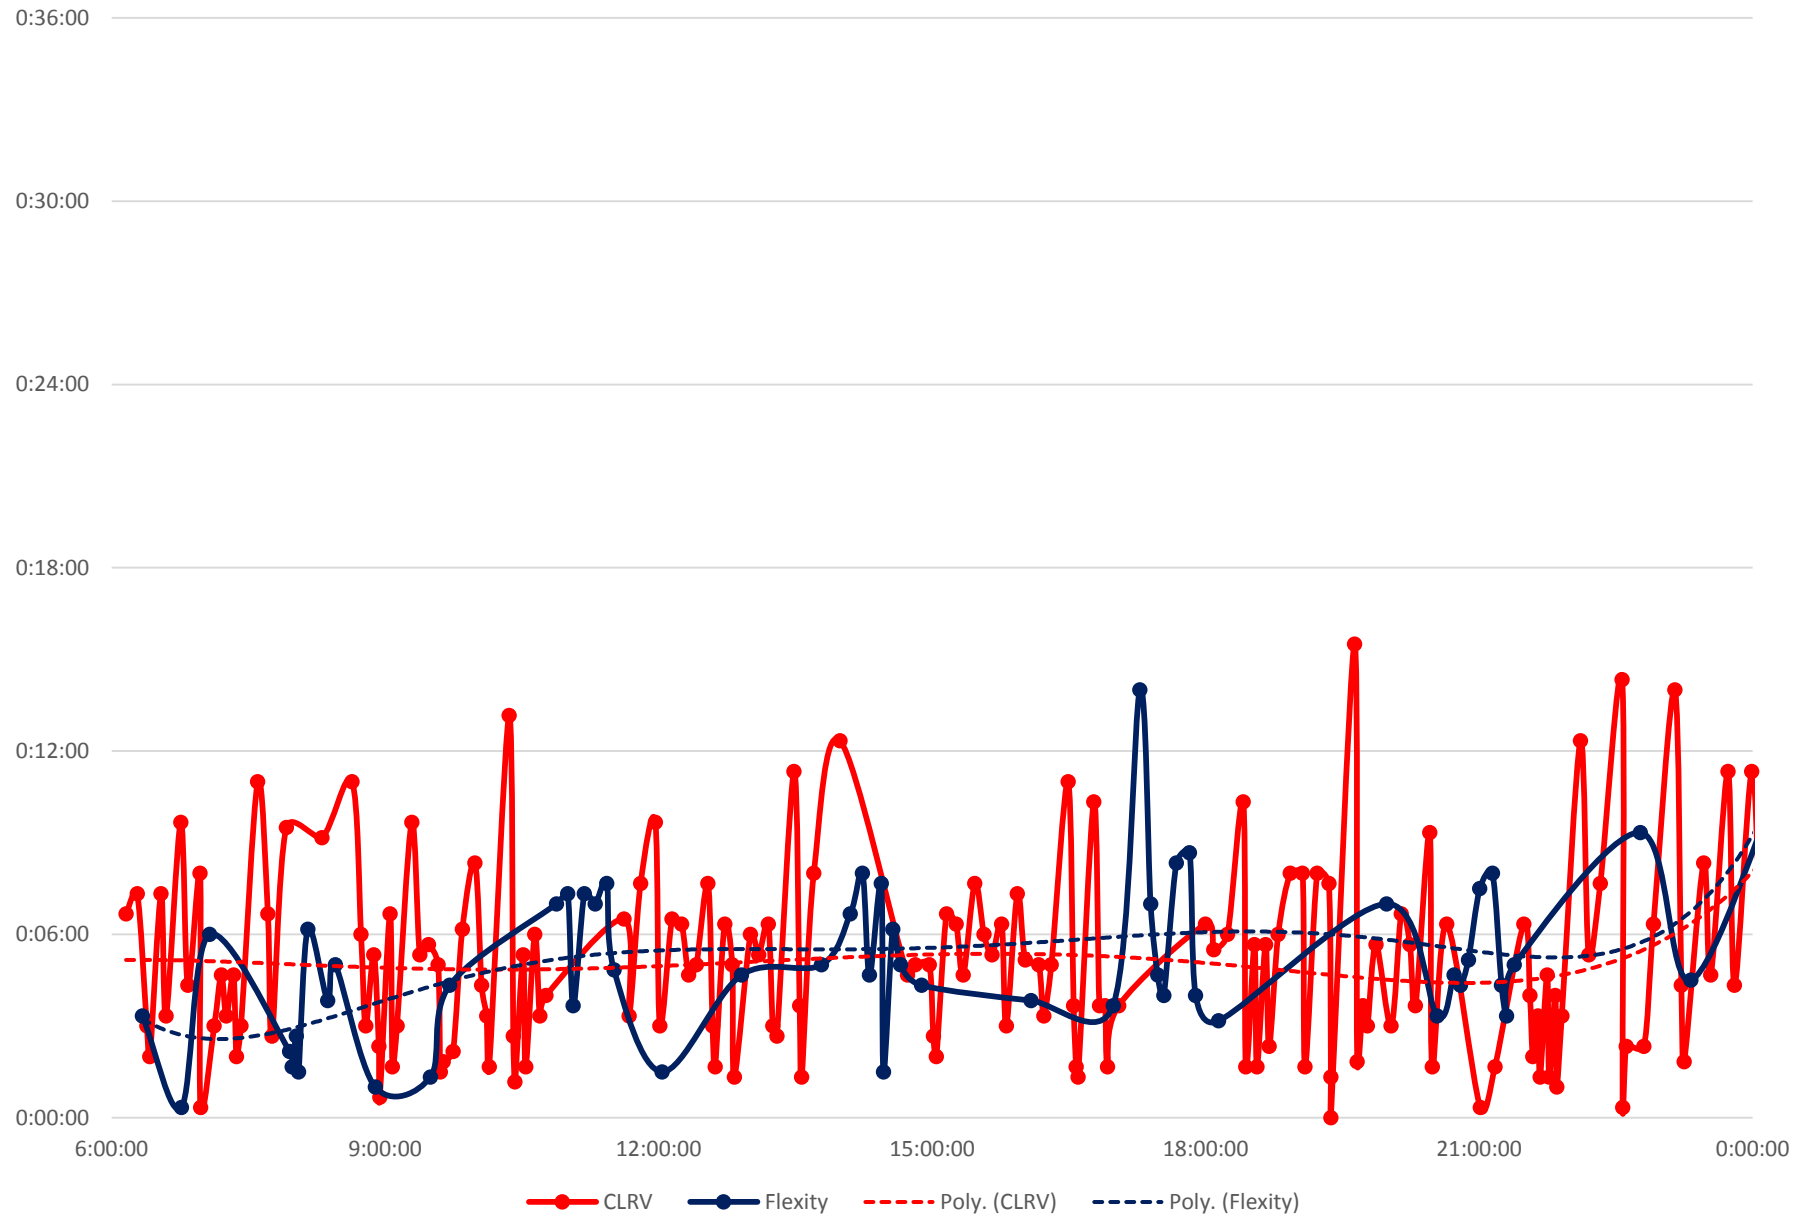

501 Queen Headways at Lansdowne Ave. Eastbound Friday 12 Apr 2019

501 Queen Headways at Lansdowne Ave. Eastbound Saturday 13 Apr 2019

501 Queen Headways at Lansdowne Ave. Eastbound Sunday 14 Apr 2019

501 Queen Headways at Lansdowne Ave. Eastbound Monday 15 Apr 2019

501 Queen Headways at Lansdowne Ave. Eastbound Tuesday 16 Apr 2019

501 Queen Headways at Lansdowne Ave. Eastbound Wednesday 17 Apr 2019

501 Queen Headways at Lansdowne Ave. Eastbound Thursday 18 Apr 2019

501 Queen Headways at Lansdowne Ave. Eastbound Friday 19 Apr 2019

501 Queen Headways at Lansdowne Ave. Eastbound Saturday 20 Apr 2019

501 Queen Headways at Lansdowne Ave. Eastbound Sunday 21 Apr 2019

501 Queen Headways at Lansdowne Ave. Eastbound Monday 22 Apr 2019