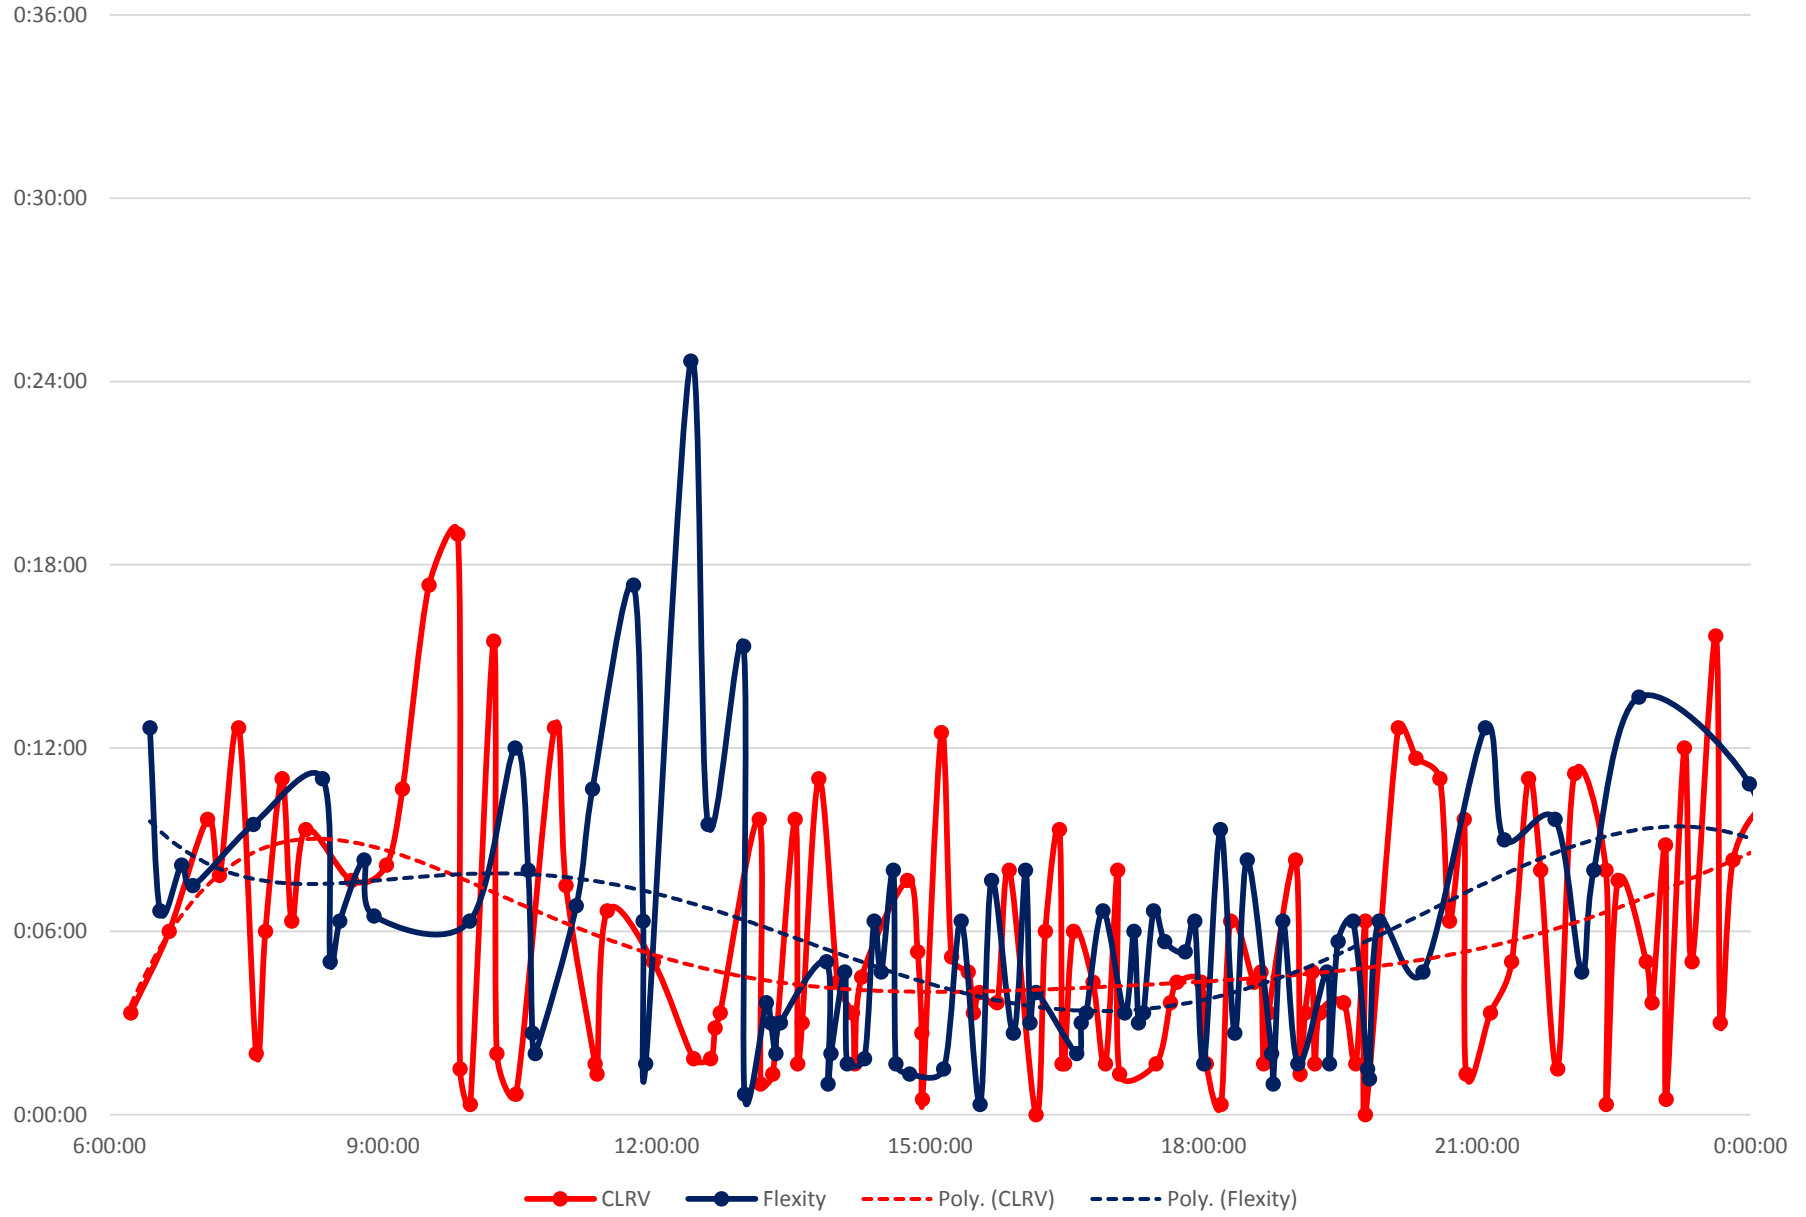

501 Queen Headways at Lansdowne Ave. Eastbound Tuesday 16 Apr 2019

501 Queen Headways at Lansdowne Ave. Eastbound Wednesday 17 Apr 2019

501 Queen Headways at Lansdowne Ave. Eastbound Thursday 18 Apr 2019

501 Queen Headways at Lansdowne Ave. Eastbound Friday 19 Apr 2019

501 Queen Headways at Lansdowne Ave. Eastbound Saturday 20 Apr 2019

501 Queen Headways at Lansdowne Ave. Eastbound Sunday 21 Apr 2019

501 Queen Headways at Lansdowne Ave. Eastbound Monday 22 Apr 2019

501 Queen Headways at Lansdowne Ave. Eastbound Tuesday 23 Apr 2019

501 Queen Headways at Lansdowne Ave. Eastbound Wednesday 24 Apr 2019

501 Queen Headways at Lansdowne Ave. Eastbound Thursday 25 Apr 2019