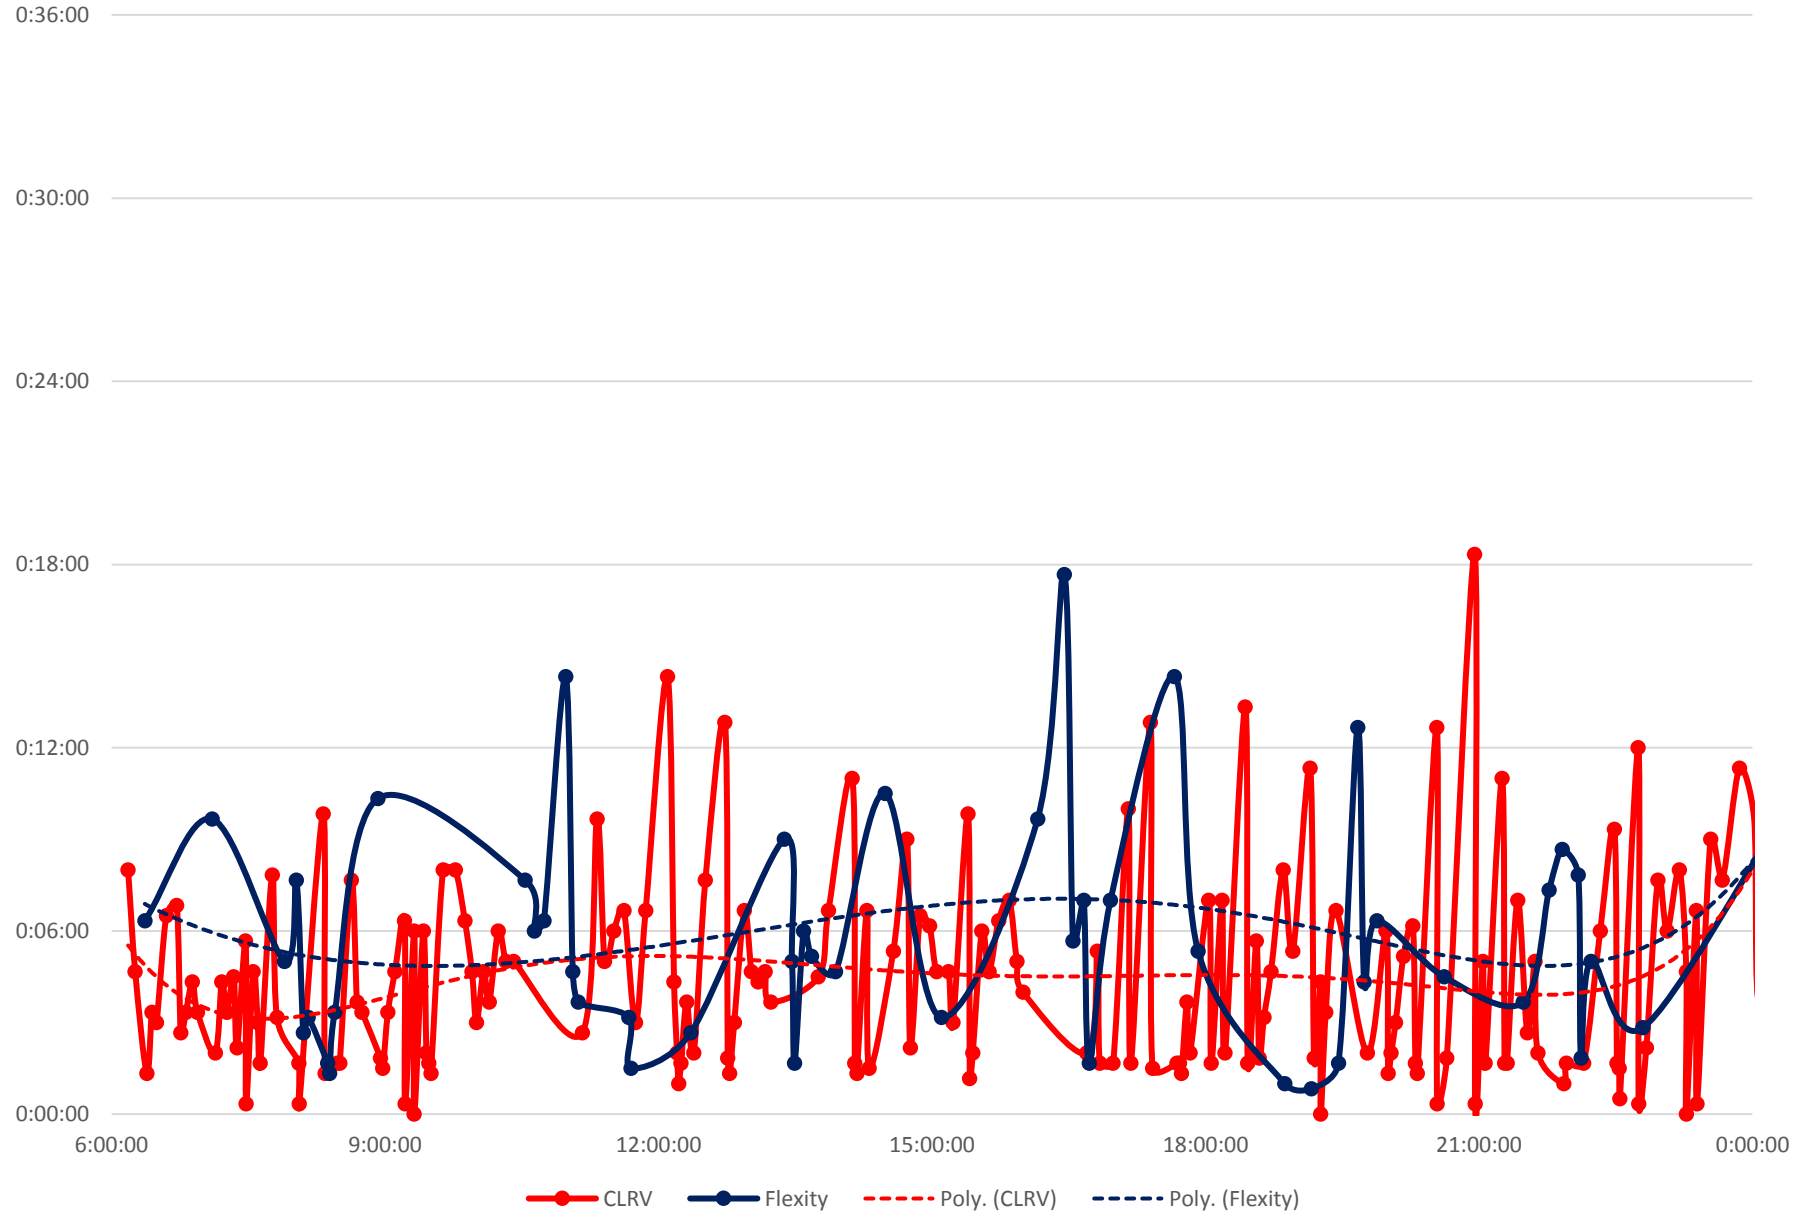

501 Queen Headways at Lansdowne Ave. Eastbound Friday 5 Apr 2019

501 Queen Headways at Lansdowne Ave. Eastbound Saturday 6 Apr 2019

501 Queen Headways at Lansdowne Ave. Eastbound Sunday 7 Apr 2019

501 Queen Headways at Lansdowne Ave. Eastbound Monday 8 Apr 2019

501 Queen Headways at Lansdowne Ave. Eastbound Tuesday 9 Apr 2019

501 Queen Headways at Lansdowne Ave. Eastbound Wednesday 10 Apr 2019

501 Queen Headways at Lansdowne Ave. Eastbound Thursday 11 Apr 2019

501 Queen Headways at Lansdowne Ave. Eastbound Friday 12 Apr 2019

501 Queen Headways at Lansdowne Ave. Eastbound Saturday 13 Apr 2019

501 Queen Headways at Lansdowne Ave. Eastbound Sunday 14 Apr 2019

501 Queen Headways at Lansdowne Ave. Eastbound Monday 15 Apr 2019

501 Queen Headways at Lansdowne Ave. Eastbound Tuesday 16 Apr 2019

501 Queen Headways at Lansdowne Ave. Eastbound Wednesday 17 Apr 2019

501 Queen Headways at Lansdowne Ave. Eastbound Thursday 18 Apr 2019