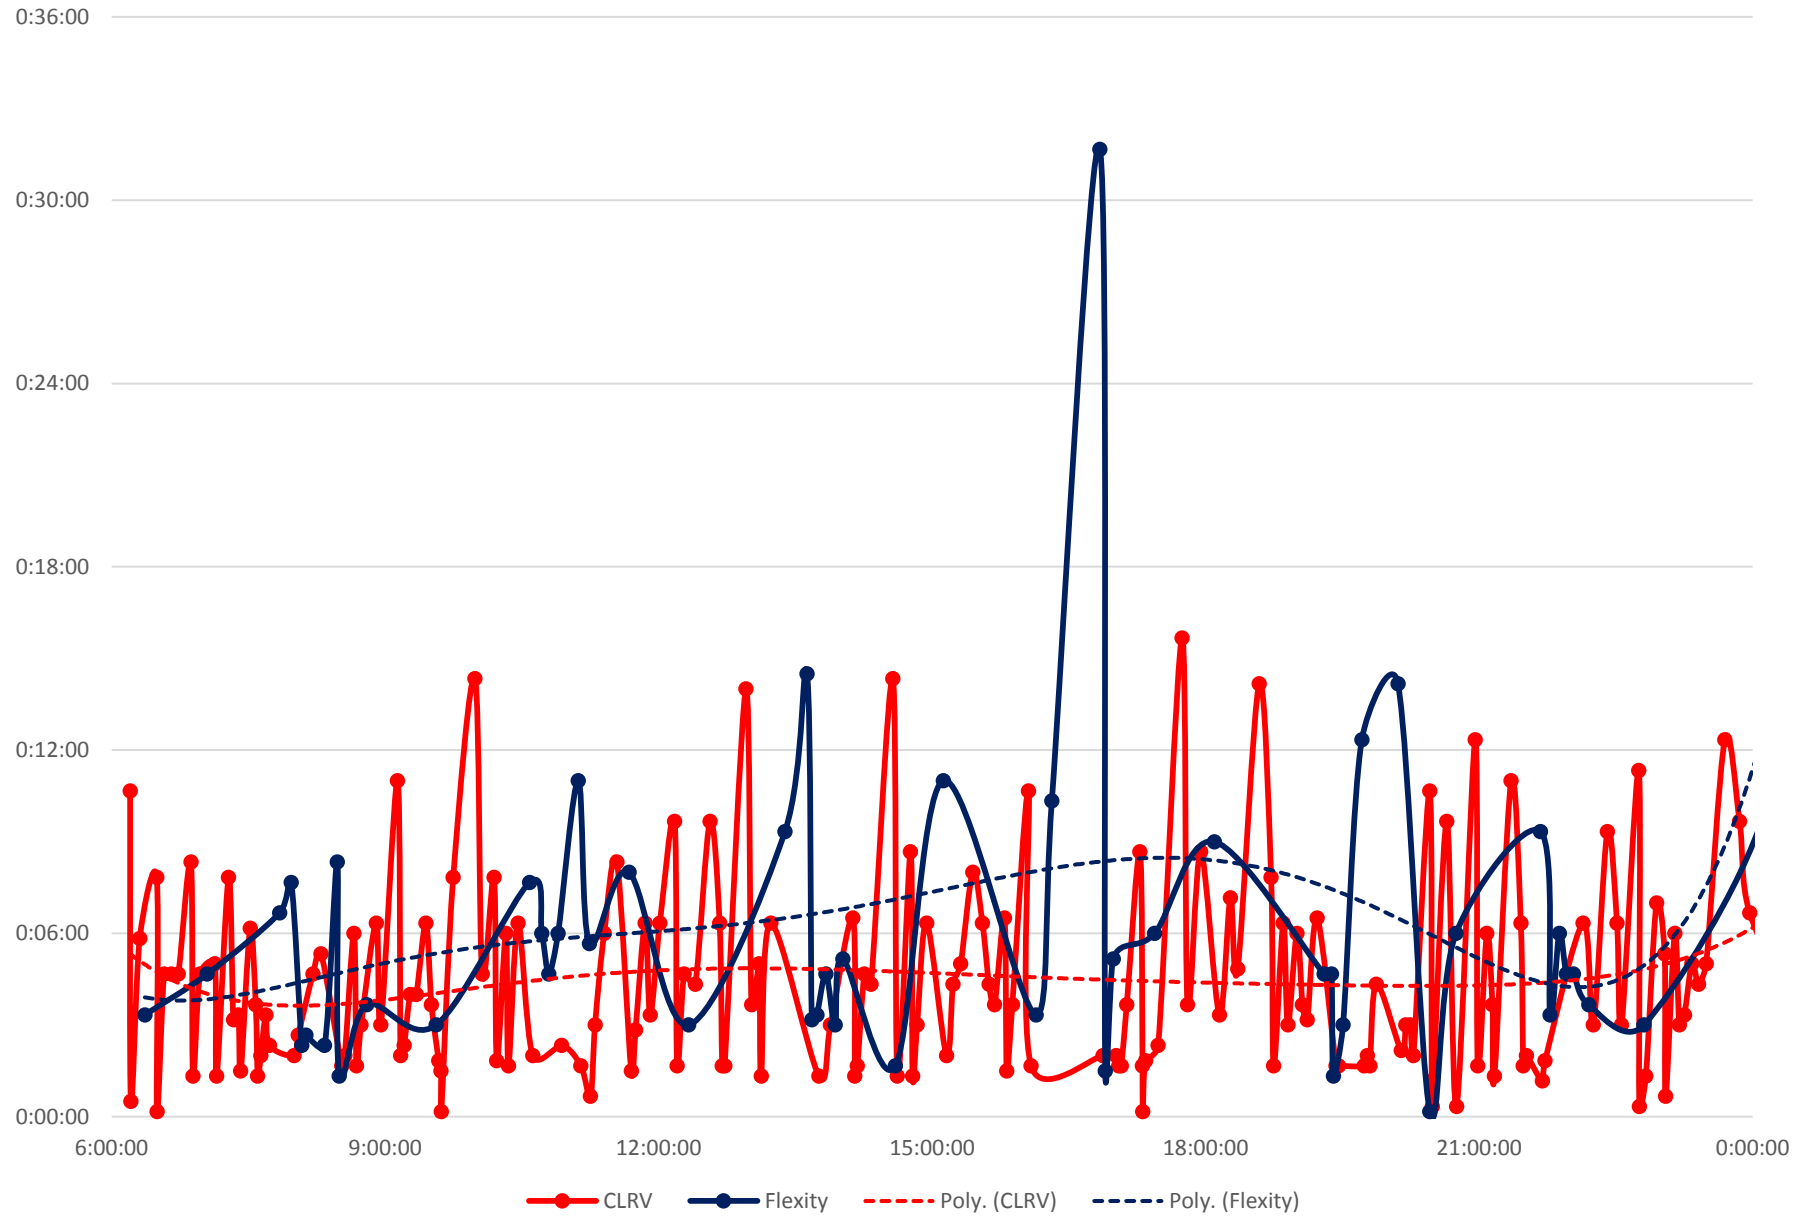

501 Queen Headways at Lansdowne Ave. Eastbound Friday 5 Apr 2019

501 Queen Headways at Lansdowne Ave. Eastbound Saturday 6 Apr 2019

501 Queen Headways at Lansdowne Ave. Eastbound Sunday 7 Apr 2019

501 Queen Headways at Lansdowne Ave. Eastbound Monday 8 Apr 2019

501 Queen Headways at Lansdowne Ave. Eastbound Tuesday 9 Apr 2019

501 Queen Headways at Lansdowne Ave. Eastbound Wednesday 10 Apr 2019

501 Queen Headways at Lansdowne Ave. Eastbound Thursday 11 Apr 2019

501 Queen Headways at Lansdowne Ave. Eastbound Friday 12 Apr 2019

501 Queen Headways at Lansdowne Ave. Eastbound Saturday 13 Apr 2019

501 Queen Headways at Lansdowne Ave. Eastbound Sunday 14 Apr 2019

501 Queen Headways at Lansdowne Ave. Eastbound Monday 15 Apr 2019

501 Queen Headways at Lansdowne Ave. Eastbound Tuesday 16 Apr 2019

501 Queen Headways at Lansdowne Ave. Eastbound Wednesday 17 Apr 2019

501 Queen Headways at Lansdowne Ave. Eastbound Thursday 18 Apr 2019