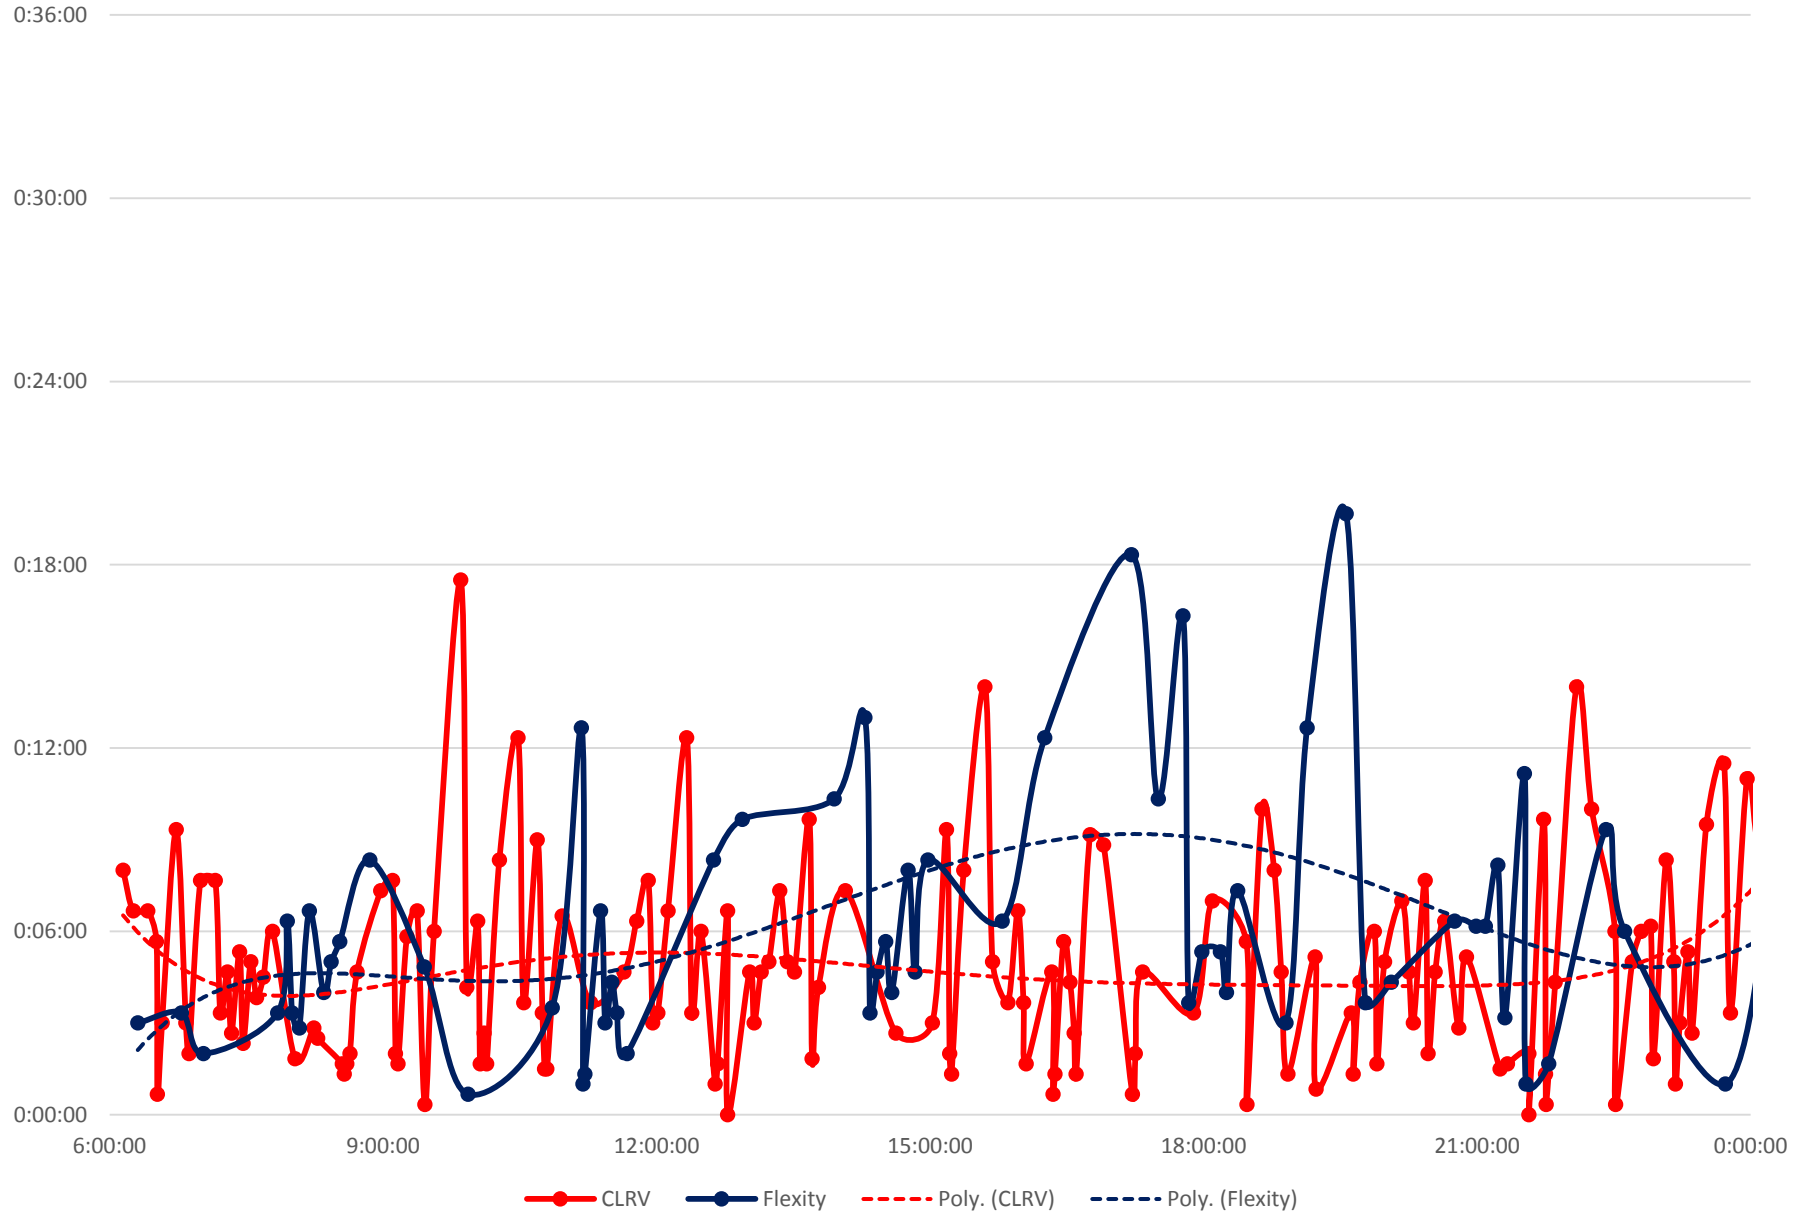

501 Queen Headways at Lansdowne Ave. Eastbound Tuesday 16 Apr 2019

501 Queen Headways at Lansdowne Ave. Eastbound Wednesday 17 Apr 2019

501 Queen Headways at Lansdowne Ave. Eastbound Thursday 18 Apr 2019

501 Queen Headways at Lansdowne Ave. Eastbound Friday 19 Apr 2019

501 Queen Headways at Lansdowne Ave. Eastbound Saturday 20 Apr 2019

501 Queen Headways at Lansdowne Ave. Eastbound Sunday 21 Apr 2019

501 Queen Headways at Lansdowne Ave. Eastbound Monday 22 Apr 2019

501 Queen Headways at Lansdowne Ave. Eastbound Tuesday 23 Apr 2019

501 Queen Headways at Lansdowne Ave. Eastbound Wednesday 24 Apr 2019

501 Queen Headways at Lansdowne Ave. Eastbound Thursday 25 Apr 2019

501 Queen Headways at Lansdowne Ave. Eastbound Friday 26 Apr 2019

501 Queen Headways at Lansdowne Ave. Eastbound Saturday 27 Apr 2019

501 Queen Headways at Lansdowne Ave. Eastbound Sunday 28 Apr 2019

501 Queen Headways at Lansdowne Ave. Eastbound Monday 29 Apr 2019