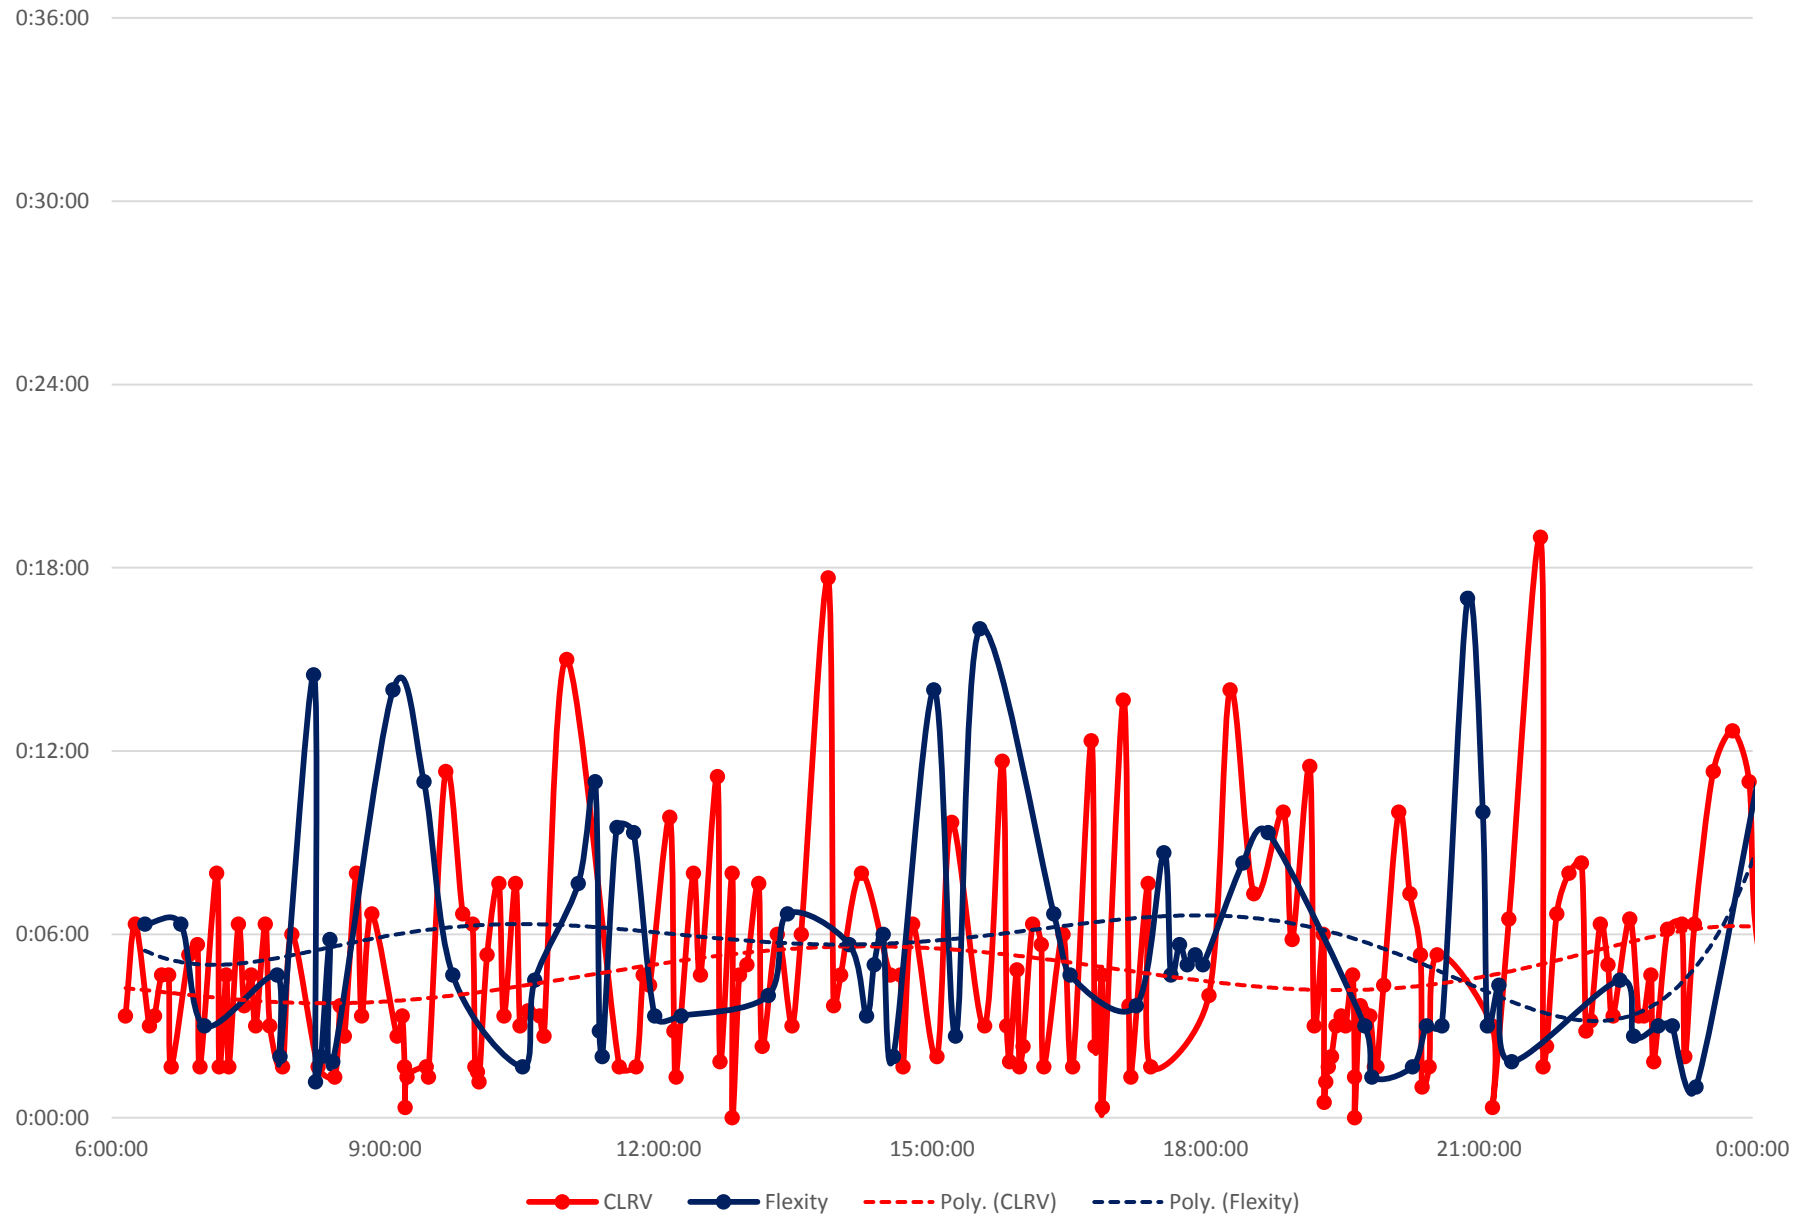

501 Queen Headways at Lansdowne Ave. Eastbound Friday 19 Apr 2019

501 Queen Headways at Lansdowne Ave. Eastbound Saturday 20 Apr 2019

501 Queen Headways at Lansdowne Ave. Eastbound Sunday 21 Apr 2019

501 Queen Headways at Lansdowne Ave. Eastbound Monday 22 Apr 2019

501 Queen Headways at Lansdowne Ave. Eastbound Tuesday 23 Apr 2019

501 Queen Headways at Lansdowne Ave. Eastbound Wednesday 24 Apr 2019

501 Queen Headways at Lansdowne Ave. Eastbound Thursday 25 Apr 2019

501 Queen Headways at Lansdowne Ave. Eastbound Friday 26 Apr 2019

501 Queen Headways at Lansdowne Ave. Eastbound Saturday 27 Apr 2019

501 Queen Headways at Lansdowne Ave. Eastbound Sunday 28 Apr 2019

501 Queen Headways at Lansdowne Ave. Eastbound Monday 29 Apr 2019