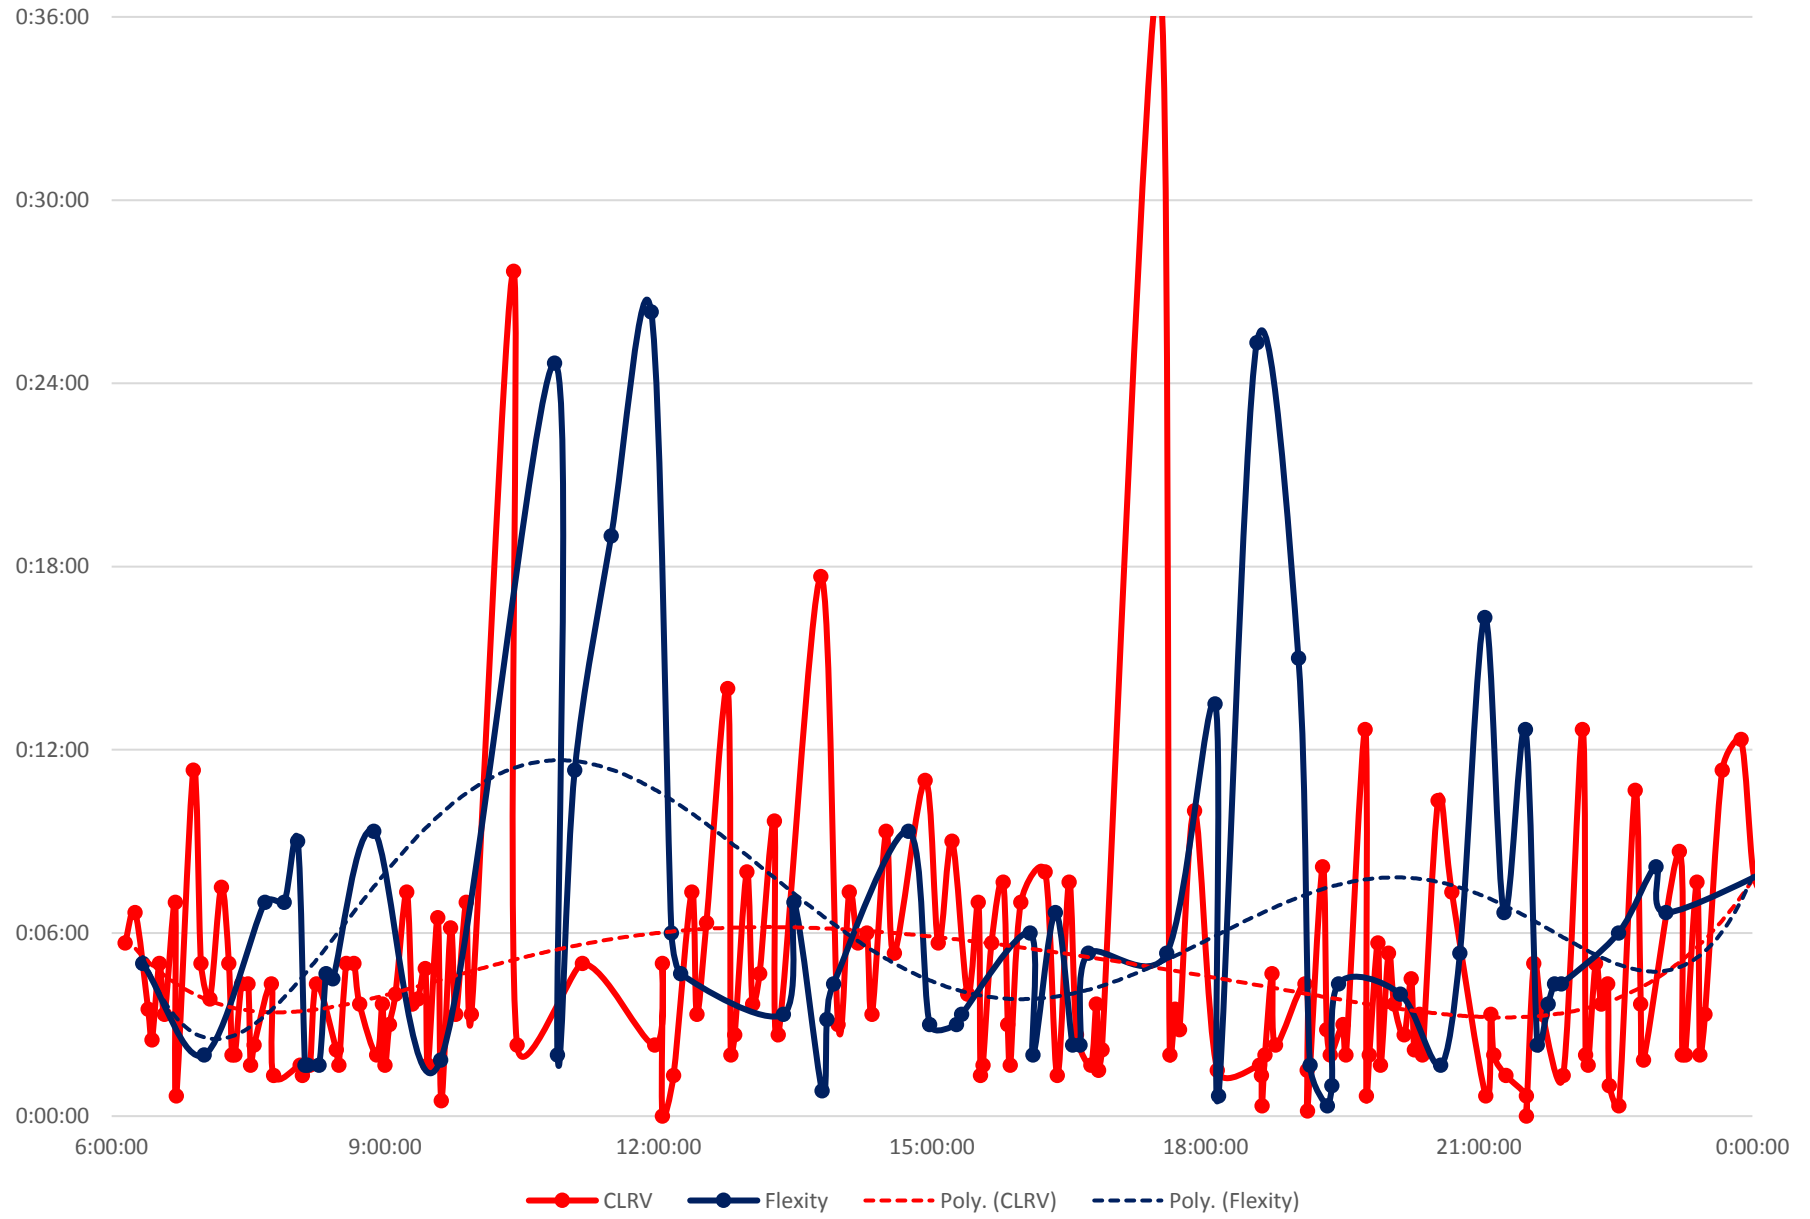

501 Queen Headways at Lansdowne Ave. Eastbound Monday 1 Apr 2019

501 Queen Headways at Lansdowne Ave. Eastbound Tuesday 2 Apr 2019

501 Queen Headways at Lansdowne Ave. Eastbound Wednesday 3 Apr 2019

501 Queen Headways at Lansdowne Ave. Eastbound Thursday 4 Apr 2019

501 Queen Headways at Lansdowne Ave. Eastbound Friday 5 Apr 2019

501 Queen Headways at Lansdowne Ave. Eastbound Saturday 6 Apr 2019

501 Queen Headways at Lansdowne Ave. Eastbound Sunday 7 Apr 2019

501 Queen Headways at Lansdowne Ave. Eastbound Monday 8 Apr 2019

501 Queen Headways at Lansdowne Ave. Eastbound Tuesday 9 Apr 2019

501 Queen Headways at Lansdowne Ave. Eastbound Wednesday 10 Apr 2019

501 Queen Headways at Lansdowne Ave. Eastbound Thursday 11 Apr 2019

501 Queen Headways at Lansdowne Ave. Eastbound Tuesday 16 Apr 2019

501 Queen Headways at Lansdowne Ave. Eastbound Wednesday 17 Apr 2019

501 Queen Headways at Lansdowne Ave. Eastbound Thursday 18 Apr 2019