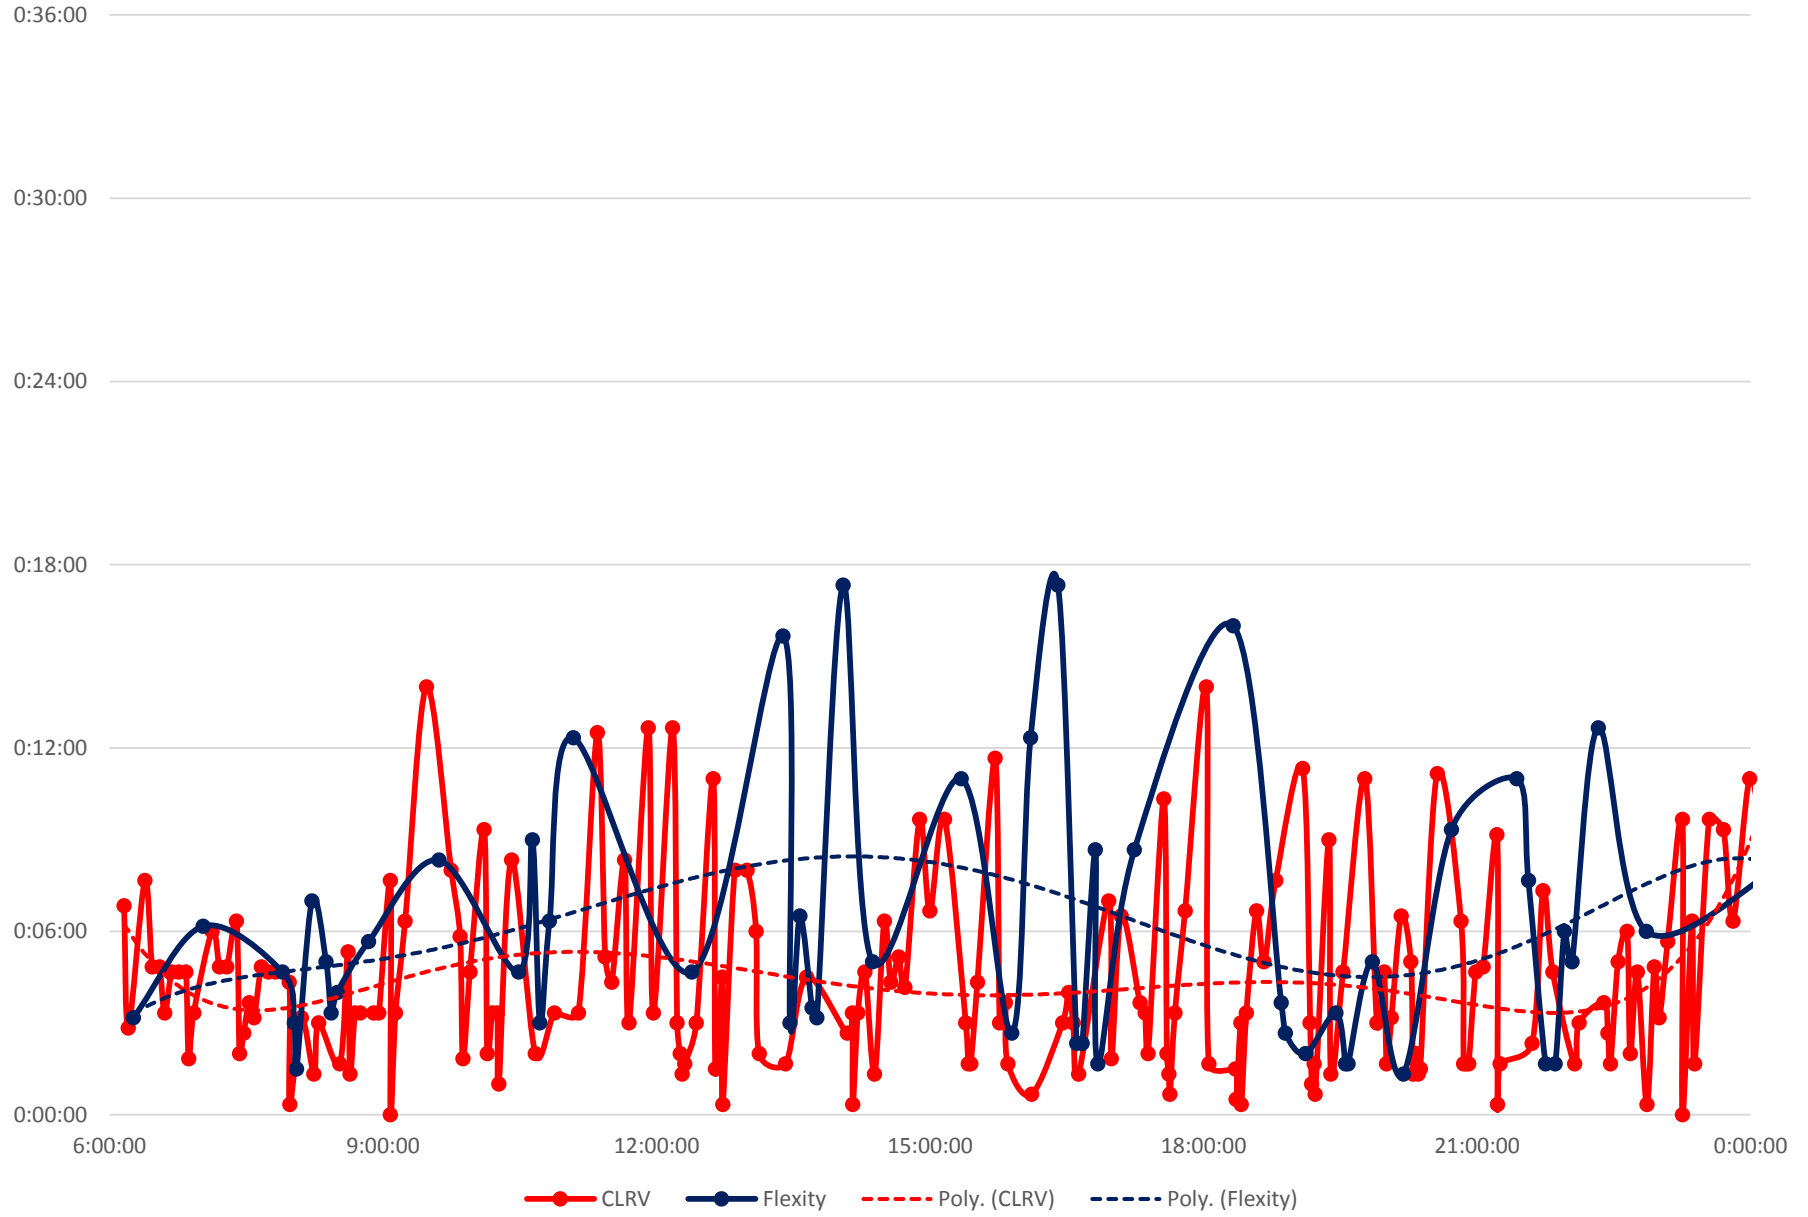

501 Queen Headways at Lansdowne Ave. Eastbound Friday 5 Apr 2019

501 Queen Headways at Lansdowne Ave. Eastbound Saturday 6 Apr 2019

501 Queen Headways at Lansdowne Ave. Eastbound Sunday 7 Apr 2019

501 Queen Headways at Lansdowne Ave. Eastbound Monday 8 Apr 2019

501 Queen Headways at Lansdowne Ave. Eastbound Tuesday 9 Apr 2019

501 Queen Headways at Lansdowne Ave. Eastbound Wednesday 10 Apr 2019

501 Queen Headways at Lansdowne Ave. Eastbound Thursday 11 Apr 2019

501 Queen Headways at Lansdowne Ave. Eastbound Friday 12 Apr 2019

501 Queen Headways at Lansdowne Ave. Eastbound Saturday 13 Apr 2019

501 Queen Headways at Lansdowne Ave. Eastbound Sunday 14 Apr 2019

501 Queen Headways at Lansdowne Ave. Eastbound Monday 15 Apr 2019

501 Queen Headways at Lansdowne Ave. Eastbound Tuesday 16 Apr 2019

501 Queen Headways at Lansdowne Ave. Eastbound Wednesday 17 Apr 2019

501 Queen Headways at Lansdowne Ave. Eastbound Thursday 18 Apr 2019