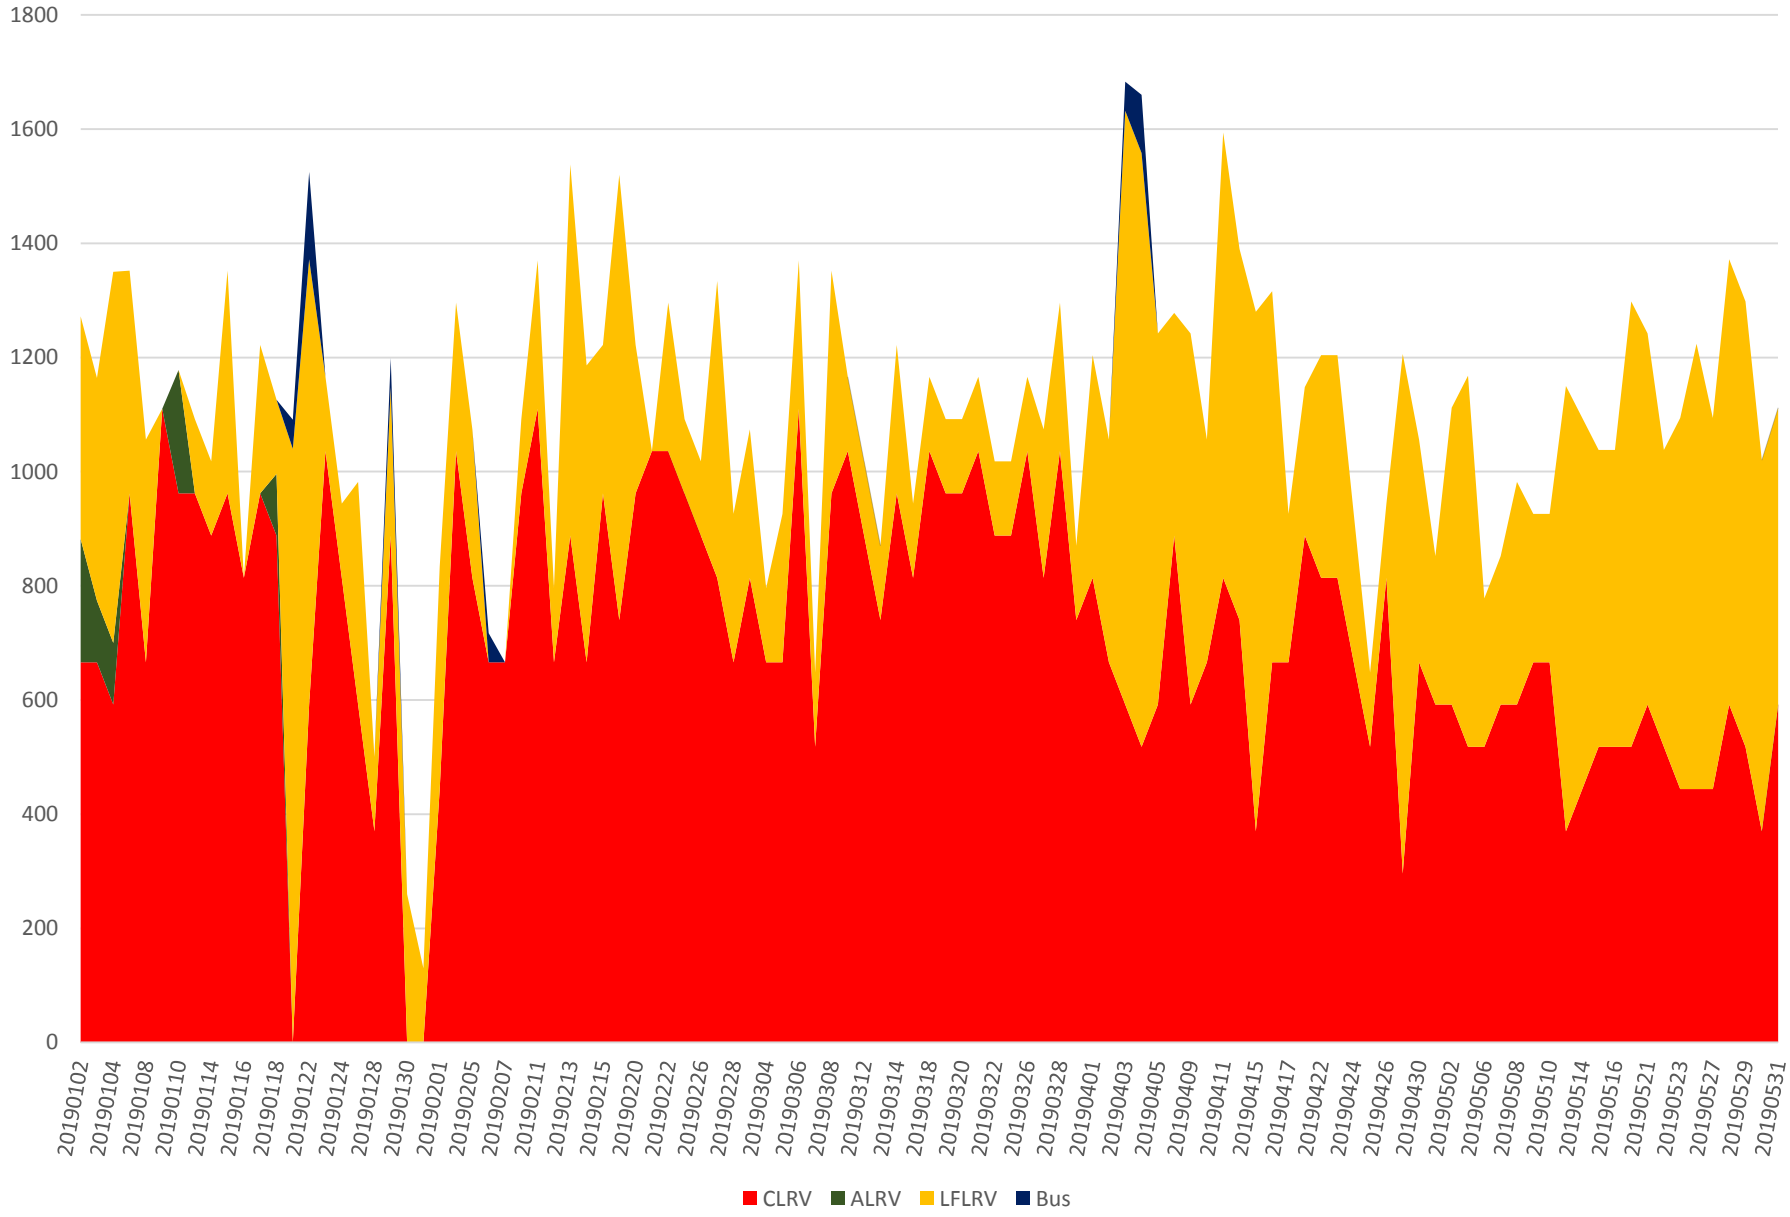

501 Queen Capacity at Yonge/EB Jan to May 2019 1500 to 1600

501 Queen Capacity at Yonge/EB Jan to May 2019 1600 to 1700

501 Queen Capacity at Yonge/EB Jan to May 2019 1700 to 1800

501 Queen Capacity at Yonge/EB Jan to May 2019 1800 to 1900