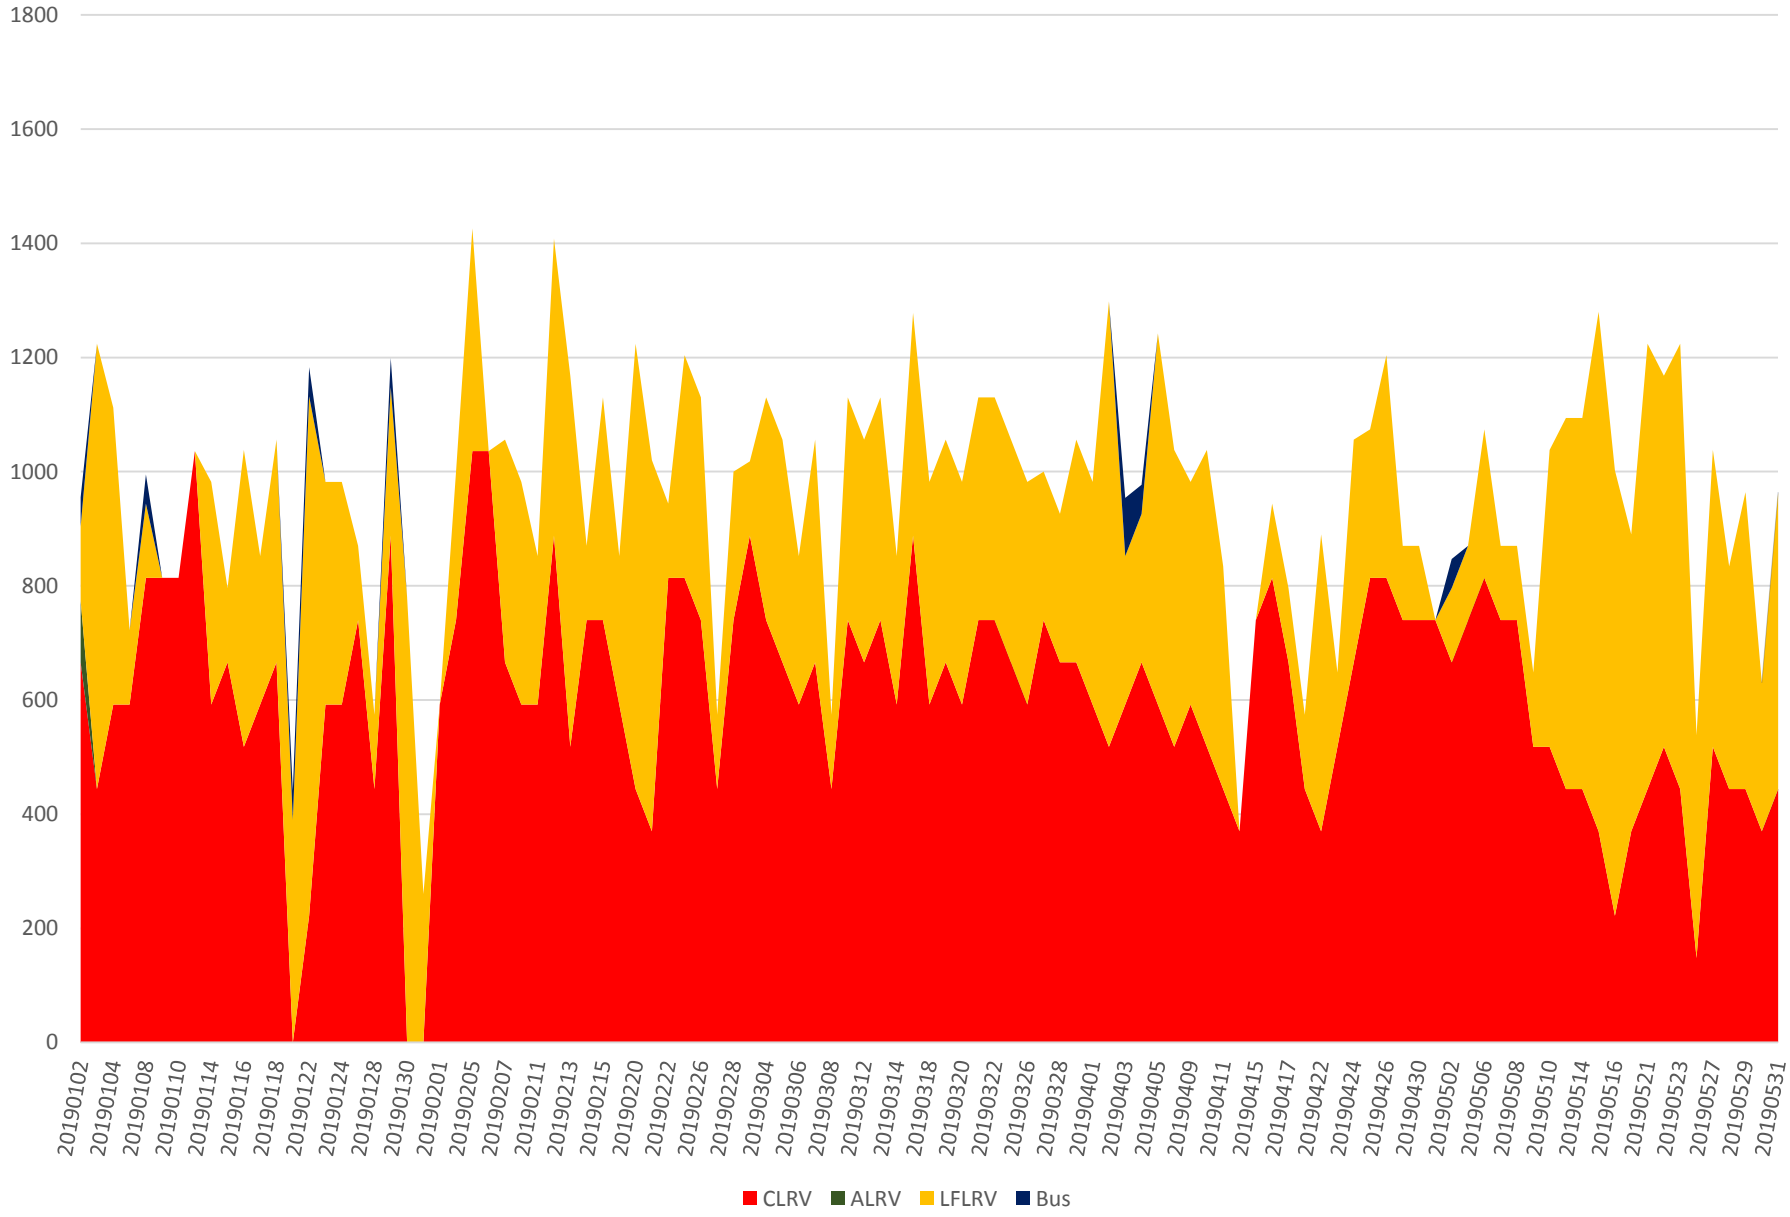

501 Queen Capacity at Yonge/EB Jan to May 2019 1500 to 1600

501 Queen Capacity at Yonge/EB Jan to May 2019 1600 to 1700

501 Queen Capacity at Yonge/EB Jan to May 2019 1700 to 1800

501 Queen Capacity at Yonge/EB Jan to May 2019 1800 to 1900