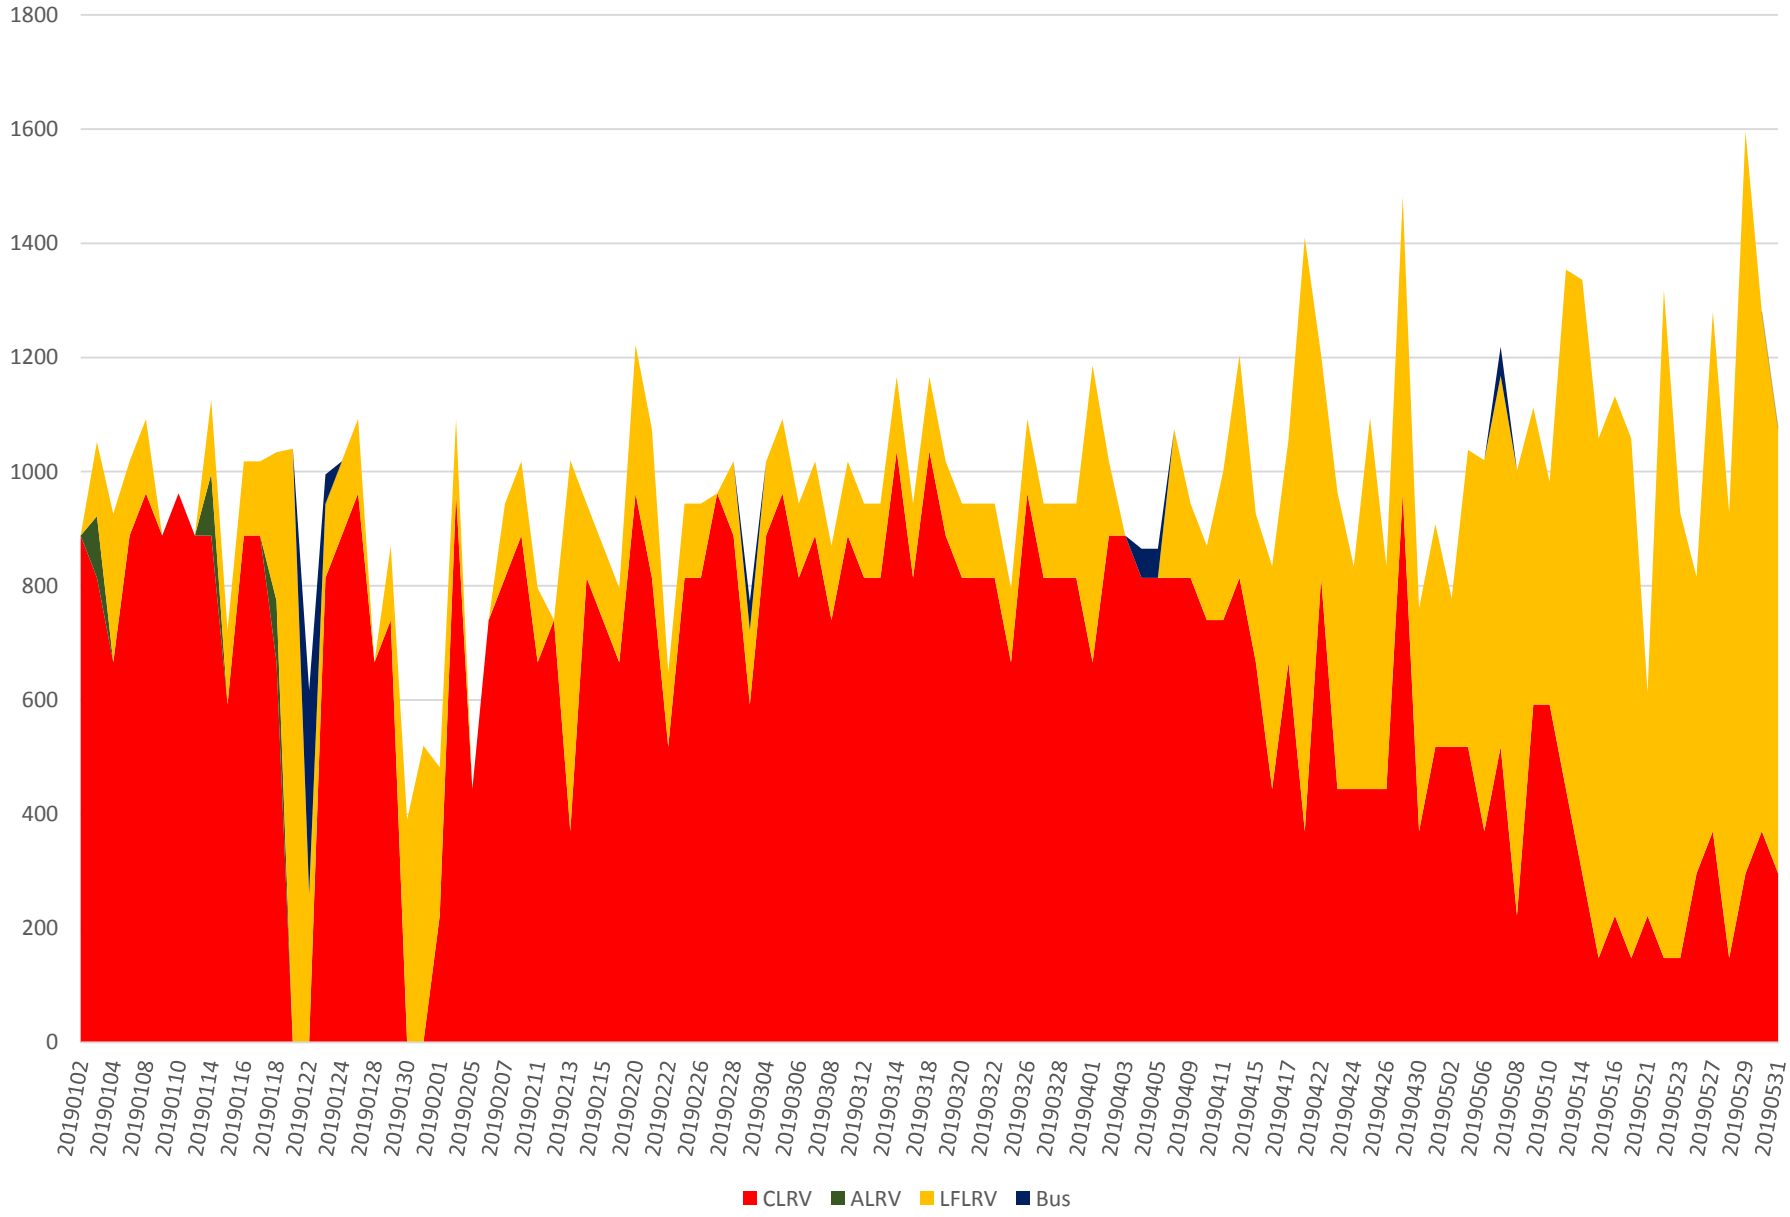

501 Queen Capacity at Yonge/EB Jan to May 2019 1500 to 1600

501 Queen Capacity at Yonge/EB Jan to May 2019 1600 to 1700

501 Queen Capacity at Yonge/EB Jan to May 2019 1700 to 1800

501 Queen Capacity at Yonge/EB Jan to May 2019 1800 to 1900