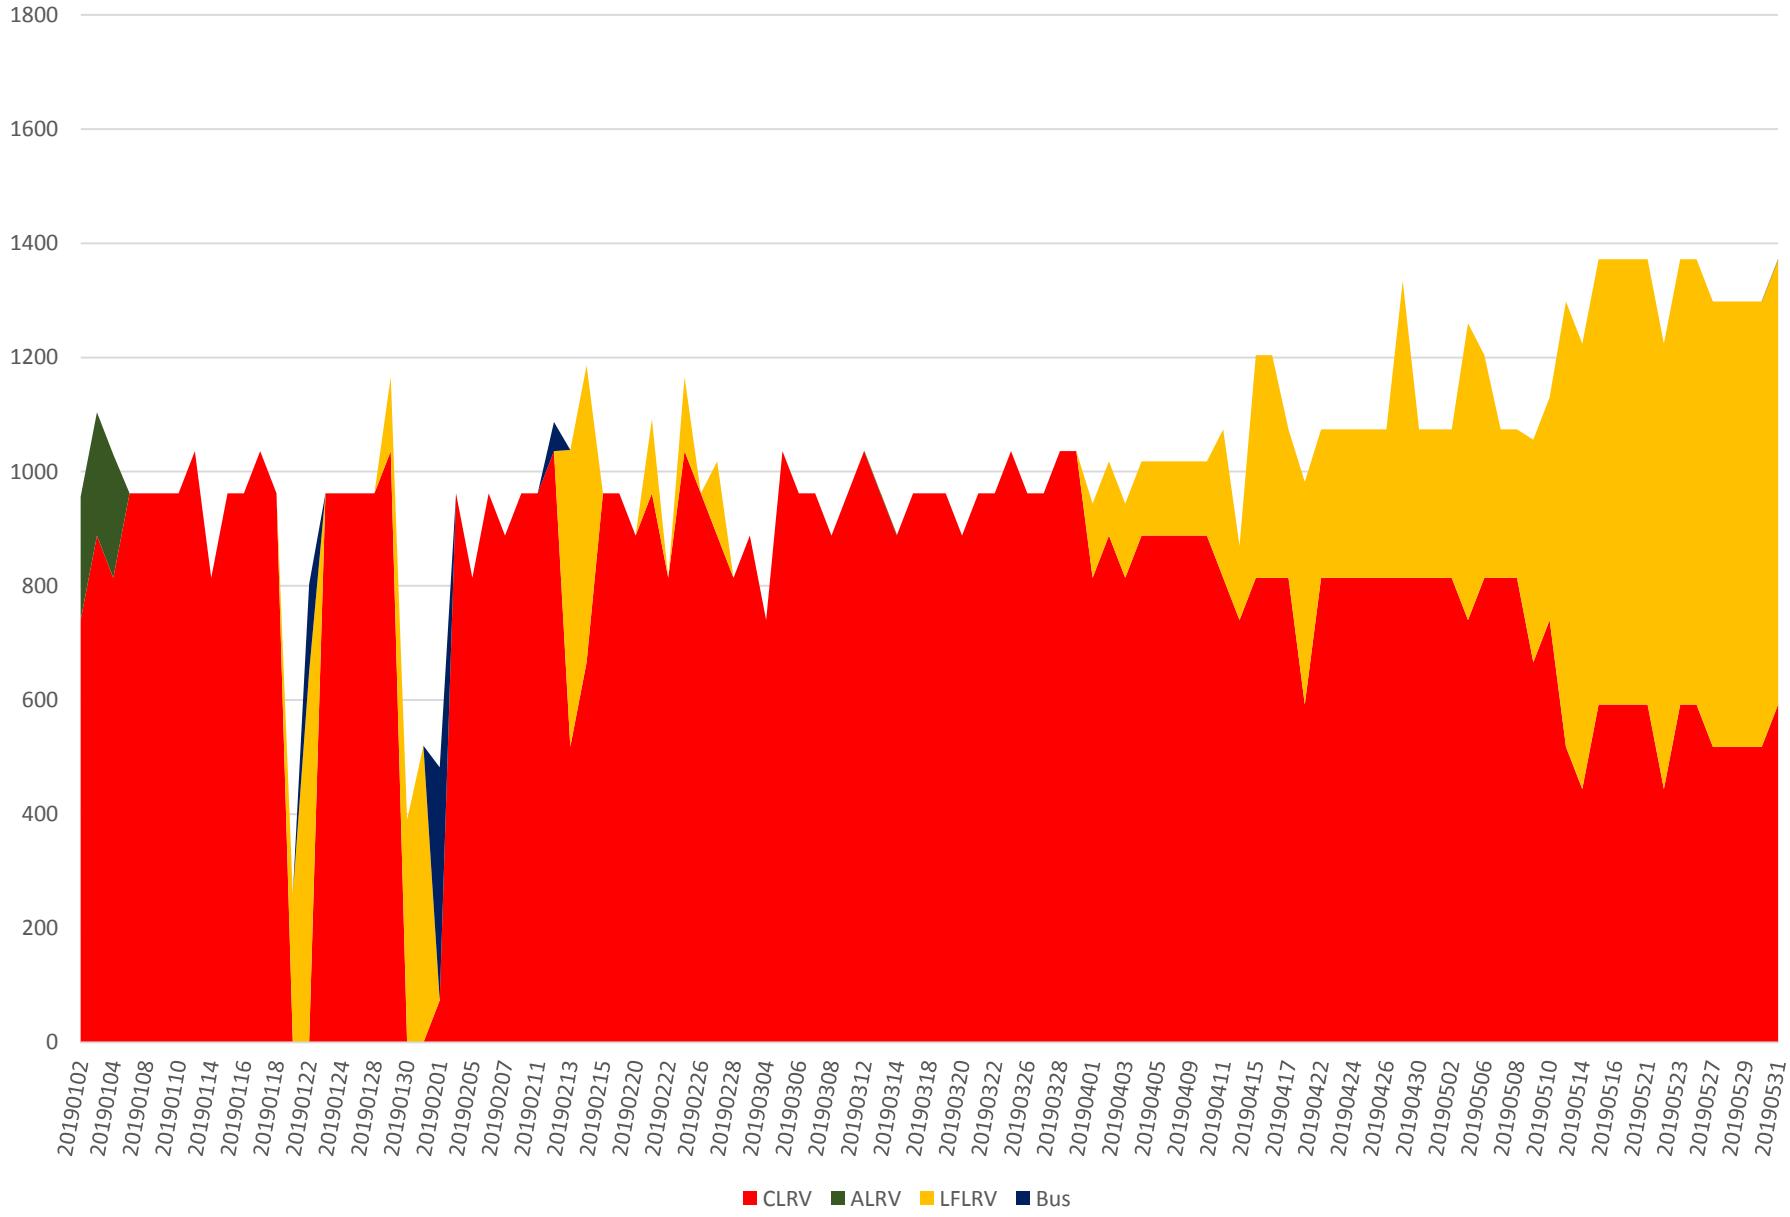

501 Queen Capacity at Lansdowne/EB Jan to May 2019 600 to 700

501 Queen Capacity at Lansdowne/EB Jan to May 2019 700 to 800

501 Queen Capacity at Lansdowne/EB Jan to May 2019 800 to 900

501 Queen Capacity at Lansdowne/EB Jan to May 2019 900 to 1000