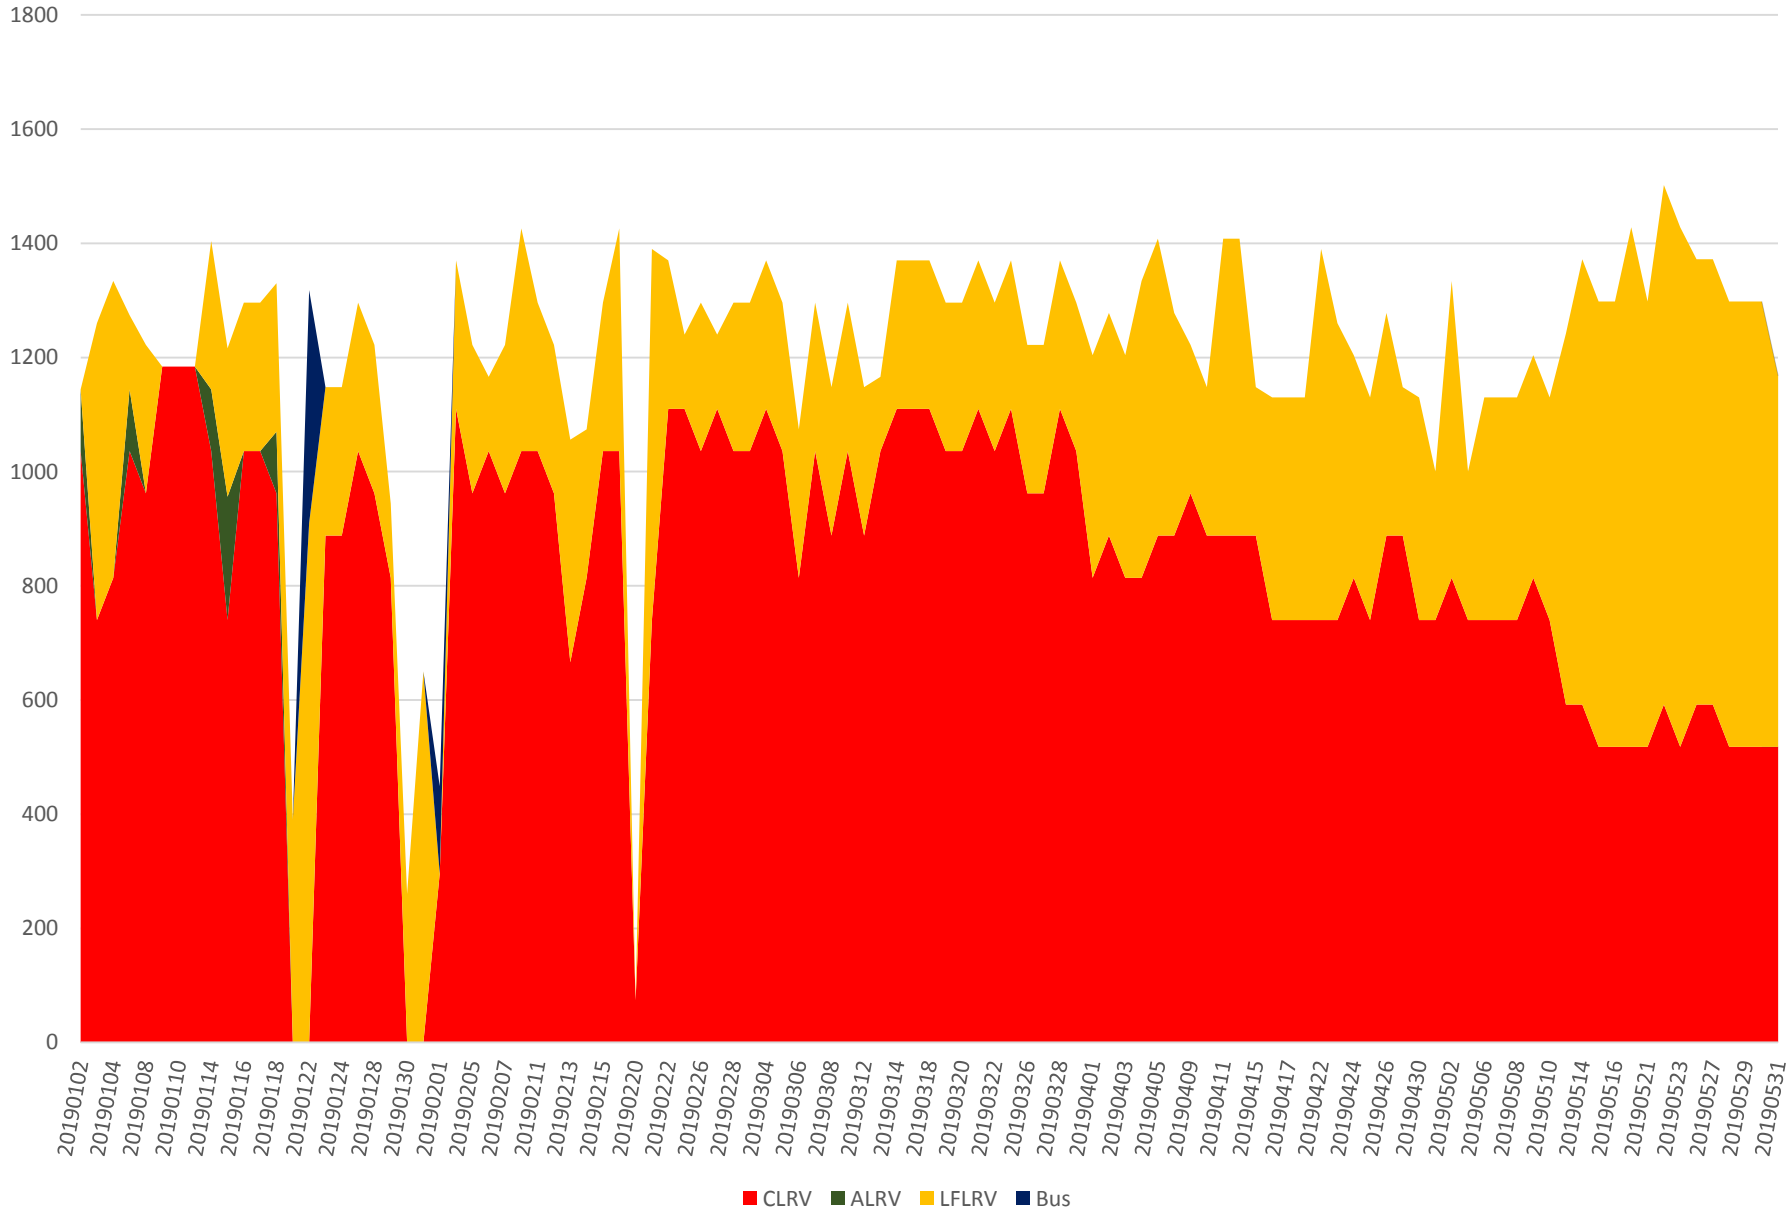

501 Queen Capacity at Lansdowne/EB Jan to May 2019 600 to 700

501 Queen Capacity at Lansdowne/EB Jan to May 2019 700 to 800

501 Queen Capacity at Lansdowne/EB Jan to May 2019 800 to 900

501 Queen Capacity at Lansdowne/EB Jan to May 2019 900 to 1000