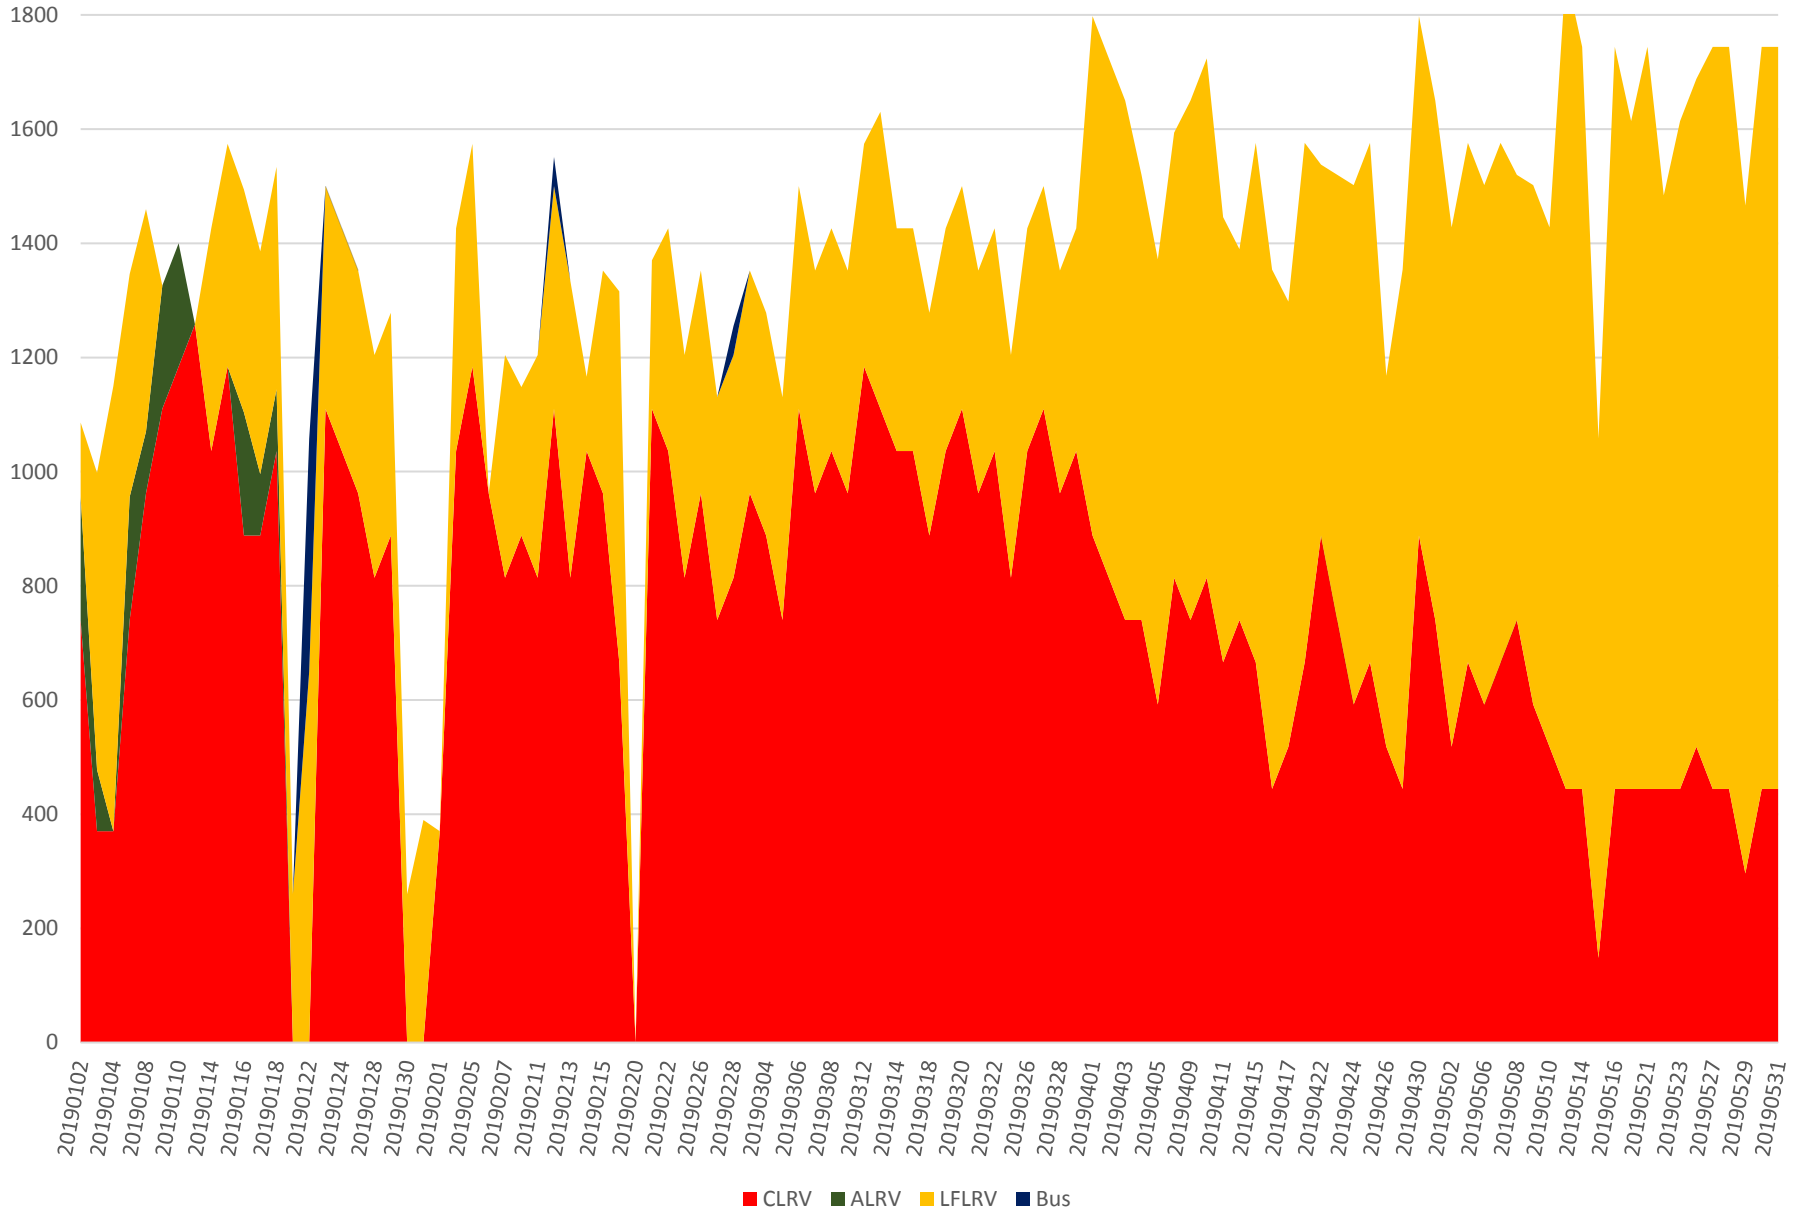

501 Queen Capacity at Lansdowne/EB Jan to May 2019 600 to 700

501 Queen Capacity at Lansdowne/EB Jan to May 2019 700 to 800

501 Queen Capacity at Lansdowne/EB Jan to May 2019 800 to 900

501 Queen Capacity at Lansdowne/EB Jan to May 2019 900 to 1000