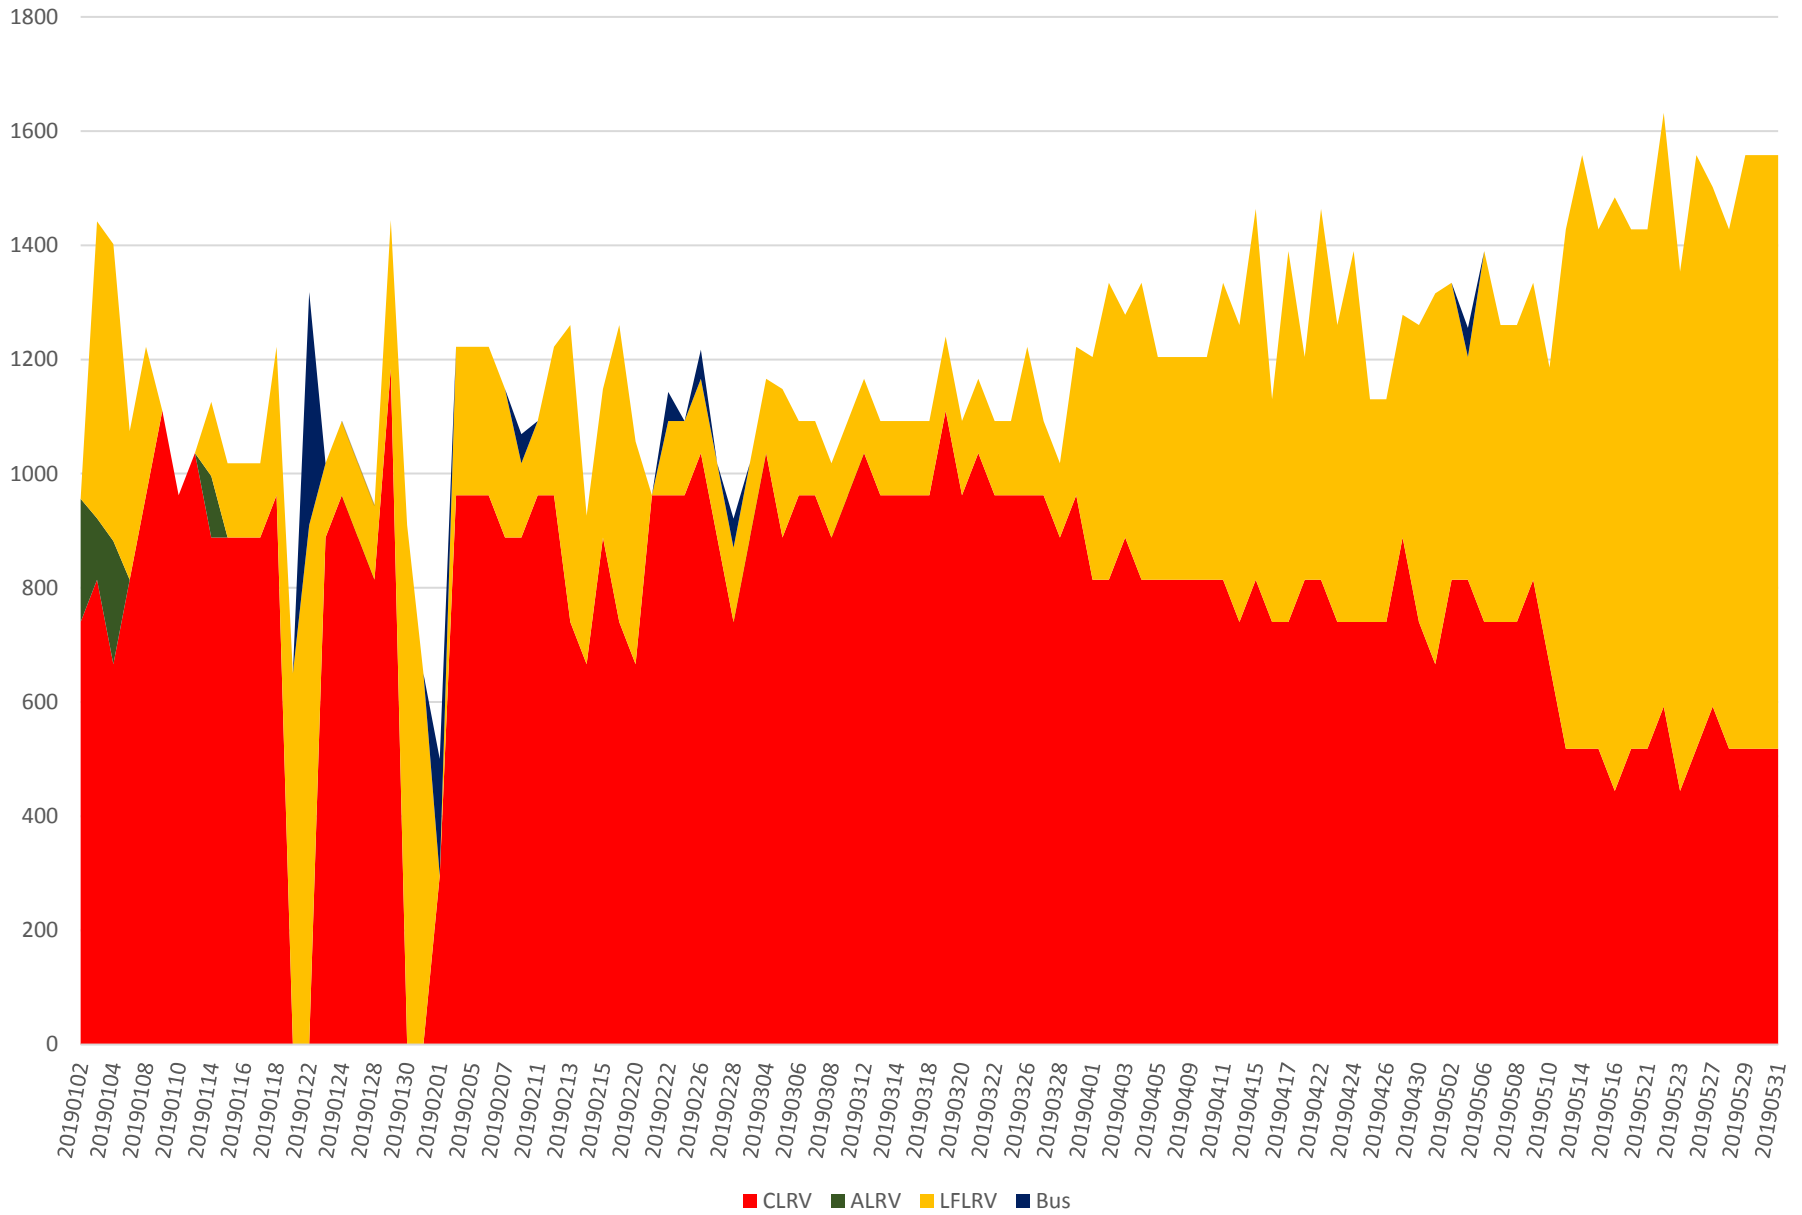

501 Queen Capacity at Greenwood/WB Jan to May 2019 600 to 700

501 Queen Capacity at Greenwood/WB Jan to May 2019 700 to 800

501 Queen Capacity at Greenwood/WB Jan to May 2019 800 to 900

501 Queen Capacity at Greenwood/WB Jan to May 2019 900 to 1000