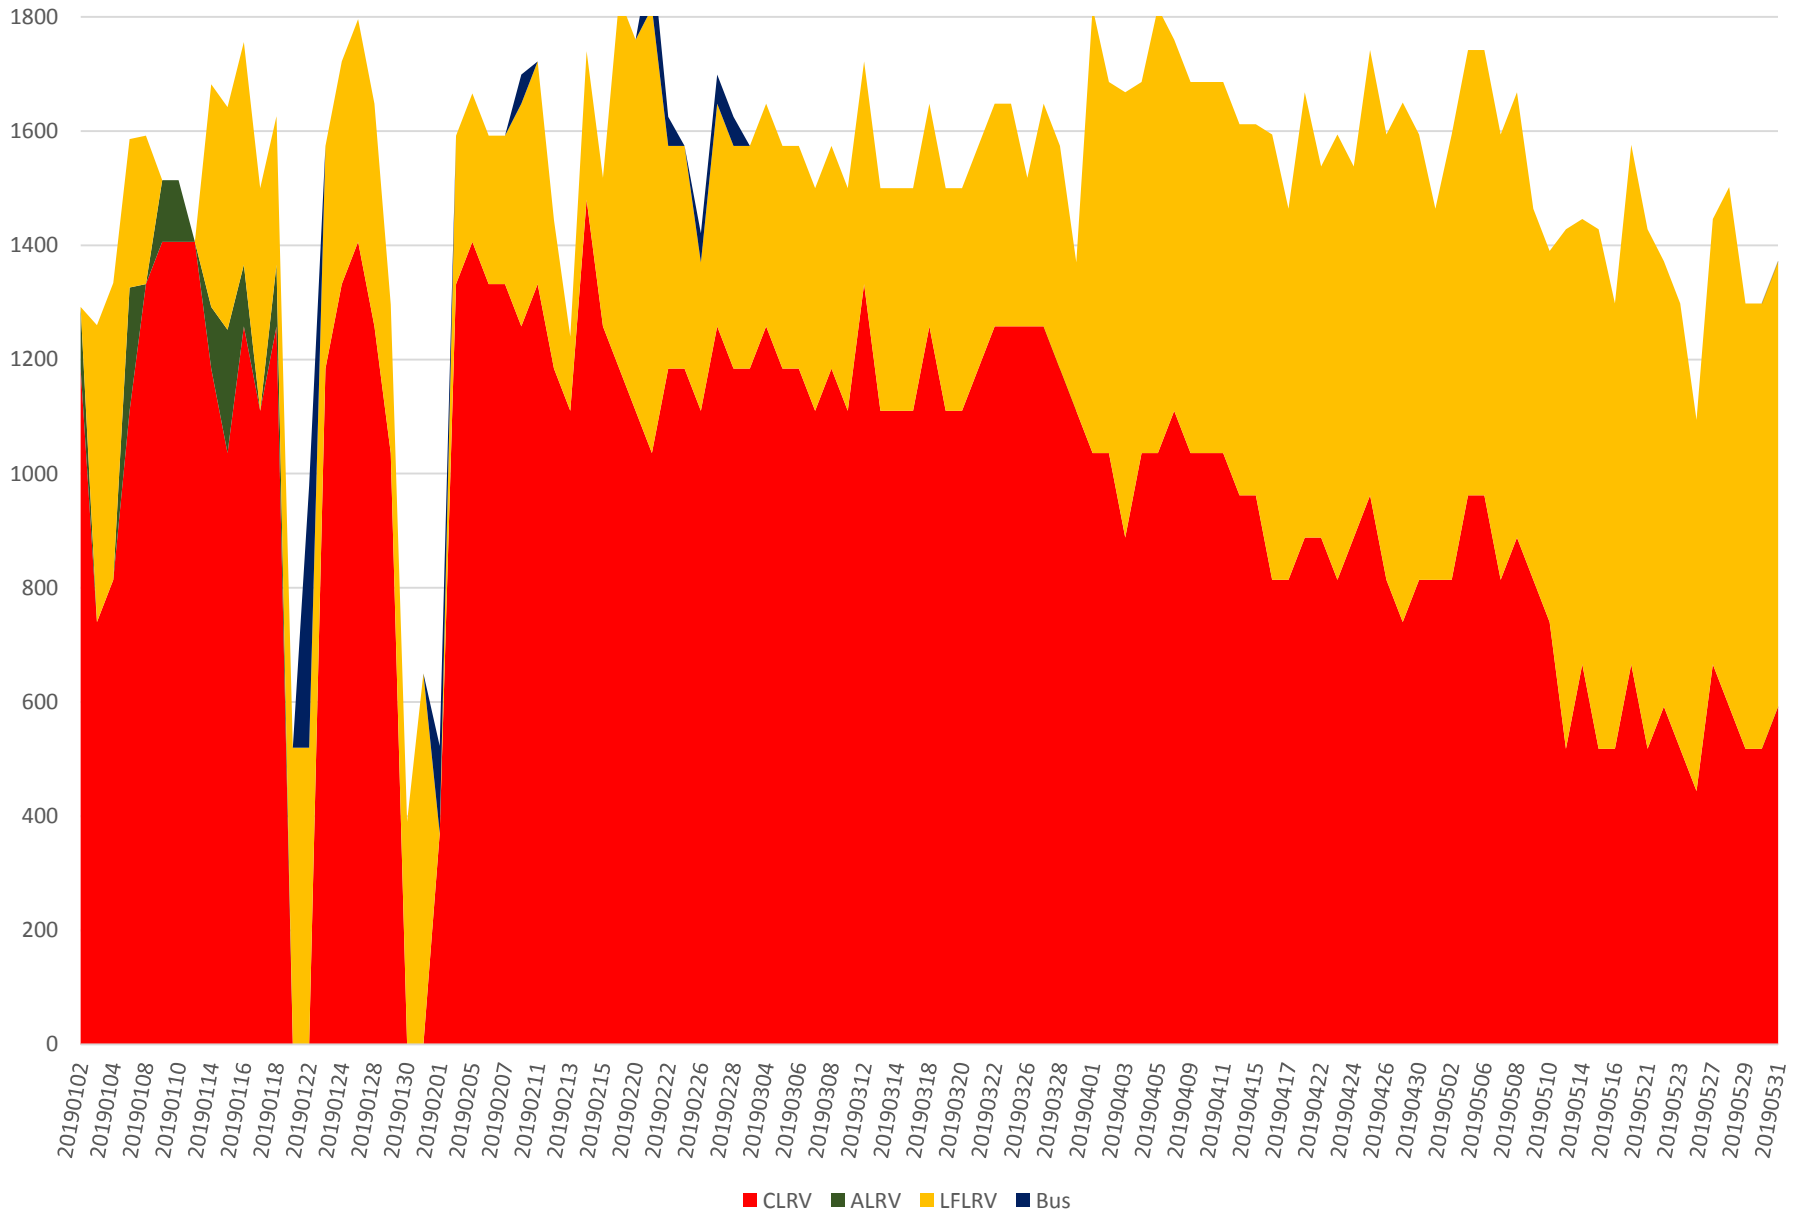

501 Queen Capacity at Greenwood/WB Jan to May 2019 600 to 700

501 Queen Capacity at Greenwood/WB Jan to May 2019 700 to 800

501 Queen Capacity at Greenwood/WB Jan to May 2019 800 to 900

501 Queen Capacity at Greenwood/WB Jan to May 2019 900 to 1000