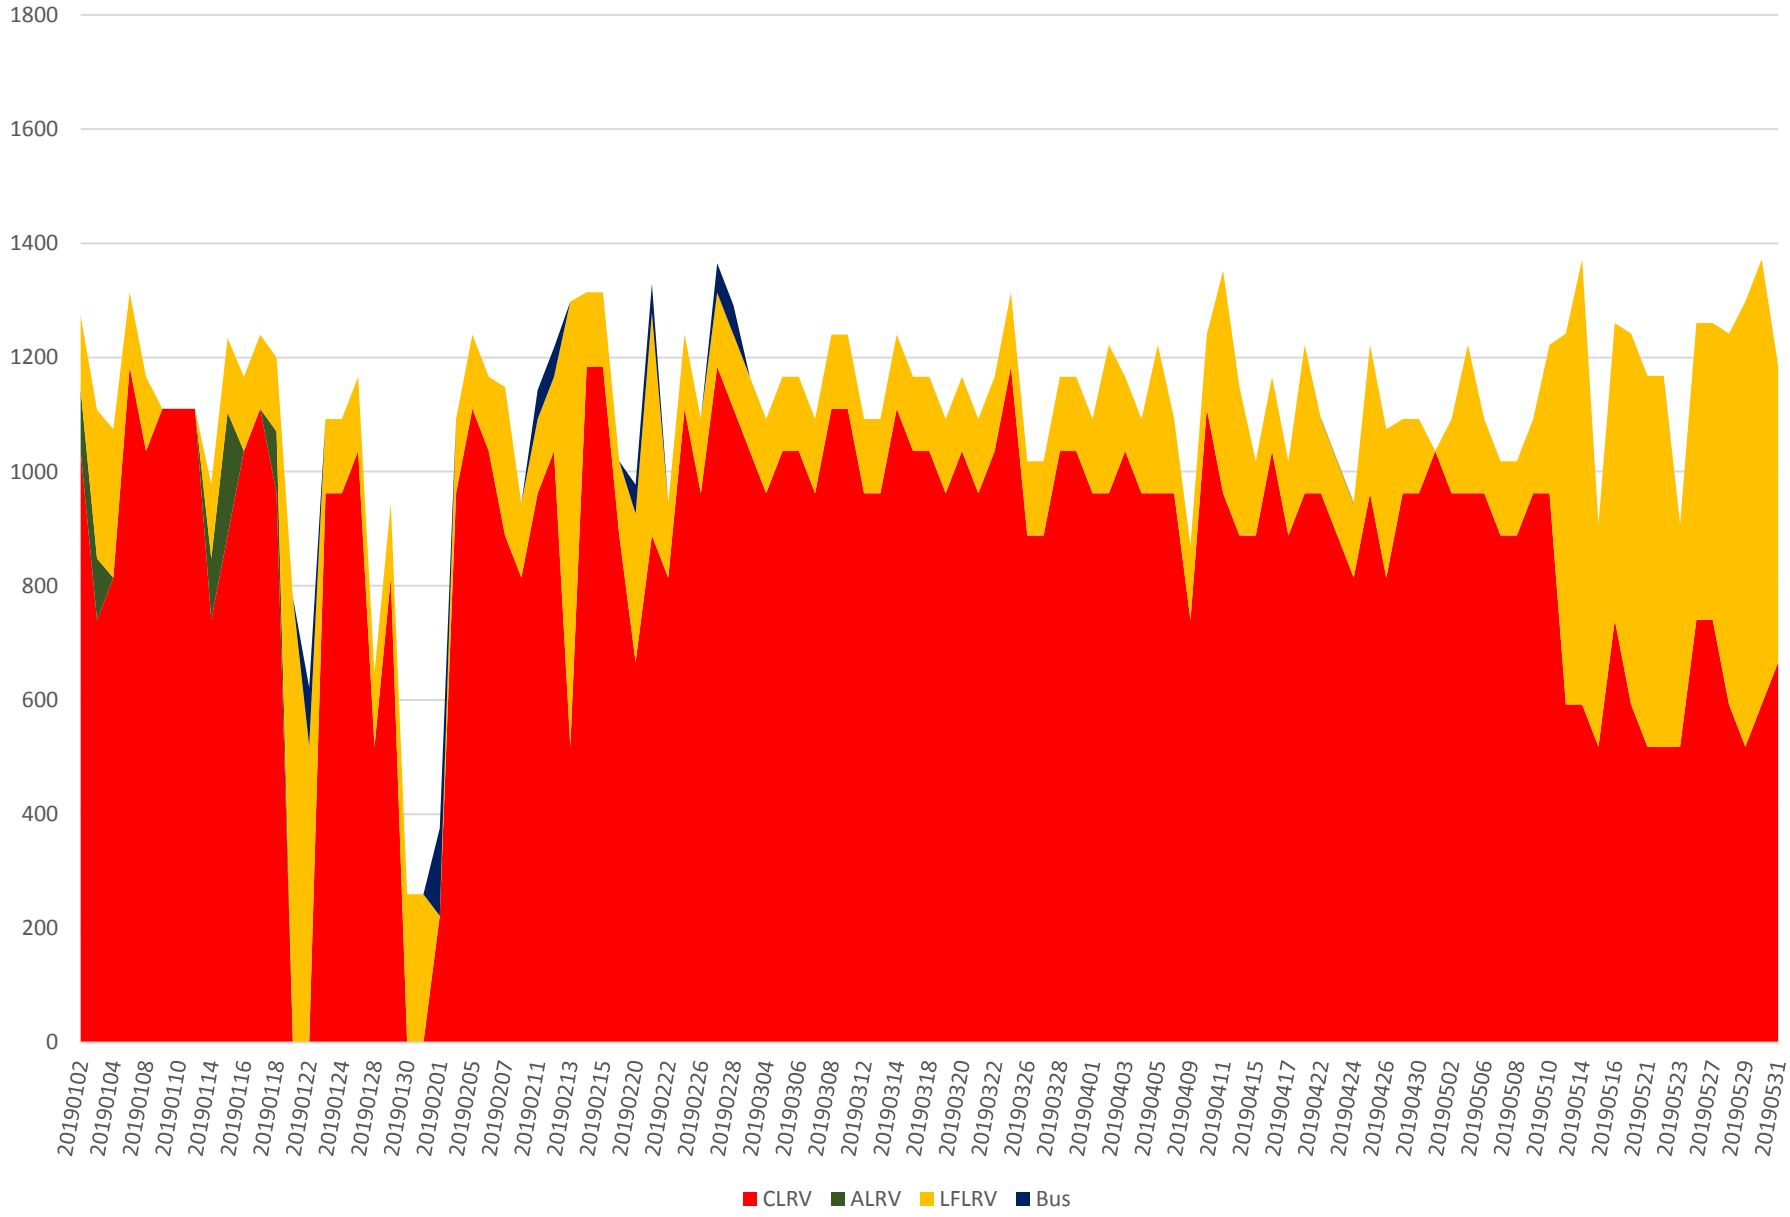

501 Queen Capacity at Greenwood/WB Jan to May 2019 600 to 700

501 Queen Capacity at Greenwood/WB Jan to May 2019 700 to 800

501 Queen Capacity at Greenwood/WB Jan to May 2019 800 to 900

501 Queen Capacity at Greenwood/WB Jan to May 2019 900 to 1000