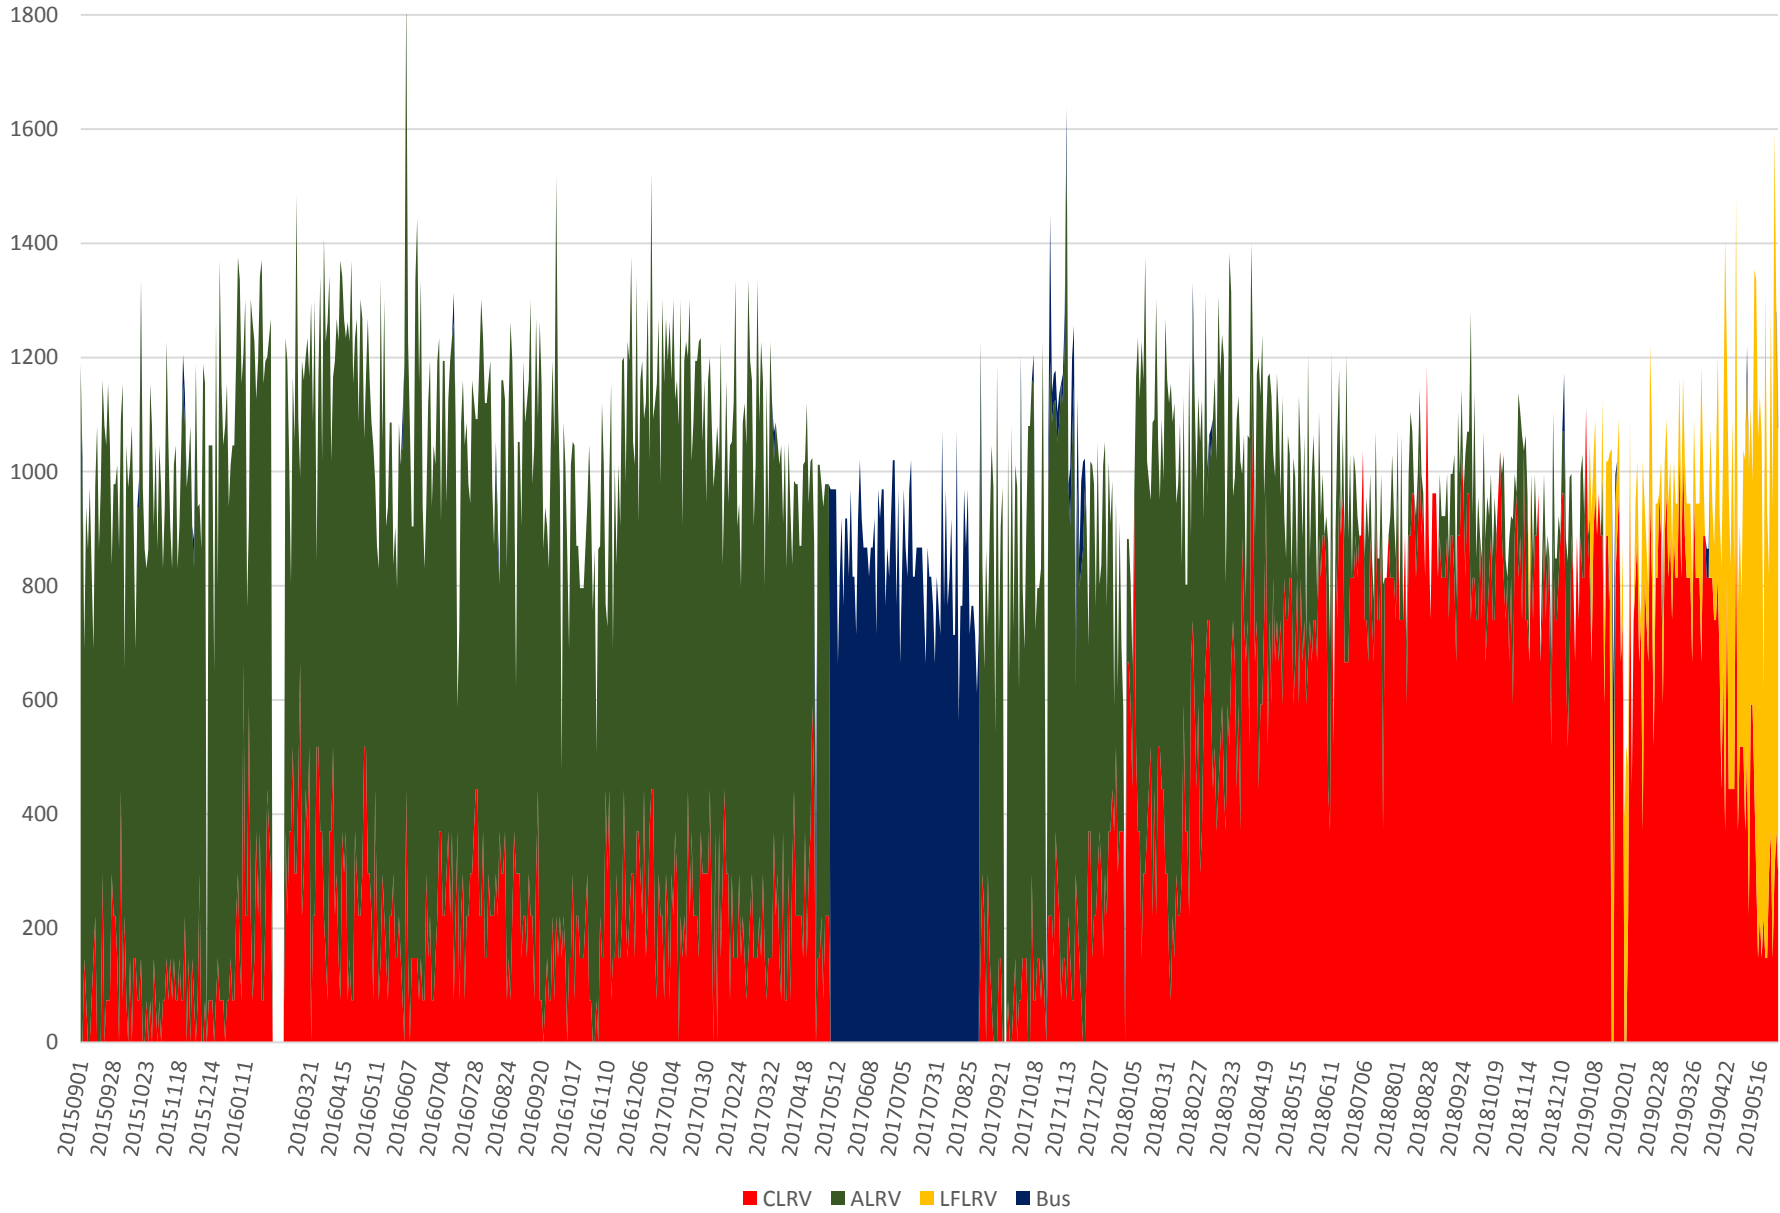

501 Queen Capacity at Yonge/EB Sept 2015 to May 2019 1500 to 1600

501 Queen Capacity at Yonge/EB Sept 2015 to May 2019 1600 to 1700

501 Queen Capacity at Yonge/EB Sept 2015 to May 2019 1700 to 1800

501 Queen Capacity at Yonge/EB Sept 2015 to May 2019 1800 to 1900