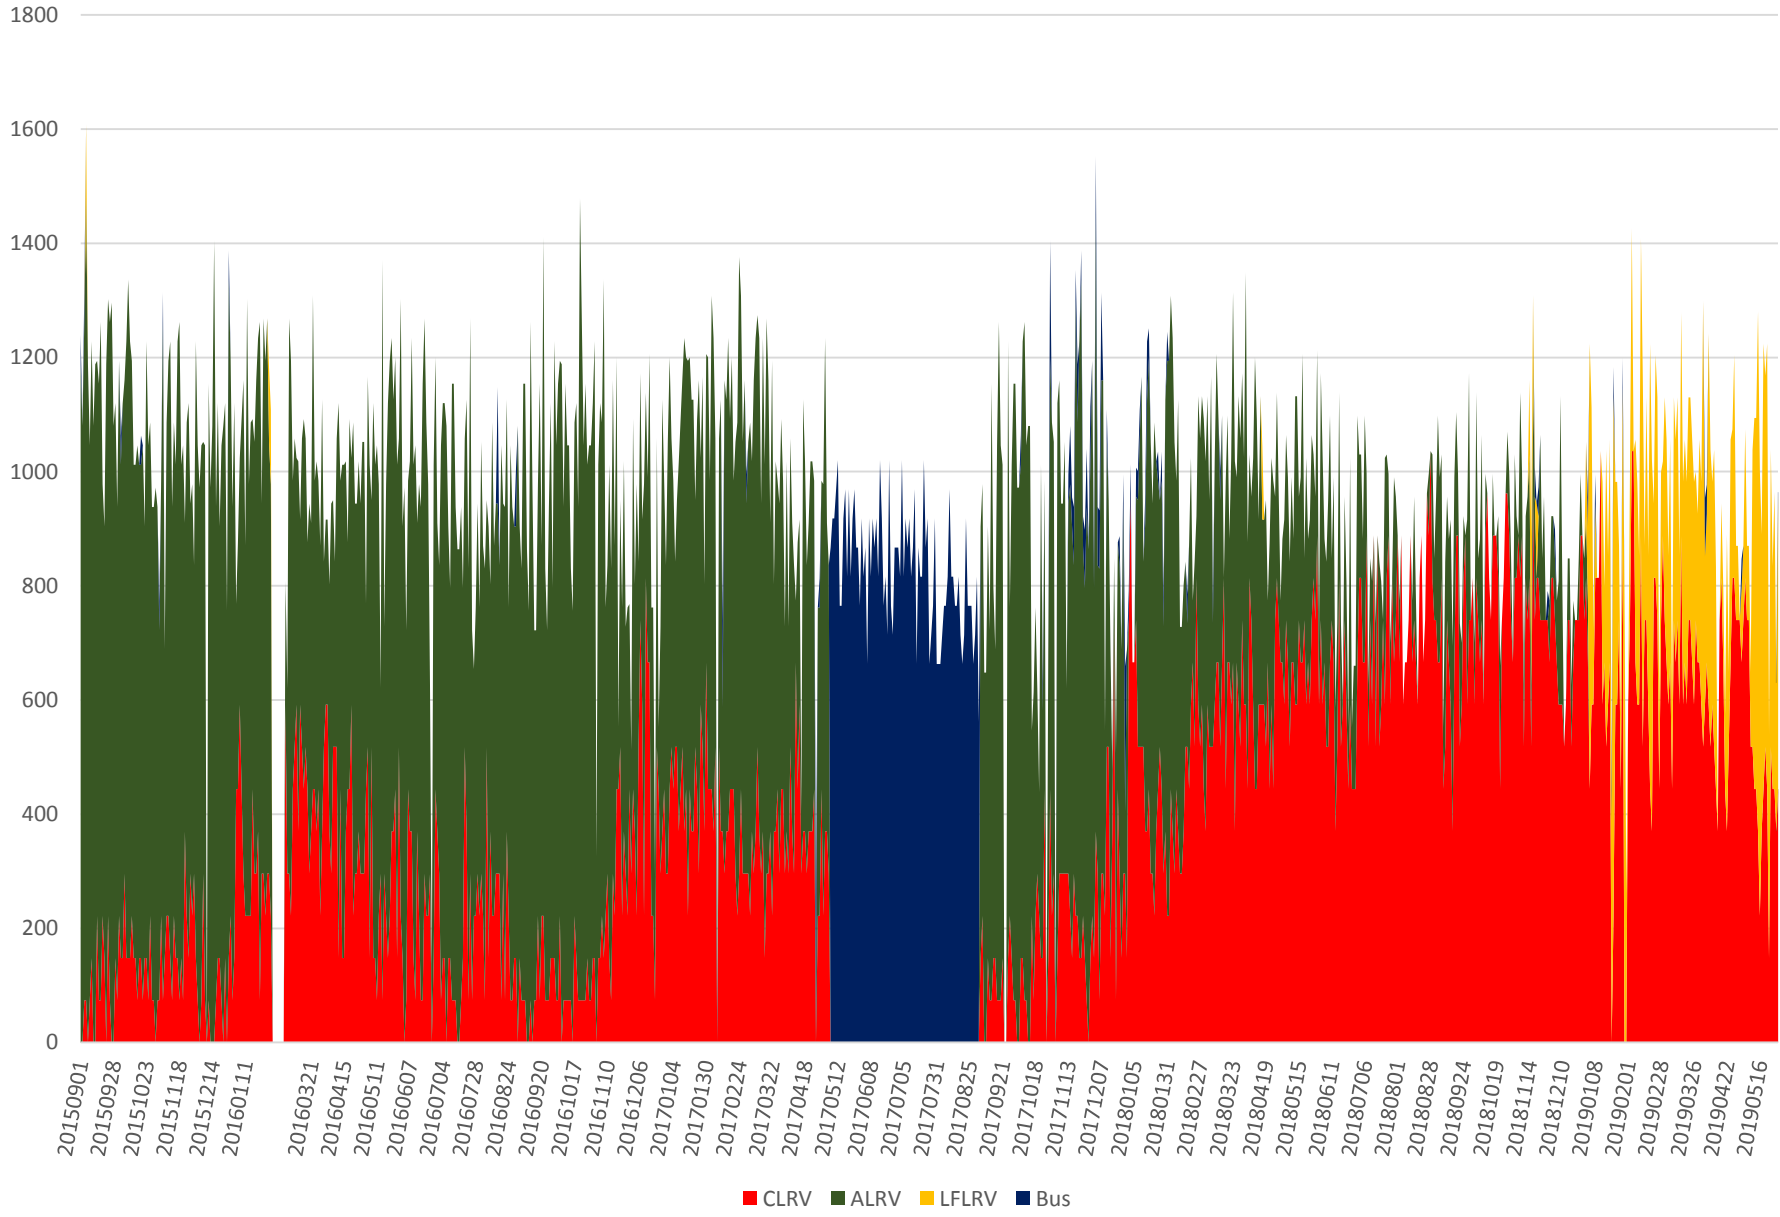

501 Queen Capacity at Yonge/EB Sept 2015 to May 2019 1500 to 1600

501 Queen Capacity at Yonge/EB Sept 2015 to May 2019 1600 to 1700

501 Queen Capacity at Yonge/EB Sept 2015 to May 2019 1700 to 1800

501 Queen Capacity at Yonge/EB Sept 2015 to May 2019 1800 to 1900