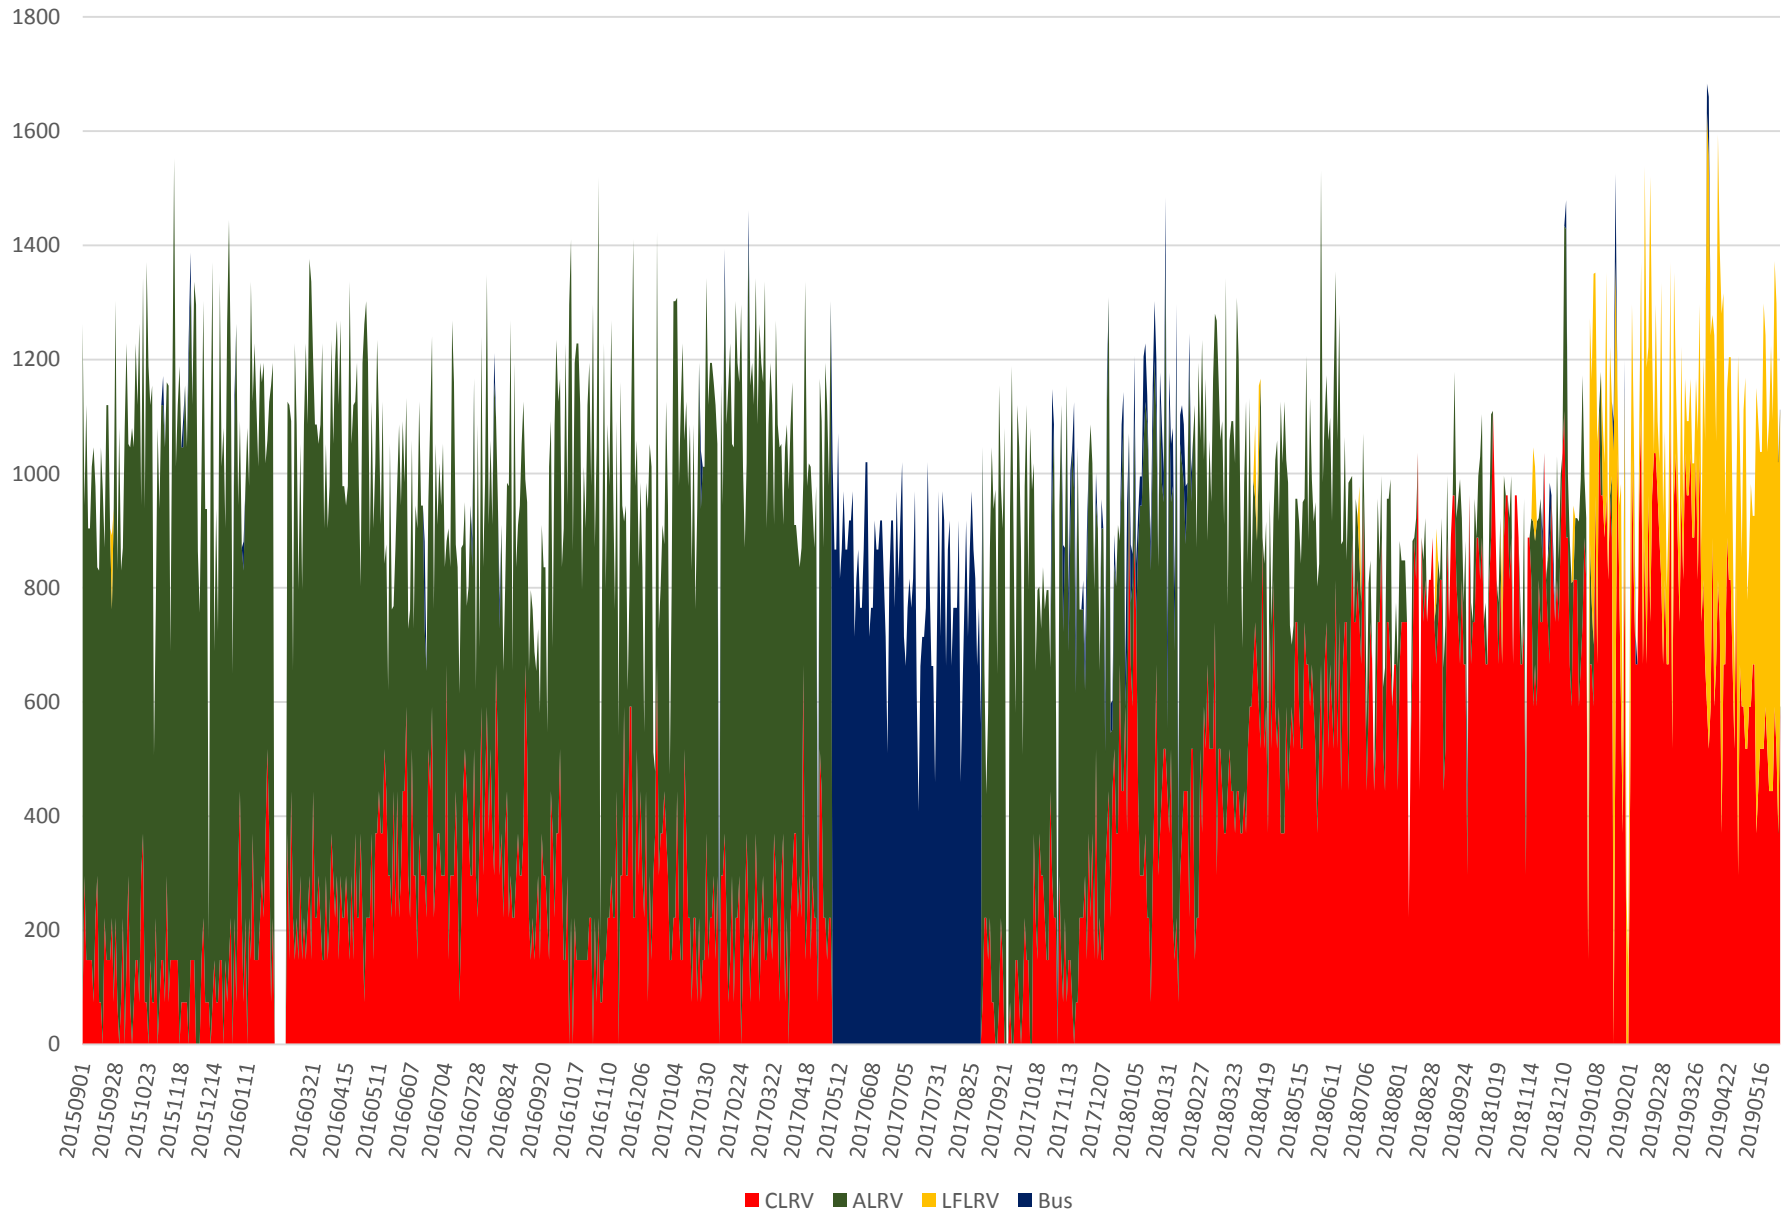

501 Queen Capacity at Yonge/EB Sept 2015 to May 2019 1500 to 1600

501 Queen Capacity at Yonge/EB Sept 2015 to May 2019 1600 to 1700

501 Queen Capacity at Yonge/EB Sept 2015 to May 2019 1700 to 1800

501 Queen Capacity at Yonge/EB Sept 2015 to May 2019 1800 to 1900