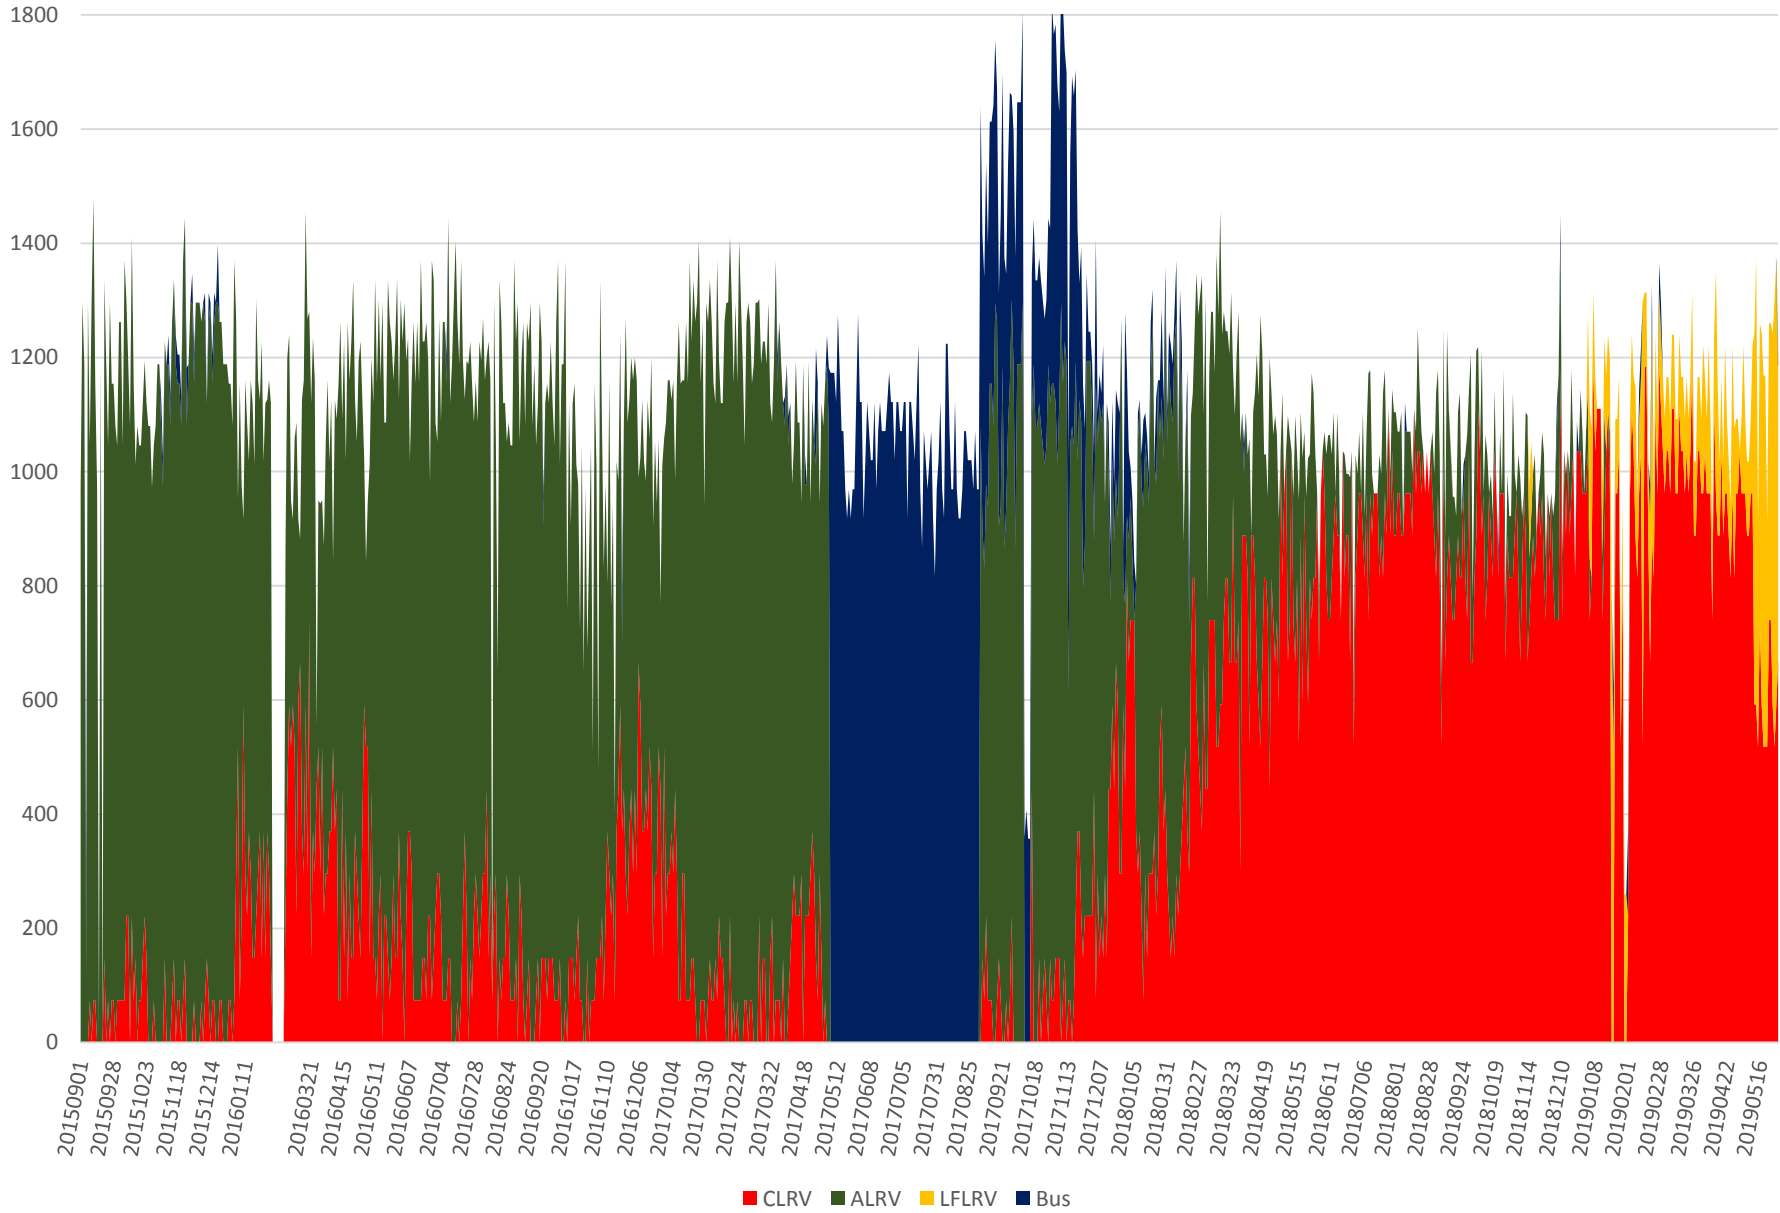

501 Queen Capacity at Greenwood/WB Sept 2015 to May 2019 600 to 700

501 Queen Capacity at Greenwood/WB Sept 2015 to May 2019 700 to 800

501 Queen Capacity at Greenwood/WB Sept 2015 to May 2019 800 to 900

501 Queen Capacity at Greenwood/WB Sept 2015 to May 2019 900 to 1000