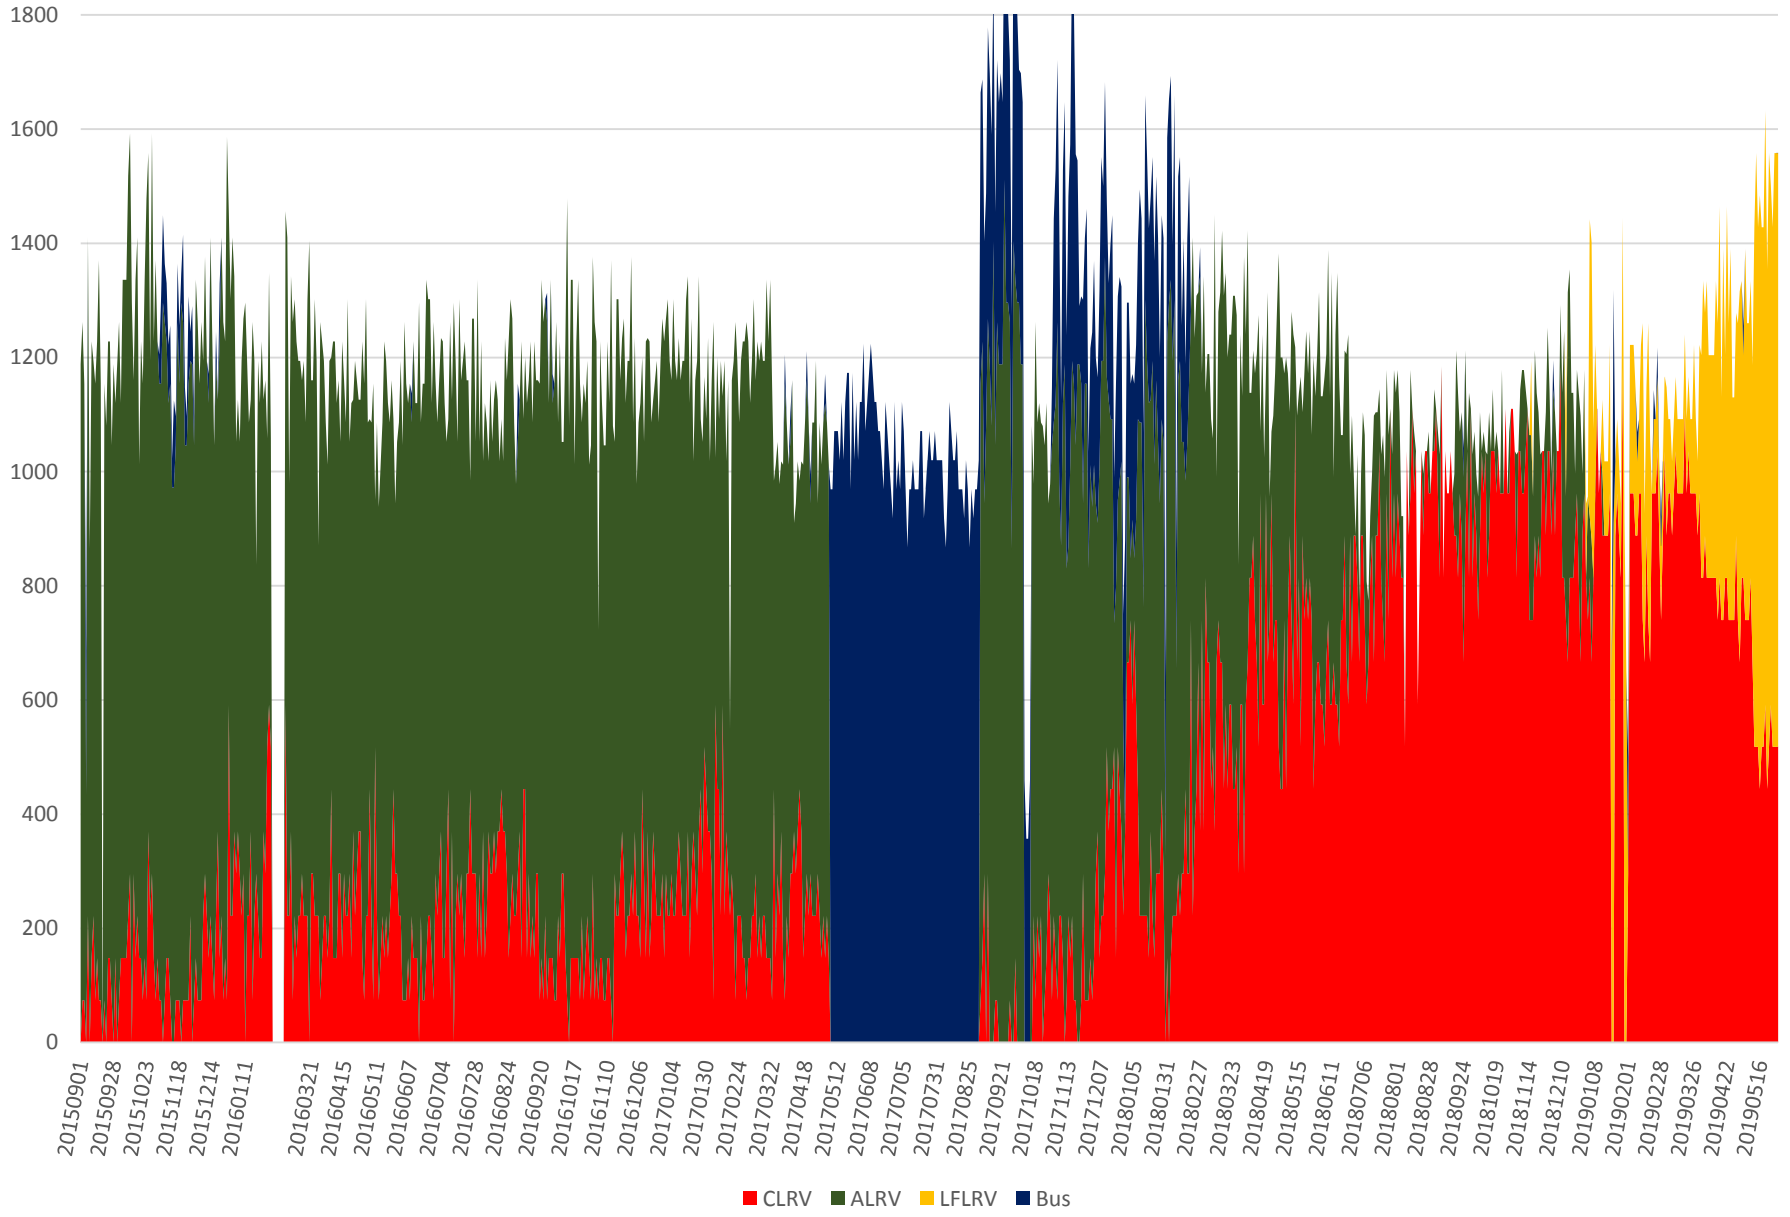

501 Queen Capacity at Greenwood/WB Sept 2015 to May 2019 600 to 700

501 Queen Capacity at Greenwood/WB Sept 2015 to May 2019 700 to 800

501 Queen Capacity at Greenwood/WB Sept 2015 to May 2019 800 to 900

501 Queen Capacity at Greenwood/WB Sept 2015 to May 2019 900 to 1000