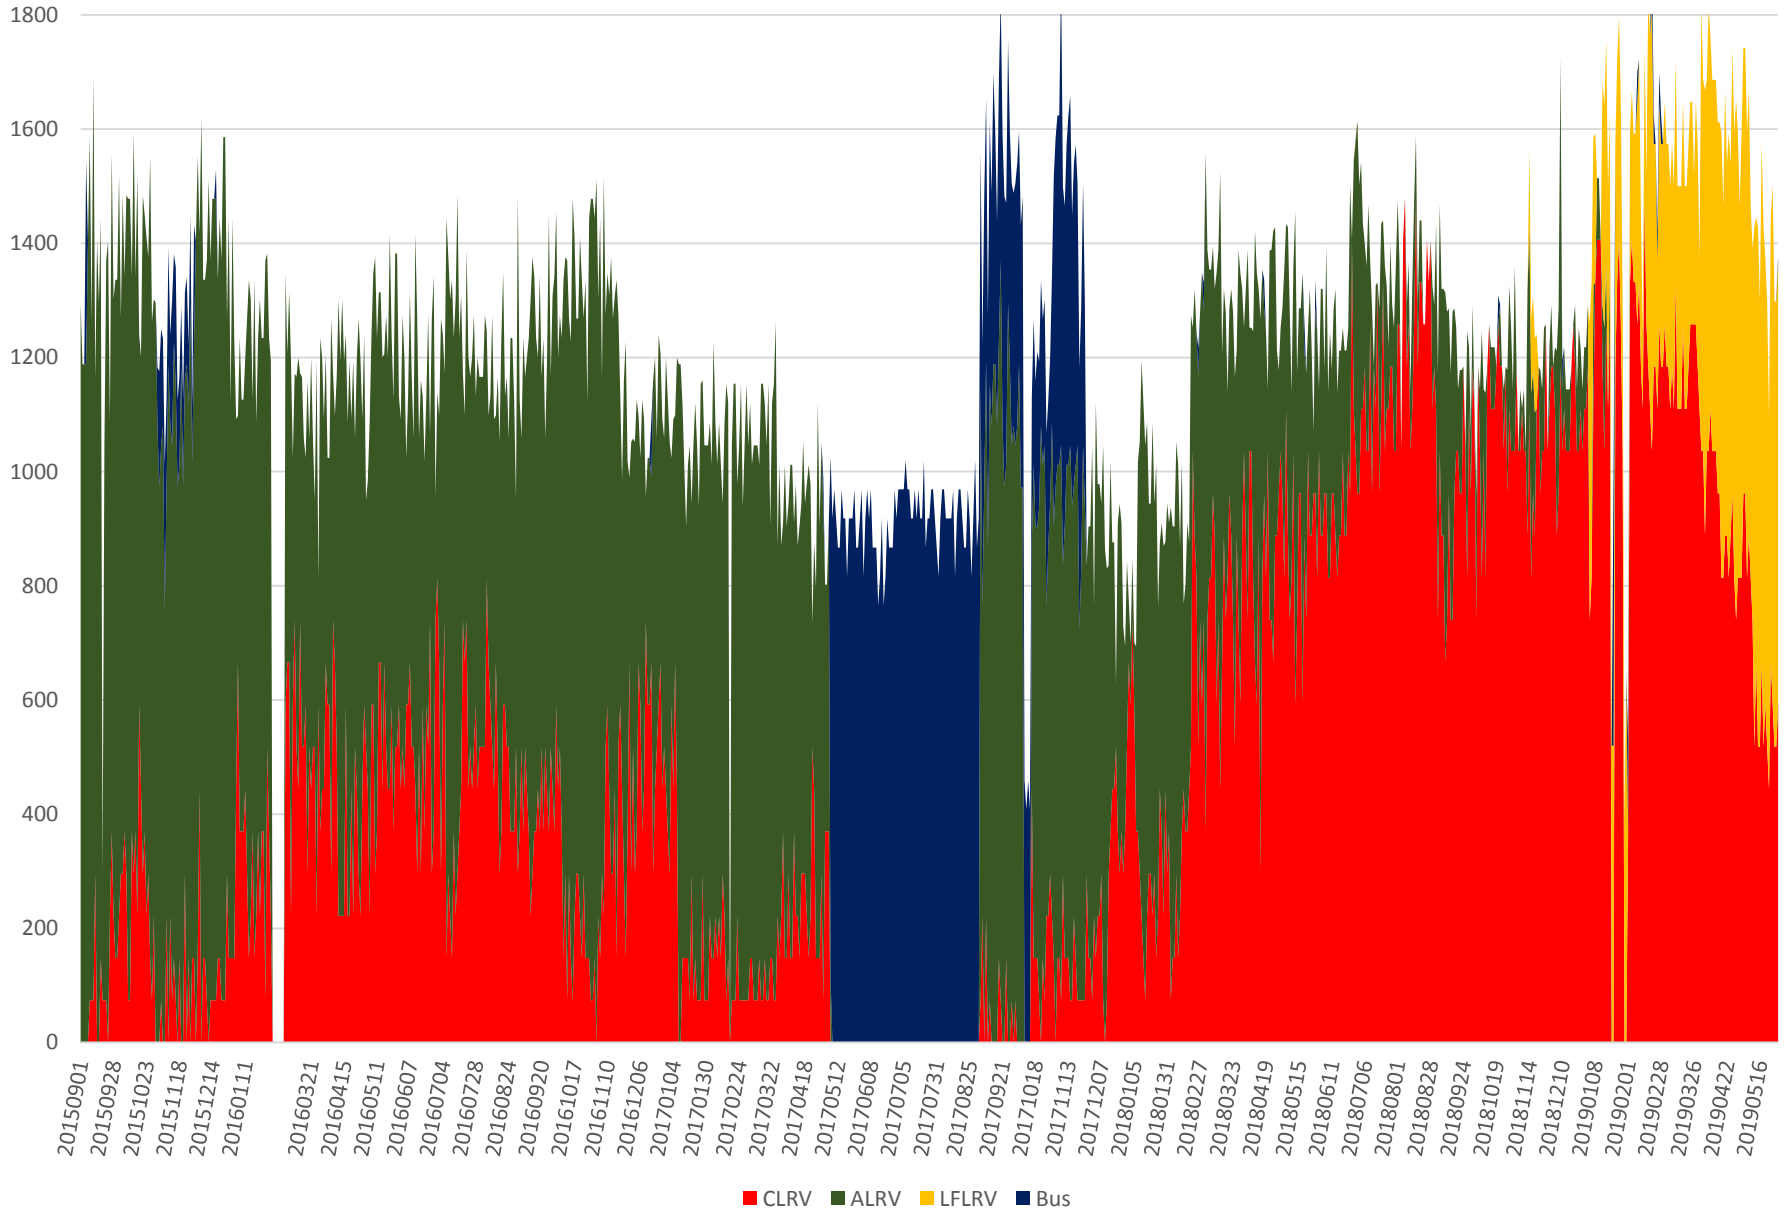

501 Queen Capacity at Greenwood/WB Sept 2015 to May 2019 600 to 700

501 Queen Capacity at Greenwood/WB Sept 2015 to May 2019 700 to 800

501 Queen Capacity at Greenwood/WB Sept 2015 to May 2019 800 to 900

501 Queen Capacity at Greenwood/WB Sept 2015 to May 2019 900 to 1000