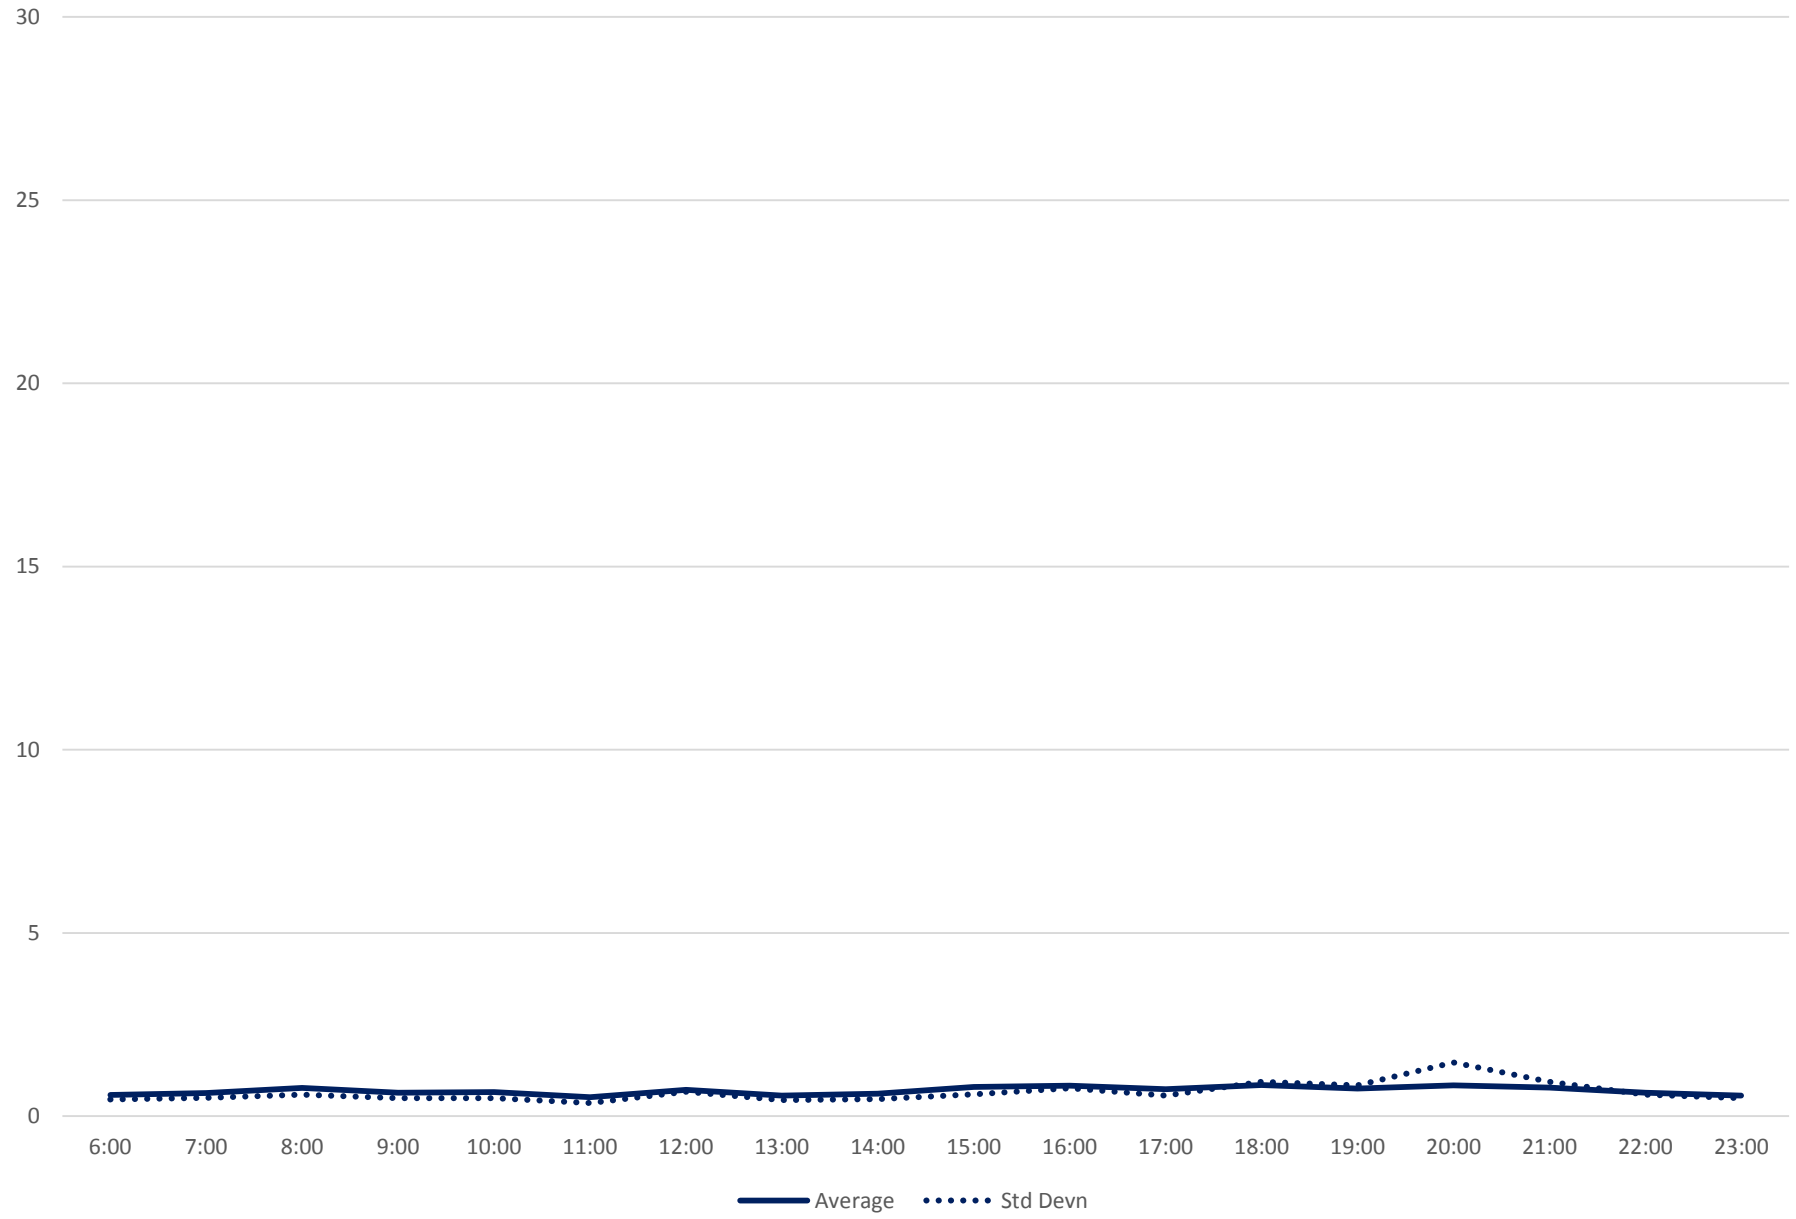

504 King Link Times From S of Danforth To Danforth Northbound April 2019

504 King Link Times From S of Danforth To Danforth Northbound April 2019

504 King Link Times From S of Danforth To Danforth Northbound April 2019

504 King Link Times From S of Danforth To Danforth Northbound April 2019 Weekday Statistics

504 King Link Times From S of Danforth To Danforth Northbound April 2019 Weekday Statistics

504 King Link Times From S of Danforth To Danforth Northbound April 2019 Quartiles Weekday

504 King Link Times From S of Danforth To Danforth Northbound April 2019

Quartiles Week 1

504 King Link Times From S of Danforth To Danforth Northbound April 2019 Quartiles Week 2

504 King Link Times From S of Danforth To Danforth Northbound April 2019