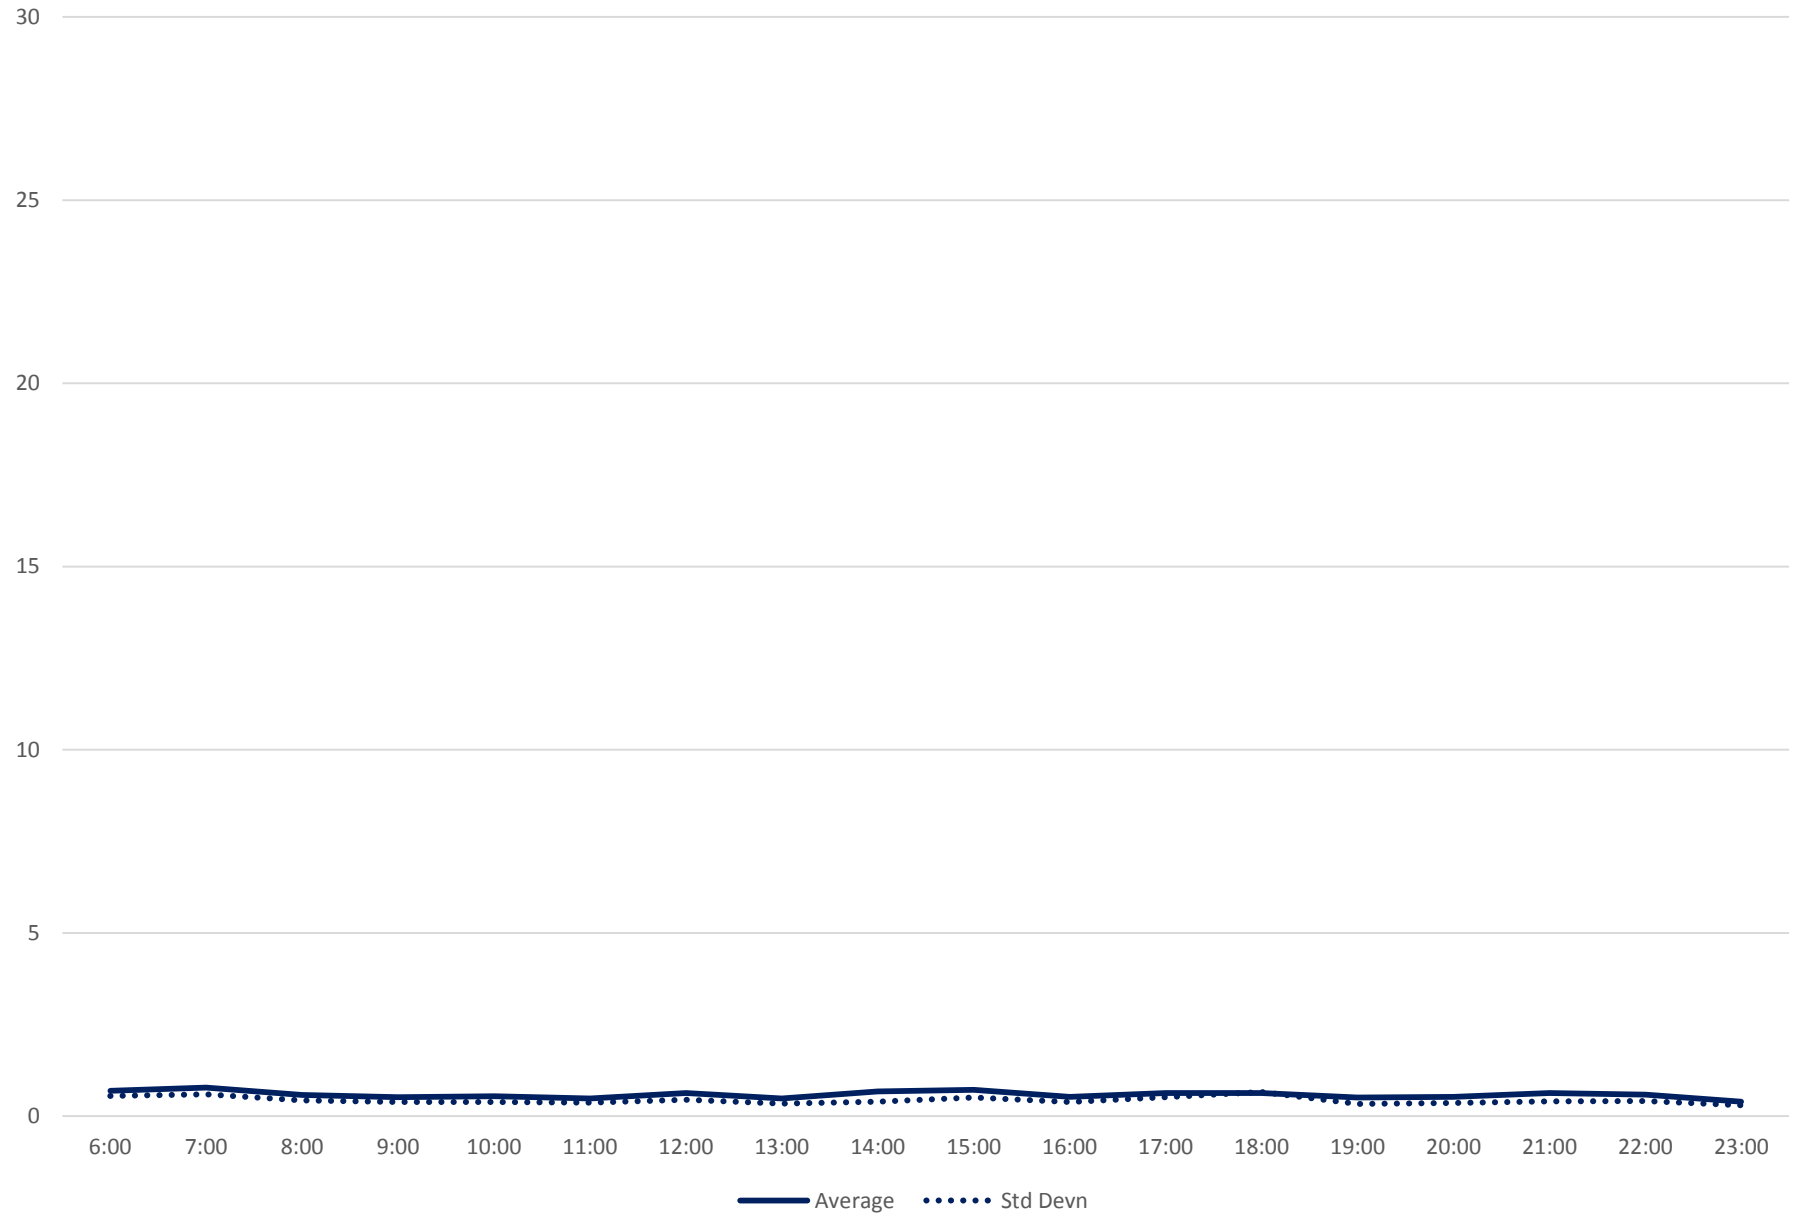

504 King Link Times From S of Danforth To Danforth Northbound April 2019 Weekday Statistics

504 King Link Times From S of Danforth To Danforth Northbound April 2019 Weekday Statistics

504 King Link Times From S of Danforth To Danforth Northbound April 2019 Quartiles Weekday

504 King Link Times From S of Danforth To Danforth Northbound April 2019

Quartiles Week 1

504 King Link Times From S of Danforth To Danforth Northbound April 2019 Quartiles Week 2

504 King Link Times From S of Danforth To Danforth Northbound April 2019

Quartiles Week 3

504 King Link Times From S of Danforth To Danforth Northbound April 2019

Quartiles Week 4

504 King Link Times From S of Danforth To Danforth Northbound April 2019 Saturday Statistics

504 King Link Times From S of Danforth To Danforth Northbound April 2019 Quartiles Saturdays

504 King Link Times From S of Danforth To Danforth Northbound April 2019 Sunday Statistics

504 King Link Times From S of Danforth To Danforth Northbound April 2019 Quartiles Sundays/Holidays