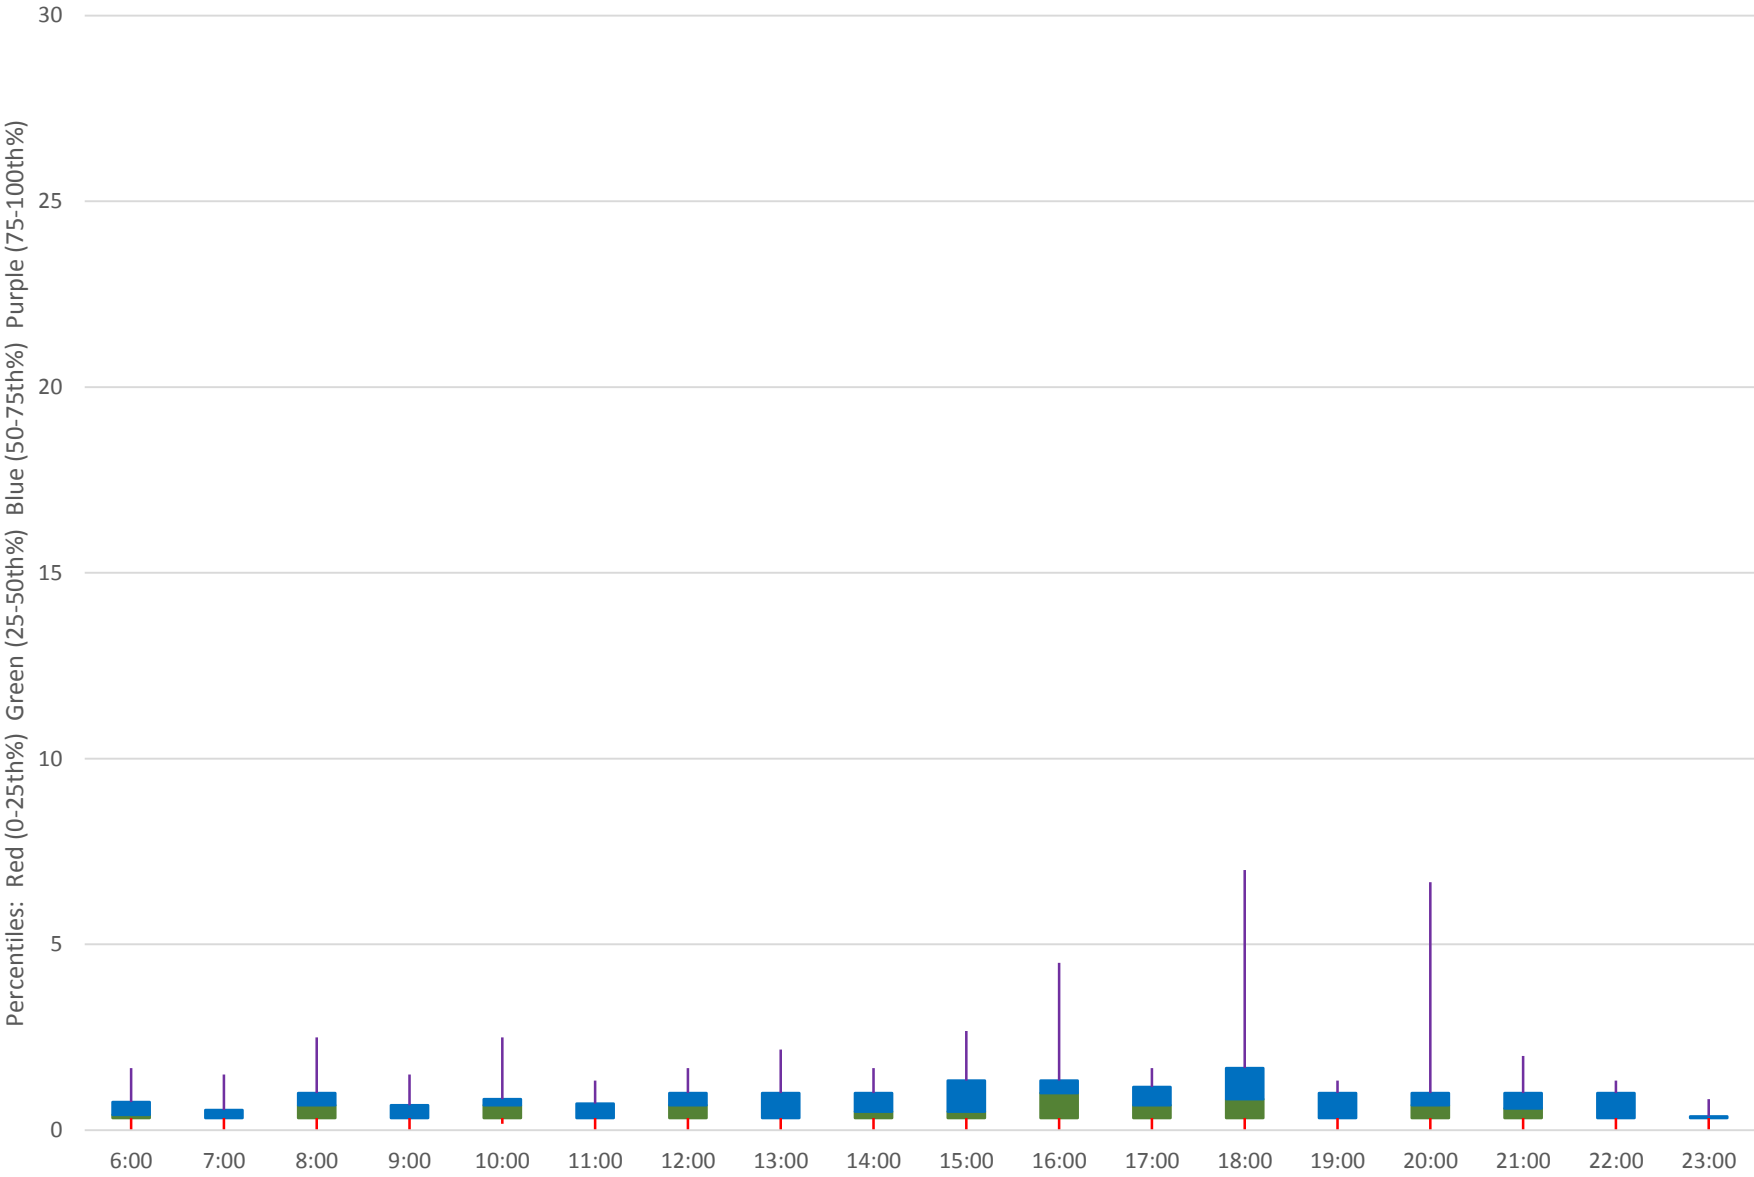

504 King Link Times From S of Danforth To Danforth Northbound April 2019 Weekday Statistics

504 King Link Times From S of Danforth To Danforth Northbound April 2019 Weekday Statistics

504 King Link Times From S of Danforth To Danforth Northbound April 2019 Quartiles Weekday

504 King Link Times From S of Danforth To Danforth Northbound April 2019

Quartiles Week 1

504 King Link Times From S of Danforth To Danforth Northbound April 2019 Quartiles Week 2

504 King Link Times From S of Danforth To Danforth Northbound April 2019

Quartiles Week 3

504 King Link Times From S of Danforth To Danforth Northbound April 2019

Quartiles Week 4

504 King Link Times From S of Danforth To Danforth Northbound April 2019 Saturday Statistics

504 King Link Times From S of Danforth To Danforth Northbound April 2019 Quartiles Saturdays

504 King Link Times From S of Danforth To Danforth Northbound April 2019 Sunday Statistics

504 King Link Times From S of Danforth To Danforth Northbound April 2019 Quartiles Sundays/Holidays