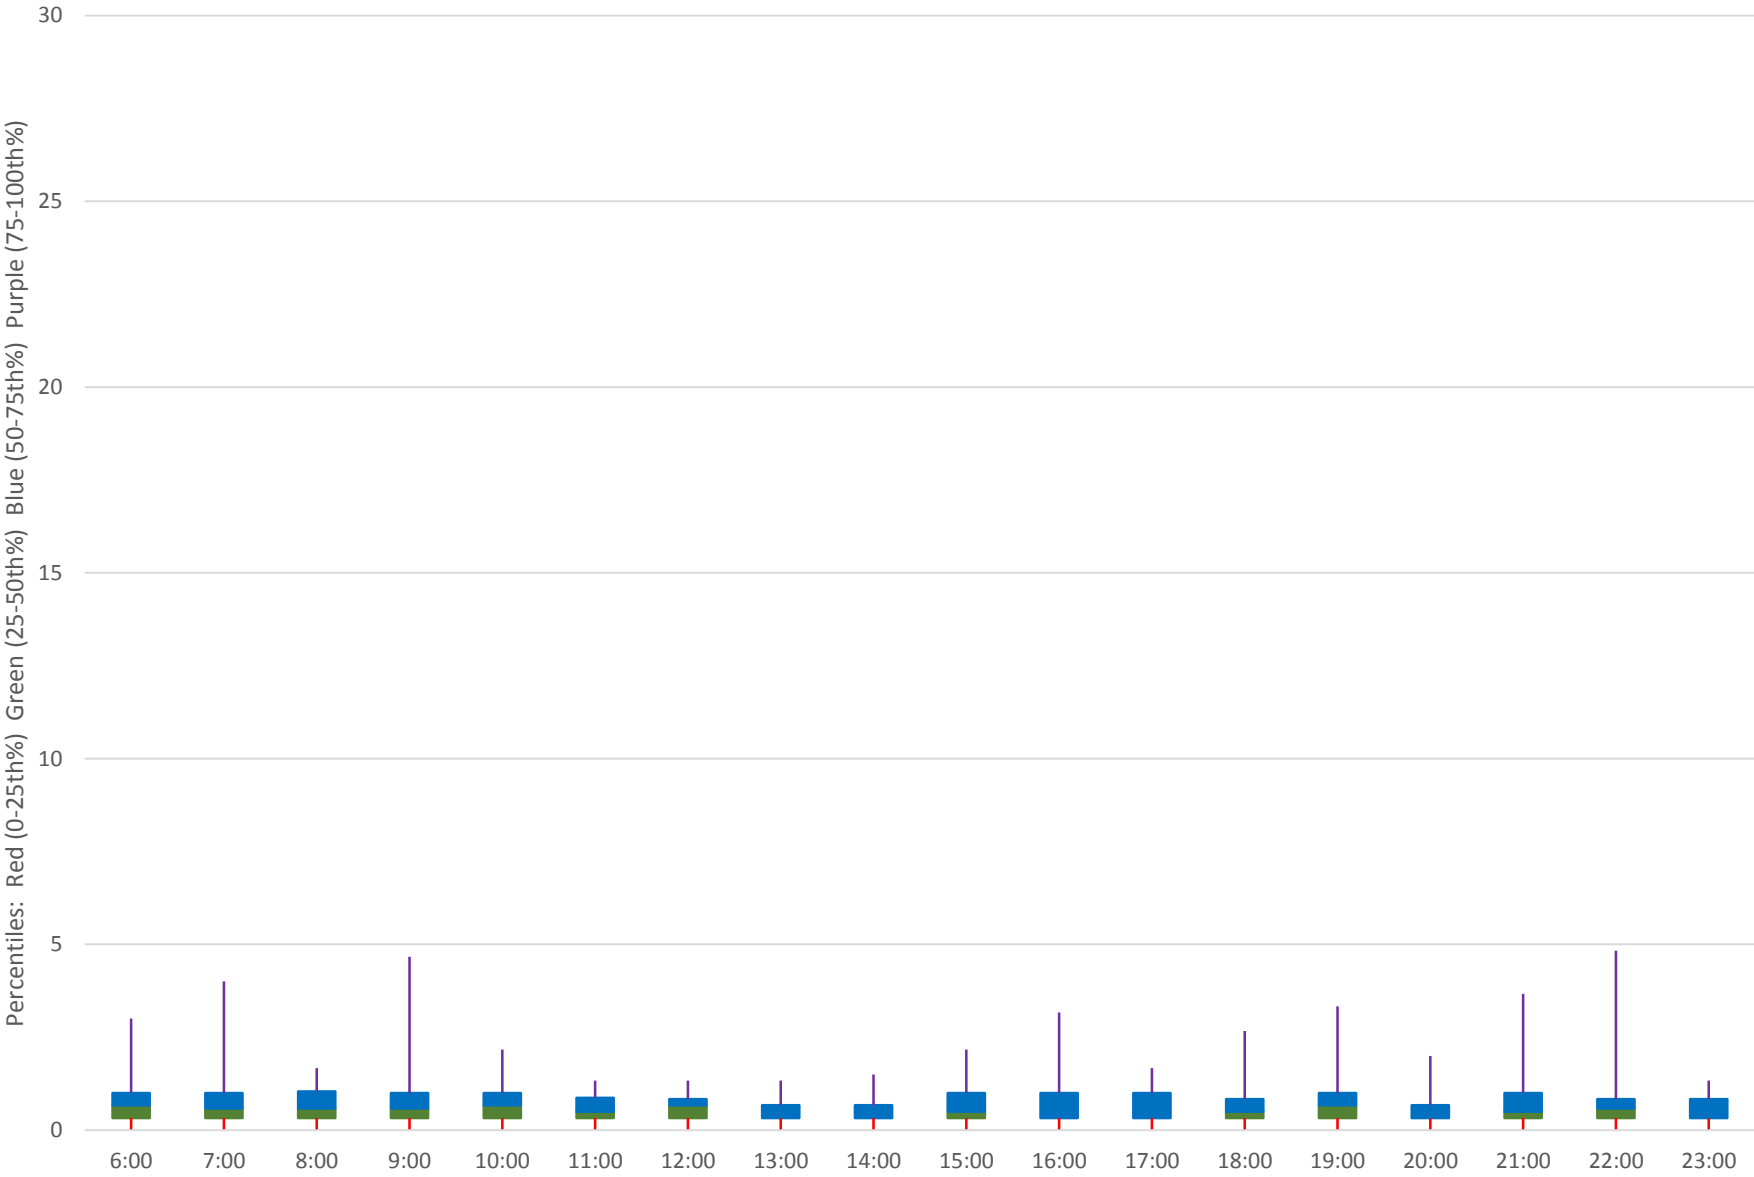

504 King Link Times From S of Danforth To Danforth Northbound April 2019

504 King Link Times From S of Danforth To Danforth Northbound April 2019

504 King Link Times From S of Danforth To Danforth Northbound April 2019

504 King Link Times From S of Danforth To Danforth Northbound April 2019 Weekday Statistics

504 King Link Times From S of Danforth To Danforth Northbound April 2019 Weekday Statistics

504 King Link Times From S of Danforth To Danforth Northbound April 2019 Quartiles Weekday

504 King Link Times From S of Danforth To Danforth Northbound April 2019

Quartiles Week 1

504 King Link Times From S of Danforth To Danforth Northbound April 2019 Quartiles Week 2

504 King Link Times From S of Danforth To Danforth Northbound April 2019

Quartiles Week 3

504 King Link Times From S of Danforth To Danforth Northbound April 2019

Quartiles Week 4

504 King Link Times From S of Danforth To Danforth Northbound April 2019 Saturday Statistics

504 King Link Times From S of Danforth To Danforth Northbound April 2019 Quartiles Saturdays