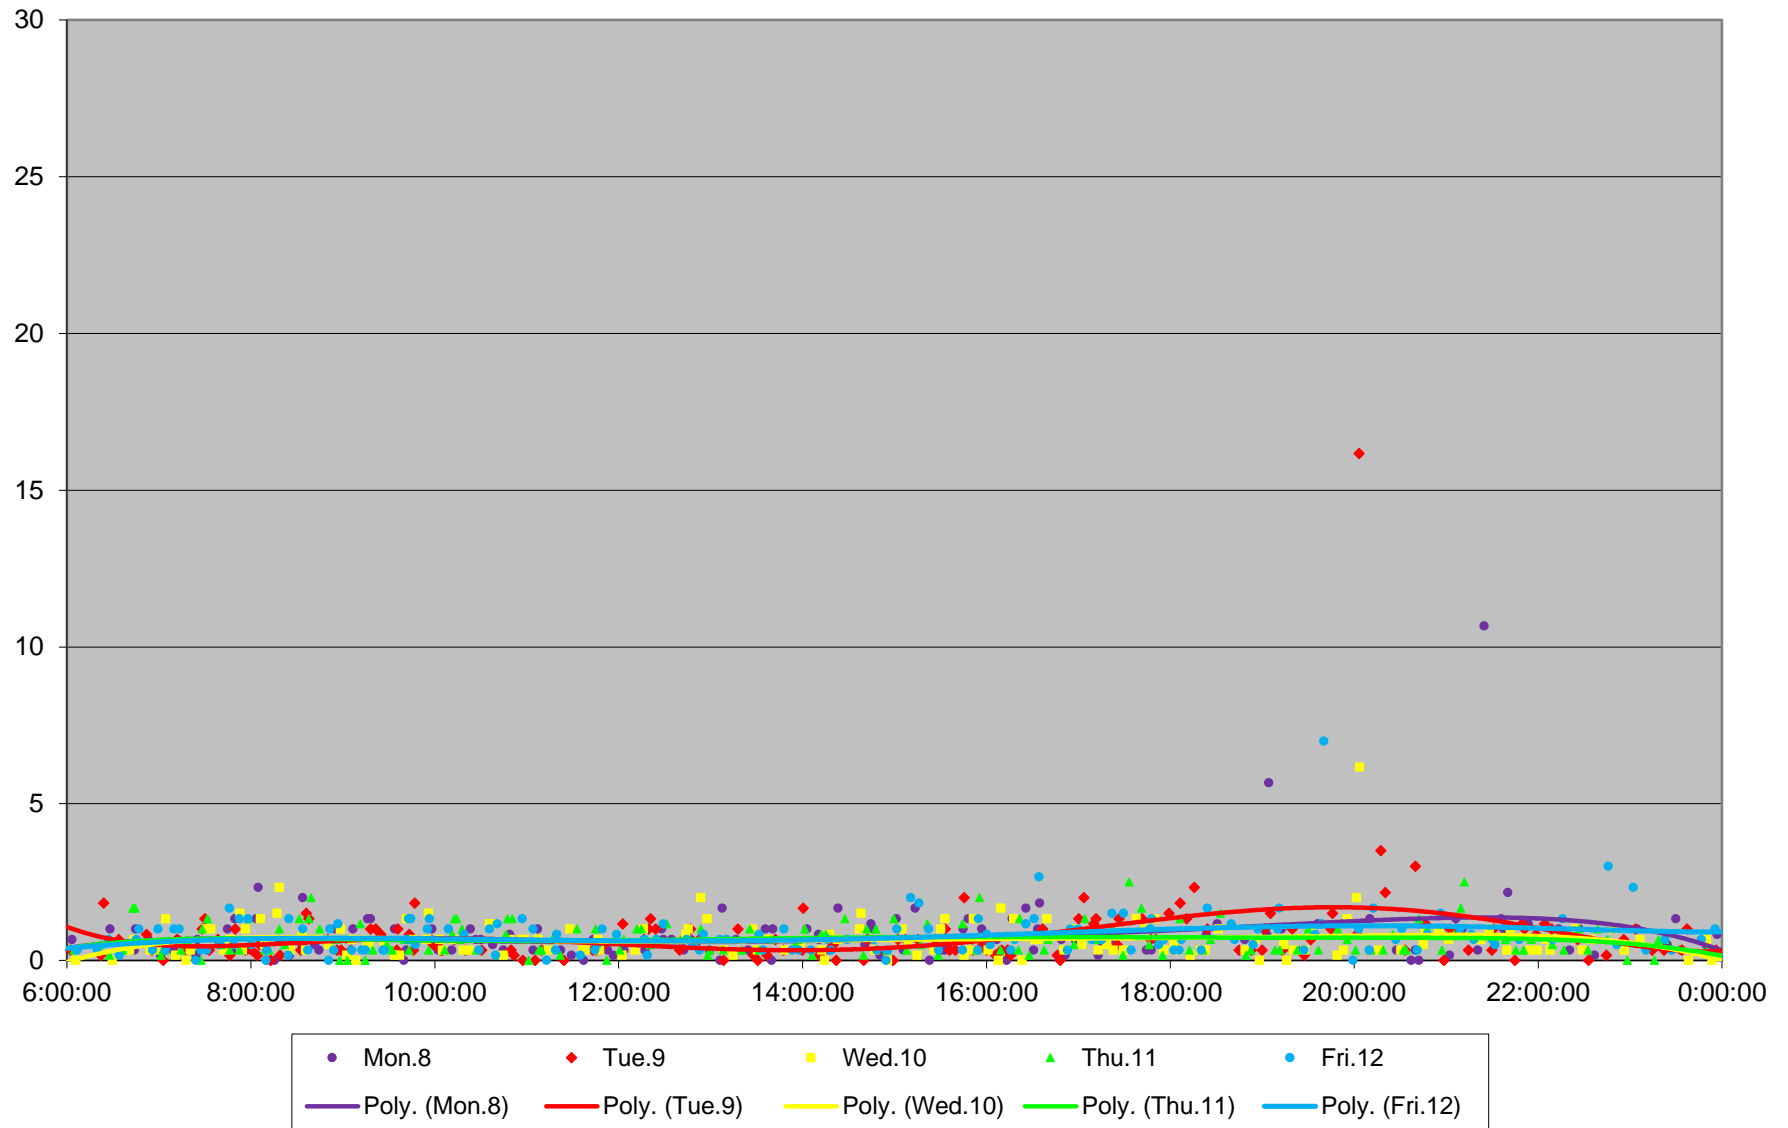

504 King Link Times From S of Danforth To Danforth Northbound April 2019

504 King Link Times From S of Danforth To Danforth Northbound April 2019

504 King Link Times From S of Danforth To Danforth Northbound April 2019

504 King Link Times From S of Danforth To Danforth Northbound April 2019 Weekday Statistics

504 King Link Times From S of Danforth To Danforth Northbound April 2019 Weekday Statistics

504 King Link Times From S of Danforth To Danforth Northbound April 2019 Quartiles Weekday

504 King Link Times From S of Danforth To Danforth Northbound April 2019

Quartiles Week 1

504 King Link Times From S of Danforth To Danforth Northbound April 2019 Quartiles Week 2

504 King Link Times From S of Danforth To Danforth Northbound April 2019