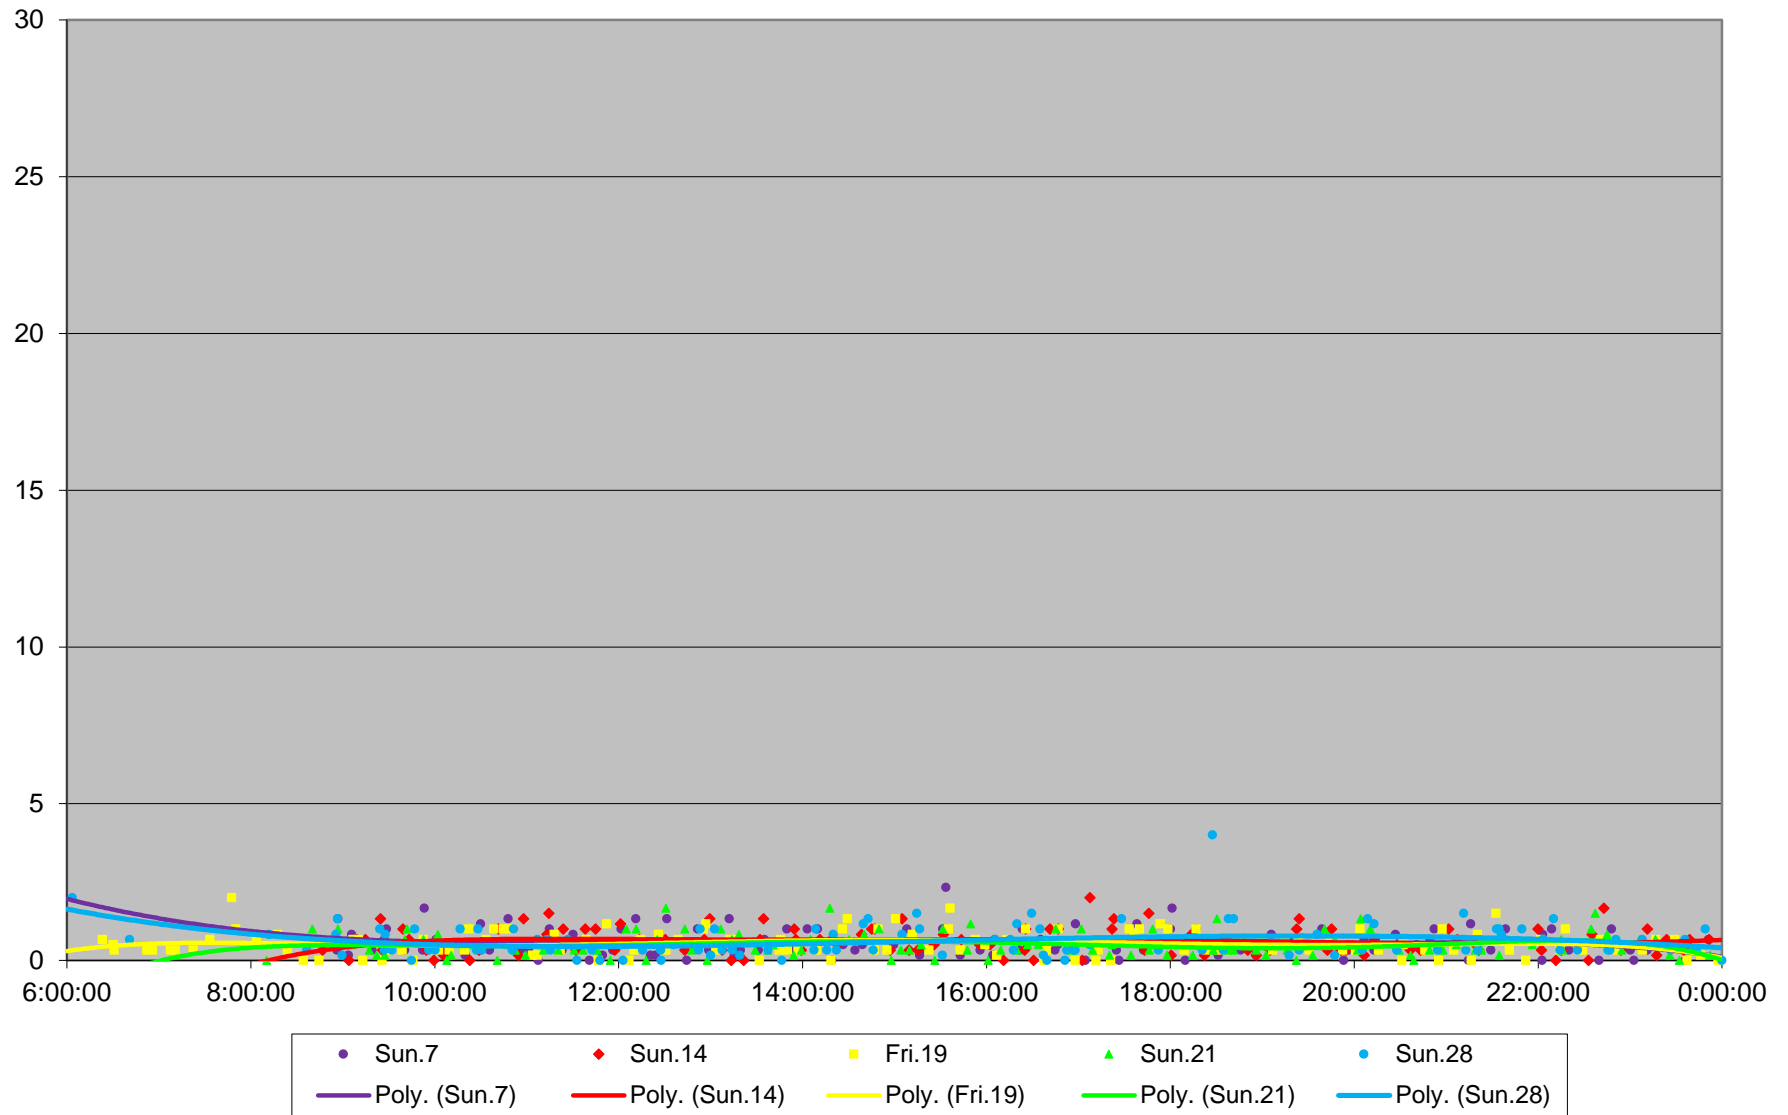

504 King Link Times From S of Danforth To Danforth Northbound April 2019

504 King Link Times From S of Danforth To Danforth Northbound April 2019

504 King Link Times From S of Danforth To Danforth Northbound April 2019

504 King Link Times From S of Danforth To Danforth Northbound April 2019 Weekday Statistics

504 King Link Times From S of Danforth To Danforth Northbound April 2019 Weekday Statistics

504 King Link Times From S of Danforth To Danforth Northbound April 2019 Quartiles Weekday

504 King Link Times From S of Danforth To Danforth Northbound April 2019

Quartiles Week 1

504 King Link Times From S of Danforth To Danforth Northbound April 2019 Quartiles Week 2

504 King Link Times From S of Danforth To Danforth Northbound April 2019