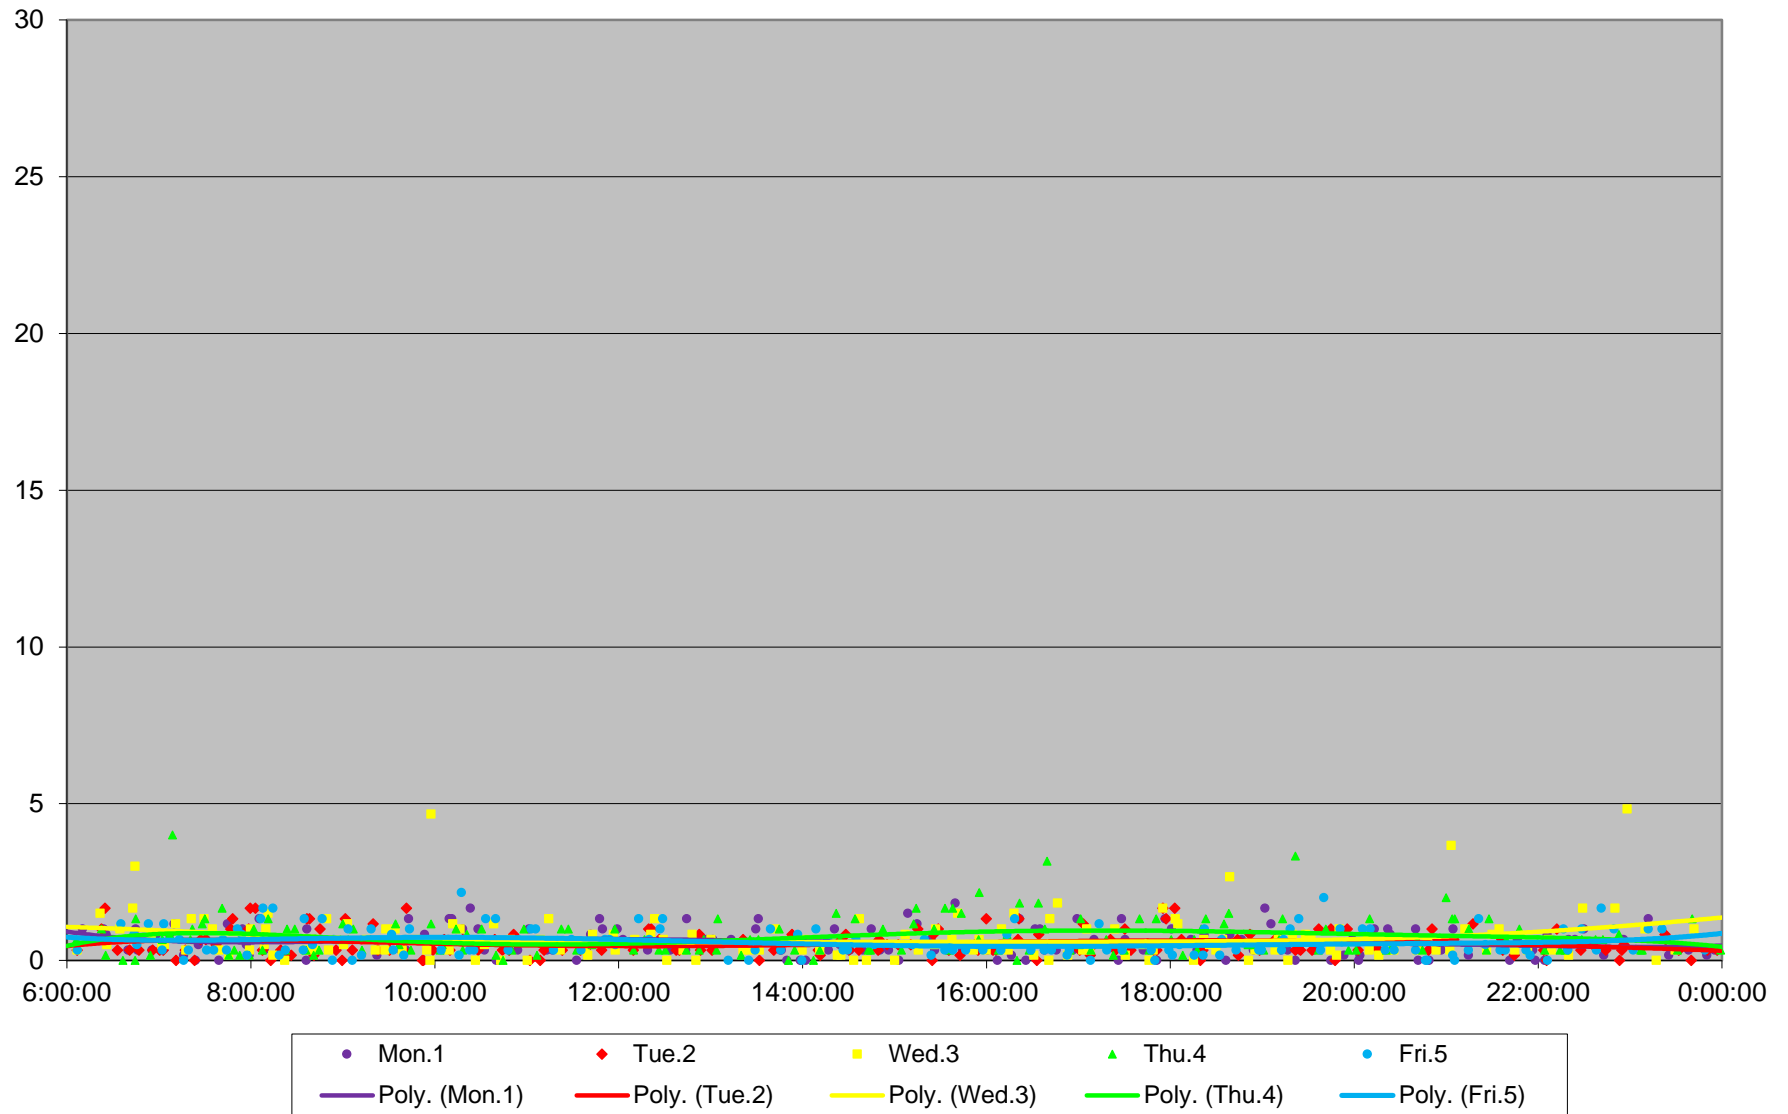

504 King Link Times From S of Danforth To Danforth Northbound April 2019

504 King Link Times From S of Danforth To Danforth Northbound April 2019

504 King Link Times From S of Danforth To Danforth Northbound April 2019

504 King Link Times From S of Danforth To Danforth Northbound April 2019 Weekday Statistics

504 King Link Times From S of Danforth To Danforth Northbound April 2019 Weekday Statistics

504 King Link Times From S of Danforth To Danforth Northbound April 2019 Quartiles Weekday

504 King Link Times From S of Danforth To Danforth Northbound April 2019

Quartiles Week 1

504 King Link Times From S of Danforth To Danforth Northbound April 2019 Quartiles Week 2

504 King Link Times From S of Danforth To Danforth Northbound April 2019