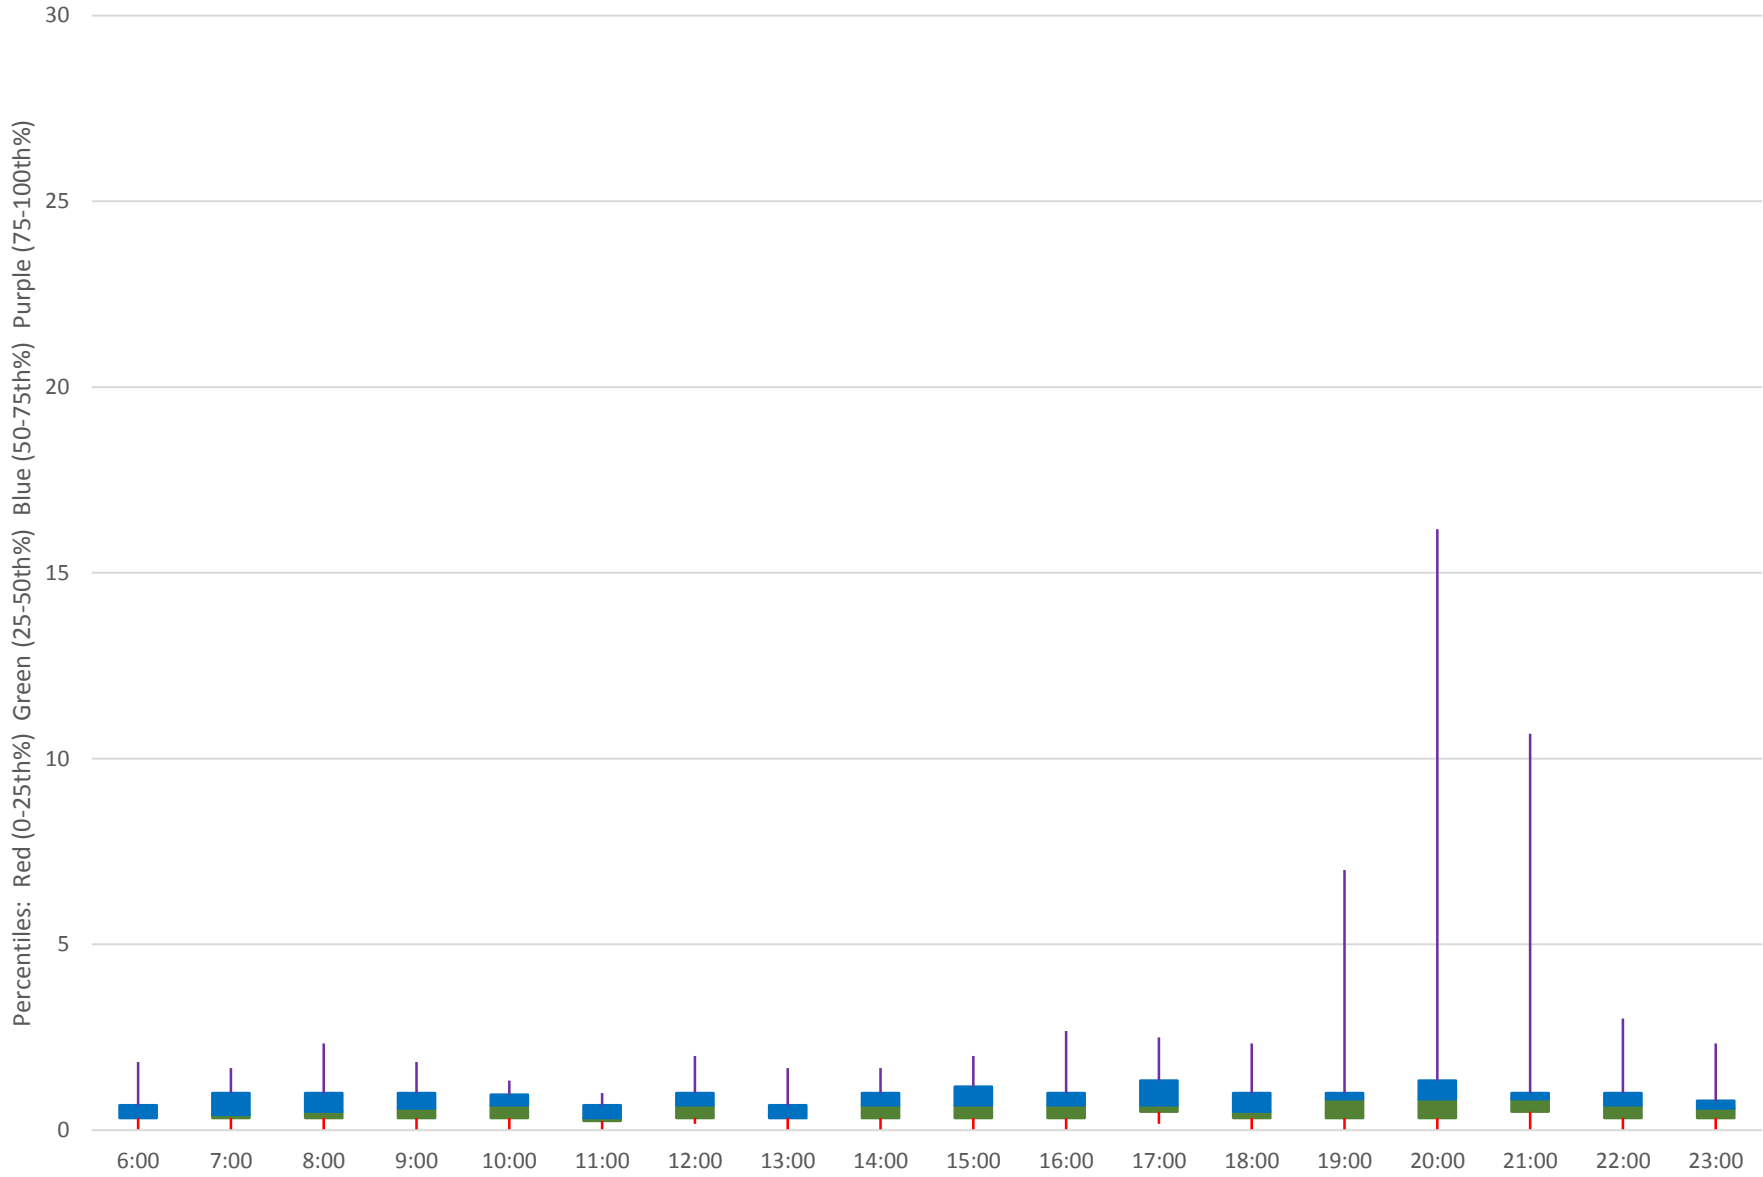

504 King Link Times From S of Danforth To Danforth Northbound April 2019

504 King Link Times From S of Danforth To Danforth Northbound April 2019

504 King Link Times From S of Danforth To Danforth Northbound April 2019

504 King Link Times From S of Danforth To Danforth Northbound April 2019 Weekday Statistics

504 King Link Times From S of Danforth To Danforth Northbound April 2019 Weekday Statistics

504 King Link Times From S of Danforth To Danforth Northbound April 2019 Quartiles Weekday

504 King Link Times From S of Danforth To Danforth Northbound April 2019

Quartiles Week 1

504 King Link Times From S of Danforth To Danforth Northbound April 2019 Quartiles Week 2

504 King Link Times From S of Danforth To Danforth Northbound April 2019

Quartiles Week 3

504 King Link Times From S of Danforth To Danforth Northbound April 2019

Quartiles Week 4

504 King Link Times From S of Danforth To Danforth Northbound April 2019 Saturday Statistics

504 King Link Times From S of Danforth To Danforth Northbound April 2019 Quartiles Saturdays