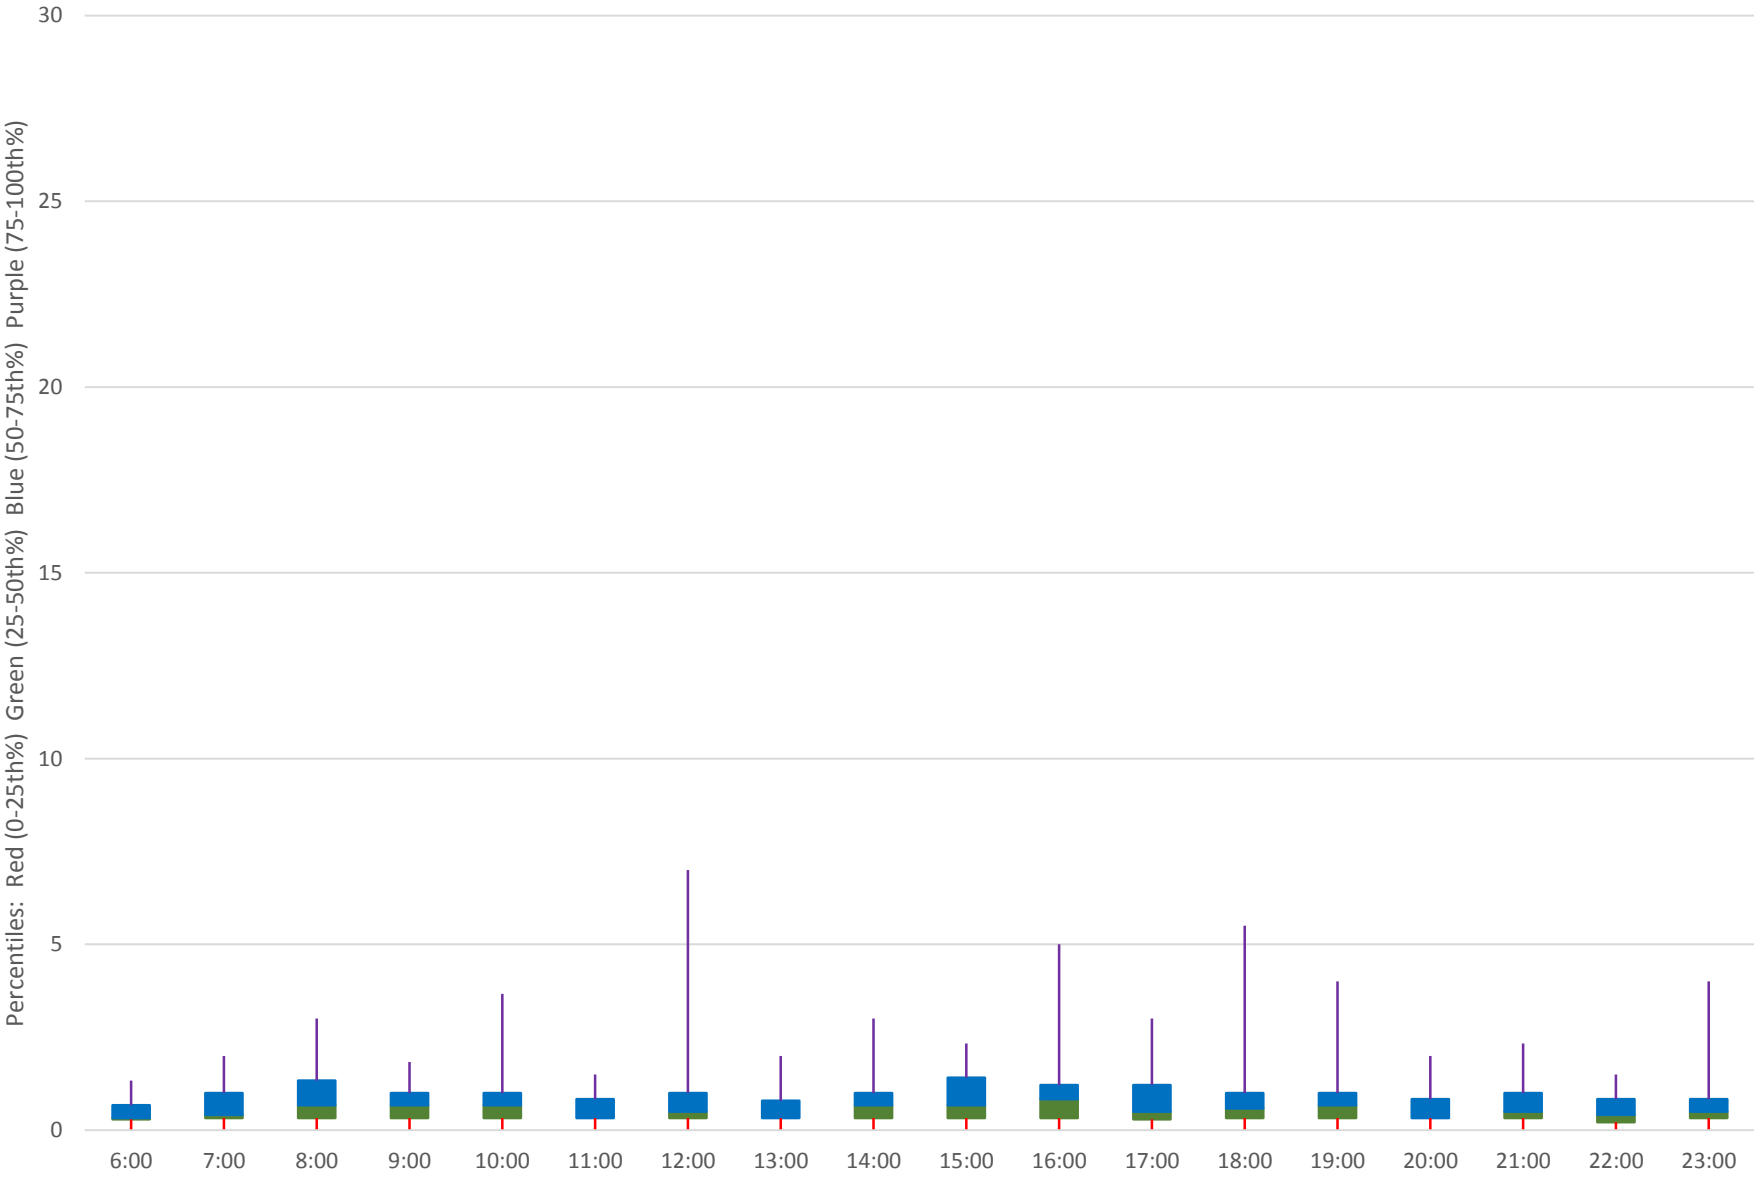

504 King Link Times From S of Danforth To Danforth Northbound April 2019 Weekday Statistics

504 King Link Times From S of Danforth To Danforth Northbound April 2019 Weekday Statistics

504 King Link Times From S of Danforth To Danforth Northbound April 2019 Quartiles Weekday

504 King Link Times From S of Danforth To Danforth Northbound April 2019

Quartiles Week 1

504 King Link Times From S of Danforth To Danforth Northbound April 2019 Quartiles Week 2

504 King Link Times From S of Danforth To Danforth Northbound April 2019

Quartiles Week 3

504 King Link Times From S of Danforth To Danforth Northbound April 2019

Quartiles Week 4

504 King Link Times From S of Danforth To Danforth Northbound April 2019 Saturday Statistics

504 King Link Times From S of Danforth To Danforth Northbound April 2019 Quartiles Saturdays

504 King Link Times From S of Danforth To Danforth Northbound April 2019 Sunday Statistics

504 King Link Times From S of Danforth To Danforth Northbound April 2019 Quartiles Sundays/Holidays