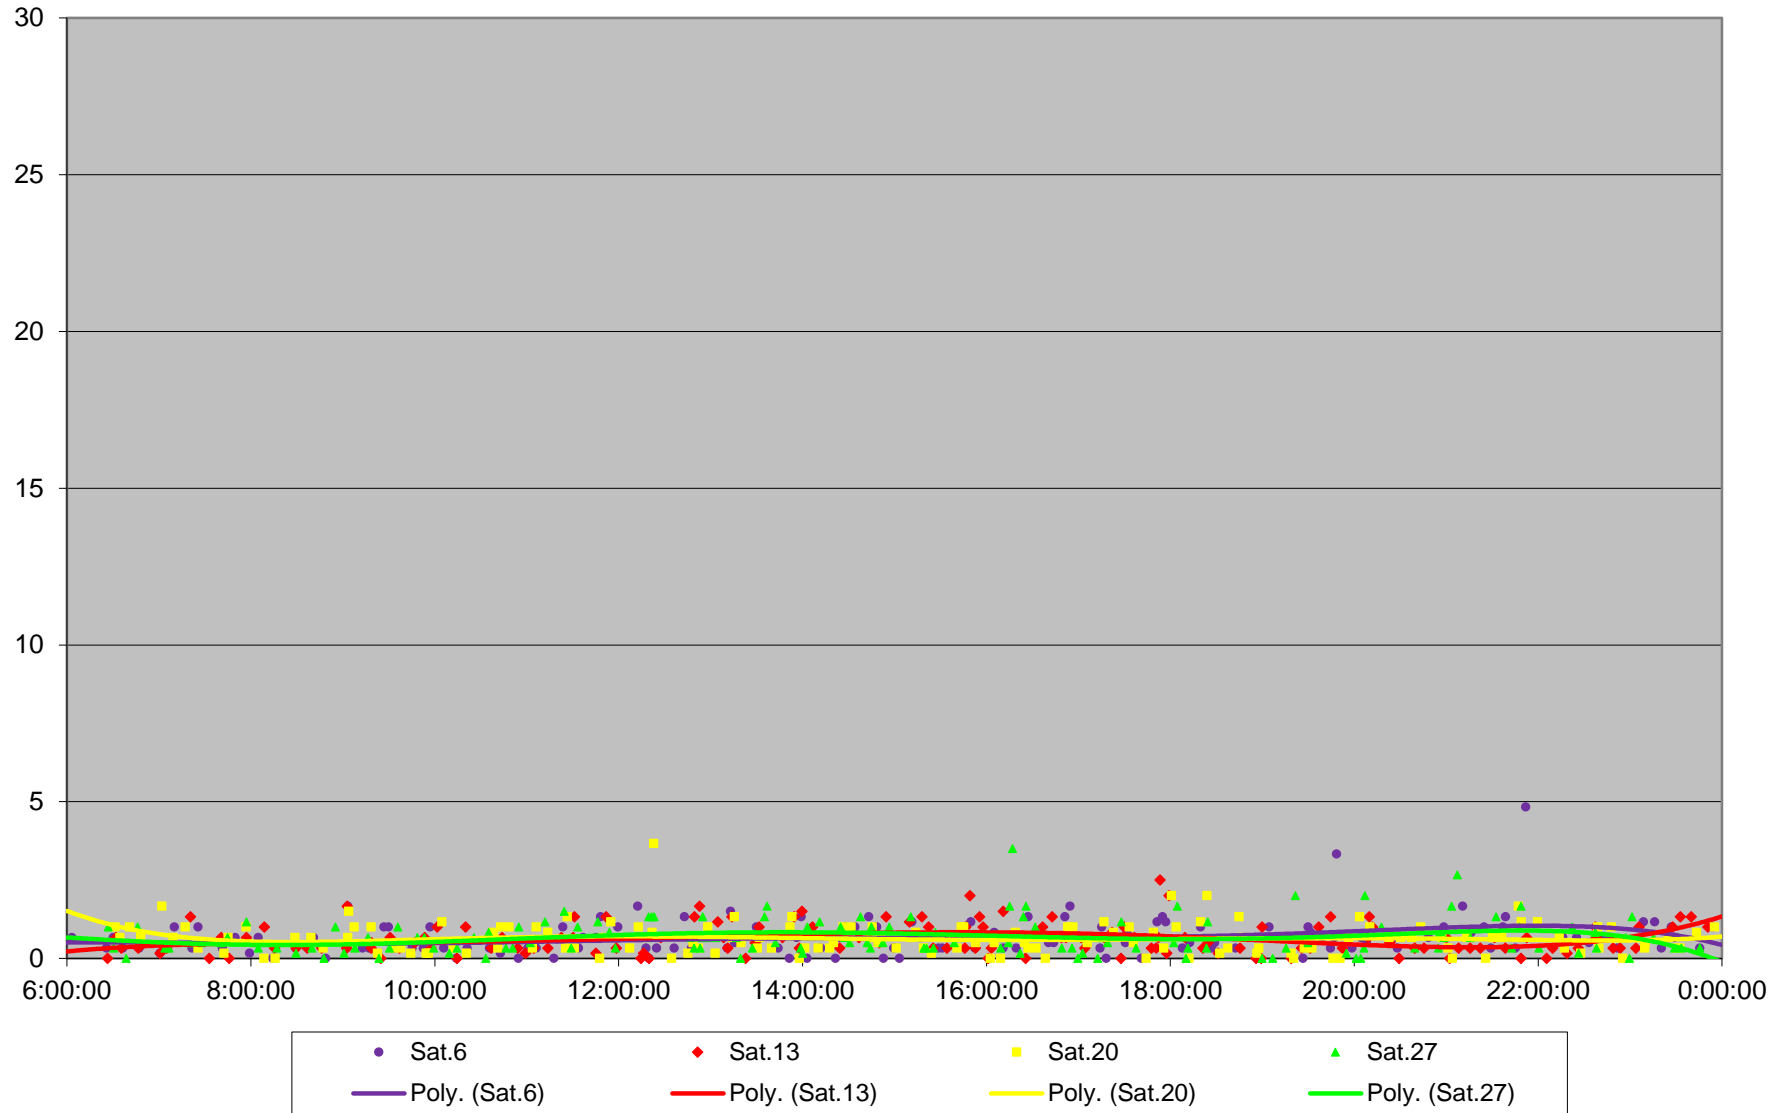

504 King Link Times From S of Danforth To Danforth Northbound April 2019

504 King Link Times From S of Danforth To Danforth Northbound April 2019

504 King Link Times From S of Danforth To Danforth Northbound April 2019

504 King Link Times From S of Danforth To Danforth Northbound April 2019 Weekday Statistics

504 King Link Times From S of Danforth To Danforth Northbound April 2019 Weekday Statistics

504 King Link Times From S of Danforth To Danforth Northbound April 2019 Quartiles Weekday

504 King Link Times From S of Danforth To Danforth Northbound April 2019

Quartiles Week 1

504 King Link Times From S of Danforth To Danforth Northbound April 2019 Quartiles Week 2

504 King Link Times From S of Danforth To Danforth Northbound April 2019