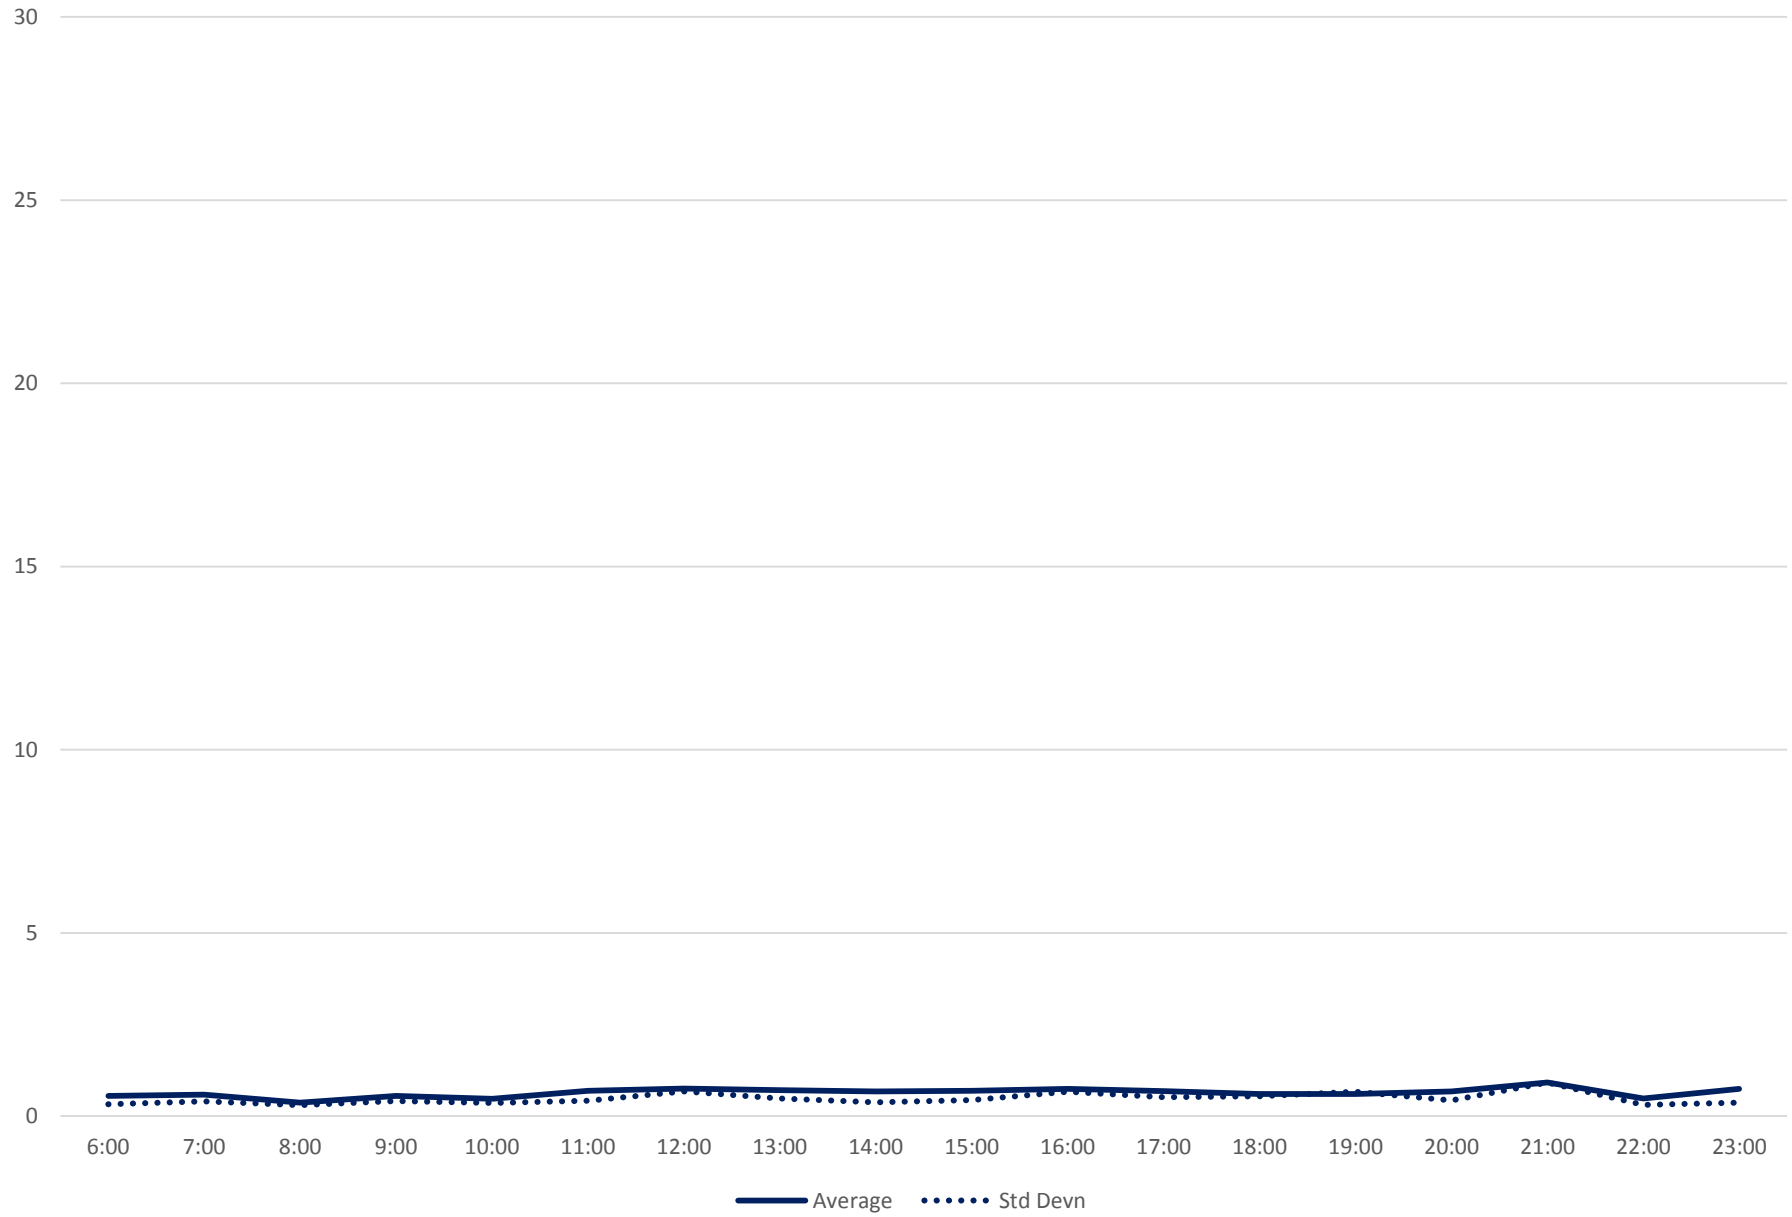

504 King Link Times From S of Danforth To Danforth Northbound April 2019 Weekday Statistics

504 King Link Times From S of Danforth To Danforth Northbound April 2019 Weekday Statistics

504 King Link Times From S of Danforth To Danforth Northbound April 2019 Quartiles Weekday

504 King Link Times From S of Danforth To Danforth Northbound April 2019

Quartiles Week 1

504 King Link Times From S of Danforth To Danforth Northbound April 2019 Quartiles Week 2

504 King Link Times From S of Danforth To Danforth Northbound April 2019

Quartiles Week 3

504 King Link Times From S of Danforth To Danforth Northbound April 2019

Quartiles Week 4

504 King Link Times From S of Danforth To Danforth Northbound April 2019 Saturday Statistics

504 King Link Times From S of Danforth To Danforth Northbound April 2019 Quartiles Saturdays

504 King Link Times From S of Danforth To Danforth Northbound April 2019 Sunday Statistics

504 King Link Times From S of Danforth To Danforth Northbound April 2019 Quartiles Sundays/Holidays