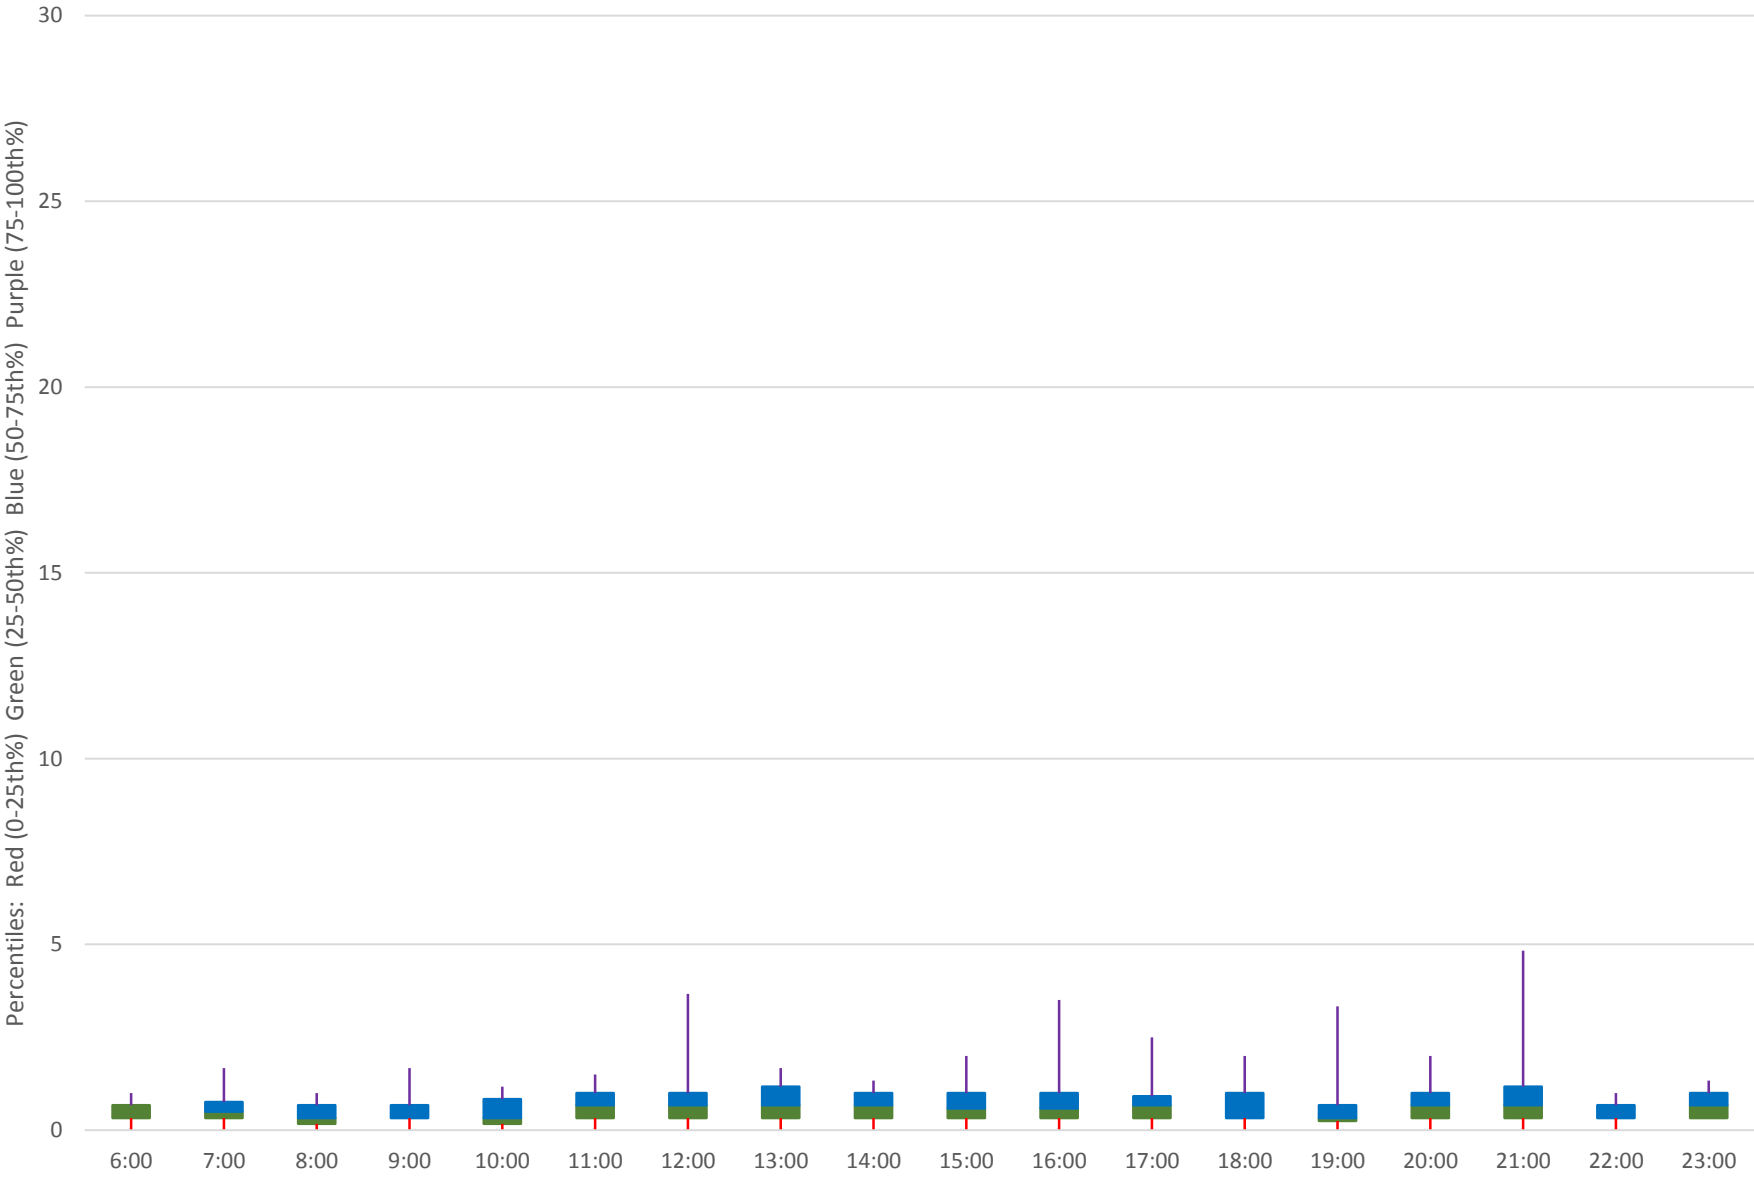

504 King Link Times From S of Danforth To Danforth Northbound April 2019 Weekday Statistics

504 King Link Times From S of Danforth To Danforth Northbound April 2019 Weekday Statistics

504 King Link Times From S of Danforth To Danforth Northbound April 2019 Quartiles Weekday

504 King Link Times From S of Danforth To Danforth Northbound April 2019

Quartiles Week 1

504 King Link Times From S of Danforth To Danforth Northbound April 2019 Quartiles Week 2

504 King Link Times From S of Danforth To Danforth Northbound April 2019

Quartiles Week 3

504 King Link Times From S of Danforth To Danforth Northbound April 2019

Quartiles Week 4

504 King Link Times From S of Danforth To Danforth Northbound April 2019 Saturday Statistics

504 King Link Times From S of Danforth To Danforth Northbound April 2019 Quartiles Saturdays

504 King Link Times From S of Danforth To Danforth Northbound April 2019 Sunday Statistics

504 King Link Times From S of Danforth To Danforth Northbound April 2019 Quartiles Sundays/Holidays