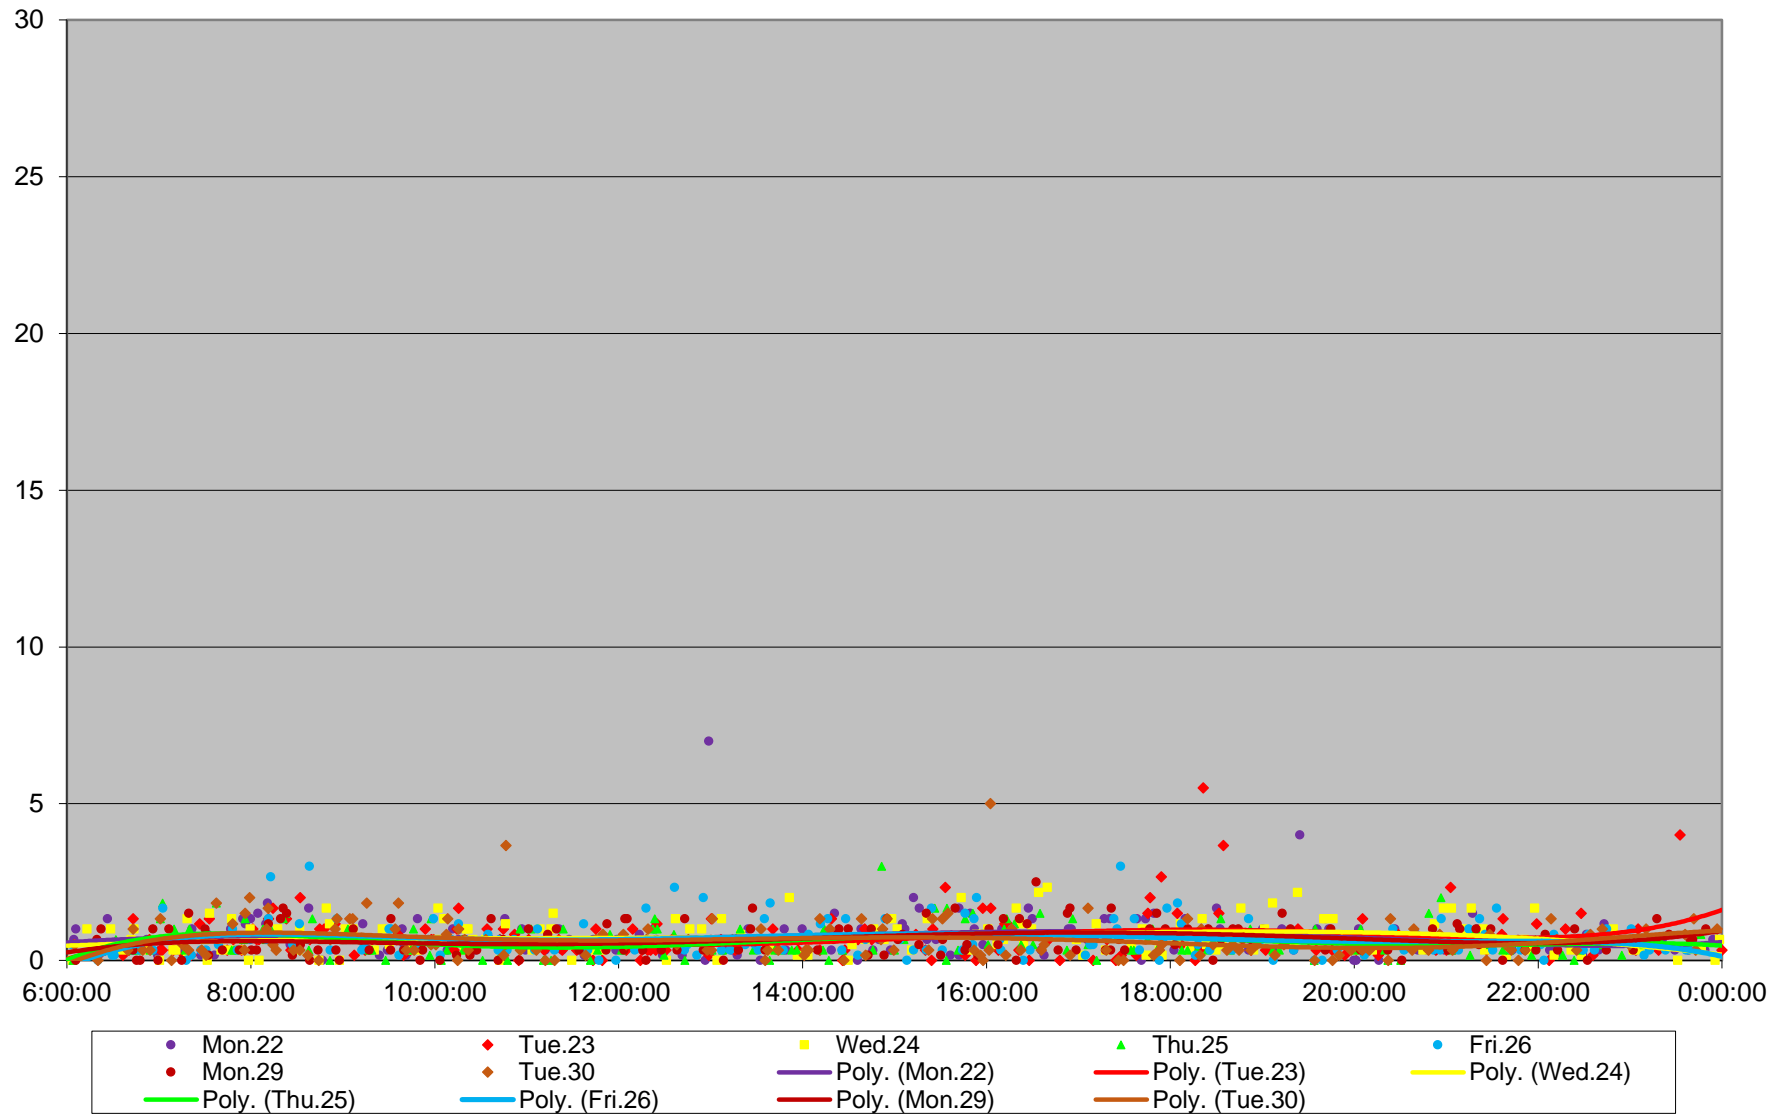

504 King Link Times From S of Danforth To Danforth Northbound April 2019

504 King Link Times From S of Danforth To Danforth Northbound April 2019

504 King Link Times From S of Danforth To Danforth Northbound April 2019

504 King Link Times From S of Danforth To Danforth Northbound April 2019 Weekday Statistics

504 King Link Times From S of Danforth To Danforth Northbound April 2019 Weekday Statistics

504 King Link Times From S of Danforth To Danforth Northbound April 2019 Quartiles Weekday

504 King Link Times From S of Danforth To Danforth Northbound April 2019

Quartiles Week 1

504 King Link Times From S of Danforth To Danforth Northbound April 2019 Quartiles Week 2

504 King Link Times From S of Danforth To Danforth Northbound April 2019