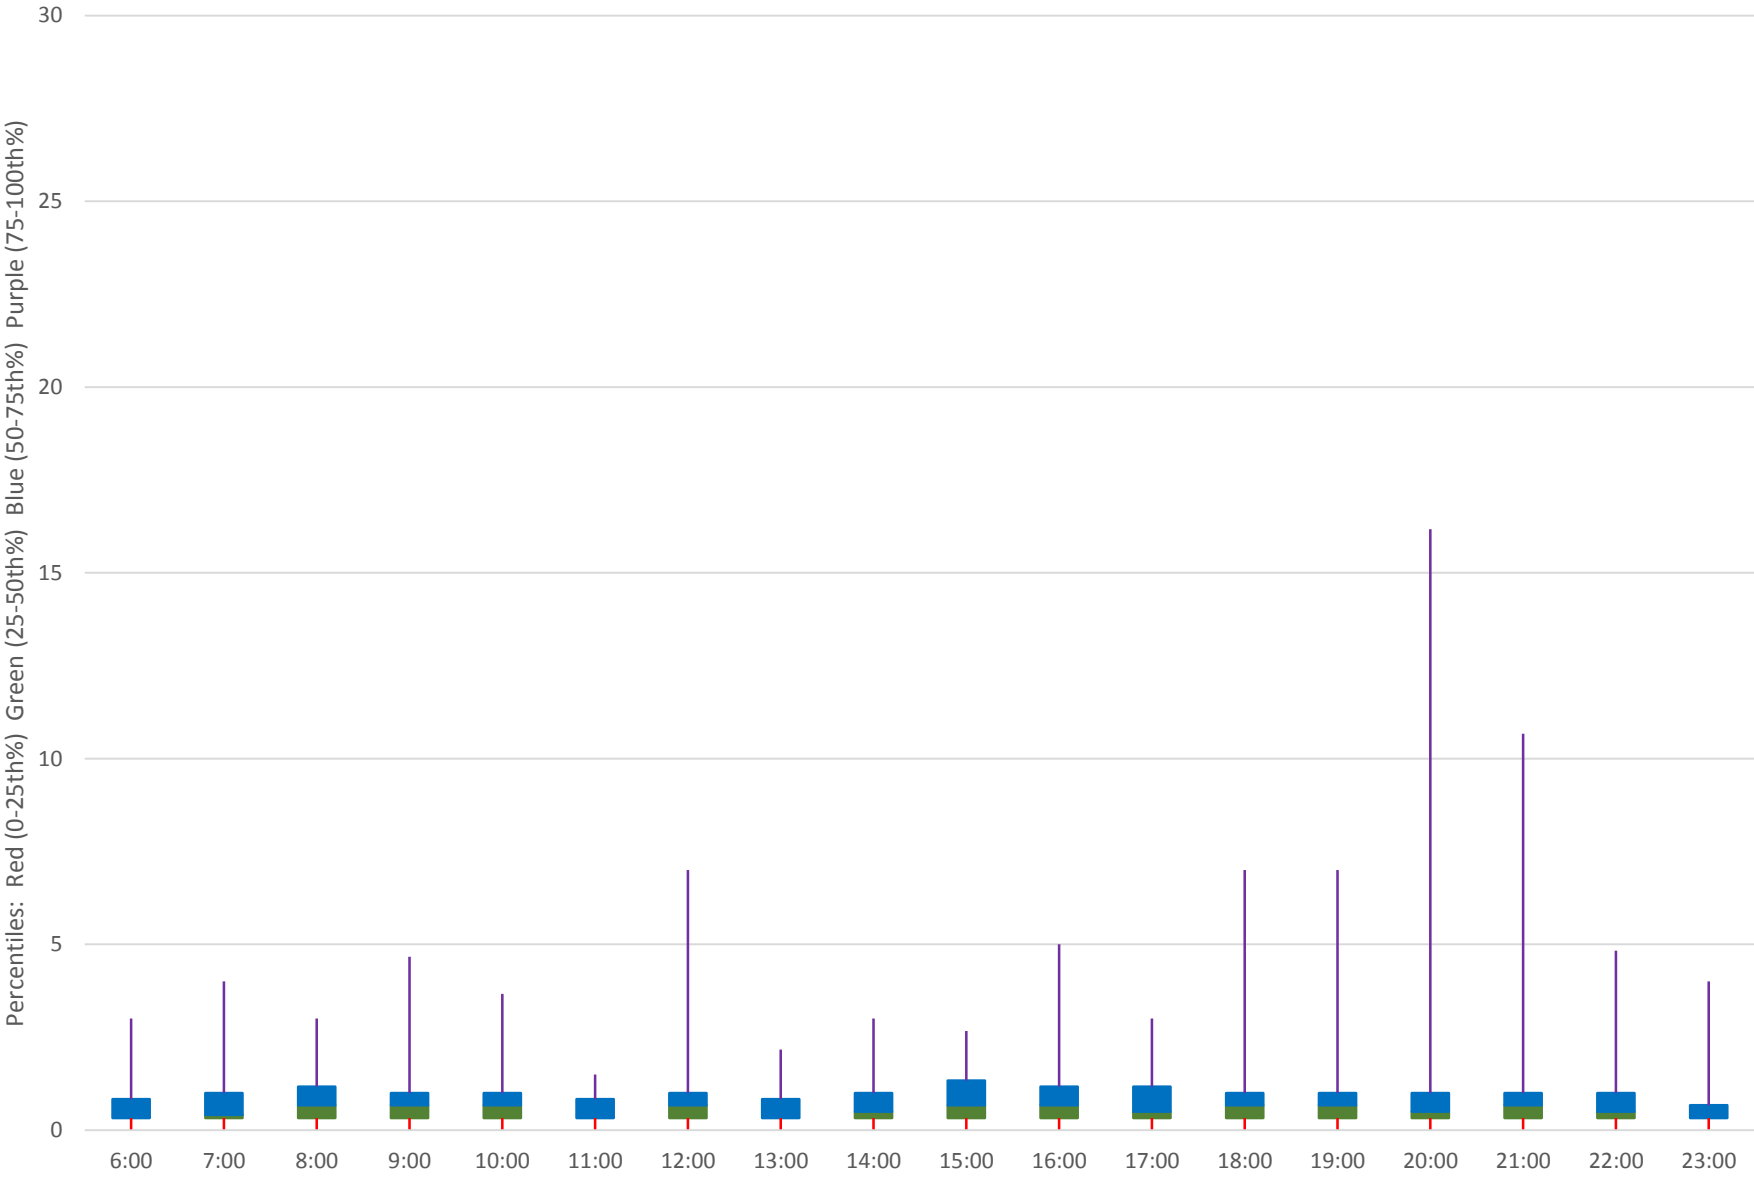

504 King Link Times From S of Danforth To Danforth Northbound April 2019

504 King Link Times From S of Danforth To Danforth Northbound April 2019

504 King Link Times From S of Danforth To Danforth Northbound April 2019

504 King Link Times From S of Danforth To Danforth Northbound April 2019 Weekday Statistics

504 King Link Times From S of Danforth To Danforth Northbound April 2019 Weekday Statistics

504 King Link Times From S of Danforth To Danforth Northbound April 2019 Quartiles Weekday

504 King Link Times From S of Danforth To Danforth Northbound April 2019

Quartiles Week 1

504 King Link Times From S of Danforth To Danforth Northbound April 2019 Quartiles Week 2

504 King Link Times From S of Danforth To Danforth Northbound April 2019