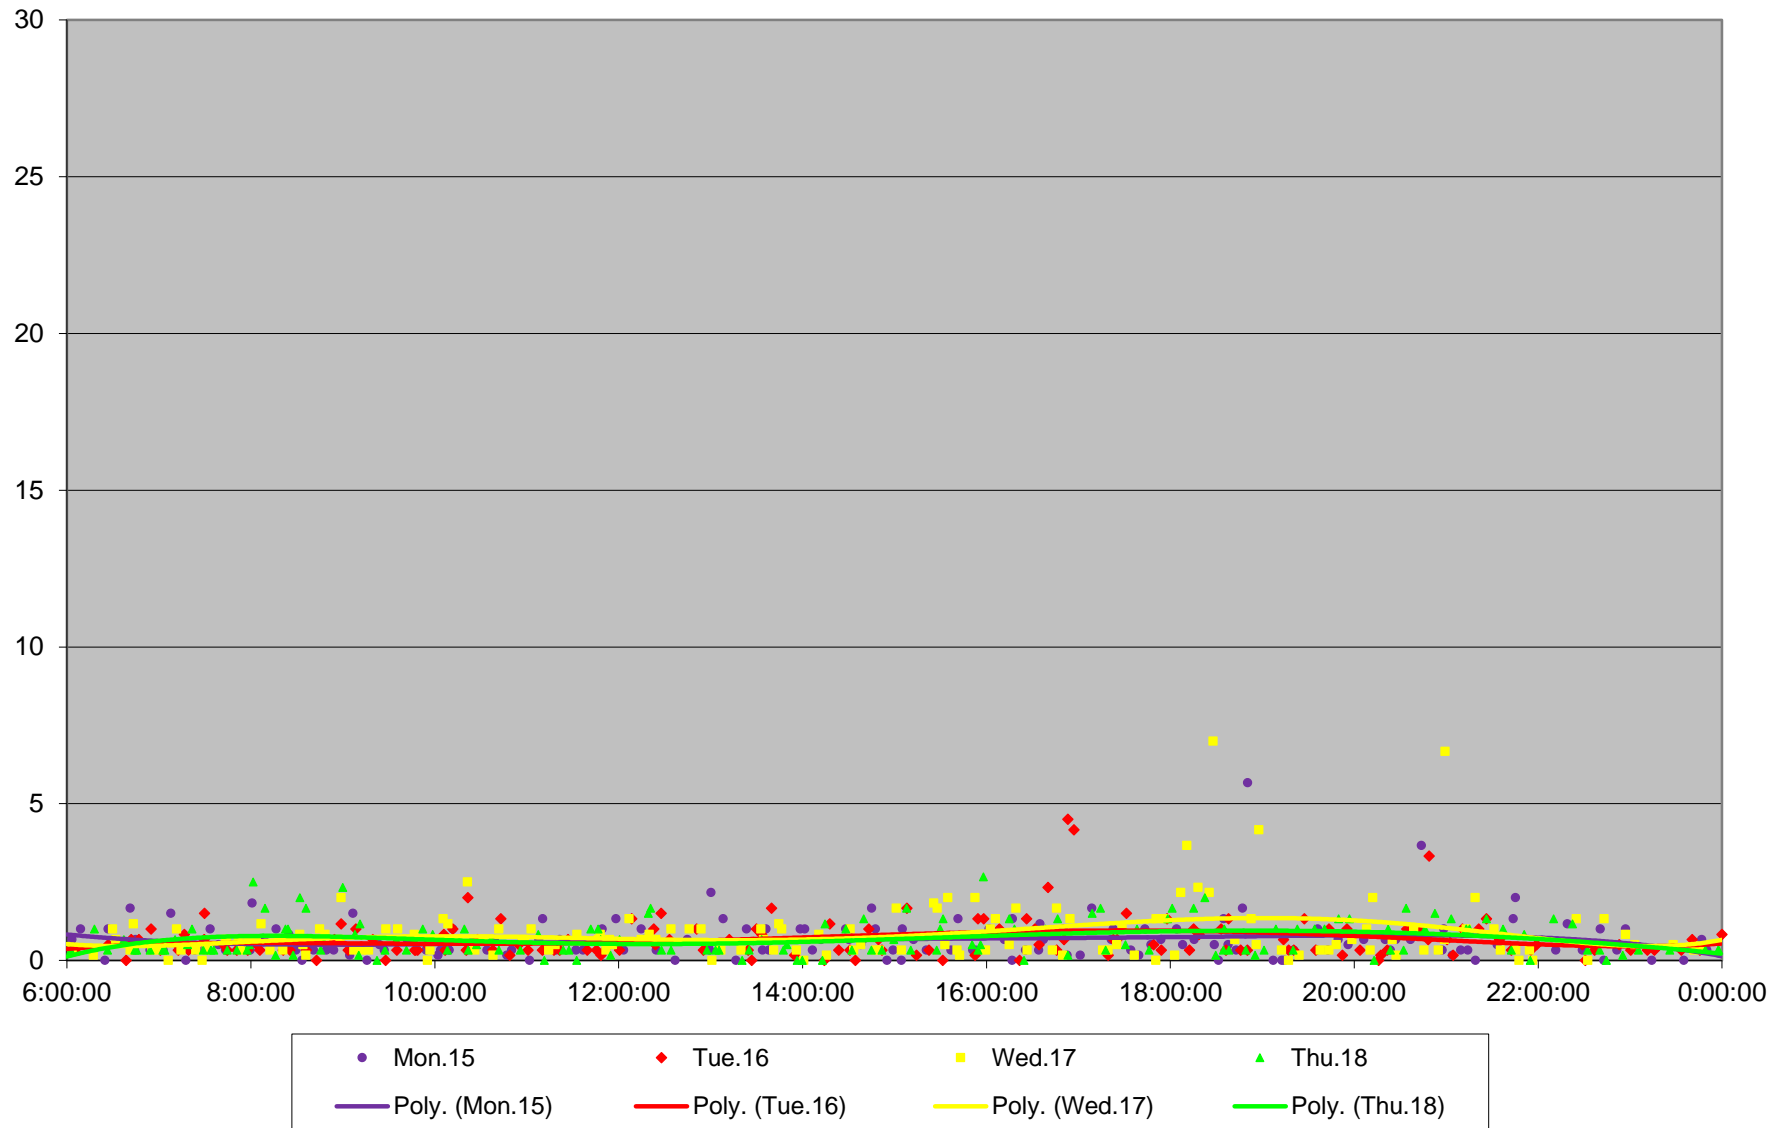

504 King Link Times From S of Danforth To Danforth Northbound April 2019

504 King Link Times From S of Danforth To Danforth Northbound April 2019

504 King Link Times From S of Danforth To Danforth Northbound April 2019

504 King Link Times From S of Danforth To Danforth Northbound April 2019 Weekday Statistics

504 King Link Times From S of Danforth To Danforth Northbound April 2019 Weekday Statistics

504 King Link Times From S of Danforth To Danforth Northbound April 2019 Quartiles Weekday

504 King Link Times From S of Danforth To Danforth Northbound April 2019

Quartiles Week 1

504 King Link Times From S of Danforth To Danforth Northbound April 2019 Quartiles Week 2

504 King Link Times From S of Danforth To Danforth Northbound April 2019