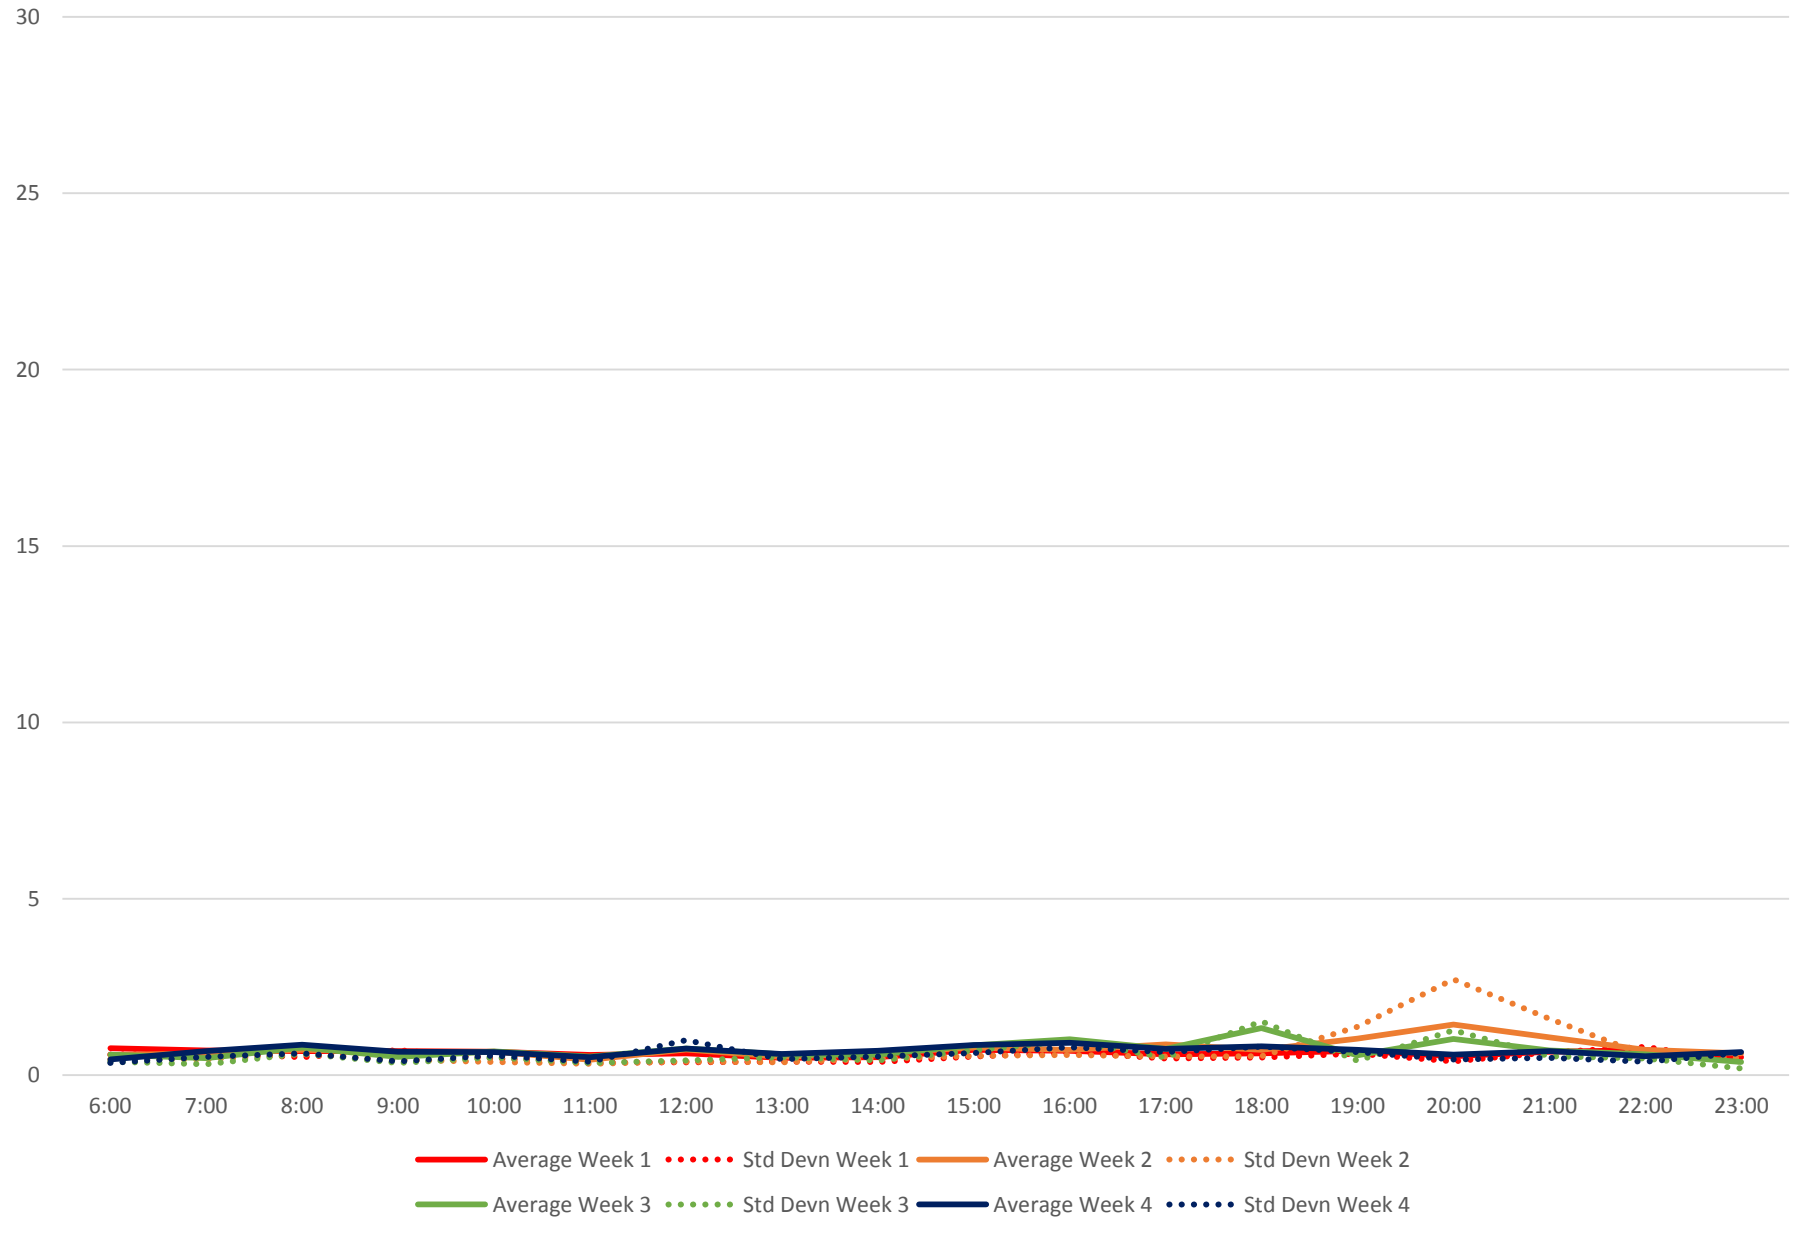

504 King Link Times From S of Danforth To Danforth Northbound April 2019

504 King Link Times From S of Danforth To Danforth Northbound April 2019

504 King Link Times From S of Danforth To Danforth Northbound April 2019

504 King Link Times From S of Danforth To Danforth Northbound April 2019 Weekday Statistics

504 King Link Times From S of Danforth To Danforth Northbound April 2019 Weekday Statistics

504 King Link Times From S of Danforth To Danforth Northbound April 2019 Quartiles Weekday

504 King Link Times From S of Danforth To Danforth Northbound April 2019

Quartiles Week 1

504 King Link Times From S of Danforth To Danforth Northbound April 2019 Quartiles Week 2

504 King Link Times From S of Danforth To Danforth Northbound April 2019