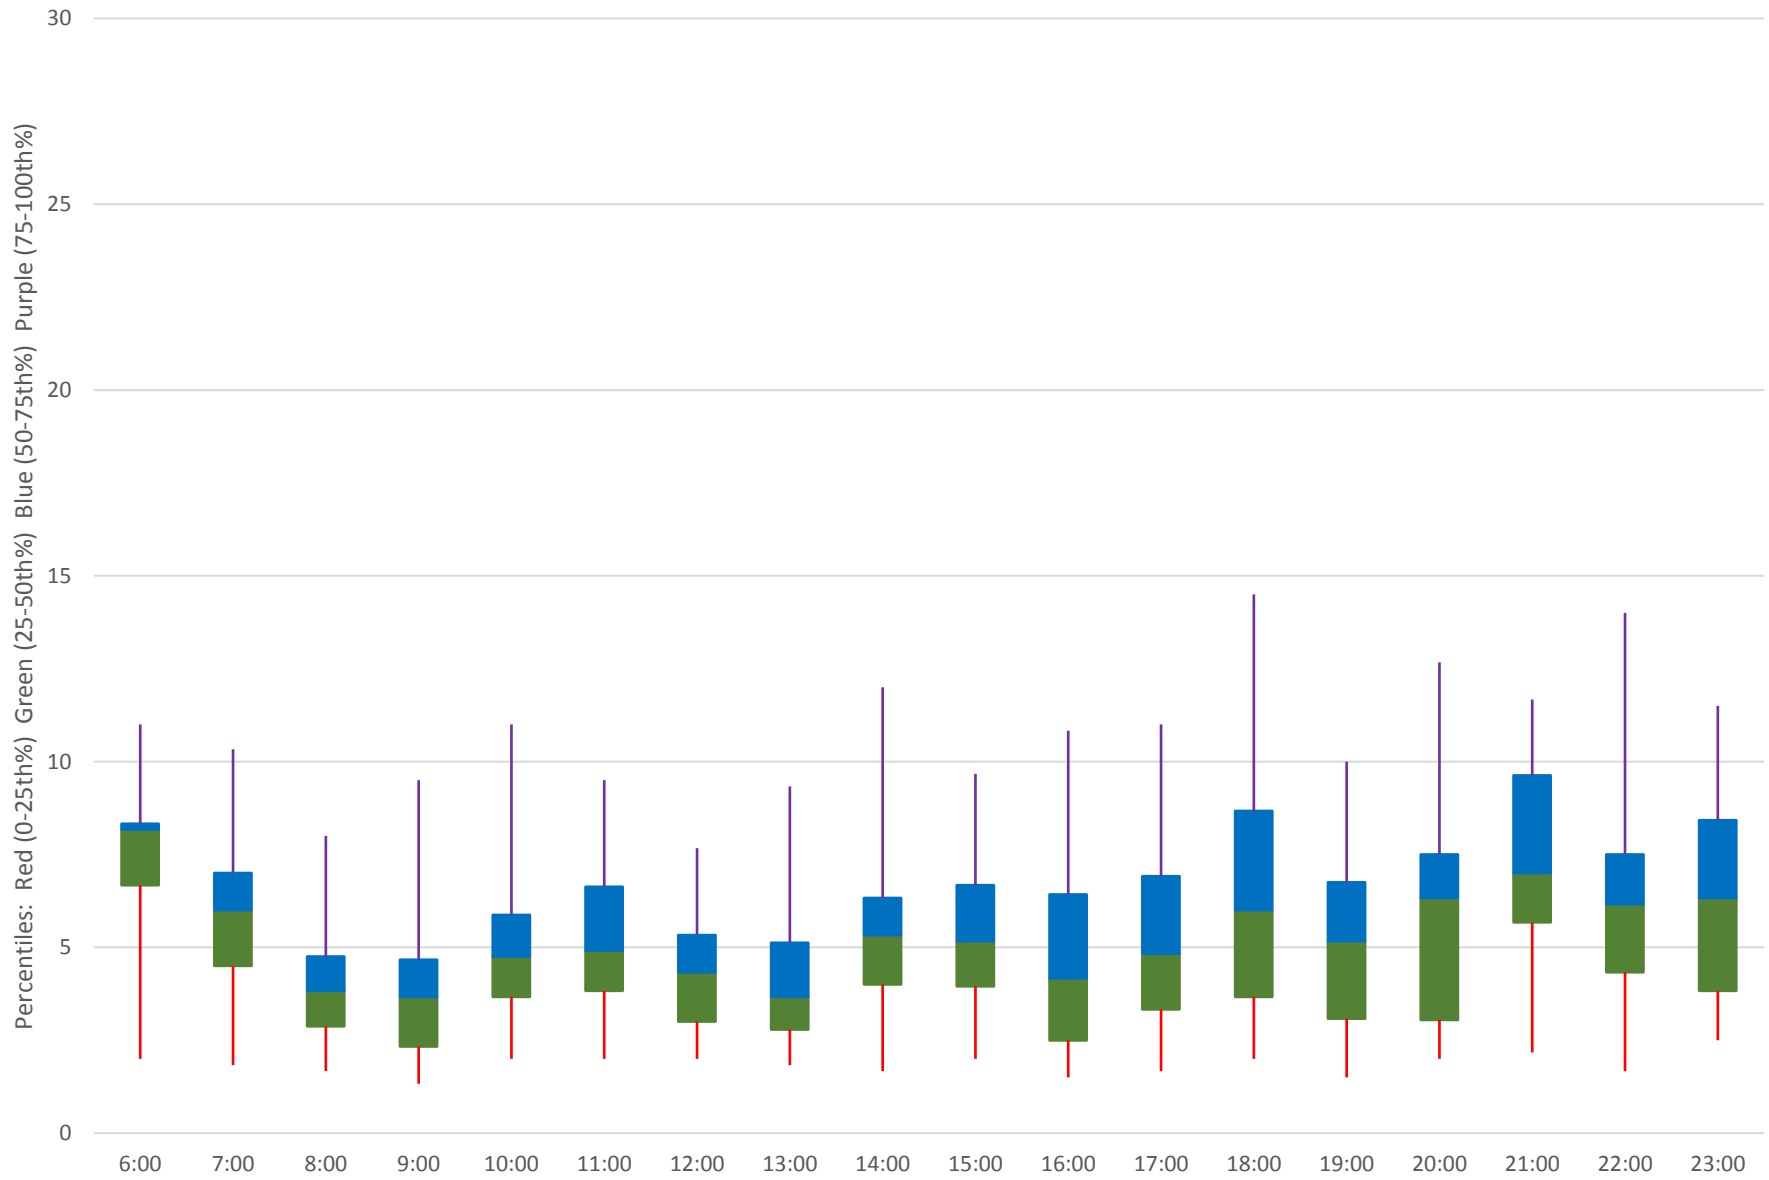

504 King Link Times From S of Danforth To Broadview Stn Exit Northbound April 2019

Quartiles Weekday

504 King Link Times From S of Danforth To Broadview Stn Exit Northbound April 2019

Quartiles Week 1

504 King Link Times From S of Danforth To Broadview Stn Exit Northbound April 2019

Quartiles Week 2

504 King Link Times From S of Danforth To Broadview Stn Exit Northbound April 2019

Quartiles Week 3

504 King Link Times From S of Danforth To Broadview Stn Exit Northbound April 2019

Quartiles Week 4

504 King Link Times From S of Danforth To Broadview Stn Exit Northbound April 2019 Saturday Statistics

504 King Link Times From S of Danforth To Broadview Stn Exit Northbound April 2019

Quartiles Saturdays

504 King Link Times From S of Danforth To Broadview Stn Exit Northbound April 2019 Sunday Statistics