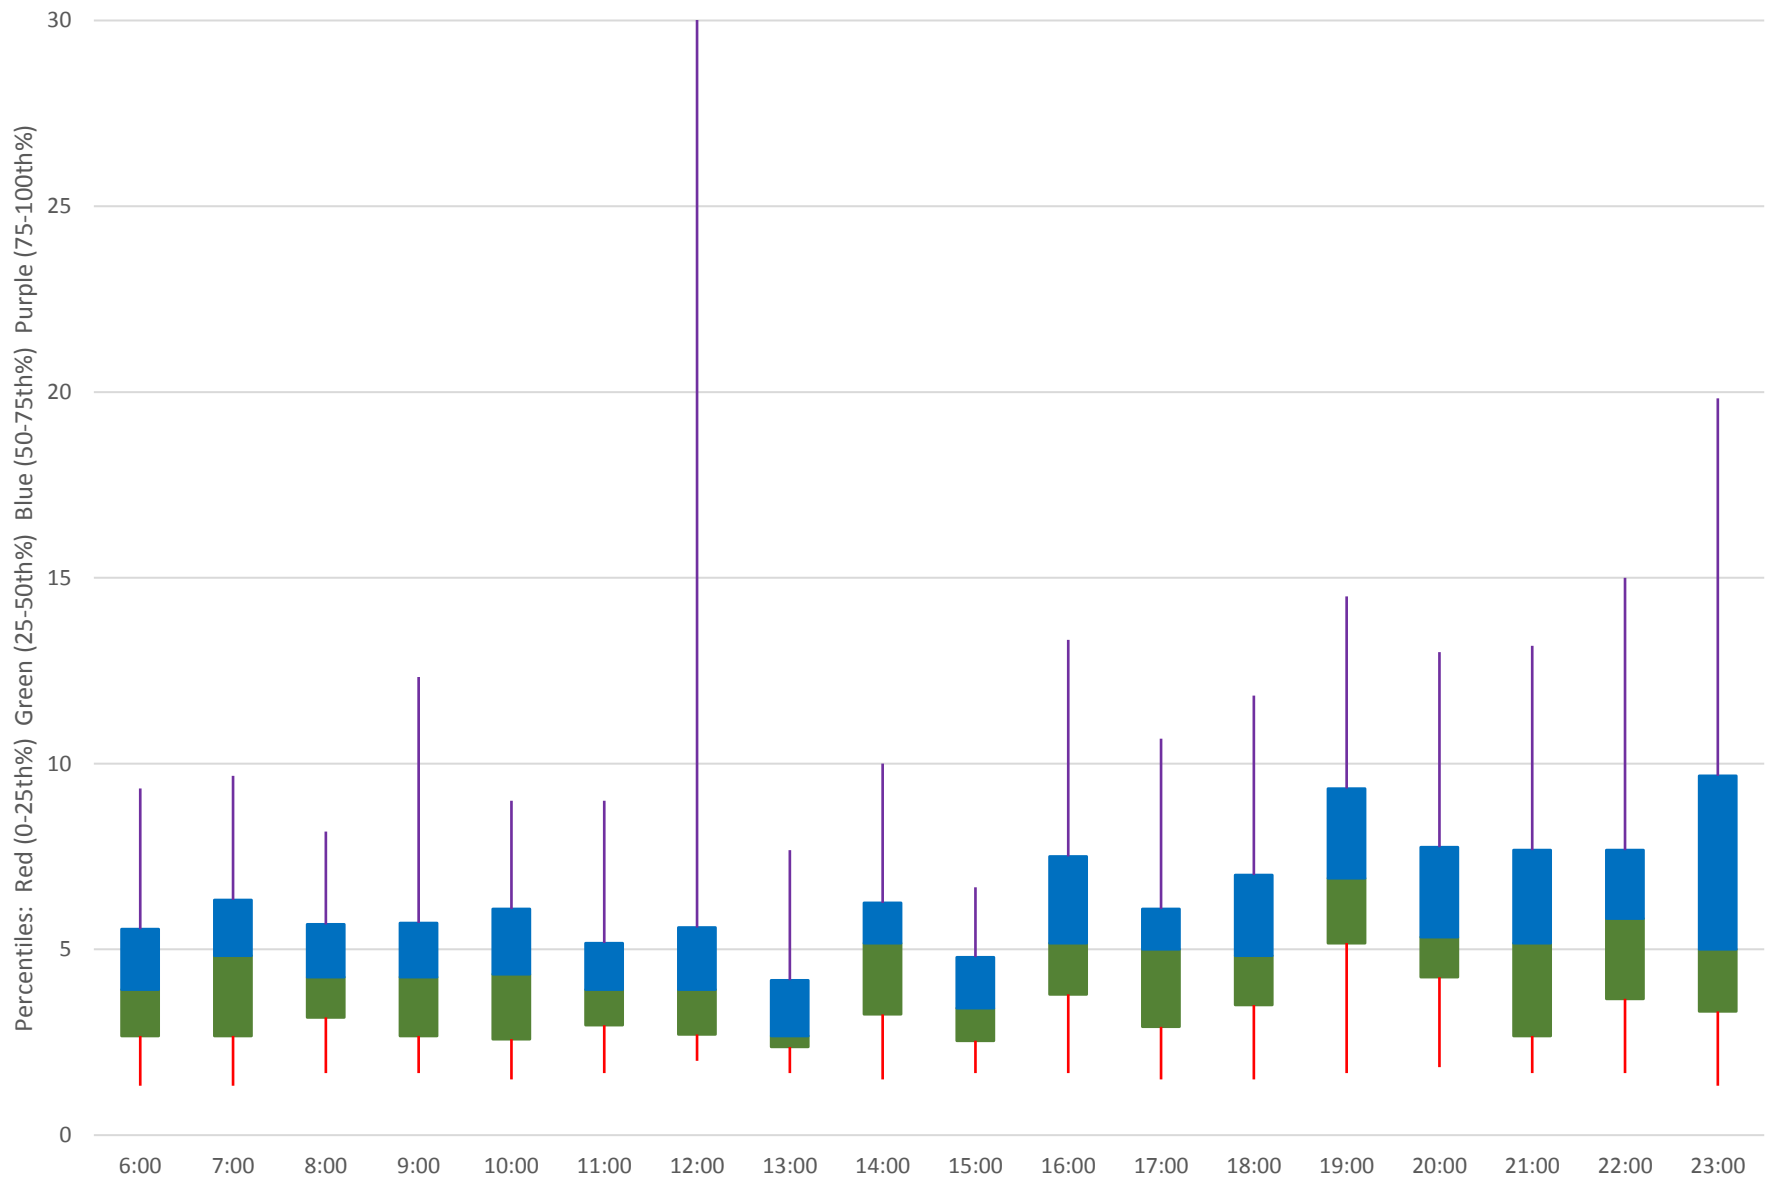

504 King Link Times From S of Danforth To Broadview Stn Exit Northbound April 2019 Weekday Statistics

504 King Link Times From S of Danforth To Broadview Stn Exit Northbound April 2019 Weekday Statistics

504 King Link Times From S of Danforth To Broadview Stn Exit Northbound April 2019

Quartiles Weekday

504 King Link Times From S of Danforth To Broadview Stn Exit Northbound April 2019

Quartiles Week 1

504 King Link Times From S of Danforth To Broadview Stn Exit Northbound April 2019

504 King Link Times From S of Danforth To Broadview Stn Exit Northbound April 2019 Sunday Statistics