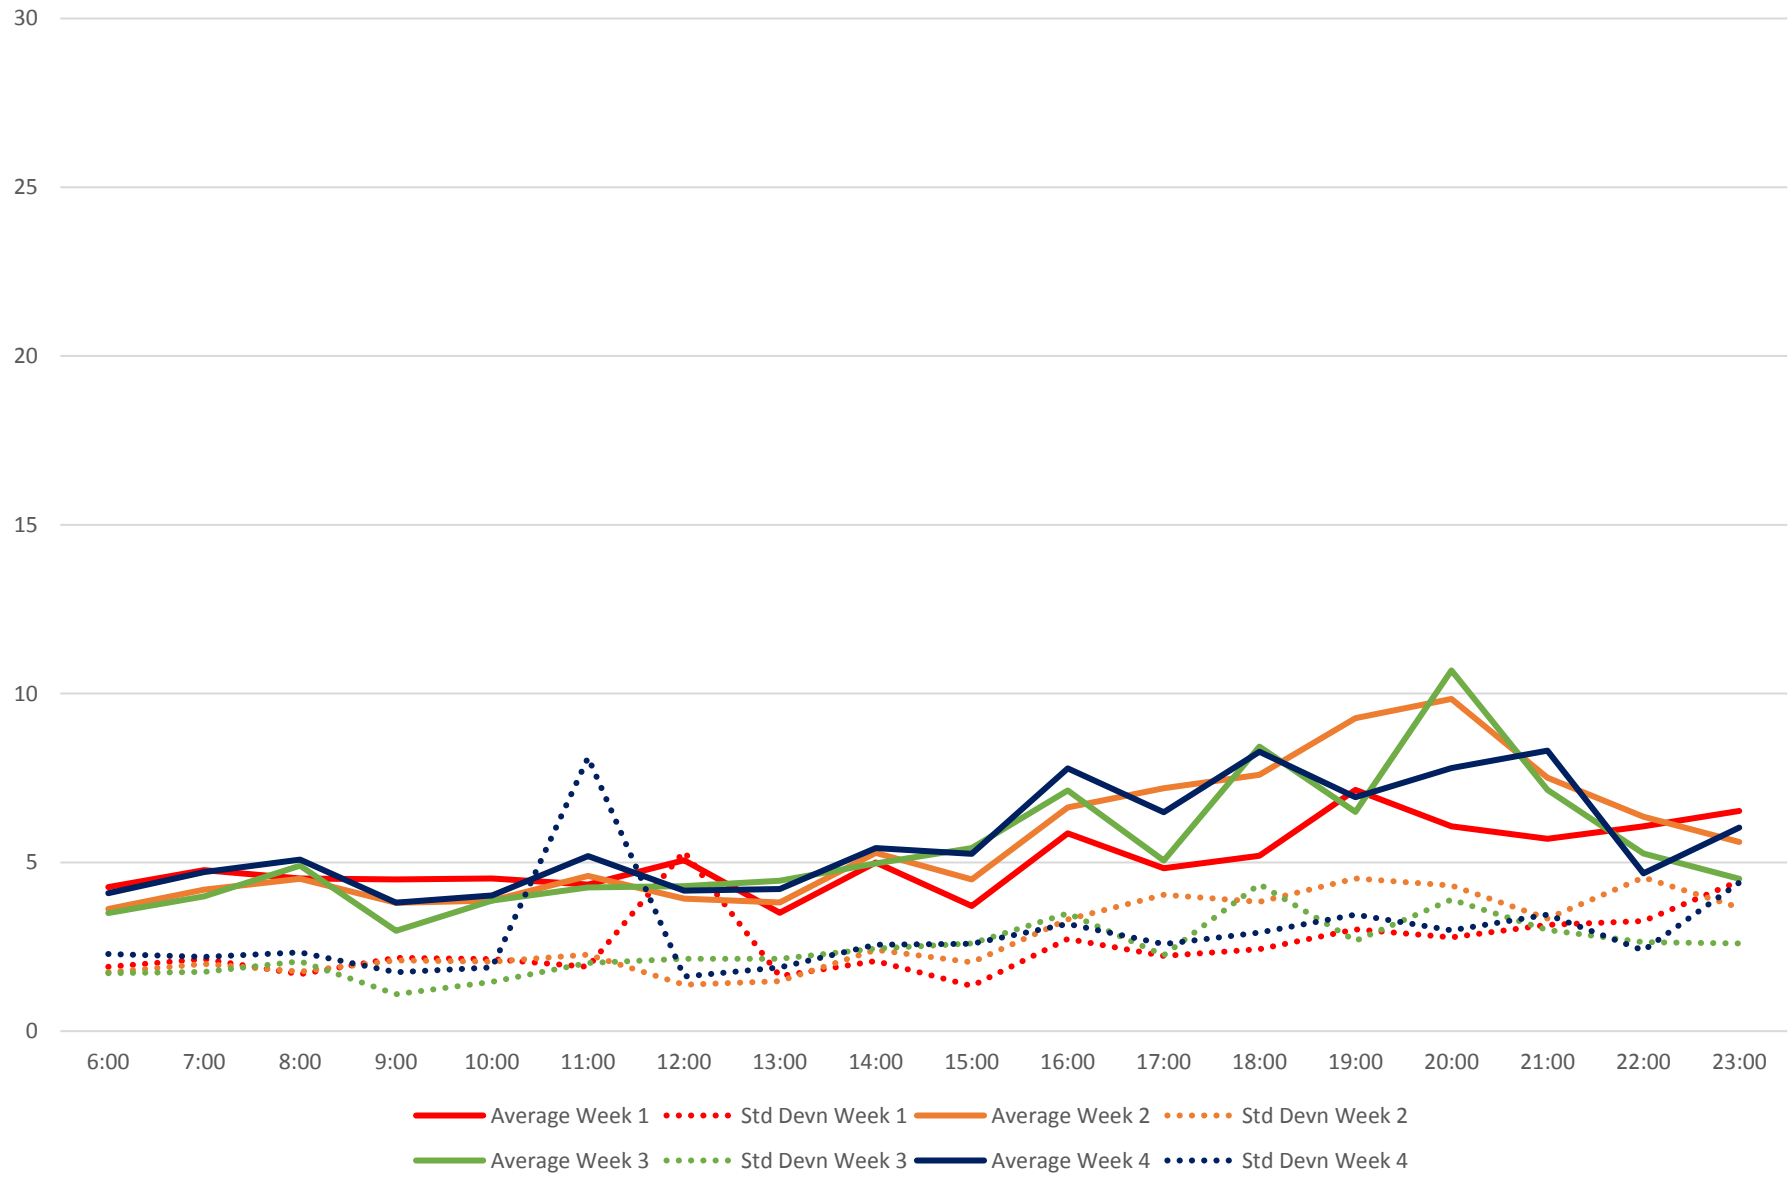

504 King Link Times From S of Danforth To Broadview Stn Exit Northbound April 2019

504 King Link Times From S of Danforth To Broadview Stn Exit Northbound April 2019

504 King Link Times From S of Danforth To Broadview Stn Exit Northbound April 2019

504 King Link Times From S of Danforth To Broadview Stn Exit Northbound April 2019 Weekday Statistics

504 King Link Times From S of Danforth To Broadview Stn Exit Northbound April 2019 Weekday Statistics

504 King Link Times From S of Danforth To Broadview Stn Exit Northbound April 2019

Quartiles Weekday

504 King Link Times From S of Danforth To Broadview Stn Exit Northbound April 2019

Quartiles Week 1

504 King Link Times From S of Danforth To Broadview Stn Exit Northbound April 2019

504 King Link Times From S of Danforth To Broadview Stn Exit Northbound April 2019 Sunday Statistics