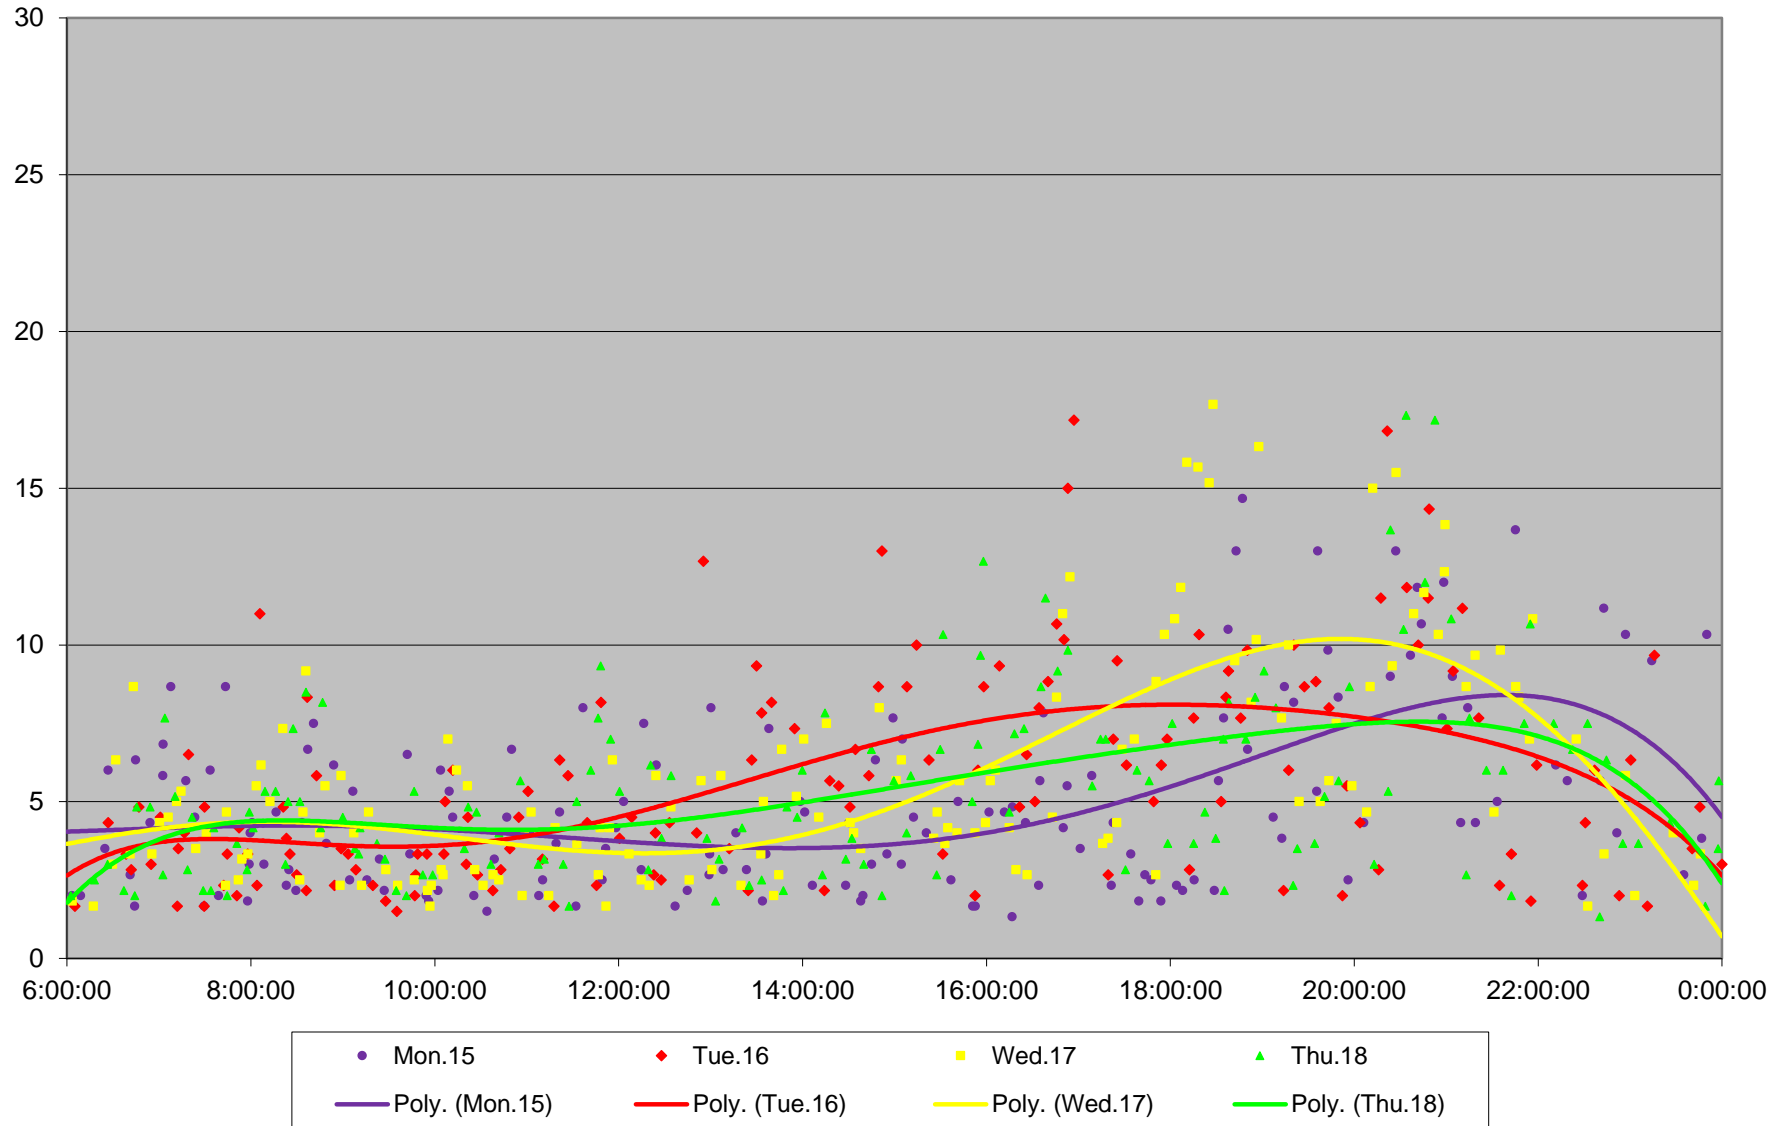

504 King Link Times From S of Danforth To Broadview Stn Exit Northbound April 2019

504 King Link Times From S of Danforth To Broadview Stn Exit Northbound April 2019

504 King Link Times From S of Danforth To Broadview Stn Exit Northbound April 2019

504 King Link Times From S of Danforth To Broadview Stn Exit Northbound April 2019 Weekday Statistics

504 King Link Times From S of Danforth To Broadview Stn Exit Northbound April 2019 Weekday Statistics