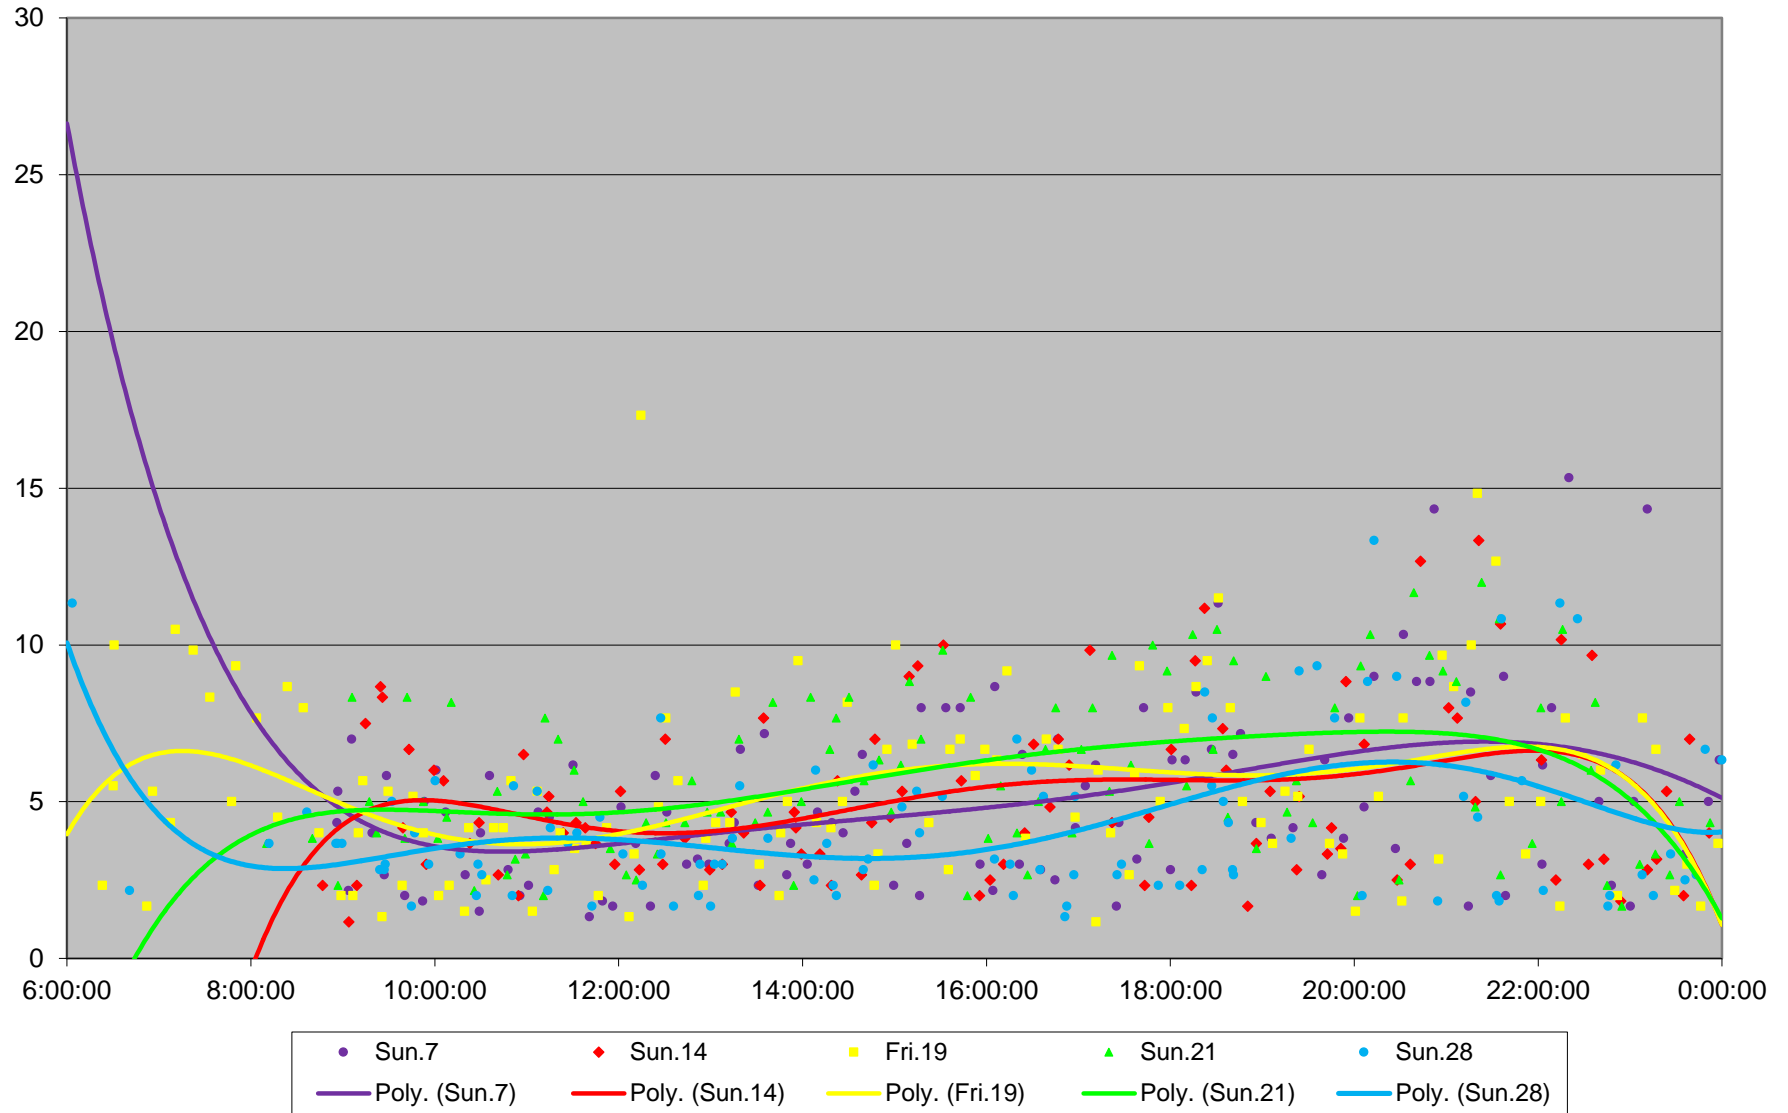

504 King Link Times From S of Danforth To Broadview Stn Exit Northbound April 2019

504 King Link Times From S of Danforth To Broadview Stn Exit Northbound April 2019

504 King Link Times From S of Danforth To Broadview Stn Exit Northbound April 2019

504 King Link Times From S of Danforth To Broadview Stn Exit Northbound April 2019 Weekday Statistics

504 King Link Times From S of Danforth To Broadview Stn Exit Northbound April 2019 Weekday Statistics