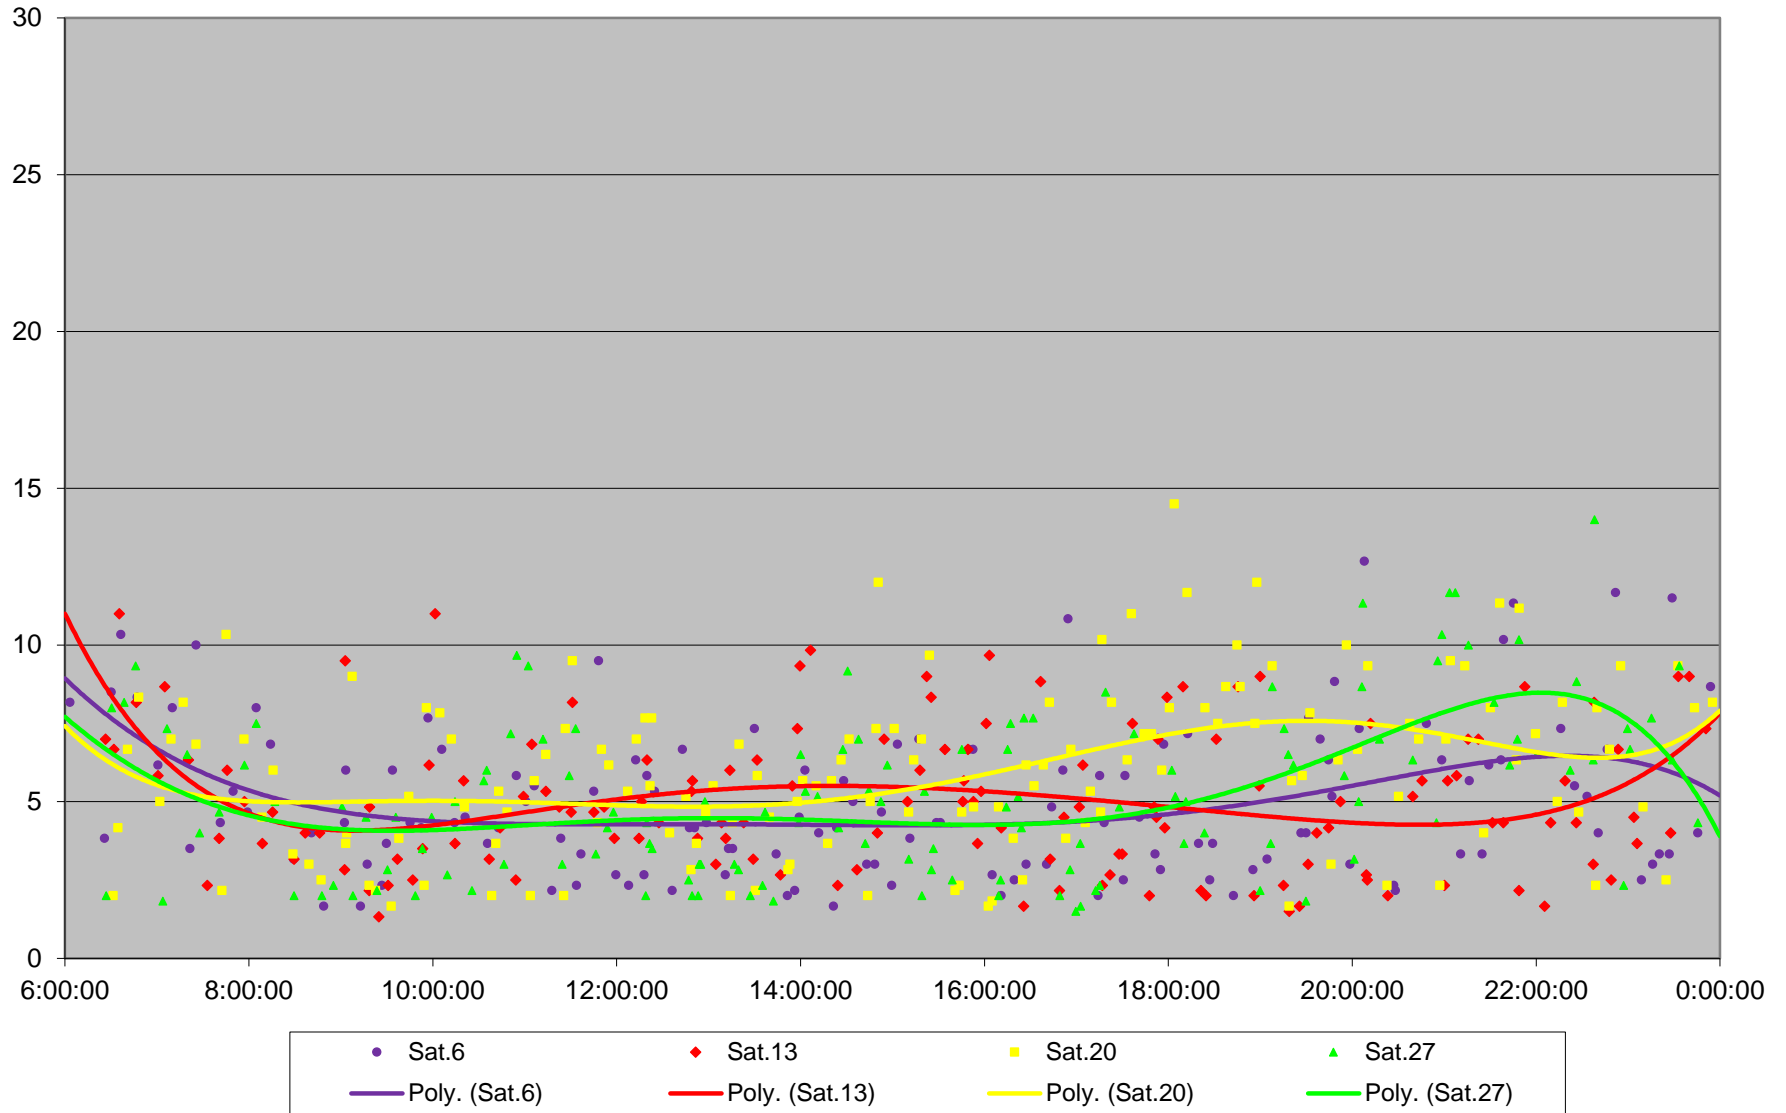

504 King Link Times From S of Danforth To Broadview Stn Exit Northbound April 2019

504 King Link Times From S of Danforth To Broadview Stn Exit Northbound April 2019

504 King Link Times From S of Danforth To Broadview Stn Exit Northbound April 2019

504 King Link Times From S of Danforth To Broadview Stn Exit Northbound April 2019 Weekday Statistics

504 King Link Times From S of Danforth To Broadview Stn Exit Northbound April 2019 Weekday Statistics