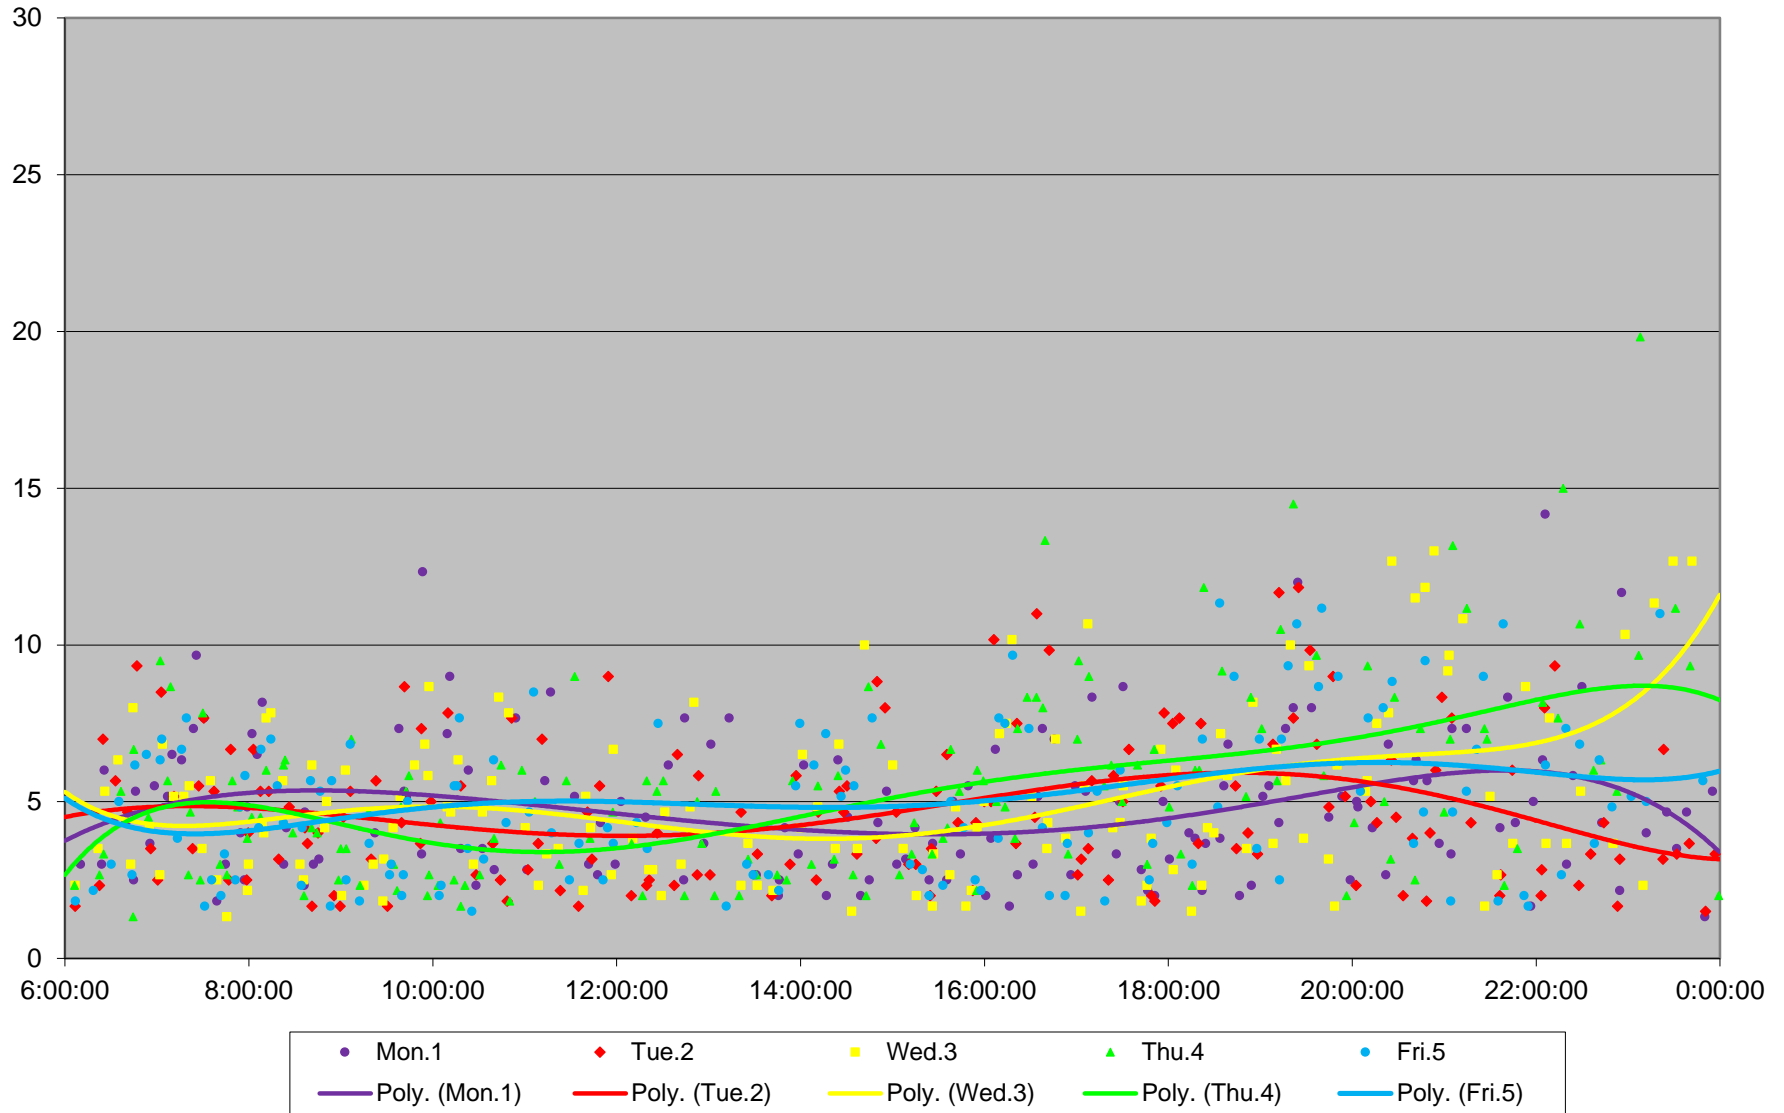

504 King Link Times From S of Danforth To Broadview Stn Exit Northbound April 2019

504 King Link Times From S of Danforth To Broadview Stn Exit Northbound April 2019

504 King Link Times From S of Danforth To Broadview Stn Exit Northbound April 2019

504 King Link Times From S of Danforth To Broadview Stn Exit Northbound April 2019 Weekday Statistics

504 King Link Times From S of Danforth To Broadview Stn Exit Northbound April 2019 Weekday Statistics