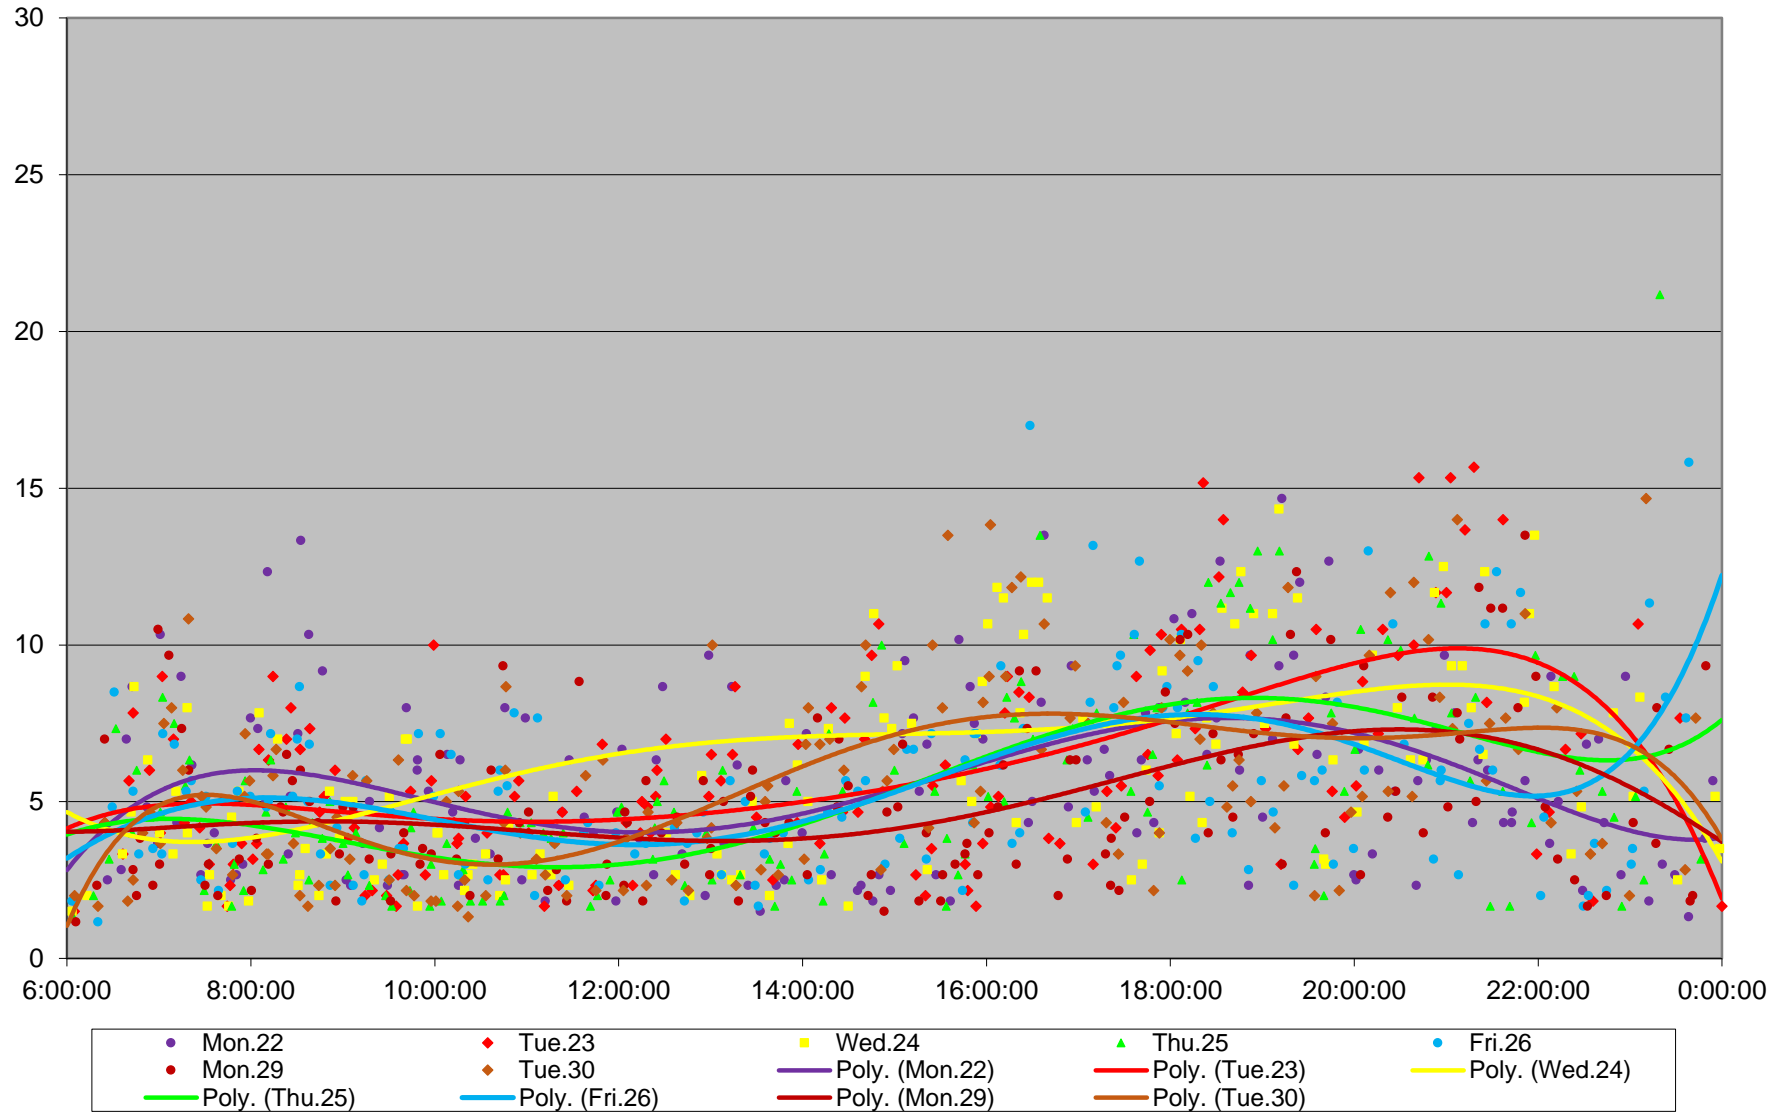

504 King Link Times From S of Danforth To Broadview Stn Exit Northbound April 2019

504 King Link Times From S of Danforth To Broadview Stn Exit Northbound April 2019

504 King Link Times From S of Danforth To Broadview Stn Exit Northbound April 2019

504 King Link Times From S of Danforth To Broadview Stn Exit Northbound April 2019 Weekday Statistics

504 King Link Times From S of Danforth To Broadview Stn Exit Northbound April 2019 Weekday Statistics

504 King Link Times From S of Danforth To Broadview Stn Exit Northbound April 2019 Sunday Statistics