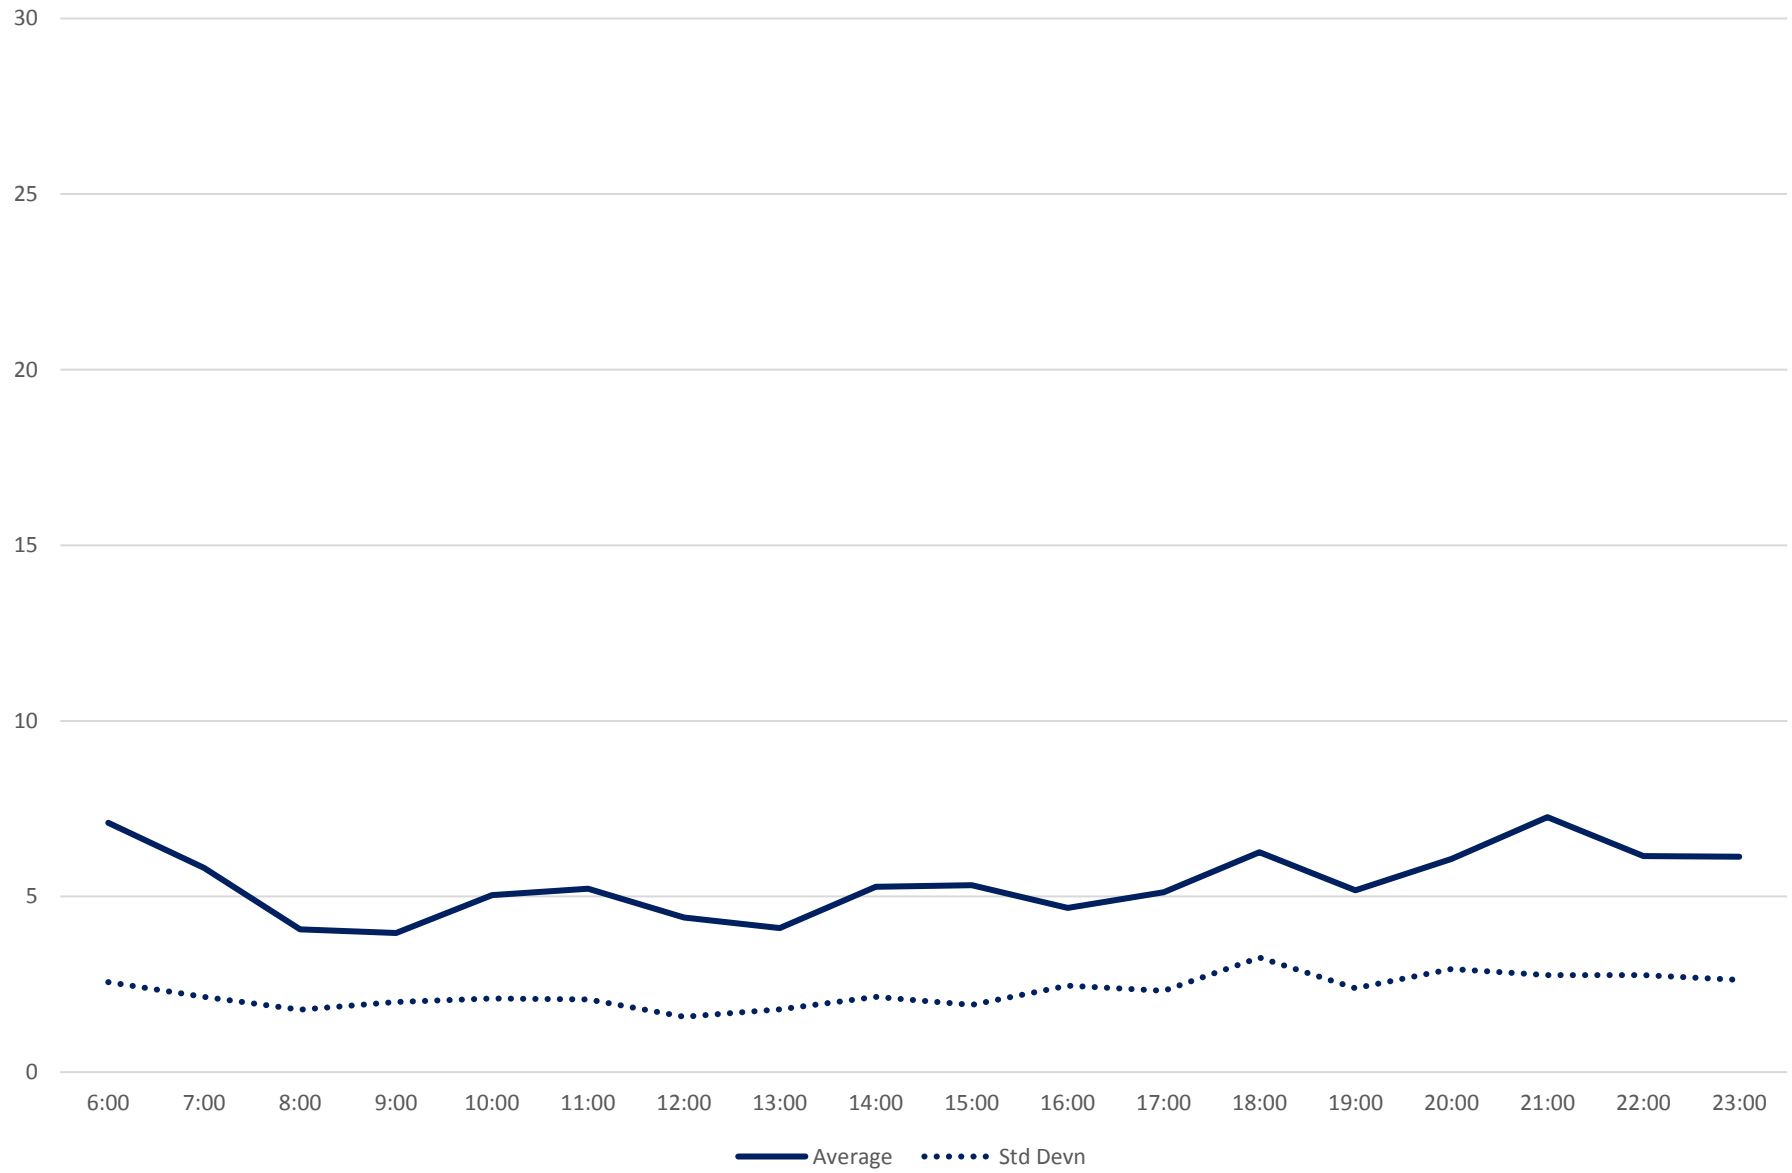

504 King Link Times From S of Danforth To Broadview Stn Exit Northbound April 2019

Quartiles Weekday

504 King Link Times From S of Danforth To Broadview Stn Exit Northbound April 2019

Quartiles Week 1

504 King Link Times From S of Danforth To Broadview Stn Exit Northbound April 2019

Quartiles Week 2

504 King Link Times From S of Danforth To Broadview Stn Exit Northbound April 2019

Quartiles Week 3

504 King Link Times From S of Danforth To Broadview Stn Exit Northbound April 2019

Quartiles Week 4

504 King Link Times From S of Danforth To Broadview Stn Exit Northbound April 2019 Saturday Statistics

504 King Link Times From S of Danforth To Broadview Stn Exit Northbound April 2019

Quartiles Saturdays

504 King Link Times From S of Danforth To Broadview Stn Exit Northbound April 2019 Sunday Statistics