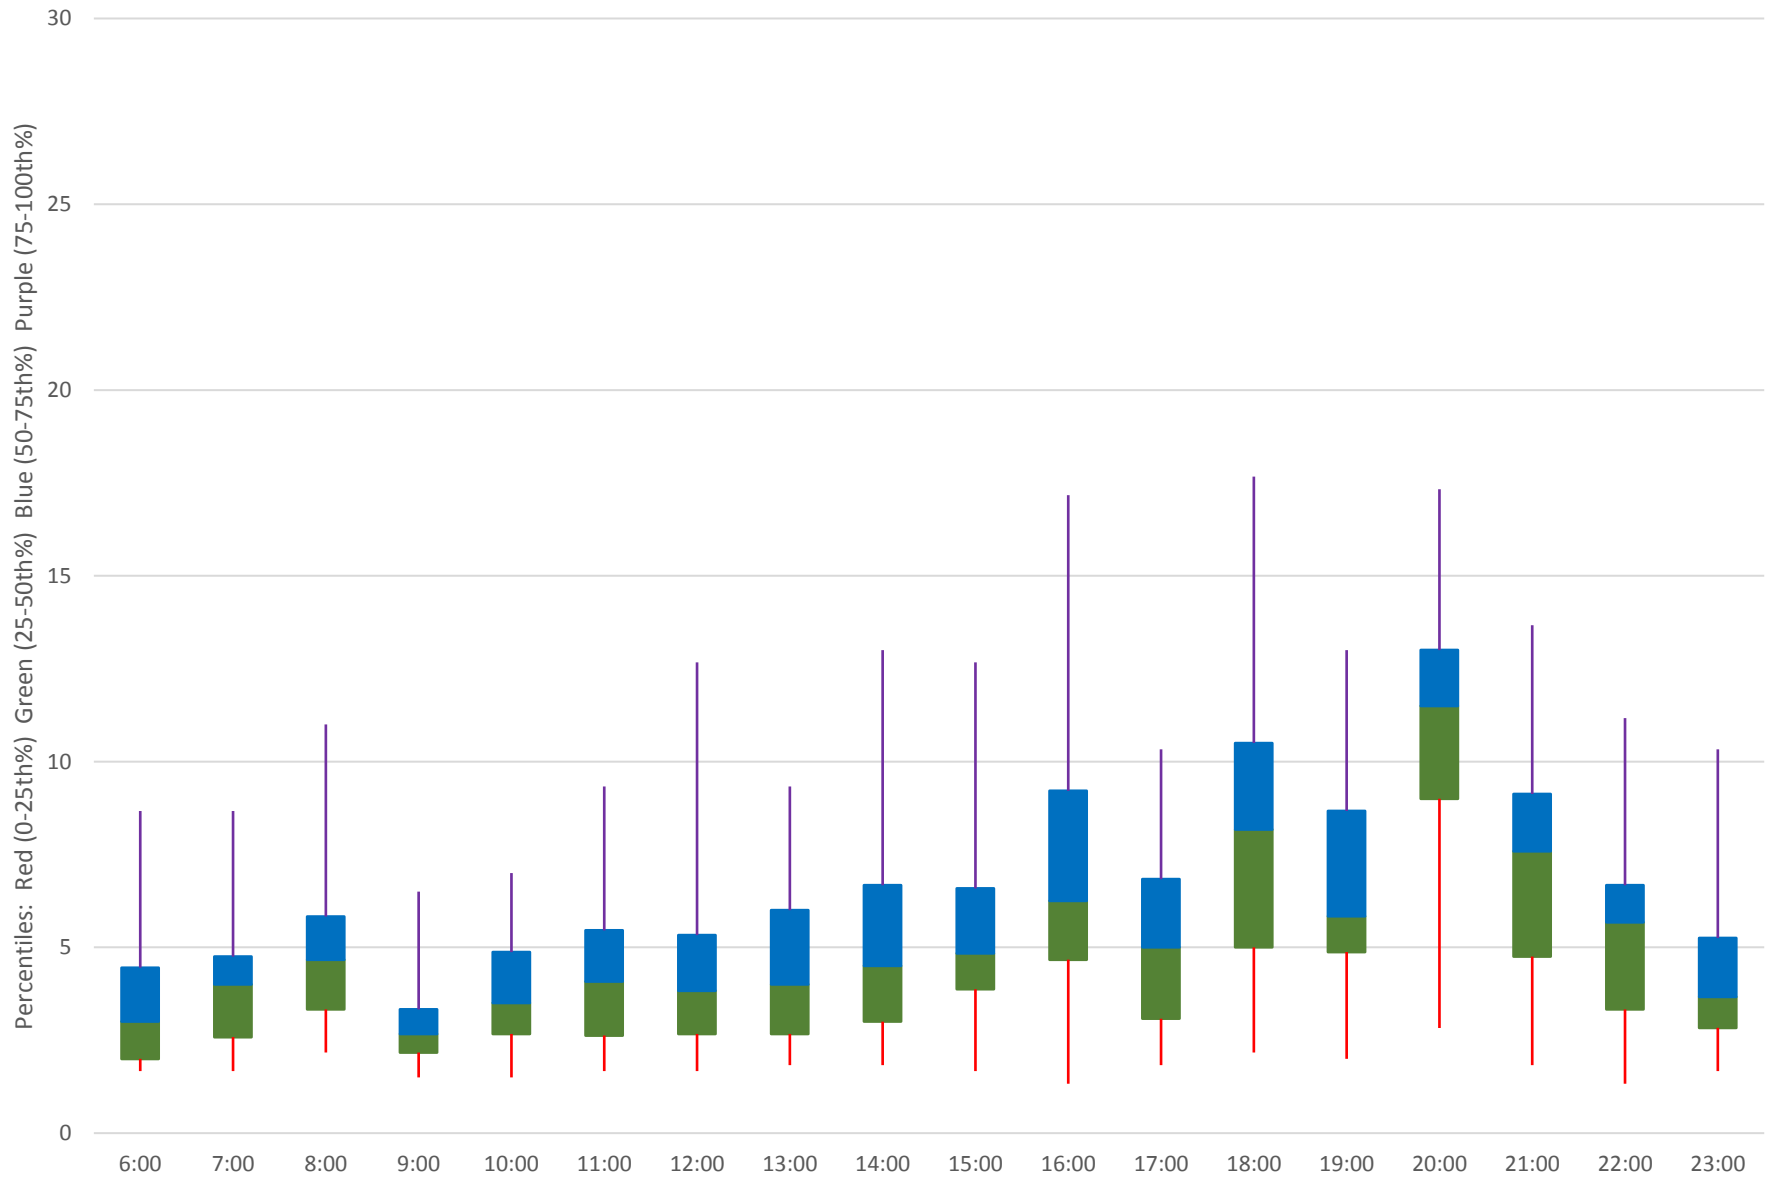

504 King Link Times From S of Danforth To Broadview Stn Exit Northbound April 2019

Quartiles Weekday

504 King Link Times From S of Danforth To Broadview Stn Exit Northbound April 2019

Quartiles Week 1

504 King Link Times From S of Danforth To Broadview Stn Exit Northbound April 2019

Quartiles Week 2

504 King Link Times From S of Danforth To Broadview Stn Exit Northbound April 2019

Quartiles Week 3

504 King Link Times From S of Danforth To Broadview Stn Exit Northbound April 2019

Quartiles Week 4

504 King Link Times From S of Danforth To Broadview Stn Exit Northbound April 2019 Saturday Statistics

504 King Link Times From S of Danforth To Broadview Stn Exit Northbound April 2019

Quartiles Saturdays

504 King Link Times From S of Danforth To Broadview Stn Exit Northbound April 2019 Sunday Statistics