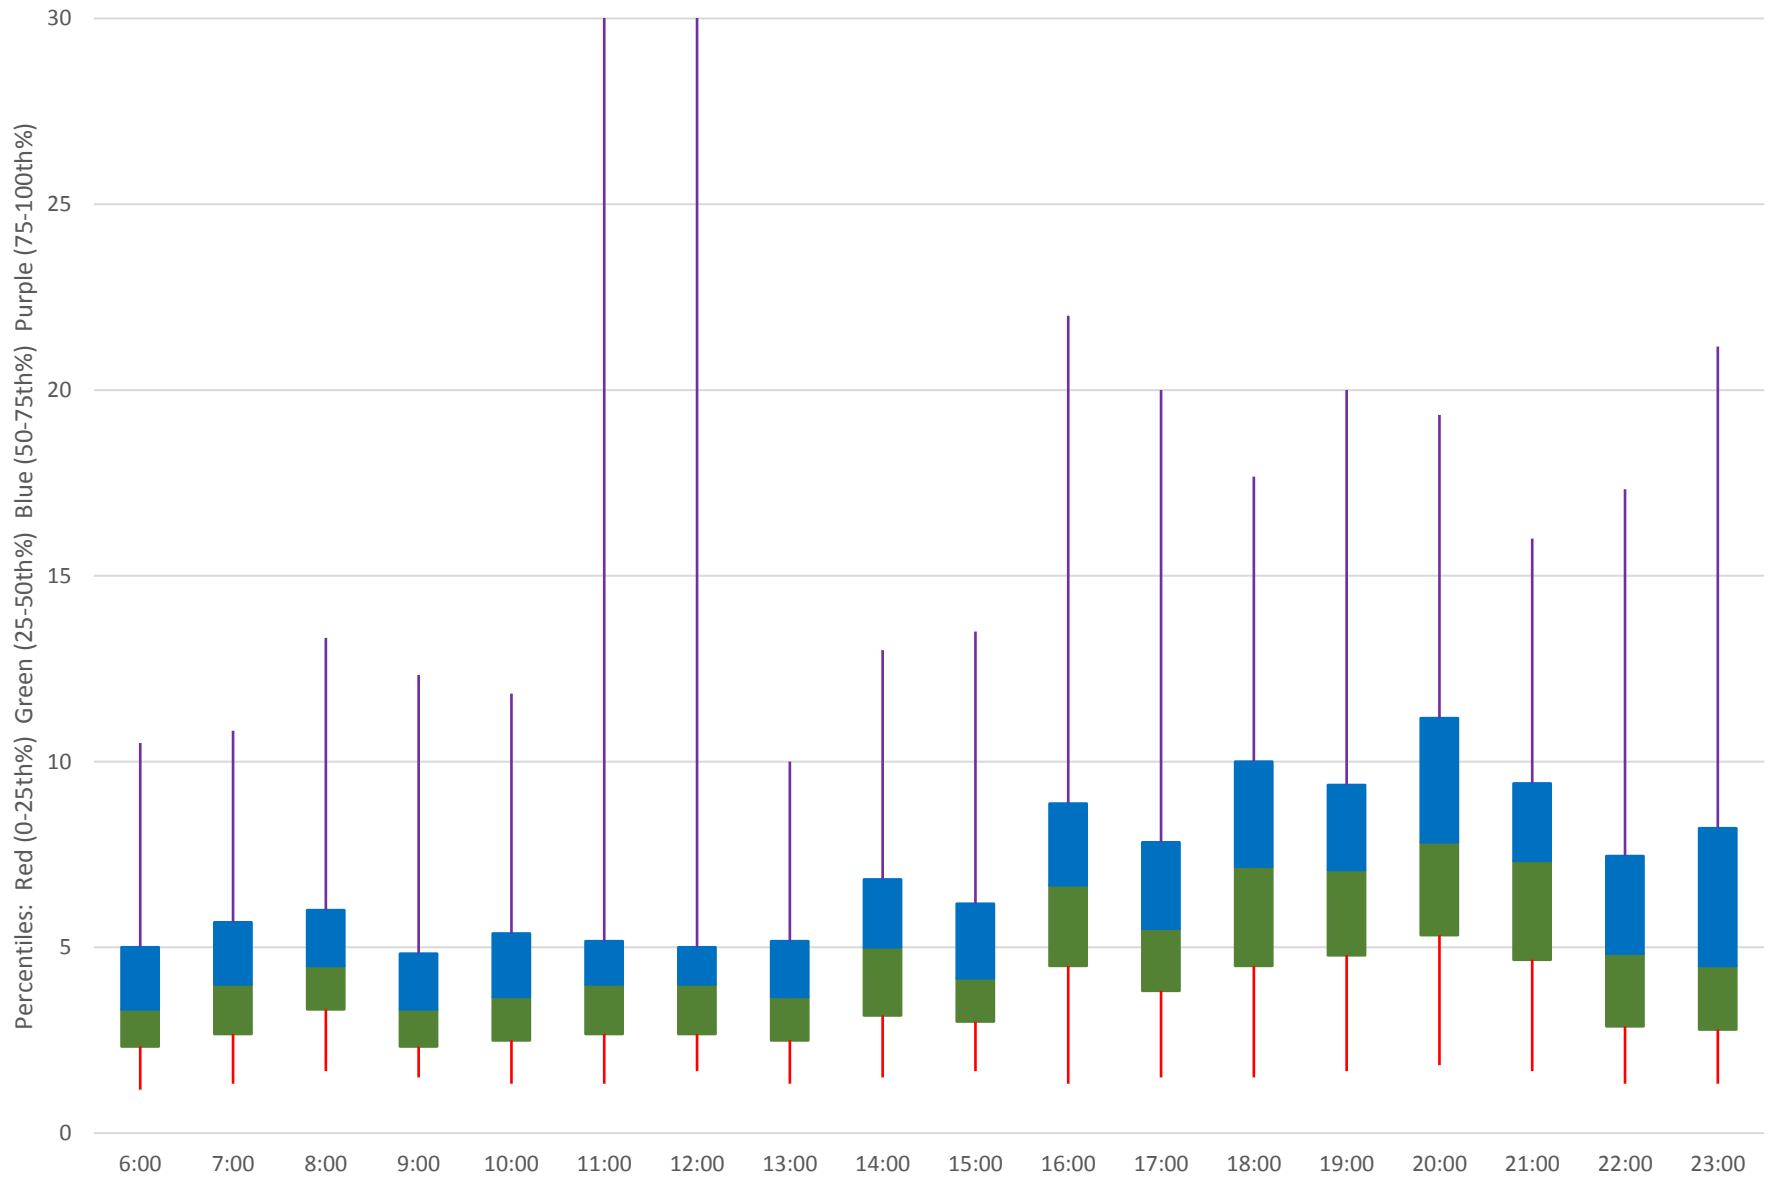

504 King Link Times From S of Danforth To Broadview Stn Exit Northbound April 2019 Weekday Statistics

504 King Link Times From S of Danforth To Broadview Stn Exit Northbound April 2019 Weekday Statistics

504 King Link Times From S of Danforth To Broadview Stn Exit Northbound April 2019

Quartiles Weekday

504 King Link Times From S of Danforth To Broadview Stn Exit Northbound April 2019

Quartiles Week 1

504 King Link Times From S of Danforth To Broadview Stn Exit Northbound April 2019

504 King Link Times From S of Danforth To Broadview Stn Exit Northbound April 2019 Saturday Statistics

504 King Link Times From S of Danforth To Broadview Stn Exit Northbound April 2019

Quartiles Saturdays

504 King Link Times From S of Danforth To Broadview Stn Exit Northbound April 2019 Sunday Statistics