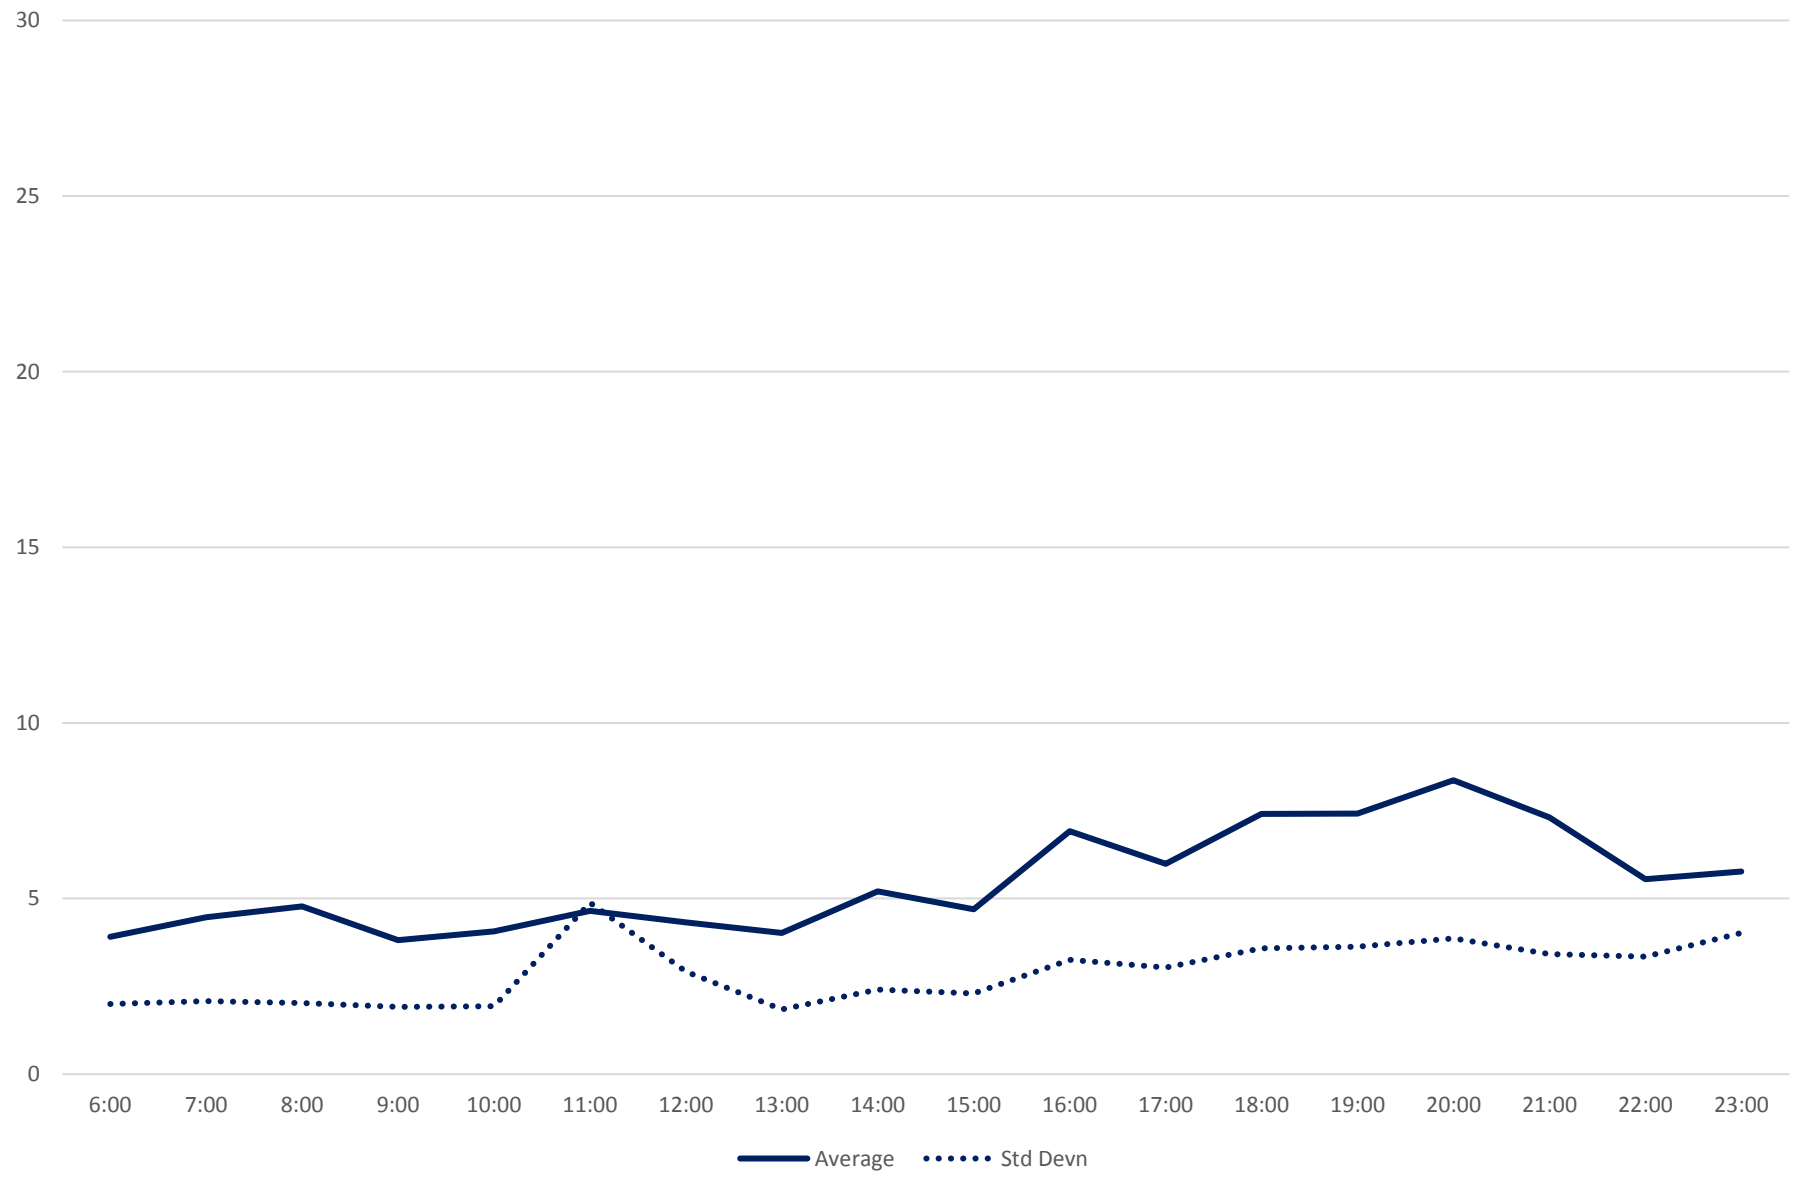

504 King Link Times From S of Danforth To Broadview Stn Exit Northbound April 2019

504 King Link Times From S of Danforth To Broadview Stn Exit Northbound April 2019

504 King Link Times From S of Danforth To Broadview Stn Exit Northbound April 2019

504 King Link Times From S of Danforth To Broadview Stn Exit Northbound April 2019 Weekday Statistics

504 King Link Times From S of Danforth To Broadview Stn Exit Northbound April 2019 Weekday Statistics

504 King Link Times From S of Danforth To Broadview Stn Exit Northbound April 2019

Quartiles Weekday

504 King Link Times From S of Danforth To Broadview Stn Exit Northbound April 2019

Quartiles Week 1

504 King Link Times From S of Danforth To Broadview Stn Exit Northbound April 2019

504 King Link Times From S of Danforth To Broadview Stn Exit Northbound April 2019 Sunday Statistics