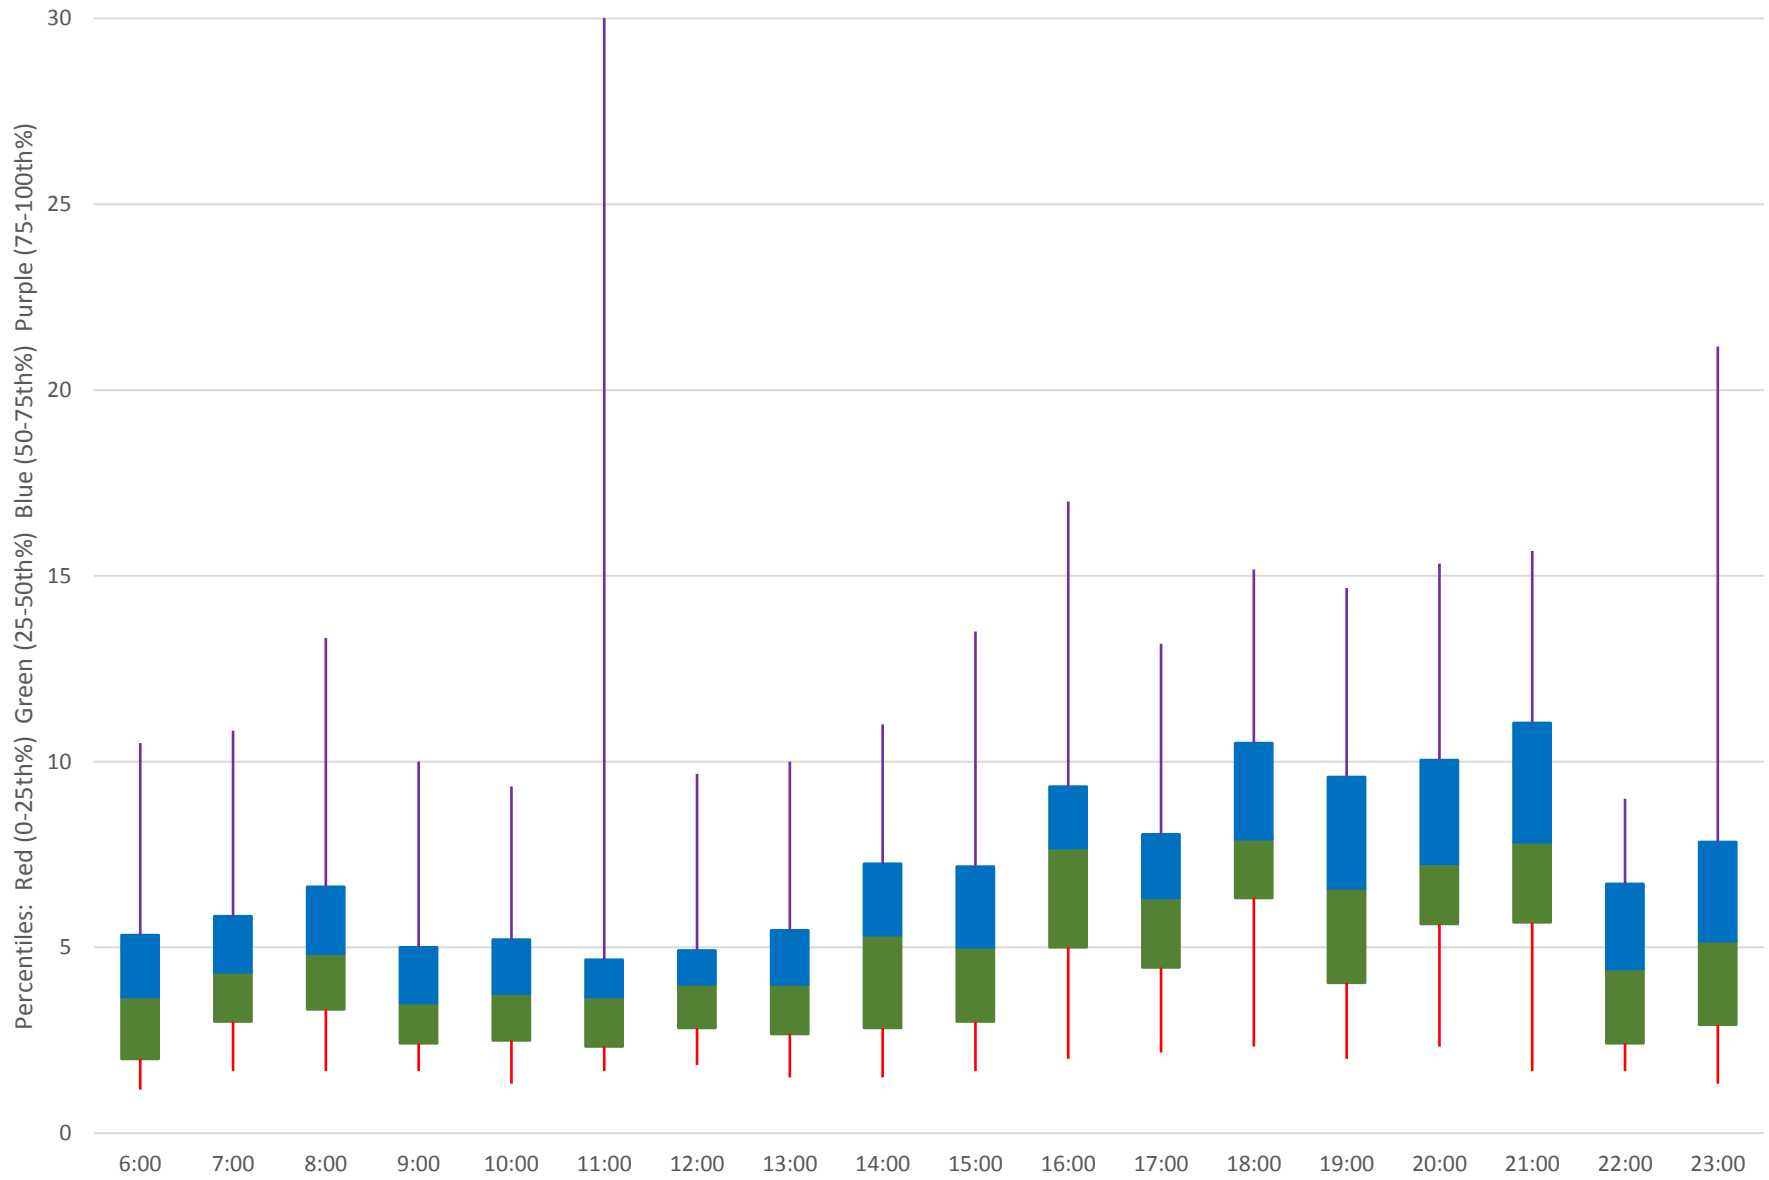

Quartiles Week 2

504 King Link Times From S of Danforth To Broadview Stn Exit Northbound April 2019

Quartiles Week 3

504 King Link Times From S of Danforth To Broadview Stn Exit Northbound April 2019

Quartiles Week 4

504 King Link Times From S of Danforth To Broadview Stn Exit Northbound April 2019 Saturday Statistics

504 King Link Times From S of Danforth To Broadview Stn Exit Northbound April 2019

Quartiles Saturdays

504 King Link Times From S of Danforth To Broadview Stn Exit Northbound April 2019 Sunday Statistics