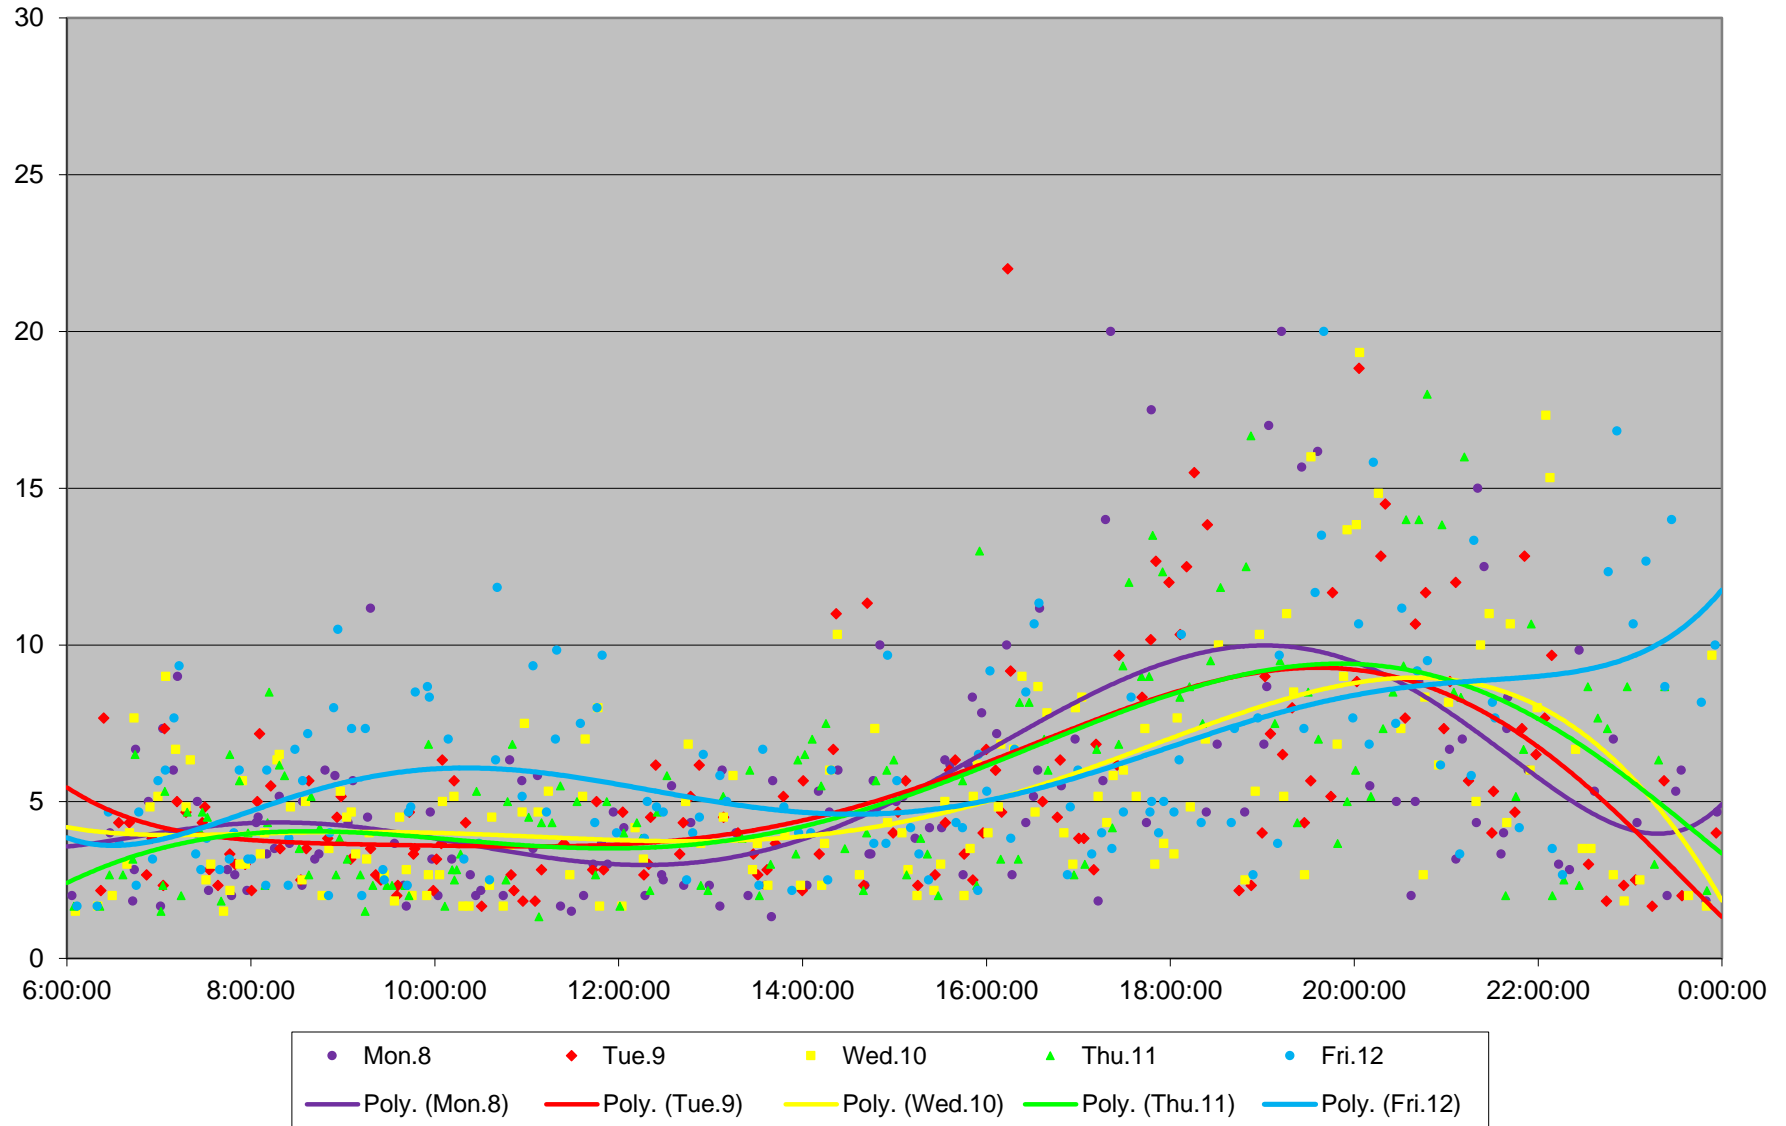

504 King Link Times From S of Danforth To Broadview Stn Exit Northbound April 2019

504 King Link Times From S of Danforth To Broadview Stn Exit Northbound April 2019

504 King Link Times From S of Danforth To Broadview Stn Exit Northbound April 2019

504 King Link Times From S of Danforth To Broadview Stn Exit Northbound April 2019 Weekday Statistics

504 King Link Times From S of Danforth To Broadview Stn Exit Northbound April 2019 Weekday Statistics

504 King Link Times From S of Danforth To Broadview Stn Exit Northbound April 2019 Sunday Statistics