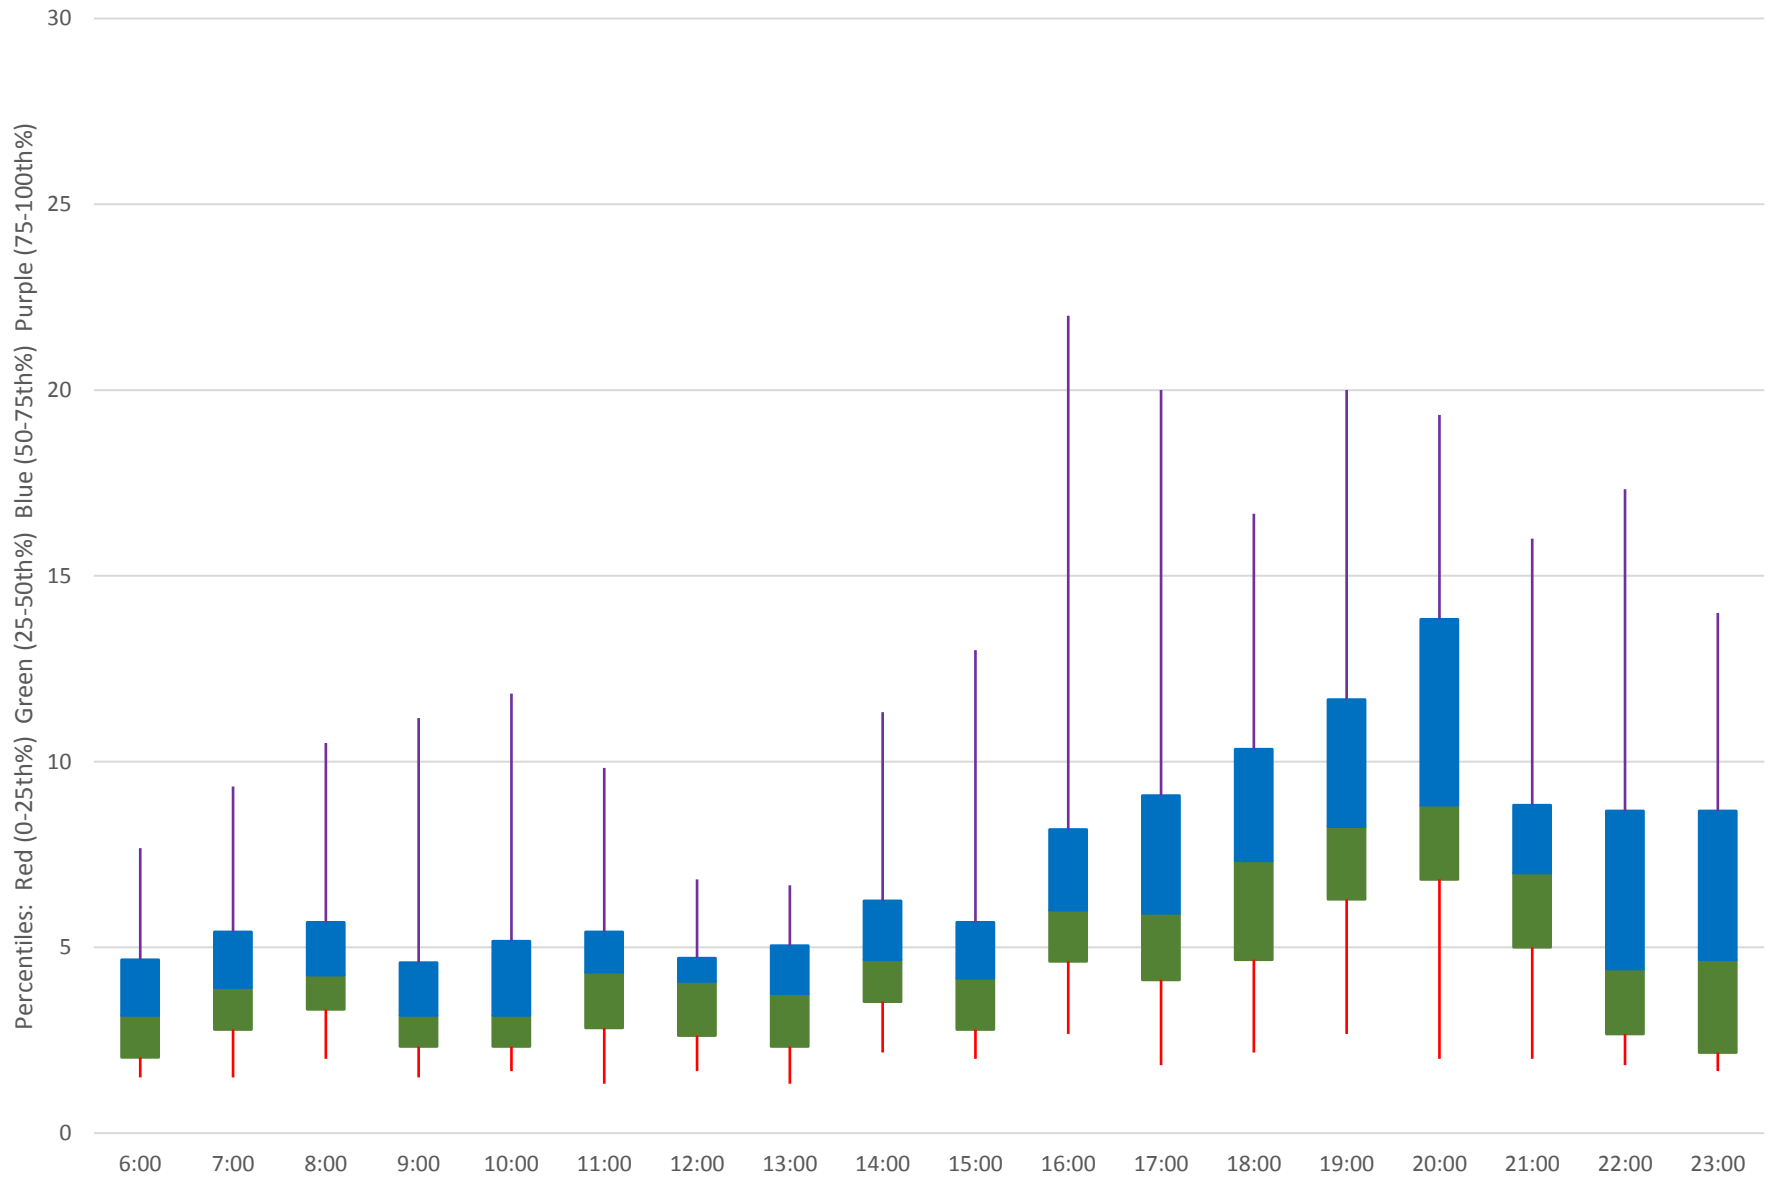

504 King Link Times From S of Danforth To Broadview Stn Exit Northbound April 2019

Quartiles Weekday

504 King Link Times From S of Danforth To Broadview Stn Exit Northbound April 2019

Quartiles Week 1

504 King Link Times From S of Danforth To Broadview Stn Exit Northbound April 2019

Quartiles Week 2

504 King Link Times From S of Danforth To Broadview Stn Exit Northbound April 2019

Quartiles Week 3

504 King Link Times From S of Danforth To Broadview Stn Exit Northbound April 2019

Quartiles Week 4

504 King Link Times From S of Danforth To Broadview Stn Exit Northbound April 2019 Saturday Statistics

504 King Link Times From S of Danforth To Broadview Stn Exit Northbound April 2019

Quartiles Saturdays

504 King Link Times From S of Danforth To Broadview Stn Exit Northbound April 2019 Sunday Statistics