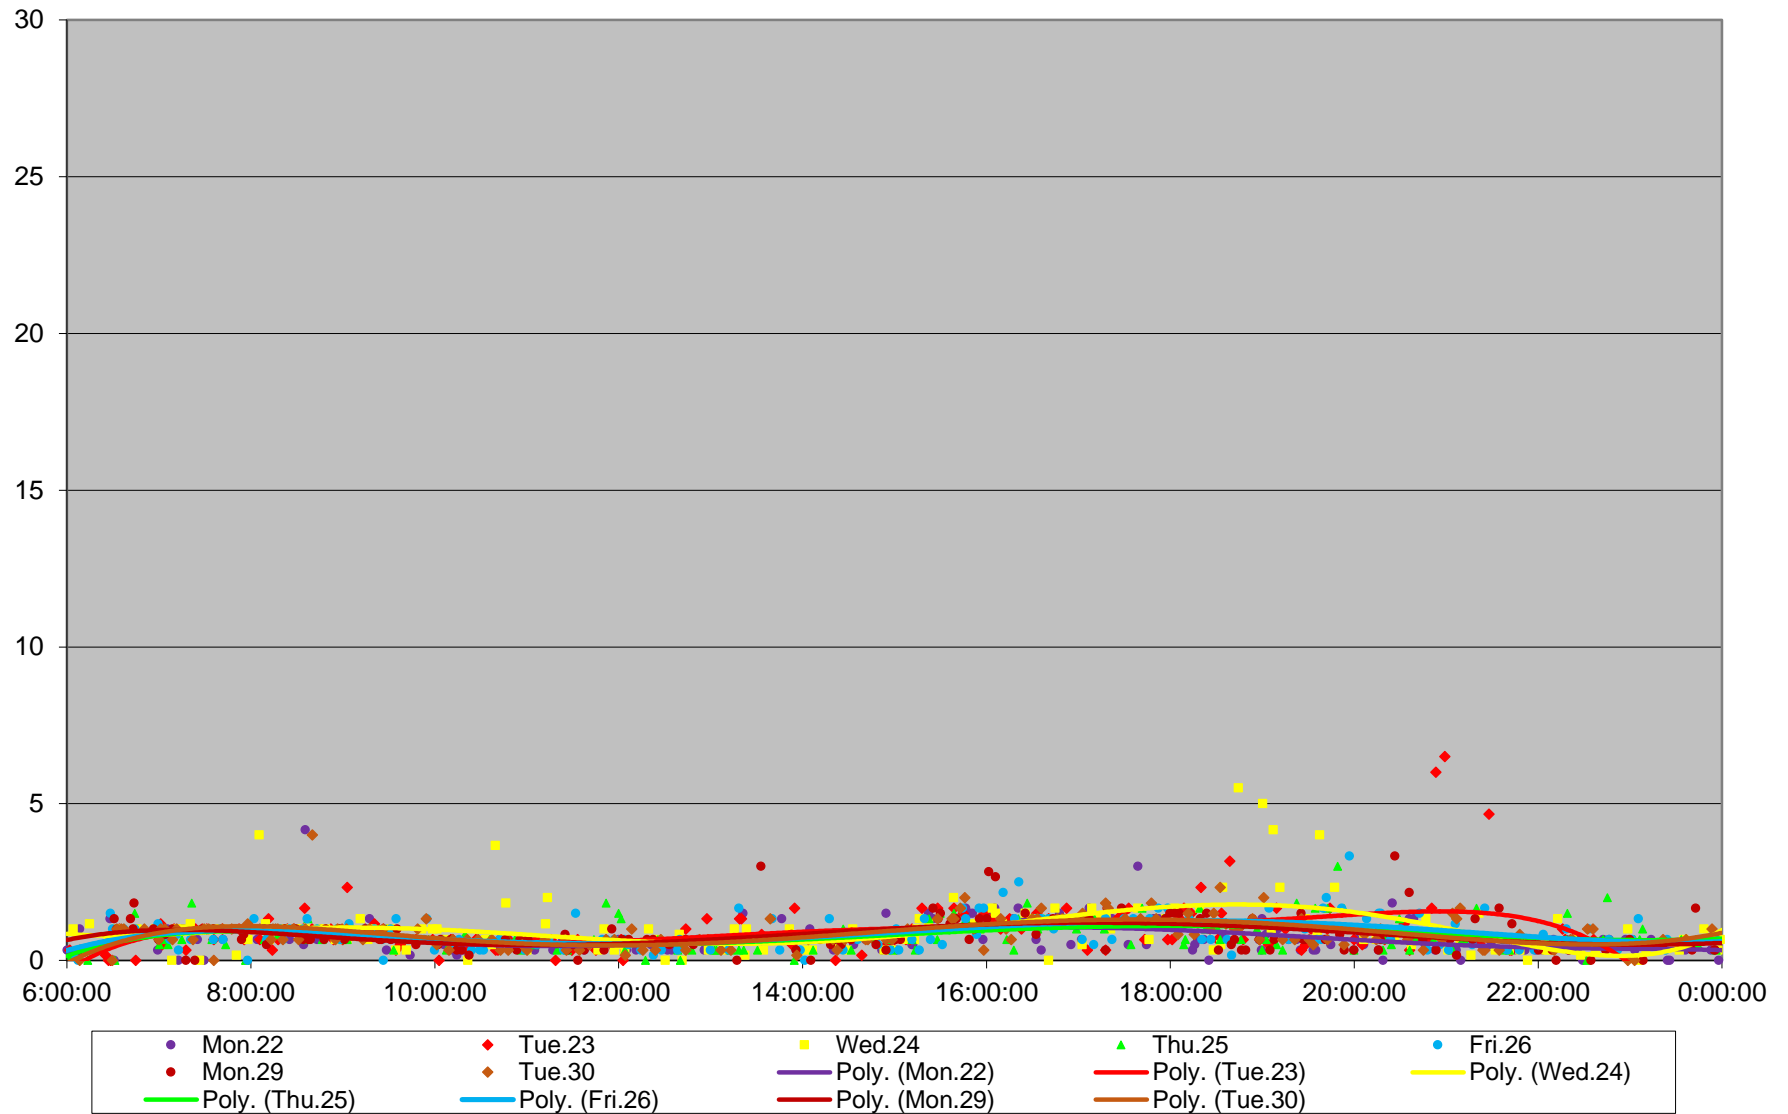

504 King Link Times From S of Bloor To Bloor West Northbound April 2019

504 King Link Times From S of Bloor To Bloor West Northbound April 2019

504 King Link Times From S of Bloor To Bloor West Northbound April 2019

504 King Link Times From S of Bloor To Bloor West Northbound April 2019 Weekday Statistics

504 King Link Times From S of Bloor To Bloor West Northbound April 2019

Quartiles Weekday

504 King Link Times From S of Bloor To Bloor West Northbound April 2019