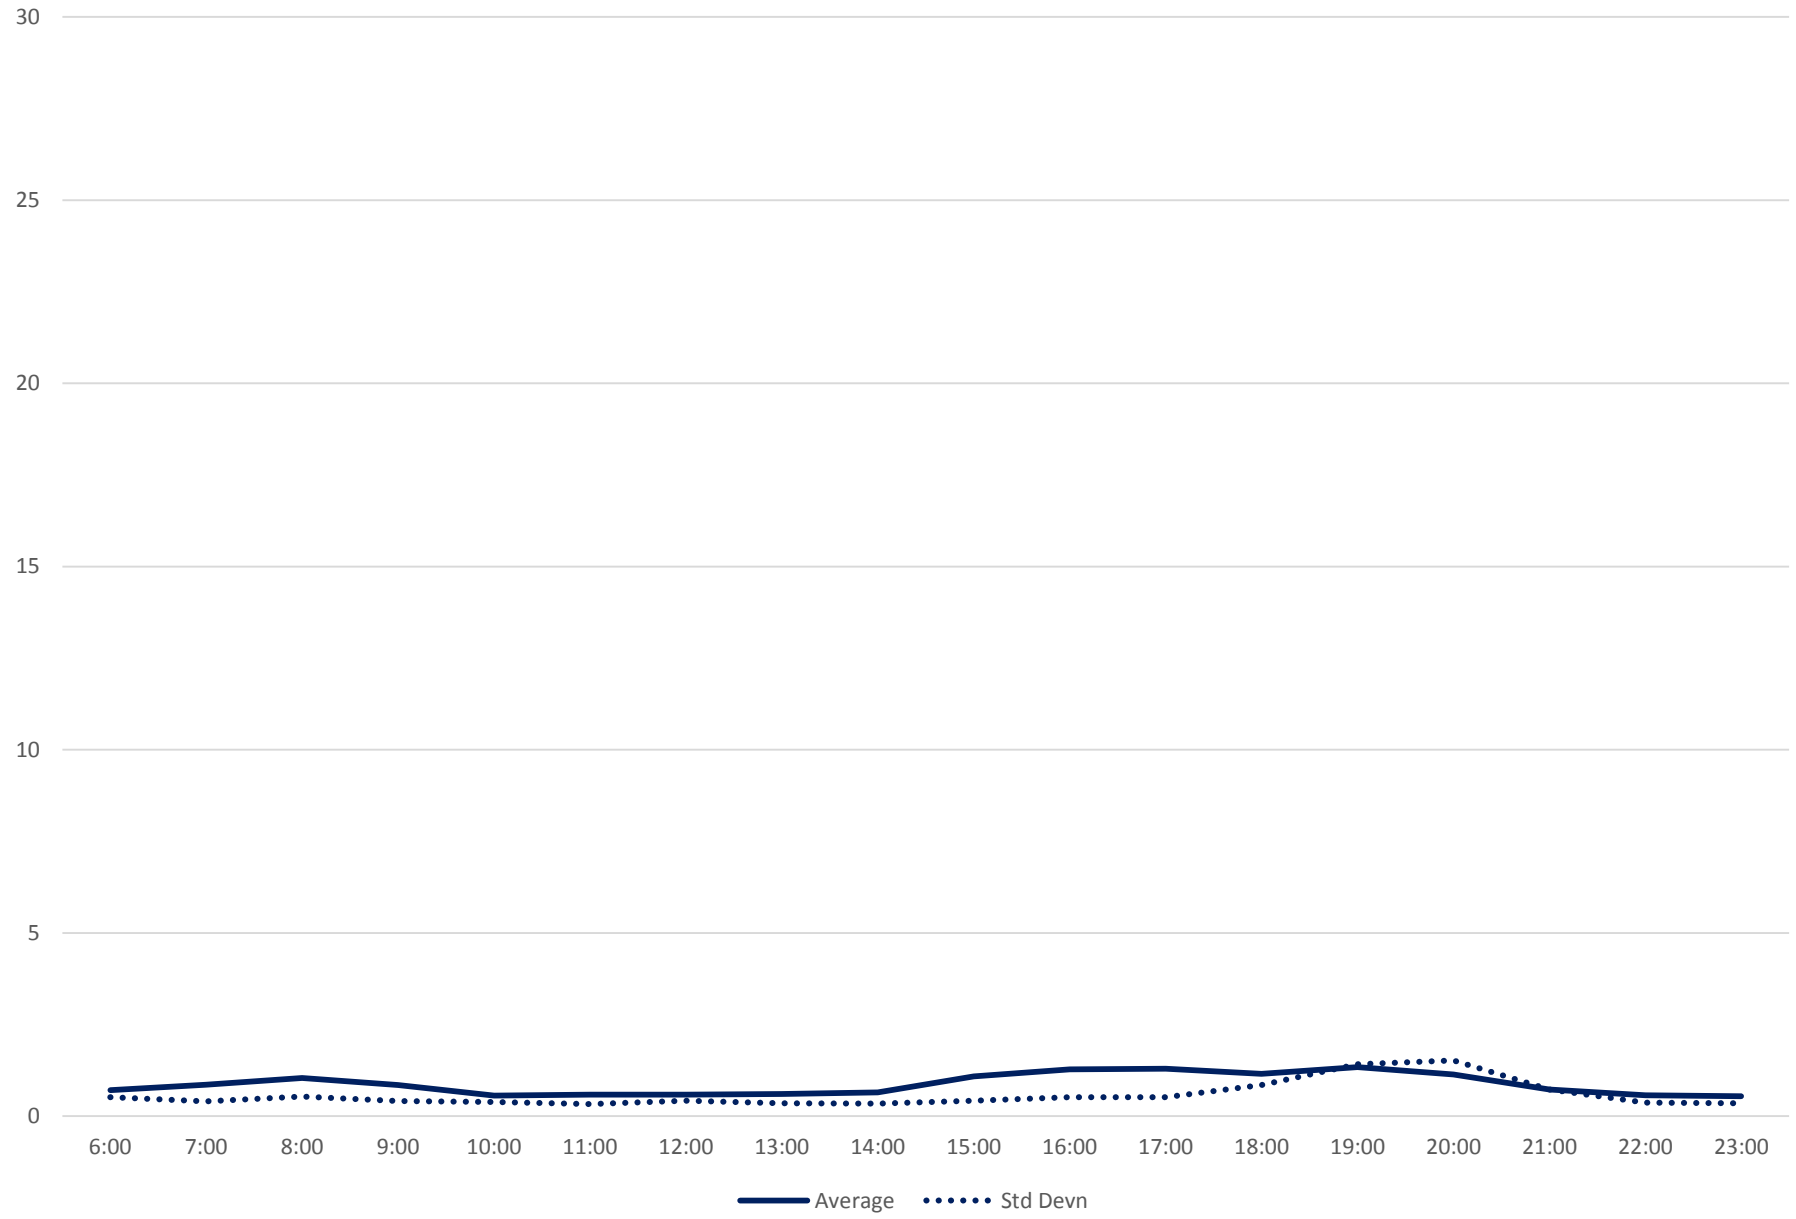

504 King Link Times From S of Bloor To Bloor West Northbound April 2019

504 King Link Times From S of Bloor To Bloor West Northbound April 2019

504 King Link Times From S of Bloor To Bloor West Northbound April 2019

504 King Link Times From S of Bloor To Bloor West Northbound April 2019 Weekday Statistics

504 King Link Times From S of Bloor To Bloor West Northbound April 2019

Quartiles Weekday

504 King Link Times From S of Bloor To Bloor West Northbound April 2019

Quartiles Week 1

504 King Link Times From S of Bloor To Bloor West Northbound April 2019 Quartiles Week 2

504 King Link Times From S of Bloor To Bloor West Northbound April 2019 Quartiles Week 3

504 King Link Times From S of Bloor To Bloor West Northbound April 2019