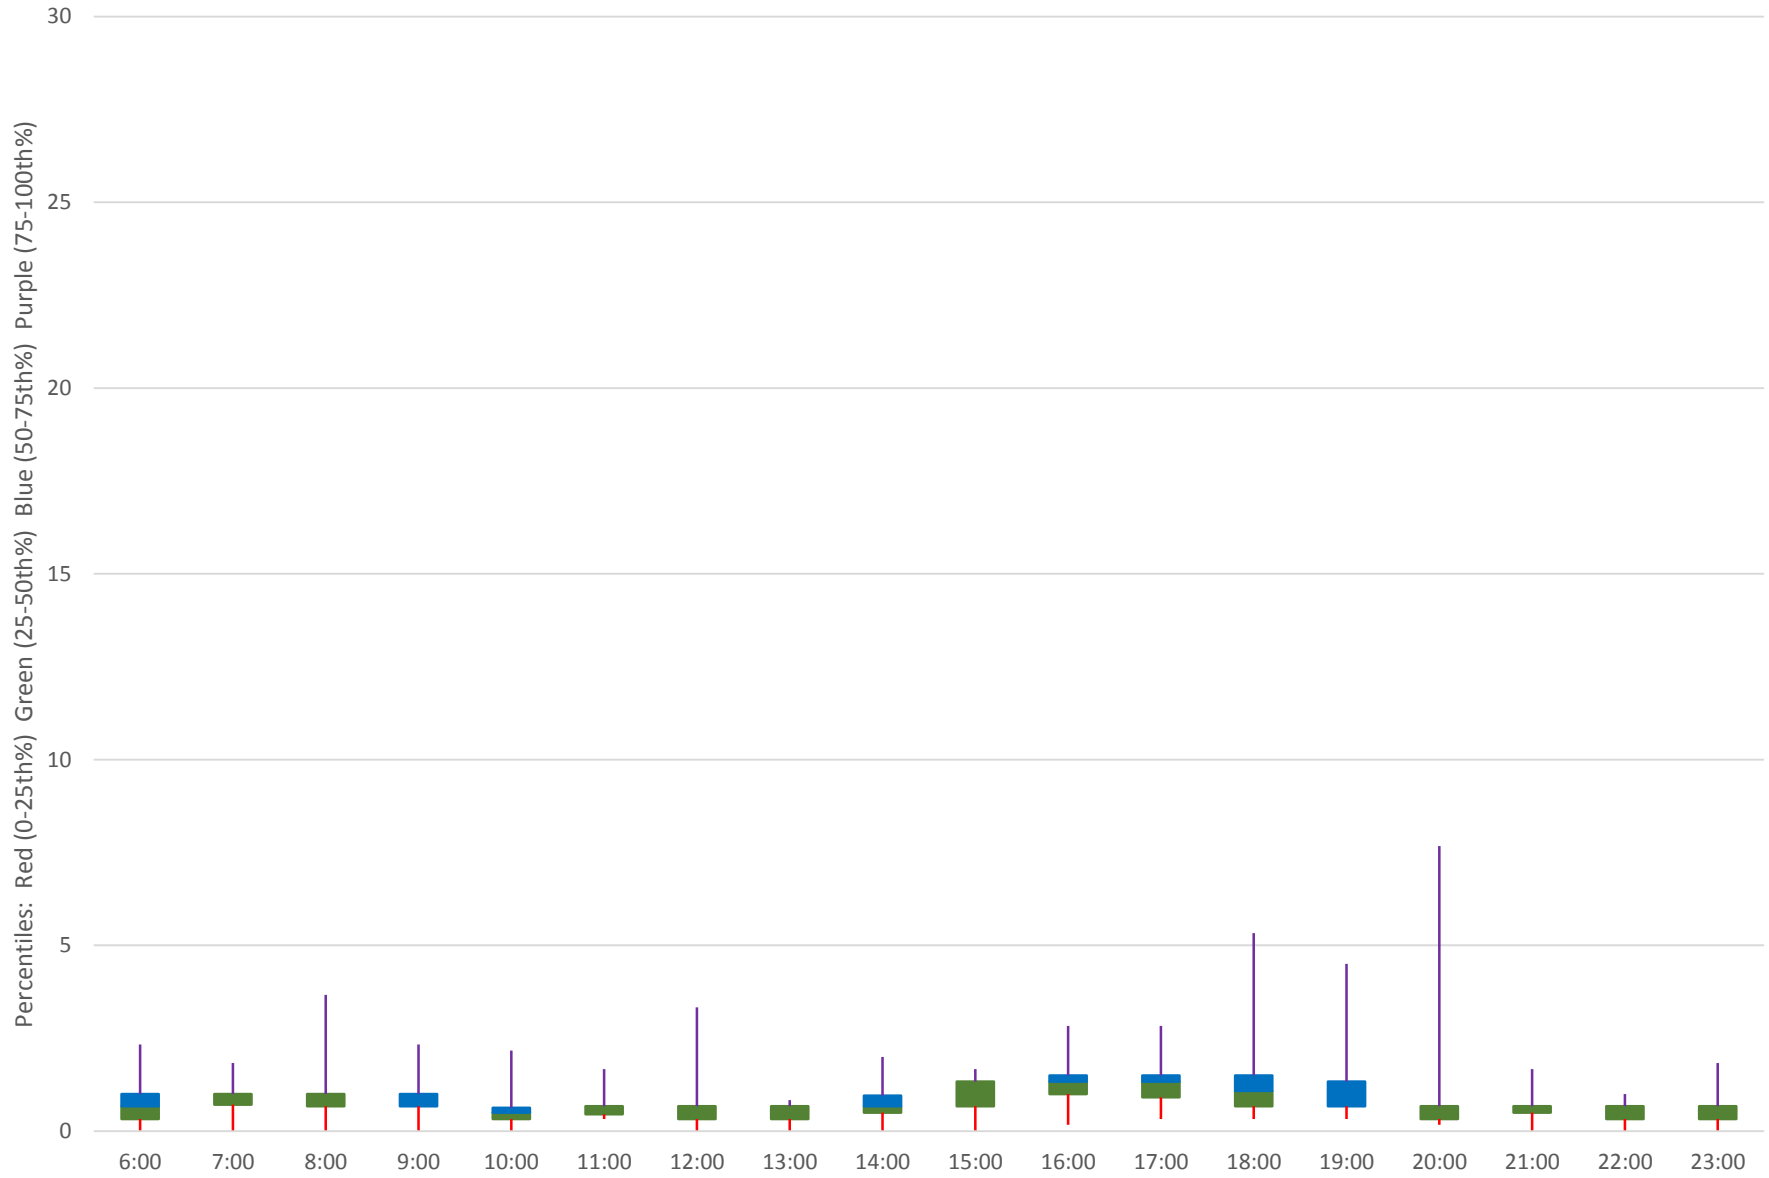

504 King Link Times From S of Bloor To Bloor West Northbound April 2019

504 King Link Times From S of Bloor To Bloor West Northbound April 2019

504 King Link Times From S of Bloor To Bloor West Northbound April 2019

504 King Link Times From S of Bloor To Bloor West Northbound April 2019 Weekday Statistics

504 King Link Times From S of Bloor To Bloor West Northbound April 2019

Quartiles Weekday

504 King Link Times From S of Bloor To Bloor West Northbound April 2019

Quartiles Week 1

504 King Link Times From S of Bloor To Bloor West Northbound April 2019 Quartiles Week 2

504 King Link Times From S of Bloor To Bloor West Northbound April 2019 Quartiles Week 3

504 King Link Times From S of Bloor To Bloor West Northbound April 2019

Quartiles Week 4

504 King Link Times From S of Bloor To Bloor West Northbound April 2019 Saturday Statistics

504 King Link Times From S of Bloor To Bloor West Northbound April 2019 Quartiles Saturdays

504 King Link Times From S of Bloor To Bloor West Northbound April 2019 Sunday Statistics