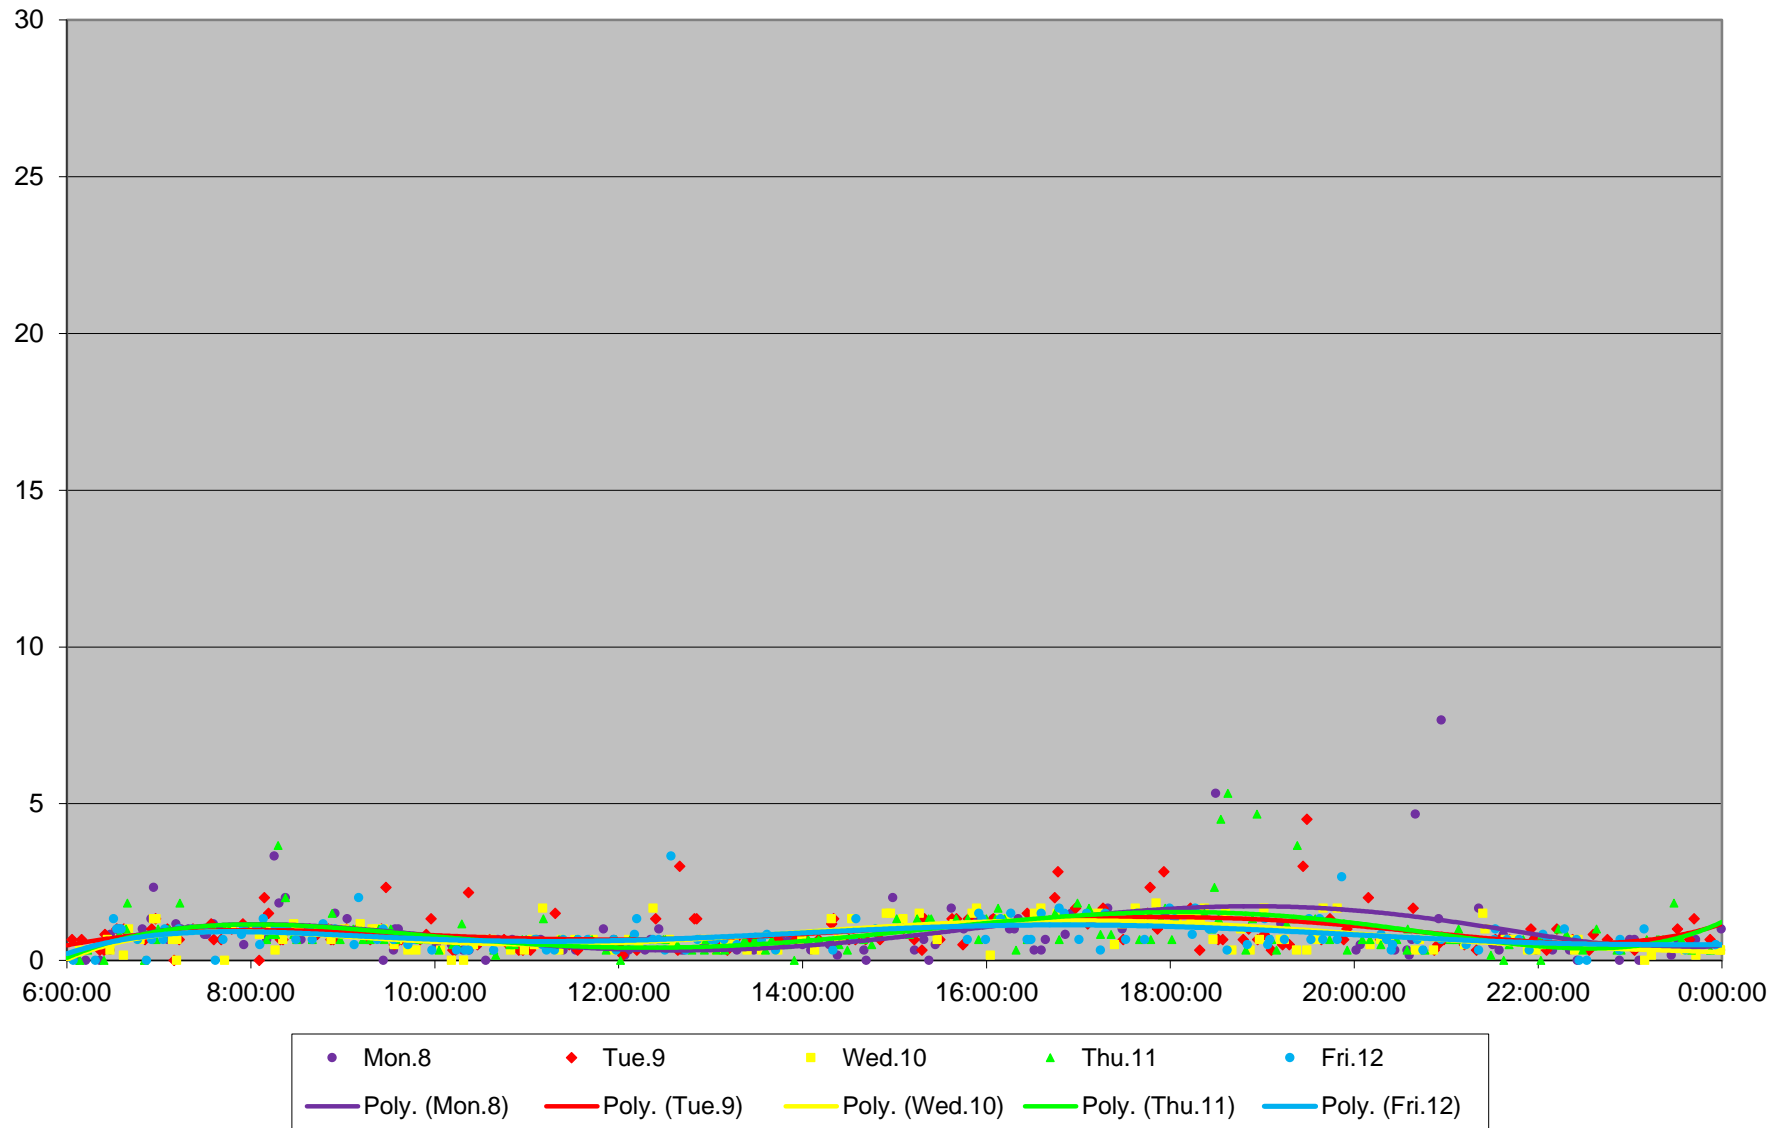

504 King Link Times From S of Bloor To Bloor West Northbound April 2019

504 King Link Times From S of Bloor To Bloor West Northbound April 2019

504 King Link Times From S of Bloor To Bloor West Northbound April 2019

504 King Link Times From S of Bloor To Bloor West Northbound April 2019 Weekday Statistics

504 King Link Times From S of Bloor To Bloor West Northbound April 2019

Quartiles Weekday

504 King Link Times From S of Bloor To Bloor West Northbound April 2019