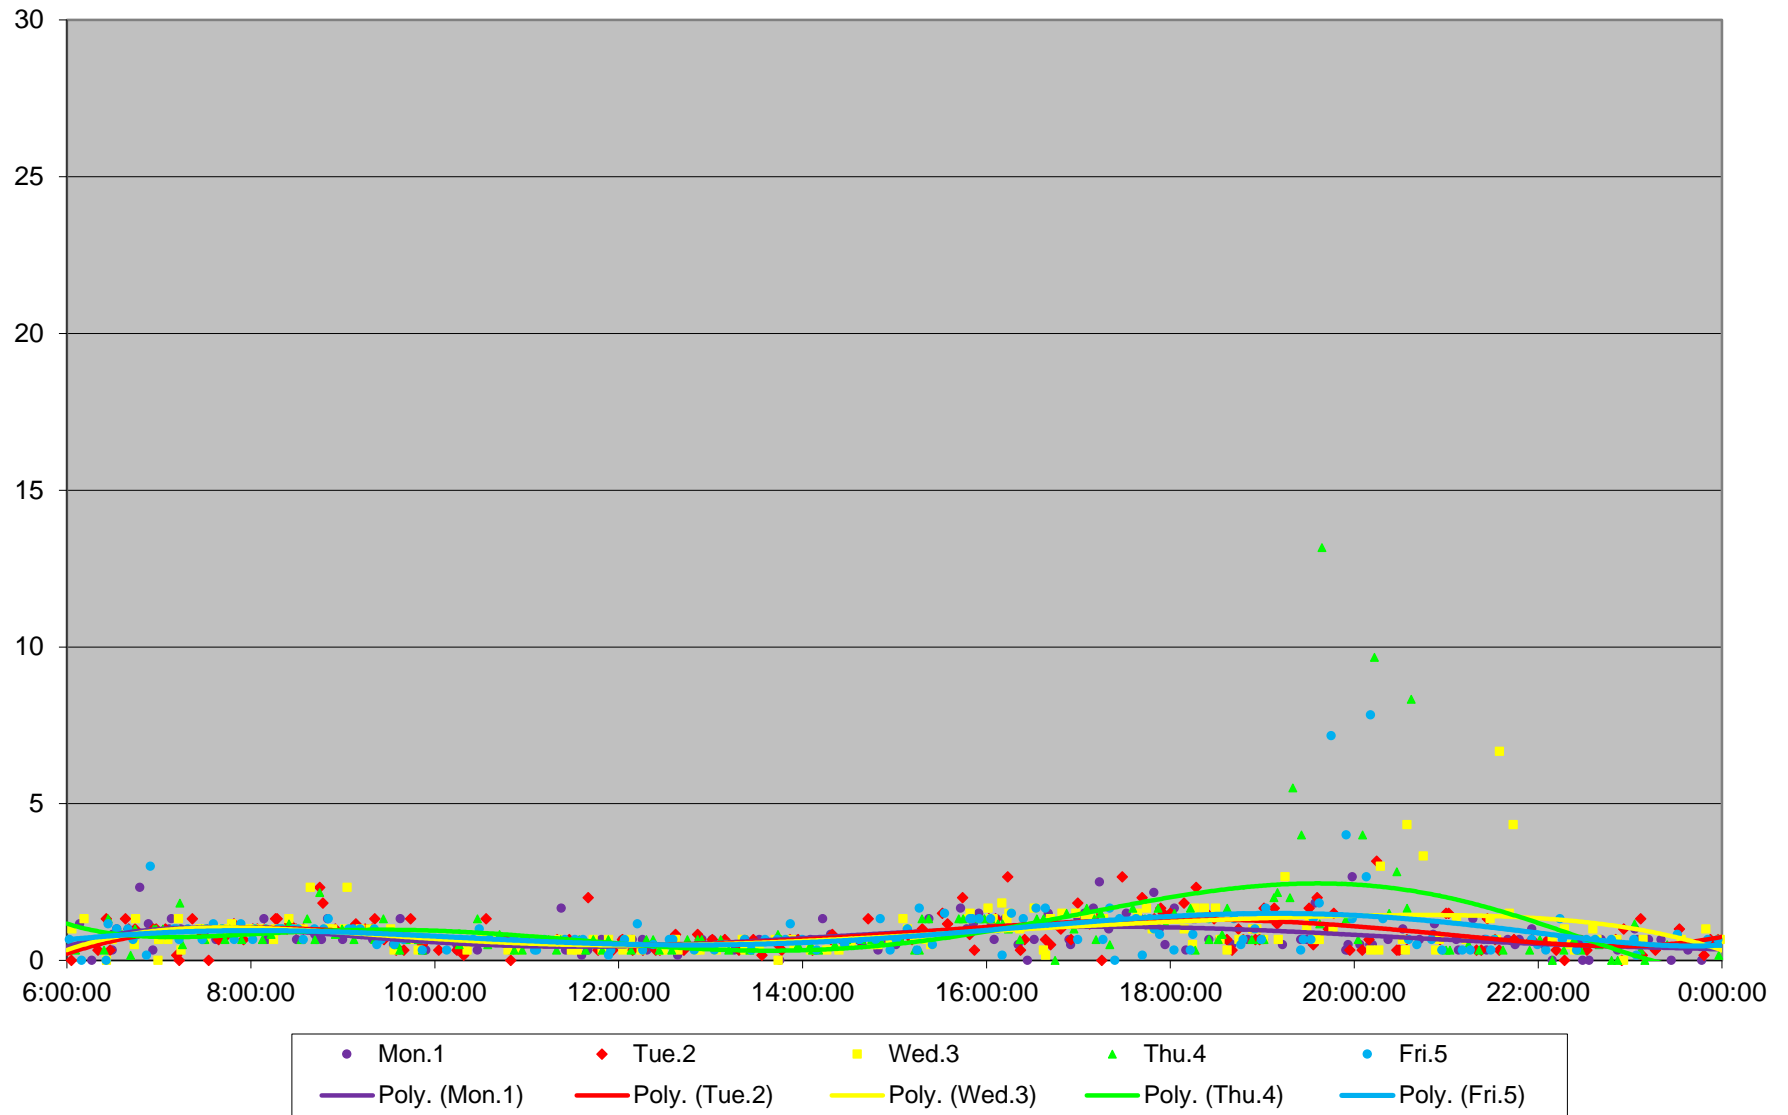

504 King Link Times From S of Bloor To Bloor West Northbound April 2019

504 King Link Times From S of Bloor To Bloor West Northbound April 2019

504 King Link Times From S of Bloor To Bloor West Northbound April 2019

504 King Link Times From S of Bloor To Bloor West Northbound April 2019 Weekday Statistics

504 King Link Times From S of Bloor To Bloor West Northbound April 2019

Quartiles Weekday

504 King Link Times From S of Bloor To Bloor West Northbound April 2019