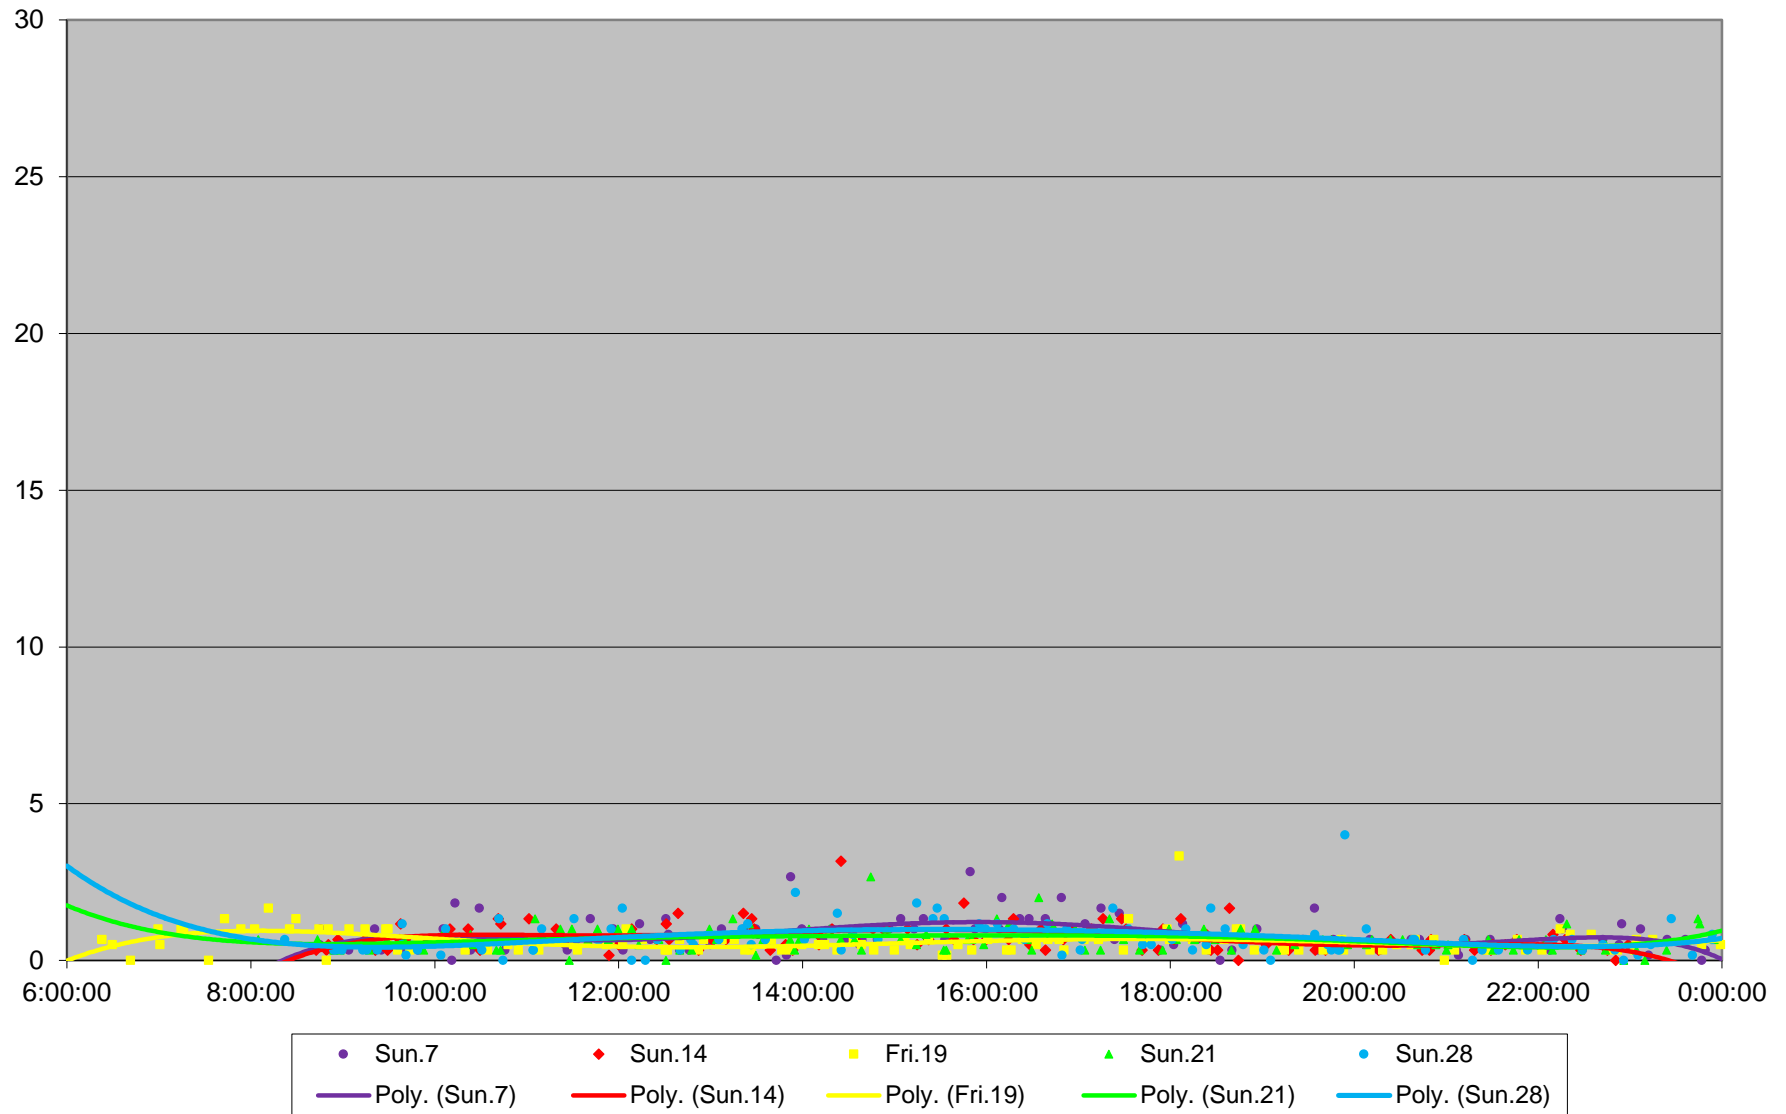

504 King Link Times From S of Bloor To Bloor West Northbound April 2019

504 King Link Times From S of Bloor To Bloor West Northbound April 2019

504 King Link Times From S of Bloor To Bloor West Northbound April 2019

504 King Link Times From S of Bloor To Bloor West Northbound April 2019 Weekday Statistics

504 King Link Times From S of Bloor To Bloor West Northbound April 2019

Quartiles Weekday

504 King Link Times From S of Bloor To Bloor West Northbound April 2019