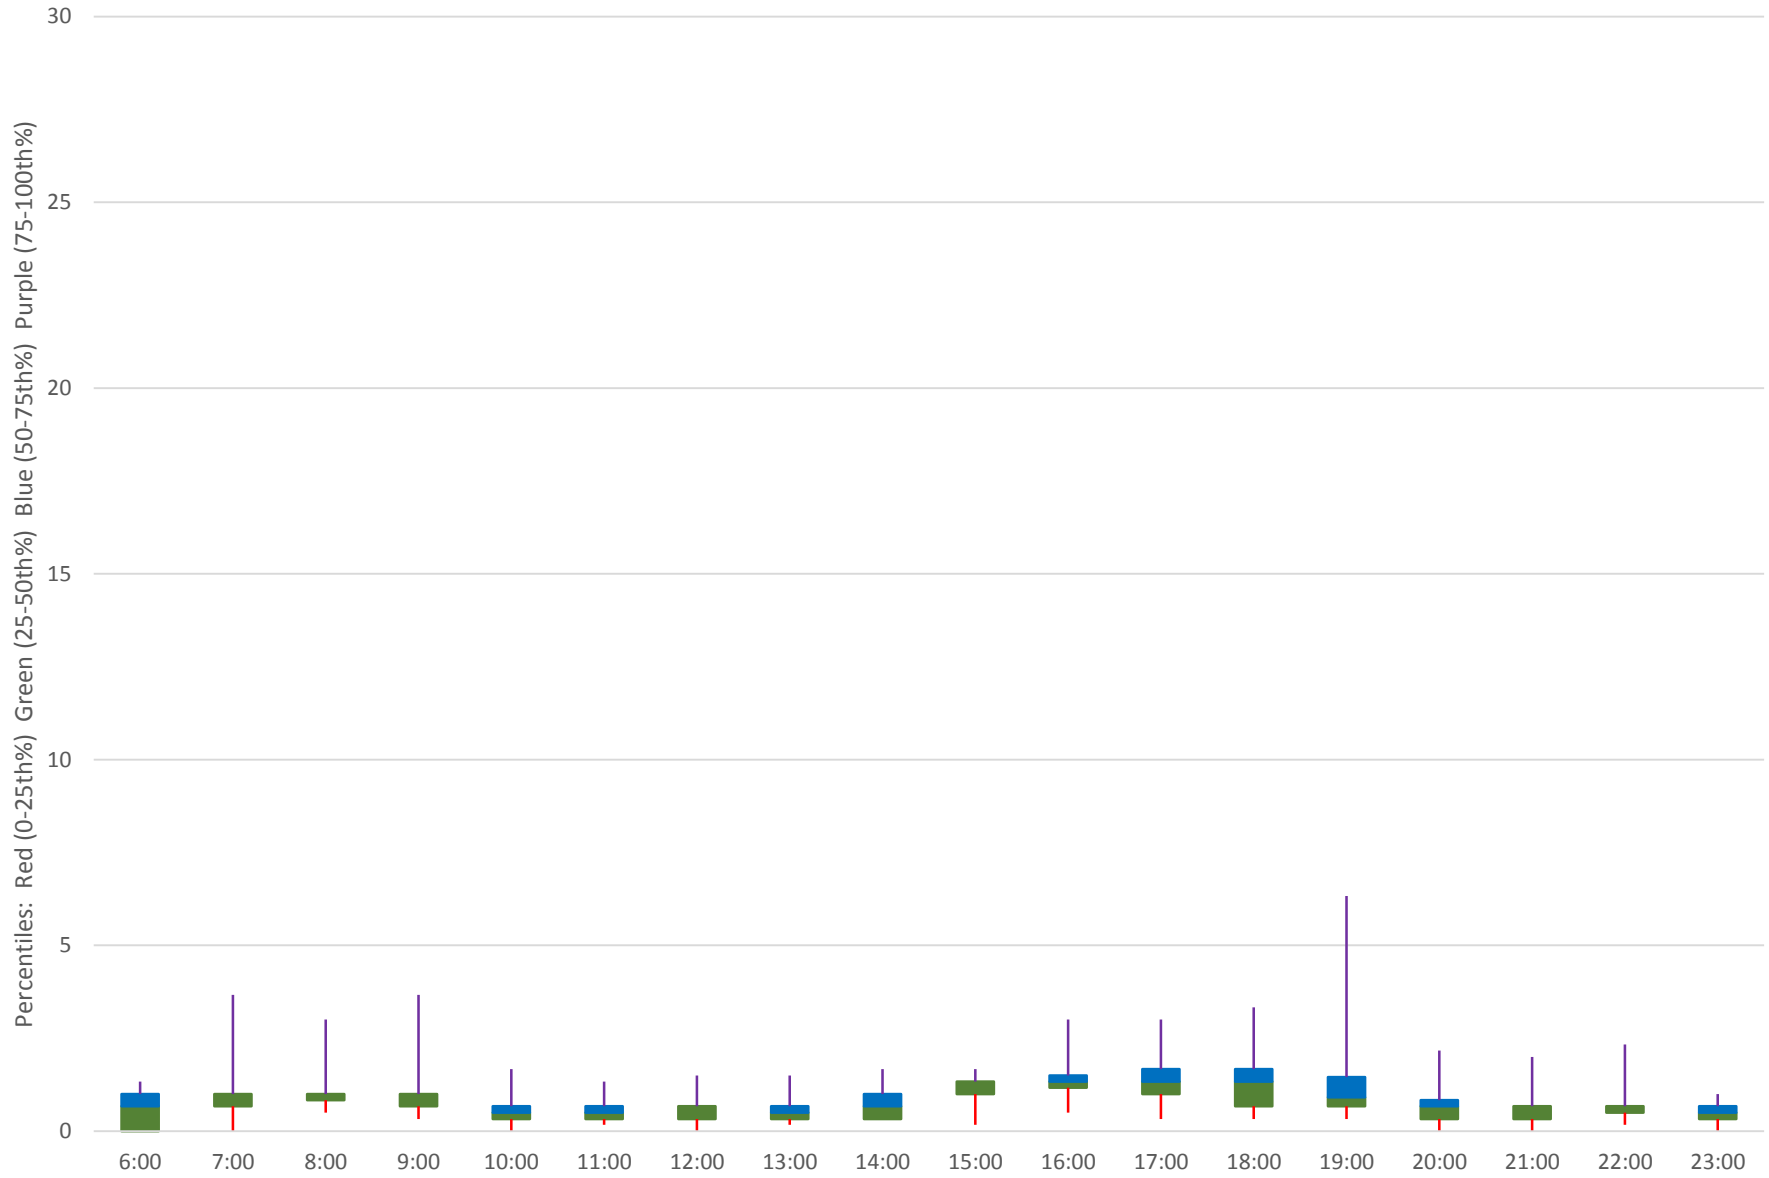

504 King Link Times From S of Bloor To Bloor West Northbound April 2019

504 King Link Times From S of Bloor To Bloor West Northbound April 2019

504 King Link Times From S of Bloor To Bloor West Northbound April 2019

504 King Link Times From S of Bloor To Bloor West Northbound April 2019 Weekday Statistics

504 King Link Times From S of Bloor To Bloor West Northbound April 2019

Quartiles Weekday

504 King Link Times From S of Bloor To Bloor West Northbound April 2019

Quartiles Week 1

504 King Link Times From S of Bloor To Bloor West Northbound April 2019 Quartiles Week 2

504 King Link Times From S of Bloor To Bloor West Northbound April 2019 Quartiles Week 3

504 King Link Times From S of Bloor To Bloor West Northbound April 2019

Quartiles Week 4

504 King Link Times From S of Bloor To Bloor West Northbound April 2019 Saturday Statistics

504 King Link Times From S of Bloor To Bloor West Northbound April 2019 Quartiles Saturdays

504 King Link Times From S of Bloor To Bloor West Northbound April 2019 Sunday Statistics