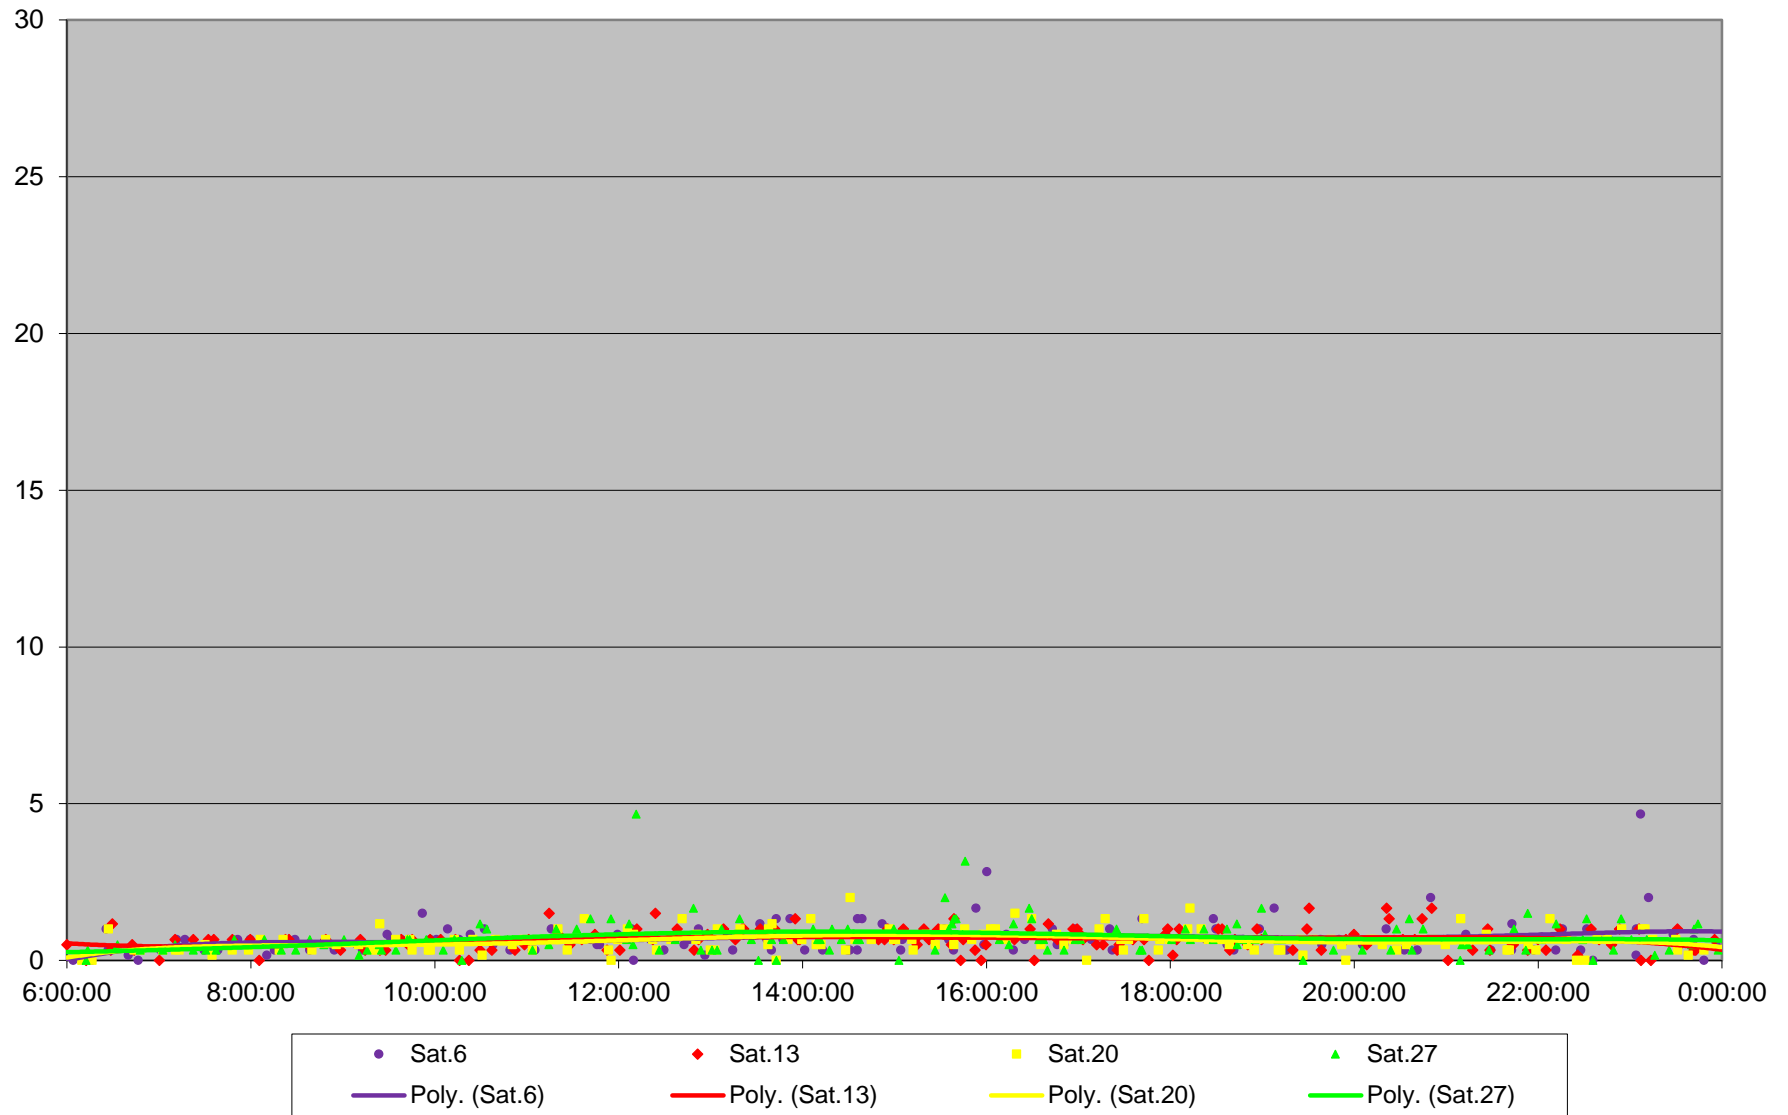

504 King Link Times From S of Bloor To Bloor West Northbound April 2019

504 King Link Times From S of Bloor To Bloor West Northbound April 2019

504 King Link Times From S of Bloor To Bloor West Northbound April 2019

504 King Link Times From S of Bloor To Bloor West Northbound April 2019 Weekday Statistics

504 King Link Times From S of Bloor To Bloor West Northbound April 2019

Quartiles Weekday

504 King Link Times From S of Bloor To Bloor West Northbound April 2019