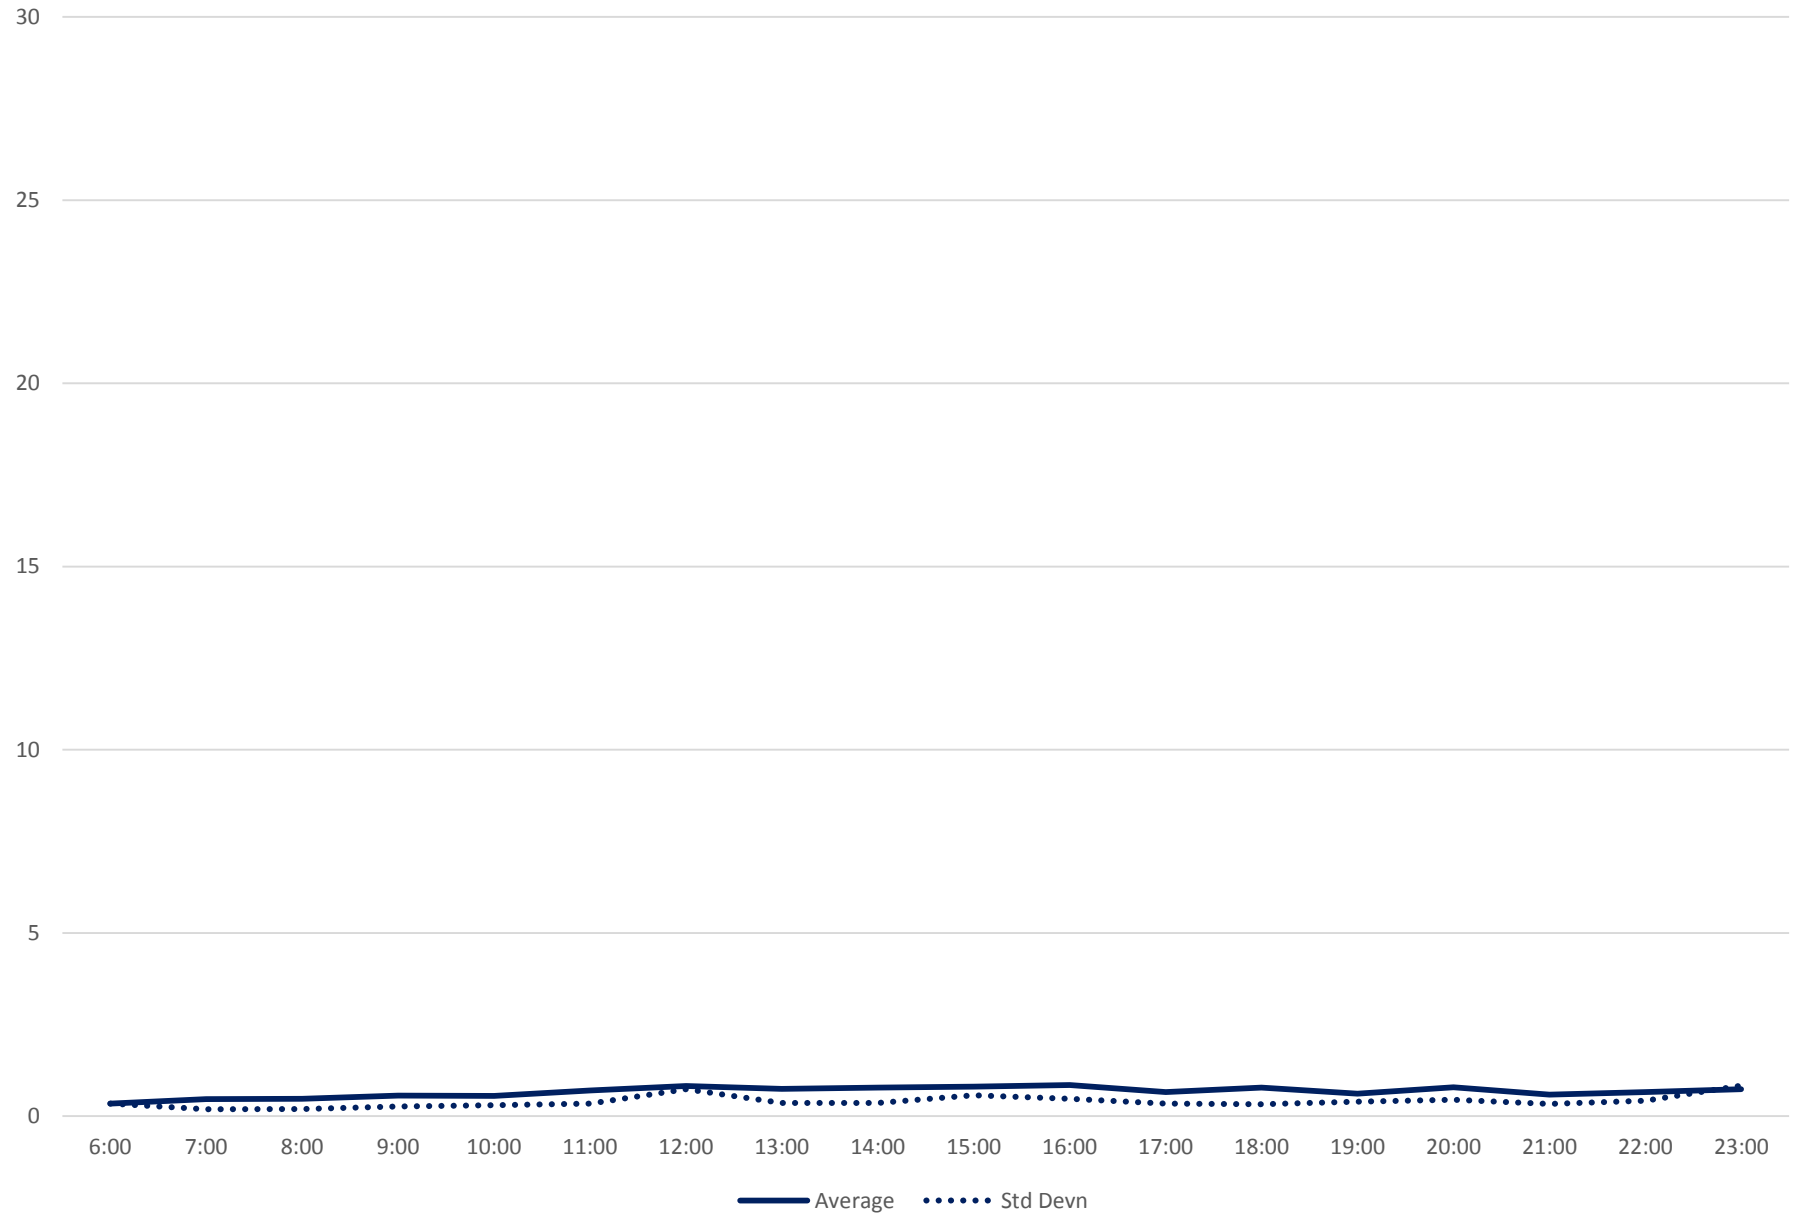

504 King Link Times From S of Bloor To Bloor West Northbound April 2019 Weekday Statistics

504 King Link Times From S of Bloor To Bloor West Northbound April 2019

Quartiles Weekday

504 King Link Times From S of Bloor To Bloor West Northbound April 2019

Quartiles Week 1

504 King Link Times From S of Bloor To Bloor West Northbound April 2019 Quartiles Week 2

504 King Link Times From S of Bloor To Bloor West Northbound April 2019 Quartiles Week 3

504 King Link Times From S of Bloor To Bloor West Northbound April 2019

Quartiles Week 4

504 King Link Times From S of Bloor To Bloor West Northbound April 2019 Saturday Statistics

504 King Link Times From S of Bloor To Bloor West Northbound April 2019 Quartiles Saturdays

504 King Link Times From S of Bloor To Bloor West Northbound April 2019 Sunday Statistics

504 King Link Times From S of Bloor To Bloor West Northbound April 2019

Quartiles Sundays/Holidays