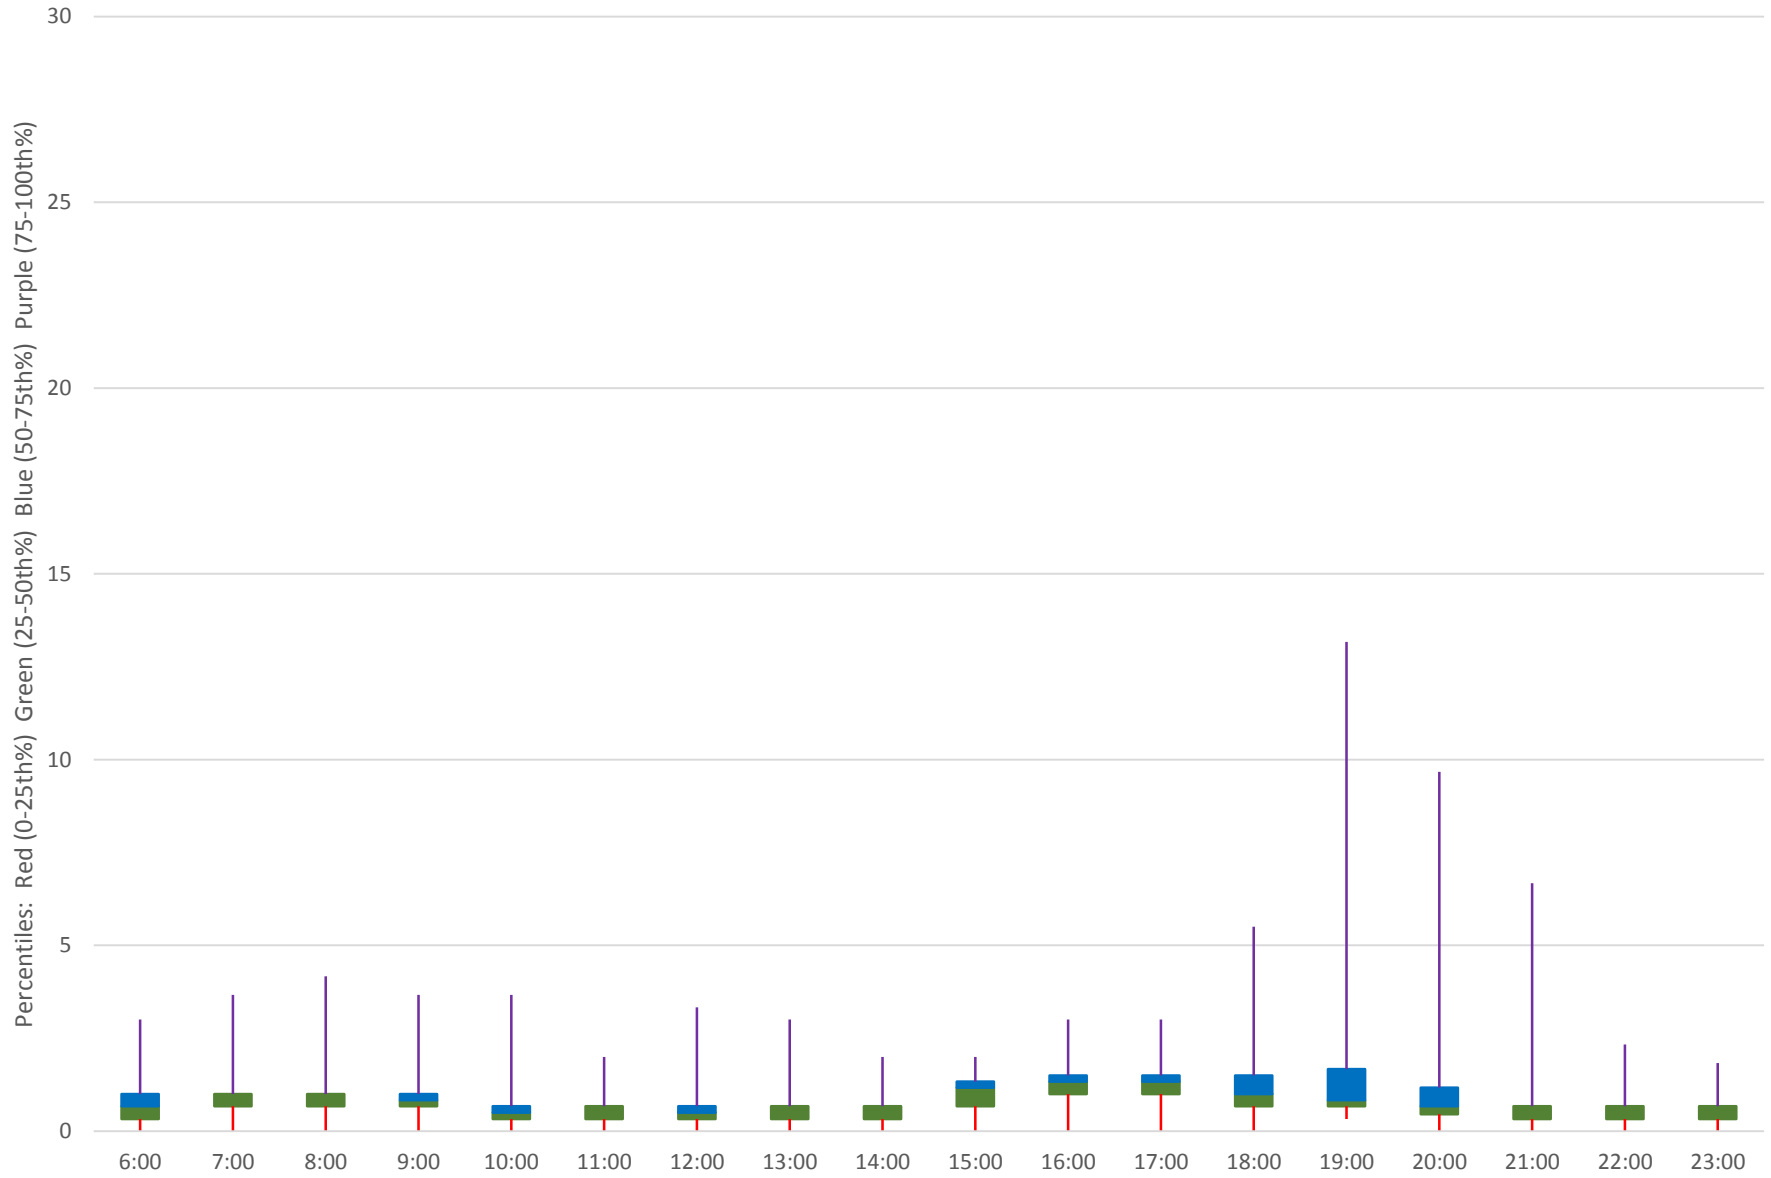

504 King Link Times From S of Bloor To Bloor West Northbound April 2019

504 King Link Times From S of Bloor To Bloor West Northbound April 2019

504 King Link Times From S of Bloor To Bloor West Northbound April 2019

504 King Link Times From S of Bloor To Bloor West Northbound April 2019 Weekday Statistics

504 King Link Times From S of Bloor To Bloor West Northbound April 2019

Quartiles Weekday

504 King Link Times From S of Bloor To Bloor West Northbound April 2019

Quartiles Week 1

504 King Link Times From S of Bloor To Bloor West Northbound April 2019 Quartiles Week 2

504 King Link Times From S of Bloor To Bloor West Northbound April 2019 Quartiles Week 3

504 King Link Times From S of Bloor To Bloor West Northbound April 2019