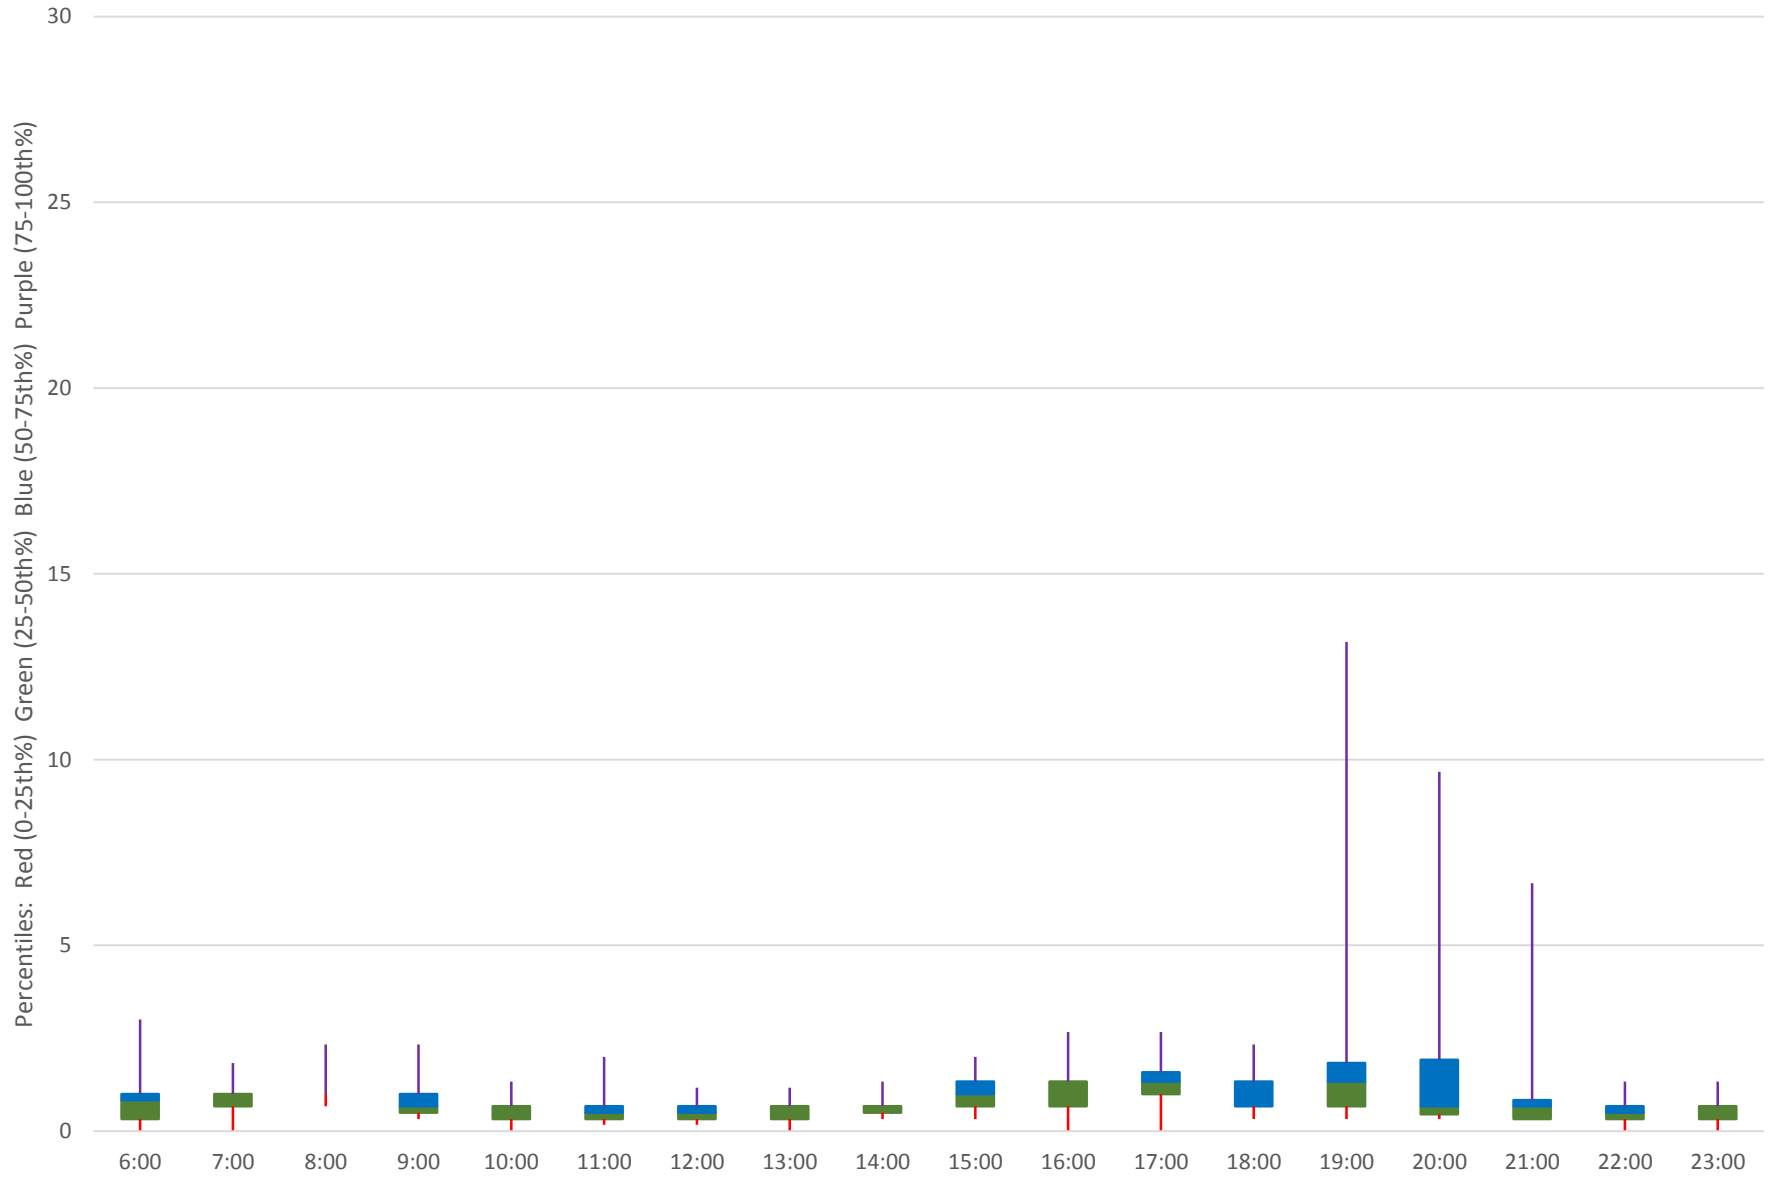

504 King Link Times From S of Bloor To Bloor West Northbound April 2019

504 King Link Times From S of Bloor To Bloor West Northbound April 2019

504 King Link Times From S of Bloor To Bloor West Northbound April 2019

504 King Link Times From S of Bloor To Bloor West Northbound April 2019 Weekday Statistics

504 King Link Times From S of Bloor To Bloor West Northbound April 2019

Quartiles Weekday

504 King Link Times From S of Bloor To Bloor West Northbound April 2019

Quartiles Week 1

504 King Link Times From S of Bloor To Bloor West Northbound April 2019 Quartiles Week 2

504 King Link Times From S of Bloor To Bloor West Northbound April 2019 Quartiles Week 3

504 King Link Times From S of Bloor To Bloor West Northbound April 2019

Quartiles Week 4

504 King Link Times From S of Bloor To Bloor West Northbound April 2019 Saturday Statistics

504 King Link Times From S of Bloor To Bloor West Northbound April 2019 Quartiles Saturdays

504 King Link Times From S of Bloor To Bloor West Northbound April 2019 Sunday Statistics