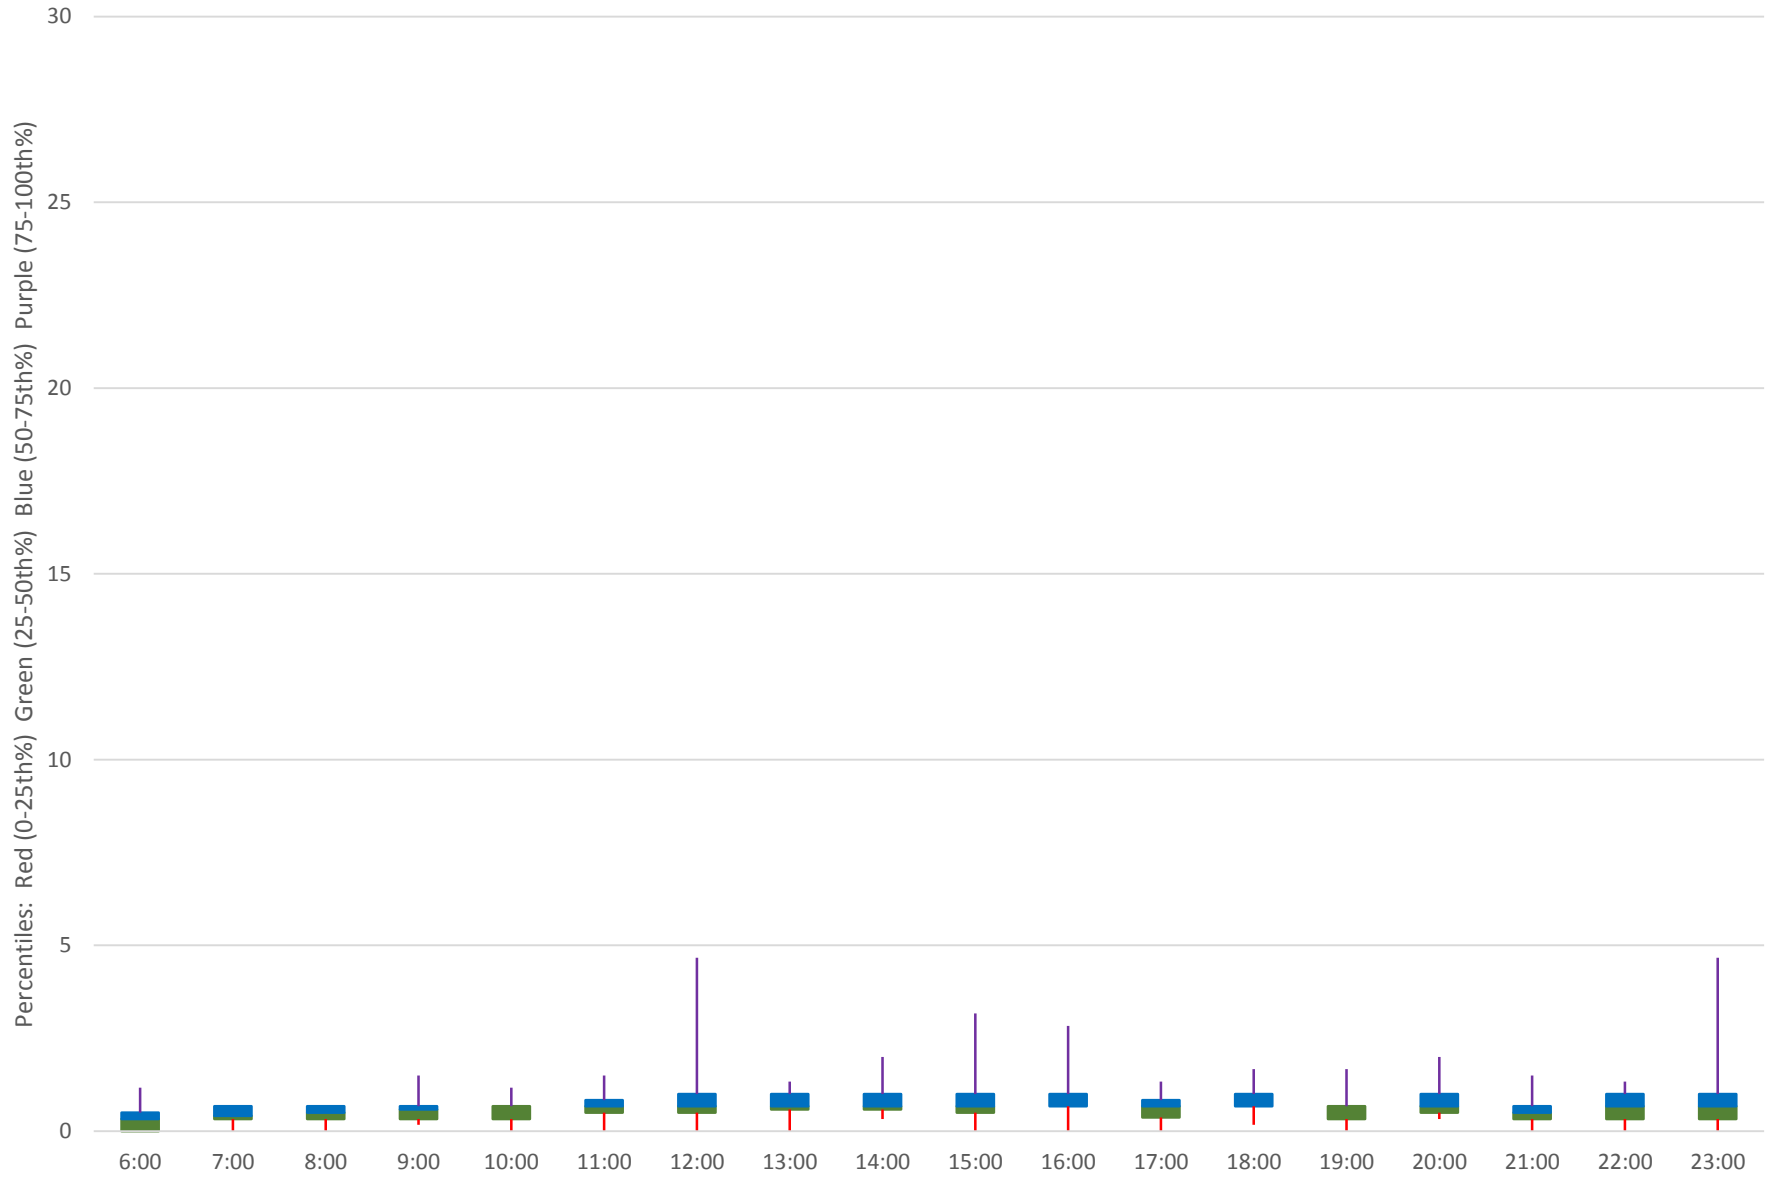

504 King Link Times From S of Bloor To Bloor West Northbound April 2019 Weekday Statistics

504 King Link Times From S of Bloor To Bloor West Northbound April 2019

Quartiles Weekday

504 King Link Times From S of Bloor To Bloor West Northbound April 2019

Quartiles Week 1

504 King Link Times From S of Bloor To Bloor West Northbound April 2019 Quartiles Week 2

504 King Link Times From S of Bloor To Bloor West Northbound April 2019 Quartiles Week 3

504 King Link Times From S of Bloor To Bloor West Northbound April 2019

Quartiles Week 4

504 King Link Times From S of Bloor To Bloor West Northbound April 2019 Saturday Statistics

504 King Link Times From S of Bloor To Bloor West Northbound April 2019 Quartiles Saturdays

504 King Link Times From S of Bloor To Bloor West Northbound April 2019 Sunday Statistics

504 King Link Times From S of Bloor To Bloor West Northbound April 2019

Quartiles Sundays/Holidays