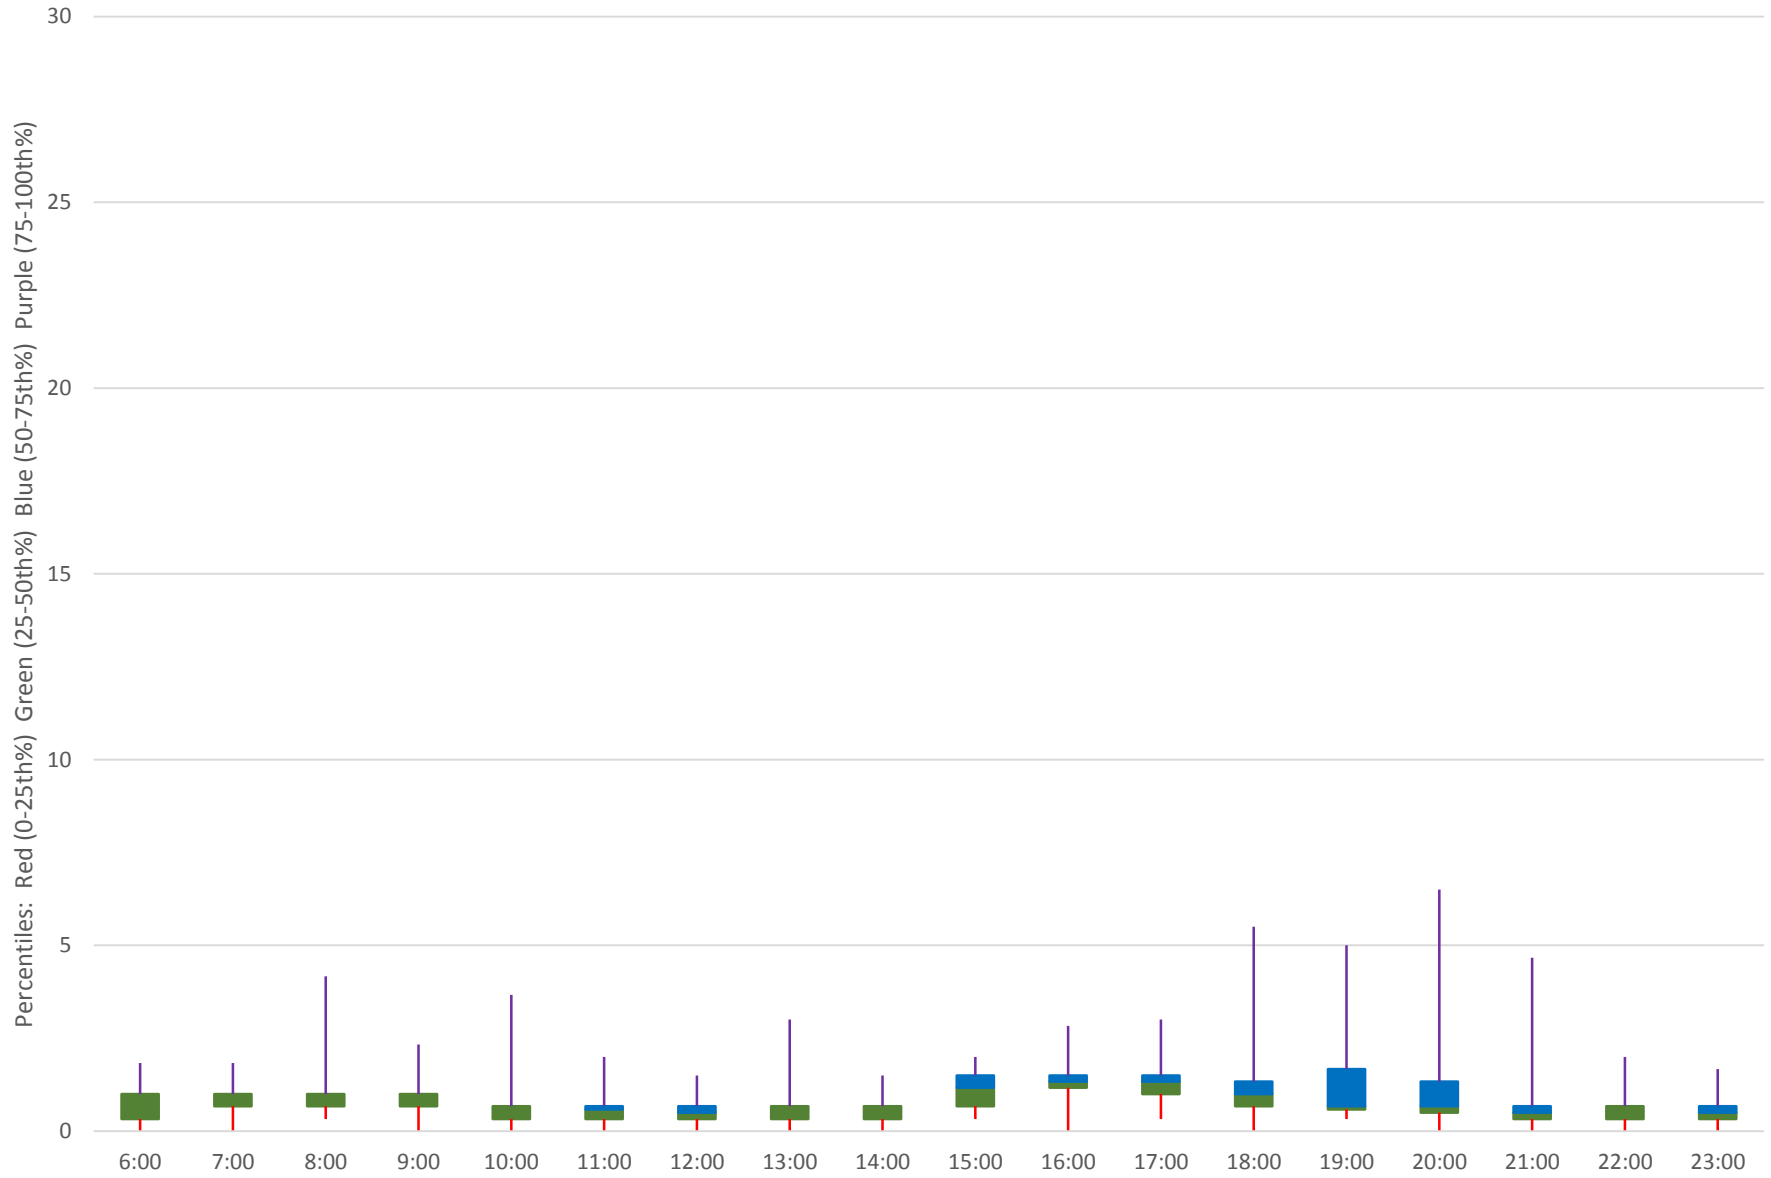

504 King Link Times From S of Bloor To Bloor West Northbound April 2019 Weekday Statistics

504 King Link Times From S of Bloor To Bloor West Northbound April 2019

Quartiles Weekday

504 King Link Times From S of Bloor To Bloor West Northbound April 2019

Quartiles Week 1

504 King Link Times From S of Bloor To Bloor West Northbound April 2019 Quartiles Week 2

504 King Link Times From S of Bloor To Bloor West Northbound April 2019 Quartiles Week 3

504 King Link Times From S of Bloor To Bloor West Northbound April 2019

Quartiles Week 4

504 King Link Times From S of Bloor To Bloor West Northbound April 2019 Saturday Statistics

504 King Link Times From S of Bloor To Bloor West Northbound April 2019 Quartiles Saturdays

504 King Link Times From S of Bloor To Bloor West Northbound April 2019 Sunday Statistics

504 King Link Times From S of Bloor To Bloor West Northbound April 2019

Quartiles Sundays/Holidays