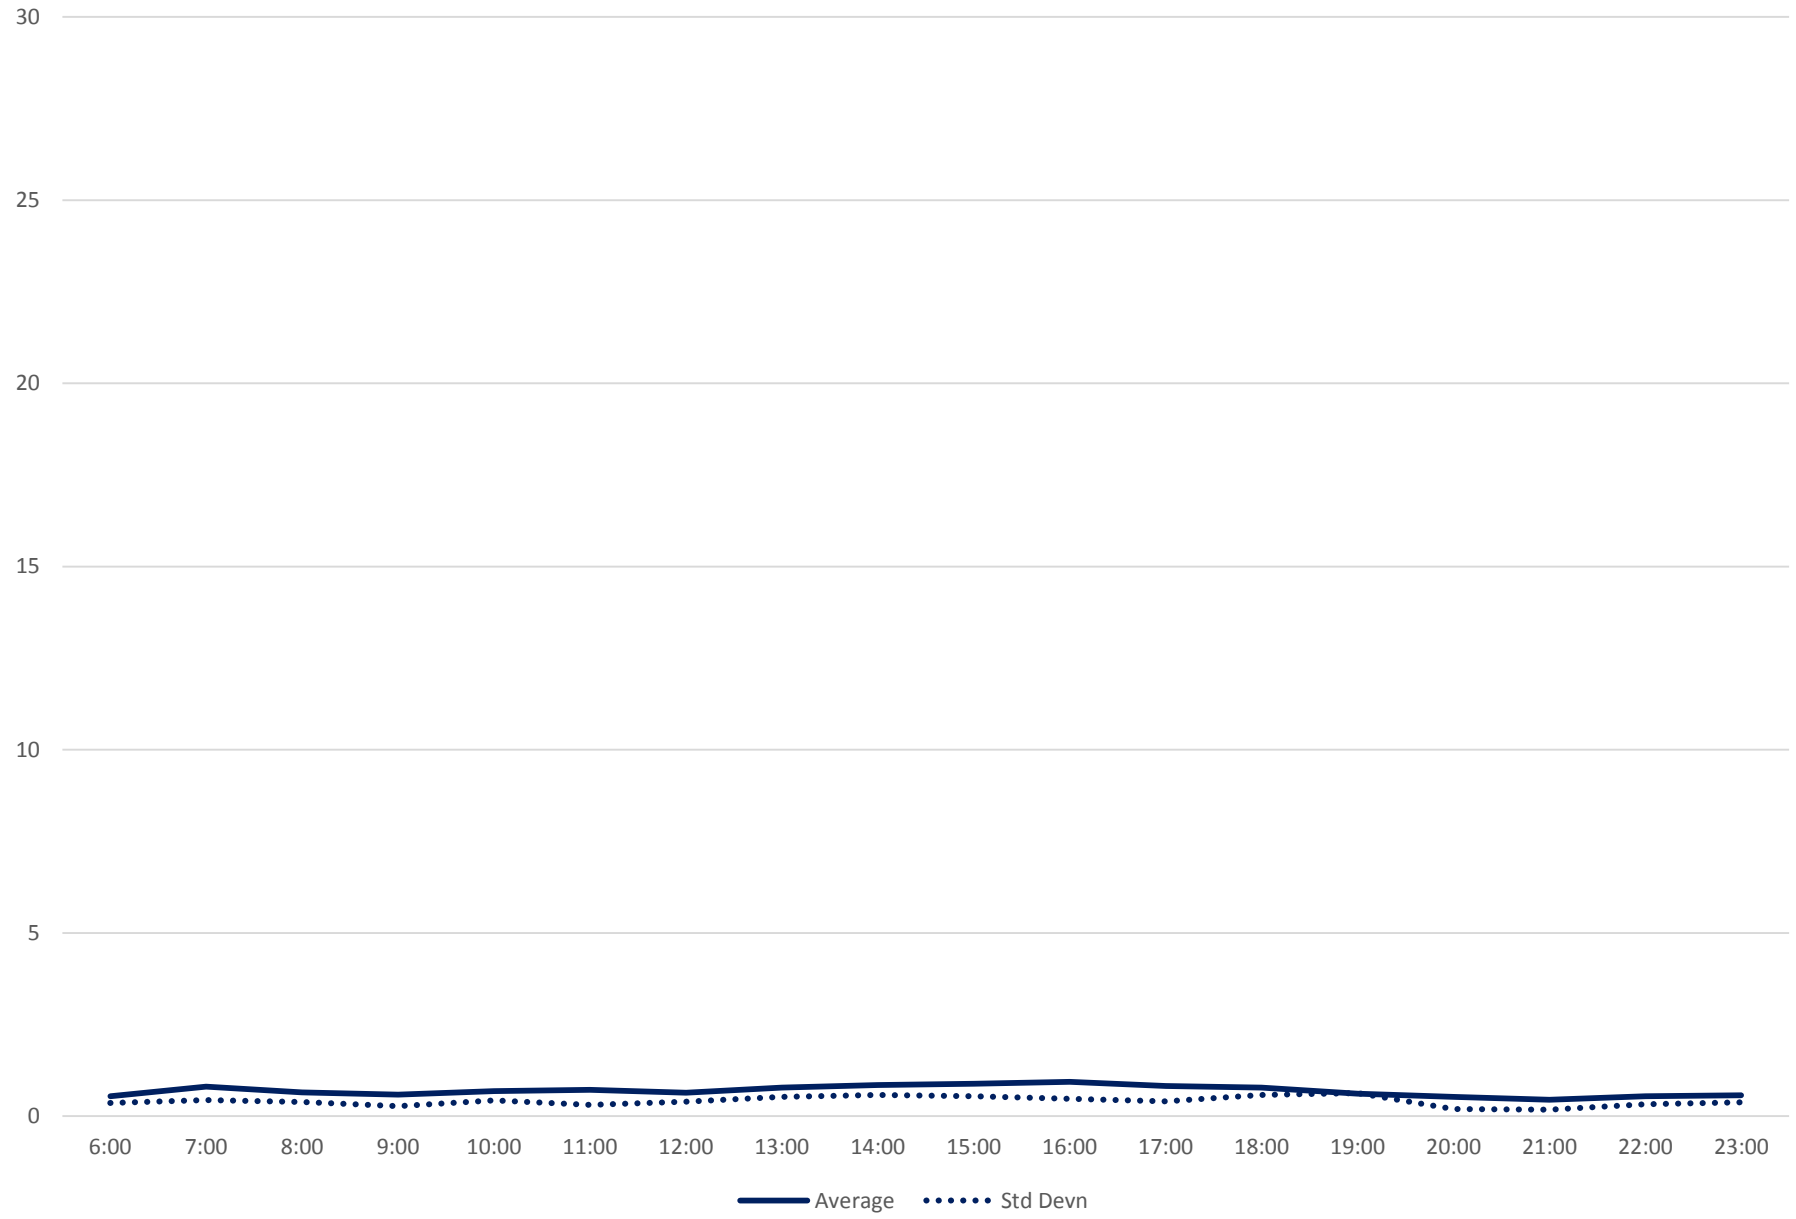

504 King Link Times From S of Bloor To Bloor West Northbound April 2019

504 King Link Times From S of Bloor To Bloor West Northbound April 2019

504 King Link Times From S of Bloor To Bloor West Northbound April 2019

Quartiles Week 1

504 King Link Times From S of Bloor To Bloor West Northbound April 2019 Quartiles Week 2

504 King Link Times From S of Bloor To Bloor West Northbound April 2019 Quartiles Week 3

504 King Link Times From S of Bloor To Bloor West Northbound April 2019

Quartiles Week 4

504 King Link Times From S of Bloor To Bloor West Northbound April 2019 Saturday Statistics

504 King Link Times From S of Bloor To Bloor West Northbound April 2019 Quartiles Saturdays

504 King Link Times From S of Bloor To Bloor West Northbound April 2019 Sunday Statistics

504 King Link Times From S of Bloor To Bloor West Northbound April 2019

Quartiles Sundays/Holidays