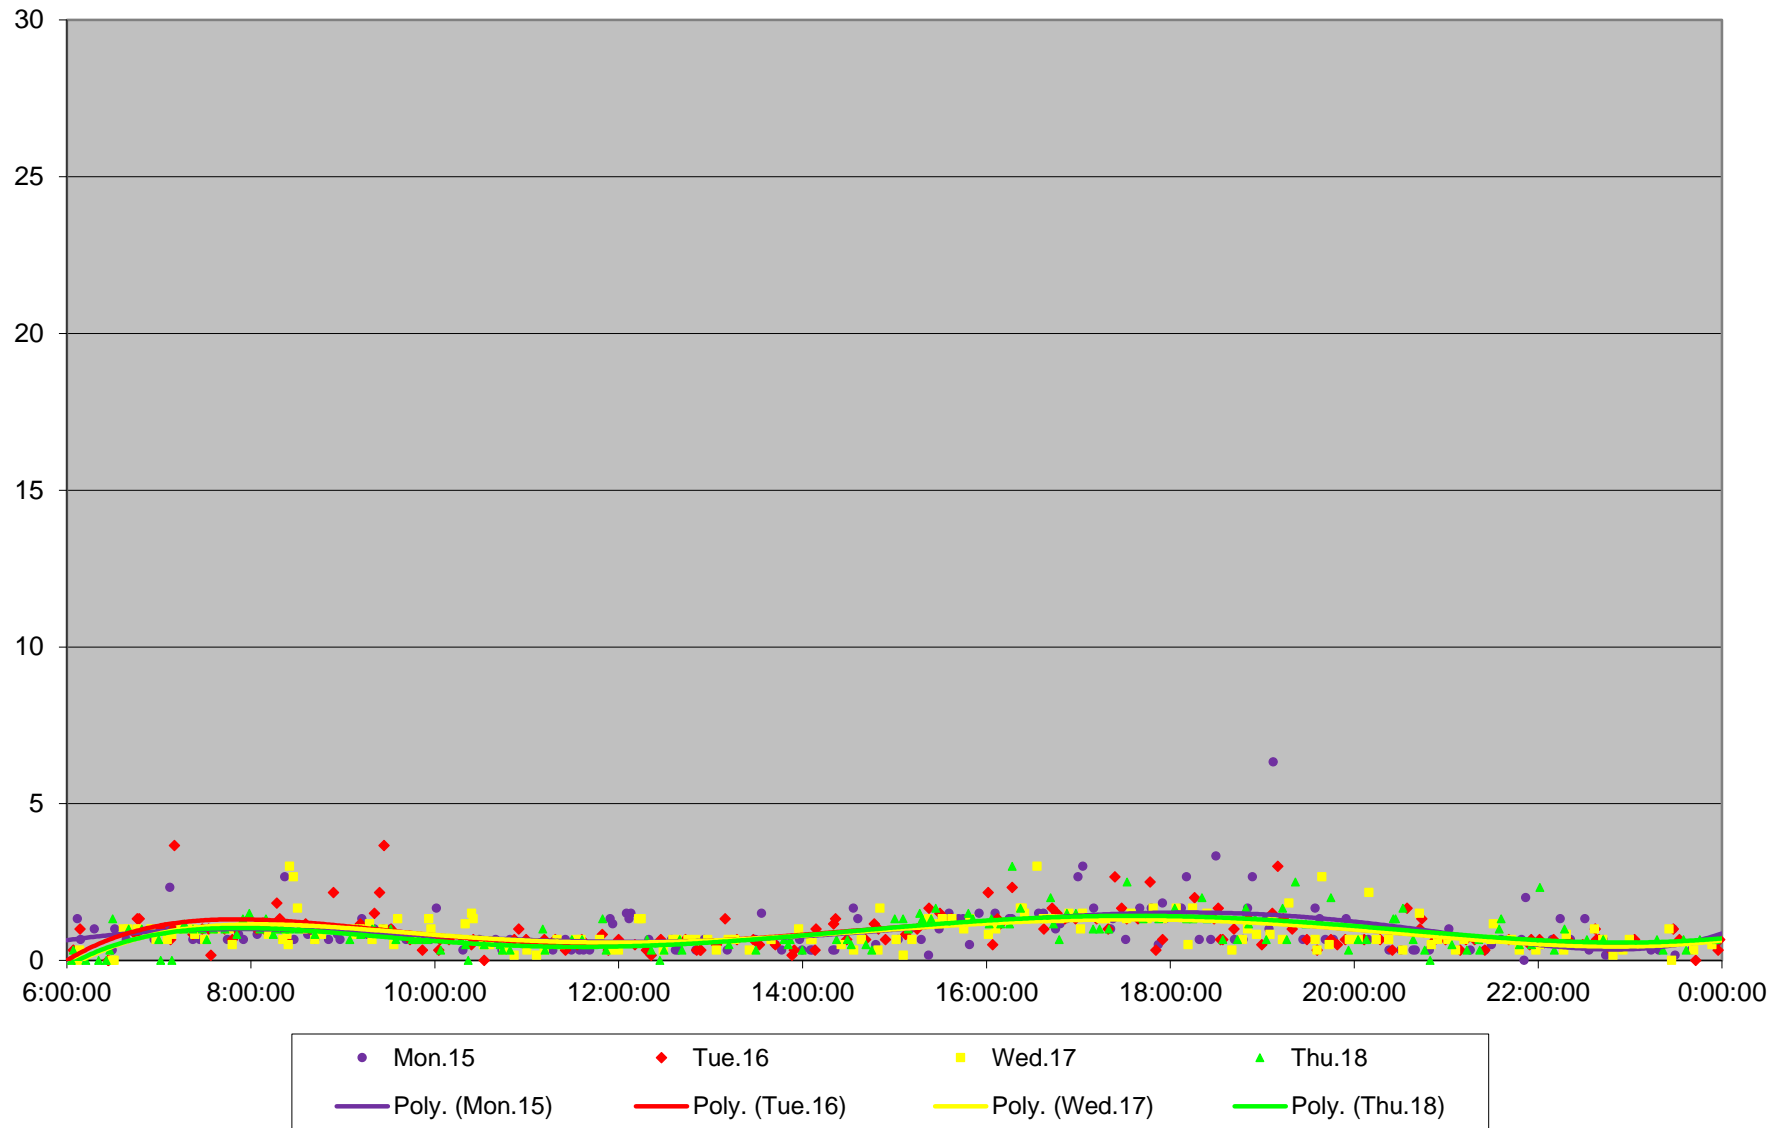

504 King Link Times From S of Bloor To Bloor West Northbound April 2019

504 King Link Times From S of Bloor To Bloor West Northbound April 2019

504 King Link Times From S of Bloor To Bloor West Northbound April 2019

504 King Link Times From S of Bloor To Bloor West Northbound April 2019 Weekday Statistics

504 King Link Times From S of Bloor To Bloor West Northbound April 2019

Quartiles Weekday

504 King Link Times From S of Bloor To Bloor West Northbound April 2019