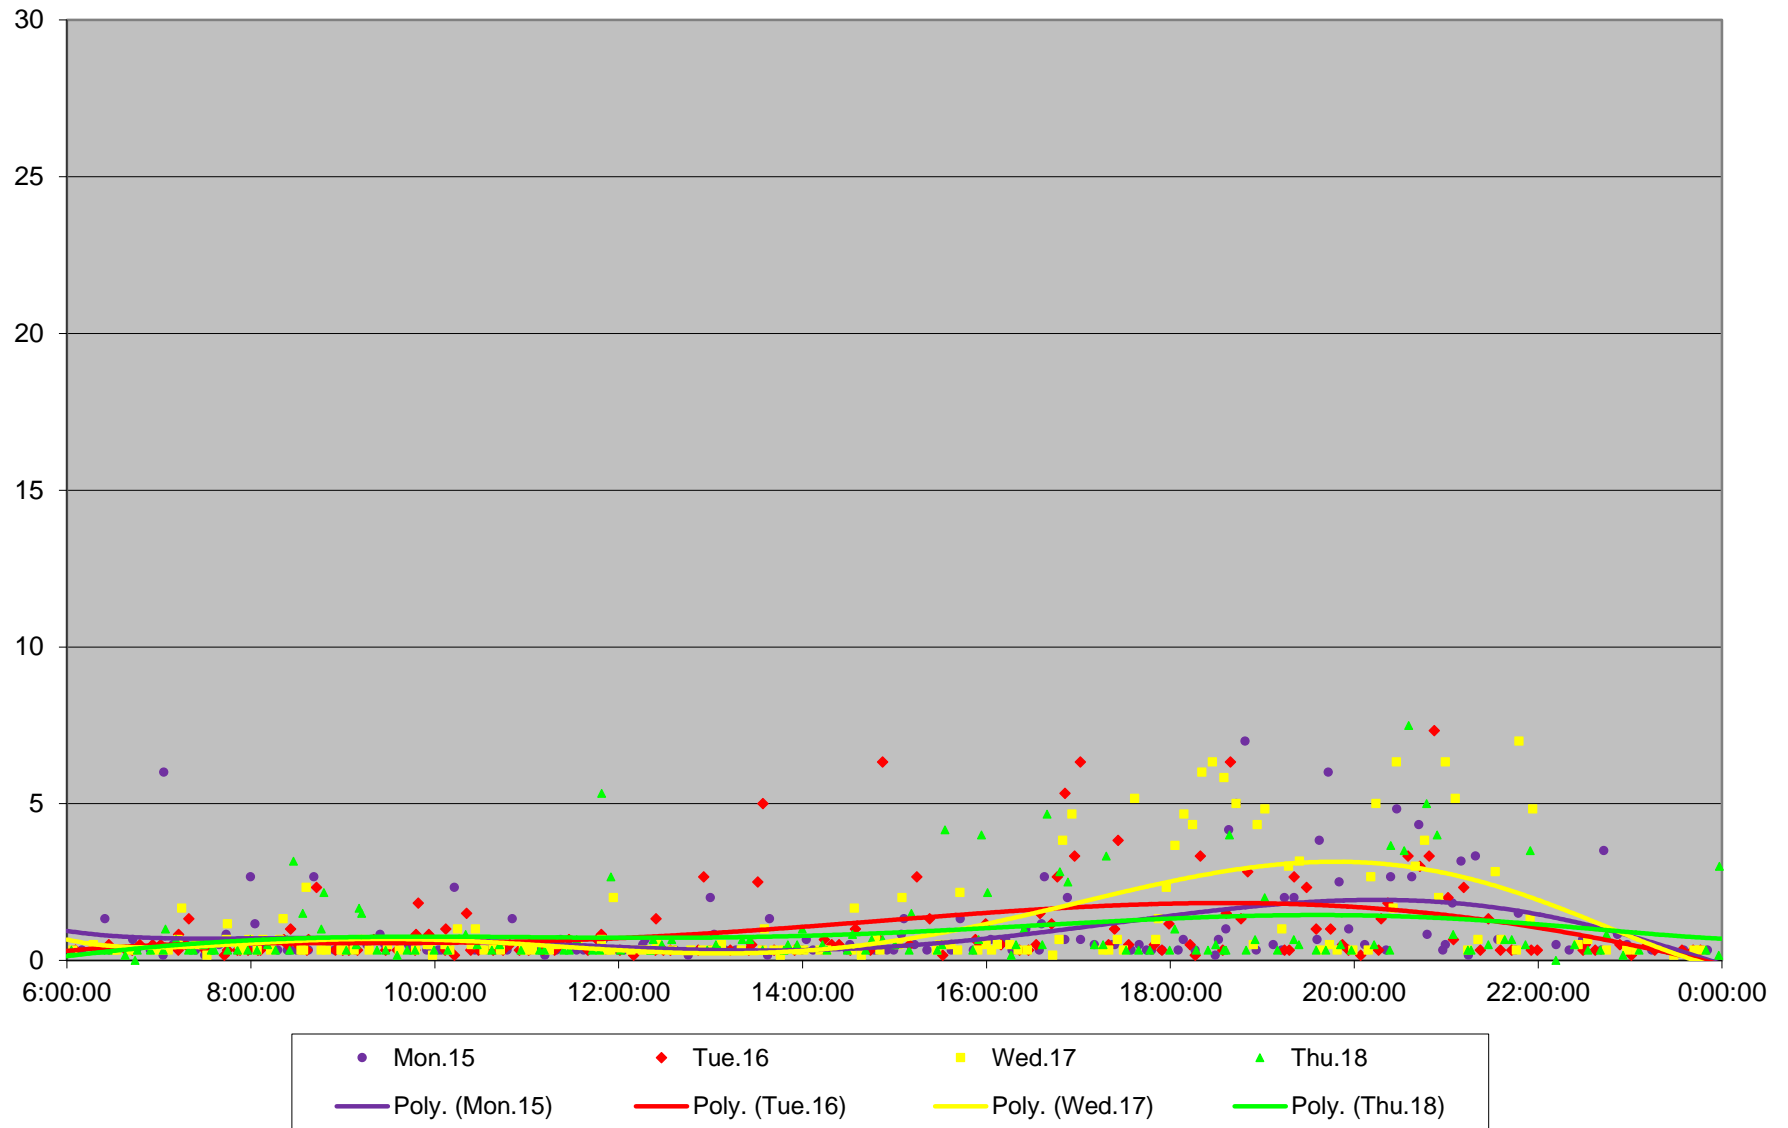

504 King Link Times From Danforth To N of Danforth Northbound April 2019

504 King Link Times From Danforth To N of Danforth Northbound April 2019

504 King Link Times From Danforth To N of Danforth Northbound April 2019

504 King Link Times From Danforth To N of Danforth Northbound April 2019 Weekday Statistics

504 King Link Times From Danforth To N of Danforth Northbound April 2019

Quartiles Weekday

504 King Link Times From Danforth To N of Danforth Northbound April 2019