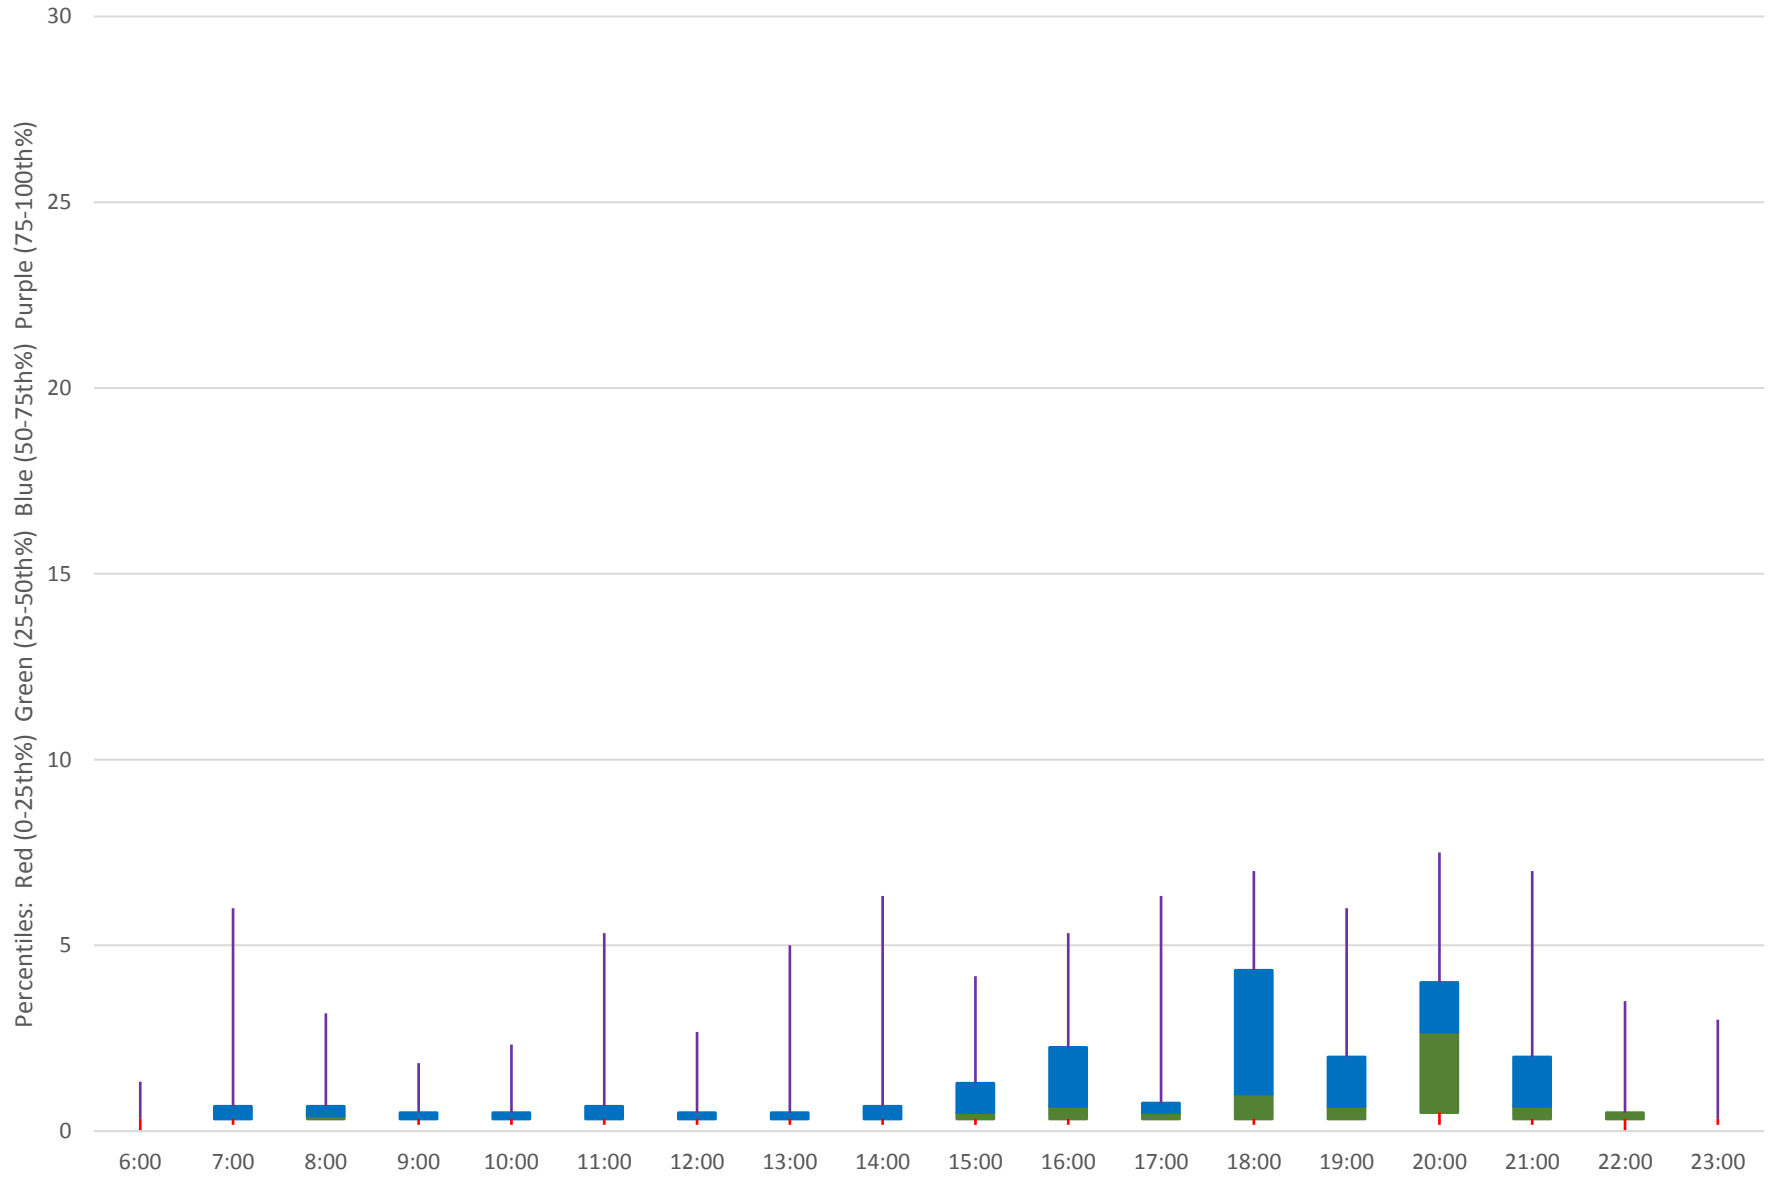

504 King Link Times From Danforth To N of Danforth Northbound April 2019 Weekday Statistics

504 King Link Times From Danforth To N of Danforth Northbound April 2019

Quartiles Weekday

504 King Link Times From Danforth To N of Danforth Northbound April 2019

Quartiles Week 1

504 King Link Times From Danforth To N of Danforth Northbound April 2019

Quartiles Week 2

504 King Link Times From Danforth To N of Danforth Northbound April 2019

Quartiles Week 3

504 King Link Times From Danforth To N of Danforth Northbound April 2019

Quartiles Week 4

504 King Link Times From Danforth To N of Danforth Northbound April 2019 Saturday Statistics

504 King Link Times From Danforth To N of Danforth Northbound April 2019

Quartiles Saturdays

504 King Link Times From Danforth To N of Danforth Northbound April 2019 Sunday Statistics

504 King Link Times From Danforth To N of Danforth Northbound April 2019

Quartiles Sundays/Holidays