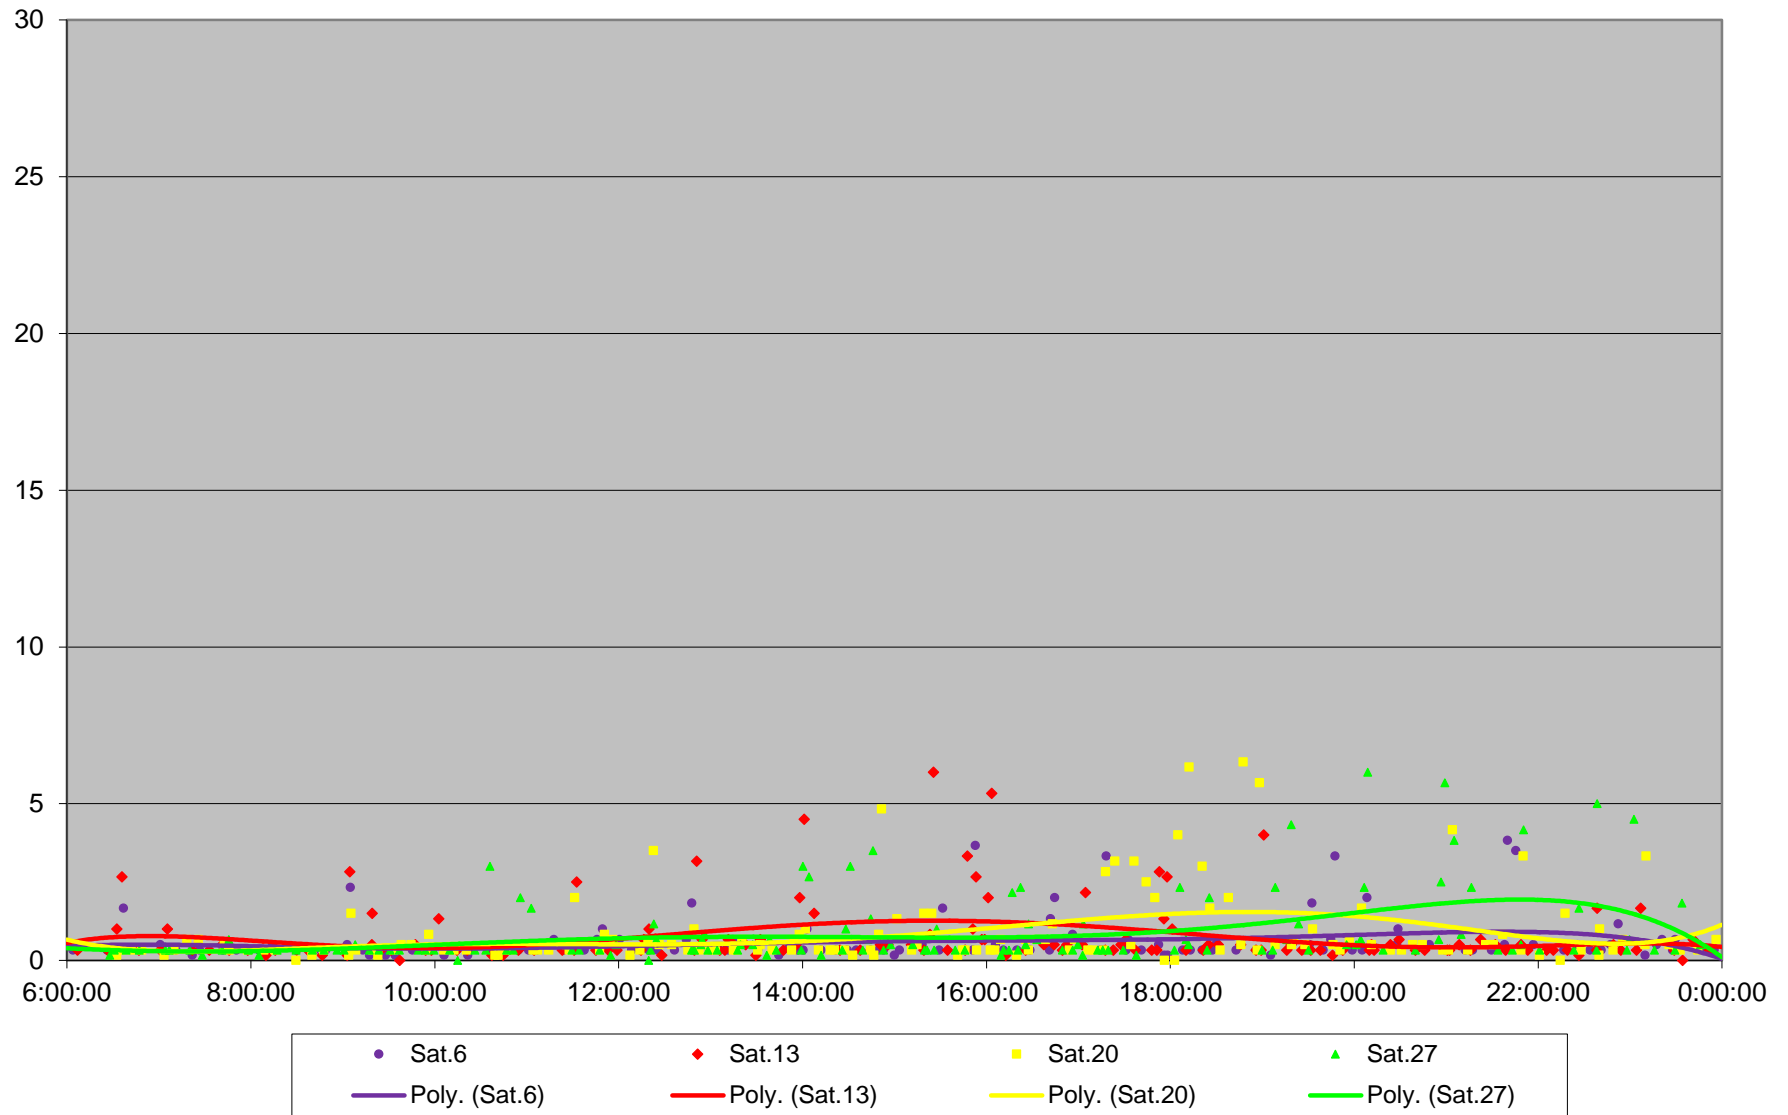

504 King Link Times From Danforth To N of Danforth Northbound April 2019

504 King Link Times From Danforth To N of Danforth Northbound April 2019

504 King Link Times From Danforth To N of Danforth Northbound April 2019

504 King Link Times From Danforth To N of Danforth Northbound April 2019 Weekday Statistics

504 King Link Times From Danforth To N of Danforth Northbound April 2019

Quartiles Weekday

504 King Link Times From Danforth To N of Danforth Northbound April 2019