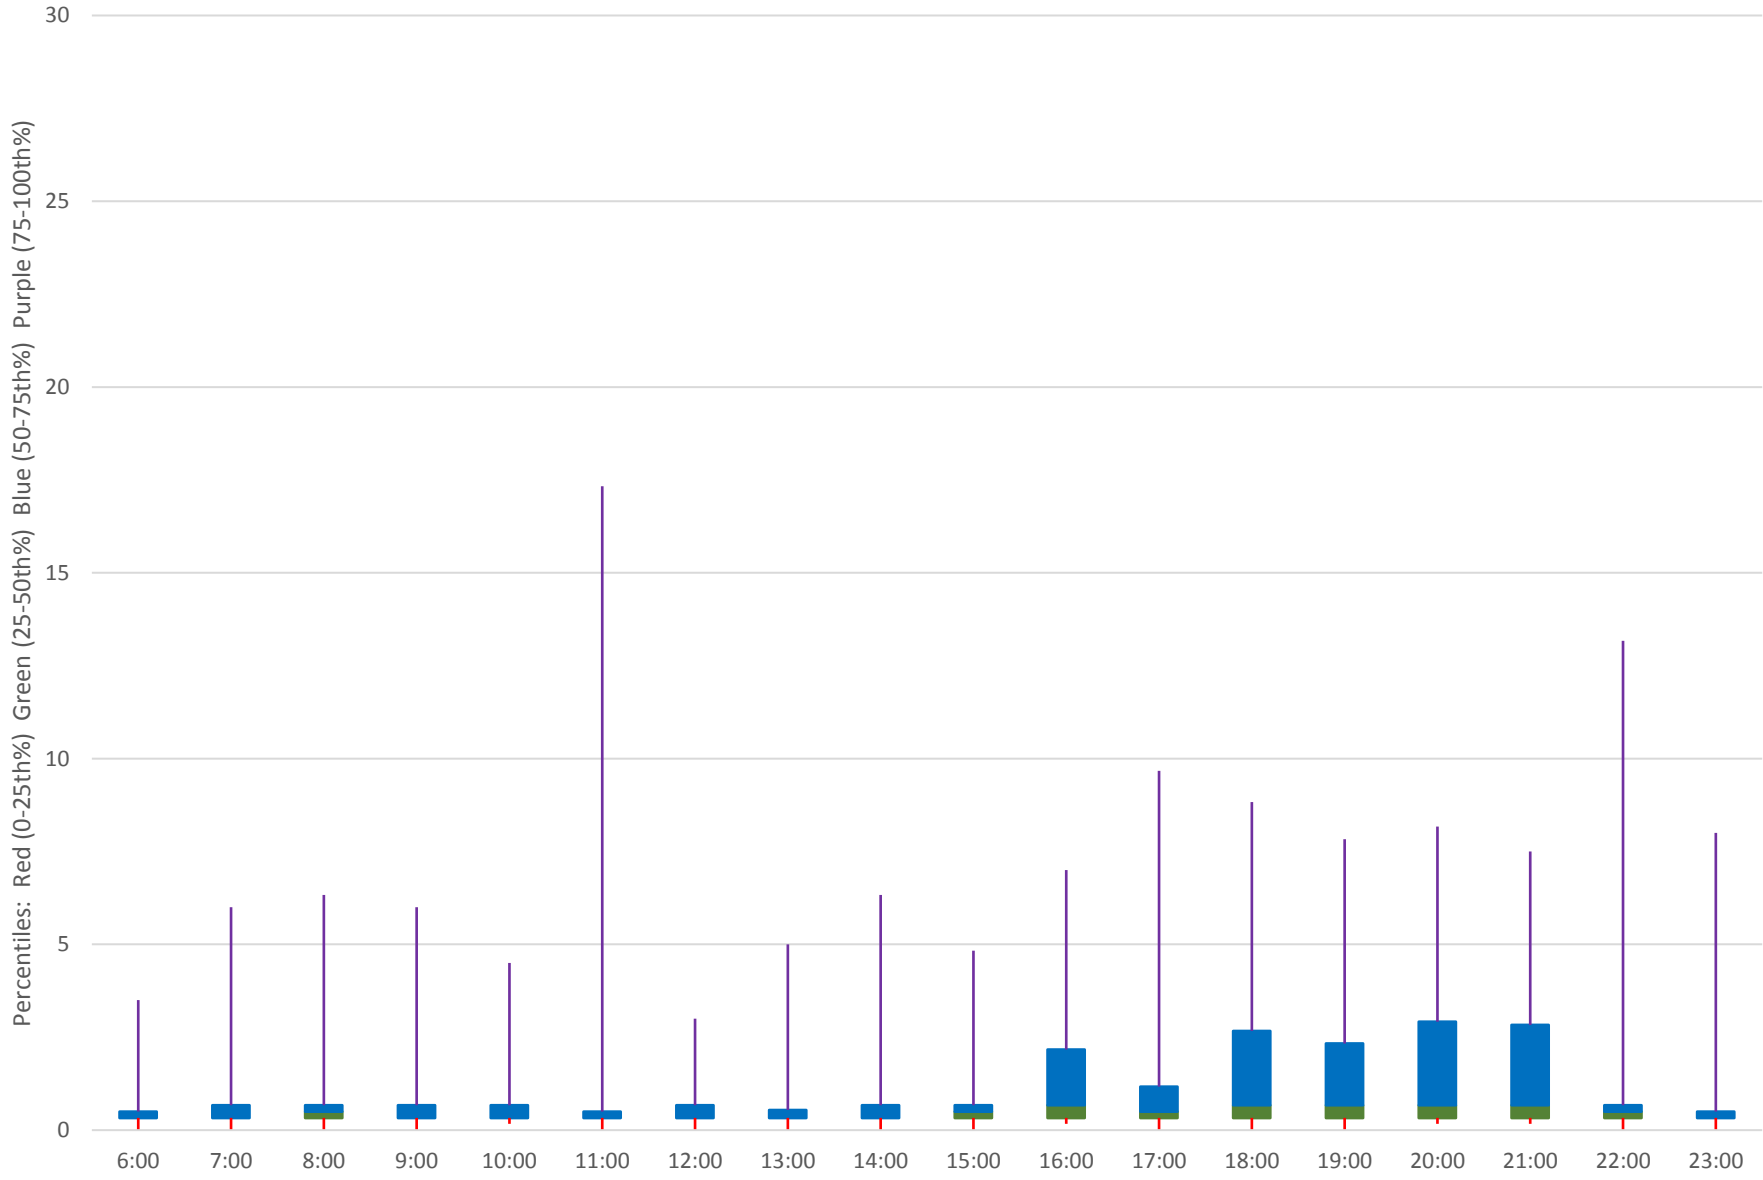

504 King Link Times From Danforth To N of Danforth Northbound April 2019

504 King Link Times From Danforth To N of Danforth Northbound April 2019

504 King Link Times From Danforth To N of Danforth Northbound April 2019

504 King Link Times From Danforth To N of Danforth Northbound April 2019 Weekday Statistics

504 King Link Times From Danforth To N of Danforth Northbound April 2019

Quartiles Weekday

504 King Link Times From Danforth To N of Danforth Northbound April 2019

Quartiles Week 1

504 King Link Times From Danforth To N of Danforth Northbound April 2019

Quartiles Week 2

504 King Link Times From Danforth To N of Danforth Northbound April 2019

Quartiles Week 3

504 King Link Times From Danforth To N of Danforth Northbound April 2019