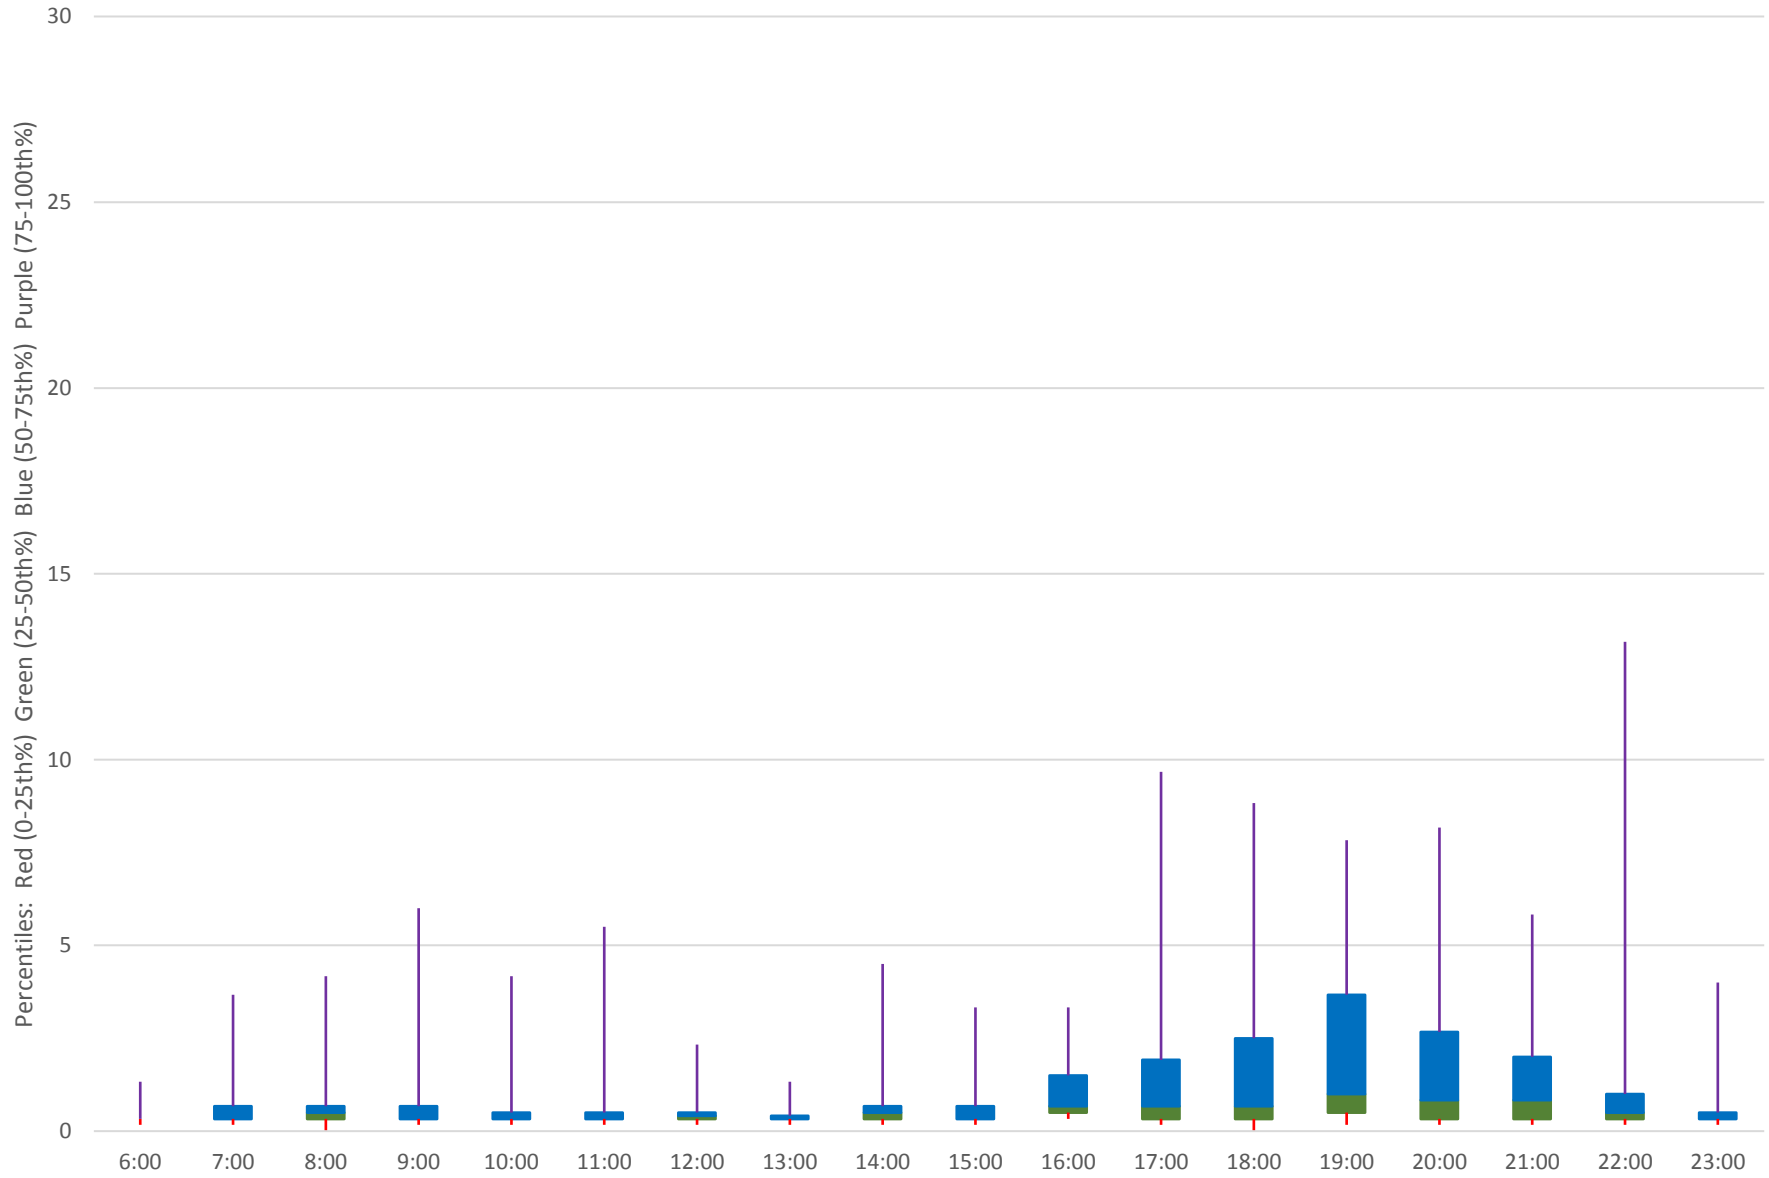

504 King Link Times From Danforth To N of Danforth Northbound April 2019

504 King Link Times From Danforth To N of Danforth Northbound April 2019

504 King Link Times From Danforth To N of Danforth Northbound April 2019

504 King Link Times From Danforth To N of Danforth Northbound April 2019 Weekday Statistics

504 King Link Times From Danforth To N of Danforth Northbound April 2019

Quartiles Weekday

504 King Link Times From Danforth To N of Danforth Northbound April 2019

Quartiles Week 1

504 King Link Times From Danforth To N of Danforth Northbound April 2019

Quartiles Week 2

504 King Link Times From Danforth To N of Danforth Northbound April 2019

Quartiles Week 3

504 King Link Times From Danforth To N of Danforth Northbound April 2019

Quartiles Week 4

504 King Link Times From Danforth To N of Danforth Northbound April 2019 Saturday Statistics

504 King Link Times From Danforth To N of Danforth Northbound April 2019

Quartiles Saturdays

504 King Link Times From Danforth To N of Danforth Northbound April 2019 Sunday Statistics