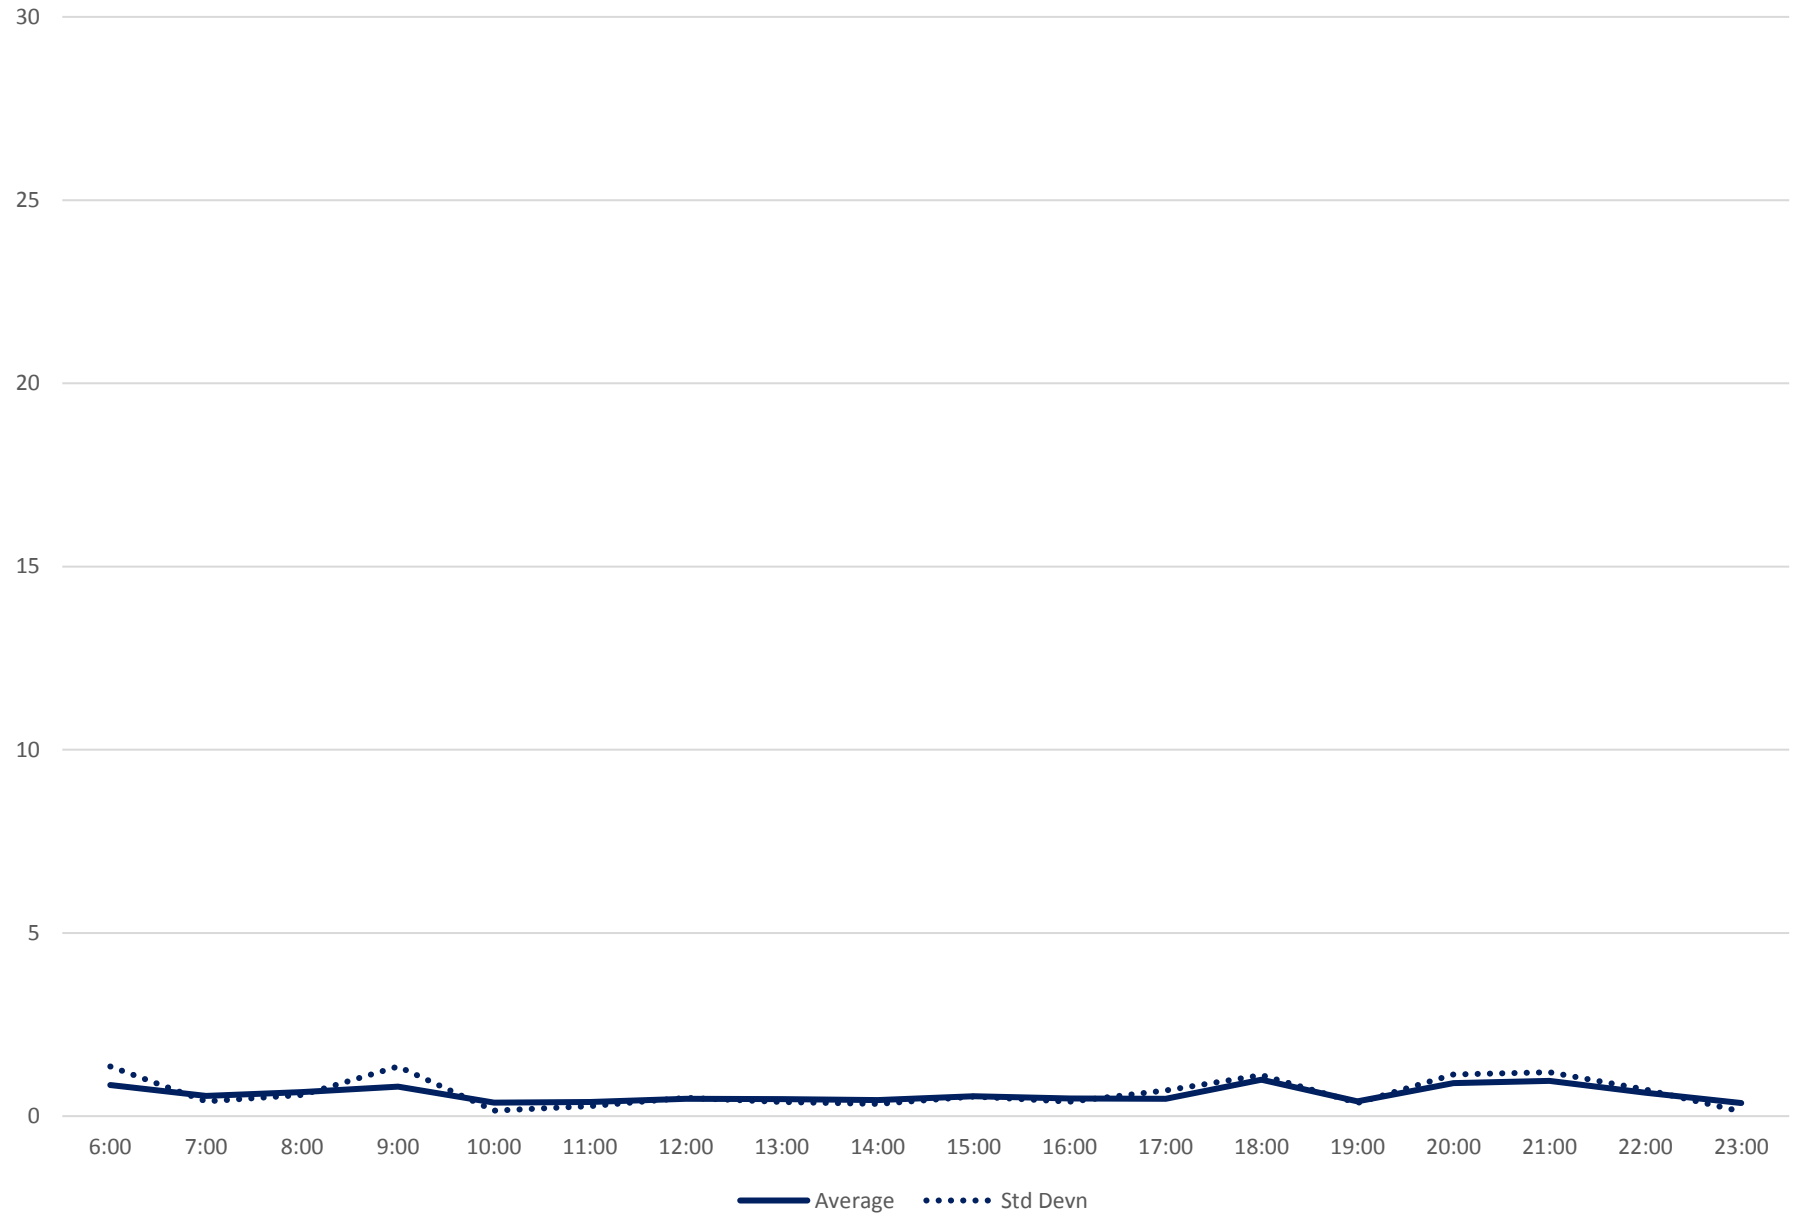

504 King Link Times From Danforth To N of Danforth Northbound April 2019 Weekday Statistics

504 King Link Times From Danforth To N of Danforth Northbound April 2019

Quartiles Weekday

504 King Link Times From Danforth To N of Danforth Northbound April 2019

Quartiles Week 1

504 King Link Times From Danforth To N of Danforth Northbound April 2019

Quartiles Week 2

504 King Link Times From Danforth To N of Danforth Northbound April 2019

Quartiles Week 3

504 King Link Times From Danforth To N of Danforth Northbound April 2019

Quartiles Week 4

504 King Link Times From Danforth To N of Danforth Northbound April 2019 Saturday Statistics

504 King Link Times From Danforth To N of Danforth Northbound April 2019

Quartiles Saturdays

504 King Link Times From Danforth To N of Danforth Northbound April 2019 Sunday Statistics

504 King Link Times From Danforth To N of Danforth Northbound April 2019

Quartiles Sundays/Holidays