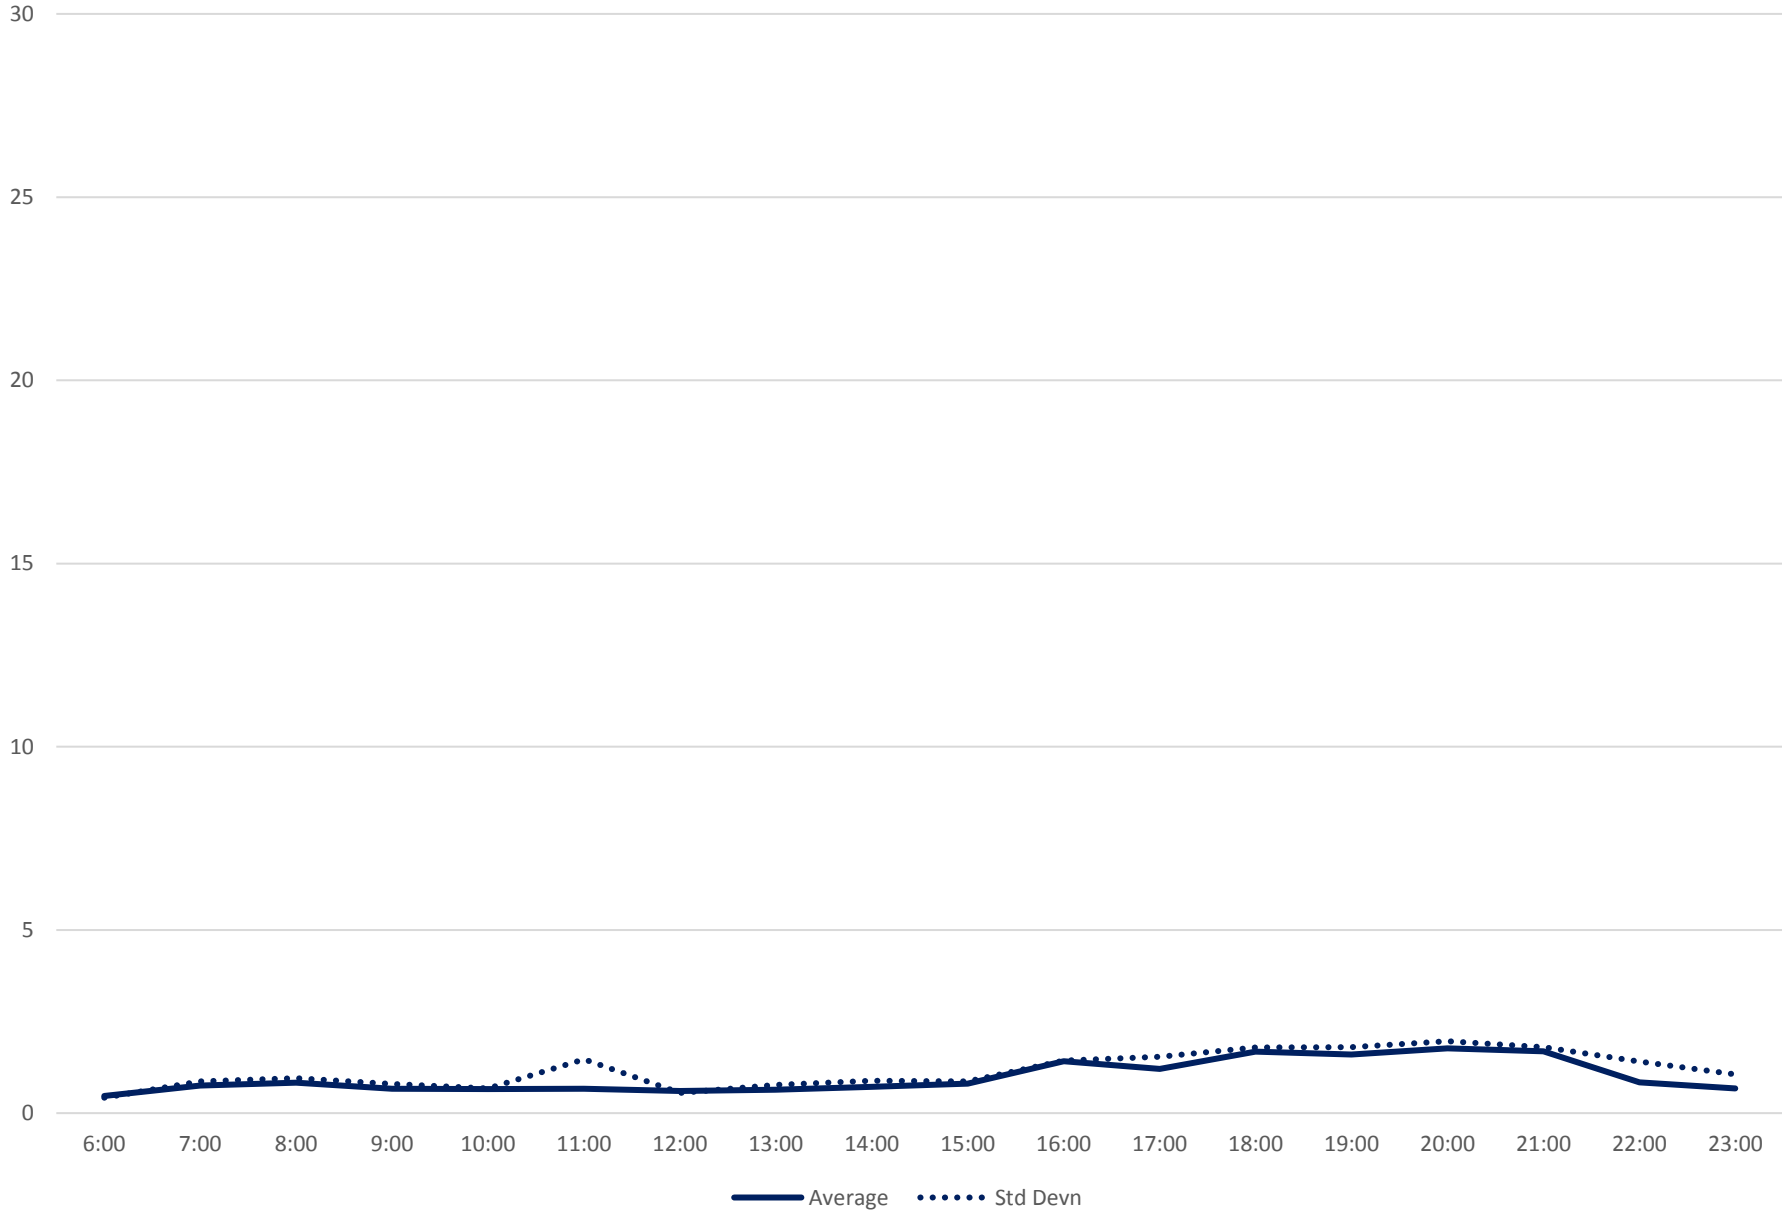

504 King Link Times From Danforth To N of Danforth Northbound April 2019

504 King Link Times From Danforth To N of Danforth Northbound April 2019

504 King Link Times From Danforth To N of Danforth Northbound April 2019

504 King Link Times From Danforth To N of Danforth Northbound April 2019 Weekday Statistics

504 King Link Times From Danforth To N of Danforth Northbound April 2019

Quartiles Weekday

504 King Link Times From Danforth To N of Danforth Northbound April 2019

Quartiles Week 1

504 King Link Times From Danforth To N of Danforth Northbound April 2019

Quartiles Week 2

504 King Link Times From Danforth To N of Danforth Northbound April 2019

Quartiles Week 3

504 King Link Times From Danforth To N of Danforth Northbound April 2019