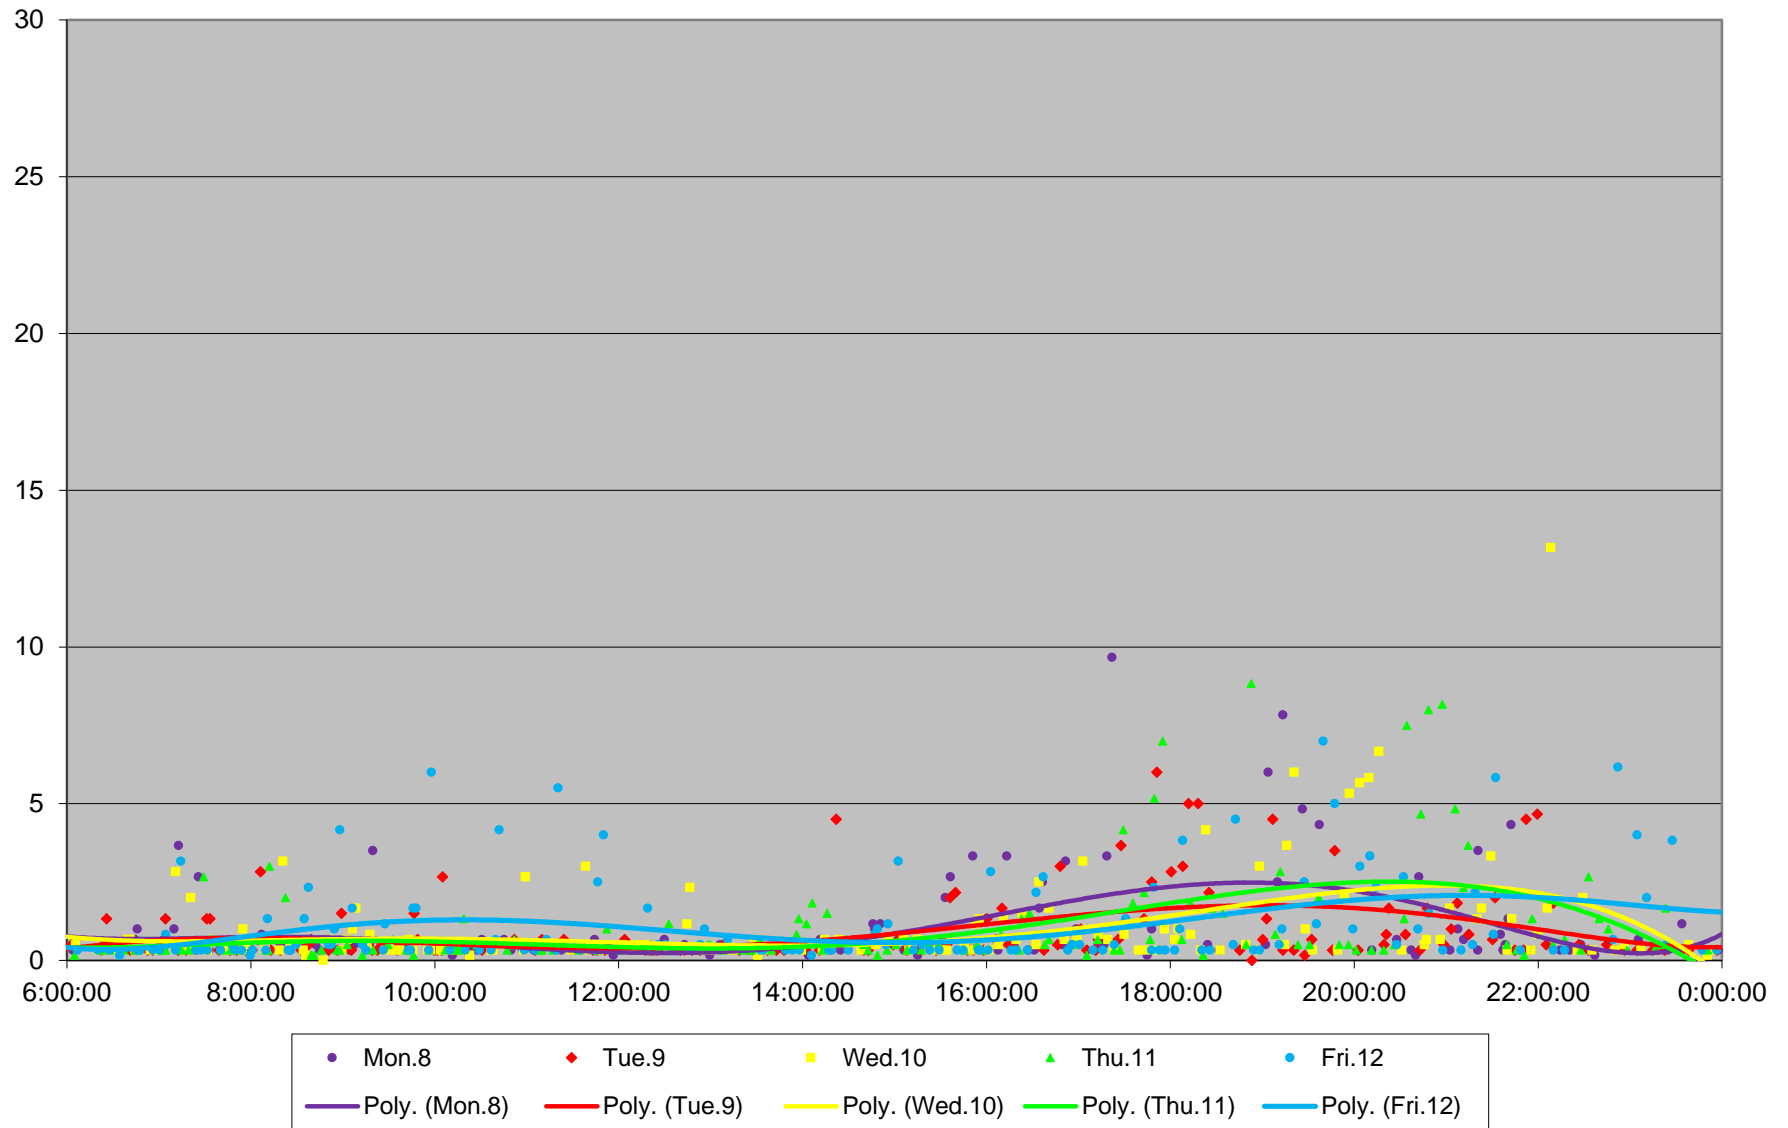

504 King Link Times From Danforth To N of Danforth Northbound April 2019

504 King Link Times From Danforth To N of Danforth Northbound April 2019

504 King Link Times From Danforth To N of Danforth Northbound April 2019

504 King Link Times From Danforth To N of Danforth Northbound April 2019 Weekday Statistics

504 King Link Times From Danforth To N of Danforth Northbound April 2019

Quartiles Weekday

504 King Link Times From Danforth To N of Danforth Northbound April 2019