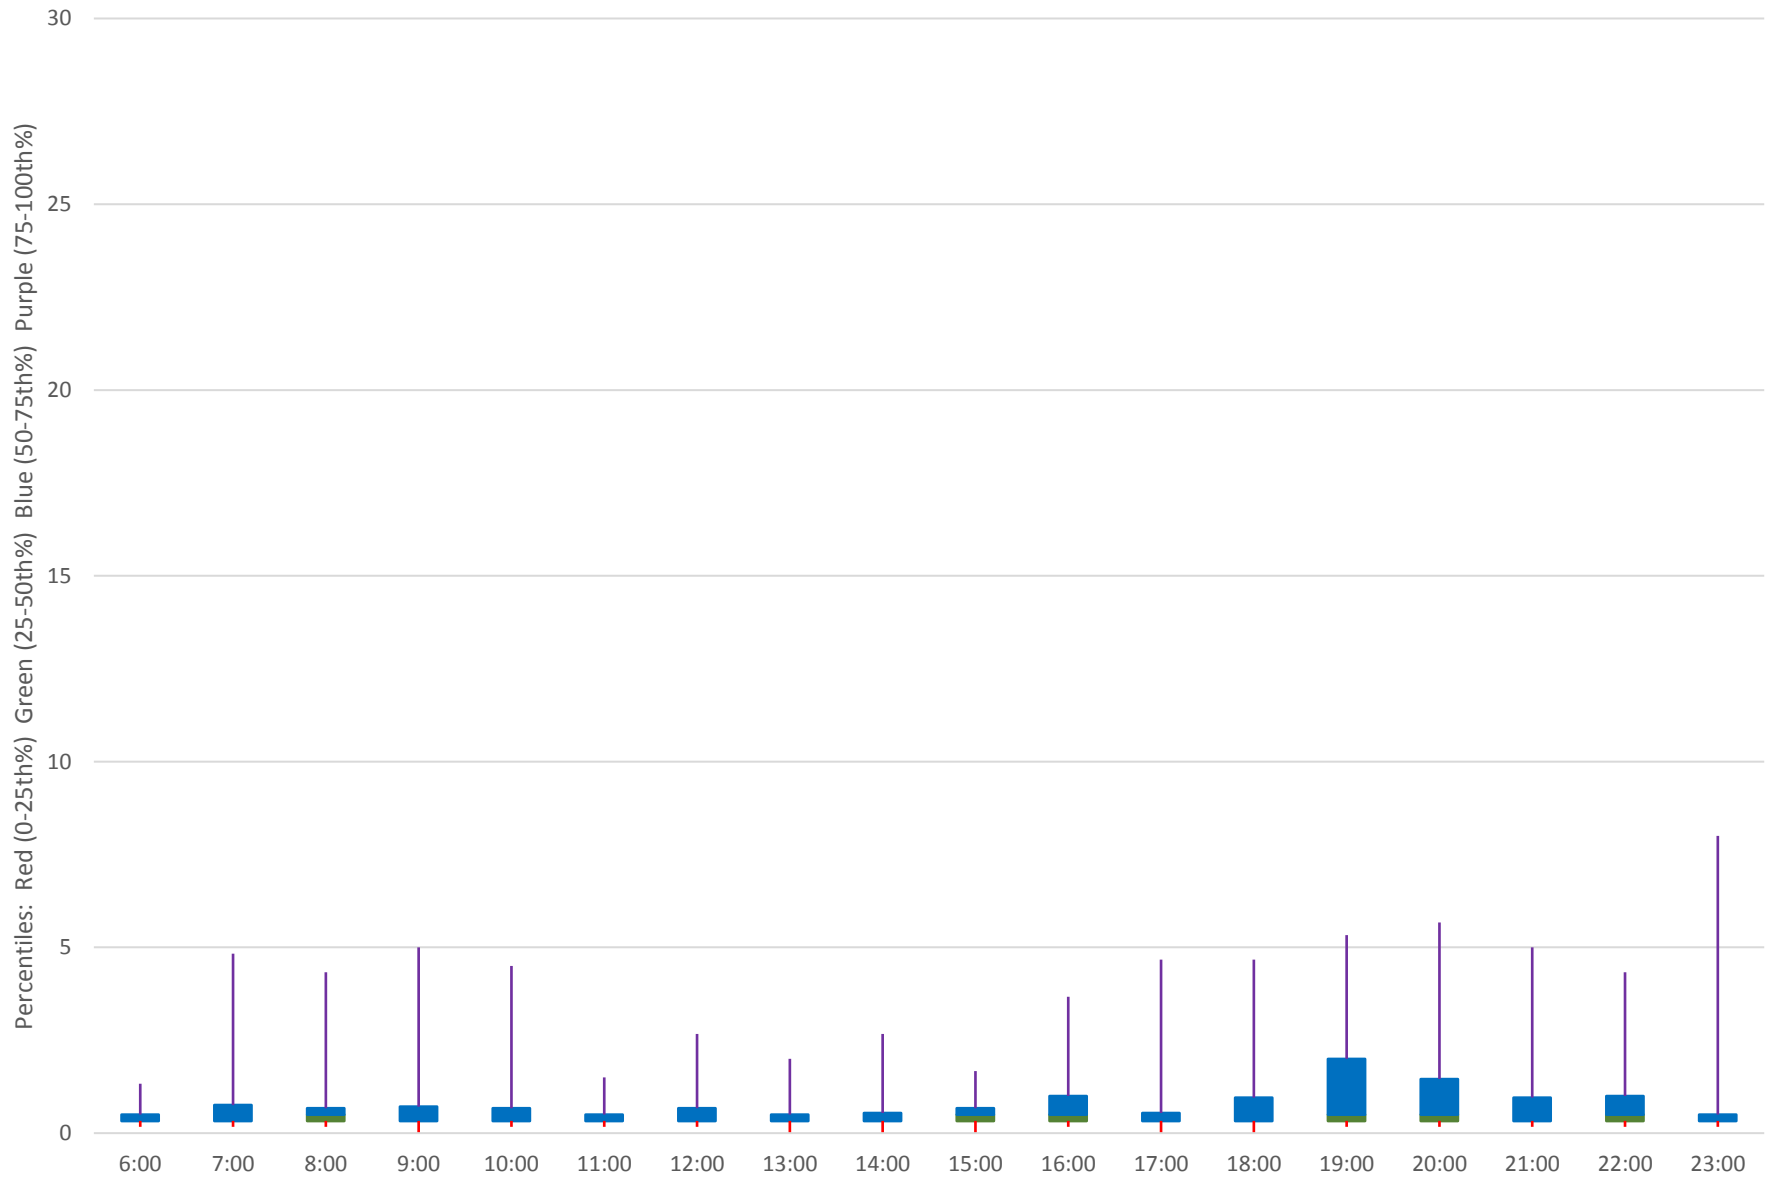

504 King Link Times From Danforth To N of Danforth Northbound April 2019

504 King Link Times From Danforth To N of Danforth Northbound April 2019

504 King Link Times From Danforth To N of Danforth Northbound April 2019

504 King Link Times From Danforth To N of Danforth Northbound April 2019 Weekday Statistics

504 King Link Times From Danforth To N of Danforth Northbound April 2019

Quartiles Weekday

504 King Link Times From Danforth To N of Danforth Northbound April 2019

Quartiles Week 1

504 King Link Times From Danforth To N of Danforth Northbound April 2019

Quartiles Week 2

504 King Link Times From Danforth To N of Danforth Northbound April 2019

Quartiles Week 3

504 King Link Times From Danforth To N of Danforth Northbound April 2019

Quartiles Week 4

504 King Link Times From Danforth To N of Danforth Northbound April 2019 Saturday Statistics

504 King Link Times From Danforth To N of Danforth Northbound April 2019

Quartiles Saturdays

504 King Link Times From Danforth To N of Danforth Northbound April 2019 Sunday Statistics