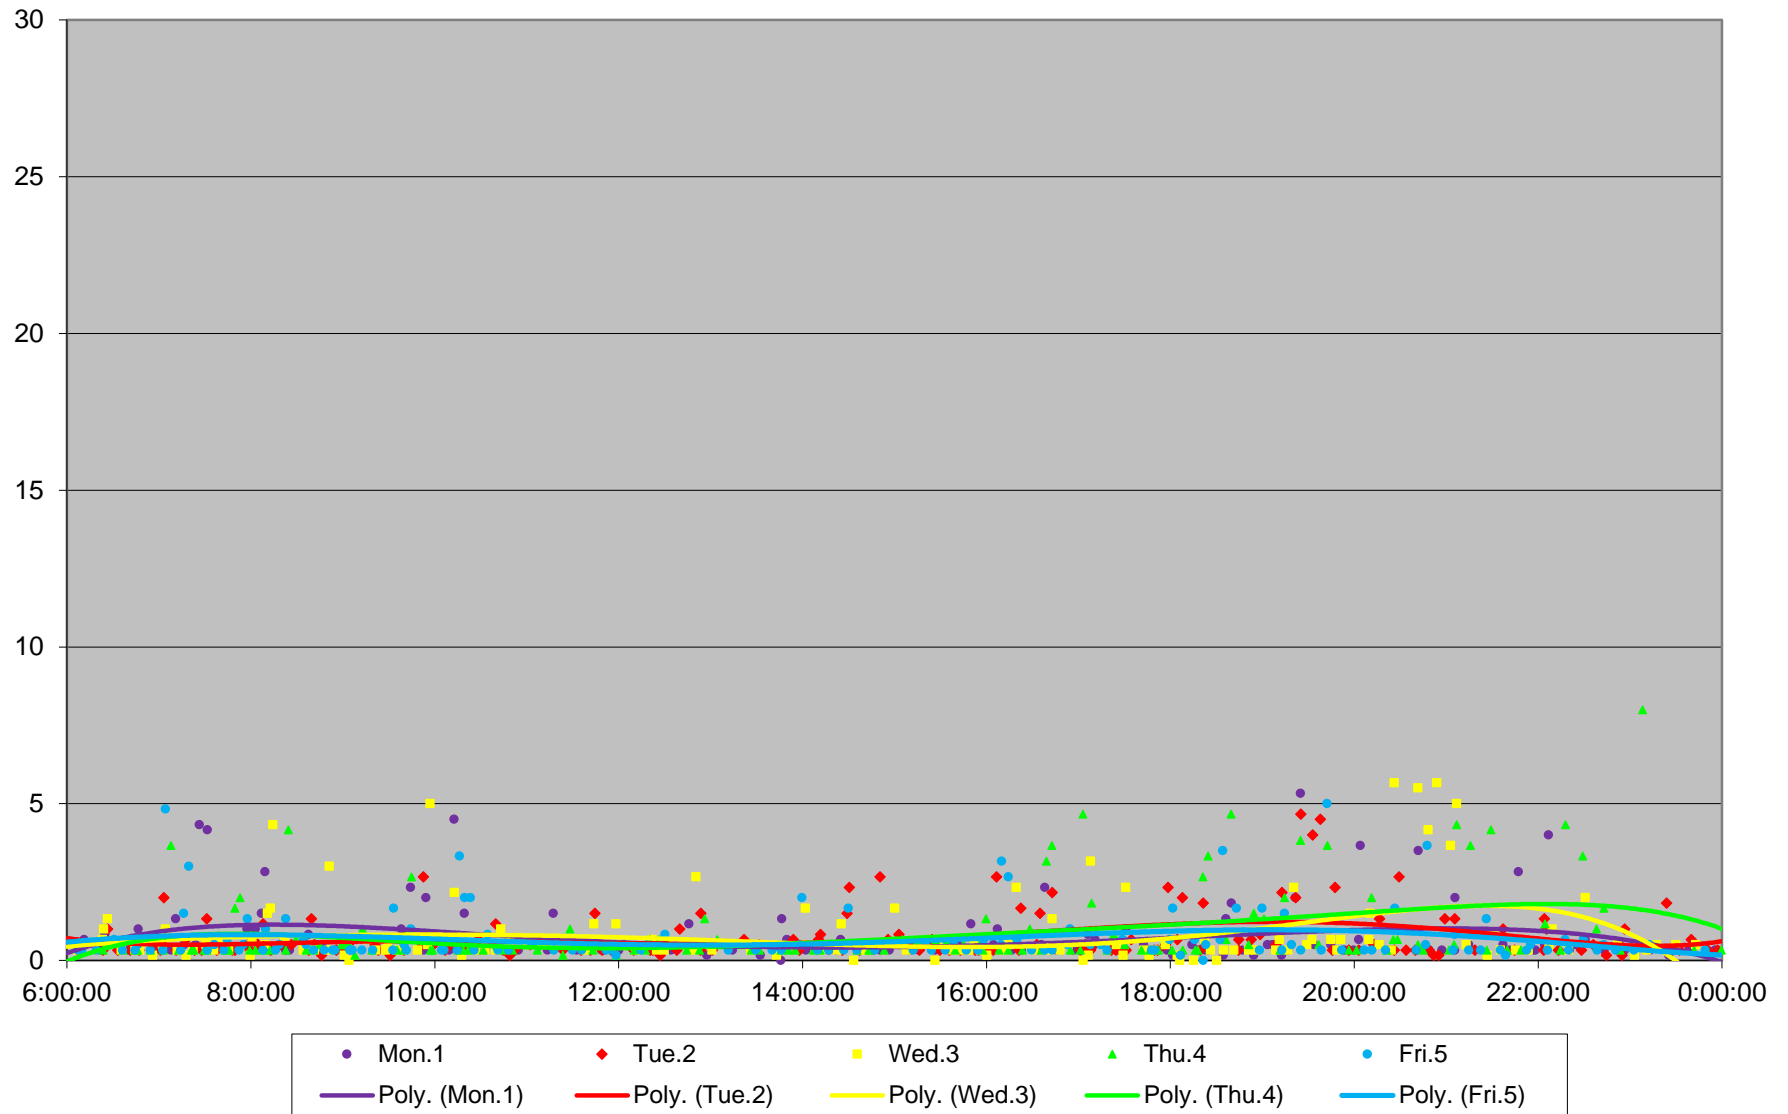

504 King Link Times From Danforth To N of Danforth Northbound April 2019

504 King Link Times From Danforth To N of Danforth Northbound April 2019

504 King Link Times From Danforth To N of Danforth Northbound April 2019

504 King Link Times From Danforth To N of Danforth Northbound April 2019 Weekday Statistics

504 King Link Times From Danforth To N of Danforth Northbound April 2019

Quartiles Weekday

504 King Link Times From Danforth To N of Danforth Northbound April 2019