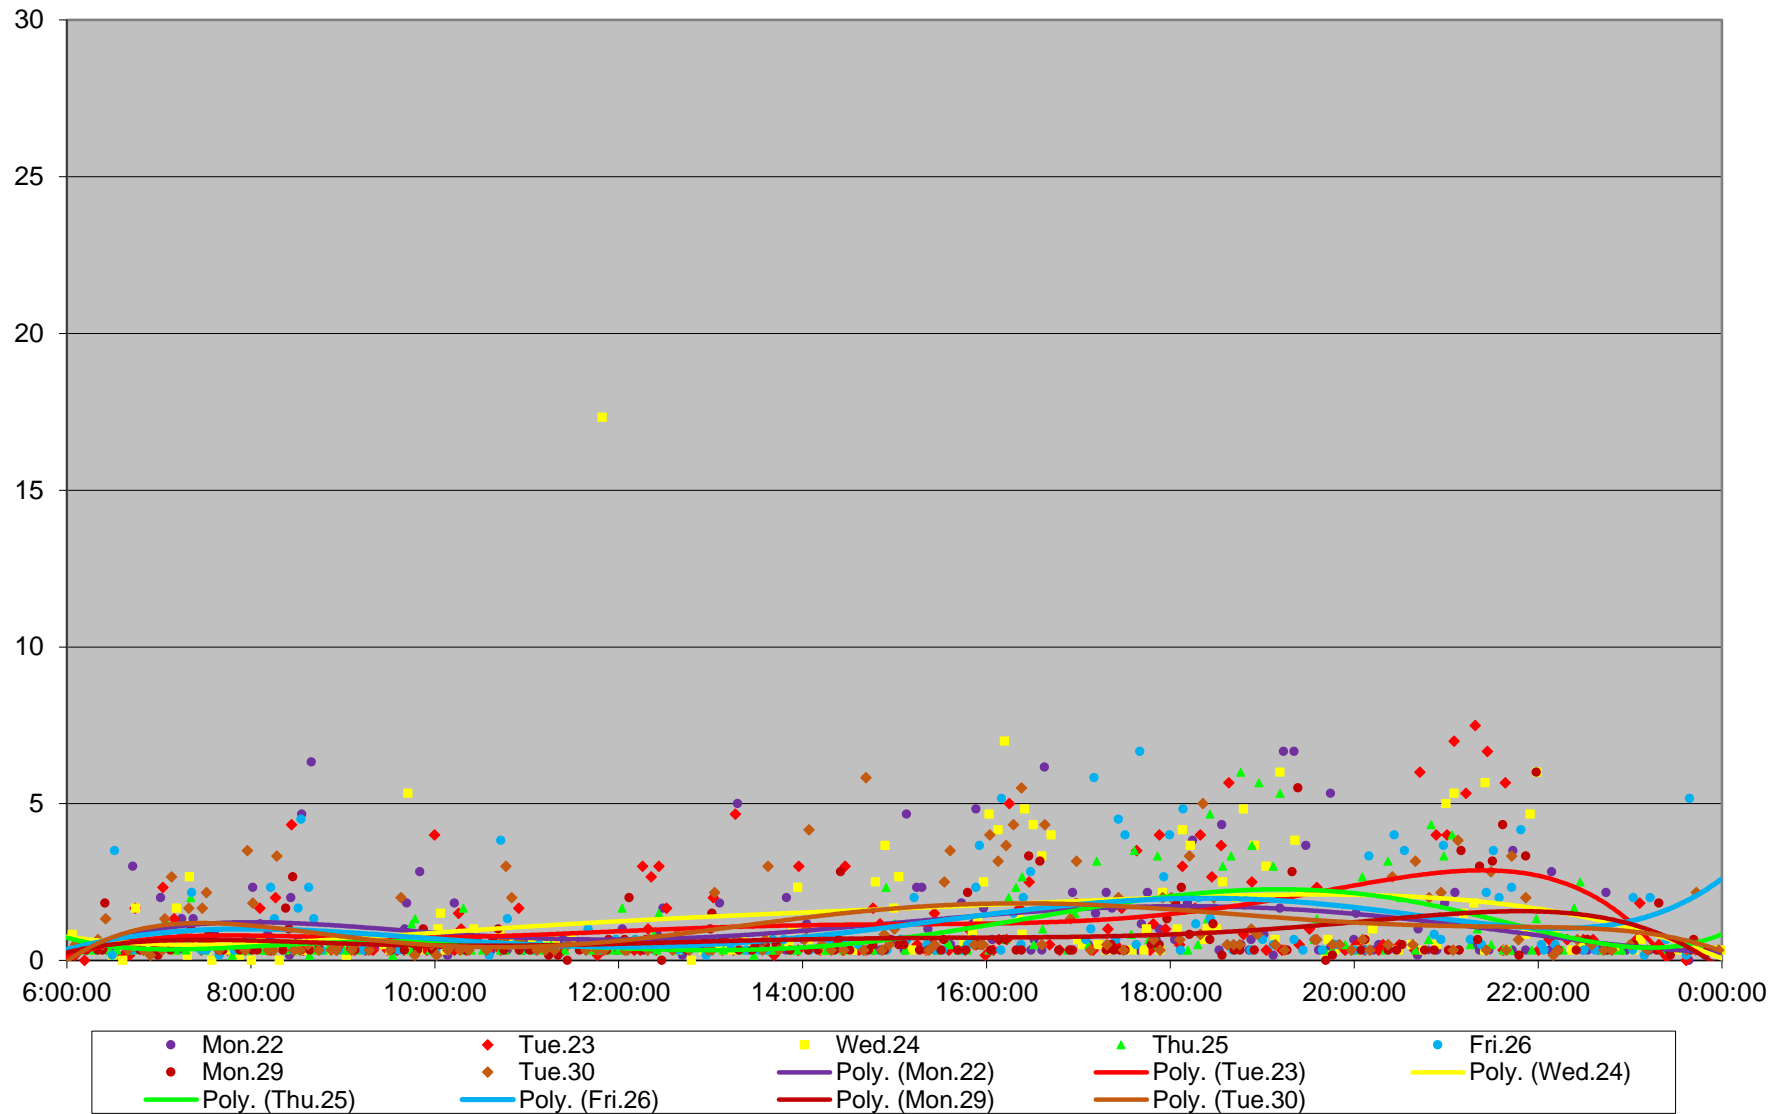

504 King Link Times From Danforth To N of Danforth Northbound April 2019

504 King Link Times From Danforth To N of Danforth Northbound April 2019

504 King Link Times From Danforth To N of Danforth Northbound April 2019

504 King Link Times From Danforth To N of Danforth Northbound April 2019 Weekday Statistics

504 King Link Times From Danforth To N of Danforth Northbound April 2019

Quartiles Weekday

504 King Link Times From Danforth To N of Danforth Northbound April 2019

504 King Link Times From Danforth To N of Danforth Northbound April 2019

Quartiles Sundays/Holidays