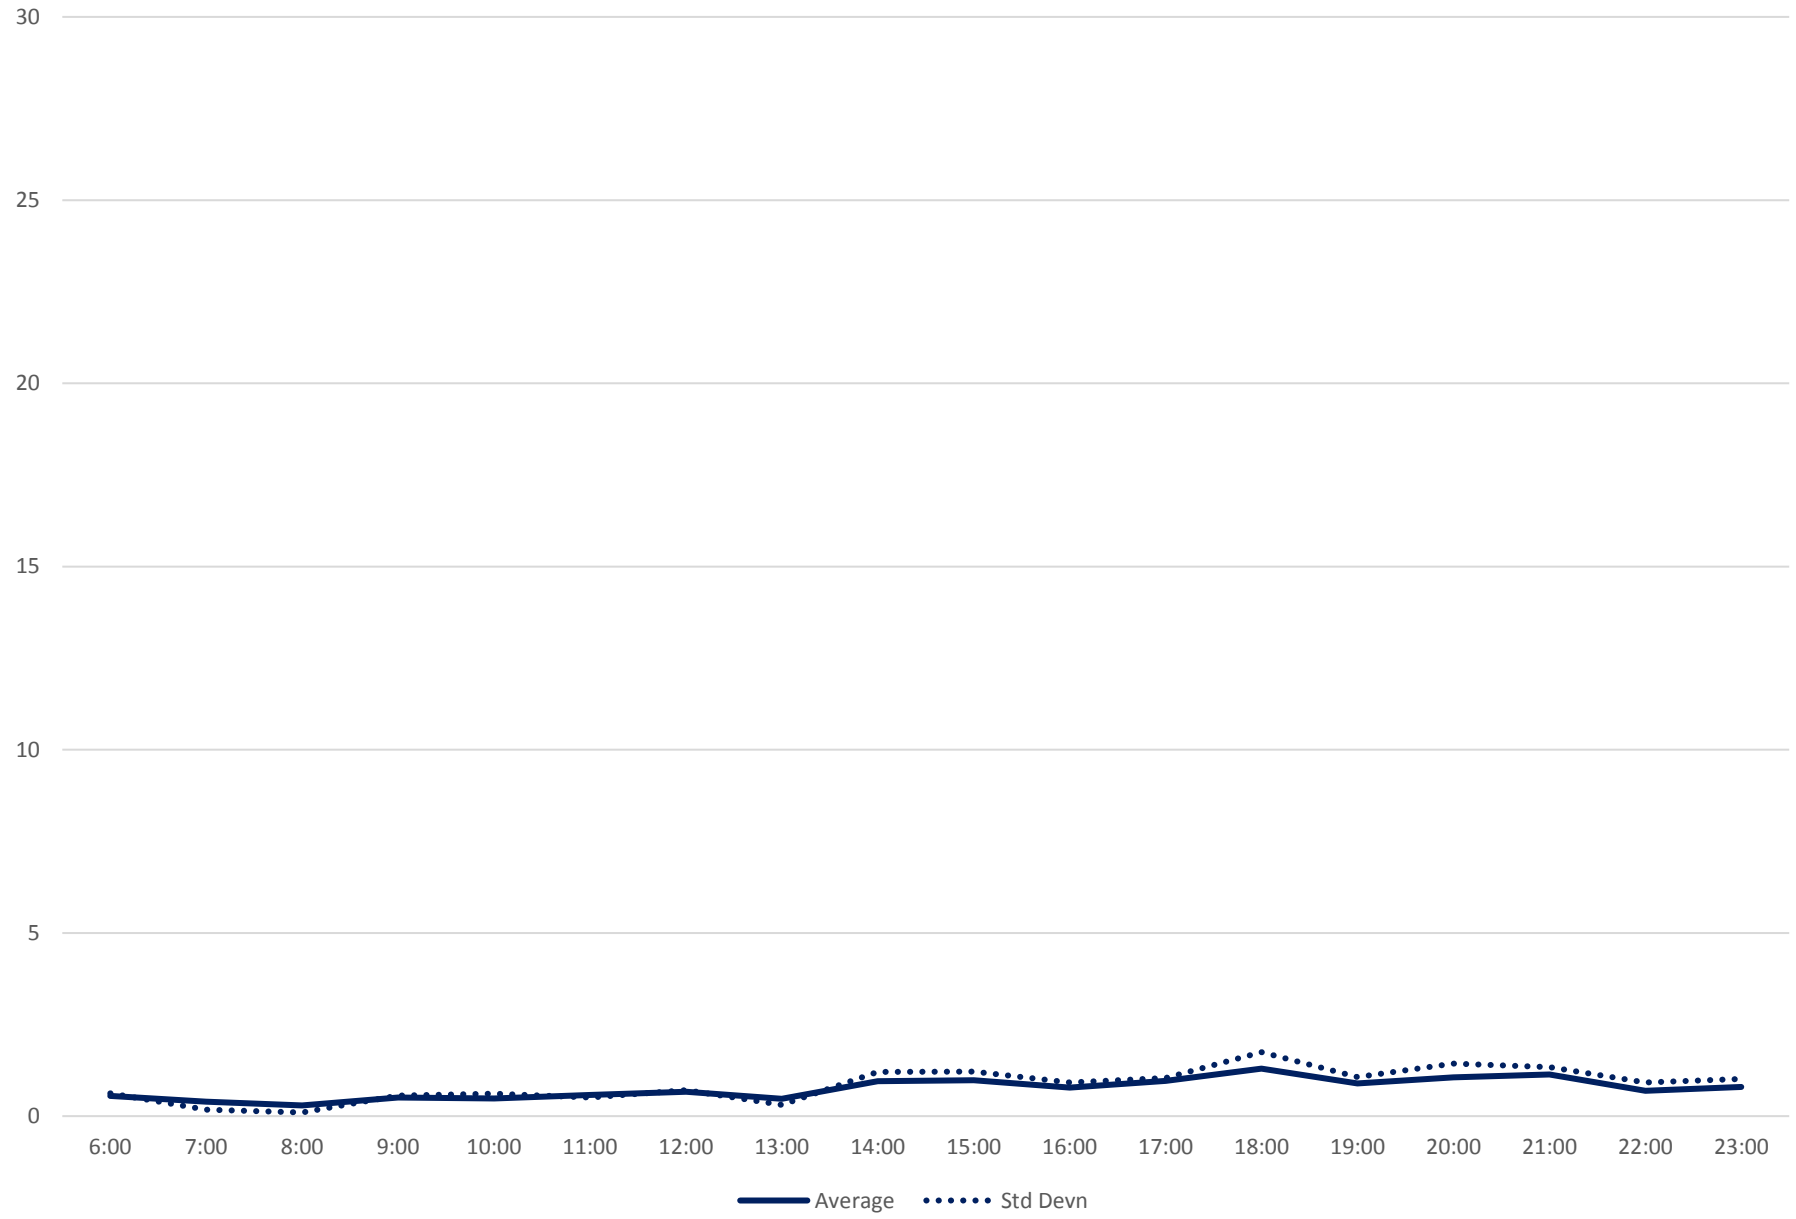

504 King Link Times From Danforth To N of Danforth Northbound April 2019 Weekday Statistics

504 King Link Times From Danforth To N of Danforth Northbound April 2019

Quartiles Weekday

504 King Link Times From Danforth To N of Danforth Northbound April 2019

Quartiles Week 1

504 King Link Times From Danforth To N of Danforth Northbound April 2019

Quartiles Week 2

504 King Link Times From Danforth To N of Danforth Northbound April 2019

Quartiles Week 3

504 King Link Times From Danforth To N of Danforth Northbound April 2019

Quartiles Week 4

504 King Link Times From Danforth To N of Danforth Northbound April 2019 Saturday Statistics

504 King Link Times From Danforth To N of Danforth Northbound April 2019

Quartiles Saturdays

504 King Link Times From Danforth To N of Danforth Northbound April 2019 Sunday Statistics

504 King Link Times From Danforth To N of Danforth Northbound April 2019

Quartiles Sundays/Holidays