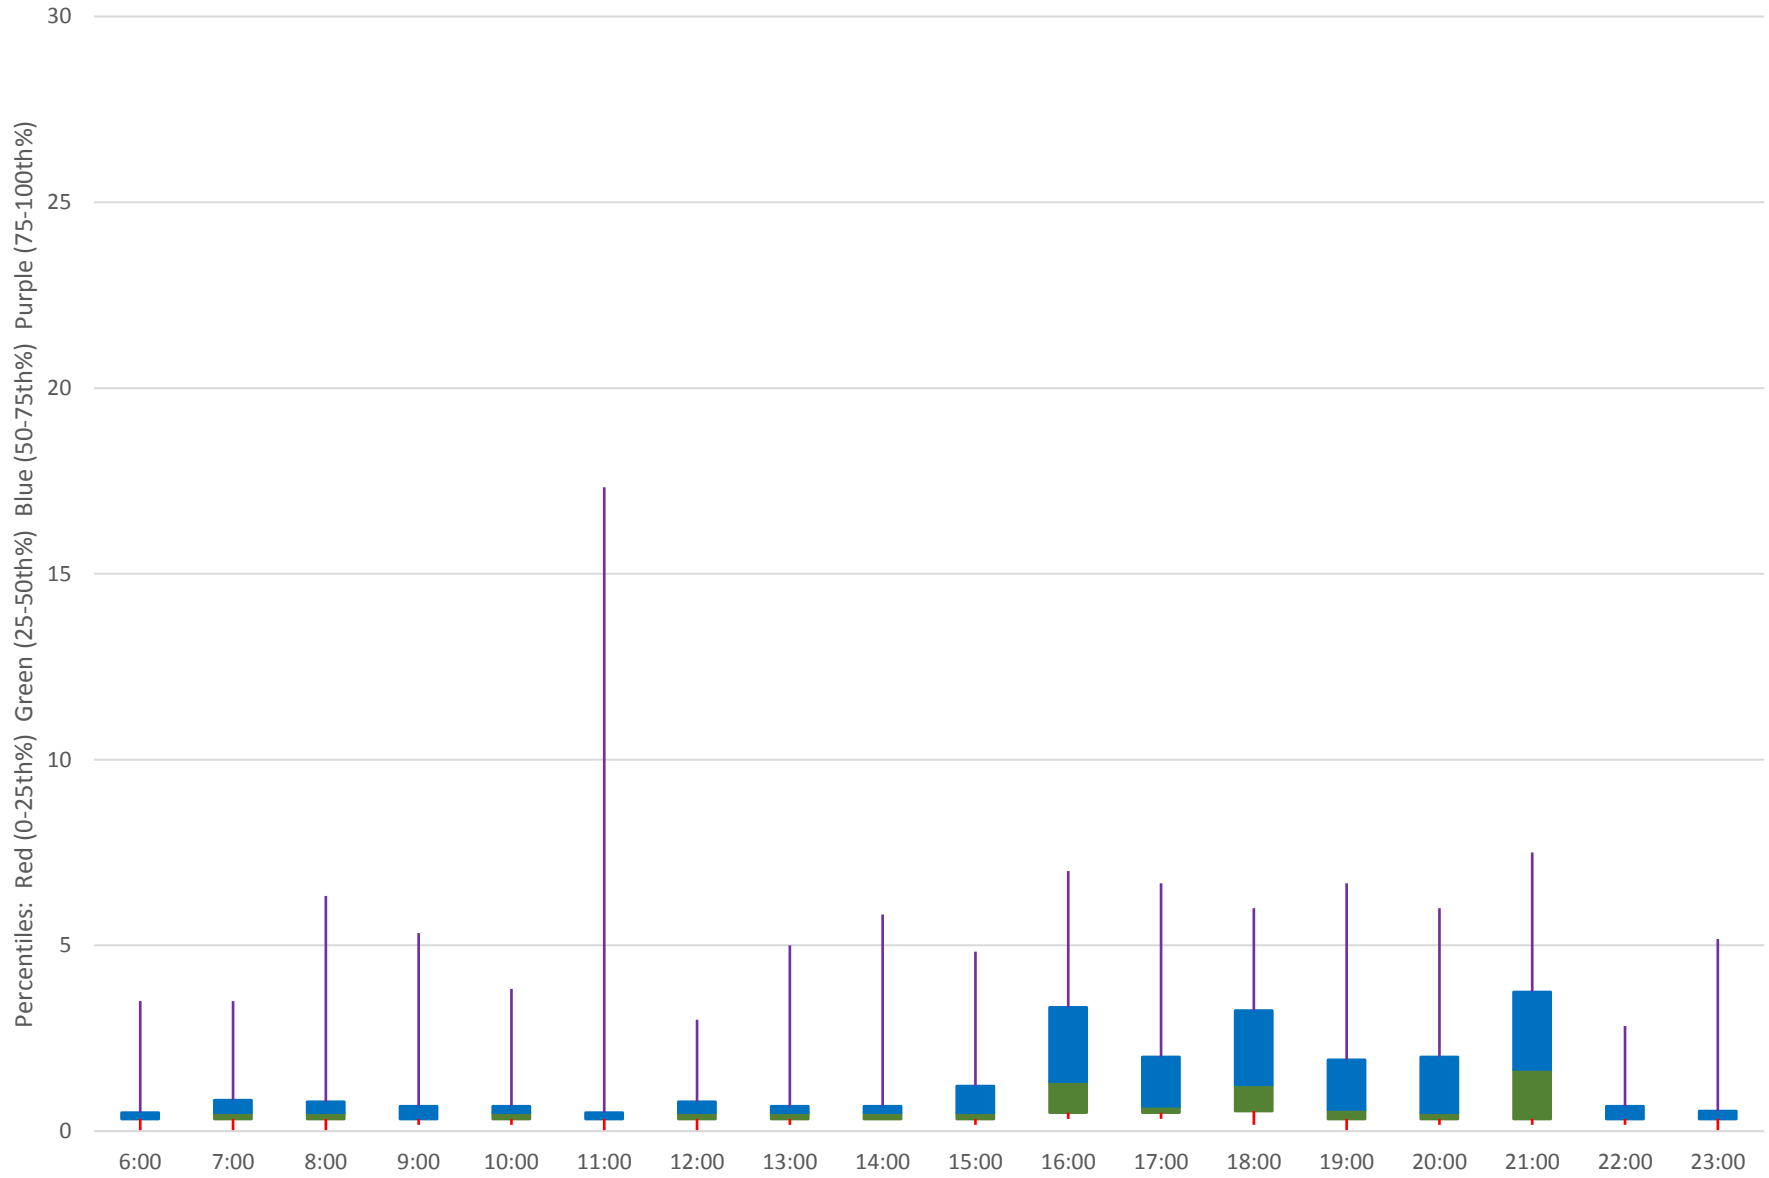

504 King Link Times From Danforth To N of Danforth Northbound April 2019 Weekday Statistics

504 King Link Times From Danforth To N of Danforth Northbound April 2019

Quartiles Weekday

504 King Link Times From Danforth To N of Danforth Northbound April 2019

Quartiles Week 1

504 King Link Times From Danforth To N of Danforth Northbound April 2019

Quartiles Week 2

504 King Link Times From Danforth To N of Danforth Northbound April 2019

Quartiles Week 3

504 King Link Times From Danforth To N of Danforth Northbound April 2019

Quartiles Week 4

504 King Link Times From Danforth To N of Danforth Northbound April 2019 Saturday Statistics

504 King Link Times From Danforth To N of Danforth Northbound April 2019

Quartiles Saturdays

504 King Link Times From Danforth To N of Danforth Northbound April 2019 Sunday Statistics

504 King Link Times From Danforth To N of Danforth Northbound April 2019

Quartiles Sundays/Holidays