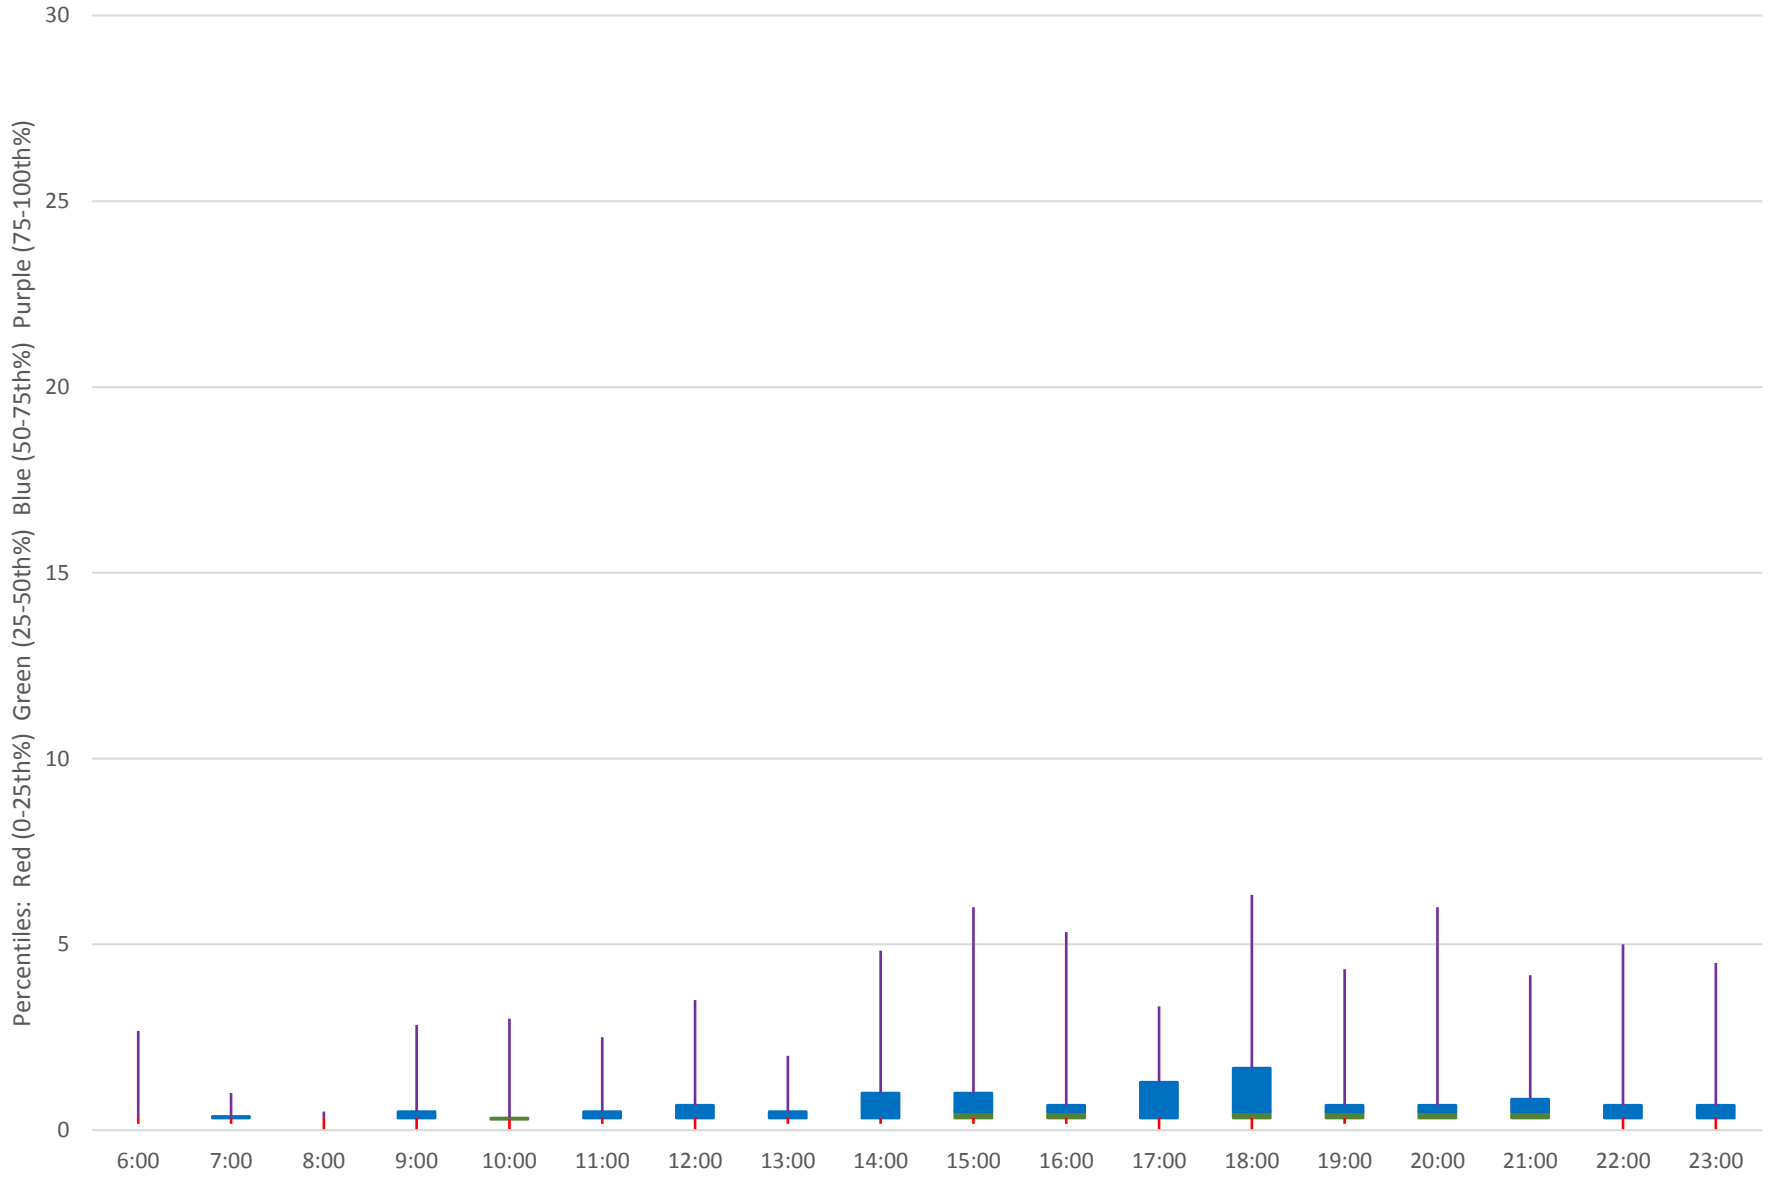

Quartiles Week 1

504 King Link Times From Danforth To N of Danforth Northbound April 2019

Quartiles Week 2

504 King Link Times From Danforth To N of Danforth Northbound April 2019

Quartiles Week 3

504 King Link Times From Danforth To N of Danforth Northbound April 2019

Quartiles Week 4

504 King Link Times From Danforth To N of Danforth Northbound April 2019 Saturday Statistics

504 King Link Times From Danforth To N of Danforth Northbound April 2019

Quartiles Saturdays

504 King Link Times From Danforth To N of Danforth Northbound April 2019 Sunday Statistics

504 King Link Times From Danforth To N of Danforth Northbound April 2019

Quartiles Sundays/Holidays