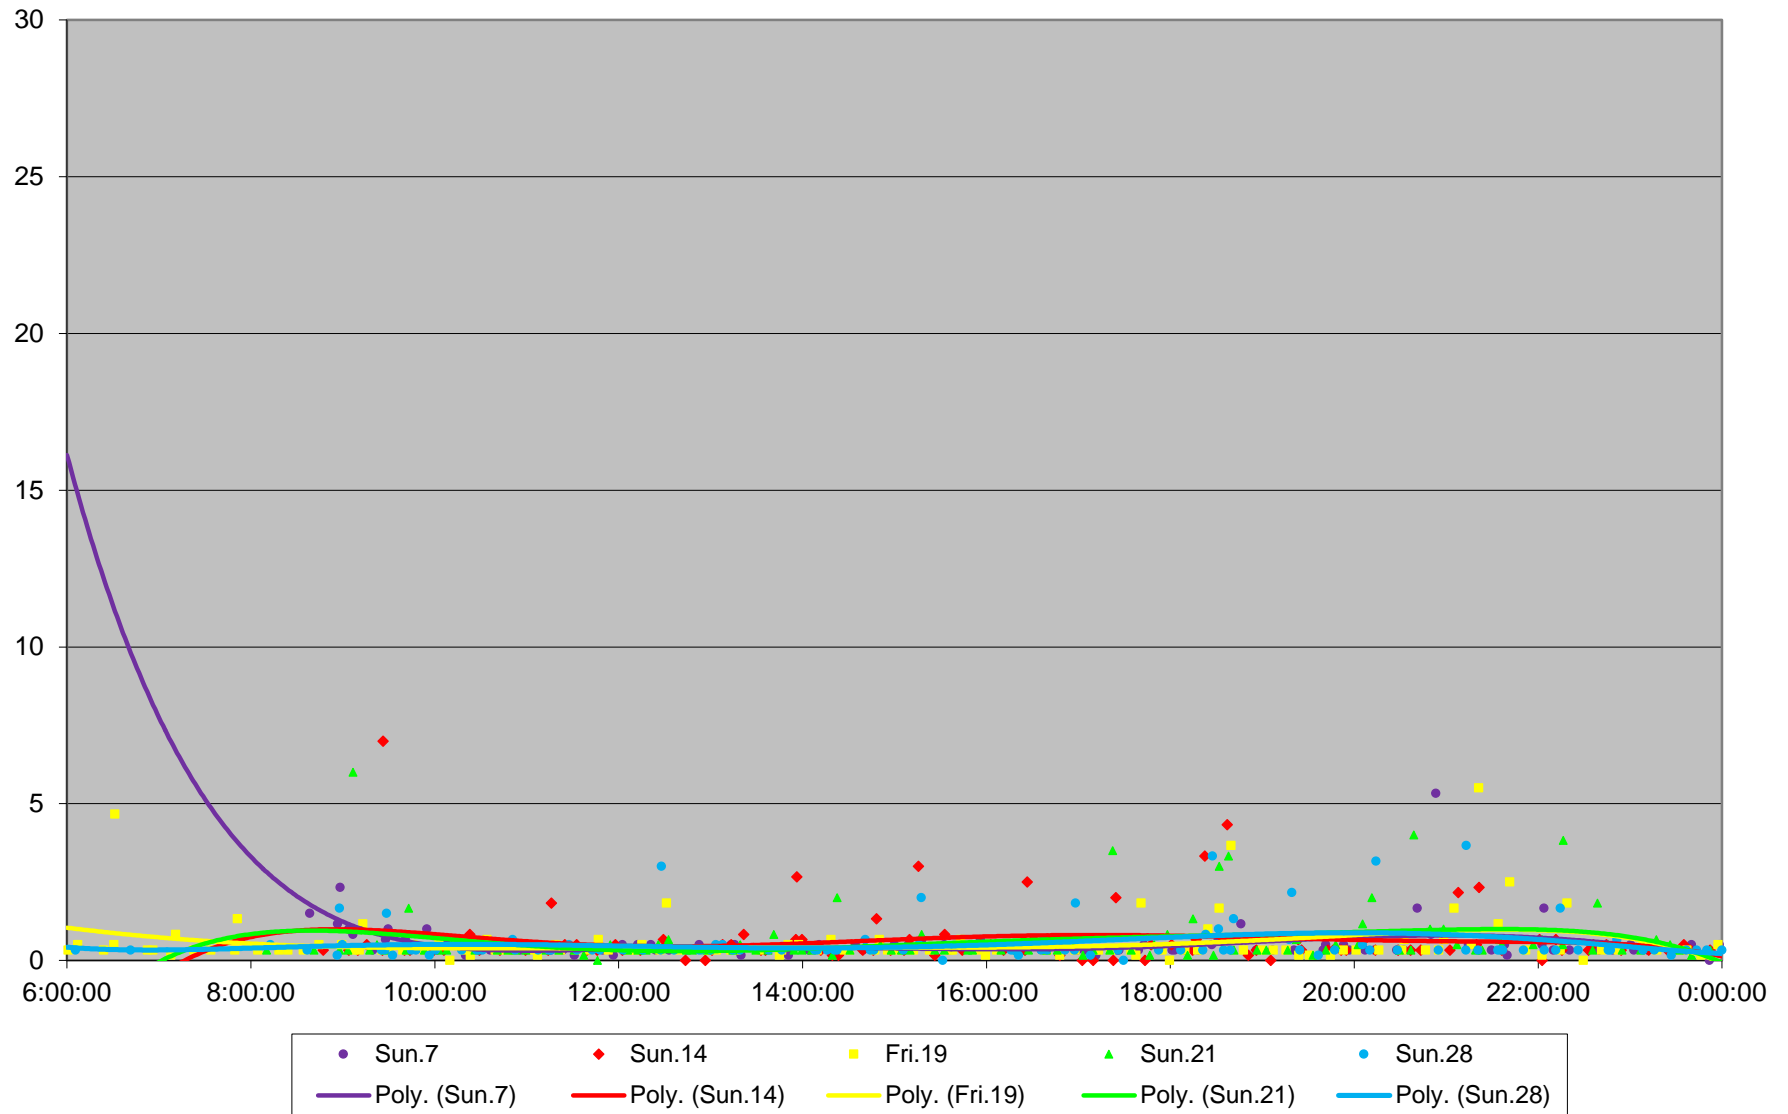

504 King Link Times From Danforth To N of Danforth Northbound April 2019

504 King Link Times From Danforth To N of Danforth Northbound April 2019

504 King Link Times From Danforth To N of Danforth Northbound April 2019

504 King Link Times From Danforth To N of Danforth Northbound April 2019 Weekday Statistics

504 King Link Times From Danforth To N of Danforth Northbound April 2019

Quartiles Weekday

504 King Link Times From Danforth To N of Danforth Northbound April 2019

504 King Link Times From Danforth To N of Danforth Northbound April 2019

Quartiles Sundays/Holidays