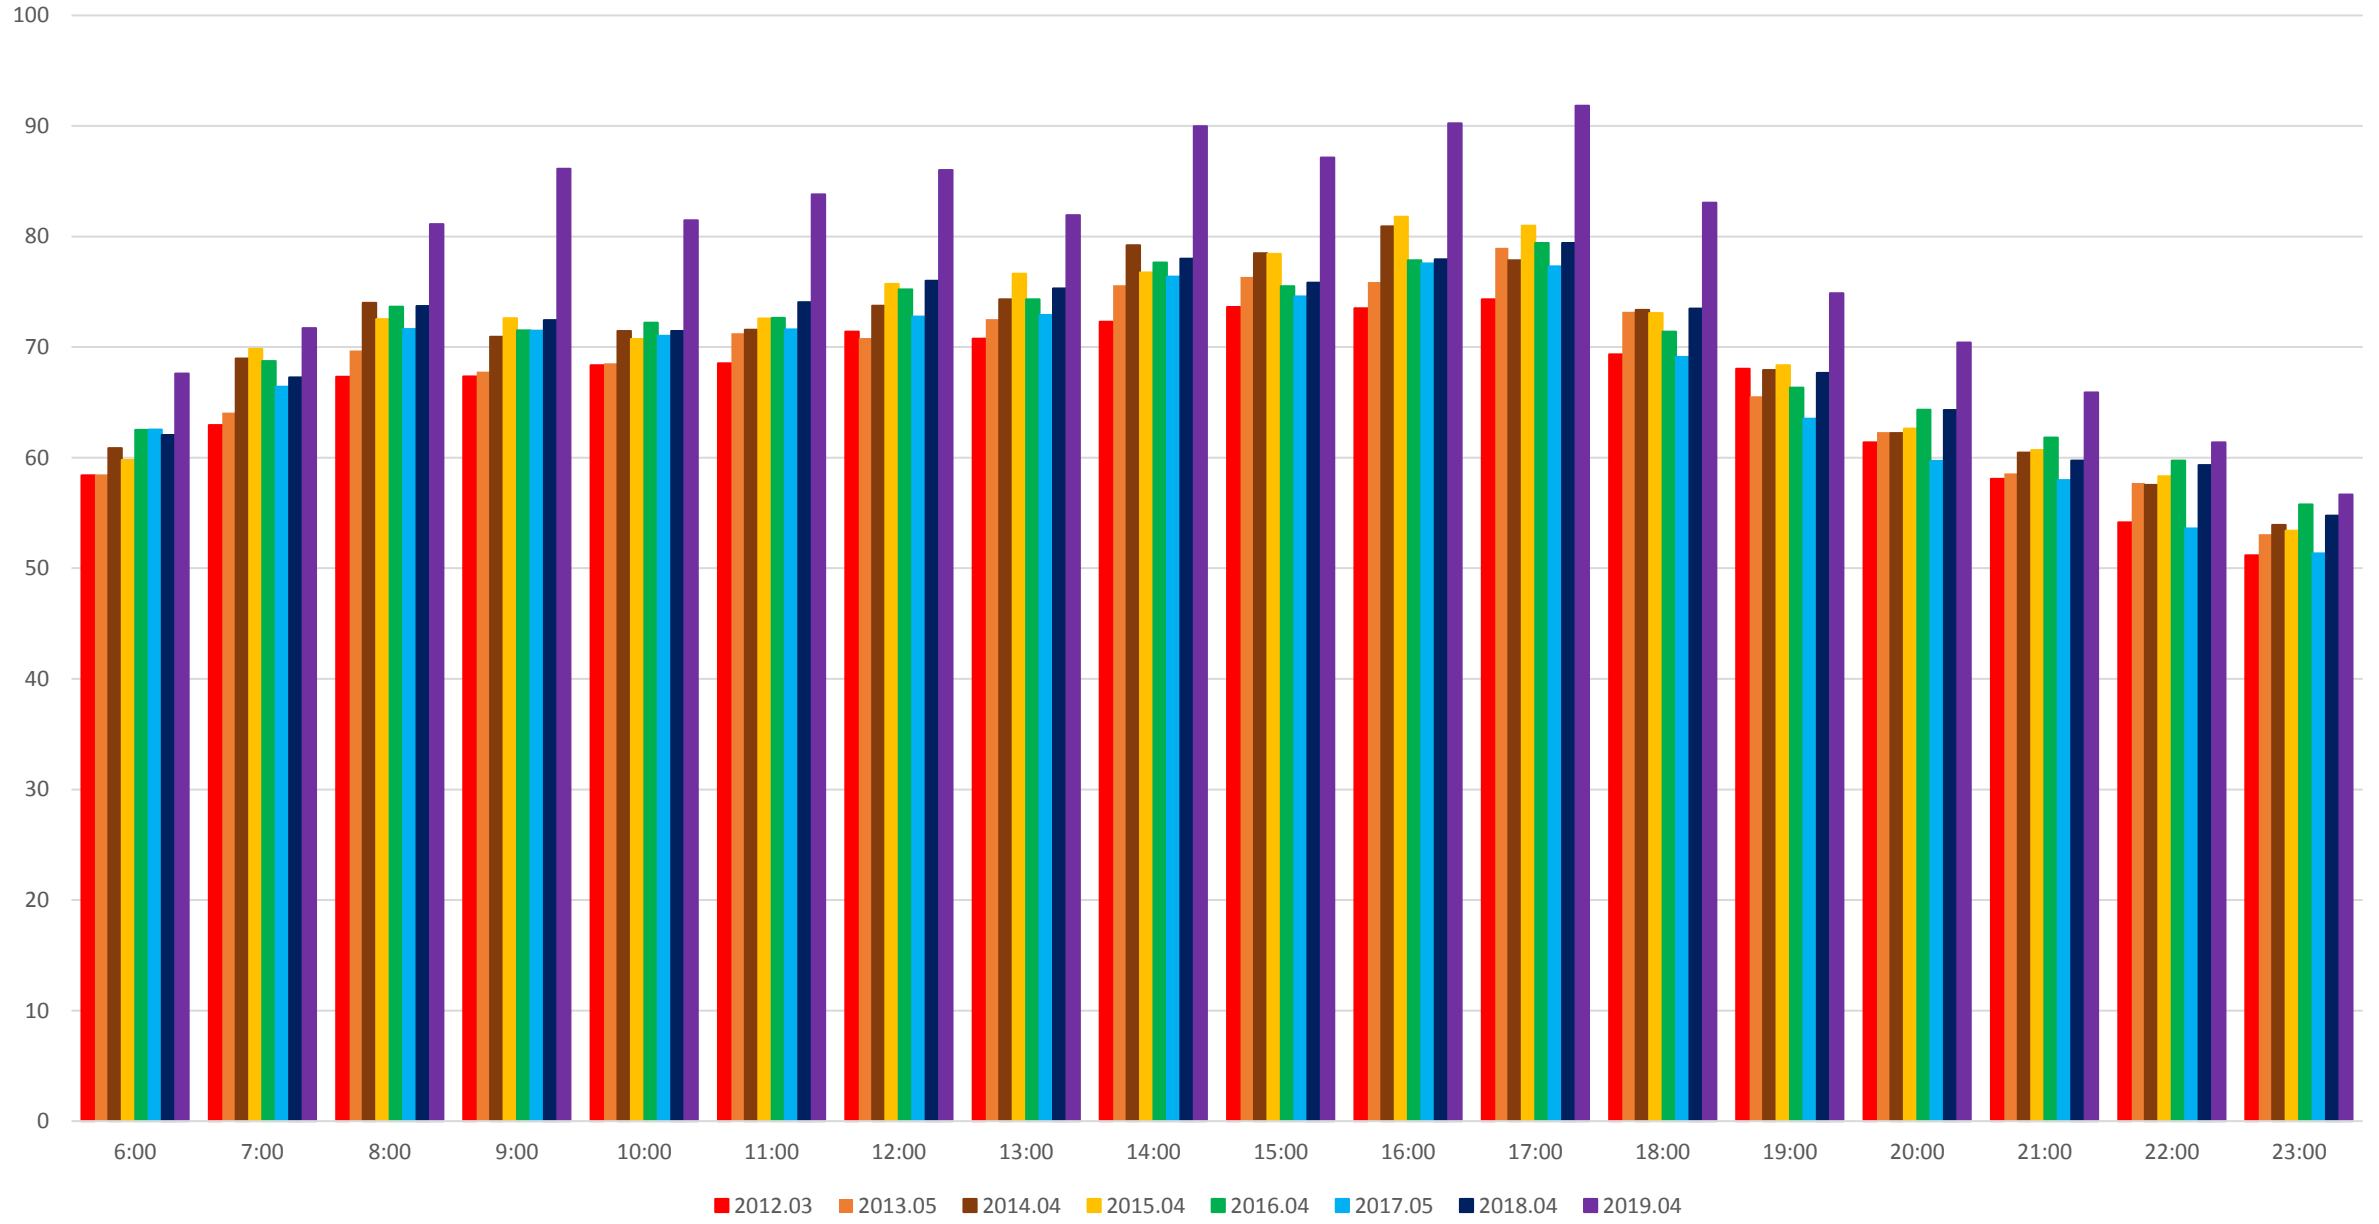

501 Queen Average Travel Times WB From Silver Birch to Queensway Humber 2012-2019

501 Queen Standard Deviation of Travel Times WB From Silver Birch to Queensway Humber 2012-2019

501 Queen Average Travel Times WB From Silver Birch to Queensway Humber April 2018 to April 2019

501 Queen Travel Times WB By Segment April 2018 vs April 2019

501 Queen Average Travel Times WB from Silver Birch to Greenwood April 2018 vs April 2019

501 Queen Average Travel Times WB from Greenwood to Jarvis April 2018 vs April 2019

501 Queen Average Travel Times WB from Jarvis to Spadina April 2018 vs April 2019

501 Queen Average Travel Times WB from Spadina to Dufferin April 2018 vs April 2019

501 Queen Average Travel Times WB from Dufferin to Humber April 2018 vs April 2019