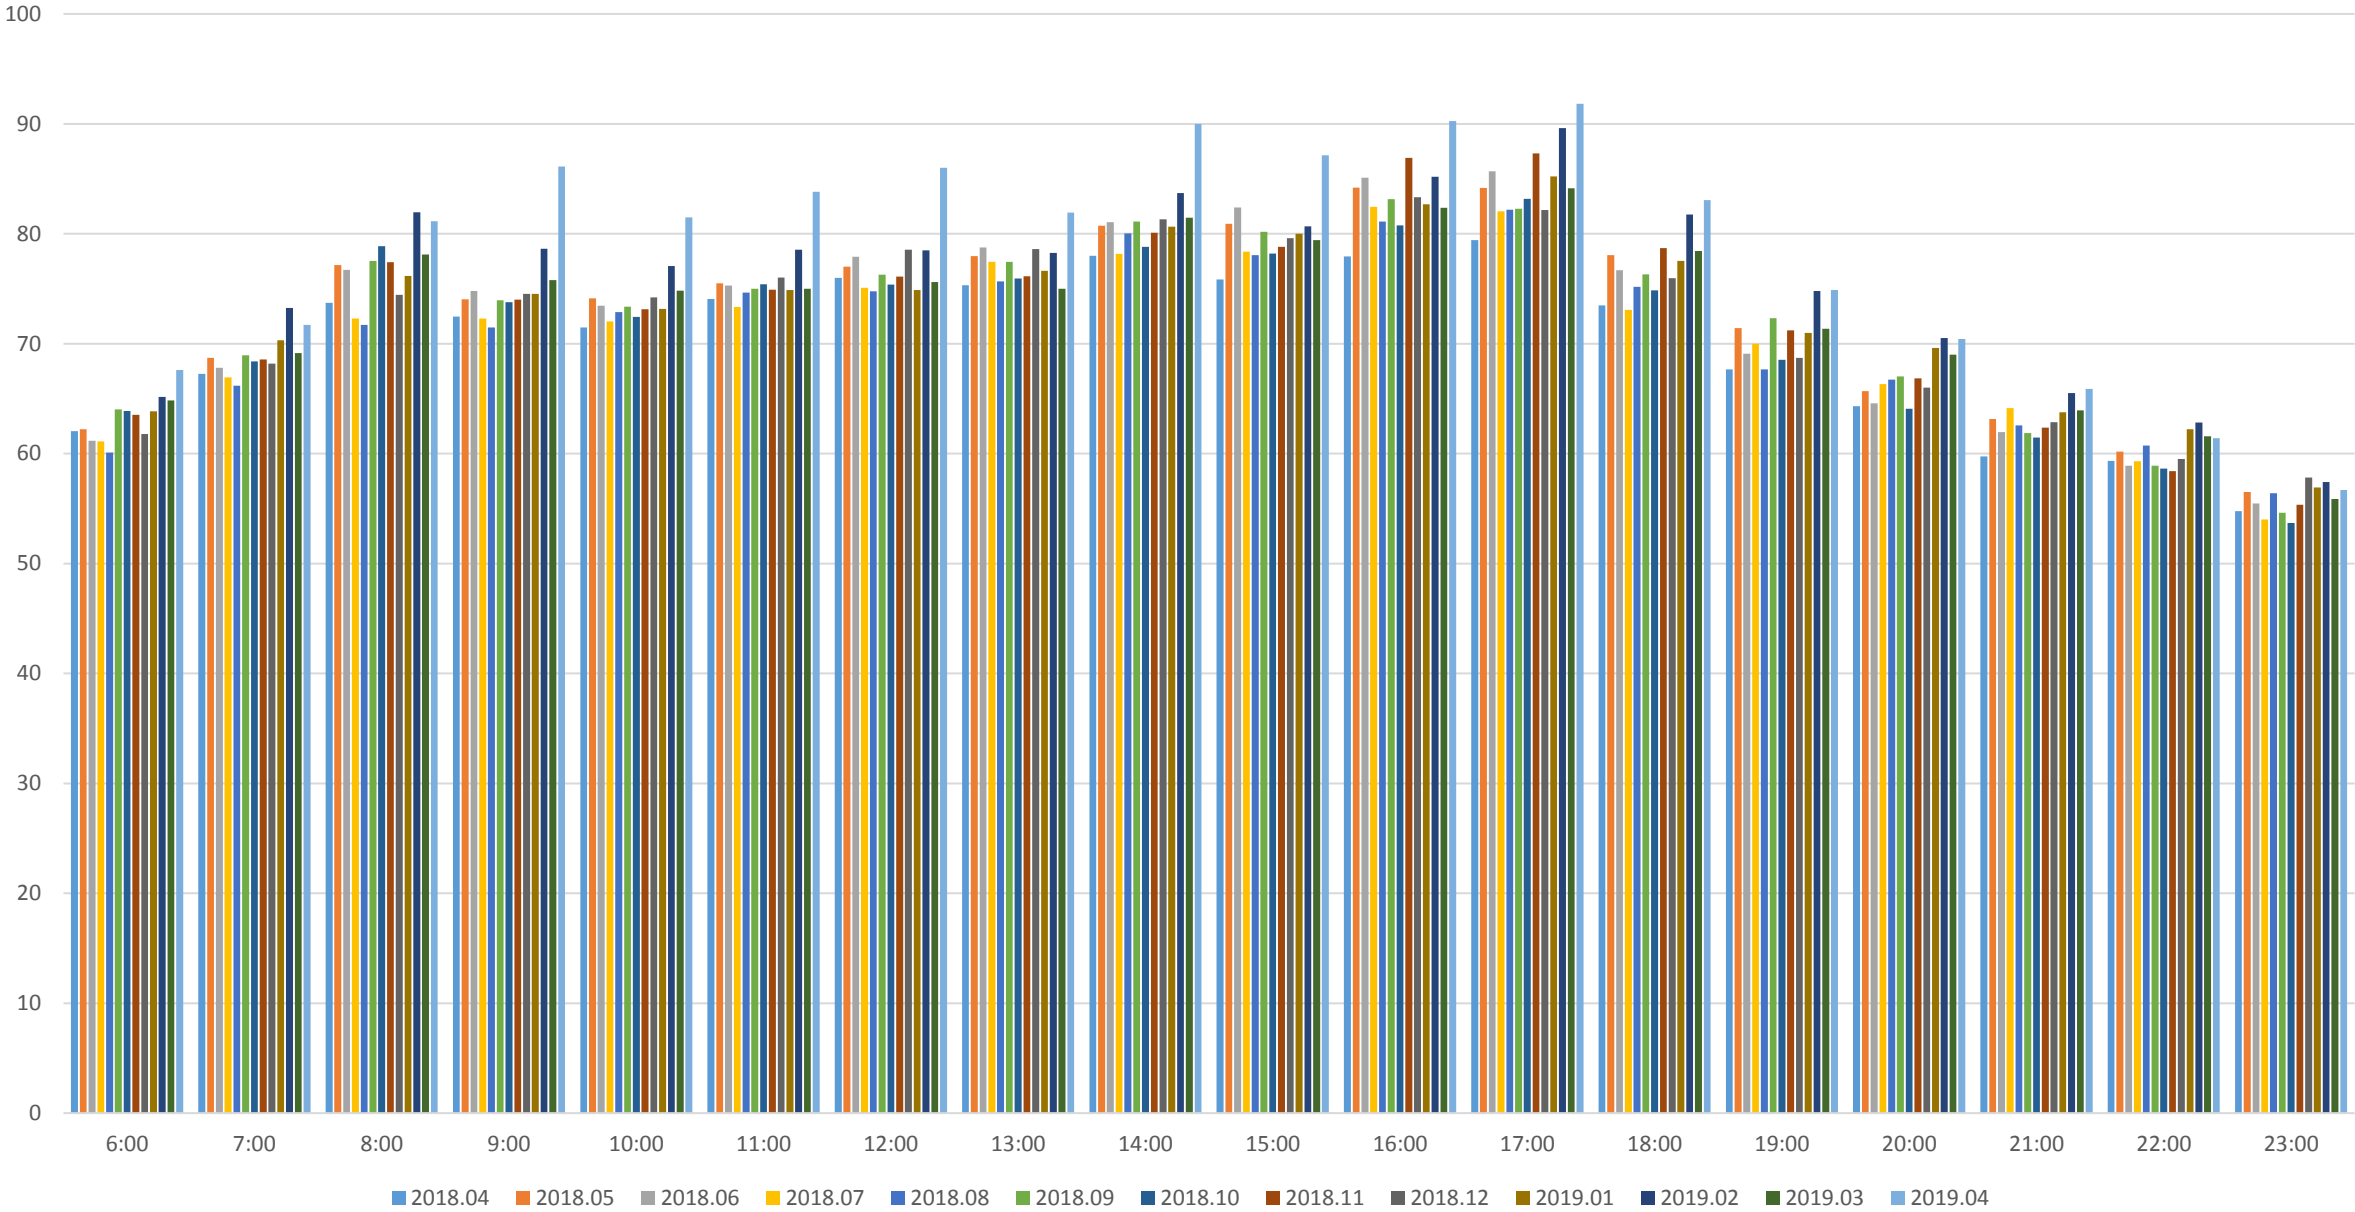

501 Queen Average Travel Times WB From Silver Birch to Queensway Humber 2012-2019

501 Queen Standard Deviation of Travel Times WB From Silver Birch to Queensway Humber 2012-2019

501 Queen Average Travel Times WB From Silver Birch to Queensway Humber April 2018 to April 2019

501 Queen Travel Times WB By Segment April 2018 vs April 2019

501 Queen Average Travel Times WB from Silver Birch to Greenwood April 2018 vs April 2019

501 Queen Average Travel Times WB from Greenwood to Jarvis April 2018 vs April 2019

501 Queen Average Travel Times WB from Jarvis to Spadina April 2018 vs April 2019

501 Queen Average Travel Times WB from Spadina to Dufferin April 2018 vs April 2019

501 Queen Average Travel Times WB from Dufferin to Humber April 2018 vs April 2019