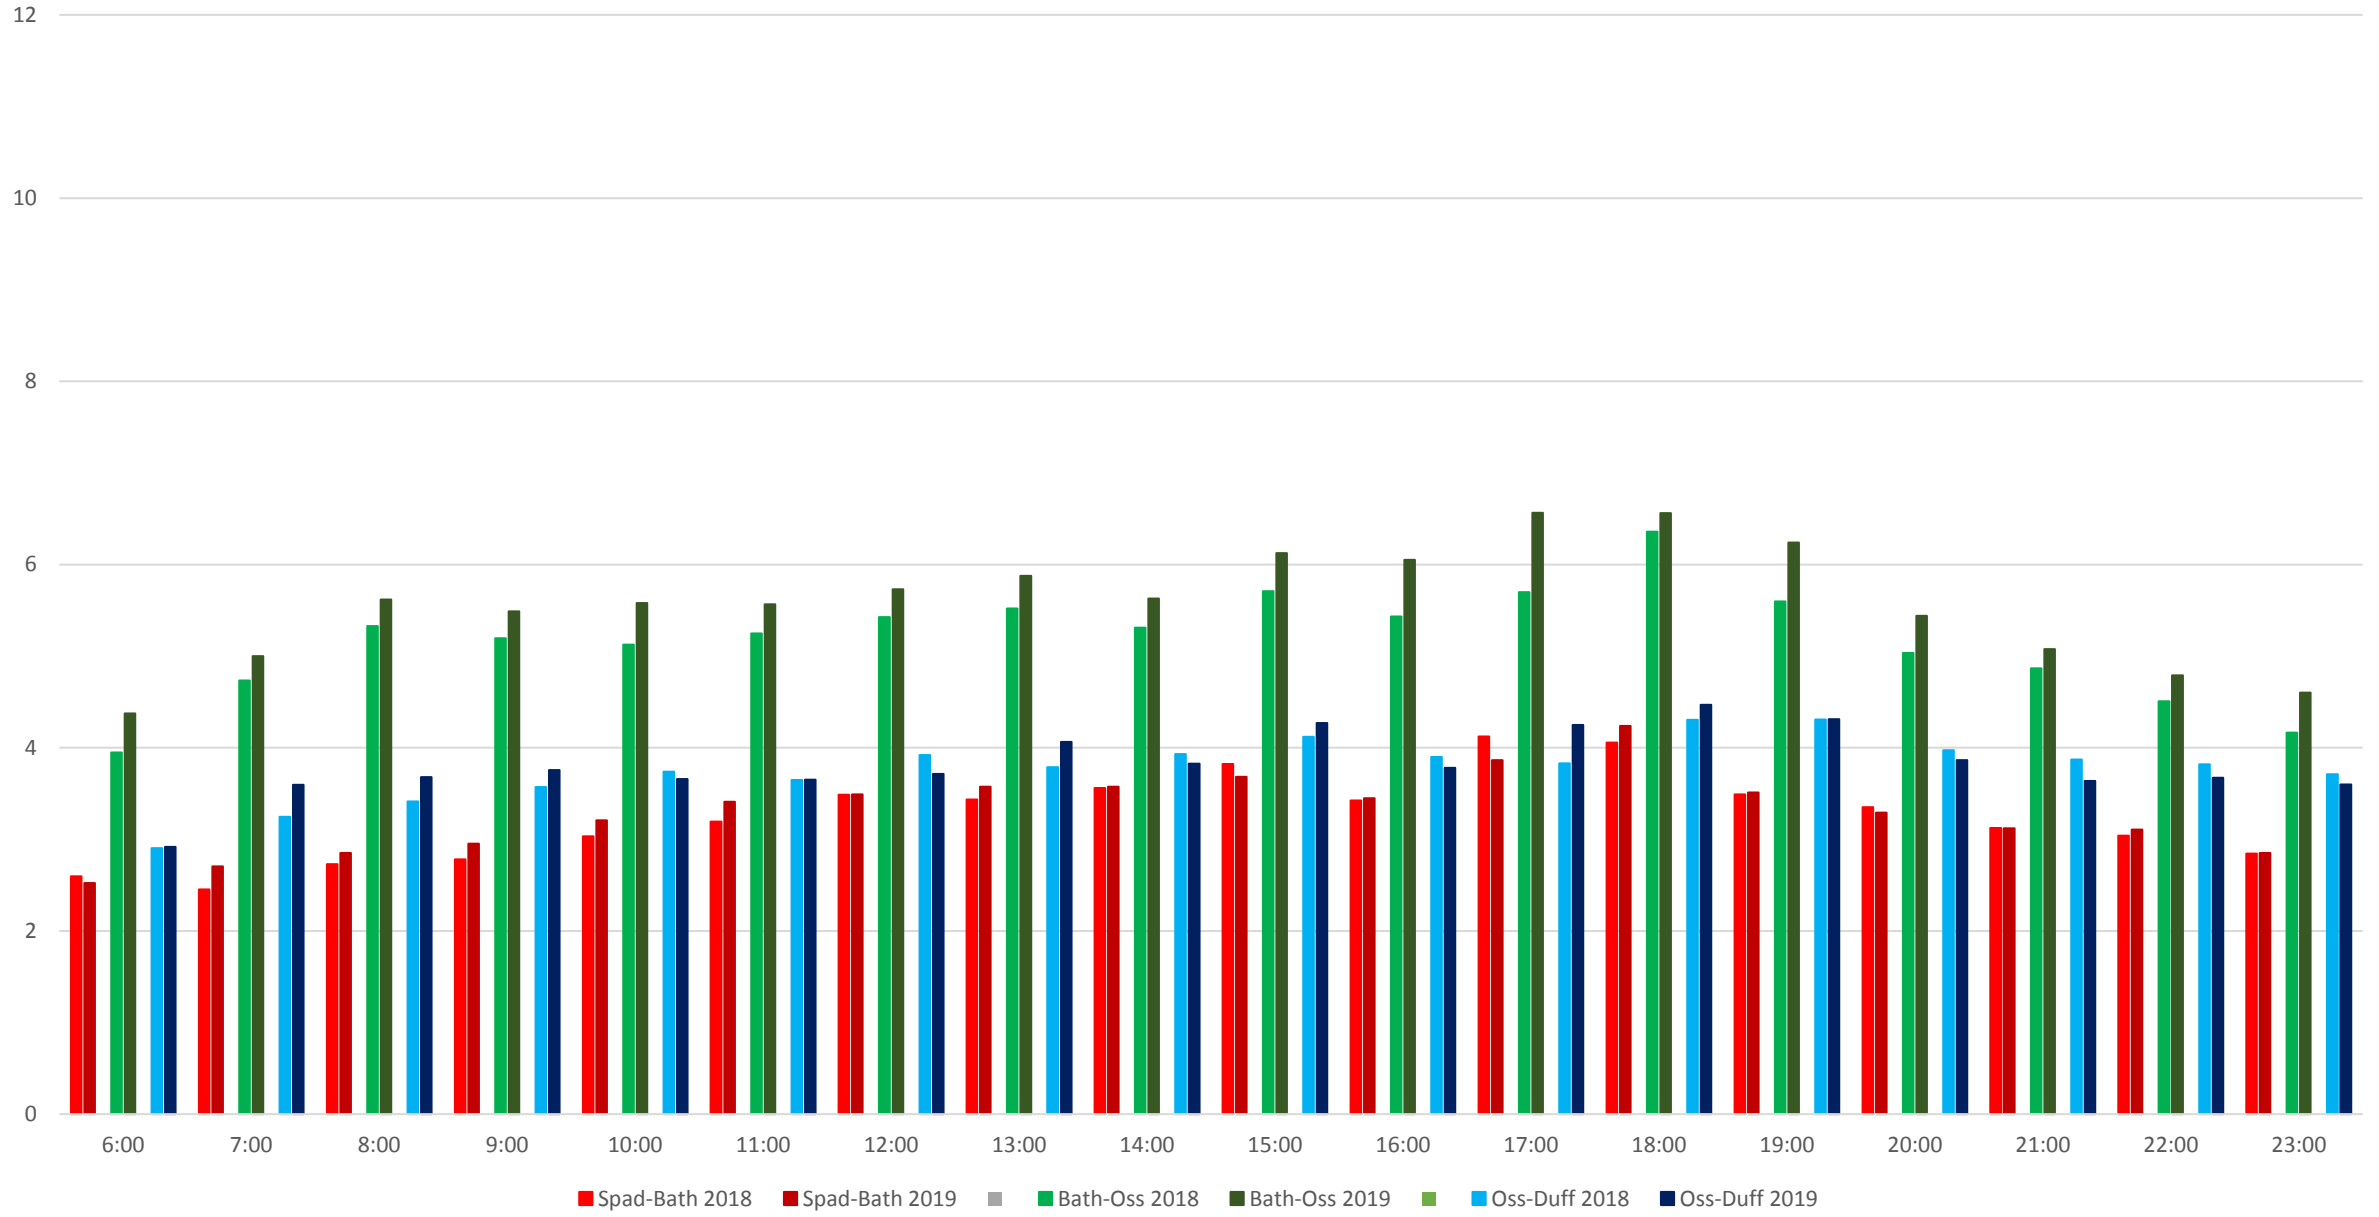

501 Queen Average Travel Times WB from Dufferin to Humber April 2018 vs April 2019

501 Queen Average Travel Times WB from Spadina to Dufferin April 2018 vs April 2019