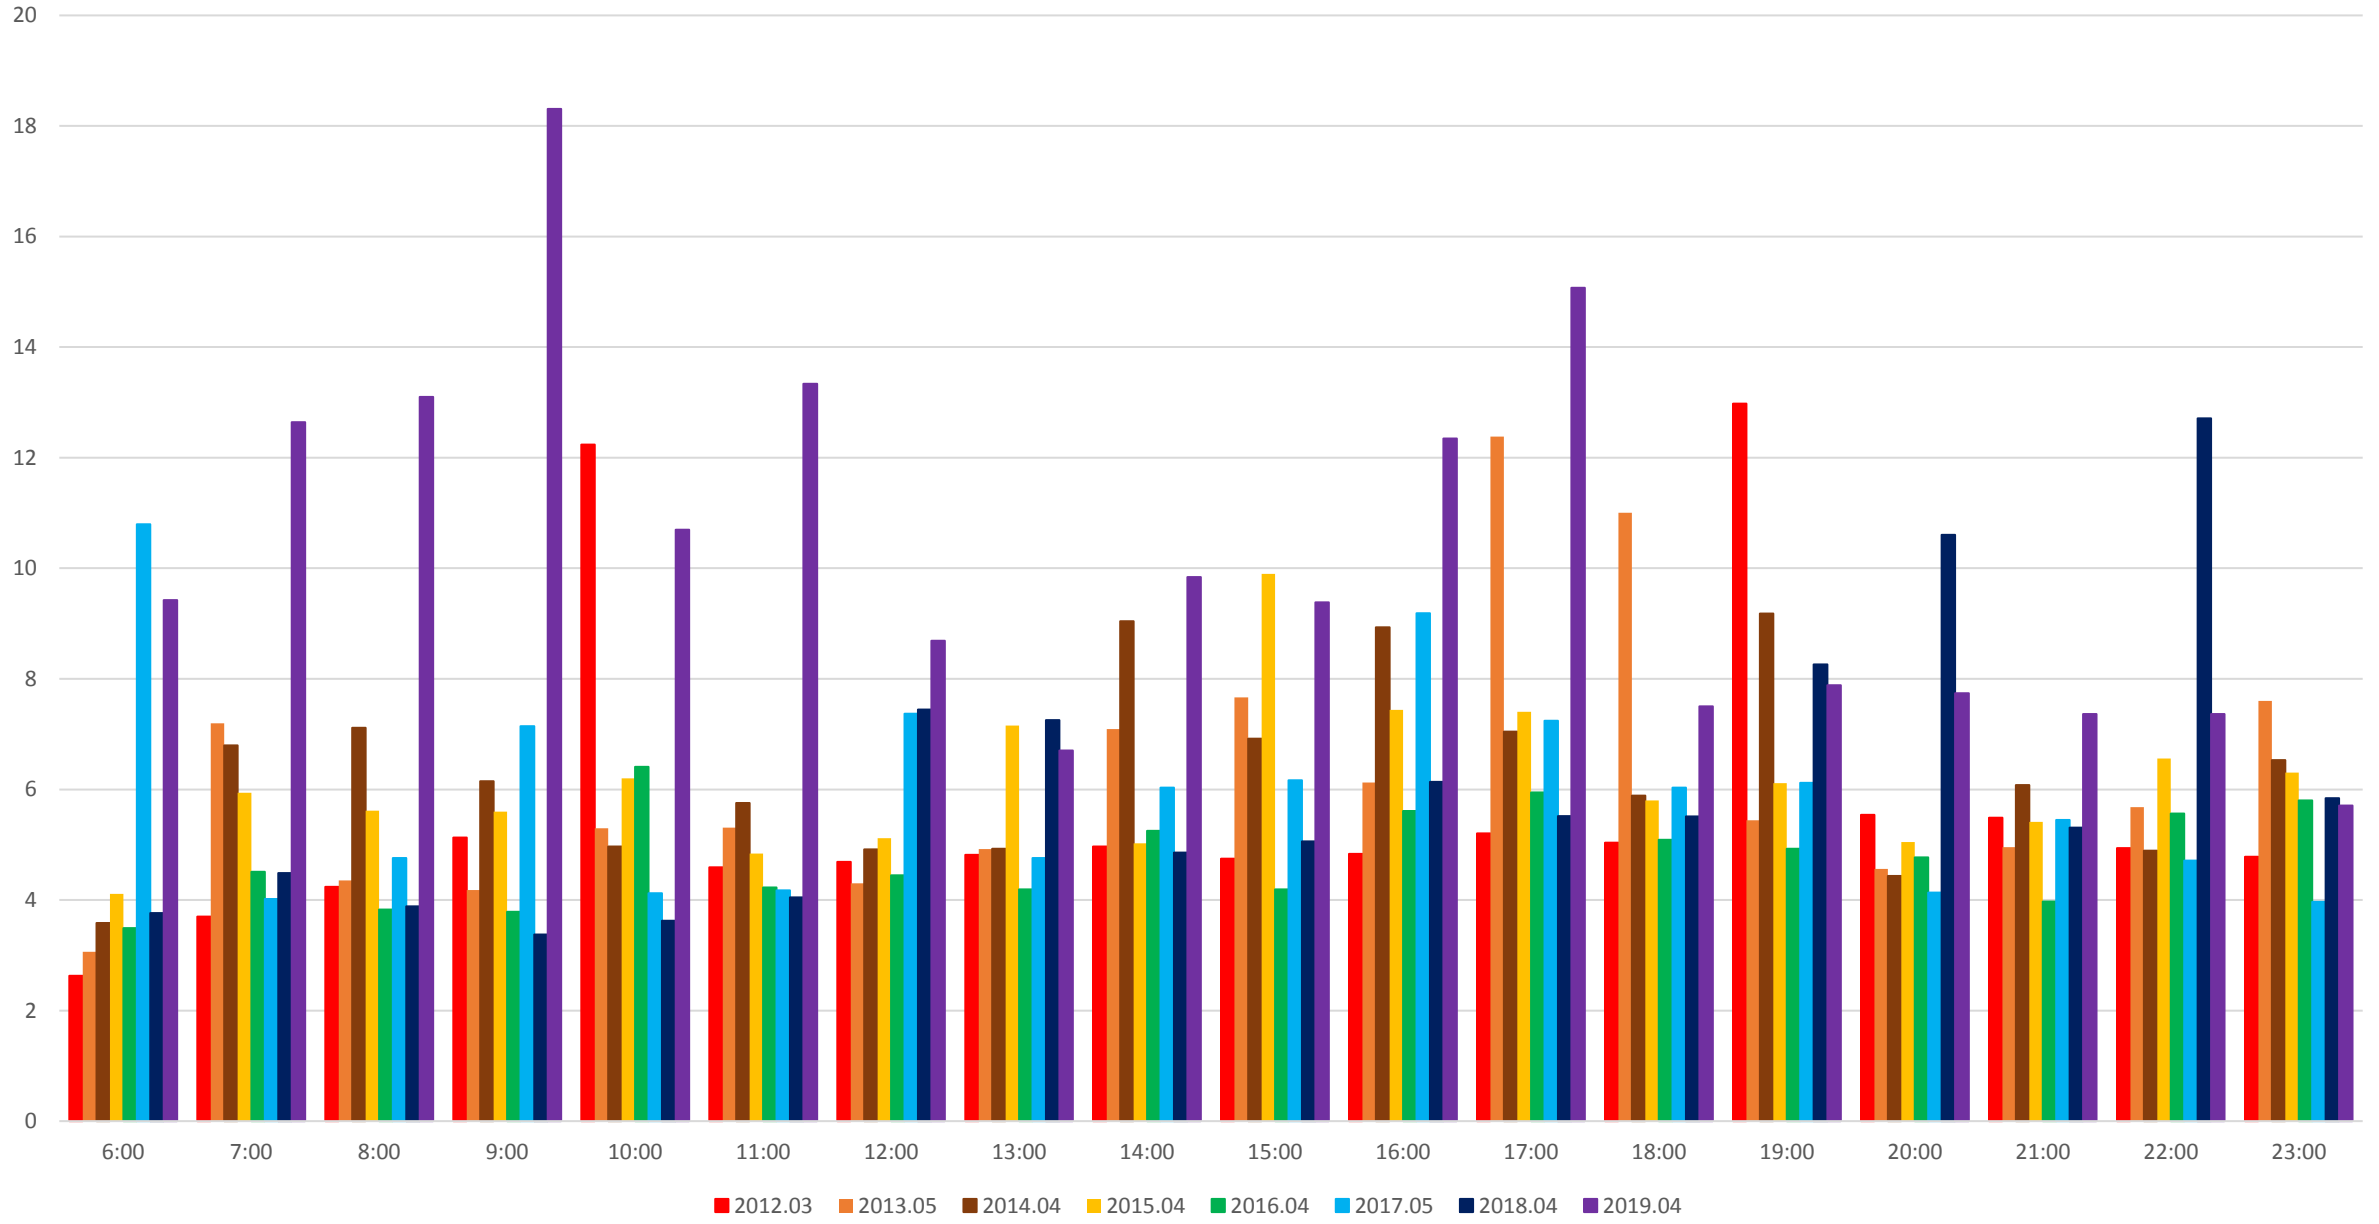

501 Queen Average Travel Times WB From Silver Birch to Queensway Humber 2012-2019

501 Queen Standard Deviation of Travel Times WB From Silver Birch to Queensway Humber 2012-2019

501 Queen Average Travel Times WB From Silver Birch to Queensway Humber April 2018 to April 2019

501 Queen Travel Times WB By Segment April 2018 vs April 2019

501 Queen Average Travel Times WB from Silver Birch to Greenwood April 2018 vs April 2019

501 Queen Average Travel Times WB from Greenwood to Jarvis April 2018 vs April 2019

501 Queen Average Travel Times WB from Jarvis to Spadina April 2018 vs April 2019

501 Queen Average Travel Times WB from Spadina to Dufferin April 2018 vs April 2019

501 Queen Average Travel Times WB from Dufferin to Humber April 2018 vs April 2019