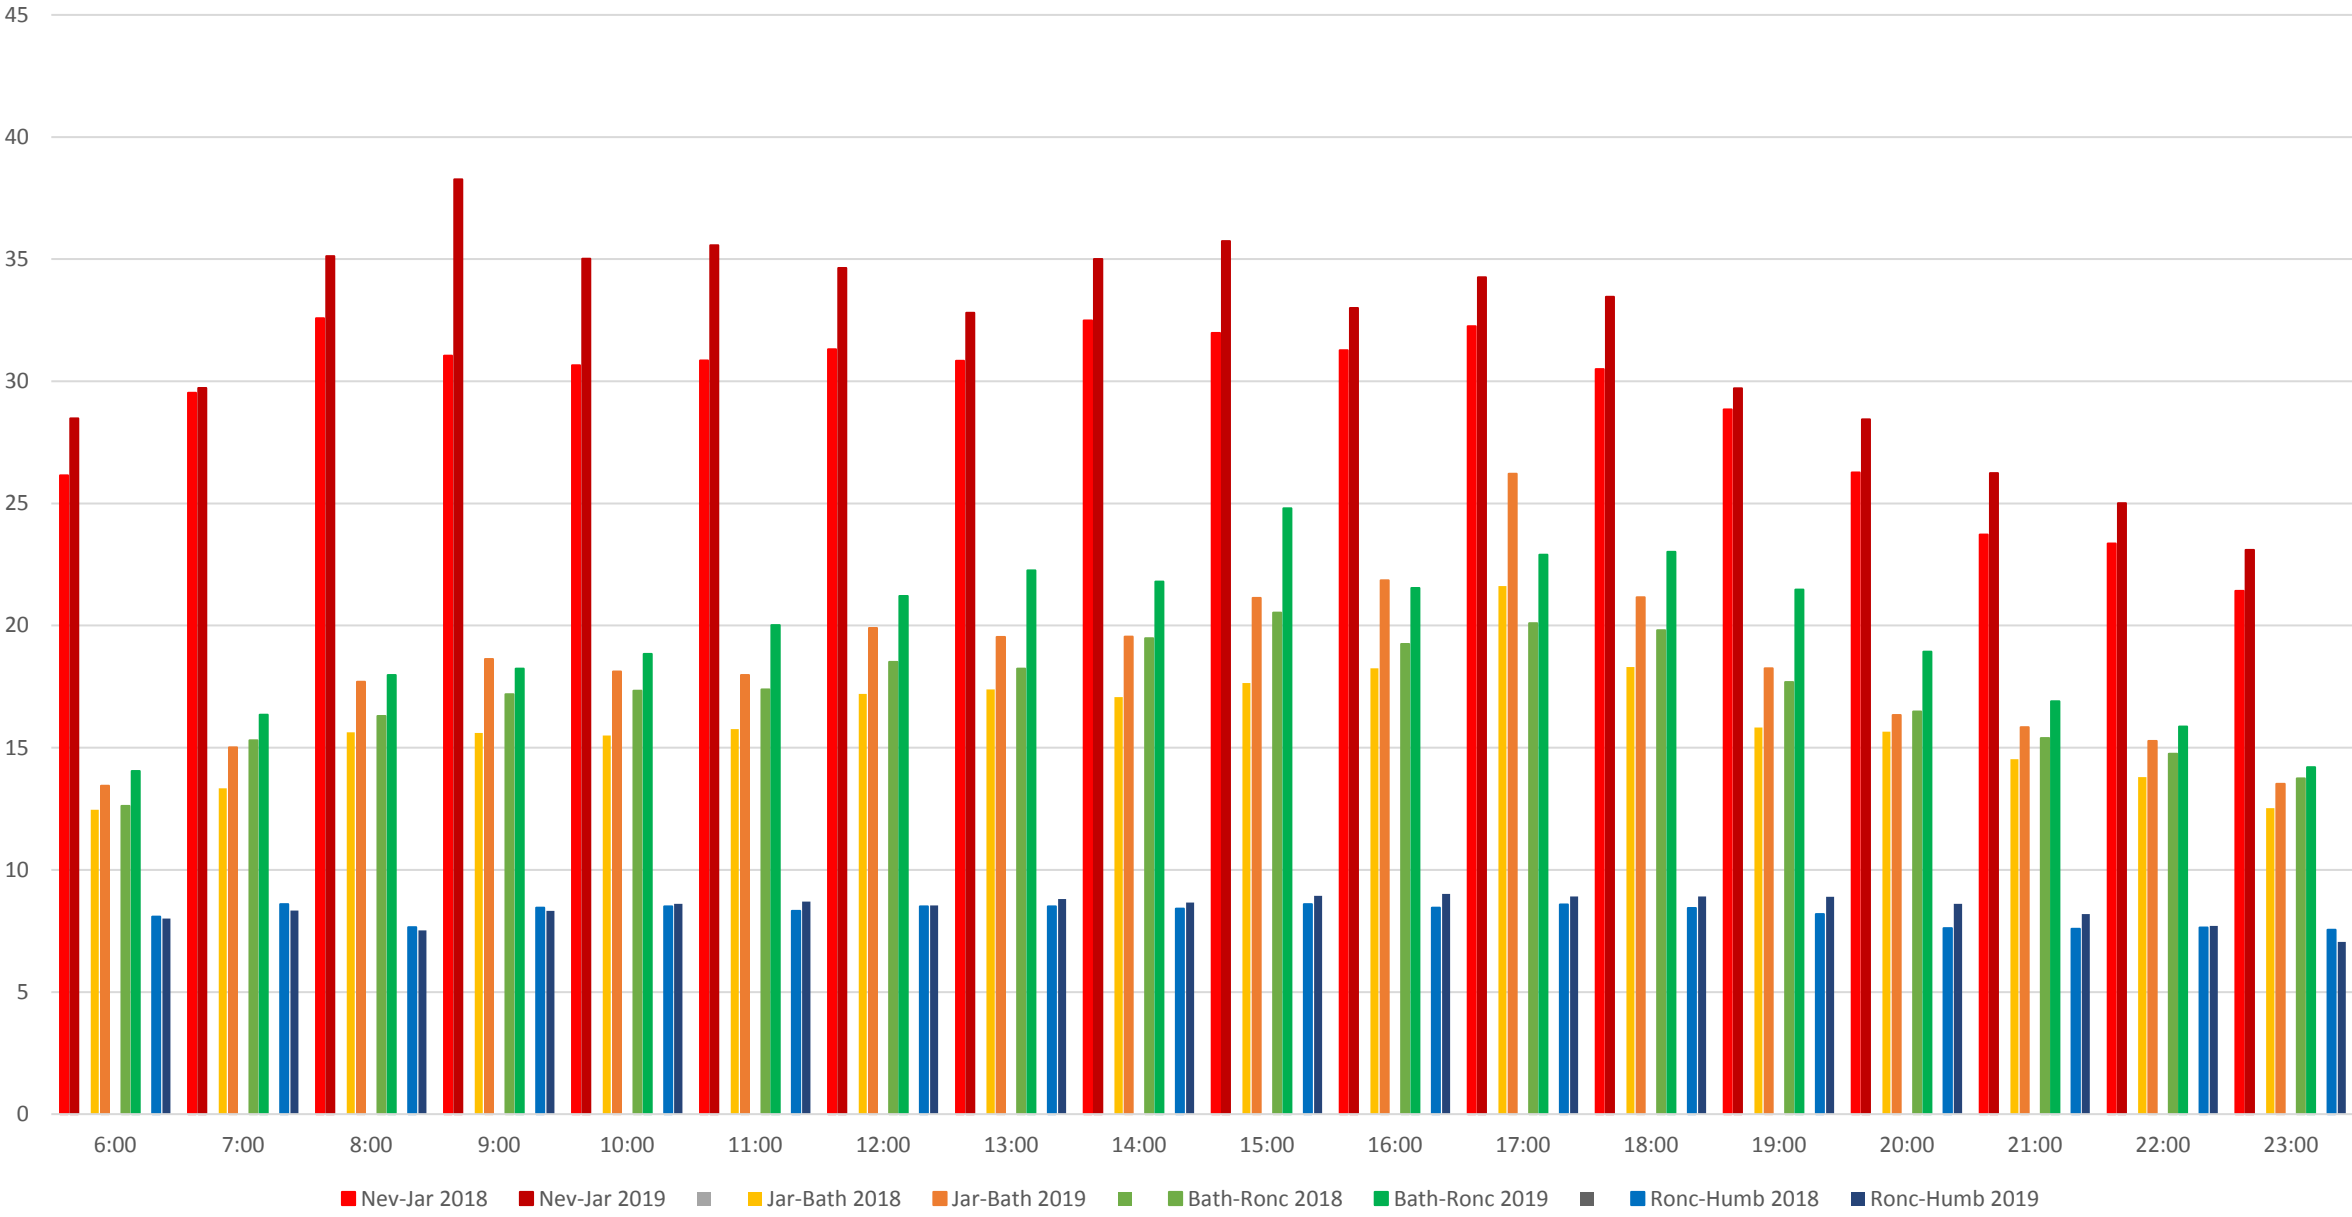

501 Queen Average Travel Times WB From Silver Birch to Queensway Humber 2012-2019

501 Queen Standard Deviation of Travel Times WB From Silver Birch to Queensway Humber 2012-2019

501 Queen Average Travel Times WB From Silver Birch to Queensway Humber April 2018 to April 2019

501 Queen Travel Times WB By Segment April 2018 vs April 2019

501 Queen Average Travel Times WB from Silver Birch to Greenwood April 2018 vs April 2019

501 Queen Average Travel Times WB from Greenwood to Jarvis April 2018 vs April 2019

501 Queen Average Travel Times WB from Jarvis to Spadina April 2018 vs April 2019

501 Queen Average Travel Times WB from Spadina to Dufferin April 2018 vs April 2019

501 Queen Average Travel Times WB from Dufferin to Humber April 2018 vs April 2019