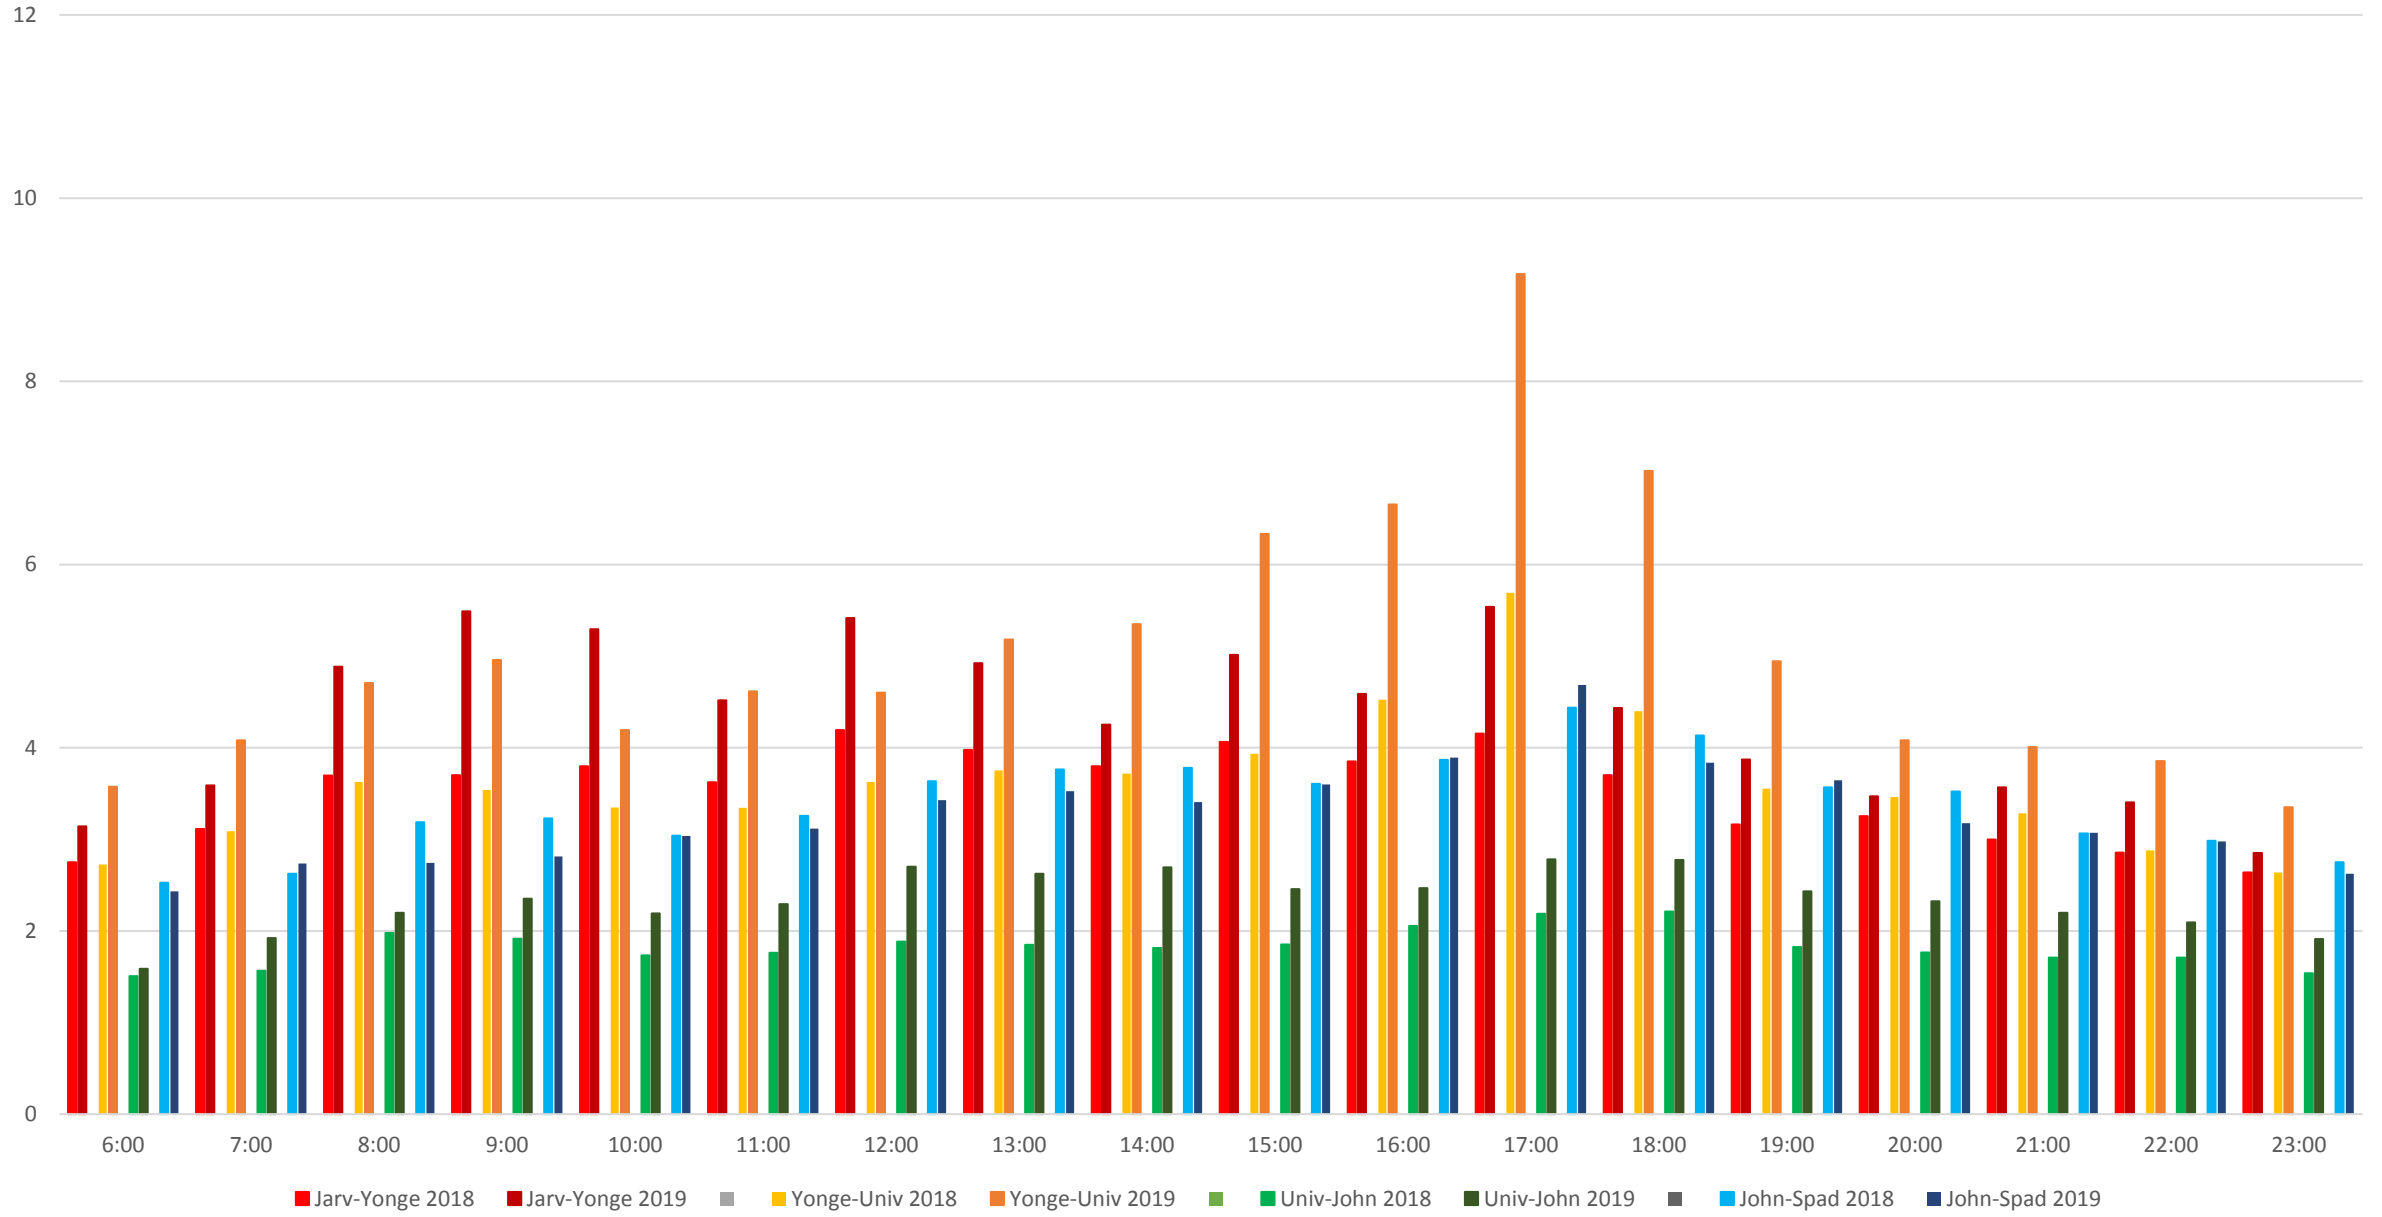

501 Queen Average Travel Times WB From Silver Birch to Queensway Humber 2012-2019

501 Queen Standard Deviation of Travel Times WB From Silver Birch to Queensway Humber 2012-2019

501 Queen Average Travel Times WB From Silver Birch to Queensway Humber April 2018 to April 2019

501 Queen Travel Times WB By Segment April 2018 vs April 2019

501 Queen Average Travel Times WB from Silver Birch to Greenwood April 2018 vs April 2019

501 Queen Average Travel Times WB from Greenwood to Jarvis April 2018 vs April 2019

501 Queen Average Travel Times WB from Jarvis to Spadina April 2018 vs April 2019

501 Queen Average Travel Times WB from Spadina to Dufferin April 2018 vs April 2019

501 Queen Average Travel Times WB from Dufferin to Humber April 2018 vs April 2019