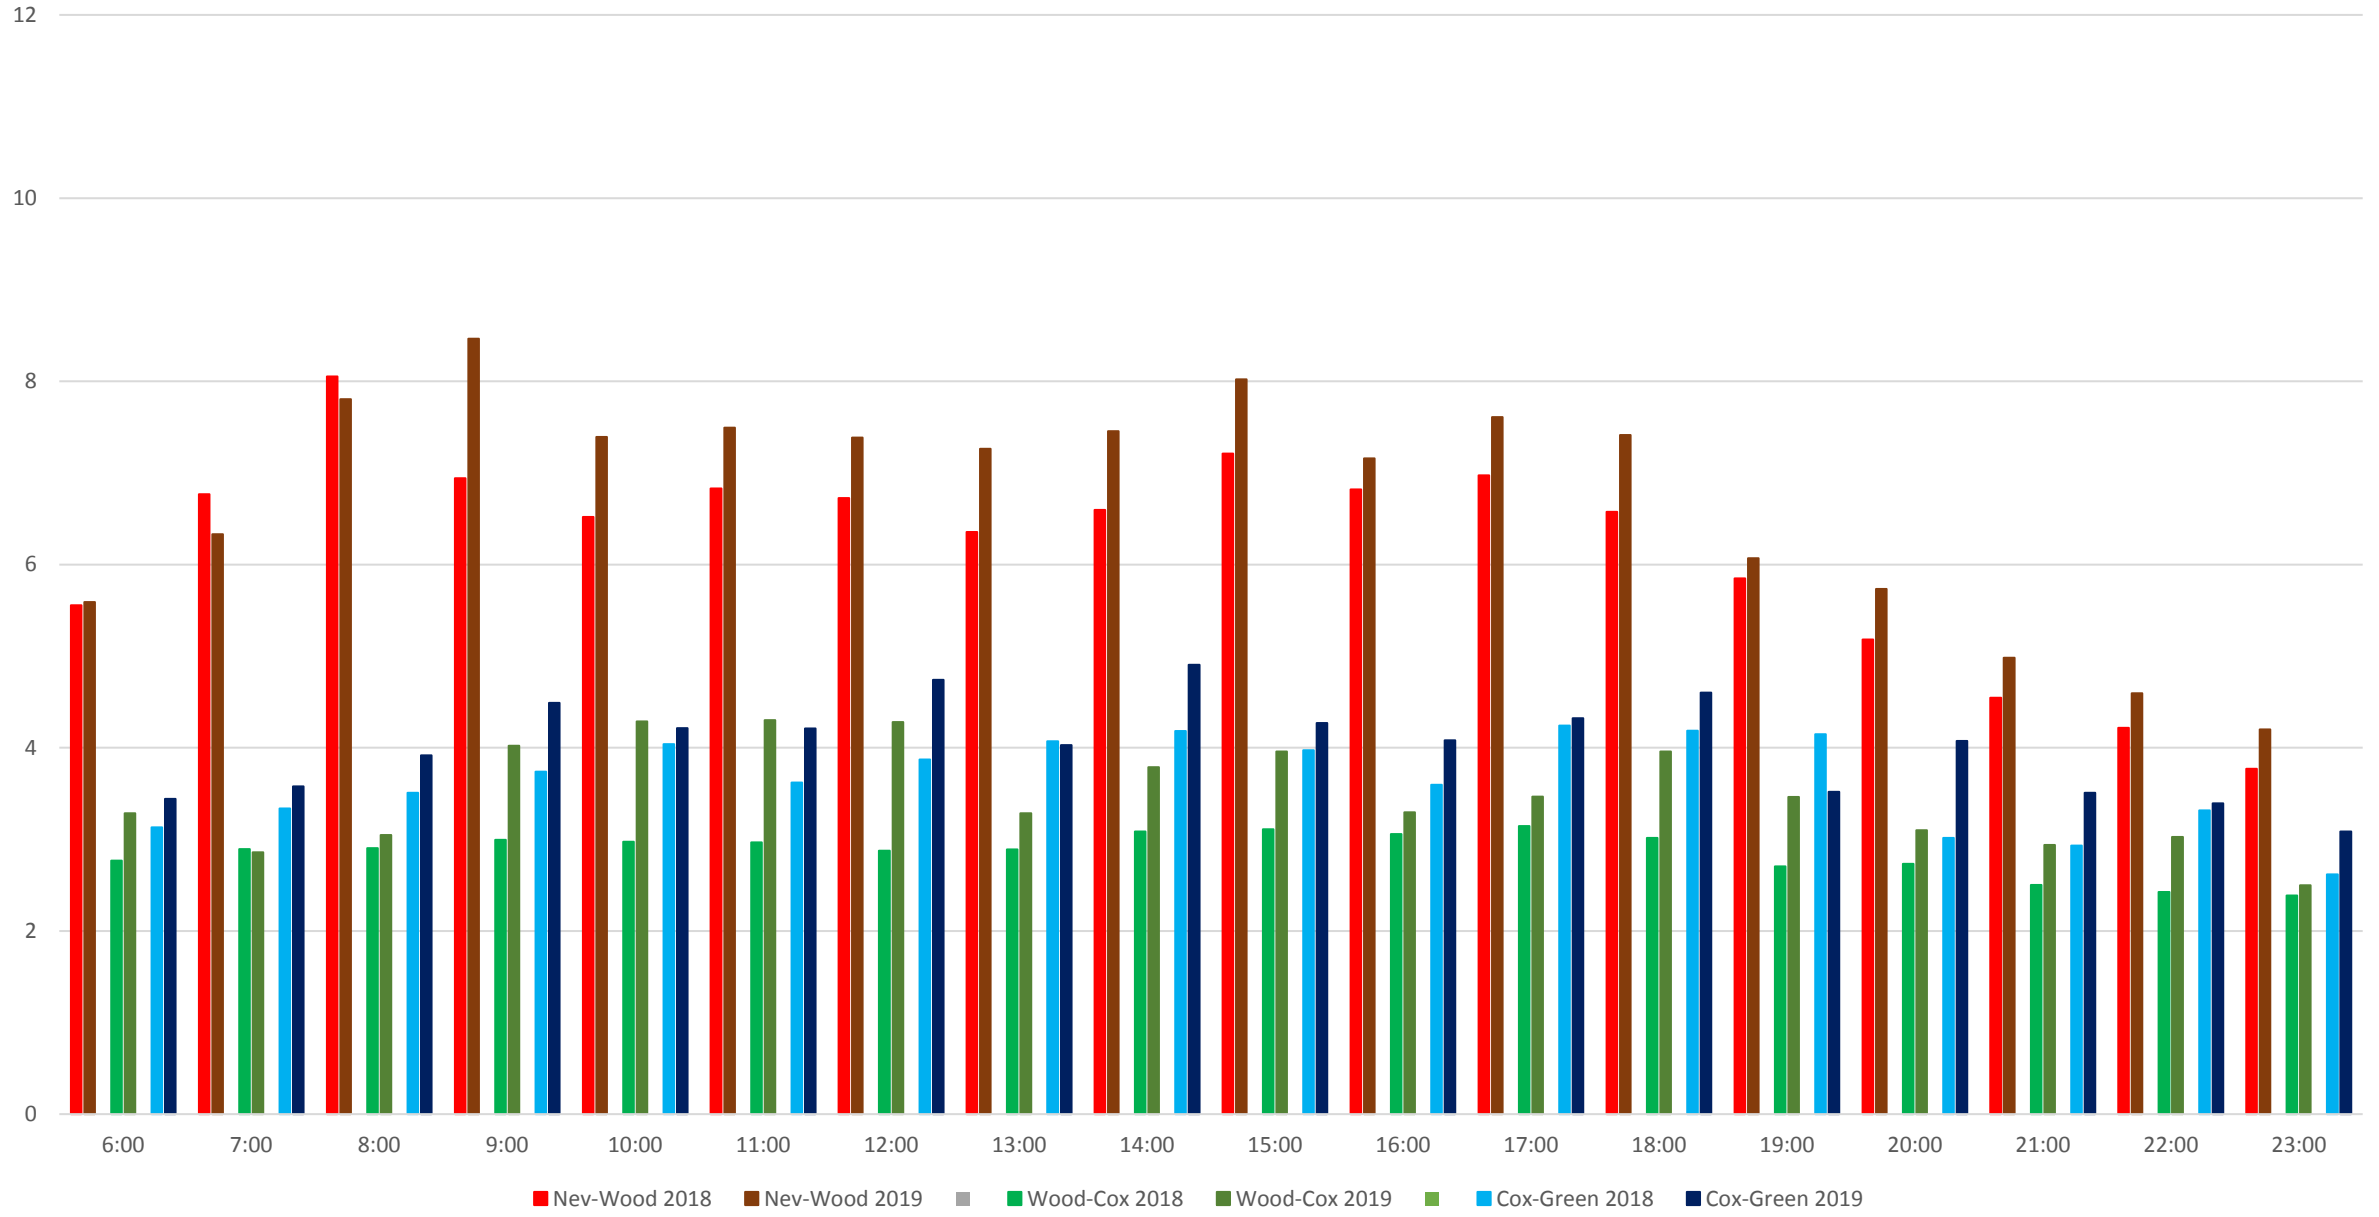

501 Queen Average Travel Times WB From Silver Birch to Queensway Humber 2012-2019

501 Queen Standard Deviation of Travel Times WB From Silver Birch to Queensway Humber 2012-2019

501 Queen Average Travel Times WB From Silver Birch to Queensway Humber April 2018 to April 2019

501 Queen Travel Times WB By Segment April 2018 vs April 2019

501 Queen Average Travel Times WB from Silver Birch to Greenwood April 2018 vs April 2019

501 Queen Average Travel Times WB from Greenwood to Jarvis April 2018 vs April 2019

501 Queen Average Travel Times WB from Jarvis to Spadina April 2018 vs April 2019

501 Queen Average Travel Times WB from Spadina to Dufferin April 2018 vs April 2019

501 Queen Average Travel Times WB from Dufferin to Humber April 2018 vs April 2019