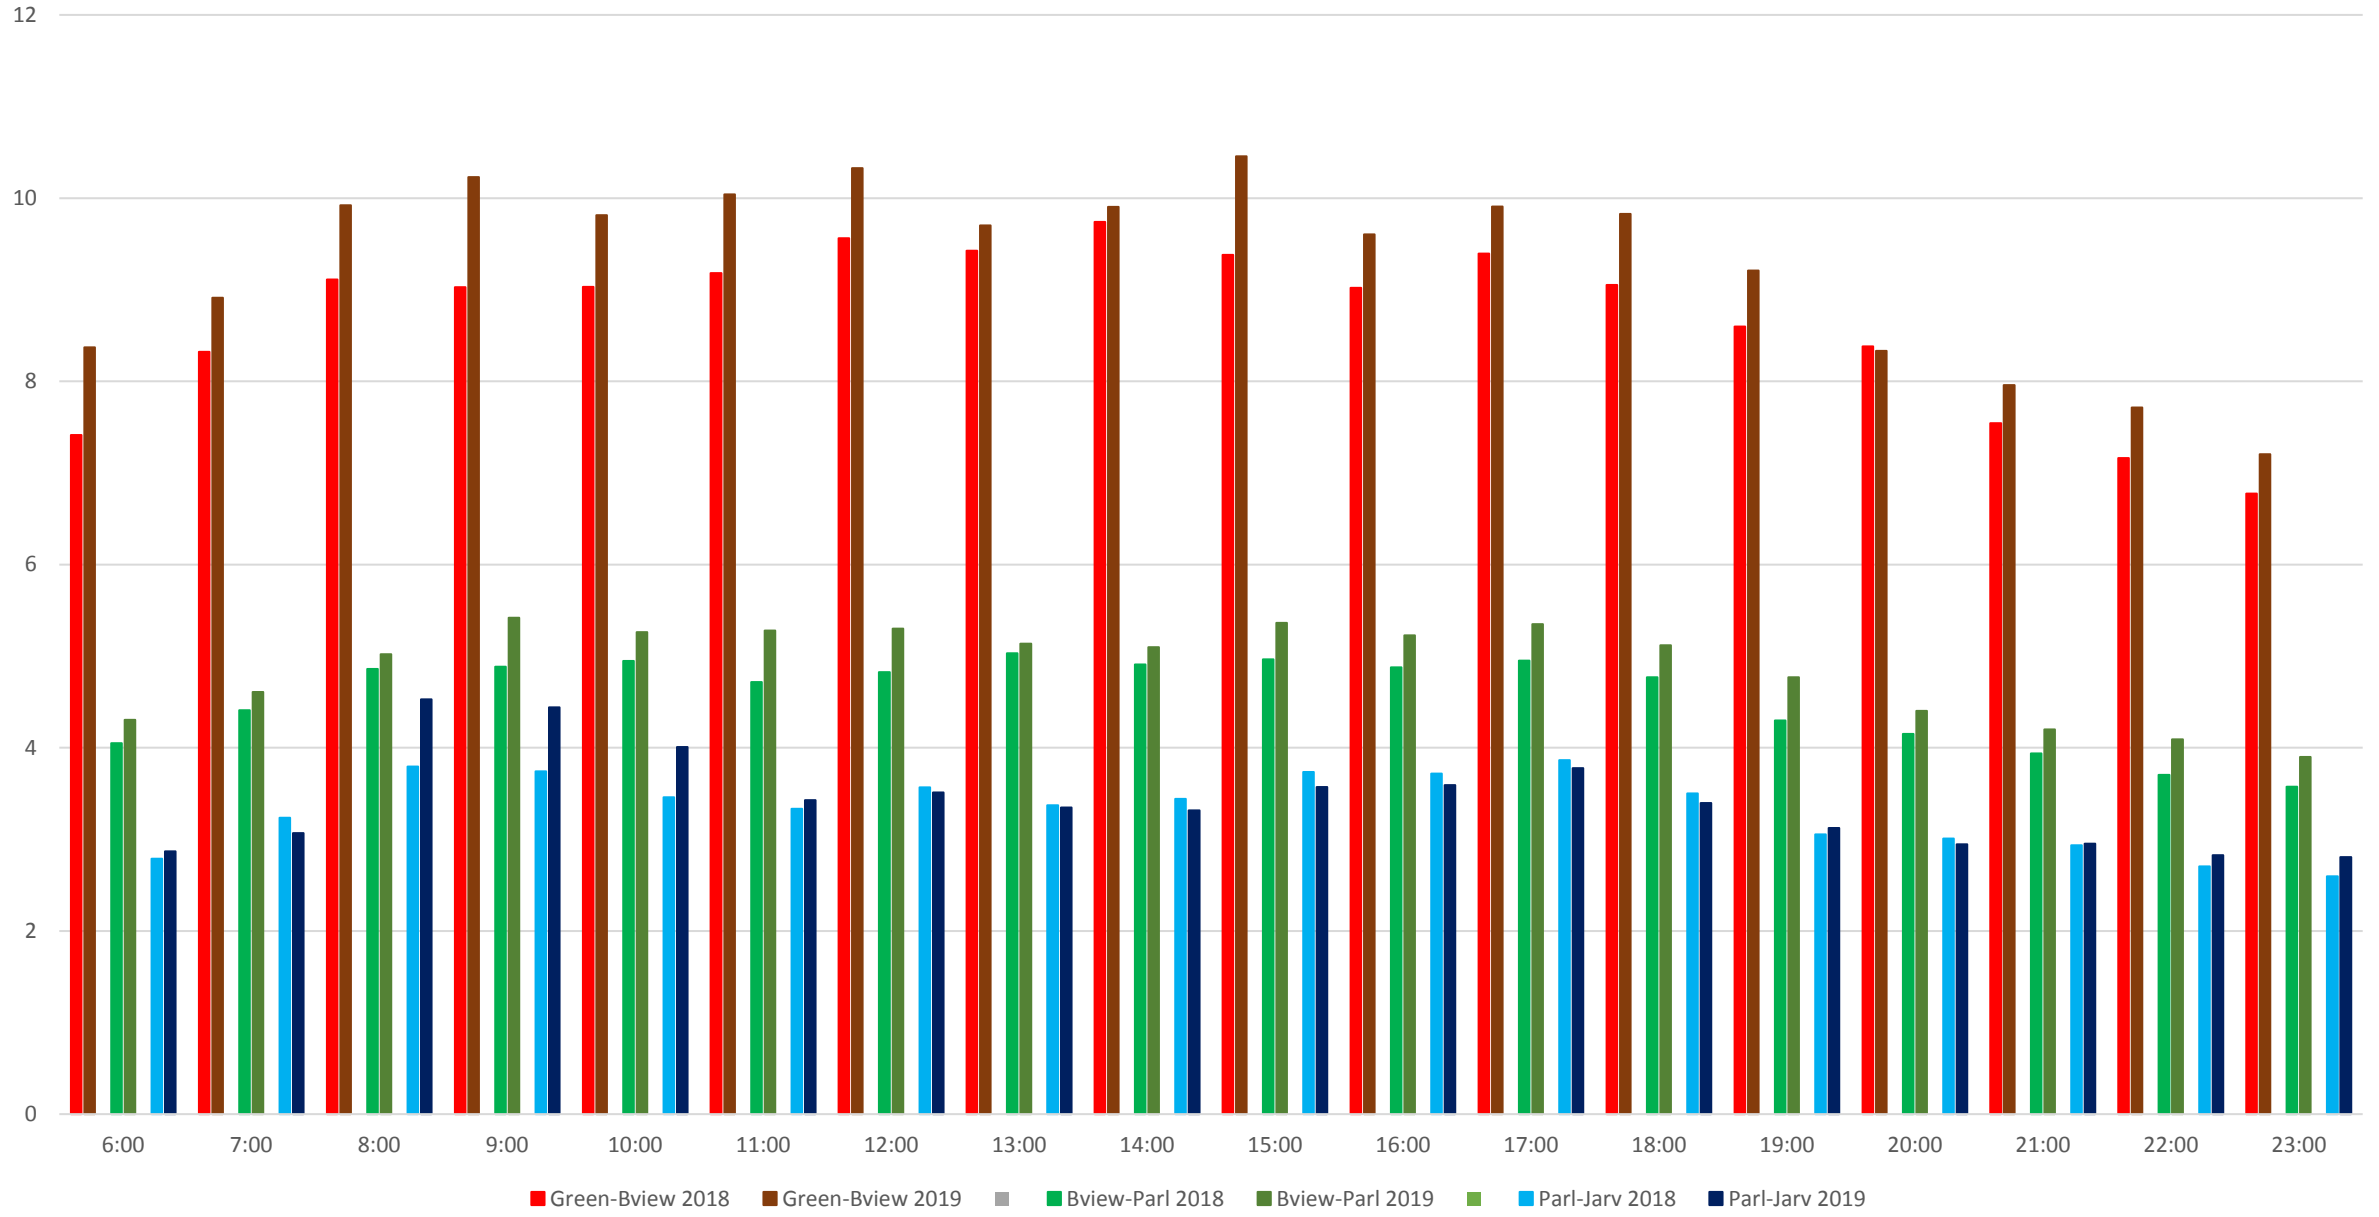

501 Queen Average Travel Times WB From Silver Birch to Queensway Humber 2012-2019

501 Queen Standard Deviation of Travel Times WB From Silver Birch to Queensway Humber 2012-2019

501 Queen Average Travel Times WB From Silver Birch to Queensway Humber April 2018 to April 2019

501 Queen Travel Times WB By Segment April 2018 vs April 2019

501 Queen Average Travel Times WB from Silver Birch to Greenwood April 2018 vs April 2019

501 Queen Average Travel Times WB from Greenwood to Jarvis April 2018 vs April 2019

501 Queen Average Travel Times WB from Jarvis to Spadina April 2018 vs April 2019

501 Queen Average Travel Times WB from Spadina to Dufferin April 2018 vs April 2019

501 Queen Average Travel Times WB from Dufferin to Humber April 2018 vs April 2019