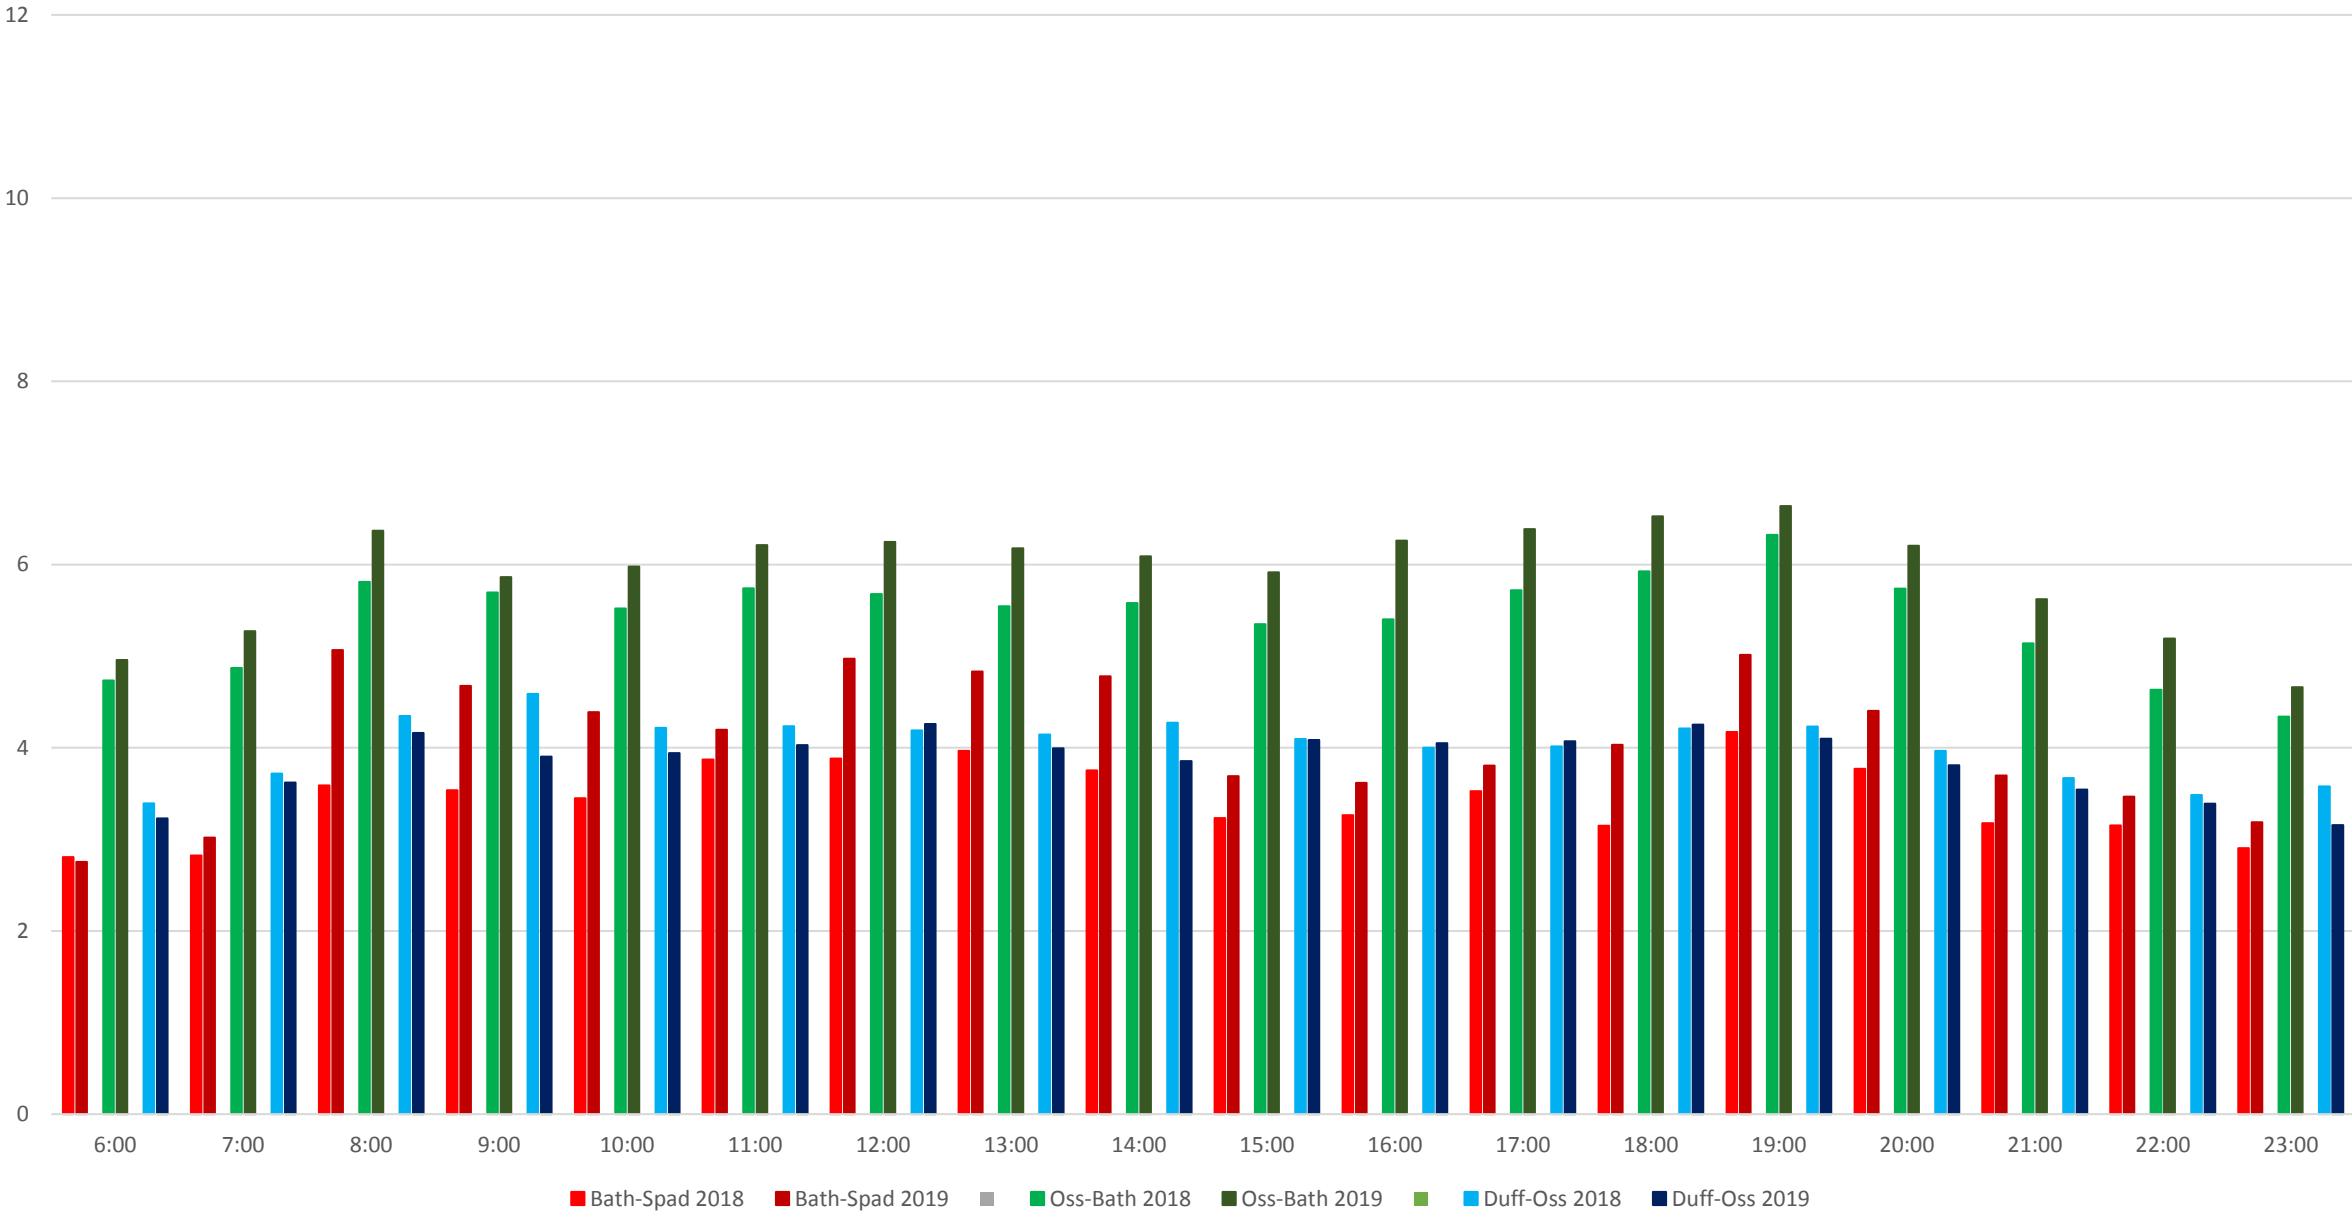

501 Queen Average Travel Times EB From Queensway Humber to Silver Birch 2012-2019

501 Queen Standard Deviation of Travel Times EB From Queensway Humber to Silver Birch 2012-2019

501 Queen Average Travel Times EB From Queensway Humber to Silver Birch April 2018 to April 2019

501 Queen Average Travel Times EB From Queensway Humber to Silver Birch By Route Segment April 2018 vs April 2019

501 Queen Average Travel Times EB from Greenwood to Silver Birch April 2018 vs April 2019

501 Queen Average Travel Times EB from Jarvis to Greenwood April 2018 vs April 2019

501 Queen Average Travel Times EB from Spadina to Jarvis April 2018 vs April 2019

501 Queen Average Travel Times EB from Dufferin to Spadina April 2018 vs April 2019

501 Queen Average Travel Times EB from Humber to Dufferin April 2018 vs April 2019