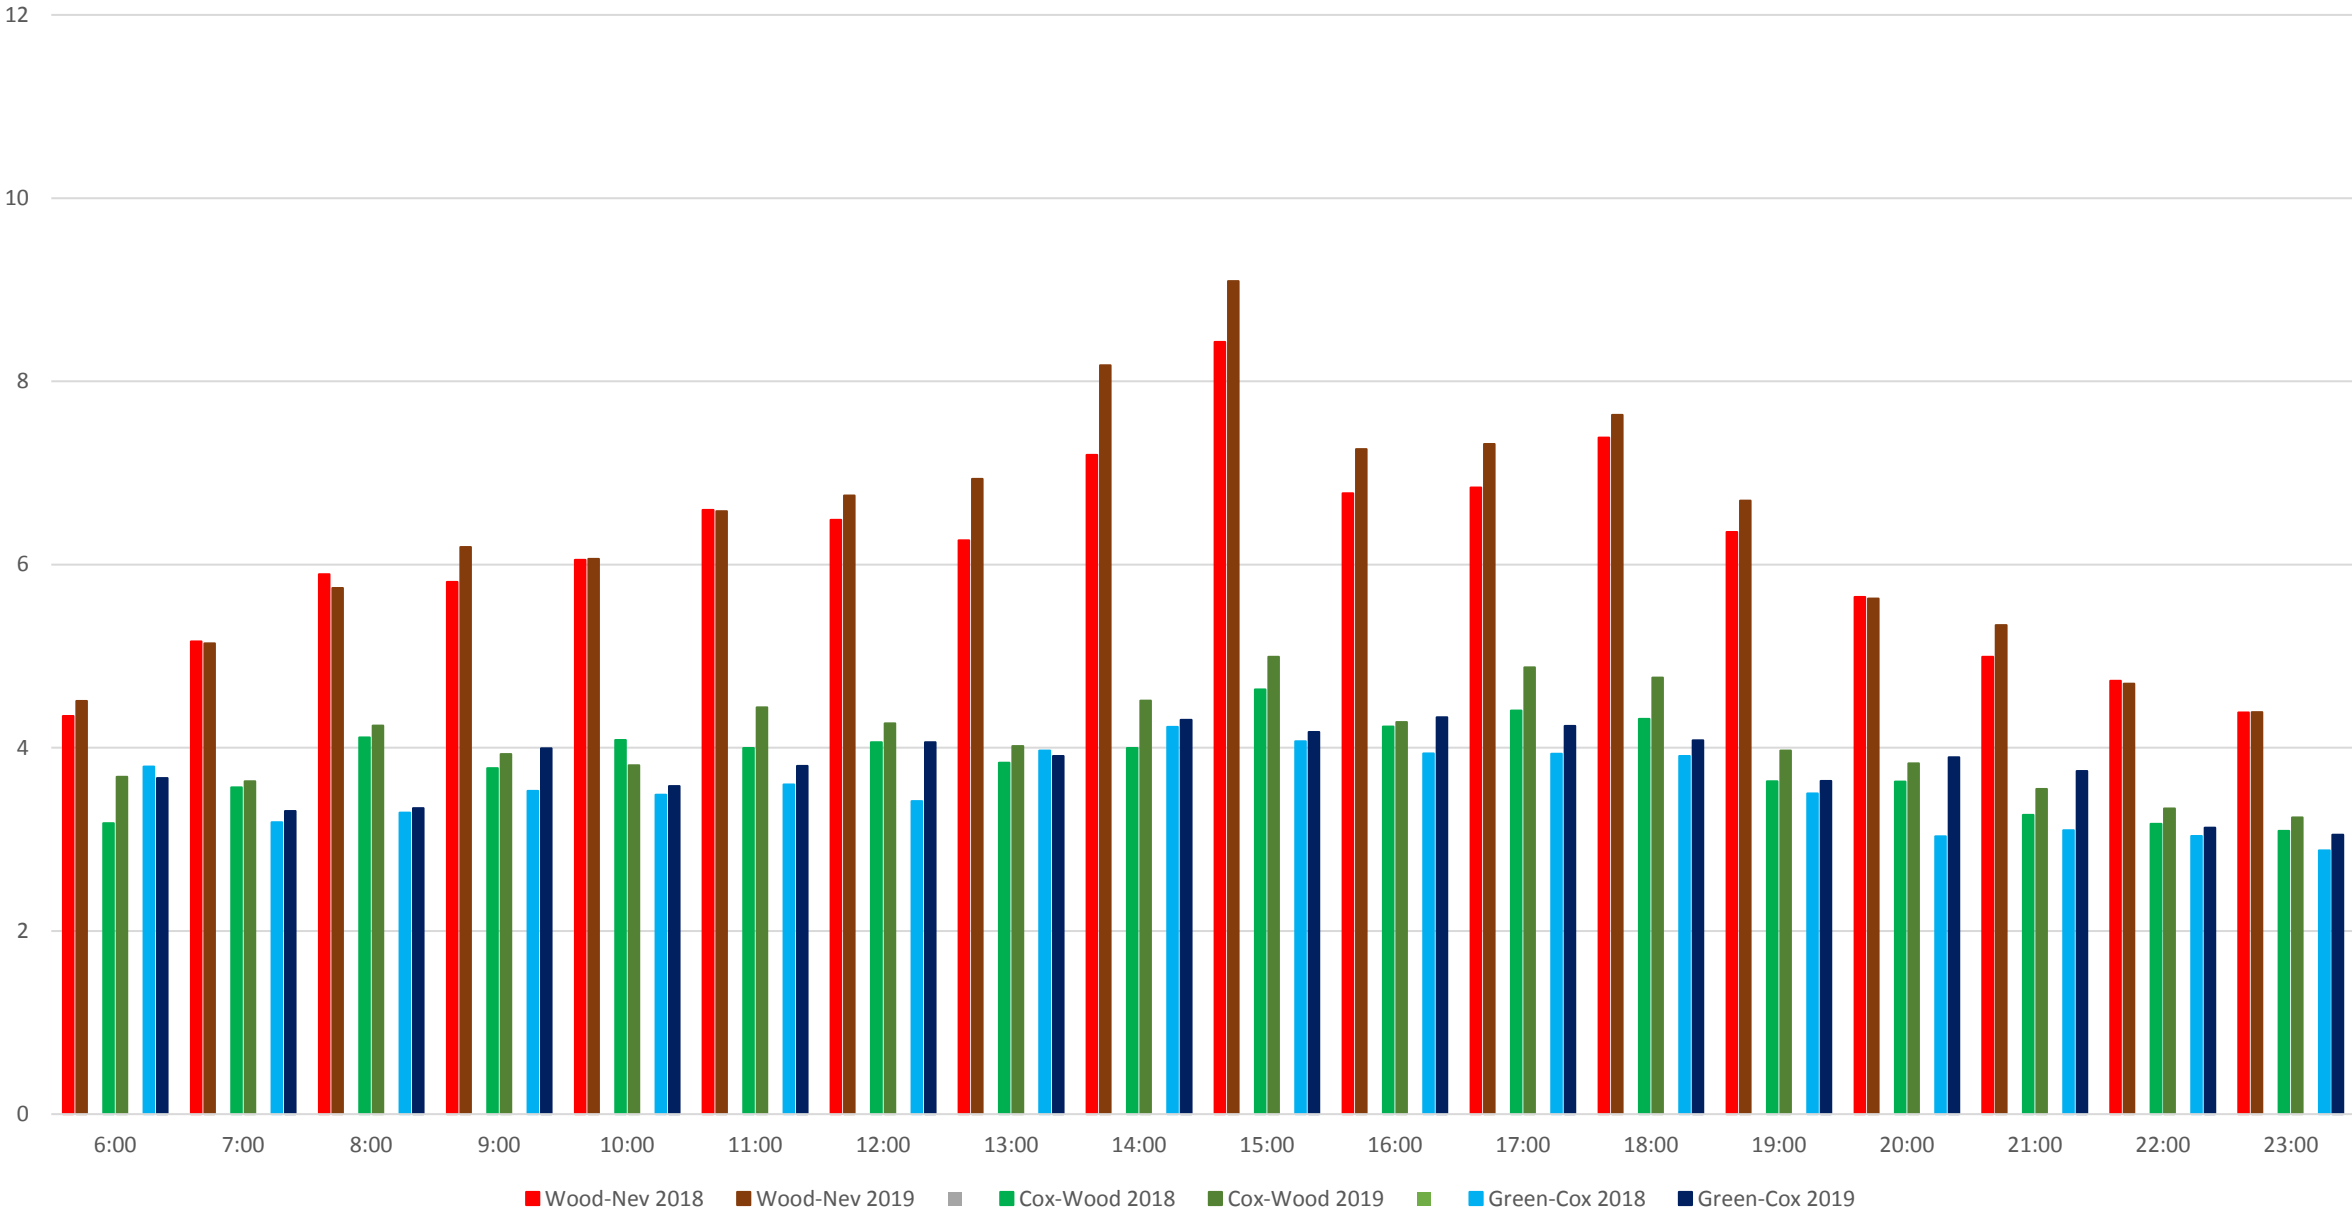

501 Queen Average Travel Times EB From Queensway Humber to Silver Birch 2012-2019

501 Queen Standard Deviation of Travel Times EB From Queensway Humber to Silver Birch 2012-2019

501 Queen Average Travel Times EB From Queensway Humber to Silver Birch April 2018 to April 2019

501 Queen Average Travel Times EB From Queensway Humber to Silver Birch By Route Segment April 2018 vs April 2019

501 Queen Average Travel Times EB from Greenwood to Silver Birch April 2018 vs April 2019

501 Queen Average Travel Times EB from Jarvis to Greenwood April 2018 vs April 2019

501 Queen Average Travel Times EB from Spadina to Jarvis April 2018 vs April 2019

501 Queen Average Travel Times EB from Dufferin to Spadina April 2018 vs April 2019

501 Queen Average Travel Times EB from Humber to Dufferin April 2018 vs April 2019