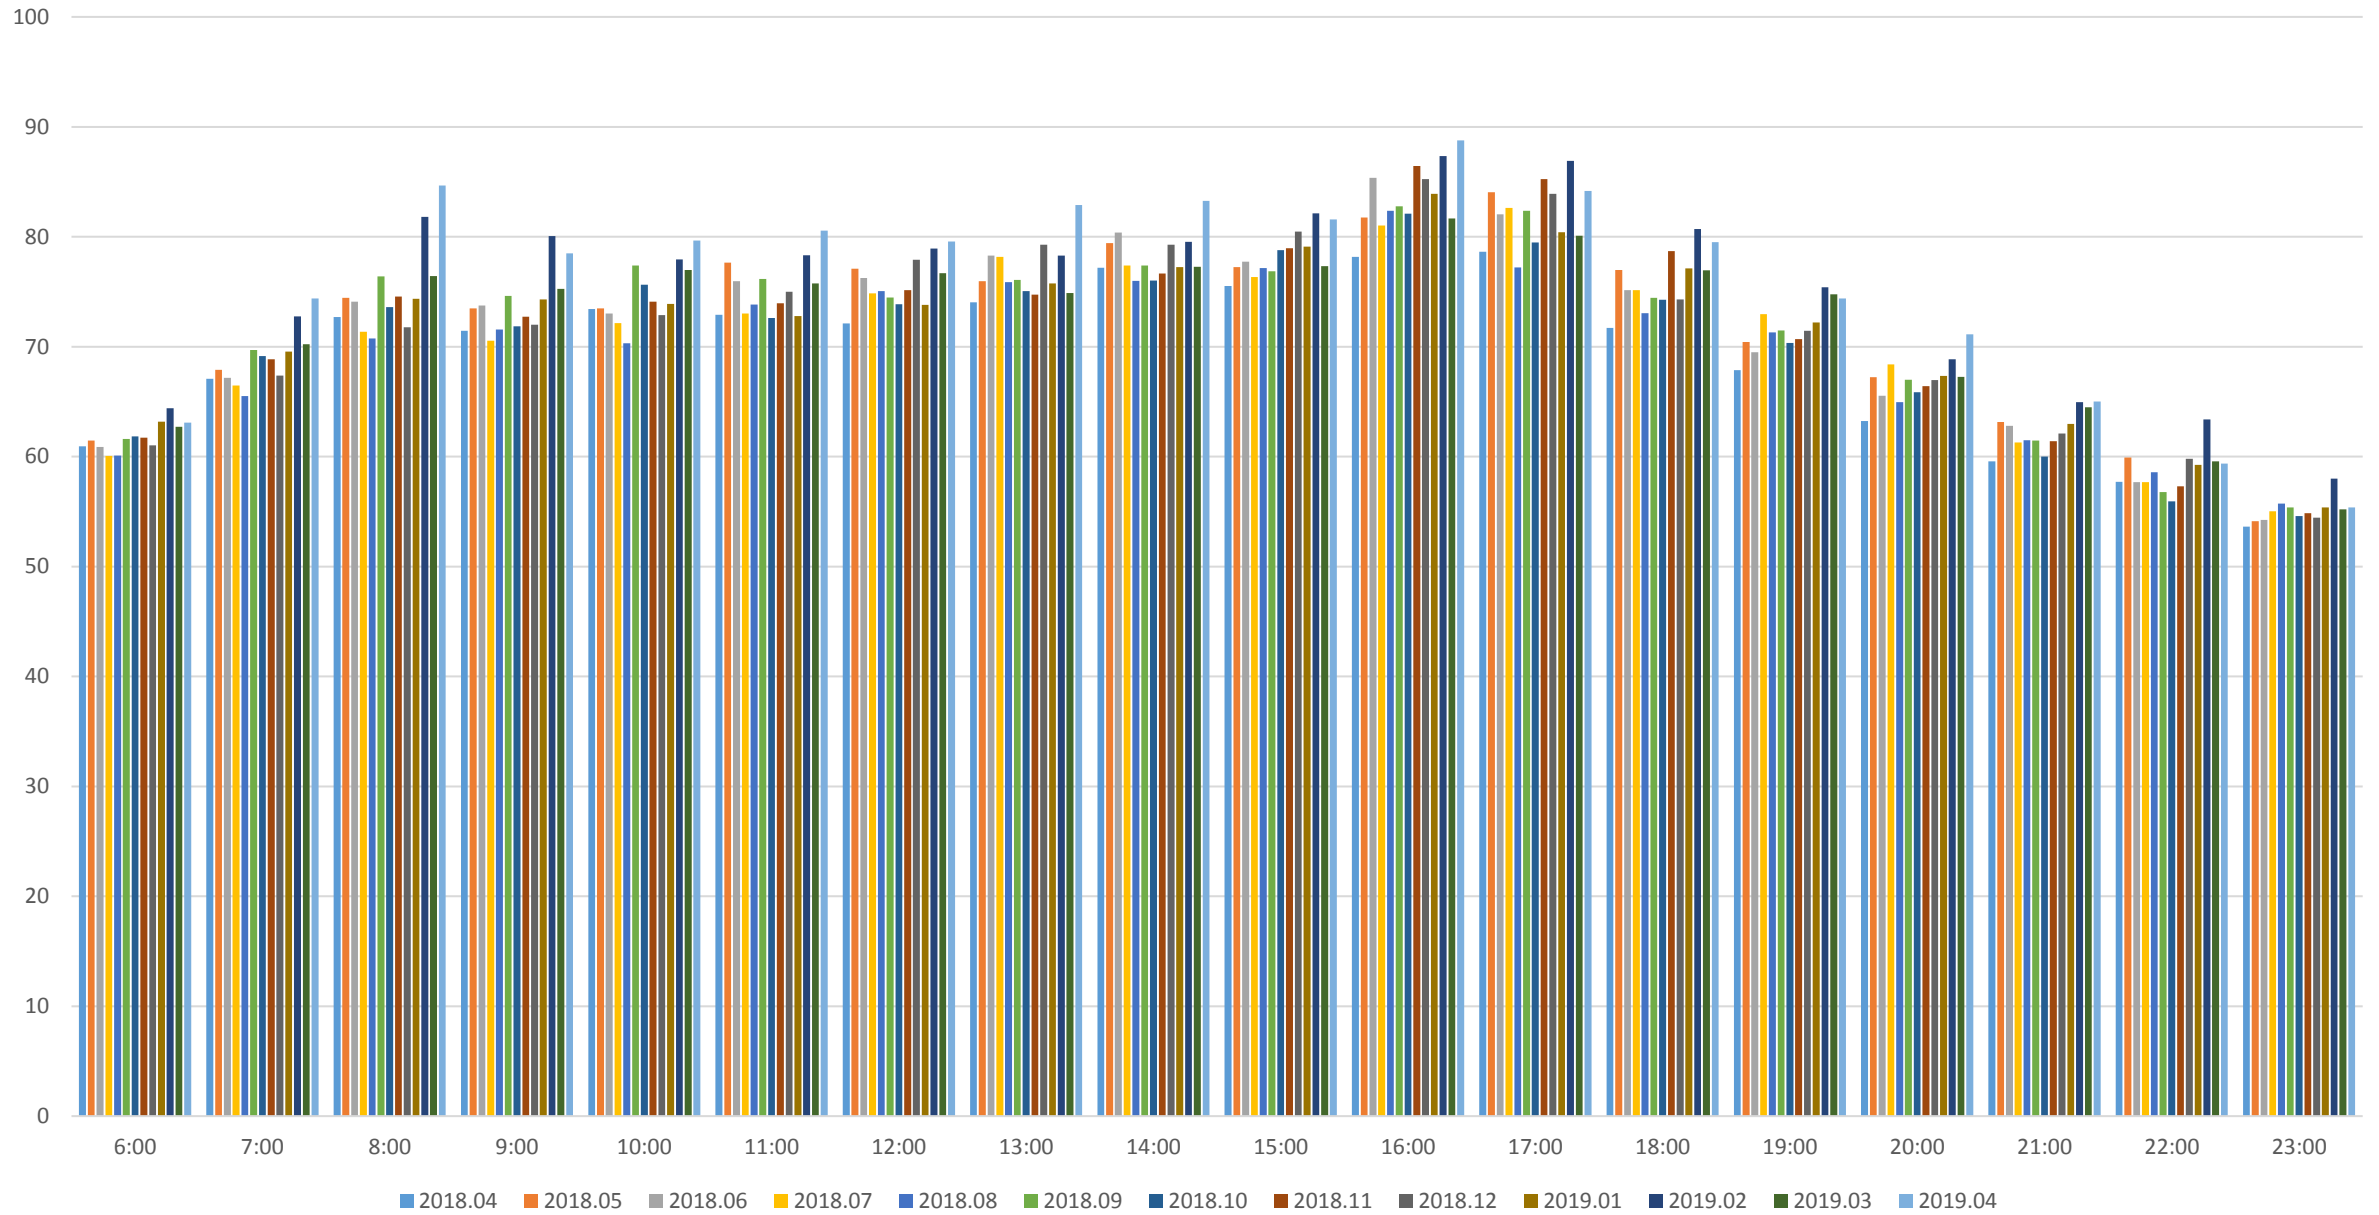

501 Queen Average Travel Times EB From Queensway Humber to Silver Birch 2012-2019

501 Queen Standard Deviation of Travel Times EB From Queensway Humber to Silver Birch 2012-2019

501 Queen Average Travel Times EB From Queensway Humber to Silver Birch April 2018 to April 2019

501 Queen Average Travel Times EB From Queensway Humber to Silver Birch By Route Segment April 2018 vs April 2019

501 Queen Average Travel Times EB from Greenwood to Silver Birch April 2018 vs April 2019

501 Queen Average Travel Times EB from Jarvis to Greenwood April 2018 vs April 2019

501 Queen Average Travel Times EB from Spadina to Jarvis April 2018 vs April 2019

501 Queen Average Travel Times EB from Dufferin to Spadina April 2018 vs April 2019

501 Queen Average Travel Times EB from Humber to Dufferin April 2018 vs April 2019