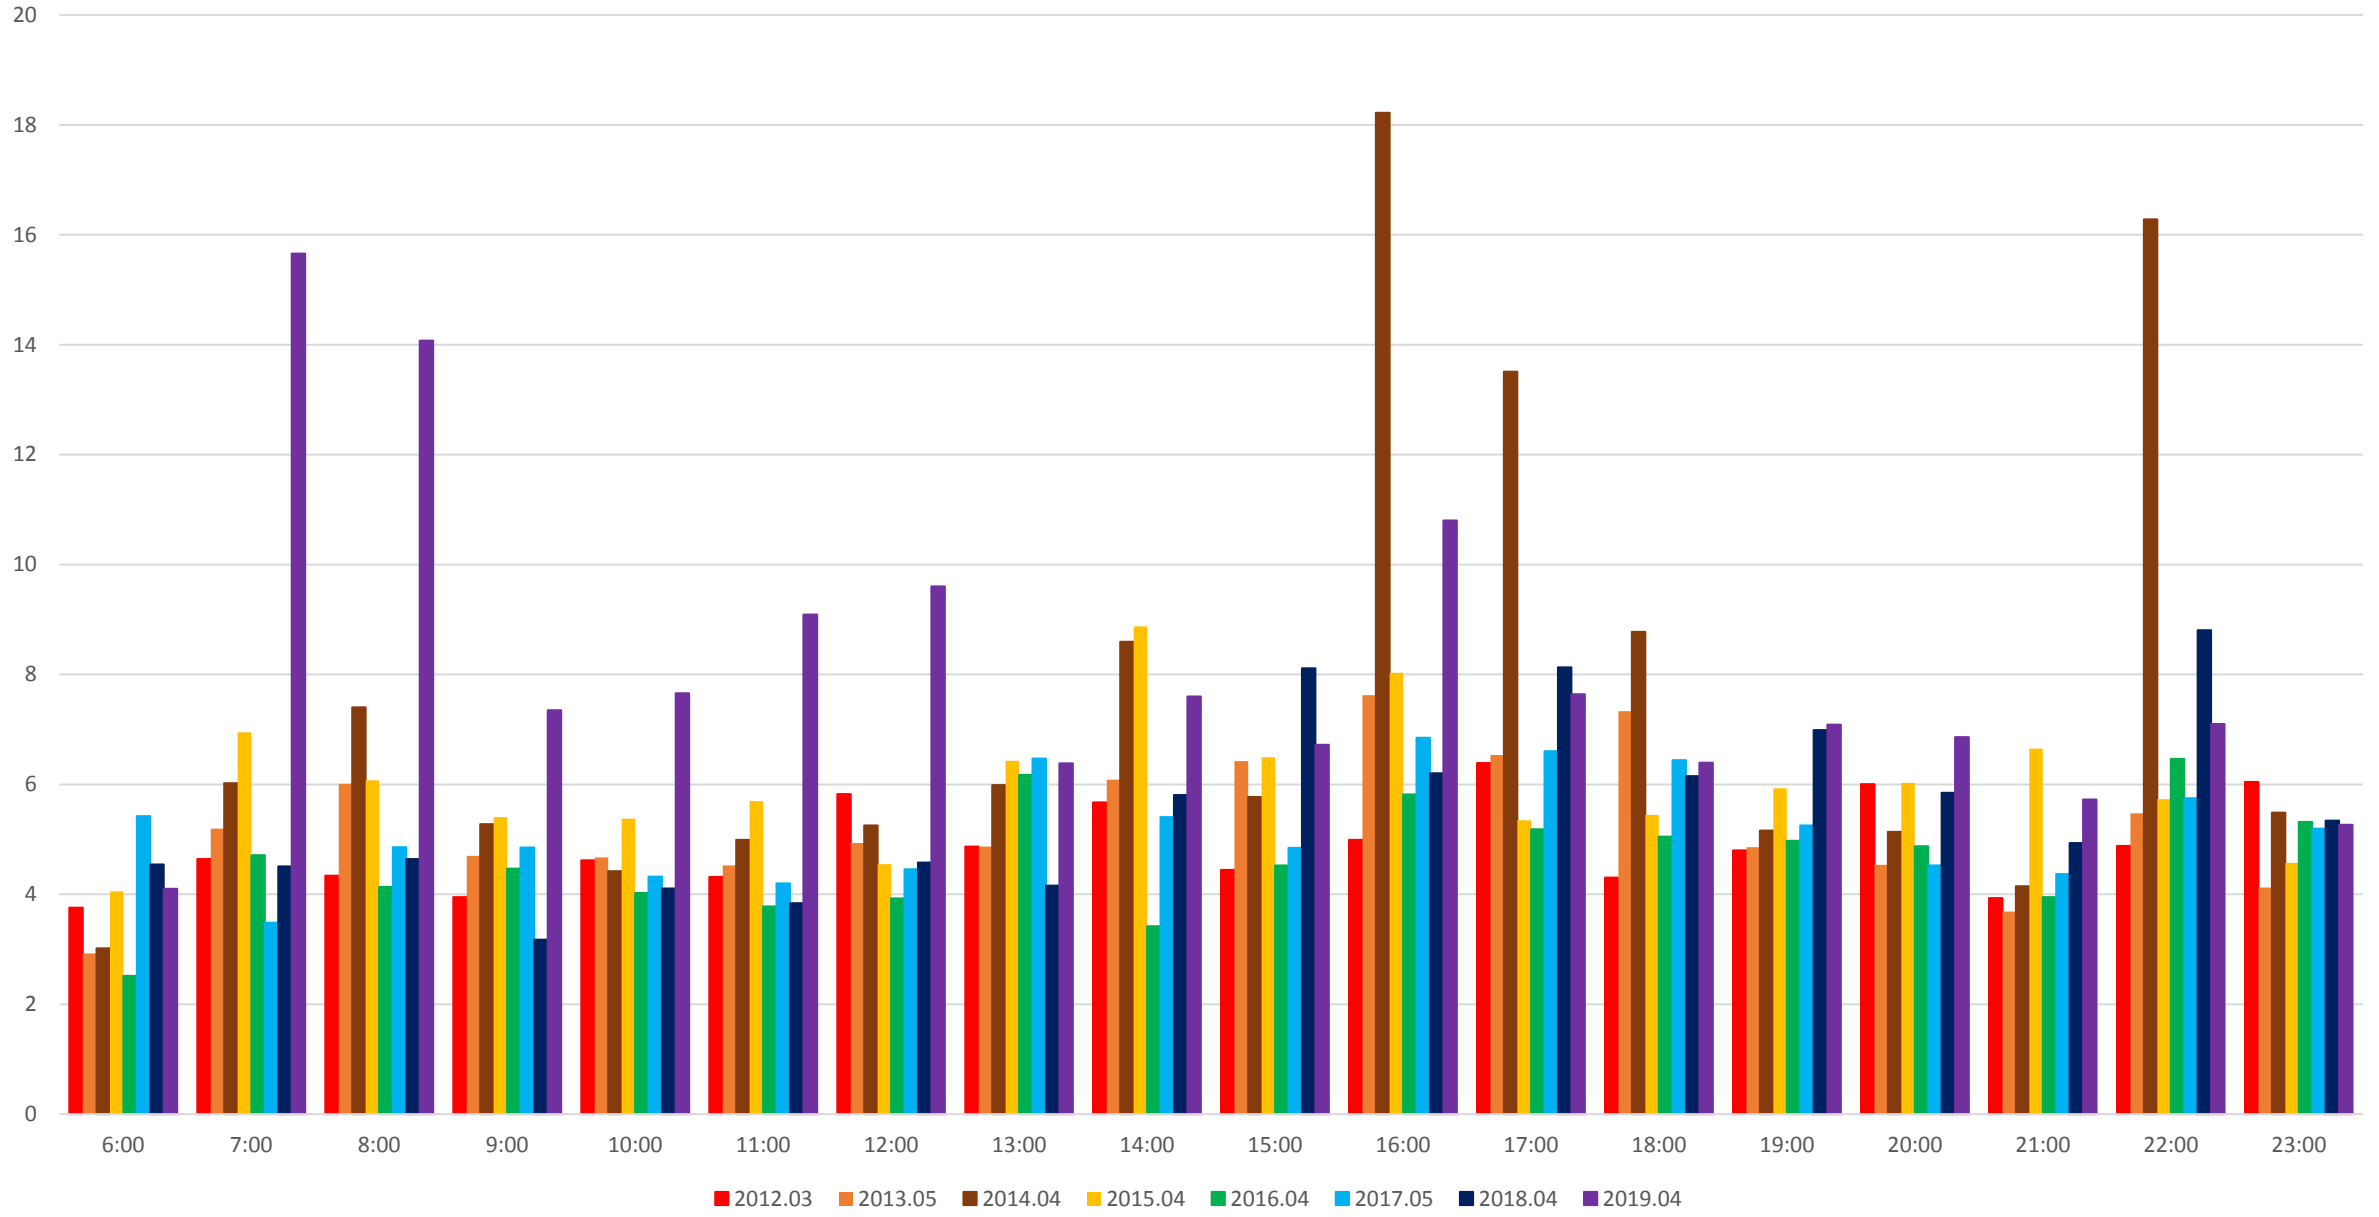

501 Queen Average Travel Times EB From Queensway Humber to Silver Birch 2012-2019

501 Queen Standard Deviation of Travel Times EB From Queensway Humber to Silver Birch 2012-2019

501 Queen Average Travel Times EB From Queensway Humber to Silver Birch April 2018 to April 2019

501 Queen Average Travel Times EB From Queensway Humber to Silver Birch By Route Segment April 2018 vs April 2019

501 Queen Average Travel Times EB from Greenwood to Silver Birch April 2018 vs April 2019

501 Queen Average Travel Times EB from Jarvis to Greenwood April 2018 vs April 2019

501 Queen Average Travel Times EB from Spadina to Jarvis April 2018 vs April 2019

501 Queen Average Travel Times EB from Dufferin to Spadina April 2018 vs April 2019

501 Queen Average Travel Times EB from Humber to Dufferin April 2018 vs April 2019