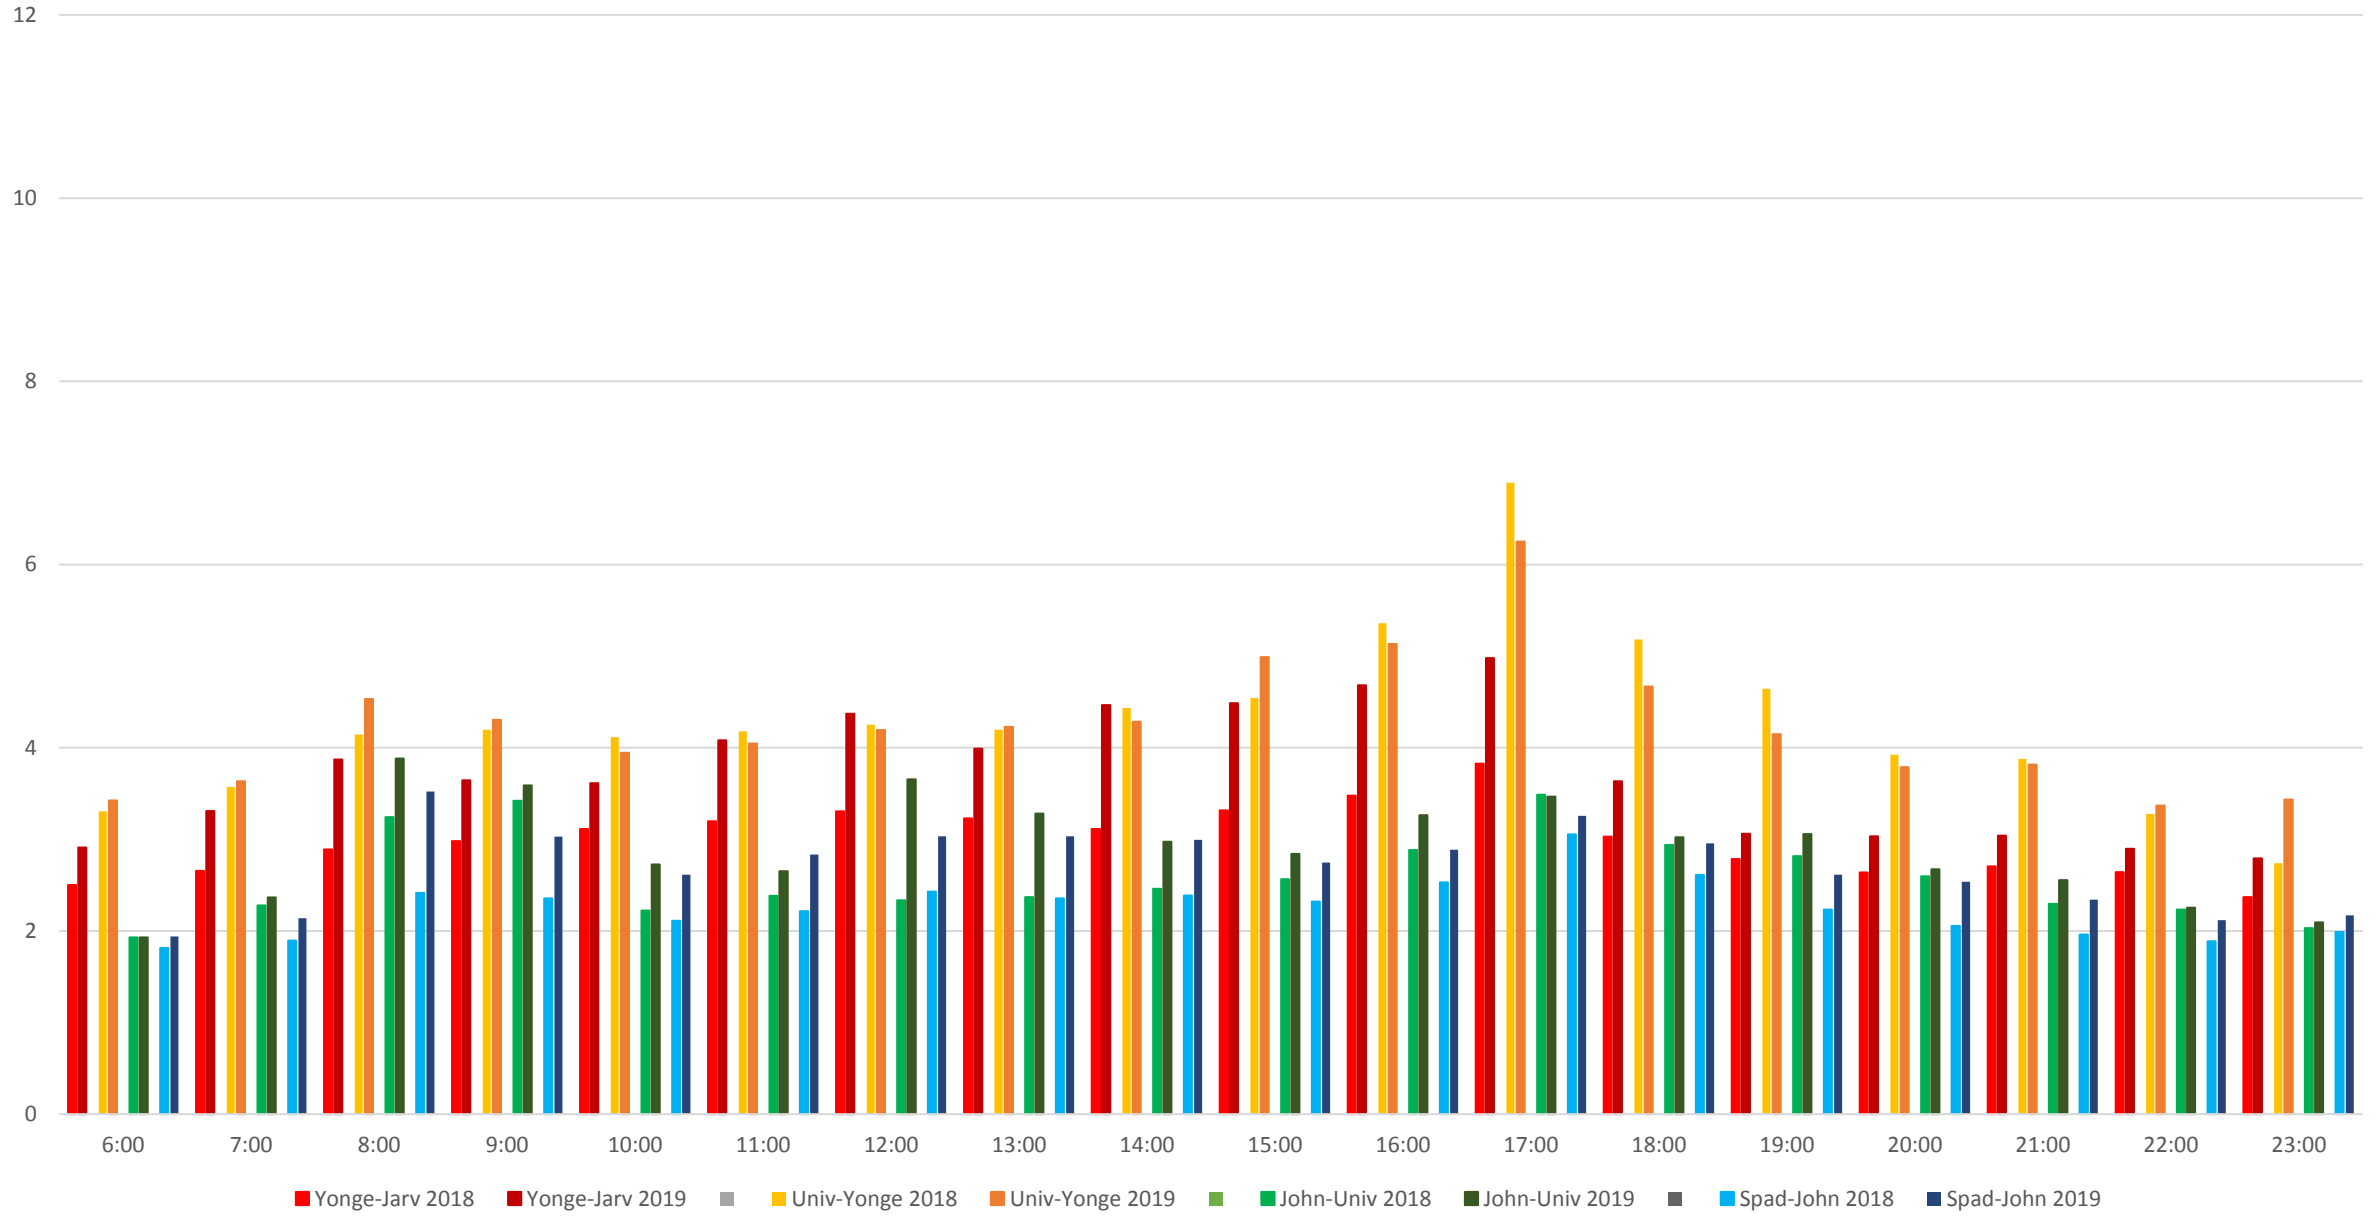

501 Queen Average Travel Times EB From Queensway Humber to Silver Birch 2012-2019

501 Queen Standard Deviation of Travel Times EB From Queensway Humber to Silver Birch 2012-2019

501 Queen Average Travel Times EB From Queensway Humber to Silver Birch April 2018 to April 2019

501 Queen Average Travel Times EB From Queensway Humber to Silver Birch By Route Segment April 2018 vs April 2019

501 Queen Average Travel Times EB from Greenwood to Silver Birch April 2018 vs April 2019

501 Queen Average Travel Times EB from Jarvis to Greenwood April 2018 vs April 2019

501 Queen Average Travel Times EB from Spadina to Jarvis April 2018 vs April 2019

501 Queen Average Travel Times EB from Dufferin to Spadina April 2018 vs April 2019

501 Queen Average Travel Times EB from Humber to Dufferin April 2018 vs April 2019