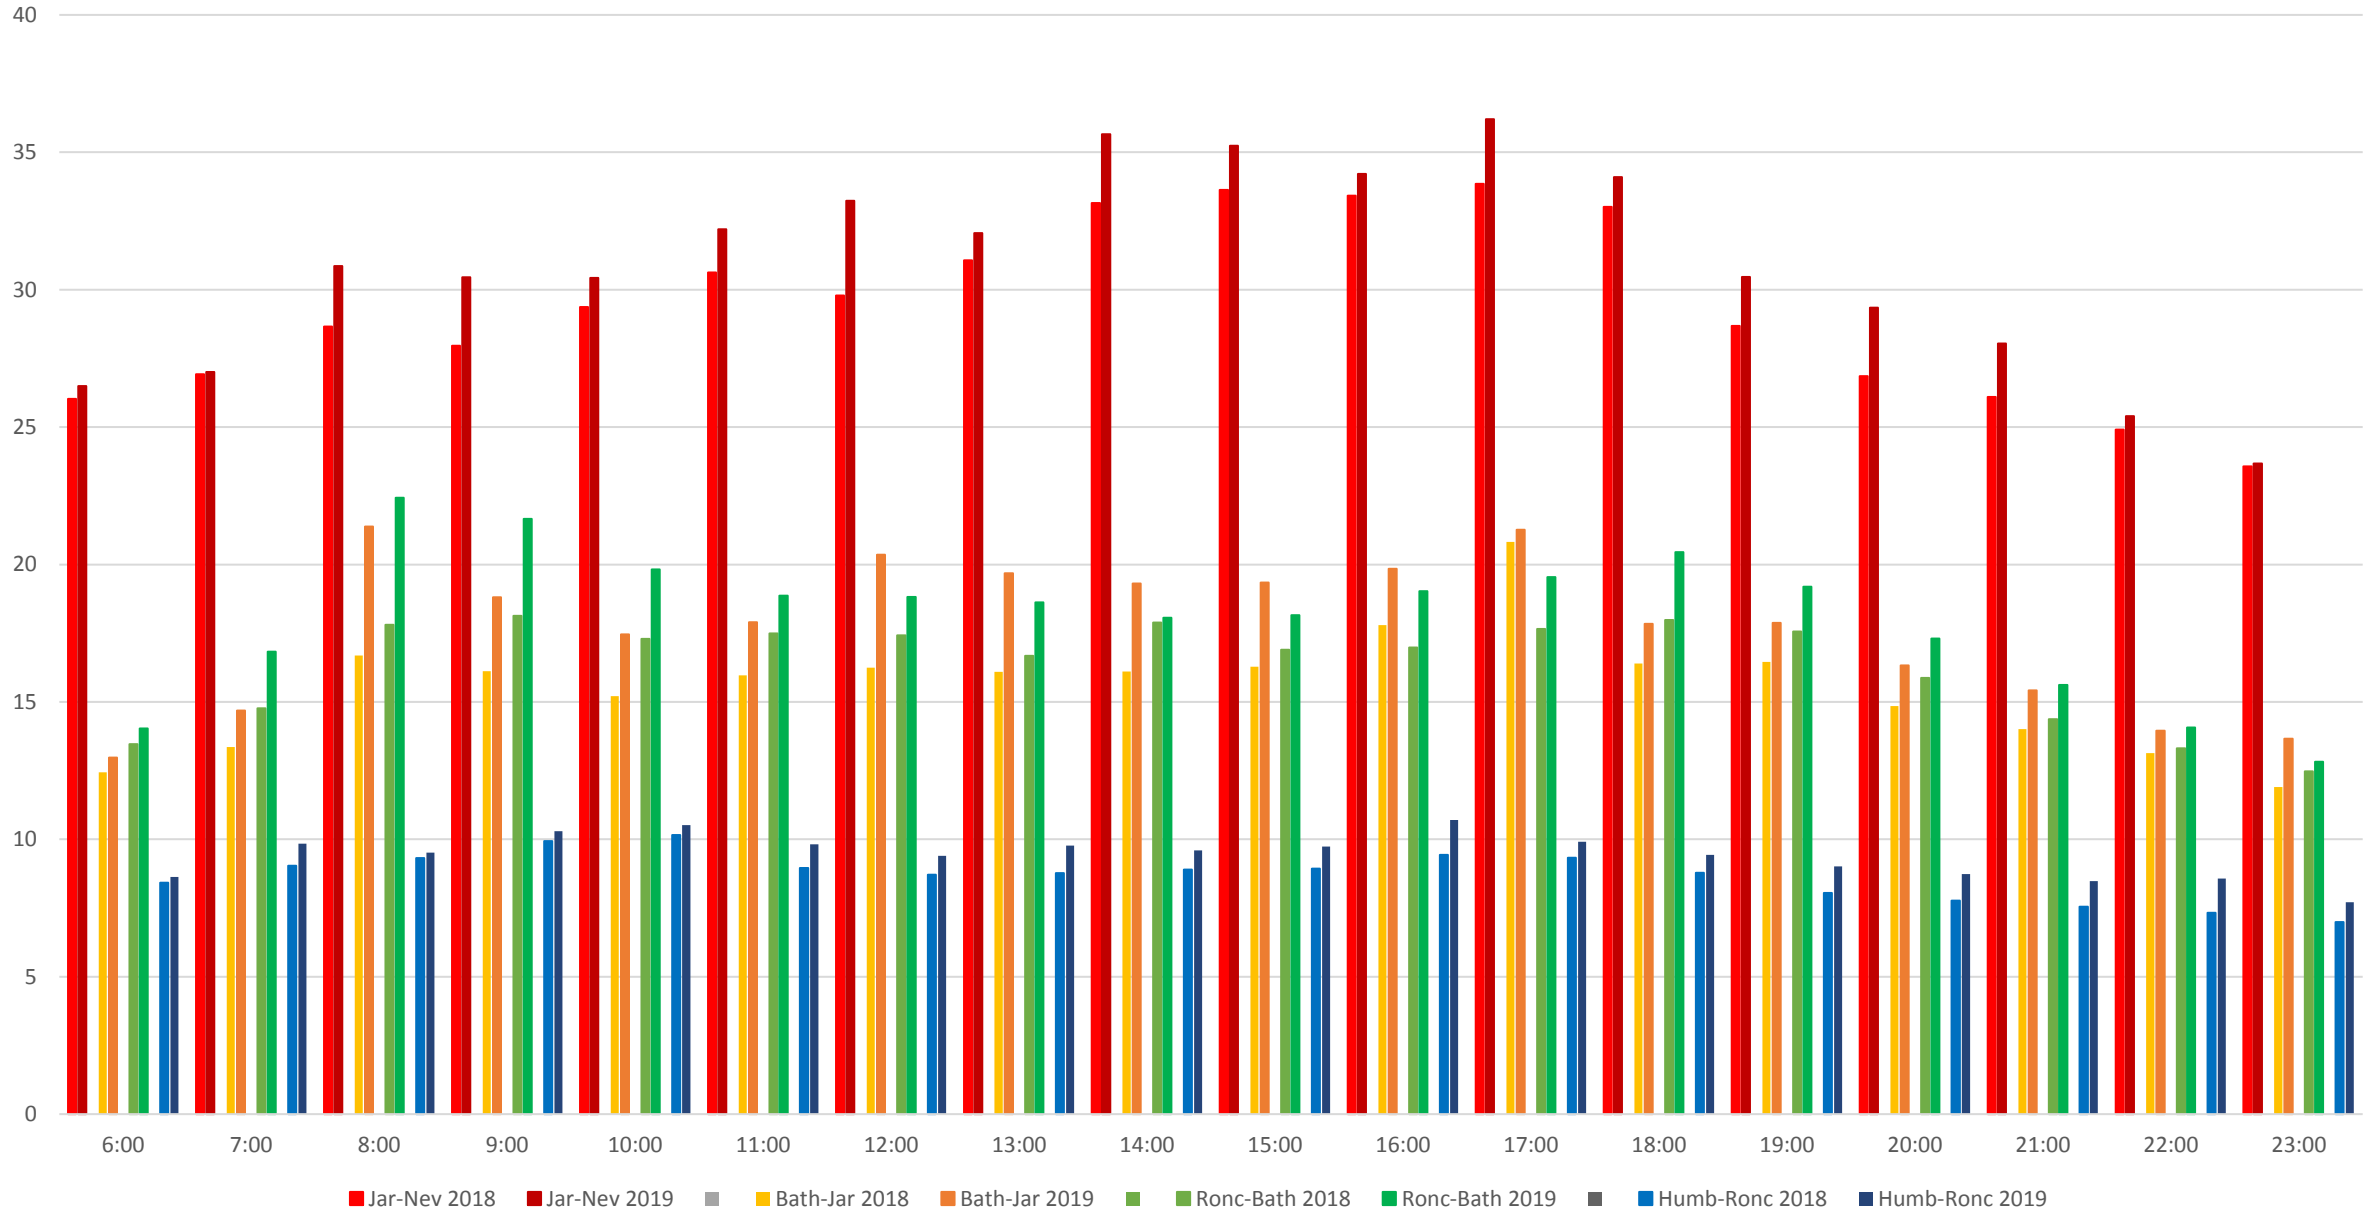

501 Queen Average Travel Times EB From Queensway Humber to Silver Birch 2012-2019

501 Queen Standard Deviation of Travel Times EB From Queensway Humber to Silver Birch 2012-2019

501 Queen Average Travel Times EB From Queensway Humber to Silver Birch April 2018 to April 2019

501 Queen Average Travel Times EB From Queensway Humber to Silver Birch By Route Segment April 2018 vs April 2019

501 Queen Average Travel Times EB from Greenwood to Silver Birch April 2018 vs April 2019

501 Queen Average Travel Times EB from Jarvis to Greenwood April 2018 vs April 2019

501 Queen Average Travel Times EB from Spadina to Jarvis April 2018 vs April 2019

501 Queen Average Travel Times EB from Dufferin to Spadina April 2018 vs April 2019

501 Queen Average Travel Times EB from Humber to Dufferin April 2018 vs April 2019