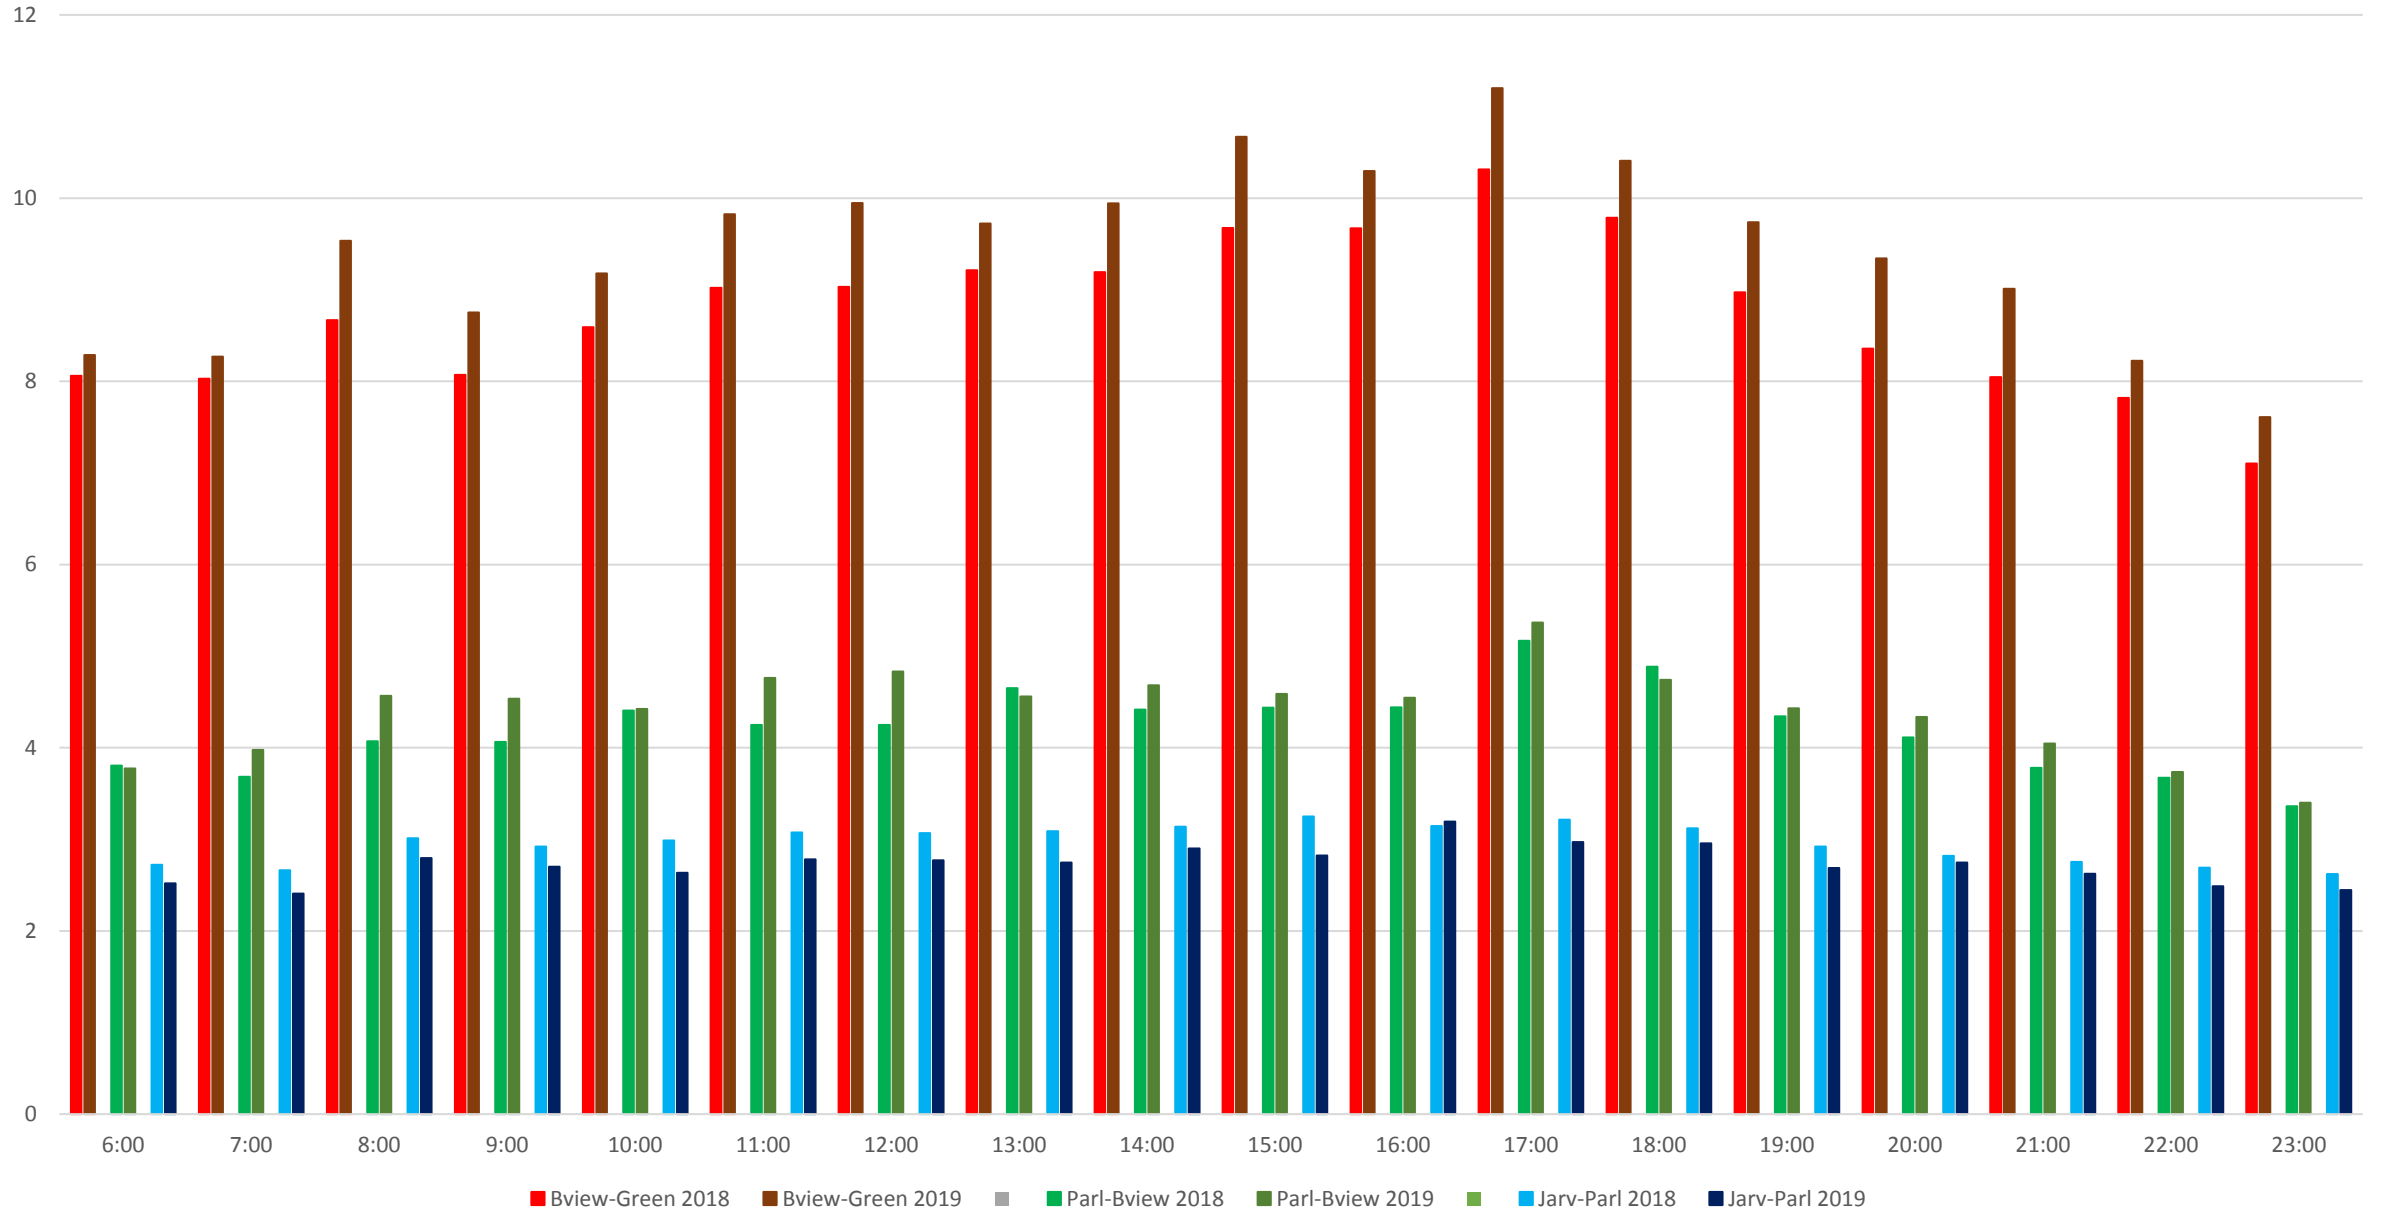

501 Queen Average Travel Times EB From Queensway Humber to Silver Birch 2012-2019

501 Queen Standard Deviation of Travel Times EB From Queensway Humber to Silver Birch 2012-2019

501 Queen Average Travel Times EB From Queensway Humber to Silver Birch April 2018 to April 2019

501 Queen Average Travel Times EB From Queensway Humber to Silver Birch By Route Segment April 2018 vs April 2019

501 Queen Average Travel Times EB from Greenwood to Silver Birch April 2018 vs April 2019

501 Queen Average Travel Times EB from Jarvis to Greenwood April 2018 vs April 2019

501 Queen Average Travel Times EB from Spadina to Jarvis April 2018 vs April 2019

501 Queen Average Travel Times EB from Dufferin to Spadina April 2018 vs April 2019

501 Queen Average Travel Times EB from Humber to Dufferin April 2018 vs April 2019