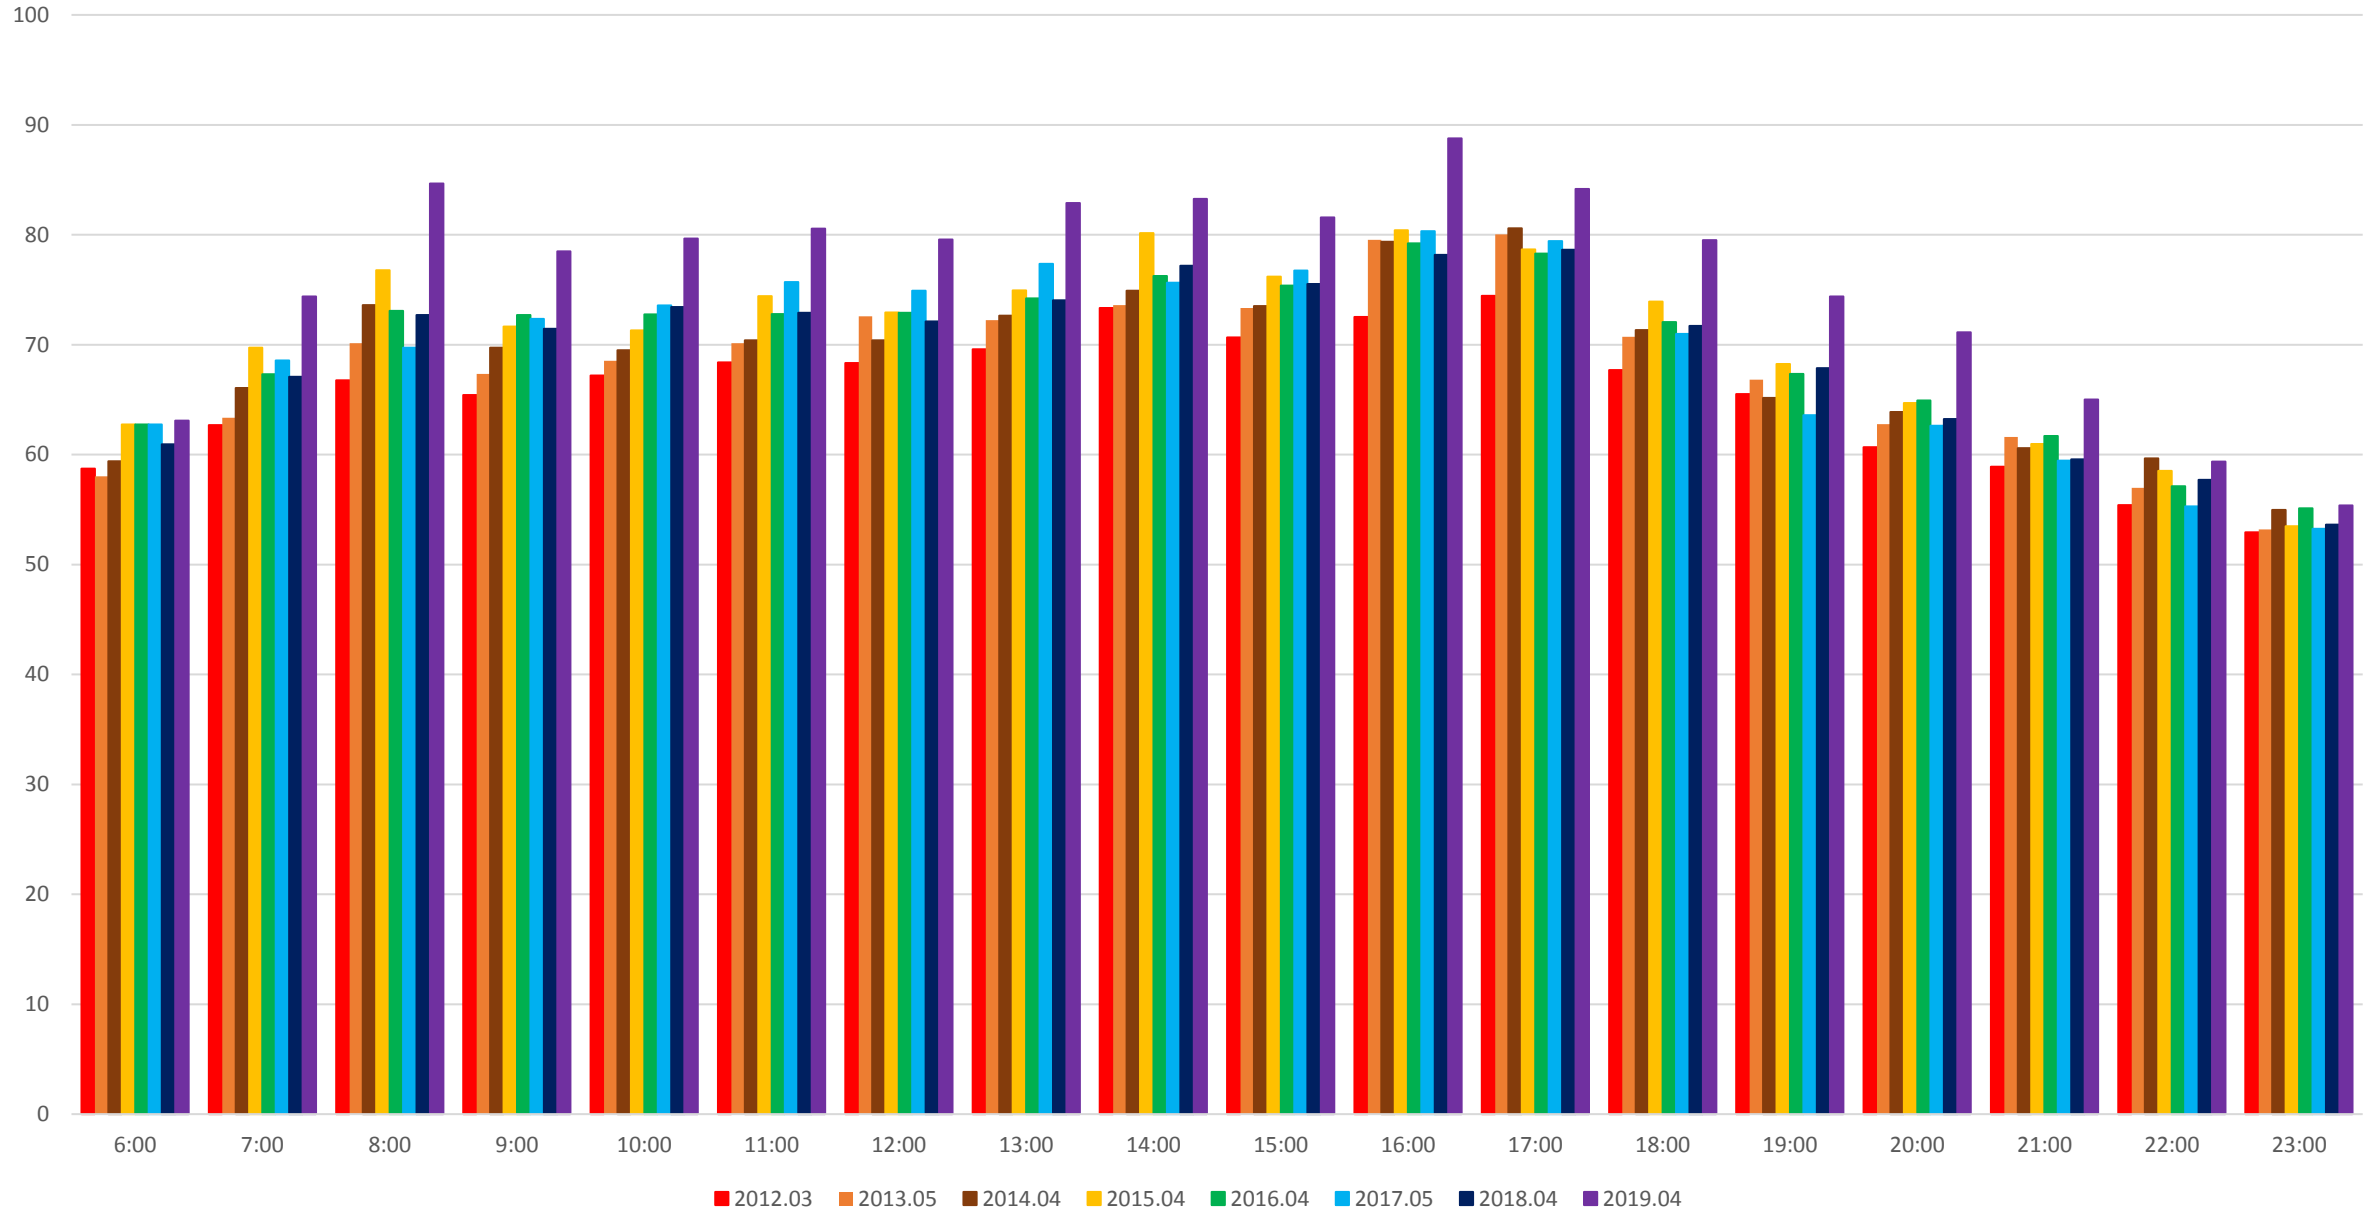

501 Queen Average Travel Times EB From Queensway Humber to Silver Birch 2012-2019

501 Queen Standard Deviation of Travel Times EB From Queensway Humber to Silver Birch 2012-2019

501 Queen Average Travel Times EB From Queensway Humber to Silver Birch April 2018 to April 2019

501 Queen Average Travel Times EB From Queensway Humber to Silver Birch By Route Segment April 2018 vs April 2019

501 Queen Average Travel Times EB from Greenwood to Silver Birch April 2018 vs April 2019

501 Queen Average Travel Times EB from Jarvis to Greenwood April 2018 vs April 2019

501 Queen Average Travel Times EB from Spadina to Jarvis April 2018 vs April 2019

501 Queen Average Travel Times EB from Dufferin to Spadina April 2018 vs April 2019

501 Queen Average Travel Times EB from Humber to Dufferin April 2018 vs April 2019