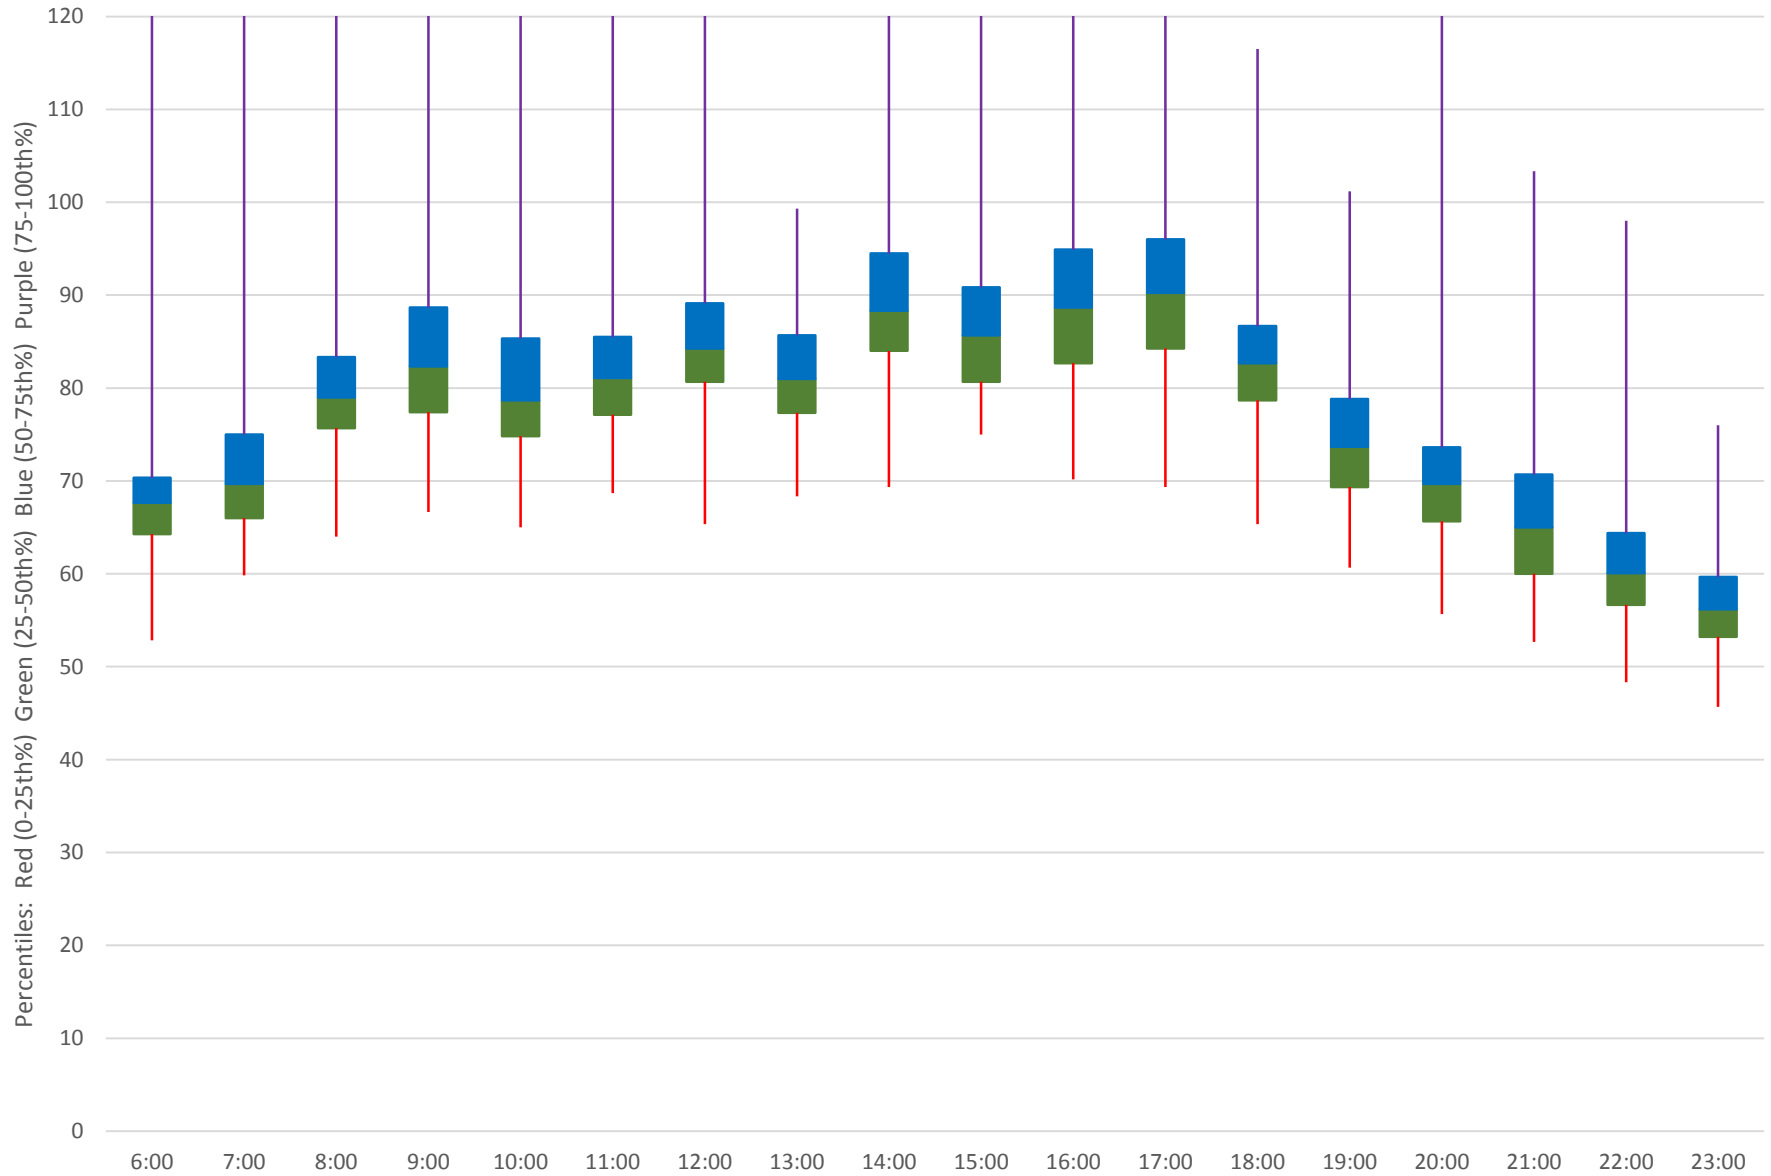

501 Queen Link Times From Silver Birch Ave. To Queensway Humber Westbound April 2019

Weekday Statistics

501 Queen Link Times From Silver Birch Ave. To Queensway Humber Westbound April 2019

Weekday Statistics

501 Queen Link Times From Silver Birch Ave. To Queensway Humber Westbound April 2019

Quartiles Weekday

501 Queen Link Times From Silver Birch Ave. To Queensway Humber Westbound April 2019

Quartiles Week 1