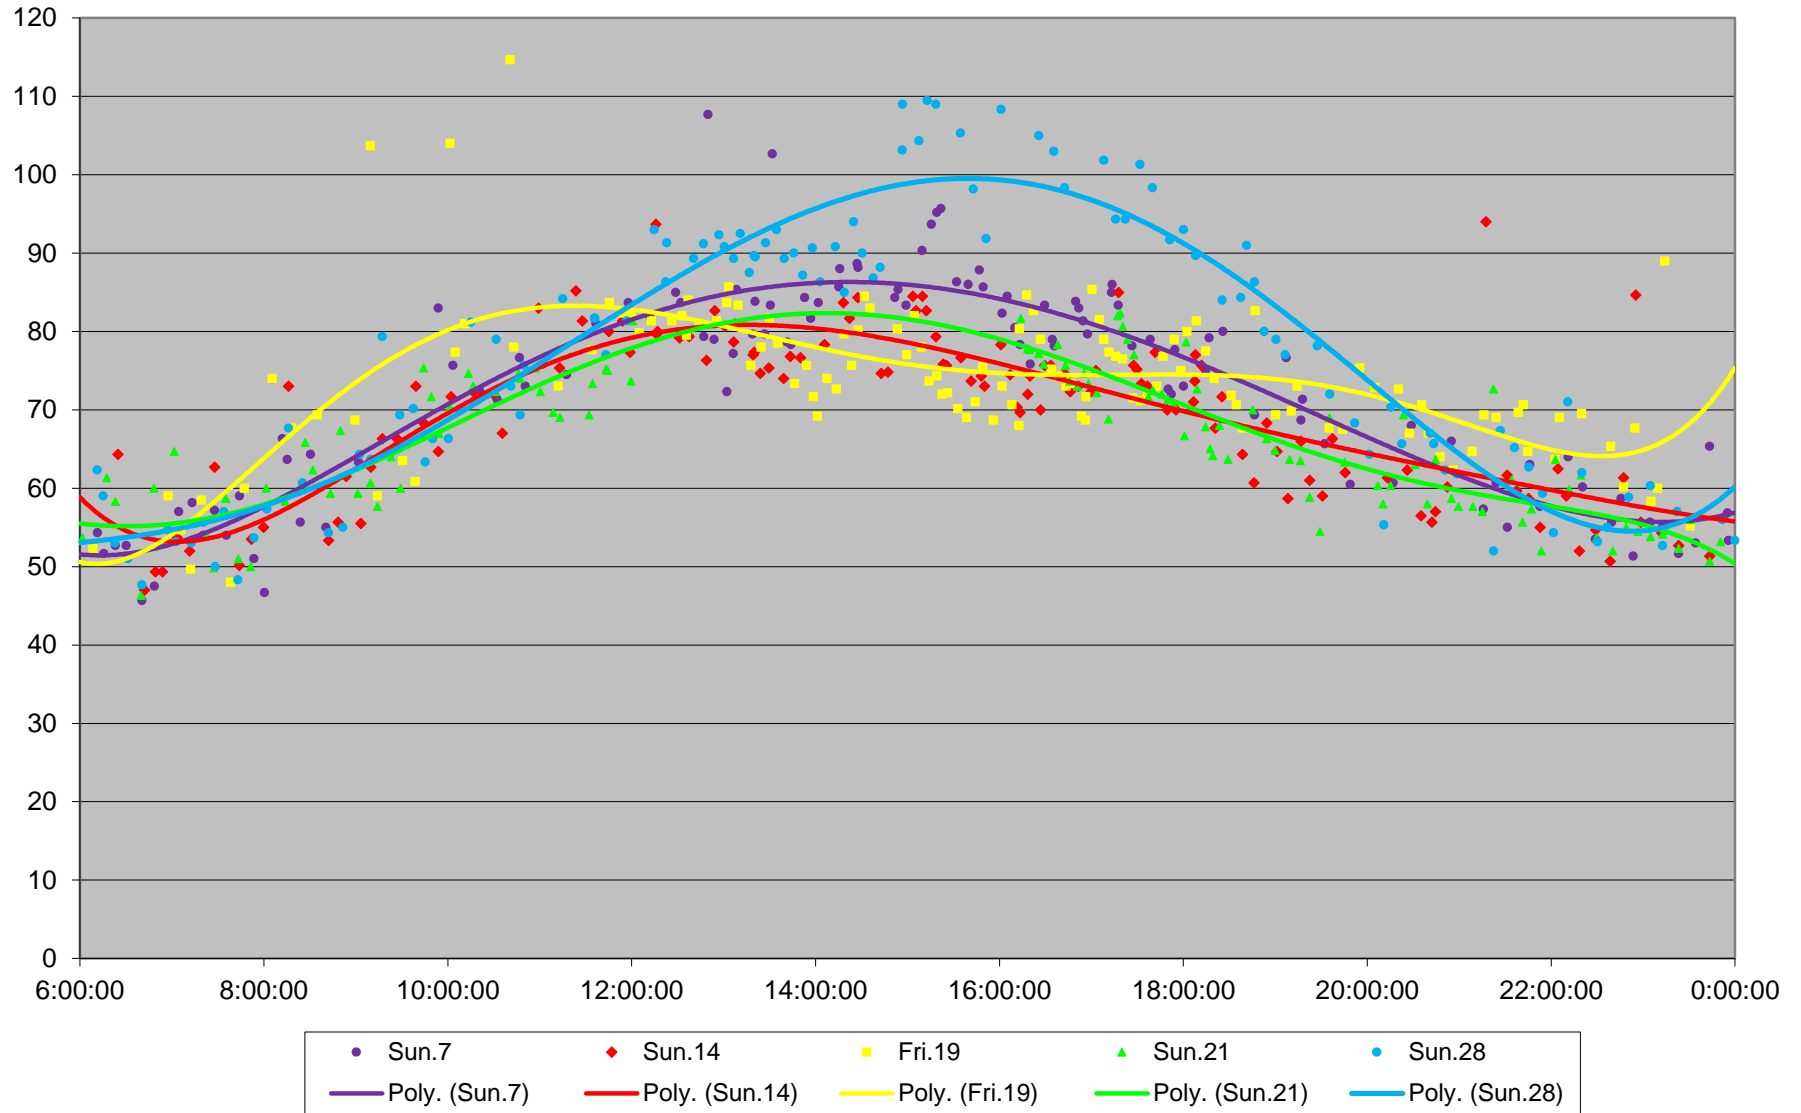

501 Queen Link Times From Silver Birch Ave. To Queensway Humber Westbound April 2019

501 Queen Link Times From Silver Birch Ave. To Queensway Humber Westbound April 2019

501 Queen Link Times From Silver Birch Ave. To Queensway Humber Westbound April 2019

501 Queen Link Times From Silver Birch Ave. To Queensway Humber Westbound April 2019

Weekday Statistics

501 Queen Link Times From Silver Birch Ave. To Queensway Humber Westbound April 2019

Weekday Statistics