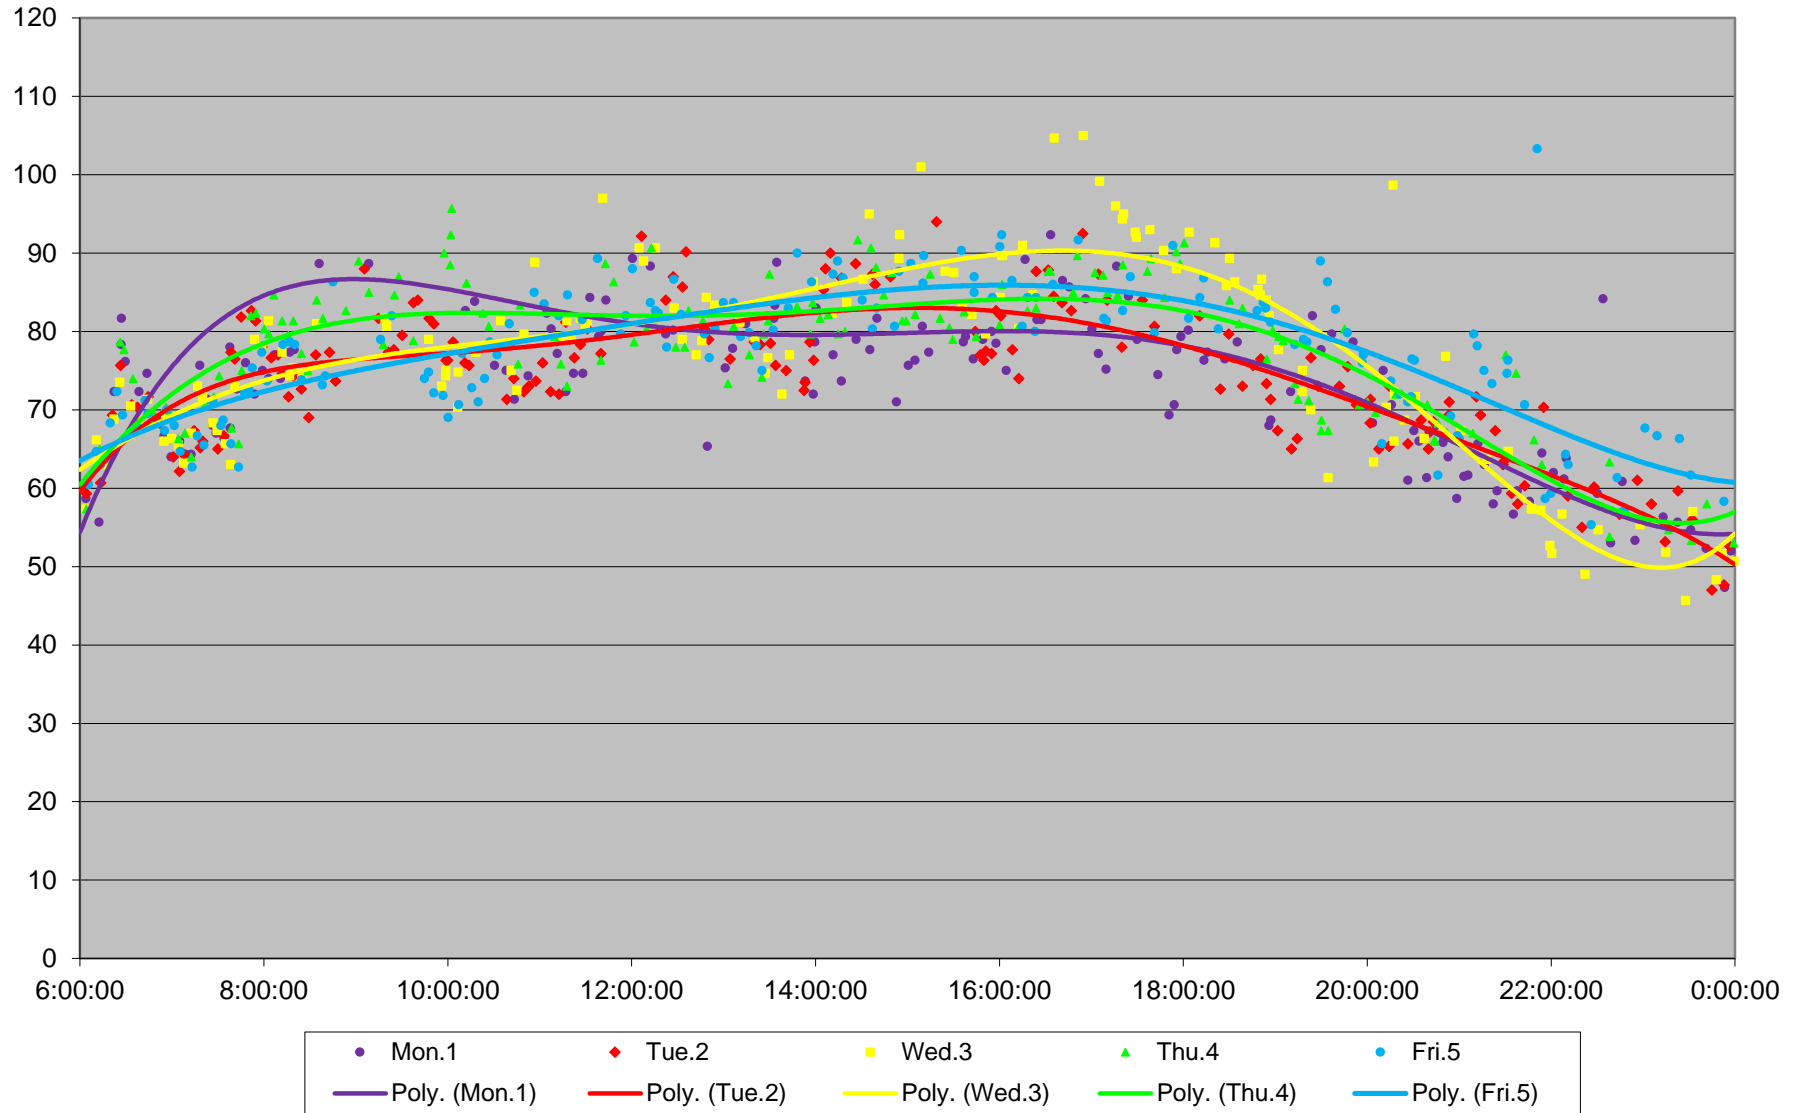

501 Queen Link Times From Silver Birch Ave. To Queensway Humber Westbound April 2019

501 Queen Link Times From Silver Birch Ave. To Queensway Humber Westbound April 2019

501 Queen Link Times From Silver Birch Ave. To Queensway Humber Westbound April 2019