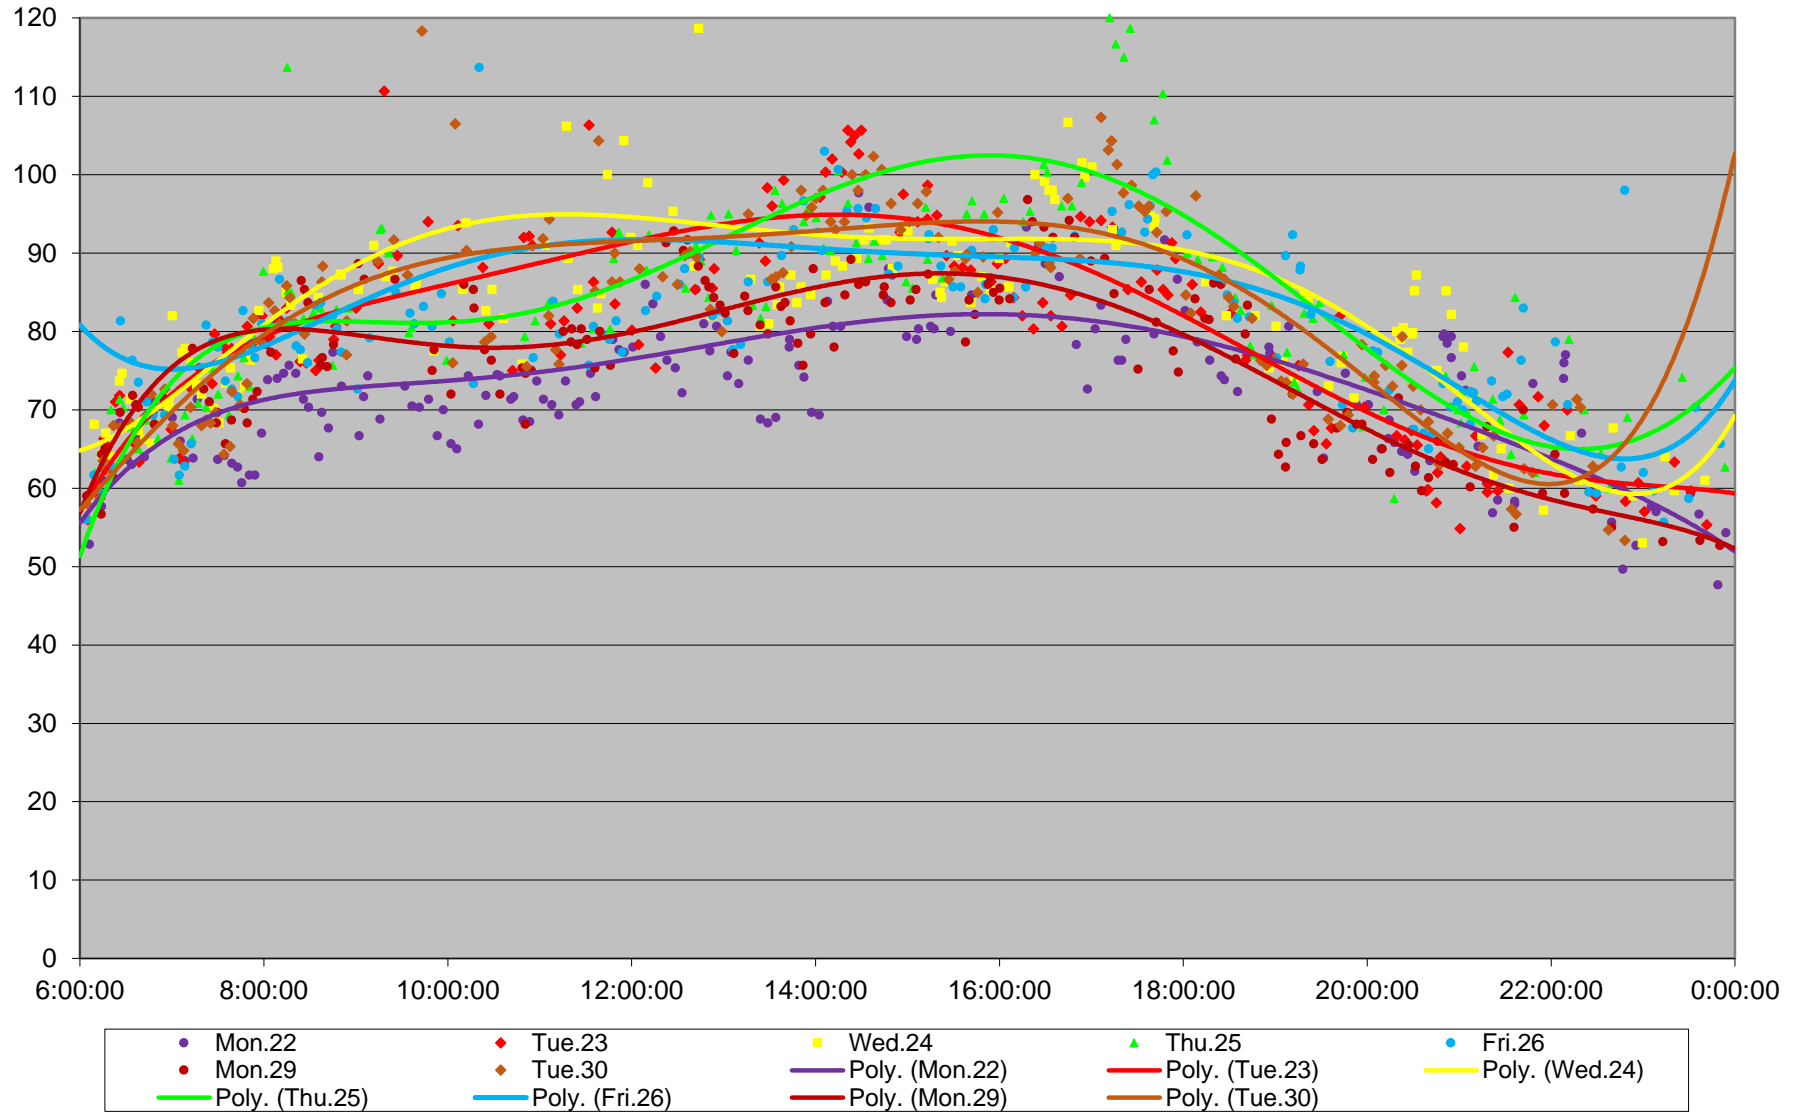

501 Queen Link Times From Silver Birch Ave. To Queensway Humber Westbound April 2019

501 Queen Link Times From Silver Birch Ave. To Queensway Humber Westbound April 2019

501 Queen Link Times From Silver Birch Ave. To Queensway Humber Westbound April 2019

501 Queen Link Times From Silver Birch Ave. To Queensway Humber Westbound April 2019

Weekday Statistics

501 Queen Link Times From Silver Birch Ave. To Queensway Humber Westbound April 2019

Weekday Statistics