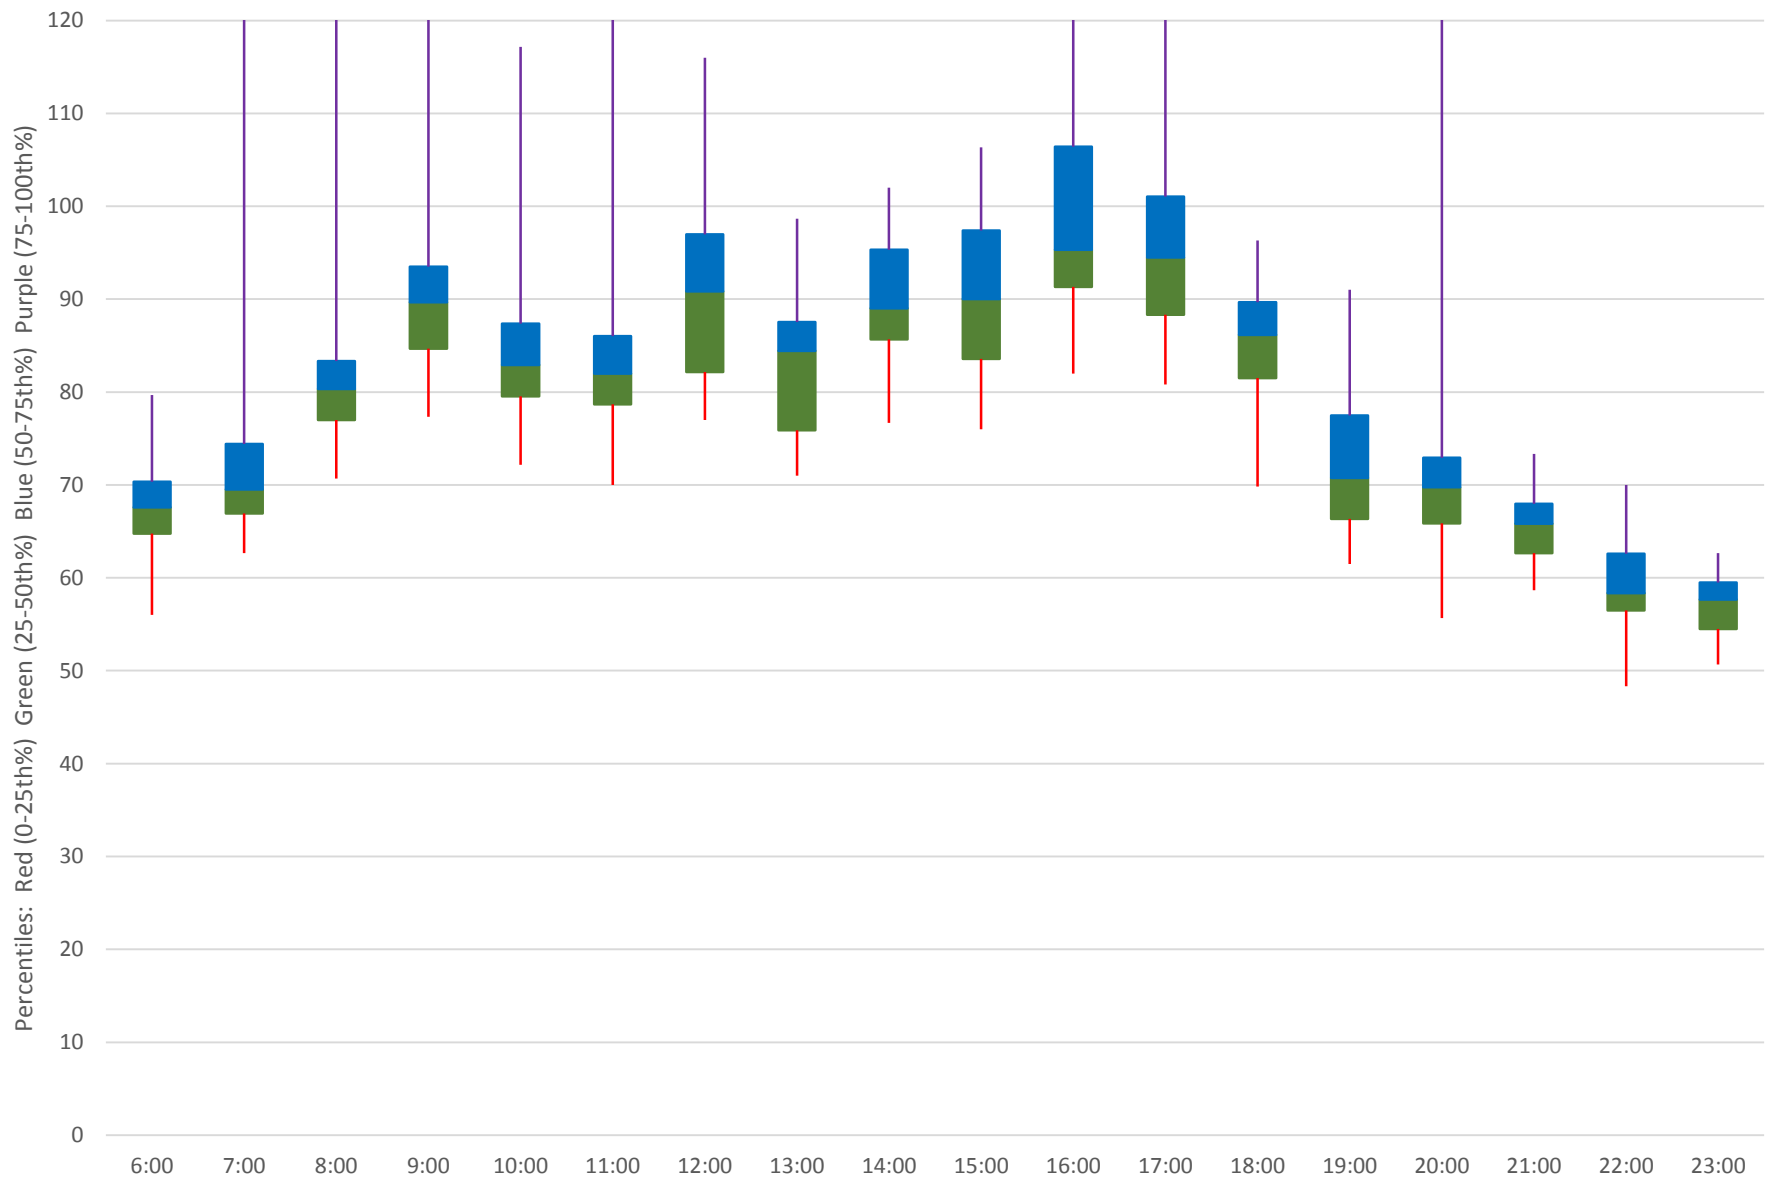

501 Queen Link Times From Silver Birch Ave. To Queensway Humber Westbound April 2019

Quartiles Weekday

501 Queen Link Times From Silver Birch Ave. To Queensway Humber Westbound April 2019

Quartiles Week 1

501 Queen Link Times From Silver Birch Ave. To Queensway Humber Westbound April 2019

Quartiles Week 2

501 Queen Link Times From Silver Birch Ave. To Queensway Humber Westbound April 2019

Quartiles Week 3