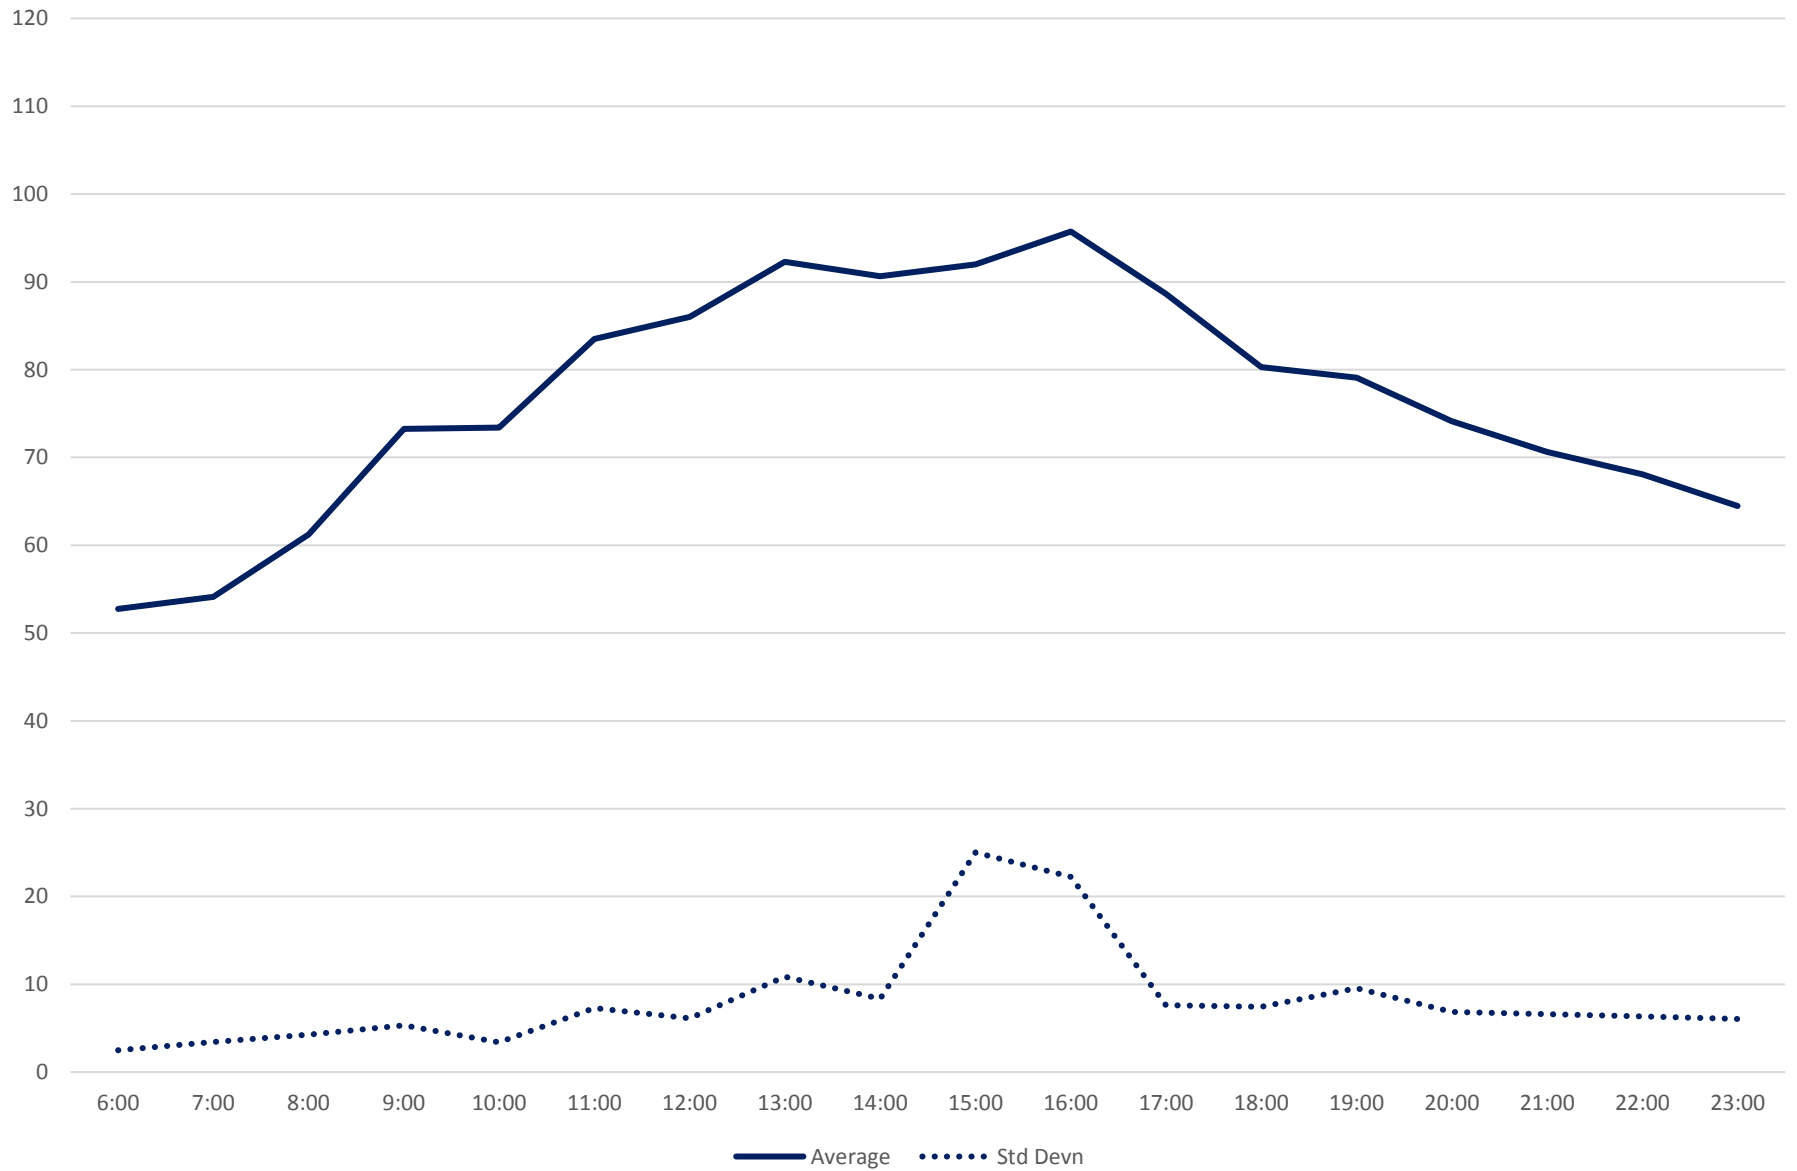

501 Queen Link Times From Silver Birch Ave. To Queensway Humber Westbound April 2019

Quartiles Weekday

501 Queen Link Times From Silver Birch Ave. To Queensway Humber Westbound April 2019

Quartiles Week 1

501 Queen Link Times From Silver Birch Ave. To Queensway Humber Westbound April 2019

Quartiles Week 2

501 Queen Link Times From Silver Birch Ave. To Queensway Humber Westbound April 2019

Quartiles Week 3

501 Queen Link Times From Silver Birch Ave. To Queensway Humber Westbound April 2019

Quartiles Week 4

501 Queen Link Times From Silver Birch Ave. To Queensway Humber Westbound April 2019 Saturday Statistics

501 Queen Link Times From Silver Birch Ave. To Queensway Humber Westbound April 2019

Quartiles Saturdays

501 Queen Link Times From Silver Birch Ave. To Queensway Humber Westbound April 2019 Sunday Statistics