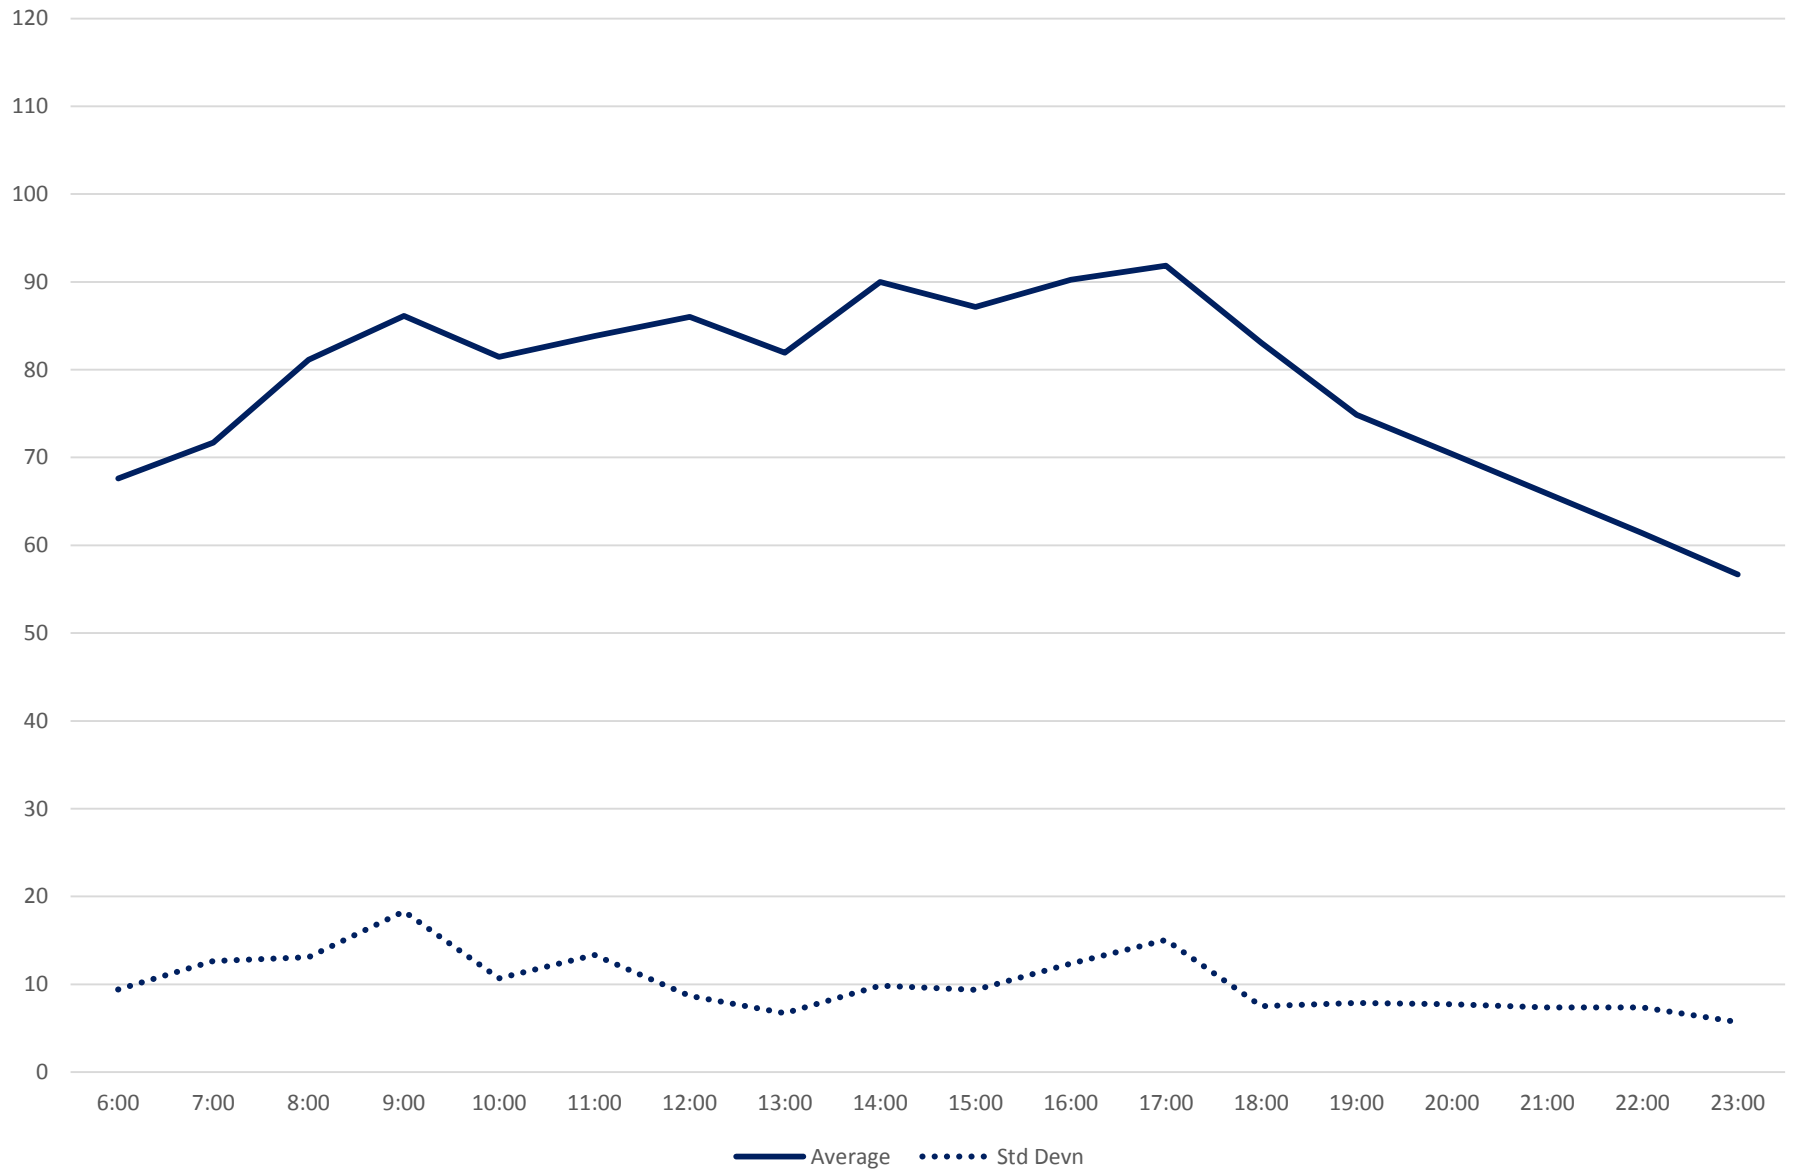

501 Queen Link Times From Silver Birch Ave. To Queensway Humber Westbound April 2019

501 Queen Link Times From Silver Birch Ave. To Queensway Humber Westbound April 2019

501 Queen Link Times From Silver Birch Ave. To Queensway Humber Westbound April 2019

501 Queen Link Times From Silver Birch Ave. To Queensway Humber Westbound April 2019

Weekday Statistics

501 Queen Link Times From Silver Birch Ave. To Queensway Humber Westbound April 2019

Weekday Statistics

501 Queen Link Times From Silver Birch Ave. To Queensway Humber Westbound April 2019

Quartiles Weekday

501 Queen Link Times From Silver Birch Ave. To Queensway Humber Westbound April 2019

Quartiles Week 1