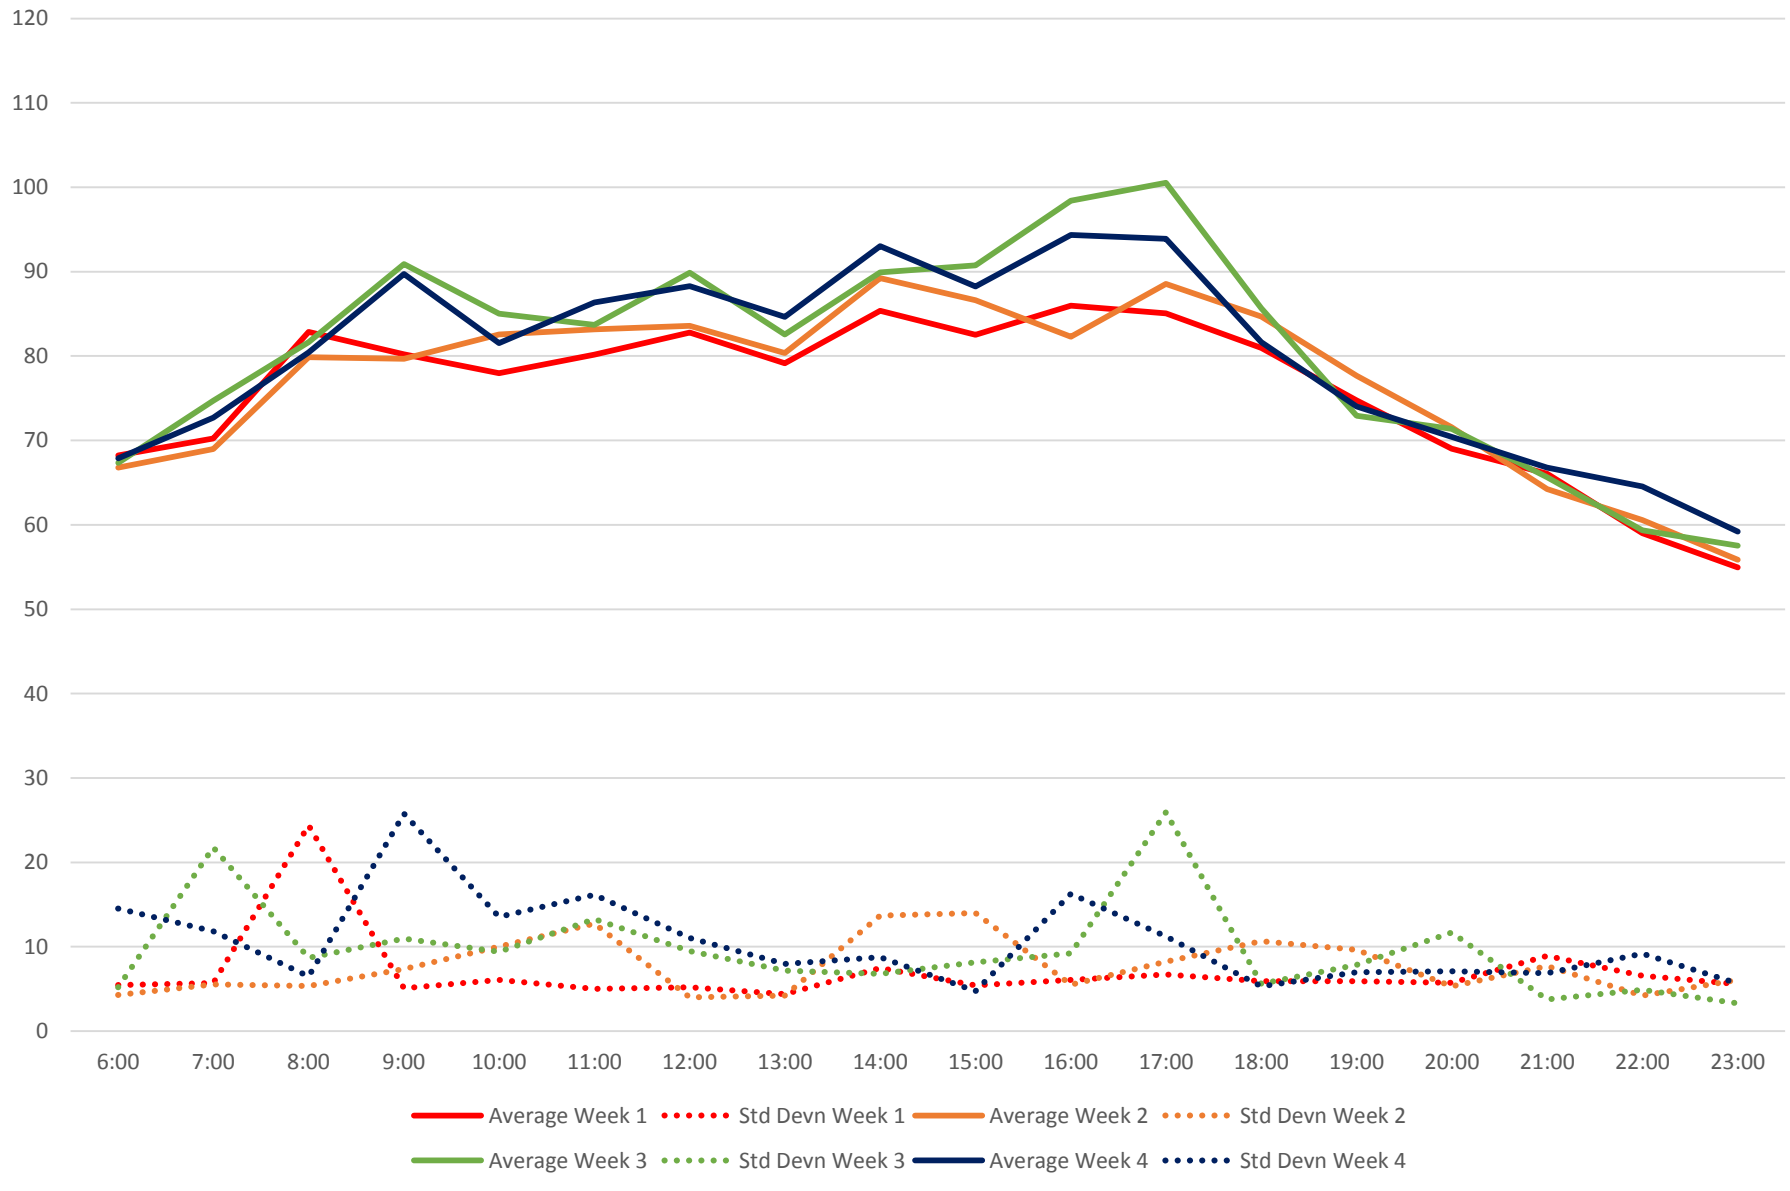

501 Queen Link Times From Silver Birch Ave. To Queensway Humber Westbound April 2019

501 Queen Link Times From Silver Birch Ave. To Queensway Humber Westbound April 2019

501 Queen Link Times From Silver Birch Ave. To Queensway Humber Westbound April 2019

501 Queen Link Times From Silver Birch Ave. To Queensway Humber Westbound April 2019

Weekday Statistics

501 Queen Link Times From Silver Birch Ave. To Queensway Humber Westbound April 2019

Weekday Statistics

501 Queen Link Times From Silver Birch Ave. To Queensway Humber Westbound April 2019

Quartiles Weekday

501 Queen Link Times From Silver Birch Ave. To Queensway Humber Westbound April 2019

Quartiles Week 1