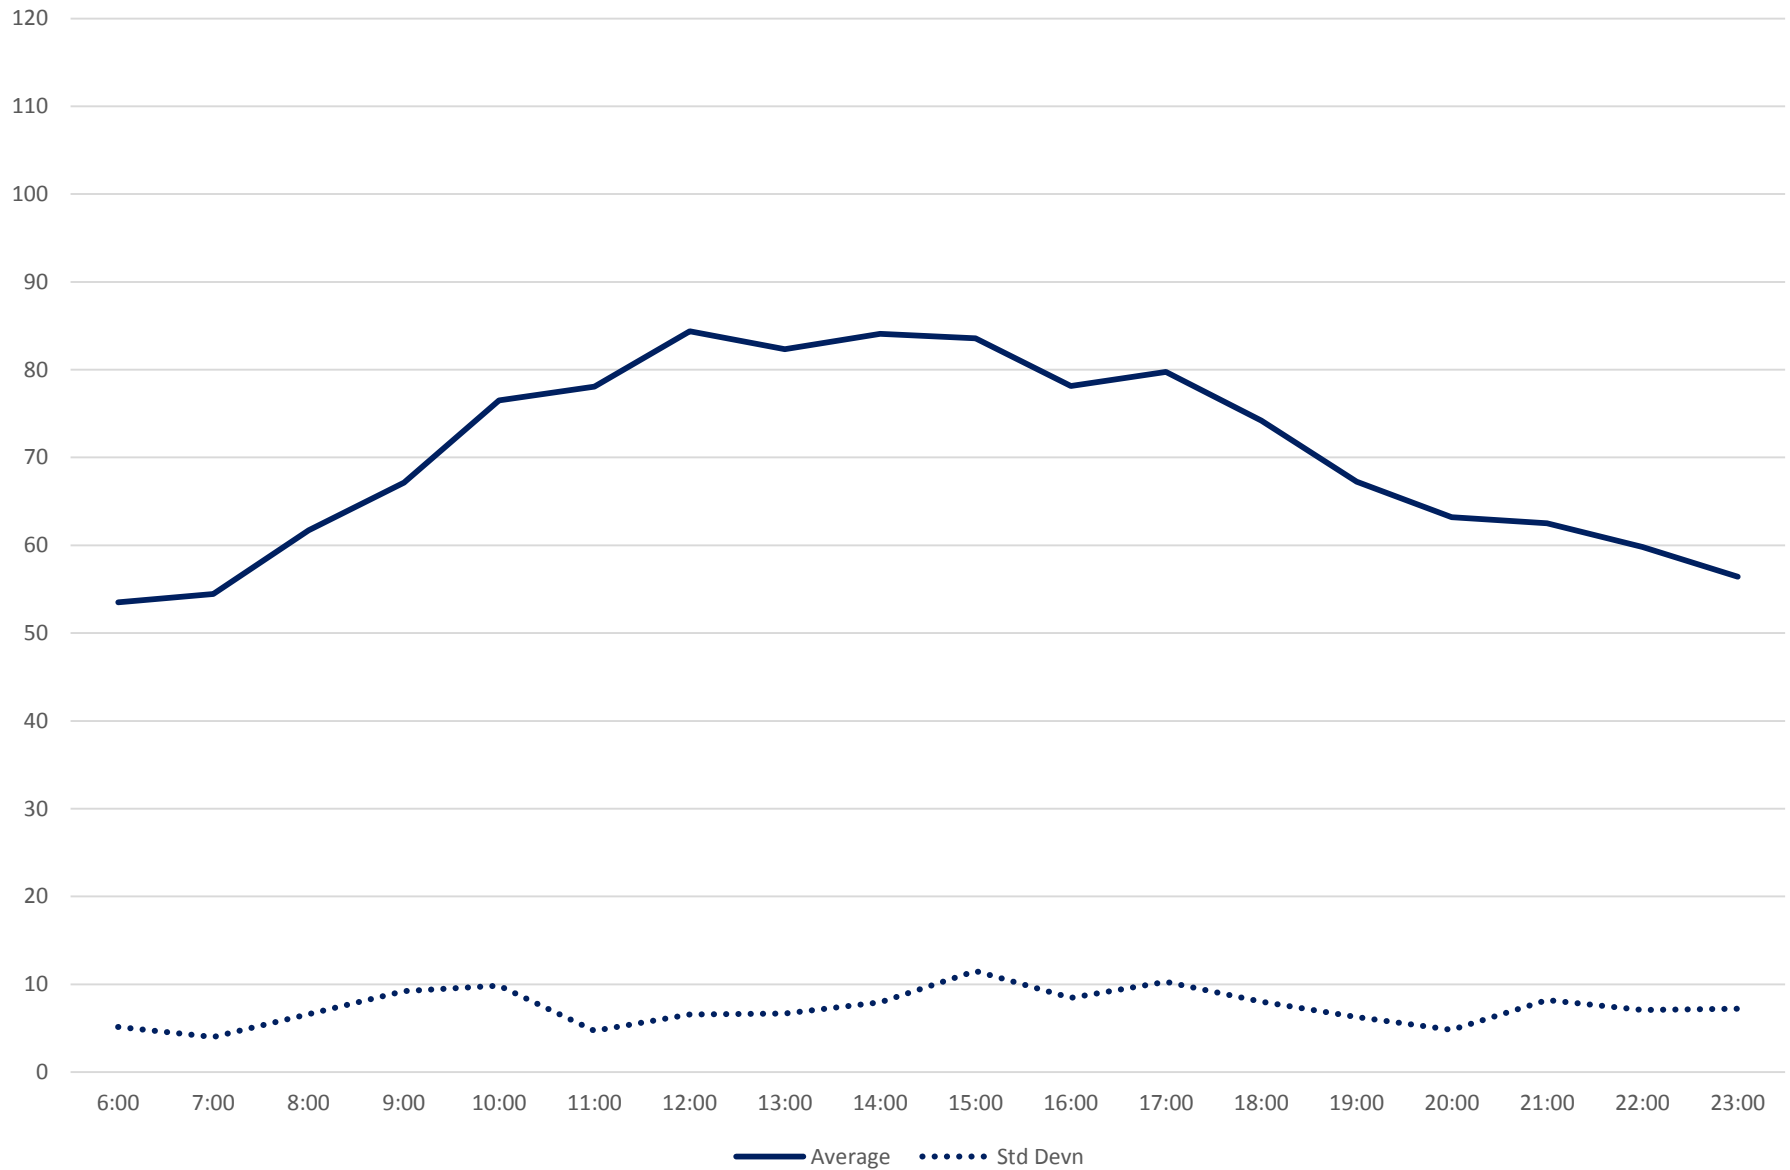

501 Queen Link Times From Silver Birch Ave. To Queensway Humber Westbound April 2019

Quartiles Week 2

501 Queen Link Times From Silver Birch Ave. To Queensway Humber Westbound April 2019

Quartiles Week 3

501 Queen Link Times From Silver Birch Ave. To Queensway Humber Westbound April 2019

Quartiles Week 4

501 Queen Link Times From Silver Birch Ave. To Queensway Humber Westbound April 2019 Saturday Statistics

501 Queen Link Times From Silver Birch Ave. To Queensway Humber Westbound April 2019

Quartiles Saturdays

501 Queen Link Times From Silver Birch Ave. To Queensway Humber Westbound April 2019 Sunday Statistics

501 Queen Link Times From Silver Birch Ave. To Queensway Humber Westbound April 2019 Quartiles Sundays/Holidays