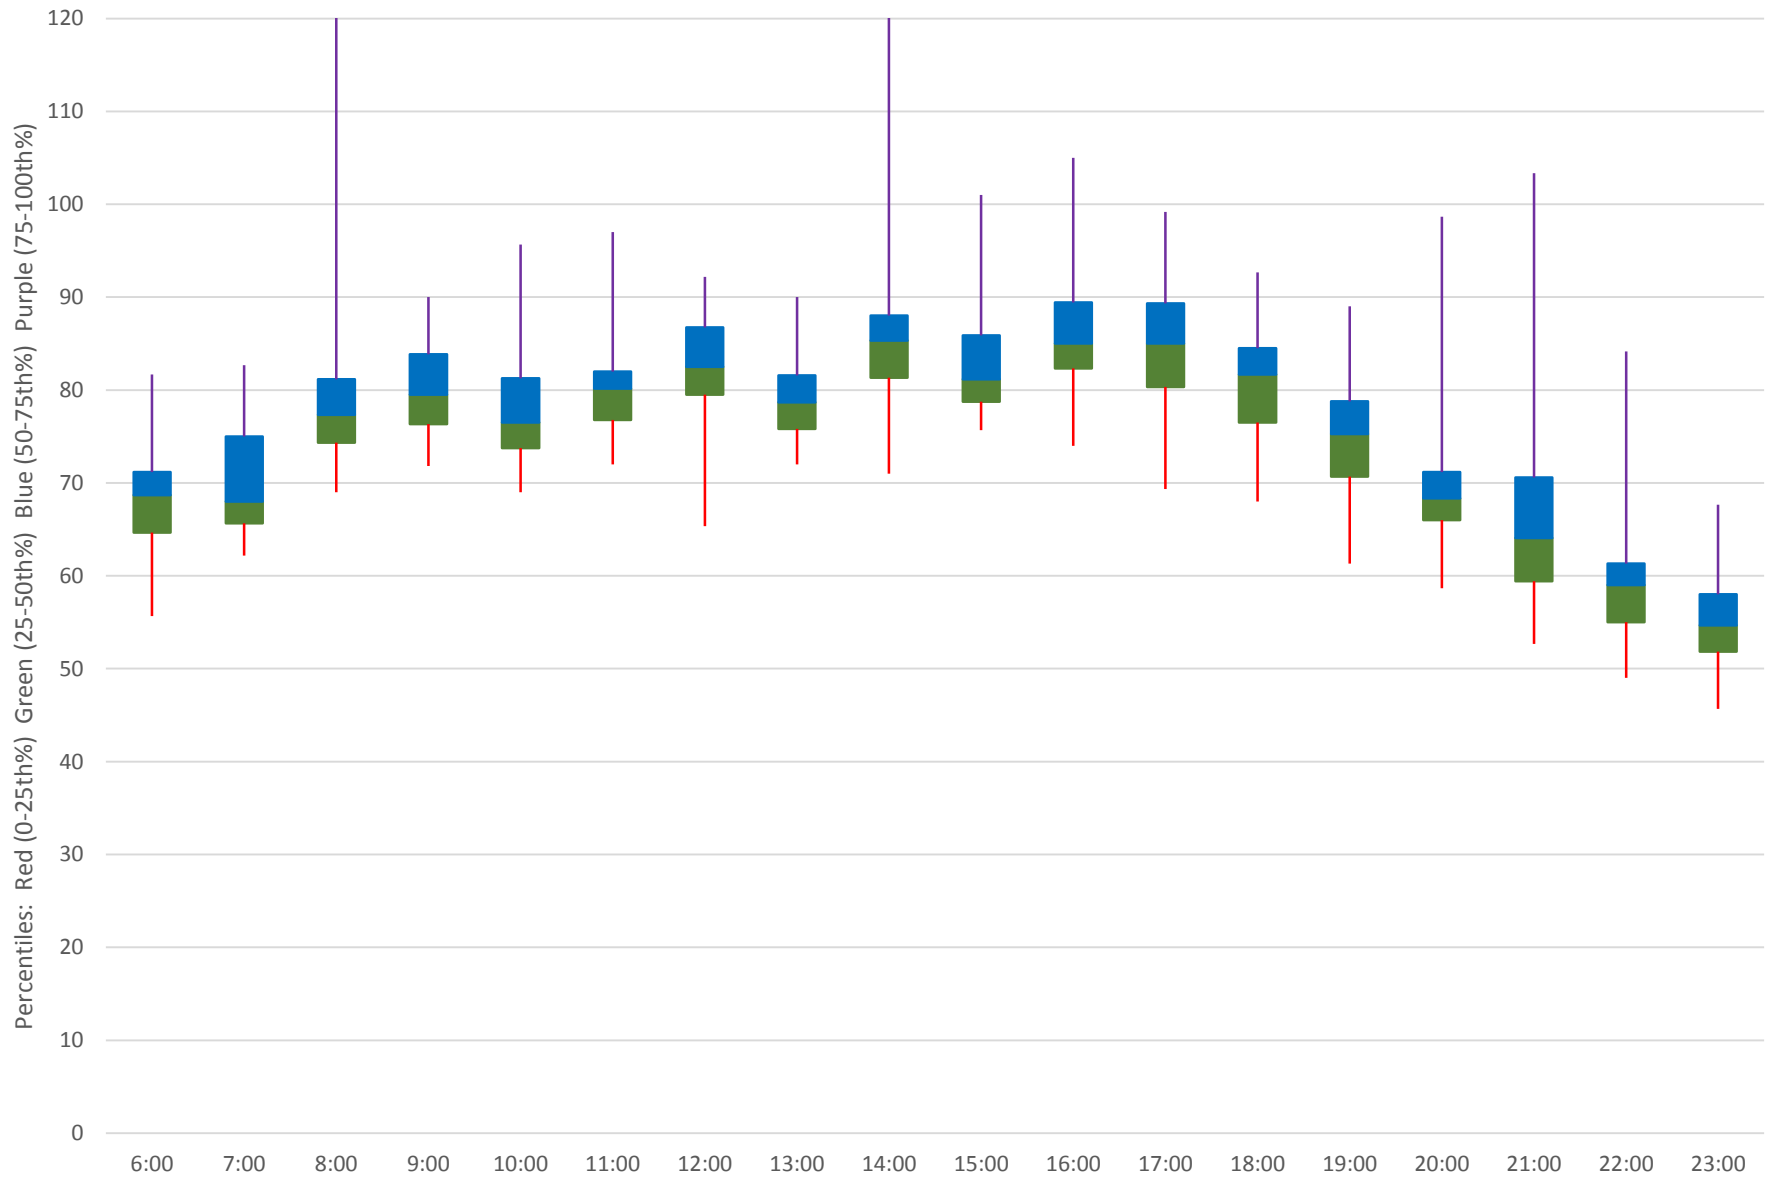

501 Queen Link Times From Silver Birch Ave. To Queensway Humber Westbound April 2019

Weekday Statistics

501 Queen Link Times From Silver Birch Ave. To Queensway Humber Westbound April 2019

Weekday Statistics

501 Queen Link Times From Silver Birch Ave. To Queensway Humber Westbound April 2019

Quartiles Weekday

501 Queen Link Times From Silver Birch Ave. To Queensway Humber Westbound April 2019

Quartiles Week 1