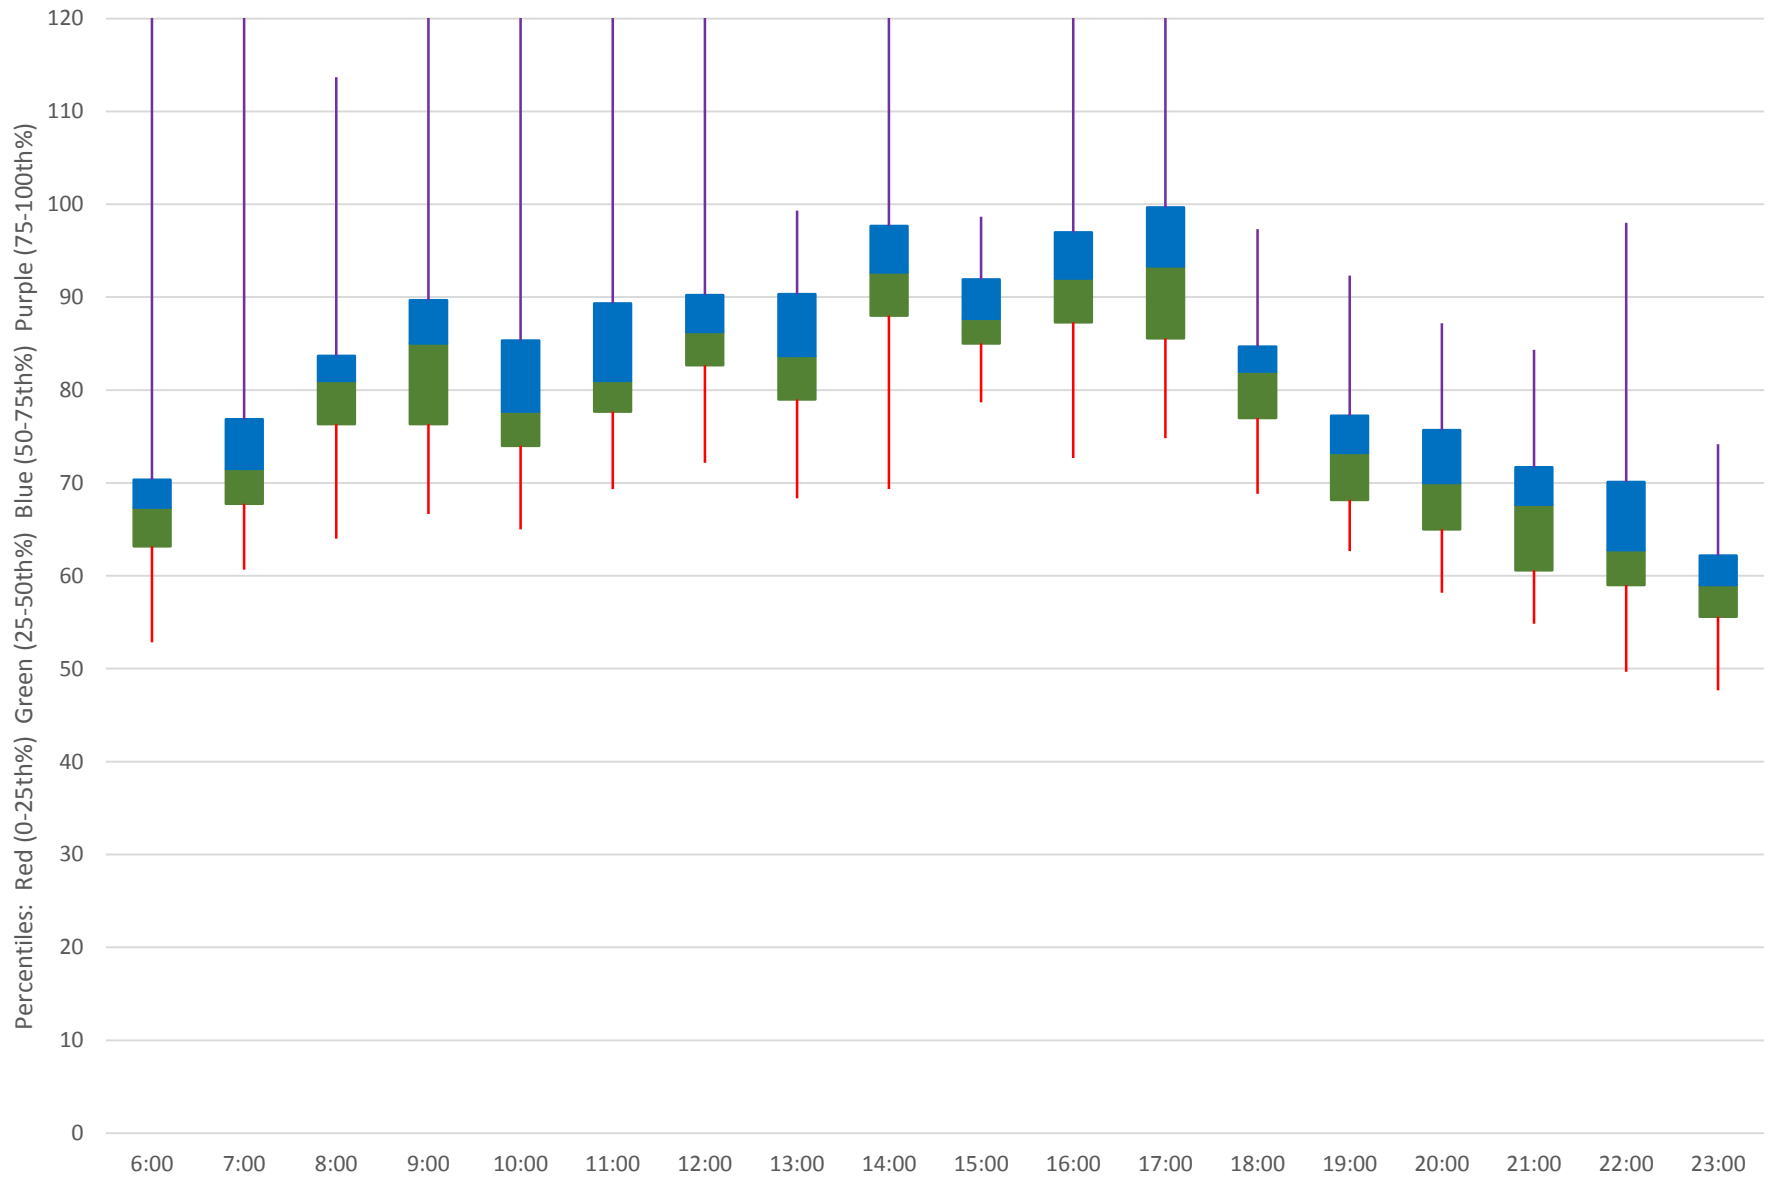

501 Queen Link Times From Silver Birch Ave. To Queensway Humber Westbound April 2019

Quartiles Week 2

501 Queen Link Times From Silver Birch Ave. To Queensway Humber Westbound April 2019

Quartiles Week 3

501 Queen Link Times From Silver Birch Ave. To Queensway Humber Westbound April 2019

Quartiles Week 4

501 Queen Link Times From Silver Birch Ave. To Queensway Humber Westbound April 2019 Saturday Statistics