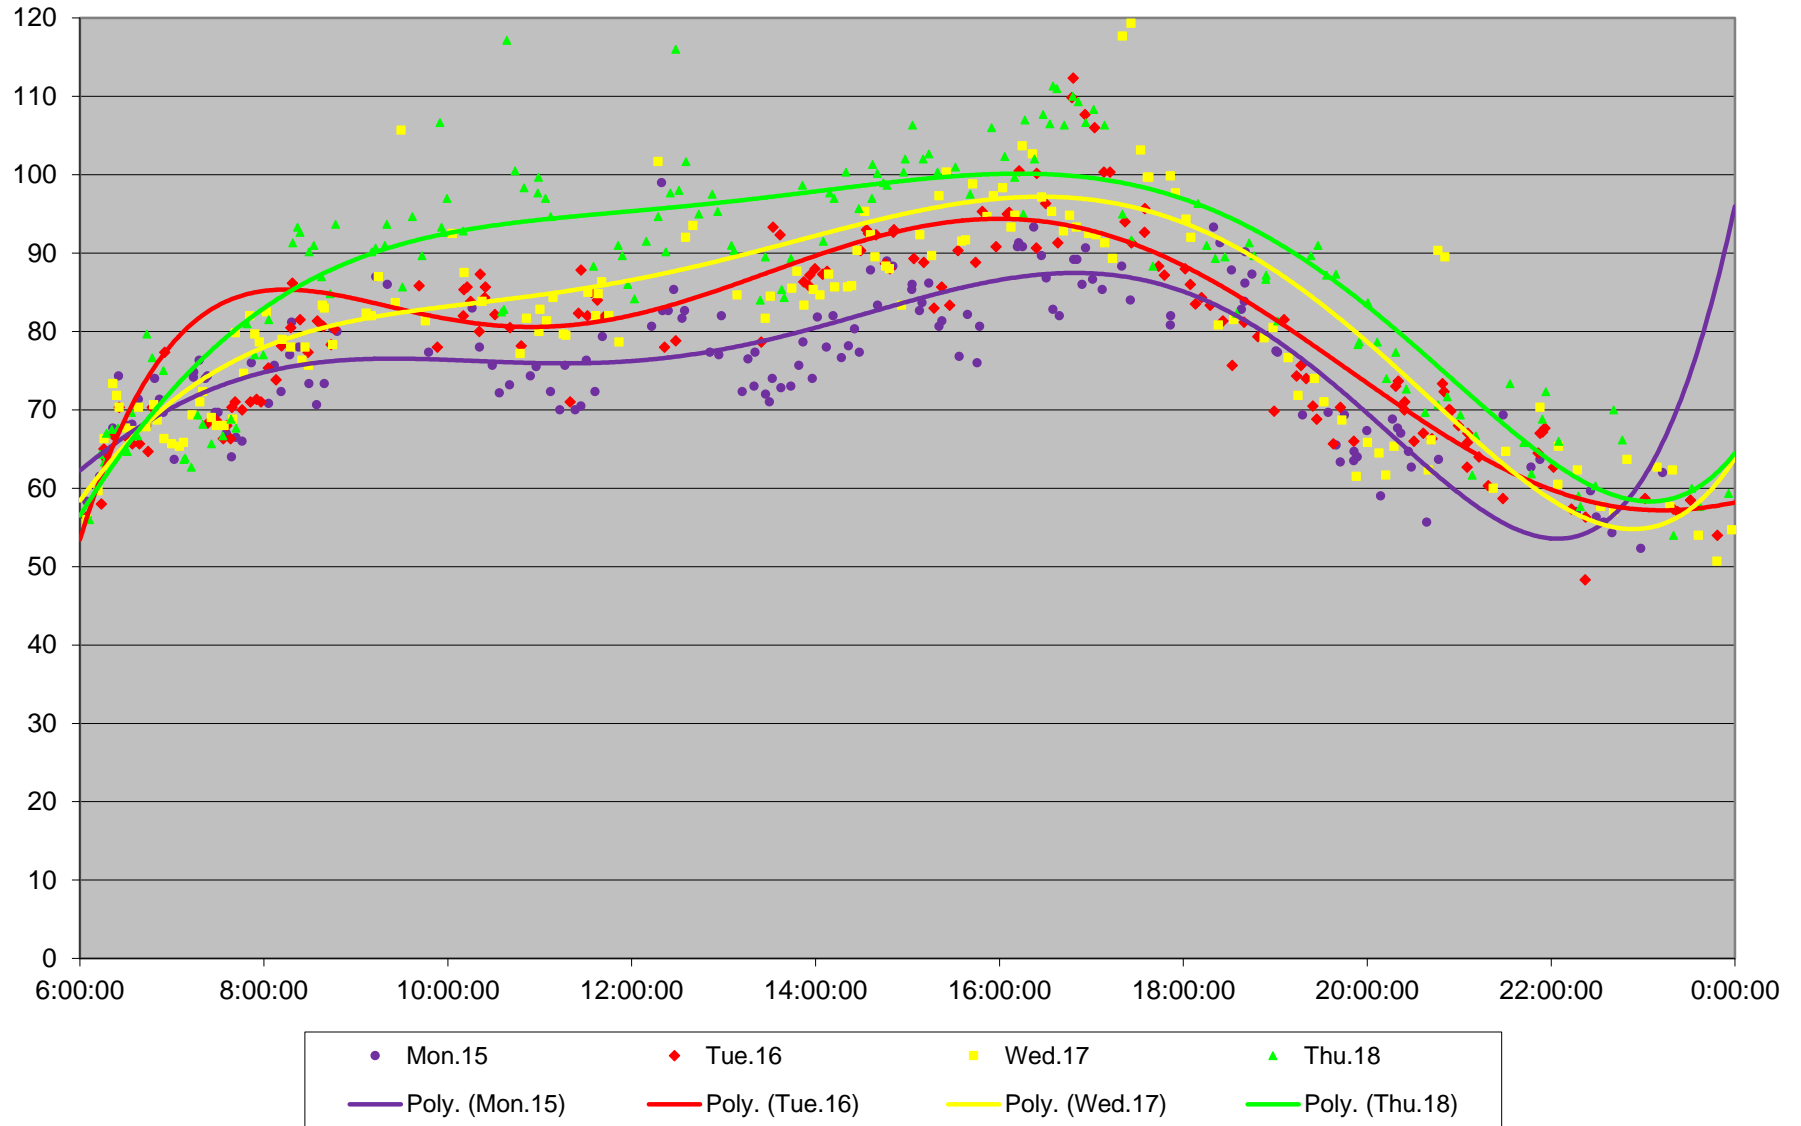

501 Queen Link Times From Silver Birch Ave. To Queensway Humber Westbound April 2019

501 Queen Link Times From Silver Birch Ave. To Queensway Humber Westbound April 2019

501 Queen Link Times From Silver Birch Ave. To Queensway Humber Westbound April 2019

501 Queen Link Times From Silver Birch Ave. To Queensway Humber Westbound April 2019

Weekday Statistics

501 Queen Link Times From Silver Birch Ave. To Queensway Humber Westbound April 2019

Weekday Statistics