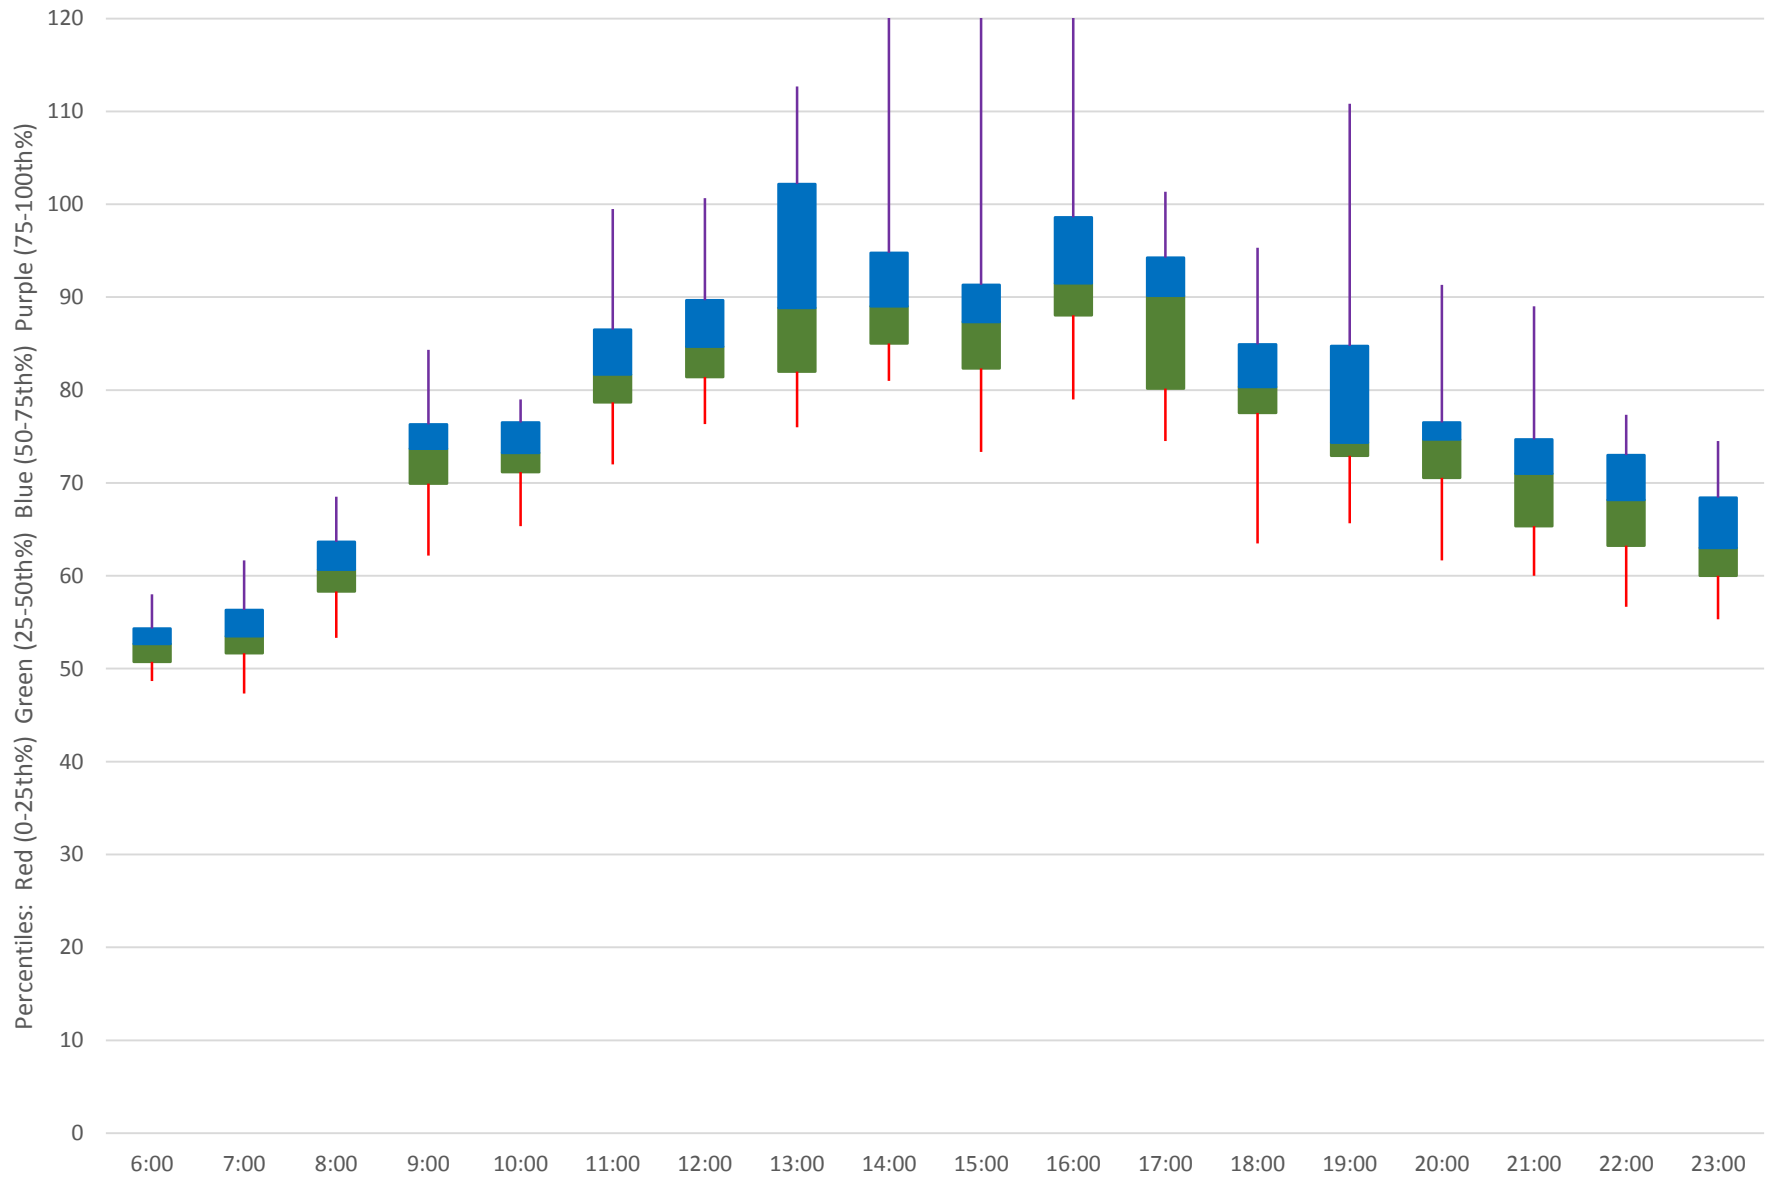

501 Queen Link Times From Silver Birch Ave. To Queensway Humber Westbound April 2019

Quartiles Week 4

501 Queen Link Times From Silver Birch Ave. To Queensway Humber Westbound April 2019 Saturday Statistics

501 Queen Link Times From Silver Birch Ave. To Queensway Humber Westbound April 2019

Quartiles Saturdays

501 Queen Link Times From Silver Birch Ave. To Queensway Humber Westbound April 2019 Sunday Statistics