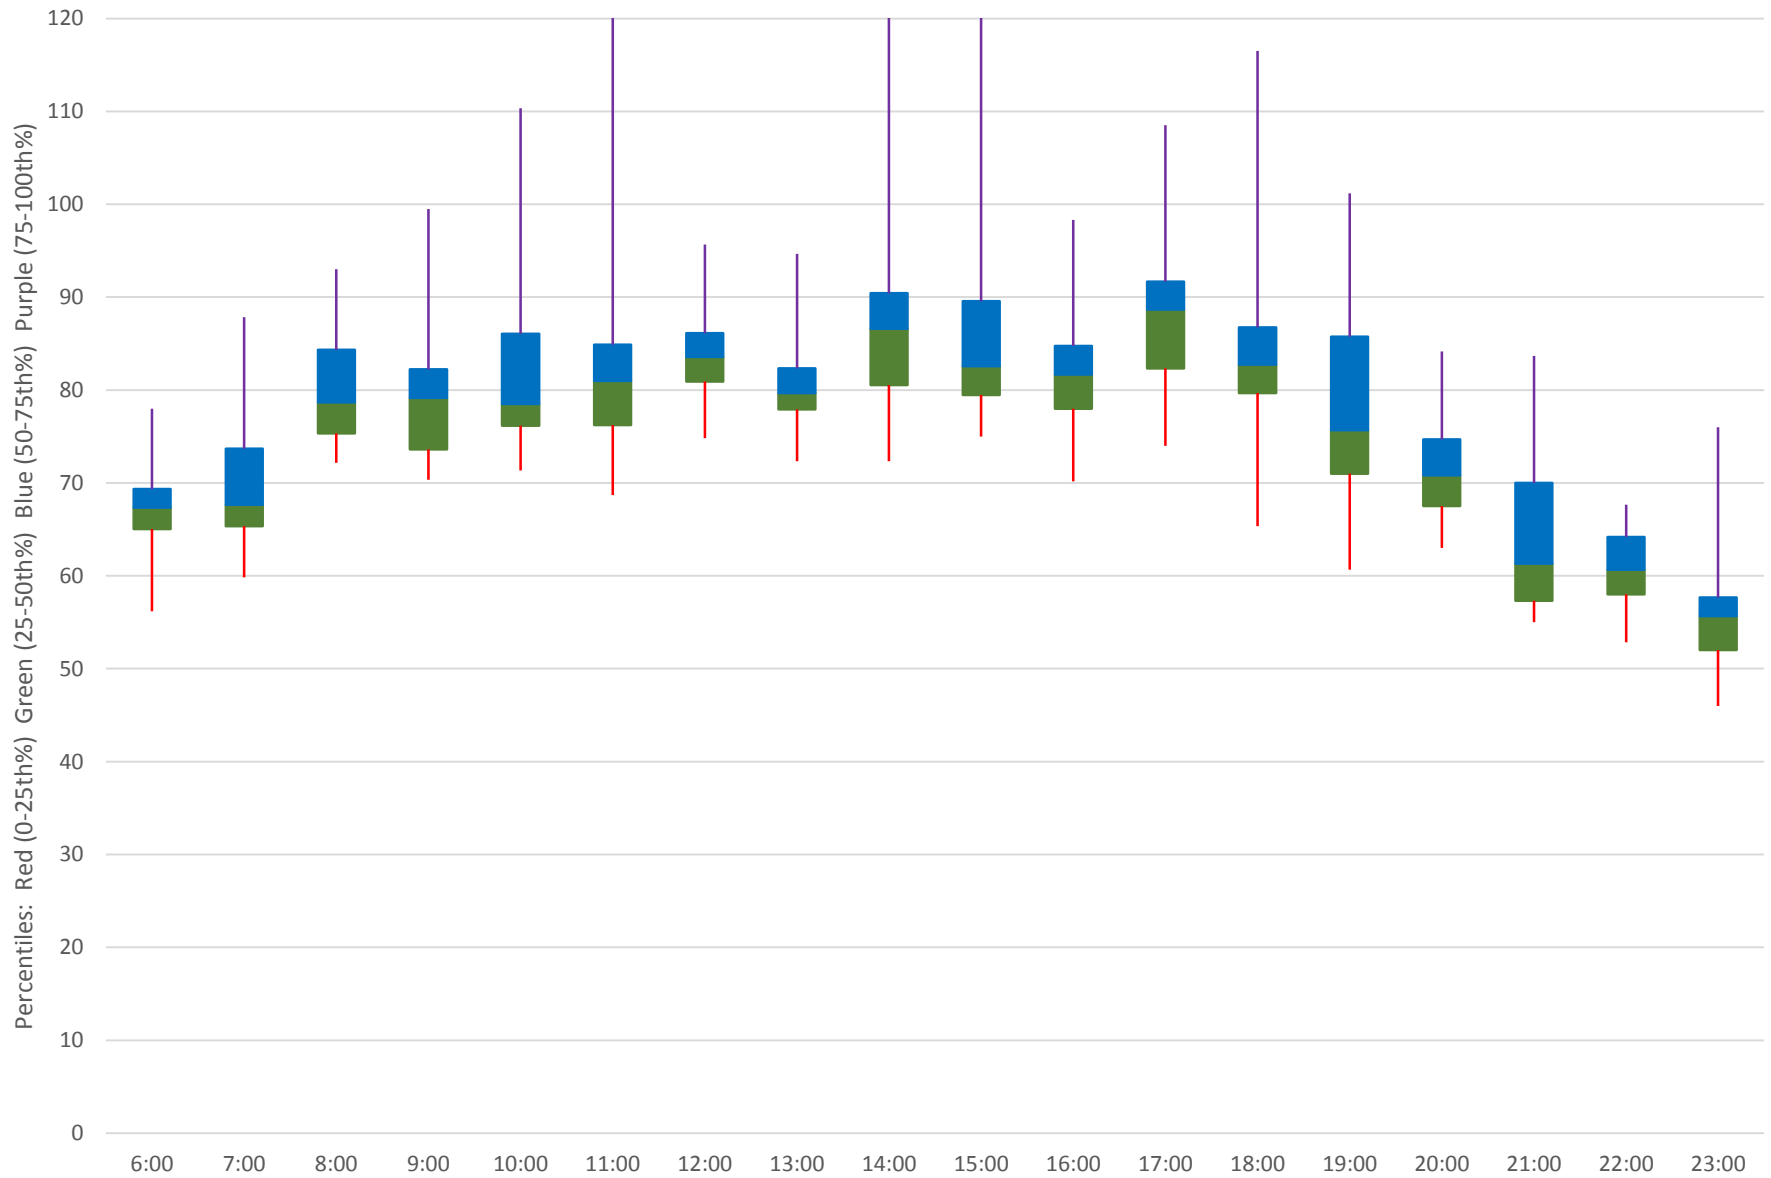

501 Queen Link Times From Silver Birch Ave. To Queensway Humber Westbound April 2019

Quartiles Weekday

501 Queen Link Times From Silver Birch Ave. To Queensway Humber Westbound April 2019

Quartiles Week 1

501 Queen Link Times From Silver Birch Ave. To Queensway Humber Westbound April 2019

Quartiles Week 2

501 Queen Link Times From Silver Birch Ave. To Queensway Humber Westbound April 2019

Quartiles Week 3