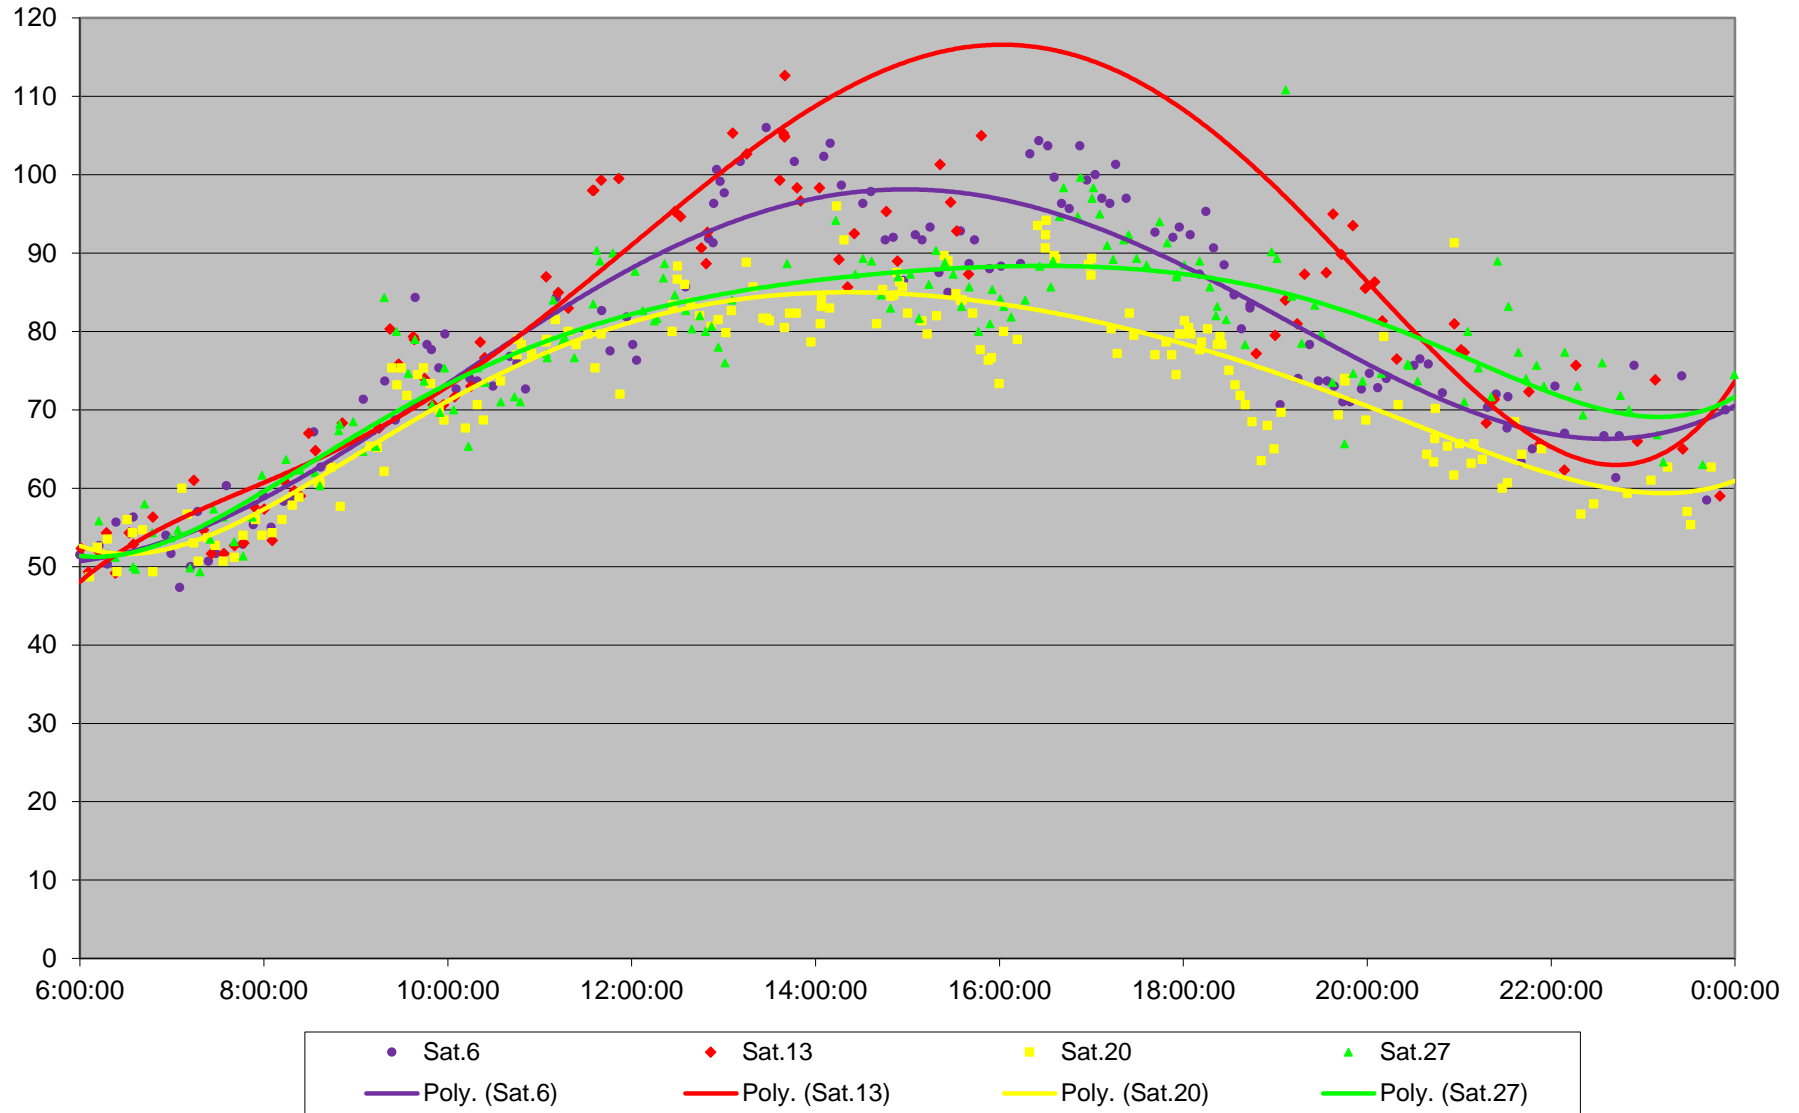

501 Queen Link Times From Silver Birch Ave. To Queensway Humber Westbound April 2019

501 Queen Link Times From Silver Birch Ave. To Queensway Humber Westbound April 2019

501 Queen Link Times From Silver Birch Ave. To Queensway Humber Westbound April 2019

501 Queen Link Times From Silver Birch Ave. To Queensway Humber Westbound April 2019

Weekday Statistics

501 Queen Link Times From Silver Birch Ave. To Queensway Humber Westbound April 2019

Weekday Statistics