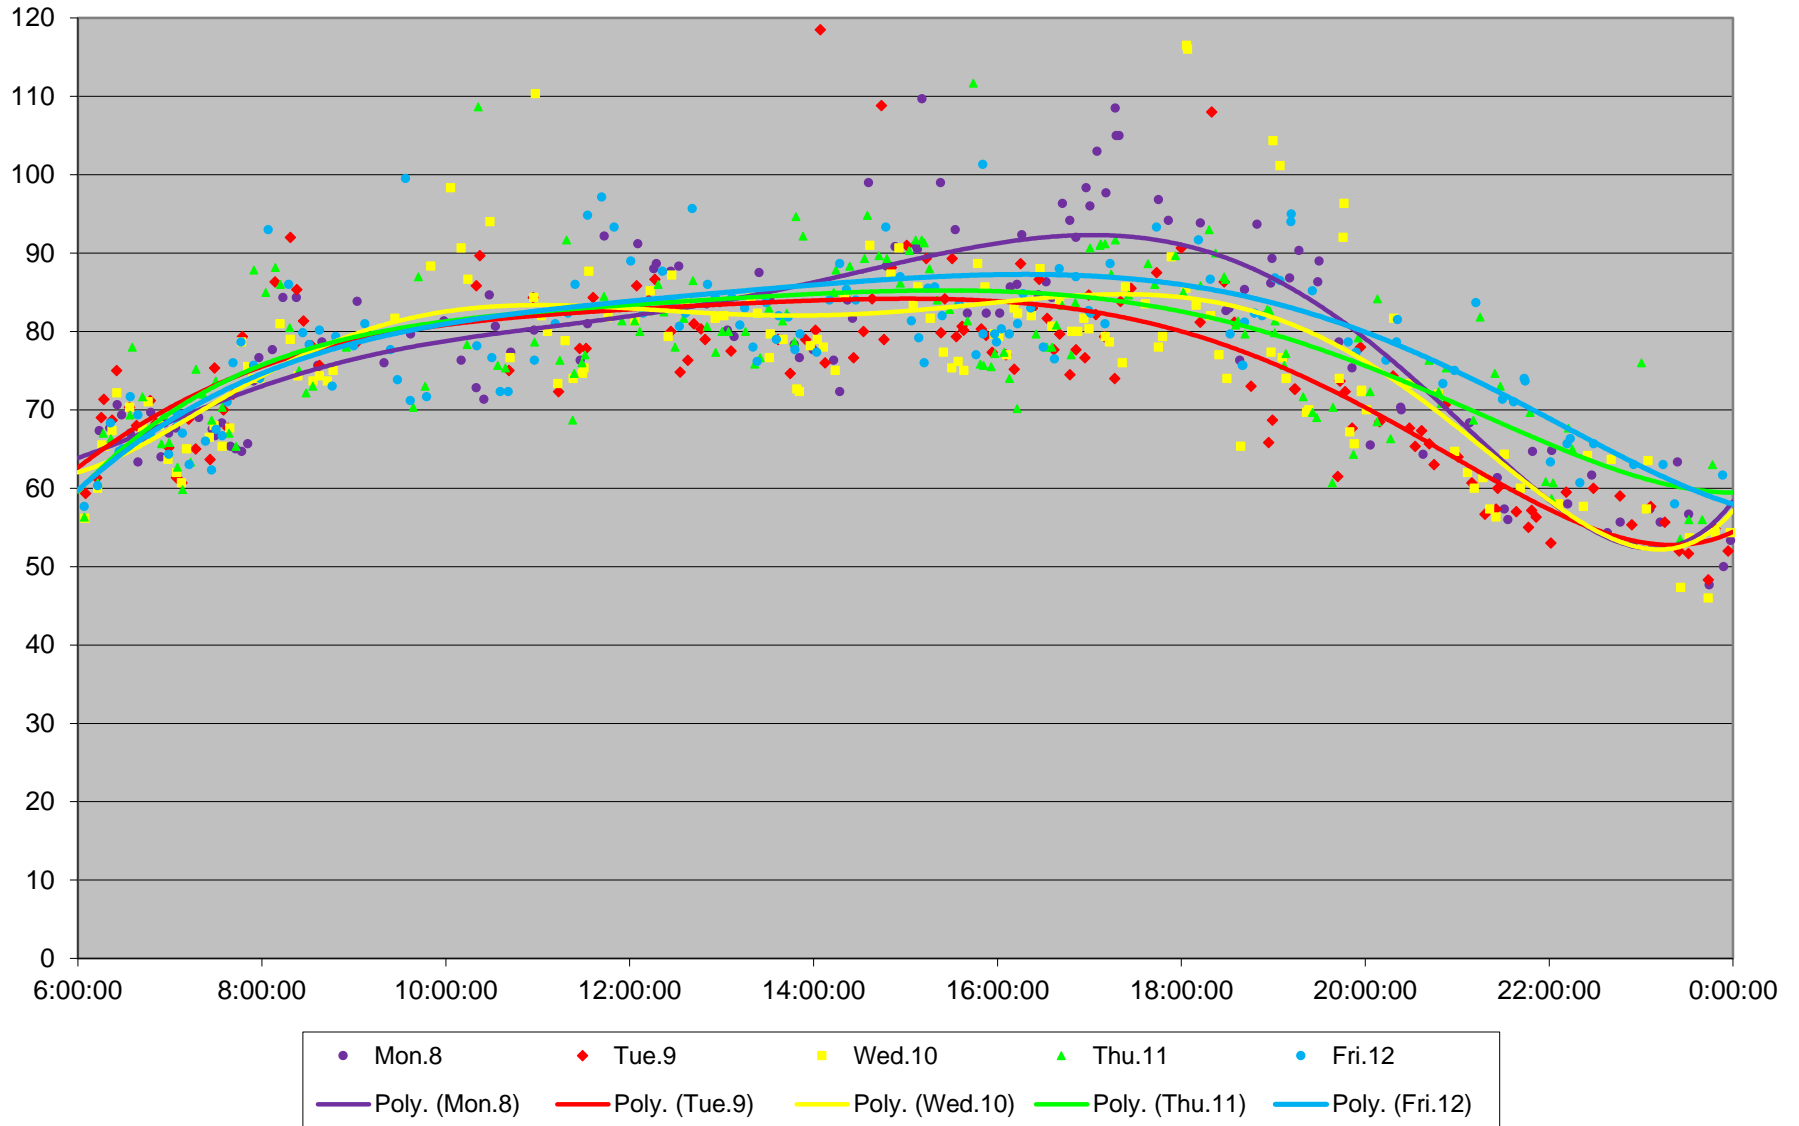

501 Queen Link Times From Silver Birch Ave. To Queensway Humber Westbound April 2019

501 Queen Link Times From Silver Birch Ave. To Queensway Humber Westbound April 2019

501 Queen Link Times From Silver Birch Ave. To Queensway Humber Westbound April 2019