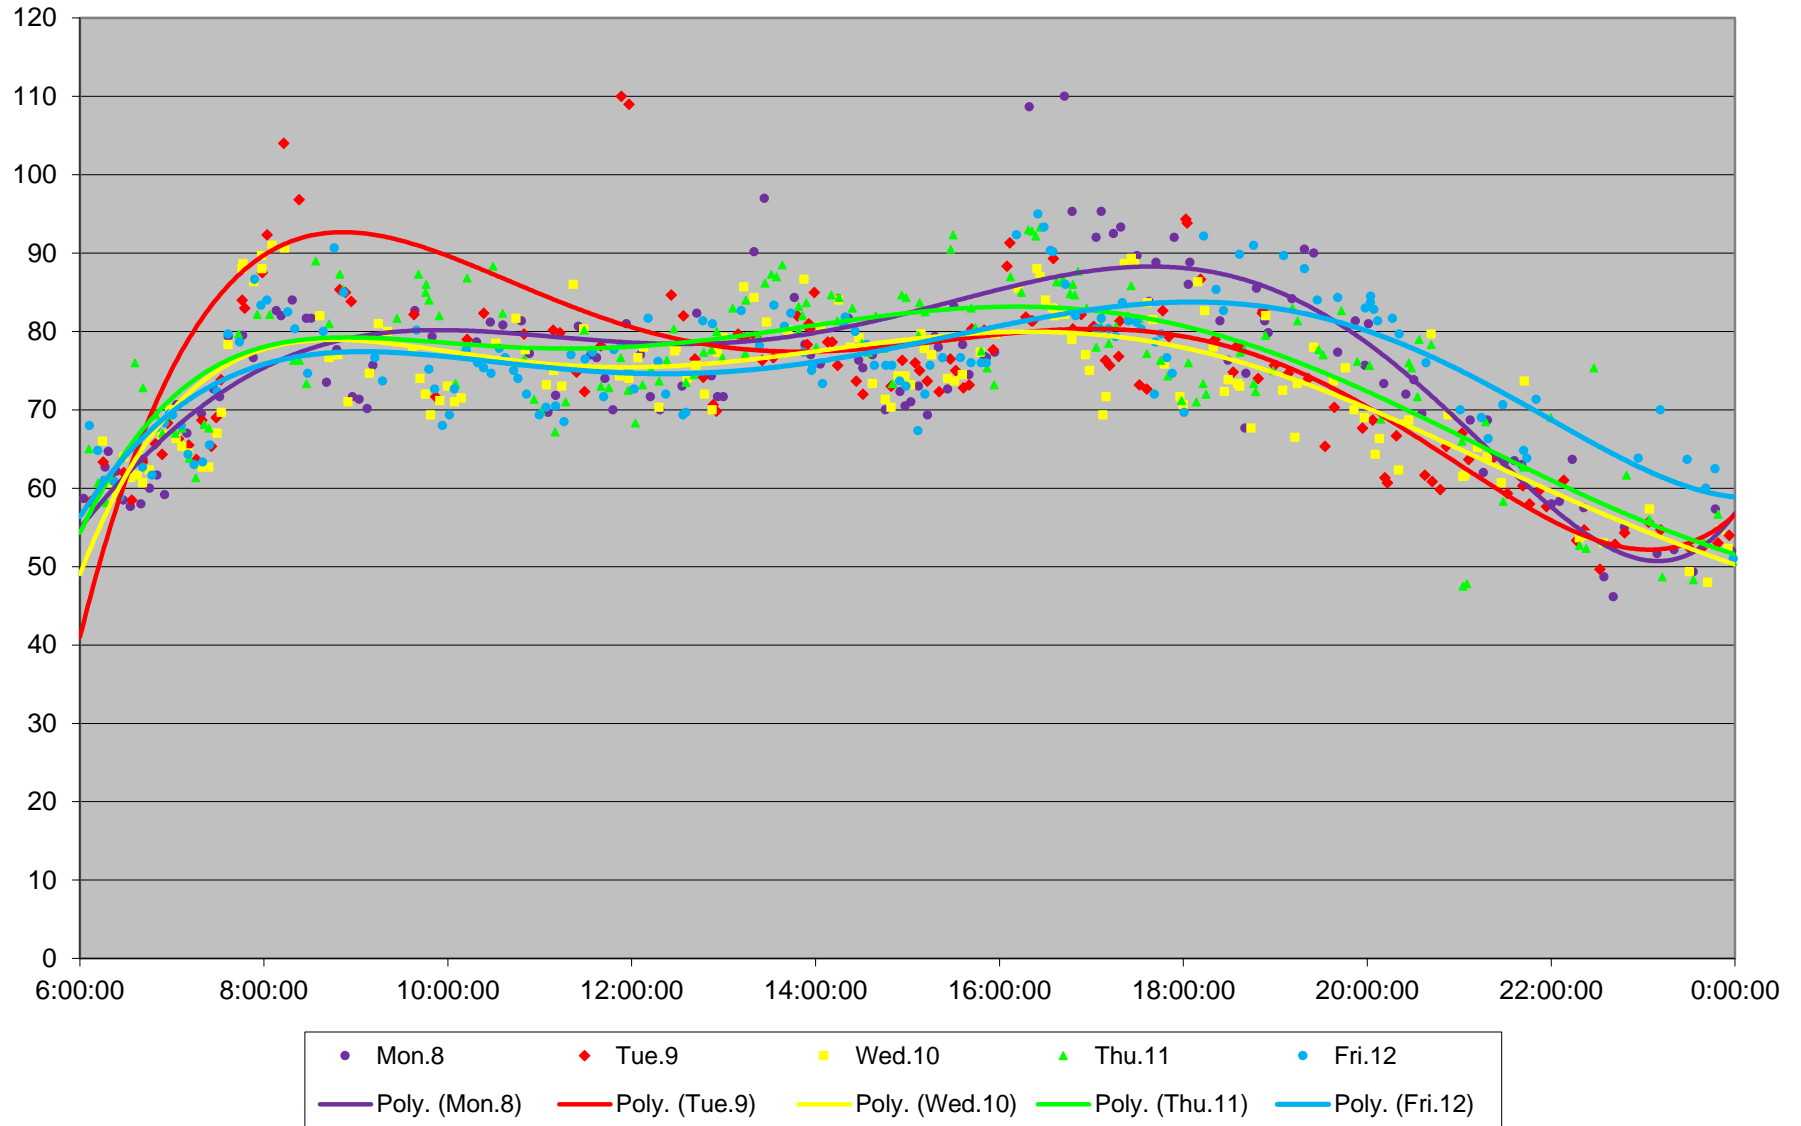

501 Queen Link Times From Queensway Humber To Silver Birch Ave. Eastbound April 2019

501 Queen Link Times From Queensway Humber To Silver Birch Ave. Eastbound April 2019

501 Queen Link Times From Queensway Humber To Silver Birch Ave. Eastbound April 2019

501 Queen Link Times From Queensway Humber To Silver Birch Ave. Eastbound April 2019 Weekday Statistics

501 Queen Link Times From Queensway Humber To Silver Birch Ave. Eastbound April 2019 Weekday Statistics