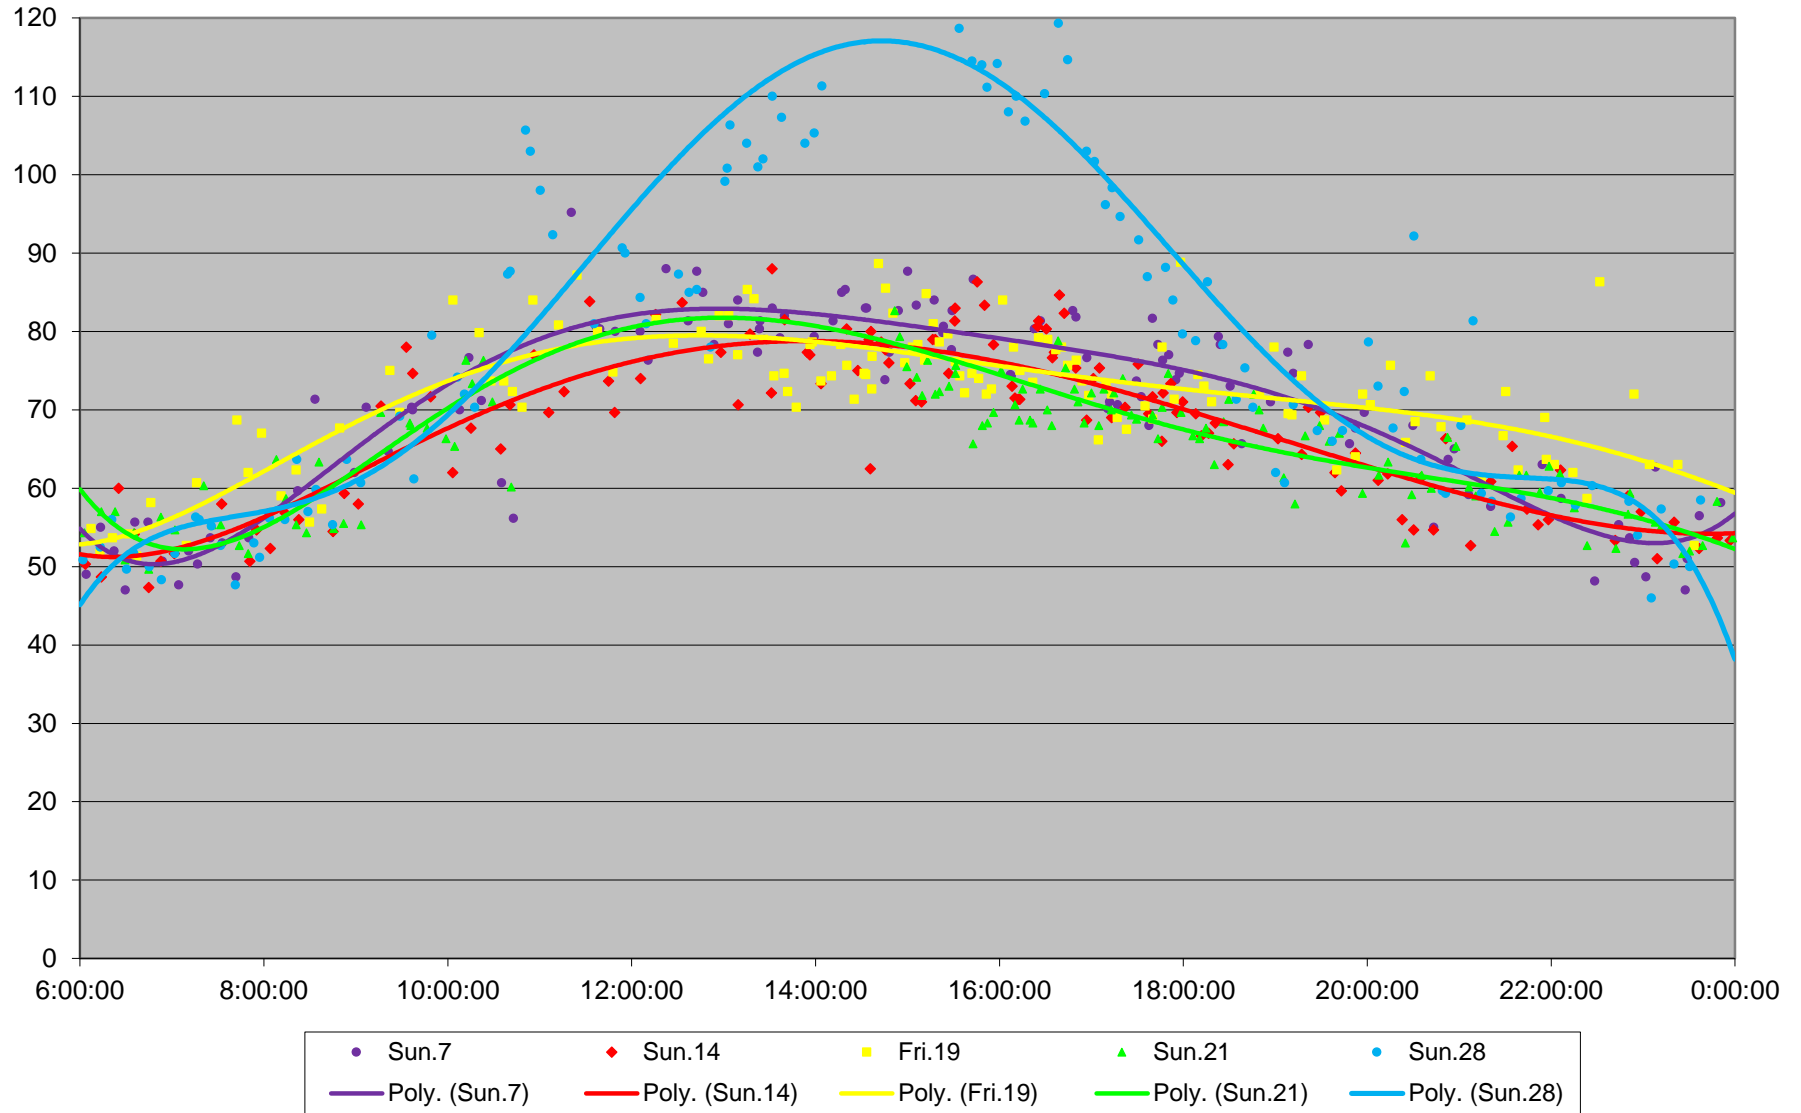

501 Queen Link Times From Queensway Humber To Silver Birch Ave. Eastbound April 2019

501 Queen Link Times From Queensway Humber To Silver Birch Ave. Eastbound April 2019

501 Queen Link Times From Queensway Humber To Silver Birch Ave. Eastbound April 2019