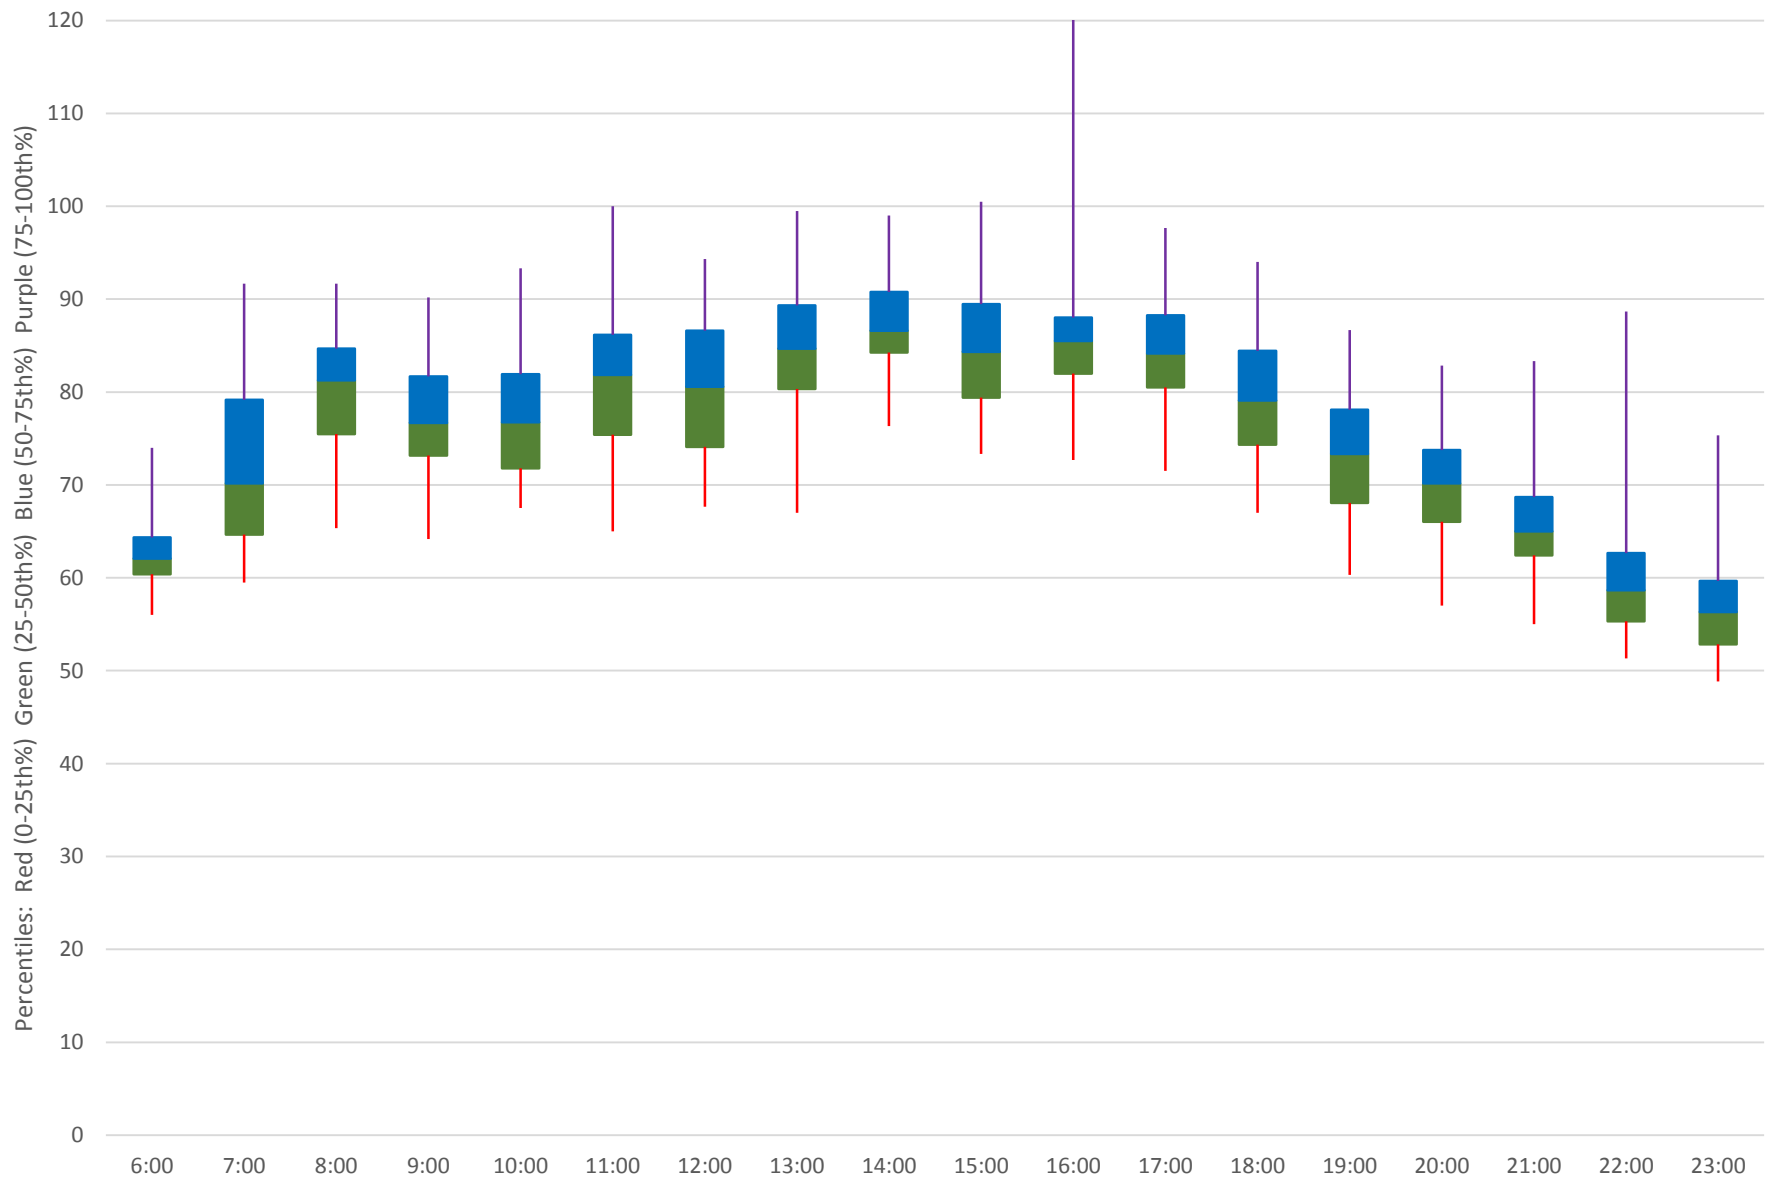

501 Queen Link Times From Queensway Humber To Silver Birch Ave. Eastbound April 2019

Quartiles Week 2

501 Queen Link Times From Queensway Humber To Silver Birch Ave. Eastbound April 2019 Quartiles Week 3

501 Queen Link Times From Queensway Humber To Silver Birch Ave. Eastbound April 2019

Quartiles Week 4

501 Queen Link Times From Queensway Humber To Silver Birch Ave. Eastbound April 2019 Saturday Statistics