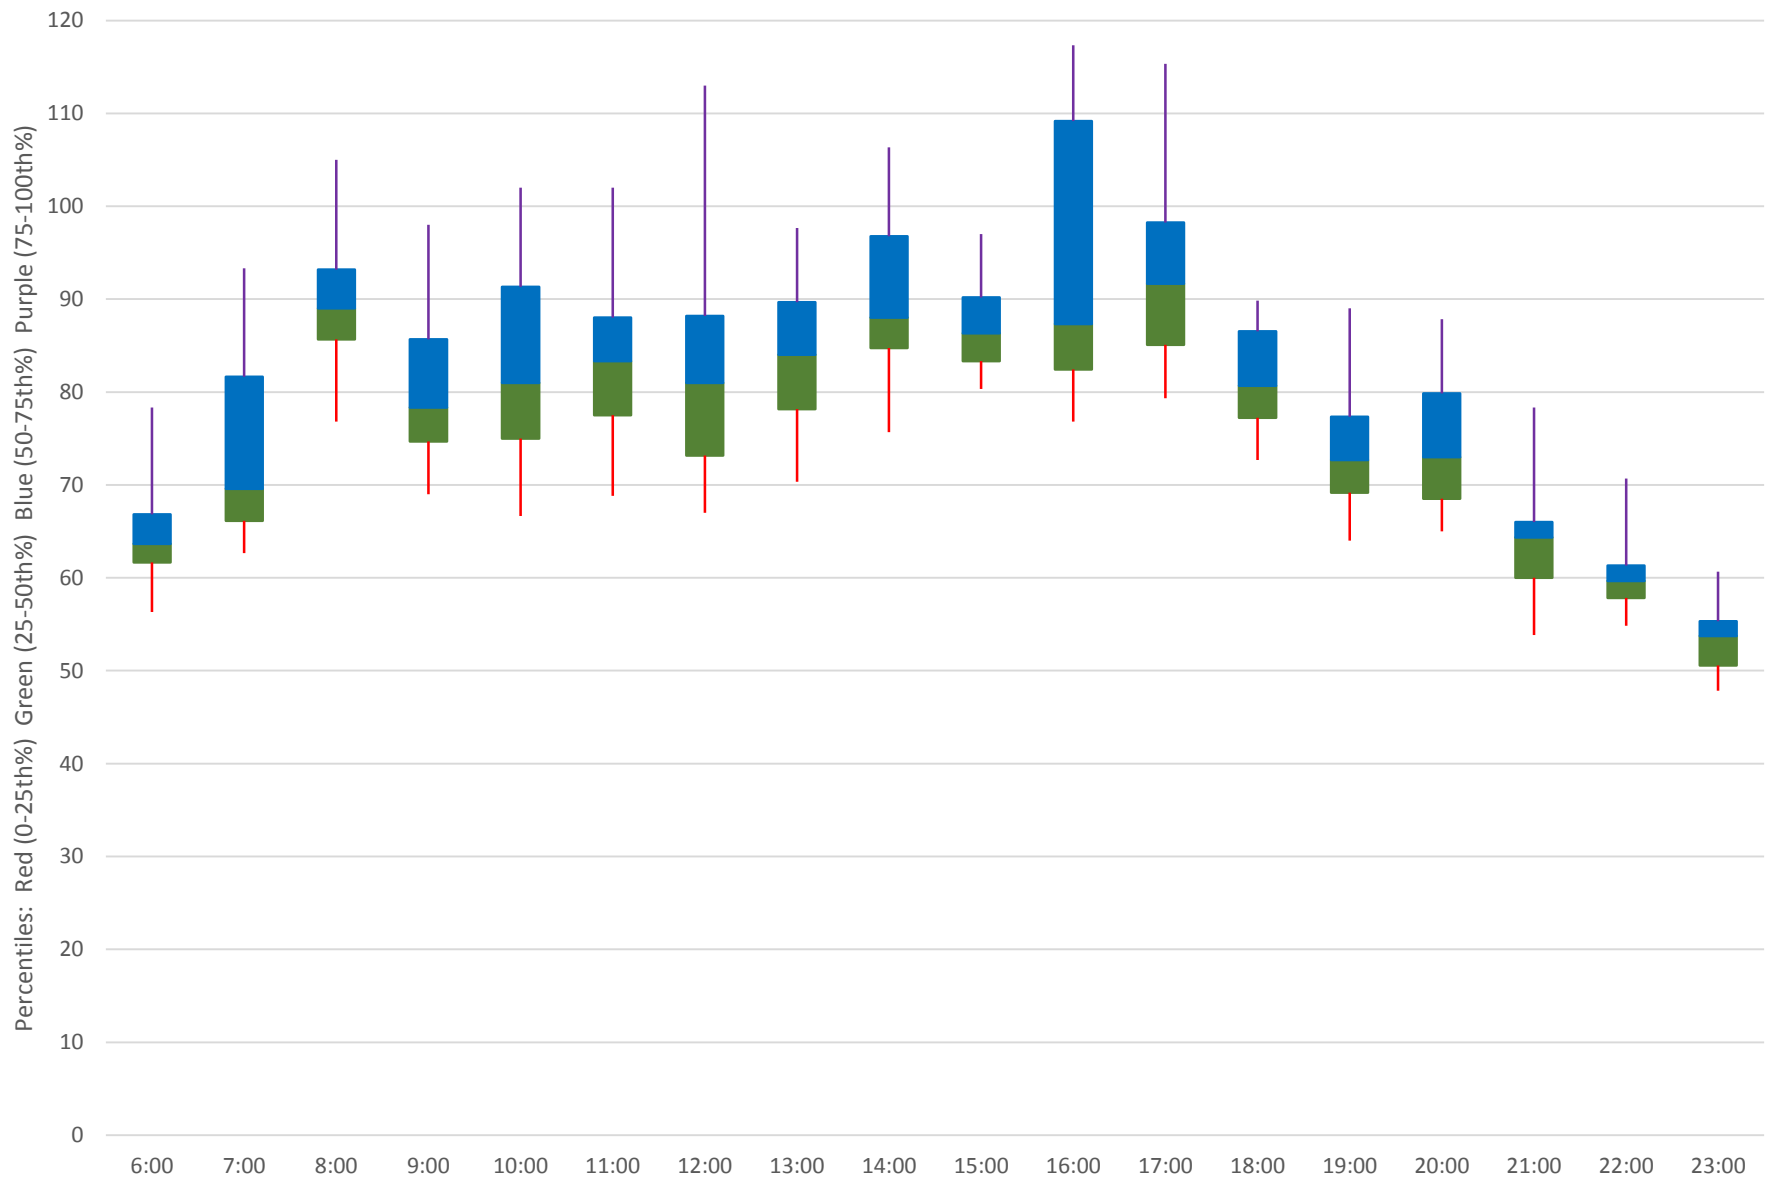

501 Queen Link Times From Queensway Humber To Silver Birch Ave. Eastbound April 2019

Quartiles Weekday

501 Queen Link Times From Queensway Humber To Silver Birch Ave. Eastbound April 2019

Quartiles Week 1

501 Queen Link Times From Queensway Humber To Silver Birch Ave. Eastbound April 2019

Quartiles Week 2

501 Queen Link Times From Queensway Humber To Silver Birch Ave. Eastbound April 2019 Quartiles Week 3

501 Queen Link Times From Queensway Humber To Silver Birch Ave. Eastbound April 2019

Quartiles Week 4

501 Queen Link Times From Queensway Humber To Silver Birch Ave. Eastbound April 2019 Saturday Statistics