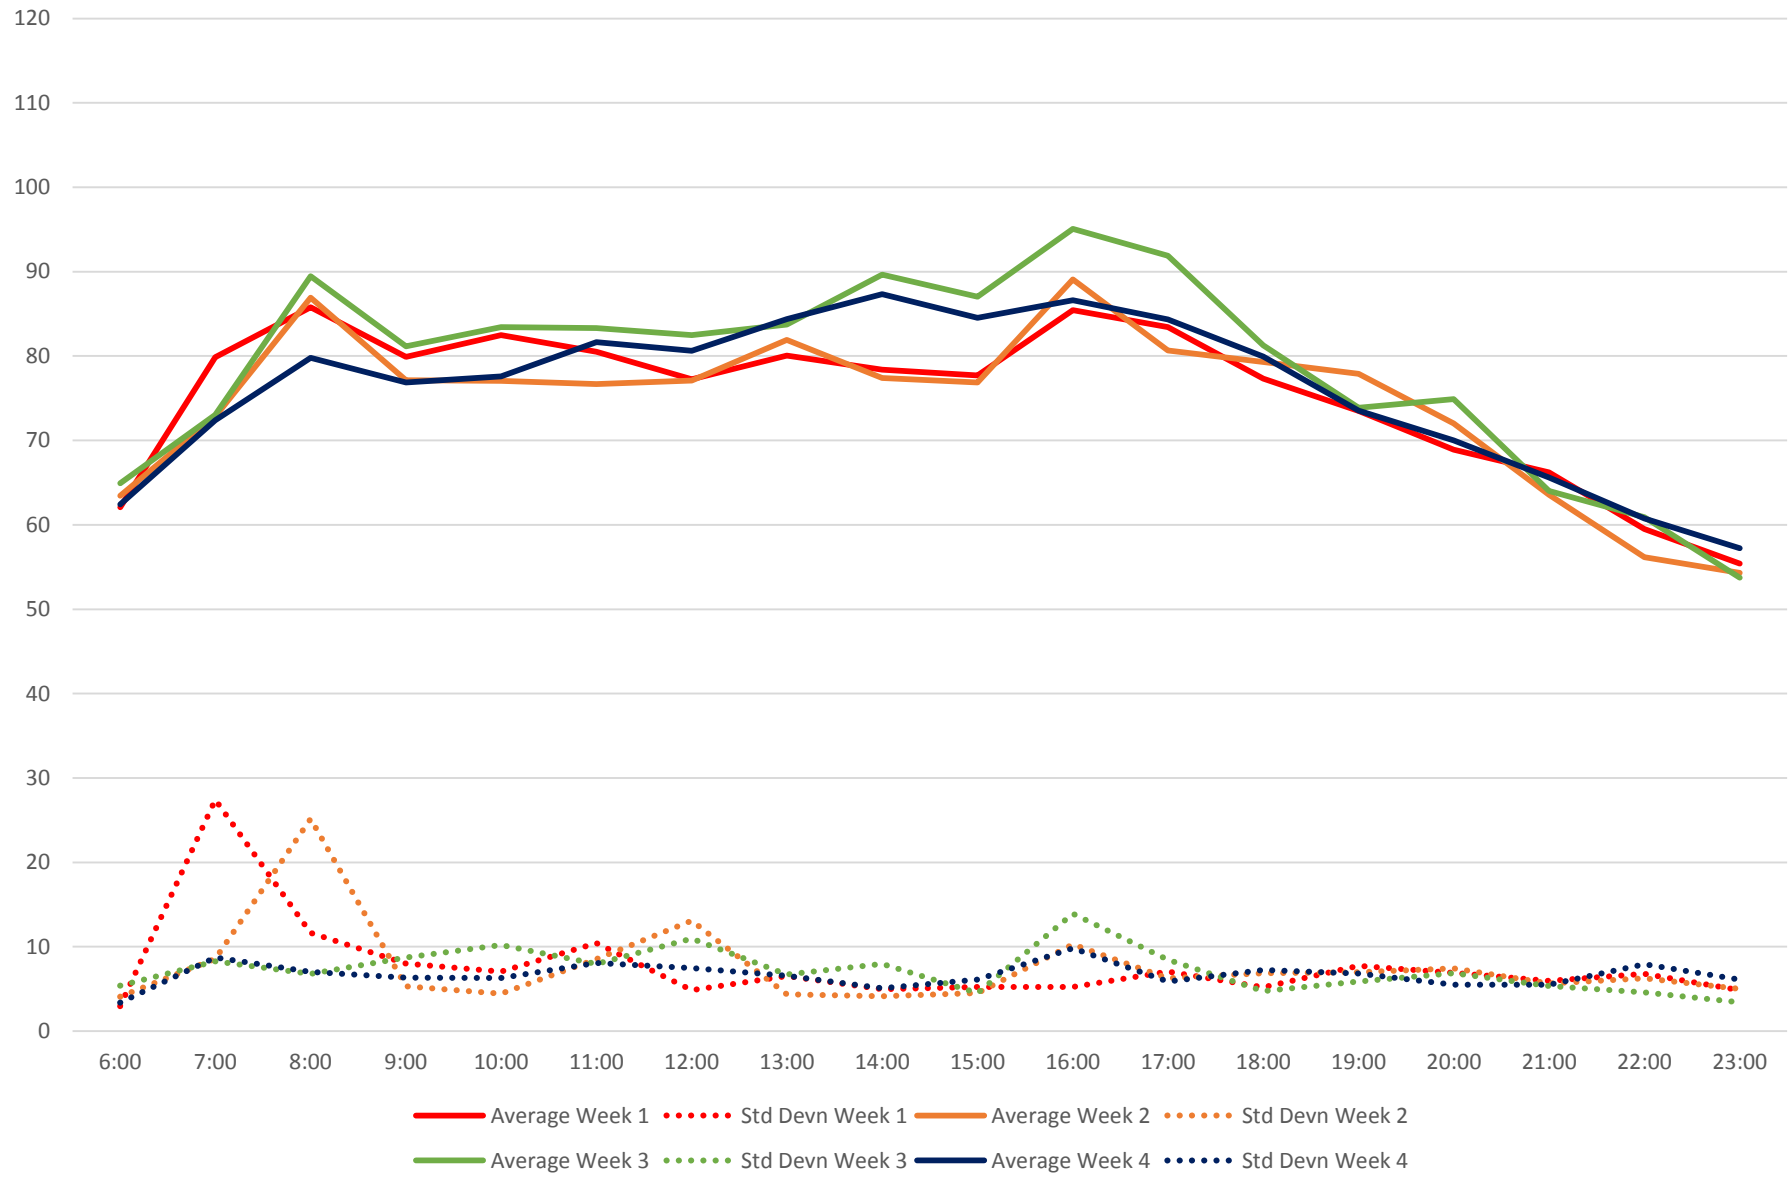

501 Queen Link Times From Queensway Humber To Silver Birch Ave. Eastbound April 2019

501 Queen Link Times From Queensway Humber To Silver Birch Ave. Eastbound April 2019

501 Queen Link Times From Queensway Humber To Silver Birch Ave. Eastbound April 2019

501 Queen Link Times From Queensway Humber To Silver Birch Ave. Eastbound April 2019 Weekday Statistics

501 Queen Link Times From Queensway Humber To Silver Birch Ave. Eastbound April 2019 Weekday Statistics

501 Queen Link Times From Queensway Humber To Silver Birch Ave. Eastbound April 2019

Quartiles Weekday

501 Queen Link Times From Queensway Humber To Silver Birch Ave. Eastbound April 2019

Quartiles Week 1