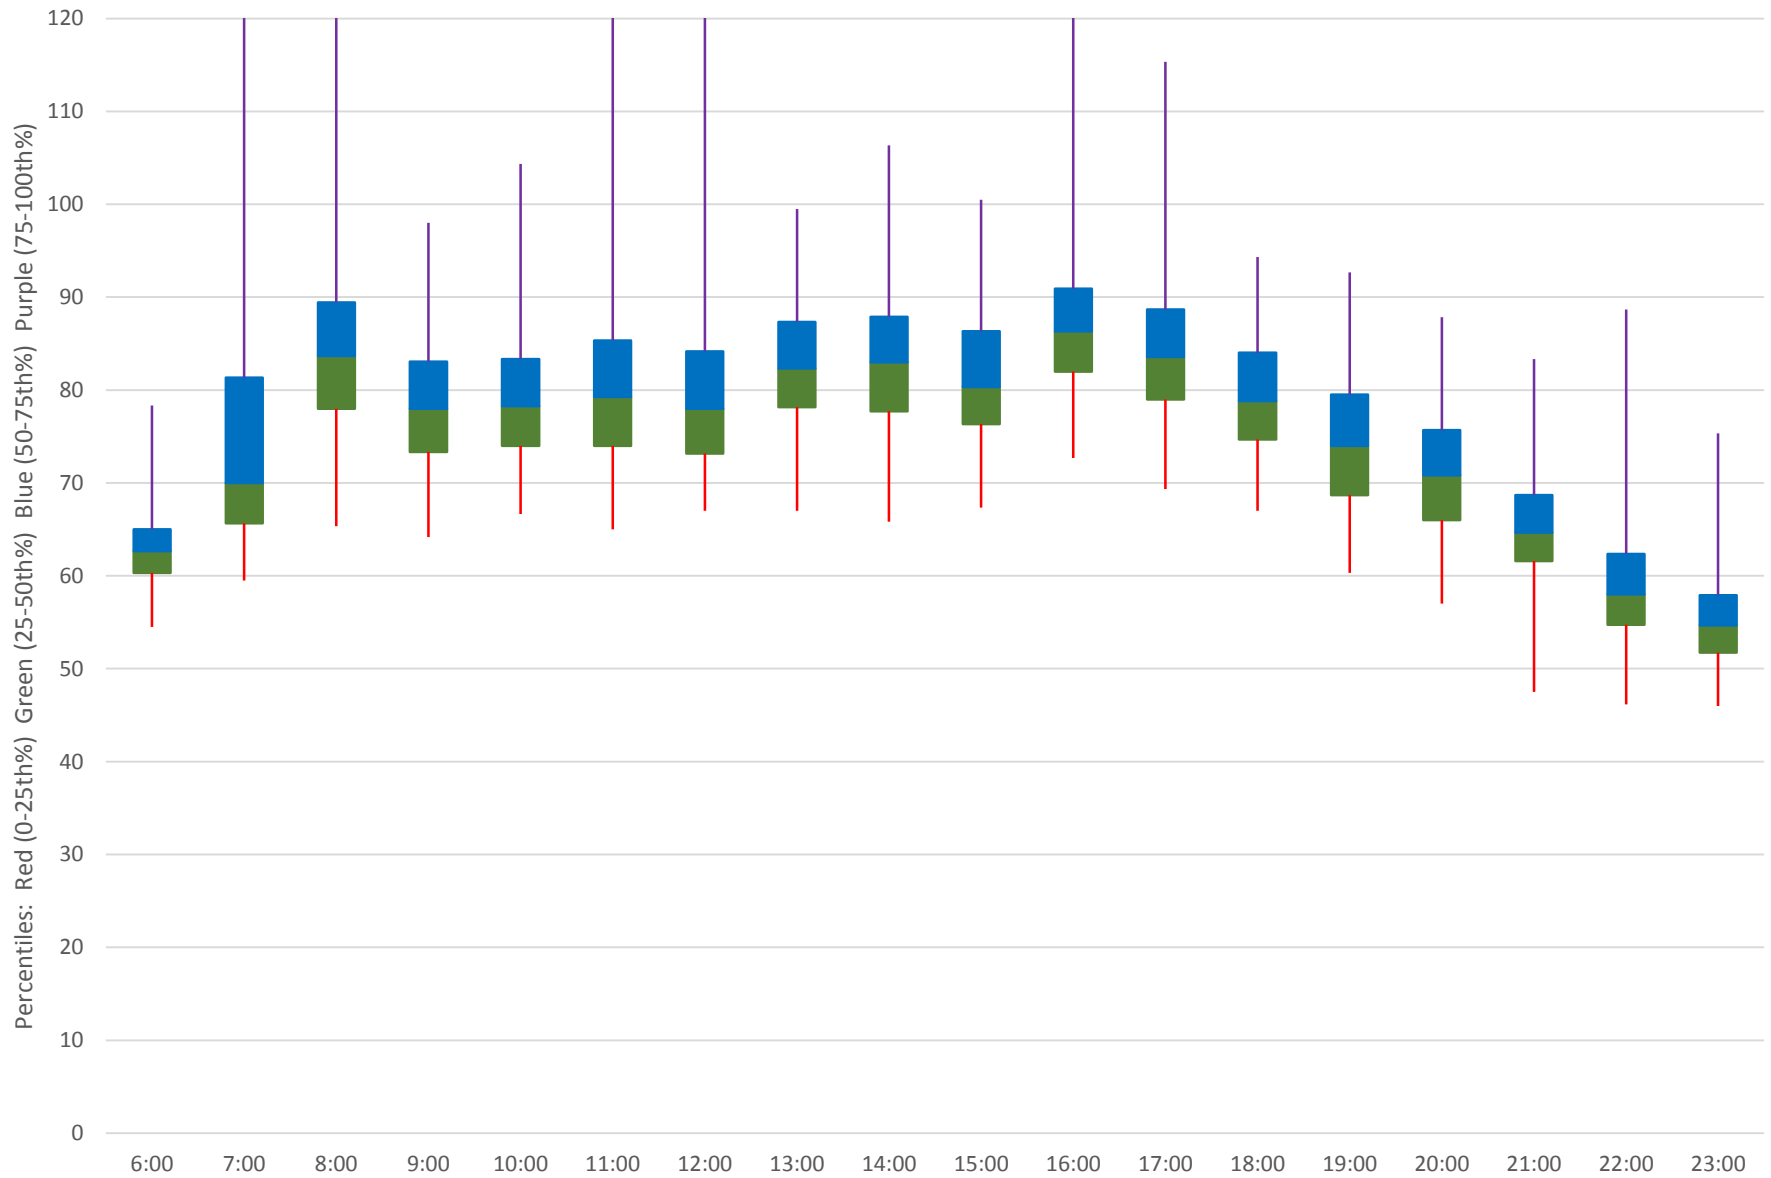

501 Queen Link Times From Queensway Humber To Silver Birch Ave. Eastbound April 2019 Weekday Statistics

501 Queen Link Times From Queensway Humber To Silver Birch Ave. Eastbound April 2019 Weekday Statistics

501 Queen Link Times From Queensway Humber To Silver Birch Ave. Eastbound April 2019

Quartiles Weekday

501 Queen Link Times From Queensway Humber To Silver Birch Ave. Eastbound April 2019

Quartiles Week 1

501 Queen Link Times From Queensway Humber To Silver Birch Ave. Eastbound April 2019

Quartiles Week 2

501 Queen Link Times From Queensway Humber To Silver Birch Ave. Eastbound April 2019 Quartiles Week 3