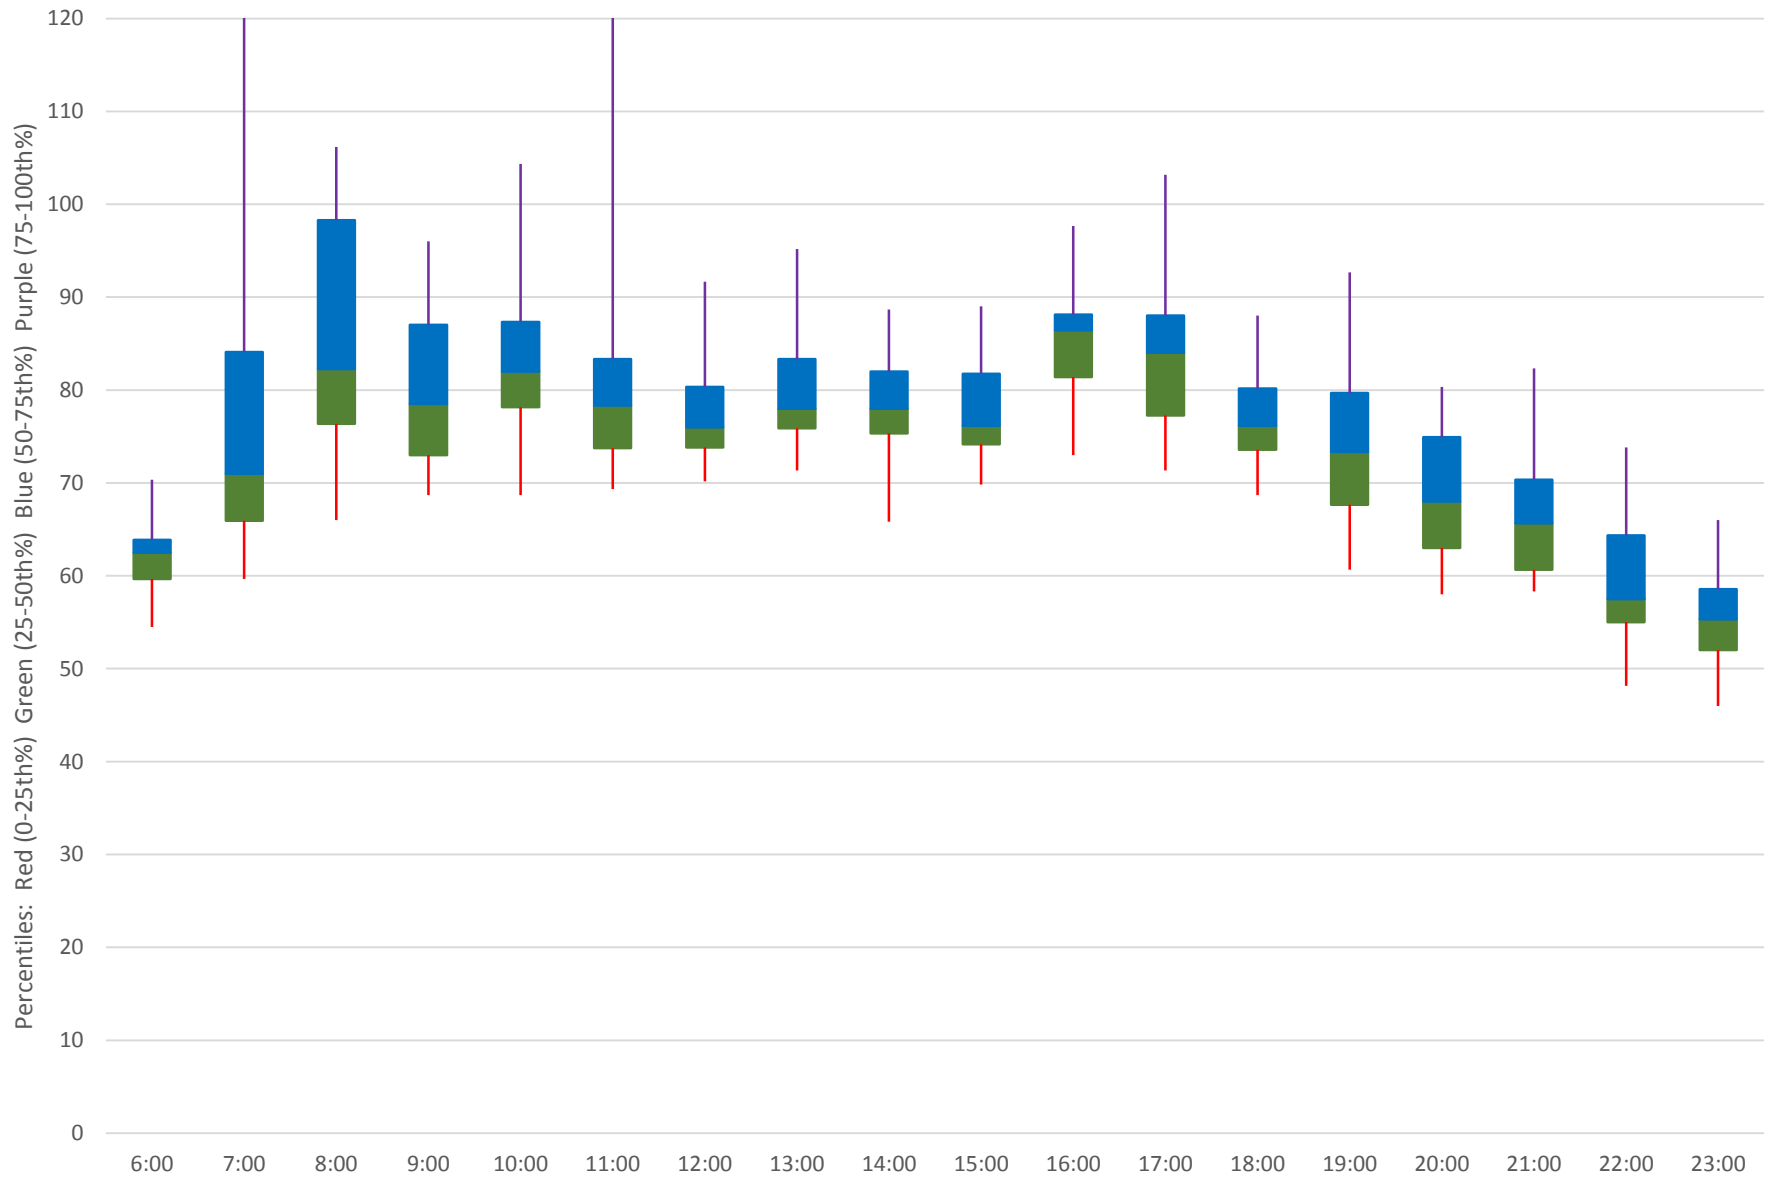

501 Queen Link Times From Queensway Humber To Silver Birch Ave. Eastbound April 2019 Weekday Statistics

501 Queen Link Times From Queensway Humber To Silver Birch Ave. Eastbound April 2019 Weekday Statistics

501 Queen Link Times From Queensway Humber To Silver Birch Ave. Eastbound April 2019

Quartiles Weekday

501 Queen Link Times From Queensway Humber To Silver Birch Ave. Eastbound April 2019

Quartiles Week 1

501 Queen Link Times From Queensway Humber To Silver Birch Ave. Eastbound April 2019

Quartiles Week 2

501 Queen Link Times From Queensway Humber To Silver Birch Ave. Eastbound April 2019 Quartiles Week 3