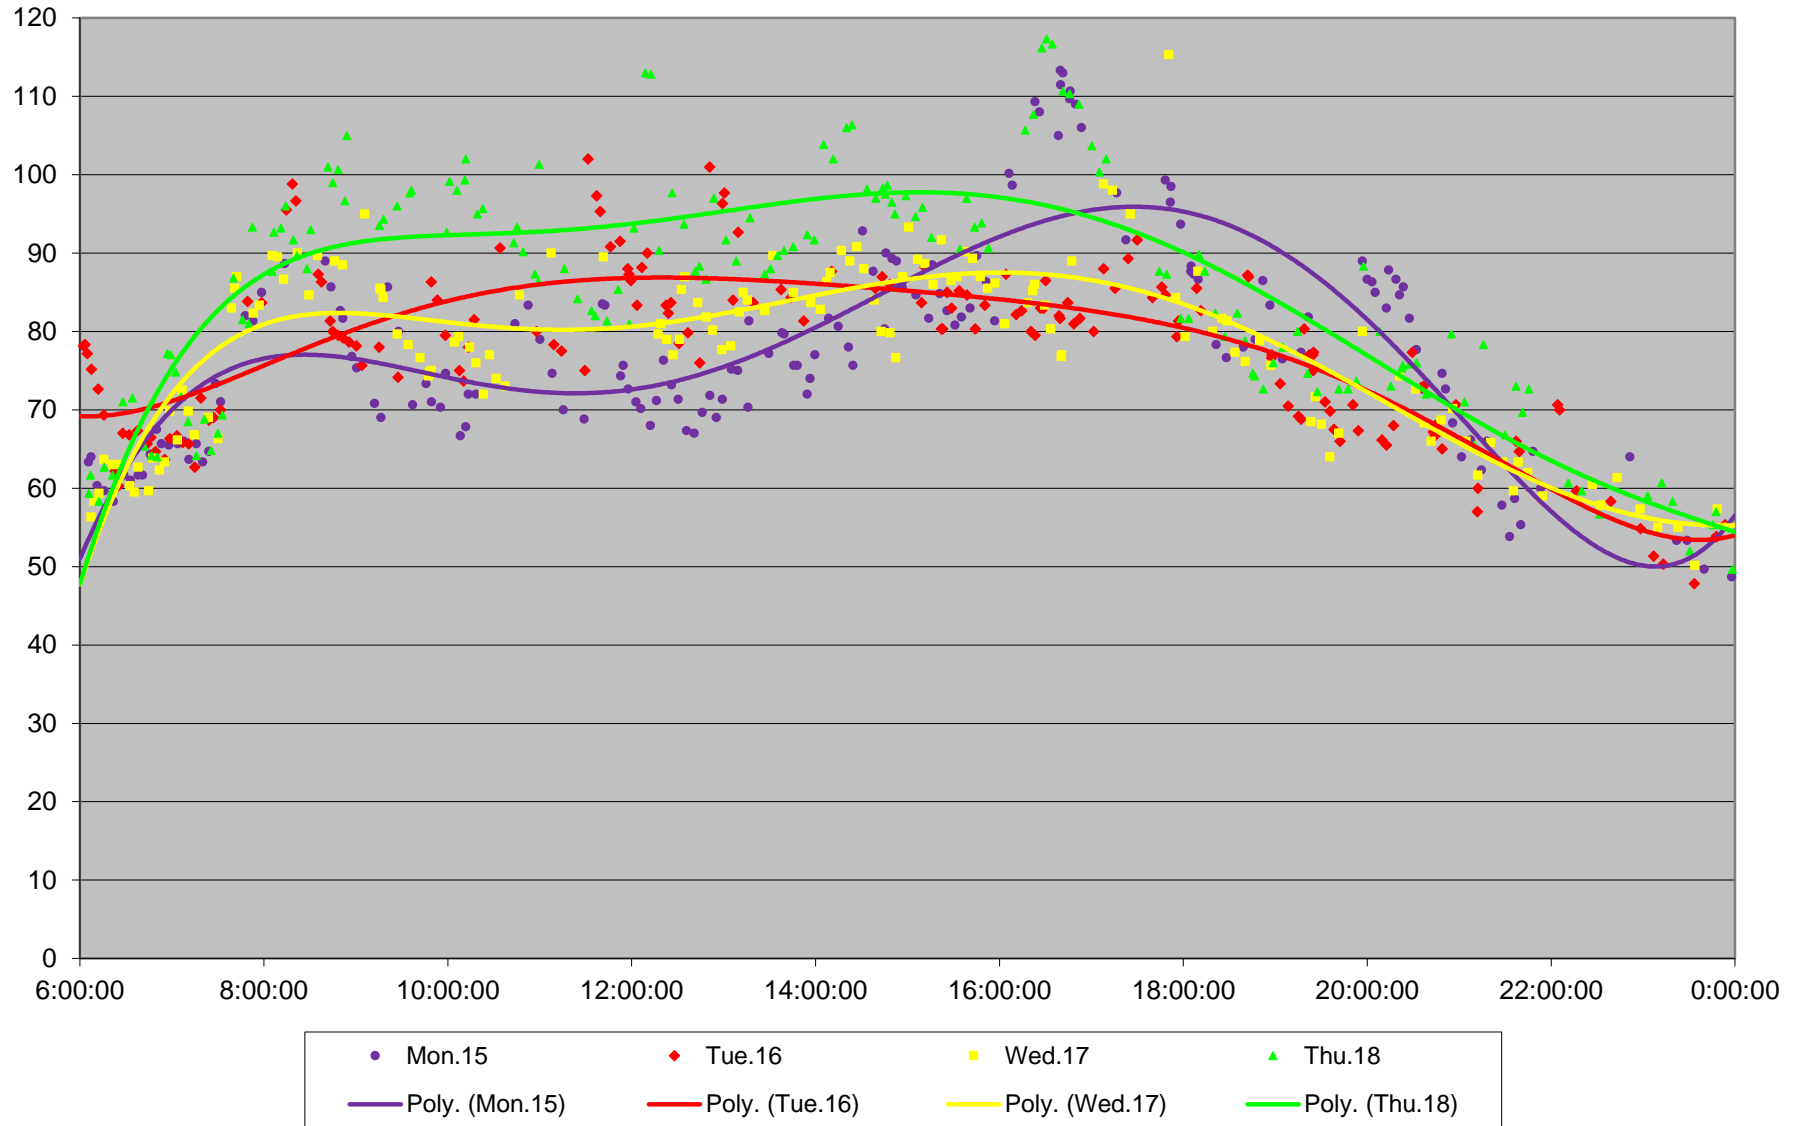

501 Queen Link Times From Queensway Humber To Silver Birch Ave. Eastbound April 2019

501 Queen Link Times From Queensway Humber To Silver Birch Ave. Eastbound April 2019

501 Queen Link Times From Queensway Humber To Silver Birch Ave. Eastbound April 2019

501 Queen Link Times From Queensway Humber To Silver Birch Ave. Eastbound April 2019 Weekday Statistics

501 Queen Link Times From Queensway Humber To Silver Birch Ave. Eastbound April 2019 Weekday Statistics