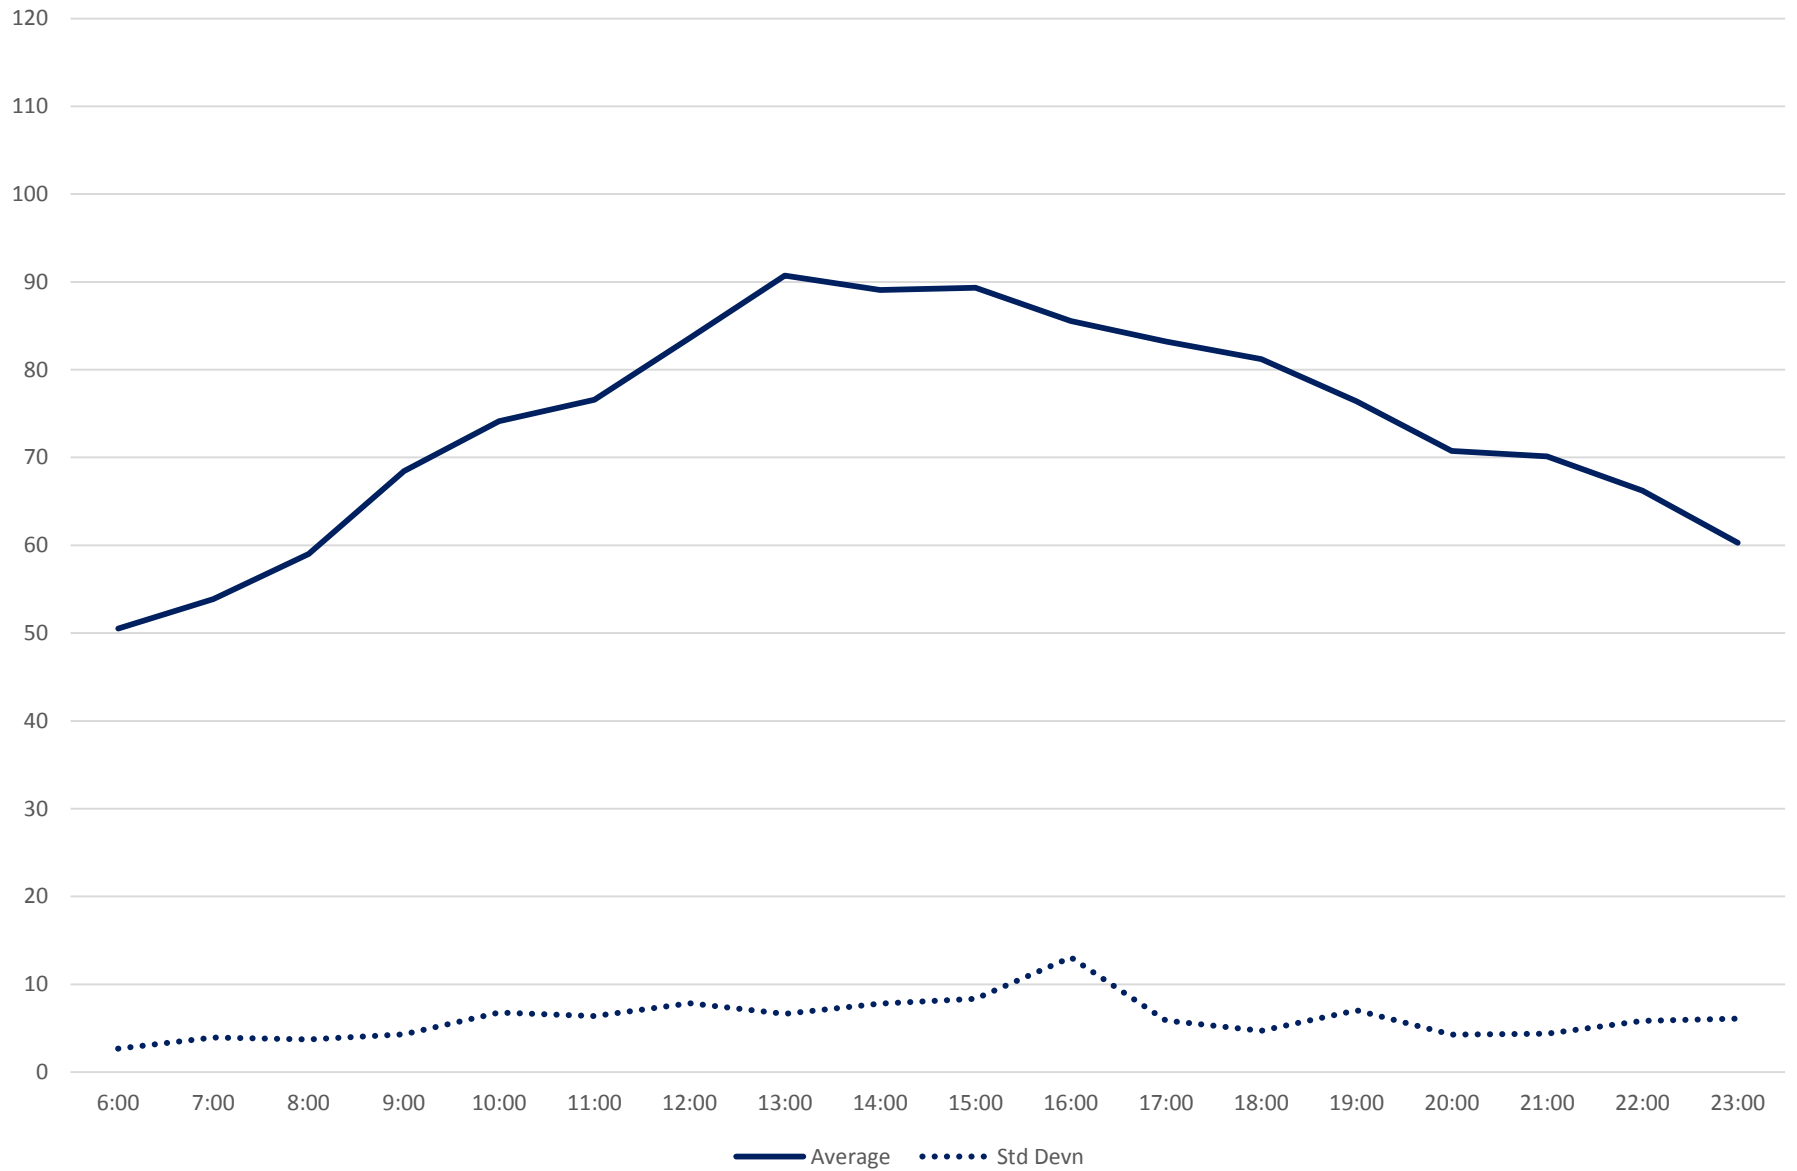

501 Queen Link Times From Queensway Humber To Silver Birch Ave. Eastbound April 2019

Quartiles Weekday

501 Queen Link Times From Queensway Humber To Silver Birch Ave. Eastbound April 2019

Quartiles Week 1

501 Queen Link Times From Queensway Humber To Silver Birch Ave. Eastbound April 2019

Quartiles Week 2

501 Queen Link Times From Queensway Humber To Silver Birch Ave. Eastbound April 2019 Quartiles Week 3

501 Queen Link Times From Queensway Humber To Silver Birch Ave. Eastbound April 2019

Quartiles Week 4

501 Queen Link Times From Queensway Humber To Silver Birch Ave. Eastbound April 2019 Saturday Statistics

501 Queen Link Times From Queensway Humber To Silver Birch Ave. Eastbound April 2019

Quartiles Saturdays

501 Queen Link Times From Queensway Humber To Silver Birch Ave. Eastbound April 2019 Sunday Statistics