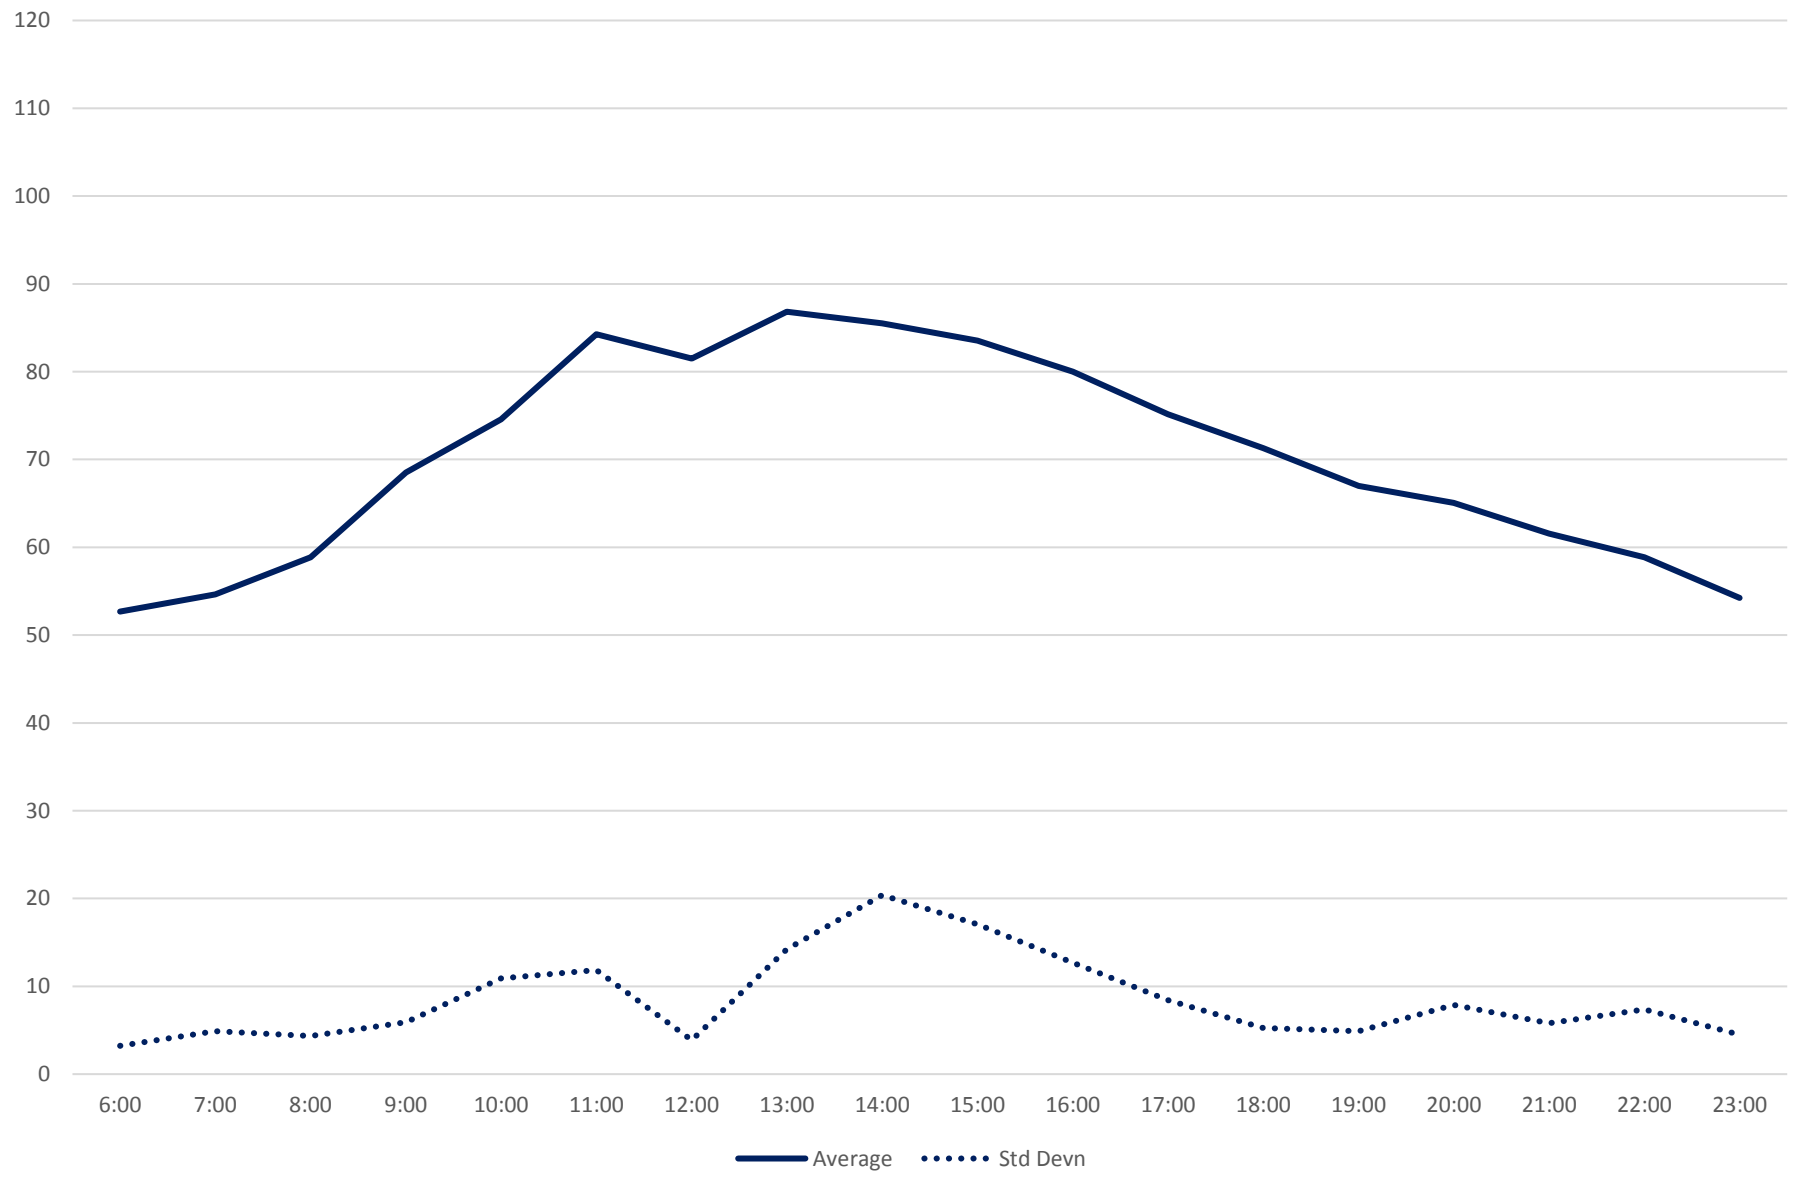

501 Queen Link Times From Queensway Humber To Silver Birch Ave. Eastbound April 2019

Quartiles Week 2

501 Queen Link Times From Queensway Humber To Silver Birch Ave. Eastbound April 2019 Quartiles Week 3

501 Queen Link Times From Queensway Humber To Silver Birch Ave. Eastbound April 2019

Quartiles Week 4

501 Queen Link Times From Queensway Humber To Silver Birch Ave. Eastbound April 2019 Saturday Statistics

501 Queen Link Times From Queensway Humber To Silver Birch Ave. Eastbound April 2019

Quartiles Saturdays

501 Queen Link Times From Queensway Humber To Silver Birch Ave. Eastbound April 2019 Sunday Statistics

501 Queen Link Times From Queensway Humber To Silver Birch Ave. Eastbound April 2019 Quartiles Sundays/Holidays