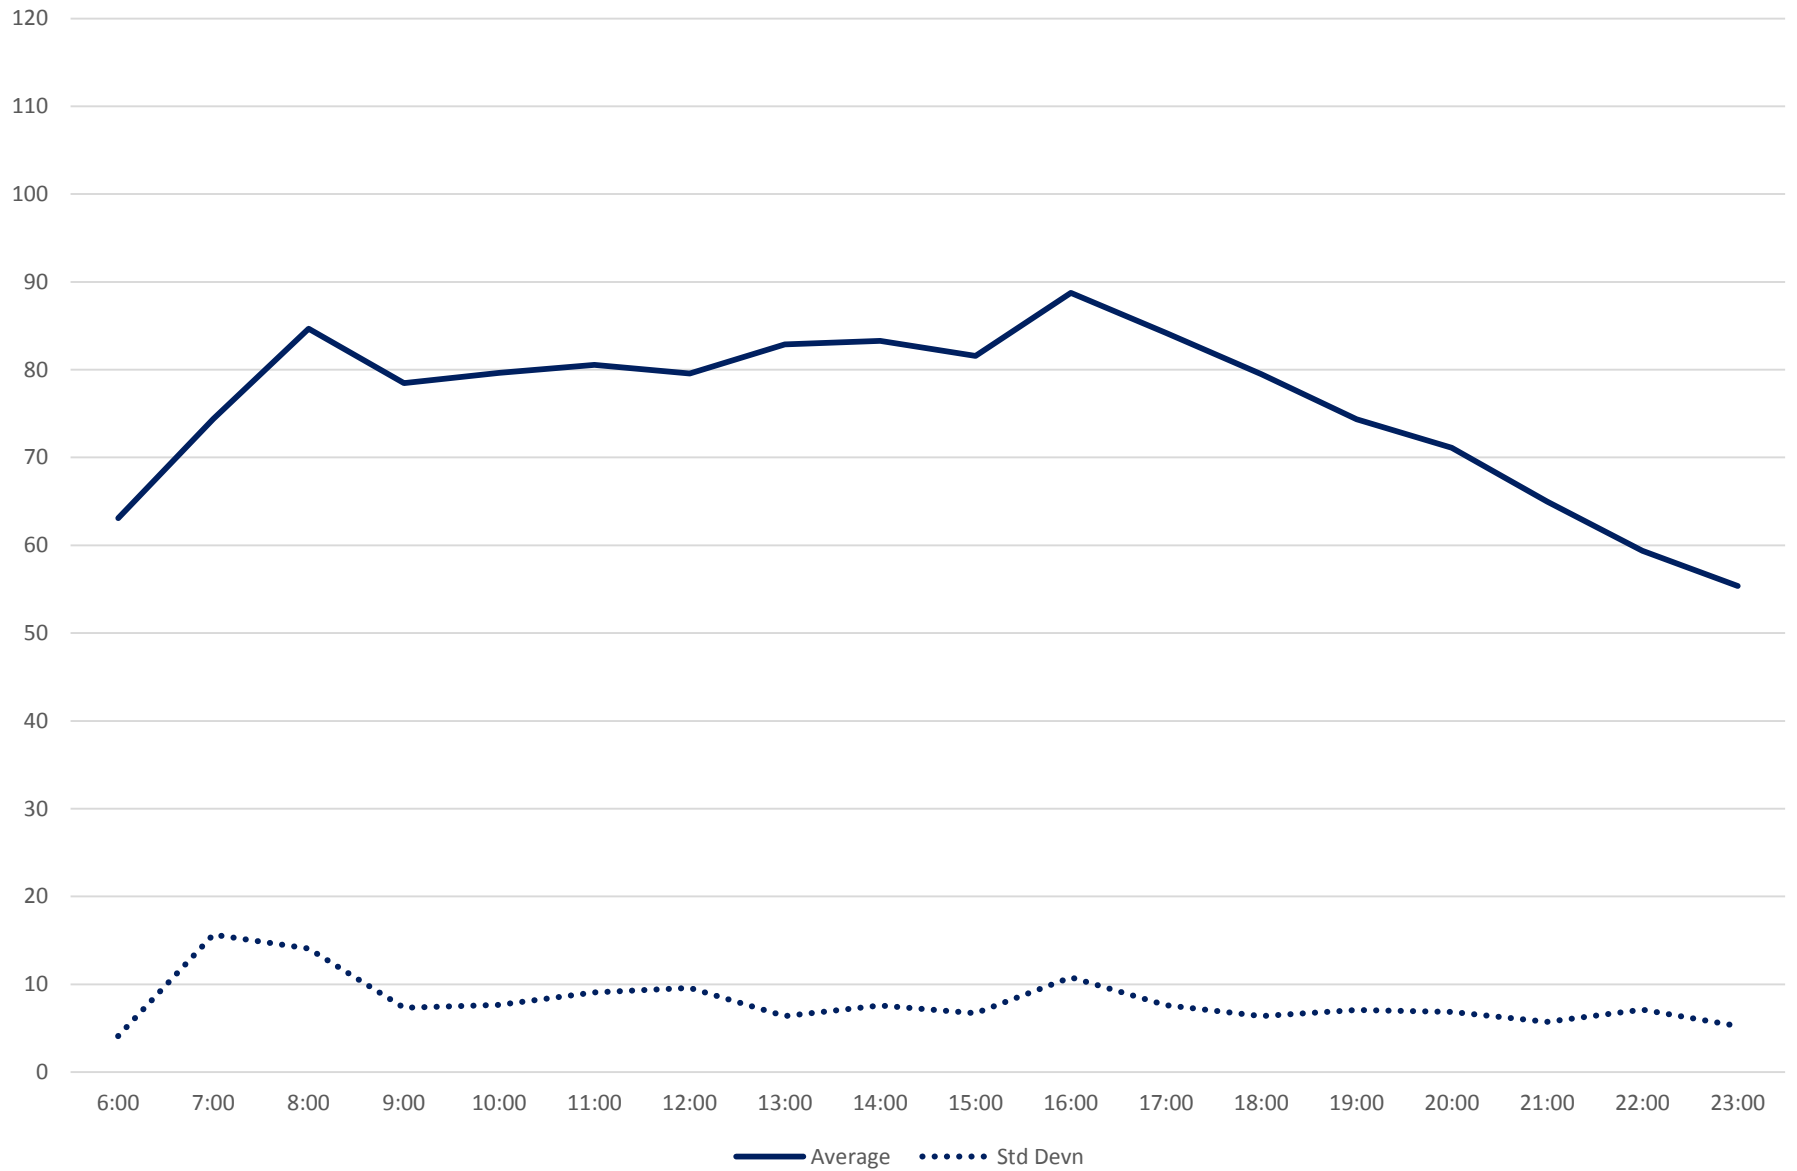

501 Queen Link Times From Queensway Humber To Silver Birch Ave. Eastbound April 2019

501 Queen Link Times From Queensway Humber To Silver Birch Ave. Eastbound April 2019

501 Queen Link Times From Queensway Humber To Silver Birch Ave. Eastbound April 2019

501 Queen Link Times From Queensway Humber To Silver Birch Ave. Eastbound April 2019 Weekday Statistics

501 Queen Link Times From Queensway Humber To Silver Birch Ave. Eastbound April 2019 Weekday Statistics

501 Queen Link Times From Queensway Humber To Silver Birch Ave. Eastbound April 2019

Quartiles Weekday

501 Queen Link Times From Queensway Humber To Silver Birch Ave. Eastbound April 2019

Quartiles Week 1