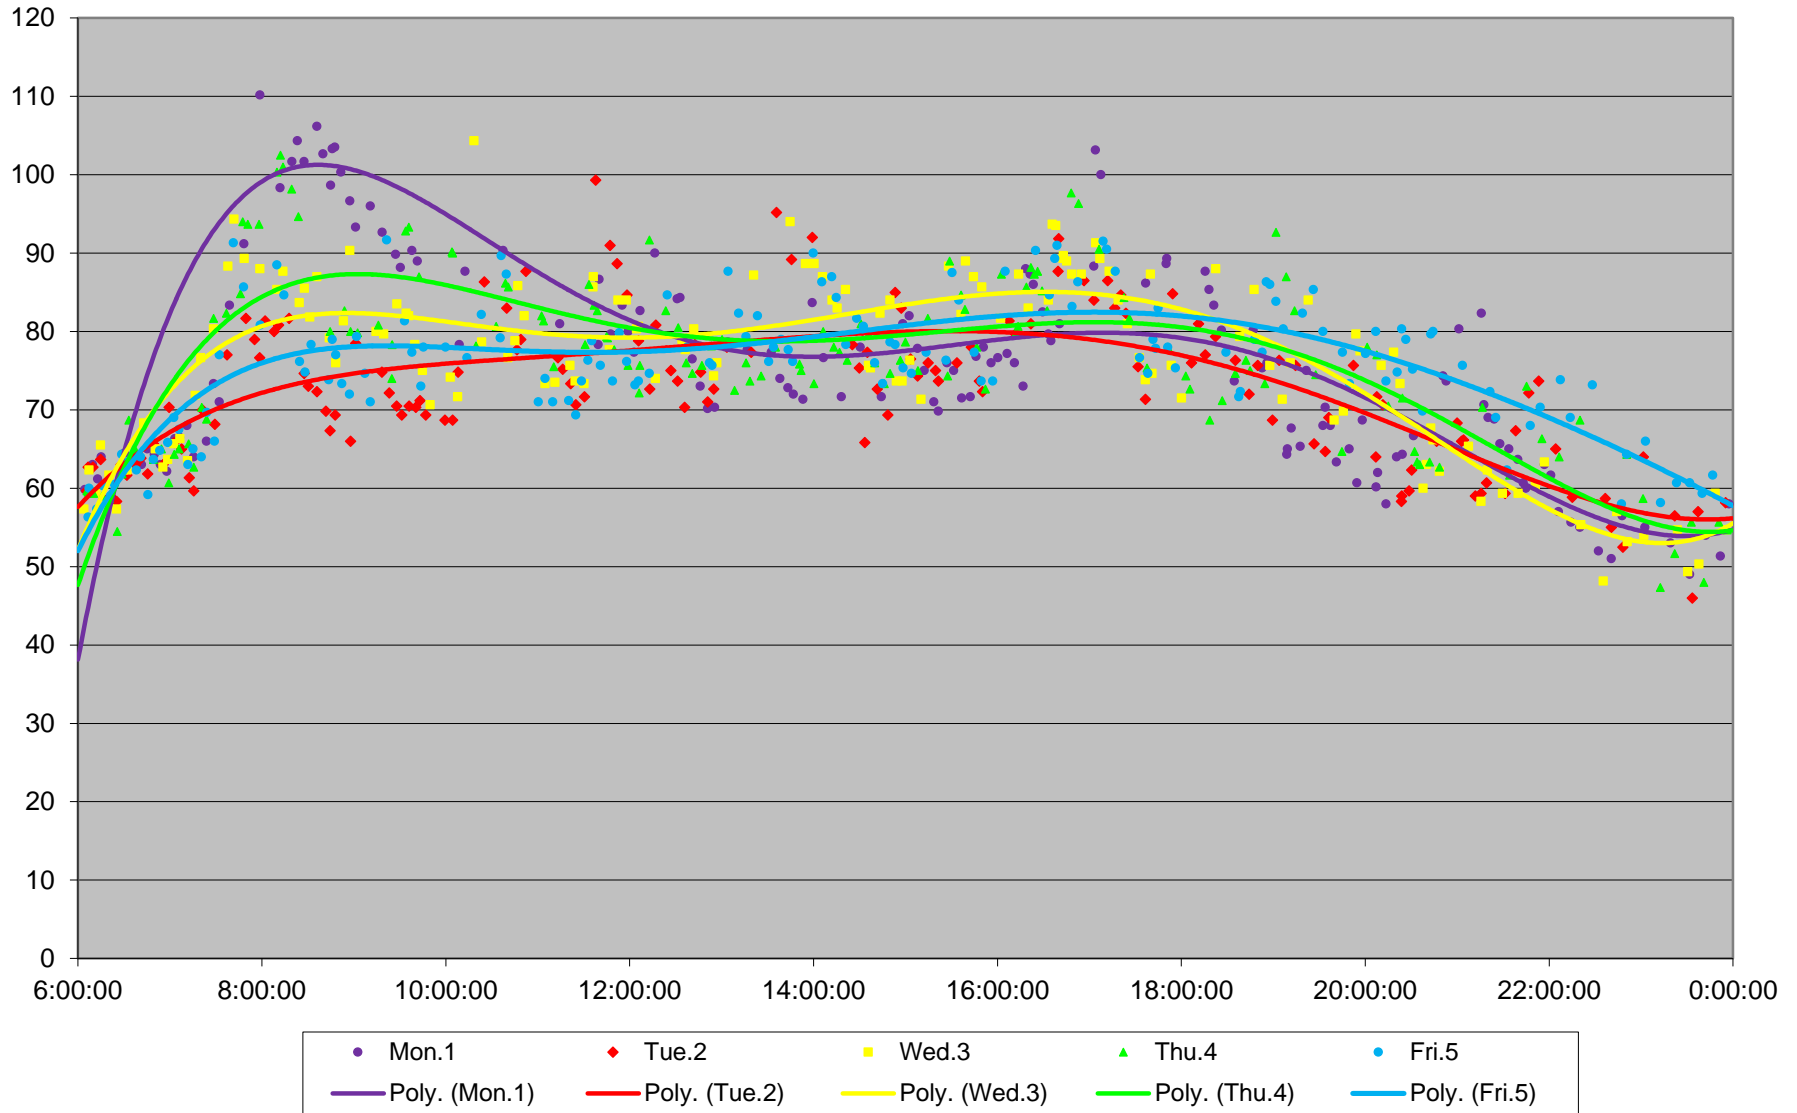

501 Queen Link Times From Queensway Humber To Silver Birch Ave. Eastbound April 2019

501 Queen Link Times From Queensway Humber To Silver Birch Ave. Eastbound April 2019

501 Queen Link Times From Queensway Humber To Silver Birch Ave. Eastbound April 2019

501 Queen Link Times From Queensway Humber To Silver Birch Ave. Eastbound April 2019 Weekday Statistics

501 Queen Link Times From Queensway Humber To Silver Birch Ave. Eastbound April 2019 Weekday Statistics