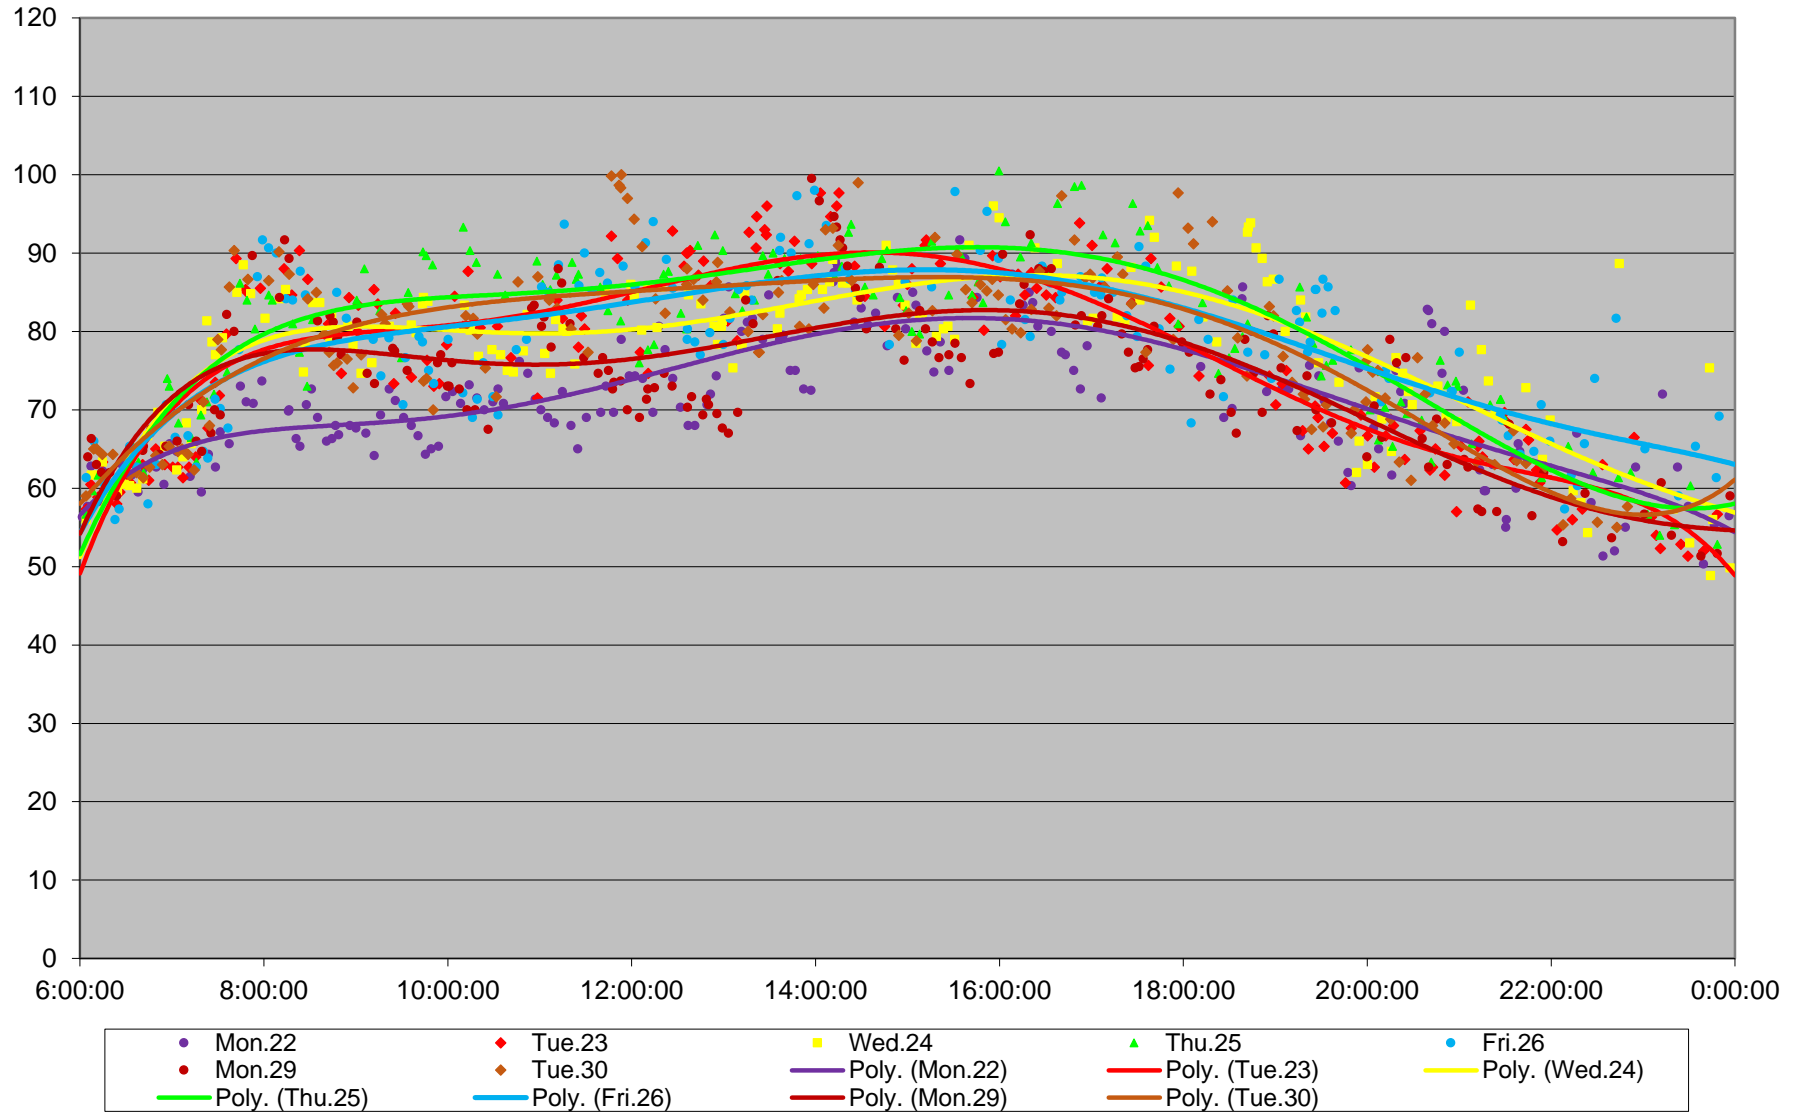

501 Queen Link Times From Queensway Humber To Silver Birch Ave. Eastbound April 2019

501 Queen Link Times From Queensway Humber To Silver Birch Ave. Eastbound April 2019

501 Queen Link Times From Queensway Humber To Silver Birch Ave. Eastbound April 2019

501 Queen Link Times From Queensway Humber To Silver Birch Ave. Eastbound April 2019 Weekday Statistics

501 Queen Link Times From Queensway Humber To Silver Birch Ave. Eastbound April 2019 Weekday Statistics