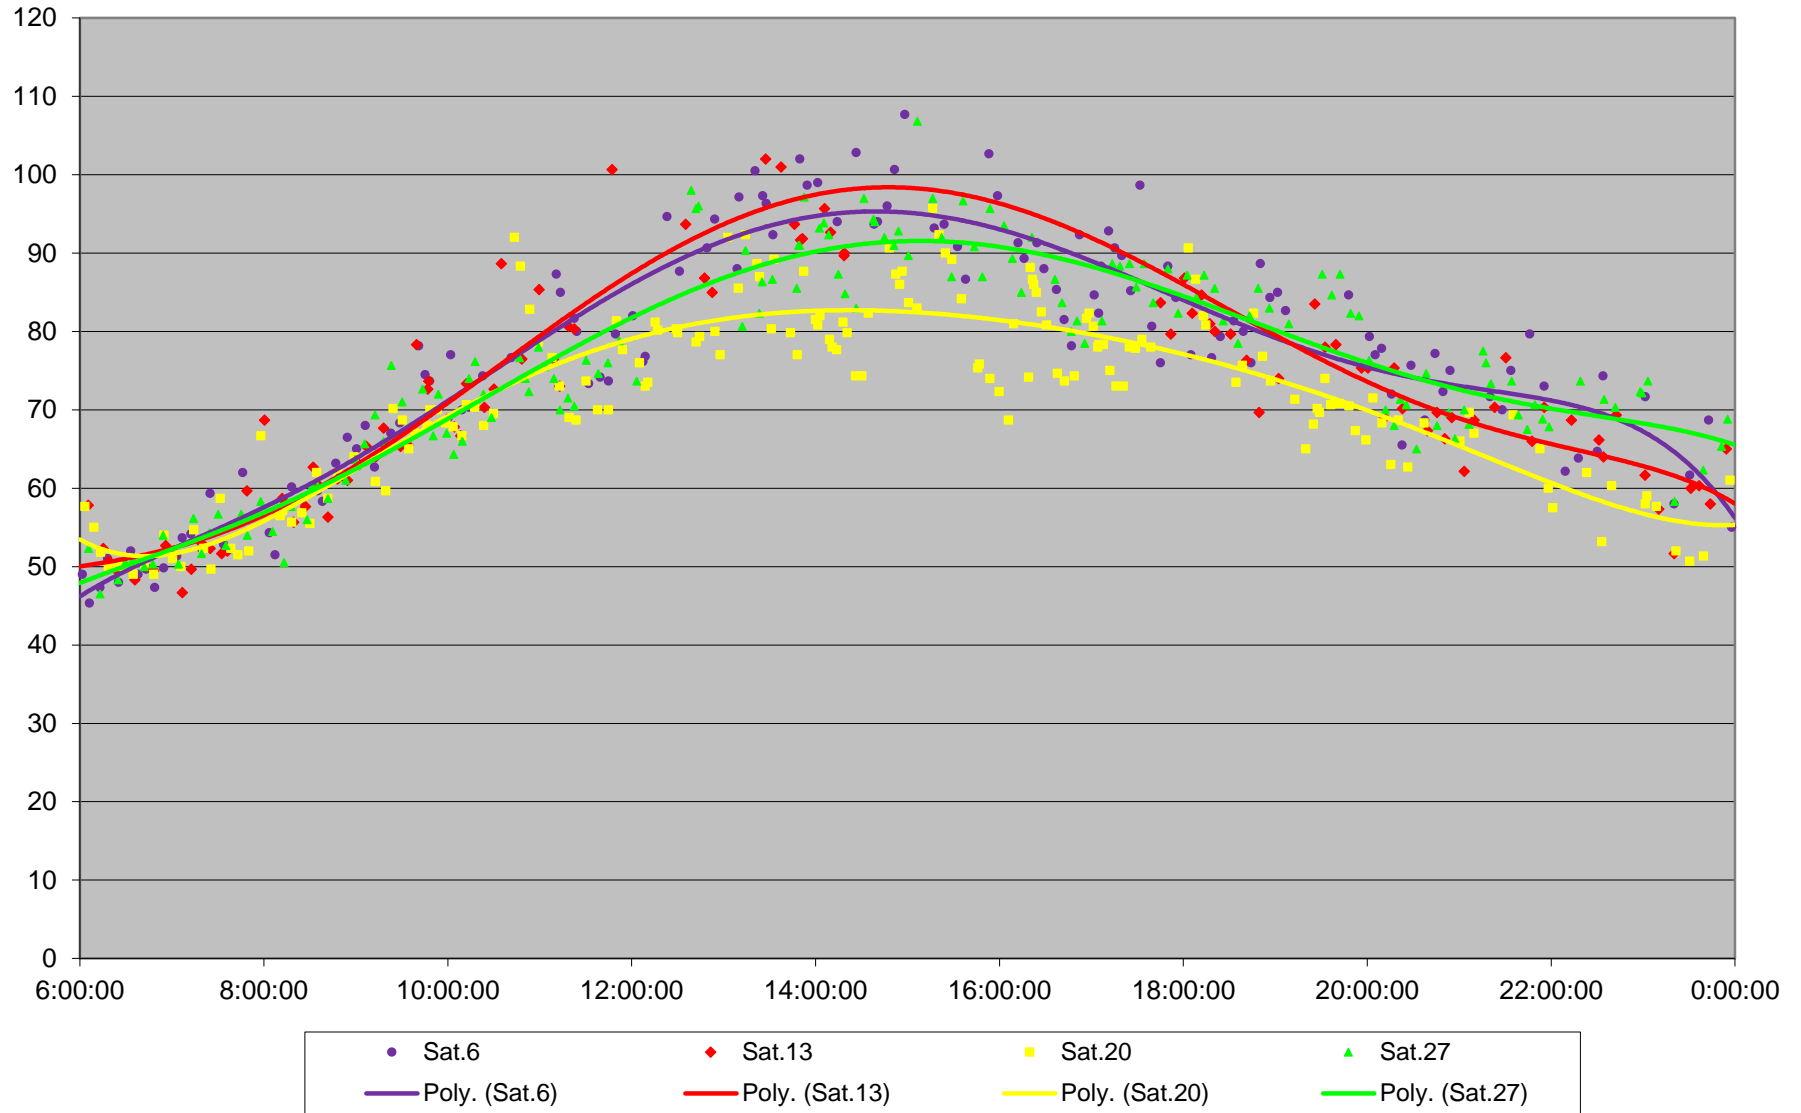

501 Queen Link Times From Queensway Humber To Silver Birch Ave. Eastbound April 2019

501 Queen Link Times From Queensway Humber To Silver Birch Ave. Eastbound April 2019

501 Queen Link Times From Queensway Humber To Silver Birch Ave. Eastbound April 2019

501 Queen Link Times From Queensway Humber To Silver Birch Ave. Eastbound April 2019 Weekday Statistics

501 Queen Link Times From Queensway Humber To Silver Birch Ave. Eastbound April 2019 Weekday Statistics