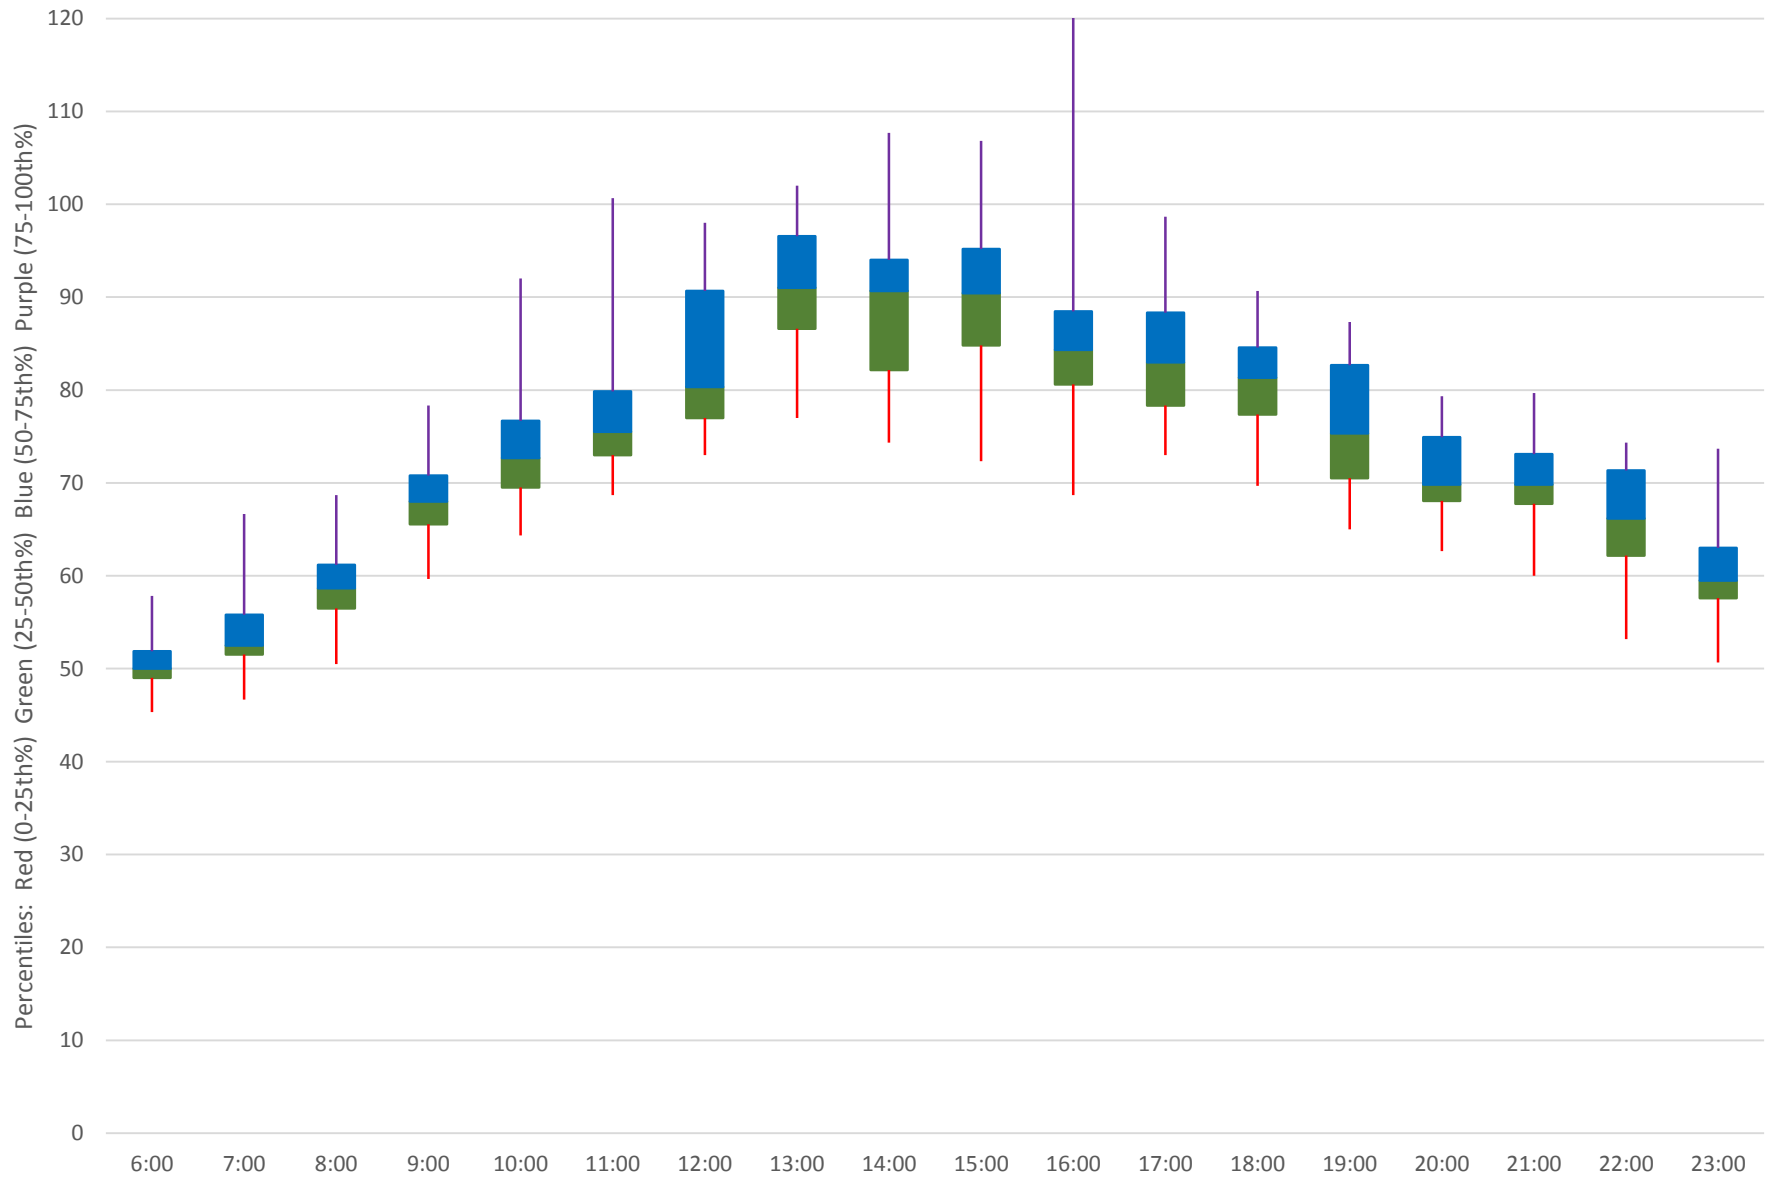

501 Queen Link Times From Queensway Humber To Silver Birch Ave. Eastbound April 2019

Quartiles Week 4

501 Queen Link Times From Queensway Humber To Silver Birch Ave. Eastbound April 2019 Saturday Statistics

501 Queen Link Times From Queensway Humber To Silver Birch Ave. Eastbound April 2019

Quartiles Saturdays

501 Queen Link Times From Queensway Humber To Silver Birch Ave. Eastbound April 2019 Sunday Statistics