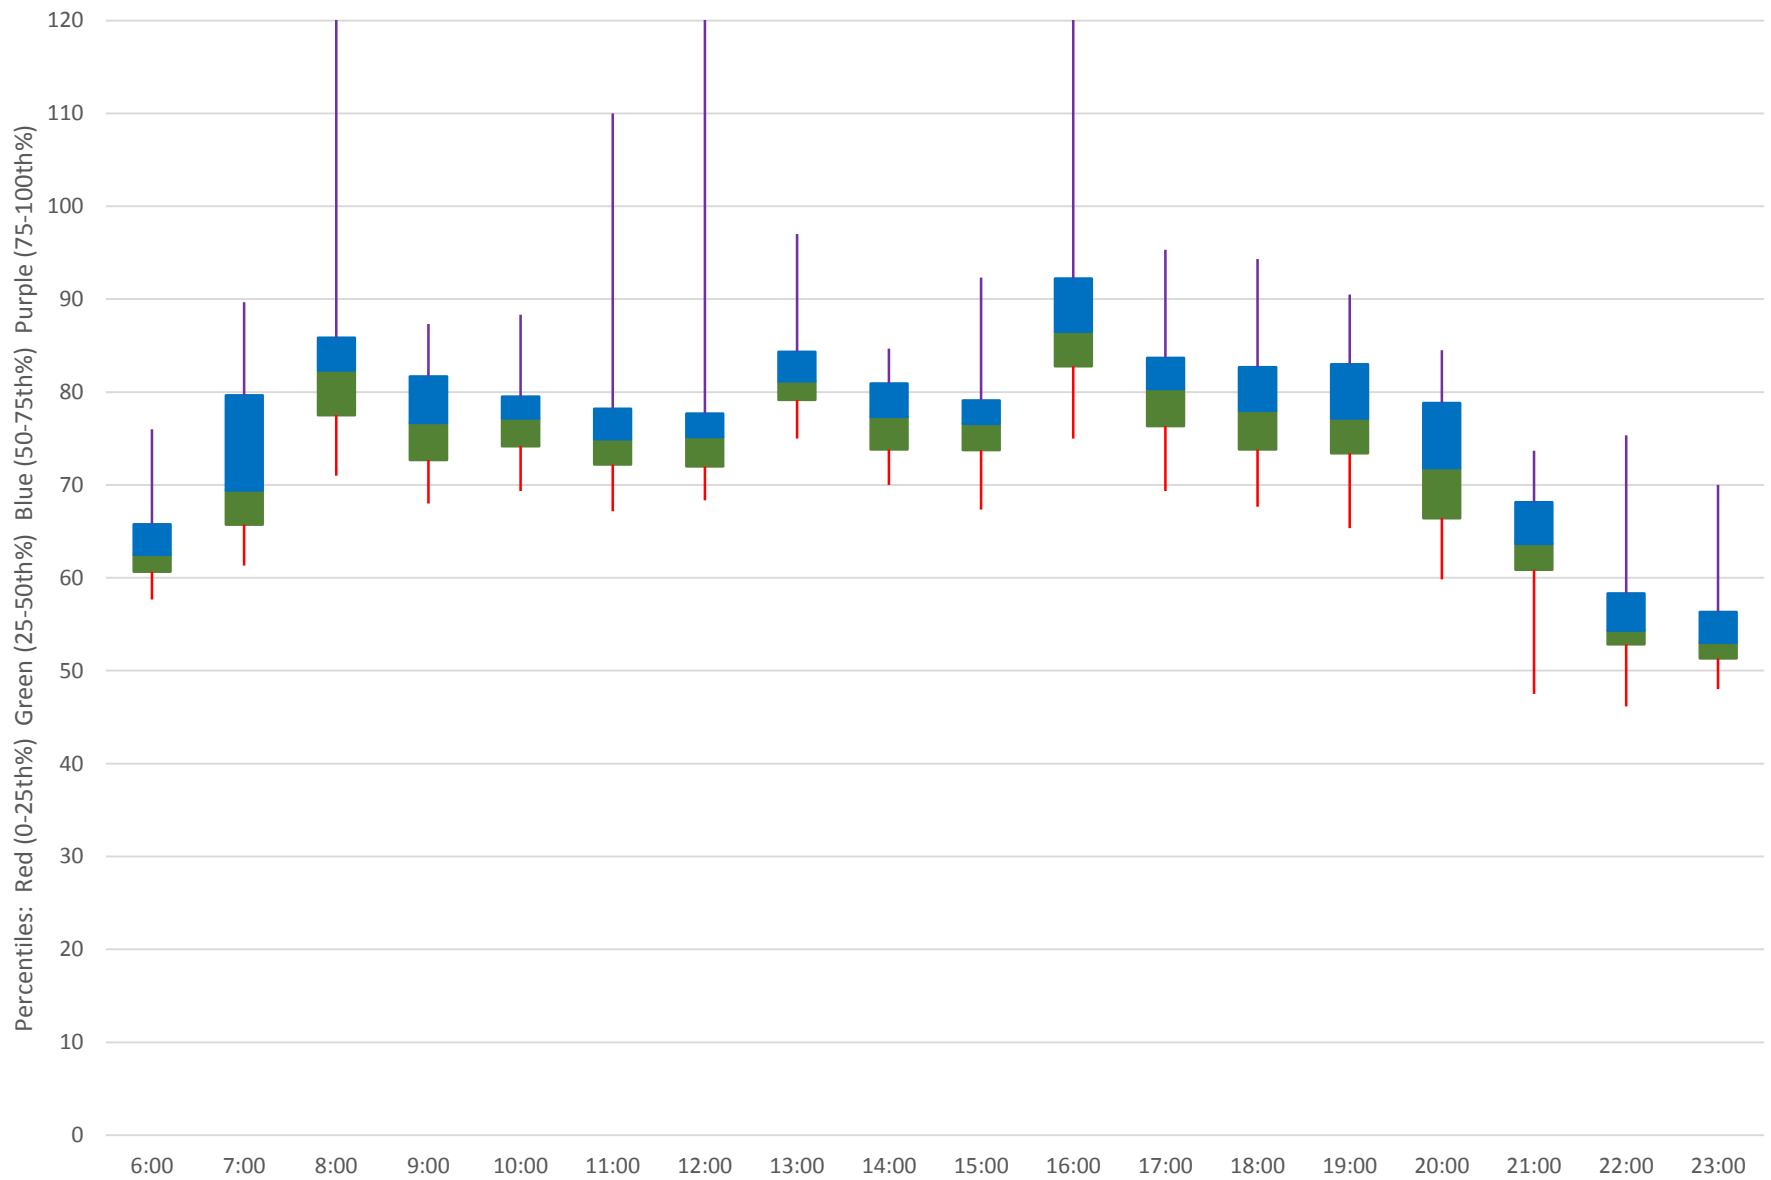

501 Queen Link Times From Queensway Humber To Silver Birch Ave. Eastbound April 2019

Quartiles Weekday

501 Queen Link Times From Queensway Humber To Silver Birch Ave. Eastbound April 2019

Quartiles Week 1

501 Queen Link Times From Queensway Humber To Silver Birch Ave. Eastbound April 2019

Quartiles Week 2

501 Queen Link Times From Queensway Humber To Silver Birch Ave. Eastbound April 2019 Quartiles Week 3

501 Queen Link Times From Queensway Humber To Silver Birch Ave. Eastbound April 2019

Quartiles Week 4

501 Queen Link Times From Queensway Humber To Silver Birch Ave. Eastbound April 2019 Saturday Statistics