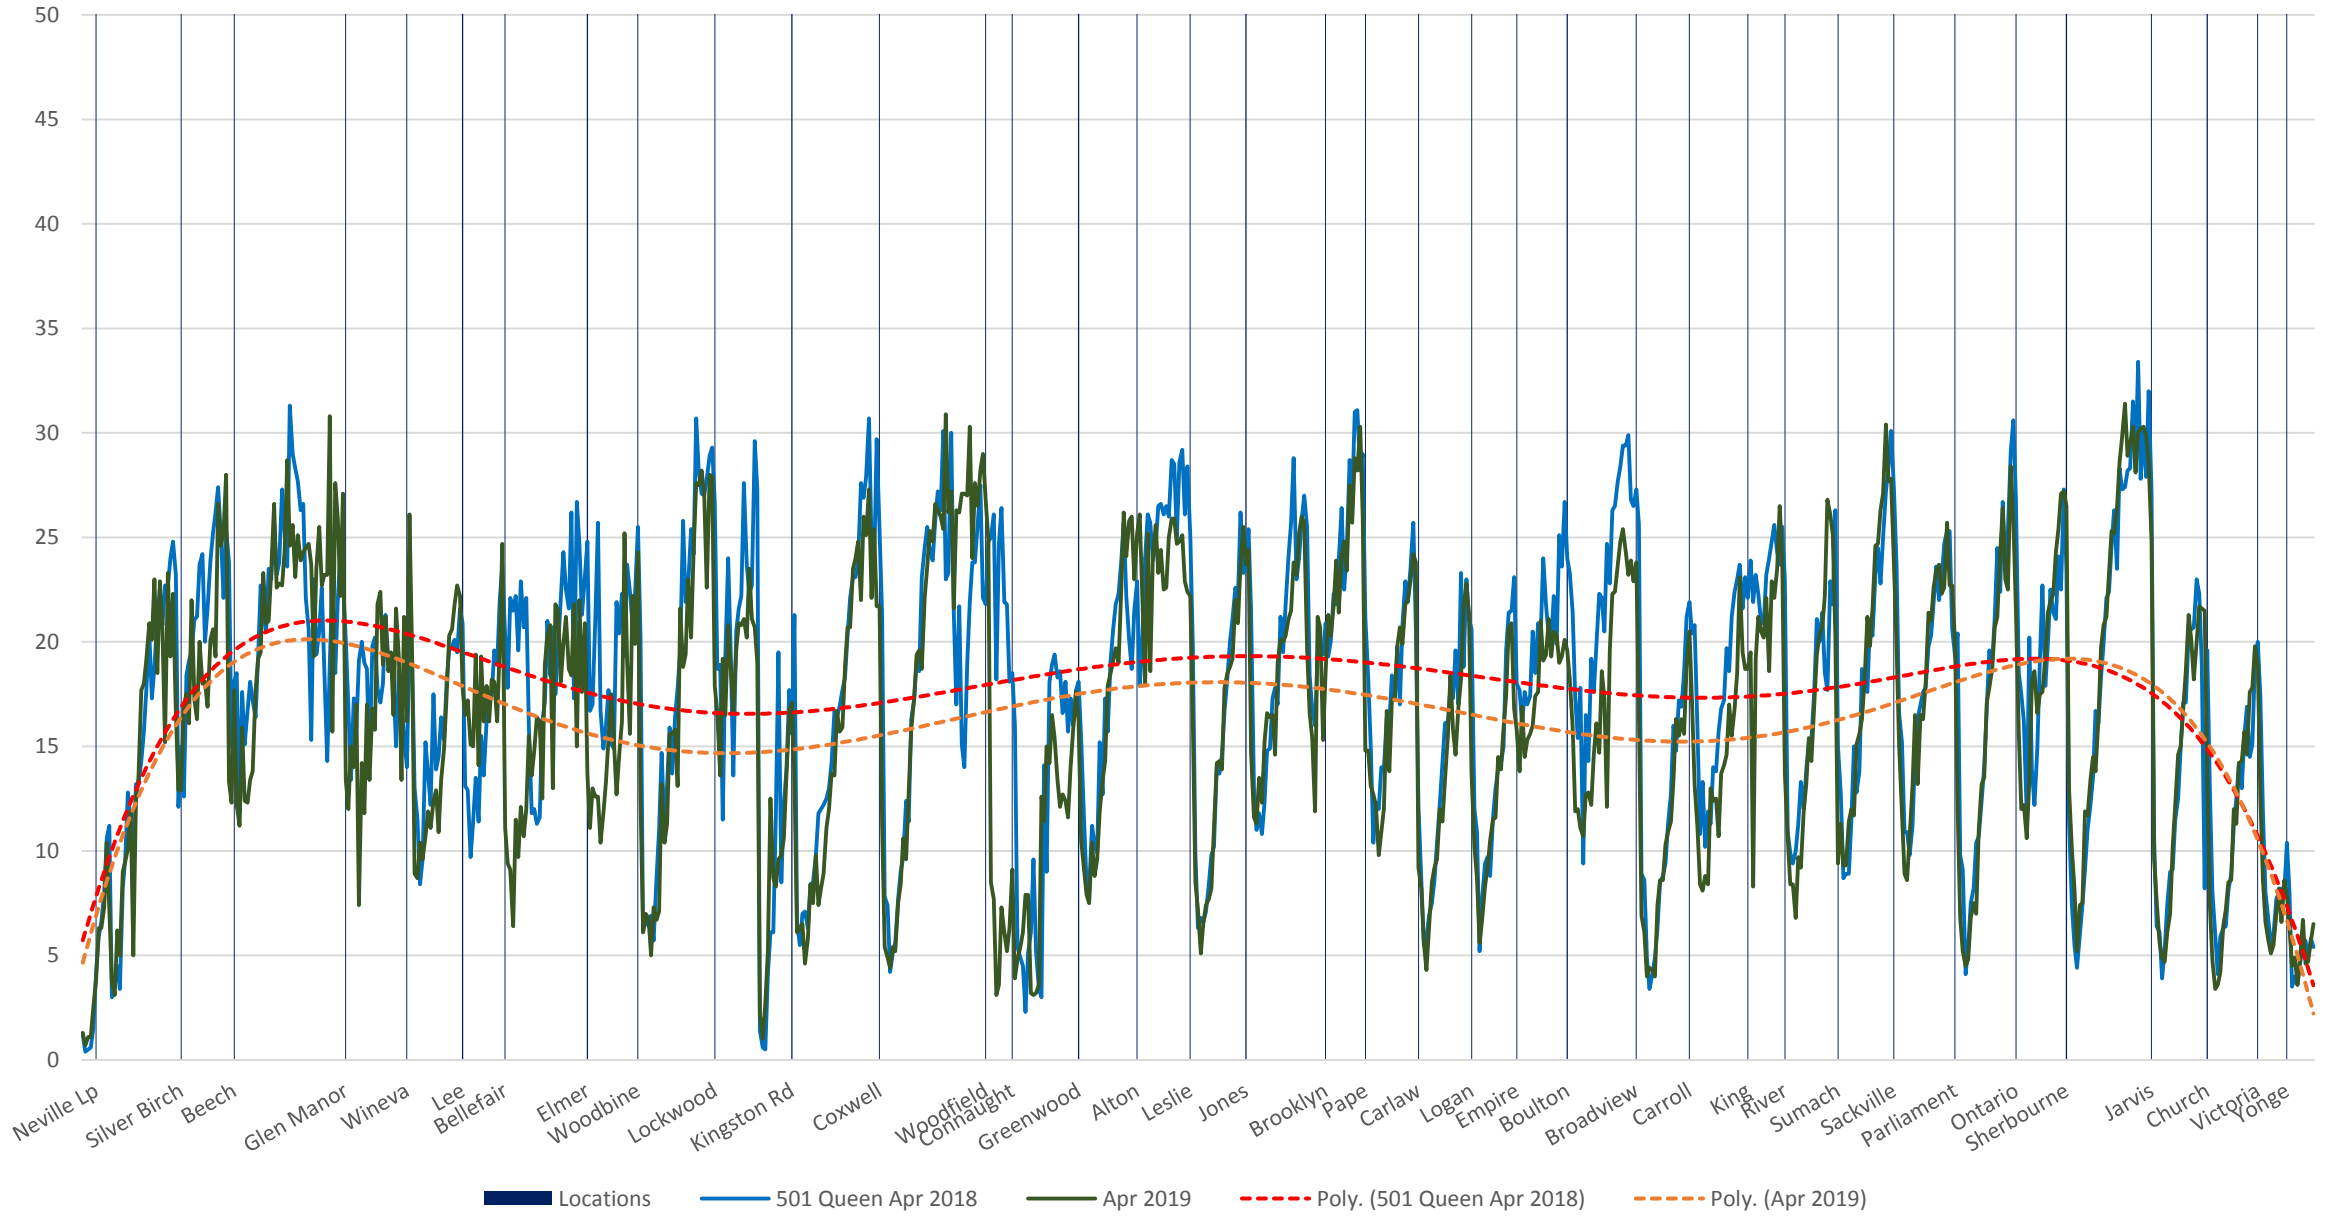

501 Queen Apr 2018 (Blue) vs Apr 2019 (Green) Eastbound Average Speed 600 to 700

501 Queen Apr 2018 (Blue) vs Apr 2019 (Green) Eastbound Average Speed 700 to 800

501 Queen Apr 2018 (Blue) vs Apr 2019 (Green) Eastbound Average Speed 800 to 900

Locations 501 Queen Apr 2018 Apr 2019 Poly. (501 Queen Apr 2018) Poly. (Apr 2019)

501 Queen Apr 2018 (Blue) vs Apr 2019 (Green) Eastbound Average Speed 900 to 1000

501 Queen Apr 2018 (Blue) vs Apr 2019 (Green) Eastbound Average Speed 1000 to 1100

█ Locations   
 — 501 Queen Apr 2018   
 — Apr 2019   
 - - - Poly. (501 Queen Apr 2018)   
 - - - Poly. (Apr 2019)

501 Queen Apr 2018 (Blue) vs Apr 2019 (Green) Eastbound Average Speed 1100 to 1200

501 Queen Apr 2018 (Blue) vs Apr 2019 (Green) Eastbound Average Speed 1200 to 1300

501 Queen Apr 2018 (Blue) vs Apr 2019 (Green) Eastbound Average Speed 1300 to 1400

501 Queen Apr 2018 (Blue) vs Apr 2019 (Green) Eastbound Average Speed 1400 to 1500

501 Queen Apr 2018 (Blue) vs Apr 2019 (Green) Eastbound Average Speed 1500 to 1600