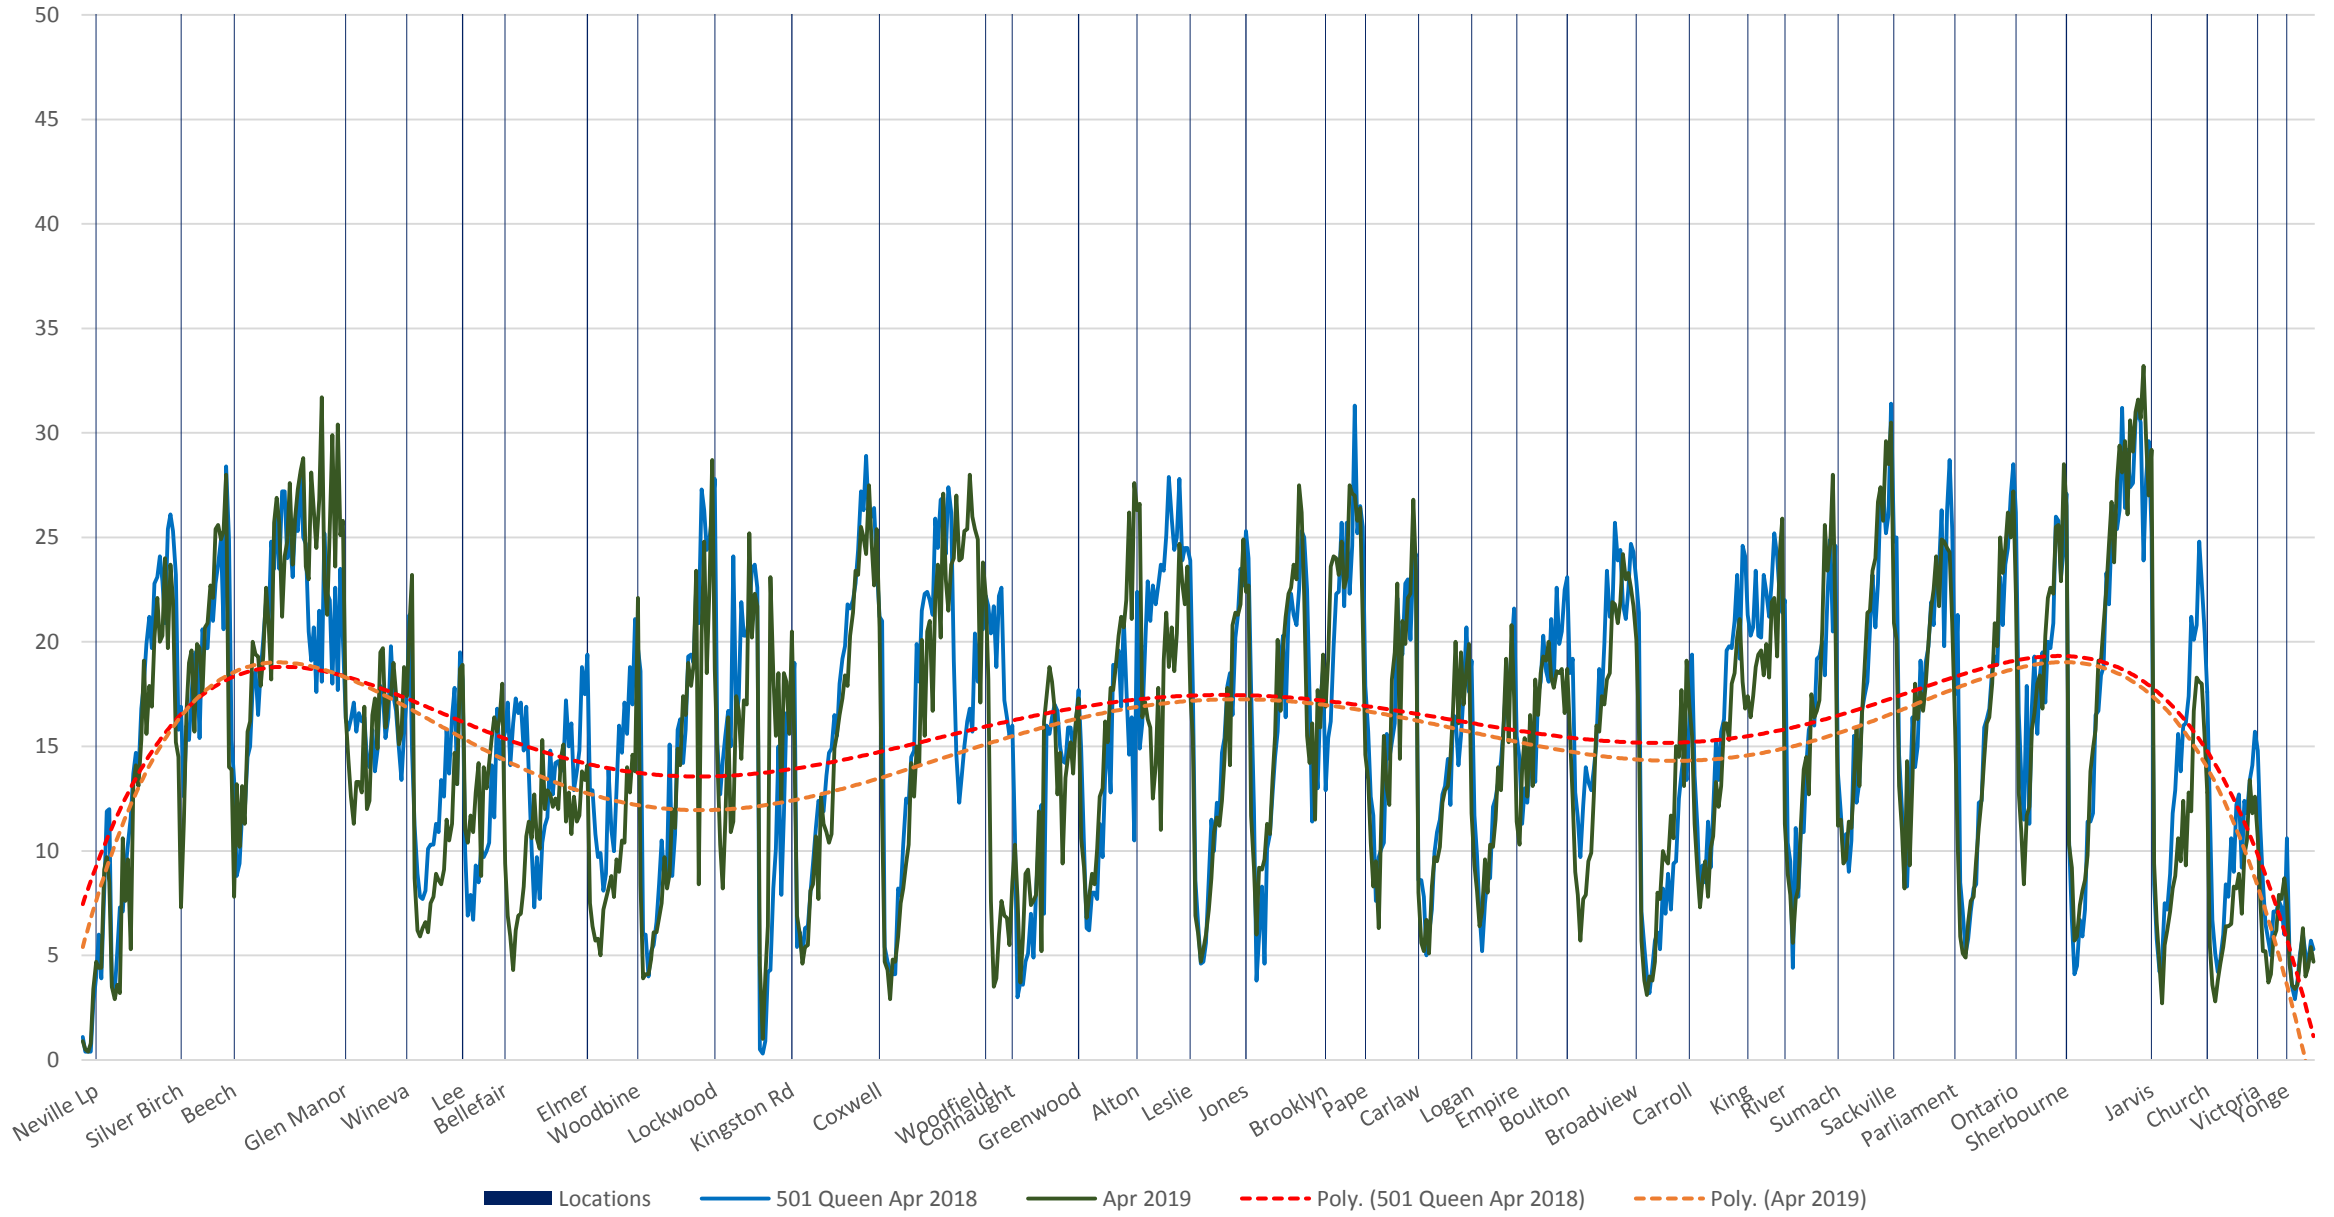

Locations 501 Queen Apr 2018 Apr 2019 Poly. (501 Queen Apr 2018) Poly. (Apr 2019)

501 Queen Apr 2018 (Blue) vs Apr 2019 (Green) Eastbound Average Speed 900 to 1000

501 Queen Apr 2018 (Blue) vs Apr 2019 (Green) Eastbound Average Speed 1000 to 1100

█ Locations   
 — 501 Queen Apr 2018   
 — Apr 2019   
 - - - Poly. (501 Queen Apr 2018)   
 - - - Poly. (Apr 2019)

501 Queen Apr 2018 (Blue) vs Apr 2019 (Green) Eastbound Average Speed 1100 to 1200

501 Queen Apr 2018 (Blue) vs Apr 2019 (Green) Eastbound Average Speed 1200 to 1300

501 Queen Apr 2018 (Blue) vs Apr 2019 (Green) Eastbound Average Speed 1300 to 1400

501 Queen Apr 2018 (Blue) vs Apr 2019 (Green) Eastbound Average Speed 1400 to 1500

501 Queen Apr 2018 (Blue) vs Apr 2019 (Green) Eastbound Average Speed 1500 to 1600

501 Queen Apr 2018 (Blue) vs Apr 2019 (Green) Eastbound Average Speed 1600 to 1700

501 Queen Apr 2018 (Blue) vs Apr 2019 (Green) Eastbound Average Speed 1700 to 1800

█ Locations    
 — 501 Queen Apr 2018    
 — Apr 2019    
 - - - Poly. (501 Queen Apr 2018)    
 - - - Poly. (Apr 2019)