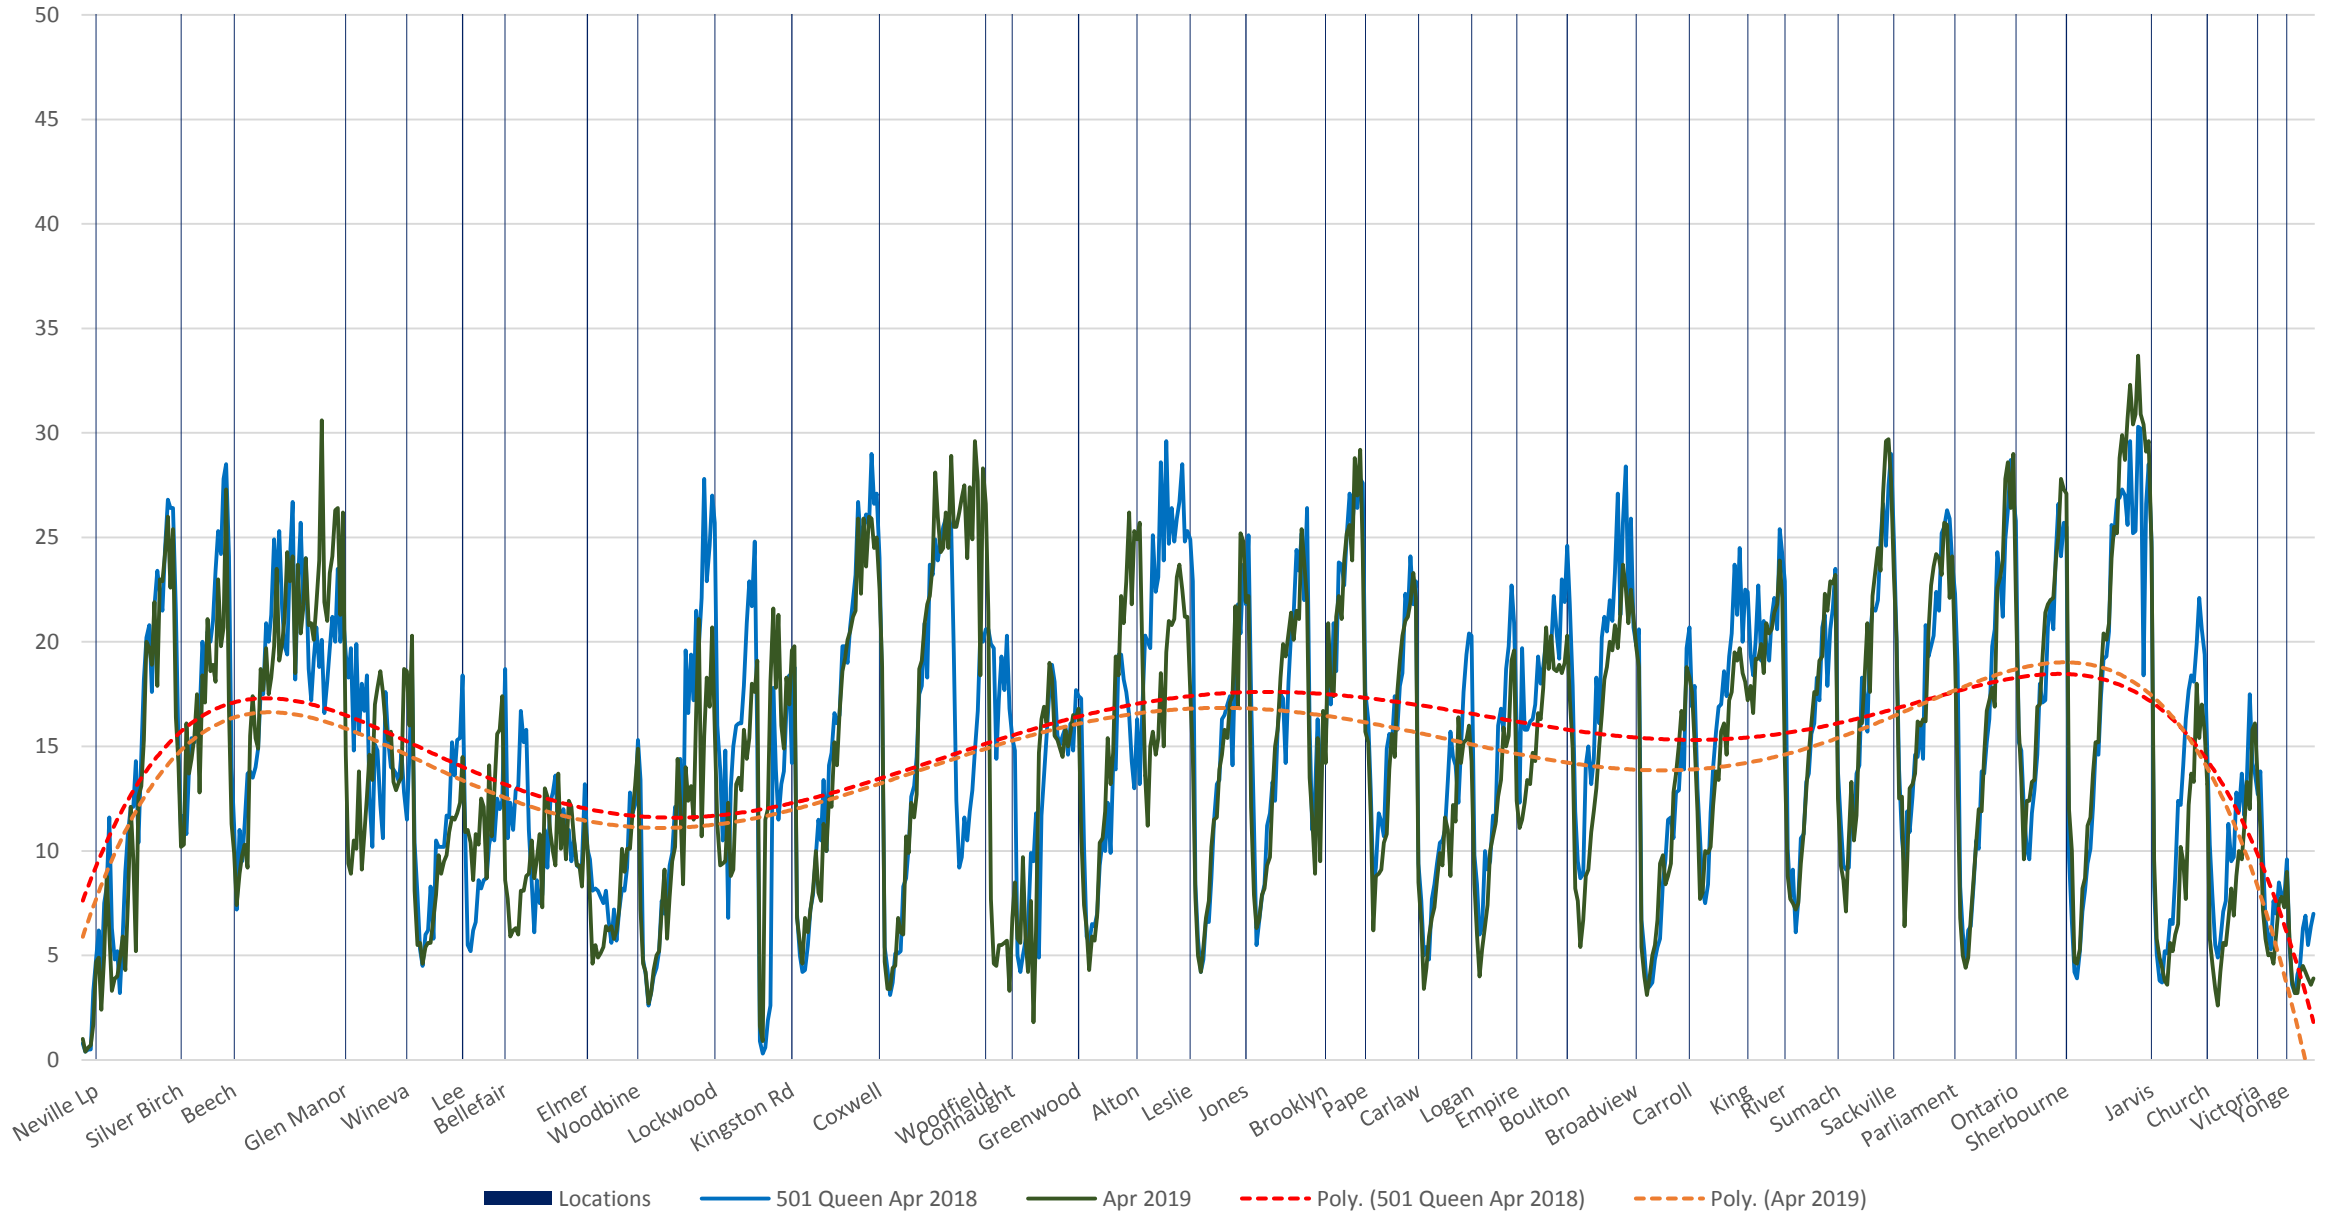

█ Locations   
 — 501 Queen Apr 2018   
 — Apr 2019   
 - - - Poly. (501 Queen Apr 2018)   
 - - - Poly. (Apr 2019)

501 Queen Apr 2018 (Blue) vs Apr 2019 (Green) Eastbound Average Speed 1100 to 1200

501 Queen Apr 2018 (Blue) vs Apr 2019 (Green) Eastbound Average Speed 1200 to 1300

501 Queen Apr 2018 (Blue) vs Apr 2019 (Green) Eastbound Average Speed 1300 to 1400

501 Queen Apr 2018 (Blue) vs Apr 2019 (Green) Eastbound Average Speed 1400 to 1500

501 Queen Apr 2018 (Blue) vs Apr 2019 (Green) Eastbound Average Speed 1500 to 1600

501 Queen Apr 2018 (Blue) vs Apr 2019 (Green) Eastbound Average Speed 1600 to 1700

501 Queen Apr 2018 (Blue) vs Apr 2019 (Green) Eastbound Average Speed 1700 to 1800

█ Locations    
 — 501 Queen Apr 2018    
 — Apr 2019    
 - - - Poly. (501 Queen Apr 2018)    
 - - - Poly. (Apr 2019)

501 Queen Apr 2018 (Blue) vs Apr 2019 (Green) Eastbound Average Speed 1800 to 1900

501 Queen Apr 2018 (Blue) vs Apr 2019 (Green) Eastbound Average Speed 1900 to 2000

501 Queen Apr 2018 (Blue) vs Apr 2019 (Green) Eastbound Average Speed 2000 to 2100