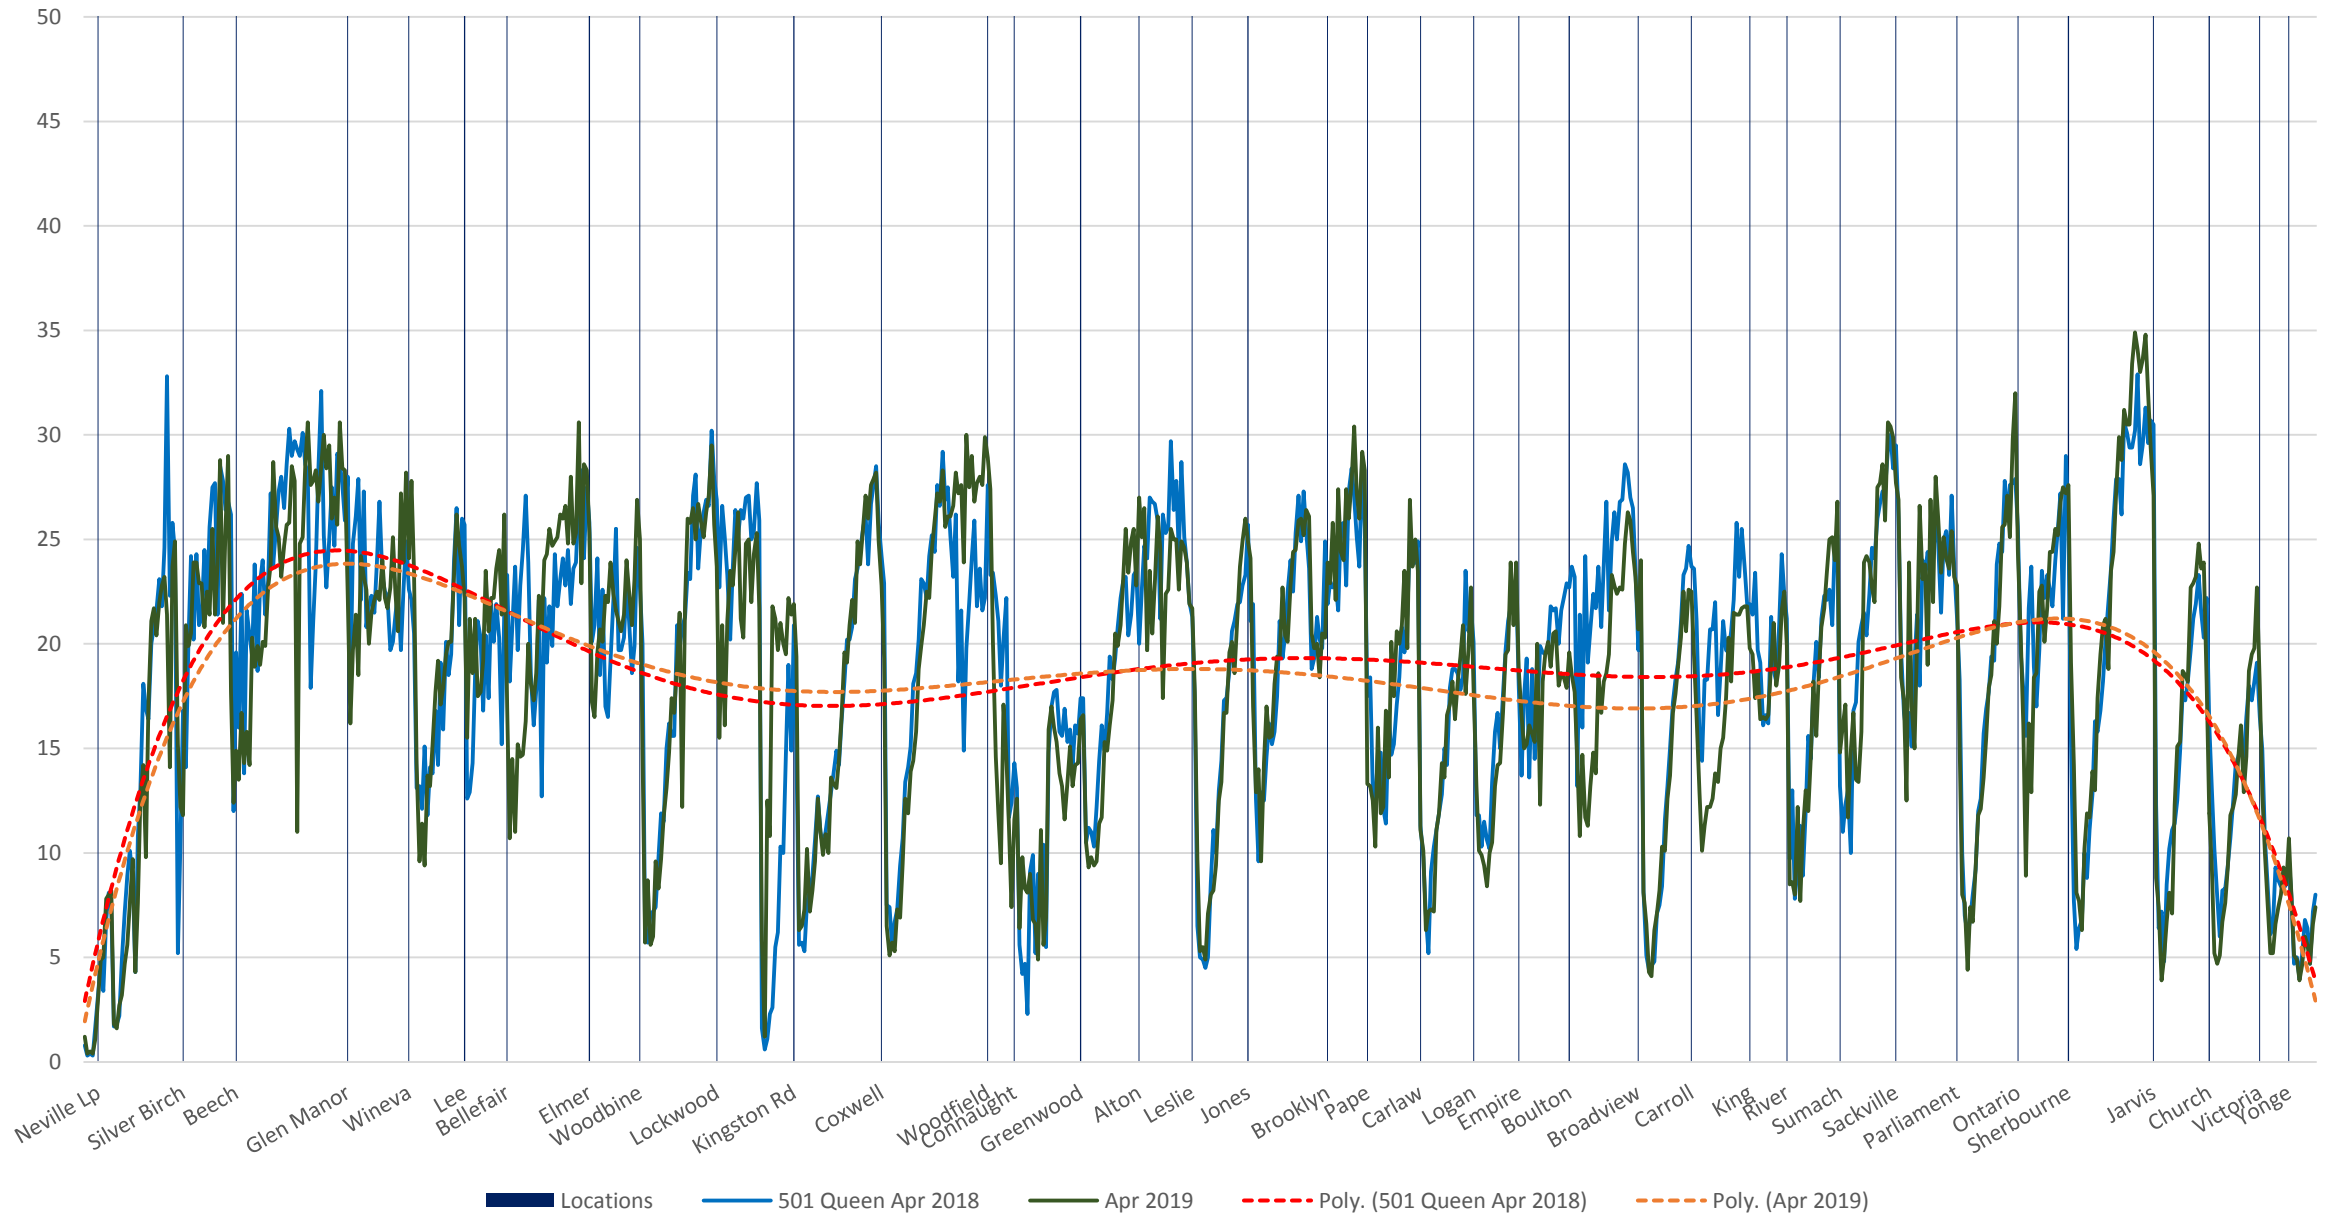

501 Queen Apr 2018 (Blue) vs Apr 2019 (Green) Eastbound Average Speed 600 to 700

501 Queen Apr 2018 (Blue) vs Apr 2019 (Green) Eastbound Average Speed 700 to 800

501 Queen Apr 2018 (Blue) vs Apr 2019 (Green) Eastbound Average Speed 800 to 900

Locations 501 Queen Apr 2018 Apr 2019 Poly. (501 Queen Apr 2018) Poly. (Apr 2019)

501 Queen Apr 2018 (Blue) vs Apr 2019 (Green) Eastbound Average Speed 900 to 1000

501 Queen Apr 2018 (Blue) vs Apr 2019 (Green) Eastbound Average Speed 1000 to 1100

█ Locations   
 — 501 Queen Apr 2018   
 — Apr 2019   
 - - - Poly. (501 Queen Apr 2018)   
 - - - Poly. (Apr 2019)

501 Queen Apr 2018 (Blue) vs Apr 2019 (Green) Eastbound Average Speed 1100 to 1200

501 Queen Apr 2018 (Blue) vs Apr 2019 (Green) Eastbound Average Speed 1200 to 1300

501 Queen Apr 2018 (Blue) vs Apr 2019 (Green) Eastbound Average Speed 1300 to 1400

501 Queen Apr 2018 (Blue) vs Apr 2019 (Green) Eastbound Average Speed 1400 to 1500

501 Queen Apr 2018 (Blue) vs Apr 2019 (Green) Eastbound Average Speed 1500 to 1600