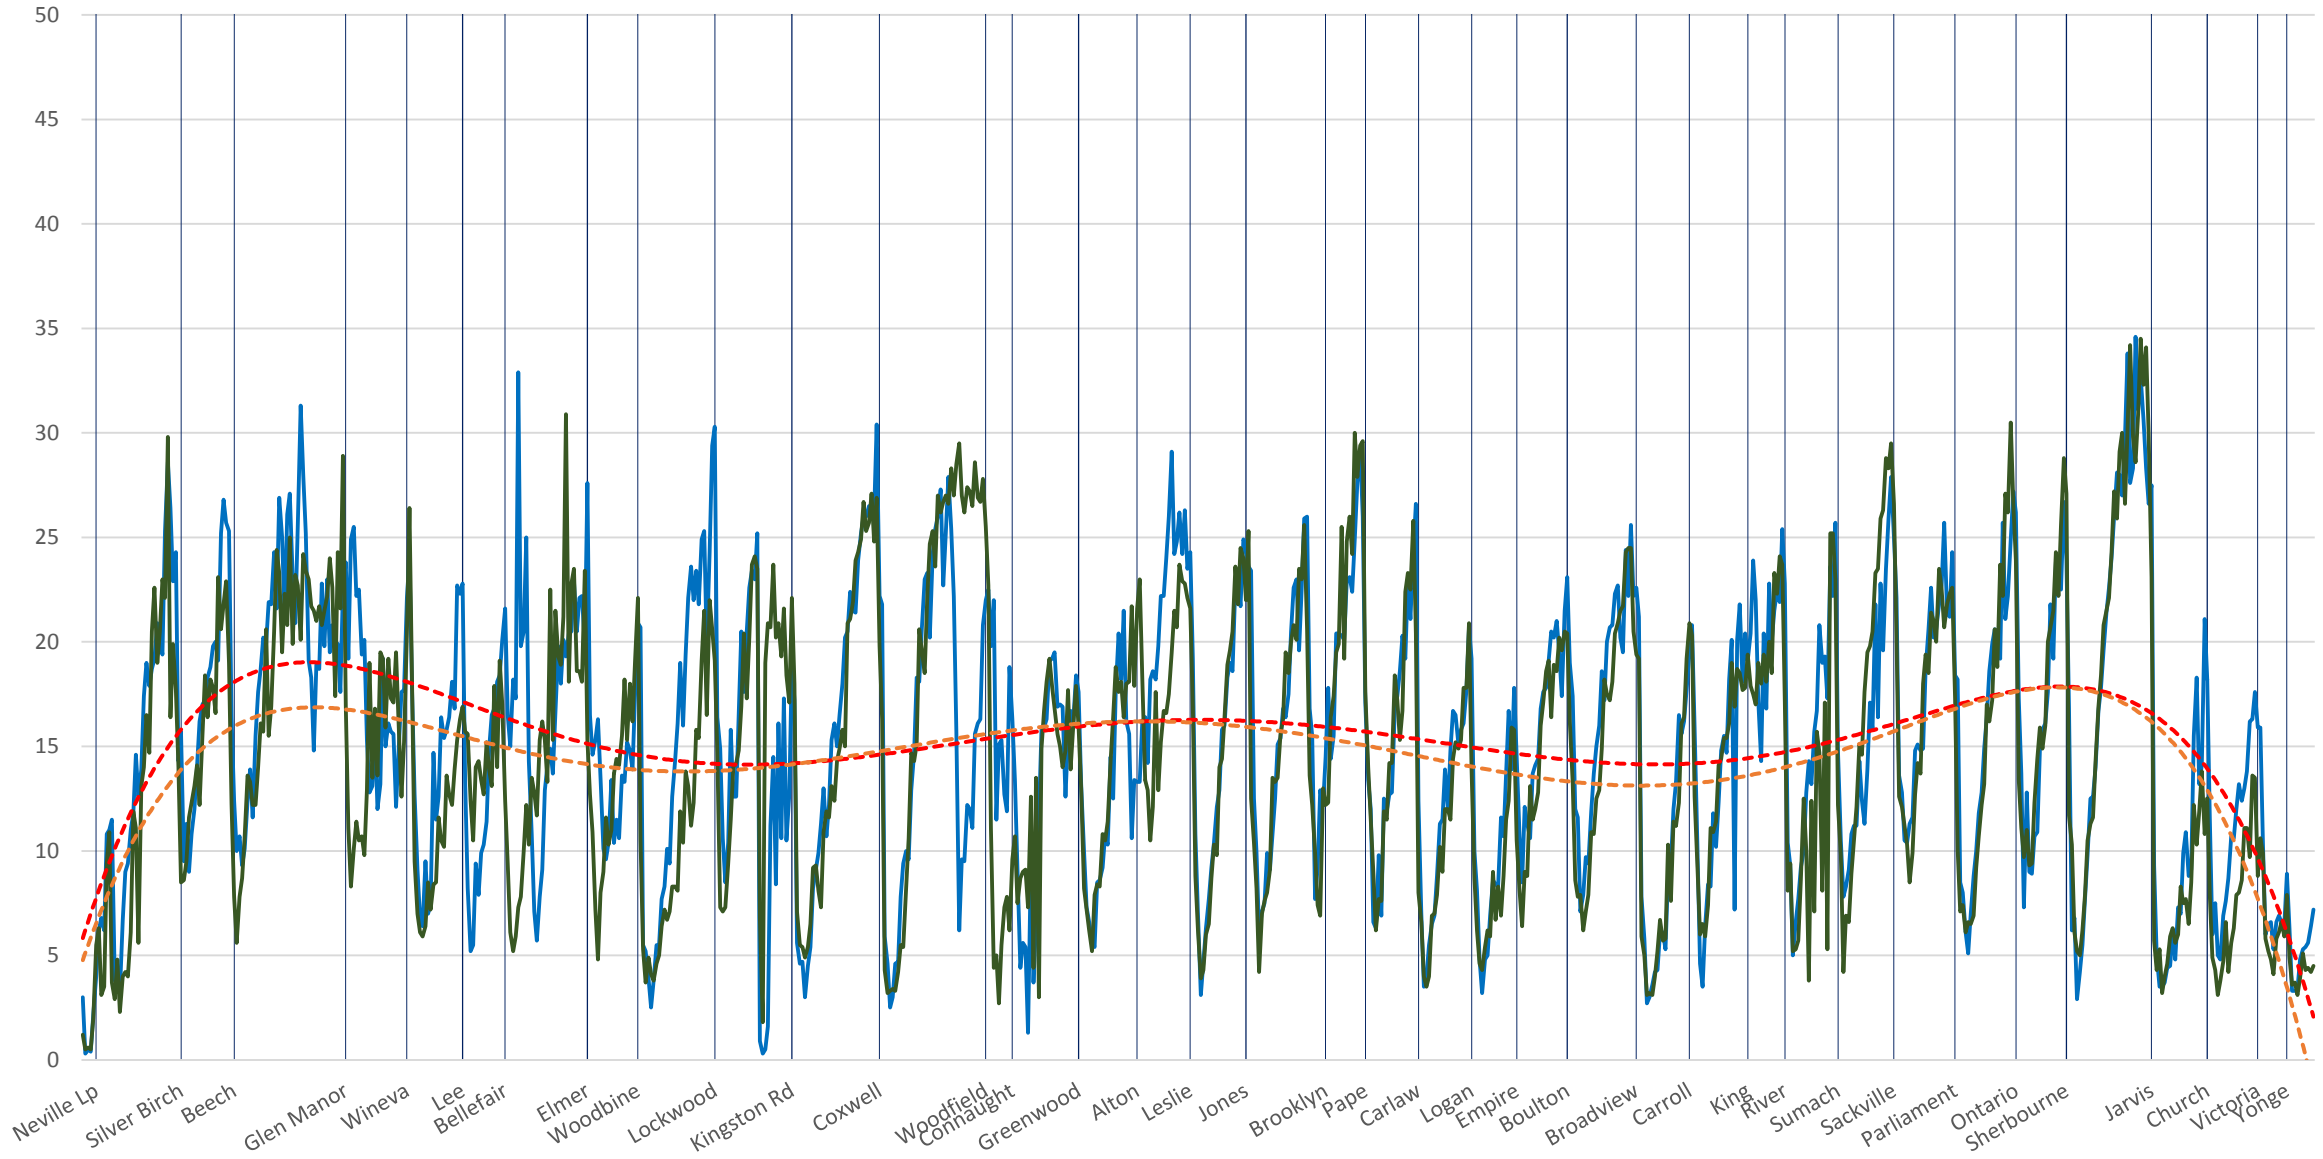

█ Locations   
 — 501 Queen Apr 2018   
 — Apr 2019   
 - - - Poly. (501 Queen Apr 2018)   
 - - - Poly. (Apr 2019)

501 Queen Apr 2018 (Blue) vs Apr 2019 (Green) Eastbound Average Speed 1100 to 1200

501 Queen Apr 2018 (Blue) vs Apr 2019 (Green) Eastbound Average Speed 1200 to 1300

501 Queen Apr 2018 (Blue) vs Apr 2019 (Green) Eastbound Average Speed 1300 to 1400

501 Queen Apr 2018 (Blue) vs Apr 2019 (Green) Eastbound Average Speed 1400 to 1500

501 Queen Apr 2018 (Blue) vs Apr 2019 (Green) Eastbound Average Speed 1500 to 1600

501 Queen Apr 2018 (Blue) vs Apr 2019 (Green) Eastbound Average Speed 1600 to 1700

501 Queen Apr 2018 (Blue) vs Apr 2019 (Green) Eastbound Average Speed 1700 to 1800

█ Locations    
 — 501 Queen Apr 2018    
 — Apr 2019    
 - - - Poly. (501 Queen Apr 2018)    
 - - - Poly. (Apr 2019)

501 Queen Apr 2018 (Blue) vs Apr 2019 (Green) Eastbound Average Speed 1800 to 1900

501 Queen Apr 2018 (Blue) vs Apr 2019 (Green) Eastbound Average Speed 1900 to 2000

501 Queen Apr 2018 (Blue) vs Apr 2019 (Green) Eastbound Average Speed 2000 to 2100