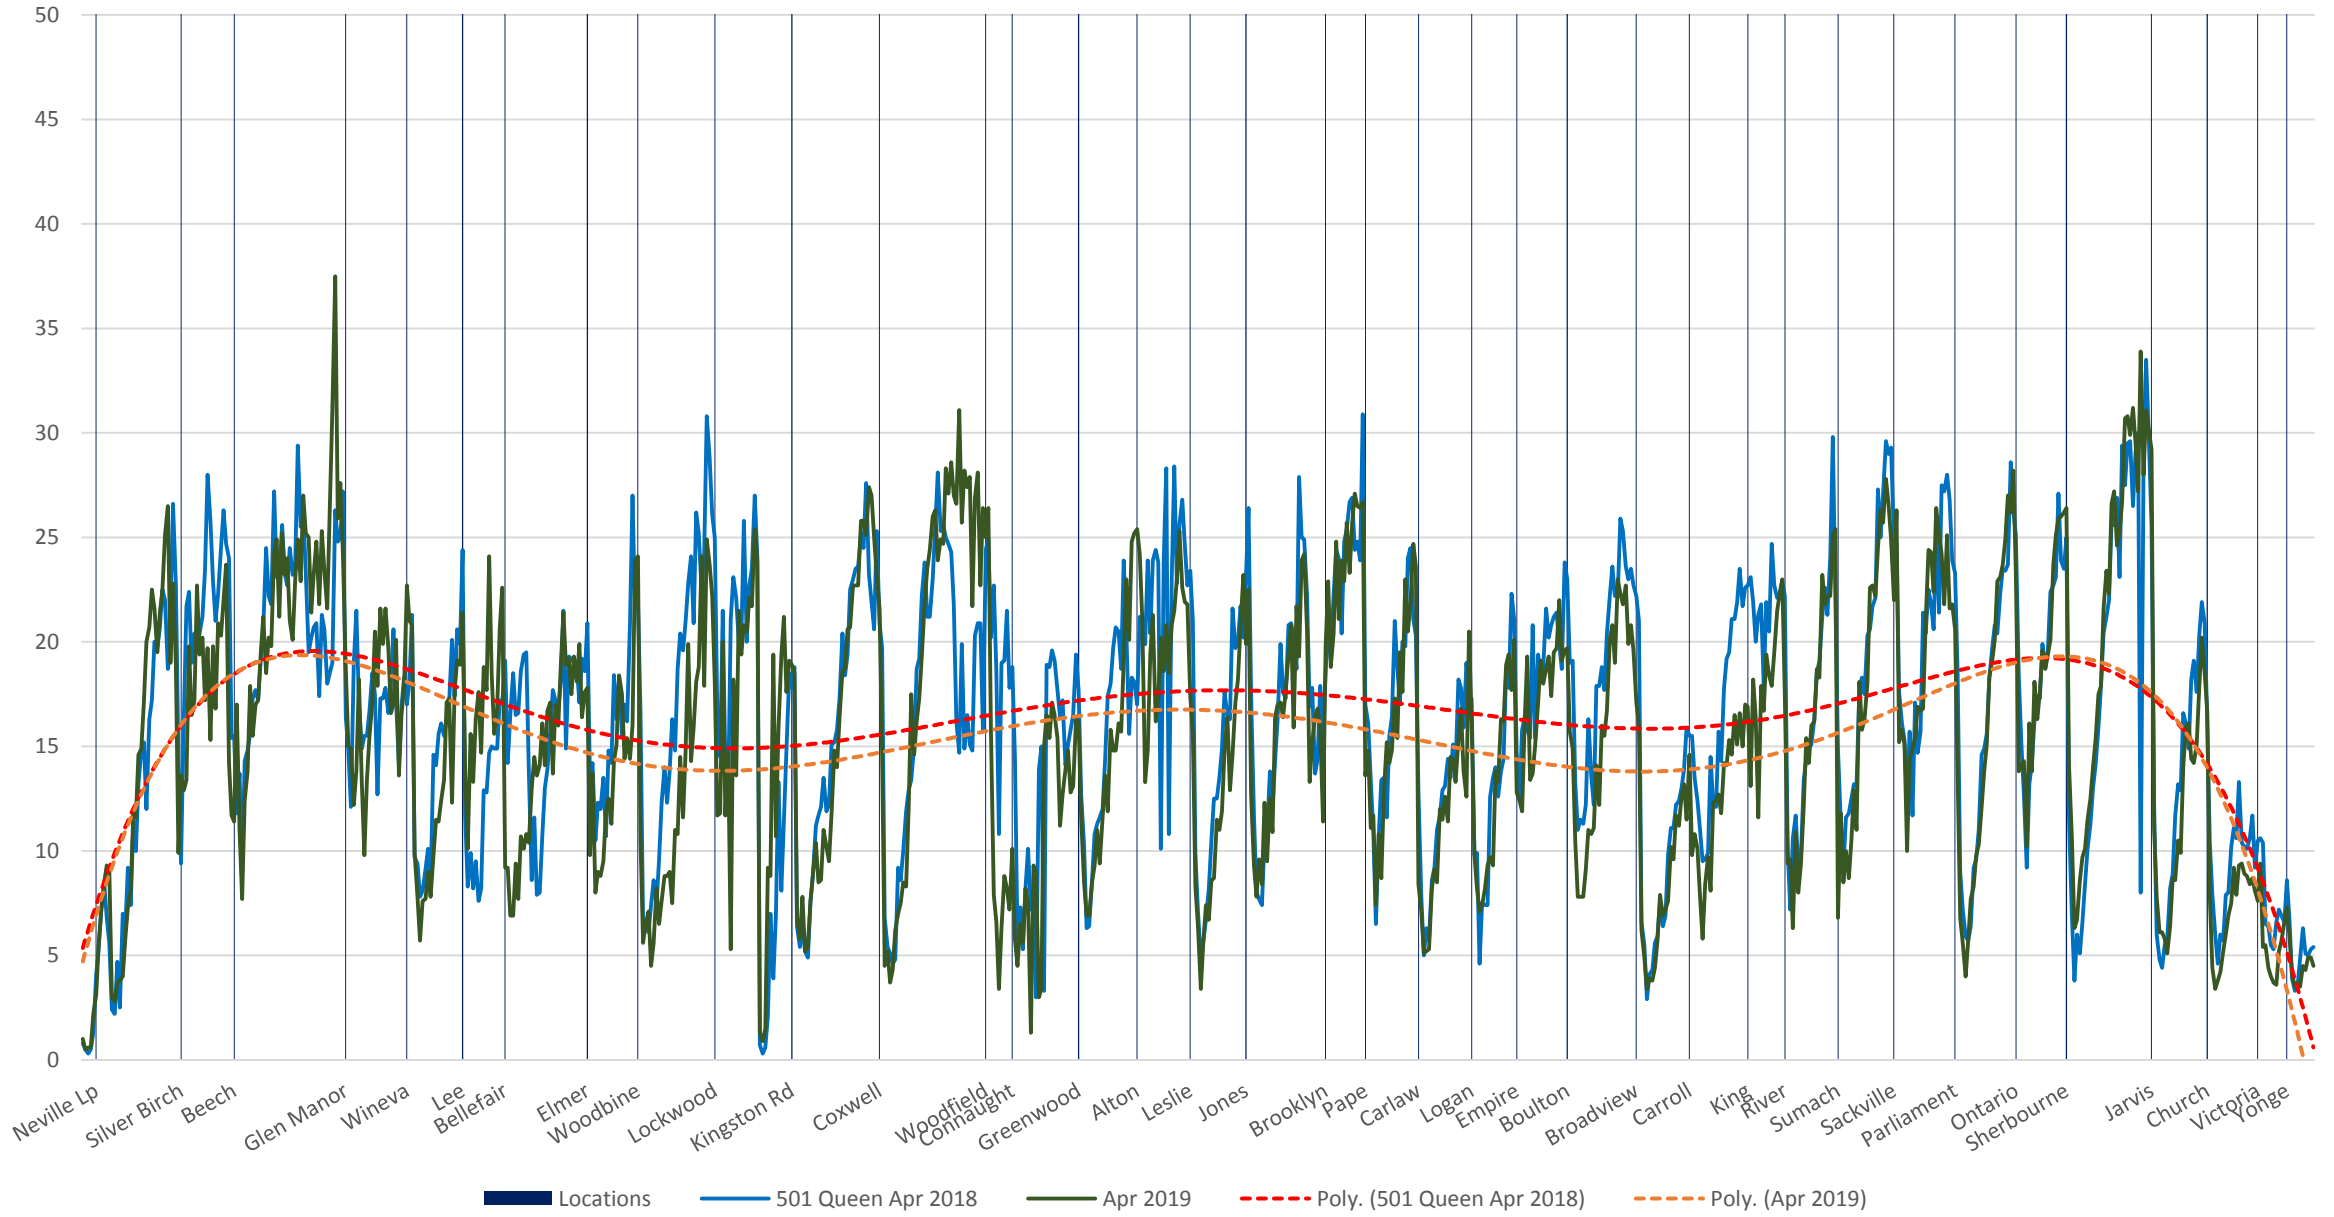

501 Queen Apr 2018 (Blue) vs Apr 2019 (Green) Eastbound Average Speed 600 to 700

501 Queen Apr 2018 (Blue) vs Apr 2019 (Green) Eastbound Average Speed 700 to 800

501 Queen Apr 2018 (Blue) vs Apr 2019 (Green) Eastbound Average Speed 800 to 900

Locations 501 Queen Apr 2018 Apr 2019 Poly. (501 Queen Apr 2018) Poly. (Apr 2019)

501 Queen Apr 2018 (Blue) vs Apr 2019 (Green) Eastbound Average Speed 900 to 1000

501 Queen Apr 2018 (Blue) vs Apr 2019 (Green) Eastbound Average Speed 1000 to 1100

█ Locations   
 — 501 Queen Apr 2018   
 — Apr 2019   
 - - - Poly. (501 Queen Apr 2018)   
 - - - Poly. (Apr 2019)

501 Queen Apr 2018 (Blue) vs Apr 2019 (Green) Eastbound Average Speed 1100 to 1200

501 Queen Apr 2018 (Blue) vs Apr 2019 (Green) Eastbound Average Speed 1200 to 1300

501 Queen Apr 2018 (Blue) vs Apr 2019 (Green) Eastbound Average Speed 1300 to 1400

501 Queen Apr 2018 (Blue) vs Apr 2019 (Green) Eastbound Average Speed 1400 to 1500

501 Queen Apr 2018 (Blue) vs Apr 2019 (Green) Eastbound Average Speed 1500 to 1600