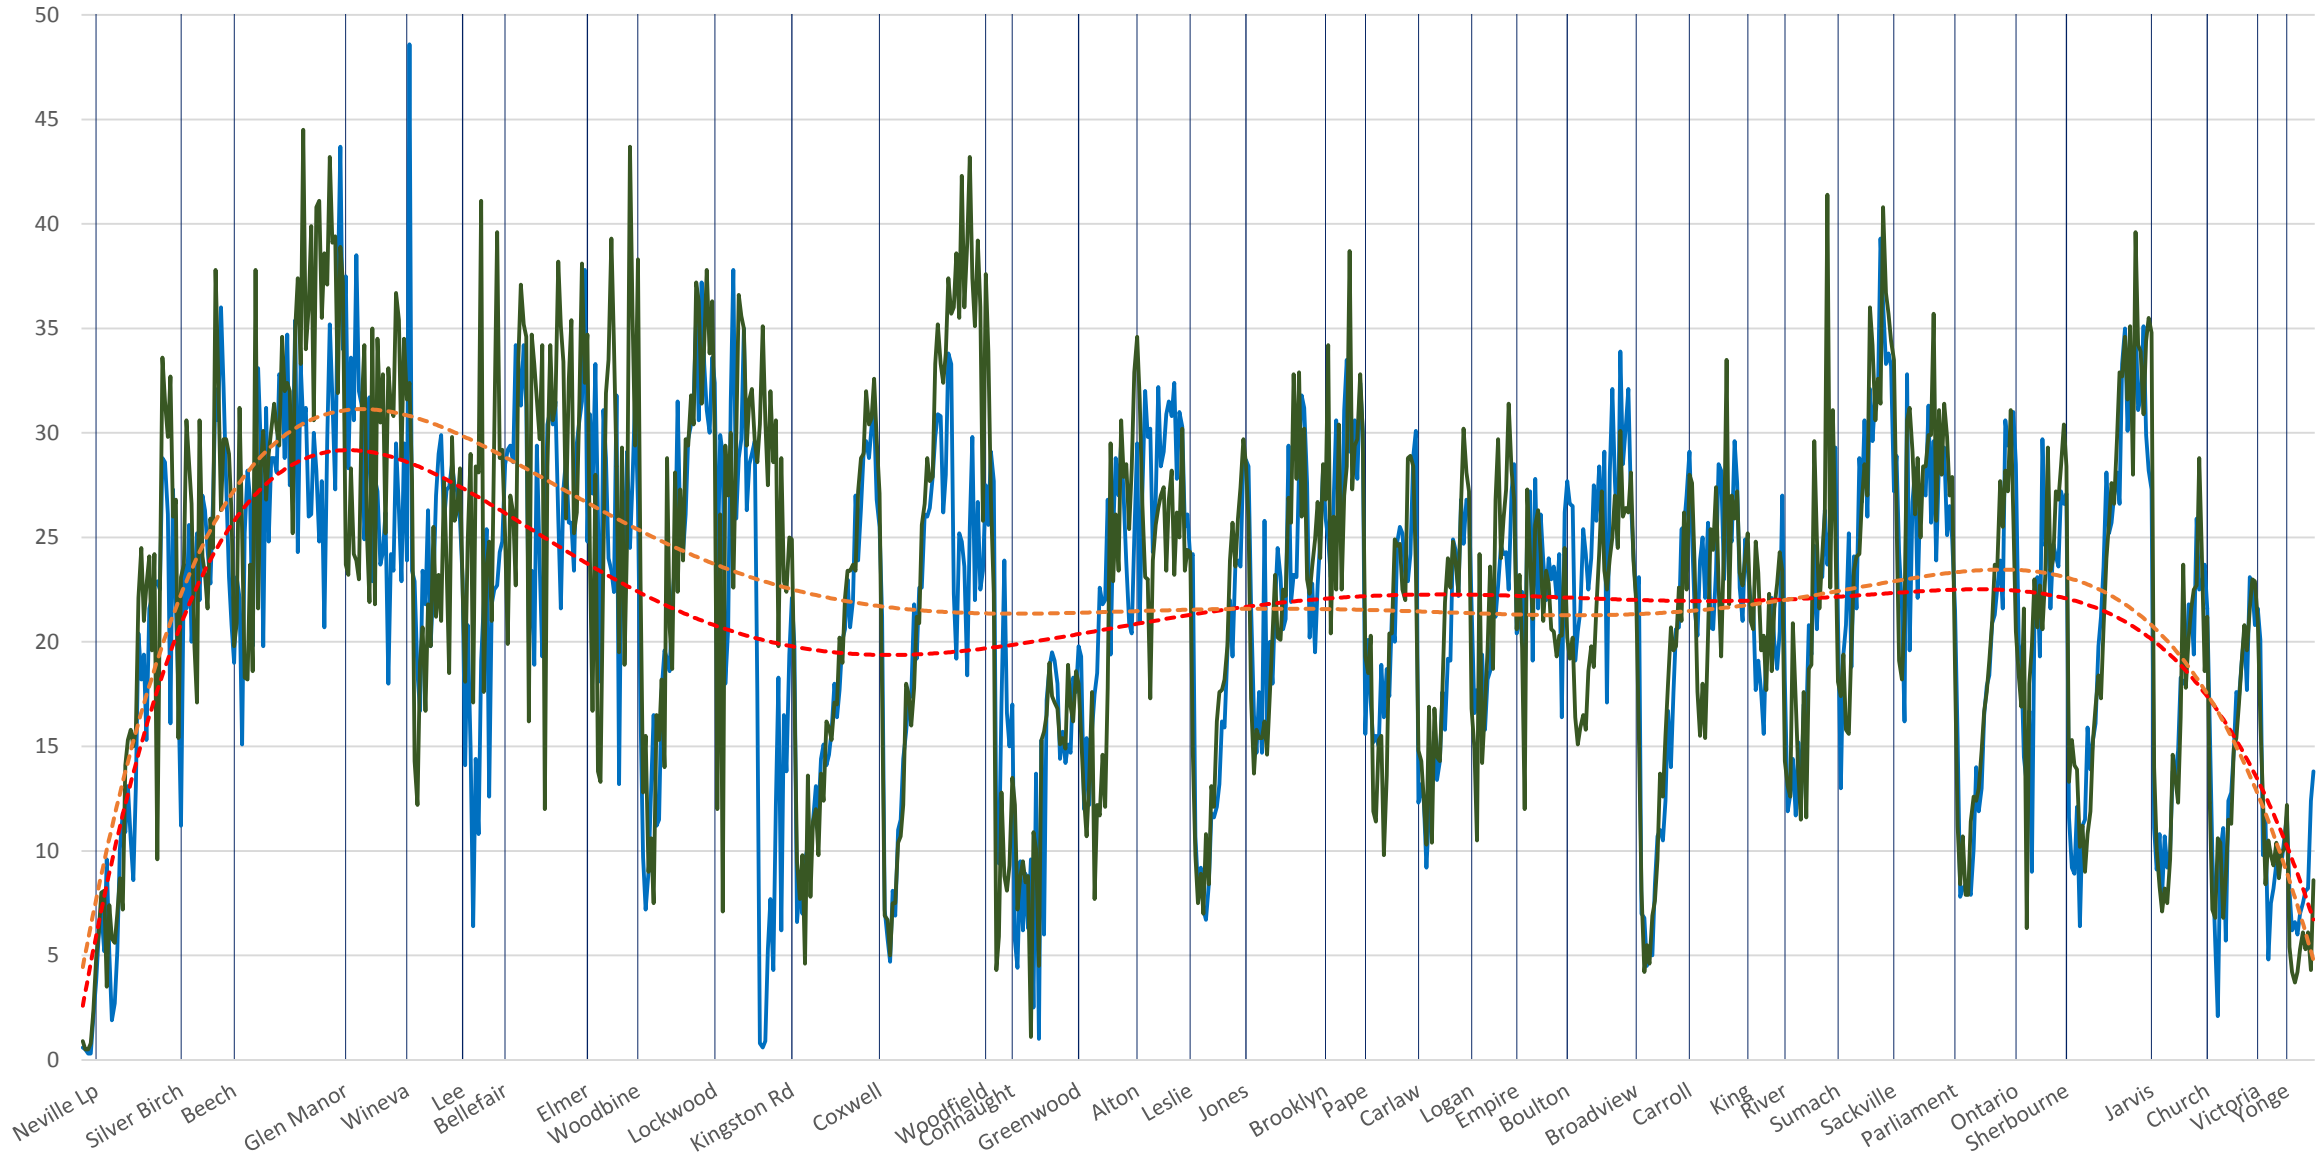

501 Queen Apr 2018 (Blue) vs Apr 2019 (Green) Eastbound Average Speed 1800 to 1900

501 Queen Apr 2018 (Blue) vs Apr 2019 (Green) Eastbound Average Speed 1900 to 2000

501 Queen Apr 2018 (Blue) vs Apr 2019 (Green) Eastbound Average Speed 2000 to 2100

Locations 501 Queen Apr 2018 Apr 2019 Poly. (501 Queen Apr 2018) Poly. (Apr 2019)

501 Queen Apr 2018 (Blue) vs Apr 2019 (Green) Eastbound Average Speed 2100 to 2200

501 Queen Apr 2018 (Blue) vs Apr 2019 (Green) Eastbound Average Speed 2200 to 2300

Locations 501 Queen Apr 2018 Apr 2019 Poly. (501 Queen Apr 2018) Poly. (Apr 2019)

501 Queen Apr 2018 (Blue) vs Apr 2019 (Green) Eastbound Average Speed 2300 to 2400

Locations 501 Queen Apr 2018 Apr 2019 Poly. (501 Queen Apr 2018) Poly. (Apr 2019)

501 Queen Apr 2018 (Blue) vs Apr 2019 (Green) Eastbound Average Speed 2400 to 2500

Locations 501 Queen Apr 2018 Apr 2019 Poly. (501 Queen Apr 2018) Poly. (Apr 2019)