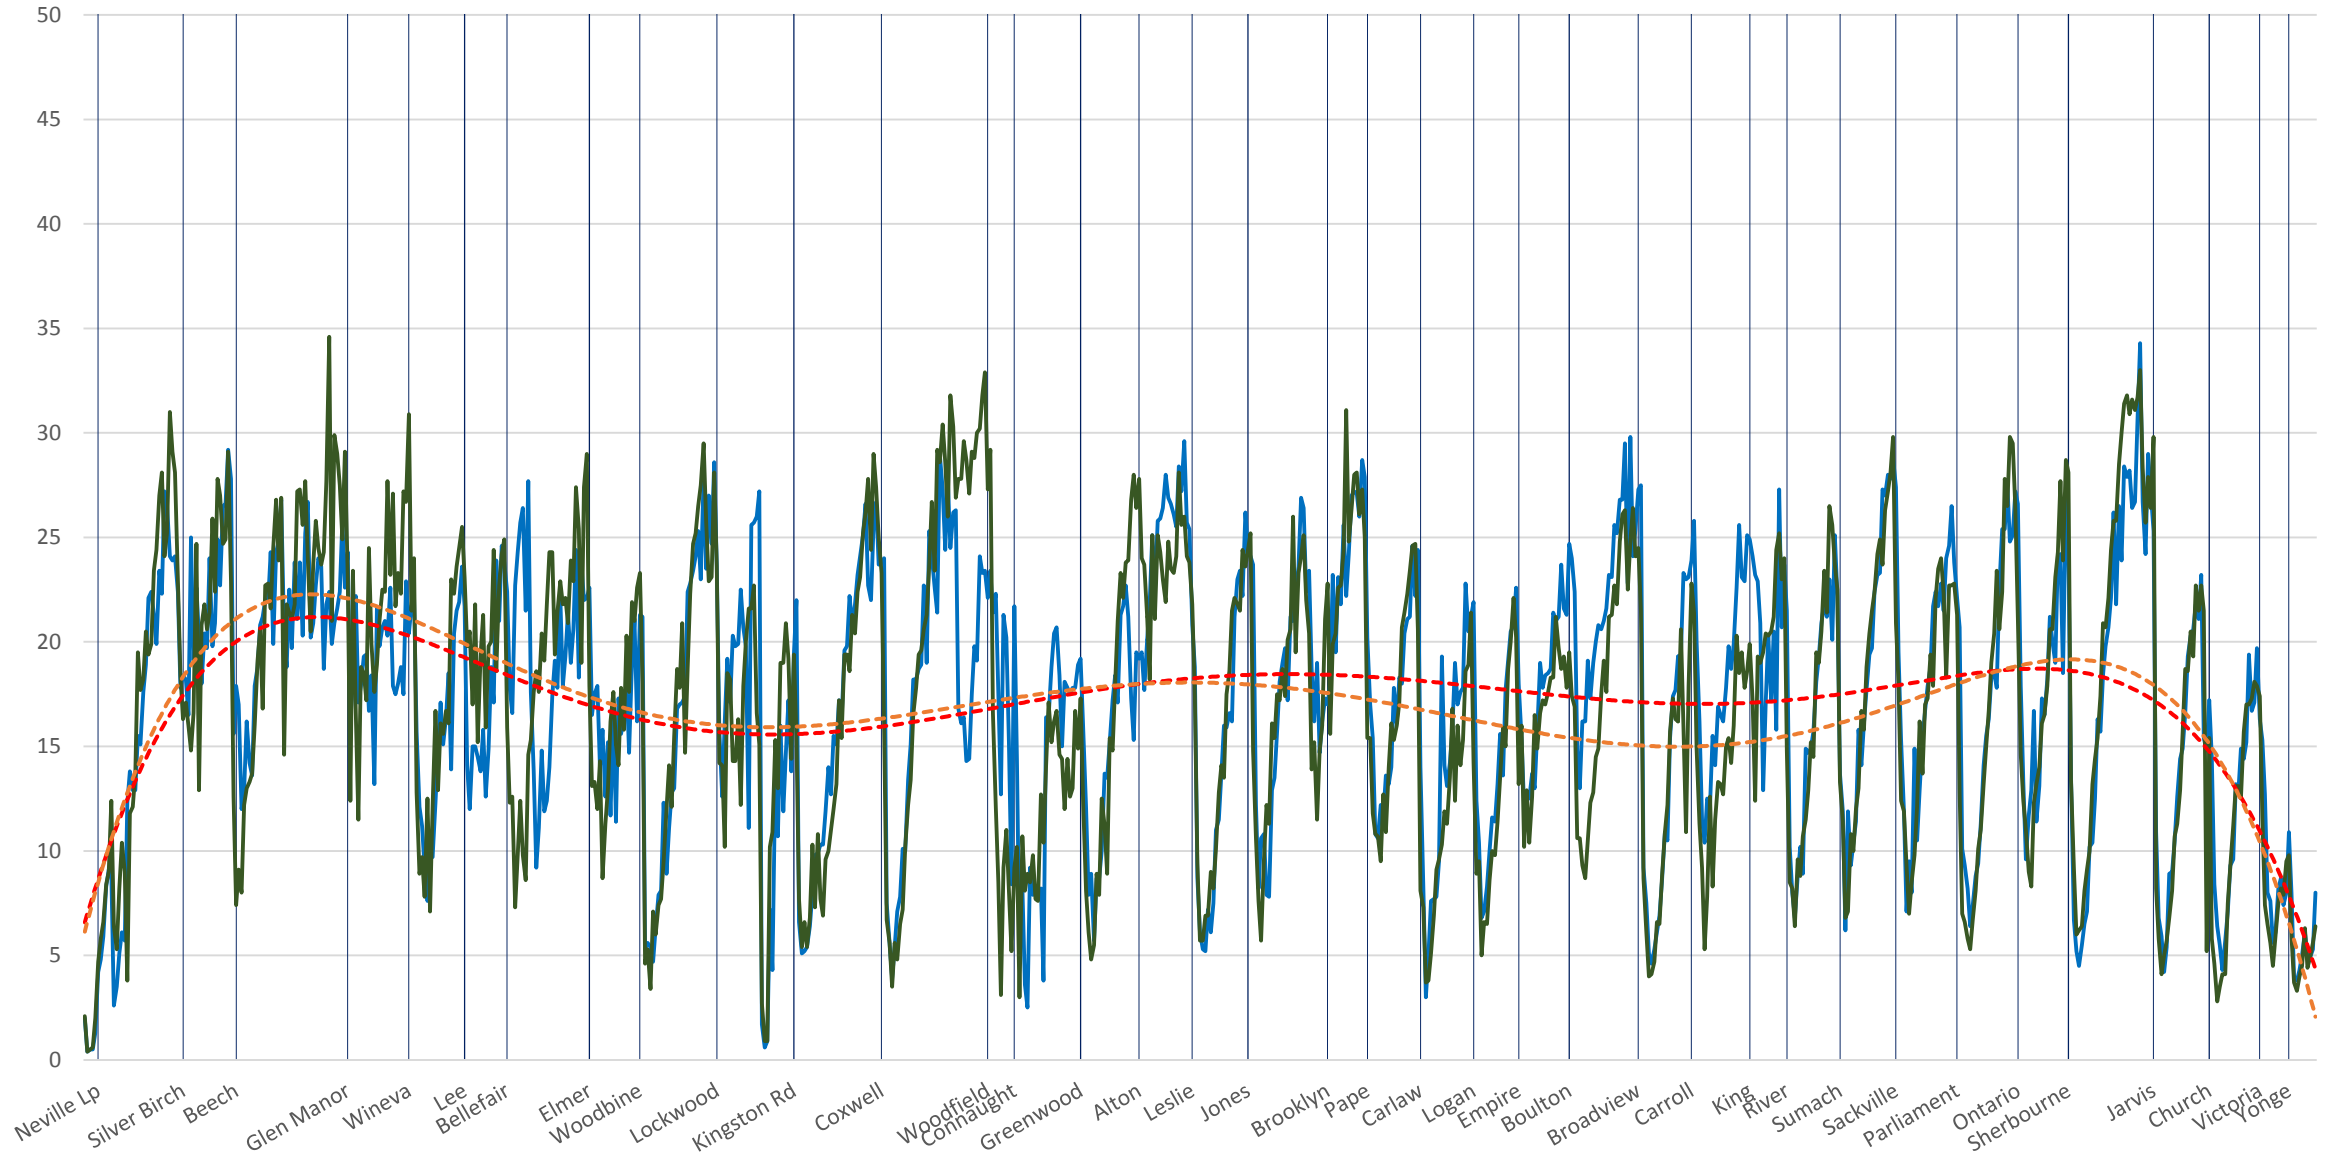

501 Queen Apr 2018 (Blue) vs Apr 2019 (Green) Eastbound Average Speed 600 to 700

501 Queen Apr 2018 (Blue) vs Apr 2019 (Green) Eastbound Average Speed 700 to 800

501 Queen Apr 2018 (Blue) vs Apr 2019 (Green) Eastbound Average Speed 800 to 900

Locations 501 Queen Apr 2018 Apr 2019 Poly. (501 Queen Apr 2018) Poly. (Apr 2019)

501 Queen Apr 2018 (Blue) vs Apr 2019 (Green) Eastbound Average Speed 900 to 1000

501 Queen Apr 2018 (Blue) vs Apr 2019 (Green) Eastbound Average Speed 1000 to 1100

█ Locations   
 — 501 Queen Apr 2018   
 — Apr 2019   
 - - - Poly. (501 Queen Apr 2018)   
 - - - Poly. (Apr 2019)

501 Queen Apr 2018 (Blue) vs Apr 2019 (Green) Eastbound Average Speed 1100 to 1200

501 Queen Apr 2018 (Blue) vs Apr 2019 (Green) Eastbound Average Speed 1200 to 1300

501 Queen Apr 2018 (Blue) vs Apr 2019 (Green) Eastbound Average Speed 1300 to 1400

501 Queen Apr 2018 (Blue) vs Apr 2019 (Green) Eastbound Average Speed 1400 to 1500

501 Queen Apr 2018 (Blue) vs Apr 2019 (Green) Eastbound Average Speed 1500 to 1600