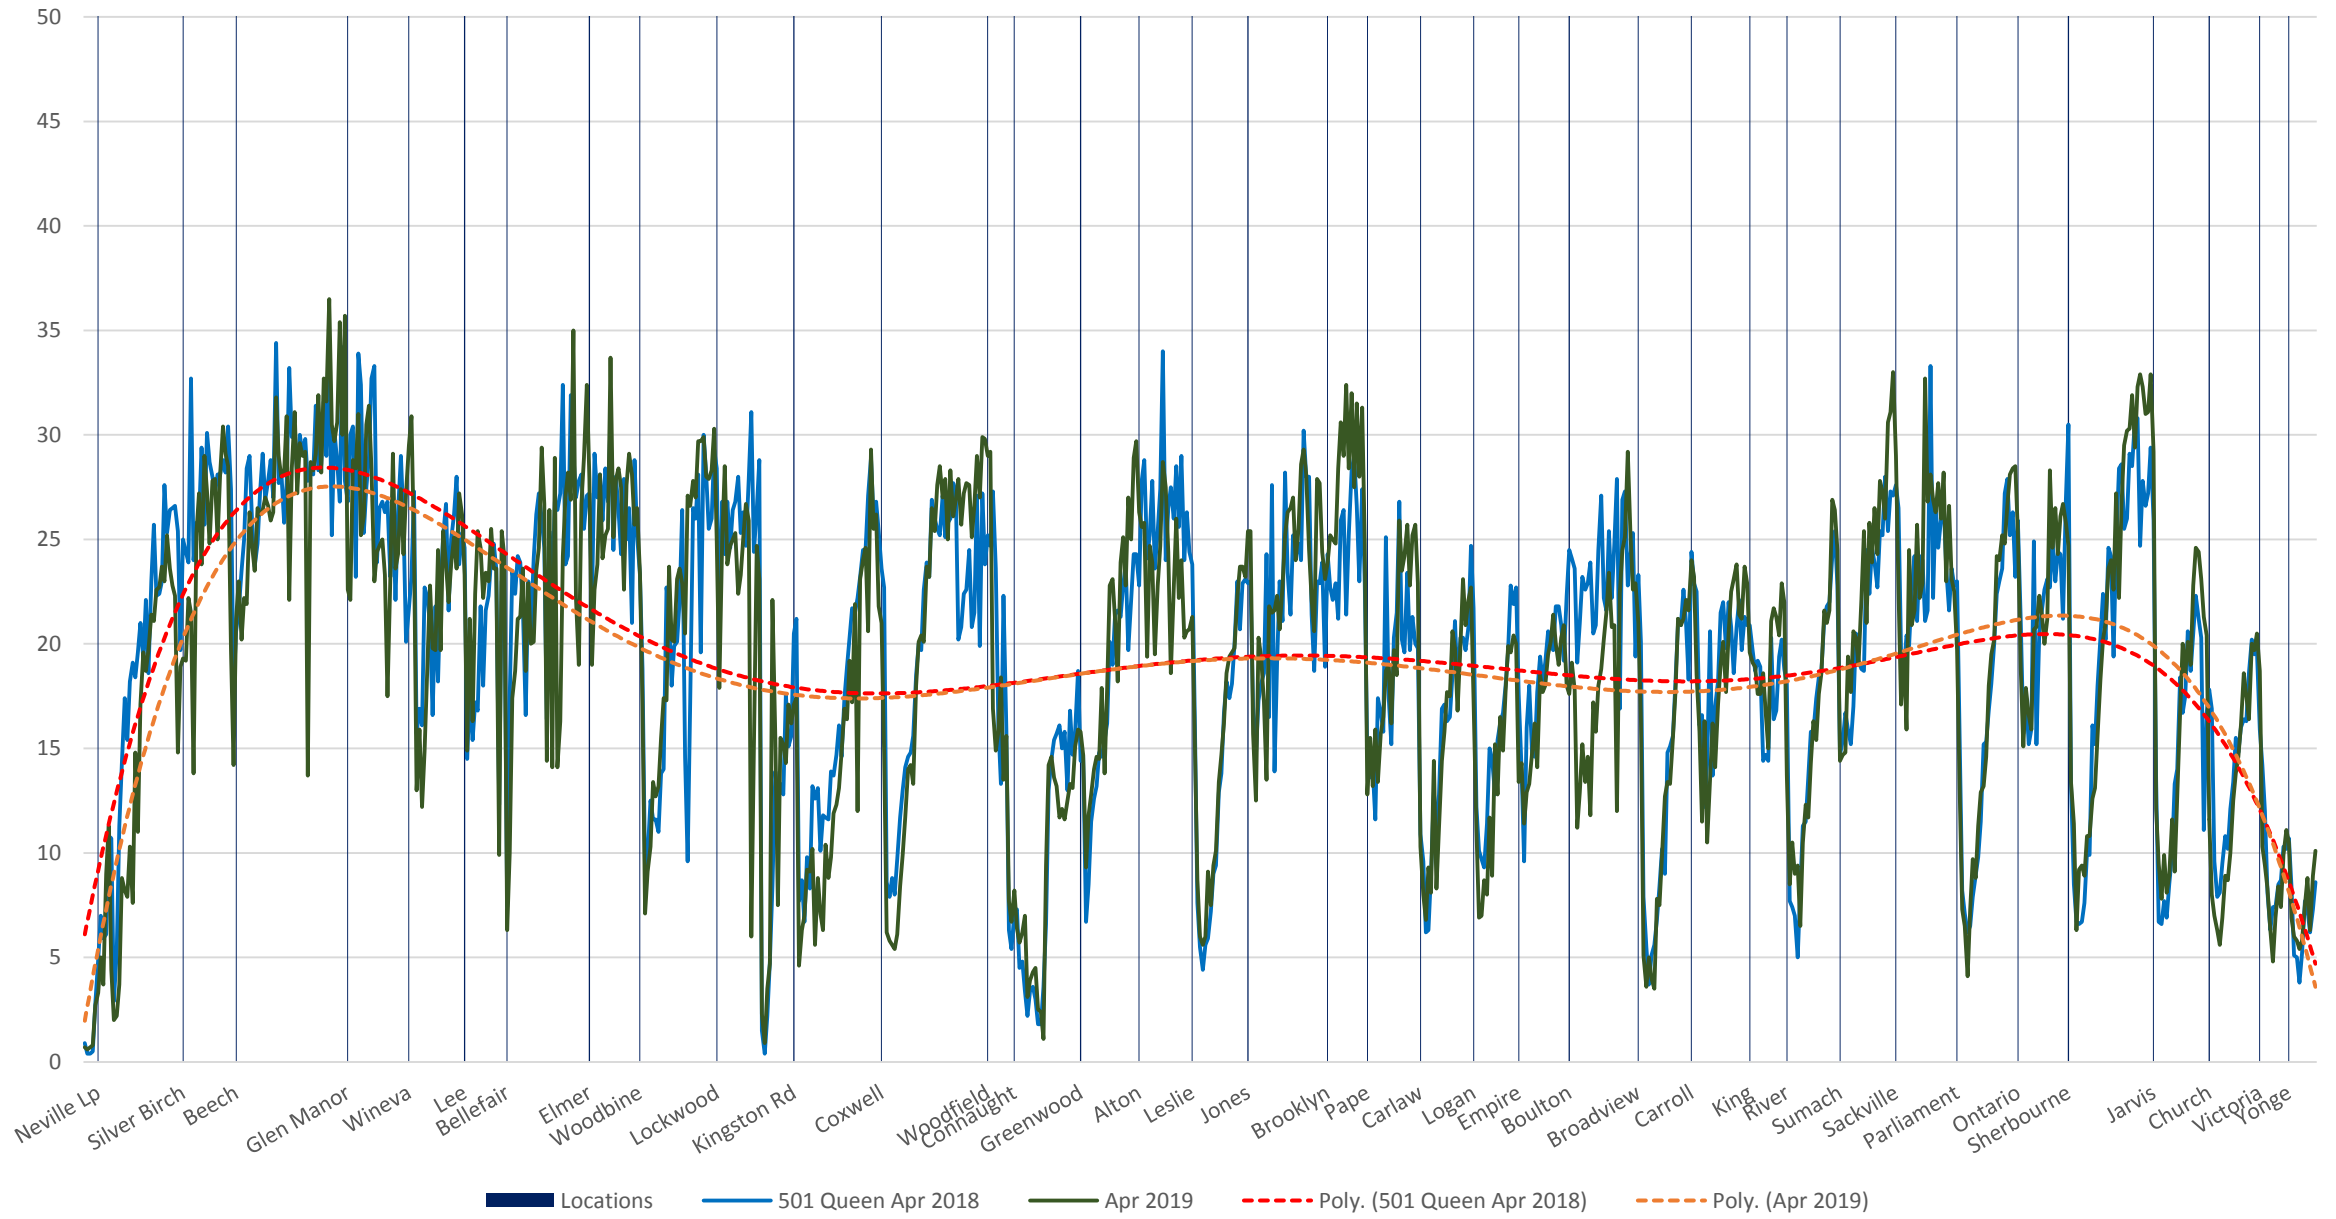

501 Queen Apr 2018 (Blue) vs Apr 2019 (Green) Eastbound Average Speed 600 to 700

501 Queen Apr 2018 (Blue) vs Apr 2019 (Green) Eastbound Average Speed 700 to 800

501 Queen Apr 2018 (Blue) vs Apr 2019 (Green) Eastbound Average Speed 800 to 900

Locations 501 Queen Apr 2018 Apr 2019 Poly. (501 Queen Apr 2018) Poly. (Apr 2019)

501 Queen Apr 2018 (Blue) vs Apr 2019 (Green) Eastbound Average Speed 900 to 1000

501 Queen Apr 2018 (Blue) vs Apr 2019 (Green) Eastbound Average Speed 1000 to 1100

█ Locations   
 — 501 Queen Apr 2018   
 — Apr 2019   
 - - - Poly. (501 Queen Apr 2018)   
 - - - Poly. (Apr 2019)

501 Queen Apr 2018 (Blue) vs Apr 2019 (Green) Eastbound Average Speed 1100 to 1200

501 Queen Apr 2018 (Blue) vs Apr 2019 (Green) Eastbound Average Speed 1200 to 1300

501 Queen Apr 2018 (Blue) vs Apr 2019 (Green) Eastbound Average Speed 1300 to 1400

501 Queen Apr 2018 (Blue) vs Apr 2019 (Green) Eastbound Average Speed 1400 to 1500

501 Queen Apr 2018 (Blue) vs Apr 2019 (Green) Eastbound Average Speed 1500 to 1600