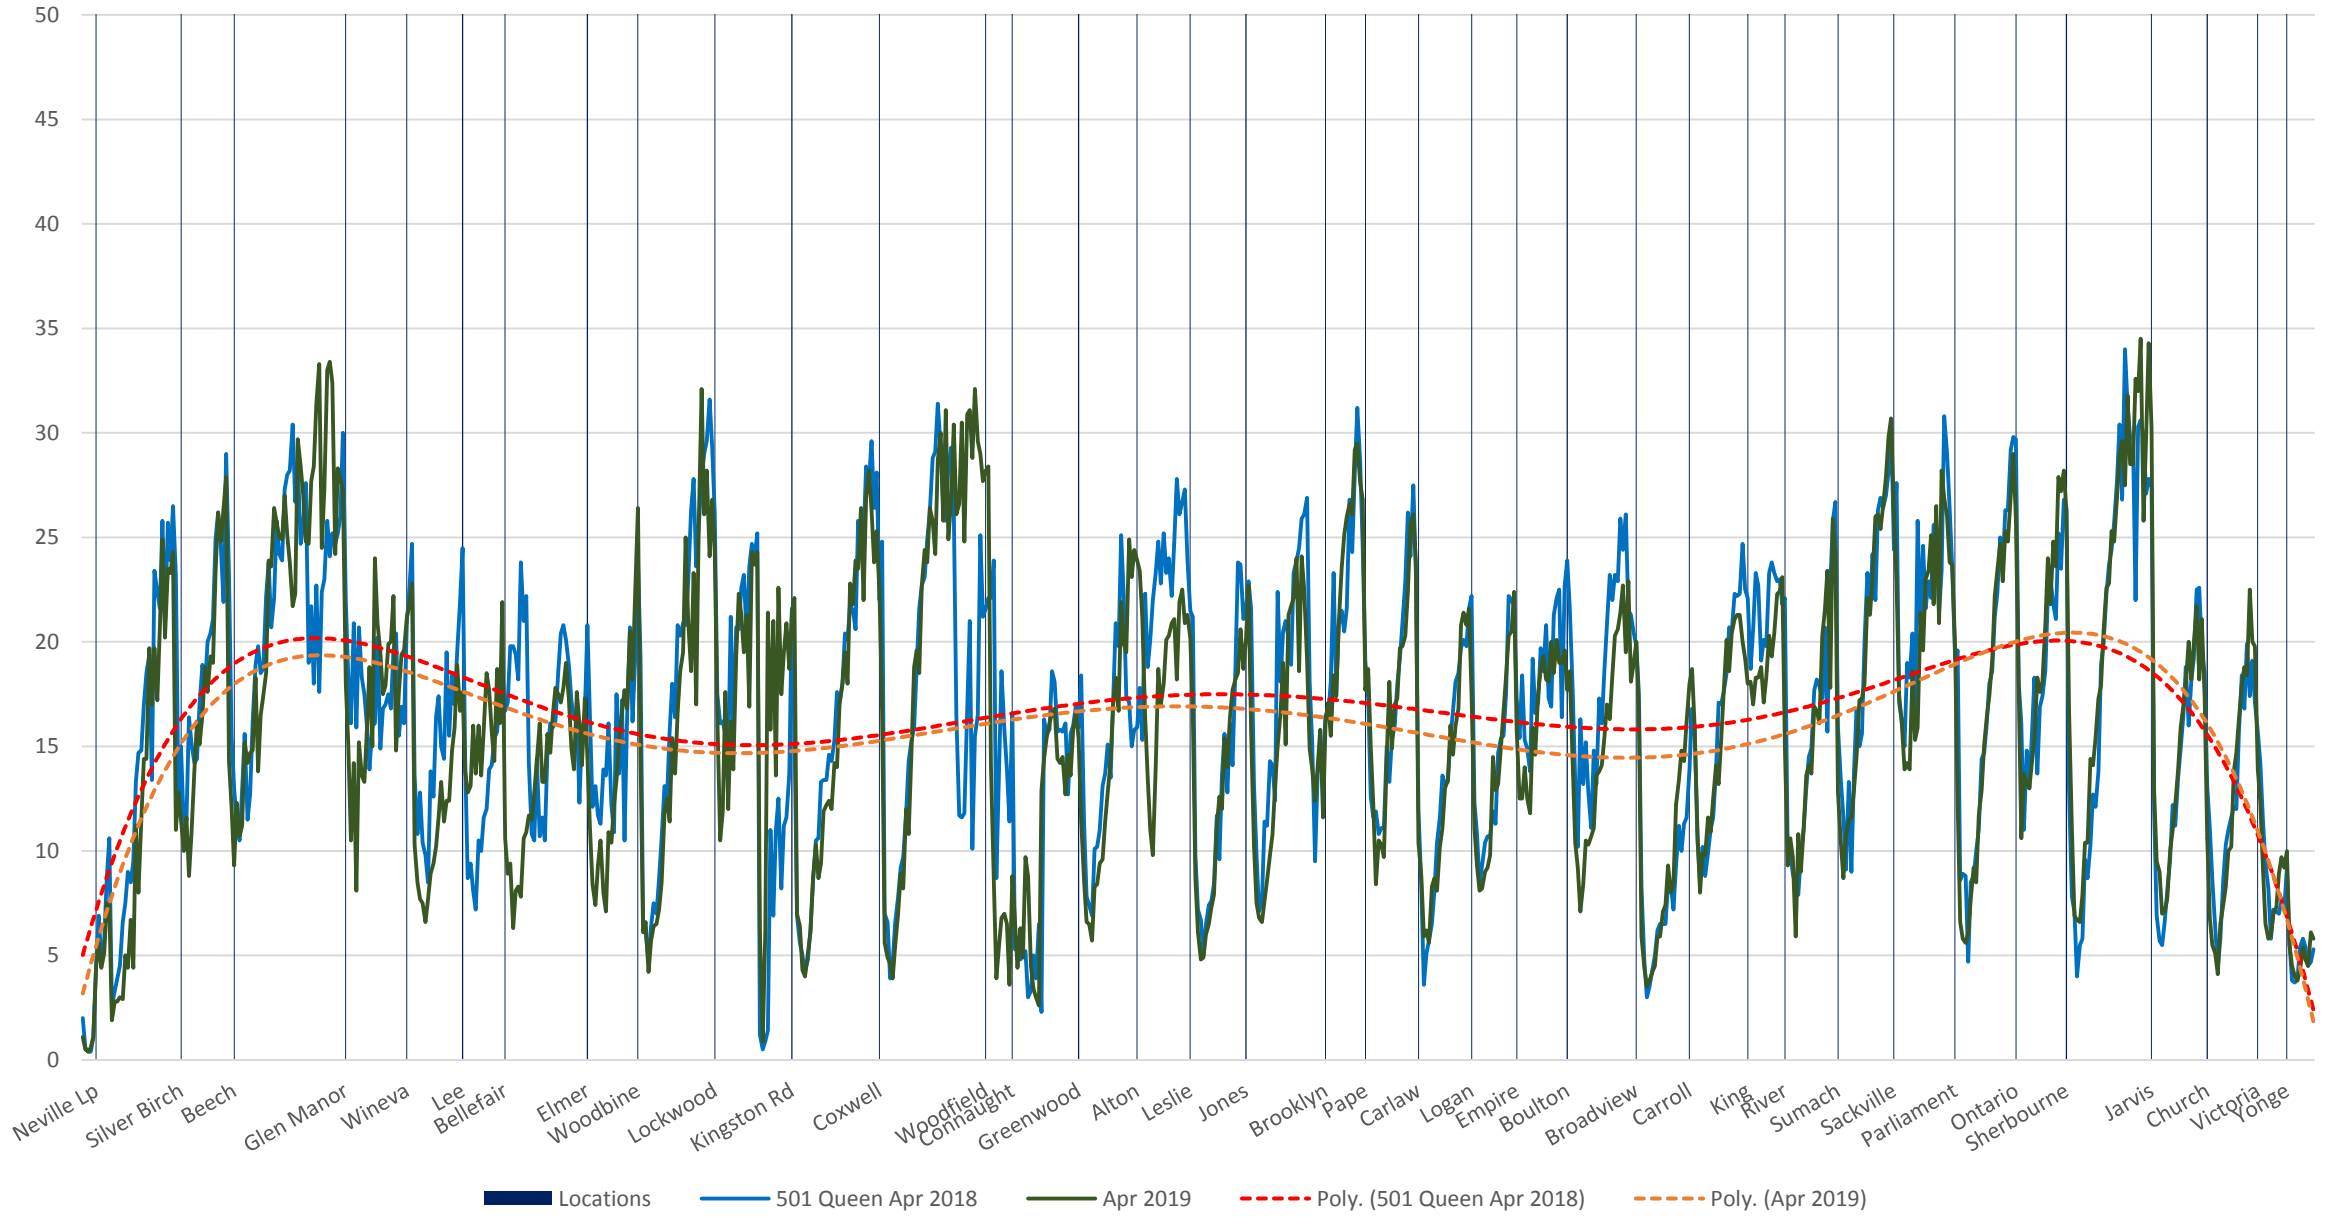

501 Queen Apr 2018 (Blue) vs Apr 2019 (Green) Eastbound Average Speed 1300 to 1400

501 Queen Apr 2018 (Blue) vs Apr 2019 (Green) Eastbound Average Speed 1400 to 1500

501 Queen Apr 2018 (Blue) vs Apr 2019 (Green) Eastbound Average Speed 1500 to 1600

501 Queen Apr 2018 (Blue) vs Apr 2019 (Green) Eastbound Average Speed 1600 to 1700

501 Queen Apr 2018 (Blue) vs Apr 2019 (Green) Eastbound Average Speed 1700 to 1800

█ Locations    
 — 501 Queen Apr 2018    
 — Apr 2019    
 - - - Poly. (501 Queen Apr 2018)    
 - - - Poly. (Apr 2019)

501 Queen Apr 2018 (Blue) vs Apr 2019 (Green) Eastbound Average Speed 1800 to 1900

501 Queen Apr 2018 (Blue) vs Apr 2019 (Green) Eastbound Average Speed 1900 to 2000

501 Queen Apr 2018 (Blue) vs Apr 2019 (Green) Eastbound Average Speed 2000 to 2100

Locations 501 Queen Apr 2018 Apr 2019 Poly. (501 Queen Apr 2018) Poly. (Apr 2019)

501 Queen Apr 2018 (Blue) vs Apr 2019 (Green) Eastbound Average Speed 2100 to 2200

501 Queen Apr 2018 (Blue) vs Apr 2019 (Green) Eastbound Average Speed 2200 to 2300