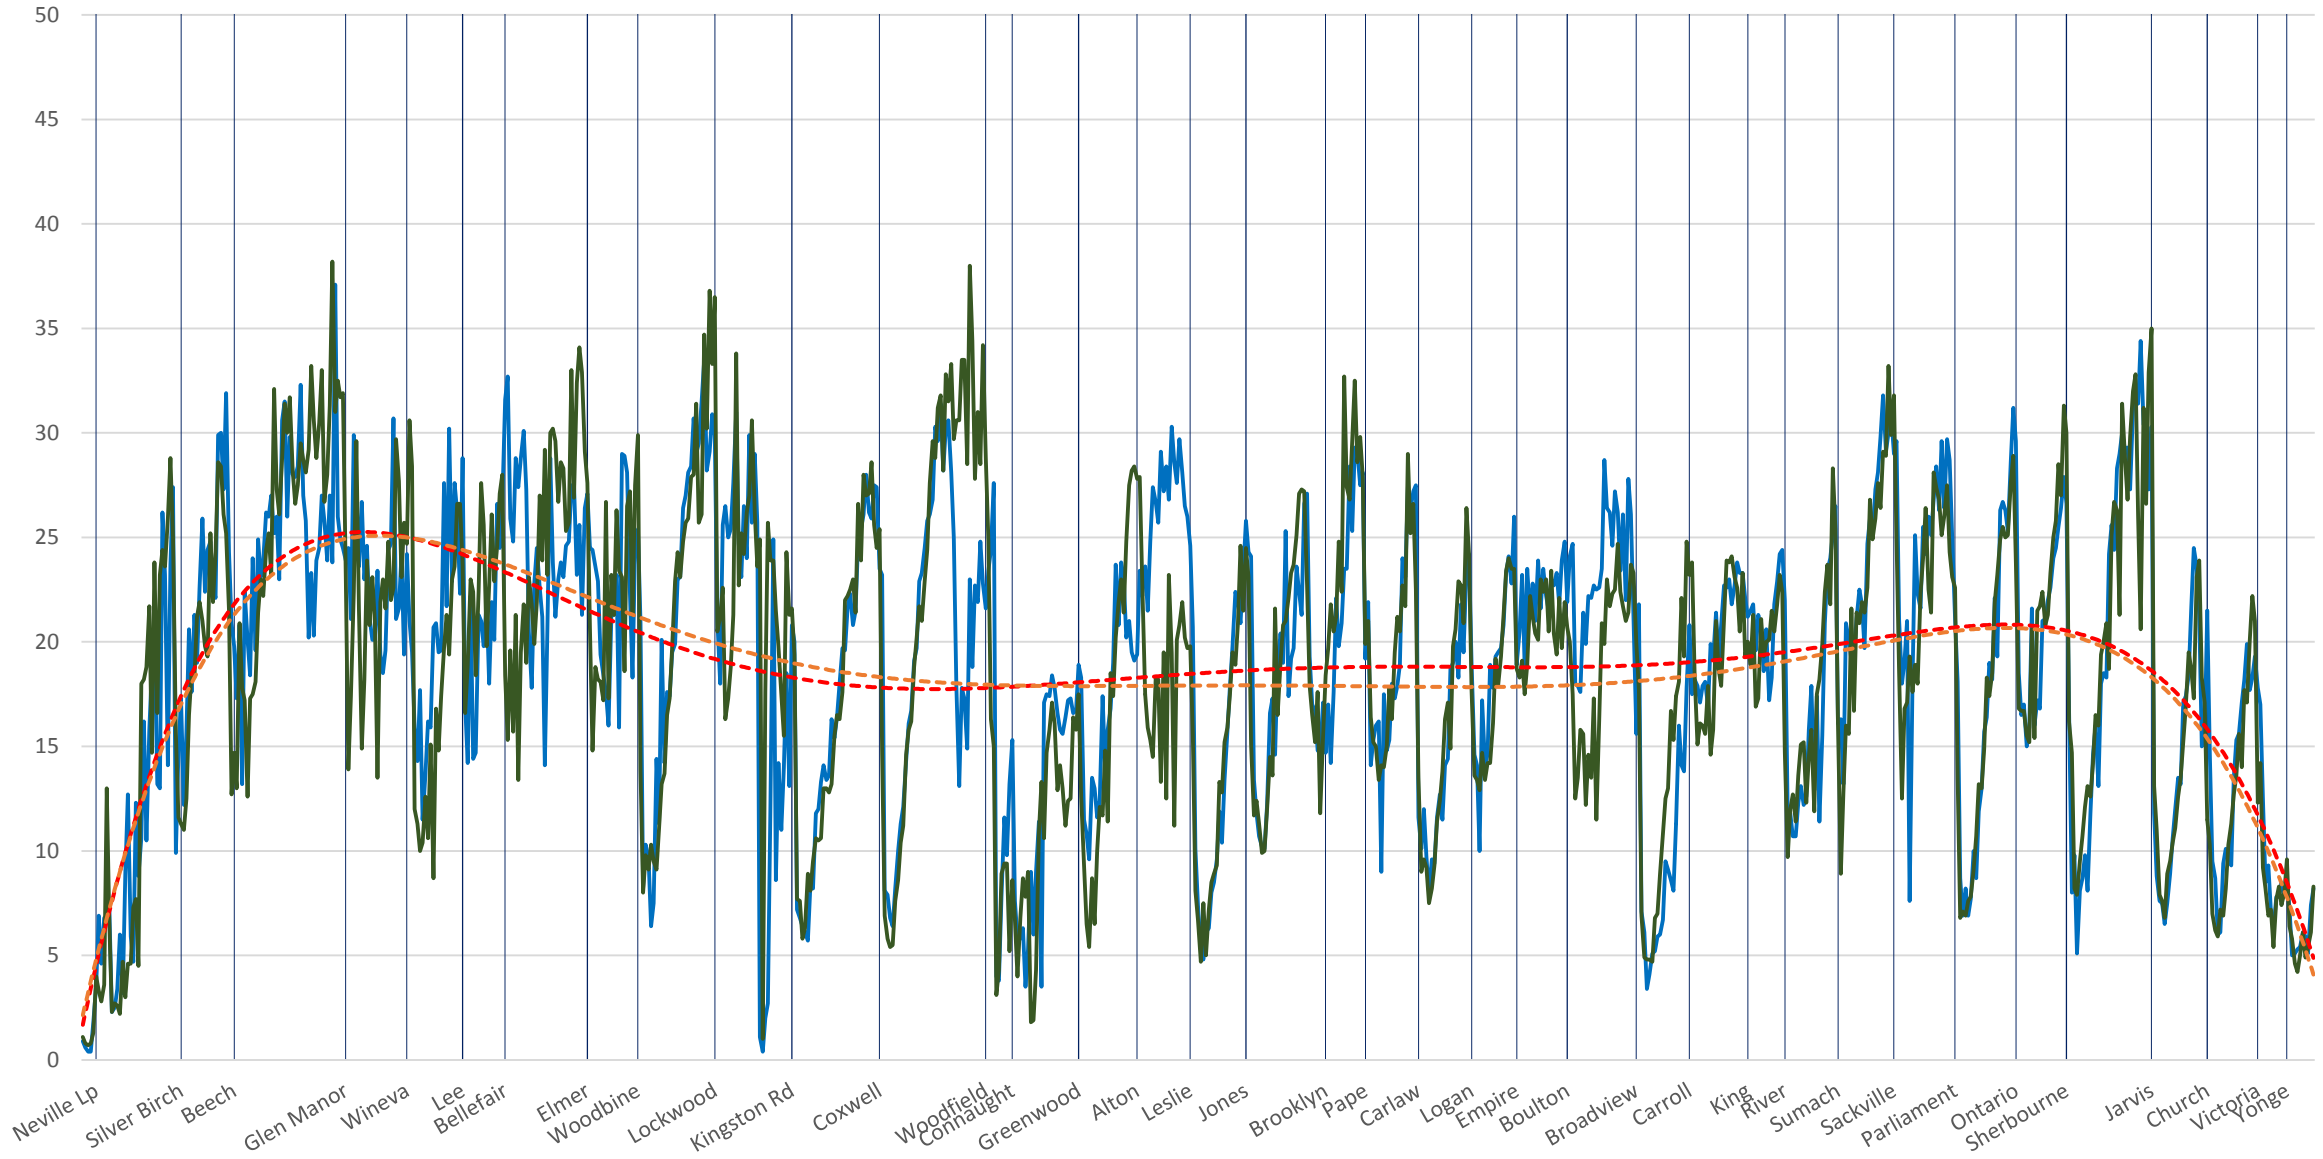

501 Queen Apr 2018 (Blue) vs Apr 2019 (Green) Eastbound Average Speed 1600 to 1700

501 Queen Apr 2018 (Blue) vs Apr 2019 (Green) Eastbound Average Speed 1700 to 1800

█ Locations    
 — 501 Queen Apr 2018    
 — Apr 2019    
 - - - Poly. (501 Queen Apr 2018)    
 - - - Poly. (Apr 2019)

501 Queen Apr 2018 (Blue) vs Apr 2019 (Green) Eastbound Average Speed 1800 to 1900

501 Queen Apr 2018 (Blue) vs Apr 2019 (Green) Eastbound Average Speed 1900 to 2000

501 Queen Apr 2018 (Blue) vs Apr 2019 (Green) Eastbound Average Speed 2000 to 2100

Locations 501 Queen Apr 2018 Apr 2019 Poly. (501 Queen Apr 2018) Poly. (Apr 2019)

501 Queen Apr 2018 (Blue) vs Apr 2019 (Green) Eastbound Average Speed 2100 to 2200

501 Queen Apr 2018 (Blue) vs Apr 2019 (Green) Eastbound Average Speed 2200 to 2300

Locations 501 Queen Apr 2018 Apr 2019 Poly. (501 Queen Apr 2018) Poly. (Apr 2019)

501 Queen Apr 2018 (Blue) vs Apr 2019 (Green) Eastbound Average Speed 2300 to 2400

Locations 501 Queen Apr 2018 Apr 2019 Poly. (501 Queen Apr 2018) Poly. (Apr 2019)