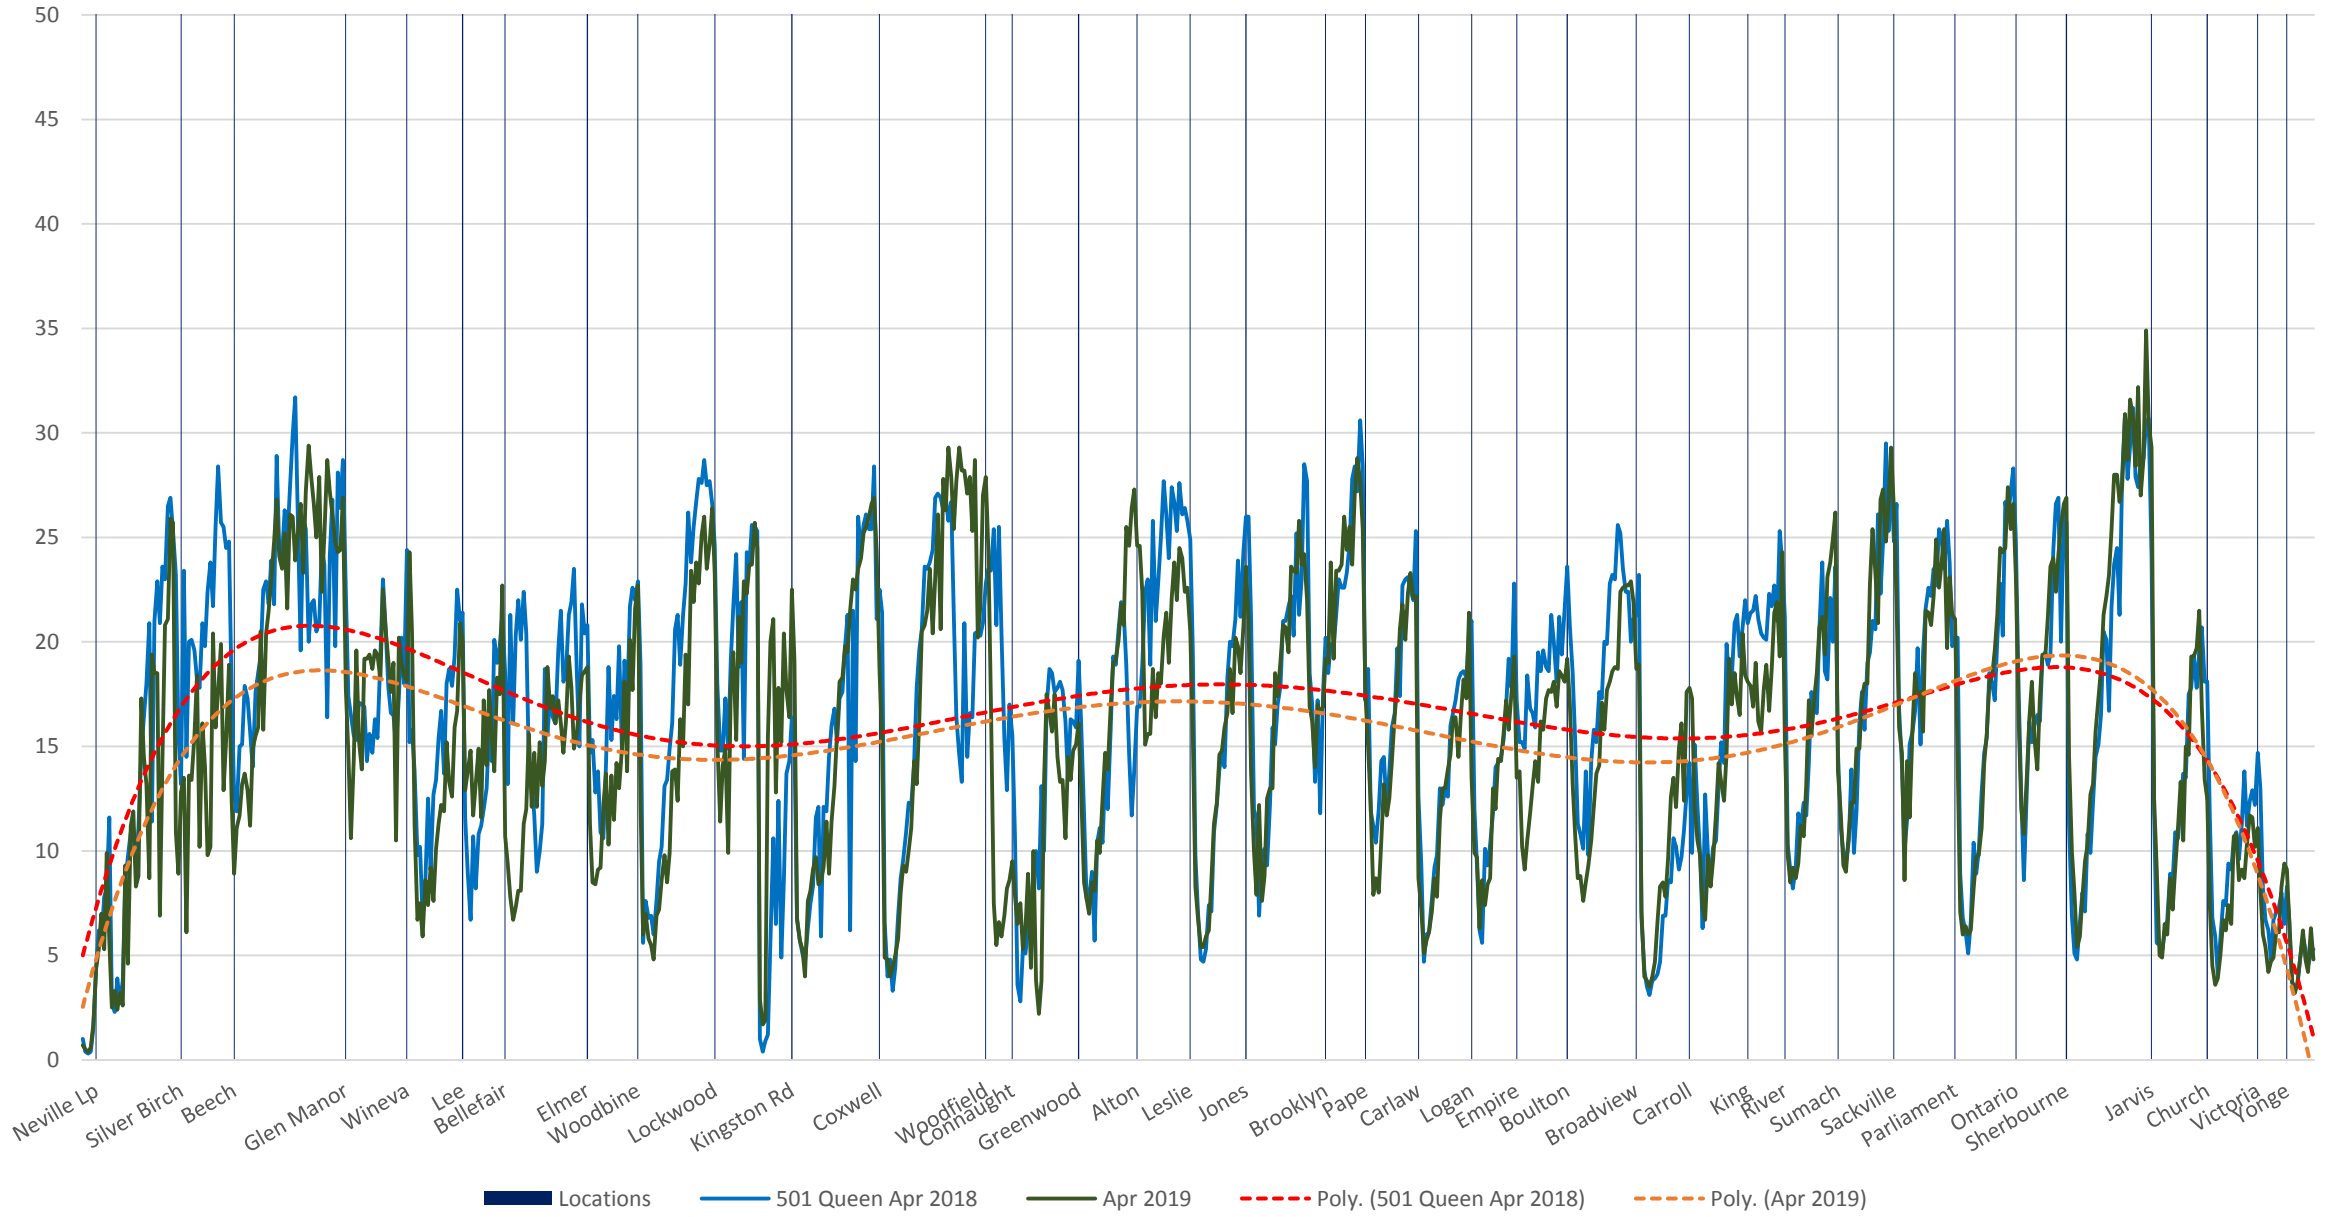

Locations 501 Queen Apr 2018 Apr 2019 Poly. (501 Queen Apr 2018) Poly. (Apr 2019)

501 Queen Apr 2018 (Blue) vs Apr 2019 (Green) Eastbound Average Speed 900 to 1000

501 Queen Apr 2018 (Blue) vs Apr 2019 (Green) Eastbound Average Speed 1000 to 1100

█ Locations   
 — 501 Queen Apr 2018   
 — Apr 2019   
 - - - Poly. (501 Queen Apr 2018)   
 - - - Poly. (Apr 2019)

501 Queen Apr 2018 (Blue) vs Apr 2019 (Green) Eastbound Average Speed 1100 to 1200

501 Queen Apr 2018 (Blue) vs Apr 2019 (Green) Eastbound Average Speed 1200 to 1300

501 Queen Apr 2018 (Blue) vs Apr 2019 (Green) Eastbound Average Speed 1300 to 1400

501 Queen Apr 2018 (Blue) vs Apr 2019 (Green) Eastbound Average Speed 1400 to 1500

501 Queen Apr 2018 (Blue) vs Apr 2019 (Green) Eastbound Average Speed 1500 to 1600

501 Queen Apr 2018 (Blue) vs Apr 2019 (Green) Eastbound Average Speed 1600 to 1700

501 Queen Apr 2018 (Blue) vs Apr 2019 (Green) Eastbound Average Speed 1700 to 1800

█ Locations    
 — 501 Queen Apr 2018    
 — Apr 2019    
 - - - Poly. (501 Queen Apr 2018)    
 - - - Poly. (Apr 2019)