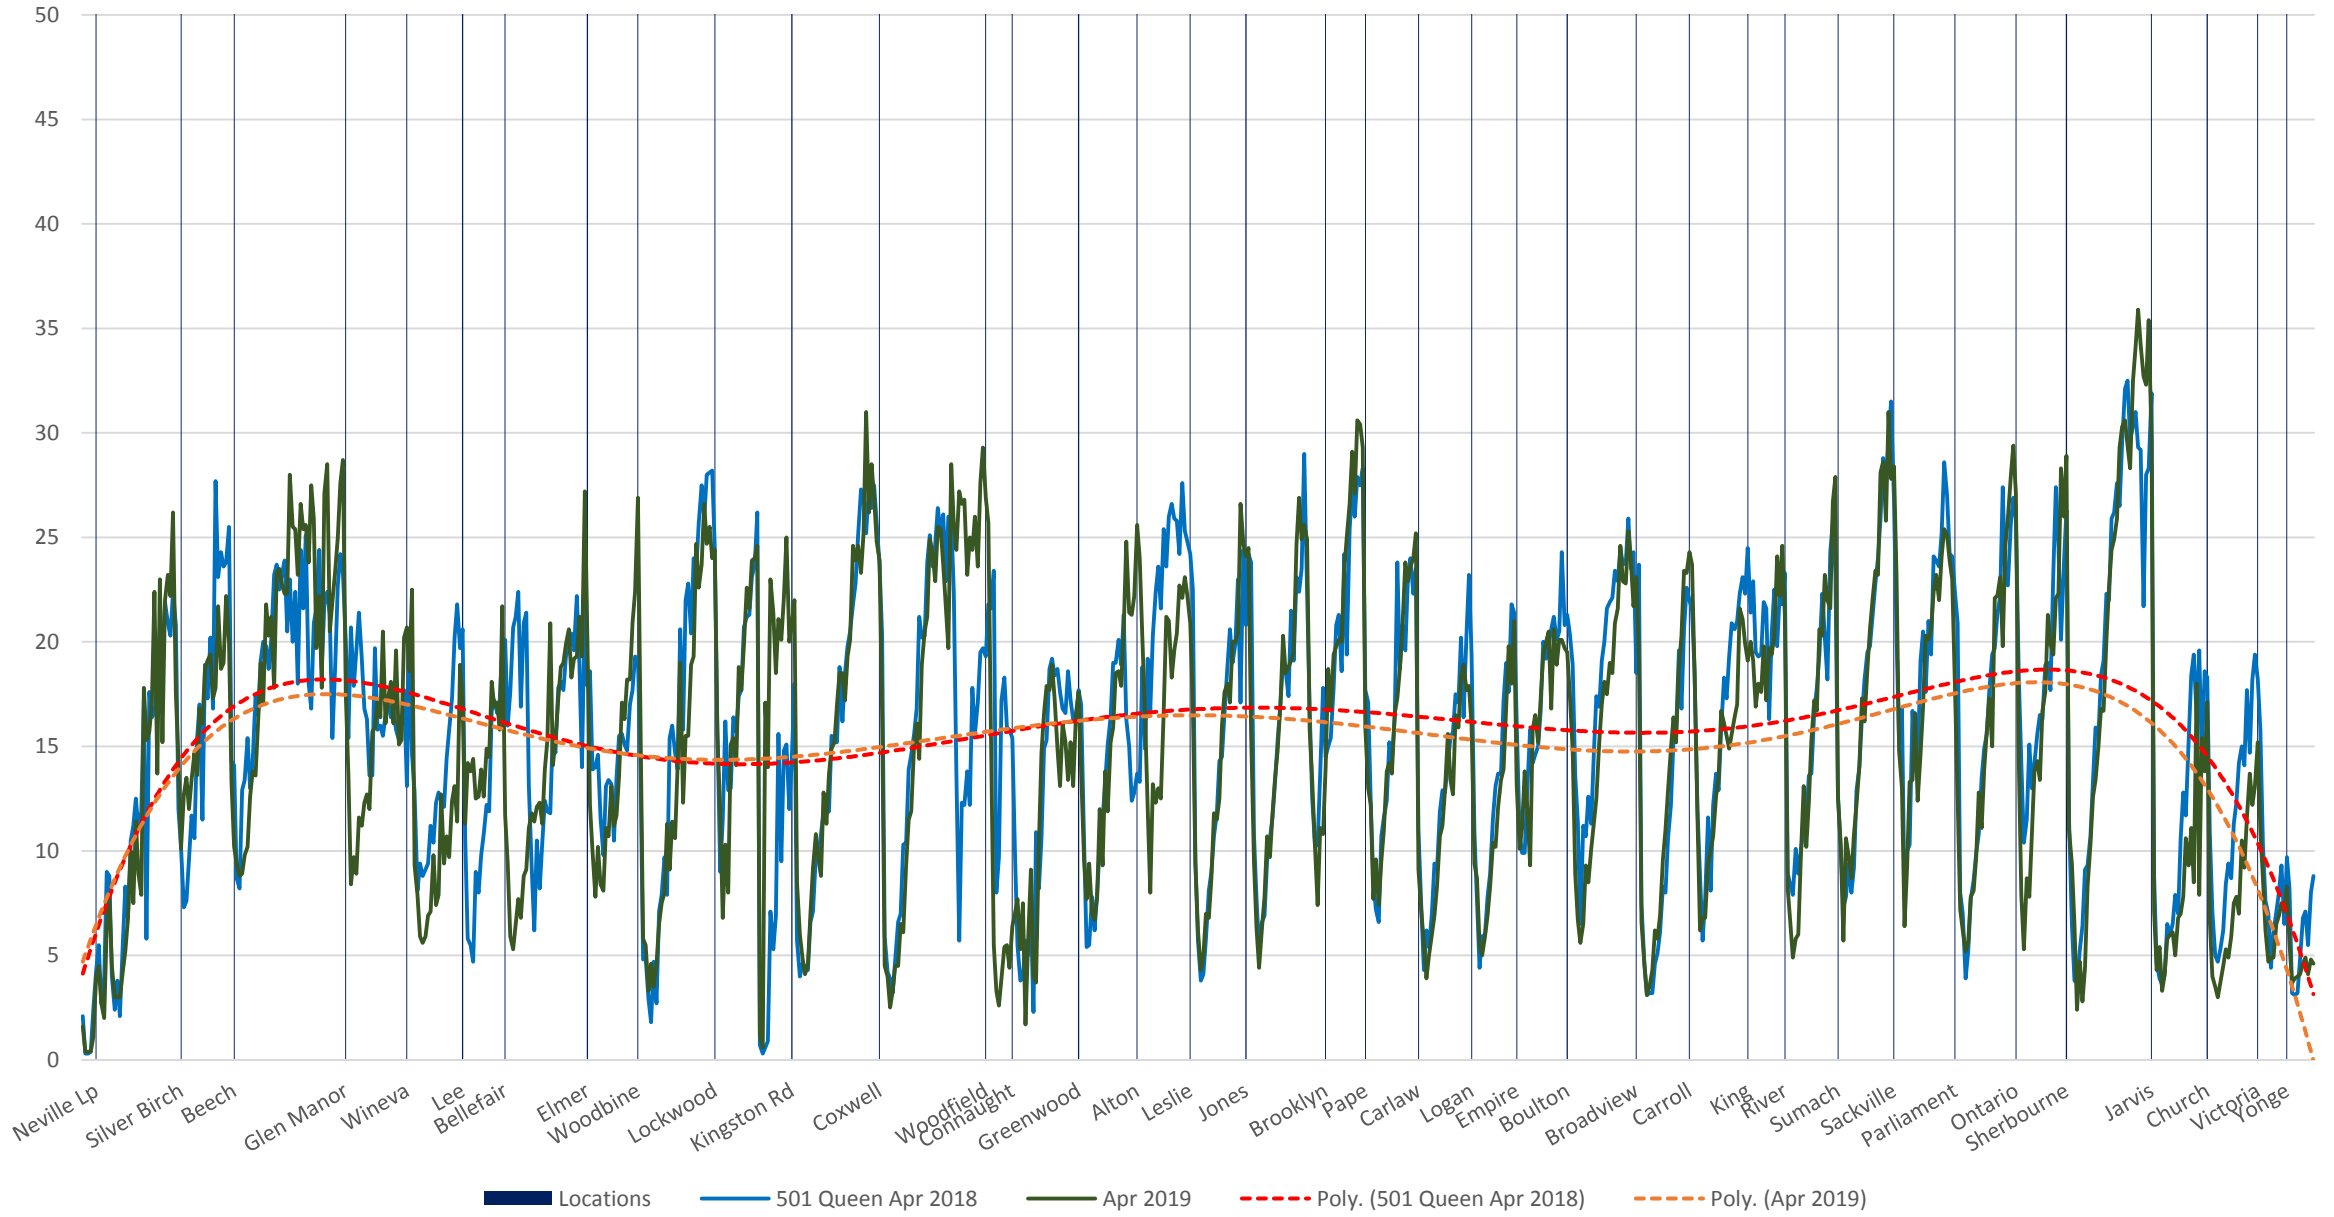

█ Locations   
 — 501 Queen Apr 2018   
 — Apr 2019   
 - - - Poly. (501 Queen Apr 2018)   
 - - - Poly. (Apr 2019)

501 Queen Apr 2018 (Blue) vs Apr 2019 (Green) Eastbound Average Speed 1100 to 1200

501 Queen Apr 2018 (Blue) vs Apr 2019 (Green) Eastbound Average Speed 1200 to 1300

501 Queen Apr 2018 (Blue) vs Apr 2019 (Green) Eastbound Average Speed 1300 to 1400

501 Queen Apr 2018 (Blue) vs Apr 2019 (Green) Eastbound Average Speed 1400 to 1500

501 Queen Apr 2018 (Blue) vs Apr 2019 (Green) Eastbound Average Speed 1500 to 1600

501 Queen Apr 2018 (Blue) vs Apr 2019 (Green) Eastbound Average Speed 1600 to 1700

501 Queen Apr 2018 (Blue) vs Apr 2019 (Green) Eastbound Average Speed 1700 to 1800

█ Locations    
 — 501 Queen Apr 2018    
 — Apr 2019    
 - - - Poly. (501 Queen Apr 2018)    
 - - - Poly. (Apr 2019)

501 Queen Apr 2018 (Blue) vs Apr 2019 (Green) Eastbound Average Speed 1800 to 1900

501 Queen Apr 2018 (Blue) vs Apr 2019 (Green) Eastbound Average Speed 1900 to 2000

501 Queen Apr 2018 (Blue) vs Apr 2019 (Green) Eastbound Average Speed 2000 to 2100