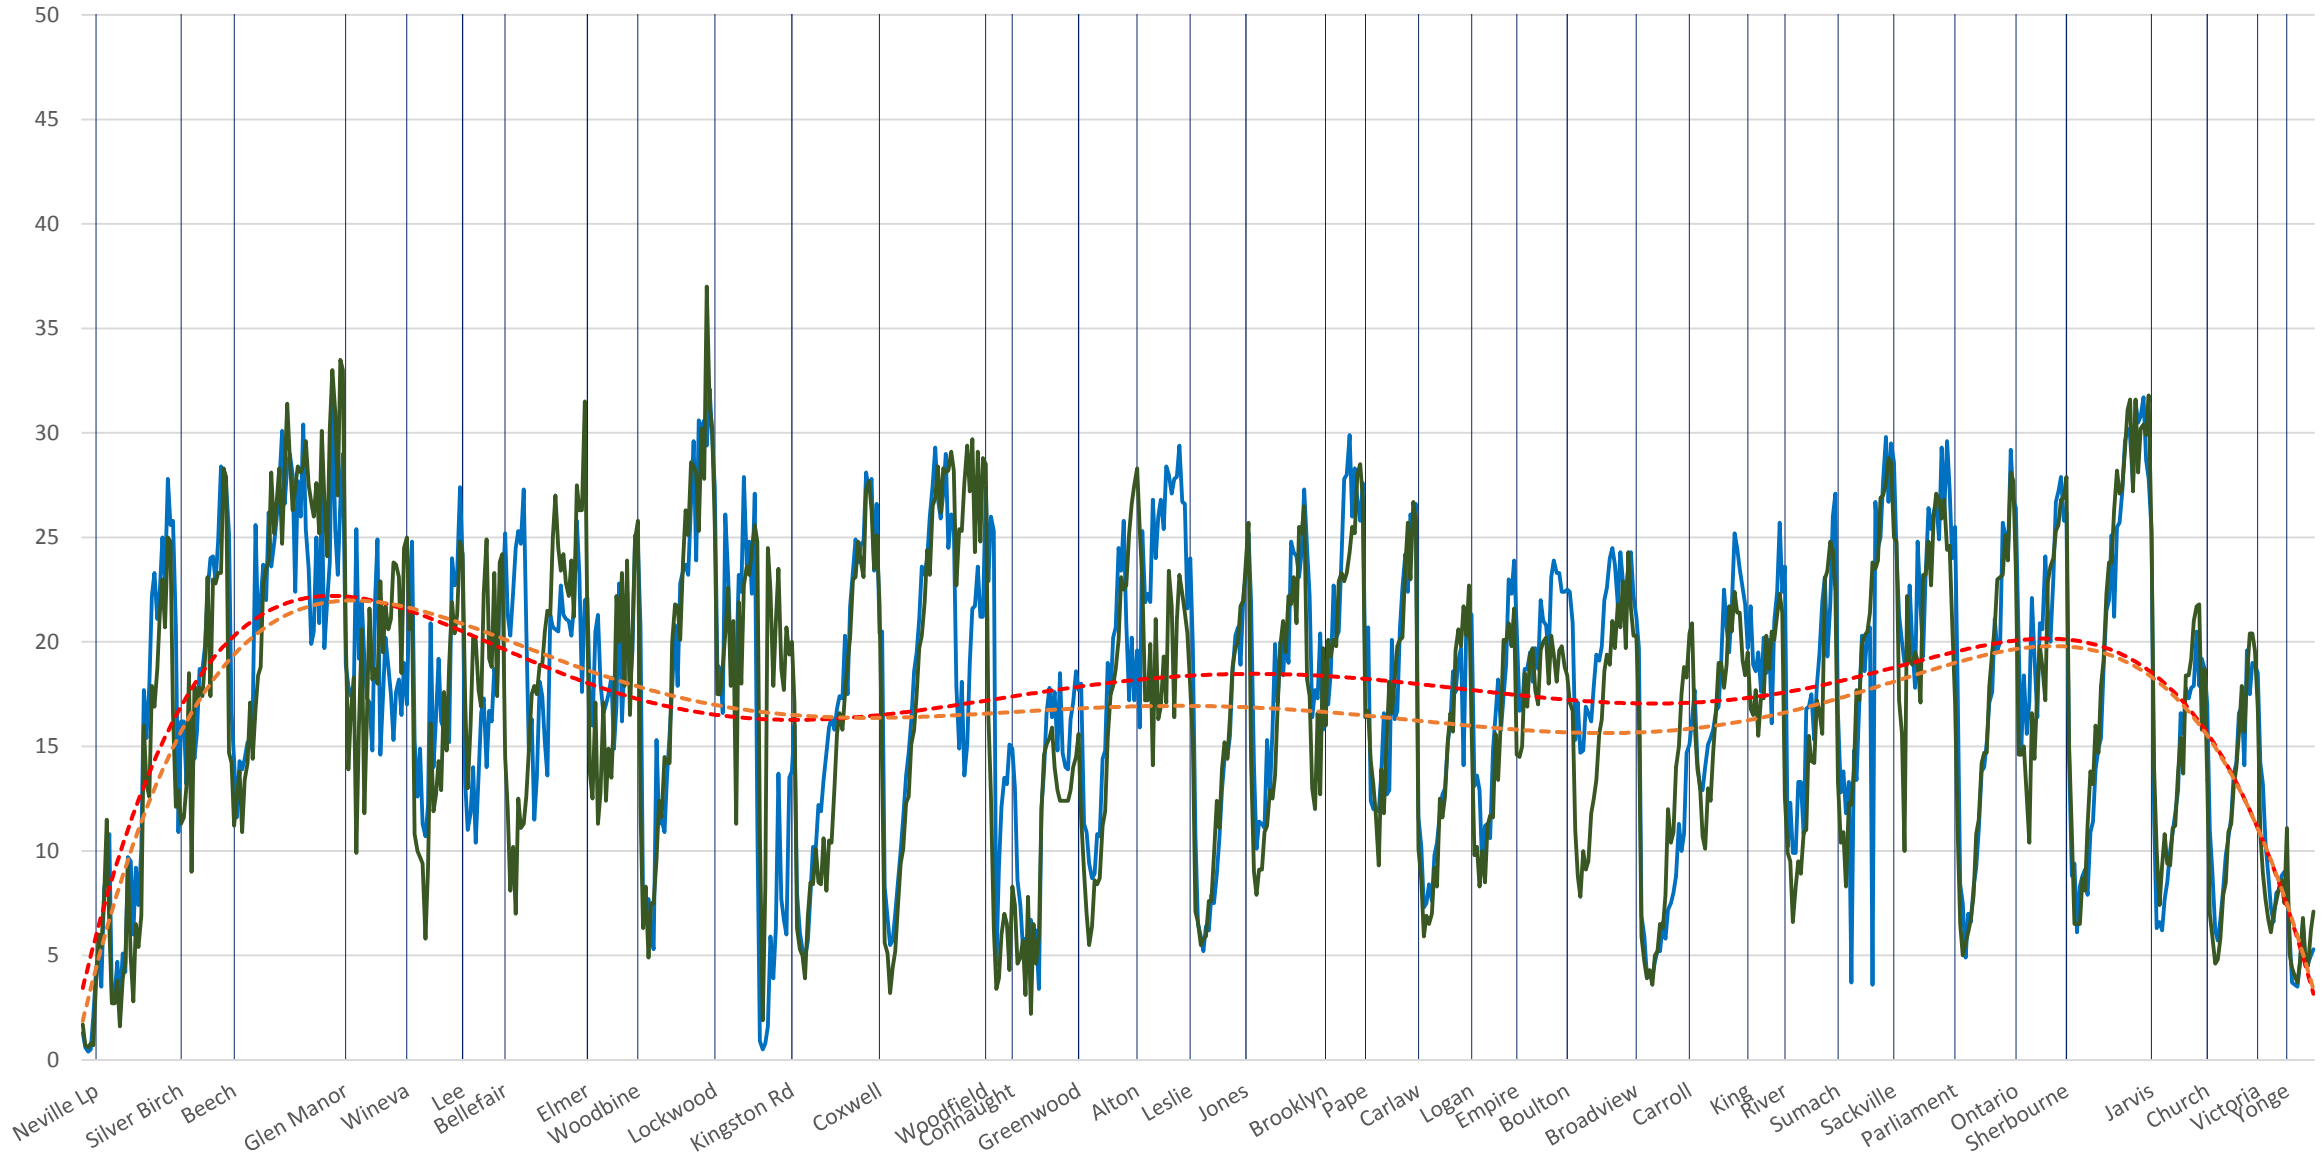

501 Queen Apr 2018 (Blue) vs Apr 2019 (Green) Eastbound Average Speed 1300 to 1400

501 Queen Apr 2018 (Blue) vs Apr 2019 (Green) Eastbound Average Speed 1400 to 1500

501 Queen Apr 2018 (Blue) vs Apr 2019 (Green) Eastbound Average Speed 1500 to 1600

501 Queen Apr 2018 (Blue) vs Apr 2019 (Green) Eastbound Average Speed 1600 to 1700

501 Queen Apr 2018 (Blue) vs Apr 2019 (Green) Eastbound Average Speed 1700 to 1800

█ Locations    
 — 501 Queen Apr 2018    
 — Apr 2019    
 - - - Poly. (501 Queen Apr 2018)    
 - - - Poly. (Apr 2019)

501 Queen Apr 2018 (Blue) vs Apr 2019 (Green) Eastbound Average Speed 1800 to 1900

501 Queen Apr 2018 (Blue) vs Apr 2019 (Green) Eastbound Average Speed 1900 to 2000

501 Queen Apr 2018 (Blue) vs Apr 2019 (Green) Eastbound Average Speed 2000 to 2100

Locations 501 Queen Apr 2018 Apr 2019 Poly. (501 Queen Apr 2018) Poly. (Apr 2019)

501 Queen Apr 2018 (Blue) vs Apr 2019 (Green) Eastbound Average Speed 2100 to 2200

501 Queen Apr 2018 (Blue) vs Apr 2019 (Green) Eastbound Average Speed 2200 to 2300