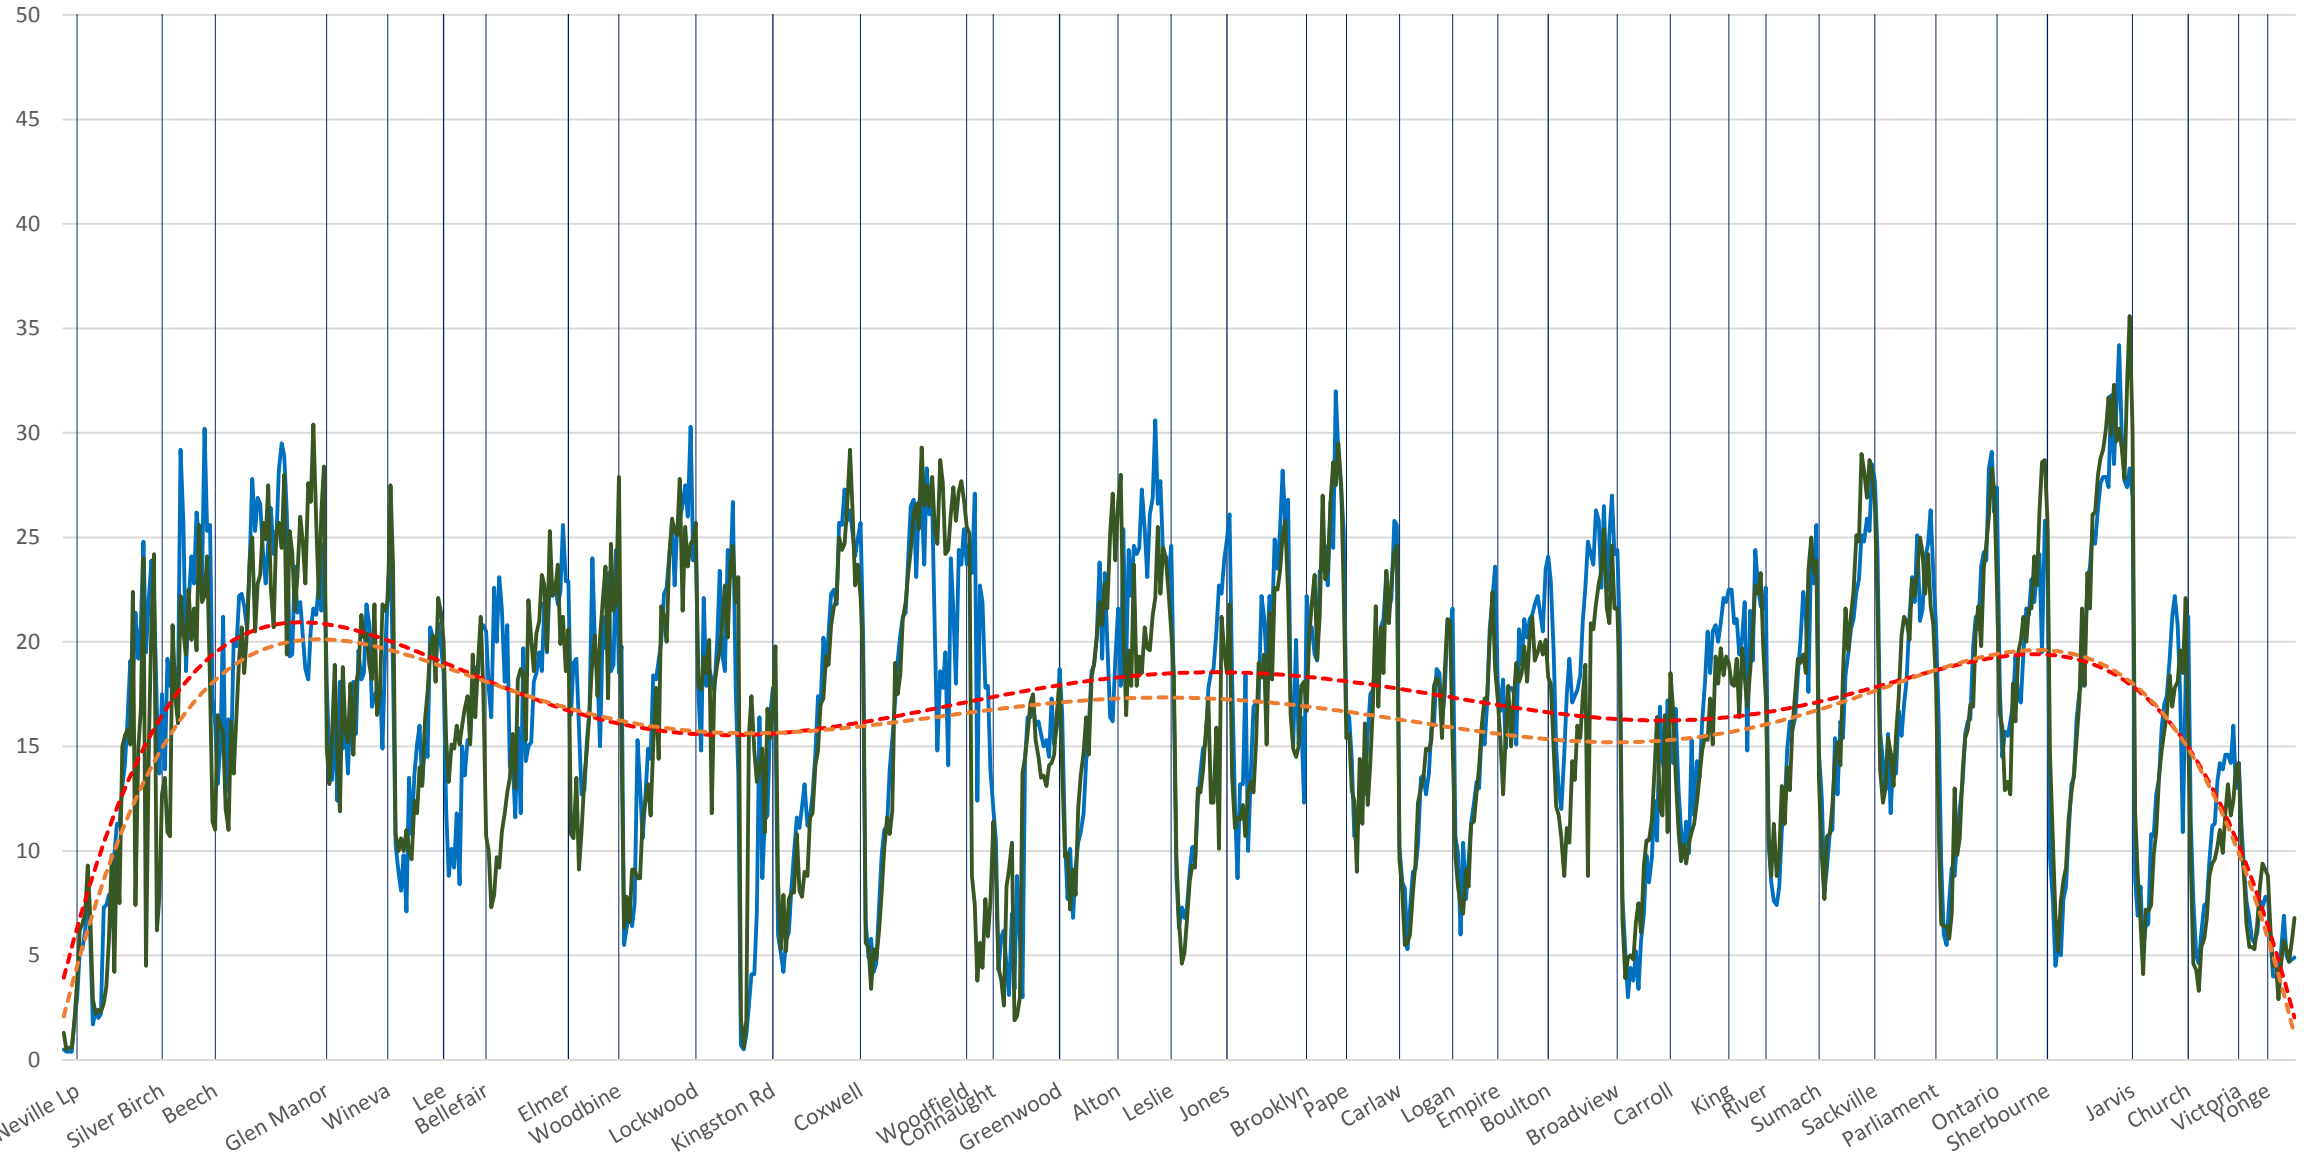

501 Queen Apr 2018 (Blue) vs Apr 2019 (Green) Eastbound Average Speed 600 to 700

501 Queen Apr 2018 (Blue) vs Apr 2019 (Green) Eastbound Average Speed 700 to 800

501 Queen Apr 2018 (Blue) vs Apr 2019 (Green) Eastbound Average Speed 800 to 900

Locations 501 Queen Apr 2018 Apr 2019 Poly. (501 Queen Apr 2018) Poly. (Apr 2019)

501 Queen Apr 2018 (Blue) vs Apr 2019 (Green) Eastbound Average Speed 900 to 1000

501 Queen Apr 2018 (Blue) vs Apr 2019 (Green) Eastbound Average Speed 1000 to 1100

█ Locations   
 — 501 Queen Apr 2018   
 — Apr 2019   
 - - - Poly. (501 Queen Apr 2018)   
 - - - Poly. (Apr 2019)

501 Queen Apr 2018 (Blue) vs Apr 2019 (Green) Eastbound Average Speed 1100 to 1200

501 Queen Apr 2018 (Blue) vs Apr 2019 (Green) Eastbound Average Speed 1200 to 1300

501 Queen Apr 2018 (Blue) vs Apr 2019 (Green) Eastbound Average Speed 1300 to 1400

501 Queen Apr 2018 (Blue) vs Apr 2019 (Green) Eastbound Average Speed 1400 to 1500

501 Queen Apr 2018 (Blue) vs Apr 2019 (Green) Eastbound Average Speed 1500 to 1600