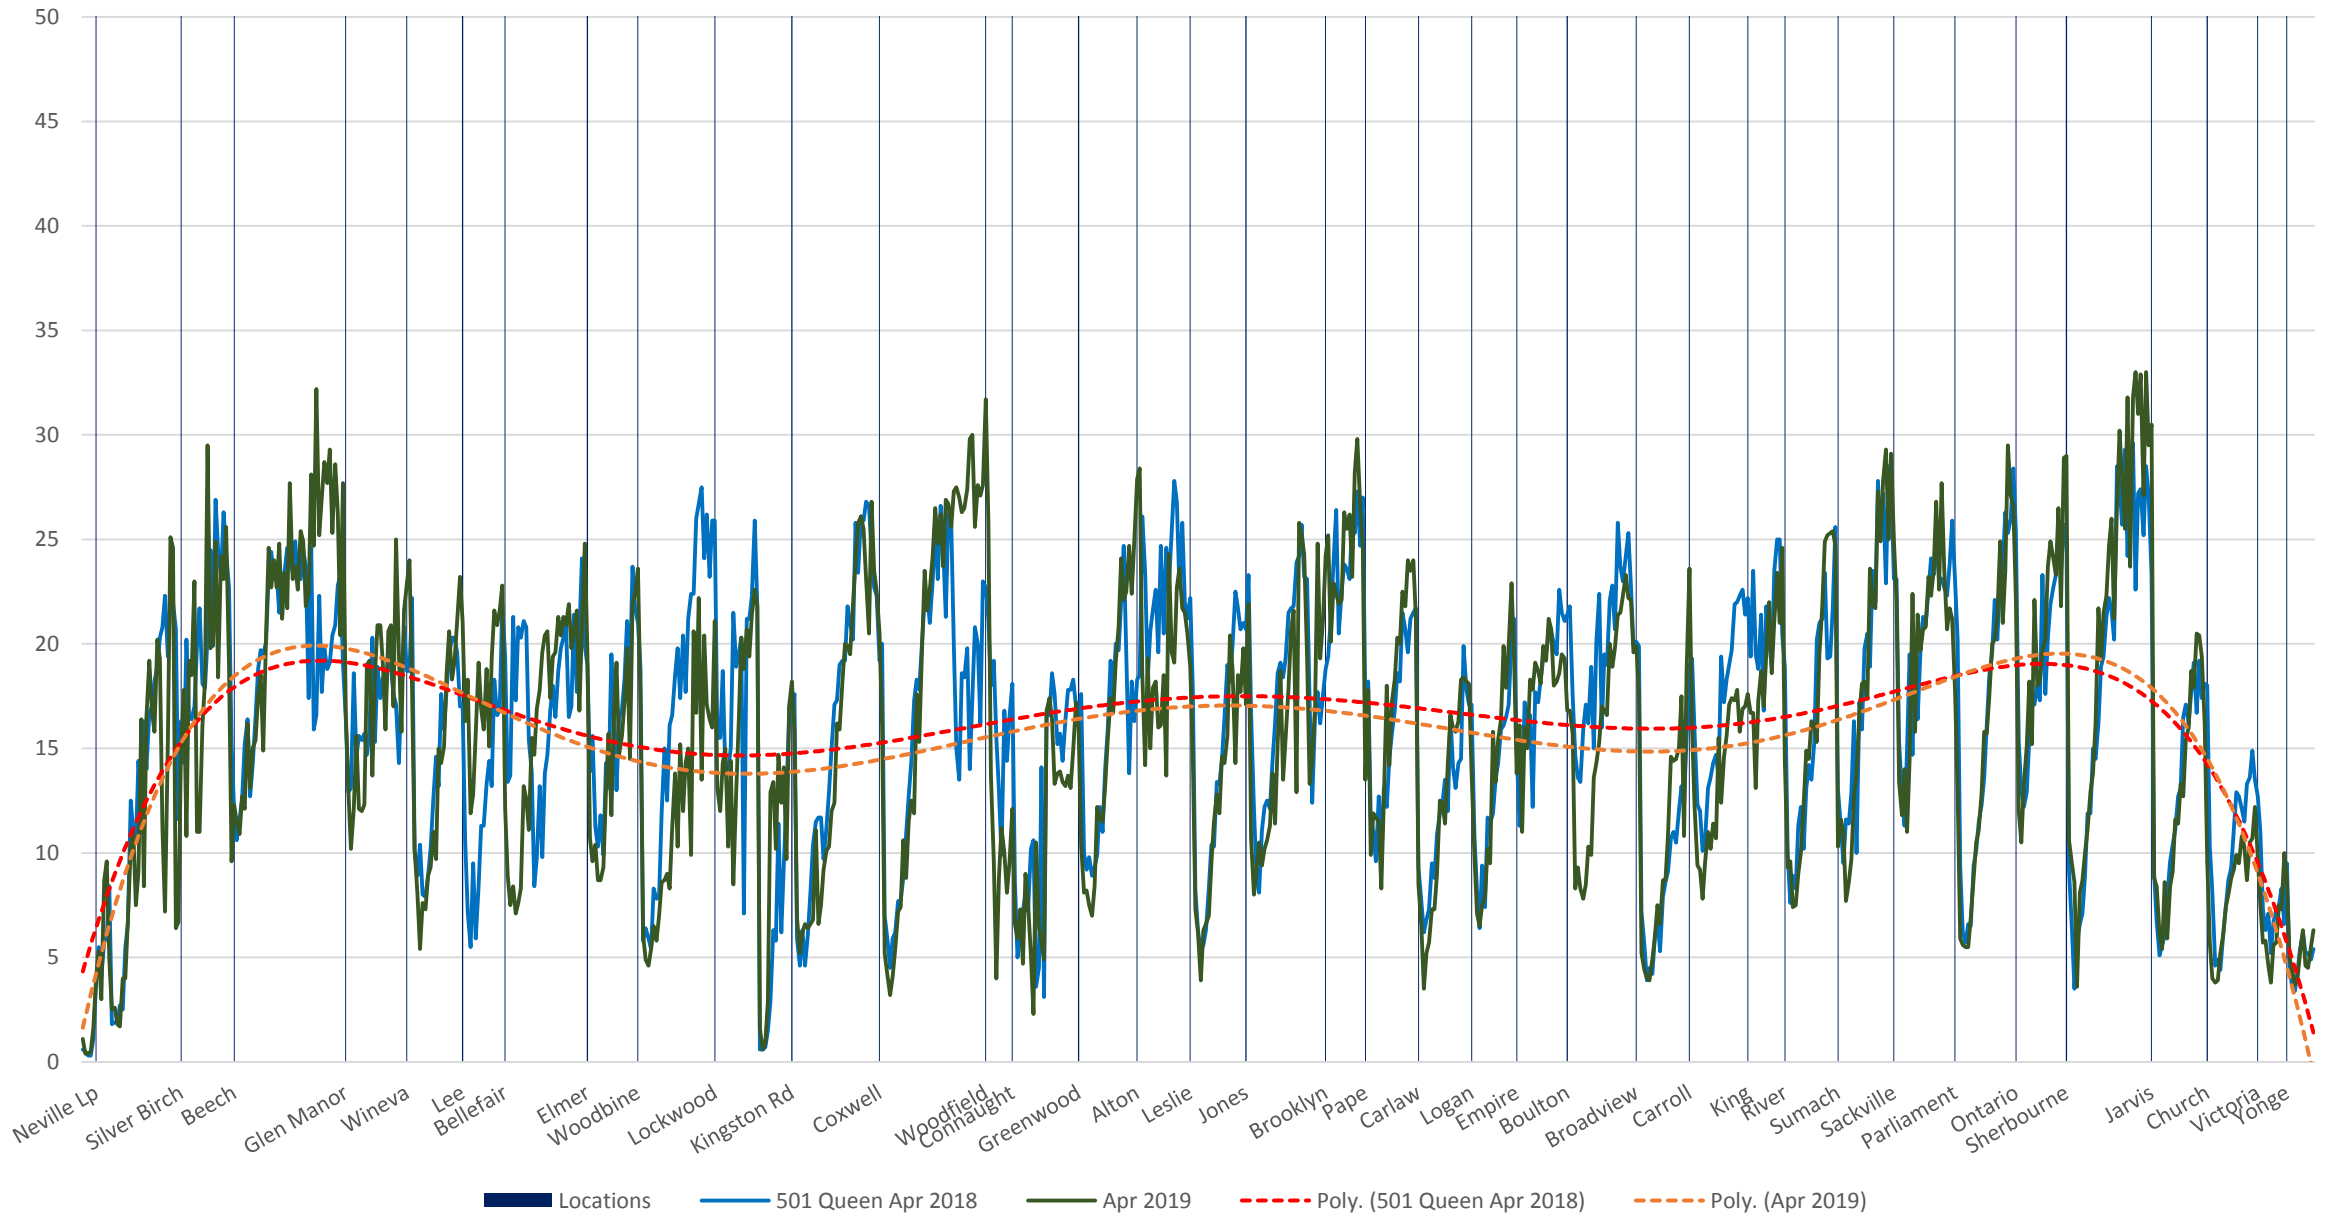

501 Queen Apr 2018 (Blue) vs Apr 2019 (Green) Eastbound Average Speed 600 to 700

501 Queen Apr 2018 (Blue) vs Apr 2019 (Green) Eastbound Average Speed 700 to 800

501 Queen Apr 2018 (Blue) vs Apr 2019 (Green) Eastbound Average Speed 800 to 900

Locations 501 Queen Apr 2018 Apr 2019 Poly. (501 Queen Apr 2018) Poly. (Apr 2019)

501 Queen Apr 2018 (Blue) vs Apr 2019 (Green) Eastbound Average Speed 900 to 1000

501 Queen Apr 2018 (Blue) vs Apr 2019 (Green) Eastbound Average Speed 1000 to 1100

█ Locations   
 — 501 Queen Apr 2018   
 — Apr 2019   
 - - - Poly. (501 Queen Apr 2018)   
 - - - Poly. (Apr 2019)

501 Queen Apr 2018 (Blue) vs Apr 2019 (Green) Eastbound Average Speed 1100 to 1200

501 Queen Apr 2018 (Blue) vs Apr 2019 (Green) Eastbound Average Speed 1200 to 1300

501 Queen Apr 2018 (Blue) vs Apr 2019 (Green) Eastbound Average Speed 1300 to 1400

501 Queen Apr 2018 (Blue) vs Apr 2019 (Green) Eastbound Average Speed 1400 to 1500

501 Queen Apr 2018 (Blue) vs Apr 2019 (Green) Eastbound Average Speed 1500 to 1600