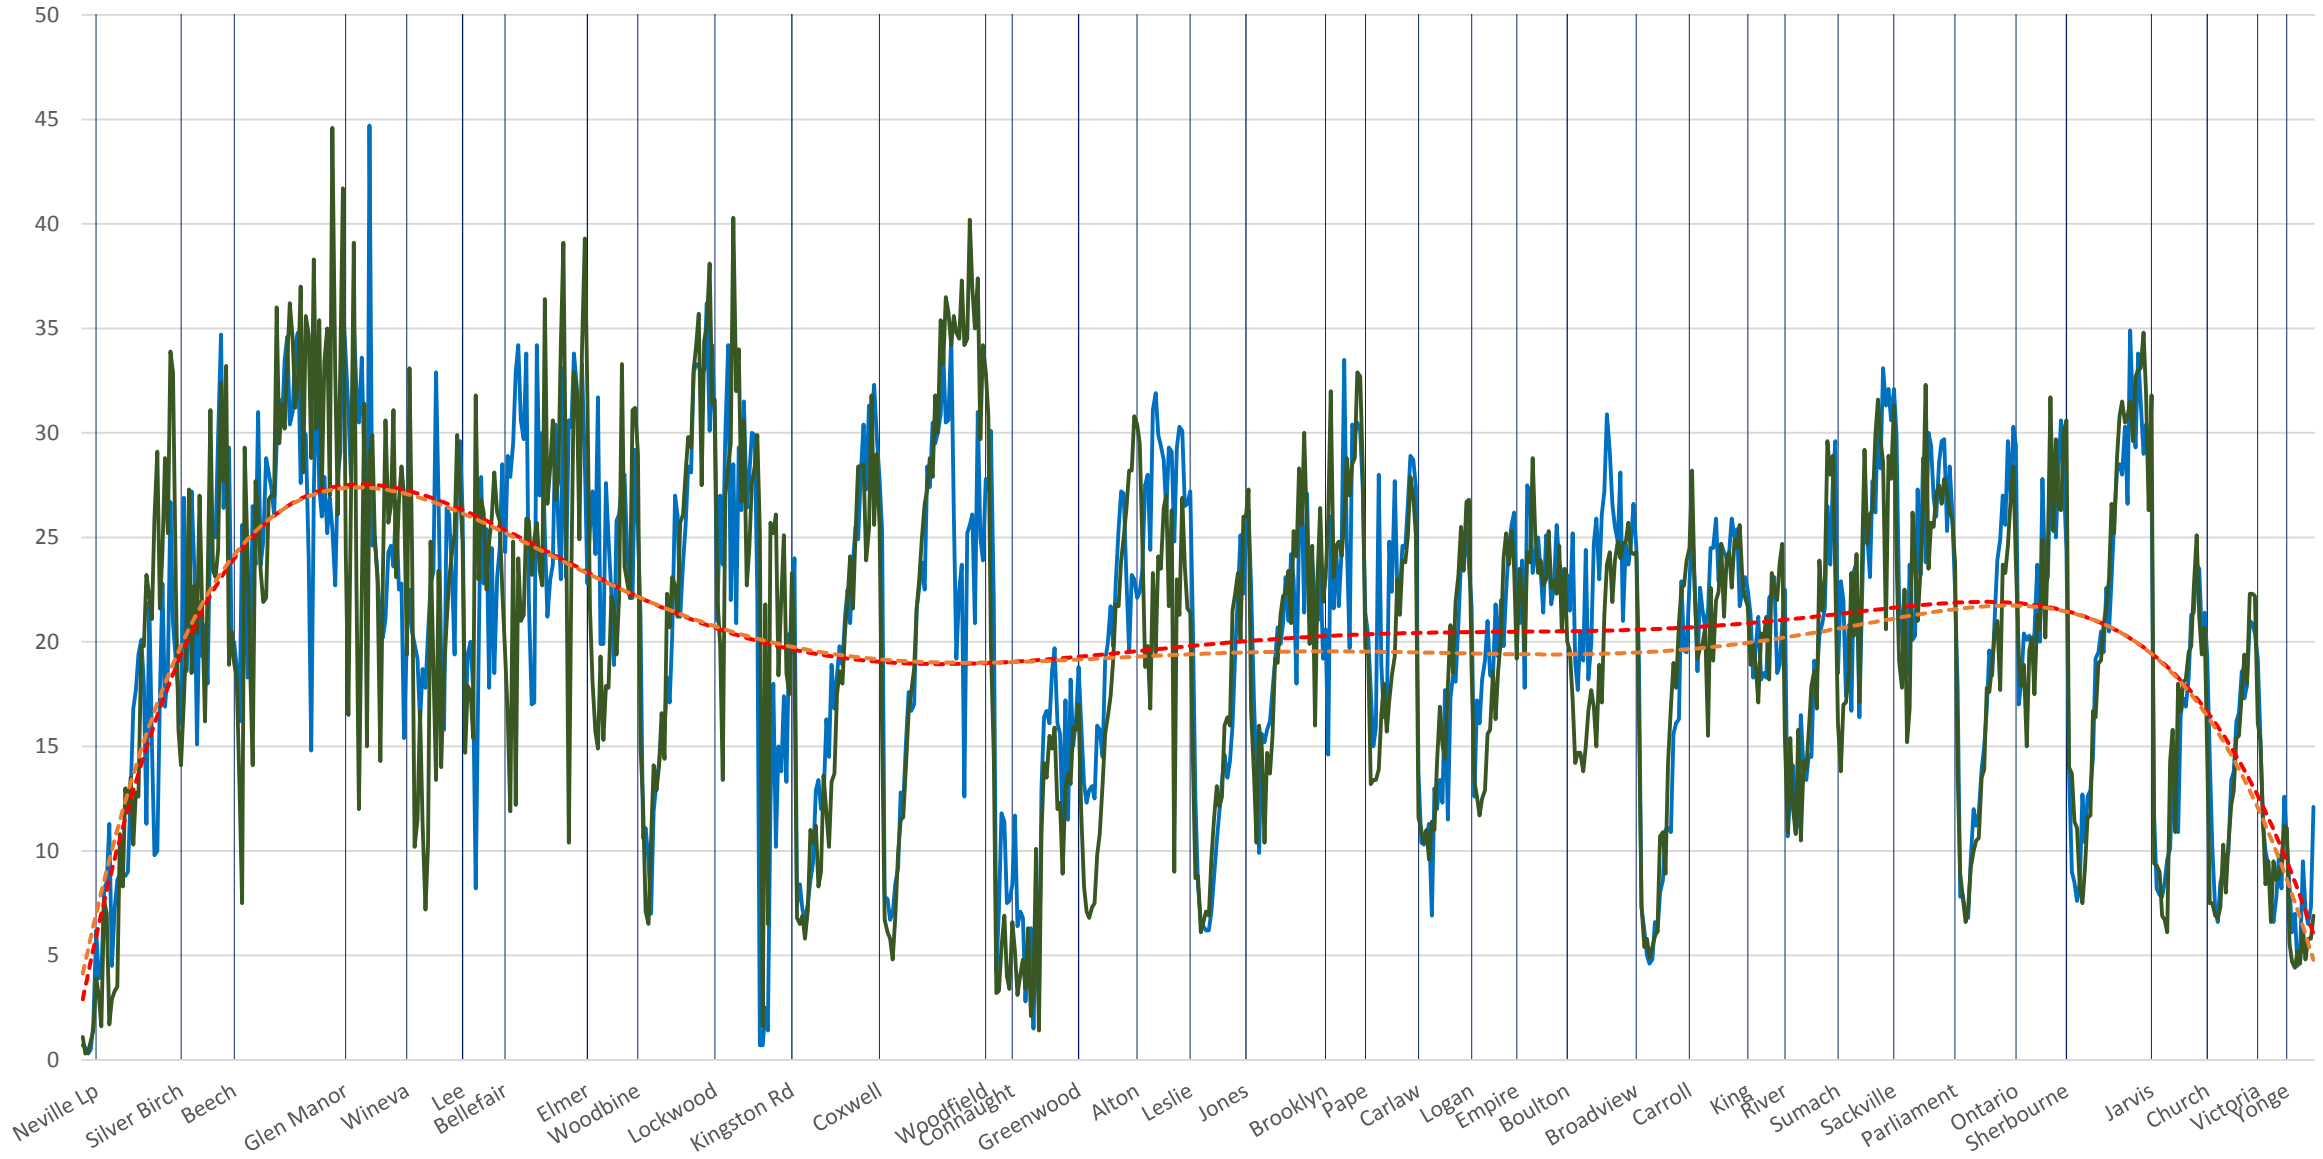

501 Queen Apr 2018 (Blue) vs Apr 2019 (Green) Eastbound Average Speed 1800 to 1900

501 Queen Apr 2018 (Blue) vs Apr 2019 (Green) Eastbound Average Speed 1900 to 2000

501 Queen Apr 2018 (Blue) vs Apr 2019 (Green) Eastbound Average Speed 2000 to 2100

Locations 501 Queen Apr 2018 Apr 2019 Poly. (501 Queen Apr 2018) Poly. (Apr 2019)

501 Queen Apr 2018 (Blue) vs Apr 2019 (Green) Eastbound Average Speed 2100 to 2200

501 Queen Apr 2018 (Blue) vs Apr 2019 (Green) Eastbound Average Speed 2200 to 2300

Locations 501 Queen Apr 2018 Apr 2019 Poly. (501 Queen Apr 2018) Poly. (Apr 2019)

501 Queen Apr 2018 (Blue) vs Apr 2019 (Green) Eastbound Average Speed 2300 to 2400

Locations 501 Queen Apr 2018 Apr 2019 Poly. (501 Queen Apr 2018) Poly. (Apr 2019)

501 Queen Apr 2018 (Blue) vs Apr 2019 (Green) Eastbound Average Speed 2400 to 2500

Locations 501 Queen Apr 2018 Apr 2019 Poly. (501 Queen Apr 2018) Poly. (Apr 2019)