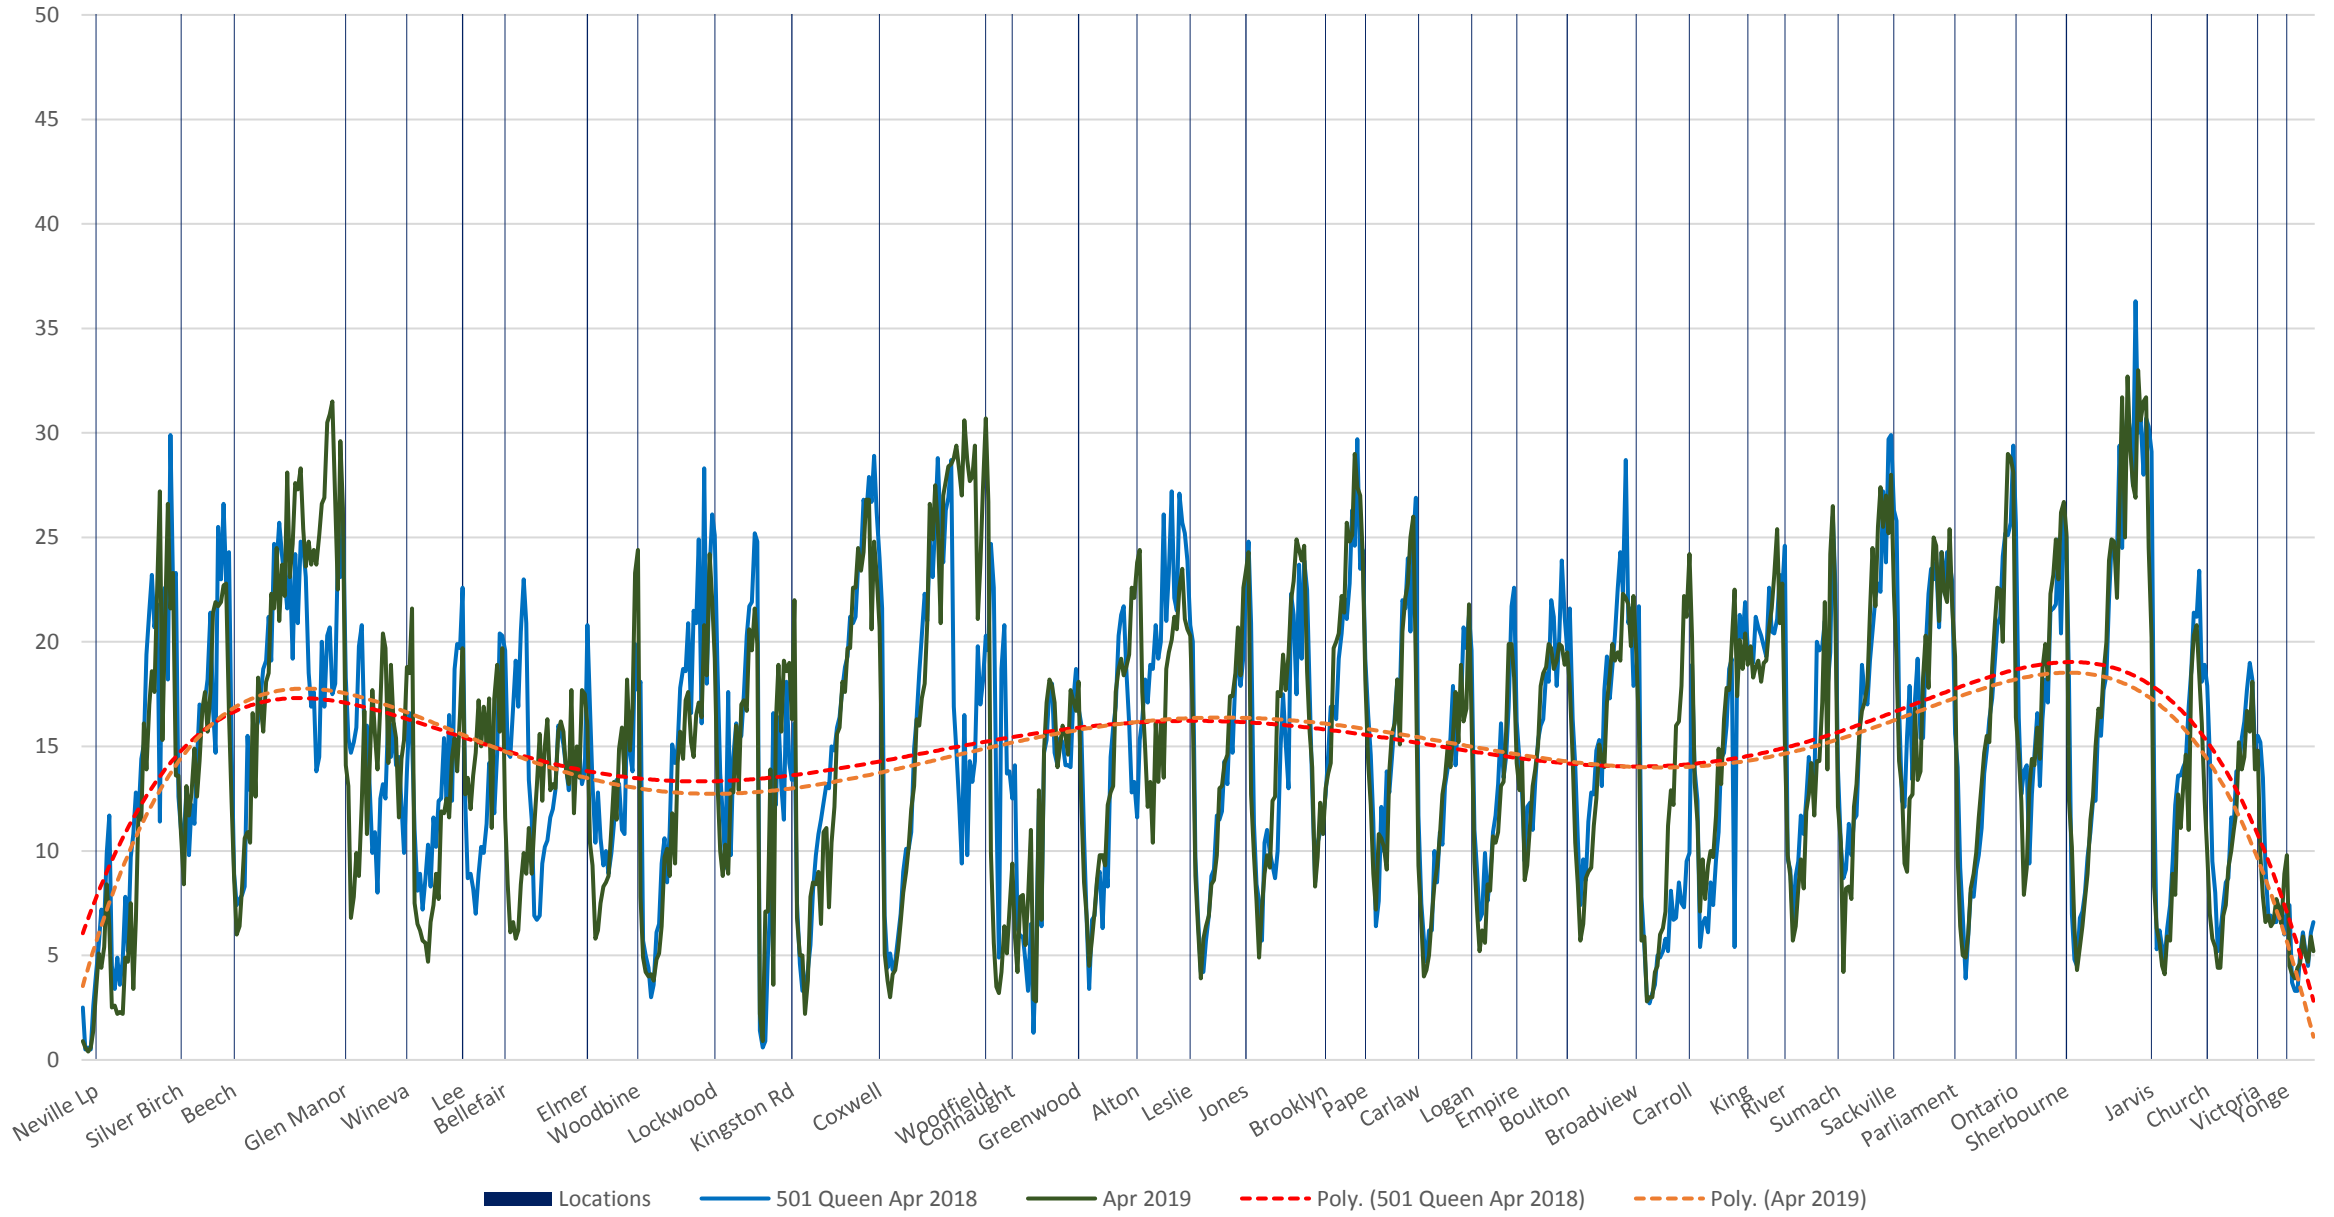

501 Queen Apr 2018 (Blue) vs Apr 2019 (Green) Eastbound Average Speed 1300 to 1400

501 Queen Apr 2018 (Blue) vs Apr 2019 (Green) Eastbound Average Speed 1400 to 1500

501 Queen Apr 2018 (Blue) vs Apr 2019 (Green) Eastbound Average Speed 1500 to 1600

501 Queen Apr 2018 (Blue) vs Apr 2019 (Green) Eastbound Average Speed 1600 to 1700

501 Queen Apr 2018 (Blue) vs Apr 2019 (Green) Eastbound Average Speed 1700 to 1800

█ Locations    
 — 501 Queen Apr 2018    
 — Apr 2019    
 - - - Poly. (501 Queen Apr 2018)    
 - - - Poly. (Apr 2019)

501 Queen Apr 2018 (Blue) vs Apr 2019 (Green) Eastbound Average Speed 1800 to 1900

501 Queen Apr 2018 (Blue) vs Apr 2019 (Green) Eastbound Average Speed 1900 to 2000

501 Queen Apr 2018 (Blue) vs Apr 2019 (Green) Eastbound Average Speed 2000 to 2100

Locations 501 Queen Apr 2018 Apr 2019 Poly. (501 Queen Apr 2018) Poly. (Apr 2019)

501 Queen Apr 2018 (Blue) vs Apr 2019 (Green) Eastbound Average Speed 2100 to 2200

501 Queen Apr 2018 (Blue) vs Apr 2019 (Green) Eastbound Average Speed 2200 to 2300