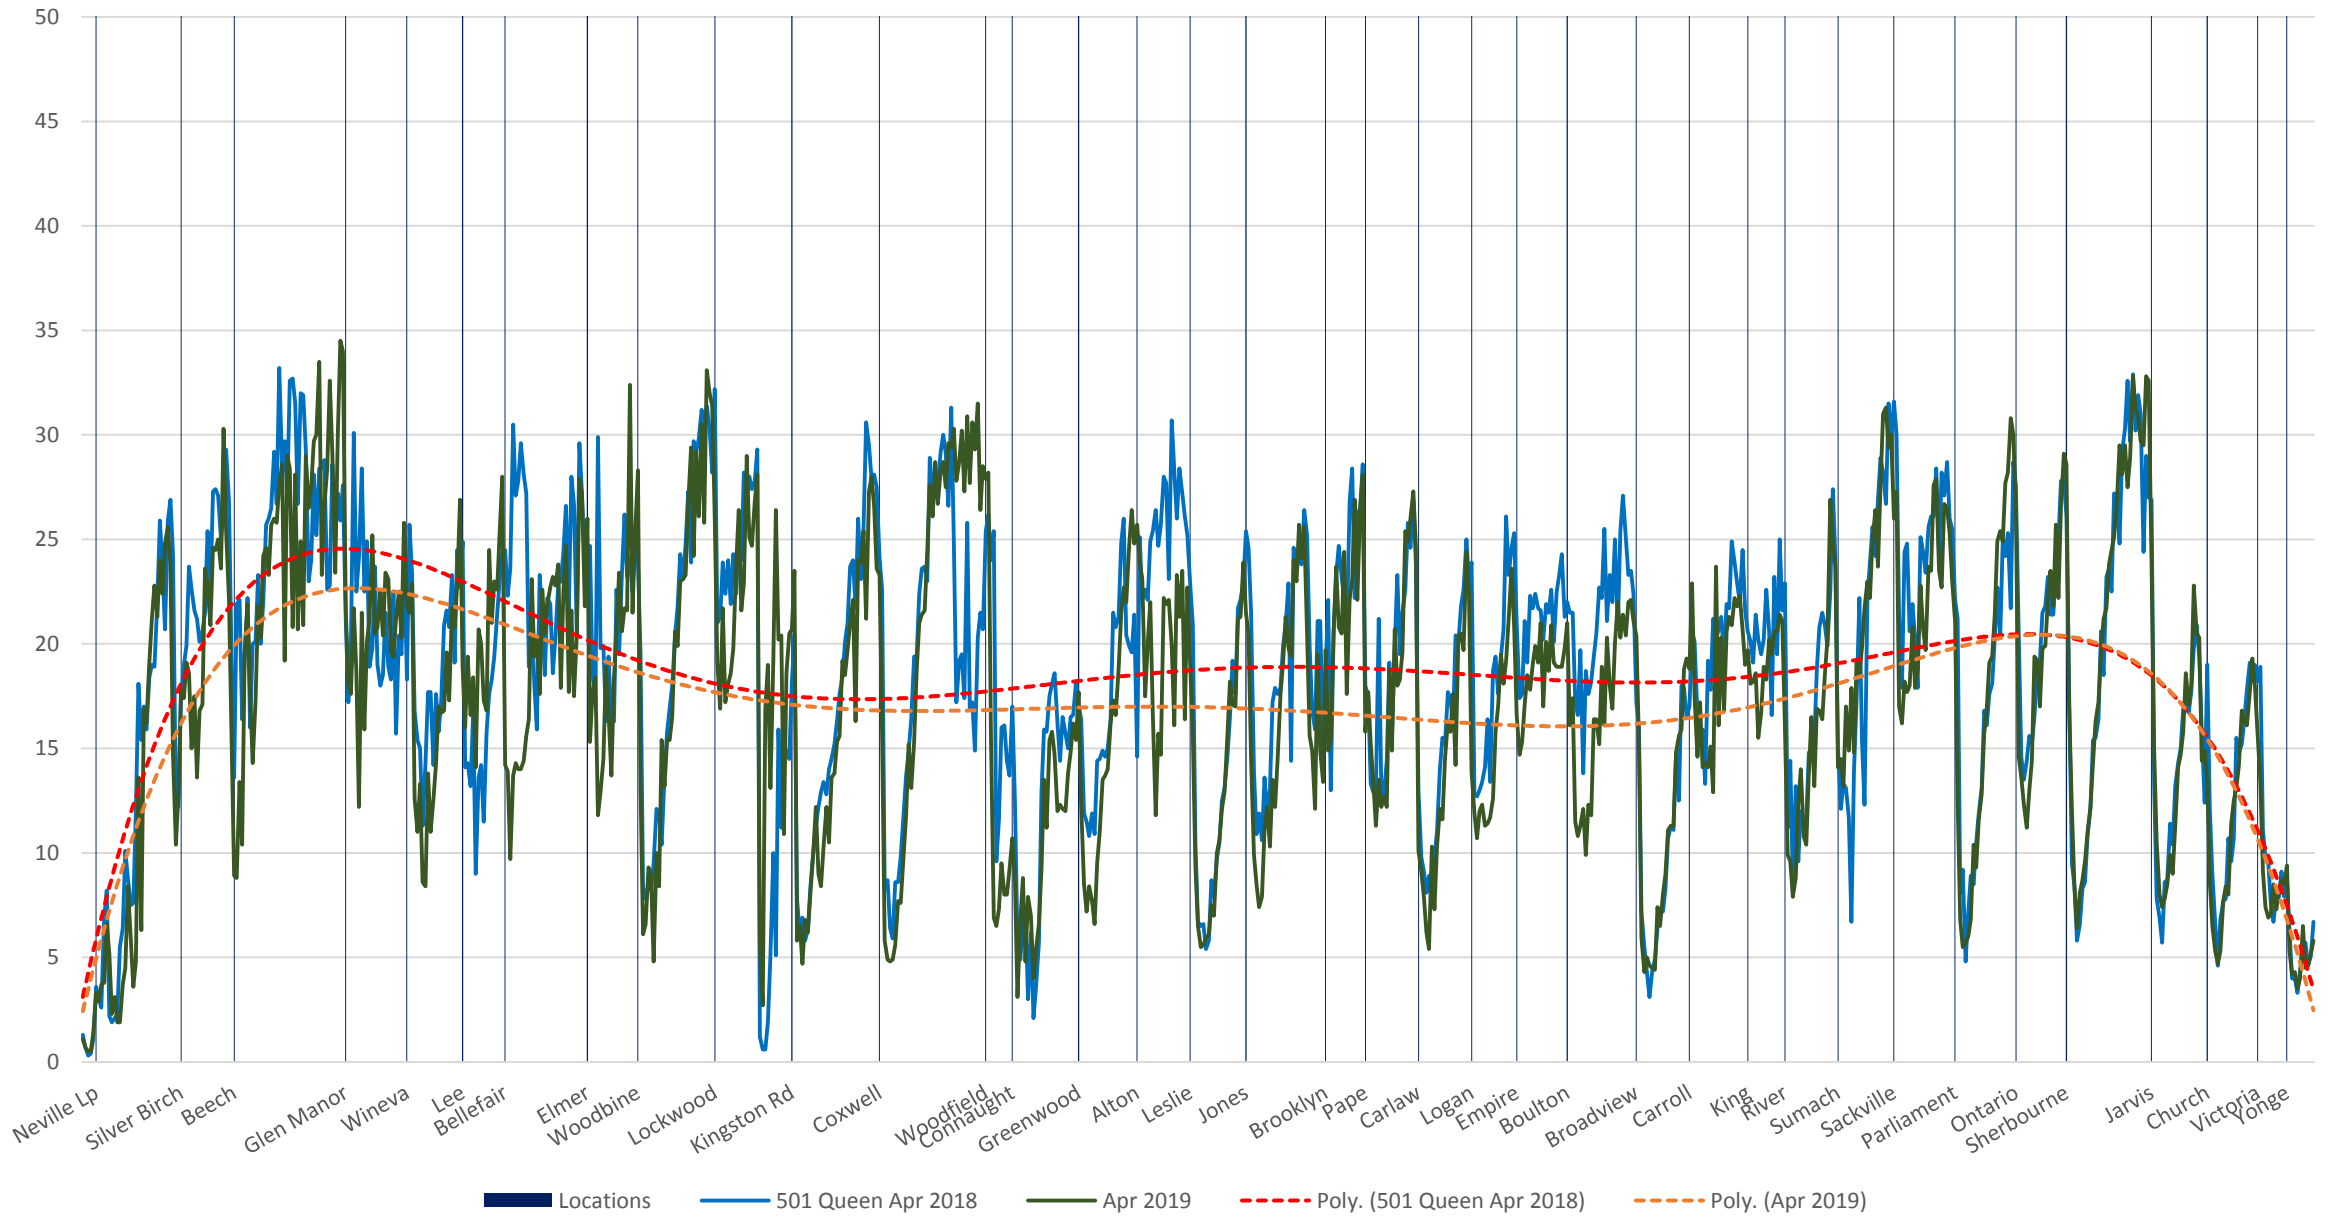

501 Queen Apr 2018 (Blue) vs Apr 2019 (Green) Eastbound Average Speed 1600 to 1700

501 Queen Apr 2018 (Blue) vs Apr 2019 (Green) Eastbound Average Speed 1700 to 1800

█ Locations    
 — 501 Queen Apr 2018    
 — Apr 2019    
 - - - Poly. (501 Queen Apr 2018)    
 - - - Poly. (Apr 2019)

501 Queen Apr 2018 (Blue) vs Apr 2019 (Green) Eastbound Average Speed 1800 to 1900

501 Queen Apr 2018 (Blue) vs Apr 2019 (Green) Eastbound Average Speed 1900 to 2000

501 Queen Apr 2018 (Blue) vs Apr 2019 (Green) Eastbound Average Speed 2000 to 2100

Locations 501 Queen Apr 2018 Apr 2019 Poly. (501 Queen Apr 2018) Poly. (Apr 2019)

501 Queen Apr 2018 (Blue) vs Apr 2019 (Green) Eastbound Average Speed 2100 to 2200

501 Queen Apr 2018 (Blue) vs Apr 2019 (Green) Eastbound Average Speed 2200 to 2300

Locations 501 Queen Apr 2018 Apr 2019 Poly. (501 Queen Apr 2018) Poly. (Apr 2019)

501 Queen Apr 2018 (Blue) vs Apr 2019 (Green) Eastbound Average Speed 2300 to 2400

Locations 501 Queen Apr 2018 Apr 2019 Poly. (501 Queen Apr 2018) Poly. (Apr 2019)