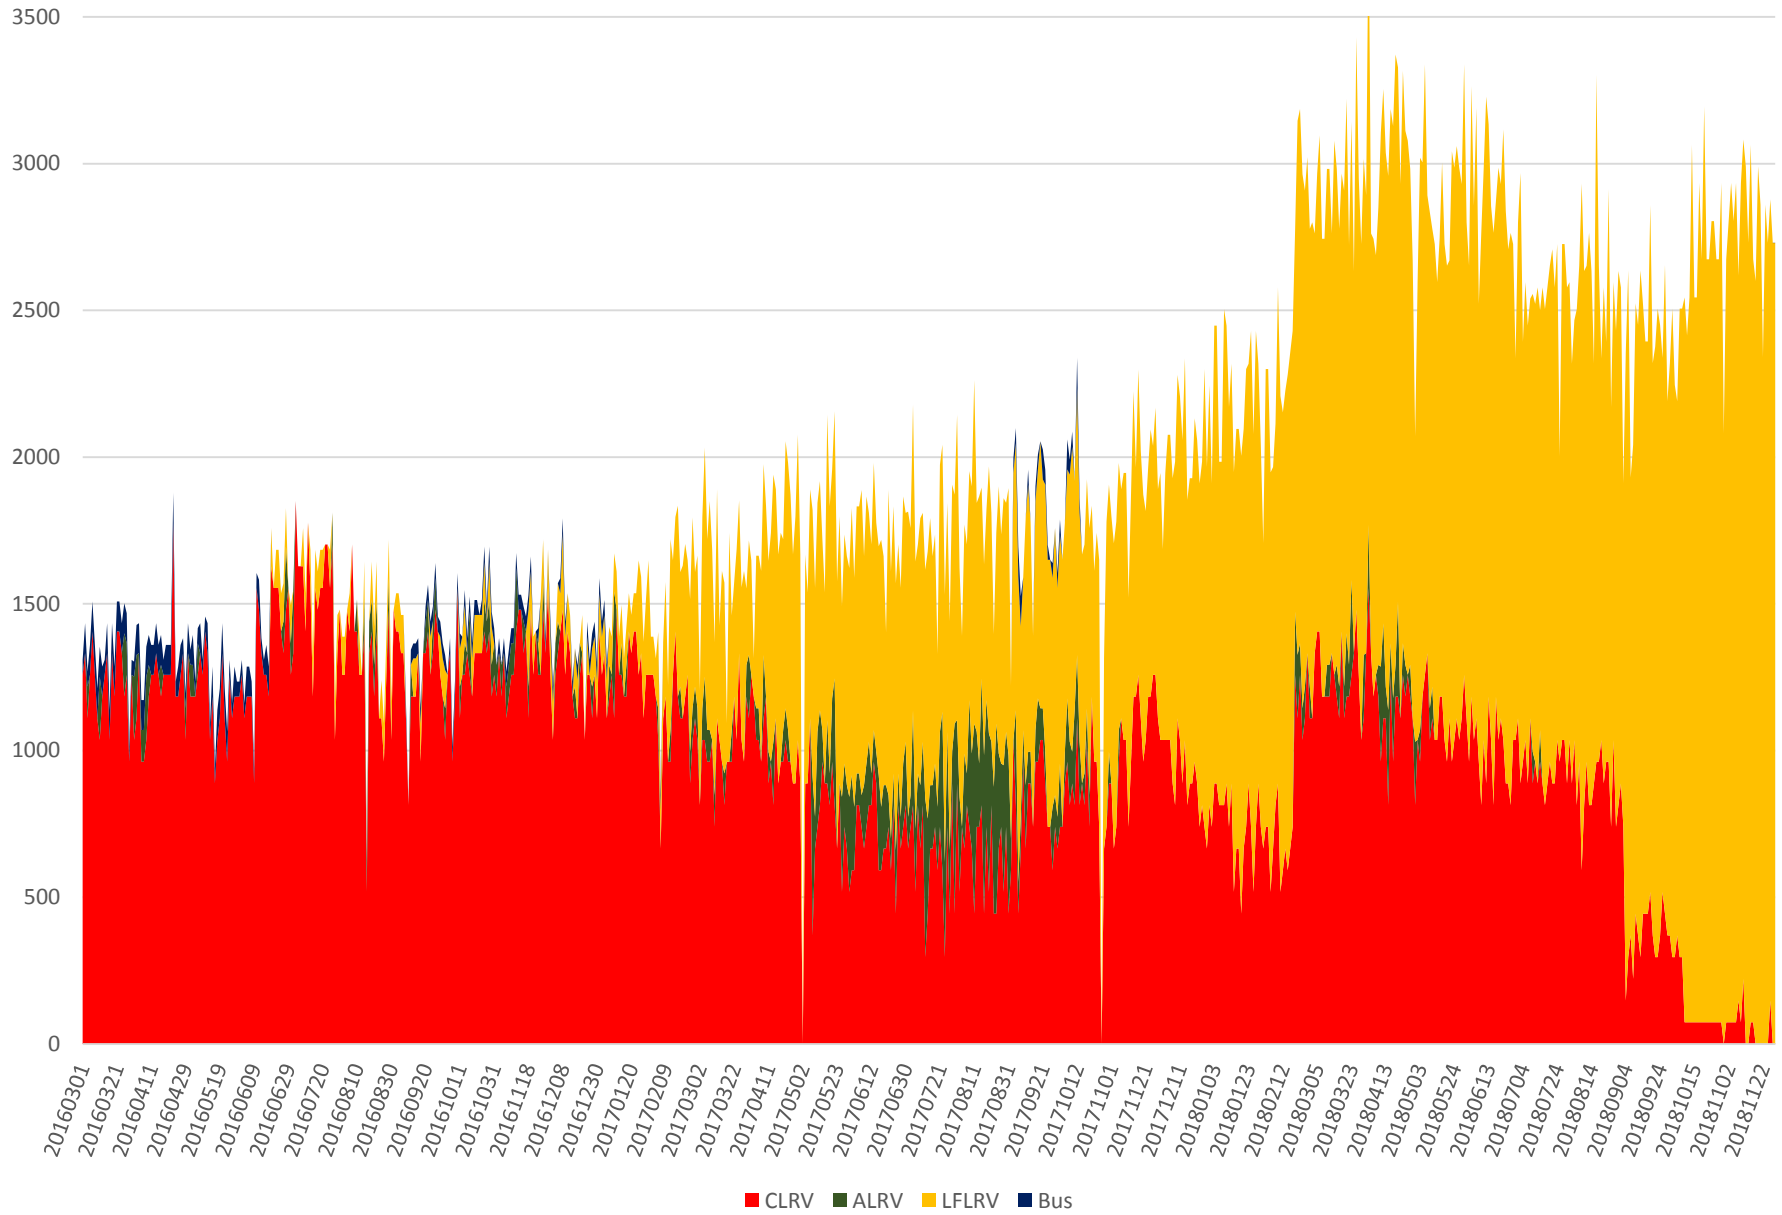

504 King Capacity at Yonge/WB March 2016 to November 2018 1500 to 1600

504 King Capacity at Yonge/WB March 2016 to November 2018 1600 to 1700

504 King Capacity at Yonge/WB March 2016 to November 2018 1700 to 1800

504 King Capacity at Yonge/WB March 2016 to November 2018 1800 to 1900