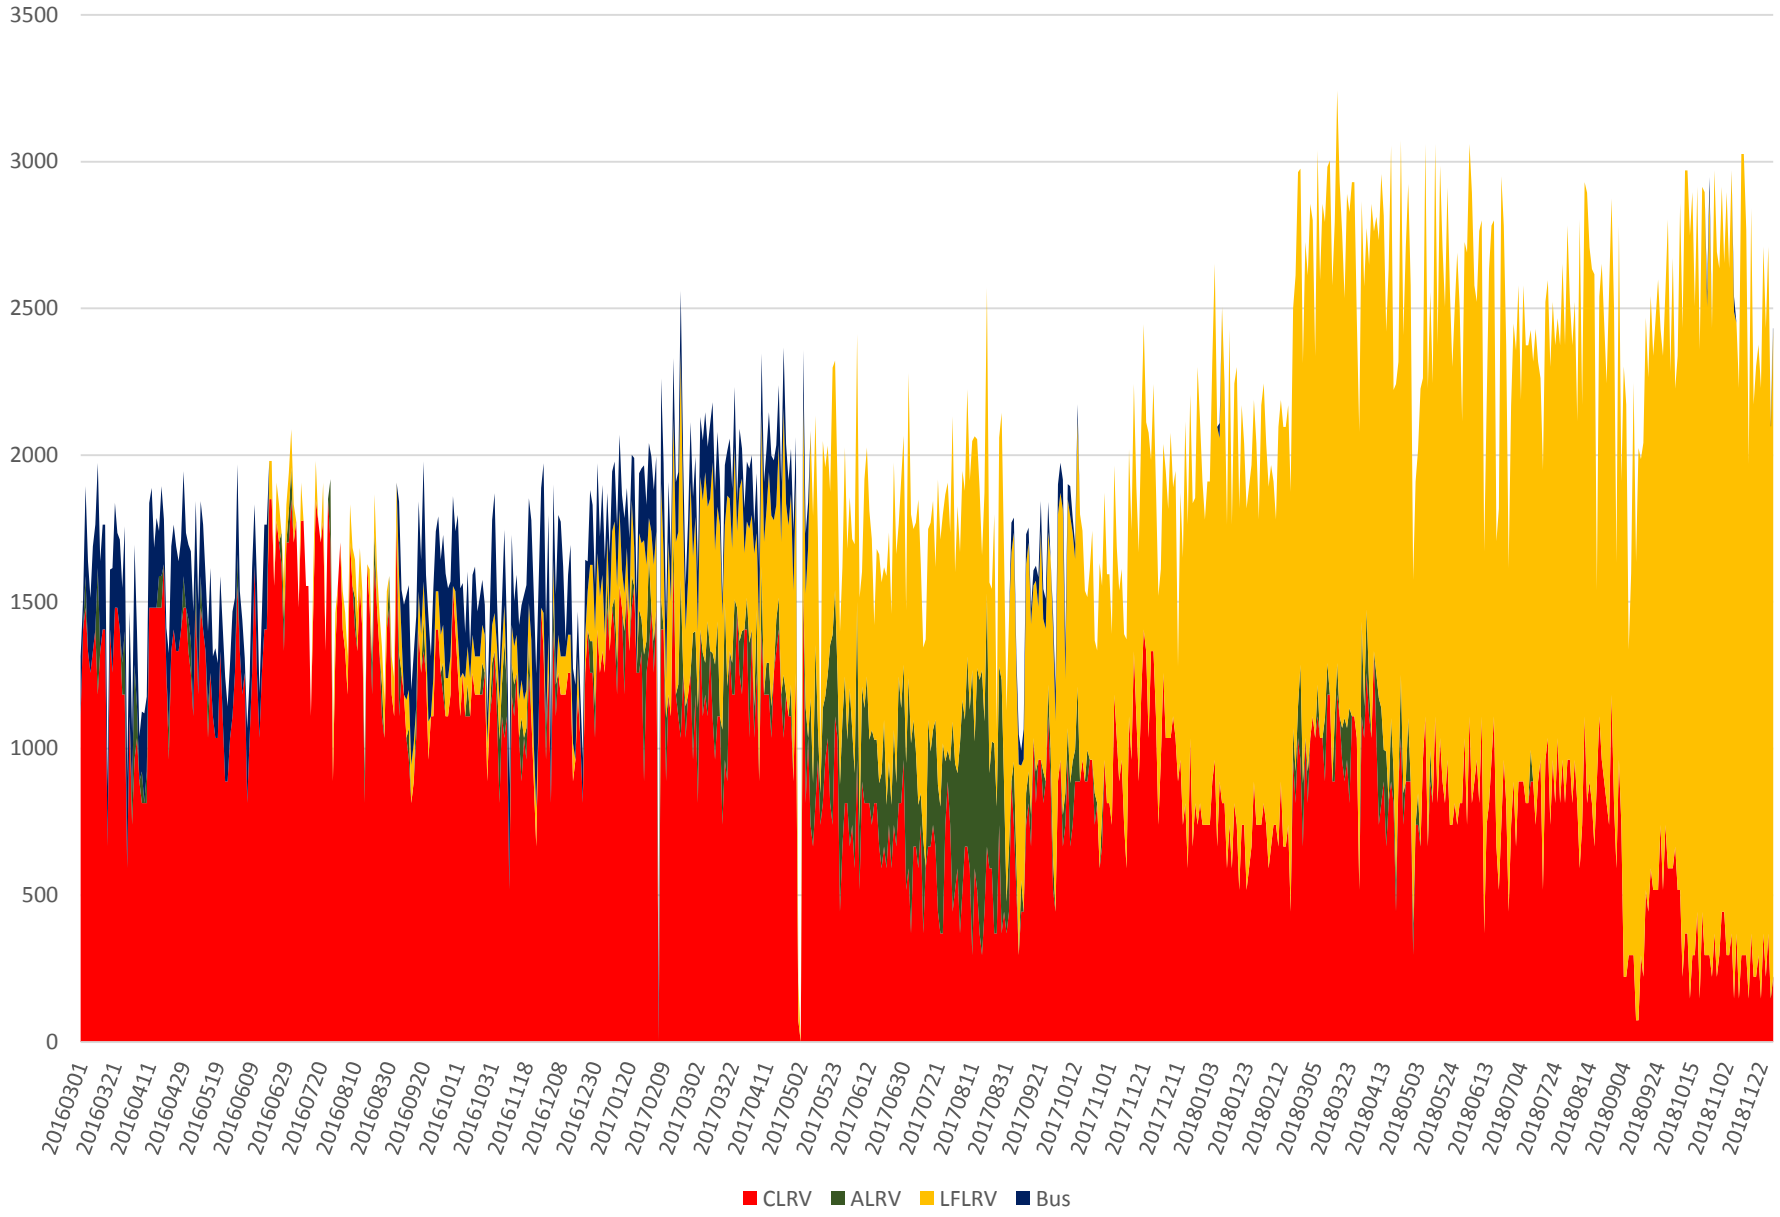

504 King Capacity at Yonge/WB March 2016 to November 2018 1500 to 1600

504 King Capacity at Yonge/WB March 2016 to November 2018 1600 to 1700

504 King Capacity at Yonge/WB March 2016 to November 2018 1700 to 1800

504 King Capacity at Yonge/WB March 2016 to November 2018 1800 to 1900