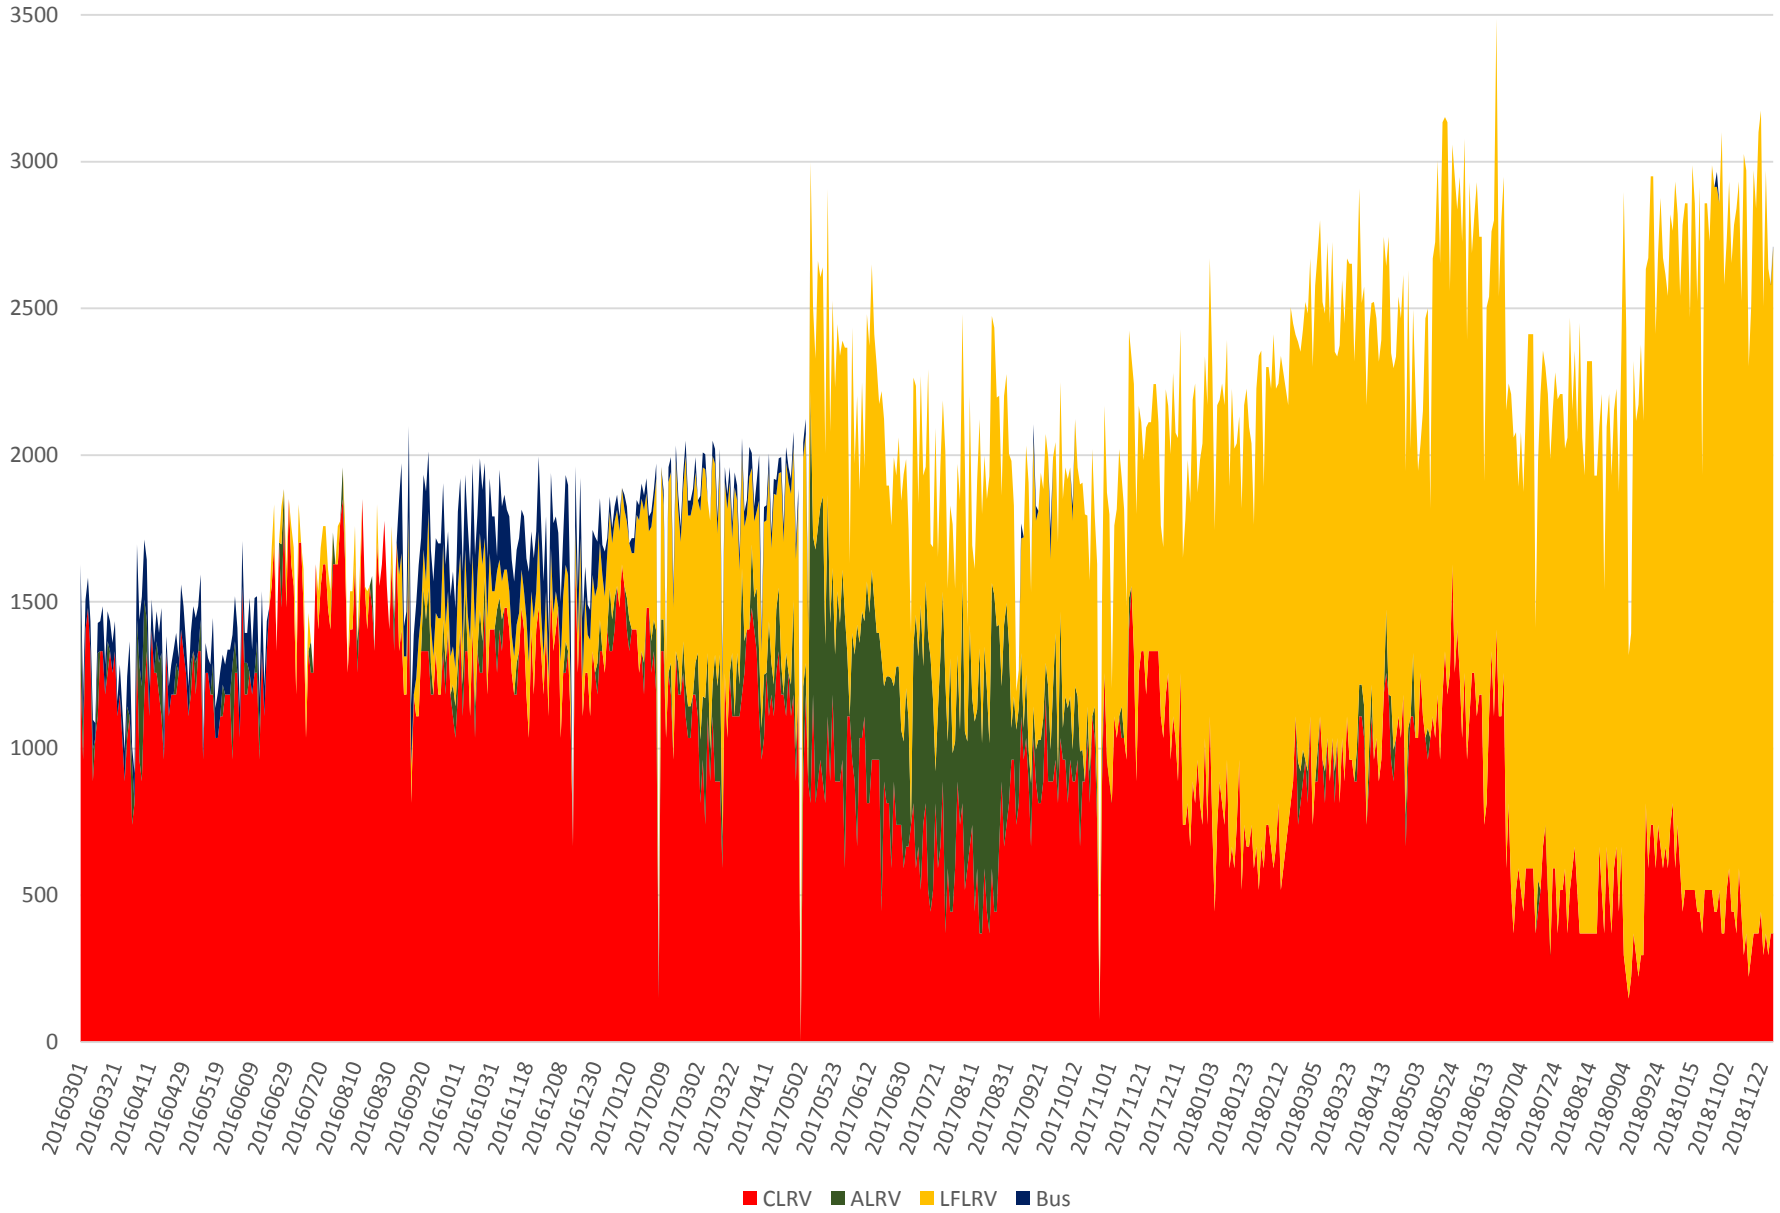

504 King Capacity at Yonge/WB March 2016 to November 2018 1500 to 1600

504 King Capacity at Yonge/WB March 2016 to November 2018 1600 to 1700

504 King Capacity at Yonge/WB March 2016 to November 2018 1700 to 1800

504 King Capacity at Yonge/WB March 2016 to November 2018 1800 to 1900