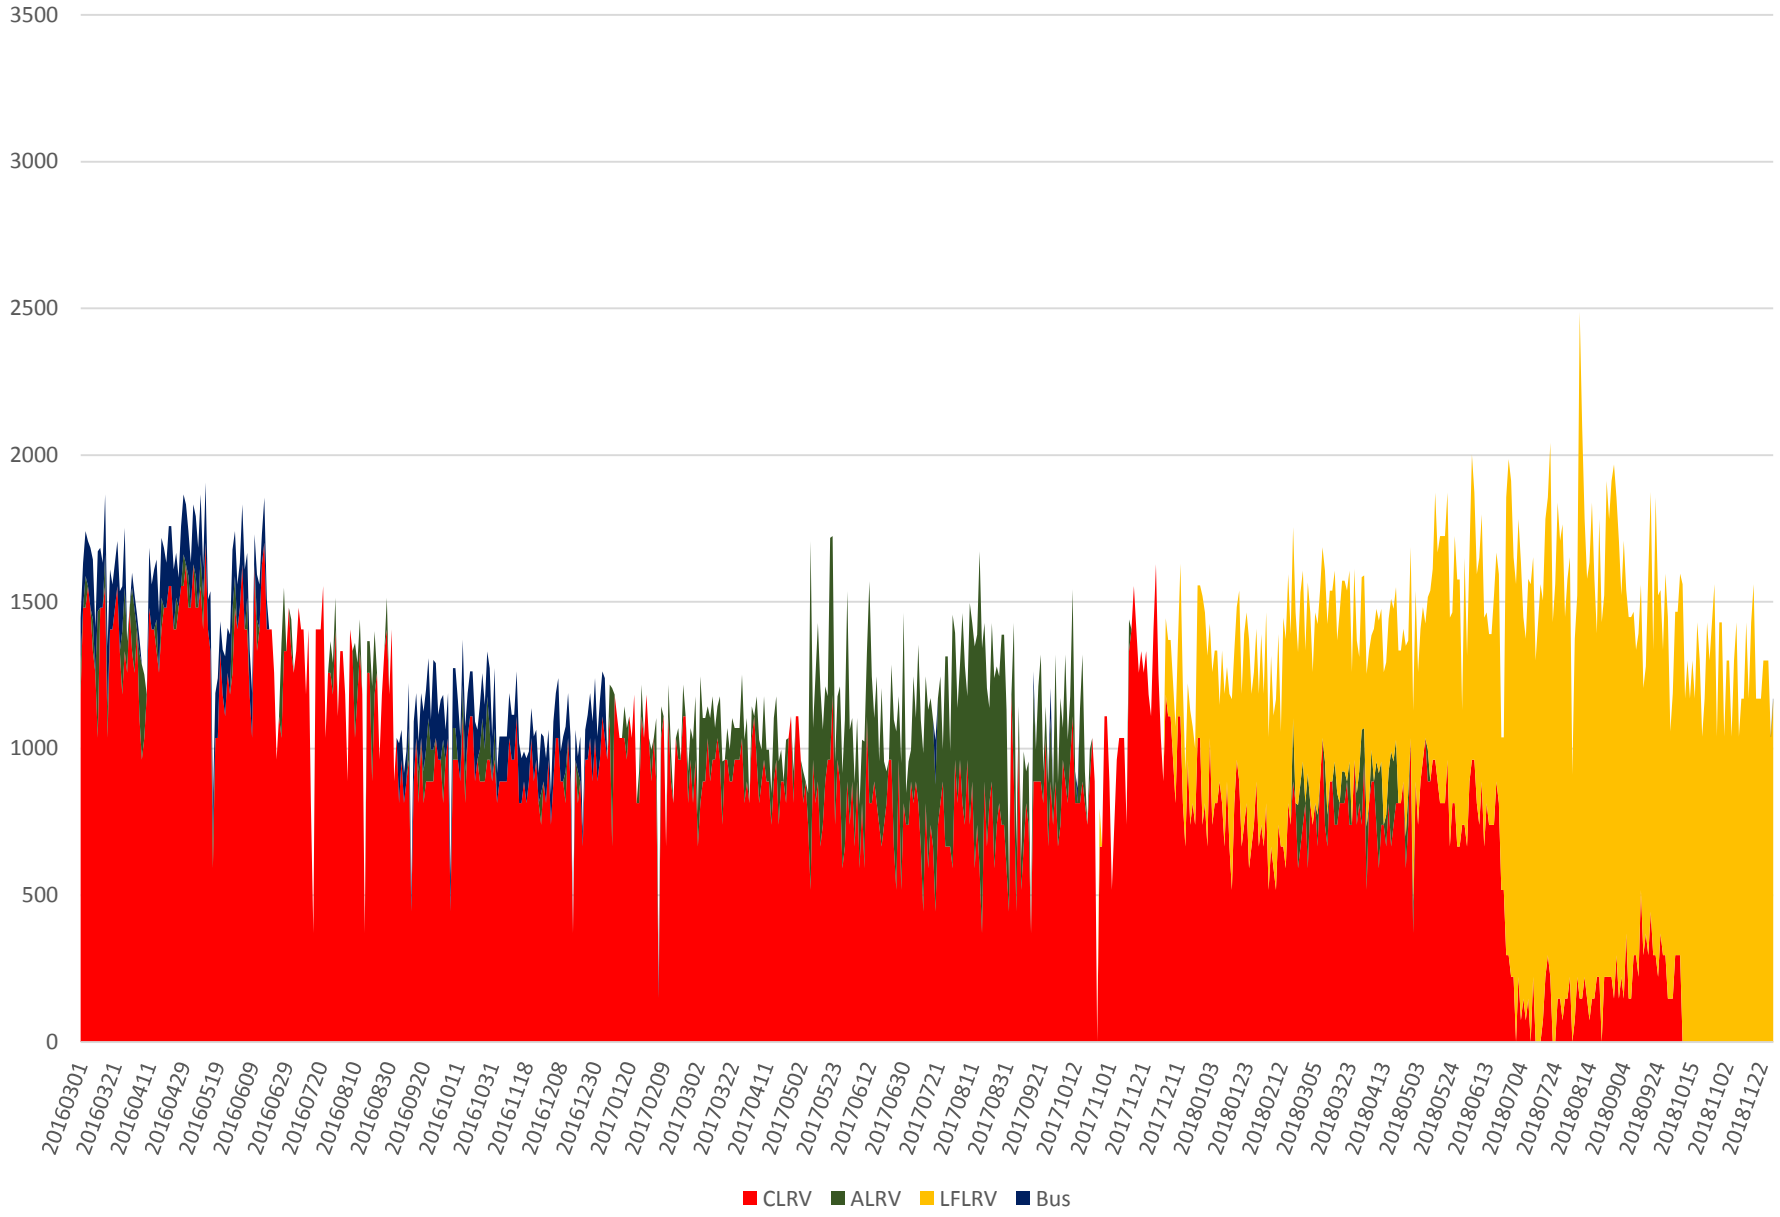

# 504 King Capacity at Jameson/WB March 2016 to November 2018 1500 to 1600

# 504 King Capacity at Jameson/WB March 2016 to November 2018 1600 to 1700

# 504 King Capacity at Jameson/WB March 2016 to November 2018 1700 to 1800

# 504 King Capacity at Jameson/WB March 2016 to November 2018 1800 to 1900