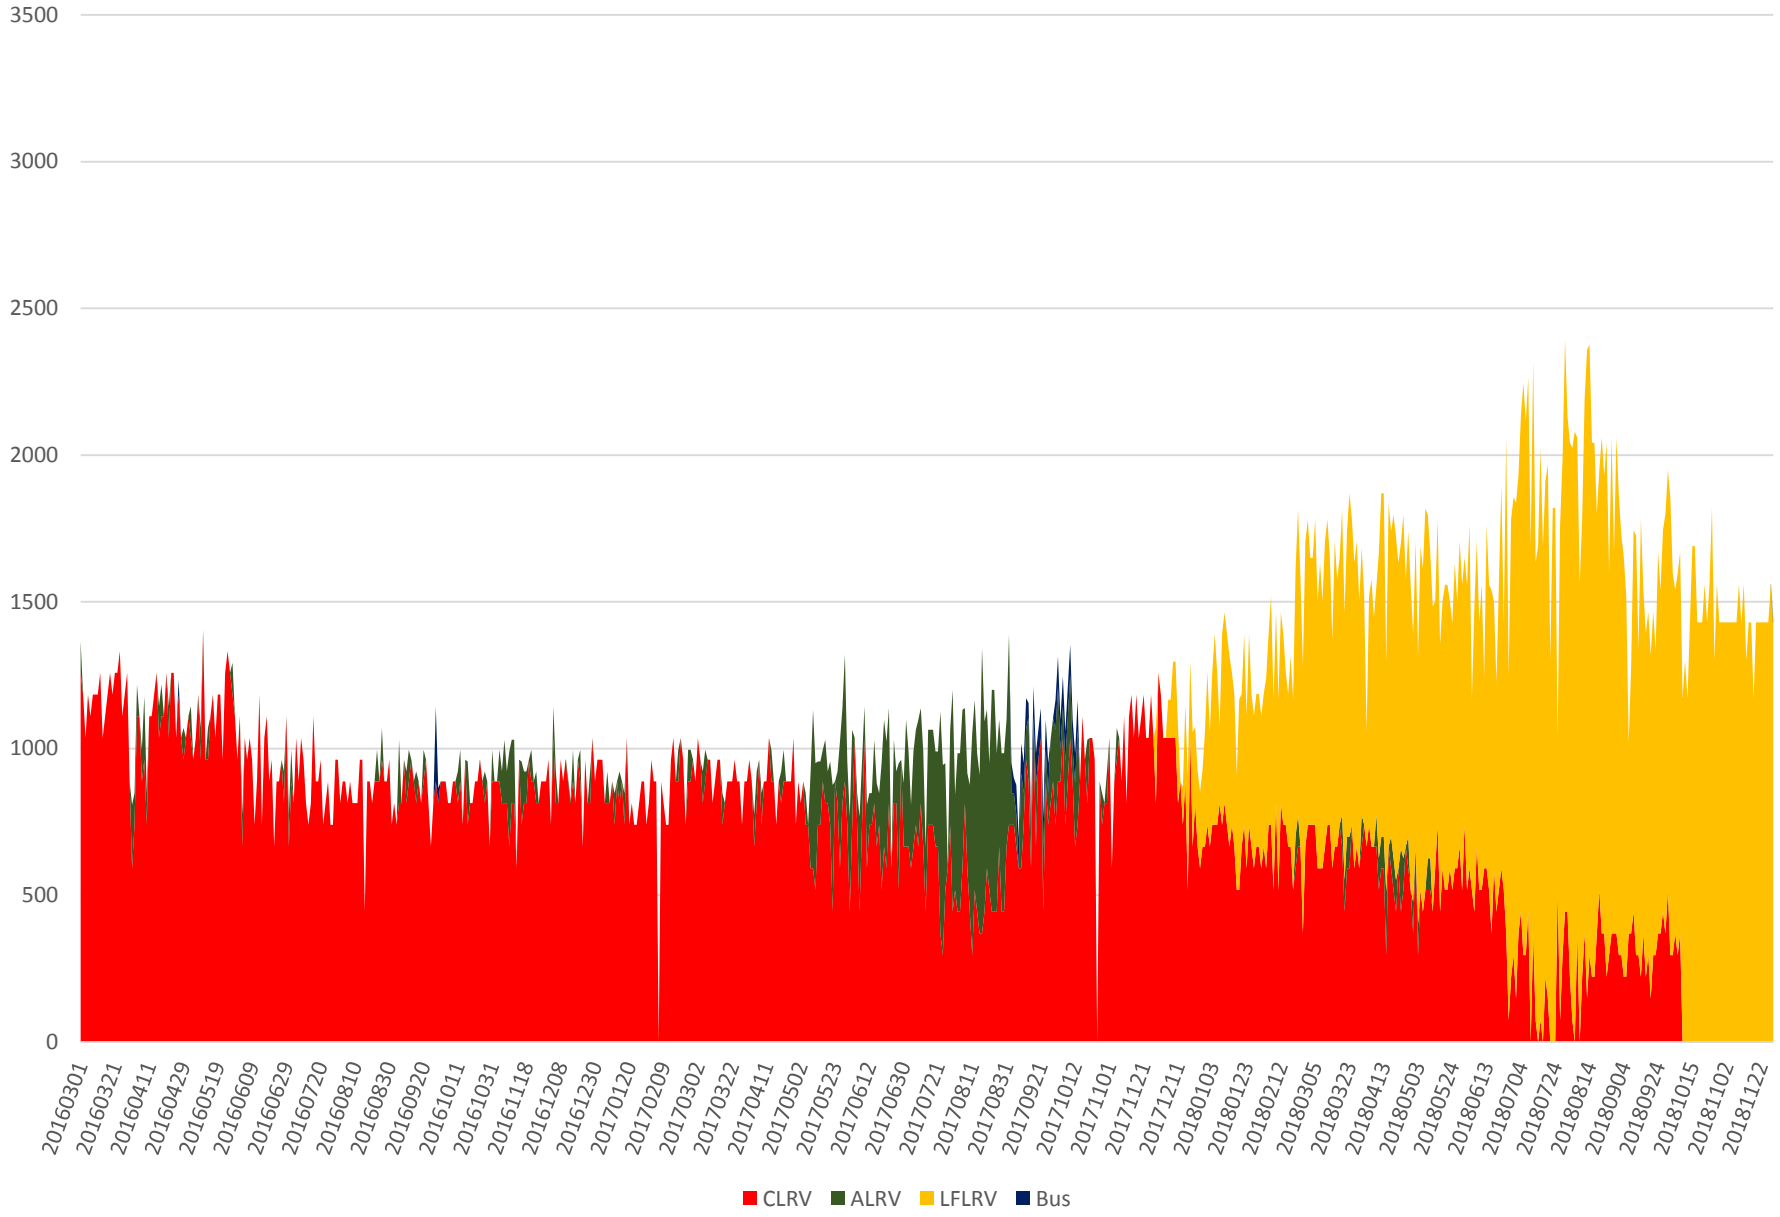

# 504 King Capacity at Jameson/WB March 2016 to November 2018 1500 to 1600

# 504 King Capacity at Jameson/WB March 2016 to November 2018 1600 to 1700

# 504 King Capacity at Jameson/WB March 2016 to November 2018 1700 to 1800

# 504 King Capacity at Jameson/WB March 2016 to November 2018 1800 to 1900