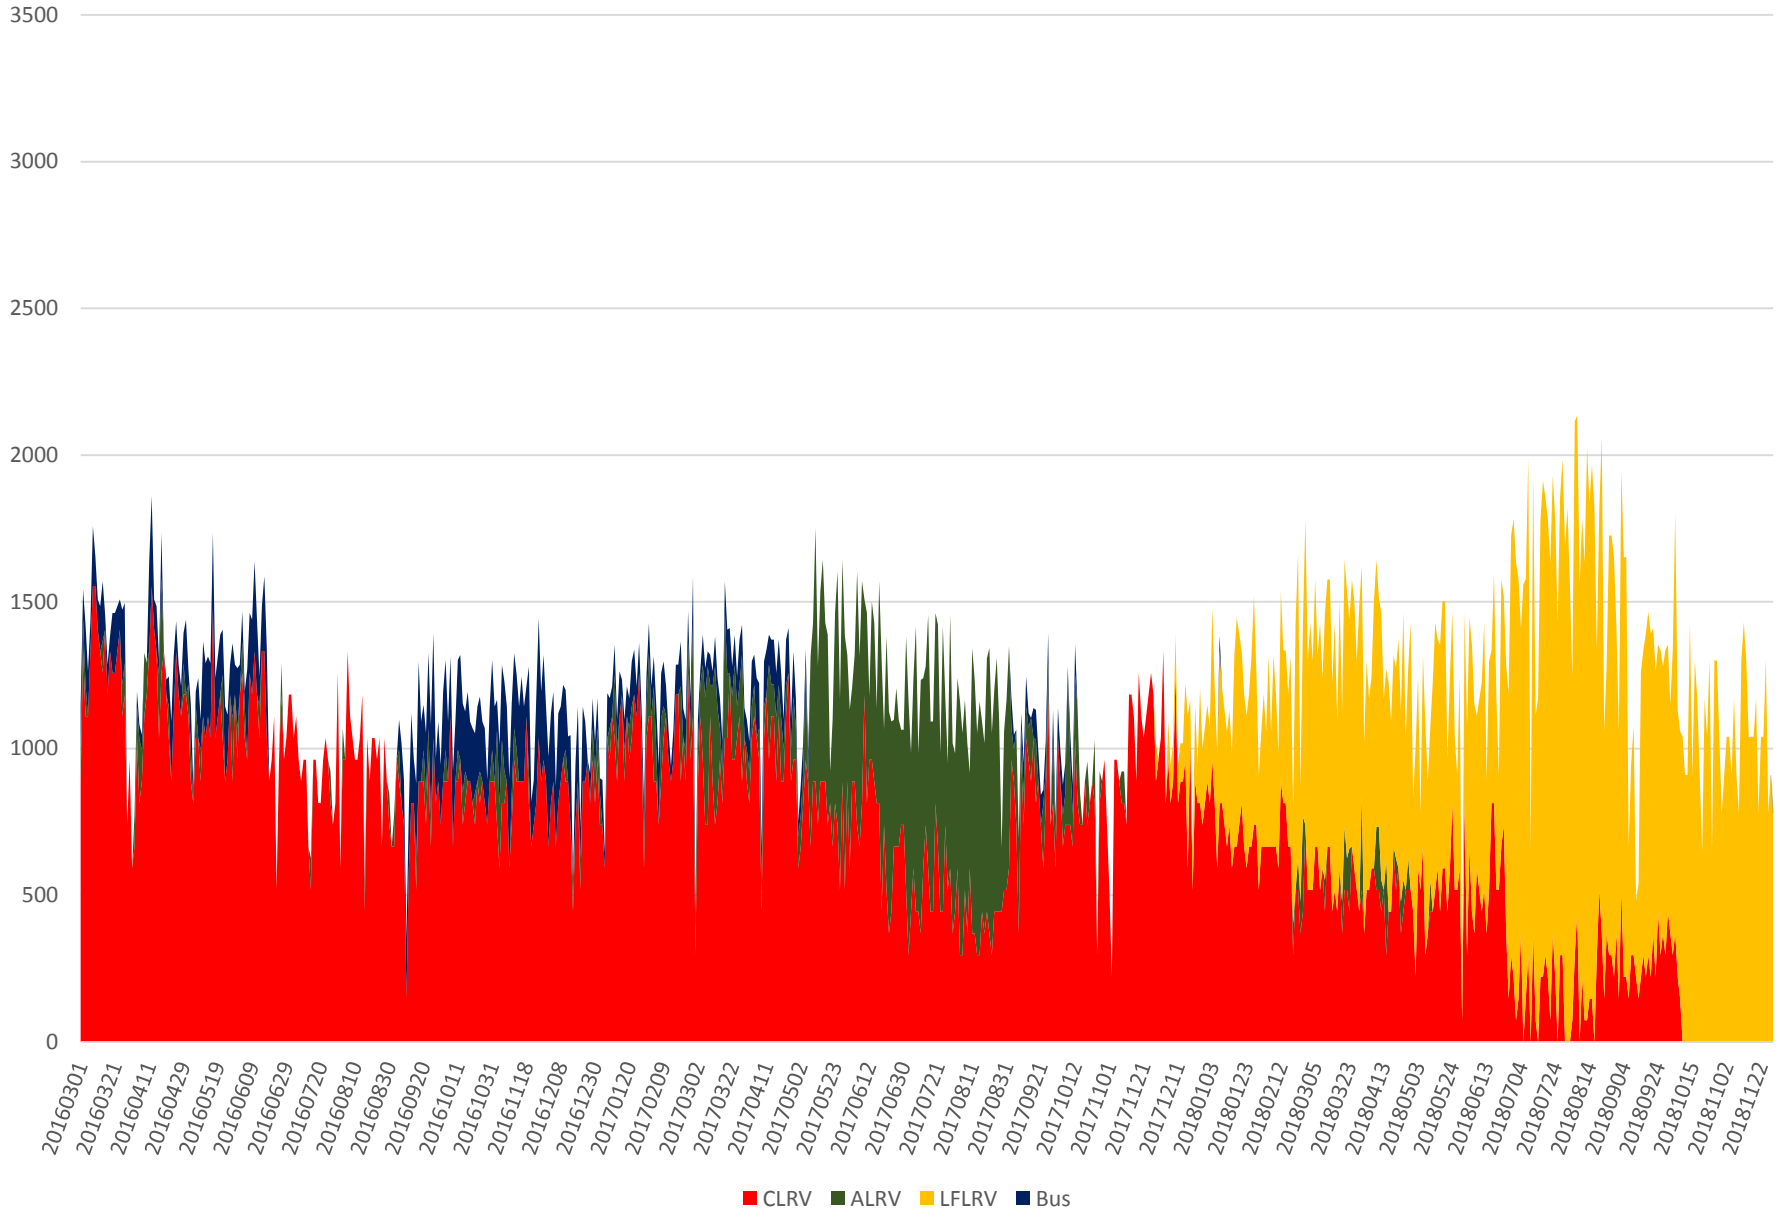

# 504 King Capacity at Jameson/WB March 2016 to November 2018 1500 to 1600

# 504 King Capacity at Jameson/WB March 2016 to November 2018 1600 to 1700

# 504 King Capacity at Jameson/WB March 2016 to November 2018 1700 to 1800

# 504 King Capacity at Jameson/WB March 2016 to November 2018 1800 to 1900