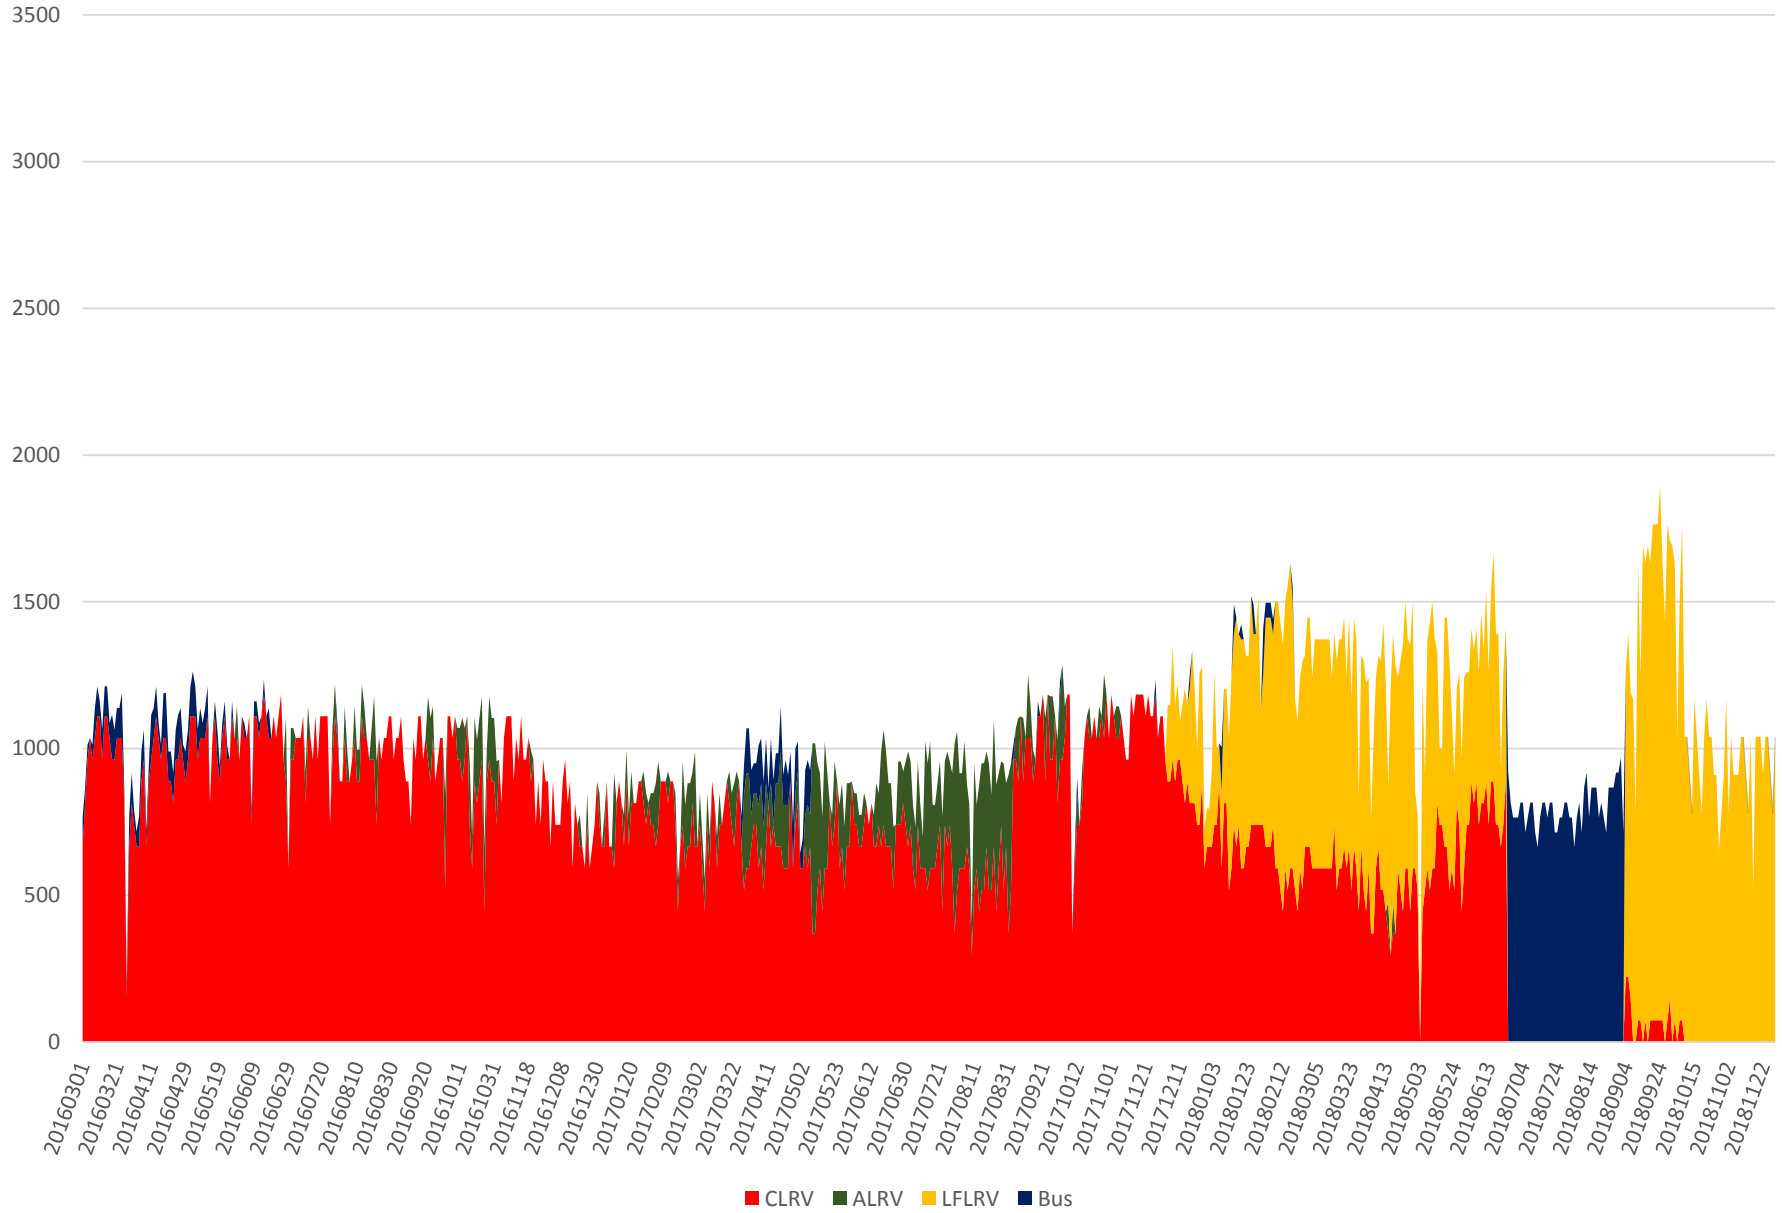

504 King Capacity at Danforth/SB March 2016 to November 2018 600 to 700

504 King Capacity at Danforth/SB March 2016 to November 2018 700 to 800

504 King Capacity at Danforth/SB March 2016 to November 2018 800 to 900

504 King Capacity at Danforth/SB March 2016 to November 2018 900 to 1000