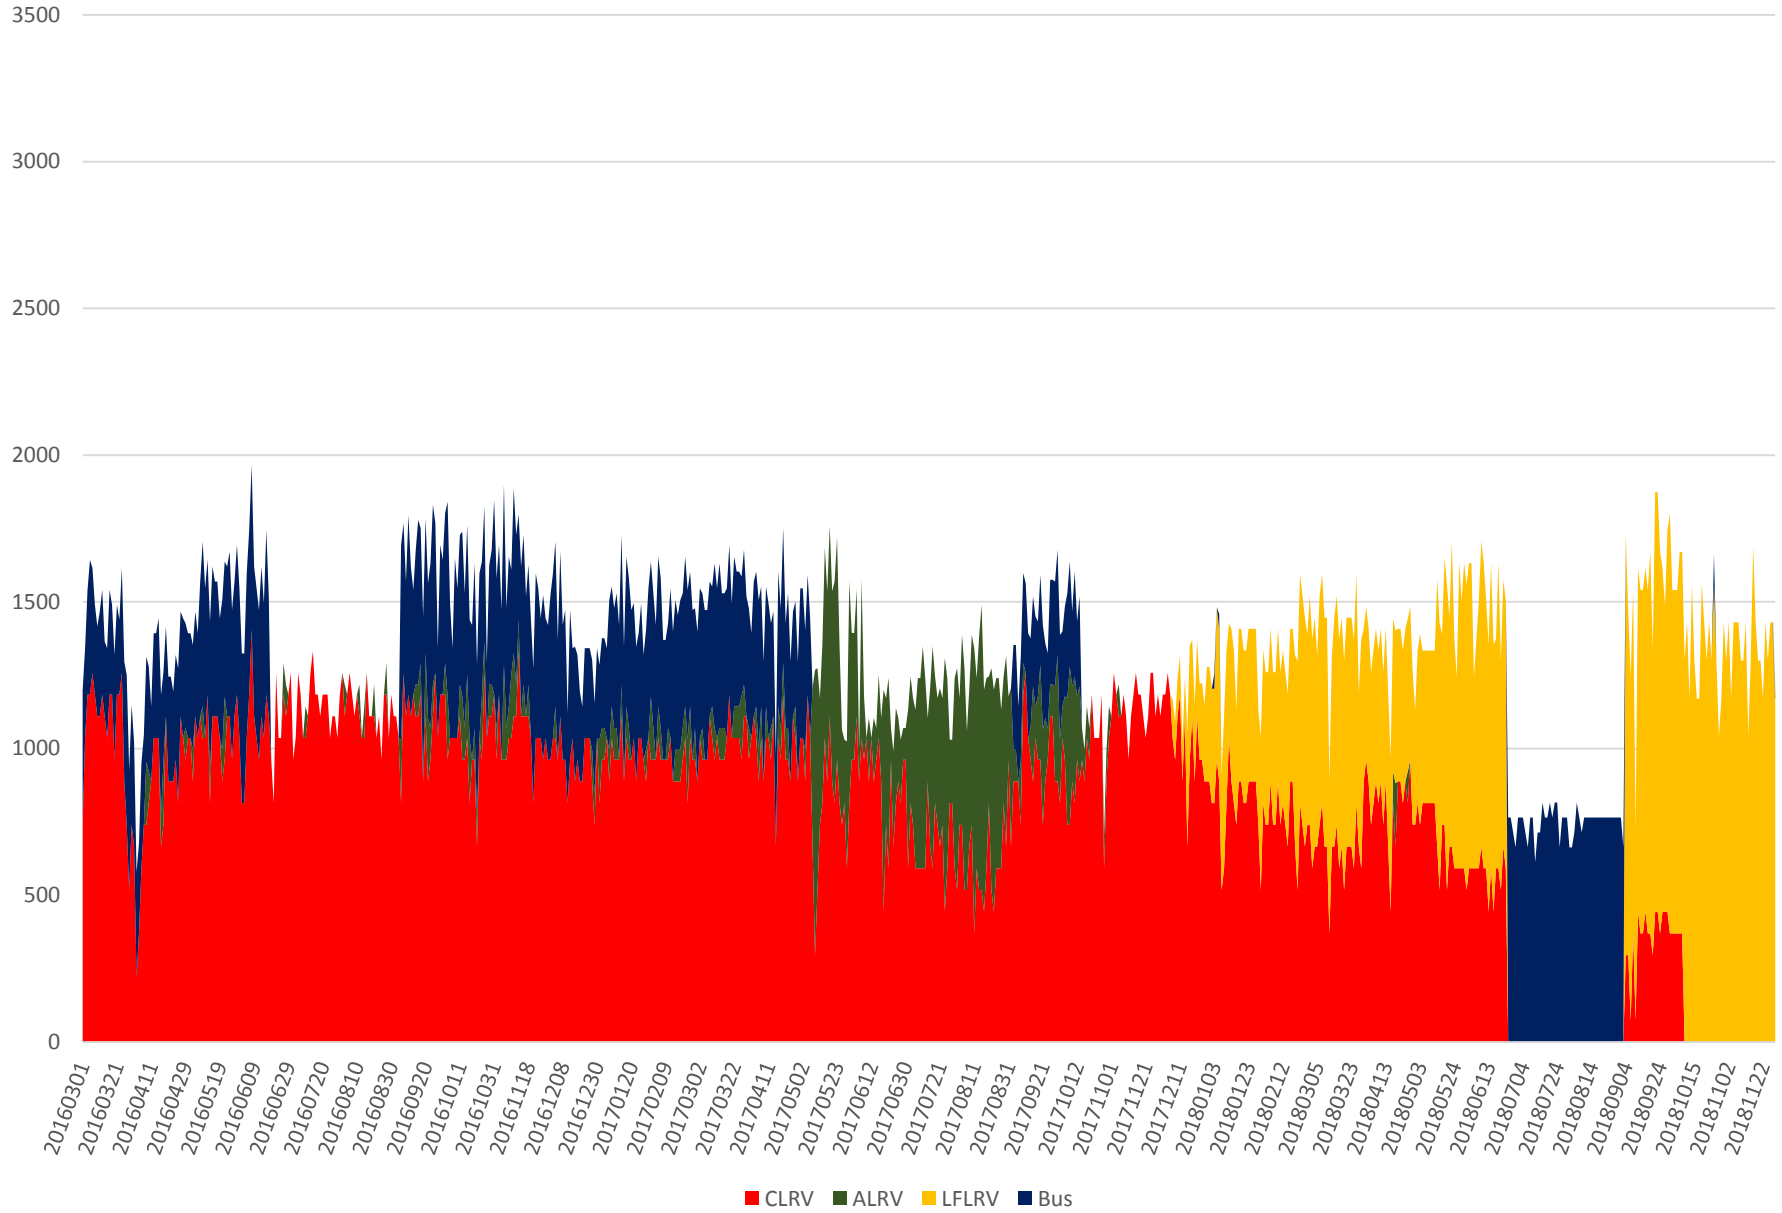

504 King Capacity at Danforth/SB March 2016 to November 2018 600 to 700

504 King Capacity at Danforth/SB March 2016 to November 2018 700 to 800

504 King Capacity at Danforth/SB March 2016 to November 2018 800 to 900

504 King Capacity at Danforth/SB March 2016 to November 2018 900 to 1000