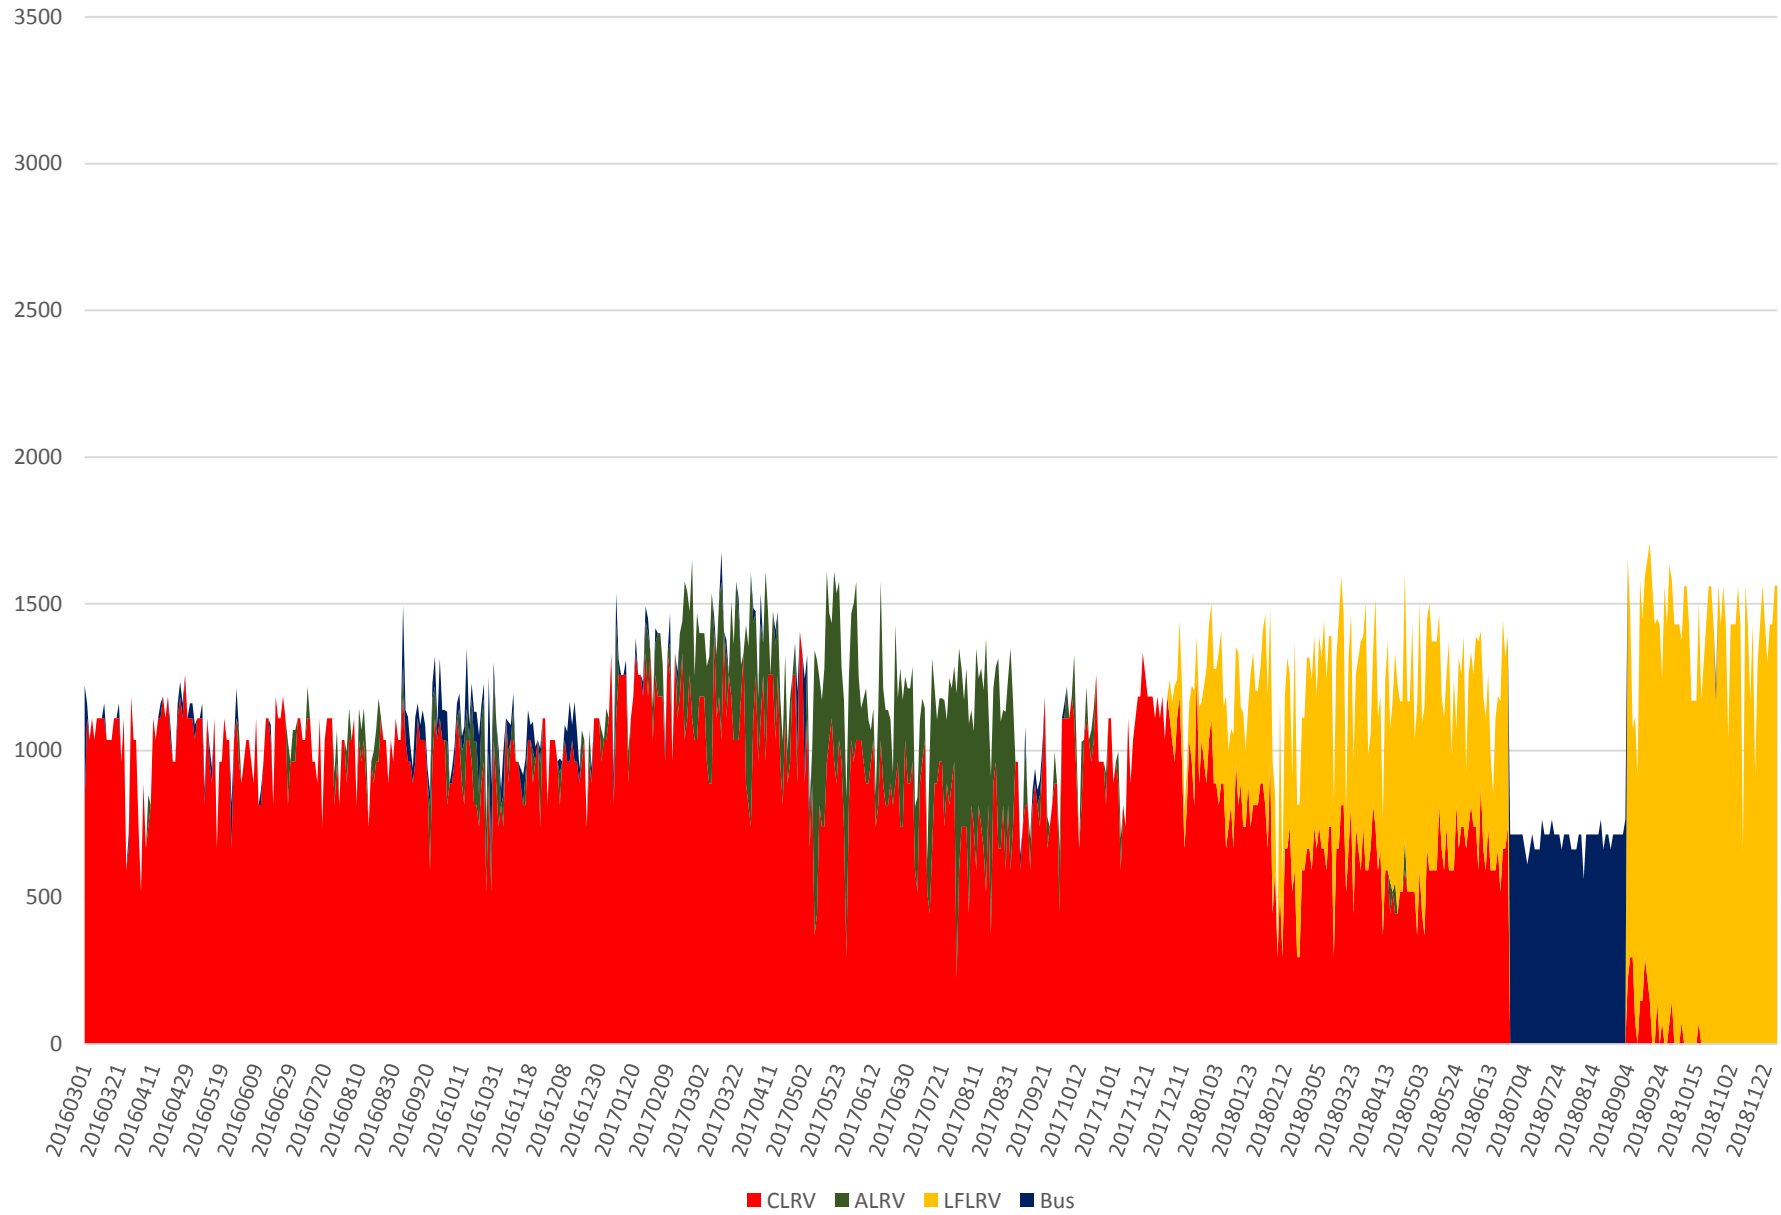

504 King Capacity at Danforth/SB March 2016 to November 2018 600 to 700

504 King Capacity at Danforth/SB March 2016 to November 2018 700 to 800

504 King Capacity at Danforth/SB March 2016 to November 2018 800 to 900

504 King Capacity at Danforth/SB March 2016 to November 2018 900 to 1000