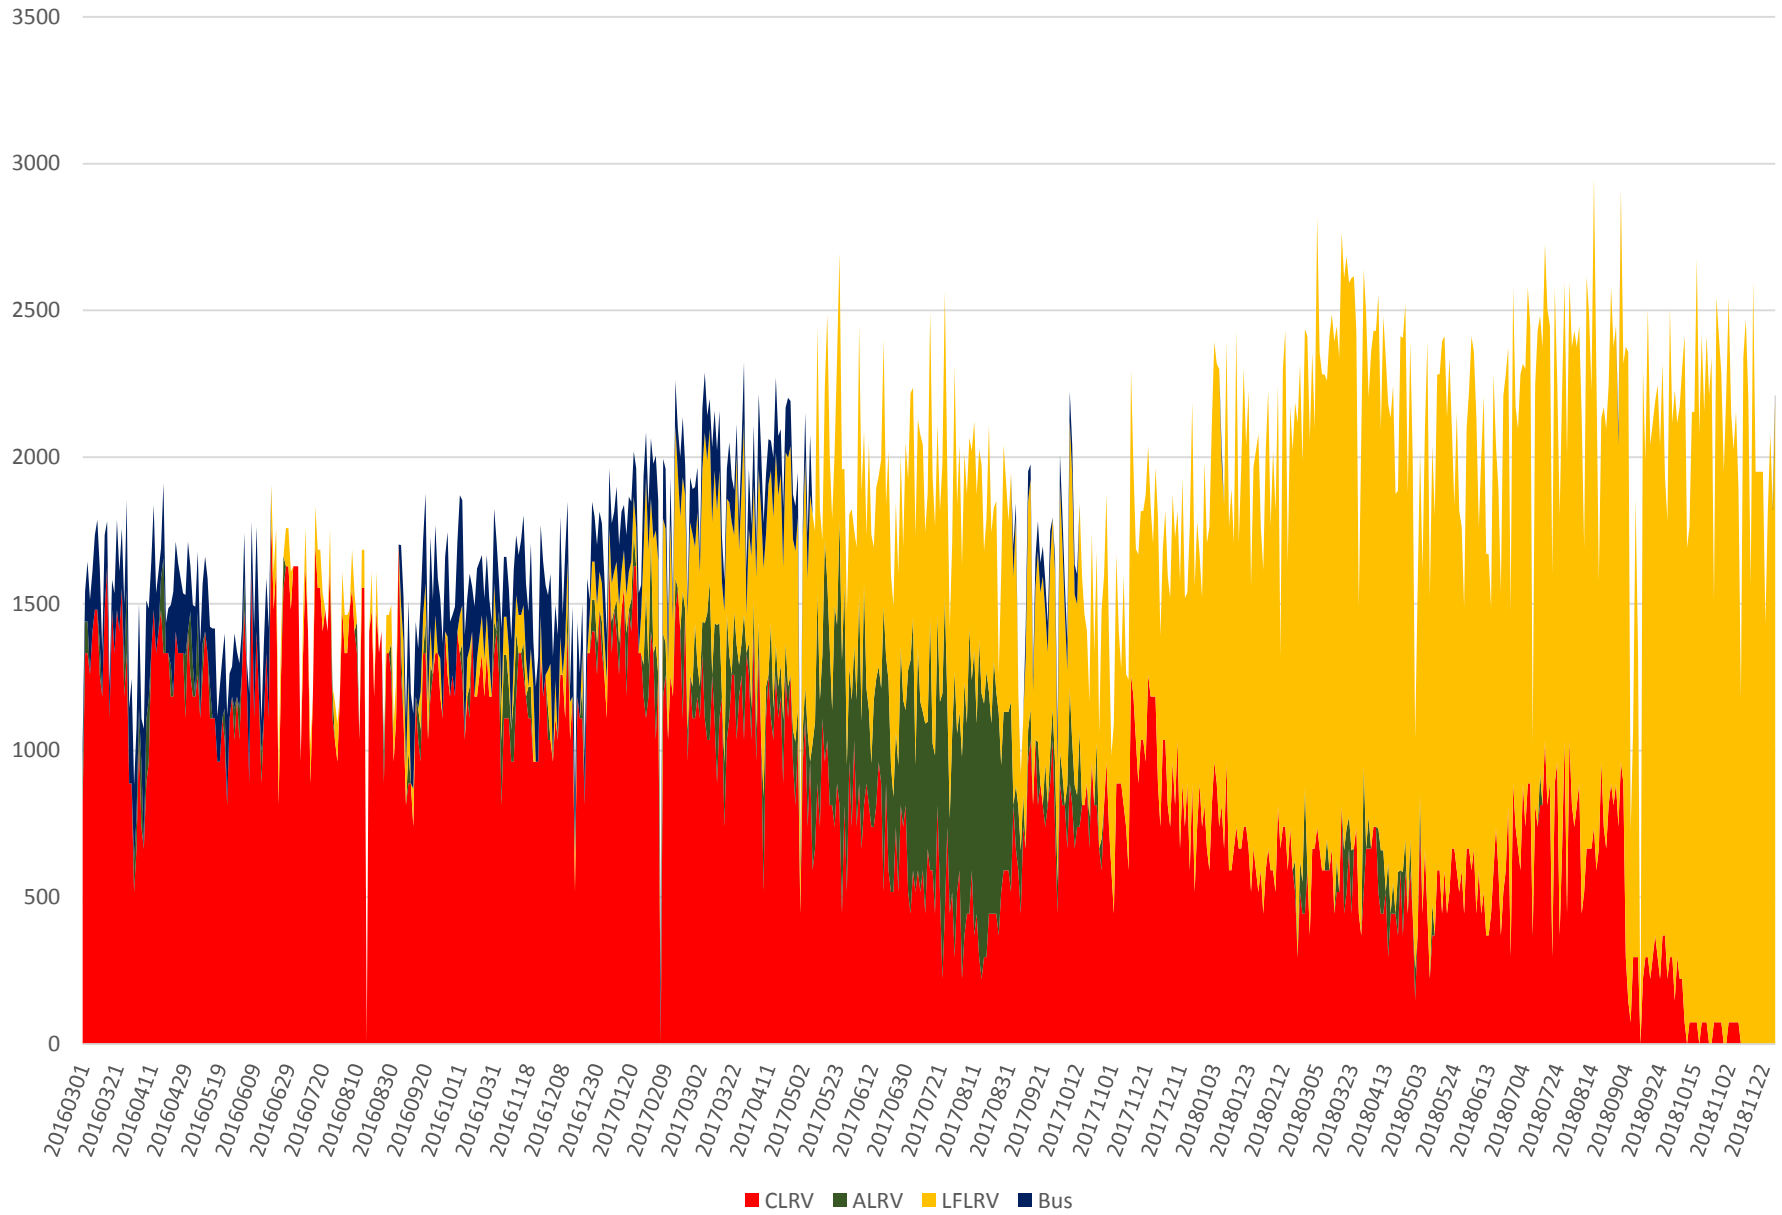

504 King Capacity at Bathurst/WB March 2016 to November 2018 1500 to 1600

504 King Capacity at Bathurst/WB March 2016 to November 2018 1600 to 1700

504 King Capacity at Bathurst/WB March 2016 to November 2018 1700 to 1800

504 King Capacity at Bathurst/WB March 2016 to November 2018 1800 to 1900