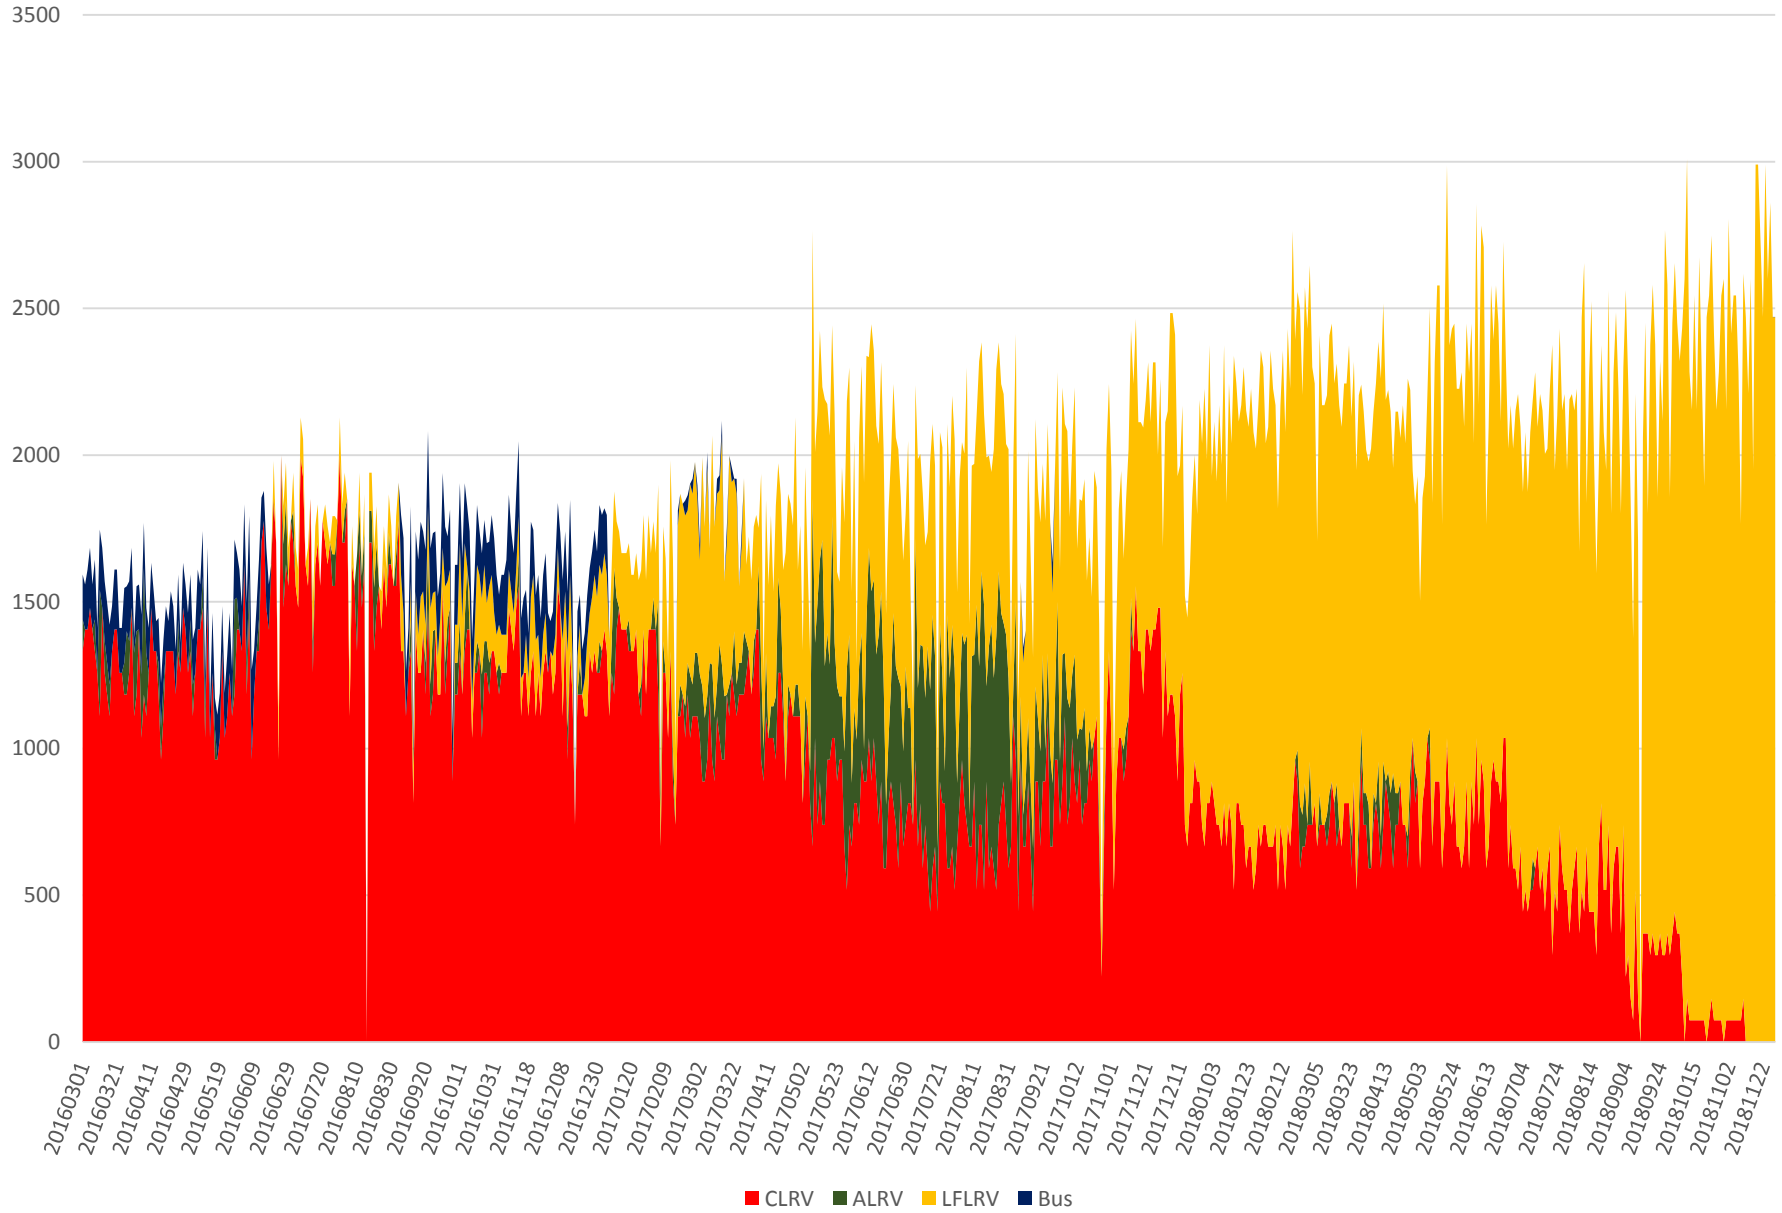

504 King Capacity at Bathurst/WB March 2016 to November 2018 1500 to 1600

504 King Capacity at Bathurst/WB March 2016 to November 2018 1600 to 1700

504 King Capacity at Bathurst/WB March 2016 to November 2018 1700 to 1800

504 King Capacity at Bathurst/WB March 2016 to November 2018 1800 to 1900