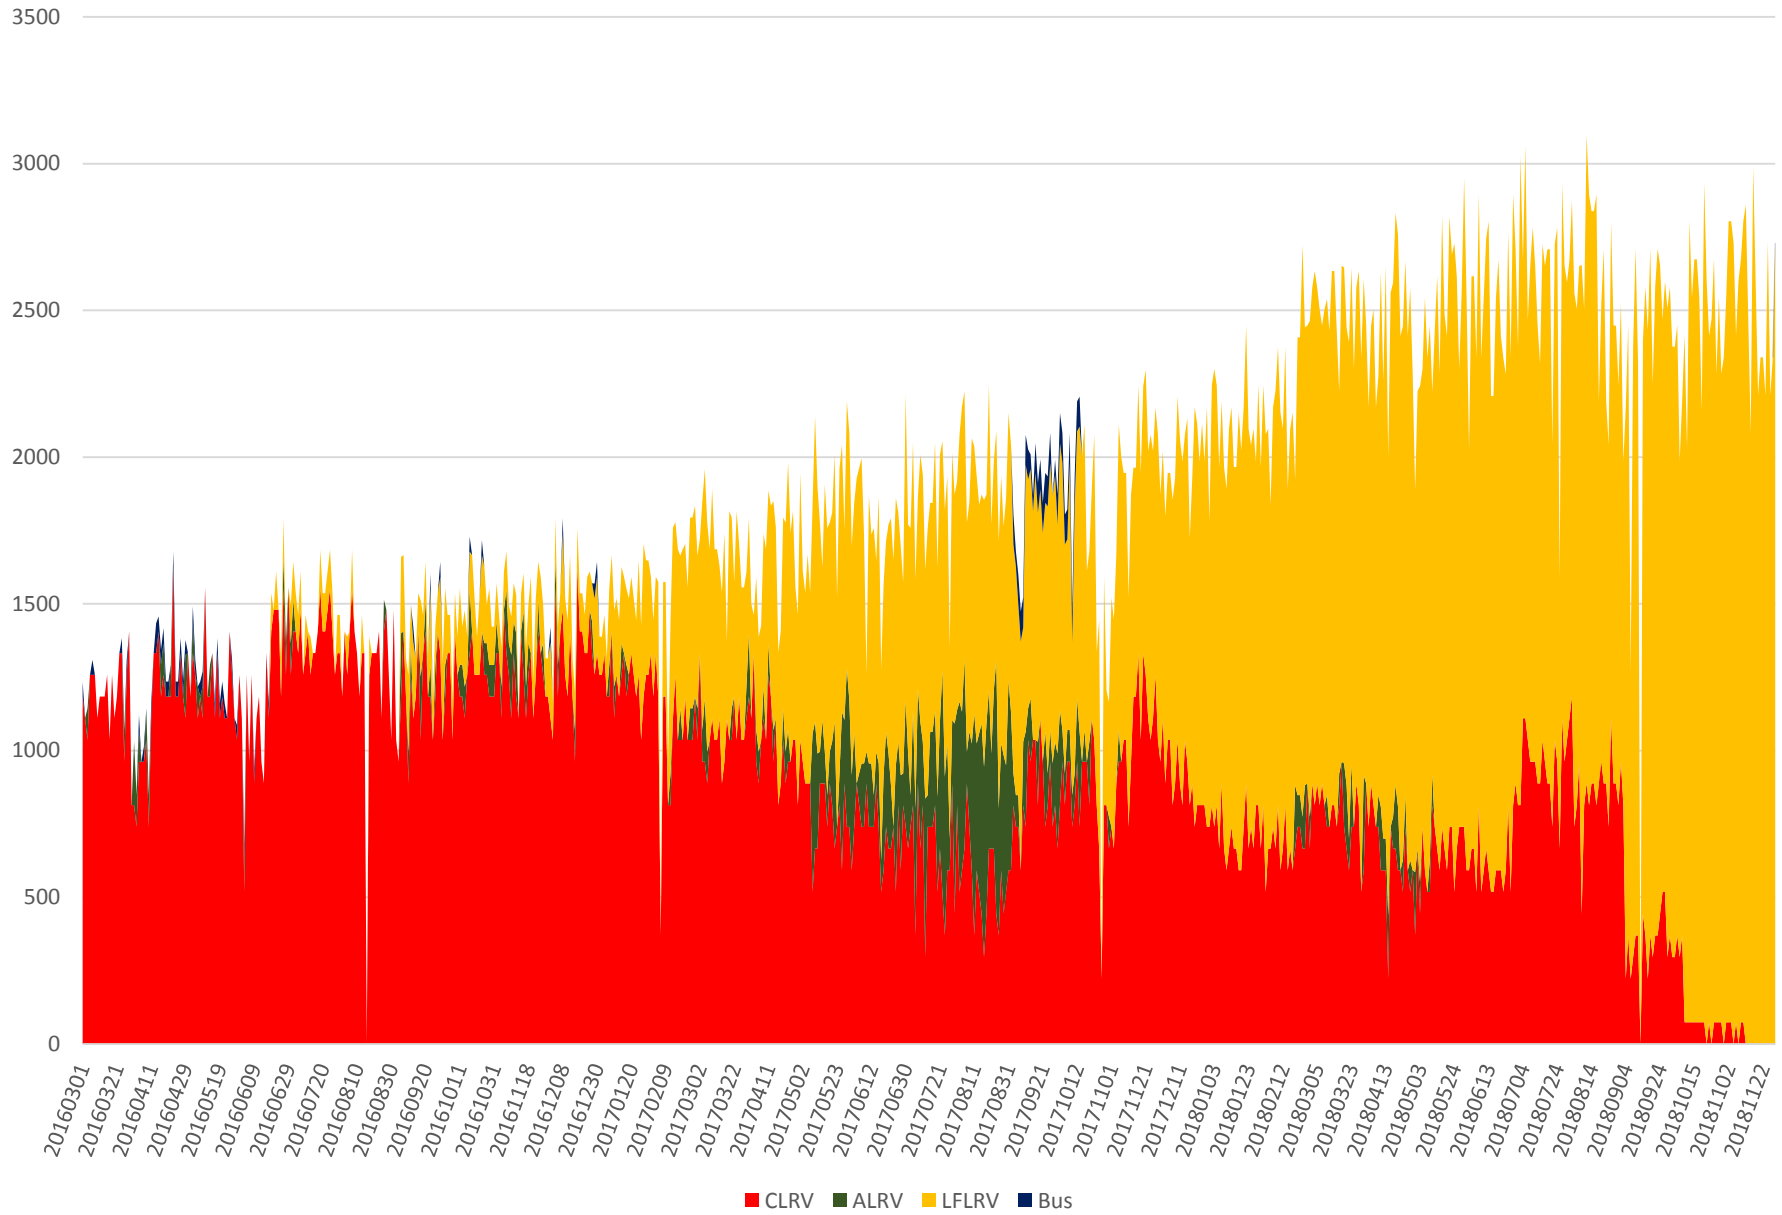

504 King Capacity at Bathurst/WB March 2016 to November 2018 1500 to 1600

504 King Capacity at Bathurst/WB March 2016 to November 2018 1600 to 1700

504 King Capacity at Bathurst/WB March 2016 to November 2018 1700 to 1800

504 King Capacity at Bathurst/WB March 2016 to November 2018 1800 to 1900