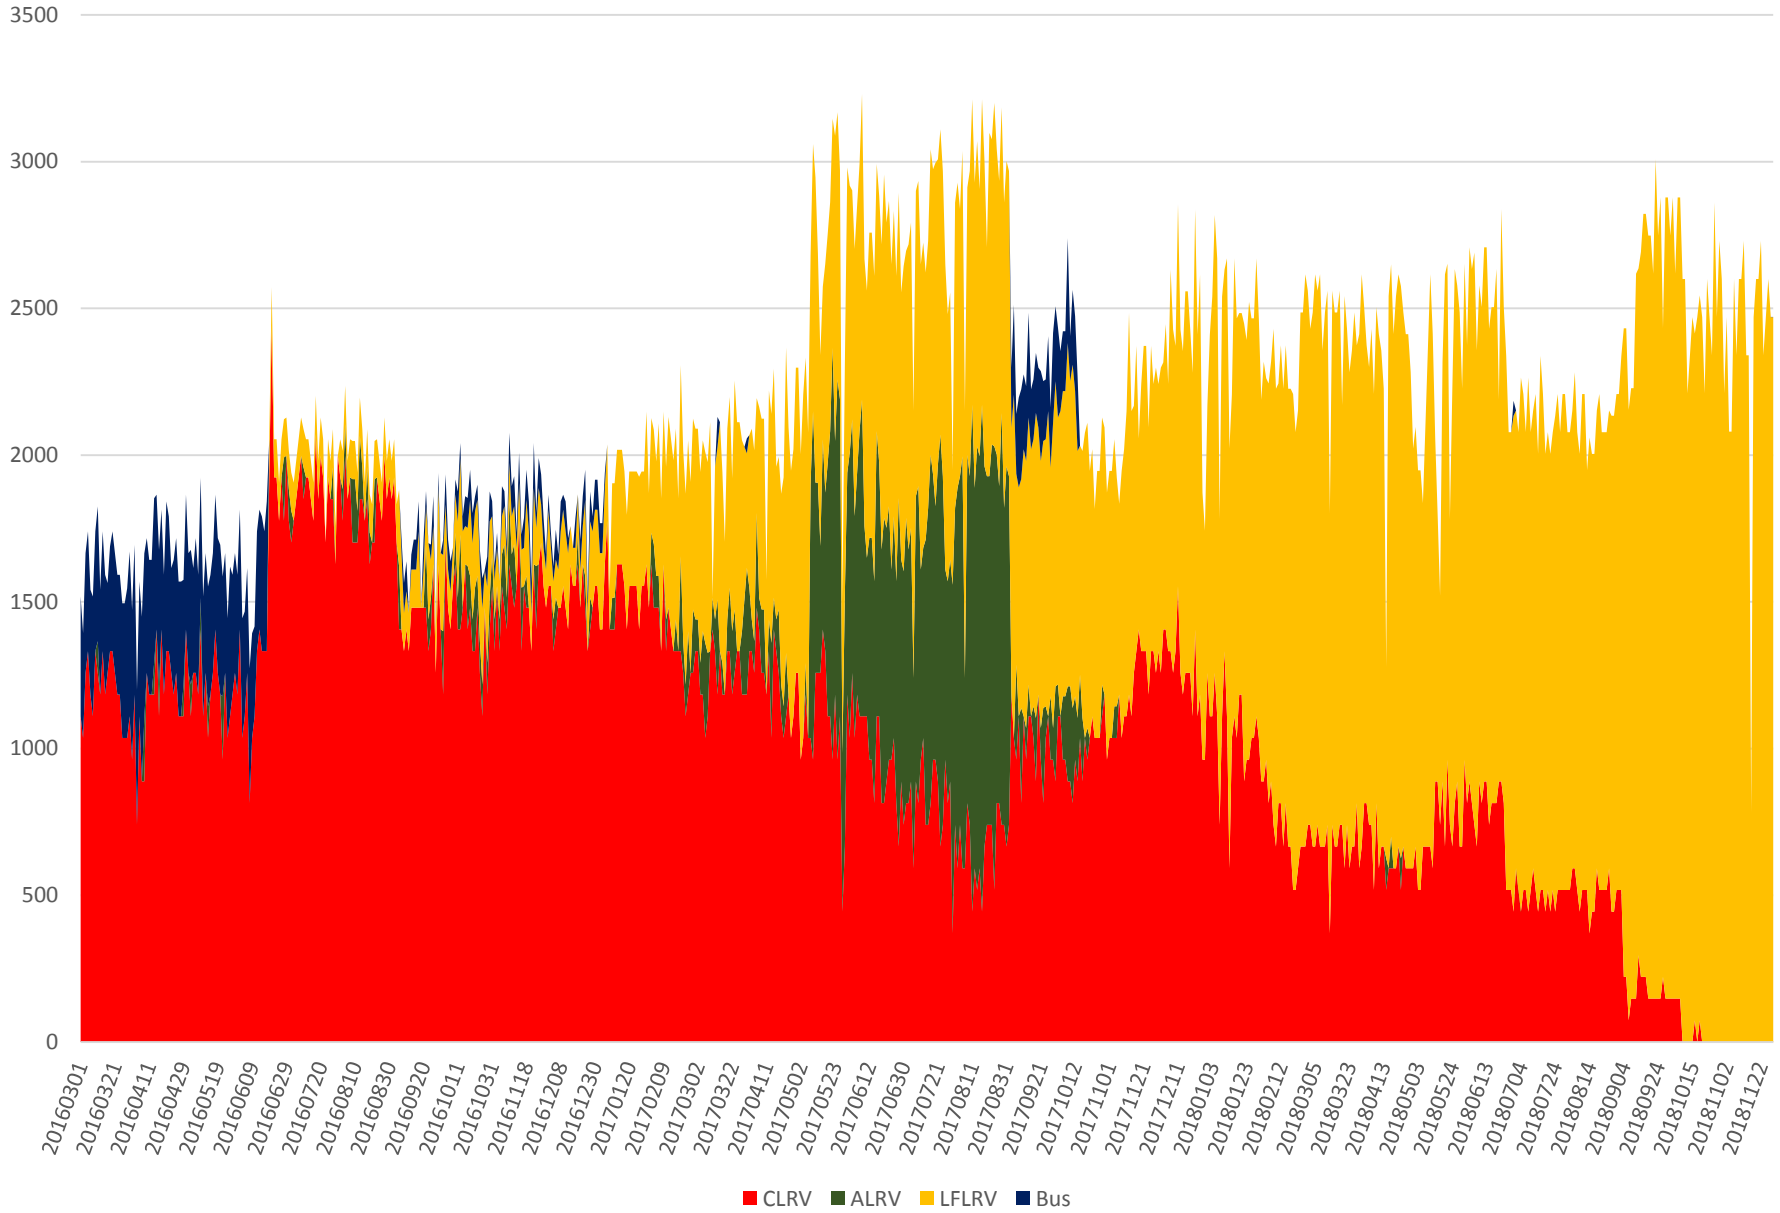

504 King Capacity at Bathurst/EB March 2016 to November 2018 600 to 700

504 King Capacity at Bathurst/EB March 2016 to November 2018 700 to 800

504 King Capacity at Bathurst/EB March 2016 to November 2018 800 to 900

504 King Capacity at Bathurst/EB March 2016 to November 2018 900 to 1000