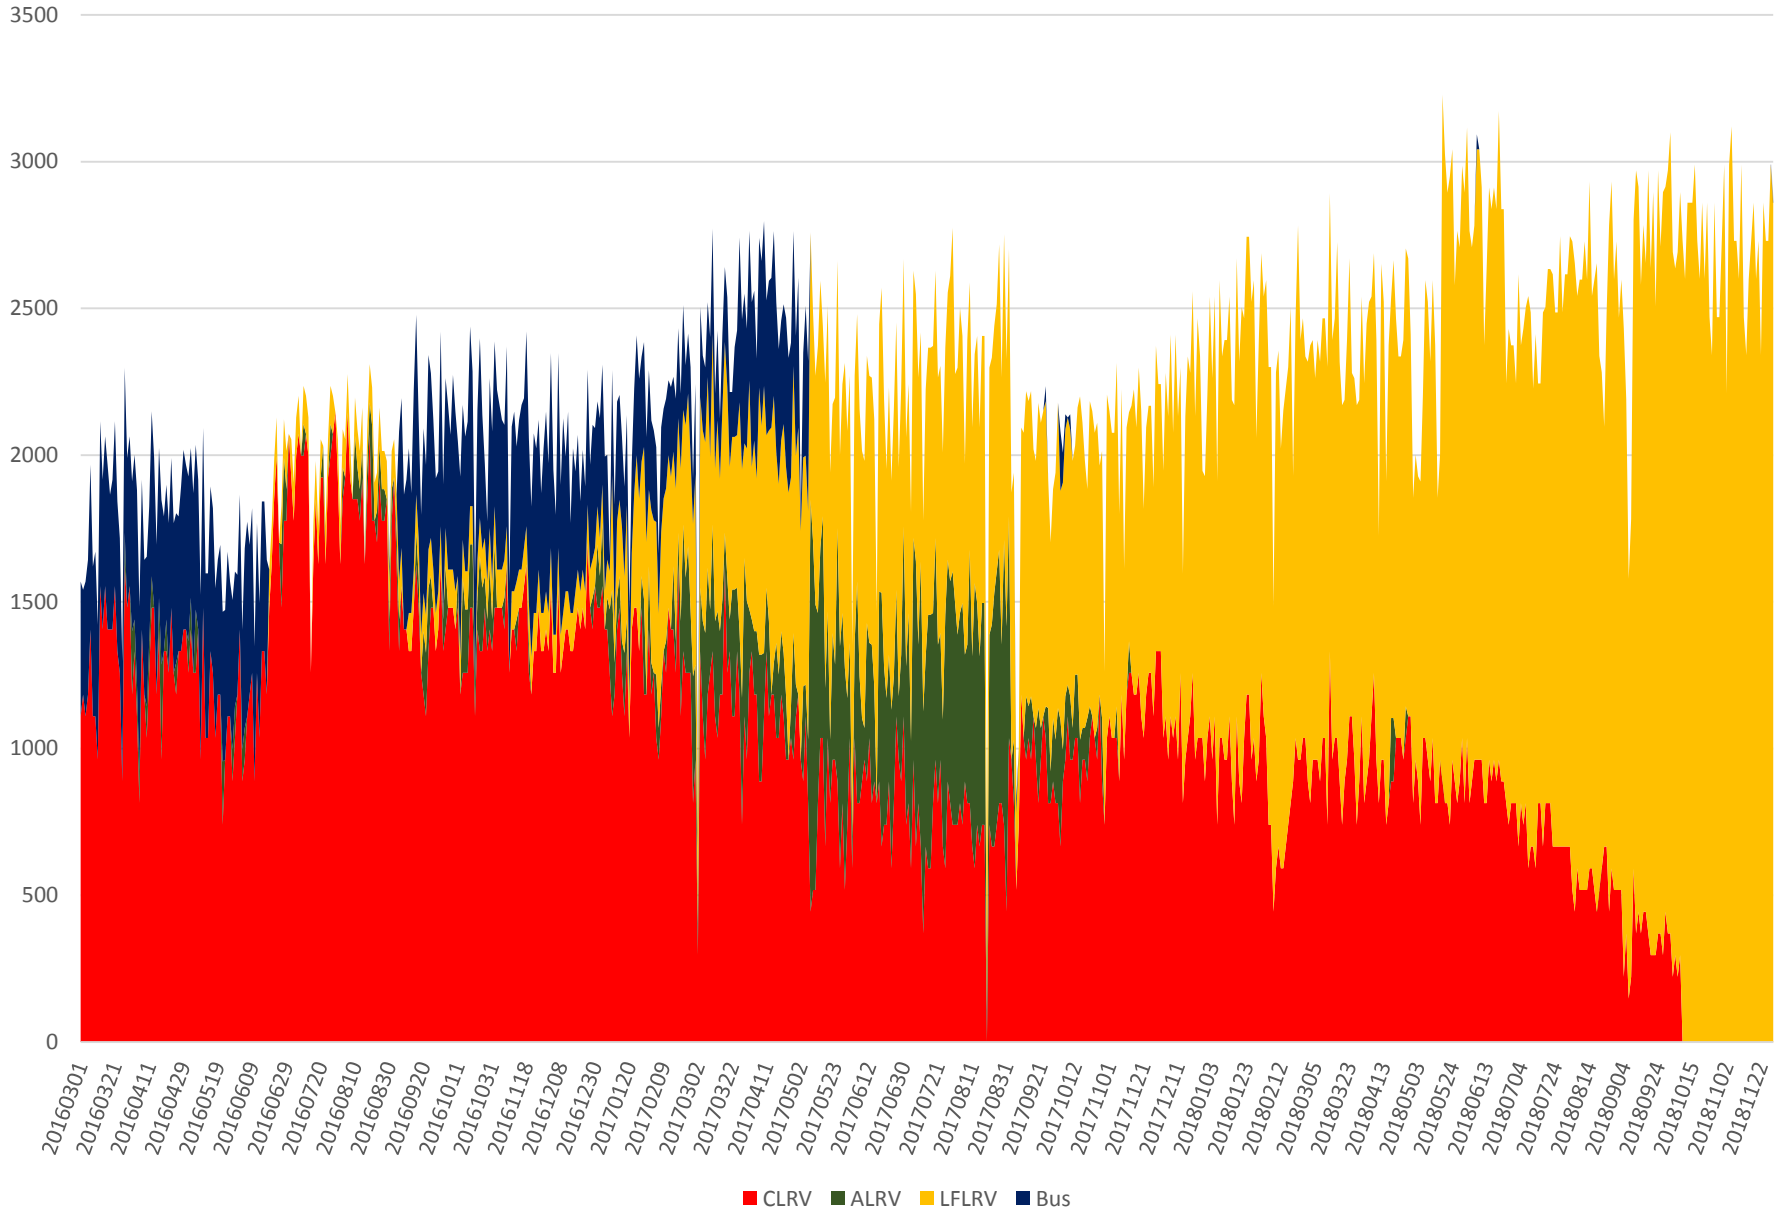

504 King Capacity at Bathurst/EB March 2016 to November 2018 600 to 700

504 King Capacity at Bathurst/EB March 2016 to November 2018 700 to 800

504 King Capacity at Bathurst/EB March 2016 to November 2018 800 to 900

504 King Capacity at Bathurst/EB March 2016 to November 2018 900 to 1000