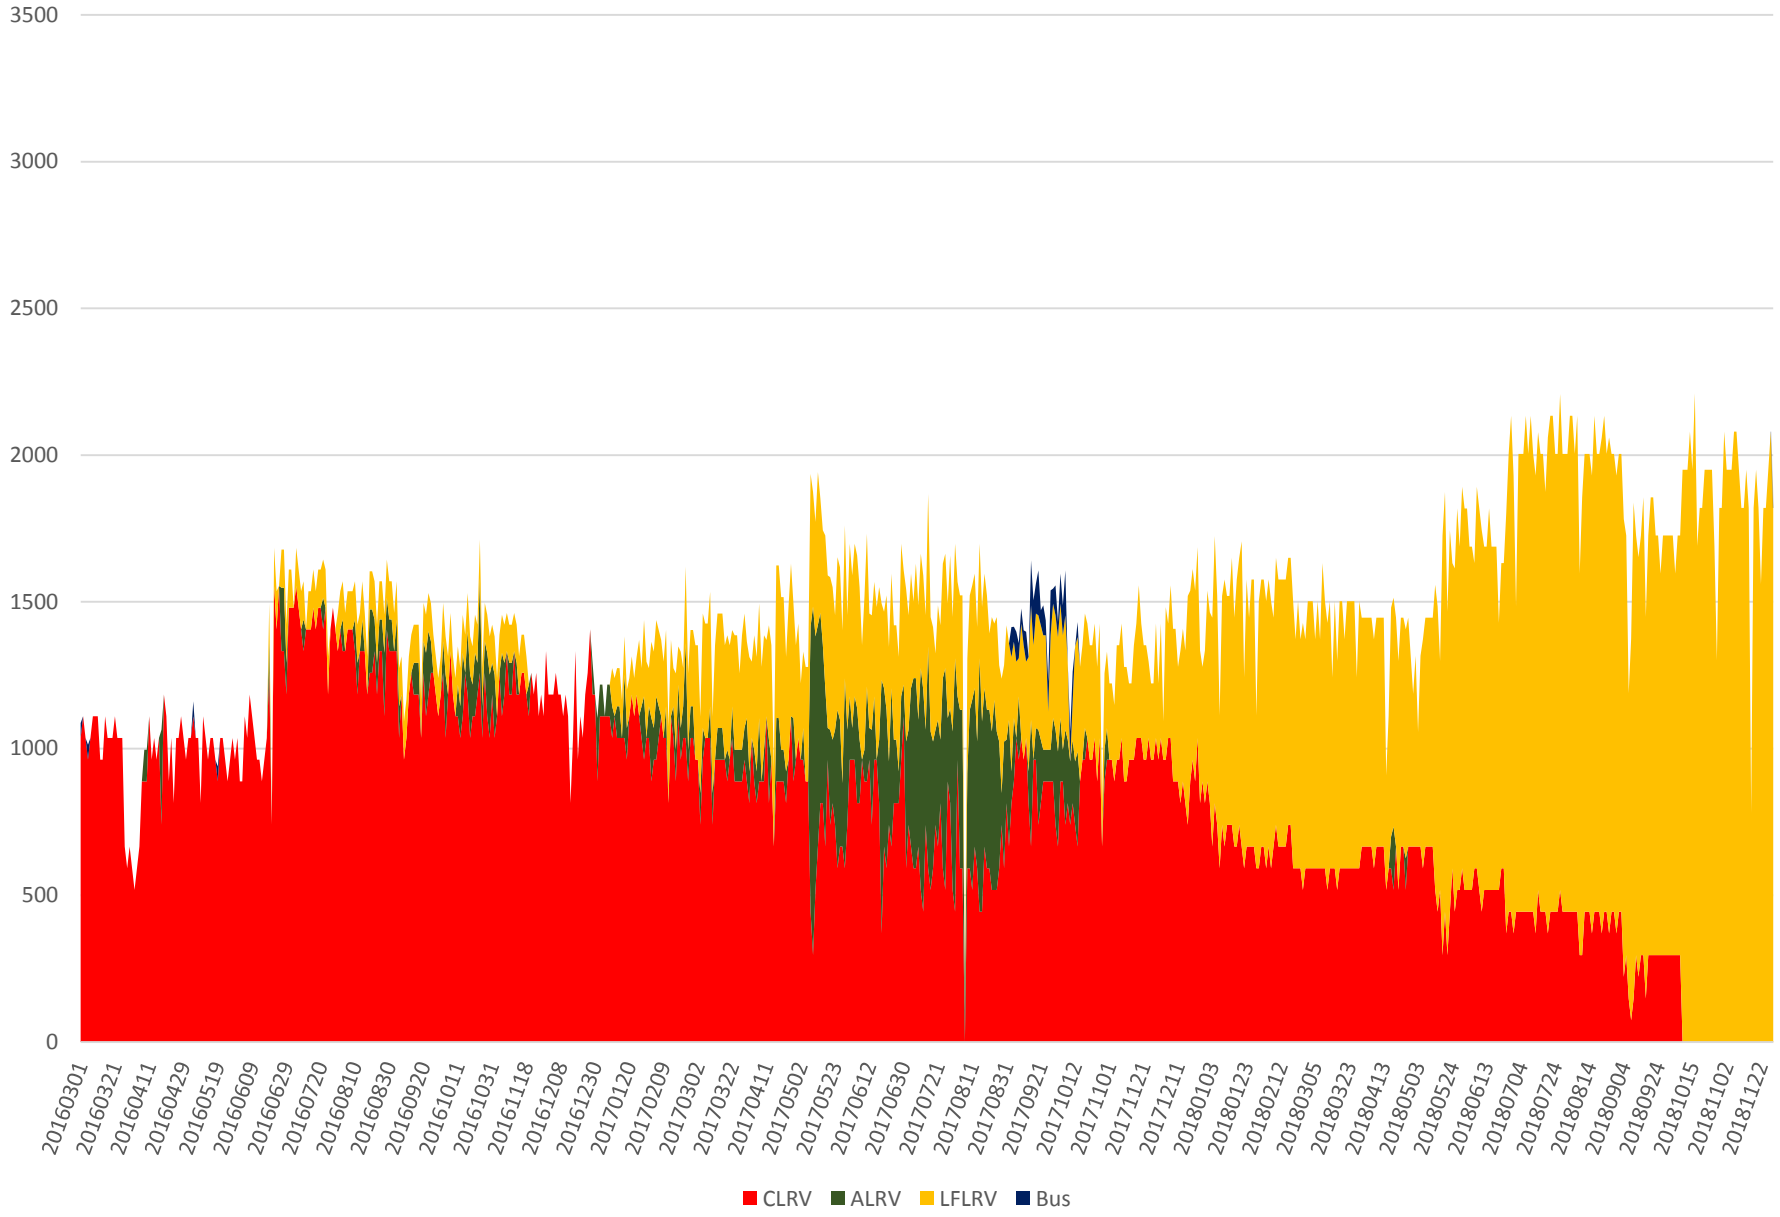

504 King Capacity at Bathurst/EB March 2016 to November 2018 600 to 700

504 King Capacity at Bathurst/EB March 2016 to November 2018 700 to 800

504 King Capacity at Bathurst/EB March 2016 to November 2018 800 to 900

504 King Capacity at Bathurst/EB March 2016 to November 2018 900 to 1000