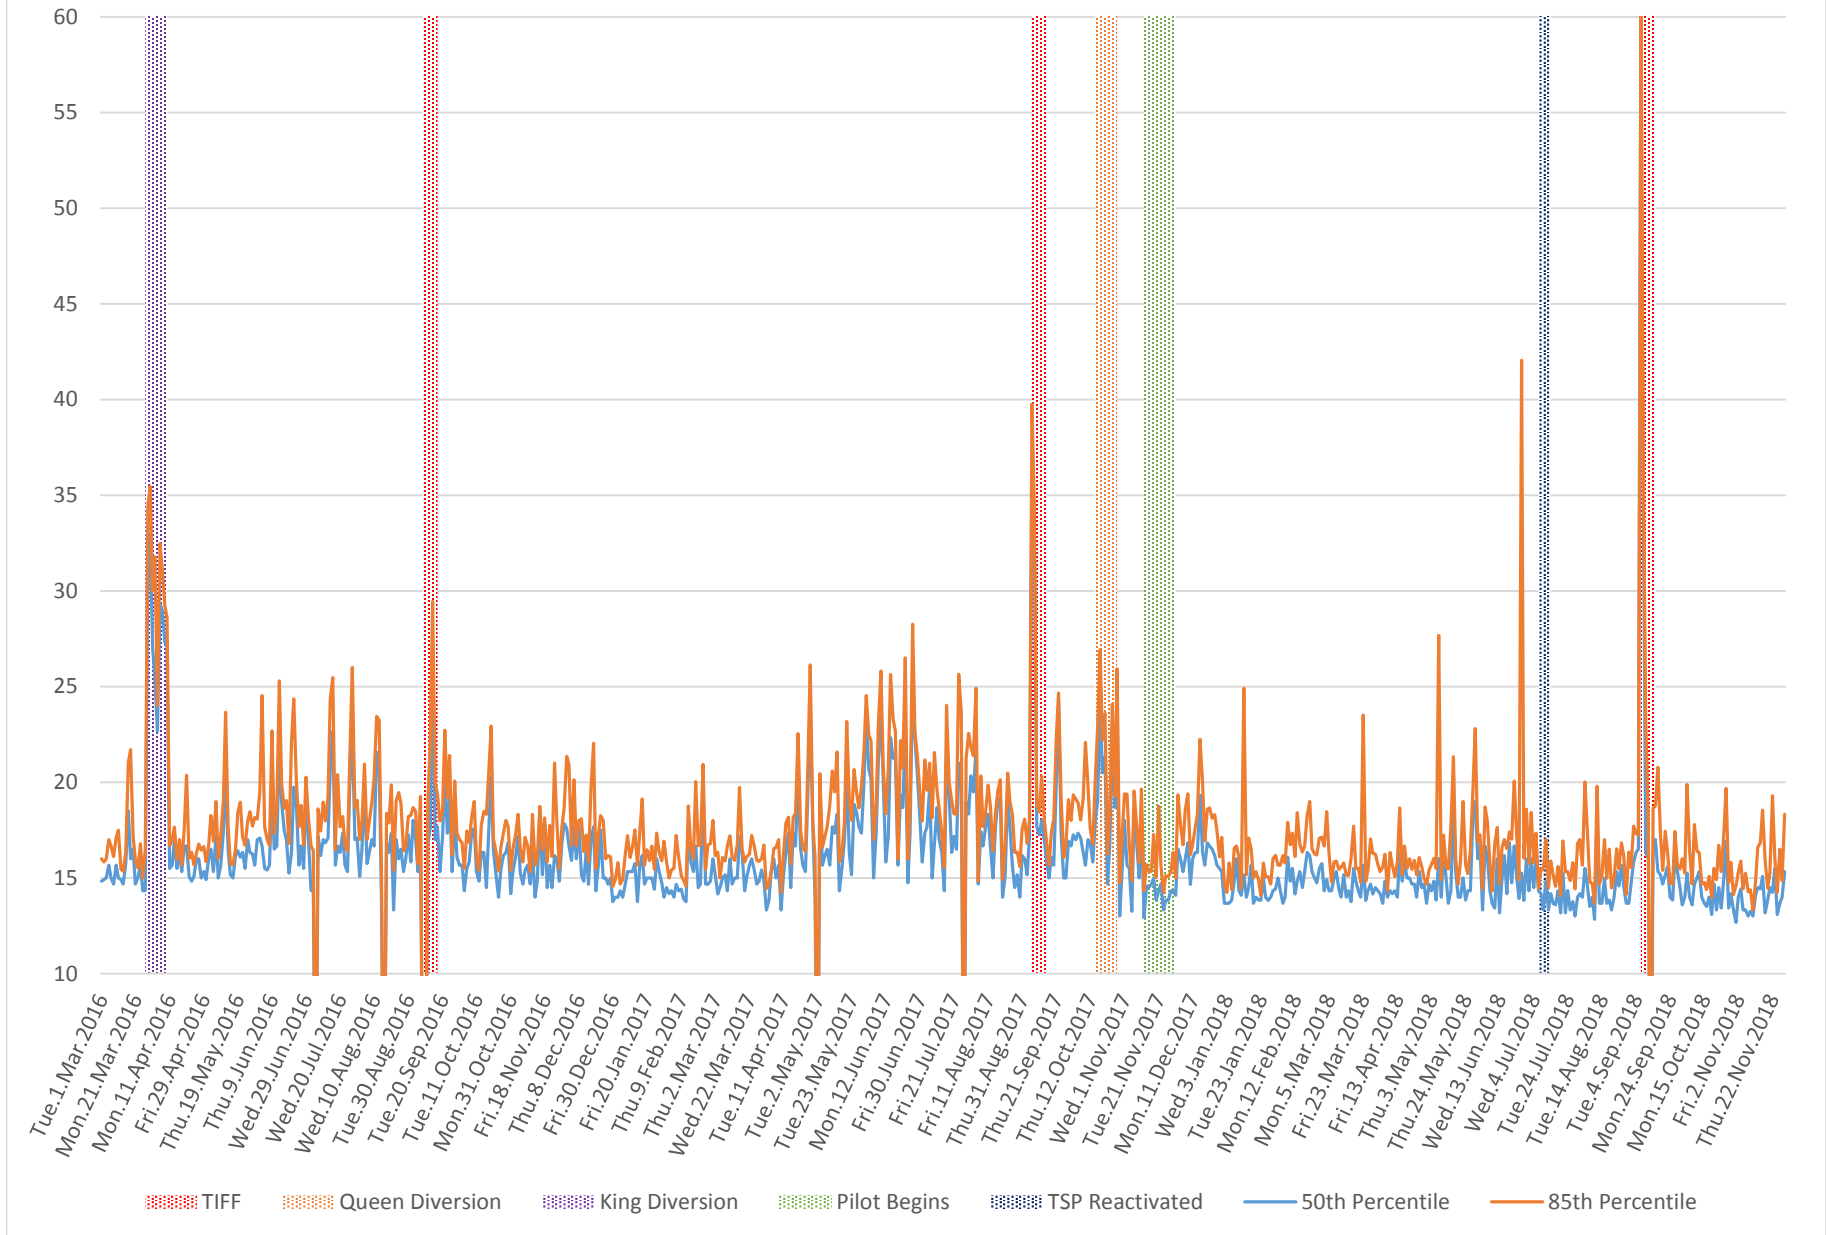

504 King Link Times From Bathurst To Jarvis Eastbound 2016-2018 8 to 9 AM

▨ Tiff
 ▨ Queen Diversion
 ▨ King Diversion
 ▨ Pilot Begins
 ▨ TSP Reactivated
 — 50th Percentile
 — 85th Percentile

504 King Link Times From Bathurst To Jarvis Eastbound 2016-2018 1 to 2 PM

504 King Link Times From Bathurst To Jarvis Eastbound 2016-2018 4 to 5 PM

⋯ TIFF
 ⋯ Queen Diversion
 ⋯ King Diversion
 ⋯ Pilot Begins
 ⋯ TSP Reactivated
 — 50th Percentile
 — 85th Percentile

504 King Link Times From Bathurst To Jarvis Eastbound 2016-2018 5 to 6 PM

⋯ Tiff
 ⋯ Queen Diversion
 ⋯ King Diversion
 ⋯ Pilot Begins
 ⋯ TSP Reactivated
 — 50th Percentile
 — 85th Percentile

504 King Link Times From Bathurst To Jarvis Eastbound 2016-2018 6 to 7 PM

TIFF Queen Diversion King Diversion Pilot Begins TSP Reactivated 50th Percentile 85th Percentile

504 King Link Times From Bathurst To Jarvis Eastbound 2016-2018 4 to 7 PM

⋯ TIFF
 ⋯ Queen Diversion
 ⋯ King Diversion
 ⋯ Pilot Begins
 ⋯ TSP Reactivated
 — 50th Percentile
 — 85th Percentile

504 King Link Times From Bathurst To Jarvis Eastbound 2016-2018 8 to 9 PM