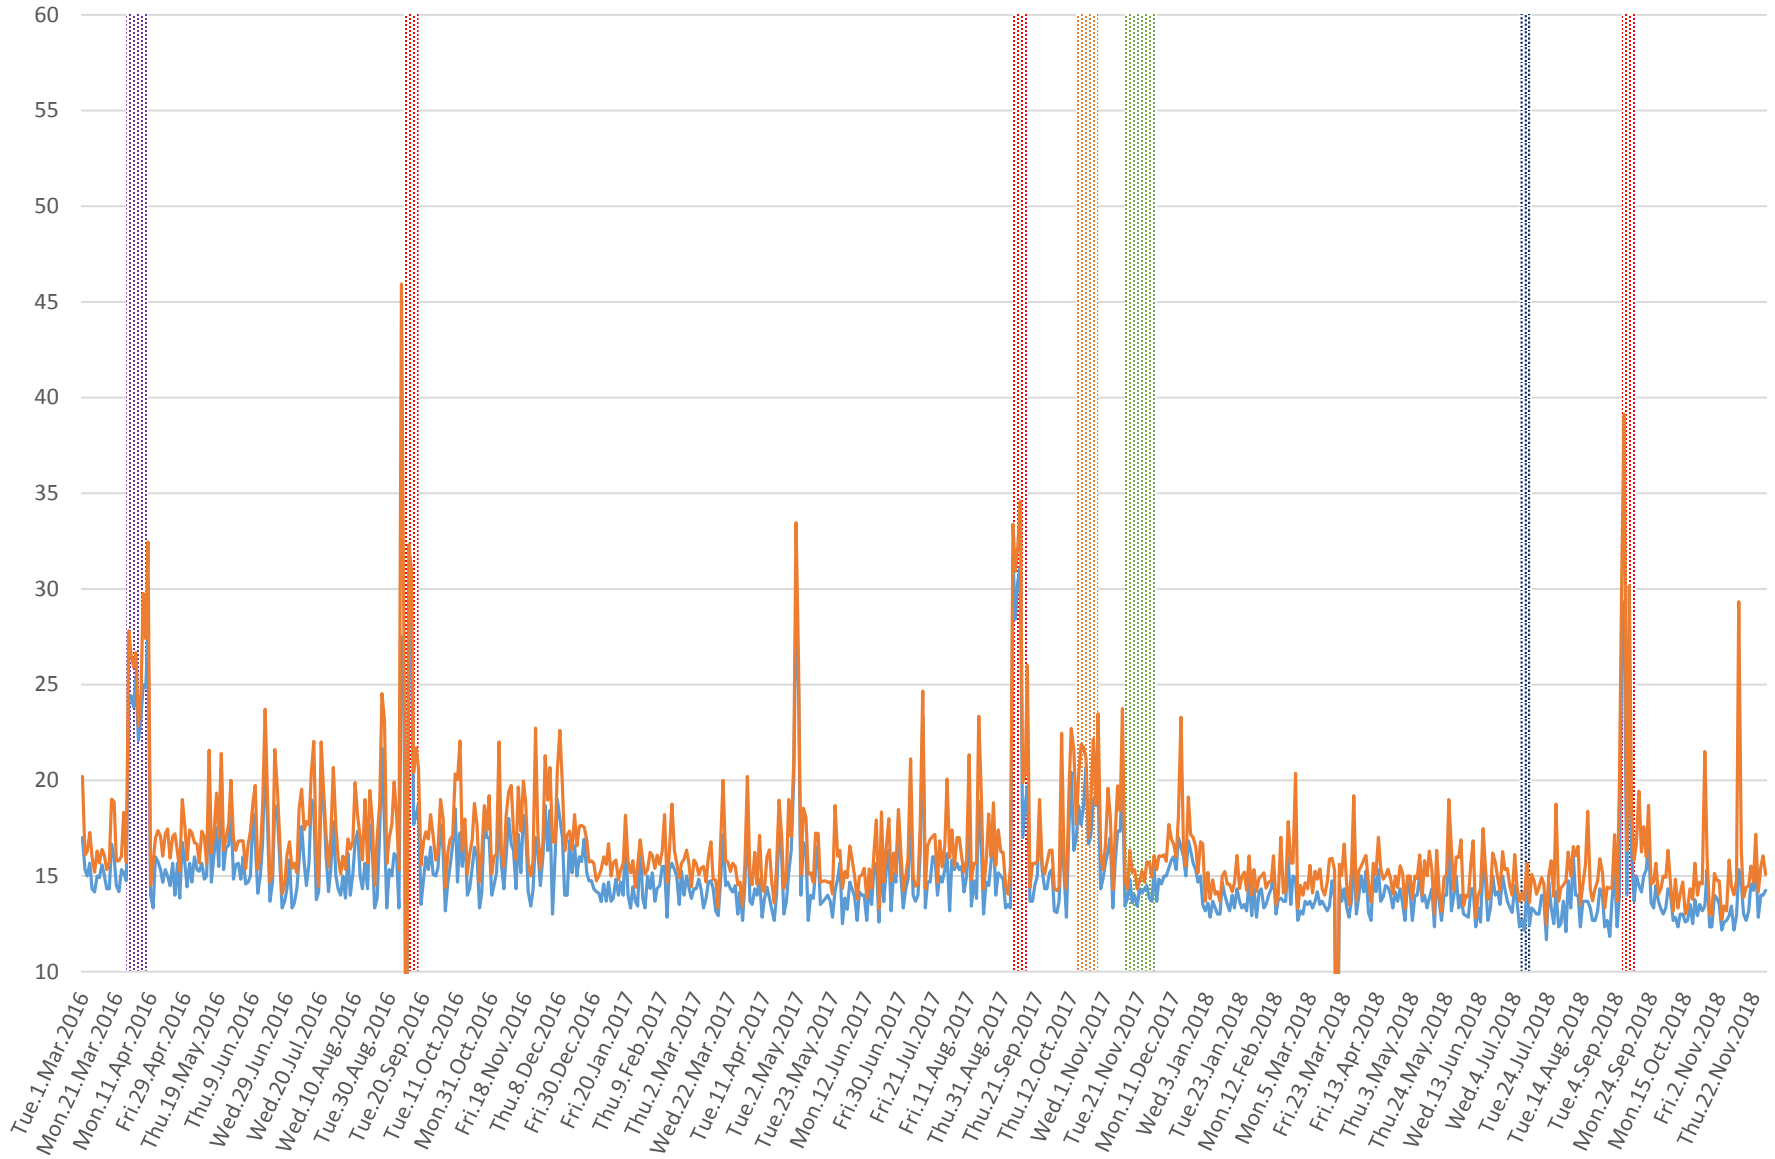

504 King Link Times From Bathurst To Jarvis Eastbound 2016-2018 4 to 5 PM

⋯ TIFF
 ⋯ Queen Diversion
 ⋯ King Diversion
 ⋯ Pilot Begins
 ⋯ TSP Reactivated
 — 50th Percentile
 — 85th Percentile

504 King Link Times From Bathurst To Jarvis Eastbound 2016-2018 5 to 6 PM

⋯ Tiff
 ⋯ Queen Diversion
 ⋯ King Diversion
 ⋯ Pilot Begins
 ⋯ TSP Reactivated
 — 50th Percentile
 — 85th Percentile

504 King Link Times From Bathurst To Jarvis Eastbound 2016-2018 6 to 7 PM

TIFF Queen Diversion King Diversion Pilot Begins TSP Reactivated 50th Percentile 85th Percentile

504 King Link Times From Bathurst To Jarvis Eastbound 2016-2018 4 to 7 PM

⋯ TIFF
 ⋯ Queen Diversion
 ⋯ King Diversion
 ⋯ Pilot Begins
 ⋯ TSP Reactivated
 — 50th Percentile
 — 85th Percentile

504 King Link Times From Bathurst To Jarvis Eastbound 2016-2018 8 to 9 PM

▨ TIFF
 ▨ Queen Diversion
 ▨ King Diversion
 ▨ Pilot Begins
 ▨ TSP Reactivated
 — 50th Percentile
 — 85th Percentile

504 King Link Times From Bathurst To Jarvis Eastbound 2016-2018 9 to 10 PM

504 King Link Times From Bathurst To Jarvis Eastbound 2016-2018 10 to 11 PM