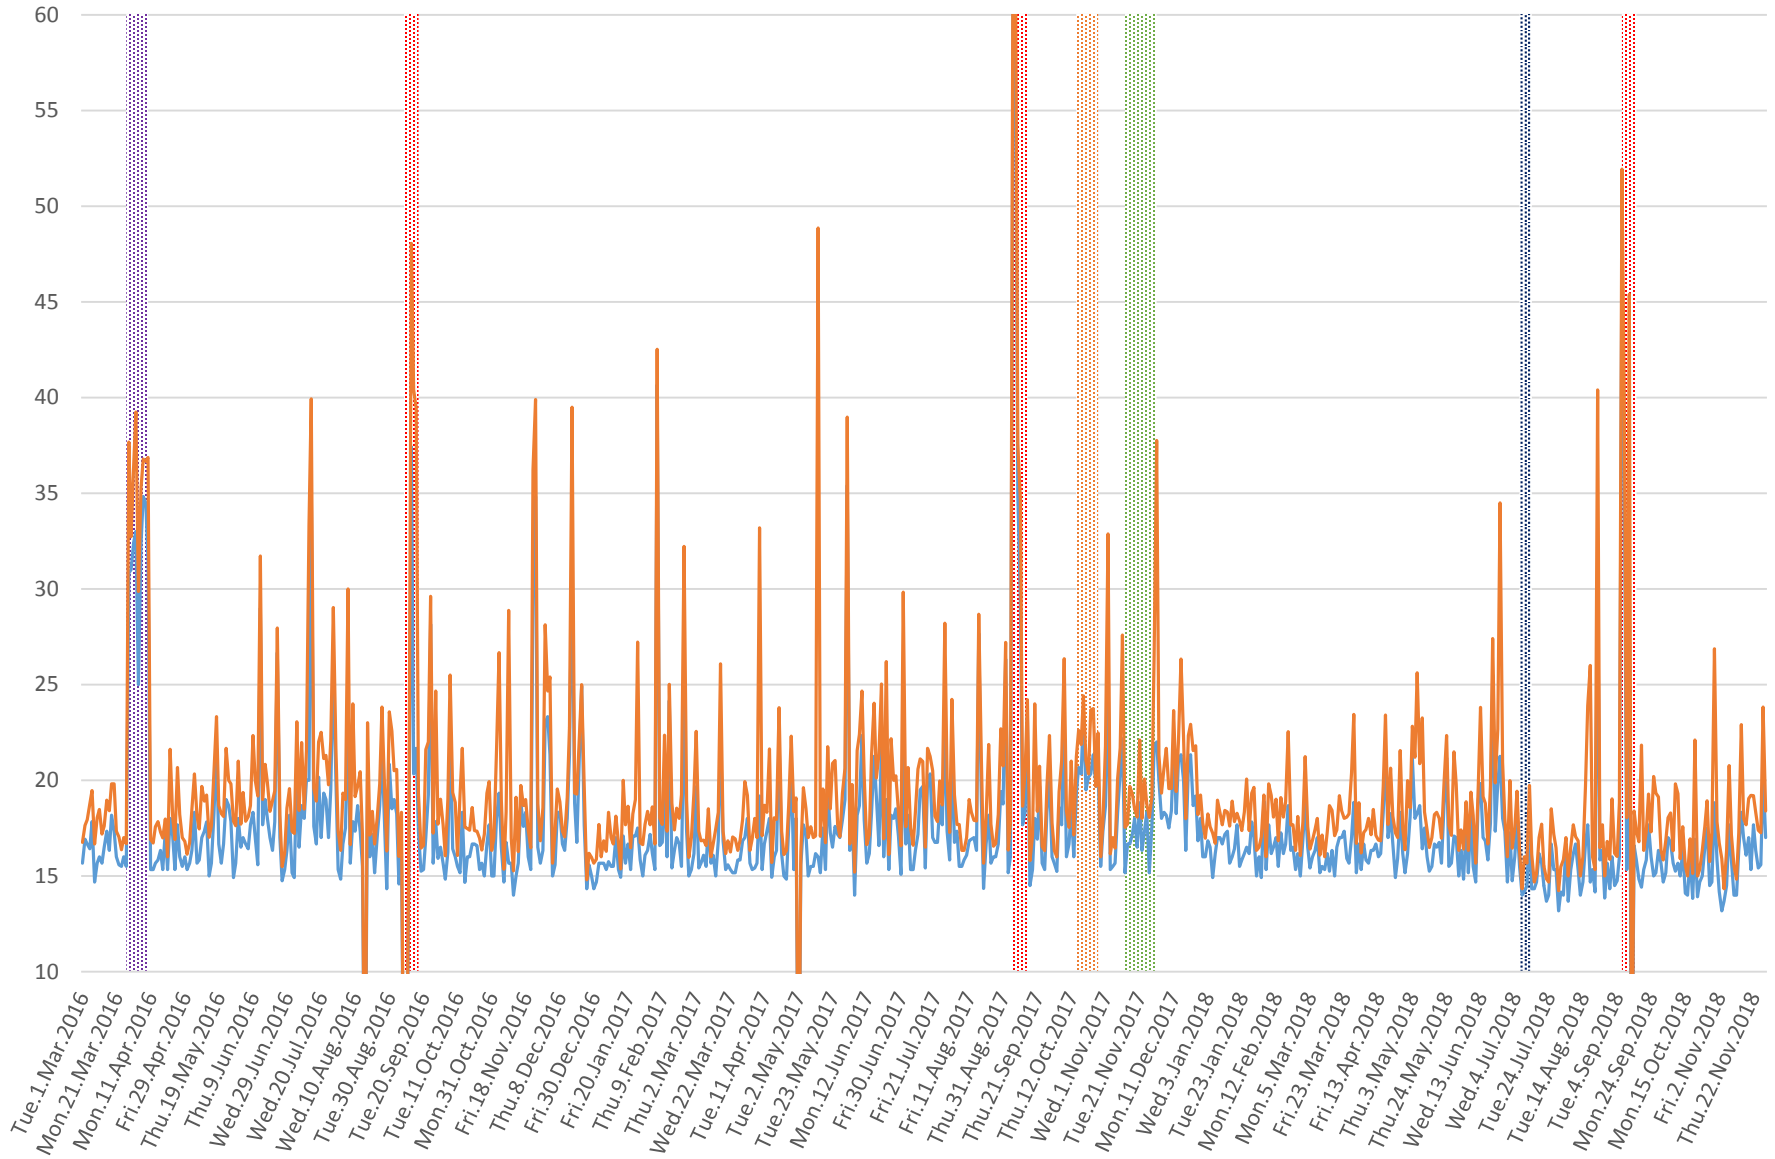

504 King Link Times From Bathurst To Jarvis Eastbound 2016-2018 8 to 9 AM

▨ Tiff
 ▨ Queen Diversion
 ▨ King Diversion
 ▨ Pilot Begins
 ▨ TSP Reactivated
 — 50th Percentile
 — 85th Percentile

504 King Link Times From Bathurst To Jarvis Eastbound 2016-2018 1 to 2 PM

504 King Link Times From Bathurst To Jarvis Eastbound 2016-2018 4 to 5 PM

⋯ TIFF
 ⋯ Queen Diversion
 ⋯ King Diversion
 ⋯ Pilot Begins
 ⋯ TSP Reactivated
 — 50th Percentile
 — 85th Percentile

504 King Link Times From Bathurst To Jarvis Eastbound 2016-2018 5 to 6 PM

⋯ Tiff
 ⋯ Queen Diversion
 ⋯ King Diversion
 ⋯ Pilot Begins
 ⋯ TSP Reactivated
 — 50th Percentile
 — 85th Percentile

504 King Link Times From Bathurst To Jarvis Eastbound 2016-2018 6 to 7 PM

TIFF Queen Diversion King Diversion Pilot Begins TSP Reactivated 50th Percentile 85th Percentile

504 King Link Times From Bathurst To Jarvis Eastbound 2016-2018 4 to 7 PM

⋯ TIFF
 ⋯ Queen Diversion
 ⋯ King Diversion
 ⋯ Pilot Begins
 ⋯ TSP Reactivated
 — 50th Percentile
 — 85th Percentile

504 King Link Times From Bathurst To Jarvis Eastbound 2016-2018 8 to 9 PM