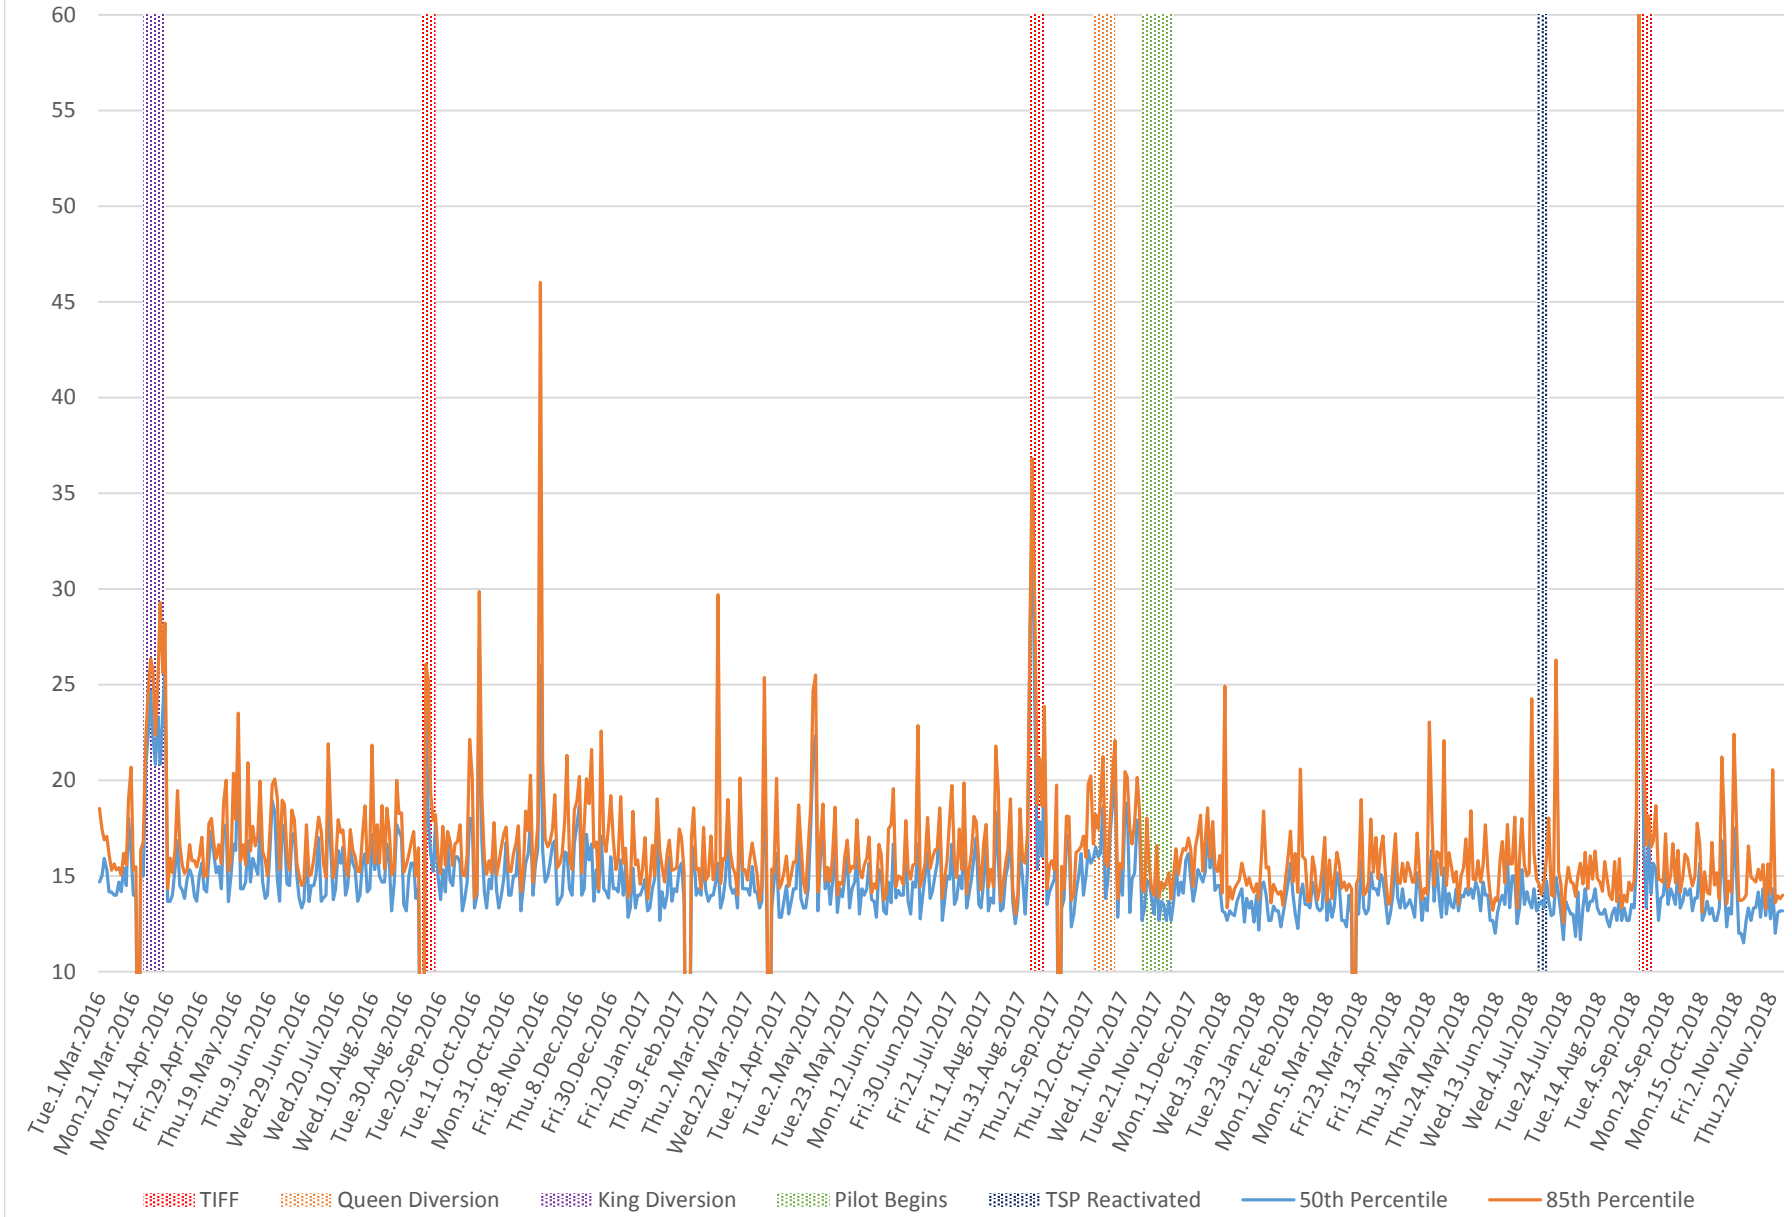

504 King Link Times From Bathurst To Jarvis Eastbound 2016-2018 4 to 5 PM

⋯ TIFF
 ⋯ Queen Diversion
 ⋯ King Diversion
 ⋯ Pilot Begins
 ⋯ TSP Reactivated
 — 50th Percentile
 — 85th Percentile

504 King Link Times From Bathurst To Jarvis Eastbound 2016-2018 5 to 6 PM

⋯ Tiff
 ⋯ Queen Diversion
 ⋯ King Diversion
 ⋯ Pilot Begins
 ⋯ TSP Reactivated
 — 50th Percentile
 — 85th Percentile

504 King Link Times From Bathurst To Jarvis Eastbound 2016-2018 6 to 7 PM

TIFF Queen Diversion King Diversion Pilot Begins TSP Reactivated 50th Percentile 85th Percentile

504 King Link Times From Bathurst To Jarvis Eastbound 2016-2018 4 to 7 PM

⋯ TIFF
 ⋯ Queen Diversion
 ⋯ King Diversion
 ⋯ Pilot Begins
 ⋯ TSP Reactivated
 — 50th Percentile
 — 85th Percentile

504 King Link Times From Bathurst To Jarvis Eastbound 2016-2018 8 to 9 PM

▨ TIFF
 ▨ Queen Diversion
 ▨ King Diversion
 ▨ Pilot Begins
 ▨ TSP Reactivated
 — 50th Percentile
 — 85th Percentile

504 King Link Times From Bathurst To Jarvis Eastbound 2016-2018 9 to 10 PM

504 King Link Times From Bathurst To Jarvis Eastbound 2016-2018 10 to 11 PM