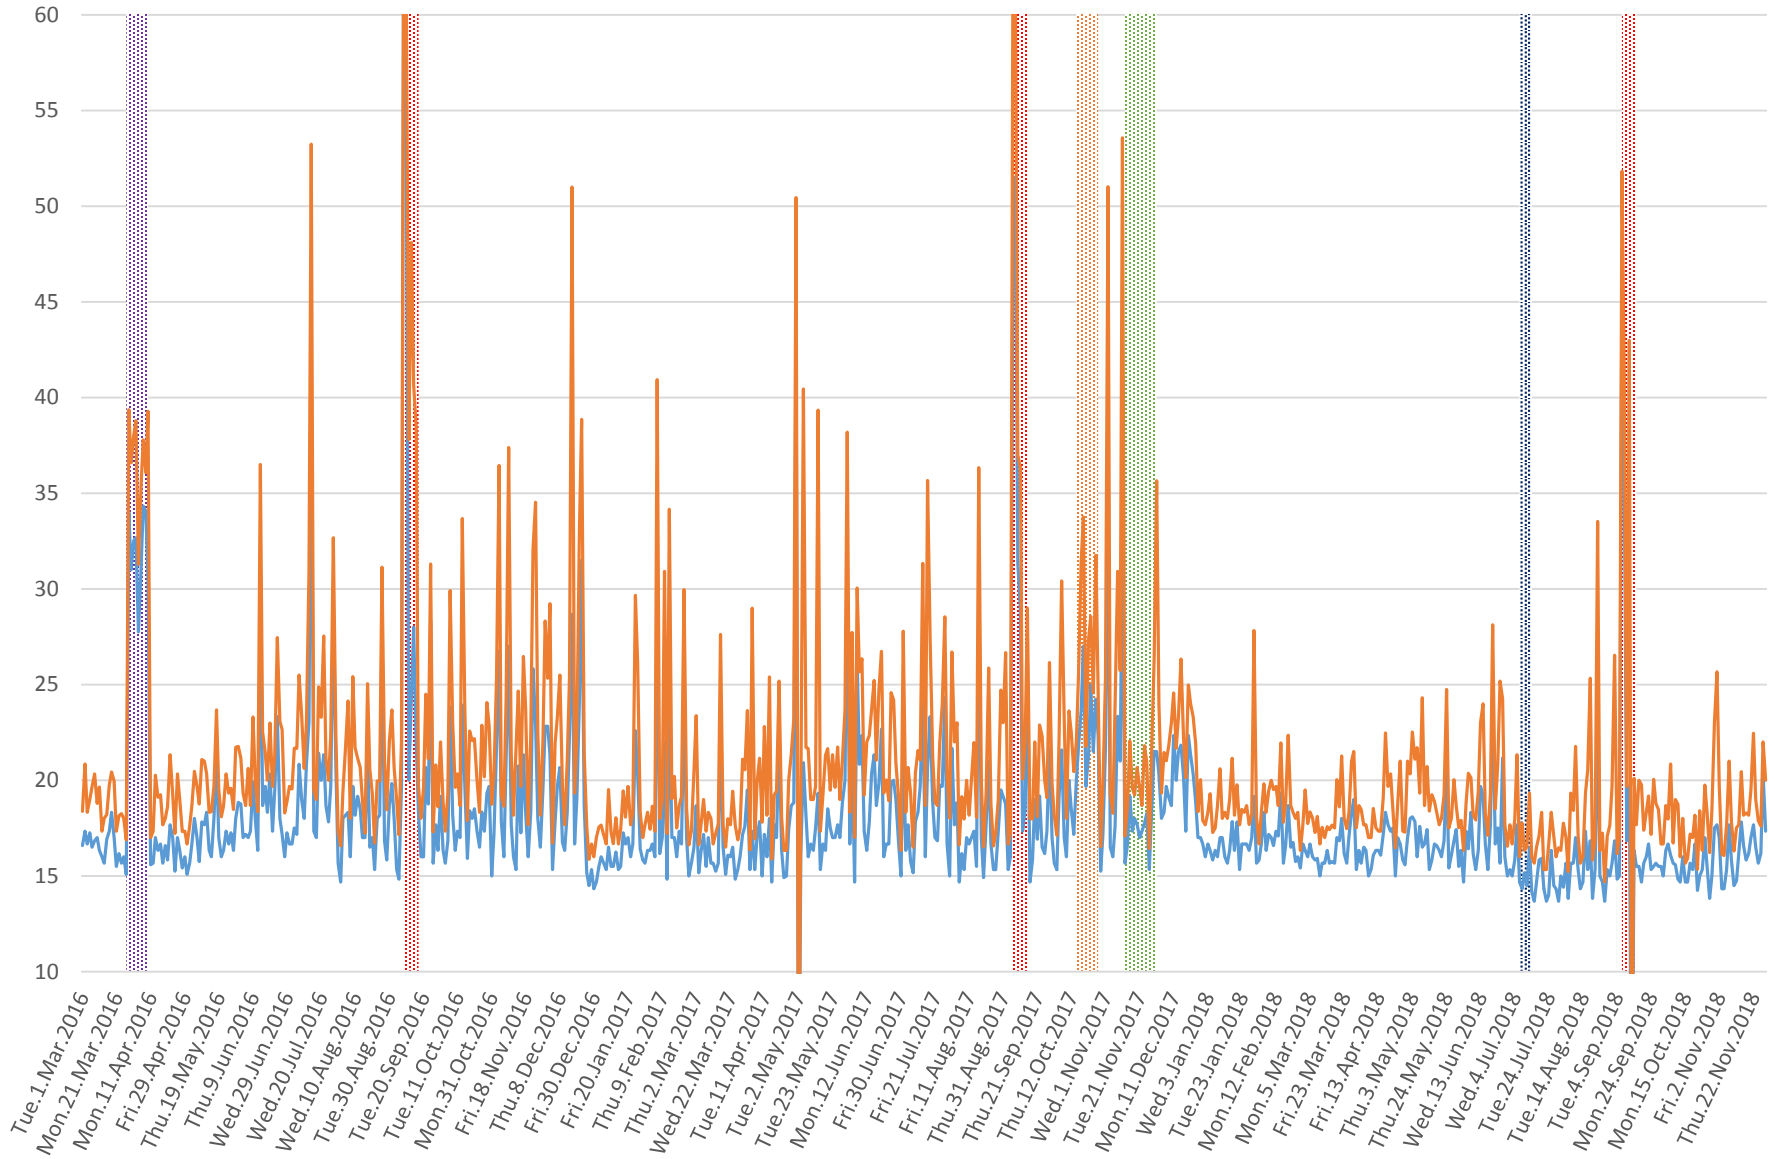

504 King Link Times From Bathurst To Jarvis Eastbound 2016-2018 4 to 5 PM

⋯ TIFF
 ⋯ Queen Diversion
 ⋯ King Diversion
 ⋯ Pilot Begins
 ⋯ TSP Reactivated
 — 50th Percentile
 — 85th Percentile

504 King Link Times From Bathurst To Jarvis Eastbound 2016-2018 5 to 6 PM

⋯ Tiff
 ⋯ Queen Diversion
 ⋯ King Diversion
 ⋯ Pilot Begins
 ⋯ TSP Reactivated
 — 50th Percentile
 — 85th Percentile

504 King Link Times From Bathurst To Jarvis Eastbound 2016-2018 6 to 7 PM

TIFF Queen Diversion King Diversion Pilot Begins TSP Reactivated 50th Percentile 85th Percentile

504 King Link Times From Bathurst To Jarvis Eastbound 2016-2018 4 to 7 PM

⋯ TIFF
 ⋯ Queen Diversion
 ⋯ King Diversion
 ⋯ Pilot Begins
 ⋯ TSP Reactivated
 — 50th Percentile
 — 85th Percentile

504 King Link Times From Bathurst To Jarvis Eastbound 2016-2018 8 to 9 PM

▨ TIFF
 ▨ Queen Diversion
 ▨ King Diversion
 ▨ Pilot Begins
 ▨ TSP Reactivated
 — 50th Percentile
 — 85th Percentile

504 King Link Times From Bathurst To Jarvis Eastbound 2016-2018 9 to 10 PM

504 King Link Times From Bathurst To Jarvis Eastbound 2016-2018 10 to 11 PM