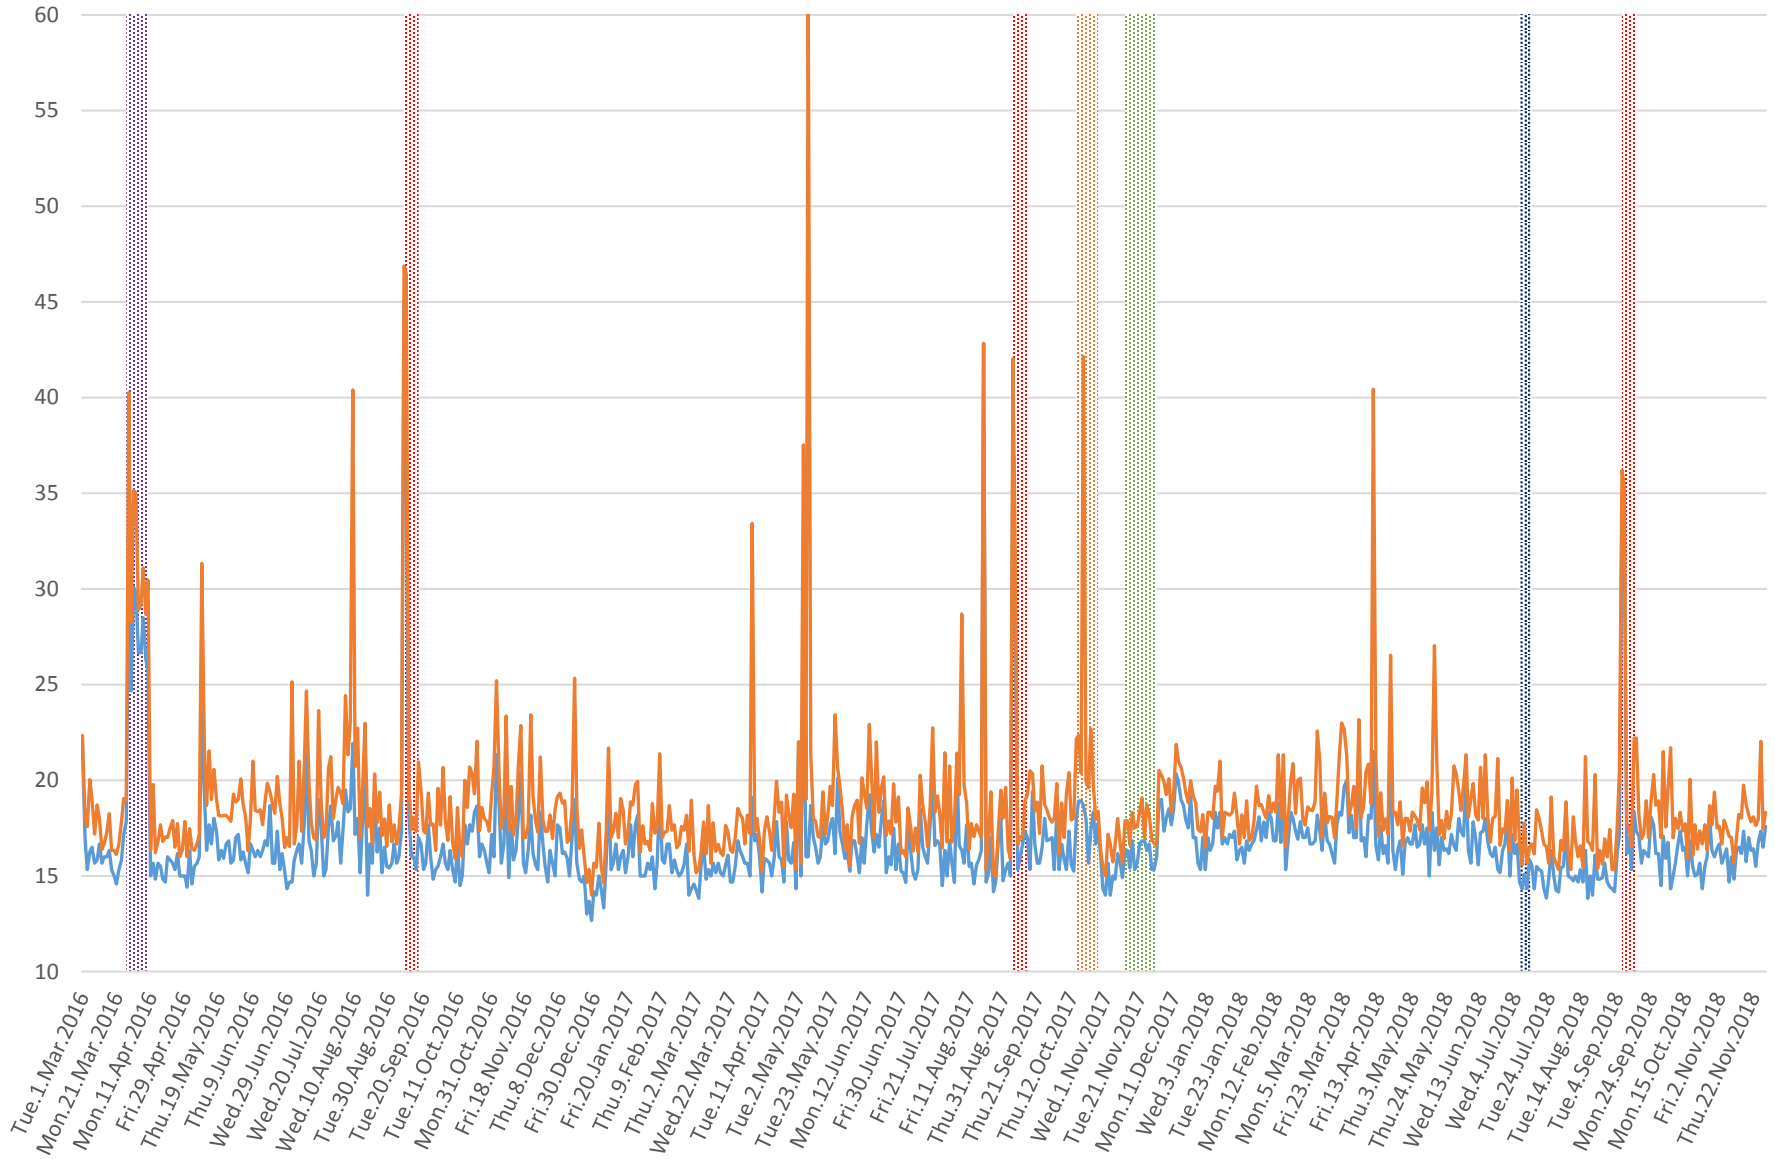

504 King Link Times From Bathurst To Jarvis Eastbound 2016-2018 8 to 9 AM

▨ Tiff
 ▨ Queen Diversion
 ▨ King Diversion
 ▨ Pilot Begins
 ▨ TSP Reactivated
 — 50th Percentile
 — 85th Percentile

504 King Link Times From Bathurst To Jarvis Eastbound 2016-2018 1 to 2 PM

504 King Link Times From Bathurst To Jarvis Eastbound 2016-2018 4 to 5 PM

⋯ TIFF
 ⋯ Queen Diversion
 ⋯ King Diversion
 ⋯ Pilot Begins
 ⋯ TSP Reactivated
 — 50th Percentile
 — 85th Percentile

504 King Link Times From Bathurst To Jarvis Eastbound 2016-2018 5 to 6 PM

⋯ Tiff
 ⋯ Queen Diversion
 ⋯ King Diversion
 ⋯ Pilot Begins
 ⋯ TSP Reactivated
 — 50th Percentile
 — 85th Percentile

504 King Link Times From Bathurst To Jarvis Eastbound 2016-2018 6 to 7 PM

TIFF Queen Diversion King Diversion Pilot Begins TSP Reactivated 50th Percentile 85th Percentile

504 King Link Times From Bathurst To Jarvis Eastbound 2016-2018 4 to 7 PM

⋯ TIFF
 ⋯ Queen Diversion
 ⋯ King Diversion
 ⋯ Pilot Begins
 ⋯ TSP Reactivated
 — 50th Percentile
 — 85th Percentile

504 King Link Times From Bathurst To Jarvis Eastbound 2016-2018 8 to 9 PM