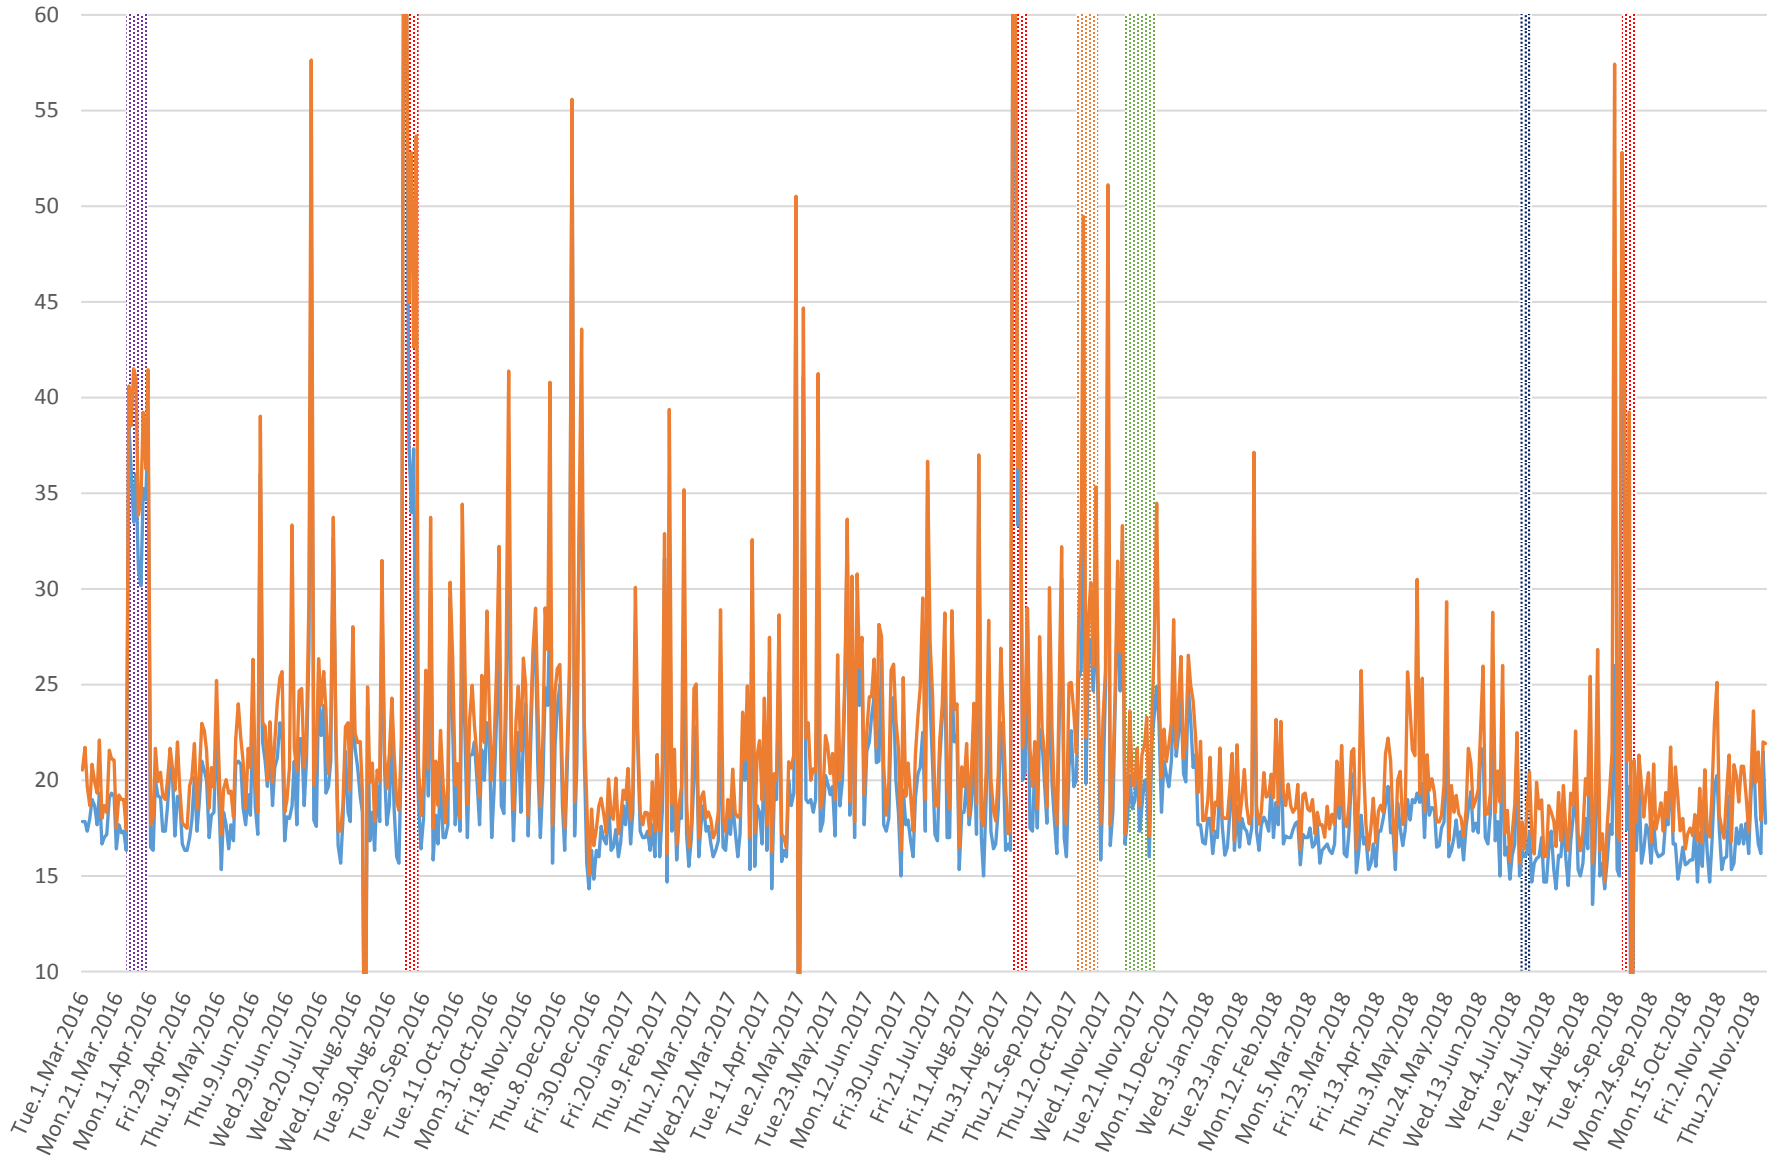

504 King Link Times From Bathurst To Jarvis Eastbound 2016-2018 8 to 9 AM

▨ Tiff
 ▨ Queen Diversion
 ▨ King Diversion
 ▨ Pilot Begins
 ▨ TSP Reactivated
 — 50th Percentile
 — 85th Percentile

504 King Link Times From Bathurst To Jarvis Eastbound 2016-2018 1 to 2 PM

504 King Link Times From Bathurst To Jarvis Eastbound 2016-2018 4 to 5 PM

⋯ TIFF
 ⋯ Queen Diversion
 ⋯ King Diversion
 ⋯ Pilot Begins
 ⋯ TSP Reactivated
 — 50th Percentile
 — 85th Percentile

504 King Link Times From Bathurst To Jarvis Eastbound 2016-2018 5 to 6 PM

⋯ Tiff
 ⋯ Queen Diversion
 ⋯ King Diversion
 ⋯ Pilot Begins
 ⋯ TSP Reactivated
 — 50th Percentile
 — 85th Percentile

504 King Link Times From Bathurst To Jarvis Eastbound 2016-2018 6 to 7 PM

TIFF Queen Diversion King Diversion Pilot Begins TSP Reactivated 50th Percentile 85th Percentile

504 King Link Times From Bathurst To Jarvis Eastbound 2016-2018 4 to 7 PM

⋯ TIFF
 ⋯ Queen Diversion
 ⋯ King Diversion
 ⋯ Pilot Begins
 ⋯ TSP Reactivated
 — 50th Percentile
 — 85th Percentile

504 King Link Times From Bathurst To Jarvis Eastbound 2016-2018 8 to 9 PM