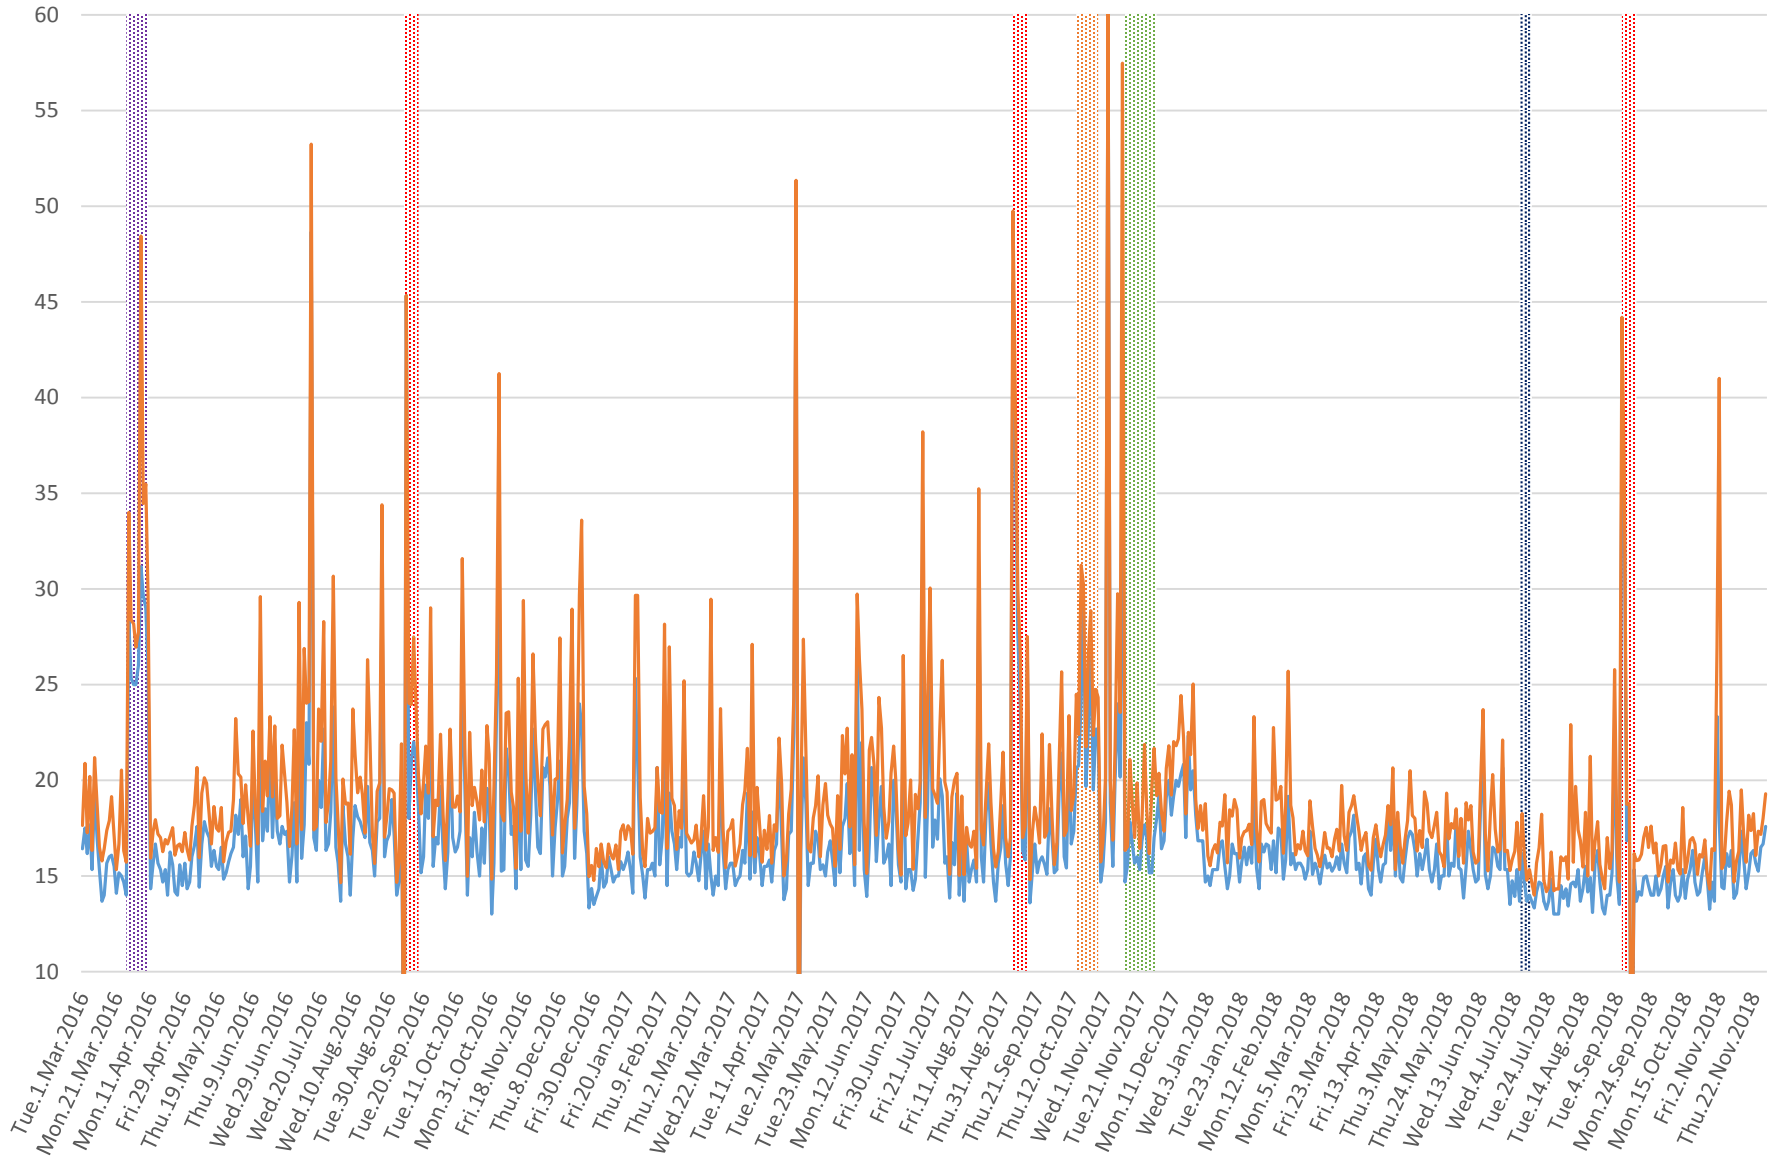

504 King Link Times From Bathurst To Jarvis Eastbound 2016-2018 4 to 5 PM

⋯ TIFF
 ⋯ Queen Diversion
 ⋯ King Diversion
 ⋯ Pilot Begins
 ⋯ TSP Reactivated
 — 50th Percentile
 — 85th Percentile

504 King Link Times From Bathurst To Jarvis Eastbound 2016-2018 5 to 6 PM

⋯ Tiff
 ⋯ Queen Diversion
 ⋯ King Diversion
 ⋯ Pilot Begins
 ⋯ TSP Reactivated
 — 50th Percentile
 — 85th Percentile

504 King Link Times From Bathurst To Jarvis Eastbound 2016-2018 6 to 7 PM

TIFF Queen Diversion King Diversion Pilot Begins TSP Reactivated 50th Percentile 85th Percentile

504 King Link Times From Bathurst To Jarvis Eastbound 2016-2018 4 to 7 PM

⋯ TIFF
 ⋯ Queen Diversion
 ⋯ King Diversion
 ⋯ Pilot Begins
 ⋯ TSP Reactivated
 — 50th Percentile
 — 85th Percentile

504 King Link Times From Bathurst To Jarvis Eastbound 2016-2018 8 to 9 PM

▨ TIFF
 ▨ Queen Diversion
 ▨ King Diversion
 ▨ Pilot Begins
 ▨ TSP Reactivated
 — 50th Percentile
 — 85th Percentile

504 King Link Times From Bathurst To Jarvis Eastbound 2016-2018 9 to 10 PM

504 King Link Times From Bathurst To Jarvis Eastbound 2016-2018 10 to 11 PM