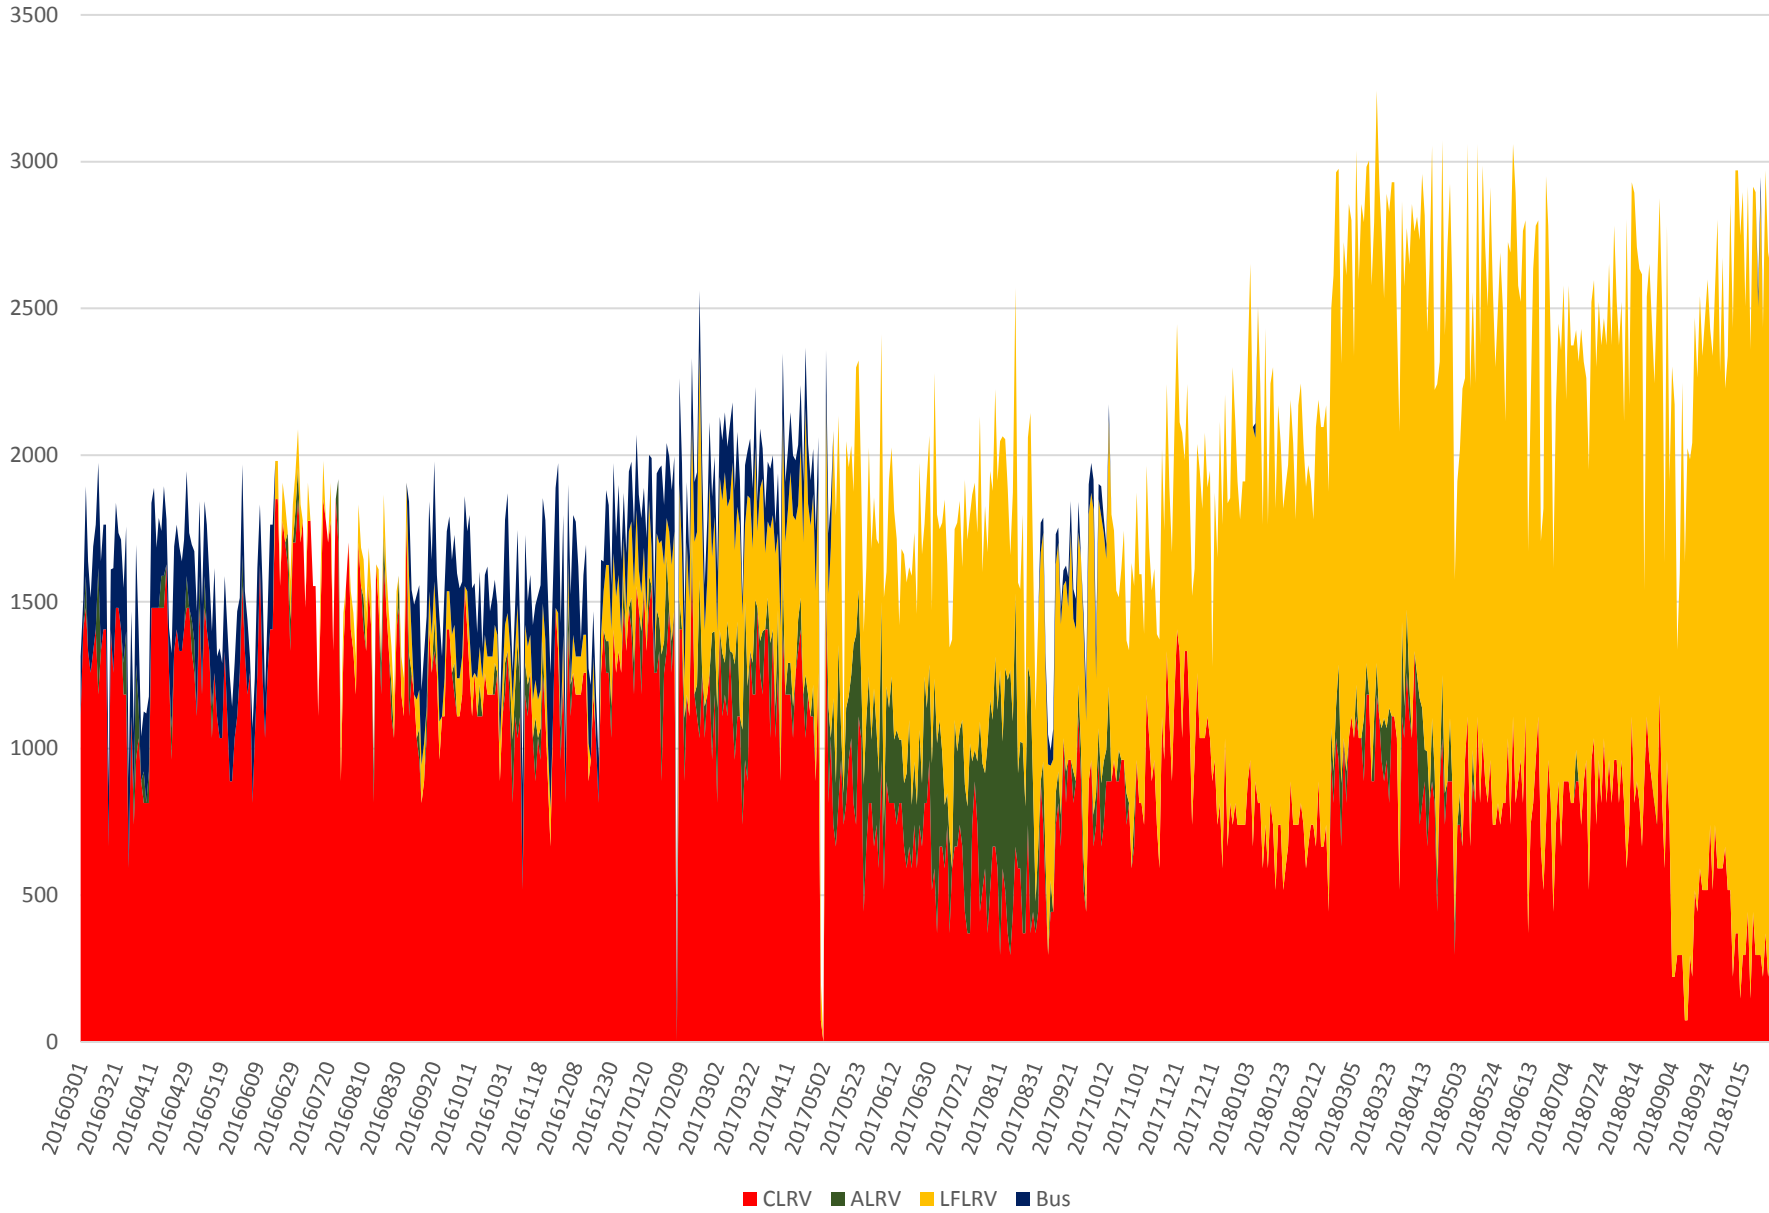

504 King Capacity at Yonge/WB March 2016 to October 2018 1500 to 1600

504 King Capacity at Yonge/WB March 2016 to October 2018 1600 to 1700

504 King Capacity at Yonge/WB March 2016 to October 2018 1700 to 1800

504 King Capacity at Yonge/WB March 2016 to October 2018 1800 to 1900