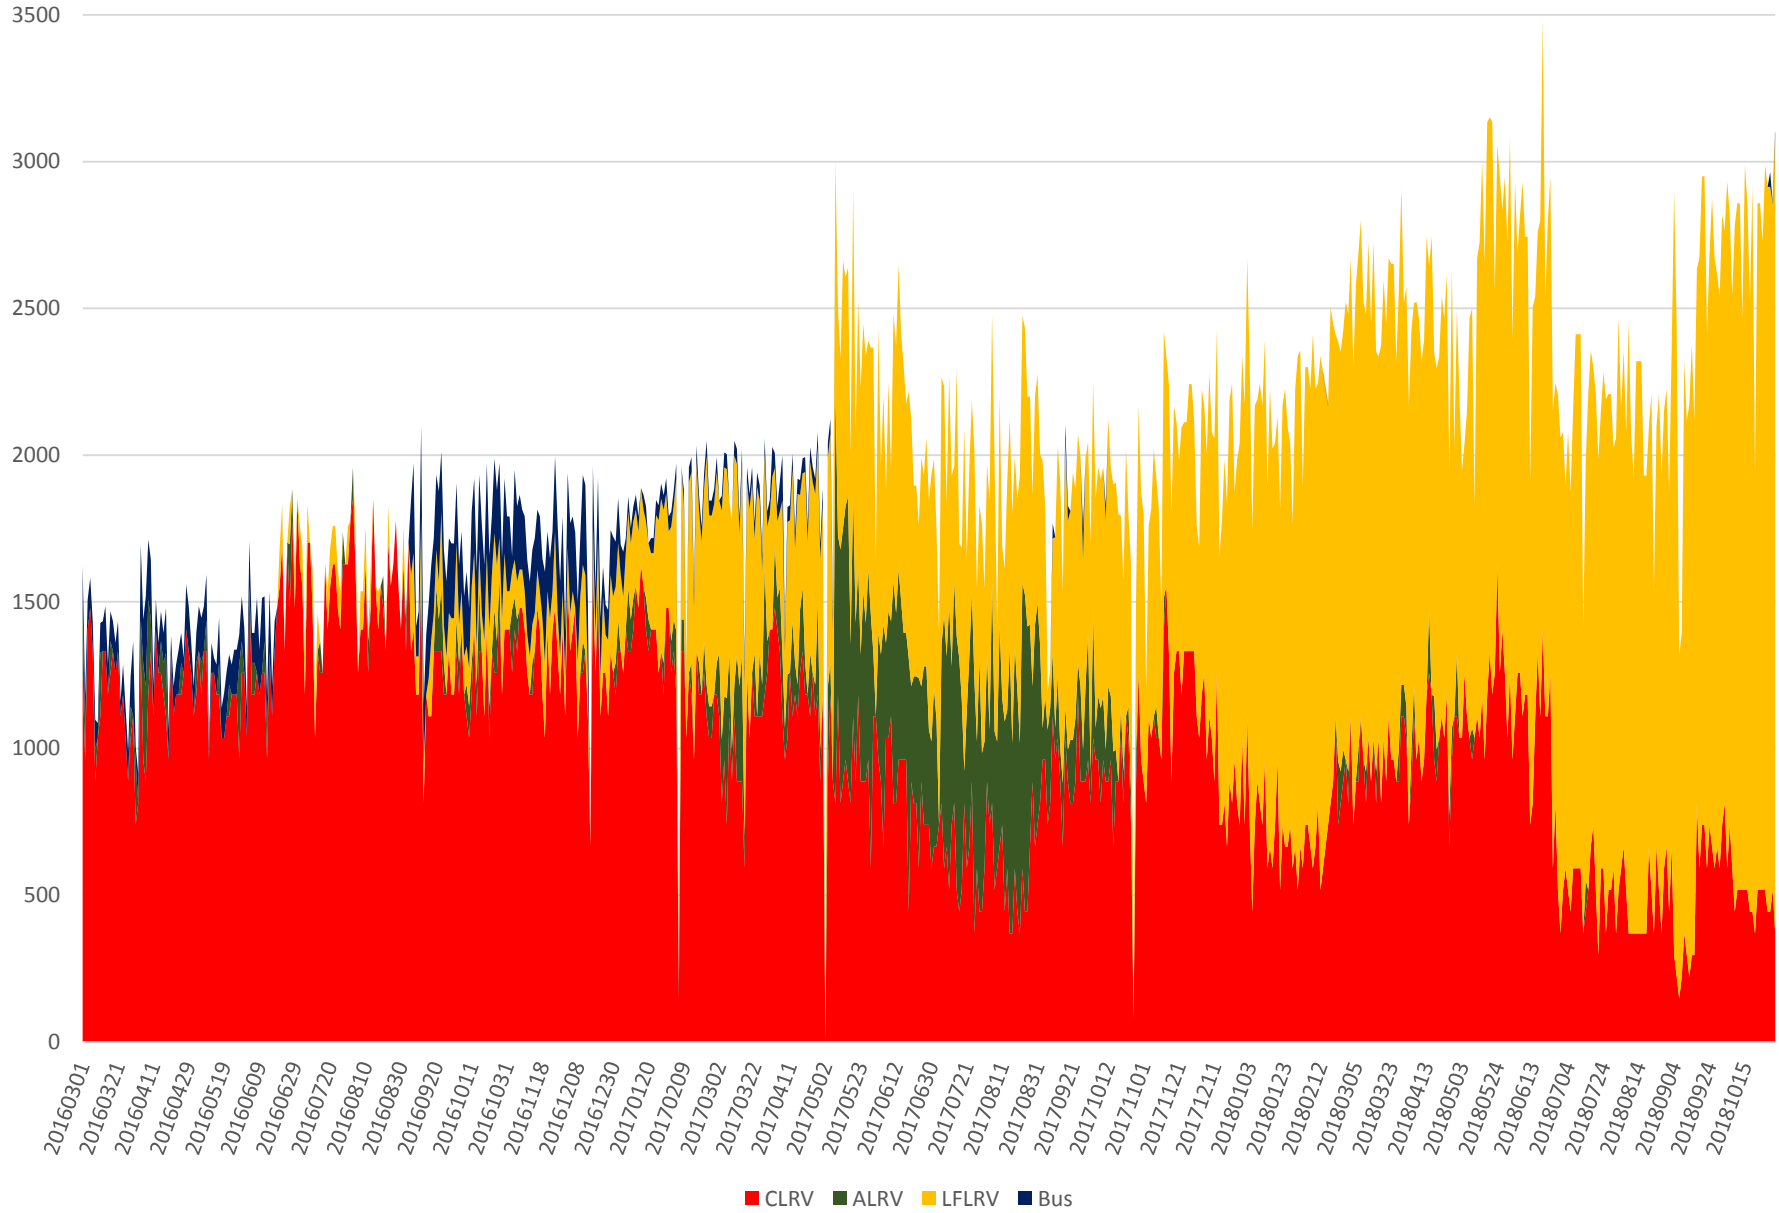

504 King Capacity at Yonge/WB March 2016 to October 2018 1500 to 1600

504 King Capacity at Yonge/WB March 2016 to October 2018 1600 to 1700

504 King Capacity at Yonge/WB March 2016 to October 2018 1700 to 1800

504 King Capacity at Yonge/WB March 2016 to October 2018 1800 to 1900