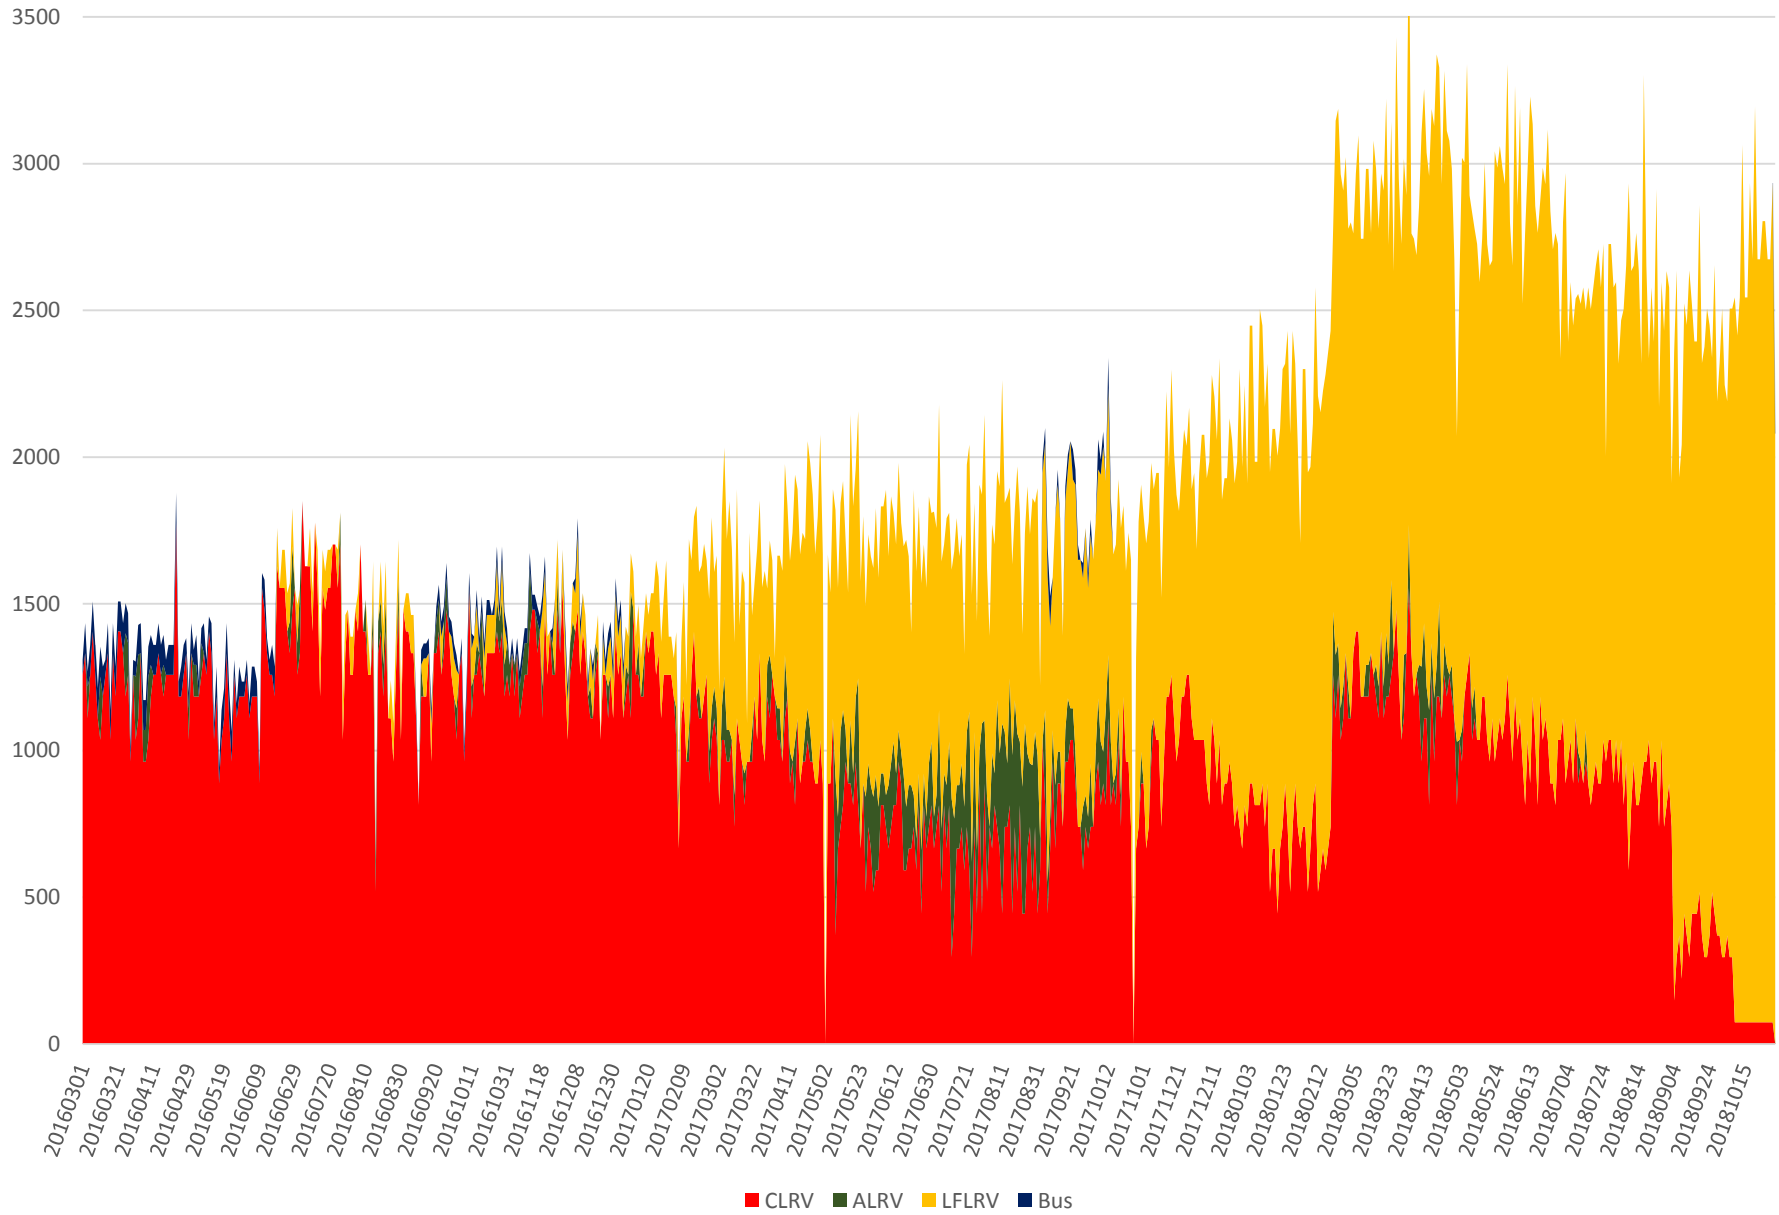

504 King Capacity at Yonge/WB March 2016 to October 2018 1500 to 1600

504 King Capacity at Yonge/WB March 2016 to October 2018 1600 to 1700

504 King Capacity at Yonge/WB March 2016 to October 2018 1700 to 1800

504 King Capacity at Yonge/WB March 2016 to October 2018 1800 to 1900