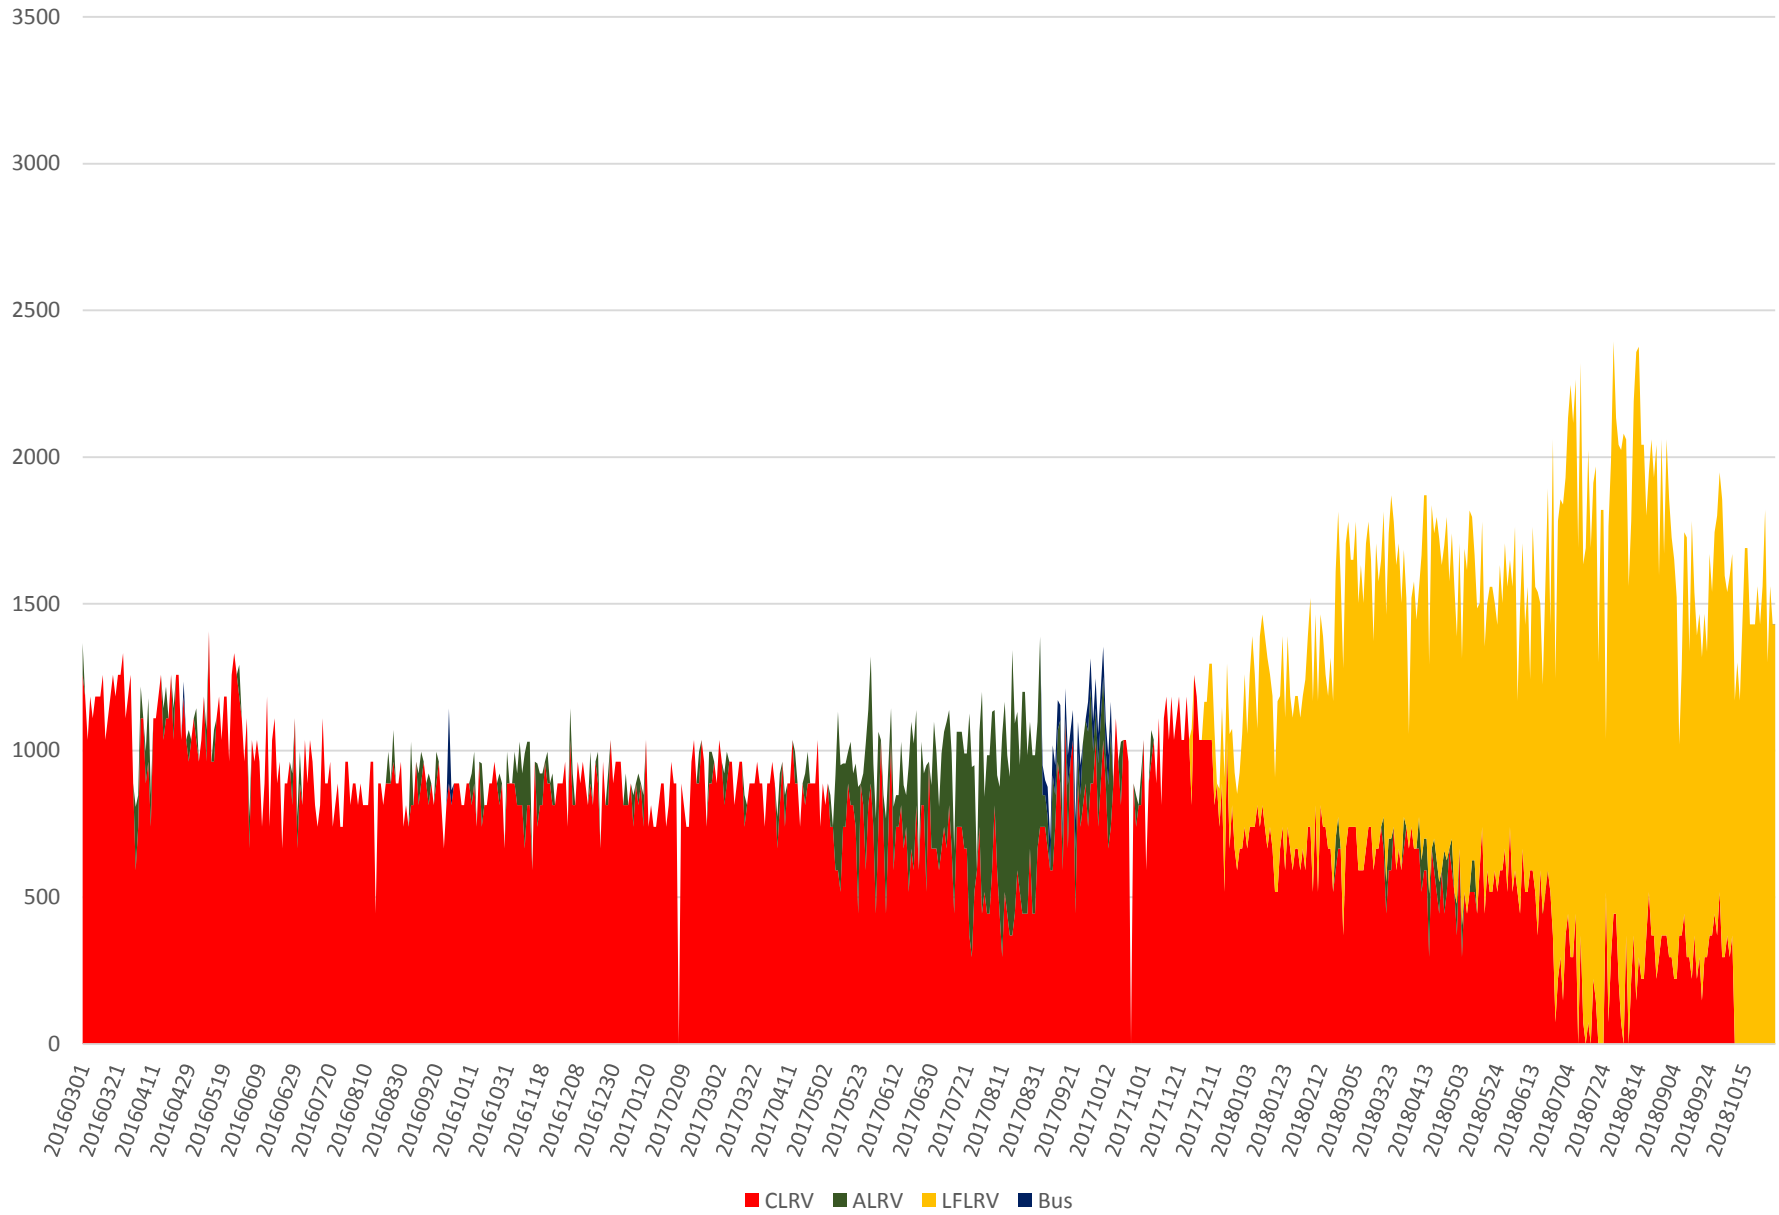

504 King Capacity at Jameson/WB March 2016 to October 2018 1500 to 1600

504 King Capacity at Jameson/WB March 2016 to October 2018 1600 to 1700

504 King Capacity at Jameson/WB March 2016 to October 2018 1700 to 1800

504 King Capacity at Jameson/WB March 2016 to October 2018 1800 to 1900