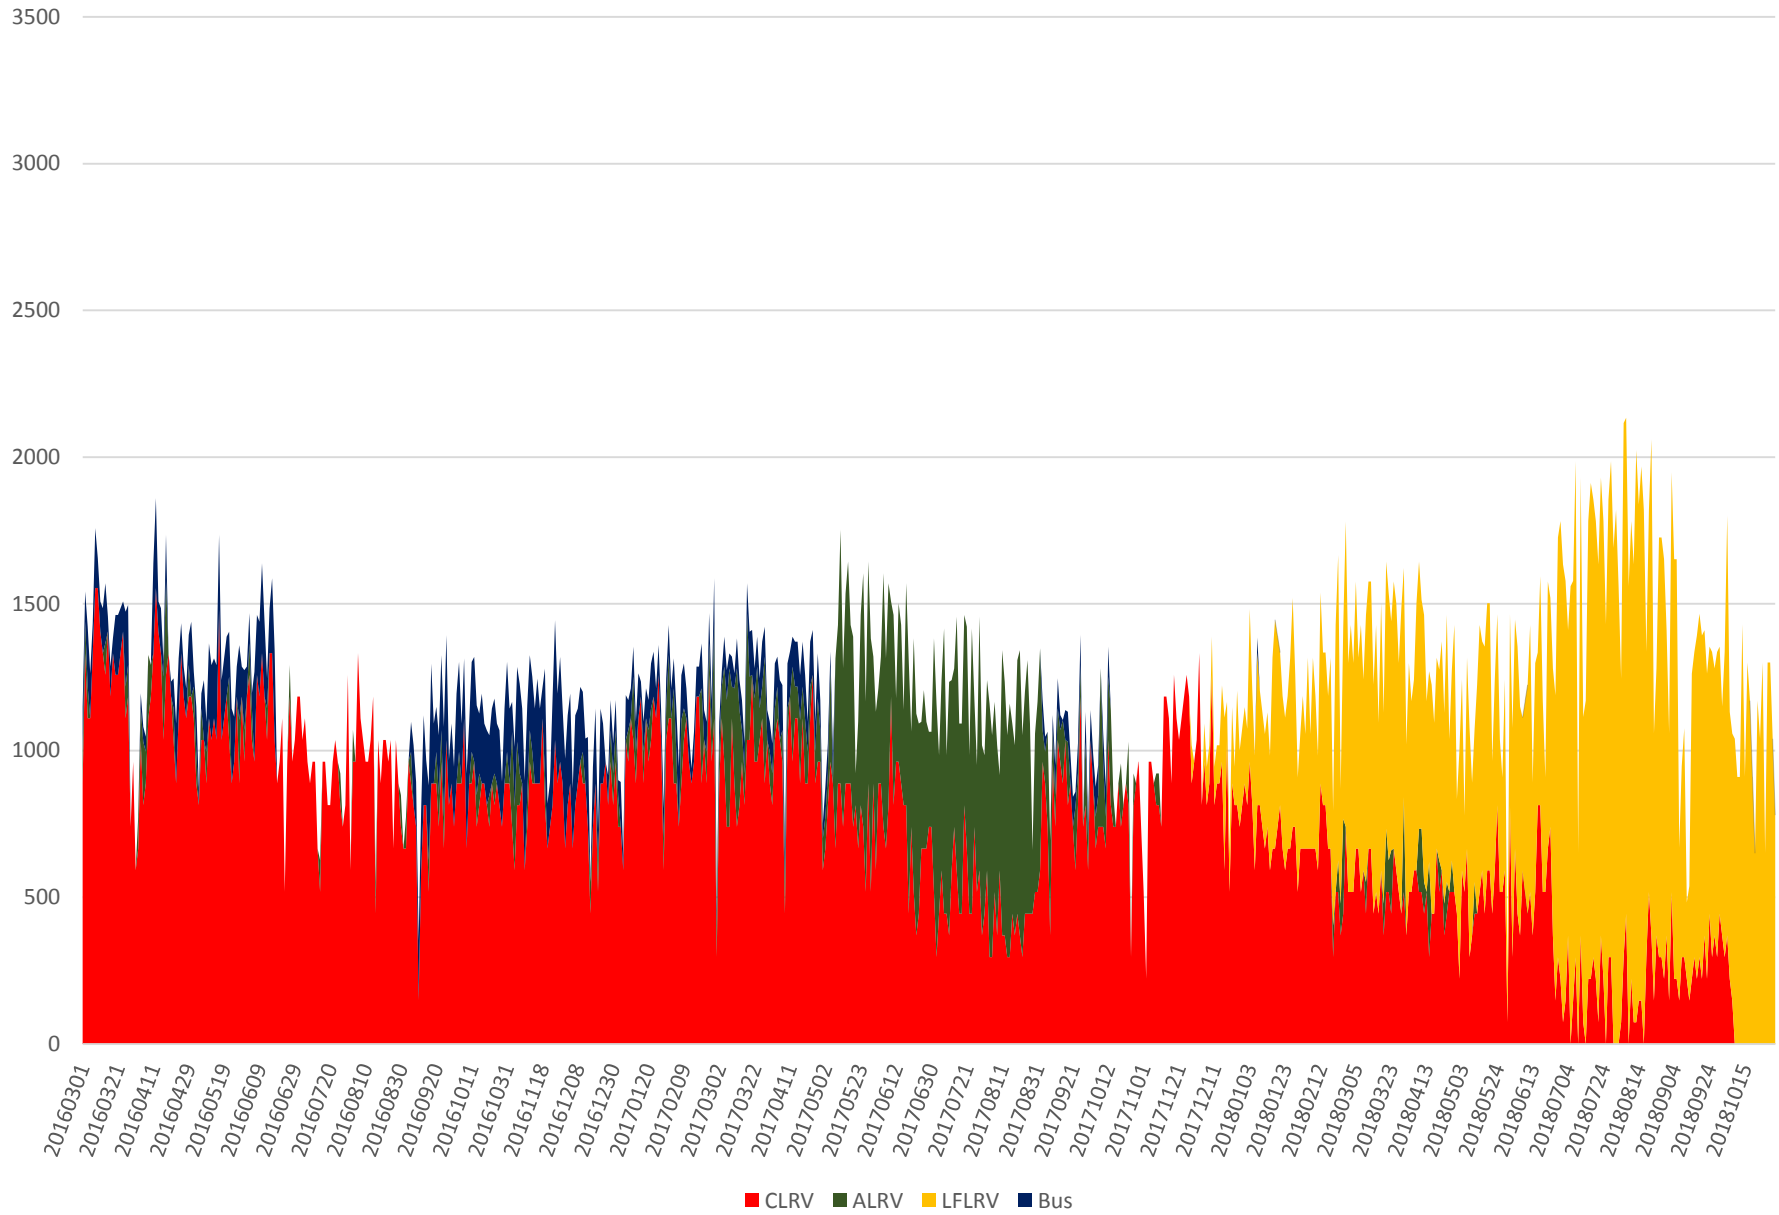

504 King Capacity at Jameson/WB March 2016 to October 2018 1500 to 1600

504 King Capacity at Jameson/WB March 2016 to October 2018 1600 to 1700

504 King Capacity at Jameson/WB March 2016 to October 2018 1700 to 1800

504 King Capacity at Jameson/WB March 2016 to October 2018 1800 to 1900