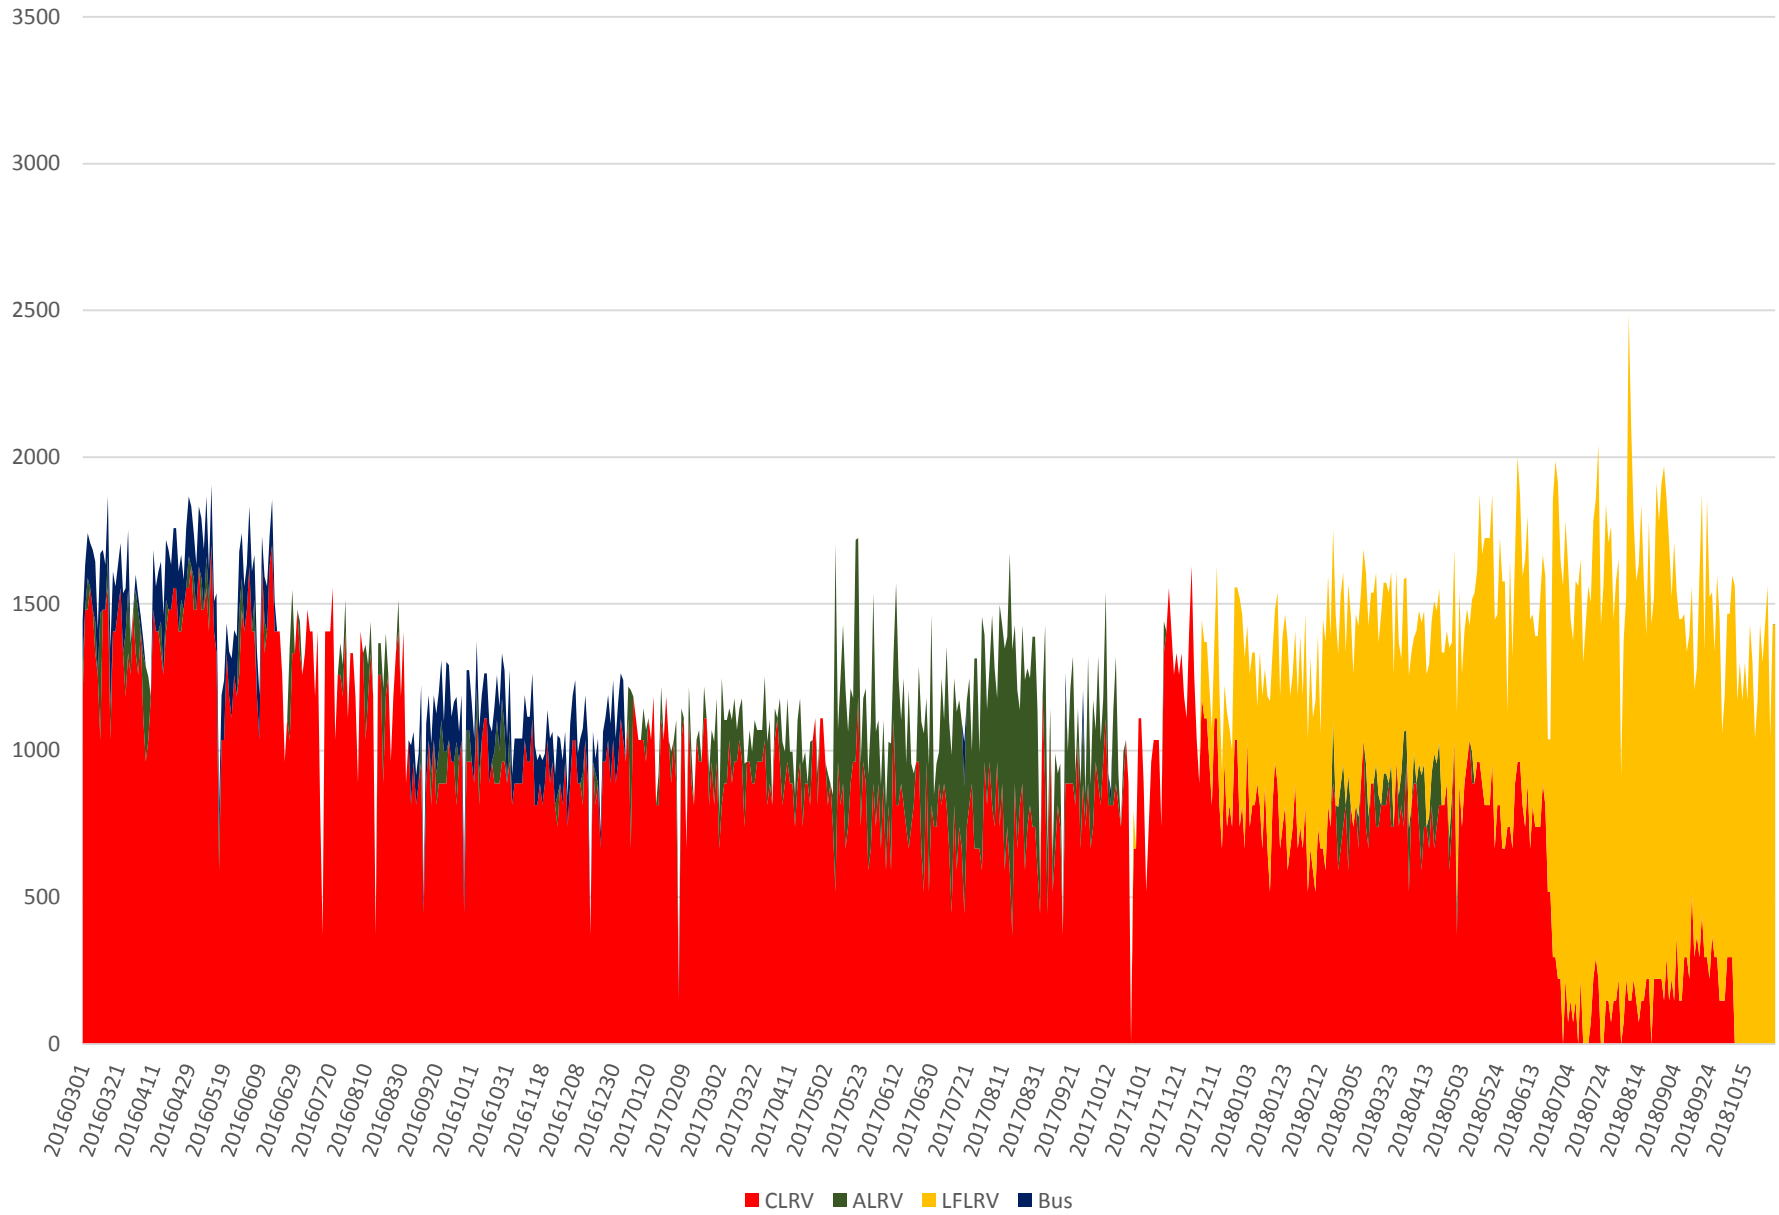

504 King Capacity at Jameson/WB March 2016 to October 2018 1500 to 1600

504 King Capacity at Jameson/WB March 2016 to October 2018 1600 to 1700

504 King Capacity at Jameson/WB March 2016 to October 2018 1700 to 1800

504 King Capacity at Jameson/WB March 2016 to October 2018 1800 to 1900