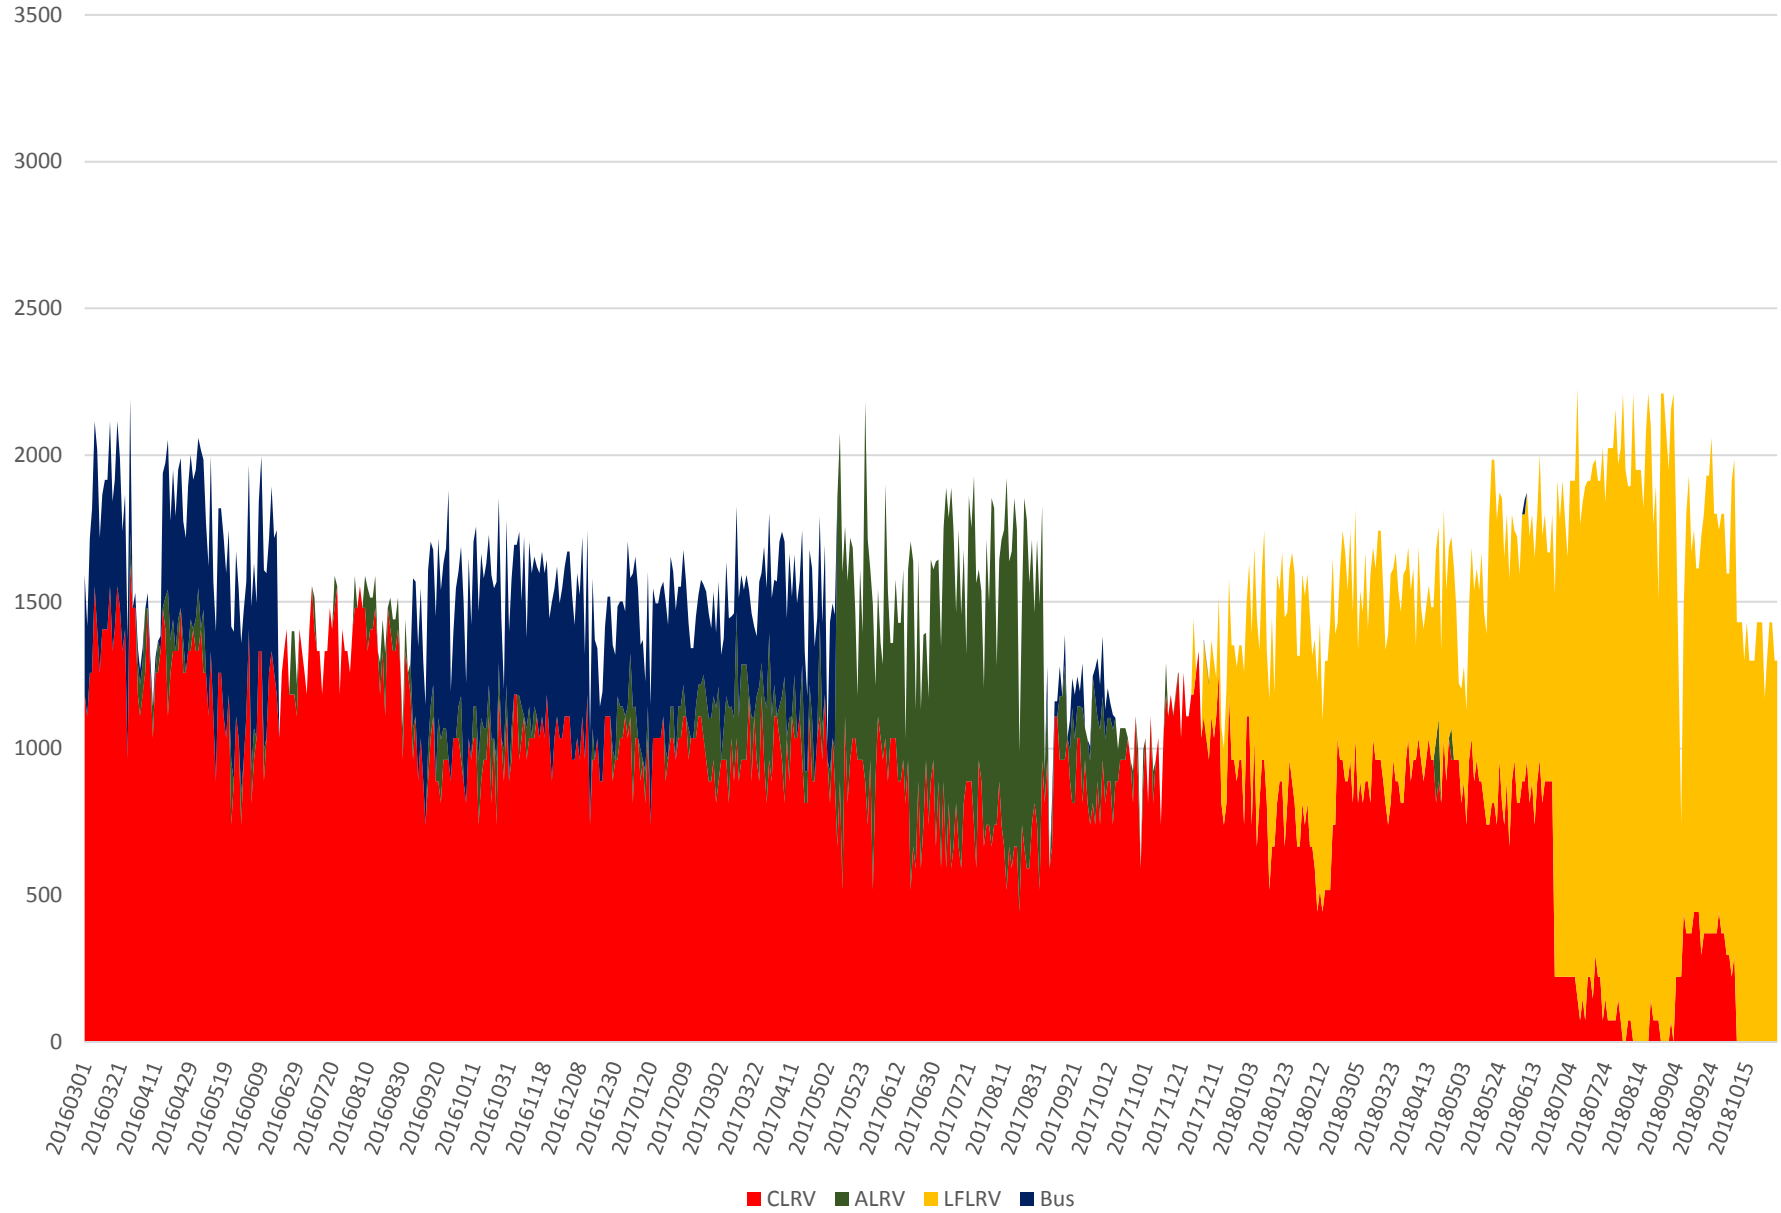

### 504 King Capacity at Jameson/EB March 2016 to October 2018 600 to 700

### 504 King Capacity at Jameson/EB March 2016 to October 2018 700 to 800

# 504 King Capacity at Jameson/EB March 2016 to October 2018 800 to 900

504 King Capacity at Jameson/EB March 2016 to October 2018 900 to 1000