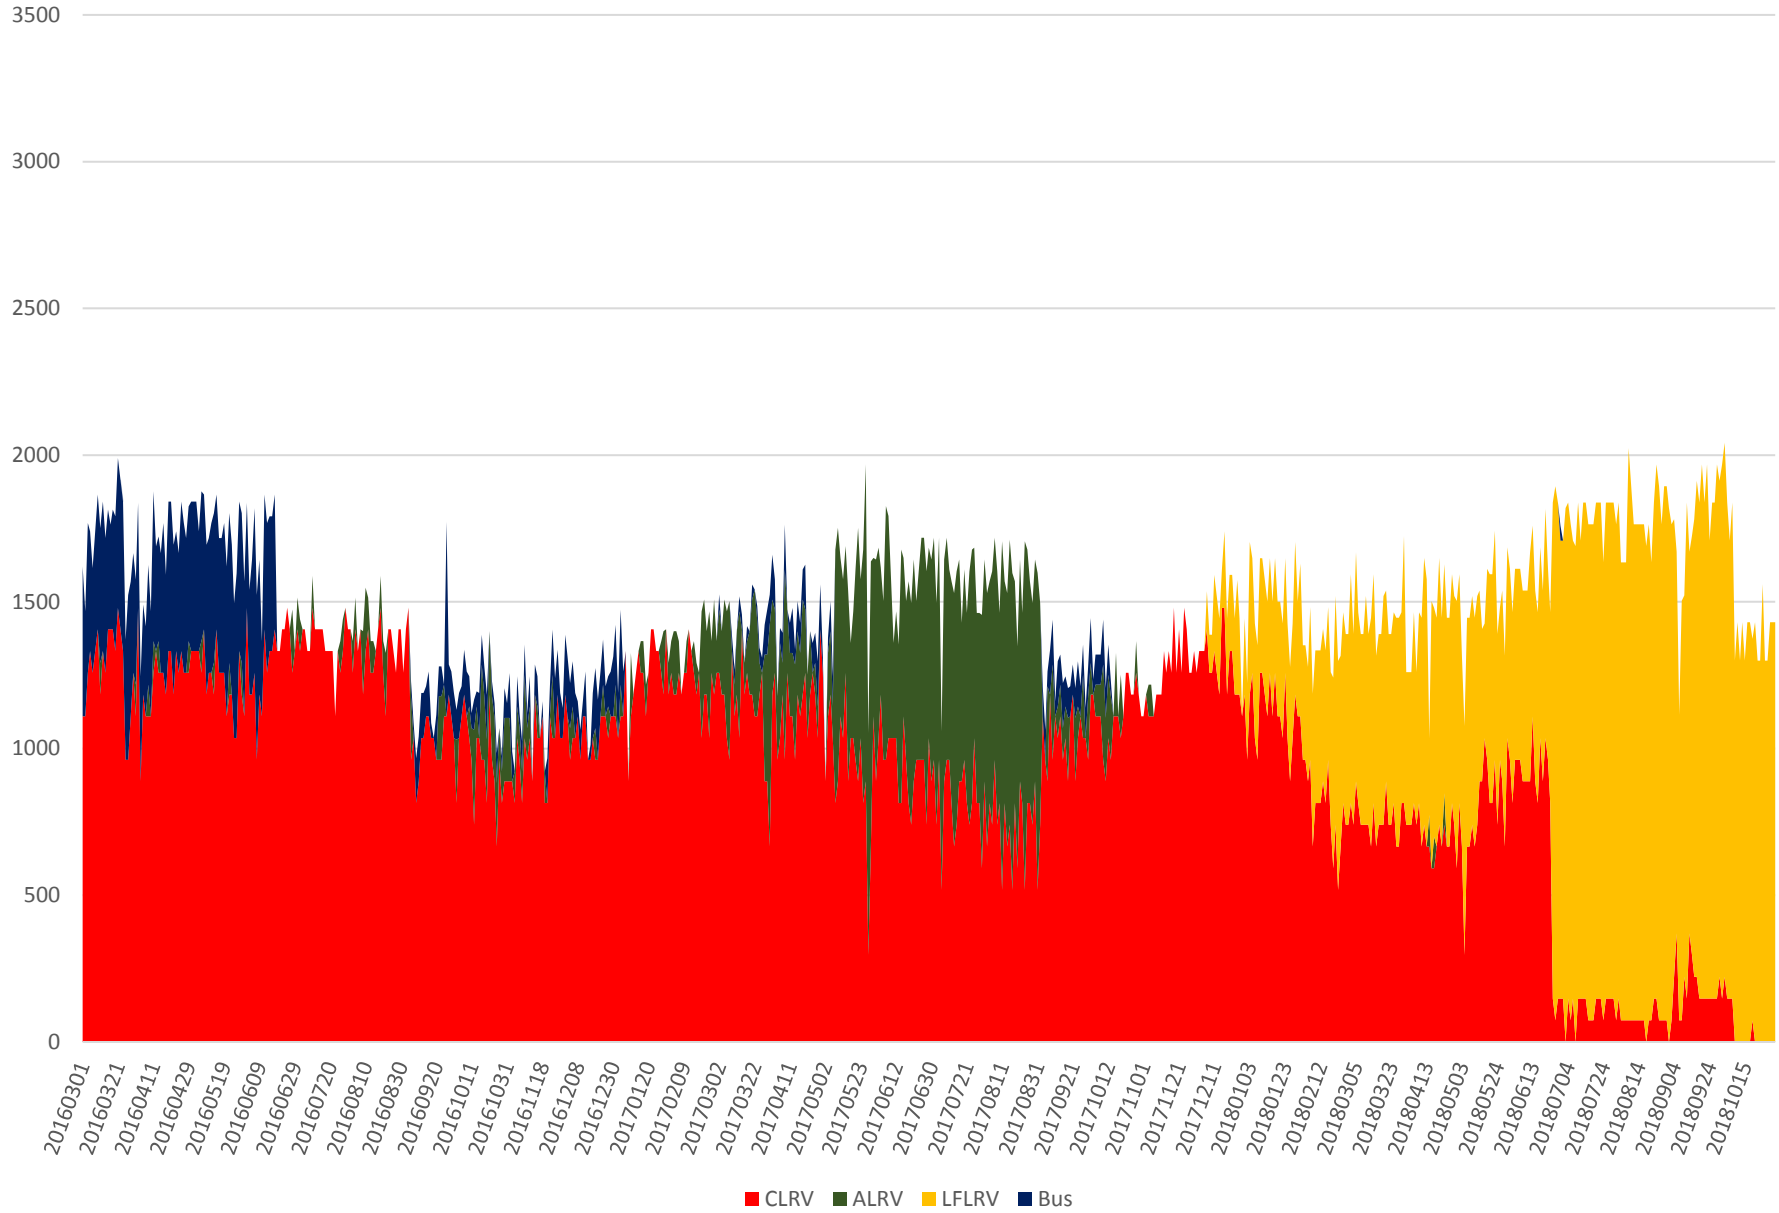

### 504 King Capacity at Jameson/EB March 2016 to October 2018 600 to 700

### 504 King Capacity at Jameson/EB March 2016 to October 2018 700 to 800

# 504 King Capacity at Jameson/EB March 2016 to October 2018 800 to 900

504 King Capacity at Jameson/EB March 2016 to October 2018 900 to 1000