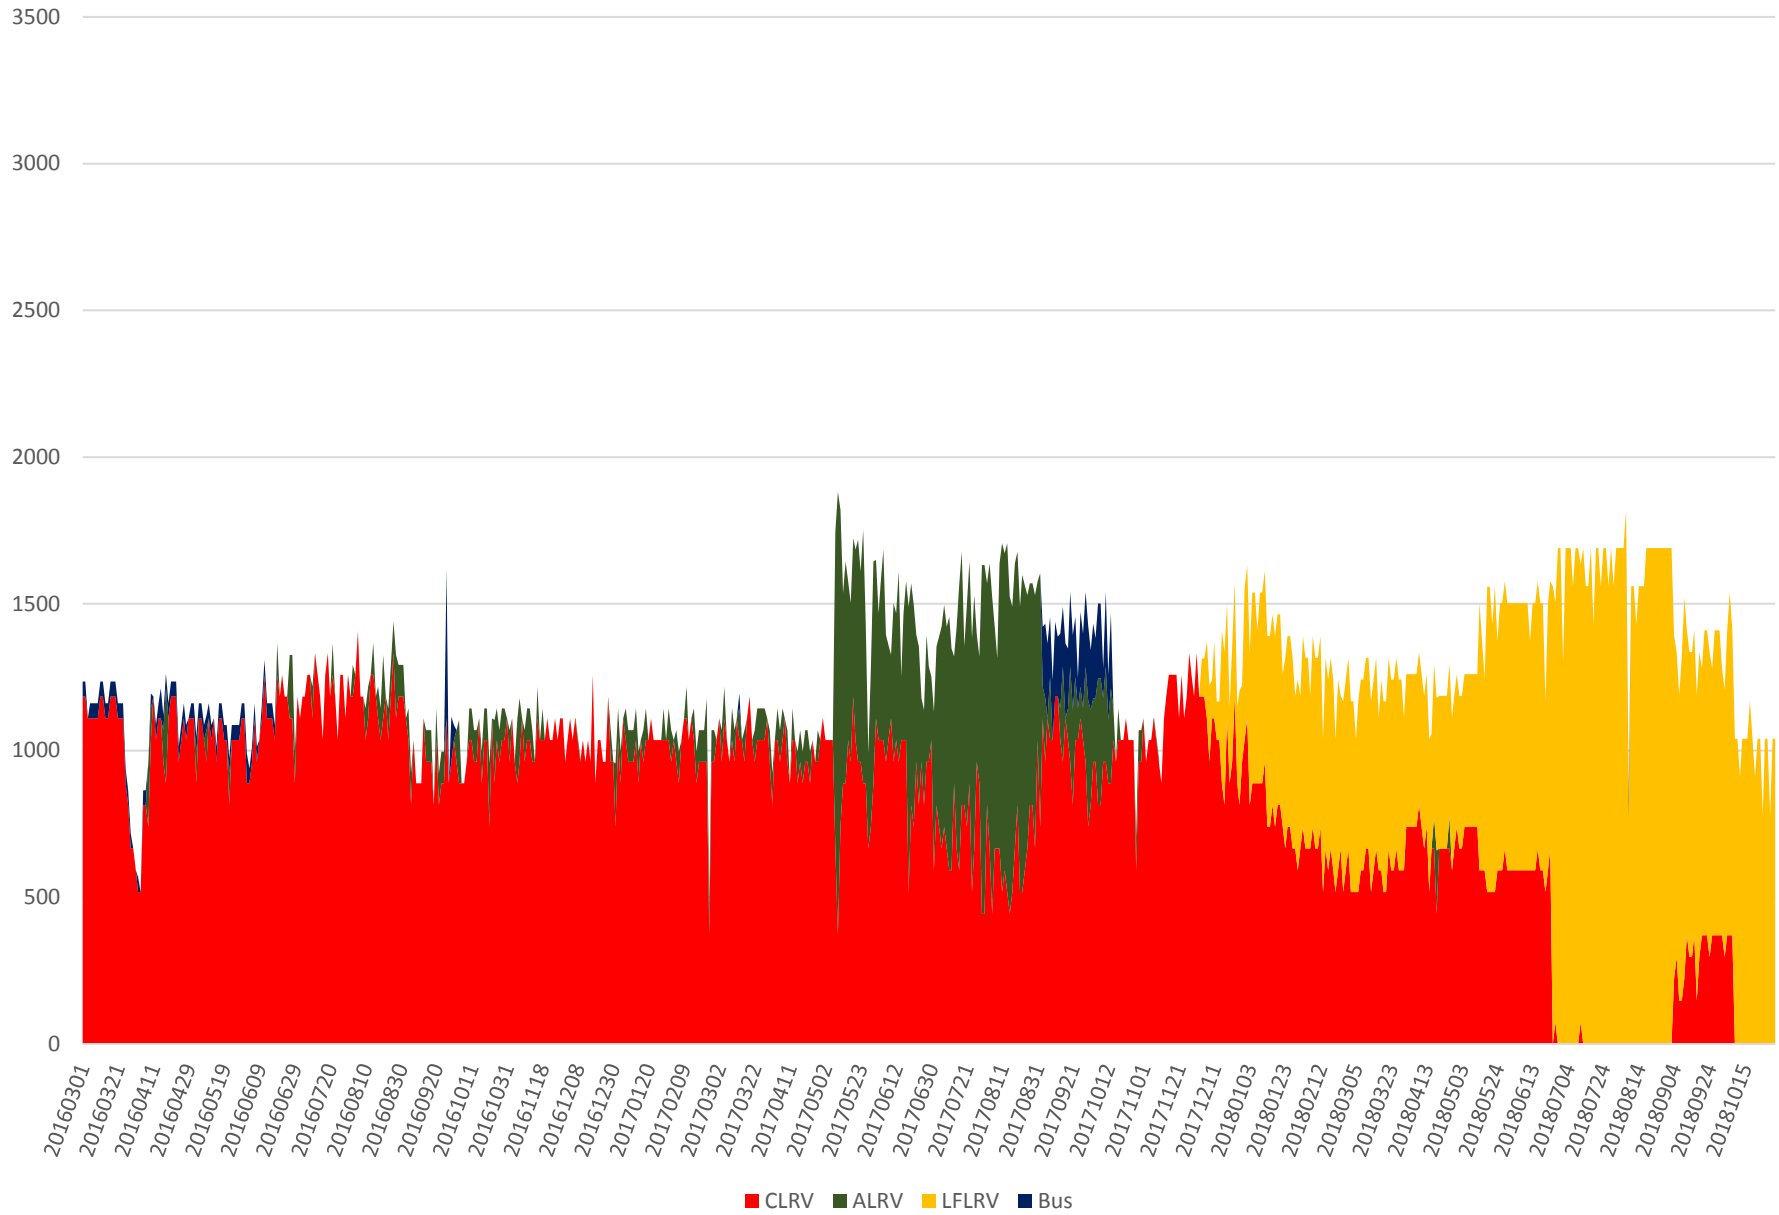

### 504 King Capacity at Jameson/EB March 2016 to October 2018 600 to 700

### 504 King Capacity at Jameson/EB March 2016 to October 2018 700 to 800

# 504 King Capacity at Jameson/EB March 2016 to October 2018 800 to 900

504 King Capacity at Jameson/EB March 2016 to October 2018 900 to 1000