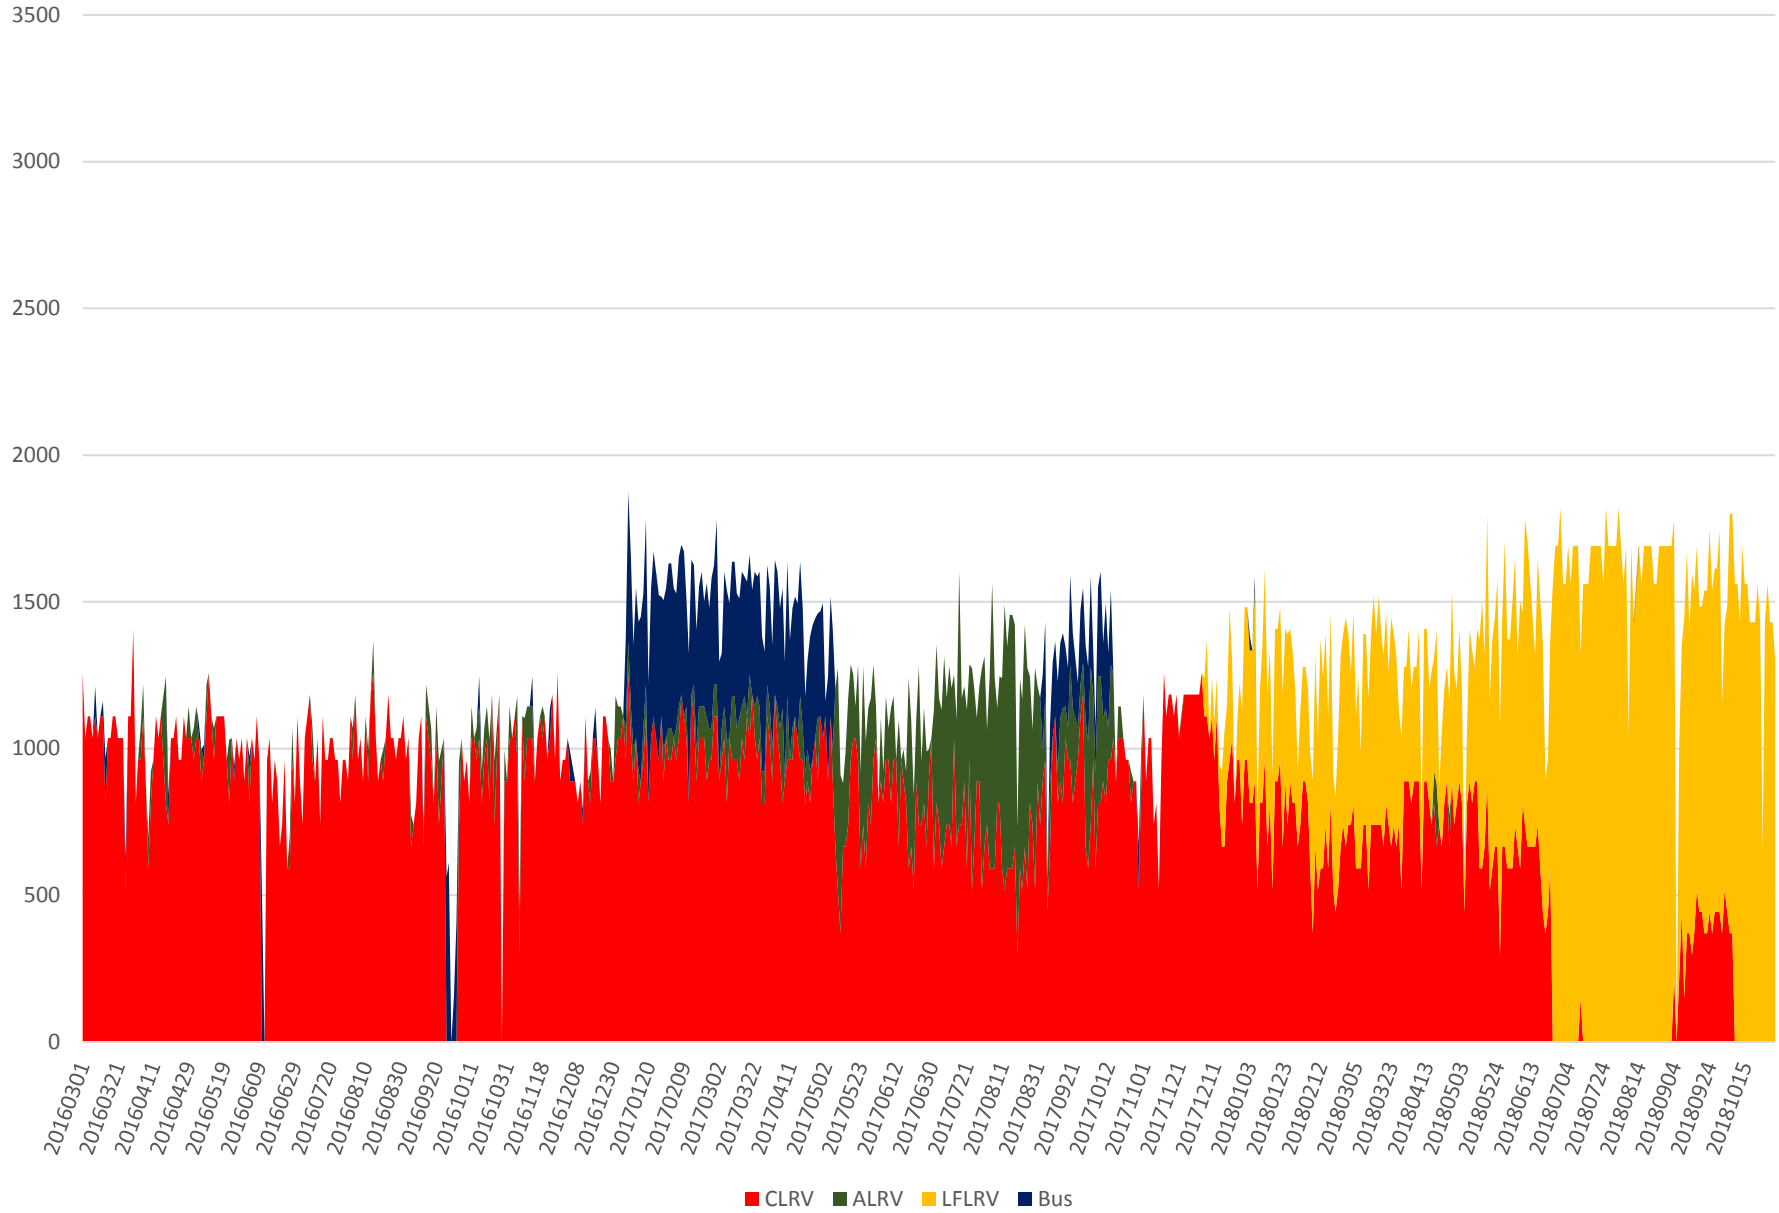

504 King Capacity at Dundas West/SB March 2016 to October 2018 600 to 700

# 504 King Capacity at Dundas West/SB March 2016 to October 2018 700 to 800

### 504 King Capacity at Dundas West/SB March 2016 to October 2018 800 to 900

504 King Capacity at Dundas West/SB March 2016 to October 2018 900 to 1000