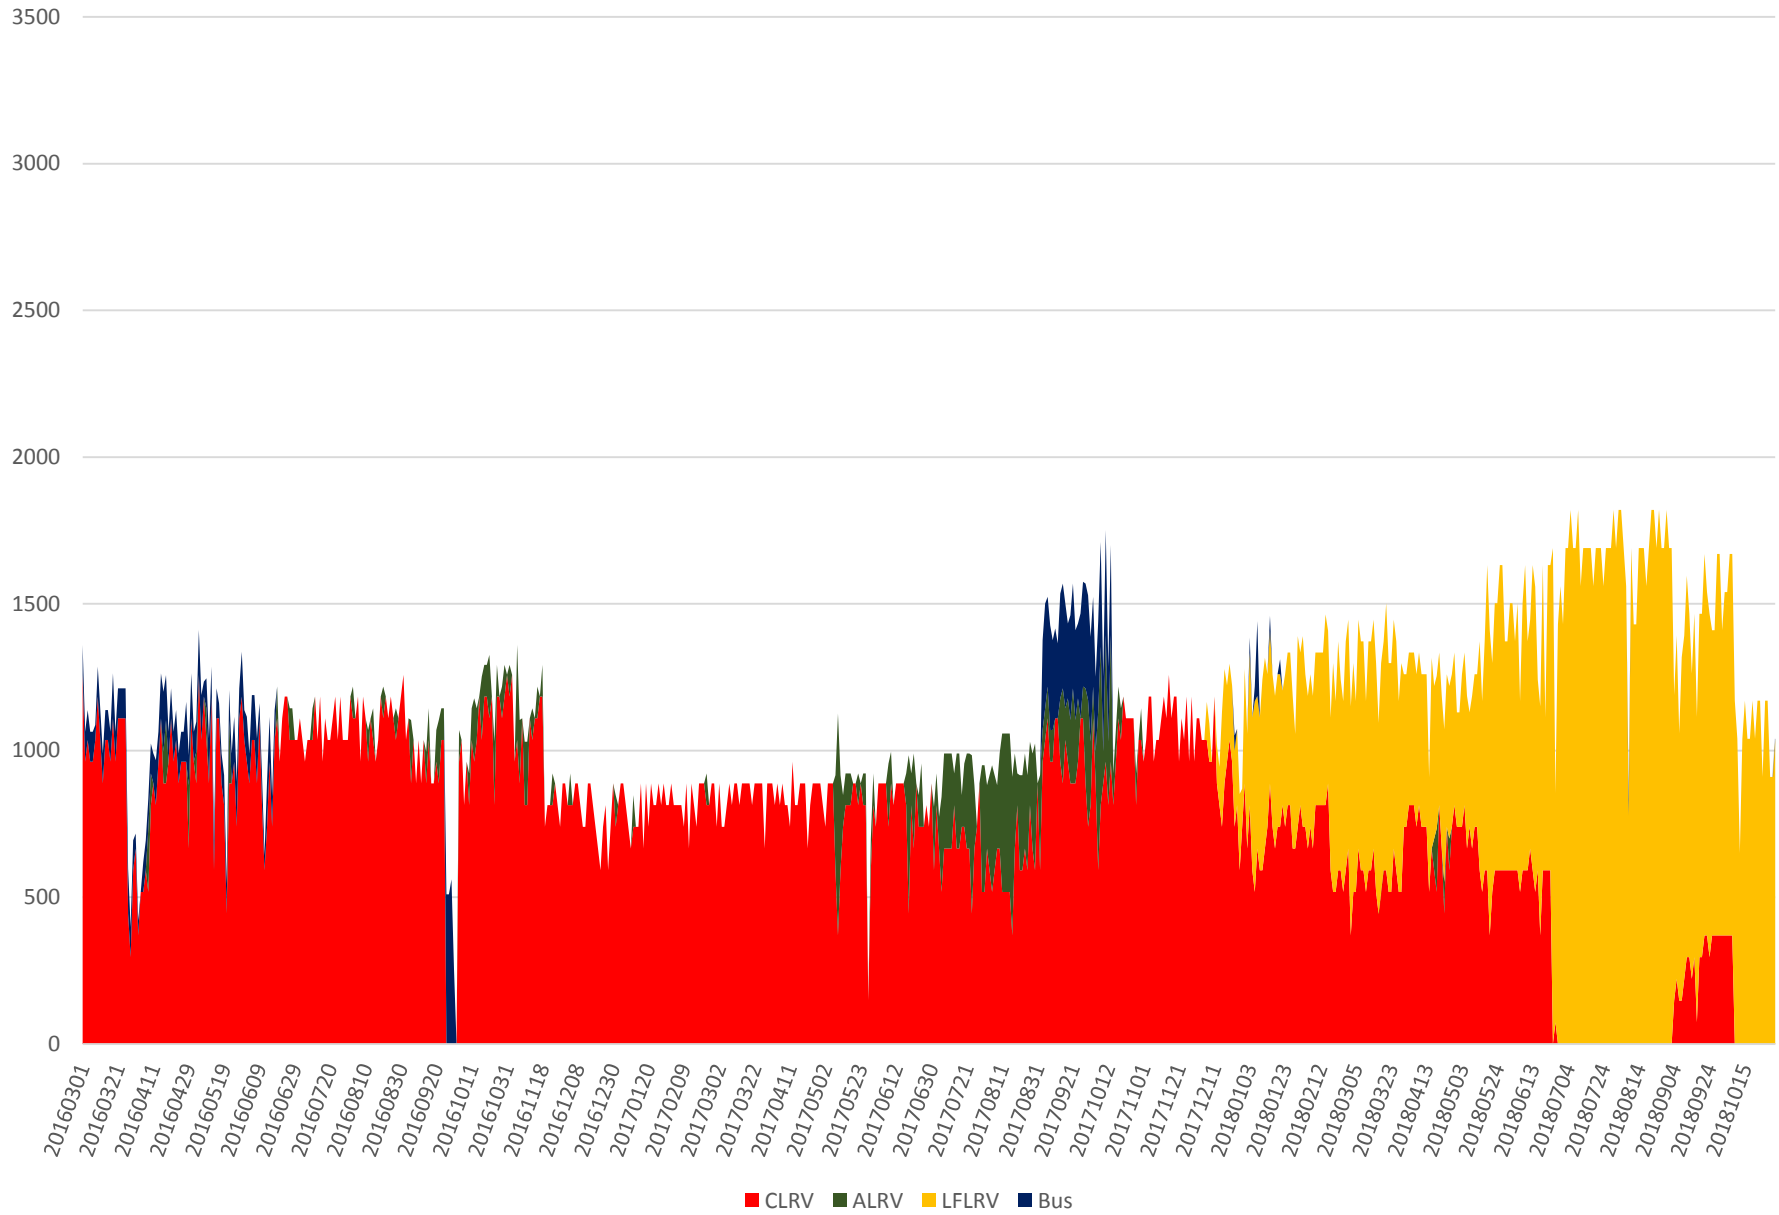

504 King Capacity at Dundas West/SB March 2016 to October 2018 600 to 700

# 504 King Capacity at Dundas West/SB March 2016 to October 2018 700 to 800

### 504 King Capacity at Dundas West/SB March 2016 to October 2018 800 to 900

504 King Capacity at Dundas West/SB March 2016 to October 2018 900 to 1000