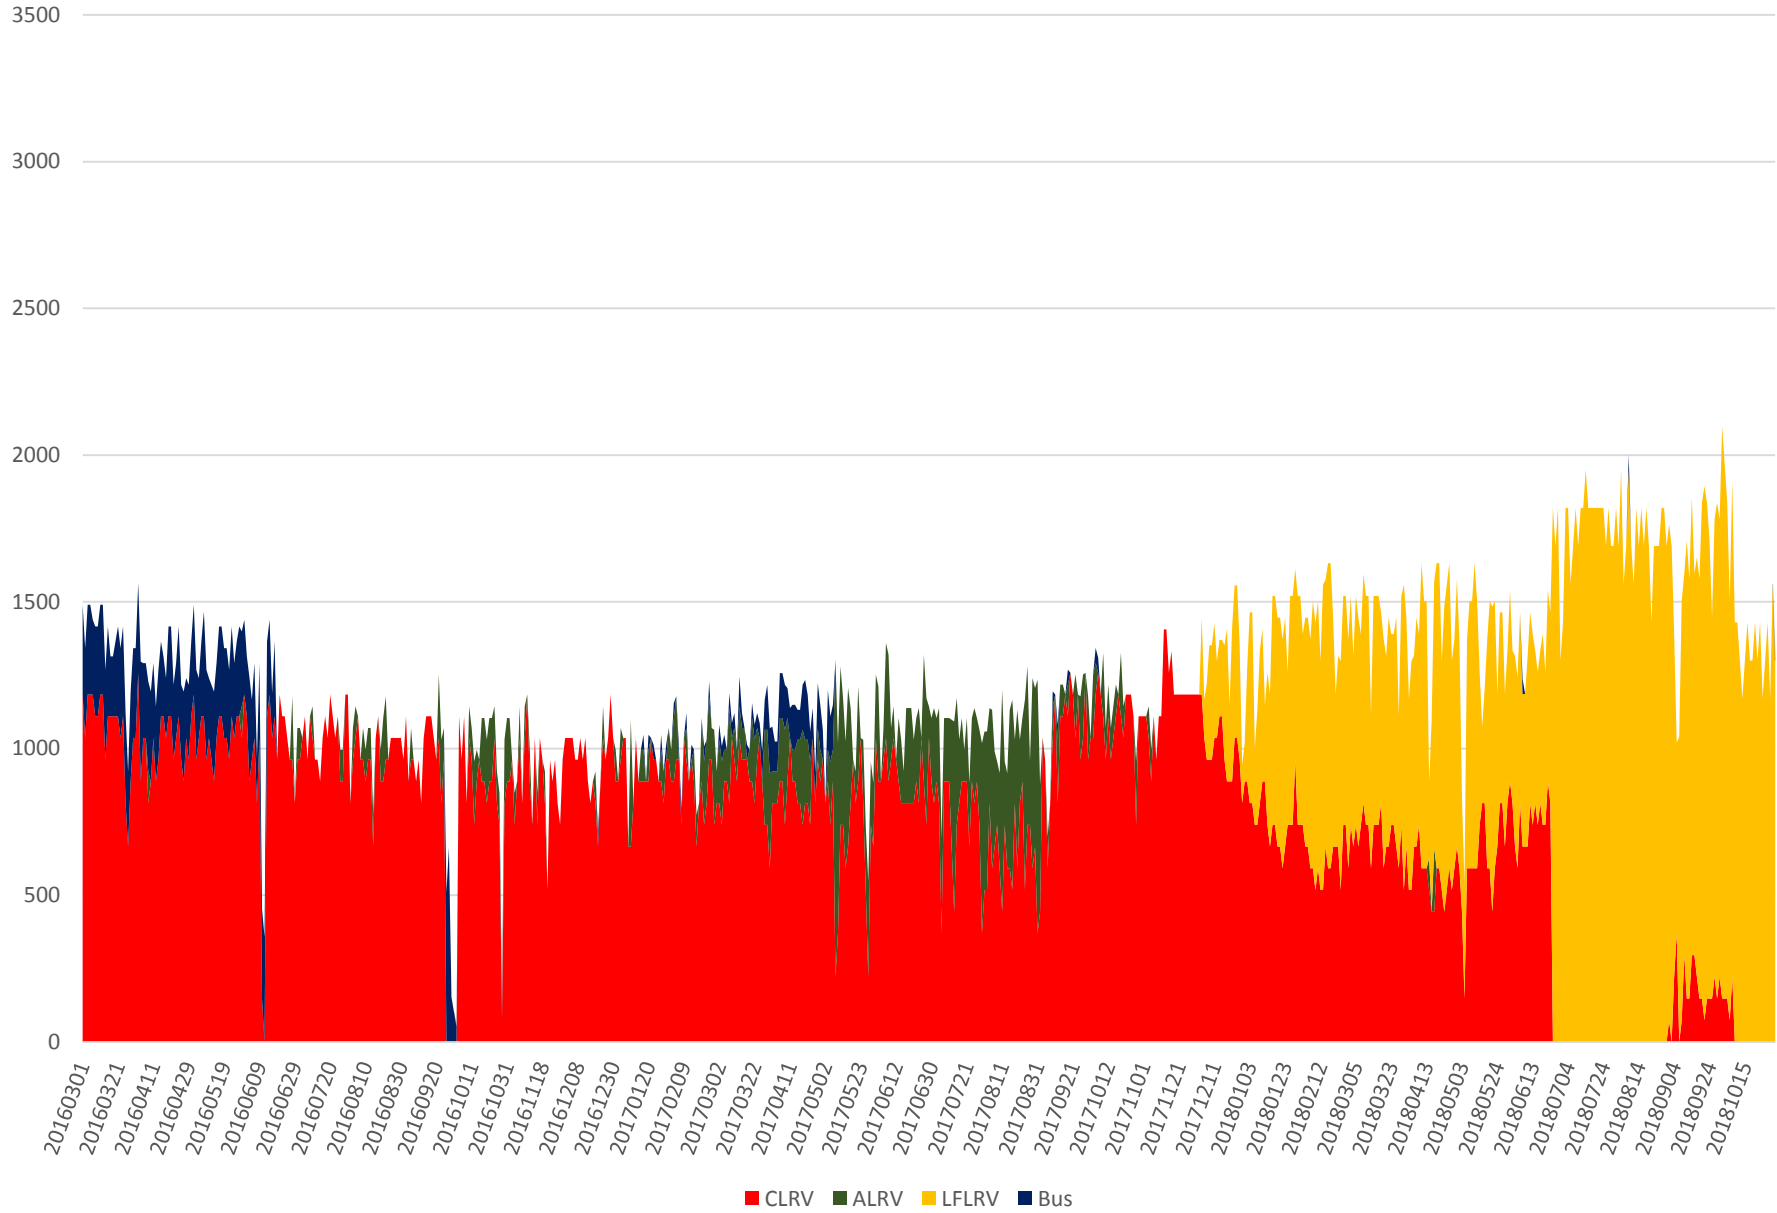

504 King Capacity at Dundas West/SB March 2016 to October 2018 600 to 700

# 504 King Capacity at Dundas West/SB March 2016 to October 2018 700 to 800

### 504 King Capacity at Dundas West/SB March 2016 to October 2018 800 to 900

504 King Capacity at Dundas West/SB March 2016 to October 2018 900 to 1000