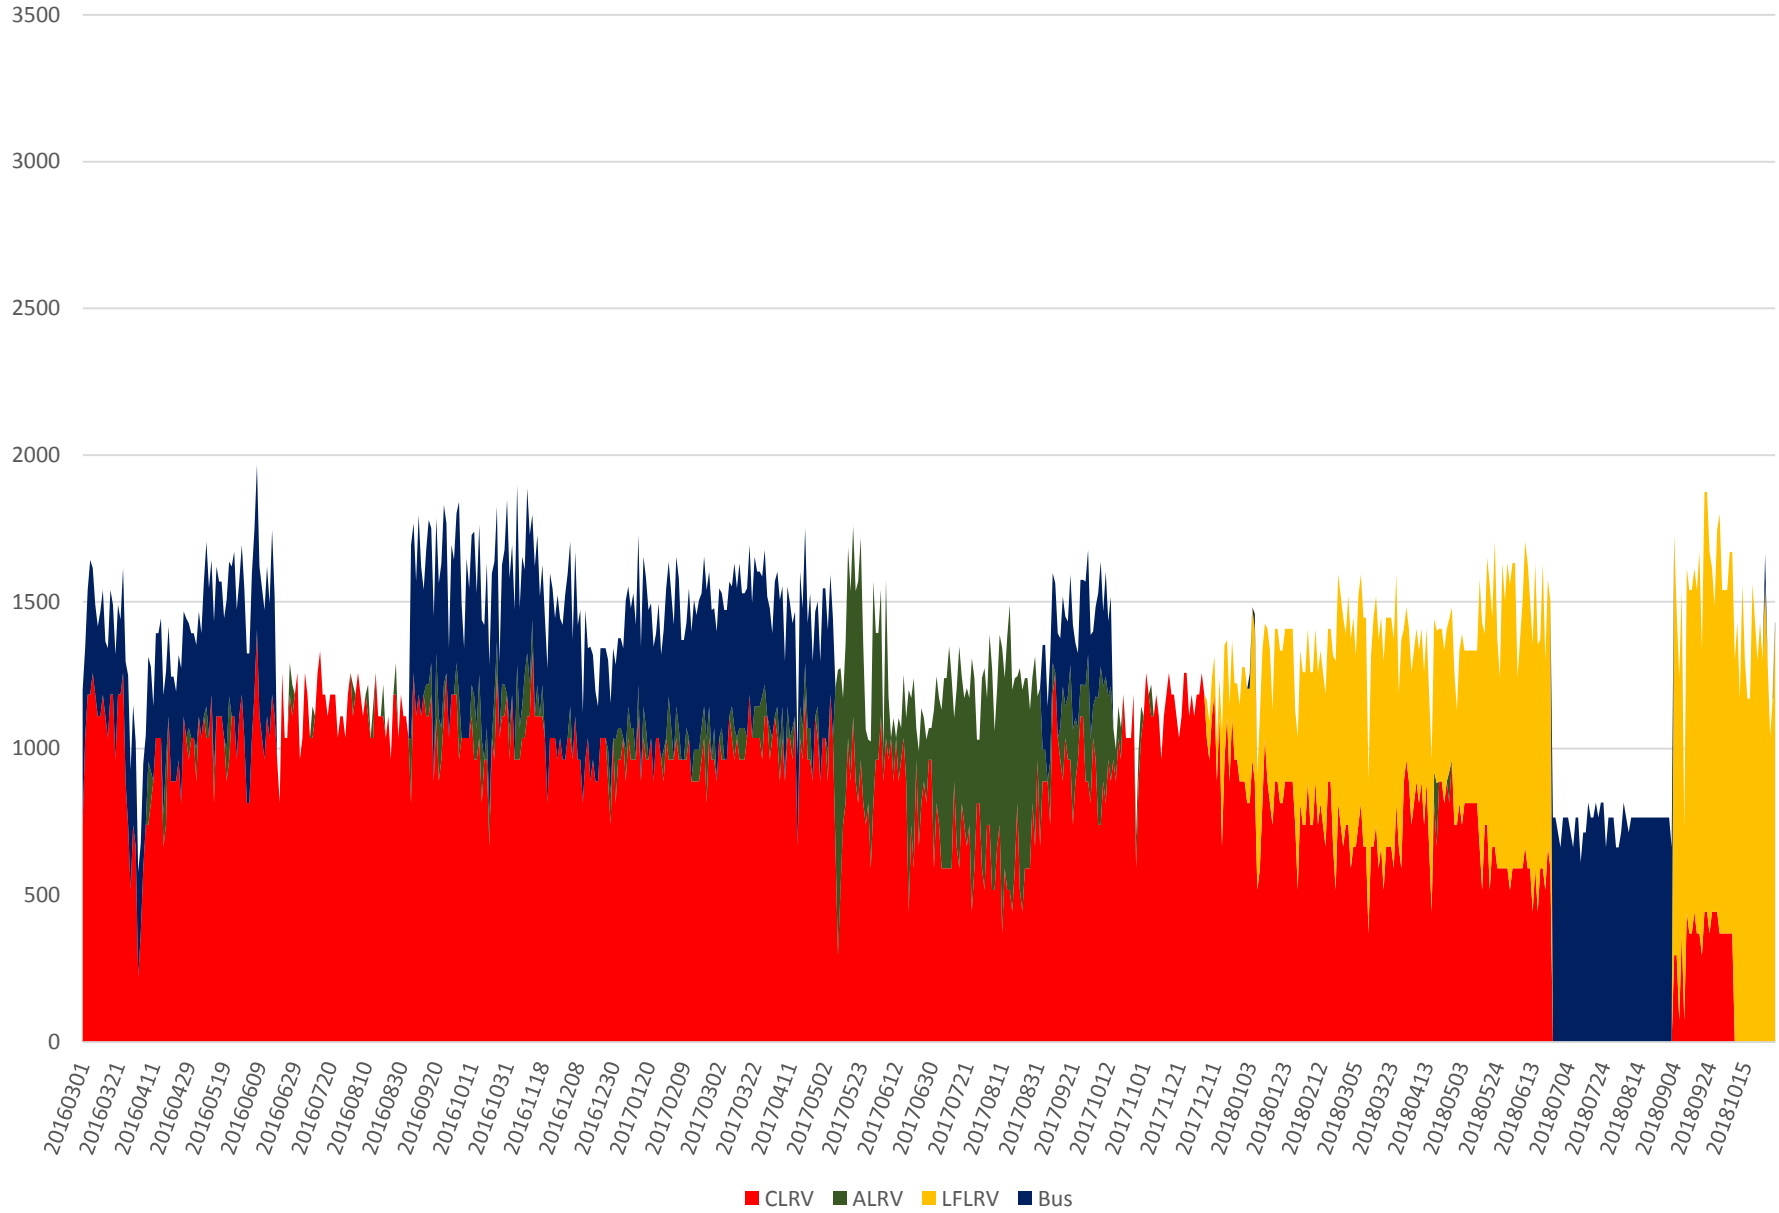

504 King Capacity at Danforth/SB March 2016 to October 2018 600 to 700

504 King Capacity at Danforth/SB March 2016 to October 2018 700 to 800

504 King Capacity at Danforth/SB March 2016 to October 2018 800 to 900

504 King Capacity at Danforth/SB March 2016 to October 2018 900 to 1000