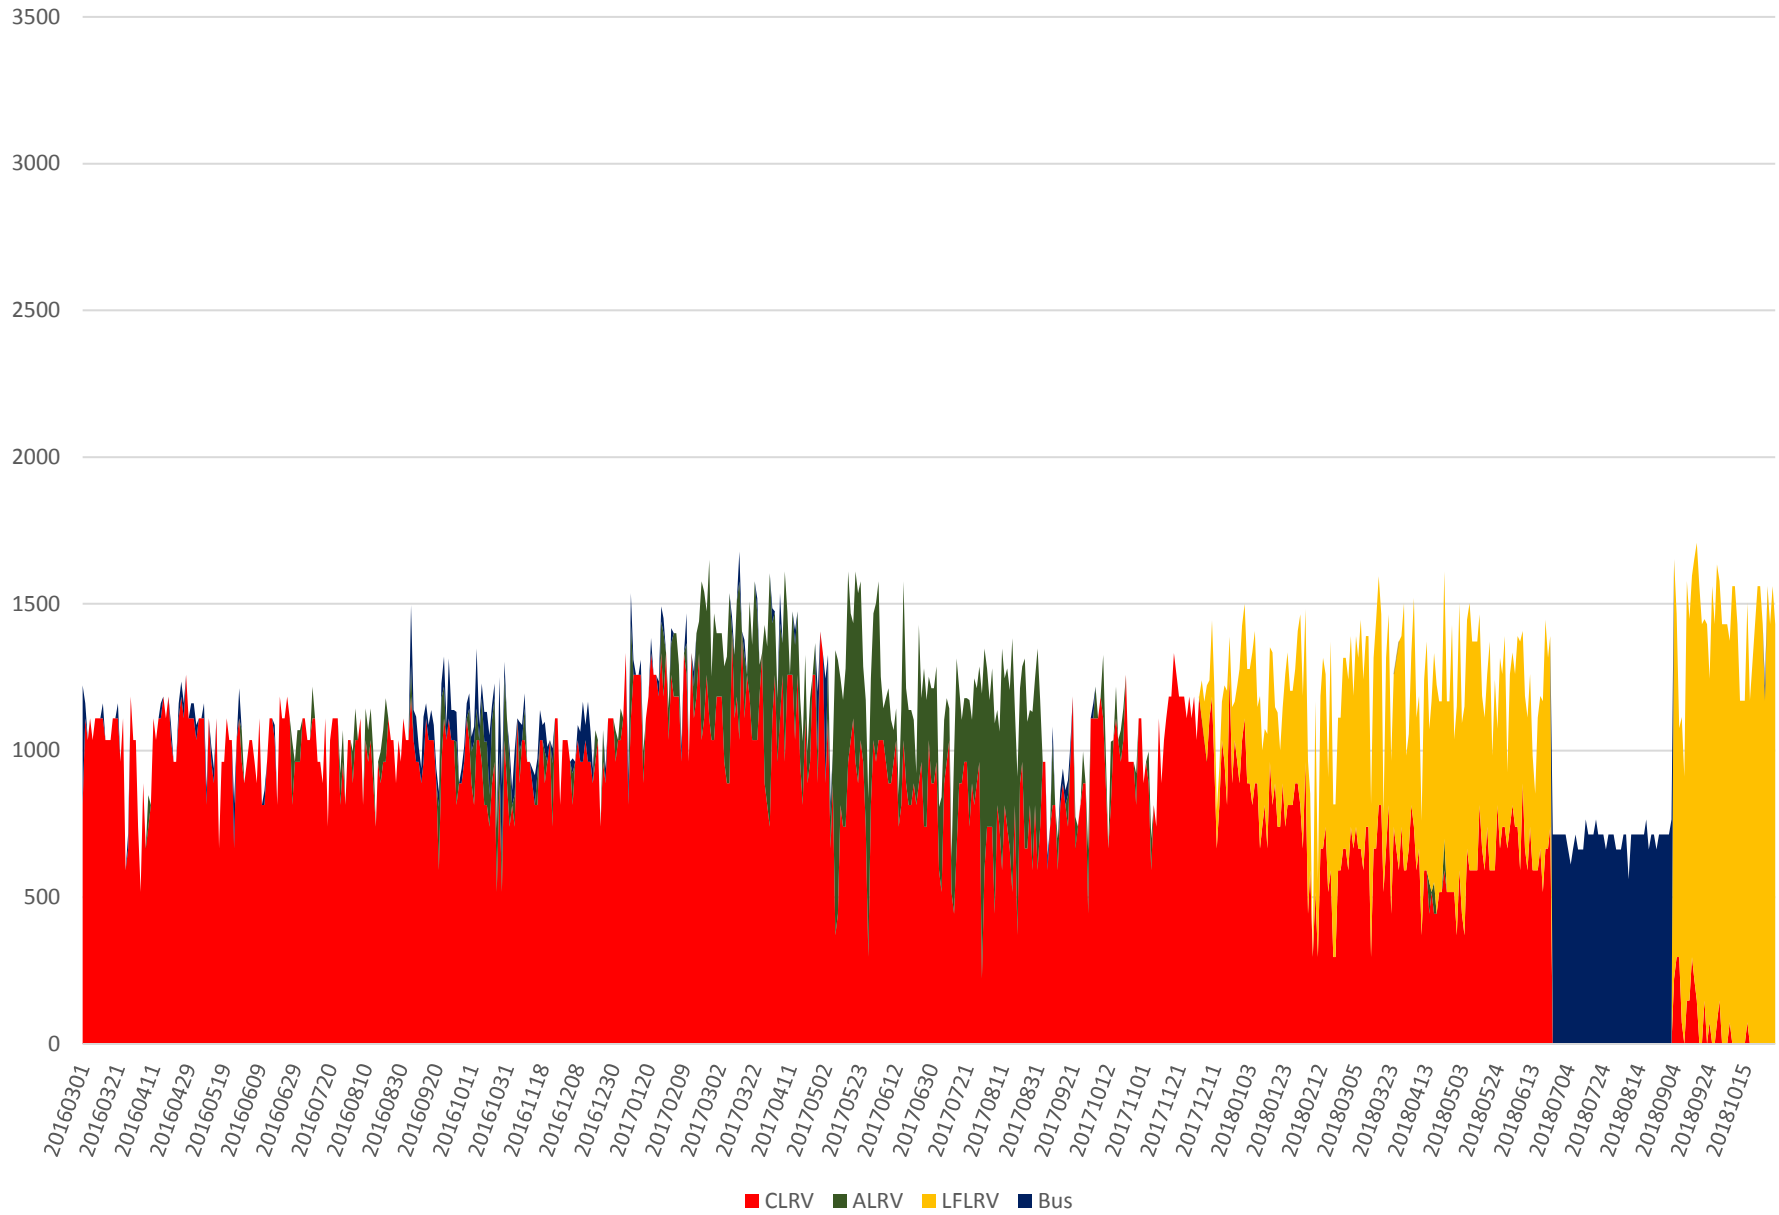

504 King Capacity at Danforth/SB March 2016 to October 2018 600 to 700

504 King Capacity at Danforth/SB March 2016 to October 2018 700 to 800

504 King Capacity at Danforth/SB March 2016 to October 2018 800 to 900

504 King Capacity at Danforth/SB March 2016 to October 2018 900 to 1000