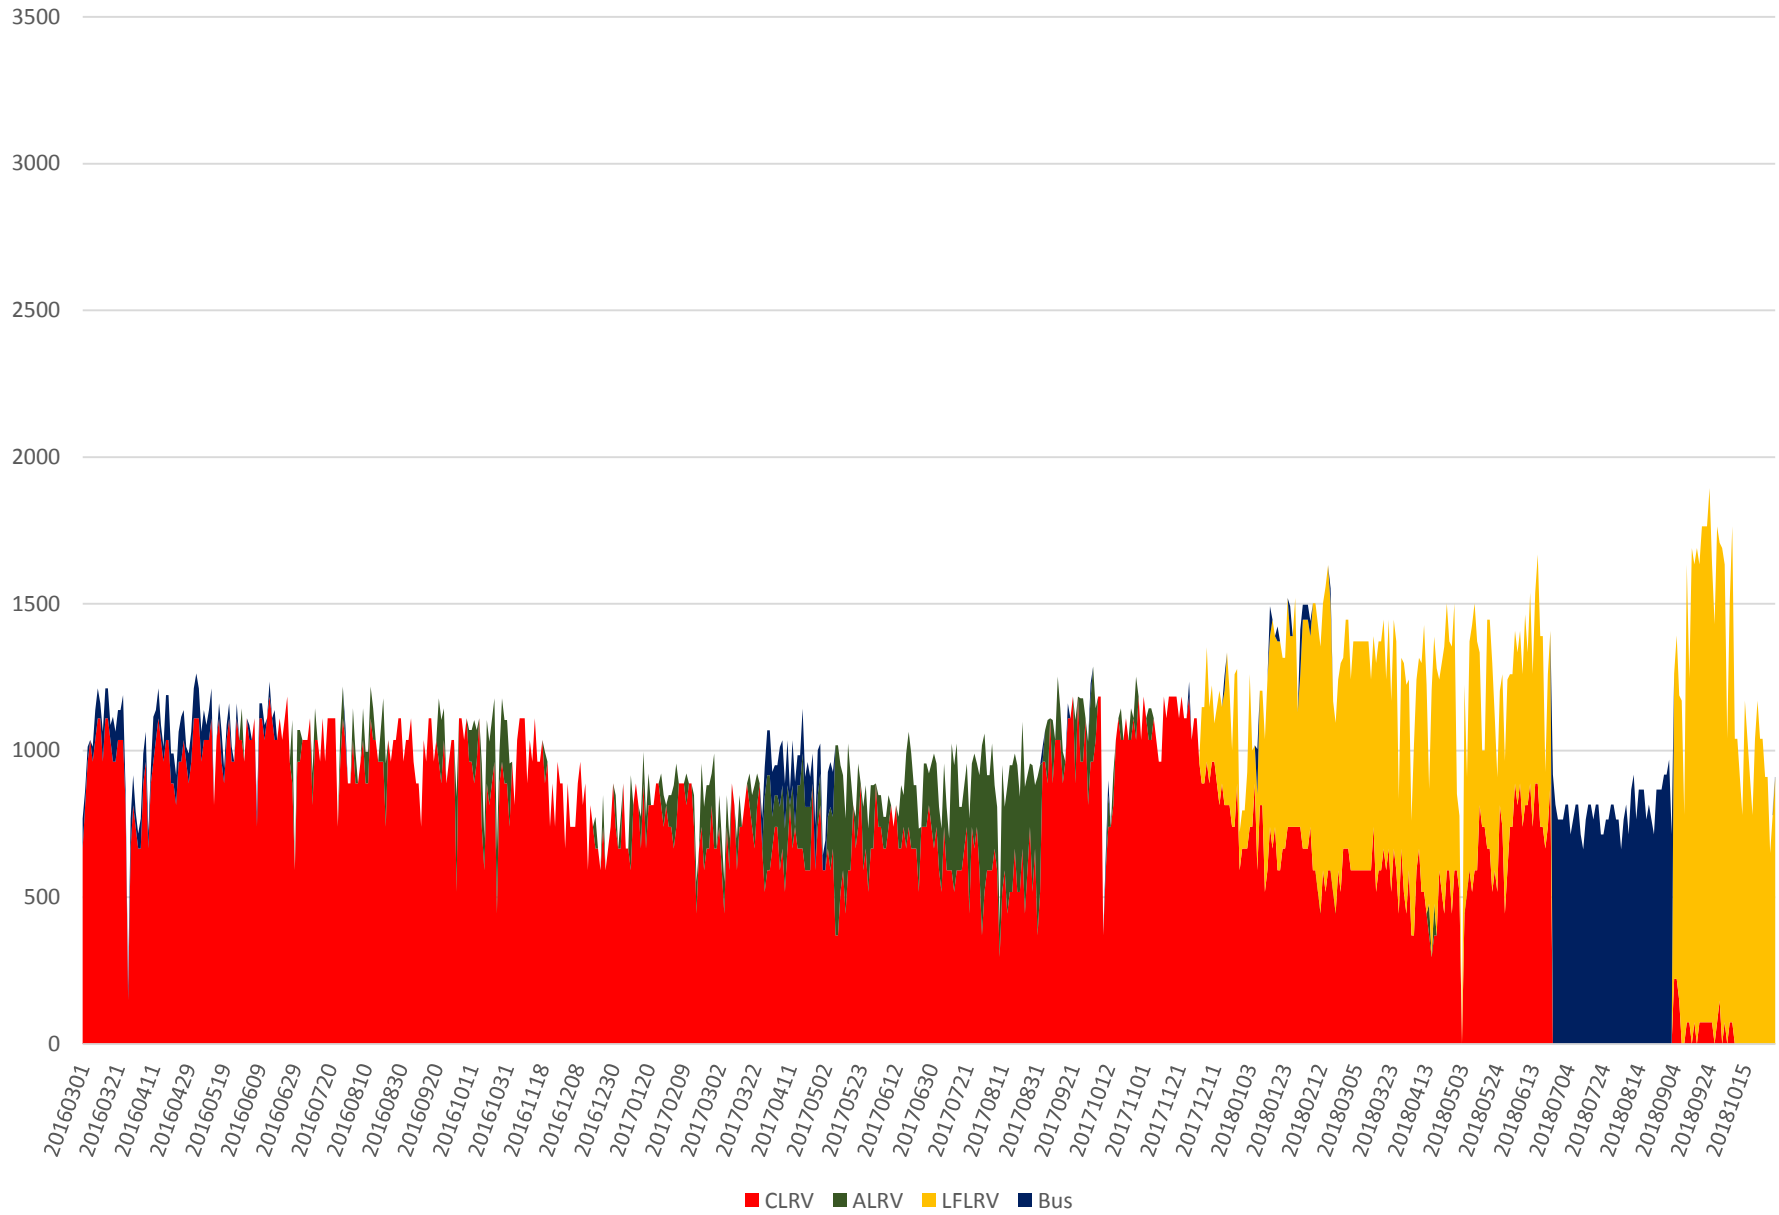

504 King Capacity at Danforth/SB March 2016 to October 2018 600 to 700

504 King Capacity at Danforth/SB March 2016 to October 2018 700 to 800

504 King Capacity at Danforth/SB March 2016 to October 2018 800 to 900

504 King Capacity at Danforth/SB March 2016 to October 2018 900 to 1000