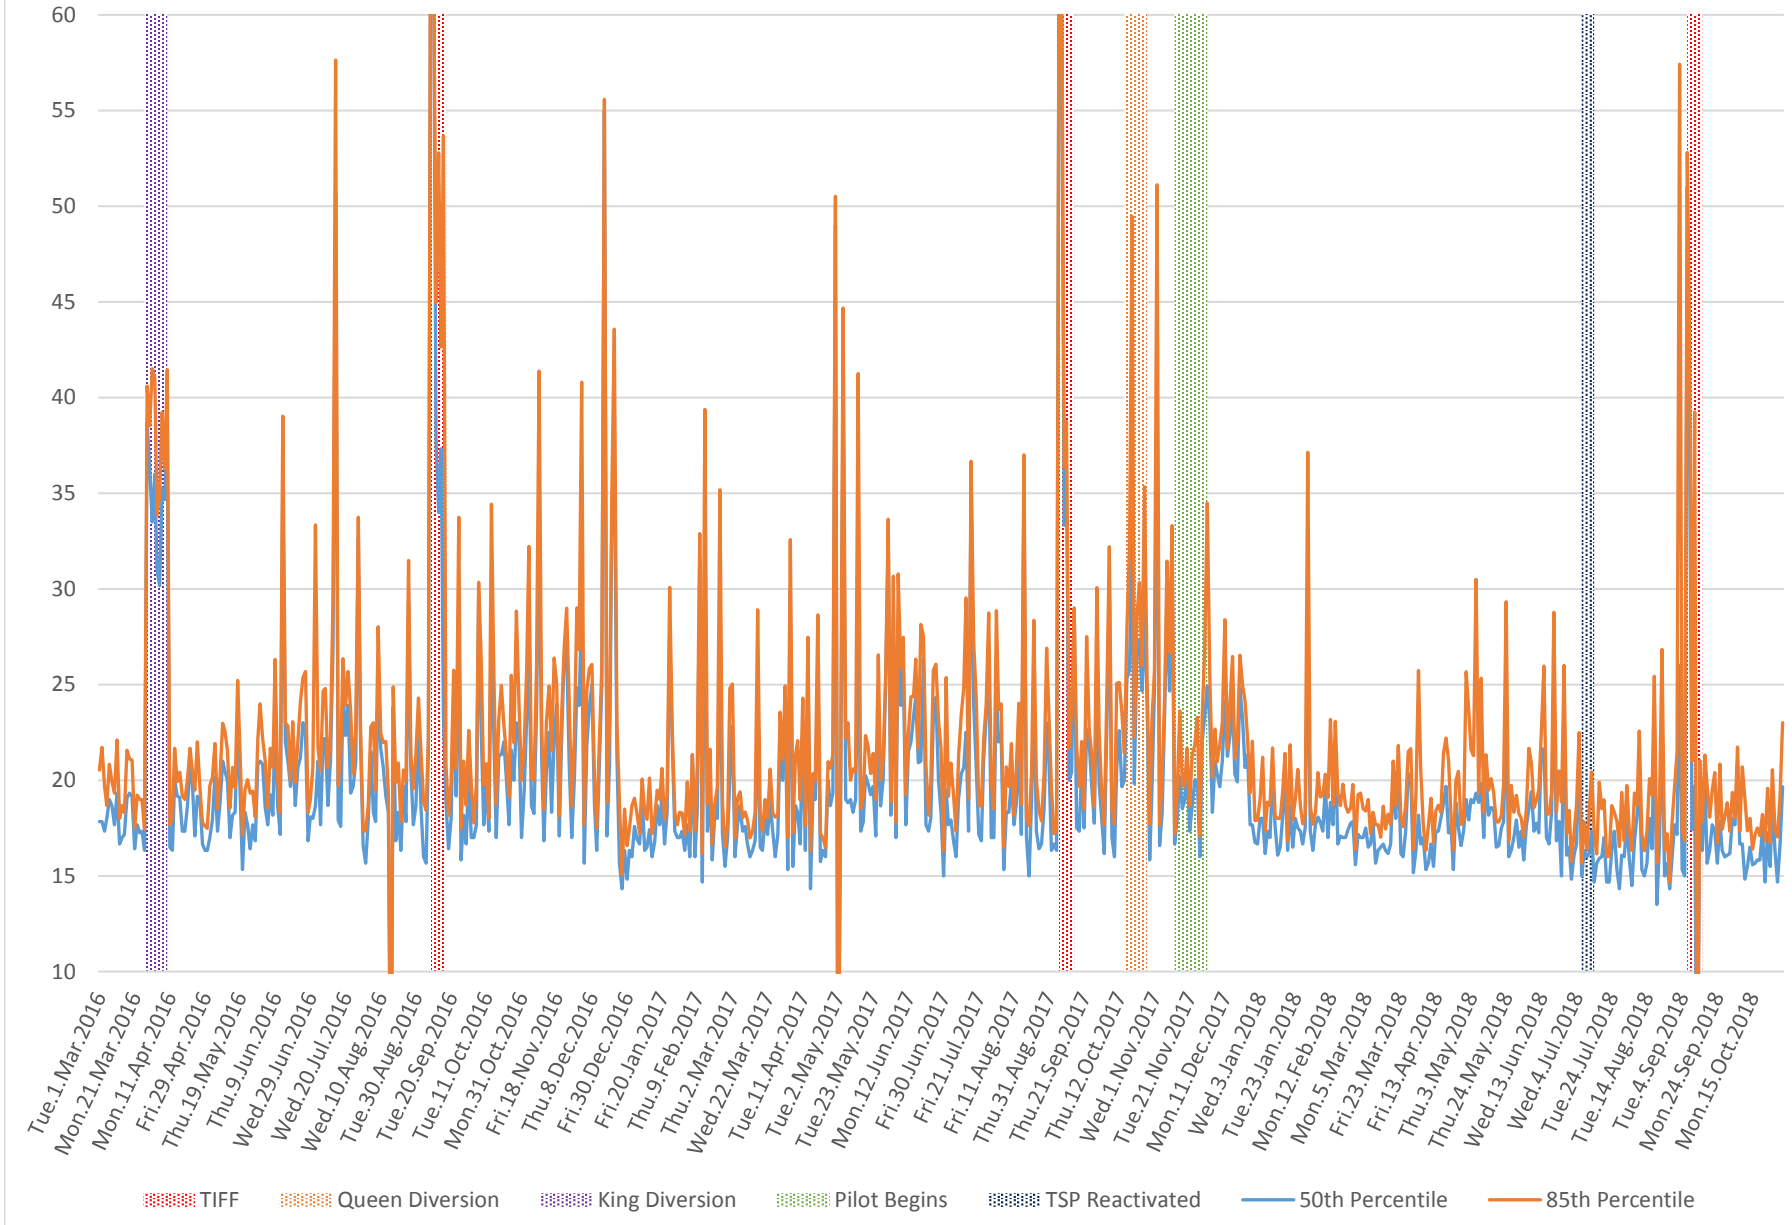

### 504 King Link Times From Bathurst To Jarvis Eastbound 2016-2018 1 to 2 PM

■ Tiff    
 ■ Queen Diversion    
 ■ King Diversion    
 ■ Pilot Begins    
 ■ TSP Reactivated    
 — 50th Percentile    
 — 85th Percentile

### 504 King Link Times From Bathurst To Jarvis Eastbound 2016-2018 4 to 5 PM

⋯ TIFF    
 ⋯ Queen Diversion    
 ⋯ King Diversion    
 ⋯ Pilot Begins    
 ⋯ TSP Reactivated    
 — 50th Percentile    
 — 85th Percentile

### 504 King Link Times From Bathurst To Jarvis Eastbound 2016-2018 6 to 7 PM

▨ TIFF   
 ▨ Queen Diversion   
 ▨ King Diversion   
 ▨ Pilot Begins   
 ▨ TSP Reactivated   
 — 50th Percentile   
 — 85th Percentile

### 504 King Link Times From Bathurst To Jarvis Eastbound 2016-2018 8 to 9 PM

⋯ TIFF   
 ⋯ Queen Diversion   
 ⋯ King Diversion   
 ⋯ Pilot Begins   
 ⋯ TSP Reactivated   
 — 50th Percentile   
 — 85th Percentile