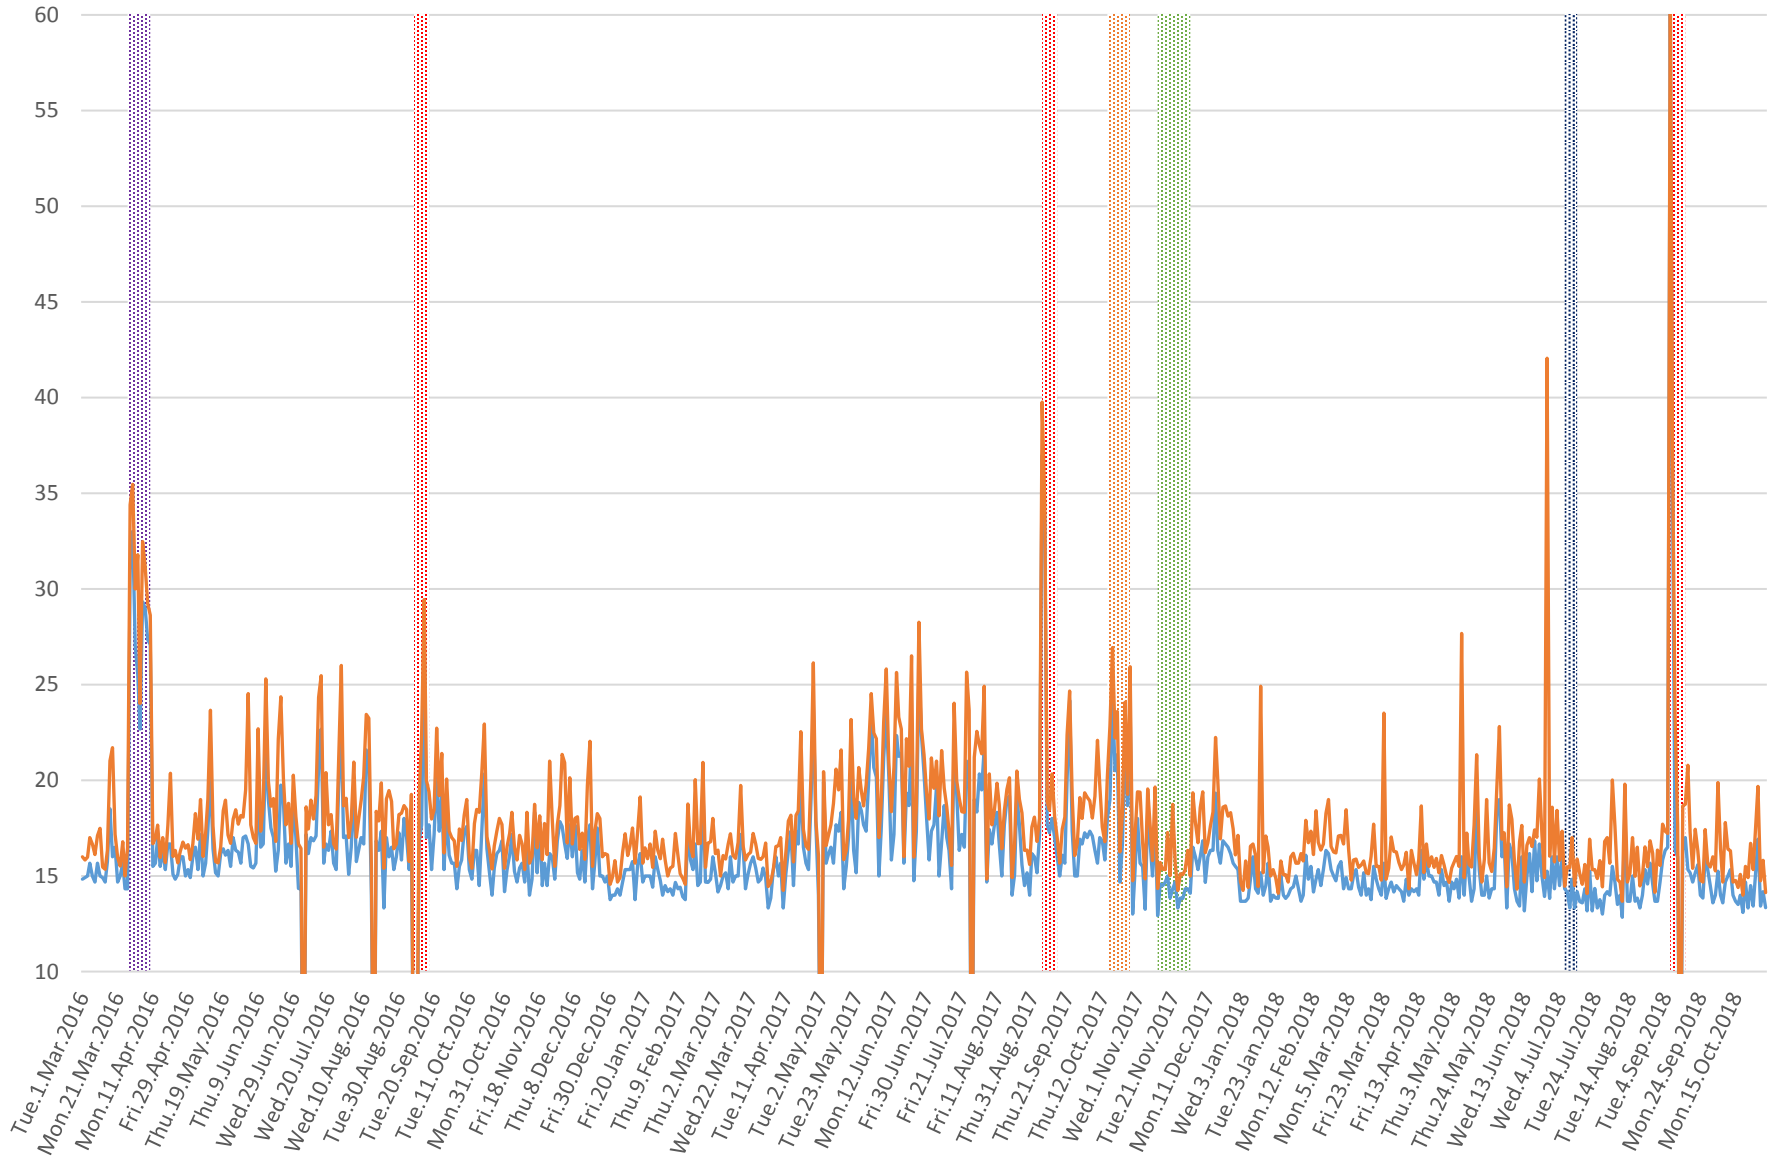

### 504 King Link Times From Bathurst To Jarvis Eastbound 2016-2018 8 to 9 AM

⋯ TIFF    
 ⋯ Queen Diversion    
 ⋯ King Diversion    
 ⋯ Pilot Begins    
 ⋯ TSP Reactivated    
 — 50th Percentile    
 — 85th Percentile

### 504 King Link Times From Bathurst To Jarvis Eastbound 2016-2018 1 to 2 PM

■ Tiff    
 ■ Queen Diversion    
 ■ King Diversion    
 ■ Pilot Begins    
 ■ TSP Reactivated    
 — 50th Percentile    
 — 85th Percentile

### 504 King Link Times From Bathurst To Jarvis Eastbound 2016-2018 4 to 5 PM

⋯ TIFF    
 ⋯ Queen Diversion    
 ⋯ King Diversion    
 ⋯ Pilot Begins    
 ⋯ TSP Reactivated    
 — 50th Percentile    
 — 85th Percentile

### 504 King Link Times From Bathurst To Jarvis Eastbound 2016-2018 8 to 9 PM

⋯ TIFF   
 ⋯ Queen Diversion   
 ⋯ King Diversion   
 ⋯ Pilot Begins   
 ⋯ TSP Reactivated   
 — 50th Percentile   
 — 85th Percentile