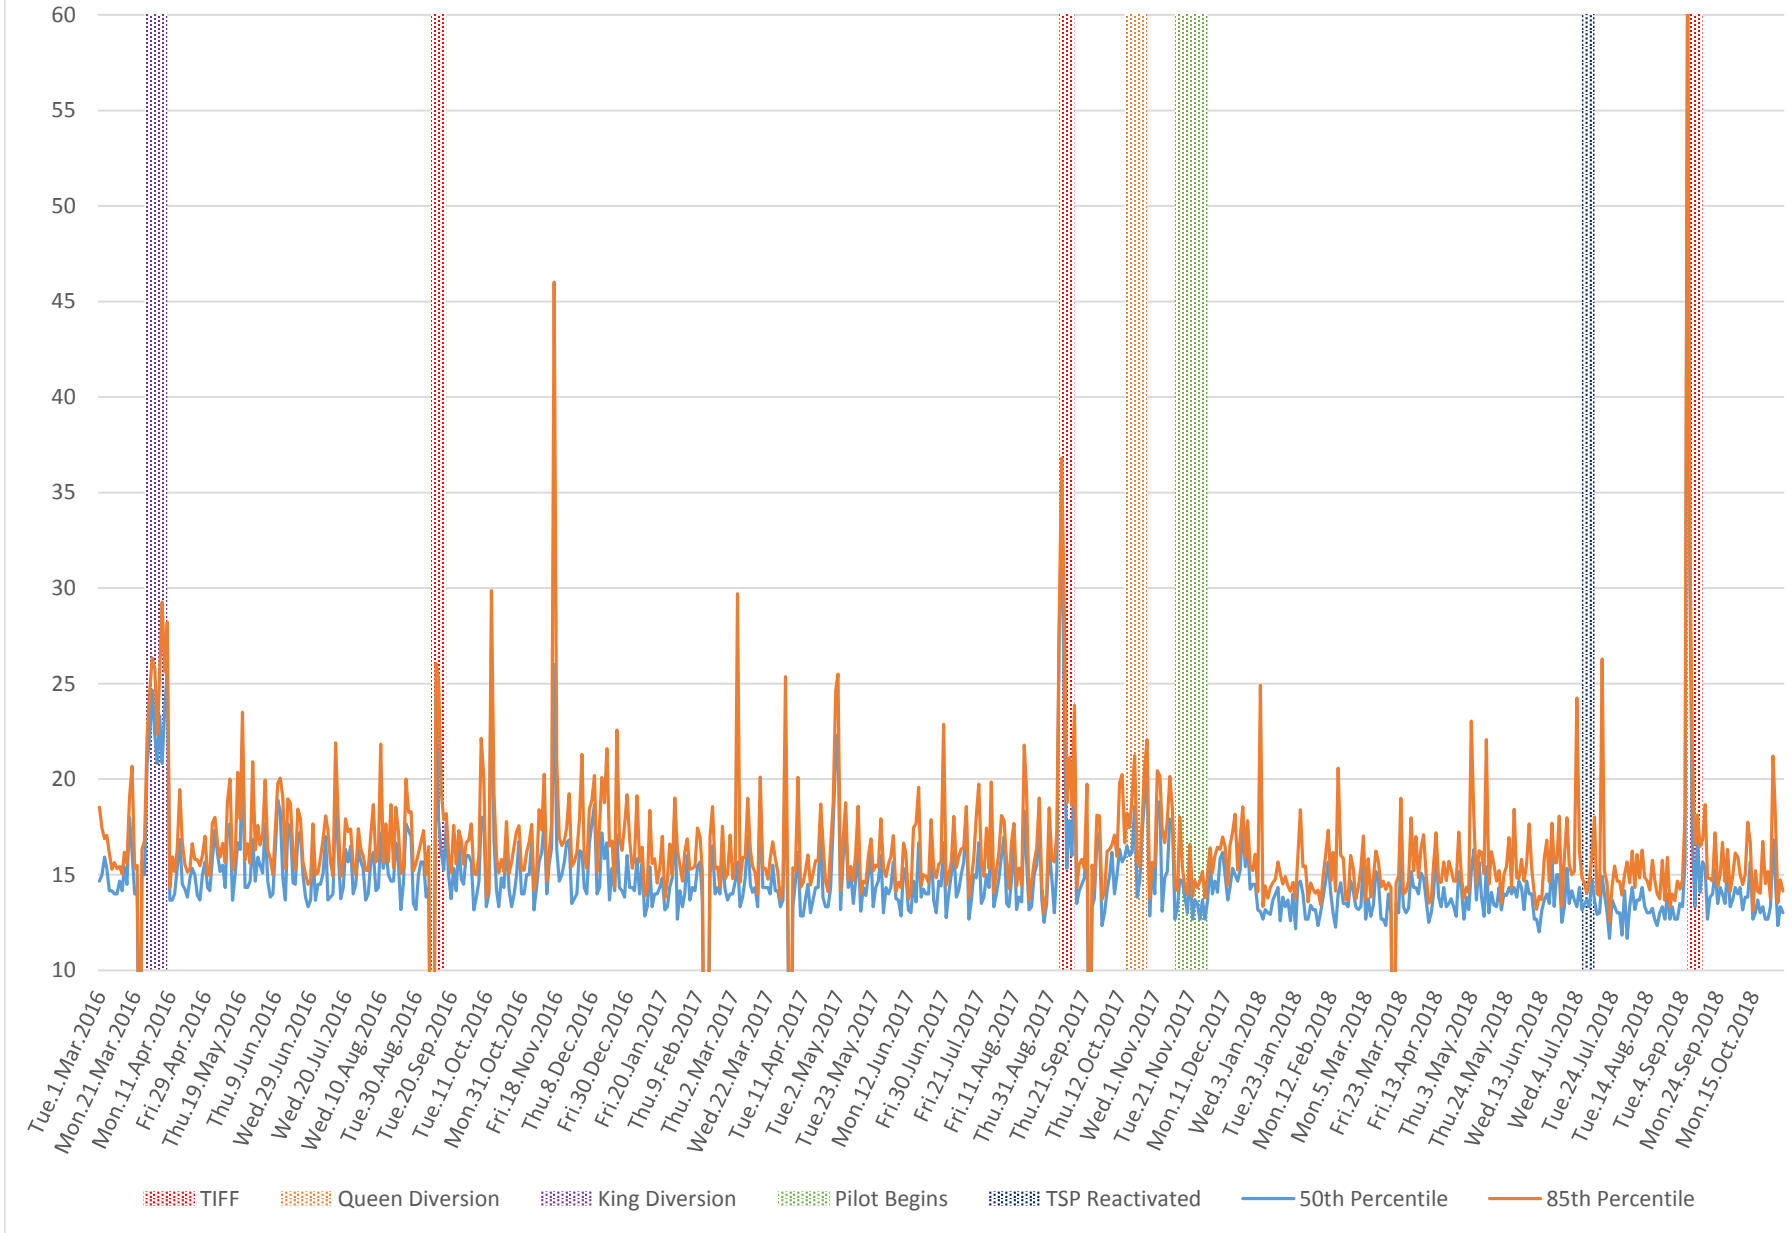

### 504 King Link Times From Bathurst To Jarvis Eastbound 2016-2018 6 to 7 PM

▨ TIFF   
 ▨ Queen Diversion   
 ▨ King Diversion   
 ▨ Pilot Begins   
 ▨ TSP Reactivated   
 — 50th Percentile   
 — 85th Percentile

# 504 King Link Times From Bathurst To Jarvis Eastbound 2016-2018 4 to 7 PM

### 504 King Link Times From Bathurst To Jarvis Eastbound 2016-2018 8 to 9 PM

⋯ TIFF   
 ⋯ Queen Diversion   
 ⋯ King Diversion   
 ⋯ Pilot Begins   
 ⋯ TSP Reactivated   
 — 50th Percentile   
 — 85th Percentile

# 504 King Link Times From Bathurst To Jarvis Eastbound 2016-2018 9 to 10 PM