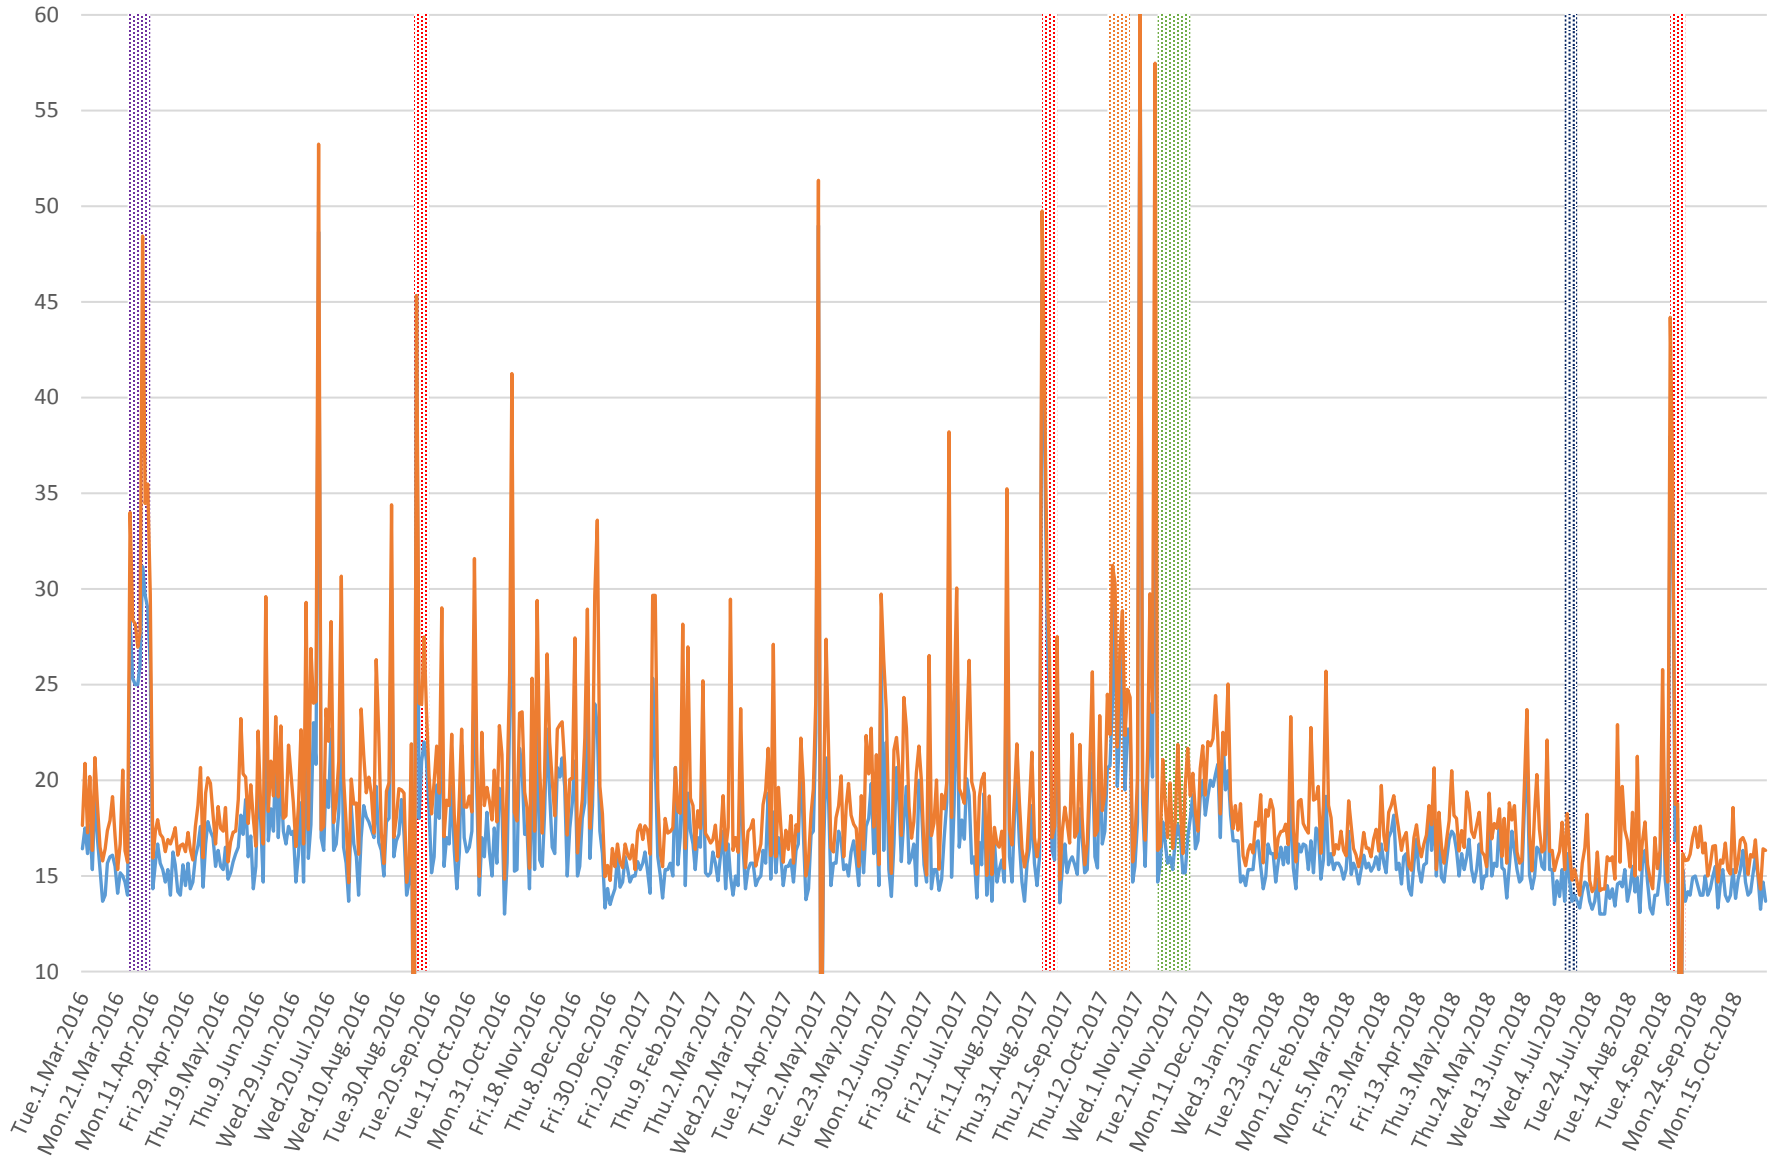

### 504 King Link Times From Bathurst To Jarvis Eastbound 2016-2018 4 to 5 PM

⋯ TIFF    
 ⋯ Queen Diversion    
 ⋯ King Diversion    
 ⋯ Pilot Begins    
 ⋯ TSP Reactivated    
 — 50th Percentile    
 — 85th Percentile

# 504 King Link Times From Bathurst To Jarvis Eastbound 2016-2018 5 to 6 PM

### 504 King Link Times From Bathurst To Jarvis Eastbound 2016-2018 6 to 7 PM

▨ TIFF   
 ▨ Queen Diversion   
 ▨ King Diversion   
 ▨ Pilot Begins   
 ▨ TSP Reactivated   
 — 50th Percentile   
 — 85th Percentile

### 504 King Link Times From Bathurst To Jarvis Eastbound 2016-2018 8 to 9 PM

⋯ TIFF   
 ⋯ Queen Diversion   
 ⋯ King Diversion   
 ⋯ Pilot Begins   
 ⋯ TSP Reactivated   
 — 50th Percentile   
 — 85th Percentile