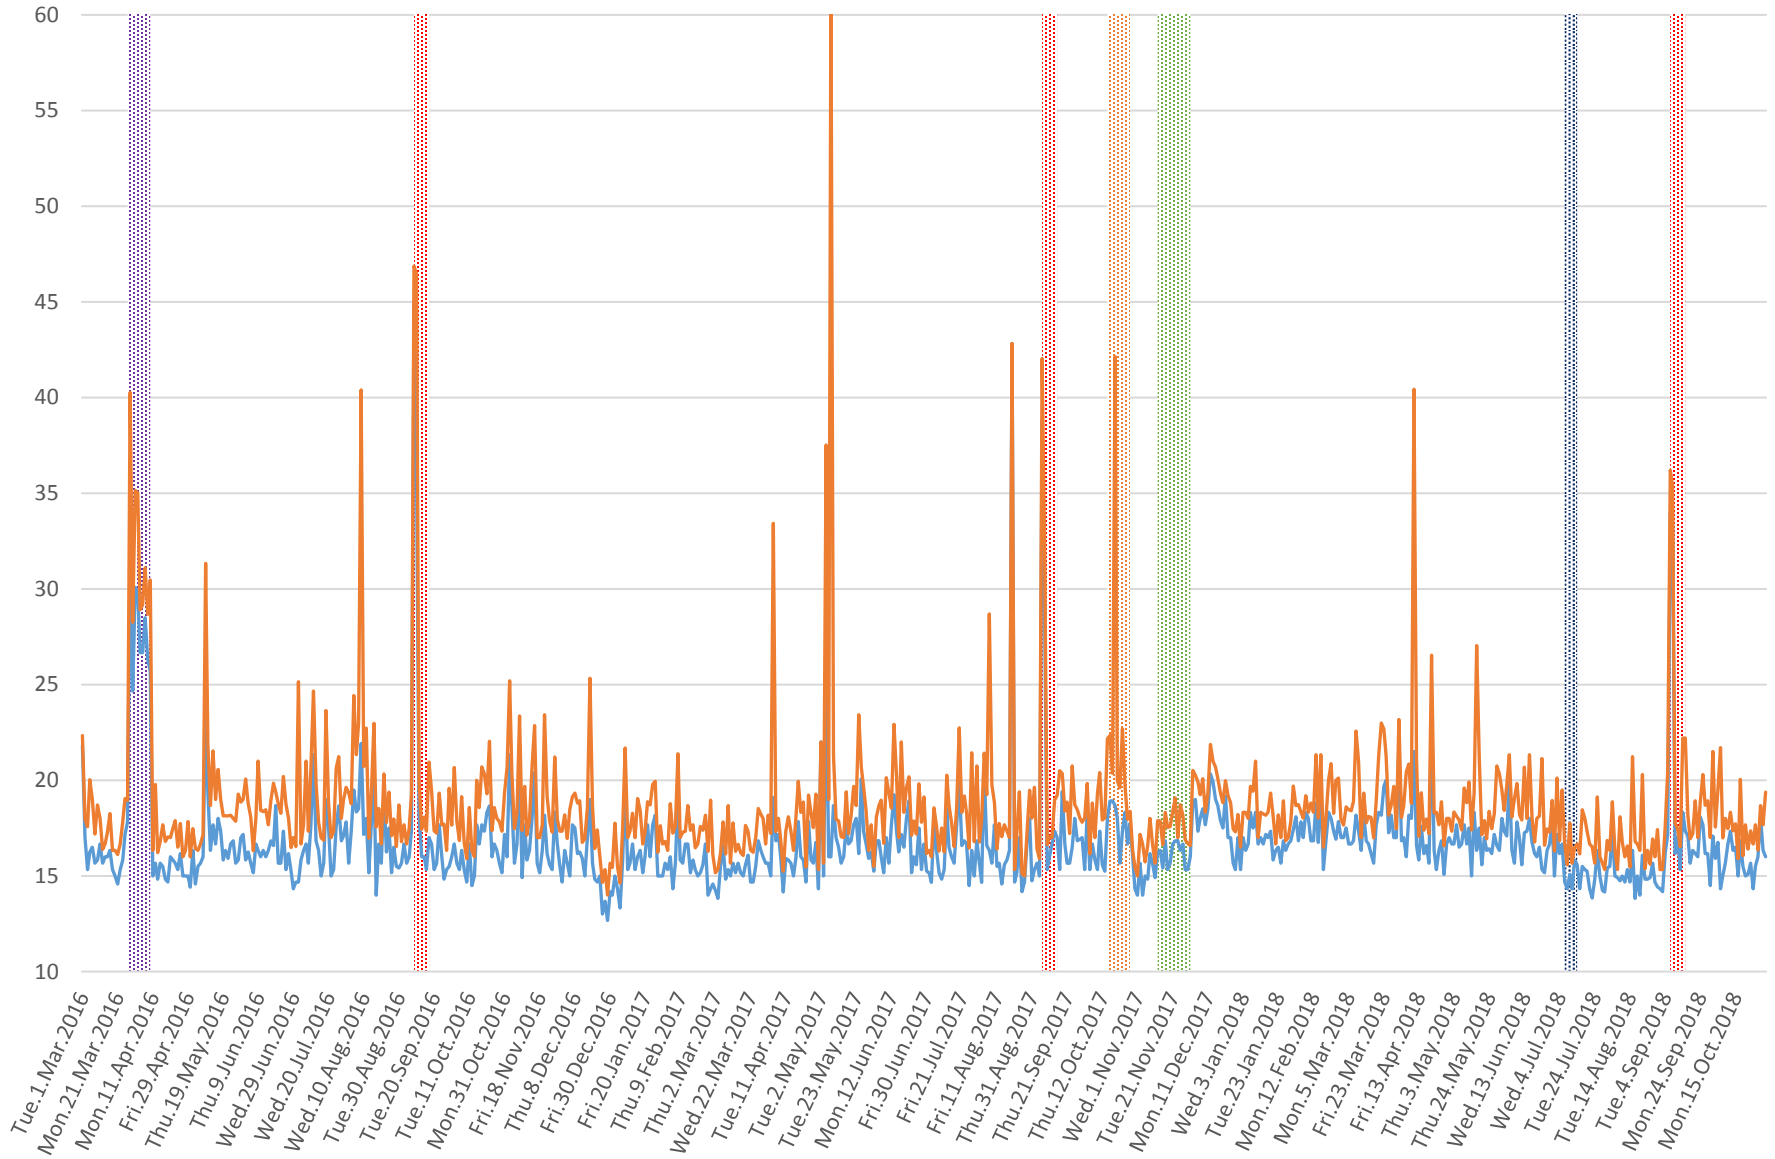

### 504 King Link Times From Bathurst To Jarvis Eastbound 2016-2018 8 to 9 AM

⋯ TIFF    
 ⋯ Queen Diversion    
 ⋯ King Diversion    
 ⋯ Pilot Begins    
 ⋯ TSP Reactivated    
 — 50th Percentile    
 — 85th Percentile

### 504 King Link Times From Bathurst To Jarvis Eastbound 2016-2018 1 to 2 PM

■ Tiff    
 ■ Queen Diversion    
 ■ King Diversion    
 ■ Pilot Begins    
 ■ TSP Reactivated    
 — 50th Percentile    
 — 85th Percentile

### 504 King Link Times From Bathurst To Jarvis Eastbound 2016-2018 4 to 5 PM

⋯ TIFF    
 ⋯ Queen Diversion    
 ⋯ King Diversion    
 ⋯ Pilot Begins    
 ⋯ TSP Reactivated    
 — 50th Percentile    
 — 85th Percentile

### 504 King Link Times From Bathurst To Jarvis Eastbound 2016-2018 8 to 9 PM

⋯ TIFF   
 ⋯ Queen Diversion   
 ⋯ King Diversion   
 ⋯ Pilot Begins   
 ⋯ TSP Reactivated   
 — 50th Percentile   
 — 85th Percentile