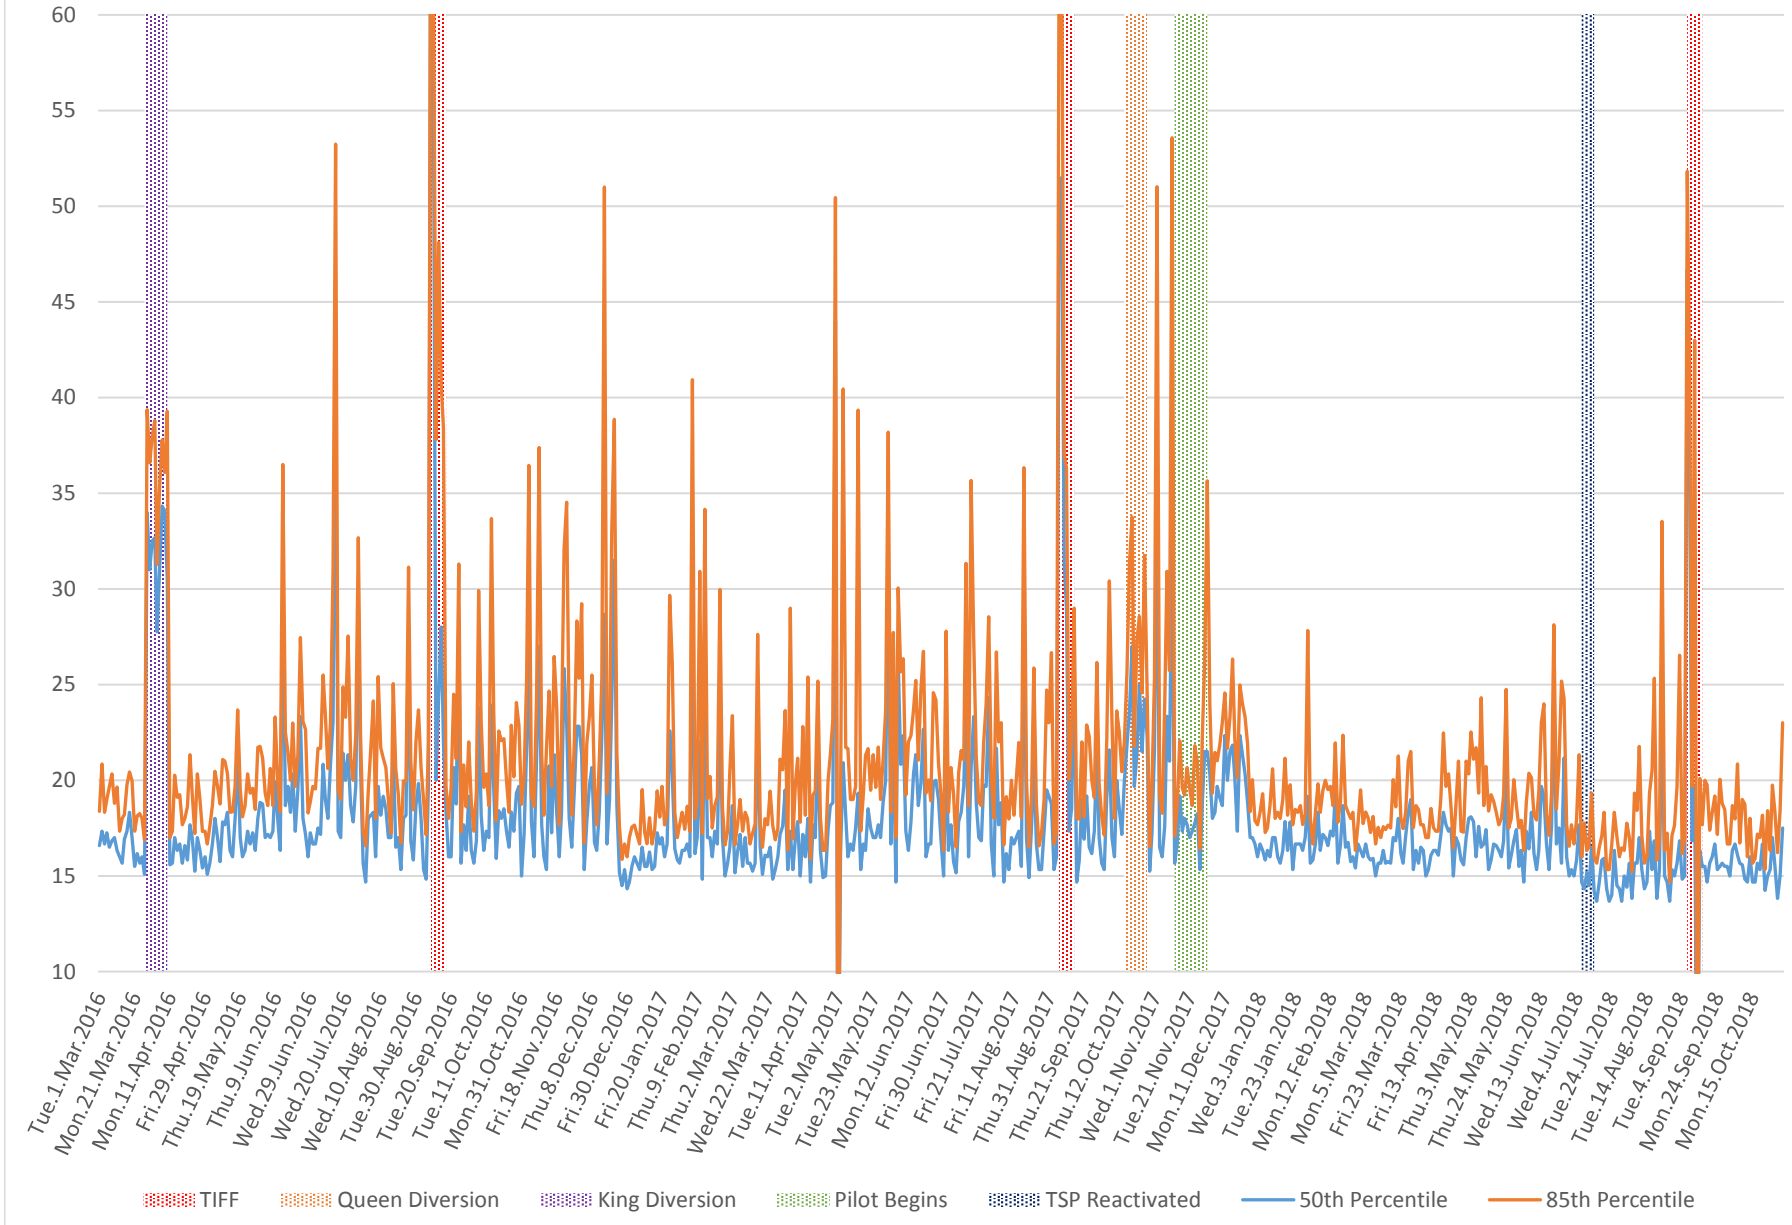

### 504 King Link Times From Bathurst To Jarvis Eastbound 2016-2018 4 to 5 PM

⋯ TIFF    
 ⋯ Queen Diversion    
 ⋯ King Diversion    
 ⋯ Pilot Begins    
 ⋯ TSP Reactivated    
 — 50th Percentile    
 — 85th Percentile

# 504 King Link Times From Bathurst To Jarvis Eastbound 2016-2018 5 to 6 PM

### 504 King Link Times From Bathurst To Jarvis Eastbound 2016-2018 6 to 7 PM

▨ TIFF   
 ▨ Queen Diversion   
 ▨ King Diversion   
 ▨ Pilot Begins   
 ▨ TSP Reactivated   
 — 50th Percentile   
 — 85th Percentile

### 504 King Link Times From Bathurst To Jarvis Eastbound 2016-2018 8 to 9 PM

⋯ TIFF   
 ⋯ Queen Diversion   
 ⋯ King Diversion   
 ⋯ Pilot Begins   
 ⋯ TSP Reactivated   
 — 50th Percentile   
 — 85th Percentile