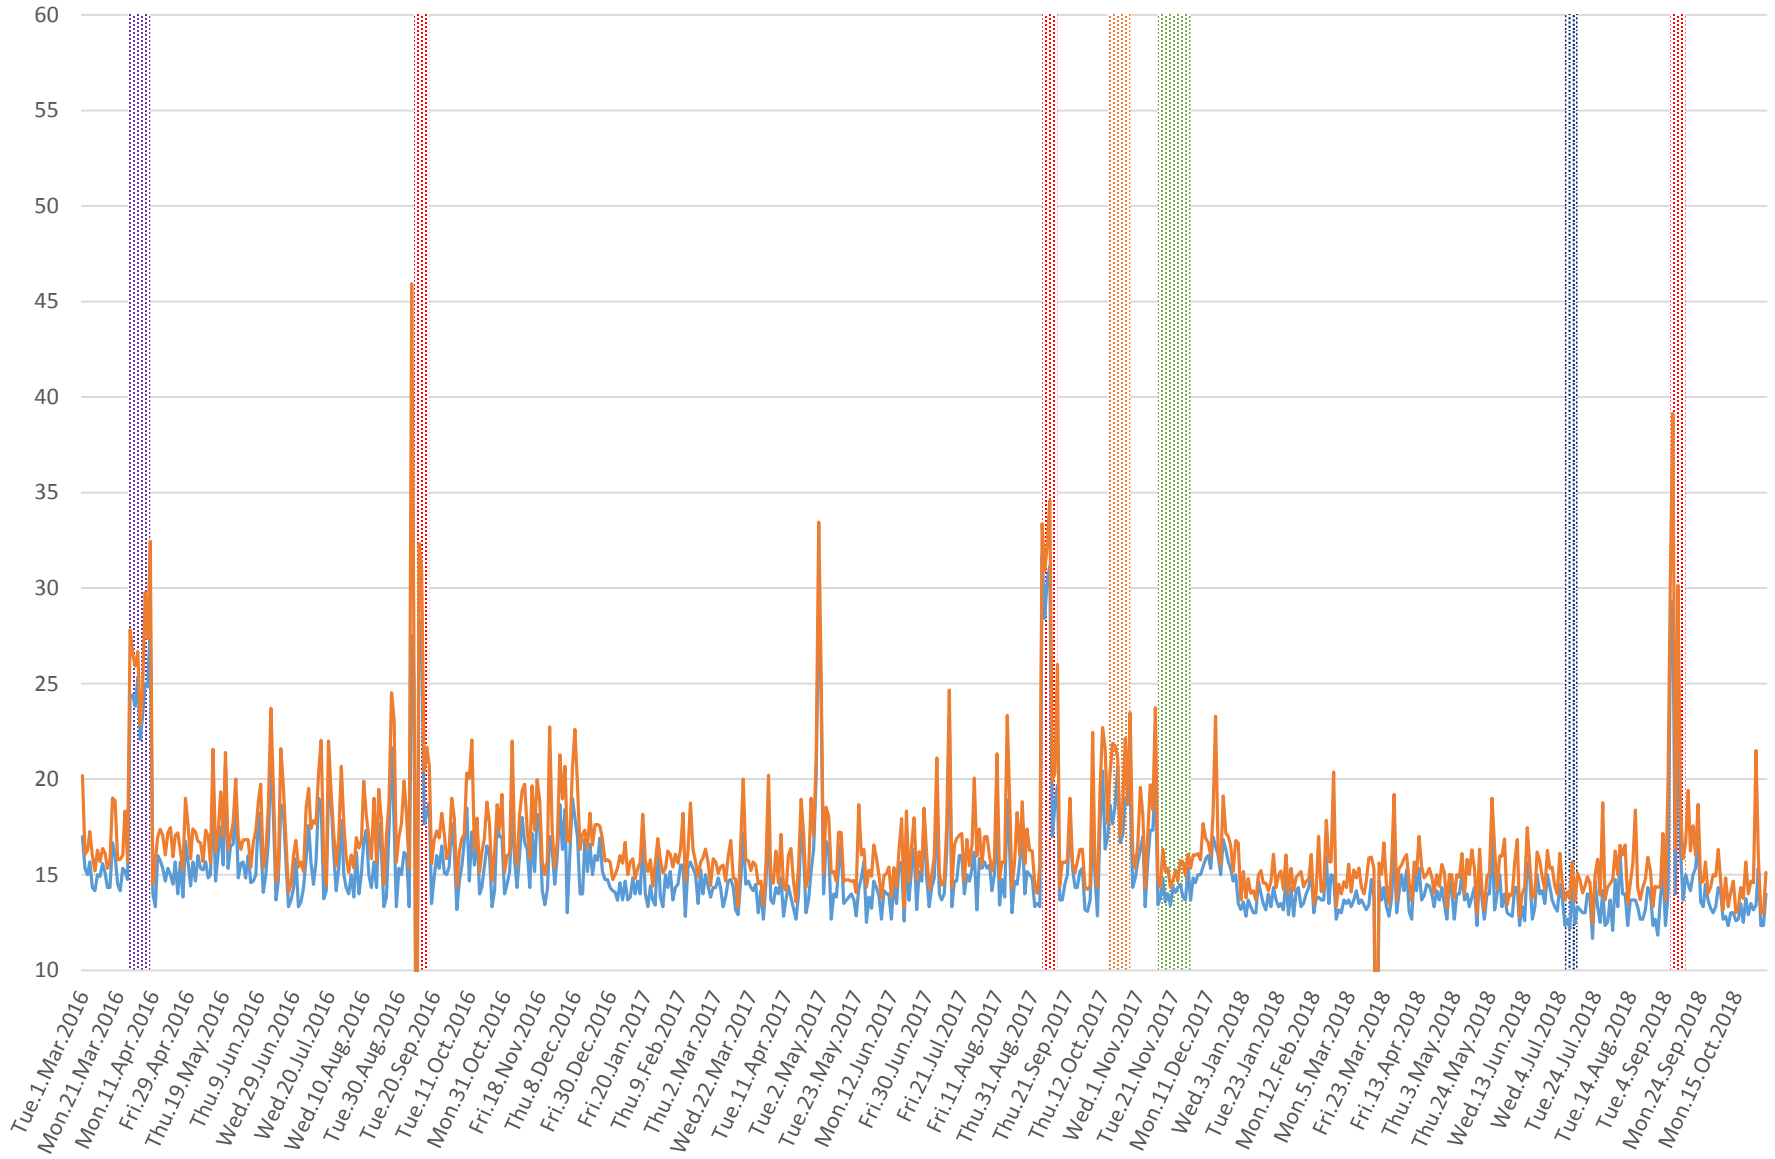

### 504 King Link Times From Bathurst To Jarvis Eastbound 2016-2018 6 to 7 PM

▨ TIFF   
 ▨ Queen Diversion   
 ▨ King Diversion   
 ▨ Pilot Begins   
 ▨ TSP Reactivated   
 — 50th Percentile   
 — 85th Percentile

# 504 King Link Times From Bathurst To Jarvis Eastbound 2016-2018 4 to 7 PM

### 504 King Link Times From Bathurst To Jarvis Eastbound 2016-2018 8 to 9 PM

⋯ TIFF   
 ⋯ Queen Diversion   
 ⋯ King Diversion   
 ⋯ Pilot Begins   
 ⋯ TSP Reactivated   
 — 50th Percentile   
 — 85th Percentile

# 504 King Link Times From Bathurst To Jarvis Eastbound 2016-2018 9 to 10 PM