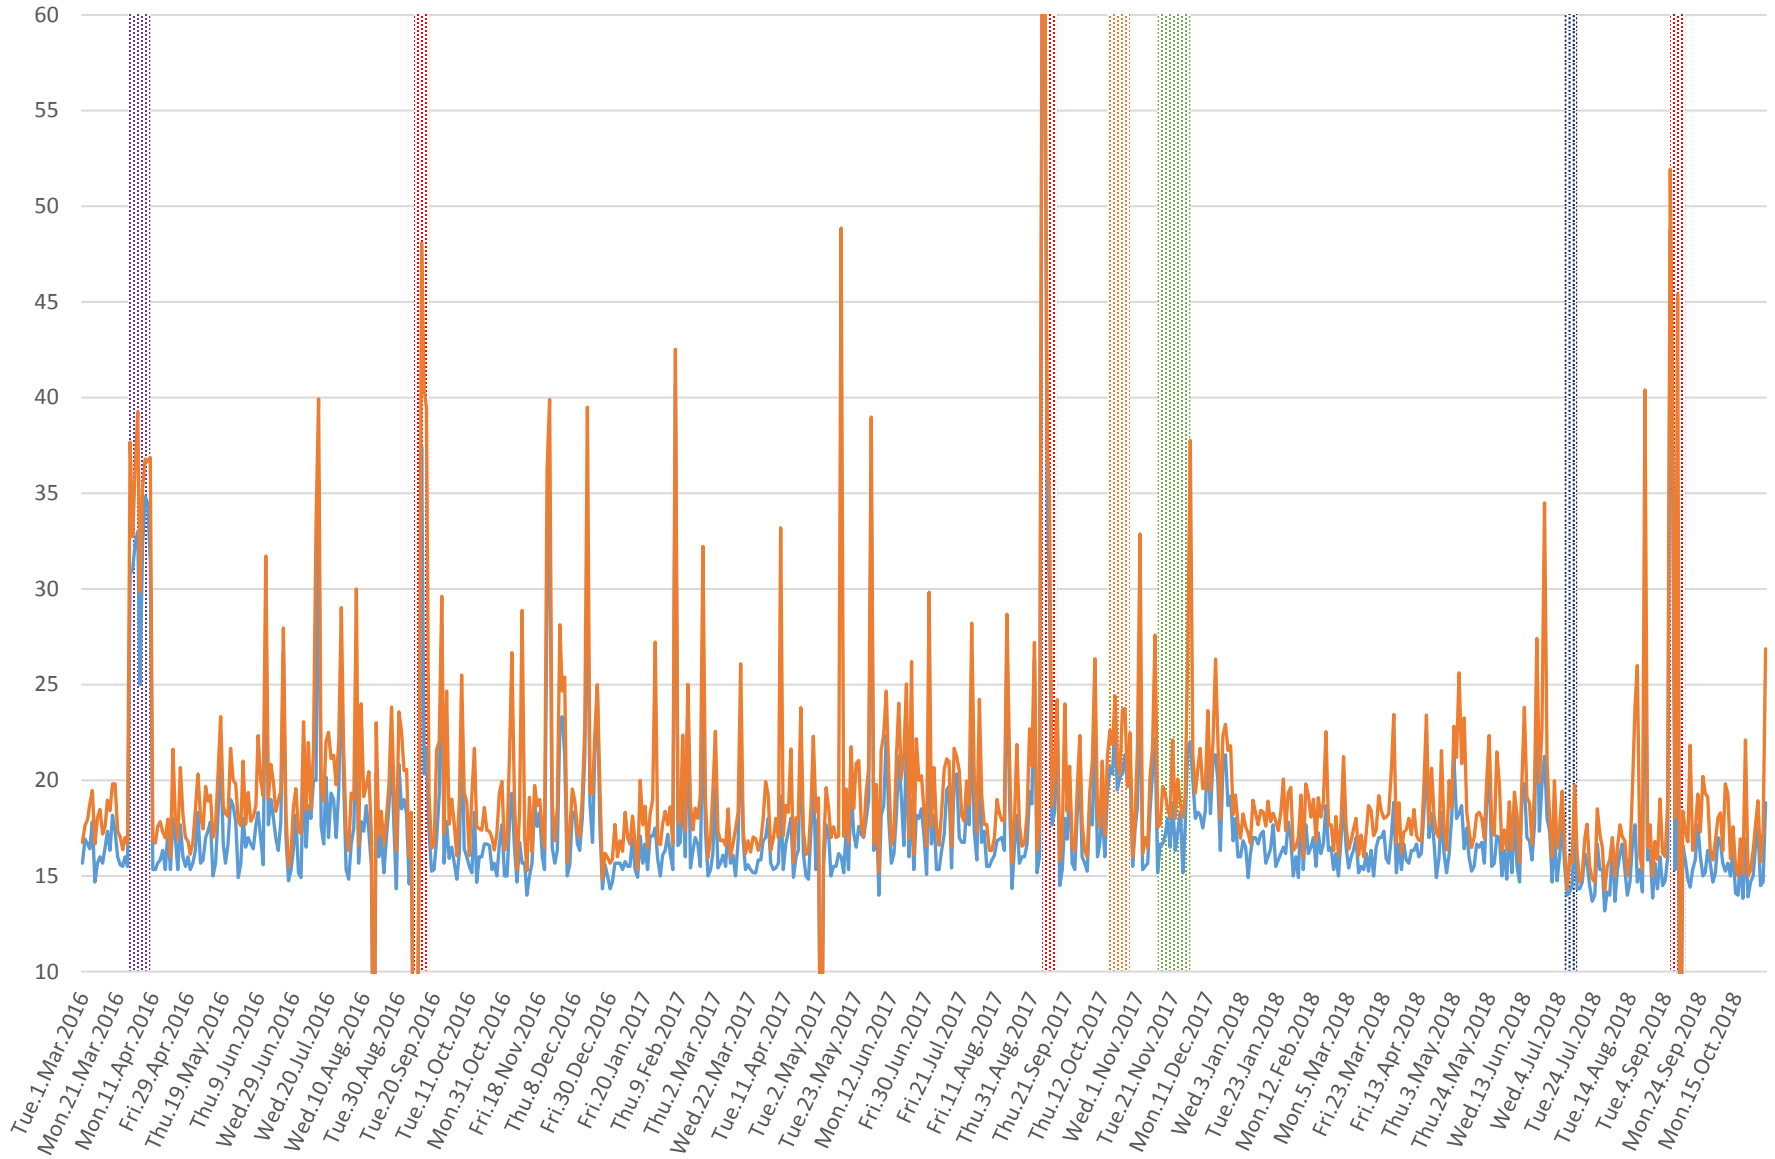

### 504 King Link Times From Bathurst To Jarvis Eastbound 2016-2018 8 to 9 AM

⋯ TIFF    
 ⋯ Queen Diversion    
 ⋯ King Diversion    
 ⋯ Pilot Begins    
 ⋯ TSP Reactivated    
 — 50th Percentile    
 — 85th Percentile

### 504 King Link Times From Bathurst To Jarvis Eastbound 2016-2018 1 to 2 PM

■ Tiff    
 ■ Queen Diversion    
 ■ King Diversion    
 ■ Pilot Begins    
 ■ TSP Reactivated    
 — 50th Percentile    
 — 85th Percentile

### 504 King Link Times From Bathurst To Jarvis Eastbound 2016-2018 4 to 5 PM

⋯ TIFF    
 ⋯ Queen Diversion    
 ⋯ King Diversion    
 ⋯ Pilot Begins    
 ⋯ TSP Reactivated    
 — 50th Percentile    
 — 85th Percentile

### 504 King Link Times From Bathurst To Jarvis Eastbound 2016-2018 8 to 9 PM

⋯ TIFF   
 ⋯ Queen Diversion   
 ⋯ King Diversion   
 ⋯ Pilot Begins   
 ⋯ TSP Reactivated   
 — 50th Percentile   
 — 85th Percentile