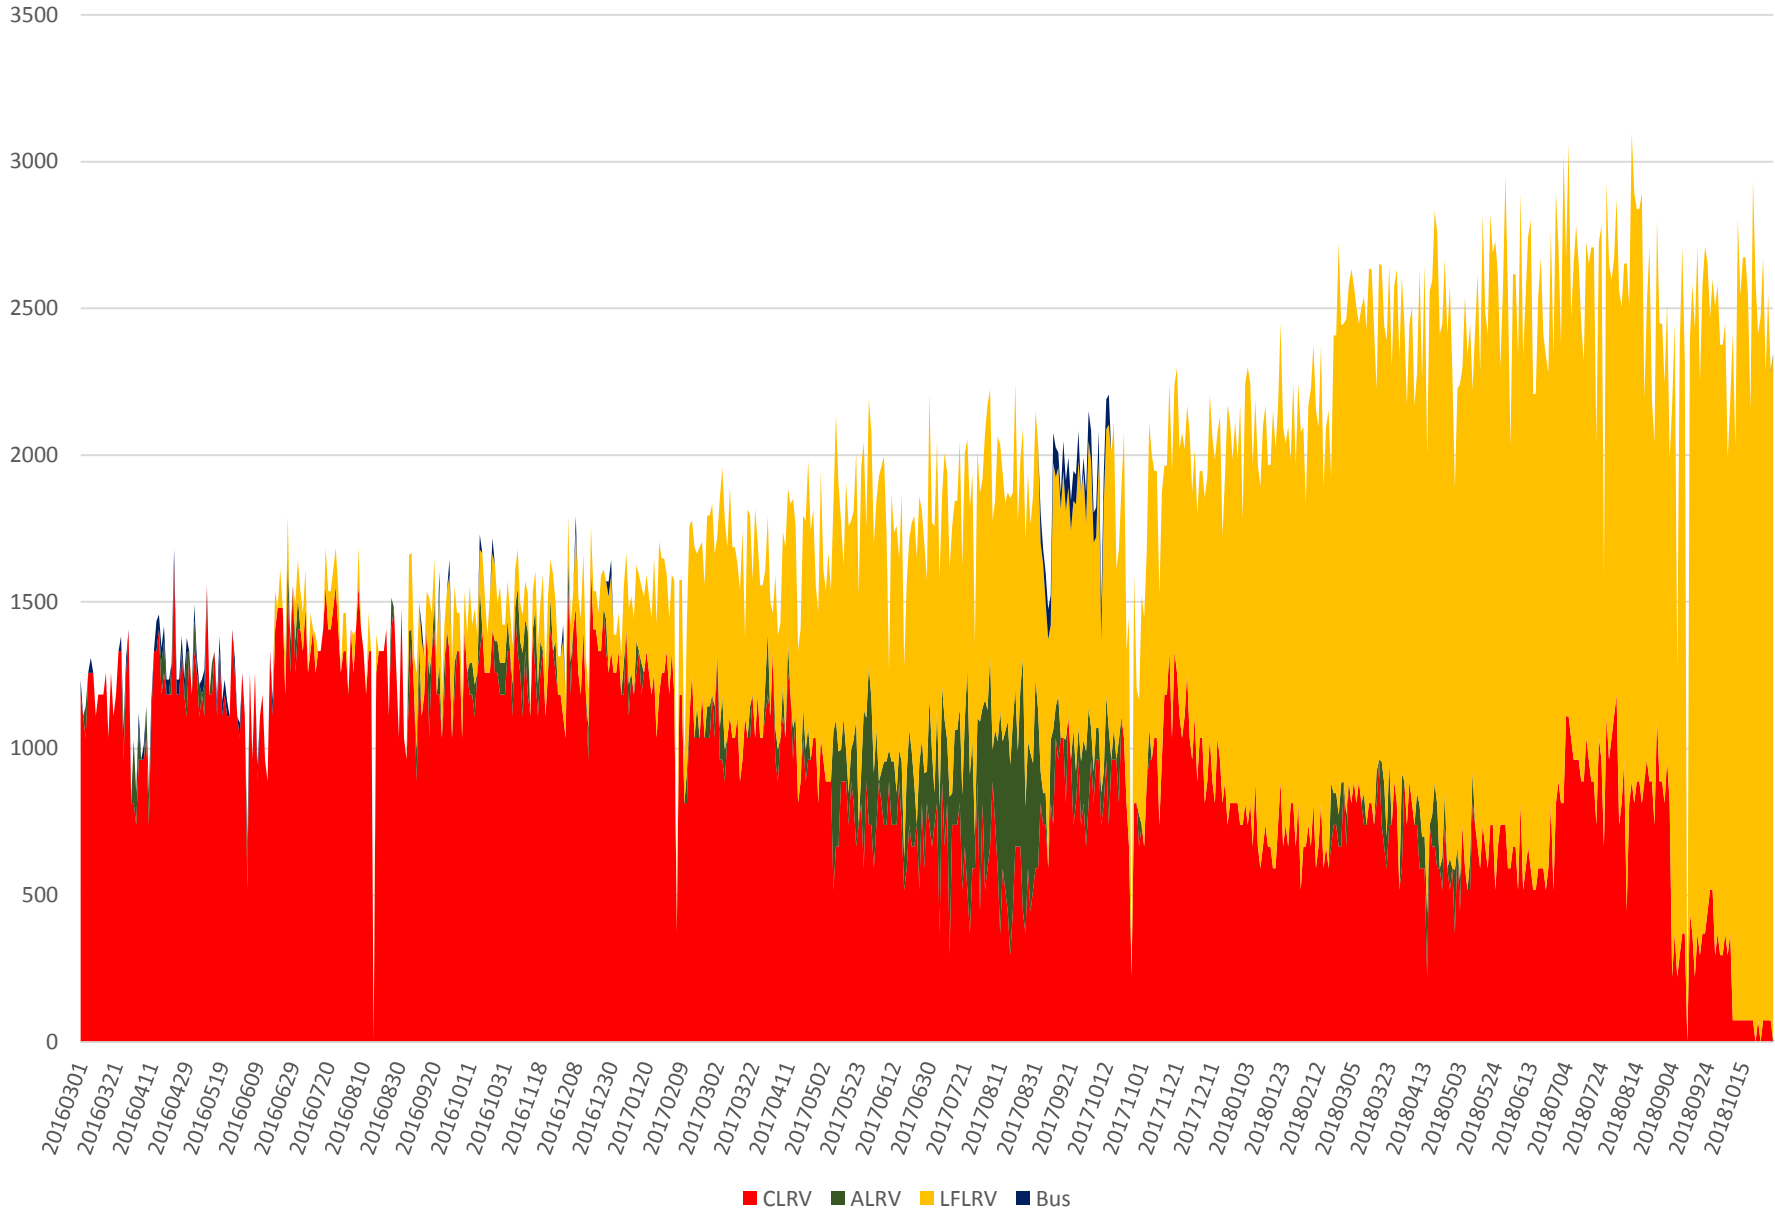

504 King Capacity at Bathurst/WB March 2016 to October 2018 1500 to 1600

504 King Capacity at Bathurst/WB March 2016 to October 2018 1600 to 1700

504 King Capacity at Bathurst/WB March 2016 to October 2018 1700 to 1800

504 King Capacity at Bathurst/WB March 2016 to October 2018 1800 to 1900