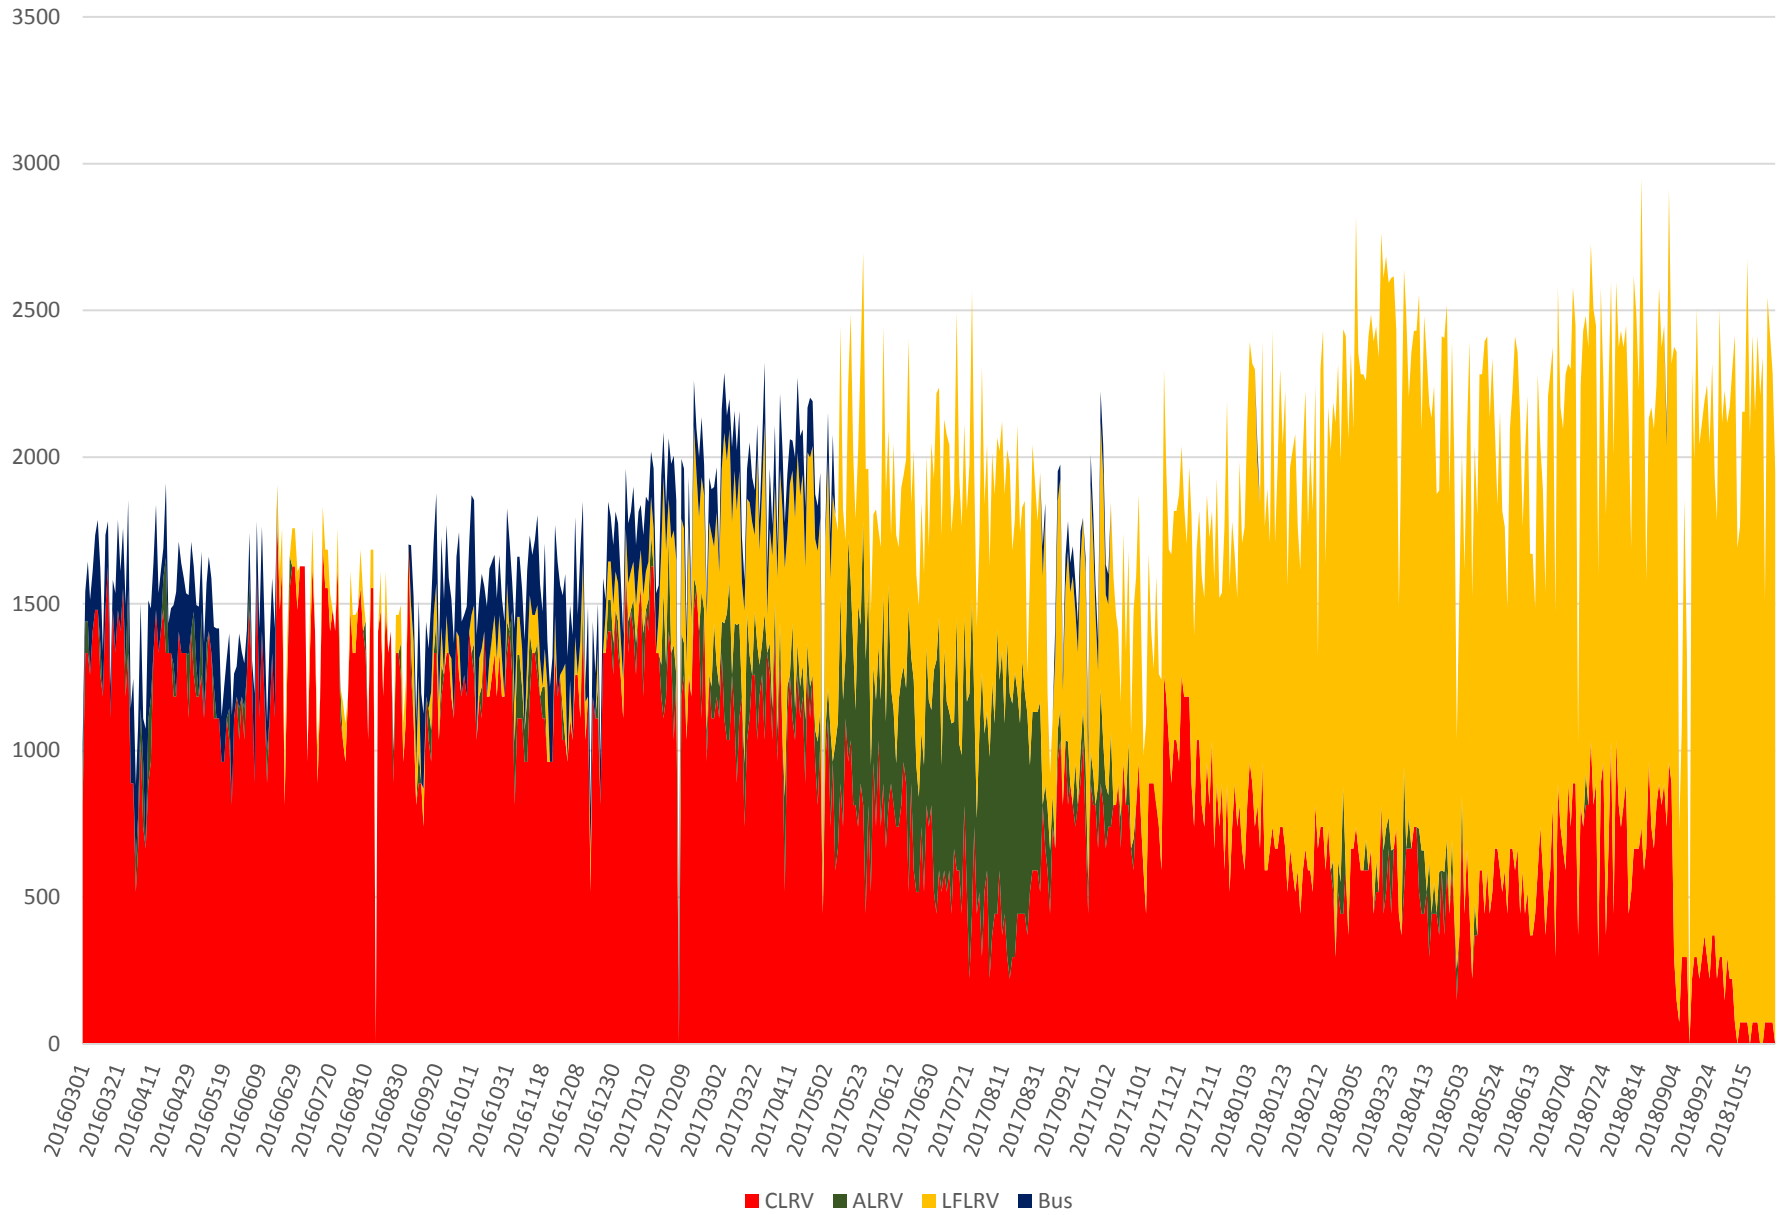

504 King Capacity at Bathurst/WB March 2016 to October 2018 1500 to 1600

504 King Capacity at Bathurst/WB March 2016 to October 2018 1600 to 1700

504 King Capacity at Bathurst/WB March 2016 to October 2018 1700 to 1800

504 King Capacity at Bathurst/WB March 2016 to October 2018 1800 to 1900