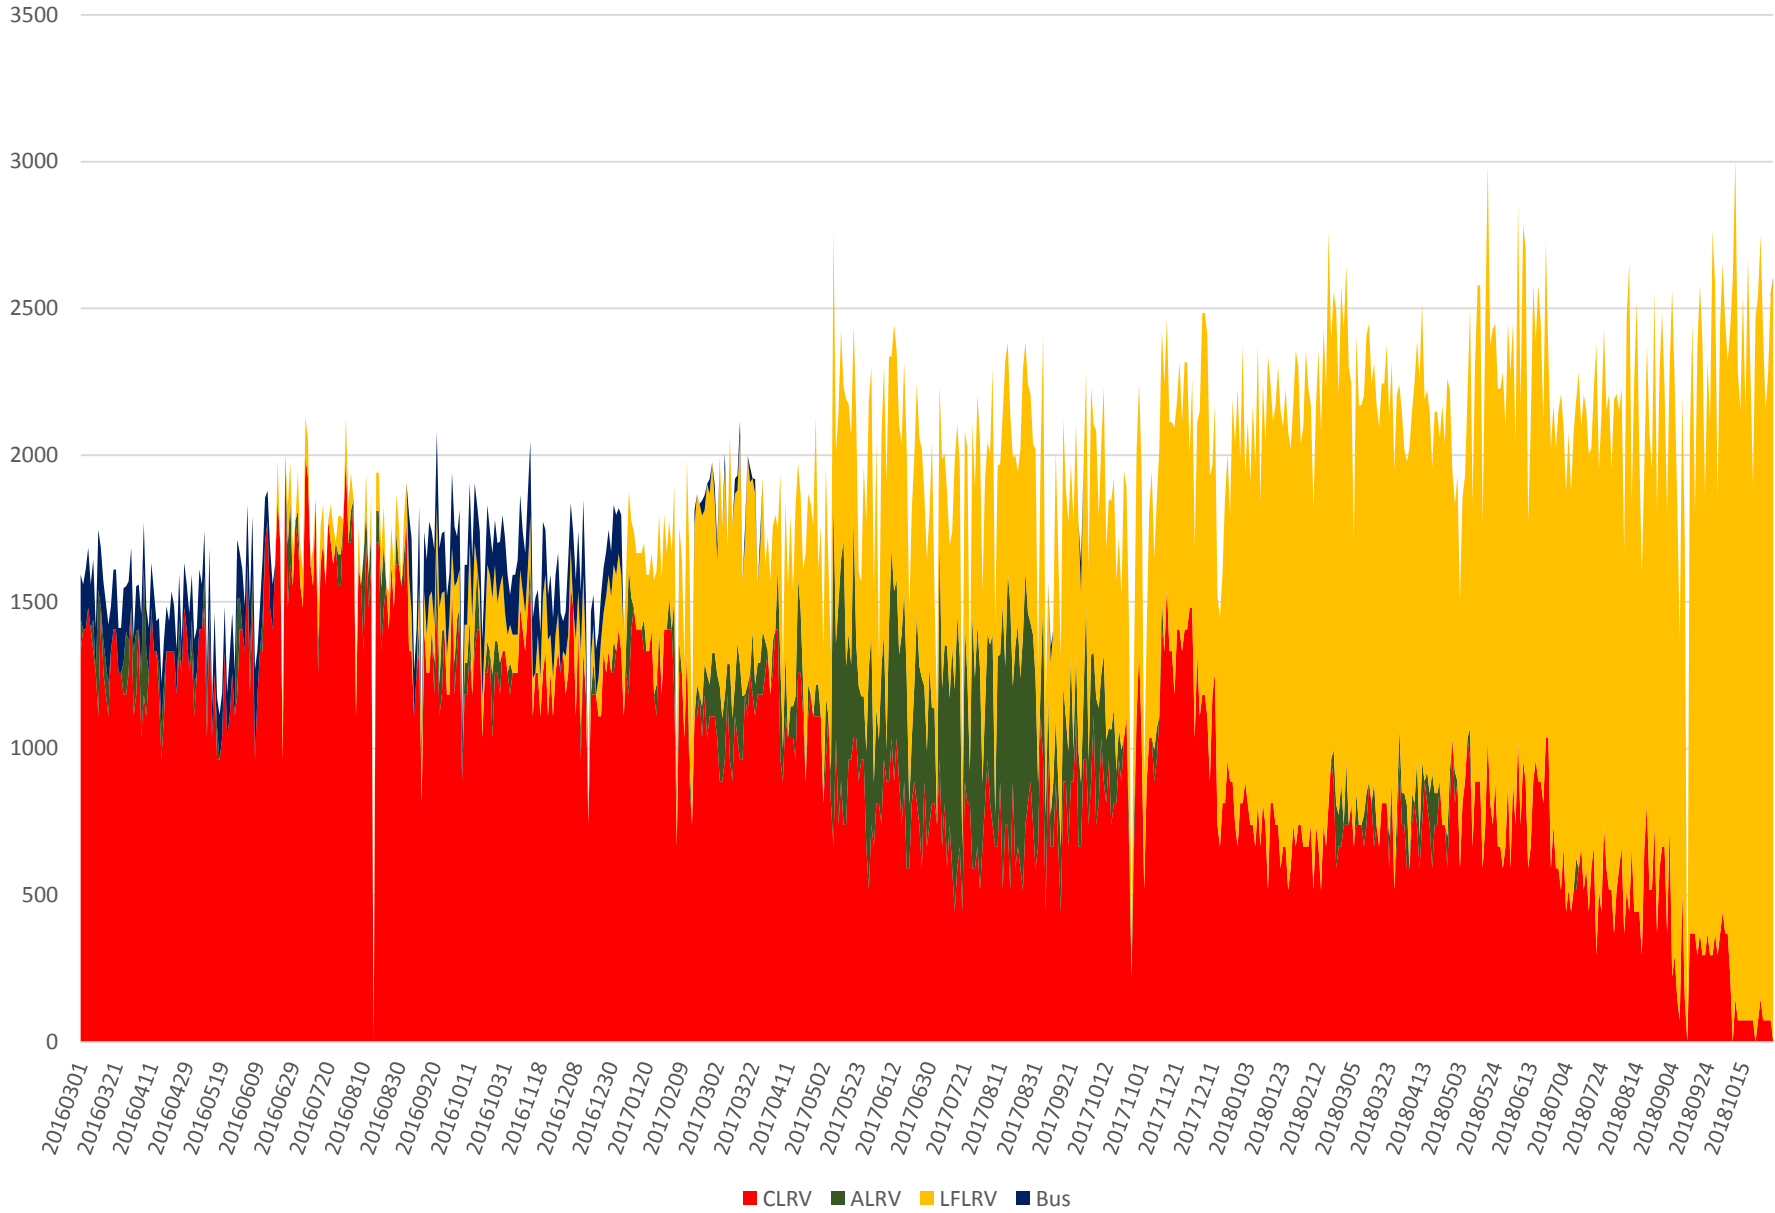

504 King Capacity at Bathurst/WB March 2016 to October 2018 1500 to 1600

504 King Capacity at Bathurst/WB March 2016 to October 2018 1600 to 1700

504 King Capacity at Bathurst/WB March 2016 to October 2018 1700 to 1800

504 King Capacity at Bathurst/WB March 2016 to October 2018 1800 to 1900