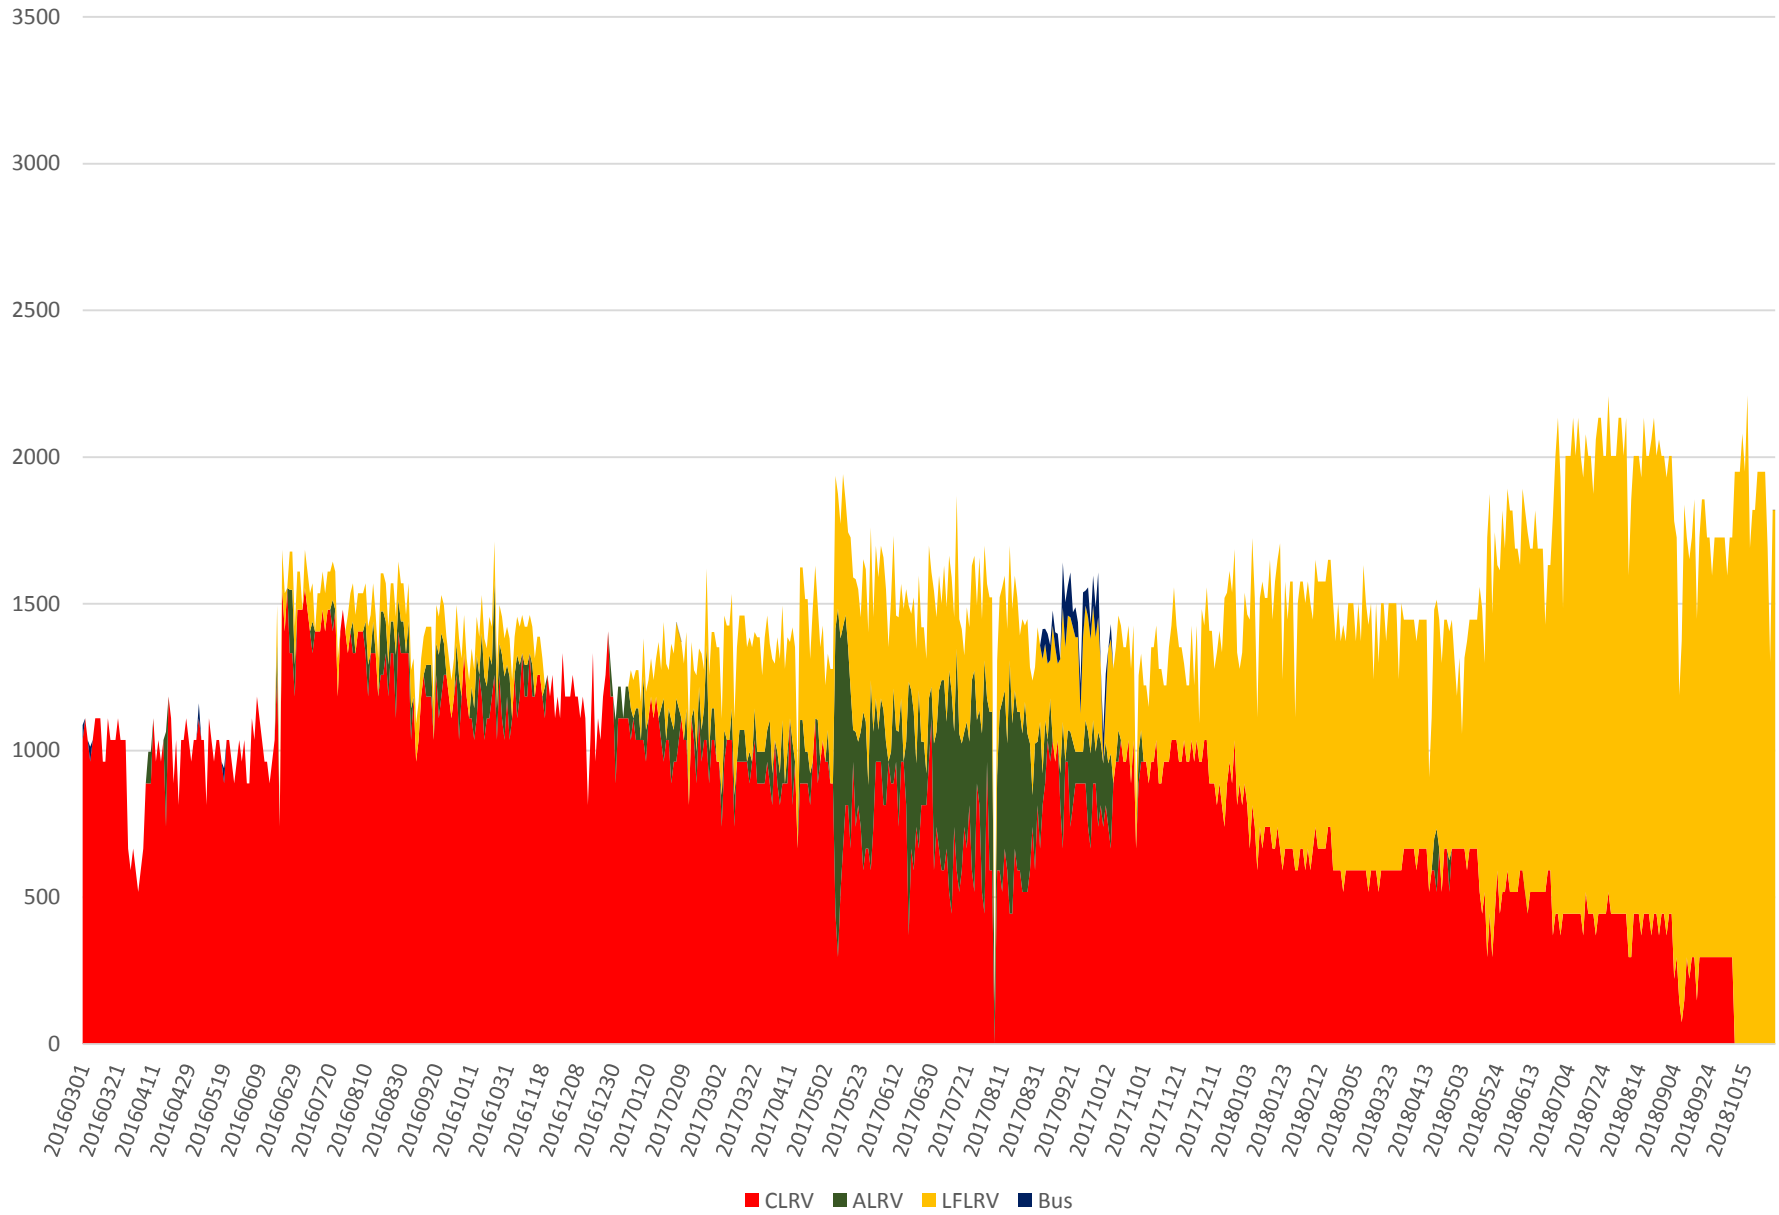

504 King Capacity at Bathurst/EB March 2016 to October 2018 600 to 700

504 King Capacity at Bathurst/EB March 2016 to October 2018 700 to 800

504 King Capacity at Bathurst/EB March 2016 to October 2018 800 to 900

504 King Capacity at Bathurst/EB March 2016 to October 2018 900 to 1000