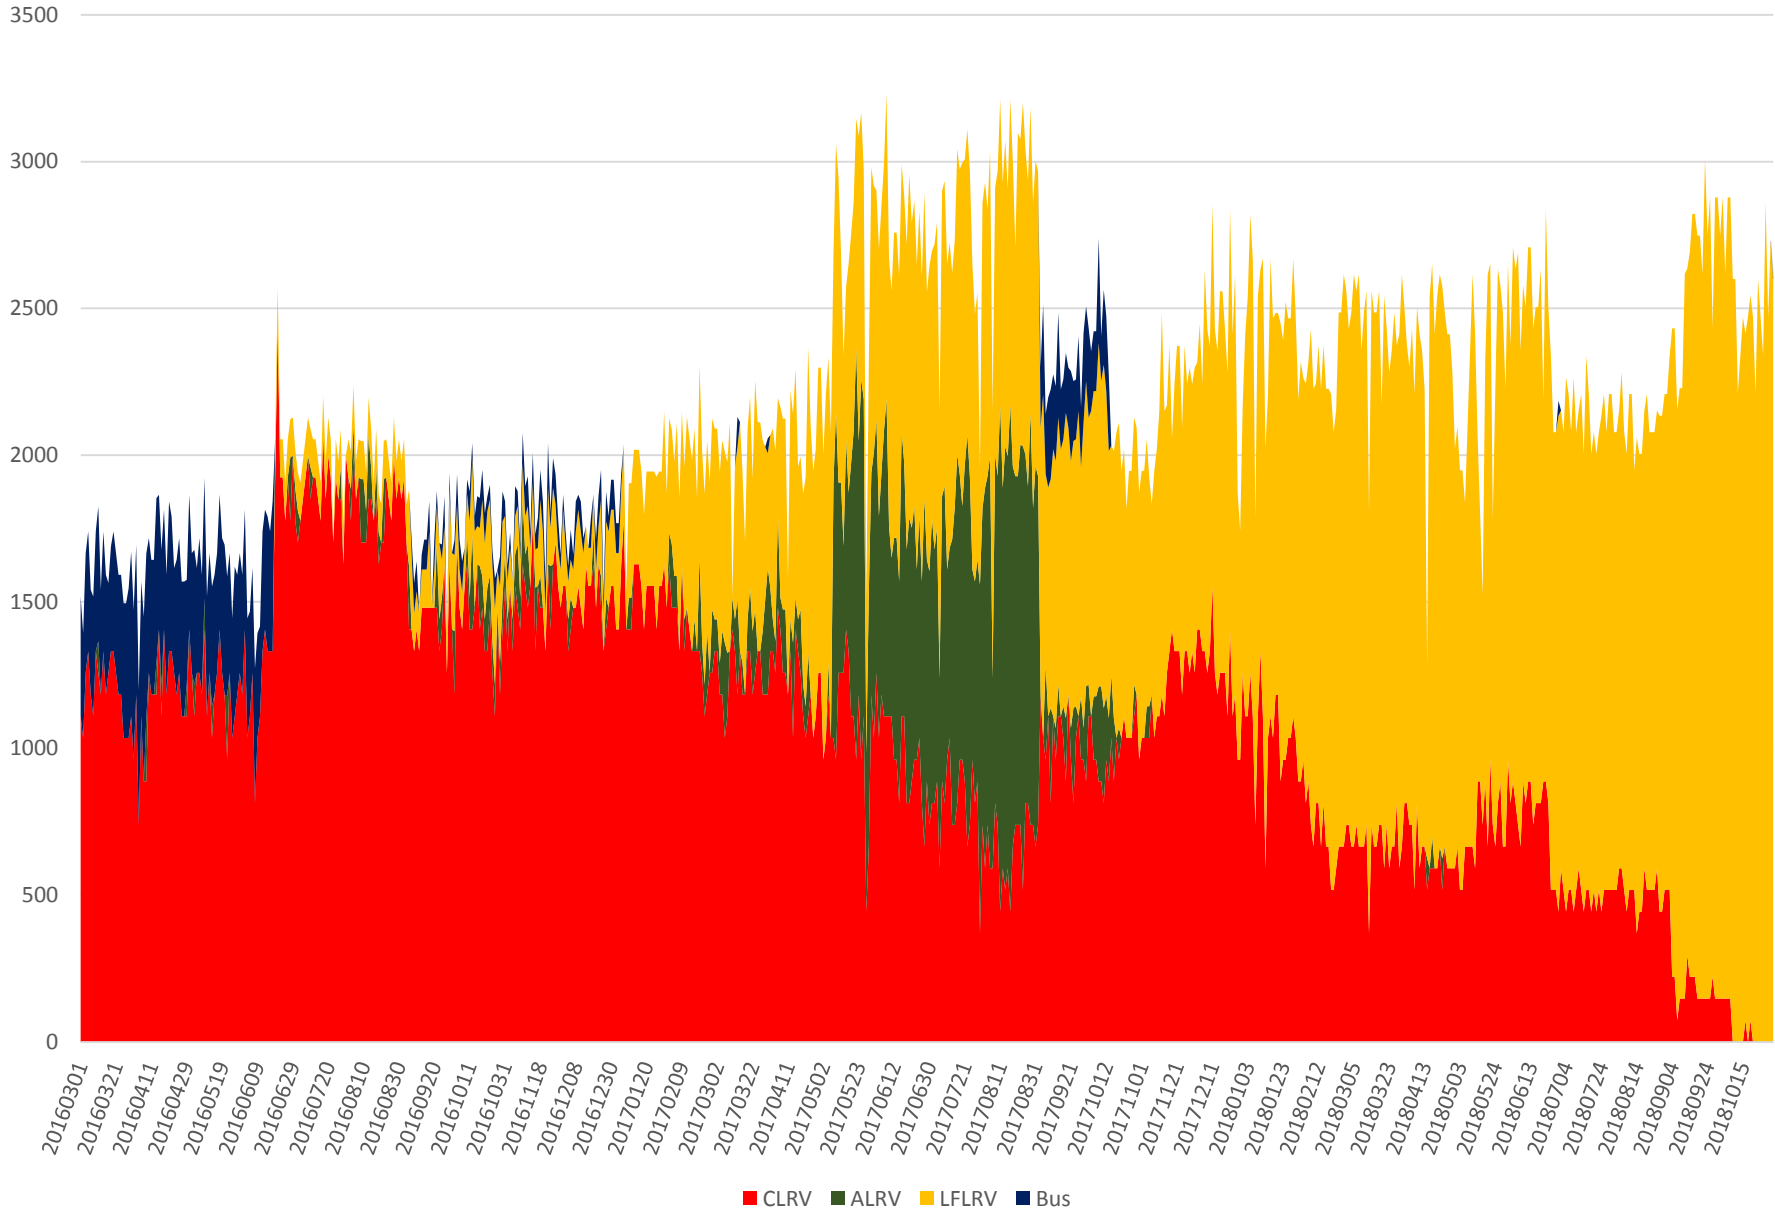

504 King Capacity at Bathurst/EB March 2016 to October 2018 600 to 700

504 King Capacity at Bathurst/EB March 2016 to October 2018 700 to 800

504 King Capacity at Bathurst/EB March 2016 to October 2018 800 to 900

504 King Capacity at Bathurst/EB March 2016 to October 2018 900 to 1000