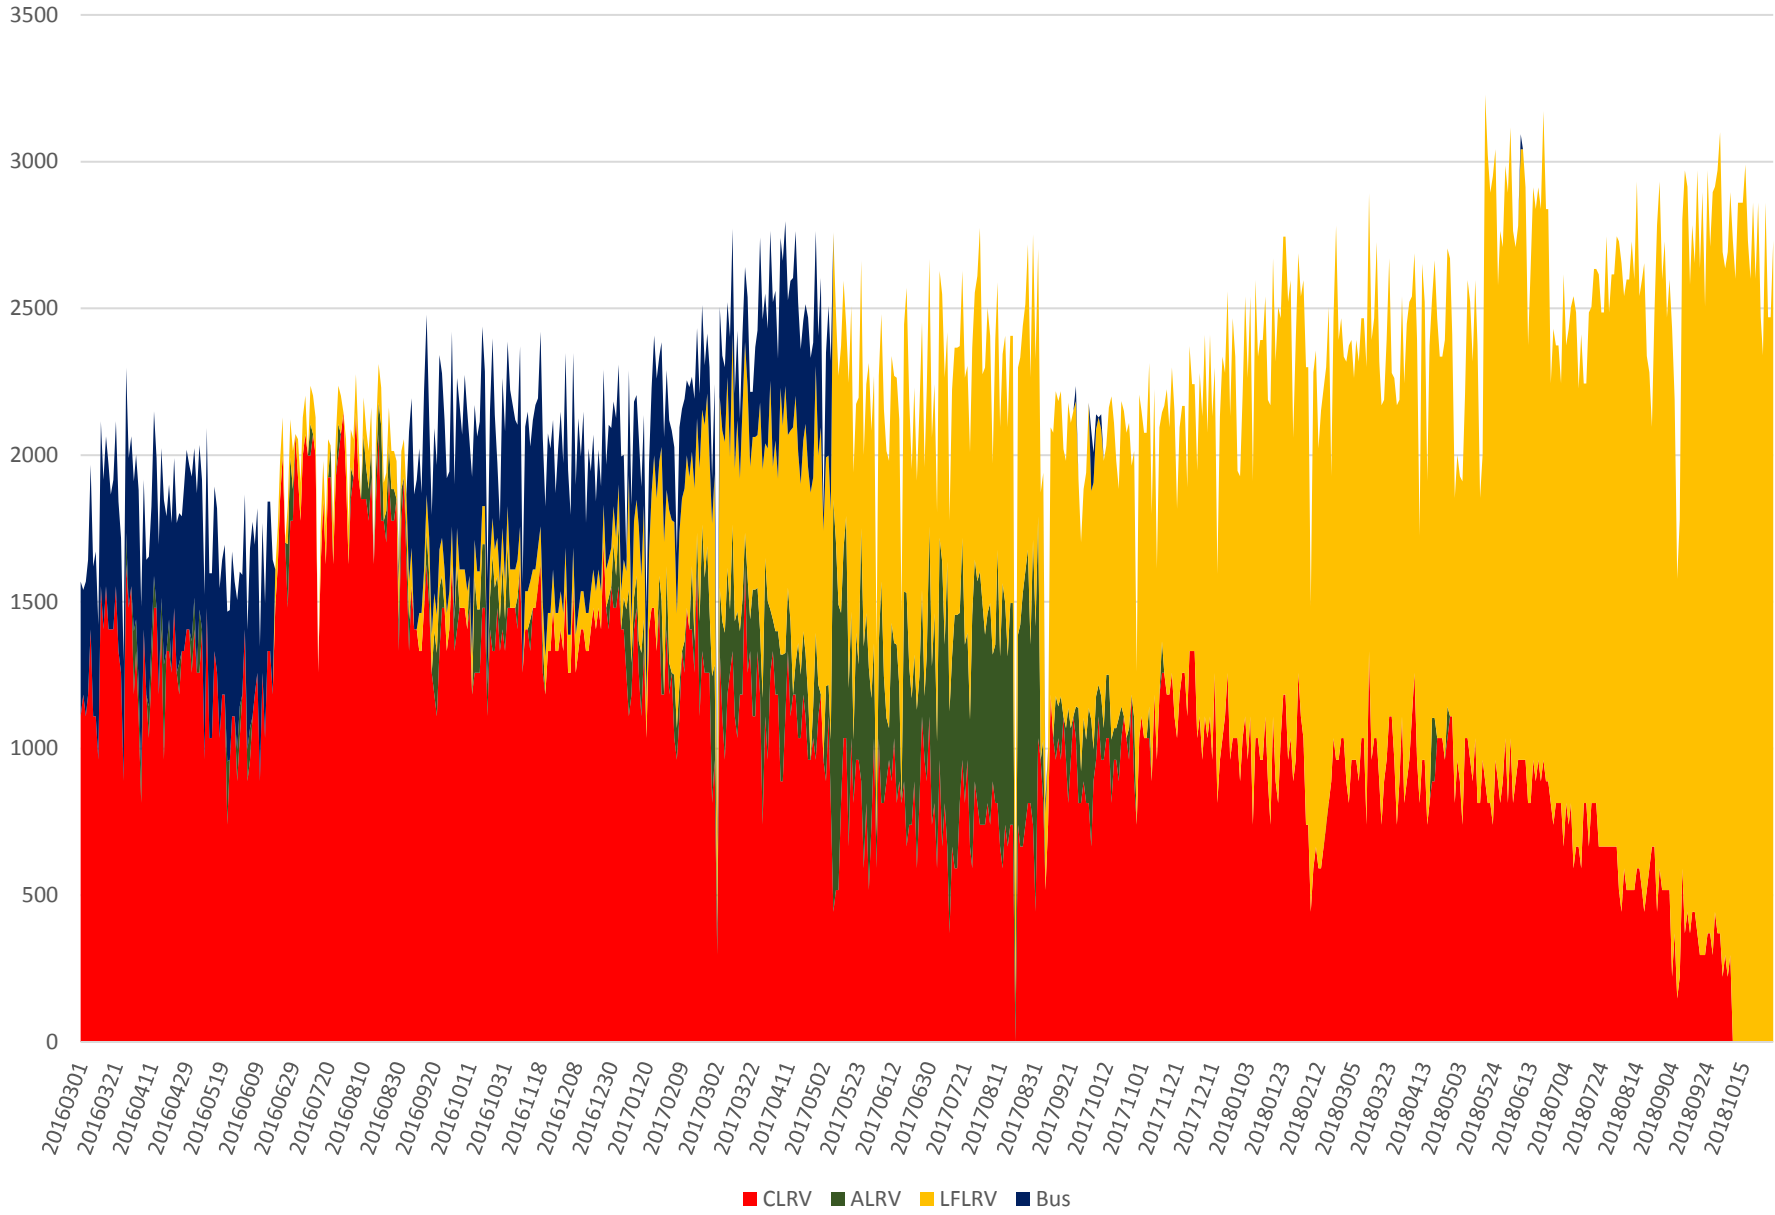

504 King Capacity at Bathurst/EB March 2016 to October 2018 600 to 700

504 King Capacity at Bathurst/EB March 2016 to October 2018 700 to 800

504 King Capacity at Bathurst/EB March 2016 to October 2018 800 to 900

504 King Capacity at Bathurst/EB March 2016 to October 2018 900 to 1000