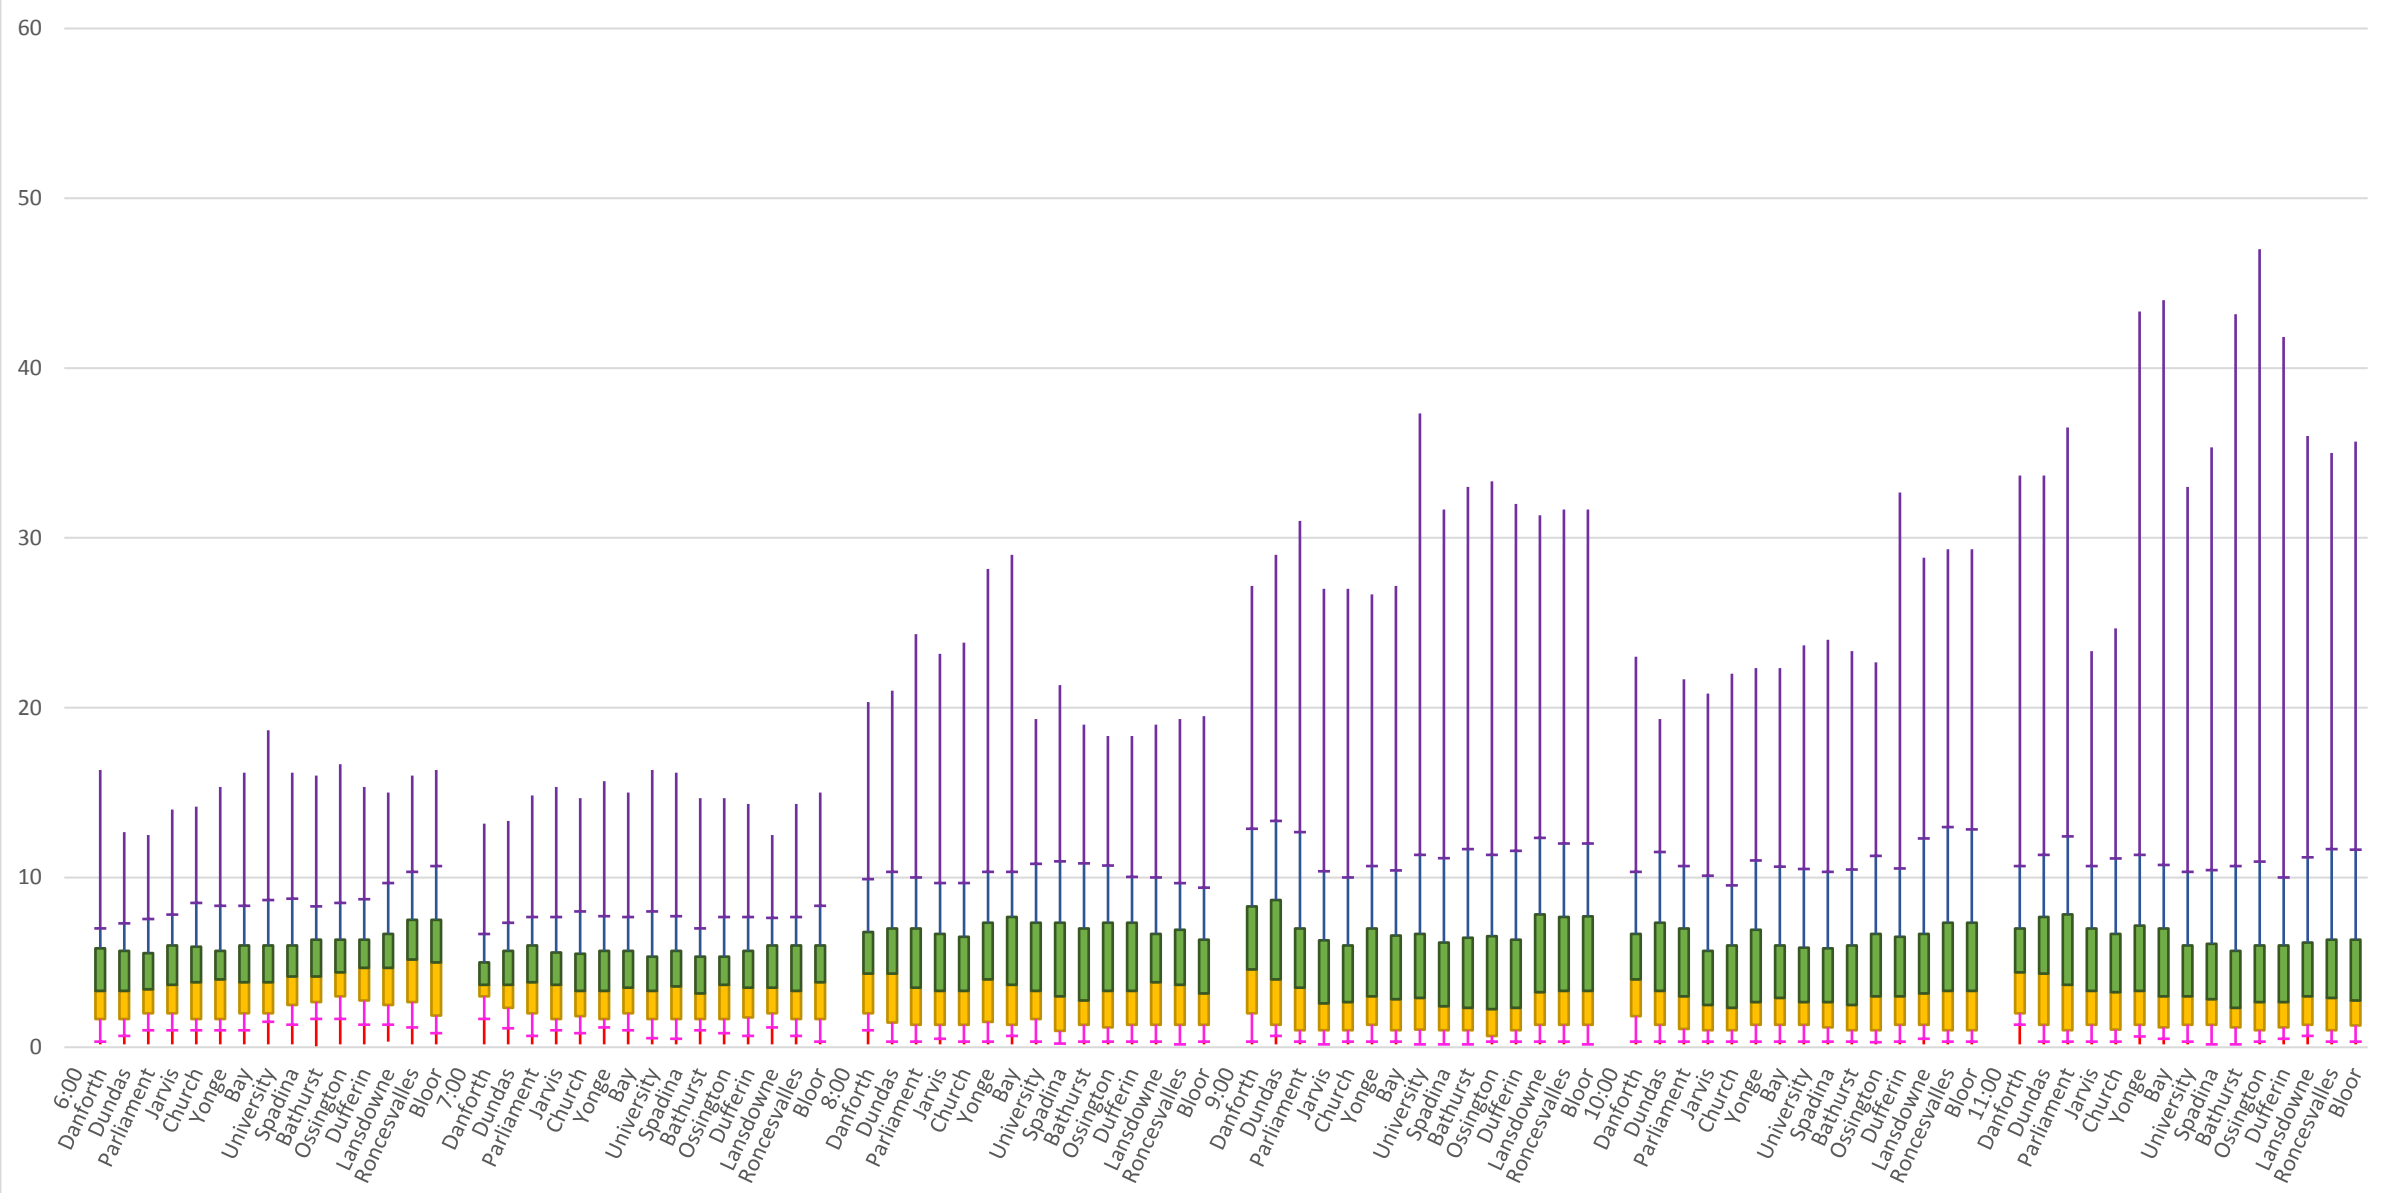

505 Dundas Westbound Headways September 2018  
 Red 0-10% Pink 10-25% Yellow 25-50% Green 50-75% Blue 75-90% Purple 90-100%

505 Dundas Westbound Headways September 2018  
 Red 0-10% Pink 10-25% Yellow 25-50% Green 50-75% Blue 75-90% Purple 90-100%