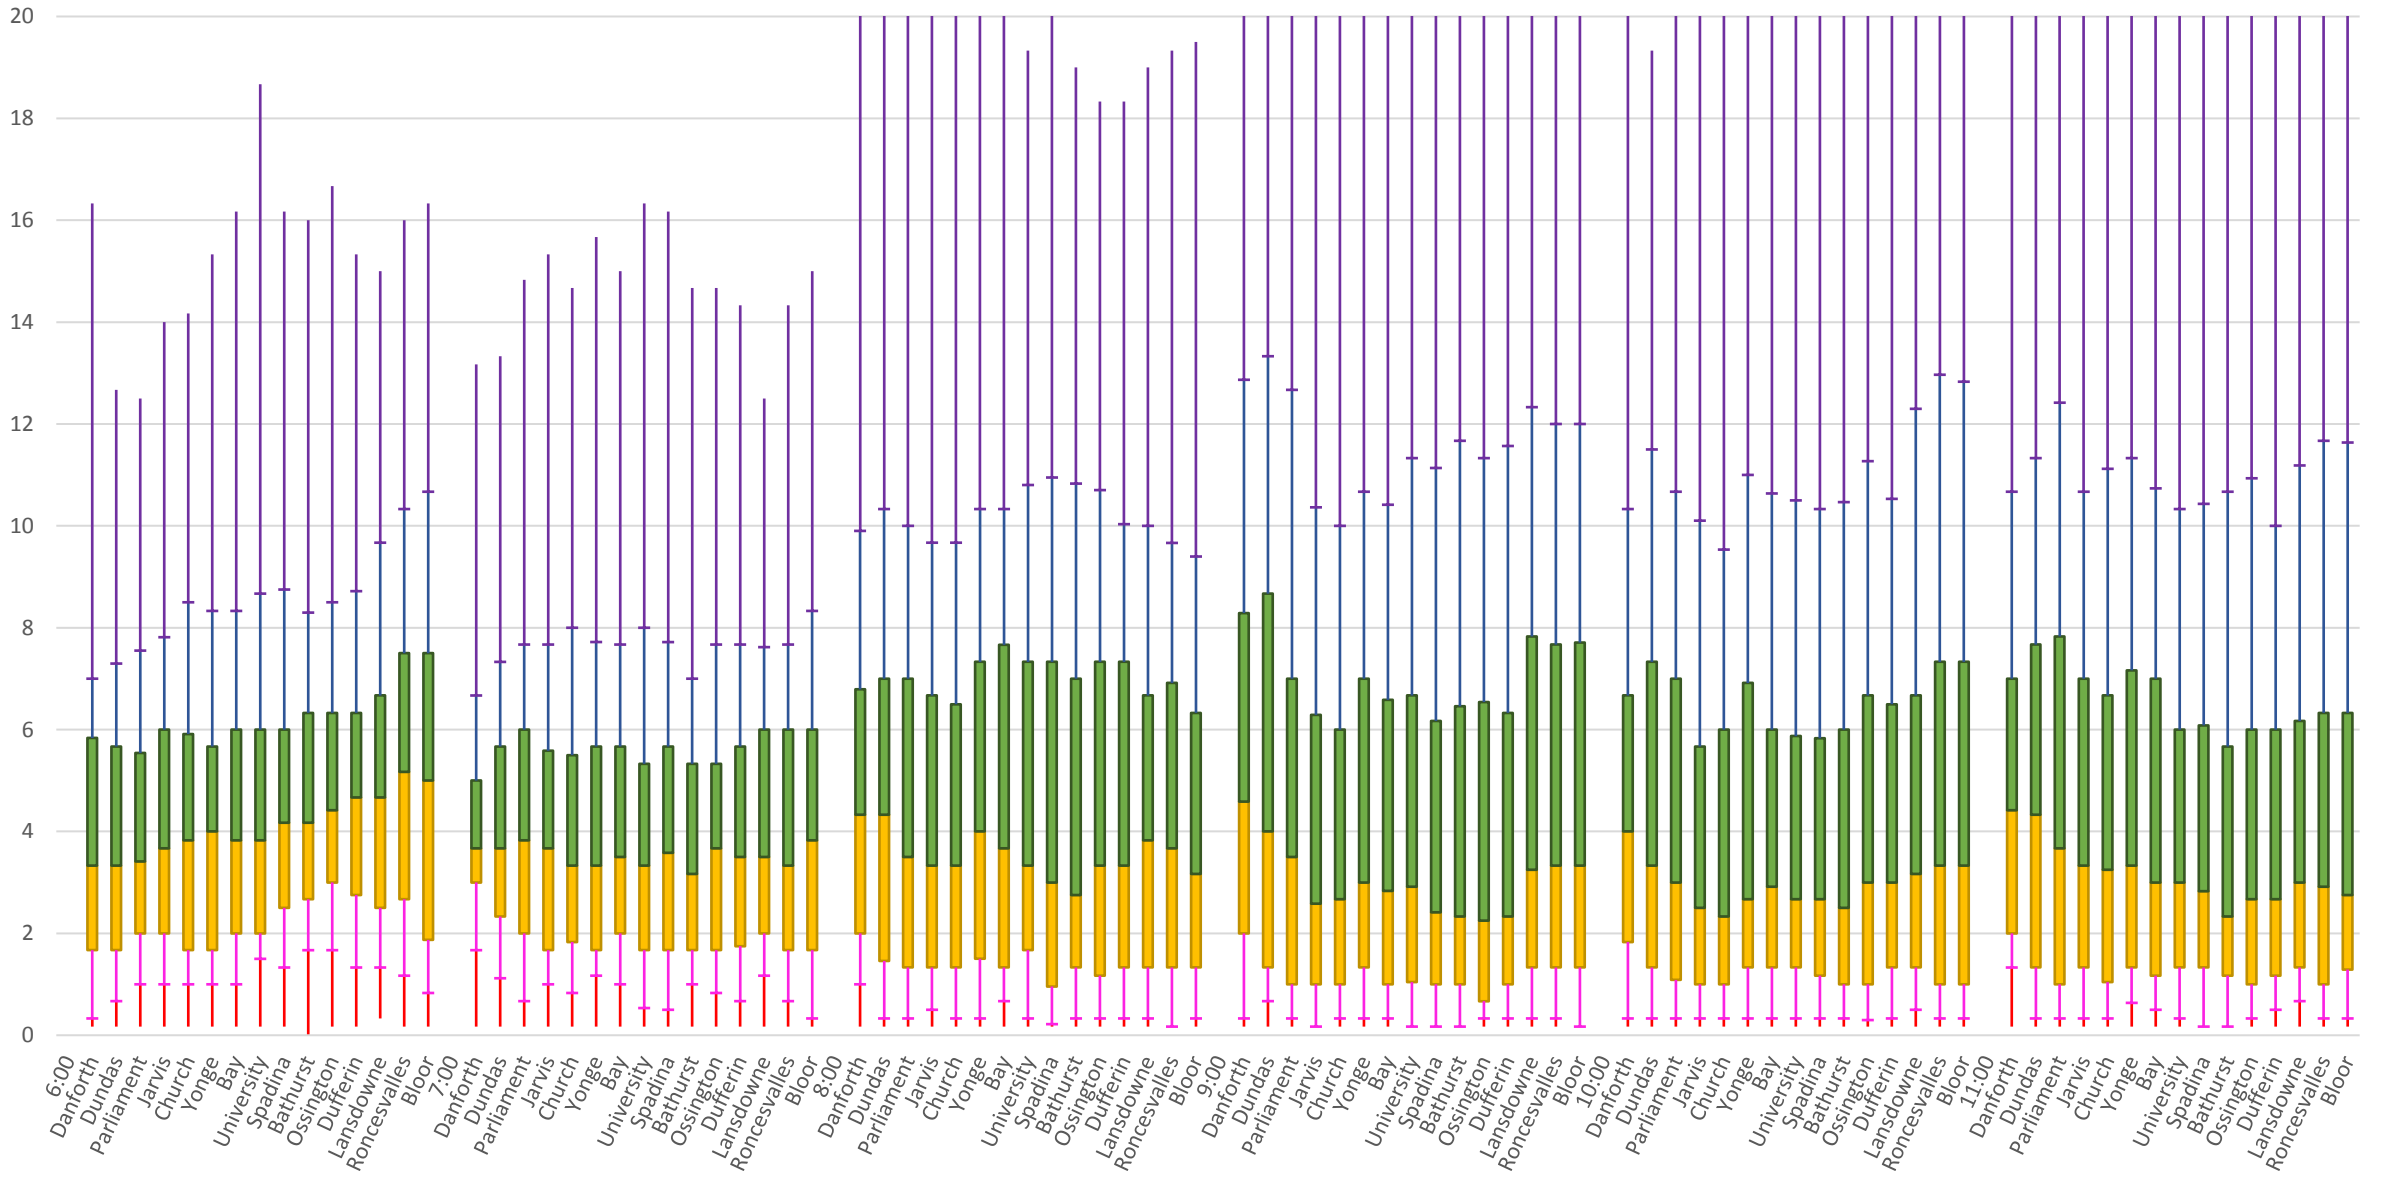

505 Dundas Westbound Headways September 2018  
 Red 0-10% Pink 10-25% Yellow 25-50% Green 50-75% Blue 75-90% Purple 90-100%

505 Dundas Westbound Headways September 2018  
 Red 0-10% Pink 10-25% Yellow 25-50% Green 50-75% Blue 75-90% Purple 90-100%