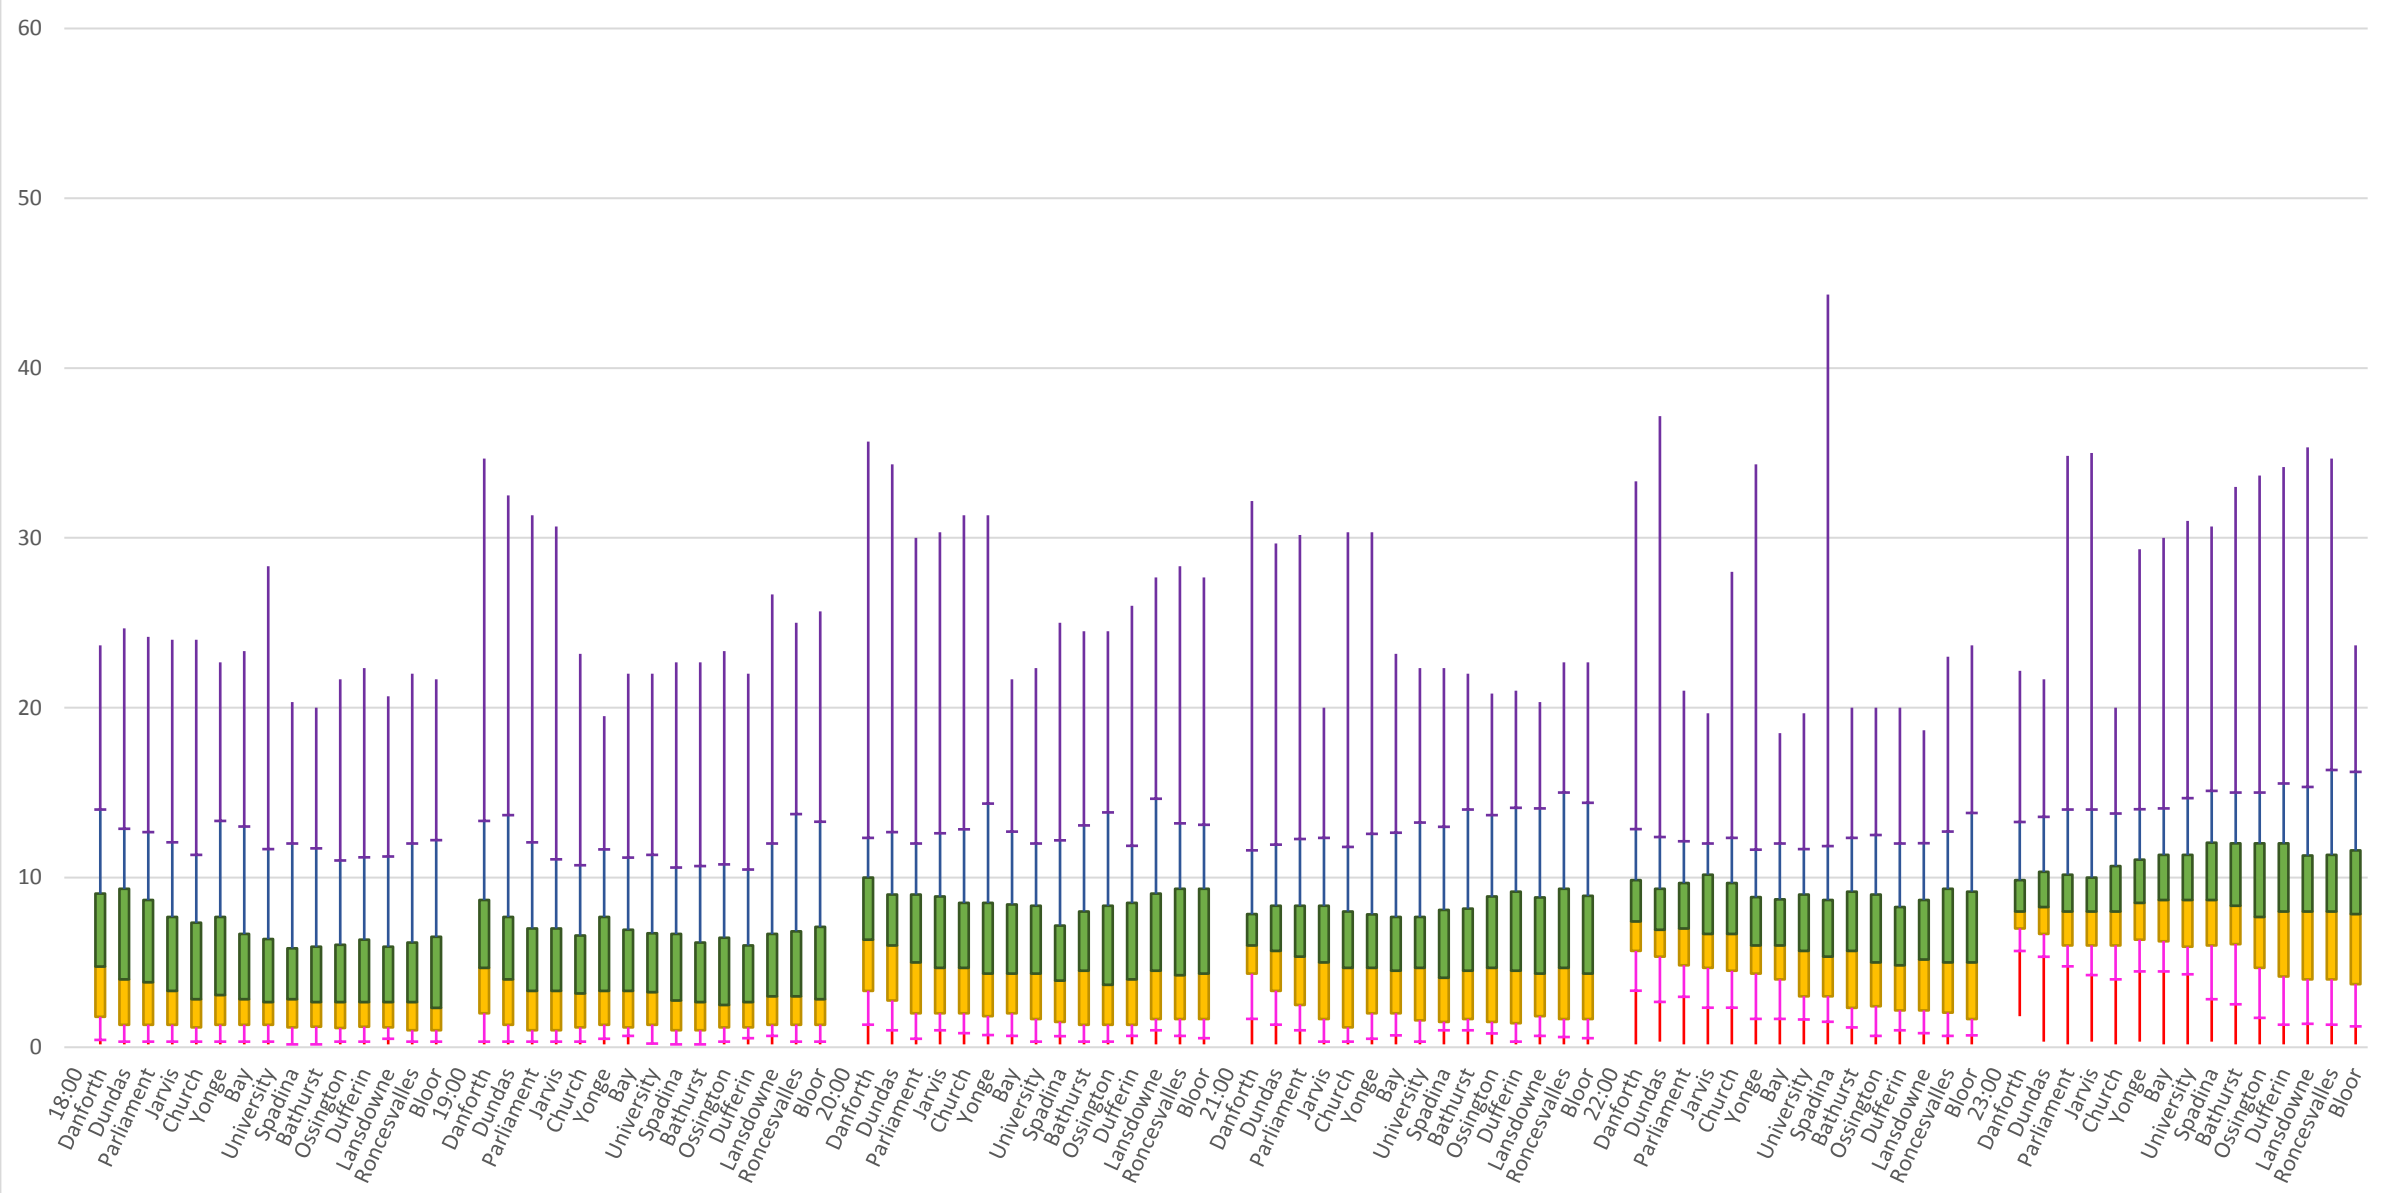

505 Dundas Westbound Headways September 2018  
 Red 0-10% Pink 10-25% Yellow 25-50% Green 50-75% Blue 75-90% Purple 90-100%

505 Dundas Westbound Headways September 2018  
 Red 0-10% Pink 10-25% Yellow 25-50% Green 50-75% Blue 75-90% Purple 90-100%