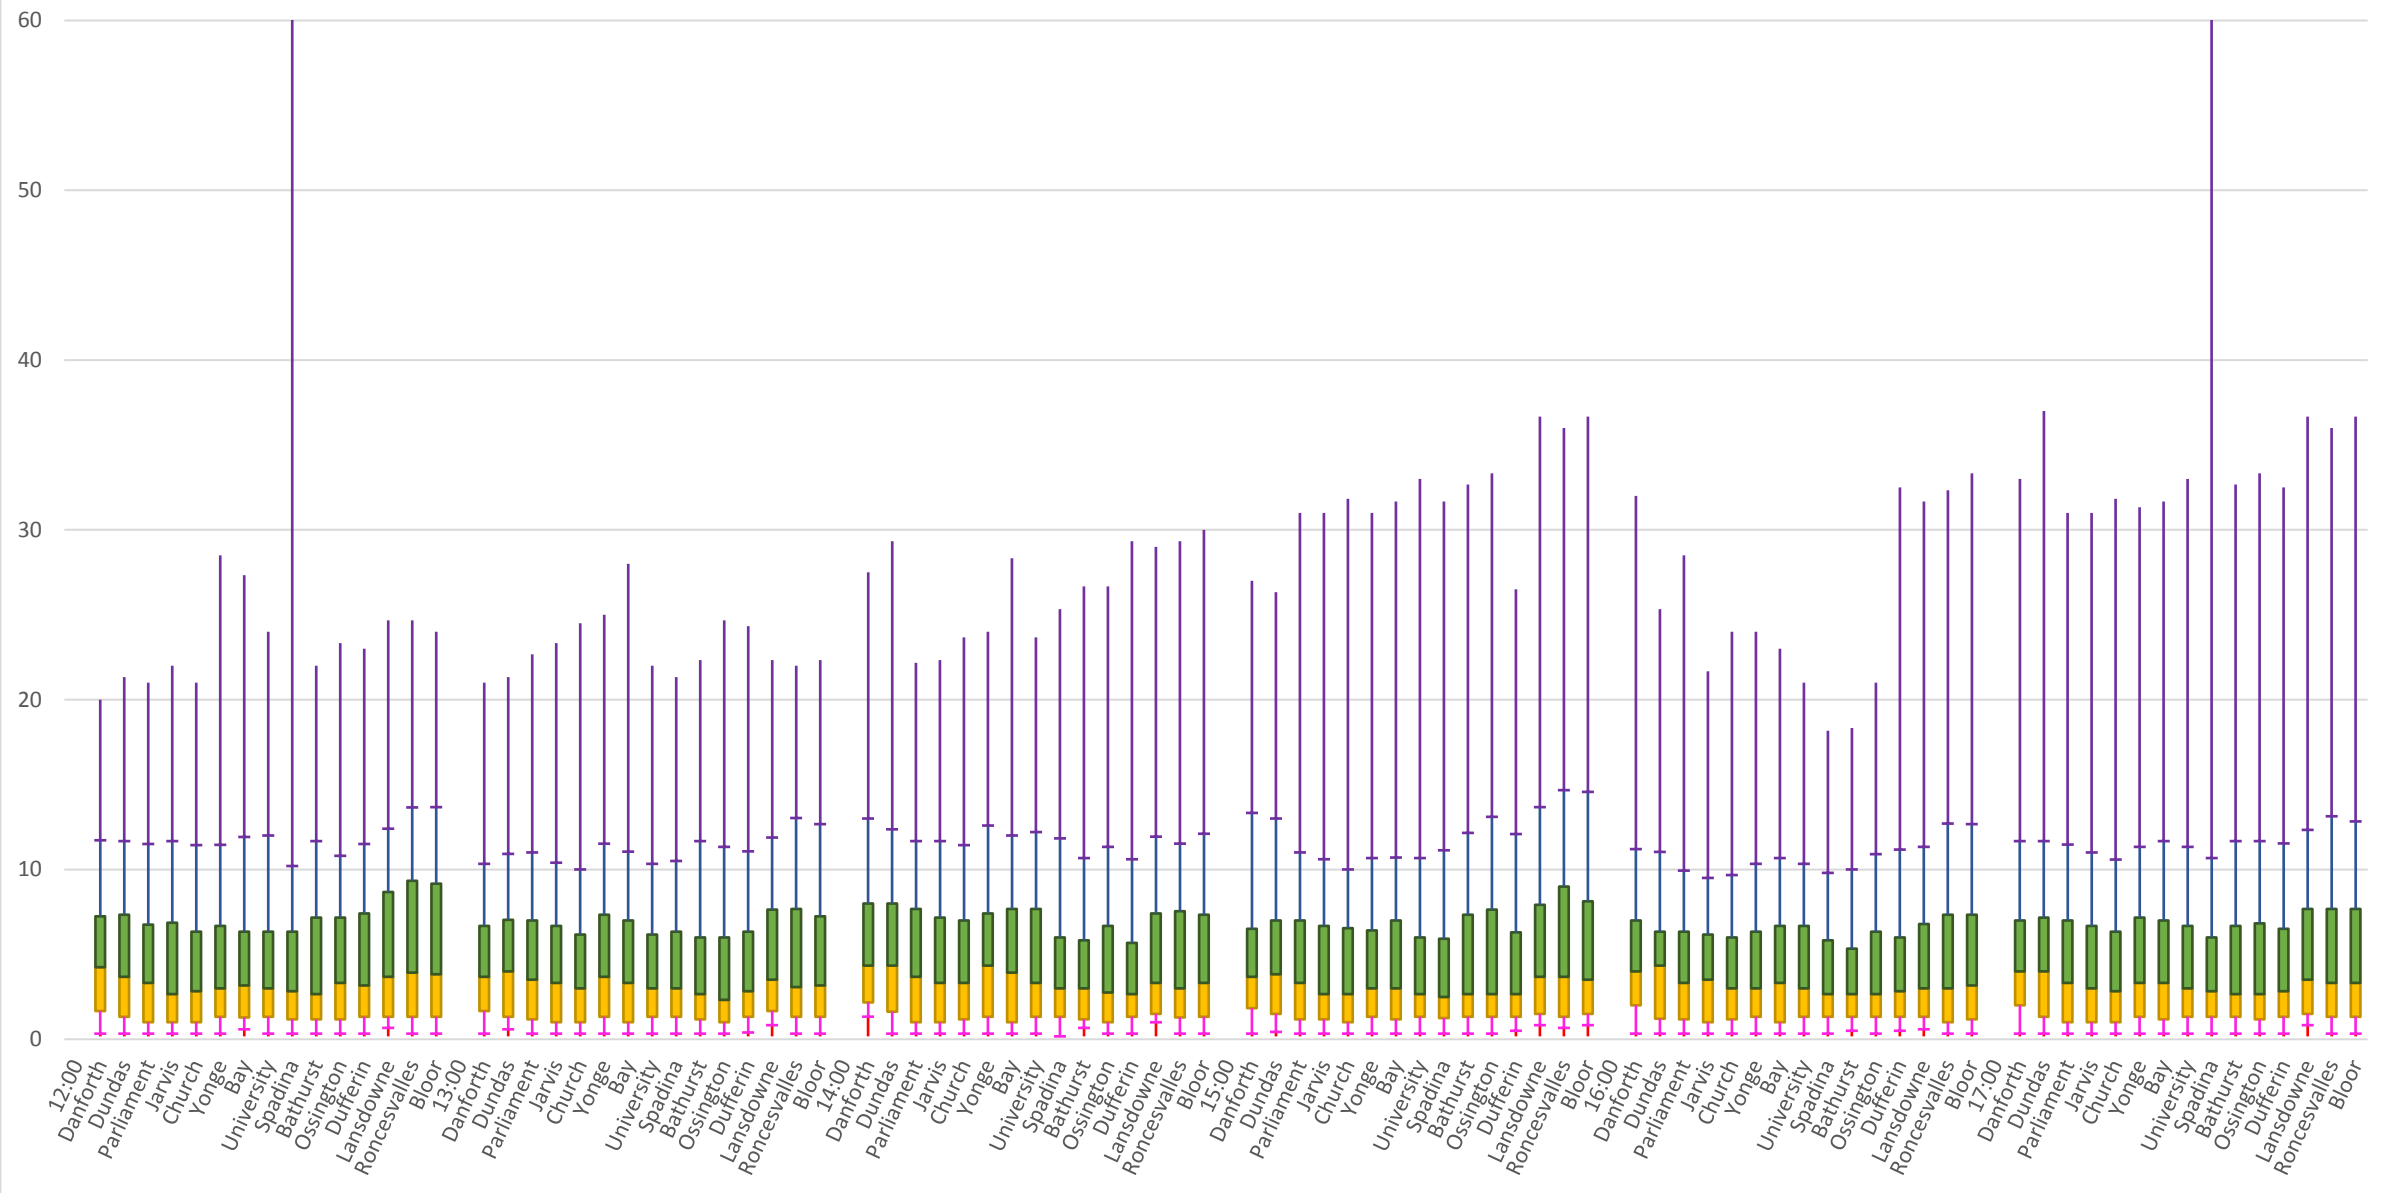

505 Dundas Westbound Headways September 2018  
 Red 0-10% Pink 10-25% Yellow 25-50% Green 50-75% Blue 75-90% Purple 90-100%

505 Dundas Westbound Headways September 2018  
 Red 0-10% Pink 10-25% Yellow 25-50% Green 50-75% Blue 75-90% Purple 90-100%