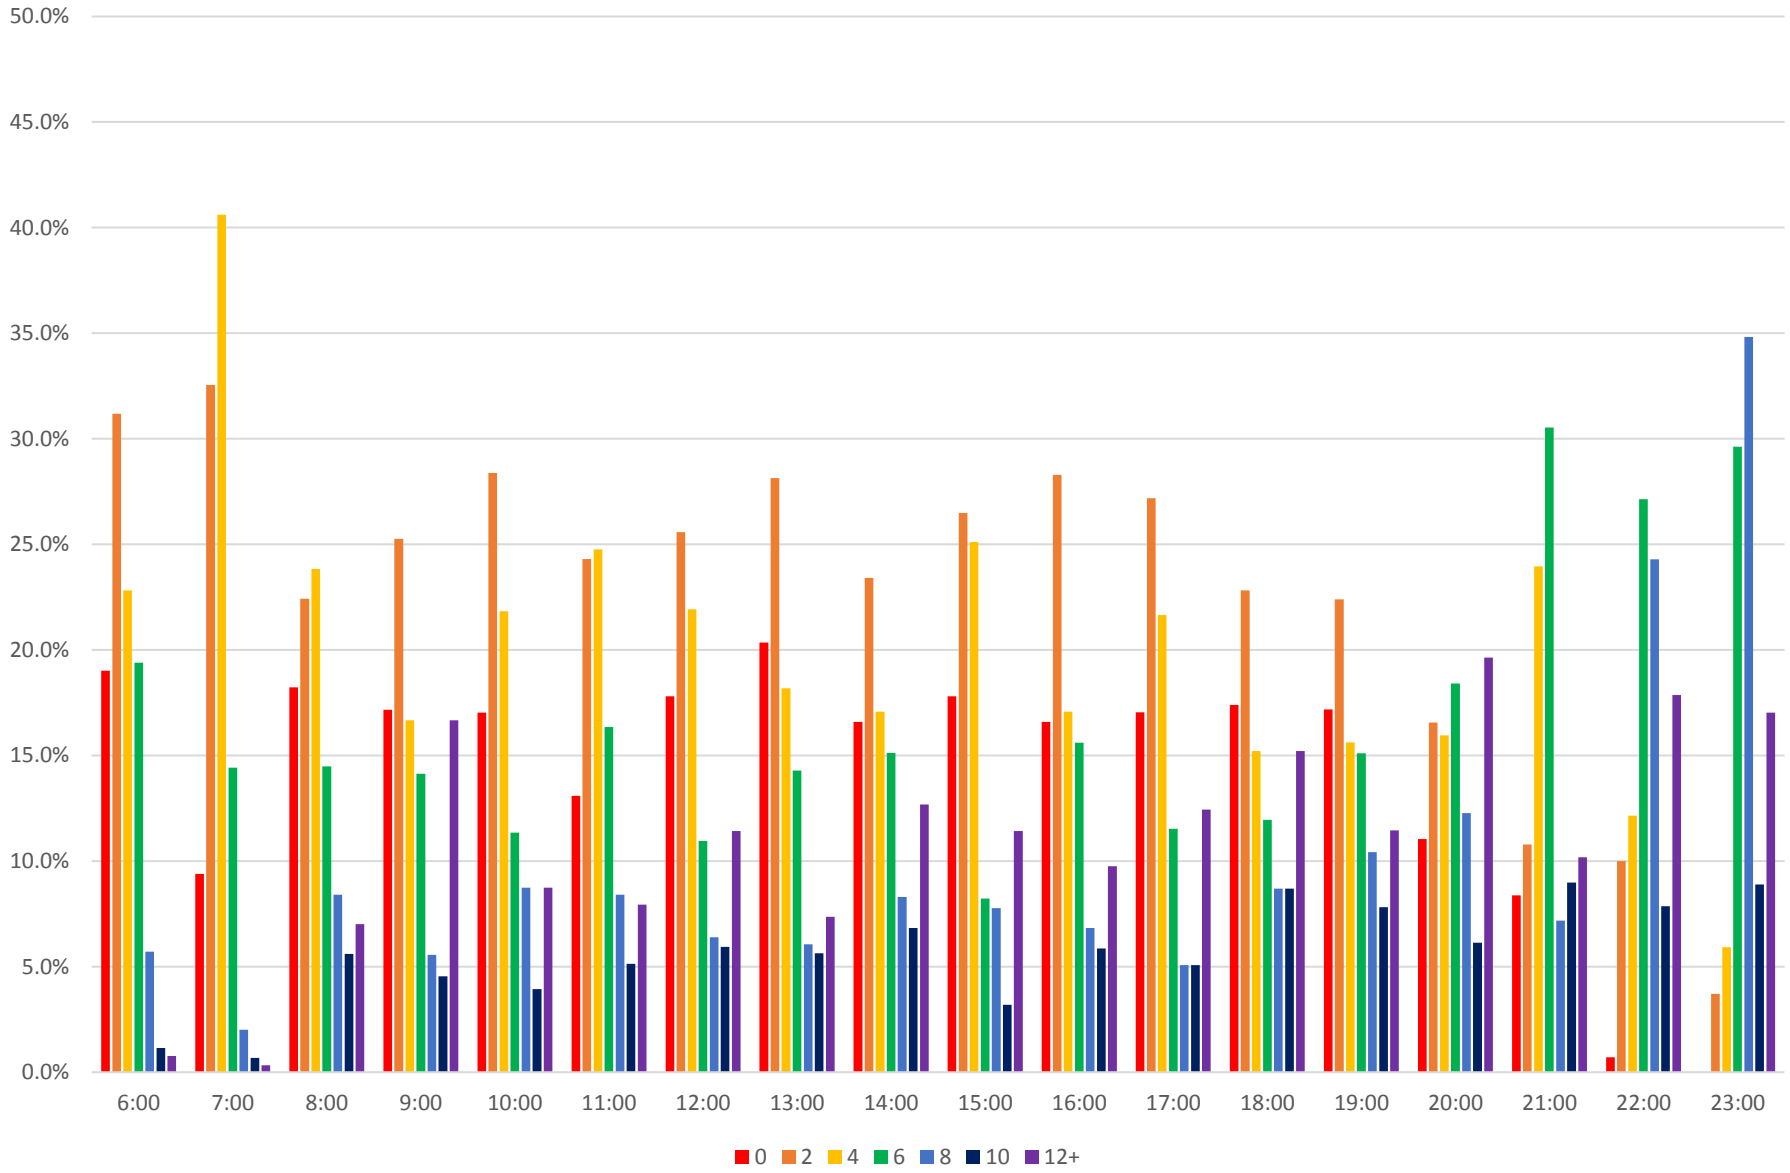

505 Dundas September 2018 Consolidated Headway Stats Weekdays Westbound At Broadview/Danforth

505 Dundas September 2018 Consolidated Headway Stats Weekdays Westbound
At Broadview/Danforth

505 Dundas September 2018 Consolidated Headway Stats Weekdays Westbound
At Broadview/Danforth

505 Dundas September 2018 Vehicle Counts
Weekdays Westbound At Broadview/Danforth

505 Dundas September 2018 Consolidated Headway Stats Weekdays Westbound At Broadview/Dundas

505 Dundas September 2018 Consolidated Headway Stats Weekdays Westbound At Dundas/Yonge

505 Dundas September 2018 Consolidated Headway Stats Weekdays Westbound
Percent of Headways At or Below 2 Minutes

505 Dundas September 2018 Consolidated Headway Stats Weekdays Westbound
 Percent of Headways At or Below 2 Minutes