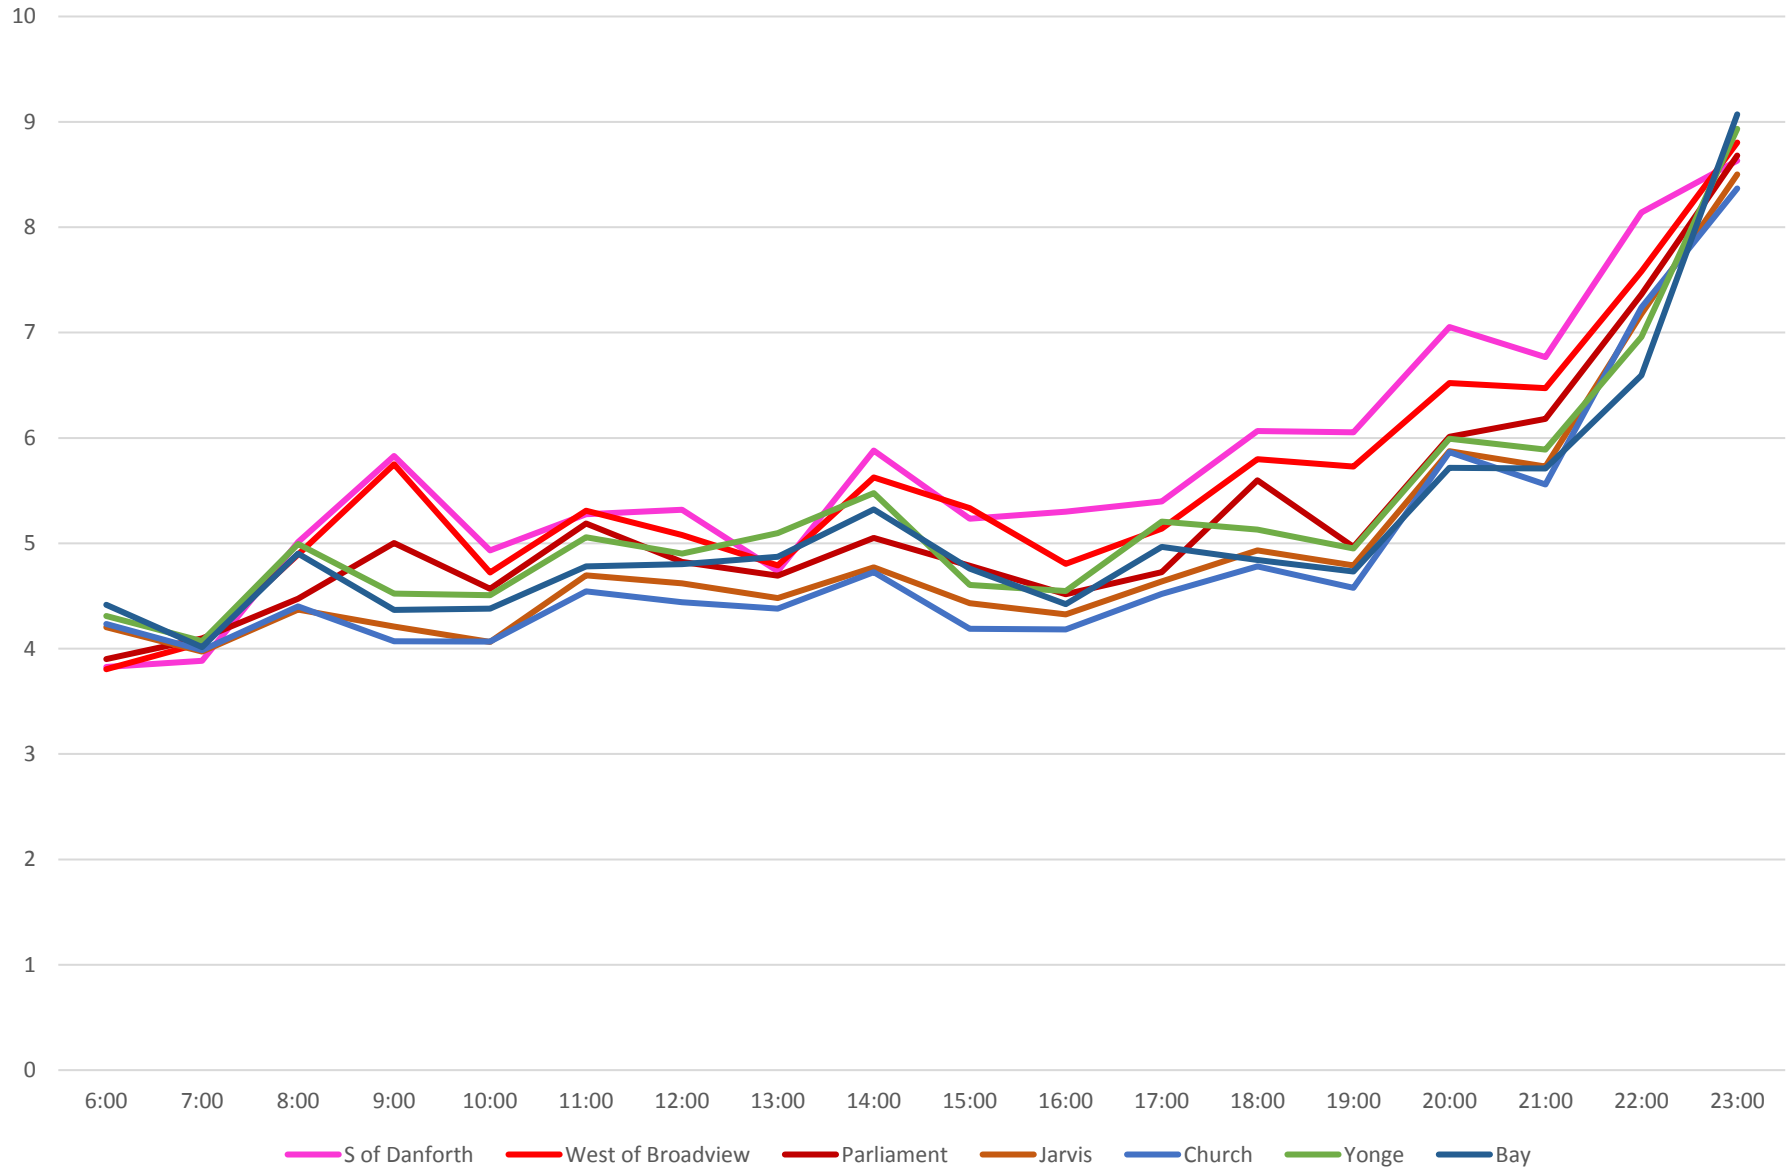

505 Dundas September 2018 Consolidated Headway Stats Weekdays Westbound Percent of Headways At or Below 2 Minutes

505 Dundas September 2018 Consolidated Headway Stats Weekdays Westbound
 Percent of Headways At or Below 2 Minutes

505 Dundas September 2018 Consolidated Headway Stats Weekdays Westbound
 Percent of Headways At or Below 2 Minutes

505 Dundas September 2018 Consolidated Headway Stats Weekdays Westbound
Average Headways