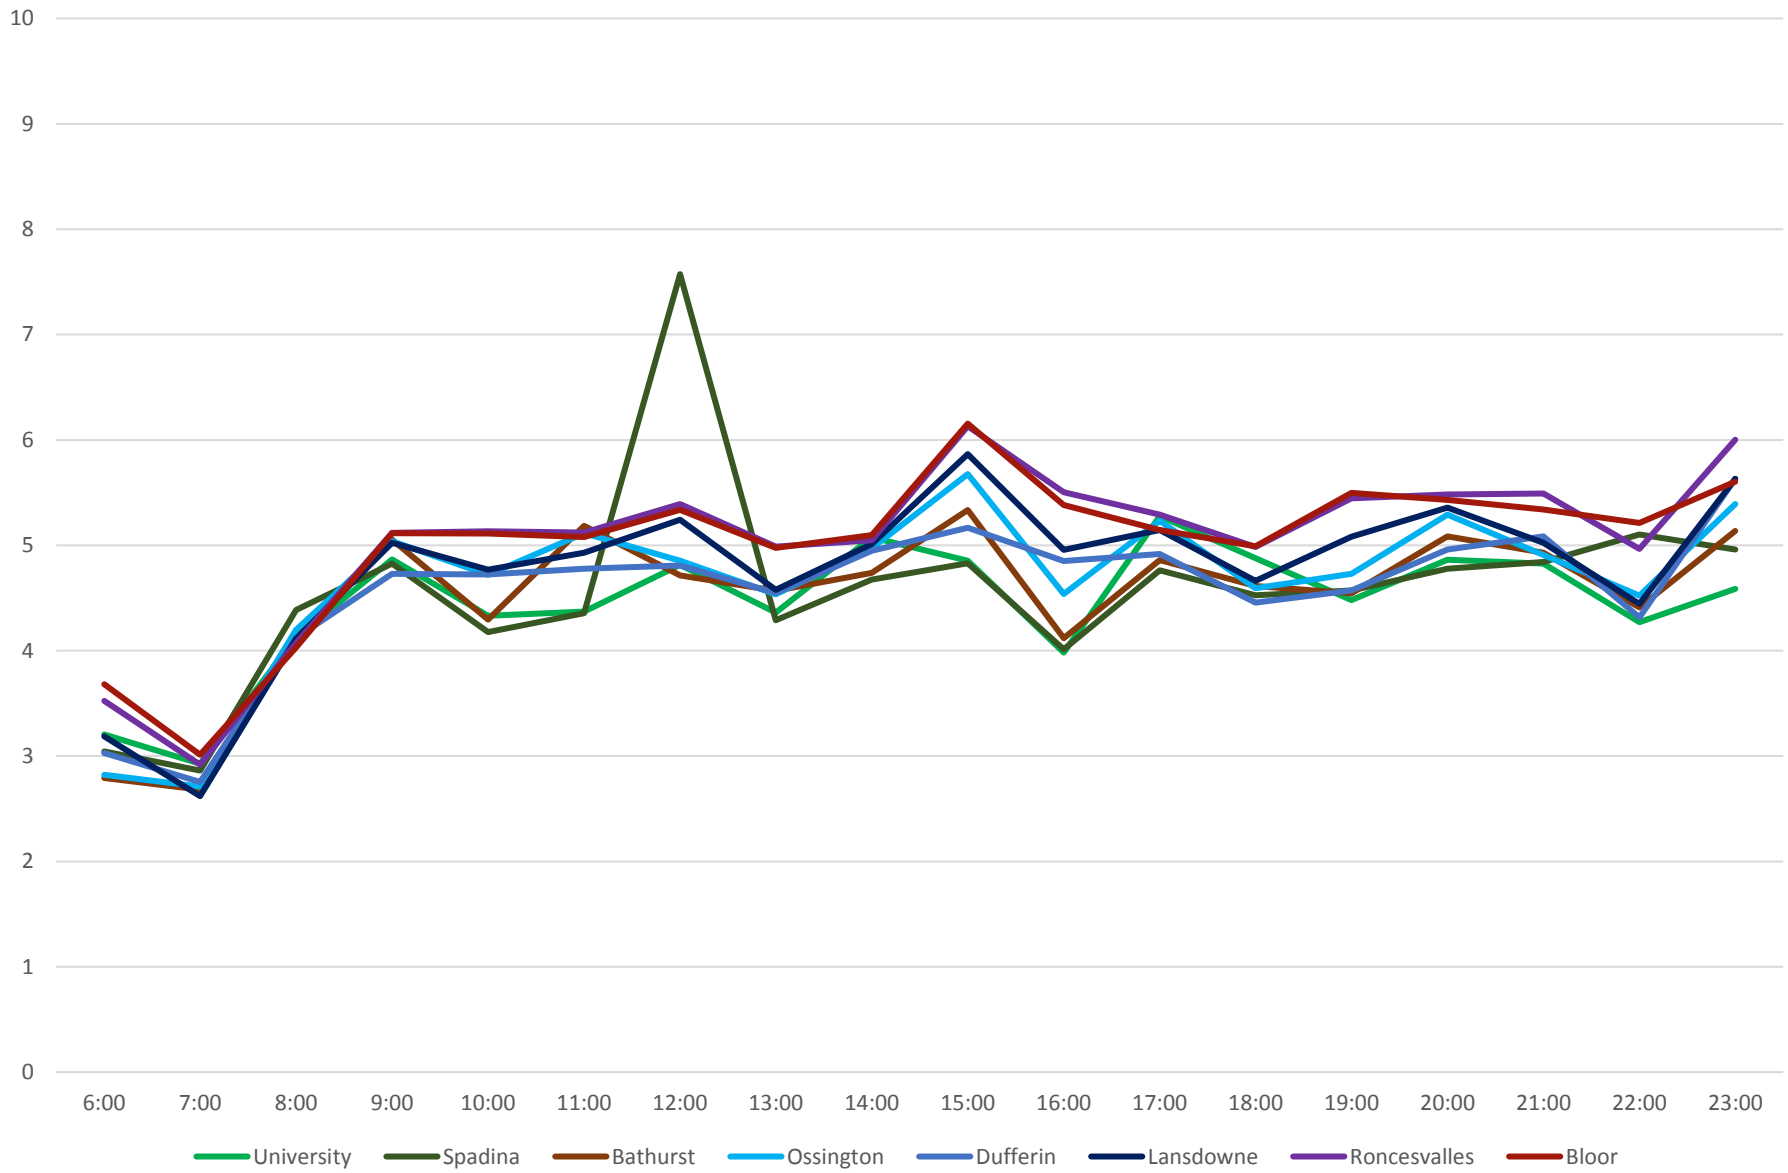

505 Dundas September 2018 Consolidated Headway Stats Weekdays Westbound Percent of Headways At or Below 2 Minutes

505 Dundas September 2018 Consolidated Headway Stats Weekdays Westbound
 Percent of Headways At or Below 2 Minutes

505 Dundas September 2018 Consolidated Headway Stats Weekdays Westbound
 Percent of Headways At or Below 2 Minutes

505 Dundas September 2018 Consolidated Headway Stats Weekdays Westbound
Average Headways

505 Dundas September 2018 Consolidated Headway Stats Weekdays Westbound
Standard Deviation of Headways

505 Dundas September 2018 Consolidated Headway Stats Weekdays Westbound
 Standard Deviation of Headways