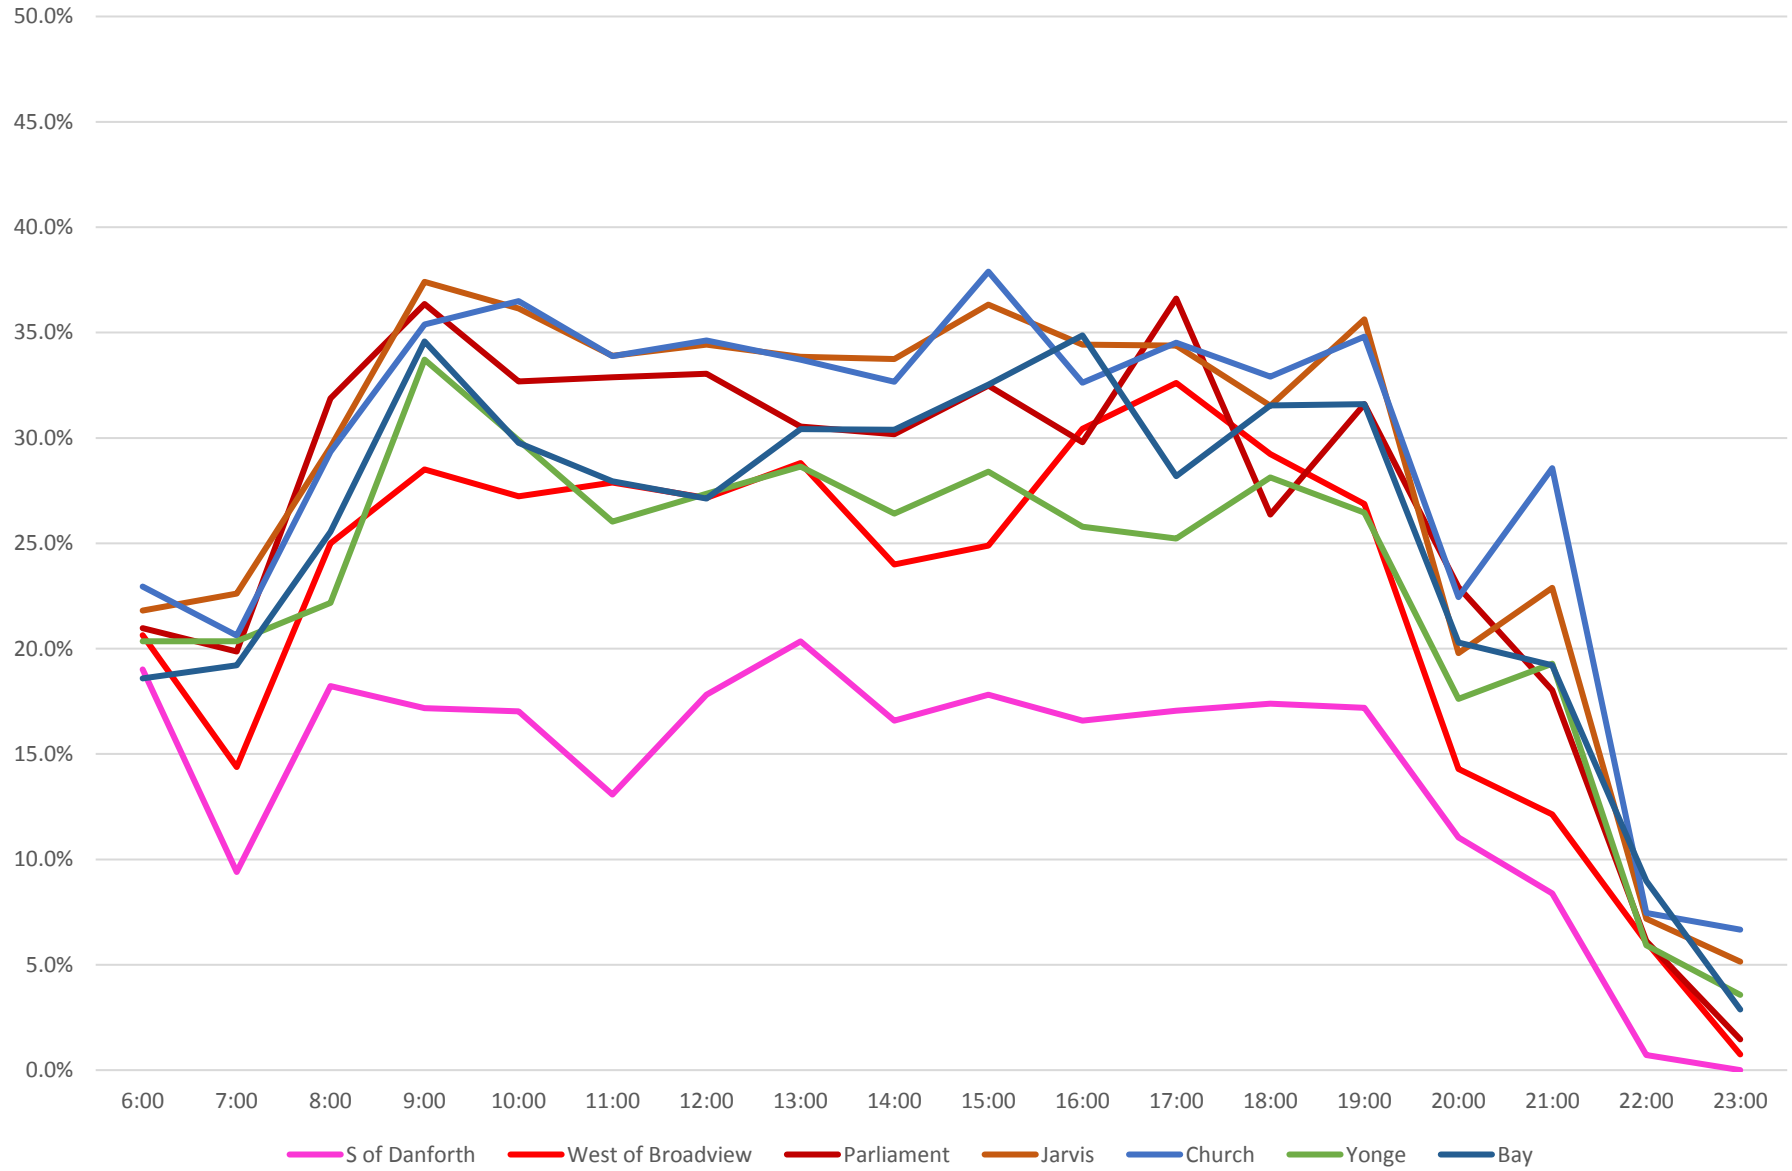

505 Dundas September 2018 Consolidated Headway Stats Weekdays Westbound At Broadview/Danforth

505 Dundas September 2018 Consolidated Headway Stats Weekdays Westbound
At Broadview/Danforth

505 Dundas September 2018 Consolidated Headway Stats Weekdays Westbound
At Broadview/Danforth

505 Dundas September 2018 Vehicle Counts
Weekdays Westbound At Broadview/Danforth

505 Dundas September 2018 Consolidated Headway Stats Weekdays Westbound At Broadview/Dundas

505 Dundas September 2018 Consolidated Headway Stats Weekdays Westbound At Dundas/Yonge

505 Dundas September 2018 Consolidated Headway Stats Weekdays Westbound
Percent of Headways At or Below 2 Minutes

505 Dundas September 2018 Consolidated Headway Stats Weekdays Westbound
 Percent of Headways At or Below 2 Minutes