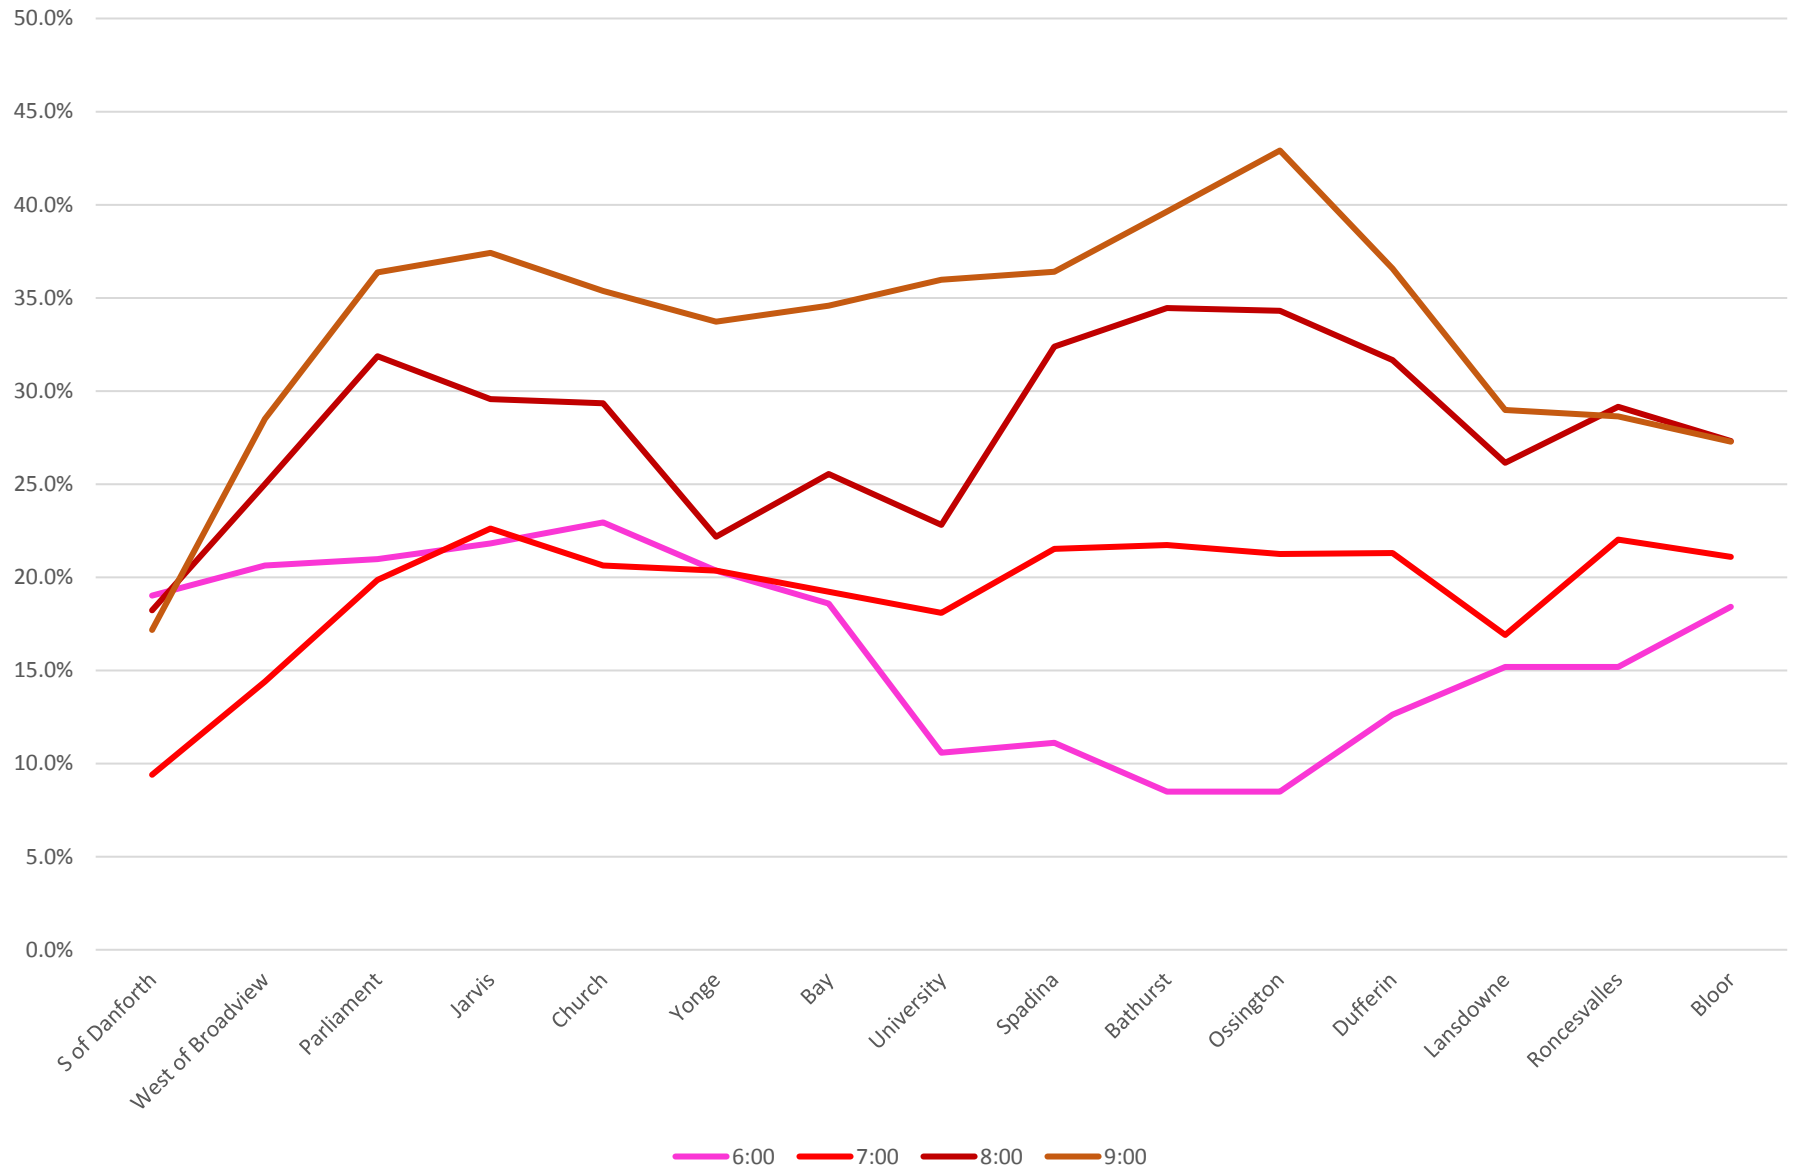

505 Dundas September 2018 Vehicle Counts
Weekdays Westbound At Broadview/Danforth

505 Dundas September 2018 Consolidated Headway Stats Weekdays Westbound At Broadview/Dundas

505 Dundas September 2018 Consolidated Headway Stats Weekdays Westbound At Dundas/Yonge

505 Dundas September 2018 Consolidated Headway Stats Weekdays Westbound
Percent of Headways At or Below 2 Minutes

505 Dundas September 2018 Consolidated Headway Stats Weekdays Westbound
 Percent of Headways At or Below 2 Minutes