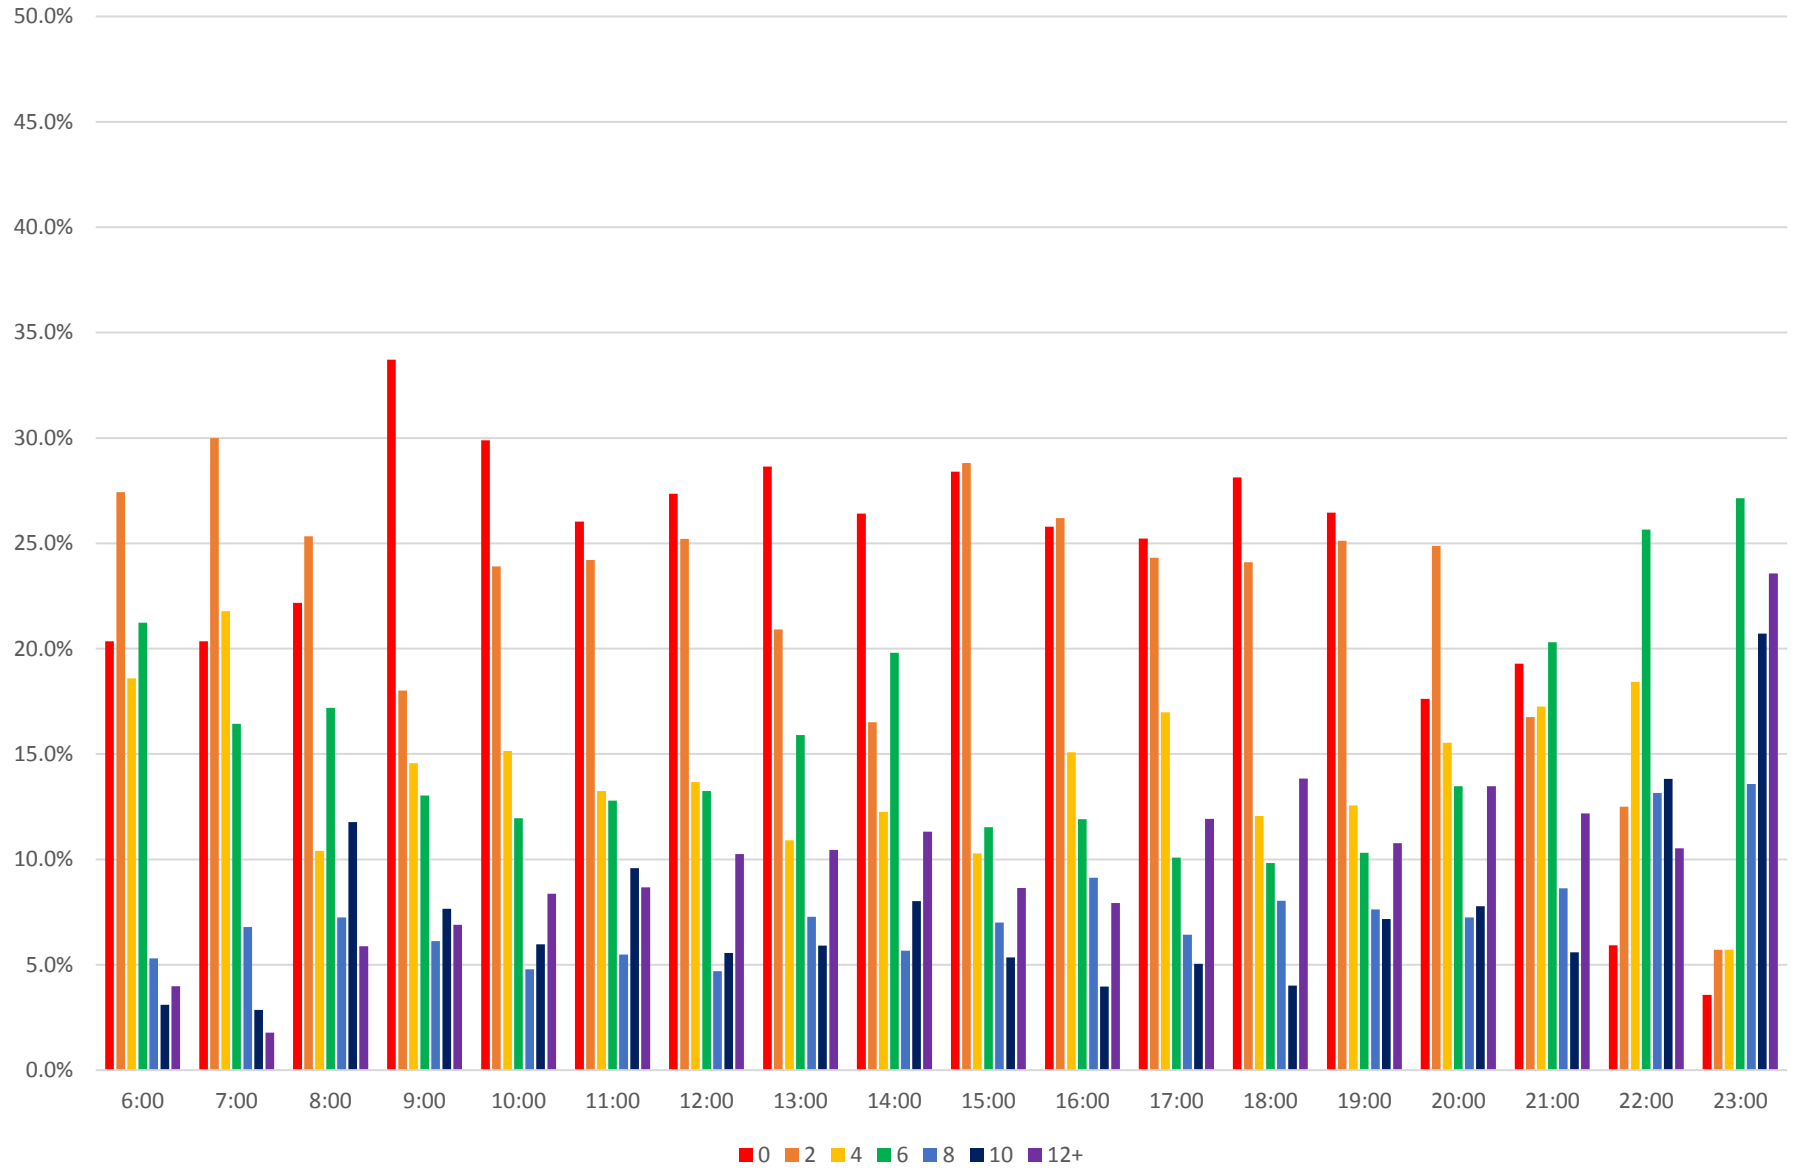

505 Dundas September 2018 Consolidated Headway Stats Weekdays Westbound At Broadview/Danforth

505 Dundas September 2018 Consolidated Headway Stats Weekdays Westbound
At Broadview/Danforth

505 Dundas September 2018 Consolidated Headway Stats Weekdays Westbound
At Broadview/Danforth

505 Dundas September 2018 Vehicle Counts
Weekdays Westbound At Broadview/Danforth

505 Dundas September 2018 Consolidated Headway Stats Weekdays Westbound At Broadview/Dundas

505 Dundas September 2018 Consolidated Headway Stats Weekdays Westbound At Dundas/Yonge

505 Dundas September 2018 Consolidated Headway Stats Weekdays Westbound
Percent of Headways At or Below 2 Minutes

505 Dundas September 2018 Consolidated Headway Stats Weekdays Westbound
 Percent of Headways At or Below 2 Minutes