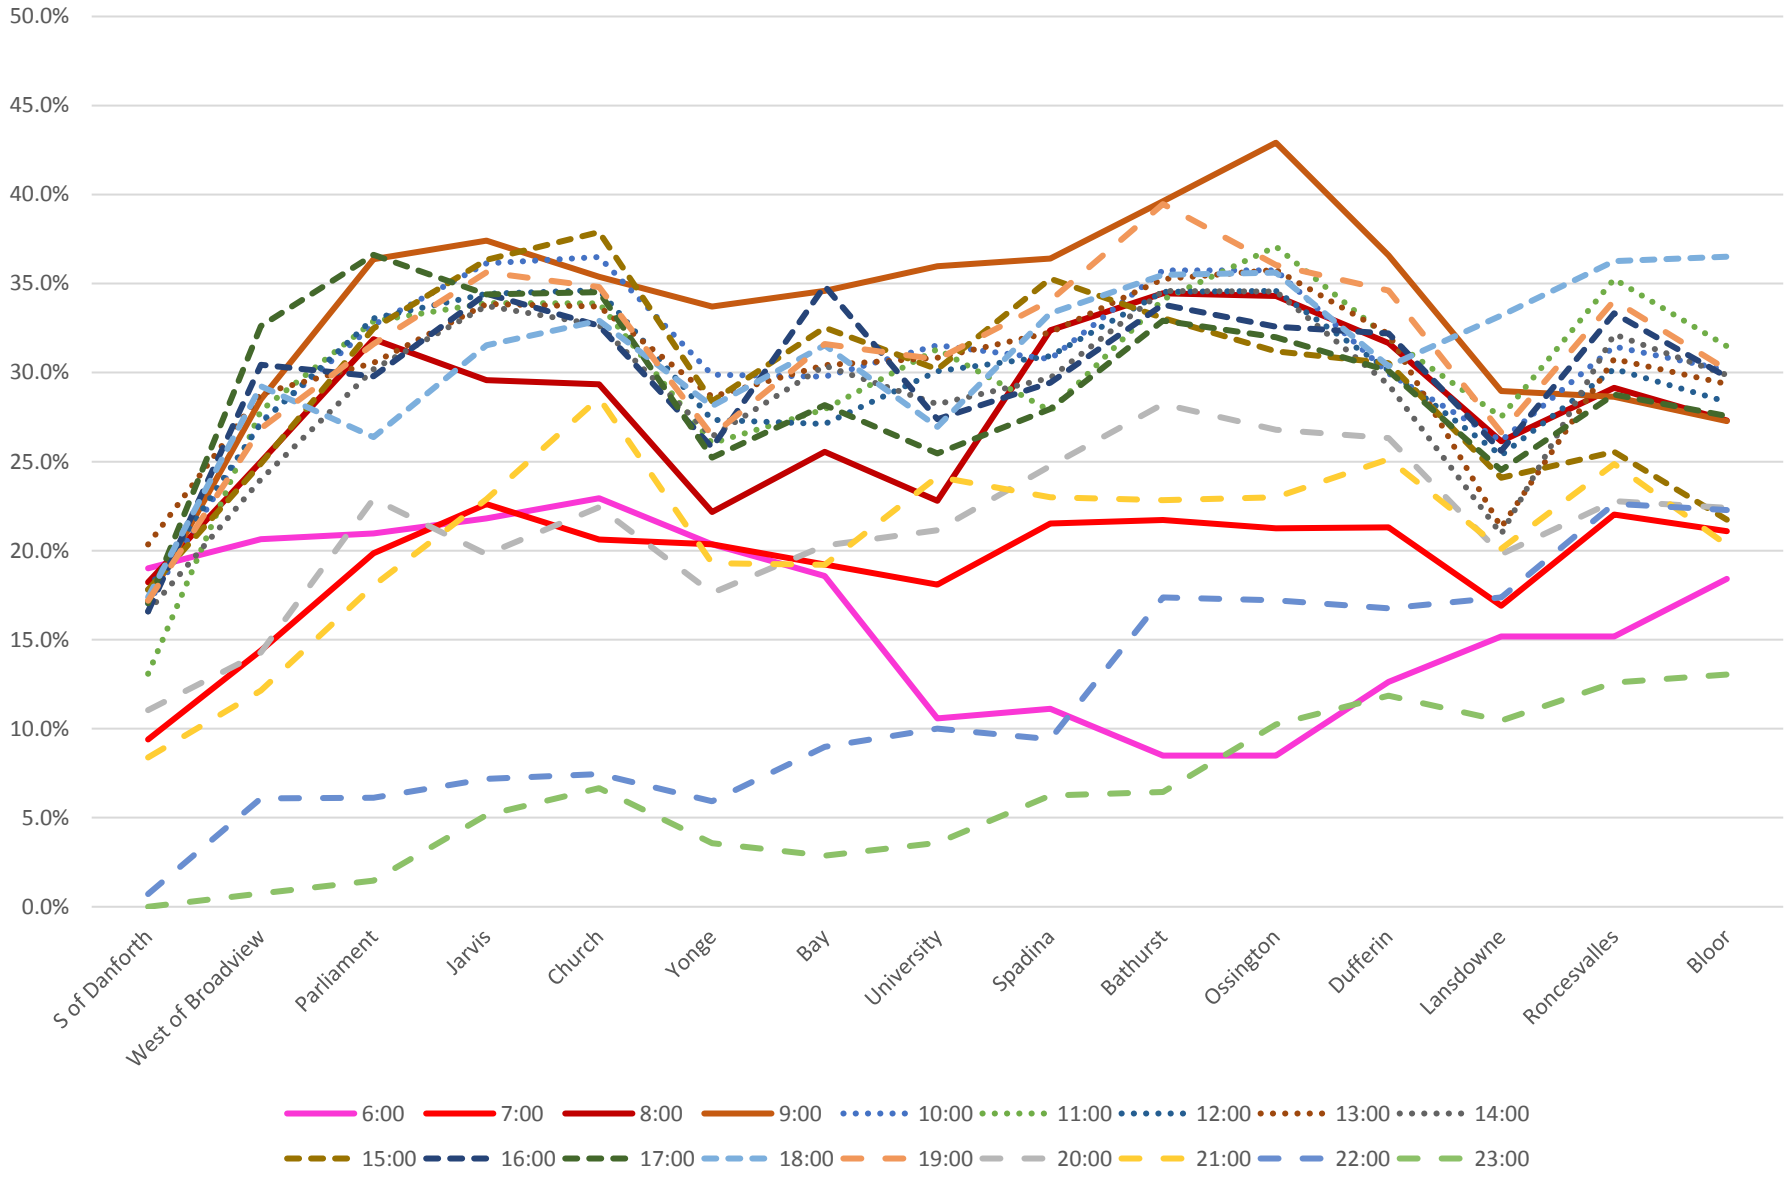

505 Dundas September 2018 Consolidated Headway Stats Weekdays Westbound At Broadview/Danforth

505 Dundas September 2018 Consolidated Headway Stats Weekdays Westbound
At Broadview/Danforth

505 Dundas September 2018 Consolidated Headway Stats Weekdays Westbound
At Broadview/Danforth

505 Dundas September 2018 Vehicle Counts
Weekdays Westbound At Broadview/Danforth

505 Dundas September 2018 Consolidated Headway Stats Weekdays Westbound At Broadview/Dundas

505 Dundas September 2018 Consolidated Headway Stats Weekdays Westbound At Dundas/Yonge

505 Dundas September 2018 Consolidated Headway Stats Weekdays Westbound
Percent of Headways At or Below 2 Minutes

505 Dundas September 2018 Consolidated Headway Stats Weekdays Westbound
 Percent of Headways At or Below 2 Minutes