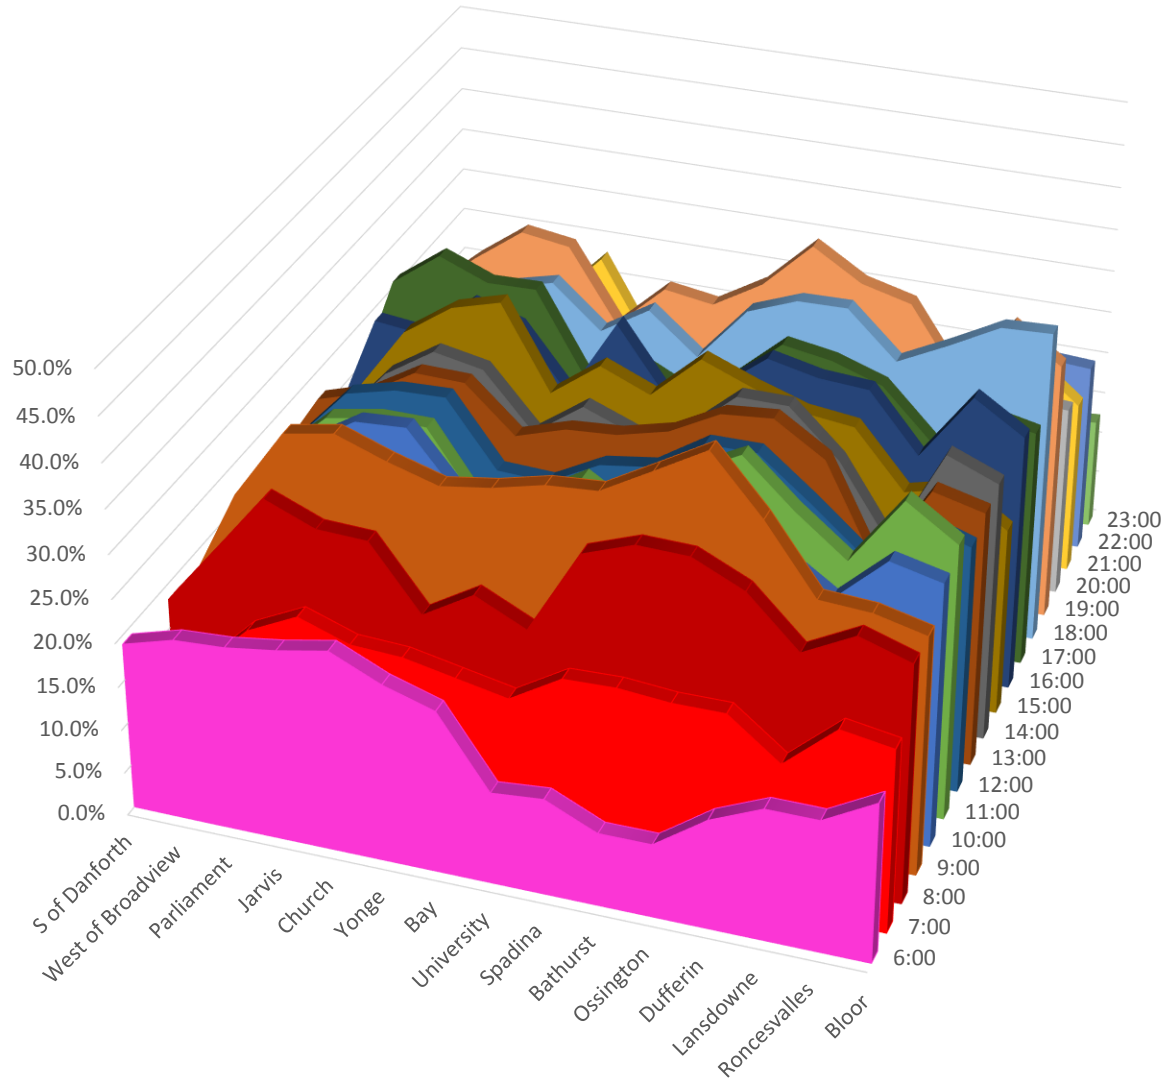

505 Dundas September 2018 Consolidated Headway Stats Weekdays Westbound
Percent of Headways At or Below 2 Minutes

505 Dundas September 2018 Consolidated Headway Stats Weekdays Westbound
 Percent of Headways At or Below 2 Minutes