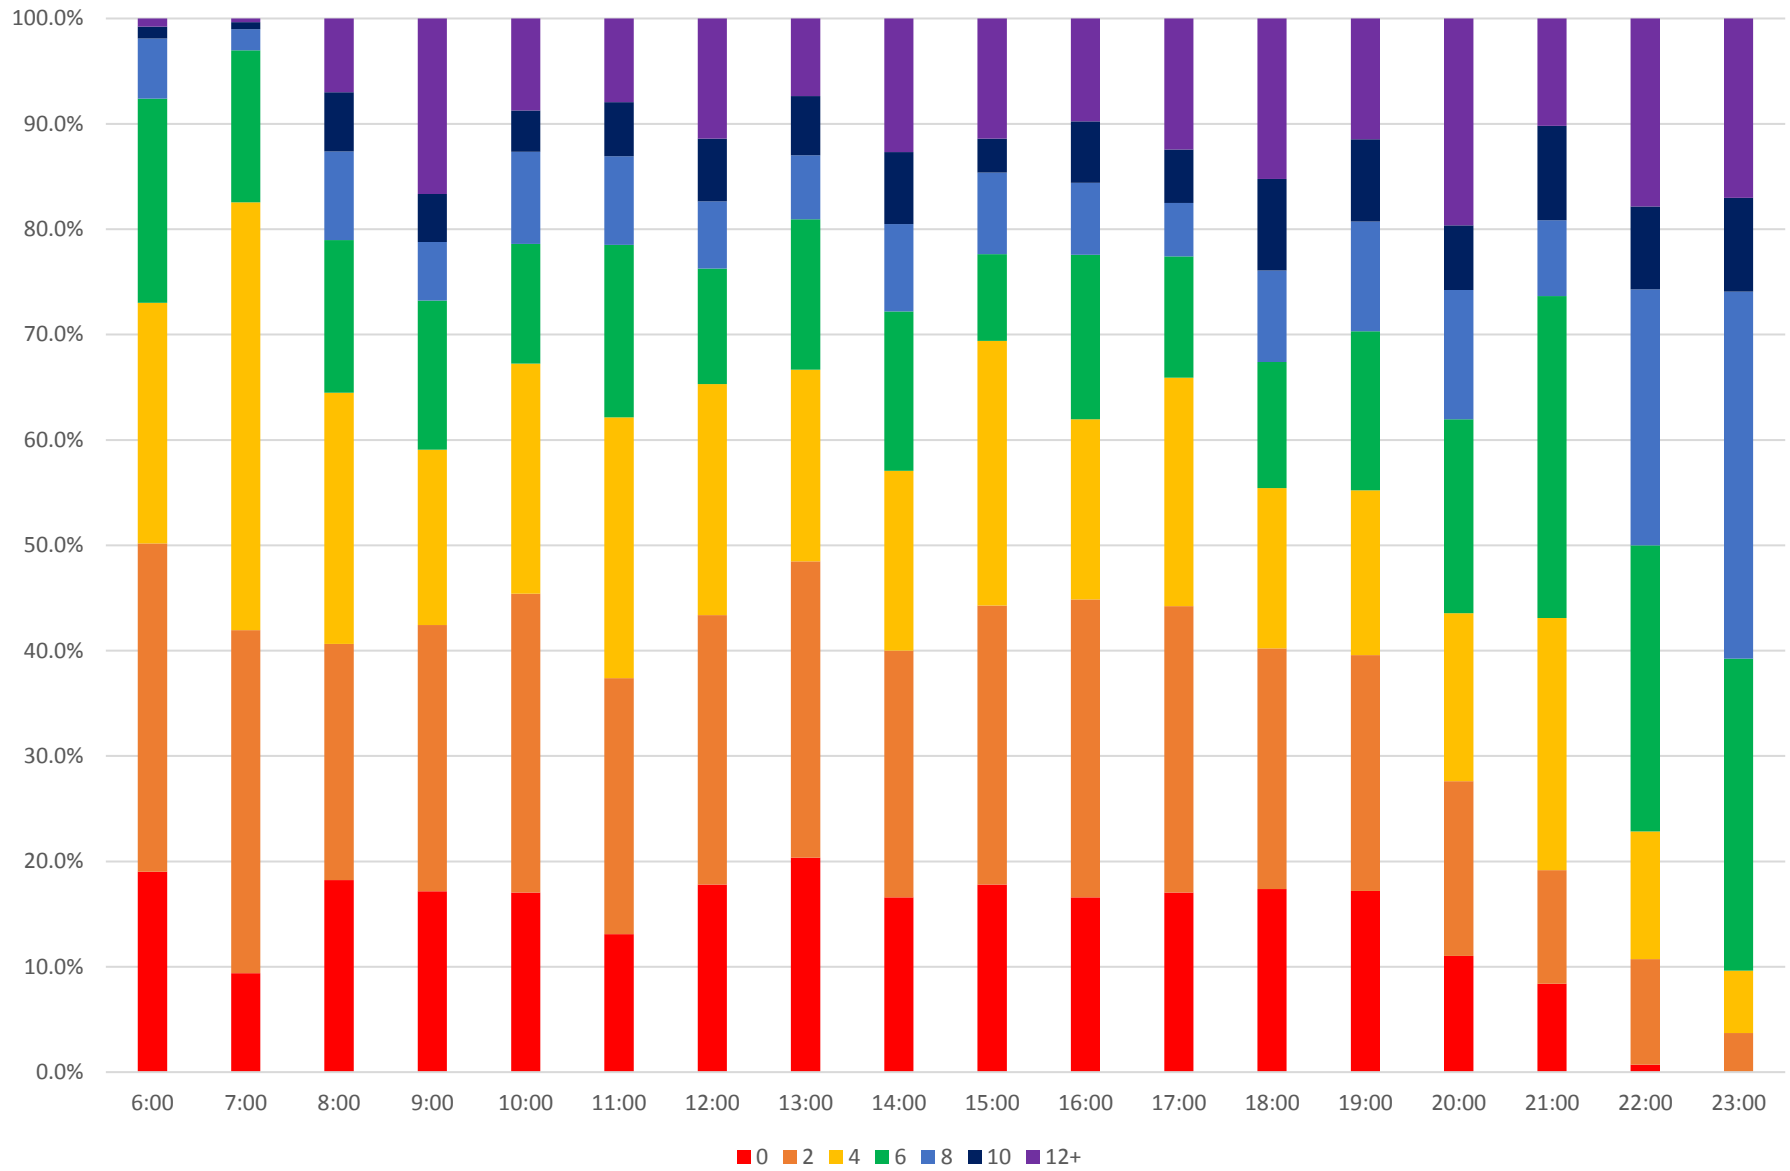

505 Dundas September 2018 Consolidated Headway Stats Weekdays Westbound At Broadview/Danforth

505 Dundas September 2018 Consolidated Headway Stats Weekdays Westbound
At Broadview/Danforth

505 Dundas September 2018 Consolidated Headway Stats Weekdays Westbound
At Broadview/Danforth

505 Dundas September 2018 Vehicle Counts
Weekdays Westbound At Broadview/Danforth

505 Dundas September 2018 Consolidated Headway Stats Weekdays Westbound At Broadview/Dundas

505 Dundas September 2018 Consolidated Headway Stats Weekdays Westbound At Dundas/Yonge

505 Dundas September 2018 Consolidated Headway Stats Weekdays Westbound
Percent of Headways At or Below 2 Minutes

505 Dundas September 2018 Consolidated Headway Stats Weekdays Westbound
 Percent of Headways At or Below 2 Minutes