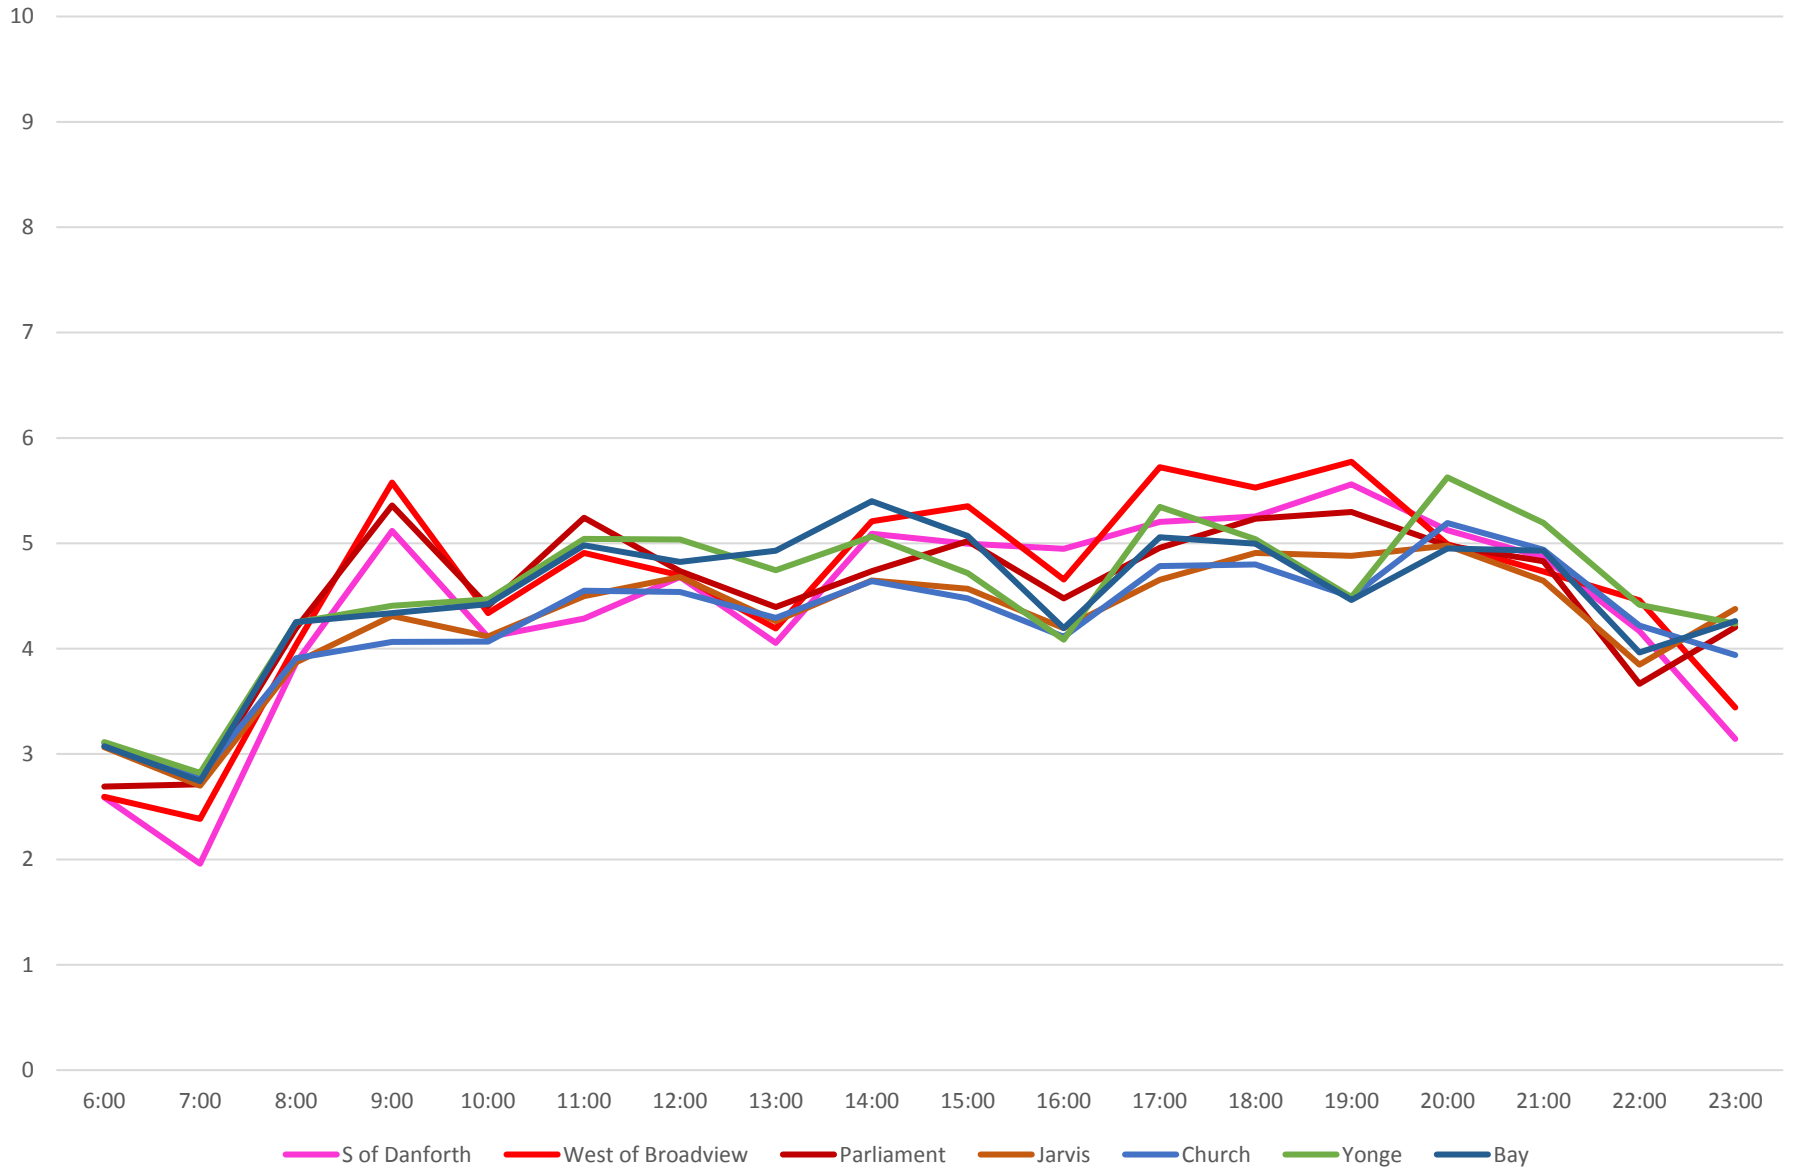

505 Dundas September 2018 Consolidated Headway Stats Weekdays Westbound
Standard Deviation of Headways

505 Dundas September 2018 Consolidated Headway Stats Weekdays Westbound
Standard Deviation of Headways