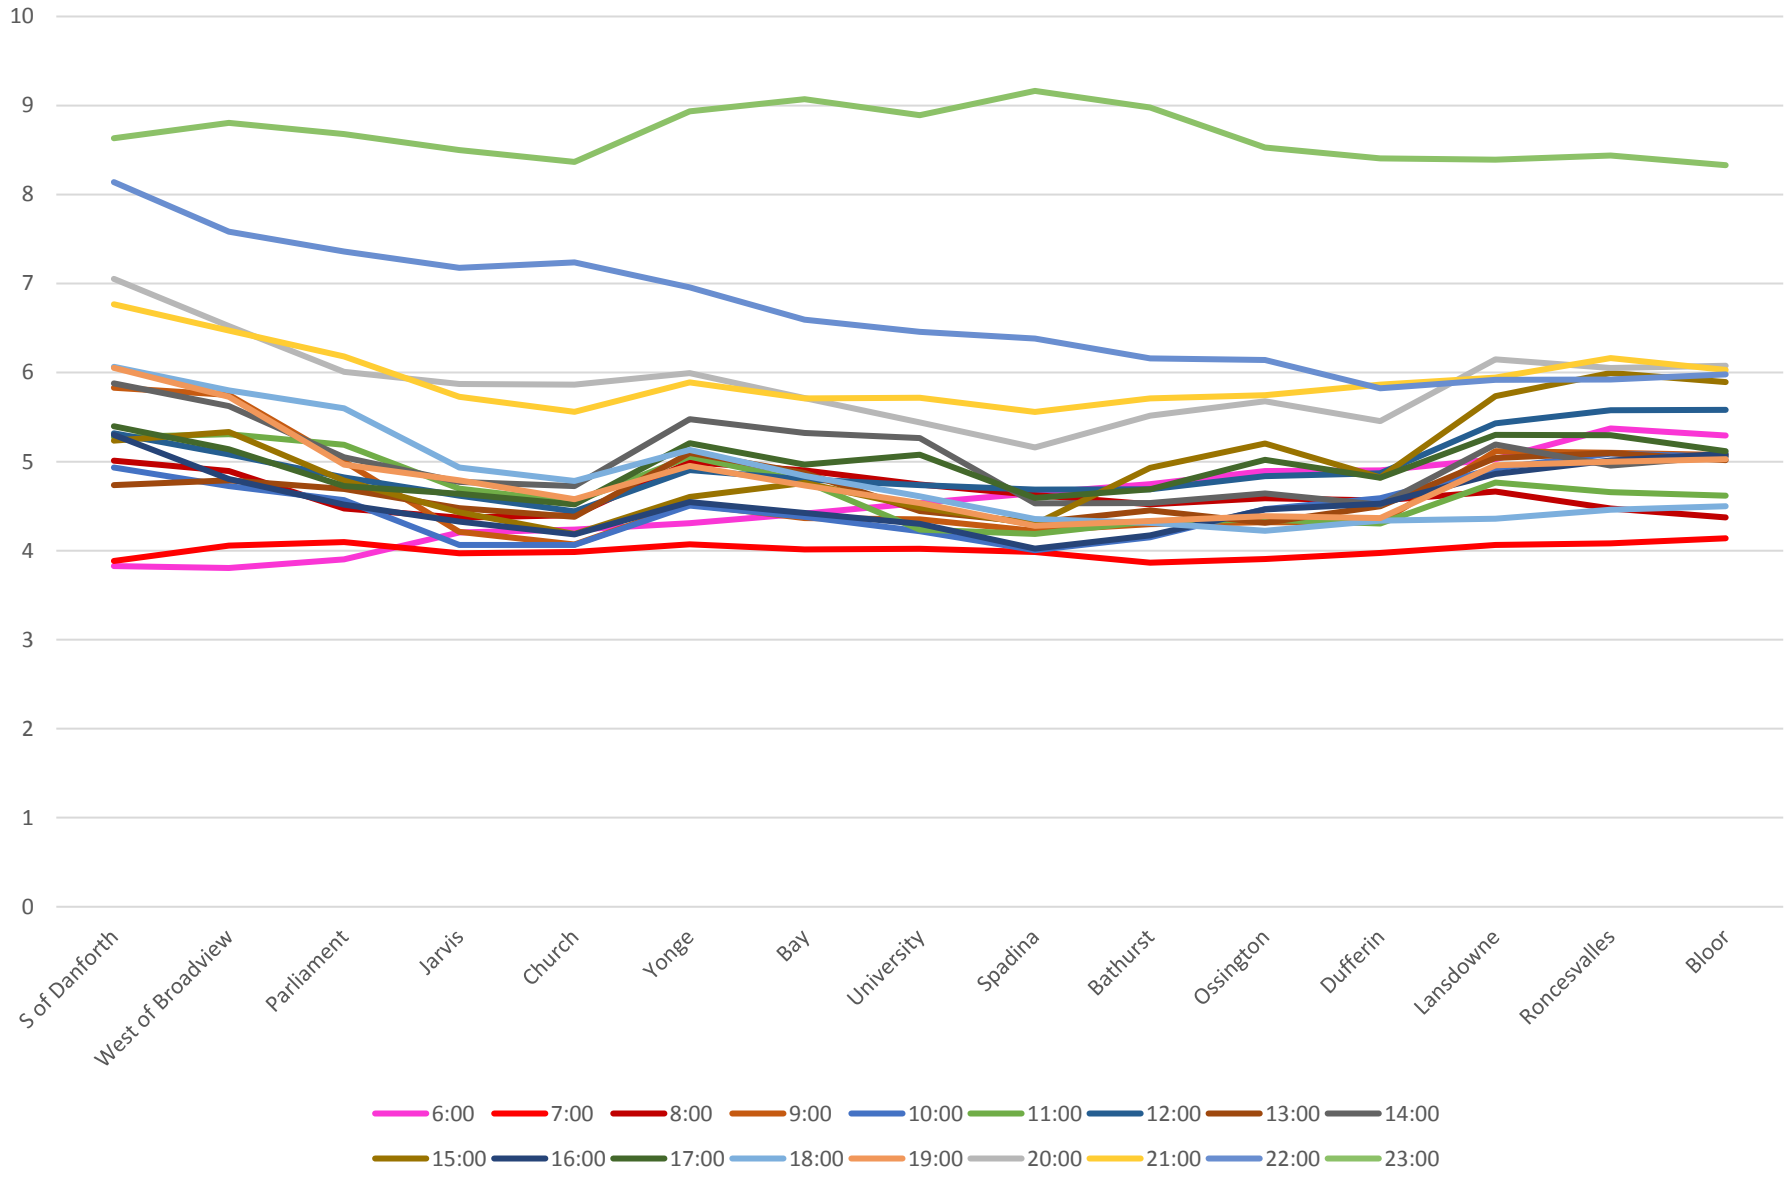

505 Dundas September 2018 Consolidated Headway Stats Weekdays Westbound Average Headways