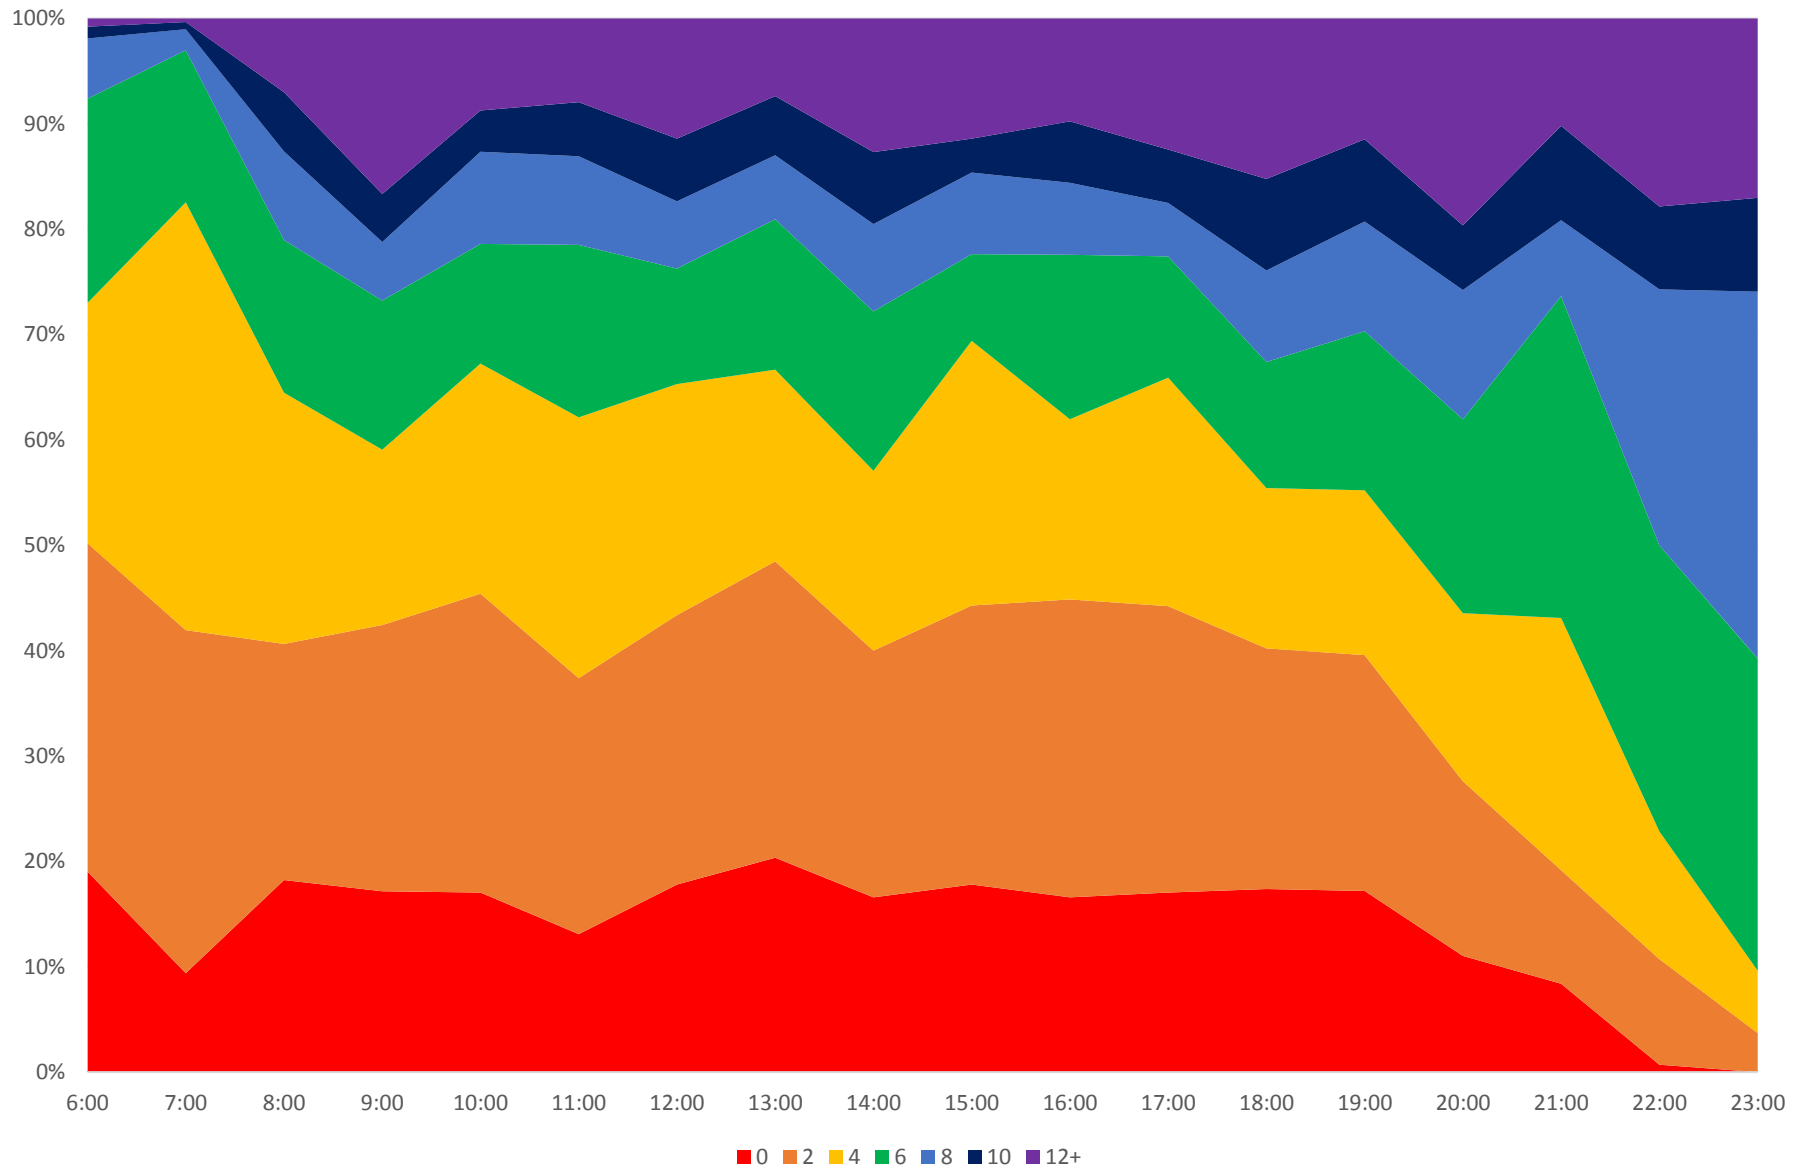

505 Dundas September 2018 Consolidated Headway Stats Weekdays Westbound At Broadview/Danforth

505 Dundas September 2018 Consolidated Headway Stats Weekdays Westbound
At Broadview/Danforth

505 Dundas September 2018 Consolidated Headway Stats Weekdays Westbound
At Broadview/Danforth

505 Dundas September 2018 Vehicle Counts
Weekdays Westbound At Broadview/Danforth

505 Dundas September 2018 Consolidated Headway Stats Weekdays Westbound At Broadview/Dundas

505 Dundas September 2018 Consolidated Headway Stats Weekdays Westbound At Dundas/Yonge

505 Dundas September 2018 Consolidated Headway Stats Weekdays Westbound
Percent of Headways At or Below 2 Minutes

505 Dundas September 2018 Consolidated Headway Stats Weekdays Westbound
 Percent of Headways At or Below 2 Minutes