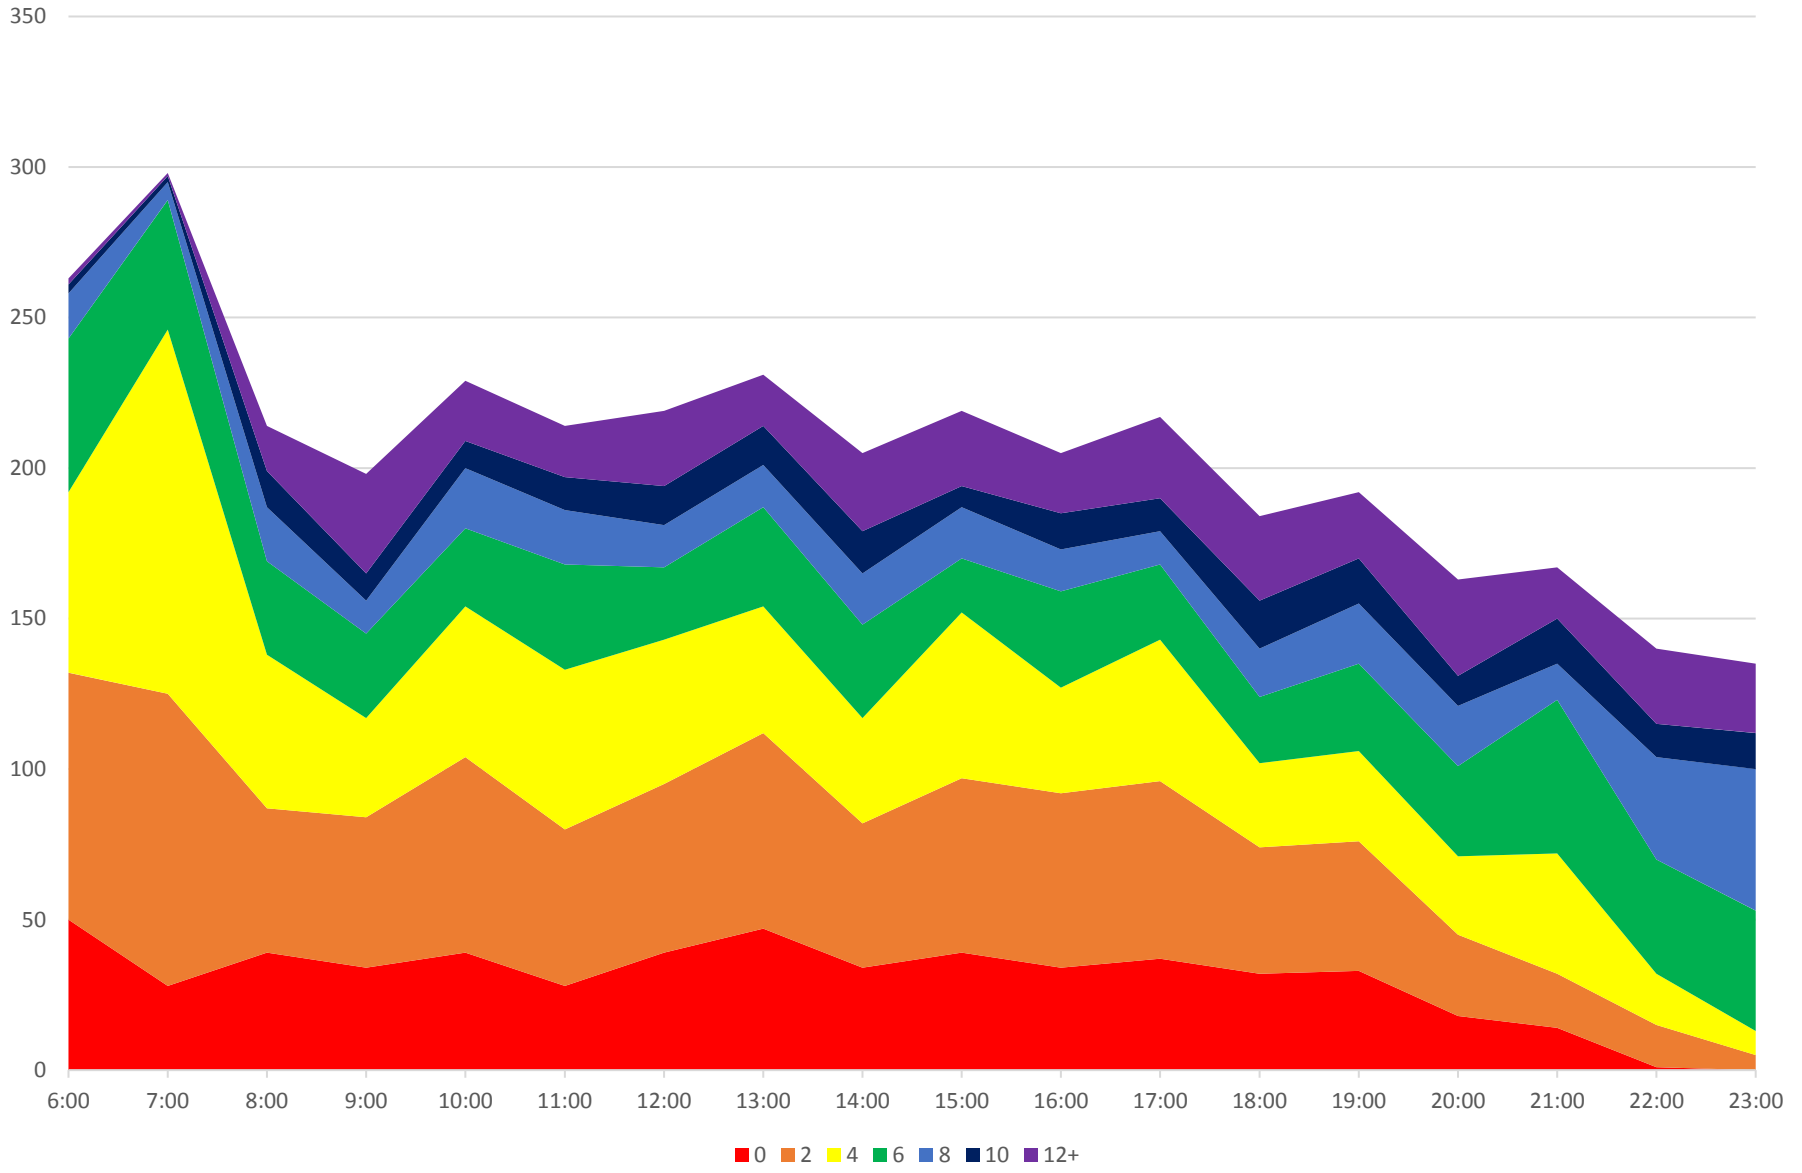

505 Dundas September 2018 Consolidated Headway Stats Weekdays Westbound At Broadview/Danforth

505 Dundas September 2018 Consolidated Headway Stats Weekdays Westbound
At Broadview/Danforth

505 Dundas September 2018 Consolidated Headway Stats Weekdays Westbound
At Broadview/Danforth

505 Dundas September 2018 Vehicle Counts
Weekdays Westbound At Broadview/Danforth

505 Dundas September 2018 Consolidated Headway Stats Weekdays Westbound At Broadview/Dundas

505 Dundas September 2018 Consolidated Headway Stats Weekdays Westbound At Dundas/Yonge

505 Dundas September 2018 Consolidated Headway Stats Weekdays Westbound
Percent of Headways At or Below 2 Minutes

505 Dundas September 2018 Consolidated Headway Stats Weekdays Westbound
 Percent of Headways At or Below 2 Minutes