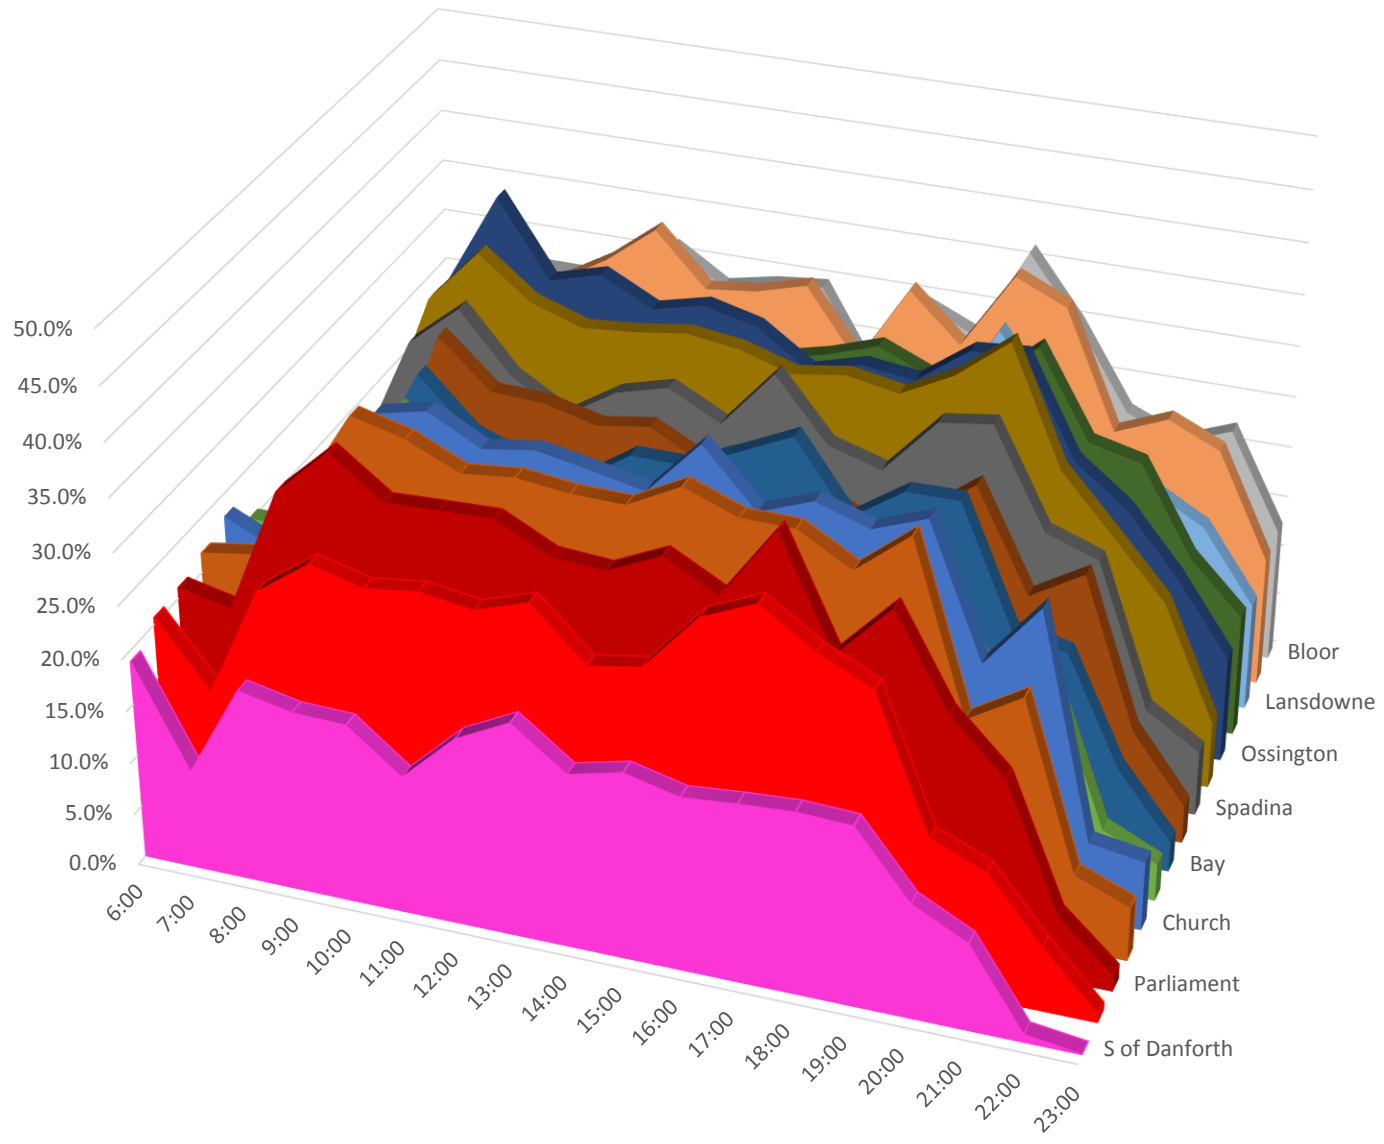

505 Dundas September 2018 Consolidated Headway Stats Weekdays Westbound
Average Headways

505 Dundas September 2018 Consolidated Headway Stats Weekdays Westbound
Percent of Headways At or Below 2 Minutes