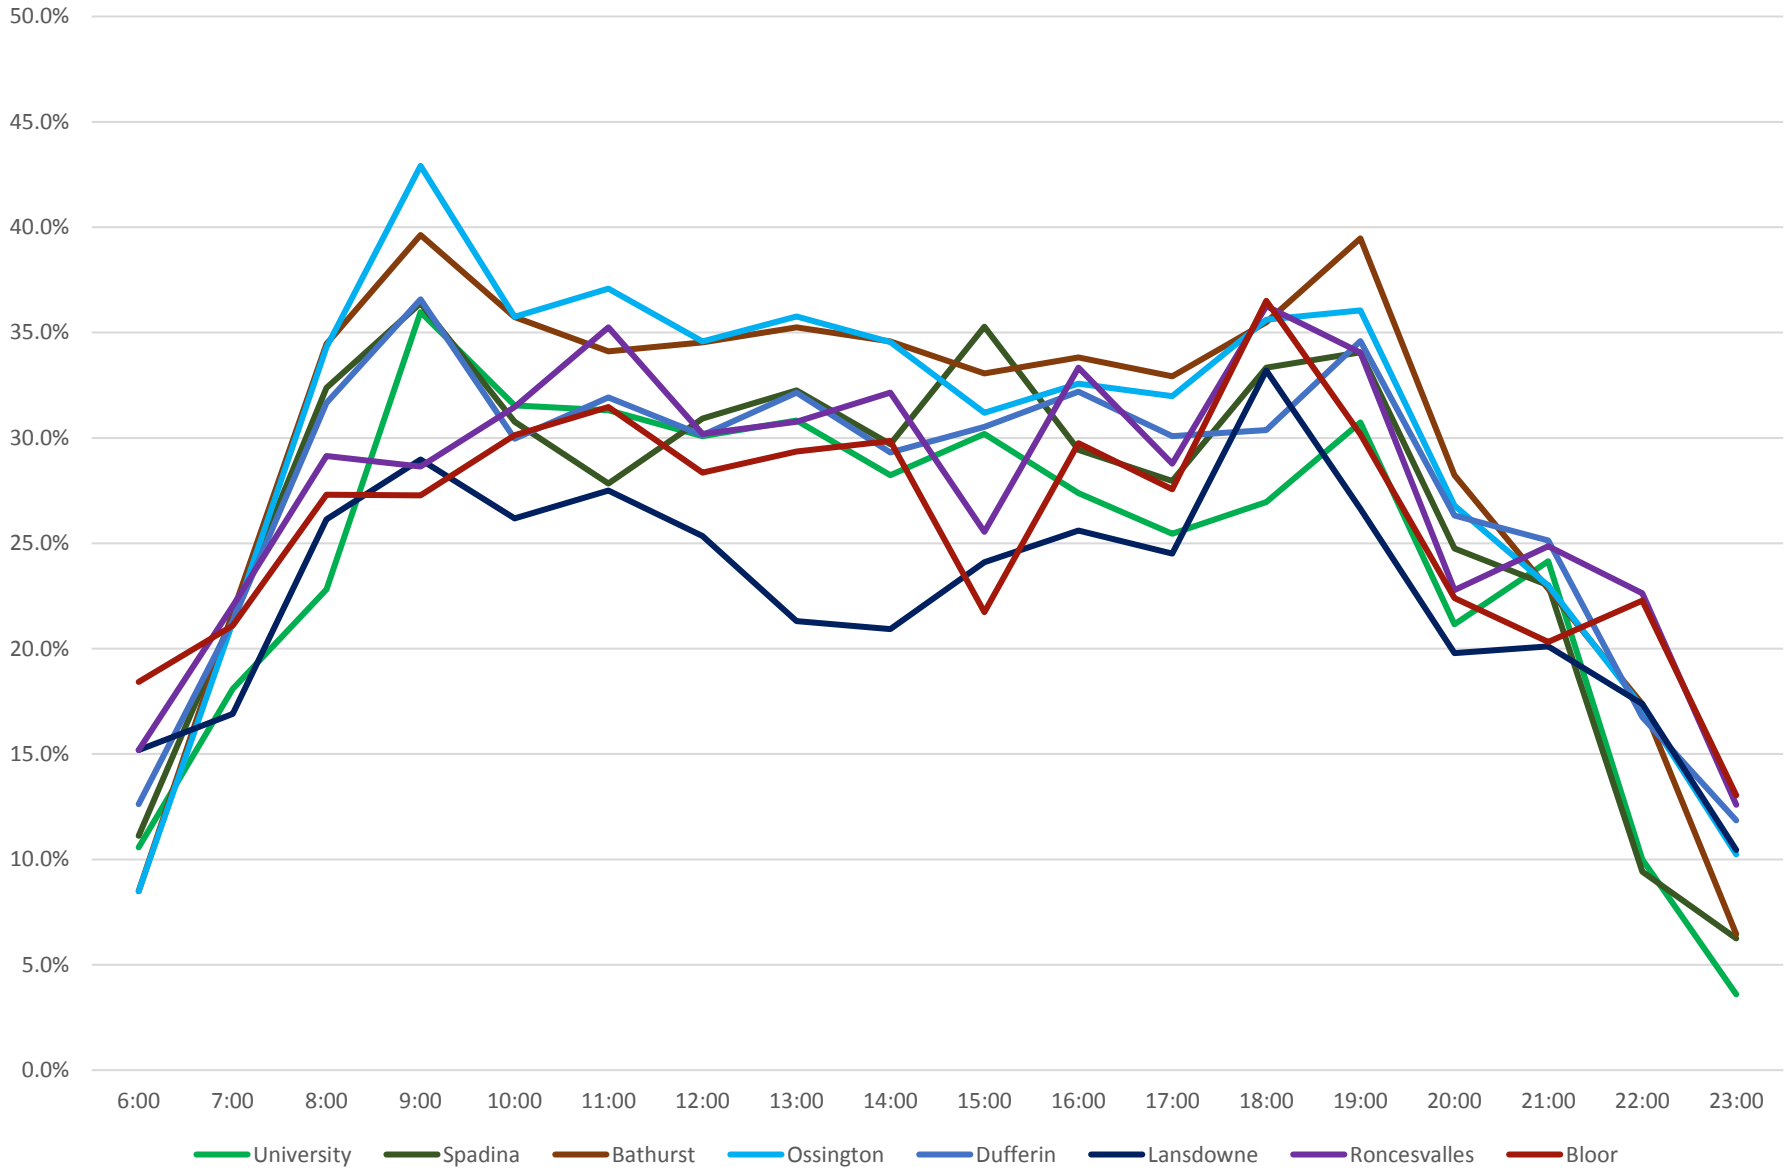

505 Dundas September 2018 Consolidated Headway Stats Weekdays Westbound At Broadview/Danforth

505 Dundas September 2018 Consolidated Headway Stats Weekdays Westbound
At Broadview/Danforth

505 Dundas September 2018 Consolidated Headway Stats Weekdays Westbound
At Broadview/Danforth

505 Dundas September 2018 Vehicle Counts
Weekdays Westbound At Broadview/Danforth

505 Dundas September 2018 Consolidated Headway Stats Weekdays Westbound At Broadview/Dundas

505 Dundas September 2018 Consolidated Headway Stats Weekdays Westbound At Dundas/Yonge

505 Dundas September 2018 Consolidated Headway Stats Weekdays Westbound
Percent of Headways At or Below 2 Minutes

505 Dundas September 2018 Consolidated Headway Stats Weekdays Westbound
 Percent of Headways At or Below 2 Minutes