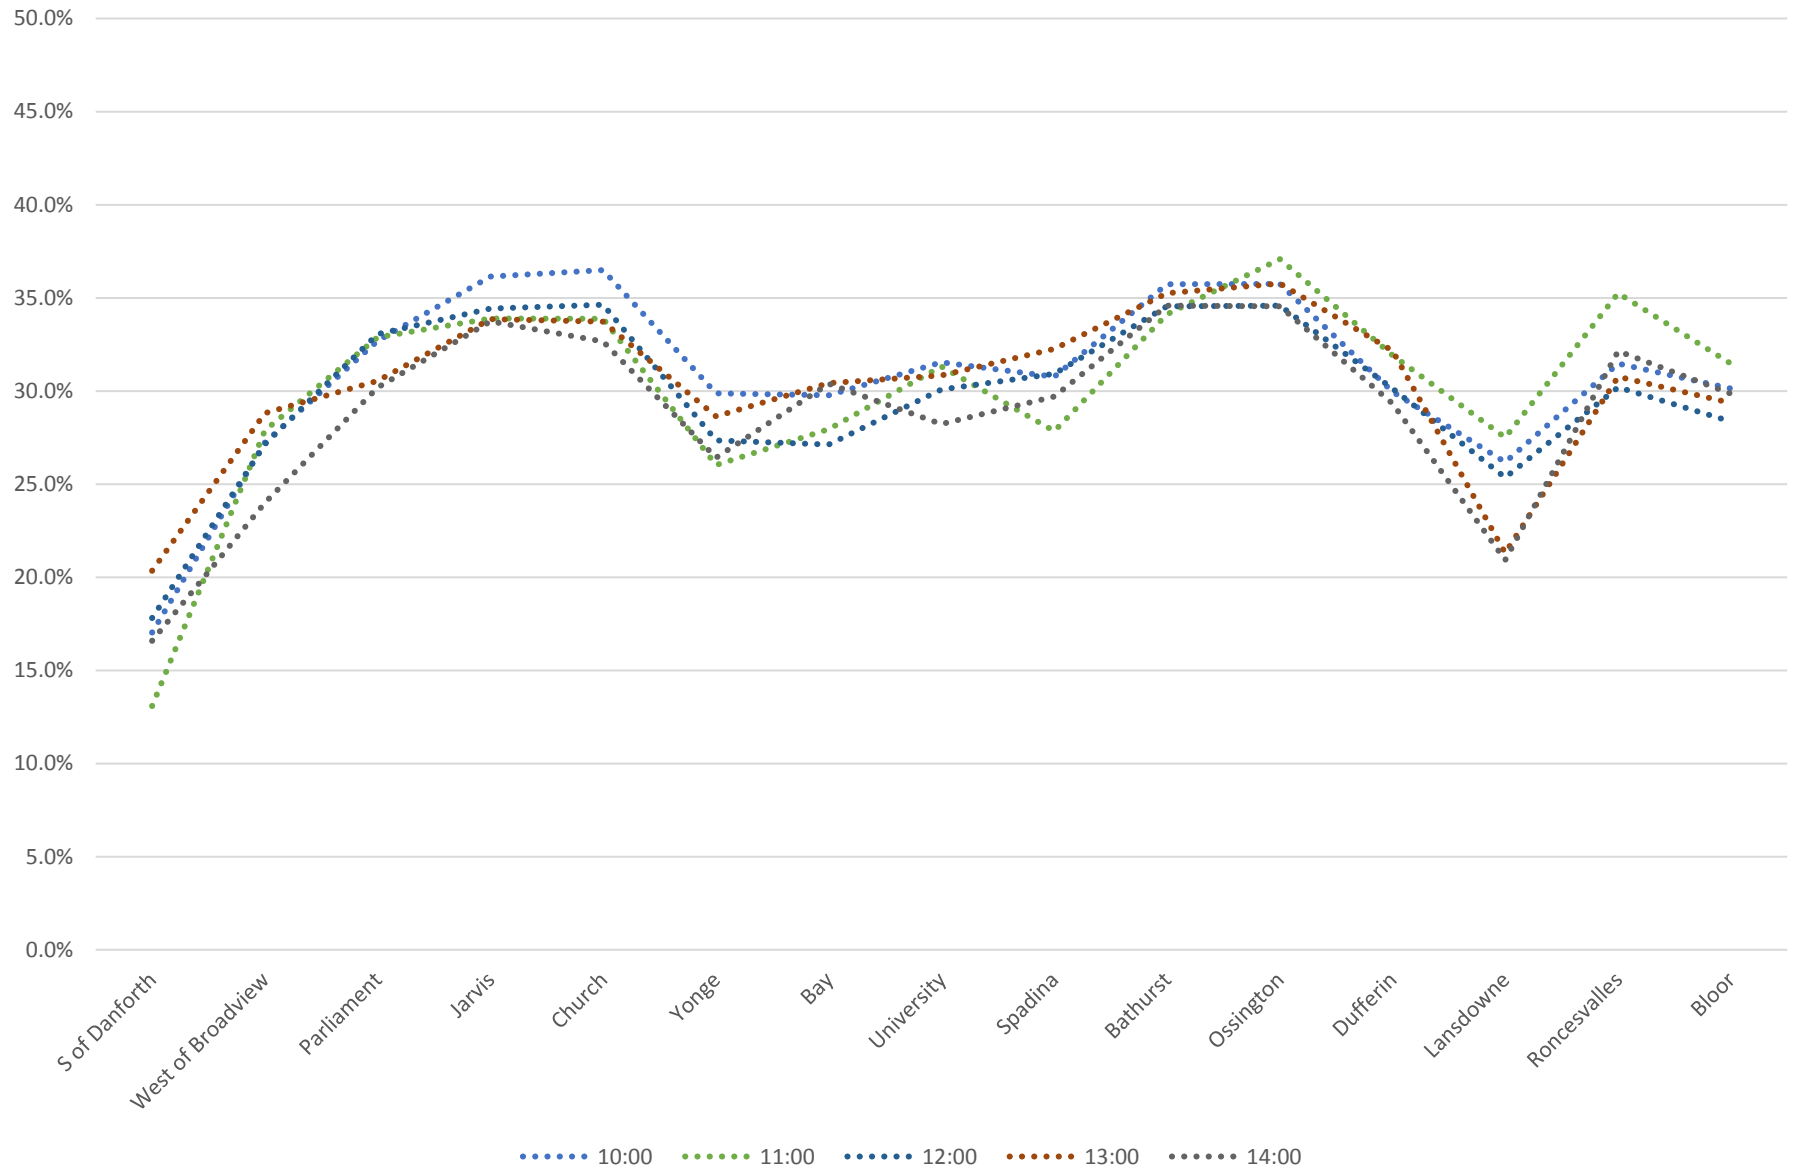

505 Dundas September 2018 Vehicle Counts
Weekdays Westbound At Broadview/Danforth

505 Dundas September 2018 Consolidated Headway Stats Weekdays Westbound At Broadview/Dundas

505 Dundas September 2018 Consolidated Headway Stats Weekdays Westbound At Dundas/Yonge

505 Dundas September 2018 Consolidated Headway Stats Weekdays Westbound
Percent of Headways At or Below 2 Minutes

505 Dundas September 2018 Consolidated Headway Stats Weekdays Westbound
 Percent of Headways At or Below 2 Minutes