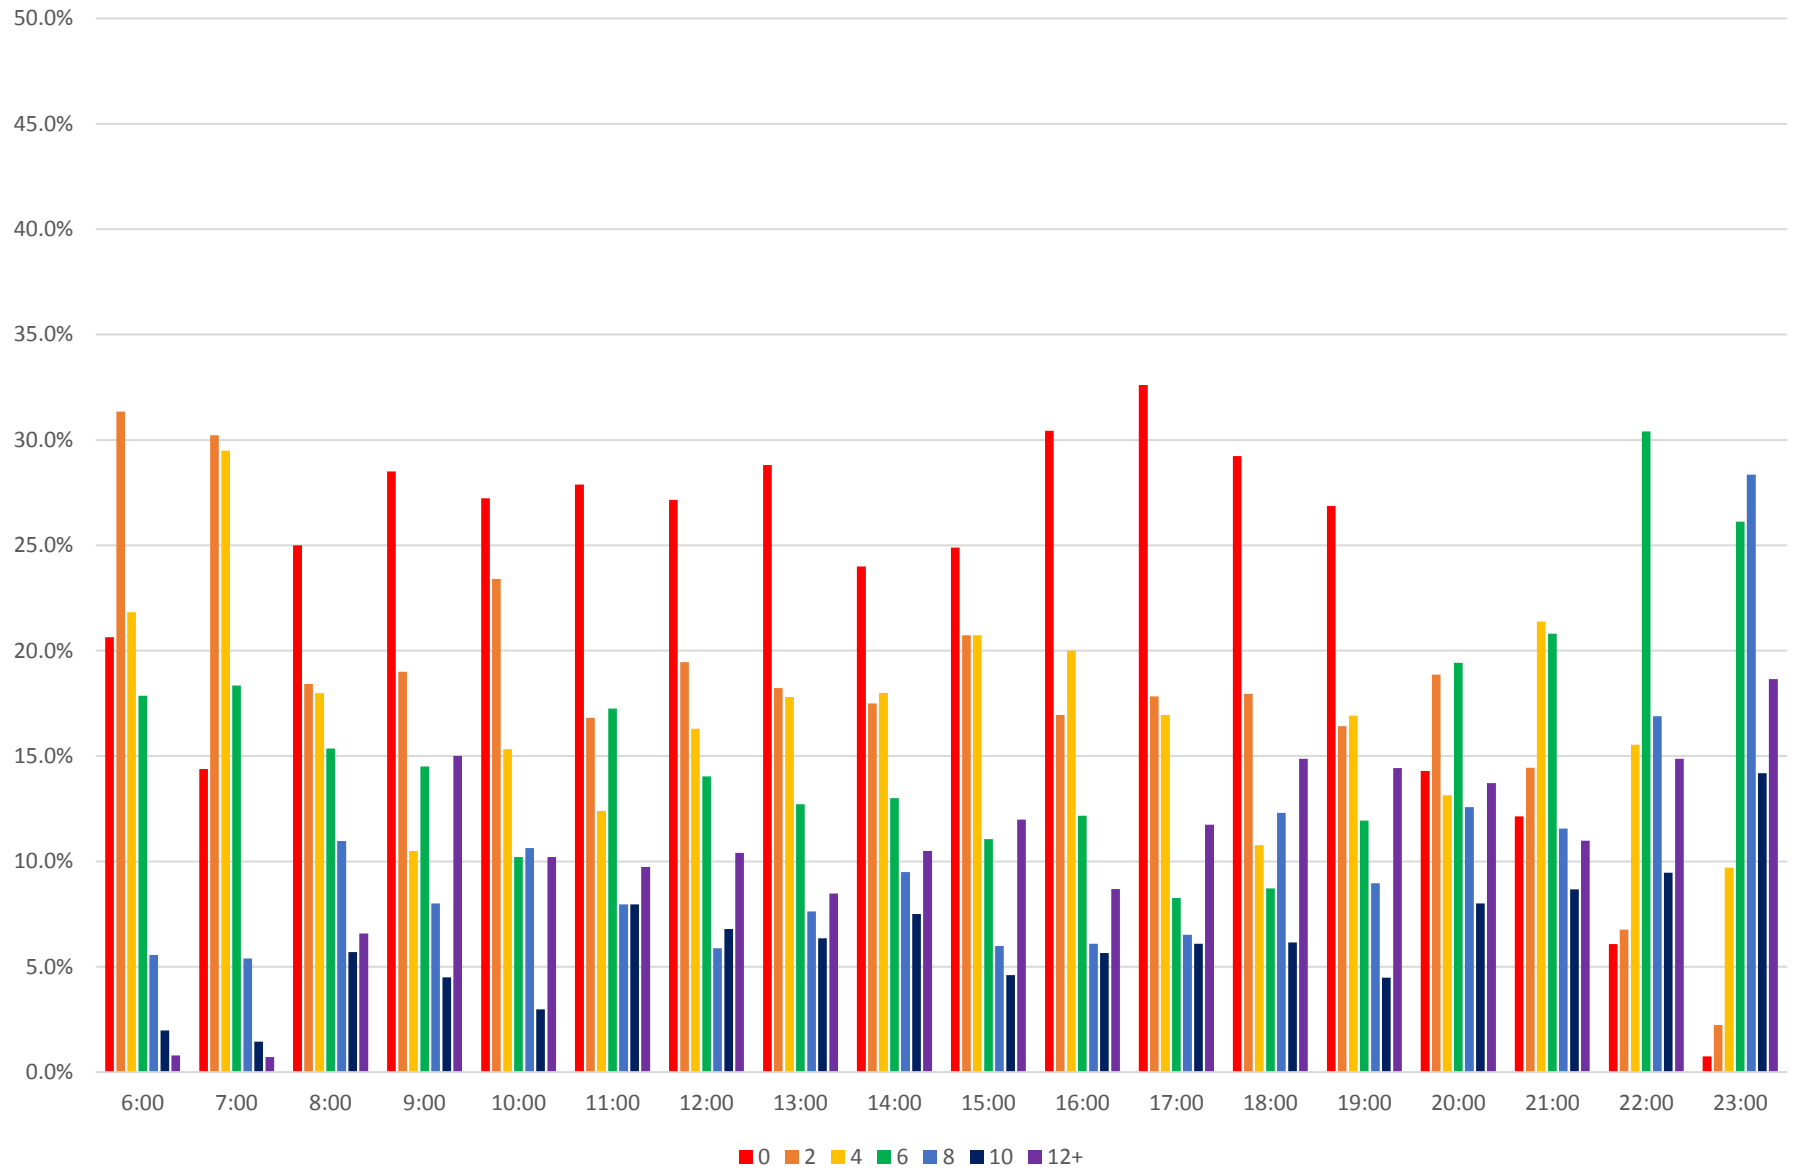

505 Dundas September 2018 Consolidated Headway Stats Weekdays Westbound At Broadview/Danforth

505 Dundas September 2018 Consolidated Headway Stats Weekdays Westbound
At Broadview/Danforth

505 Dundas September 2018 Consolidated Headway Stats Weekdays Westbound
At Broadview/Danforth

505 Dundas September 2018 Vehicle Counts
Weekdays Westbound At Broadview/Danforth

505 Dundas September 2018 Consolidated Headway Stats Weekdays Westbound At Broadview/Dundas

505 Dundas September 2018 Consolidated Headway Stats Weekdays Westbound At Dundas/Yonge

505 Dundas September 2018 Consolidated Headway Stats Weekdays Westbound
Percent of Headways At or Below 2 Minutes

505 Dundas September 2018 Consolidated Headway Stats Weekdays Westbound
 Percent of Headways At or Below 2 Minutes