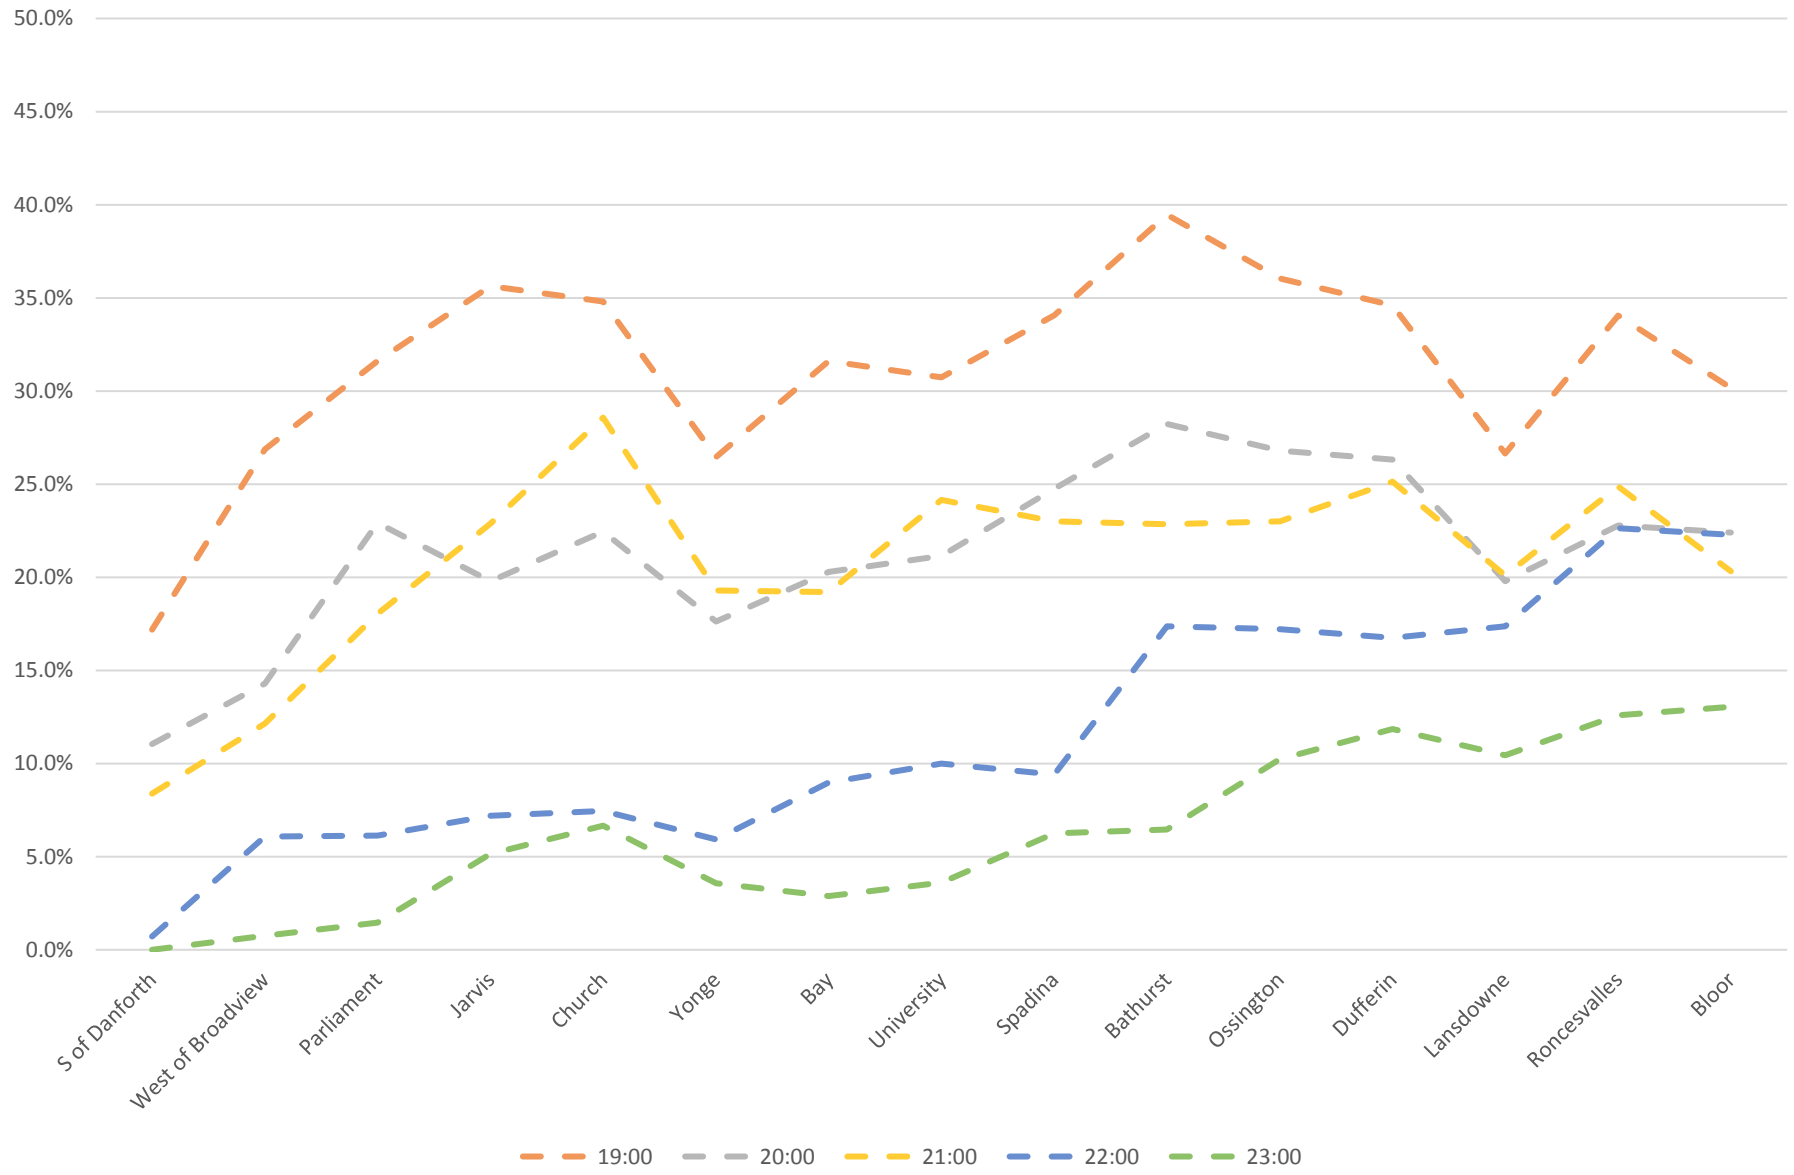

505 Dundas September 2018 Consolidated Headway Stats Weekdays Westbound
Percent of Headways At or Below 2 Minutes

505 Dundas September 2018 Consolidated Headway Stats Weekdays Westbound
 Percent of Headways At or Below 2 Minutes