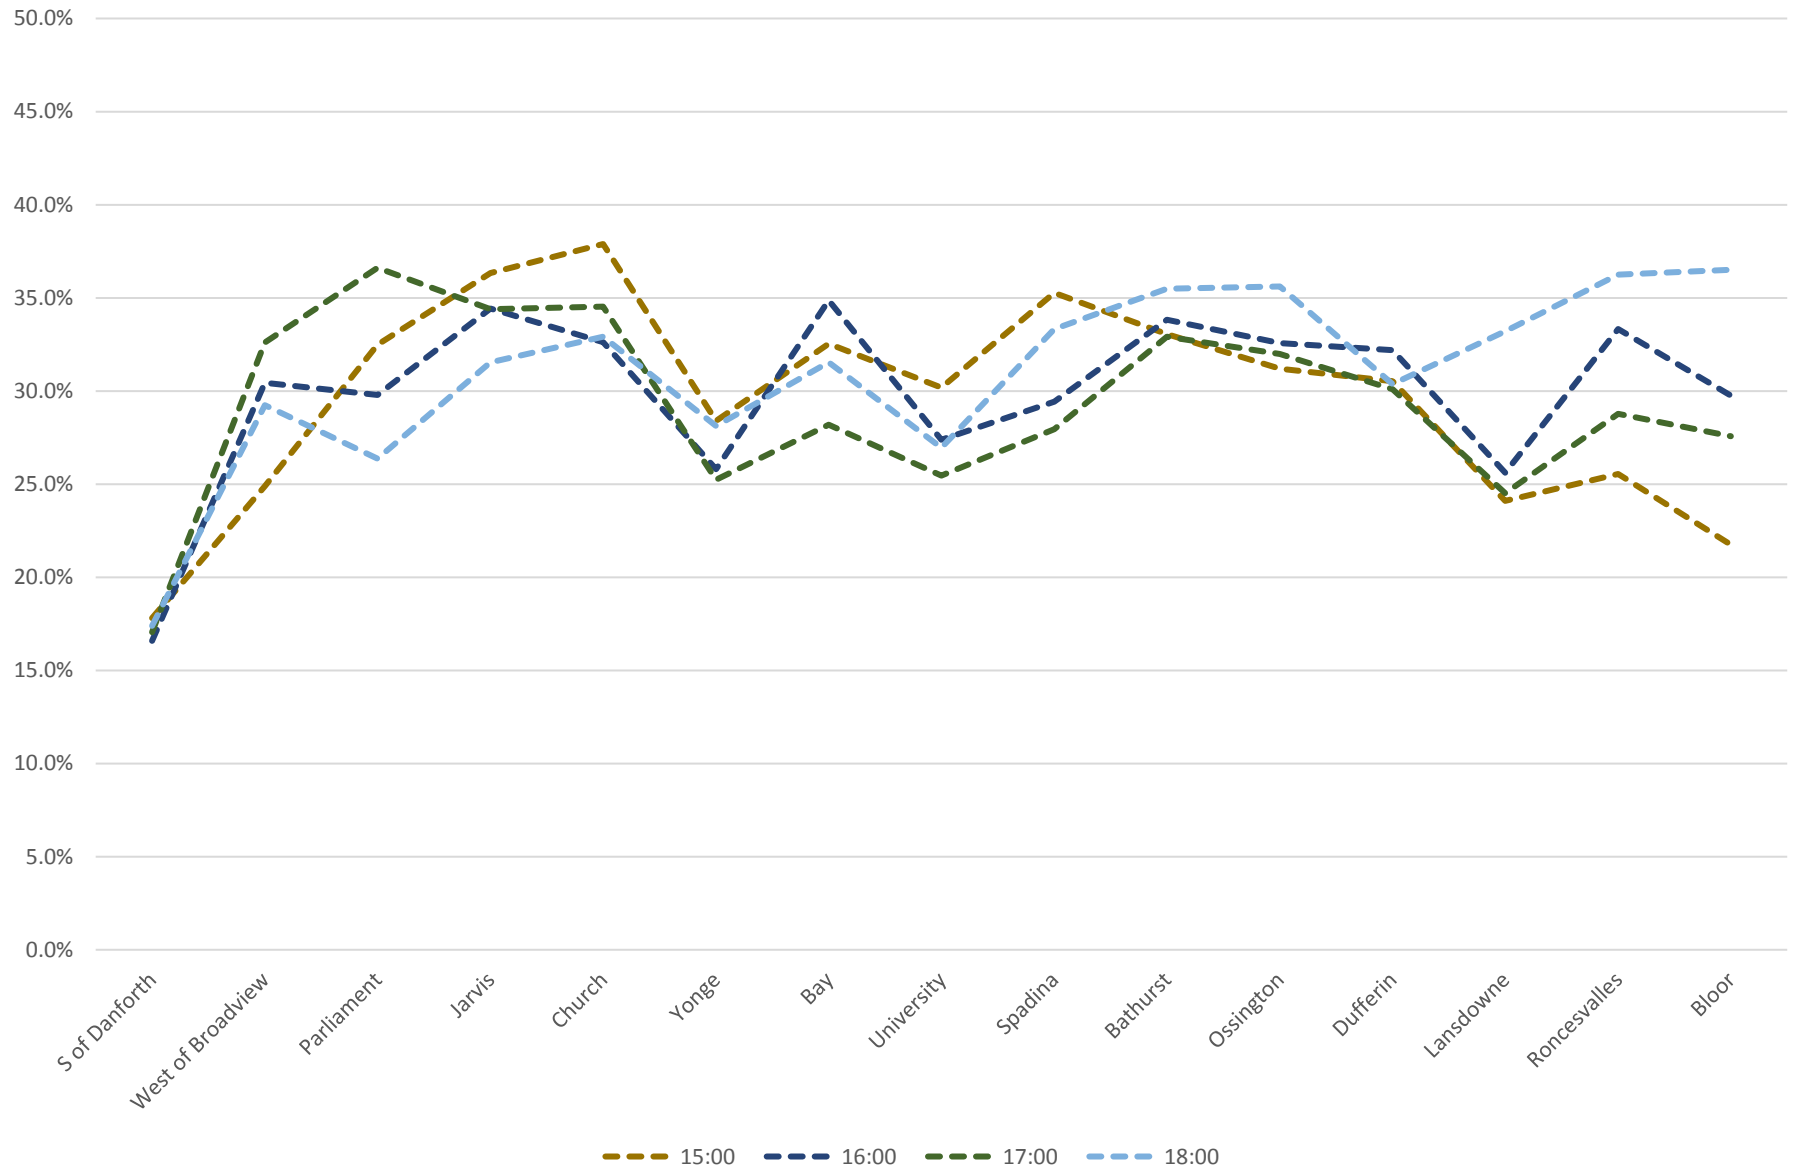

505 Dundas September 2018 Consolidated Headway Stats Weekdays Westbound
Percent of Headways At or Below 2 Minutes

505 Dundas September 2018 Consolidated Headway Stats Weekdays Westbound
 Percent of Headways At or Below 2 Minutes