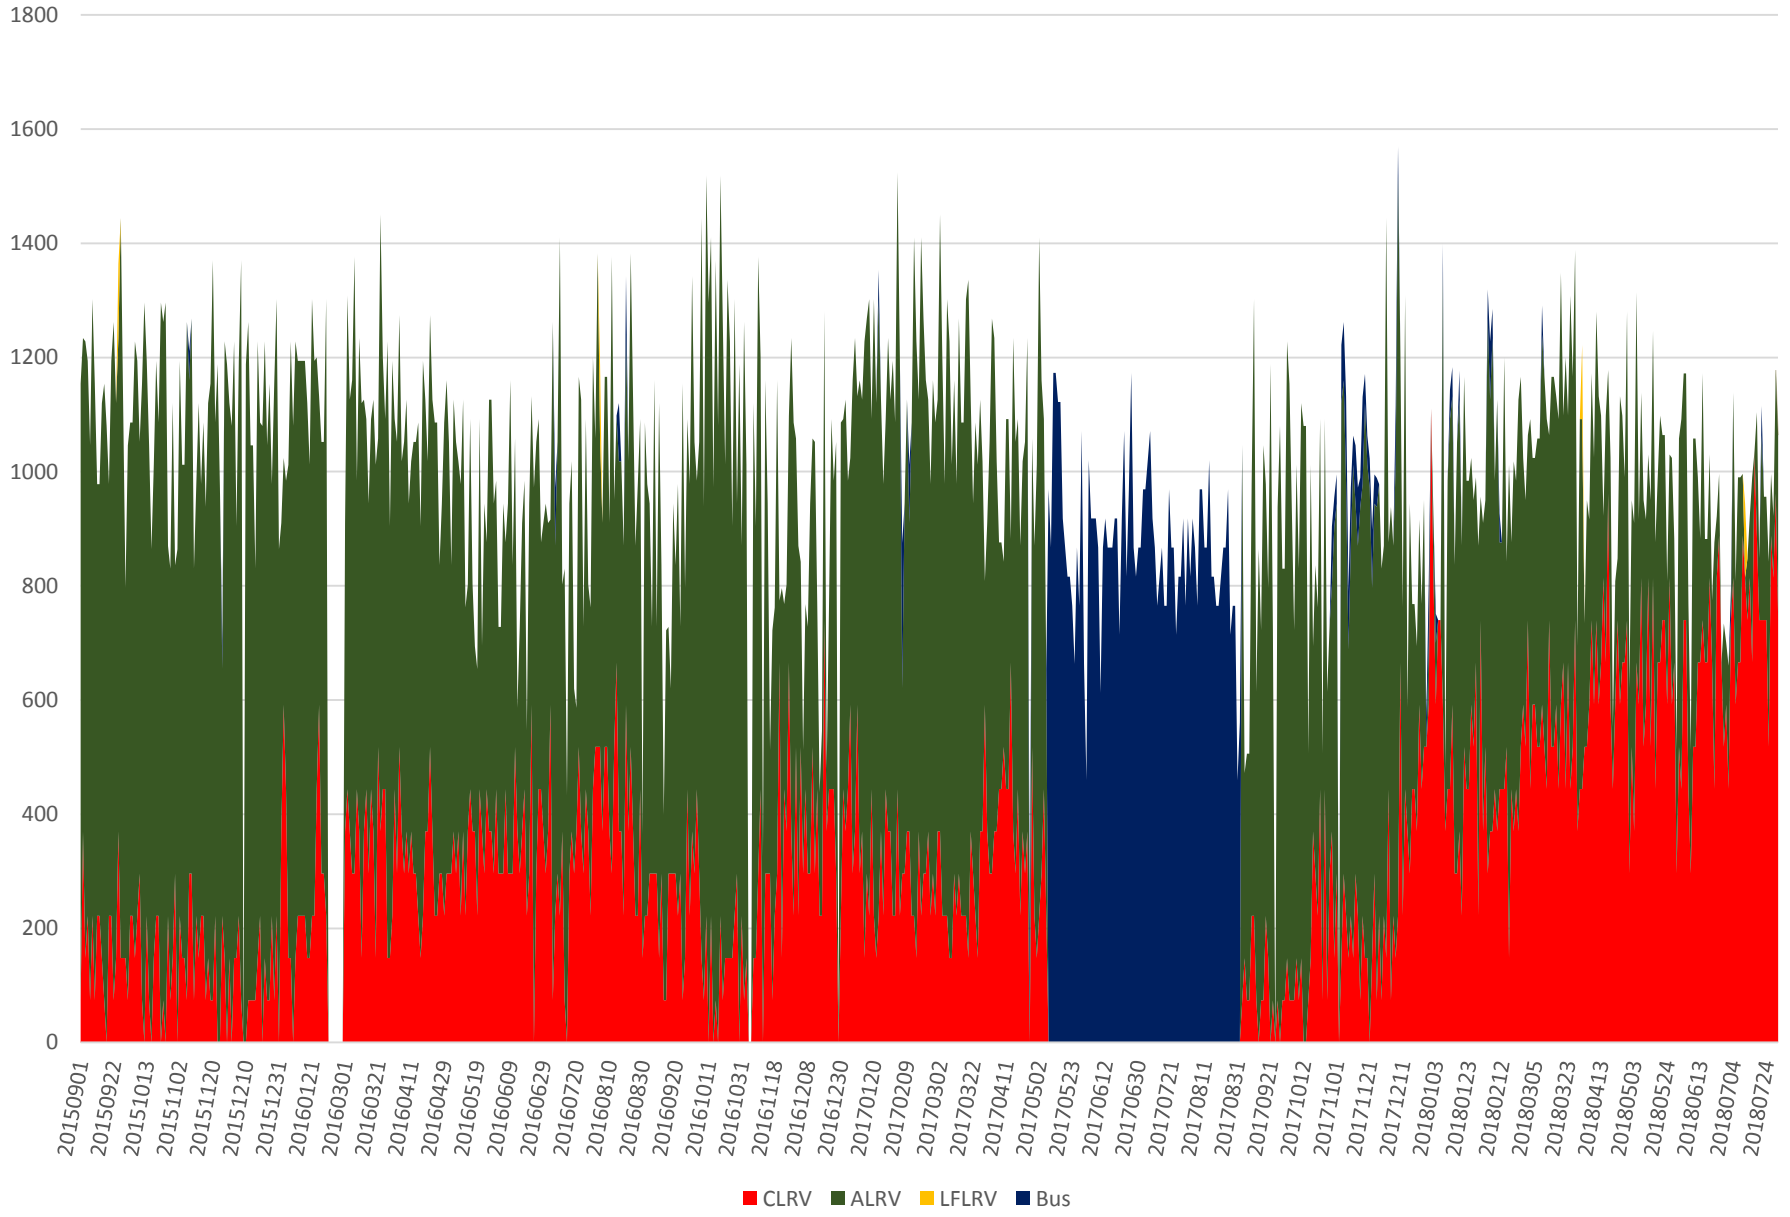

501 Queen Capacity at Yonge/WB Sept 2015 to July 2018 1500 to 1600

501 Queen Capacity at Yonge/WB Sept 2015 to July 2018 1600 to 1700

501 Queen Capacity at Yonge/WB Sept 2015 to July 2018 1700 to 1800

501 Queen Capacity at Yonge/WB Sept 2015 to July 2018 1800 to 1900

501 Queen Capacity at Yonge/WB Jan to July 2018 1500 to 1600

501 Queen Capacity at Yonge/WB Jan to July 2018 1600 to 1700

501 Queen Capacity at Yonge/WB Jan to July 2018 1700 to 1800

501 Queen Capacity at Yonge/WB Jan to July 2018 1800 to 1900