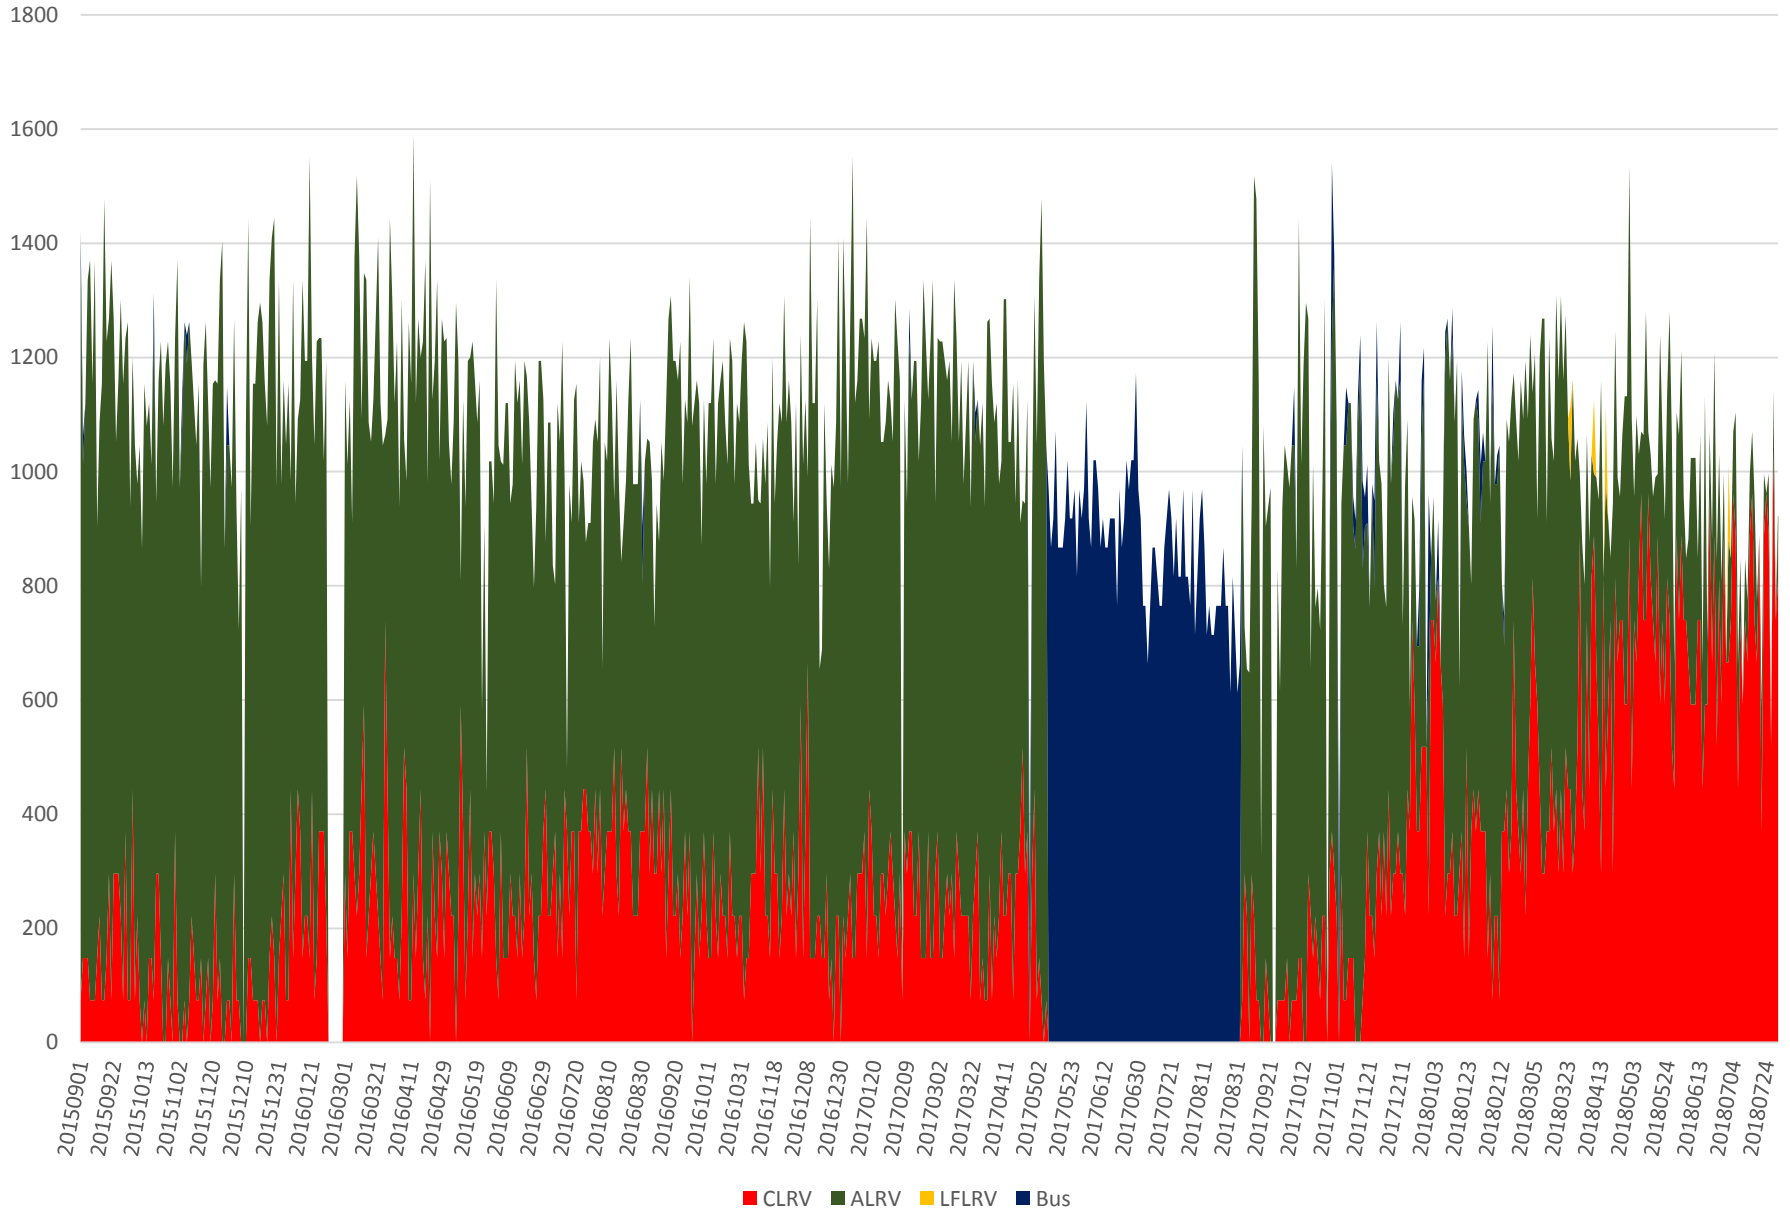

501 Queen Capacity at Yonge/WB Sept 2015 to July 2018 1500 to 1600

501 Queen Capacity at Yonge/WB Sept 2015 to July 2018 1600 to 1700

501 Queen Capacity at Yonge/WB Sept 2015 to July 2018 1700 to 1800

501 Queen Capacity at Yonge/WB Sept 2015 to July 2018 1800 to 1900

501 Queen Capacity at Yonge/WB Jan to July 2018 1500 to 1600

501 Queen Capacity at Yonge/WB Jan to July 2018 1600 to 1700

501 Queen Capacity at Yonge/WB Jan to July 2018 1700 to 1800

501 Queen Capacity at Yonge/WB Jan to July 2018 1800 to 1900