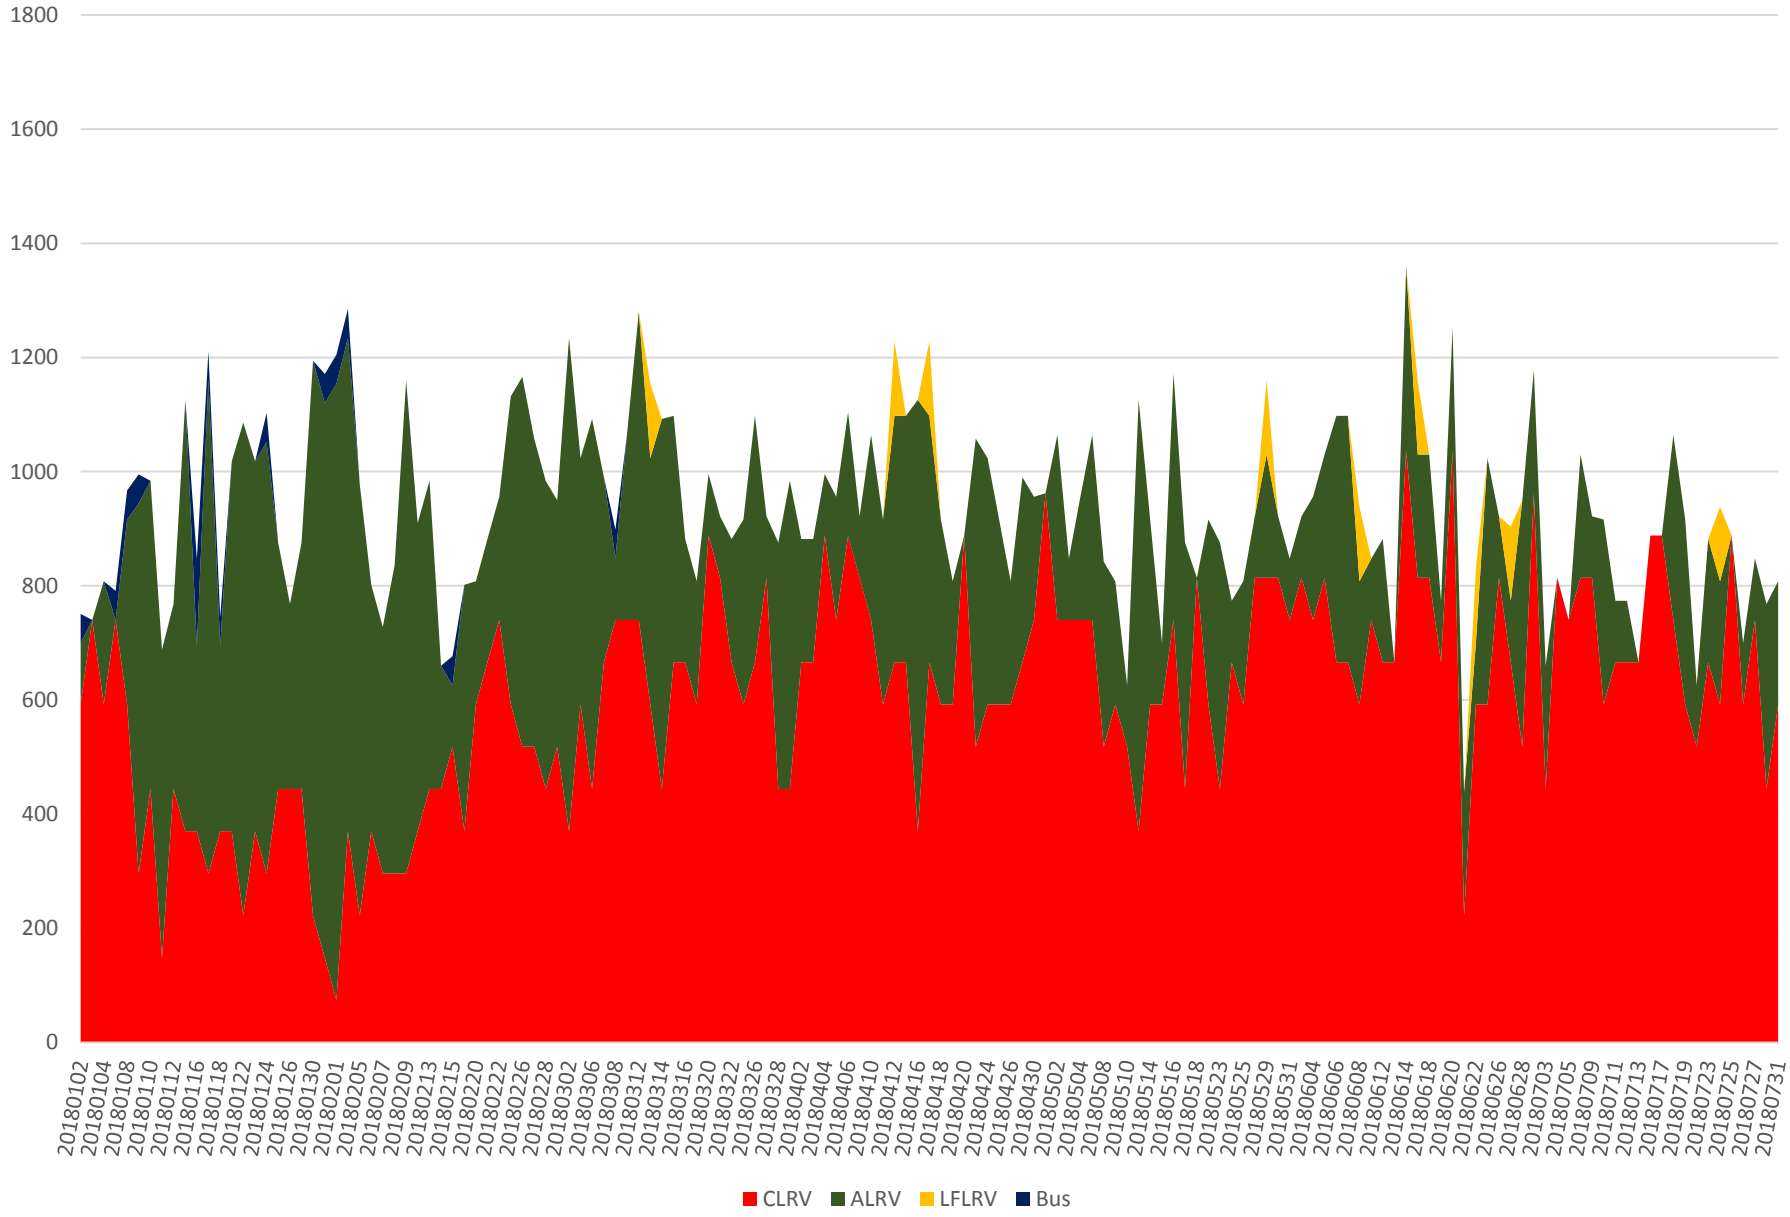

501 Queen Capacity at Yonge/WB Sept 2015 to July 2018 1500 to 1600

501 Queen Capacity at Yonge/WB Sept 2015 to July 2018 1600 to 1700

501 Queen Capacity at Yonge/WB Sept 2015 to July 2018 1700 to 1800

501 Queen Capacity at Yonge/WB Sept 2015 to July 2018 1800 to 1900

501 Queen Capacity at Yonge/WB Jan to July 2018 1500 to 1600

501 Queen Capacity at Yonge/WB Jan to July 2018 1600 to 1700

501 Queen Capacity at Yonge/WB Jan to July 2018 1700 to 1800

501 Queen Capacity at Yonge/WB Jan to July 2018 1800 to 1900