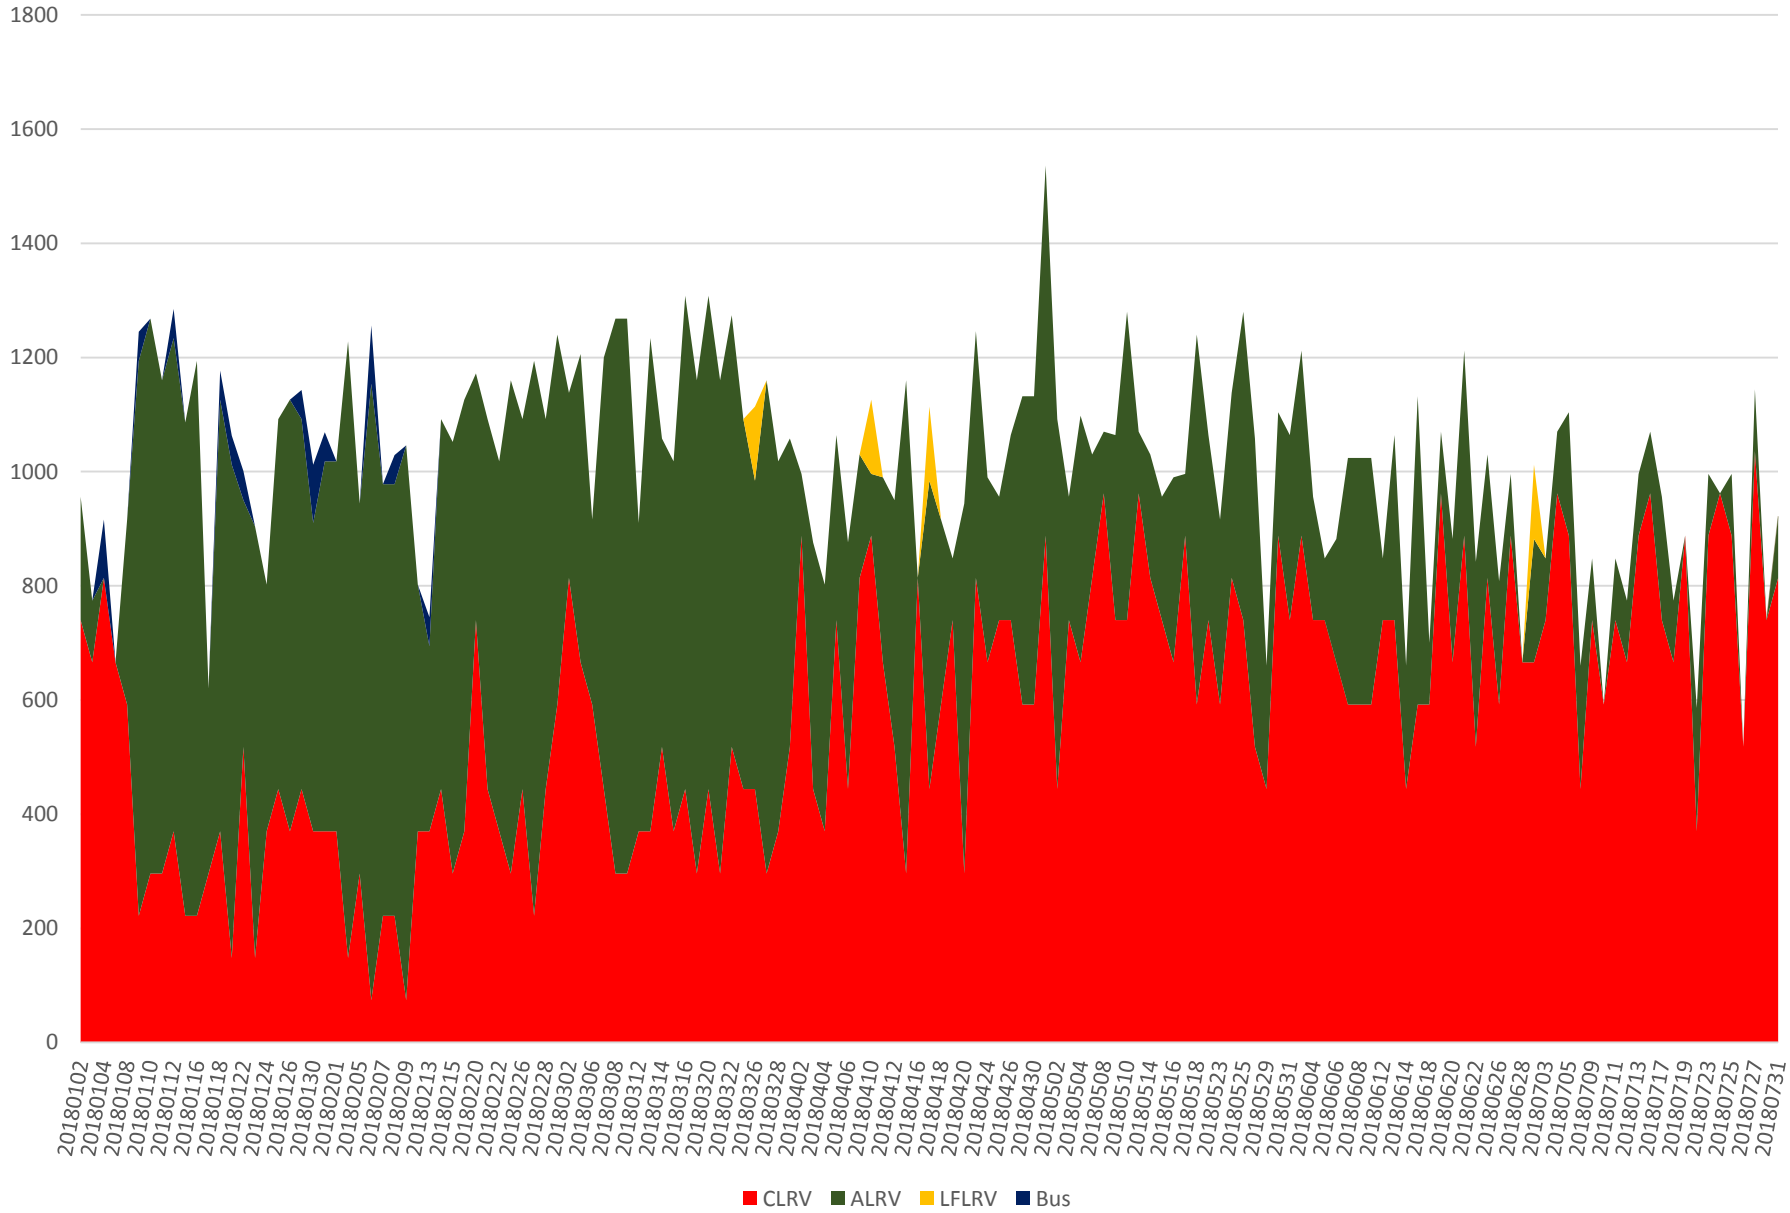

501 Queen Capacity at Yonge/WB Sept 2015 to July 2018 1500 to 1600

501 Queen Capacity at Yonge/WB Sept 2015 to July 2018 1600 to 1700

501 Queen Capacity at Yonge/WB Sept 2015 to July 2018 1700 to 1800

501 Queen Capacity at Yonge/WB Sept 2015 to July 2018 1800 to 1900

501 Queen Capacity at Yonge/WB Jan to July 2018 1500 to 1600

501 Queen Capacity at Yonge/WB Jan to July 2018 1600 to 1700

501 Queen Capacity at Yonge/WB Jan to July 2018 1700 to 1800

501 Queen Capacity at Yonge/WB Jan to July 2018 1800 to 1900