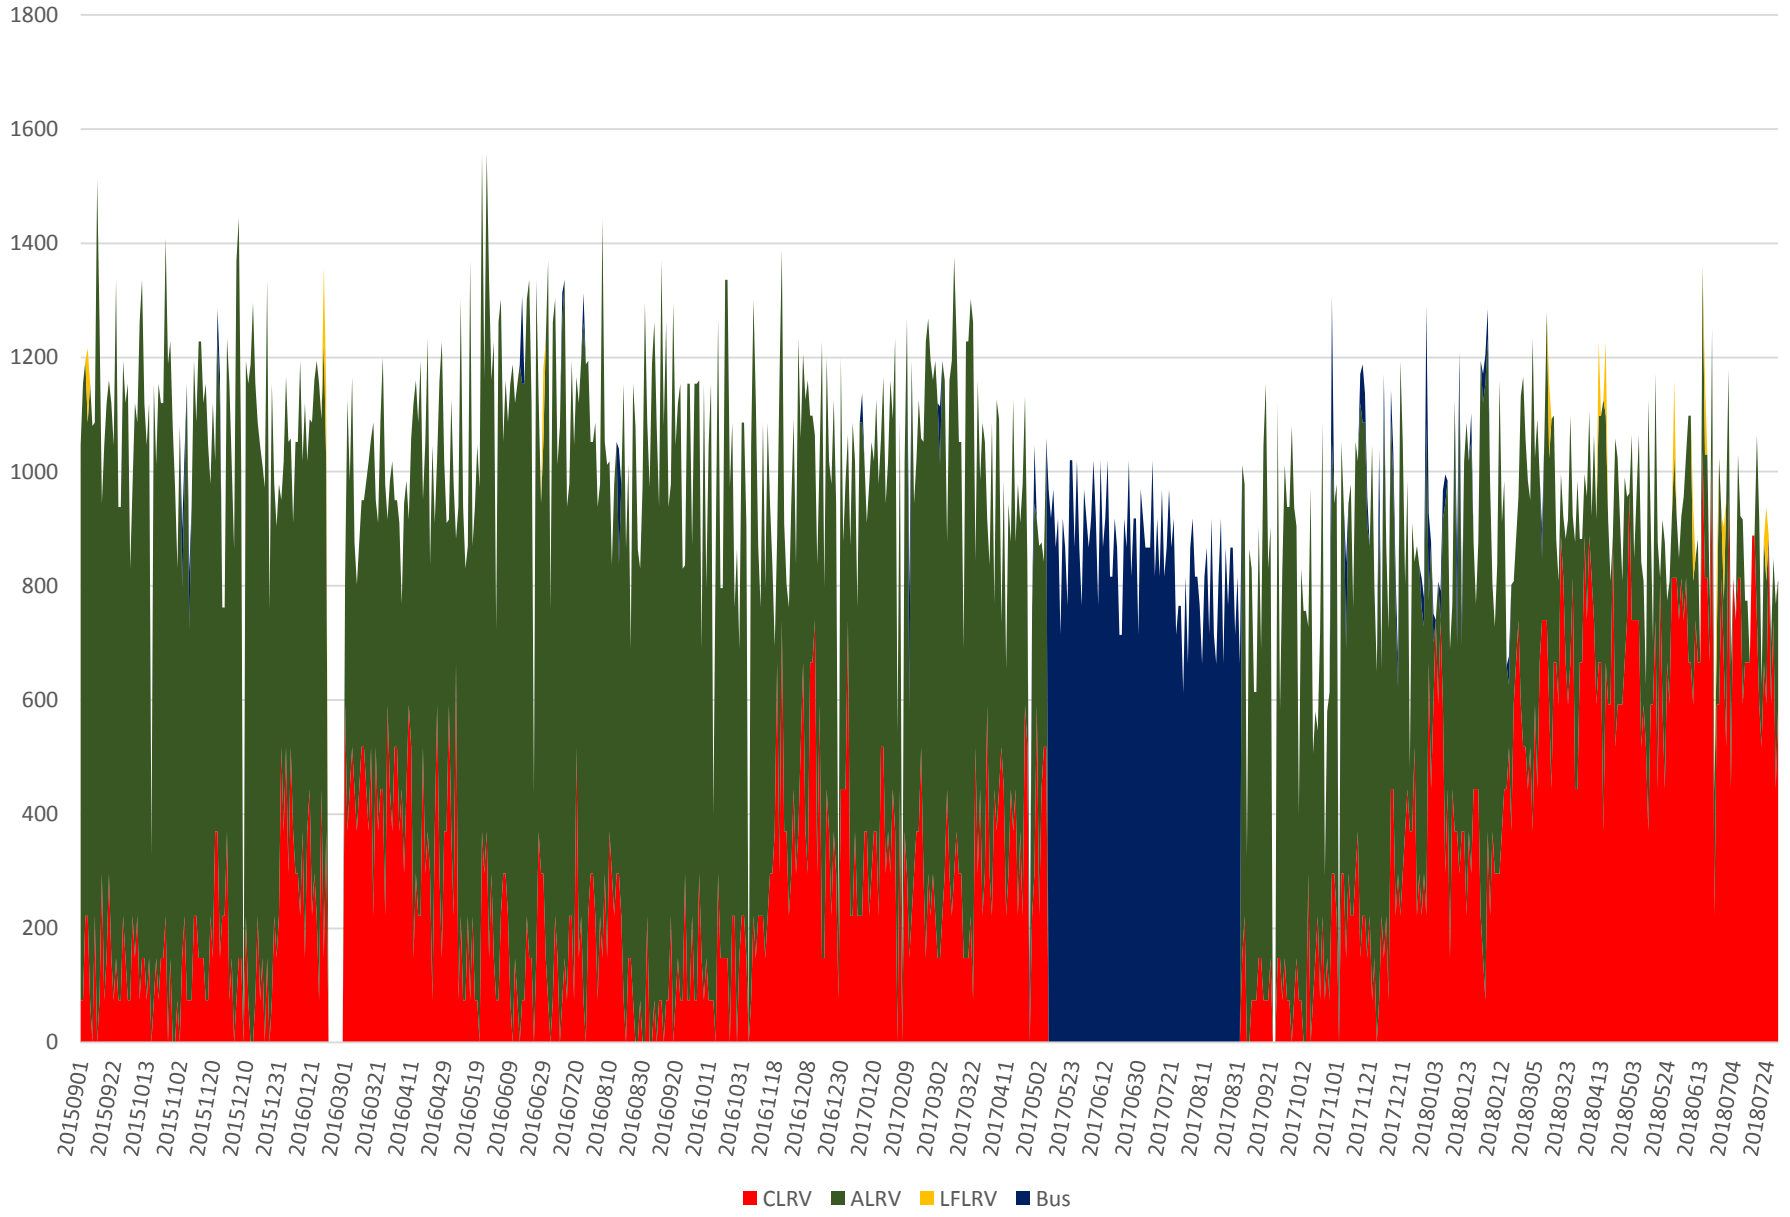

501 Queen Capacity at Yonge/WB Sept 2015 to July 2018 1500 to 1600

501 Queen Capacity at Yonge/WB Sept 2015 to July 2018 1600 to 1700

501 Queen Capacity at Yonge/WB Sept 2015 to July 2018 1700 to 1800

501 Queen Capacity at Yonge/WB Sept 2015 to July 2018 1800 to 1900

501 Queen Capacity at Yonge/WB Jan to July 2018 1500 to 1600

501 Queen Capacity at Yonge/WB Jan to July 2018 1600 to 1700

501 Queen Capacity at Yonge/WB Jan to July 2018 1700 to 1800

501 Queen Capacity at Yonge/WB Jan to July 2018 1800 to 1900