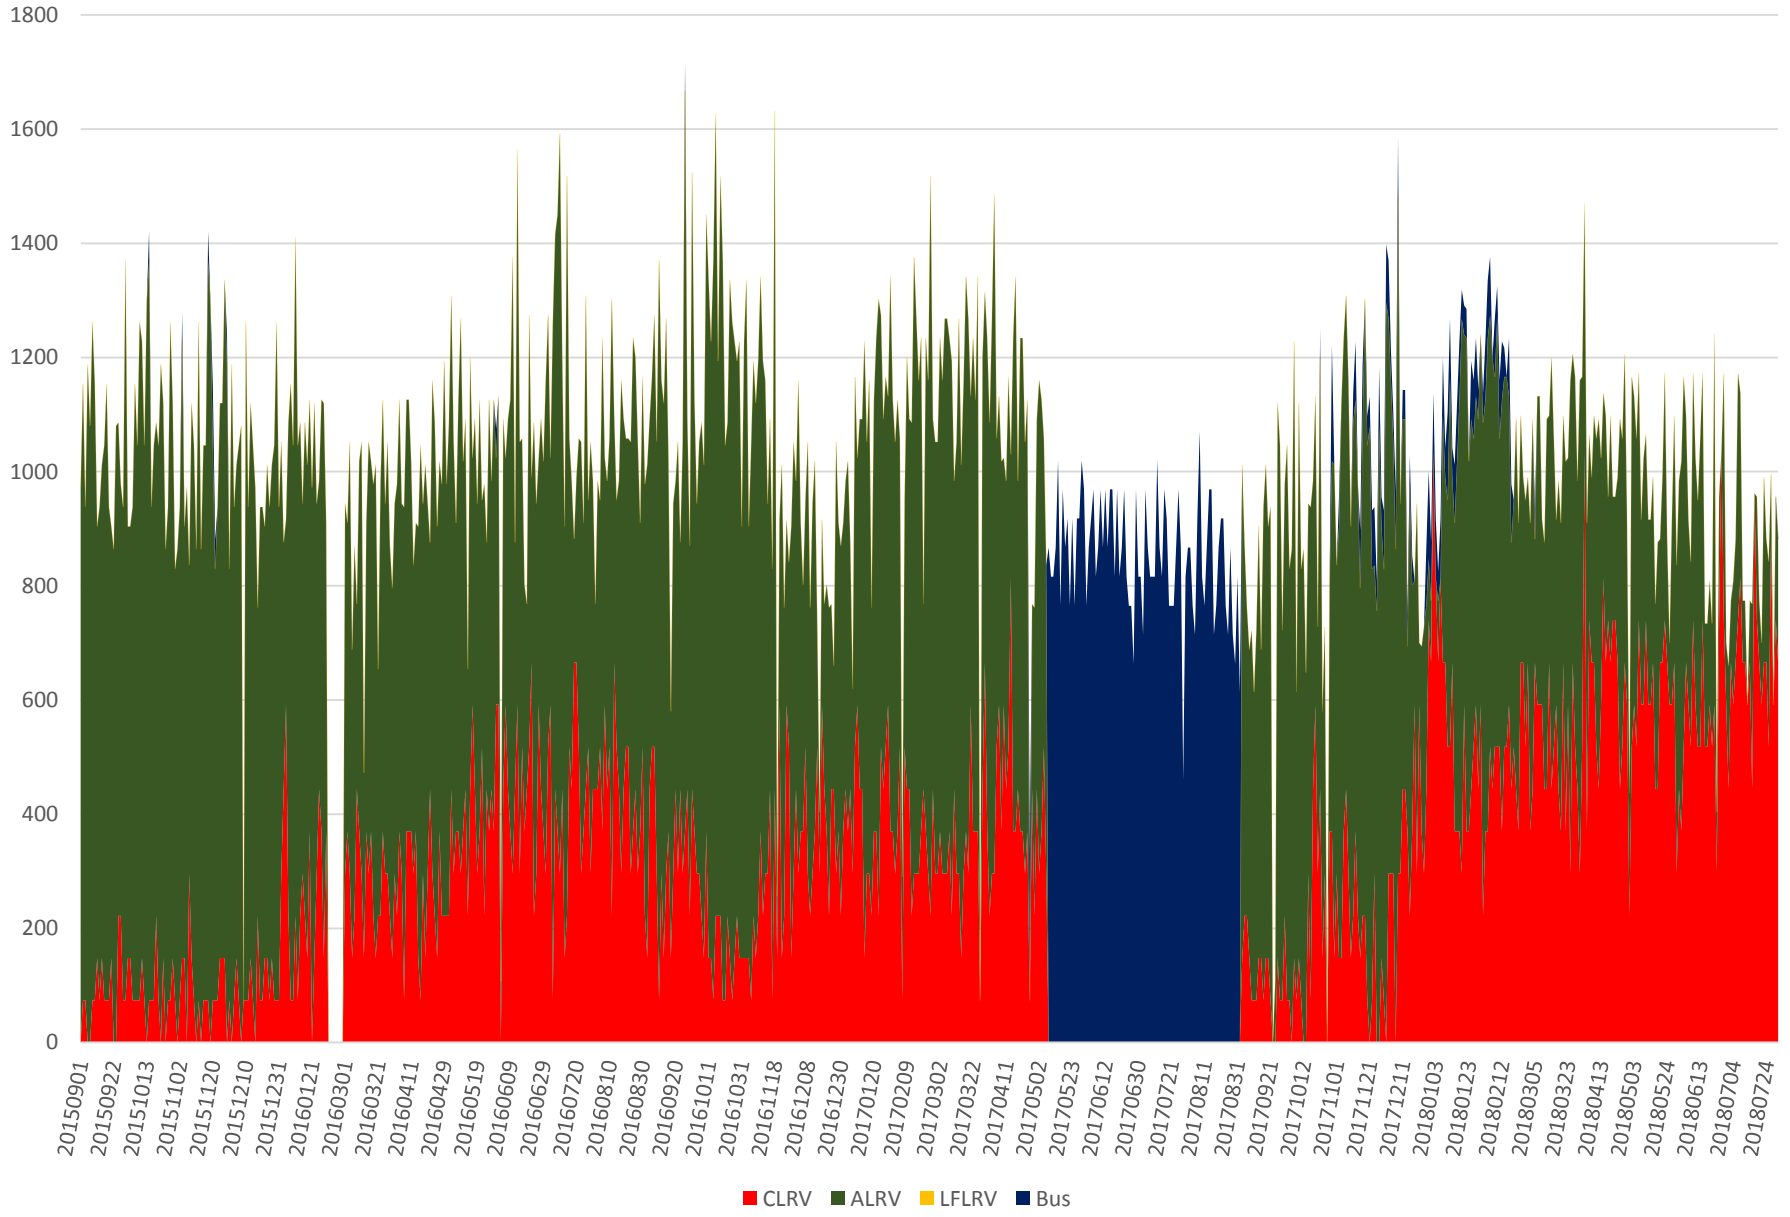

501 Queen Capacity at Yonge/WB Sept 2015 to July 2018 1500 to 1600

501 Queen Capacity at Yonge/WB Sept 2015 to July 2018 1600 to 1700

501 Queen Capacity at Yonge/WB Sept 2015 to July 2018 1700 to 1800

501 Queen Capacity at Yonge/WB Sept 2015 to July 2018 1800 to 1900

501 Queen Capacity at Yonge/WB Jan to July 2018 1500 to 1600

501 Queen Capacity at Yonge/WB Jan to July 2018 1600 to 1700

501 Queen Capacity at Yonge/WB Jan to July 2018 1700 to 1800

501 Queen Capacity at Yonge/WB Jan to July 2018 1800 to 1900