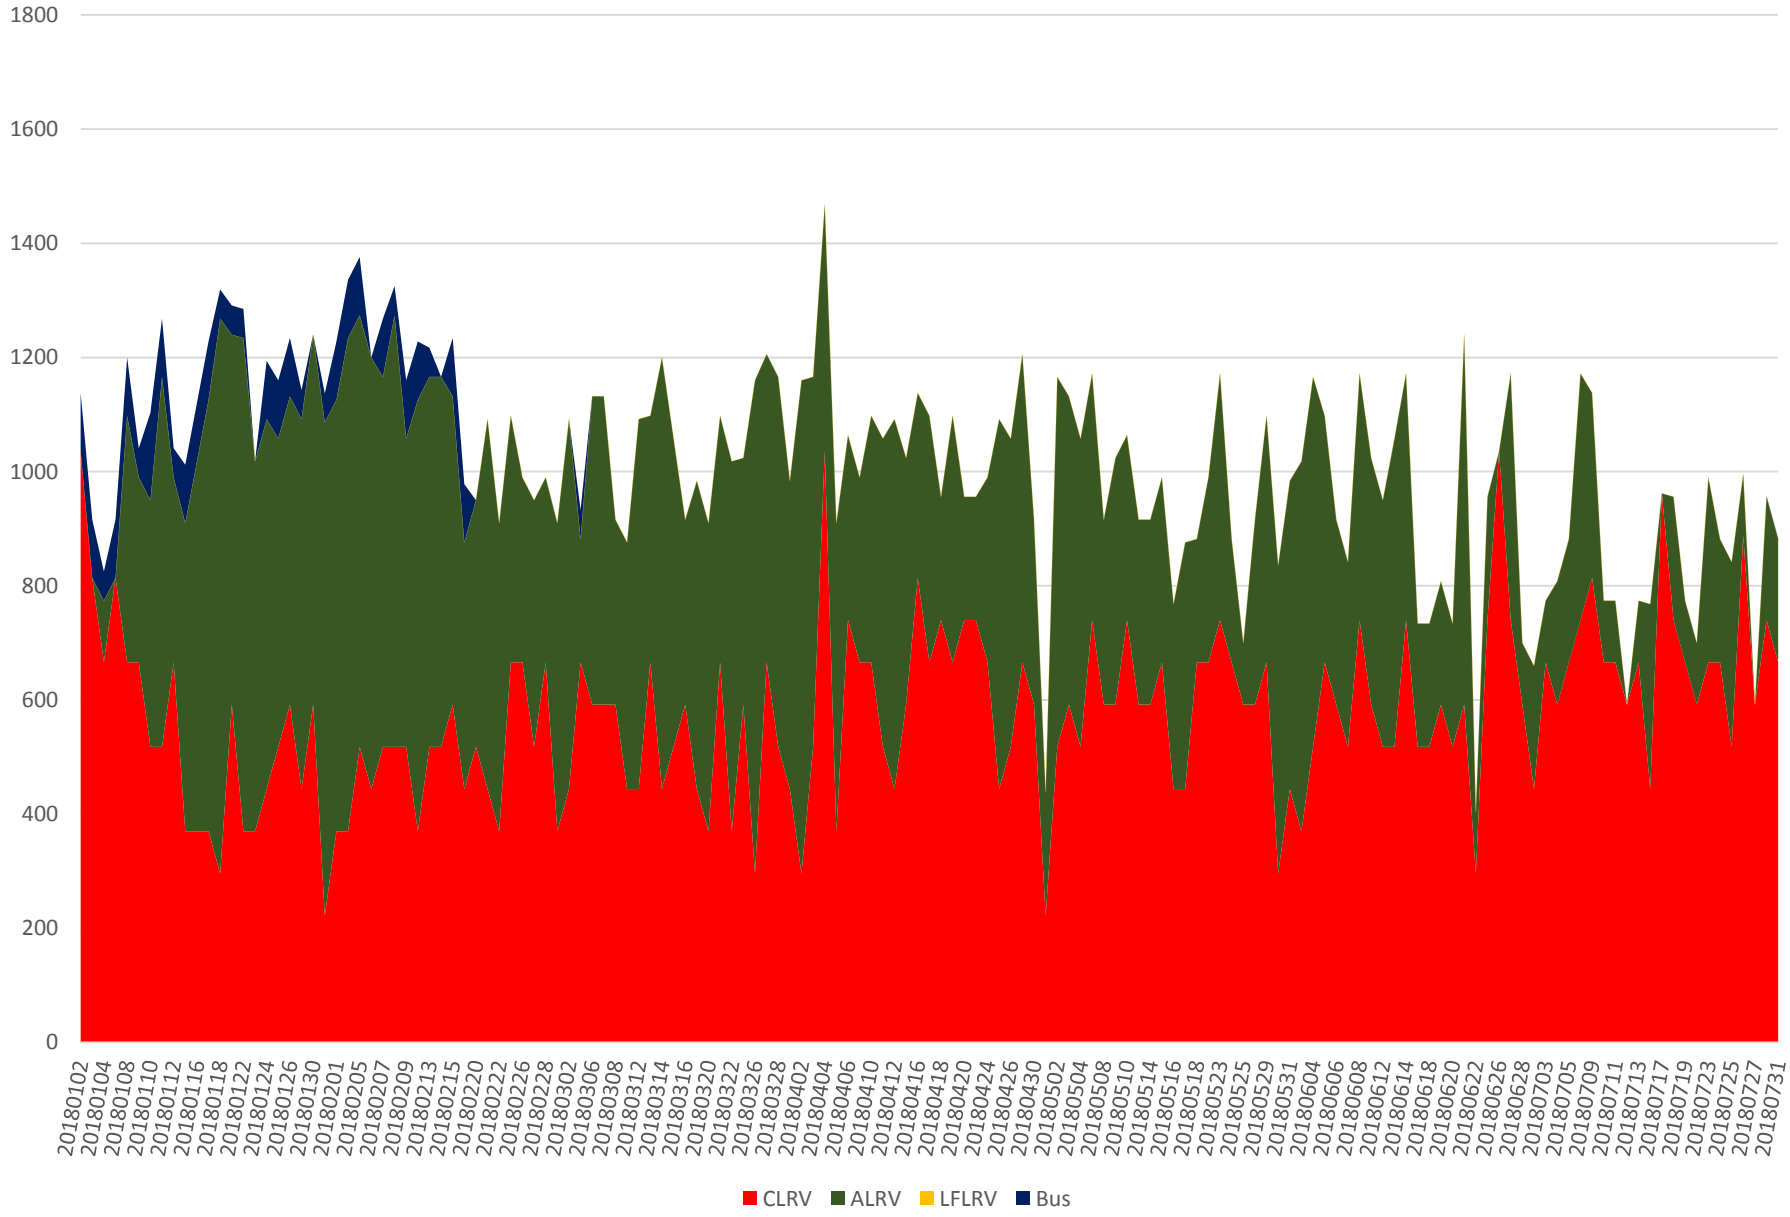

501 Queen Capacity at Yonge/WB Sept 2015 to July 2018 1500 to 1600

501 Queen Capacity at Yonge/WB Sept 2015 to July 2018 1600 to 1700

501 Queen Capacity at Yonge/WB Sept 2015 to July 2018 1700 to 1800

501 Queen Capacity at Yonge/WB Sept 2015 to July 2018 1800 to 1900

501 Queen Capacity at Yonge/WB Jan to July 2018 1500 to 1600

501 Queen Capacity at Yonge/WB Jan to July 2018 1600 to 1700

501 Queen Capacity at Yonge/WB Jan to July 2018 1700 to 1800

501 Queen Capacity at Yonge/WB Jan to July 2018 1800 to 1900